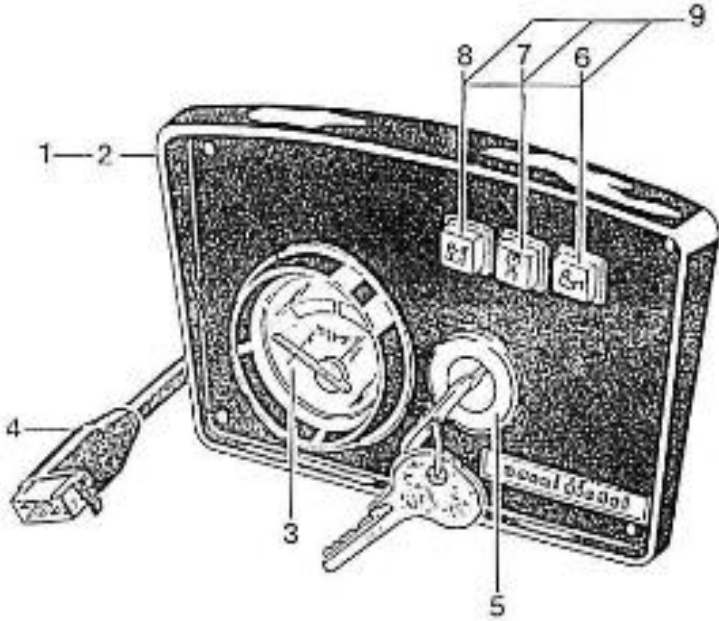

Brand: NanniDiesel	N.	Item	Description	Qty	Notes
Model: Moteur 2.40HE	1	970300357	PANEL,1 INSTRUMENT 120X CPL	1	
Version: Old version	2	970850308	PLATE,PANEL	1	
Subassembly: Instrument panel STD	3	970860603	No longer available - NO LONGER AVAILABLE	1	
	4	970851302	ELECTRICAL WIRING CONNEXOIN	1	
	5	970850404	SWITCH STARTER	1	
	6	970850571	WARNING LIGHT	1	
	7	970850572	No longer available	1	
	8	970850570	WARNING LIGHT	1	
	9	970850578	BULB 12V	3	

V. 28/06/2012

Pag. 35/50