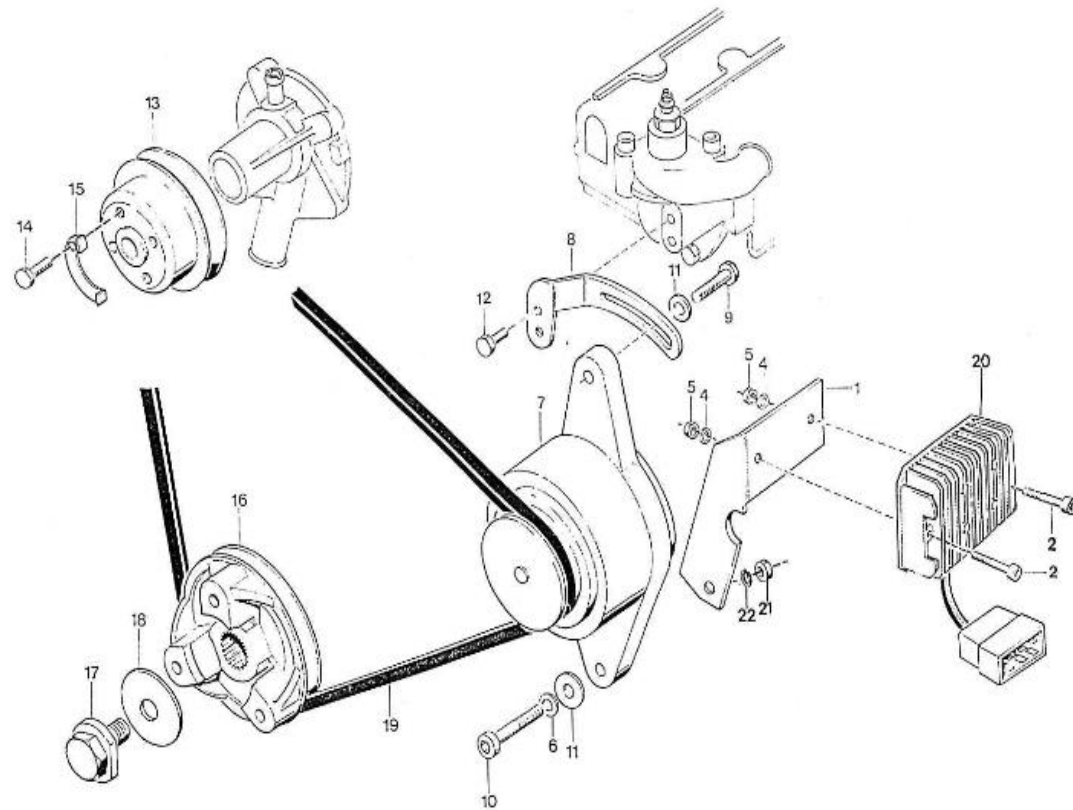

V. 28/06/2012

Pag. 28/50

Brand: NanniDiesel

Model: Moteur 2.40HE

Version: Old version

Subassembly: Alternator Assy.Std.

N.	Item	Description	Qty	Notes
1	970300368	SUPPORT,REGULATOR	1	
2	970300063	BOLT,HEX M 6X 35	2	
4	970119149	WASHER, SPRING D 6 (Pour protection injecteur)	2	
5	970635460	NUT,M 6	2	
6	970119138	WASHER,SPRING D 8 (TENDEUR)	1	
7	970147400	ALTERNATOR,12V 12A KUBOTA	1	
8	970301546	SUPPORT,ALTERNATOR ADJ. 2.40	1	
9	970147402	BOLT,M 8X 25	1	
10	970147403	BOLT	1	
11	970119138	WASHER,SPRING D 8 (TENDEUR)	1	
12	970491117	BOLT,M 6X 16	2	
13	970144312	PULLEY	1	
14	970140123	BOLT ,M 6X12 (AFTER N°KTE08070398)	4	
15	970154006	WASHER,WATER PUMP PULLEY	2	
16	970141516	PULLEY, CRANKSHAFT D100	1	
17	970141517	BOLT, CRANKSHAFT PULLY	1	
18	970141518	RING, FLAT	1	
19	970147305	V-BELT,SPZ 812 LW	1	
20	970159660	REGULATOR,12V	1	
21	970027322	NUT,M 8 (++ECROU FIL DEMARREUR)	1	
22	970119139	WASHER,CORRUGATED D8 (DONT 3 PTO)	1	