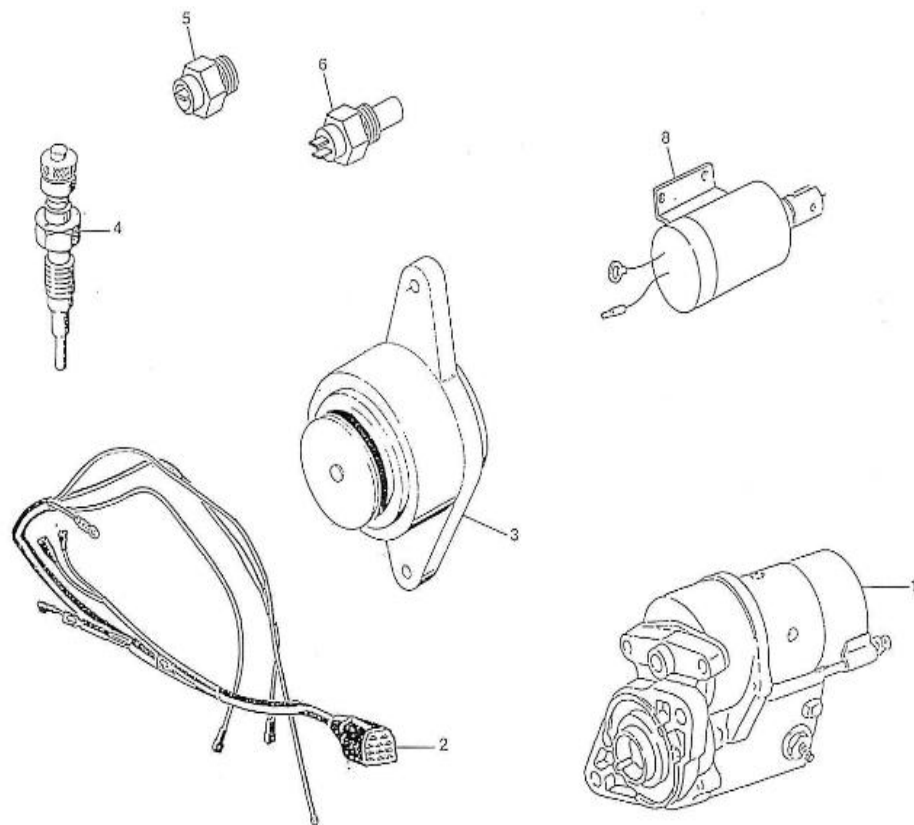

Brand: NanniDiesel	N.	Item	Description	Qty	Notes
Model: Moteur 2.40HE	1	970147303	STARTER,MOTOR 12V 0,7KW 1P	1	
Version: Old version	2	970307005	WIRING,ENGINE 2. 40HE	1	
Subassembly: Electrics	3	970147400	ALTERNATOR,12V 12A KUBOTA	1	
	4	970152116	GLOWPLUG,H-HE	1	
	5	970851700	SWITCH,OIL	1	
	6	970851604	WATER SENDER 120C +SWITCH 110C	1	
	8	970301580	SOLENOID,12V 4.190	1	

ELECTRIC 'S_240_Alt.12A.