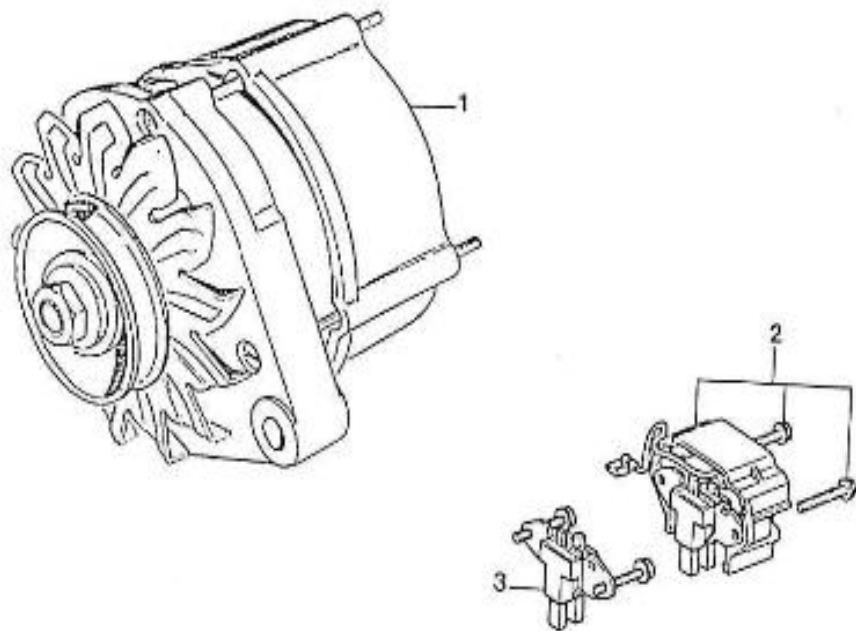

Brand: NanniDiesel	N.	Item	Description	Qty	Notes
Model: Moteur 2.40HE	1	970300565	ALTERNATOR,14V-35A MOTOROLA	1	
Version: Old version	2	970301761	REGULATOR,ALTERNATOR 14V-35A	1	
Subassembly: Alternator spare parts	3	970301700	HOLDER,CARBON BRUSH CPL.14V-35	1	

V. 28/06/2012

Pag. 30/50