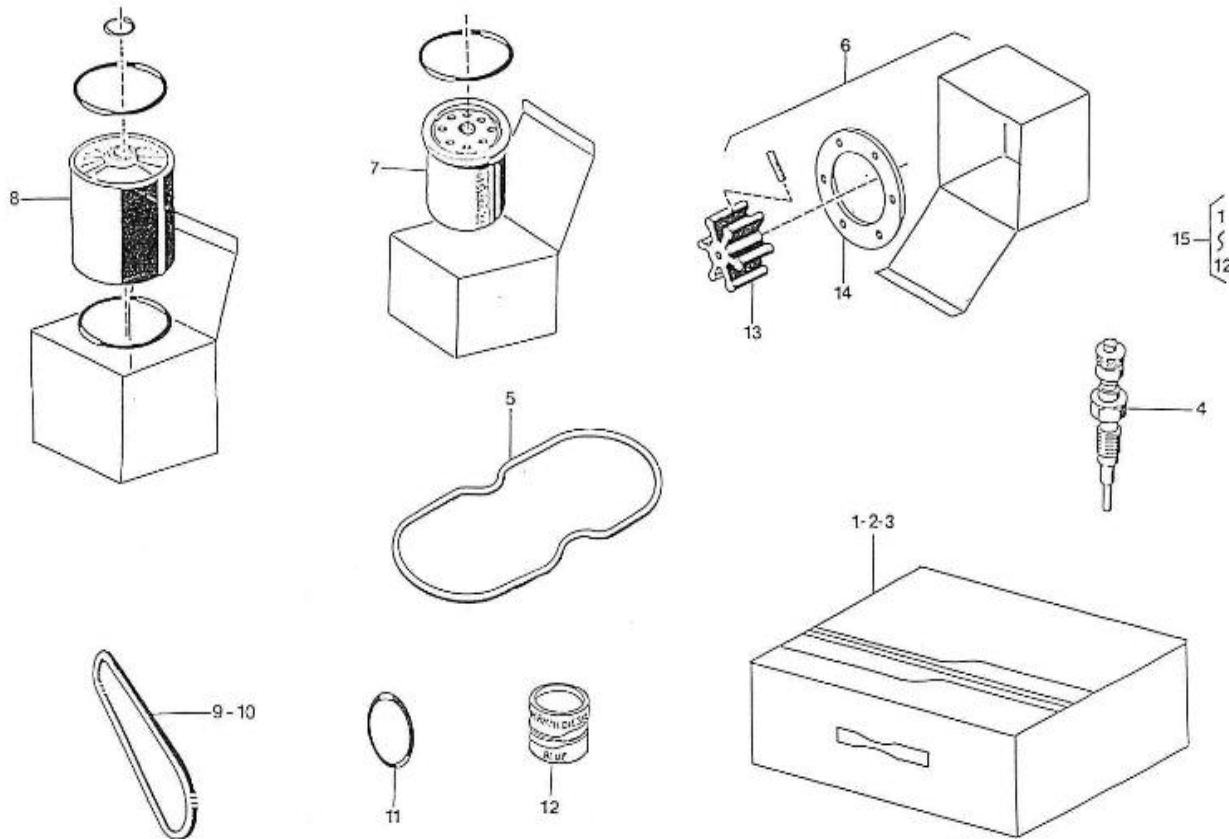

V. 28/06/2012

Pag. 49/50

Brand: NanniDiesel

Model: Moteur 2.40HE

Version: Old version

Subassembly: Shaft coupling

N.	Item	Description	Qty	Notes
1	970300733	FLEXIBLE COUPLING 4 P	1	
4	970301226	"CONE,CLAMPING 4"" 22"	1	
5	970301104	"CONE,CLAMPING 4"" 25"	1	
6	970301105	"CONE,CLAMPING 4"" 30"	1	
7	970301222	Please consult us - COUPLING	1	
8	970301221	COUPLING	1	
9	970609157	BOLT,SOCK M10X 55	4	
10	970119143	NUT, M10	4	
11	970119136	WASHER,SPRING D10 (POUR INVERSEUR)	4	
12	970621020	STUD,M10X 22	4	
13	970409603	BOLT,HEX M 8X 25 (FIX SUP ALT)	6	
14	970307180	FLEXIBLE COUPLING	1	
15	970307181	FLEXIBLE COUPLING	1	
16	970307182	FLEXIBLE COUPLING	1	
17	970307183	FLEXIBLE COUPLING	1	
18	970307184	FLEXIBLE COUPLING	1	
19	970307185	FLEXIBLE COUPLING	1	
20	970307186	FLANGE	1	
21	970307187	FLANGE	1	
22	970307188	No longer available	1	