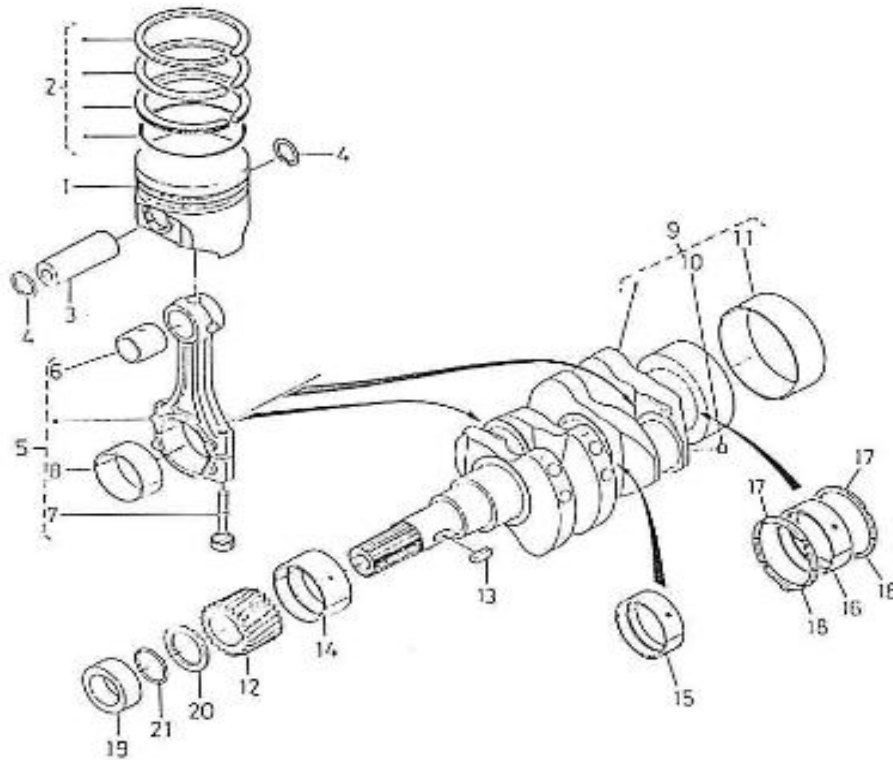

V. 28/06/2012

Pag. 9/50

Brand: NanniDiesel

Model: Moteur 2.40HE

Version: Old version

Subassembly: Crankshaft pistons

N.	Item	Description	Qty	Notes
1	970141550	PISTON, STD 2.40HE	2	
2	970141501	SET, PISTON RING STD 2.40	2	
3	970141503	PIN, PISTON	2	
4	970141504	CIR-CLIP, PISTON PIN 2.40	4	
5	970141505	ROD, CONNECTING CPL 2.40	2	
6	970141511	BUSH, PISTON PIN STD.	2	
7	970141513	BOLT, CONN.ROD 2.40	4	
8	970141514	METAL, CONN.ROD STD.	4	
9	970141515	CRANKSHAFT, CPL 2.40	1	
10	970490909	PLUG,PIN CRANKSHAFT	2	
11	970151513	SLEEVE,CRANKSHAFT	1	
12	970141520	GEAR, CRANKSHAFT 2.40	1	
13	970491106	KEY,FEATHER	1	
14	970141525	METAL, CRANKSHAFT 1 STD 2.40	1	
15	970141526	METAL, CRANKSHAFT 3 STD 2.40	2	
16	970491526	METAL,CRANKSHAFT 2 STD	2	
17	970491527	METAL,SIDE 1 STD	2	
18	970491528	METAL,SIDE 2 STD	2	
19	970141523	COLLAR, CRANKSHAFT 2.40	1	
20	970141522	RING, CRANKSHAFT 2.40	1	
21	970141524	O-RING,CRANKSHAFT 2.40	1	
22	970141561	PISTON, +0.50 2.40HE	2	
23	970141502	SET, PISTON RING +0.50	2	
24	970141511	BUSH, PISTON PIN STD.	2	
25	970141545	METAL, CONN. ROD 0.02 2.40	4	
26	970141555	METAL, CONN. ROD 0.04 2.40	4	
27	970141546	METAL, CRANKSHAFT 1 0.02	1	
28	970141556	METAL, CRANKSHAFT 1 0.04	1	
29	970307572	METAL,CRANK SHAFT	2	
30	970307573	METAL,CRANKSHAFT3 04	2	
31	970491547	METAL,CRANKSHAFT 2 0.20	2	
32	970491557	METAL,CRANKSHAFT 2 0.40	2	
33	970491548	METAL,SIDE 1 0.02	2	
34	970491558	METAL,SIDE 1 0.04	2	
35	970491549	METAL,SIDE 2 0.02	2	
36	970491559	METAL,SIDE 2 0.04	2	