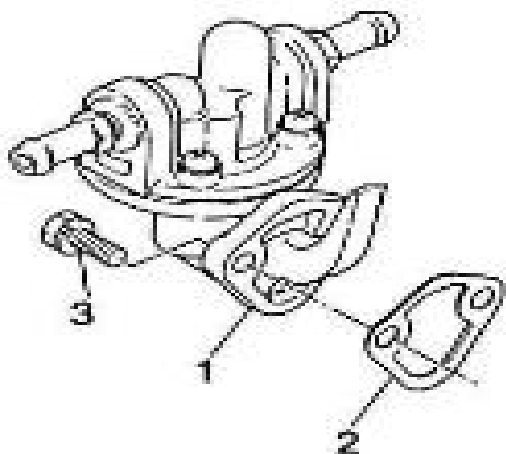

Brand: NanniDiesel	N.	Item	Description	Qty	Notes
Model: Moteur 2.40HE	1	970142501	PUMP,FUEL FEED 2. 40	1	
Version: Old version	2	970142512	GASKET,FUEL PUMP 2. 40	1	
Subassembly: Fuel deep pump	3	970491117	BOLT,M 6X 16	2	

V. 28/06/2012

Pag. 13/50