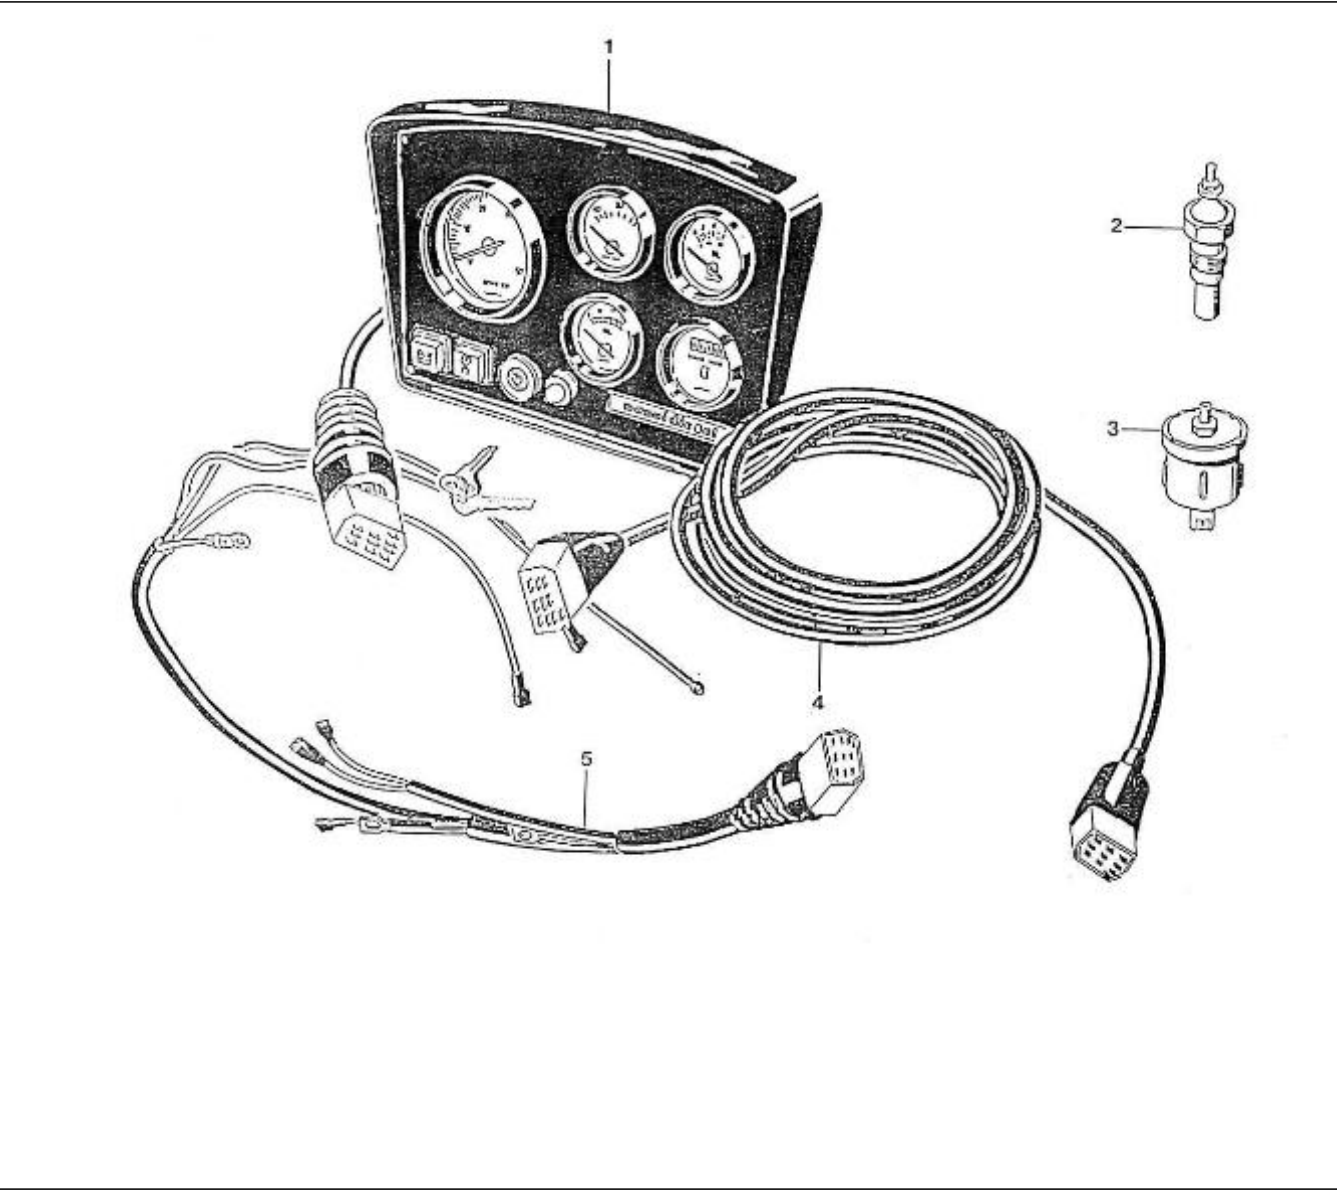

Brand: NanniDiesel
Model: Moteur 2.40HE
Version: Old version
Subassembly: Instrument panel LXP

N.	Item	Description	Qty	Notes
1	970300420	PANEL,5 INSTRUMENTS 12V CPL	1	
2	970861602	No Longer Available - WATER TEMPERATURE SENDER	1	
3	970300428	No longer available - TRANSM,YAZ,PRES, 6B,M10,1P	1	
4	970851405	WIRING,INTERMEDIATE (4 MTR)	1	
5	970300394	No longer available - WIRING,ENGINE4.240-5.300/T	1	

V. 28/06/2012

Pag. 33/50