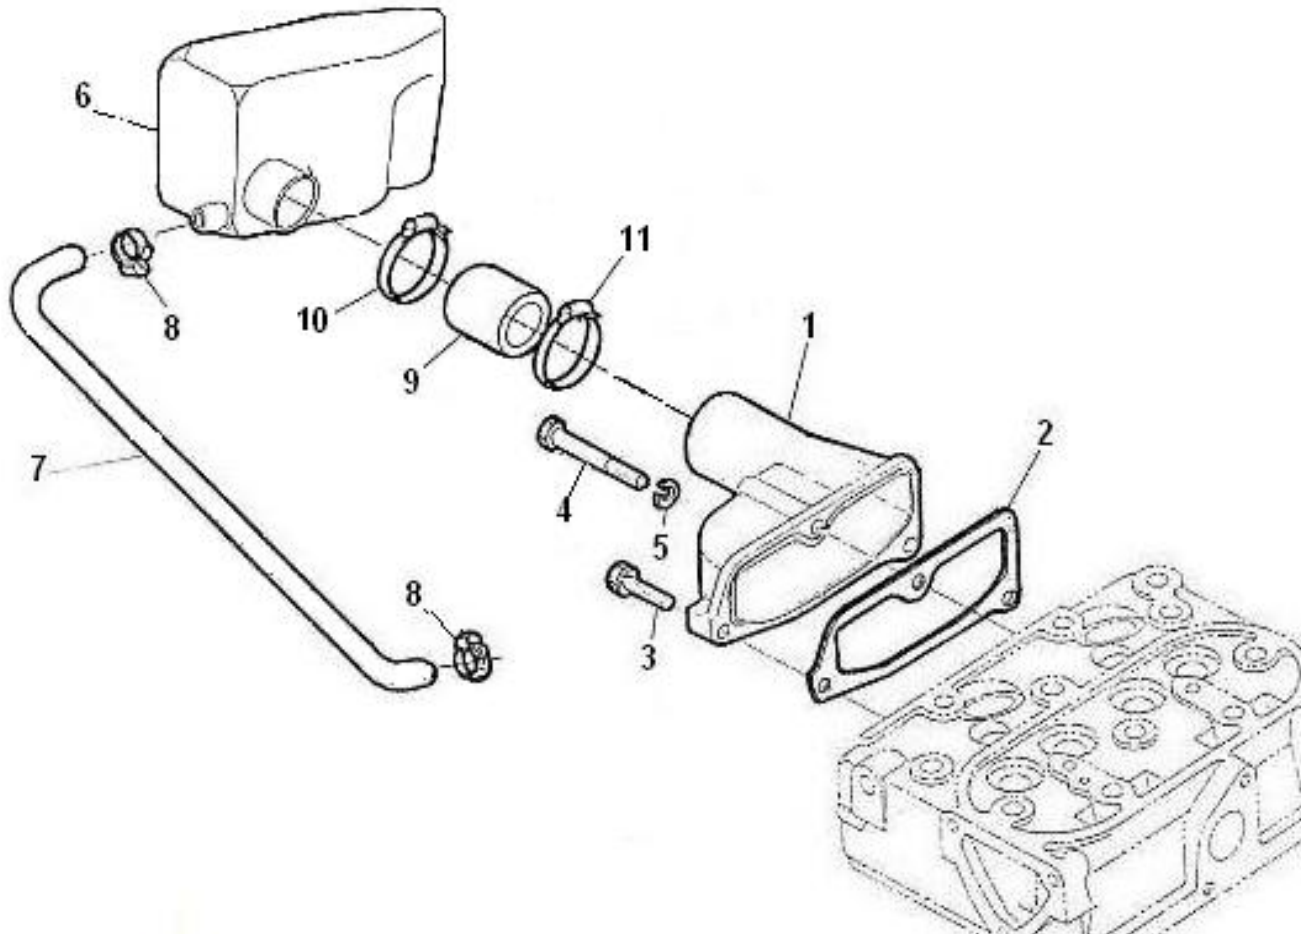

V. 28/06/2012

Pag. 25/50

Brand: NanniDiesel

Model: Moteur 2.40HE

Version: Old version

Subassembly: IntaKe manifold

N.	Item	Description	Qty	Notes
1	970145101	MANIFOLD,INTAKE	1	
2	970145102	GASKET,INTAKE MANIFOLD 2. 40	1	
3	970490119	BOLT,M 6X 18	2	
4	970515105	BOLT,M 6X 45	1	
5	970119149	WASHER, SPRING D 6 (Pour protection injecteur)	1	
6	970301330	FILTER,AIR HE	1	
7	970302573	HOSE,CARTER DEAIR 2.40HE	1	
8	970439306	CLAMP (++POUR DURITE ORIGINE REF HUILE MOTEUR)	2	
9	970301611	HOSE,AIR FILTER 2. 40-2.60/HE (++++COLLAGE A LA	1	
10	970634621	CLAMP,HOSE	1	
11	970604533	CLAMP,HOSE 32-44 (QUANTITE 8 R.P. 4 LE 19/06/2008)	1	