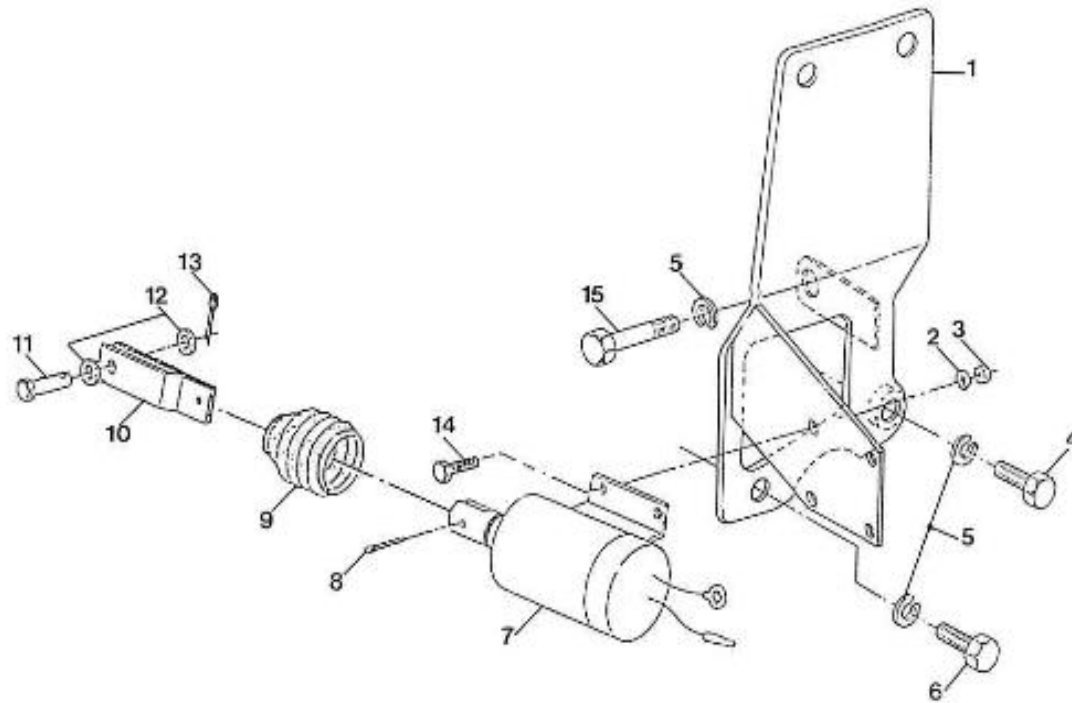

PANEL "A" - 11 POS. / ALT 35 A
(4000 RPM TACH. GAUGE)

V. 28/06/2012

Pag. 40/50

Brand: NanniDiesel

Model: Moteur 2.40HE

Version: Old version

Subassembly: Electric stop

N.	Item	Description	Qty	Notes
1	970304165	SUPPORT	1	
2	970301883	No longer available	4	
3	970301882	No longer available	4	
4	970302213	BOLT,HEX M 6X 70	1	
5	970119149	WASHER, SPRING D 6 (Pour protection injecteur)	3	
6	970497323	BOLT,HEX M 6X 80	1	
7	970301580	SOLENOID,12V 4.190	1	
8	970302265	PIN,COTTER 3,2X20	1	
9	970302157	BELLOWS,STOP SOLENOID	1	
10	970301579	LEVER,STOP 4.190	1	
11	970635253	PIN,ELEC STOP FORK	1	
12	970635459	WASHER,PLAIN D 6 (CALAGE)	2	
13	970635106	PIN,COTTER 2X20 SST	1	
14	970301881	No longer available	4	
15	970024005	BOLT,SOCK M 6X 20	1	