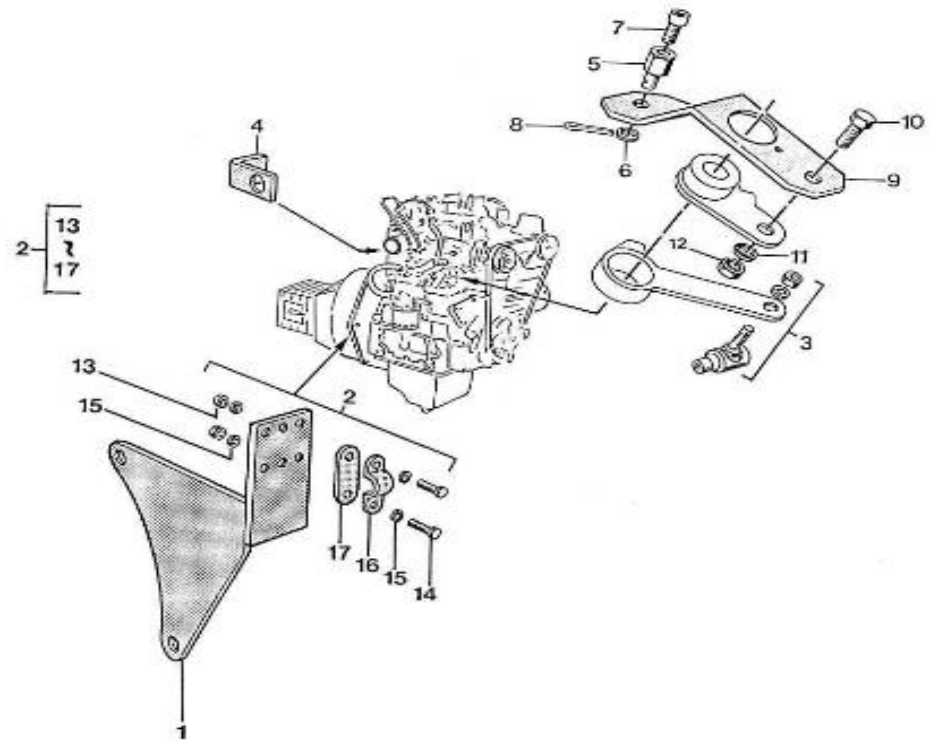

Brand: NanniDiesel
Model: Moteur 2.40HE
Version: Old version
Subassembly: Drive speed control

N.	Item	Description	Qty	Notes
1	970300365	SUPPORT,THROTTLE 2.40	1	
2	970835020	CLAMP	1	
3	970830124	JOINT	1	
4	970300366	No longer available	1	
5	970607322	NUT,ADJUSTING	1	
6	970635459	WASHER,PLAIN D 6 (CALAGE)	1	
7	970607403	BOLT,SOCK M 5X 10 (++)FIX CONDENSATEURS)	1	
8	970635106	PIN,COTTER 2X20 SST	1	
9	970300367	SUPPORT,STOP 2. 40	1	
10	970609601	BOLT,HEX M 6X 12	1	
11	970119149	WASHER, SPRING D 6 (Pour protection injecteur)	1	
12	970635460	NUT,M 6	1	
13	970609904	NUT,M 5	2	
14	970300317	BOLT,HEX M 5X 16	2	
15	970300318	WASHER,SPRING D 5	4	
16	QCC33010TF	THREADING COLLAR JACKET 33C	1	
17	970300316	PLATE,CLAMP	1	

V. 28/06/2012

Pag. 20/50