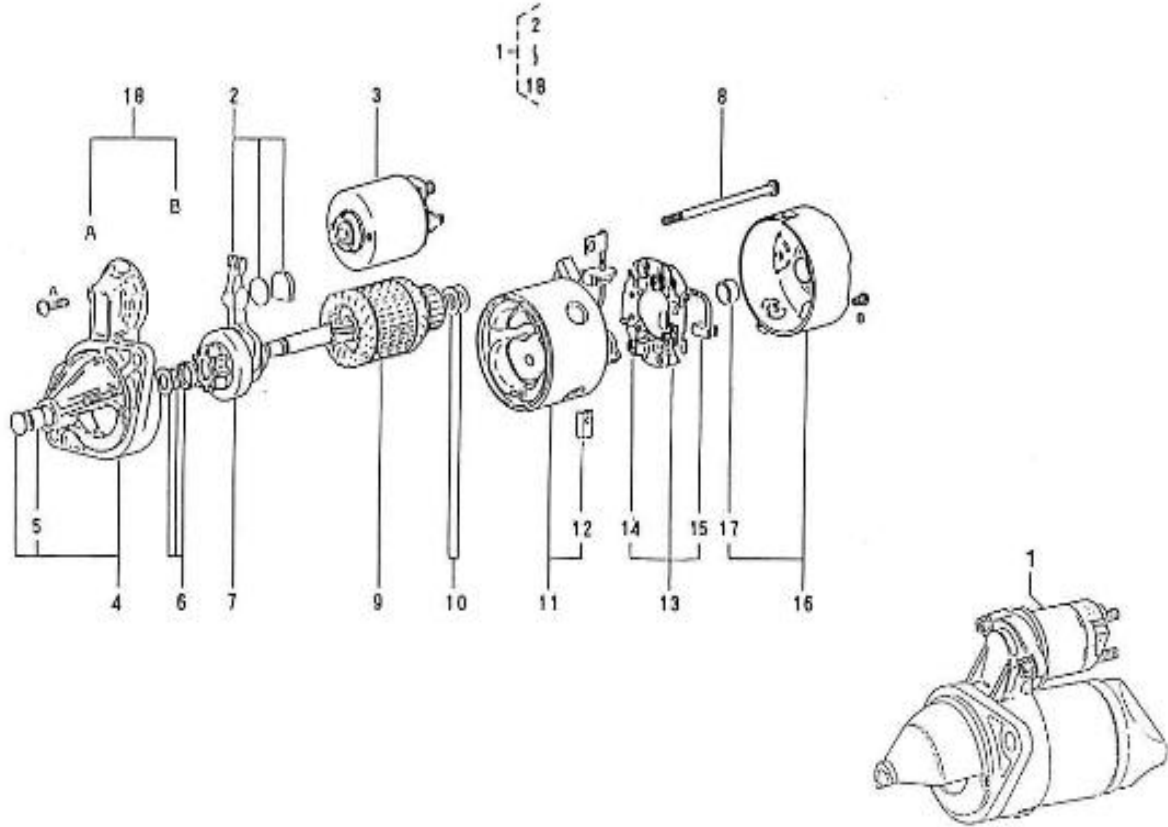

Brand: NanniDiesel

Model: Moteur 2.40HE

Version: Old version

Subassembly: Starter motor

N.	Item	Description	Qty	Notes
1	970147303	STARTER,MOTOR 12V 0,7KW 1P	1	
2	970147329	FORK,STARTER 2.40	1	
3	970147306	RELAIS,STARTER MOTOR 2.45/2.50	1	
4	970147307	FRAME,DRIVE END-STARTER MOTOR	1	
5	970147308	BUSH	1	
6	970147309	STOPPER	1	
7	970147310	CLUTCH,STARTER MOTOR 2.40HE	1	
8	970147338	BOLT	2	
9	970147304	ARMATURE	1	
10	970147337	WASHER,ADJUSTING	1	
11	970147302	YOKE	1	
12	970147316	BRUSH	2	
13	970147317	HOLDER,BRUSH	1	
14	970147318	SPRING,BRUSH	3	
15	970147325	BRUSH,STARTER MOTOR 2.40	1	
16	970147312	FRAME,END	1	
17	970147315	BUSHING,STARTER MOTOR 2.40HE	1	
18	970147339	GASKET,CYL.HEAD NA	1	

V. 28/06/2012

Pag. 28/50