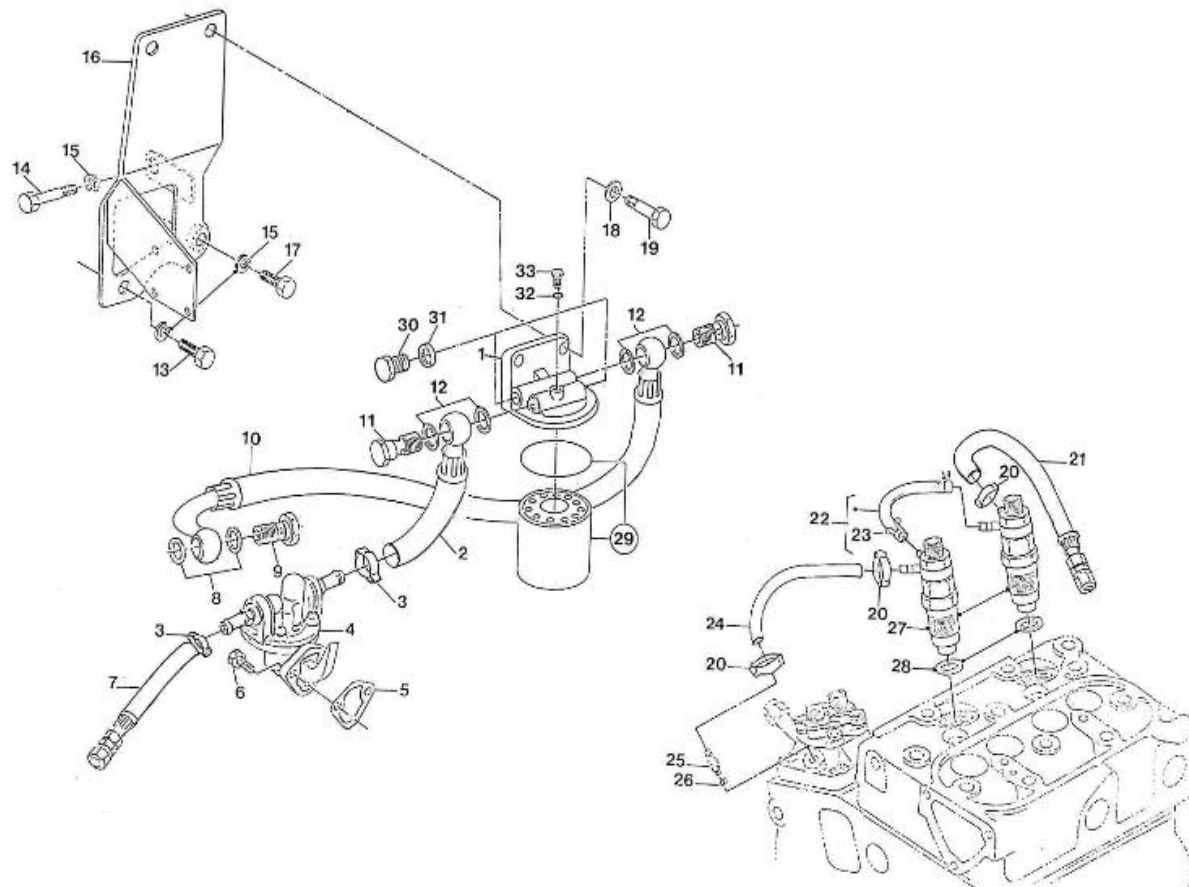

Brand: NanniDiesel

Model: Moteur 2.40HE

Version: Old version

Subassembly: Fuel filter

N.	Item	Description	Qty	Notes
1	970302494	SUPPORT,FUEL FILTER ELEMENT H-	1	
2	970300298	HOSE,FUEL SUPPLY FILTER CPL.	1	
3	970439306	CLAMP (++POUR DURITE ORIGINE REF HUILE MOTEUR)	2	
4	970142501	PUMP,FUEL FEED 2. 40	1	
5	970142512	GASKET,FUEL PUMP 2. 40	1	
6	970491117	BOLT,M 6X 16	2	
7	970302330	HOSE,FUEL SUPPLY CPL.	1	
8	970300430	GASKET,RING D10 (+++ FIX TUYAU GRAISSAGE SUR	2	
9	970300717	BOLT,BANJO M10X1,25 (=> N° T501050058)	1	
10	970300295	HOSE,FUEL SUPPLY INJ.PUMP CPL.	1	
11	970432515	BOLT,BANJO M14X1,5 (=> N°KT08090423)	2	
12	970300306	GASKET,RING D14 (SUR REFROID THERMO MOTA)	4	
13	970497323	BOLT,HEX M 6X 80	1	
14	970024005	BOLT,SOCK M 6X 20	1	
15	970119149	WASHER, SPRING D 6 (Pour protection injecteur)	3	
16	970304165	SUPPORT	1	
17	970302213	BOLT,HEX M 6X 70	1	
18	970119135	WASHER,PLAIN D10 (DONT DEUX POUR CALAGE GALET	2	
19	970644008	BOLT,HEX M10X 35 (+++POUR MONTAGE FLASQUE)	2	
20	970310171	CLAMP (+++ FIX DURITE WASTEGATE)	3	
21	970300293	HOSE,FUEL RETURN CPL.	1	
22	970142101	PIPE, FUEL OVERFLOW NO 1 CPL	1	
23	970492305	CLAMP,HOSE	2	
24	970302167	HOSE,FUEL LEAKAGE D 3 L= 250	1	
25	970142104	NOZZLE, FUEL OVERFLOW LINE	1	
26	970150403	RING,SEAL (=> N° XA0001 <= 3Z0001)	1	
27	970142108	INJECTOR, CPL	2	
28	970142109	GHASKET, RING INJECTORS	2	
29	970622350	FILTER,FUEL	1	
30	970875506	PLUG (<= N°KT08090422)	1	
31	970300306	GASKET,RING D14 (SUR REFROID THERMO MOTA)	1	
32	970300288	GASKET,M8 (FIX TUYAU GRAISSAGE)	1	
33	970832061	BOLT	1	

V. 28/06/2012

Pag. 17/50