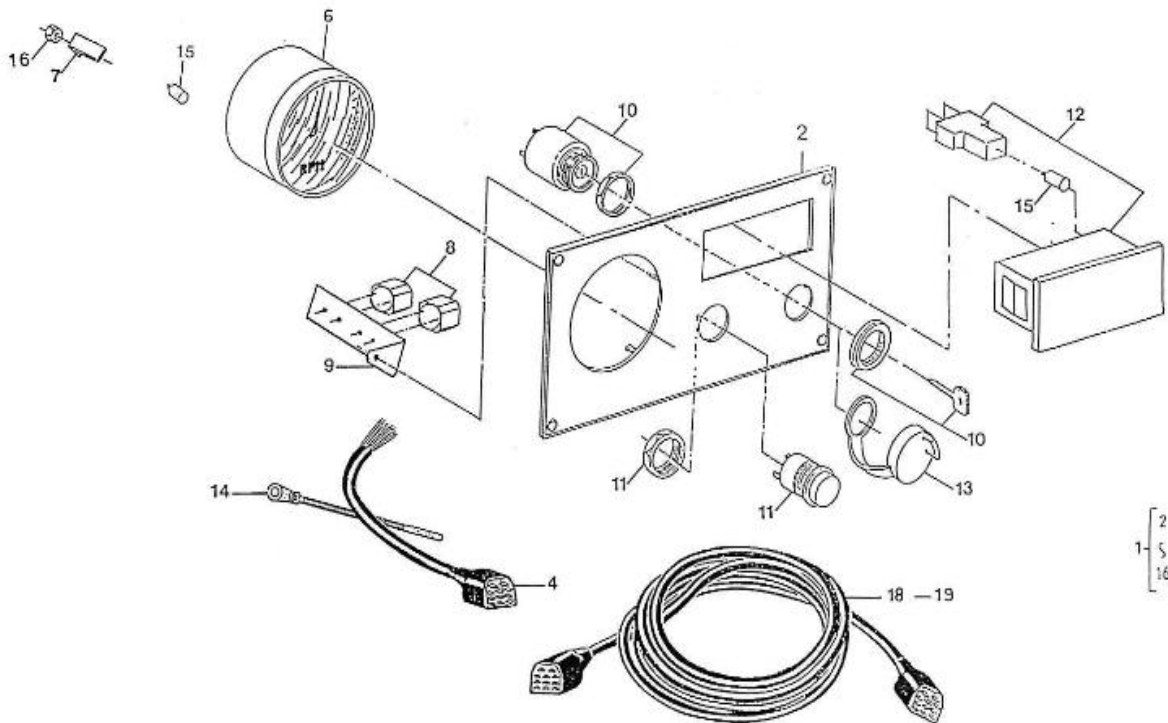

Brand: NanniDiesel

Model: Moteur 2.40HE

Version: Old version

Subassembly: Panel 1 instrument

N.	Item	Description	Qty	Notes
1	674351	PANEL	1	
2	970302214	PLATE,PANEL 1 INSTRUMENT	1	
4	970302662	WIRING,PANEL 1 INSTR. (11P)	1	
6	970301642	No longer available - GAUGE,VDO,TACH,4000 12-24V 2P	1	
7	970300920	CLAMP,INSTRUMENTS	4	
8	970302684	BUZZER,SONITRON SMA 24A P17.05	2	
9	970310182	SUPPORT (.)	1	
10	970302667	SWITCH,BOSCH STARTER + GLOWING	1	
11	970300967	BUTTON,PUSH	1	
12	970856005	INDICATORI OTTICI A 4 SPIE	1	
13	970304021	COVER	1	
14	970304019	CABLEBINDER,PLASTIC 4.8X195	1	
15	970856011	BULB 12V-2W	5	
16	970301191	NUT,M 4 A2	4	
18	970302665	WIRING,INTERMEDIATE 4MTR 11POS	1	
19	970302666	WIRING,INTERMEDIATE 8MTR 11POS (TOTAL 12M)	1	

PANEL "A" - 11 POS. / ALT 35 A
(4000 RPM TACH. GAUGE)

V. 28/06/2012

Pag. 40/50