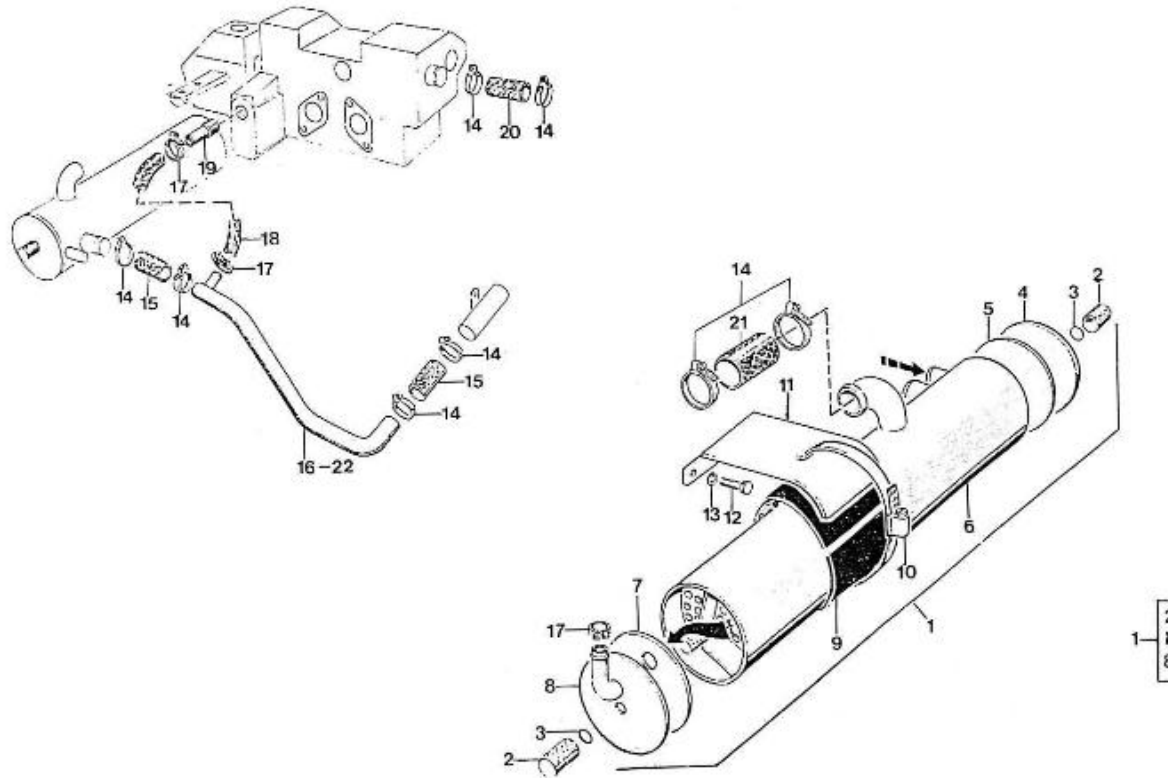

Brand: NanniDiesel

Model: Moteur 2.40HE

Version: Old version

Subassembly: Heat exchanger exh. Manifold

N.	Item	Description	Qty	Notes
1	970300069	HEATEXCHANGER,2. 40HE CPL	1	
2	970494520	NUT,LOCK M 8	2	
3	970144602	O-RING	2	
4	970144603	COVER,HEATEXCH.2.40HE (R)	1	
5	970144604	GASKET,HEATEXCH. 2.40HE (R)	1	
6	970300069	HEATEXCHANGER,2. 40HE CPL	1	
7	970144606	GASKET,HEATEXCH. 2.40HE (F)	1	
8	970144607	COVER,HEATEXCH.2.40HE (F)	1	
9	970300070	RUBBER,70X190X2	1	
10	970300071	CLAMP,HOSE 50-65	1	
11	970300068	SUPPORT,HEATEXCH.2. 40HE	1	
12	970024016	BOLT,HEX M 8X 40 (+++ FIX . PTO)	2	
13	970119139	WASHER,CORRUGATED D8 (DONT 3 PTO)	2	
14	970604526	CLAMP,HOSE 22-32 (COTE ECHANGEUR)	8	
15	970300073	HOSE,D25 L= 40	2	
16	970300072	TUBE,HEATEXCHANGER 2.40	1	
17	970439306	CLAMP (++POUR DURITE ORIGINE REF HUILE MOTEUR)	4	
18	970300067	HOSE,D13 L= 145	1	
19	970300078	"PILLAR,HOSE 3/8"-13"	1	
20	970300064	HOSE,D25 L= 32	1	
21	970300065	HOSE,D25 L= 75	1	
22	970302597	PIPE,W/PUMP-HEATEXCHANGER 2.40	1	

V. 28/06/2012

Pag. 23/50