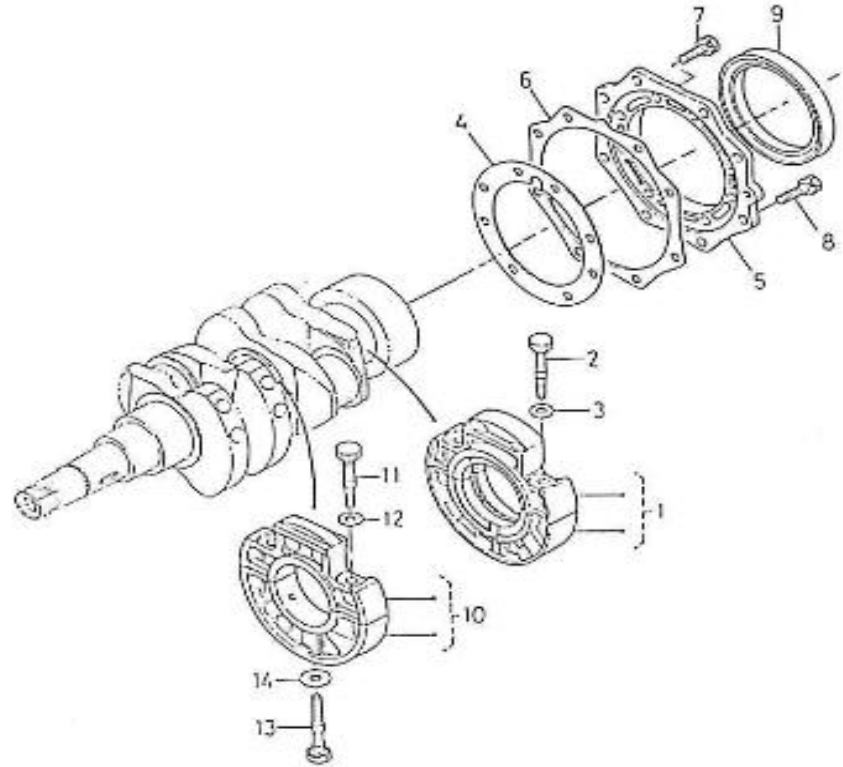

Brand: NanniDiesel

Model: Moteur 2.40HE

Version: Old version

Subassembly: Crankshaft

N.	Item	Description	Qty	Notes
1	970141532	CASE, MAIN BEARING CPL 2.40	1	
2	970141533	BOLT, BEARING CASE	2	
3	970141534	WASHER, BEARING CASE	2	
4	970141506	GASKET, BEARING CASE 2.40	1	
5	970141535	COVER, BEARING CASE 2.40	1	
6	970141508	GASKET, BEARING CASE COVER 2.4	1	
7	970491536	BOLT, M 6X 20	8	
8	970141537	BOLT, M6X22	8	
9	970141529	SEAL, OIL (S/N <9B9999)	1	
10	970141538	CASE, MAIN BEARING 1 2.40	1	
11	970141533	BOLT, BEARING CASE	2	
12	970141534	WASHER, BEARING CASE	2	
13	970141539	BOLT, BEARING CASE N02	1	
14	970141540	WASHER, BEARING CASE N02	1	

V. 28/06/2012

Pag. 11/50