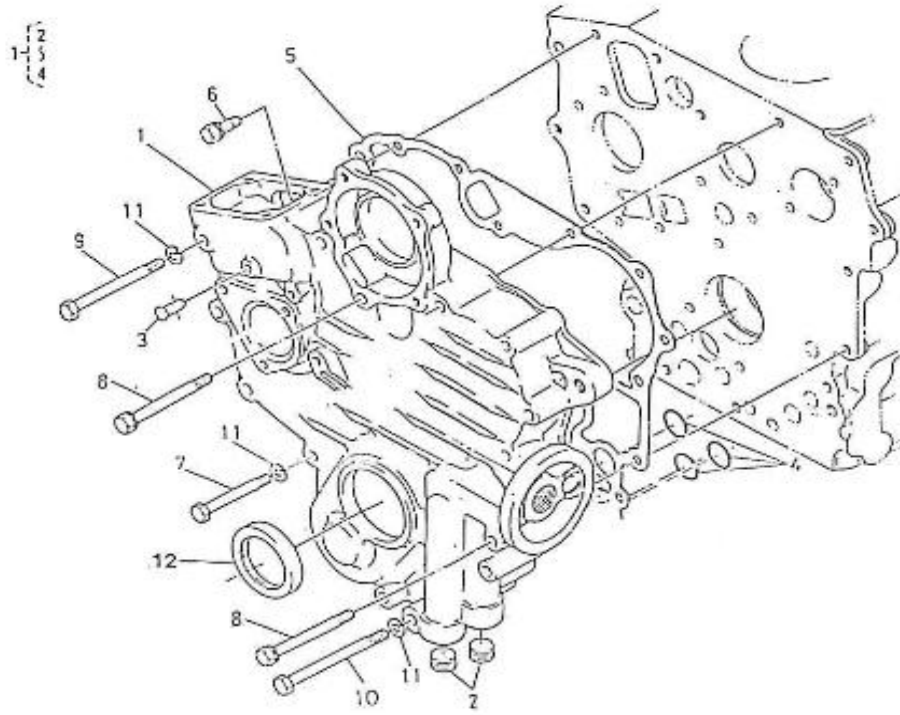

Brand: NanniDiesel	N.	Item	Description	Qty	Notes
Model: Moteur 2.40HE	1	970140201	COVER, TIMING COVER 2.40	1	
Version: Old version	2	970140202	PLUG, SOCK	2	
Subassembly: Timing case	3	970140204	PIN, TIMING COVER 2.40	1	
	4	970490203	O-RING	3	
	5	970140205	GASKET, TIMING CASE 2.40 (JUSQU'AU N°KTC08050772)	1	
	6	970490119	BOLT,M 6X 18	1	
	7	970300276	BOLT,HEX M 6X 50 (Pour protection injecteur)	10	
	8	970140208	BOLT	3	
	9	970490209	BOLT,M 6X 70	1	
	10	970140210	BOLT	1	
	11	970119149	WASHER, SPRING D 6 (Pour protection injecteur)	12	
	12	970307623	SEAL,OIL	1	

V. 28/06/2012

Pag. 3/50