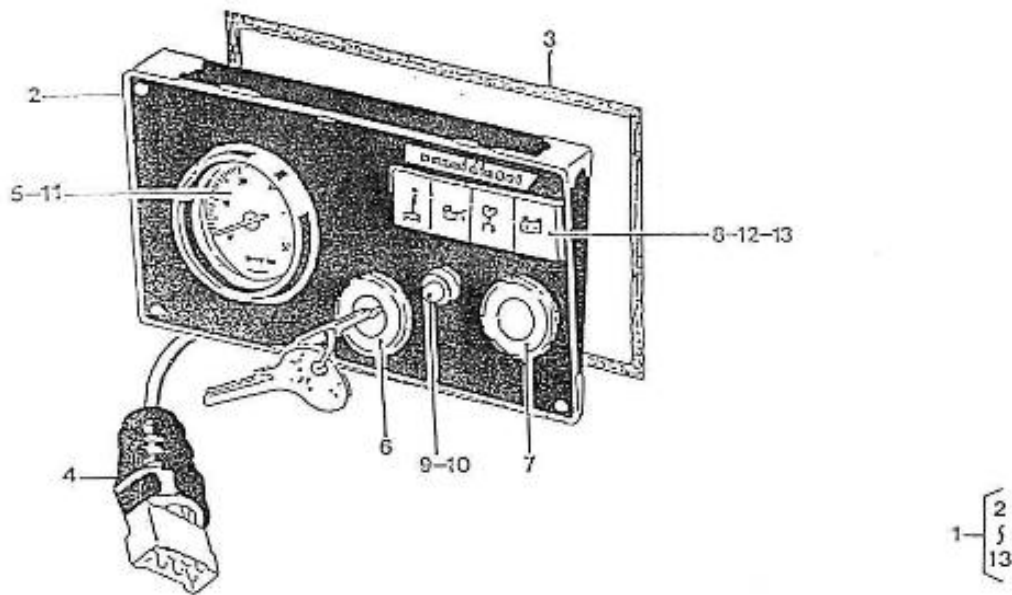

Brand: NanniDiesel	N.	Item	Description	Qty	Notes
Model: Moteur 2.40HE	1	970856000	No longer available - PANEL	1	
Version: Old version	2	970856009	No longer available	1	
Subassembly: Instrument panel	3	970856010	No longer available	1	
	4	970856002	No longer available	1	
	5	970856001	REVOLUTION COUNTER	1	
	6	970850404	SWITCH STARTER	1	
	7	970856004	BUZZER	1	
	8	970856005	INDICATORI OTTICI A 4 SPIE	1	
	9	970856006	FUSE	1	
	10	970856007	SOCKET	1	
	11	970856008	No longer available	1	
	12	970856011	BULB 12V-2W	4	
	13	970856005	INDICATORI OTTICI A 4 SPIE	1