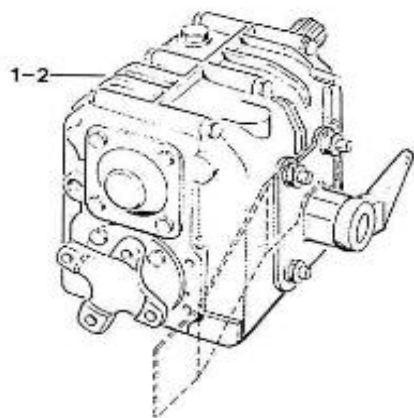

Brand: NanniDiesel	N.	Item	Description	Qty	Notes
Model: Moteur 2.40HE	1	970776009	GEARBOX,ZF 5M -2,72R	1	
Version: Old version	2	970776010	No longer available - GEARBOX,ZF 5 M -2,05R	1	
Subassembly: Reversing gear					

V. 28/06/2012

Pag. 46/50