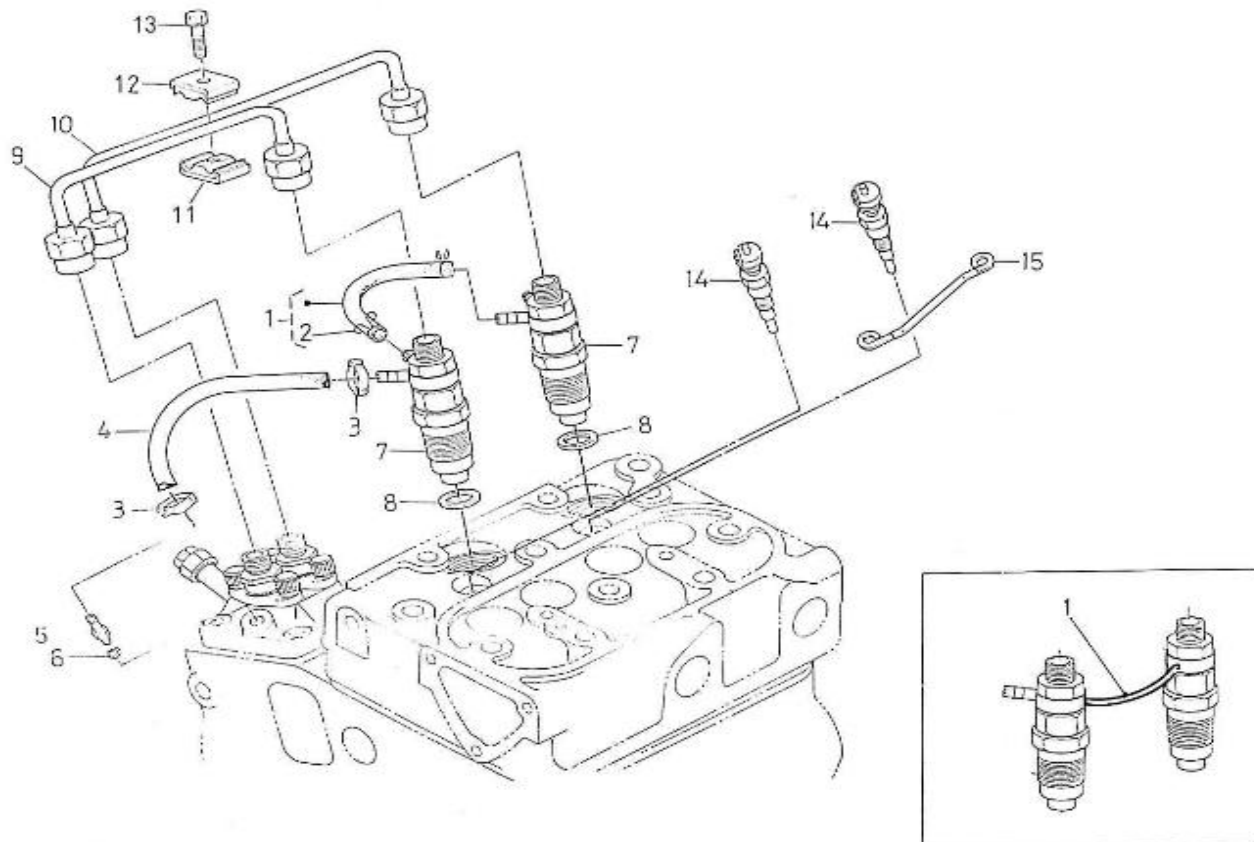

Brand: NanniDiesel

Model: Moteur 2.40HE

Version: Old version

Subassembly: Injection lines nozzles

N.	Item	Description	Qty	Notes
1	970142101	PIPE, FUEL OVERFLOW NO 1 CPL	1	
2	970492305	CLAMP,HOSE	2	
3	970310171	CLAMP (+++ FIX DURITE WASTEGATE)	1	
4	970302167	HOSE,FUEL LEAKAGE D 3 L= 250	1	
5	970142104	NOZZLE, FUEL OVERFLOW LINE	1	
6	970150403	RING,SEAL (=> N° XA0001 <= 3Z0001)	1	
7	970142108	INJECTOR, CPL	2	
8	970142109	GHASKET, RING INJECTORS	2	
9	970142110	LINE, FUEL CYL. N01 2.40	1	
10	970142111	LINE,FUEL CYL.NO2 2.40	1	
11	970142114	CLAMP,FUEL LINES 1+2	1	
12	970142115	CLAMP,FUEL-LINES 1+2	1	
13	970492118	SCREW,M 5X 20 ROUND HEAD	1	
14	970152116	GLOWPLUG,H-HE	2	
15	970142117	CABLE,GLOWPLUG	1	

V. 28/06/2012

Pag. 15/50