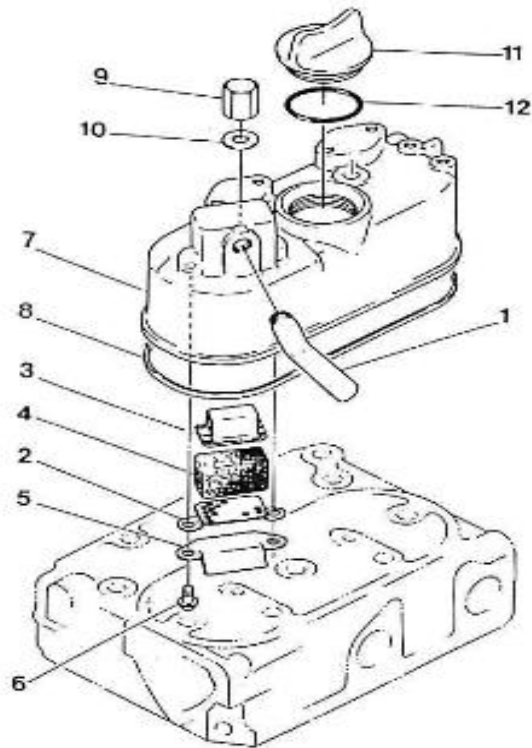

Brand: NanniDiesel	N.	Item	Description	Qty	Notes
Model: Moteur 2.40HE	1	970140308	PIPE, BREATHER	1	
Version: Old version	2	970140303	PLATE, BREATHER ELEMENT N01	1	
Subassembly: Cylinder head cover	3	970140302	HOUSING, BREATHER ELEMENT	1	
	4	970302769	FILTER,BREATHER ELEMENT	1	
	5	970140306	SHIELD, OIL BREATHER	1	
	6	970490307	SCREW,M 5X 10	2	
	7	970307471	COVER,CYL.HEAD	1	
	8	970140502	GASKET, COVER CYL.HEAD 2.40	1	
	9	970140504	NUT, CAP M8	2	
	10	970150403	RING,SEAL (=> N° XA0001 <= 3Z0001)	2	
	11	970490510	CAP,FILLING OIL	1	
	12	970490511	O-RING	1