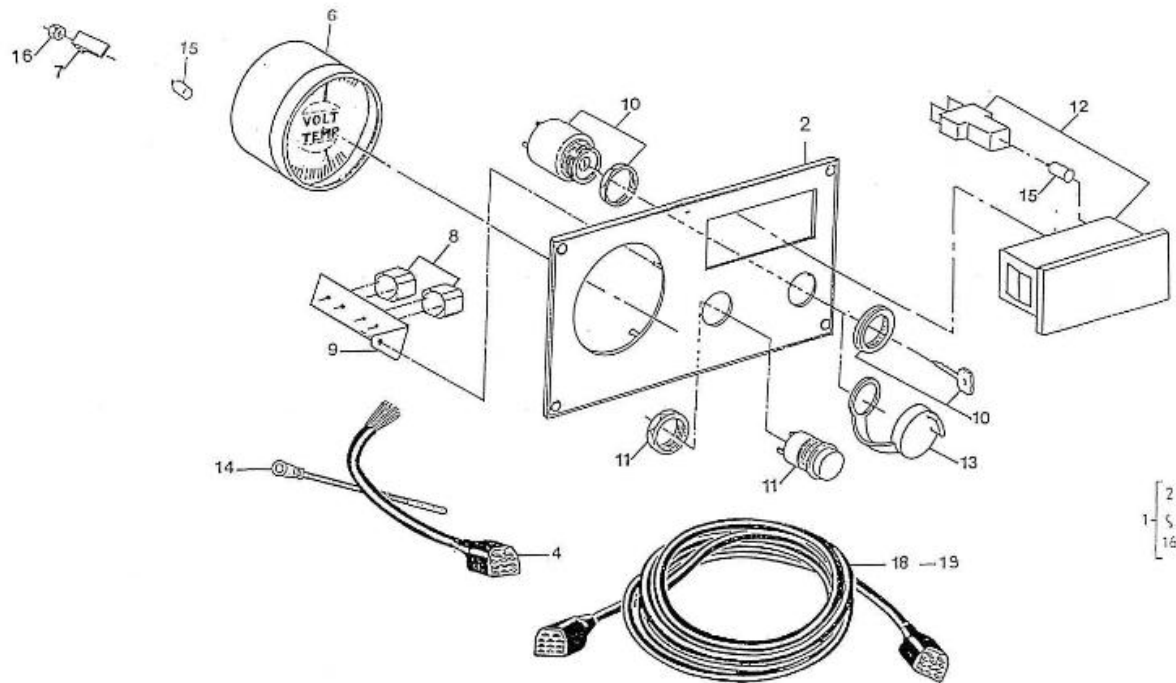

Brand: NanniDiesel

Model: Moteur 2.40HE

Version: Old version

Subassembly: Panel 1 instrument

PANEL "A" - 11 POS. / ALT. 12 A
(Temp / Volt Gauge)

N.	Item	Description	Qty	Notes
1	970307001	BRACKET	1	
2	970302214	PLATE,PANEL 1 INSTRUMENT	1	
4	970307004	No longer available	1	
6	970301662	GAUGE,VDO,TEMP/VOLT 40-120,8-1	1	
7	970300920	CLAMP,INSTRUMENTS	4	
8	970302684	BUZZER,SONITRON SMA 24A P17.05	2	
9	970310182	SUPPORT (.)	1	
10	970302667	SWITCH,BOSCH STARTER + GLOWING	1	
11	970300967	BUTTON,PUSH	1	
12	970856005	INDICATORI OTTICI A 4 SPIE	1	
13	970304021	COVER	1	
14	970304019	CABLEBINDER,PLASTIC 4.8X195	1	
15	970856011	BULB 12V-2W	5	
16	970301191	NUT,M 4 A2	4	
18	970302665	WIRING,INTERMEDIATE 4MTR 11POS	1	
19	970302666	WIRING,INTERMEDIATE 8MTR 11POS (TOTAL 12M)	1	