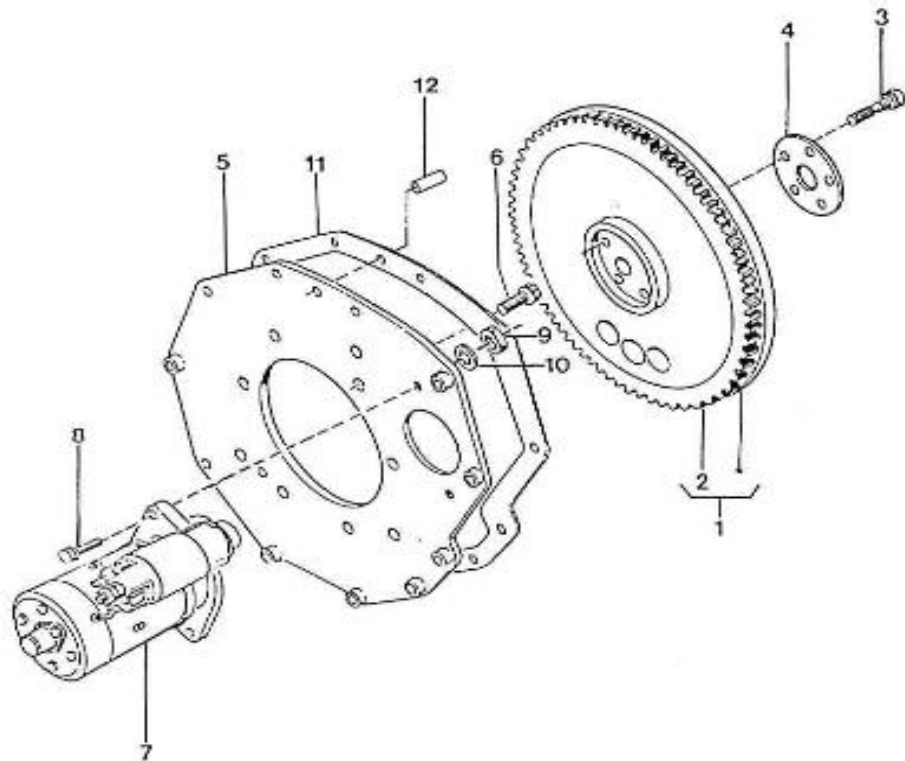

Brand: NanniDiesel	N.	Item	Description	Qty	Notes
Model: Moteur 2.40HE	1	970141702	No longer available	1	
Version: Old version	2	970141703	GEAR, FLYWHEEL 2.40	1	
Subassembly: Flywheel	3	970307575	BOLT, FLYWHEEL (++REPLACER LES VIS D'ORIGINES)	5	
	4	970141706	WASHER, FLYWHEEL	1	
	5	970141707	PLATE, REAR END 2.40	1	
	6	970490919	BOLT, M 8 X 16	10	
	7	970147303	STARTER, MOTOR 12V 0,7KW 1P	1	
	8	970497329	BOLT, M 8 X 28	2	
	9	970490903	NUT, M 8	2	
	10	970490904	WASHER, SPRING D 8	2	
	11	970141708	XXGASKET, R-END PLATE	1	
	12	970490111	PIN, CYLINDRICAL	1	

V. 28/06/2012

Pag. 12/50