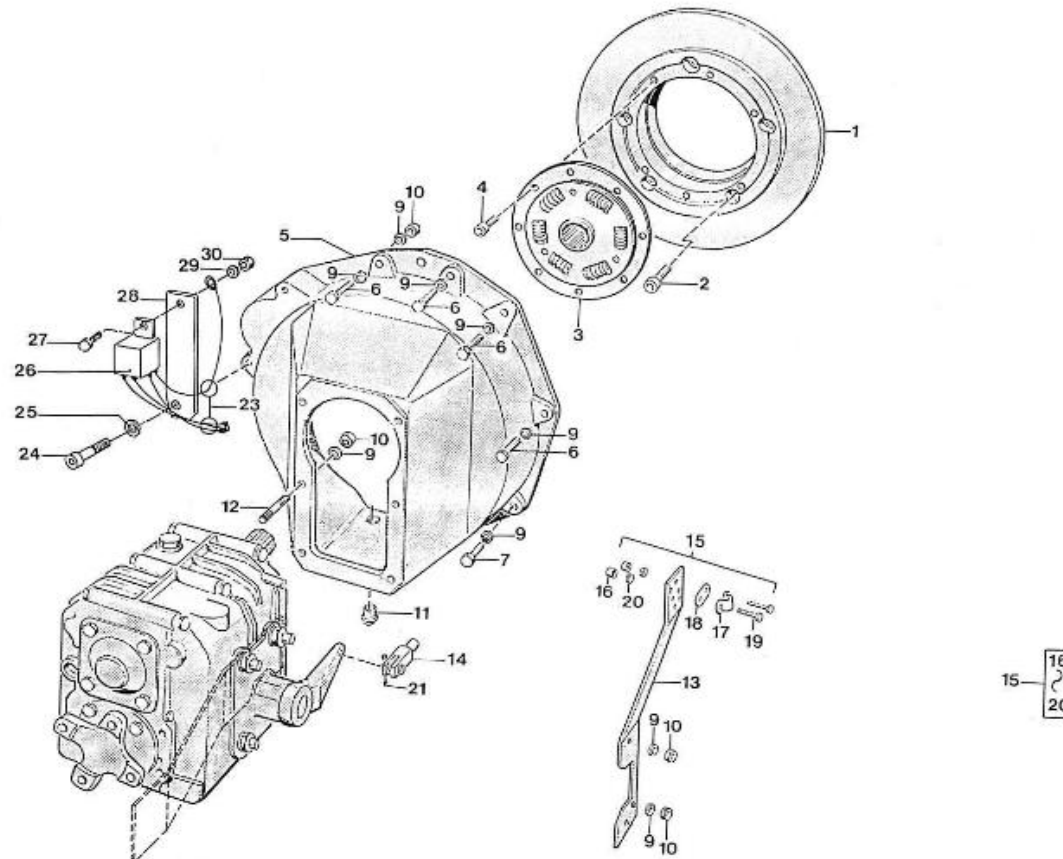

Brand: NanniDiesel

Model: Moteur 2.40HE

Version: Old version

Subassembly: Flywheel housing

N.	Item	Description	Qty	Notes
1	970300369	No longer available	1	
2	970119146	BOLT, SOCK M8X 30	5	
3	970776050	DAMPERPLATE,121 DIN	1	
4	970119147	BOLT, SOCK M 6X12 (++)LOCTITE 243 (BLEU) MONTAGE	8	
5	970300371	HOUSING,FLYWHEEL 2. 40HE	1	
6	970635917	BOLT,SOCK M 8X 40	4	
7	970119148	BOLT, HEX M 8X 30 (+++ FIX . ALT AU NIVEAU DU	3	
8	970301280	BOLT,HEX M 8X 90	2	
9	970119139	WASHER,CORRUGATED D8 (DONT 3 PTO)	21	
10	970027322	NUT,M 8 (++)ECROU FIL DEMARREUR)	12	
11	970639853	"PLUG,HEX 3/8""G"	1	
12	970498030	STUD,M 8X 35	6	
13	970302346	SUPPORT,REMOTE CONTROL 2. 40HE	1	
14	970830123	STRAP	1	
15	970835020	CLAMP	1	
16	970609904	NUT,M 5	2	
17	QCC33010TF	THREADING COLLAR JACKET 33C	1	
18	970300316	PLATE,CLAMP	1	
19	970300317	BOLT,HEX M 5X 16	2	
21	970635106	PIN,COTTER 2X20 SST	1	
22	970302569	No longer available	1	
23	970302570	WIRING,KIT RELAIS KUBOTA START	1	
24	970301280	BOLT,HEX M 8X 90	1	
25	970119138	WASHER,SPRING D 8 (TENDEUR)	1	
26	970300716	Normally Open - RELAIS,12V-30A -BOSCH-	1	
27	970300317	BOLT,HEX M 5X 16	1	
28	970302565	No longer available	1	
29	970300318	WASHER,SPRING D 5	1	
30	970609904	NUT,M 5	1	
200	970300318	WASHER,SPRING D 5	2	

V. 28/06/2012

Pag. 45/50