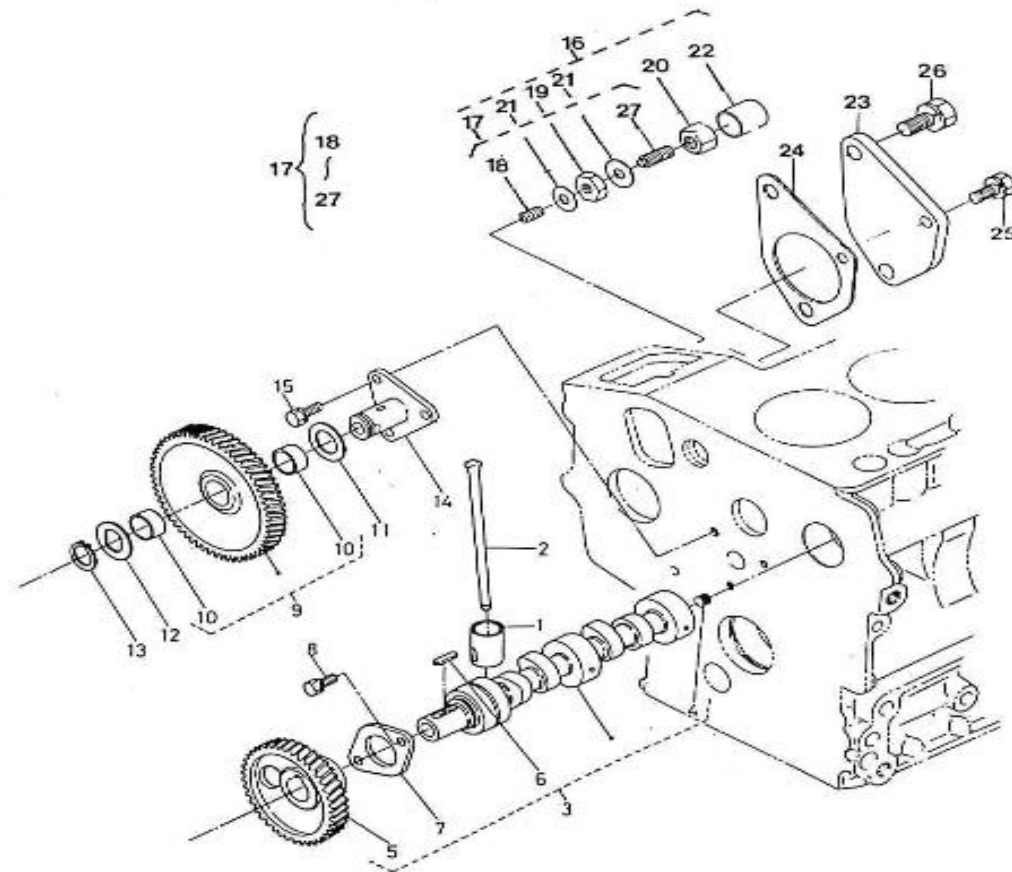

V. 28/06/2012

Pag. 7/50

Brand: NanniDiesel

Model: Moteur 2.40HE

Version: Old version

Subassembly: Camshaft

N.	Item	Description	Qty	Notes
1	970141101	TAPPET, CAMSHAFT 2.40	4	
2	970141102	ROD, PUSH 2.40	4	
3	970313815	ASSY CAMSHAFT	1	
4	970141104	No longer available	1	
5	970141105	GEAR, CAMSHAFT 2.40	1	
6	970141106	KEY, FEATHER CAMSHAFT 2.40-4.1	1	
7	970141107	STOPPER, CAMSHAFT	1	
8	970140123	BOLT ,M 6X12 (AFTER N°KTE08070398)	2	
9	970141111	GEAR, IDLE CPL	1	
10	970141112	BUSH, IDLE GEAR	2	
11	970141113	COLLAR, IDLE GEAR N01	1	
12	970141114	COLLAR, IDLE GEAR N02	1	
13	970141115	CIR-CLIP, EXTERNAL	1	
14	970141116	SHAFT, IDLE GEAR 2.40	1	
15	970490508	BOLT,M 6X 14	3	
16	970307613	ASSY APPARATUS	1	
17	970151126	SCREW,ADJUSTING IDLE CPL.	1	
18	970141127	SPRING	1	
19	970491129	NUT	1	
20	970141130	NUT, IDLE ASSEM.	1	
21	970491131	WASHER,SEAL	2	
22	970141132	CAP, BOLT COVER	1	
23	970141133	COVER, FUEL CAMSHAFT	1	
24	970141119	GASKET ,COVER INJ. TIMING 2.40	1	
25	970491117	BOLT,M 6X 16	1	
26	970491134	BOLT,M 8X 18	2	
28	970302685	KIT,IDLE GEAR 2.40HE	1	