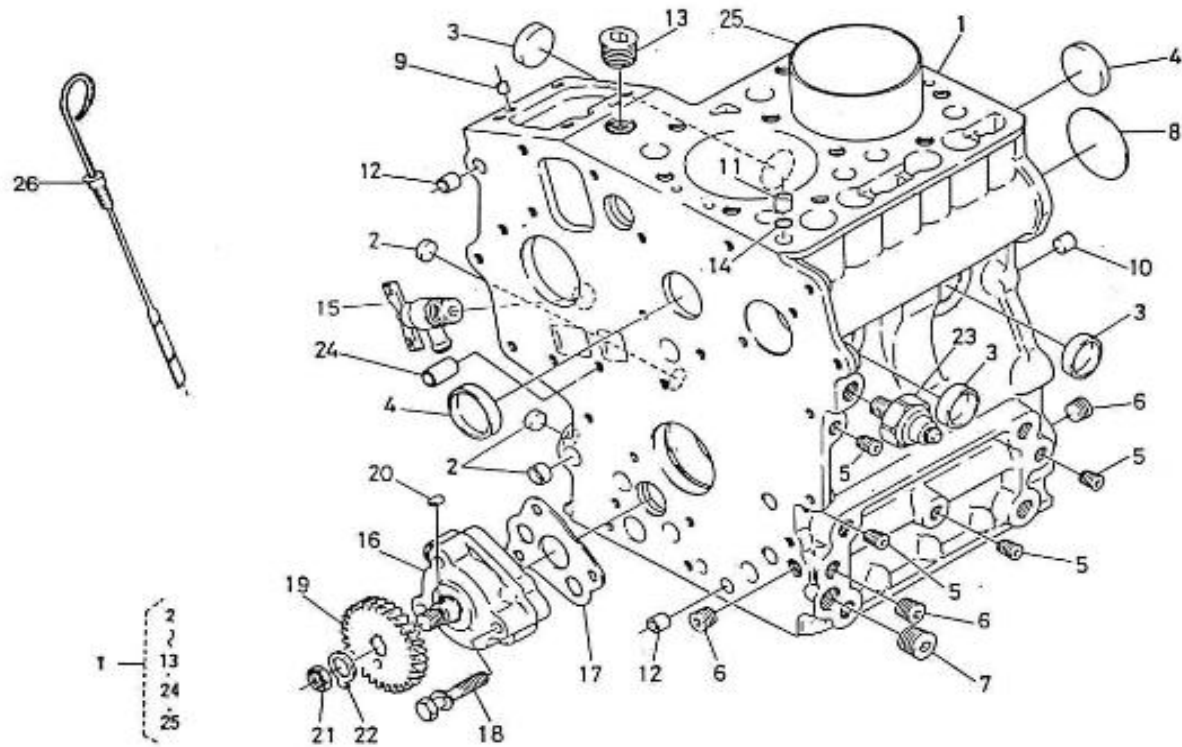

N.	Item	Description	Qty	Notes
1	970140101	CRANKCASE, CPL 2.40	1	
2	970140102	CAP, FEEZE	3	
3	970140103	CAP, FREEZE	3	
4	970140104	CAP, FREEZE	2	
5	970490107	PLUG, SOCK (SERRAGE A 6NM + LOCTITE 542)	4	
6	970490108	PLUG, SOCK	3	
7	970490109	PLUG, SOCK	1	
8	970490104	CAP, FREEZE	1	
9	970140109	PIN, CYLINDRICAL	2	
10	970490111	PIN, CYLINDRICAL	2	
11	970490112	PIN, PIPE	1	
12	970490113	PIN, PIPE	2	
13	970140113	PLUG, SOCK	1	
14	970490116	O-RING (<= N°KTH0804182)	2	
15	970140114	PLUG, DRAIN -400	1	
16	970143114	PUMP, OIL CPL.	1	
17	970143115	GASKET, OIL PUMP	1	
18	970143116	BOLT	3	
19	970143117	GEAR, OIL PUMP DRIVE 2. 40	1	
20	970143118	KEY, FEATHER	1	
21	970493119	NUT, M10	1	
22	970493120	WASHER, CLAW D10	1	
23	970851700	SWITCH, OIL	1	
24	970140108	PIN, PIPE	2	
25	970140115	LINER, CYLINDER 2.40	2	
26	970140140	DIPSTIK, OIL LEVEL 2.40 HE	1	

V. 28/06/2012

Pag. 2/50

Brand: NanniDiesel	N.	Item	Description	Qty	Notes
Model: Moteur 2.40HE	1	970140201	COVER, TIMING COVER 2.40	1	
Version: Old version	2	970140202	PLUG, SOCK	2	
Subassembly: Timing case	3	970140204	PIN, TIMING COVER 2.40	1	
	4	970490203	O-RING	3	
	5	970140205	GASKET, TIMING CASE 2.40 (JUSQU'AU N°KTC08050772)	1	
	6	970490119	BOLT,M 6X 18	1	
	7	970300276	BOLT,HEX M 6X 50 (Pour protection injecteur)	10	
	8	970140208	BOLT	3	
	9	970490209	BOLT,M 6X 70	1	
	10	970140210	BOLT	1	
	11	970119149	WASHER, SPRING D 6 (Pour protection injecteur)	12	
	12	970307623	SEAL,OIL	1	