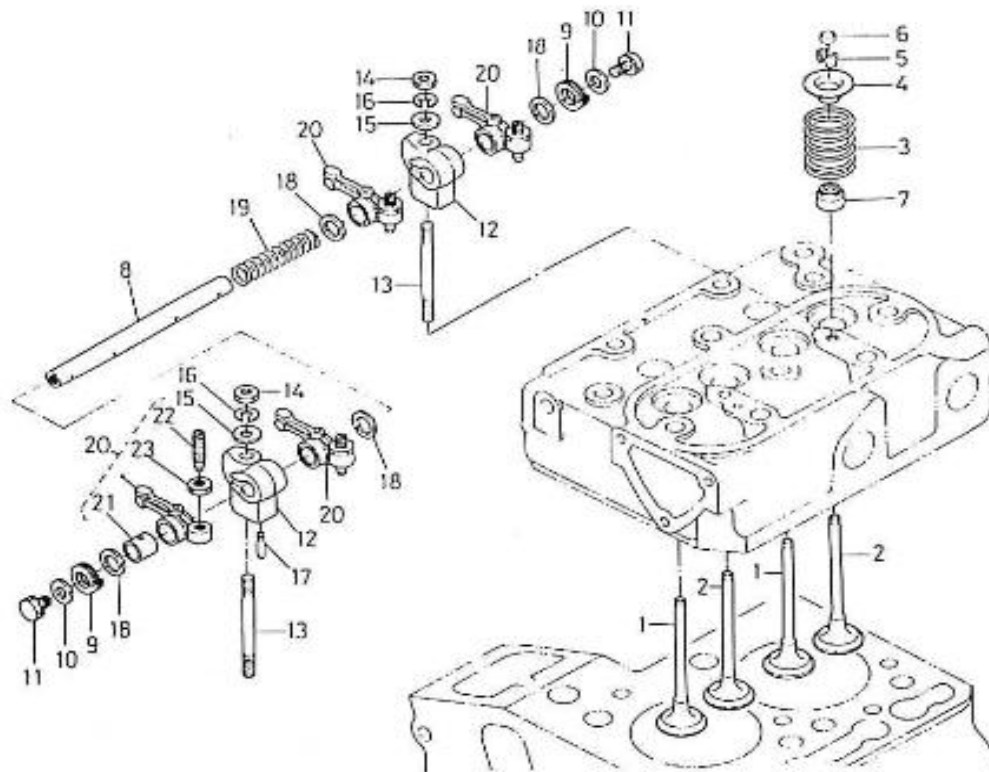

V. 28/06/2012

Pag. 4/50

Brand: NanniDiesel	N.	Item	Description	Qty	Notes
Model: Moteur 2.40HE	1	970140308	PIPE, BREATHER	1	
Version: Old version	2	970140303	PLATE, BREATHER ELEMENT N01	1	
Subassembly: Cylinder head cover	3	970140302	HOUSING, BREATHER ELEMENT	1	
	4	970302769	FILTER,BREATHER ELEMENT	1	
	5	970140306	SHIELD, OIL BREATHER	1	
	6	970490307	SCREW,M 5X 10	2	
	7	970307471	COVER,CYL.HEAD	1	
	8	970140502	GASKET, COVER CYL.HEAD 2.40	1	
	9	970140504	NUT, CAP M8	2	
	10	970150403	RING,SEAL (=> N° XA0001 <= 3Z0001)	2	
	11	970490510	CAP,FILLING OIL	1	
	12	970490511	O-RING	1	

V. 28/06/2012

Pag. 7/50

Brand: NanniDiesel

Model: Moteur 2.40HE

Version: Old version

Subassembly: Camshaft

N.	Item	Description	Qty	Notes
1	970141101	TAPPET, CAMSHAFT 2.40	4	
2	970141102	ROD, PUSH 2.40	4	
3	970313815	ASSY CAMSHAFT	1	
4	970141104	No longer available	1	
5	970141105	GEAR, CAMSHAFT 2.40	1	
6	970141106	KEY, FEATHER CAMSHAFT 2.40-4.1	1	
7	970141107	STOPPER, CAMSHAFT	1	
8	970140123	BOLT ,M 6X12 (AFTER N°KTE08070398)	2	
9	970141111	GEAR, IDLE CPL	1	
10	970141112	BUSH, IDLE GEAR	2	
11	970141113	COLLAR, IDLE GEAR N01	1	
12	970141114	COLLAR, IDLE GEAR N02	1	
13	970141115	CIR-CLIP, EXTERNAL	1	
14	970141116	SHAFT, IDLE GEAR 2.40	1	
15	970490508	BOLT,M 6X 14	3	
16	970307613	ASSY APPARATUS	1	
17	970151126	SCREW,ADJUSTING IDLE CPL.	1	
18	970141127	SPRING	1	
19	970491129	NUT	1	
20	970141130	NUT, IDLE ASSEM.	1	
21	970491131	WASHER,SEAL	2	
22	970141132	CAP, BOLT COVER	1	
23	970141133	COVER, FUEL CAMSHAFT	1	
24	970141119	GASKET ,COVER INJ. TIMING 2.40	1	
25	970491117	BOLT,M 6X 16	1	
26	970491134	BOLT,M 8X 18	2	
28	970302685	KIT,IDLE GEAR 2.40HE	1	