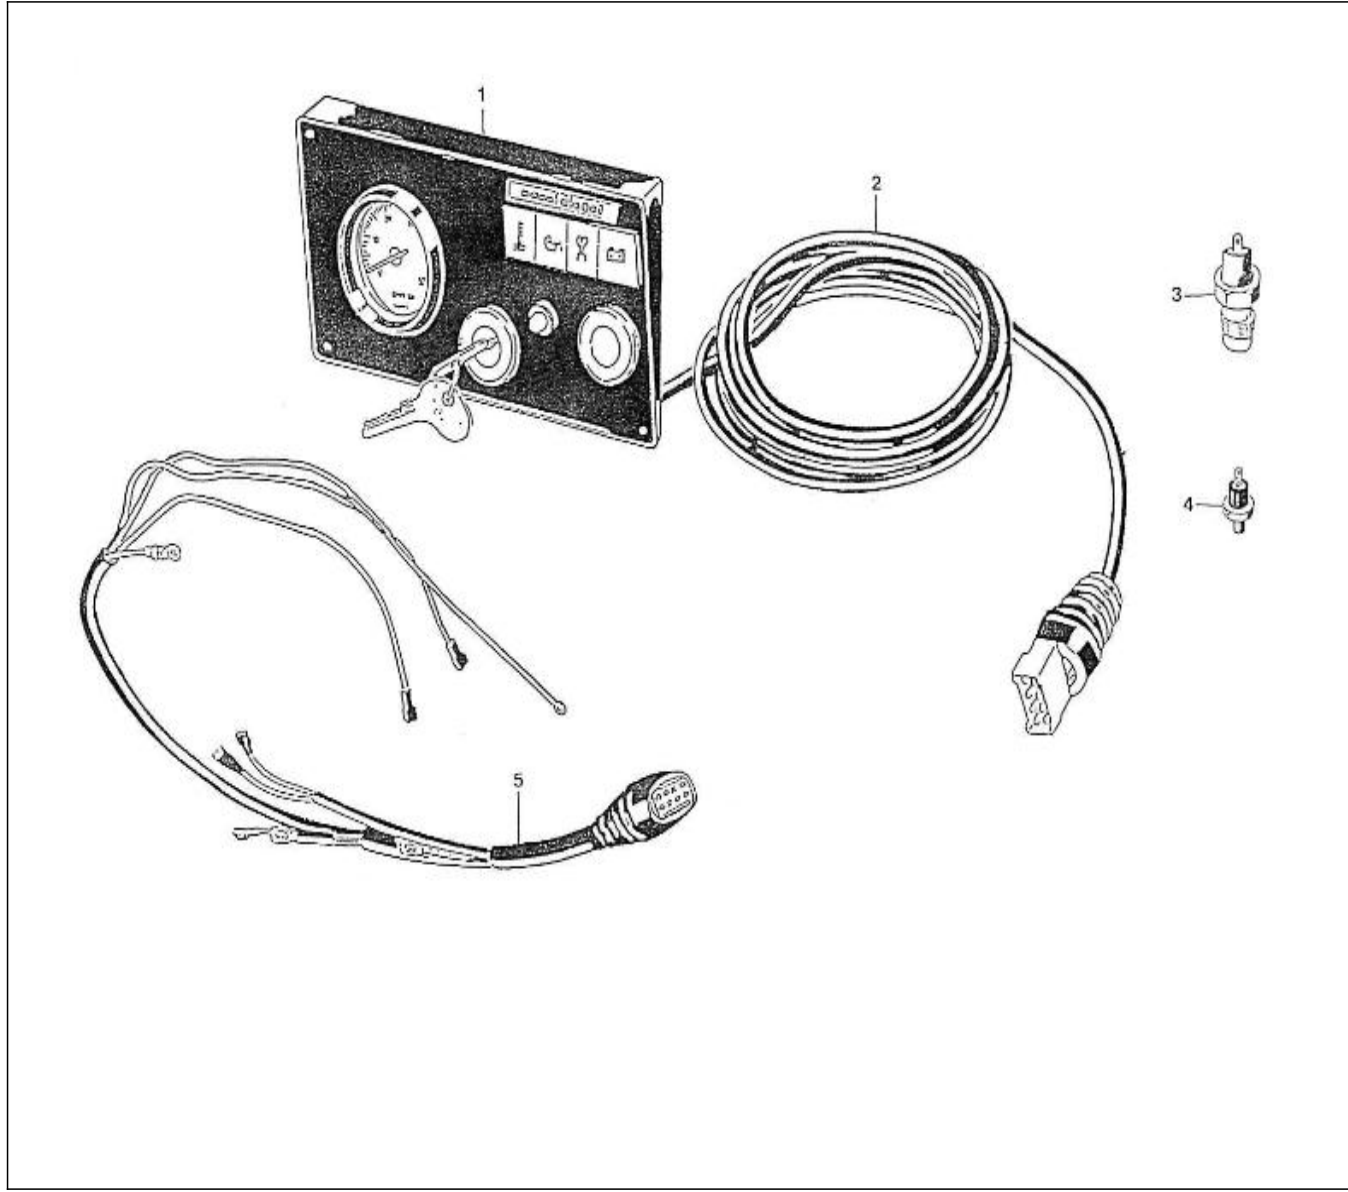

Brand: NanniDiesel
Model: Moteur 2.40HE
Version: Old version
Subassembly: Instrument panel

N.	Item	Description	Qty	Notes
1	970856000	No longer available - PANEL	1	
2	970856002	No longer available	1	
3	970851601	WATER TEMPERATURE SENDER	1	
4	970851700	SWITCH,OIL	1	
5	970301376	WIRING,ENGINE HE	1	

V. 28/06/2012

Pag. 34/50