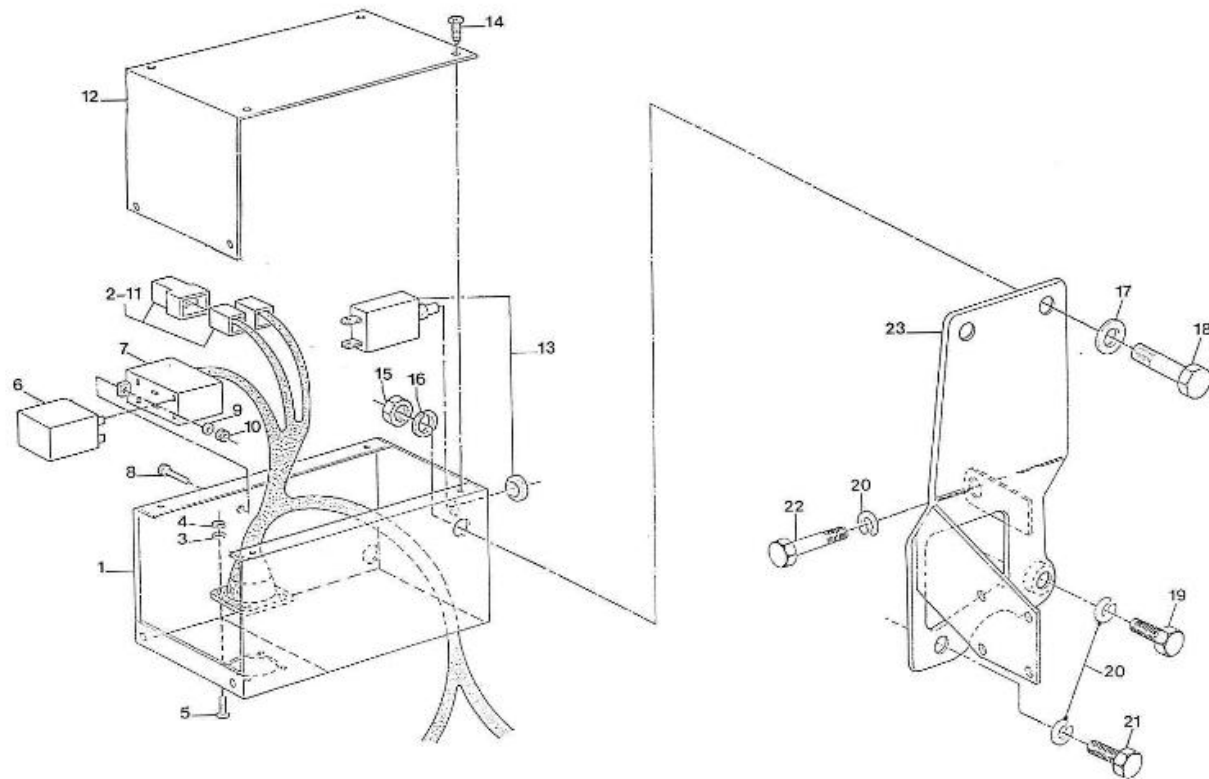

Brand: NanniDiesel

Model: Moteur 2.40HE

Version: Old version

Subassembly: Electric mainbox

N.	Item	Description	Qty	Notes
1	970301723	No longer available	1	
2	970301845	WIRING,ENGINE KUBOTA SERIES	1	
3	970301192	WASHER,PLAIN D 4	4	
4	970301117	No longer available	4	
5	970301539	No longer available	4	
6	970302150	RELAIS,AUTO TIMER GLOWPLUG 12V	1	
7	970302168	No longer available	1	
8	970302420	BOLT,HEX M 5X 10	1	
9	970300318	WASHER,SPRING D 5	1	
10	970609904	NUT,M 5	1	
11	970301047	DIODE,HOLDER CPL.POSITIVE -L- (+++POUR MODIF CAB	2	
12	970301724	No longer available	1	
13	970300962	No longer available	1	
14	970301188	No longer available	6	
15	970119143	NUT, M10	2	
16	970119136	WASHER,SPRING D10 (POUR INVERSEUR)	2	
17	970119135	WASHER,PLAIN D10 (DONT DEUX POUR CALAGE GALET	2	
18	970644008	BOLT,HEX M10X 35 (+++POUR MONTAGE FLASQUE)	2	
19	970302213	BOLT,HEX M 6X 70	1	
20	970119149	WASHER, SPRING D 6 (Pour protection injecteur)	3	
21	970497323	BOLT,HEX M 6X 80	1	
22	970024005	BOLT,SOCK M 6X 20	1	
23	970304165	SUPPORT	1	

V. 28/06/2012

Pag. 42/50