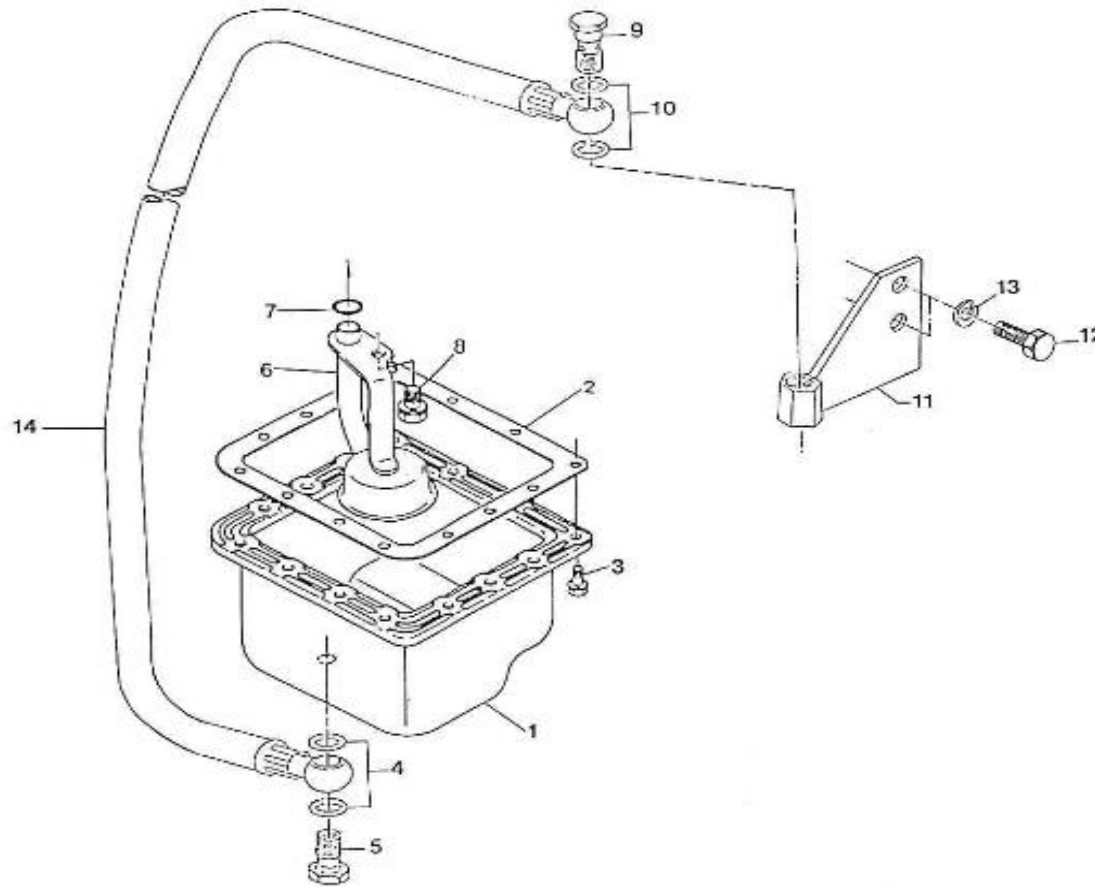

V. 28/06/2012

Pag. 3/50

Brand: NanniDiesel

Model: Moteur 2.40HE

Version: Old version

Subassembly: Oil pan

N.	Item	Description	Qty	Notes
1	970140121	OIL PAN	1	
2	970140110	GASKET, OIL PAN 2.40	1	
3	970140123	BOLT ,M 6X12 (AFTER N°KTE08070398)	14	
4	970300325	RING,SEAL D12	2	
5	970302482	BOLT,BANJO M12X1,25	1	
6	970143126	FILTER,OIL PAN 2. 40HE	1	
7	970153129	O-RING,OIL FILTER 2.60 4.110	1	
8	970313311	BOLT	1	
9	970432515	BOLT,BANJO M14X1,5 (=> N°KT08090423)	2	
10	970300306	GASKET,RING D14 (SUR REFROID THERMO MOTA)	4	
11	970302479	SUPPORT,OIL EXTRACTION PUMP 2.	1	
12	970300044	BOLT,HEX M10X1,25X 25 (+++ FIX . SUPPORT)	2	
13	970119136	WASHER,SPRING D10 (POUR INVERSEUR)	2	
14	970302481	HOSE,OIL EXTRACTION CPL.2.40HE	1	