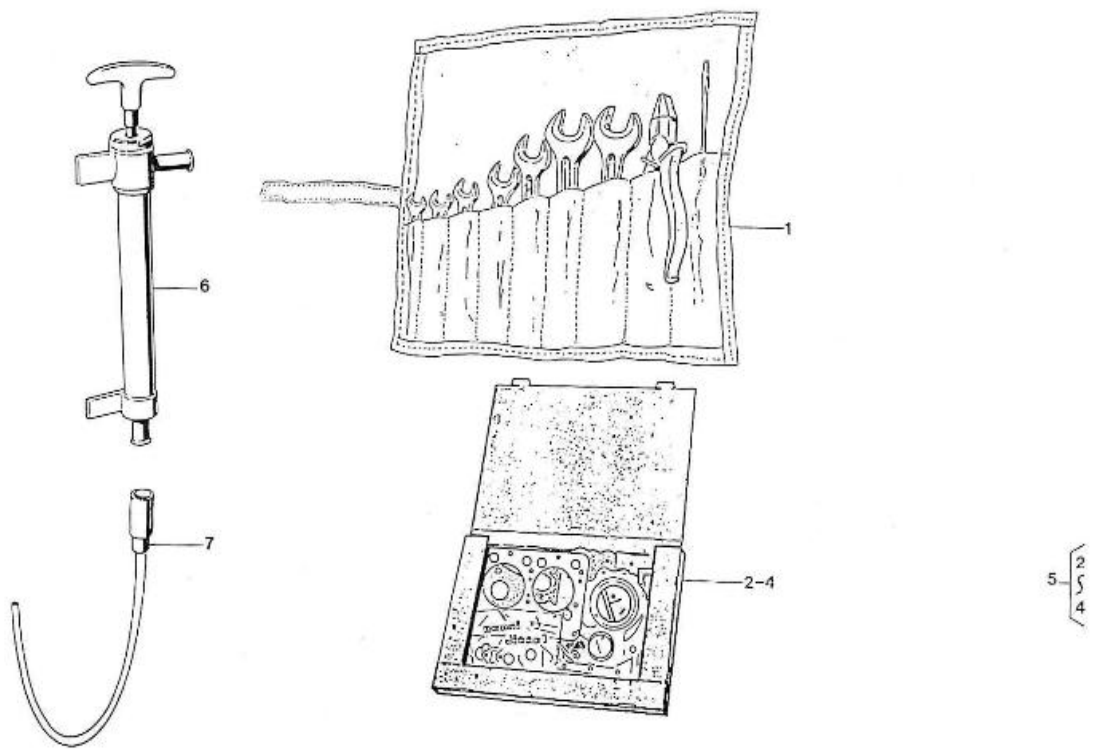

Brand: NanniDiesel	N.	Item	Description	Qty	Notes
Model: Moteur 2.40HE	1	970609901	KIT,TOOLS	1	
Version: Old version	2	970149002	SET,GASKET ENGINE 2. 40HE UPPE	1	
Subassembly: Tools gasket set	3	970149003	SET,GASKET ENGINE 2. 40HE LOWE	1	
	4	970149004	SET,GASKET MARINE 2. 40HE	1	
	5	970149001	2.40 HE GASKET SET	1	
	6	970439302	PUMP,OIL EXTRACTION	1	
	7	970310401	PIPE	1	

V. 28/06/2012

Pag. 47/50