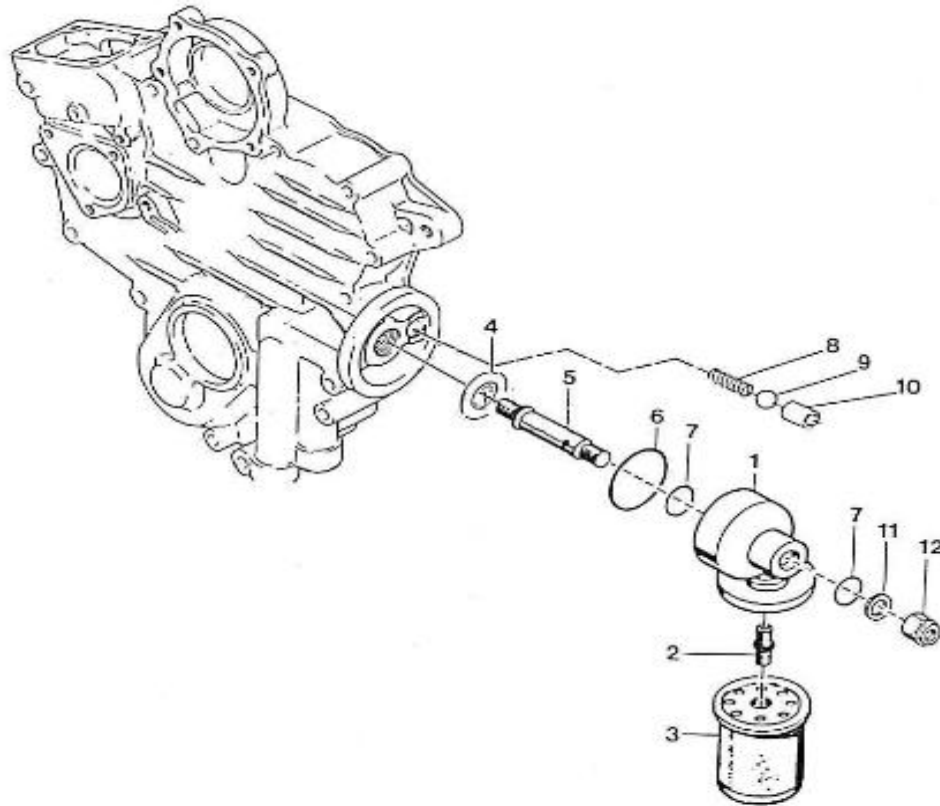

V. 28/06/2012

Pag. 19/50

Brand: NanniDiesel
 Model: Moteur 2.40HE
 Version: Old version
 Subassembly: Drive speed control

N.	Item	Description	Qty	Notes
1	970300365	SUPPORT,THROTTLE 2.40	1	
2	970835020	CLAMP	1	
3	970830124	JOINT	1	
4	970300366	No longer available	1	
5	970607322	NUT,ADJUSTING	1	
6	970635459	WASHER,PLAIN D 6 (CALAGE)	1	
7	970607403	BOLT,SOCK M 5X 10 (++)FIX CONDENSATEURS)	1	
8	970635106	PIN,COTTER 2X20 SST	1	
9	970300367	SUPPORT,STOP 2. 40	1	
10	970609601	BOLT,HEX M 6X 12	1	
11	970119149	WASHER, SPRING D 6 (Pour protection injecteur)	1	
12	970635460	NUT,M 6	1	
13	970609904	NUT,M 5	2	
14	970300317	BOLT,HEX M 5X 16	2	
15	970300318	WASHER,SPRING D 5	4	
16	QCC33010TF	THREADING COLLAR JACKET 33C	1	
17	970300316	PLATE,CLAMP	1	