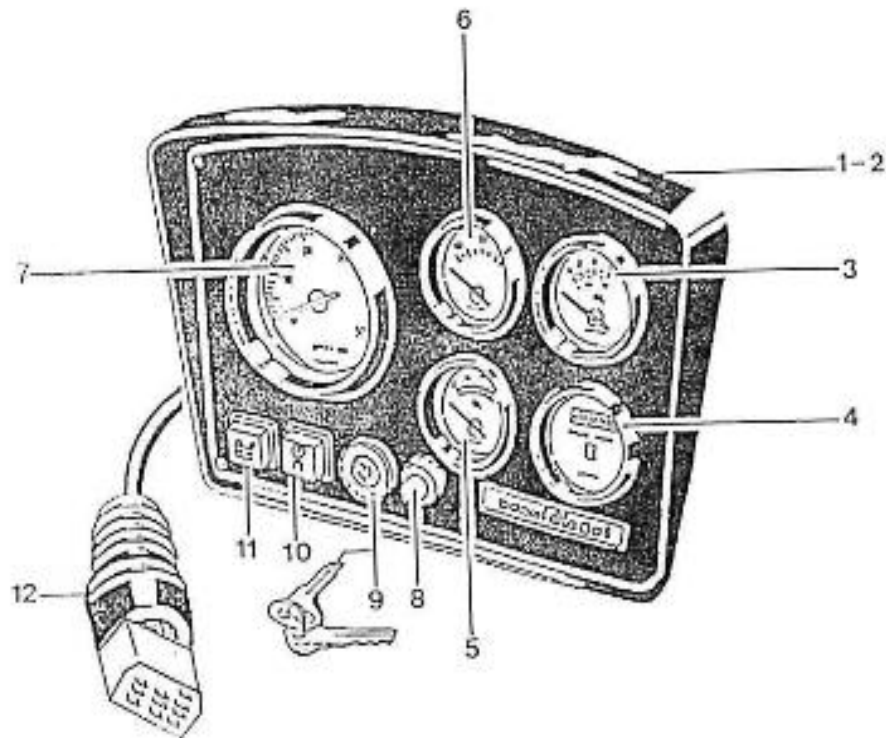

Brand: NanniDiesel	N.	Item	Description	Qty	Notes
Model: Moteur 2.40HE	1	970300420	PANEL,5 INSTRUMENTS 12V CPL	1	
Version: Old version	2	970850309	PLATE,PANEL	1	
Subassembly: Instrument panel LXP	3	970300427	GAUGE,YAZ,PRES,0- 6B,12V,D 52	1	
	4	970861101	GAUGE HOUR 12V	1	
	5	970860801	VOLTMETER	1	
	6	970860606	No longer available	1	
	7	970861014	REVOLUTION COUNTER	1	
	8	970300967	BUTTON,PUSH	1	
	9	970850404	SWITCH STARTER	1	
	10	970850572	No longer available	1	
	11	970850570	WARNING LIGHT	1	
	12	970851302	ELECTRICAL WIRING CONNEXOIN	1	

V. 28/06/2012

Pag. 36/50