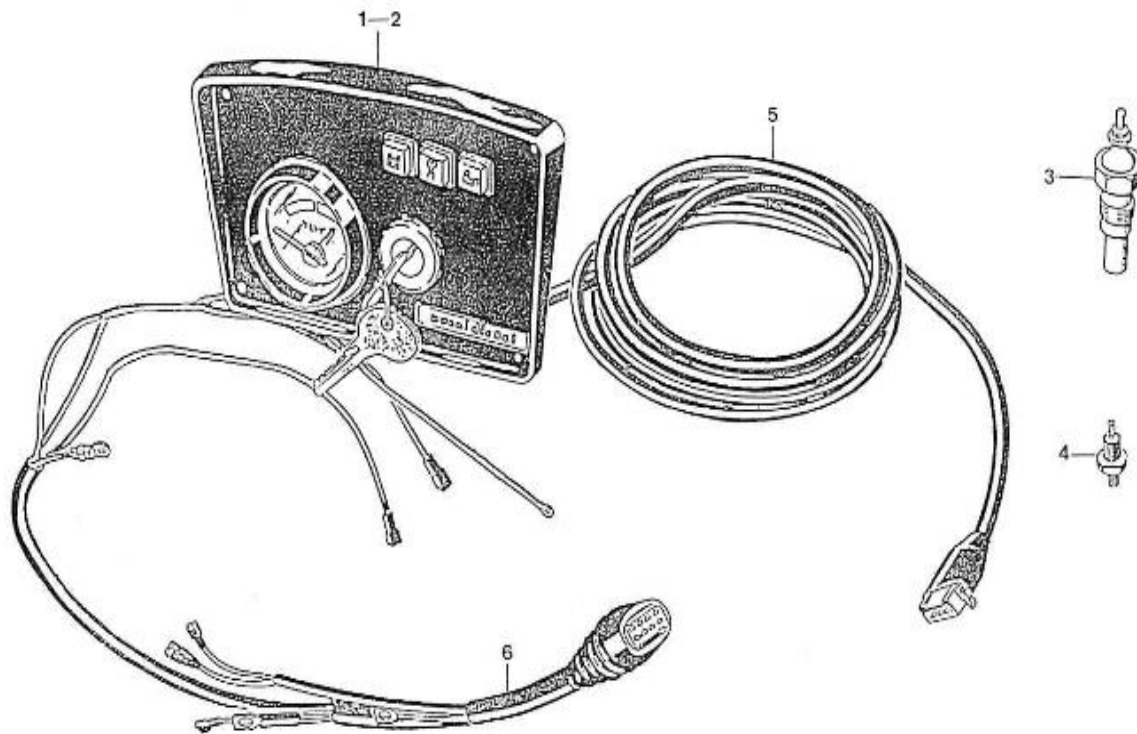

Brand: NanniDiesel	N.	Item	Description	Qty	Notes
Model: Moteur 2.40HE	1	970300357	PANEL,1 INSTRUMENT 120X CPL	1	
Version: Old version	2	970300045	No longer available - PANEL,1 INSTRUMENT 120X CPL	1	
Subassembly: Instrument panel STD	3	970861602	No Longer Available - WATER TEMPERATURE SENDER	1	
	4	970851700	SWITCH,OIL	1	
	5	970851402	No longer available - NO LONGER AVAILABLE	1	
	6	970300416	WIRING,ENGINE 2. 40HE	1	
	7	970301231	Please consult us - RESISTANCE,12/24V	1	

V. 28/06/2012

Pag. 32/50