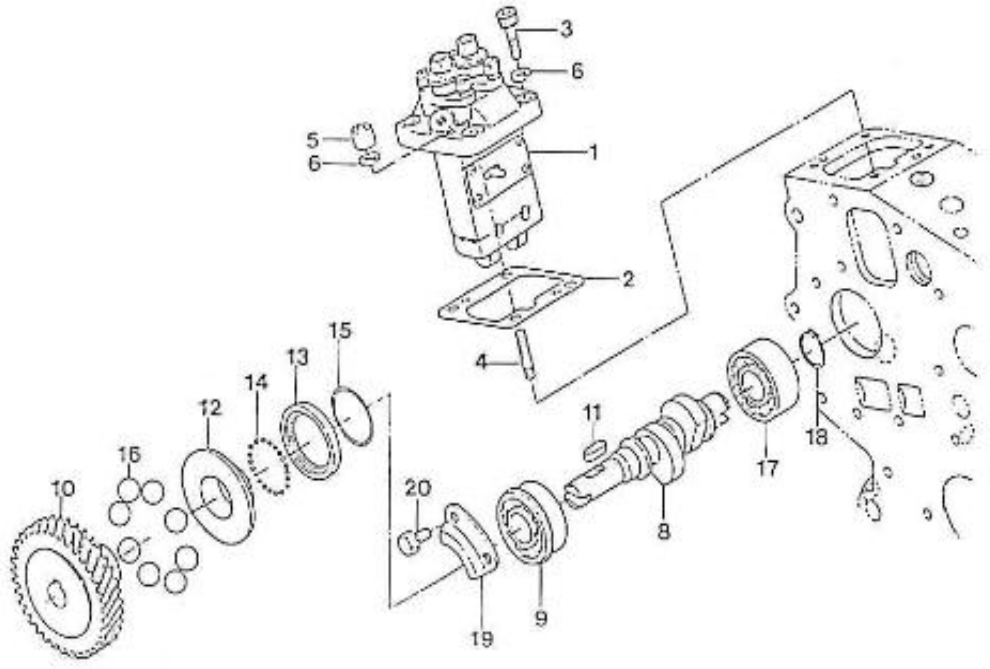

Brand: NanniDiesel
Model: Moteur 2.40HE
Version: Old version
Subassembly: Injection & Fuel pump

N.	Item	Description	Qty	Notes
1	970142120	PUMP,INJECTION 2. 40 CPL	1	
2	970142121	SHIM,INJECTION PUMP 2. 40	1	
3	970142138	BOLT,SOCK M 6X 20 (BEFORE N°KTE08070398)	3	
4	970142139	STUD,INJ.PUMP	1	
5	970142140	NUT,CAP	1	
6	970119149	WASHER, SPRING D 6 (Pour protection injecteur)	4	
7	970142122	CAMSHAFT,FUEL CPL.2. 40	1	
8	970142123	CAMSHAFT,FUEL 2. 40	1	
9	970142124	BEARING,CASE	1	
10	970142125	GEAR,INJ.PUMP 2. 40	1	
11	970491106	KEY,FEATHER	1	
12	970142127	SLEEVE	1	
13	970142129	COVER,BEARING 2. 40HE	1	
14	970142130	BEARING,BALL CAMSHAFT 2.40HE	32	
15	970492128	CIR-CLIP,GOVERNOR SLEEVE	1	
16	970492132	BEARING,BALL GOVERNOR	8	
17	970142134	BEARING,CASE	1	
18	970142133	CIR-CLIP,EXTERNAL	1	
19	970142136	STOPPER,FUEL CAMSHAFT 2.40	1	
20	970140123	BOLT ,M 6X12 (AFTER N°KTE08070398)	2	

7 { 8
1
15

V. 28/06/2012

Pag. 14/50