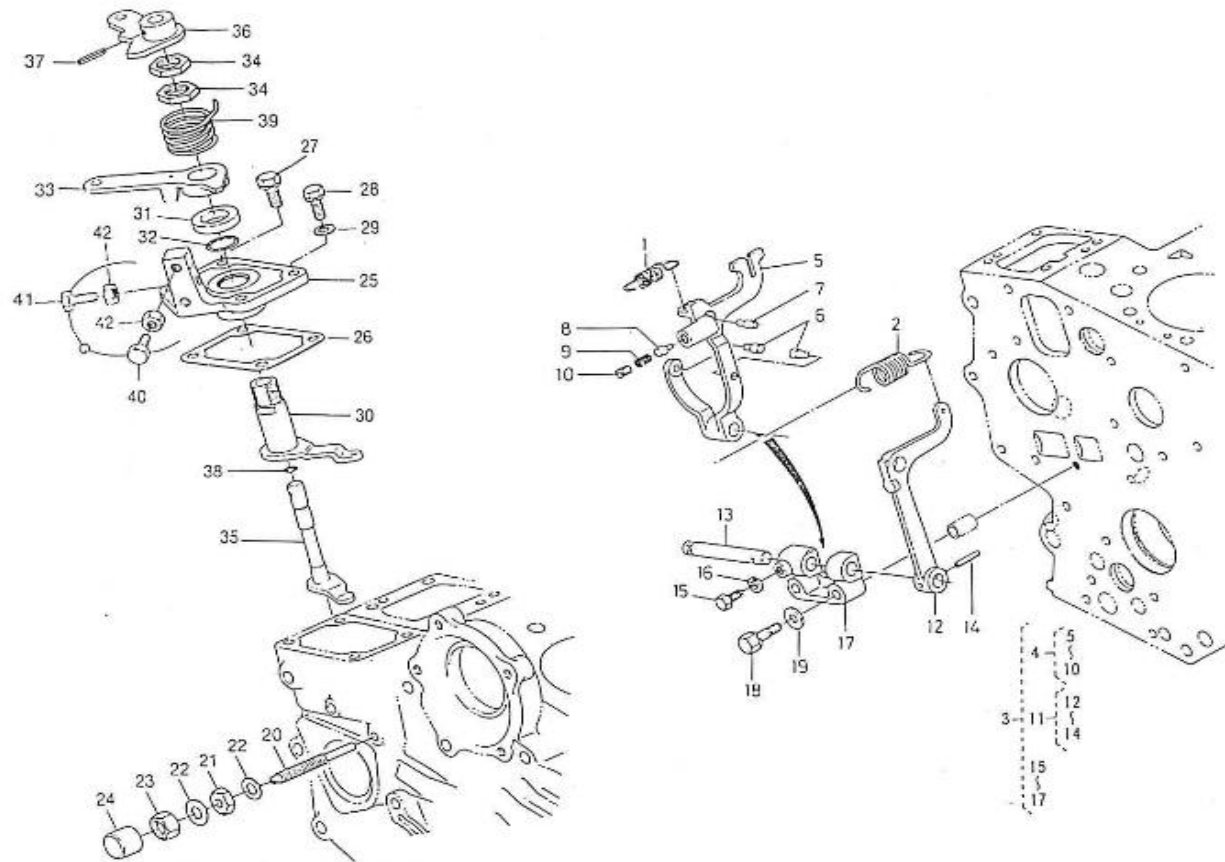

V. 28/06/2012

Pag. 8/50

Brand: NanniDiesel

Model: Moteur 2.40HE

Version: Old version

Subassembly: Speed control

N.	Item	Description	Qty	Notes
1	970141314	SPRING, START GOVERNOR	1	
2	970141313	SPRING, GOVERNOR N01 2.40	1	
3	970141316	LEVER, GOVERNOR 2.40 CPL	1	
4	970141317	LEVER, GOVERNOR FORK 1 CPL 2.4	1	
11	970141318	LEVER, GOVERNOR FORK 2 CPL 2.4	1	
12	970141318	LEVER, GOVERNOR FORK 2 CPL 2.4	1	
13	970141319	SHAFT, GOVERNOR	1	
14	970141320	PIN, LEVER GOVERNOR	1	
15	970491322	BOLT	1	
16	970300318	WASHER,SPRING D 5	1	
17	970141321	SUPPORT, GOVERNOR 2.40	1	
18	970141325	BOLT, M6X35	2	
19	970141326	WASHER, PLAIN D6	2	
20	970140401	SCREW, REGULATOR	1	
21	970140402	NUT	1	
22	970150403	RING,SEAL (=> N° XA0001 <= 3Z0001)	2	
23	970140404	NUT (BEFORE N°KTE08070398)	1	
24	970150405	CAP,NUT	1	
25	970141312	COVER, SPEED CONTROL 2.40	1	
26	970141311	GASKET, SPEED CONTROL 2.40	1	
27	970490119	BOLT,M 6X 18	2	
28	970490143	BOLT,M 6X 18	2	
29	970150403	RING,SEAL (=> N° XA0001 <= 3Z0001)	2	
30	970141309	LEVER, GOVERNOR 2.40	1	
31	970141324	COLLAR, GOVERNOR 2.40	1	
32	970141307	O-RING, GOVERNOR	1	
33	970141306	LEVER, GOVERNOR	1	
34	970141310	NUT	2	
35	970141305	LEVER, SHAFT 2.40	1	
36	970141304	LEVER, STOP 2.40	1	
37	970141320	PIN, LEVER GOVERNOR	1	
38	970141303	O-RING, GOVERNOR	1	
39	970141302	SPRING	1	
40	970141301	BOLT, STOPPER ADJ.	2	
41	970141327	BOLT	1	
42	970151133	NUT,M 6 (BEFORE N°KTE08070398)	3	