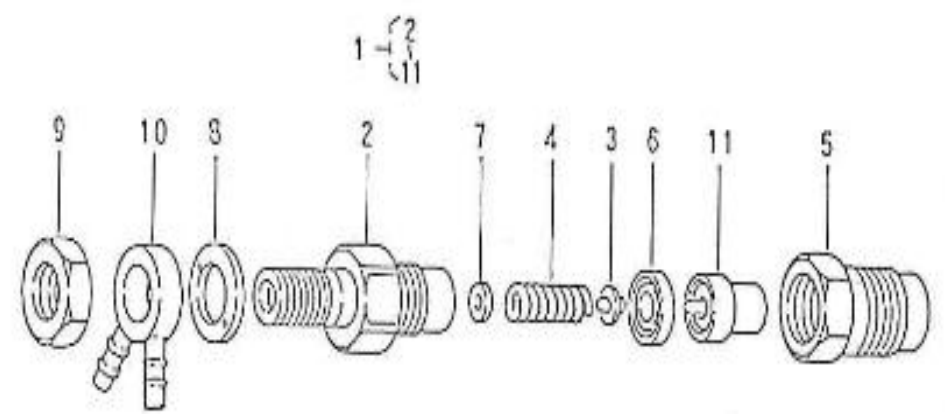

Brand: NanniDiesel
Model: Moteur 2.40HE
Version: Old version
Subassembly: Nozzle holder

N.	Item	Description	Qty	Notes
1	970142108	INJECTOR, CPL	2	
3	970142170	ROD,PUSH NOZZLE FUEL	2	
4	970142171	SPRING,NOZZLE FUEL	2	
5	970307595	NUT	2	
6	970142173	PIECE,DISTANCE NOZZLE INJ.	2	
7	970142200	SET,SPACER NOZZLE	1	
8	970302826	WASHER,NOZZLE INJ.	2	
9	970142175	NUT,NOZZLE INJ.	2	
10	970142176	FITTING,NOZZLE DOUBLE	2	
11	970142113	NOZZLE,INJECTOR 2. 40	2	

V. 28/06/2012

Pag. 18/50