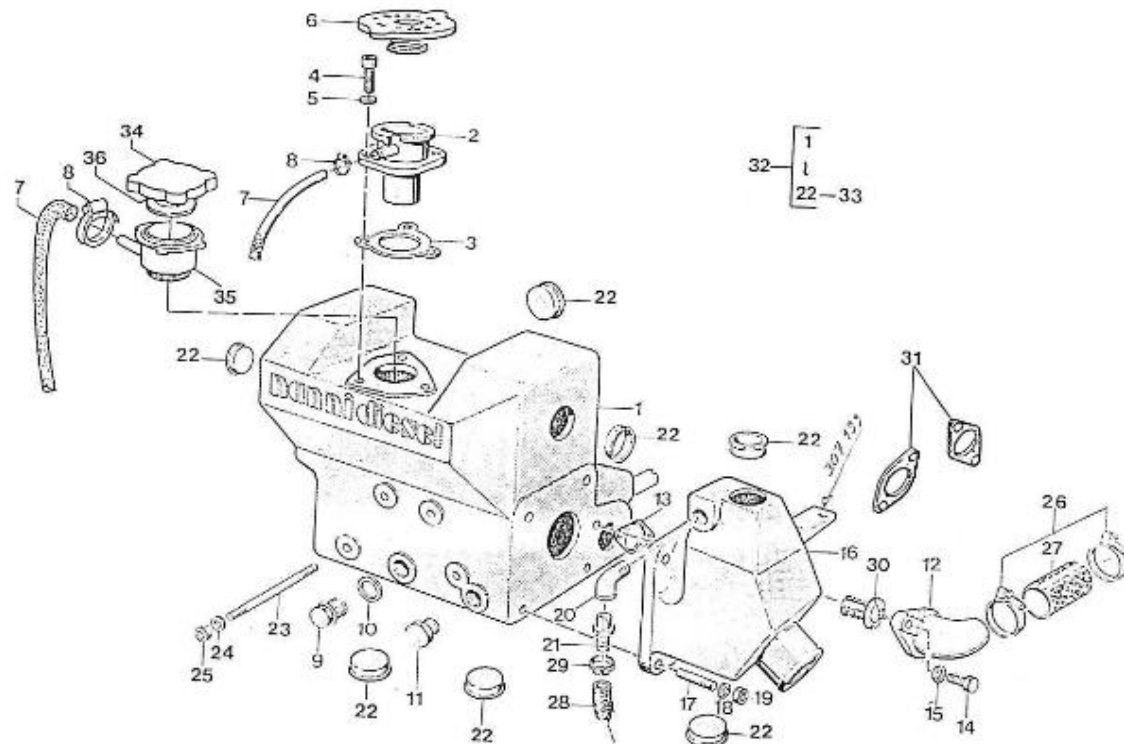

Brand: NanniDiesel

Model: Moteur 2.40HE

Version: Old version

Subassembly: Exhaust manifold

N.	Item	Description	Qty	Notes
1	970307954	HEAT EXCHANGER (CORPS ECHANGEUR A DEMONTER)	1	
2	970604612	No Longer Available - FLANGE,FILLING NECK CPL.	1	
3	970604613	GASKET,FILLINGNECK	1	
4	970024005	BOLT,SOCK M 6X 20	3	
5	970635459	WASHER,PLAIN D 6 (CALAGE)	3	
6	970604614	CAP,FILLING 0, 7 DOUBLE SEAL	1	
7	970300077	HOSE,D 8 L= 450	1	
8	970439306	CLAMP (++)POUR DURITE ORIGINE REF HUILE MOTEUR)	1	
9	970300214	PLUG,HEX M16X1,5	1	
10	970300199	GASKET,RING D16	1	
11	970639853	"PLUG,HEX 3/8""G"	1	
12	970300378	FLANGE,THERMOSTAT 2.40HE	1	
13	970300062	GASKET,WATER INTAKE HE	1	
14	970644006	BOLT,HEX M 6X 20 (++)FIX TENDEUR)	2	
15	970609602	WASHER,CORRUGATED D 6 (ROND GRAISSEE SERRAGE	2	
16	970300380	Replaced by 970300380A - MIXER,2. 40HE	1	
17	970300080	STUD,M 8X 25 (++) FIX TURBO)	4	
18	970119139	WASHER,CORRUGATED D8 (DONT 3 PTO)	4	
19	970300079	NUT,M 8 SPECIAL	4	
20	970434055	"ELBOW,M-F 3/8""G" (ENT/SORT EAU CHAUF.)	1	
21	970494010	"PILLAR,HOSE 3/8""G"	1	
22	970494517	CAP,FREEZE	7	
23	970300059	STUD,M 6X 85	4	
24	970635459	WASHER,PLAIN D 6 (CALAGE)	4	
25	970494516	NUT,LOCK M 6	4	
26	970604526	CLAMP,HOSE 22-32 (COTE ECHANGEUR)	2	
27	970300065	HOSE,D25 L= 75	1	
28	970300066	HOSE,D13 L= 80	1	
29	970439306	CLAMP (++)POUR DURITE ORIGINE REF HUILE MOTEUR)	4	
30	970300727	THERMOSTAT,71XC	1	
31	970144512	GASKET,EXHAUST MANIFOLD 2. 40	2	
32	970300058	MANIFOLD,EXHAUST 2.40HE CPL.	1	
33	970300289	GASKET,RING D17	1	
34	970604614	CAP,FILLING 0, 7 DOUBLE SEAL	1	
35	970300151	FILLING,NECK WATER	1	
36	970302467	No longer available	1	

V. 28/06/2012

Pag. 22/50