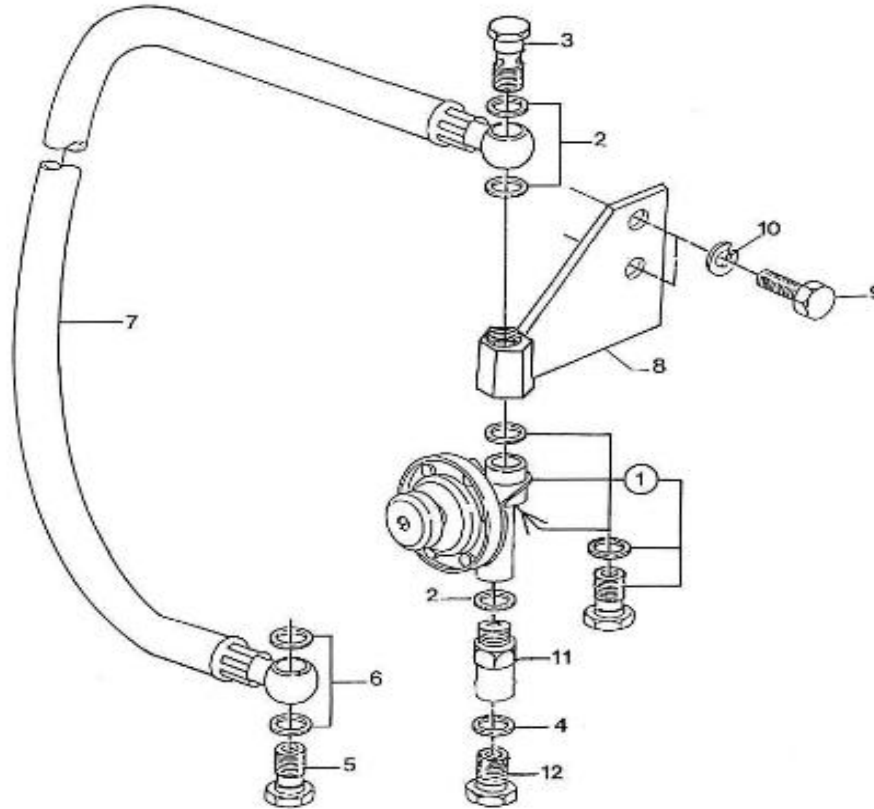

Brand: NanniDiesel

Model: Moteur 2.40HE

Version: Old version

Subassembly: Oil extraction pump

N.	Item	Description	Qty	Notes
1	970301416	PUMP,OIL EXTRACTION	1	
2	970300306	GASKET,RING D14 (SUR REFROID THERMO MOTA)	3	
3	970432515	BOLT,BANJO M14X1,5 (=> N°KT08090423)	1	
4	970300430	GASKET,RING D10 (+++ FIX TUYAU GRAISSAGE SUR	1	
5	970302482	BOLT,BANJO M12X1,25	1	
6	970300325	RING,SEAL D12	2	
7	970302481	HOSE,OIL EXTRACTION CPL.2.40HE	1	
8	970302479	SUPPORT,OIL EXTRACTION PUMP 2.	1	
9	970300044	BOLT,HEX M10X1,25X 25 (+++ FIX . SUPPORT)	2	
10	970119136	WASHER,SPRING D10 (POUR INVERSEUR)	2	
11	970302488	No longer available	1	
12	970574514	BOLT,HEX M10X 16	1	

V. 28/06/2012

Pag. 27/50