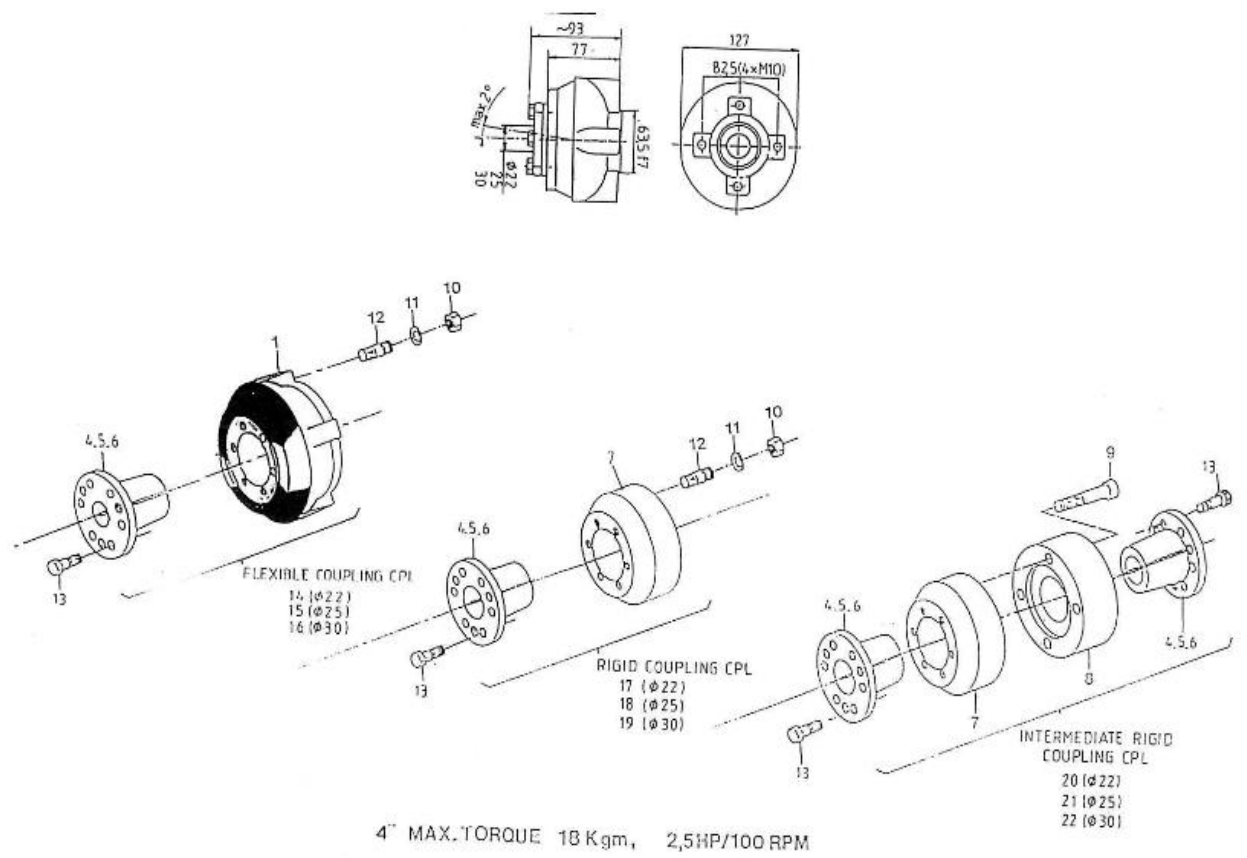

V. 28/06/2012

Pag. 49/50

Brand: NanniDiesel

Model: Moteur 2.40HE

Version: Old version

Subassembly: Shaft coupling

N.	Item	Description	Qty	Notes
1	970300733	FLEXIBLE COUPLING 4 P	1	
4	970301226	"CONE,CLAMPING 4"" 22"	1	
5	970301104	"CONE,CLAMPING 4"" 25"	1	
6	970301105	"CONE,CLAMPING 4"" 30"	1	
7	970301222	Please consult us - COUPLING	1	
8	970301221	COUPLING	1	
9	970609157	BOLT,SOCK M10X 55	4	
10	970119143	NUT, M10	4	
11	970119136	WASHER,SPRING D10 (POUR INVERSEUR)	4	
12	970621020	STUD,M10X 22	4	
13	970409603	BOLT,HEX M 8X 25 (FIX SUP ALT)	6	
14	970307180	FLEXIBLE COUPLING	1	
15	970307181	FLEXIBLE COUPLING	1	
16	970307182	FLEXIBLE COUPLING	1	
17	970307183	FLEXIBLE COUPLING	1	
18	970307184	FLEXIBLE COUPLING	1	
19	970307185	FLEXIBLE COUPLING	1	
20	970307186	FLANGE	1	
21	970307187	FLANGE	1	
22	970307188	No longer available	1	