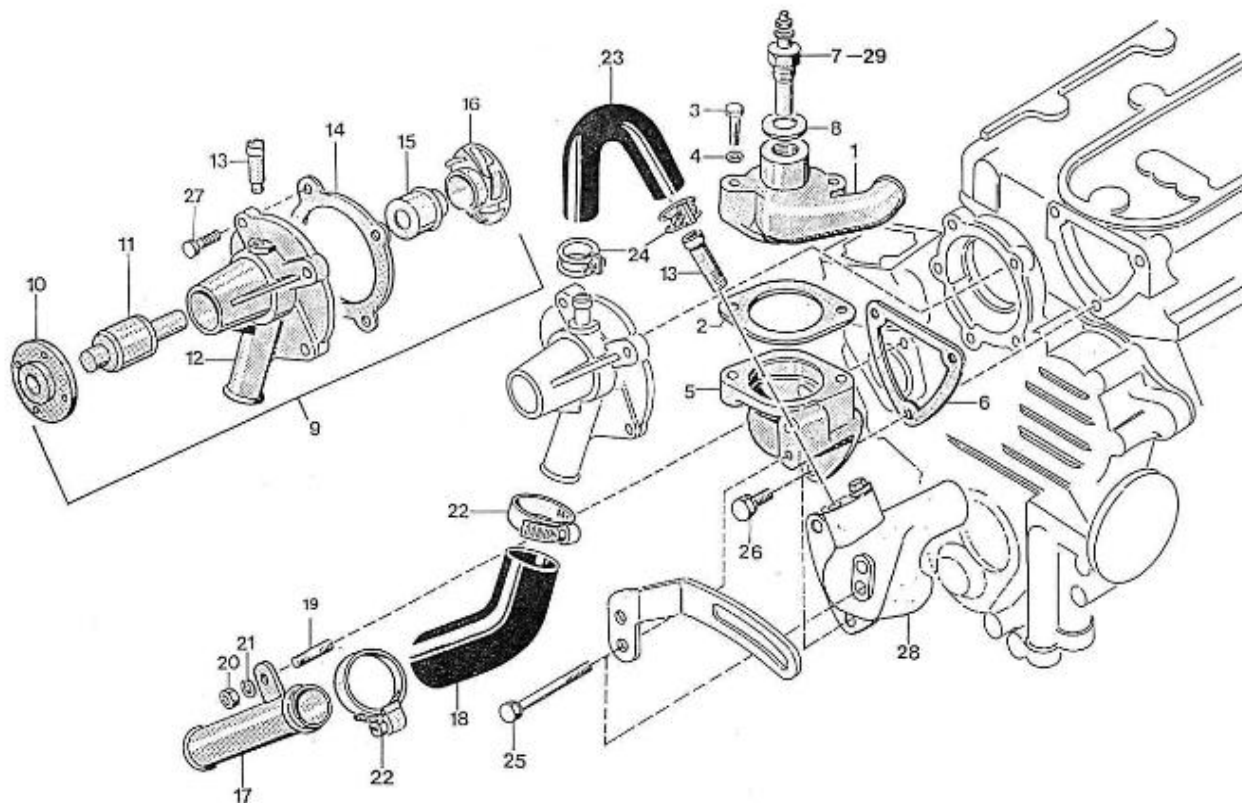

Brand: NanniDiesel

Model: Moteur 2.40HE

Version: Old version

Subassembly: Fresh water pump

N.	Item	Description	Qty	Notes
1	970300060	FLANGE,WATER INTAKE 20 40HE	1	
2	970300062	GASKET,WATER INTAKE HE	1	
3	970300063	BOLT,HEX M 6X 35	2	
4	970609602	WASHER,CORRUGATED D 6 (ROND GRAISSEE SERRAGE)	2	
5	970300414	FLANGE,INTAKE 2. 40HE	1	
6	970300299	GASKET,FLANGE	1	
7	970851604	WATER SENDER 120C +SWITCH 110C	1	
8	970300306	GASKET,RING D14 (SUR REFROID THERMO MOTA)	1	
9	970144301	PUMP,F/WATER CPL.2. 40HE	1	
10	970159645	FLANGE,WATER PUMP HE	1	
11	970144302	BEARING,F.WATER PUMP 2.40	1	
13	970154003	PIPE,WATER RETURN	2	
14	970315053	GASKET,WATER PUMP	1	
15	970144304	SEAL,ASSY	1	
16	970144305	IMPELLER,F/WATER PUMP 2.40HE	1	
17	970144306	PIPE,WATER PUMP 2.40	1	
18	970144307	HOSE,ELBOW WATER PUMP 2.40	1	
19	970144308	STUD	1	
20	970151133	NUT,M 6 (BEFORE N°KTE08070398)	1	
21	970119149	WASHER, SPRING D 6 (Pour protection injecteur)	1	
22	970434506	CLAMP,HOSE 13-20 (POUR DURITE REF HUILE MOTEUR)	2	
23	970144310	HOSE,WATER RETURN 2.40	1	
24	970439306	CLAMP (++)POUR DURITE ORIGINE REF HUILE MOTEUR)	2	
25	970144311	BOLT	1	
26	970639902	BOLT,SOCK M 6X 16	2	
27	970491537	BOLT,M 6X 25	4	
28	970144320	FLANGE,WATER INTAKE 2. 40HE	1	
29	970851607	TEMPERATURE SWITCH	1	

V. 28/06/2012

Pag. 21/50