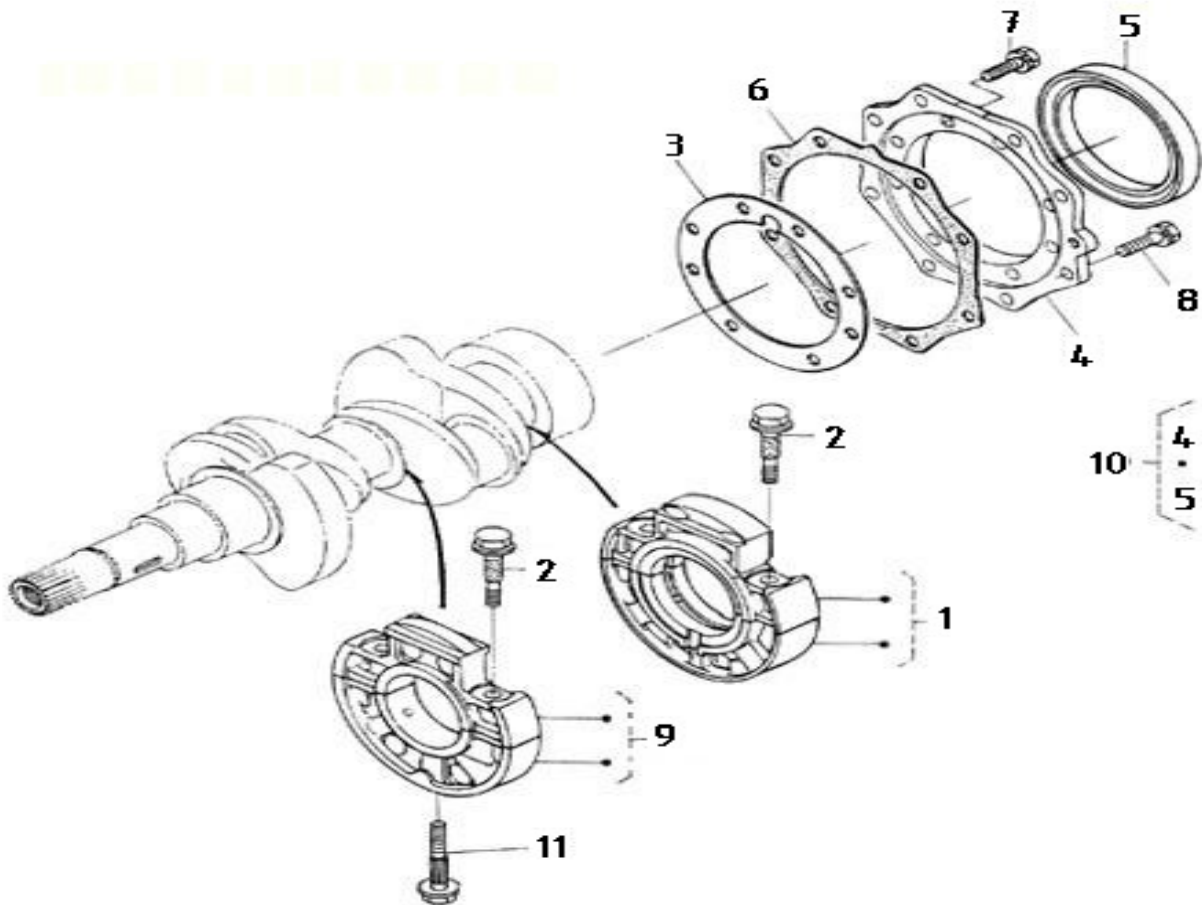

Brand: NanniDiesel

Model: Moteur 2.50HE

Version: Standard

Subassembly: Crankshaft

N.	Item	Description	Qty	Notes
1	970307466	ASSY CASE,MAIN BRG	1	
2	970141533	BOLT, BEARING CASE	2	
3	970141506	GASKET, BEARING CASE 2.40	1	
4	970141535	COVER, BEARING CASE 2.40	1	
5	970141529	SEAL, OIL	1	
6	970141508	GASKET, BEARING CASE COVER 2.4	1	
7	970491536	BOLT,M 6X 20	8	
8	970141537	BOLT, M6X22	8	
9	970307468	ASSY CASE,MAIN BRG 1	1	
10	970141533	BOLT, BEARING CASE	2	
11	970141539	BOLT, BEARING CASE N02	1	

V. 29/06/2011

Pag. 13/40