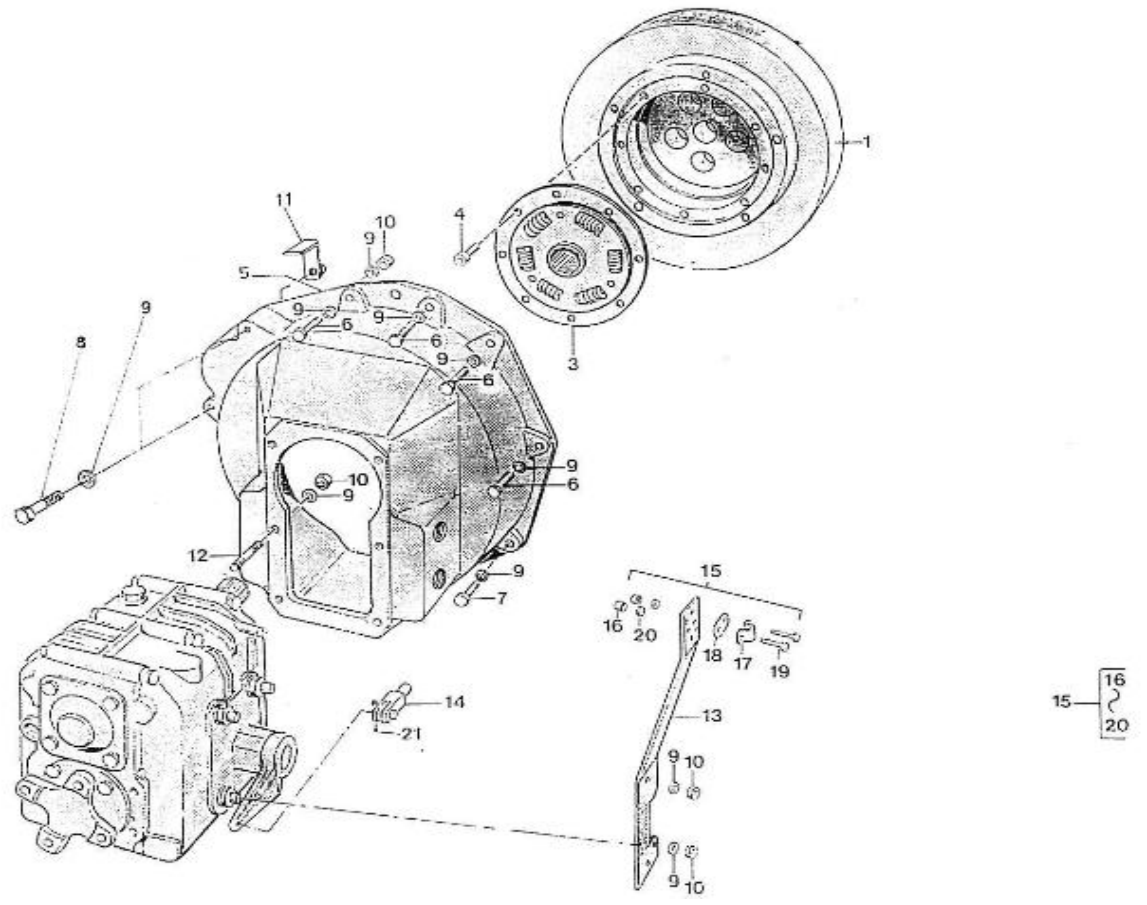

Brand: NanniDiesel
Model: Moteur 2.50HE
Version: Standard
Subassembly: Flywheel housing

N.	Item	Description	Qty	Notes
1	970307013	COMP.FLYWHEEL (++)VOLANT SUR MOTEUR RETOUR	1	
3	970776050	DAMPERPLATE,121 DIN	1	
4	970119147	BOLT, SOCK M 6X12 (++)LOCTITE 243 (BLEU) MONTAGE	8	
5	970307193	HOUSING,FLYWHEEL	1	
6	970635917	BOLT,SOCK M 8X 40	4	
7	970635916	BOLT,SOCK M 8X 35 (++) FIX COUDE ECHAP)	3	
8	970301280	BOLT,HEX M 8X 90	2	
9	970119139	WASHER,CORRUGATED D8 (DONT 3 PTO)	11	
10	970027322	NUT,M 8 (++)ECROU FIL DEMARREUR)	9	
11	970302639	SUPP,MOUNTING STARTER MOTOR S5	1	
12	970300057	STUD,M 8X 20 (++)FIX TURBO)	6	
13	970300373	SUPPORT,CONTROL HBW	1	
14	970830123	STRAP	1	
15	970835020	CLAMP	1	
16	970609904	NUT,M 5	2	
17	QCC33010TF	THREADING COLLAR JACKET 33C	1	
18	970300316	PLATE,CLAMP	1	
19	970300317	BOLT,HEX M 5X 16	2	
20	970300318	WASHER,SPRING D 5	2	
21	970635106	PIN,COTTER 2X20 SST	1	

V. 29/06/2011

Pag. 35/40