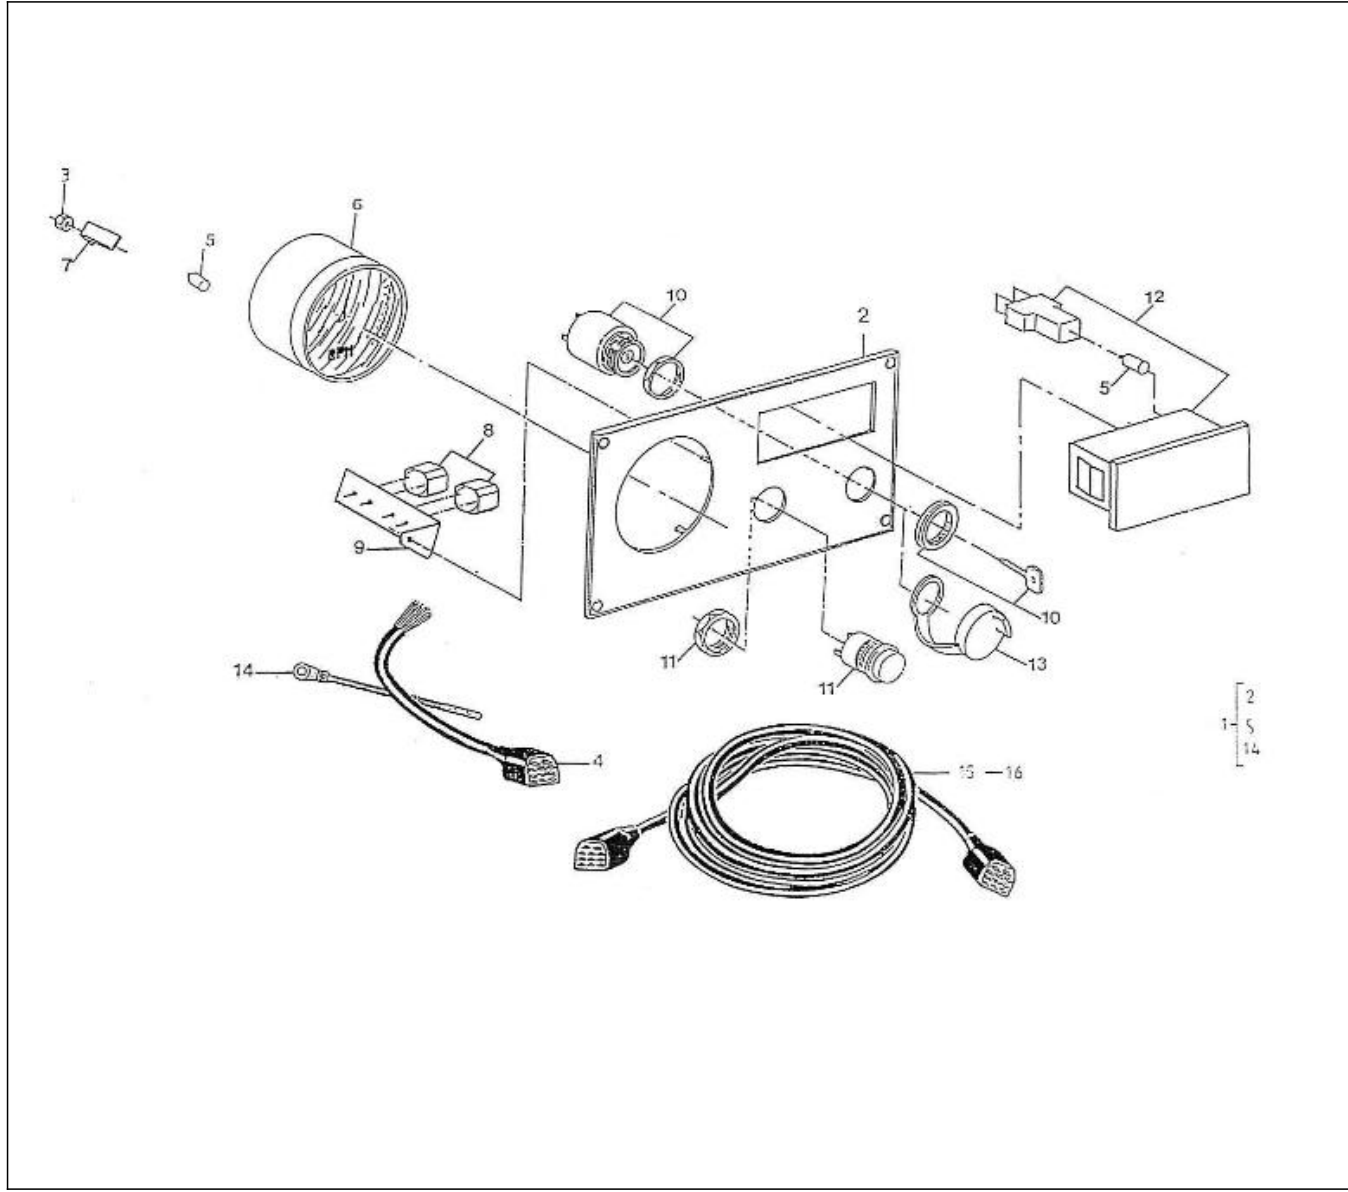

Brand: NanniDiesel
Model: Moteur 2.50HE
Version: Standard
Subassembly: Panel 1 instrument

N.	Item	Description	Qty	Notes
1	674351	PANEL	1	
2	970302214	PLATE,PANEL 1 INSTRUMENT	1	
3	970301191	NUT,M 4 A2	4	
4	970302662	WIRING,PANEL 1 INSTR. (11P)	1	
5	970856011	BULB 12V-2W	5	
6	970301642	No longer available - GAUGE,VDO,TACH,4000 12-24V 2P	1	
7	970300920	CLAMP,INSTRUMENTS	4	
8	970302684	BUZZER,SONITRON SMA 24A P17.05	2	
9	970310182	SUPPORT (.)	1	
10	970302667	SWITCH,BOSCH STARTER + GLOWING	1	
11	970300967	BUTTON,PUSH	1	
12	970856005	INDICATORI OTTICI A 4 SPIE	1	
13	970304021	COVER	1	
14	970304019	CABLEBINDER,PLASTIC 4.8X195	1	
15	970302666	WIRING,INTERMEDIATE 8MTR 11POS (TOTAL 12M)	1	
16	970302665	WIRING,INTERMEDIATE 4MTR 11POS	1	

V. 29/06/2011

Pag. 33/40