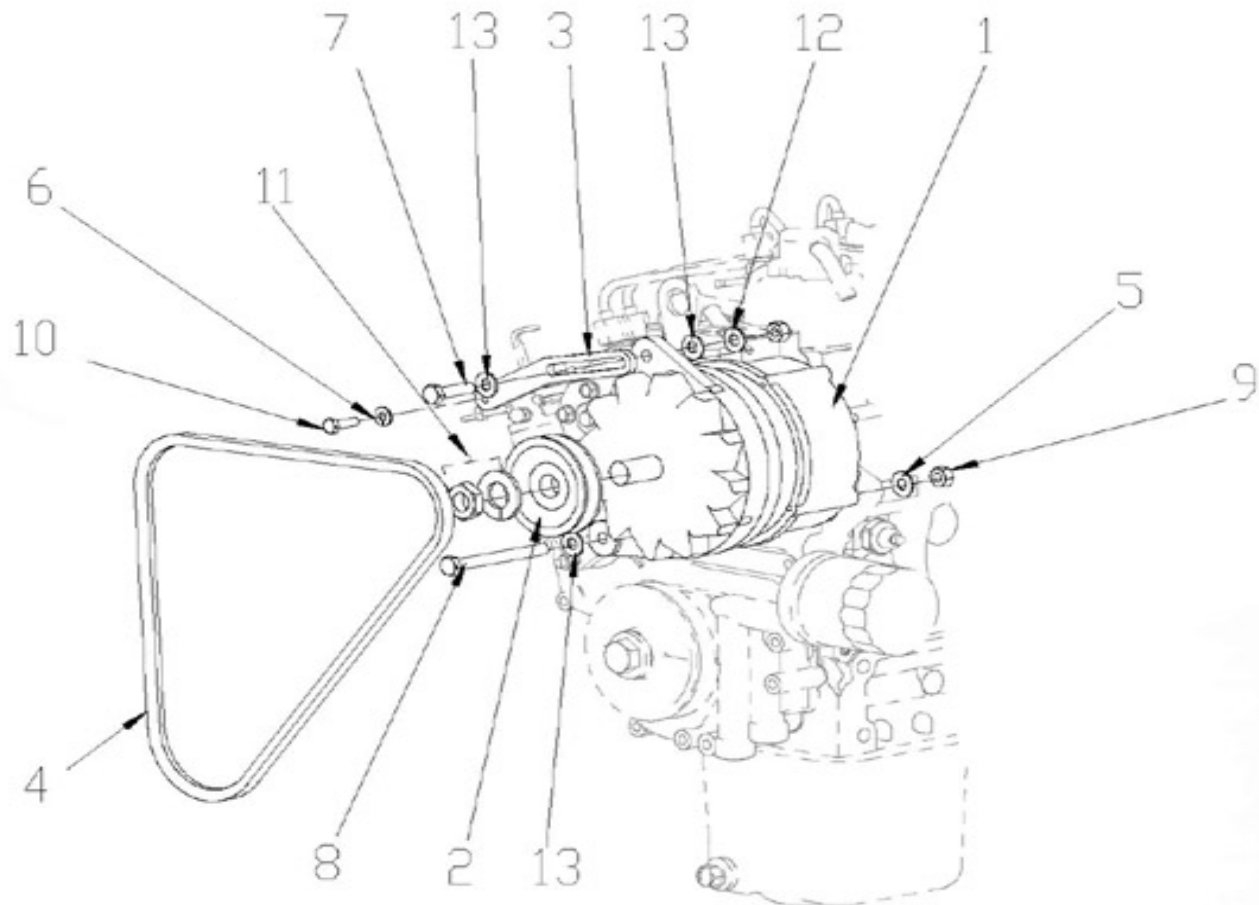

Brand: NanniDiesel

Model: Moteur 2.50HE

Version: Standard

Subassembly: Alternator Assy.Std.

N.	Item	Description	Qty	Notes
1	48201295	ALTERNATOR 12V-70A	1	
2	95312304	PULLEY	1	
3	95203081	TIGHTNER	1	
4	48108138	V BELT	1	
5	970119139	WASHER,CORRUGATED D8 (DONT 3 PTO)	1	
6	970119149	WASHER, SPRING D 6 (Pour protection injecteur)	1	
7	970119148	BOLT, HEX M 8X 30 (+++ FIX . ALT AU NIVEAU DU	1	
8	970300261	BOLT,HEX M 8X 80 (++FIX ALTERNATEUR)	1	
9	970027322	NUT,M 8 (++ECROU FIL DEMARREUR)	2	
10	970644006	BOLT,HEX M 6X 20 (++FIX TENDEUR)	1	
11	970312833	KIT FIXATION ALT	1	
12	970119138	WASHER,SPRING D 8 (TENDEUR)	1	
13	970027323	WASHER,PLAIN D 8	3	

V. 29/06/2011

Pag. 32/40