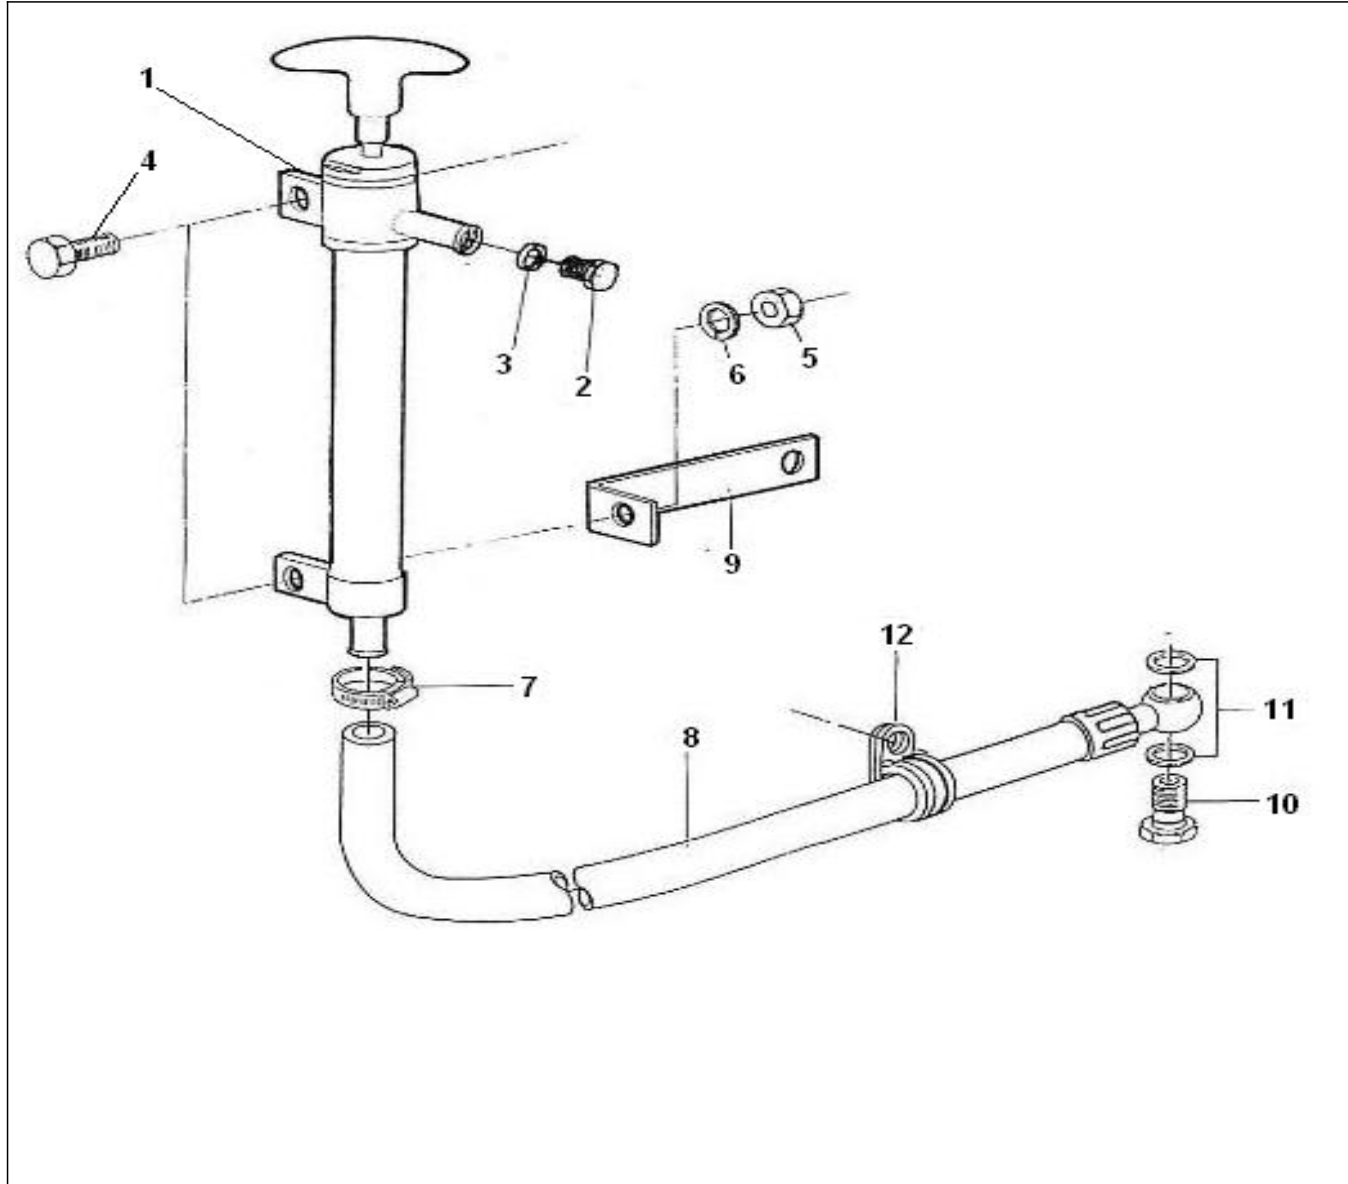

Brand: NanniDiesel	N.	Item	Description	Qty	Notes
Model: Moteur 2.50HE	1	970439302	PUMP,OIL EXTRACTION	1	
Version: Standard	2	970832061	BOLT	1	
Subassembly: Oil extraction pump	3	970300288	GASKET,M8 (FIX TUYAU GRAISSAGE)	1	
	4	970439910	BOLT,HEX M 6X 16 (+++FIX.SUPPORT AG ACC)	2	
	5	970635460	NUT,M 6	1	
	6	970119149	WASHER, SPRING D 6 (Pour protection injecteur)	1	
	7	970439306	CLAMP (++POUR DURITE ORIGINE REF HUILE MOTEUR)	1	
	8	970307140	HOSE	1	
	9	970307019	BRACKET (SUPPORT DE CLAPET REMPLACE SUP FILTRE)	1	
	10	970302482	BOLT,BANJO M12X1,25	1	
	11	970300325	RING,SEAL D12	2	
	12	970307264	CLAMP	1	

V. 29/06/2011

Pag. 28/40