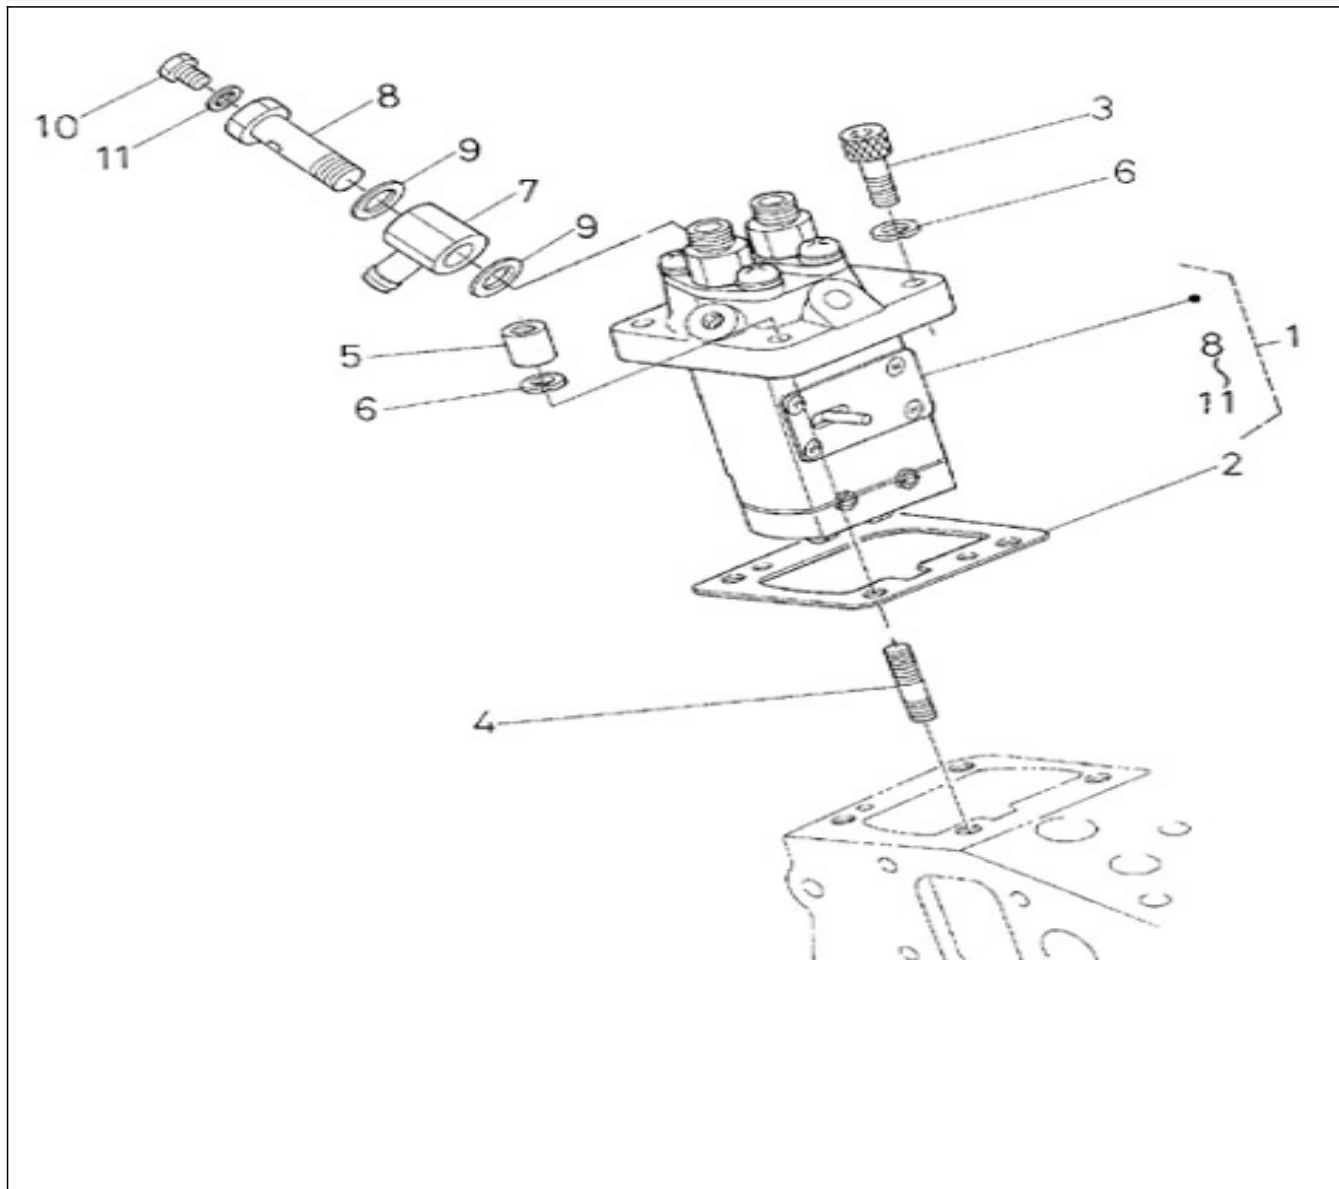

V. 29/06/2011

Pag. 15/40

Brand: NanniDiesel

Model: Moteur 2.50HE

Version: Standard

Subassembly: Injection & Fuel pump

N.	Item	Description	Qty	Notes
1	970307597	ASSY PUMP,INJECTION	1	
2	970142121	SHIM,INJECTION PUMP 2. 40	2	
2	970307598	SHIM,INJ.PUMP 0.25	1	
3	970142138	BOLT,SOCK M 6X 20 (BEFORE N°KTE08070398 )	3	
4	970142139	STUD,INJ.PUMP	1	
5	970142140	NUT,CAP	1	
6	970119149	WASHER, SPRING D 6 (Pour protection injecteur )	4	
8	970307600	ASSY CAMSHAFT,FUEL	1	
9	970142123	CAMSHAFT,FUEL 2. 40	1	
10	970142124	BEARING,CASE	1	
11	970307602	GEAR,INJECTION PUMP	1	
12	970491106	KEY,FEATHER	1	
13	970142127	SLEEVE	1	
14	970142129	COVER,BEARING 2. 40HE	1	
15	970142130	BEARING,BALL CAMSHAFT 2.40HE	32	
16	970492128	CIR-CLIP,GOVERNOR SLEEVE	1	
17	970492132	BEARING,BALL GOVERNOR	8	
18	970142134	BEARING,CASE	1	
19	970142133	CIR-CLIP,EXTERNAL	1	
20	970142136	STOPPER,FUEL CAMSHAFT 2.40	1	
21	970140123	BOLT ,M 6X12 (AFTER N°KTE08070398 )	2	