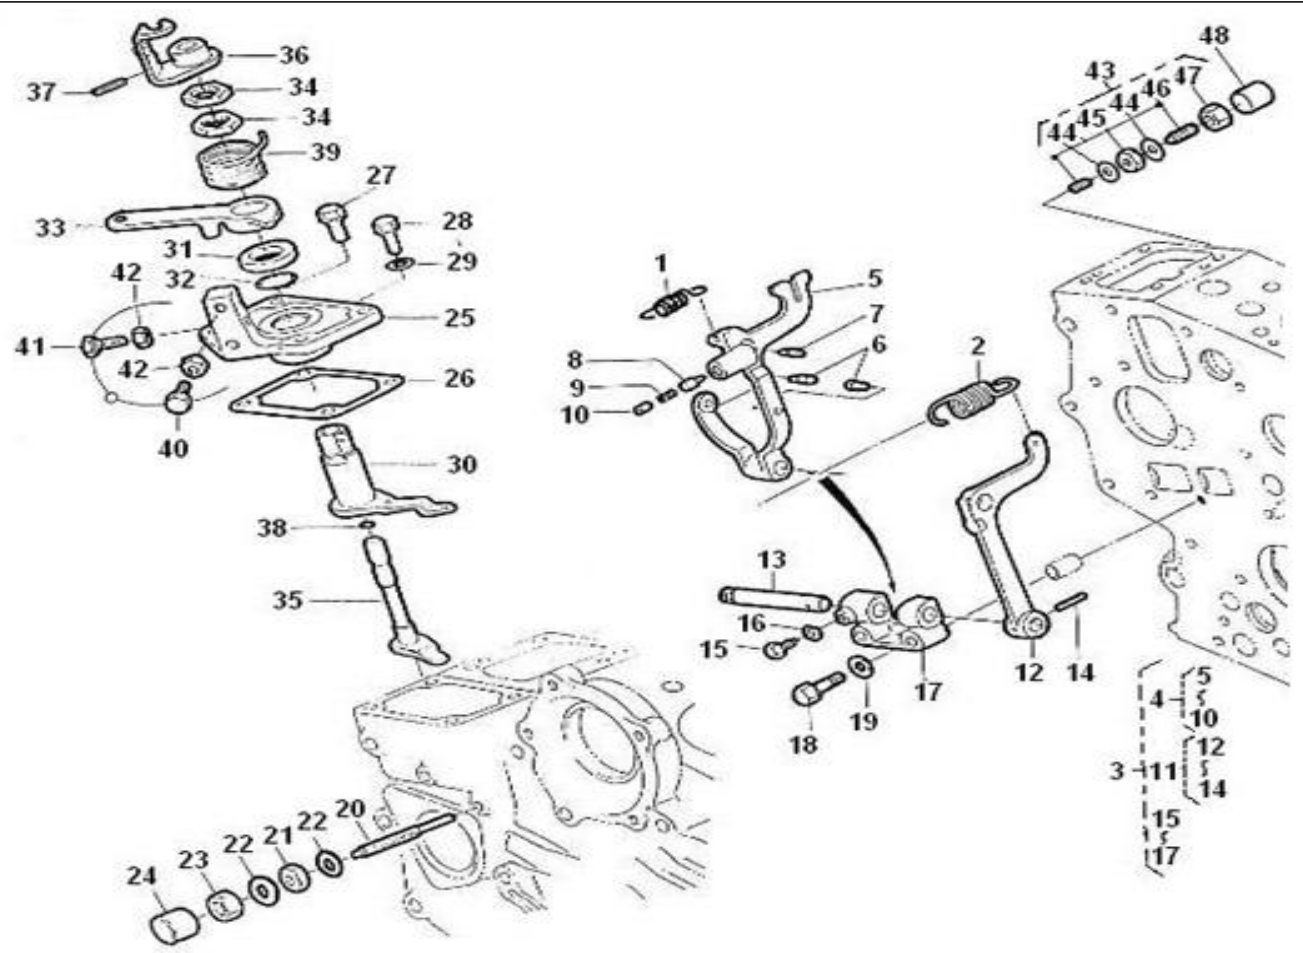

V. 29/06/2011

Pag. 21/40

Brand: NanniDiesel

Model: Moteur 2.50HE

Version: Standard

Subassembly: Drive speed control

N.	Item	Description	Qty	Notes
1	970300365	SUPPORT,THROTTLE 2.40	1	
2	970835020	CLAMP	1	
3	970830124	JOINT	1	
4	970300317	BOLT,HEX M 5X 16	2	
5	970300318	WASHER,SPRING D 5	4	
6	QCC33010TF	THREADING COLLAR JACKET 33C	1	
7	970300316	PLATE,CLAMP	1	
8	970609904	NUT,M 5	2	