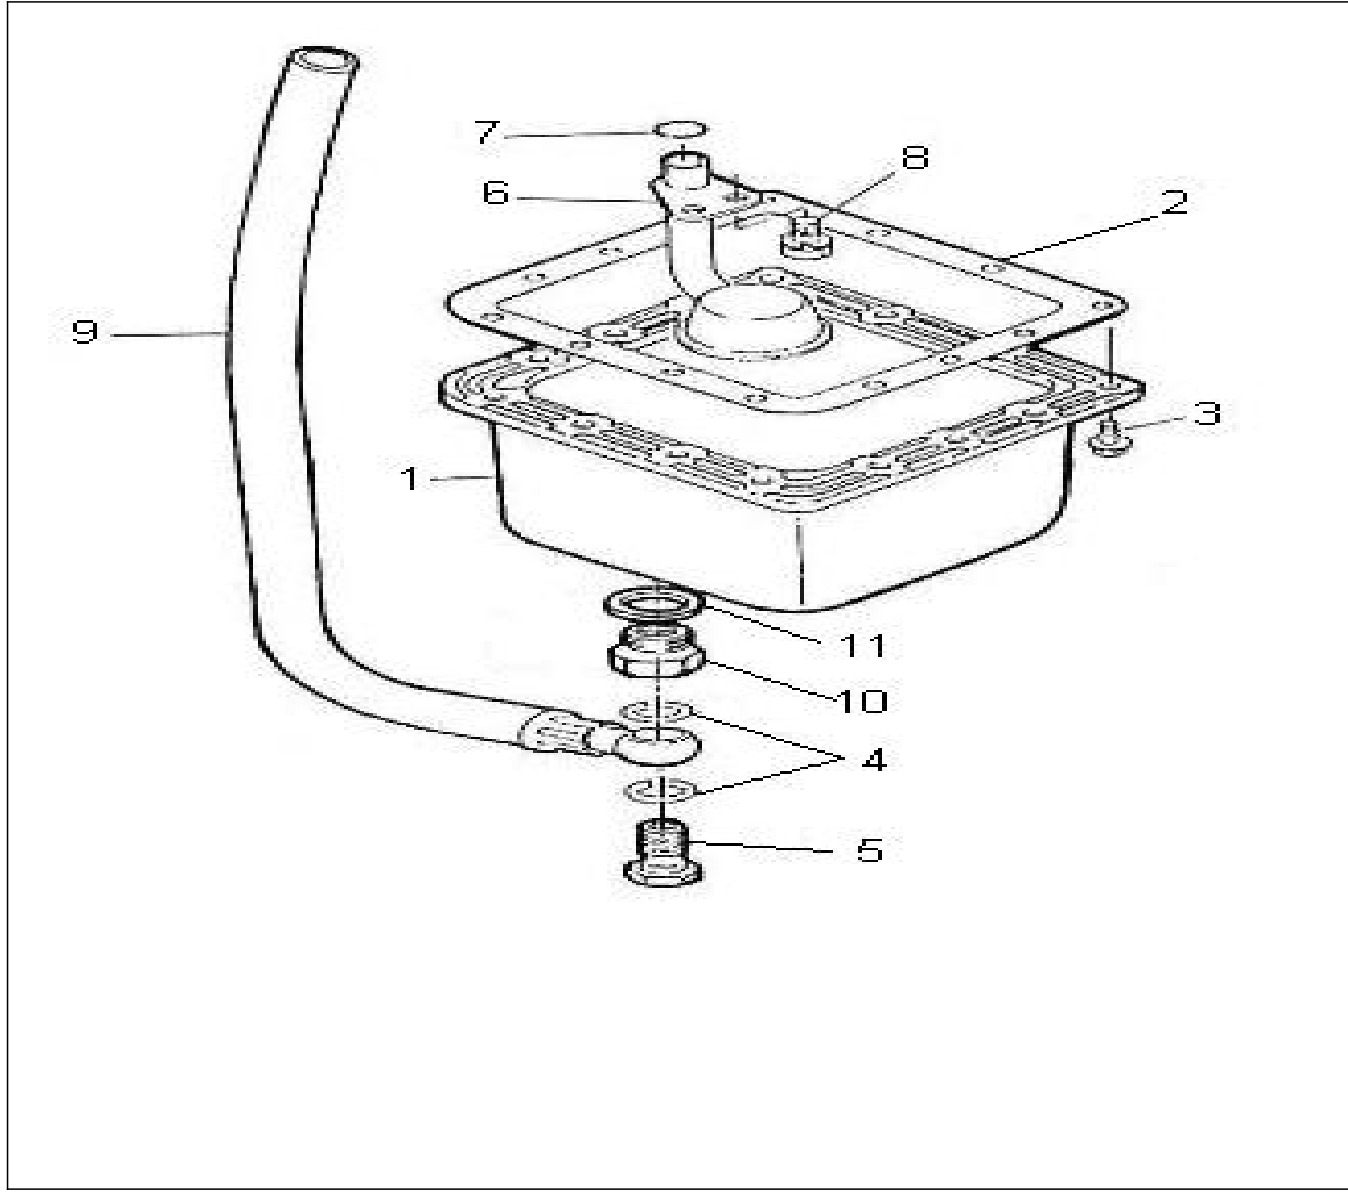

V. 29/06/2011

Pag. 4/40

Brand: NanniDiesel  
 Model: Moteur 2.50HE  
 Version: Standard  
 Subassembly: Oil pan

N.	Item	Description	Qty	Notes
1	970307461	COMP.OIL PAN	1	
2	970140110	GASKET, OIL PAN 2.40	1	
3	970140123	BOLT ,M 6X12 (AFTER N°KTE08070398 )	14	
4	970300325	RING,SEAL D12	2	
5	970302482	BOLT,BANJO M12X1,25	1	
6	970307463	FILTER 1,OIL	1	
7	970301951	O-RING	1	
8	970313311	BOLT	1	
9	970307140	HOSE	1	
10	970307674	NIPPLE	1	
11	970150128	WASHER,DRAIN PLUG	1	