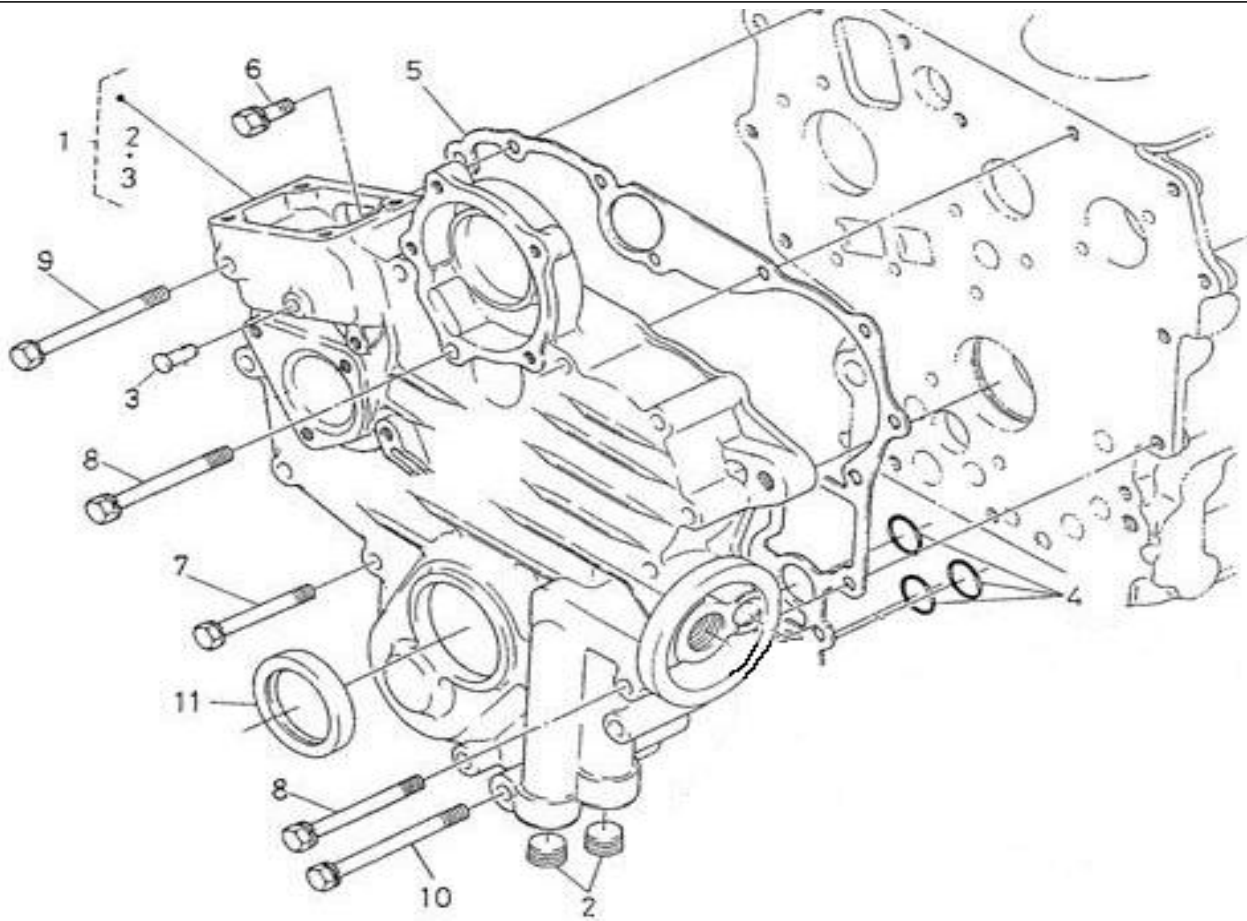

V. 29/06/2011

Pag. 3/40

Brand: NanniDiesel

Model: Moteur 2.50HE

Version: Standard

Subassembly: Timing case

N.	Item	Description	Qty	Notes
1	970307619	COMP CASE,GEAR	1	
2	970140202	PLUG, SOCK	2	
3	970140204	PIN, TIMING COVER 2.40	1	
4	970490203	O-RING	3	
5	970140205	GASKET, TIMING CASE 2.40 (JUSQU'AU N°KTC08050772 )	1	
6	970490119	BOLT,M 6X 18	1	
7	970302737	BOLT,M 6X 50 (A PARTIR DU N°KTH08040183 )	10	
8	970140208	BOLT	3	
9	970307621	BOLT	1	
10	970307622	BOLT	1	
11	970307623	SEAL,OIL	1	