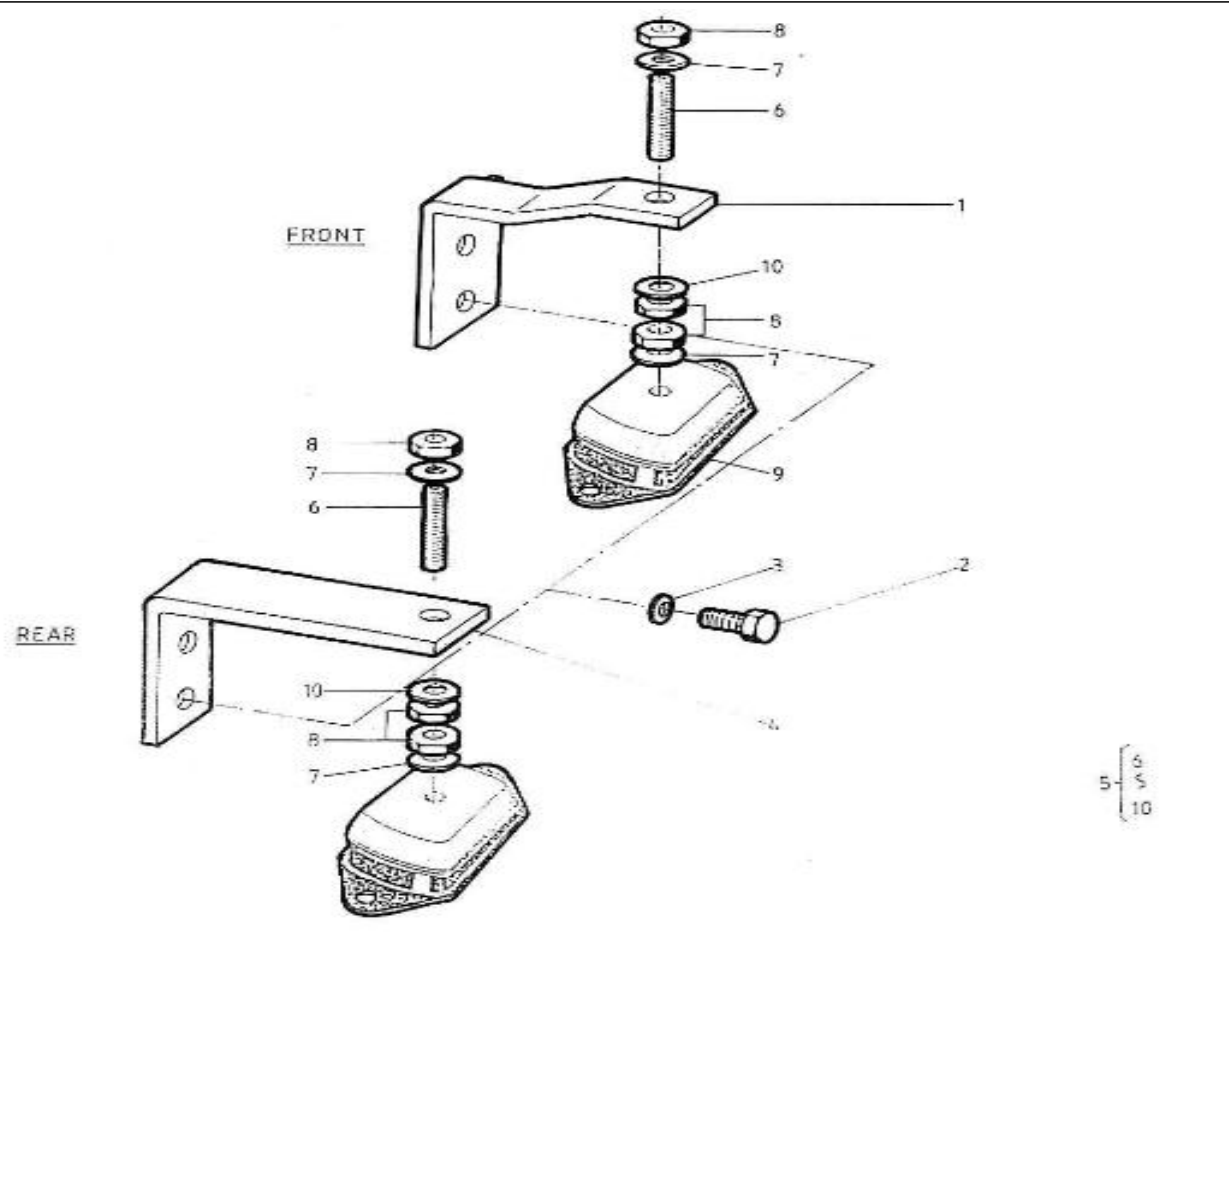

V. 29/06/2011

Pag. 37/40

Brand: NanniDiesel

Model: Moteur 2.50HE

Version: Standard

Subassembly: Engine mount

N.	Item	Description	Qty	Notes
1	970307026	SUPPORT,MOUNT	2	
2	970499051	BOLT,HEX M10X1,25X 30 (+++ FIX . PTO )	8	
3	970119136	WASHER,SPRING D10 (POUR INVERSEUR )	8	
4	970307032	ENGINE MOUNT	2	
5	970301794	MOUNT,RUBBER CPL.40 SMALL	4	
6	970300051	STUD,M12X 80	1	
7	970409154	WASHER,SPRING D12	2	
8	970607318	NUT, M12	3	
9	970301794	MOUNT,RUBBER CPL.40 SMALL	1	
10	970409153	WASHER,PLAIN D12 (ENTRETOISE JOINT BANJO )	1	