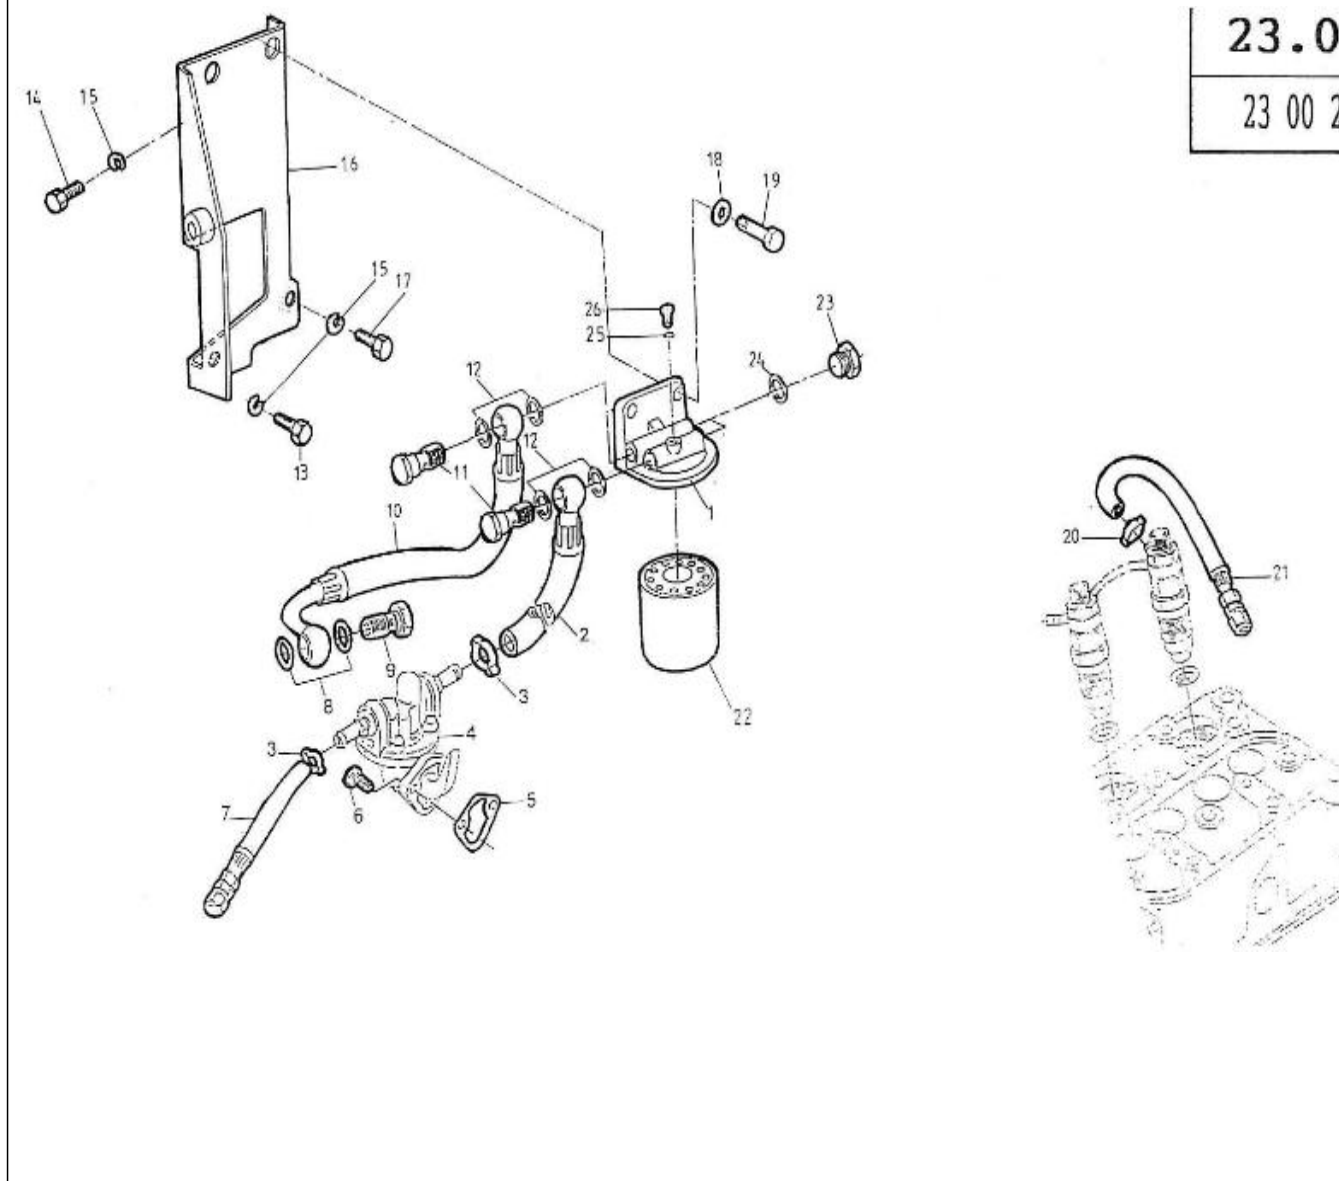

Brand: NanniDiesel

Model: Moteur 2.50HE

Version: Standard

Subassembly: Fuel filter Assy.

N.	Item	Description	Qty	Notes
1	970302494	SUPPORT,FUEL FILTER ELEMENT H-	1	
2	970300298	HOSE,FUEL SUPPLY FILTER CPL.	1	
3	970439306	CLAMP (++POUR DURITE ORIGINE REF HUILE MOTEUR)	2	
4	970142501	PUMP,FUEL FEED 2. 40	1	
5	970142512	GASKET,FUEL PUMP 2. 40	1	
6	970491117	BOLT,M 6X 16	2	
7	970302330	HOSE,FUEL SUPPLY CPL.	1	
8	970300430	GASKET,RING D10 (+++ FIX TUYAU GRAISSAGE SUR	2	
9	970300717	BOLT,BANJO M10X1,25 (=> N° T501050058)	1	
10	970300295	HOSE,FUEL SUPPLY INJ.PUMP CPL.	1	
11	970432515	BOLT,BANJO M14X1,5 (=> N°KT08090423)	2	
12	970300306	GASKET,RING D14 (SUR REFROID THERMO MOTA)	4	
13	970497323	BOLT,HEX M 6X 80	1	
14	970024005	BOLT,SOCK M 6X 20	1	
15	970119149	WASHER, SPRING D 6 (Pour protection injecteur)	3	
16	970307445	SUPPORT,FUEL FILTER ELEMENT H-	1	
17	970302213	BOLT,HEX M 6X 70	1	
18	970119135	WASHER,PLAIN D10 (DONT DEUX POUR CALAGE GALET	2	
19	970635508	BOLT,HEX M10X 25 (A DEFINIR)	2	
20	970310171	CLAMP (+++ FIX DURITE WASTEGATE)	3	
21	970300293	HOSE,FUEL RETURN CPL.	1	
22	970622350	FILTER,FUEL	1	
23	970875506	PLUG (<= N°KT08090422)	1	
24	970300306	GASKET,RING D14 (SUR REFROID THERMO MOTA)	2	
25	970300288	GASKET,M8 (FIX TUYAU GRAISSAGE)	1	
26	970832061	BOLT	1	

V. 29/06/2011

Pag. 18/40