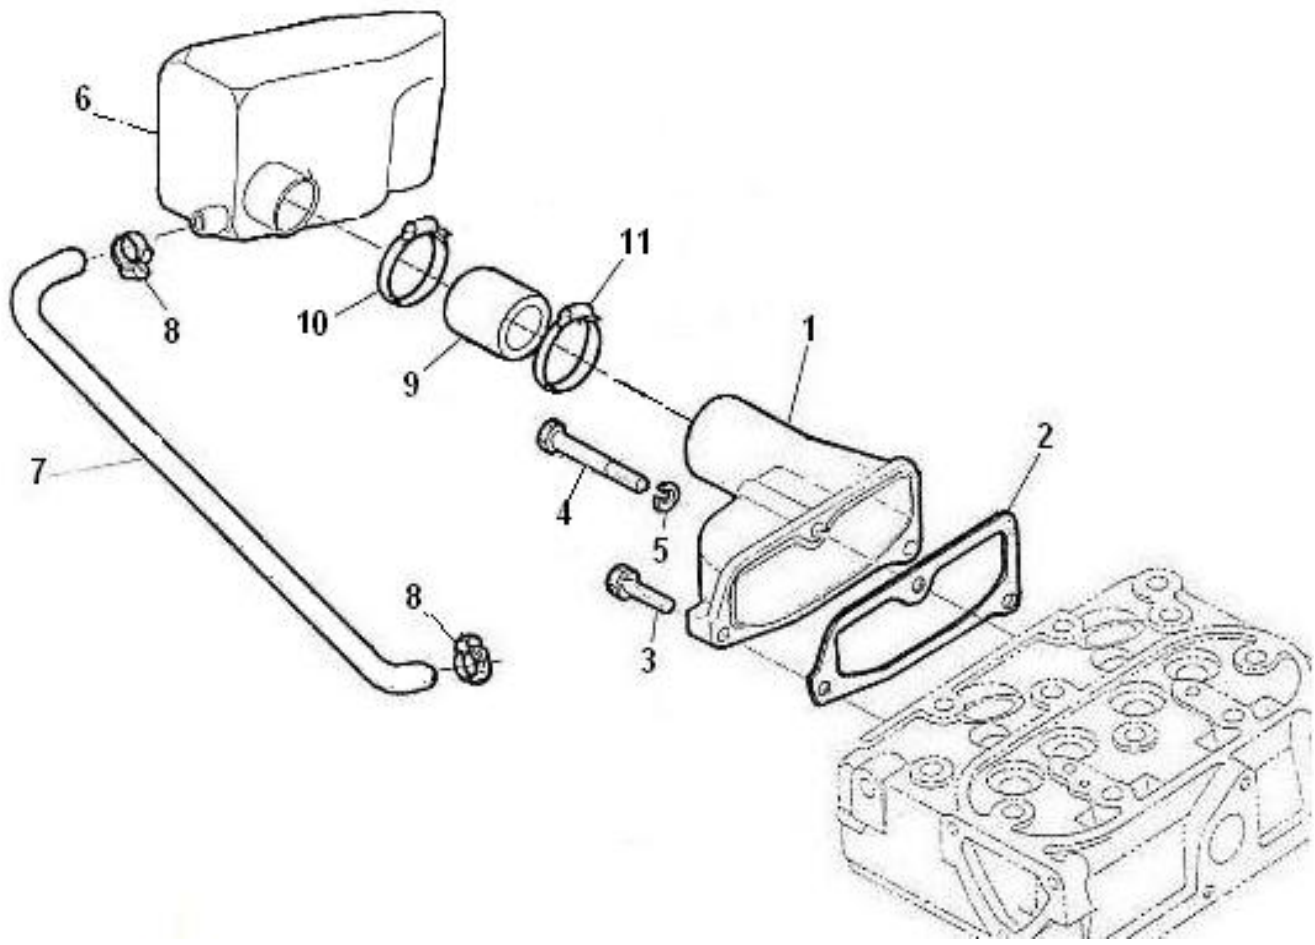

V. 29/06/2011

Pag. 26/40

Brand: NanniDiesel
Model: Moteur 2.50HE
Version: Standard
Subassembly: Intake manifold

N.	Item	Description	Qty	Notes
1	970145101	MANIFOLD,INTAKE	1	
2	970145102	GASKET,INTAKE MANIFOLD 2. 40	1	
3	970490119	BOLT,M 6X 18	2	
4	970302736	BOLT,M 6X 45	1	
5	970119149	WASHER, SPRING D 6 (Pour protection injecteur )	1	
6	970301330	FILTER,AIR HE	1	
7	970302573	HOSE,CARTER DEAIR 2.40HE	1	
8	970439306	CLAMP (++)POUR DURITE ORIGINE REF HUILE MOTEUR )	2	
9	970301611	HOSE,AIR FILTER 2. 40-2.60/HE (++++COLLAGE A LA	1	
10	970634621	CLAMP,HOSE	1	
11	970604533	CLAMP,HOSE 32-44 (QUANTITE 8 R.P. 4 LE 19/06/2008 )	1	