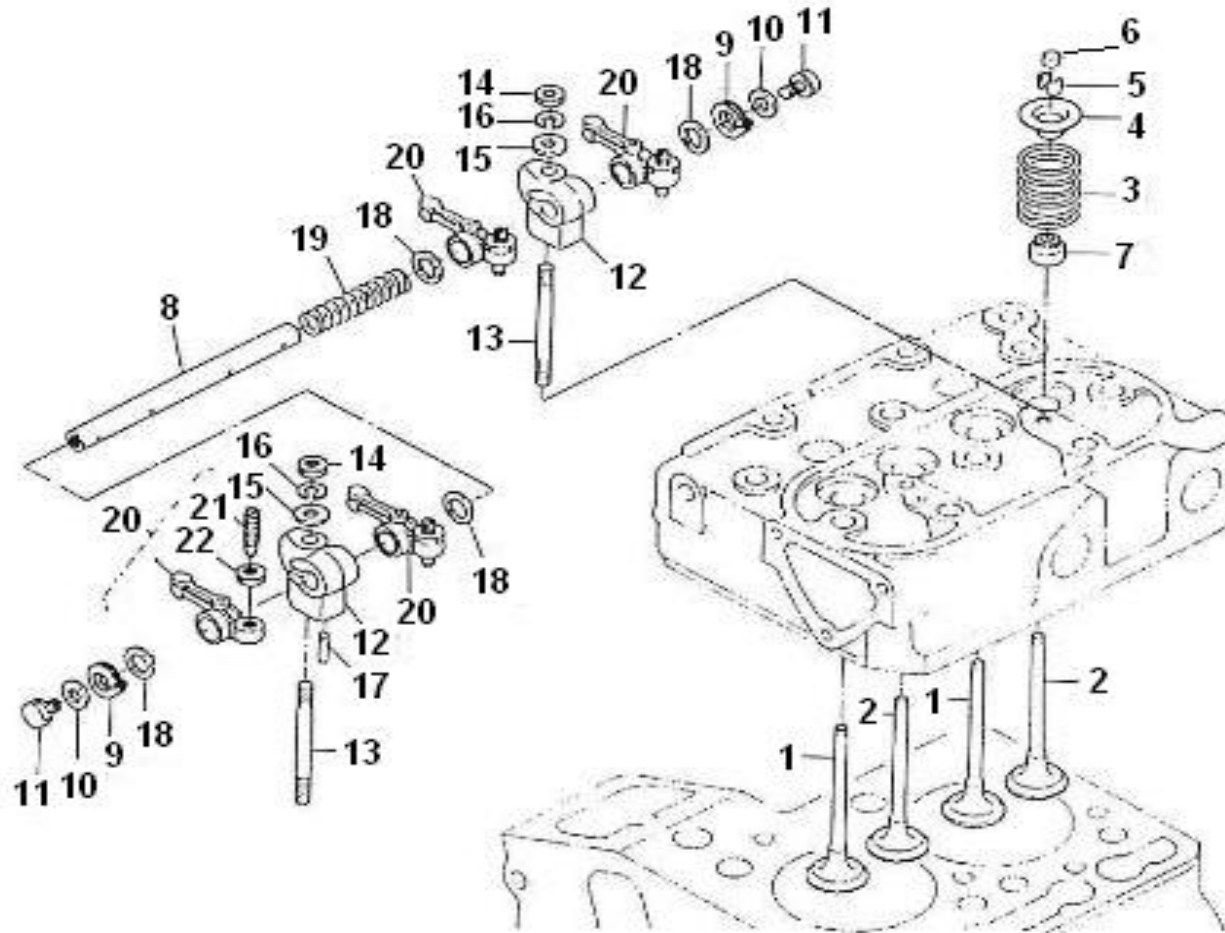

V. 29/06/2011

Pag. 8/40

Brand: NanniDiesel

Model: Moteur 2.50HE

Version: Standard

Subassembly: Valves & Springs

N.	Item	Description	Qty	Notes
1	970141001	VALVE, INTAKE 2.40	2	
2	970141002	VALVE, EXHAUST 2.40	2	
3	970141003	SPRING, VALVE 2.40	4	
4	970141004	RETAINER, VALVE SPRING	4	
5	970141005	COLLAR, VALVE SPRING 2.40	8	
6	970141007	CAP, VALVE	4	
7	970307541	SEAL, VALVE STEM	4	
8	970141008	SHAFT, ROCKER ARM 2.40	1	
9	970141009	SPRING, ROCKER ARM 2.40	2	
10	970141013	WASHER, ROCKER ARM SHAFT 2.40	2	
11	970141015	BOLT, M6X10	2	
12	970141011	BRACKET, ROCKER ARM 2.40	2	
13	970141012	STUD, CYL HEAD 2.40	2	
14	970151133	NUT, M 6 (BEFORE N°KTE08070398 )	2	
15	970141326	WASHER, PLAIN D6	2	
16	970119149	WASHER, SPRING D 6 (Pour protection injecteur )	2	
17	970141010	SCREW, ADJ.ROCKER ARM 2.40	1	
18	970141016	WASHER, ROCKER ARM 2.40	2	
19	970141017	SPRING, ROCKER ARM 2.40	1	
20	970141019	ASSY, ROCKER ARM 2.40HE	4	
21	970141022	SCREW, ADJ.ROCKER ARM	4	
22	970141023	NUT, ROCKER ARM 2.40	4	

V. 29/06/2011

Pag. 9/40

Brand: NanniDiesel

Model: Moteur 2.50HE

Version: Standard

Subassembly: Camshaft

N.	Item	Description	Qty	Notes
1	970141101	TAPPET, CAMSHAFT 2.40	4	
2	970307548	PUSH ROD	4	
3	970313815	ASSY CAMSHAFT	1	
4	970302043	SCREW,SET	1	
5	970141105	GEAR, CAMSHAFT 2.40	1	
6	970141106	KEY, FEATHER CAMSHAFT 2.40-4.1	1	
7	970141107	STOPPER, CAMSHAFT	1	
8	970140123	BOLT ,M 6X12 (AFTER N°KTE08070398 )	2	
9	970307542	COMP.GEAR,IDLE	1	
10	970307543	BUSH	1	
11	970307544	COLLAR,IDLE GEAR	1	
12	970307545	RING,SNAP	1	
13	970307546	SHAFT,IDLE GEAR	1	
14	970490508	BOLT,M 6X 14	3	