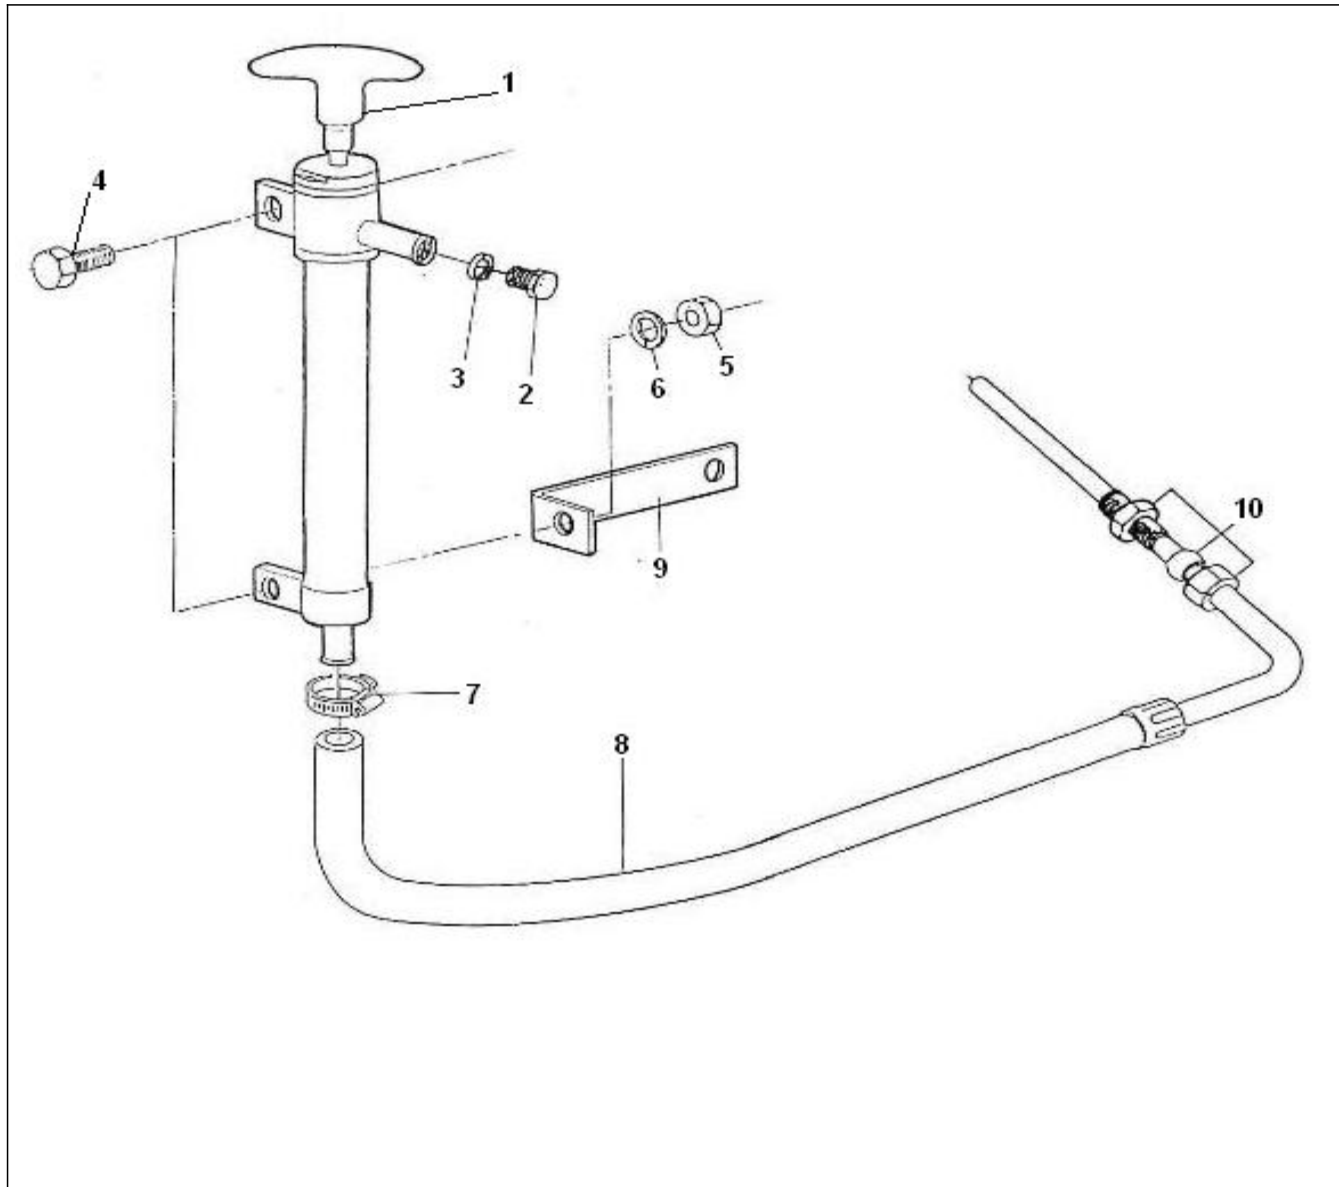

V. 29/06/2011

Pag. 28/40

Brand: NanniDiesel

Model: Moteur 2.50HE

Version: Standard

Subassembly: Oil extraction pump

N.	Item	Description	Qty	Notes
1	970439302	PUMP,OIL EXTRACTION	1	
2	970832061	BOLT	1	
3	970300288	GASKET,M8 (FIX TUYAU GRAISSAGE )	1	
4	970439910	BOLT,HEX M 6X 16 (+++FIX.SUPPORT AG ACC )	2	
5	970635460	NUT,M 6	1	
6	970119149	WASHER, SPRING D 6 (Pour protection injecteur )	1	
7	970439306	CLAMP (++POUR DURITE ORIGINE REF HUILE MOTEUR )	1	
8	970307965	DRAIN OIL PIPE	1	
9	970307019	BRACKET (SUPPORT DE CLAPET REMPLACE SUP FILTRE )	1	
10	970310026	CONNECTION	1	