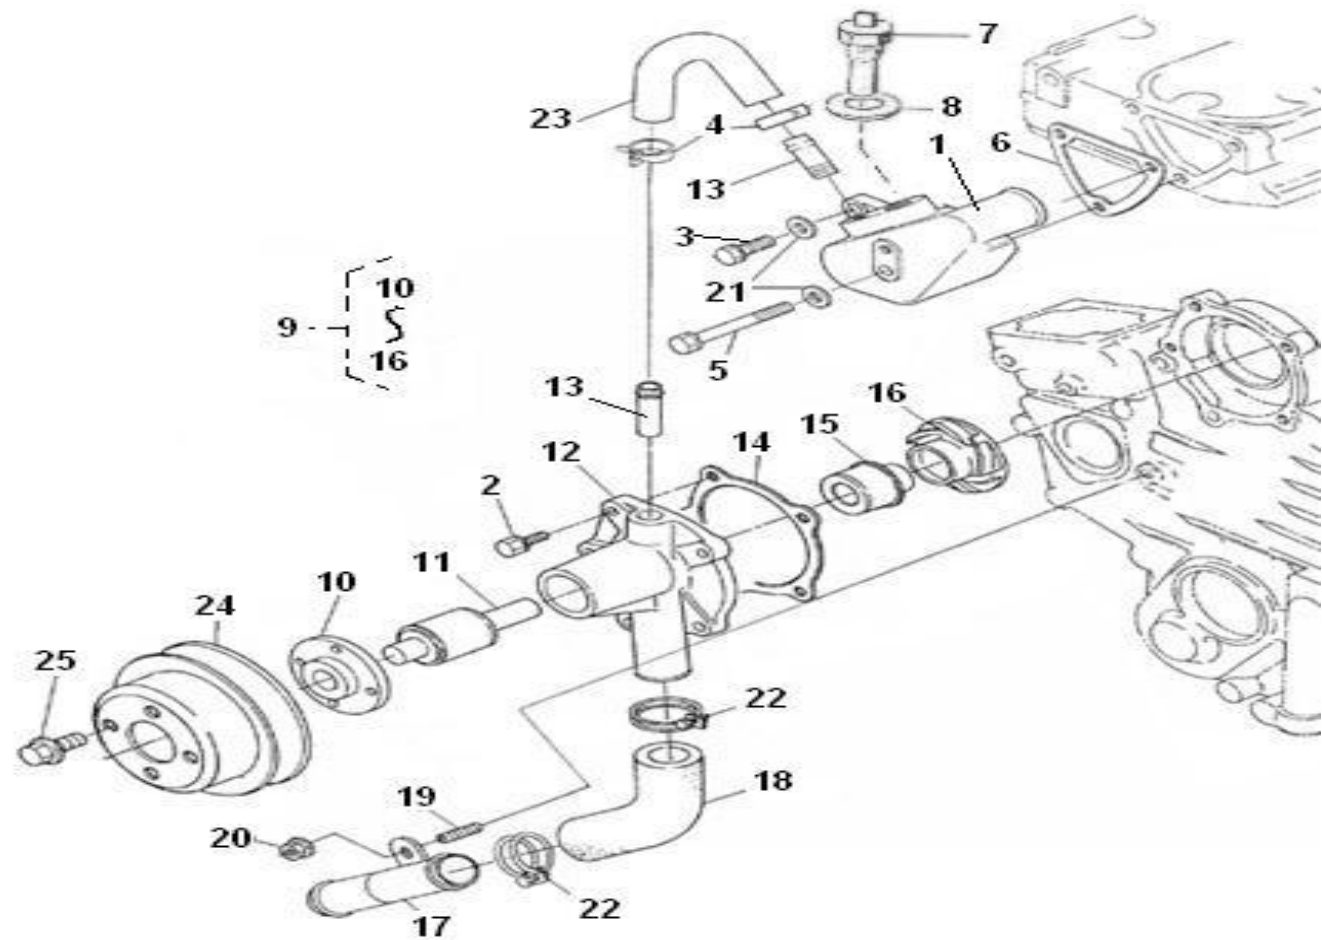

Brand: NanniDiesel

Model: Moteur 2.50HE

Version: Standard

Subassembly: Fresh water pump

N.	Item	Description	Qty	Notes
1	970144320	FLANGE,WATER INTAKE 2. 40HE	1	
2	970491537	BOLT,M 6X 25	4	
3	970639902	BOLT,SOCK M 6X 16	2	
4	970439306	CLAMP (++)POUR DURITE ORIGINE REF HUILE MOTEUR)	2	
5	970144311	BOLT	1	
6	970300299	GASKET,FLANGE	1	
7	970851607	TEMPERATURE SWITCH	1	
8	970300306	GASKET,RING D14 (SUR REFROID THERMO MOTA)	1	
9	970307624	ASSY PUMP,WATER	1	
10	970307625	FLANGE,WATER PUMP	1	
11	970307626	BEARING,BALL(RADIAL)	1	
13	970307629	PIPE,WATER RETURN (BEFORE N°KTE08070398)	2	
14	970315053	GASKET,WATER PUMP	1	
15	970307627	ASSY SEAL,MECHANICAL	1	
16	970307628	IMPELLER,WATER PUMP	1	
17	970144306	PIPE,WATER PUMP 2.40	1	
18	970144307	HOSE,ELBOW WATER PUMP 2.40	1	
19	970144308	STUD	1	
20	970151133	NUT,M 6 (BEFORE N°KTE08070398)	1	
21	970119149	WASHER, SPRING D 6 (Pour protection injecteur)	1	
22	970434506	CLAMP,HOSE 13-20 (POUR DURITE REF HUILE MOTEUR)	2	
23	970144310	HOSE,WATER RETURN 2.40	1	
24	970144312	PULLEY	1	
25	970141015	BOLT, M6X10	4	

V. 29/06/2011

Pag. 23/40