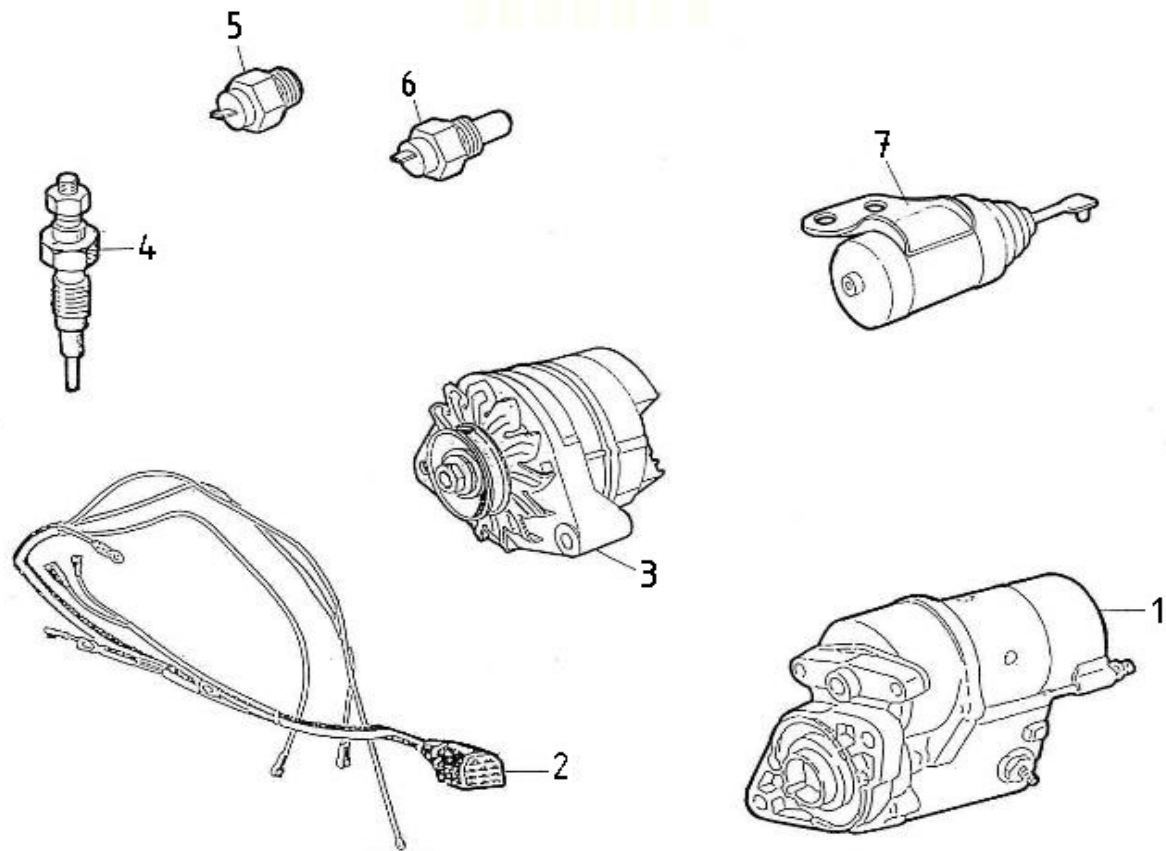

Brand: NanniDiesel	N.	Item	Description	Qty	Notes
Model: Moteur 2.50HE	1	970307577	ASSY STARTER	1	
Version: Standard	2	970302661A	WIRING	1	
Subassembly: Electrics	3	970307522	ALTERNATOR,14V-60A	1	
	4	970307591	GLOW PLUG	1	
	5	970851700	SWITCH,OIL	1	
	6	970851607	TEMPERATURE SWITCH	1	
	7	970307669	SOLENOID,STOP	1	

V. 29/06/2011

Pag. 34/40