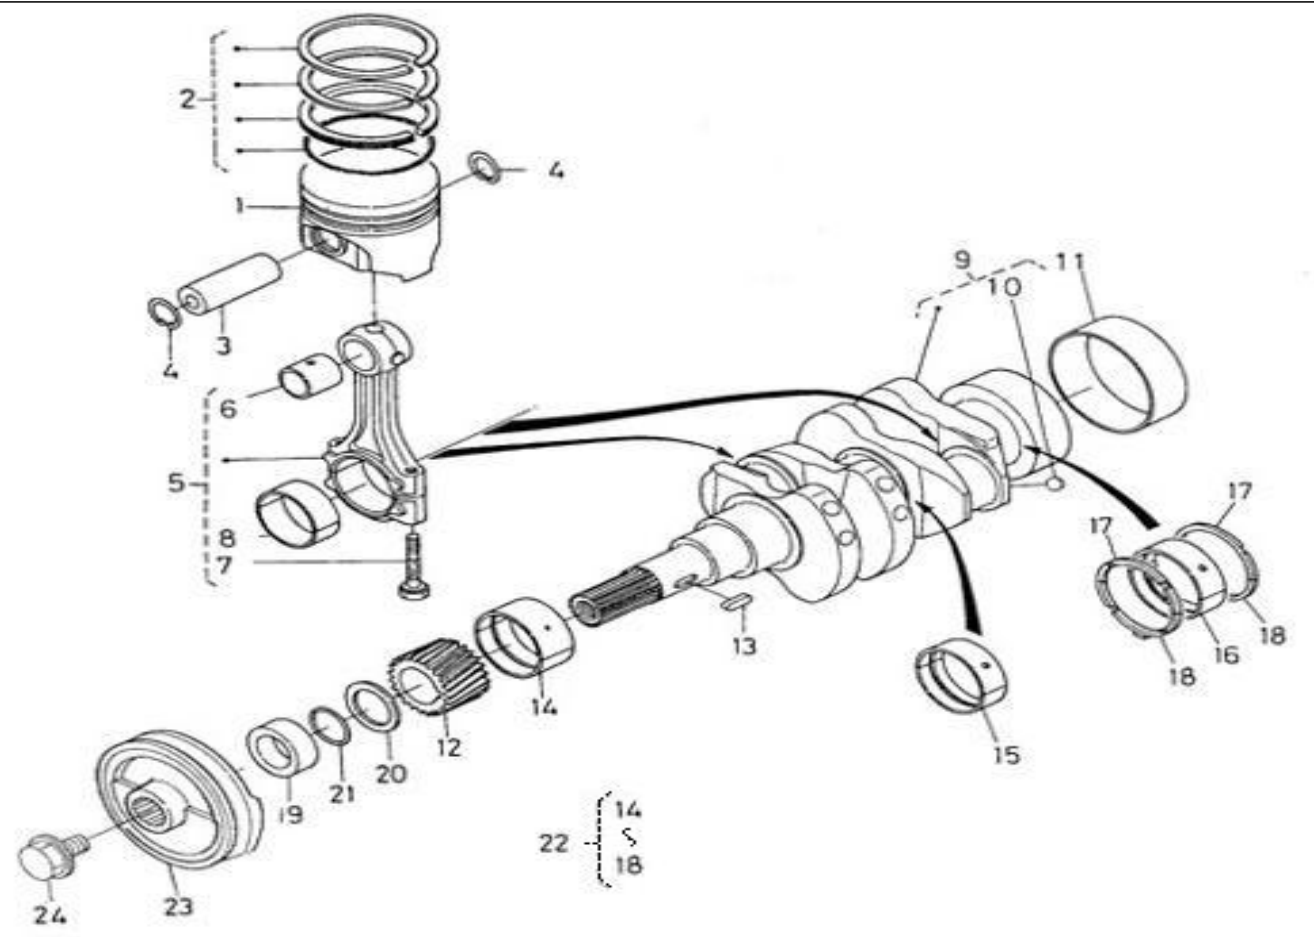

V. 29/06/2011

Pag. 11/40

Brand: NanniDiesel

Model: Moteur 2.50HE

Version: Standard

Subassembly: Crankshaft pistons

N.	Item	Description	Qty	Notes
1	970307550	PISTON	2	
1	970307554	PISTON + 0.25 MM	2	
2	970307555	SET,PISTON RING	2	
2	970307556	ASSY RING,PISTON +0.25	2	
3	970307557	PIN,PISTON	2	
4	970491504	CIR-CLIP (2 )	4	
5	970307558	ASSY ROD,CONNECTING	2	
6	970307559	BUSH,PISTON PIN	2	
7	970141513	BOLT, CONN.ROD 2.40	4	
8	970307560	METAL,CRANK PIN	2	
8	970307561	METAL,CRANK PIN 02	2	
8	970307562	METAL,CRANK PIN 04	2	
9	970307563	COMP,CRANK SHAFT	1	
10	970307564	BALL	2	
11	970151513	SLEEVE,CRANKSHAFT	1	
12	970141520	GEAR, CRANKSHAFT 2.40	1	
13	970491106	KEY,FEATHER	1	
14	970307566	METAL,CRANKSHAFT	1	
14	970141525	METAL, CRANKSHAFT 1 STD 2.40	1	
14	970141556	METAL, CRANKSHAFT 1 0.04	1	
15	970491547	METAL,CRANKSHAFT 2 0.20	1	
15	970491557	METAL,CRANKSHAFT 2 0.40	1	
15	970307568	METAL,CRANK SHAFT	1	
16	970307571	METAL,CRANK SHAFT	1	
16	970307572	METAL,CRANK SHAFT	1	
16	970307573	METAL,CRANKSHAFT3 04	1	
17	970491527	METAL,SIDE 1 STD	2	
17	970491548	METAL,SIDE 1 0.02	2	
17	970491558	METAL,SIDE 1 0.04	2	
18	970491528	METAL,SIDE 2 STD	2	
18	970491549	METAL,SIDE 2 0.02	2	
18	970491559	METAL,SIDE 2 0.04	2	
19	970141523	COLLAR, CRANKSHAFT 2.40	1	
20	970141522	RING, CRANKSHAFT 2.40	1	
21	970141524	O-RING,CRANKSHAFT 2.40	1	
22	970307551	BEARING SET	1	
23	970307266	PULLEY,FAN DRIVE	1	
24	970141517	BOLT, CRANKSHAFT PULLY	1	