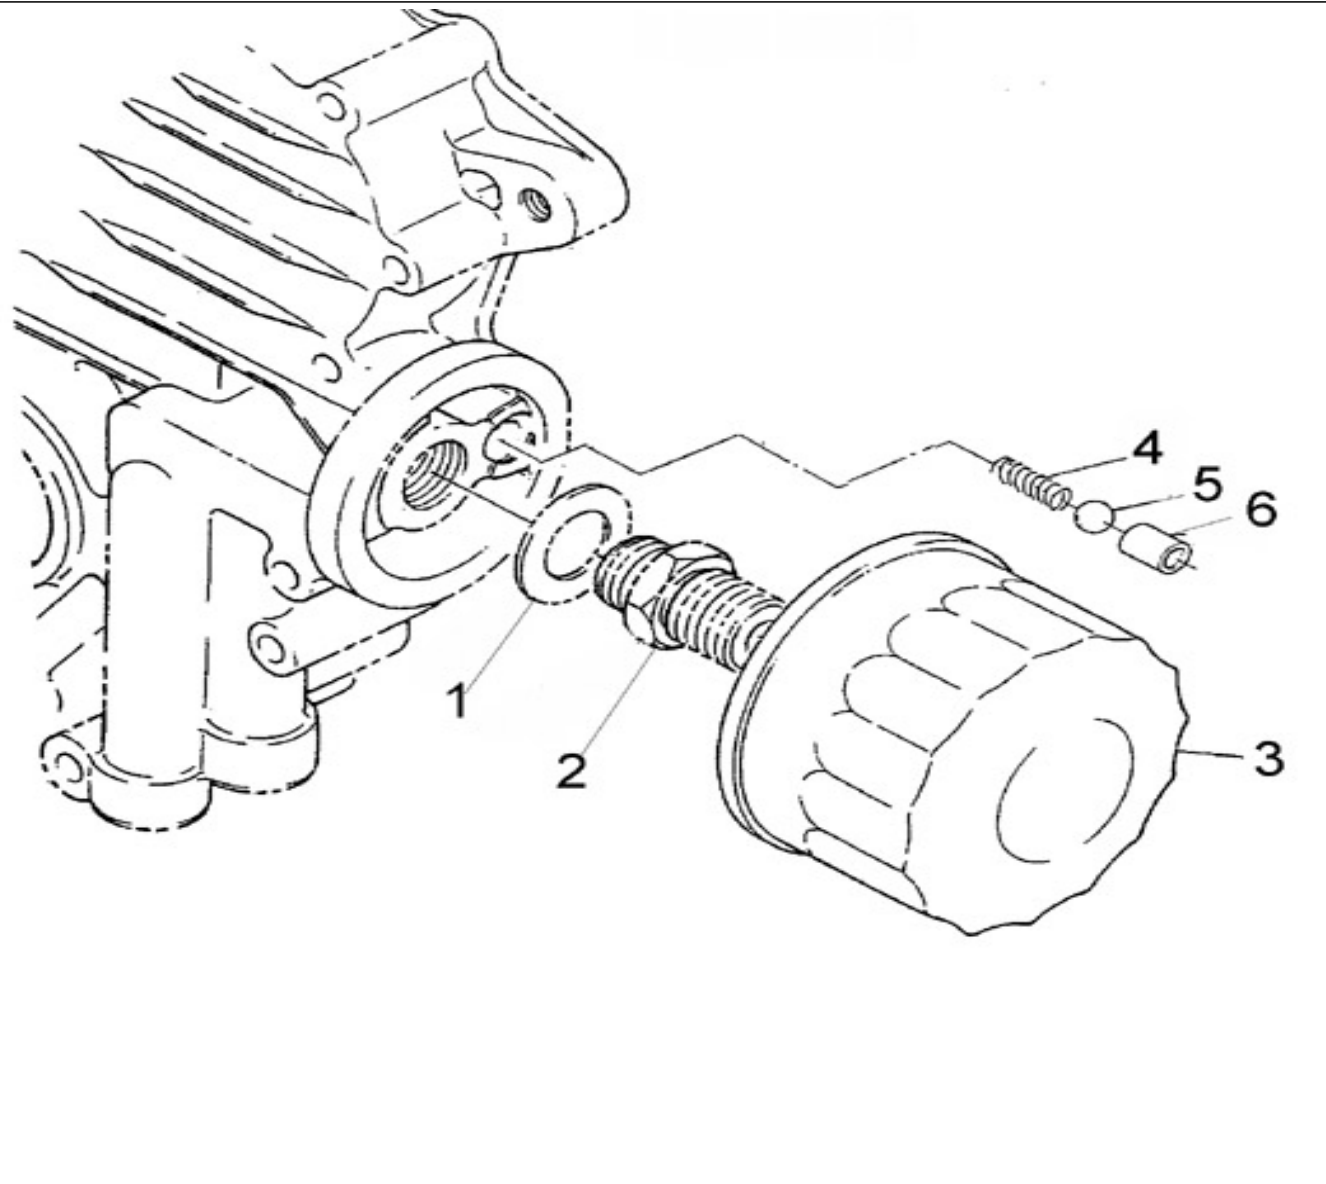

Brand: NanniDiesel	N.	Item	Description	Qty	Notes
Model: Moteur 2.50HE	1	970140211	WASHER, PLAIN	1	
Version: Standard	2	970302728	NIPPLE	1	
Subassembly: Oil filter Assy.	3	970302697	FILTER,ELEMENT OIL 6.280 (A PARTIR DU	1	
	4	970140216	SPRING	1	
	5	970140218	BEARING, BALL	1	
	6	970140217	SEAT	1	

V. 29/06/2011

Pag. 21/40