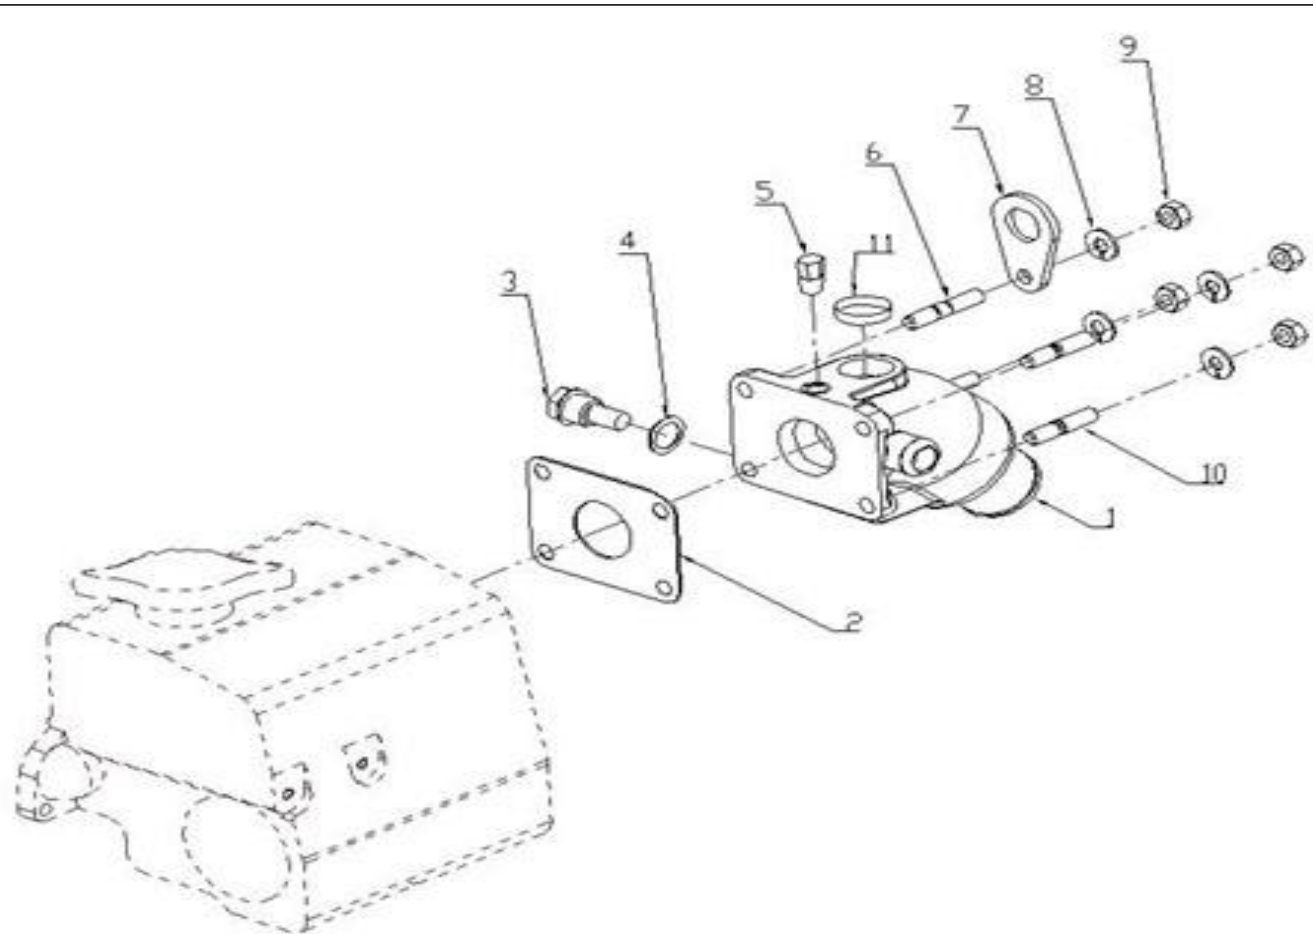

Brand: NanniDiesel

Model: Moteur 2.50HE

Version: Standard

Subassembly: Exhaust elbow

N.	Item	Description	Qty	Notes
1	970307024APR	MIXER	1	
2	970307015	GASKET	1	
3	970494635	ANODE,ZINC CPL M16X1,5	1	
4	970300199	GASKET,RING D16	1	
5	970307265	PLUG,HEX 1/8	1	
6	970300374	STUD,M 8X 30 (+++FIX TENDEUR)	1	
7	970140901	HOOK, ENGINE 2.40	1	
8	970119138	WASHER,SPRING D 8 (TENDEUR)	4	
9	970300079	NUT,M 8 SPECIAL	4	
10	970300080	STUD,M 8X 25 (+++ FIX TURBO)	3	

V. 29/06/2011

Pag. 24/40