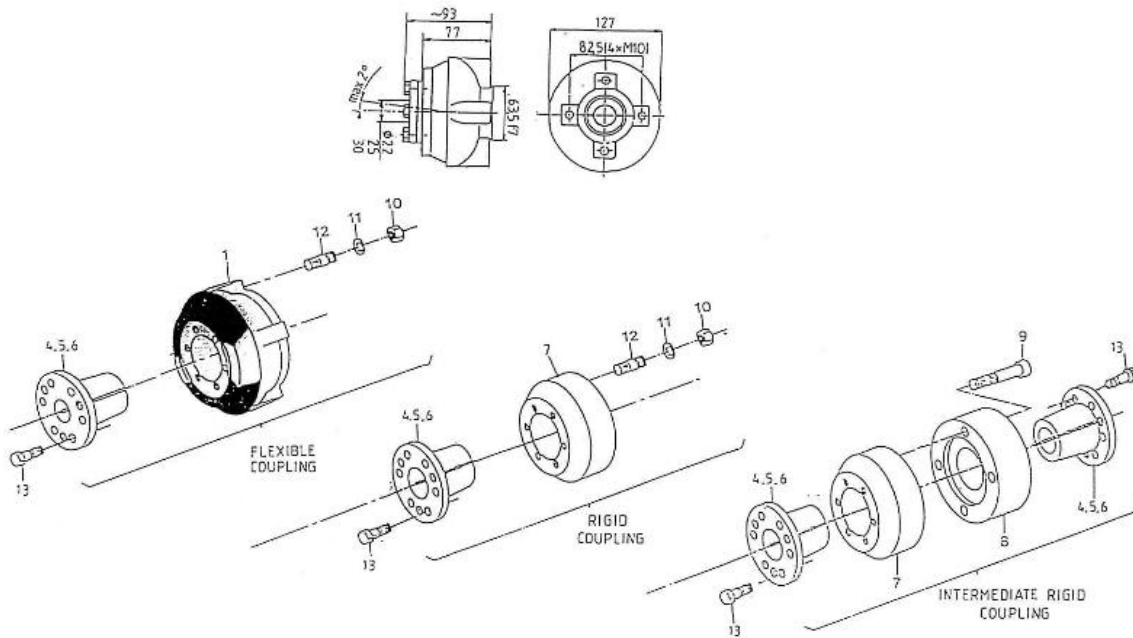

V. 29/06/2011

Pag. 39/40

Brand: NanniDiesel

Model: Moteur 2.50HE

Version: Standard

Subassembly: Shaft coupling

N.	Item	Description	Qty	Notes
1	970300733	FLEXIBLE COUPLING 4 P	1	
4	970301226	"CONE,CLAMPING 4" 22"	1	
5	970301104	"CONE,CLAMPING 4" 25"	1	
6	970301105	"CONE,CLAMPING 4" 30"	1	
7	970301222	Please consult us - COUPLING	1	
8	970301221	COUPLING	1	
9	970609157	BOLT,SOCK M10X 55	4	
10	970119143	NUT, M10	4	
11	970119136	WASHER,SPRING D10 (POUR INVERSEUR )	4	
12	970621020	STUD,M10X 22	4	
13	970409603	BOLT,HEX M 8X 25 (FIX SUP ALT )	6	
14	970301450	CONE,CLAMPING	1	
15	970301451	CONE,CLAMPING	1	
16	970301452	CONE,CLAMPING	1	