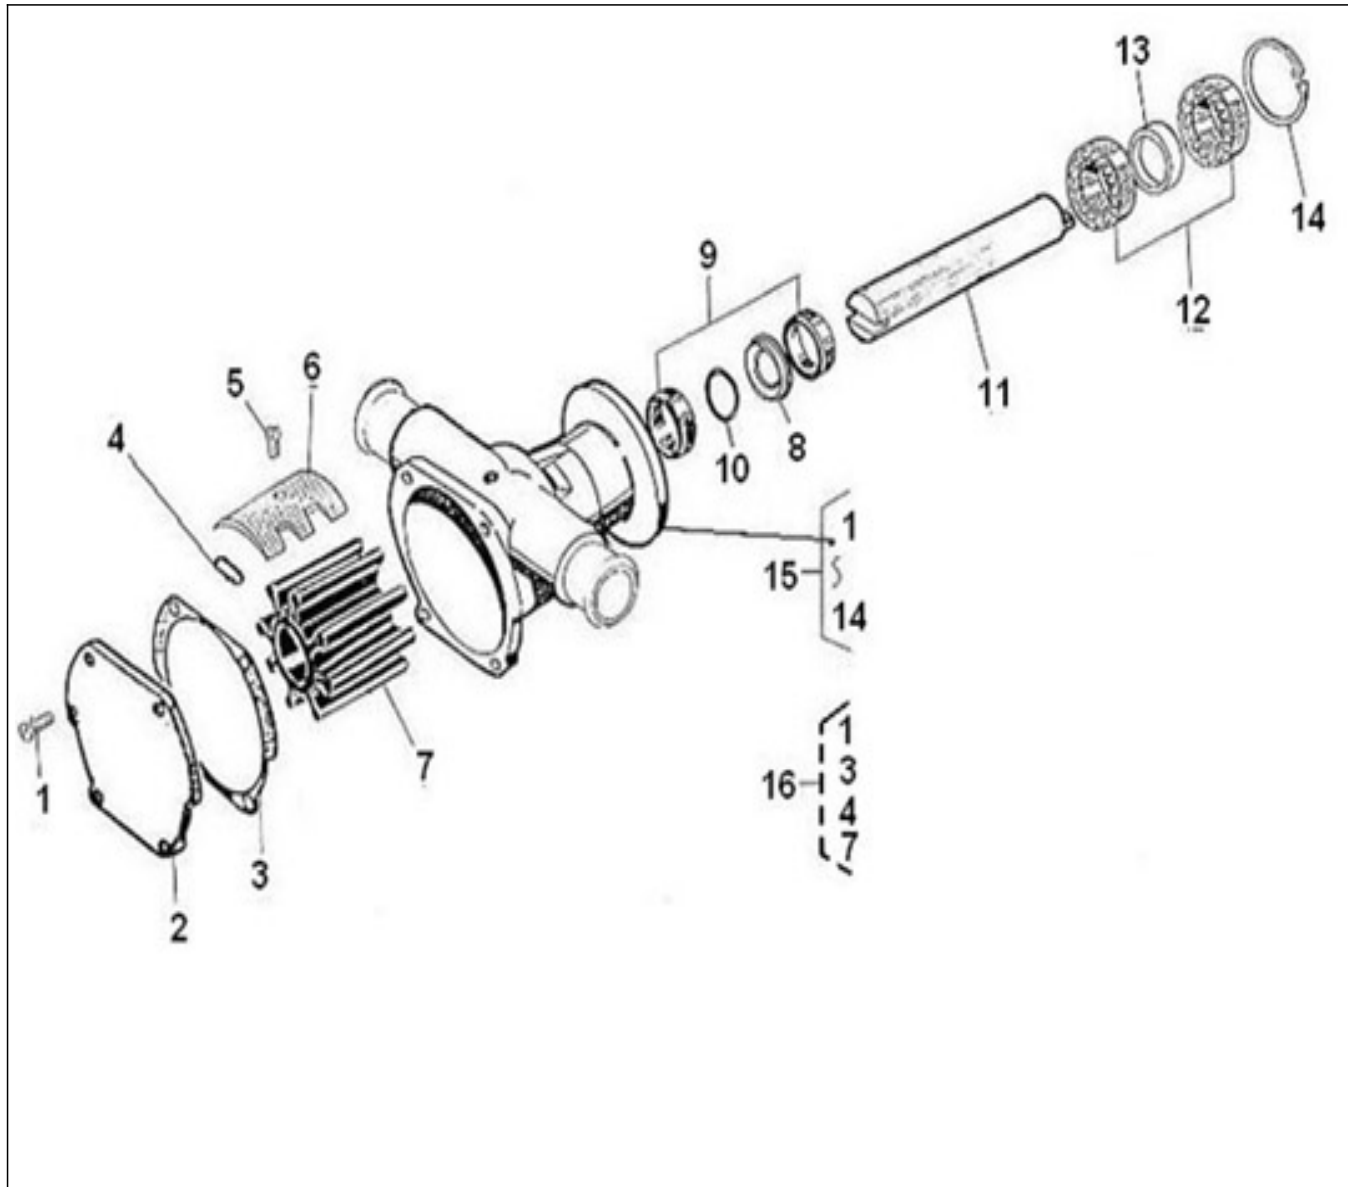

Brand: NanniDiesel

Model: Moteur 2.50HE

Version: Standard

Subassembly: Sea water pump

N.	Item	Description	Qty	Notes
1	970303686	SCREW,COVER W/PUMP F35B-9	6	
2	970303691	COVER,WATER PUMP F4B-9	1	
3	970504028	GASKET,F4B-9	1	
4	970303687	SCREW,CAM WATER PUMP	1	
5	970303687	SCREW,CAM WATER PUMP	1	
6	970504034	CAM,WATER PUMP F4B-9	1	
7	970434013	IMPELLER,WATER PUMP F 4B D 12	1	
8	970307738	SPACER	1	
9	970434031	RING,SEAL OIL W/PUMP F35B-9	2	
10	970307744	O-RING	1	
11	970307734	PUMP SHAFT	1	
12	970303692	BEARING,CASE WATER PUMP F4B-9	2	
13	970307739	SPACER	1	
14	970303693	RING,RETAINING WATER PUMP F4B-	1	
15	970307808	PUMP,WATER	1	
16	970307749	REPAIR KIT	1	

V. 29/06/2011

Pag. 26/40