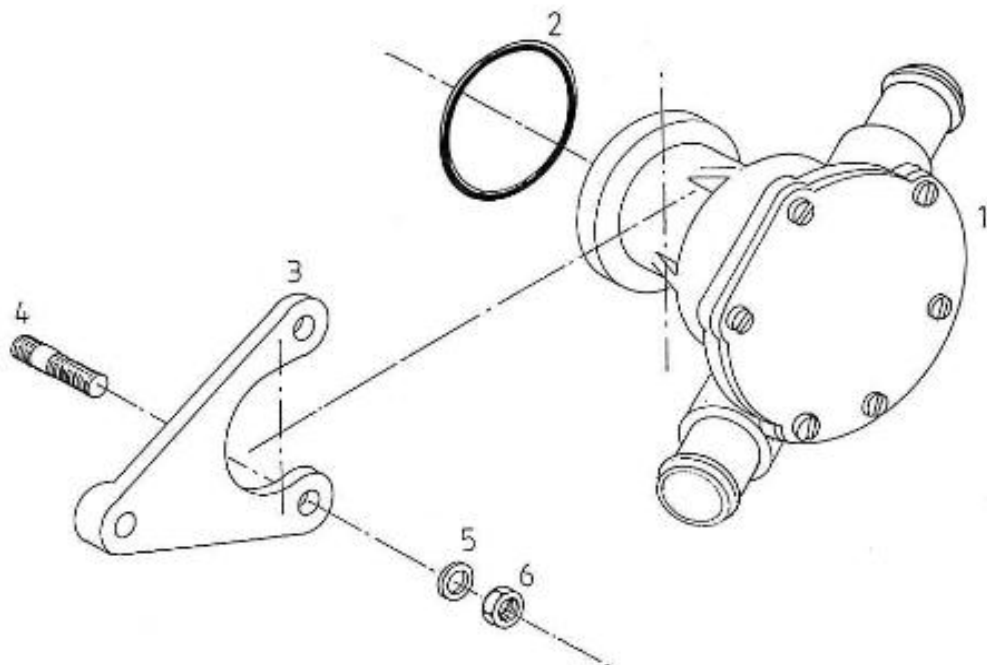

Brand: NanniDiesel	N.	Item	Description	Qty	Notes
Model: Moteur 2.50HE	1	970307808	PUMP,WATER	1	
Version: Standard	2	970494025	O-RING	1	
Subassembly: Seawater pump Ass	3	970307809	FLANGE	1	
	4	970154026	STUD,M 6X 22	3	
	5	970609602	WASHER,CORRUGATED D 6 (ROND GRAISSEE SERRAGE	3	
	6	970635460	NUT,M 6	3	

V. 29/06/2011

Pag. 25/40