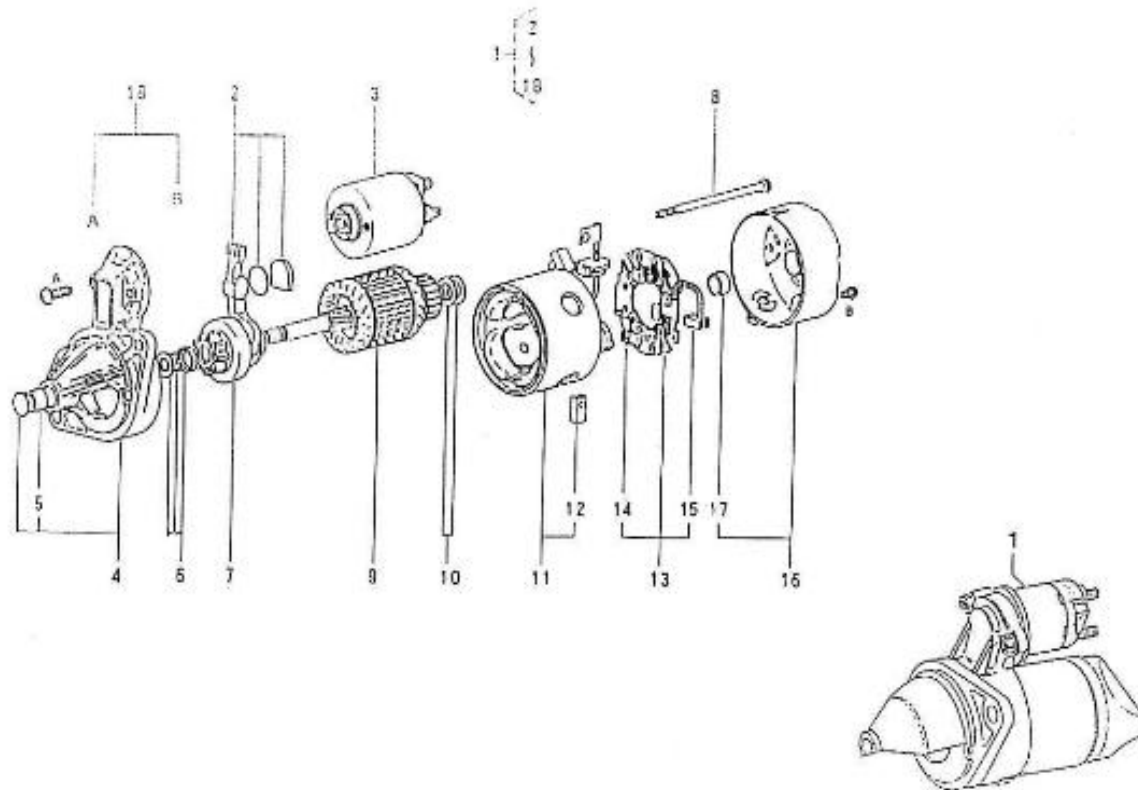

Brand: NanniDiesel

Model: Moteur 2.50HE

Version: Standard

Subassembly: Starter motor

N.	Item	Description	Qty	Notes
1	970307577	ASSY STARTER	1	
2	970307578	LEVER	1	
3	970147306	RELAIS,STARTER MOTOR 2.45/2.50	1	
4	970307579	FRAME, DRIVE END	1	
5	970147308	BUSH	1	
6	970307580	STOPPER	1	
7	970307581	SWITCH,OVER RUNNING	1	
8	970307582	BOLT	2	
9	970307583	ARMATURE	1	
10	970147337	WASHER,ADJUSTING	1	
11	970307584	YOKE	1	
12	970147316	BRUSH	2	
13	970147317	HOLDER,BRUSH	1	
14	970147318	SPRING,BRUSH	3	
15	970147325	BRUSH,STARTER MOTOR 2.40	1	
16	970307585	BRACKET	1	
17	970147315	BUSHING,STARTER MOTOR 2.40HE	1	
18	970307586	SCREW	1	

V. 29/06/2011

Pag. 30/40