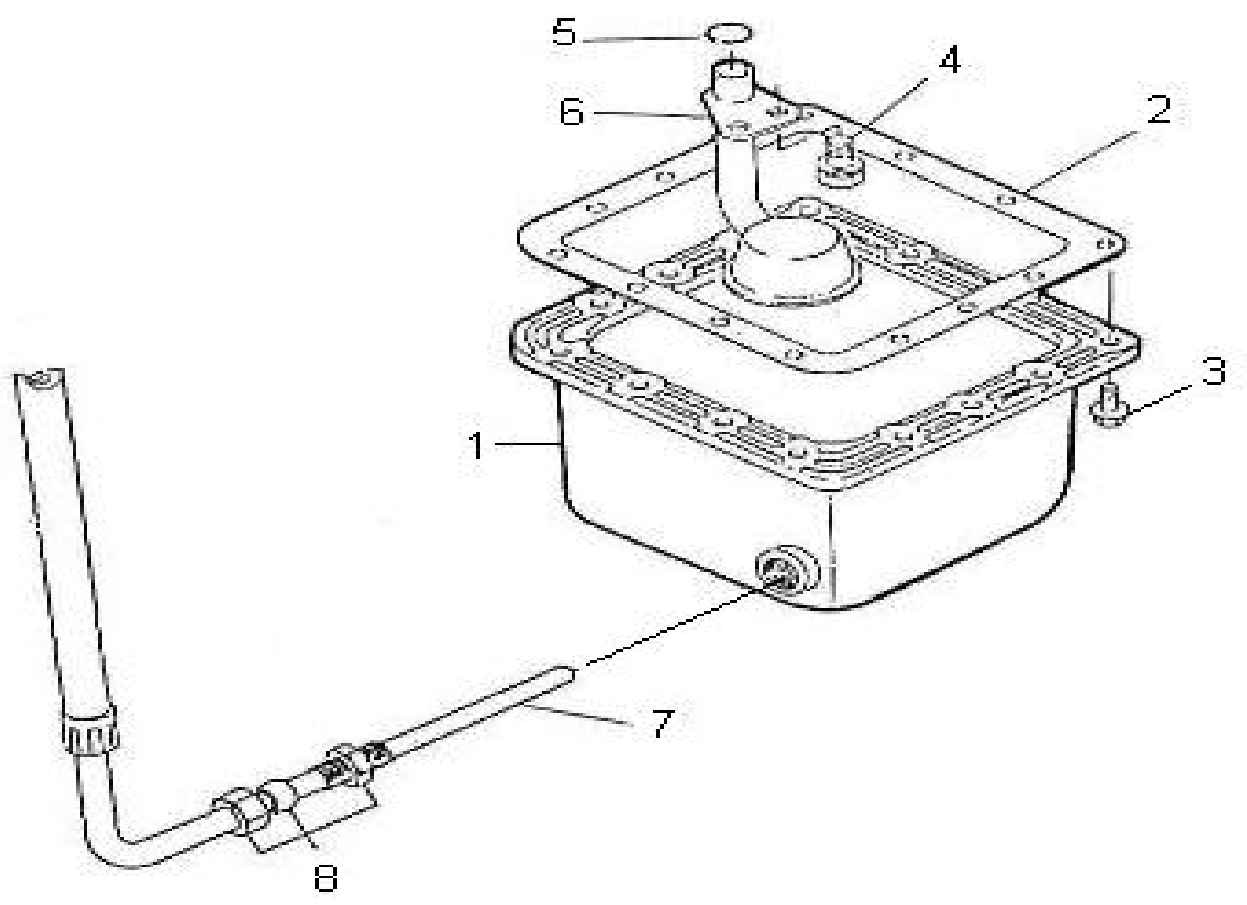

Brand: NanniDiesel
Model: Moteur 2.50HE
Version: Standard
Subassembly: Oil pan

N.	Item	Description	Qty	Notes
1	970307971	PAN,OIL	1	
2	970140110	GASKET, OIL PAN 2.40	1	
3	970140123	BOLT ,M 6X12 (AFTER N°KTE08070398)	14	
4	970313311	BOLT	1	
5	970301951	O-RING	1	
6	970307463	FILTER 1,OIL	1	
7	970307965	DRAIN OIL PIPE	1	
8	970310026	CONNECTION	1	

V. 29/06/2011

Pag. 6/40