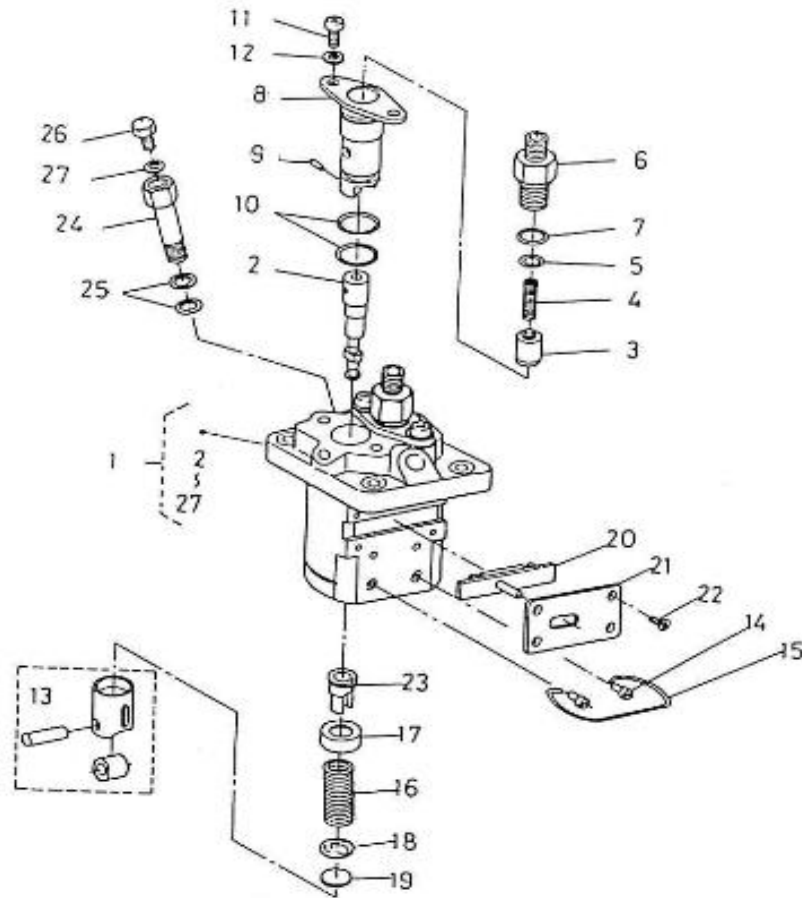

V. 29/06/2011

Pag. 18/40

Brand: NanniDiesel

Model: Moteur 2.50HE

Version: Standard

Subassembly: Injection pump

N.	Item	Description	Qty	Notes
1	970307597	ASSY PUMP,INJECTION	1	
2	970307603	ASSY PLUNGER	2	
3	970142147	VALVE,INJ.PUMP 2. 40HE	2	
4	970142148	SPRING,INJ.PUMP	2	
5	970142149	GASKET,RING INJ.PUMP 2.40	2	
6	970307604	BRACKET	2	
7	970142151	O-RING,INJ.PUMP	2	
8	970302918	FLANGE,SLEEVE	2	
9	970302919	PIN,JOINT	2	
10	970142161	O-RING,INJ.PUMP	4	
11	970303946	SCREW	4	
12	970307605	WASHER,TONGUED	4	
13	970142165	TAPPET,INJ.PUMP CPL.	2	
14	970303947	PIN,TAPPET GUIDE	2	
15	970307606	PIN,CLAMP	1	
16	970142159	SPRING,INJ.PUMP	2	
17	970303949	SEAT,SPRING -UPPER-	2	
18	970303950	SEAT,SPRING -LOWER-	2	
19	970303951	SHIM	1	
20	970307607	LUCK,CONTROL	1	
21	970307608	PLATE	1	
22	970303954	SCREW	4	
23	970142168	SLEEVE,CONTROL	2	
24	970307609	SCREW,FOLLOW	1	
25	970307610	GASKET,COPPER	2	
26	970307611	SCREW	1	
27	970307612	GASKET	1	