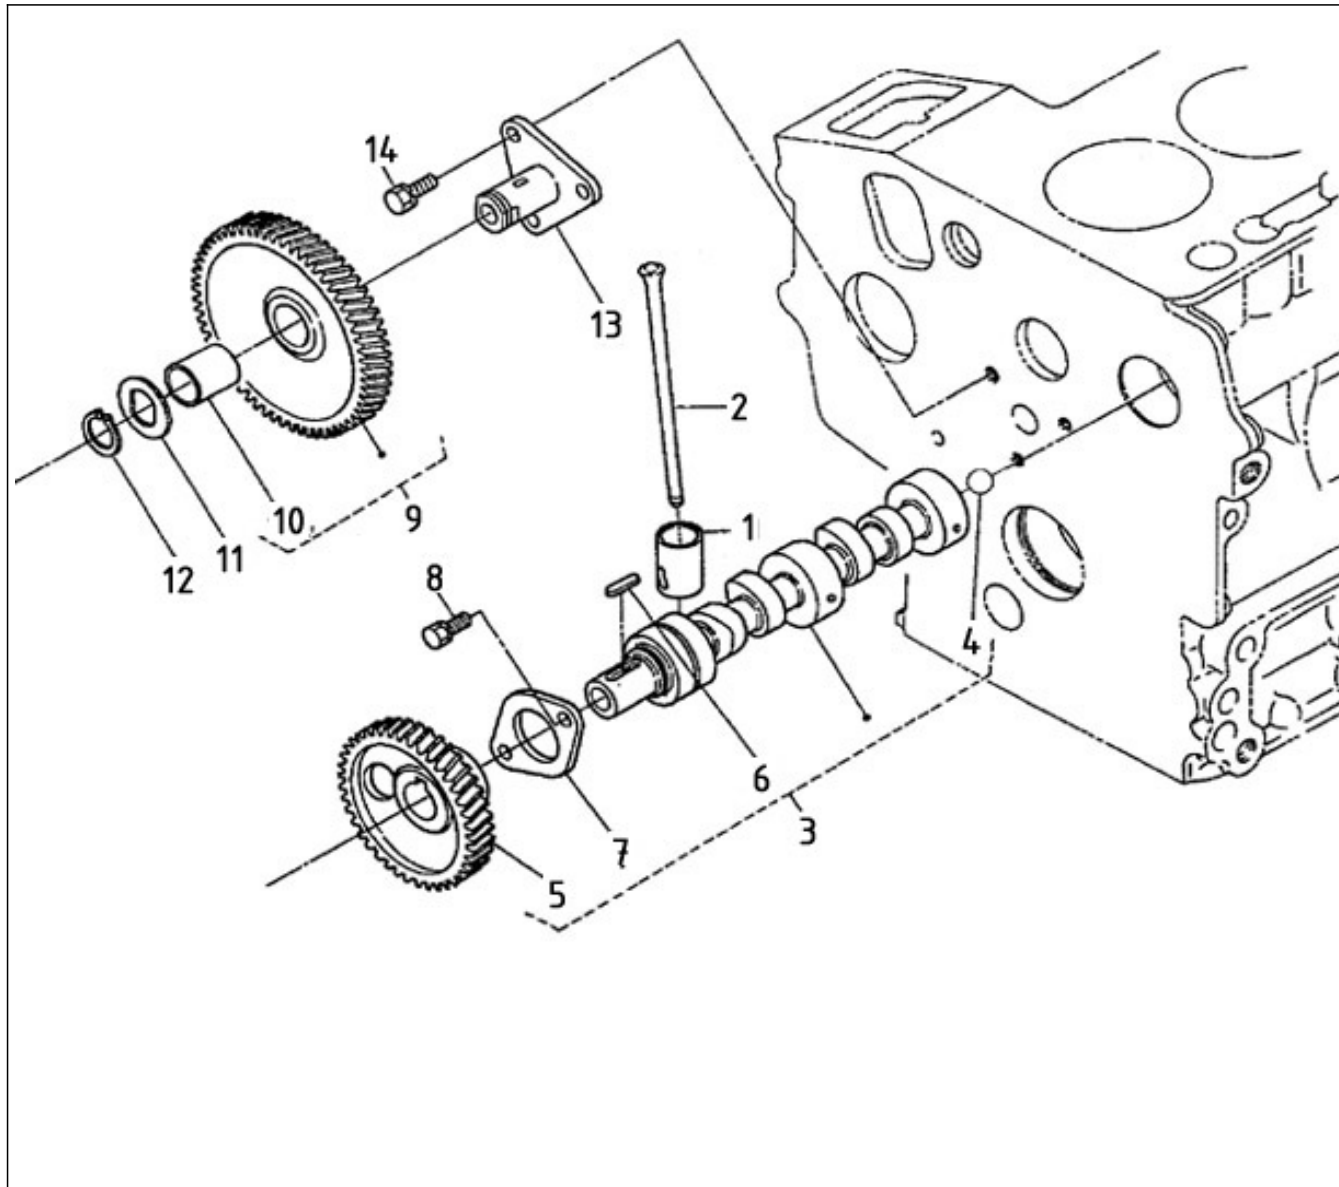

V. 29/06/2011

Pag. 9/40

Brand: NanniDiesel

Model: Moteur 2.50HE

Version: Standard

Subassembly: Camshaft

N.	Item	Description	Qty	Notes
1	970141101	TAPPET, CAMSHAFT 2.40	4	
2	970307548	PUSH ROD	4	
3	970313815	ASSY CAMSHAFT	1	
4	970302043	SCREW,SET	1	
5	970141105	GEAR, CAMSHAFT 2.40	1	
6	970141106	KEY, FEATHER CAMSHAFT 2.40-4.1	1	
7	970141107	STOPPER, CAMSHAFT	1	
8	970140123	BOLT ,M 6X12 (AFTER N°KTE08070398 )	2	
9	970307542	COMP.GEAR,IDLE	1	
10	970307543	BUSH	1	
11	970307544	COLLAR,IDLE GEAR	1	
12	970307545	RING,SNAP	1	
13	970307546	SHAFT,IDLE GEAR	1	
14	970490508	BOLT,M 6X 14	3	