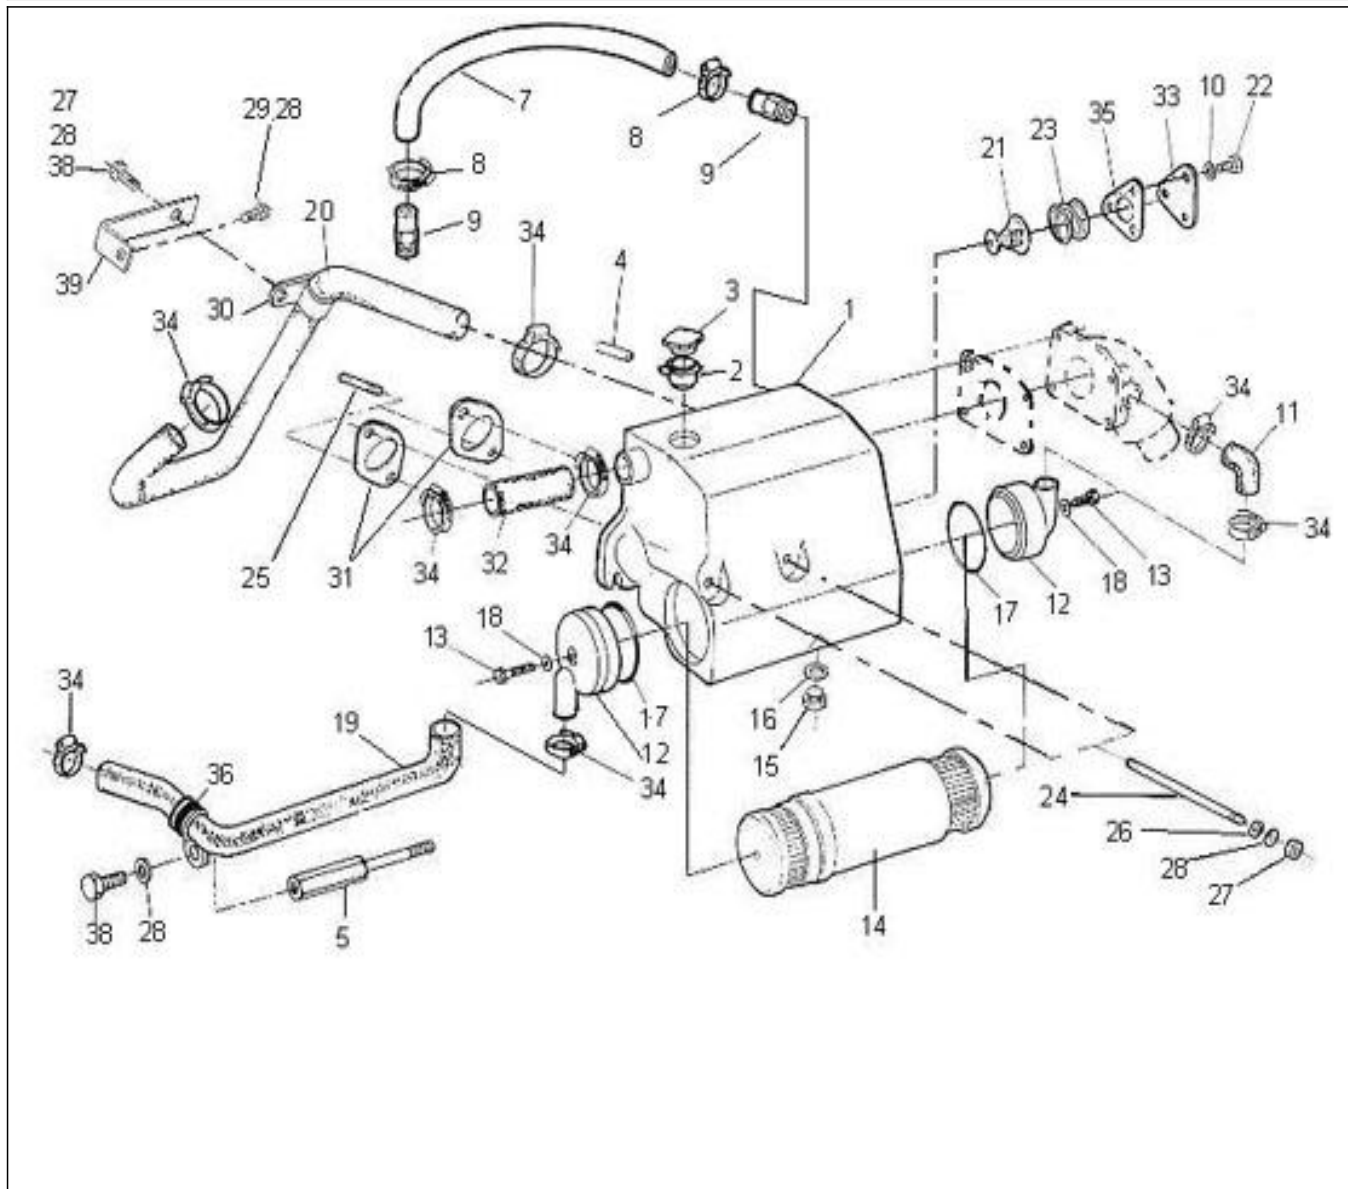

Brand: NanniDiesel

Model: Moteur 2.50HE

Version: New version

Subassembly: Heat exchanger exh. Manifold

N.	Item	Description	Qty	Notes
1	970307012	HOUSING,HEATEXCHANGER	1	
2	970300834	FILLING,NECK WATER	1	
3	970604614	CAP,FILLING 0, 7 DOUBLE SEAL	1	
4	970300077	HOSE,D 8 L= 450	1	
5	970307899	SPACER	1	
7	970307807	HOSE	1	
8	970439306	CLAMP (++)POUR DURITE ORIGINE REF HUILE MOTEUR)	2	
9	970307806	Nipple (++)Montage LOCTITE verte)	2	
10	970119139	WASHER,CORRUGATED D8 (DONT 3 PTO)	1	
11	970307018	HOSE	1	
12	970307716	COVER	2	
13	970301263	BOLT,M 8X 45 -A2-	2	
14	970310150	TUBE STACK	1	
15	970875506	PLUG (<= N°KT08090422)	1	
16	970300306	GASKET,RING D14 (SUR REFROID THERMO MOTA)	1	
17	KSAV03	HEAT EXCHANGER GASKET KIT	1	
18	970300288	GASKET,M8 (FIX TUYAU GRAISSAGE)	2	
19	970307810	HOSE	1	
20	970307138	HOSE	1	
21	970307282	THERMOSTAT	1	
22	970639903	BOLT,HEX M 8X 16 (+++FIX SUPPORT ET WASTEGATE)	3	
23	970307014	SPRING	1	
24	970307131	STUD	2	
25	970154026	STUD,M 6X 22	2	
26	970635459	WASHER,PLAIN D 6 (CALAGE)	4	
27	970635460	NUT,M 6	5	
28	39780	WASHER	7	
29	970609601	BOLT,HEX M 6X 12	1	
30	970304072	CLAMP	1	
31	970144512	GASKET,EXHAUST MANIFOLD 2. 40	2	
32	970300065	HOSE,D25 L= 75	1	
33	970307023	COVER	1	
34	970604526	CLAMP,HOSE 22-32 (COTE ECHANGEUR)	8	
35	970307152	GASKET	1	
36	970304071	CLAMP	1	
38	970439910	BOLT,HEX M 6X 16 (+++FIX.SUPPORT AG ACC)	2	
39	970307019	BRACKET (SUPPORT DE CLAPET REMPLACE SUP FILTRE)	1	

V. 29/06/2011

Pag. 2/40