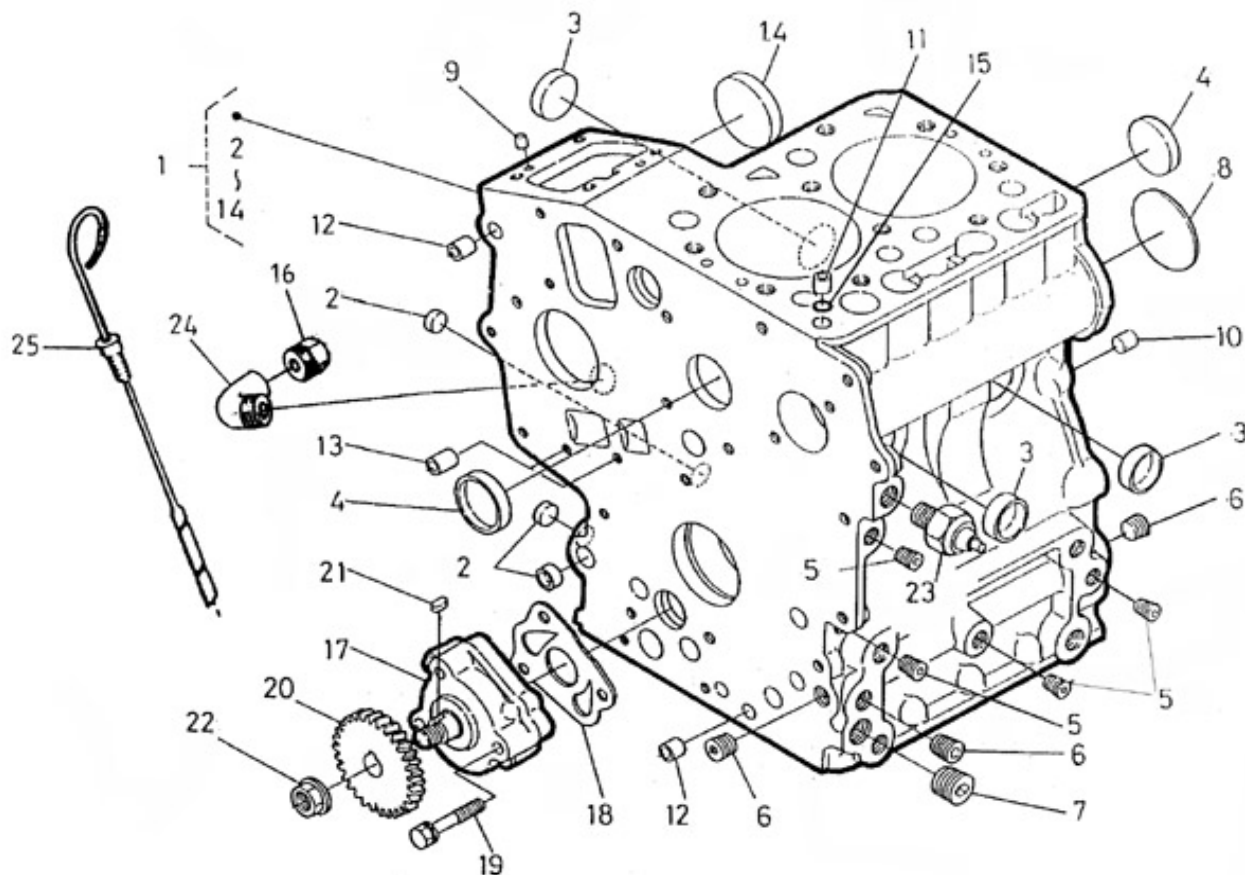

V. 29/06/2011

Pag. 2/40

Brand: NanniDiesel

Model: Moteur 2.50HE

Version: Standard

Subassembly: Crank case / Cylinders

N.	Item	Description	Qty	Notes
1	970307454	COMP.CRANKCASE	1	
2	970307455	CAP,SEALING	3	
3	970307456	CAP,SEALING	3	
4	970140104	CAP, FREEZE	2	
5	970490107	PLUG,SOCK (SERRAGE A 6NM )	4	
6	970490108	PLUG,SOCK	3	
7	970490109	PLUG,SOCK	1	
8	970307457	PLUG,EXPANSION	1	
9	970140109	PIN, CYLINDRICAL	2	
10	970490111	PIN,CYLINDRICAL	2	
11	970490112	PIN,PIPE	1	
12	970490113	PIN,PIPE	2	
13	970140108	PIN, PIPE	2	
14	970307458	COVER,CYL.HEAD	1	
15	970490116	O-RING (≠ N°KTH0804182 )	1	
16	970307178	TAP	1	
17	970143114	PUMP,OIL CPL.	1	
18	970143115	GASKET,OIL PUMP	1	
19	970143116	BOLT	3	
20	970143117	GEAR,OIL PUMP DRIVE 2. 40	1	
21	970143118	KEY,FEATHER	1	
22	970307460	NUT,FLANGE	1	
23	970851700	SWITCH,OIL	1	
24	970307267	ELBOW	1	
25	970307462	GAUGE,OIL	1	

V. 29/06/2011

Pag. 3/40

Brand: NanniDiesel

Model: Moteur 2.50HE

Version: Standard

Subassembly: Timing case

N.	Item	Description	Qty	Notes
1	970307619	COMP CASE,GEAR	1	
2	970140202	PLUG, SOCK	2	
3	970140204	PIN, TIMING COVER 2.40	1	
4	970490203	O-RING	3	
5	970140205	GASKET, TIMING CASE 2.40 (JUSQU'AU N°KTC08050772 )	1	
6	970490119	BOLT,M 6X 18	1	
7	970302737	BOLT,M 6X 50 (A PARTIR DU N°KTH08040183 )	10	
8	970140208	BOLT	3	
9	970307621	BOLT	1	
10	970307622	BOLT	1	
11	970307623	SEAL,OIL	1	

V. 29/06/2011

Pag. 4/40

Brand: NanniDiesel  
 Model: Moteur 2.50HE  
 Version: Standard  
 Subassembly: Oil pan

N.	Item	Description	Qty	Notes
1	970307461	COMP.OIL PAN	1	
2	970140110	GASKET, OIL PAN 2.40	1	
3	970140123	BOLT ,M 6X12 (AFTER N°KTE08070398 )	14	
4	970300325	RING,SEAL D12	2	
5	970302482	BOLT,BANJO M12X1,25	1	
6	970307463	FILTER 1,OIL	1	
7	970301951	O-RING	1	
8	970313311	BOLT	1	
9	970307140	HOSE	1	
10	970307674	NIPPLE	1	
11	970150128	WASHER,DRAIN PLUG	1	