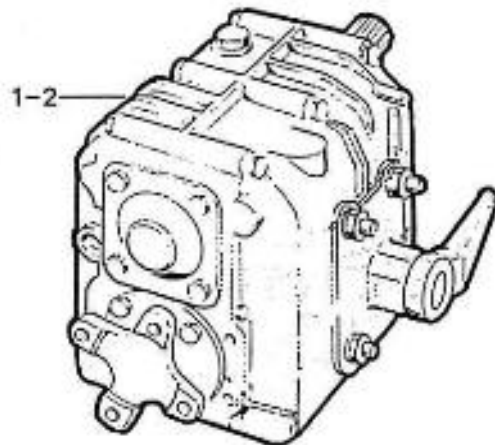

Brand: NanniDiesel	N.	Item	Description	Qty	Notes
Model: Moteur 2.50HE	1	970307149	GEARBOX	1	
Version: Standard	2	970307115	GEARBOX	1	
Subassembly: Reversing gear					

V. 29/06/2011

Pag. 36/40