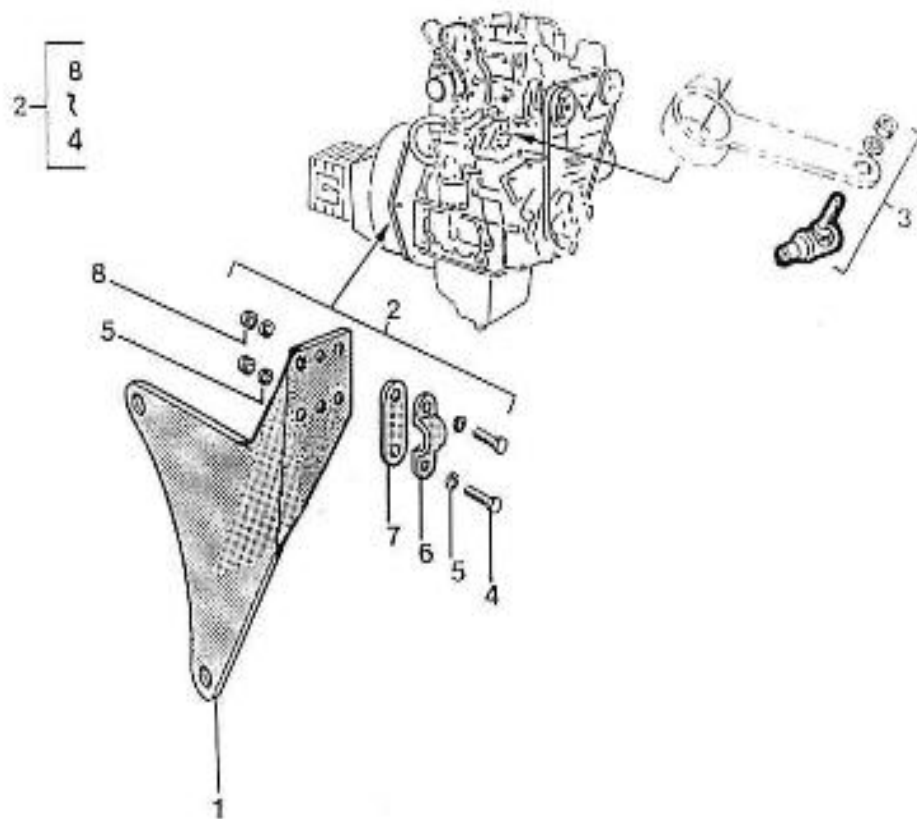

V. 29/06/2011

Pag. 10/40

Brand: NanniDiesel

Model: Moteur 2.50HE

Version: Standard

Subassembly: Speed control

N.	Item	Description	Qty	Notes
1	970141314	SPRING, START GOVERNOR	1	
2	970141313	SPRING, GOVERNOR N01 2.40	1	
3	970313382	LEVER	1	
4	970141317	LEVER, GOVERNOR FORK 1 CPL 2.4	1	
11	970141318	LEVER, GOVERNOR FORK 2 CPL 2.4	1	
12	970141318	LEVER, GOVERNOR FORK 2 CPL 2.4	1	
13	970141319	SHAFT, GOVERNOR	1	
14	970141320	PIN, LEVER GOVERNOR	1	
15	970491322	BOLT	1	
16	970300318	WASHER, SPRING D 5	1	
17	970141318	LEVER, GOVERNOR FORK 2 CPL 2.4	1	
18	970141325	BOLT, M6X35	2	
19	970141326	WASHER, PLAIN D6	2	
20	970140401	SCREW, REGULATOR	1	
21	970142175	NUT, NOZZLE INJ.	1	
22	970150403	RING, SEAL (=> N° XA0001 <= 3Z0001 )	2	
23	970140404	NUT (BEFORE N°KTE08070398 )	1	
24	970302411	CAP, NUT	1	
25	970141312	COVER, SPEED CONTROL 2.40	1	
26	970141311	GASKET, SPEED CONTROL 2.40	1	
27	970490119	BOLT, M 6X 18	2	
28	970490143	BOLT, M 6X 18	2	
29	970150403	RING, SEAL (=> N° XA0001 <= 3Z0001 )	2	
30	970141309	LEVER, GOVERNOR 2.40	1	
31	970141324	COLLAR, GOVERNOR 2.40	1	
32	970141307	O-RING, GOVERNOR	1	
33	970141306	LEVER, GOVERNOR	1	
34	970141310	NUT	2	
35	970141305	LEVER, SHAFT 2.40	1	
36	970307616	LEVER, ENGINE STOP	1	
37	970141320	PIN, LEVER GOVERNOR	1	
38	970141303	O-RING, GOVERNOR	1	
39	970141302	SPRING	1	
40	970141301	BOLT, STOPPER ADJ.	2	
41	970141327	BOLT	1	
42	970151133	NUT, M 6 (BEFORE N°KTE08070398 )	3	
43	970307613	ASSY APPARATUS	1	
44	970491131	WASHER, SEAL	2	
45	970491129	NUT	1	
46	970307614	ASSY BOLT, ADJUSTING	1	
47	970141130	NUT, IDLE ASSEM.	1	
48	970141132	CAP, BOLT COVER	1	