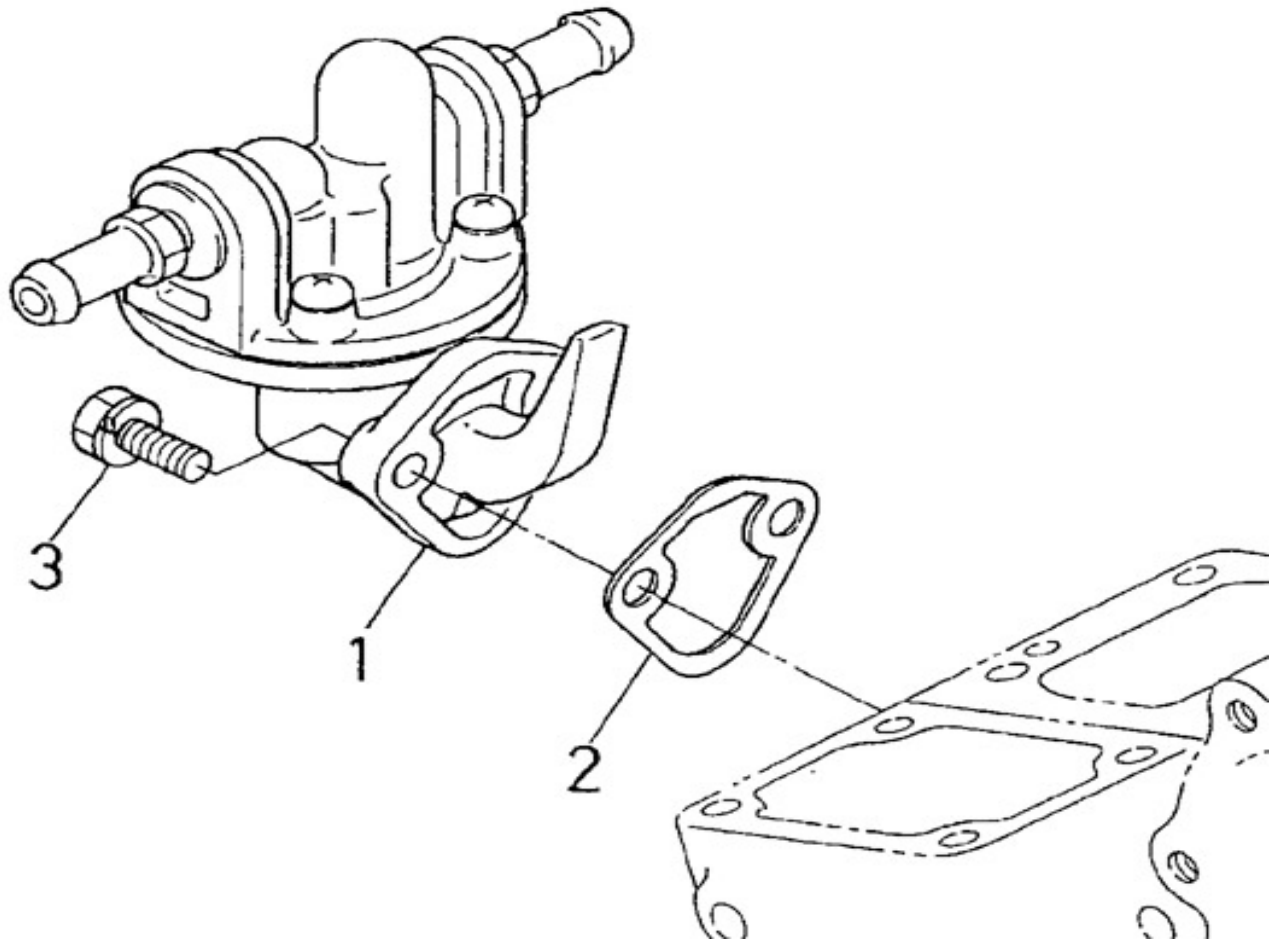

Brand: NanniDiesel
Model: Moteur 2.50HE
Version: Standard
Subassembly: Fuel feed pump

N.	Item	Description	Qty	Notes
1	970142501	PUMP,FUEL FEED 2. 40	1	
2	970142512	GASKET,FUEL PUMP 2. 40	1	
3	970491117	BOLT,M 6X 16	2	

V. 29/06/2011

Pag. 15/40