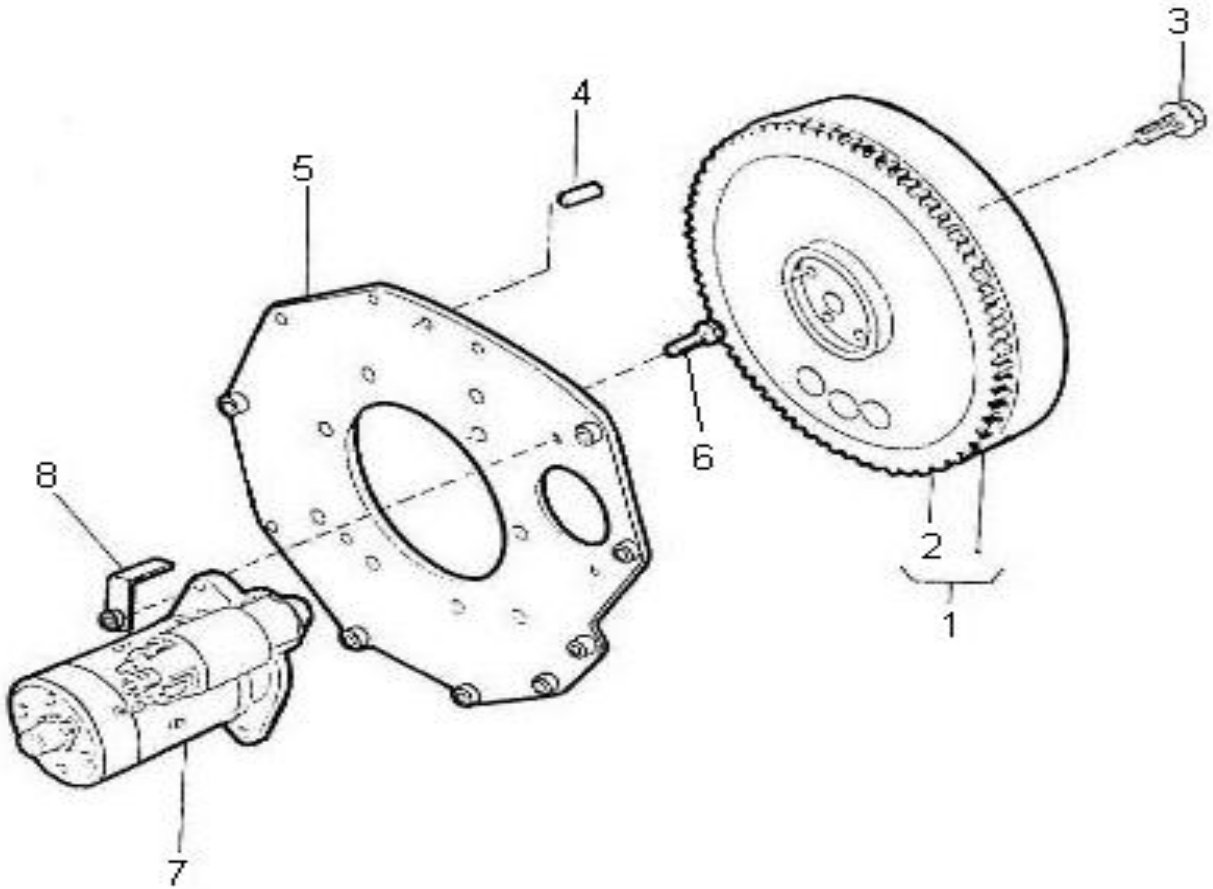

Brand: NanniDiesel

Model: Moteur 2.50HE

Version: Standard

Subassembly: Flywheel

N.	Item	Description	Qty	Notes
1	970307013	COMP.FLYWHEEL (++)VOLANT SUR MOTEUR RETOUR	1	
2	970141703	GEAR, FLYWHEEL 2.40	1	
3	970307575	BOLT, FLYWHEEL (++)REPLACER LES VIS D'ORIGINES)	5	
4	970490111	PIN, CYLINDRICAL	1	
5	970307576	PLATE, REAR END	1	
6	970490919	BOLT, M 8 X 16	10	
7	970307577	ASSY STARTER	1	
8	970302639	SUPP. MOUNTING STARTER MOTOR S5	1	

V. 29/06/2011

Pag. 14/40