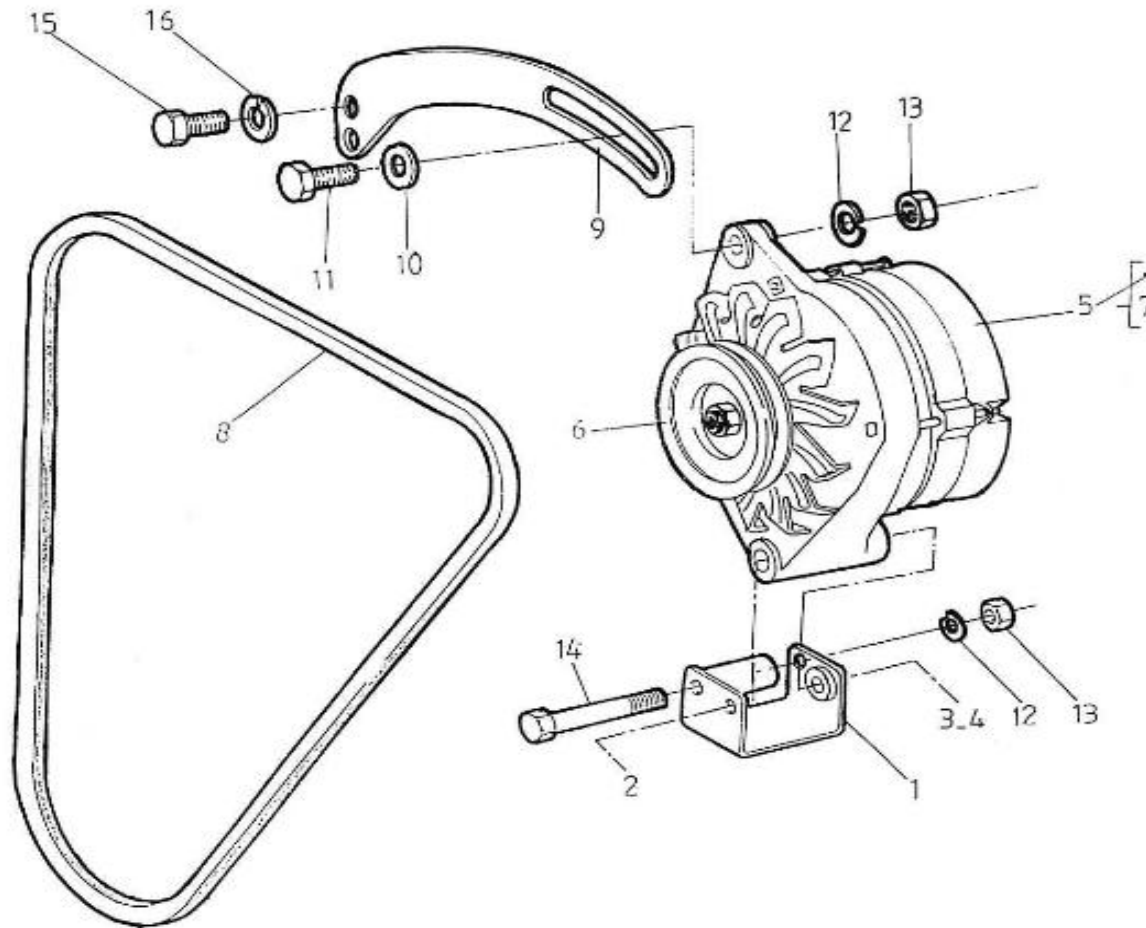

V. 29/06/2011

Pag. 30/40

Brand: NanniDiesel

Model: Moteur 2.50HE

Version: Standard

Subassembly: Alternator Assy.Std.

N.	Item	Description	Qty	Notes
1	970307448	SUPPORT,ALTERNATOR	1	
2	970307495	BOLT	1	
3	970039794	WASHER	1	
4	970307532	NUT (+++FIX. TOURTEAU SUR INVERSEUR )	1	
5	970307522	ALTERNATOR,14V-60A	1	
6	970307194	PULLEY	1	
7	970307533	REGULATOR,ALTERNATOR	1	
8	970307133	V-BELT	1	
9	970307449	TIGHTENER,V-BELT	1	
10	970304050	WASHER	1	
11	970024016	BOLT,HEX M 8X 40	1	
12	970119138	WASHER,SPRING D 8 (TENDEUR )	2	
13	970027322	NUT,M 8 (++ECROU FIL DEMARREUR )	2	
14	970300261	BOLT,HEX M 8X 80 (+++FIX ALTERNATEUR )	1	
15	970439910	BOLT,HEX M 6X 16 (+++FIX.SUPPORT AG ACC )	1	
16	970119149	WASHER, SPRING D 6 (Pour protection injecteur )	1	