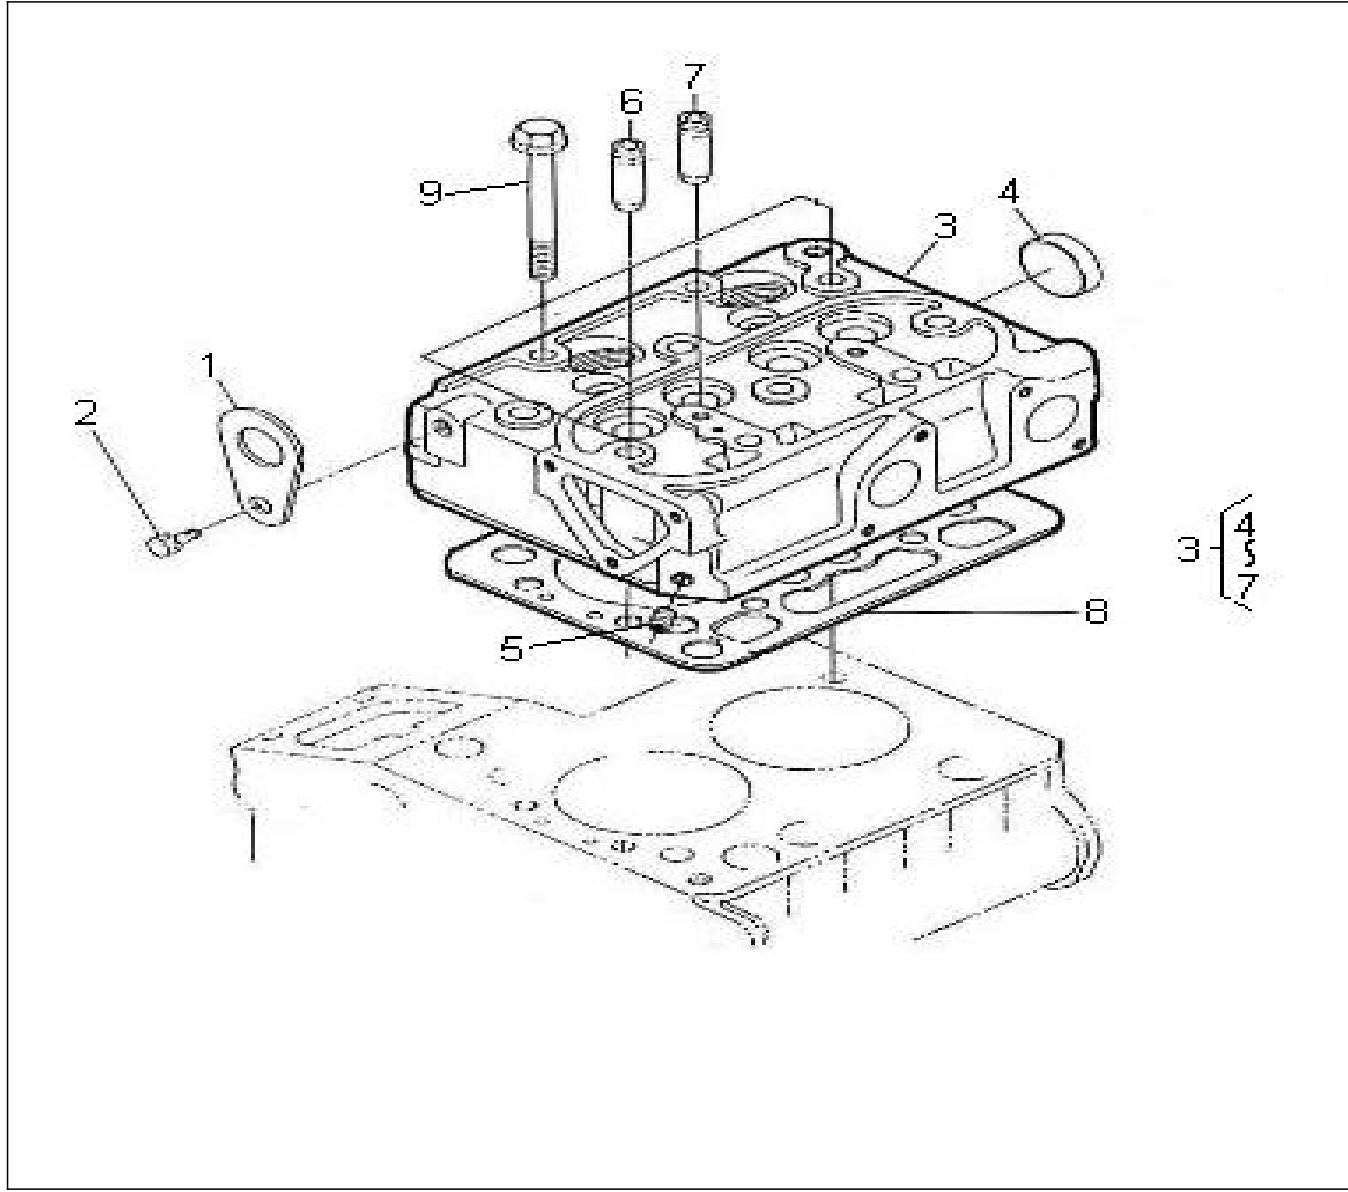

Brand: NanniDiesel
Model: Moteur 2.50HE
Version: Standard
Subassembly: Cylinder head

N.	Item	Description	Qty	Notes
1	970140901	HOOK, ENGINE 2.40	2	
2	970313311	BOLT	2	
3	970307464	COMP.CYLINDER HEAD	1	
4	970140904	CAP, FREEZE	1	
5	970490107	PLUG, SOCK (SERRAGE A 6NM)	1	
6	970140922	GUIDE, VALVE INTAKE 2.40HE	2	
7	970140923	GUIDE, VALVE EXHAUST 2.40	2	
8	970307465	GASKET,CYL.HEAD NA	1	
9	970140912	BOLT, CYL.HEAD 2.40	10	

V. 29/06/2011

Pag. 8/40