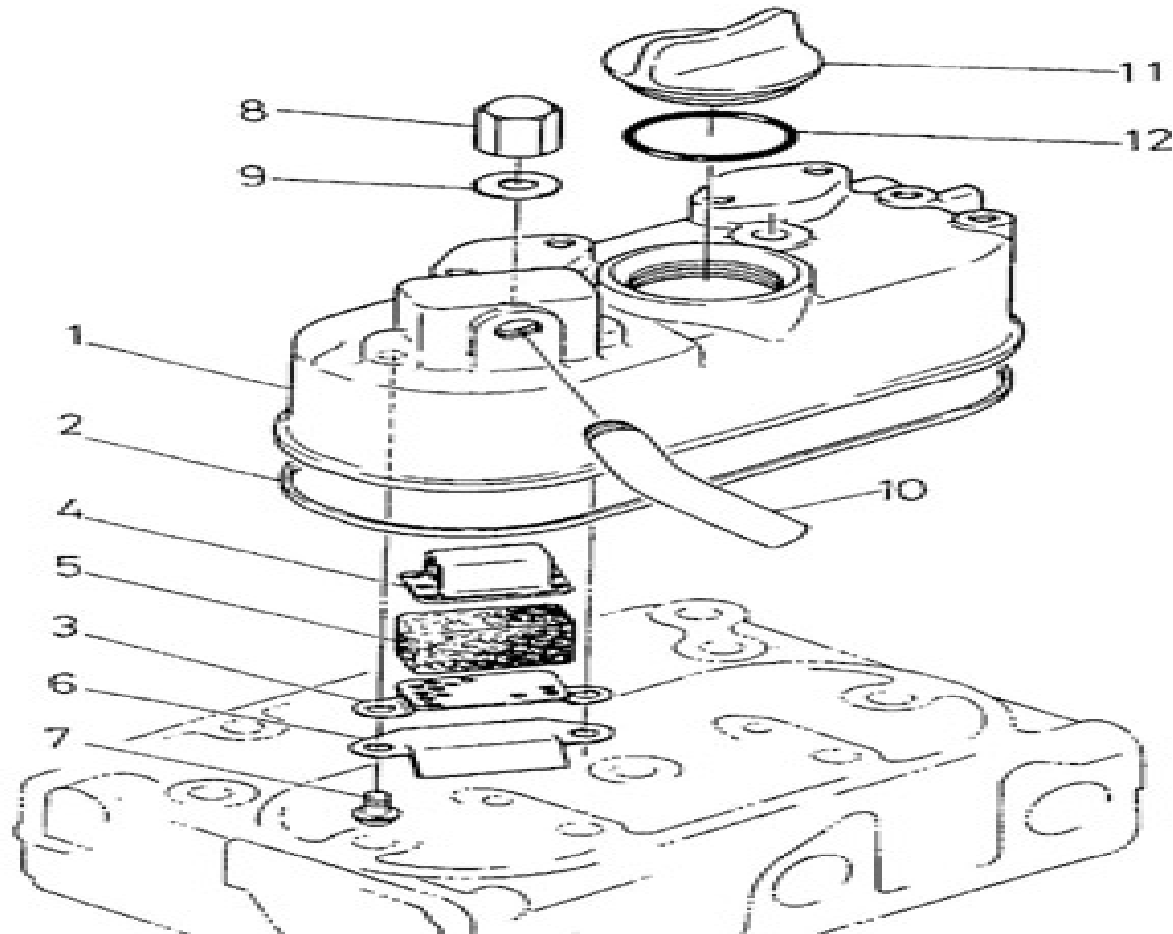

V. 29/06/2011

Pag. 6/40

Brand: NanniDiesel

Model: Moteur 2.50HE

Version: Standard

Subassembly: Cylinder head cover

N.	Item	Description	Qty	Notes
1	970307500	JOINT,BREATHER PIPE	1	
2	970140303	PLATE, BREATHER ELEMENT N01	1	
3	970140302	HOUSING, BREATHER ELEMENT	1	
4	970302769	FILTER,BREATHER ELEMENT	1	
5	970140306	SHIELD, OIL BREATHER	1	
6	970490307	SCREW,M 5X 10	2	
7	970307471	COVER,CYL.HEAD	1	
8	970307472	GASKET,COVER CYL.HEAD	1	
9	970140504	NUT, CAP M8	2	
10	970150403	RING,SEAL (=> N° XA0001 <= 3Z0001 )	2	
11	970490510	CAP,FILLING OIL	1	
12	970490511	O-RING	1	