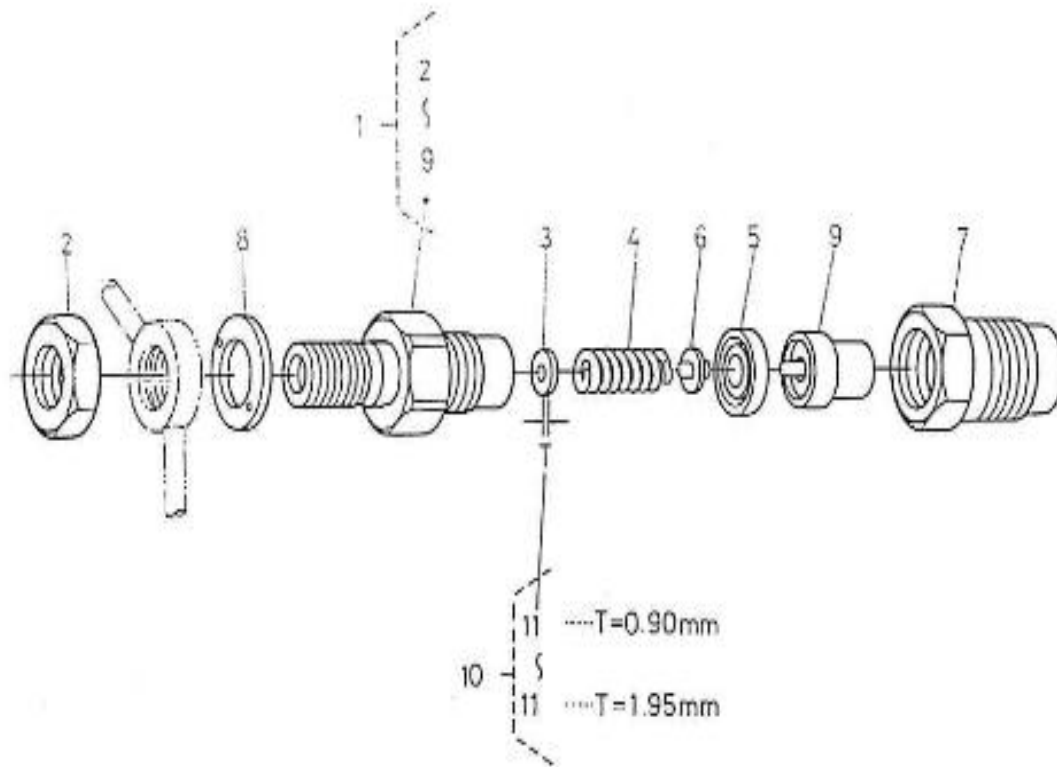

Brand: NanniDiesel

Model: Moteur 2.50HE

Version: Standard

Subassembly: Nozzle holder

N.	Item	Description	Qty	Notes
1	970307587	ASSY HOLDER,NOZZLE	2	
2	970142175	NUT,NOZZLE INJ.	2	
3	970302825	SPACER,ADJ.NOZZLE STD. 0.900	2	
4	970142171	SPRING,NOZZLE FUEL	2	
5	970142173	PIECE,DISTANCE NOZZLE INJ.	2	
6	970142170	ROD,PUSH NOZZLE FUEL	2	
7	970307595	NUT	2	
8	970302826	WASHER,NOZZLE INJ.	2	
9	970307596	PIECE,NOZZLE	2	
10	970142200	SET,SPACER NOZZLE	1	
11	970302825	SPACER,ADJ.NOZZLE STD. 0.900	1	
11	970142178	SPACER,NOZZLE INJ. 0,925MM	1	
11	970142179	SPACER,NOZZLE INJ. 0,950MM	1	
11	970142180	SPACER,NOZZLE INJ. 0,975MM	1	

V. 29/06/2011

Pag. 20/40