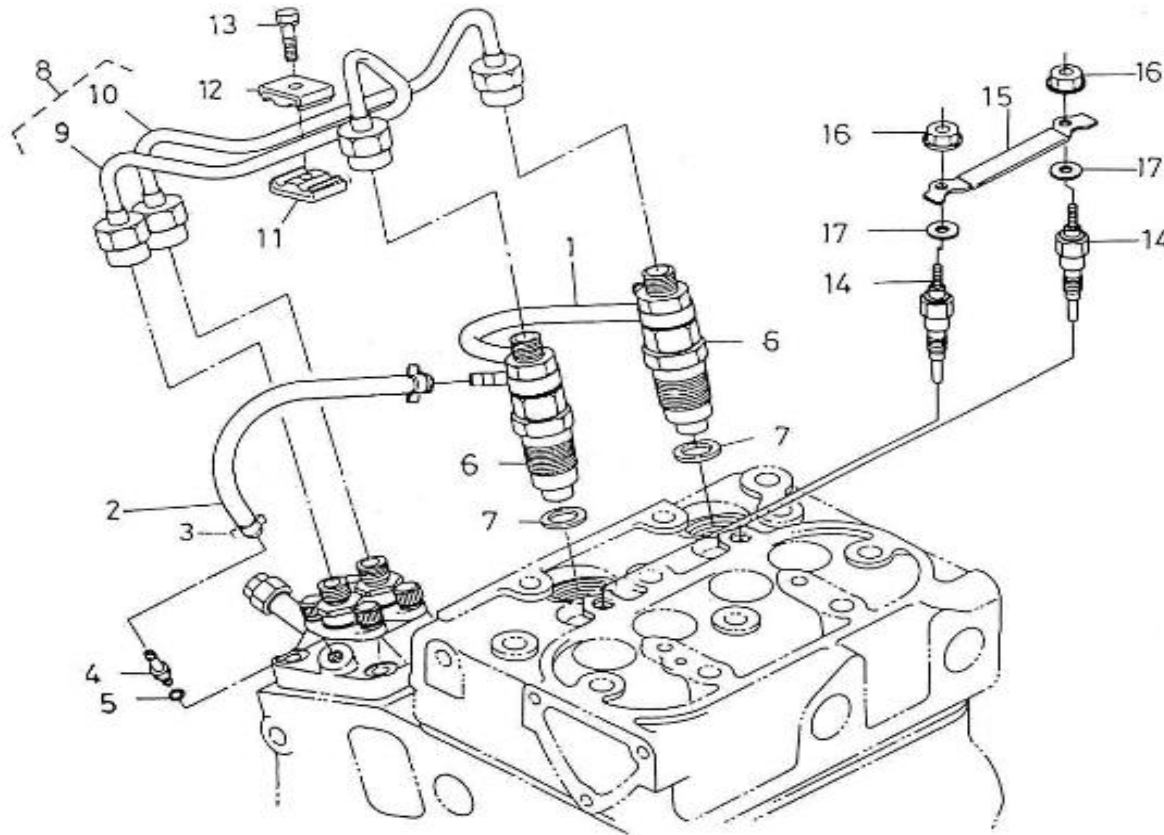

V. 29/06/2011

Pag. 16/40

Brand: NanniDiesel

Model: Moteur 2.50HE

Version: Standard

Subassembly: Injection lines nozzles

N.	Item	Description	Qty	Notes
1	970304146	HOSE	1	
2	970302167	HOSE,FUEL LEAKAGE D 3 L= 250	1	
3	970310171	CLAMP (+++ FIX DURITE WASTEGATE )	2	
4	970142104	NOZZLE, FUEL OVERFLOW LINE	1	
5	970150403	RING,SEAL (=> N° XA0001 <= 3Z0001 )	1	
6	970307587	ASSY HOLDER,NOZZLE	2	
7	970142109	GHASKET, RING INJECTORS	2	
8	970307588	INJECTION PIPE	1	
9	970307589	PIPE,INJECTION	1	
10	970307590	PIPE,INJECTION	1	
11	970142114	CLAMP,FUEL LINES 1+2	1	
12	970142115	CLAMP,FUEL-LINES 1+2	1	
13	970492118	SCREW,M 5X 20 ROUND HEAD	1	
14	970307591	GLOW PLUG	2	
15	970307592	CORD,GLOW PLUG	1	
16	970307593	NUT,FLANGE	2	
17	970307594	WASHER,PLAIN	2	