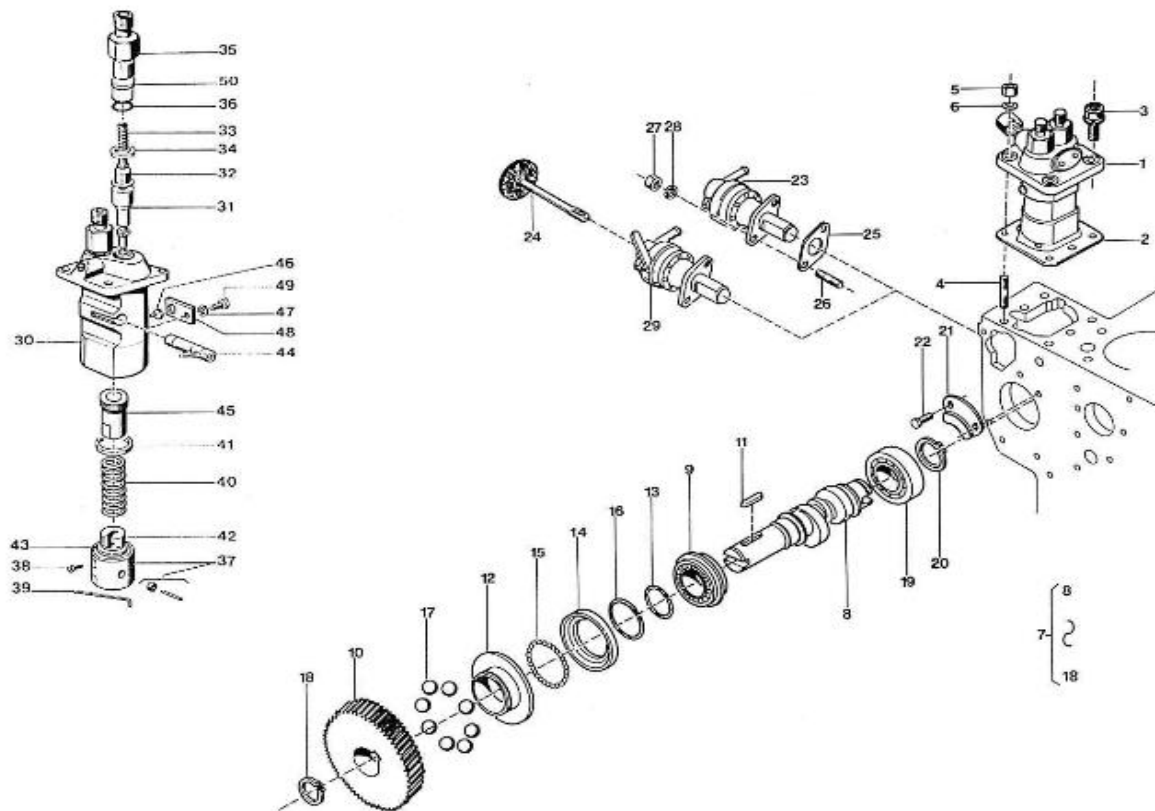

V. 23/08/2012

Pag. 13/53

Brand: NanniDiesel

Model: Moteur 2.60HE

Version: Standard

Subassembly: Injection & Fuel pump

N.	Item	Description	Qty	Notes
1	970492120	PUMP,INJECTION 2. 60 CPL	1	
2	970492121	SHIM,INJECTION PUMP 2. 60	1	
3	970492138	BOLT,M 8X 22	2	
4	970300103	STUD,M 8X 20	2	
5	970490903	NUT,M 8	2	
6	970490904	WASHER,SPRING D 8	2	
7	970492122	CAMSHAFT,FUEL CPL.2. 60	1	
8	970492123	CAMSHAFT,FUEL 2. 60	1	
9	970492124	BEARING,BALL	1	
10	970492125	GEAR,INJ.PUMP	1	
11	970492126	KEY,FEATHER	1	
12	970492127	SLEEVE,GOVERNOR INJ.PUMP	1	
13	970492128	CIR-CLIP,GOVERNOR SLEEVE	1	
14	970492129	CASE,GOVERNOR BALL	1	
15	970492130	BEARING,BALL FUEL CAMSHAFT	30	
16	970492131	CIR-CLIP,GOVERNOR BALL CASE	1	
17	970492132	BEARING,BALL GOVERNOR	8	
18	970491108	CIR-CLIP,EXTERNAL	1	
19	970492134	BEARING,BALL	1	
20	970492135	CIR-CLIP,EXTERNAL	1	
21	970492136	STOPPER,FUEL CAMSHAFT	1	
22	970140123	BOLT ,M 6X12 (AFTER N°KTE08070398 )	2	
23	970512501	PUMP,FUEL FEED CPL.MANUAL	1	
24	970492502	DIAPHRAM,FUEL PUMP	1	
25	970492512	GASKET,FUEL PUMP	1	
26	970492513	STUD, M 6X 16	2	
27	970151133	NUT,M 6 (BEFORE N°KTE08070398 )	2	
28	970119149	WASHER, SPRING D 6 (Pour protection injecteur )	2	
29	970512501	PUMP,FUEL FEED CPL.MANUAL	1	
31	970492146	ELEMENT,INJ/PUMP	2	
32	970492147	VALVE,DELIVERY INJ/PUMP	2	
33	970492148	SPRING,DELIVERY VALVE INJ/PUMP	2	
34	970492149	GASKET,DELIVERY VALVE INJ.PUMP	2	
35	970492150	NIPPLE,DELIVERY VALVE INJ/PUMP	2	
36	970492151	O-RING,INJ.PUMP	2	
37	970492156	TAPPET,INJ.PUMP CPL.	2	
38	970492157	PIN,TAPPET GUIDE INJ/PUMP	2	
39	970492158	PIN,CLAMP INJ/PUMP	1	
40	970492159	SPRING,PLUNGER INJ/PUMP	2	
41	970492160	SEAT,SPRING -UPPER-	2	
42	970492161	SEAT,SPRING -LOWER-	2	
43	970492162	SHIM,INJECTION PUMP	1	
44	970492163	RACK,CONTROL INJ/PUMP	1	
45	970492164	SLEEVE,CONTROL INJ/PUMP	2	
46	970492168	PIN,COLLAR INJ/PUMP	1	
47	970119149	WASHER, SPRING D 6 (Pour protection injecteur )	1	
48	970502169	PLATE,ADJUSTING INJ.PUMP 2.60	1	
49	970492170	BOLT	1	
50	970302641	SPACER,DELIVERY VALVE	1	