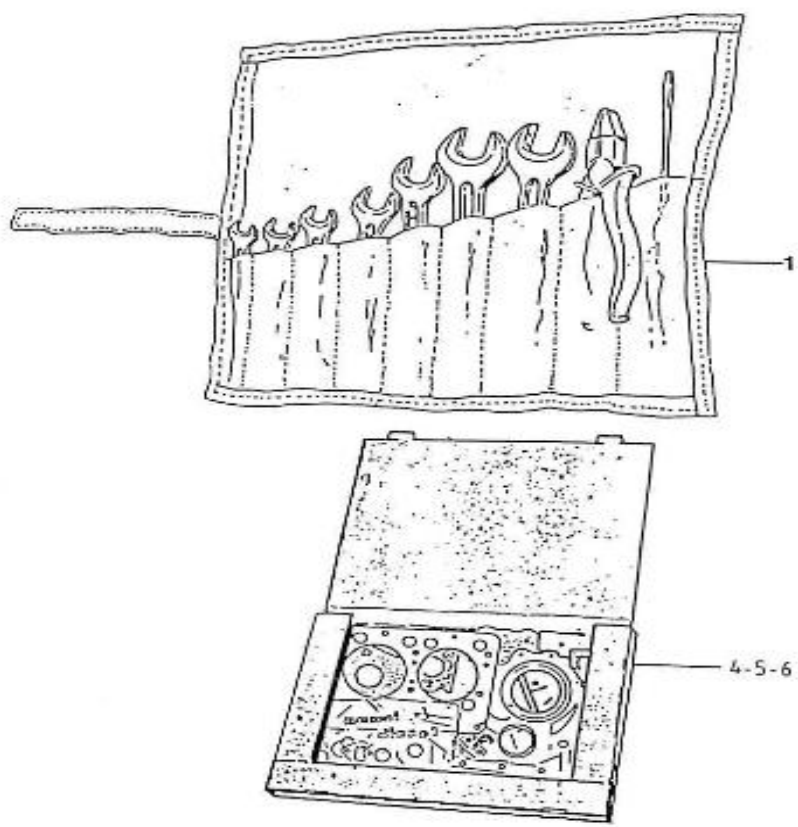

Brand: NanniDiesel
Model: Moteur 2.60HE
Version: Standard
Subassembly: Tools gasket set

N.	Item	Description	Qty	Notes
1	970609901	KIT,TOOLS	1	
3	970159005	SET,GASKET ENGINE 2. 60H LOWER	1	
4	970159004	SET,GASKET ENGINE 2. 60H UPPER	1	
5	970159003	SET,GASKET MARINE 2. 60HE	1	
6	970159010	KIT,SPARE PARTS 2. 60H	1	

V. 23/08/2012

Pag. 51/53