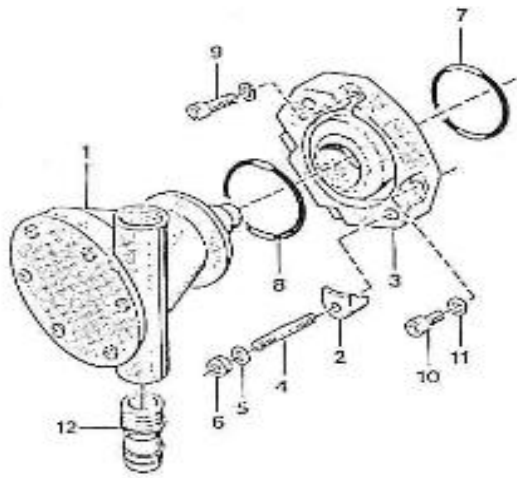

Brand: NanniDiesel	N.	Item	Description	Qty	Notes
Model: Moteur 2.60HE	1	970504001	PUMP,WATER FB4-9	1	
Version: Standard	2	970494004	CLAMP,WATERPUMP	2	
Subassembly: Seawater pump Ass	3	970164024	FLANGE,WATER PUMP	1	
	4	970300057	STUD,M 8X 20 (+++FIX TURBO)	2	
	5	970119138	WASHER,SPRING D 8 (TENDEUR)	2	
	6	970639105	NUT,M 8 LOW	2	
	7	970154025	O-RING,28,17X3,53	1	
	8	970164025	O-RING	1	
	9	970604615	BOLT,SOCK M 6X 20	3	
	10	970164026	BOLT,SOCK M 6X 16	1	
	11	970609602	WASHER,CORRUGATED D 6 (ROND GRAISSEE SERRAGE	4	
	12	970434051	SOCKET,HOSE 3/8 (ENT/SORT EAU CHAUF.)	1	

V. 23/08/2012

Pag. 24/53