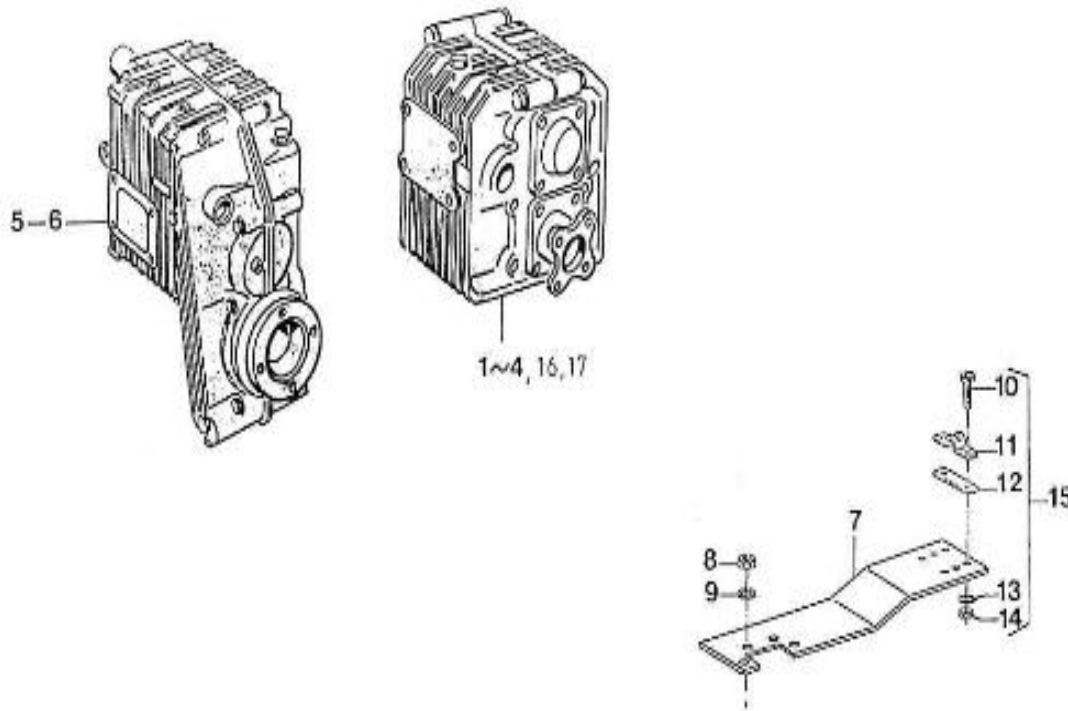

V. 23/08/2012

Pag. 48/53

Brand: NanniDiesel

Model: Moteur 2.60HE

Version: Standard

Subassembly: Reversing gear

N.	Item	Description	Qty	Notes
1	970776010	No longer available - GEARBOX,ZF 5 M -2,05R	1	
2	970776009	GEARBOX,ZF 5M -2,72R	1	
3	916103214	INV. ZF10 M - R2.04/1	1	
4	970776012	GEARBOX,HBW100 -2,72R	1	
5	970776340	GEARBOX	1	
6	970776335	GEARBOX	1	
7	970300373	SUPPORT,CONTROL HBW	1	
8	970027322	NUT,M 8 (++ECROU FIL DEMARREUR )	2	
9	970119139	WASHER,CORRUGATED D8 (DONT 3 PTO )	2	
10	970300317	BOLT,HEX M 5X 16	2	
11	QCC33010TF	THREADING COLLAR JACKET 33C	1	
12	QCC33014TF	COUNTER PLATE 33/43C	1	
13	970300318	WASHER,SPRING D 5	2	
14	970609904	NUT,M 5	2	
15	970835020	CLAMP	1	
16	970307115	GEARBOX	1	
17	970307149	GEARBOX	1	