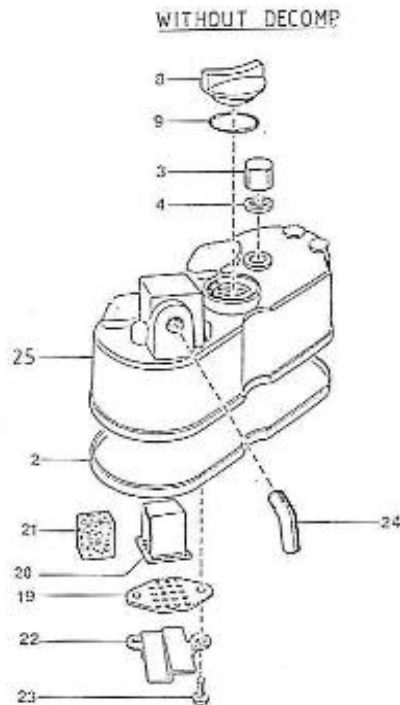

Brand: NanniDiesel

Model: Moteur 2.60HE

Version: Standard

Subassembly: Cylinder head cover

N.	Item	Description	Qty	Notes
1	970490501	COVER,CYLINDER HEAD 2. 60	1	
2	970490502	GASKET,COVER CYL:HEAD 2. 60	1	
3	970490503	NUT,CAP	2	
4	970490505	GASKET,RING	2	
5	970490506	COVER,DECOMPRESSION 2.60-3.90	2	
6	970490507	GASKET,COVER	2	
7	970490508	BOLT,M 6X 14	4	
8	970490510	CAP,FILLING OIL	1	
9	970490511	O-RING	1	
10	970490512	ASSY,SHAFT DECOMPRESSION	1	
11	970490513	BOLT,DECOMPRESSION	2	
12	970490514	NUT,M 5	2	
13	970490515	O-RING	1	
14	970490517	SUPPORT,DECOMMPRES WIRE	1	
15	970490508	BOLT,M 6X 14	2	
16	970490519	SPRING,DECOMPRESS	1	
17	970490520	BOLT	1	
18	970119149	WASHER, SPRING D 6 (Pour protection injecteur)	1	
19	970490303	PLATE,BREATHER ELEMENT	1	
20	970490302	HOUSING,BREATHER ELEMENT	1	
21	970490305	FILTER,BREATHER ELEMENT	1	
22	970490306	SHIELD,OIL BREATHER	1	
23	970490307	SCREW,M 5X 10	2	
24	970301993	PIPE,BREATHER	1	
25	970307235	COVER,CYLINDER HEAD	1	

V. 23/08/2012

Pag. 6/53