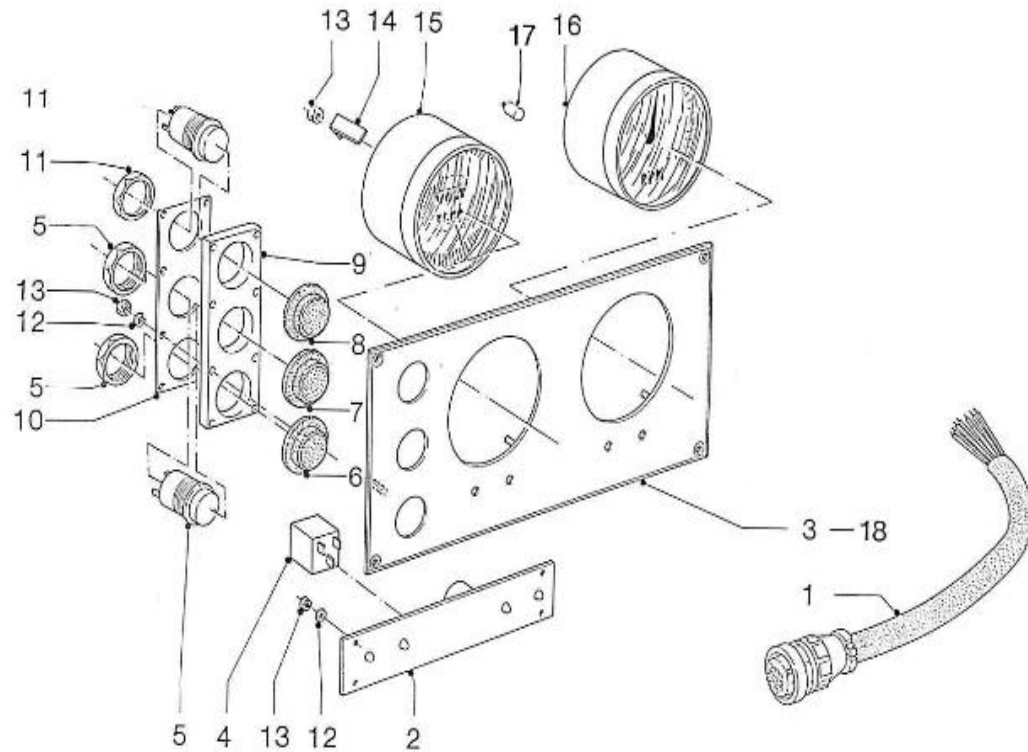

V. 23/08/2012

Pag. 40/53

Brand: NanniDiesel

Model: Moteur 2.60HE

Version: Standard

Subassembly: Instrument panel

N.	Item	Description	Qty	Notes
1	970301586	No longer available	1	
2	970301712	No longer available	1	
3	970301697	No longer available	1	
4	970301846	RELAIS,12V-30A	1	
5	970301576	BUTTON,PUSH -STOP/GLOW-	2	
6	970301737	No longer available	1	
7	970301573	No longer available	1	
8	970301574	No longer available	1	
9	970301738	No longer available	1	
10	970301739	No longer available	1	
11	970301575	BUTTON,PUSH -START-	1	
12	970301192	WASHER,PLAIN D 4	18	
13	970301191	NUT,M 4 A2	18	
14	970300920	CLAMP,INSTRUMENTS	4	
15	970301662	GAUGE,VDO,TEMP/VOLT 40-120,8-1	1	
16	970301642	No longer available - GAUGE,VDO,TACH,4000 12-24V 2P	1	
17	970856011	BULB 12V-2W	1	
18	970301550	PANEL,2 INSTRUMENTS 12V CPL VD	1	