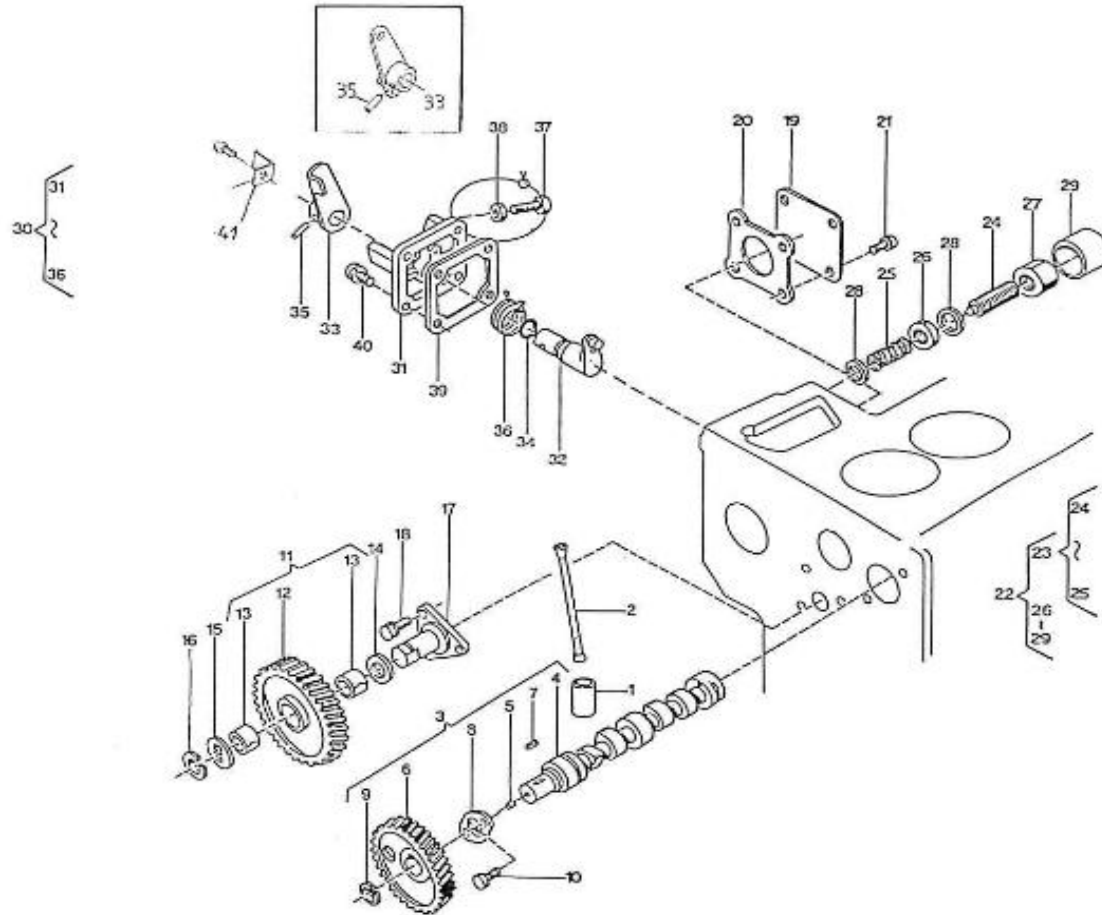

V. 23/08/2012

Pag. 8/53

Brand: NanniDiesel

Model: Moteur 2.60HE

Version: Standard

Subassembly: Camshaft

N.	Item	Description	Qty	Notes
1	970491101	TAPPET (BEFORE N°KTE08070398 )	4	
2	970491102	ROD,PUSH	4	
3	970491103	CAMSHAFT,CPL.2. 60	1	
4	970491140	CAMSHAFT,2. 60	1	
5	970491104	PLUG	2	
6	970491105	GEAR,CAMSHAFT H-HE	1	
7	970491106	KEY,FEATHER	1	
8	970491107	STOPPER,CAMSHAFT	1	
9	970491108	CIR-CLIP,EXTERNAL	1	
10	970490508	BOLT,M 6X 14	2	
11	970491111	GEAR,IDLE CPL.	1	
13	970491112	BUSH,IDLE GEAR	2	
14	970491113	COLLAR,IDLE GEAR N01	1	
15	970491114	COLLAR,IDLE GEAR N02	1	
16	970491115	CIR-CLIP,EXTERNAL	1	
17	970491116	SHAFT,IDLE GEAR	1	
18	970491117	BOLT,M 6X 16	3	
19	970491133	COVER,FUEL CAMSHAFT	1	
20	970491119	GASKET,COVER OIL PUMP	1	
21	970491134	BOLT,M 8X 18	4	
22	970151125	ADJUSTMENT,GOVERNOR CPL	1	
23	970151126	SCREW,ADJUSTING IDLE CPL.	1	
26	970491129	NUT	1	
27	970491130	NUT,CAP	1	
28	970491131	WASHER,SEAL	2	
29	970491132	CAP,NUT	1	
30	970151127	LEVER,ENGINE STOP CPL.	1	
31	970151128	COVER,INJ.PUMP	1	
34	970151129	O-RING	1	
35	970151130	PIN,SPRING RETAINER	1	
36	970151131	SPRING,INJ.PUMP	1	
37	970141301	BOLT, STOPPER ADJ.	1	
38	970151133	NUT,M 6 (BEFORE N°KTE08070398 )	1	
39	970492104	GASKET,COVER	1	
40	970490119	BOLT,M 6X 18	3	
41	970302571	SUPPORT,ACC.CONTROL H/HE	1	