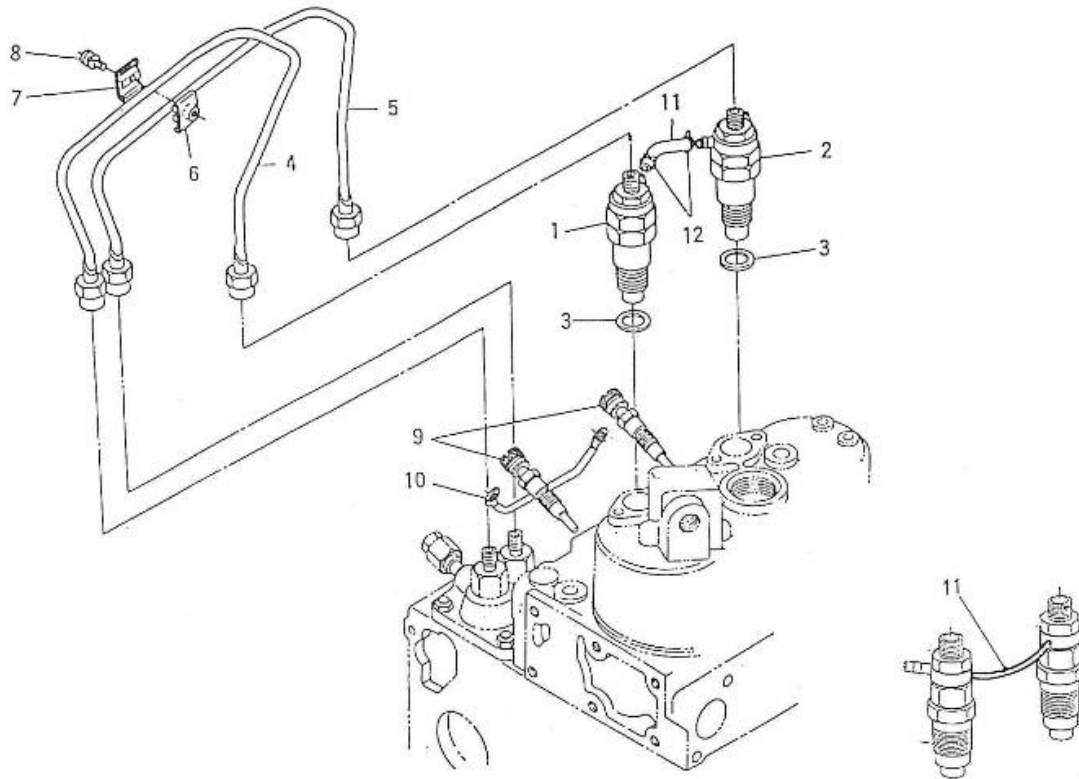

V. 23/08/2012

Pag. 14/53

Brand: NanniDiesel

Model: Moteur 2.60HE

Version: Standard

Subassembly: Injection lines nozzles

N.	Item	Description	Qty	Notes
1	970492107	INJECTOR,CPL.SINGLE	1	
2	970492108	INJECTOR,CPL.DOUBLE	1	
3	970492109	GASKET,RING INJECTORS	2	
4	970492110	LINE,FUEL CYL.N01 2. 60-3.90	1	
5	970492111	LINE,FUEL CYL.N02 2.60-3.90	1	
6	970142114	CLAMP,FUEL LINES 1+2	1	
7	970142115	CLAMP,FUEL-LINES 1+2	1	
8	970492118	SCREW,M 5X 20 ROUND HEAD	1	
9	970152116	GLOWPLUG,H-HE	2	
10	970492117	CABLE,GLOWPLUG	1	
11	970492101	Please consult us	1	
12	970492305	CLAMP,HOSE	2	