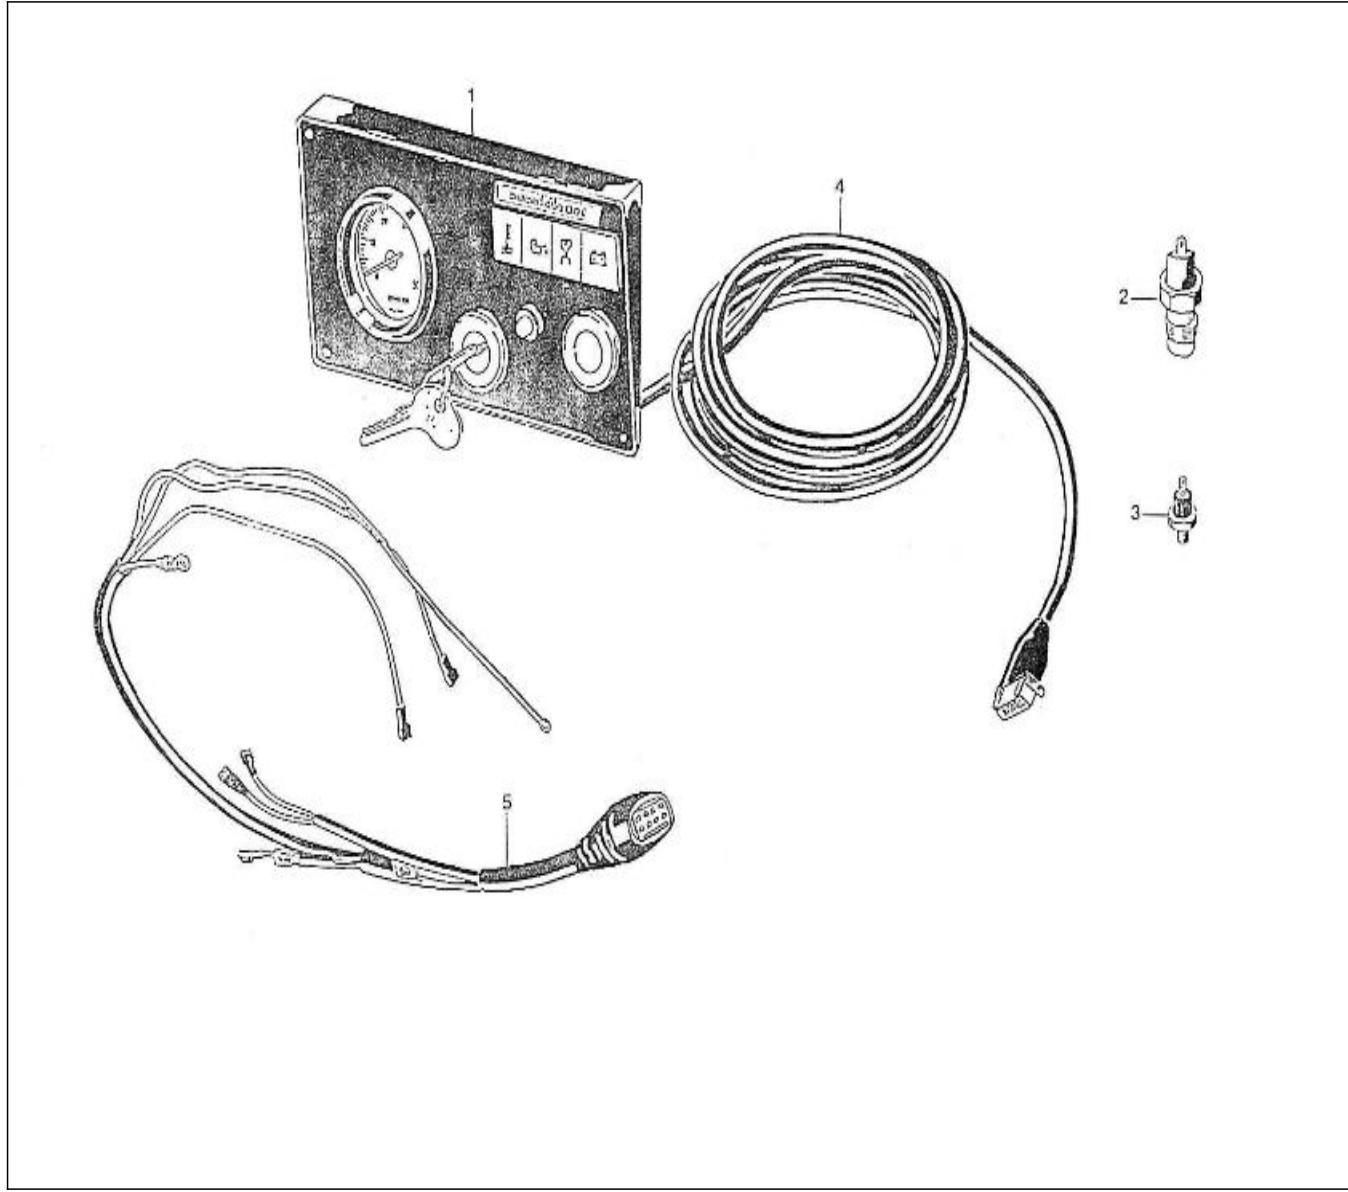

V. 23/08/2012

Pag. 35/53

Brand: NanniDiesel	N.	Item	Description	Qty	Notes
Model: Moteur 2.60HE	1	970300357	PANEL,1 INSTRUMENT 120X CPL	1	
Version: Standard	2	970850308	PLATE,PANEL	1	
Subassembly: Instrument panel STD	3	970860603	No longer available - NO LONGER AVAILABLE	1	
	4	970851302	ELECTRICAL WIRING CONNEXOIN	1	
	5	970850404	SWITCH STARTER	1	
	6	970850571	WARNING LIGHT	1	
	7	970850572	No longer available	1	
	8	970850570	WARNING LIGHT	1	
	9	970850578	BULB 12V	3	