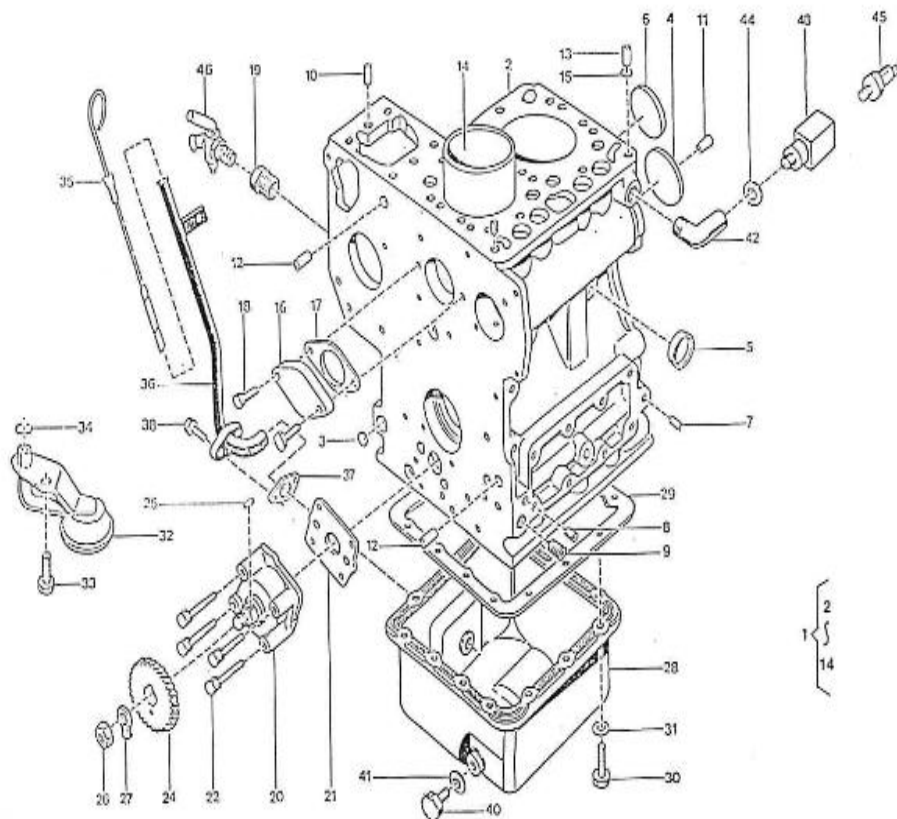

N.	Item	Description	Qty	Notes
1	970150101	CRANKCASE,CPL.2. 60	1	
3	970490103	CAP,FREEZE	3	
4	970490104	CAP,FREEZE	1	
5	970490908	PLUG	3	
6	970490106	CAP,FREEZE	1	
7	970490107	PLUG,SOCK (SERRAGE A 6NM + LOCTITE 542 )	5	
8	970490108	PLUG,SOCK	3	
9	970490109	PLUG,SOCK	1	
10	970490122	PIN,CYLINDRICAL	2	
11	970490111	PIN,CYLINDRICAL	2	
12	970490113	PIN,PIPE	2	
13	970490112	PIN,PIPE	1	
14	970150115	LINER,CYLINDER H-HE	2	
15	970490116	O-RING (<= N°KTH0804182 )	1	
16	970490117	COVER,WATER CRANKCASE	1	
17	970490118	No longer available	1	
18	970490119	BOLT,M 6X 18	2	
19	970494007	No longer available	1	
20	970493114	PUMP,OIL CPL.	1	
21	970493115	GASKET,OIL PUMP	1	
22	970493116	BOLT	4	
24	970153117	GEAR,OIL PUMP DRIVE	1	
25	970493118	KEY,FEATHER H-HE	1	
26	970493119	NUT,M10	1	
27	970493120	WASHER,CLAW D10	1	
28	970150121	PAN,OIL 2. 60	1	
29	970490110	GASKET,OIL PAN 2. 60	1	
30	970490123	BOLT,M10X 9	14	
31	970119149	WASHER, SPRING D 6 (Pour protection injecteur )	14	
32	970493126	FILTER,OIL PAN 2. 60	1	
33	970490919	BOLT,M 8X 16	1	
34	970153129	O-RING,OIL FILTER 2.60 4.110	1	
35	970150140	DIPSTICK,OIL LEVEL 2.60-4.110H	1	
36	970150141	GUIDE,TUBE OIL DIPSTICK 2.60H/	1	
37	970490142	GASKET,OIL GAUGE	1	
38	970490119	BOLT,M 6X 18	2	
40	970150127	PLUG,DRAIN (Sans ppe vidange/Without oil extrac pump )	1	
41	970150128	WASHER,DRAIN PLUG	1	
42	970493207	ELBOW,1/8X10X1,5MF (+++MONTAGE ALERTE HUILE )	1	
43	970493203	FITTING,PRESS SWITCH M10	1	
44	970300430	GASKET,RING D10 (+++ FIX TUYAU GRAISSAGE SUR	1	
45	970851700	SWITCH,OIL	1	
46	970301918	TAP,DRAIN	1	