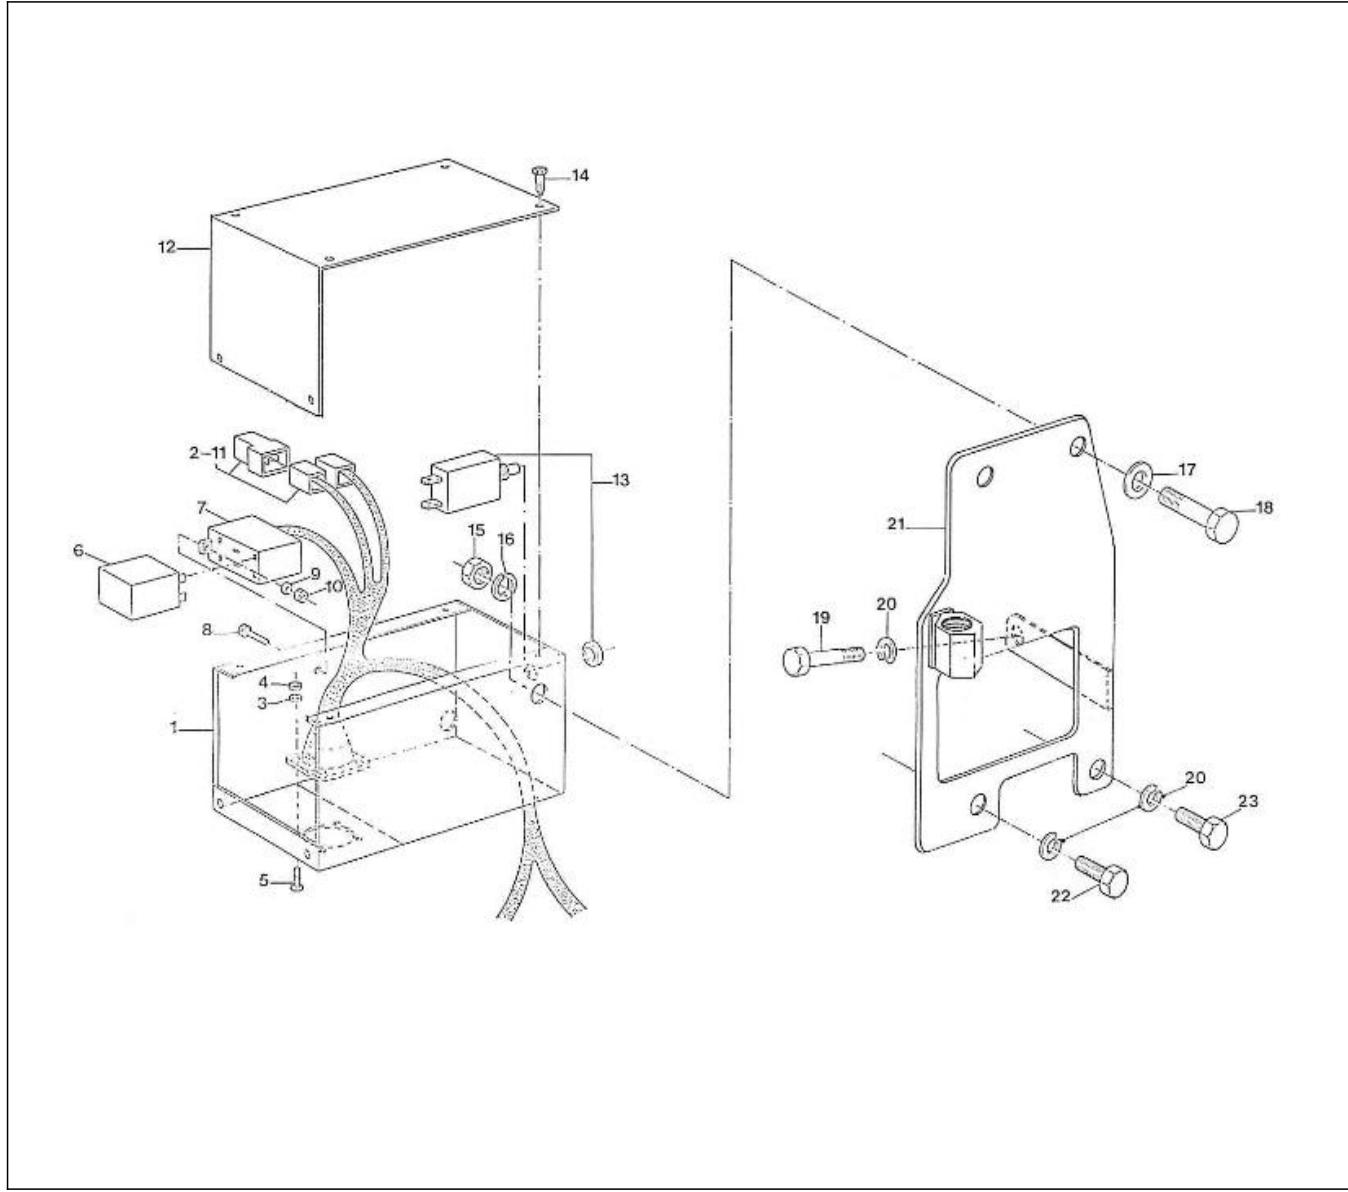

Brand: NanniDiesel
Model: Moteur 2.60HE
Version: Standard
Subassembly: Electric mainbox

N.	Item	Description	Qty	Notes
1	970301723	No longer available	1	
2	970301845	WIRING,ENGINE KUBOTA SERIES	1	
3	970301192	WASHER,PLAIN D 4	4	
4	970301117	No longer available	4	
5	970301539	No longer available	4	
6	970302150	RELAIS,AUTO TIMER GLOWPLUG 12V	1	
7	970302168	No longer available	1	
8	970302420	BOLT,HEX M 5X 10	1	
9	970300318	WASHER,SPRING D 5	1	
10	970609904	NUT,M 5	1	
11	970301047	DIODE,HOLDER CPL.POSITIVE -L- (+++POUR MODIF CAB	2	
12	970301724	No longer available	1	
13	970300962	No longer available	1	
14	970301188	No longer available	6	
15	970119143	NUT, M10	2	
16	970119136	WASHER,SPRING D10 (POUR INVERSEUR)	2	
17	970119135	WASHER,PLAIN D10 (DONT DEUX POUR CALAGE GALET	2	
18	970644008	BOLT,HEX M10X 35 (+++POUR MONTAGE FLASQUE)	2	
19	970639903	BOLT,HEX M 8X 16 (+++FIX SUPPORT ET WASTEGATE)	1	
20	970119138	WASHER,SPRING D 8 (TENDEUR)	1	
21	970307094	SUPPORT	1	
22	970302213	BOLT,HEX M 6X 70	1	
23	970497323	BOLT,HEX M 6X 80	1	

V. 23/08/2012

Pag. 46/53