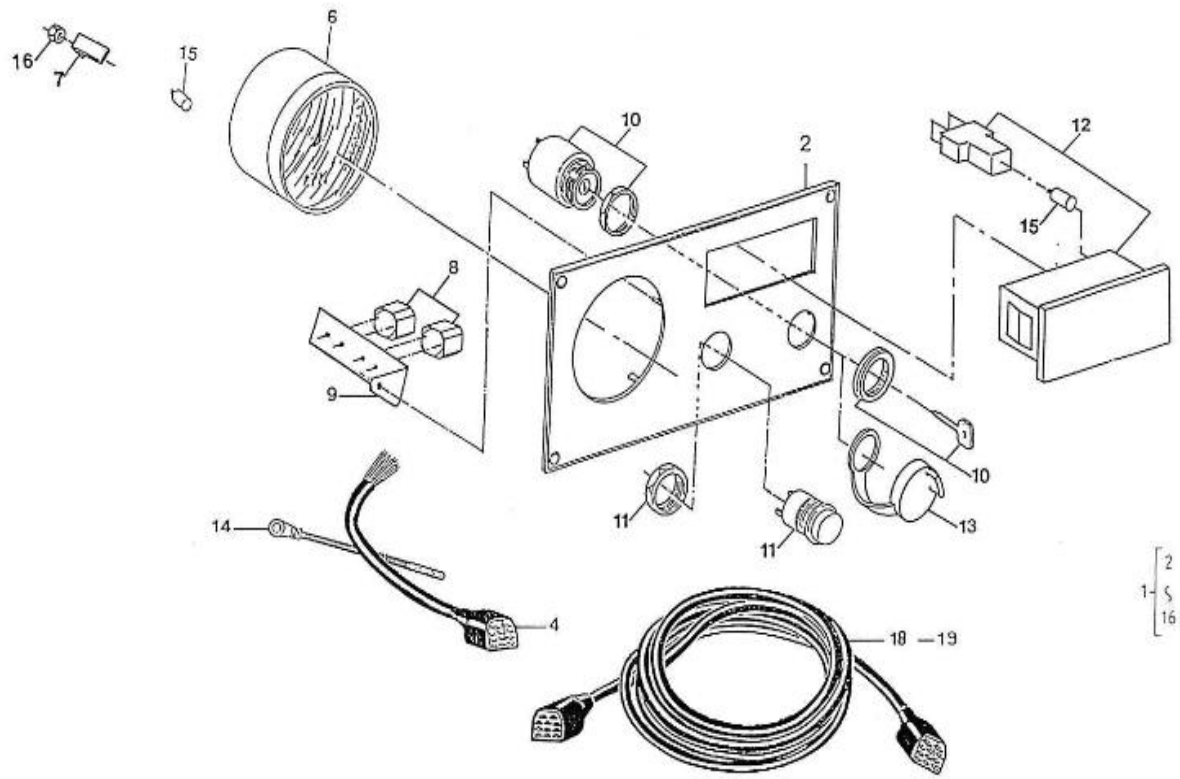

V. 23/08/2012

Pag. 41/53

Brand: NanniDiesel

Model: Moteur 2.60HE

Version: Standard

Subassembly: Panel 1 instrument

N.	Item	Description	Qty	Notes
1	674351	PANEL	1	
2	970302214	PLATE,PANEL 1 INSTRUMENT	1	
4	970302662	WIRING,PANEL 1 INSTR. (11P)	1	
6	970301642	No longer available - GAUGE,VDO,TACH,4000 12-24V 2P	1	
7	970300920	CLAMP,INSTRUMENTS	4	
8	970302684	BUZZER,SONITRON SMA 24A P17.05	2	
9	970310182	SUPPORT (. )	1	
10	970302667	SWITCH,BOSCH STARTER + GLOWING	1	
11	970300967	BUTTON,PUSH	1	
12	970856005	INDICATORI OTTICI A 4 SPIE	1	
13	970304021	COVER	1	
14	970304019	CABLEBINDER,PLASTIC 4.8X195	1	
15	970856011	BULB 12V-2W	5	
16	970301191	NUT,M 4 A2	4	
18	970302665	WIRING,INTERMEDIATE 4MTR 11POS	1	
19	970302666	WIRING,INTERMEDIATE 8MTR 11POS (TOTAL 12M)	1	