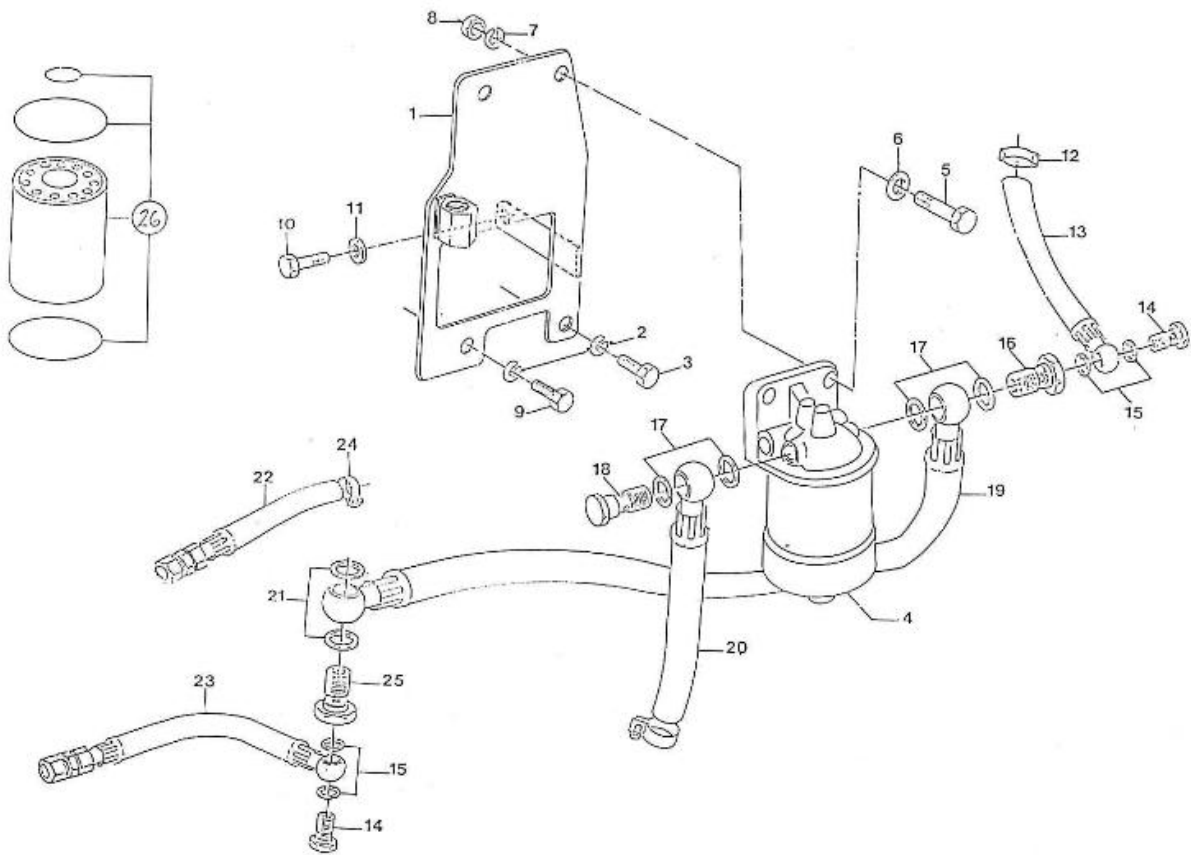

Brand: NanniDiesel

Model: Moteur 2.60HE

Version: Standard

Subassembly: Fuel filter Assy.

N.	Item	Description	Qty	Notes
1	970307094	SUPPORT	1	
2	970119149	WASHER, SPRING D 6 (Pour protection injecteur)	2	
3	970497323	BOLT,HEX M 6X 80	1	
4	970875100	No longer available - FILTER	1	
5	970644008	BOLT,HEX M10X 35 (+++POUR MONTAGE FLASQUE)	2	
6	970119135	WASHER,PLAIN D10 (DONT DEUX POUR CALAGE GALET	2	
7	970119136	WASHER,SPRING D10 (POUR INVERSEUR)	2	
8	970119143	NUT, M10	2	
9	970302213	BOLT,HEX M 6X 70	1	
10	970639903	BOLT,HEX M 8X 16 (+++FIX SUPPORT ET WASTEGATE)	1	
11	970119138	WASHER,SPRING D 8 (TENDEUR)	1	
12	970310171	CLAMP (+++ FIX DURITE WASTEGATE)	1	
13	970302166	HOSE,FUEL LEAKAGE CPL.D 3 L= 3	1	
14	970432133	BOLT,BANJO M 8	2	
15	970300288	GASKET,M8 (FIX TUYAU GRAISSAGE)	4	
16	970300327	BOLT,BANJO M14X1,5XM8	1	
17	970300306	GASKET,RING D14 (SUR REFROID THERMO MOTA)	4	
18	970432515	BOLT,BANJO M14X1,5 (=> N°KT08090423)	1	
19	970492320	HOSE,FUEL SUPPLY INJ.PUMP CPL.	1	
20	970492310	HOSE,FUEL SUPPLY FILTER CPL.H/	1	
21	970300325	RING,SEAL D12	2	
22	970300995	HOSE,FUEL SUPPLY CPL H/HE	1	
23	970300994	HOSE,FUEL RETURN CPL H/HE	1	
24	970439306	CLAMP (++POUR DURITE ORIGINE REF HUILE MOTEUR)	1	
25	970302159	BOLT,BANJO M12X1,5 - M8X1	1	
26	970875102	FILTER	1	

V. 23/08/2012

Pag. 16/53