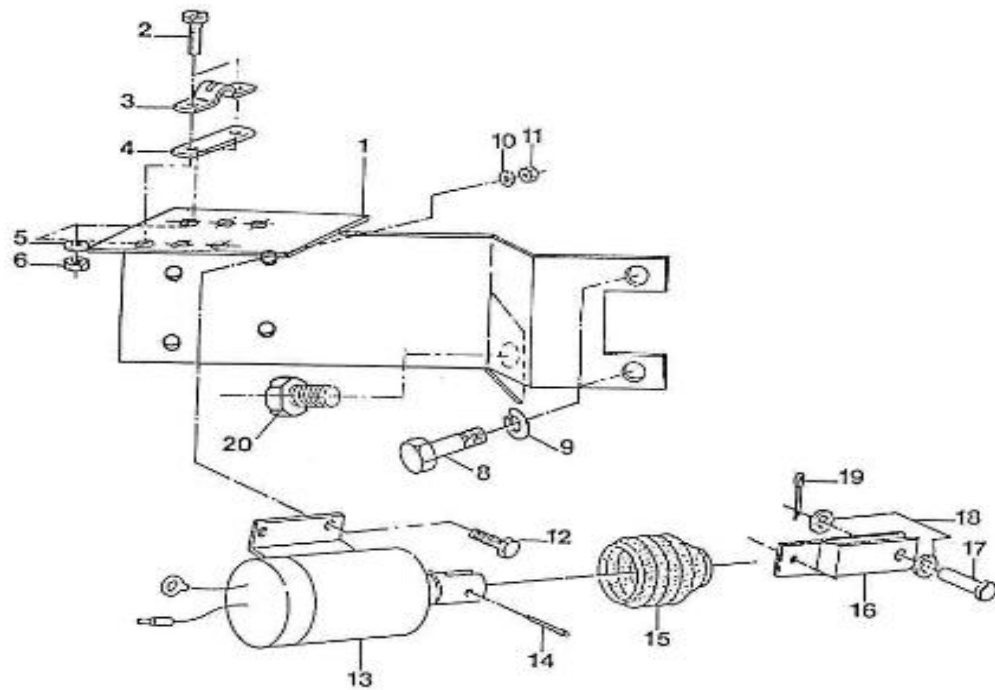

Brand: NanniDiesel

Model: Moteur 2.60HE

Version: Standard

Subassembly: Electric stop

N.	Item	Description	Qty	Notes
1	970302360	SUPPORT,ACC.STOP CONTROL 2. 60	1	
2	970300317	BOLT,HEX M 5X 16	2	
3	QCC33010TF	THREADING COLLAR JACKET 33C	1	
4	QCC33014TF	COUNTER PLATE 33/43C	1	
5	970300318	WASHER,SPRING D 5	2	
6	970609904	NUT,M 5	2	
7	970835020	CLAMP	1	
8	970300275	BOLT,HEX M 6X 25	2	
9	970119149	WASHER, SPRING D 6 (Pour protection injecteur)	2	
10	970301883	No longer available	4	
11	970301882	No longer available	4	
12	970301881	No longer available	4	
13	970301580	SOLENOID,12V 4.190	1	
14	970302265	PIN,COTTER 3,2X20	1	
15	970302157	BELLOWS,STOP SOLENOID	1	
16	970301579	LEVER,STOP 4.190	1	
17	970635253	PIN,ELEC STOP FORK	1	
18	970635459	WASHER,PLAIN D 6 (CALAGE)	2	
19	970635106	PIN,COTTER 2X20 SST	1	
20	970119141	BOLT,HEX M8X 20 (+++FIX. SUPPORT COLLIER SUR TENDEUR)	1	

V. 23/08/2012

Pag. 45/53