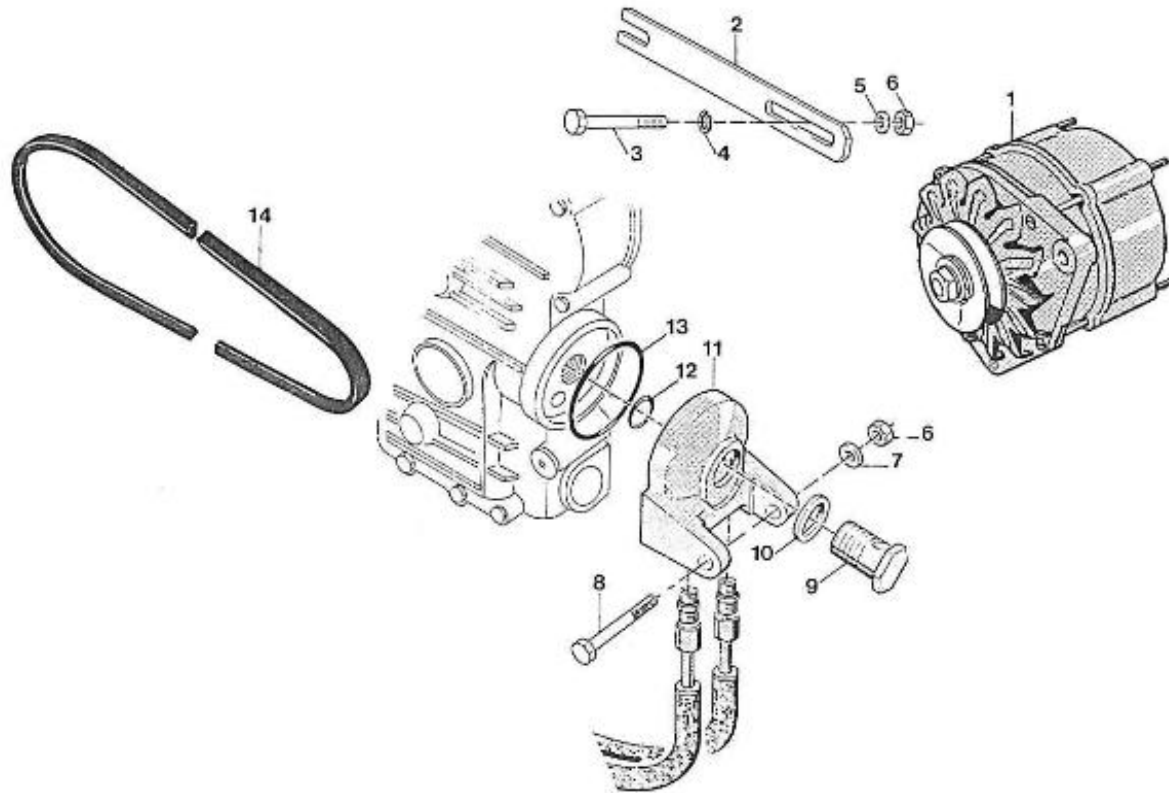

Brand: NanniDiesel

Model: Moteur 2.60HE

Version: Standard

Subassembly: Alternator Assy.Std.

N.	Item	Description	Qty	Notes
1	970300565	ALTERNATOR,14V-35A MOTOROLA	1	
2	970300286	No longer available - TENSIONER	1	
3	970409603	BOLT,HEX M 8X 25 (FIX SUP ALT)	1	
4	970119139	WASHER,CORRUGATED D8 (DONT 3 PTO)	2	
5	970119138	WASHER,SPRING D 8 (TENDEUR)	1	
6	970027322	NUT,M 8 (++ECROU FIL DEMARREUR)	3	
7	970119138	WASHER,SPRING D 8 (TENDEUR)	2	
8	970300474	BOLT,HEX M 8X 85 SPECIAL	1	
9	970300248	BOLT,BANJO M18X1,5	1	
10	970300251	WASHER,30X19	1	
11	970300246	No longer available - SUPPORT,ALTERNATOR HE	1	
12	970300252	O-RING,18,77X1,78	1	
13	970493155	O-RING,61,91X3,53	1	
14	970307744	O-RING	1	
15	970300193	BOLT,HEX M 8X 70 (+++FIX TENDEUR)	1	

V. 23/08/2012

Pag. 30/53