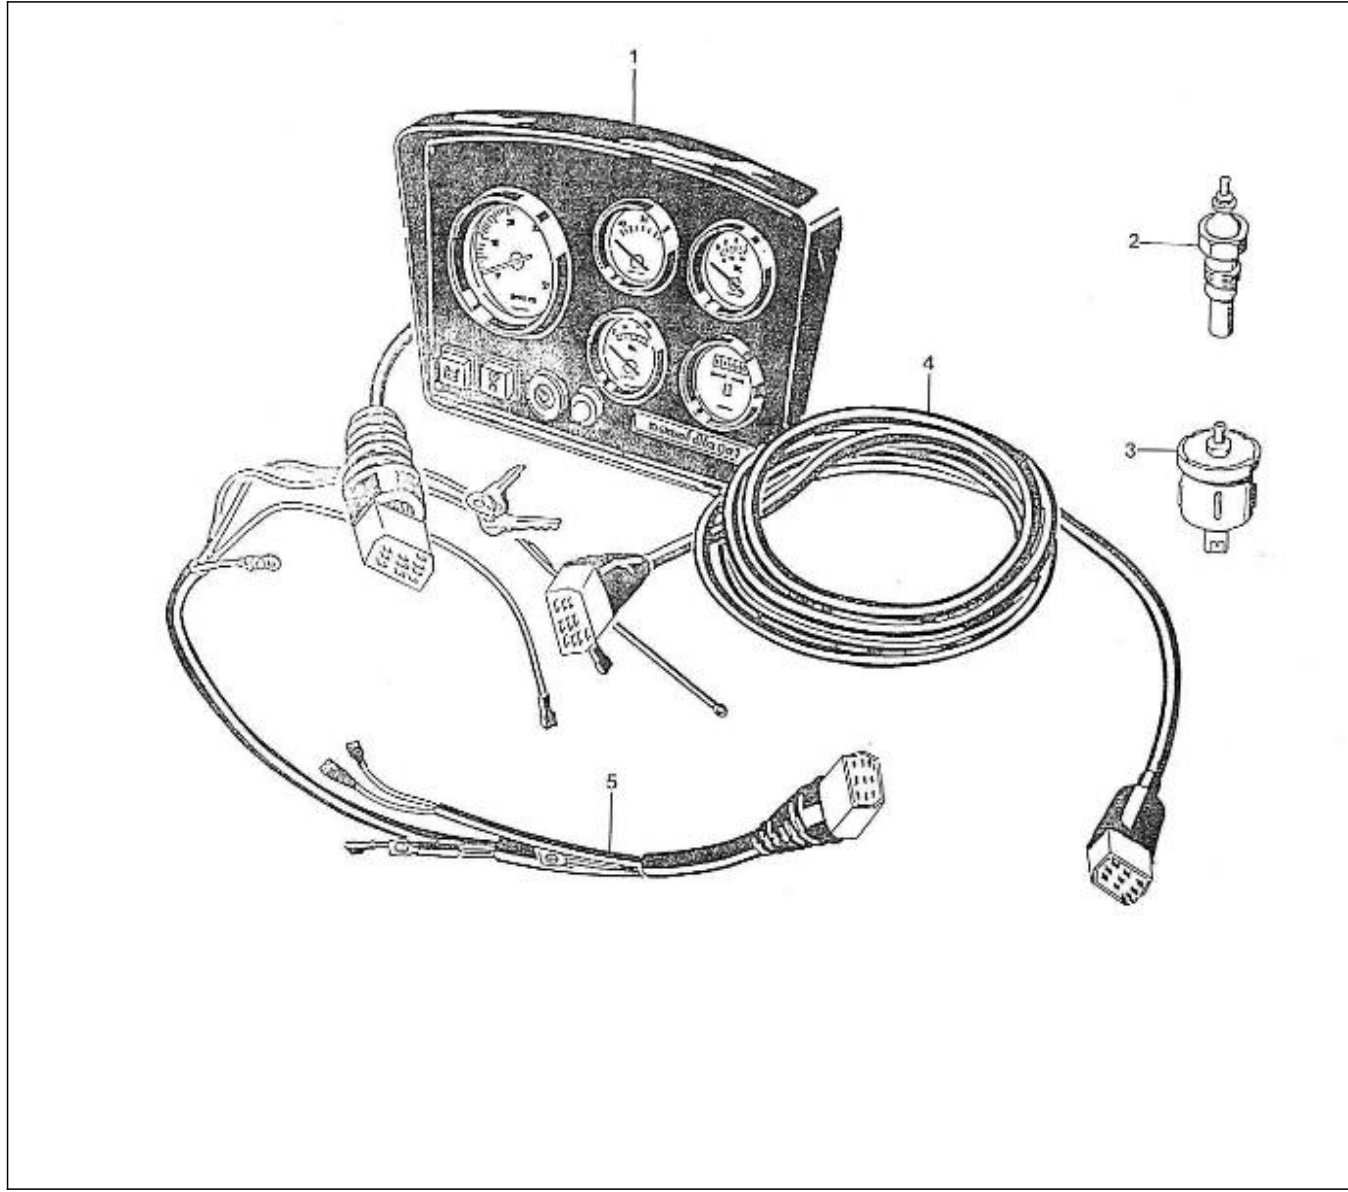

Brand: NanniDiesel
Model: Moteur 2.60HE
Version: Standard
Subassembly: Instrument panel LXP

N.	Item	Description	Qty	Notes
1	970300420	PANEL,5 INSTRUMENTS 12V CPL	1	
2	970861602	No Longer Available - WATER TEMPERATURE SENDER	1	
3	970300428	No longer available - TRANSM,YAZ,PRES, 6B,M10,1P	1	
4	970851405	WIRING,INTERMEDIATE (4 MTR)	1	
5	970300394	No longer available - WIRING,ENGINE4.240-5.300/T	1	

V. 23/08/2012

Pag. 34/53