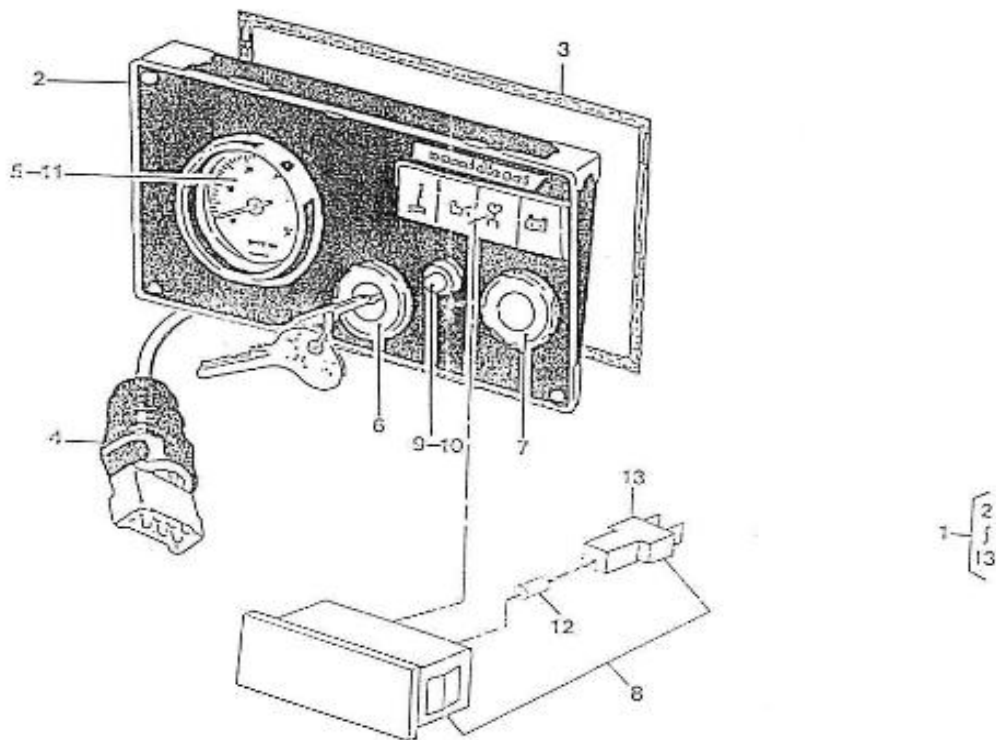

Brand: NanniDiesel	N.	Item	Description	Qty	Notes
Model: Moteur 2.60HE	1	970856000	No longer available - PANEL	1	
Version: Standard	2	970856009	No longer available	1	
Subassembly: Instrument panel	3	970856010	No longer available	1	
	4	970856002	No longer available	1	
	5	970856001	REVOLUTION COUNTER	1	
	6	970850404	SWITCH STARTER	1	
	7	970856004	BUZZER	1	
	8	970856005	INDICATORI OTTICI A 4 SPIE	1	
	9	970856006	FUSE<!--</td--> <td>1</td> <td></td>		
	10	970856007	SOCKET	1	
	11	970856008	No longer available	1	
	12	970856011	BULB 12V-2W	4	
	13	970856005	INDICATORI OTTICI A 4 SPIE	1	

V. 23/08/2012

Pag. 38/53