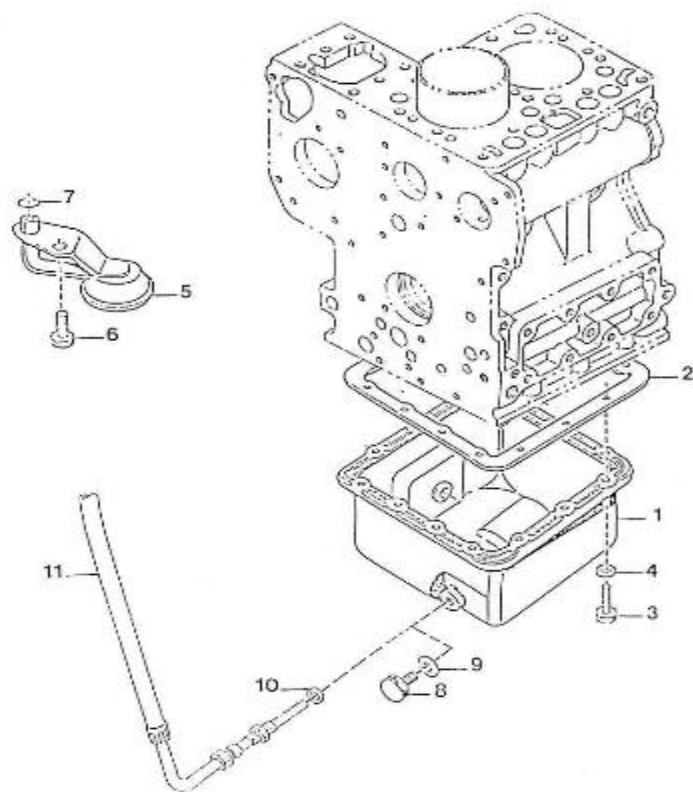

V. 23/08/2012

Pag. 3/53

Brand: NanniDiesel

Model: Moteur 2.60HE

Version: Standard

Subassembly: Oil pan

N.	Item	Description	Qty	Notes
1	970150121	PAN,OIL 2. 60	1	
2	970490110	GASKET,OIL PAN 2. 60	1	
3	970490123	BOLT,M10X 9	14	
4	970119149	WASHER, SPRING D 6 (Pour protection injecteur )	14	
5	970493126	FILTER,OIL PAN 2. 60	1	
6	970490919	BOLT,M 8X 16	1	
7	970153129	O-RING,OIL FILTER 2.60 4.110	1	
8	970150127	PLUG,DRAIN (Sans ppe vidange/Without oil extrac pump )	1	
9	970150128	WASHER,DRAIN PLUG	1	
10	970300199	GASKET,RING D16	1	
11	970302490	PIPE,OIL EXTRACTION CPL.2.60H/	1	
12	970432515	BOLT,BANJO M14X1,5 (=> N°KT08090423 )	1	
13	970300306	GASKET,RING D14 (SUR REFROID THERMO MOTA )	2	

V. 23/08/2012

Pag. 4/53

Brand: NanniDiesel	N.	Item	Description	Qty	Notes
Model: Moteur 2.60HE	1	970150121	PAN,OIL 2. 60	1	
Version: Standard	2	970490110	GASKET,OIL PAN 2. 60	1	
Subassembly: Oil pan	3	970490123	BOLT,M10X 9	14	
	4	970119149	WASHER, SPRING D 6 (Pour protection injecteur )	14	
	5	970493126	FILTER,OIL PAN 2. 60	1	
	6	970490919	BOLT,M 8X 16	1	
	7	970153129	O-RING,OIL FILTER 2.60 4.110	1	
	8	970150127	PLUG,DRAIN (Sans ppe vidange/Without oil extrac pump )	1	
	9	970150128	WASHER,DRAIN PLUG	1	
	10	970300199	GASKET,RING D16	1	
	11	970307155	PIPE	1	