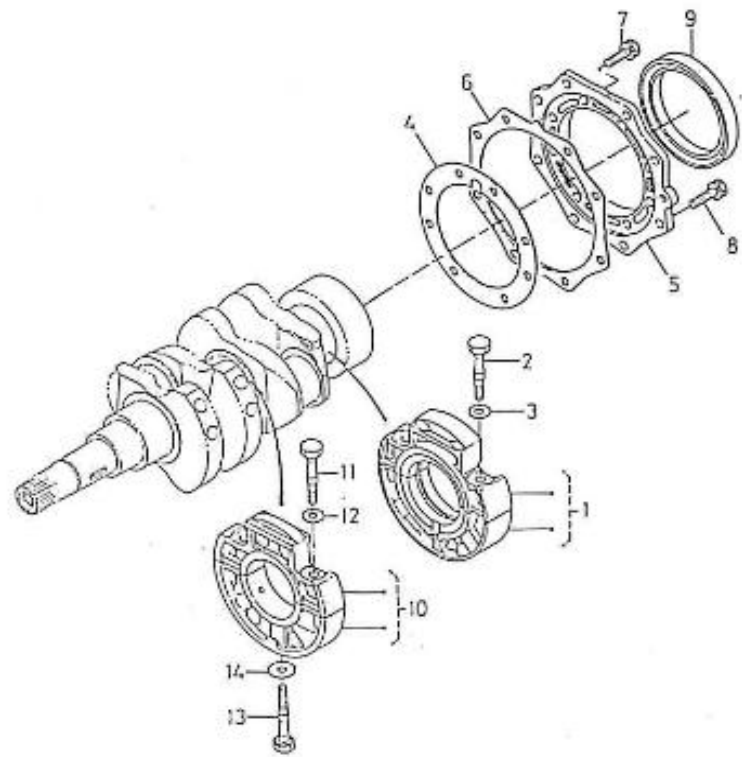

Brand: NanniDiesel
Model: Moteur 2.60HE
Version: Standard
Subassembly: Crankshaft

N.	Item	Description	Qty	Notes
1	970151532	BEARING,MAIN ASSY N01 2. 60	1	
2	970491533	BOLT,BEARING CASE N01	4	
3	970491534	WASHER,BEARING CASE N01	4	
4	970491506	GASKET,BEARING CASE	1	
5	970151535	COVER,BEARING CASE 2.60	1	
6	970491508	GASKET,BEARING CASE COVER	1	
7	970491537	BOLT,M 6X 25	8	
8	970491536	BOLT,M 6X 20	9	
9	970151529	SEAL,OIL	1	
10	970491538	BEARING,MAIN ASSY N02 2.60-3.9	1	
11	970491533	BOLT,BEARING CASE N01	4	
12	970491534	WASHER,BEARING CASE N01	4	
13	970491539	BOLT,BEARING CASE	1	
14	970491540	WASHER,BEARING CASE	1	

V. 23/08/2012

Pag. 12/53