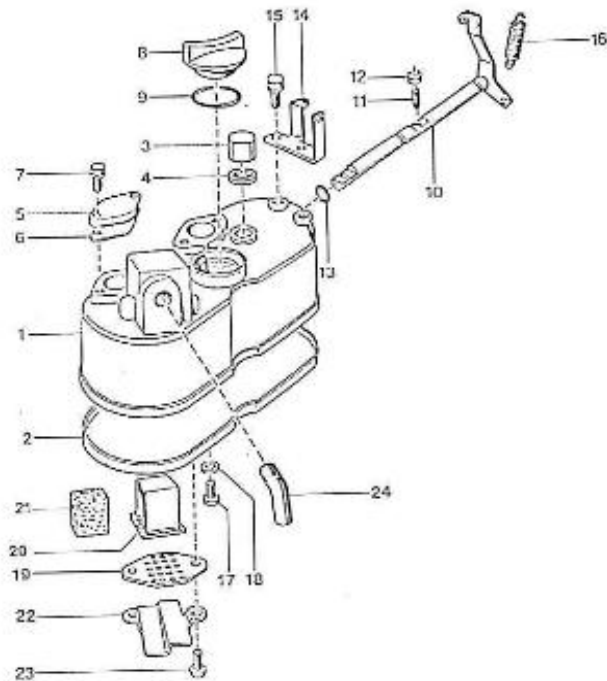

Brand: NanniDiesel

Model: Moteur 2.60HE

Version: Standard

Subassembly: Cylinder head cover

N.	Item	Description	Qty	Notes
1	970490501	COVER,CYLINDER HEAD 2. 60	1	
2	970490502	GASKET,COVER CYL:HEAD 2. 60	1	
3	970490503	NUT,CAP	2	
4	970490505	GASKET,RING	2	
5	970490506	COVER,DECOMPRESSION 2.60-3.90	2	
6	970490507	GASKET,COVER	2	
7	970490508	BOLT,M 6X 14	4	
8	970490510	CAP,FILLING OIL	1	
9	970490511	O-RING	1	
10	970490512	ASSY,SHAFT DECOMPRESSION	1	
11	970490513	BOLT,DECOMPRESSION	2	
12	970490514	NUT,M 5	2	
13	970490515	O-RING	1	
14	970490517	SUPPORT,DECOMMPRES WIRE	1	
15	970490508	BOLT,M 6X 14	2	
16	970490519	SPRING,DECOMPRESS	1	
17	970490520	BOLT	1	
18	970119149	WASHER, SPRING D 6 (Pour protection injecteur)	1	
19	970490303	PLATE,BREATHER ELEMENT	1	
20	970490302	HOUSING,BREATHER ELEMENT	1	
21	970490305	FILTER,BREATHER ELEMENT	1	
22	970490306	SHIELD,OIL BREATHER	1	
23	970490307	SCREW,M 5X 10	2	
24	970301993	PIPE,BREATHER	1	
25	970307235	COVER,CYLINDER HEAD	1	

V. 23/08/2012

Pag. 6/53