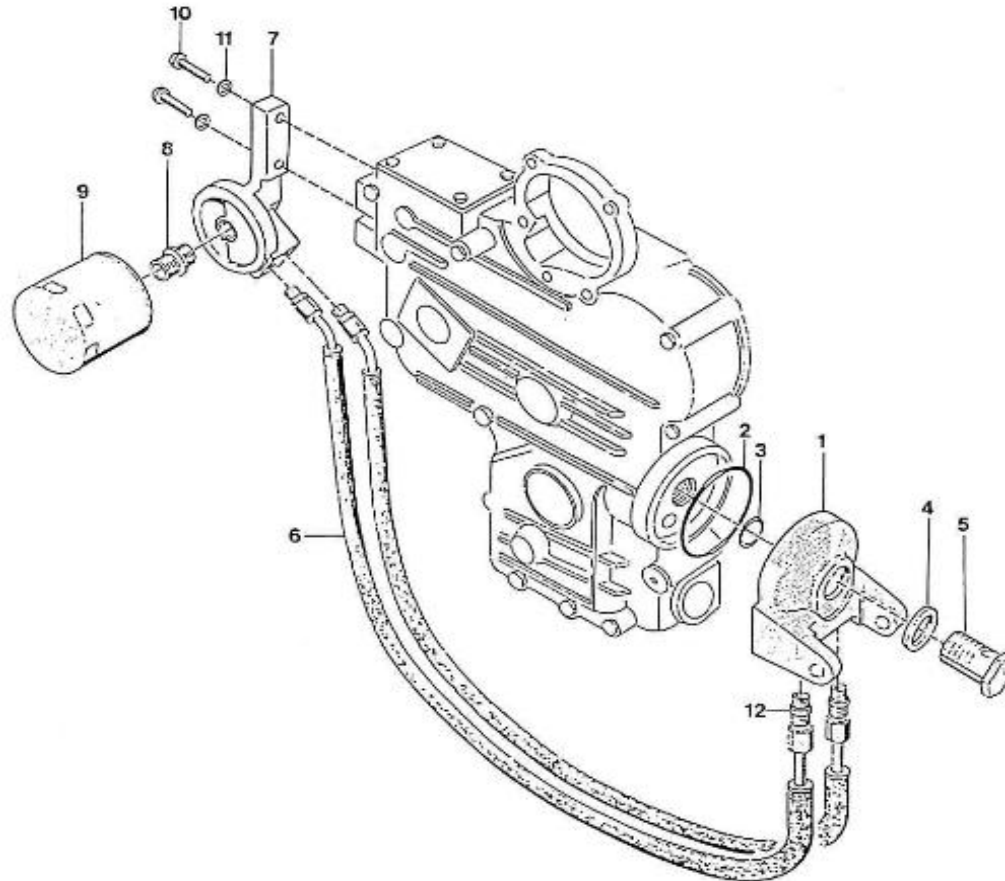

Brand: NanniDiesel

Model: Moteur 2.60HE

Version: Standard

Subassembly: Oil filter Assy.

N.	Item	Description	Qty	Notes
1	970300246	No longer available - SUPPORT,ALTERNATOR HE	1	
2	970493155	O-RING,61,91X3,53	1	
3	970300252	O-RING,18,77X1,78	1	
4	970300251	WASHER,30X19	1	
5	970300248	BOLT,BANJO M18X1,5	1	
6	970300253	HOSE,OIL-HE	2	
7	970300249	SUPPORT,OIL FILTER HE	1	
8	970493157	NIPPLE,OIL FILTER	1	
9	970493150	FILTER,OIL	1	
10	970635916	BOLT,SOCK M 8X 35 (+++ FIX COUDE ECHAP)	2	
11	970119139	WASHER,CORRUGATED D8 (DONT 3 PTO)	2	
12	970300718	NIPPLE,REDUCING M16X1,5 M14X1,	4	

V. 23/08/2012

Pag. 19/53