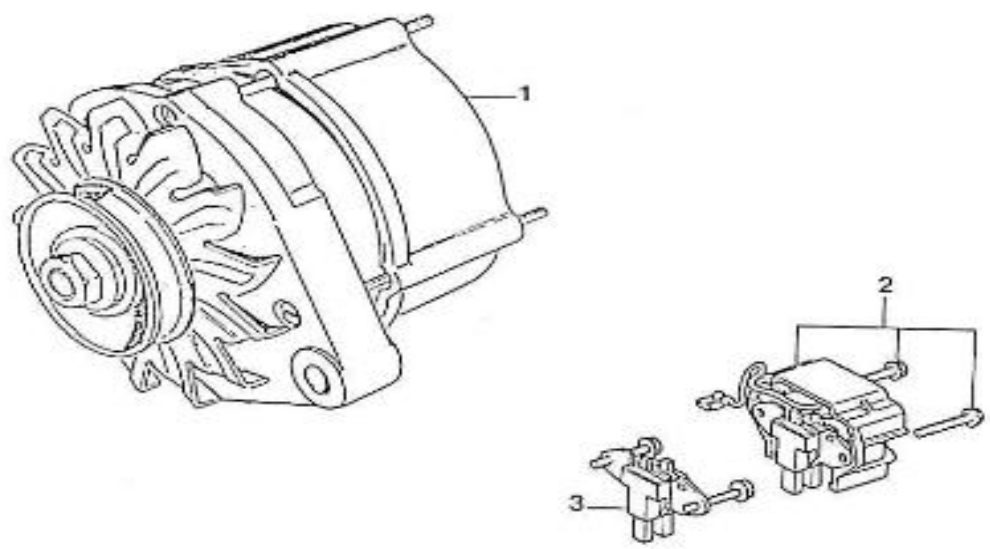

Brand: NanniDiesel
Model: Moteur 2.60HE
Version: Standard
Subassembly: Alternator spare parts

N.	Item	Description	Qty	Notes
1	970300565	ALTERNATOR,14V-35A MOTOROLA	1	
2	970301761	REGULATOR,ALTERNATOR 14V-35A	1	
3	970301700	HOLDER,CARBON BRUSH CPL.14V-35	1	

V. 23/08/2012

Pag. 31/53