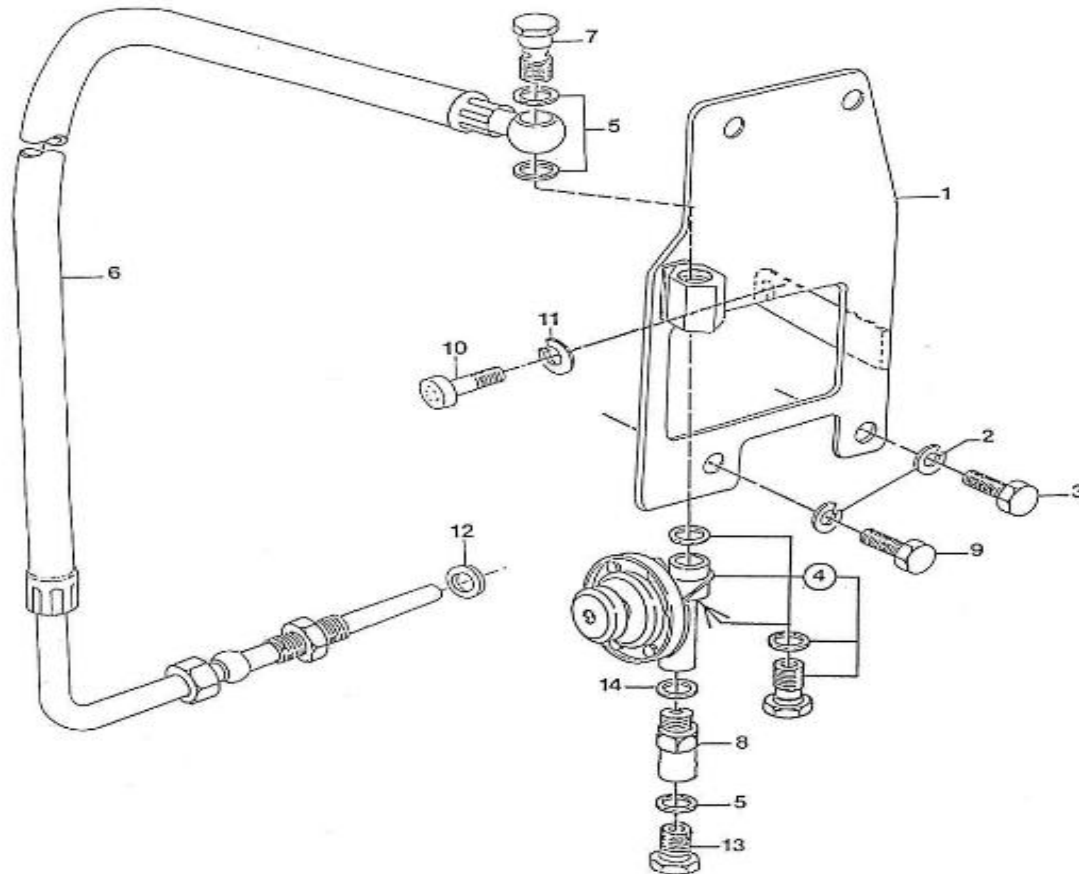

Brand: NanniDiesel

Model: Moteur 2.60HE

Version: Standard

Subassembly: Oil extraction pump

N.	Item	Description	Qty	Notes
1	970307094	SUPPORT	1	
2	970119149	WASHER, SPRING D 6 (Pour protection injecteur)	2	
3	970497323	BOLT,HEX M 6X 80	1	
4	970301416	PUMP,OIL EXTRACTION	1	
5	970300430	GASKET,RING D10 (+++ FIX TUYAU GRAISSAGE SUR	1	
6	970302490	PIPE,OIL EXTRACTION CPL.2.60H/	1	
7	970432515	BOLT,BANJO M14X1,5 (=> N°KT08090423)	1	
8	970302488	No longer available	1	
9	970302213	BOLT,HEX M 6X 70	1	
10	970300260	BOLT,SOCK M 8X 20	1	
11	970119138	WASHER, SPRING D 8 (TENDEUR)	1	
12	970300325	RING,SEAL D12	1	
13	970574514	BOLT,HEX M10X 16	1	
14	970300306	GASKET,RING D14 (SUR REFROID THERMO MOTA)	2	

V. 23/08/2012

Pag. 27/53