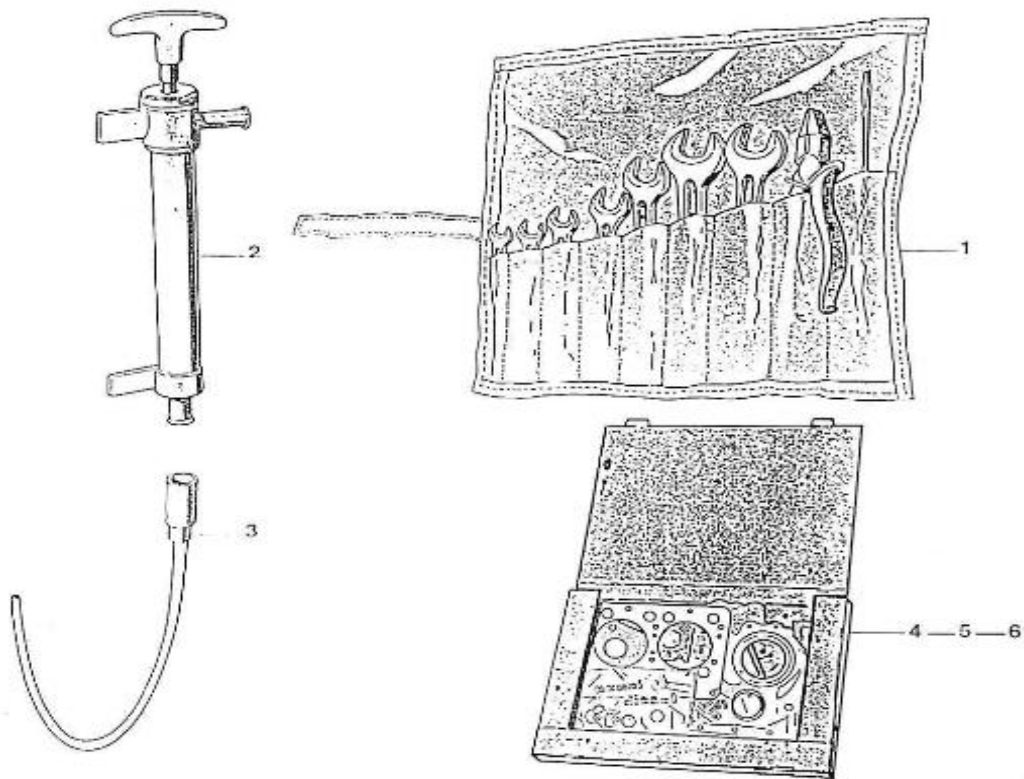

Brand: NanniDiesel	N.	Item	Description	Qty	Notes
Model: Moteur 2.60HE	1	970609901	KIT,TOOLS	1	
Version: Standard	2	970439302	PUMP,OIL EXTRACTION	1	
Subassembly: Tools gasket set	3	970310401	PIPE	1	
	4	970159004	SET,GASKET ENGINE 2. 60H UPPER	1	
	5	970159003	SET,GASKET MARINE 2. 60HE	1	
	6	970159010	KIT,SPARE PARTS 2. 60H	1	

V. 23/08/2012

Pag. 50/53