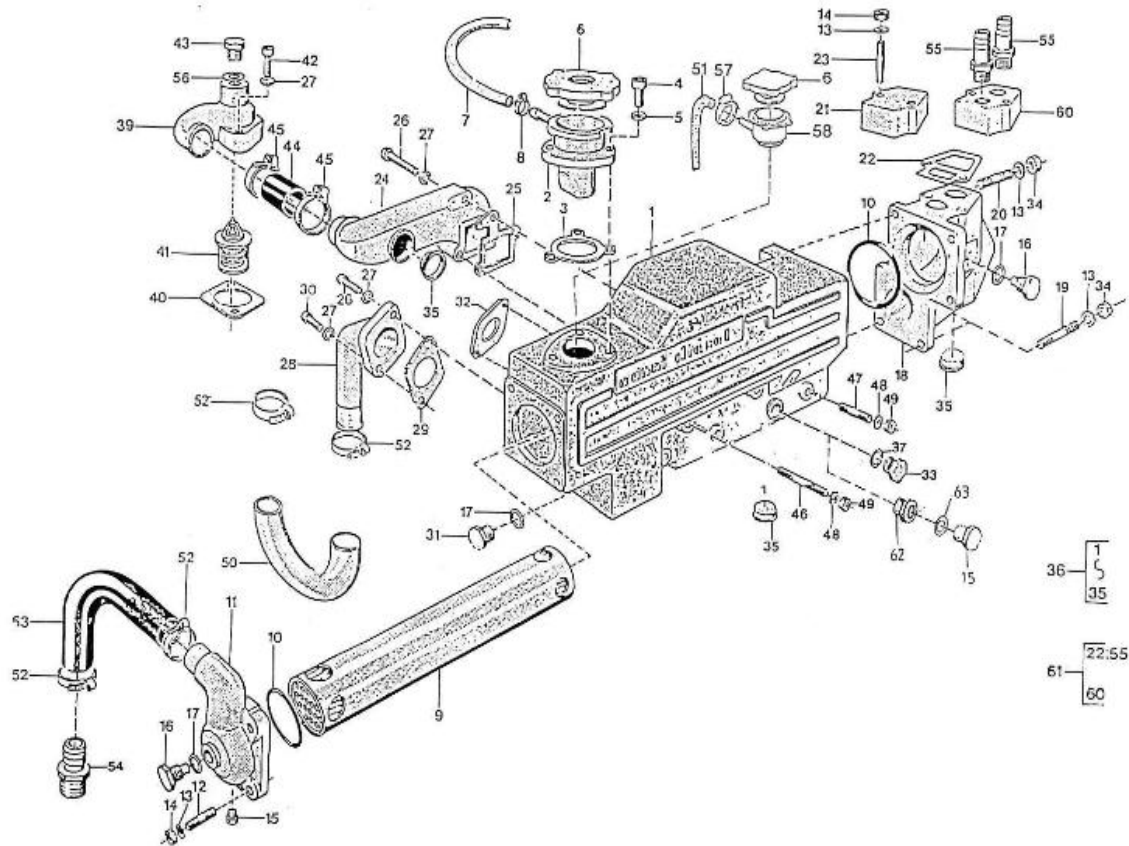

Brand: NanniDiesel

Model: Moteur 2.60HE

Version: Standard

Subassembly: Heat exchanger exhaust manifold

N.	Item	Description	Qty	Notes
57	970439306	CLAMP (++)POUR DURITE ORIGINE REF HUILE MOTEUR)	1	
58	970300151	FILLING,NECK WATER	1	
60	970300320	FLANGE,SYPHONBREAK	1	
61	970300319	No longer available	1	
62	970307136	NIPPLE (++)MONTAGE LOCTITE VERTE)	1	
63	970307197	GASKET	1	

V. 23/08/2012

Pag. 23/53