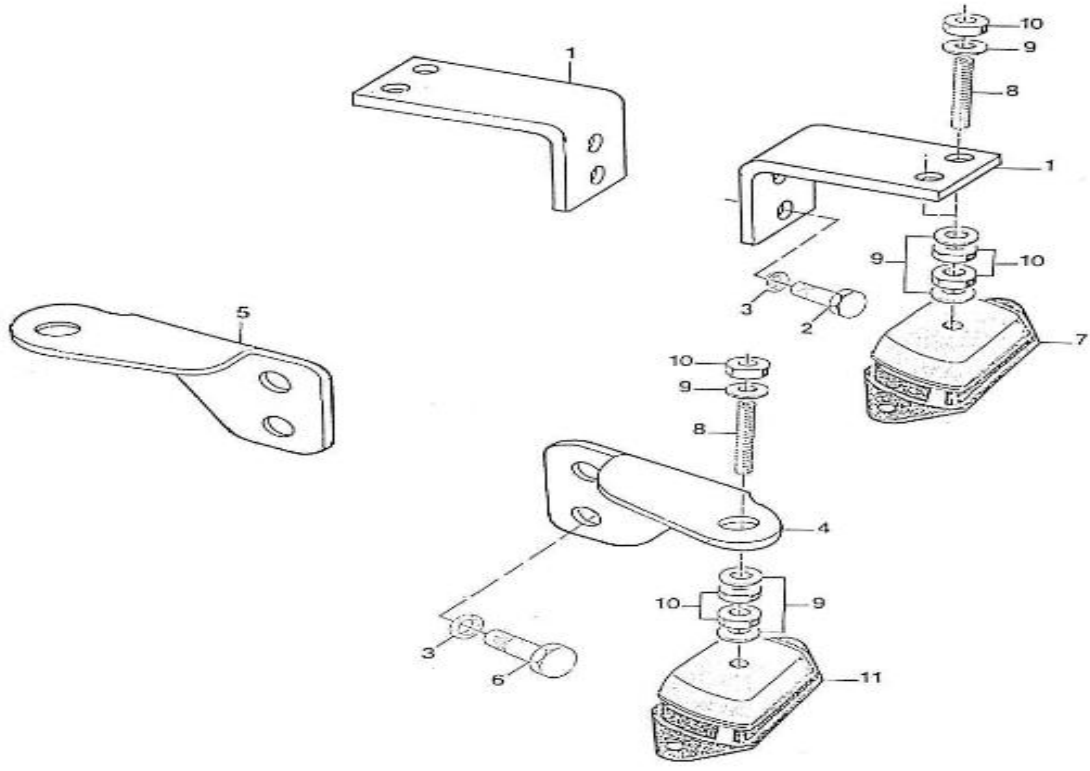

V. 23/08/2012

Pag. 51/53

Brand: NanniDiesel  
 Model: Moteur 2.60HE  
 Version: Standard  
 Subassembly: Engine mount

N.	Item	Description	Qty	Notes
1	970301281	SUPPORT,MOUNT 2.60 3.90 4.110	2	
2	970300044	BOLT,HEX M10X1,25X 25 (+++ FIX . SUPPORT )	4	
3	970119136	WASHER,SPRING D10 (POUR INVERSEUR )	8	
4	970499045	SUPPORT,MOUNT REAR L	1	
5	970499044	SUPPORT,MOUNT REAR R	1	
6	970649721	BOLT,HEX M10X 30 (VIS DE BOUT D ARBRE )	4	
7	970301794	MOUNT,RUBBER CPL.40 SMALL	4	
8	970300051	STUD,M12X 80	4	
9	970409153	WASHER,PLAIN D12 (ENTRETOISE JOINT BANJO )	12	
10	970607318	NUT, M12	12	
11	970301794	MOUNT,RUBBER CPL.40 SMALL	1	