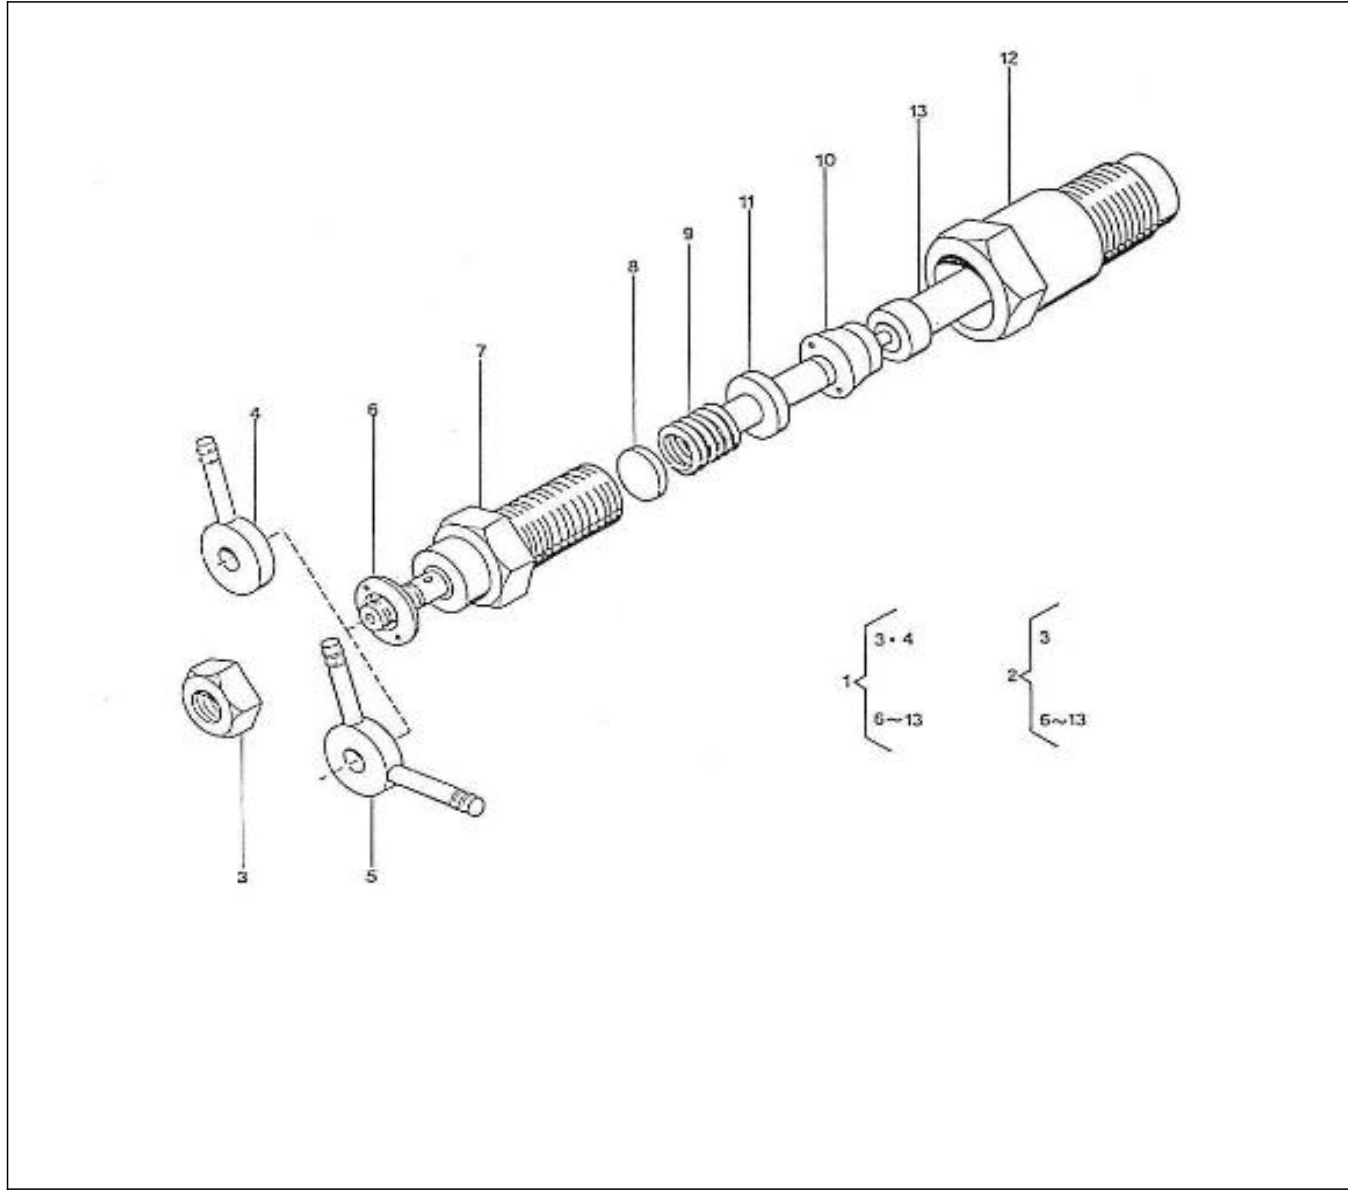

Brand: NanniDiesel
Model: Moteur 2.60HE
Version: Standard
Subassembly: Nozzle holder

N.	Item	Description	Qty	Notes
1	970492107	INJECTOR,CPL.SINGLE	1	
2	970492108	INJECTOR,CPL.DOUBLE	1	
3	970492153	NUT,NOZZLE INJ.	2	
4	970492155	FITTING,NOZZLE SINGLE	1	
5	970492154	FITTING,NOZZLE DOUBLE	1	
6	970492172	WASHER,NOZZLE INJ.	2	
8	970142200	SET,SPACER NOZZLE	1	
9	970492143	SPRING,NOZZLE INJ.	2	
10	970492144	PIECE,DISTANCE NOZZLE INJ.	2	
11	970492145	ROD,PUSH NOZZLE INJ.	2	
12	970492173	NUT,NOZZLE INJ.	2	
13	970492113	NOZZLE,INJECTOR	2	

V. 23/08/2012

Pag. 18/53