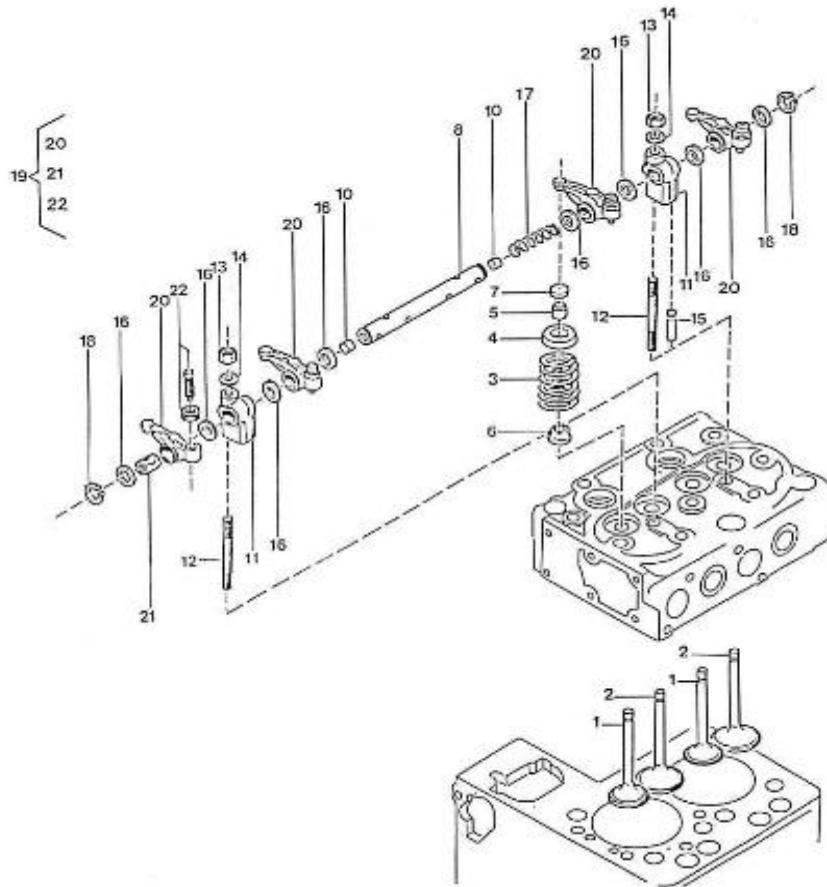

Brand: NanniDiesel

Model: Moteur 2.60HE

Version: Standard

Subassembly: Valves & Springs

N.	Item	Description	Qty	Notes
1	970151002	VALVE,EXHAUST	2	
2	970151001	VALVE,INTAKE	2	
3	970491003	SPRING,VALVE (=> N°KT08090423)	4	
4	970491004	RETAINER,VALVE SPRING	4	
5	970491005	COLLET,VALVE SPRING	8	
6	970491006	SEAL,VALVE STEM	4	
7	970491007	CAP,VALVE	4	
8	970151008	SHAFT,ROCKER ARM 2. 60	1	
10	970491009	SCREW,SET	2	
11	970491011	BRACKET,ROCKER ARM	2	
12	970302788	STUD	2	
13	970491013	NUT	2	
14	970491014	WASHER,PLAIN	2	
15	970491015	SCREW,SET	1	
16	970491016	WASHER	4	
17	970491017	SPRING,ROCKER ARM	1	
18	970491018	CIR-CLIP,EXTERNAL	2	
19	970151019	ASSY,ROCKER ARM 2.60-3.90-4.11	4	
21	970151022	BUSHING,ROCKER ARM	4	
22	970491022	SCREW,ADJ.ROCKER ARM	4	

V. 23/08/2012

Pag. 8/53