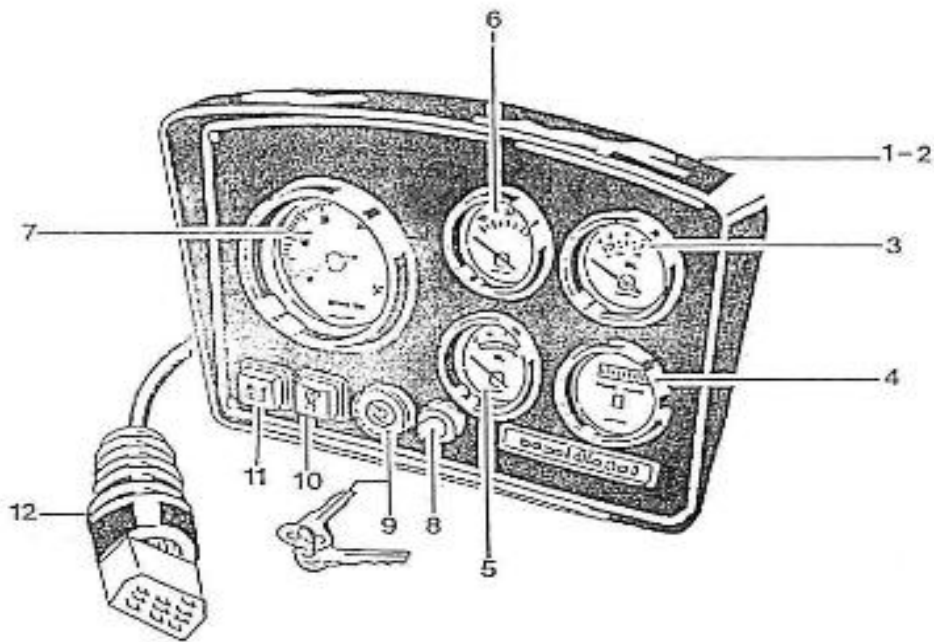

Brand: NanniDiesel	N.	Item	Description	Qty	Notes
Model: Moteur 2.60HE	1	970300420	PANEL,5 INSTRUMENTS 12V CPL	1	
Version: Standard	2	970850309	PLATE,PANEL	1	
Subassembly: Instrument panel LXP	3	970300427	GAUGE,YAZ,PRES,0- 6B,12V,D 52	1	
	4	970861101	GAUGE HOUR 12V	1	
	5	970860801	VOLTMETER	1	
	6	970860606	No longer available	1	
	7	970861014	REVOLUTION COUNTER	1	
	8	970300967	BUTTON,PUSH	1	
	9	970850404	SWITCH STARTER	1	
	10	970850572	No longer available	1	
	11	970850570	WARNING LIGHT	1	
	12	970851305	No longer available	1	

V. 23/08/2012

Pag. 37/53