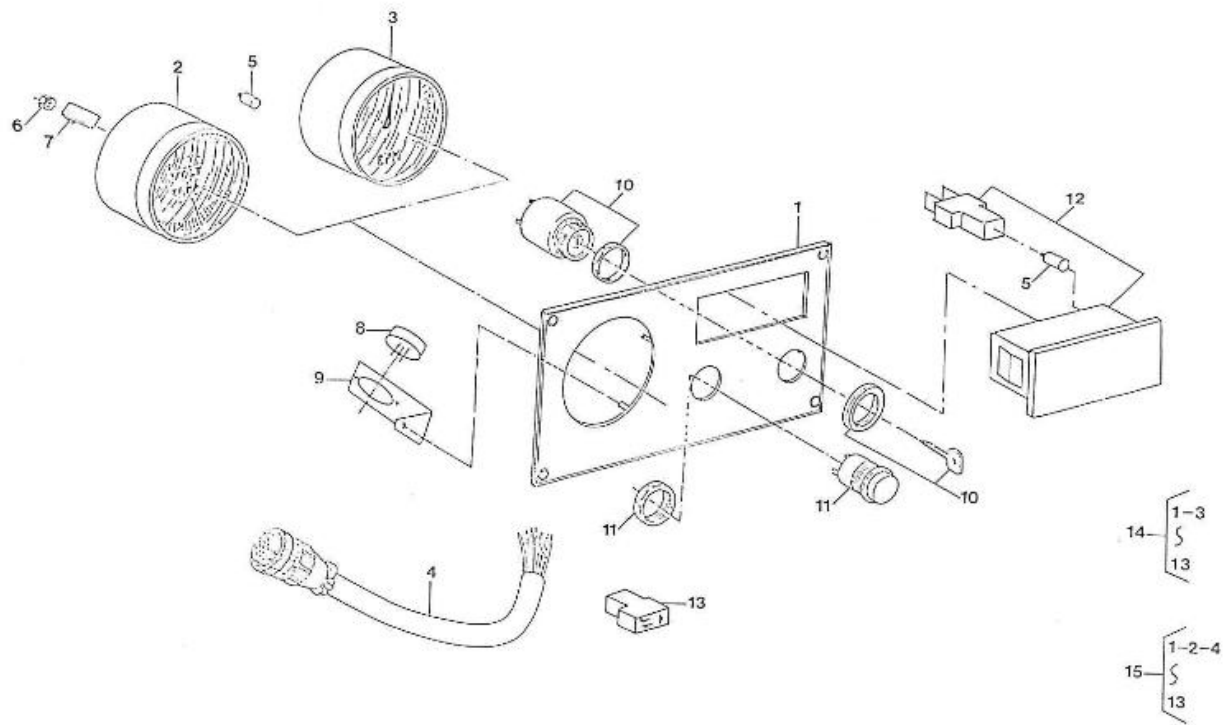

Brand: NanniDiesel

Model: Moteur 2.60HE

Version: Standard

Subassembly: Instrument panel STD

N.	Item	Description	Qty	Notes
1	970302214	PLATE,PANEL 1 INSTRUMENT	1	
2	970301662	GAUGE,VDO,TEMP/VOLT 40-120,8-1	1	
3	970301642	No longer available - GAUGE,VDO,TACH,4000 12-24V 2P	1	
4	970302303	WIRING,PANEL 1 INSTRUMENT VDO	1	
5	970856011	BULB 12V-2W	4	
6	970301191	NUT,M 4 A2	4	
7	970300920	CLAMP,INSTRUMENTS	4	
8	970302288	BUZZER,SONITRON SM-2B	1	
9	970302302	No longer available	1	
10	970300968	SWITCH,BOSCH,STARTER	1	
11	970300967	BUTTON,PUSH	1	
12	970856005	INDICATORI OTTICI A 4 SPIE	1	
13	970301046	DIODE,HOLDER CPL.NEGATIVE -M-	1	
14	970302304	No longer available - PANEL,1 INSTR.TACHO CPL VDO	1	
15	970302305	PANEL,1 INSTR.TEMP/VOLT CPL VD	1	

V. 23/08/2012

Pag. 39/53