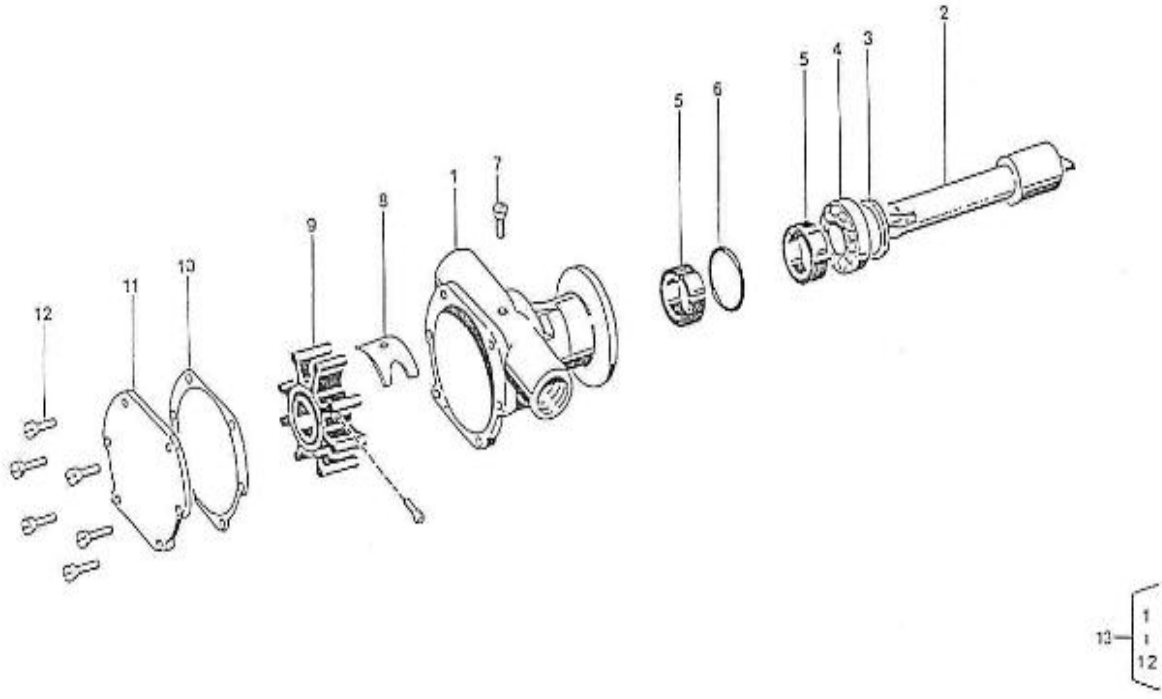

Brand: NanniDiesel	N.	Item	Description	Qty	Notes
Model: Moteur 2.60HE	1	970303689	HOUSING,WATER PUMP F4B-9	1	
Version: Standard	2	970303690	SHAFT,WATER PUMP F4B-9	1	
Subassembly: Sea water pump	3	970303693	RING,RETAINING WATER PUMP F4B-	1	
	4	970303692	BEARING,CASE WATER PUMP F4B-9	2	
	5	970434031	RING,SEAL OIL W/PUMP F35B-9	2	
	6	970307744	O-RING	1	
	7	970303687	SCREW,CAM WATER PUMP	1	
	8	970504034	CAM,WATER PUMP F4B-9	1	
	9	970434013	IMPELLER,WATER PUMP F 4B D 12	1	
	10	970504028	GASKET,F4B-9	1	
	11	970303691	COVER,WATER PUMP F4B-9	1	
	12	970303686	SCREW,COVER W/PUMP F35B-9	6	
	13	970504001	PUMP,WATER FB4-9	1	

V. 23/08/2012

Pag. 25/53