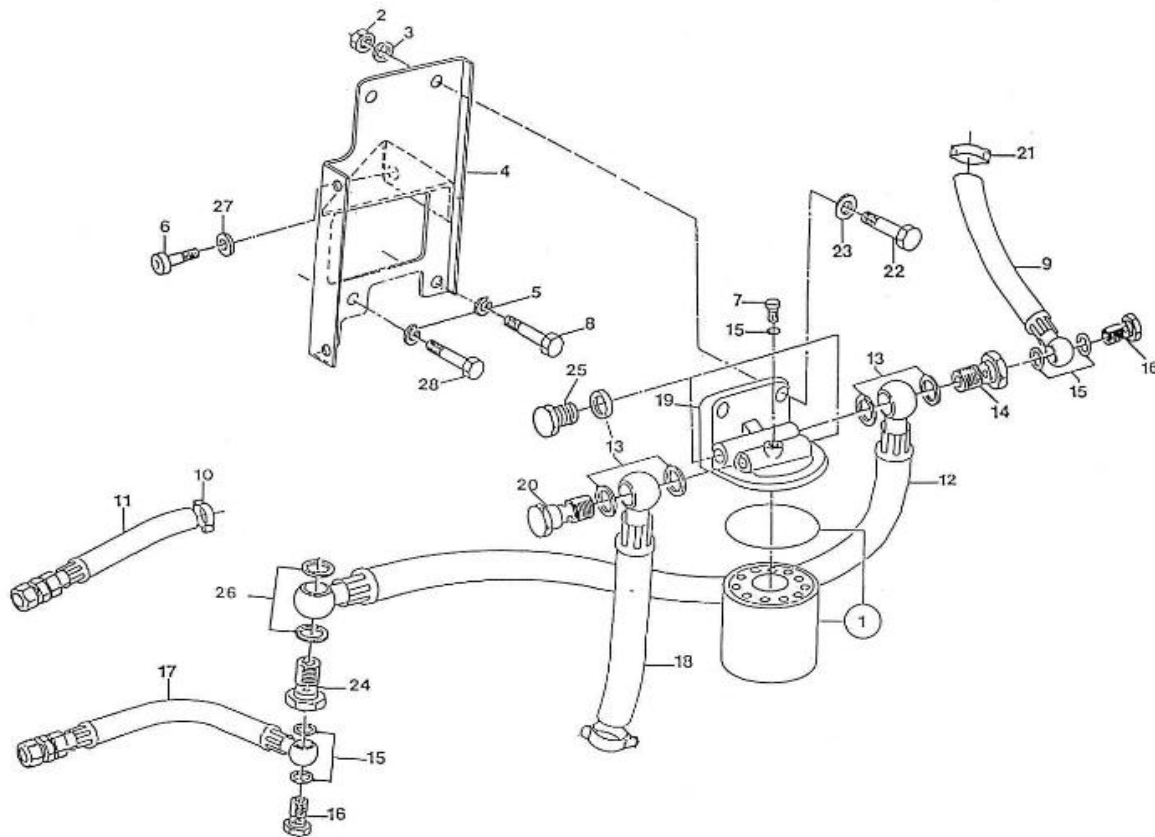

Brand: NanniDiesel

Model: Moteur 2.60HE

Version: Standard

Subassembly: Fuel filter Assy.

N.	Item	Description	Qty	Notes
1	970622350	FILTER,FUEL	1	
2	970119143	NUT, M10	2	
3	970119136	WASHER,SPRING D10 (POUR INVERSEUR)	2	
4	970304076	SUPPORT,FUEL FILTER ELEMENT H-	1	
5	970119149	WASHER, SPRING D 6 (Pour protection injecteur)	2	
6	970639903	BOLT,HEX M 8X 16 (+++FIX SUPPORT ET WASTEGATE)	1	
7	970832061	BOLT	1	
8	970497323	BOLT,HEX M 6X 80	1	
9	970302166	HOSE,FUEL LEAKAGE CPL.D 3 L= 3	1	
10	970302585	CLAMP,TWO-EAR 11-13	1	
11	970300995	HOSE,FUEL SUPPLY CPL H/HE	1	
12	970492320	HOSE,FUEL SUPPLY INJ.PUMP CPL.	1	
13	970300306	GASKET,RING D14 (SUR REFROID THERMO MOTA)	6	
14	970300327	BOLT,BANJO M14X1,5XM8	1	
15	970300288	GASKET,M8 (FIX TUYAU GRAISSAGE)	4	
16	970432133	BOLT,BANJO M 8	2	
17	970300994	HOSE,FUEL RETURN CPL H/HE	1	
18	970492310	HOSE,FUEL SUPPLY FILTER CPL.H/	1	
19	970302494	SUPPORT,FUEL FILTER ELEMENT H-	1	
20	970432515	BOLT,BANJO M14X1,5 (=> N°KT08090423)	1	
21	970310171	CLAMP (+++ FIX DURITE WASTEGATE)	1	
22	970635508	BOLT,HEX M10X 25 (A DEFINIR)	2	
23	970119135	WASHER,PLAIN D10 (DONT DEUX POUR CALAGE GALET	2	
24	970302159	BOLT,BANJO M12X1,5 - M8X1	1	
25	970875506	PLUG (<= N°KT08090422)	2	
26	970300325	RING,SEAL D12	2	
27	970119138	WASHER,SPRING D 8 (TENDEUR)	1	
28	970302213	BOLT,HEX M 6X 70	1	

V. 23/08/2012

Pag. 17/53