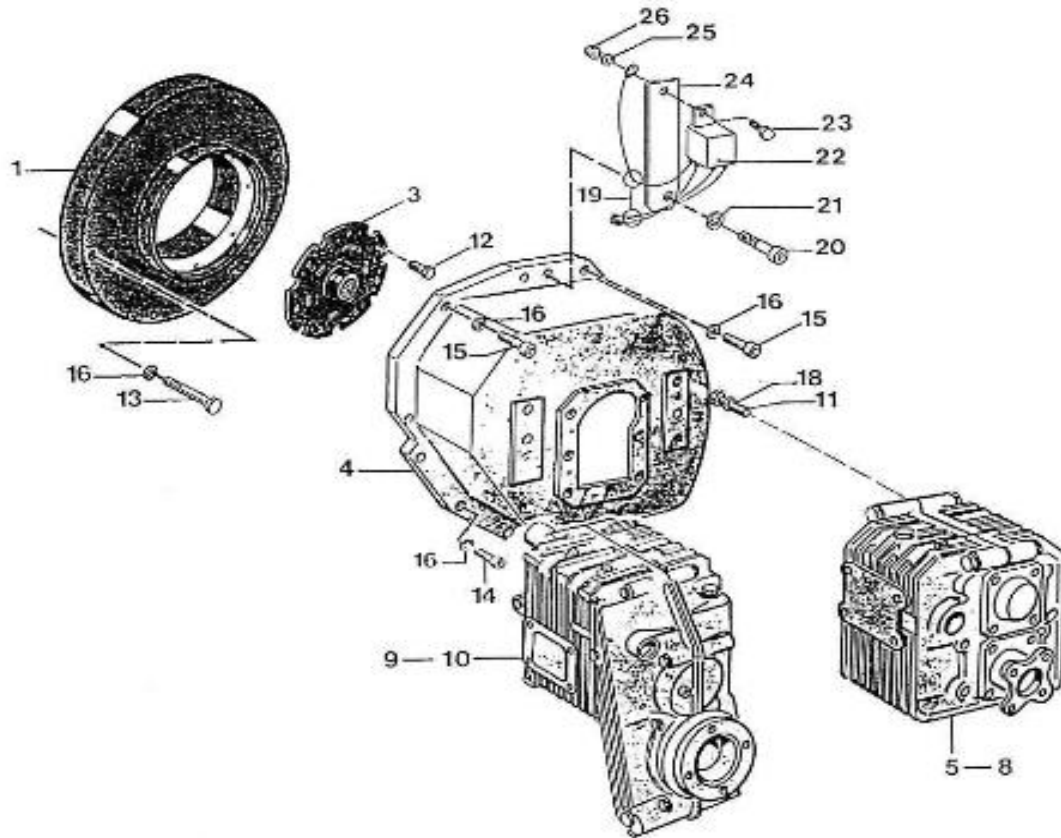

Brand: NanniDiesel

Model: Moteur 2.60HE

Version: Standard

Subassembly: Flywheel housing

N.	Item	Description	Qty	Notes
1	970511701	SUPPORT,DAMPERPLATE 4.110H ALU	1	
2	970302569	No longer available	1	
3	970776050	DAMPERPLATE,121 DIN	1	
4	970498001	HOUSING,FLYWHEEL H-HE	1	
5	970776010	No longer available - GEARBOX,ZF 5 M -2,05R	1	
6	970776009	GEARBOX,ZF 5M -2,72R	1	
7	916103214	INV. ZF10 M - R2.04/1	1	
8	970776012	GEARBOX,HBW100 -2,72R	1	
9	970776340	GEARBOX	1	
10	970776335	GEARBOX	1	
11	970119141	BOLT,HEX M8X 20 (+++FIX. SUPPORT COLLIER SUR	6	
12	970119147	BOLT, SOCK M 6X12 (++LOCTITE 243 (BLEU) MONTAGE	8	
13	970024016	BOLT,HEX M 8X 40 (+++ FIX . PTO)	6	
14	970119146	BOLT, SOCK M8X 30	9	
15	970635917	BOLT,SOCK M 8X 40	2	
16	970119139	WASHER,CORRUGATED D8 (DONT 3 PTO)	20	
18	970119138	WASHER,SPRING D 8 (TENDEUR)	6	
19	970302570	WIRING,KIT RELAIS KUBOTA START	1	
20	970301280	BOLT,HEX M 8X 90	1	
21	970119138	WASHER,SPRING D 8 (TENDEUR)	1	
22	970300716	Normally Open - RELAIS,12V-30A -BOSCH-	1	
23	970300317	BOLT,HEX M 5X 16	1	
24	970302565	No longer available	1	
25	970300318	WASHER,SPRING D 5	1	
26	970609904	NUT,M 5	1	

V. 23/08/2012

Pag. 48/53