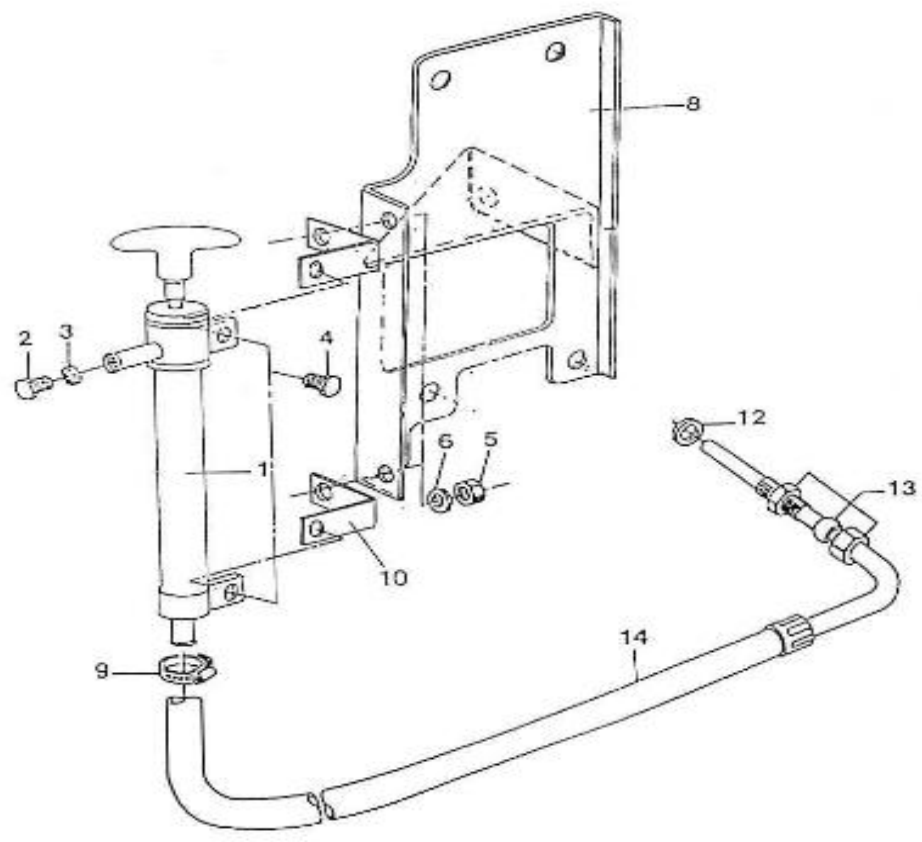

Brand: NanniDiesel

Model: Moteur 2.60HE

Version: Standard

Subassembly: Oil extraction pump

N.	Item	Description	Qty	Notes
1	970439302	PUMP,OIL EXTRACTION	1	
2	970832061	BOLT	1	
3	970300288	GASKET,M8 (FIX TUYAU GRAISSAGE)	1	
4	970439910	BOLT,HEX M 6X 16 (+++FIX.SUPPORT AG ACC)	4	
5	970635460	NUT,M 6	4	
6	970119149	WASHER, SPRING D 6 (Pour protection injecteur)	4	
8	970304076	SUPPORT,FUEL FILTER ELEMENT H-	1	
9	970439306	CLAMP (++POUR DURITE ORIGINE REF HUILE MOTEUR)	1	
10	970302642	SUPPORT,OIL EXTRACTION PUMP S5 (STOP MANUEL)	2	
12	970300199	GASKET,RING D16	1	
13	970302269	Please consult us - COUPLING,FITTING D10	1	
14	970307155	PIPE	1	
15	970302530	No longer available - NUT,CONICAL	1	
16	970301092	No longer available - COLLAR,D10	1	

V. 23/08/2012

Pag. 28/53