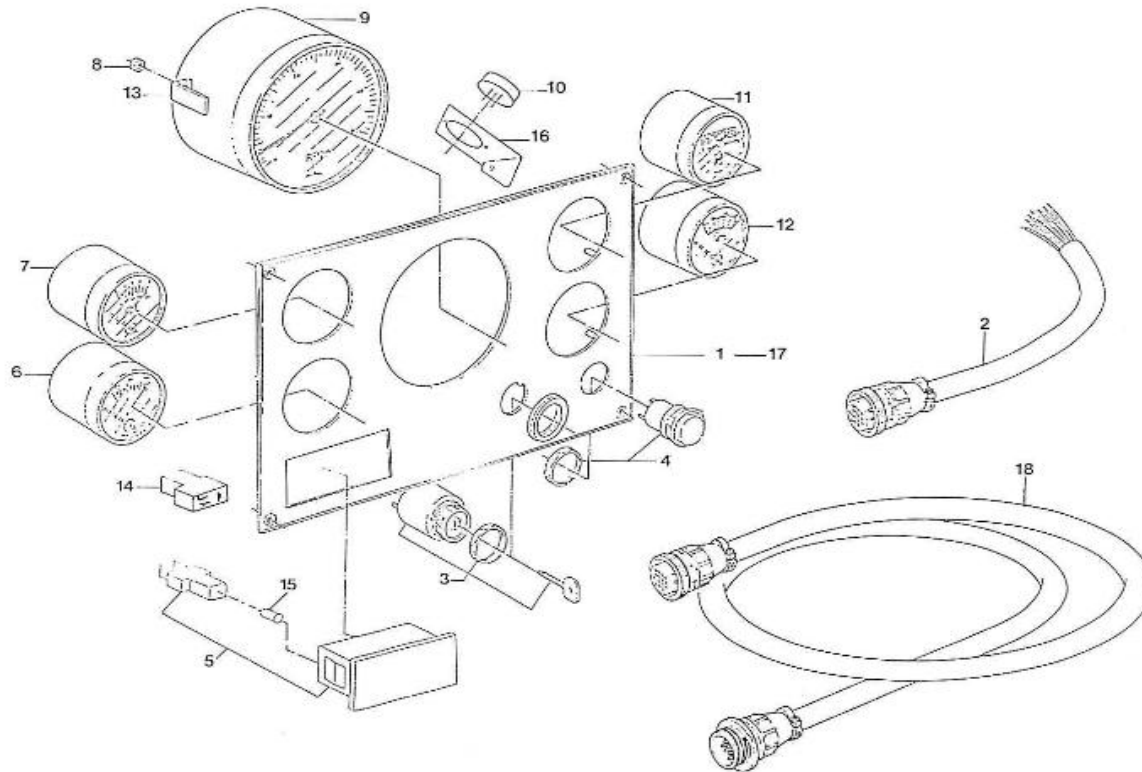

Brand: NanniDiesel

Model: Moteur 2.60HE

Version: Standard

Subassembly: Instrument panel LXP

N.	Item	Description	Qty	Notes
1	970300790	No longer available - PLATE,PANEL 5 INSTRUMENTS VDO	1	
2	970300969	No Longer Available - WIRING,PANEL 300941	1	
3	970300968	SWITCH,BOSCH,STARTER	1	
4	970300967	BUTTON,PUSH	1	
5	970856005	INDICATORI OTTICI A 4 SPIE	1	
6	970850603	THERM.V. 120C 12V D52	1	
7	970850705	OIL PRESSURE GAUGE 5B	1	
8	970301191	NUT,M 4 A2	12	
9	970300745	No longer available	1	
10	970302288	BUZZER,SONITRON SM-2B	1	
11	970300742	GAUGE,VDO,HOUR,2P,D 52	1	
12	970850801	VOLTMETER	1	
13	970300920	CLAMP,INSTRUMENTS	12	
14	970301046	DIODE,HOLDER CPL.NEGATIVE -M-	1	
15	970856011	BULB 12V-2W	4	
16	970302302	No longer available	1	
17	970300054	PANEL,5 INSTRUMENTS 12V CPL.VD	1	
18	970300944	WIRING,INTERMEDIATE (4 MTR)	1	

V. 23/08/2012

Pag. 40/53