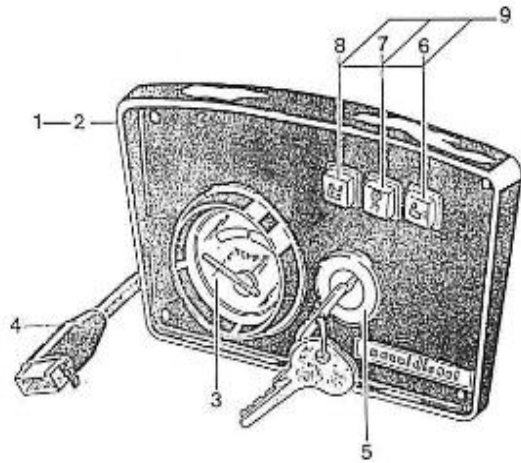

Brand: NanniDiesel	N.	Item	Description	Qty	Notes
Model: Moteur 2.60HE	1	970300357	PANEL,1 INSTRUMENT 120X CPL	1	
Version: Standard	2	970850308	PLATE,PANEL	1	
Subassembly: Instrument panel STD	3	970860603	No longer available - NO LONGER AVAILABLE	1	
	4	970851302	ELECTRICAL WIRING CONNEXOIN	1	
	5	970850404	SWITCH STARTER	1	
	6	970850571	WARNING LIGHT	1	
	7	970850572	No longer available	1	
	8	970850570	WARNING LIGHT	1	
	9	970850578	BULB 12V	3