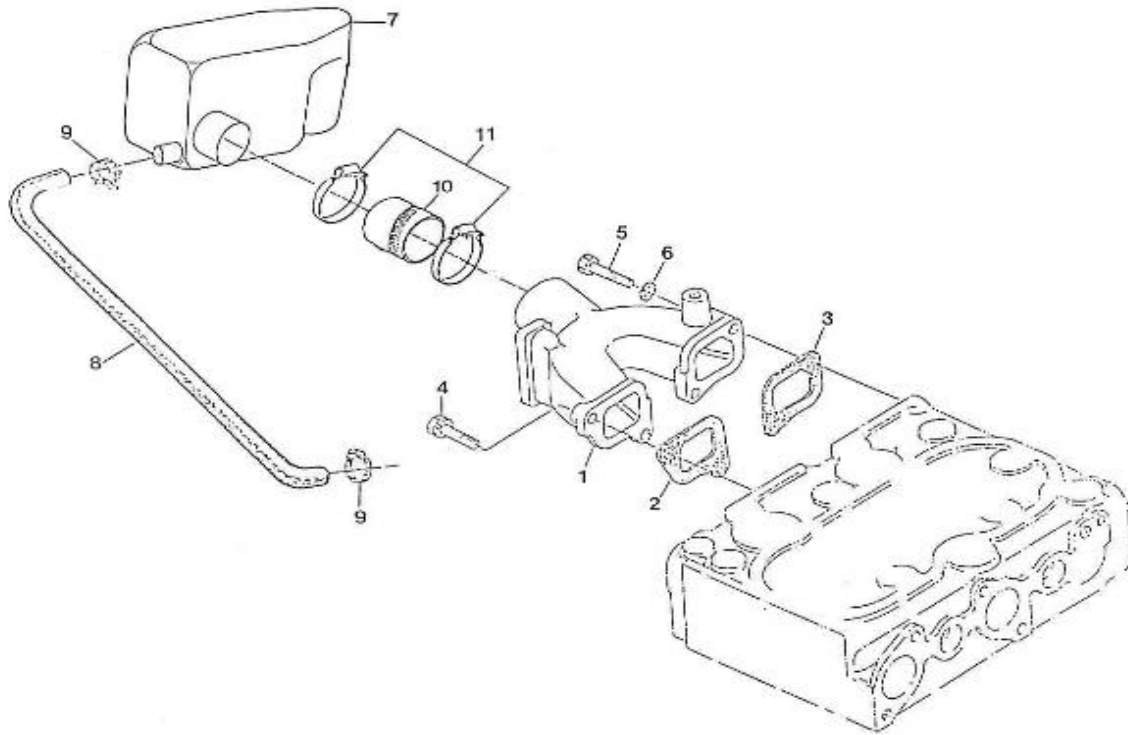

Brand: NanniDiesel

Model: Moteur 2.60HE

Version: Standard

Subassembly: Intake manifold

N.	Item	Description	Qty	Notes
1	970495101	MANIFOLD,INTAKE 2. 60	1	
2	970495102	GASKET,INTAKE MANIFOLD N01 H-H	1	
3	970495103	GASKET,INTAKE MANIFOLD N02 H-H	1	
4	970491536	BOLT,M 6X 20	3	
5	970300276	BOLT,HEX M 6X 50 (Pour protection injecteur)	1	
6	970119149	WASHER, SPRING D 6 (Pour protection injecteur)	5	
7	970301330	FILTER,AIR HE	1	
8	970496045	HOSE,CARTER DEAIR	1	
9	970439306	CLAMP (++POUR DURITE ORIGINE REF HUILE MOTEUR)	2	
10	970301611	HOSE,AIR FILTER 2. 40-2.60/HE (+++++COLLAGE A LA	1	
11	970604533	CLAMP,HOSE 32-44 (QUANTITE 8 R.P. 4 LE 19/06/2008)	2	

V. 23/08/2012

Pag. 26/53