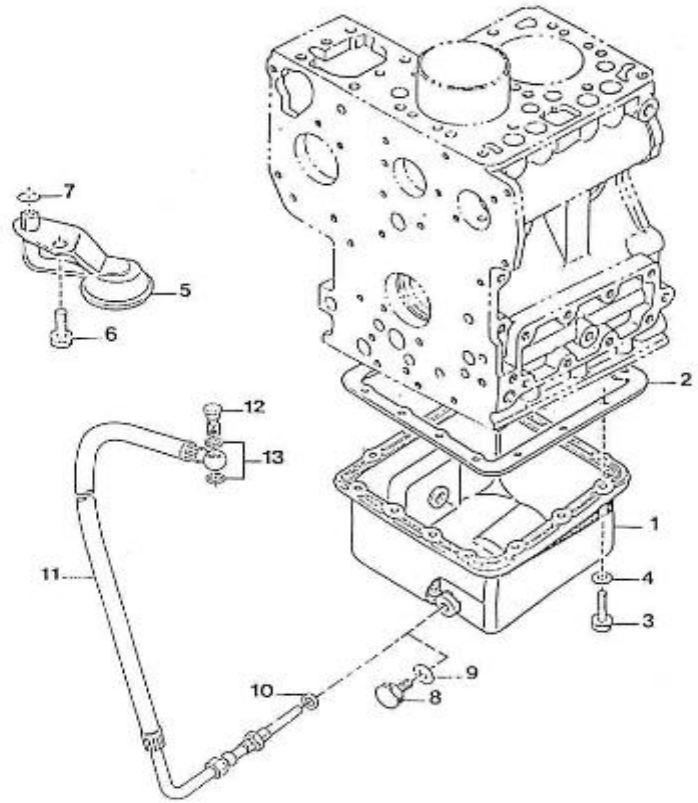

V. 23/08/2012

Pag. 3/53

Brand: NanniDiesel

Model: Moteur 2.60HE

Version: Standard

Subassembly: Oil pan

N.	Item	Description	Qty	Notes
1	970150121	PAN,OIL 2. 60	1	
2	970490110	GASKET,OIL PAN 2. 60	1	
3	970490123	BOLT,M10X 9	14	
4	970119149	WASHER, SPRING D 6 (Pour protection injecteur )	14	
5	970493126	FILTER,OIL PAN 2. 60	1	
6	970490919	BOLT,M 8X 16	1	
7	970153129	O-RING,OIL FILTER 2.60 4.110	1	
8	970150127	PLUG,DRAIN (Sans ppe vidange/Without oil extrac pump )	1	
9	970150128	WASHER,DRAIN PLUG	1	
10	970300199	GASKET,RING D16	1	
11	970302490	PIPE,OIL EXTRACTION CPL.2.60H/	1	
12	970432515	BOLT,BANJO M14X1,5 (=> N°KT08090423 )	1	
13	970300306	GASKET,RING D14 (SUR REFROID THERMO MOTA )	2	

V. 23/08/2012

Pag. 4/53

Brand: NanniDiesel	N.	Item	Description	Qty	Notes
Model: Moteur 2.60HE	1	970150121	PAN,OIL 2. 60	1	
Version: Standard	2	970490110	GASKET,OIL PAN 2. 60	1	
Subassembly: Oil pan	3	970490123	BOLT,M10X 9	14	
	4	970119149	WASHER, SPRING D 6 (Pour protection injecteur )	14	
	5	970493126	FILTER,OIL PAN 2. 60	1	
	6	970490919	BOLT,M 8X 16	1	
	7	970153129	O-RING,OIL FILTER 2.60 4.110	1	
	8	970150127	PLUG,DRAIN (Sans ppe vidange/Without oil extrac pump )	1	
	9	970150128	WASHER,DRAIN PLUG	1	
	10	970300199	GASKET,RING D16	1	
	11	970307155	PIPE	1	