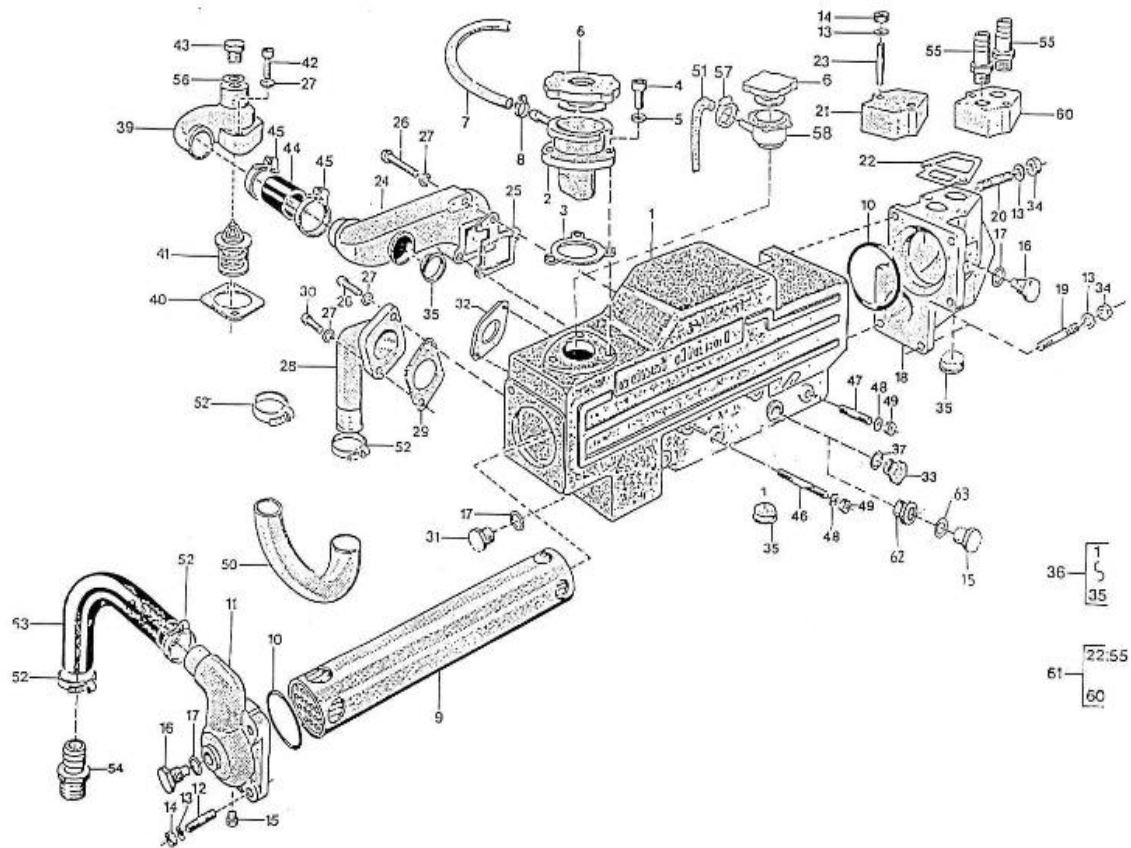

Brand: NanniDiesel

Model: Moteur 2.60HE

Version: Standard

Subassembly: Heat exchanger exhaust manifold

N.	Item	Description	Qty	Notes
1	970300218	HOUSING,HEATEXCHANGER 2. 60HE	1	
2	970604612	No Longer Available - FLANGE,FILLING NECK CPL.	1	
3	970604613	GASKET,FILLINGNECK	1	
4	970604615	BOLT,SOCK M 6X 20	3	
5	970635459	WASHER,PLAIN D 6 (CALAGE)	3	
6	970604614	CAP,FILLING 0, 7 DOUBLE SEAL	1	
7	970300077	HOSE,D 8 L= 450	1	
8	970644587	CLAMP,HOSE 12-15	1	
9	970300236	TUBE,STACK 2. 60HE	1	
10	970604617	O-RING,59,69X5,34	2	
11	970300224	COVER	1	
12	970300374	STUD,M 8X 30 (+++FIX TENDEUR)	4	
13	970119139	WASHER,CORRUGATED D8 (DONT 3 PTO)	11	
14	970027322	NUT,M 8 (+++ECROU FIL DEMARREUR)	6	
15	970632522	"PLUG,HEX 1/4""G"	2	
16	970494635	ANODE,ZINC CPL M16X1,5	2	
17	970300199	GASKET,RING D16	3	
18	970300226A	No longer available - MIXER,2. 60-3.90HE	1	
19	970300374	STUD,M 8X 30 (+++FIX TENDEUR)	5	
20	970300080	STUD,M 8X 25 (+++ FIX TURBO)	3	
21	970604623	CAP,MIXER 2.60-3.90-4.110HE	1	
22	970604622	GASKET,MIXER HE	1	
23	970604624	STUD,M 8X 40	2	
24	970300230	CONNECTION,ELBOW HE	1	
25	970300266	GASKET,FLANGE	1	
26	970634037	BOLT,SOCK M 6X 30	4	
27	970609602	WASHER,CORRUGATED D 6 (ROND GRAISSEE SERRAGE	7	
28	970300234	FLANGE,WATER INTAKE HE	1	
29	970300267	GASKET,FLANGE	1	
30	970300277	BOLT,SOCK M 6X 55	1	
31	970300214	PLUG,HEX M16X1,5	1	
32	970494512	GASKET,EXHAUST MANIFOLD	2	
33	970639853	"PLUG,HEX 3/8""G"	1	
34	970300079	NUT,M 8 SPECIAL	5	
35	970494517	CAP,FREEZE	2	
36	970300337	HEATEXCHANGER,2. 60HE CPL	1	
37	970300289	GASKET,RING D17	1	
39	970300232	FLANGE,WATER OUTLET	1	
40	970300062	GASKET,WATER INTAKE HE	1	
41	970300727	THERMOSTAT,71XC	1	
42	970300275	BOLT,HEX M 6X 25	2	
43	970875506	PLUG (<= N°KT08090422)	1	
44	970300243	HOSE,D32 L= 35	1	
45	970300922	CLAMP,HOSE 26-38 (FOURNITURE POMPE ATTELEE)	2	
46	970300273	STUD,M 6X108	2	
47	970300324	STUD,M 6X 90	2	
48	970635459	WASHER,PLAIN D 6 (CALAGE)	4	
49	970494516	NUT,LOCK M 6	4	
50	970300269	ELBOW,WATERPUMP HE	1	
51	970300077	HOSE,D 8 L= 450	1	
52	970604526	CLAMP,HOSE 22-32 (COTE ECHANGEUR)	4	
53	970300245	HOSE,D25 L= 350	1	
54	970300257	PILLAR,HOSE	1	
55	970604515	CONNECTION,HOSE HBW-20 (SUR COUDE ET TUYAU)	2	
56	970300306	GASKET,RING D14 (SUR REFRROID THERMO MOTA)	1	

V. 23/08/2012

Pag. 22/53