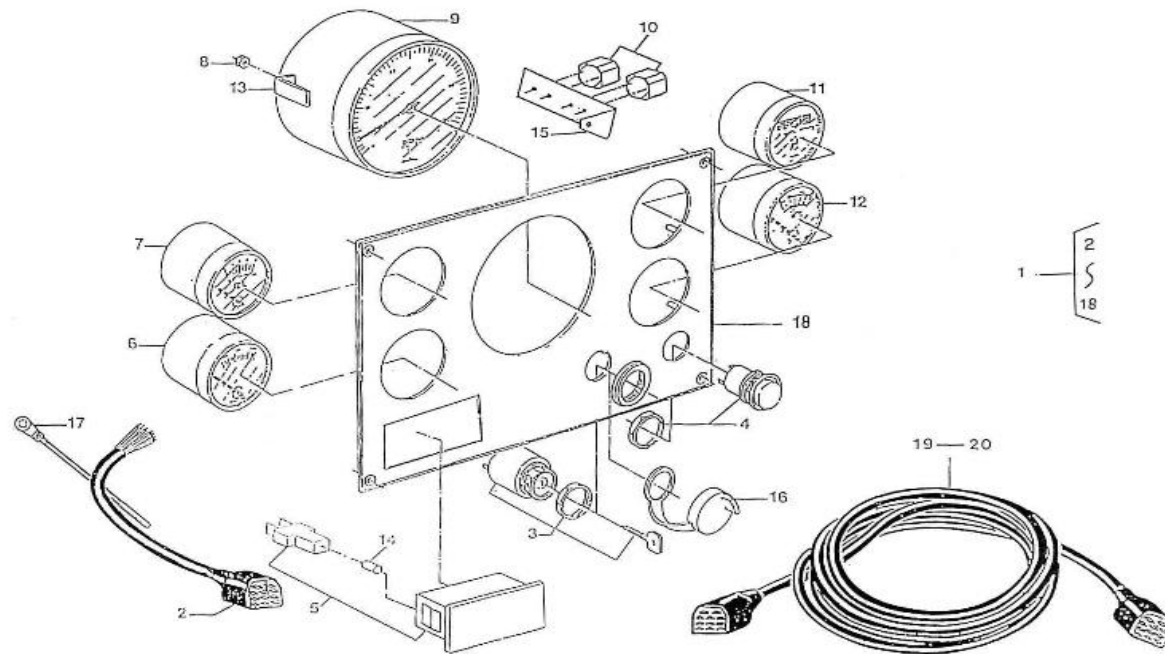

V. 23/08/2012

Pag. 43/53

Brand: NanniDiesel

Model: Moteur 2.60HE

Version: Standard

Subassembly: Panel 5 instruments

N.	Item	Description	Qty	Notes
1	970300790	No longer available - PLATE,PANEL 5 INSTRUMENTS VDO	1	
2	970304004	WIRING,PANEL 5INSTR. CPL. (11P)	1	
3	970302667	SWITCH,BOSCH STARTER + GLOWING	1	
4	970300967	BUTTON,PUSH	1	
5	970856005	INDICATORI OTTICI A 4 SPIE	1	
6	970850603	THERM.V. 120C 12V D52	1	
7	970850705	OIL PRESSURE GAUGE 5B	1	
8	970301191	NUT,M 4 A2	12	
9	970304024	GAUGE,VDO,TACH,4000,2P,D 85	1	
10	970302684	BUZZER,SONITRON SMA 24A P17.05	2	
11	970300742	GAUGE,VDO,HOUR,2P,D 52	1	
12	970850801	VOLTMETER	1	
13	970300920	CLAMP,INSTRUMENTS	12	
14	970856011	BULB 12V-2W	4	
15	970310182	SUPPORT (. )	1	
16	970304021	COVER	1	
17	970304019	CABLEBINDER,PLASTIC 4.8X195	1	
18	970302674	PANEL,5 INSTR. 4000RPM 12V VDO	1	
19	970302665	WIRING,INTERMEDIATE 4MTR 11POS	1	
20	970302666	WIRING,INTERMEDIATE 8MTR 11POS (TOTAL 12M )	1	