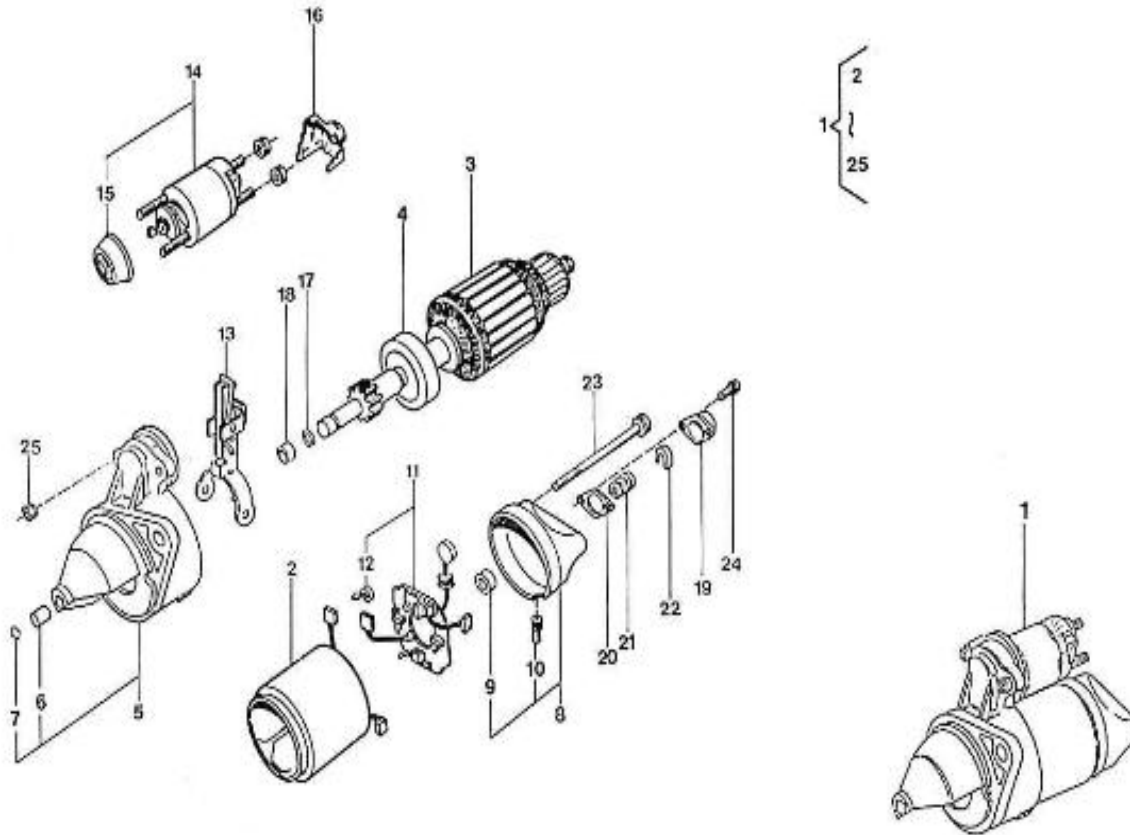

V. 23/08/2012

Pag. 28/53

Brand: NanniDiesel

Model: Moteur 2.60HE

Version: Standard

Subassembly: Starter motor

N.	Item	Description	Qty	Notes
1	970497303	STARTER,MOTOR 12V 0,8KW 1P	1	
2	970497302	STATOR,2. 60 3. 90	1	
3	970497304	ROTOR,STARTER 2.40	1	
4	970497305	CLUTCH,STARTER MOTOR 2.60	1	
5	970497307	FRAME,DRIVE END-STARTER MOTOR	1	
6	970497308	BUSH,STARTER MOTOR 3.90	1	
7	970497309	COVER,STARTER MOTOR 2.60-3.90	1	
8	970497312	FRAME,END STARTER MOTOR 2.60-3	1	
9	970497315	BUSHING,REAR STARTER MOTOR 2.6	1	
10	970497316	PLUG,STARTER MOTOR 2.60	1	
11	970497317	HOLDER,BRUSH CPL.STARTER 2.60-	1	
12	970497318	SPRING,BUSH	4	
13	970497329	BOLT,M 8X 28	1	
14	970497306	RELAIS,STARTER MOTOR 2.60-3.90	1	
15	970497330	COVER,STARTER MOTOR SWITCH	1	
16	970497331	COVER,INSULATION (STARTER MOTO	1	
17	970497332	PIN,SNAP	1	
18	970497333	BUSH,FRONT STARTER MOTOR	1	
19	970497334	CAP,END FRAME	1	
20	970497335	SEAL	1	
21	970497336	SPRING,BRAKE	1	
22	970497337	PLATE,LOCK STARTER MOTOR	1	
23	970497338	BOLT,STARTER MOTOR 2.60-3.90	2	
24	970497339	SCREW,WITH WASHER	2	
25	970497340	NUT	2	