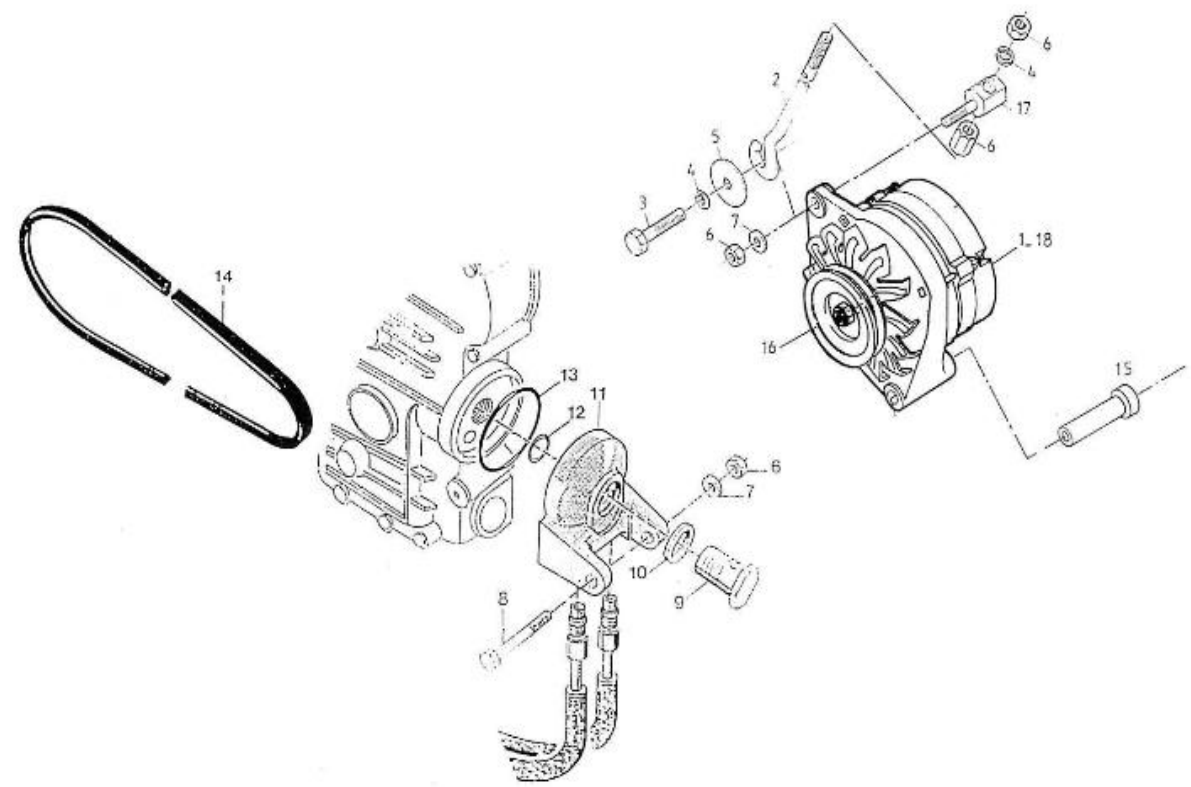

Brand: NanniDiesel
Model: Moteur 2.60HE
Version: Standard
Subassembly: Alternator Assy STD

N.	Item	Description	Qty	Notes
1	970307522	ALTERNATOR,14V-60A	1	
2	970307493	TIGHTENER,V-BELT	1	
3	970300409	BOLT,HEX M 8X 55 (+++ FIX . PTO)	1	
4	970119139	WASHER,CORRUGATED D8 (DONT 3 PTO)	2	
5	970304050	WASHER	1	
6	970027322	NUT,M 8 (++ECROU FIL DEMARREUR)	4	
7	970119138	WASHER,SPRING D 8 (TENDEUR)	2	
8	970300474	BOLT,HEX M 8X 85 SPECIAL	1	
9	970300248	BOLT,BANJO M18X1,5	1	
10	970300251	WASHER,30X19	1	
11	970300246	No longer available - SUPPORT,ALTERNATOR HE	1	
12	970300252	O-RING,18,77X1,78	1	
13	970493155	O-RING,61,91X3,53	1	
14	970300706	V-BELT,SPZ 950 LW	1	
15	970307061	No Longer Available - AXLE	1	
16	970307194	PULLEY	1	
17	970307491	SUPPORT,TIGHTNER V-BELT	1	
18	970307533	REGULATOR,ALTERNATOR	1	

V. 23/08/2012

Pag. 32/53