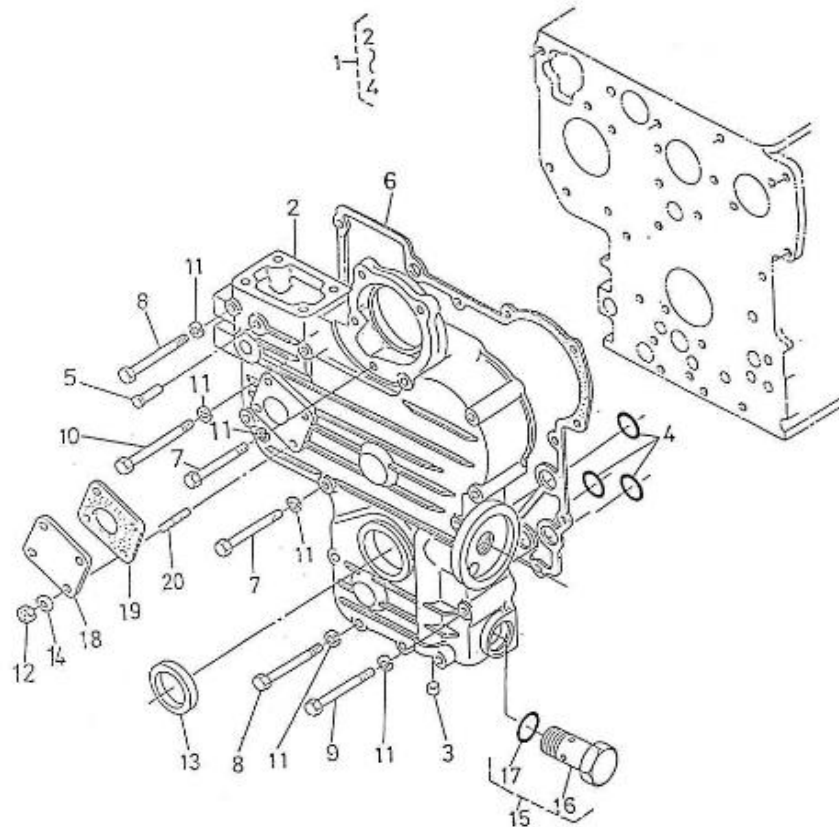

V. 23/08/2012

Pag. 2/53

Brand: NanniDiesel

Model: Moteur 2.60HE

Version: Standard

Subassembly: Timing case

N.	Item	Description	Qty	Notes
1	970150201	COVER,TIMING CASE CPL.-HE-	1	
3	970150202	PLUG,PIN	2	
4	970490203	O-RING	3	
5	970490204	PIN,TIMING COVER	1	
6	970150205	GASKET,TIMING CASE -HE-	1	
7	970302584	BOLT,HEX M 6X 60	7	
8	970490208	BOLT,M 6X 65	5	
9	970490209	BOLT,M 6X 70	1	
10	970490210	BOLT	1	
11	970119149	WASHER, SPRING D 6 (Pour protection injecteur )	14	
12	970151133	NUT,M 6 (BEFORE N°KTE08070398 )	4	
13	970490213	SEAL,OIL	1	
14	970119149	WASHER, SPRING D 6 (Pour protection injecteur )	4	
15	970493131	ASSY,VALVE RELIEF	1	
17	970493132	O-RING (<=9KZ999 )	1	
18	970490222	COVER,INJ.TIMING	1	
19	970491736	GASKET	1	