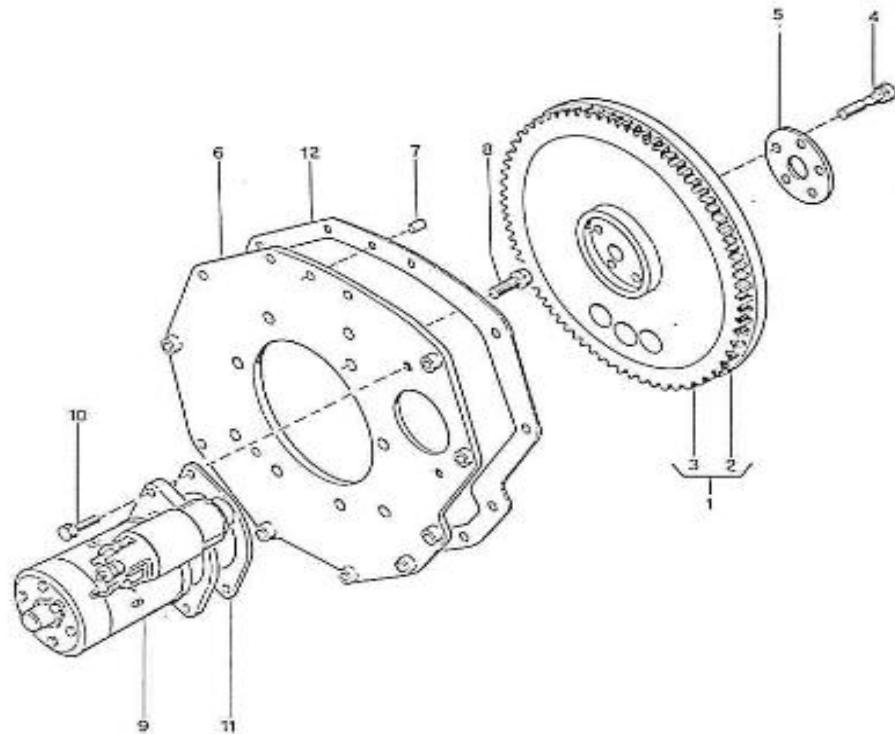

V. 23/08/2012

Pag. 12/53

Brand: NanniDiesel

Model: Moteur 2.60HE

Version: Standard

Subassembly: Flywheel

N.	Item	Description	Qty	Notes
1	970302599	FLYWHEEL 2.60 HE	1	
3	970491703	GEAR,FLYWHEEL	1	
4	970491705	BOLT,FLYWHEEL	5	
5	970491706	No longer available - WASHER,FLYWHEEL	1	
6	970491707	PLATE,REAR END 2. 60-3.90-4.11	1	
7	970490111	PIN,CYLINDRICAL	1	
8	970491709	BOLT,REAR END PLATE	8	
9	970497303	STARTER,MOTOR 12V 0,8KW 1P	1	
10	970409603	BOLT,HEX M 8X 25 (FIX SUP ALT )	2	
11	970497328	GASKET,STARTER 2.60-3.90	1	
12	970151706	GASKET,REAR END PLATE	1	