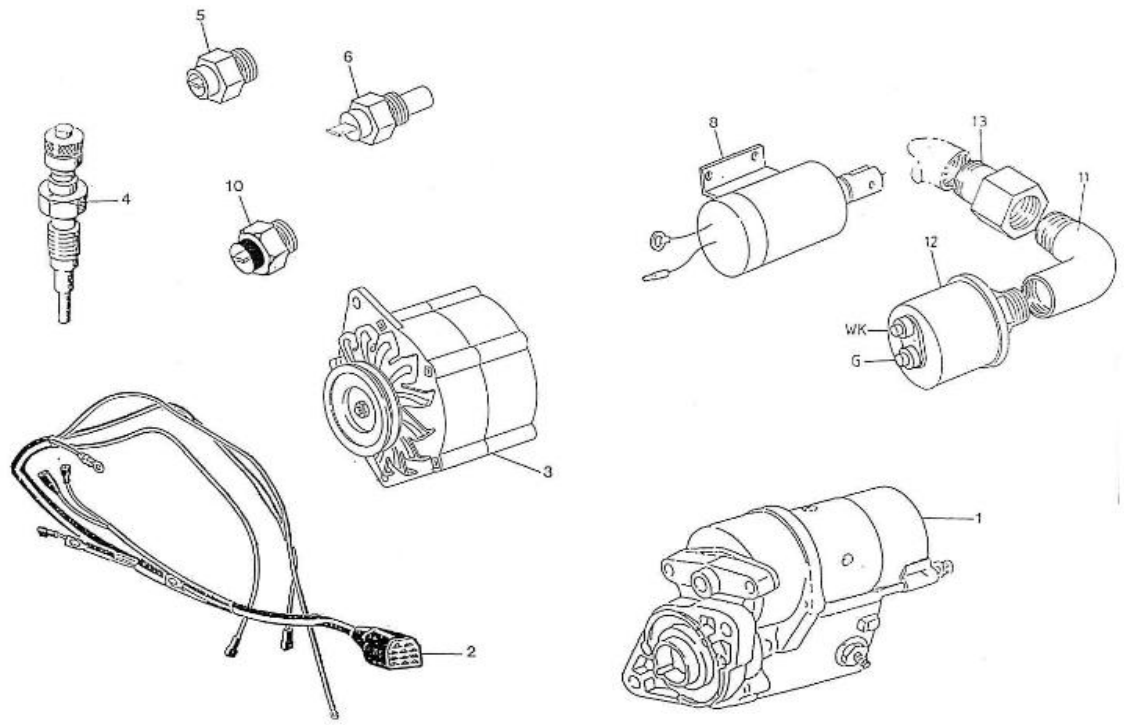

Brand: NanniDiesel	N.	Item	Description	Qty	Notes
Model: Moteur 2.60HE	1	970497303	STARTER,MOTOR 12V 0,8KW 1P	1	
Version: Standard	2	970302661A	WIRING	1	
Subassembly: Electrics	3	970300565	ALTERNATOR,14V-35A MOTOROLA	1	
	4	970152116	GLOWPLUG,H-HE	1	
	5	970851725	TEMPERATURE SENDER	1	
	6	970851602	WATER TEMPERATURE SENDER	1	
	8	970301580	SOLENOID,12V 4.190	1	
	10	970851700	SWITCH,OIL	1	
	11	970493207	ELBOW,1/8X10X1,5MF (+++MONTAGE ALERTE HUILE)	1	
	12	48201143	OIL PRESSURE SENDER (Remplace 307091 à partir du	1	
	13	970493203	FITTING,PRESS SWITCH M10	1	

V. 23/08/2012

Pag. 47/53