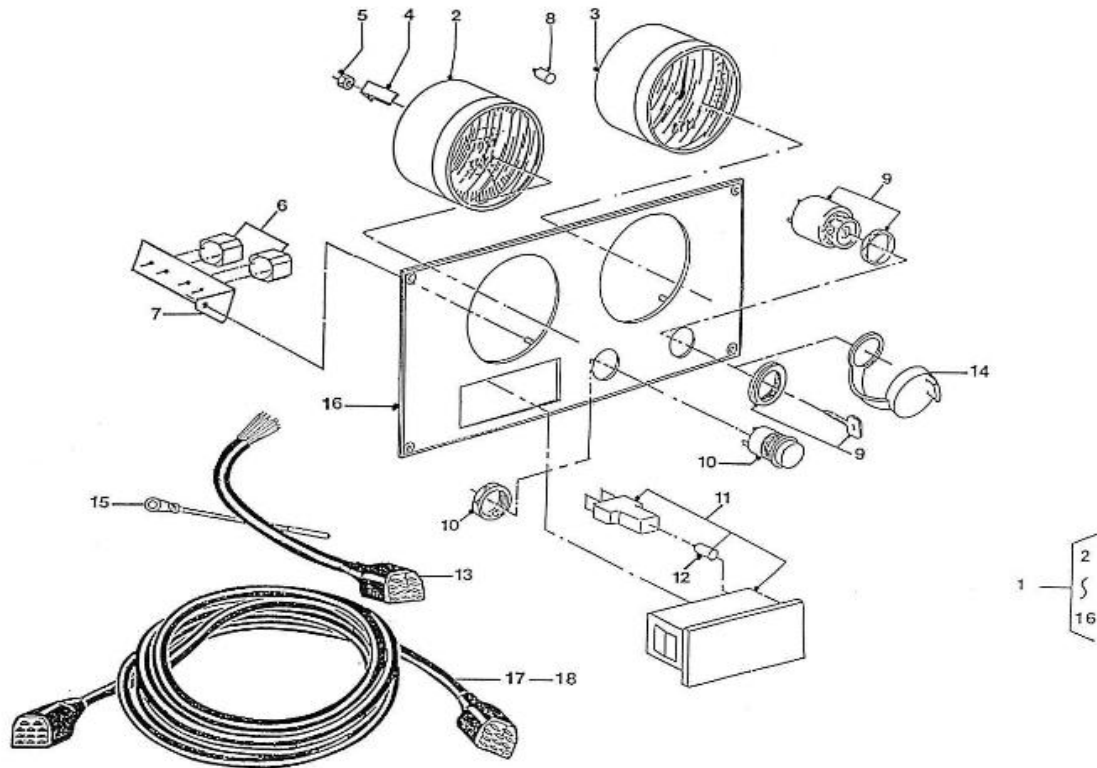

V. 23/08/2012

Pag. 42/53

Brand: NanniDiesel

Model: Moteur 2.60HE

Version: Standard

Subassembly: Panel 2 instruments

N.	Item	Description	Qty	Notes
1	970302672	No longer available - PANEL,2 INSTRUMENTS 12V CPL VD	1	
2	970301662	GAUGE,VDO,TEMP/VOLT 40-120,8-1	1	
3	970301642	No longer available - GAUGE,VDO,TACH,4000 12-24V 2P	1	
4	970300920	CLAMP,INSTRUMENTS	8	
5	970301191	NUT,M 4 A2	8	
6	970302684	BUZZER,SONITRON SMA 24A P17.05	2	
7	970310182	SUPPORT (.)	1	
8	970856011	BULB 12V-2W	2	
9	970302667	SWITCH,BOSCH STARTER + GLOWING	1	
10	970300967	BUTTON,PUSH	1	
11	970856005	INDICATORI OTTICI A 4 SPIE	1	
12	970856011	BULB 12V-2W	4	
13	970302663	WIRING,PANEL 2INSTR. ADDITION	1	
14	970304021	COVER	1	
15	970304019	CABLEBINDER,PLASTIC 4.8X195	1	
16	970302669	PLATE,PANEL 2 INSTR W/SW GLOW/	1	
17	970302665	WIRING,INTERMEDIATE 4MTR 11POS	1	
18	970302666	WIRING,INTERMEDIATE 8MTR 11POS (TOTAL 12M )	1	