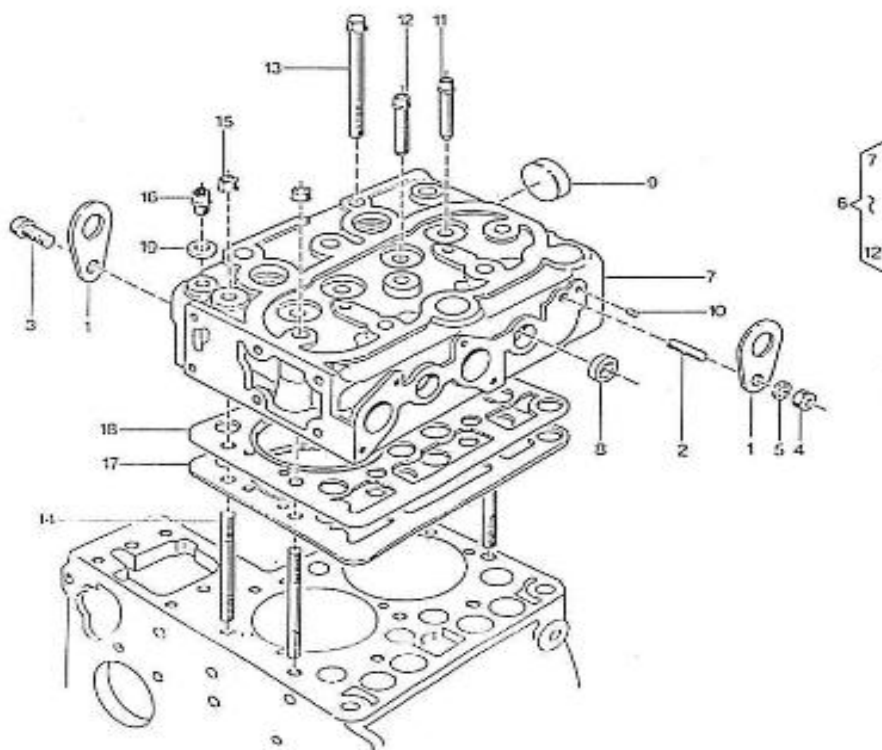

Brand: NanniDiesel	N.	Item	Description	Qty	Notes
Model: Moteur 2.60HE	1	970490901	HOOK,ENGINE 2.60-3.90-4.110	2	
Version: Standard	2	970490902	STUD,M 8X 16	1	
Subassembly: Cylinder head	3	970490919	BOLT,M 8X 16	1	
	4	970490903	NUT,M 8	1	
	5	970490904	WASHER,SPRING D 8	1	
	6	970150905	HEAD,CYLINDER CPL 2.60	1	
	8	970490921	CAP,SEALING	3	
	9	970490908	PLUG	1	
	10	970490909	PLUG,PIN CRANKSHAFT	2	
	11	970500922	GUIDE,VALVE INTAKE H-HE	2	
	12	970500923	GUIDE,VALVE EXHAUST H-HE	2	
	13	970150912	BOLT,CYL.HEAD	8	
	14	970150913	STUD,CYL.HEAD 2. 60-3.90-4.110	2	
	15	970150914	NUT,CYLINDER HEAD	2	
	16	970851725	TEMPERATURE SENDER	1	
	17	970150916	GASKET,CYL.HEAD 2. 60HE	1	
	18	970150917	SHIM,CYLINDER HEAD 2. 60	1	
	19	970150919	WASHER,SEAL	1	

V. 23/08/2012

Pag. 7/53