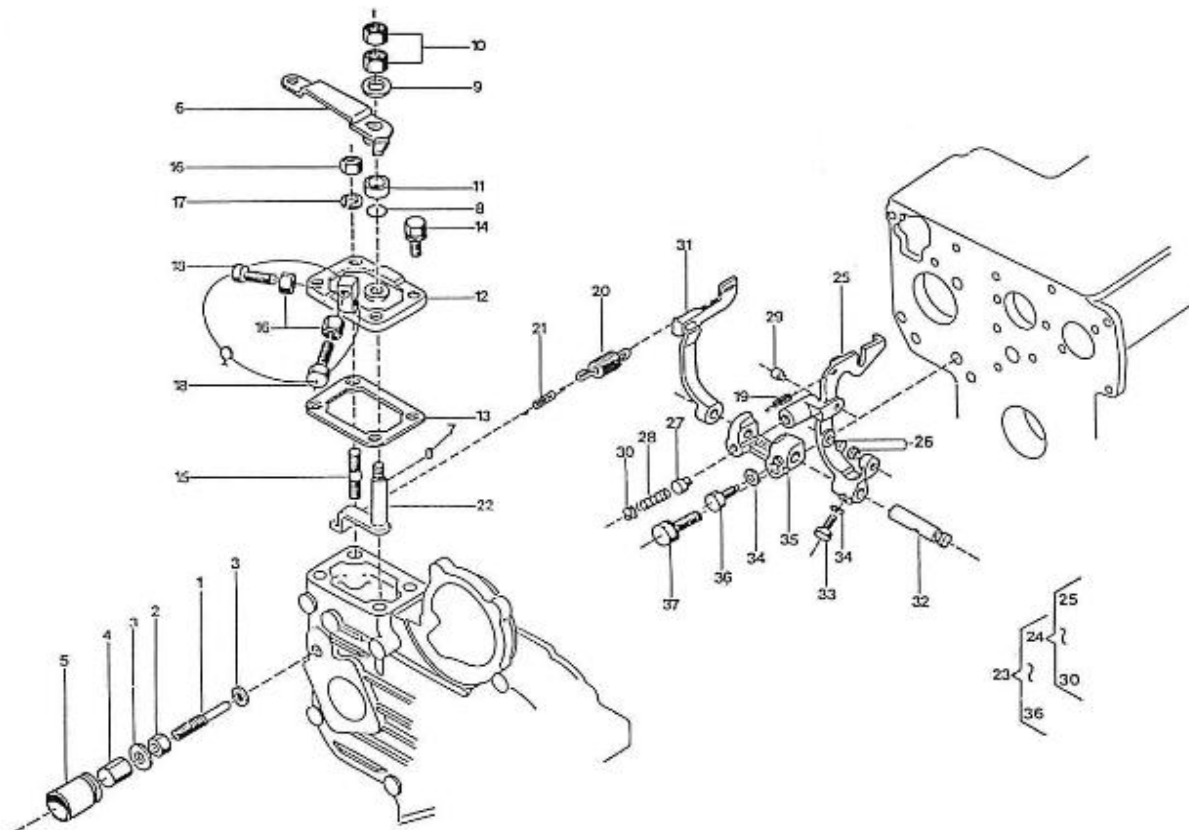

Brand: NanniDiesel

Model: Moteur 2.60HE

Version: Standard

Subassembly: Speed control

N.	Item	Description	Qty	Notes
1	970150401	SCREW,ADJUSTING	1	
2	970150402	NUT	1	
3	970150403	RING,SEAL (=> N° XA0001 <= 3Z0001)	2	
4	970140504	NUT, CAP M8	1	
5	970150405	CAP,NUT	1	
6	970151306	LEVER,ACCELERATOR	1	
7	970491312	KEY,FEATHER	1	
8	970151129	O-RING	1	
9	970151309	WASHER,PLAIN D 6	1	
10	970151310	NUT,M 6	2	
11	970151311	SPACER,GOVERNOR	1	
12	970151312	COVER,SPEED CONTROL	1	
13	970491311	GASKET,COVER SPEED CONTROL	1	
14	970491536	BOLT,M 6X 20	3	
15	970490224	STUD	1	
16	970151133	NUT,M 6 (BEFORE N°KTE08070398)	3	
17	970119149	WASHER, SPRING D 6 (Pour protection injecteur)	1	
18	970141301	BOLT, STOPPER ADJ.	2	
19	970491313	SPRING,START GOVERNOR	1	
20	970151314	"SPRING;GOVERNOR N01 2. 60"	1	
21	970151315	SPRING,GOVERNOR N02 2. 60	1	
22	970151316	LEVER,GOVERNOR CPL.	1	
23	970151317	LEVER,FORK CPL.2.60-3.90	1	
24	970151319	LEVER,CPL.2.60-3.90	1	
31	970151320	LEVER,FORK N02	1	
32	970491319	SHAFT,FORK LEVER	1	
33	970151321	BOLT,M 5X 16	1	
34	970300318	WASHER,SPRING D 5	2	
35	970491321	SUPPORT,FORK LEVER	1	
36	970491322	BOLT	1	
37	970491323	BOLT,M 6X 28	2	

V. 23/08/2012

Pag. 10/53