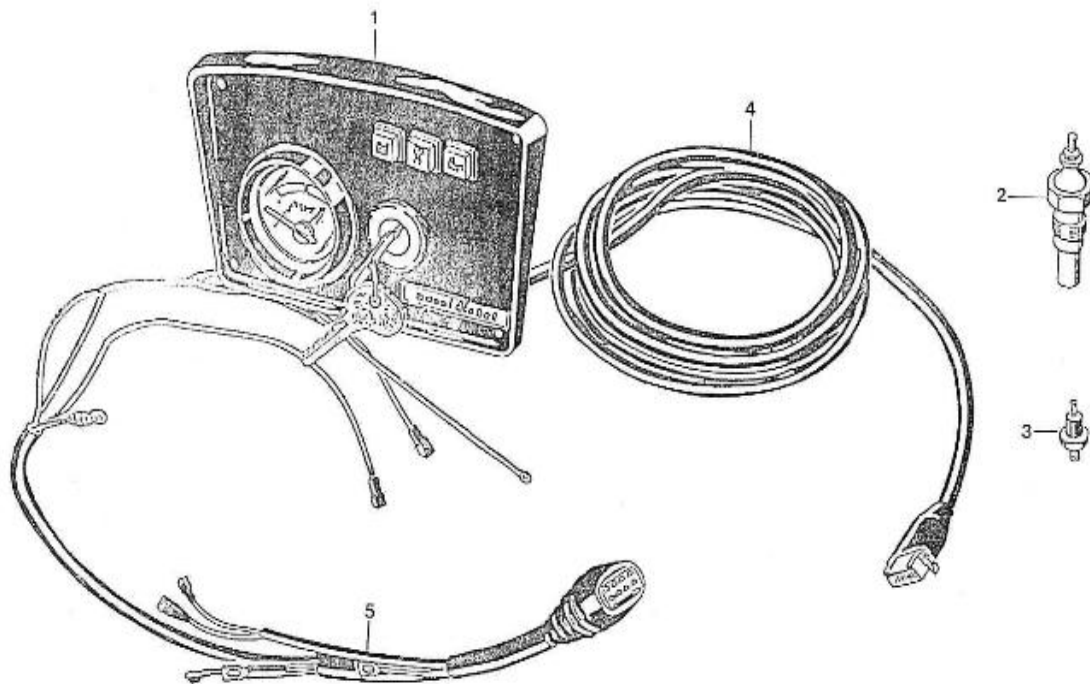

Brand: NanniDiesel	N.	Item	Description	Qty	Notes
Model: Moteur 2.60HE	1	970300357	PANEL,1 INSTRUMENT 120X CPL	1	
Version: Standard	2	970861602	No Longer Available - WATER TEMPERATURE SENDER	1	
Subassembly: Instrument panel STD	3	970851700	SWITCH,OIL	1	
	4	970851402	No longer available - NO LONGER AVAILABLE	1	
	5	970851515	WIRING	1	

V. 23/08/2012

Pag. 33/53