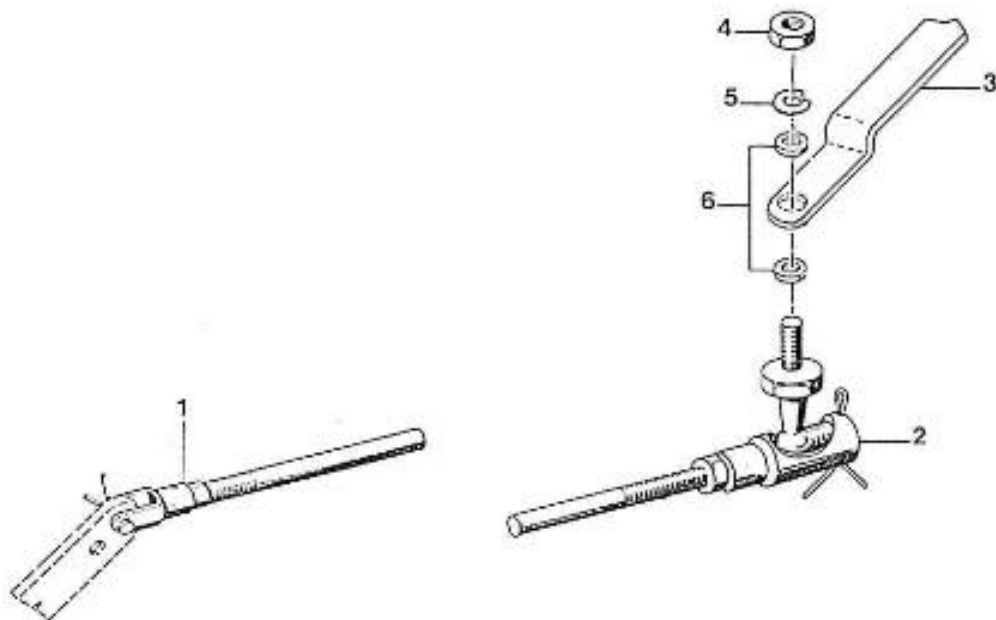

V. 23/08/2012

Pag. 19/53

Brand: NanniDiesel	N.	Item	Description	Qty	Notes
Model: Moteur 2.60HE	1	970830123	STRAP	1	
Version: Standard	2	970830124	JOINT	1	
Subassembly: Drive speed control	3	970151306	LEVER,ACCELERATOR	1	
	4	970635460	NUT,M 6	1	
	5	970119149	WASHER, SPRING D 6 (Pour protection injecteur )	1	
	6	970635459	WASHER,PLAIN D 6 (CALAGE )	2	