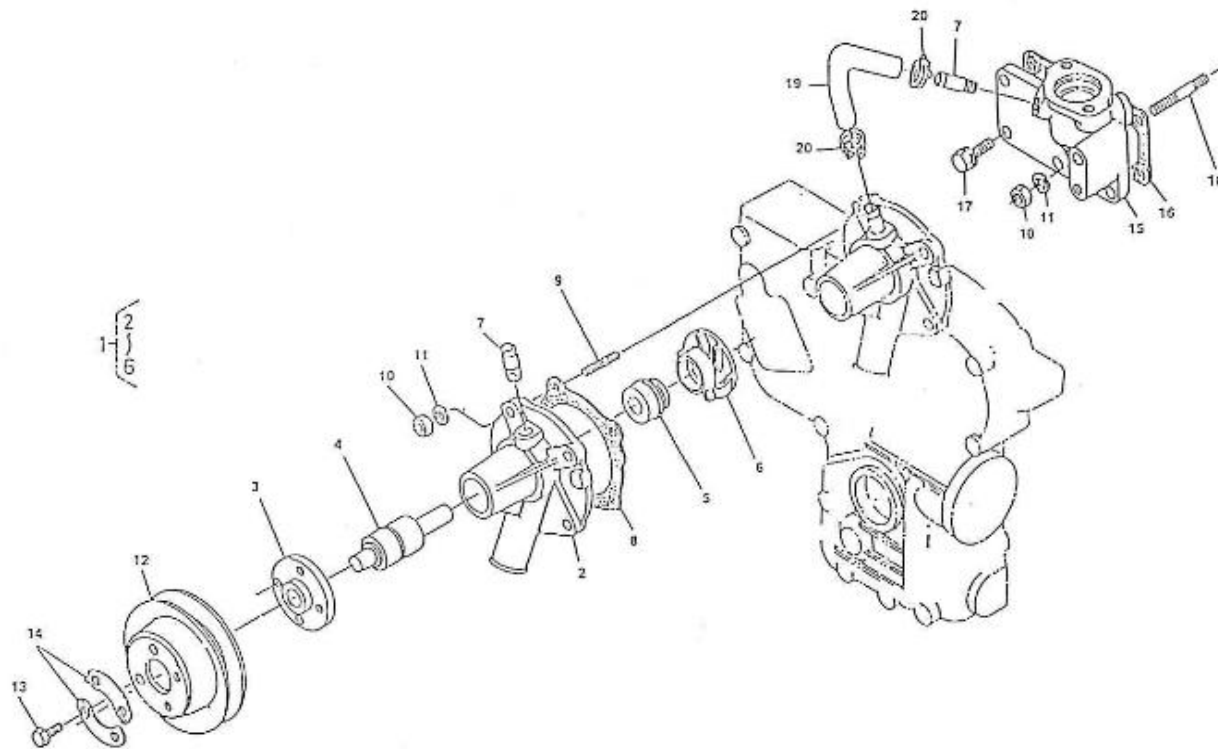

Brand: NanniDiesel

Model: Moteur 2.60HE

Version: Standard

Subassembly: Fresh water pump

N.	Item	Description	Qty	Notes
1	970154001	PUMP,F/WATER CPL.2. 60-4.110HE	1	
3	970159645	FLANGE,WATER PUMP HE	1	
4	970159640	BEARING,F.WATER PUMP	1	
5	970154002	SEAL,MECHANICAL F/W.PUMP	1	
6	970159642	IMPELLER,F/WATER PUMP -HE-	1	
7	970154003	PIPE,WATER RETURN	2	
8	970159643	GASKET,WATER PUMP 2. 60-3.90-4	1	
9	970154004	STUD,WATER PUMP	4	
10	970151133	NUT,M 6 (BEFORE N°KTE08070398)	5	
11	970119149	WASHER, SPRING D 6 (Pour protection injecteur)	5	
12	970154005	PULLEY,WATER PUMP -HE-	1	
13	970140123	BOLT ,M 6X12 (AFTER N°KTE08070398)	4	
14	970154006	WASHER,WATER PUMP PULLEY	2	
15	970154007	HOUSING,THERMOSTAT	1	
16	970494618	GASKET,HOUSING THERMOSTAT	1	
17	970491117	BOLT,M 6X 16	5	
18	970154008	STUD,HOUSING TERMOSTAT	1	
19	970154009	HOSE,WATER RETURN	1	
20	970439306	CLAMP (++)POUR DURITE ORIGINE REF HUILE MOTEUR)	2	

V. 23/08/2012

Pag. 21/53