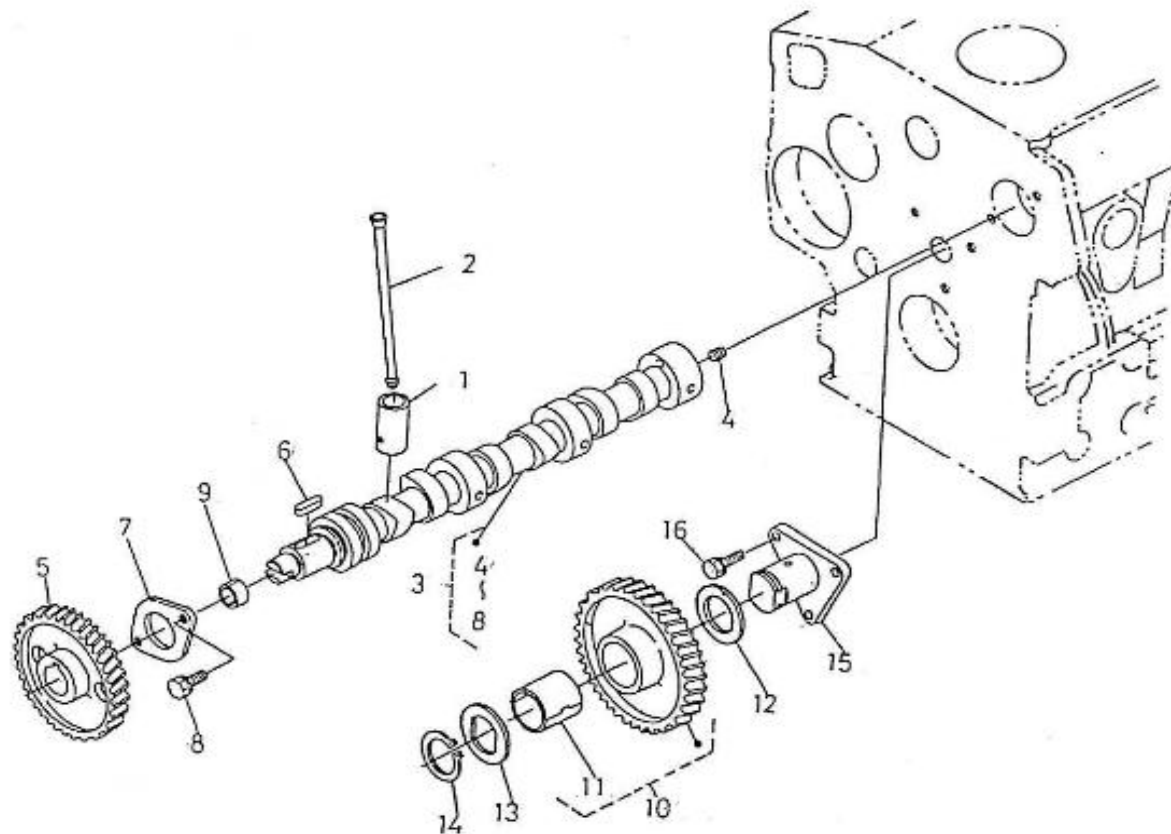

V. 01/07/2011

Pag. 7/34

Brand: NanniDiesel

Model: Moteur 3.100HE

Version: Standard

Subassembly: Camshaft

N.	Item	Description	Qty	Notes
1	970491101	TAPPET (BEFORE N°KTE08070398)	6	
2	970302796	ROD,PUSH	6	
3	970310323	CAMSHAFT	1	
4	970302043	SCREW,SET	1	
5	970302798	GEAR,CAMSHAFT	1	
6	970141106	KEY, FEATHER CAMSHAFT 2.40-4.1	1	
7	970302799	STOPPER,CAMSHAFT	1	
8	970310351	BOLT (BEFORE N°KTE08070398)	2	
9	970310324	COLLAR	1	
10	970302800	GEAR,IDLE CPL.N01	1	
11	970302801	BUSHING,IDLE GEAR	1	
12	970302803	COLLAR,IDLE GEAR 1	1	
13	970302804	COLLAR,IDLE GEAR 2	1	
14	970302805	CIR-CLIP,IDLE GEAR	2	
15	970302806	SHAFT,IDLE GEAR 1	1	
16	970491117	BOLT,M 6X 16	3	