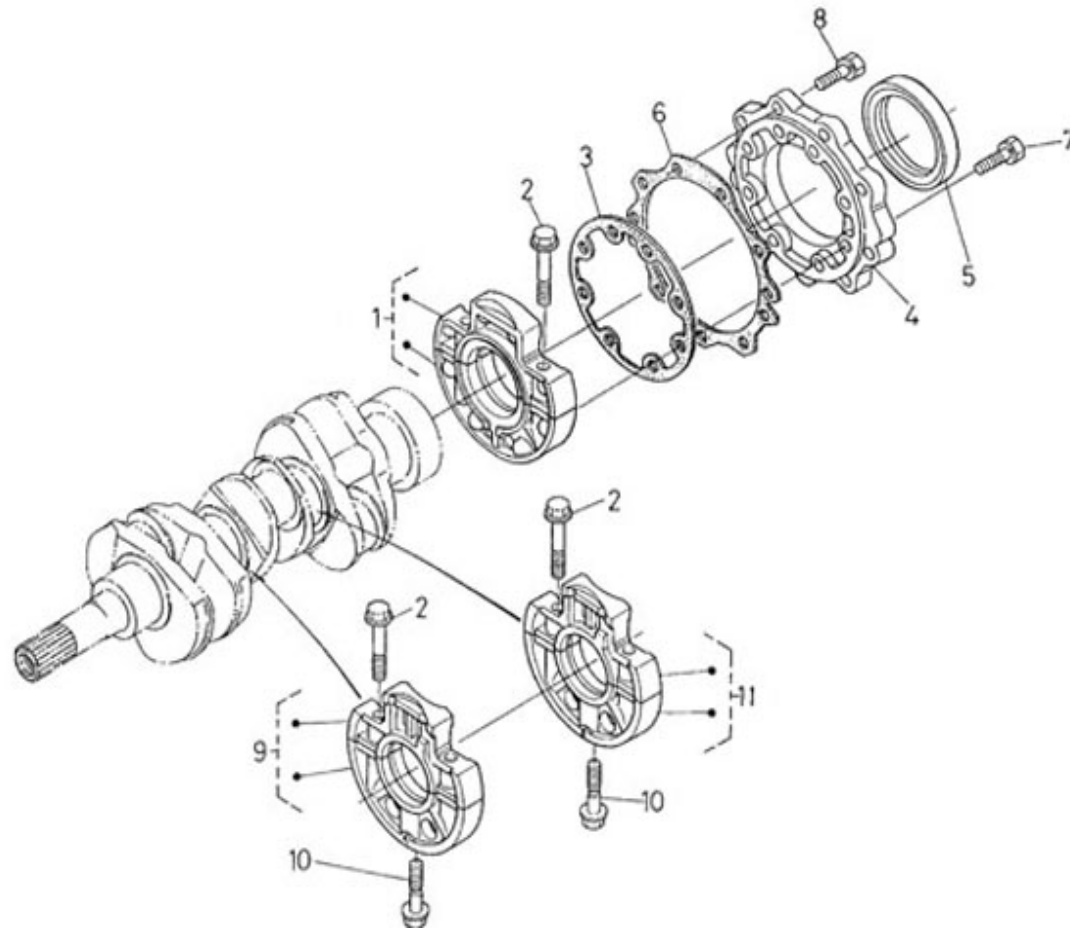

Brand: NanniDiesel

Model: Moteur 3.100HE

Version: Standard

Subassembly: Crankshaft

N.	Item	Description	Qty	Notes
1	970302754	BEARING,MAIN ASSY 4.150 (=> N°KT08090423)	1	
2	970302755	BOLT,BEARING CASE N01	6	
3	970302756	GASKET,BEARING CASE	1	
4	970302757	COVER,BEARING CASE	1	
5	970302758	SEAL,OIL	1	
6	970302759	GASKET,BEARING CASE	1	
7	970491537	BOLT,M 6X 25	8	
8	970491536	BOLT,M 6X 20	9	
9	970302760	BEARING,MAIN ASSY N01 4.150 (<= N°KT08090422)	1	
10	970302761	BOLT,BEARING CASE N02	2	
11	970302762	BEARING,MAIN ASSY N02 4.150 (<= N°KT08090422)	1	

V. 01/07/2011

Pag. 11/34