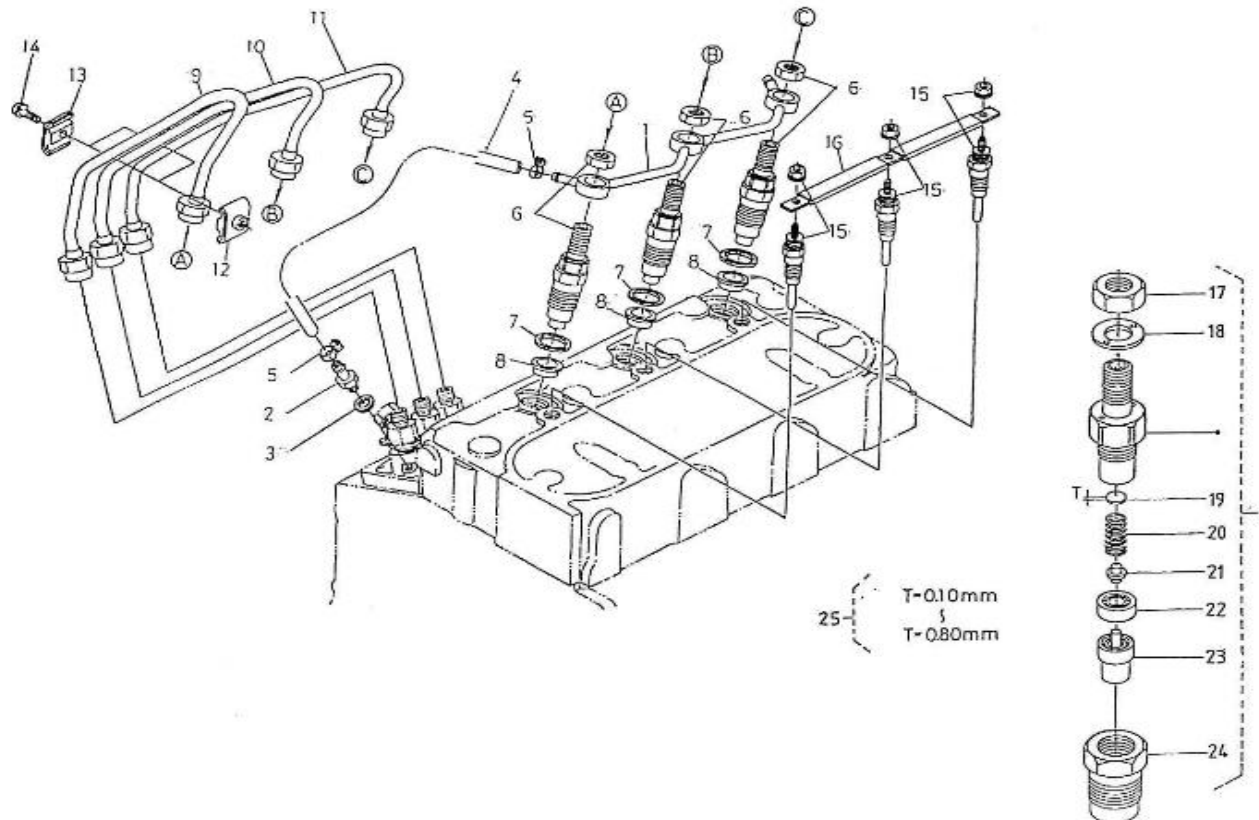

V. 01/07/2011

Pag. 14/34

Brand: NanniDiesel

Model: Moteur 3.100HE

Version: Standard

Subassembly: Injection lines nozzles

N.	Item	Description	Qty	Notes
1	970304117	ASSY PIPE,OVER FLOW	1	
2	970142104	NOZZLE, FUEL OVERFLOW LINE	1	
3	970150403	RING,SEAL (=> N° XA0001 <= 3Z0001)	1	
4	32805001	HOSE (++)RETOUR INJ / PPE INJ)	1	
5	970310171	CLAMP (+++ FIX DURITE WASTEGATE)	2	
6	970302816	INJECTOR,CPL.4.150	3	
7	970142109	GHASKET, RING INJECTORS	3	
8	970307388	SEAL,HEAT	3	
9	970302817	LINE,FUEL CYL.N01 4.150 (<= N°KT08090422)	1	
10	970302818	LINE,FUEL CYL.N02 4.150 (<= N°KT08090422)	1	
11	970302819	LINE,FUEL CYL.N03 4.150 (<= N°KT08090422)	1	
12	970142114	CLAMP,FUEL LINES 1+2	2	
13	970142115	CLAMP,FUEL-LINES 1+2	2	
14	970492118	SCREW,M 5X 20 ROUND HEAD	2	
15	970307591	GLOW PLUG	3	
16	970304119	CORD,GLOW PLUG	1	
17	970310381	NUT	3	
18	970310387	WASHER	3	
19	970310382	WASHER	3	
20	970310383	SPRING,NOZZLE	3	
21	970310385	ROD,PUSH	3	
22	970310384	SPACER	3	
23	970310388	PIECE,NOZZLE	3	
24	970310386	NUT	3	
25	970310389	ASSY WASHER,ADJ.	3	