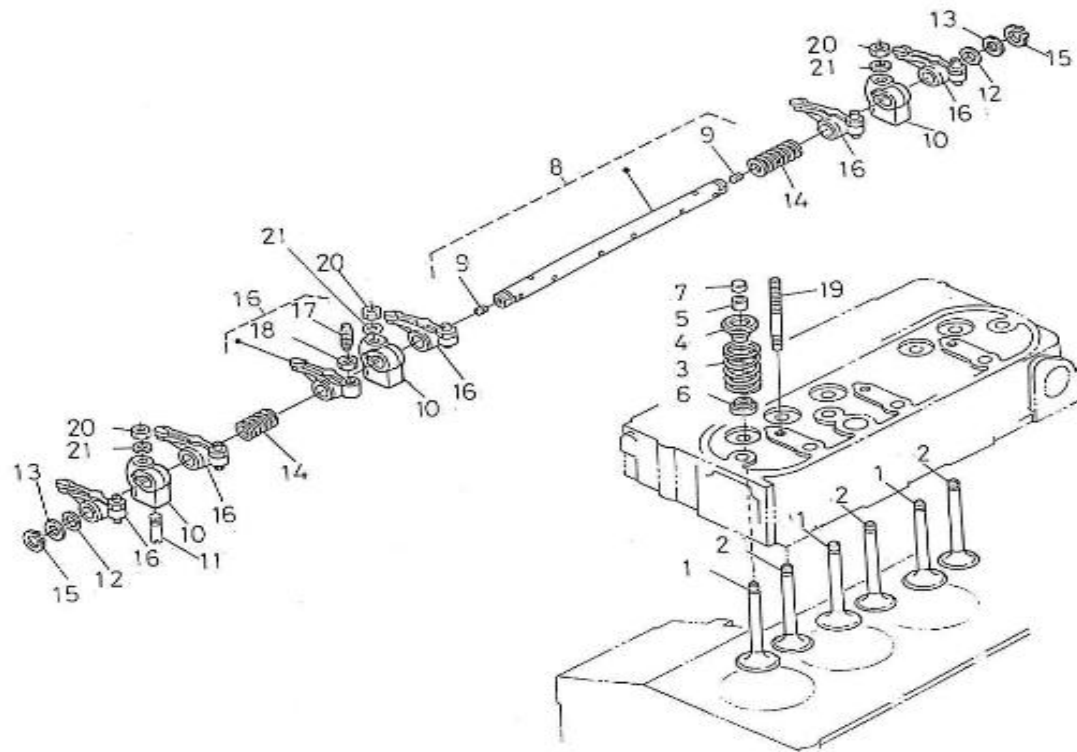

Brand: NanniDiesel

Model: Moteur 3.100HE

Version: Standard

Subassembly: Valves & Springs

N.	Item	Description	Qty	Notes
1	970302780	VALVE,INTAKE 4.150	3	
2	970302781	VALVE,EXHAUST 4.150	3	
3	970302782	SPRING,VALVE (<= N°KT08090422)	6	
4	970491004	RETAINER,VALVE SPRING	6	
5	970491005	COLLET,VALVE SPRING	6	
6	970311008	INLET VALVE SEAL	6	
7	970491007	CAP,VALVE	6	
8	970304113	ASSY SHAFT,R-ARM	1	
9	970491009	SCREW,SET	2	
10	970302787	BRACKET,ROCKER ARM	3	
11	970491015	SCREW,SET	1	
12	970302789	WASHER,1	2	
13	970302790	WASHER,2	2	
14	970302791	SPRING,ROCKER,ARM	2	
15	970302788	STUD	3	
16	970302793	ASSY,ROCKER ARM 4.150HE	6	
17	970302794	SCREW,ADJUSTING	6	
18	970302795	NUT	6	
19	970302792	CIR-CLIP,EXTERNAL	2	
20	970491013	NUT	3	
21	970491014	WASHER,PLAIN	3	

V. 01/07/2011

Pag. 7/34