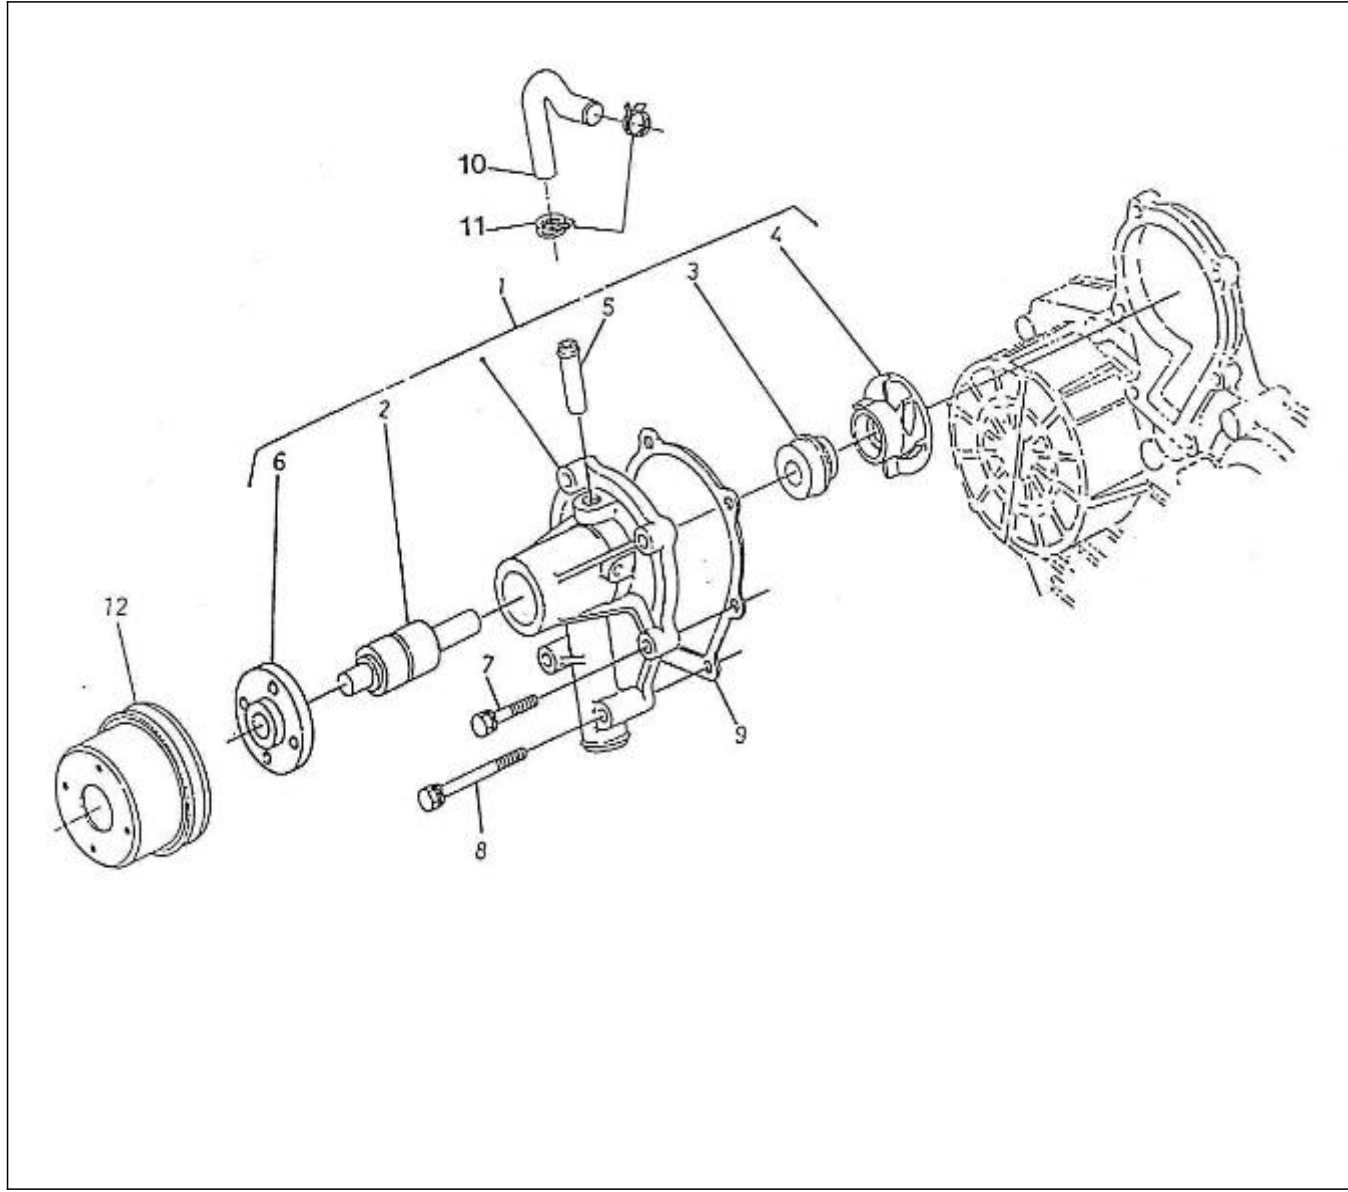

Brand: NanniDiesel
Model: Moteur 3.100HE
Version: Standard
Subassembly: Fresh water pump

N.	Item	Description	Qty	Notes
1	970302745	PUMP,F/WATER CPL.4.150	1	
2	970302746	BEARING,SHAFT W/PUMP	1	
3	970302747	SEAL,MECHANICAL F/W.PUMP	1	
4	970302748	IMPELLER,F/WATER PUMP 4.150	1	
5	970307629	PIPE,WATER RETURN (BEFORE N*KTE08070398)	1	
6	970302750	FLANGE,W/PUMP	1	
7	970302751	BOLT,M 6X 30	4	
8	970302752	BOLT,M 6X 80	2	
9	970302753	GASKET,F/WATER PUMP 4.150	1	
10	970307071	PIPE,WATER RETURN	1	
11	970307103	BAND,PIPE	2	
12	970307124	PULLEY,FAN	1	

V. 01/07/2011

Pag. 21/34