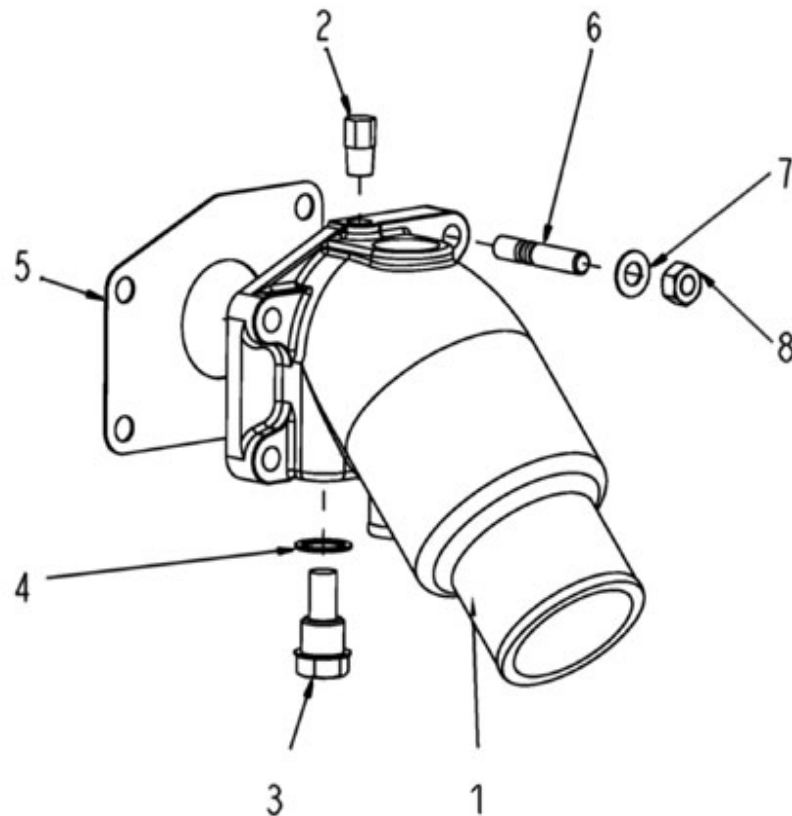

Brand: NanniDiesel

Model: Moteur 3.100HE

Version: Standard

Subassembly: Exhaust elbow

N.	Item	Description	Qty	Notes
1	970301706APR	MIXER	1	
2	970307265	PLUG,HEX 1/8	1	
3	970494635	ANODE,ZINC CPL M16X1,5	1	
4	970300199	GASKET,RING D16	1	
5	970301710	GASKET,MIXER 4.190	1	
6	970300374	STUD,M 8X 30 (+++FIX TENDEUR)	3	
6	970307249	STUD (+++FIX TENDEUR)	1	
7	970119139	WASHER,CORRUGATED D8 (DONT 3 PTO)	4	
8	970027322	NUT,M 8 (++ECROU FIL DEMARREUR)	4	

V. 01/07/2011

Pag. 22/34