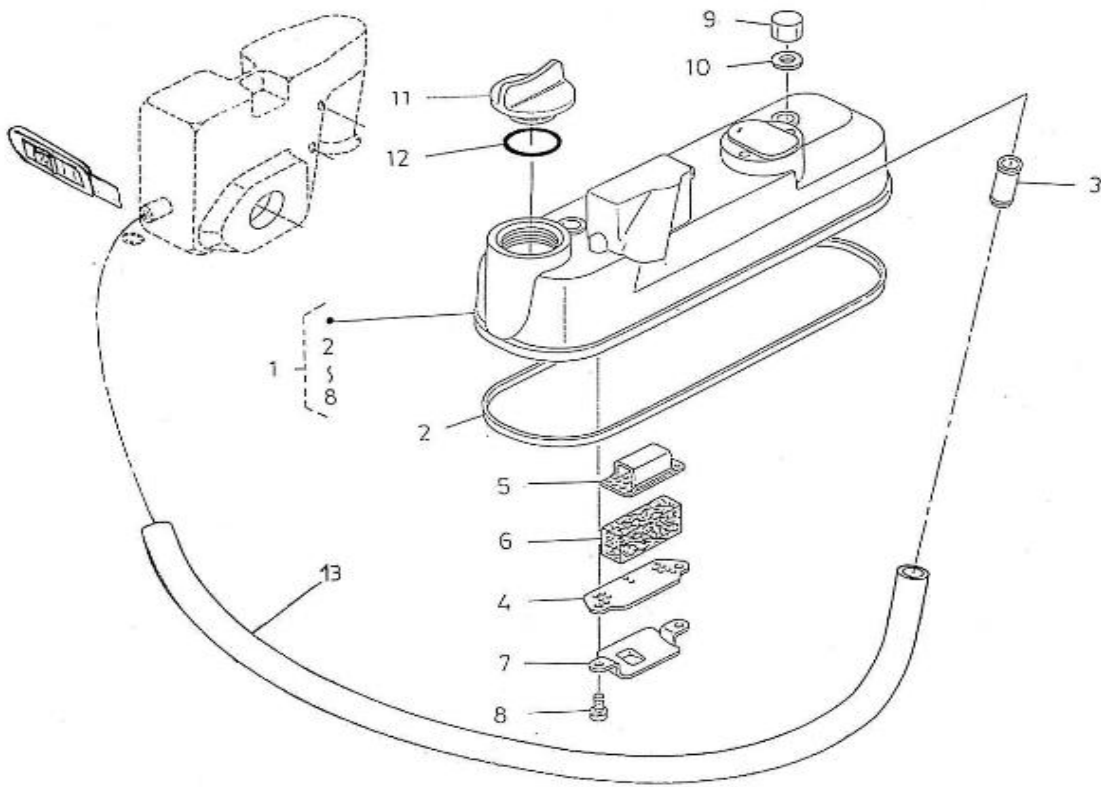

V. 01/07/2011

Pag. 4/34

Brand: NanniDiesel

Model: Moteur 3.100HE

Version: Standard

Subassembly: Cylinder head cover

N.	Item	Description	Qty	Notes
1	970302832	COVER,CYLINDER HEAD 3.110	1	
2	970302833	GASKET,COVER CYL:HEAD 3.110	1	
3	970310345	CONNECTION,HOSE	1	
4	970310346	PLATE,ELEMENT	1	
5	970310347	PLATE,ELEMENT	1	
6	970310348	ELEMENT,BREATHER	1	
7	970310349	OIL SHIELD,BREATHER	1	
8	970490307	SCREW,M 5X 10	2	
9	970490503	NUT,CAP	3	
10	970490505	GASKET,RING	3	
11	970490510	CAP,FILLING OIL	1	
12	970490511	O-RING	1	
13	48328071	HOSE	1	