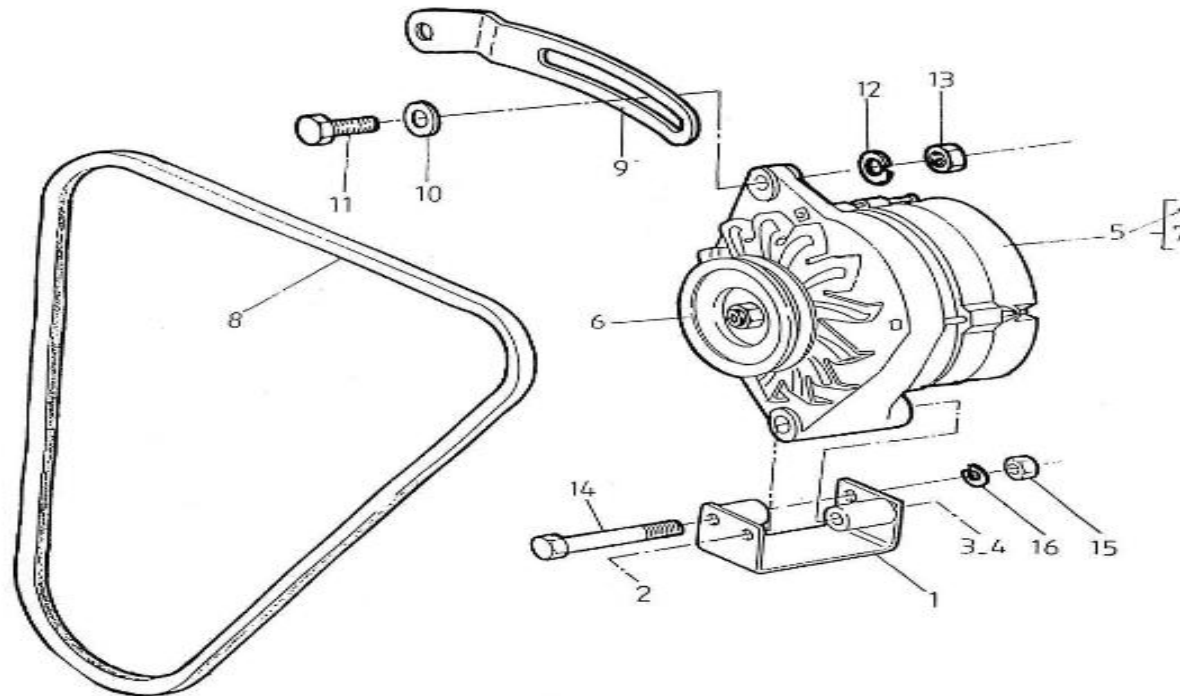

V. 01/07/2011

Pag. 26/34

Brand: NanniDiesel

Model: Moteur 3.100HE

Version: Standard

Subassembly: Alternator Assy.Std.

N.	Item	Description	Qty	Notes
1	970307539	SUPPORT,ALTERNATOR	1	
2	970307495	BOLT	1	
3	970039794	WASHER	1	
4	970307532	NUT (+++FIX. TOURTEAU SUR INVERSEUR)	1	
5	970307522	ALTERNATOR,14V-60A	1	
6	970307194	PULLEY	1	
7	970307533	REGULATOR,ALTERNATOR	1	
8	970637399	V-BELT	1	
9	970307437	TIGHTENER,V-BELT	1	
10	970304050	WASHER	1	
11	970024016	BOLT,HEX M 8X 40	1	
12	970119138	WASHER,SPRING D 8 (TENDEUR)	1	
13	970027322	NUT,M 8 (++ECROU FIL DEMARREUR)	1	
14	970644115	BOLT,HEX M10X 90 (ADAPT TUYAU ENTREE COUDE)	1	
15	970119143	NUT, M10	1	
16	970119136	WASHER,SPRING D10 (POUR INVERSEUR)	1	