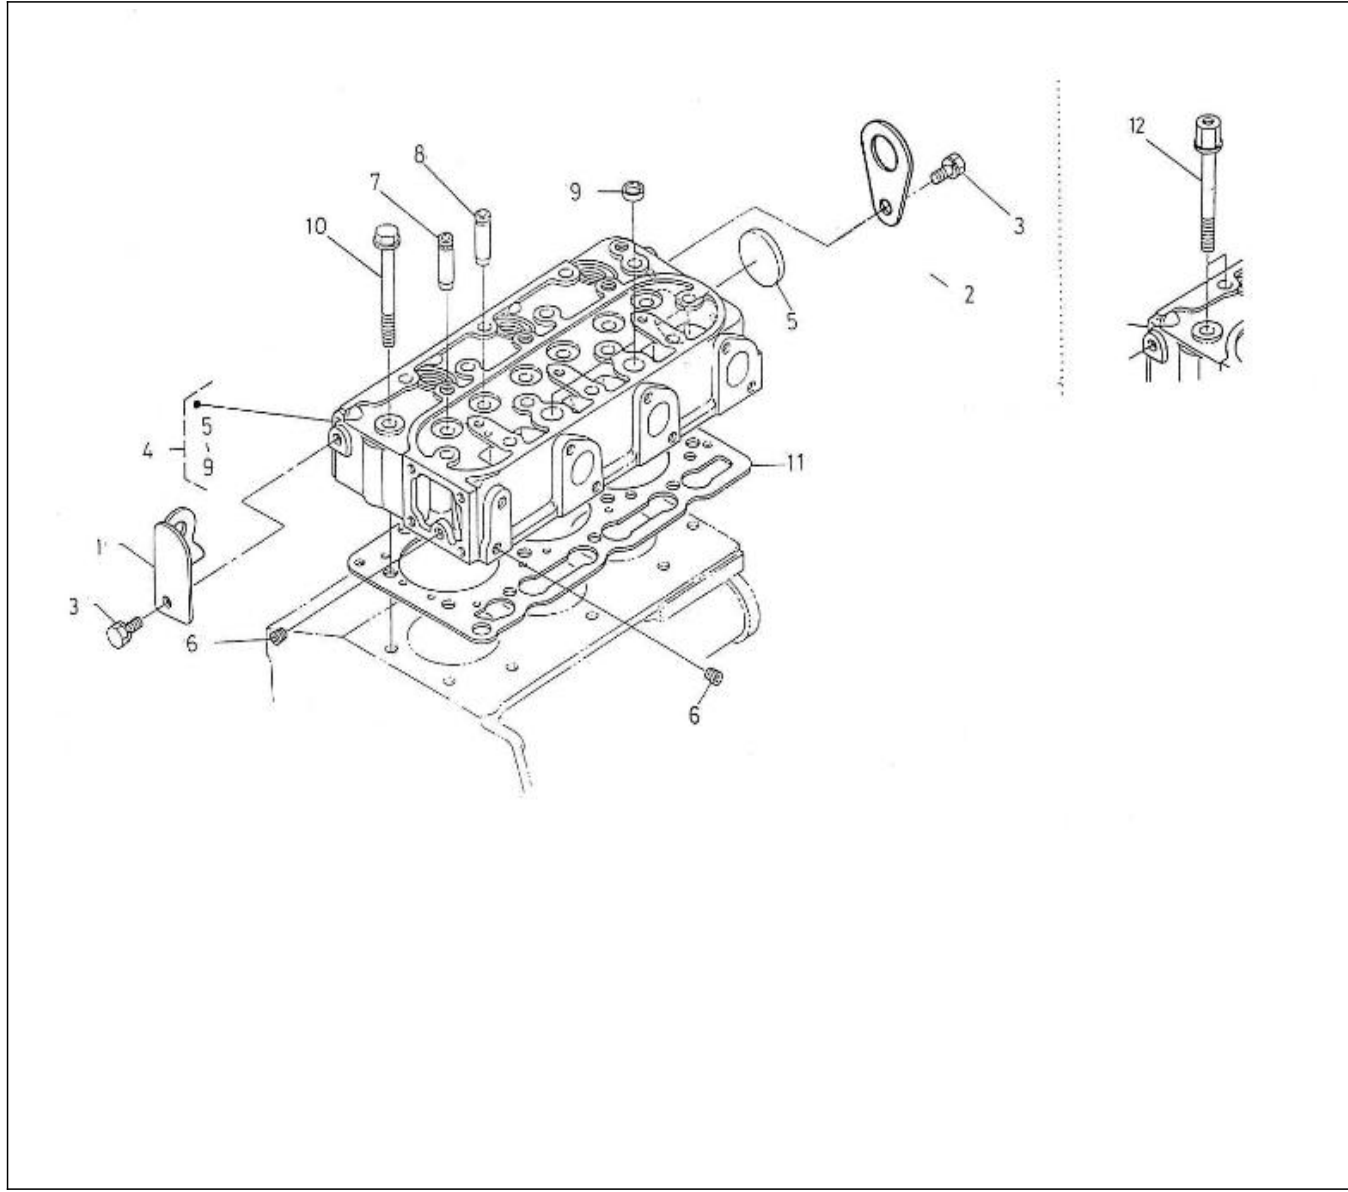

Brand: NanniDiesel
Model: Moteur 3.100HE
Version: Standard
Subassembly: Cylinder head

N.	Item	Description	Qty	Notes
1	970302717	HOOK,ENGINE 4.150	1	
2	970490901	HOOK,ENGINE 2.60-3.90-4.110	1	
3	970313311	BOLT	2	
4	970310377	COMP.CYLINDER HEAD	1	
5	970302754	BEARING,MAIN ASSY 4.150 (=> N°KT08090423)	1	
6	970490107	PLUG,SOCK (SERRAGE A 6NM)	2	
7	970302720	GUIDE,VALVE INTAKE 4.150	4	
8	970302721	GUIDE,VALVE EXHAUST 4.150	4	
9	970302722	CAP,FREEZE	3	
10	970302723	BOLT,CYL:HEAD	14	
11	970310379	GASKET,CYL.HEAD NA (<= N°KT08090422)	1	
12	970302724	BOLT,CYL:HEAD	2	

V. 01/07/2011

Pag. 6/34