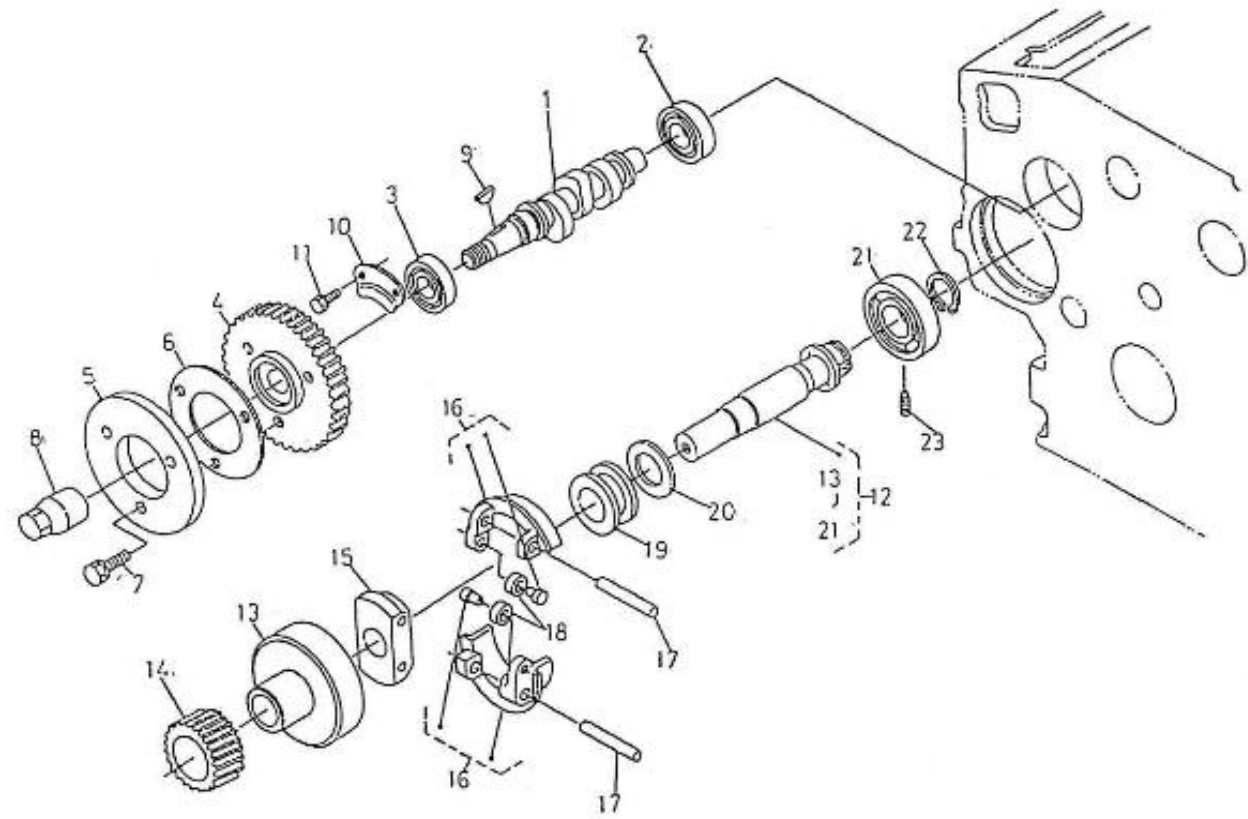

Brand: NanniDiesel
Model: Moteur 3.100HE
Version: Standard
Subassembly: Camshaft fuel

N.	Item	Description	Qty	Notes
1	970310372	CAMSHAFT,FUEL	1	
2	970302835	BEARING,CASE	1	
3	970302836	BEARING,CASE	1	
4	970310373	GEAR,INJ.PUMP	1	
5	970310375	CAM,FUEL	1	
6	970310326	WASHER	1	
7	970490119	BOLT,M 6X 18	3	
8	970302839	NUT,CAP	1	
9	970302840	KEY,FEATHER	1	
10	970302841	STOPPER,FUEL CAMSHAFT	1	
11	970140123	BOLT ,M 6X12 (AFTER N*KTE08070398)	2	
12	970310327	ASSY SHAFT,GOVERNOR	1	
13	970302843	SHAFT,GOVERNOR GEAR 4.150	1	
14	970310308	GEAR,INJECTION PUMP	1	
15	970302845	SUPPORT,GOVERNOR WEIGHT	1	
16	970310309	COMP.WEIGHT,GOVERNOR	2	
17	970302847	SHAFT,GOVERNOR WEIGHT	2	
18	970310328	ROLLER	2	
19	970302848	SLEEVE,GOVERNOR	1	
20	970302849	WASHER,THRUST	1	
21	970310329	BEARING,BALL	1	
22	970302851	CIR-CLIP,GOVERNOR SHAFT	1	
23	970302852	SCREW,SET	1	

V. 01/07/2011

Pag. 13/34