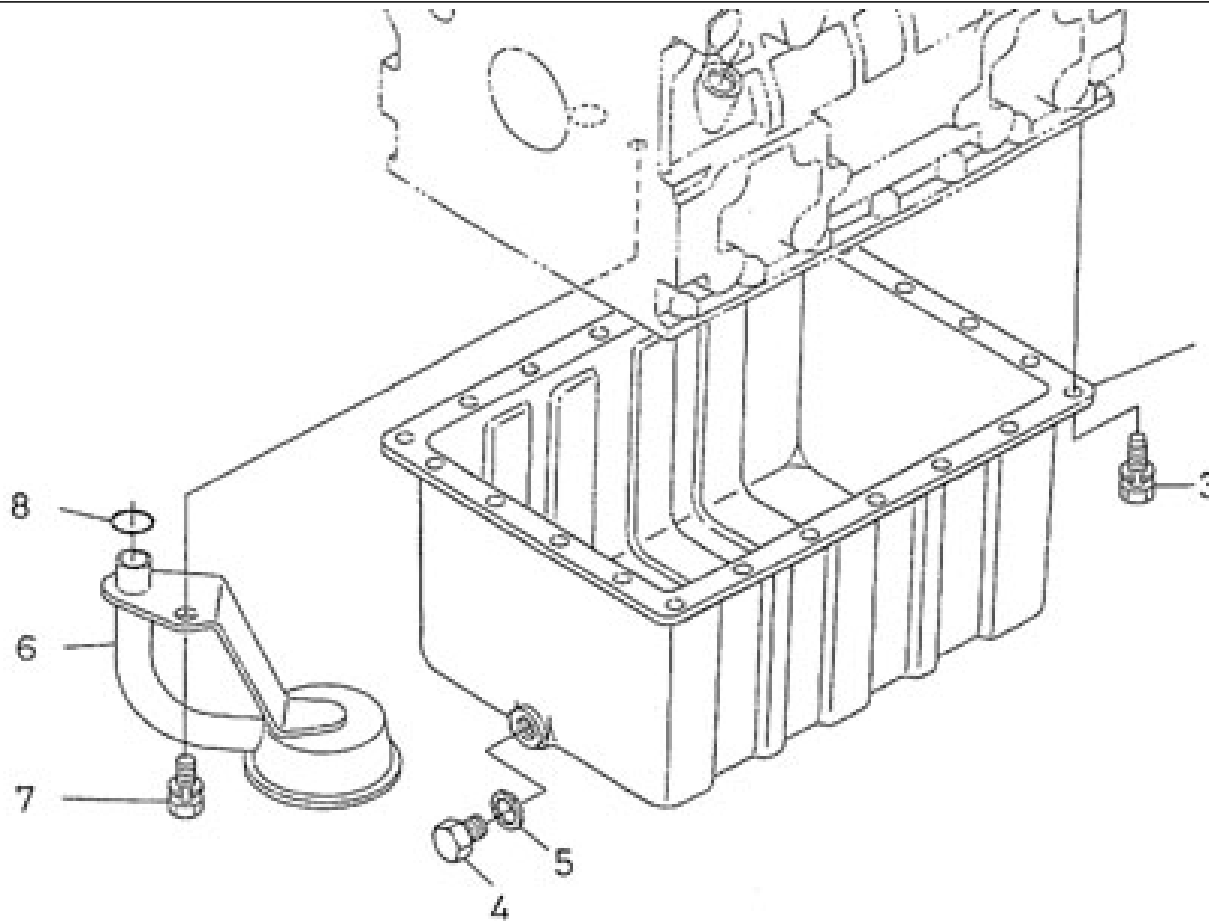

V. 01/07/2011

Pag. 4/34

Brand: NanniDiesel

Model: Moteur 3.100HE

Version: Standard

Subassembly: Cylinder head cover

N.	Item	Description	Qty	Notes
1	970302832	COVER,CYLINDER HEAD 3.110	1	
2	970302833	GASKET,COVER CYL:HEAD 3.110	1	
3	970310345	CONNECTION,HOSE	1	
4	970310346	PLATE,ELEMENT	1	
5	970310347	PLATE,ELEMENT	1	
6	970310348	ELEMENT,BREATHER	1	
7	970310349	OIL SHIELD,BREATHER	1	
8	970490307	SCREW,M 5X 10	2	
9	970490503	NUT,CAP	3	
10	970490505	GASKET,RING	3	
11	970490510	CAP,FILLING OIL	1	
12	970490511	O-RING	1	
13	48328071	HOSE	1	