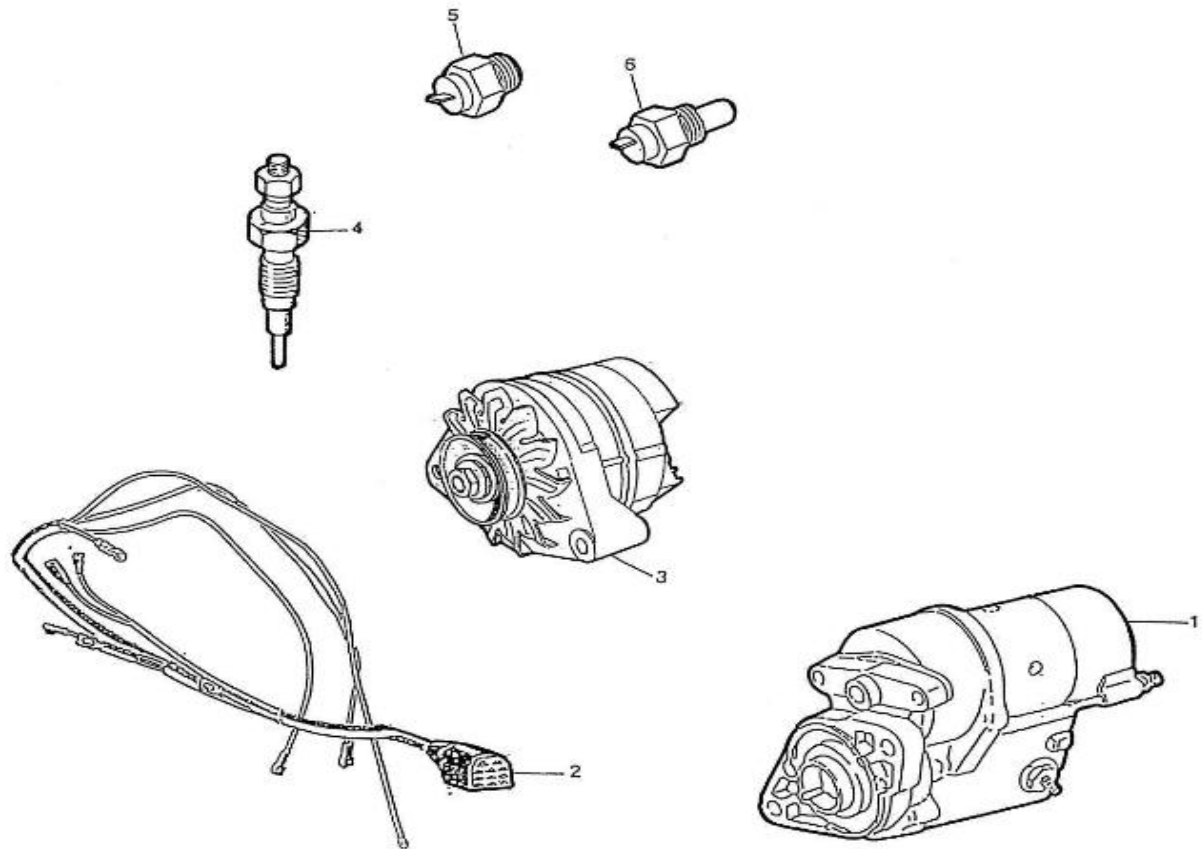

Brand: NanniDiesel	N.	Item	Description	Qty	Notes
Model: Moteur 3.100HE	1	970517303	STARTER,MOTOR 12V 1,0KW 1P	1	
Version: Standard	2	970302661C	WIRING (+++++LE 04/02/05 A PARTIR DU N°251312)	1	
Subassembly: Electrics	3	970307522	ALTERNATOR,14V-60A	1	
	4	970307591	GLOW PLUG	1	
	5	970851700	SWITCH,OIL	1	
	6	970304054	TEMPERATURE SWITCH 1/8 1P 97°C	1	

V. 01/07/2011

Pag. 30/34