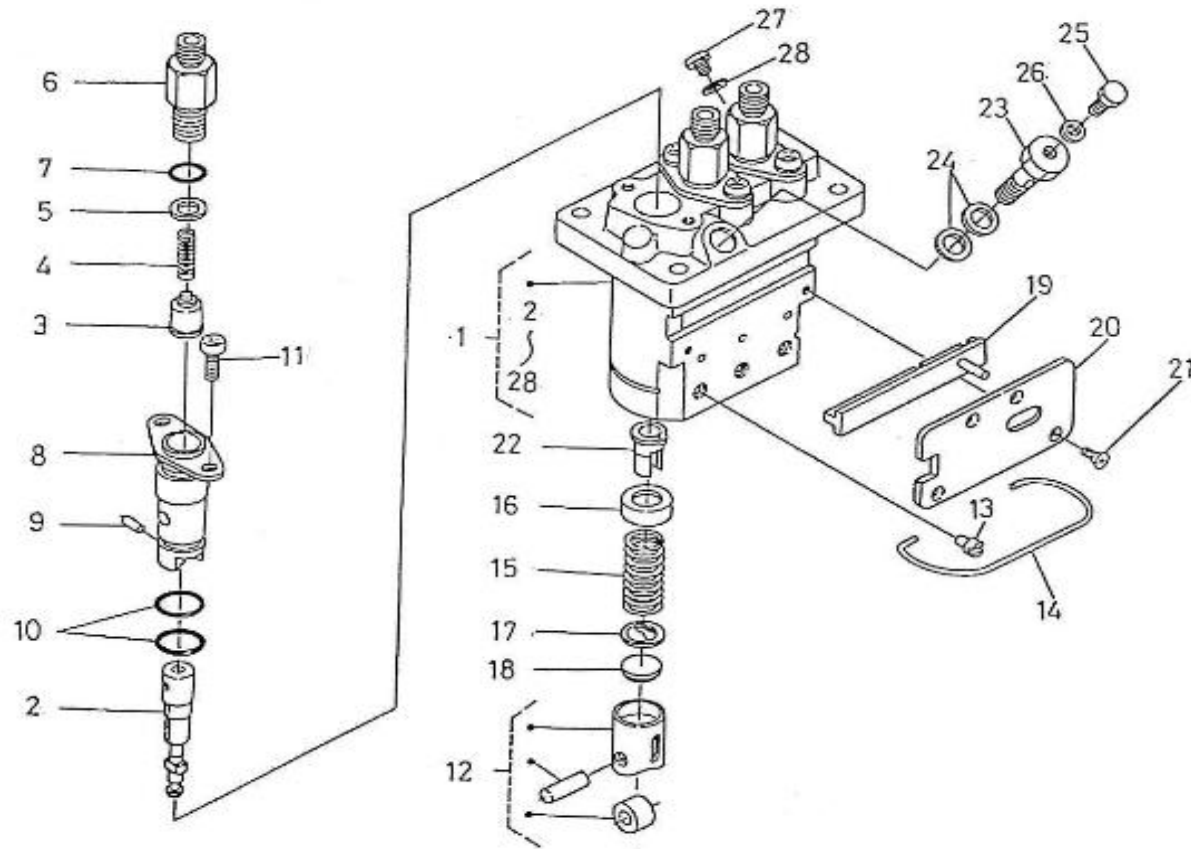

Brand: NanniDiesel

Model: Moteur 3.100HE

Version: Standard

Subassembly: Injection pump

N.	Item	Description	Qty	Notes
1	970310334	ASSY PUMP,INJECTION	1	
2	970310337	ASSY PLUNGER	2	
3	970142147	VALVE,INJ.PUMP 2. 40HE	3	
4	970142148	SPRING,INJ.PUMP	3	
5	970142149	GASKET,RING INJ.PUMP 2.40	3	
6	970302917	HOLDER,DELIVERY VALVE	3	
7	970142151	O-RING,INJ.PUMP	3	
8	970302918	FLANGE,SLEEVE	3	
9	970302919	PIN,JOINT	3	
10	970142161	O-RING,INJ.PUMP	6	
11	970303946	SCREW	6	
12	970142165	TAPPET,INJ.PUMP CPL.	3	
13	970303947	PIN,TAPPET GUIDE	3	
14	970307865	PIN,CLAMP	1	
15	970142159	SPRING,INJ.PUMP	3	
16	970303949	SEAT,SPRING -UPPER-	3	
17	970303950	SEAT,SPRING -LOWER-	3	
18	970303951	SHIM	3	
19	970310338	RACK,CONTROL	1	
20	970310339	PLATE	1	
21	970303954	SCREW	4	
22	970142168	SLEEVE,CONTROL	3	
23	970310340	BOLT,JOINT	1	
24	970307610	GASKET,COPPER	2	
25	970307611	SCREW	1	
26	970307612	GASKET	1	
27	970310341	PLUG	1	
28	970307869	GASKET	1	

V. 01/07/2011

Pag. 17/34