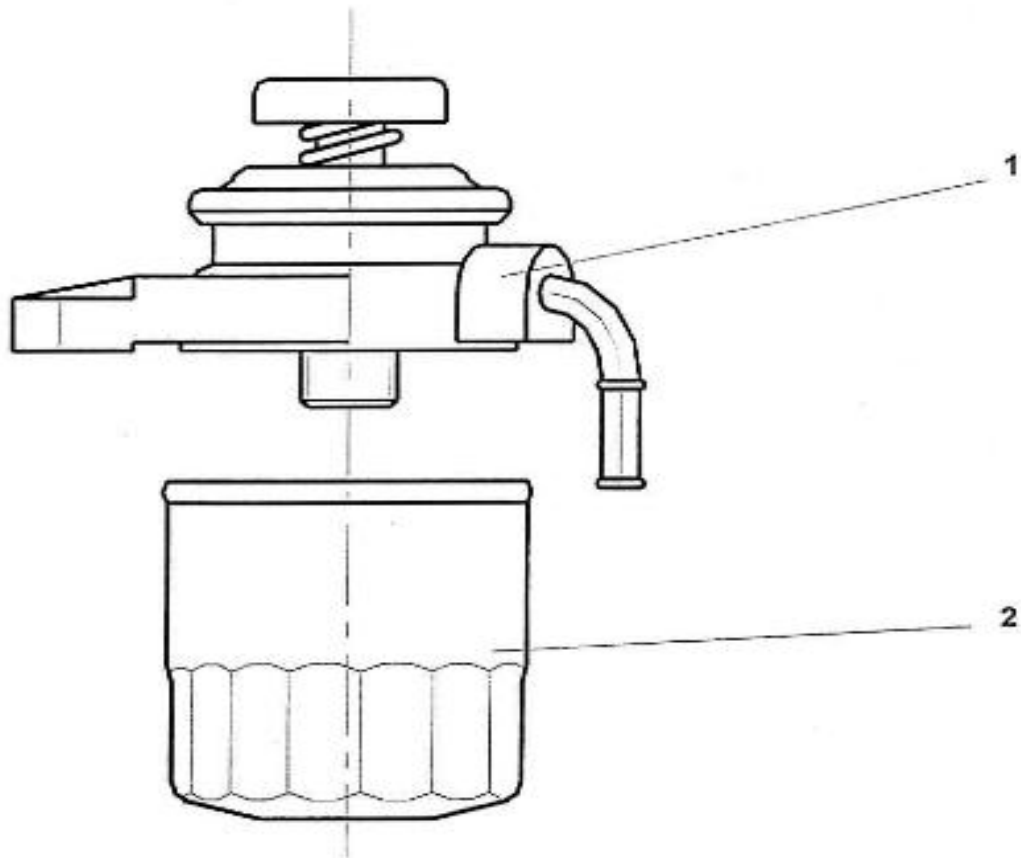

Brand: NanniDiesel
Model: Moteur 3.100HE
Version: Standard
Subassembly: Fuel filter Assy.

N.	Item	Description	Qty	Notes
1	970310293	FUEL FILTER	1	
2	970310302	FILTER	1	

V. 01/07/2011

Pag. 16/34