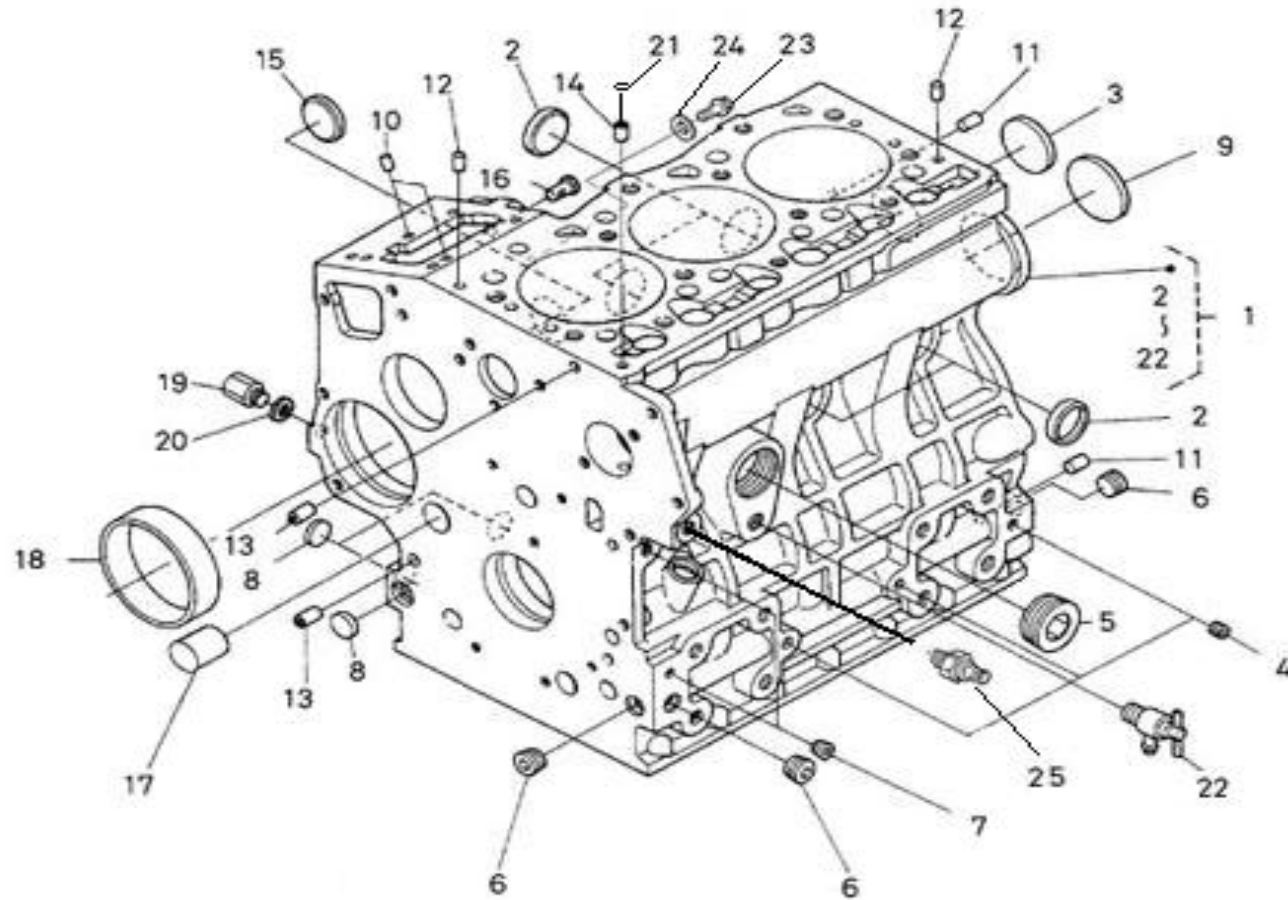

N.	Item	Description	Qty	Notes
1	970310310	COMP.CRANKCASE (<= WY9999)	1	<= WY9999
1	970313224	COMP.CRANKCASE (=> N° XA0001)	1	=> N° XA0001
1	970313225	COMP.CRANKCASE (=> N° 4A0001)	1	=> N° 4A0001
2	970140104	CAP, FREEZE	4	
3	970301938	CAP,FREEZE	1	
4	970490107	PLUG,SOCK (SERRAGE A 6NM)	3	
5	970310311	PLUG (<= N°KT08090422)	1	
6	970302703	PLUG,SOCK	3	
7	970490108	PLUG,SOCK	2	
8	970301903	PLUG	3	
9	970301904	PLUG,EXPANSION	1	
10	970140109	PIN, CYLINDRICAL	2	
11	970490111	PIN,CYLINDRICAL	2	
12	970310313	PIN,STRAIGHT (<= WY9999)	2	<= WY9999
12	970313226	PIN,STRAIGHT (=> N° XA0001)	1	=> N° XA0001
13	970490113	PIN,PIPE	2	
14	970302706	PIN,PIPE	1	
15	970302707	CAP,FREEZE	1	
16	970304110	PIN,START SPRING	1	
17	970310532	PLUG	1	
18	970302709	BUSH,GOVERNOR GEAR	1	
19	970301912	PLUG	1	
20	970491131	WASHER,SEAL	1	
21	970490116	O-RING (<= N°KTH0804182)	1	
22	970140114	PLUG, DRAIN -400	1	
23	970313227	PIN,STRAIGHT (=> N° XA0001 <= 3Z0001)	1	=> N° XA0001 <= 3Z0001
24	970150403	RING,SEAL (=> N° XA0001 <= 3Z0001)	1	=> N° XA0001 <= 3Z0001