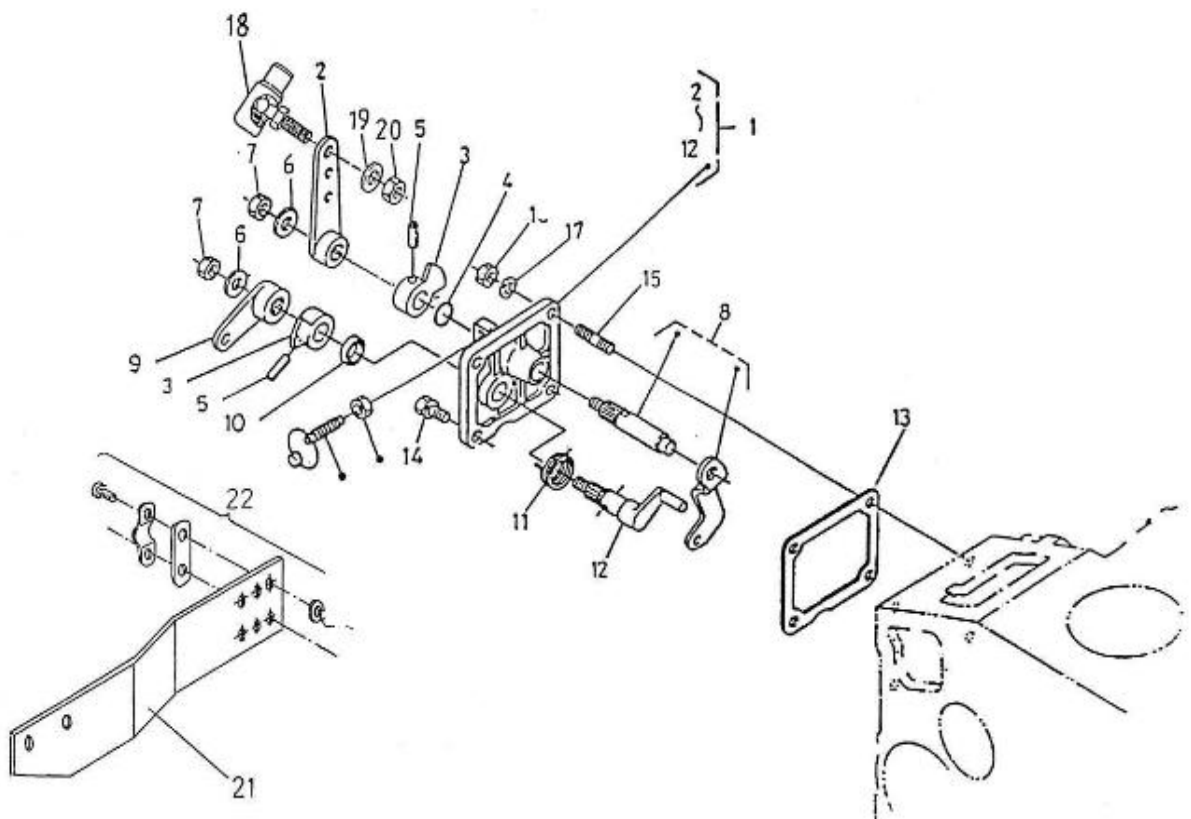

V. 01/07/2011

Pag. 8/34

Brand: NanniDiesel

Model: Moteur 3.100HE

Version: Standard

Subassembly: Speed control

N.	Item	Description	Qty	Notes
1	970302853	PLATE,CONTROL CPL.4.150	1	
2	970302854	LEVER,SPEED CONTROL	1	
3	970302855	LEVER,SPEED CONTROL	2	
4	970302856	O-RING	1	
5	970151130	PIN,SPRING RETAINER	2	
6	970302857	WASHER,PLAIN	2	
7	970302858	NUT	2	
8	970302859	LEVER,GOVERNOR CPL.	1	
9	970302860	LEVER,ENGINE STOP	1	
10	970302861	SEAL,OIL	1	
11	970302862	SPRING,RETURN LEVER	1	
12	970302863	SHAFT,STOP LEVER	1	
13	970302864	GASKET	1	
14	970491117	BOLT,M 6X 16	2	
15	970492513	STUD, M 6X 16	2	
16	970151133	NUT,M 6 (BEFORE N°KTE08070398)	2	
17	970119149	WASHER, SPRING D 6 (Pour protection injecteur)	2	
18	970830124	JOINT	1	
19	970119149	WASHER, SPRING D 6 (Pour protection injecteur)	1	
20	970635460	NUT,M 6	1	
21	970302607	SUPPORT,ACC.CONTROL (S5)	1	
22	970835020	CLAMP	1	