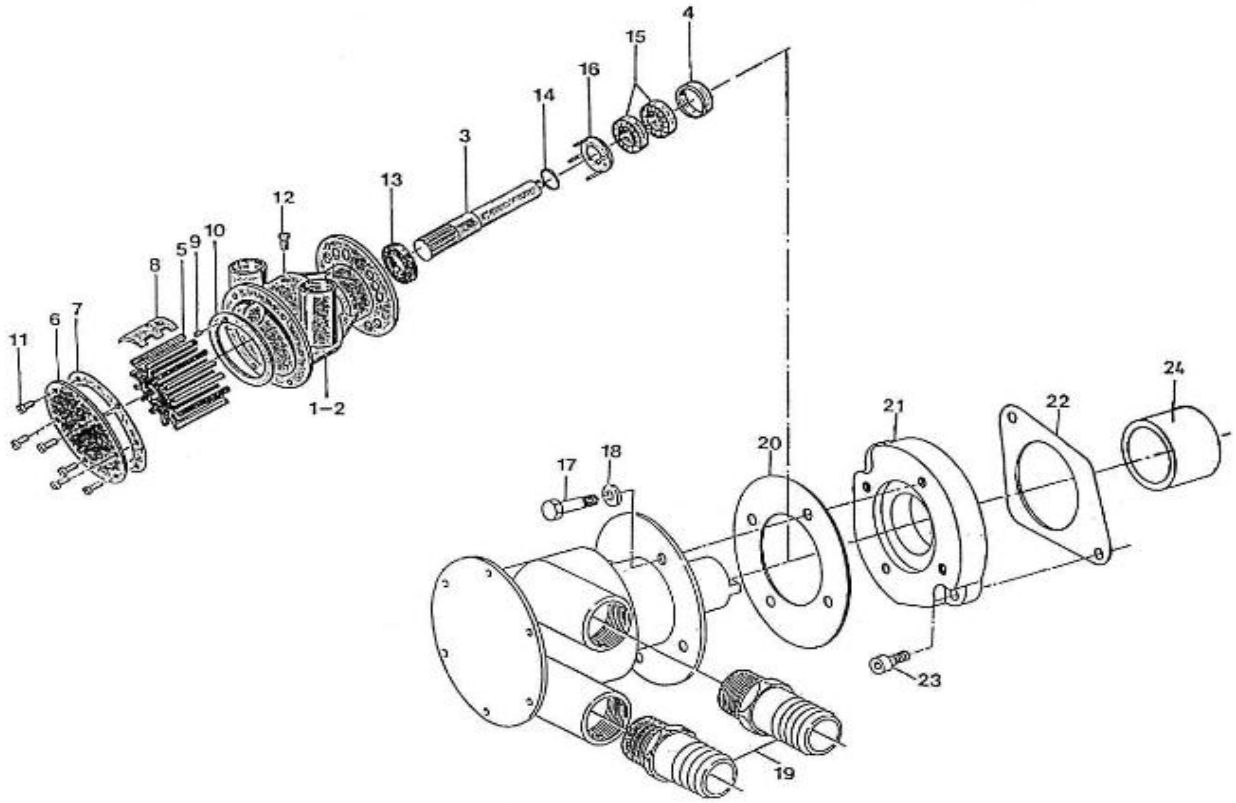

Brand: NanniDiesel

Model: Moteur 3.100HE

Version: Standard

Subassembly: Seawater pump Ass

N.	Item	Description	Qty	Notes
1	970301725	PUMP,WATER F5B-9 4.190	1	
2	970302153	HOUSING,WATER PUMP F5B-9	1	
3	970302154	SHAFT,WATER PUMP F5B-9	1	
4	970303672	GUIDE,WATER PUMP F5B-9000	1	
5	970604530	IMPELLER,WATER PUMP F 5B/-9	1	
6	970303673	COVER,END W/PUMP F5B-9000	1	
7	970604529	GASKET,F5B	1	
8	970303674	CAM,WATER PUMP F5B-9000	1	
9	970303675	PIN,WATER PUMP F5B-9000	1	
10	970300891	PLATE,WEAR W/PUMP F5B-9000	1	
11	970303677	SCREW,COVER W/PUMP F5B-9000	6	
12	970303678	SCREW,CAM WATER PUMP F5B-9000	1	
13	970614516	O-RING SEAL	1	
14	970303679	O-RING,WATER PUMP F5B-9000	1	
15	970770251	BEARING,BAIL WATER PUMP F5B-90	2	
16	970303680	WASHER,WATER PUMP F5B-9000	1	
17	970439910	BOLT,HEX M 6X 16 (+++FIX.SUPPORT AG ACC)	4	
18	970609602	WASHER,CORRUGATED D 6 (ROND GRAISSEE SERRAGE	4	
19	970604515	CONNECTION,HOSE HBW-20 (SUR COUDE ET TUYAU)	2	
20	970614511	GASKET,WATER PUMP F5B-9	1	
21	970302606	FLANGE,WATER PUMP (S5)	1	
22	970302610	GASKET,FLANGE W/PUMP (S5)	1	
23	970604615	BOLT,SOCK M 6X 20	2	
24	970307007	BEARING	1	

V. 01/07/2011

Pag. 24/34