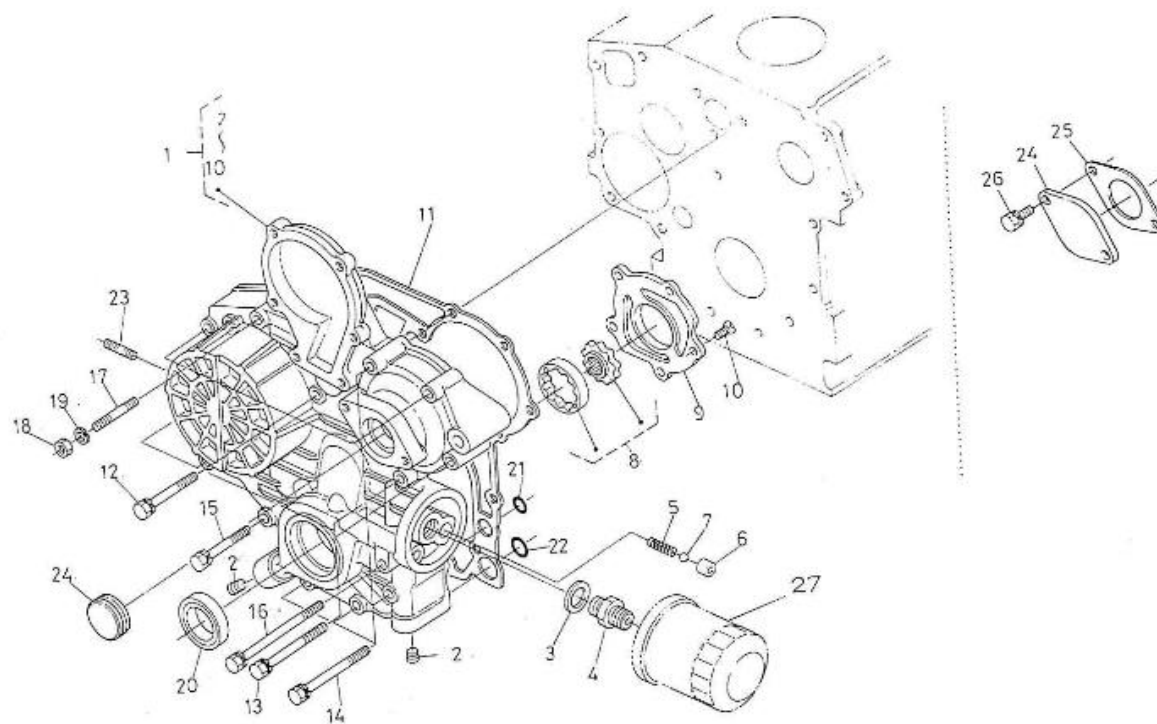

V. 01/07/2011

Pag. 2/34

Brand: NanniDiesel

Model: Moteur 3.100HE

Version: Standard

Subassembly: Timing case

N.	Item	Description	Qty	Notes
1	970302726	COVER,TIMING CASE CPL.4.150	1	
2	970310315	PLUG	2	
3	970302073	GASKET,RING	1	
4	970302728	NIPPLE	1	
5	970302729	SPRING	1	
6	970302730	SEAT,VALVE	1	
7	970302731	BEARING,BALL	1	
8	970302732	ASSY,ROTOR OIL PUMP	1	
9	970302733	COVER,OIL PUMP	1	
10	970302734	SCREW,ROUND HEAD	5	
11	970302735	GASKET,TIMING CASE 4.150	1	
12	970302736	BOLT,M 6X 45	3	
13	970302737	BOLT,M 6X 50 (A PARTIR DU N°KTH08040183)	6	
14	970302738	BOLT,M 6X 55	2	
15	970144311	BOLT	1	
16	970302739	BOLT	1	
17	970302740	STUD,M 6X 45	1	
18	970151133	NUT,M 6 (BEFORE N°KTE08070398)	1	
19	970119149	WASHER, SPRING D 6 (Pour protection injecteur)	1	
20	970302741	SEAL,OIL	1	
21	970302003	O-RING	2	
22	970301922	O-RING	2	
23	970492513	STUD, M 6X 16	2	
24	970302743	COVER,H/METER UNIT	1	
25	970302744	GASKET,H/METER UNIT	1	
26	970491117	BOLT,M 6X 16	2	
27	970302742	FILTER,ELEMENT OIL 4.150 3.110	1	