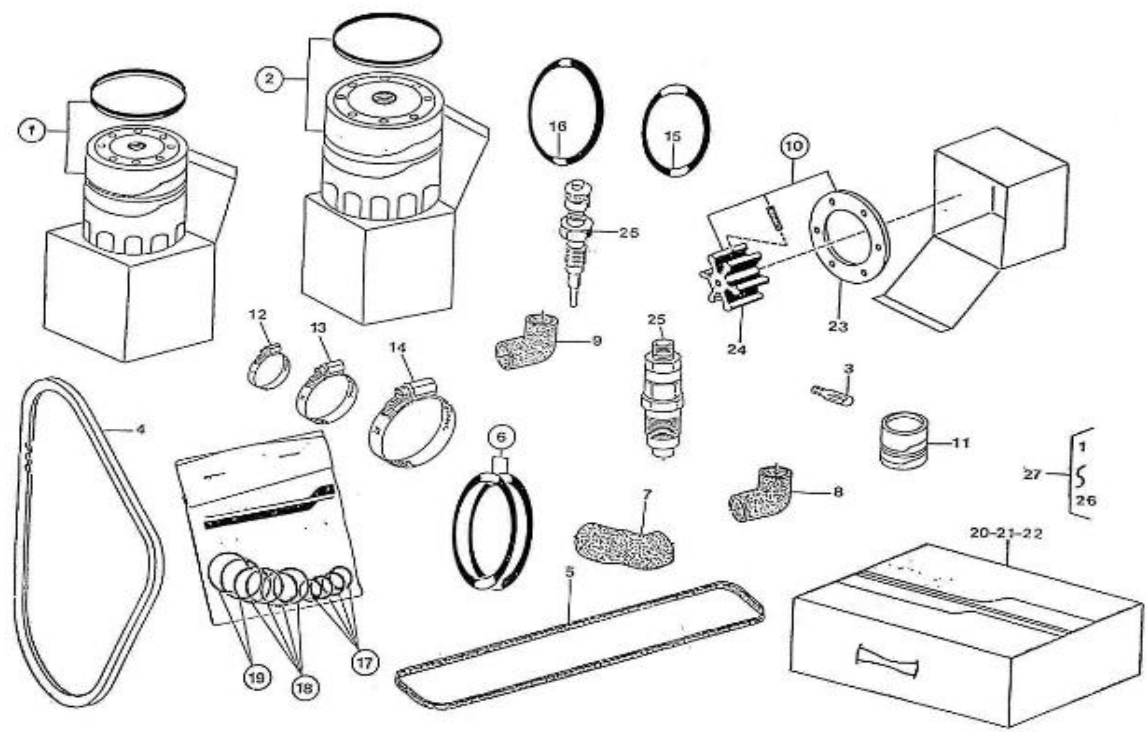

Brand: NanniDiesel
Model: Moteur 3.100HE
Version: Standard
Subassembly: Spare parts kit

N.	Item	Description	Qty	Notes
1	970310302	FILTER	1	
2	970302742	FILTER,ELEMENT OIL 4.150 3.110	1	
3	970856011	BULB 12V-2W	1	
4	970637399	V-BELT	1	
5	970302833	GASKET,COVER CYL:HEAD 3.110	1	
6	970301719	O-RING,68,00X4,00	2	
7	970301714	HOSE,D32 COVER THERMO.4.190	1	
8	970301713	HOSE,ELBOW COVER HEATEX.4.190 (+++RETOUR MAG -	1	
9	970302630	HOSE	1	
10	970604591	SET,IMPELLER W/PUMP 4.110-190-	1	
11	970301521	PAINT,NANNI BLUE 125CC	1	
12	970439306	CLAMP (++POUR DURITE ORIGINE REF HUILE MOTEUR)	1	
13	970300922	CLAMP,HOSE 26-38 (FOURNITURE POMPE ATTELEE)	1	
14	970604533	CLAMP,HOSE 32-44 (QUANTITE 8 R.P. 4 LE 19/06/2008)	1	
15	970302609	O-RING	1	
16	970302608	O-RING	1	
17	970300288	GASKET,M8 (FIX TUYAU GRAISSAGE)	4	
18	970300306	GASKET,RING D14 (SUR REFROID THERMO MOTA)	2	
19	970300199	GASKET,RING D16	2	
20	970310008	CASE	1	
21	970301347	INSERT,CASE	1	
22	970301348	INSERT,CASE BOTTOM	1	
23	970604529	GASKET,F5B	1	
24	970604530	IMPELLER,WATER PUMP F 5B/-9	1	
25	970302816	INJECTOR,CPL.4.150	1	
26	970307591	GLOW PLUG	1	
27	970310530	MAINTENANCE KIT	1	

V. 01/07/2011

Pag. 34/34