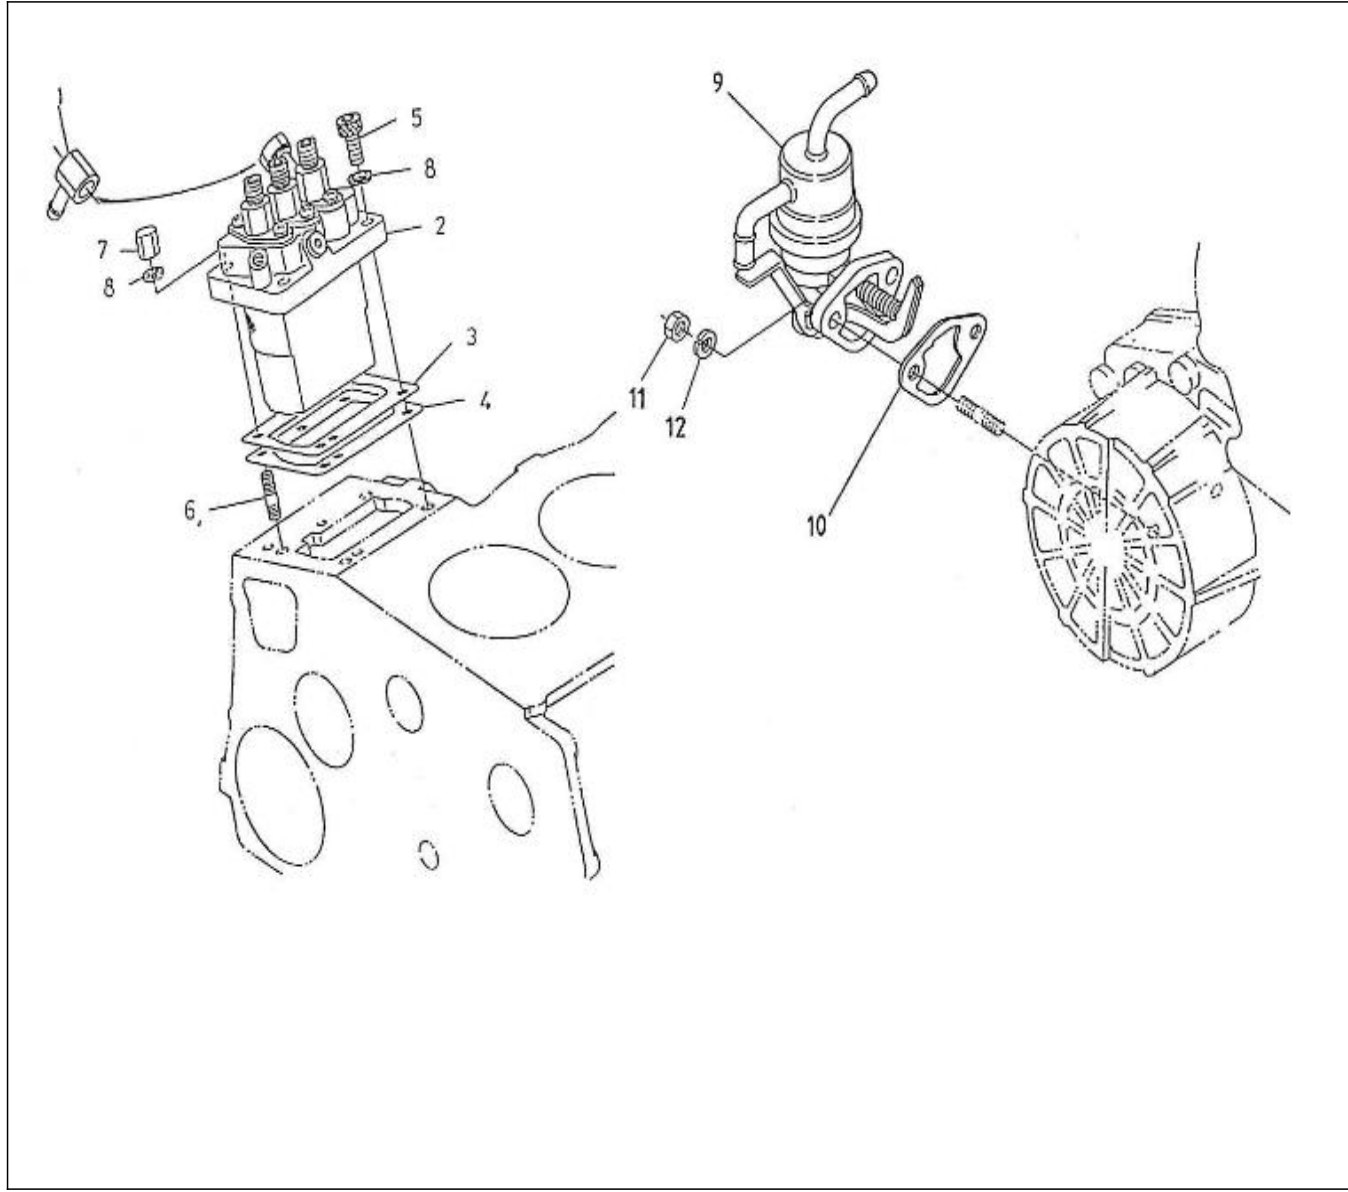

Brand: NanniDiesel
Model: Moteur 3.100HE
Version: Standard
Subassembly: Injection & Fuel pump

N.	Item	Description	Qty	Notes
1	970310330	JOINT	1	
2	970310334	ASSY PUMP,INJECTION	1	
3	970307861	SHIM,INJ.PUMP 0.20 (<= N°KT08090422)	1	
3	970307862	SHIM,INJ.PUMP 0.25	1	
4	970310335	SHIM,INJ.PUMP 0.30 (<= N°KT08090422)	1	
5	970142138	BOLT,SOCK M 6X 20 (BEFORE N°KTE08070398)	2	
6	970142139	STUD,INJ.PUMP	2	
7	970142140	NUT,CAP	2	
8	970310417	WASHER,SPRING (BEFORE N°KTE08070398)	4	
9	970302831	PUMP,FUEL FEED CPL.4.150	1	
10	970142512	GASKET,FUEL PUMP 2. 40	1	
11	970151133	NUT,M 6 (BEFORE N°KTE08070398)	2	
12	970119149	WASHER, SPRING D 6 (Pour protection injecteur)	2	

V. 01/07/2011

Pag. 14/34