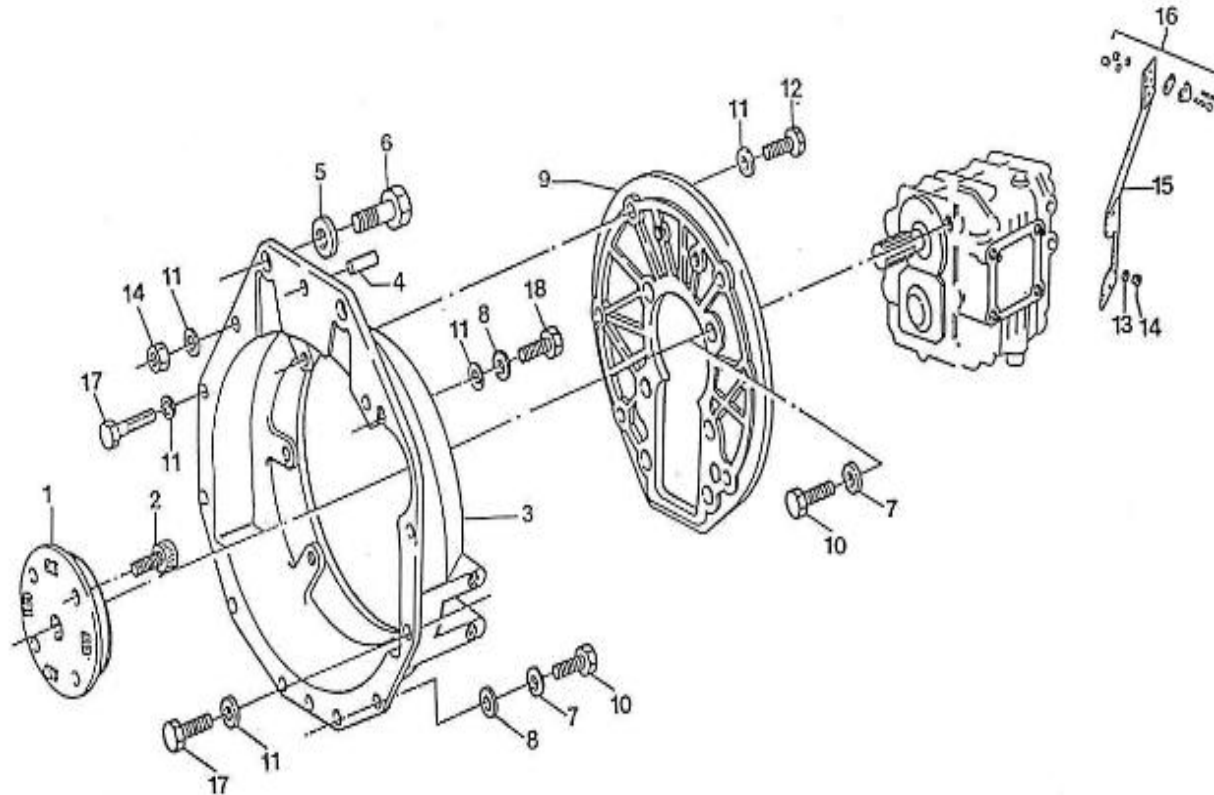

Brand: NanniDiesel

Model: Moteur 3.100HE

Version: Standard

Subassembly: Flywheel housing

N.	Item	Description	Qty	Notes
1	970776350	DAMPERPLATE	1	
2	970119147	BOLT, SOCK M 6X12 (++)LOCTITE 243 (BLEU) MONTAGE	8	
3	970301400	HOUSING, FLYWHEEL (S5 H/HE)	1	
4	970304063	PIN	1	
5	970119137	WASHER, CORRUGATED D10	2	
6	970304013	BOLT, HEX M10X1.25X 35 (++)FIX. SUPPORT D)	2	
7	970119139	WASHER, CORRUGATED D8 (DONT 3 PTO)	12	
8	970027323	WASHER, PLAIN D 8	1	
9	970301709	PLATE, ADAPTOR HBW50-100-150	1	
10	970119141	BOLT, HEX M8X 20 (++)FIX. SUPPORT COLLIER SUR	6	
11	970119137	WASHER, CORRUGATED D10	6	
12	970635508	BOLT, HEX M10X 25 (A DEFINIR)	6	
13	970119139	WASHER, CORRUGATED D8 (DONT 3 PTO)	2	
14	970027322	NUT, M 8 (++)ECROU FIL DEMARREUR)	2	
15	970300373	SUPPORT, CONTROL HBW	1	
16	970835020	CLAMP	1	
17	970498003	BOLT, SOCK M 8X 25 (POUBELLE)	2	
18	970635917	BOLT, SOCK M 8X 40	1	

V. 01/07/2011

Pag. 31/34