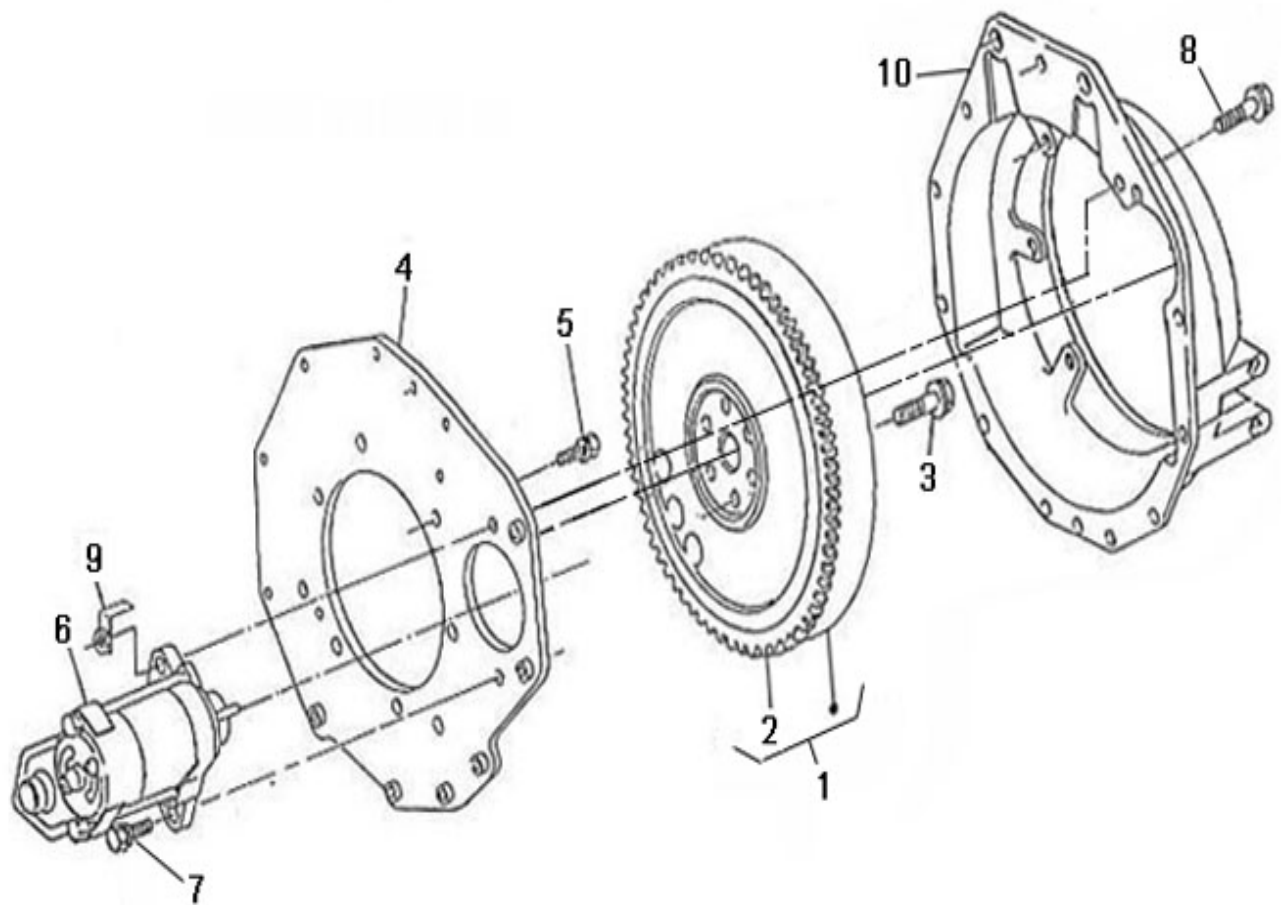

V. 01/07/2011

Pag. 11/34

Brand: NanniDiesel

Model: Moteur 3.100HE

Version: Standard

Subassembly: Flywheel

N.	Item	Description	Qty	Notes
1	970310219	FLYWHEEL	1	
2	970313418	GEAR,RING	1	
3	970302809	BOLT,FLYWHEEL	6	
4	970302810	PLATE,REAR END 4.150	1	
5	970491709	BOLT,REAR END PLATE	8	
6	970517303	STARTER,MOTOR 12V 1,0KW 1P	1	
7	970409603	BOLT,HEX M 8X 25 (FIX SUP ALT)	1	
8	970635917	BOLT,SOCK M 8X 40	1	
9	970302639	SUPP,MOUNTING STARTER MOTOR S5	1	
10	970301400	HOUSING,FLYWHEEL (S5 H/HE)	1	