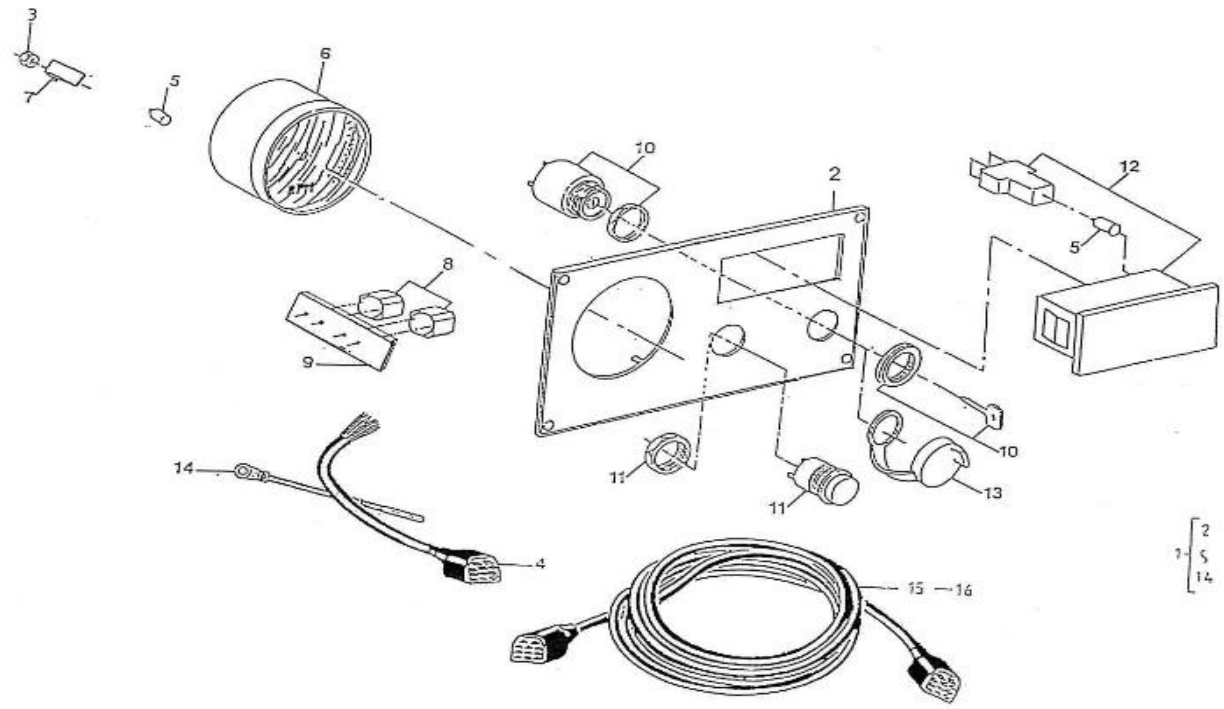

V. 01/07/2011

Pag. 28/34

Brand: NanniDiesel

Model: Moteur 3.100HE

Version: Standard

Subassembly: Panel 1 instrument

N.	Item	Description	Qty	Notes
1	674351	PANEL	1	
2	645200021	PLATE,PANEL	1	
3	970301191	NUT,M 4 A2	4	
4	970302662	WIRING,PANEL 1 INSTR. (11P	1	
5	970856011	BULB 12V-2W	5	
6	48200998	REVOLUTION COUNTER	1	
7	970300920	CLAMP,INSTRUMENTS	4	
8	970302684	BUZZER,SONITRON SMA 24A P17.05	2	
9	970310182	SUPPORT (.)	1	
10	970302667	SWITCH,BOSCH STARTER + GLOWING	1	
11	970300967	BUTTON,PUSH	1	
12	970856005	INDICATORI OTTICI A 4 SPIE	1	
13	970304021	COVER	1	
14	970304019	CABLEBINDER,PLASTIC 4.8X195	1	
15	970302666	WIRING,INTERMEDIATE 8MTR 11POS (TOTAL 12M)	1	
16	970302665	WIRING,INTERMEDIATE 4MTR 11POS	1	