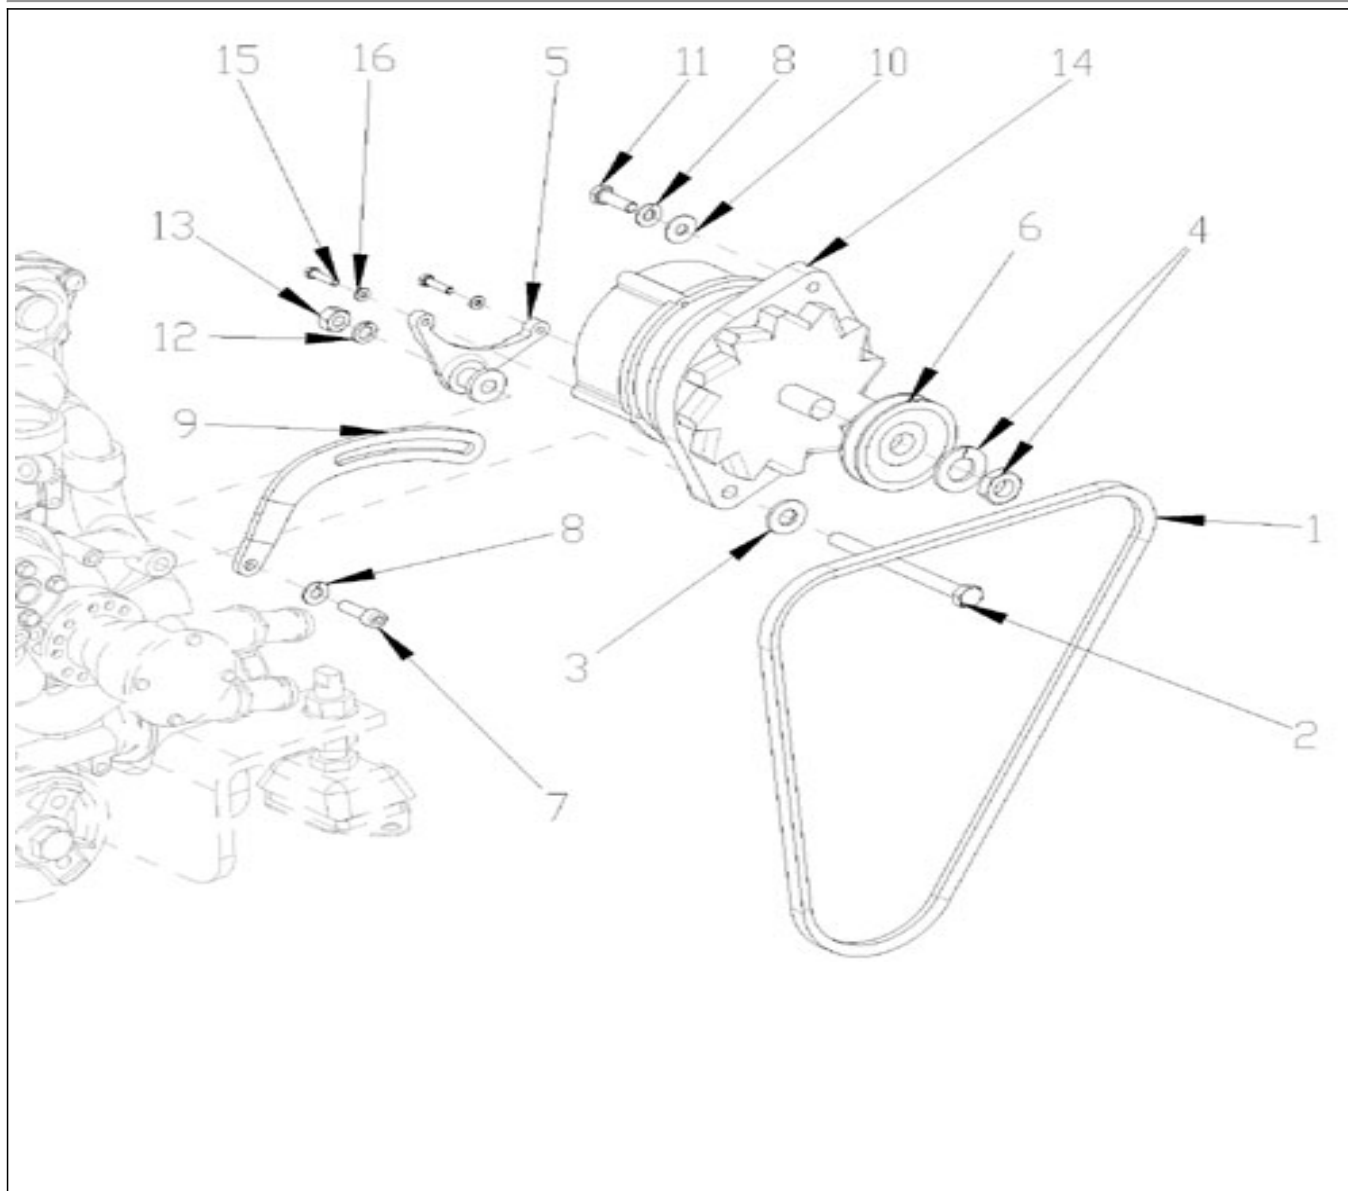

Brand: NanniDiesel

Model: Moteur 3.100HE

Version: Standard

Subassembly: Alternator Assy.Std.

N.	Item	Description	Qty	Notes
1	48108117	V-BELT	1	
2	39160668	BOLT (+++ FIX . ALTERNATEUR)	1	
3	970119143	NUT, M10	1	
4	970312833	KIT FIXATION ALT	1	
5	48201173	ALTERNATOR	1	
6	95312304	PULLEY	1	
7	970498003	BOLT,SOCK M 8X 25 (POUBELLE)	1	
8	970119138	WASHER,SPRING D 8 (TENDEUR)	2	
9	95203077	TIGHTNER	1	
10	970304050	WASHER	1	
11	970409603	BOLT,HEX M 8X 25 (FIX SUP ALT)	1	
12	970119136	WASHER,SPRING D10 (POUR INVERSEUR)	1	
13	970119143	NUT, M10	1	
14	48201109	Replaced by 48201171 - ALTERNATOR	1	

V. 01/07/2011

Pag. 28/34