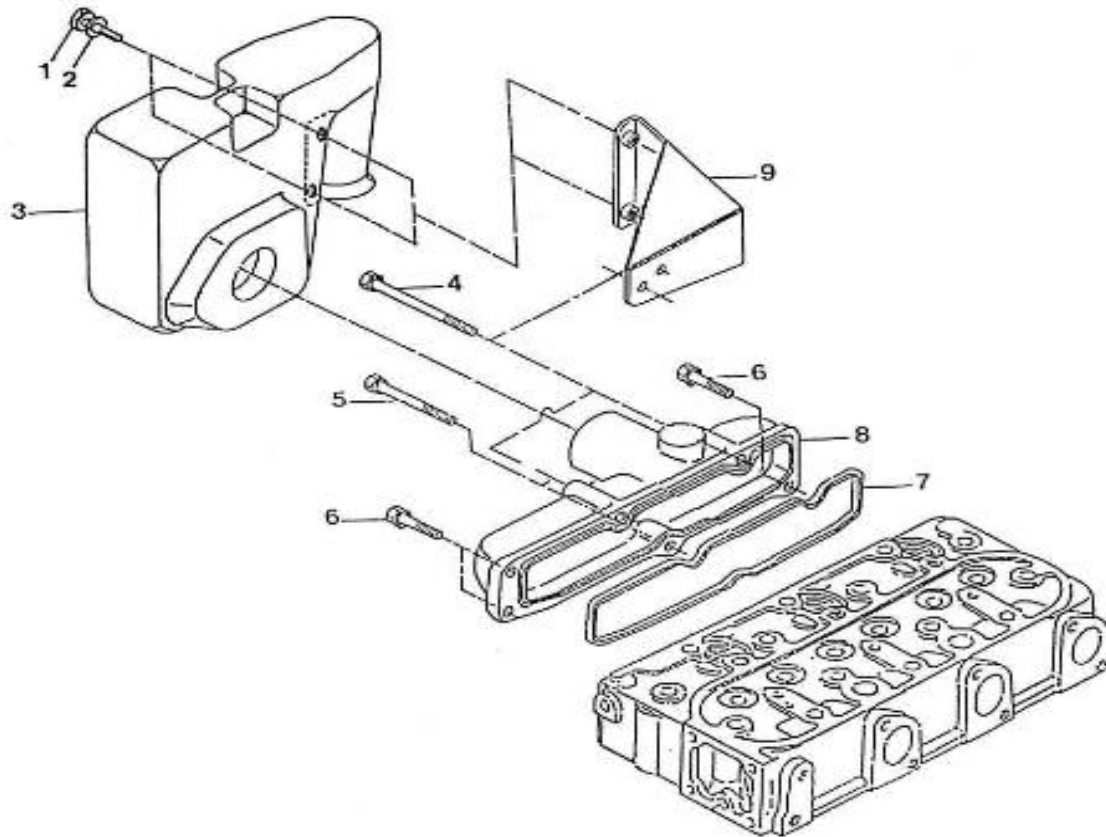

Brand: NanniDiesel

Model: Moteur 3.100HE

Version: Standard

Subassembly: Air filter

N.	Item	Description	Qty	Notes
1	970304025	BOLT,HEXM 6X 10 A2	2	
2	970304026	WASHER,PLAIN D 6 A2	2	
3	970302624	FILTER,AIR (S5)	1	
4	970302737	BOLT,M 6X 50 (A PARTIR DU N°KTH08040183)	2	
5	970302751	BOLT,M 6X 30	2	
6	970490119	BOLT,M 6X 18	2	
7	970302914	GASKET,INTAKE MANIFOLD 3.110	1	
8	970310527	ASSY MANIFOLD,INLET	1	
9	970302640	SUPPORT,AIR FILTER S5	1	

V. 01/07/2011

Pag. 18/34