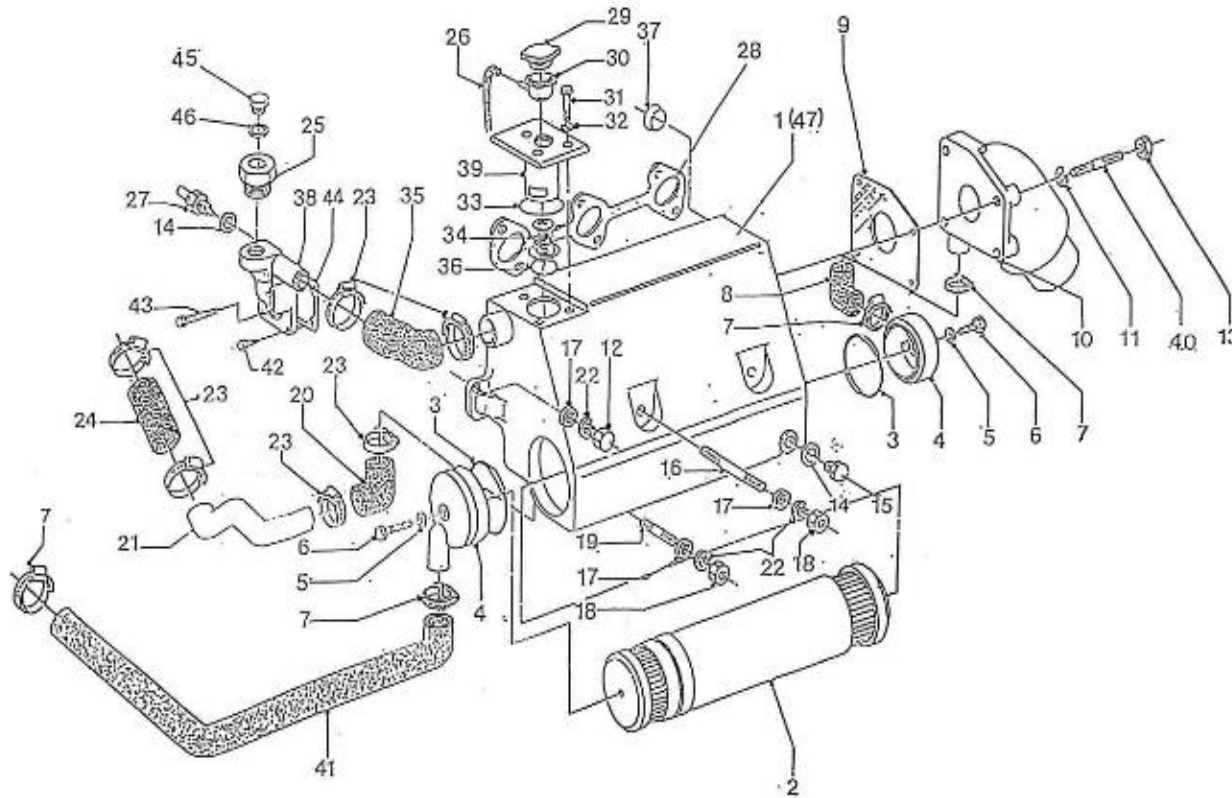

Brand: NanniDiesel

Model: Moteur 3.100HE

Version: Standard

Subassembly: Heat exchanger

N.	Item	Description	Qty	Notes
1	970302156	HOUSING,HEATEXCHANGER 3.110	1	
2	970302350	TUBE,STACK 3.110	1	
3	KSAV02	HEAT EXCHANGER GASKET KIT (++Ne pas monter)	1	
4	970307714	COVER	2	
5	970300288	GASKET,M8 (FIX TUYAU GRAISSAGE)	2	
6	970301263	BOLT,M 8X 45 -A2-	2	
7	970604526	CLAMP,HOSE 22-32 (COTE ECHANGEUR)	4	
8	970301713	HOSE,ELBOW COVER HEATEX.4.190 (+++RETOUR MAG -	1	
9	970301710	GASKET,MIXER 4.190	1	
10	970301706APR	MIXER	1	
11	970119138	WASHER,SPRING D 8 (TENDEUR)	4	
12	970304070	BOLT	1	
13	970027322	NUT,M 8 (++ECROU FIL DEMARREUR)	4	
14	970300306	GASKET,RING D14 (SUR REFROID THERMO MOTA)	2	
15	970875506	PLUG (<= N°KT08090422)	1	
16	970302611	STUD,M 7X151	2	
17	970302538	WASHER,PLAIN D 7	6	
18	970301496	NUT,M 7	6	
19	970302915	STUD	3	
20	970302630	HOSE	1	
21	970302612	PIPE,WATER RETURN	1	
22	970302537	WASHER,SPRING D 7	6	
23	970300922	CLAMP,HOSE 26-38 (FOURNITURE POMPE ATTELEE)	6	
24	970301527	PIPE,WATER 4.150 HE	1	
25	970307656	PLUG,HEX 36/150	1	
26	970300077	HOSE,D 8 L= 450	1	
27	970851602	WATER TEMPERATURE SENDER	1	
28	970304111	GASKET,E-MANIFOLD NA	1	
29	970604614	CAP,FILLING 0, 7 DOUBLE SEAL	1	
30	970300151	FILLING,NECK WATER	1	
31	970119141	BOLT,HEX M8X 20 (+++FIX. SUPPORT COLLIER SUR	3	
32	970119139	WASHER,CORRUGATED D8 (DONT 3 PTO)	3	
33	970302608	O-RING	1	
34	970301412	THERMOSTAT,82X	1	
35	970301714	HOSE,D32 COVER THERMO.4.190	1	
36	970302609	O-RING	1	
37	970494517	CAP,FREEZE	3	
38	970302628	FLANGE,WATER S5	1	
39	970311173	HOUSING, THERMOSTAT	1	
40	970604624	STUD,M 8X 40	1	
41	970302625	HOSE, W.PUMP/COVER HEATECH. (S (+++RECUPER+++	1	
42	970491117	BOLT,M 6X 16	3	
43	970302738	BOLT,M 6X 55	1	
44	970307104	GASKET,W/FLANGE NA	1	
45	970639853	"PLUG,HEX 3/8""G"	1	
46	970300289	GASKET,RING D17	1	
47	970307955PR	HEATEXCHANGER	1	

V. 01/07/2011

Pag. 23/34