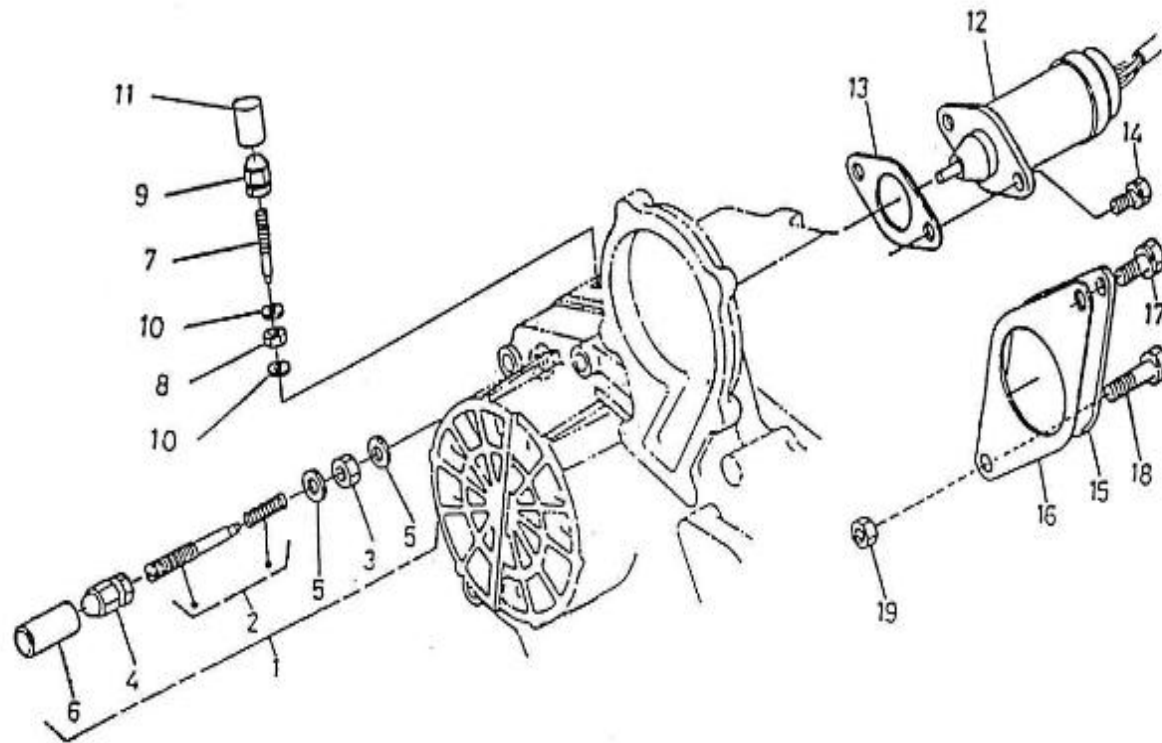

V. 01/07/2011

Pag. 18/34

Brand: NanniDiesel

Model: Moteur 3.100HE

Version: Standard

Subassembly: Governor setting

N.	Item	Description	Qty	Notes
1	970302865	BOLT,ADJ.IDLE CPL.4.150	1	
2	970302866	SCREW,ADJ.IDLE CPL.4.150	1	
3	970310359	NUT	1	
4	970140404	NUT (BEFORE N°KTE08070398)	1	
5	970150403	RING,SEAL (=> N° XA0001 <= 3Z0001)	2	
6	970302411	CAP,NUT	1	
7	970302868	SCREW,ADJUSTING	1	
8	970310359	NUT	1	
9	970140404	NUT (BEFORE N°KTE08070398)	1	
10	970150403	RING,SEAL (=> N° XA0001 <= 3Z0001)	2	
11	970302411	CAP,NUT	1	
12	970302869	SOLENOID,STOP 4.150	1	
13	970302870	GASKET,SOLENOID	1	
14	970490508	BOLT,M 6X 14	2	
15	970302871	COVER,HYD.PUMP	1	
16	970302872	GASKET	1	
17	970491004	RETAINER,VALVE SPRING	1	
18	970302037	BOLT,M 8X 32	1	
19	970490903	NUT,M 8	1	