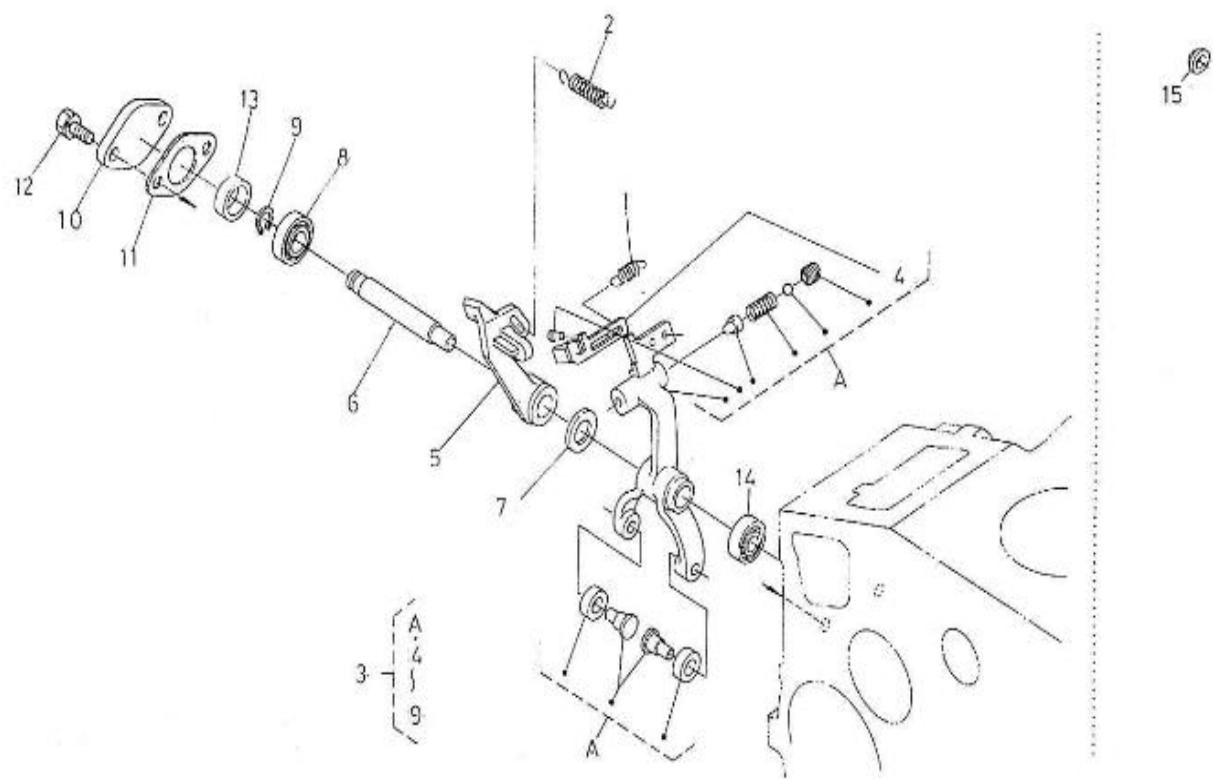

Brand: NanniDiesel
Model: Moteur 3.100HE
Version: Standard
Subassembly: Governor

N.	Item	Description	Qty	Notes
1	970310364	SPRING,START	1	
2	970302875	SPRING,GOVERNOR (<= N°KT08090422)	1	
3	970302877	LEVER,FORK CPL.N01	1	
4	970310366	LEVER,THRUST	1	
5	970310367	LEVER,FORK	1	
6	970302879	SHAFT,FORK LEVER	1	
7	970302880	WASHER,PLAIN	1	
8	970302882	BEARING,CASE	1	
9	970302883	CIR-CLIP,EXTERNAL	1	
10	970302884	COVER,FORK LEVER SHAFT	1	
11	970310351	BOLT (BEFORE N°KTE08070398)	1	
12	970310369	BOLT	2	
13	970313599	BOLT,FLANGE	1	
14	970302887	BEARING,CASE	1	
15	970302881	COLLAR,2	1	

V. 01/07/2011

Pag. 20/34