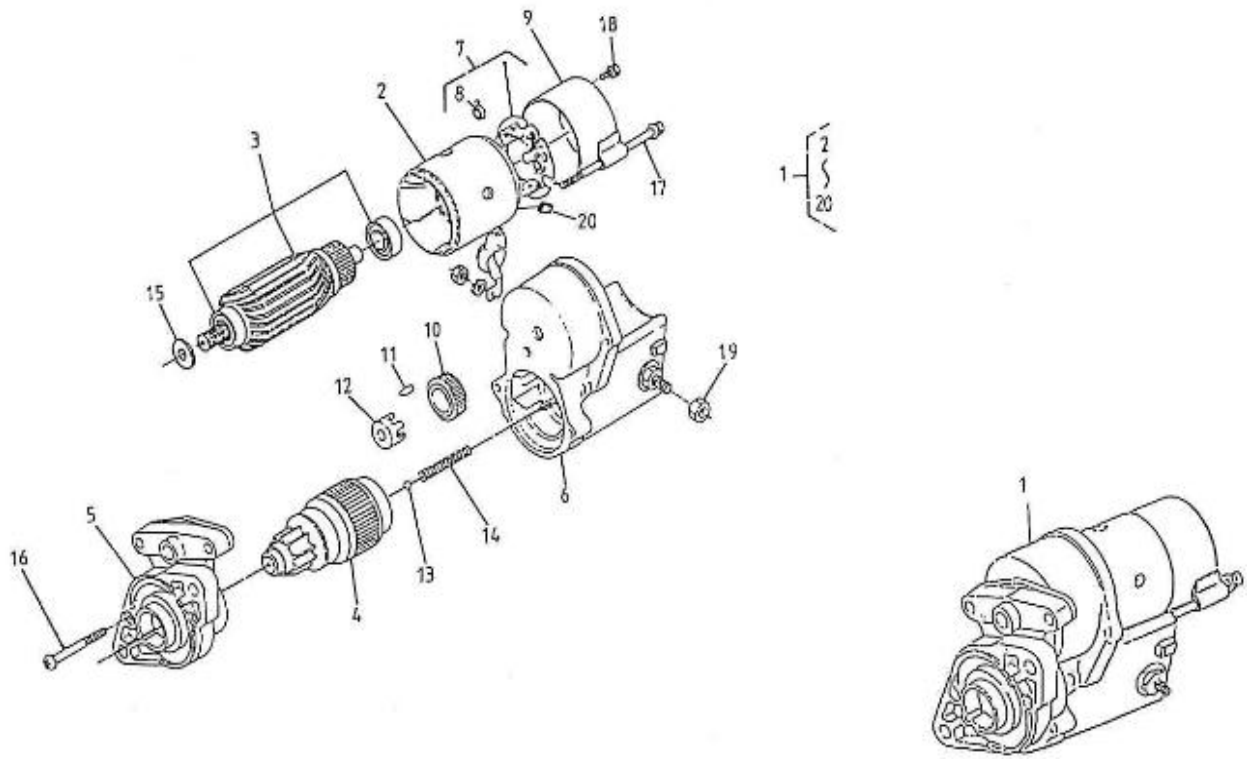

Brand: NanniDiesel

Model: Moteur 3.100HE

Version: Standard

Subassembly: Starter motor

N.	Item	Description	Qty	Notes
1	970517303	STARTER,MOTOR 12V 1,0KW 1P	1	
2	970517302	STATOR,4.110	1	
3	970517304	ROTOR,STARTER 4.110	1	
4	970517305	PINION,STARTER	1	
5	970517307	FRAME,DRIVE END-STARTER MOTOR	1	
6	970517306	HOLDER,MAGNET SWITCH	1	
7	970517317	HOLDER,BRUSH	1	
8	970517318	SPRING,BRUSH	4	
9	970517312	FRAME,END STARTER MOTOR 4.110H	1	
10	970517313	GEAR,2 STARTER MOTOR 4.110	1	
11	970517314	ROLLER,STARTER MOTOR 4.110	5	
12	970517315	BUSHING,PLASTIC (STARTER MOTOR	1	
13	970517316	BHEARING,BALL STARTER MOTOR	1	
14	970517319	SPRING,STARTER MOTOR 4.110	1	
15	970517320	WASHER,FELT	1	
16	970517321	SCREW	2	
17	970303964	BOLT	2	
18	970517323	BOLT	2	
19	970517324	NUT,STATER 4.110	1	
20	970303957	BRUSH	2	

V. 01/07/2011

Pag. 26/34