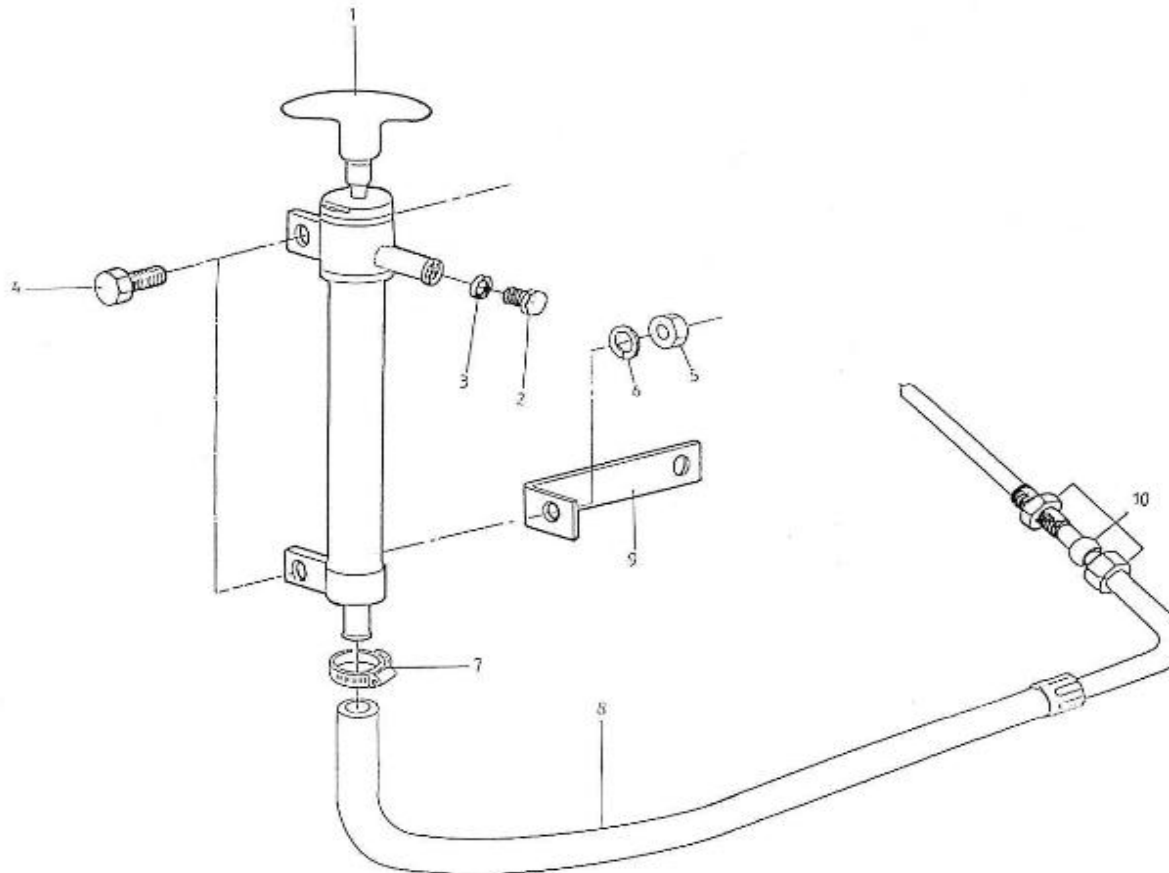

Brand: NanniDiesel

Model: Moteur 3.75HE

Version: Standard

Subassembly: Oil extraction pump

N.	Item	Description	Qty	Notes
1	970439302	PUMP,OIL EXTRACTION	1	
2	970832061	BOLT	1	
3	970300288	GASKET,M8 (FIX TUYAU GRAISSAGE)	1	
4	970439910	BOLT,HEX M 6X 16 (+++FIX.SUPPORT AG ACC)	2	
5	970635460	NUT,M 6	1	
6	970119149	WASHER, SPRING D 6 (Pour protection injecteur)	1	
7	970439306	CLAMP (++POUR DURITE ORIGINE REF HUILE MOTEUR)	1	
8	970307966	DRAIN OIL PIPE	1	
9	970307019	BRACKET (SUPPORT DE CLAPET REMPLACE SUP FILTRE	1	
10	970310026	CONNECTION	1	

V. 25/07/2011

Pag. 29/40