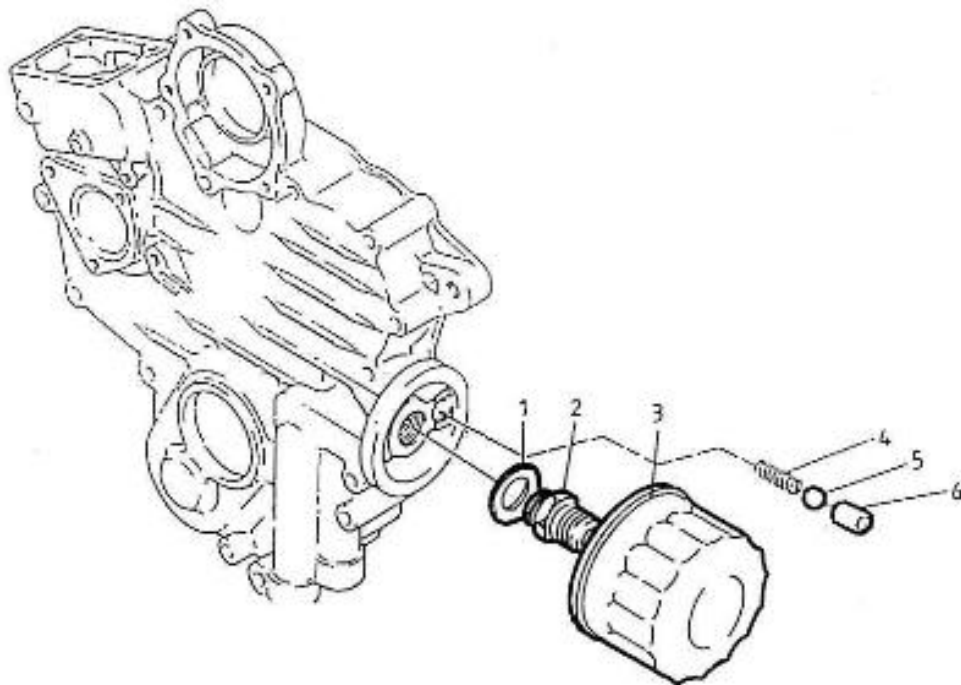

Brand: NanniDiesel	N.	Item	Description	Qty	Notes
Model: Moteur 3.75HE	1	970140211	WASHER, PLAIN	1	
Version: Standard	2	970302728	NIPPLE	1	
Subassembly: Oil filter Assy	3	970302697	FILTER,ELEMENT OIL 6.280 (A PARTIR DU	1	
	4	970140216	SPRING	1	
	5	970140218	BEARING, BALL	1	
	6	970140217	SEAT	1	

V. 25/07/2011

Pag. 20/40