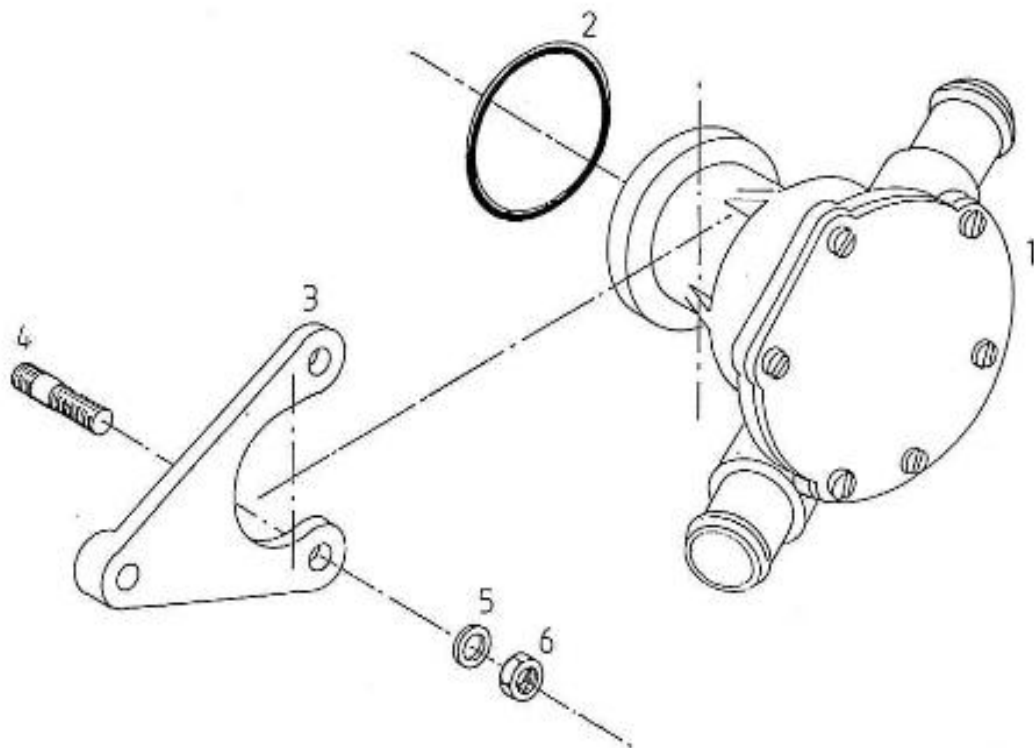

Brand: NanniDiesel	N.	Item	Description	Qty	Notes
Model: Moteur 3.75HE	1	970307808	PUMP,WATER	1	
Version: Standard	2	970494025	O-RING	1	
Subassembly: Seawater pump Ass	3	970307809	FLANGE	1	
	4	970154026	STUD,M 6X 22	3	
	5	970609602	WASHER,CORRUGATED D 6 (ROND GRAISSEE SERRAGE	3	
	6	970635460	NUT,M 6	3	

V. 25/07/2011

Pag. 25/40