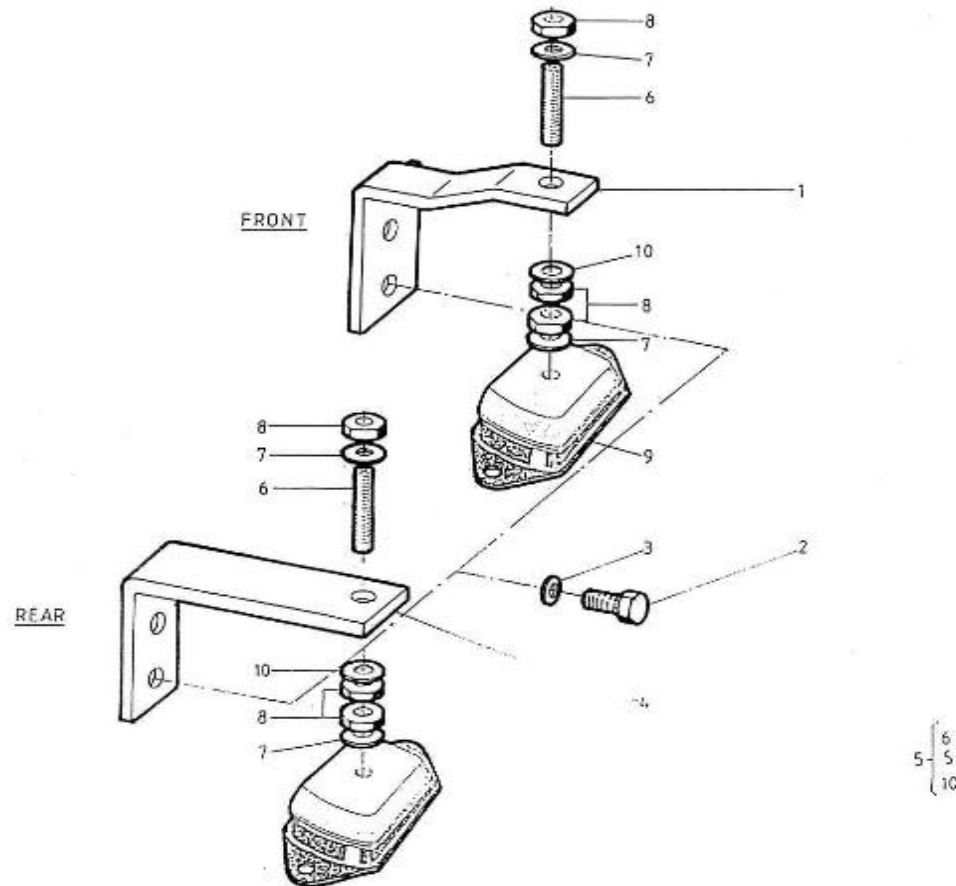

V. 25/07/2011

Pag. 37/40

Brand: NanniDiesel

Model: Moteur 3.75HE

Version: Standard

Subassembly: Engine mount

N.	Item	Description	Qty	Notes
1	970307026	SUPPORT,MOUNT	2	
2	970499051	BOLT,HEX M10X1,25X 30 (+++ FIX . PTO)	8	
3	970119136	WASHER,SPRING D10 (POUR INVERSEUR)	8	
4	970307032	ENGINE MOUNT	2	
5	970301794	MOUNT,RUBBER CPL.40 SMALL	4	
6	970300051	STUD,M12X 80	1	
7	970409154	WASHER,SPRING D12	2	
8	970607318	NUT, M12	3	
9	970301794	MOUNT,RUBBER CPL.40 SMALL	1	
10	970409153	WASHER,PLAIN D12 (ENTRETOISE JOINT BANJO)	1	