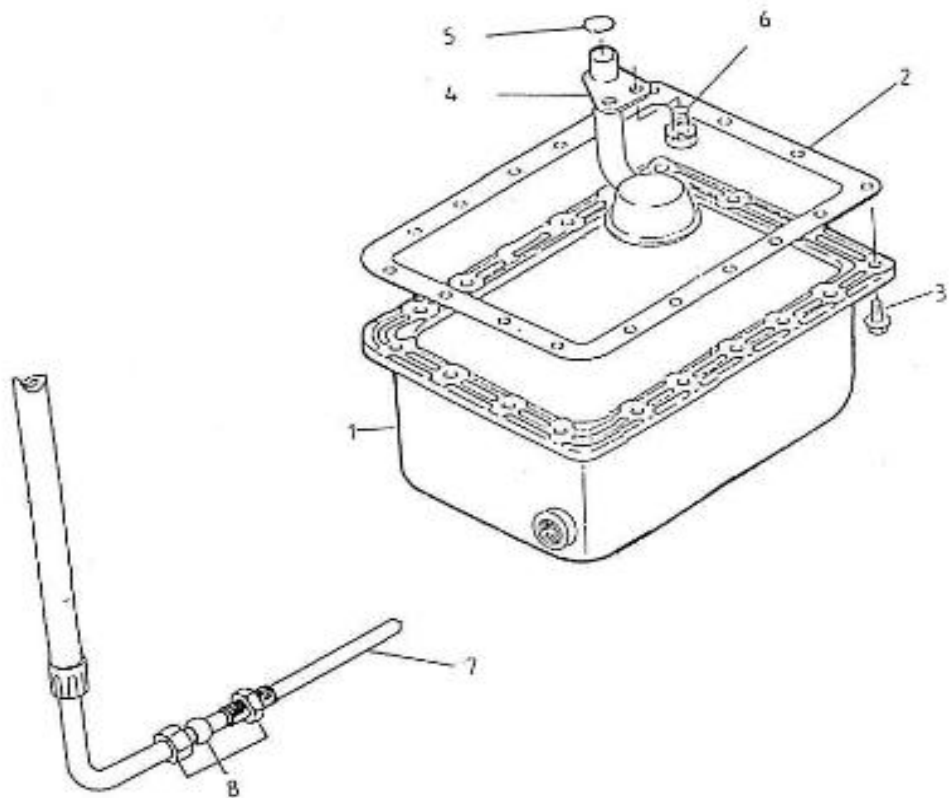

Brand: NanniDiesel	N.	Item	Description	Qty	Notes
Model: Moteur 3.75HE	1	970307972	PAN,OIL	1	
Version: Standard	2	970307880	GASKET,OIL PAN NA	1	
Subassembly: Oil pan	3	970140123	BOLT ,M 6X12 (AFTER N°KTE08070398)	18	
	4	970307463	FILTER 1,OIL	1	
	5	970301951	O-RING	1	
	6	970313311	BOLT	1	
	7	970307966	DRAIN OIL PIPE	1	
	8	970310026	CONNECTION	1	

V. 25/07/2011

Pag. 5/40