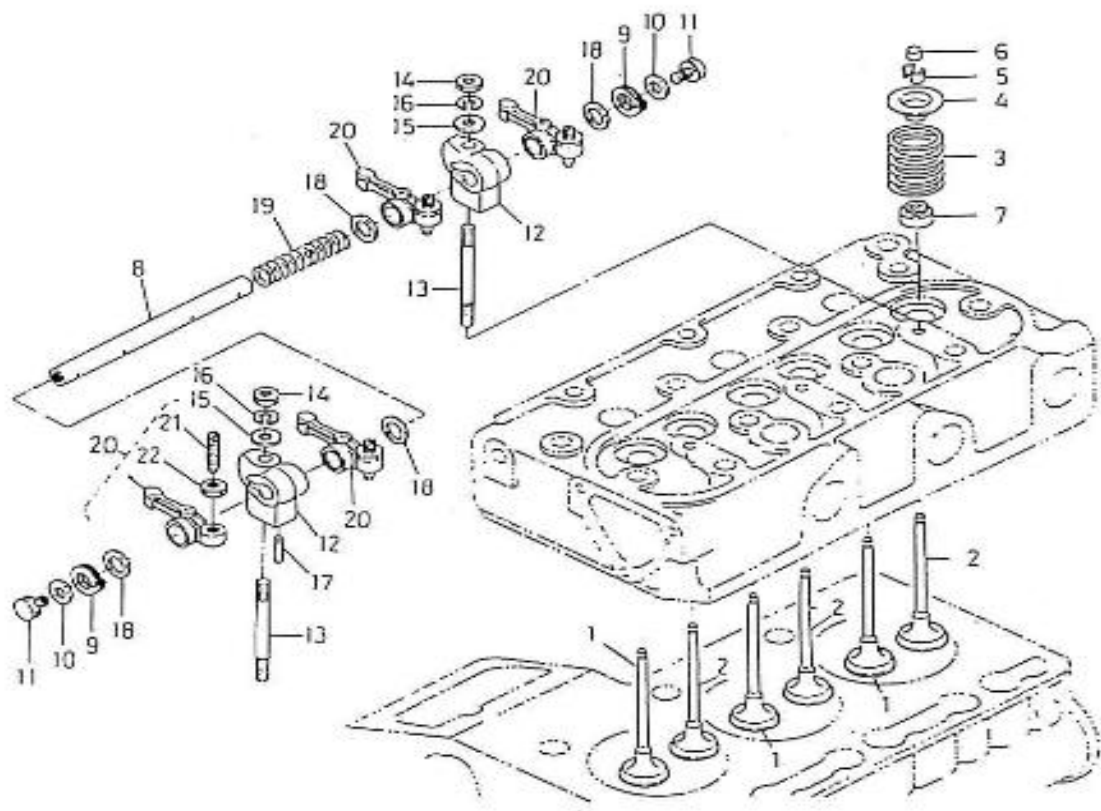

V. 25/07/2011

Pag. 7/40

Brand: NanniDiesel

Model: Moteur 3.75HE

Version: Standard

Subassembly: Valves & Springs

N.	Item	Description	Qty	Notes
1	970141001	VALVE, INTAKE 2.40	3	
2	970141002	VALVE, EXHAUST 2.40	3	
3	970141003	SPRING, VALVE 2.40	6	
4	970141004	RETAINER, VALVE SPRING	6	
5	970141005	COLLAR, VALVE SPRING 2.40	12	
6	970141007	CAP, VALVE	6	
7	970307541	SEAL, VALVE STEM	6	
8	970307827	SHAFT, ROCKER ARM	1	
9	970141009	SPRING, ROCKER ARM 2.40	2	
10	970141013	WASHER, ROCKER ARM SHAFT 2.40	2	
11	970141015	BOLT, M6X10	2	
12	970141011	BRACKET, ROCKER ARM 2.40	3	
13	970141012	STUD, CYL HEAD 2.40	3	
14	970151133	NUT, M 6 (BEFORE N°KTE08070398)	3	
15	970141326	WASHER, PLAIN D6	3	
16	970119149	WASHER, SPRING D 6 (Pour protection injecteur)	3	
17	970141010	SCREW, ADJ.ROCKER ARM 2.40	1	
18	970141016	WASHER, ROCKER ARM 2.40	2	
19	970141017	SPRING, ROCKER ARM 2.40	2	
20	970141019	ASSY, ROCKER ARM 2.40HE	6	
21	970141022	SCREW, ADJ.ROCKER ARM	6	
22	970141023	NUT, ROCKER ARM 2.40	6	