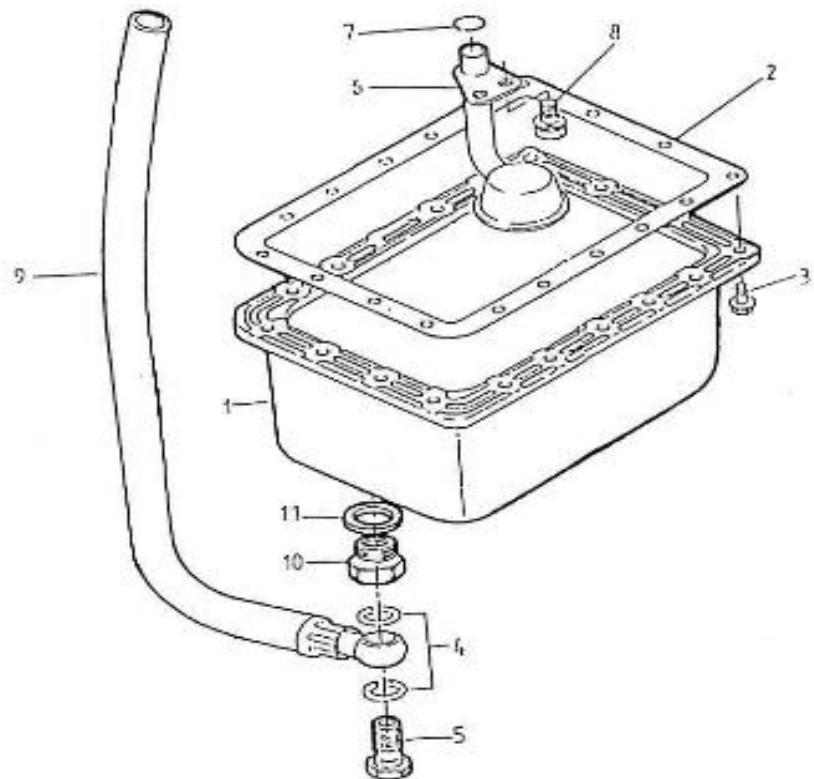

Brand: NanniDiesel	N.	Item	Description	Qty	Notes
Model: Moteur 3.75HE	1	970307834	COMP.OIL PAN	1	
Version: Standard	2	970307880	GASKET,OIL PAN NA	1	
Subassembly: Oil pan	3	970140123	BOLT ,M 6X12 (AFTER N°KTE08070398)	18	
	4	970300325	RING,SEAL D12	2	
	5	970302482	BOLT,BANJO M12X1,25	1	
	6	970307463	FILTER 1,OIL	1	
	7	970301951	O-RING	1	
	8	970313311	BOLT	1	
	9	970307140	HOSE	1	
	10	970307674	NIPPLE	1	
	11	970150128	WASHER,DRAIN PLUG	1	

V. 25/07/2011

Pag. 4/40