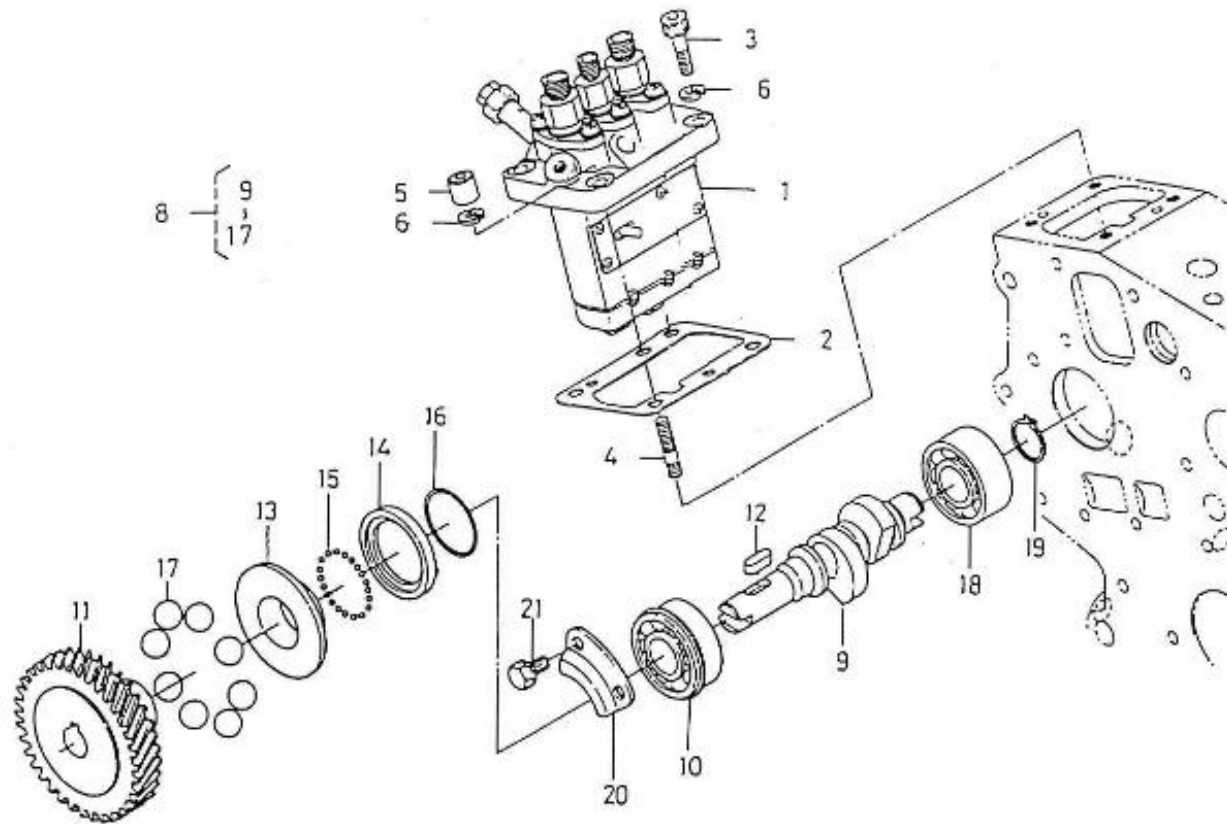

Brand: NanniDiesel

Model: Moteur 3.75HE

Version: Standard

Subassembly: Injection & Fuel pump

N.	Item	Description	Qty	Notes
1	970307860	ASSY PUMP,INJECTION	1	
2	970307861	SHIM,INJ.PUMP 0.20 (<= N°KT08090422)	2	
2	970307862	SHIM,INJ.PUMP 0.25	1	
3	970142138	BOLT,SOCK M 6X 20 (BEFORE N°KTE08070398)	2	
4	970142139	STUD,INJ.PUMP	2	
5	970142140	NUT,CAP	2	
6	970119149	WASHER, SPRING D 6 (Pour protection injecteur)	4	
8	970307863	ASSY CAM SHAFT,FUEL	1	
9	970307864	SHAFT,CAM FUEL	1	
10	970142124	BEARING,CASE	1	
11	970307602	GEAR,INJECTION PUMP	1	
12	970491106	KEY,FEATHER	1	
13	970142127	SLEEVE	1	
14	970142129	COVER,BEARING 2. 40HE	1	
15	970142130	BEARING,BALL CAMSHAFT 2.40HE	32	
16	970492128	CIR-CLIP,GOVERNOR SLEEVE	1	
17	970492132	BEARING,BALL GOVERNOR	8	
18	970142134	BEARING,CASE	1	
19	970142133	CIR-CLIP,EXTERNAL	1	
20	970142136	STOPPER,FUEL CAMSHAFT 2.40	1	
21	970140123	BOLT ,M 6X12 (AFTER N°KTE08070398)	2	

V. 25/07/2011

Pag. 15/40