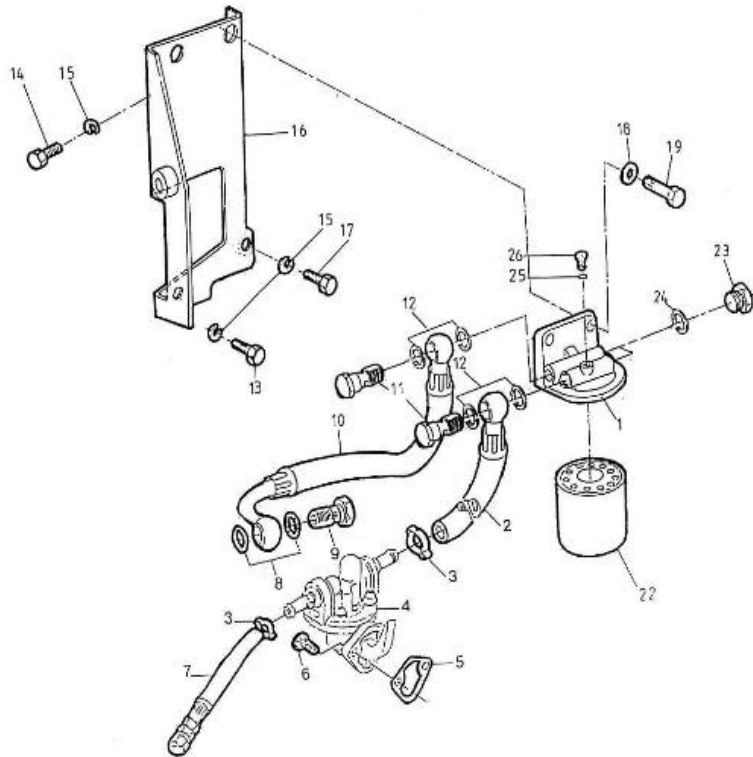

Brand: NanniDiesel

Model: Moteur 3.75HE

Version: Standard

Subassembly: Fuel filter

N.	Item	Description	Qty	Notes
1	970302494	SUPPORT,FUEL FILTER ELEMENT H-	1	
2	970300298	HOSE,FUEL SUPPLY FILTER CPL.	1	
3	970439306	CLAMP (++POUR DURITE ORIGINE REF HUILE MOTEUR)	2	
4	970142501	PUMP,FUEL FEED 2. 40	1	
5	970142512	GASKET,FUEL PUMP 2. 40	1	
6	970491117	BOLT,M 6X 16	2	
7	970302330	HOSE,FUEL SUPPLY CPL.	1	
8	970300430	GASKET,RING D10 (+++ FIX TUYAU GRAISSAGE SUR	2	
9	970300717	BOLT,BANJO M10X1,25 (=> N° T501050058)	1	
10	970300295	HOSE,FUEL SUPPLY INJ.PUMP CPL.	1	
11	970432515	BOLT,BANJO M14X1,5 (=> N°KT08090423)	2	
12	970300306	GASKET,RING D14 (SUR REFROID THERMO MOTA)	4	
13	970497323	BOLT,HEX M 6X 80	1	
14	970024005	BOLT,SOCK M 6X 20	1	
15	970119149	WASHER, SPRING D 6 (Pour protection injecteur)	3	
16	970307445	SUPPORT,FUEL FILTER ELEMENT H-	1	
17	970302213	BOLT,HEX M 6X 70	1	
18	970119135	WASHER,PLAIN D10 (DONT DEUX POUR CALAGE GALET	2	
19	970635508	BOLT,HEX M10X 25 (A DEFINIR)	2	
20	970310171	CLAMP (+++ FIX DURITE WASTEGATE)	3	
21	970300293	HOSE,FUEL RETURN CPL.	1	
22	970622350	FILTER,FUEL	1	
23	970875506	PLUG (<= N°KT08090422)	1	
24	970300306	GASKET,RING D14 (SUR REFROID THERMO MOTA)	1	
25	970300288	GASKET,M8 (FIX TUYAU GRAISSAGE)	1	
26	970832061	BOLT	1	

V. 25/07/2011

Pag. 17/40