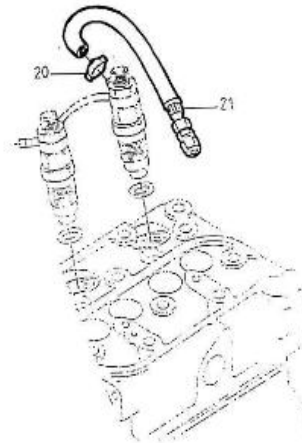

Brand: NanniDiesel

Model: Moteur 3.75HE

Version: Standard

Subassembly: Fuel filter

N.	Item	Description	Qty	Notes
1	970302494	SUPPORT,FUEL FILTER ELEMENT H-	1	
2	970300298	HOSE,FUEL SUPPLY FILTER CPL.	1	
3	970439306	CLAMP (++POUR DURITE ORIGINE REF HUILE MOTEUR)	2	
4	970142501	PUMP,FUEL FEED 2. 40	1	
5	970142512	GASKET,FUEL PUMP 2. 40	1	
6	970491117	BOLT,M 6X 16	2	
7	970302330	HOSE,FUEL SUPPLY CPL.	1	
8	970300430	GASKET,RING D10 (+++ FIX TUYAU GRAISSAGE SUR	2	
9	970300717	BOLT,BANJO M10X1,25 (=> N° T501050058)	1	
10	970300295	HOSE,FUEL SUPPLY INJ.PUMP CPL.	1	
11	970432515	BOLT,BANJO M14X1,5 (=> N°KT08090423)	2	
12	970300306	GASKET,RING D14 (SUR REFROID THERMO MOTA)	4	
13	970497323	BOLT,HEX M 6X 80	1	
14	970024005	BOLT,SOCK M 6X 20	1	
15	970119149	WASHER, SPRING D 6 (Pour protection injecteur)	3	
16	970307445	SUPPORT,FUEL FILTER ELEMENT H-	1	
17	970302213	BOLT,HEX M 6X 70	1	
18	970119135	WASHER,PLAIN D10 (DONT DEUX POUR CALAGE GALET	2	
19	970635508	BOLT,HEX M10X 25 (A DEFINIR)	2	
20	970310171	CLAMP (+++ FIX DURITE WASTEGATE)	3	
21	970300293	HOSE,FUEL RETURN CPL.	1	
22	970622350	FILTER,FUEL	1	
23	970875506	PLUG (<= N°KT08090422)	1	
24	970300306	GASKET,RING D14 (SUR REFROID THERMO MOTA)	1	
25	970300288	GASKET,M8 (FIX TUYAU GRAISSAGE)	1	
26	970832061	BOLT	1	

V. 25/07/2011

Pag. 17/40