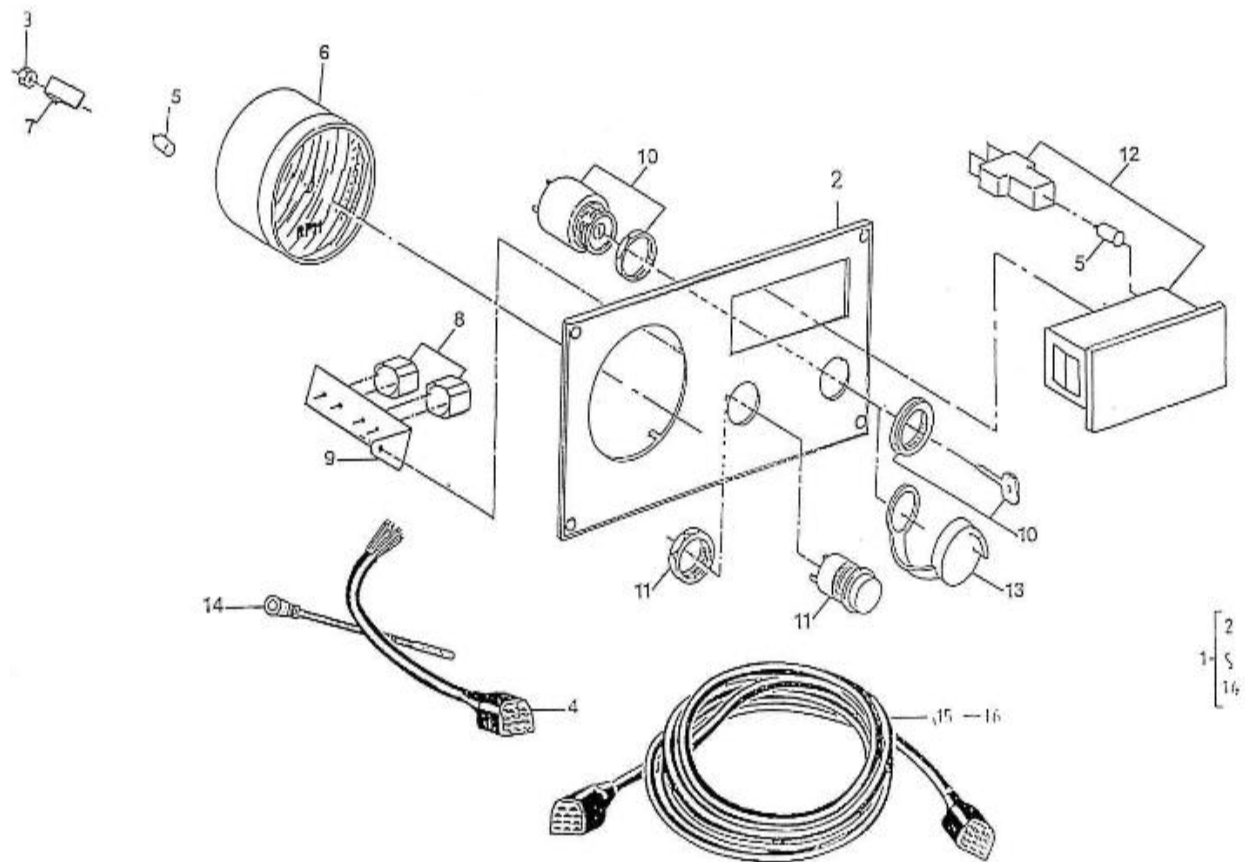

V. 25/07/2011

Pag. 32/40

Brand: NanniDiesel	N.	Item	Description	Qty	Notes
Model: Moteur 3.75HE	1	674351	PANEL	1	
Version: Standard	2	970302214	PLATE,PANEL 1 INSTRUMENT	1	
Subassembly: Panel 1 instrument	3	970301191	NUT,M 4 A2	4	
	4	970302662	WIRING,PANEL 1 INSTR. (11P)	1	
	5	970856011	BULB 12V-2W	5	
	6	970301642	No longer available - GAUGE,VDO,TACH,4000 12-24V 2P	1	
	7	970300920	CLAMP,INSTRUMENTS	4	
	8	970302684	BUZZER,SONITRON SMA 24A P17.05	2	
	9	970310182	SUPPORT (.)	1	
	10	970302667	SWITCH,BOSCH STARTER + GLOWING	1	
	11	970300967	BUTTON,PUSH	1	
	12	970856005	INDICATORI OTTICI A 4 SPIE	1	
	13	970304021	COVER	1	
	14	970304019	CABLEBINDER,PLASTIC 4.8X195	1	
	15	970302666	WIRING,INTERMEDIATE 8MTR 11POS (TOTAL 12M)	1	
	16	970302665	WIRING,INTERMEDIATE 4MTR 11POS	1	