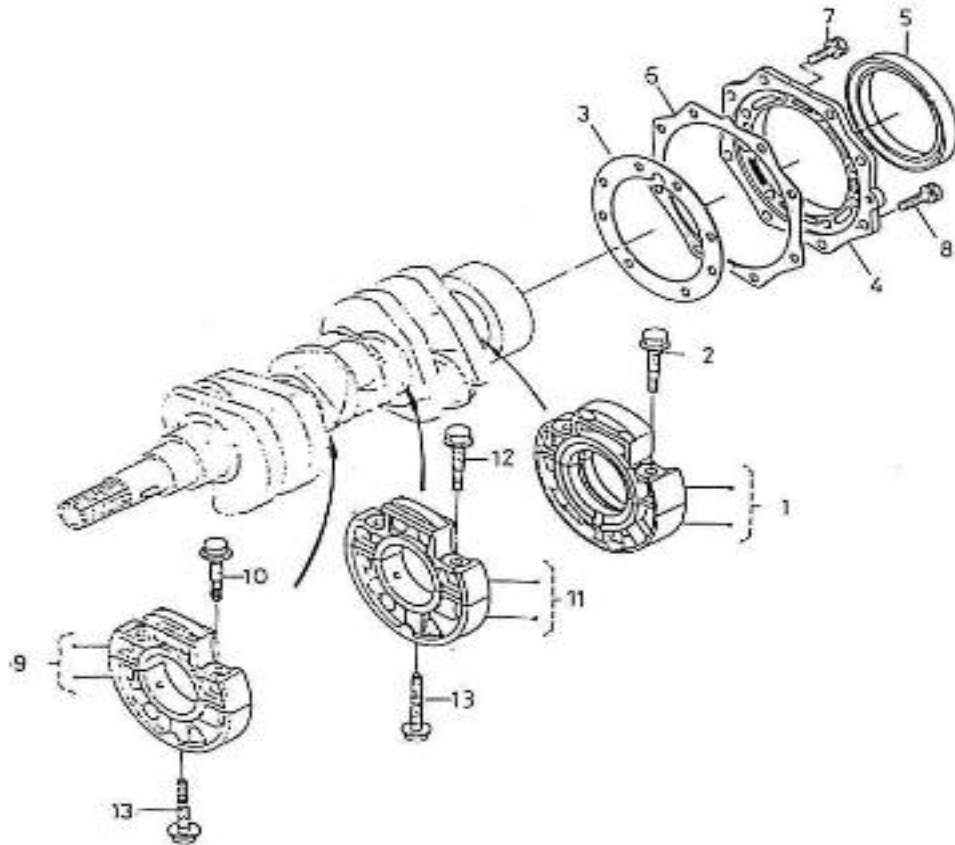

Brand: NanniDiesel

Model: Moteur 3.75HE

Version: Standard

Subassembly: Crankshaft

N.	Item	Description	Qty	Notes
1	970307466	ASSY CASE,MAIN BRG	1	
2	970141533	BOLT, BEARING CASE	2	
3	970141506	GASKET, BEARING CASE 2.40	1	
4	970141535	COVER, BEARING CASE 2.40	1	
5	970141529	SEAL, OIL (S/N <9B9999)	1	
6	970141508	GASKET, BEARING CASE COVER 2.4	1	
7	970491536	BOLT,M 6X 20	8	
8	970141537	BOLT, M6X22	8	
9	970307468	ASSY CASE,MAIN BRG 1	1	
10	970141533	BOLT, BEARING CASE	2	
11	970307837	ASSY CASE,MAIN BRG 2	1	
12	970141533	BOLT, BEARING CASE	2	
13	970141539	BOLT, BEARING CASE N02	2	

V. 25/07/2011

Pag. 12/40