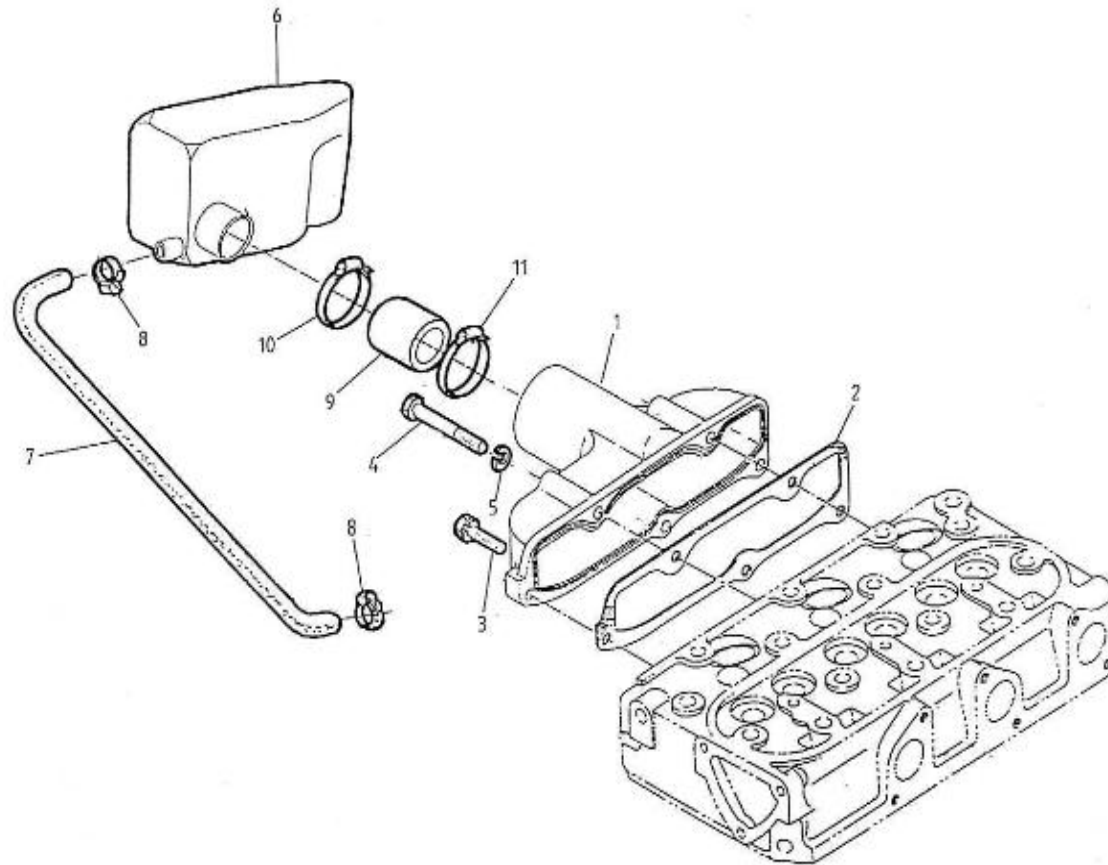

Brand: NanniDiesel

Model: Moteur 3.75HE

Version: Standard

Subassembly: Intake manifold

N.	Item	Description	Qty	Notes
1	970307829	MANIFOLD,INTAKE	1	
2	970307828	GASKET,MANIFOLD NA	1	
3	970490119	BOLT,M 6X 18	2	
4	970302736	BOLT,M 6X 45	3	
5	970119149	WASHER, SPRING D 6 (Pour protection injecteur)	1	
6	970301330	FILTER,AIR HE	1	
7	970302573	HOSE,CARTER DEAIR 2.40HE	1	
8	970439306	CLAMP (++)POUR DURITE ORIGINE REF HUILE MOTEUR)	2	
9	970301611	HOSE,AIR FILTER 2. 40-2.60/HE (++++COLLAGE A LA	1	
10	970634621	CLAMP,HOSE	1	
11	970604533	CLAMP,HOSE 32-44 (QUANTITE 8 R.P. 4 LE 19/06/2008)	1	

V. 25/07/2011

Pag. 27/40