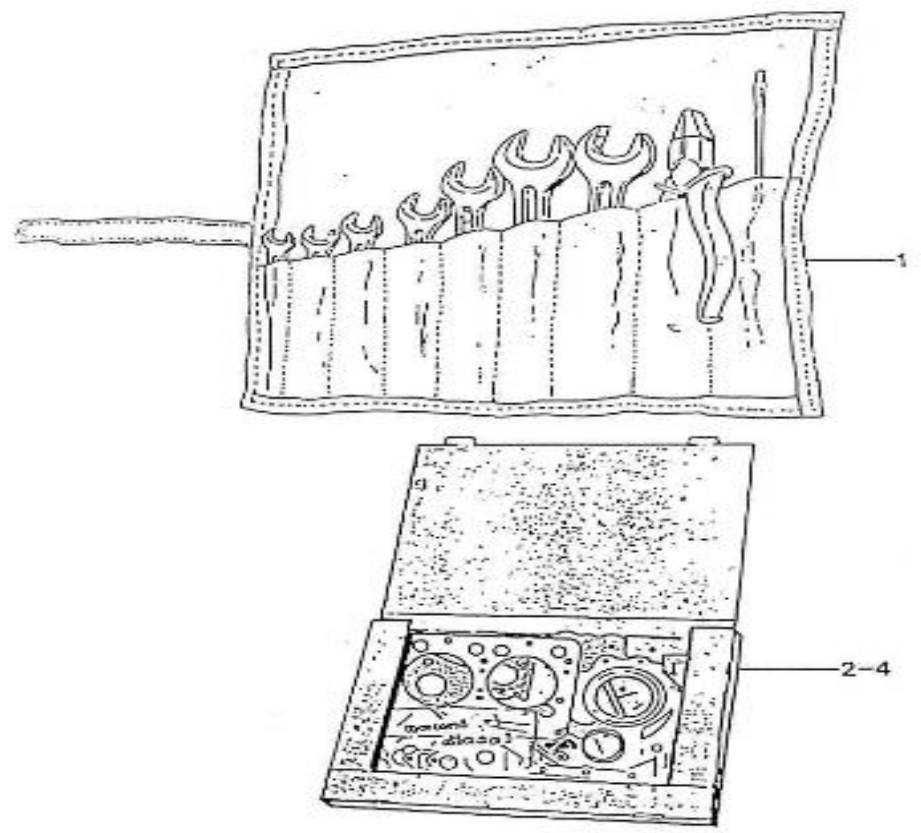

Brand: NanniDiesel
Model: Moteur 3.75HE
Version: Standard
Subassembly: Tools gasket set

N.	Item	Description	Qty	Notes
1	970609901	KIT,TOOLS	1	
2	970307870	GASKET SET	1	
3	970307871	GASKET SET	1	
4	970307189	GASKET SET	1	

V. 25/07/2011

Pag. 37/40