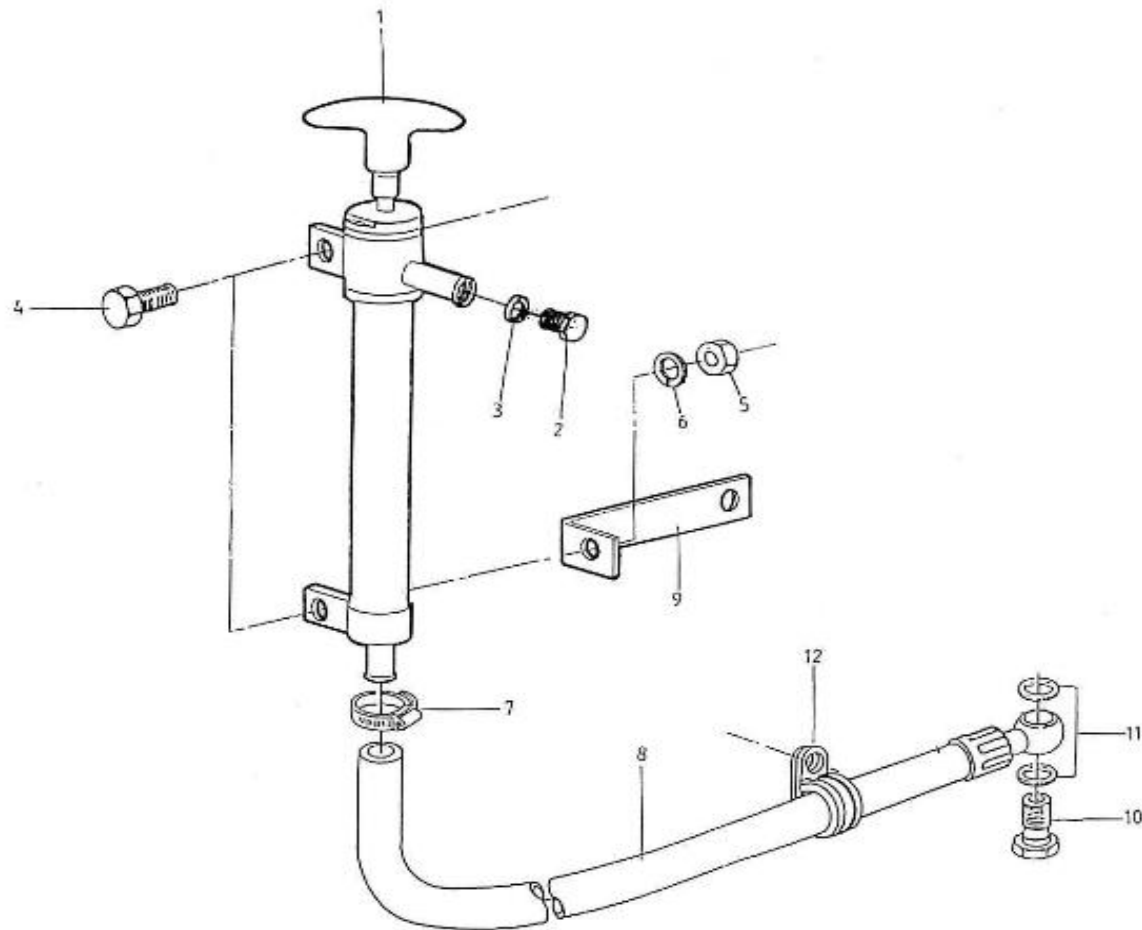

Brand: NanniDiesel

Model: Moteur 3.75HE

Version: Standard

Subassembly: Oil extraction pump

N.	Item	Description	Qty	Notes
1	970439302	PUMP,OIL EXTRACTION	1	
2	970832061	BOLT	1	
3	970300288	GASKET,M8 (FIX TUYAU GRAISSAGE)	1	
4	970439910	BOLT,HEX M 6X 16 (+++FIX.SUPPORT AG ACC)	2	
5	970635460	NUT,M 6	1	
6	970119149	WASHER, SPRING D 6 (Pour protection injecteur)	1	
7	970439306	CLAMP (++POUR DURITE ORIGINE REF HUILE MOTEUR)	1	
8	970307140	HOSE	1	
9	970307019	BRACKET (SUPPORT DE CLAPET REMPLACE SUP FILTRE)	1	
10	970302482	BOLT,BANJO M12X1,25	1	
11	970300325	RING,SEAL D12	2	
12	970307264	CLAMP	1	

V. 25/07/2011

Pag. 28/40