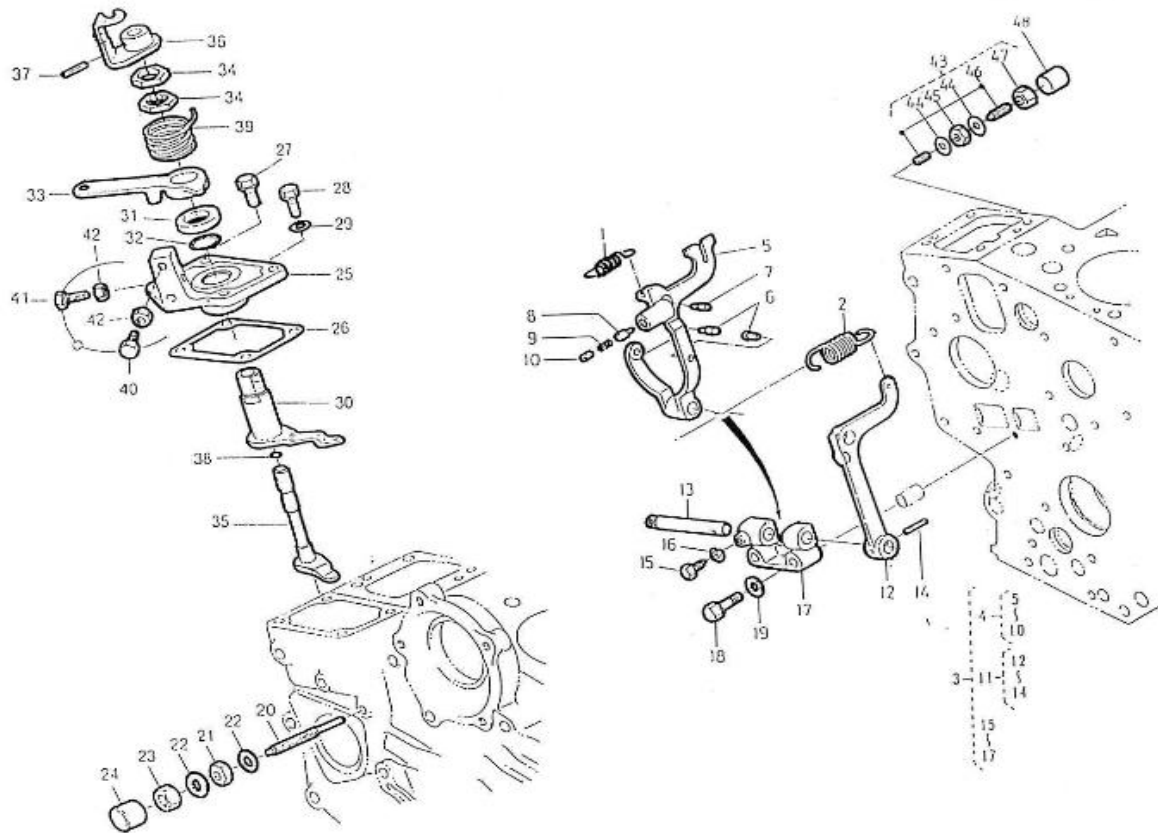

V. 25/07/2011

Pag. 9/40

Brand: NanniDiesel

Model: Moteur 3.75HE

Version: Standard

Subassembly: Speed control

N.	Item	Description	Qty	Notes
1	970141314	SPRING, START GOVERNOR	1	
2	970141313	SPRING, GOVERNOR N01 2.40	1	
3	970313382	LEVER	1	
4	970141317	LEVER, GOVERNOR FORK 1 CPL 2.4	1	
11	970141318	LEVER, GOVERNOR FORK 2 CPL 2.4	1	
12	970141318	LEVER, GOVERNOR FORK 2 CPL 2.4	1	
13	970141319	SHAFT, GOVERNOR	1	
14	970141320	PIN, LEVER GOVERNOR	1	
15	970491322	BOLT	1	
16	970300318	WASHER, SPRING D 5	1	
17	970141318	LEVER, GOVERNOR FORK 2 CPL 2.4	1	
18	970141325	BOLT, M6X35	2	
19	970141326	WASHER, PLAIN D6	2	
20	970140401	SCREW, REGULATOR	1	
21	970142175	NUT, NOZZLE INJ.	1	
22	970150403	RING, SEAL (=> N° XA0001 <= 3Z0001)	2	
23	970140404	NUT (BEFORE N°KTE08070398)	1	
24	970302411	CAP, NUT	1	
25	970141312	COVER, SPEED CONTROL 2.40	1	
26	970141311	GASKET, SPEED CONTROL 2.40	1	
27	970490119	BOLT, M 6X 18	2	
28	970490143	BOLT, M 6X 18	2	
29	970150403	RING, SEAL (=> N° XA0001 <= 3Z0001)	2	
30	970141309	LEVER, GOVERNOR 2.40	1	
31	970141324	COLLAR, GOVERNOR 2.40	1	
32	970141307	O-RING, GOVERNOR	1	
33	970141306	LEVER, GOVERNOR	1	
34	970141310	NUT	2	
35	970141305	LEVER, SHAFT 2.40	1	
36	970307616	LEVER, ENGINE STOP	1	
37	970141320	PIN, LEVER GOVERNOR	1	
38	970141303	O-RING, GOVERNOR	1	
39	970141302	SPRING	1	
40	970141301	BOLT, STOPPER ADJ.	2	
41	970141327	BOLT	1	
42	970151133	NUT, M 6 (BEFORE N°KTE08070398)	3	
43	970307613	ASSY APPARATUS	1	
44	970491131	WASHER, SEAL	2	
45	970491129	NUT	1	
46	970307614	ASSY BOLT, ADJUSTING	1	
47	970141130	NUT, IDLE ASSEM.	1	
48	970141132	CAP, BOLT COVER	1	