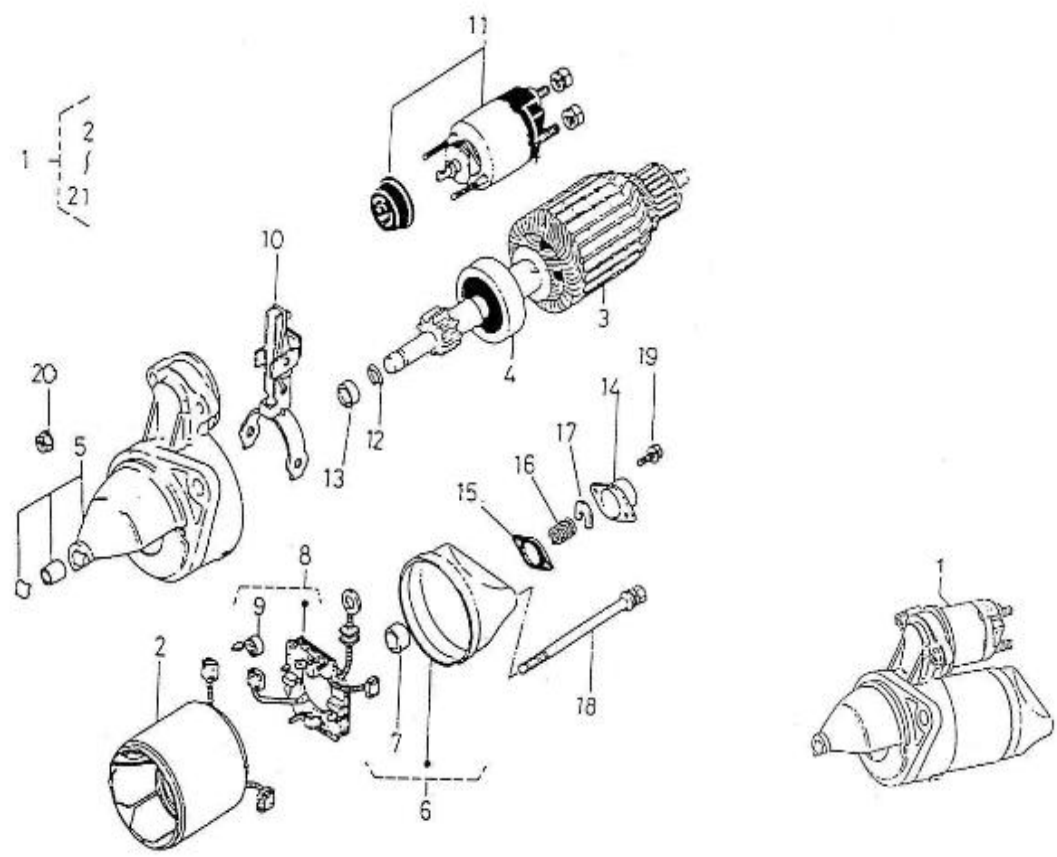

Brand: NanniDiesel
Model: Moteur 3.75HE
Version: Standard
Subassembly: Starter motor

N.	Item	Description	Qty	Notes
1	970497303	STARTER,MOTOR 12V 0,8KW 1P	1	
2	970497302	STATOR,2. 60 3. 90	1	
3	970497304	ROTOR,STARTER 2.40	1	
4	970497305	CLUTCH,STARTER MOTOR 2.60	1	
5	970497307	FRAME,DRIVE END-STARTER MOTOR	1	
6	970497312	FRAME,END STARTER MOTOR 2.60-3	1	
7	970497315	BUSHING,REAR STARTER MOTOR 2.6	1	
8	970497317	HOLDER,BRUSH CPL.STARTER 2.60-	1	
9	970497318	SPRING,BUSH	4	
10	970307855	LEVER,DRIVE	1	
11	970497355	SWITCH,MAGNETIC	1	
12	970497332	PIN,SNAP	1	
13	970497333	BUSH,FRONT STARTER MOTOR	1	
14	970497334	CAP,END FRAME	1	
15	970497335	SEAL	1	
16	970497336	SPRING,BRAKE	1	
17	970497337	PLATE,LOCK STARTER MOTOR	1	
18	970497338	BOLT,STARTER MOTOR 2.60-3.90	2	
19	970497339	SCREW,WITH WASHER	2	
20	970497340	NUT	2	

V. 25/07/2011

Pag. 30/40