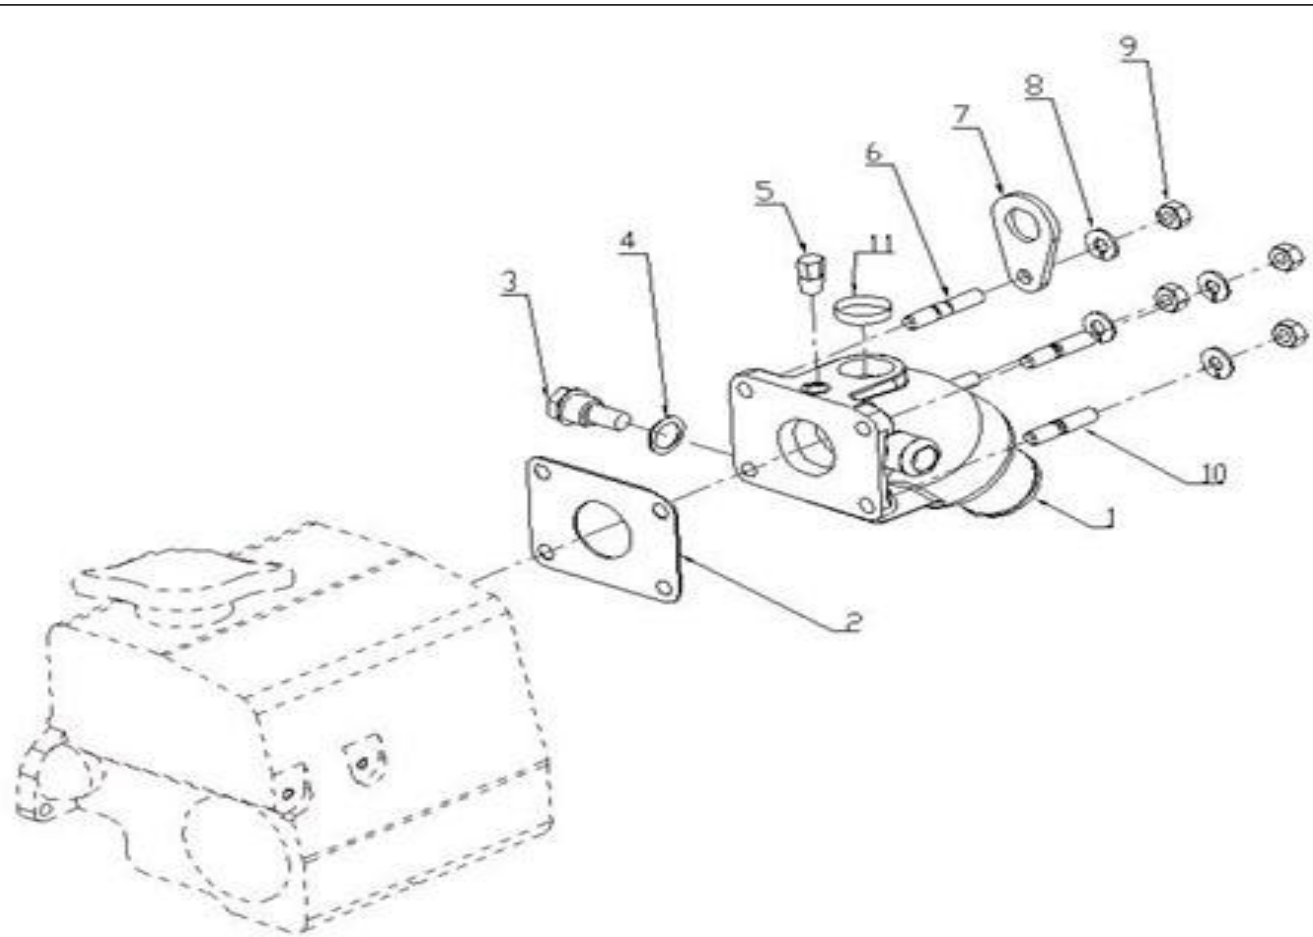

Brand: NanniDiesel

Model: Moteur 3.75HE

Version: Standard

Subassembly: Exhaust elbow

N.	Item	Description	Qty	Notes
1	970307024APR	MIXER	1	
2	970307015	GASKET	1	
3	970494635	ANODE,ZINC CPL M16X1,5	1	
4	970300199	GASKET,RING D16	1	
5	970307265	PLUG,HEX 1/8	1	
6	970300374	STUD,M 8X 30 (+++FIX TENDEUR)	1	
7	970140901	HOOK, ENGINE 2.40	1	
8	970119138	WASHER,SPRING D 8 (TENDEUR)	4	
9	970300079	NUT,M 8 SPECIAL	4	
10	970300080	STUD,M 8X 25 (+++ FIX TURBO)	3	

V. 25/07/2011

Pag. 23/40