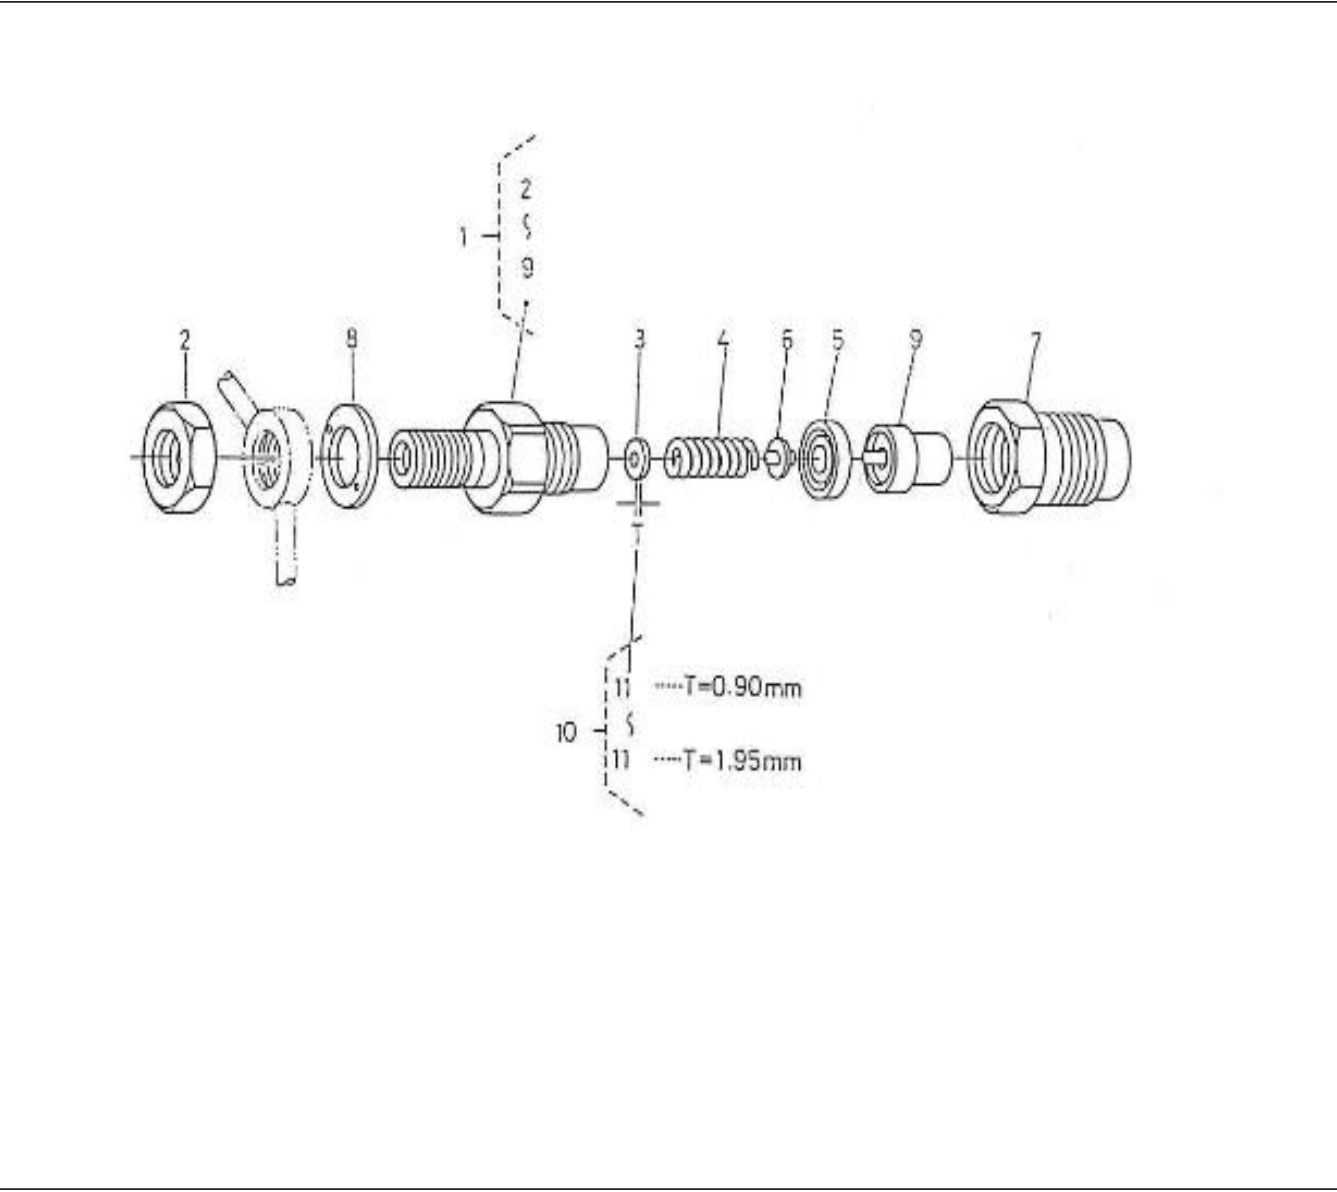

Brand: NanniDiesel
Model: Moteur 3.75HE
Version: Standard
Subassembly: Nozzle holder

N.	Item	Description	Qty	Notes
1	970307587	ASSY HOLDER,NOZZLE	3	
2	970142175	NUT,NOZZLE INJ.	3	
3	970302825	SPACER,ADJ.NOZZLE STD. 0.900	3	
4	970142171	SPRING,NOZZLE FUEL	3	
5	970142173	PIECE,DISTANCE NOZZLE INJ.	3	
6	970142170	ROD,PUSH NOZZLE FUEL	3	
7	970307595	NUT	3	
8	970302826	WASHER,NOZZLE INJ.	3	
9	970307596	PIECE,NOZZLE	3	
10	970142200	SET,SPACER NOZZLE	1	
11	970302825	SPACER,ADJ.NOZZLE STD. 0.900	1	
11	970142178	SPACER,NOZZLE INJ. 0,925MM	1	
11	970142179	SPACER,NOZZLE INJ. 0,950MM	1	
11	970142180	SPACER,NOZZLE INJ. 0,975MM	1	
11	970142181	SPACER,NOZZLE INJ. 1,000MM	1	

V. 25/07/2011

Pag. 19/40