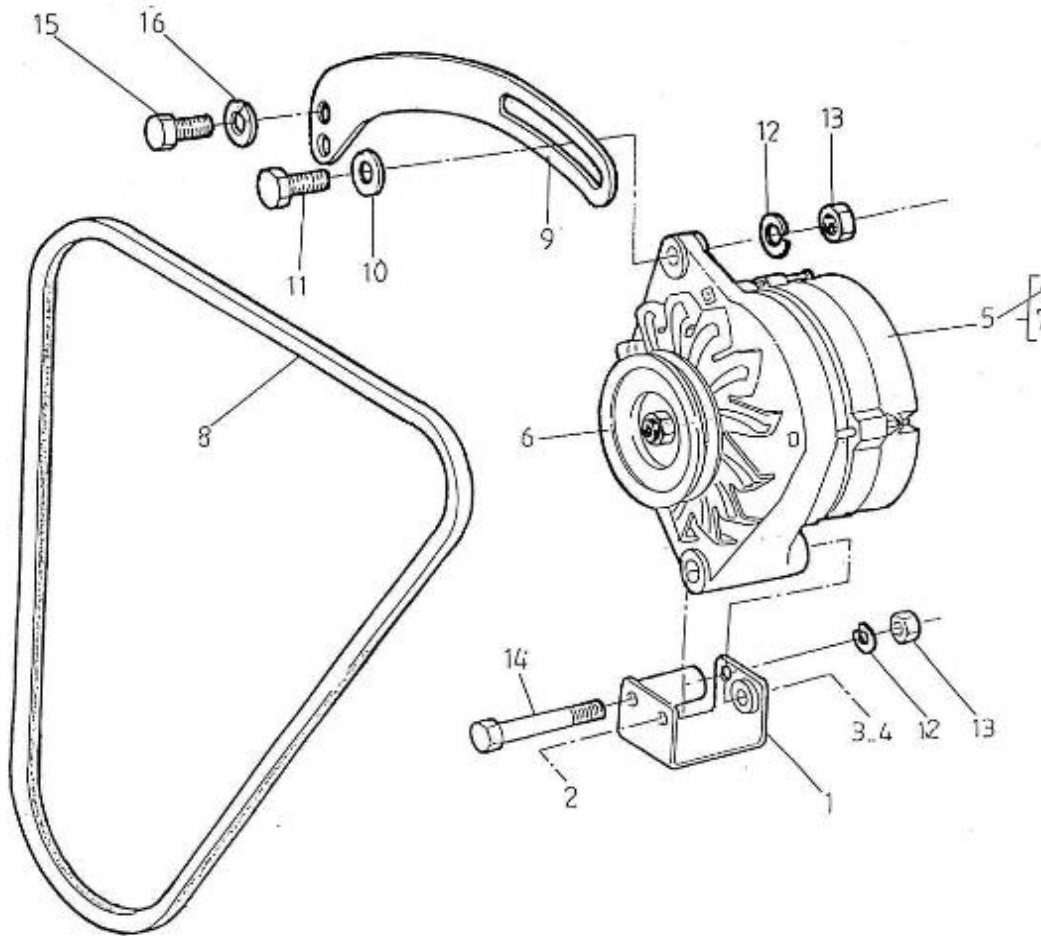

Brand: NanniDiesel

Model: Moteur 3.75HE

Version: Standard

Subassembly: Alternator Assy.Std.

N.	Item	Description	Qty	Notes
1	970307448	SUPPORT,ALTERNATOR	1	
2	970307495	BOLT	1	
3	970039794	WASHER	1	
4	970307532	NUT (+++FIX. TOURTEAU SUR INVERSEUR)	1	
5	970307522	ALTERNATOR,14V-60A	1	
6	970307194	PULLEY	1	
7	970307533	REGULATOR,ALTERNATOR	1	
8	970307133	V-BELT	1	
9	970307449	TIGHTENER,V-BELT	1	
10	970304050	WASHER	1	
11	970024016	BOLT,HEX M 8X 40	1	
12	970119138	WASHER, SPRING D 8 (TENDEUR)	2	
13	970027322	NUT,M 8 (++ECROU FIL DEMARREUR)	2	
14	970300261	BOLT,HEX M 8X 80 (+++FIX ALTERNATEUR)	1	
15	970439910	BOLT,HEX M 6X 16 (+++FIX.SUPPORT AG ACC)	1	
16	970119149	WASHER, SPRING D 6 (Pour protection injecteur)	1	

V. 25/07/2011

Pag. 31/40