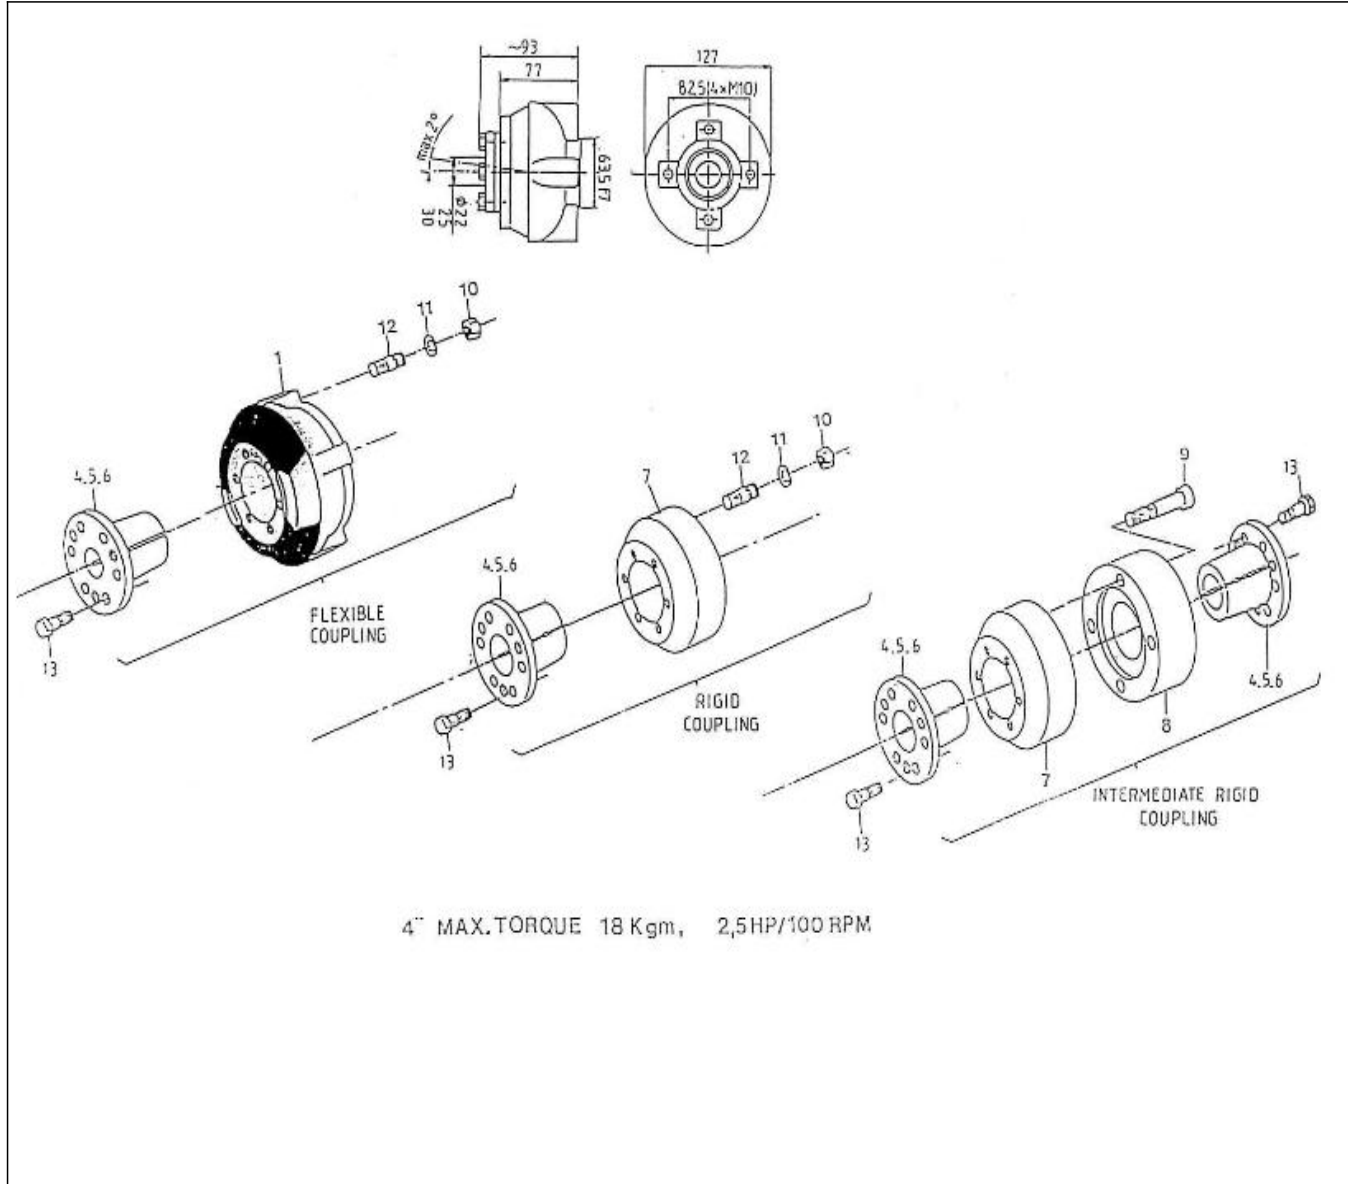

Brand: NanniDiesel

Model: Moteur 3.75HE

Version: Standard

Subassembly: Shaft coupling

N.	Item	Description	Qty	Notes
1	970300733	FLEXIBLE COUPLING 4 P	1	
4	970301226	"CONE,CLAMPING 4"" 22"	1	
5	970301104	"CONE,CLAMPING 4"" 25"	1	
6	970301105	"CONE,CLAMPING 4"" 30"	1	
7	970301222	Please consult us - COUPLING	1	
8	970301221	COUPLING	1	
9	970609157	BOLT,SOCK M10X 55	4	
10	970119143	NUT, M10	4	
11	970119136	WASHER,SPRING D10 (POUR INVERSEUR)	4	
12	970621020	STUD,M10X 22	4	
13	970409603	BOLT,HEX M 8X 25 (FIX SUP ALT)	6	
14	970301450	CONE,CLAMPING	1	
15	970301451	CONE,CLAMPING	1	
16	970301452	CONE,CLAMPING	1	

V. 25/07/2011

Pag. 40/40