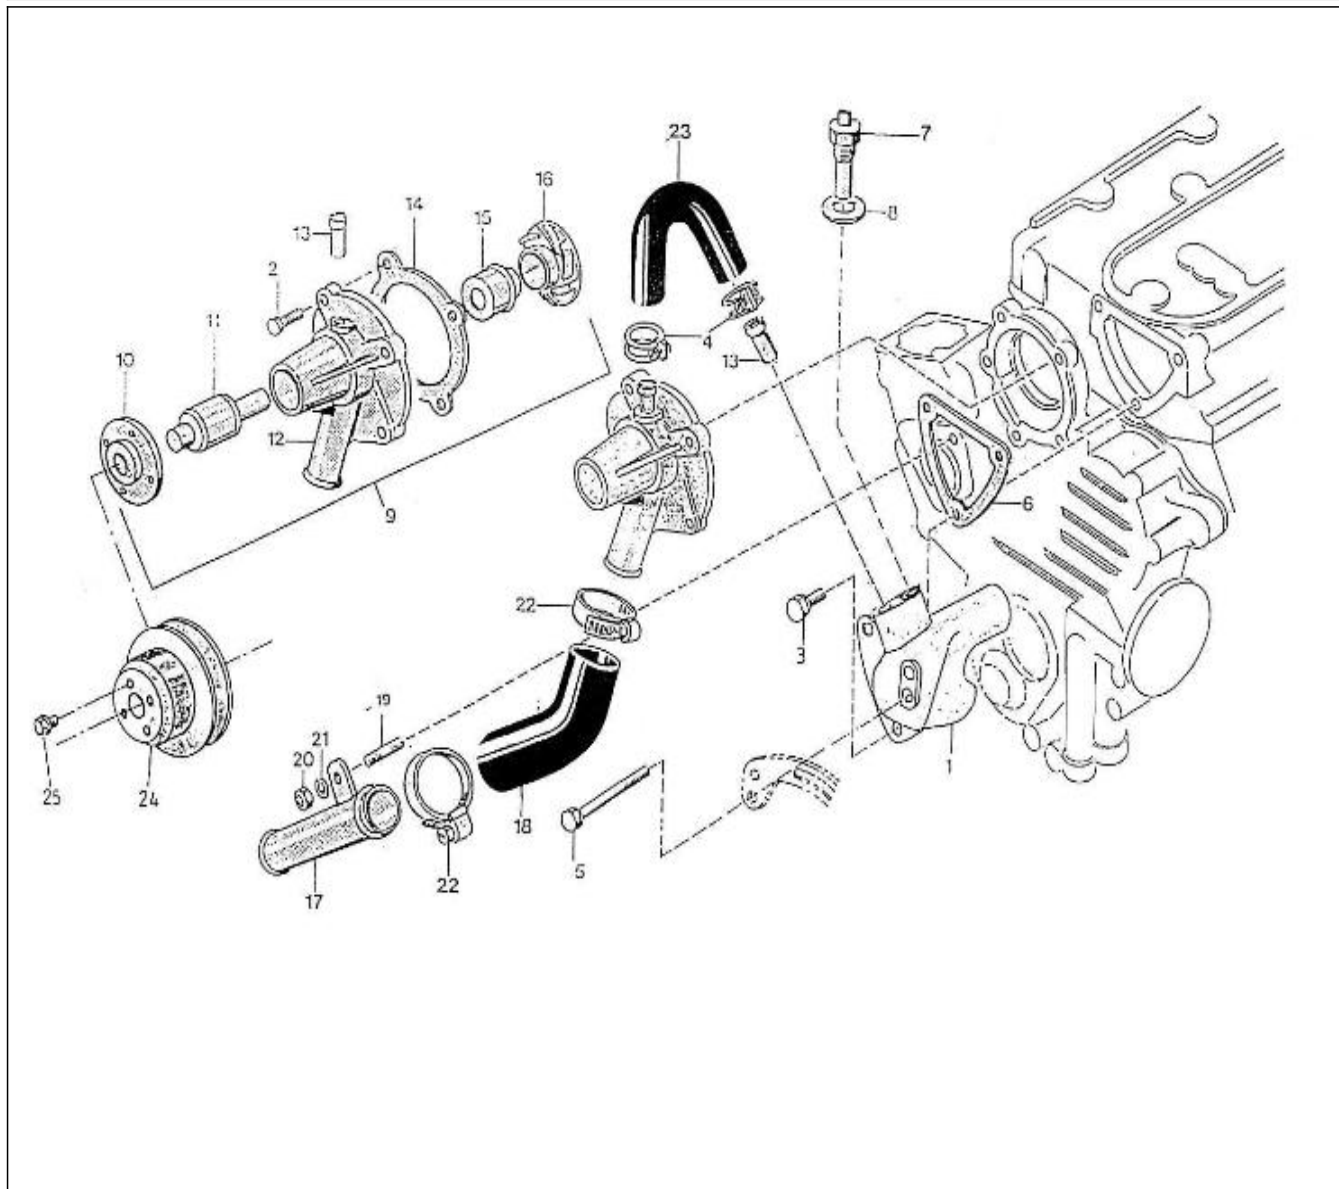

Brand: NanniDiesel

Model: Moteur 3.75HE

Version: Standard

Subassembly: Fresh water pump

N.	Item	Description	Qty	Notes
1	970144320	FLANGE,WATER INTAKE 2. 40HE	1	
2	970491537	BOLT,M 6X 25	4	
3	970639902	BOLT,SOCK M 6X 16	2	
4	970439306	CLAMP(++POUR DURITE ORIGINE REF HUILE MOTEUR)	2	
5	970144311	BOLT	1	
6	970300299	GASKET,FLANGE	1	
7	970851607	TEMPERATURE SWITCH	1	
8	970300306	GASKET,RING D14 (SUR REFROID THERMO MOTA)	1	
9	970307624	ASSY PUMP,WATER	1	
10	970307625	FLANGE,WATER PUMP	1	
11	970307626	BEARING,BALL(RADIAL)	1	
13	970307629	PIPE,WATER RETURN (BEFORE N°KTE08070398)	2	
14	970315053	GASKET,WATER PUMP	1	
15	970307627	ASSY SEAL,MECHANICAL	1	
16	970307628	IMPELLER,WATER PUMP	1	
17	970144306	PIPE,WATER PUMP 2.40	1	
18	970144307	HOSE,ELBOW WATER PUMP 2.40	1	
19	970144308	STUD	1	
20	970151133	NUT,M 6 (BEFORE N°KTE08070398)	1	
21	970119149	WASHER, SPRING D 6 (Pour protection injecteur)	1	
22	970434506	CLAMP,HOSE 13-20 (POUR DURITE REF HUILE MOTEUR)	2	
23	970144310	HOSE,WATER RETURN 2.40	1	
24	970144312	PULLEY	1	
25	970141015	BOLT, M6X10	4	

V. 25/07/2011

Pag. 22/40