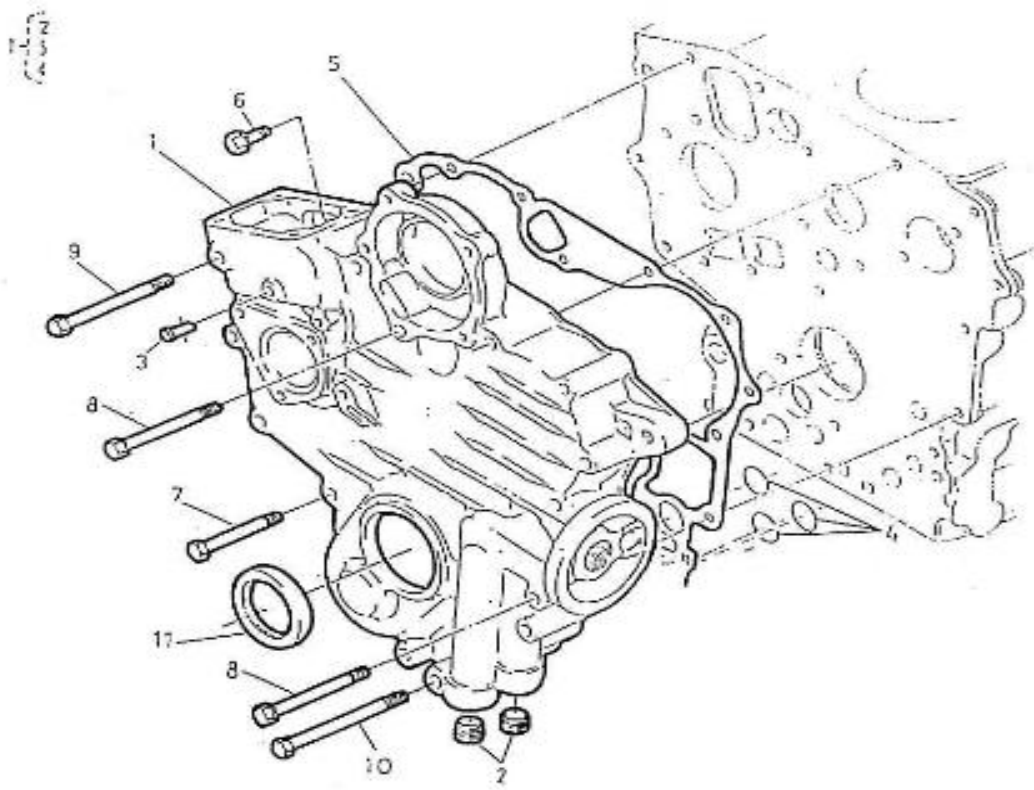

Brand: NanniDiesel

Model: Moteur 3.75HE

Version: Standard

Subassembly: Timing case

N.	Item	Description	Qty	Notes
1	970307619	COMP CASE,GEAR	1	
2	970140202	PLUG, SOCK	2	
3	970140204	PIN, TIMING COVER 2.40	1	
4	970490203	O-RING	3	
5	970140205	GASKET, TIMING CASE 2.40 (JUSQU'AU N°KTC08050772)	1	
6	970490119	BOLT,M 6X 18	1	
7	970302737	BOLT,M 6X 50 (A PARTIR DU N°KTH08040183)	10	
8	970140208	BOLT	3	
9	970307621	BOLT	1	
10	970307622	BOLT	1	
11	970307623	SEAL,OIL	1	

V. 25/07/2011

Pag. 3/40