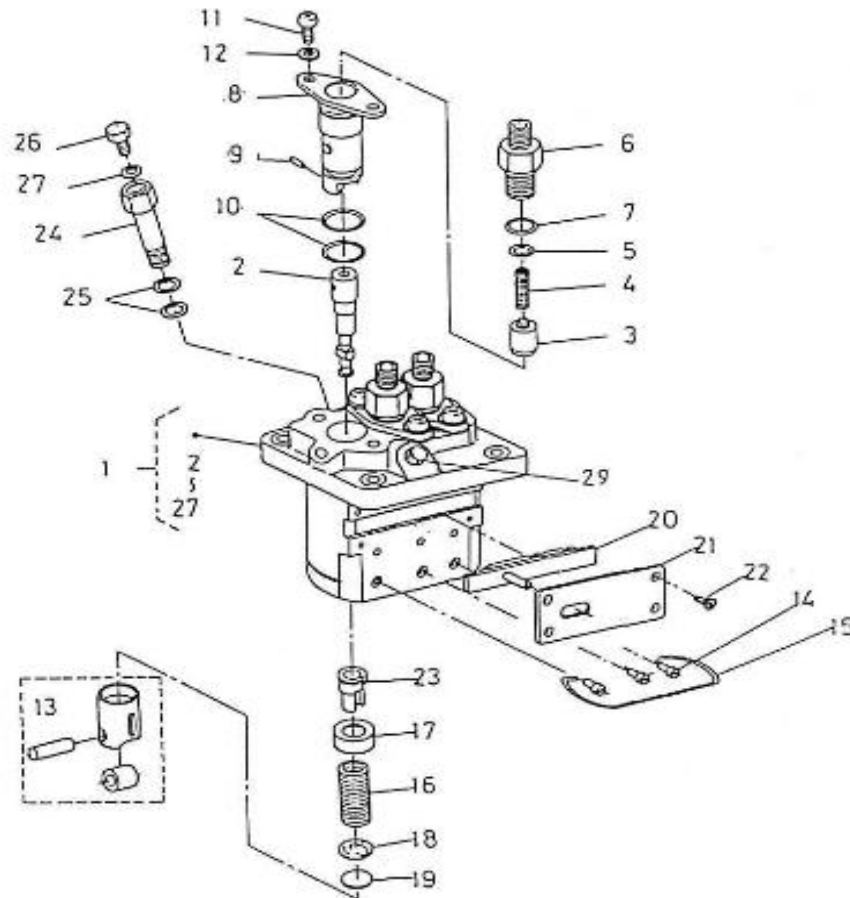

Brand: NanniDiesel

Model: Moteur 3.75HE

Version: Standard

Subassembly: Injection pump components part

N.	Item	Description	Qty	Notes
1	970307860	ASSY PUMP,INJECTION	1	
2	970307603	ASSY PLUNGER	3	
3	970142147	VALVE,INJ.PUMP 2. 40HE	3	
4	970142148	SPRING,INJ.PUMP	3	
5	970142149	GASKET,RING INJ.PUMP 2.40	3	
6	970307604	BRACKET	3	
7	970142151	O-RING,INJ.PUMP	3	
8	970302918	FLANGE,SLEEVE	3	
9	970302919	PIN,JOINT	3	
10	970142161	O-RING,INJ.PUMP	6	
11	970303946	SCREW	6	
12	970307605	WASHER,TONGUED	6	
13	970142165	TAPPET,INJ.PUMP CPL.	3	
14	970303947	PIN,TAPPET GUIDE	3	
15	970307865	PIN,CLAMP	1	
16	970142159	SPRING,INJ.PUMP	3	
17	970303949	SEAT,SPRING -UPPER-	3	
18	970303950	SEAT,SPRING -LOWER-	3	
19	970303951	SHIM	1	
20	970307866	RACK,CONTROL	1	
21	970307867	PLATE	1	
22	970303954	SCREW	4	
23	970142168	SLEEVE,CONTROL	2	
24	970307609	SCREW,FOLLOW	1	
25	970307610	GASKET,COPPER	2	
26	970307611	SCREW	1	
27	970307612	GASKET	1	
28	970307868	BOLT	1	

V. 25/07/2011

Pag. 18/40