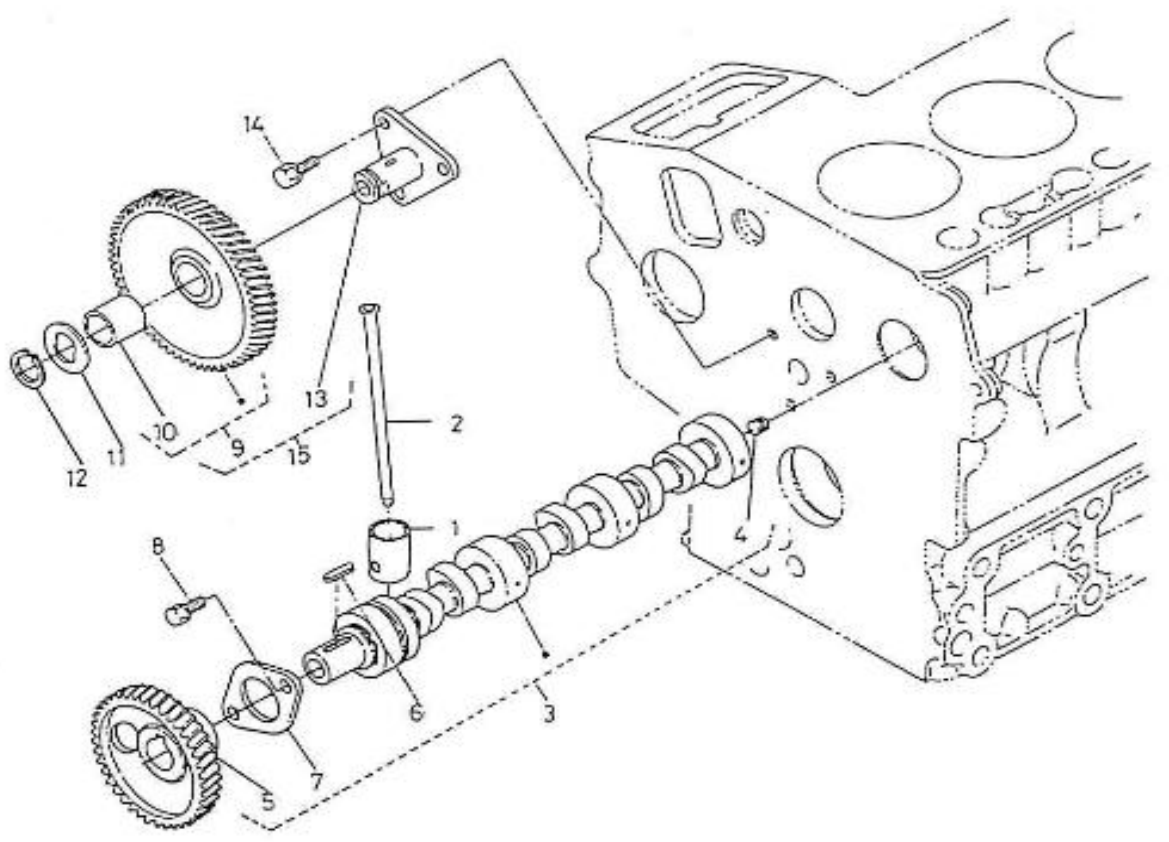

V. 25/07/2011

Pag. 8/40

Brand: NanniDiesel

Model: Moteur 3.75HE

Version: Standard

Subassembly: Camshaft

N.	Item	Description	Qty	Notes
1	970141101	TAPPET, CAMSHAFT 2.40	6	
2	970307548	PUSH ROD	6	
3	970307826	ASSY SHAFT,CAM	1	
4	970302043	SCREW,SET	1	
5	970141105	GEAR, CAMSHAFT 2.40	1	
6	970141106	KEY, FEATHER CAMSHAFT 2.40-4.1	1	
7	970141107	STOPPER, CAMSHAFT	1	
8	970140123	BOLT ,M 6X12 (AFTER N°KTE08070398)	2	
9	970307542	COMP.GEAR,IDLE	1	
10	970307825	BUSH,IDLE GEAR	1	
11	970307544	COLLAR,IDLE GEAR	1	
12	970307545	RING,SNAP	1	
13	970307546	SHAFT,IDLE GEAR	1	
14	970490508	BOLT,M 6X 14	3	