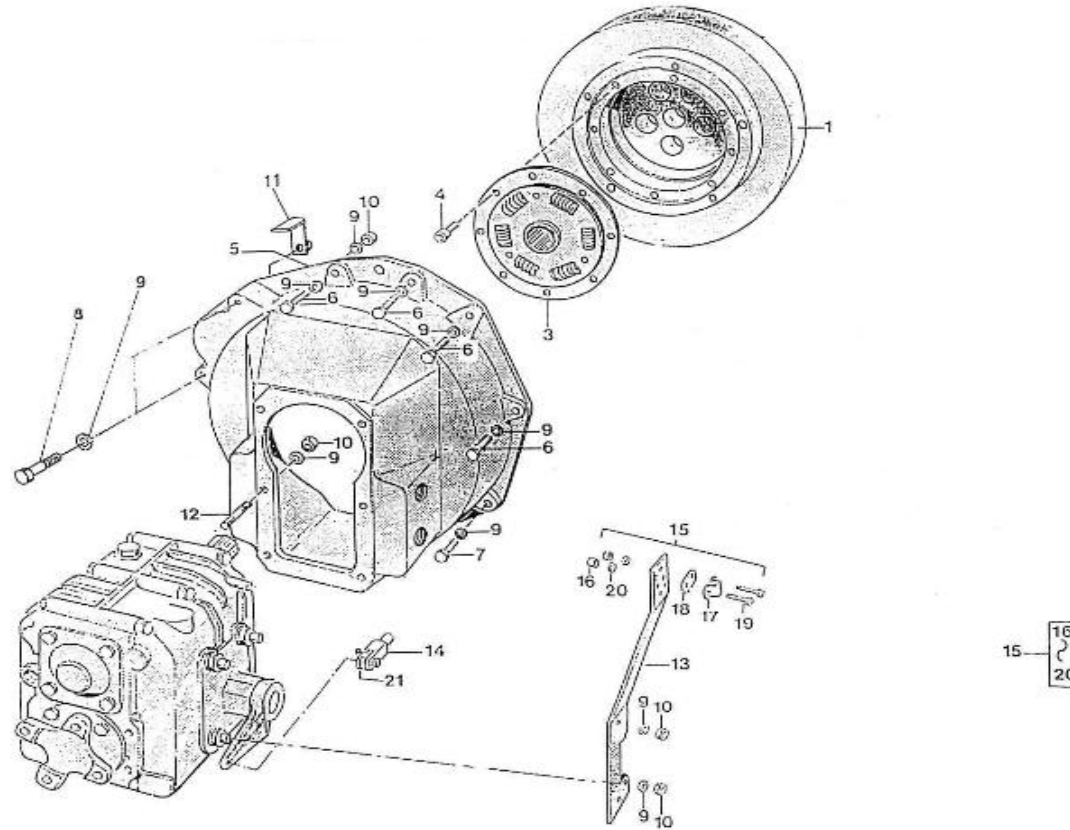

Brand: NanniDiesel

Model: Moteur 3.75HE

Version: Standard

Subassembly: Flywheel housing

N.	Item	Description	Qty	Notes
1	970307013	COMP.FLYWHEEL (++)VOLANT SUR MOTEUR RETOUR	1	
3	970776050	DAMPERPLATE,121 DIN	1	
4	970119147	BOLT, SOCK M 6X12 (++)LOCTITE 243 (BLEU) MONTAGE	8	
5	970307193	HOUSING,FLYWHEEL	1	
6	970635917	BOLT,SOCK M 8X 40	4	
7	970635916	BOLT,SOCK M 8X 35 (++) FIX COUDE ECHAP)	3	
8	970301280	BOLT,HEX M 8X 90	2	
9	970119139	WASHER,CORRUGATED D8 (DONT 3 PTO)	11	
10	970027322	NUT,M 8 (++)ECROU FIL DEMARREUR)	9	
11	970302639	SUPP,MOUNTING STARTER MOTOR S5	1	
12	970300057	STUD,M 8X 20 (++)FIX TURBO)	6	
13	970300373	SUPPORT,CONTROL HBW	1	
14	970830123	STRAP	1	
15	970835020	CLAMP	1	
16	970609904	NUT,M 5	2	
17	QCC33010TF	THREADING COLLAR JACKET 33C	1	
18	970300316	PLATE,CLAMP	1	
19	970300317	BOLT,HEX M 5X 16	2	
20	970300318	WASHER,SPRING D 5	2	
21	970635106	PIN,COTTER 2X20 SST	1	

V. 25/07/2011

Pag. 35/40