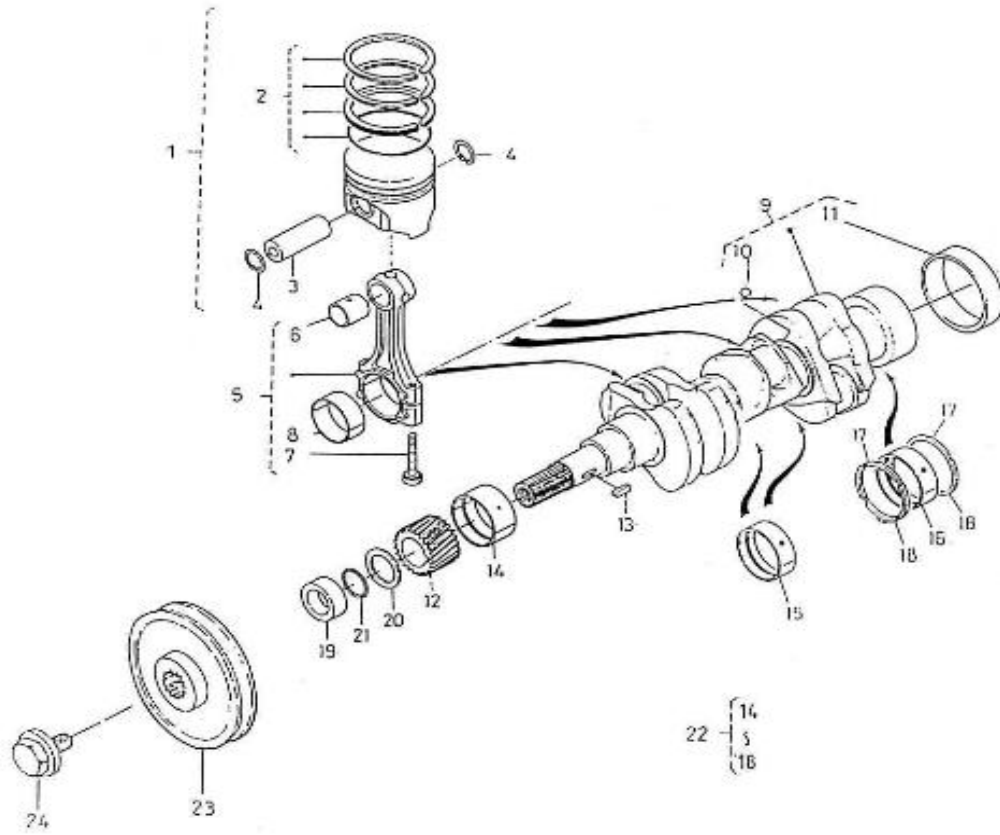

V. 25/07/2011

Pag. 10/40

Brand: NanniDiesel

Model: Moteur 3.75HE

Version: Standard

Subassembly: Crankshaft pistons

N.	Item	Description	Qty	Notes
1	970307550	PISTON	3	
1	970307554	PISTON + 0.25 MM	3	
2	970307555	SET,PISTON RING	3	
2	970307556	ASSY RING,PISTON +0.25	3	
3	970307557	PIN,PISTON	3	
4	970491504	CIR-CLIP (2)	6	
5	970307558	ASSY ROD,CONNECTING	3	
6	970307559	BUSH,PISTON PIN	3	
7	970141513	BOLT, CONN.ROD 2.40	6	
8	970307560	METAL,CRANK PIN	3	
8	970307561	METAL,CRANK PIN 02	3	
8	970307562	METAL,CRANK PIN 04	3	
9	970314255	COMP,CRANKSHAFT	1	
10	970307564	BALL	3	
11	970151513	SLEEVE,CRANKSHAFT	1	
12	970141520	GEAR, CRANKSHAFT 2.40	1	
13	970491106	KEY,FEATHER	1	
14	970141525	METAL, CRANKSHAFT 1 STD 2.40	1	
14	970307566	METAL,CRANKSHAFT	1	
14	970141556	METAL, CRANKSHAFT 1 0.04	1	
15	970307571	METAL,CRANK SHAFT	2	
15	970307572	METAL,CRANK SHAFT	2	
15	970307573	METAL,CRANKSHAFT3 04	2	
16	970307568	METAL,CRANK SHAFT	1	
16	970491547	METAL,CRANKSHAFT 2 0.20	1	
16	970491557	METAL,CRANKSHAFT 2 0.40	1	
17	970491527	METAL,SIDE 1 STD	2	
17	970491548	METAL,SIDE 1 0.02	2	
17	970491558	METAL,SIDE 1 0.04	2	
18	970491528	METAL,SIDE 2 STD	2	
18	970491549	METAL,SIDE 2 0.02	2	
18	970491559	METAL,SIDE 2 0.04	2	
19	970141523	COLLAR, CRANKSHAFT 2.40	1	
20	970141522	RING, CRANKSHAFT 2.40	1	
21	970141524	O-RING,CRANKSHAFT 2.40	1	
22	970307551	BEARING SET	1	
23	970313430	PULLEY,FAN DRIVE	1	
24	970141517	BOLT, CRANKSHAFT PULLY	1	