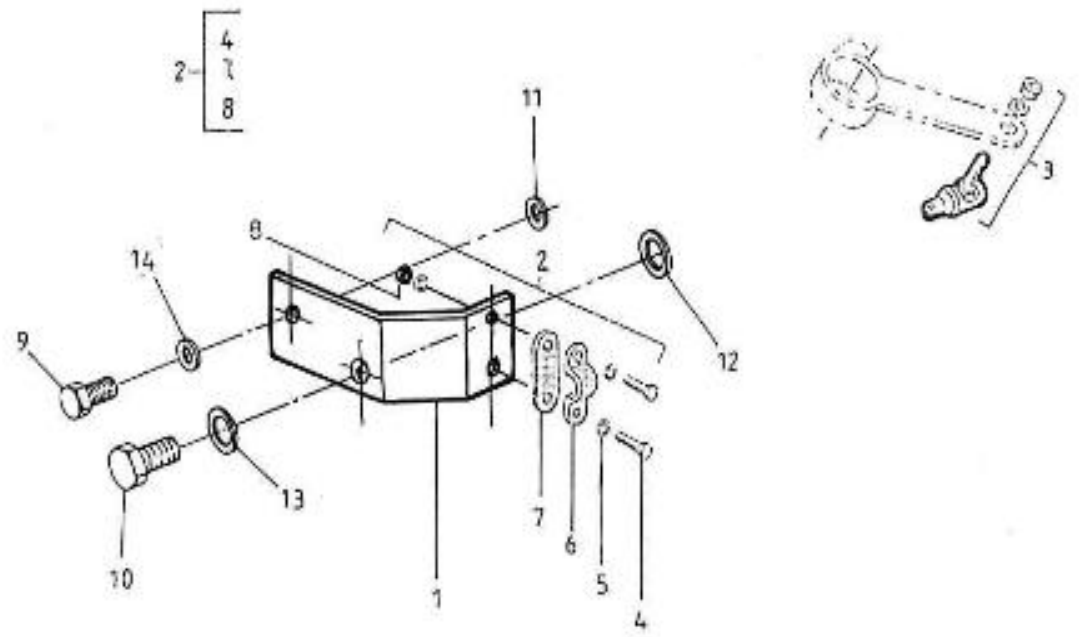

Brand: NanniDiesel
Model: Moteur 3.75HE
Version: Standard
Subassembly: Drive speed control

N.	Item	Description	Qty	Notes
1	970307824	SUPPORT,THROTTLE	1	
2	970835020	CLAMP	1	
3	970830124	JOINT	1	
4	970300317	BOLT,HEX M 5X 16	2	
5	970300318	WASHER,SPRING D 5	4	
6	QCC33010TF	THREADING COLLAR JACKET 33C	1	
7	970300316	PLATE,CLAMP	1	
8	970609904	NUT,M 5	2	
9	970439910	BOLT,HEX M 6X 16 (+++FIX.SUPPORT AG ACC)	1	
10	970639903	BOLT,HEX M 8X 16 (+++FIX SUPPORT ET WASTEGATE)	1	
11	970635459	WASHER,PLAIN D 6 (CALAGE)	1	
12	970027323	WASHER,PLAIN D 8	1	
13	970119139	WASHER,CORRUGATED D8 (DONT 3 PTO)	1	
14	970609602	WASHER,CORRUGATED D 6 (ROND GRAISSEE SERRAGE COUPLE 10NM)	1	

V. 25/07/2011

Pag. 21/40