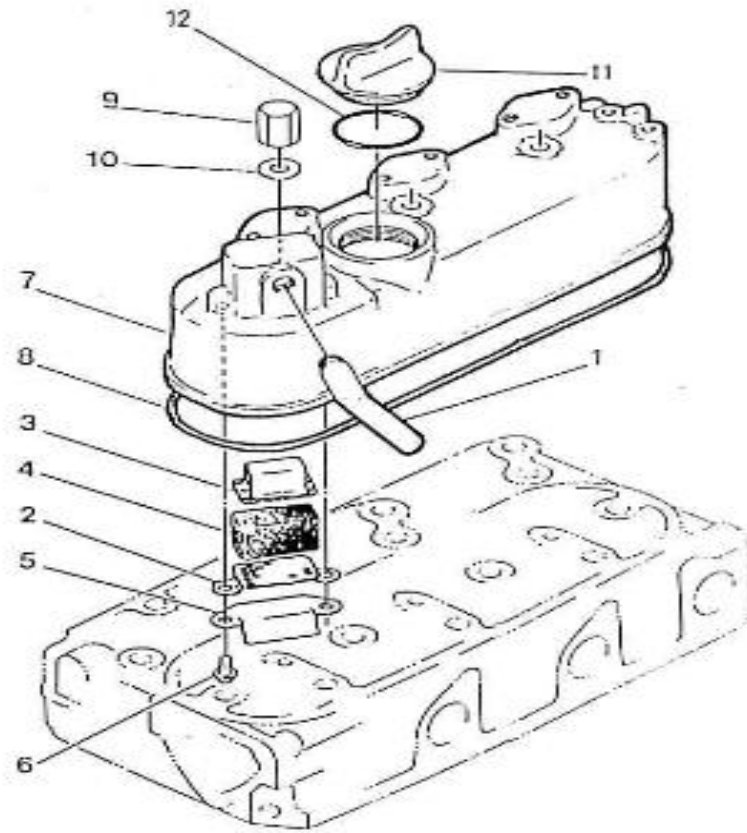

Brand: NanniDiesel

Model: Moteur 3.75HE

Version: Standard

Subassembly: Cylinder head cover

N.	Item	Description	Qty	Notes
1	970307500	JOINT,BREATHER PIPE	1	
2	970140303	PLATE, BREATHER ELEMENT N01	1	
3	970140302	HOUSING, BREATHER ELEMENT	1	
4	970302769	FILTER,BREATHER ELEMENT	1	
5	970140306	SHIELD, OIL BREATHER	1	
6	970490307	SCREW,M 5X 10	2	
7	970307838	ASSY COVER,HEAD	1	
8	970307839	GASKET,HEAD COVER	1	
9	970140504	NUT, CAP M8	3	
10	970150403	RING,SEAL (=> N° XA0001 <= 3Z0001)	3	
11	970490510	CAP,FILLING OIL	1	
12	970490511	O-RING	1	

V. 25/07/2011

Pag. 6/40