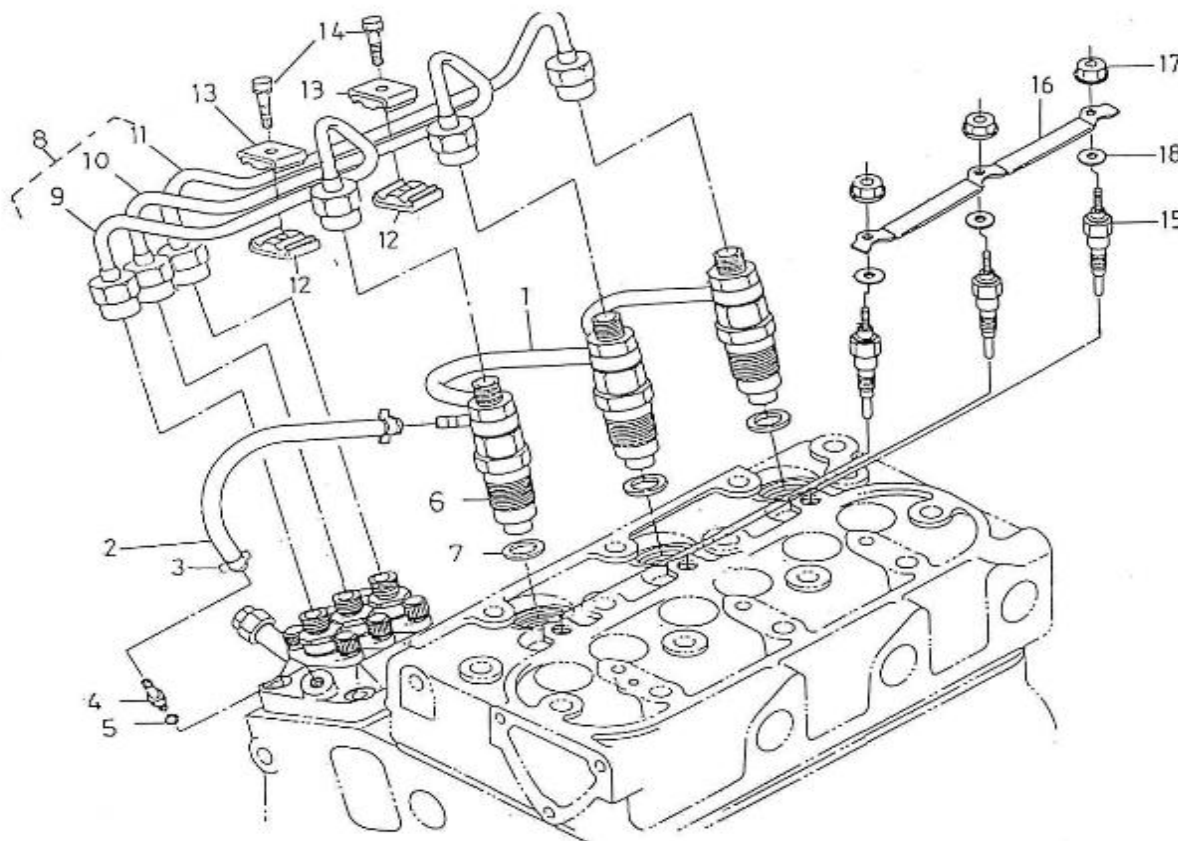

Brand: NanniDiesel

Model: Moteur 3.75HE

Version: Standard

Subassembly: Injection lines nozzles

N.	Item	Description	Qty	Notes
1	970314196	ASSY PIPE,OVER FLOW	1	
2	970302167	HOSE,FUEL LEAKAGE D 3 L= 250	1	
3	970310171	CLAMP (+++ FIX DURITE WASTEGATE)	2	
4	970142104	NOZZLE, FUEL OVERFLOW LINE	1	
5	970150403	RING,SEAL (=> N° XA0001 <= 3Z0001)	1	
6	970307587	ASSY HOLDER,NOZZLE	3	
7	970142109	GHASKET, RING INJECTORS	3	
8	970307857	INJECTION PIPE	1	
9	970307589	PIPE,INJECTION	1	
10	970307590	PIPE,INJECTION	1	
11	970307858	INJECTION PIPE	1	
12	970142114	CLAMP,FUEL LINES 1+2	2	
13	970142115	CLAMP,FUEL-LINES 1+2	2	
14	970492118	SCREW,M 5X 20 ROUND HEAD	2	
15	970307591	GLOW PLUG	3	
16	970307859	CORD,GLOW PLUG	1	
17	970307593	NUT,FLANGE	3	
18	970307594	WASHER,PLAIN	3	

V. 25/07/2011

Pag. 16/40