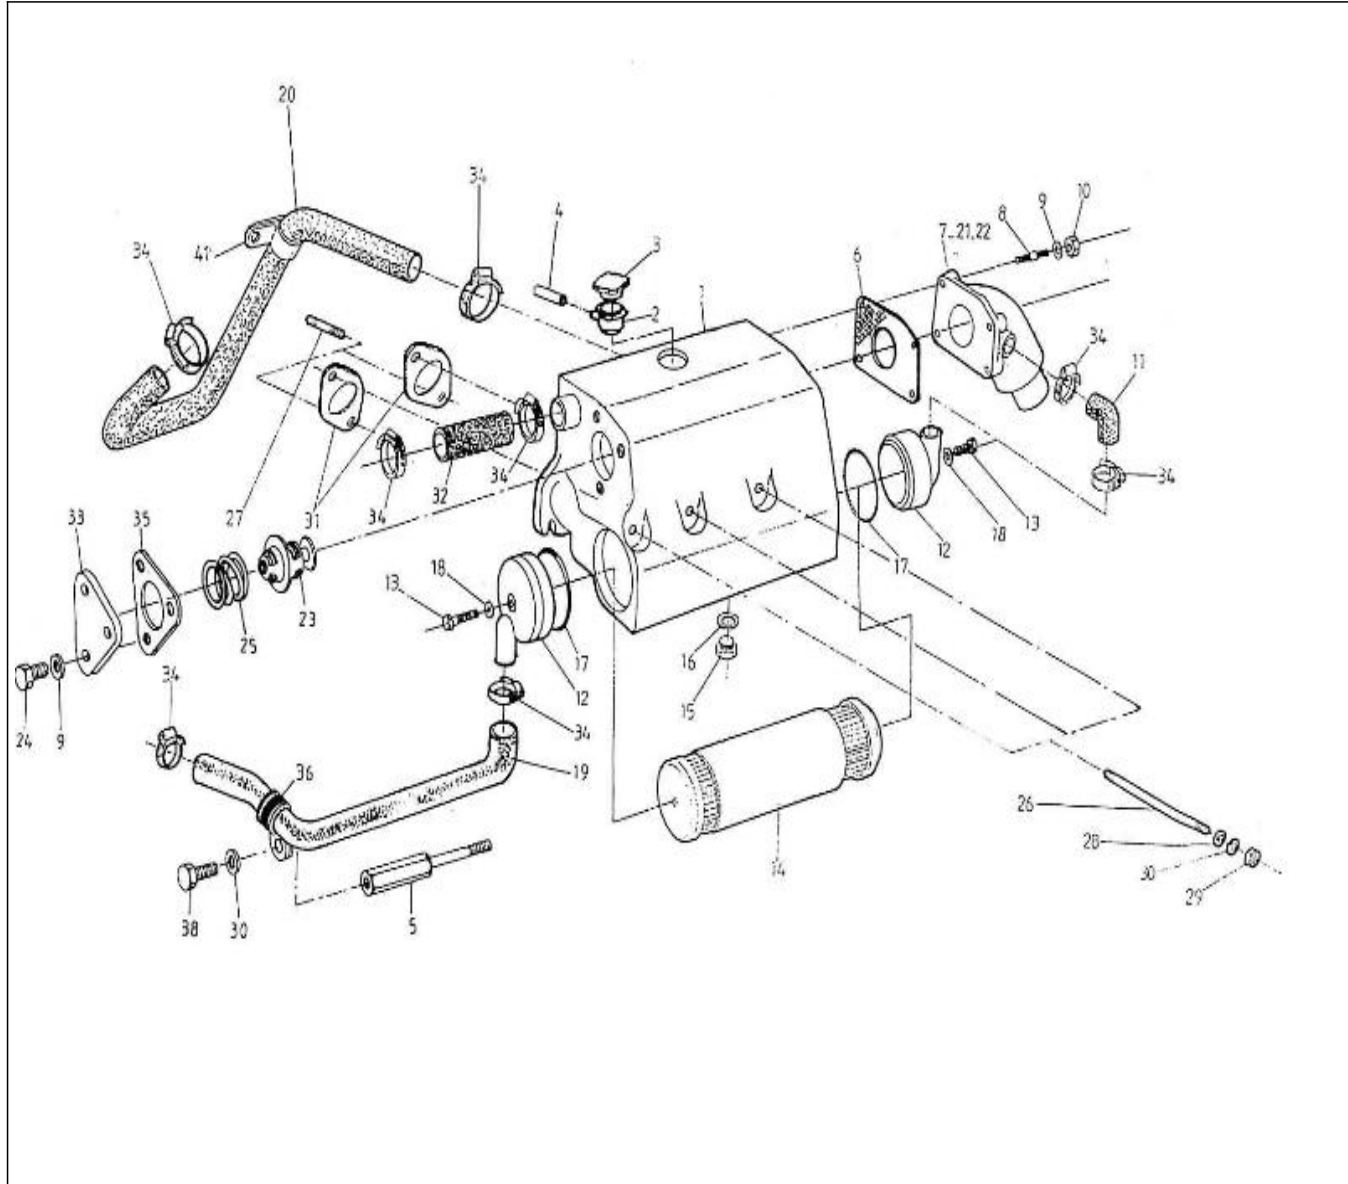

Brand: NanniDiesel

Model: Moteur 3.75HE

Version: Standard

Subassembly: Heat exchanger exh. Manifold

N.	Item	Description	Qty	Notes
1	970307882	HOUSING,HEATEXCHANGER	1	
2	970300151	FILLING,NECK WATER	1	
3	970604614	CAP,FILLING 0, 7 DOUBLE SEAL	1	
4	970300077	HOSE,D 8 L= 450	1	
5	970307899	SPACER	1	
9	970119139	WASHER,CORRUGATED D8 (DONT 3 PTO)	3	
11	970307018	HOSE	1	
12	970307716	COVER	2	
13	970301263	BOLT,M 8X 45 -A2-	2	
14	970307715	TUBE,STACK	1	
15	970875506	PLUG (<= N*KT08090422)	1	
16	970300306	GASKET,RING D14 (SUR REFROID THERMO MOTA)	1	
17	KSAV03	HEAT EXCHANGER GASKET KIT	1	
18	970300288	GASKET,M8 (FIX TUYAU GRAISSAGE)	2	
19	970307810	HOSE	1	
20	970307832	HOSE	1	
23	970307282	THERMOSTAT	1	
24	970119141	BOLT,HEX M8X 20 (+++FIX. SUPPORT COLLIER SUR	3	
25	970307014	SPRING	1	
26	970307131	STUD	3	
27	970154026	STUD,M 6X 22	3	
28	970635459	WASHER,PLAIN D 6 (CALAGE)	6	
29	970635460	NUT,M 6	7	
30	970119149	WASHER, SPRING D 6 (Pour protection injecteur)	9	
31	970144512	GASKET,EXHAUST MANIFOLD 2. 40	3	
32	970300065	HOSE,D25 L= 75	1	
33	970307023	COVER	1	
34	970604526	CLAMP,HOSE 22-32 (COTE ECHANGEUR)	8	
35	970307152	GASKET	1	
36	970304071	CLAMP	1	
37	970609601	BOLT,HEX M 6X 12	1	
38	970439910	BOLT,HEX M 6X 16 (+++FIX.SUPPORT AG ACC)	2	
39	970307019	BRACKET (SUPPORT DE CLAPET REMPLACE SUP FILTRE	1	
40	970304072	CLAMP	1	

V. 25/07/2011

Pag. 24/40