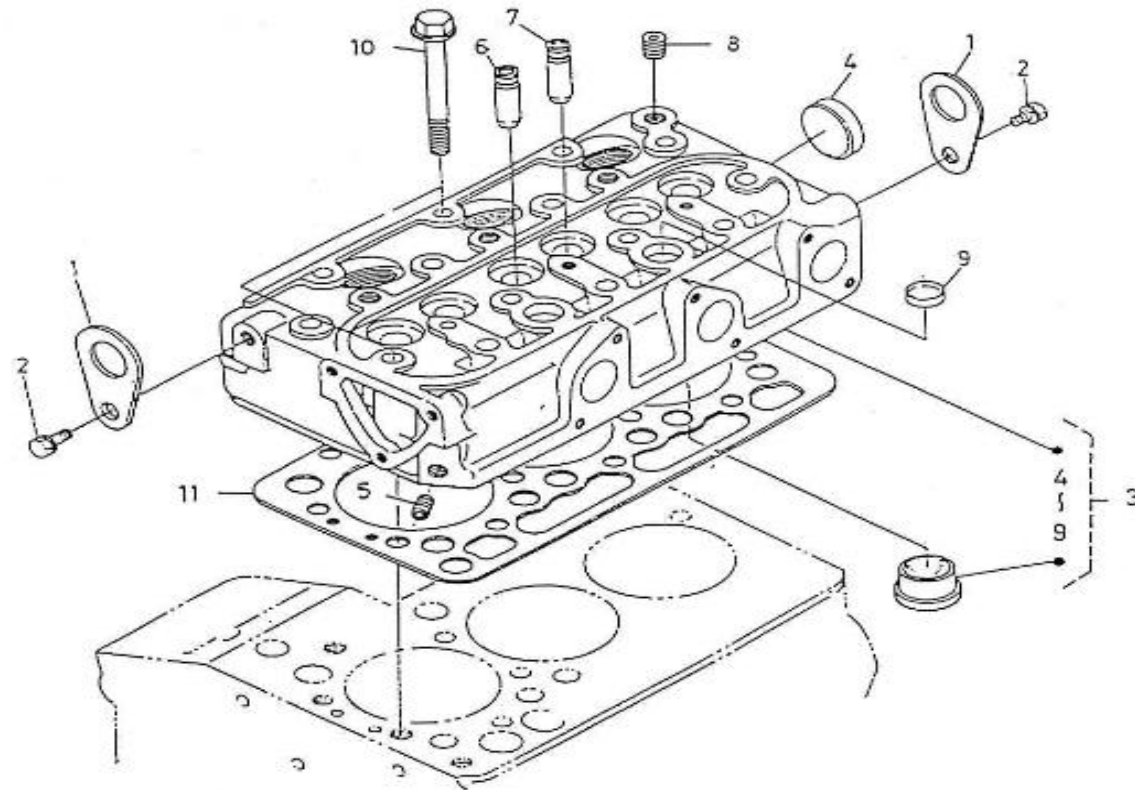

V. 25/07/2011

Pag. 6/40

Brand: NanniDiesel

Model: Moteur 3.75HE

Version: Standard

Subassembly: Cylinder head

N.	Item	Description	Qty	Notes
1	970140901	HOOK, ENGINE 2.40	2	
2	970313311	BOLT	2	
3	970307835	COMP.CYLINDER HEAD	1	
4	970140904	CAP, FREEZE	1	
5	970490107	PLUG, SOCK (SERRAGE A 6NM + LOCTITE 542)	1	
6	970140922	GUIDE, VALVE INTAKE 2.40HE	3	
7	970140923	GUIDE, VALVE EXHAUST 2.40	3	
8	970140908	PLUG, CYL.HEAD 2.40	1	
9	970302722	CAP,FREEZE	2	
10	970140912	BOLT, CYL.HEAD 2.40	14	
11	970307836	GASKET,CYL.HEAD NA	1	