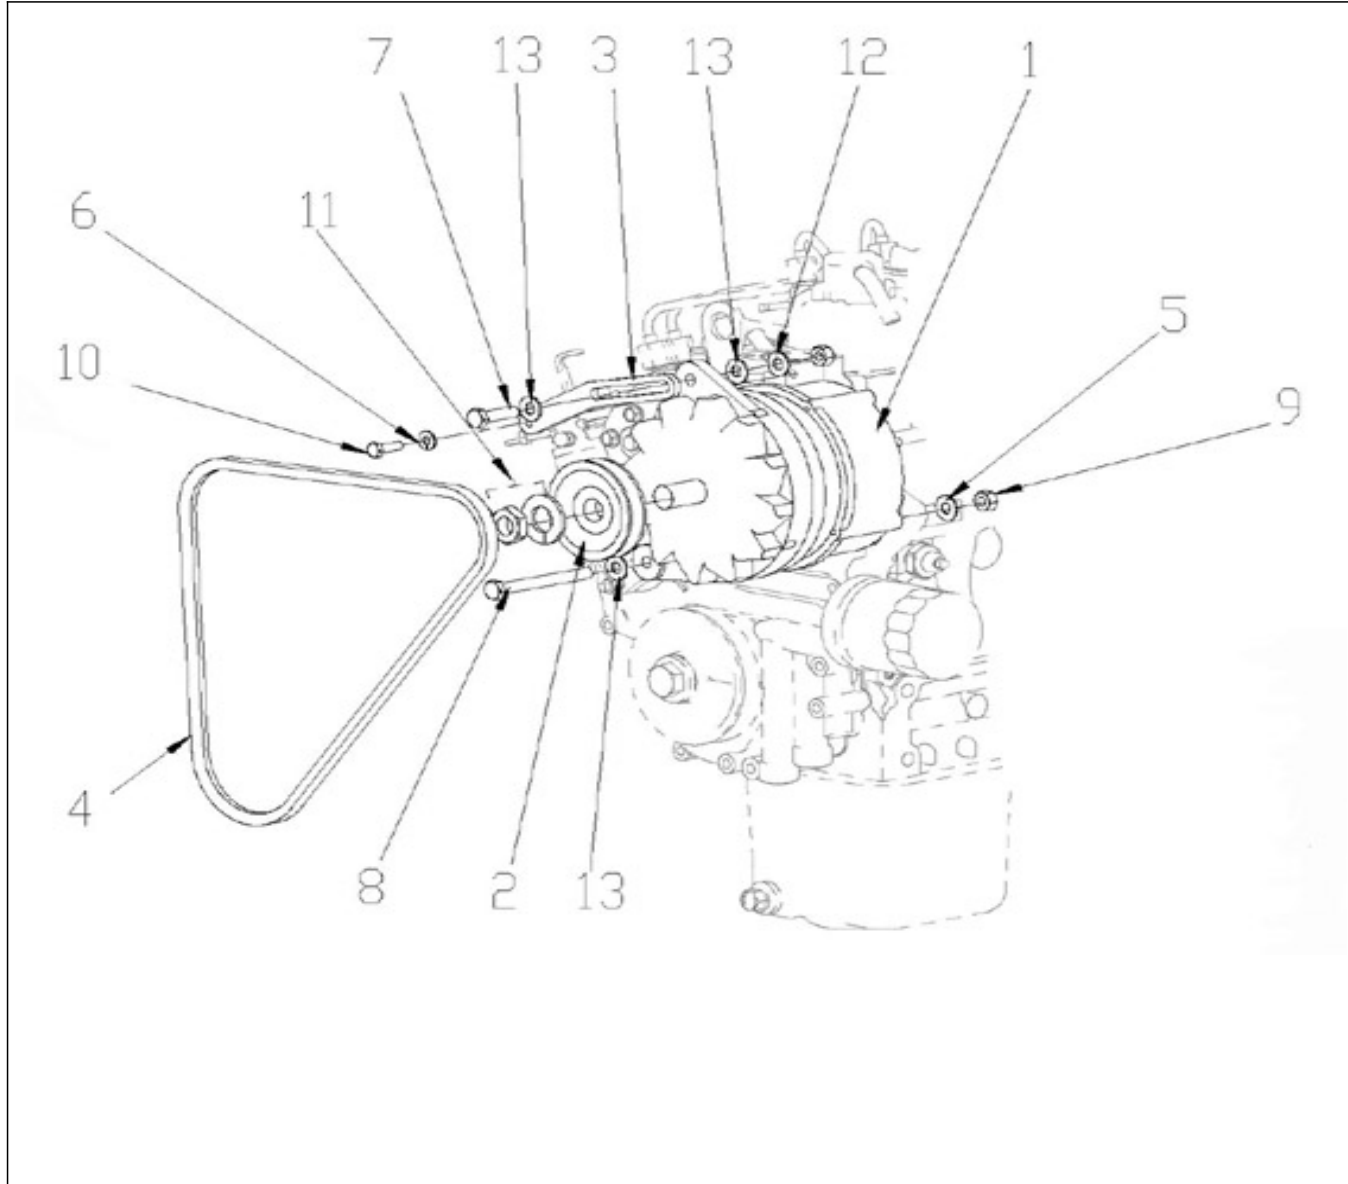

Brand: NanniDiesel

Model: Moteur 3.75HE

Version: Standard

Subassembly: Alternator Assy.Std.

N.	Item	Description	Qty	Notes
1	48201295	ALTERNATOR 12V-70A	1	
2	95312304	PULLEY	1	
3	95203081	TIGHTNER	1	
4	48108138	V BELT	1	
5	970119139	WASHER,CORRUGATED D8 (DONT 3 PTO)	1	
6	970119149	WASHER, SPRING D 6 (Pour protection injecteur)	1	
7	970119148	BOLT, HEX M 8X 30 (+++ FIX . ALT AU NIVEAU DU	1	
8	970300261	BOLT,HEX M 8X 80 (++FIX ALTERNATEUR)	1	
9	970027322	NUT,M 8 (++ECROU FIL DEMARREUR)	2	
10	970644006	BOLT,HEX M 6X 20 (++FIX TENDEUR)	1	
11	970312833	KIT FIXATION ALT	1	
12	970119138	WASHER,SPRING D 8 (TENDEUR)	1	
13	970027323	WASHER,PLAIN D 8	3	

V. 25/07/2011

Pag. 32/40