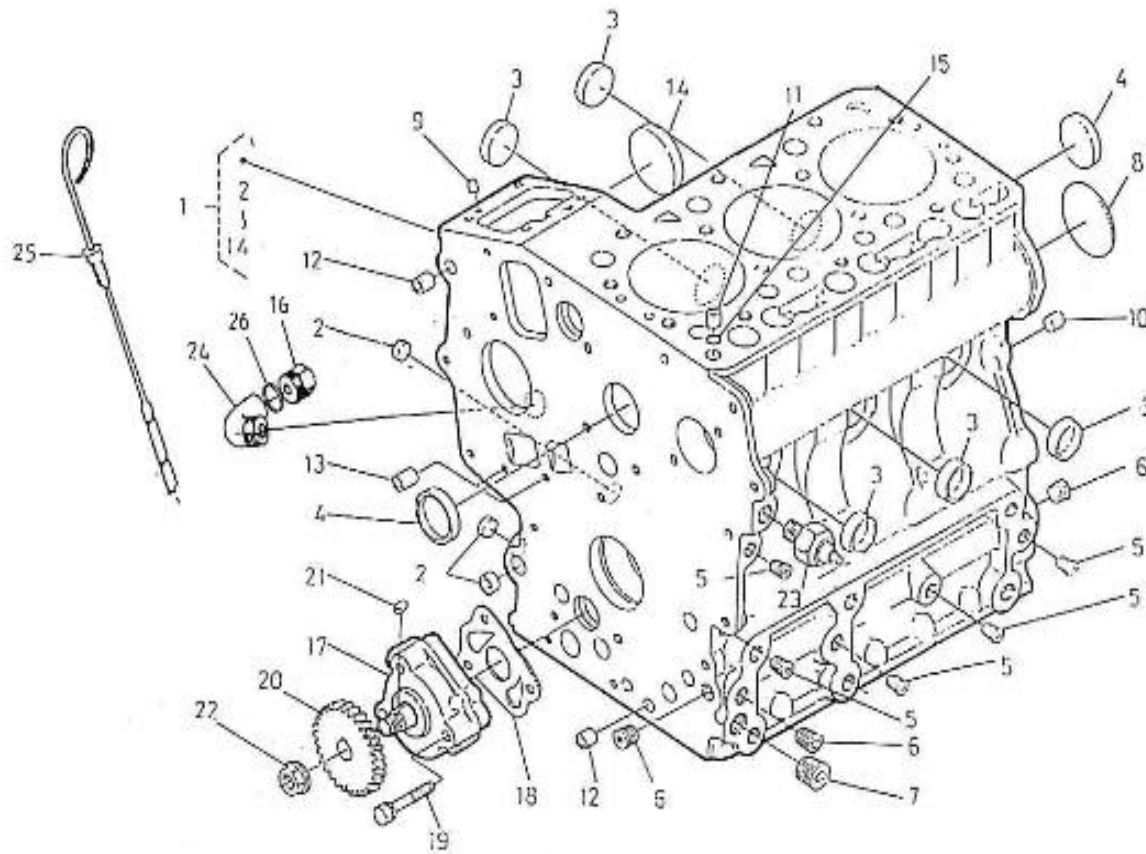

N.	Item	Description	Qty	Notes
1	970307833	COMP.CRANKCASE	1	
2	970307455	CAP,SEALING	3	
3	970307456	CAP,SEALING	5	
4	970140104	CAP, FREEZE	2	
5	970490107	PLUG,SOCK (SERRAGE A 6NM + LOCTITE 542)	5	
6	970490108	PLUG,SOCK	3	
7	970490109	PLUG,SOCK	1	
8	970307457	PLUG,EXPANSION	1	
9	970140109	PIN, CYLINDRICAL	2	
10	970490111	PIN,CYLINDRICAL	2	
11	970490112	PIN,PIPE	1	
12	970490113	PIN,PIPE	2	
13	970140108	PIN, PIPE	2	
14	970307458	COVER,CYL.HEAD	1	
15	970490116	O-RING (≠ N°KTH0804182)	1	
16	970632522	"PLUG,HEX 1/4""G"	1	
17	970143114	PUMP,OIL CPL.	1	
18	970143115	GASKET,OIL PUMP	1	
19	970143116	BOLT	3	
20	970143117	GEAR,OIL PUMP DRIVE 2. 40	1	
21	970143118	KEY,FEATHER	1	
22	970307460	NUT,FLANGE	1	
23	970851700	SWITCH,OIL	1	
24	970307267	ELBOW	1	
25	970307462	GAUGE,OIL	1	
26	970307197	GASKET	1	

V. 25/07/2011

Pag. 2/40

Brand: NanniDiesel

Model: Moteur 3.75HE

Version: Standard

Subassembly: Timing case

N.	Item	Description	Qty	Notes
1	970307619	COMP CASE,GEAR	1	
2	970140202	PLUG, SOCK	2	
3	970140204	PIN, TIMING COVER 2.40	1	
4	970490203	O-RING	3	
5	970140205	GASKET, TIMING CASE 2.40 (JUSQU'AU N°KTC08050772)	1	
6	970490119	BOLT,M 6X 18	1	
7	970302737	BOLT,M 6X 50 (A PARTIR DU N°KTH08040183)	10	
8	970140208	BOLT	3	
9	970307621	BOLT	1	
10	970307622	BOLT	1	
11	970307623	SEAL,OIL	1	

V. 25/07/2011

Pag. 3/40

Brand: NanniDiesel	N.	Item	Description	Qty	Notes
Model: Moteur 3.75HE	1	970307834	COMP.OIL PAN	1	
Version: Standard	2	970307880	GASKET,OIL PAN NA	1	
Subassembly: Oil pan	3	970140123	BOLT ,M 6X12 (AFTER N°KTE08070398)	18	
	4	970300325	RING,SEAL D12	2	
	5	970302482	BOLT,BANJO M12X1,25	1	
	6	970307463	FILTER 1,OIL	1	
	7	970301951	O-RING	1	
	8	970313311	BOLT	1	
	9	970307140	HOSE	1	
	10	970307674	NIPPLE	1	
	11	970150128	WASHER,DRAIN PLUG	1	