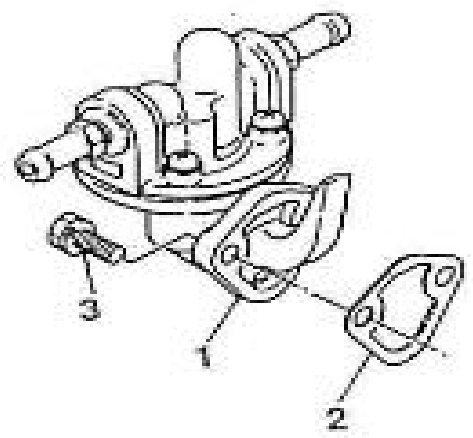

Brand: NanniDiesel
Model: Moteur 3.75HE
Version: Standard
Subassembly: Fuel feed pump

N.	Item	Description	Qty	Notes
1	970142501	PUMP,FUEL FEED 2. 40	1	
2	970142512	GASKET,FUEL PUMP 2. 40	1	
3	970491117	BOLT,M 6X 16	2	

V. 25/07/2011

Pag. 14/40