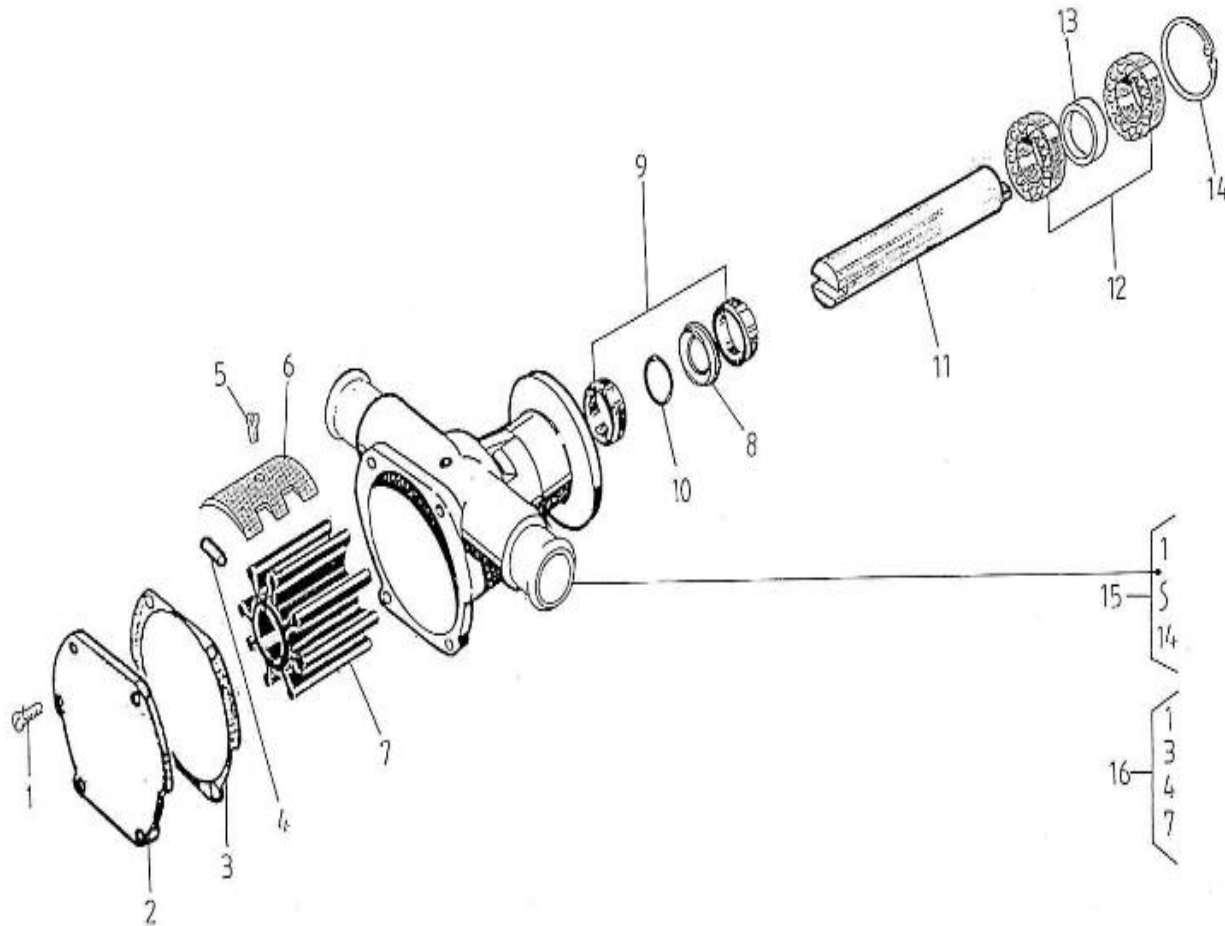

Brand: NanniDiesel

Model: Moteur 3.75HE

Version: Standard

Subassembly: Sea water pump

N.	Item	Description	Qty	Notes
1	970303686	SCREW,COVER W/PUMP F35B-9	6	
2	970303691	COVER,WATER PUMP F4B-9	1	
3	970504028	GASKET,F4B-9	1	
4	970303687	SCREW,CAM WATER PUMP	1	
5	970303687	SCREW,CAM WATER PUMP	1	
6	970504034	CAM,WATER PUMP F4B-9	1	
7	970434013	IMPELLER,WATER PUMP F 4B D 12	1	
8	970307738	SPACER	1	
9	970434031	RING,SEAL OIL W/PUMP F35B-9	2	
10	970307744	O-RING	1	
11	970307734	PUMP SHAFT	1	
12	970303692	BEARING,CASE WATER PUMP F4B-9	2	
13	970307739	SPACER	1	
14	970303693	RING,RETAINING WATER PUMP F4B-	1	
15	970307808	PUMP,WATER	1	
16	970307749	REPAIR KIT	1	

V. 25/07/2011

Pag. 26/40