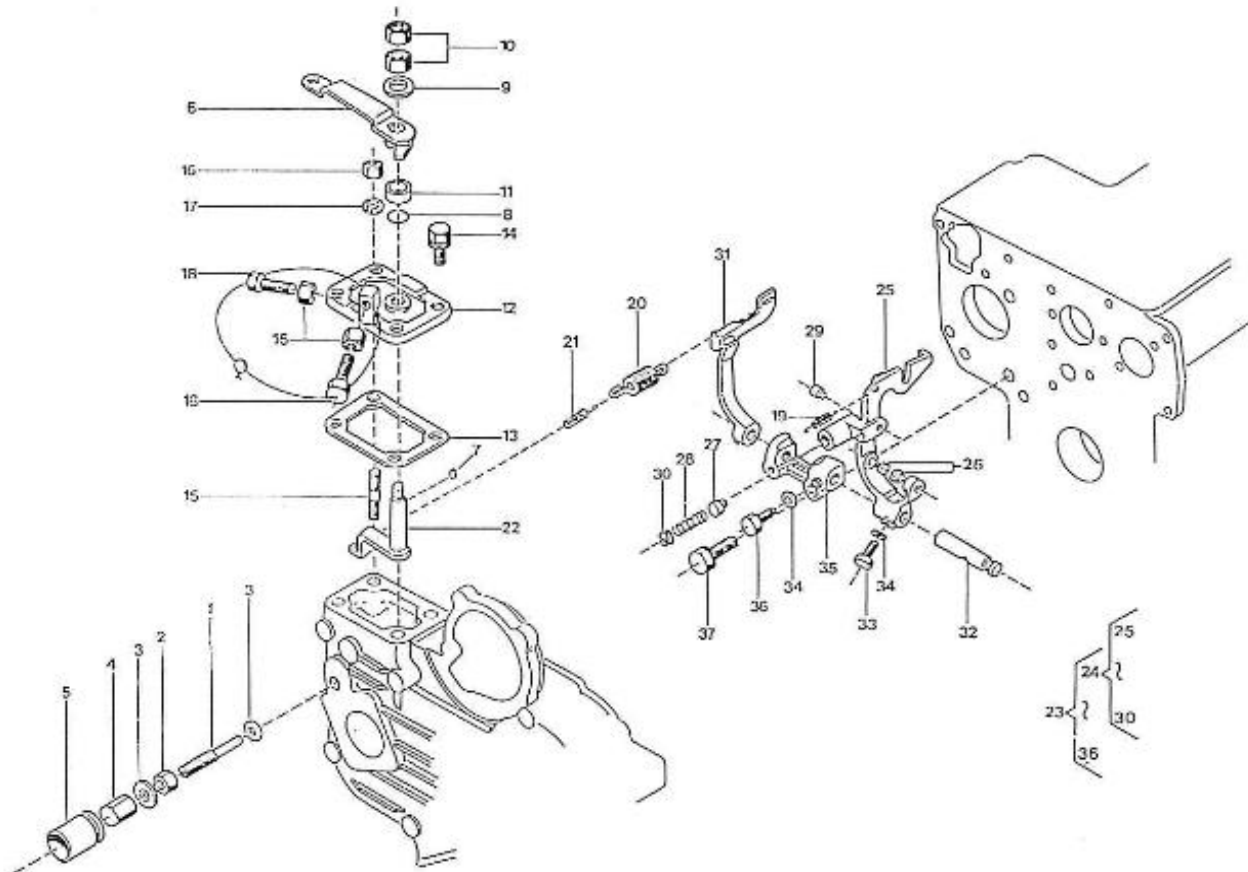

Brand: NanniDiesel

Model: Moteur 3.90HE

Version: Standard

Subassembly: Speed control

N.	Item	Description	Qty	Notes
1	970150401	SCREW,ADJUSTING	1	
2	970150402	NUT	1	
3	970150403	RING,SEAL (=> N° XA0001 <= 3Z0001)	2	
4	970140504	NUT, CAP M8	1	
5	970150405	CAP,NUT	1	
6	970151306	LEVER,ACCELERATOR	1	
7	970491312	KEY,FEATHER	1	
8	970151129	O-RING	1	
9	970151309	WASHER,PLAIN D 6	1	
10	970151310	NUT,M 6	2	
11	970151311	SPACER,GOVERNOR	1	
12	970151312	COVER,SPEED CONTROL	1	
13	970491311	GASKET,COVER SPEED CONTROL	1	
14	970491536	BOLT,M 6X 20	3	
15	970490224	STUD	1	
16	970151133	NUT,M 6 (BEFORE N°KTE08070398)	3	
17	970119149	WASHER, SPRING D 6 (Pour protection injecteur)	1	
18	970141301	BOLT, STOPPER ADJ.	2	
19	970491313	SPRING,START GOVERNOR	1	
20	970161314	SPRING,GOVERNOR N01	1	
21	970161315	SPRING,GOVERNOR N02	1	
22	970151316	LEVER,GOVERNOR CPL.	1	
23	970151317	LEVER,FORK CPL.2.60-3.90	1	
24	970151319	LEVER,CPL.2.60-3.90	1	
31	970151320	LEVER,FORK N02	1	
32	970491319	SHAFT,FORK LEVER	1	
33	970151321	BOLT,M 5X 16	1	
34	970300318	WASHER,SPRING D 5	2	
35	970491321	SUPPORT,FORK LEVER	1	
36	970491322	BOLT	1	
37	970491323	BOLT,M 6X 28	2	

V. 28/06/2011

Pag. 10/55