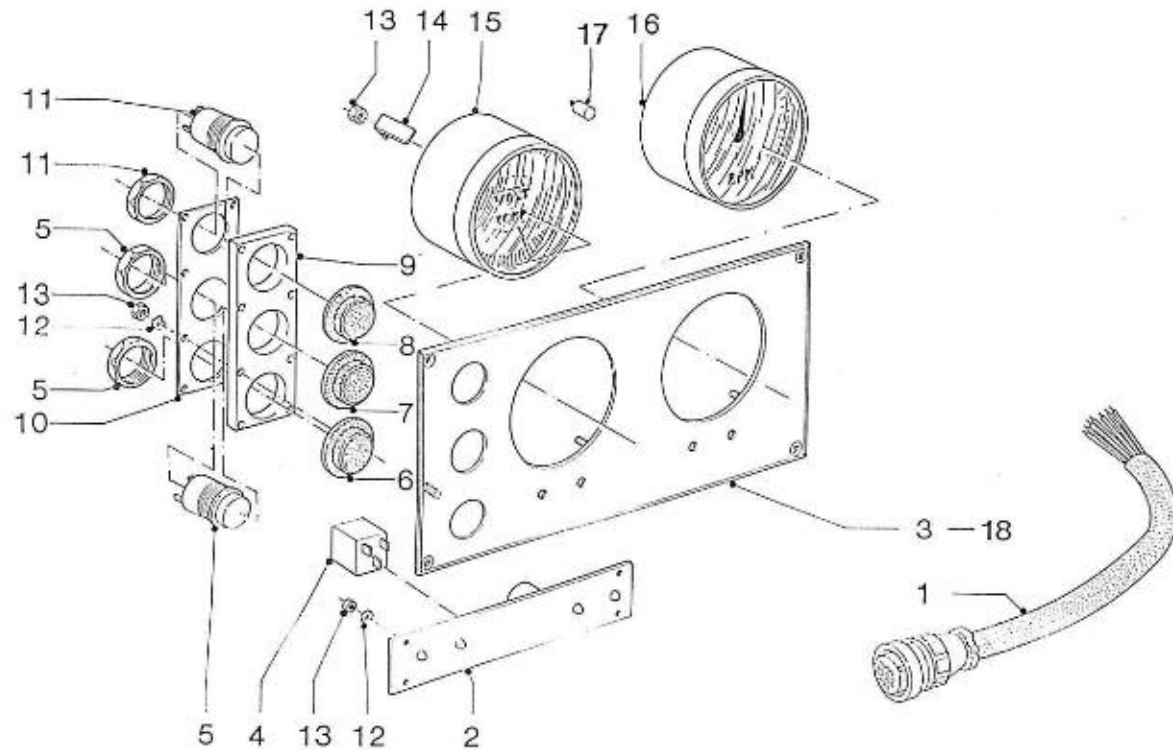

V. 28/06/2011

Pag. 42/55

Brand: NanniDiesel

Model: Moteur 3.90HE

Version: Standard

Subassembly: Instrument panel

N.	Item	Description	Qty	Notes
1	970301586	No longer available	1	
2	970301712	No longer available	1	
3	970301697	No longer available	1	
4	970301846	RELAIS,12V-30A	1	
5	970301576	BUTTON,PUSH -STOP/GLOW-	2	
6	970301737	No longer available	1	
7	970301573	No longer available	1	
8	970301574	No longer available	1	
9	970301738	No longer available	1	
10	970301739	No longer available	1	
11	970301575	BUTTON,PUSH -START-	1	
12	970301192	WASHER,PLAIN D 4	18	
13	970301191	NUT,M 4 A2	18	
14	970300920	CLAMP,INSTRUMENTS	4	
15	970301662	GAUGE,VDO,TEMP/VOLT 40-120,8-1	1	
16	970301642	No longer available - GAUGE,VDO,TACH,4000 12-24V 2P	1	
17	970856011	BULB 12V-2W	1	
18	970301550	PANEL,2 INSTRUMENTS 12V CPL VD	1	