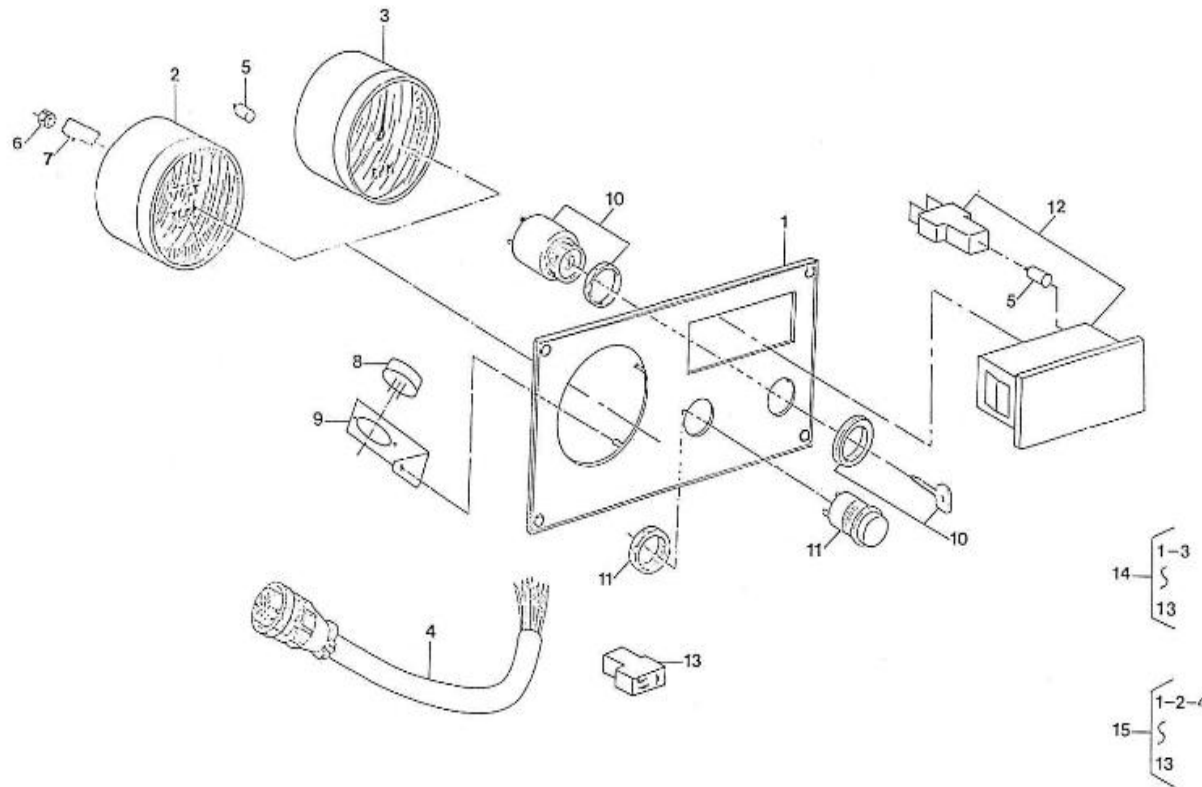

V. 28/06/2011

Pag. 40/55

Brand: NanniDiesel

Model: Moteur 3.90HE

Version: Standard

Subassembly: Instrument panel STD

N.	Item	Description	Qty	Notes
1	970302214	PLATE,PANEL 1 INSTRUMENT	1	
2	970301662	GAUGE,VDO,TEMP/VOLT 40-120,8-1	1	
3	970301642	No longer available - GAUGE,VDO,TACH,4000 12-24V 2P	1	
4	970302303	WIRING,PANEL 1 INSTRUMENT VDO	1	
5	970856011	BULB 12V-2W	4	
6	970301191	NUT,M 4 A2	4	
7	970300920	CLAMP,INSTRUMENTS	4	
8	970302288	BUZZER,SONITRON SM-2B	1	
9	970302302	No longer available	1	
10	970300968	SWITCH,BOSCH,STARTER	1	
11	970300967	BUTTON,PUSH	1	
12	970856005	INDICATORI OTTICI A 4 SPIE	1	
13	970301046	DIODE,HOLDER CPL.NEGATIVE -M-	1	
14	970302304	No longer available - PANEL,1 INSTR.TACHO CPL VDO	1	
15	970302305	PANEL,1 INSTR.TEMP/VOLT CPL VD	1	