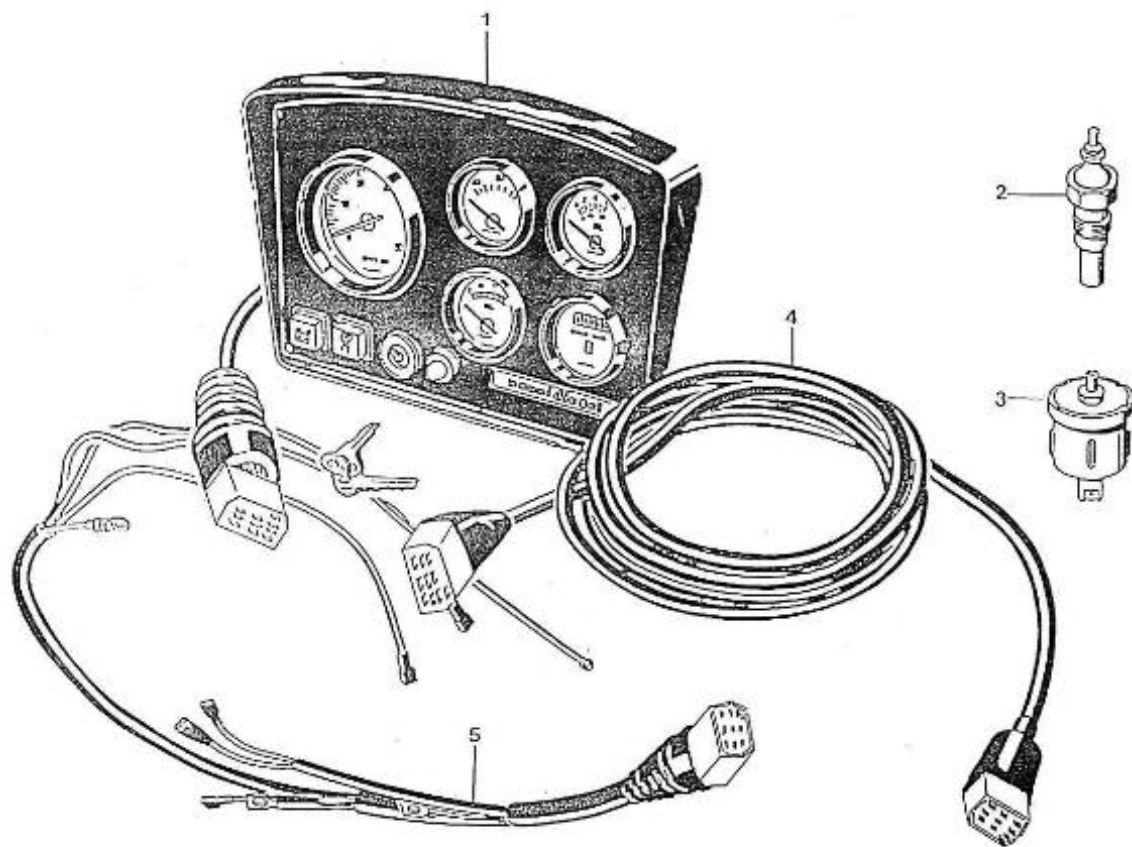

Brand: NanniDiesel	N.	Item	Description	Qty	Notes
Model: Moteur 3.90HE	1	970300420	PANEL,5 INSTRUMENTS 12V CPL	1	
Version: Standard	2	970861602	No Longer Available - WATER TEMPERATURE SENDER	1	
Subassembly: Instrument panel LXP	3	970861704	No Longer Available - OIL PRESSURE SENDER 10B	1	
	4	970851405	WIRING,INTERMEDIATE (4 MTR)	1	
	5	970851515	WIRING	1