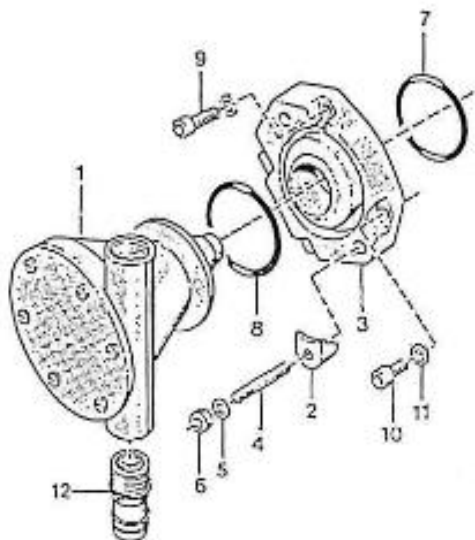

Brand: NanniDiesel	N.	Item	Description	Qty	Notes
Model: Moteur 3.90HE	1	970504001	PUMP,WATER FB4-9	1	
Version: Standard	2	970494004	CLAMP,WATERPUMP	2	
Subassembly: Seawater pump Ass	3	970164024	FLANGE,WATER PUMP	1	
	4	970300057	STUD,M 8X 20 (+++FIX TURBO)	2	
	5	970119138	WASHER,SPRING D 8 (TENDEUR)	2	
	6	970639105	NUT,M 8 LOW	2	
	7	970154025	O-RING,28,17X3,53	1	
	8	970164025	O-RING	1	
	9	970604615	BOLT,SOCK M 6X 20	3	
	10	970164026	BOLT,SOCK M 6X 16	1	
	11	970609602	WASHER,CORRUGATED D 6 (ROND GRAISSEE SERRAGE	4	
	12	970434051	SOCKET,HOSE 3/8 (ENT/SORT EAU CHAUF.)	1	

V. 28/06/2011

Pag. 26/55