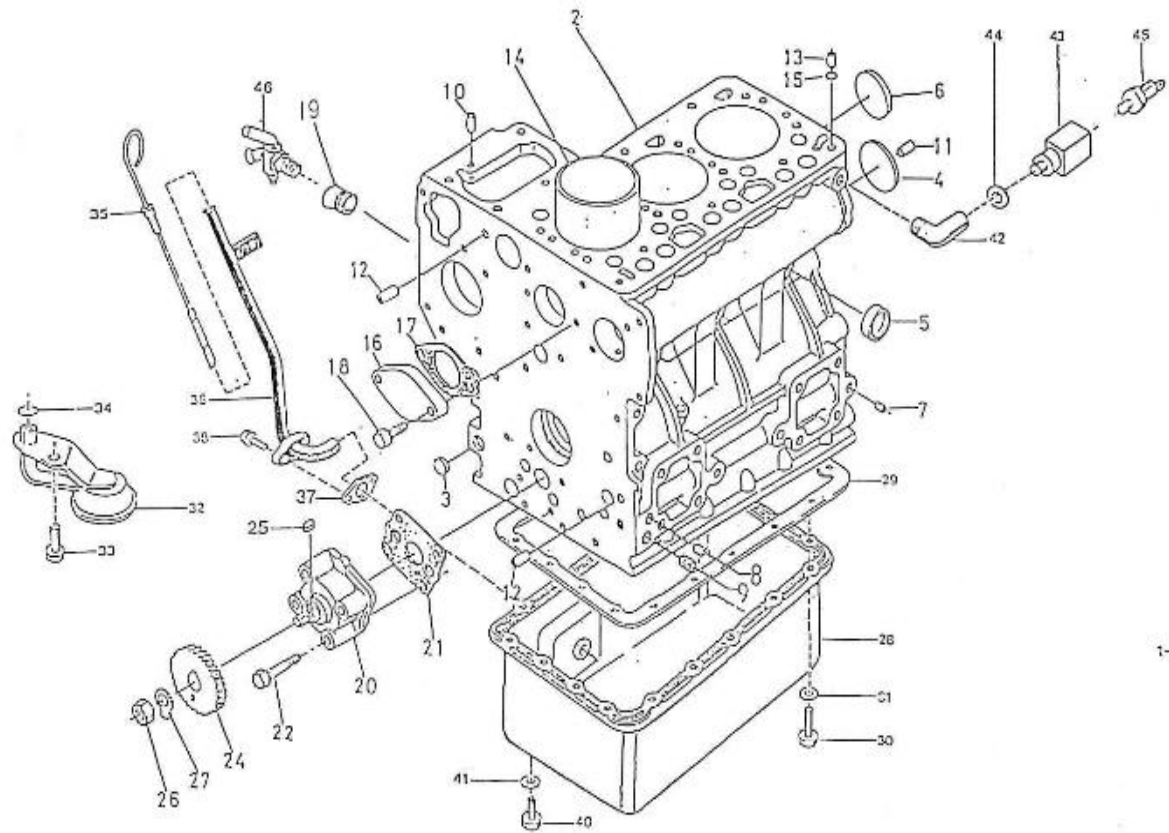

N.	Item	Description	Qty	Notes
1	970160101	CRANKCASE,CPL.3. 90	1	
3	970490103	CAP,FREEZE	3	
4	970490104	CAP,FREEZE	1	
5	970490908	PLUG	5	
6	970490106	CAP,FREEZE	1	
7	970490107	PLUG,SOCK (SERRAGE A 6NM)	6	
8	970490108	PLUG,SOCK	3	
9	970490109	PLUG,SOCK	1	
10	970490122	PIN,CYLINDRICAL	2	
11	970490111	PIN,CYLINDRICAL	2	
12	970490113	PIN,PIPE	2	
13	970490112	PIN,PIPE	1	
14	970150115	LINER,CYLINDER H-HE	3	
15	970490116	O-RING (<= N°KTH0804182)	1	
16	970490117	COVER,WATER CRANKCASE	1	
17	970490118	No longer available	1	
18	970490119	BOLT,M 6X 18	2	
19	970504046	NIPPLE,REDUCTION 3/4	1	
20	970493114	PUMP,OIL CPL.	1	
21	970493115	GASKET,OIL PUMP	1	
22	970493116	BOLT	4	
24	970153117	GEAR,OIL PUMP DRIVE	1	
25	970493118	KEY,FEATHER H-HE	1	
26	970493119	NUT,M10	1	
27	970493120	WASHER,CLAW D10	1	
28	970160121	PAN,OIL 3. 90	1	
29	970500110	GASKET,OIL PAN 3. 90	1	
30	970490123	BOLT,M10X 9	18	
31	970119149	WASHER, SPRING D 6 (Pour protection injecteur)	18	
32	970163126	FILTER,OIL PAN 3. 90-4.110	1	
33	970490919	BOLT,M 8X 16	1	
34	970493129	O-RING,OIL FILTER 3.90	1	
35	970160140	DIPSTICK,OIL LEVEL 3.90/HE	1	
36	970160141	GUIDE,TUBE OIL DIPSTICK 3.90/H	1	
37	970490142	GASKET,OIL GAUGE	1	
38	970490119	BOLT,M 6X 18	2	
40	970490127	PLUG, OIL DRAIN	1	
41	970432132	GASKET,RING	1	
42	970493207	ELBOW,1/8X10X1,5MF (+++MONTAGE ALERTE HUILE)	1	
43	970493203	FITTING,PRESS SWITCH M10	1	
44	970300430	GASKET,RING D10 (+++ FIX TUYAU GRAISSAGE SUR	1	
45	970851700	SWITCH,OIL	1	
46	970301918	TAP,DRAIN	1	