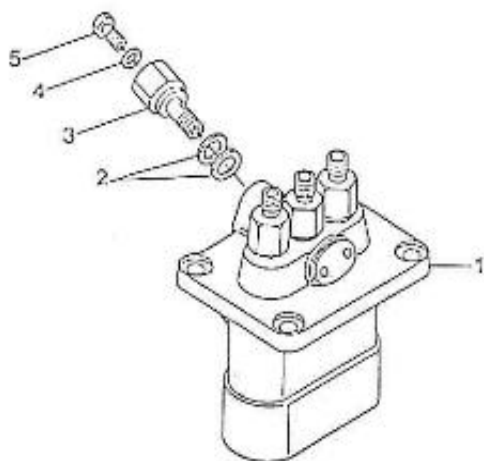

Brand: NanniDiesel	N.	Item	Description	Qty	Notes
Model: Moteur 3.90HE	1	970502120	PUMP,INJECTION 3. 90 CPL	1	
Version: Standard	2	970492166	GASKET,RING INJ.PUMP	2	
Subassembly: Injection pump	3	970492165	SCREW,INJ.PUMP	1	
	4	970492167	GASKET,RING INJ.PUMP	1	
	5	970492152	SCREW,BLEED INJ.PUMP	1