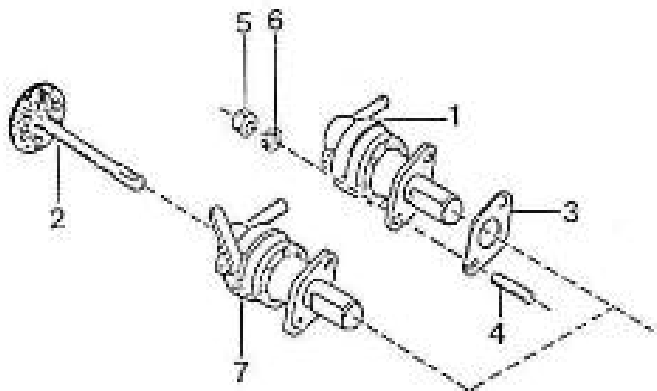

Brand: NanniDiesel	N.	Item	Description	Qty	Notes
Model: Moteur 3.90HE	1	970512501	PUMP,FUEL FEED CPL.MANUAL	1	
Version: Standard	2	970492502	DIAPHRAM,FUEL PUMP	1	
Subassembly: Fuel feed pump	3	970492512	GASKET,FUEL PUMP	1	
	4	970492513	STUD, M 6X 16	2	
	5	970151133	NUT,M 6 (BEFORE N°KTE08070398)	2	
	6	970119149	WASHER, SPRING D 6 (Pour protection injecteur)	2	
	7	970512501	PUMP,FUEL FEED CPL.MANUAL	1	

V. 28/06/2011

Pag. 14/55