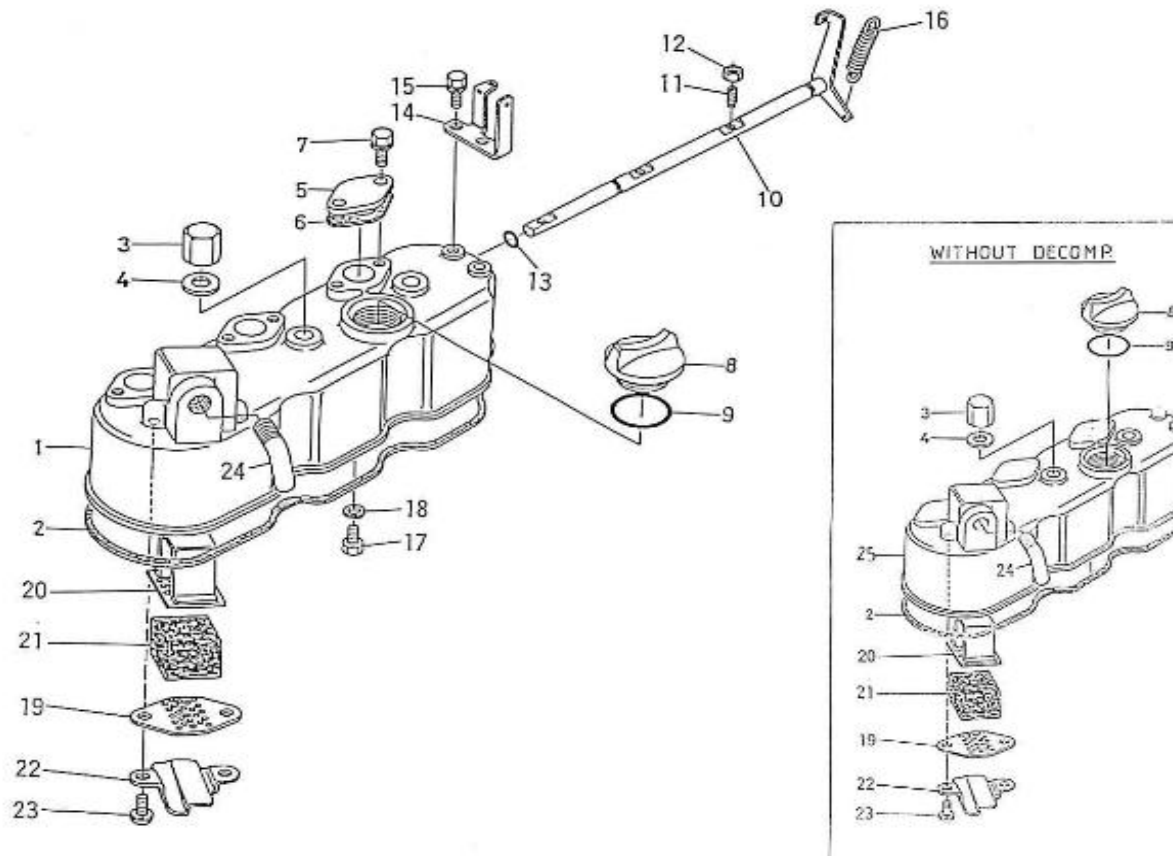

V. 28/06/2011

Pag. 5/55

Brand: NanniDiesel

Model: Moteur 3.90HE

Version: Standard

Subassembly: Cylinder head cover

N.	Item	Description	Qty	Notes
1	970500501	COVER,CYLINDER HEAD 3. 90	1	
2	970500502	GASKET,COVER CYL:HEAD 3. 90	1	
3	970490503	NUT,CAP	3	
4	970490505	GASKET,RING	3	
5	970490506	COVER,DECOMPRESSION 2.60-3.90	3	
6	970490507	GASKET,COVER	3	
7	970490508	BOLT,M 6X 14	6	
8	970490510	CAP,FILLING OIL	1	
9	970490511	O-RING	1	
10	970500503	SHAFT,DECOMPRESSION 3.90	1	
11	970490513	BOLT,DECOMPRESSION	3	
12	970490514	NUT,M 5	3	
13	970490515	O-RING	1	
14	970490517	SUPPORT,DECOMMPRES WIRE	1	
15	970490508	BOLT,M 6X 14	2	
16	970490519	SPRING,DECOMPRESS	1	
17	970490520	BOLT	1	
18	970119149	WASHER, SPRING D 6 (Pour protection injecteur)	1	
19	970490303	PLATE,BREATHER ELEMENT	1	
20	970490302	HOUSING,BREATHER ELEMENT	1	
21	970490305	FILTER,BREATHER ELEMENT	1	
22	970490306	SHIELD,OIL BREATHER	1	
23	970490307	SCREW,M 5X 10	2	
24	970301993	PIPE,BREATHER	1	
25	970307236	COVER,HEAD	1	