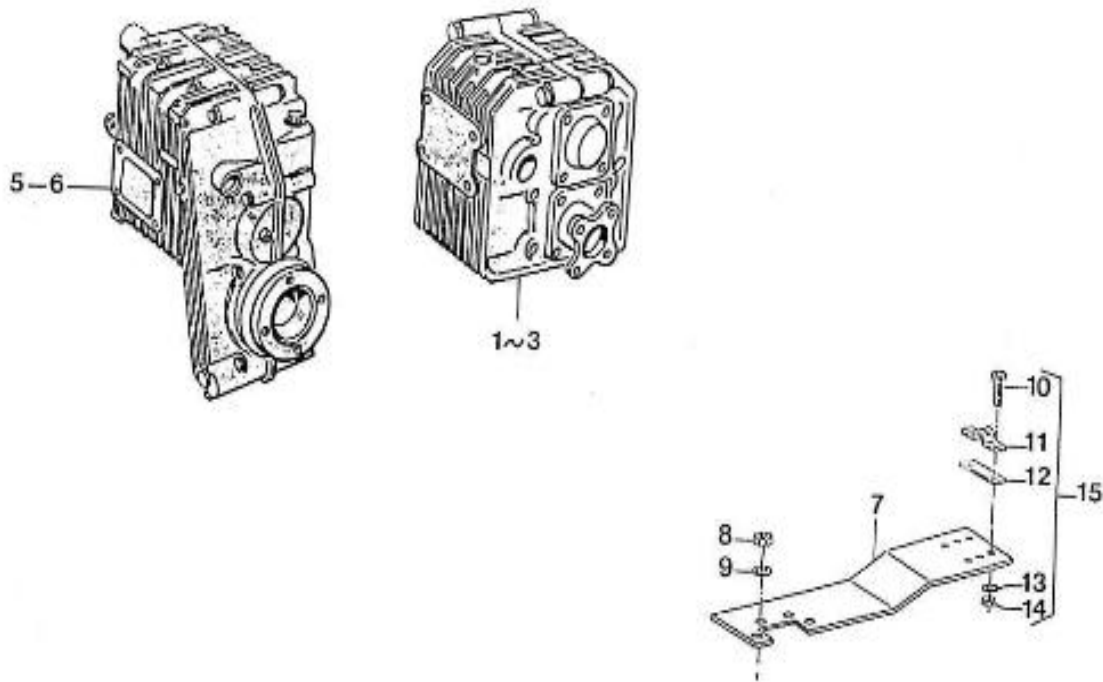

Brand: NanniDiesel	N.	Item	Description	Qty	Notes
Model: Moteur 3.90HE	3	970776011	GEARBOX,HBW100 -1,79R	1	
Version: Standard	4	970776012	GEARBOX,HBW100 -2,72R	1	
Subassembly: Reversing gear	5	970776340	GEARBOX	1	
	6	970776335	GEARBOX	1	
	7	970300373	SUPPORT,CONTROL HBW	1	
	8	970027322	NUT,M 8 (++ECROU FIL DEMARREUR)	2	
	9	970119139	WASHER,CORRUGATED D8 (DONT 3 PTO)	2	
	10	970300317	BOLT,HEX M 5X 16	2	
	11	QCC33010TF	THREADING COLLAR JACKET 33C	1	
	12	970300316	PLATE,CLAMP	1	
	13	970300318	WASHER,SPRING D 5	2	
	14	970609904	NUT,M 5	2	
	15	970835020	CLAMP	1