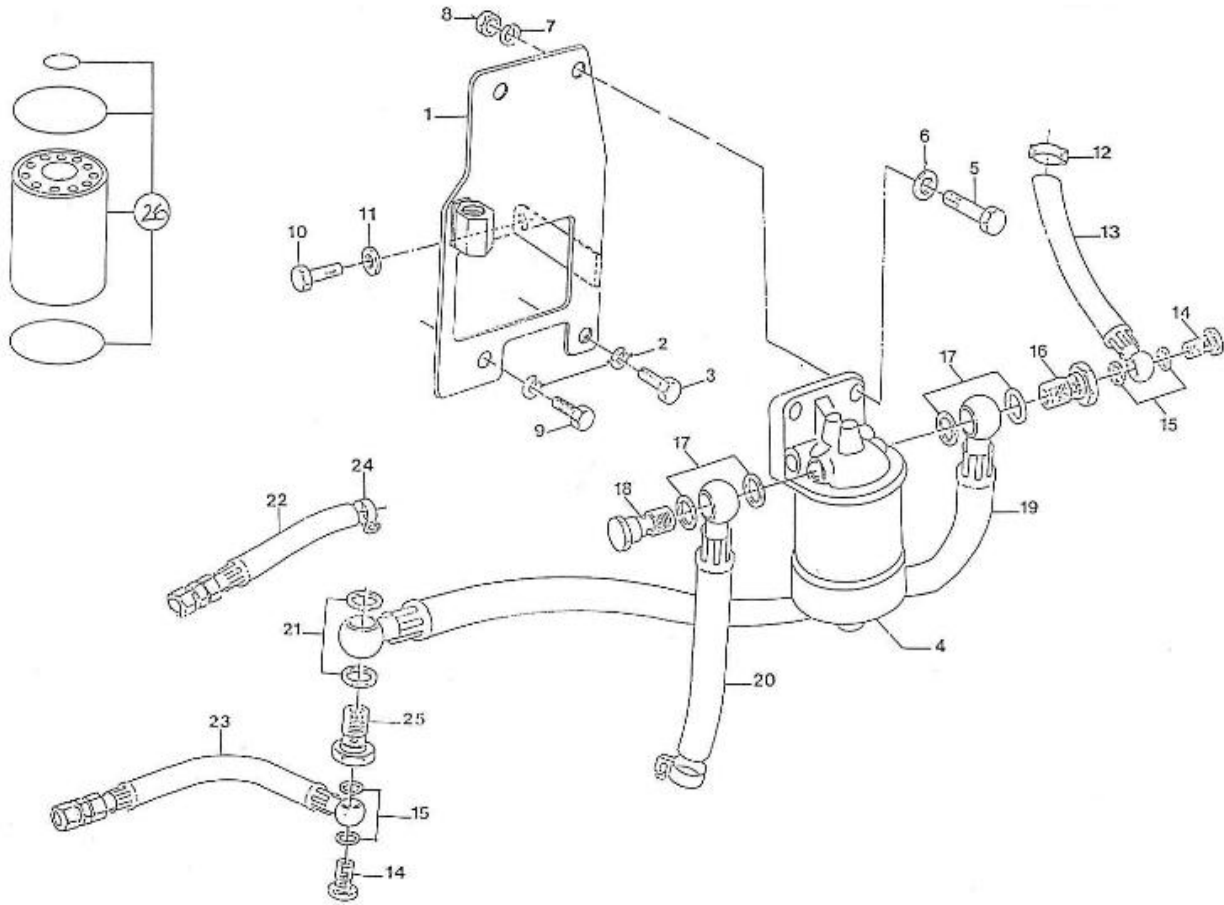

Brand: NanniDiesel

Model: Moteur 3.90HE

Version: Standard

Subassembly: Fuel filter Assy.

N.	Item	Description	Qty	Notes
1	970307094	SUPPORT	1	
2	970119149	WASHER, SPRING D 6 (Pour protection injecteur)	2	
3	970497323	BOLT,HEX M 6X 80	1	
4	970875100	No longer available - FILTER	1	
5	970644008	BOLT,HEX M10X 35 (+++POUR MONTAGE FLASQUE)	2	
6	970119135	WASHER,PLAIN D10 (DONT DEUX POUR CALAGE GALET	2	
7	970119136	WASHER,SPRING D10 (POUR INVERSEUR)	2	
8	970119143	NUT, M10	2	
9	970302213	BOLT,HEX M 6X 70	1	
10	970639903	BOLT,HEX M 8X 16 (+++FIX SUPPORT ET WASTEGATE)	1	
11	970119138	WASHER,SPRING D 8 (TENDEUR)	1	
12	970310171	CLAMP (+++ FIX DURITE WASTEGATE)	1	
13	970302498	HOSE,FUEL LEAKAGE CPL.D 3 L= 4	1	
14	970432133	BOLT,BANJO M 8	2	
15	970300288	GASKET,M8 (FIX TUYAU GRAISSAGE)	4	
16	970300327	BOLT,BANJO M14X1,5XM8	1	
17	970300306	GASKET,RING D14 (SUR REFROID THERMO MOTA)	4	
18	970432515	BOLT,BANJO M14X1,5 (=> N°KT08090423)	1	
19	970492320	HOSE,FUEL SUPPLY INJ.PUMP CPL.	1	
20	970492310	HOSE,FUEL SUPPLY FILTER CPL.H/	1	
21	970300325	RING,SEAL D12	2	
22	970300995	HOSE,FUEL SUPPLY CPL H/HE	1	
23	970300994	HOSE,FUEL RETURN CPL H/HE	1	
24	970439306	CLAMP (++POUR DURITE ORIGINE REF HUILE MOTEUR)	1	
25	970302159	BOLT,BANJO M12X1,5 - M8X1	1	
26	970875102	FILTER	1	

V. 28/06/2011

Pag. 17/55