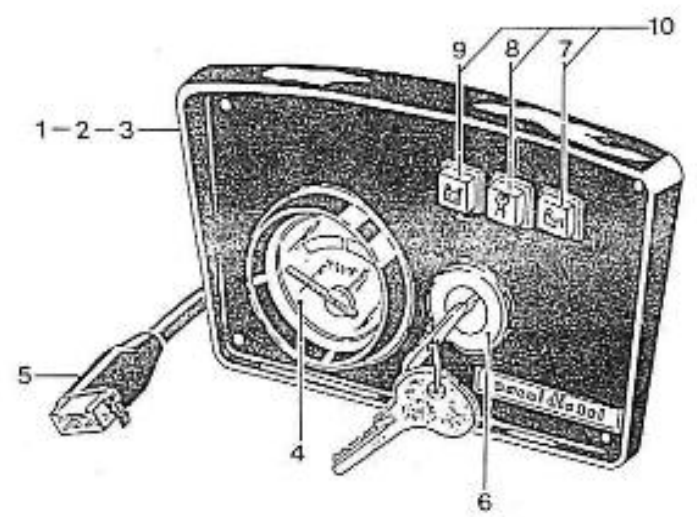

Brand: NanniDiesel
Model: Moteur 3.90HE
Version: Standard
Subassembly: Instrument panel

N.	Item	Description	Qty	Notes
1	970300357	PANEL,1 INSTRUMENT 120X CPL	1	
2	970300045	No longer available - PANEL,1 INSTRUMENT 120X CPL	1	
3	970850308	PLATE,PANEL	1	
4	970860603	No longer available - NO LONGER AVAILABLE	1	
5	970851302	ELECTRICAL WIRING CONNEXOIN	1	
6	970850404	SWITCH STARTER	1	
7	970850571	WARNING LIGHT	1	
8	970850572	No longer available	1	
9	970850570	WARNING LIGHT	1	
10	970850578	BULB 12V	3	

V. 28/06/2011

Pag. 40/55