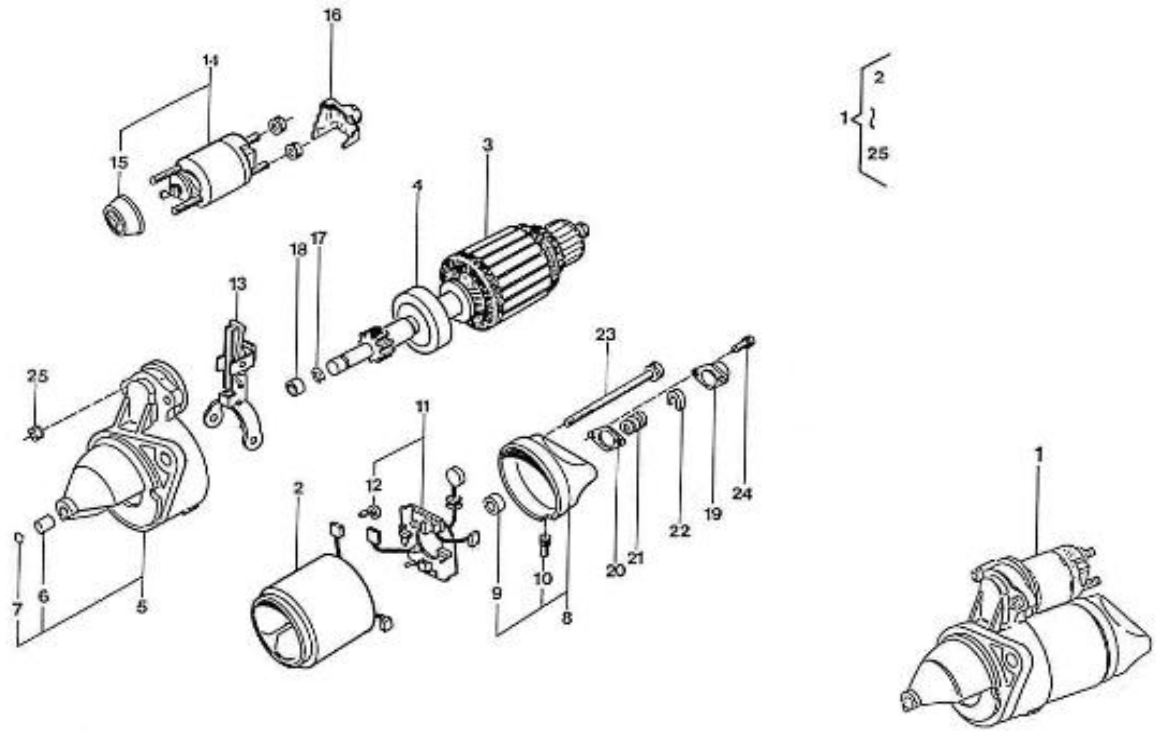

V. 28/06/2011

Pag. 30/55

Brand: NanniDiesel

Model: Moteur 3.90HE

Version: Standard

Subassembly: Starter motor

N.	Item	Description	Qty	Notes
1	970497303	STARTER,MOTOR 12V 0,8KW 1P	1	
2	970497302	STATOR,2. 60 3. 90	1	
3	970497304	ROTOR,STARTER 2.40	1	
4	970497305	CLUTCH,STARTER MOTOR 2.60	1	
5	970497307	FRAME,DRIVE END-STARTER MOTOR	1	
6	970497308	BUSH,STARTER MOTOR 3.90	1	
7	970497309	COVER,STARTER MOTOR 2.60-3.90	1	
8	970497312	FRAME,END STARTER MOTOR 2.60-3	1	
9	970497315	BUSHING,REAR STARTER MOTOR 2.6	1	
10	970497316	PLUG,STARTER MOTOR 2.60	1	
11	970497317	HOLDER,BRUSH CPL.STARTER 2.60-	1	
12	970497318	SPRING,BUSH	4	
13	970497329	BOLT,M 8X 28	1	
14	970497306	RELAIS,STARTER MOTOR 2.60-3.90	1	
15	970497330	COVER,STARTER MOTOR SWITCH	1	
16	970497331	COVER,INSULATION (STARTER MOTO	1	
17	970497332	PIN,SNAP	1	
18	970497333	BUSH,FRONT STARTER MOTOR	1	
19	970497334	CAP,END FRAME	1	
20	970497335	SEAL	1	
21	970497336	SPRING,BRAKE	1	
22	970497337	PLATE,LOCK STARTER MOTOR	1	
23	970497338	BOLT,STARTER MOTOR 2.60-3.90	2	
24	970497339	SCREW,WITH WASHER	2	
25	970497340	NUT	2	