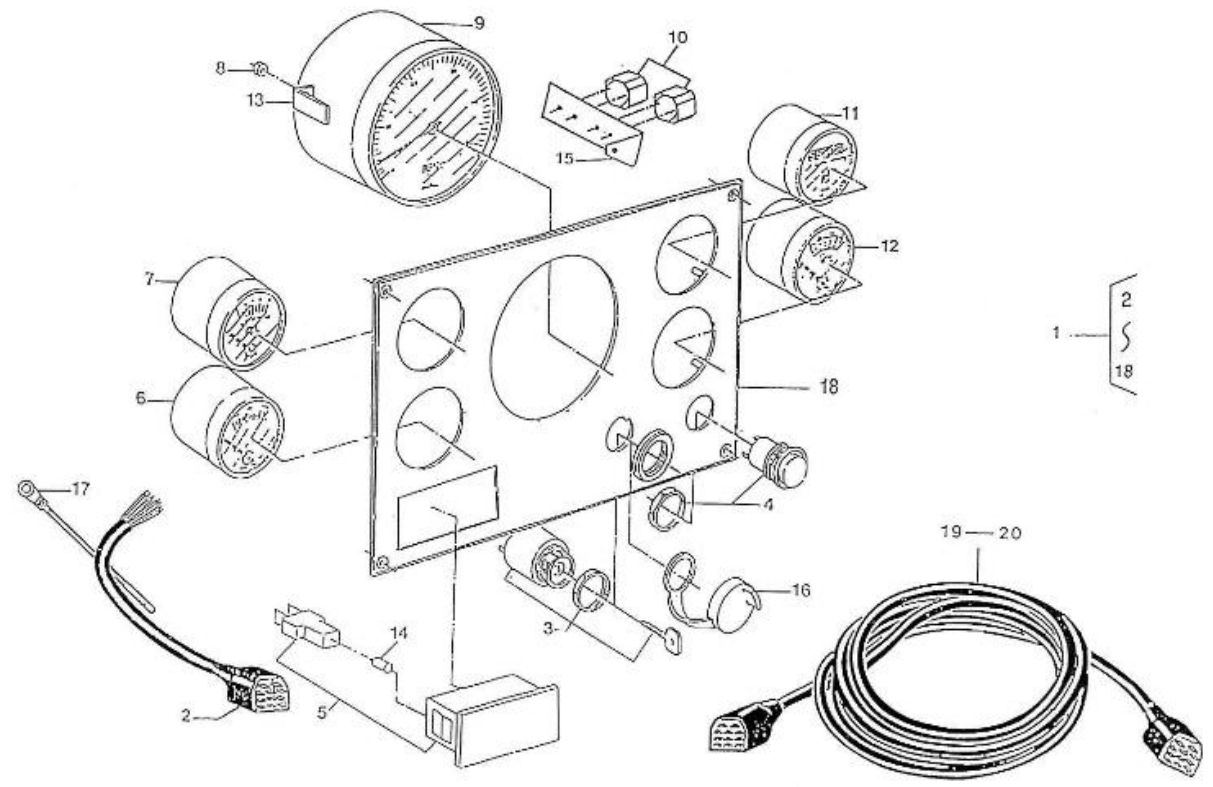

Brand: NanniDiesel
Model: Moteur 3.90HE
Version: Standard
Subassembly: Panel 5 instruments

N.	Item	Description	Qty	Notes
1	970302674	PANEL,5 INSTR. 4000RPM 12V VDO	1	
2	970304004	WIRING,PANEL 5INSTR. CPL. (11P)	1	
3	970302667	SWITCH,BOSCH STARTER + GLOWING	1	
4	970300967	BUTTON,PUSH	1	
5	970856005	INDICATORI OTTICI A 4 SPIE	1	
6	970850603	THERM.V. 120C 12V D52	1	
7	970850705	OIL PRESSURE GAUGE 5B	1	
8	970301191	NUT,M 4 A2	12	
9	970301642	No longer available - GAUGE,VDO,TACH,4000 12-24V 2P	1	
10	970302684	BUZZER,SONITRON SMA 24A P17.05	2	
11	970300742	GAUGE,VDO,HOUR,2P,D 52	1	
12	970850801	VOLTMETER	1	
13	970300920	CLAMP,INSTRUMENTS	12	
14	970856011	BULB 12V-2W	9	
15	970310182	SUPPORT (.)	1	
16	970304021	COVER	1	
17	970304019	CABLEBINDER,PLASTIC 4.8X195	1	
18	970300790	No longer available - PLATE,PANEL 5 INSTRUMENTS VDO	1	
19	970302665	WIRING,INTERMEDIATE 4MTR 11POS	1	
20	970302666	WIRING,INTERMEDIATE 8MTR 11POS (TOTAL 12M)	1	

PANEL "C" (Optional equipment)

V. 28/06/2011

Pag. 46/55