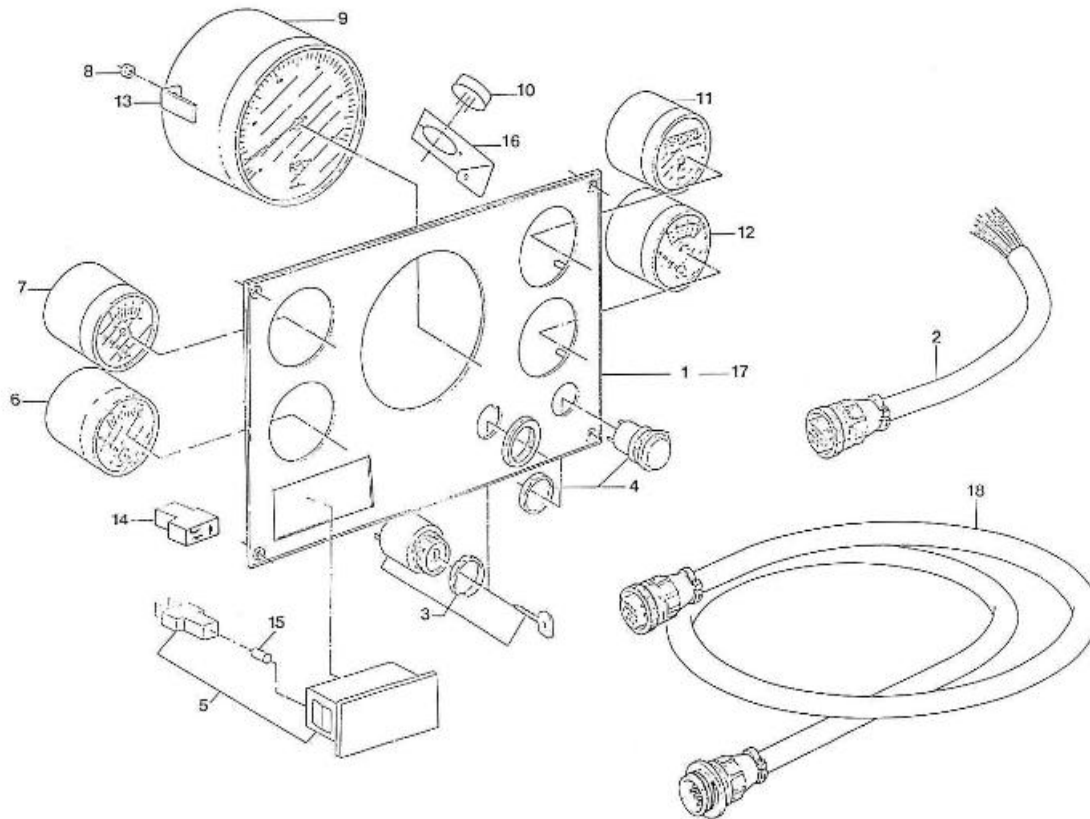

V. 28/06/2011

Pag. 41/55

Brand: NanniDiesel

Model: Moteur 3.90HE

Version: Standard

Subassembly: Instrument panel LXP

N.	Item	Description	Qty	Notes
1	970300790	No longer available - PLATE,PANEL 5 INSTRUMENTS VDO	1	
2	970300969	No Longer Available - WIRING,PANEL 300941	1	
3	970300968	SWITCH,BOSCH,STARTER	1	
4	970300967	BUTTON,PUSH	1	
5	970856005	INDICATORI OTTICI A 4 SPIE	1	
6	970850603	THERM.V. 120C 12V D52	1	
7	970850705	OIL PRESSURE GAUGE 5B	1	
8	970301191	NUT,M 4 A2	12	
9	970300745	No longer available	1	
10	970302288	BUZZER,SONITRON SM-2B	1	
11	970300742	GAUGE,VDO,HOUR,2P,D 52	1	
12	970850801	VOLTMETER	1	
13	970300920	CLAMP,INSTRUMENTS	12	
14	970301046	DIODE,HOLDER CPL.NEGATIVE -M-	1	
15	970856011	BULB 12V-2W	4	
16	970302302	No longer available	1	
17	970300054	PANEL,5 INSTRUMENTS 12V CPL.VD	1	
18	970300944	WIRING,INTERMEDIATE (4 MTR)	1	