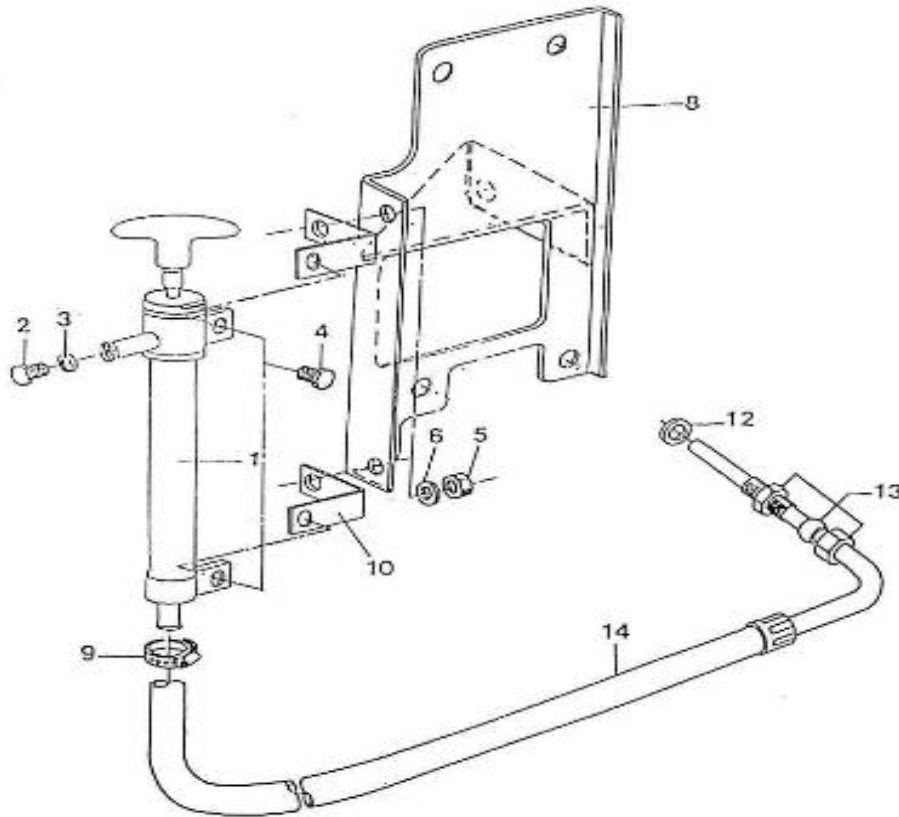

Brand: NanniDiesel

Model: Moteur 3.90HE

Version: Standard

Subassembly: Oil extraction pump

N.	Item	Description	Qty	Notes
1	970439302	PUMP,OIL EXTRACTION	1	
2	970832061	BOLT	1	
3	970300288	GASKET,M8 (FIX TUYAU GRAISSAGE)	1	
4	970439910	BOLT,HEX M 6X 16 (+++FIX.SUPPORT AG ACC)	4	
5	970635460	NUT,M 6	4	
6	970119149	WASHER, SPRING D 6 (Pour protection injecteur)	4	
8	970304076	SUPPORT,FUEL FILTER ELEMENT H-	1	
9	970439306	CLAMP (++POUR DURITE ORIGINE REF HUILE MOTEUR)	1	
10	970302642	SUPPORT,OIL EXTRACTION PUMP S5 (STOP MANUEL)	2	
12	970300325	RING,SEAL D12	1	
13	970302316	NIPPLE,REDUCING M12X1,25 D 8	1	
14	970307157	PIPE	1	
15	970302317	NUT,CAP D=8 M14X1,5	1	
16	970302318	RING,SEAL D=8	1	

V. 28/06/2011

Pag. 30/55