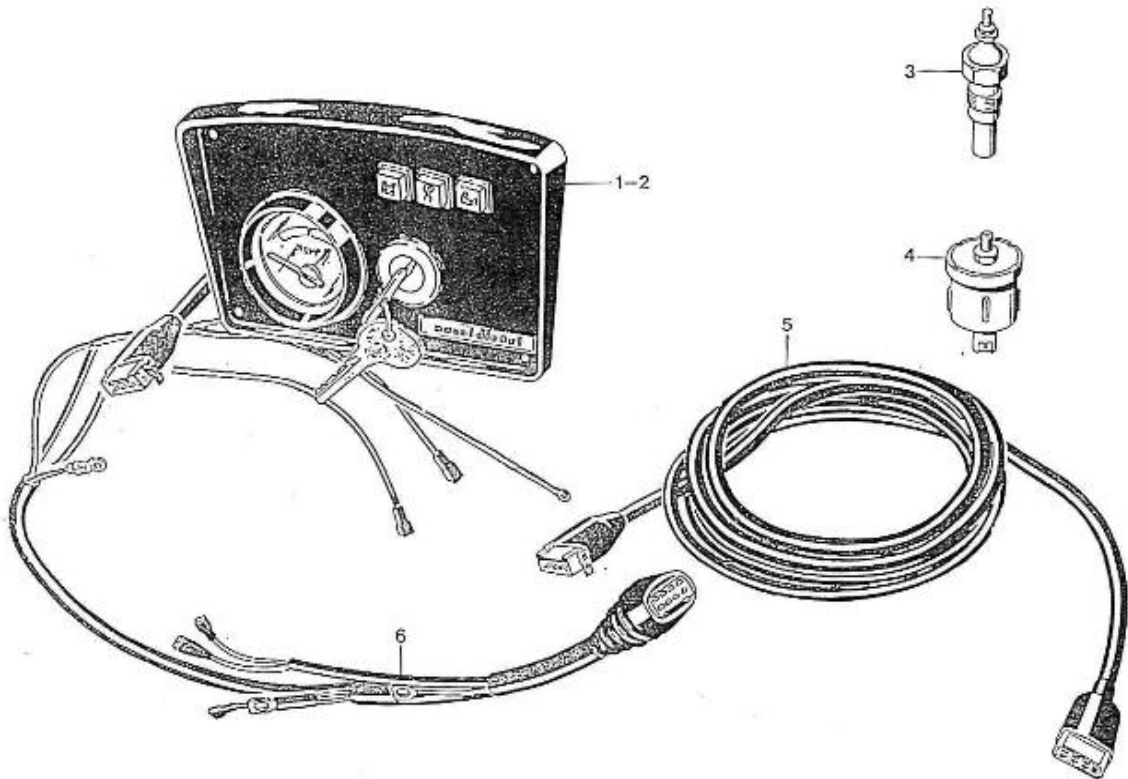

Brand: NanniDiesel		N.	Item	Description	Qty	Notes
Model: Moteur 3.90HE		1	970300357	PANEL,1 INSTRUMENT 120X CPL	1	
Version: Standard		2	970300045	No longer available - PANEL,1 INSTRUMENT 120X CPL	1	
Subassembly: Instrument panel		3	970861602	No Longer Available - WATER TEMPERATURE SENDER	1	
		4	970861704	No Longer Available - OIL PRESSURE SENDER 10B	1	
		5	970851402	No longer available - NO LONGER AVAILABLE	1	
		6	970851515	WIRING	1	

V. 28/06/2011

Pag. 37/55