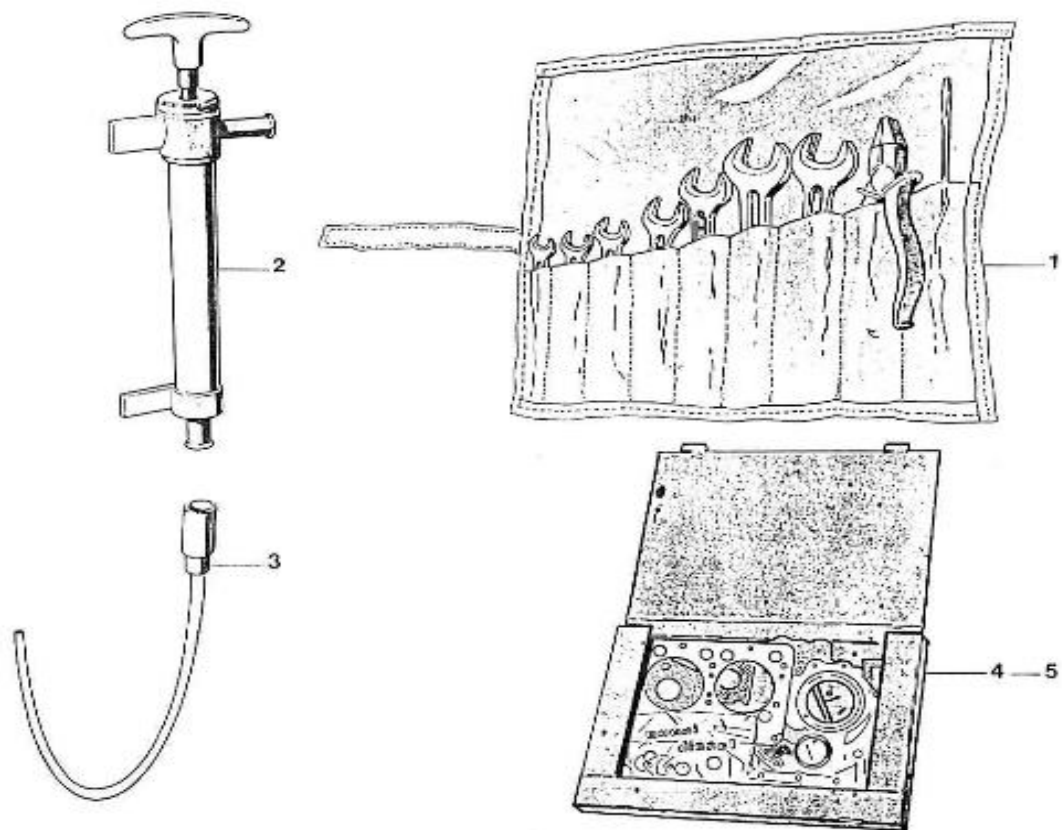

Brand: NanniDiesel	N.	Item	Description	Qty	Notes
Model: Moteur 3.90HE	1	970609901	KIT,TOOLS	1	
Version: Standard	2	970439302	PUMP,OIL EXTRACTION	1	
Subassembly: Tools gasket set	3	970310401	PIPE	1	
	4	970169010	GASKET SET	1	
	5	970169003	SET,GASKET MARINE 3. 90HE	1	

V. 28/06/2011

Pag. 52/55