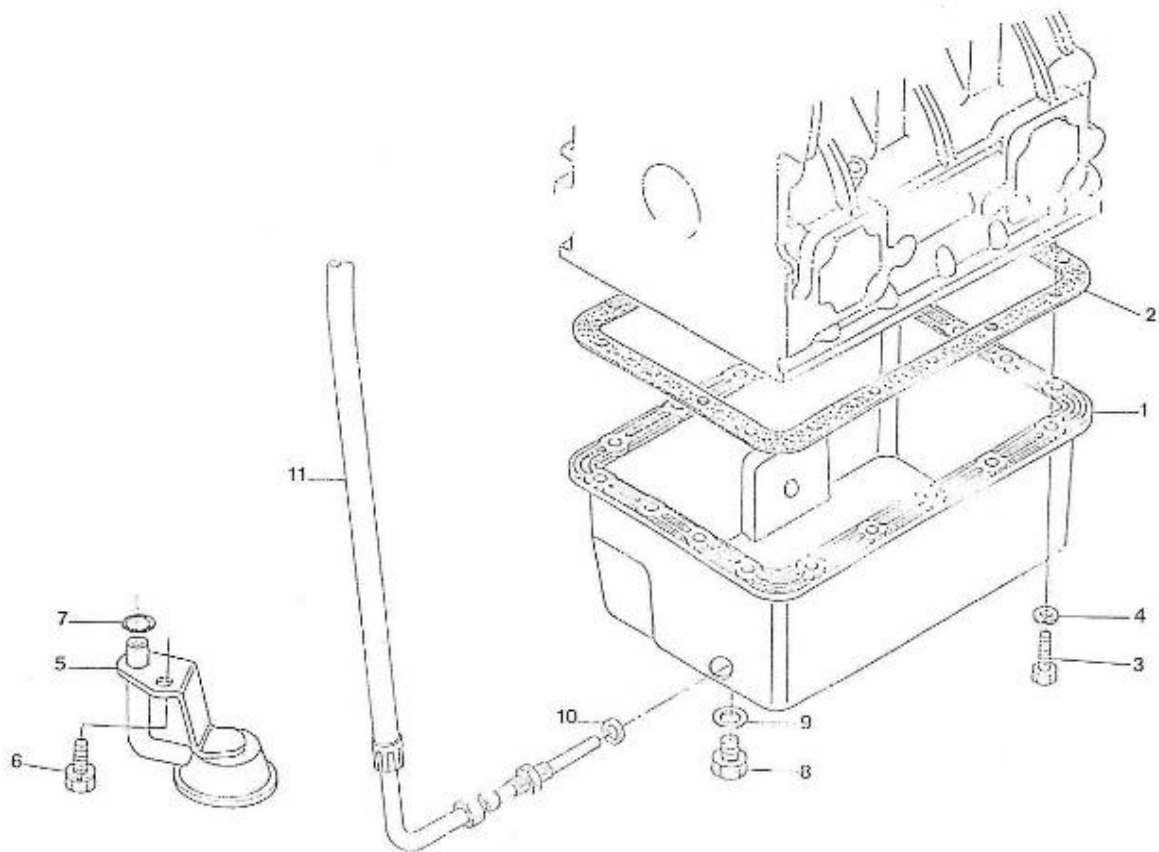

Brand: NanniDiesel	N.	Item	Description	Qty	Notes
Model: Moteur 3.90HE	1	970160121	PAN,OIL 3. 90	1	
Version: Standard	2	970500110	GASKET,OIL PAN 3. 90	1	
Subassembly: Oil pan	3	970490123	BOLT,M10X 9	18	
	4	970119149	WASHER, SPRING D 6 (Pour protection injecteur)	18	
	5	970163126	FILTER,OIL PAN 3. 90-4.110	1	
	6	970490919	BOLT,M 8X 16	1	
	7	970493129	O-RING,OIL FILTER 3.90	1	
	8	970490127	PLUG, OIL DRAIN	1	
	9	970432132	GASKET,RING	1	
	10	970300325	RING,SEAL D12	1	
	11	970307157	PIPE	1	

V. 28/06/2011

Pag. 5/55