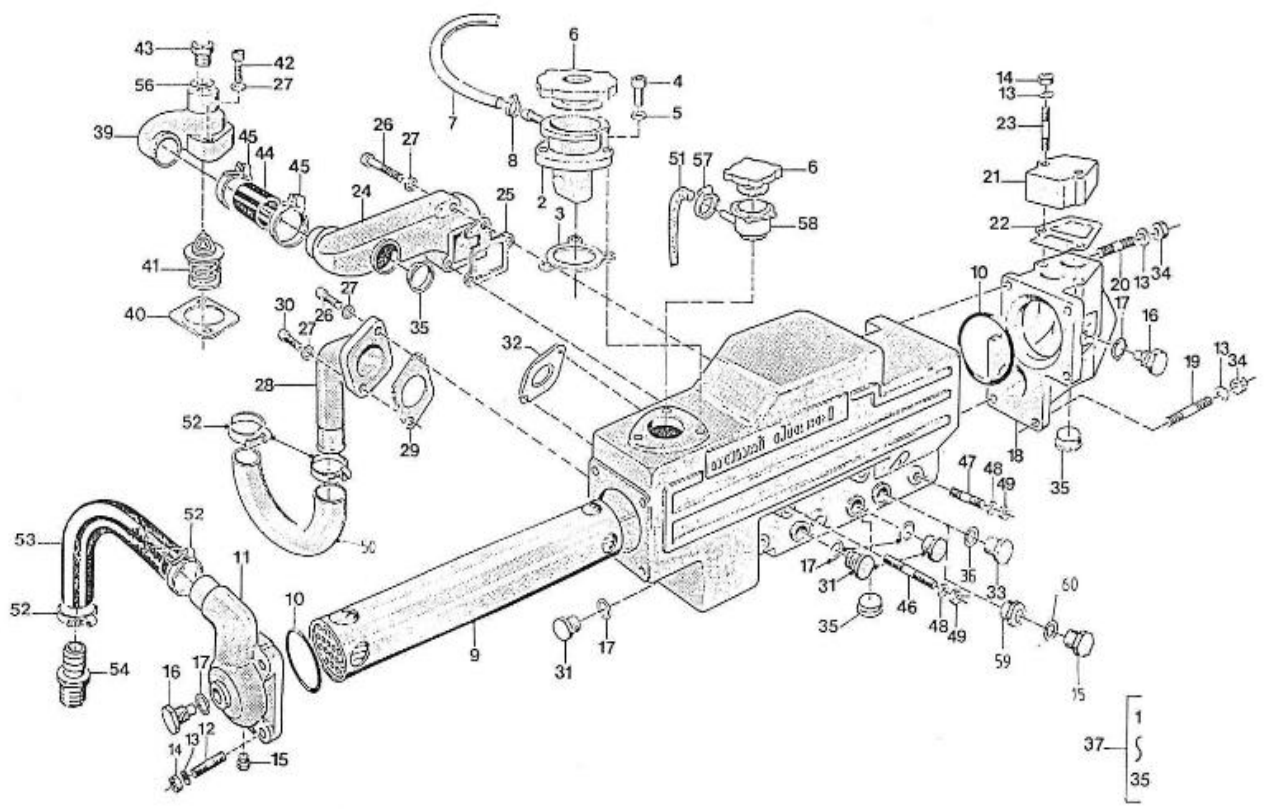

Brand: NanniDiesel
Model: Moteur 3.90HE
Version: Standard
Subassembly: Heat exchanger exh. Manifold

N.	Item	Description	Qty	Notes
57	970439306	CLAMP (++)POUR DURITE ORIGINE REF HUILE MOTEUR)	1	
58	970300151	FILLING,NECK WATER	1	
59	970307136	NIPPLE (+++MONTAGE LOCTITE VERTE)	1	
60	970307197	GASKET	1	

V. 28/06/2011

Pag. 25/55