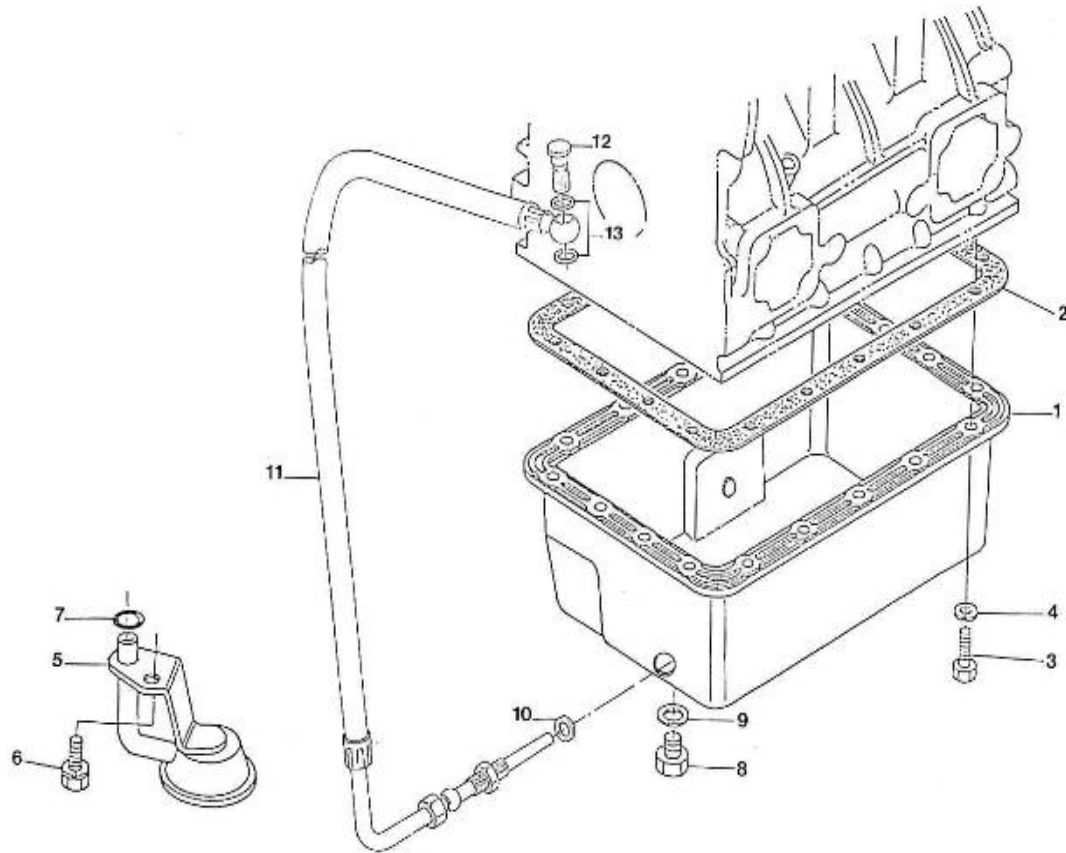

V. 28/06/2011

Pag. 3/55

Brand: NanniDiesel

Model: Moteur 3.90HE

Version: Standard

Subassembly: Oil pan

N.	Item	Description	Qty	Notes
1	970160121	PAN,OIL 3. 90	1	
2	970500110	GASKET,OIL PAN 3. 90	1	
3	970490123	BOLT,M10X 9	18	
4	970119149	WASHER, SPRING D 6 (Pour protection injecteur)	18	
5	970163126	FILTER,OIL PAN 3. 90-4.110	1	
6	970490919	BOLT,M 8X 16	1	
7	970493129	O-RING,OIL FILTER 3.90	1	
8	970490127	PLUG, OIL DRAIN	1	
9	970432132	GASKET,RING	1	
10	970300325	RING,SEAL D12	1	
11	970302491	PIPE,OIL EXTRACTION CPL.3.90H/	1	
12	970432515	BOLT,BANJO M14X1,5 (=> N°KT08090423)	1	
13	970300306	GASKET,RING D14 (SUR REFROID THERMO MOTA)	1	