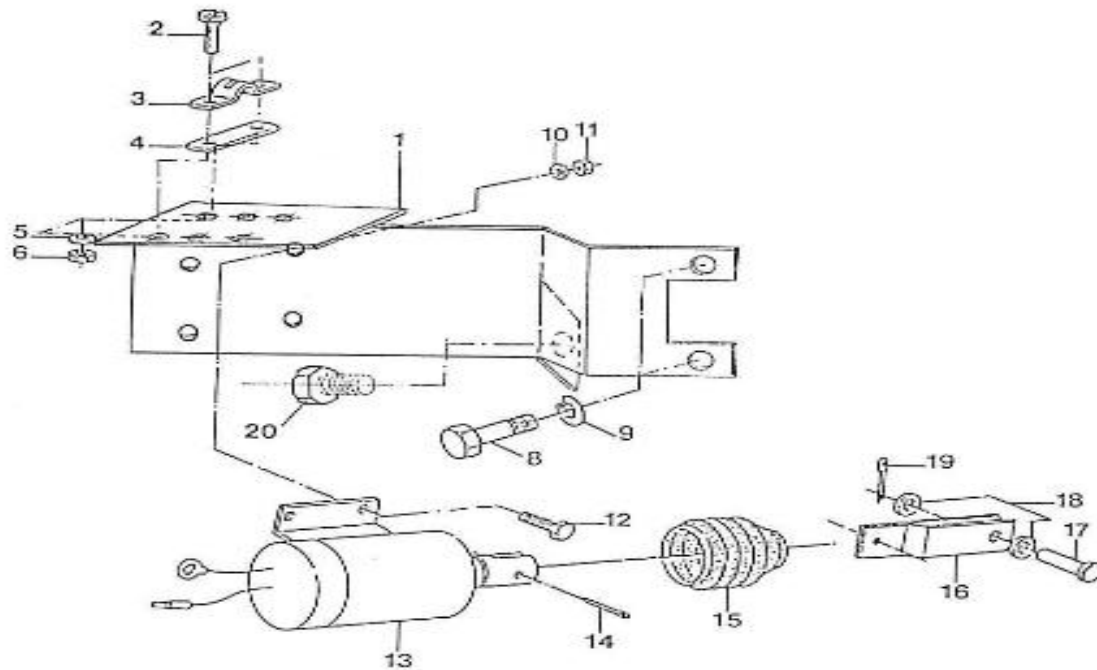

PANEL "C" (Optional equipment)

V. 28/06/2011

Pag. 46/55

Brand: NanniDiesel

Model: Moteur 3.90HE

Version: Standard

Subassembly: Electric stop

N.	Item	Description	Qty	Notes
1	970302504	SUPPORT,ACC.STOP CONTROL 3. 90	1	
2	970300317	BOLT,HEX M 5X 16	2	
3	QCC33010TF	THREADING COLLAR JACKET 33C	1	
4	970300316	PLATE,CLAMP	1	
5	970300318	WASHER,SPRING D 5	2	
6	970609904	NUT,M 5	2	
7	970835020	CLAMP	1	
8	970300275	BOLT,HEX M 6X 25	2	
9	970119149	WASHER, SPRING D 6 (Pour protection injecteur)	2	
10	970301883	No longer available	4	
11	970301882	No longer available	4	
12	970301881	No longer available	4	
13	970301580	SOLENOID,12V 4.190	1	
14	970302265	PIN,COTTER 3,2X20	1	
15	970302157	BELLOWS,STOP SOLENOID	1	
16	970301579	LEVER,STOP 4.190	1	
17	970635253	PIN,ELEC STOP FORK	1	
18	970635459	WASHER,PLAIN D 6 (CALAGE)	2	
19	970635106	PIN,COTTER 2X20 SST	1	
20	970119141	BOLT,HEX M8X 20 (+++FIX. SUPPORT COLLIER SUR TENDEUR)	1	