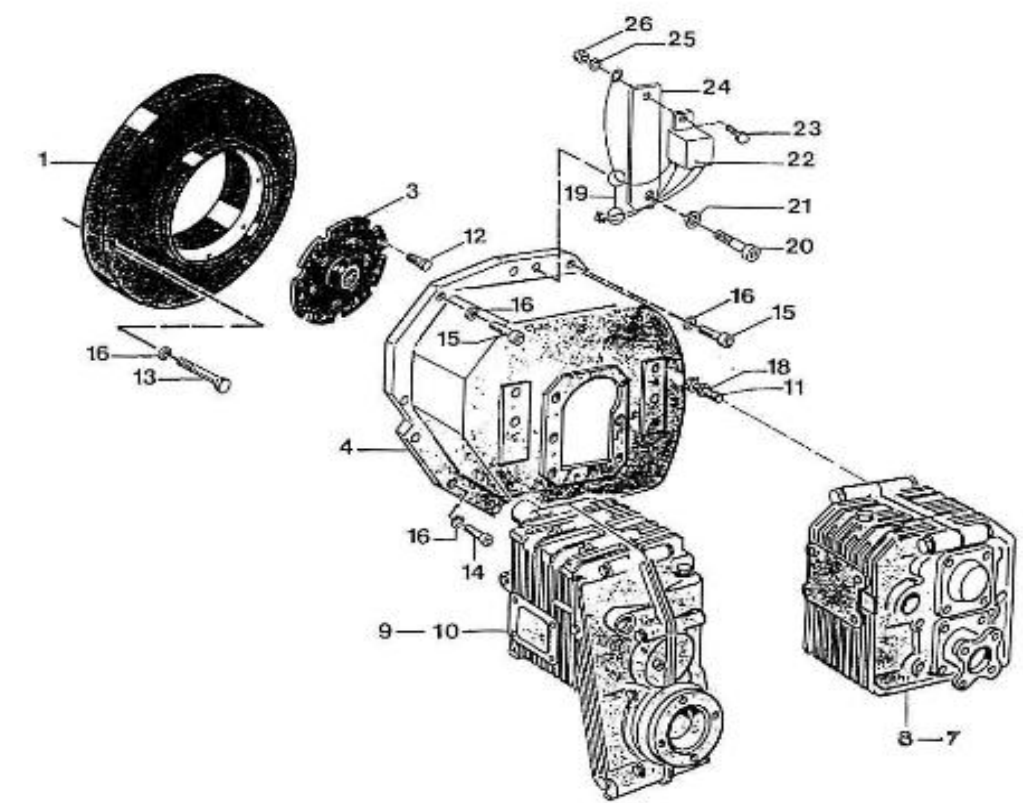

Brand: NanniDiesel

Model: Moteur 3.90HE

Version: Standard

Subassembly: Flywheel housing

N.	Item	Description	Qty	Notes
1	970511701	SUPPORT,DAMPERPLATE 4.110H ALU	1	
2	970302569	No longer available	1	
3	970776050	DAMPERPLATE,121 DIN	1	
4	970498001	HOUSING,FLYWHEEL H-HE	1	
7	970776011	GEARBOX,HBW100 -1,79R	1	
8	970776012	GEARBOX,HBW100 -2,72R	1	
9	970776340	GEARBOX	1	
10	970776335	GEARBOX	1	
11	970119141	BOLT,HEX M8X 20 (+++FIX. SUPPORT COLLIER SUR	6	
12	970119147	BOLT, SOCK M 6X12 (++LOCTITE 243 (BLEU) MONTAGE	8	
13	970024016	BOLT,HEX M 8X 40	6	
14	970119146	BOLT, SOCK M8X 30	9	
15	970635917	BOLT,SOCK M 8X 40	2	
16	970119139	WASHER,CORRUGATED D8 (DONT 3 PTO)	20	
17	970027322	NUT,M 8 (++ECROU FIL DEMARREUR)	10	
18	970119138	WASHER,SPRING D 8 (TENDEUR)	4	
19	970302570	WIRING,KIT RELAIS KUBOTA START	1	
20	970301280	BOLT,HEX M 8X 90	1	
21	970119138	WASHER,SPRING D 8 (TENDEUR)	1	
22	970300716	Normally Open - RELAIS,12V-30A -BOSCH-	1	
23	970300317	BOLT,HEX M 5X 16	1	
24	970302565	No longer available	1	
25	970300318	WASHER,SPRING D 5	1	
26	970609904	NUT,M 5	1	

V. 28/06/2011

Pag. 50/55