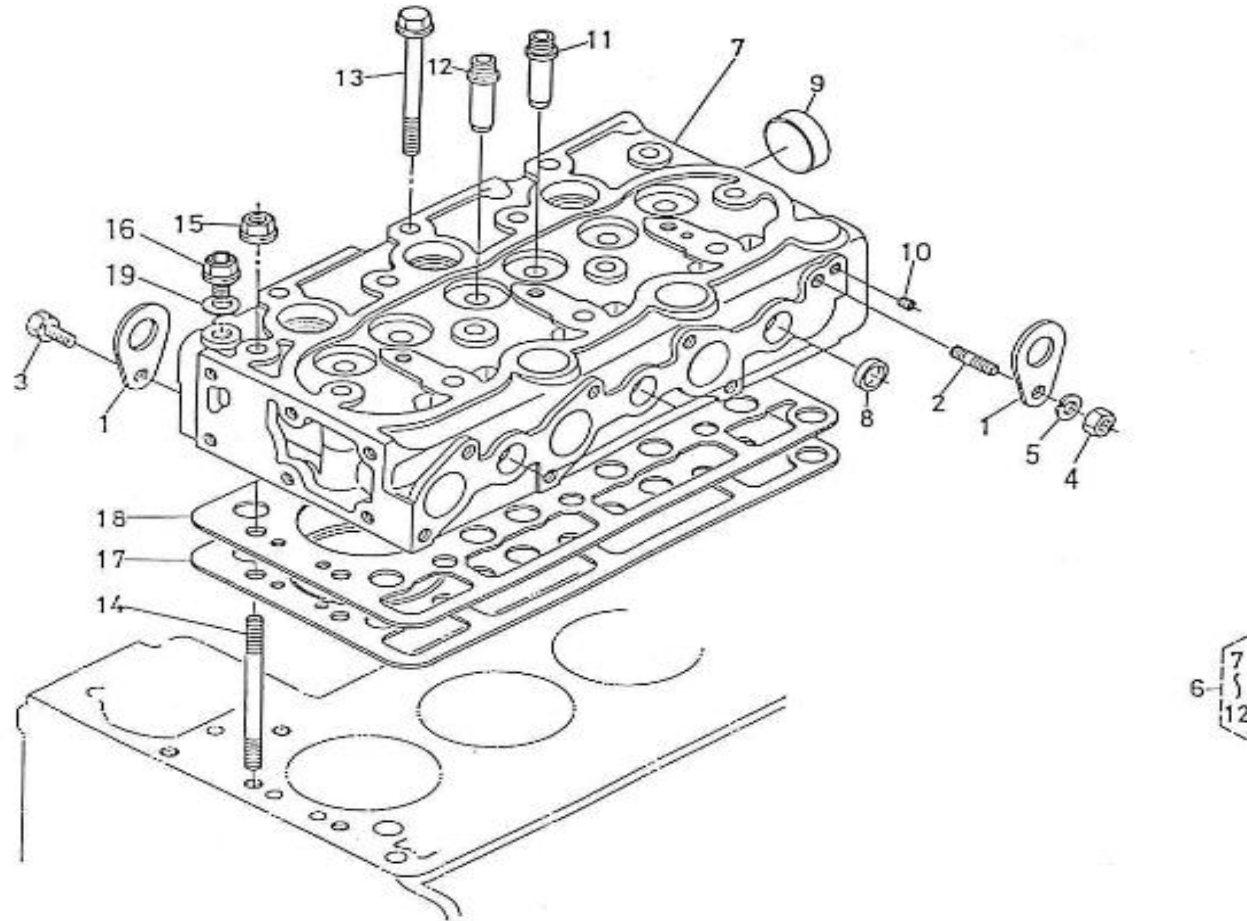

Brand: NanniDiesel

Model: Moteur 3.90HE

Version: Standard

Subassembly: Cylinder head

N.	Item	Description	Qty	Notes
1	970490901	HOOK,ENGINE 2.60-3.90-4.110	2	
2	970490902	STUD,M 8X 16	1	
3	970490919	BOLT,M 8X 16	1	
4	970490903	NUT,M 8	1	
5	970490904	WASHER,SPRING D 8	1	
6	970160905	HEAD,CYLINDER CPL 3. 90	1	
8	970490921	CAP,SEALING (FOURNIT PAR FOUNET RECTIF)	5	
9	970490908	PLUG	1	
10	970490909	PLUG,PIN CRANKSHAFT	2	
11	970500922	GUIDE,VALVE INTAKE H-HE	3	
12	970500923	GUIDE,VALVE EXHAUST H-HE	3	
13	970150912	BOLT,CYL.HEAD	12	
14	970150913	STUD,CYL.HEAD 2. 60-3.90-4.110	2	
15	970150914	NUT,CYLINDER HEAD	2	
16	970851725	TEMPERATURE SENDER	1	
17	970160916	GASKET,CYL.HEAD 3. 90	1	
18	970160917	SHIM,CYLINDER HEAD 3. 90	1	
19	970150919	WASHER,SEAL	1	

V. 28/06/2011

Pag. 7/55