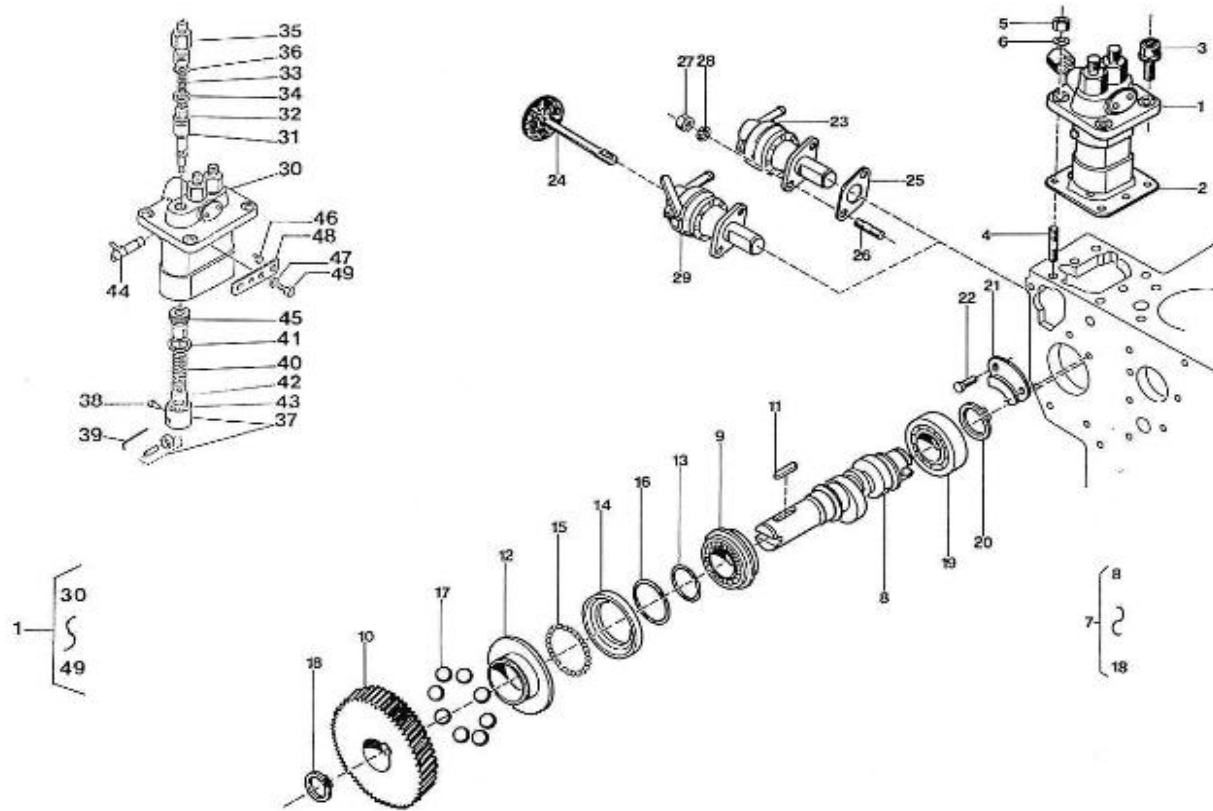

V. 28/06/2011

Pag. 14/55

Brand: NanniDiesel

Model: Moteur 3.90HE

Version: Standard

Subassembly: Injection & Fuel pump

N.	Item	Description	Qty	Notes
1	970502120	PUMP,INJECTION 3. 90 CPL	1	
2	970502111	SHIM,INJECTION PUMP 3. 90	1	
3	970492138	BOLT,M 8X 22	2	
4	970300103	STUD,M 8X 20	2	
5	970490903	NUT,M 8	2	
6	970490904	WASHER,SPRING D 8	2	
7	970502122	CAMSHAFT,FUEL CPL.3.90	1	
8	970502123	CAMSHAFT,FUEL 3. 90	1	
9	970492124	BEARING,BALL	1	
10	970492125	GEAR,INJ.PUMP	1	
11	970492126	KEY,FEATHER	1	
12	970492127	SLEEVE,GOVERNOR INJ.PUMP	1	
13	970492128	CIR-CLIP,GOVERNOR SLEEVE	1	
14	970492129	CASE,GOVERNOR BALL	1	
15	970492130	BEARING,BALL FUEL CAMSHAFT	30	
16	970492131	CIR-CLIP,GOVERNOR BALL CASE	1	
17	970492132	BEARING,BALL GOVERNOR	8	
18	970491108	CIR-CLIP,EXTERNAL	1	
19	970492134	BEARING,BALL	1	
20	970492135	CIR-CLIP,EXTERNAL	1	
21	970492136	STOPPER,FUEL CAMSHAFT	1	
22	970140123	BOLT ,M 6X12 (AFTER N°KTE08070398)	1	
23	970512501	PUMP,FUEL FEED CPL.MANUAL	1	
24	970492502	DIAPHRAM,FUEL PUMP	1	
25	970492512	GASKET,FUEL PUMP	1	
26	970492513	STUD, M 6X 16	2	
27	970151133	NUT,M 6 (BEFORE N°KTE08070398)	2	
28	970119149	WASHER, SPRING D 6 (Pour protection injecteur)	2	
29	970512501	PUMP,FUEL FEED CPL.MANUAL	1	
30	970502120	PUMP,INJECTION 3. 90 CPL	1	
31	970492146	ELEMENT,INJ/PUMP	3	
32	970492147	VALVE,DELIVERY INJ/PUMP	3	
33	970492148	SPRING,DELIVERY VALVE INJ/PUMP	3	
34	970492149	GASKET,DELIVERY VALVE INJ.PUMP	3	
35	970492150	NIPPLE,DELIVERY VALVE INJ/PUMP	3	
36	970492151	O-RING,INJ.PUMP	3	
37	970492156	TAPPET,INJ.PUMP CPL.	3	
38	970492157	PIN,TAPPET GUIDE INJ/PUMP	3	
39	970492158	PIN,CLAMP INJ/PUMP	1	
40	970492159	SPRING,PLUNGER INJ/PUMP	3	
41	970492160	SEAT,SPRING -UPPER-	3	
42	970492161	SEAT,SPRING -LOWER-	3	
43	970492162	SHIM,INJECTION PUMP	1	
44	970492163	RACK,CONTROL INJ/PUMP	1	
45	970492164	SLEEVE,CONTROL INJ/PUMP	3	
46	970492168	PIN,COLLAR INJ/PUMP	2	
47	970119149	WASHER, SPRING D 6 (Pour protection injecteur)	2	
48	970502169	PLATE,ADJUSTING INJ.PUMP 2.60	1	