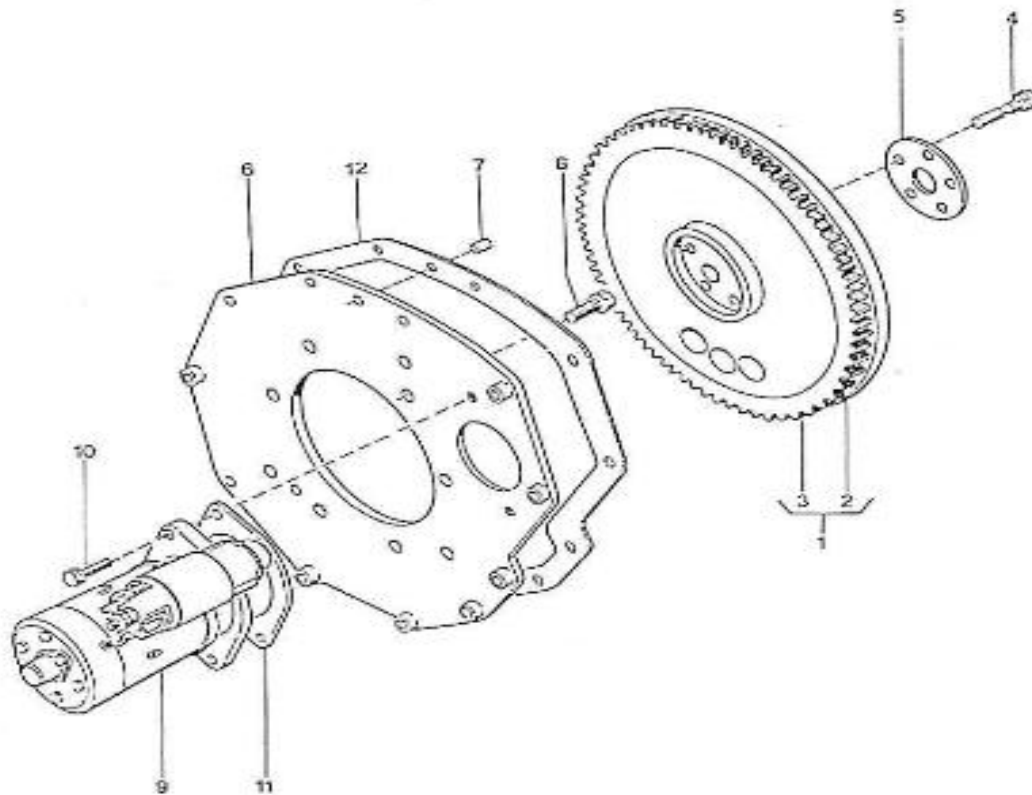

V. 28/06/2011

Pag. 12/55

Brand: NanniDiesel

Model: Moteur 3.90HE

Version: Standard

Subassembly: Flywheel

N.	Item	Description	Qty	Notes
1	970161702	FLYWHEEL,CPL.3. 90	1	
3	970491703	GEAR,FLYWHEEL	1	
4	970491705	BOLT,FLYWHEEL	5	
5	970491706	No longer available - WASHER,FLYWHEEL	1	
6	970491707	PLATE,REAR END 2. 60-3.90-4.11	1	
7	970490111	PIN,CYLINDRICAL	1	
8	970491709	BOLT,REAR END PLATE	8	
9	970497303	STARTER,MOTOR 12V 0,8KW 1P	1	
10	970409603	BOLT,HEX M 8X 25 (FIX SUP ALT)	2	
11	970497328	GASKET,STARTER 2.60-3.90	1	
12	970151706	GASKET,REAR END PLATE	1	