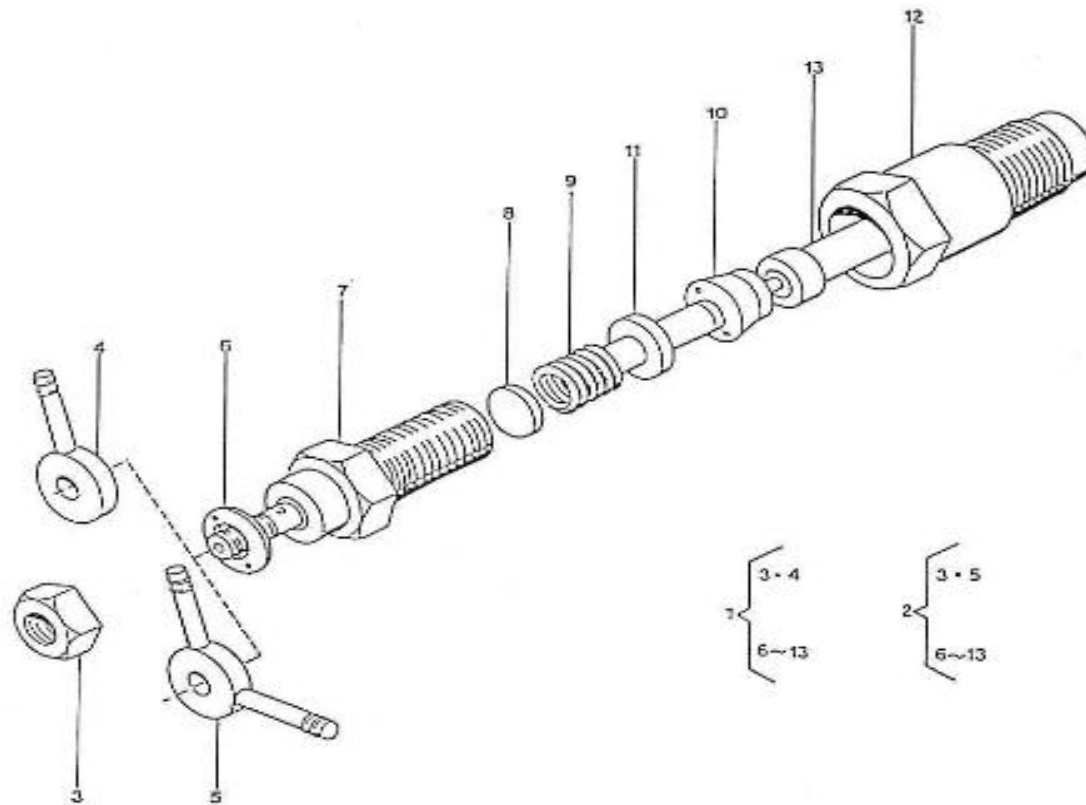

Brand: NanniDiesel

Model: Moteur 3.90HE

Version: Standard

Subassembly: Nozzle holder

N.	Item	Description	Qty	Notes
1	970492107	INJECTOR,CPL.SINGLE	1	
2	970492108	INJECTOR,CPL.DOUBLE	2	
3	970492153	NUT,NOZZLE INJ.	3	
4	970492155	FITTING,NOZZLE SINGLE	1	
5	970492154	FITTING,NOZZLE DOUBLE	2	
6	970492172	WASHER,NOZZLE INJ.	3	
8	970142200	SET,SPACER NOZZLE	3	
9	970492143	SPRING,NOZZLE INJ.	3	
10	970492144	PIECE,DISTANCE NOZZLE INJ.	3	
11	970492145	ROD,PUSH NOZZLE INJ.	3	
12	970492173	NUT,NOZZLE INJ.	3	
13	970492113	NOZZLE,INJECTOR	3	

V. 28/06/2011

Pag. 20/55