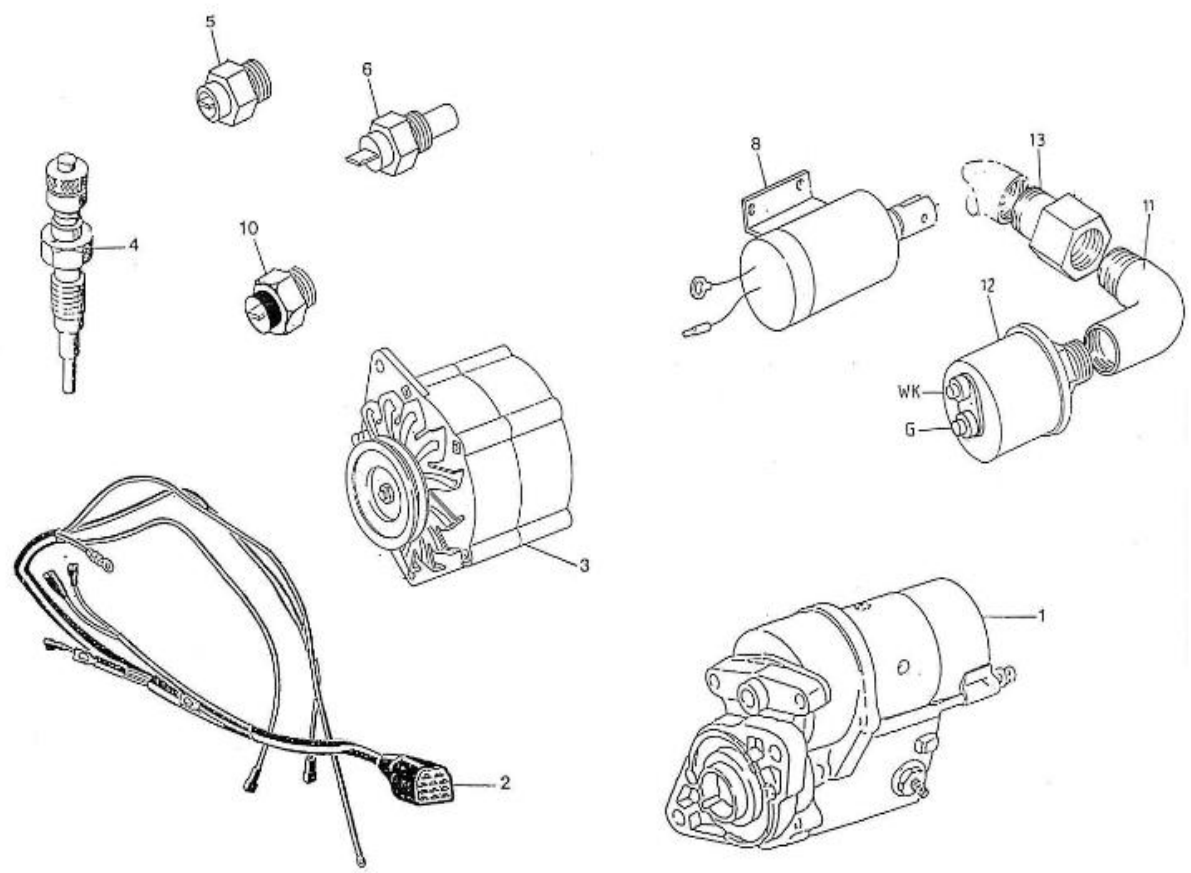

Brand: NanniDiesel
Model: Moteur 3.90HE
Version: Standard
Subassembly: Electrics

N.	Item	Description	Qty	Notes
1	970497303	STARTER,MOTOR 12V 0,8KW 1P	1	
2	970302661B	WIRING	1	
3	970437500	ALTERNATOR,14V-55A MOTOROLA	1	
4	970152116	GLOWPLUG,H-HE	1	
5	970851725	TEMPERATURE SENDER	1	
6	970851602	WATER TEMPERATURE SENDER	1	
8	970301580	SOLENOID,12V 4.190	1	
10	970851700	SWITCH,OIL	1	
11	970493207	ELBOW,1/8X10X1,5MF (+++MONTAGE ALERTE HUILE)	1	
12	48201143	OIL PRESSURE SENDER (Remplace 307091 à partir du	1	
13	970493203	FITTING,PRESS SWITCH M10	1	

V. 28/06/2011

Pag. 49/55