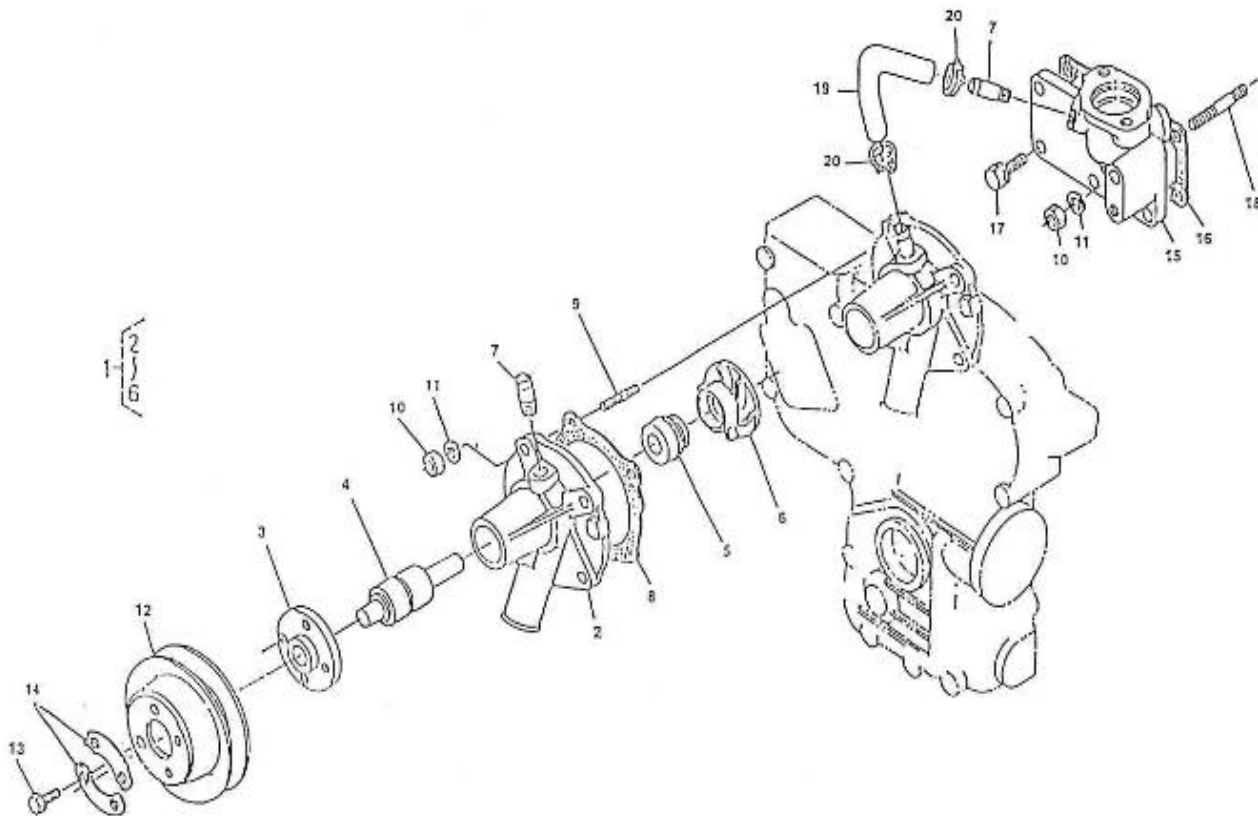

Brand: NanniDiesel

Model: Moteur 3.90HE

Version: Standard

Subassembly: Fresh water pump

N.	Item	Description	Qty	Notes
1	970154001	PUMP,F/WATER CPL.2. 60-4.110HE	1	
3	970159645	FLANGE,WATER PUMP HE	1	
4	970159640	BEARING,F.WATER PUMP	1	
5	970154002	SEAL,MECHANICAL F/W.PUMP	1	
6	970159642	IMPELLER,F/WATER PUMP -HE-	1	
7	970154003	PIPE,WATER RETURN	2	
8	970159643	GASKET,WATER PUMP 2. 60-3.90-4	1	
9	970154004	STUD,WATER PUMP	4	
10	970151133	NUT,M 6 (BEFORE N°KTE08070398)	5	
11	970119149	WASHER, SPRING D 6 (Pour protection injecteur)	5	
12	970154005	PULLEY,WATER PUMP -HE-	1	
13	970140123	BOLT ,M 6X12 (AFTER N°KTE08070398)	4	
14	970154006	WASHER,WATER PUMP PULLEY	2	
15	970154007	HOUSING,THERMOSTAT	1	
16	970494618	GASKET,HOUSING THERMOSTAT	1	
17	970491117	BOLT,M 6X 16	5	
18	970154008	STUD,HOUSING TERMOSTAT	1	
19	970154009	HOSE,WATER RETURN	1	
20	970439306	CLAMP (++)POUR DURITE ORIGINE REF HUILE MOTEUR)	2	

V. 28/06/2011

Pag. 23/55