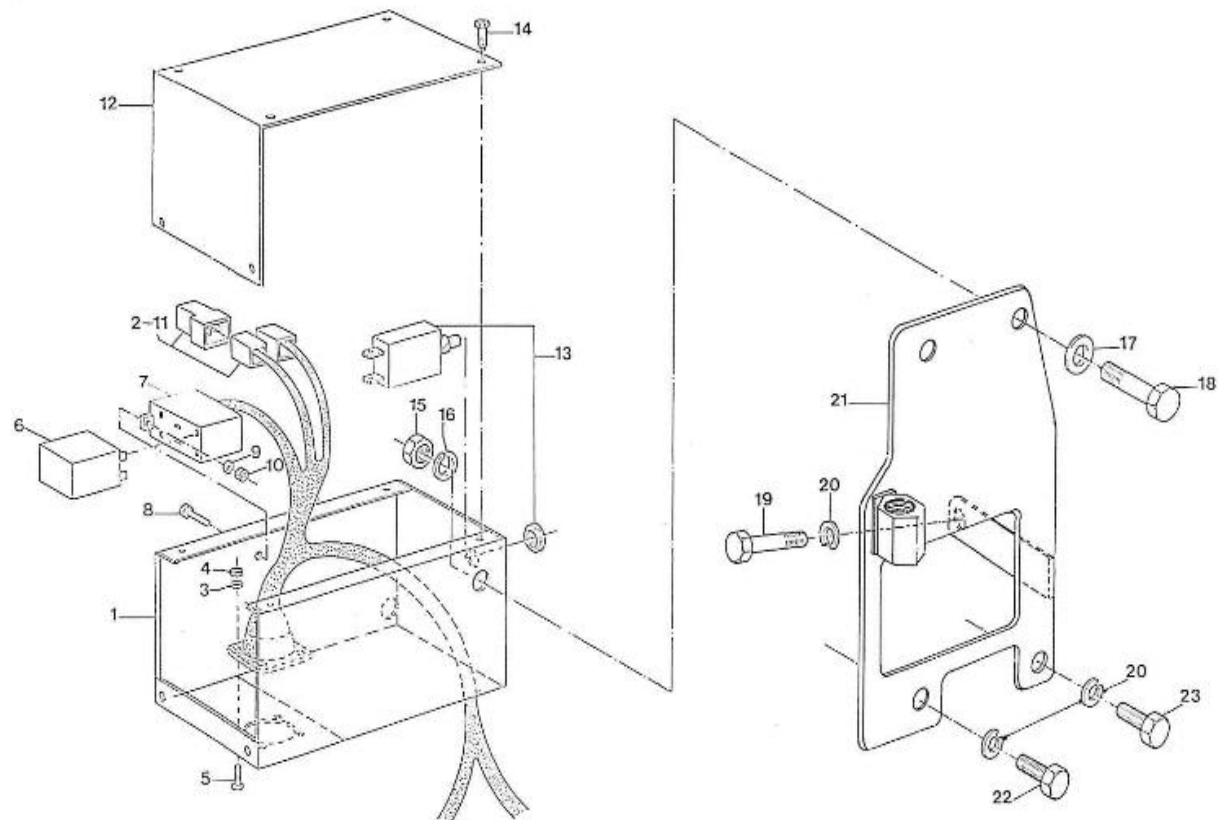

Brand: NanniDiesel

Model: Moteur 3.90HE

Version: Standard

Subassembly: Electric mainbox

N.	Item	Description	Qty	Notes
1	970301723	No longer available	1	
2	970301845	WIRING,ENGINE KUBOTA SERIES	1	
3	970301192	WASHER,PLAIN D 4	4	
4	970301117	No longer available	4	
5	970301539	No longer available	4	
6	970302150	RELAIS,AUTO TIMER GLOWPLUG 12V	1	
7	970302168	No longer available	1	
8	970302420	BOLT,HEX M 5X 10	1	
9	970300318	WASHER,SPRING D 5	1	
10	970609904	NUT,M 5	1	
11	970301047	DIODE,HOLDER CPL.POSITIVE -L- (+++POUR MODIF CAB	2	
12	970301724	No longer available	1	
13	970300962	No longer available	1	
14	970301189	No longer available - SWITCH,FAE,TEMP, 93C,M22,2P	6	
15	970119143	NUT, M10	2	
16	970119136	WASHER,SPRING D10 (POUR INVERSEUR)	2	
17	970119135	WASHER,PLAIN D10 (DONT DEUX POUR CALAGE GALET	2	
18	970644008	BOLT,HEX M10X 35 (+++POUR MONTAGE FLASQUE)	2	
19	970639903	BOLT,HEX M 8X 16 (+++FIX SUPPORT ET WASTEGATE)	1	
20	970119138	WASHER,SPRING D 8 (TENDEUR)	1	
21	970307094	SUPPORT	1	
22	970302213	BOLT,HEX M 6X 70	1	
23	970497323	BOLT,HEX M 6X 80	1	

V. 28/06/2011

Pag. 48/55