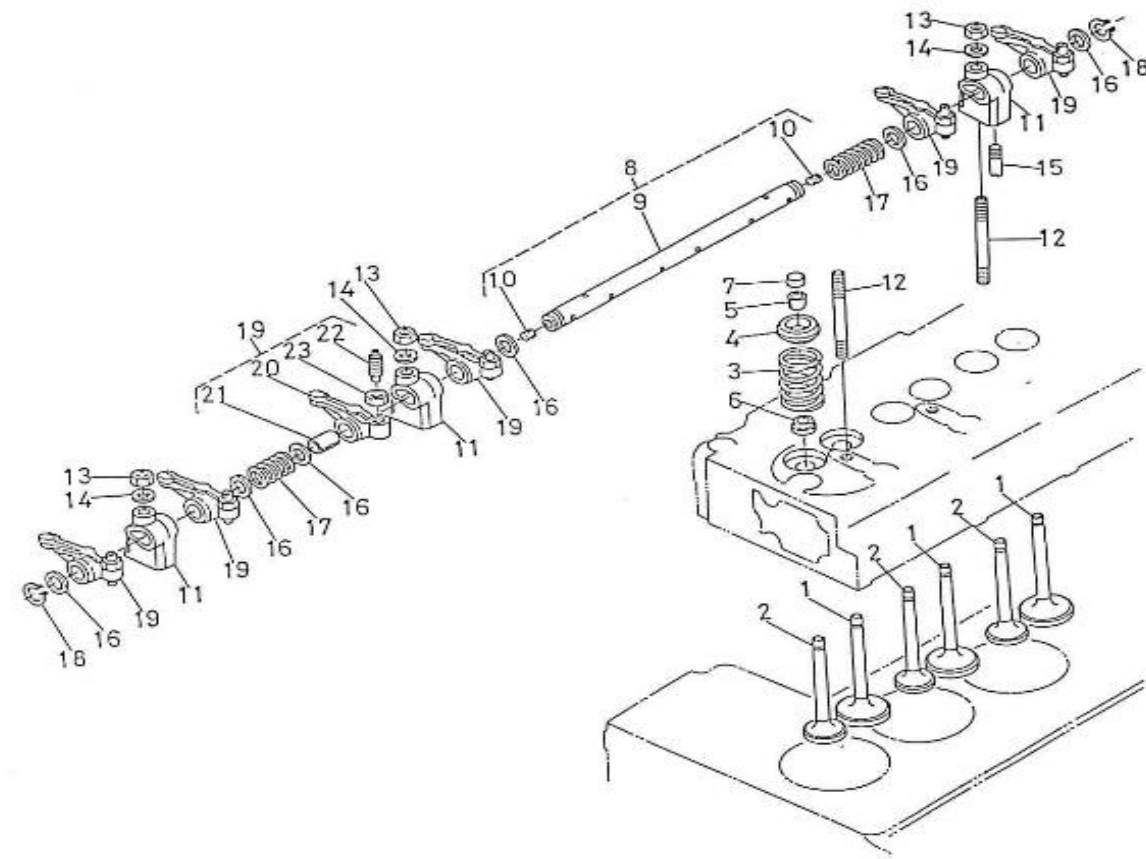

V. 28/06/2011

Pag. 8/55

Brand: NanniDiesel

Model: Moteur 3.90HE

Version: Standard

Subassembly: Camshaft

N.	Item	Description	Qty	Notes
1	970491101	TAPPET (BEFORE N°KTE08070398)	6	
2	970491102	ROD,PUSH	6	
3	970501101	CAMSHAFT,CPL.3. 90	1	
4	970501140	CAMSHAFT,3. 90	1	
5	970491101	TAPPET (BEFORE N°KTE08070398)	2	
6	970491105	GEAR,CAMSHAFT H-HE	1	
7	970491106	KEY,FEATHER	1	
8	970491107	STOPPER,CAMSHAFT	1	
9	970491108	CIR-CLIP,EXTERNAL	1	
10	970490508	BOLT,M 6X 14	2	
11	970491111	GEAR,IDLE CPL.	1	
13	970491112	BUSH,IDLE GEAR	2	
14	970491113	COLLAR,IDLE GEAR N01	1	
15	970491114	COLLAR,IDLE GEAR N02	1	
16	970491115	CIR-CLIP,EXTERNAL	1	
17	970491116	SHAFT,IDLE GEAR	1	
18	970491117	BOLT,M 6X 16	3	
19	970491133	COVER,FUEL CAMSHAFT	1	
20	970491119	GASKET,COVER OIL PUMP	1	
21	970491134	BOLT,M 8X 18	4	
22	970151125	ADJUSTMENT,GOVERNOR CPL	1	
23	970151126	SCREW,ADJUSTING IDLE CPL.	1	
26	970491129	NUT	1	
27	970491130	NUT,CAP	1	
28	970491131	WASHER,SEAL	2	
29	970491132	CAP,NUT	1	
30	970151127	LEVER,ENGINE STOP CPL.	1	
31	970151128	COVER,INJ.PUMP	1	
34	970151129	O-RING	1	
35	970151130	PIN,SPRING RETAINER	1	
36	970151131	SPRING,INJ.PUMP	1	
37	970141301	BOLT, STOPPER ADJ.	1	
38	970151133	NUT,M 6 (BEFORE N°KTE08070398)	1	
39	970492104	GASKET,COVER	1	
40	970490119	BOLT,M 6X 18	4	
41	970302571	SUPPORT,ACC.CONTROL H/HE	1	