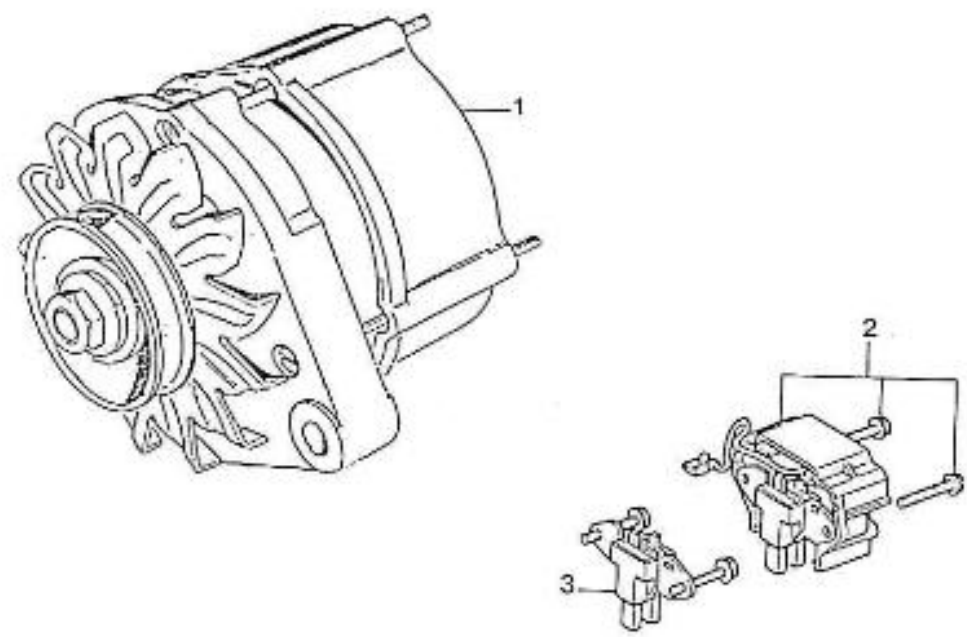

Brand: NanniDiesel
Model: Moteur 3.90HE
Version: Standard
Subassembly: Alternator spare parts

N.	Item	Description	Qty	Notes
1	970437500	ALTERNATOR,14V-55A MOTOROLA	1	
2	970301763	REGULATOR,ALTERNATOR 14V-55A	1	
3	970301698	No Longer Available - HOLDER,CARBON BRUSH 14/28V-45/	1	

V. 28/06/2011

Pag. 32/55