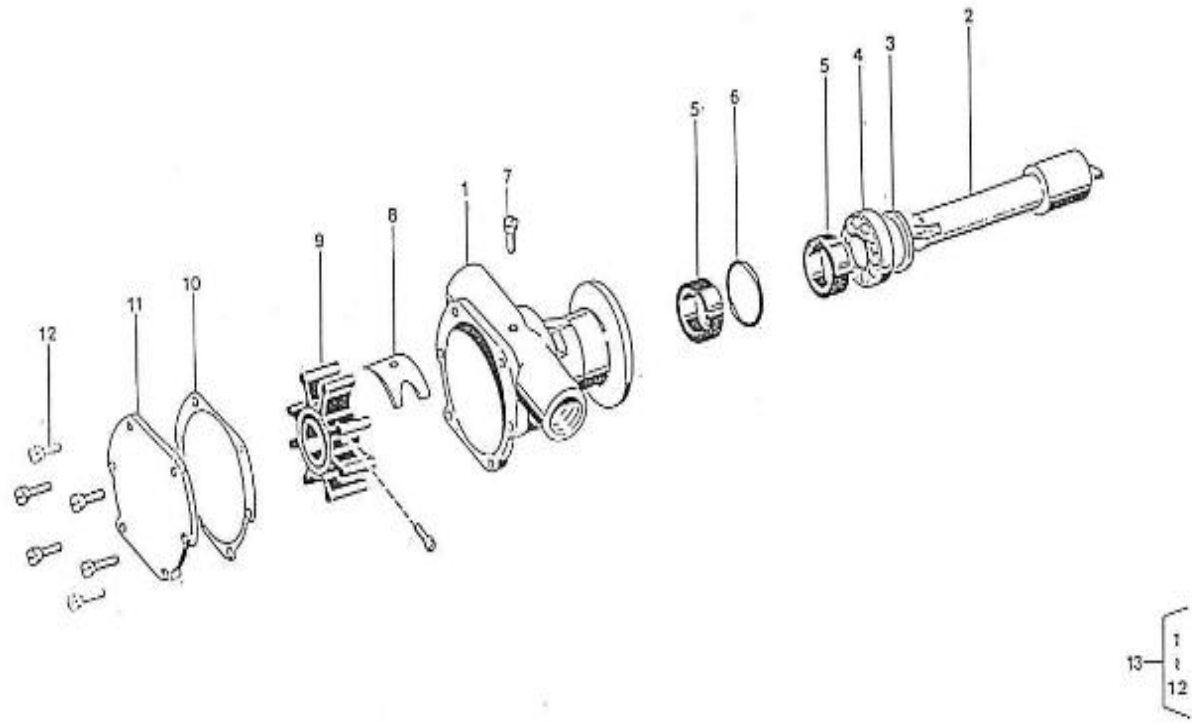

Brand: NanniDiesel
Model: Moteur 3.90HE
Version: Standard
Subassembly: Sea water pump

N.	Item	Description	Qty	Notes
1	970303689	HOUSING,WATER PUMP F4B-9	1	
2	970303690	SHAFT,WATER PUMP F4B-9	1	
3	970303693	RING,RETAINING WATER PUMP F4B-	1	
4	970303692	BEARING,CASE WATER PUMP F4B-9	2	
5	970434031	RING,SEAL OIL W/PUMP F35B-9	2	
6	970307744	O-RING	1	
7	970303687	SCREW,CAM WATER PUMP	1	
8	970504034	CAM,WATER PUMP F4B-9	1	
9	970434013	IMPELLER,WATER PUMP F 4B D 12	1	
10	970504028	GASKET,F4B-9	1	
11	970303691	COVER,WATER PUMP F4B-9	1	
12	970303686	SCREW,COVER W/PUMP F35B-9	6	
13	970504001	PUMP,WATER FB4-9	1	

V. 28/06/2011

Pag. 27/55