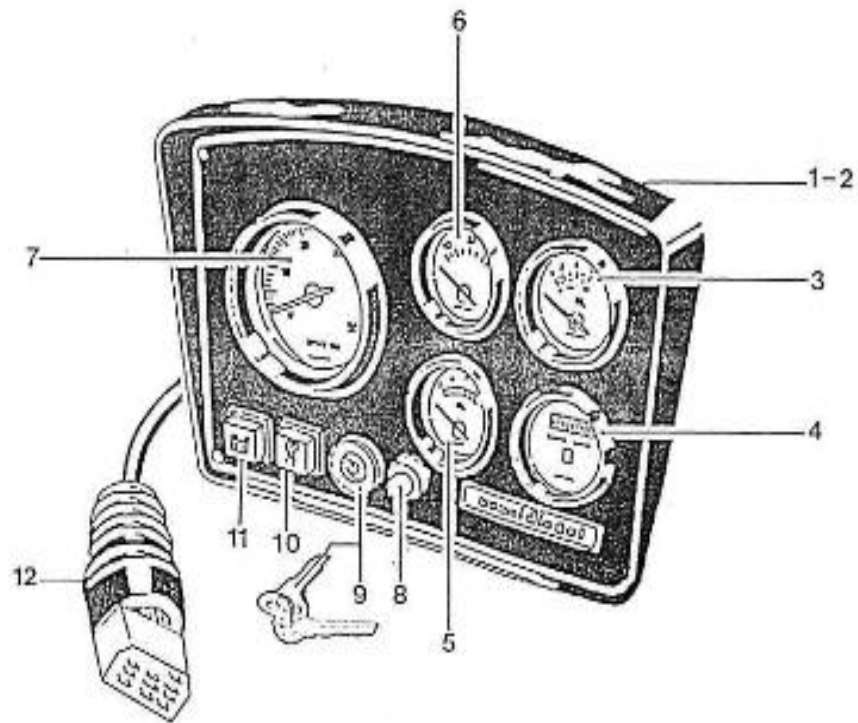

Brand: NanniDiesel	N.	Item	Description	Qty	Notes
Model: Moteur 3.90HE	1	970300420	PANEL,5 INSTRUMENTS 12V CPL	1	
Version: Standard	2	970850309	PLATE,PANEL	1	
Subassembly: Instrument panel LXP	3	970300427	GAUGE,YAZ,PRES,0- 6B,12V,D 52	1	
	4	970861101	GAUGE HOUR 12V	1	
	5	970860801	VOLTMETER	1	
	6	970860606	No longer available	1	
	7	970861014	REVOLUTION COUNTER	1	
	8	970300967	BUTTON,PUSH	1	
	9	970850404	SWITCH STARTER	1	
	10	970850572	No longer available	1	
	11	970850570	WARNING LIGHT	1	
	12	970851305	No longer available	1	

V. 28/06/2011

Pag. 39/55