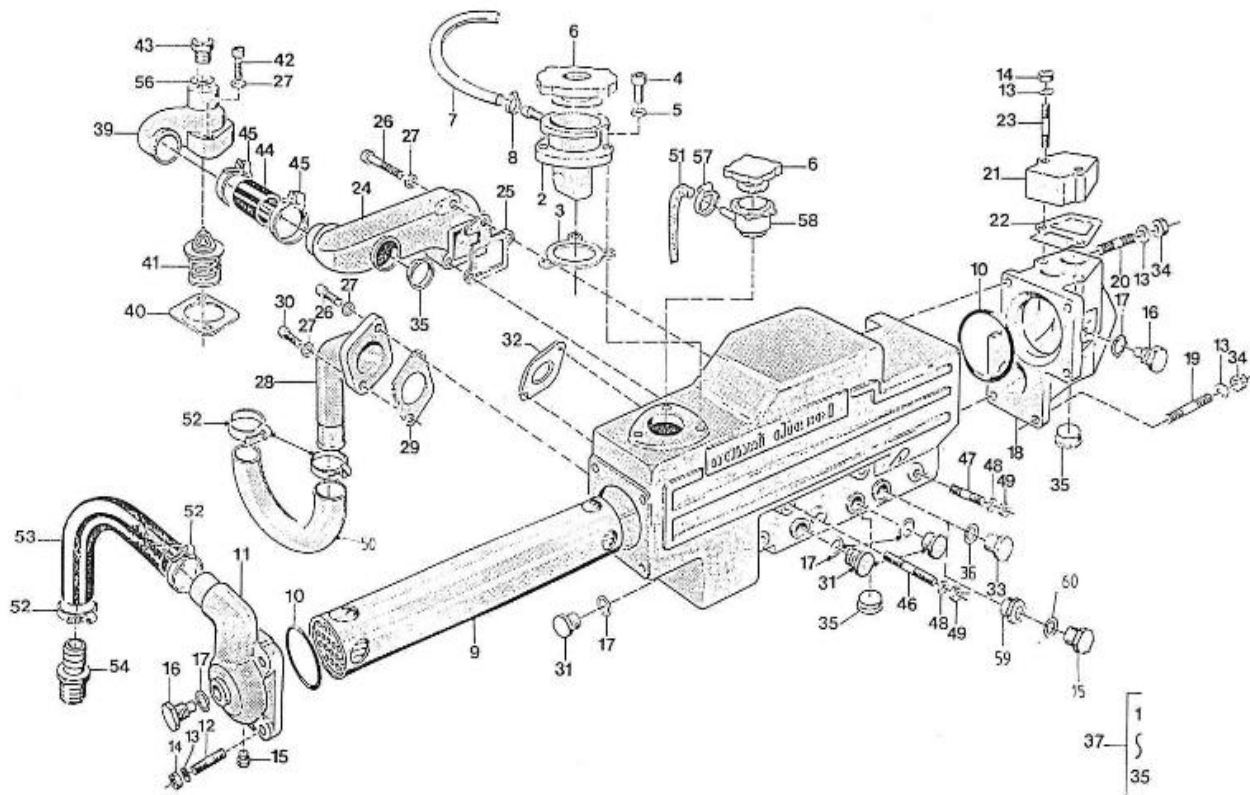

Brand: NanniDiesel

Model: Moteur 3.90HE

Version: Standard

Subassembly: Heat exchanger exh. Manifold

N.	Item	Description	Qty	Notes
1	970300220	HOUSING,HEATEXCHANGER 3. 90HE	1	
2	970604612	No Longer Available - FLANGE,FILLING NECK CPL.	1	
3	970604613	GASKET,FILLINGNECK	1	
4	970604615	BOLT,SOCK M 6X 20	3	
5	970635459	WASHER,PLAIN D 6 (CALAGE)	3	
6	970604614	CAP,FILLING 0, 7 DOUBLE SEAL	1	
7	970300077	HOSE,D 8 L= 450	1	
8	970644587	CLAMP,HOSE 12-15	1	
9	970300237	TUBE,STACK 3. 90HE	1	
10	970604617	O-RING,59,69X5,34	2	
11	970300224	COVER	1	
12	970300374	STUD,M 8X 30 (+++FIX TENDEUR)	4	
13	970119139	WASHER,CORRUGATED D8 (DONT 3 PTO)	11	
14	970027322	NUT,M 8 (++ECROU FIL DEMARREUR)	6	
15	970632522	"PLUG,HEX 1/4""G"	2	
16	970494635	ANODE,ZINC CPL M16X1,5	2	
17	970300199	GASKET,RING D16	5	
18	970300226A	MIXER,2. 60-3.90HE	1	
19	970300374	STUD,M 8X 30 (+++FIX TENDEUR)	4	
20	970300080	STUD,M 8X 25 (+++ FIX TURBO)	1	
21	970604623	CAP,MIXER 2.60-3.90-4.110HE	1	
22	970604622	GASKET,MIXER HE	1	
23	970604624	STUD,M 8X 40	2	
24	970300230	CONNECTION,ELBOW HE	1	
25	970300266	GASKET,FLANGE	1	
26	970634037	BOLT,SOCK M 6X 30	4	
27	970609602	WASHER,CORRUGATED D 6 (ROND GRAISSEE SERRAGE)	7	
28	970300234	FLANGE,WATER INTAKE HE	1	
29	970300267	GASKET,FLANGE	1	
30	970154630	BOLT,SOCK M 6X 50	1	
31	970300214	PLUG,HEX M16X1,5	3	
32	970494512	GASKET,EXHAUST MANIFOLD	3	
33	970639853	"PLUG,HEX 3/8""G"	1	
34	970300079	NUT,M 8 SPECIAL	5	
35	970494517	CAP,FREEZE	3	
36	970300289	GASKET,RING D17	1	
37	970300338	"HEATEXCHANGER;3. 90HE CPL"	1	
39	970300232	FLANGE,WATER OUTLET	1	
40	970300062	GASKET,WATER INTAKE HE	1	
41	970300727	THERMOSTAT,71XC	1	
42	970300275	BOLT,HEX M 6X 25	2	
43	970875506	PLUG (<= N°KT08090422)	1	
44	970300243	HOSE,D32 L= 35	1	
45	970300922	CLAMP,HOSE 26-38 (FOURNITURE POMPE ATTELEE)	2	
46	970300273	STUD,M 6X108	3	
47	970300324	STUD,M 6X 90	3	
48	970635459	WASHER,PLAIN D 6 (CALAGE)	6	
49	970494516	NUT,LOCK M 6	6	
50	970300269	ELBOW,WATERPUMP HE	1	
51	970300077	HOSE,D 8 L= 450	1	
52	970604526	CLAMP,HOSE 22-32 (COTE ECHANGEUR)	4	
53	970300245	HOSE,D25 L= 350	1	
54	970300257	PILLAR,HOSE	1	
55	970604515	CONNECTION,HOSE HBW-20 (SUR COUDE ET TUYAU)	2	
56	970300306	GASKET,RING D14 (SUR REFRROID THERMO MOTA)	1	

V. 28/06/2011

Pag. 24/55