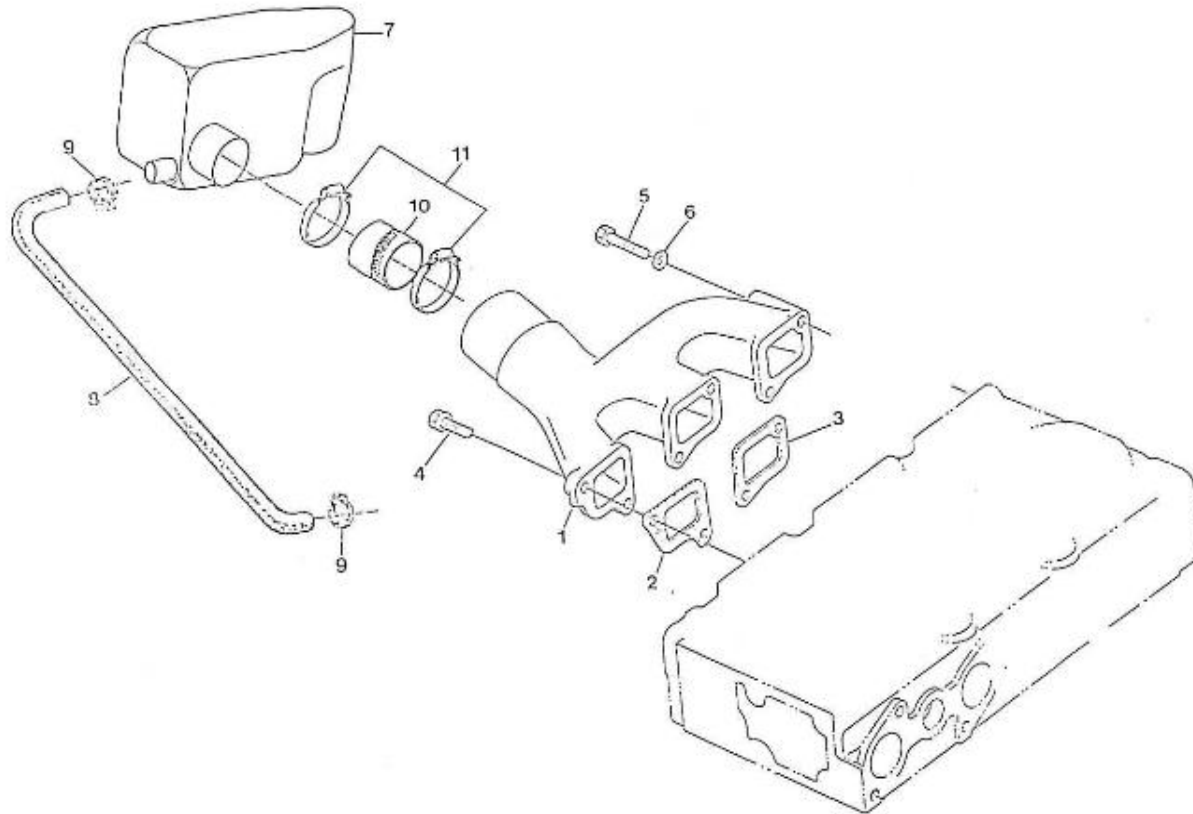

Brand: NanniDiesel

Model: Moteur 3.90HE

Version: Standard

Subassembly: Intake manifold

N.	Item	Description	Qty	Notes
1	970505101	MANIFOLD,INTAKE 3. 90	1	
2	970495102	GASKET,INTAKE MANIFOLD N01 H-H	1	
3	970495103	GASKET,INTAKE MANIFOLD N02 H-H	2	
4	970491536	BOLT,M 6X 20	4	
5	970165105	BOLT	1	
6	970119149	WASHER, SPRING D 6 (Pour protection injecteur)	7	
7	970301330	FILTER,AIR HE	1	
8	970496045	HOSE,CARTER DEAIR	1	
9	970439306	CLAMP (++POUR DURITE ORIGINE REF HUILE MOTEUR)	2	
10	970301612	HOSE,AIR FILTER 3. 90-4.110/HE (++COLLER AU LOCTITE	1	
11	970634621	CLAMP,HOSE	2	

V. 28/06/2011

Pag. 28/55