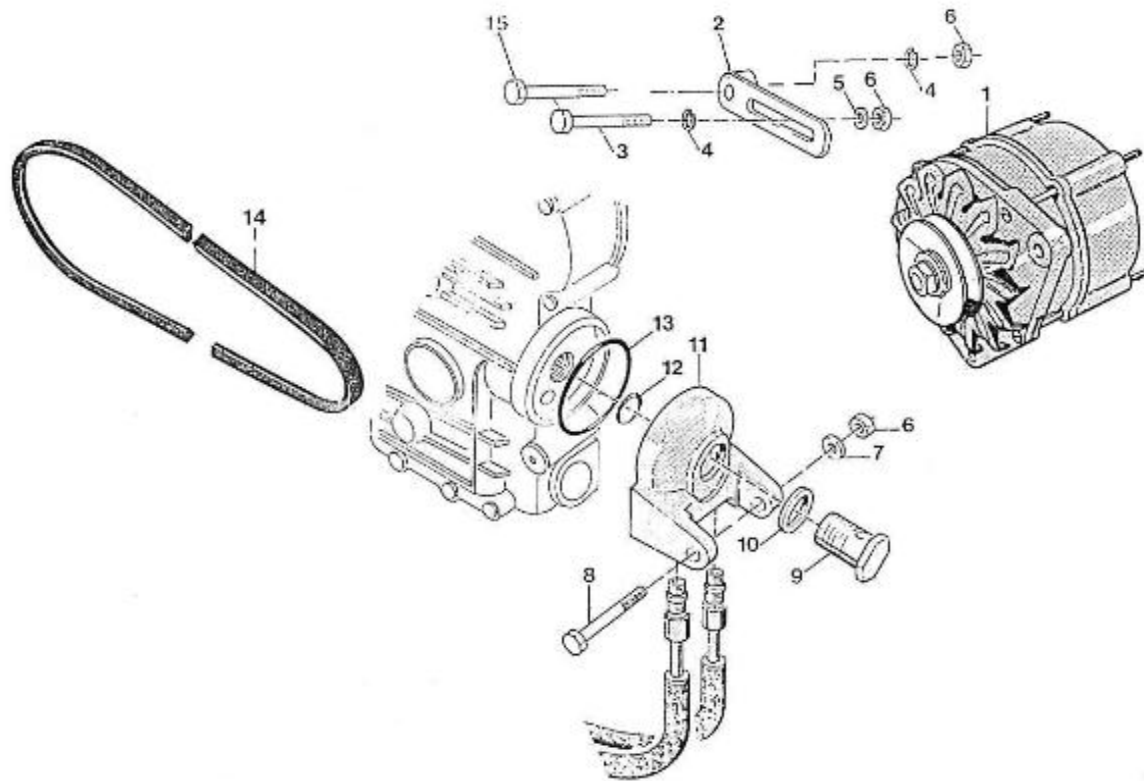

Brand: NanniDiesel

Model: Moteur 3.90HE

Version: Standard

Subassembly: Alternator Assy STD

N.	Item	Description	Qty	Notes
1	970437500	ALTERNATOR,14V-55A MOTOROLA	1	
2	970300286	No longer available - TENSIONER	1	
3	970409603	BOLT,HEX M 8X 25 (FIX SUP ALT)	1	
4	970119139	WASHER,CORRUGATED D8 (DONT 3 PTO)	2	
5	970119138	WASHER,SPRING D 8 (TENDEUR)	1	
6	970027322	NUT,M 8 (++ECROU FIL DEMARREUR)	3	
7	970119138	WASHER,SPRING D 8 (TENDEUR)	2	
8	970300474	BOLT,HEX M 8X 85 SPECIAL	1	
9	970300248	BOLT,BANJO M18X1,5	1	
10	970300251	WASHER,30X19	1	
11	970300246	No longer available - SUPPORT,ALTERNATOR HE	1	
12	970300252	O-RING,18,77X1,78	1	
13	970493155	O-RING,61,91X3,53	1	
14	970300706	V-BELT,SPZ 950 LW	1	
15	970300193	BOLT,HEX M 8X 70 (+++FIX TENDEUR)	1	

V. 28/06/2011

Pag. 34/55