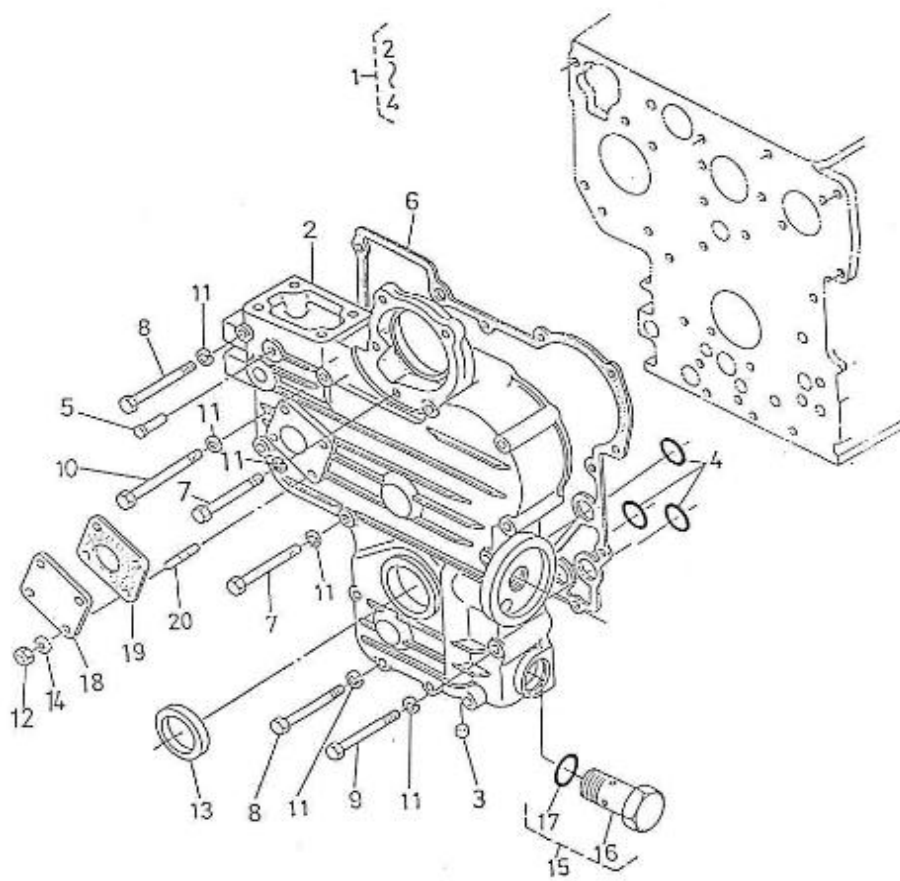

Brand: NanniDiesel
Model: Moteur 3.90HE
Version: Standard
Subassembly: Timing case

N.	Item	Description	Qty	Notes
1	970150201	COVER,TIMING CASE CPL.-HE-	1	
3	970150202	PLUG,PIN	2	
4	970490203	O-RING	3	
5	970490204	PIN,TIMING COVER	1	
6	970490205	GASKET,TIMING CASE -H-	1	
7	970302584	BOLT,HEX M 6X 60	7	
8	970490208	BOLT,M 6X 65	5	
9	970490209	BOLT,M 6X 70	1	
10	970490210	BOLT	1	
11	970119149	WASHER, SPRING D 6 (Pour protection injecteur)	14	
12	970151133	NUT,M 6 (BEFORE N°KTE08070398)	4	
13	970490213	SEAL,OIL	1	
14	970119149	WASHER, SPRING D 6 (Pour protection injecteur)	4	
15	970493131	ASSY,VALVE RELIEF	1	
17	970493132	O-RING	1	
18	970490222	COVER,INJ.TIMING	1	
19	970491736	GASKET	1	
20	970490224	STUD	4	

V. 28/06/2011

Pag. 3/55