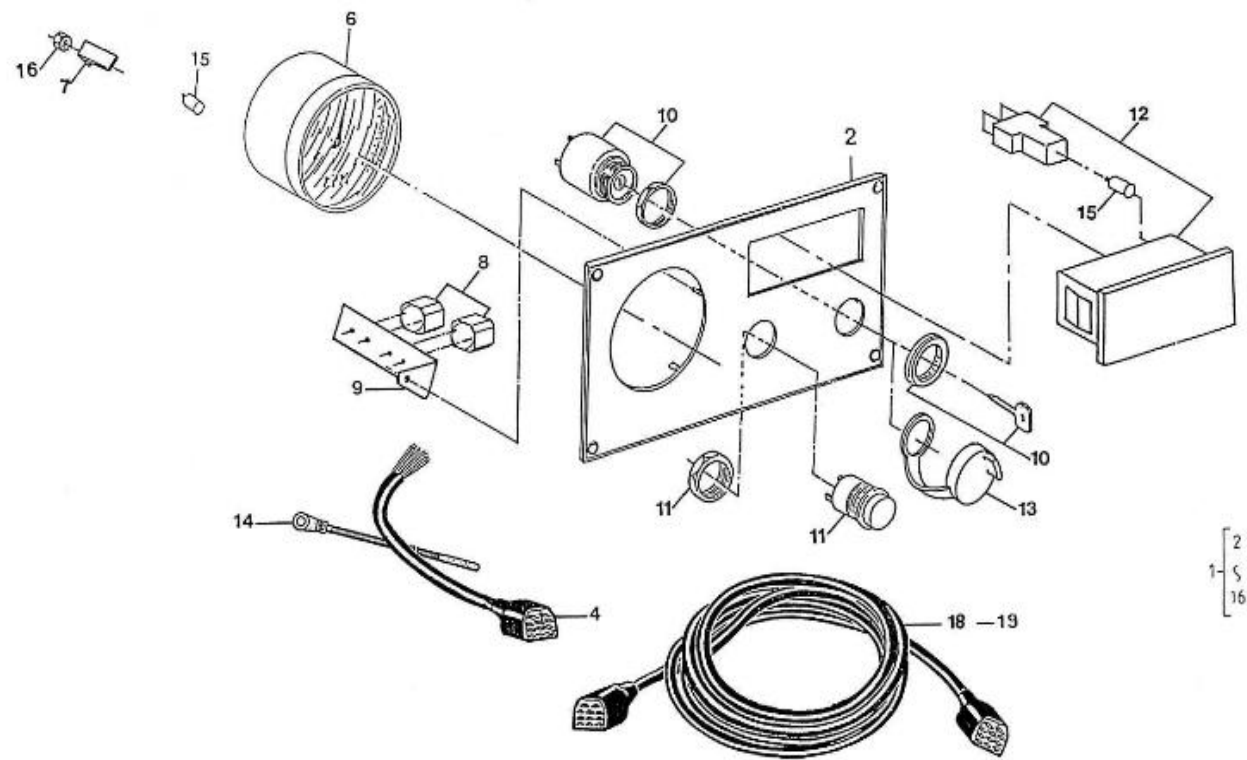

V. 28/06/2011

Pag. 43/55

Brand: NanniDiesel

Model: Moteur 3.90HE

Version: Standard

Subassembly: Panel 1 instrument

N.	Item	Description	Qty	Notes
1	674351	PANEL	1	
2	970302214	PLATE,PANEL 1 INSTRUMENT	1	
4	970302662	WIRING,PANEL 1 INSTR. (11P)	1	
6	970301642	No longer available - GAUGE,VDO,TACH,4000 12-24V 2P	1	
7	970300920	CLAMP,INSTRUMENTS	4	
8	970302684	BUZZER,SONITRON SMA 24A P17.05	2	
9	970310182	SUPPORT (.)	1	
10	970302667	SWITCH,BOSCH STARTER + GLOWING	1	
11	970300967	BUTTON,PUSH	1	
12	970856005	INDICATORI OTTICI A 4 SPIE	1	
13	970304021	COVER	1	
14	970304019	CABLEBINDER,PLASTIC 4.8X195	1	
15	970856011	BULB 12V-2W	5	
16	970301191	NUT,M 4 A2	4	
18	970302665	WIRING,INTERMEDIATE 4MTR 11POS	1	
19	970302666	WIRING,INTERMEDIATE 8MTR 11POS (TOTAL 12M)	1	