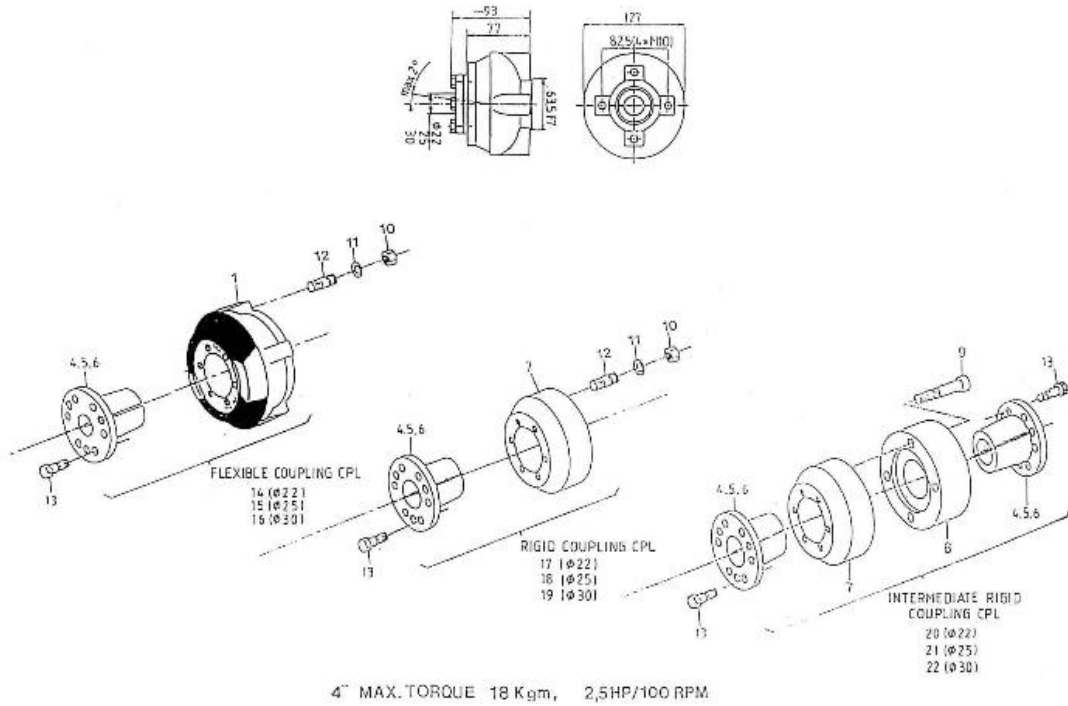

V. 28/06/2011

Pag. 54/55

Brand: NanniDiesel

Model: Moteur 3.90HE

Version: Standard

Subassembly: Shaft coupling

N.	Item	Description	Qty	Notes
1	970300733	FLEXIBLE COUPLING 4 P	1	
4	970301226	"CONE,CLAMPING 4" 22"	1	
5	970301104	"CONE,CLAMPING 4" 25"	1	
6	970301105	"CONE,CLAMPING 4" 30"	1	
7	970301222	Please consult us - COUPLING	1	
8	970301221	COUPLING	1	
9	970609157	BOLT,SOCK M10X 55	4	
10	970119143	NUT, M10	4	
11	970119136	WASHER,SPRING D10 (POUR INVERSEUR)	4	
12	970621020	STUD,M10X 22	4	
13	970409603	BOLT,HEX M 8X 25 (FIX SUP ALT)	6	
14	970307180	FLEXIBLE COUPLING	1	
15	970307181	FLEXIBLE COUPLING	1	
16	970307182	FLEXIBLE COUPLING	1	
17	970307183	FLEXIBLE COUPLING	1	
18	970307184	FLEXIBLE COUPLING	1	
19	970307185	FLEXIBLE COUPLING	1	
20	970307186	FLANGE	1	
21	970307187	FLANGE	1	
22	970307189	GASKET SET	1	