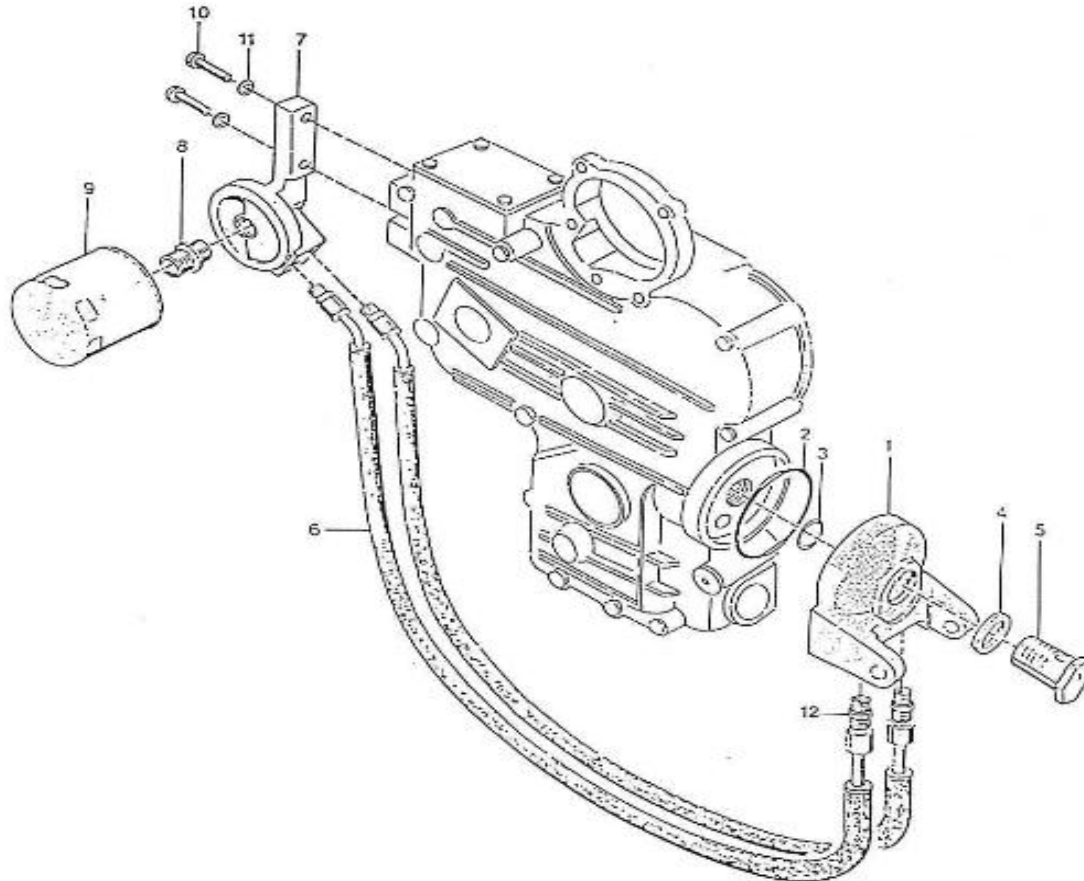

Brand: NanniDiesel

Model: Moteur 3.90HE

Version: Standard

Subassembly: Oil filter Assy.

N.	Item	Description	Qty	Notes
1	970300246	No longer available - SUPPORT,ALTERNATOR HE	1	
2	970493155	O-RING,61,91X3,53	1	
3	970300252	O-RING,18,77X1,78	1	
4	970300251	WASHER,30X19	1	
5	970300248	BOLT,BANJO M18X1,5	1	
6	970300253	HOSE,OIL-HE	2	
7	970300249	SUPPORT,OIL FILTER HE	1	
8	970493157	NIPPLE,OIL FILTER	1	
9	970493150	FILTER,OIL	1	
10	970635916	BOLT,SOCK M 8X 35 (+++ FIX COUDE ECHAP)	2	
11	970119139	WASHER,CORRUGATED D8 (DONT 3 PTO)	2	
12	970300718	NIPPLE,REDUCING M16X1,5 M14X1,	4	

V. 28/06/2011

Pag. 21/55