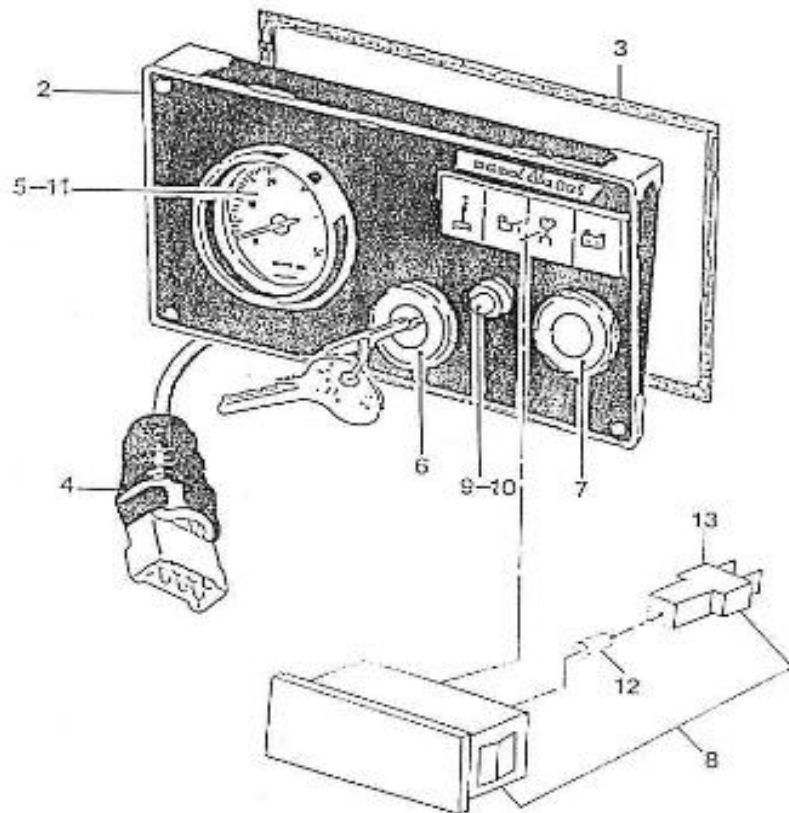

V. 28/06/2011

Pag. 37/55

Brand: NanniDiesel

Model: Moteur 3.90HE

Version: Standard

Subassembly: Instrument panel STD

N.	Item	Description	Qty	Notes
1	970856000	No longer available - PANEL	1	
2	970856009	No longer available	1	
3	970856010	No longer available	1	
4	970856002	No longer available	1	
5	970856001	REVOLUTION COUNTER	1	
6	970850404	SWITCH STARTER	1	
7	970856004	BUZZER	1	
8	970856005	INDICATORI OTTICI A 4 SPIE	1	
9	970856006	FUSE	1	
10	970856007	SOCKET	1	
11	970856008	No longer available	1	
12	970856011	BULB 12V-2W	4	
13	970856005	INDICATORI OTTICI A 4 SPIE	1	