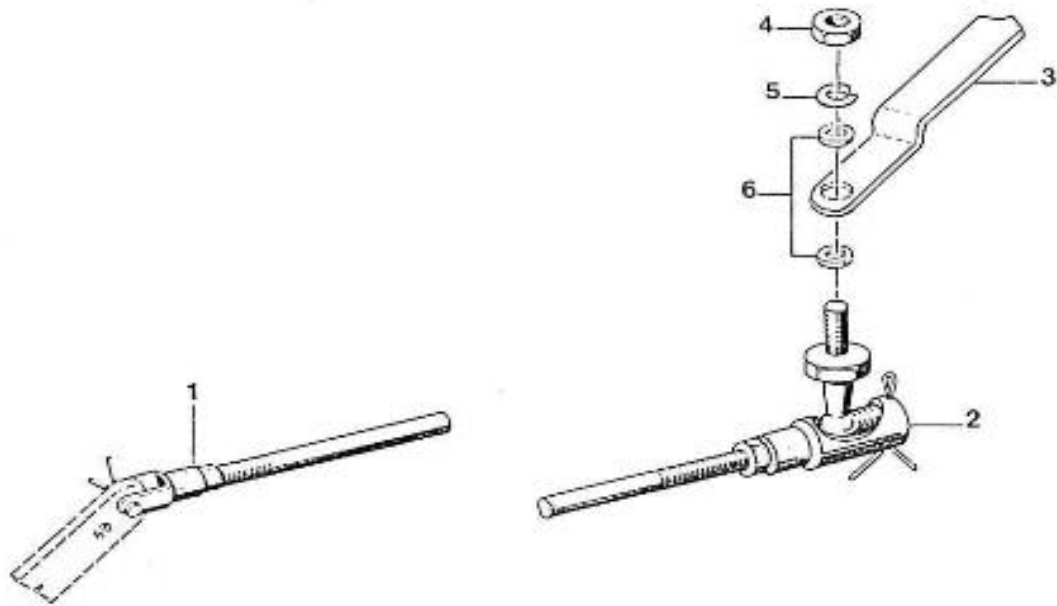

Brand: NanniDiesel	N.	Item	Description	Qty	Notes
Model: Moteur 3.90HE	1	970830123	STRAP	1	
Version: Standard	2	970830124	JOINT	1	
Subassembly: Drive speed control	3	970832060	BRACKET	1	
	4	970832061	BOLT	1	
	5	970635460	NUT, M 6	1	
	6	970119149	WASHER, SPRING D 6 (Pour protection injecteur)	1	

V. 28/06/2011

Pag. 22/55