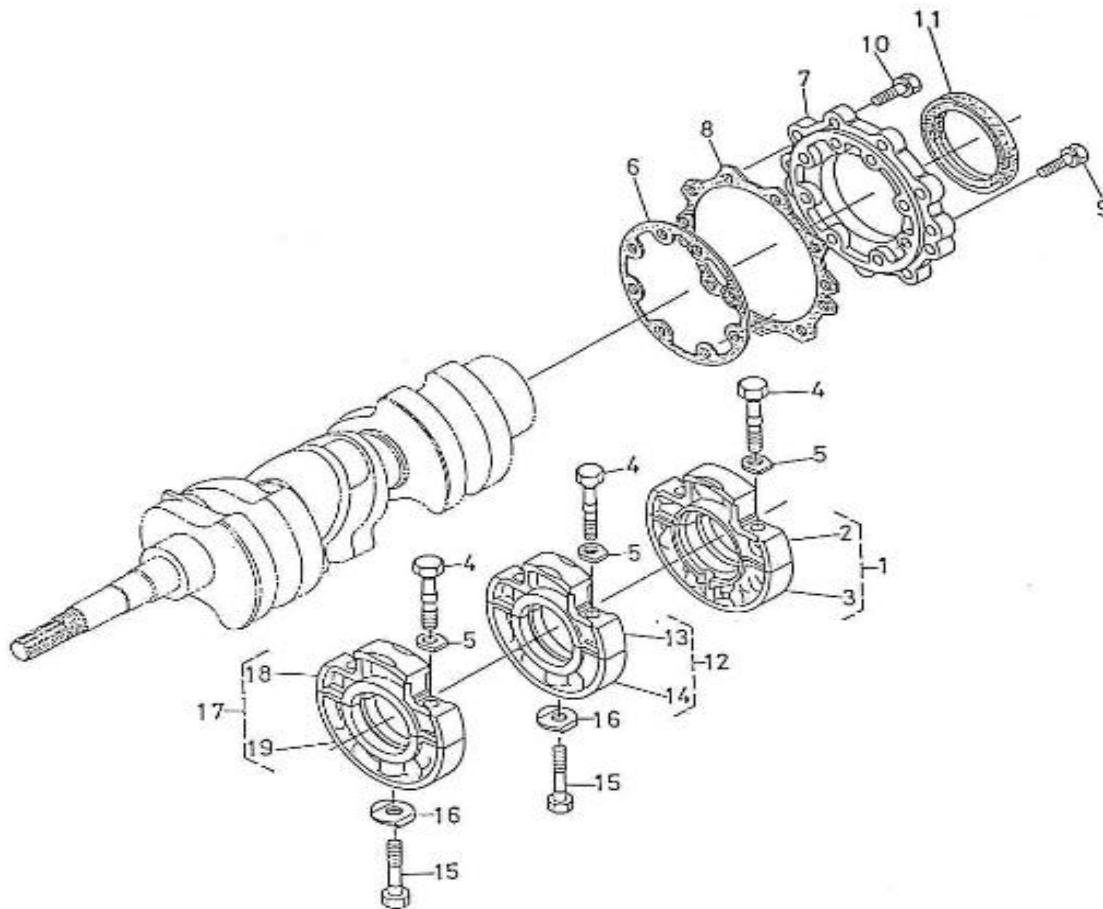

Brand: NanniDiesel

Model: Moteur 3.90HE

Version: Standard

Subassembly: Crankshaft

N.	Item	Description	Qty	Notes
1	970491532	BEARING,MAIN ASSY N01 3.90-4.	1	
4	970491533	BOLT,BEARING CASE N01	6	
5	970491534	WASHER,BEARING CASE N01	6	
6	970491506	GASKET,BEARING CASE	1	
7	970161535	COVER,BEARING CASE	1	
8	970491508	GASKET,BEARING CASE COVER	1	
9	970491536	BOLT,M 6X 20	9	
10	970491537	BOLT,M 6X 25	8	
11	970151529	SEAL,OIL	1	
12	970491538	BEARING,MAIN ASSY N02 2.60-3.9	1	
15	970491539	BOLT,BEARING CASE	2	
16	970491540	WASHER,BEARING CASE	2	
17	970501541	BEARING,MAIN ASSY N03 3.90-4.	1	

V. 28/06/2011

Pag. 12/55