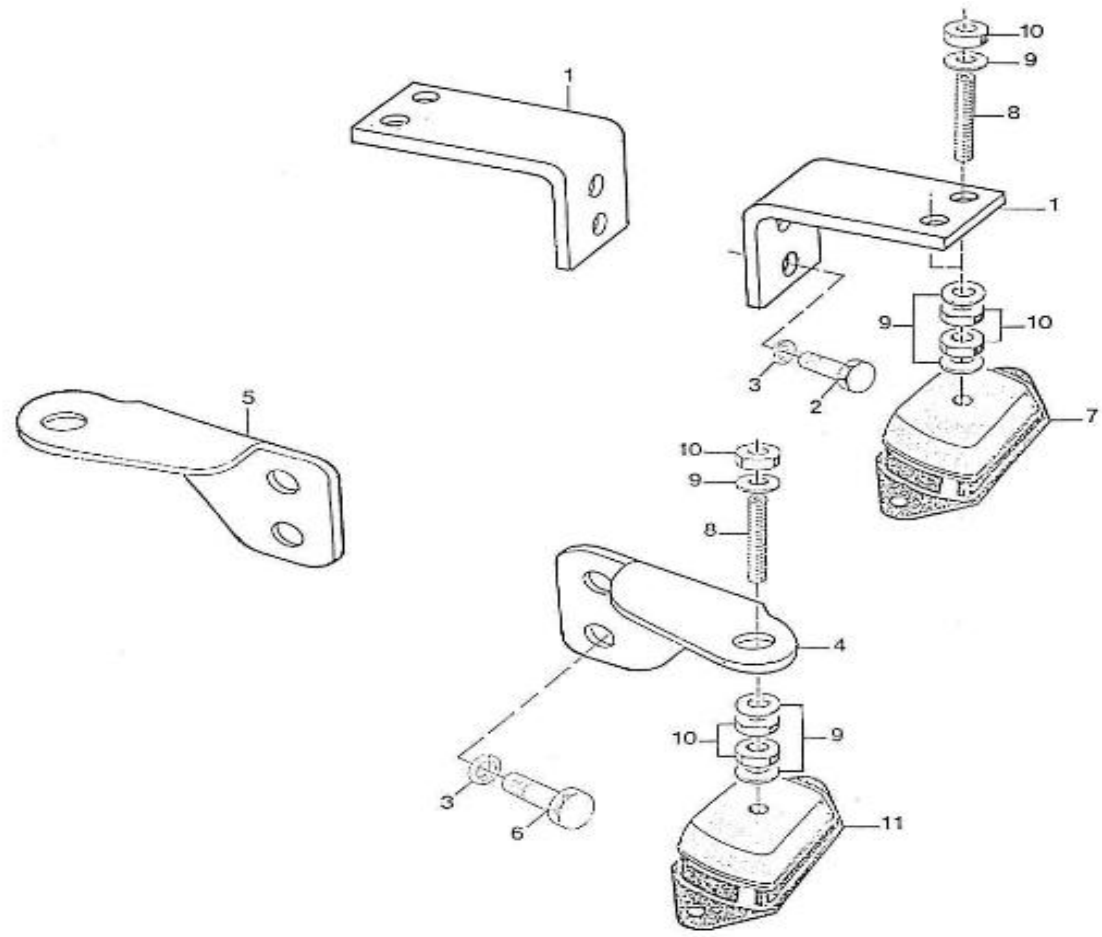

V. 28/06/2011

Pag. 52/55

Brand: NanniDiesel

Model: Moteur 3.90HE

Version: Standard

Subassembly: Engine mount

N.	Item	Description	Qty	Notes
1	970301281	SUPPORT,MOUNT 2.60 3.90 4.110	2	
2	970499051	BOLT,HEX M10X1,25X 30 (+++ FIX . PTO)	4	
3	970119136	WASHER,SPRING D10 (POUR INVERSEUR)	8	
4	970499045	SUPPORT,MOUNT REAR L	1	
5	970499044	SUPPORT,MOUNT REAR R	1	
6	970649721	BOLT,HEX M10X 30 (VIS DE BOUT D ARBRE)	4	
7	970300722	MOUNT,RUBBER 45 SMALL	4	
8	970300051	STUD,M12X 80	4	
9	970409153	WASHER,PLAIN D12 (ENTRETOISE JOINT BANJO)	12	
10	970607318	NUT, M12	12	
12	970301083	MOUNT,RUBBER CPL.45 SMALL	1	