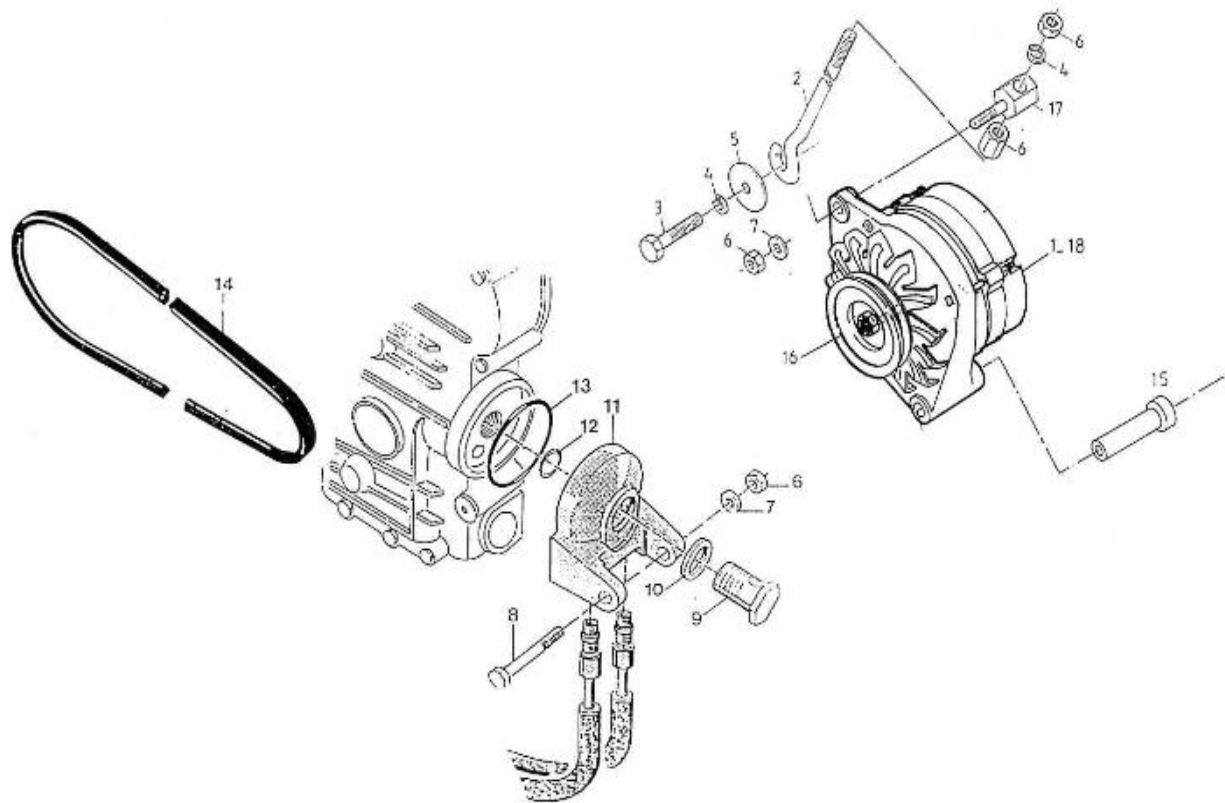

Brand: NanniDiesel	N.	Item	Description	Qty	Notes
Model: Moteur 3.90HE	1	970307522	ALTERNATOR,14V-60A	1	
Version: Standard	2	970307493	TIGHTENER,V-BELT	1	
Subassembly: Alternator Assy.Std.	3	970300409	BOLT,HEX M 8X 55 (+++ FIX . PTO)	1	
	4	970119139	WASHER,CORRUGATED D8 (DONT 3 PTO)	2	
	5	970304050	WASHER	1	
	6	970027322	NUT,M 8 (++ECROU FIL DEMARREUR)	4	
	7	970119138	WASHER,SPRING D 8 (TENDEUR)	2	
	8	970300474	BOLT,HEX M 8X 85 SPECIAL	1	
	9	970300248	BOLT,BANJO M18X1,5	1	
	10	970300251	WASHER,30X19	1	
	11	970300246	No longer available - SUPPORT,ALTERNATOR HE	1	
	12	970300252	O-RING,18,77X1,78	1	
	13	970493155	O-RING,61,91X3,53	1	
	14	970300706	V-BELT,SPZ 950 LW	1	
	15	970307061	No Longer Available - AXLE	1	
	16	970307194	PULLEY	1	
	17	970307491	SUPPORT,TIGHTNER V-BELT	1	
	18	970307533	REGULATOR,ALTERNATOR	1	

V. 28/06/2011

Pag. 33/55