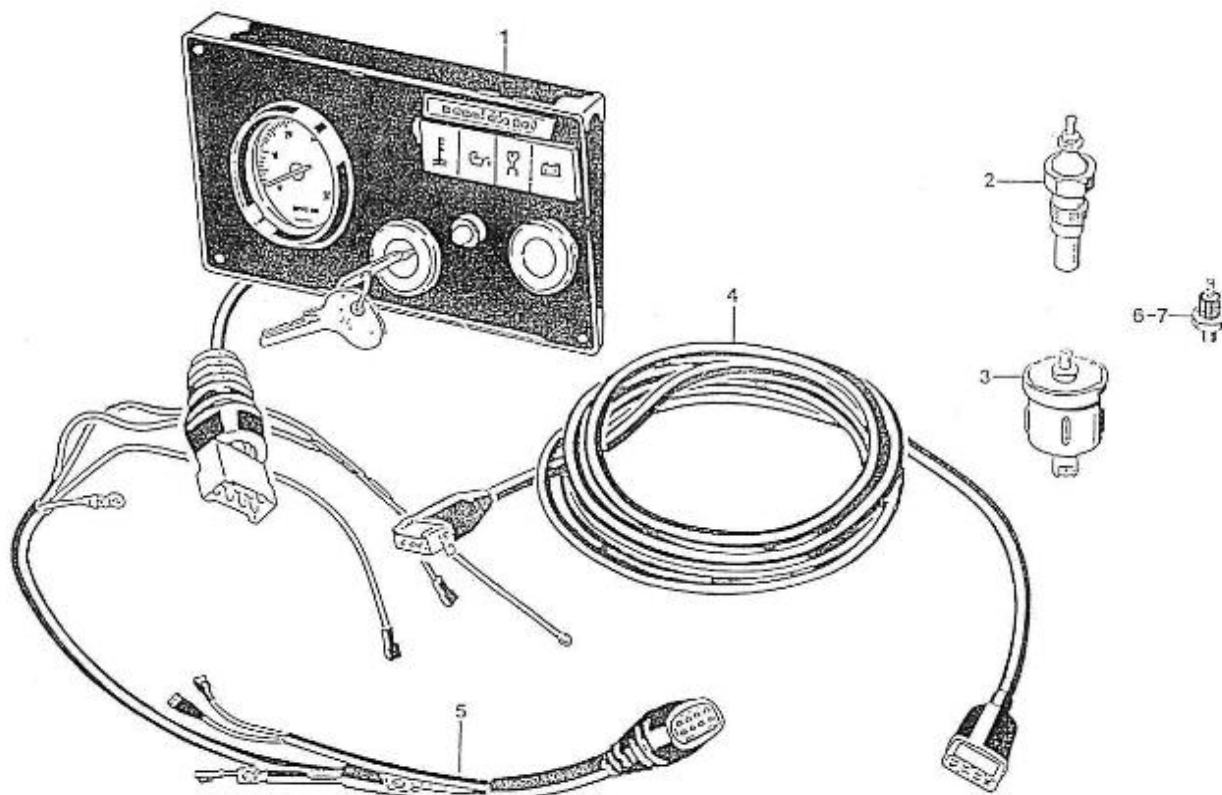

Brand: NanniDiesel	N.	Item	Description	Qty	Notes
Model: Moteur 3.90HE	1	970856000	No longer available - PANEL	1	
Version: Standard	2	970861602	No Longer Available - WATER TEMPERATURE SENDER	1	
Subassembly: Instrument panel STD	3	970861704	No Longer Available - OIL PRESSURE SENDER 10B	1	
	4	970851402	No longer available - NO LONGER AVAILABLE	1	
	5	970301376	WIRING,ENGINE HE	1	
	6	970851725	TEMPERATURE SENDER	1	
	7	970851603	WATER TEMPERATURE SENDER	1	

V. 28/06/2011

Pag. 35/55