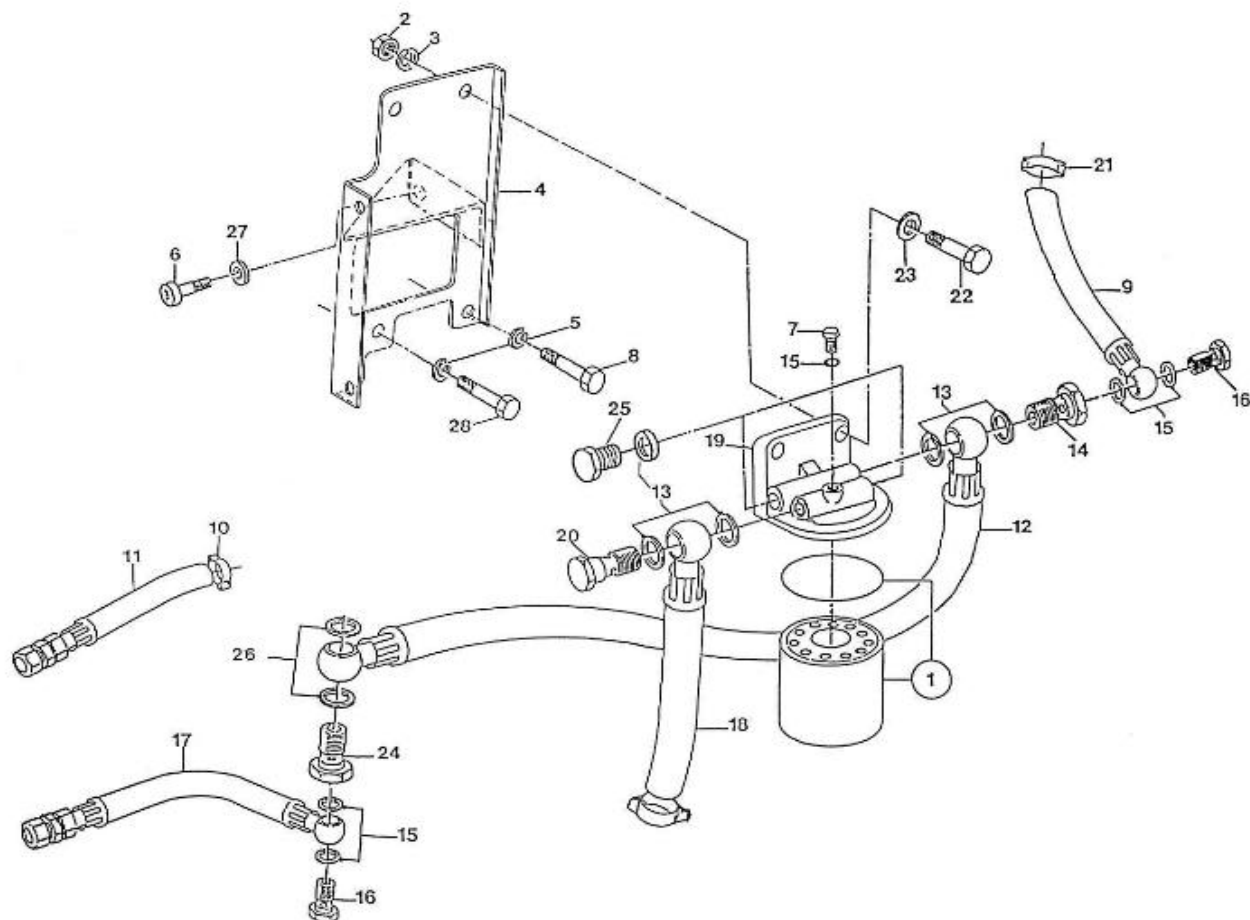

Brand: NanniDiesel

Model: Moteur 3.90HE

Version: Standard

Subassembly: Fuel filter Assy.

N.	Item	Description	Qty	Notes
1	970622350	FILTER,FUEL	1	
2	970119143	NUT, M10	2	
3	970119136	WASHER,SPRING D10 (POUR INVERSEUR)	2	
4	970304076	SUPPORT,FUEL FILTER ELEMENT H-	1	
5	970119149	WASHER, SPRING D 6 (Pour protection injecteur)	2	
6	970639903	BOLT,HEX M 8X 16 (+++FIX SUPPORT ET WASTEGATE)	1	
7	970832061	BOLT	1	
8	970497323	BOLT,HEX M 6X 80	1	
9	970302166	HOSE,FUEL LEAKAGE CPL.D 3 L= 3	1	
10	970302585	CLAMP,TWO-EAR 11-13	1	
11	970300995	HOSE,FUEL SUPPLY CPL H/HE	1	
12	970492320	HOSE,FUEL SUPPLY INJ.PUMP CPL.	1	
13	970300306	GASKET,RING D14 (SUR REFROID THERMO MOTA)	6	
14	970300327	BOLT,BANJO M14X1,5XM8	1	
15	970300288	GASKET,M8 (FIX TUYAU GRAISSAGE)	4	
16	970432133	BOLT,BANJO M 8	2	
17	970300994	HOSE,FUEL RETURN CPL H/HE	1	
18	970492310	HOSE,FUEL SUPPLY FILTER CPL.H/	1	
19	970302494	SUPPORT,FUEL FILTER ELEMENT H-	1	
20	970432515	BOLT,BANJO M14X1,5 (=> N°KT08090423)	1	
21	970310171	CLAMP (+++ FIX DURITE WASTEGATE)	1	
22	970635508	BOLT,HEX M10X 25 (A DEFINIR)	2	
23	970119135	WASHER,PLAIN D10 (DONT DEUX POUR CALAGE GALET	2	
24	970302159	BOLT,BANJO M12X1,5 - M8X1	1	
25	970875506	PLUG (<= N°KT08090422)	2	
26	970300325	RING,SEAL D12	2	
27	970119138	WASHER,SPRING D 8 (TENDEUR)	1	
28	970302213	BOLT,HEX M 6X 70	1	

V. 28/06/2011

Pag. 18/55