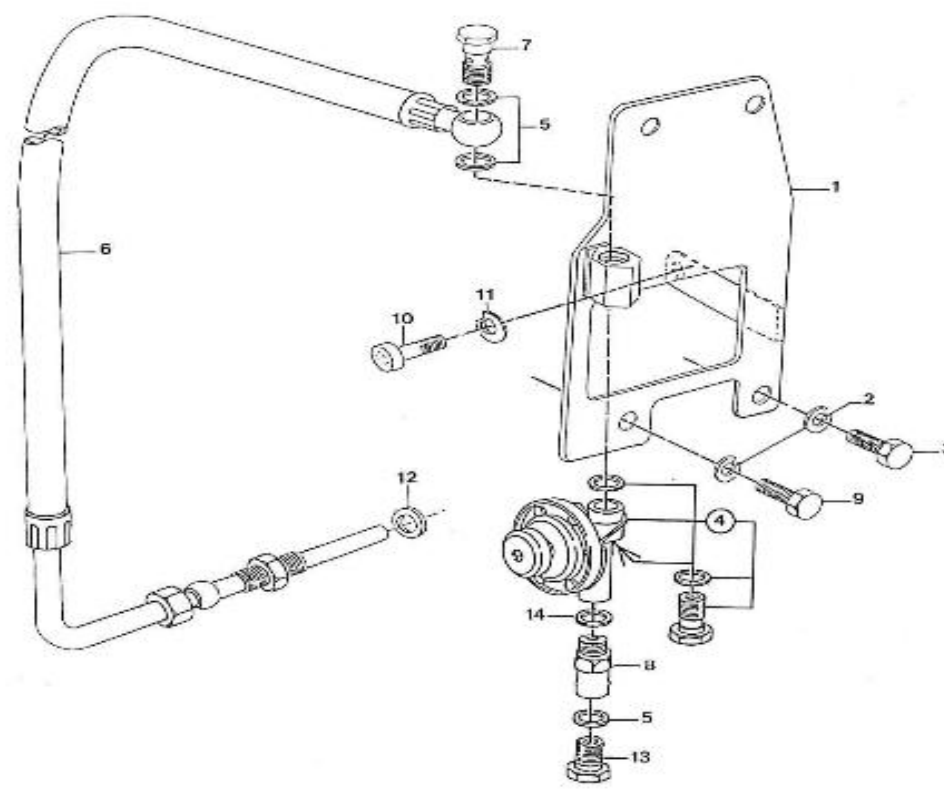

Brand: NanniDiesel

Model: Moteur 3.90HE

Version: Standard

Subassembly: Oil extraction pump

N.	Item	Description	Qty	Notes
1	970307094	SUPPORT	1	
2	970119149	WASHER, SPRING D 6 (Pour protection injecteur)	2	
3	970497323	BOLT,HEX M 6X 80	1	
4	970301416	PUMP,OIL EXTRACTION	1	
5	970300430	GASKET,RING D10 (+++ FIX TUYAU GRAISSAGE SUR	1	
6	970302491	PIPE,OIL EXTRACTION CPL.3.90H/	1	
7	970432515	BOLT,BANJO M14X1,5 (=> N°KT08090423)	1	
8	970302488	No longer available	1	
9	970302213	BOLT,HEX M 6X 70	1	
10	970300260	BOLT,SOCK M 8X 20	1	
11	970119138	WASHER, SPRING D 8 (TENDEUR)	1	
12	970300325	RING,SEAL D12	1	
13	970574514	BOLT,HEX M10X 16	1	
14	970300306	GASKET,RING D14 (SUR REFROID THERMO MOTA)	2	

V. 28/06/2011

Pag. 29/55