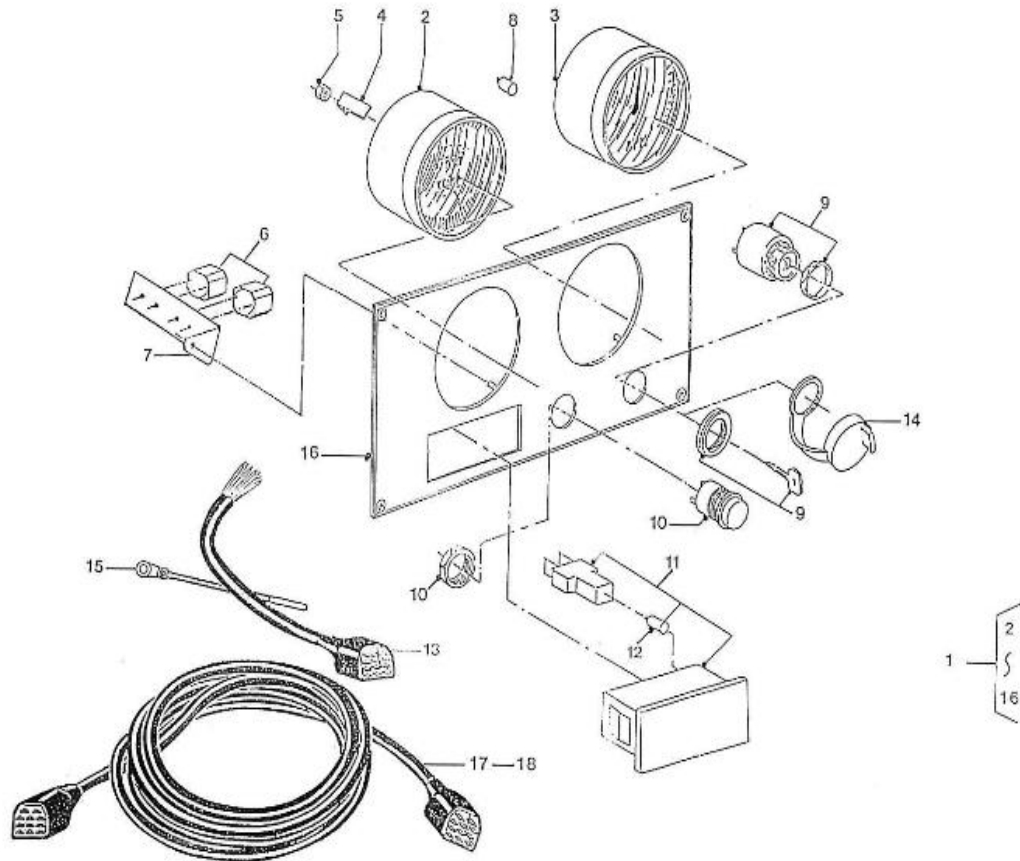

V. 28/06/2011

Pag. 44/55

Brand: NanniDiesel

Model: Moteur 3.90HE

Version: Standard

Subassembly: Panel 2 instruments

N.	Item	Description	Qty	Notes
1	970302672	No longer available - PANEL,2 INSTRUMENTS 12V CPL VD	1	
2	970301662	GAUGE,VDO,TEMP/VOLT 40-120,8-1	1	
3	970301642	No longer available - GAUGE,VDO,TACH,4000 12-24V 2P	1	
4	970300920	CLAMP,INSTRUMENTS	8	
5	970301191	NUT,M 4 A2	8	
6	970302684	BUZZER,SONITRON SMA 24A P17.05	2	
7	970310182	SUPPORT (.)	1	
8	970856011	BULB 12V-2W	2	
9	970302667	SWITCH,BOSCH STARTER + GLOWING	1	
10	970300967	BUTTON,PUSH	1	
11	970856005	INDICATORI OTTICI A 4 SPIE	1	
12	970856011	BULB 12V-2W	4	
13	970302663	WIRING,PANEL 2INSTR. ADDITION	1	
14	970304021	COVER	1	
15	970304019	CABLEBINDER,PLASTIC 4.8X195	1	
16	970302669	PLATE,PANEL 2 INSTR W/SW GLOW/	1	
17	970302665	WIRING,INTERMEDIATE 4MTR 11POS	1	
18	970302666	WIRING,INTERMEDIATE 8MTR 11POS (TOTAL 12M)	1	