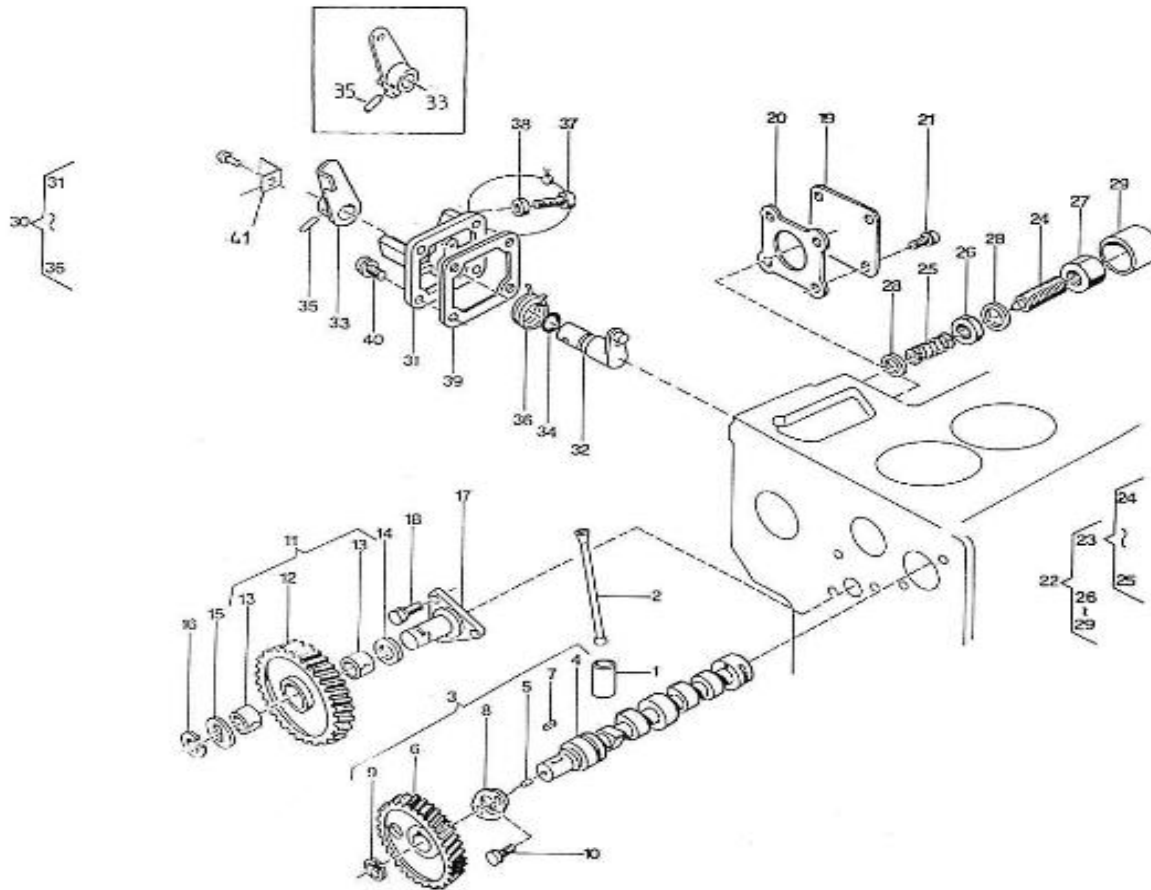

V. 28/06/2011

Pag. 8/55

Brand: NanniDiesel

Model: Moteur 3.90HE

Version: Standard

Subassembly: Camshaft

N.	Item	Description	Qty	Notes
1	970491101	TAPPET (BEFORE N°KTE08070398)	6	
2	970491102	ROD,PUSH	6	
3	970501101	CAMSHAFT,CPL.3. 90	1	
4	970501140	CAMSHAFT,3. 90	1	
5	970491101	TAPPET (BEFORE N°KTE08070398)	2	
6	970491105	GEAR,CAMSHAFT H-HE	1	
7	970491106	KEY,FEATHER	1	
8	970491107	STOPPER,CAMSHAFT	1	
9	970491108	CIR-CLIP,EXTERNAL	1	
10	970490508	BOLT,M 6X 14	2	
11	970491111	GEAR,IDLE CPL.	1	
13	970491112	BUSH,IDLE GEAR	2	
14	970491113	COLLAR,IDLE GEAR N01	1	
15	970491114	COLLAR,IDLE GEAR N02	1	
16	970491115	CIR-CLIP,EXTERNAL	1	
17	970491116	SHAFT,IDLE GEAR	1	
18	970491117	BOLT,M 6X 16	3	
19	970491133	COVER,FUEL CAMSHAFT	1	
20	970491119	GASKET,COVER OIL PUMP	1	
21	970491134	BOLT,M 8X 18	4	
22	970151125	ADJUSTMENT,GOVERNOR CPL	1	
23	970151126	SCREW,ADJUSTING IDLE CPL.	1	
26	970491129	NUT	1	
27	970491130	NUT,CAP	1	
28	970491131	WASHER,SEAL	2	
29	970491132	CAP,NUT	1	
30	970151127	LEVER,ENGINE STOP CPL.	1	
31	970151128	COVER,INJ.PUMP	1	
34	970151129	O-RING	1	
35	970151130	PIN,SPRING RETAINER	1	
36	970151131	SPRING,INJ.PUMP	1	
37	970141301	BOLT, STOPPER ADJ.	1	
38	970151133	NUT,M 6 (BEFORE N°KTE08070398)	1	
39	970492104	GASKET,COVER	1	
40	970490119	BOLT,M 6X 18	4	
41	970302571	SUPPORT,ACC.CONTROL H/HE	1	