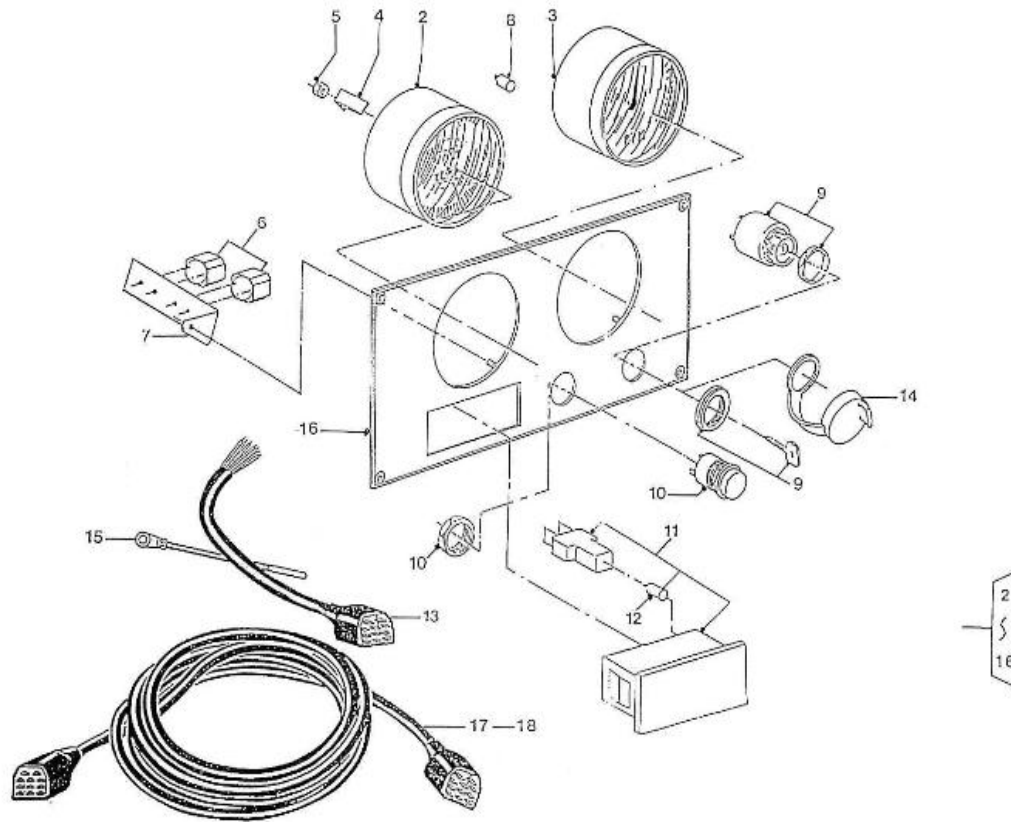

V. 12/06/2012

Pag. 44/55

Brand: NanniDiesel

Model: Moteur 4.110HE

Version: Standard

Subassembly: Panel 2 instruments

N.	Item	Description	Qty	Notes
1	970302672	No longer available - PANEL,2 INSTRUMENTS 12V CPL VD	1	
2	970301662	GAUGE,VDO,TEMP/VOLT 40-120,8-1	1	
3	970301642	No longer available - GAUGE,VDO,TACH,4000 12-24V 2P	1	
4	970300920	CLAMP,INSTRUMENTS	8	
5	970301191	NUT,M 4 A2	8	
6	970302684	BUZZER,SONITRON SMA 24A P17.05	2	
7	970310182	SUPPORT (.)	1	
8	970856011	BULB 12V-2W	2	
9	970302667	SWITCH,BOSCH STARTER + GLOWING	1	
10	970300967	BUTTON,PUSH	1	
11	970856005	INDICATORI OTTICI A 4 SPIE	1	
12	970856011	BULB 12V-2W	4	
13	970302663	WIRING,PANEL 2INSTR. ADDITION	1	
14	970304021	COVER	1	
15	970304019	CABLEBINDER,PLASTIC 4.8X195	1	
16	970302669	PLATE,PANEL 2 INSTR W/SW GLOW/	1	
17	970302665	WIRING,INTERMEDIATE 4MTR 11POS	1	
18	970302666	WIRING,INTERMEDIATE 8MTR 11POS (TOTAL 12M )	1	