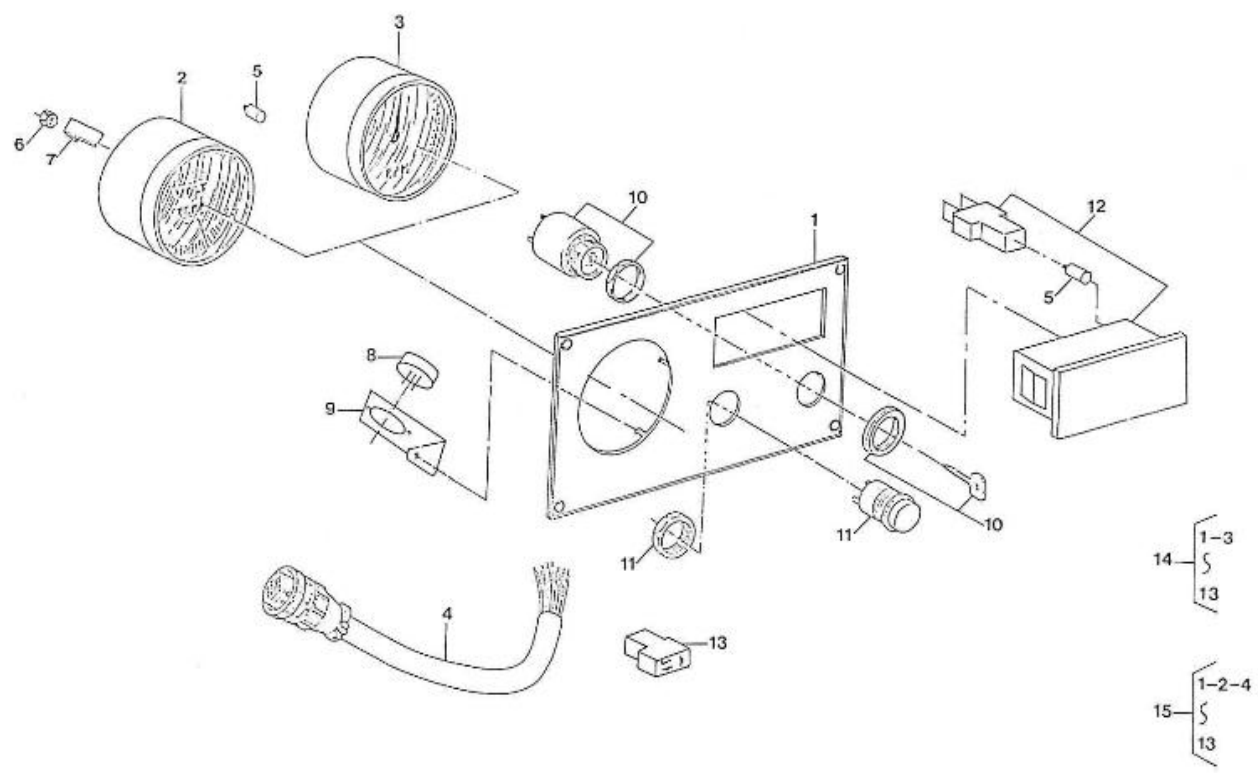

Brand: NanniDiesel

Model: Moteur 4.110HE

Version: Standard

Subassembly: Instrument panel STD

N.	Item	Description	Qty	Notes
1	970302214	PLATE,PANEL 1 INSTRUMENT	1	
2	970301662	GAUGE,VDO,TEMP/VOLT 40-120,8-1	1	
3	970301642	No longer available - GAUGE,VDO,TACH,4000 12-24V 2P	1	
4	970302303	WIRING,PANEL 1 INSTRUMENT VDO	1	
5	970856011	BULB 12V-2W	1	
6	970301191	NUT,M 4 A2	4	
7	970300920	CLAMP,INSTRUMENTS	4	
8	970302288	BUZZER,SONITRON SM-2B	1	
9	970302302	No longer available	1	
10	970300968	SWITCH,BOSCH,STARTER	1	
11	970300967	BUTTON,PUSH	1	
12	970856005	INDICATORI OTTICI A 4 SPIE	1	
13	970301046	DIODE,HOLDER CPL.NEGATIVE -M-	1	
14	970302304	No longer available - PANEL,1 INSTR.TACHO CPL VDO	1	
15	970302305	PANEL,1 INSTR.TEMP/VOLT CPL VD	1	

V. 12/06/2012

Pag. 41/55