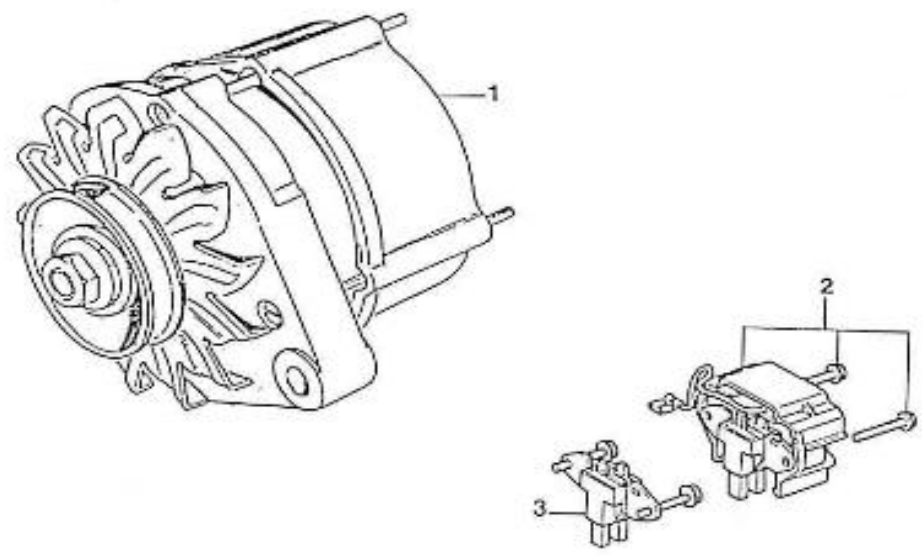

Brand: NanniDiesel
Model: Moteur 4.110HE
Version: Standard
Subassembly: Alternator spare parts

N.	Item	Description	Qty	Notes
1	970437500	ALTERNATOR,14V-55A MOTOROLA	1	
2	970301763	REGULATOR,ALTERNATOR 14V-55A	1	
3	970301698	No Longer Available - HOLDER,CARBON BRUSH 14/28V-45/	1	

V. 12/06/2012

Pag. 33/55