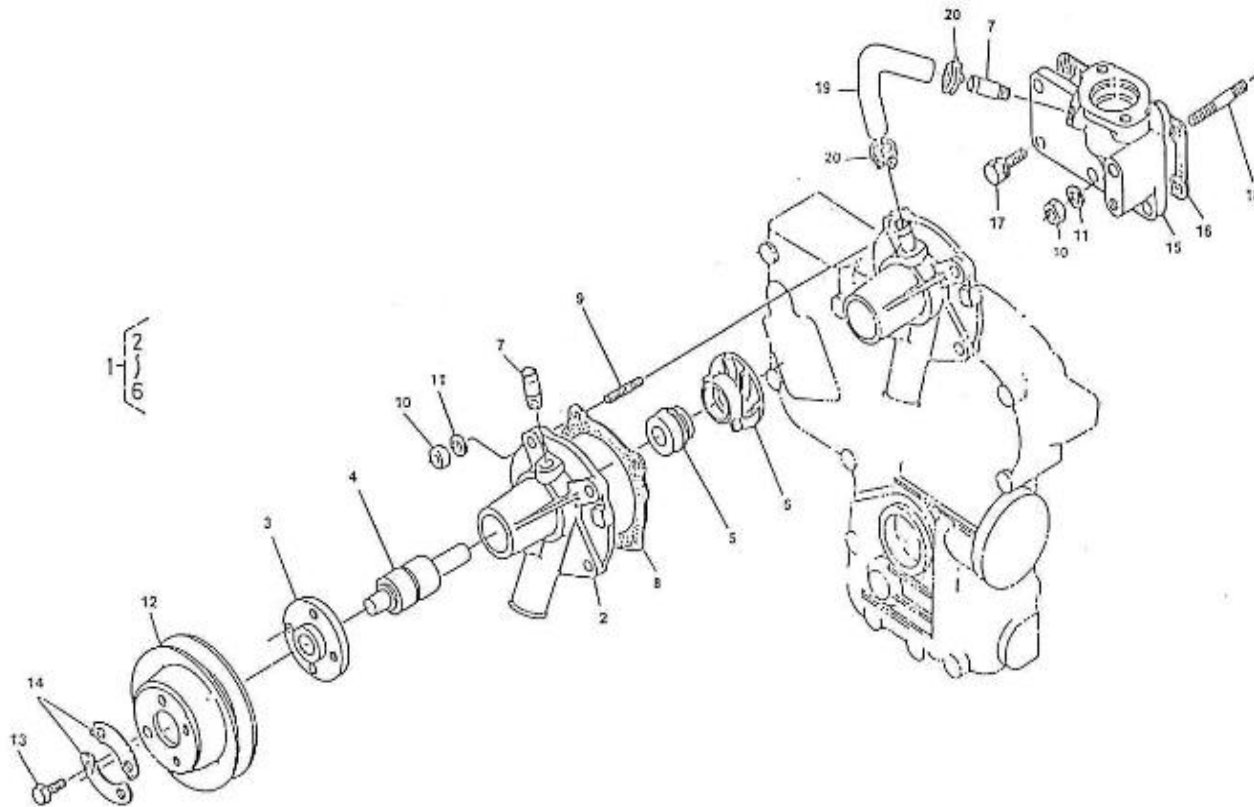

Brand: NanniDiesel

Model: Moteur 4.110HE

Version: Standard

Subassembly: Fresh water pump

N.	Item	Description	Qty	Notes
1	970154001	PUMP,F/WATER CPL.2. 60-4.110HE	1	
3	970159645	FLANGE,WATER PUMP HE	1	
4	970159640	BEARING,F.WATER PUMP	1	
5	970154002	SEAL,MECHANICAL F/W.PUMP	1	
6	970159642	IMPELLER,F/WATER PUMP -HE-	1	
7	970154003	PIPE,WATER RETURN	2	
8	970159643	GASKET,WATER PUMP 2. 60-3.90-4	1	
9	970154004	STUD,WATER PUMP	4	
10	970151133	NUT,M 6 (BEFORE N°KTE08070398)	5	
11	970119149	WASHER, SPRING D 6 (Pour protection injecteur)	5	
12	970154005	PULLEY,WATER PUMP -HE-	1	
13	970140123	BOLT ,M 6X12 (AFTER N°KTE08070398)	4	
14	970154006	WASHER,WATER PUMP PULLEY	2	
15	970154007	HOUSING,THERMOSTAT	1	
16	970494618	GASKET,HOUSING THERMOSTAT	1	
17	970491117	BOLT,M 6X 16	5	
18	970154008	STUD,HOUSING TERMOSTAT	1	
19	970154009	HOSE,WATER RETURN	1	
20	970439306	CLAMP (++)POUR DURITE ORIGINE REF HUILE MOTEUR)	2	

V. 12/06/2012

Pag. 23/55