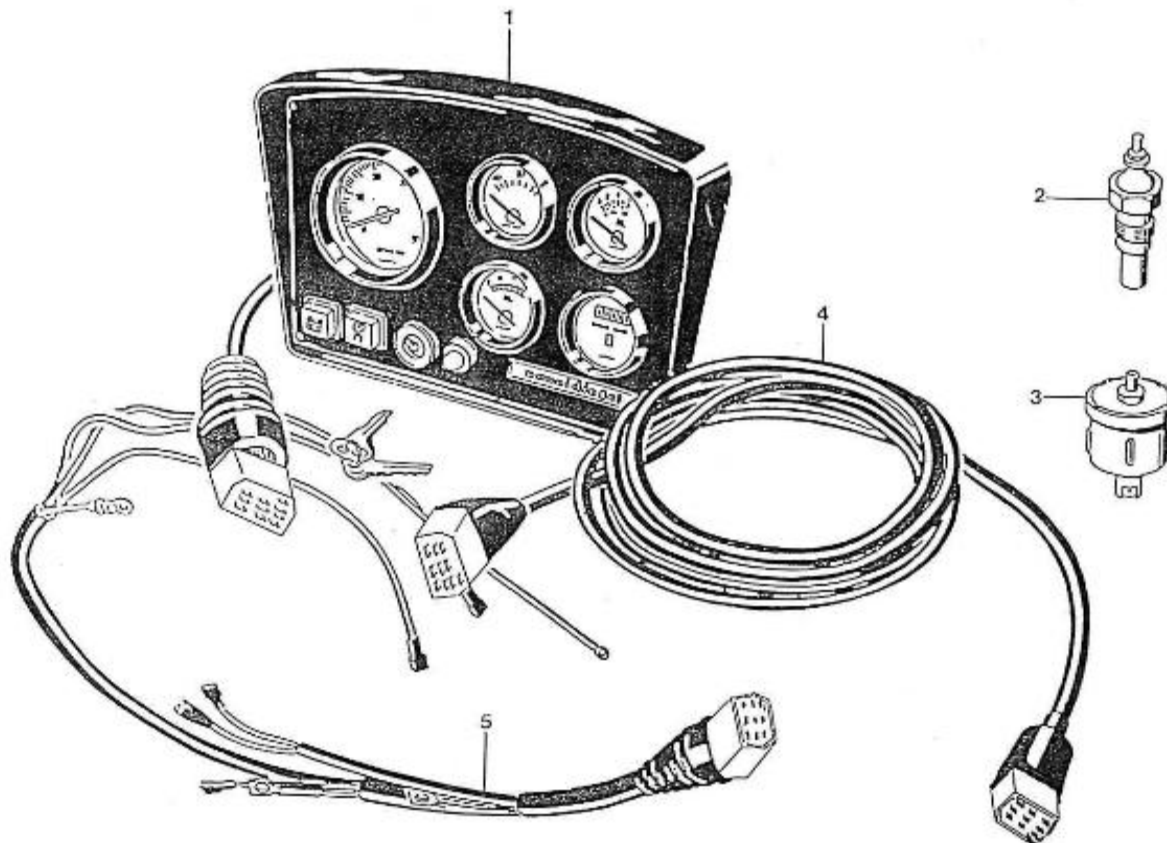

Brand: NanniDiesel	N.	Item	Description	Qty	Notes
Model: Moteur 4.110HE	1	970300420	PANEL,5 INSTRUMENTS 12V CPL	1	
Version: Standard	2	970861602	No Longer Available - WATER TEMPERATURE SENDER	1	
Subassembly: Instrument panel LXP	3	970861704	No Longer Available - OIL PRESSURE SENDER 10B	1	
	4	970851405	WIRING,INTERMEDIATE (4 MTR)	1	
	5	970851515	WIRING	1	

V. 12/06/2012

Pag. 36/55