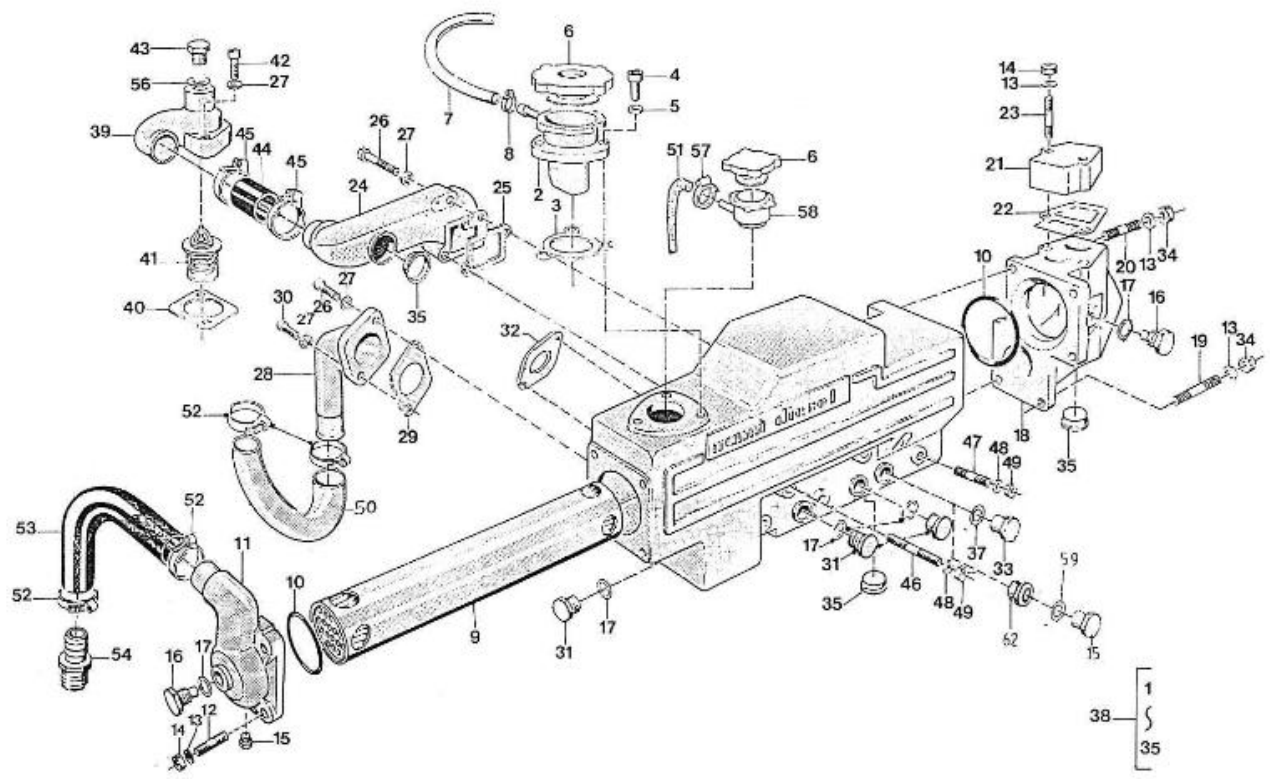

Brand: NanniDiesel	N.	Item	Description	Qty	Notes
Model: Moteur 4.110HE	57	970439306	CLAMP (++)POUR DURITE ORIGINE REF HUILE MOTEUR)	1	
Version: Standard	58	970300834	FILLING,NECK WATER	1	
Subassembly: Heat exchanger exh. Manifold	59	970307197	GASKET	1	
	60	970300320	FLANGE,SYPHONBREAK	1	
	61	970300319	No longer available	1	
	62	970307136	NIPPLE (+++MONTAGE LOCTITE VERTE)	1	

V. 12/06/2012

Pag. 25/55