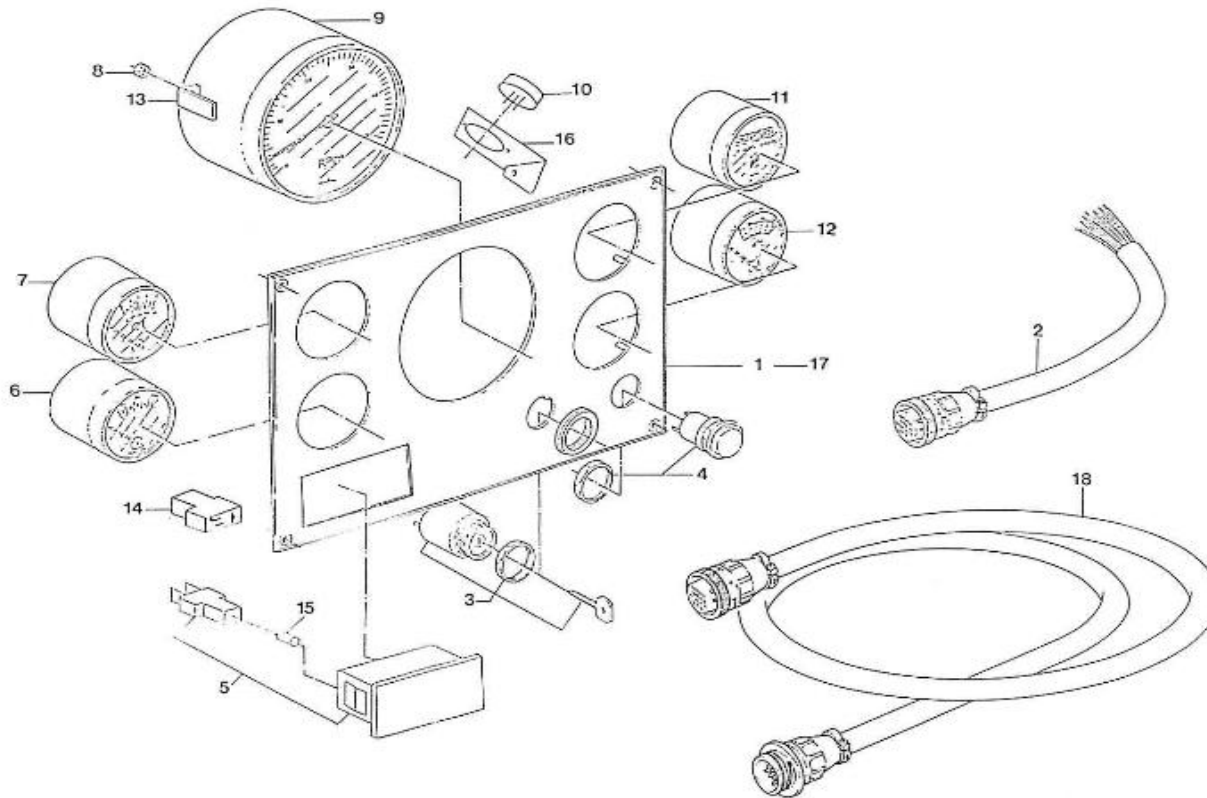

Brand: NanniDiesel

Model: Moteur 4.110HE

Version: Standard

Subassembly: Instrument panel LXP

N.	Item	Description	Qty	Notes
1	970300790	No longer available - PLATE,PANEL 5 INSTRUMENTS VDO	1	
2	970300969	No Longer Available - WIRING,PANEL 300941	1	
3	970300968	SWITCH,BOSCH,STARTER	1	
4	970300967	BUTTON,PUSH	1	
5	970856005	INDICATORI OTTICI A 4 SPIE	1	
6	970850603	THERM.V. 120C 12V D52	1	
7	970850705	OIL PRESSURE GAUGE 5B	1	
8	970301191	NUT,M 4 A2	12	
9	970300745	No longer available	1	
10	970302288	BUZZER,SONITRON SM-2B	1	
11	970300742	GAUGE,VDO,HOUR,2P,D 52	1	
12	970850801	VOLTMETER	1	
13	970300920	CLAMP,INSTRUMENTS	12	
14	970301046	DIODE,HOLDER CPL.NEGATIVE -M-	1	
15	970856011	BULB 12V-2W	4	
16	970302302	No longer available	1	
17	970300054	PANEL,5 INSTRUMENTS 12V CPL.VD	1	
18	970300944	WIRING,INTERMEDIATE (4 MTR)	1	

V. 12/06/2012

Pag. 42/55