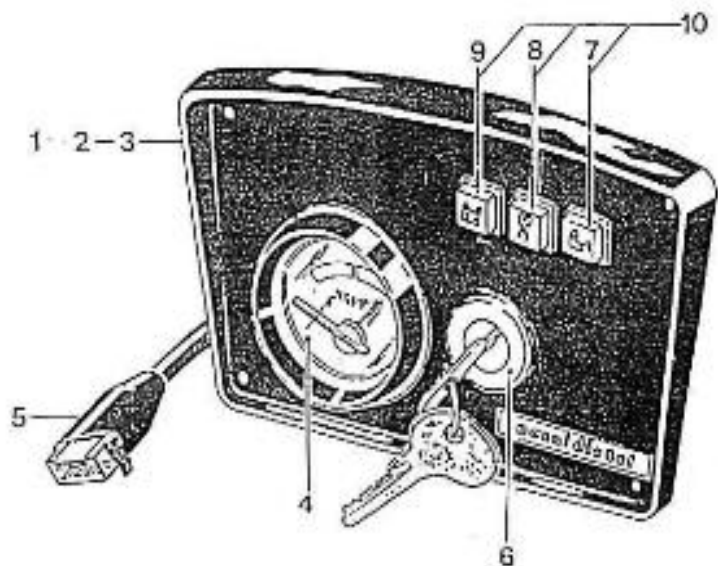

Brand: NanniDiesel	N.	Item	Description	Qty	Notes
Model: Moteur 4.110HE	1	970300357	PANEL,1 INSTRUMENT 120X CPL	1	
Version: Standard	2	970300045	No longer available - PANEL,1 INSTRUMENT 120X CPL	1	
Subassembly: Instrument panel	3	970850308	PLATE,PANEL	1	
	4	970860603	No longer available - NO LONGER AVAILABLE	1	
	5	970851302	ELECTRICAL WIRING CONNEXOIN	1	
	6	970850404	SWITCH STARTER	1	
	7	970850571	WARNING LIGHT	1	
	8	970850572	No longer available	1	
	9	970850570	WARNING LIGHT	1	
	10	970850578	BULB 12V	3