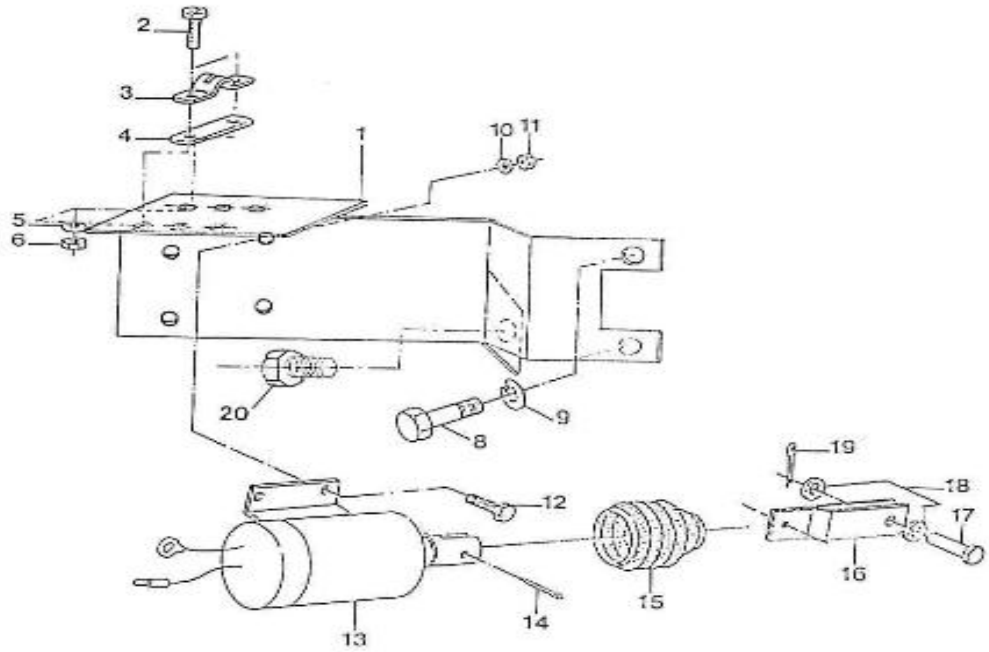

PANEL "C" (Optional equipment)

V. 12/06/2012

Pag. 46/55

Brand: NanniDiesel

Model: Moteur 4.110HE

Version: Standard

Subassembly: Electric stop

N.	Item	Description	Qty	Notes
1	970302505	SUPPORT,ACC.STOP CONTROL 4.110	1	
2	970300317	BOLT,HEX M 5X 16	2	
3	QCC33010TF	THREADING COLLAR JACKET 33C	1	
4	970300316	PLATE,CLAMP	1	
5	970300318	WASHER,SPRING D 5	2	
6	970609904	NUT,M 5	2	
7	970835020	CLAMP	1	
8	970300275	BOLT,HEX M 6X 25	2	
9	970119149	WASHER, SPRING D 6 (Pour protection injecteur )	2	
10	970301883	No longer available	4	
11	970301882	No longer available	4	
12	970301881	No longer available	4	
13	970301580	SOLENOID,12V 4.190	1	
14	970302265	PIN,COTTER 3,2X20	1	
15	970302157	BELLOWS,STOP SOLENOID	1	
16	970301579	LEVER,STOP 4.190	1	
17	970635253	PIN,ELEC STOP FORK	1	
18	970635459	WASHER,PLAIN D 6 (CALAGE )	2	
19	970635106	PIN,COTTER 2X20 SST	1	
20	970119141	BOLT,HEX M8X 20 (+++FIX. SUPPORT COLLIER SUR TENDEUR )	1	