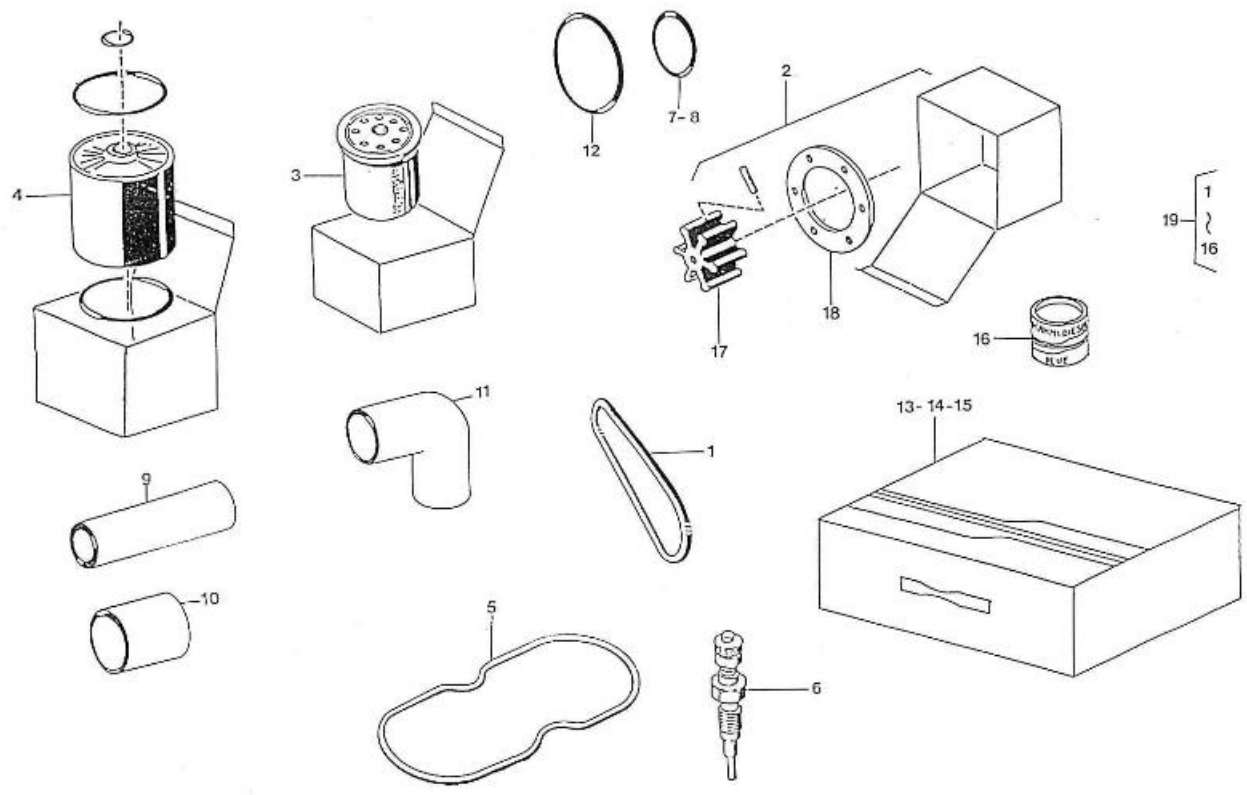

V. 12/06/2012

Pag. 53/55

Brand: NanniDiesel

Model: Moteur 4.110HE

Version: Standard

Subassembly: Spare parts kit

N.	Item	Description	Qty	Notes
1	970300706	V-BELT,SPZ 950 LW	1	
2	970604591	SET,IMPELLER W/PUMP 4.110-190-	1	
3	970493150	FILTER,OIL	1	
4	970875102	FILTER	1	
5	970510502	GASKET,COVER CYL:HEAD 4.110	1	
6	970152116	GLOWPLUG,H-HE	1	
7	970154025	O-RING,28,17X3,53	1	
8	970493155	O-RING,61,91X3,53	1	
9	970300245	HOSE,D25 L= 350	1	
10	970300243	HOSE,D32 L= 35	1	
11	970300269	ELBOW,WATERPUMP HE	1	
12	970604617	O-RING,59,69X5,34	1	
13	970310008	CASE	1	
14	970301347	INSERT,CASE	1	
15	970301348	INSERT,CASE BOTTOM	1	
16	970301521	PAINT,NANNI BLUE 125CC	1	
17	970604530	IMPELLER,WATER PUMP F 5B/-9	1	
18	970604529	GASKET,F5B	1	
19	970301543	CASE,SPARE PARTS CPL.4.110HE	1	