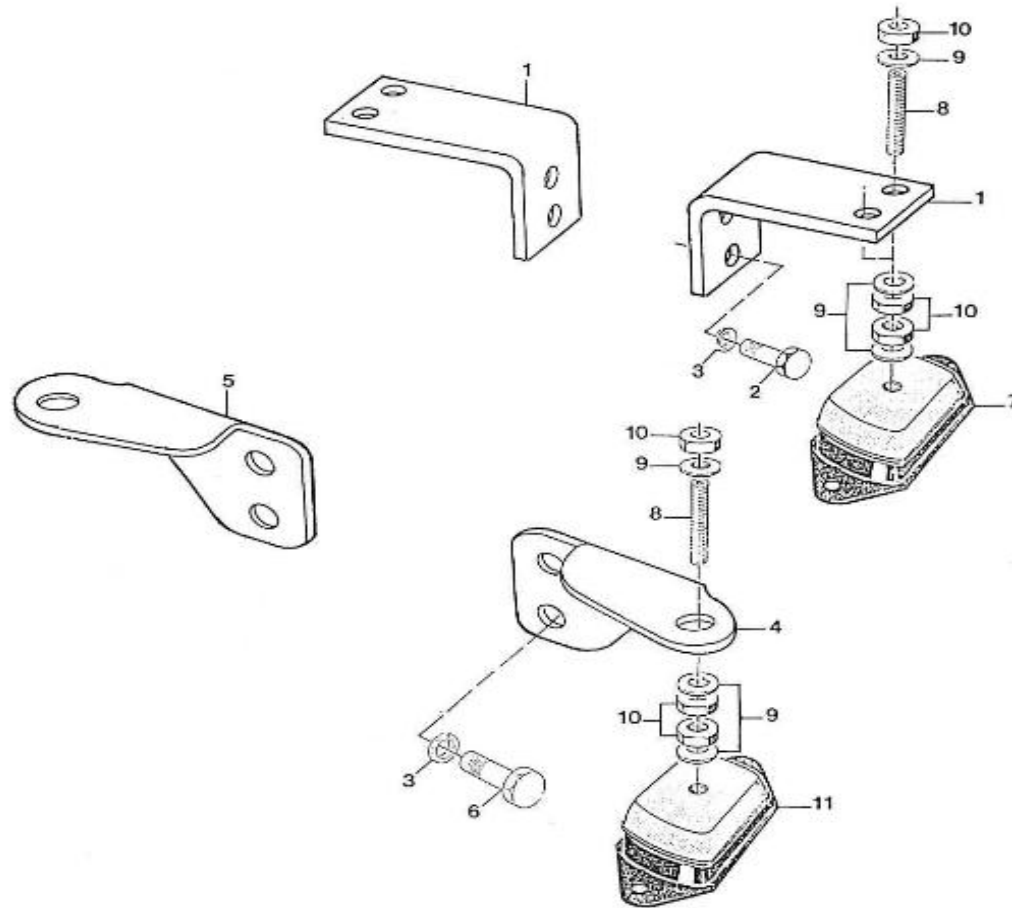

V. 12/06/2012

Pag. 52/55

Brand: NanniDiesel

Model: Moteur 4.110HE

Version: Standard

Subassembly: Engine mount

N.	Item	Description	Qty	Notes
1	970301281	SUPPORT,MOUNT 2.60 3.90 4.110	2	
2	970499051	BOLT,HEX M10X1,25X 30 (+++ FIX . PTO )	4	
3	970119136	WASHER,SPRING D10 (POUR INVERSEUR )	8	
4	970499045	SUPPORT,MOUNT REAR L	1	
5	970499044	SUPPORT,MOUNT REAR R	1	
6	970649721	BOLT,HEX M10X 30 (VIS DE BOUT D ARBRE )	4	
7	970300722	MOUNT,RUBBER 45 SMALL	4	
8	970300051	STUD,M12X 80	4	
9	970409153	WASHER,PLAIN D12 (ENTRETOISE JOINT BANJO )	12	
10	970607318	NUT, M12	12	
12	970301083	MOUNT,RUBBER CPL.45 SMALL	1	