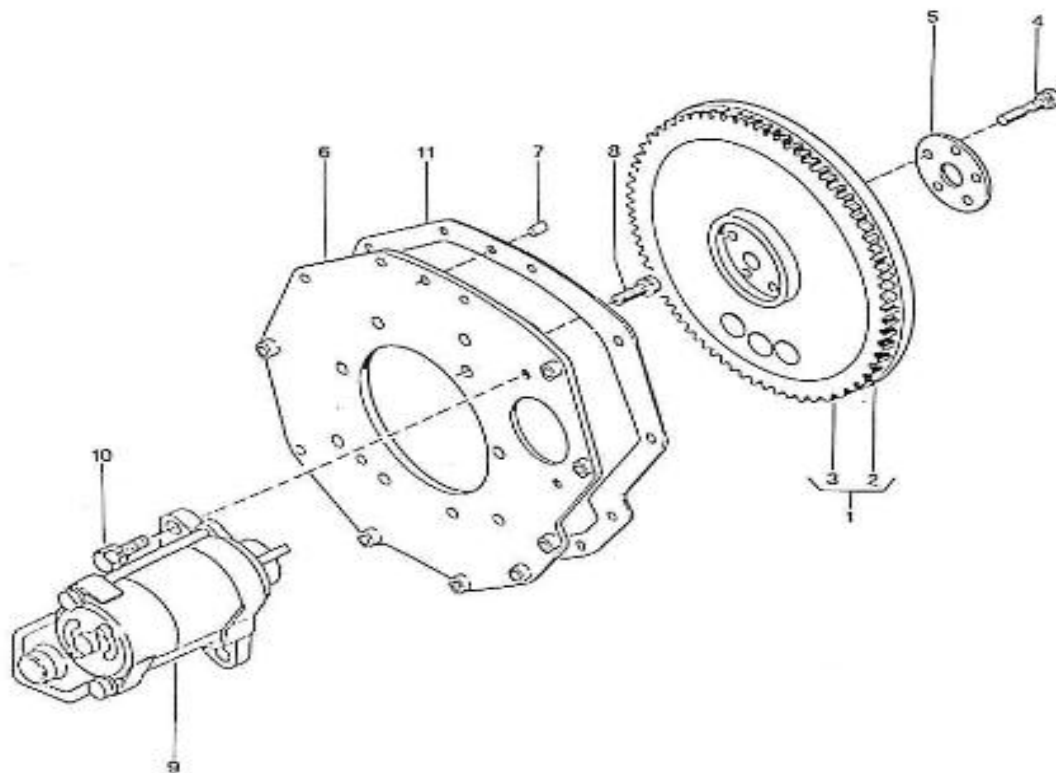

Brand: NanniDiesel	N.	Item	Description	Qty	Notes
Model: Moteur 4.110HE	1	970517002	FLYWHEEL,CPL.4.110	1	
Version: Standard	3	970491703	GEAR,FLYWHEEL	1	
Subassembly: Flywheel	4	970491705	BOLT,FLYWHEEL	5	
	5	970491706	No longer available - WASHER,FLYWHEEL	1	
	6	970491707	PLATE,REAR END 2. 60-3.90-4.11	1	
	7	970490111	PIN,CYLINDRICAL	1	
	8	970491709	BOLT,REAR END PLATE	8	
	9	970517303	STARTER,MOTOR 12V 1,0KW 1P	1	
	10	970409603	BOLT,HEX M 8X 25 (FIX SUP ALT)	2	
	11	970151706	GASKET,REAR END PLATE	1	

V. 12/06/2012

Pag. 13/55