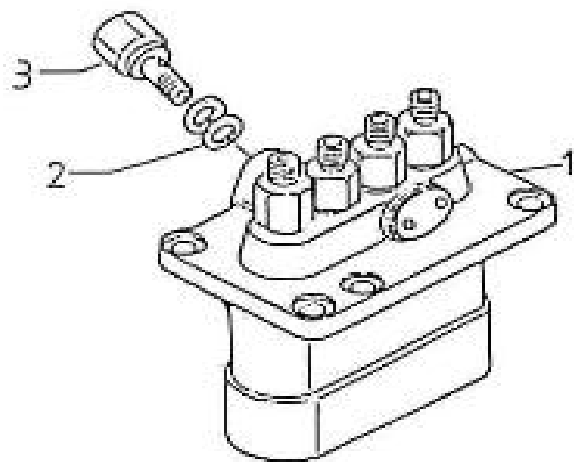

Brand: NanniDiesel
Model: Moteur 4.110HE
Version: Standard
Subassembly: Injection pump

N.	Item	Description	Qty	Notes
1	970512120	PUMP,INJECTION 4.110 CPL	1	
2	970492166	GASKET,RING INJ.PUMP	2	
3	970492165	SCREW,INJ.PUMP	3	

V. 12/06/2012

Pag. 19/55