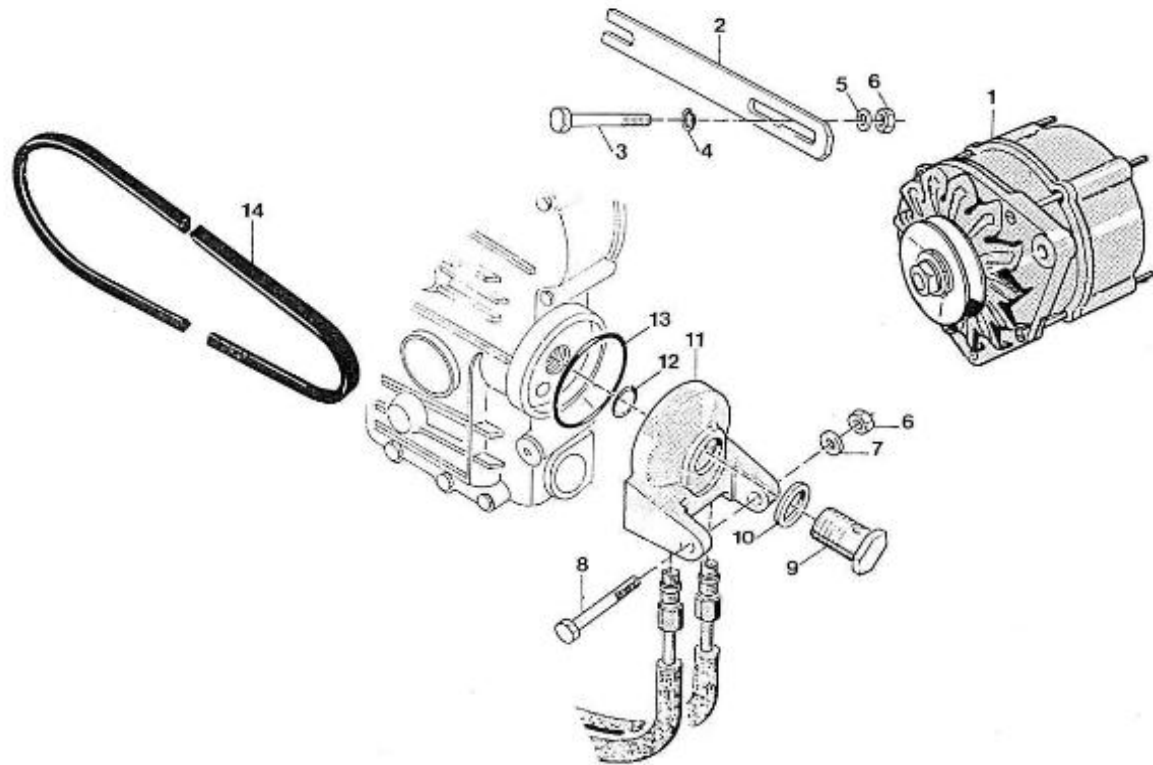

Brand: NanniDiesel

Model: Moteur 4.110HE

Version: Standard

Subassembly: Alternator Assy.Std.

N.	Item	Description	Qty	Notes
1	970437500	ALTERNATOR,14V-55A MOTOROLA	1	
2	970300286	No longer available - TENSIONER	1	
3	970409603	BOLT,HEX M 8X 25 (FIX SUP ALT)	1	
4	970119139	WASHER,CORRUGATED D8 (DONT 3 PTO)	2	
5	970119138	WASHER,SPRING D 8 (TENDEUR)	1	
6	970027322	NUT,M 8 (++ECROU FIL DEMARREUR)	3	
7	970119138	WASHER,SPRING D 8 (TENDEUR)	2	
8	970300474	BOLT,HEX M 8X 85 SPECIAL	1	
9	970300248	BOLT,BANJO M18X1,5	1	
10	970300251	WASHER,30X19	1	
11	970300246	No longer available - SUPPORT,ALTERNATOR HE	1	
12	970300252	O-RING,18,77X1,78	1	
13	970493155	O-RING,61,91X3,53	1	
14	970300706	V-BELT,SPZ 950 LW	1	
15	970300193	BOLT,HEX M 8X 70 (+++FIX TENDEUR)	1	

V. 12/06/2012

Pag. 32/55