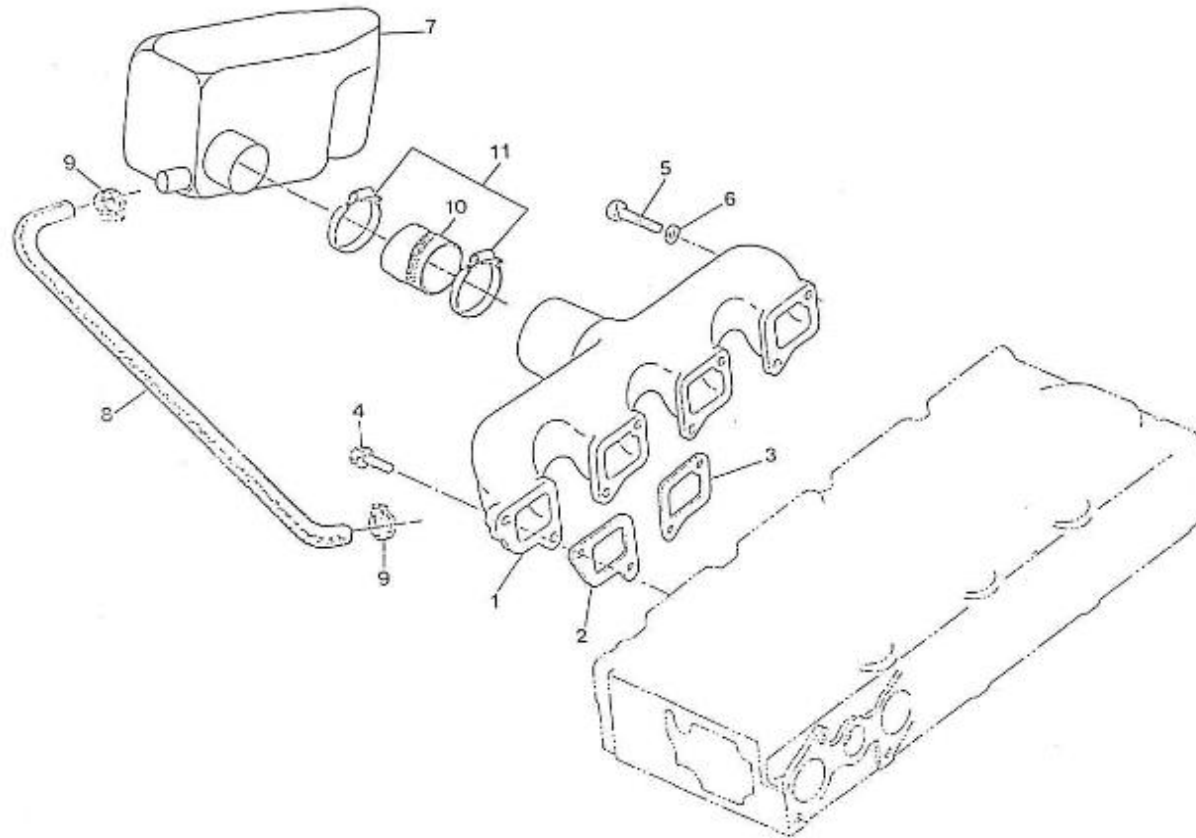

Brand: NanniDiesel

Model: Moteur 4.110HE

Version: Standard

Subassembly: Intake manifold

N.	Item	Description	Qty	Notes
1	970515101	MANIFOLD,INTAKE 4.110	1	
2	970495102	GASKET,INTAKE MANIFOLD N01 H-H	1	
3	970495103	GASKET,INTAKE MANIFOLD N02 H-H	3	
4	970491536	BOLT,M 6X 20	5	
5	970515105	BOLT,M 6X 45	3	
6	970119149	WASHER, SPRING D 6 (Pour protection injecteur)	12	
7	970301330	FILTER,AIR HE	1	
8	970496045	HOSE,CARTER DEAIR	1	
9	970439306	CLAMP (++)POUR DURITE ORIGINE REF HUILE MOTEUR)	2	
10	970301612	HOSE,AIR FILTER 3. 90-4.110/HE (++)COLLER AU LOCTITE	1	
11	970634621	CLAMP,HOSE	2	

V. 12/06/2012

Pag. 28/55