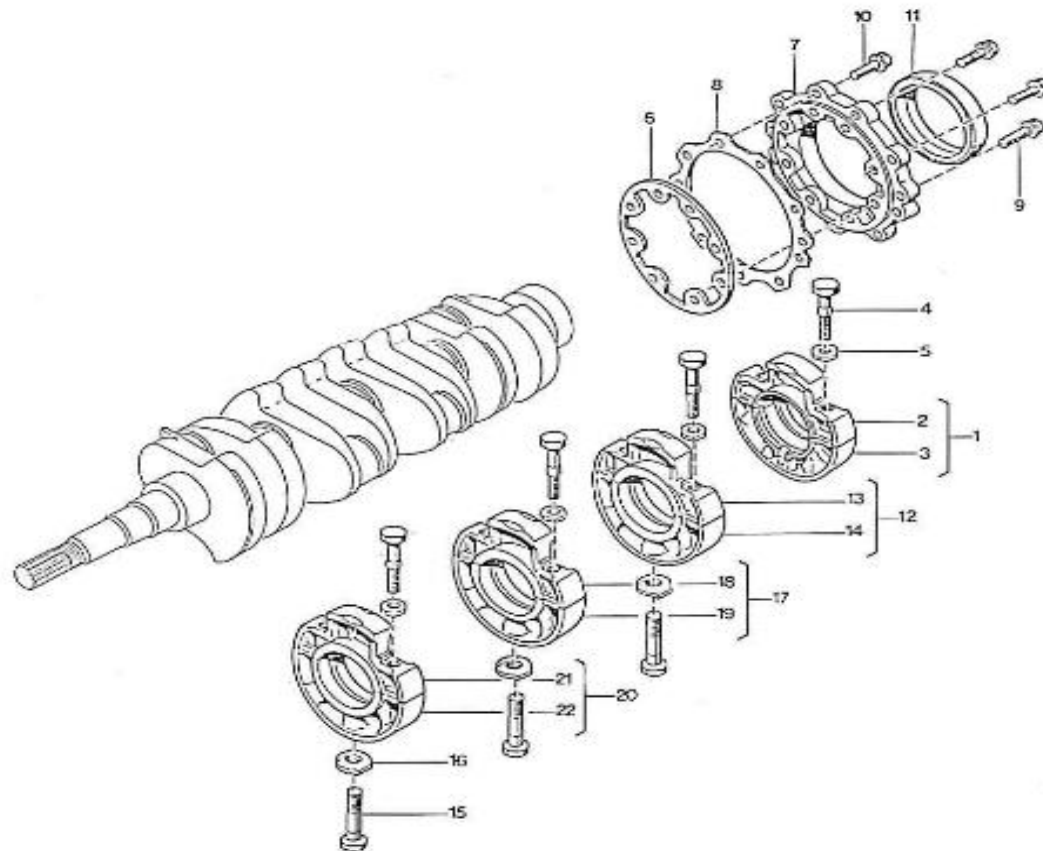

Brand: NanniDiesel

Model: Moteur 4.110HE

Version: Standard

Subassembly: Crankshaft

N.	Item	Description	Qty	Notes
1	970491532	BEARING,MAIN ASSY N01 3. 90-4.	1	
4	970491533	BOLT,BEARING CASE N01	8	
5	970491534	WASHER,BEARING CASE N01	8	
6	970491506	GASKET,BEARING CASE	1	
7	970161535	COVER,BEARING CASE	1	
8	970491508	GASKET,BEARING CASE COVER	1	
9	970491536	BOLT,M 6X 20	9	
10	970491537	BOLT,M 6X 25	8	
11	970151529	SEAL,OIL	1	
12	970491538	BEARING,MAIN ASSY N02 2.60-3.9	1	
15	970491539	BOLT,BEARING CASE	3	
16	970491540	WASHER,BEARING CASE	3	
17	970501541	BEARING,MAIN ASSY N03 3. 90-4.	1	
20	970511542	BEARING,MAIN ASSY N04 4.110	1	

V. 12/06/2012

Pag. 12/55