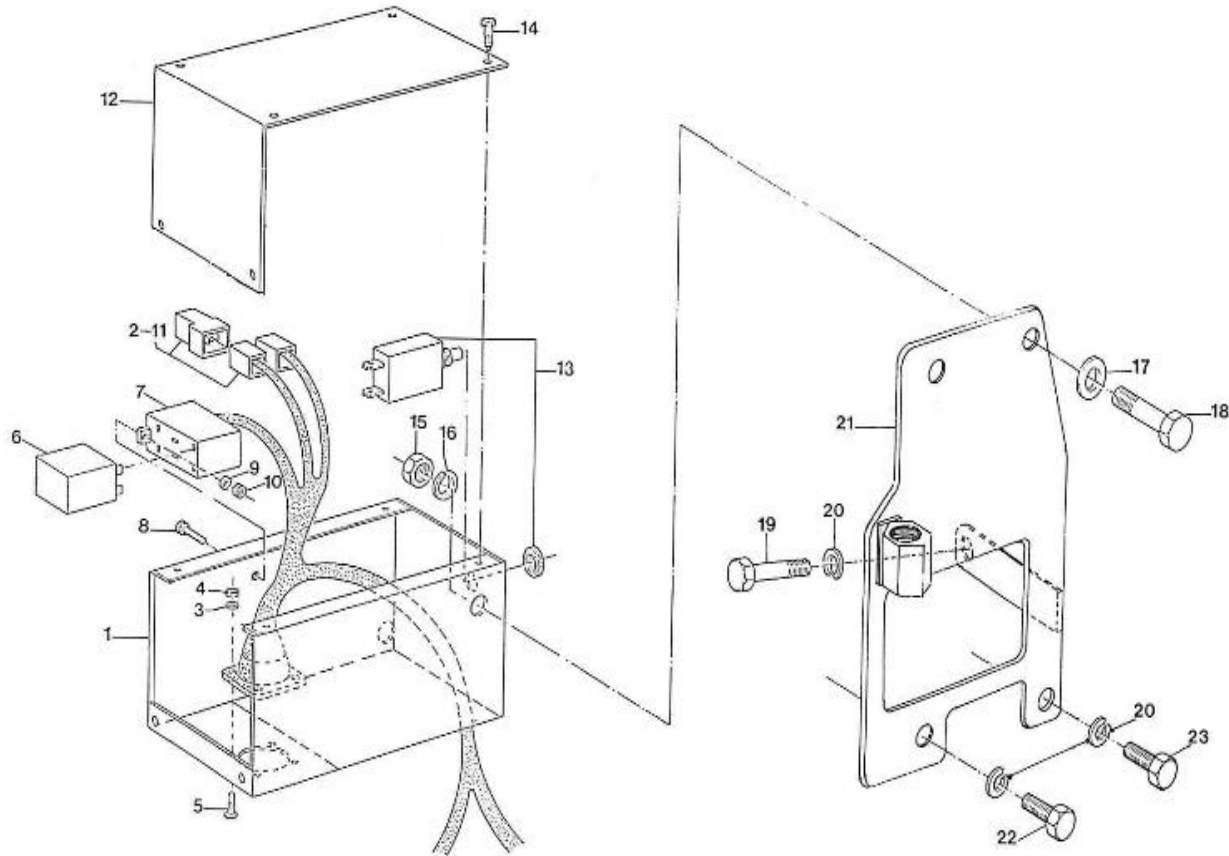

Brand: NanniDiesel

Model: Moteur 4.110HE

Version: Standard

Subassembly: Electric mainbox

N.	Item	Description	Qty	Notes
1	970301723	No longer available	1	
2	970301845	WIRING,ENGINE KUBOTA SERIES	1	
3	970301192	WASHER,PLAIN D 4	4	
4	970301117	No longer available	4	
5	970301539	No longer available	4	
6	970302150	RELAIS,AUTO TIMER GLOWPLUG 12V	1	
7	970302168	No longer available	1	
8	970302420	BOLT,HEX M 5X 10	1	
9	970300318	WASHER,SPRING D 5	1	
10	970609904	NUT,M 5	1	
11	970301047	DIODE,HOLDER CPL.POSITIVE -L- (+++POUR MODIF CAB	2	
12	970301724	No longer available	1	
13	970300962	No longer available	1	
14	970301190	BOLT	6	
15	970119143	NUT, M10	2	
16	970119136	WASHER,SPRING D10 (POUR INVERSEUR)	2	
17	970119135	WASHER,PLAIN D10 (DONT DEUX POUR CALAGE GALET	2	
18	970644008	BOLT,HEX M10X 35 (+++POUR MONTAGE FLASQUE)	2	
19	970639903	BOLT,HEX M 8X 16 (+++FIX SUPPORT ET WASTEGATE)	1	
20	970119138	WASHER,SPRING D 8 (TENDEUR)	1	
21	970307094	SUPPORT	1	
22	970302213	BOLT,HEX M 6X 70	1	
23	970497323	BOLT,HEX M 6X 80	1	

V. 12/06/2012

Pag. 48/55