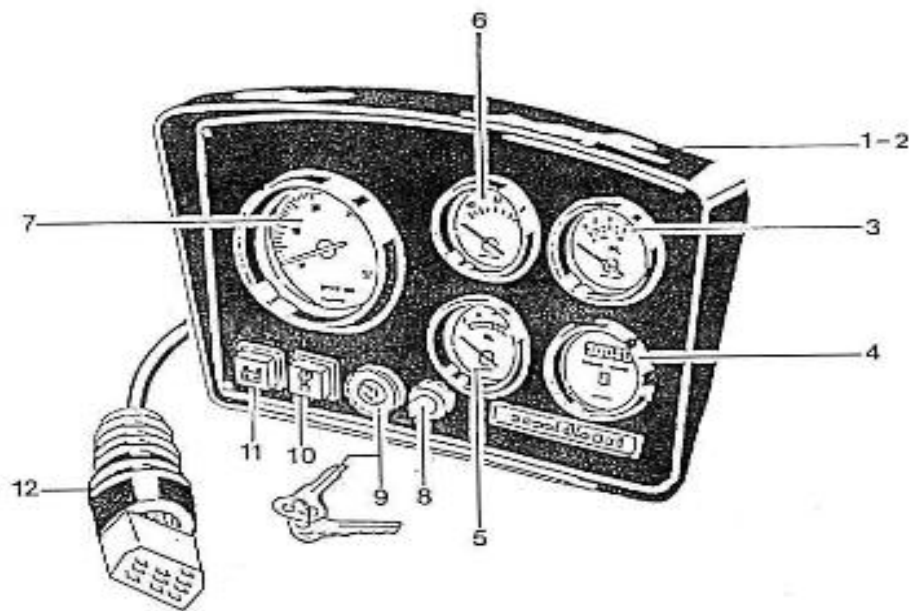

Brand: NanniDiesel	N.	Item	Description	Qty	Notes
Model: Moteur 4.110HE	1	970300420	PANEL,5 INSTRUMENTS 12V CPL	1	
Version: Standard	2	970850309	PLATE,PANEL	1	
Subassembly: Instrument panel LXP	3	970300427	GAUGE,YAZ,PRES,0- 6B,12V,D 52	1	
	4	970861101	GAUGE HOUR 12V	1	
	5	970860801	VOLTMETER	1	
	6	970860606	No longer available	1	
	7	970861014	REVOLUTION COUNTER	1	
	8	970300967	BUTTON,PUSH	1	
	9	970850404	SWITCH STARTER	1	
	10	970850572	No longer available	1	
	11	970850570	WARNING LIGHT	1	
	12	970851305	No longer available	1	

V. 12/06/2012

Pag. 39/55