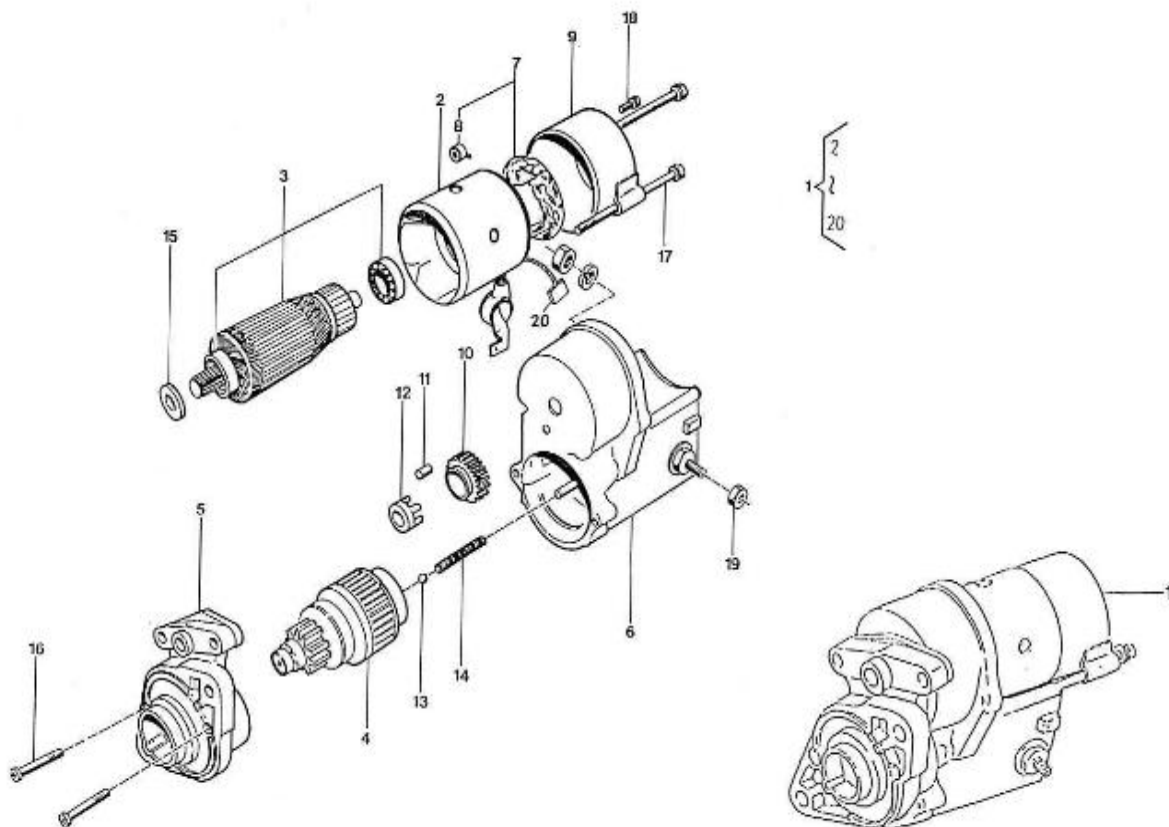

Brand: NanniDiesel

Model: Moteur 4.110HE

Version: Standard

Subassembly: Starter motor

N.	Item	Description	Qty	Notes
1	970517303	STARTER,MOTOR 12V 1,0KW 1P	1	
2	970517302	STATOR,4.110	1	
3	970517304	ROTOR,STARTER 4.110	1	
4	970517305	PINION,STARTER	1	
5	970517307	FRAME,DRIVE END-STARTER MOTOR	1	
6	970517306	HOLDER,MAGNET SWITCH	1	
7	970517317	HOLDER,BRUSH	1	
8	970517318	SPRING,BRUSH	4	
9	970517312	FRAME,END STARTER MOTOR 4.110H	1	
10	970517313	GEAR,2 STARTER MOTOR 4.110	1	
11	970517314	ROLLER,STARTER MOTOR 4.110	5	
12	970517315	BUSHING,PLASTIC (STARTER MOTOR	1	
13	970517316	BHEARING,BALL STARTER MOTOR	1	
14	970517319	SPRING,STARTER MOTOR 4.110	1	
15	970517320	WASHER,FELT	1	
16	970517321	SCREW	2	
17	970303964	BOLT	2	
18	970517323	BOLT	2	
19	970517324	NUT,STATER 4.110	1	
20	970303957	BRUSH	2	

V. 12/06/2012

Pag. 31/55