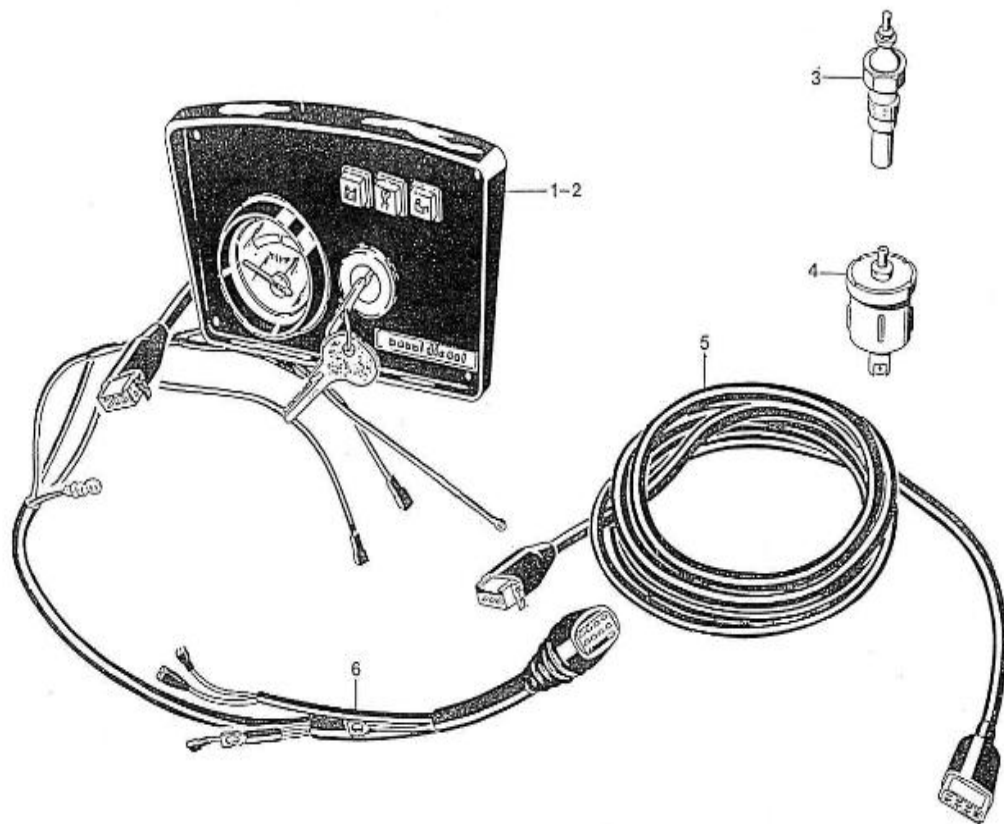

Brand: NanniDiesel		N.	Item	Description	Qty	Notes
Model: Moteur 4.110HE		1	970300357	PANEL,1 INSTRUMENT 120X CPL	1	
Version: Standard		2	970300045	No longer available - PANEL,1 INSTRUMENT 120X CPL	1	
Subassembly: Instrument panel		3	970861602	No Longer Available - WATER TEMPERATURE SENDER	1	
		4	970861704	No Longer Available - OIL PRESSURE SENDER 10B	1	
		5	970851402	No longer available - NO LONGER AVAILABLE	1	
		6	970851515	WIRING	1