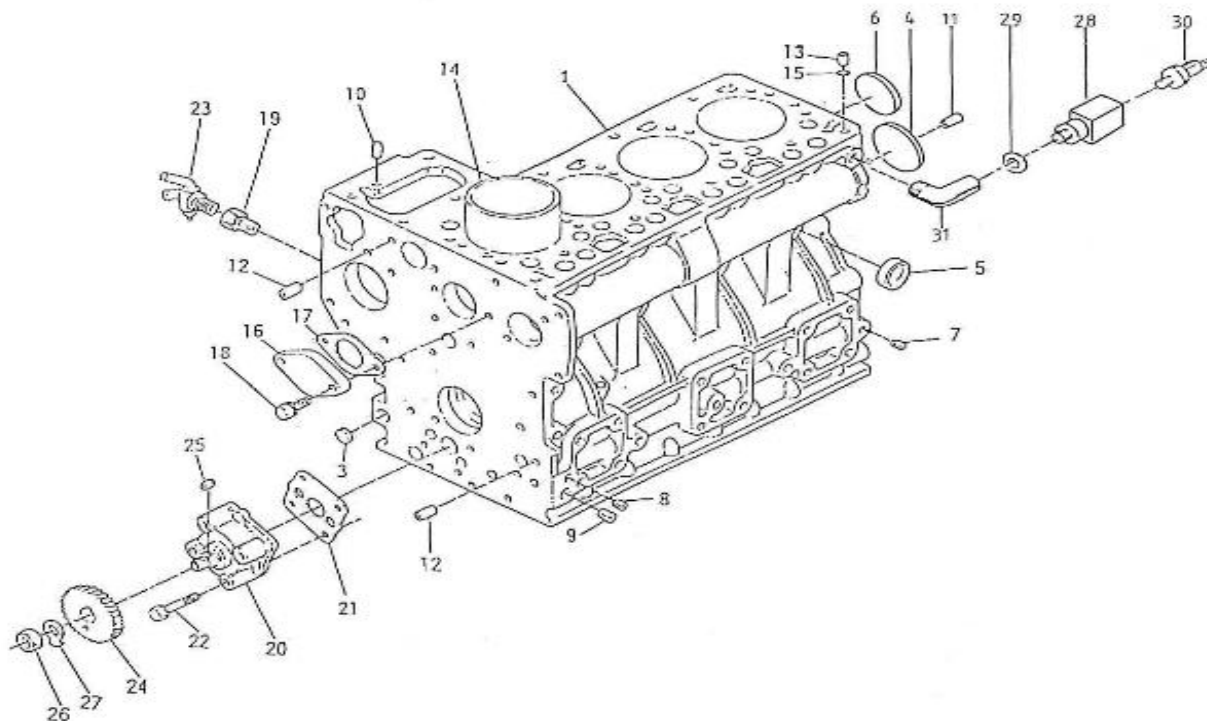

N.	Item	Description	Qty	Notes
1	970510101	No longer available - CRANKCASE,CPL.4.110	1	
3	970490103	CAP,FREEZE	3	
4	970490104	CAP,FREEZE	1	
5	970490908	PLUG	6	
6	970490106	CAP,FREEZE	1	
7	970490107	PLUG,SOCK (SERRAGE A 6NM + LOCTITE 542 )	7	
8	970490108	PLUG,SOCK	3	
9	970490109	PLUG,SOCK	1	
10	970490122	PIN,CYLINDRICAL	2	
11	970490111	PIN,CYLINDRICAL	2	
12	970490113	PIN,PIPE	2	
13	970490112	PIN,PIPE	1	
14	970150115	LINER,CYLINDER H-HE	4	
15	970490116	O-RING (<= N°KTH0804182 )	1	
16	970490117	COVER,WATER CRANKCASE	1	
17	970490118	No longer available	1	
18	970490119	BOLT,M 6X 18	2	
19	970504046	NIPPLE,REDUCTION 3/4	1	
20	970493114	PUMP,OIL CPL.	1	
21	970493115	GASKET,OIL PUMP	1	
22	970493116	BOLT	4	
23	970301918	TAP,DRAIN	1	
24	970153117	GEAR,OIL PUMP DRIVE	1	
25	970493118	KEY,FEATHER H-HE	1	
26	970493119	NUT,M10	1	
27	970493120	WASHER,CLAW D10	1	
28	970493203	FITTING,PRESS SWITCH M10	1	
29	970300430	GASKET,RING D10 (+++ FIX TUYAU GRAISSAGE SUR	1	
30	970851700	SWITCH,OIL	1	
31	970493207	ELBOW,1/8X10X1,5MF (+++MONTAGE ALERTE HUILE )	1	