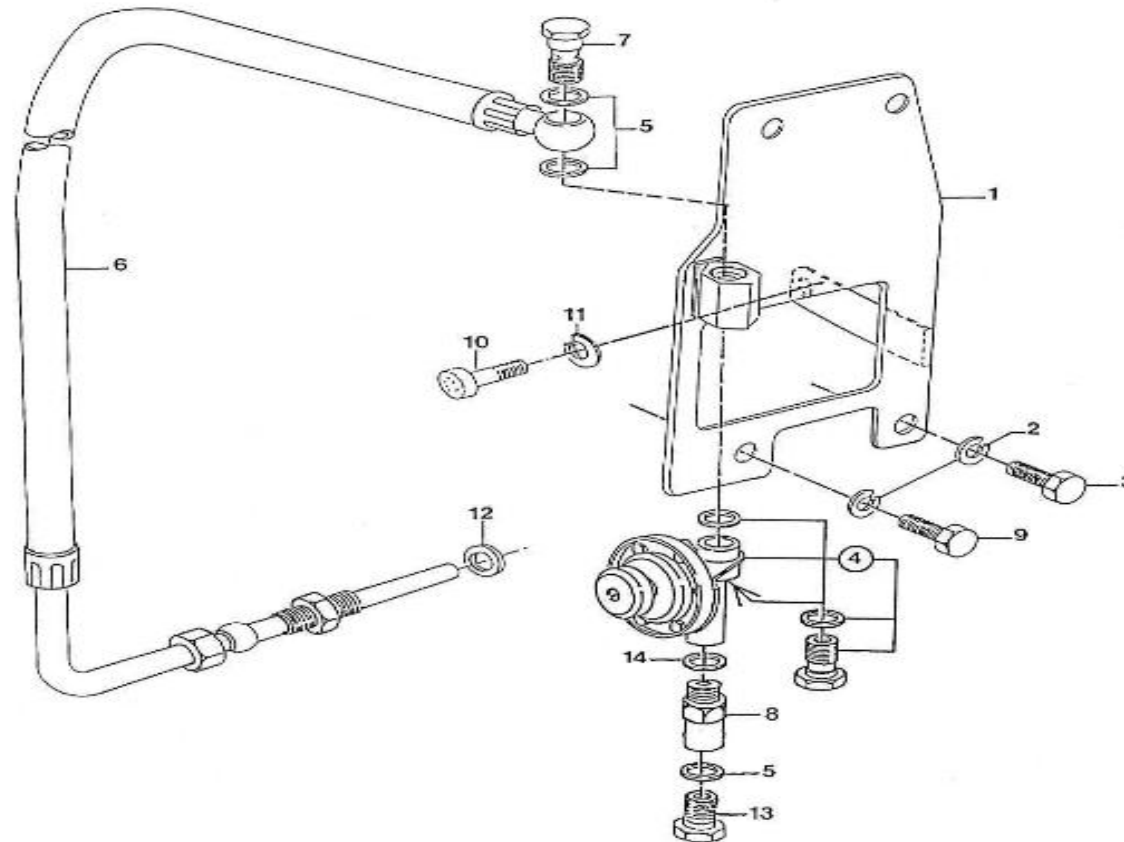

Brand: NanniDiesel

Model: Moteur 4.110HE

Version: Standard

Subassembly: Oil extraction pump

N.	Item	Description	Qty	Notes
1	970307094	SUPPORT	1	
2	970119149	WASHER, SPRING D 6 (Pour protection injecteur)	2	
3	970497323	BOLT,HEX M 6X 80	1	
4	970301416	PUMP,OIL EXTRACTION	1	
5	970300306	GASKET,RING D14 (SUR REFROID THERMO MOTA)	4	
6	970302492	PIPE,OIL EXTRACTION CPL.4.110H	1	
7	970432515	BOLT,BANJO M14X1,5 (=> N°KT08090423)	2	
8	970300797	CONNECTION,BANJO D=8/M14 (=> N°KT08090423)	1	
9	970302213	BOLT,HEX M 6X 70	1	
10	970639903	BOLT,HEX M 8X 16 (+++FIX SUPPORT ET WASTEGATE)	1	
11	970119138	WASHER, SPRING D 8 (TENDEUR)	1	
12	970300325	RING,SEAL D12	1	
13	970574514	BOLT,HEX M10X 16	1	
14	970300306	GASKET,RING D14 (SUR REFROID THERMO MOTA)	2	

V. 12/06/2012

Pag. 29/55