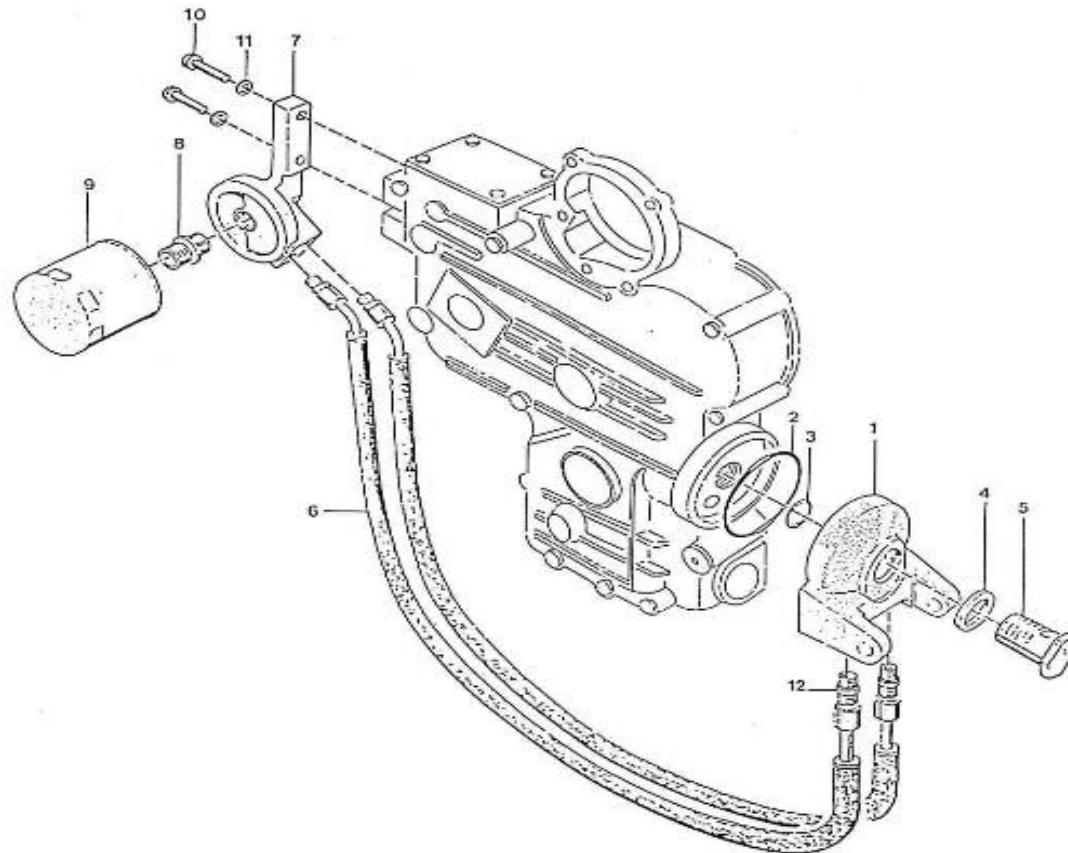

Brand: NanniDiesel

Model: Moteur 4.110HE

Version: Standard

Subassembly: Oil filter Assy

N.	Item	Description	Qty	Notes
1	970300246	No longer available - SUPPORT,ALTERNATOR HE	1	
2	970493155	O-RING,61,91X3,53	1	
3	970300252	O-RING,18,77X1,78	1	
4	970300251	WASHER,30X19	1	
5	970300248	BOLT,BANJO M18X1,5	1	
6	970300253	HOSE,OIL-HE	2	
7	970300249	SUPPORT,OIL FILTER HE	1	
8	970493157	NIPPLE,OIL FILTER	1	
9	970493150	FILTER,OIL	1	
10	970635916	BOLT,SOCK M 8X 35 (+++ FIX COUDE ECHAP)	2	
11	970119139	WASHER,CORRUGATED D8 (DONT 3 PTO)	2	
12	970300718	NIPPLE,REDUCING M16X1,5 M14X1,	4	

V. 12/06/2012

Pag. 21/55