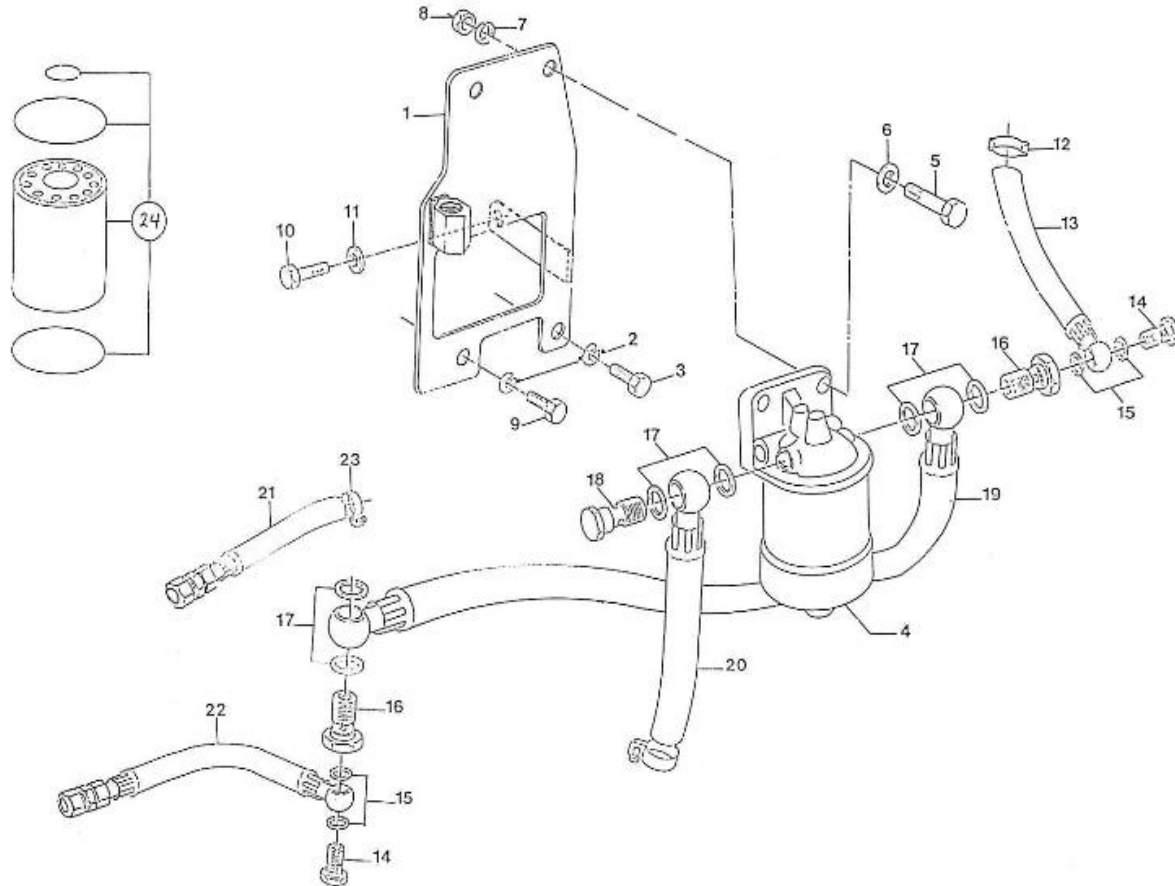

Brand: NanniDiesel

Model: Moteur 4.110HE

Version: Standard

Subassembly: Fuel filter Assy.

N.	Item	Description	Qty	Notes
1	970307094	SUPPORT	1	
2	970119149	WASHER, SPRING D 6 (Pour protection injecteur)	2	
3	970497323	BOLT,HEX M 6X 80	1	
4	970875100	No longer available - FILTER	1	
5	970644008	BOLT,HEX M10X 35 (+++POUR MONTAGE FLASQUE)	2	
6	970119135	WASHER,PLAIN D10 (DONT DEUX POUR CALAGE GALET	2	
7	970119136	WASHER,SPRING D10 (POUR INVERSEUR)	2	
8	970119143	NUT, M10	2	
9	970302213	BOLT,HEX M 6X 70	1	
10	970639903	BOLT,HEX M 8X 16 (+++FIX SUPPORT ET WASTEGATE)	1	
11	970119138	WASHER,SPRING D 8 (TENDEUR)	1	
12	970310171	CLAMP (+++ FIX DURITE WASTEGATE)	1	
13	970302499	HOSE	1	
14	970432133	BOLT,BANJO M 8	2	
15	970300288	GASKET,M8 (FIX TUYAU GRAISSAGE)	4	
16	970300327	BOLT,BANJO M14X1,5XM8	2	
17	970300306	GASKET,RING D14 (SUR REFROID THERMO MOTA)	6	
18	970432515	BOLT,BANJO M14X1,5 (=> N°KT08090423)	1	
19	970492310	HOSE,FUEL SUPPLY FILTER CPL.H/	1	
20	970512320	HOSE,FUEL SUPPLY INJ.PUMP CPL.	1	
21	970300995	HOSE,FUEL SUPPLY CPL H/HE	1	
22	970300994	HOSE,FUEL RETURN CPL H/HE	1	
23	970439306	CLAMP (++POUR DURITE ORIGINE REF HUILE MOTEUR)	1	
24	970875102	FILTER	1	

V. 12/06/2012

Pag. 17/55