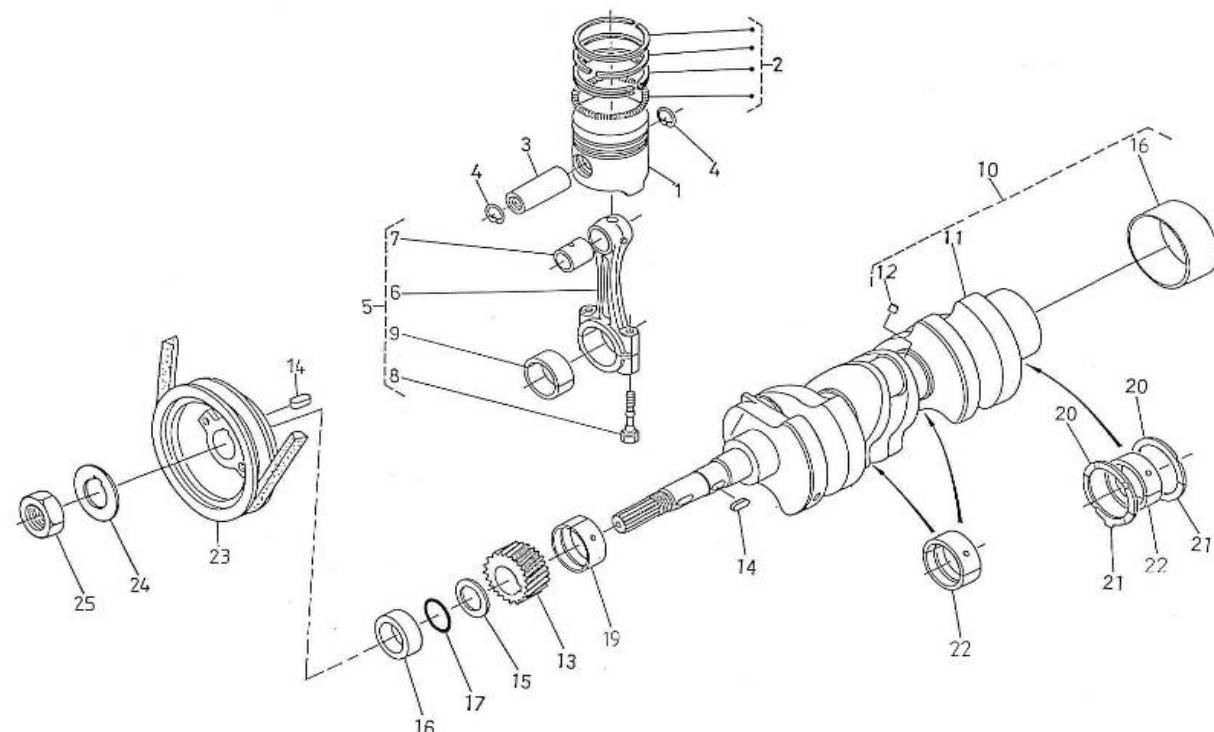

Brand: NanniDiesel

Model: Moteur 4.110HE

Version: Standard

Subassembly: Crankshaft pistons

N.	Item	Description	Qty	Notes
1	970151550	PISTON,STD.2.60-4.110	4	
2	970151502	SET,PISTON RING STD.	4	
3	970491503	PIN,PISTON	4	
4	970491504	CIR-CLIP (2)	8	
5	970491505	ROD,CONNECTING CPL.2. 60-3.90-	4	
7	970491512	BUSH,CONN.ROD	4	
8	970491513	BOLT,CONN.ROD	8	
9	970491514	METAL,CONN.ROD STD	4	
10	970511515	CRANKSHAFT,CPL.4.110	1	
12	970490909	PLUG,PIN CRANKSHAFT	4	
13	970491520	GEAR,CRANKSHAFT	1	
14	970491106	KEY,FEATHER	2	
15	970491522	SLINGER,OIL	1	
16	970151513	SLEEVE,CRANKSHAFT	1	
17	970491524	O-RING,CRANKSHAFT	1	
18	970151523	BUSH,CRANKSHAFT	1	
19	970491525	METAL,CRANKSHAFT 1 STD	1	
20	970491527	METAL,SIDE 1 STD	2	
21	970491528	METAL,SIDE 2 STD	2	
22	970491526	METAL,CRANKSHAFT 2 STD	4	
23	970511516	PULLEY,CRANKSHAFT D115 4.110H/	1	
24	970301493	WASHER,CRANKSHAFT	1	
25	970301492	NUT,CRANKSHAFT	1	
26	970151561	PISTON,+0,50	4	
27	970151503	SET,PISTON RING +0.50	4	
28	970491545	METAL,CONN.ROD 0,20	4	
29	970491555	METAL,CONN.ROD 0,40	4	
30	970491546	METAL,CRANKSHAFT +0.20	1	
31	970491556	METAL,CRANKSHAFT +0.40	1	
32	970491547	METAL,CRANKSHAFT 2 0.20	4	
33	970491557	METAL,CRANKSHAFT 2 0.40	4	
34	970491548	METAL,SIDE 1 0.02	2	
35	970491558	METAL,SIDE 1 0.04	2	
36	970491549	METAL,SIDE 2 0.02	2	
37	970491559	METAL,SIDE 2 0.04	2	

V. 12/06/2012

Pag. 11/55