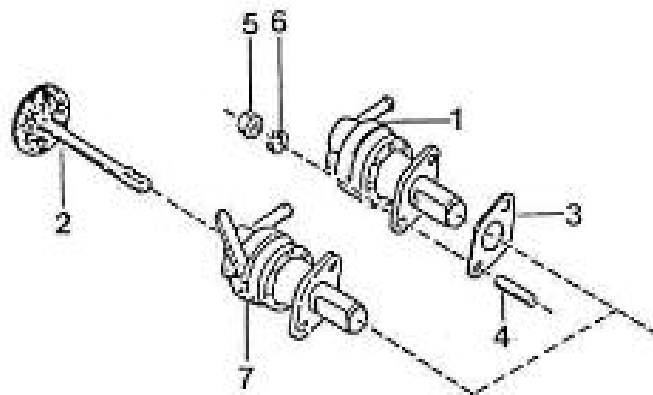

Brand: NanniDiesel	N.	Item	Description	Qty	Notes
Model: Moteur 4.110HE	1	970512501	PUMP,FUEL FEED CPL.MANUAL	1	
Version: Standard	2	970492502	DIAPHRAM,FUEL PUMP	1	
Subassembly: Fuel feed pump	3	970492512	GASKET,FUEL PUMP	1	
	4	970492513	STUD, M 6X 16	2	
	5	970151133	NUT,M 6 (BEFORE N°KTE08070398)	2	
	6	970119149	WASHER, SPRING D 6 (Pour protection injecteur)	2	
	7	970512501	PUMP,FUEL FEED CPL.MANUAL	1	

V. 12/06/2012

Pag. 14/55