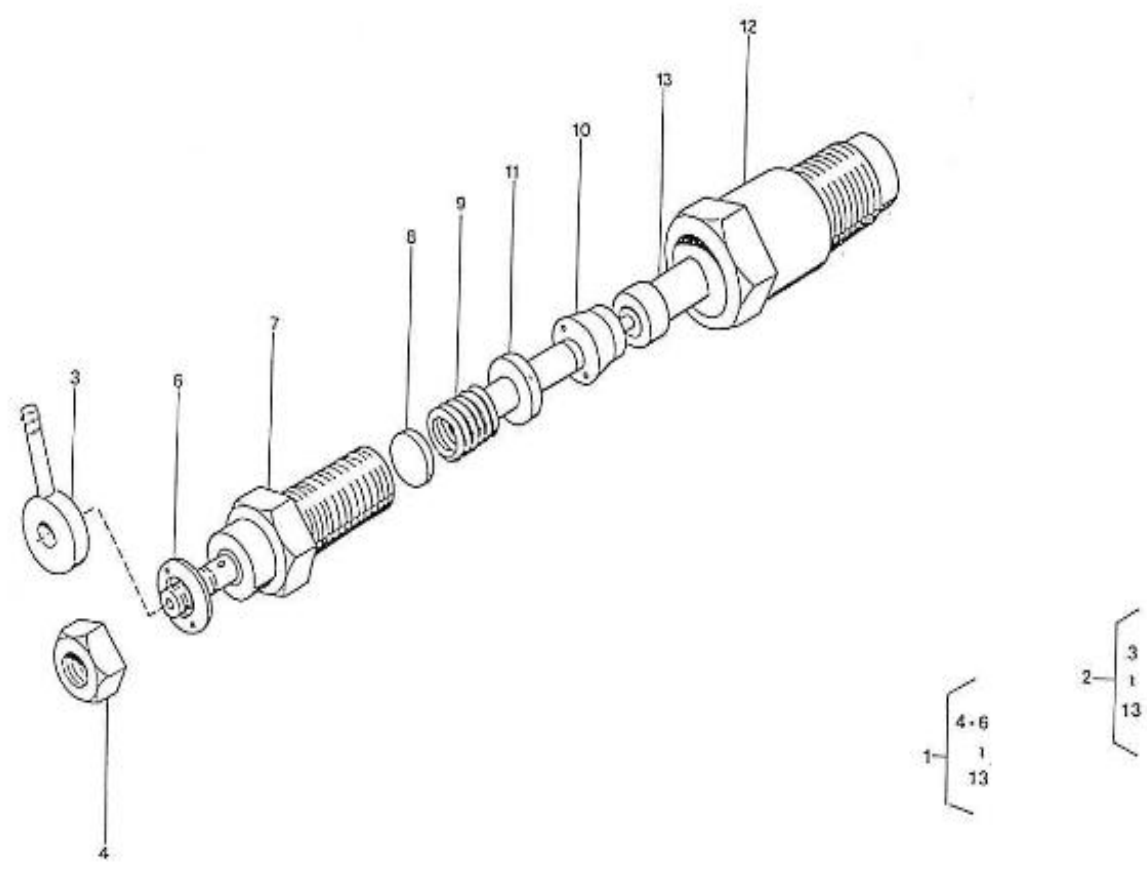

Brand: NanniDiesel
Model: Moteur 4.110HE
Version: Standard
Subassembly: Nozzle holder

N.	Item	Description	Qty	Notes
1	970152108	INJECTOR,CPL.	3	
2	970492107	INJECTOR,CPL.SINGLE	1	
3	970492155	FITTING,NOZZLE SINGLE	1	
4	970492153	NUT,NOZZLE INJ.	4	
6	970492172	WASHER,NOZZLE INJ.	4	
8	970142200	SET,SPACER NOZZLE	4	
9	970492143	SPRING,NOZZLE INJ.	4	
10	970492144	PIECE,DISTANCE NOZZLE INJ.	4	
11	970492145	ROD,PUSH NOZZLE INJ.	4	
12	970492173	NUT,NOZZLE INJ.	4	
13	970492113	NOZZLE,INJECTOR	4	

V. 12/06/2012

Pag. 20/55