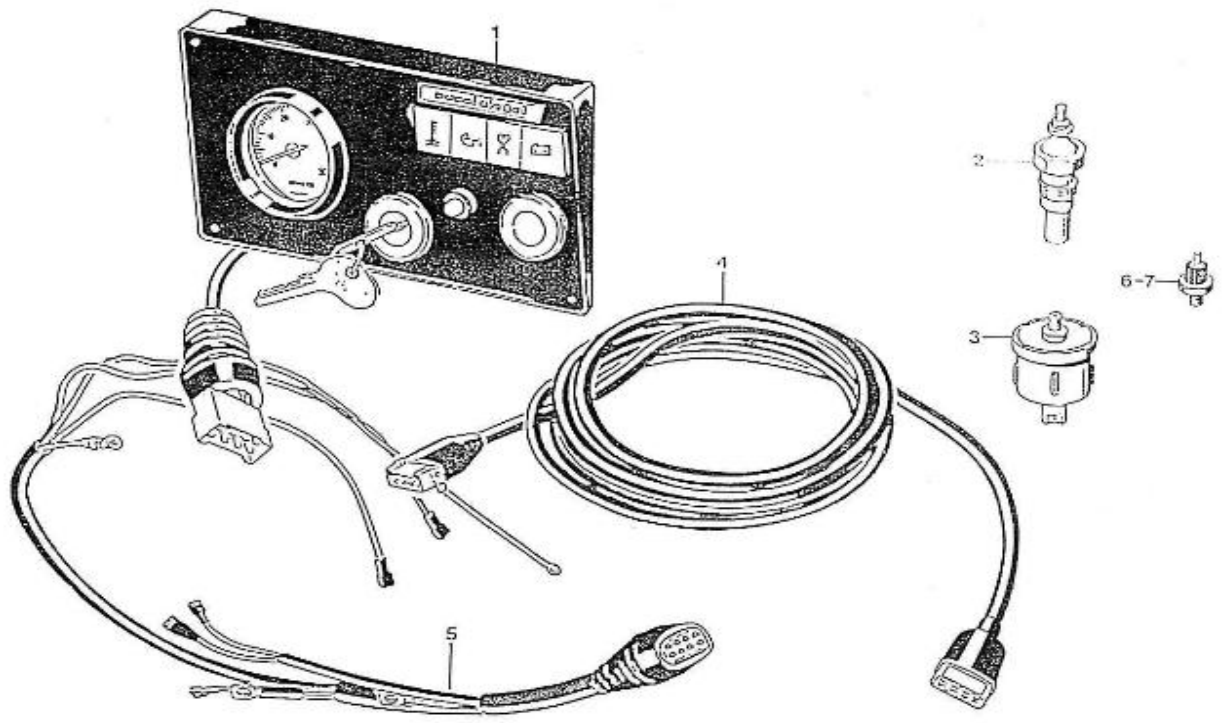

Brand: NanniDiesel	N.	Item	Description	Qty	Notes
Model: Moteur 4.110HE	1	970856000	No longer available - PANEL	1	
Version: Standard	2	970861602	No Longer Available - WATER TEMPERATURE SENDER	1	
Subassembly: Instruments panel STD	3	970861704	No Longer Available - OIL PRESSURE SENDER 10B	1	
	4	970851402	No longer available - NO LONGER AVAILABLE	1	
	5	970301376	WIRING,ENGINE HE	1	
	6	970851725	TEMPERATURE SENDER	1	
	7	970851603	WATER TEMPERATURE SENDER	1	

V. 12/06/2012

Pag. 35/55