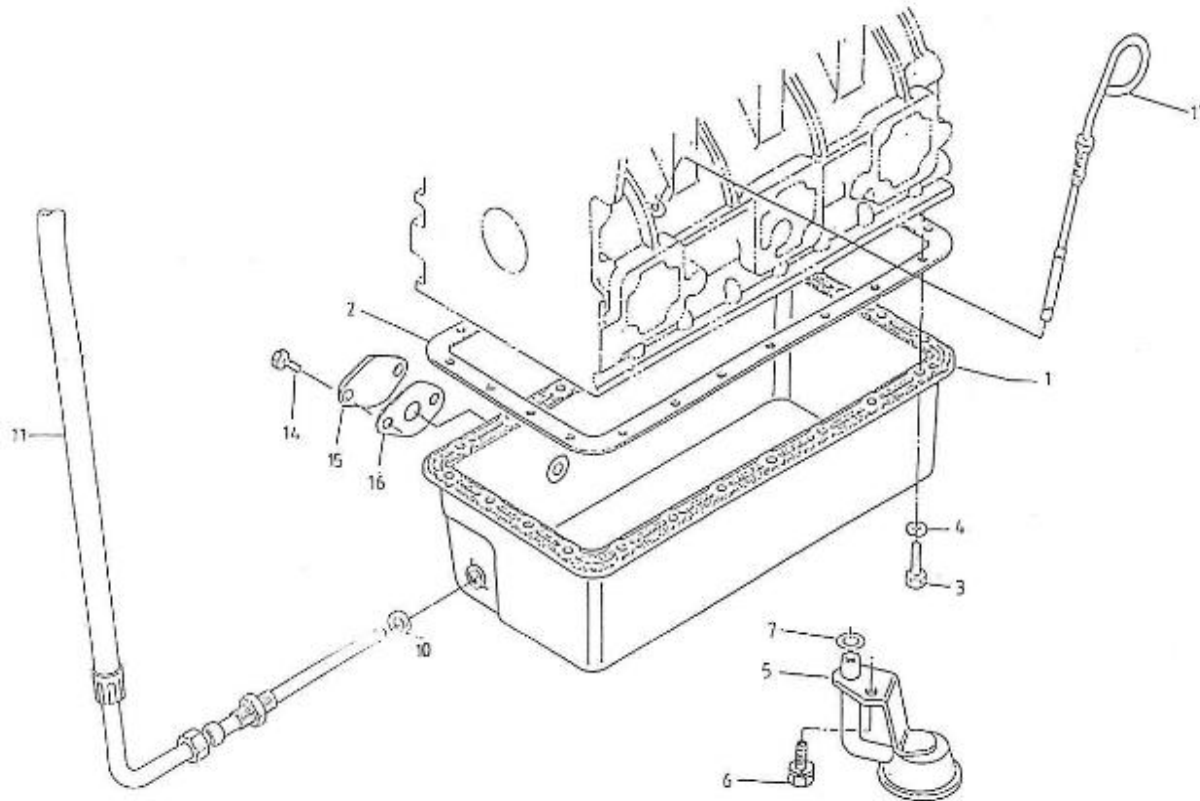

V. 12/06/2012

Pag. 4/55

Brand: NanniDiesel

Model: Moteur 4.110HE

Version: Standard

Subassembly: Oil pan

N.	Item	Description	Qty	Notes
1	970510121	No longer available - PAN,OIL 4.110	1	
2	970510110	GASKET,OIL PAN 4.110	1	
3	970490123	BOLT,M10X 9	22	
4	970119149	WASHER, SPRING D 6 (Pour protection injecteur )	22	
5	970163126	FILTER,OIL PAN 3. 90-4.110	1	
6	970490919	BOLT,M 8X 16	1	
7	970153129	O-RING,OIL FILTER 2.60 4.110	1	
8	970490127	PLUG, OIL DRAIN	1	
9	970432132	GASKET,RING	1	
10	970300325	RING,SEAL D12	1	
11	970307158	PIPE	1	
14	970490119	BOLT,M 6X 18	1	
15	970301517	COVER,OIL PAN 4.110	1	
16	970490142	GASKET,OIL GAUGE	1	
17	970510140	DIPSTICK,OIL LEVEL 4.110HE	1	