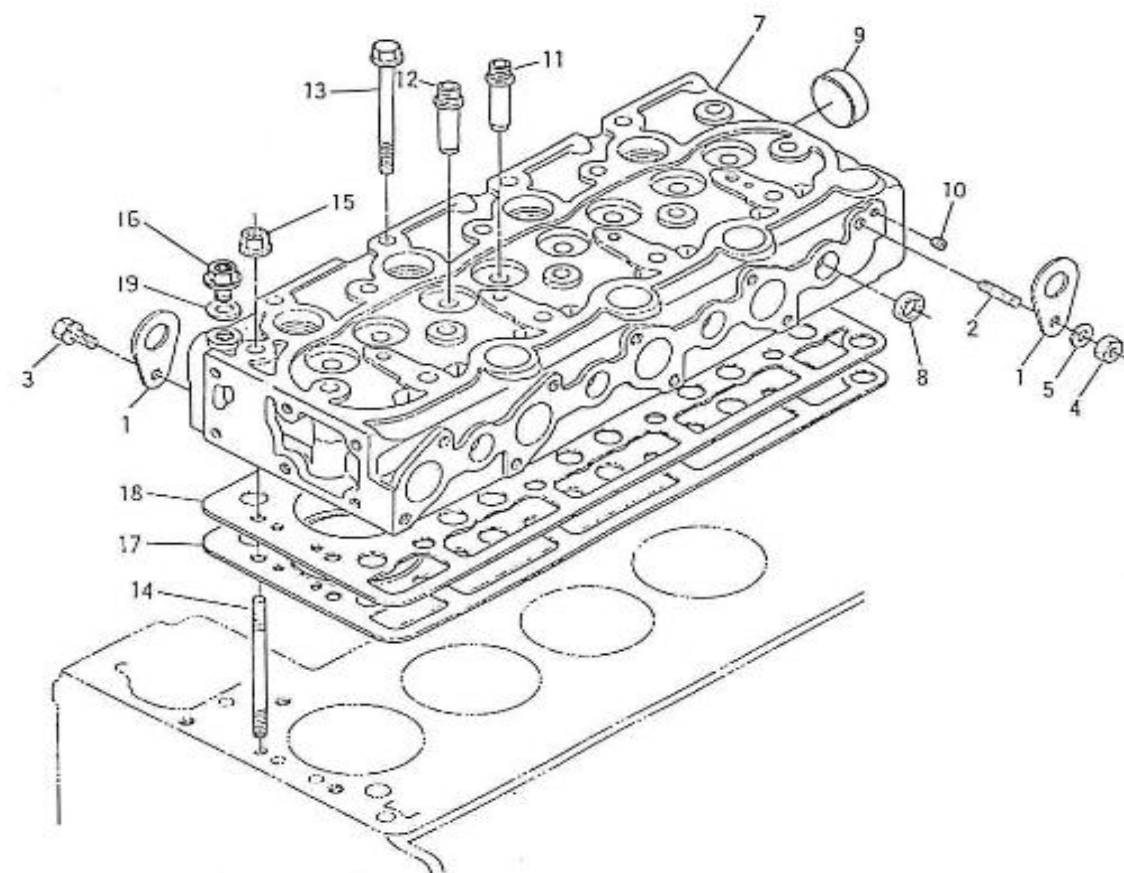

V. 12/06/2012

Pag. 6/55

Brand: NanniDiesel

Model: Moteur 4.110HE

Version: Standard

Subassembly: Cylinder head

N.	Item	Description	Qty	Notes
1	970490901	HOOK,ENGINE 2.60-3.90-4.110	2	
2	970490902	STUD,M 8X 16	1	
3	970490919	BOLT,M 8X 16	1	
4	970490903	NUT,M 8	1	
5	970490904	WASHER,SPRING D 8	1	
7	970510905	HEAD,CYLINDER CPL 4.110	1	
8	970490921	CAP,SEALING	7	
9	970490908	PLUG	1	
10	970490909	PLUG,PIN CRANKSHAFT	2	
11	970500922	GUIDE,VALVE INTAKE H-HE	4	
12	970500923	GUIDE,VALVE EXHAUST H-HE	4	
13	970150912	BOLT,CYL.HEAD	16	
14	970150913	STUD,CYL.HEAD 2. 60-3.90-4.110	2	
15	970150914	NUT,CYLINDER HEAD	2	
16	970851725	TEMPERATURE SENDER	1	
17	970510918	GASKET,CYL.HEAD 4.110HE	1	
18	970510917	SHIM,CYLINDER HEAD 4.110	1	
19	970150919	WASHER,SEAL	1	