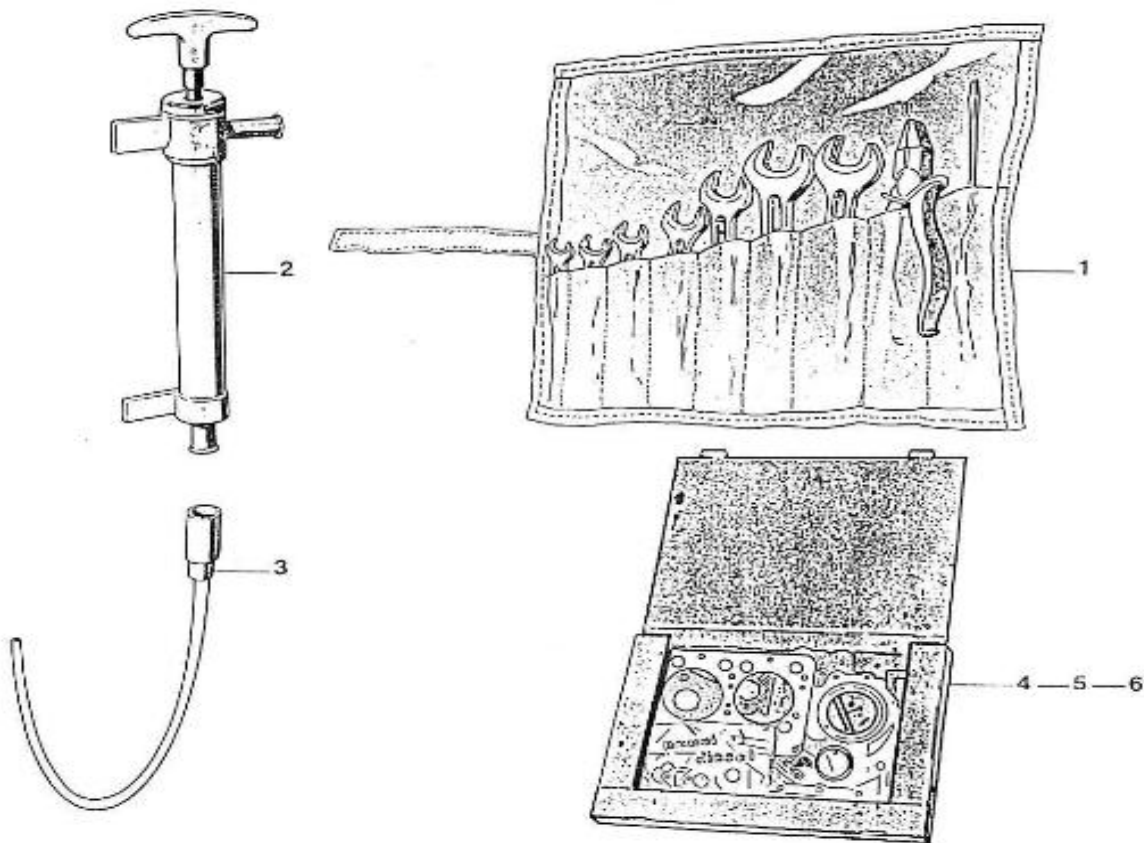

Brand: NanniDiesel	N.	Item	Description	Qty	Notes
Model: Moteur 4.110HE	1	970609901	KIT,TOOLS	1	
Version: Standard	2	970439302	PUMP,OIL EXTRACTION	1	
Subassembly: Tools gasket set	3	970310401	PIPE	1	
	4	970519000	SET,GASKET ENGINE 4.110 CPL.	1	
	5	970519003	SET,GASKET MARINE 4.110HE	1	
	6	970519010	GASKET SET	1	

V. 12/06/2012

Pag. 52/55