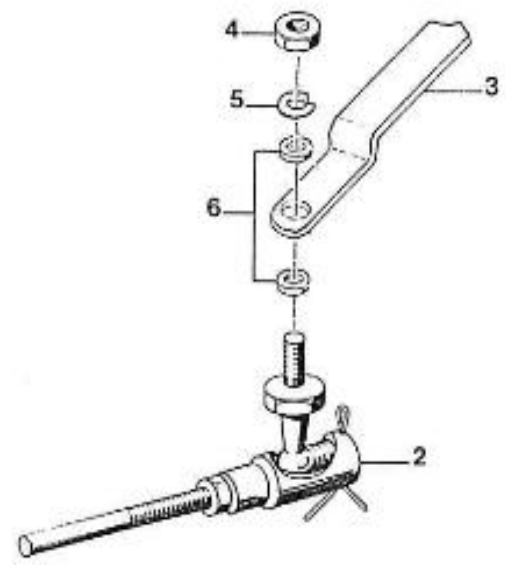

Brand: NanniDiesel
Model: Moteur 4.110HE
Version: Standard
Subassembly: Speed control

N.	Item	Description	Qty	Notes
1	970150401	SCREW,ADJUSTING	1	
2	970150402	NUT	1	
3	970150403	RING,SEAL (=> N° XA0001 <= 3Z0001)	2	
4	970140504	NUT, CAP M8	1	
5	970150405	CAP,NUT	1	
6	970151306	LEVER,ACCELERATOR	1	
7	970491312	KEY,FEATHER	1	
8	970151129	O-RING	1	
9	970151309	WASHER,PLAIN D 6	1	
10	970151310	NUT,M 6	2	
11	970151311	SPACER,GOVERNOR	1	
12	970151312	COVER,SPEED CONTROL	1	
13	970491311	GASKET,COVER SPEED CONTROL	1	
14	970491536	BOLT,M 6X 20	3	
15	970490224	STUD	1	
16	970151133	NUT,M 6 (BEFORE N°KTE08070398)	3	
17	970119149	WASHER, SPRING D 6 (Pour protection injecteur)	1	
18	970141301	BOLT, STOPPER ADJ.	2	
19	970491313	SPRING,START GOVERNOR	1	
20	970511314	SPRING,GOVERNOR N01 4.110	1	
21	970511315	SPRING,GOVERNOR N02 4.110	1	
22	970151316	LEVER,GOVERNOR CPL.	1	
23	970511317	GOVERNOR,CPL 4.110	1	
24	970511319	LEVEL,GOVERNOR CPL.4.110	1	
31	970151320	LEVER,FORK N02	1	
32	970491319	SHAFT,FORK LEVER	1	
33	970151321	BOLT,M 5X 16	1	
34	970300318	WASHER,SPRING D 5	2	
35	970491321	SUPPORT,FORK LEVER	1	
36	970491322	BOLT	1	
37	970491323	BOLT,M 6X 28	2