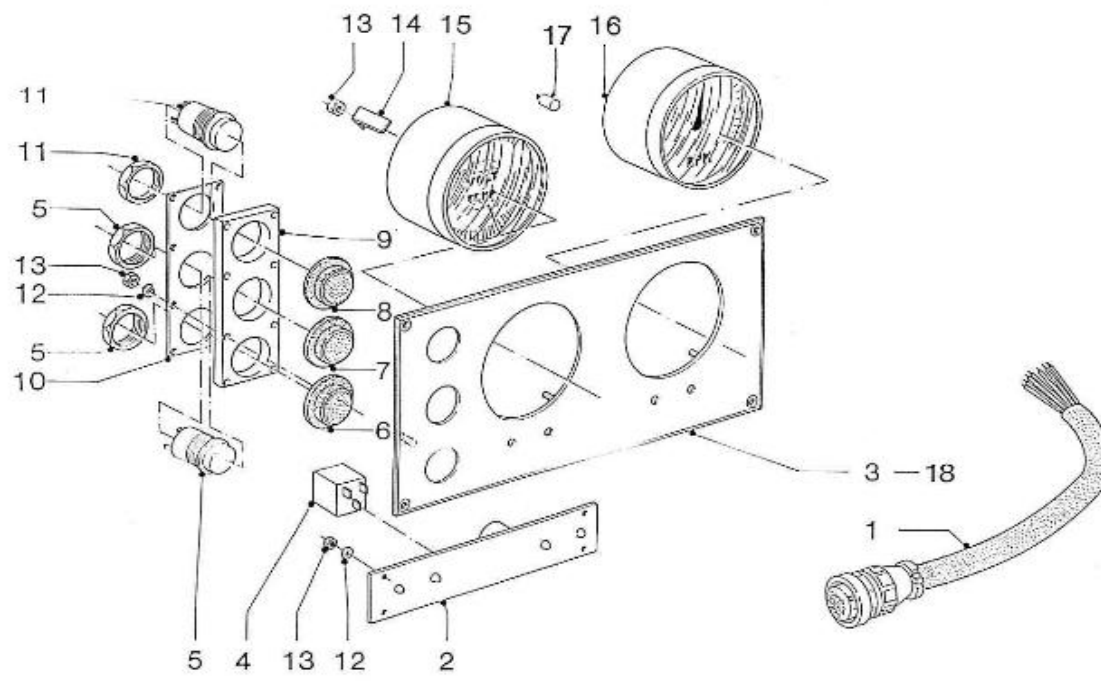

V. 12/06/2012

Pag. 42/55

Brand: NanniDiesel

Model: Moteur 4.110HE

Version: Standard

Subassembly: Instrument panel

N.	Item	Description	Qty	Notes
1	970301586	No longer available	1	
2	970301712	No longer available	1	
3	970301697	No longer available	1	
4	970301846	RELAIS,12V-30A	1	
5	970301576	BUTTON,PUSH -STOP/GLOW-	2	
6	970301737	No longer available	1	
7	970301573	No longer available	1	
8	970301574	No longer available	1	
9	970301738	No longer available	1	
10	970301739	No longer available	1	
11	970301575	BUTTON,PUSH -START-	1	
12	970301192	WASHER,PLAIN D 4	18	
13	970301191	NUT,M 4 A2	18	
14	970300920	CLAMP,INSTRUMENTS	4	
15	970301662	GAUGE,VDO,TEMP/VOLT 40-120,8-1	1	
16	970301642	No longer available - GAUGE,VDO,TACH,4000 12-24V 2P	1	
17	970856011	BULB 12V-2W	1	
18	970301550	PANEL,2 INSTRUMENTS 12V CPL VD	1	