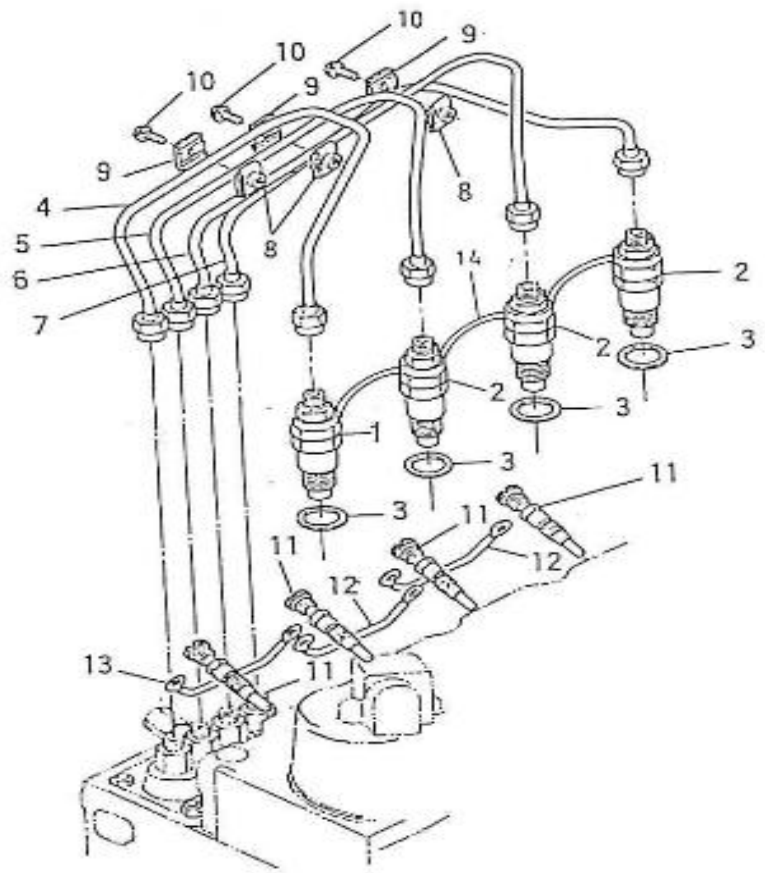

Brand: NanniDiesel
Model: Moteur 4.110HE
Version: Standard
Subassembly: Injection lines nozzles

N.	Item	Description	Qty	Notes
1	970492107	INJECTOR,CPL.SINGLE	1	
2	970152108	INJECTOR,CPL.	3	
3	970492109	GASKET,RING INJECTORS	4	
4	970512110	LINE,FUEL CYL.N01 4.110	1	
5	970512111	LINE,FUEL CYL.N02 4.110	1	
6	970512112	LINE,FUEL CYL.N03 4.110	1	
7	970512113	LINE ,FUEL CYL.N04 4.110	1	
8	970142114	CLAMP,FUEL LINES 1+2	3	
9	970142115	CLAMP,FUEL-LINES 1+2	3	
10	970492118	SCREW,M 5X 20 ROUND HEAD	3	
11	970152116	GLOWPLUG,H-HE	4	
12	970492117	CABLE,GLOWPLUG	2	
13	970512117	CABLE,GLOWPLUG 4.110	1	
14	970512101	PIPE,FUEL OVERFLOW X 4 CPL	1	

V. 12/06/2012

Pag. 16/55