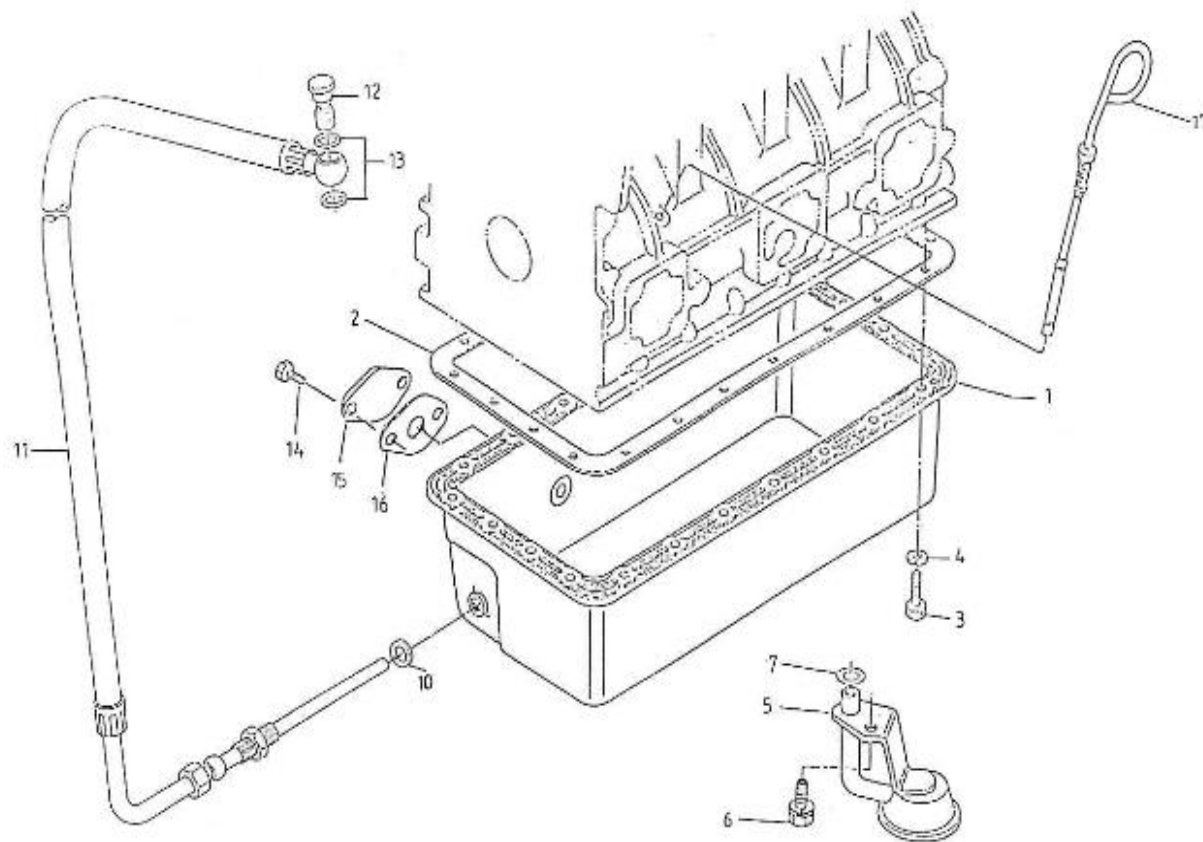

V. 12/06/2012

Pag. 3/55

Brand: NanniDiesel

Model: Moteur 4.110HE

Version: Standard

Subassembly: Oil pan

N.	Item	Description	Qty	Notes
1	970510121	No longer available - PAN,OIL 4.110	1	
2	970510110	GASKET,OIL PAN 4.110	1	
3	970490123	BOLT,M10X 9	22	
4	970119149	WASHER, SPRING D 6 (Pour protection injecteur )	22	
5	970163126	FILTER,OIL PAN 3. 90-4.110	1	
6	970490919	BOLT,M 8X 16	1	
7	970153129	O-RING,OIL FILTER 2.60 4.110	1	
8	970490127	PLUG, OIL DRAIN	1	
9	970432132	GASKET,RING	1	
10	970300325	RING,SEAL D12	1	
11	970302492	PIPE,OIL EXTRACTION CPL.4.110H	1	
12	970432515	BOLT,BANJO M14X1,5 (=> N°KT08090423 )	1	
13	970300306	GASKET,RING D14 (SUR REFROID THERMO MOTA )	1	
14	970490119	BOLT,M 6X 18	1	
15	970301517	COVER,OIL PAN 4.110	1	
16	970490142	GASKET,OIL GAUGE	1	
17	970510140	DIPSTICK,OIL LEVEL 4.110HE	1	