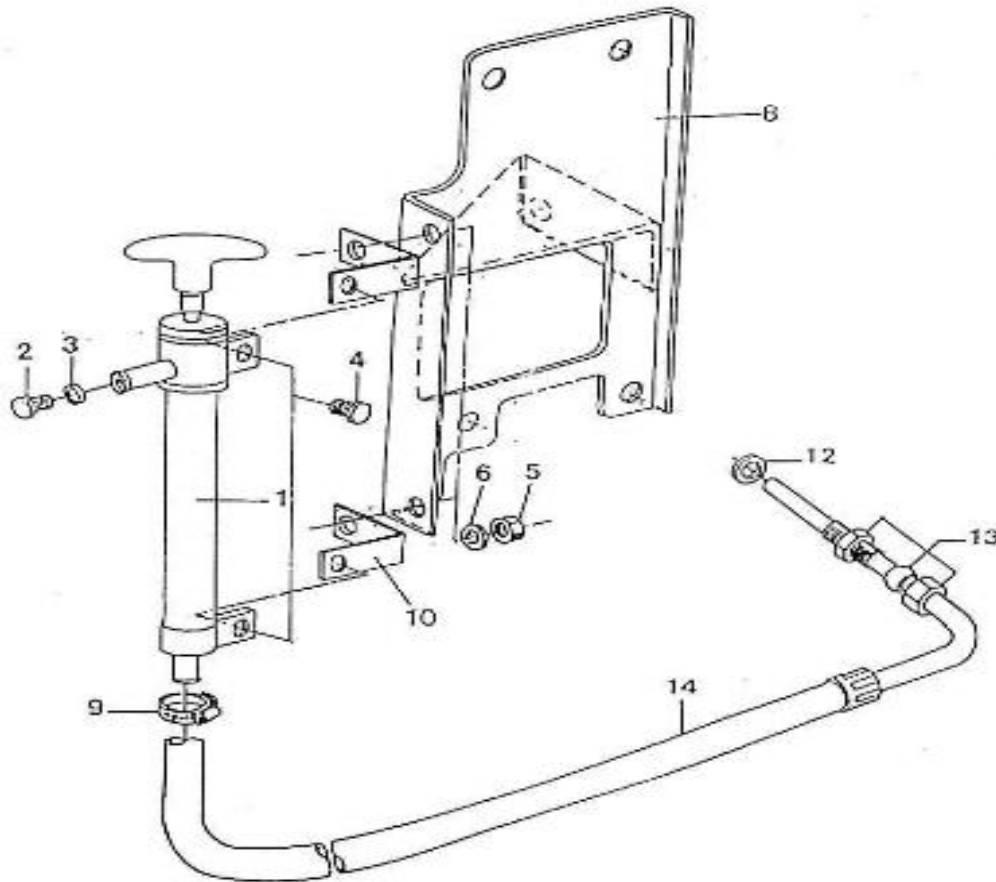

Brand: NanniDiesel

Model: Moteur 4.110HE

Version: Standard

Subassembly: Oil extraction pump

N.	Item	Description	Qty	Notes
1	970439302	PUMP,OIL EXTRACTION	1	
2	970832061	BOLT	1	
3	970300288	GASKET,M8 (FIX TUYAU GRAISSAGE)	1	
4	970439910	BOLT,HEX M 6X 16 (+++FIX.SUPPORT AG ACC)	4	
5	970635460	NUT,M 6	4	
6	970119149	WASHER, SPRING D 6 (Pour protection injecteur)	4	
8	970304076	SUPPORT,FUEL FILTER ELEMENT H-	1	
9	970439306	CLAMP (++)POUR DURITE ORIGINE REF HUILE MOTEUR)	1	
10	970302642	SUPPORT,OIL EXTRACTION PUMP S5 (STOP MANUEL)	2	
12	970300325	RING,SEAL D12	1	
13	970302316	NIPPLE,REDUCING M12X1,25 D 8	1	
14	970307158	PIPE	1	
15	970302317	NUT,CAP D=8 M14X1,5	1	
16	970302318	RING,SEAL D=8	1	

V. 12/06/2012

Pag. 30/55