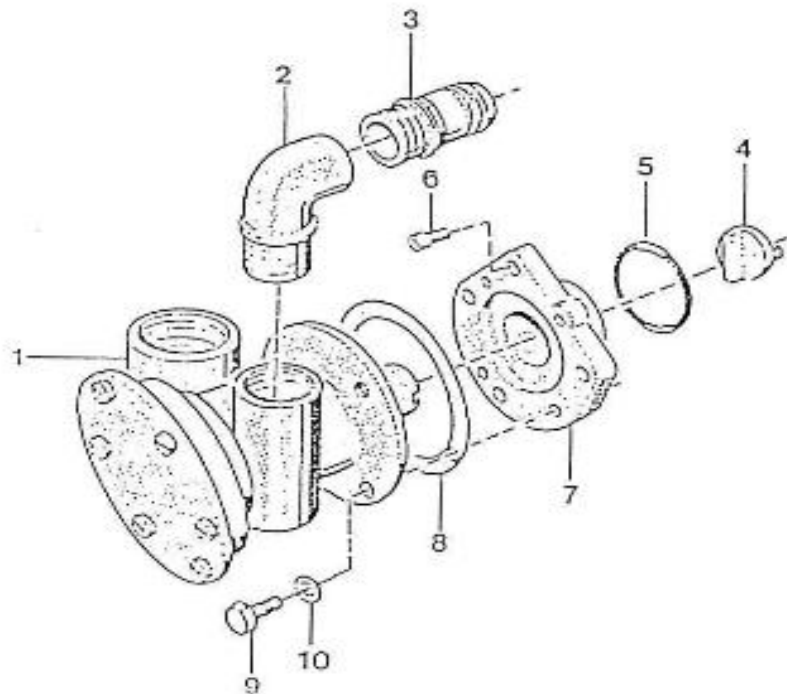

Brand: NanniDiesel	N.	Item	Description	Qty	Notes
Model: Moteur 4.110HE	1	970614510	PUMP,WATER F5B 9003	1	
Version: Standard	2	970604514	ELBOW,3/4 (+++ASPIRATION PPE EAU MER)	1	
Subassembly: Seawater pump Ass	3	970604515	CONNECTION,HOSE HBW-20 (SUR COUDE ET TUYAU)	1	
	4	970300256	COUPLING,WATER PUMP 4.110HE	1	
	5	970154025	O-RING,28,17X3,53	1	
	6	970604615	BOLT,SOCK M 6X 20	4	
	7	970300254	FLANGE,WATER PUMP 4.110HE	1	
	8	970614511	GASKET,WATER PUMP F5B-9	1	
	9	970439910	BOLT,HEX M 6X 16 (+++FIX.SUPPORT AG ACC)	4	
	10	970609602	WASHER,CORRUGATED D 6 (ROND GRAISSEE SERRAGE COUPLE 10NM)	4	

V. 12/06/2012

Pag. 26/55