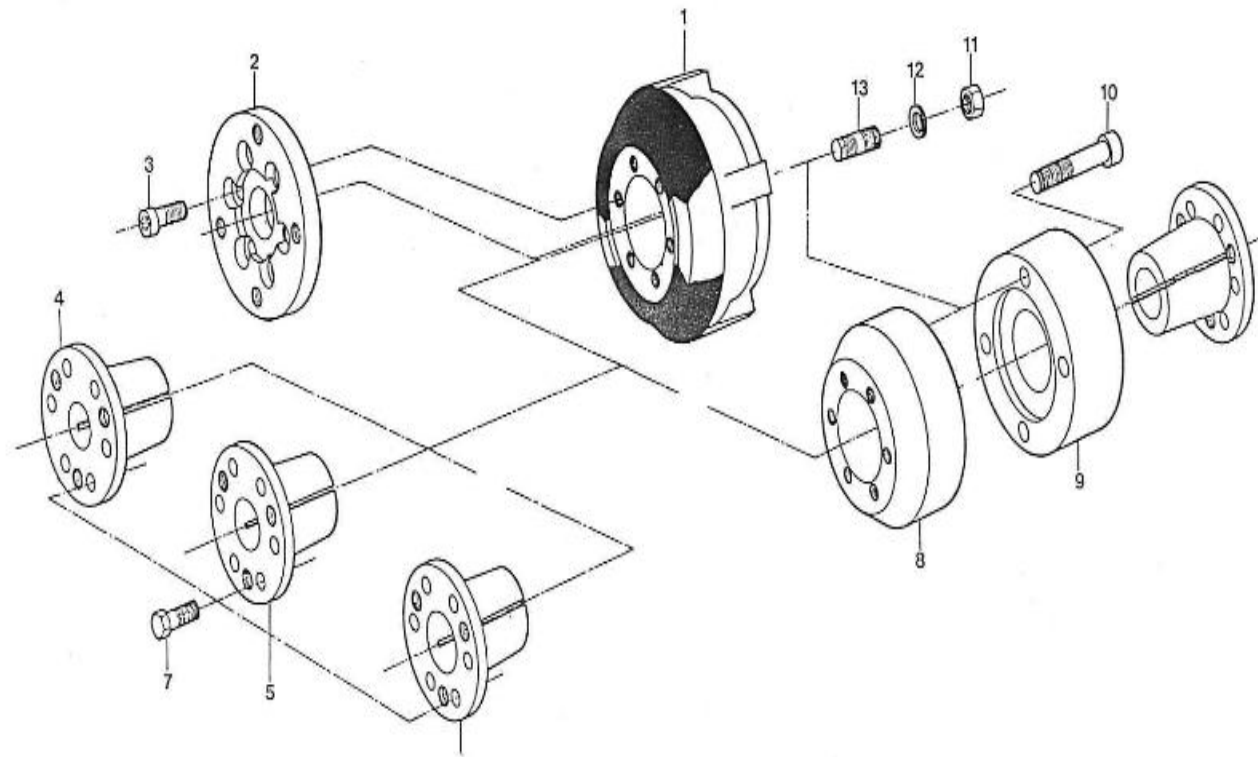

V. 12/06/2012

Pag. 54/55

Brand: NanniDiesel

Model: Moteur 4.110HE

Version: Standard

Subassembly: Shaft coupling

N.	Item	Description	Qty	Notes
1	970300733	FLEXIBLE COUPLING 4 P	1	
4	970301226	"CONE,CLAMPING 4"" 22"	1	
5	970301104	"CONE,CLAMPING 4"" 25"	1	
6	970301105	"CONE,CLAMPING 4"" 30"	1	
7	970301222	Please consult us - COUPLING	1	
8	970301221	COUPLING	1	
9	970609157	BOLT,SOCK M10X 55	4	
10	970119143	NUT, M10	4	
11	970119136	WASHER,SPRING D10 (POUR INVERSEUR )	4	
12	970621020	STUD,M10X 22	4	
13	970409603	BOLT,HEX M 8X 25 (FIX SUP ALT )	6	
14	970307180	FLEXIBLE COUPLING	1	
15	970307181	FLEXIBLE COUPLING	1	
16	970307182	FLEXIBLE COUPLING	1	
17	970307183	FLEXIBLE COUPLING	1	
18	970307184	FLEXIBLE COUPLING	1	
19	970307185	FLEXIBLE COUPLING	1	
20	970307186	FLANGE	1	
21	970307187	FLANGE	1	
22	970307190	SET OF GASKETS	1	