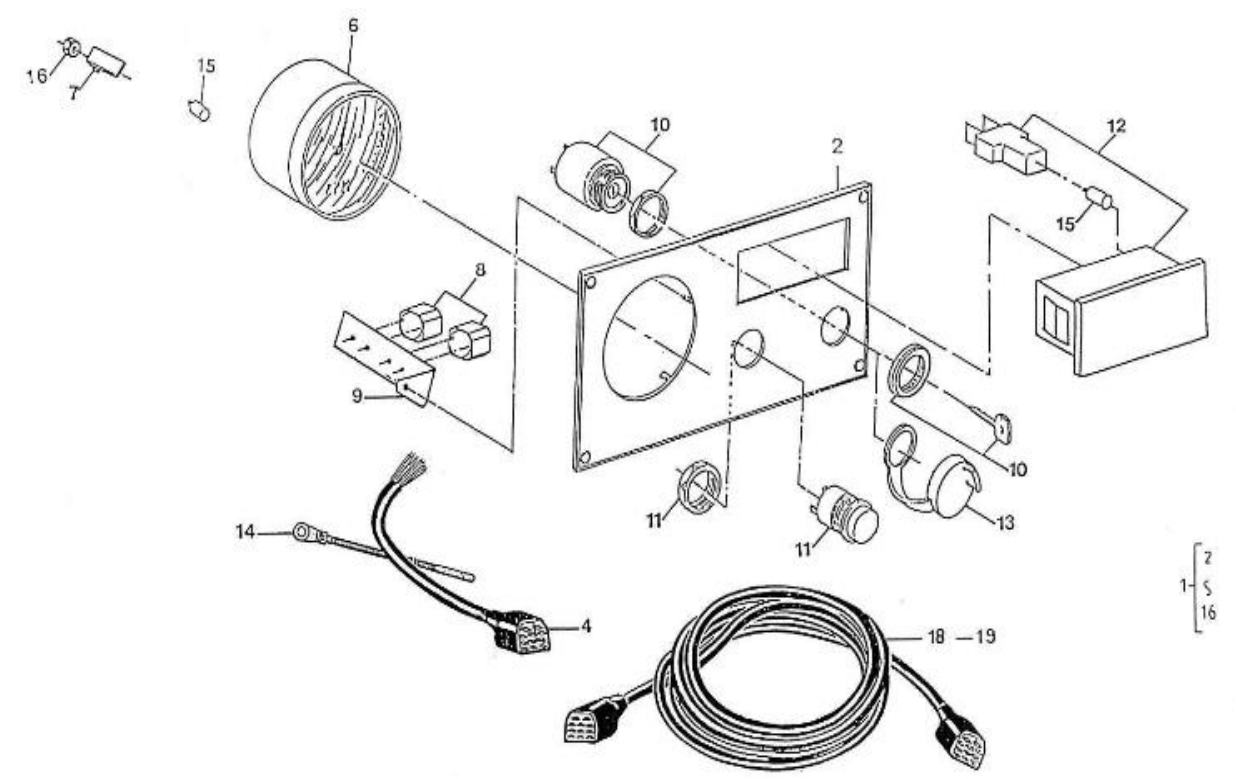

V. 12/06/2012

Pag. 43/55

Brand: NanniDiesel

Model: Moteur 4.110HE

Version: Standard

Subassembly: Panel 1 instrument

N.	Item	Description	Qty	Notes
1	674351	PANEL	1	
2	970302214	PLATE,PANEL 1 INSTRUMENT	1	
4	970302662	WIRING,PANEL 1 INSTR. (11P)	1	
6	970301642	No longer available - GAUGE,VDO,TACH,4000 12-24V 2P	1	
7	970300920	CLAMP,INSTRUMENTS	4	
8	970302684	BUZZER,SONITRON SMA 24A P17.05	2	
9	970310182	SUPPORT (. )	1	
10	970302667	SWITCH,BOSCH STARTER + GLOWING	1	
11	970300967	BUTTON,PUSH	1	
12	970856005	INDICATORI OTTICI A 4 SPIE	1	
13	970304021	COVER	1	
14	970304019	CABLEBINDER,PLASTIC 4.8X195	1	
15	970856011	BULB 12V-2W	5	
16	970301191	NUT,M 4 A2	4	
18	970302665	WIRING,INTERMEDIATE 4MTR 11POS	1	
19	970302666	WIRING,INTERMEDIATE 8MTR 11POS (TOTAL 12M)	1	