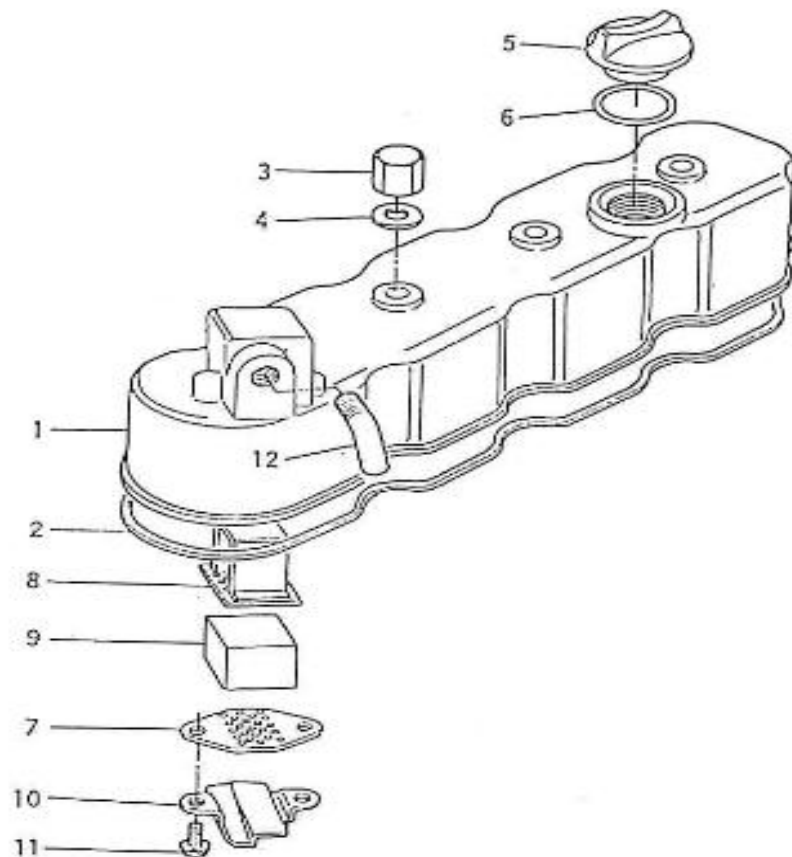

V. 12/06/2012

Pag. 5/55

Brand: NanniDiesel

Model: Moteur 4.110HE

Version: Standard

Subassembly: Cylinder head cover

N.	Item	Description	Qty	Notes
1	970510501	COVER,CYLINDER HEAD 4.110	1	
2	970510502	GASKET,COVER CYL:HEAD 4.110	1	
3	970490503	NUT,CAP	4	
4	970490505	GASKET,RING	4	
5	970490510	CAP,FILLING OIL	1	
6	970490511	O-RING	1	
7	970490303	PLATE,BREATHER ELEMENT	1	
8	970490302	HOUSING,BREATHER ELEMENT	1	
9	970490305	FILTER,BREATHER ELEMENT	1	
10	970490306	SHIELD,OIL BREATHER	1	
11	970490307	SCREW,M 5X 10	2	
12	970301993	PIPE,BREATHER	1	