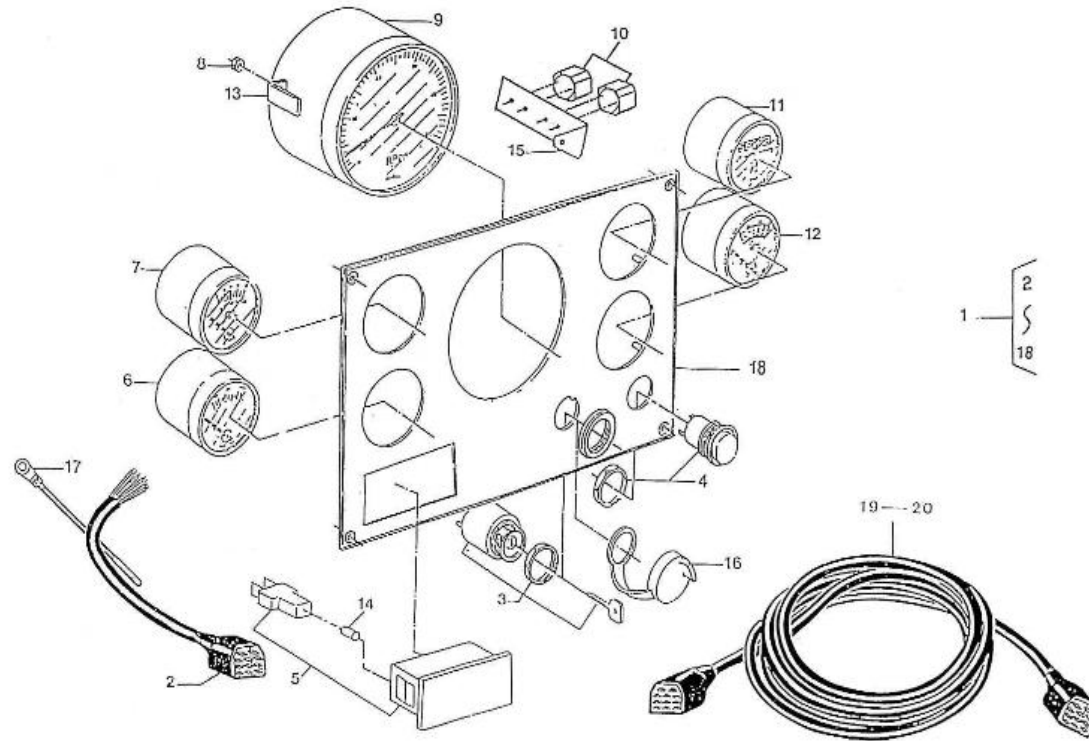

V. 12/06/2012

Pag. 45/55

Brand: NanniDiesel

Model: Moteur 4.110HE

Version: Standard

Subassembly: Panel 5 instruments

N.	Item	Description	Qty	Notes
1	970302674	PANEL,5 INSTR. 4000RPM 12V VDO	1	
2	970304004	WIRING,PANEL 5INSTR. CPL. (11P)	1	
3	970302667	SWITCH,BOSCH STARTER + GLOWING	1	
4	970300967	BUTTON,PUSH	1	
5	970856005	INDICATORI OTTICI A 4 SPIE	1	
6	970850603	THERM.V. 120C 12V D52	1	
7	970850705	OIL PRESSURE GAUGE 5B	1	
8	970301191	NUT,M 4 A2	12	
9	970301642	No longer available - GAUGE,VDO,TACH,4000 12-24V 2P	1	
10	970302684	BUZZER,SONITRON SMA 24A P17.05	2	
11	970300742	GAUGE,VDO,HOUR,2P,D 52	1	
12	970850801	VOLTMETER	1	
13	970300920	CLAMP,INSTRUMENTS	12	
14	970856011	BULB 12V-2W	9	
15	970310182	SUPPORT (. )	1	
16	970304021	COVER	1	
17	970304019	CABLEBINDER,PLASTIC 4.8X195	1	
18	970300790	No longer available - PLATE,PANEL 5 INSTRUMENTS VDO	1	
19	970302665	WIRING,INTERMEDIATE 4MTR 11POS	1	
20	970302666	WIRING,INTERMEDIATE 8MTR 11POS (TOTAL 12M )	1	