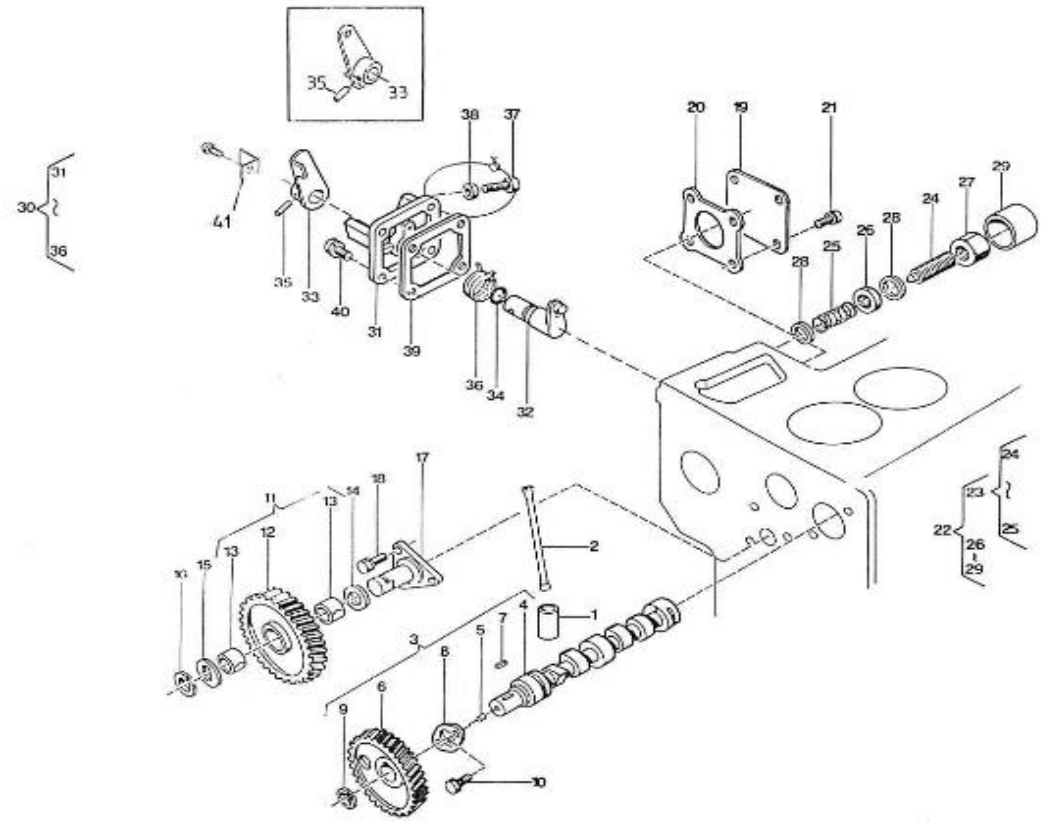

V. 12/06/2012

Pag. 8/55

Brand: NanniDiesel

Model: Moteur 4.110HE

Version: Standard

Subassembly: Camshaft

N.	Item	Description	Qty	Notes
1	970491101	TAPPET (BEFORE N°KTE08070398 )	8	
2	970491102	ROD,PUSH	8	
3	970511101	CAMSHAFT,CPL.4.110	1	
4	970511140	CAMSHAFT,4.110	1	
5	970491104	PLUG	2	
6	970491105	GEAR,CAMSHAFT H-HE	1	
7	970491106	KEY,FEATHER	1	
8	970491107	STOPPER,CAMSHAFT	1	
9	970491108	CIR-CLIP,EXTERNAL	1	
10	970490508	BOLT,M 6X 14	2	
11	970491111	GEAR,IDLE CPL.	1	
13	970491112	BUSH,IDLE GEAR	2	
14	970491113	COLLAR,IDLE GEAR N01	1	
15	970491114	COLLAR,IDLE GEAR N02	1	
16	970491115	CIR-CLIP,EXTERNAL	1	
17	970491116	SHAFT,IDLE GEAR	1	
18	970491117	BOLT,M 6X 16	3	
19	970491133	COVER,FUEL CAMSHAFT	1	
20	970491119	GASKET,COVER OIL PUMP	1	
21	970491134	BOLT,M 8X 18	4	
22	970151125	ADJUSTMENT,GOVERNOR CPL.	1	
23	970151126	SCREW,ADJUSTING IDLE CPL.	1	
26	970491129	NUT	1	
27	970491130	NUT,CAP	1	
28	970491131	WASHER,SEAL	2	
29	970491132	CAP,NUT	1	
30	970151127	LEVER,ENGINE STOP CPL.	1	
31	970151128	COVER,INJ.PUMP	1	
34	970151129	O-RING	1	
35	970151130	PIN,SPRING RETAINER	1	
36	970151131	SPRING,INJ.PUMP	1	
37	970141301	BOLT, STOPPER ADJ.	1	
38	970151133	NUT,M 6 (BEFORE N°KTE08070398 )	1	
39	970492104	GASKET,COVER	1	
40	970490119	BOLT,M 6X 18	4	
41	970302571	SUPPORT,ACC.CONTROL H/HE	1	