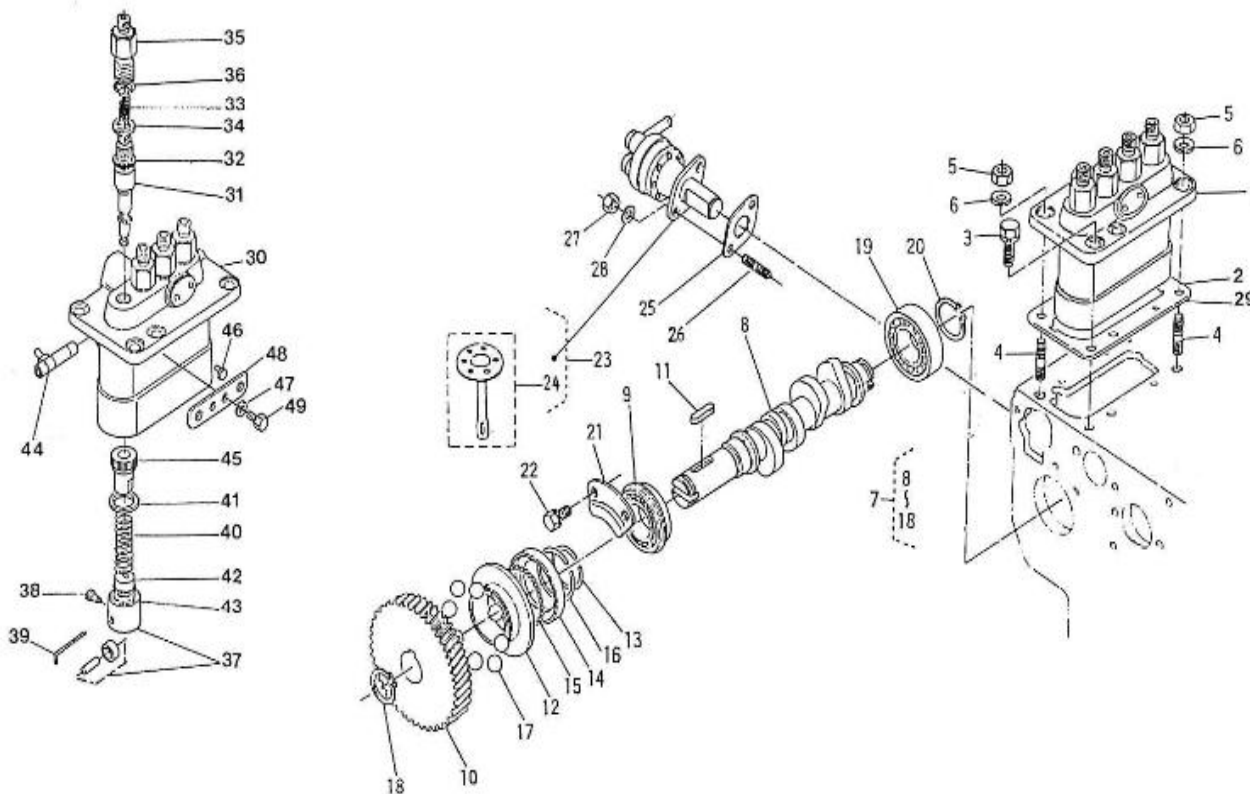

V. 12/06/2012

Pag. 14/55

Brand: NanniDiesel

Model: Moteur 4.110HE

Version: Standard

Subassembly: Injection & Fuel pump

N.	Item	Description	Qty	Notes
1	970512120	PUMP,INJECTION 4.110 CPL	1	
2	970512121	SET,SHIM INJECTION PUMP 4.110	1	
3	970492138	BOLT,M 8X 22	2	
4	970300103	STUD,M 8X 20	2	
5	970490903	NUT,M 8	2	
6	970490904	WASHER,SPRING D 8	2	
7	970512122	CAMSHAFT,FUEL CPL.4.110	1	
8	970512122	CAMSHAFT,FUEL CPL.4.110	1	
9	970492124	BEARING,BALL	1	
10	970492125	GEAR,INJ.PUMP	1	
11	970492126	KEY,FEATHER	1	
12	970492127	SLEEVE,GOVERNOR INJ.PUMP	1	
13	970492128	CIR-CLIP,GOVERNOR SLEEVE	1	
14	970492129	CASE,GOVERNOR BALL	1	
15	970492130	BEARING,BALL FUEL CAMSHAFT	30	
16	970492131	CIR-CLIP,GOVERNOR BALL CASE	1	
17	970492132	BEARING,BALL GOVERNOR	8	
18	970491108	CIR-CLIP,EXTERNAL	1	
19	970492134	BEARING,BALL	1	
20	970492135	CIR-CLIP,EXTERNAL	1	
21	970492136	STOPPER,FUEL CAMSHAFT	1	
22	970140123	BOLT ,M 6X12 (AFTER N°KTE08070398 )	1	
23	970512501	PUMP,FUEL FEED CPL.MANUAL	1	
24	970492502	DIAPHRAM,FUEL PUMP	1	
25	970492512	GASKET,FUEL PUMP	1	
26	970492513	STUD, M 6X 16	2	
27	970151133	NUT,M 6 (BEFORE N°KTE08070398 )	2	
28	970119149	WASHER, SPRING D 6 (Pour protection injecteur )	2	
29	970512501	PUMP,FUEL FEED CPL.MANUAL	1	
30	970512120	PUMP,INJECTION 4.110 CPL	1	
31	970492146	ELEMENT,INJ/PUMP	4	
32	970492147	VALVE,DELIVERY INJ/PUMP	4	
33	970492148	SPRING,DELIVERY VALVE INJ/PUMP	4	
34	970492149	GASKET,DELIVERY VALVE INJ.PUMP	4	
35	970492150	NIPPLE,DELIVERY VALVE INJ/PUMP	4	
36	970492151	O-RING,INJ.PUMP	4	
37	970492156	TAPPET,INJ.PUMP CPL.	4	
38	970492157	PIN,TAPPET GUIDE INJ/PUMP	4	
39	970492158	PIN,CLAMP INJ/PUMP	1	
40	970492159	SPRING,PLUNGER INJ/PUMP	4	
41	970492160	SEAT,SPRING -UPPER-	4	
42	970492161	SEAT,SPRING -LOWER-	4	
43	970492162	SHIM,INJECTION PUMP	1	
44	970492163	RACK,CONTROL INJ/PUMP	1	
45	970492164	SLEEVE,CONTROL INJ/PUMP	4	
46	970492168	PIN,COLLAR INJ/PUMP	2	
47	970119149	WASHER, SPRING D 6 (Pour protection injecteur )	2	
48	970502169	PLATE,ADJUSTING INJ.PUMP 2.60	1	