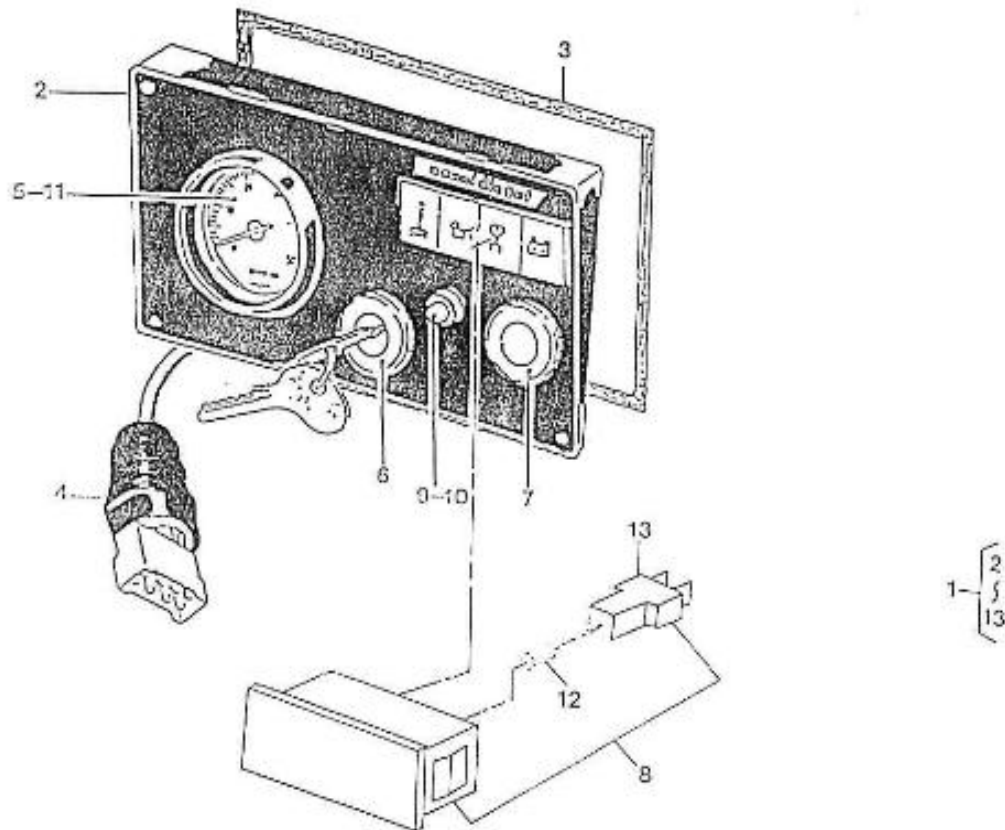

Brand: NanniDiesel

Model: Moteur 4.110HE

Version: Standard

Subassembly: Instrument panel STD

N.	Item	Description	Qty	Notes
1	970856000	No longer available - PANEL	1	
2	970856009	No longer available	1	
3	970856010	No longer available	1	
4	970856002	No longer available	1	
5	970856001	REVOLUTION COUNTER	1	
6	970850404	SWITCH STARTER	1	
7	970856004	BUZZER	1	
8	970856005	INDICATORI OTTICI A 4 SPIE	1	
9	970856006	FUSE	1	
10	970856007	SOCKET	1	
11	970856008	No longer available	1	
12	970856011	BULB 12V-2W	4	
13	970856005	INDICATORI OTTICI A 4 SPIE	1	

V. 12/06/2012

Pag. 38/55