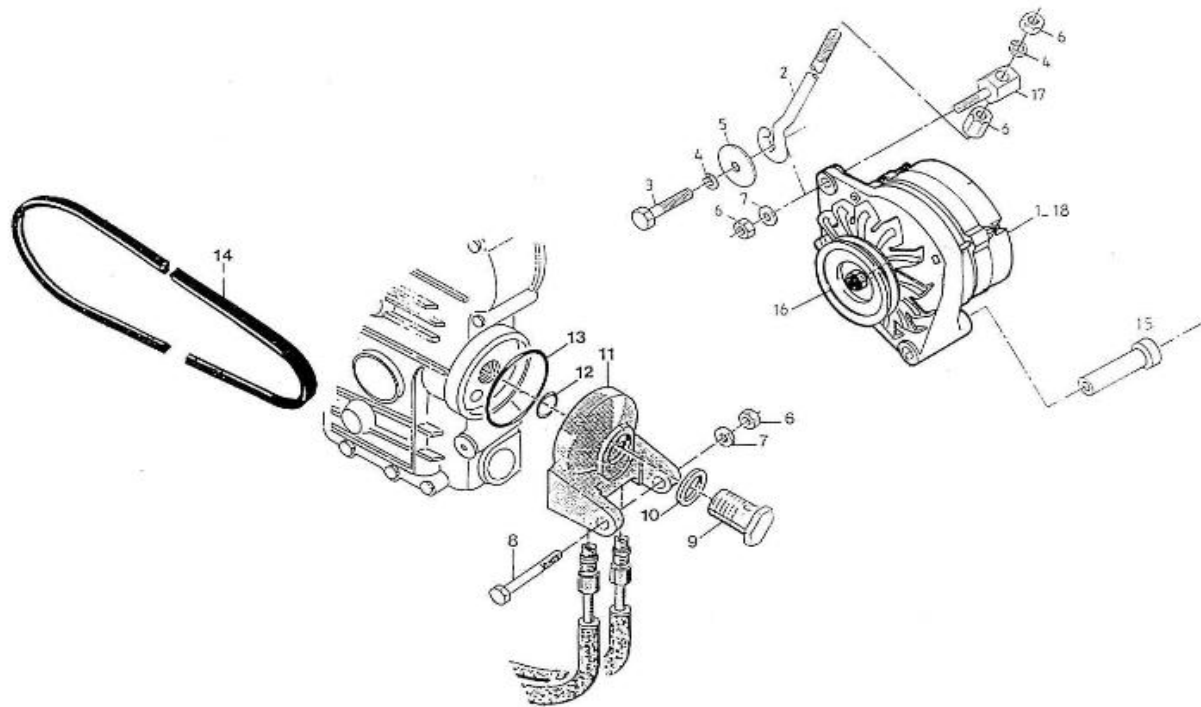

Brand: NanniDiesel

Model: Moteur 4.110HE

Version: Standard

Subassembly: Alternator Assy STD

N.	Item	Description	Qty	Notes
1	970307522	ALTERNATOR,14V-60A	1	
2	970307493	TIGHTENER,V-BELT	1	
3	970300409	BOLT,HEX M 8X 55 (+++ FIX . PTO)	1	
4	970119139	WASHER,CORRUGATED D8 (DONT 3 PTO)	2	
5	970304050	WASHER	1	
6	970027322	NUT,M 8 (++ECROU FIL DEMARREUR)	4	
7	970119138	WASHER,SPRING D 8 (TENDEUR)	2	
8	970300474	BOLT,HEX M 8X 85 SPECIAL	1	
9	970300248	BOLT,BANJO M18X1,5	1	
10	970300251	WASHER,30X19	1	
11	970300246	No longer available - SUPPORT,ALTERNATOR HE	1	
12	970300252	O-RING,18,77X1,78	1	
13	970493155	O-RING,61,91X3,53	1	
14	970300706	V-BELT,SPZ 950 LW	1	
15	970307061	No Longer Available - AXLE	1	
16	970307194	PULLEY	1	
17	970307491	SUPPORT,TIGHTNER V-BELT	1	
18	970307533	REGULATOR,ALTERNATOR	1	

V. 12/06/2012

Pag. 34/55