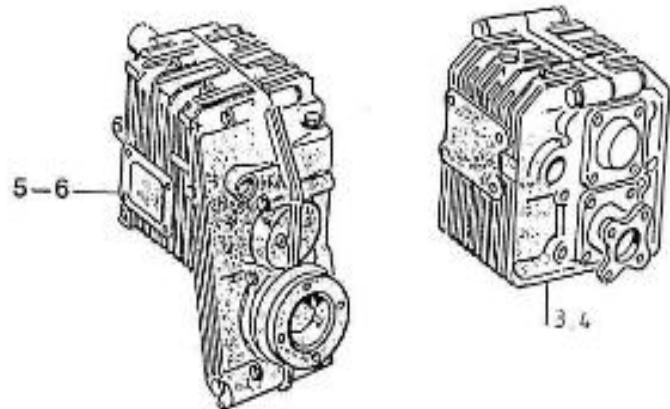

V. 12/06/2012

Pag. 50/55

Brand: NanniDiesel

Model: Moteur 4.110HE

Version: Standard

Subassembly: Reversing gear

N.	Item	Description	Qty	Notes
3	916103214	INV. ZF10 M - R2.04/1	1	
4	970776012	GEARBOX,HBW100 -2,72R	1	
5	970776340	GEARBOX	1	
6	970776335	GEARBOX	1	
7	970300373	SUPPORT,CONTROL HBW	1	
8	970027322	NUT,M 8 (++ECROU FIL DEMARREUR )	2	
9	970119139	WASHER,CORRUGATED D8 (DONT 3 PTO )	2	
10	970300317	BOLT,HEX M 5X 16	2	
11	QCC33010TF	THREADING COLLAR JACKET 33C	1	
12	970300316	PLATE,CLAMP	1	
13	970300318	WASHER,SPRING D 5	2	
14	970609904	NUT,M 5	2	
15	970835020	CLAMP	1	