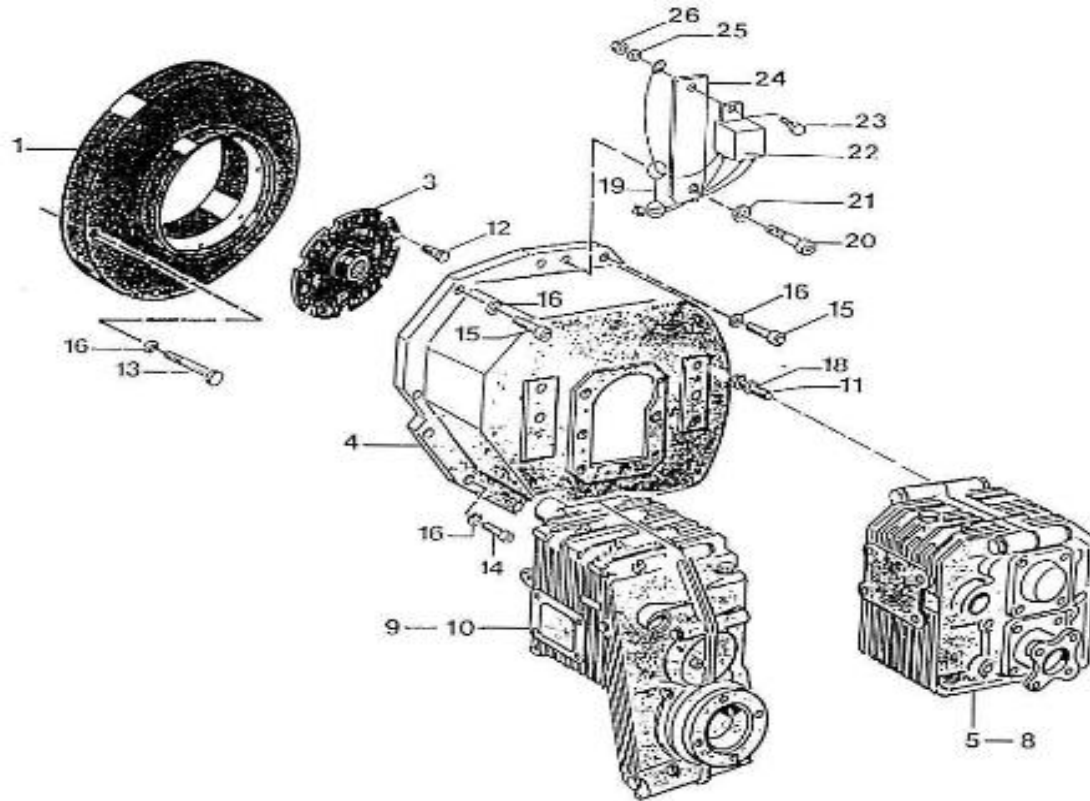

Brand: NanniDiesel

Model: Moteur 4.110HE

Version: Standard

Subassembly: Flywheel housing

N.	Item	Description	Qty	Notes
1	970511701	SUPPORT,DAMPERPLATE 4.110H ALU	1	
2	970302569	No longer available	1	
3	970776050	DAMPERPLATE,121 DIN	1	
4	970498001	HOUSING,FLYWHEEL H-HE	1	
5	970776010	No longer available - GEARBOX,ZF 5 M -2,05R	1	
6	970776009	GEARBOX,ZF 5M -2,72R	1	
7	916103214	INV. ZF10 M - R2.04/1	1	
8	970776012	GEARBOX,HBW100 -2,72R	1	
9	970776340	GEARBOX	1	
10	970776335	GEARBOX	1	
11	970119141	BOLT,HEX M8X 20 (+++FIX. SUPPORT COLLIER SUR	6	
12	970119147	BOLT, SOCK M 6X12 (++LOCTITE 243 (BLEU) MONTAGE	8	
13	970024016	BOLT,HEX M 8X 40 (+++ FIX . PTO)	6	
14	970119146	BOLT, SOCK M8X 30	9	
15	970635917	BOLT,SOCK M 8X 40	2	
16	970119139	WASHER,CORRUGATED D8 (DONT 3 PTO)	20	
17	970027322	NUT,M 8 (++ECROU FIL DEMARREUR)	10	
18	970119138	WASHER,SPRING D 8 (TENDEUR)	4	
19	970302570	WIRING,KIT RELAIS KUBOTA START	1	
20	970301280	BOLT,HEX M 8X 90	1	
21	970119138	WASHER,SPRING D 8 (TENDEUR)	1	
22	970300716	Normaly Open - RELAIS,12V-30A -BOSCH-	1	
23	970300317	BOLT,HEX M 5X 16	1	
24	970302565	No longer available	1	
25	970300318	WASHER,SPRING D 5	1	
26	970609904	NUT,M 5	1	

V. 12/06/2012

Pag. 50/55