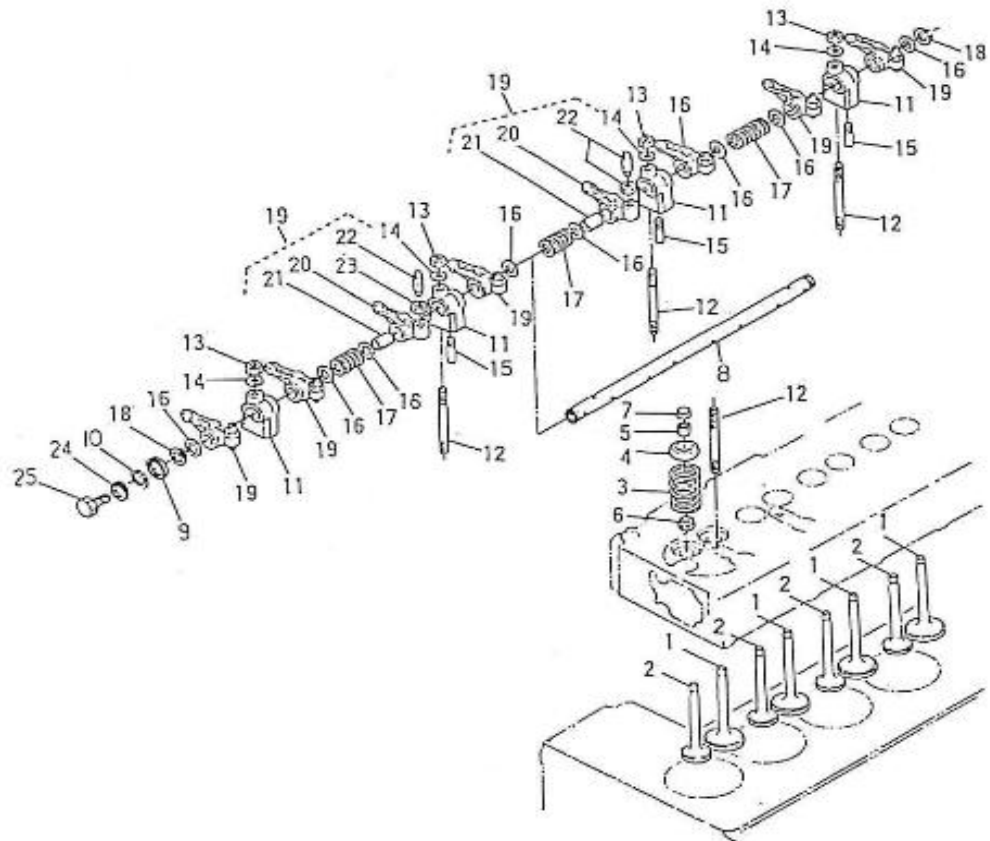

V. 12/06/2012

Pag. 8/55

Brand: NanniDiesel

Model: Moteur 4.110HE

Version: Standard

Subassembly: Camshaft

N.	Item	Description	Qty	Notes
1	970491101	TAPPET (BEFORE N°KTE08070398 )	8	
2	970491102	ROD,PUSH	8	
3	970511101	CAMSHAFT,CPL.4.110	1	
4	970511140	CAMSHAFT,4.110	1	
5	970491104	PLUG	2	
6	970491105	GEAR,CAMSHAFT H-HE	1	
7	970491106	KEY,FEATHER	1	
8	970491107	STOPPER,CAMSHAFT	1	
9	970491108	CIR-CLIP,EXTERNAL	1	
10	970490508	BOLT,M 6X 14	2	
11	970491111	GEAR,IDLE CPL.	1	
13	970491112	BUSH,IDLE GEAR	2	
14	970491113	COLLAR,IDLE GEAR N01	1	
15	970491114	COLLAR,IDLE GEAR N02	1	
16	970491115	CIR-CLIP,EXTERNAL	1	
17	970491116	SHAFT,IDLE GEAR	1	
18	970491117	BOLT,M 6X 16	3	
19	970491133	COVER,FUEL CAMSHAFT	1	
20	970491119	GASKET,COVER OIL PUMP	1	
21	970491134	BOLT,M 8X 18	4	
22	970151125	ADJUSTMENT,GOVERNOR CPL.	1	
23	970151126	SCREW,ADJUSTING IDLE CPL.	1	
26	970491129	NUT	1	
27	970491130	NUT,CAP	1	
28	970491131	WASHER,SEAL	2	
29	970491132	CAP,NUT	1	
30	970151127	LEVER,ENGINE STOP CPL.	1	
31	970151128	COVER,INJ.PUMP	1	
34	970151129	O-RING	1	
35	970151130	PIN,SPRING RETAINER	1	
36	970151131	SPRING,INJ.PUMP	1	
37	970141301	BOLT, STOPPER ADJ.	1	
38	970151133	NUT,M 6 (BEFORE N°KTE08070398 )	1	
39	970492104	GASKET,COVER	1	
40	970490119	BOLT,M 6X 18	4	
41	970302571	SUPPORT,ACC.CONTROL H/HE	1	