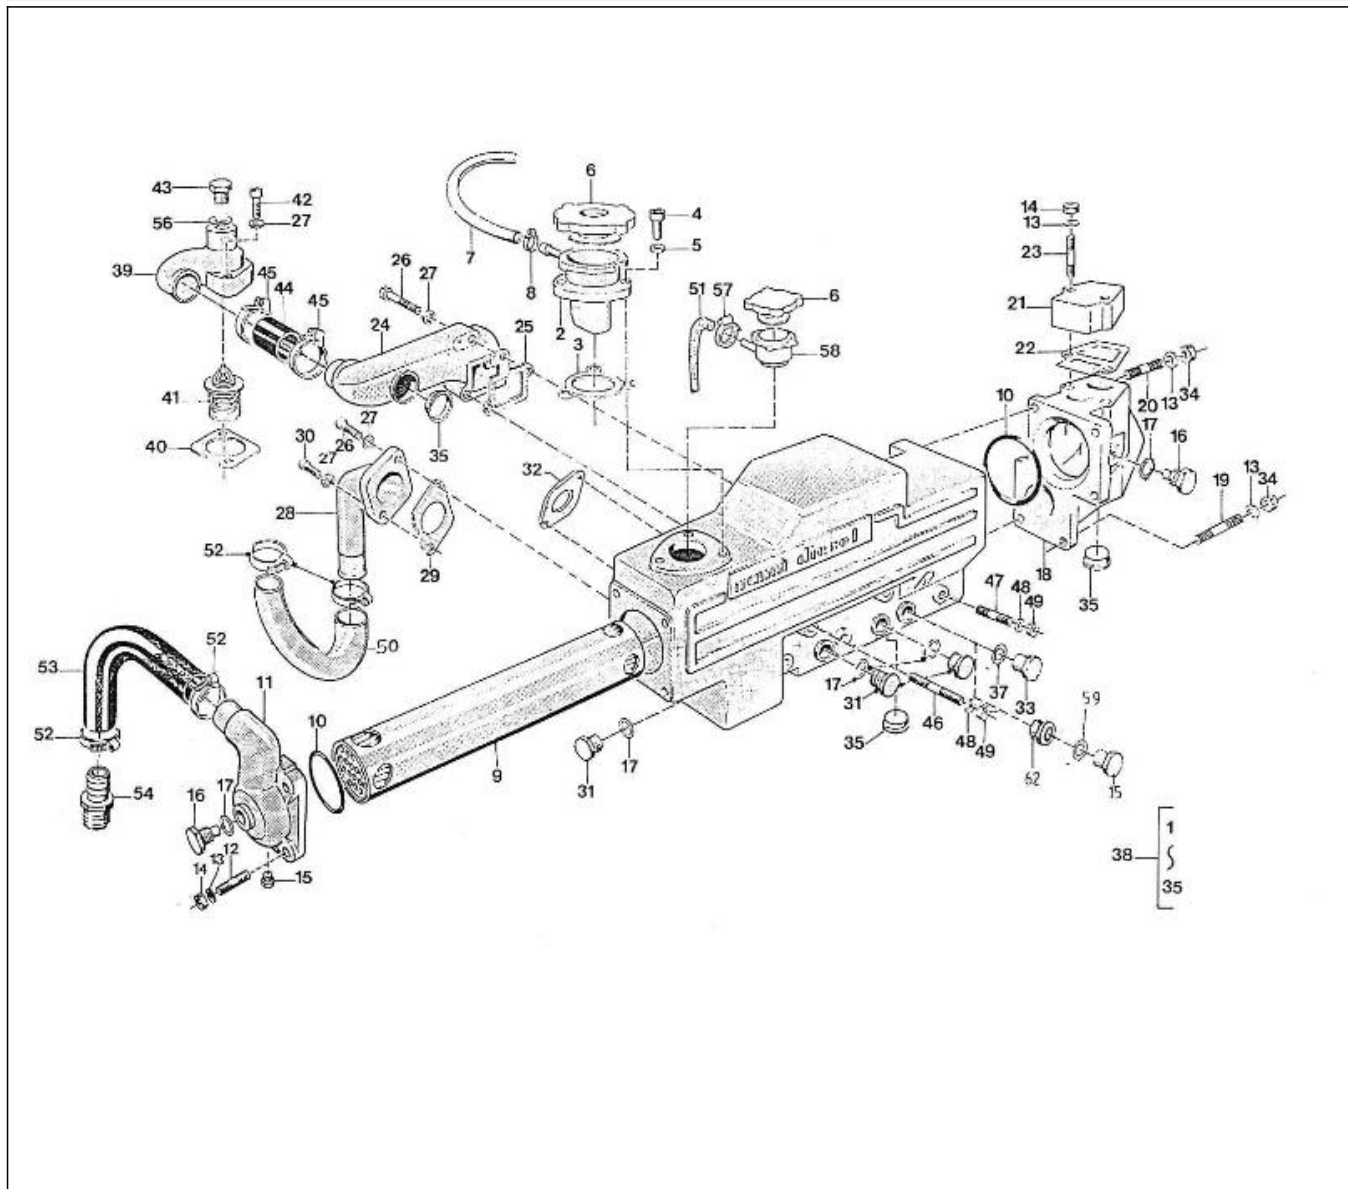

Brand: NanniDiesel

Model: Moteur 4.110HE

Version: Standard

Subassembly: Heat exchanger exh. Manifold

N.	Item	Description	Qty	Notes
1	970300222	BODY	1	
2	970604612	No Longer Available - FLANGE,FILLING NECK CPL.	1	
3	970604613	GASKET,FILLINGNECK	1	
4	970604615	BOLT,SOCK M 6X 20	3	
5	970635459	WASHER,PLAIN D 6 (CALAGE)	3	
6	970604614	CAP,FILLING 0, 7 DOUBLE SEAL	1	
7	970300077	HOSE,D 8 L= 450	1	
8	970644587	CLAMP,HOSE 12-15	1	
9	970300238	TUBE,STACK 4.110HE	1	
10	970604617	O-RING,59,69X5,34	2	
11	970300224	COVER	1	
12	970300374	STUD,M 8X 30 (+++FIX TENDEUR)	4	
13	970119139	WASHER,CORRUGATED D8 (DONT 3 PTO)	11	
14	970027322	NUT,M 8 (++ECROU FIL DEMARREUR)	6	
15	970632522	"PLUG,HEX 1/4""G"	2	
16	970494635	ANODE,ZINC CPL M16X1,5	2	
17	970300199	GASKET,RING D16	5	
18	970300228A	MIXER,4.110	1	
19	970300374	STUD,M 8X 30 (+++FIX TENDEUR)	4	
20	970300080	STUD,M 8X 25 (+++ FIX TURBO)	1	
21	970604623	CAP,MIXER 2.60-3.90-4.110HE	1	
22	970604622	GASKET,MIXER HE	1	
23	970604624	STUD,M 8X 40	2	
24	970300230	CONNECTION,ELBOW HE	1	
25	970300266	GASKET,FLANGE	1	
26	970634037	BOLT,SOCK M 6X 30	4	
27	970609602	WASHER,CORRUGATED D 6 (ROND GRAISSEE SERRAGE)	7	
28	970300234	FLANGE,WATER INTAKE HE	1	
29	970300267	GASKET,FLANGE	1	
30	970154630	BOLT,SOCK M 6X 50	1	
31	970300214	PLUG,HEX M16X1,5	3	
32	970494512	GASKET,EXHAUST MANIFOLD	4	
33	970639853	"PLUG,HEX 3/8""G"	1	
34	970300079	NUT,M 8 SPECIAL	5	
35	970494517	CAP,FREEZE	3	
37	970300289	GASKET,RING D17	1	
38	970300339	HEATEXCHANGER,4.110HE CPL	1	
39	970300232	FLANGE,WATER OUTLET	1	
40	970300062	GASKET,WATER INTAKE HE	1	
41	970300727	THERMOSTAT,71XC	1	
42	970300275	BOLT,HEX M 6X 25	2	
43	970875506	PLUG (<= N°KT08090422)	1	
44	970300243	HOSE,D32 L= 35	1	
45	970300922	CLAMP,HOSE 26-38 (FOURNITURE POMPE ATTELEE)	2	
46	970300273	STUD,M 6X108	4	
47	970300324	STUD,M 6X 90	4	
48	970635459	WASHER,PLAIN D 6 (CALAGE)	8	
49	970494516	NUT,LOCK M 6	8	
50	970300269	ELBOW,WATERPUMP HE	1	
51	970300077	HOSE,D 8 L= 450	1	
52	970604526	CLAMP,HOSE 22-32 (COTE ECHANGEUR)	4	
53	970300245	HOSE,D25 L= 350	1	
54	970300257	PILLAR,HOSE	1	
55	970604515	CONNECTION,HOSE HBW-20 (SUR COUDE ET TUYAU)	1	
56	970300306	GASKET,RING D14 (SUR REFRROID THERMO MOTA)	1	

V. 12/06/2012

Pag. 24/55