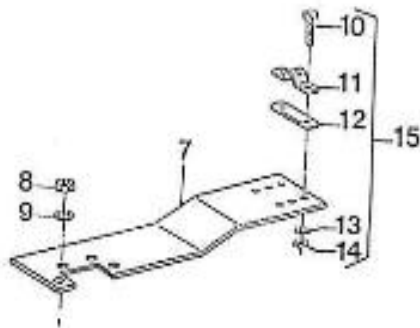

V. 12/06/2012

Pag. 50/55

Brand: NanniDiesel

Model: Moteur 4.110HE

Version: Standard

Subassembly: Reversing gear

N.	Item	Description	Qty	Notes
3	916103214	INV. ZF10 M - R2.04/1	1	
4	970776012	GEARBOX,HBW100 -2,72R	1	
5	970776340	GEARBOX	1	
6	970776335	GEARBOX	1	
7	970300373	SUPPORT,CONTROL HBW	1	
8	970027322	NUT,M 8 (++ECROU FIL DEMARREUR )	2	
9	970119139	WASHER,CORRUGATED D8 (DONT 3 PTO )	2	
10	970300317	BOLT,HEX M 5X 16	2	
11	QCC33010TF	THREADING COLLAR JACKET 33C	1	
12	970300316	PLATE,CLAMP	1	
13	970300318	WASHER,SPRING D 5	2	
14	970609904	NUT,M 5	2	
15	970835020	CLAMP	1	