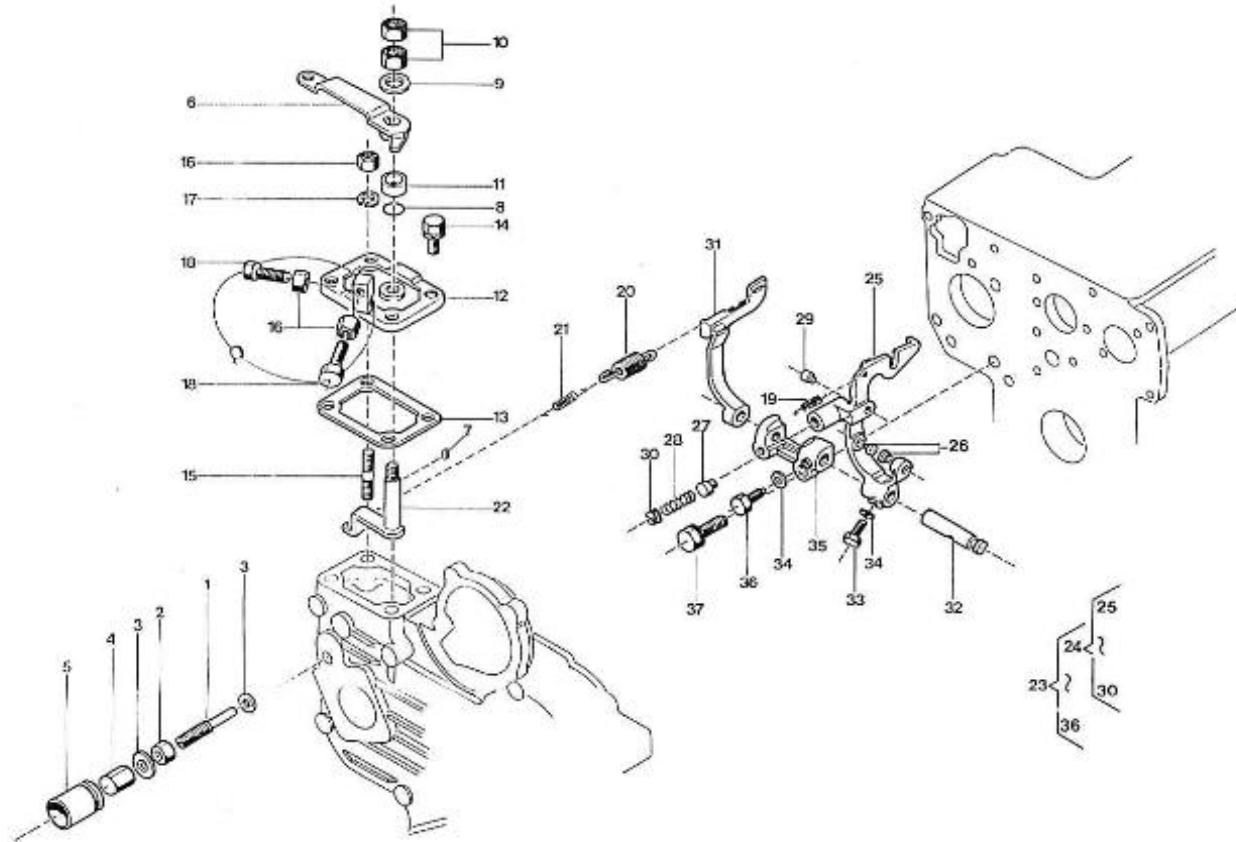

Brand: NanniDiesel

Model: Moteur 4.110HE

Version: Standard

Subassembly: Drive speed control

N.	Item	Description	Qty	Notes
1	970830123	STRAP	1	
2	970830124	JOINT	1	
3	970832060	BRACKET	1	
4	970832061	BOLT	1	
5	970635460	NUT, M 6	1	
6	970119149	WASHER, SPRING D 6 (Pour protection injecteur)	1	

V. 12/06/2012

Pag. 22/55