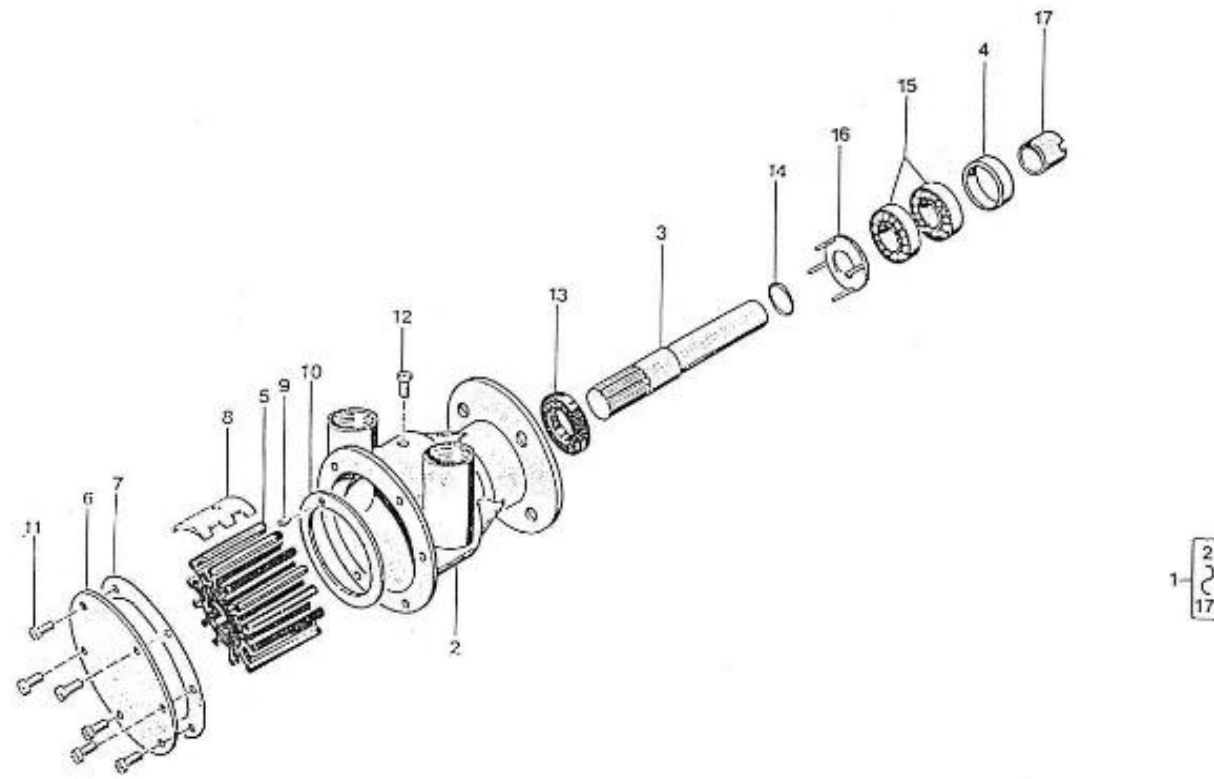

Brand: NanniDiesel

Model: Moteur 4.110HE

Version: Standard

Subassembly: Sea water pump

N.	Item	Description	Qty	Notes
1	970614510	PUMP,WATER F5B 9003	1	
2	970303670	HOUSING,WATER PUMP F5B-9000	1	
3	970303671	SHAFT,WATER PUMP F5B-9000	1	
4	970303672	GUIDE,WATER PUMP F5B-9000	1	
5	970604530	IMPELLER,WATER PUMP F 5B/-9	1	
6	970303673	COVER,END W/PUMP F5B-9000	1	
7	970604529	GASKET,F5B	1	
8	970303674	CAM,WATER PUMP F5B-9000	1	
9	970303675	PIN,WATER PUMP F5B-9000	1	
10	970300891	PLATE,WEAR W/PUMP F5B-9000	1	
11	970303677	SCREW,COVER W/PUMP F5B-9000	6	
12	970303678	SCREW,CAM WATER PUMP F5B-9000	1	
13	970614516	O-RING SEAL	1	
14	970303679	O-RING,WATER PUMP F5B-9000	1	
15	970770251	BEARING,BAIL WATER PUMP F5B-90	2	
16	970303680	WASHER,WATER PUMP F5B-9000	1	
17	970303681	COUPLING,WATER PUMP F5B-9000	1	

V. 12/06/2012

Pag. 27/55