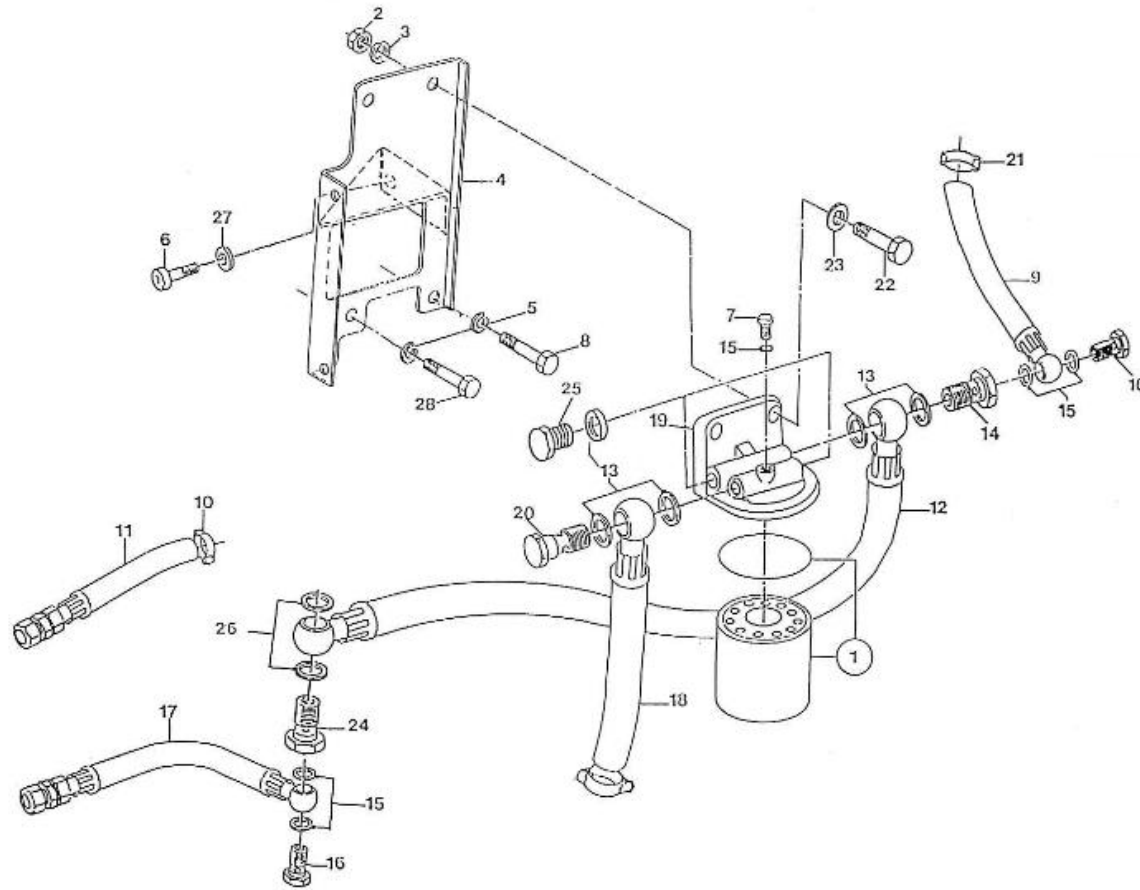

Brand: NanniDiesel

Model: Moteur 4.110HE

Version: Standard

Subassembly: Fuel filter Assy.

N.	Item	Description	Qty	Notes
1	970622350	FILTER,FUEL	1	
2	970119143	NUT, M10	2	
3	970119136	WASHER,SPRING D10 (POUR INVERSEUR)	2	
4	970304076	SUPPORT,FUEL FILTER ELEMENT H-	1	
5	970119149	WASHER, SPRING D 6 (Pour protection injecteur)	2	
6	970639903	BOLT,HEX M 8X 16 (+++FIX SUPPORT ET WASTEGATE)	1	
7	970832061	BOLT	1	
8	970497323	BOLT,HEX M 6X 80	1	
9	970302166	HOSE,FUEL LEAKAGE CPL.D 3 L= 3	1	
10	970302585	CLAMP,TWO-EAR 11-13	1	
11	970300995	HOSE,FUEL SUPPLY CPL H/HE	1	
12	970492320	HOSE,FUEL SUPPLY INJ.PUMP CPL.	1	
13	970300306	GASKET,RING D14 (SUR REFROID THERMO MOTA)	6	
14	970300327	BOLT,BANJO M14X1,5XM8	1	
15	970300288	GASKET,M8 (FIX TUYAU GRAISSAGE)	4	
16	970432133	BOLT,BANJO M 8	2	
17	970300994	HOSE,FUEL RETURN CPL H/HE	1	
18	970492310	HOSE,FUEL SUPPLY FILTER CPL.H/	1	
19	970302494	SUPPORT,FUEL FILTER ELEMENT H-	1	
20	970432515	BOLT,BANJO M14X1,5 (=> N*KT08090423)	1	
21	970310171	CLAMP (+++ FIX DURITE WASTEGATE)	1	
22	970635508	BOLT,HEX M10X 25 (A DEFINIR)	2	
23	970119135	WASHER,PLAIN D10 (DONT DEUX POUR CALAGE GALET	2	
24	970302159	BOLT,BANJO M12X1,5 - M8X1	1	
25	970875506	PLUG (<= N*KT08090422)	2	
26	970300325	RING,SEAL D12	2	
27	970119138	WASHER,SPRING D 8 (TENDEUR)	1	
28	970302213	BOLT,HEX M 6X 70	1	

V. 12/06/2012

Pag. 18/55