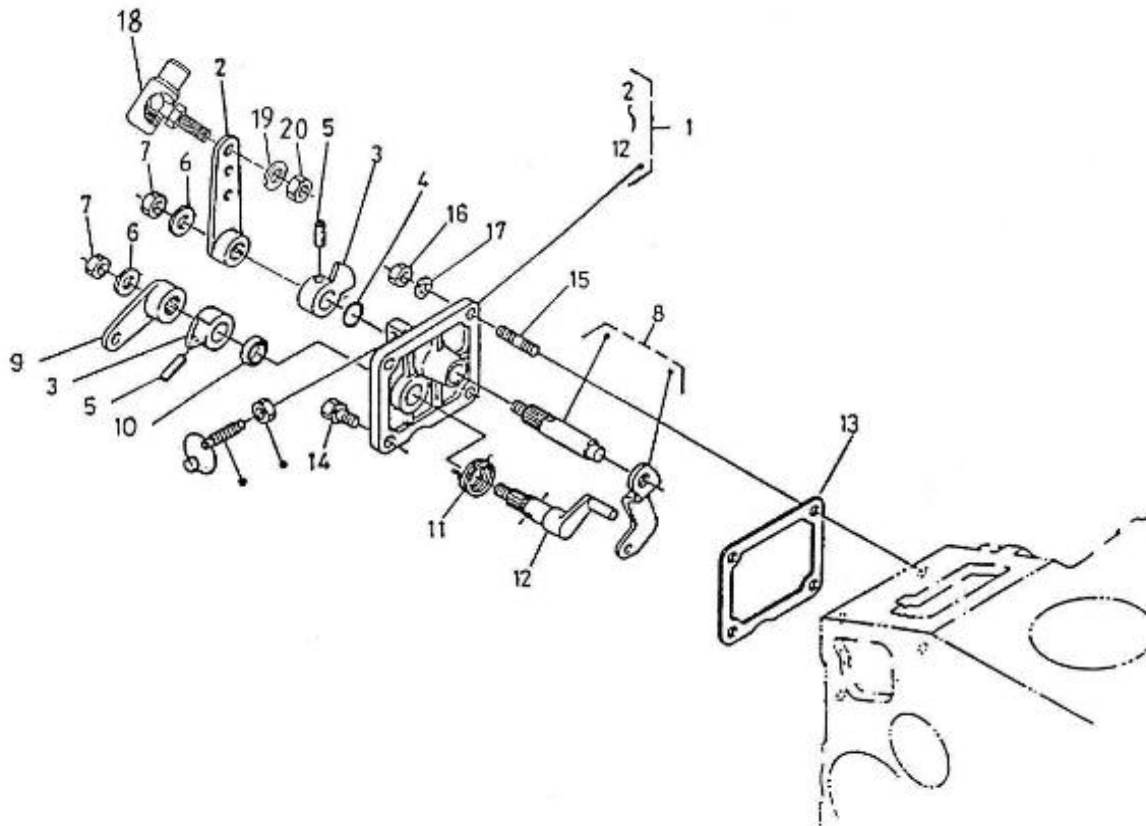

V. 29/06/2011

Pag. 8/38

Brand: NanniDiesel

Model: Moteur 4.150HE

Version: Standard

Subassembly: Speed control

N.	Item	Description	Qty	Notes
1	970302853	PLATE,CONTROL CPL.4.150	1	
2	970302854	LEVER,SPEED CONTROL	1	
3	970302855	LEVER,SPEED CONTROL	2	
4	970302856	O-RING	1	
5	970151130	PIN,SPRING RETAINER	2	
6	970302857	WASHER,PLAIN	2	
7	970302858	NUT	2	
8	970302859	LEVER,GOVERNOR CPL.	1	
9	970302860	LEVER,ENGINE STOP	1	
10	970302861	SEAL,OIL	1	
11	970302862	SPRING,RETURN LEVER	1	
12	970302863	SHAFT,STOP LEVER	1	
13	970302864	GASKET	1	
14	970491117	BOLT,M 6X 16	2	
15	970492513	STUD, M 6X 16	2	
16	970151133	NUT,M 6 (BEFORE N°KTE08070398)	2	
17	970119149	WASHER, SPRING D 6 (Pour protection injecteur)	2	
18	970830124	JOINT	1	
19	970119149	WASHER, SPRING D 6 (Pour protection injecteur)	1	
20	970635460	NUT,M 6	1	
21	970302607	SUPPORT,ACC.CONTROL (S5)	1	
22	970835020	CLAMP	1	