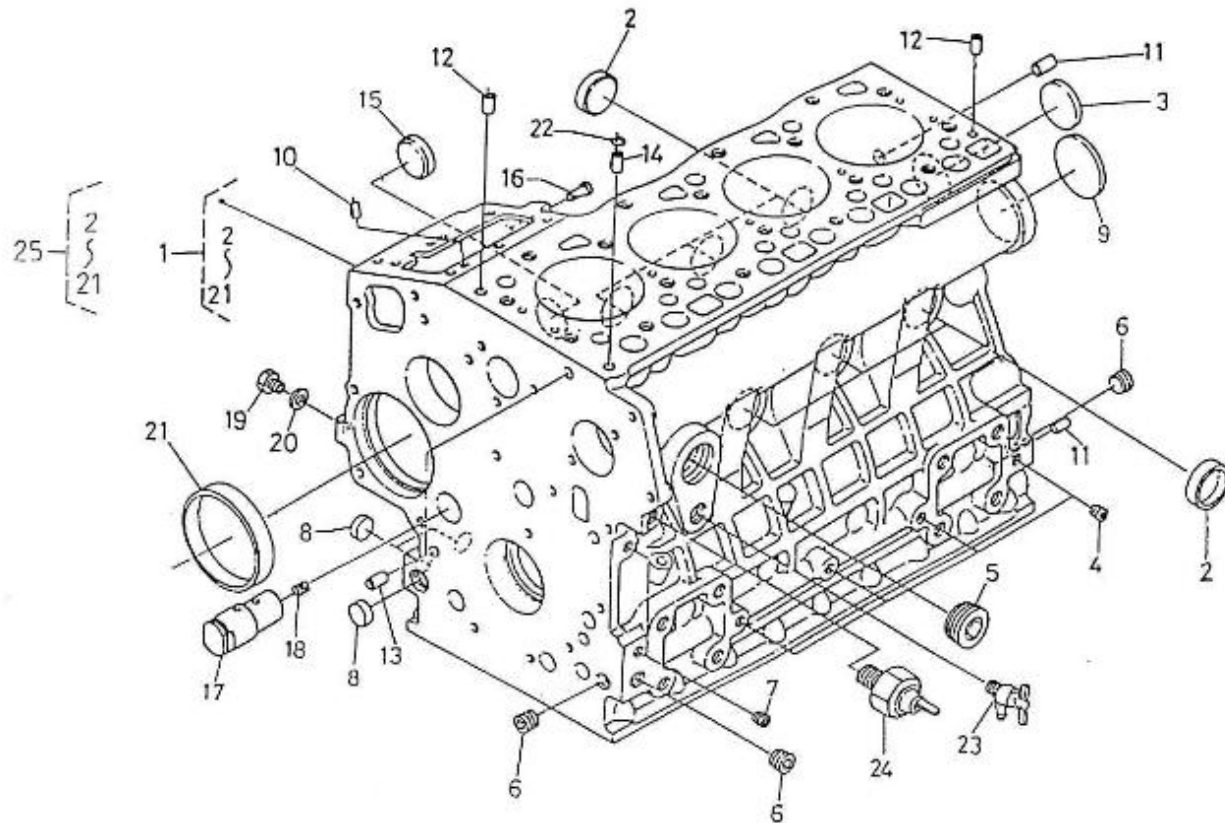

N.	Item	Description	Qty	Notes
1	970302701	CRANKCASE,CPL.4.150	1	
2	970140104	CAP, FREEZE	6	
3	970301938	CAP,FREEZE	1	
4	970490107	PLUG,SOCK (SERRAGE A 6NM)	4	
5	970310311	PLUG (<= N°KT08090422)	1	
6	970302703	PLUG,SOCK	3	
7	970490108	PLUG,SOCK	2	
8	970301903	PLUG	3	
9	970301904	PLUG,EXPANSION	1	
10	970140109	PIN, CYLINDRICAL	2	
11	970490111	PIN,CYLINDRICAL	2	
12	970302705	WIRING,INTERMEDIATE 6MTR - 11POS	2	
13	970490113	PIN,PIPE	2	
14	970302706	PIN,PIPE	1	
15	970302707	CAP,FREEZE	1	
16	970490204	PIN,TIMING COVER	1	
17	970302708	SHAFT,IDLE GEAR 2	1	
18	970302043	SCREW,SET	1	
19	970301912	PLUG	1	
20	970491131	WASHER,SEAL	1	
21	970302709	BUSH,GOVERNOR GEAR	1	
22	970490116	O-RING (<= N°KTH0804182)	1	
23	970140114	PLUG, DRAIN -400	1	
24	970851700	SWITCH,OIL	1	
25	970307957	COMP.CRANKCASE	1	

V. 29/06/2011

Pag. 2/38

Brand: NanniDiesel

Model: Moteur 4.150HE

Version: Standard

Subassembly: Timing case

N.	Item	Description	Qty	Notes
1	970302726	COVER,TIMING CASE CPL.4.150	1	
2	970310315	PLUG	2	
3	970302073	GASKET,RING	1	
4	970302728	NIPPLE	1	
5	970302729	SPRING	1	
6	970302730	SEAT,VALVE	1	
7	970302731	BEARING,BALL	1	
8	970302732	ASSY,ROTOR OIL PUMP	1	
9	970302733	COVER,OIL PUMP	1	
10	970302734	SCREW,ROUND HEAD	5	
11	970302735	GASKET,TIMING CASE 4.150	1	
12	970302736	BOLT,M 6X 45	3	
13	970302737	BOLT,M 6X 50 (A PARTIR DU N°KTH08040183)	6	
14	970302738	BOLT,M 6X 55	2	
15	970144311	BOLT	1	
16	970302739	BOLT	1	
17	970302740	STUD,M 6X 45	1	
18	970151133	NUT,M 6 (BEFORE N°KTE08070398)	1	
19	970119149	WASHER, SPRING D 6 (Pour protection injecteur)	1	
20	970302741	SEAL,OIL	1	
21	970302003	O-RING	2	
22	970301922	O-RING	2	
23	970492513	STUD, M 6X 16	2	
24	970302742	FILTER,ELEMENT OIL 4.150 3.110	1	
25	970302743	COVER,H/METER UNIT	1	
26	970302744	GASKET,H/METER UNIT	1	
27	970491117	BOLT,M 6X 16	2	