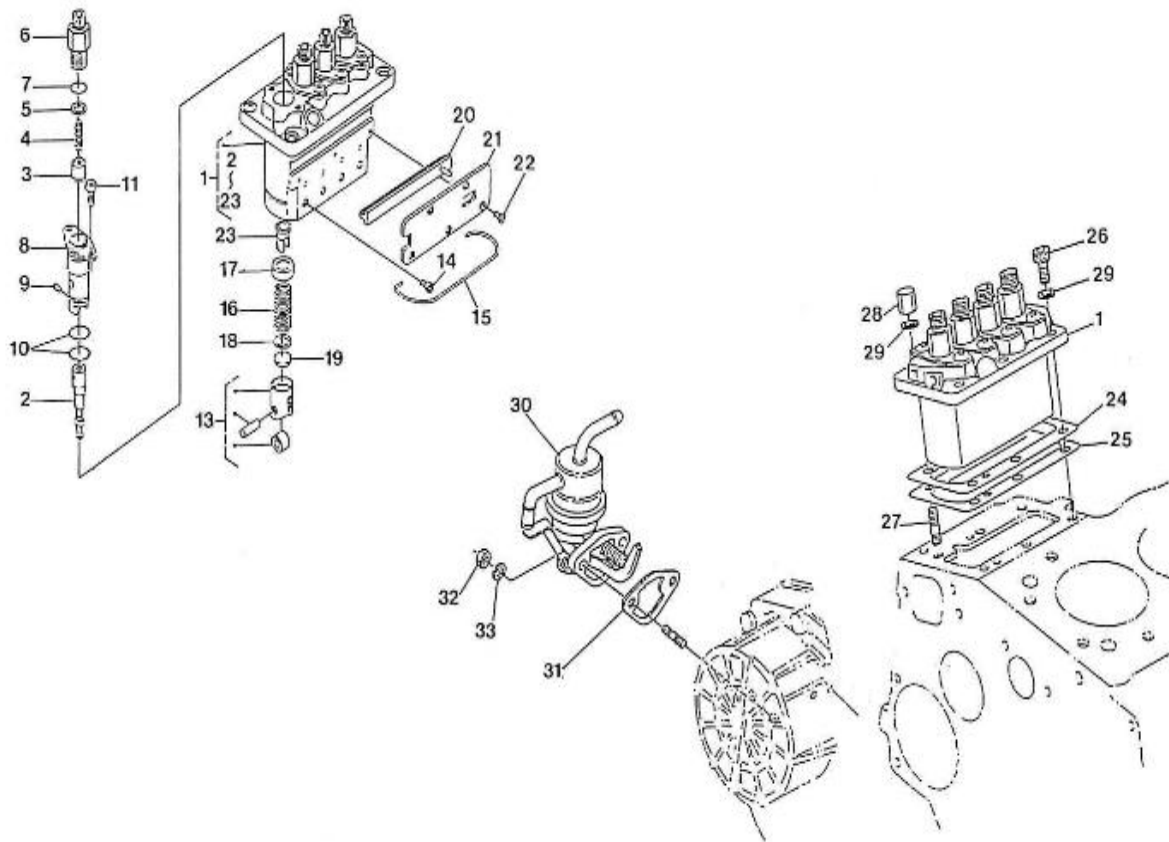

Brand: NanniDiesel

Model: Moteur 4.150HE

Version: Standard

Subassembly: Injection & Fuel pump

N.	Item	Description	Qty	Notes
1	970302828	PUMP,INJECTION 4.150 CPL	1	
2	970302916	PLUNGER,PUMP	4	
3	970142147	VALVE,INJ.PUMP 2. 40HE	4	
4	970142148	SPRING,INJ.PUMP	4	
5	970142149	GASKET,RING INJ.PUMP 2.40	4	
6	970302917	HOLDER,DELIVERY VALVE	4	
7	970142151	O-RING,INJ.PUMP	4	
8	970302918	FLANGE,SLEEVE	4	
9	970302919	PIN,JOINT	4	
10	970142161	O-RING,INJ.PUMP	8	
11	970303946	SCREW	8	
13	970142165	TAPPET,INJ.PUMP CPL.	4	
14	970303947	PIN,TAPPET GUIDE	4	
15	970303948	PIN,CLAMP	1	
16	970142159	SPRING,INJ.PUMP	4	
17	970303949	SEAT,SPRING -UPPER-	4	
18	970303950	SEAT,SPRING -LOWER-	4	
19	970303951	SHIM	1	
20	970303952	RACK,CONTROL	1	
21	970303953	PLATE	1	
22	970303954	SCREW	5	
23	970142168	SLEEVE,CONTROL	4	
24	970302829	SHIM,INJECTION PUMP 4.150	1	
25	970302830	SHIM,INJECTION PUMP 4.150	2	
26	970142138	BOLT,SOCK M 6X 20 (BEFORE N°KTE08070398)	3	
27	970142139	STUD,INJ.PUMP	3	
28	970142140	NUT,CAP	3	
29	970119149	WASHER, SPRING D 6 (Pour protection injecteur)	6	
30	970302831	PUMP,FUEL FEED CPL.4.150	1	
31	970142512	GASKET,FUEL PUMP 2. 40	1	
32	970151133	NUT,M 6 (BEFORE N°KTE08070398)	2	
33	970119149	WASHER, SPRING D 6 (Pour protection injecteur)	2	

V. 29/06/2011

Pag. 14/38