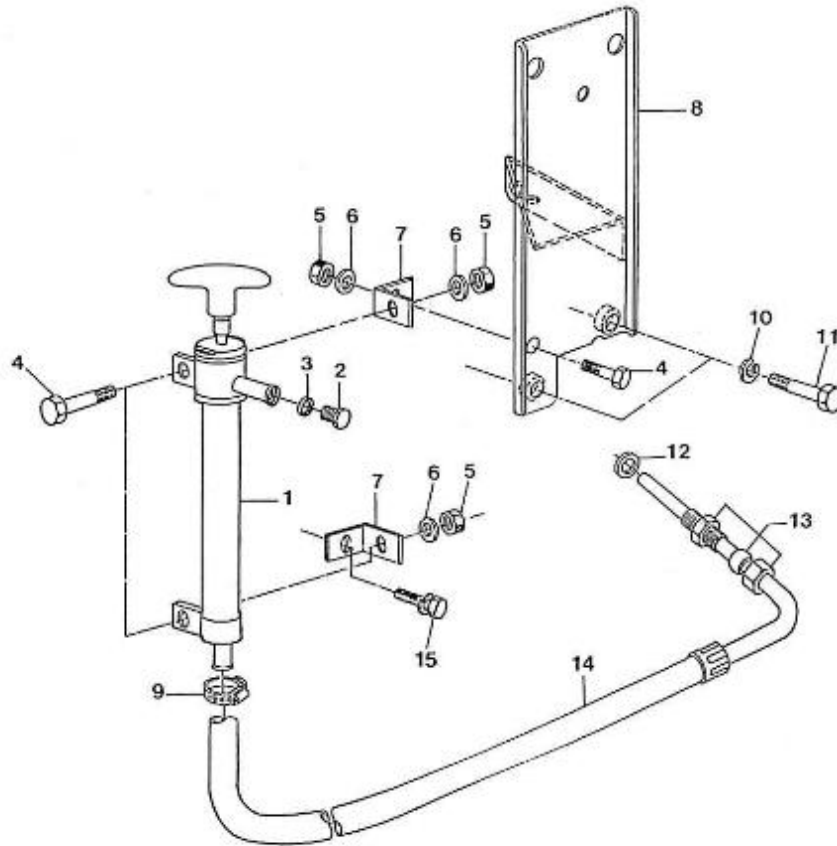

Brand: NanniDiesel

Model: Moteur 4.150HE

Version: Standard

Subassembly: Oil extraction pump

N.	Item	Description	Qty	Notes
1	970439302	PUMP,OIL EXTRACTION	1	
2	970832061	BOLT	1	
3	970300288	GASKET,M8 (FIX TUYAU GRAISSAGE)	1	
4	970439910	BOLT,HEX M 6X 16 (+++FIX.SUPPORT AG ACC)	3	
5	970635460	NUT,M 6	3	
6	970119149	WASHER, SPRING D 6 (Pour protection injecteur)	3	
7	970302642	SUPPORT,OIL EXTRACTION PUMP S5 (STOP MANUEL)	2	
8	970302604	SUPPORT,FUEL FILTER S5	1	
9	970439306	CLAMP (++POUR DURITE ORIGINE REF HUILE MOTEUR)	1	
10	970119149	WASHER, SPRING D 6 (Pour protection injecteur)	2	
11	970302584	BOLT,HEX M 6X 60	2	
12	970300199	GASKET,RING D16	1	
13	970302269	Please consult us - COUPLING,FITTING D10	1	
14	970304001	HOSE,OIL EXTRACTION 4.150 CPL.	1	
15	970302736	BOLT,M 6X 45	1	
16	970302530	No longer available - NUT,CONICAL	1	
17	970301092	No longer available - COLLAR,D10	1	

V. 29/06/2011

Pag. 25/38