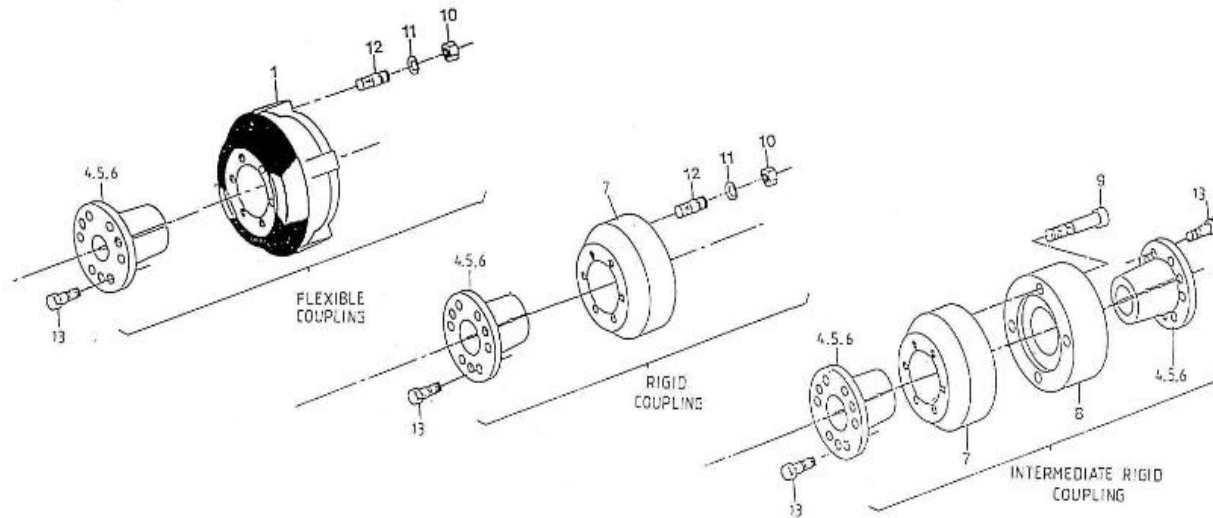

V. 29/06/2011

Pag. 37/38

Brand: NanniDiesel

Model: Moteur 4.150HE

Version: Standard

Subassembly: Shaft coupling

4" MAX. TORQUE 18 Kgm, 2,5HP/100 RPM

N.	Item	Description	Qty	Notes
1	970300733	FLEXIBLE COUPLING 4 P	1	
4	970301226	"CONE,CLAMPING 4"" 22"	1	
5	970301104	"CONE,CLAMPING 4"" 25"	1	
6	970301105	"CONE,CLAMPING 4"" 30"	1	
7	970301222	Please consult us - COUPLING	1	
8	970301221	COUPLING	1	
9	970609157	BOLT,SOCK M10X 55	4	
10	970119143	NUT, M10	4	
11	970119136	WASHER,SPRING D10 (POUR INVERSEUR)	4	
12	970621020	STUD,M10X 22	4	
13	970409603	BOLT,HEX M 8X 25 (FIX SUP ALT)	6	
14	970307180	FLEXIBLE COUPLING	1	
15	970307181	FLEXIBLE COUPLING	1	
16	970307182	FLEXIBLE COUPLING	1	
17	970307183	FLEXIBLE COUPLING	1	
18	970307184	FLEXIBLE COUPLING	1	
19	970307185	FLEXIBLE COUPLING	1	
20	970307186	FLANGE	1	
21	970307187	FLANGE	1	
22	970307191	SET OF GASKETS	1	