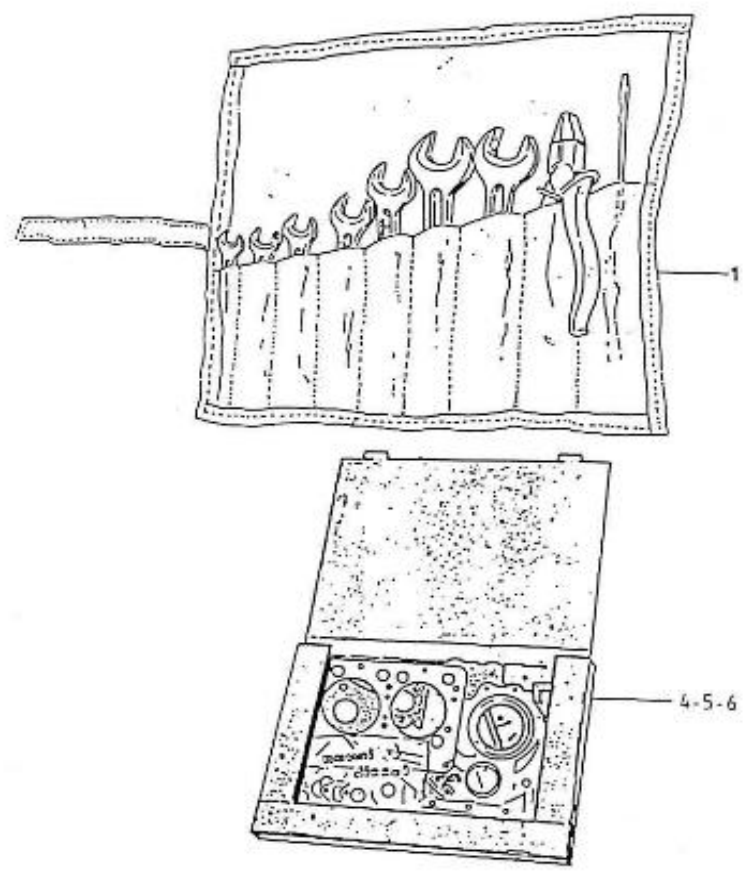

Brand: NanniDiesel
Model: Moteur 4.150HE
Version: Standard
Subassembly: Tools gasket set

N.	Item	Description	Qty	Notes
1	970609901	KIT,TOOLS	1	
4	970307172	SET OF GASKETS	1	
5	970307173	KIT GASKET (L) NA	1	
6	970307175	SET OF GASKETS	1	

V. 29/06/2011

Pag. 35/38