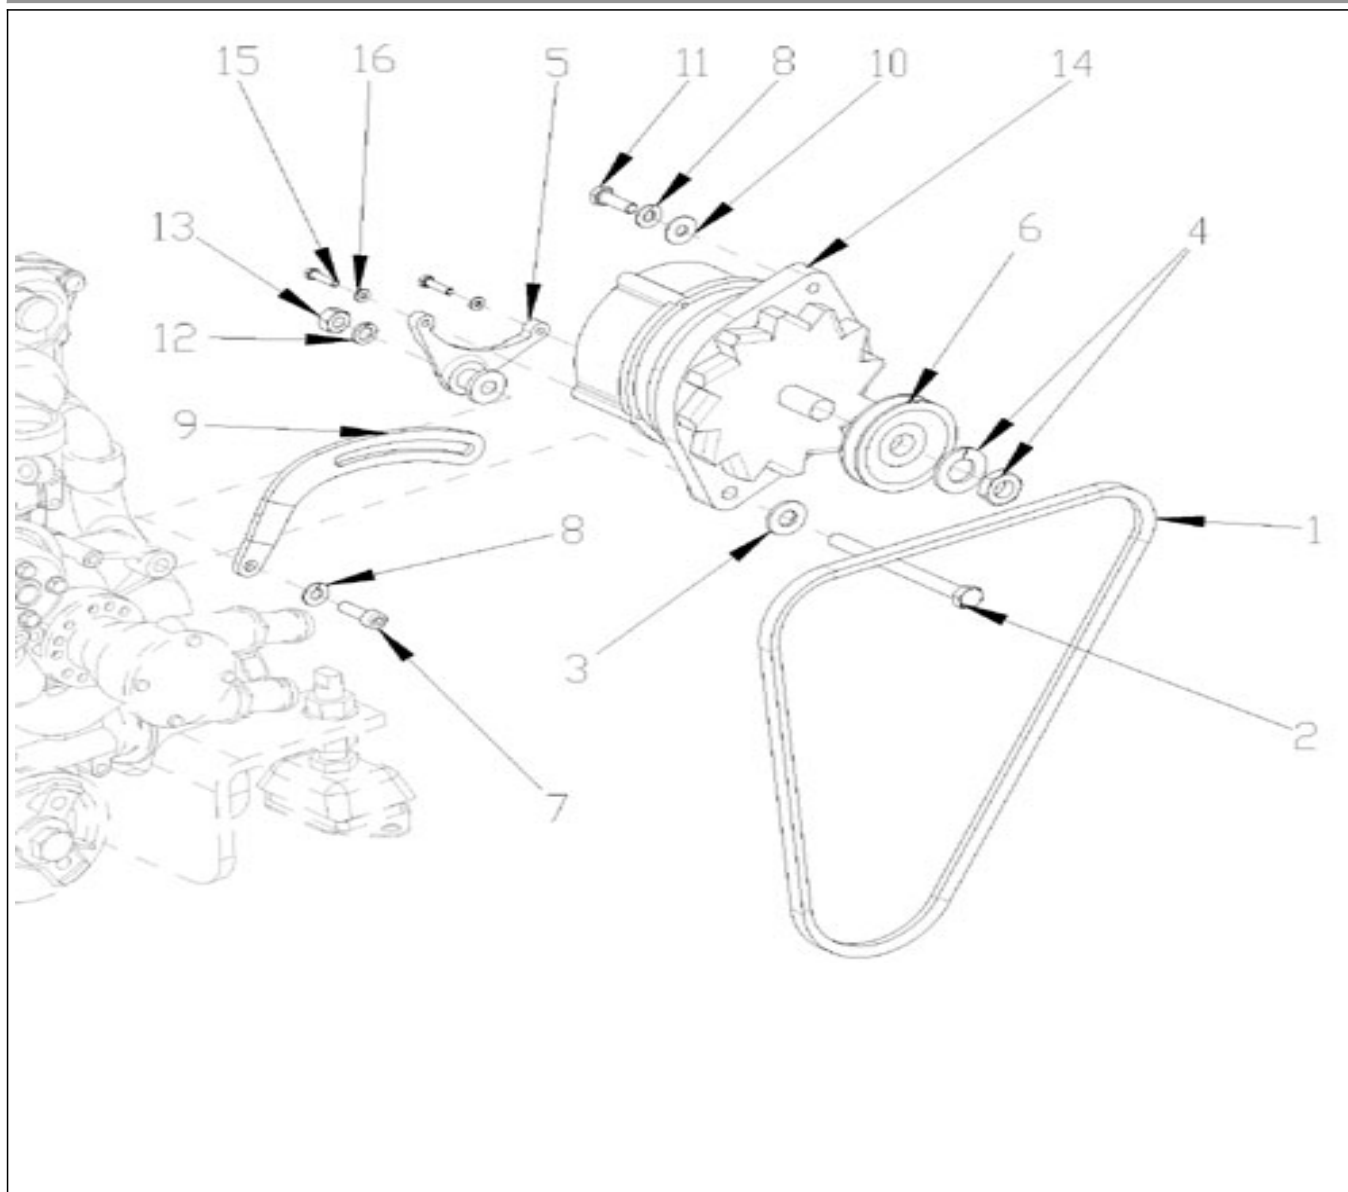

Brand: NanniDiesel
Model: Moteur 4.150HE
Version: Standard
Subassembly: Alternator Assy.Std.

N.	Item	Description	Qty	Notes
1	48108117	V-BELT	1	
2	39160668	BOLT (+++ FIX . ALTERNATEUR)	1	
3	970119143	NUT, M10	1	
4	970312833	KIT FIXATION ALT	1	
5	48201173	ALTERNATOR	1	
6	95312304	PULLEY	1	
7	970498003	BOLT,SOCK M 8X 25 (POUBELLE)	1	
8	970119138	WASHER,SPRING D 8 (TENDEUR)	2	
9	95203077	TIGHTNER	1	
10	970304050	WASHER	1	
11	970409603	BOLT,HEX M 8X 25 (FIX SUP ALT)	1	
12	970119136	WASHER,SPRING D10 (POUR INVERSEUR)	1	
13	970119143	NUT, M10	1	
14	48201109	Replaced by 48201171 - ALTERNATOR	1	

V. 29/06/2011

Pag. 28/38