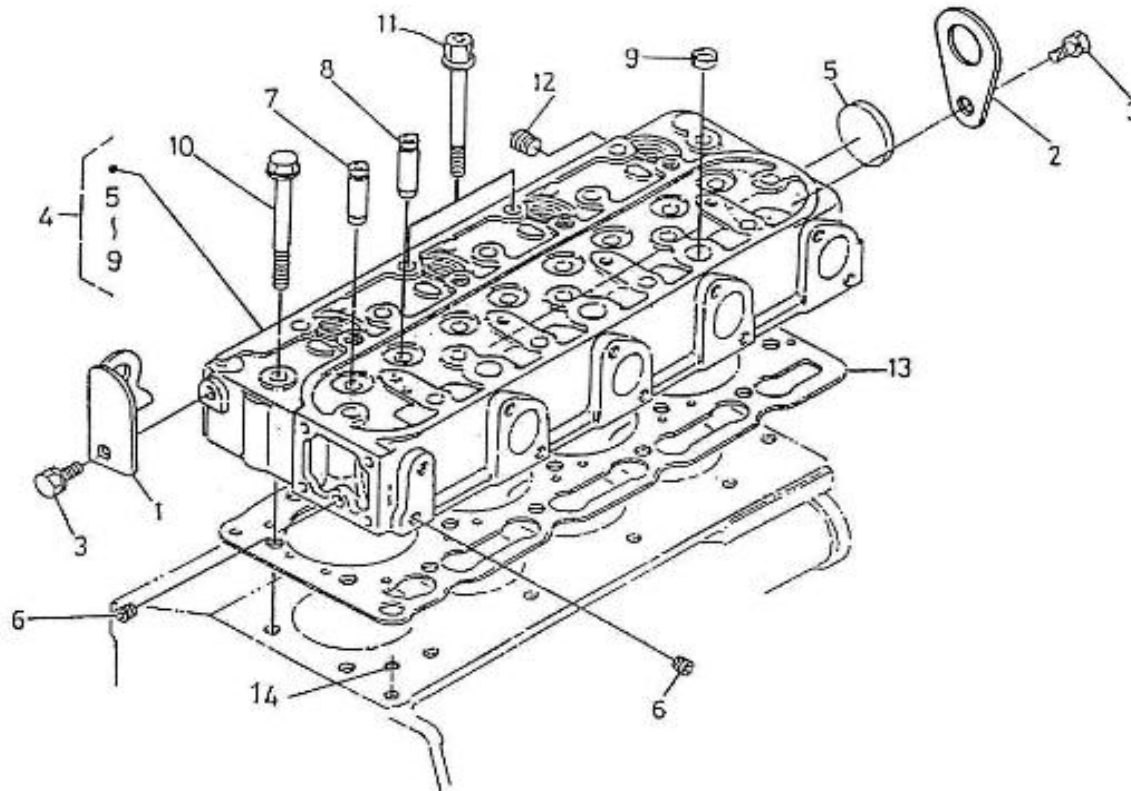

V. 29/06/2011

Pag. 5/38

Brand: NanniDiesel

Model: Moteur 4.150HE

Version: Standard

Subassembly: Cylinder head

N.	Item	Description	Qty	Notes
1	970302717	HOOK,ENGINE 4.150	1	
2	970490901	HOOK,ENGINE 2.60-3.90-4.110	1	
3	970313311	BOLT	2	
4	970302719	HEAD,CYLINDER CPL 4.150	1	
5	970140904	CAP, FREEZE	1	
6	970490107	PLUG, SOCK (SERRAGE A 6NM)	2	
7	970302720	GUIDE, VALVE INTAKE 4.150	4	
8	970302721	GUIDE, VALVE EXHAUST 4.150	4	
9	970302722	CAP, FREEZE	3	
10	970302723	BOLT, CYL: HEAD	16	
11	970302724	BOLT, CYL: HEAD	2	
12	970140908	PLUG, CYL: HEAD 2.40	1	
13	970302725	GASKET, CYL: HEAD 4.150	1	
14	970490116	O-RING (<= N°KTH0804182)	1	

V. 29/06/2011

Pag. 7/38

Brand: NanniDiesel

Model: Moteur 4.150HE

Version: Standard

Subassembly: Camshaft

N.	Item	Description	Qty	Notes
1	970491101	TAPPET (BEFORE N°KTE08070398)	8	
2	970302796	ROD,PUSH	8	
3	970302797	CAMSHAFT,CPL.4.150	1	
4	970302043	SCREW,SET	1	
5	970302798	GEAR,CAMSHAFT	1	
6	970141106	KEY, FEATHER CAMSHAFT 2.40-4.1	1	
7	970302799	STOPPER,CAMSHAFT	1	
8	970490508	BOLT,M 6X 14	2	
9	970302800	GEAR,IDLE CPL.N01	1	
10	970302801	BUSHING,IDLE GEAR	1	
11	970302802	GEAR,IDLE CPL.N02	1	
12	970302801	BUSHING,IDLE GEAR	1	
13	970302803	COLLAR,IDLE GEAR 1	2	
14	970302804	COLLAR,IDLE GEAR 2	2	
15	970302805	CIR-CLIP,IDLE GEAR	2	
16	970302806	SHAFT,IDLE GEAR 1	1	
17	970491117	BOLT,M 6X 16	3	