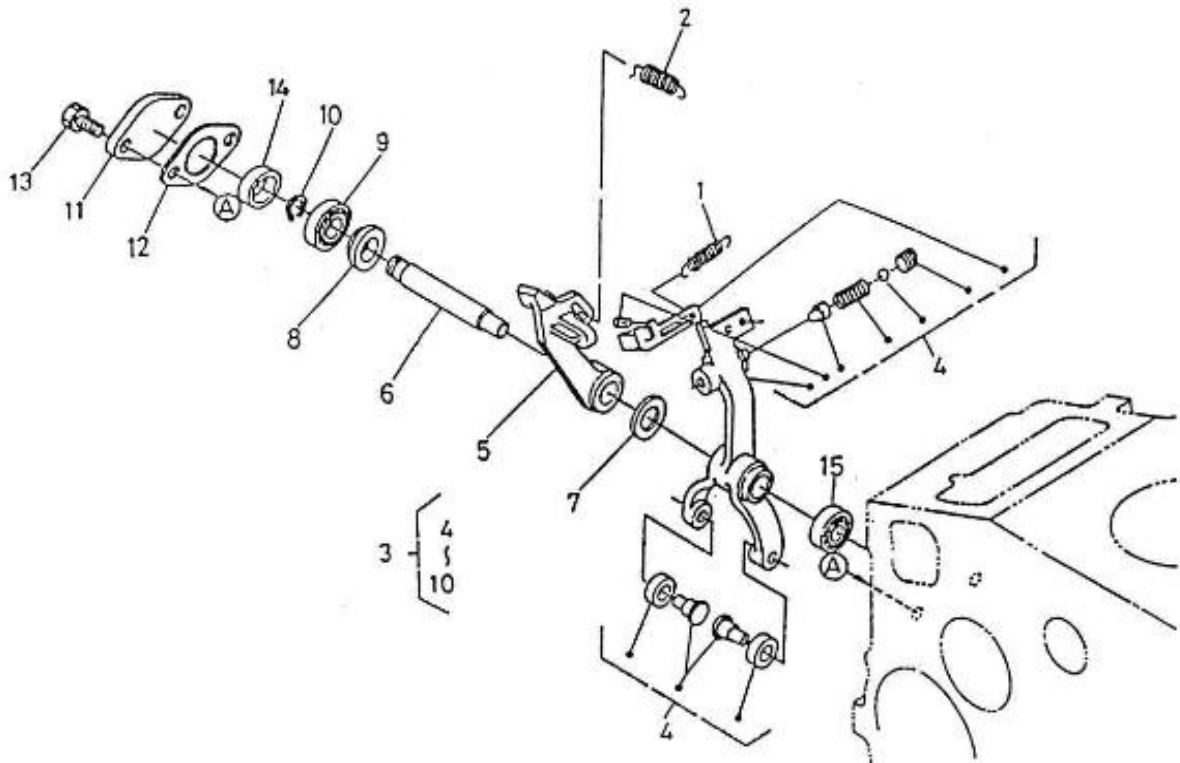

Brand: NanniDiesel
Model: Moteur 4.150HE
Version: Standard
Subassembly: Governor

N.	Item	Description	Qty	Notes
1	970302874	SPRING,START LEVER FORK 1	1	
2	970302875	SPRING,GOVERNOR (<= N°KT08090422)	1	
3	970302877	LEVER,FORK CPL.N01	1	
4	970302877	LEVER,FORK CPL.N01	1	
5	970302878	LEVER,FORK 2	1	
6	970302879	SHAFT,FORK LEVER	1	
7	970302880	WASHER,PLAIN	1	
8	970302881	COLLAR,2	1	
9	970302882	BEARING,CASE	1	
10	970302883	CIR-CLIP,EXTERNAL	1	
11	970302884	COVER,FORK LEVER SHAFT	1	
12	970302885	GASKET	1	
13	970490508	BOLT,M 6X 14	2	
14	970302886	COLLAR,1	1	
15	970302887	BEARING,CASE	1	

V. 29/06/2011

Pag. 19/38