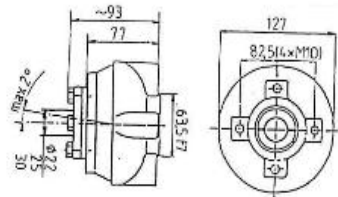

V. 29/06/2011

Pag. 37/38

Brand: NanniDiesel

Model: Moteur 4.150HE

Version: Standard

Subassembly: Shaft coupling

4" MAX. TORQUE 18 Kgm, 2,5HP/100 RPM

N.	Item	Description	Qty	Notes
1	970300733	FLEXIBLE COUPLING 4 P	1	
4	970301226	"CONE,CLAMPING 4"" 22"	1	
5	970301104	"CONE,CLAMPING 4"" 25"	1	
6	970301105	"CONE,CLAMPING 4"" 30"	1	
7	970301222	Please consult us - COUPLING	1	
8	970301221	COUPLING	1	
9	970609157	BOLT,SOCK M10X 55	4	
10	970119143	NUT, M10	4	
11	970119136	WASHER,SPRING D10 (POUR INVERSEUR)	4	
12	970621020	STUD,M10X 22	4	
13	970409603	BOLT,HEX M 8X 25 (FIX SUP ALT)	6	
14	970307180	FLEXIBLE COUPLING	1	
15	970307181	FLEXIBLE COUPLING	1	
16	970307182	FLEXIBLE COUPLING	1	
17	970307183	FLEXIBLE COUPLING	1	
18	970307184	FLEXIBLE COUPLING	1	
19	970307185	FLEXIBLE COUPLING	1	
20	970307186	FLANGE	1	
21	970307187	FLANGE	1	
22	970307191	SET OF GASKETS	1	