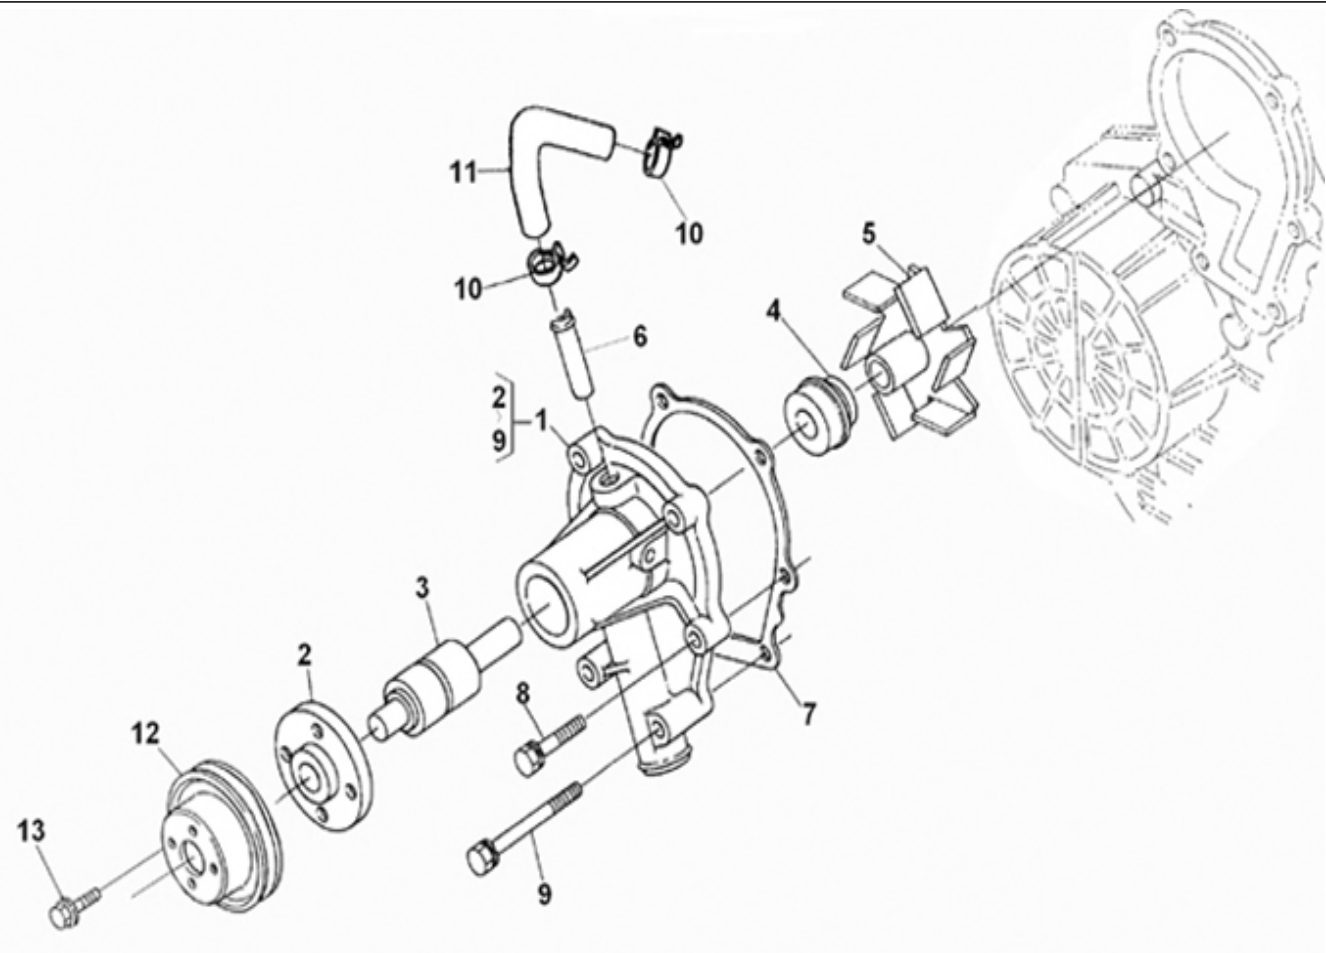

Brand: NanniDiesel

Model: Moteur 4.150HE

Version: Standard

Subassembly: Fresh water pump

N.	Item	Description	Qty	Notes
1	970302745	PUMP,F/WATER CPL.4.150	1	
2	970302746	BEARING,SHAFT W/PUMP	1	
3	970302747	SEAL,MECHANICAL F/W.PUMP	1	
4	970302748	IMPELLER,F/WATER PUMP 4.150	1	
5	970307629	PIPE,WATER RETURN (BEFORE N*KTE08070398)	1	
6	970302750	FLANGE,W/PUMP	1	
7	970302751	BOLT,M 6X 30	4	
8	970302752	BOLT,M 6X 80	2	
9	970302753	GASKET,F/WATER PUMP 4.150	1	
10	970307071	PIPE,WATER RETURN	1	
11	970307103	BAND,PIPE	2	
12	970307124	PULLEY,FAN	1	

V. 29/06/2011

Pag. 21/38