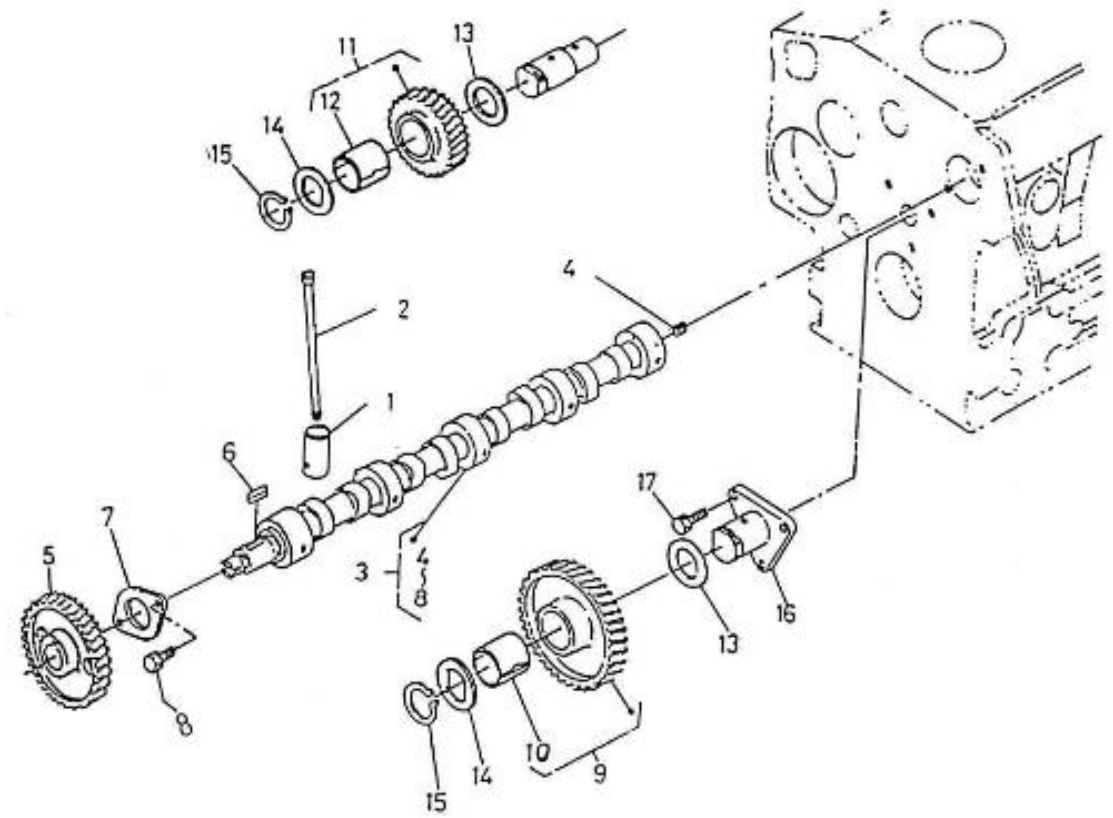

V. 29/06/2011

Pag. 7/38

Brand: NanniDiesel

Model: Moteur 4.150HE

Version: Standard

Subassembly: Camshaft

N.	Item	Description	Qty	Notes
1	970491101	TAPPET (BEFORE N°KTE08070398)	8	
2	970302796	ROD,PUSH	8	
3	970302797	CAMSHAFT,CPL.4.150	1	
4	970302043	SCREW,SET	1	
5	970302798	GEAR,CAMSHAFT	1	
6	970141106	KEY, FEATHER CAMSHAFT 2.40-4.1	1	
7	970302799	STOPPER,CAMSHAFT	1	
8	970490508	BOLT,M 6X 14	2	
9	970302800	GEAR,IDLE CPL.N01	1	
10	970302801	BUSHING,IDLE GEAR	1	
11	970302802	GEAR,IDLE CPL.N02	1	
12	970302801	BUSHING,IDLE GEAR	1	
13	970302803	COLLAR,IDLE GEAR 1	2	
14	970302804	COLLAR,IDLE GEAR 2	2	
15	970302805	CIR-CLIP,IDLE GEAR	2	
16	970302806	SHAFT,IDLE GEAR 1	1	
17	970491117	BOLT,M 6X 16	3	