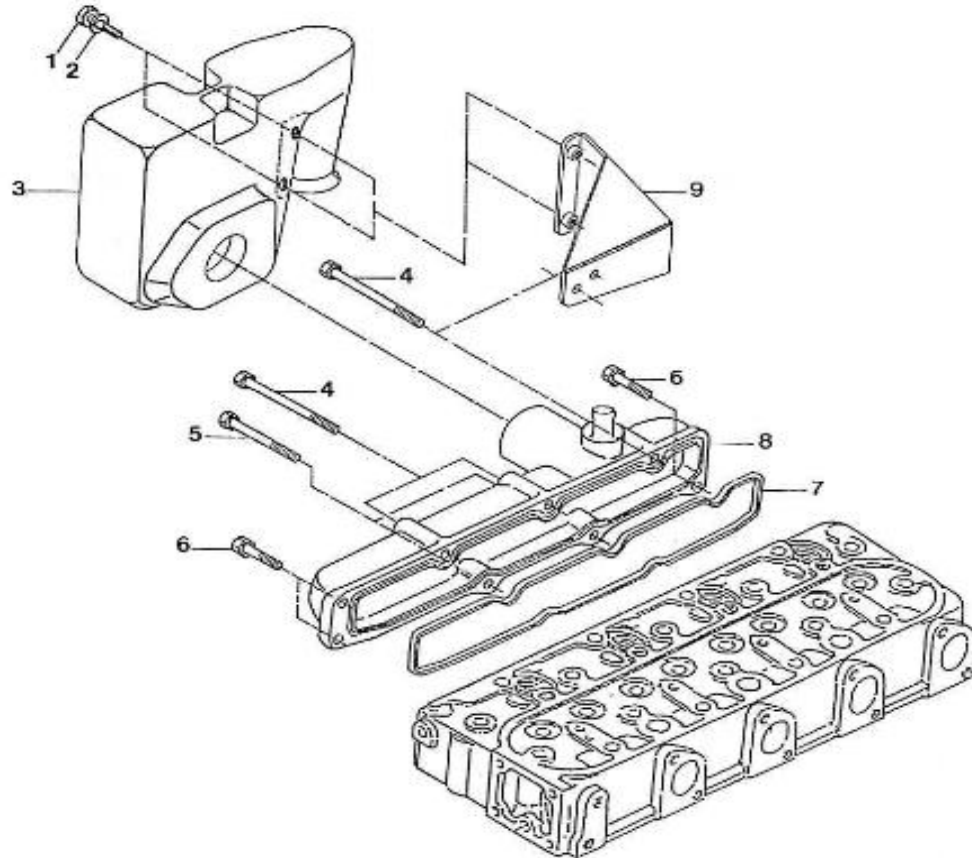

V. 29/06/2011

Pag. 17/38

Brand: NanniDiesel

Model: Moteur 4.150HE

Version: Standard

Subassembly: Governor setting

N.	Item	Description	Qty	Notes
1	970302865	BOLT,ADJ.IDLE CPL.4.150	1	
2	970302866	SCREW,ADJ.IDLE CPL.4.150	1	
3	970140402	NUT	1	
4	970140404	NUT (BEFORE N°KTE08070398)	1	
5	970150403	RING,SEAL (=> N° XA0001 <= 3Z0001)	2	
6	970302411	CAP,NUT	1	
7	970302868	SCREW,ADJUSTING	1	
8	970140402	NUT	1	
9	970140404	NUT (BEFORE N°KTE08070398)	1	
10	970150403	RING,SEAL (=> N° XA0001 <= 3Z0001)	2	
11	970302411	CAP,NUT	1	
12	970302869	SOLENOID,STOP 4.150	1	
13	970302870	GASKET,SOLENOID	1	
14	970490508	BOLT,M 6X 14	2	
15	970302871	COVER,HYD.PUMP	1	
16	970302872	GASKET	1	
17	970302873	BOLT,M 8X 20	1	
18	970302037	BOLT,M 8X 32	1	
19	970490903	NUT,M 8	1	