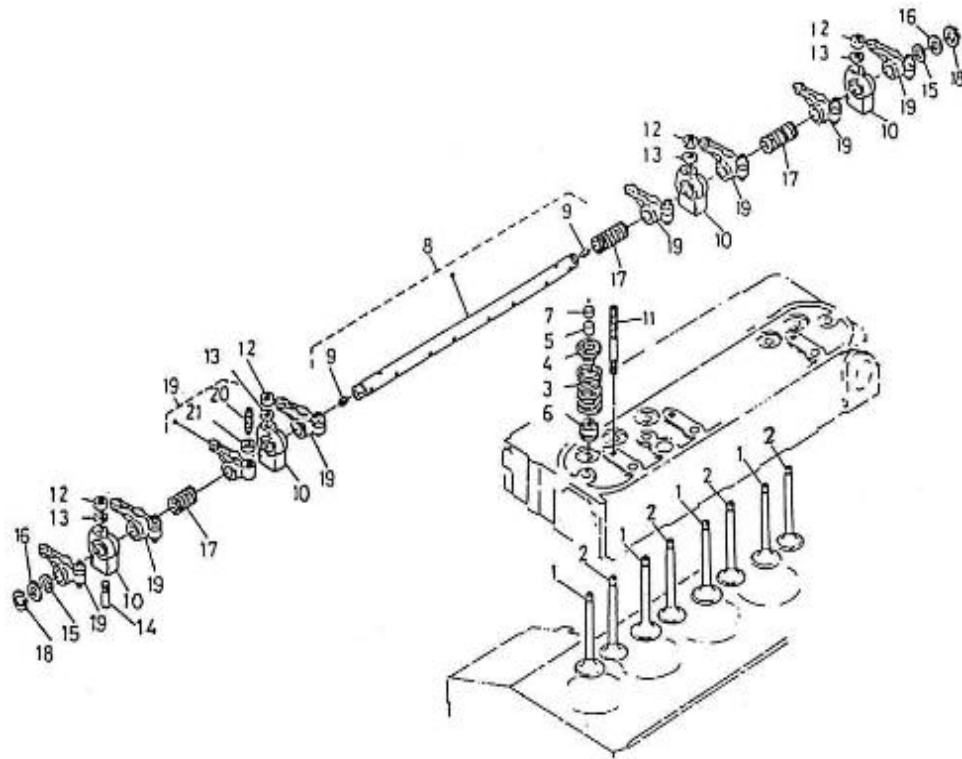

V. 29/06/2011

Pag. 6/38

Brand: NanniDiesel

Model: Moteur 4.150HE

Version: Standard

Subassembly: Valves & Springs

N.	Item	Description	Qty	Notes
1	970302780	VALVE,INTAKE 4.150	4	
2	970302781	VALVE,EXHAUST 4.150	4	
3	970302782	SPRING,VALVE (<= N°KT08090422)	8	
4	970491004	RETAINER,VALVE SPRING	8	
5	970491005	COLLET,VALVE SPRING	8	
6	970311008	INLET VALVE SEAL	8	
7	970491007	CAP,VALVE	8	
8	970302785	SHAFT,ROCKER ARM	1	
9	970302786	BOLT	2	
10	970302787	BRACKET,ROCKER ARM	4	
11	970302788	STUD	4	
12	970491013	NUT	4	
13	970491014	WASHER,PLAIN	4	
14	970491015	SCREW,SET	1	
15	970302789	WASHER,1	2	
16	970302790	WASHER,2	2	
17	970302791	SPRING,ROCKER,ARM	3	
18	970302792	CIR-CLIP,EXTERNAL	2	
19	970302793	ASSY,ROCKER ARM 4.150HE	8	
20	970302794	SCREW,ADJUSTING	8	
21	970302795	NUT	8	

V. 29/06/2011

Pag. 7/38

Brand: NanniDiesel

Model: Moteur 4.150HE

Version: Standard

Subassembly: Camshaft

N.	Item	Description	Qty	Notes
1	970491101	TAPPET (BEFORE N°KTE08070398)	8	
2	970302796	ROD,PUSH	8	
3	970302797	CAMSHAFT,CPL.4.150	1	
4	970302043	SCREW,SET	1	
5	970302798	GEAR,CAMSHAFT	1	
6	970141106	KEY, FEATHER CAMSHAFT 2.40-4.1	1	
7	970302799	STOPPER,CAMSHAFT	1	
8	970490508	BOLT,M 6X 14	2	
9	970302800	GEAR,IDLE CPL.N01	1	
10	970302801	BUSHING,IDLE GEAR	1	
11	970302802	GEAR,IDLE CPL.N02	1	
12	970302801	BUSHING,IDLE GEAR	1	
13	970302803	COLLAR,IDLE GEAR 1	2	
14	970302804	COLLAR,IDLE GEAR 2	2	
15	970302805	CIR-CLIP,IDLE GEAR	2	
16	970302806	SHAFT,IDLE GEAR 1	1	
17	970491117	BOLT,M 6X 16	3	