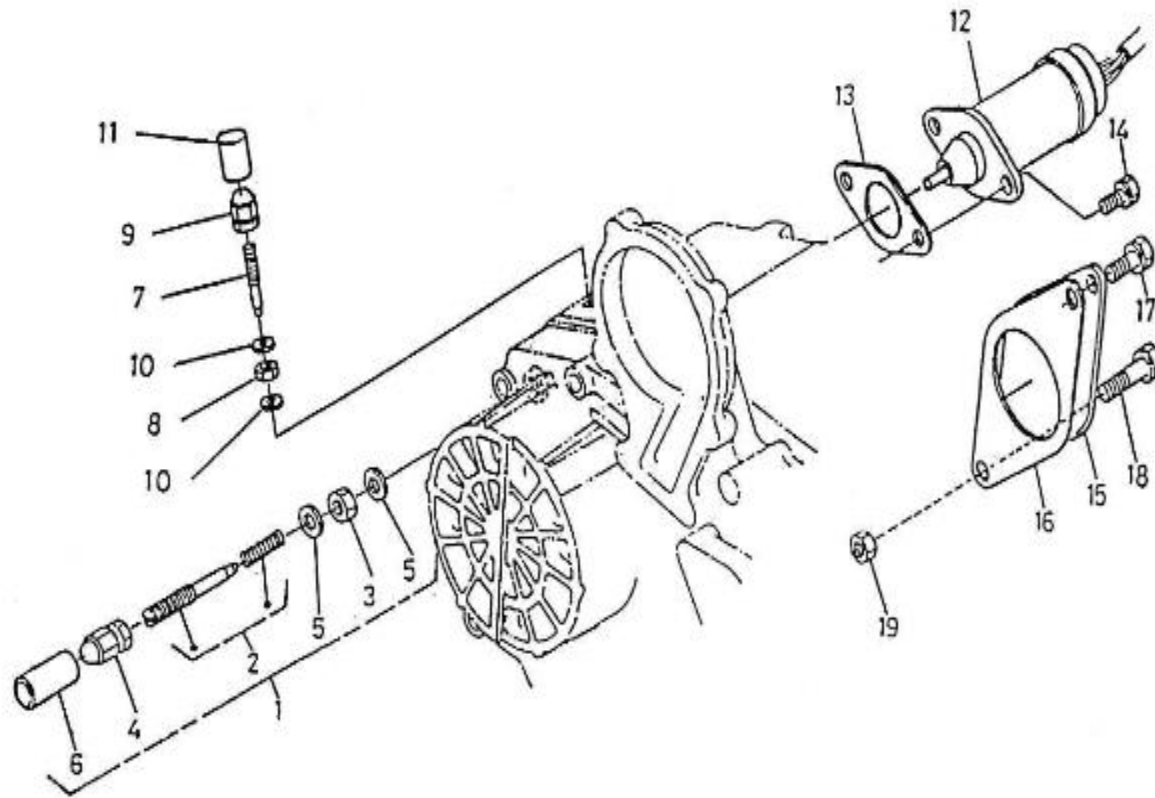

V. 29/06/2011

Pag. 17/38

Brand: NanniDiesel

Model: Moteur 4.150HE

Version: Standard

Subassembly: Governor setting

N.	Item	Description	Qty	Notes
1	970302865	BOLT,ADJ.IDLE CPL.4.150	1	
2	970302866	SCREW,ADJ.IDLE CPL.4.150	1	
3	970140402	NUT	1	
4	970140404	NUT (BEFORE N°KTE08070398)	1	
5	970150403	RING,SEAL (=> N° XA0001 <= 3Z0001)	2	
6	970302411	CAP,NUT	1	
7	970302868	SCREW,ADJUSTING	1	
8	970140402	NUT	1	
9	970140404	NUT (BEFORE N°KTE08070398)	1	
10	970150403	RING,SEAL (=> N° XA0001 <= 3Z0001)	2	
11	970302411	CAP,NUT	1	
12	970302869	SOLENOID,STOP 4.150	1	
13	970302870	GASKET,SOLENOID	1	
14	970490508	BOLT,M 6X 14	2	
15	970302871	COVER,HYD.PUMP	1	
16	970302872	GASKET	1	
17	970302873	BOLT,M 8X 20	1	
18	970302037	BOLT,M 8X 32	1	
19	970490903	NUT,M 8	1	