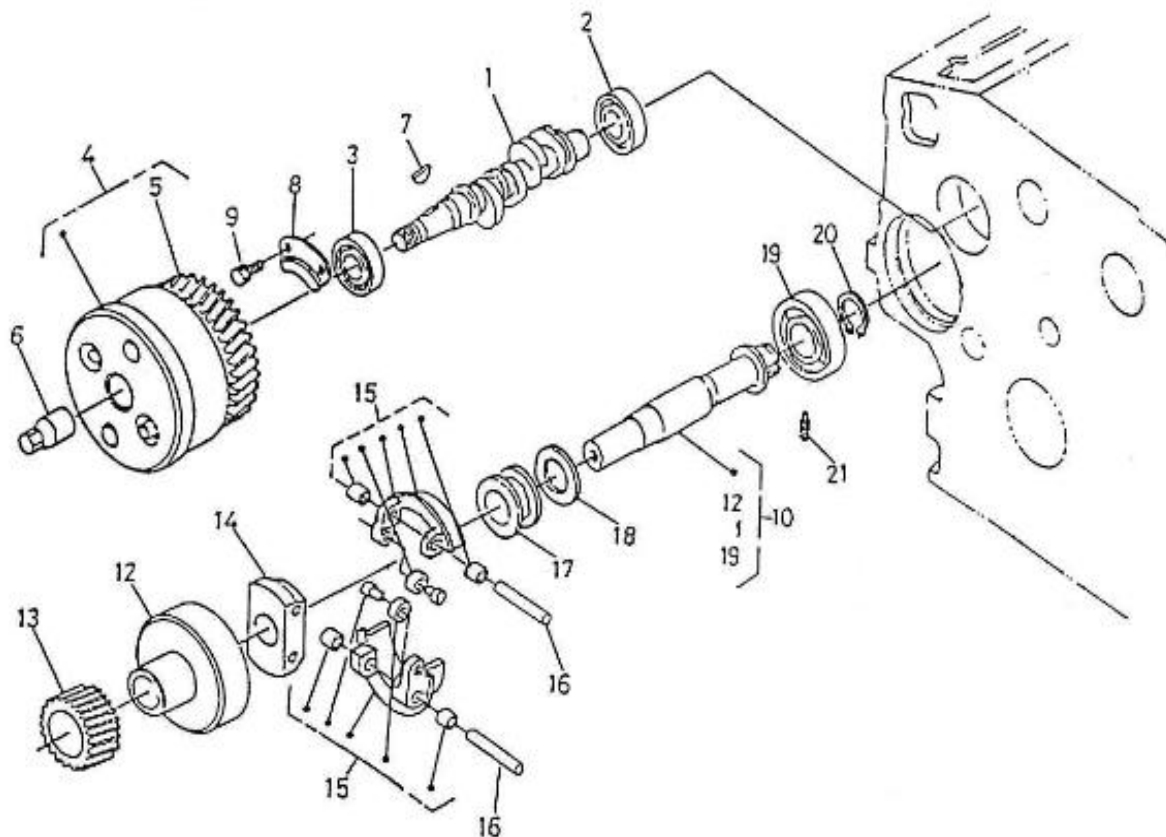

V. 29/06/2011

Pag. 12/38

Brand: NanniDiesel

Model: Moteur 4.150HE

Version: Standard

Subassembly: Camshaft fuel

N.	Item	Description	Qty	Notes
1	970302834	CAMSHAFT,FUEL 4.150	1	
2	970302835	BEARING,CASE	1	
3	970302836	BEARING,CASE	1	
4	970302837	TIMING,DEVICE CPL.4.150	1	
5	970302838	GEAR,INJ.PUMP	1	
6	970302839	NUT,CAP	1	
7	970302840	KEY,FEATHER	1	
8	970302841	STOPPER,FUEL CAMSHAFT	1	
9	970140123	BOLT ,M 6X12 (AFTER N°KTE08070398)	2	
10	970302842	SHAFT,GOVERNOR CPL.4.150	1	
12	970302843	SHAFT,GOVERNOR GEAR 4.150	1	
13	970302844	GEAR,GOVERNOR	1	
14	970302845	SUPPORT,GOVERNOR WEIGHT	1	
15	970302846	WEIGHT,GOVERNOR CPL. 4.150	2	
16	970302847	SHAFT,GOVERNOR WEIGHT	2	
17	970302848	SLEEVE,GOVERNOR	1	
18	970302849	WASHER,THRUST	1	
19	970302850	BEARING,CASE	1	
20	970302851	CIR-CLIP,GOVERNOR SHAFT	1	
21	970302852	SCREW,SET	1	