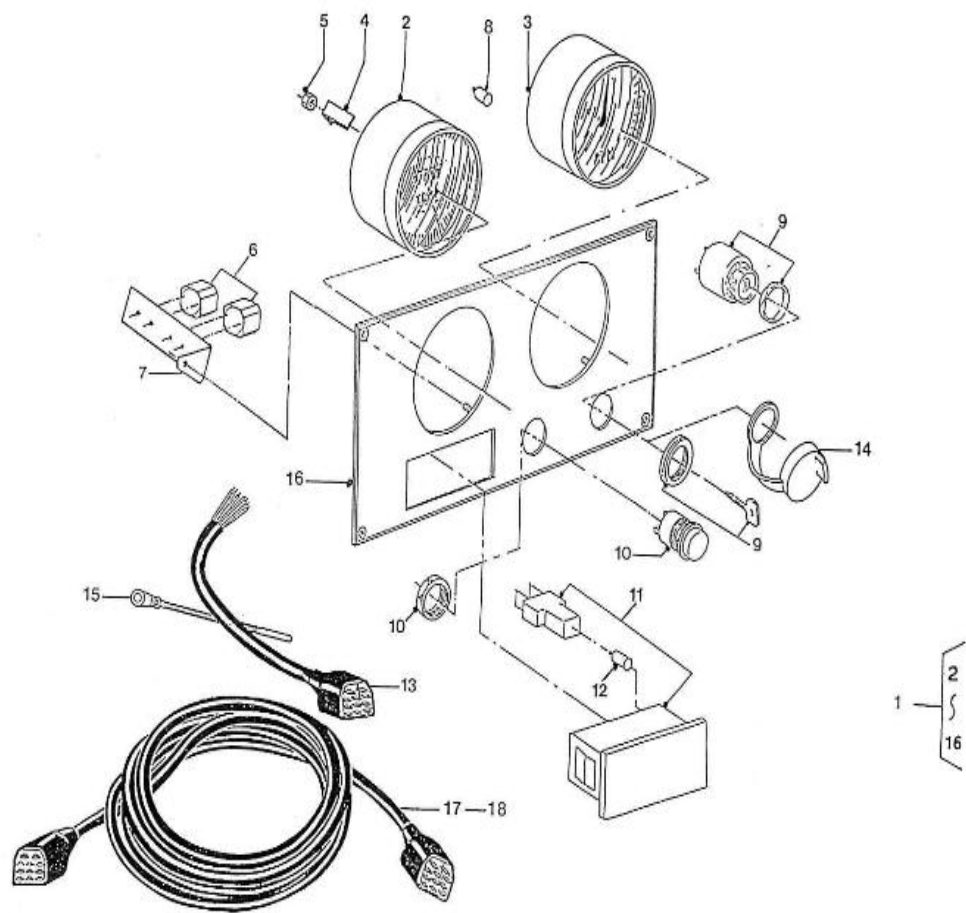

2
1
5
16

V. 29/06/2011

Pag. 29/38

Brand: NanniDiesel

Model: Moteur 4.150HE

Version: Standard

Subassembly: Panel 2 instruments

N.	Item	Description	Qty	Notes
1	970302672	No longer available - PANEL,2 INSTRUMENTS 12V CPL VD	1	
2	970301662	GAUGE,VDO,TEMP/VOLT 40-120,8-1	1	
3	970301642	No longer available - GAUGE,VDO,TACH,4000 12-24V 2P	1	
4	970300920	CLAMP,INSTRUMENTS	8	
5	970301191	NUT,M 4 A2	8	
6	970302684	BUZZER,SONITRON SMA 24A P17.05	2	
7	970310182	SUPPORT (.)	1	
8	970856011	BULB 12V-2W	2	
9	970302667	SWITCH,BOSCH STARTER + GLOWING	1	
10	970300967	BUTTON,PUSH	1	
11	970856005	INDICATORI OTTICI A 4 SPIE	1	
12	970856011	BULB 12V-2W	4	
13	970302663	WIRING,PANEL 2INSTR. ADDITION	1	
14	970304021	COVER	1	
15	970304019	CABLEBINDER,PLASTIC 4.8X195	1	
16	970302669	PLATE,PANEL 2 INSTR W/SW GLOW/	1	
17	970302665	WIRING,INTERMEDIATE 4MTR 11POS	1	
18	970302666	WIRING,INTERMEDIATE 8MTR 11POS (TOTAL 12M)	1	