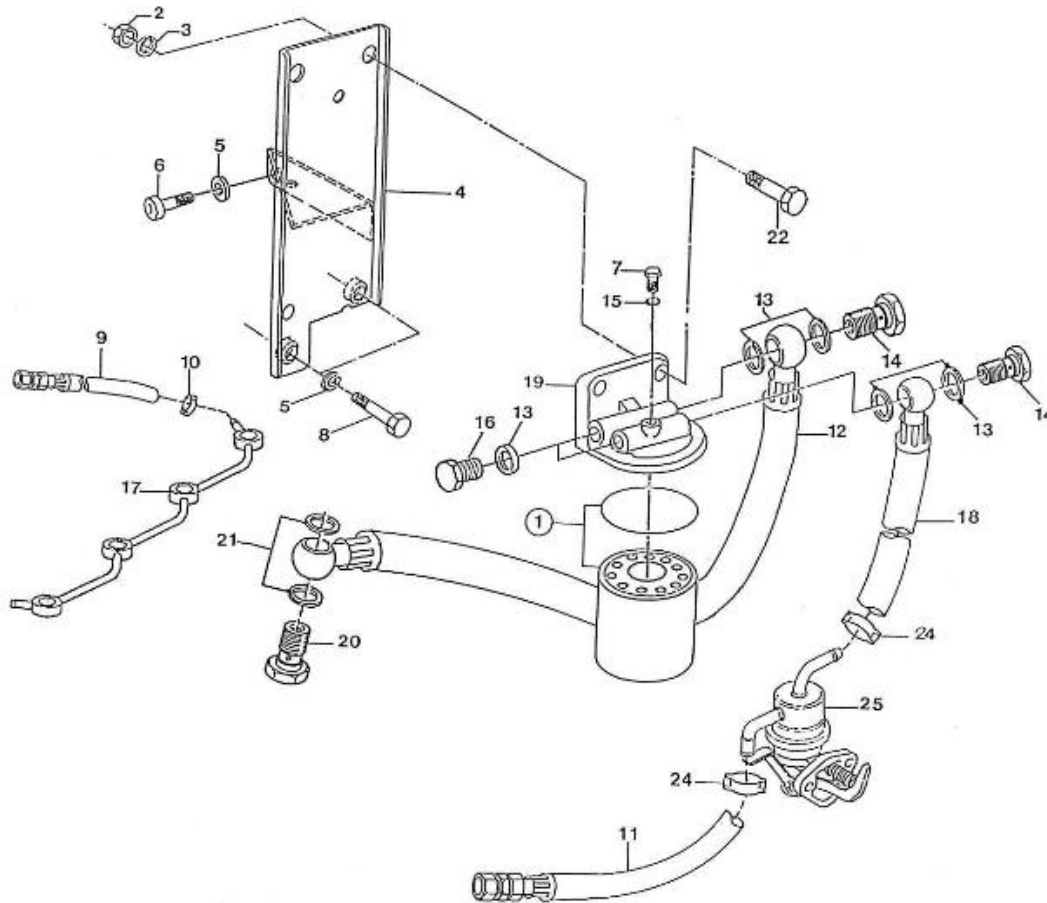

Brand: NanniDiesel

Model: Moteur 4.150HE

Version: Standard

Subassembly: Fuel filter Assy.

N.	Item	Description	Qty	Notes
1	970622350	FILTER,FUEL	1	
2	970119143	NUT, M10	2	
3	970119136	WASHER,SPRING D10 (POUR INVERSEUR)	2	
4	970302604	SUPPORT,FUEL FILTER S5	1	
5	970119149	WASHER, SPRING D 6 (Pour protection injecteur)	3	
6	970604615	BOLT,SOCK M 6X 20	1	
7	970832061	BOLT	1	
8	970302584	BOLT,HEX M 6X 60	2	
9	970300293	HOSE,FUEL RETURN CPL.	1	
10	970310171	CLAMP (+++ FIX DURITE WASTEGATE)	1	
11	970302330	HOSE,FUEL SUPPLY CPL.	1	
12	970302586	HOSE,FUEL SUPPLY INJ.PUMP CPL.	1	
13	970300306	GASKET,RING D14 (SUR REFROID THERMO MOTA)	6	
14	970432515	BOLT,BANJO M14X1,5 (=> N°KT08090423)	2	
15	970300288	GASKET,M8 (FIX TUYAU GRAISSAGE)	1	
16	970875506	PLUG (<= N°KT08090422)	2	
17	970302813	PIPE,FUEL OVERFLOW N01 CPL.	1	
18	970302587	HOSE,FUEL SUPPLY FILTER CPL. (	1	
19	970302494	SUPPORT,FUEL FILTER ELEMENT H-	1	
20	970304066	BOLT,BANJO	1	
21	970300430	GASKET,RING D10 (+++ FIX TUYAU GRAISSAGE SUR	2	
22	970635508	BOLT,HEX M10X 25 (A DEFINIR)	2	
24	970302585	CLAMP,TWO-EAR 11-13	2	
25	970302831	PUMP,FUEL FEED CPL.4.150	1	

V. 29/06/2011

Pag. 16/38