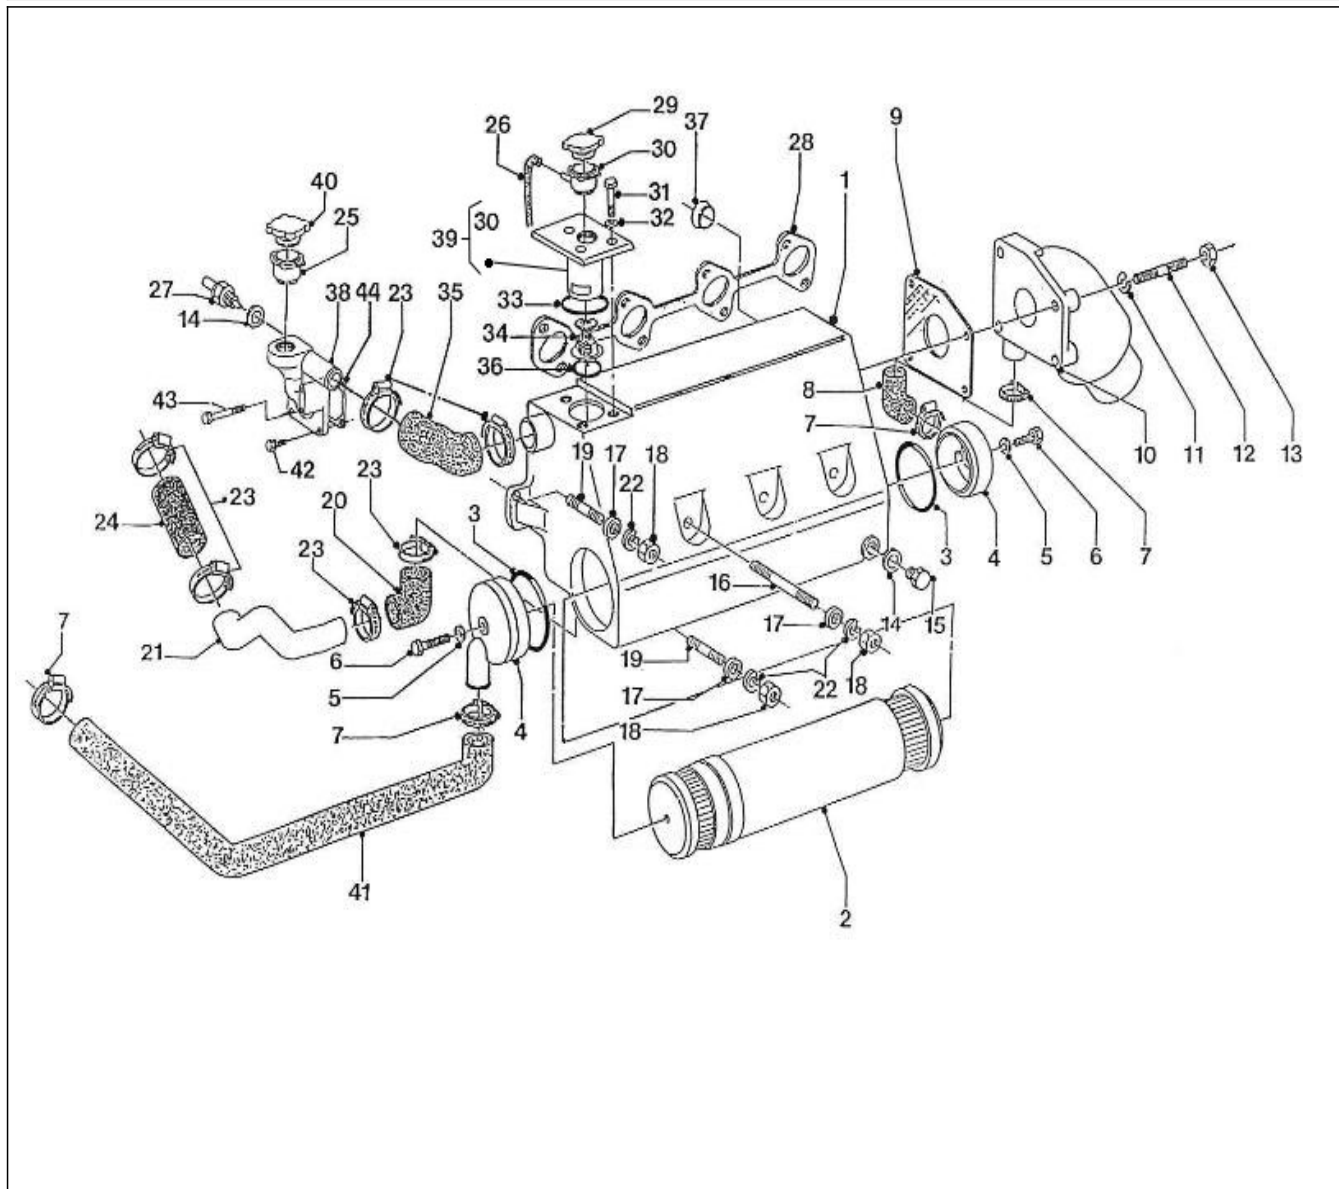

Brand: NanniDiesel

Model: Moteur 4.150HE

Version: Standard

Subassembly: Heat exchanger exh. Manifold

N.	Item	Description	Qty	Notes
1	970302601	BODY	1	
2	970310152	TUBE STACK	1	
3	KSAV02	HEAT EXCHANGER GASKET KIT (+++Ne pas monter)	1	
4	970307714	COVER	2	
5	970300288	GASKET,M8 (FIX TUYAU GRAISSAGE)	2	
6	970301263	BOLT,M 8X 45 -A2-	2	
7	970604526	CLAMP,HOSE 22-32 (COTE ECHANGEUR)	4	
8	970301713	HOSE,ELBOW COVER HEATEX.4.190 (+++RETOUR MAG -	1	
9	970301710	GASKET,MIXER 4.190	1	
10	970301706APR	MIXER	1	
11	970119138	WASHER,SPRING D 8 (TENDEUR)	4	
12	970300374	STUD,M 8X 30 (+++FIX TENDEUR)	4	
13	970027322	NUT,M 8 (++ECROU FIL DEMARREUR)	4	
14	970300306	GASKET,RING D14 (SUR REFROID THERMO MOTA)	2	
15	970875506	PLUG (<= N°KT08090422)	1	
16	970302611	STUD,M 7X151	3	
17	970302538	WASHER,PLAIN D 7	8	
18	970301496	NUT,M 7	8	
19	970302915	STUD	5	
20	970302630	HOSE	1	
21	970302612	PIPE,WATER RETURN	1	
22	970302537	WASHER,SPRING D 7	8	
23	970300922	CLAMP,HOSE 26-38 (FOURNITURE POMPE ATTELEE)	6	
24	970301527	PIPE,WATER 4.150 HE	1	
25	970301734	FILLING,NECK CPL.4.190	1	
26	970300077	HOSE,D 8 L= 450	1	
27	970304054	TEMPERATURE SWITCH 1/8 1P 97°C	1	
28	970302777	GASKET,EXHAUST MANIFOLD 4.150	1	
29	970604614	CAP,FILLING 0, 7 DOUBLE SEAL	1	
30	970300834	FILLING,NECK WATER	1	
31	970119141	BOLT,HEX M8X 20 (+++FIX. SUPPORT COLLIER SUR	3	
32	970119139	WASHER,CORRUGATED D8 (DONT 3 PTO)	3	
33	970302608	O-RING	1	
34	970301412	THERMOSTAT.82X	1	
35	970301714	HOSE,D32 COVER THERMO.4.190	1	
36	970302609	O-RING	1	
37	970494517	CAP,FREEZE	3	
38	970302628	FLANGE,WATER S5	1	
39	970311173	HOUSING, THERMOSTAT	1	
41	970302625	HOSE, W.PUMP/COVER HEATECH. (S (+++RECOUPER+++	1	
42	970491117	BOLT,M 6X 16	3	
43	970302738	BOLT,M 6X 55	1	
44	970307104	GASKET,W/FLANGE NA	1	

V. 29/06/2011

Pag. 23/38