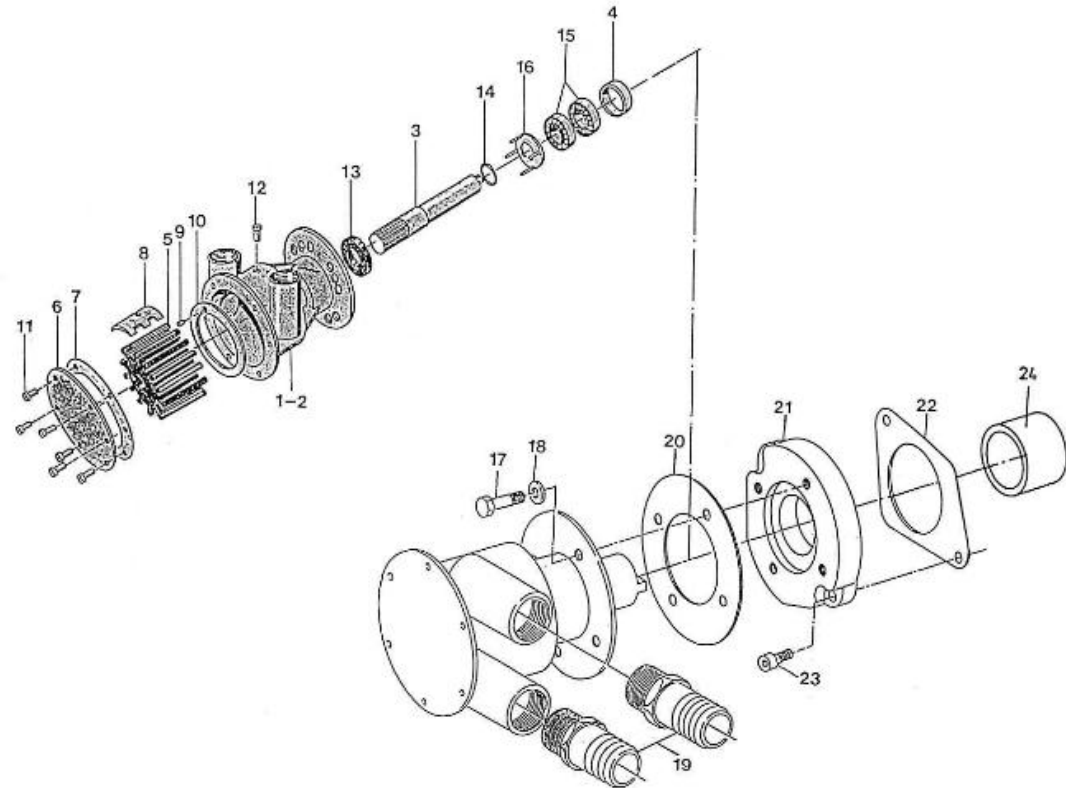

Brand: NanniDiesel

Model: Moteur 4.150HE

Version: Standard

Subassembly: Seawater pump Ass

N.	Item	Description	Qty	Notes
1	970301725	PUMP,WATER F5B-9 4.190	1	
2	970302153	HOUSING,WATER PUMP F5B-9	1	
3	970302154	SHAFT,WATER PUMP F5B-9	1	
4	970303672	GUIDE,WATER PUMP F5B-9000	1	
5	970604530	IMPELLER,WATER PUMP F 5B/-9	1	
6	970303673	COVER,END W/PUMP F5B-9000	1	
7	970604529	GASKET,F5B	1	
8	970303674	CAM,WATER PUMP F5B-9000	1	
9	970303675	PIN,WATER PUMP F5B-9000	1	
10	970300891	PLATE,WEAR W/PUMP F5B-9000	1	
11	970303677	SCREW,COVER W/PUMP F5B-9000	6	
12	970303678	SCREW,CAM WATER PUMP F5B-9000	1	
13	970614516	O-RING SEAL	1	
14	970303679	O-RING,WATER PUMP F5B-9000	1	
15	970770251	BEARING,BAIL WATER PUMP F5B-90	2	
16	970303680	WASHER,WATER PUMP F5B-9000	1	
17	970439910	BOLT,HEX M 6X 16 (+++FIX.SUPPORT AG ACC)	4	
18	970609602	WASHER,CORRUGATED D 6 (ROND GRAISSEE SERRAGE	4	
19	970604515	CONNECTION,HOSE HBW-20 (SUR COUDE ET TUYAU)	2	
20	970614511	GASKET,WATER PUMP F5B-9	1	
21	970302606	FLANGE,WATER PUMP (S5)	1	
22	970302610	GASKET,FLANGE W/PUMP (S5)	1	
23	970604615	BOLT,SOCK M 6X 20	2	
24	970307007	BEARING	1	

V. 29/06/2011

Pag. 24/38