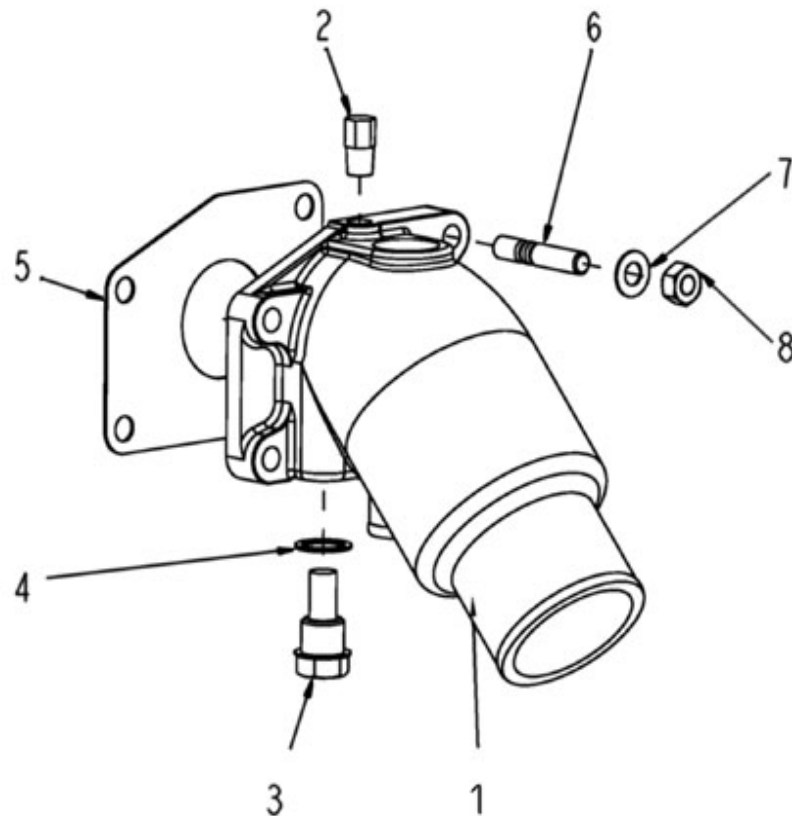

Brand: NanniDiesel

Model: Moteur 4.150HE

Version: Standard

Subassembly: Exhaust elbow

N.	Item	Description	Qty	Notes
1	970301706APR	MIXER	1	
2	970307265	PLUG,HEX 1/8	1	
3	970494635	ANODE,ZINC CPL M16X1,5	1	
4	970300199	GASKET,RING D16	1	
5	970301710	GASKET,MIXER 4.190	1	
6	970300374	STUD,M 8X 30 (+++FIX TENDEUR)	3	
6	970307249	STUD (+++FIX TENDEUR)	1	
7	970119139	WASHER,CORRUGATED D8 (DONT 3 PTO)	4	
8	970027322	NUT,M 8 (++ECROU FIL DEMARREUR)	4	

V. 29/06/2011

Pag. 22/38