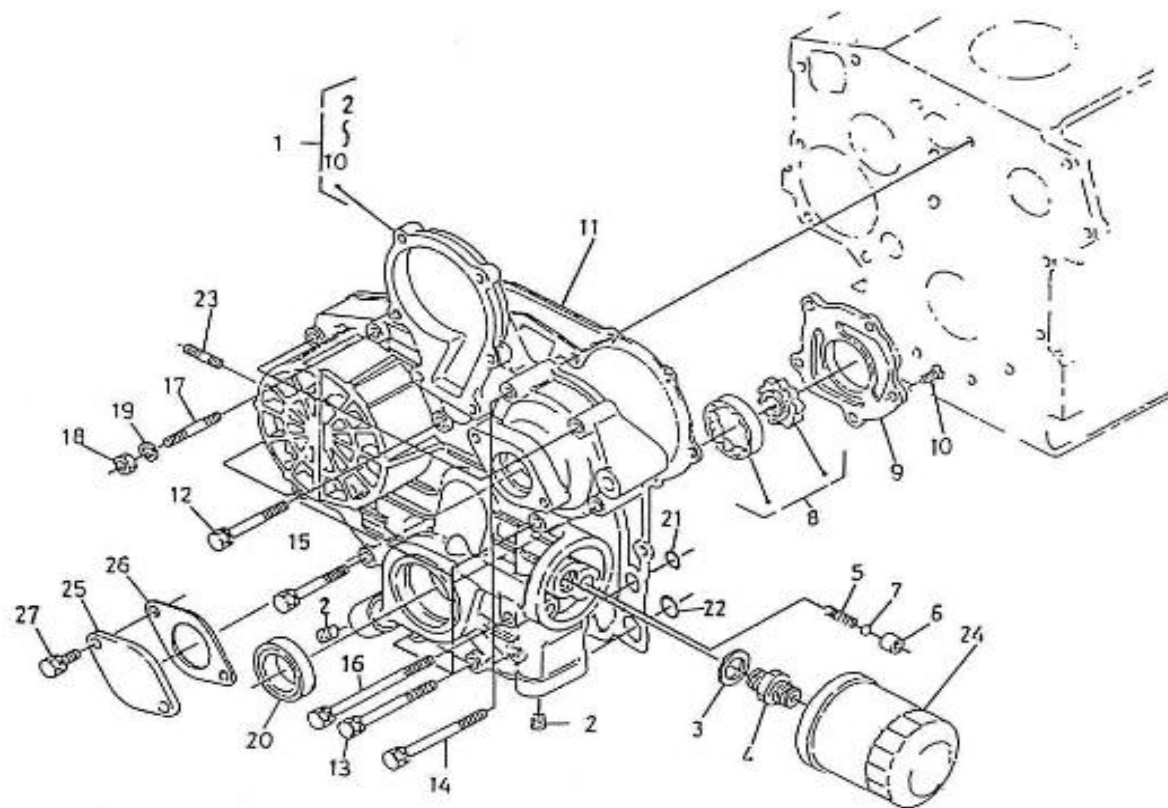

V. 29/06/2011

Pag. 2/38

Brand: NanniDiesel

Model: Moteur 4.150HE

Version: Standard

Subassembly: Timing case

N.	Item	Description	Qty	Notes
1	970302726	COVER,TIMING CASE CPL.4.150	1	
2	970310315	PLUG	2	
3	970302073	GASKET,RING	1	
4	970302728	NIPPLE	1	
5	970302729	SPRING	1	
6	970302730	SEAT,VALVE	1	
7	970302731	BEARING,BALL	1	
8	970302732	ASSY,ROTOR OIL PUMP	1	
9	970302733	COVER,OIL PUMP	1	
10	970302734	SCREW,ROUND HEAD	5	
11	970302735	GASKET,TIMING CASE 4.150	1	
12	970302736	BOLT,M 6X 45	3	
13	970302737	BOLT,M 6X 50 (A PARTIR DU N°KTH08040183)	6	
14	970302738	BOLT,M 6X 55	2	
15	970144311	BOLT	1	
16	970302739	BOLT	1	
17	970302740	STUD,M 6X 45	1	
18	970151133	NUT,M 6 (BEFORE N°KTE08070398)	1	
19	970119149	WASHER, SPRING D 6 (Pour protection injecteur)	1	
20	970302741	SEAL,OIL	1	
21	970302003	O-RING	2	
22	970301922	O-RING	2	
23	970492513	STUD, M 6X 16	2	
24	970302742	FILTER,ELEMENT OIL 4.150 3.110	1	
25	970302743	COVER,H/METER UNIT	1	
26	970302744	GASKET,H/METER UNIT	1	
27	970491117	BOLT,M 6X 16	2	