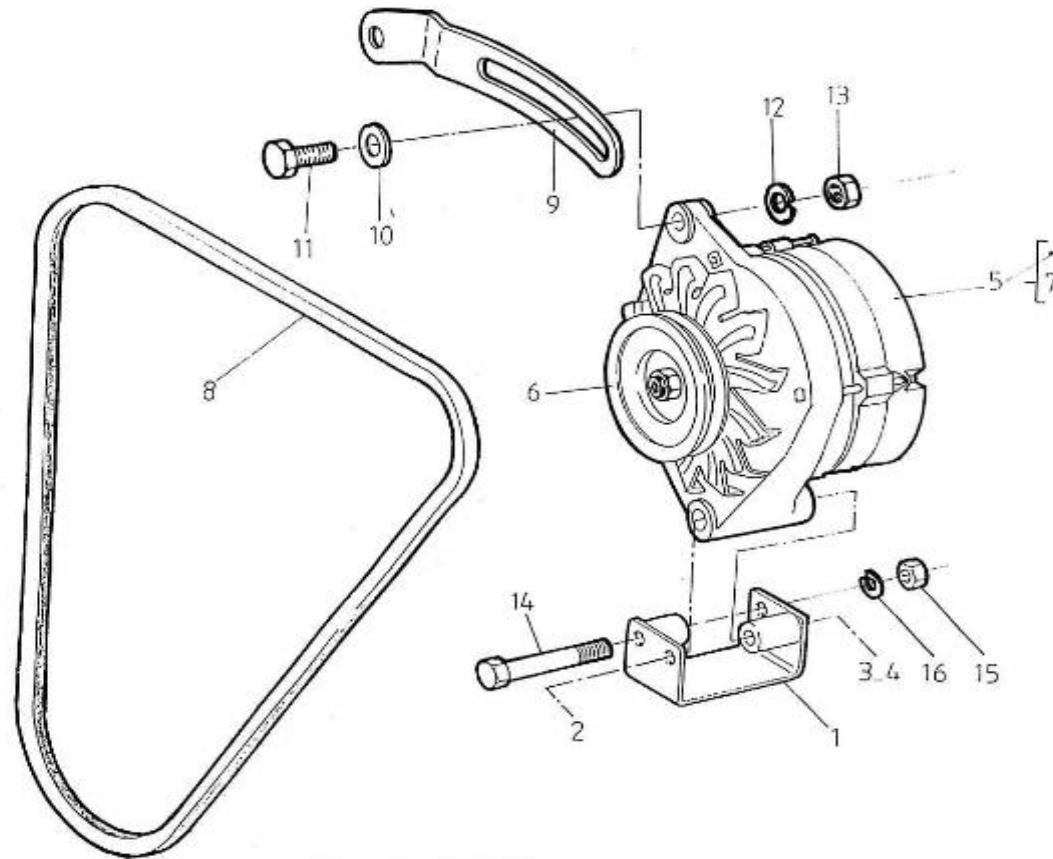

Brand: NanniDiesel

Model: Moteur 4.150HE

Version: Standard

Subassembly: Alternator Assy.Std.

N.	Item	Description	Qty	Notes
1	970307539	SUPPORT,ALTERNATOR	1	
2	970307495	BOLT	1	
3	970039794	WASHER	1	
4	970307532	NUT (+++FIX. TOURTEAU SUR INVERSEUR)	1	
5	970307522	ALTERNATOR,14V-60A	1	
6	970307194	PULLEY	1	
7	970307533	REGULATOR,ALTERNATOR	1	
8	970637399	V-BELT	1	
9	970307437	TIGHTENER,V-BELT	1	
10	970304050	WASHER	1	
11	970024016	BOLT,HEX M 8X 40	1	
12	970119138	WASHER,SPRING D 8 (TENDEUR)	1	
13	970027322	NUT,M 8 (++ECROU FIL DEMARREUR)	1	
14	970644115	BOLT,HEX M10X 90 (ADAPT TUYAU ENTREE COUDE)	1	
15	970119143	NUT, M10	1	
16	970119136	WASHER,SPRING D10 (POUR INVERSEUR)	1	

V. 29/06/2011

Pag. 27/38