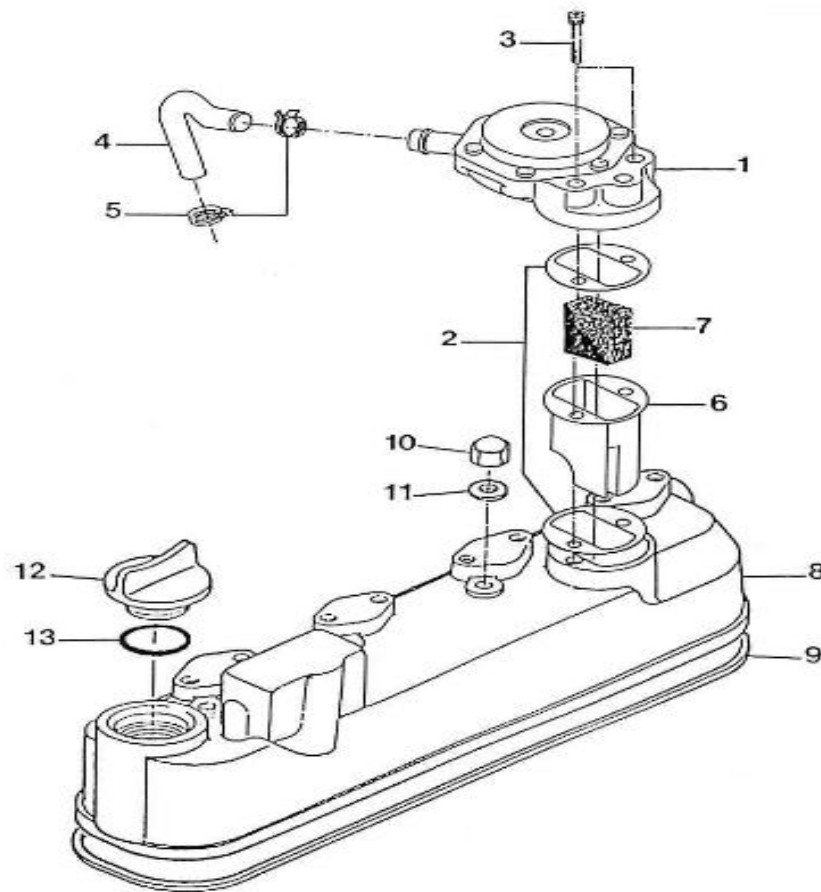

Brand: NanniDiesel

Model: Moteur 4.150HE

Version: Standard

Subassembly: Cylinder head cover

N.	Item	Description	Qty	Notes
1	970302770	BREATHER,OIL CPL.4.150	1	
2	970302767	GASKET,BREATHER	2	
3	970141325	BOLT, M6X35	2	
4	970302766	PIPE,BREATHER	1	
5	970302811	CLAMP,PIPE	2	
6	970302768	HOUSING,BREATHER ELEMENT	1	
7	970302769	FILTER,BREATHER ELEMENT	1	
8	970302764	COVER,CYLINDER HEAD 4.150	1	
9	970302765	GASKET,COVER CYL:HEAD 4.150	1	
10	970490503	NUT,CAP	4	
11	970490505	GASKET,RING	4	
12	970490510	CAP,FILLING OIL	1	
13	970490511	O-RING	1	

V. 29/06/2011

Pag. 5/38