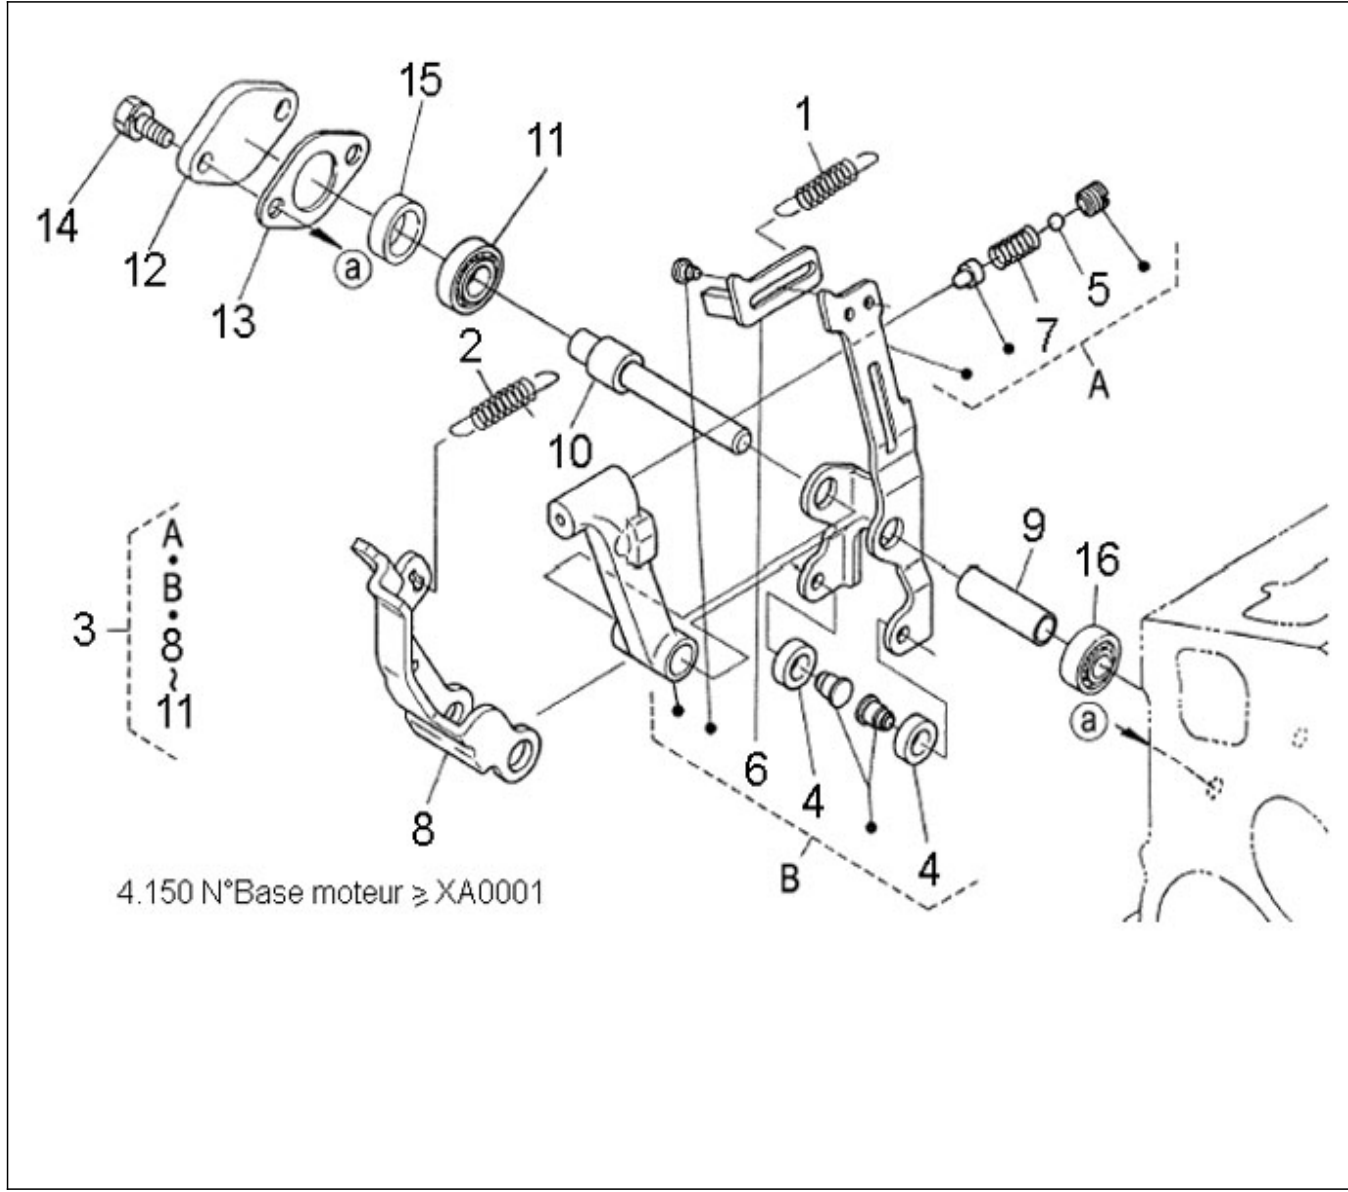

Brand: NanniDiesel
Model: Moteur 4.150HE
Version: Standard
Subassembly: Governor

N.	Item	Description	Qty	Notes
1	970313413	SPRING	1	
2	970302875	SPRING,GOVERNOR (<= N°KT08090422)	1	
3	970313471	ASSY LEVER,FORK	1	
4	970310328	ROLLER	2	
5	970492130	BEARING,BALL FUEL CAMSHAFT	2	
6	970310366	LEVER,THRUST	1	
7	970313477	SPRING	1	
8	970313442	LEVER,FORK	1	
9	970313443	SHAFT,FORK LEVER	1	
10	970313444	SHAFT,FORK LEVER	1	
11	970302882	BEARING,CASE	1	
12	970302884	COVER,FORK LEVER SHAFT	1	
13	970310367	LEVER FORK	1	
14	970310351	BOLT (BEFORE N°KTE08070398)	2	BEFORE N°KTE08070398
14	970140123	BOLT ,M 6X12 (AFTER N°KTE08070398)	2	AFTER N°KTE08070398
15	970302886	COLLAR,1	1	
16	970302887	BEARING,CASE	1	

V. 29/06/2011

Pag. 20/38