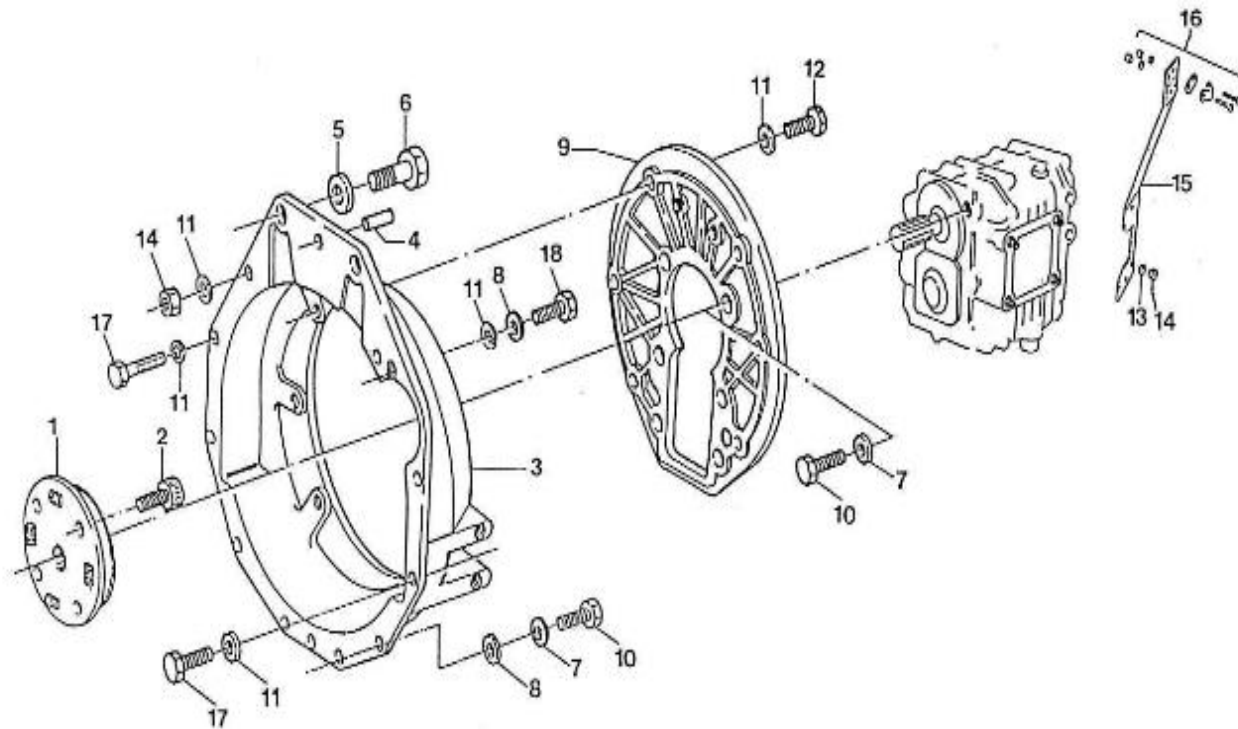

Brand: NanniDiesel

Model: Moteur 4.150HE

Version: Standard

Subassembly: Flywheel housing

N.	Item	Description	Qty	Notes
1	970776350	DAMPERPLATE	1	
2	970119147	BOLT, SOCK M 6X12 (++)LOCTITE 243 (BLEU) MONTAGE	8	
3	970301400	HOUSING,FLYWHEEL (S5 H/HE)	1	
4	970304063	PIN	1	
5	970119137	WASHER,CORRUGATED D10	2	
6	970304013	BOLT,HEX M10X1.25X 35 (++)FIX. SUPPORT D)	2	
7	970119139	WASHER,CORRUGATED D8 (DONT 3 PTO)	12	
8	970119138	WASHER,SPRING D 8 (TENDEUR)	1	
9	970301709	PLATE,ADAPTOR HBW50-100-150	1	
10	970119141	BOLT,HEX M8X 20 (++)FIX. SUPPORT COLLIER SUR	6	
11	970119137	WASHER,CORRUGATED D10	6	
12	970635508	BOLT,HEX M10X 25 (A DEFINIR)	6	
13	970119139	WASHER,CORRUGATED D8 (DONT 3 PTO)	2	
14	970027322	NUT,M 8 (++)ECROU FIL DEMARREUR)	2	
15	970300373	SUPPORT,CONTROL HBW	1	
16	970835020	CLAMP	1	
17	970498003	BOLT,SOCK M 8X 25 (POUBELLE)	2	
18	970635917	BOLT,SOCK M 8X 40	1	

V. 29/06/2011

Pag. 33/38