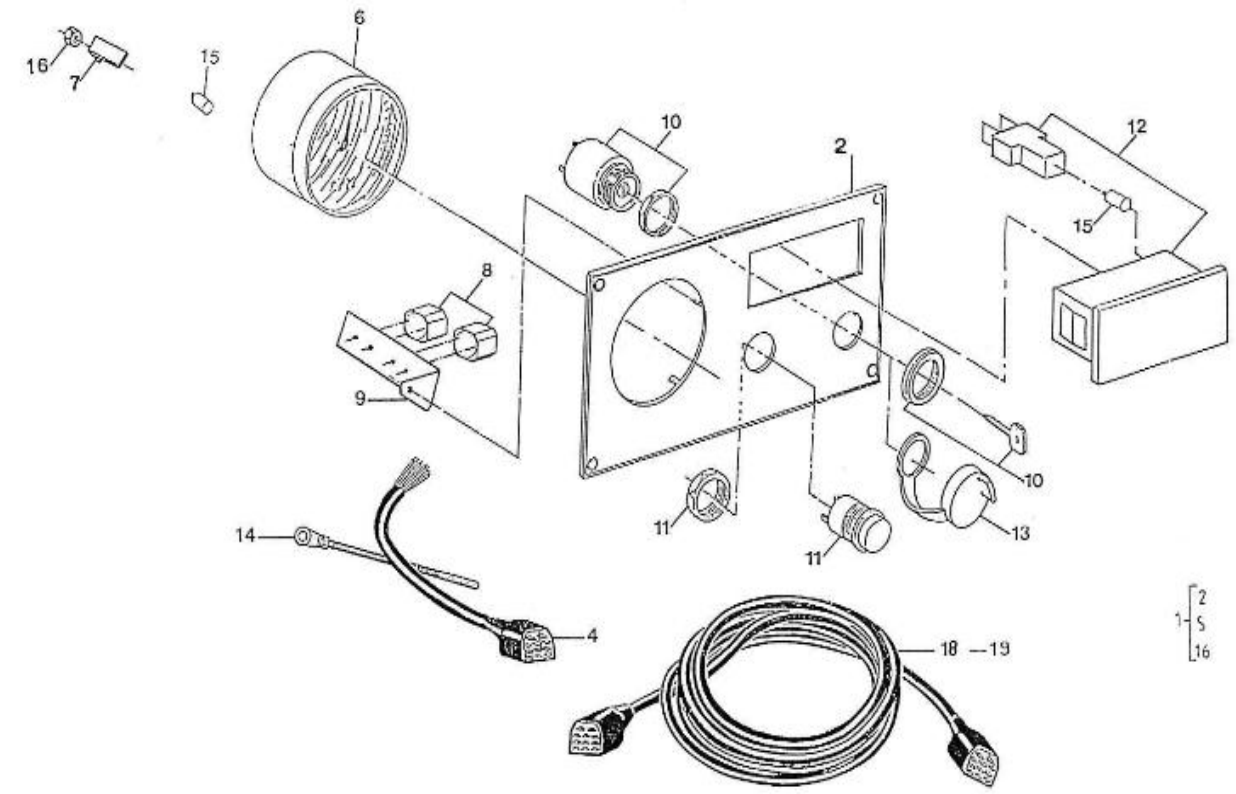

Brand: NanniDiesel
Model: Moteur 4.150HE
Version: Standard
Subassembly: Panel 1 instrument

N.	Item	Description	Qty	Notes
1	674351	PANEL	1	
2	970302214	PLATE,PANEL 1 INSTRUMENT	1	
4	970302662	WIRING,PANEL 1 INSTR. (11P)	1	
6	970301642	No longer available - GAUGE,VDO,TACH,4000 12-24V 2P	1	
7	970300920	CLAMP,INSTRUMENTS	4	
8	970302684	BUZZER,SONITRON SMA 24A P17.05	2	
9	970310182	SUPPORT (.)	1	
10	970302667	SWITCH,BOSCH STARTER + GLOWING	1	
11	970300967	BUTTON,PUSH	1	
12	970856005	INDICATORI OTTICI A 4 SPIE	1	
13	970304021	COVER	1	
14	970304019	CABLEBINDER,PLASTIC 4.8X195	1	
15	970856011	BULB 12V-2W	5	
16	970301191	NUT,M 4 A2	4	
18	970302665	WIRING,INTERMEDIATE 4MTR 11POS	1	
19	970302666	WIRING,INTERMEDIATE 8MTR 11POS (TOTAL 12M)	1	

2
1
5
16

V. 29/06/2011

Pag. 29/38