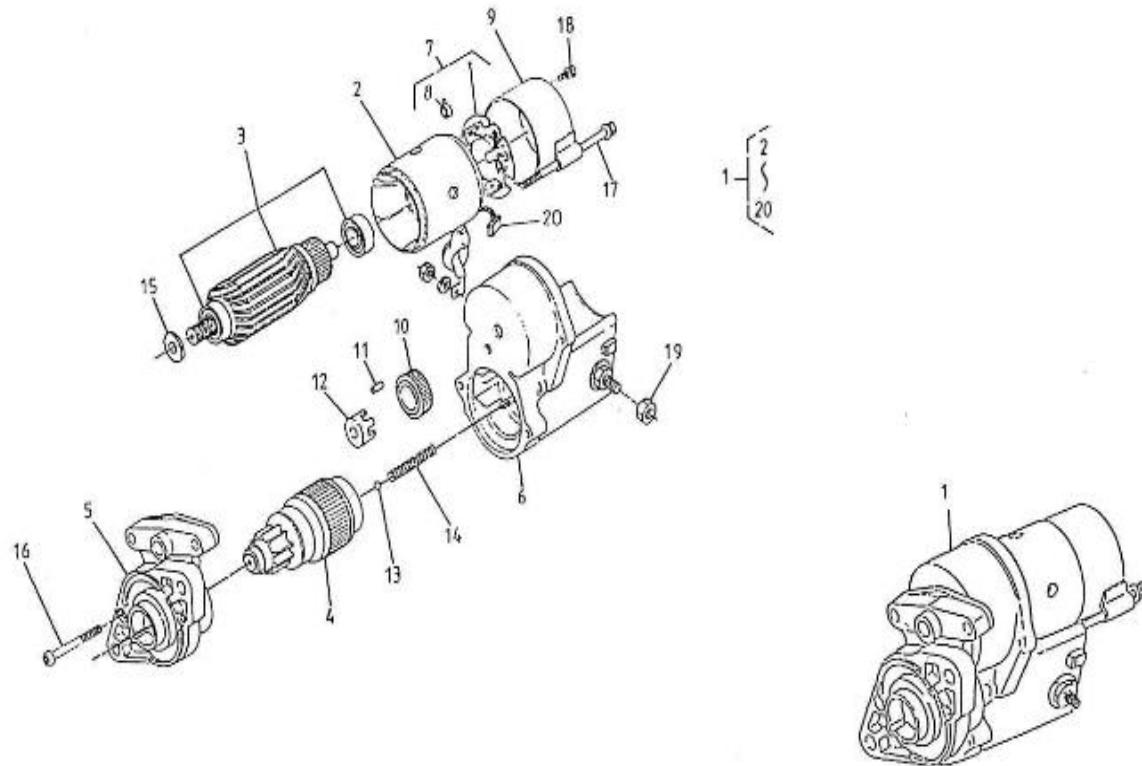

Brand: NanniDiesel

Model: Moteur 4.150HE

Version: Standard

Subassembly: Starter motor

N.	Item	Description	Qty	Notes
1	970517303	STARTER,MOTOR 12V 1,0KW 1P	1	
2	970517302	STATOR,4.110	1	
3	970517304	ROTOR,STARTER 4.110	1	
4	970517305	PINION,STARTER	1	
5	970517307	FRAME,DRIVE END-STARTER MOTOR	1	
6	970517306	HOLDER,MAGNET SWITCH	1	
7	970517317	HOLDER,BRUSH	1	
8	970517318	SPRING,BRUSH	4	
9	970517312	FRAME,END STARTER MOTOR 4.110H	1	
10	970517313	GEAR,2 STARTER MOTOR 4.110	1	
11	970517314	ROLLER,STARTER MOTOR 4.110	5	
12	970517315	BUSHING,PLASTIC (STARTER MOTOR	1	
13	970517316	BHEARING,BALL STARTER MOTOR	1	
14	970517319	SPRING,STARTER MOTOR 4.110	1	
15	970517320	WASHER,FELT	1	
16	970517321	SCREW	2	
17	970303964	BOLT	2	
18	970517323	BOLT	2	
19	970517324	NUT,STATER 4.110	1	
20	970303957	BRUSH	2	

V. 29/06/2011

Pag. 26/38