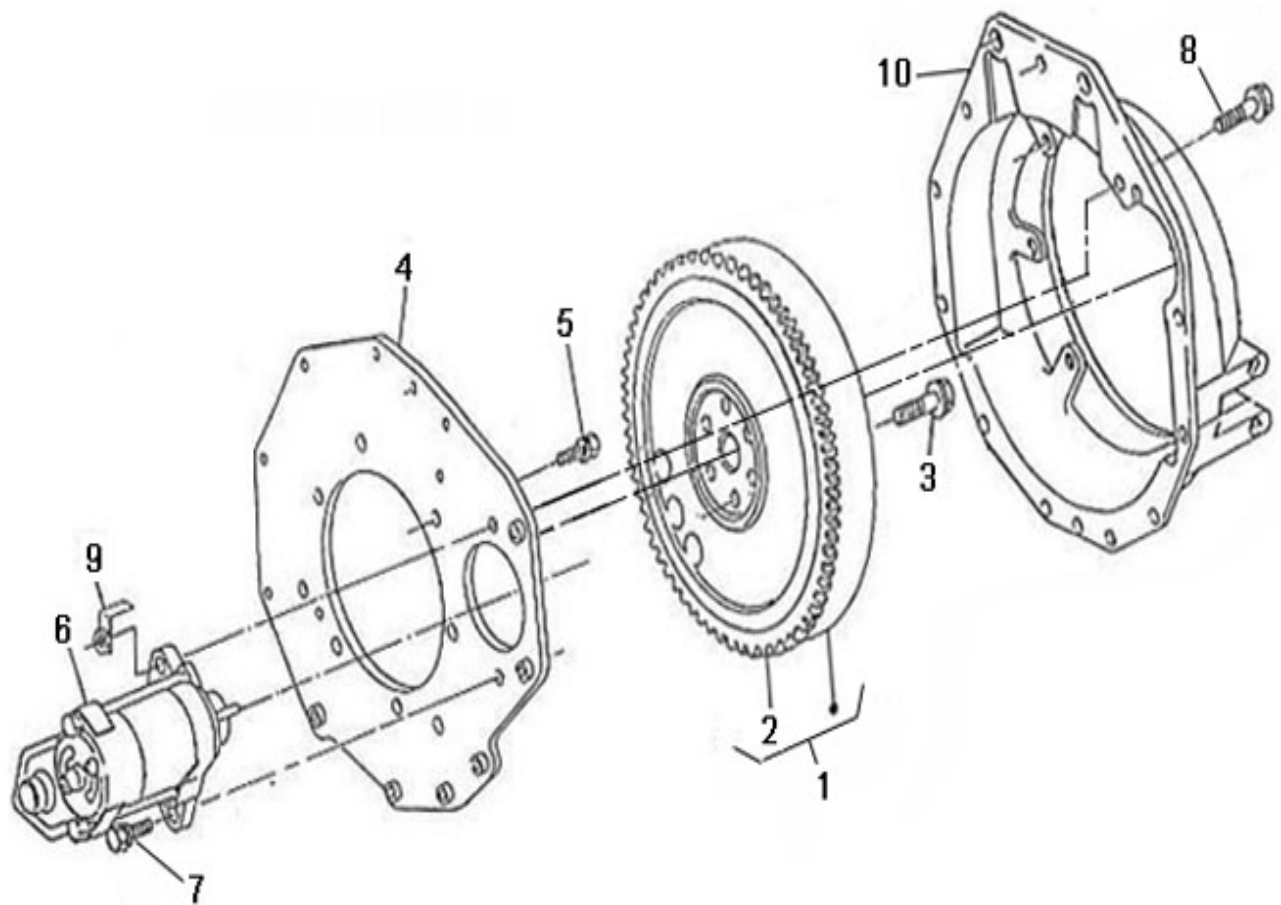

V. 29/06/2011

Pag. 12/38

Brand: NanniDiesel

Model: Moteur 4.150HE

Version: Standard

Subassembly: Camshaft fuel

N.	Item	Description	Qty	Notes
1	970302834	CAMSHAFT,FUEL 4.150	1	
2	970302835	BEARING,CASE	1	
3	970302836	BEARING,CASE	1	
4	970302837	TIMING,DEVICE CPL.4.150	1	
5	970302838	GEAR,INJ.PUMP	1	
6	970302839	NUT,CAP	1	
7	970302840	KEY,FEATHER	1	
8	970302841	STOPPER,FUEL CAMSHAFT	1	
9	970140123	BOLT ,M 6X12 (AFTER N°KTE08070398)	2	
10	970302842	SHAFT,GOVERNOR CPL.4.150	1	
12	970302843	SHAFT,GOVERNOR GEAR 4.150	1	
13	970302844	GEAR,GOVERNOR	1	
14	970302845	SUPPORT,GOVERNOR WEIGHT	1	
15	970302846	WEIGHT,GOVERNOR CPL. 4.150	2	
16	970302847	SHAFT,GOVERNOR WEIGHT	2	
17	970302848	SLEEVE,GOVERNOR	1	
18	970302849	WASHER,THRUST	1	
19	970302850	BEARING,CASE	1	
20	970302851	CIR-CLIP,GOVERNOR SHAFT	1	
21	970302852	SCREW,SET	1	