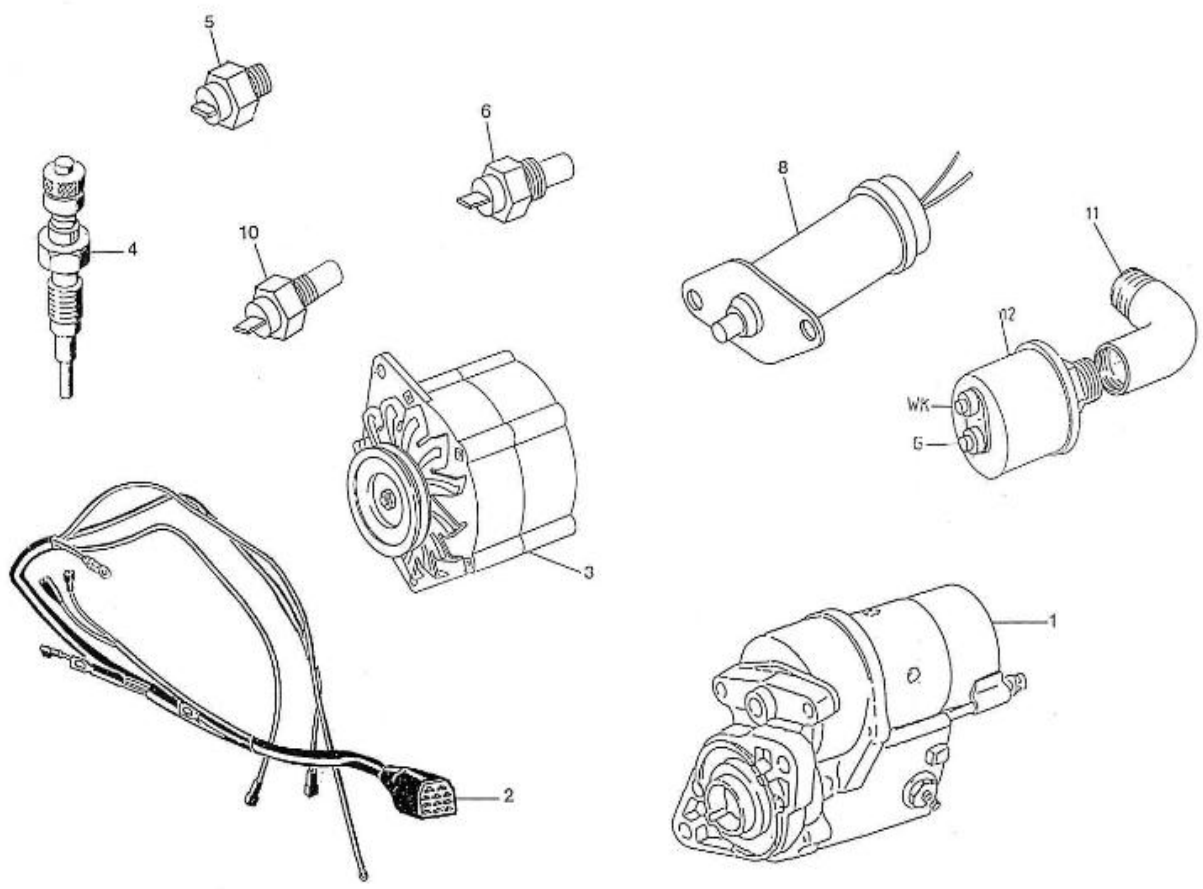

Brand: NanniDiesel
Model: Moteur 4.150HE
Version: Standard
Subassembly: Electrics

N.	Item	Description	Qty	Notes
1	970517303	STARTER,MOTOR 12V 1,0KW 1P	1	
2	970302661D	WIRING (+++++LE 01/02/05 A PARTIR DU N°222312)	1	
3	970437500	ALTERNATOR,14V-55A MOTOROLA	1	
4	970302821	GLOWPLUG,4.150	1	
5	970851700	SWITCH,OIL	1	
6	970851602	WATER TEMPERATURE SENDER	1	
8	970302869	SOLENOID,STOP 4.150	1	
10	970304054	TEMPERATURE SWITCH 1/8 1P 97°C	1	
11	970493207	ELBOW,1/8X10X1,5MF (+++MONTAGE ALERTE HUILE)	1	
12	48201143	OIL PRESSURE SENDER (Remplace 307091 à partir du T511050112)	1	

V. 29/06/2011

Pag. 32/38