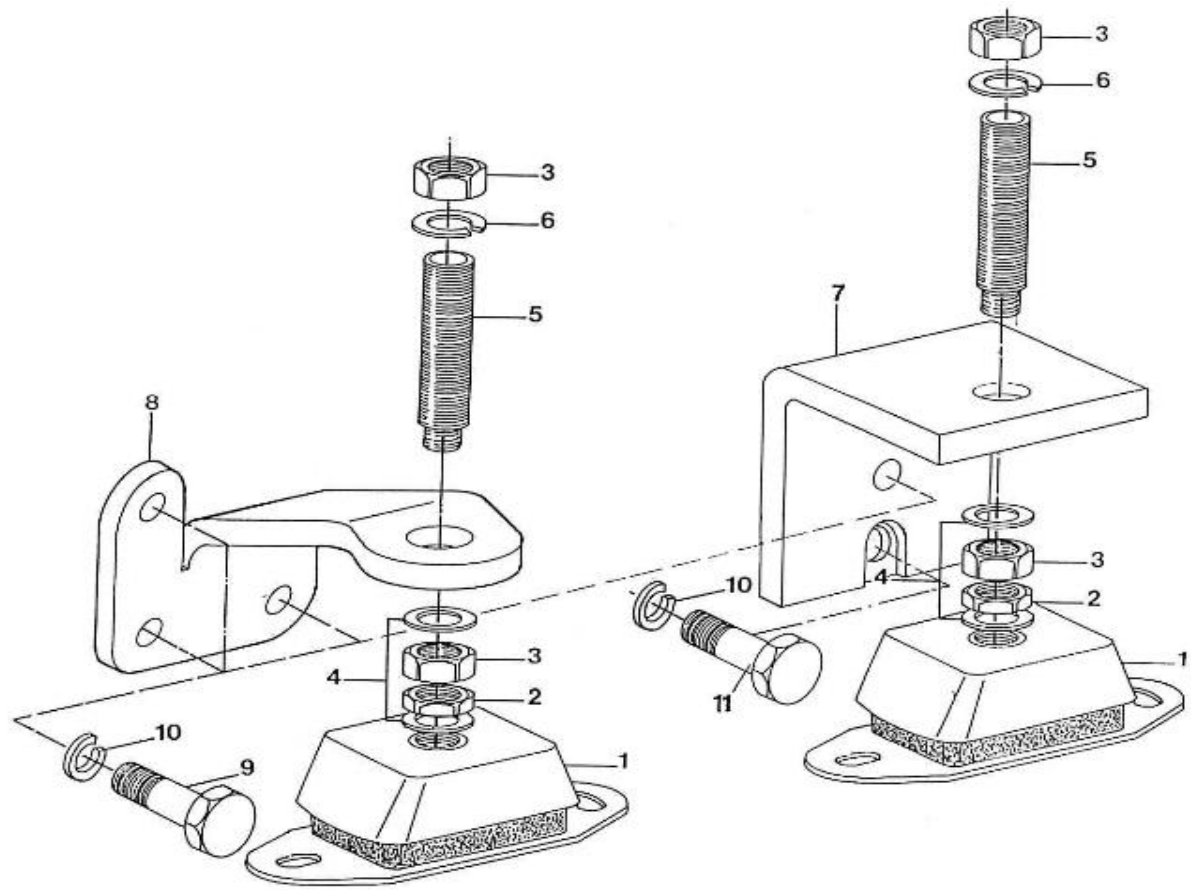

Brand: NanniDiesel

Model: Moteur 4.150HE

Version: Standard

Subassembly: Engine mount

N.	Item	Description	Qty	Notes
1	970311062	MOUNT RUBBER (MODIF A PARTIR DU 14/06/05 N°251471	4	
2	970302270	NUT,M16X1,5 LOW	4	
3	970302271	NUT,M16X1,5 (+++A.AUTO 2E SEUIL)	8	
4	970649108	WASHER,PLAIN D16	8	
5	970302234	ROD,THREADED M16X 95 - M12	4	
6	970649109	WASHER,SPRING D16	4	
7	970301419	SUPPORT,MOUNT REAR (A supprimer. Monté sur moteur	2	
8	970301418	SUPPORT,MOUNT FRONT (S5)	2	
9	970499051	BOLT,HEX M10X1,25X 30 (+++ FIX . PTO)	8	
10	970119136	WASHER,SPRING D10 (POUR INVERSEUR)	10	
11	970300044	BOLT,HEX M10X1,25X 25 (+++ FIX . SUPPORT)	2	

V. 29/06/2011

Pag. 36/38