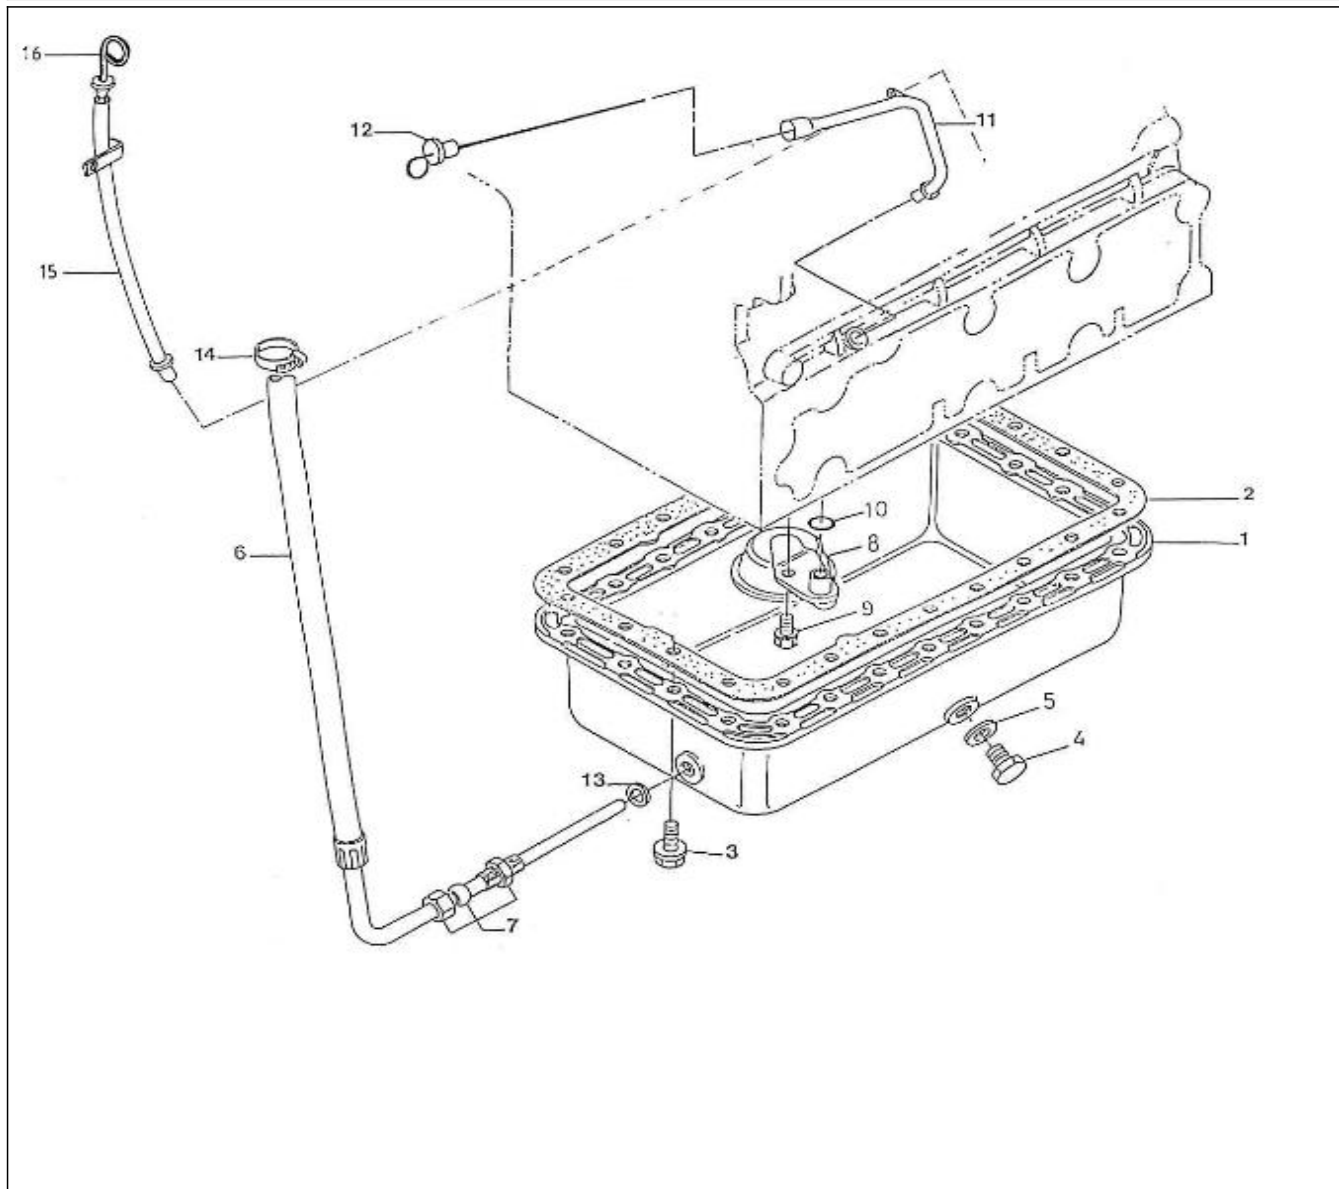

V. 29/06/2011

Pag. 3/38

Brand: NanniDiesel

Model: Moteur 4.150HE

Version: Standard

Subassembly: Oil pan

N.	Item	Description	Qty	Notes
1	970302710	PAN,OIL 4.150	1	
2	970302711	GASKET,OIL PAN 4.150	1	
3	970140123	BOLT ,M 6X12 (AFTER N°KTE08070398)	26	
4	970307907	PLUG,DRAIN	1	
5	970307489	GASKET	1	
6	970304001	HOSE,OIL EXTRACTION 4.150 CPL.	1	
7	970302269	Please consult us - COUPLING,FITTING D10	1	
8	970302714	FILTER,OIL PAN 4.150	1	
9	970490919	BOLT,M 8X 16	1	
10	970301951	O-RING	1	
11	970302636	GUIDE,TUBE OIL DIPSTICK	1	
12	970302637	DIPSTICK	1	
13	970300199	GASKET,RING D16	1	
14	970439306	CLAMP (++)POUR DURITE ORIGINE REF HUILE MOTEUR)	1	
15	970307727	GUIDE,TUBE OIL DIPSTICK	1	
16	970302715	DIPSTICK,OIL LEVEL 4.150	1	