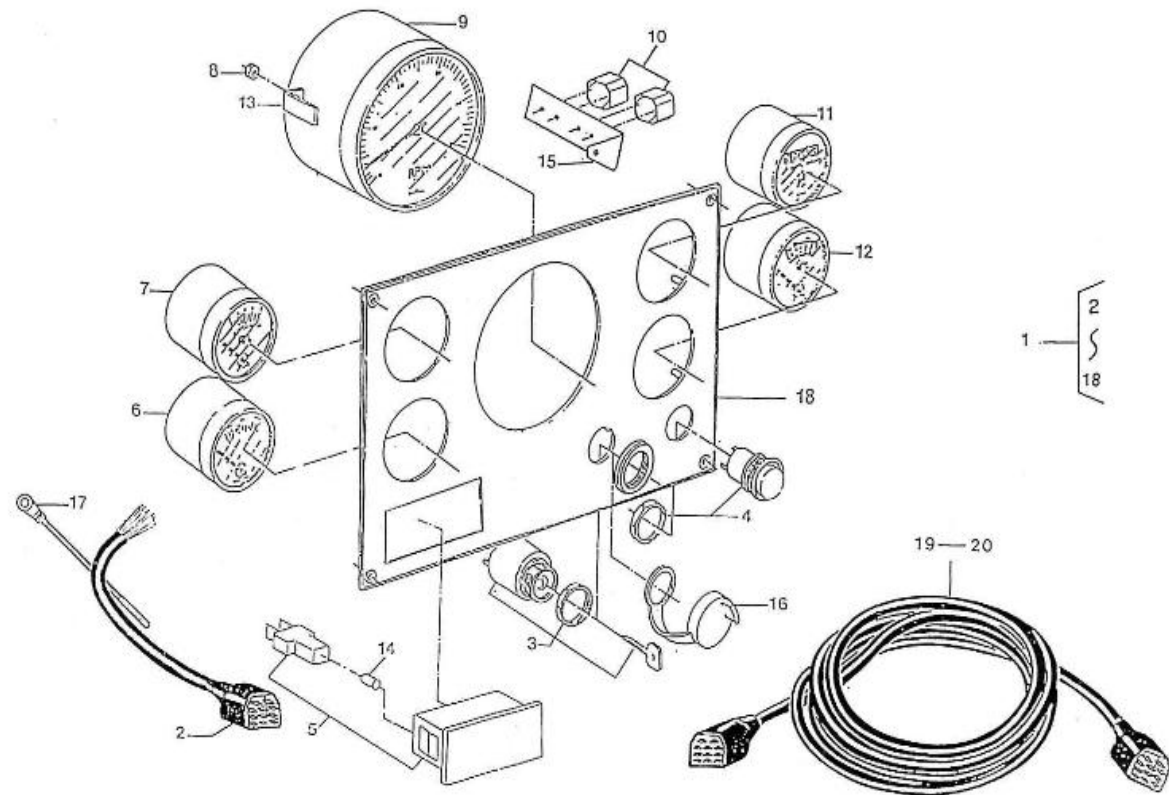

V. 29/06/2011

Pag. 30/38

Brand: NanniDiesel

Model: Moteur 4.150HE

Version: Standard

Subassembly: Panel 5 instruments

PANEL "C" (Optional equipment)

N.	Item	Description	Qty	Notes
1	970302674	PANEL,5 INSTR. 4000RPM 12V VDO	1	
2	970304004	WIRING,PANEL 5INSTR. CPL. (11P	1	
3	970302667	SWITCH,BOSCH STARTER + GLOWING	1	
4	970300967	BUTTON,PUSH	1	
5	970856005	INDICATORI OTTICI A 4 SPIE	1	
6	970850603	THERM.V. 120C 12V D52	1	
7	970850705	OIL PRESSURE GAUGE 5B	1	
8	970301191	NUT,M 4 A2	12	
9	970301642	No longer available - GAUGE,VDO,TACH,4000 12-24V 2P	1	
10	970302684	BUZZER,SONITRON SMA 24A P17.05	2	
11	970300742	GAUGE,VDO,HOUR,2P,D 52	1	
12	970850801	VOLTMETER	1	
13	970300920	CLAMP,INSTRUMENTS	12	
14	970856011	BULB 12V-2W	9	
15	970310182	SUPPORT (.)	1	
16	970304021	COVER	1	
17	970304019	CABLEBINDER,PLASTIC 4.8X195	1	
18	970300790	No longer available - PLATE,PANEL 5 INSTRUMENTS VDO	1	
19	970302665	WIRING,INTERMEDIATE 4MTR 11POS	1	
20	970302666	WIRING,INTERMEDIATE 8MTR 11POS (TOTAL 12M)	1	