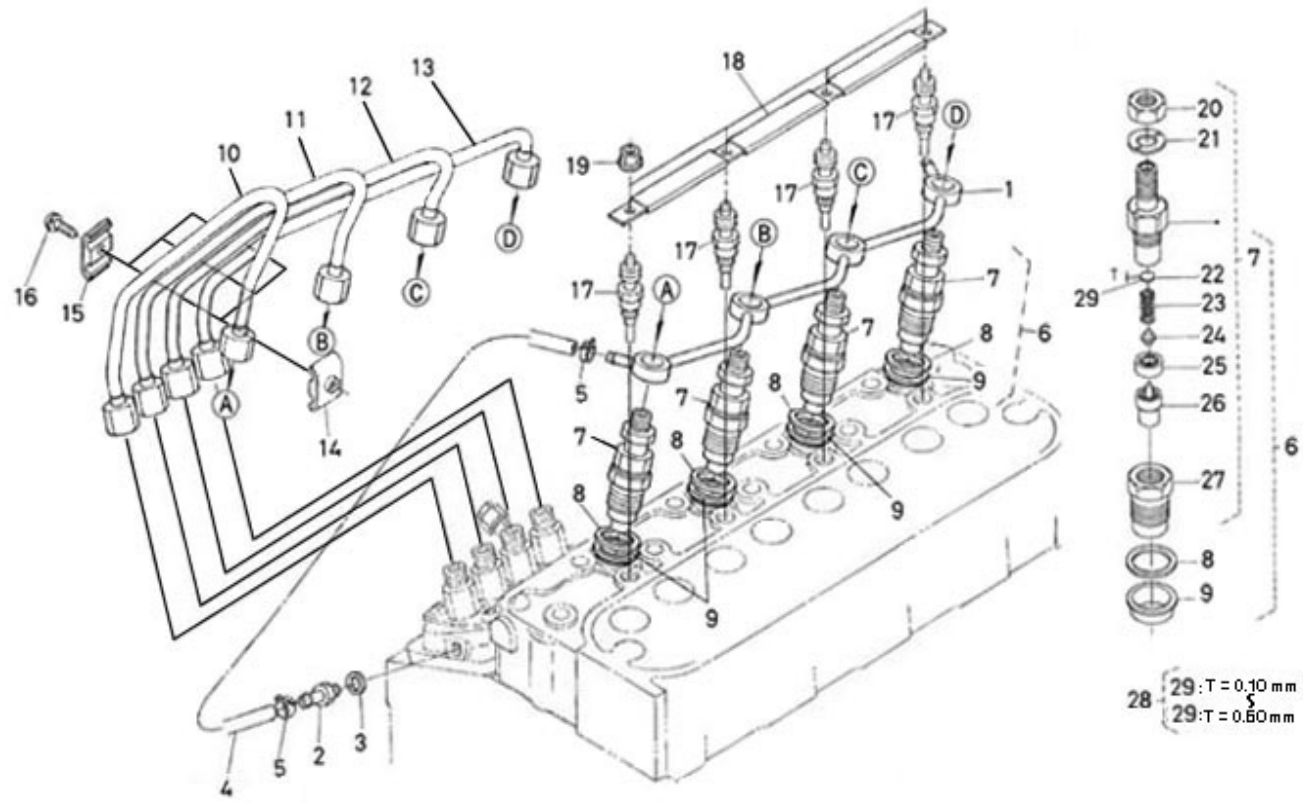

Brand: NanniDiesel

Model: Moteur 4.150HE

Version: Standard

Subassembly: Injection lines nozzles

N.	Item	Description	Qty	Notes
1	970302813	PIPE,FUEL OVERFLOW N01 CPL.	1	
2	970142104	NOZZLE, FUEL OVERFLOW LINE	1	
3	970150403	RING,SEAL (=> N° XA0001 <= 3Z0001)	1	
4	32805001	HOSE (++)RETOUR INJ / PPE INJ)	1	
5	970310171	CLAMP (+++ FIX DURITE WASTEGATE)	2	
6	970313508	KIT HOLDER,NOZZLE	4	
7	970302816	INJECTOR,CPL.4.150	4	
8	970142109	GHASKET, RING INJECTORS	4	
9	970307388	SEAL,HEAT	4	
10	970302817	LINE,FUEL CYL.N01 4.150 (<= N°KT08090422)	1	
11	970302818	LINE,FUEL CYL.N02 4.150 (<= N°KT08090422)	1	
12	970302819	LINE,FUEL CYL.N03 4.150 (<= N°KT08090422)	1	
13	970302820	LINE,FUEL CYL.N04 4.150	1	
14	970142114	CLAMP,FUEL LINES 1+2	3	
15	970142115	CLAMP,FUEL-LINES 1+2	3	
16	970492118	SCREW,M 5X 20 ROUND HEAD	3	
17	970302821	GLOWPLUG,4.150	4	
18	970302822	LINE,GLOWPLUG CPL.	1	
19	970307593	NUT,FLANGE	4	
20	970142175	NUT,NOZZLE INJ.	4	
21	970302826	WASHER,NOZZLE INJ.	4	
22	970302825	SPACER,ADJ.NOZZLE STD. 0.900	4	
23	970142173	PIECE,DISTANCE NOZZLE INJ.	4	
24	970142170	ROD,PUSH NOZZLE FUEL	4	
25	970142173	PIECE,DISTANCE NOZZLE INJ.	4	
26	970307827	SHAFT,ROCKER ARM	4	
27	970307595	NUT	4	
28	970310389	ASSY WASHER,ADJ.	1	

V. 29/06/2011

Pag. 15/38