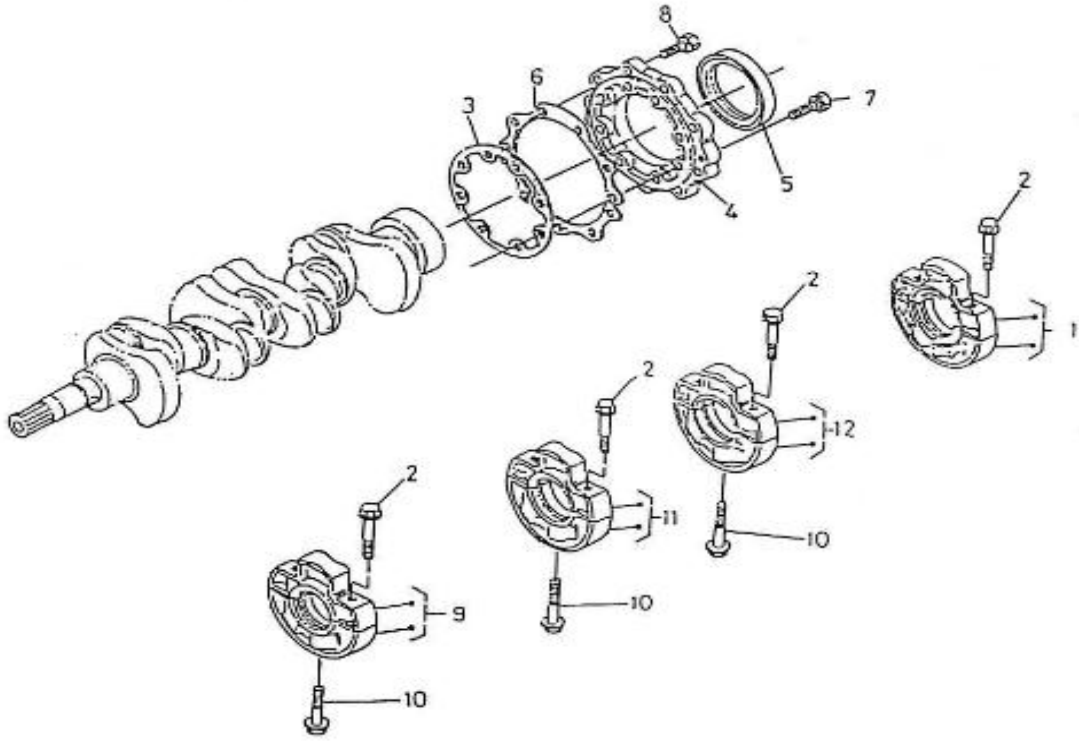

Brand: NanniDiesel
Model: Moteur 4.150HE
Version: Standard
Subassembly: Crankshaft

N.	Item	Description	Qty	Notes
1	970302754	BEARING,MAIN ASSY 4.150 (=> N°KT08090423)	1	
2	970302755	BOLT,BEARING CASE N01	8	
3	970302756	GASKET,BEARING CASE	1	
4	970302757	COVER,BEARING CASE	1	
5	970302758	SEAL,OIL	1	
6	970302759	GASKET,BEARING CASE	1	
7	970491537	BOLT,M 6X 25	8	
8	970491536	BOLT,M 6X 20	9	
9	970302760	BEARING,MAIN ASSY N01 4.150 (<= N°KT08090422)	1	
10	970302761	BOLT,BEARING CASE N02	3	
11	970302762	BEARING,MAIN ASSY N02 4.150 (<= N°KT08090422)	1	
12	970302763	BEARING,MAIN ASSY N03 4.150	1	

V. 29/06/2011

Pag. 11/38