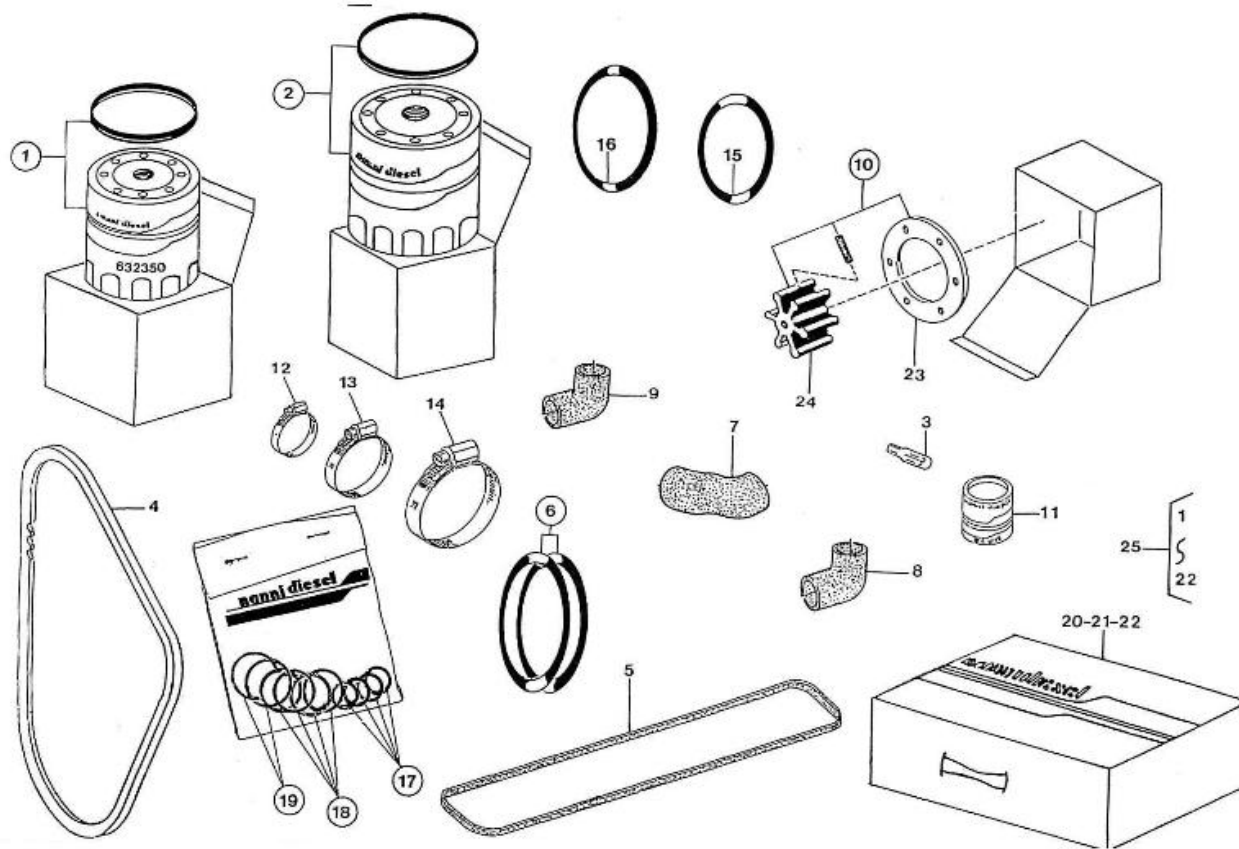

Brand: NanniDiesel

Model: Moteur 4.150HE

Version: Standard

Subassembly: Spare parts kit

N.	Item	Description	Qty	Notes
1	970622350	FILTER,FUEL	1	
2	970302742	FILTER,ELEMENT OIL 4.150 3.110	1	
3	970856011	BULB 12V-2W	1	
4	970637399	V-BELT	1	
5	970302765	GASKET,COVER CYL:HEAD 4.150	1	
6	970301719	O-RING,68,00X4,00	2	
7	970301714	HOSE,D32 COVER THERMO.4.190	1	
8	970301713	HOSE,ELBOW COVER HEATEX.4.190 (+++RETOUR MAG -	1	
9	970302630	HOSE	1	
10	970604591	SET,IMPELLER W/PUMP 4.110-190-	1	
11	970301521	PAINT,NANNI BLUE 125CC	1	
12	970439306	CLAMP (++POUR DURITE ORIGINE REF HUILE MOTEUR)	2	
13	970300922	CLAMP,HOSE 26-38 (FOURNITURE POMPE ATTELEE)	2	
14	970604533	CLAMP,HOSE 32-44 (QUANTITE 8 R.P. 4 LE 19/06/2008)	1	
15	970302609	O-RING	1	
16	970302608	O-RING	1	
17	970300288	GASKET,M8 (FIX TUYAU GRAISSAGE)	4	
18	970300306	GASKET,RING D14 (SUR REFROID THERMO MOTA)	4	
19	970300199	GASKET,RING D16	2	
20	970310008	CASE	1	
21	970301347	INSERT,CASE	1	
22	970301348	INSERT,CASE BOTTOM	1	
23	970604529	GASKET,F5B	1	
24	970604530	IMPELLER,WATER PUMP F 5B/-9	1	
25	970302600	CASE,SPARE PARTS CPL.4.150HE	1	

V. 29/06/2011

Pag. 37/38