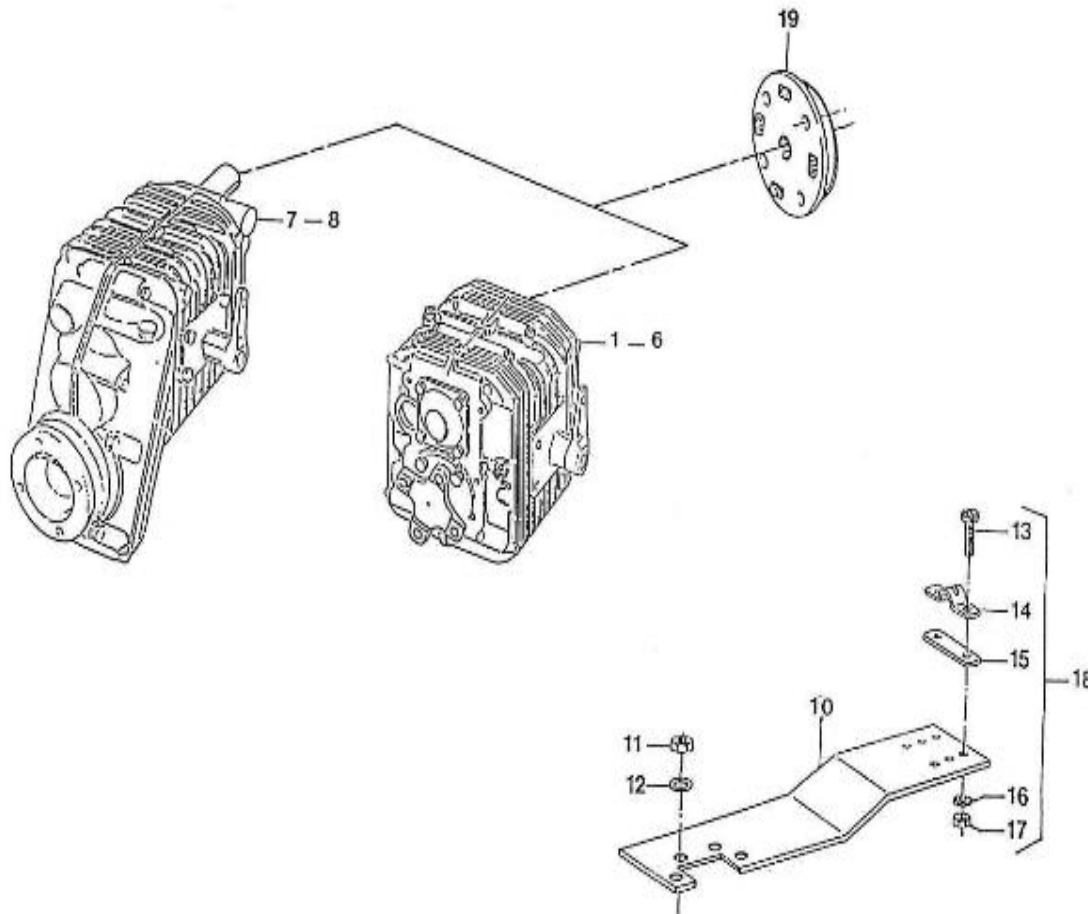

Brand: NanniDiesel

Model: Moteur 4.150HE

Version: Standard

Subassembly: Reversing gear

N.	Item	Description	Qty	Notes
1	970776011	GEARBOX,HBW100 -1,79R	1	
2	970776012	GEARBOX,HBW100 -2,72R	1	
3	970776330	GEARBOX	1	
4	970307530	GEARBOX	1	
5	970776343	GEARBOX	1	
6	970776342	GEARBOX	1	
7	970776340	GEARBOX	1	
8	970776335	GEARBOX	1	
10	970300373	SUPPORT,CONTROL HBW	1	
11	970027322	NUT,M 8 (++ECROU FIL DEMARREUR)	2	
12	970119139	WASHER,CORRUGATED D8 (DONT 3 PTO)	2	
13	970300317	BOLT,HEX M 5X 16	2	
14	QCC33010TF	THREADING COLLAR JACKET 33C	1	
15	970300316	PLATE,CLAMP	1	
16	970300318	WASHER,SPRING D 5	2	
17	970609904	NUT,M 5	2	
18	970835020	CLAMP	1	
19	970776350	DAMPERPLATE	1	

V. 29/06/2011

Pag. 34/38