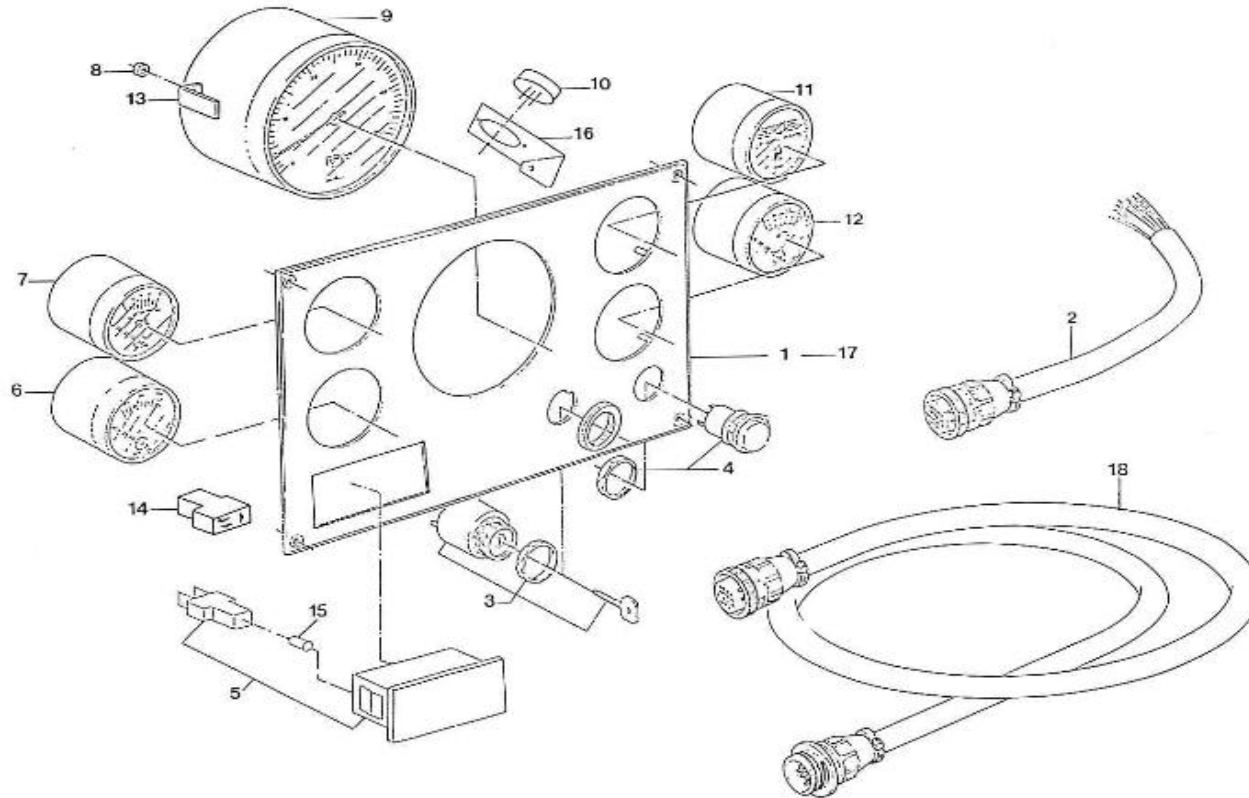

Brand: NanniDiesel

Model: Moteur 4.190HE

Version: Standard

Subassembly: Instrument panel LXP

N.	Item	Description	Qty	Notes
1	970300790	No longer available - PLATE,PANEL 5 INSTRUMENTS VDO	1	
2	970300969	No Longer Available - WIRING,PANEL 300941	1	
3	970300968	SWITCH,BOSCH,STARTER	1	
4	970300967	BUTTON,PUSH	1	
5	970856005	INDICATORI OTTICI A 4 SPIE	1	
6	970850603	THERM.V. 120C 12V D52	1	
7	970850705	OIL PRESSURE GAUGE 5B	1	
8	970301191	NUT,M 4 A2	12	
9	970300910	GAUGE,VDO,TACH,3000,W	1	
10	970302288	BUZZER,SONITRON SM-2B	1	
11	970300742	GAUGE,VDO,HOUR,2P,D 52	1	
12	970850801	VOLTMETER	1	
13	970300920	CLAMP,INSTRUMENTS	12	
14	970301046	DIODE,HOLDER CPL.NEGATIVE -M-	1	
15	970856011	BULB 12V-2W	4	
16	970302302	No longer available	1	
17	970300054	PANEL,5 INSTRUMENTS 12V CPL.VD	1	
18	970300944	WIRING,INTERMEDIATE (4 MTR)	1	

V. 06/07/2012

Pag. 34/47