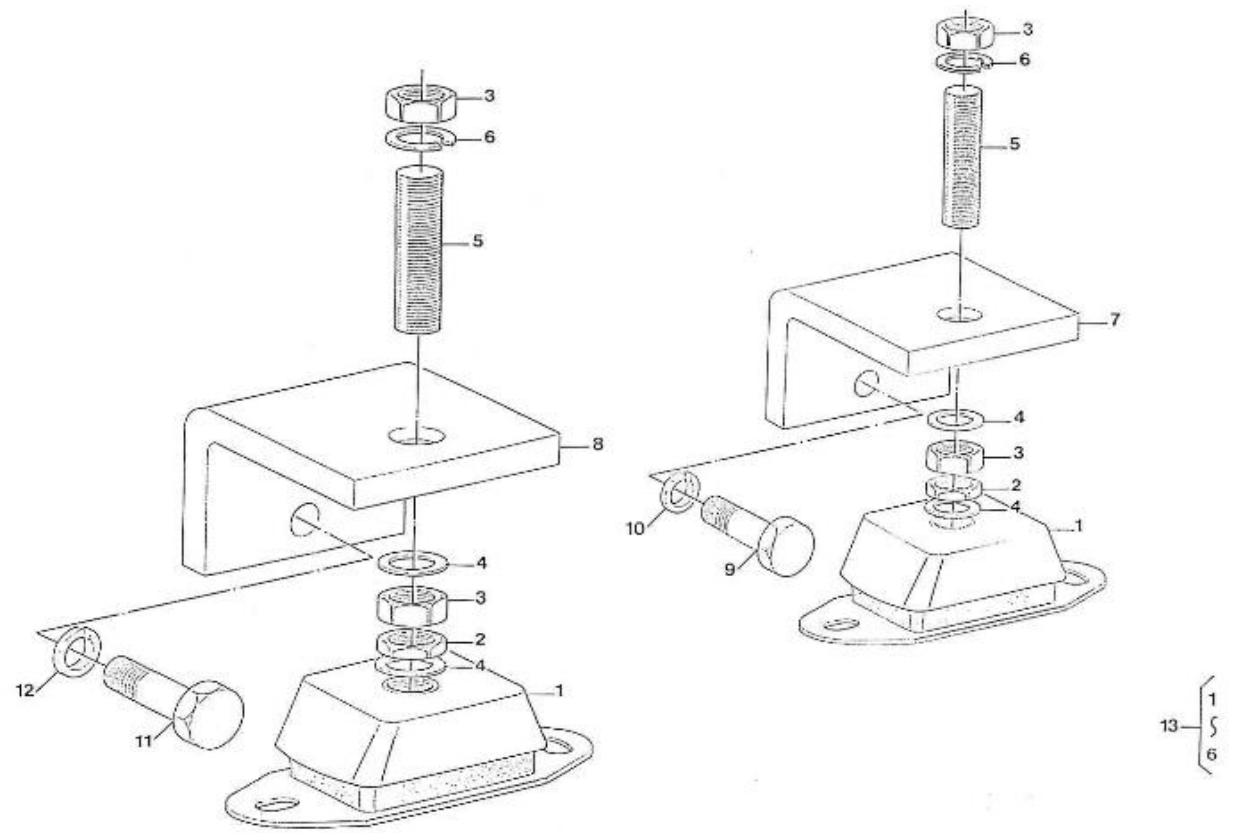

Brand: NanniDiesel
Model: Moteur 4.190HE
Version: Standard
Subassembly: Engine mount

N.	Item	Description	Qty	Notes
1	970304011	MOUNT,RUBBER CPL.35 MEDIUM (+MODIF PLOT VOIR	4	
2	970639203	NUT,M16 LOW	4	
3	970896520	NUT	8	
4	970649108	WASHER,PLAIN D16	8	
5	970609116	STUD,M16X100 (TIGE D' EXTRACTION)	4	
6	970649109	WASHER,SPRING D16	4	
7	970301704	SUPPORT,MOUNT FRONT 4.190	2	
8	970301419	SUPPORT,MOUNT REAR (A supprimer. Monté sur moteur	2	
9	970499051	BOLT,HEX M10X1,25X 30 (+++ FIX . PTO)	4	
10	970119136	WASHER,SPRING D10 (POUR INVERSEUR)	4	
11	970301736	BOLT,HEX M12X1,25X 30 (+++ FIX . SUPPORT)	4	
12	970409154	WASHER,SPRING D12	4	
13	970304011	MOUNT,RUBBER CPL.35 MEDIUM (+MODIF PLOT VOIR DOC.BUREAUTQUE)	4	

V. 06/07/2012

Pag. 44/47