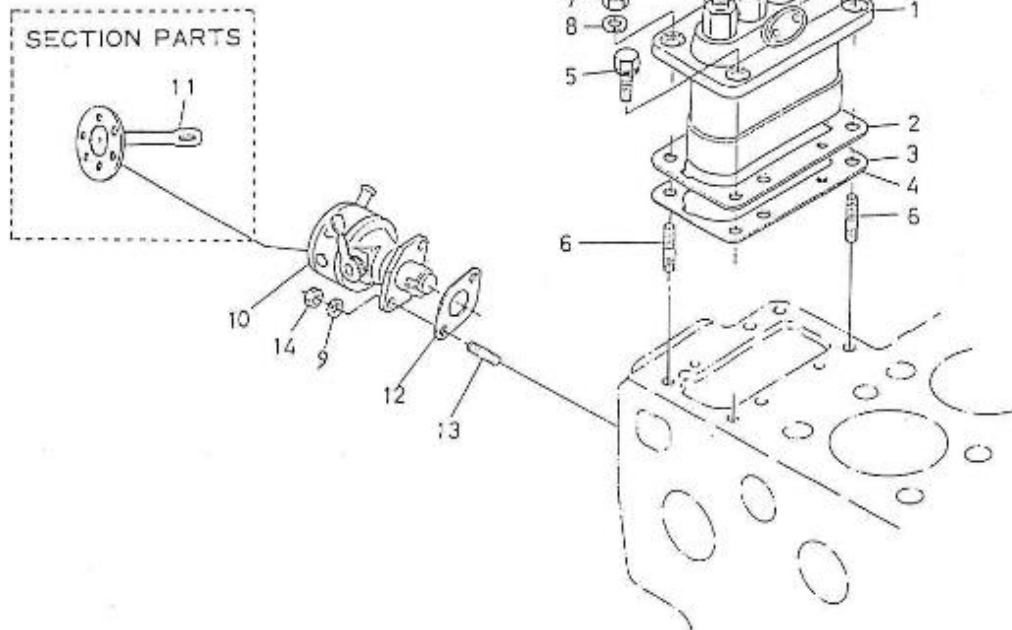

Brand: NanniDiesel

Model: Moteur 4.190HE

Version: Standard

Subassembly: Injection & Fuel pump

N.	Item	Description	Qty	Notes
1	970302090	PUMP,INJECTION 4.190 CPL	1	
2	970302086	SHIM,INJECTION PUMP 4.190	1	
3	970302087	SHIM,INJECTION PUMP 4.190	1	
4	970302412	SHIM,INJECTION PUMP 0.45	1	
5	970492138	BOLT,M 8X 22	4	
6	970300103	STUD,M 8X 20	2	
7	970490903	NUT,M 8	2	
8	970490904	WASHER,SPRING D 8	2	
9	970119149	WASHER, SPRING D 6 (Pour protection injecteur)	2	
10	970512501	PUMP,FUEL FEED CPL.MANUAL	1	
11	970307110	COMP.DIAPHRAGM NA	1	
12	970492512	GASKET,FUEL PUMP	1	
13	970492513	STUD, M 6X 16	2	
14	970151133	NUT,M 6 (BEFORE N°KTE08070398)	2	

V. 06/07/2012

Pag. 15/47