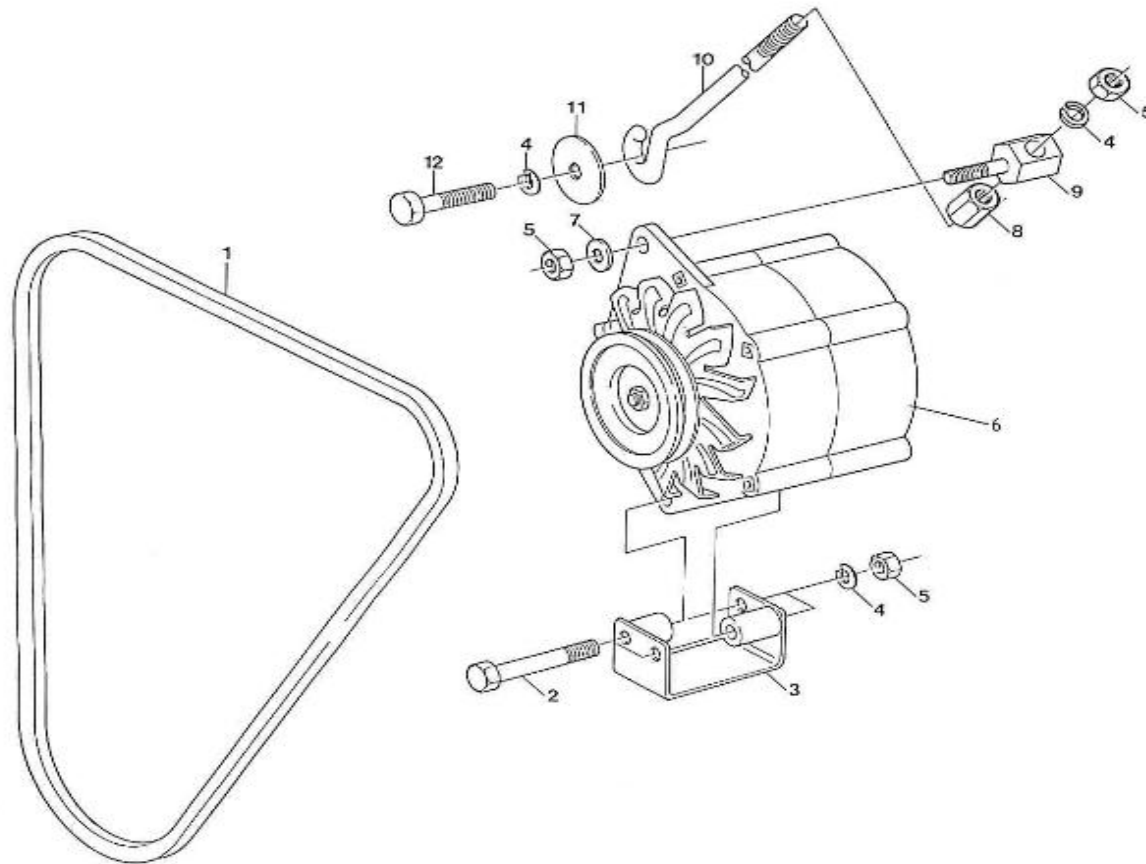

Brand: NanniDiesel

Model: Moteur 4.190HE

Version: Standard

Subassembly: Alternator Assy.Std.

N.	Item	Description	Qty	Notes
1	970301448	V-BELT,SPA 1120 LW	1	
2	970607384	BOLT,HEX M 8X 110	2	
3	970301720	No Longer Available - SUPPORT,ALTERNATOR 4.190	1	
4	970119138	WASHER,SPRING D 8 (TENDEUR)	3	
5	970027322	NUT,M 8 (++ECROU FIL DEMARREUR)	4	
6	970437500	No longer available - ALTERNATOR,14V-55A MOTOROLA	1	
7	970119139	WASHER,CORRUGATED D8 (DONT 3 PTO)	1	
8	39460924	NUT	1	
9	970301722	SUPPORT,TIGHTNER V-BELT	1	
10	970301721	TIGHTENER,V-BELT	1	
11	39620405	WASHER (+++ FIX COUDE ECHAP)	1	
12	39160312	BOLT (+++ FIX. TENDEUR)	1	

V. 06/07/2012

Pag. 33/47