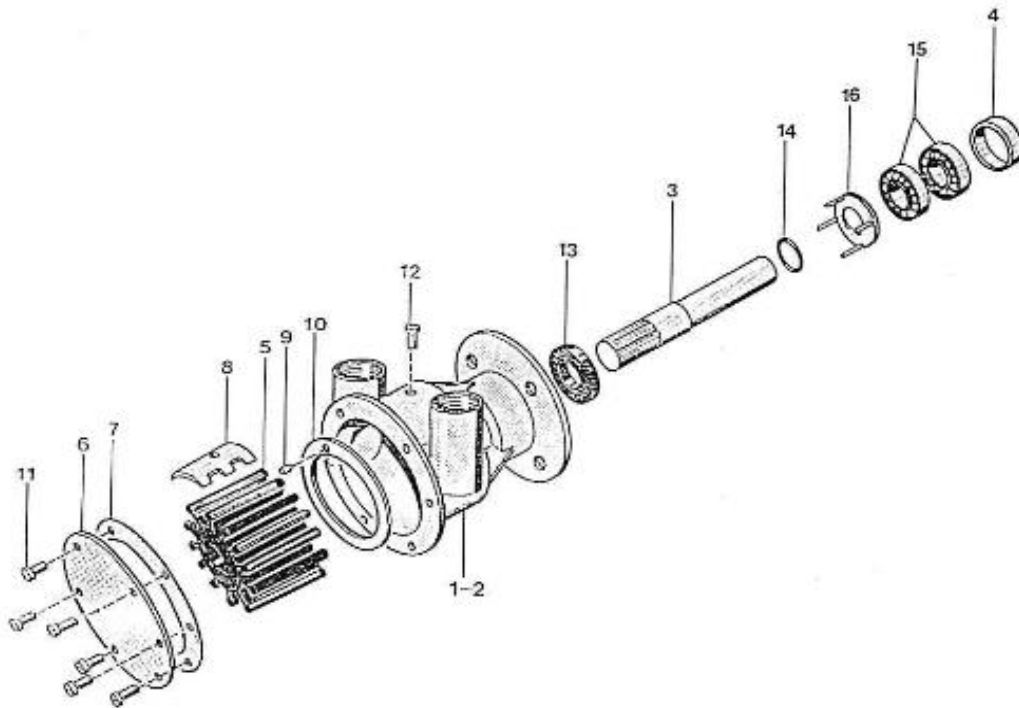

V. 06/07/2012

Pag. 26/47

Brand: NanniDiesel

Model: Moteur 4.190HE

Version: Standard

Subassembly: Sea water pump

N.	Item	Description	Qty	Notes
1	970301725	PUMP,WATER F5B-9 4.190	1	
2	970302153	HOUSING,WATER PUMP F5B-9	1	
3	970302154	SHAFT,WATER PUMP F5B-9	1	
4	970303672	GUIDE,WATER PUMP F5B-9000	1	
5	970604530	IMPELLER,WATER PUMP F 5B/-9	1	
6	970303673	COVER,END W/PUMP F5B-9000	1	
7	970604529	GASKET,F5B	1	
8	970303674	CAM,WATER PUMP F5B-9000	1	
9	970303675	PIN,WATER PUMP F5B-9000	1	
10	970300891	PLATE,WEAR W/PUMP F5B-9000	1	
11	970303677	SCREW,COVER W/PUMP F5B-9000	6	
12	970303678	SCREW,CAM WATER PUMP F5B-9000	1	
13	970614516	O-RING SEAL	1	
14	970303679	O-RING,WATER PUMP F5B-9000	1	
15	970770251	BEARING,BAIL WATER PUMP F5B-90	2	
16	970303680	WASHER,WATER PUMP F5B-9000	1	