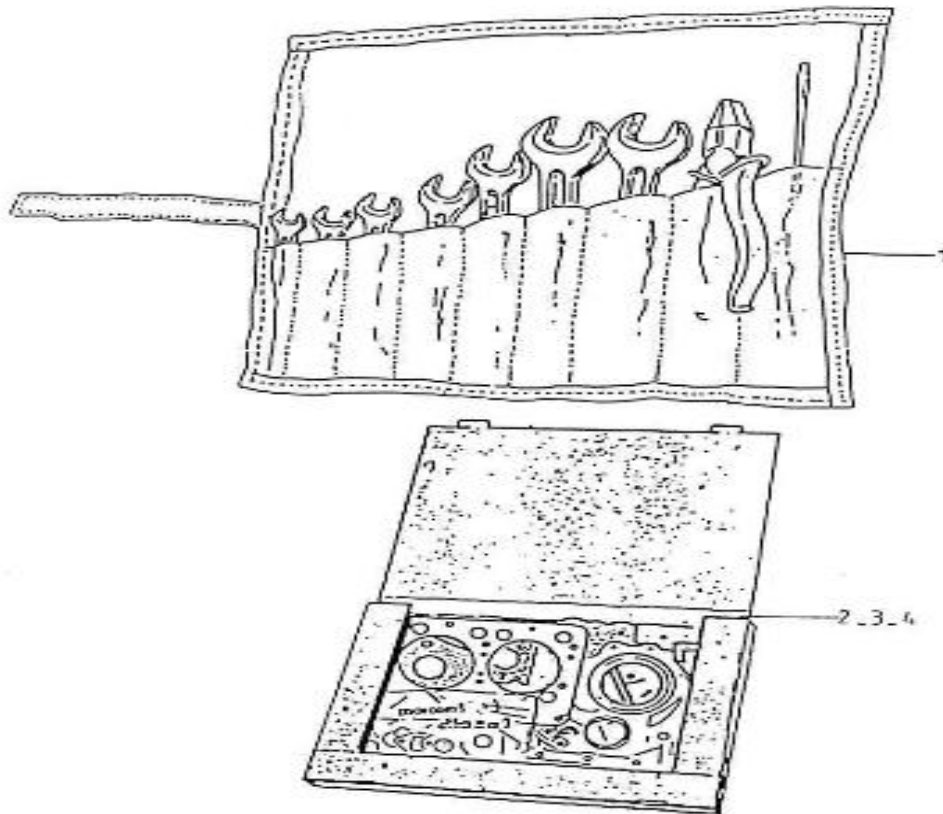

V. 06/07/2012

Pag. 42/47

Brand: NanniDiesel

Model: Moteur 4.190HE

Version: Standard

Subassembly: Tools gasket set

N.	Item	Description	Qty	Notes
1	970609901	KIT,TOOLS	1	
2	970302472	SET,GASKET ENGINE 4.190 UPPER	1	
3	970302473	SET,GASKET ENGINE 4.190 LOWER	1	
4	970302130	SET,GASKET MARINE 4.190	1	