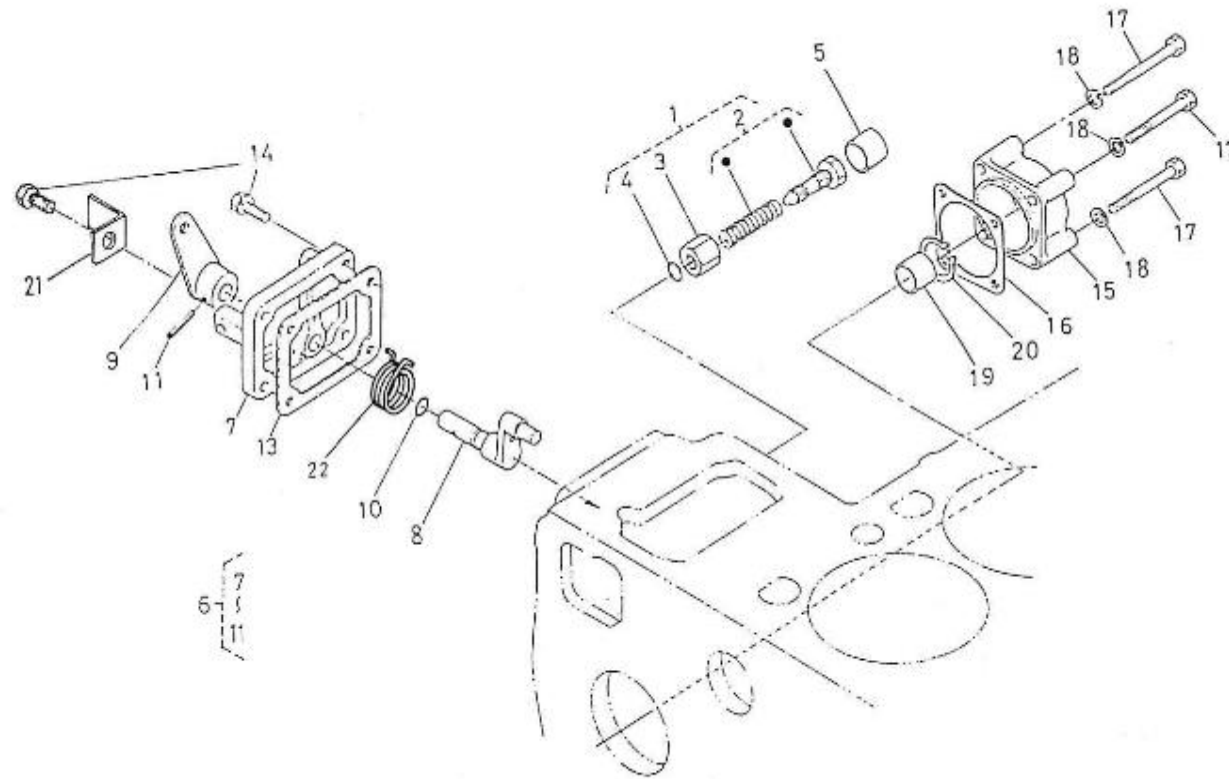

V. 06/07/2012

Pag. 21/47

Brand: NanniDiesel

Model: Moteur 4.190HE

Version: Standard

Subassembly: Governor setting

N.	Item	Description	Qty	Notes
1	970302053	BOLT,ADJ.CPL.	1	
2	970302053	BOLT,ADJ.CPL.	1	
3	970302056	NUT	1	
4	970302057	O-RING	1	
5	970302069	CAP	1	
6	970302058	LEVER,ENGINE STOP CPL.	1	
7	970302059	COVER,INJ.PUMP	1	
8	970302060	SHAFT,LEVER	1	
9	970302061	LEVER,ENGINE STOP	1	
10	970141303	O-RING, GOVERNOR	1	
11	970151130	PIN,SPRING RETAINER	1	
13	970310448	GASKET,PUMP COVER NA	1	
14	970490143	BOLT,M 6X 18	4	
15	970302063	COVER,FUEL CAMSHAFT	1	
16	970302065	GASKET,COVER FUEL CAMSHAFT	1	
17	970302067	BOLT,M10X 70	4	
18	970302068	WASHER,SPRING D10	4	
19	970302064	BUSHING,COVER CAMSHAFT	1	
20	970302066	CIR-CLIP,EXTERNAL	1	
21	970302571	SUPPORT,ACC.CONTROL H/HE	1	
22	970151131	SPRING,INJ.PUMP	1	