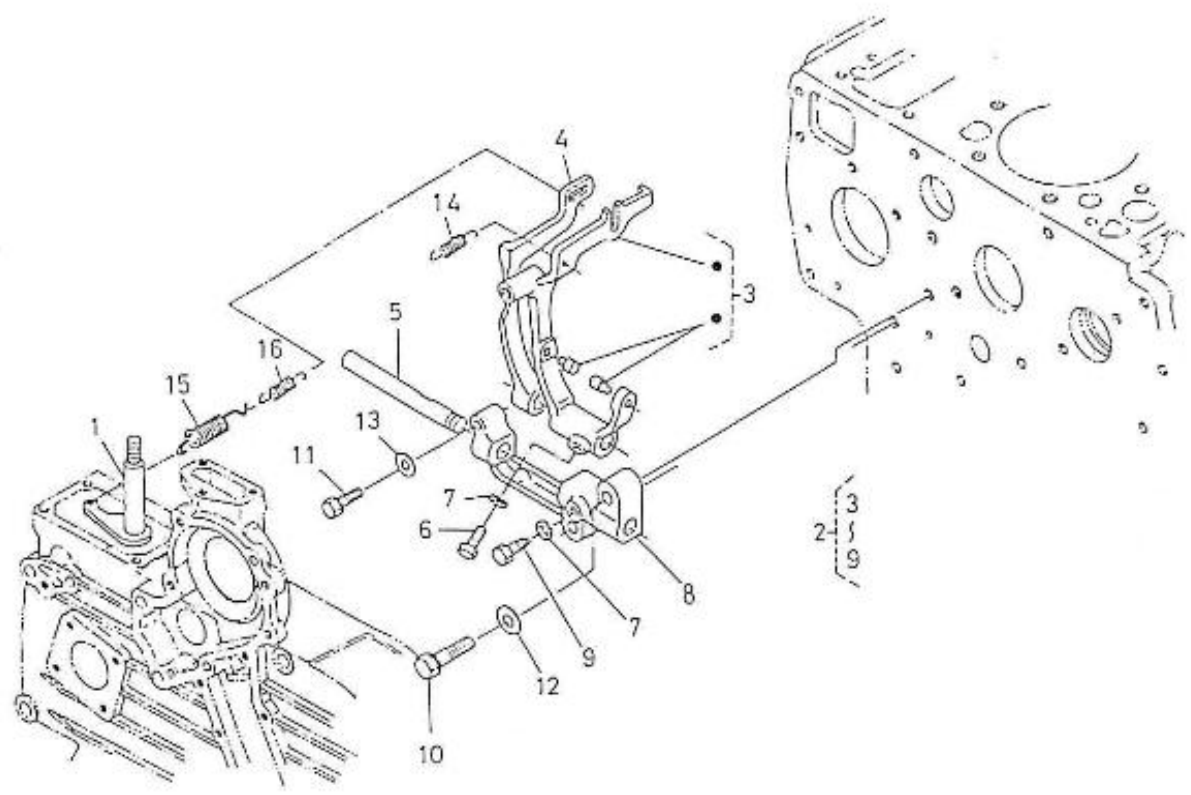

Brand: NanniDiesel

Model: Moteur 4.190HE

Version: Standard

Subassembly: Governor

N.	Item	Description	Qty	Notes
1	970302030	LEVER,GOVERNOR	1	
2	970302031	GOVERNOR,CPL.4.190	1	
3	970302032	LEVER,FORK CPL.N01	1	
4	970302033	LEVER,FORK N02	1	
5	970302034	SHAFT,FORK LEVER	1	
6	970302035	BOLT	1	
7	970119149	WASHER, SPRING D 6 (Pour protection injecteur)	2	
8	970302036	SUPPORT,FORK LEVER	1	
9	970490520	BOLT	1	
10	970302037	BOLT,M 8X 32	2	
11	970491323	BOLT,M 6X 28	1	
12	970301933	WASHER,PLAIN D 8	2	
13	970141326	WASHER, PLAIN D6	1	
14	970302038	SPRING,START	1	
15	970161314	SPRING,GOVERNOR N01	1	
16	970161315	SPRING,GOVERNOR N02	1	

V. 06/07/2012

Pag. 23/47