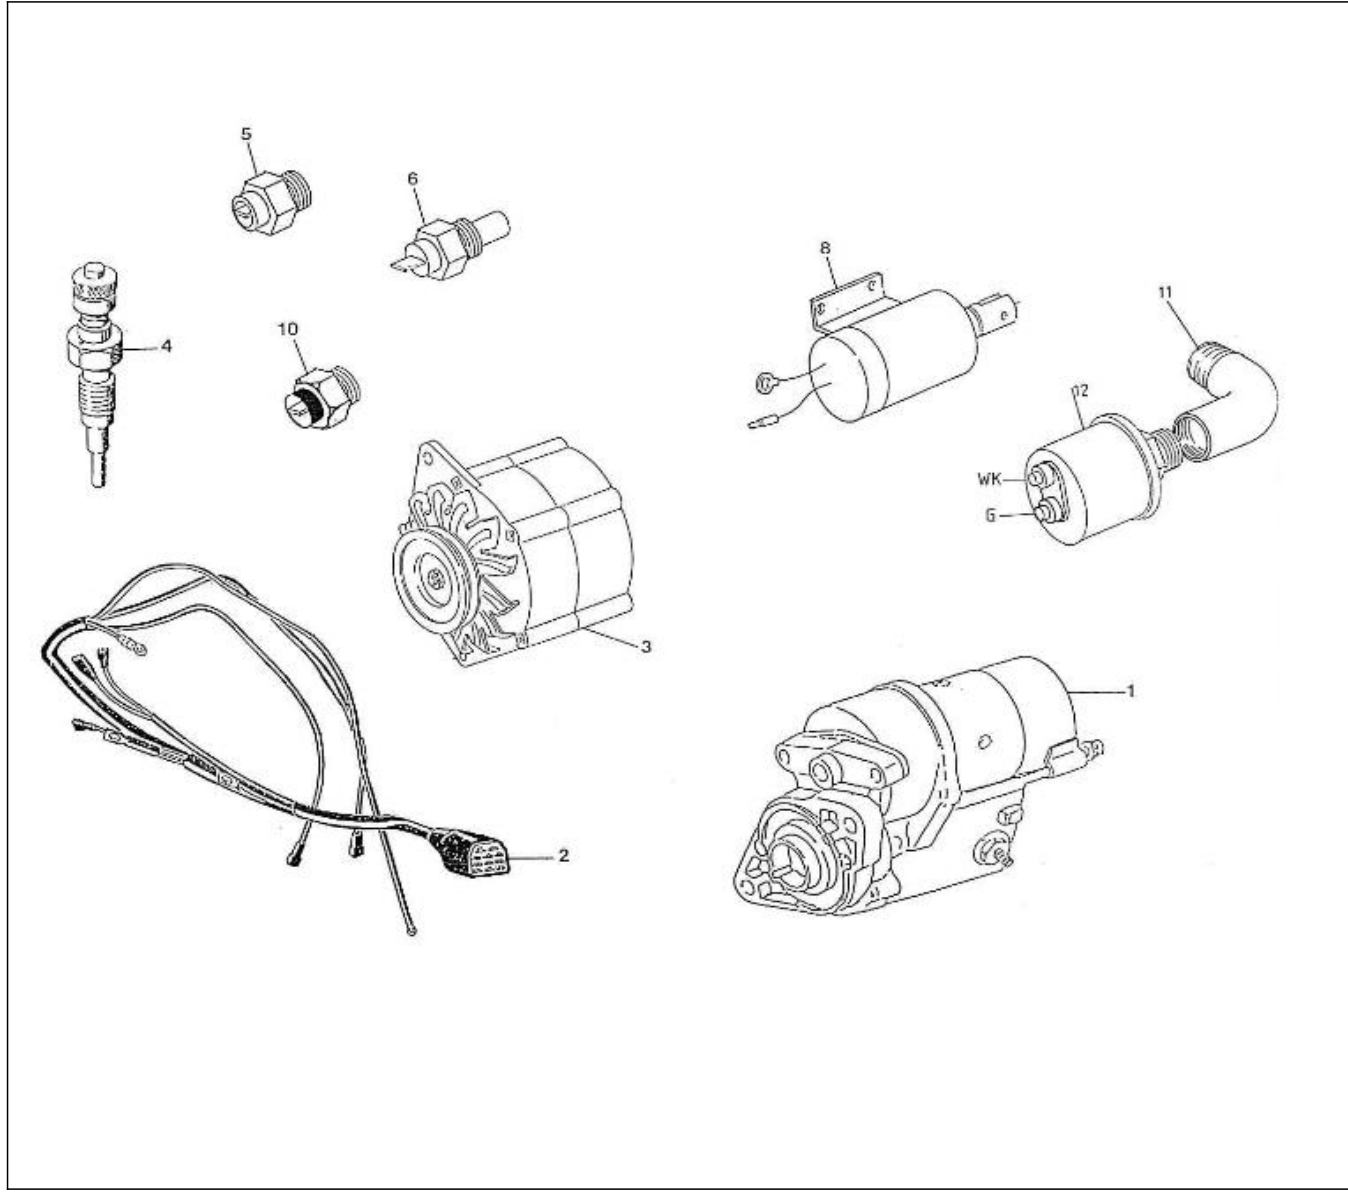

Brand: NanniDiesel
Model: Moteur 4.190HE
Version: Standard
Subassembly: Electrics

N.	Item	Description	Qty	Notes
1	970302070	STARTER,MOTOR 12V 0,8KW	1	
2	970302661D	WIRING (+++++LE 01/02/05 A PARTIR DU N°222312)	1	
3	970437500	No longer available - ALTERNATOR,14V-55A MOTOROLA	1	
4	970302082	GLOWPLUG,4.190	1	
5	970851725	TEMPERATURE SENDER	1	
6	970851602	WATER TEMPERATURE SENDER	1	
8	970301580	SOLENOID,12V 4.190	1	
10	970851700	SWITCH,OIL	1	
11	970493207	ELBOW,1/8X10X1,5MF (+++MONTAGE ALERTE HUILE)	1	
12	48201143	OIL PRESSURE SENDER (Remplace 307091 à partir du T511050112)	1	

V. 06/07/2012

Pag. 40/47