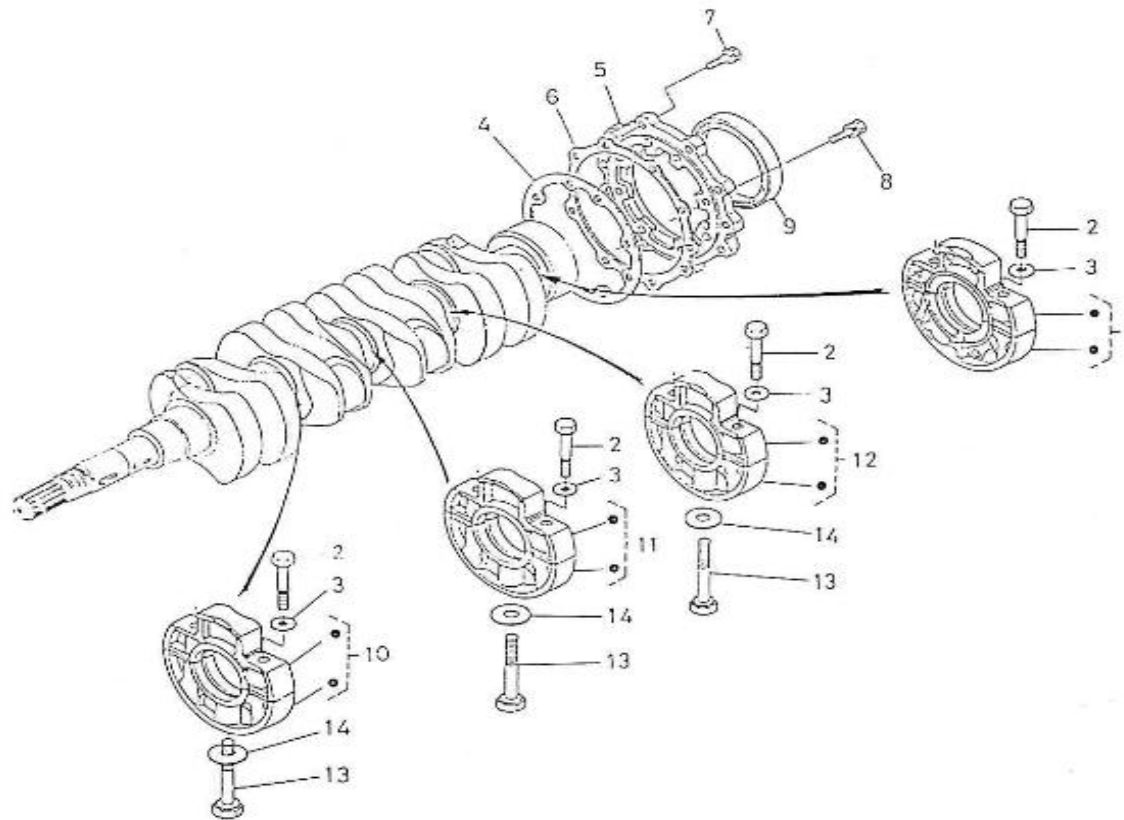

Brand: NanniDiesel

Model: Moteur 4.190HE

Version: Standard

Subassembly: Crankshaft

N.	Item	Description	Qty	Notes
1	970301980	BEARING,MAIN ASSY 4.190-6.280	1	
2	970301981	BOLT,BEARING CASE N01	8	
3	970301982	WASHER,PLAIN	8	
4	970301983	GASKET,BEARING COVER	1	
5	970301984	COVER,BEARING	1	
6	970301985	GASKET,BEARING COVER	1	
7	970147402	BOLT,M 8X 25	8	
8	970301986	BOLT,M 8X 28	8	
9	970301987	SEAL,OIL	1	
10	970301988	BEARING,MAIN ASSY N01 4.190	1	
11	970301989	BEARING,MAIN ASSY N02 4.190	1	
12	970301977	BEARING,MAIN ASSY N03 4.190	1	
13	970307316	BOLT,BEARING CASE	3	
14	970301979	WASHER,PLAIN	3	

V. 06/07/2012

Pag. 12/47