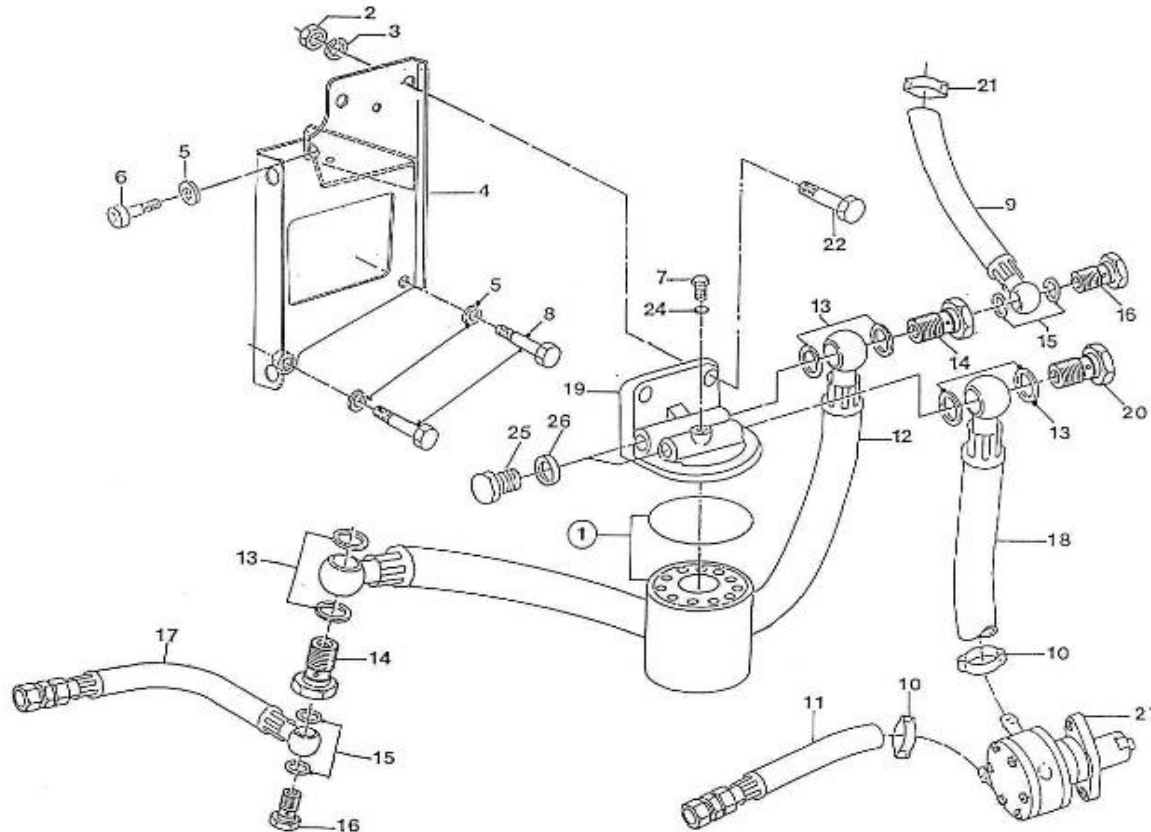

Brand: NanniDiesel

Model: Moteur 4.190HE

Version: Standard

Subassembly: Fuel filter

N.	Item	Description	Qty	Notes
1	970622350	FILTER,FUEL	1	
2	970119143	NUT, M10	2	
3	970119136	WASHER,SPRING D10 (POUR INVERSEUR)	2	
4	970302677	SUPP,FUELFILTER-OILEXTR.4.190,	1	
5	970119138	WASHER,SPRING D 8 (TENDEUR)	3	
6	970498003	BOLT,SOCK M 8X 25 (POUBELLE)	1	
7	970832061	BOLT	1	
8	970301280	BOLT,HEX M 8X 90	2	
9	970302329	HOSE,FUEL D 3 L= 180 CPL.	1	
10	970439306	CLAMP (++)POUR DURITE ORIGINE REF HUILE MOTEUR)	2	
11	970302330	HOSE,FUEL SUPPLY CPL.	1	
12	970301850	HOSE,FUEL INJ.PUMP CPL.	1	
13	970300306	GASKET,RING D14 (SUR REFROID THERMO MOTA)	8	
14	970300327	BOLT,BANJO M14X1,5XM8	2	
15	970300288	GASKET,M8 (FIX TUYAU GRAISSAGE)	4	
16	970432133	BOLT,BANJO M 8	2	
17	970301851	HOSE,FUEL RETURN CPL.	1	
18	970301849	HOSE,FUEL SUPPLY CPL.	1	
19	970302494	SUPPORT,FUEL FILTER ELEMENT H-	1	
20	970432515	BOLT,BANJO M14X1,5 (=> N°KT08090423)	1	
21	970310171	CLAMP (+++ FIX DURITE WASTEGATE)	1	
22	970635508	BOLT,HEX M10X 25 (A DEFINIR)	2	
24	970300288	GASKET,M8 (FIX TUYAU GRAISSAGE)	1	
25	970875506	PLUG (<= N°KT08090422)	2	
26	970300306	GASKET,RING D14 (SUR REFROID THERMO MOTA)	2	
27	970512501	PUMP,FUEL FEED CPL.MANUAL	1	
28	970622350	FILTER,FUEL	1	

V. 06/07/2012

Pag. 18/47