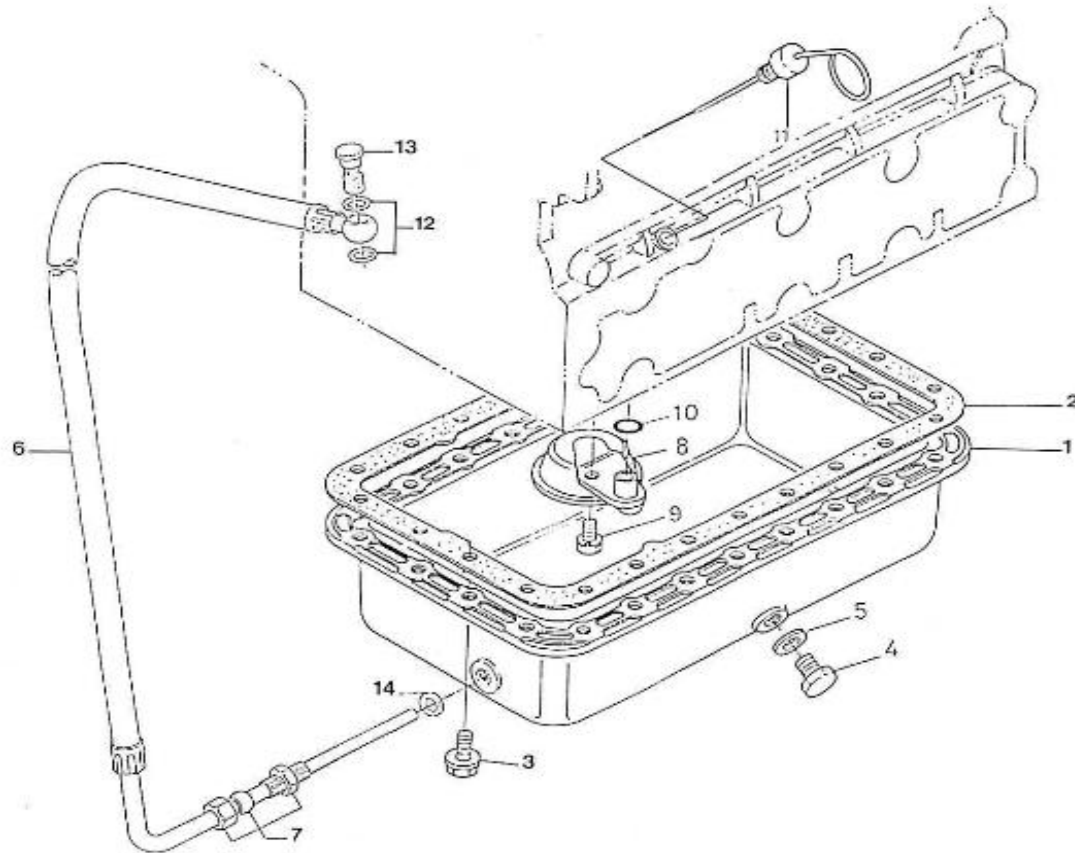

V. 06/07/2012

Pag. 3/47

Brand: NanniDiesel

Model: Moteur 4.190HE

Version: Standard

Subassembly: Oil pan

N.	Item	Description	Qty	Notes
1	970301947	PAN,OIL 4.190	1	
2	970301948	GASKET,OIL PAN 4.190	1	
3	970301949	BOLT	24	
4	970490127	PLUG, OIL DRAIN	1	
5	970432132	GASKET,RING	1	
6	970302421	HOSE,OILEXTRACTION 4.190 CPL	1	
7	970302269	Please consult us - COUPLING,FITTING D10	1	
8	970301950	FILTER,OIL PAN 4.190	1	
9	970490919	BOLT,M 8X 16	1	
10	970301951	O-RING	1	
11	970301952	DIPSTICK,OIL LEVEL 4.190	1	
12	970300306	GASKET,RING D14 (SUR REFROID THERMO MOTA)	2	
13	970432515	BOLT,BANJO M14X1,5 (=> N°KT08090423)	1	
14	970300199	GASKET,RING D16	1	