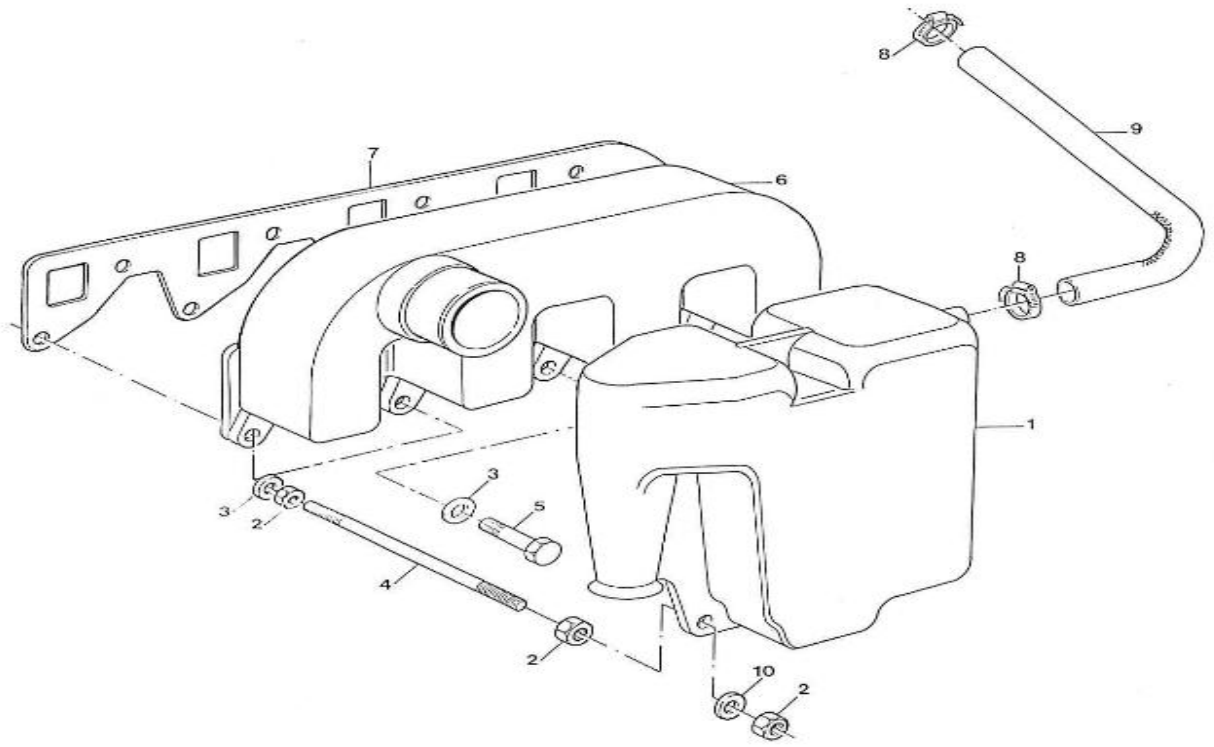

Brand: NanniDiesel

Model: Moteur 4.190HE

Version: Standard

Subassembly: Air filter

N.	Item	Description	Qty	Notes
1	970301715	FILTER,AIR 4.190 6.280	1	
2	970027322	NUT,M 8 (++)ECROU FIL DEMARREUR)	6	
3	970119139	WASHER,CORRUGATED D8 (DONT 3 PTO)	4	
4	970301581	STUD,M 8X110	2	
5	970492138	BOLT,M 8X 22	2	
6	970302136	MANIFOLD,INTAKE 4.190	1	
7	970302137	GASKET,INTAKE MANIFOLD 4.190	1	
8	970439306	CLAMP (++)POUR DURITE ORIGINE REF HUILE MOTEUR)	2	
9	970496045	HOSE,CARTER DEAIR	1	
10	970027323	WASHER,PLAIN D 8	2	

V. 06/07/2012

Pag. 21/47