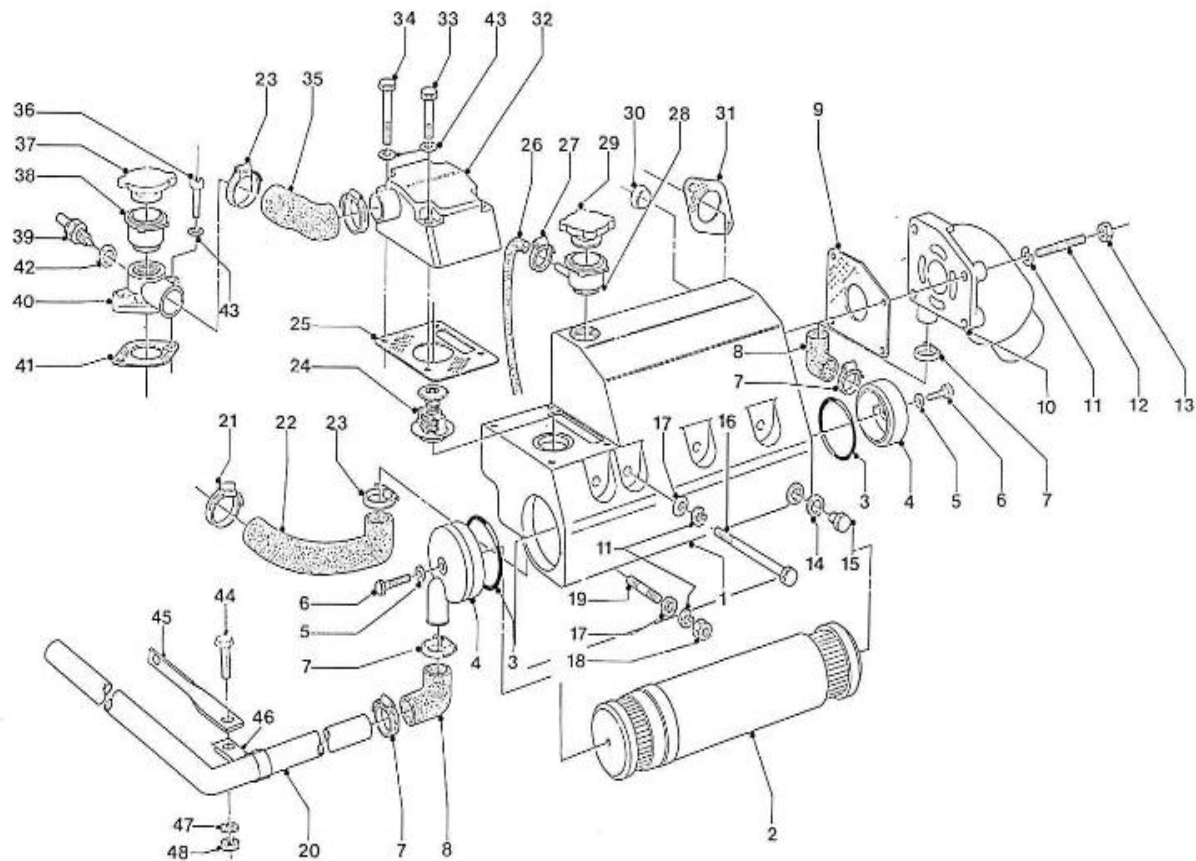

Brand: NanniDiesel

Model: Moteur 4.190HE

Version: Standard

Subassembly: Heat exchanger exh. Manifold

N.	Item	Description	Qty	Notes
1	970307712	HOUSING,HEATEXCHANGER	1	
2	970307713	TUB STACK	1	
3	970301719	O-RING,68,00X4,00	2	
4	970307714	COVER	2	
5	970300288	GASKET,M8 (FIX TUYAU GRAISSAGE)	2	
6	970301263	BOLT,M 8X 45 -A2-	2	
7	970604526	CLAMP,HOSE 22-32 (COTE ECHANGEUR)	4	
8	970301713	HOSE,ELBOW COVER HEATEX.4.190 (+++RETOUR MAG -	2	
9	970301710	GASKET,MIXER 4.190	1	
10	970301706APR	MIXER	1	
11	970119138	WASHER,SPRING D 8 (TENDEUR)	12	
12	970300374	STUD,M 8X 30 (+++FIX TENDEUR)	4	
13	970027322	NUT,M 8 (++ECROU FIL DEMARREUR)	4	
14	970300306	GASKET,RING D14 (SUR REFROID THERMO MOTA)	1	
15	970875506	PLUG (<= N°KT08090422)	1	
16	970301703	BOLT,HEX M 8X160	4	
17	970119138	WASHER,SPRING D 8 (TENDEUR)	8	
18	970027322	NUT,M 8 (++ECROU FIL DEMARREUR)	4	
19	970300374	STUD,M 8X 30 (+++FIX TENDEUR)	4	
20	970307424	HOSE (+++RECOUPER+++)	1	
21	970604533	CLAMP,HOSE 32-44 (QUANTITE 8 R.P. 4 LE 19/06/2008)	1	
22	970301718	HOSE,WATER RETURN D32-34	1	
23	970300922	CLAMP,HOSE 26-38 (FOURNITURE POMPE ATTELEE)	3	
24	970301412	THERMOSTAT,82X	1	
25	970301408	GASKET,THERMOSTAT COVER	1	
26	970300077	HOSE,D 8 L= 450	1	
27	970439306	CLAMP (++POUR DURITE ORIGINE REF HUILE MOTEUR)	1	
28	970300151	FILLING,NECK WATER	1	
29	970604614	CAP,FILLING 0, 7 DOUBLE SEAL	1	
30	970494517	CAP,FREEZE	2	
31	970302169	GASKET,EXHAUST MANIFOLD 4.190-	4	
32	970301403	COVER,THERMOSTAT	1	
33	970300409	BOLT,HEX M 8X 55 (+++FIX . PTO)	2	
34	970300261	BOLT,HEX M 8X 80 (++FIX ALTERNATEUR)	2	
35	970301714	HOSE,D32 COVER THERMO.4.190	1	
36	970635916	BOLT,SOCK M 8X 35 (+++ FIX COUDE ECHAP)	2	
37	970604614	CAP,FILLING 0, 7 DOUBLE SEAL	1	
38	970301734	FILLING,NECK CPL.4.190	1	
39	970851602	WATER TEMPERATURE SENDER	1	
40	970301711	FLANGE,WATER INTAKE 4.190	1	
41	970301730	GASKET,FLANGE	1	
42	970300306	GASKET,RING D14 (SUR REFROID THERMO MOTA)	1	
43	970119139	WASHER,CORRUGATED D8 (DONT 3 PTO)	6	
44	970439910	BOLT,HEX M 6X 16 (+++FIX.SUPPORT AG ACC)	1	
45	970302233	SUPPORT,PIPE CLAMP	1	
46	970304071	CLAMP	1	
47	970119149	WASHER, SPRING D 6 (Pour protection injecteur)	1	
48	970635460	NUT,M 6	1	
49	970302467	No longer available	1	

V. 06/07/2012

Pag. 25/47