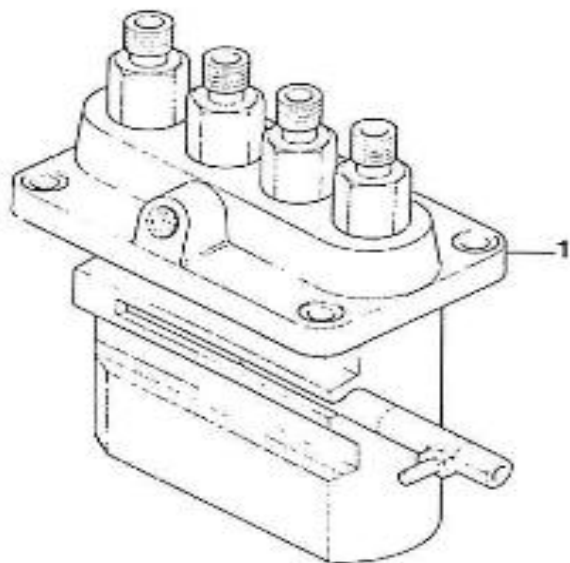

Brand: NanniDiesel	N.	Item	Description	Qty	Notes
Model: Moteur 4.190HE	1	970302090	PUMP,INJECTION 4.190 CPL	1	
Version: Standard					
Subassembly: Injection pump					

V. 06/07/2012

Pag. 19/47