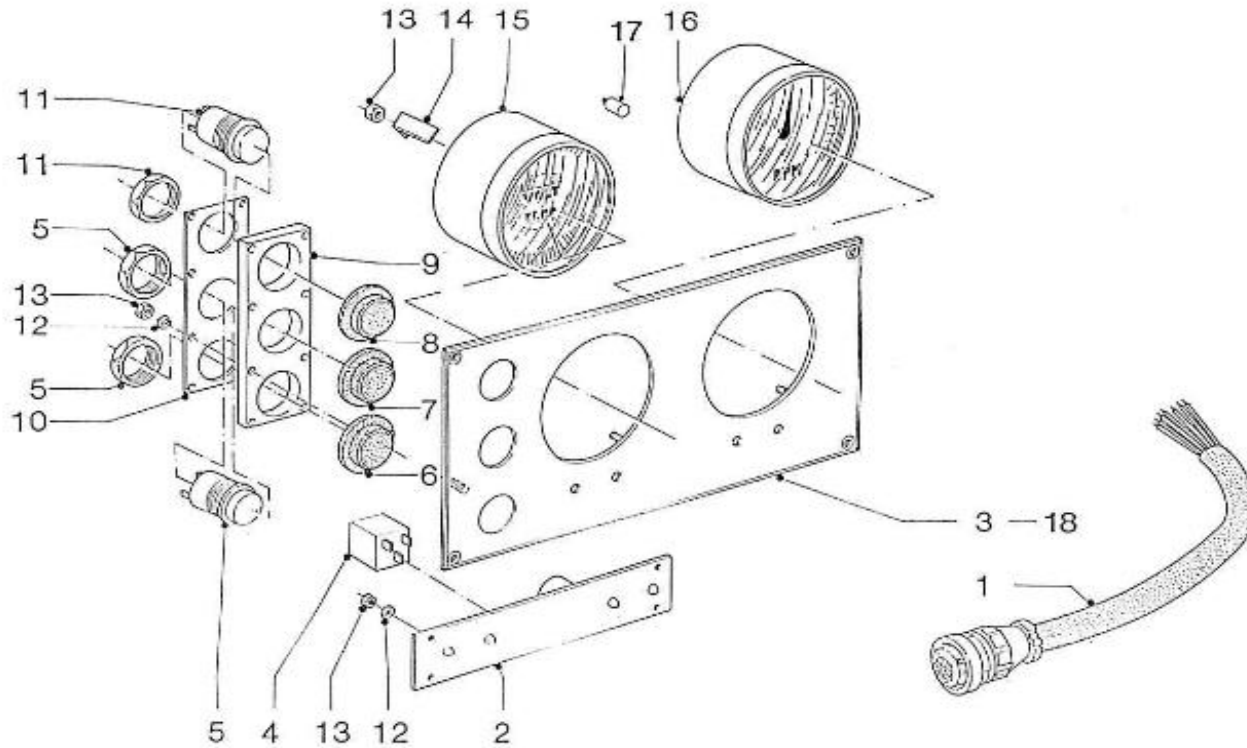

Brand: NanniDiesel

Model: Moteur 4.190HE

Version: Standard

Subassembly: Instrument panel

N.	Item	Description	Qty	Notes
1	970301586	No longer available	1	
2	970301712	No longer available	1	
3	970301697	No longer available	1	
4	970301846	RELAIS,12V-30A	1	
5	970301576	BUTTON,PUSH -STOP/GLOW-	1	
6	970301737	No longer available	1	
7	970301573	No longer available	1	
8	970301574	No longer available	1	
9	970301738	No longer available	1	
10	970301739	No longer available	1	
11	970301575	BUTTON,PUSH -START-	1	
12	970301192	WASHER,PLAIN D 4	18	
13	970301191	NUT,M 4 A2	18	
14	970300920	CLAMP,INSTRUMENTS	8	
15	970301662	GAUGE,VDO,TEMP/VOLT 40-120,8-1	1	
16	970301642	No longer available - GAUGE,VDO,TACH,4000 12-24V 2P	1	
17	970856011	BULB 12V-2W	1	
18	970301550	PANEL,2 INSTRUMENTS 12V CPL VD	1	

V. 06/07/2012

Pag. 35/47