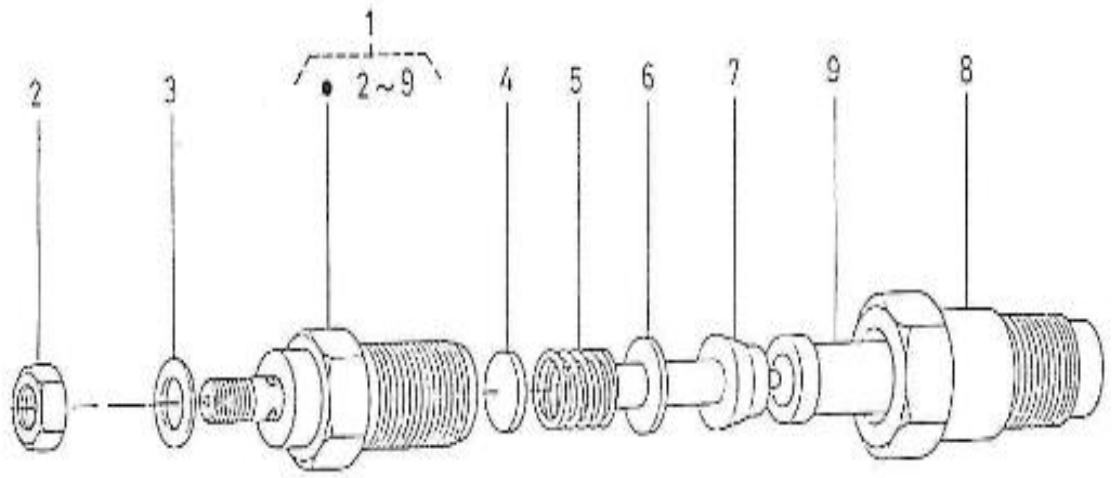

Brand: NanniDiesel
Model: Moteur 4.190HE
Version: Standard
Subassembly: Nozzle holder

N.	Item	Description	Qty	Notes
1	970152108	INJECTOR,CPL.	4	
2	970492153	NUT,NOZZLE INJ.	4	
3	970492172	WASHER,NOZZLE INJ.	4	
4	970492142	SPACER,ADJUSTING NOZZLE STD.	4	
5	970492143	SPRING,NOZZLE INJ.	4	
6	970492144	PIECE,DISTANCE NOZZLE INJ.	4	
7	970492145	ROD,PUSH NOZZLE INJ.	4	
8	970492173	NUT,NOZZLE INJ.	4	
9	970492113	NOZZLE,INJECTOR	4	
10	970142200	SET,SPACER NOZZLE	4	

V. 06/07/2012

Pag. 20/47