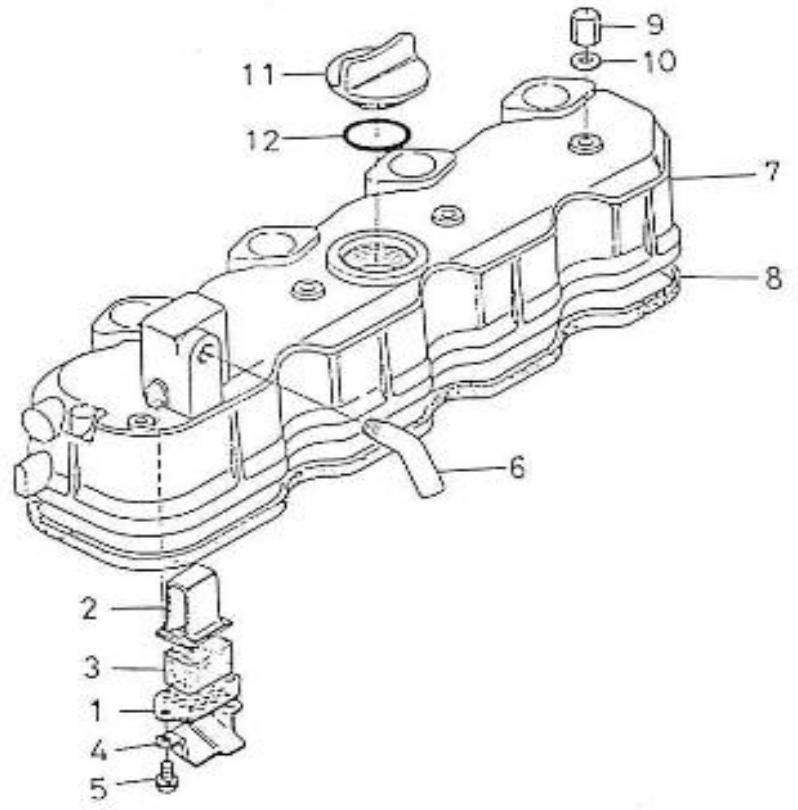

Brand: NanniDiesel
Model: Moteur 4.190HE
Version: Standard
Subassembly: Cylinder head cover

N.	Item	Description	Qty	Notes
1	970301990	PLATE,BREATHER ELEMENT N01	1	
2	970490302	HOUSING,BREATHER ELEMENT	1	
3	970490305	FILTER,BREATHER ELEMENT	1	
4	970301991	SHIELD,OIL BREATHER	1	
5	970490307	SCREW,M 5X 10	2	
6	970301993	PIPE,BREATHER	1	
7	970301994	COVER,CYLINDER HEAD 4.190	1	
8	970301995	GASKET,COVER CYL:HEAD 4.190	1	
9	970301996	NUT,CAP	4	
10	970491131	WASHER,SEAL	4	
11	970490510	CAP,FILLING OIL	1	
12	970490511	O-RING	1	

V. 06/07/2012

Pag. 6/47