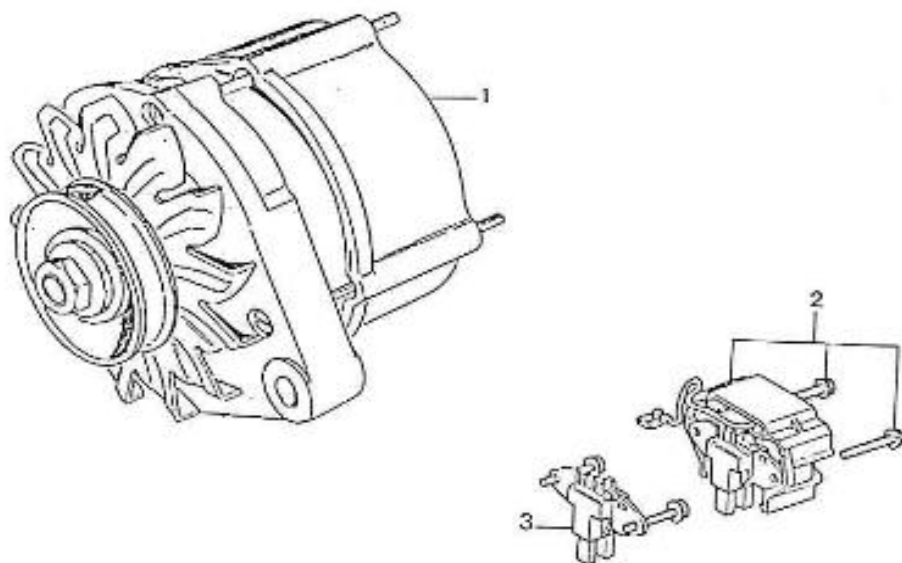

Brand: NanniDiesel	N.	Item	Description	Qty	Notes
Model: Moteur 4.190HE	1	970437500	No longer available - ALTERNATOR,14V-55A MOTOROLA	1	
Version: Standard	2	970301763	REGULATOR,ALTERNATOR 14V-55A	1	
Subassembly: Alternator spare part	3	970301698	No Longer Available - HOLDER,CARBON BRUSH 14/28V-45/	1	

V. 06/07/2012

Pag. 32/47