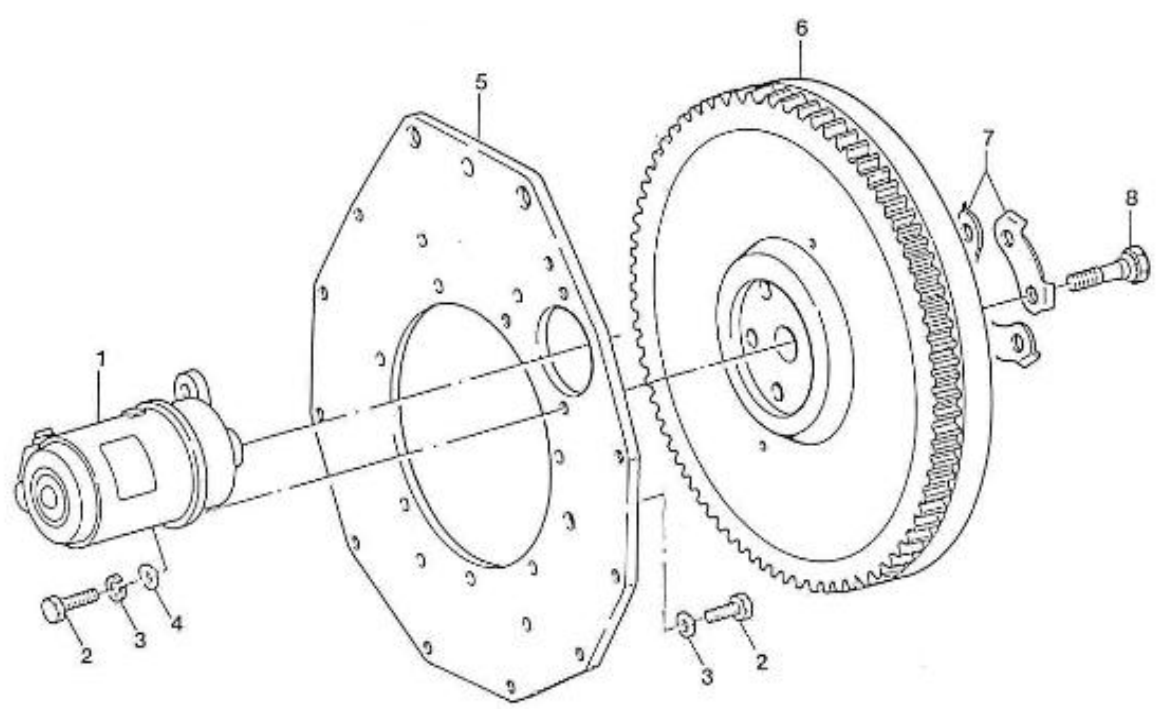

V. 06/07/2012

Pag. 13/47

Brand: NanniDiesel

Model: Moteur 4.190HE

Version: Standard

Subassembly: Camshaft fuel

N.	Item	Description	Qty	Notes
1	970302092	CAMSHAFT,FUEL CPL.4.190	1	
2	970302092	CAMSHAFT,FUEL CPL.4.190	1	
3	970312500	BEARING, BALL	1	
4	970302095	GEAR,INJ.PUMP	1	
5	970312501	KEY, FEATHER	1	
6	970302097	CIR-CLIP,EXTERNAL (←4F9999)	1	
7	970302098	SLEEVE,GOVERNOR	1	
8	970302099	CIR-CLIP,GOVERNOR SLEEVE	1	
9	970303929	CASE,GOVERNOR BALL	1	
10	970492130	BEARING,BALL FUEL CAMSHAFT	39	
11	970302100	CIR-CLIP,GOVERNOR BALL CASE	1	
12	970302101	BEARING,BALL	7	
13	970302103	GUIDE,GOVERNOR	1	
14	970302104	PIN,RIVET	7	
15	970302105	BEARING,CASE	1	
16	970302106	STOPPER,FUEL CAMSHAFT	1	
17	970490919	BOLT,M 8X 16	2	