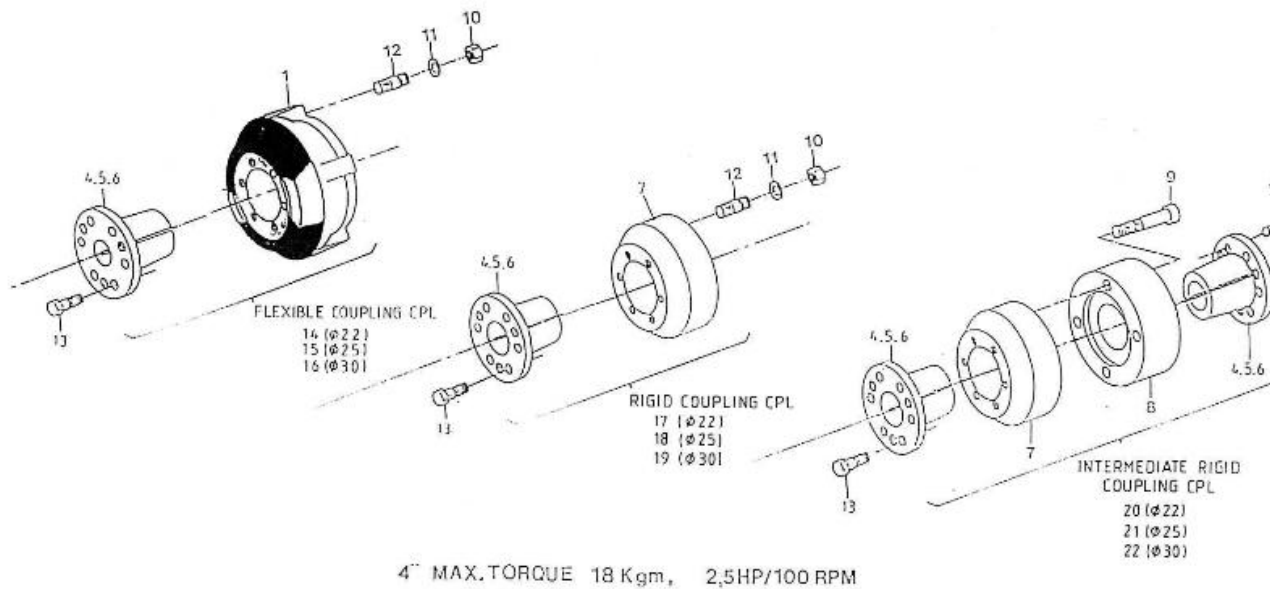

V. 06/07/2012

Pag. 46/47

Brand: NanniDiesel

Model: Moteur 4.190HE

Version: Standard

Subassembly: Shaft coupling

N.	Item	Description	Qty	Notes
1	970300733	FLEXIBLE COUPLING 4 P	1	
4	970301226	"CONE,CLAMPING 4"" 22"	1	
5	970301104	"CONE,CLAMPING 4"" 25"	1	
6	970301105	"CONE,CLAMPING 4"" 30"	1	
7	970301222	Please consult us - COUPLING	1	
8	970301221	COUPLING	1	
9	970609157	BOLT,SOCK M10X 55	4	
10	970119143	NUT, M10	4	
11	970119136	WASHER,SPRING D10 (POUR INVERSEUR)	4	
12	970621020	STUD,M10X 22	4	
13	970409603	BOLT,HEX M 8X 25 (FIX SUP ALT)	6	
14	970307180	FLEXIBLE COUPLING	1	
15	970307181	FLEXIBLE COUPLING	1	
16	970307182	FLEXIBLE COUPLING	1	
17	970307183	FLEXIBLE COUPLING	1	
18	970307184	FLEXIBLE COUPLING	1	
19	970307185	FLEXIBLE COUPLING	1	
20	970307186	FLANGE	1	
21	970307187	FLANGE	1	
22	970307192	SET OF GASKETS	1	