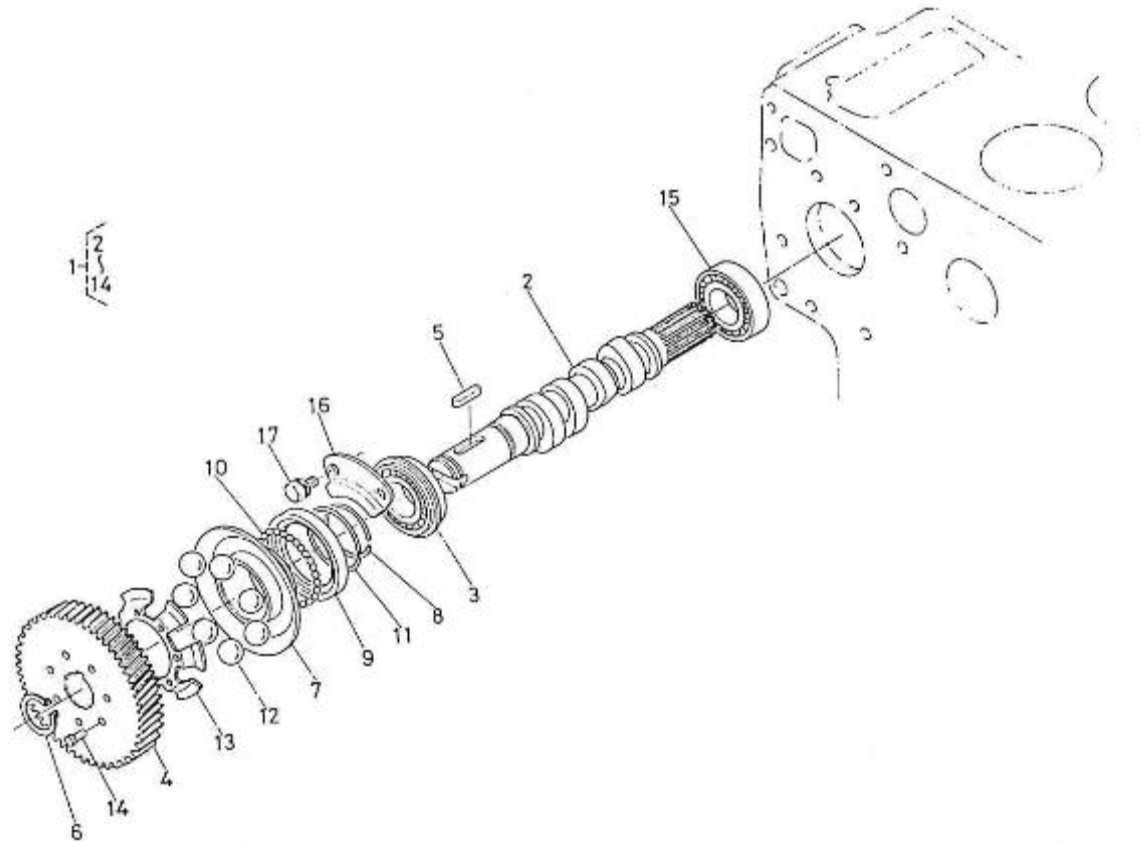

V. 06/07/2012

Pag. 13/47

Brand: NanniDiesel

Model: Moteur 4.190HE

Version: Standard

Subassembly: Camshaft fuel

N.	Item	Description	Qty	Notes
1	970302092	CAMSHAFT,FUEL CPL.4.190	1	
2	970302092	CAMSHAFT,FUEL CPL.4.190	1	
3	970312500	BEARING, BALL	1	
4	970302095	GEAR,INJ.PUMP	1	
5	970312501	KEY, FEATHER	1	
6	970302097	CIR-CLIP,EXTERNAL (←4F9999)	1	
7	970302098	SLEEVE,GOVERNOR	1	
8	970302099	CIR-CLIP,GOVERNOR SLEEVE	1	
9	970303929	CASE,GOVERNOR BALL	1	
10	970492130	BEARING,BALL FUEL CAMSHAFT	39	
11	970302100	CIR-CLIP,GOVERNOR BALL CASE	1	
12	970302101	BEARING,BALL	7	
13	970302103	GUIDE,GOVERNOR	1	
14	970302104	PIN,RIVET	7	
15	970302105	BEARING,CASE	1	
16	970302106	STOPPER,FUEL CAMSHAFT	1	
17	970490919	BOLT,M 8X 16	2	