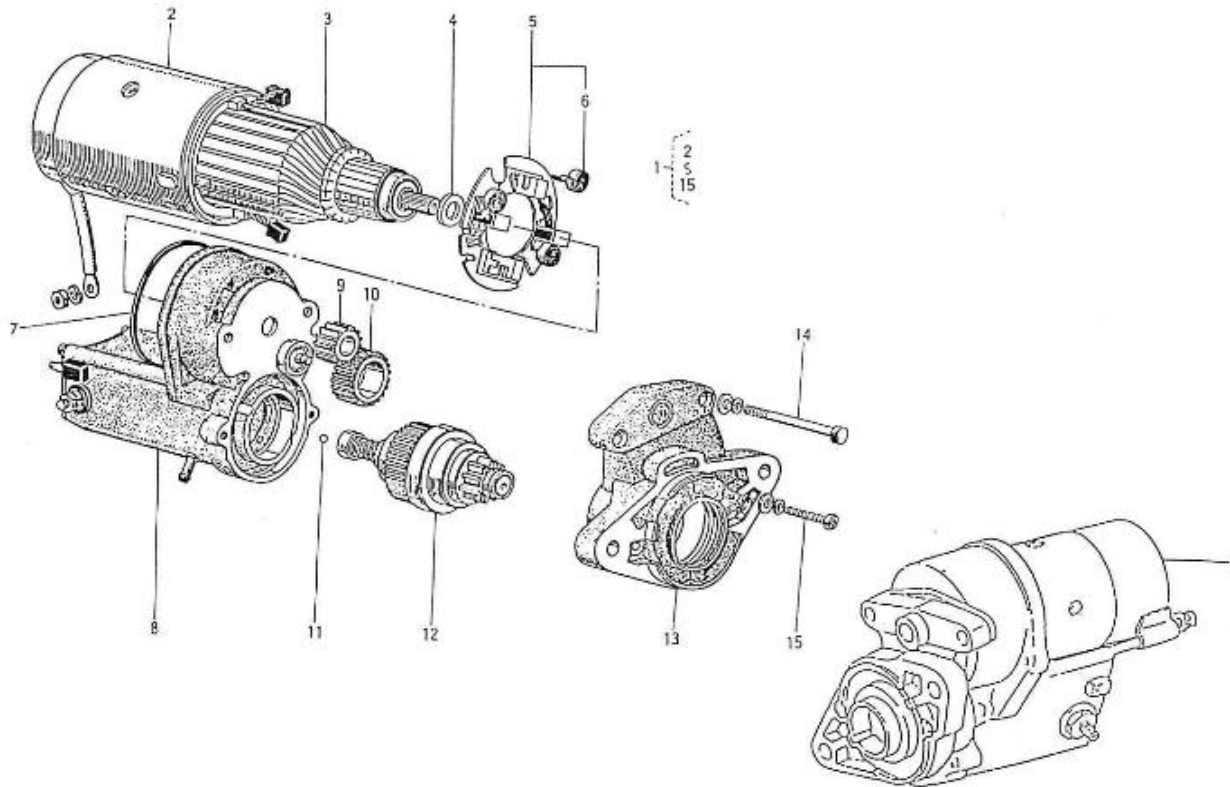

V. 06/07/2012

Pag. 29/47

Brand: NanniDiesel

Model: Moteur 4.190HE

Version: Standard

Subassembly: Starter motor

N.	Item	Description	Qty	Notes
1	970302070	STARTER,MOTOR 12V 0,8KW	1	
2	970303986	HOUSING,ROTOR	1	
3	970303987	ROTOR,STARTER 6.280	1	
4	970303988	GASKET,RING	1	
5	970303989	HOLDER,BRUSH	1	
6	970517318	SPRING,BRUSH	4	
7	970303990	GASKET	1	
8	970303991	HOLDER,MAGNETIC SWITCH	1	
9	970303992	GEAR,1	1	
10	970517313	GEAR,2 STARTER MOTOR 4.110	1	
11	970517316	BHEARING,BALL STARTER MOTOR	1	
12	970303994	PINION,SWITCH	1	
13	970303995	FRAME,DRIVE END-STARTER MOTOR	1	
14	970303996	BOLT	2	
15	970303997	SCREW	2	