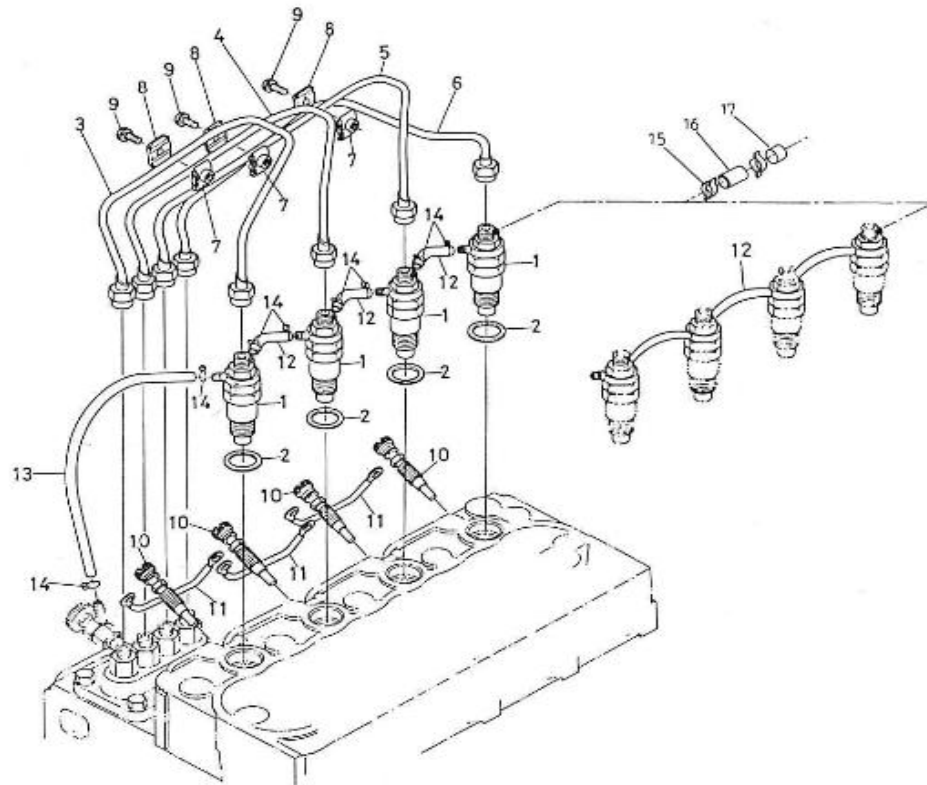

Brand: NanniDiesel

Model: Moteur 4.190HE

Version: Standard

Subassembly: Injection lines nozzles

N.	Item	Description	Qty	Notes
1	970152108	INJECTOR,CPL.	4	
2	970492109	GASKET,RING INJECTORS	4	
3	970302078	LINE,FUEL CYL.N01 4.190	1	
4	970302079	LINE,FUEL CYL.N02 4.190	1	
5	970302080	LINE,FUEL CYL.N03 4.190	1	
6	970302081	LINE,FUEL CYL.N04 4.190	1	
7	970142114	CLAMP,FUEL LINES 1+2	3	
8	970142115	CLAMP,FUEL-LINES 1+2	3	
9	970492118	SCREW,M 5X 20 ROUND HEAD	3	
10	970302082	GLOWPLUG,4.190	4	
11	970302083	CABLE,GLOWPLUG	3	
12	970302084	PIPE,FUEL OVERFLOW N01 CPL.	1	
13	970302085	PIPE,FUEL OVERFLOW N02	1	
14	970492305	CLAMP,HOSE	8	
15	970310171	CLAMP (+++ FIX DURITE WASTEGATE)	2	
16	32805001	HOSE (++RETOUR INJ / PPE INJ)	1	
17	970307105	No longer available	1	

V. 06/07/2012

Pag. 16/47