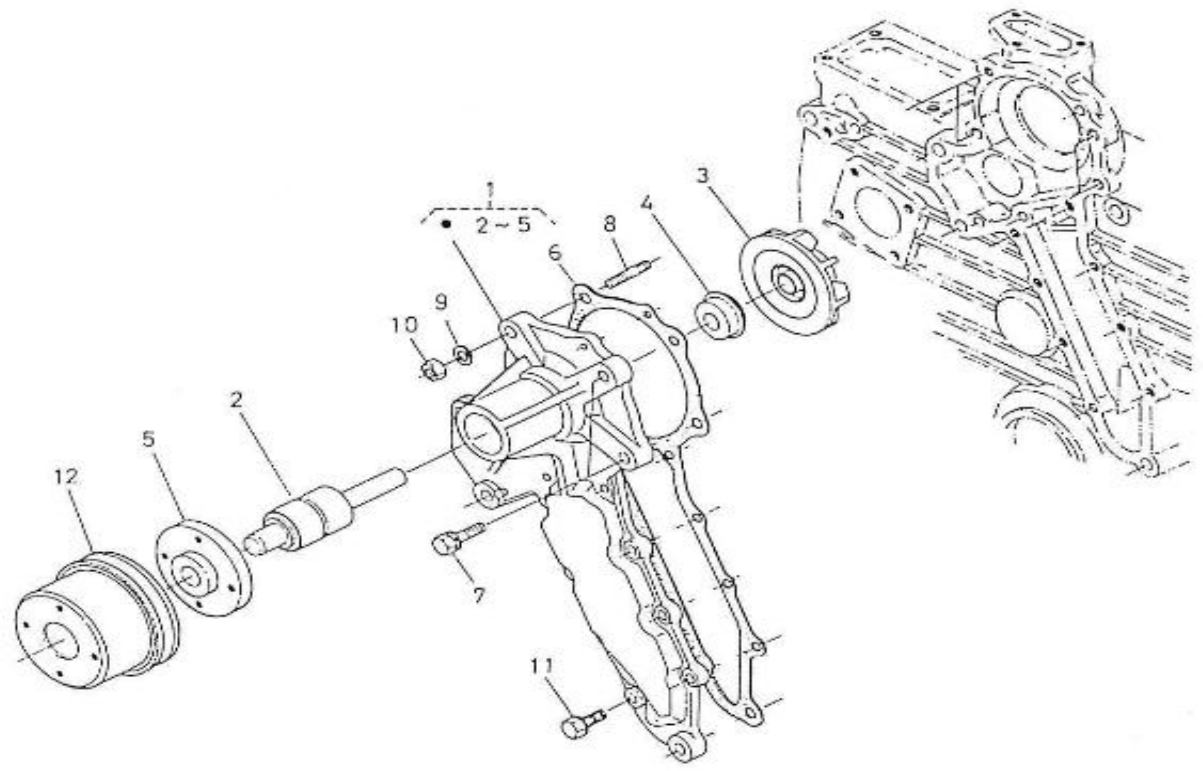

Brand: NanniDiesel
Model: Moteur 4.190HE
Version: Standard
Subassembly: Fresh water pump

N.	Item	Description	Qty	Notes
1	970302110	PUMP,F/WATER CPL.4.190 (BEFORE N°KTH08040183)	1	
2	970302109	BEARING,SHAFT W/PUMP	1	
3	970302111	IMPELLER,F/WATER PUMP 4.190	1	
4	970302112	SEAL,MECHANICAL F/W.PUMP	1	
5	970302113	FLANGE,F/WATER PUMP	1	
6	970302117	GASKET,WATER PUMP 4.190 (BEFORE N°KTH08040183)	1	
7	970301986	BOLT,M 8X 28	2	
8	970302118	STUD	2	
9	970490904	WASHER,SPRING D 8	2	
10	970490903	NUT,M 8	2	
11	970490119	BOLT,M 6X 18	8	
12	970302116	PULLEY,WATER PUMP 4.190	1	

V. 06/07/2012

Pag. 24/47