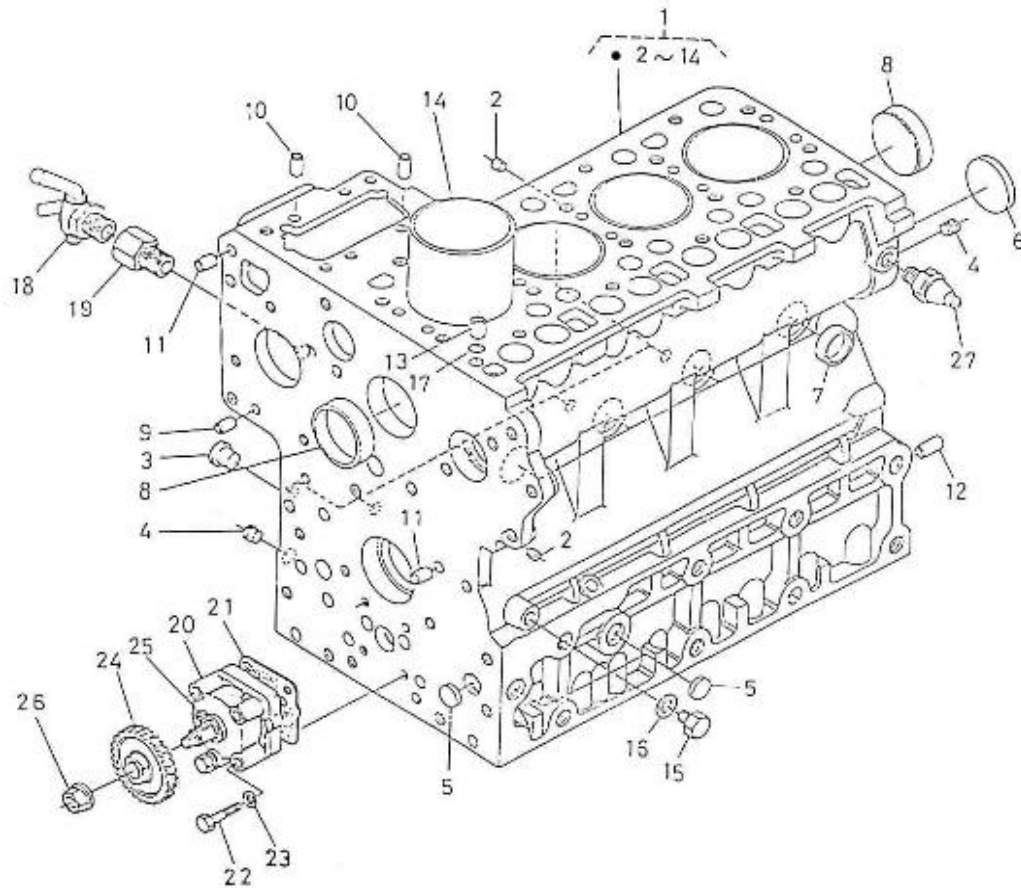

N.	Item	Description	Qty	Notes
1	970301900	CRANKCASE,CPL.4.190	1	
2	970490108	PLUG,SOCK	6	
3	970301901	PLUG (<= N°KTH0804182)	2	
4	970490109	PLUG,SOCK	2	
5	970301903	PLUG	3	
6	970301904	PLUG,EXPANSION	1	
7	970301905	CAP,SEALING	6	
8	970301906	CAP,FREEZE	2	
9	970301907	PIN,CYLINDRICAL	2	
10	970490122	PIN,CYLINDRICAL	2	
11	970301908	PIN,CYLINDRICAL	2	
12	970301909	PIN,CYLINDRICAL	1	
13	970490112	PIN,PIPE	1	
14	970301910	LINER,CYLINDER	4	
15	970301912	PLUG	1	
16	970491131	WASHER,SEAL	1	
17	970490116	O-RING (<= N°KTH0804182)	1	
18	970301918	TAP,DRAIN	1	
19	970301911	NIPPLE,REDUCTION	1	
20	970301913	PUMP,OIL CPL.4.190	1	
21	970301914	GASKET,OIL PUMP	1	
22	970300276	BOLT,HEX M 6X 50 (Pour protection injecteur)	4	
23	970119149	WASHER, SPRING D 6 (Pour protection injecteur)	4	
24	970301915	GEAR,OIL PUMP DRIVE	1	
25	970493118	KEY,FEATHER H-HE	1	
26	970301916	NUT	1	
27	970851700	SWITCH,OIL	1	

V. 06/07/2012

Pag. 3/47

Brand: NanniDiesel

Model: Moteur 4.190HE

Version: Standard

Subassembly: Oil pan

N.	Item	Description	Qty	Notes
1	970301947	PAN,OIL 4.190	1	
2	970301948	GASKET,OIL PAN 4.190	1	
3	970301949	BOLT	24	
4	970490127	PLUG, OIL DRAIN	1	
5	970432132	GASKET,RING	1	
6	970302421	HOSE,OILEXTRACTION 4.190 CPL	1	
7	970302269	Please consult us - COUPLING,FITTING D10	1	
8	970301950	FILTER,OIL PAN 4.190	1	
9	970490919	BOLT,M 8X 16	1	
10	970301951	O-RING	1	
11	970301952	DIPSTICK,OIL LEVEL 4.190	1	
12	970300306	GASKET,RING D14 (SUR REFROID THERMO MOTA)	2	
13	970432515	BOLT,BANJO M14X1,5 (=> N°KT08090423)	1	
14	970300199	GASKET,RING D16	1	