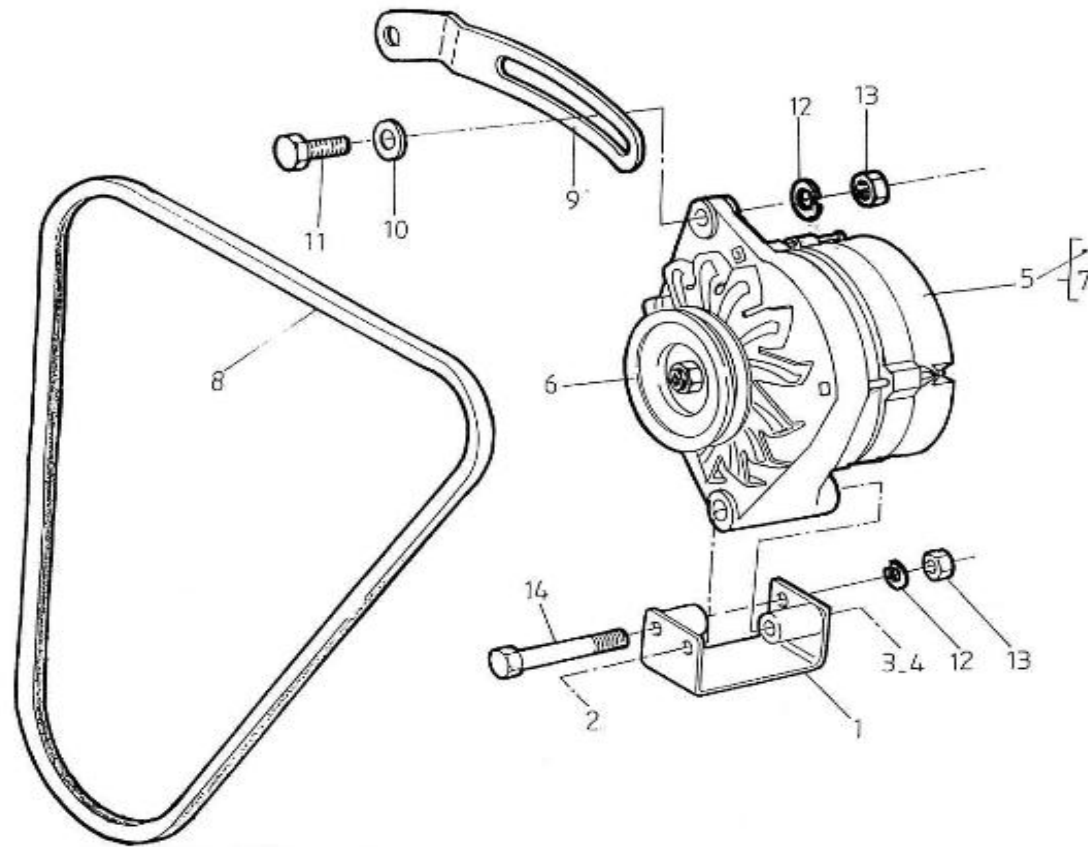

Brand: NanniDiesel

Model: Moteur 4.190HE

Version: Standard

Subassembly: Alternator Assy. STD

N.	Item	Description	Qty	Notes
1	970307438	SUPPORT,ALTERNATOR	1	
2	970307531	BOLT	1	
3	970039794	WASHER	1	
4	970307532	NUT (+++FIX. TOURTEAU SUR INVERSEUR)	1	
5	970307522	ALTERNATOR,14V-60A	1	
6	970307521	PULLEY	1	
7	970307533	REGULATOR,ALTERNATOR	1	
8	970301448	V-BELT,SPA 1120 LW	1	
9	970307437	TIGHTENER,V-BELT	1	
10	970304050	WASHER	1	
11	970024016	BOLT,HEX M 8X 40 (+++ FIX . PTO)	1	
12	970119138	WASHER,SPRING D 8 (TENDEUR)	2	
13	970027322	NUT,M 8 (++ECROU FIL DEMARREUR)	2	
14	970607384	BOLT,HEX M 8X 110	1	

V. 06/07/2012

Pag. 31/47