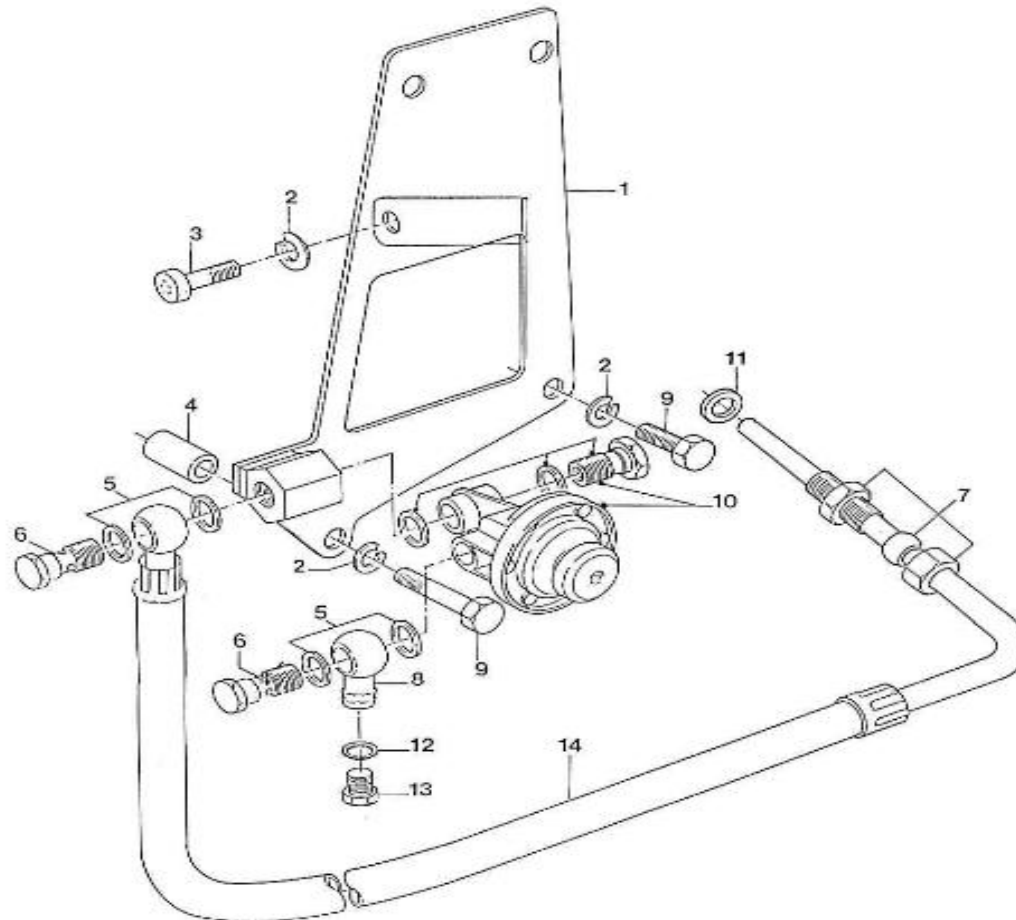

Brand: NanniDiesel

Model: Moteur 4.190HE

Version: Standard

Subassembly: Oil extraction pump

N.	Item	Description	Qty	Notes
1	970301727	SUPPORT,MAINBOX-FUEL FILTER 4.	1	
2	970119138	WASHER,SPRING D 8 (TENDEUR)	3	
3	970498003	BOLT,SOCK M 8X 25 (POUBELLE)	1	
4	970300375	SPACER	1	
5	970300306	GASKET,RING D14 (SUR REFROID THERMO MOTA)	4	
6	970432515	BOLT,BANJO M14X1,5 (=> N°KT08090423)	2	
7	970302269	Please consult us - COUPLING,FITTING D10	1	
8	970300797	CONNECTION,BANJO D=8/M14 (=> N°KT08090423)	1	
9	970300192	BOLT,HEX M 8X 95	2	
10	970301416	PUMP,OIL EXTRACTION	1	
11	970300199	GASKET,RING D16	1	
12	970300288	GASKET,M8 (FIX TUYAU GRAISSAGE)	1	
13	970832061	BOLT	1	
14	970302421	HOSE,OILEXTRACTION 4.190 CPL	1	

V. 06/07/2012

Pag. 28/47