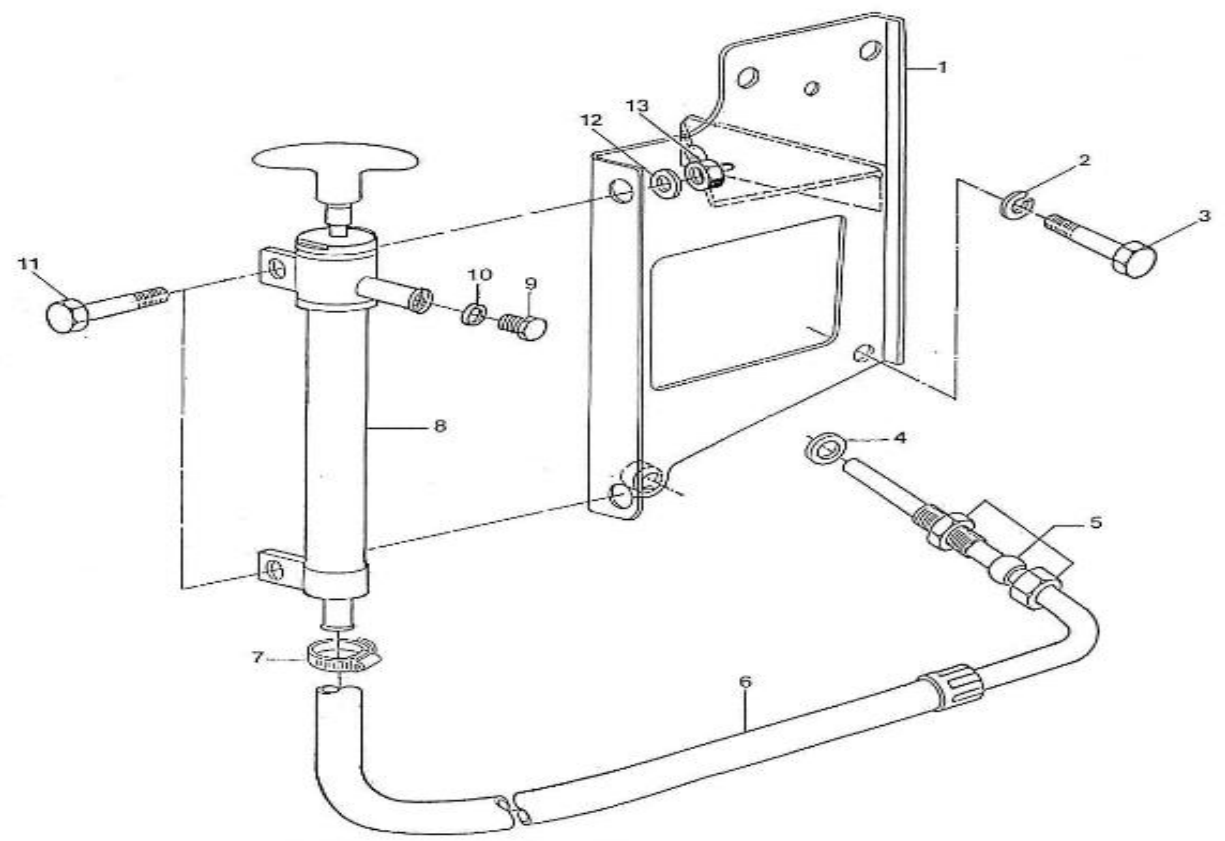

Brand: NanniDiesel
Model: Moteur 4.190HE
Version: Standard
Subassembly: Oil extraction pump

N.	Item	Description	Qty	Notes
1	970302677	SUPP.FUELFILTER-OILEXTR.4.190,	1	
2	970119138	WASHER,SPRING D 8 (TENDEUR)	3	
3	970301280	BOLT,HEX M 8X 90	2	
4	970300199	GASKET,RING D16	1	
5	970302269	Please consult us - COUPLING,FITTING D10	1	
6	970304102	DRAIN OIL PIPE	1	
7	970439306	CLAMP (++)POUR DURITE ORIGINE REF HUILE MOTEUR)	1	
8	970439302	PUMP,OIL EXTRACTION	1	
9	970832061	BOLT	1	
10	970300288	GASKET,M8 (FIX TUYAU GRAISSAGE)	1	
11	970439910	BOLT,HEX M 6X 16 (+++FIX.SUPPORT AG ACC)	2	
12	970119149	WASHER, SPRING D 6 (Pour protection injecteur)	2	
13	970635460	NUT,M 6	2	
15	970302530	No longer available - NUT,CONICAL	1	
16	970301092	No longer available - COLLAR,D10	1	

V. 06/07/2012

Pag. 29/47