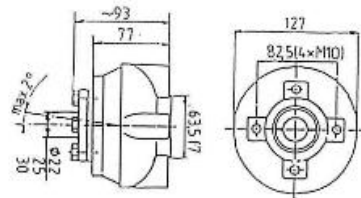

V. 06/07/2012

Pag. 46/47

Brand: NanniDiesel

Model: Moteur 4.190HE

Version: Standard

Subassembly: Shaft coupling

N.	Item	Description	Qty	Notes
1	970300733	FLEXIBLE COUPLING 4 P	1	
4	970301226	"CONE,CLAMPING 4"" 22"	1	
5	970301104	"CONE,CLAMPING 4"" 25"	1	
6	970301105	"CONE,CLAMPING 4"" 30"	1	
7	970301222	Please consult us - COUPLING	1	
8	970301221	COUPLING	1	
9	970609157	BOLT,SOCK M10X 55	4	
10	970119143	NUT, M10	4	
11	970119136	WASHER,SPRING D10 (POUR INVERSEUR)	4	
12	970621020	STUD,M10X 22	4	
13	970409603	BOLT,HEX M 8X 25 (FIX SUP ALT)	6	
14	970307180	FLEXIBLE COUPLING	1	
15	970307181	FLEXIBLE COUPLING	1	
16	970307182	FLEXIBLE COUPLING	1	
17	970307183	FLEXIBLE COUPLING	1	
18	970307184	FLEXIBLE COUPLING	1	
19	970307185	FLEXIBLE COUPLING	1	
20	970307186	FLANGE	1	
21	970307187	FLANGE	1	
22	970307192	SET OF GASKETS	1	