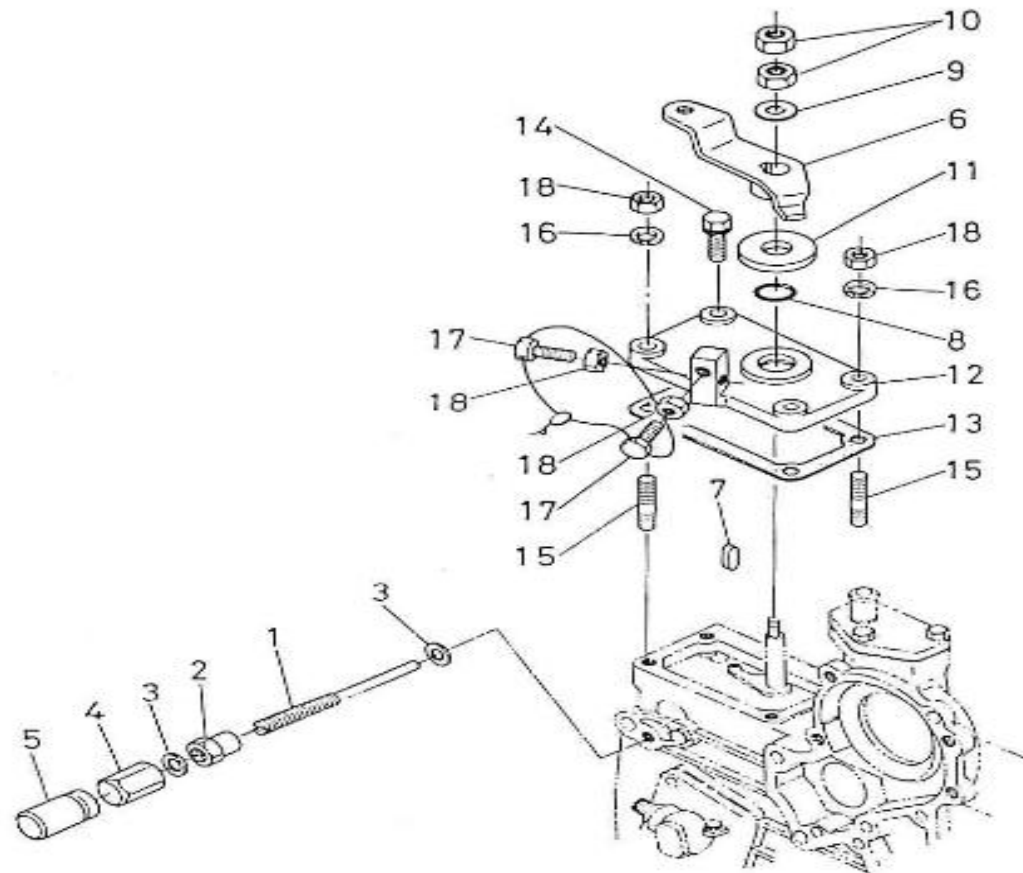

Brand: NanniDiesel

Model: Moteur 4.190HE

Version: Standard

Subassembly: Speed control

N.	Item	Description	Qty	Notes
1	970302022	SCREW,ADJUSTING	1	
2	970140402	NUT	1	
3	970150403	RING,SEAL (=> N° XA0001 <= 3Z0001)	2	
4	970140504	NUT, CAP M8	1	
5	970302411	CAP,NUT	1	
6	970302023	LEVER,SPEED CONTROL	1	
7	970143118	KEY,FEATHER	1	
8	970302024	O-RING	1	
9	970302025	WASHER,PLAIN D 8	1	
10	970302026	NUT,M 8	2	
11	970302027	SPACER,GOVERNOR	1	
12	970302028	COVER,SPEED CONTROL 4.190	1	
13	970302029	GASKET,COVER SPEED CONTROL	1	
14	970491536	BOLT,M 6X 20	2	
15	970490224	STUD	2	
16	970119149	WASHER, SPRING D 6 (Pour protection injecteur)	2	
17	970141301	BOLT, STOPPER ADJ.	2	
18	970151133	NUT,M 6 (BEFORE N°KTE08070398)	4	

V. 06/07/2012

Pag. 10/47