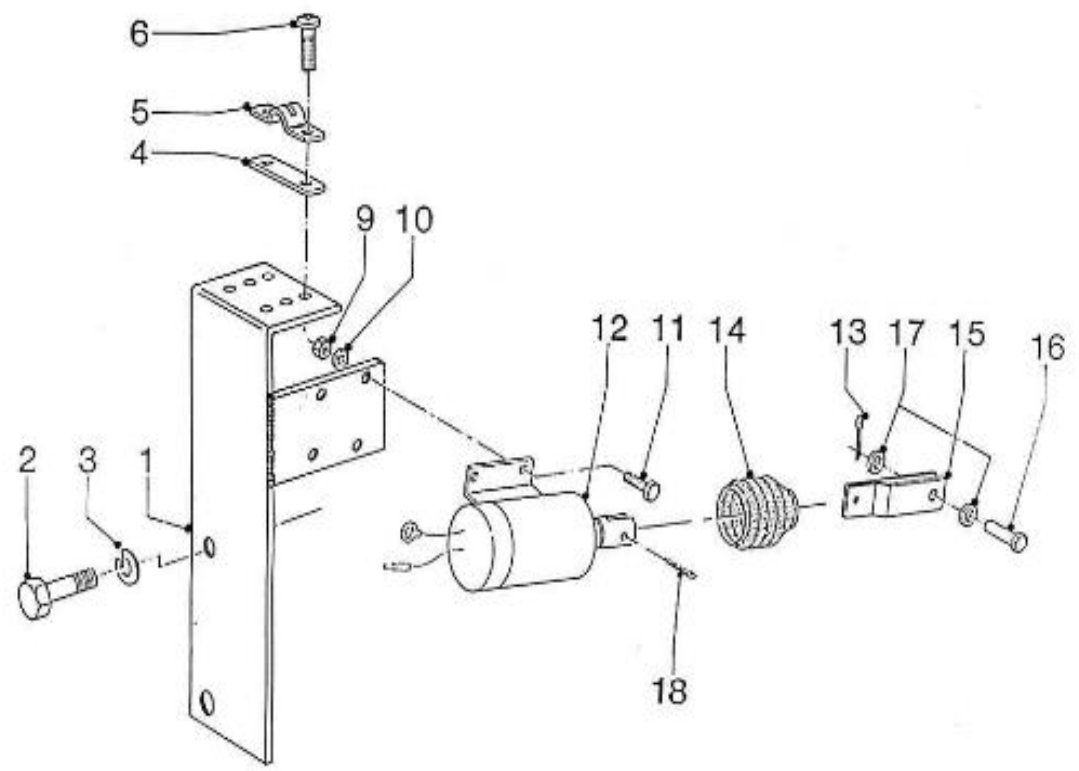

V. 06/07/2012

Pag. 37/47

Brand: NanniDiesel

Model: Moteur 4.190HE

Version: Standard

Subassembly: Electric stop

N.	Item	Description	Qty	Notes
1	970301728	SUPPORT,ACC.STOP CONTROL 4.190	1	
2	970302067	BOLT,M10X 70	2	
3	970302068	WASHER,SPRING D10	2	
4	QCC33014TF	COUNTER PLATE 33/43C	1	
5	QCC33010TF	THREADING COLLAR JACKET 33C	1	
6	970300317	BOLT,HEX M 5X 16	2	
9	970301882	No longer available	4	
10	970301883	No longer available	4	
11	970301881	No longer available	4	
12	970301580	SOLENOID,12V 4.190	1	
13	970635106	PIN,COTTER 2X20 SST	1	
14	970302157	BELLOWS,STOP SOLENOID	1	
15	970301579	LEVER,STOP 4.190	1	
16	970635253	PIN,ELEC STOP FORK	1	
17	970635459	WASHER,PLAIN D 6 (CALAGE)	2	
18	970302265	PIN,COTTER 3,2X20	1	