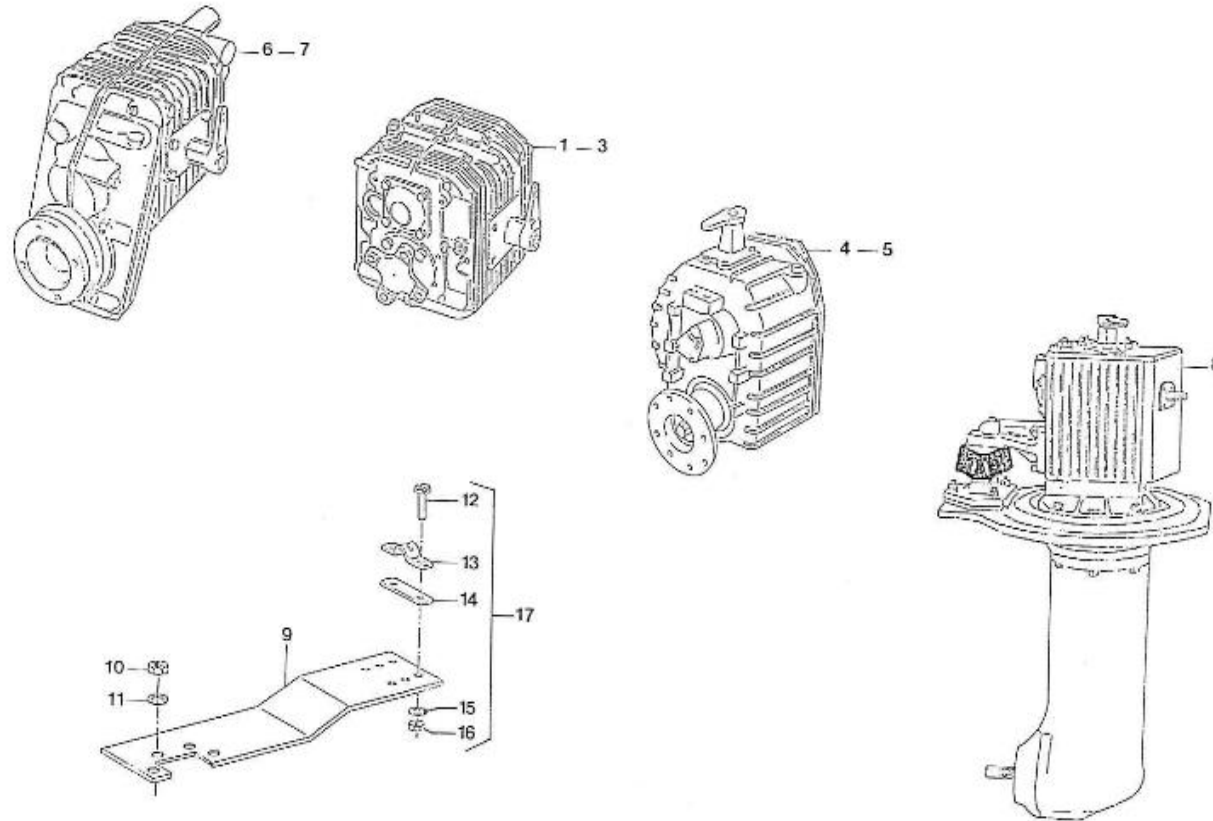

Brand: NanniDiesel

Model: Moteur 4.190HE

Version: Standard

Subassembly: Reversing gear

N.	Item	Description	Qty	Notes
1	916103214	INV. ZF10 M - R2.04/1	1	
2	970776330	GEARBOX	1	
3	970307530	GEARBOX	1	
4	970776343	GEARBOX	1	
5	970776342	GEARBOX	1	
6	970776340	GEARBOX	1	
7	970776335	GEARBOX	1	
8	970778020	No longer available	1	
9	970300373	SUPPORT,CONTROL HBW	1	
10	970027322	NUT,M 8 (++ECROU FIL DEMARREUR)	2	
11	970119139	WASHER,CORRUGATED D8 (DONT 3 PTO)	2	
12	970300317	BOLT,HEX M 5X 16	2	
13	QCC33010TF	THREADING COLLAR JACKET 33C	1	
14	QCC33014TF	COUNTER PLATE 33/43C	1	
15	970300318	WASHER,SPRING D 5	2	
16	970609904	NUT,M 5	2	
17	970835020	CLAMP	1	

V. 06/07/2012

Pag. 42/47