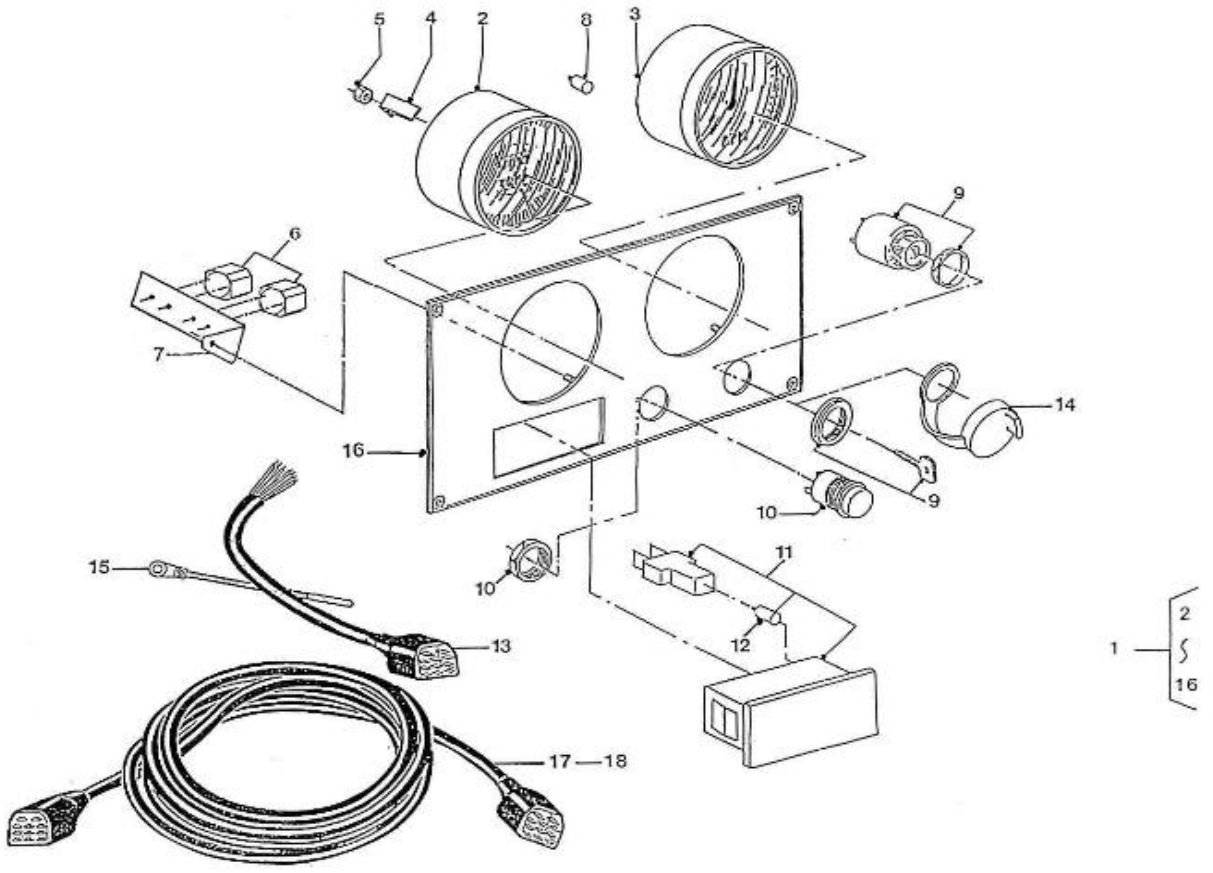

V. 06/07/2012

Pag. 35/47

Brand: NanniDiesel

Model: Moteur 4.190HE

Version: Standard

Subassembly: Panel 2 instruments

N.	Item	Description	Qty	Notes
1	970302672	No longer available - PANEL,2 INSTRUMENTS 12V CPL VD	1	
2	970301662	GAUGE,VDO,TEMP/VOLT 40-120,8-1	1	
3	970301642	No longer available - GAUGE,VDO,TACH,4000 12-24V 2P	1	
4	970300920	CLAMP,INSTRUMENTS	8	
5	970301191	NUT,M 4 A2	8	
6	970302684	BUZZER,SONITRON SMA 24A P17.05	2	
7	970310182	SUPPORT (.)	1	
8	970856011	BULB 12V-2W	2	
9	970302667	SWITCH,BOSCH STARTER + GLOWING	1	
10	970300967	BUTTON,PUSH	1	
11	970856005	INDICATORI OTTICI A 4 SPIE	1	
12	970856011	BULB 12V-2W	4	
13	970302663	WIRING,PANEL 2INSTR. ADDITION	1	
14	970304021	COVER	1	
15	970304019	CABLEBINDER,PLASTIC 4.8X195	1	
16	970302669	PLATE,PANEL 2 INSTR W/SW GLOW/	1	
17	970302665	WIRING,INTERMEDIATE 4MTR 11POS	1	
18	970302666	WIRING,INTERMEDIATE 8MTR 11POS (TOTAL 12M)	1	