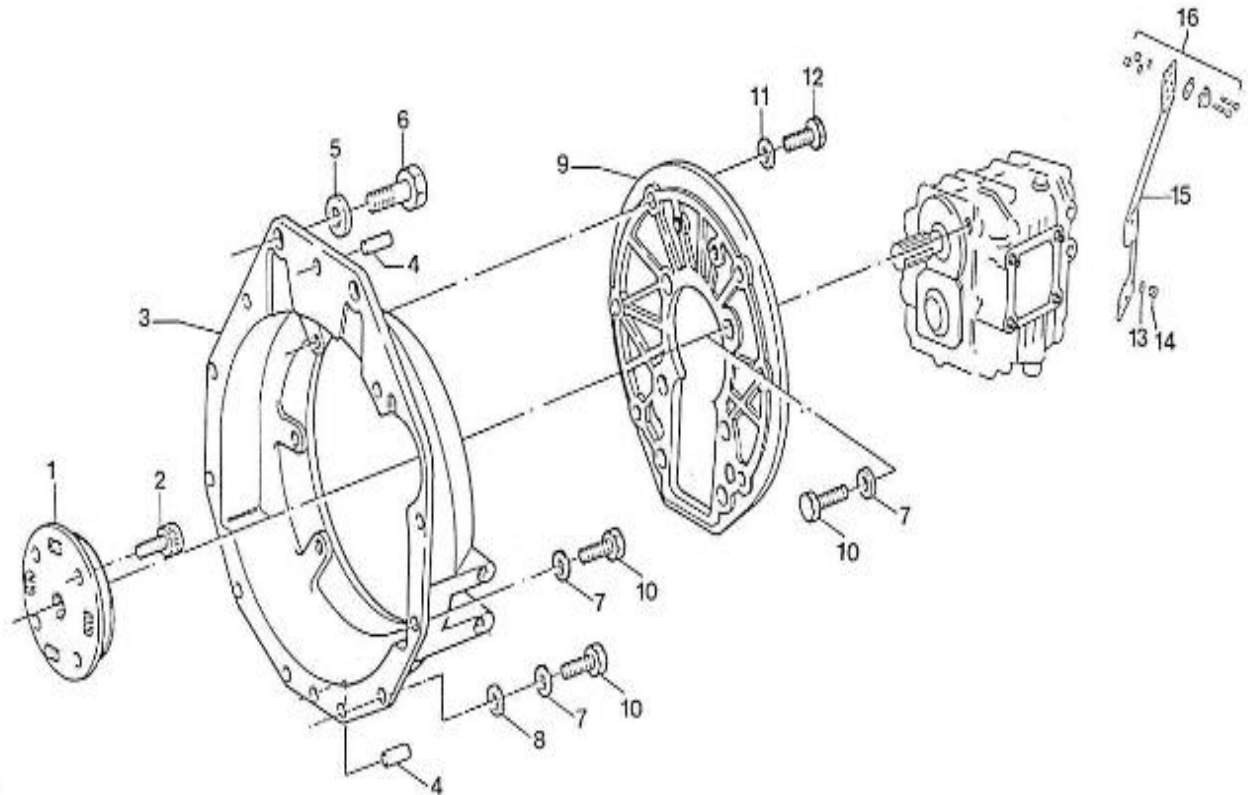

Brand: NanniDiesel

Model: Moteur 4.190HE

Version: Standard

Subassembly: Flywheel housing

N.	Item	Description	Qty	Notes
1	970776350	DAMPERPLATE	1	
2	970119147	BOLT, SOCK M 6X12 (++)LOCTITE 243 (BLEU) MONTAGE	8	
3	970301628	HOUSING,FLYWHEEL 4.190	1	
4	970302149	PIN,CYLINDRICAL D10X 20	2	
5	970647606	WASHER,CORRUGATED D12 (POUR POULIE DP 240	2	
6	970301736	BOLT,HEX M12X1,25X 30 (++) FIX . SUPPORT)	2	
7	970119139	WASHER,CORRUGATED D8 (DONT 3 PTO)	16	
8	970119138	WASHER,SPRING D 8 (TENDEUR)	2	
9	970301709	PLATE,ADAPTOR HBW50-100-150	1	
10	970119141	BOLT,HEX M8X 20 (++)FIX. SUPPORT COLLIER SUR	16	
11	970119137	WASHER,CORRUGATED D10	6	
12	970635508	BOLT,HEX M10X 25 (A DEFINIR)	6	
13	970119139	WASHER,CORRUGATED D8 (DONT 3 PTO)	2	
14	970027322	NUT,M 8 (++)ECROU FIL DEMARREUR)	2	
15	970300373	SUPPORT,CONTROL HBW	1	
16	970835020	CLAMP	1	

V. 06/07/2012

Pag. 41/47