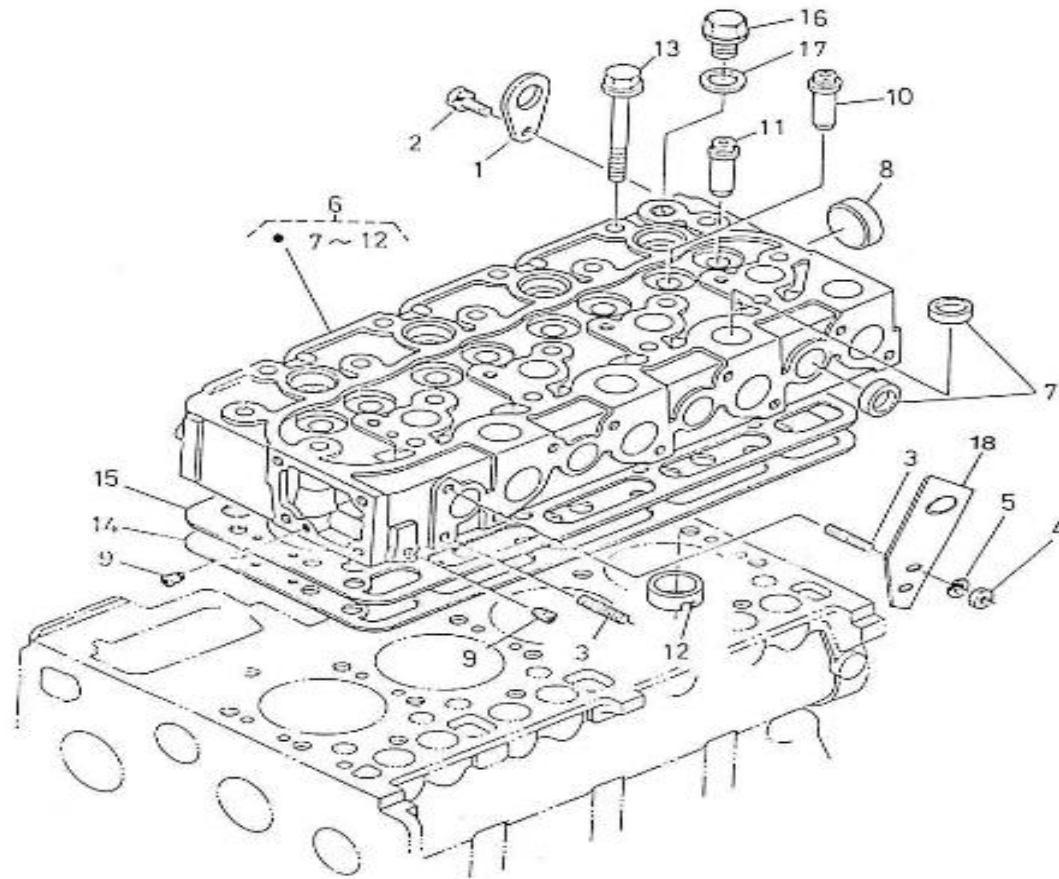

V. 06/07/2012

Pag. 6/47

Brand: NanniDiesel

Model: Moteur 4.190HE

Version: Standard

Subassembly: Cylinder head

N.	Item	Description	Qty	Notes
1	970490901	HOOK,ENGINE 2.60-3.90-4.110	1	
2	970490919	BOLT,M 8X 16	1	
3	970301935	STUD	2	
4	970490903	NUT,M 8	2	
5	970490904	WASHER,SPRING D 8	2	
6	970301936	HEAD,CYLINDER CPL 4.190	1	
7	970301937	CAP,FREEZE	12	
8	970301938	CAP,FREEZE	1	
9	970490107	PLUG,SOCK (SERRAGE A 6NM + LOCTITE 542)	2	
10	970301939	GUIDE,VALVE INTAKE 4.190	4	
11	970301940	GUIDE,VALVE EXHAUST	4	
12	970302398	CHAMBER,COMBUSTION	4	
13	970301941	BOLT,CYL.HEAD	18	
14	970301944	GASKET,CYL.HEAD 4.190	1	
15	970301945	SHIM,CYLINDER HEAD 4.190	1	
16	970150915	PLUG,CYL.HEAD	1	
17	970150919	WASHER,SEAL	1	
18	970302147	HOOK,ENGINE 4.190	1	