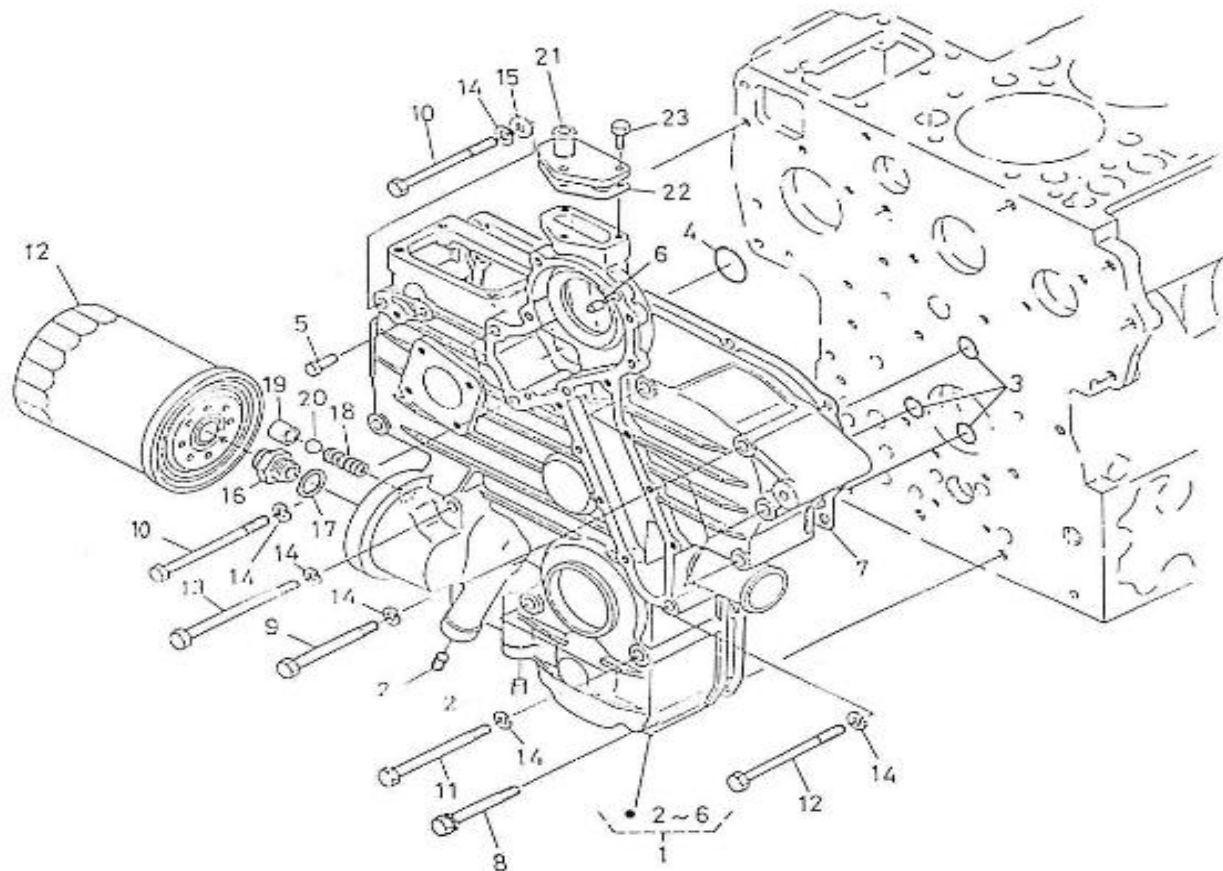

Brand: NanniDiesel

Model: Moteur 4.190HE

Version: Standard

Subassembly: Timing case

N.	Item	Description	Qty	Notes
1	970307304	ASSY CASE,GEAR	1	
2	970140202	PLUG, SOCK	2	
3	970301922	O-RING	3	
4	970301923	O-RING	1	
5	970490204	PIN,TIMING COVER	1	
6	970301908	PIN,CYLINDRICAL	2	
7	970301925	GASKET,TIMING CASE 4.190	1	
8	970301926	BOLT,M 8X 60	2	
9	970301927	BOLT,M 8X 70	5	
10	970301929	BOLT	2	
11	970301928	BOLT,M 8X 80	4	
12	970603003	FILTER,ELEMENT OIL 4.180/90	1	
13	970301930	BOLT,M 8X 95	2	
14	970490904	WASHER,SPRING D 8	13	
15	970301933	WASHER,PLAIN D 8	1	
16	970302072	NIPPLE	1	
17	970302073	GASKET,RING	1	
18	970302074	SPRING	1	
19	970302075	SEAT,VALVE	1	
20	970302076	BEARING,BALL	1	
21	970301931	FLANGE,WATER RETURN	1	
22	970301932	GASKET,FLANGE W/RETURN	1	
23	970491536	BOLT,M 6X 20	3	

V. 06/07/2012

Pag. 3/47