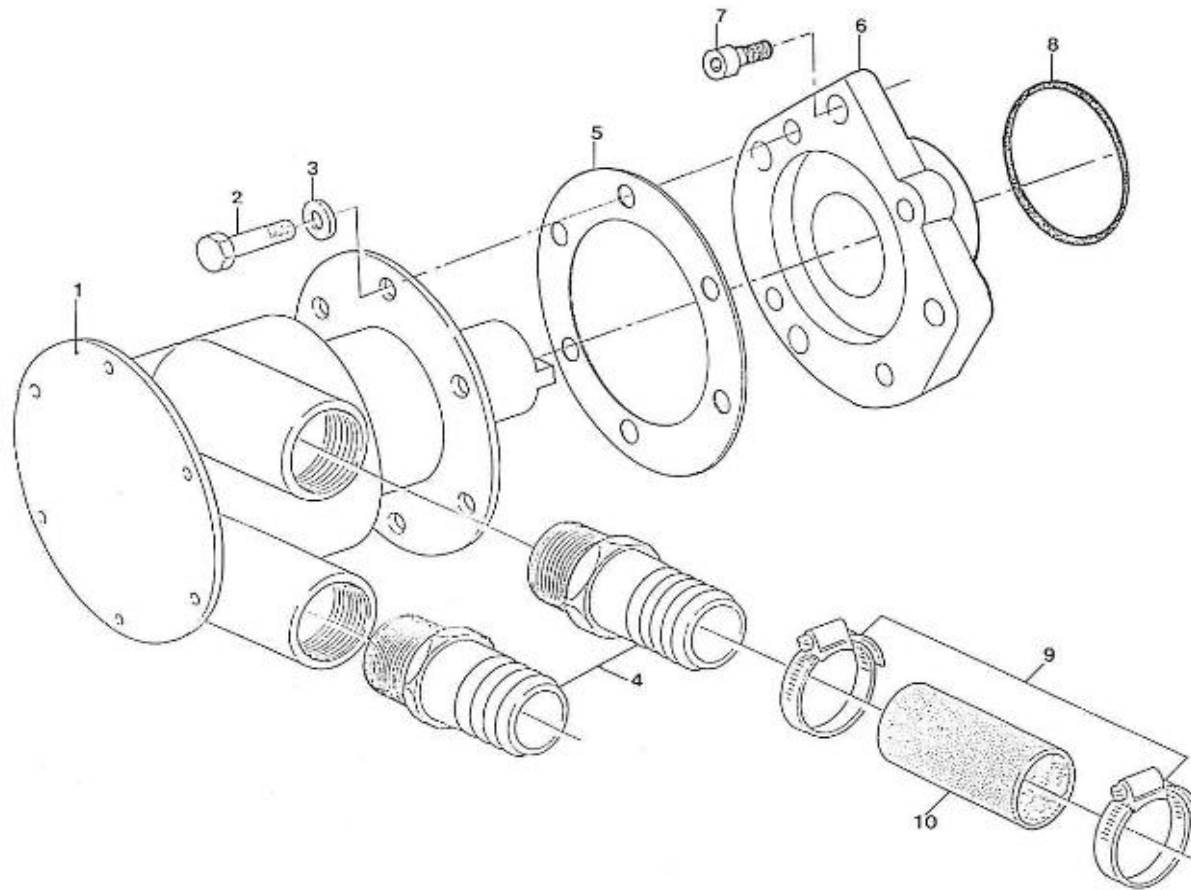

Brand: NanniDiesel

Model: Moteur 4.190HE

Version: Standard

Subassembly: Seawater pump Ass

N.	Item	Description	Qty	Notes
1	970301725	PUMP,WATER F5B-9 4.190	1	
2	970439910	BOLT,HEX M 6X 16 (+++FIX.SUPPORT AG ACC)	4	
3	970609602	WASHER,CORRUGATED D 6 (ROND GRAISSEE SERRAGE)	4	
4	970604515	CONNECTION,HOSE HBW-20 (SUR COUDE ET TUYAU)	2	
5	970614511	GASKET,WATER PUMP F5B-9	1	
6	970300254	FLANGE,WATER PUMP 4.110HE	1	
7	970604615	BOLT,SOCK M 6X 20	4	
8	970154025	O-RING,28,17X3,53	1	
9	970604526	CLAMP,HOSE 22-32 (COTE ECHANGEUR)	2	
10	970646105	HOSE,D25 L= 60	1	

V. 06/07/2012

Pag. 26/47