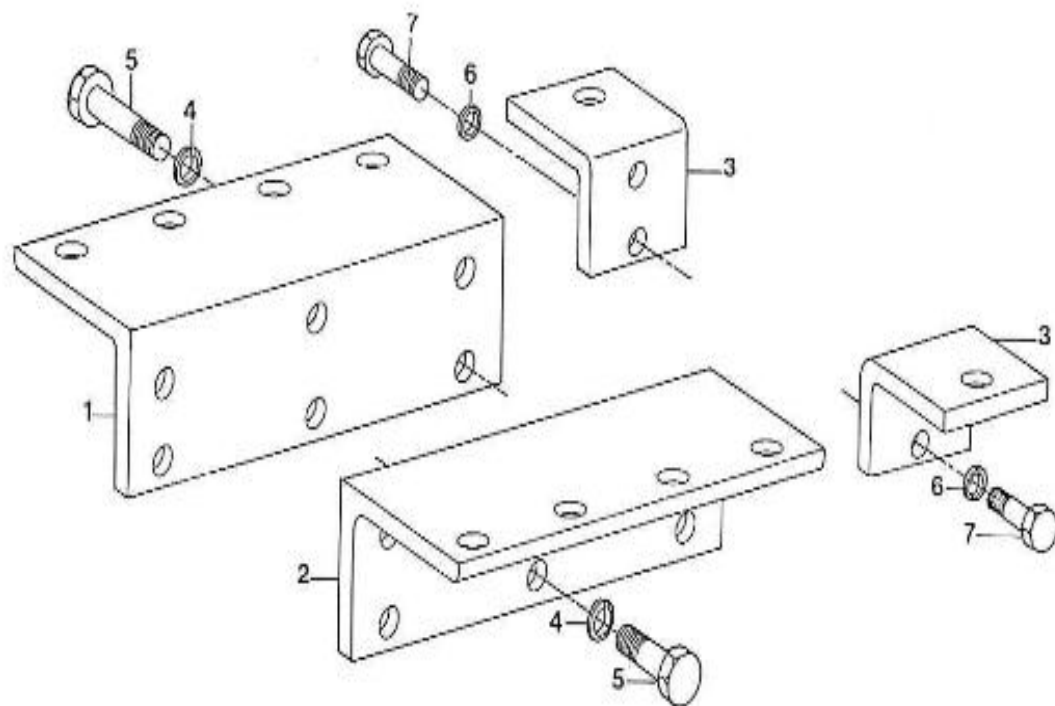

Brand: NanniDiesel	N.	Item	Description	Qty	Notes
Model: Moteur 4.190HE	1	970302525	SUPPORT,MOUNT	1	
Version: Standard	2	970302524	SUPPORT,MOUNT	1	
Subassembly: Rigid base	3	970301419	SUPPORT,MOUNT REAR (A supprimer. Monté sur moteur)	2	
	4	970409154	WASHER,SPRING D12	12	
	5	970301736	BOLT,HEX M12X1,25X 30 (+++ FIX . SUPPORT)	12	
	6	970119136	WASHER,SPRING D10 (POUR INVERSEUR)	4	
	7	970499051	BOLT,HEX M10X1,25X 30 (+++ FIX . PTO)	4	

V. 06/07/2012

Pag. 45/47