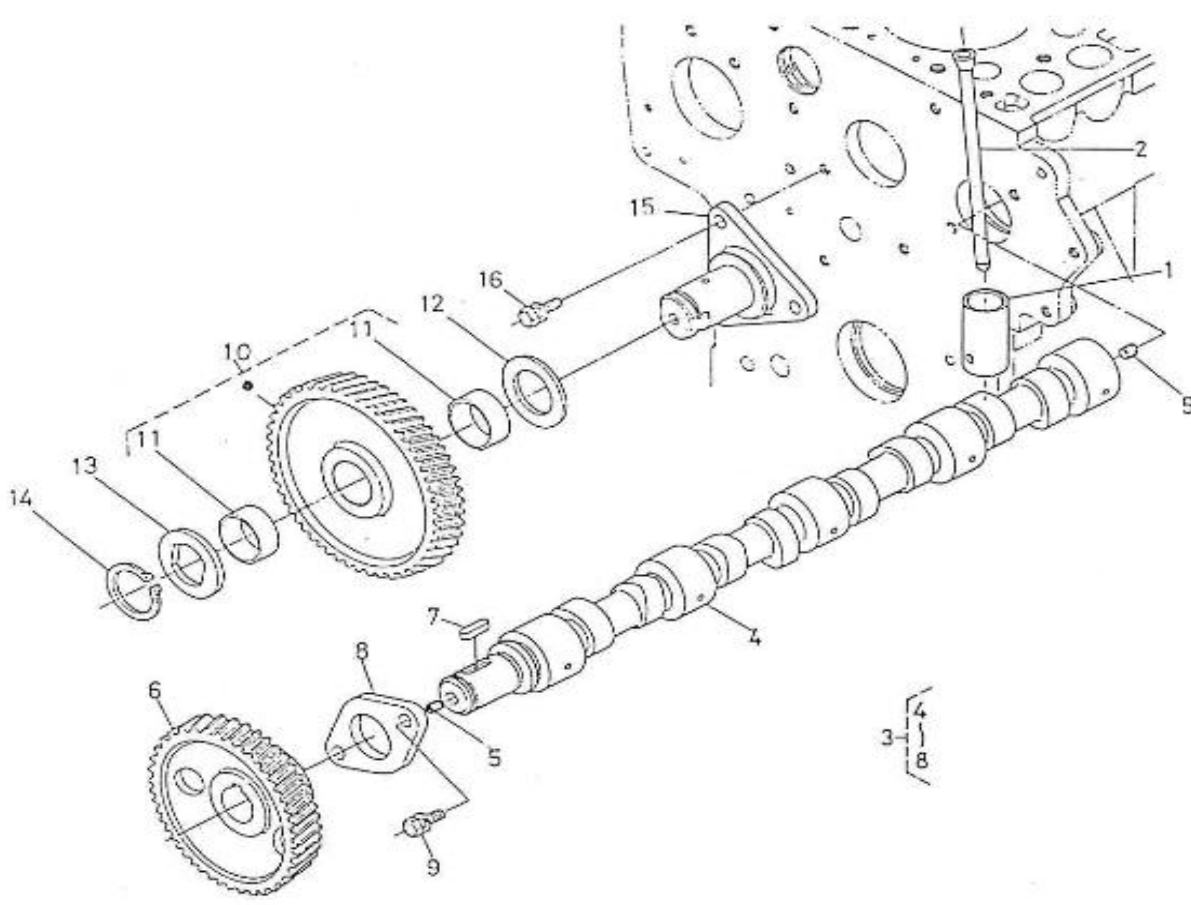

V. 06/07/2012

Pag. 8/47

Brand: NanniDiesel

Model: Moteur 4.190HE

Version: Standard

Subassembly: Camshaft

N.	Item	Description	Qty	Notes
1	970302039	TAPPET	8	
2	970302040	ROD,PUSH	8	
3	970302041	CAMSHAFT,CPL.4.190	1	
4	970302041	CAMSHAFT,CPL.4.190	1	
5	970302043	SCREW,SET	2	
6	970302044	GEAR,CAMSHAFT (<= N°KTH08040182)	1	
7	970301966	KEY,FEATHER (N4.40 <= N°KTF08040092)	1	
8	970302045	STOPPER,CAMSHAFT	1	
9	970491134	BOLT,M 8X 18	2	
10	970302046	GEAR,IDLE CPL.	1	
11	970302047	BUSHING,IDLE GEAR	2	
12	970302048	COLLAR,IDLE GEAR N01	1	
13	970302049	COLLAR,IDLE GEAR N02	1	
14	970302050	CIR-CLIP,EXTERNAL	1	
15	970302051	SHAFT,IDLE GEAR	1	
16	970491134	BOLT,M 8X 18	3	