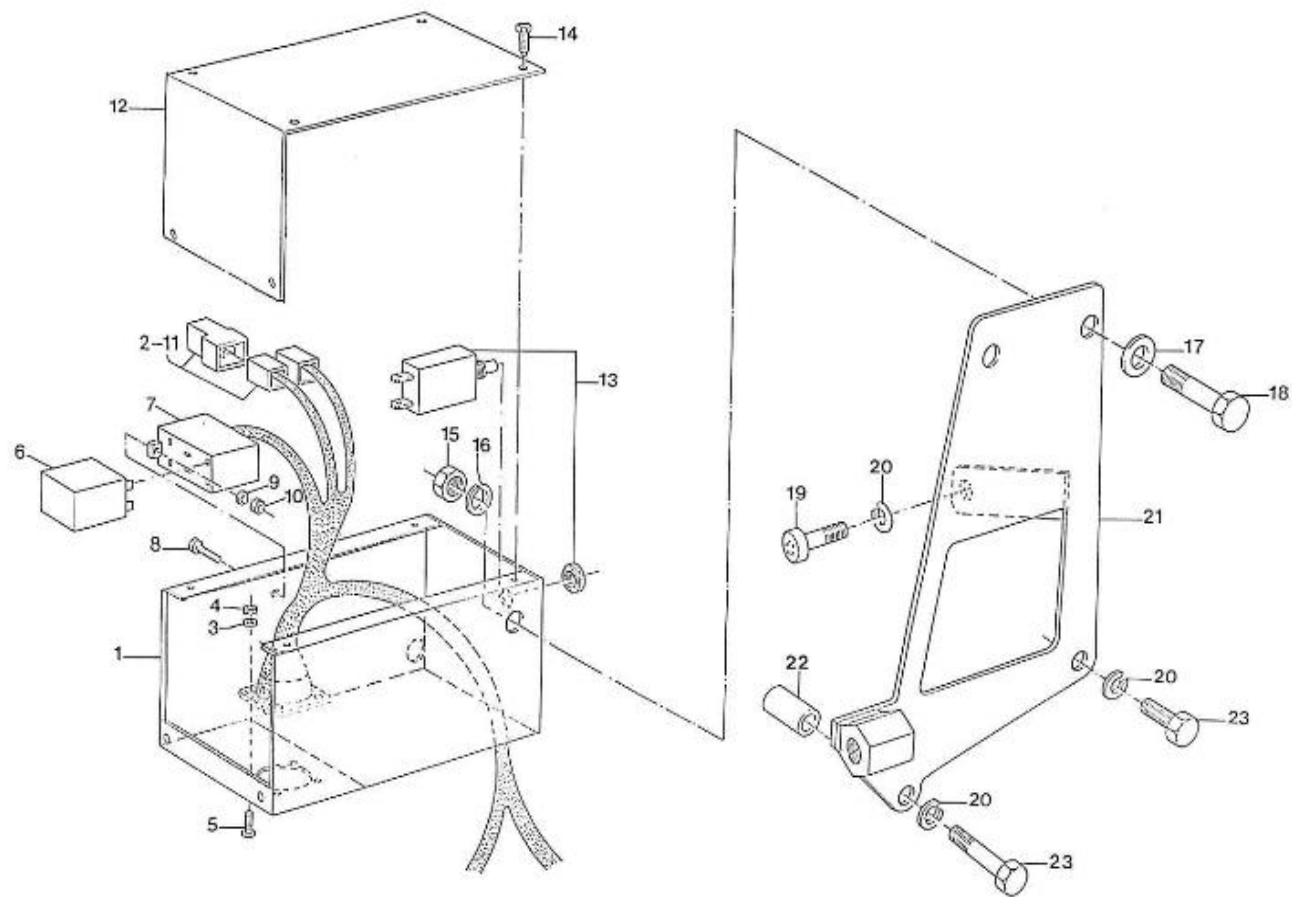

Brand: NanniDiesel

Model: Moteur 4.190HE

Version: Standard

Subassembly: Electric mainbox

N.	Item	Description	Qty	Notes
1	970307424	HOSE (+++RECOUPER+++)	1	
2	970301845	WIRING,ENGINE KUBOTA SERIES	1	
3	970301192	WASHER,PLAIN D 4	4	
4	970301117	No longer available	4	
5	970301539	No longer available	4	
6	970302150	RELAIS,AUTO TIMER GLOWPLUG 12V	1	
7	970302168	No longer available	1	
8	970302420	BOLT,HEX M 5X 10	1	
9	970300318	WASHER,SPRING D 5	1	
10	970609904	NUT,M 5	1	
11	970301047	DIODE,HOLDER CPL.POSITIVE -L- (+++POUR MODIF CAB	2	
12	970301724	No longer available	1	
13	970300962	No longer available	1	
14	970301191	NUT,M 4 A2	6	
15	970119143	NUT, M10	2	
16	970119136	WASHER,SPRING D10 (POUR INVERSEUR)	2	
17	970119135	WASHER,PLAIN D10 (DONT DEUX POUR CALAGE GALET	2	
18	970644008	BOLT,HEX M10X 35 (+++POUR MONTAGE FLASQUE)	2	
19	970498003	BOLT,SOCK M 8X 25 (POUBELLE)	1	
20	970119138	WASHER,SPRING D 8 (TENDEUR)	3	
21	970301727	SUPPORT,MAINBOX-FUEL FILTER 4.	1	
22	970300375	SPACER	1	
23	970300192	BOLT,HEX M 8X 95	2	

V. 06/07/2012

Pag. 39/47