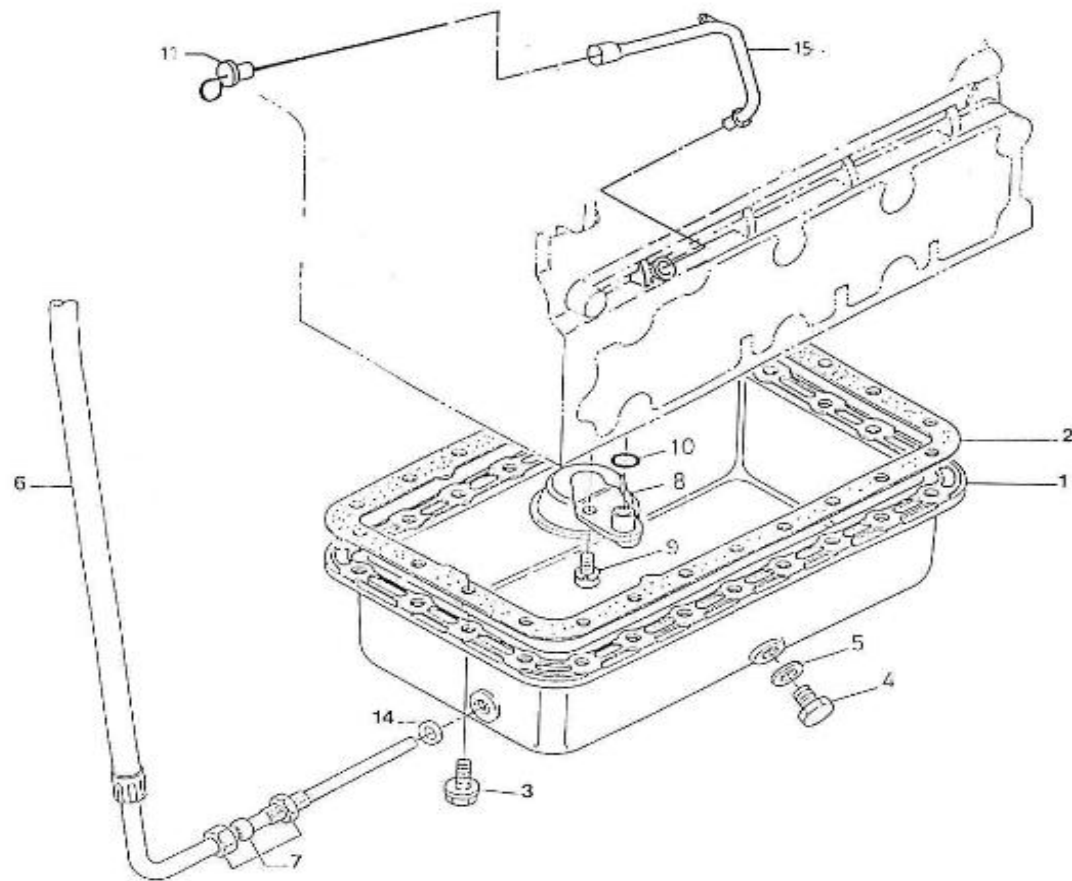

V. 06/07/2012

Pag. 5/47

Brand: NanniDiesel
 Model: Moteur 4.190HE
 Version: Standard
 Subassembly: Cylinder head cover

N.	Item	Description	Qty	Notes
1	970301990	PLATE,BREATHER ELEMENT N01	1	
2	970490302	HOUSING,BREATHER ELEMENT	1	
3	970490305	FILTER,BREATHER ELEMENT	1	
4	970301991	SHIELD,OIL BREATHER	1	
5	970490307	SCREW,M 5X 10	2	
6	970301993	PIPE,BREATHER	1	
7	970301994	COVER,CYLINDER HEAD 4.190	1	
8	970301995	GASKET,COVER CYL:HEAD 4.190	1	
9	970301996	NUT,CAP	4	
10	970491131	WASHER,SEAL	4	
11	970490510	CAP,FILLING OIL	1	
12	970490511	O-RING	1	