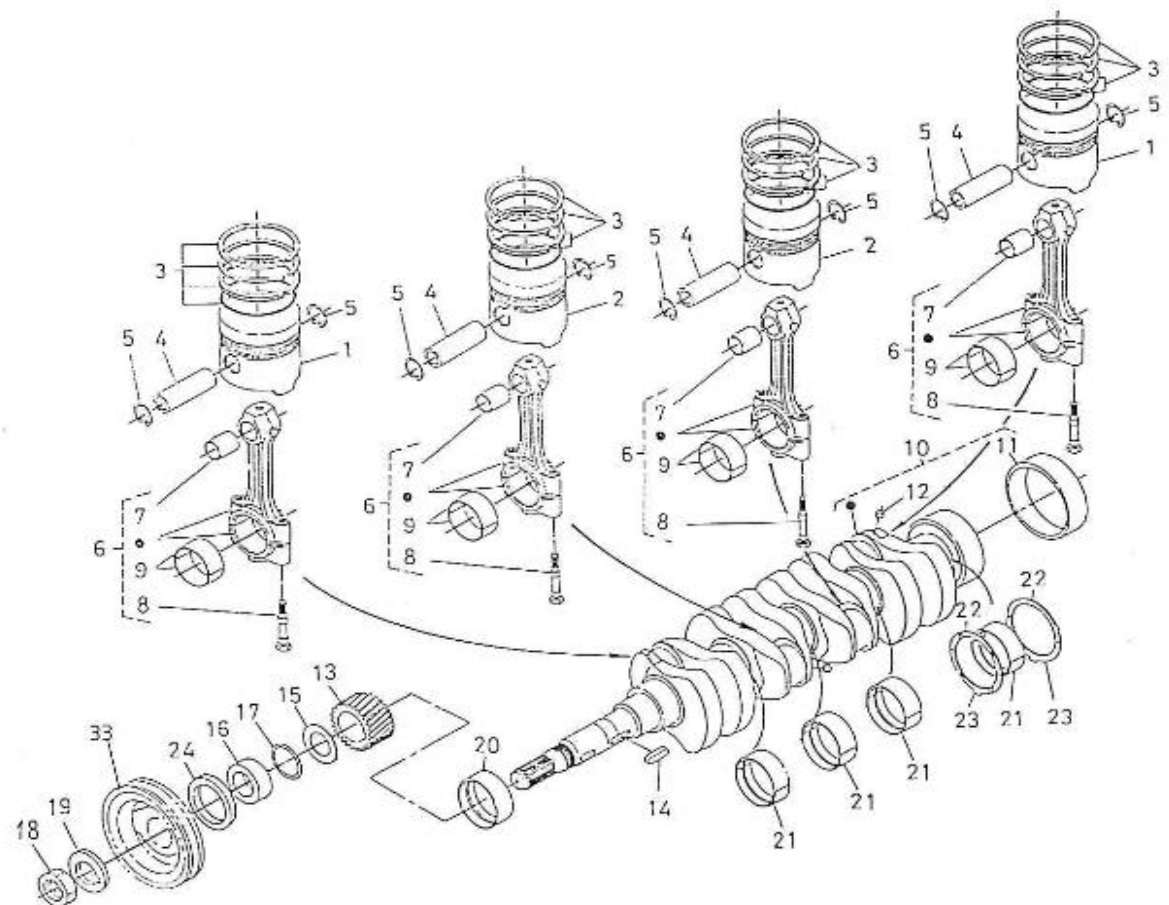

Brand: NanniDiesel

Model: Moteur 4.190HE

Version: Standard

Subassembly: Crankshaft pistons

N.	Item	Description	Qty	Notes
1	970301954	PISTON,STD.4.190	2	
2	970302401	PISTON,STD.4.190	2	
3	970301955	SET,PISTON RING STD.	4	
4	970301956	PIN,PISTON	4	
5	970301957	CIR-CLIP	8	
6	970301958	ROD,CONNECTING CPL.4.190	4	
7	970301959	BUSH,CONN.ROD	4	
8	970301934	BOLT,CONN.ROD	8	
9	970301960	METAL,CONN.ROD	8	
10	970301961	CRANKSHAFT,CPL.4.190	1	
11	970301962	SLEEVE,CRANKSHAFT	1	
12	970302400	BEARING,BALL	4	
13	970301965	GEAR,CRANKSHAFT (N4.40 <= N°KTF08040092)	1	
14	970301966	KEY,FEATHER (N4.40 <= N°KTF08040092)	1	
15	970301967	SLINGER,OIL	1	
16	970301968	COLLAR,CRANKSHAFT	1	
17	970301969	O-RING	1	
18	970301970	NUT,CRANKSHAFT	1	
19	970301971	WASHER,CRANKSHAFT	1	
20	970301972	METAL,CRANKSHAFT 1	1	
21	970301973	METAL,CRANKSHAFT 2	8	
22	970301974	METAL,SIDE 1	2	
23	970301975	METAL,SIDE 2	2	
24	970301976	SEAL,OIL	1	
25	970302402	PISTON,+0,5	2	
26	970302403	PISTON,+0,5	2	
27	970302404	SET,PISTON RING +0,5	4	
28	970302405	METAL,CONN.ROD +0,2	1	
29	970302406	METAL,CRANKSHAFT 1 +0,2	1	
30	970307343	METAL,C/SHAFT 2 02	8	
31	970307345	METAL,SIDE 1-02	2	
32	970302409	METAL,SIDE 2 +0,2	2	
33	970302077	PULLEY,CRANKSHAFT 4.190 STD. (N4.40 <= N°KTF08040092)	1	

V. 06/07/2012

Pag. 11/47