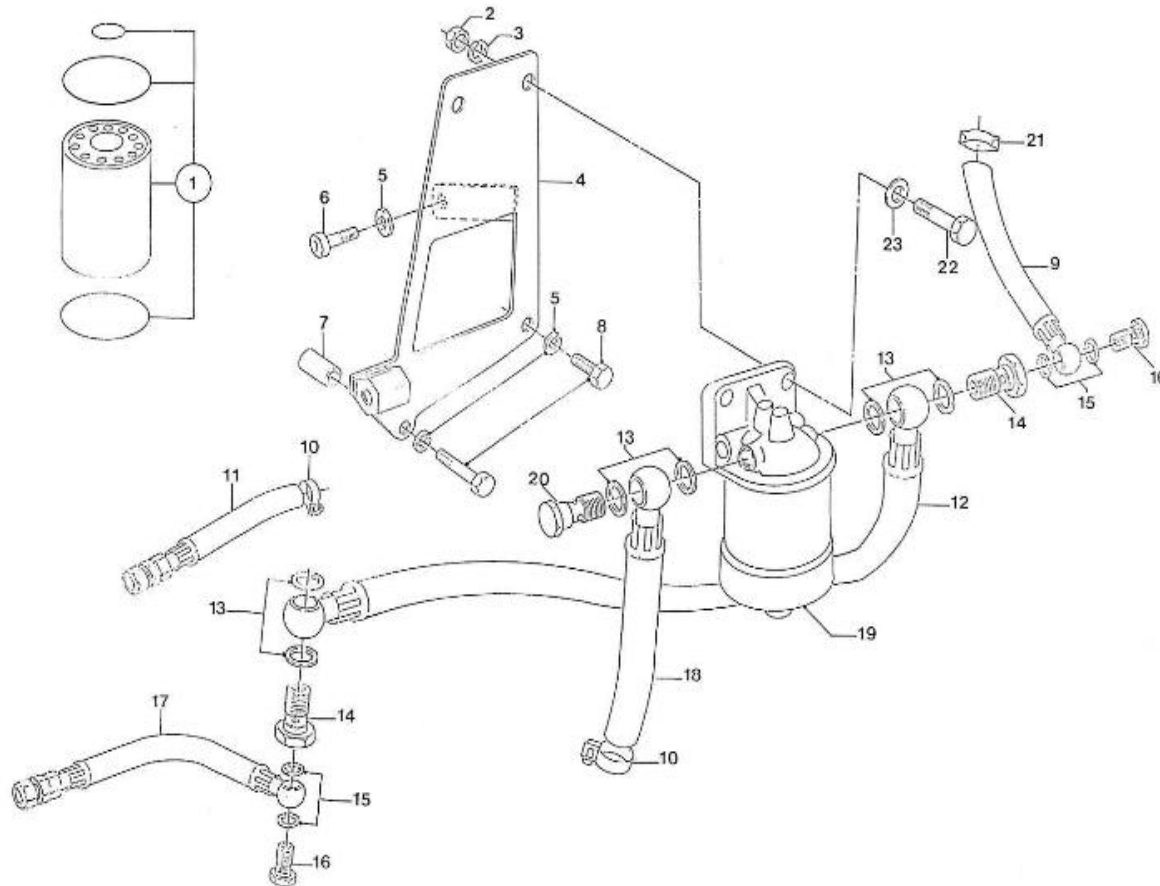

Brand: NanniDiesel

Model: Moteur 4.190HE

Version: Standard

Subassembly: Fuel filter Assy.

N.	Item	Description	Qty	Notes
1	970875102	FILTER	1	
2	970119143	NUT, M10	2	
3	970119136	WASHER, SPRING D10 (POUR INVERSEUR)	2	
4	970301727	SUPPORT, MAINBOX-FUEL FILTER 4.	1	
5	970119138	WASHER, SPRING D 8 (TENDEUR)	3	
6	970498003	BOLT, SOCK M 8X 25 (POUBELLE)	1	
7	970300375	SPACER	1	
8	970300192	BOLT, HEX M 8X 95	2	
9	970302329	HOSE, FUEL D 3 L= 180 CPL.	1	
10	970439306	CLAMP (++)POUR DURITE ORIGINE REF HUILE MOTEUR)	2	
11	970302330	HOSE, FUEL SUPPLY CPL.	1	
12	970301850	HOSE, FUEL INJ.PUMP CPL.	1	
13	970300306	GASKET, RING D14 (SUR REFROID THERMO MOTA)	6	
14	970300327	BOLT, BANJO M14X1,5XM8	2	
15	970300288	GASKET, M8 (FIX TUYAU GRAISSAGE)	4	
16	970432133	BOLT, BANJO M 8	2	
17	970301851	HOSE, FUEL RETURN CPL.	1	
18	970301849	HOSE, FUEL SUPPLY CPL.	1	
19	970875100	No longer available - FILTER	1	
20	970432515	BOLT, BANJO M14X1,5 (=> N°KT08090423)	1	
21	970310171	CLAMP (+++ FIX DURITE WASTEGATE)	1	
22	970644008	BOLT, HEX M10X 35 (++)POUR MONTAGE FLASQUE)	2	
23	970119135	WASHER, PLAIN D10 (DONT DEUX POUR CALAGE GALET TENDEUR)	2	

V. 06/07/2012

Pag. 17/47