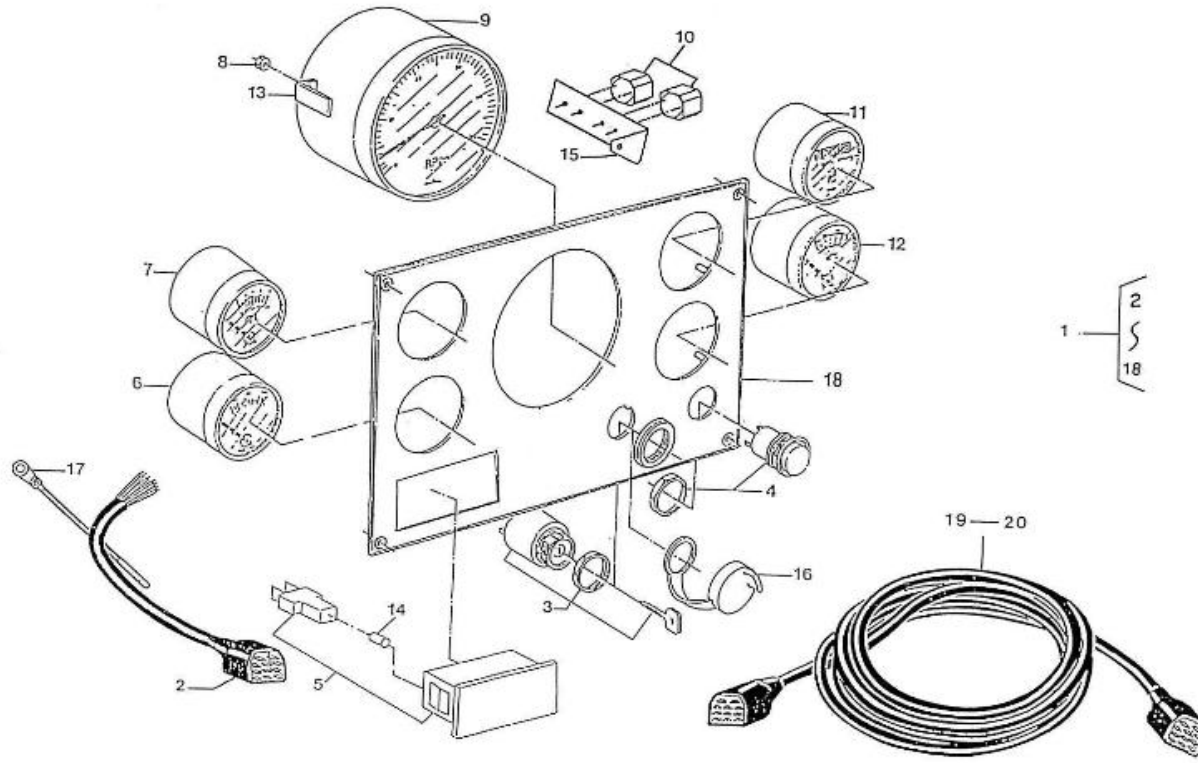

V. 06/07/2012

Pag. 36/47

Brand: NanniDiesel

Model: Moteur 4.190HE

Version: Standard

Subassembly: Panel 5 instruments

PANEL "C" (Optional équipement)

N.	Item	Description	Qty	Notes
1	674349	PANEL,1 INSTR.TACHO CPL VDO	1	
2	970304004	WIRING,PANEL 5INSTR. CPL. (11P	1	
3	970302667	SWITCH,BOSCH STARTER + GLOWING	1	
4	970300967	BUTTON,PUSH	1	
5	970856005	INDICATORI OTTICI A 4 SPIE	1	
6	970850603	THERM.V. 120C 12V D52	1	
7	970850705	OIL PRESSURE GAUGE 5B	1	
8	970301191	NUT,M 4 A2	12	
9	970301642	No longer available - GAUGE,VDO,TACH,4000 12-24V 2P	1	
10	970302684	BUZZER,SONITRON SMA 24A P17.05	2	
11	970300742	GAUGE,VDO, HOUR,2P,D 52	1	
12	970850801	VOLTMETER	1	
13	970300920	CLAMP,INSTRUMENTS	12	
14	970856011	BULB 12V-2W	9	
15	970310182	SUPPORT (.)	1	
16	970304021	COVER	1	
17	970304019	CABLEBINDER,PLASTIC 4.8X195	1	
18	970300790	No longer available - PLATE,PANEL 5 INSTRUMENTS VDO	1	
19	970302665	WIRING,INTERMEDIATE 4MTR 11POS	1	
20	970302666	WIRING,INTERMEDIATE 8MTR 11POS (TOTAL 12M)	1	