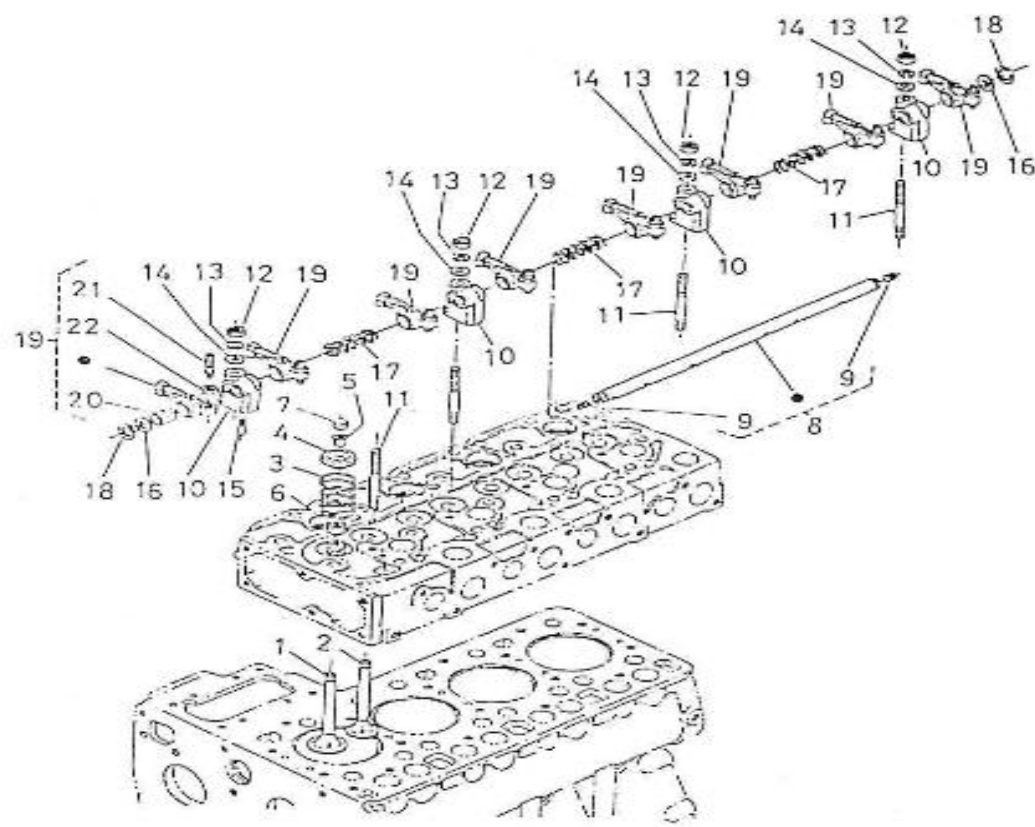

V. 06/07/2012

Pag. 8/47

Brand: NanniDiesel

Model: Moteur 4.190HE

Version: Standard

Subassembly: Camshaft

N.	Item	Description	Qty	Notes
1	970302039	TAPPET	8	
2	970302040	ROD,PUSH	8	
3	970302041	CAMSHAFT,CPL.4.190	1	
4	970302041	CAMSHAFT,CPL.4.190	1	
5	970302043	SCREW,SET	2	
6	970302044	GEAR,CAMSHAFT (<= N°KTH08040182)	1	
7	970301966	KEY,FEATHER (N4.40 <= N°KTF08040092)	1	
8	970302045	STOPPER,CAMSHAFT	1	
9	970491134	BOLT,M 8X 18	2	
10	970302046	GEAR,IDLE CPL.	1	
11	970302047	BUSHING,IDLE GEAR	2	
12	970302048	COLLAR,IDLE GEAR N01	1	
13	970302049	COLLAR,IDLE GEAR N02	1	
14	970302050	CIR-CLIP,EXTERNAL	1	
15	970302051	SHAFT,IDLE GEAR	1	
16	970491134	BOLT,M 8X 18	3	