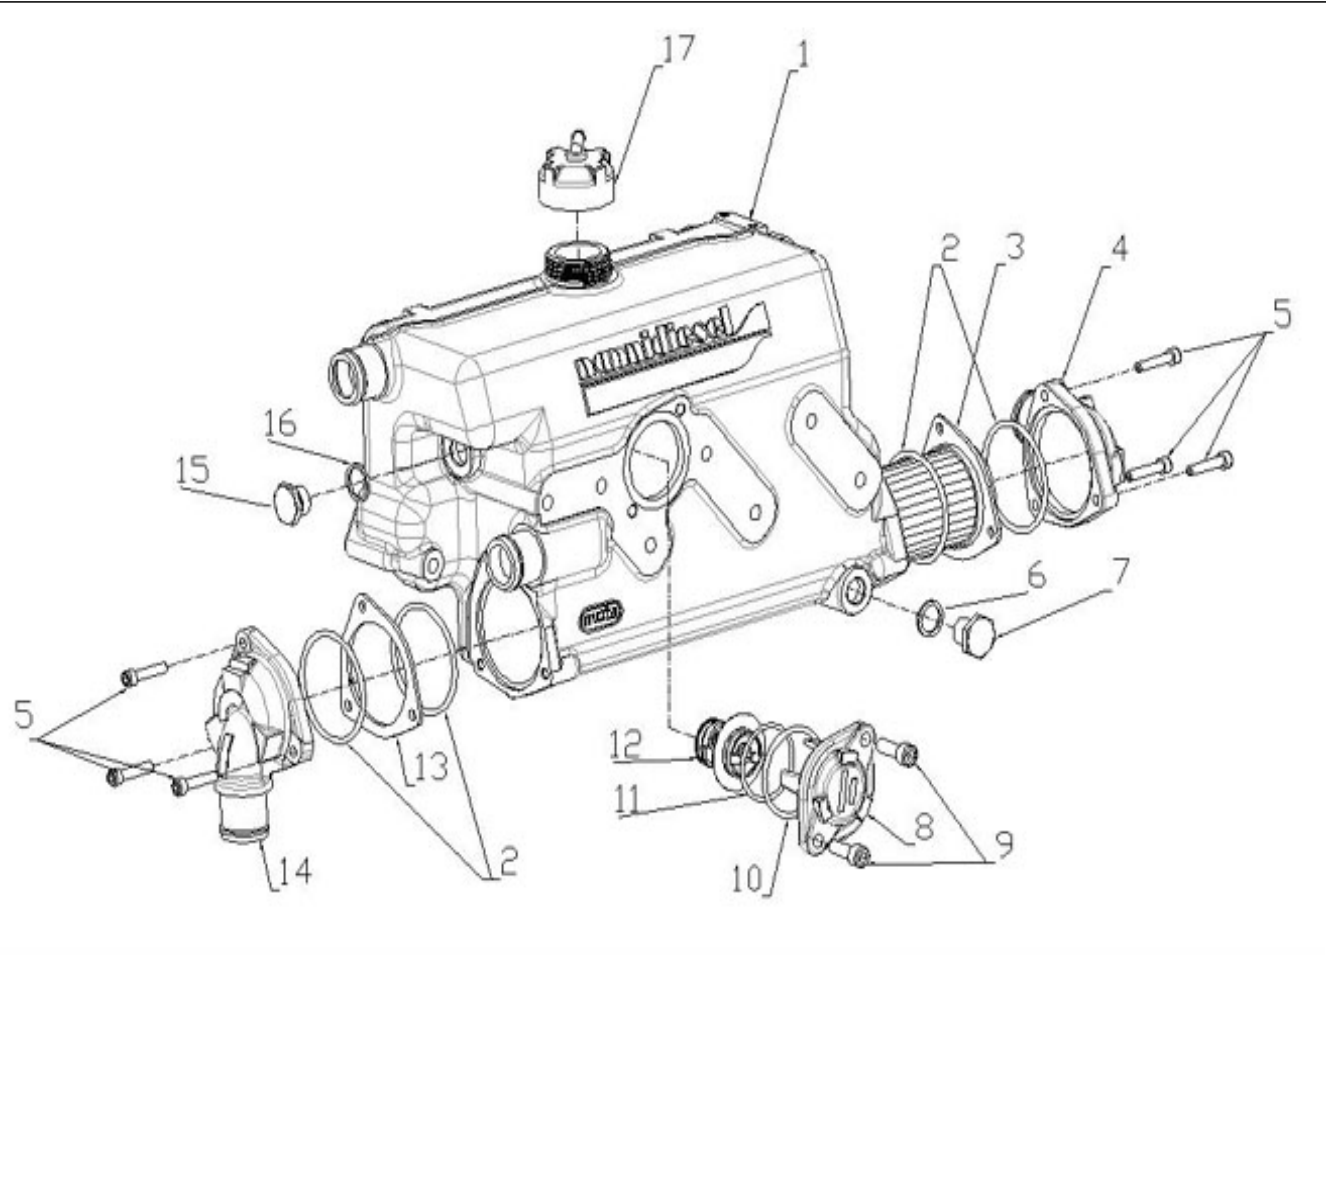

Brand: NanniDiesel

Model: Moteur 4.200TD N4.60

Version: Standard

Subassembly: Heat exchanger spare parts

N.	Item	Description	Qty	Notes
1	48300425	HOUSING,HEATEXCHANGER	1	
2	48418183	O RING	4	
3	48300416	TUBE STACK	1	
4	48300415	COVER, WATER INLET	1	
5	970634037	BOLT,SOCK M 6X 30	6	
6	970300289	GASKET,RING D17	1	
7	970639853	"PLUG,HEX 3/8""G"	1	
8	970313178	COVER	1	
9	970498003	BOLT,SOCK M 8X 25 (POUBELLE)	2	
10	48418185	O RING	1	
11	48418184	O RING (++)JOINT DE THERMOSTAT)	1	
12	970313177	THERMOSTAT	1	
13	95312333	SPACER	1	
14	48300414	COVER, WATER OUTLET	1	
15	41169801	PLUG	1	
16	970300364	GASKET,RING D18	1	
17	970313176	FILLING PRESSURE CAP	1	

V. 27/01/2012

Pag. 24/40