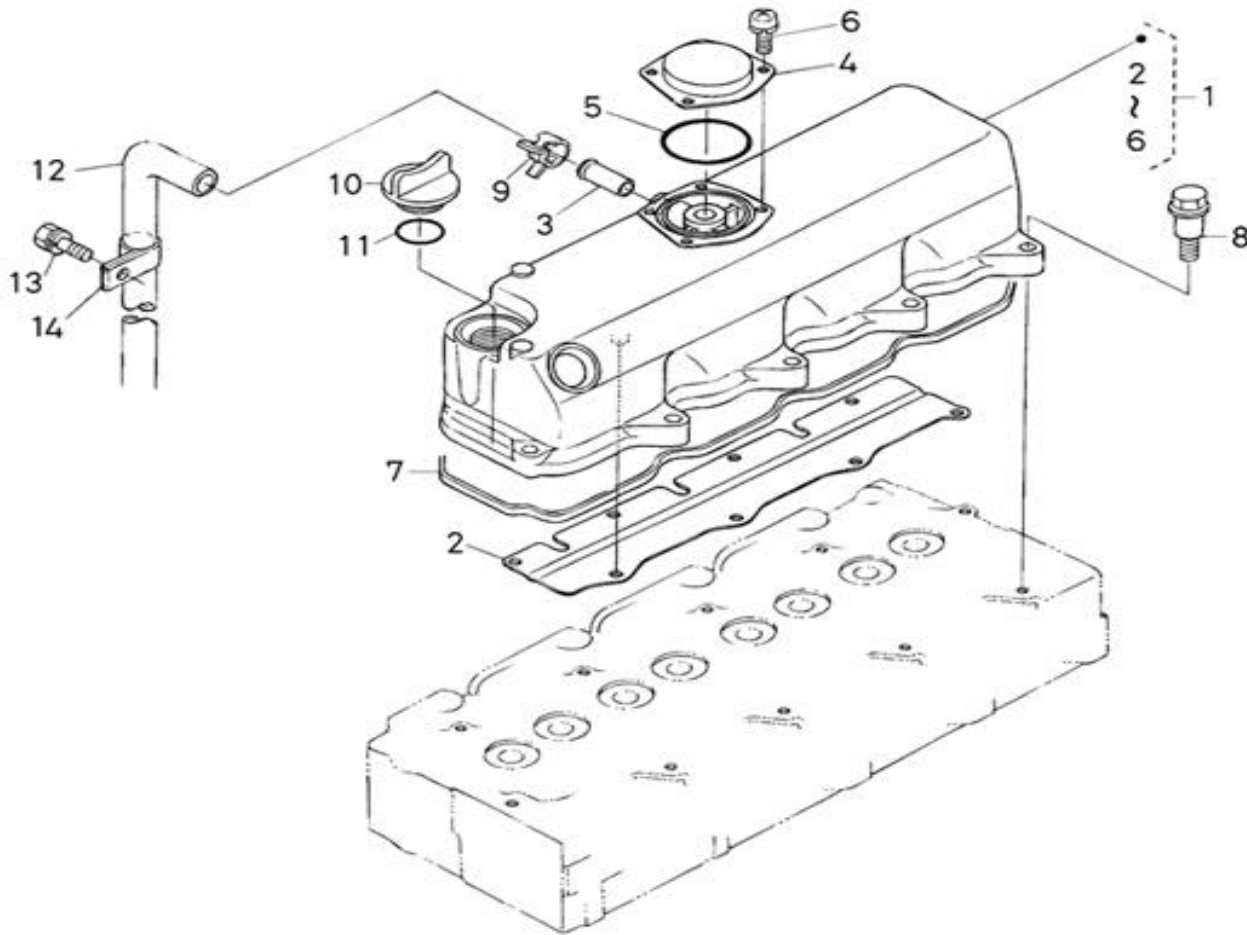

Brand: NanniDiesel

Model: Moteur 4.200TD N4.60

Version: Standard

Subassembly: CYLINDER HEAD COVER

N.	Item	Description	Qty	Notes
1	970312970	ASSY COVER,CYL.HEAD	1	
2	970312971	SHIELD,BREATHER	1	
3	970307535	HOSE	1	
4	970312972	COVER,BREATHER	1	
5	970312973	O RING,BREATHER	1	
6	970490307	SCREW,M 5X 10	4	
7	970312974	GASKET,HEAD COVER	1	
8	970312975	BOLT	10	
9	970312976	CLAMP,HOSE	1	
10	970490510	CAP,FILLING OIL	1	
11	970313560	O RING	1	
12	970312978	TUBE,BREATHER	1	
13	970492138	BOLT,M 8X 22	1	
14	970312979	CLAMP,BREATHER TUBE	1	

V. 27/01/2012

Pag. 6/40