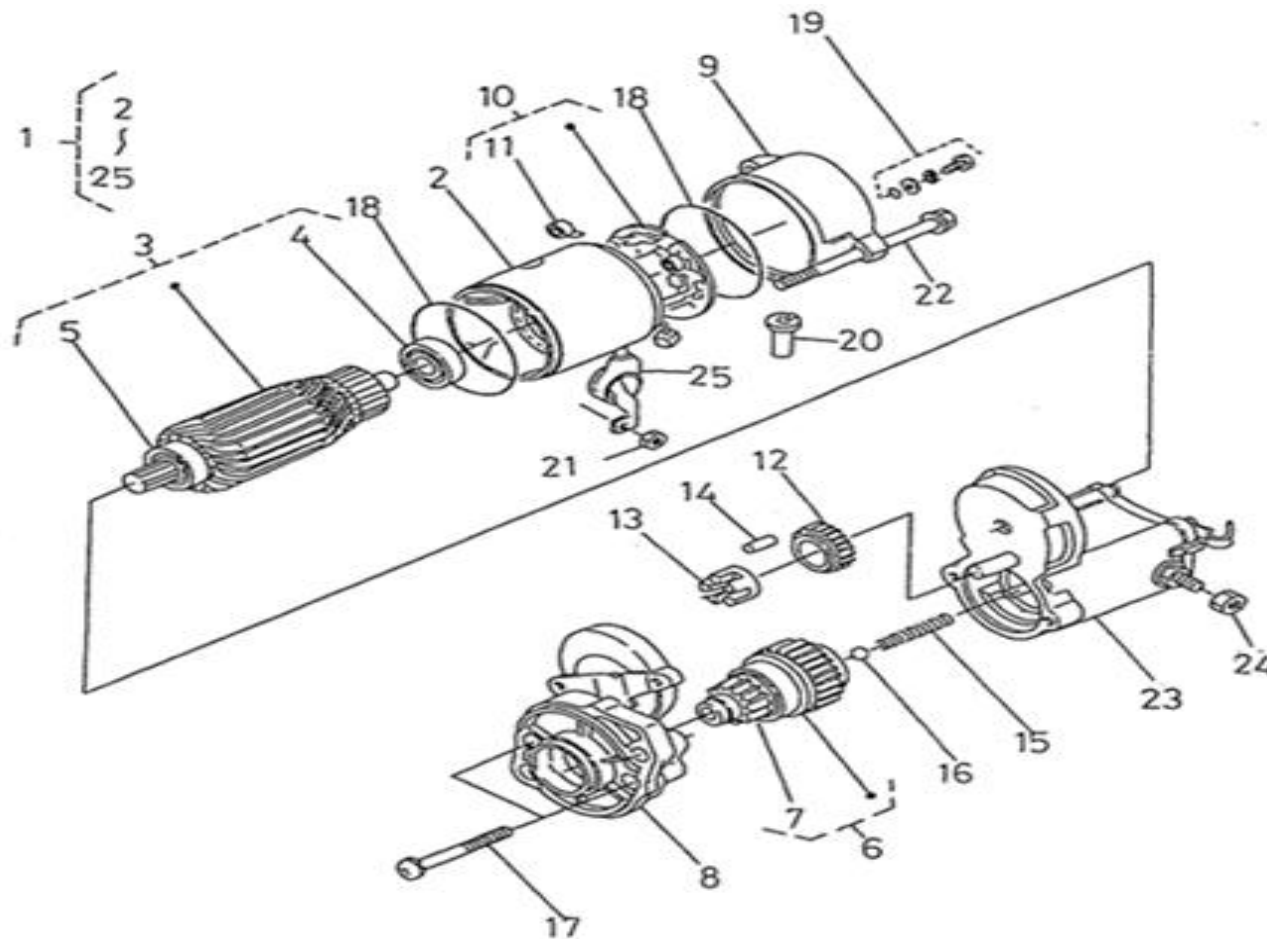

Brand: NanniDiesel

Model: Moteur 4.200TD N4.60

Version: Standard

Subassembly: Starter moto

N.	Item	Description	Qty	Notes
1	970302070	STARTER,MOTOR 12V 0,8KW	1	
2	970313089	ASSY YOKE	1	
3	970312819	ASSY ARMATURE	1	
4	970313090	BEARING	1	
5	970313091	BEARING	1	
6	970303994	PINION,SWITCH	1	
7	970303994	PINION,SWITCH	1	
8	970311160	BODY	1	
9	970313092	FRAME,END	1	
10	970313093	ASSY HOLDER,BRUSH	1	
11	970517318	SPRING,BRUSH	4	
12	970313094	GEAR	1	
13	970313095	RETAINER	1	
14	970517314	ROLLER,STARTER MOTOR 4.110	5	
15	970313096	SPRING	1	
16	970517316	BHEARING,BALL STARTER MOTOR	1	
17	970313097	BOLT	2	
18	970313098	O RING	2	
19	970307793	ASSY BOLT	2	
20	970313099	PIPE,DRAIN	1	
21	970517324	NUT,STATER 4.110	1	
22	970313100	BOLT	2	
23	970311159	STARTER SOLENOID	1	
24	970313101	NUT,HEXAGON	1	
25	970313102	COVER,TERMINAL	1	

V. 27/01/2012

Pag. 31/40