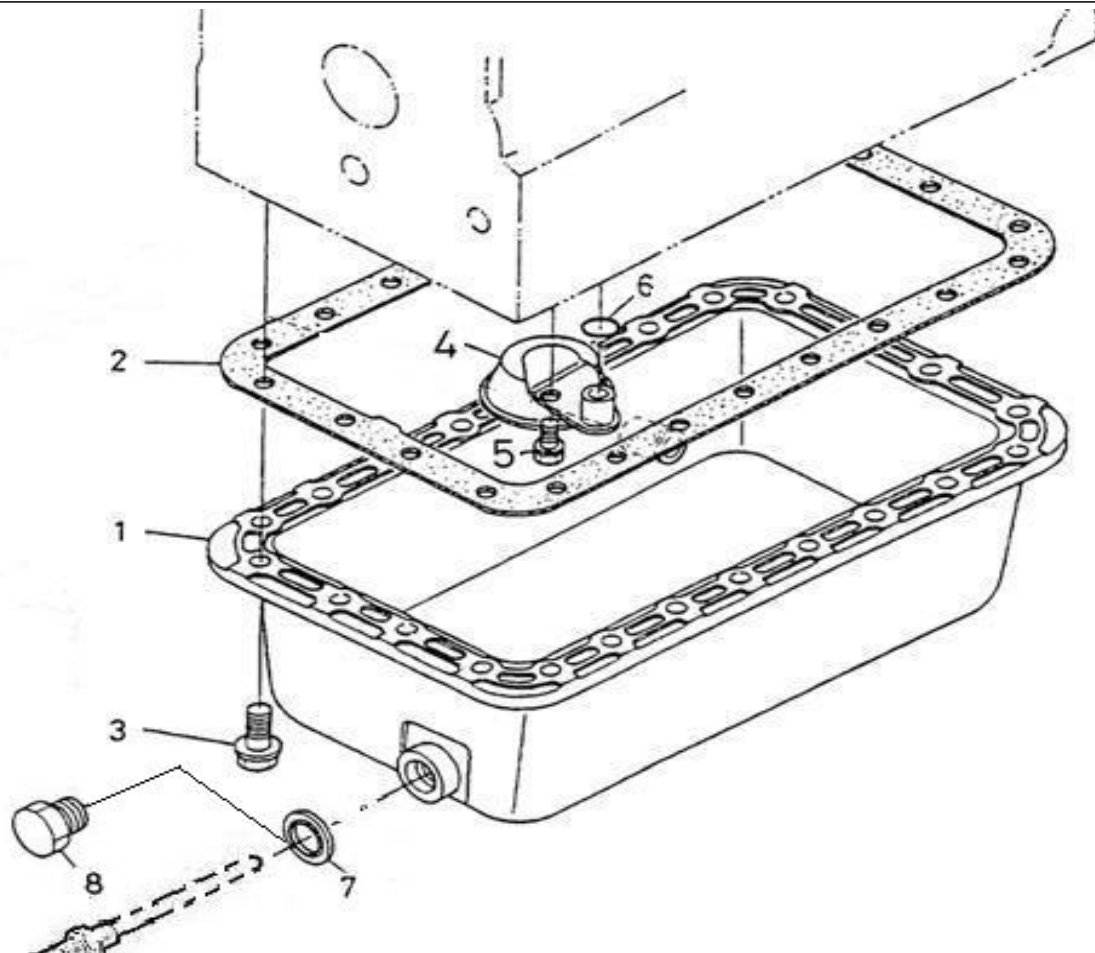

Brand: NanniDiesel	N.	Item	Description	Qty	Notes
Model: Moteur 4.200TD N4.60	1	970307731	COMP.OIL PAN	1	
Version: Standard	2	970301948	GASKET,OIL PAN 4.190	1	
Subassembly: Oil pa	3	970312958	BOLT,FLANGE	24	
	4	970301950	FILTER,OIL PAN 4.190	1	
	5	970313311	BOLT	1	
	6	970312961	O RING	1	
	7	970150128	WASHER,DRAIN PLUG	1	
	8	970150127	PLUG,DRAIN (Sans ppe vidange/Without oil extrac pump)	1	Sans ppe vidange/Without oil extrac pump

V. 27/01/2012

Pag. 4/40