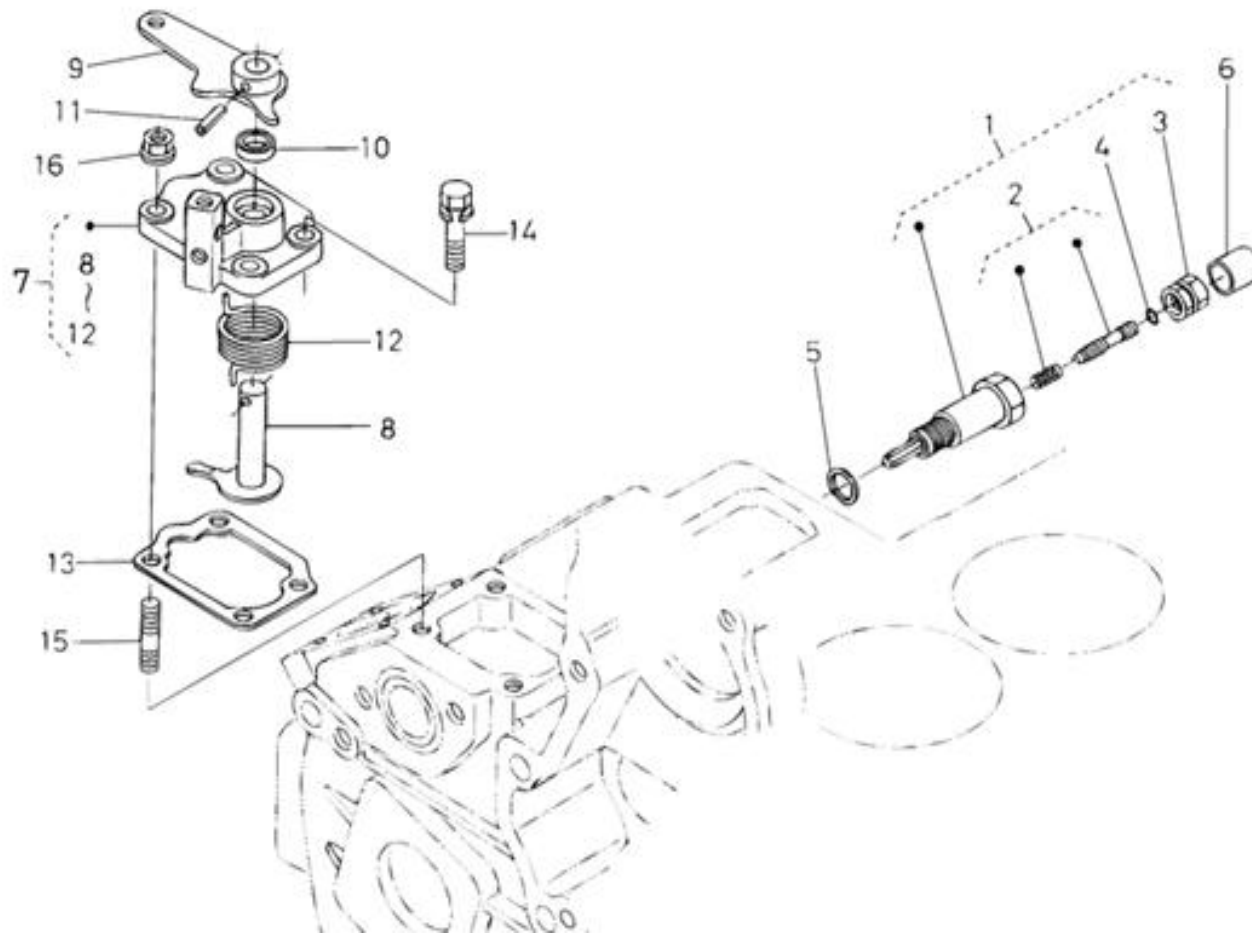

Brand: NanniDiesel

Model: Moteur 4.200TD N4.60

Version: Standard

Subassembly: Governor setting

N.	Item	Description	Qty	Notes
1	970313062	APPARATUS,IDLING	1	
2	970313063	ASSY BOLT,ADJUSTMENT	1	
3	970313064	NUT,SPRING	1	
4	970313065	O RING	1	
5	970313066	GASKET	1	
6	970313067	CAP	1	
7	970313068	ASSY LEVER,ENG.STOP	1	
8	970313069	COMP.LEVER,STOP	1	
9	970313070	LEVER,ENGINE STOP	1	
10	970302861	SEAL,OIL	1	
11	970151130	PIN,SPRING RETAINER	1	
12	970313007	SPRING,RETURN	1	
13	970314803	GASKET,PLATE	1	
14	970491536	BOLT,M 6X 20	2	
15	970490224	STUD	2	
16	970313602	NUT,FLANGE (AFTER N°KTE08070398)	2	

V. 27/01/2012

Pag. 20/40