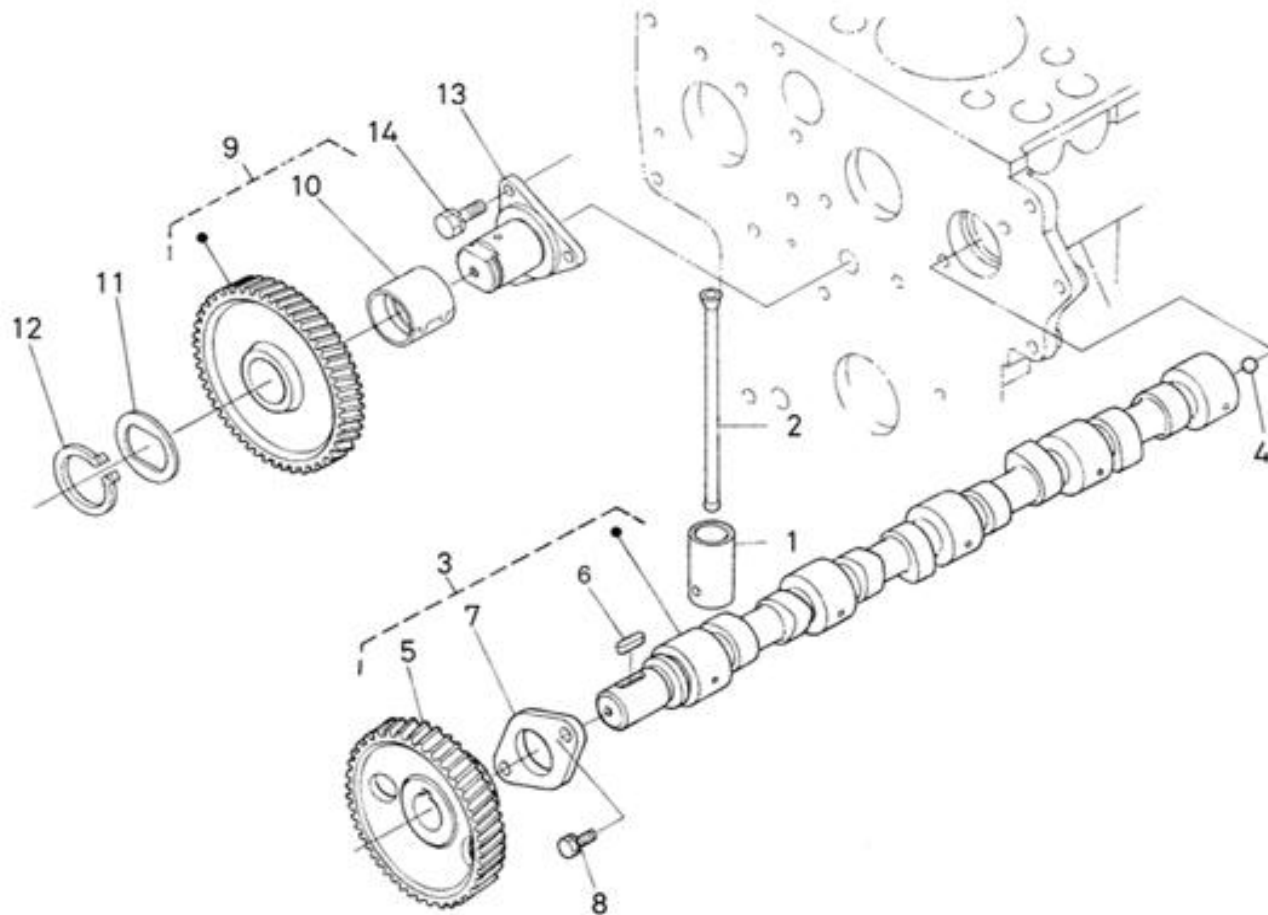

V. 27/01/2012

Pag. 10/40

Brand: NanniDiesel

Model: Moteur 4.200TD N4.60

Version: Standard

Subassembly: CAMSHAFT

N.	Item	Description	Qty	Notes
1	970307317	TAPPET	8	
2	970307318	ROD,PUSH	8	
3	970312997	ASSY CAMSHAFT	1	
4	970302897	BEARING,BALL	1	
5	970312998	GEAR,CAM (=> N°KTH08040183)	1	
6	970301966	KEY,FEATHER (N4.40 <= N°KTF08040092)	1	
7	970302045	STOPPER,CAMSHAFT	1	
8	970491134	BOLT,M 8X 18	2	
9	970312999	COMP.GEAR,IDLE	1	
10	970313000	BUSH,IDLE GEAR (=> N°KTH08040183)	1	
11	970313001	COLLAR	1	
12	970307929	CIR-CLIP,EXTERNAL	1	
13	970313002	SHAFT,IDLE GEAR	1	
14	970491134	BOLT,M 8X 18	3	