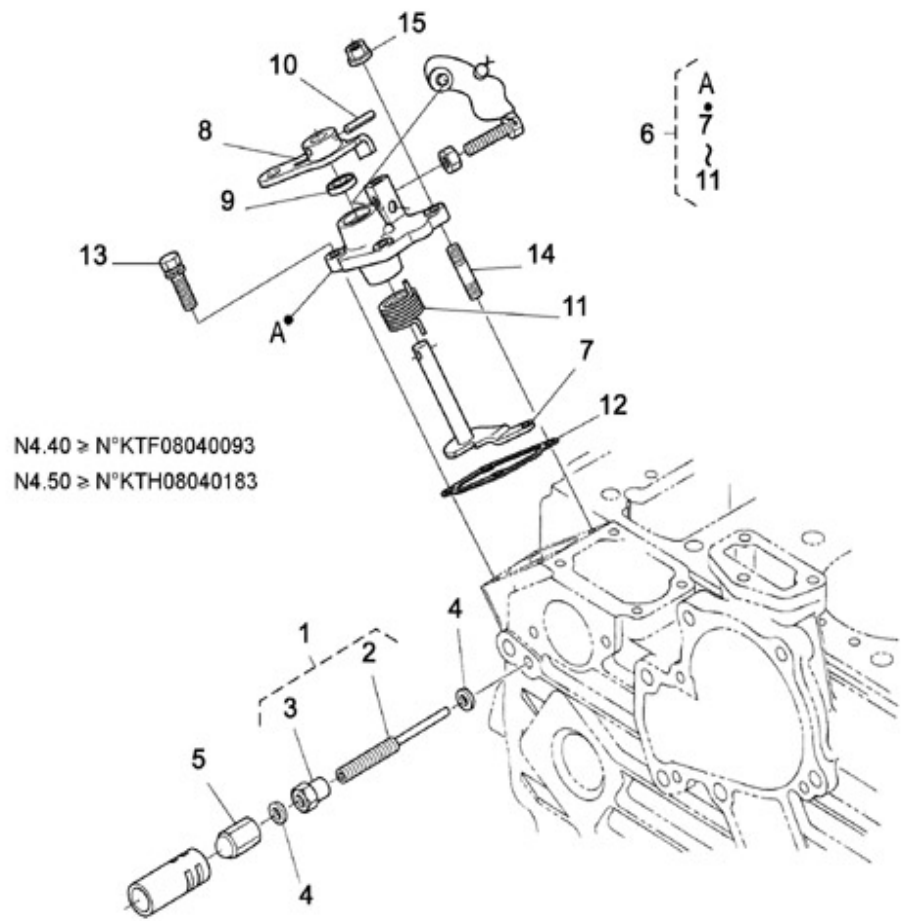

N.	Item	Description	Qty	Notes
1	970314959	N4.60 4.200TD N4.40HD 4.199TD - CRANKCASE	1	
2	970301901	PLUG (<= N°KTH0804182)	2	
3	970490108	PLUG,SOCK	6	
4	970490109	PLUG,SOCK	2	
5	970301903	PLUG	3	
6	970313087	GASKET,IN-MANIFOLD	1	
7	970301905	CAP,SEALING	6	
8	970301906	CAP,FREEZE	2	
9	970301907	PIN,CYLINDRICAL	2	
10	970490122	PIN,CYLINDRICAL	3	
11	970301908	PIN,CYLINDRICAL	2	
12	970301909	PIN,CYLINDRICAL	1	
13	970490112	PIN,PIPE	1	
14	970302119	PIPE,WATER RETURN 1	1	
15	970851700	SWITCH,OIL	1	

V. 27/01/2012

Pag. 11/40

Brand: NanniDiesel

Model: Moteur 4.200TD N4.60

Version: Standard

Subassembly: SPEED CONTROL

N.	Item	Description	Qty	Notes
1	970313003	ASSY BOLT,ADJUSTMENT	1	
2	970315073	BOLT, ADJUSTING	1	
3	970140402	NUT	1	
4	970150403	RING,SEAL (=> N° XA0001 <= 3Z0001)	2	
5	970140504	NUT, CAP M8	1	
6	970313004	ASSY PLATE,CONTROL	1	
7	970313005	COMP.LEVER,GOVERNOR	1	
8	970313006	LEVER,SPEED CONTROL	1	
9	970315085	SEAL,OIL	1	
10	970151130	PIN,SPRING RETAINER	1	
11	970313007	SPRING,RETURN	1	
12	970314803	GASKET,PLATE	1	
13	970491536	BOLT,M 6X 20	2	
14	970490224	STUD	2	
15	970313602	NUT,FLANGE (AFTER N°KTE08070398)	2	