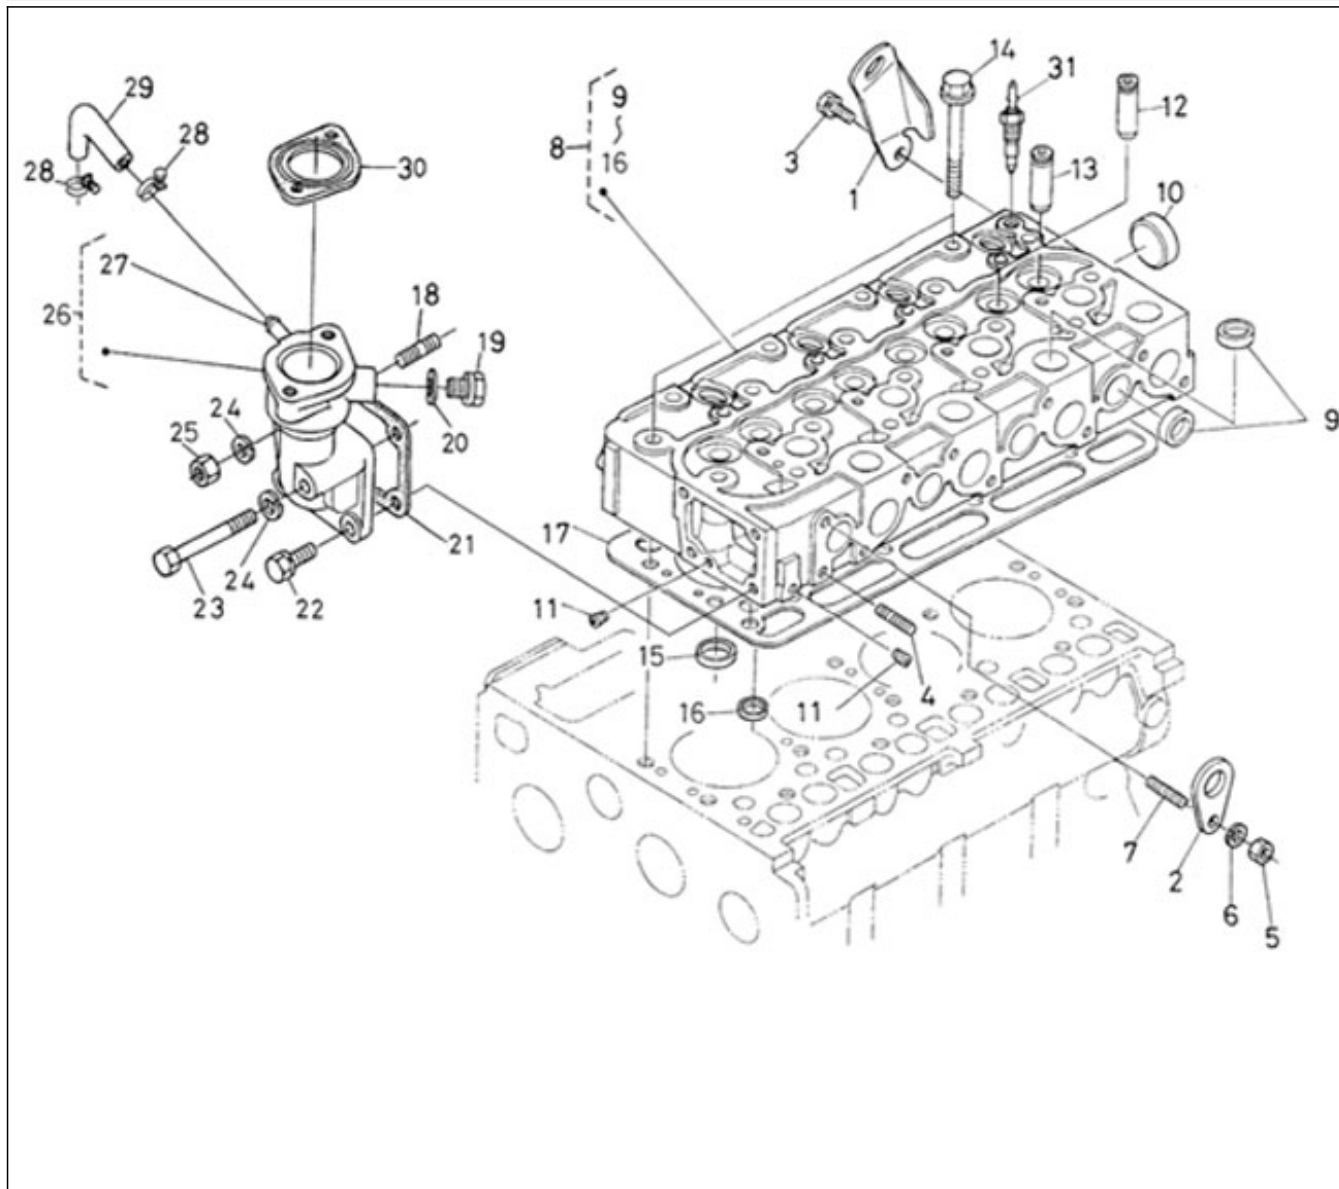

Brand: NanniDiesel

Model: Moteur 4.200TD N4.60

Version: Standard

Subassembly: CYLINDER HEAD

N.	Item	Description	Qty	Notes
1	970307296	HOOK,ENGINE	1	
2	95310599A	HOOK	1	
3	970490919	BOLT,M 8X 16	1	
4	970301935	STUD	2	
5	970027322	NUT,M 8 (++)ECROU FIL DEMARREUR)	1	
6	970119138	WASHER,SPRING D 8 (TENDEUR)	1	
7	970300080	STUD,M 8X 25 (+++ FIX TURBO)	1	
8	970312981	COMP,CYLINDER HEAD (>= N*KTF08040093)	1	
9	970301937	CAP,FREEZE	12	
10	970301938	CAP,FREEZE	1	
11	970140908	PLUG, CYL.HEAD 2.40	2	
12	970301939	GUIDE,VALVE INTAKE 4.190	4	
13	970301940	GUIDE,VALVE EXHAUST	4	
14	970307298	BOLT,CYLINDER HEAD	18	
15	970313182	VALVE SEAT	4	
16	970313183	VALVE SEAT	4	
17	970312985	GASKET,CYLINDER HEAD	1	
18	970312986	STUD	1	
19	970307896	PLUG	1	
20	970312987	WASHER,WITH RUBBER	1	
21	970302124	GASKET,WATER FLANGE	1	
22	970312988	BOLT	2	
23	970312989	BOLT	1	
24	970490904	WASHER,SPRING D 8	1	
25	970490903	NUT,M 8	1	
26	970312990	COMP.FLANGE,WATER	1	
27	970307535	HOSE	1	
28	970302121	CLAMP,HOSE	2	
29	970312991	HOSE,WATER RETURN	1	
30	970301730	GASKET,FLANGE	1	
31	970304054	TEMPERATURE SWITCH 1/8 1P 97°C	1	

V. 27/01/2012

Pag. 9/40