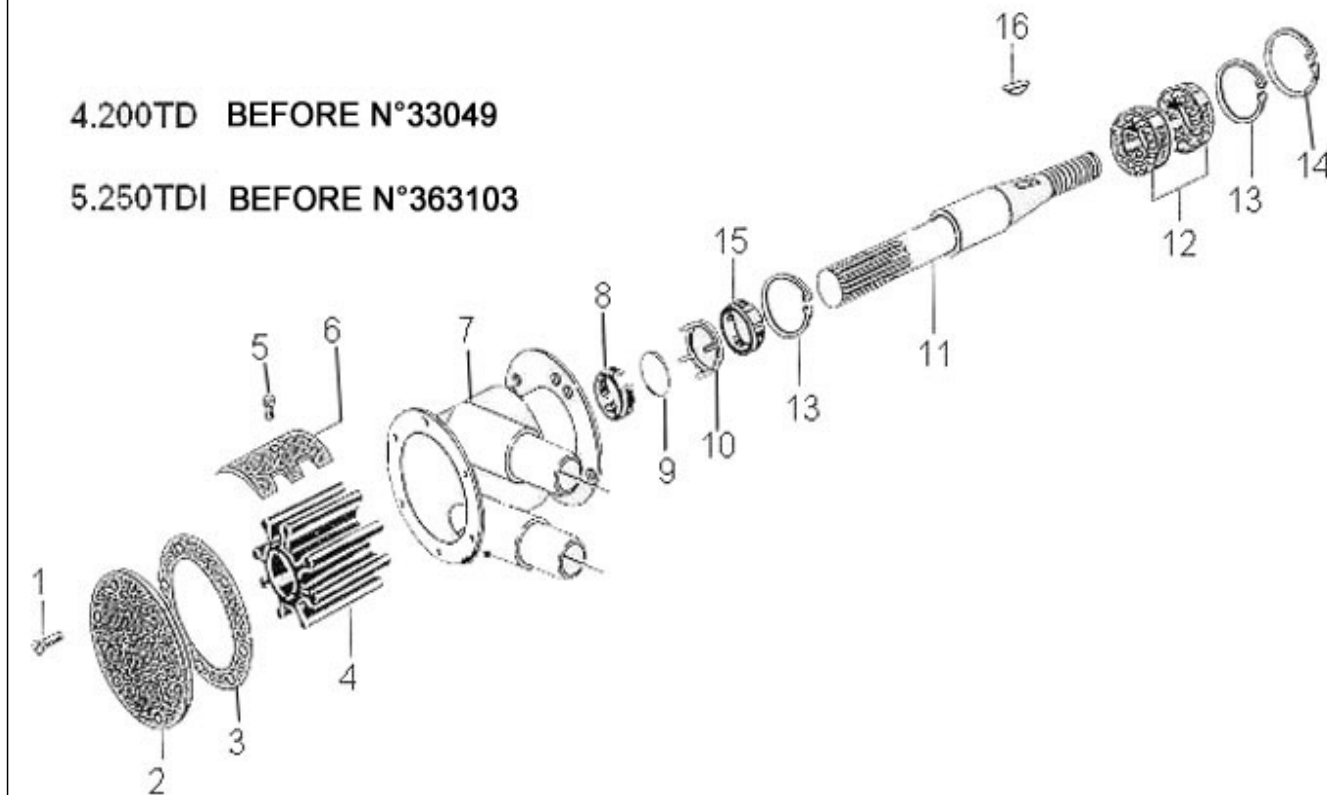

Brand: NanniDiesel

Model: Moteur 4.200TD N4.60

Version: Standard

Subassembly: Sea water pump spare parts

4.200TD BEFORE N°33049

5.250TDI BEFORE N°363103

N.	Item	Description	Qty	Notes
1	970304048	SCREW,CAM WATER PUMP	6	
2	970614623	COVER,END F7B-803	1	
3	970614616	GASKET,F7B	1	
4	970544310	IMPELLER,WATER PUMP F 7B-803	1	
5	970614622	SCREW,CAM WATER PUMP F7B-803	1	
6	970614621	CAM,WATER PUMP F7B-803	1	
7	970310560	BODY,WATER PUMP	1	
8	970614516	O-RING SEAL	1	
9	970614626	O-RING,WATER PUMP F7B-9/10	2	
10	970614624	WASHER,WATER PUMP F7B-9/10	1	
11	970310559	PUMP SHAFT	1	
12	970614617	BEARING,CASE	2	
13	970614627	RING,RETAINING	1	
14	970304049	CIR-CLIP	1	
15	970310561	SEAL	1	
16	970310558	KEY	1	
17	970301804	REPAIR KIT	1	

V. 27/01/2012

Pag. 27/40