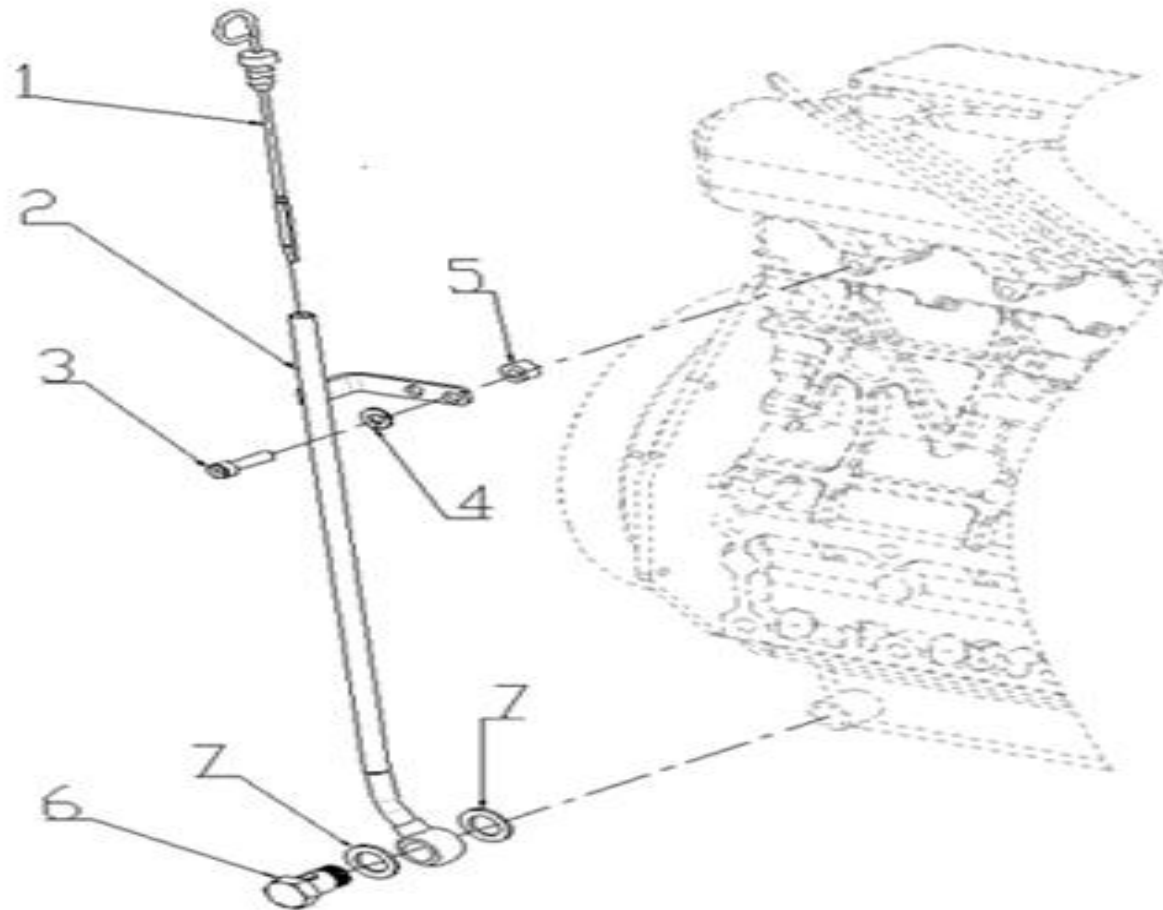

V. 27/01/2012

Pag. 6/40

Brand: NanniDiesel

Model: Moteur 4.200TD N4.60

Version: Standard

Subassembly: OIL GAUGE

N.	Item	Description	Qty	Notes
1	970302715	DIPSTICK,OIL LEVEL 4.150	1	
2	970307730	GUIDE,TUBE OIL DIPSTICK	1	
3	970635916	BOLT,SOCK M 8X 35 (+++ FIX COUDE ECHAP)	1	
4	970119138	WASHER,SPRING D 8 (TENDEUR)	1	
5	970300375	SPACER	1	
6	970307728	BOLT,BANJO	1	
7	970300364	GASKET,RING D18	2	