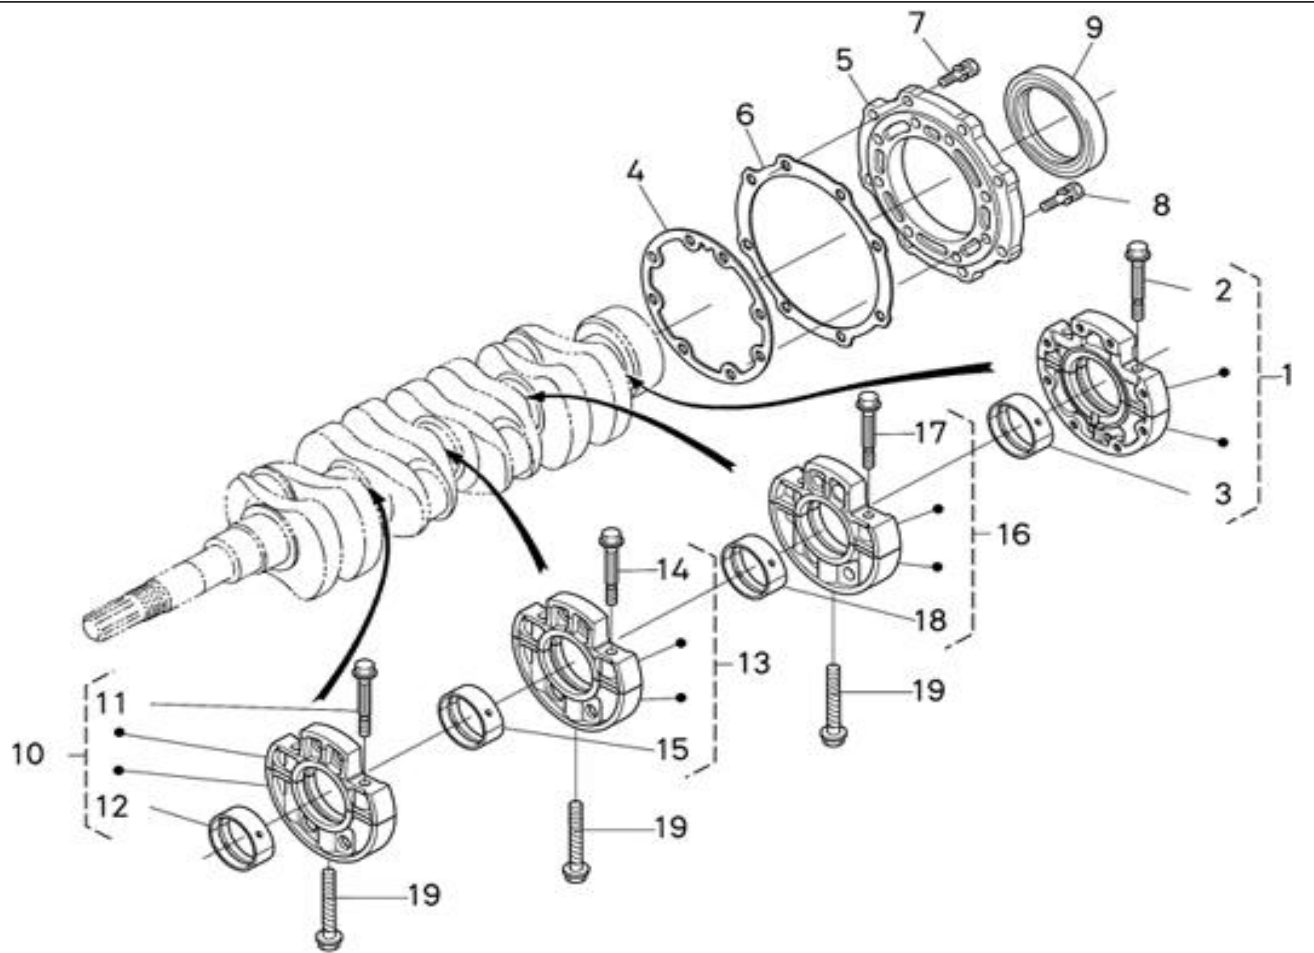

Brand: NanniDiesel

Model: Moteur 4.200TD N4.60

Version: Standard

Subassembly: Crankshaf

N.	Item	Description	Qty	Notes
1	970313032	ASSY BRG.CASE,WHEEL	1	
2	970313033	BOLT,BEARING CASE	2	
3	970313022	METAL,CRANKSHAFT	1	
4	970307310	GASKET,BRG.CASE NA	1	
5	970314277	COVER,BEARING CASE	1	
6	970310427	GASKET NA	1	
7	970147402	BOLT,M 8X 25	8	
8	970301986	BOLT,M 8X 28	8	
9	970313036	SEAL,OIL	1	
10	970313037	ASSY BRG.CASE,MAIN	1	
11	970313033	BOLT,BEARING CASE	2	
12	970313022	METAL,CRANKSHAFT	1	
13	970313040	ASSY BRG.CASE,MAIN	1	
14	970313033	BOLT,BEARING CASE	2	
15	970313022	METAL,CRANKSHAFT	1	
16	970313043	ASSY BRG.CASE,MAIN	1	
17	970313033	BOLT,BEARING CASE	2	
18	970313022	METAL,CRANKSHAFT	1	
19	970307316	BOLT,BEARING CASE	3	

V. 27/01/2012

Pag. 14/40