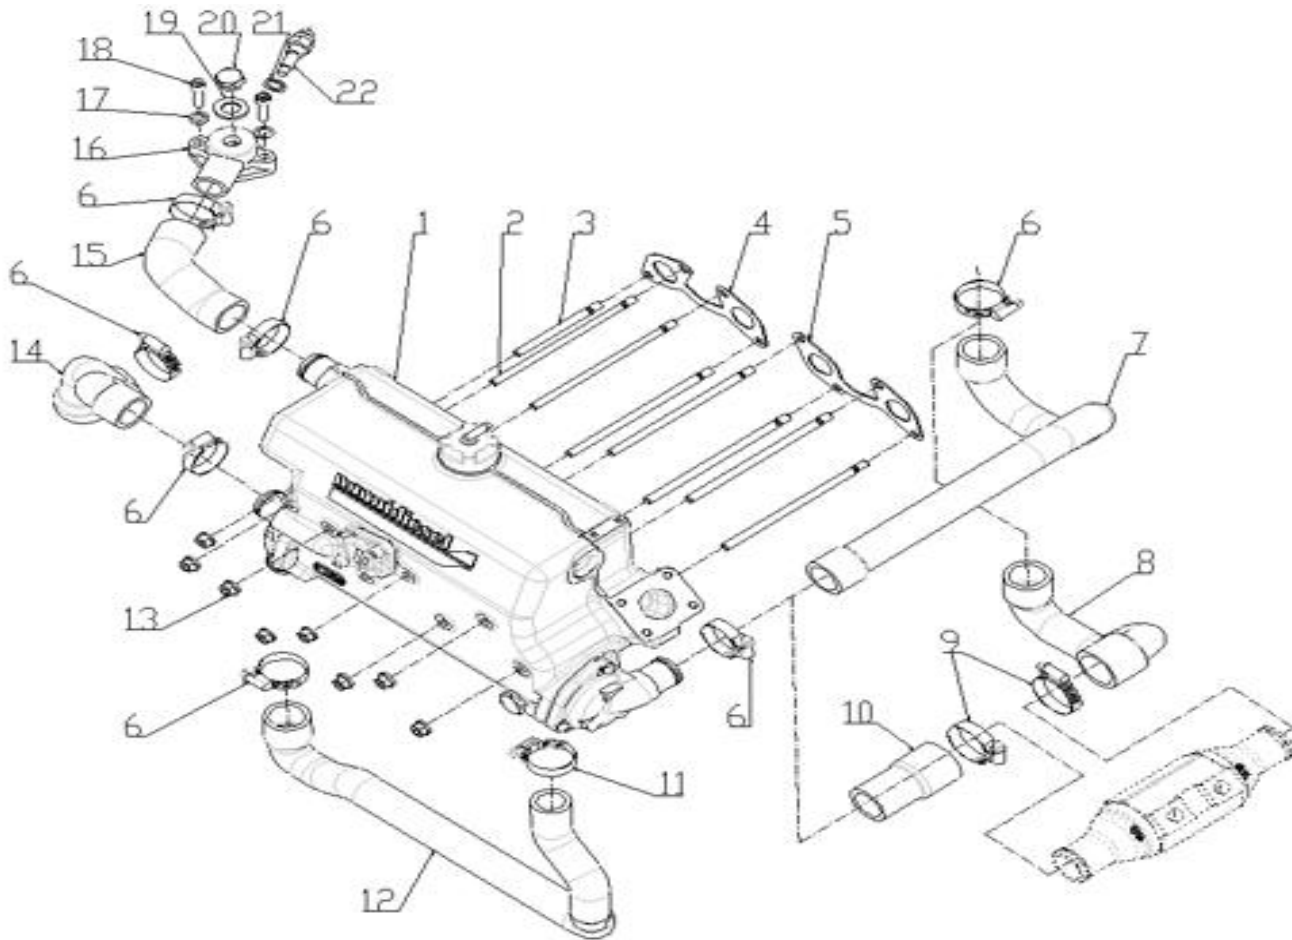

Brand: NanniDiesel

Model: Moteur 4.200TD N4.60

Version: Standard

Subassembly: HEAT EXCHANGER

N.	Item	Description	Qty	Notes
1	48300398	HEAT EXCHANGER	1	
2	39020339	STUD BOLT (+++FIX ECHANGEUR)	7	
3	39020336	STUD (+++FIX ECHANGEUR)	1	
4	970310495	GASKET,E-MANIFOLD NA	1	
5	970313111	GASKET,EX-MANIFOLD	1	
6	970300922	CLAMP,HOSE 26-38 (FOURNITURE POMPE ATTELEE)	7	
7	48328136	HOSE (Pour Inv. mécanique/For mechan. gearbox)	1	Pour Inv. mécanique/For mechan. gearbox
8	48328133	HOSE (Pour Inv. hydraulique/For hydr. gearbox)	1	Pour Inv. hydraulique/For hydr. gearbox
9	970604533	CLAMP,HOSE 32-44 (QUANTITE 8 R.P. 4 LE 19/06/2008)	2	Pour Inv. hydraulique/For hydr. gearbox
10	48328132	HOSE (Pour Inv. hydraulique/For hydr. gearbox)	1	Pour Inv. hydraulique/For hydr. gearbox
11	970604526	CLAMP,HOSE 22-32 (COTE ECHANGEUR)	1	
12	48328137	HOSE	1	
13	39460916	NUT (+++FIX ECHANGEUR)	8	
14	48328134	HOSE	1	
15	970301714	HOSE,D32 COVER THERMO,4.190	1	
16	970301711	FLANGE,WATER INTAKE 4.190	1	
17	970119139	WASHER,CORRUGATED D8 (DONT 3 PTO)	2	
18	970635916	BOLT,SOCK M 8X 35 (+++ FIX COUDE ECHAP)	2	
19	970300289	GASKET,RING D17	1	
20	970639853	"PLUG,HEX 3/8"G"	1	
21	970300306	GASKET,RING D14 (SUR REFROID THERMO MOTA)	1	
22	970851602	WATER TEMPERATURE SENDER	1	

V. 27/01/2012

Pag. 25/40