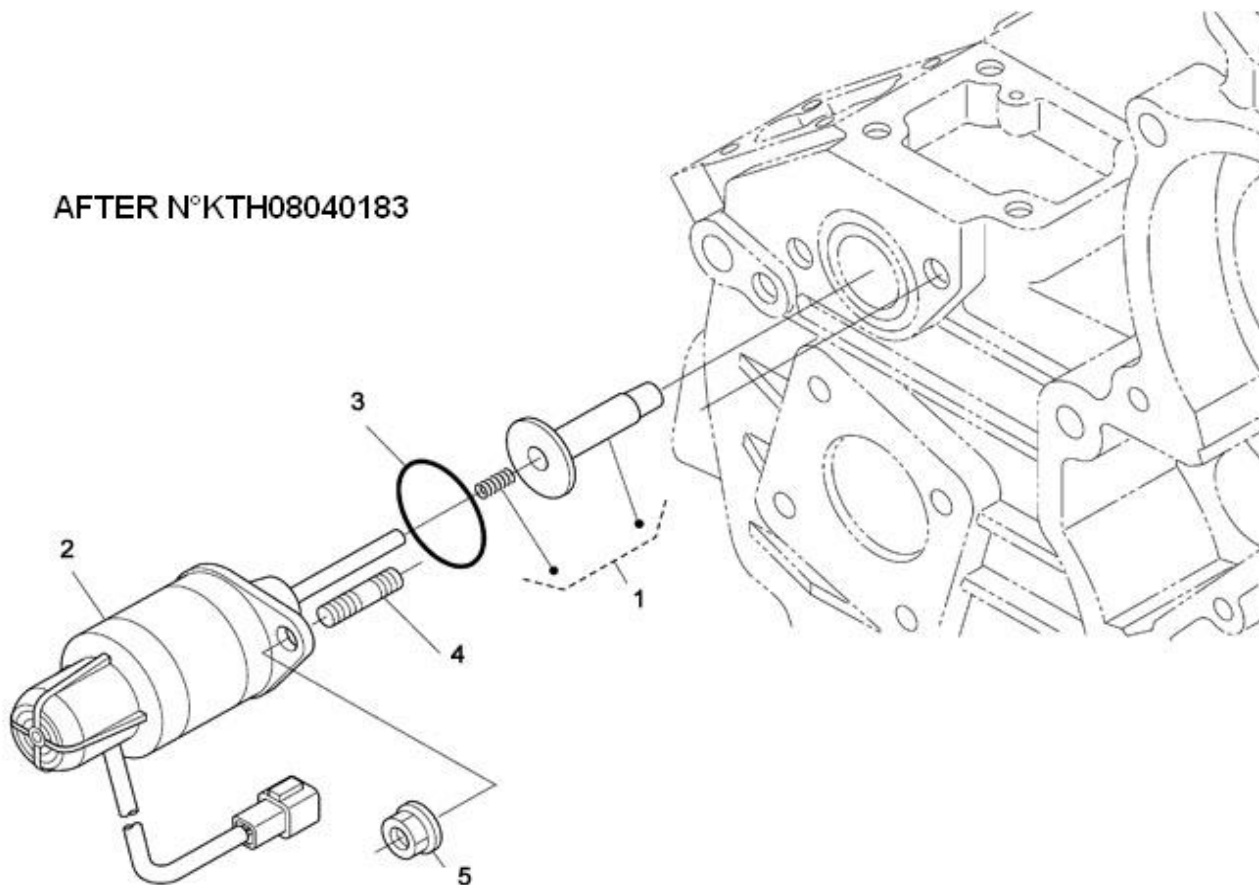

Brand: NanniDiesel		N.	Item	Description	Qty	Notes
Model: Moteur 4.200TD N4.60		1	970313106	COMP.GUIDE,SOLENOID	1	
Version: Standard		2	970314769	SOLENOID (ENERGIZED TO STOP)	1	ENERGIZED TO STOP
Subassembly: Electric Stop		3	970313108	O RING	1	
		4	970490224	STUD	2	
		5	970313602	NUT,FLANGE (AFTER N°KTE08070398)	2	

AFTER N°KTH08040183

V. 27/01/2012

Pag. 36/40