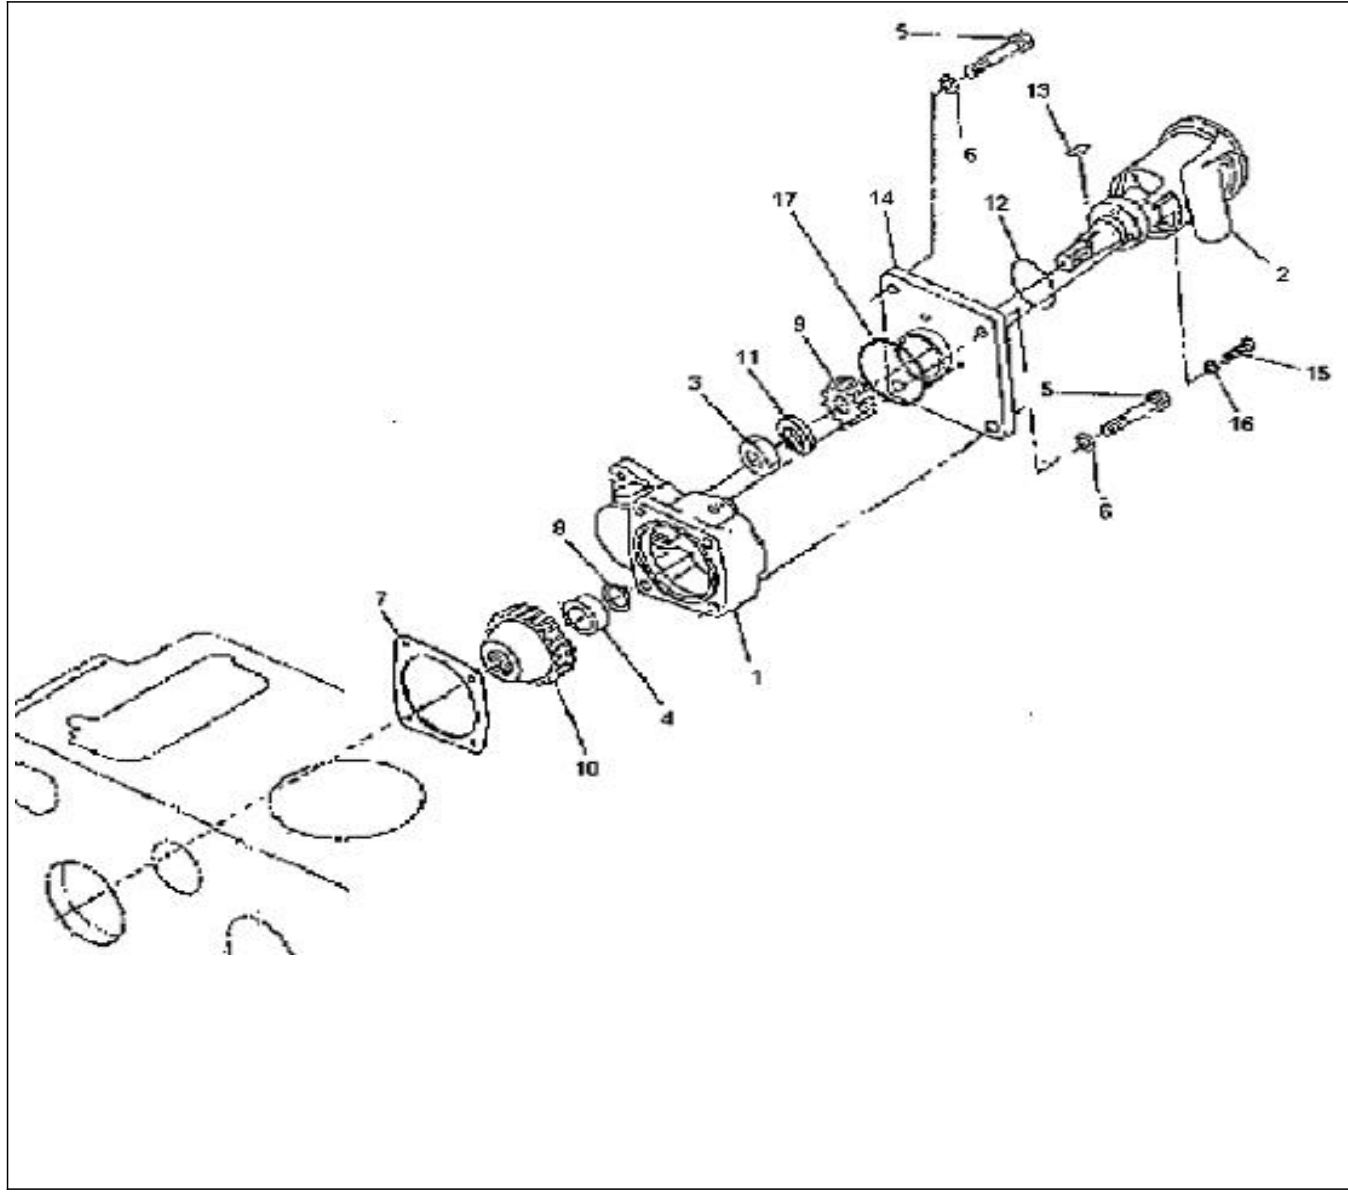

Brand: NanniDiesel
Model: Moteur 4.200TD N4.60
Version: Standard
Subassembly: Seawater pump Assy

N.	Item	Description	Qty	Notes
1	970310511	BASE,OIL PUMP	1	
2	970312789	PUMP,WATER (JUSQU'AU N°33050 CDE FLASQUE 95312181)	1	JUSQU'AU N°33050 CDE FLASQUE 95312181
3	970647607	NUT,M12 LOW	1	
4	970310515	SPACER	1	
5	970409603	BOLT,HEX M 8X 25 (FIX SUP ALT)	4	
6	970119138	WASHER,SPRING D 8 (TENDEUR)	4	
7	970310513	GASKET	1	
8	970312517	CIR CLIP , EXTERNAL	1	
9	970310516	GEAR,INJ.PUMP	1	
10	970310512	GEAR,INJ.PUMP	1	
11	970647606	WASHER,CORRUGATED D12 (POUR POULIE DP 240	1	
12	970302683	GASKET,WATER PUMP	1	
13	970310558	KEY	1	
14	95312181	FLANGE	1	
15	970644006	BOLT,HEX M 6X 20 (++)FIX TENDEUR)	4	
17	48418178	O-RING	1	
18	970609602	WASHER,CORRUGATED D 6 (ROND GRAISSEE SERRAGE COUPLE 10NM)	4	

V. 27/01/2012

Pag. 26/40