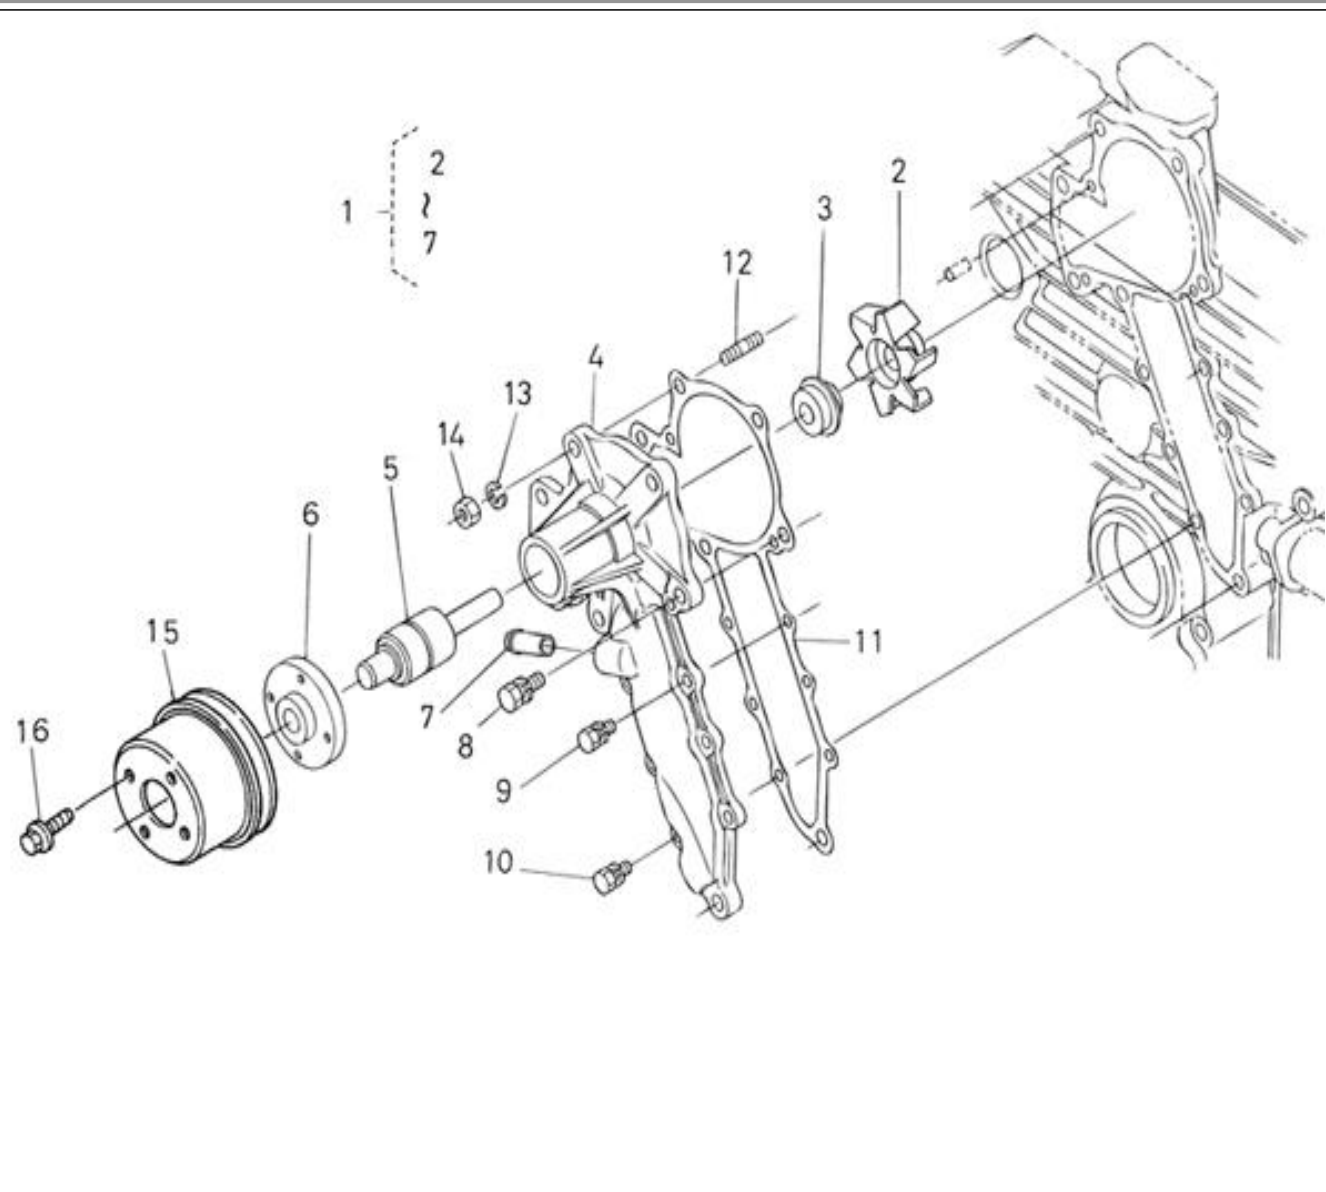

Brand: NanniDiesel

Model: Moteur 4.200TD N4.60

Version: Standard

Subassembly: FRESH WATER PUMP

N.	Item	Description	Qty	Notes
1	970313079	ASSY PUMP,WATER	1	
2	970313080	BODY,WATER PUMP	1	
3	970313081	IMPELLER,WATER PUMP	1	
4	970310488	ASSY SEAL,MECHANICAL	1	
5	970302109	BEARING,SHAFT W/PUMP	1	
6	970313082	FLANGE,W/PUMP SHAFT	1	
7	970307629	PIPE,WATER RETURN (BEFORE N°KTE08070398)	1	
8	970301986	BOLT,M 8X 28	2	
9	970491536	BOLT,M 6X 20	2	
10	970490119	BOLT,M 6X 18	4	
11	970313084	GASKET,WATER PUMP (AFTER N°KTH08040183)	1	
12	970302118	STUD	1	
13	970490904	WASHER,SPRING D 8	1	
14	970490903	NUT,M 8	1	
15	970307398	PULLEY	1	
16	39160735	BOLT	4	

V. 27/01/2012

Pag. 22/40