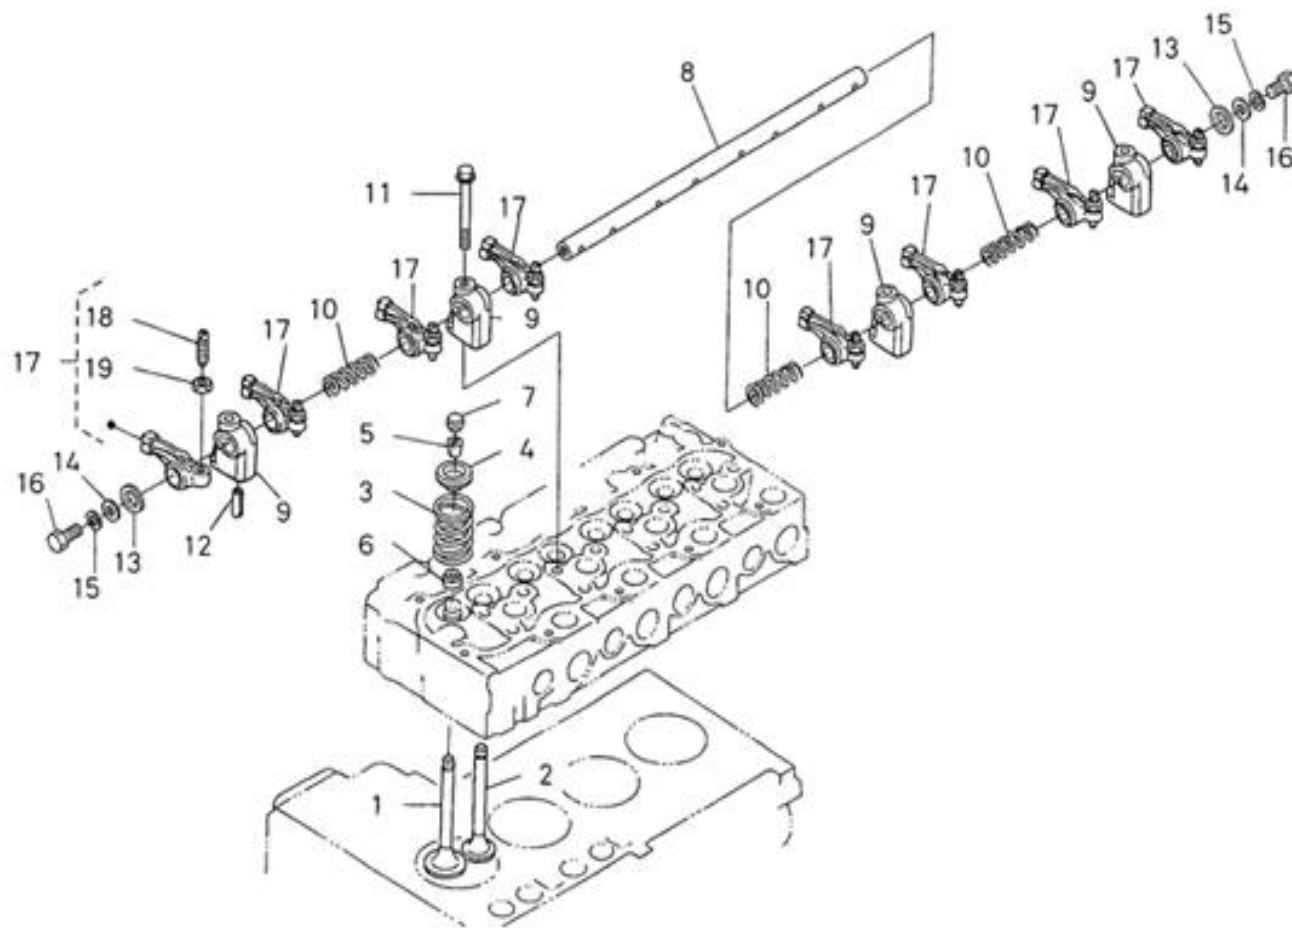

Brand: NanniDiesel

Model: Moteur 4.200TD N4.60

Version: Standard

Subassembly: VALVES & SPRINGS

N.	Item	Description	Qty	Notes
1	970307772	VALVE,INLET	4	
2	970312992	VALVE,EXHAUST	4	
3	970302005	SPRING,VALVE	8	
4	970302006	RETAINER,VALVE SPRING	8	
5	970302007	COLLET,VALVE SPRING	8	
6	970302008	SEAL,VALVE STEM	8	
7	970302009	CAP,VALVE	8	
8	970312994	SHAFT,ROCKER ARM	1	
9	970302012	BRACKET,ROCKER ARM	4	
10	970302016	SPRING,ROCKER ARM	3	
11	970313548	BOLT,FLANGE	4	
12	970310494	PIN,SPRING	1	
13	970302015	WASHER	2	
14	970302025	WASHER,PLAIN D 8	2	
15	970490904	WASHER,SPRING D 8	2	
16	970312996	BOLT	2	
17	970307402	ASSY ROCKER ARM	8	
18	970302019	SCREW,ADJUSTING	8	
19	970302021	NUT	8	

V. 27/01/2012

Pag. 10/40