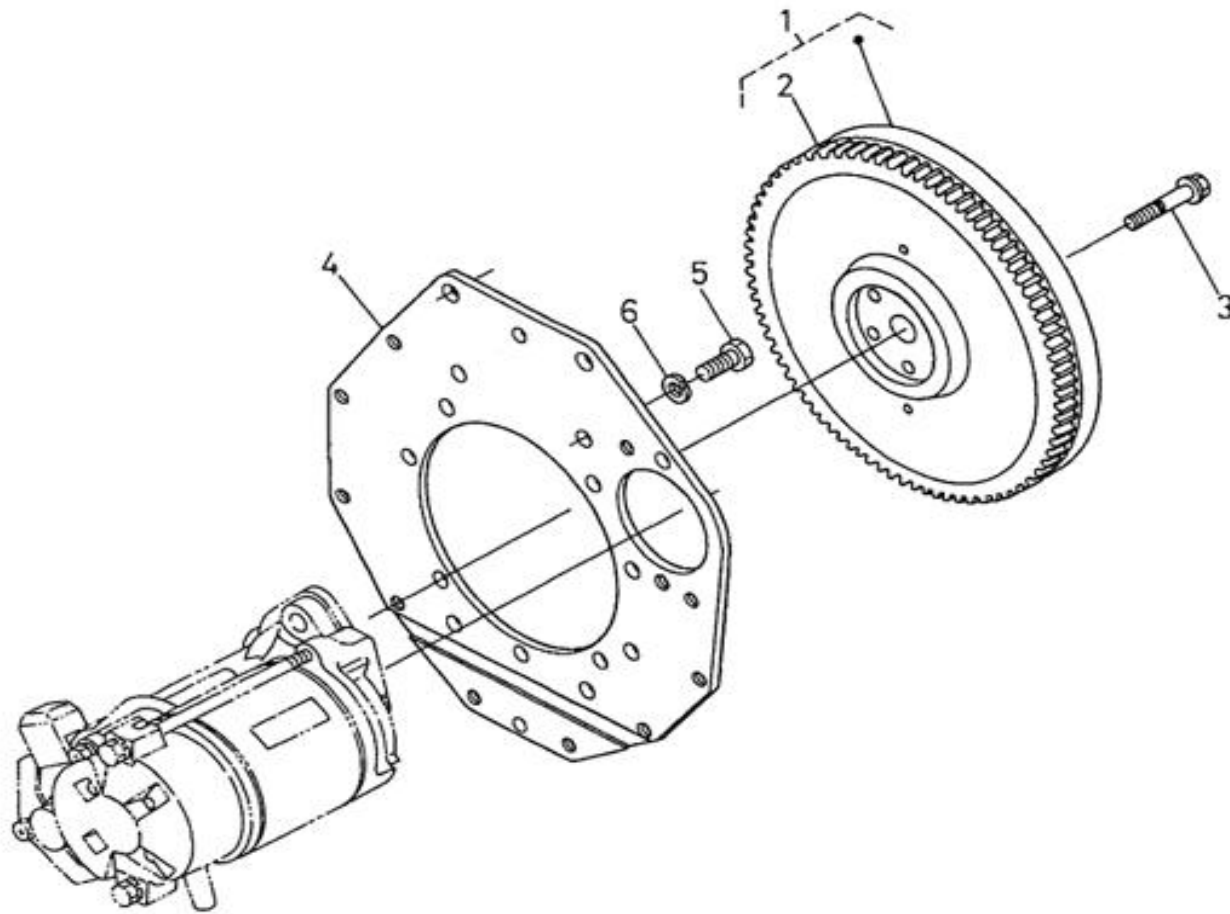

V. 27/01/2012

Pag. 15/40

Brand: NanniDiesel
Model: Moteur 4.200TD N4.60
Version: Standard
Subassembly: CAMSHAFT FUEL

N.	Item	Description	Qty	Notes
1	970307349	ASSY FUEL CAMSHAFT	1	
2	970307350	CAMSHAFT,FUEL	1	
3	970312500	BEARING, BALL	1	
4	970307351	GEAR,INJECTION PUMP	1	
5	970312501	KEY, FEATHER	1	
6	970307352	SLEEVE,GOVERNOR	1	
7	970302099	CIR-CLIP,GOVERNOR SLEEVE	1	
8	970303929	CASE,GOVERNOR BALL	1	
9	970492130	BEARING,BALL FUEL CAMSHAFT	39	
10	970302100	CIR-CLIP,GOVERNOR BALL CASE	1	
11	970303930	BEARING,BALL	7	
12	970315079	BEARING,BALL (A PARTIR DU N°KTH08040183)	1	
13	970302106	STOPPER,FUEL CAMSHAFT	1	
14	970313311	BOLT	2	