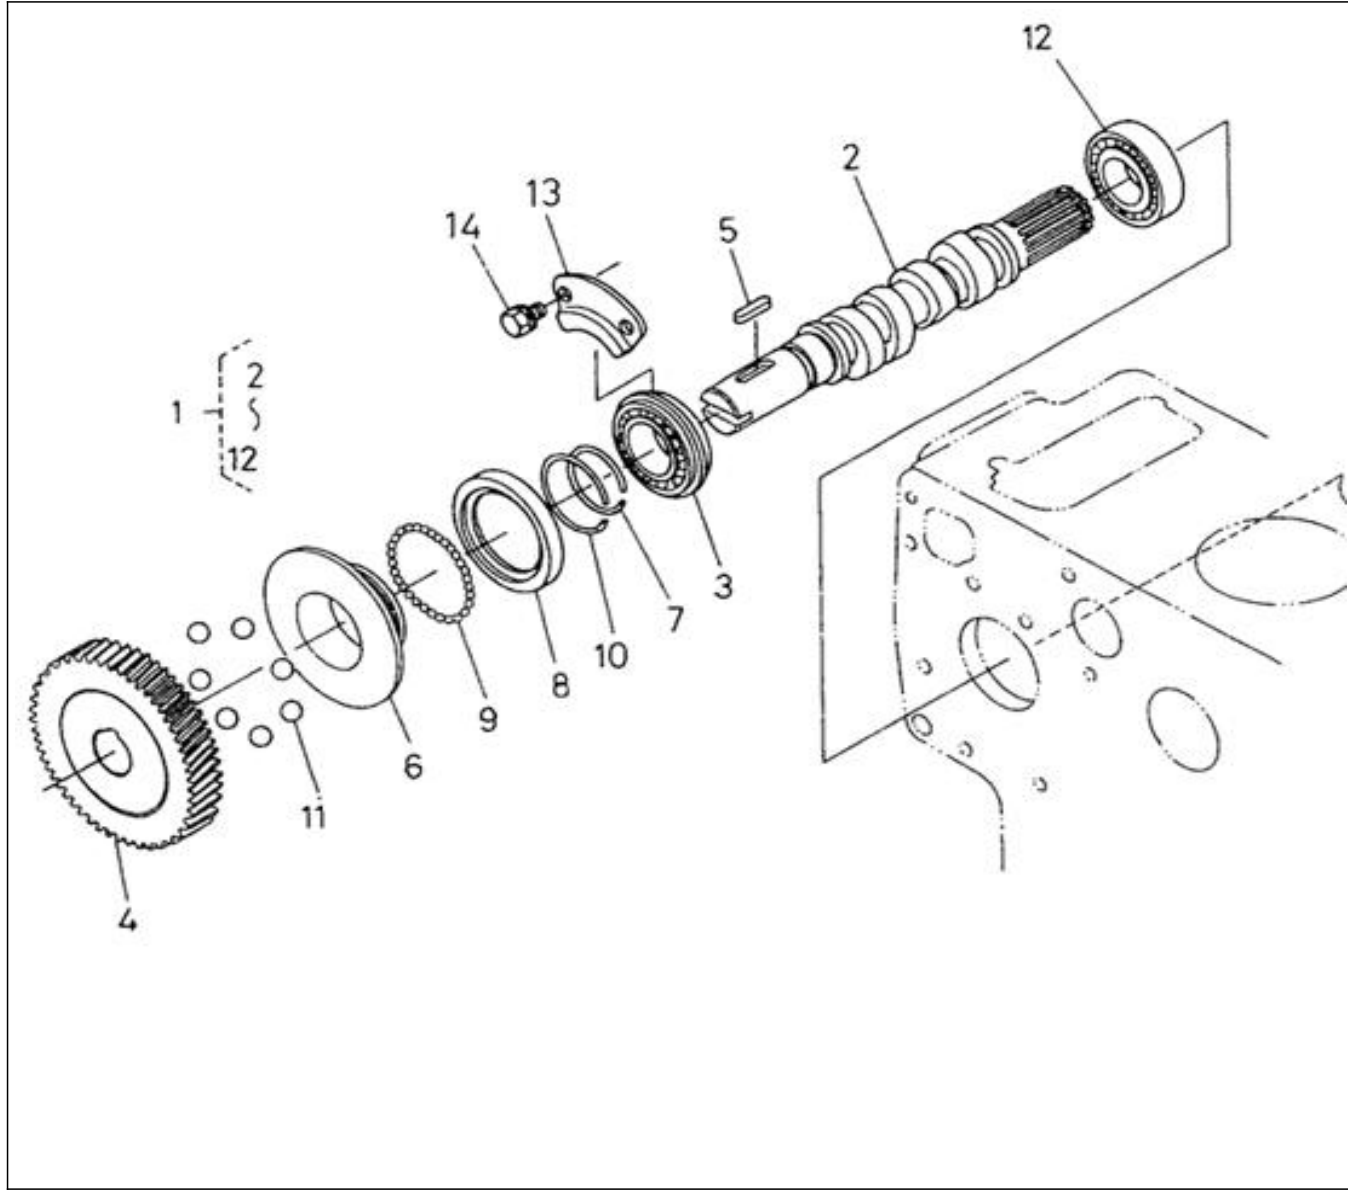

Brand: NanniDiesel
Model: Moteur 4.200TD N4.60
Version: Standard
Subassembly: CAMSHAFT FUEL

N.	Item	Description	Qty	Notes
1	970307349	ASSY FUEL CAMSHAFT	1	
2	970307350	CAMSHAFT,FUEL	1	
3	970312500	BEARING, BALL	1	
4	970307351	GEAR,INJECTION PUMP	1	
5	970312501	KEY, FEATHER	1	
6	970307352	SLEEVE,GOVERNOR	1	
7	970302099	CIR-CLIP,GOVERNOR SLEEVE	1	
8	970303929	CASE,GOVERNOR BALL	1	
9	970492130	BEARING,BALL FUEL CAMSHAFT	39	
10	970302100	CIR-CLIP,GOVERNOR BALL CASE	1	
11	970303930	BEARING,BALL	7	
12	970315079	BEARING,BALL (A PARTIR DU N°KTH08040183)	1	
13	970302106	STOPPER,FUEL CAMSHAFT	1	
14	970313311	BOLT	2	

V. 27/01/2012

Pag. 16/40