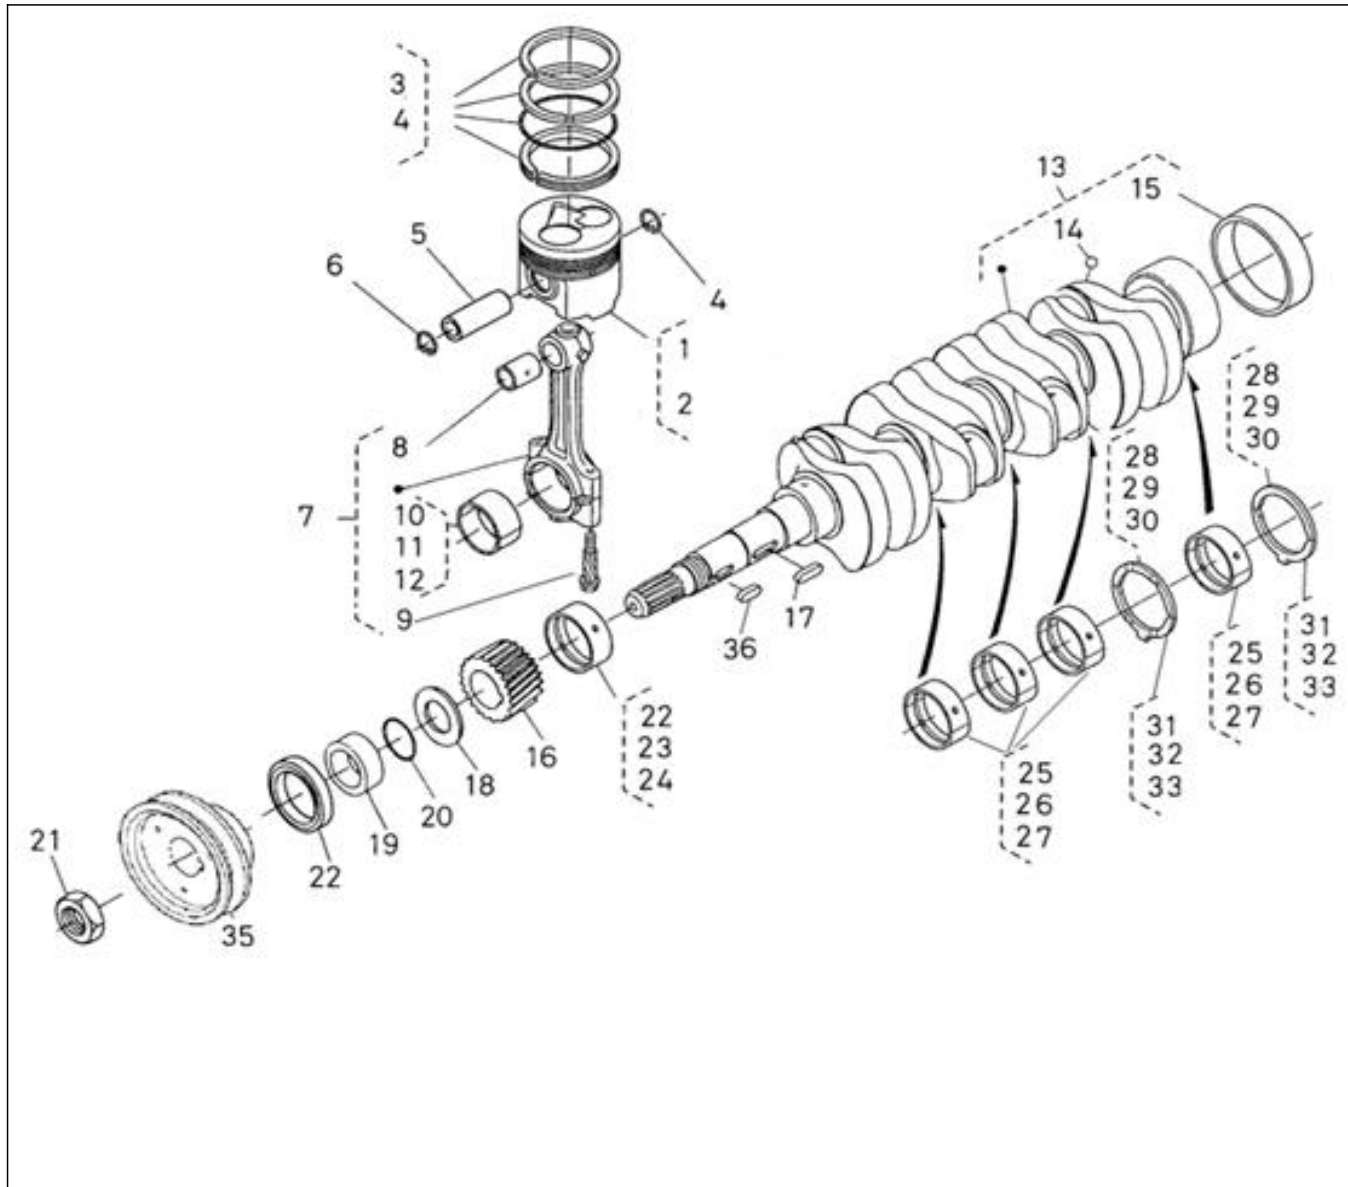

V. 27/01/2012

Pag. 12/40

Brand: NanniDiesel

Model: Moteur 4.200TD N4.60

Version: Standard

Subassembly: Crankshaf

N.	Item	Description	Qty	Notes
1	970313009	PISTON	4	
2	970313010	PISTON	4	
3	970313011	ASSY PISTON RING	4	
4	970313012	ASSY PISTON RING	4	
5	970307331	PIN,PISTON	4	
6	970313013	CIR CLIP,INTERNAL (N4.50 => N° KTH08040183)	8	
7	970307333	ASSY ROD,CONNECTING	4	
8	970307334	BUSH,PISTON PIN	4	
9	970301934	BOLT,CONN.ROD	8	
10	970307335	METAL,CRANK PIN	4	
11	970307336	METAL,CRANK PIN 02	4	
12	970307337	METAL,CRANK PIN 04	4	
13	970313016	COMP,CRANKSHAFT (N4.40 => N°KTF08040093)	1	
14	970302897	BEARING,BALL	4	
15	970301962	SLEEVE,CRANKSHAFT	1	
16	970313017	GEAR,CRANKSHAFT (N4.40 => N°KTF08040093)	1	
17	970313018	KEY,FEATHER (N4.40 => N°KTF08040093)	1	
18	970301967	SLINGER,OIL	1	
19	970301968	COLLAR,CRANKSHAFT	1	
20	970301969	O-RING	1	
21	970301970	NUT,CRANKSHAFT	1	
22	970313019	METAL,CRANKSHAFT	1	
23	970313020	METAL,CRANKSHAFT	1	
24	970313021	METAL,CRANKSHAFT	1	
25	970313022	METAL,CRANKSHAFT	4	
26	970313023	METAL,CRANKSHAFT	4	
27	970313024	METAL,CRANKSHAFT	4	
28	970313025	METAL,SIDE	2	
29	970313026	METAL,SIDE	2	
30	970313027	METAL,SIDE	2	
31	970313028	METAL,SIDE	2	
32	970313029	METAL,SIDE	2	
33	970313030	METAL,SIDE	2	
34	970310539	SEAL,OIL	1	
35	970313031	PULLEY,FAN DRIVE (N4.40 => N°KTF08040093)	1	
36	970301966	KEY,FEATHER (N4.40 <= N°KTF08040092)	1	