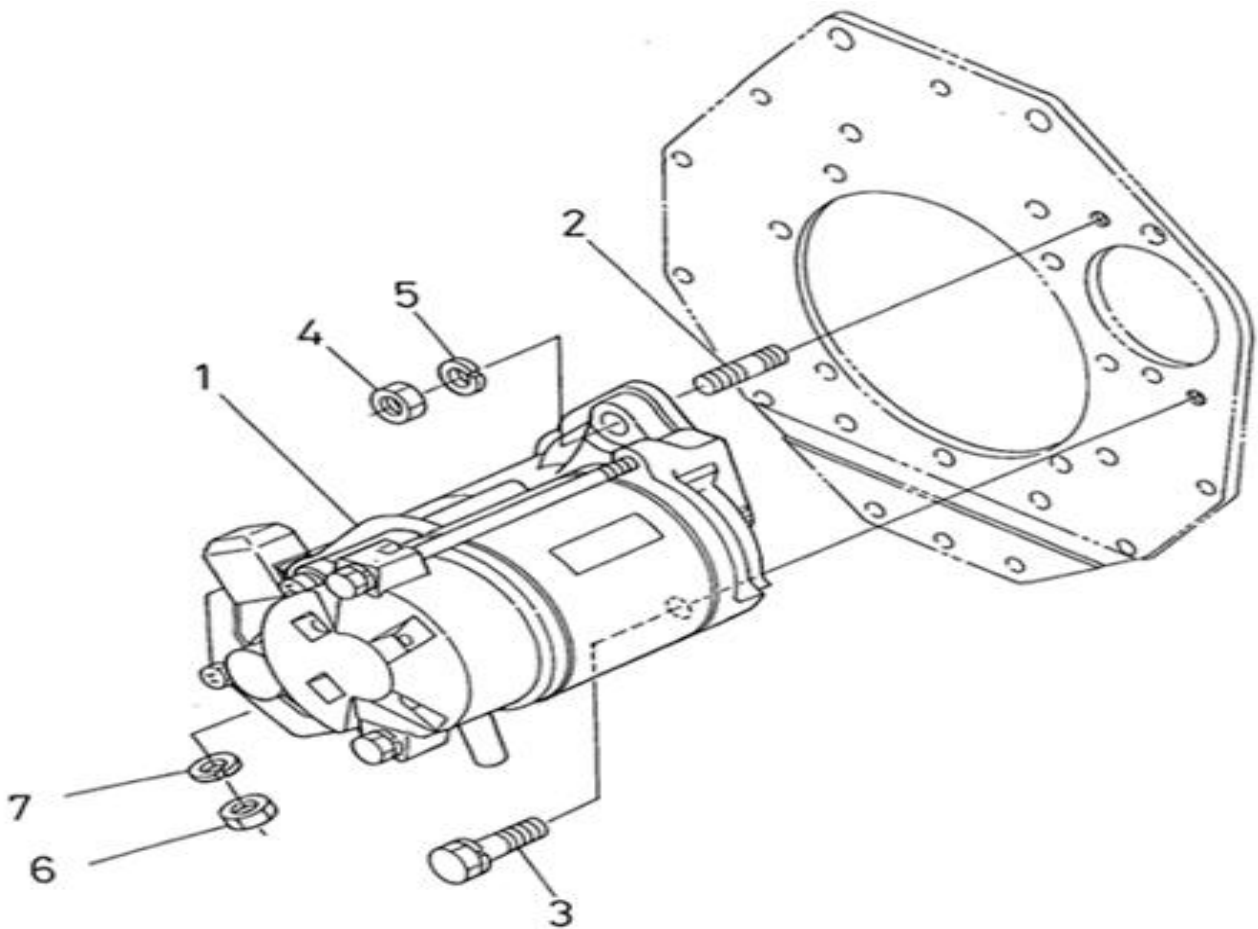

Brand: NanniDiesel	N.	Item	Description	Qty	Notes
Model: Moteur 4.200TD N4.60	1	970302070	STARTER,MOTOR 12V 0,8KW	1	
Version: Standard	2	970313103	STUD	1	
Subassembly: Starter Motor	3	970302934	BOLT,M10X 30	1	
	4	970313104	NUT	1	
	5	970302068	WASHER,SPRING D10	1	
	6	970313105	NUT	1	
	7	970490904	WASHER,SPRING D 8	1	

V. 27/01/2012

Pag. 32/40