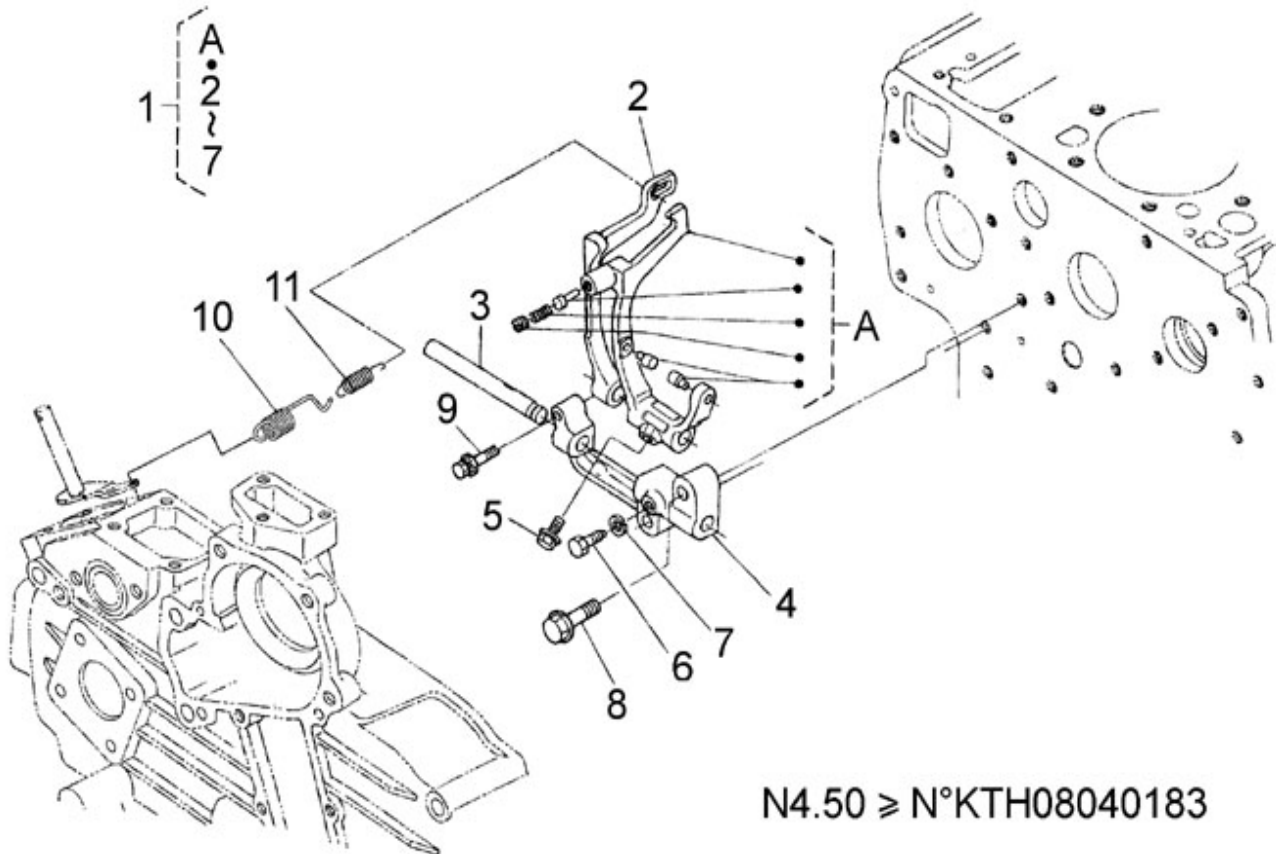

Brand: NanniDiesel

Model: Moteur 4.200TD N4.60

Version: Standard

Subassembly: GOVERNOR

N.	Item	Description	Qty	Notes
1	970313073	ASSY LEVER,FORK	1	
2	970313074	LEVER,FORK	1	
3	970313075	SHAFT,FORK LEVER	1	
4	970302036	SUPPORT,FORK LEVER	1	
5	970313656	BOLT,FLANGE	1	
6	970490520	BOLT	1	
7	970310417	WASHER,SPRING (BEFORE N°KTE08070398)	1	
8	970313569	BOLT,FLANGE	2	
9	970313076	BOLT	1	
10	970313077	SPRING,GOVERNOR	1	
11	970313078	SPRING,GOVERNOR	1	

V. 27/01/2012

Pag. 21/40