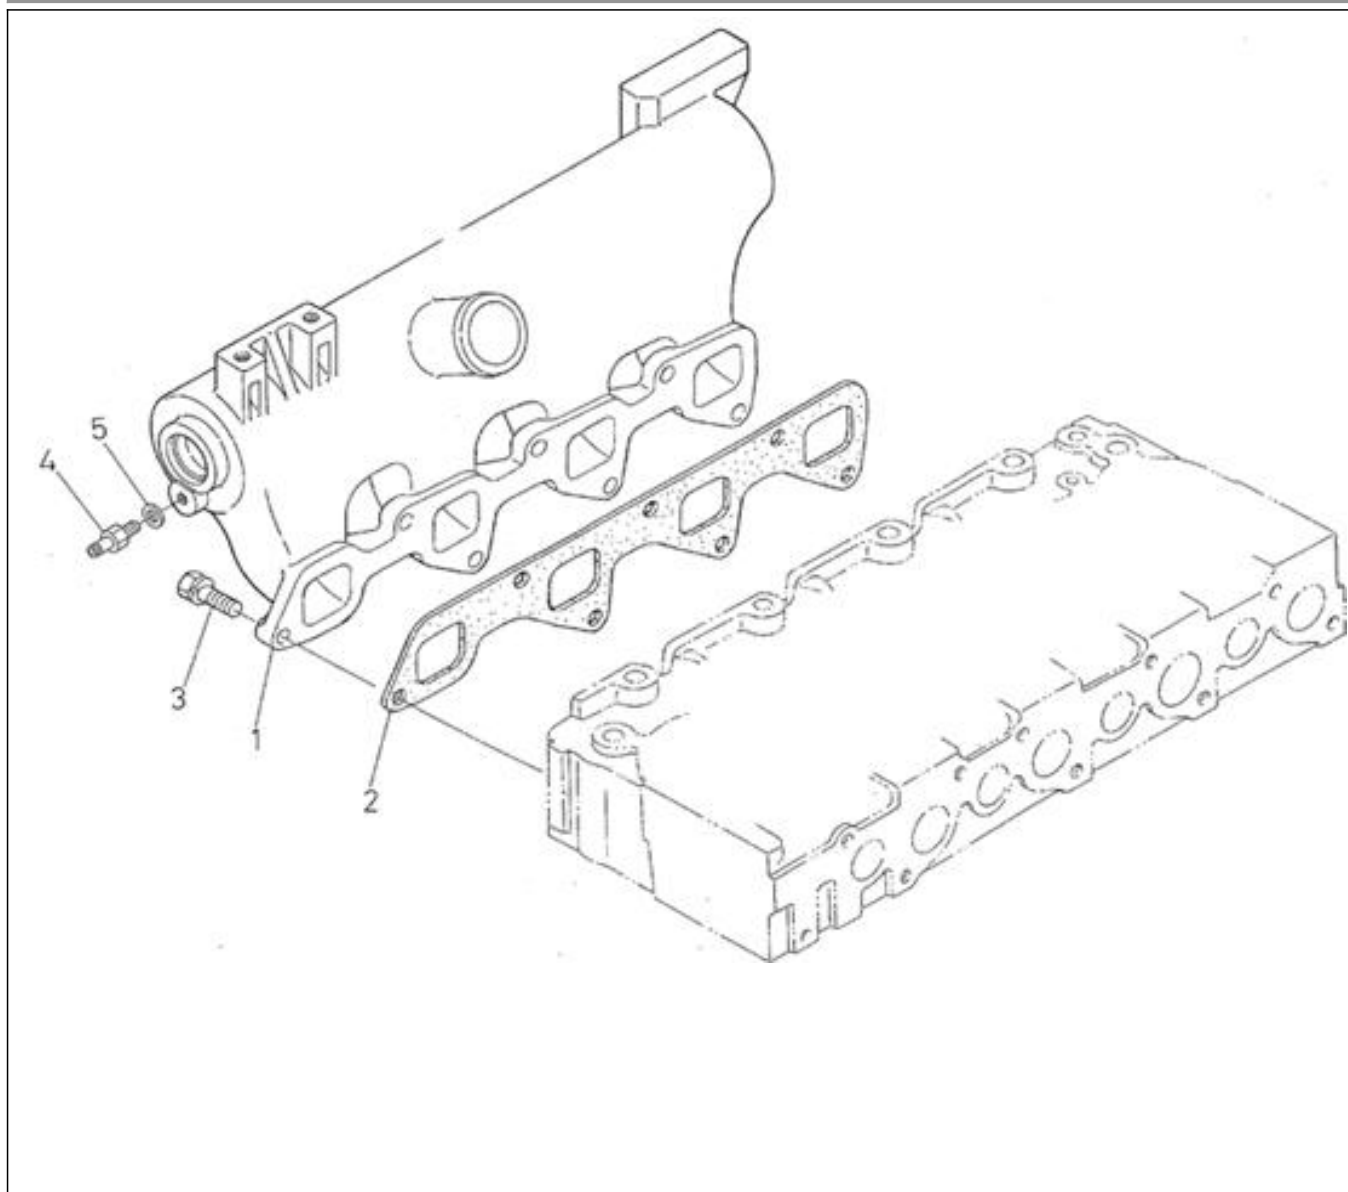

Brand: NanniDiesel	N.	Item	Description	Qty	Notes
Model: Moteur 4.200TD N4.60	1	970313086	MANIFOLD,INLET	1	
Version: Standard	2	970313087	GASKET,IN-MANIFOLD	1	
Subassembly: INTAKE MANIFOLD	3	970492138	BOLT,M 8X 22	7	
	4	39160735	BOLT	1	
	5	970150403	RING,SEAL (=> N° XA0001 <= 3Z0001)	1	

V. 27/01/2012

Pag. 29/40