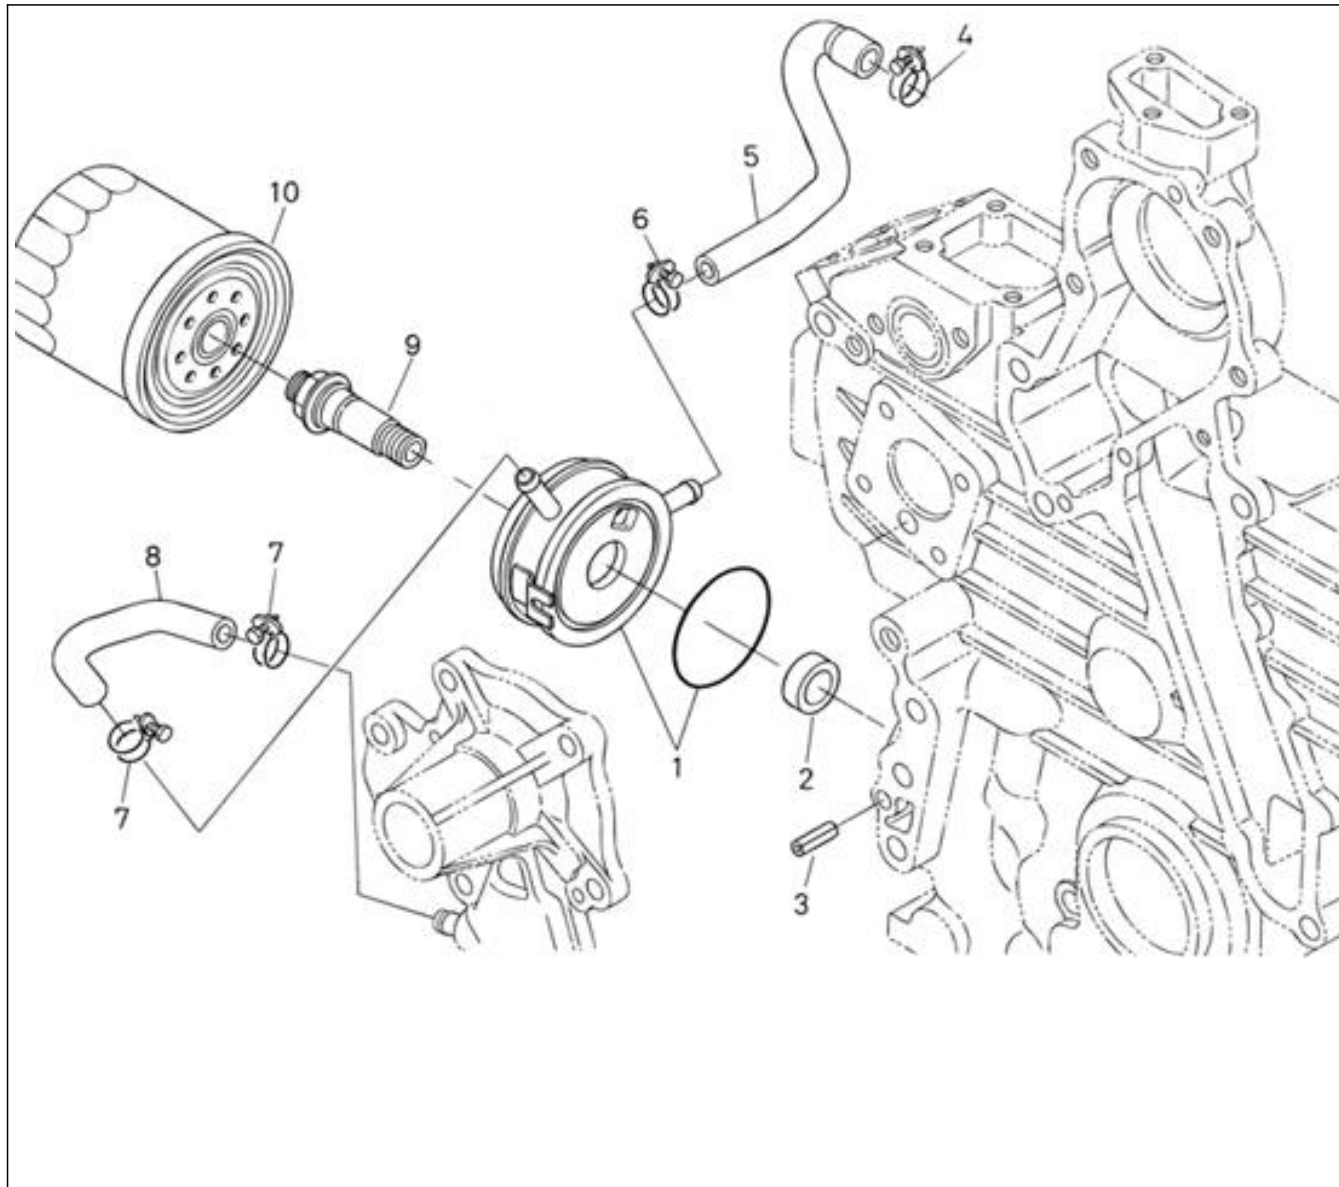

V. 27/01/2012

Pag. 5/40

Brand: NanniDiesel

Model: Moteur 4.200TD N4.60

Version: Standard

Subassembly: CYLINDER HEAD COVER

N.	Item	Description	Qty	Notes
1	970312970	ASSY COVER,CYL.HEAD	1	
2	970312971	SHIELD,BREATHER	1	
3	970307535	HOSE	1	
4	970312972	COVER,BREATHER	1	
5	970312973	O RING,BREATHER	1	
6	970490307	SCREW,M 5X 10	4	
7	970312974	GASKET,HEAD COVER	1	
8	970312975	BOLT	10	
9	970312976	CLAMP,HOSE	1	
10	970490510	CAP,FILLING OIL	1	
11	970313560	O RING	1	
12	970312978	TUBE,BREATHER	1	
13	970492138	BOLT,M 8X 22	1	
14	970312979	CLAMP,BREATHER TUBE	1	