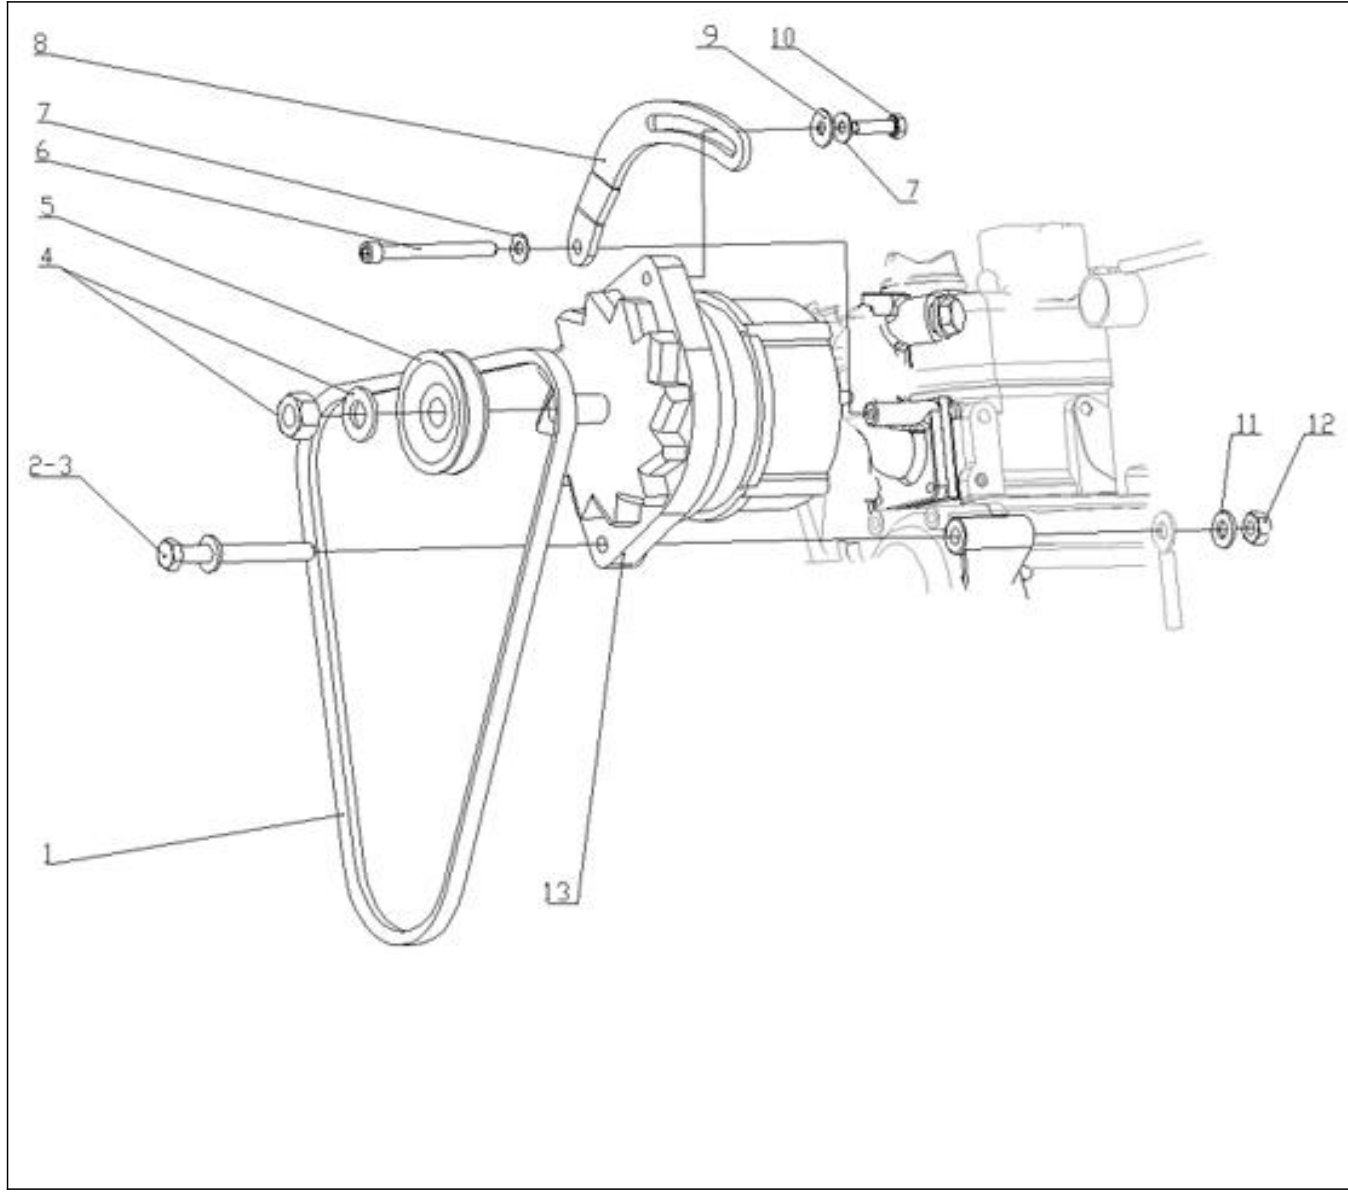

Brand: NanniDiesel
Model: Moteur 4.200TD N4.60
Version: Standard
Subassembly: Alternator Assy. Std

N.	Item	Description	Qty	Notes
1	48108051	BELT	1	
2	39160411	BOLT	1	
3	970119135	WASHER,PLAIN D10 (DONT DEUX POUR CALAGE GALET	1	
4	970312833	KIT FIXATION ALT	1	
5	95312305	PULLEY	1	
6	970300193	BOLT,HEX M 8X 70 (+++FIX TENDEUR)	1	
7	970119138	WASHER,SPRING D 8 (TENDEUR)	2	
8	95203077	TIGHTNER	1	
9	970304050	WASHER	1	
10	970304082	BOLT (+++ FIX COUDE ECHAP)	1	
11	970119137	WASHER,CORRUGATED D10	1	
12	970119143	NUT, M10	1	
13	48201109	Replaced by 48201171 - ALTERNATOR	1	

V. 27/01/2012

Pag. 33/40