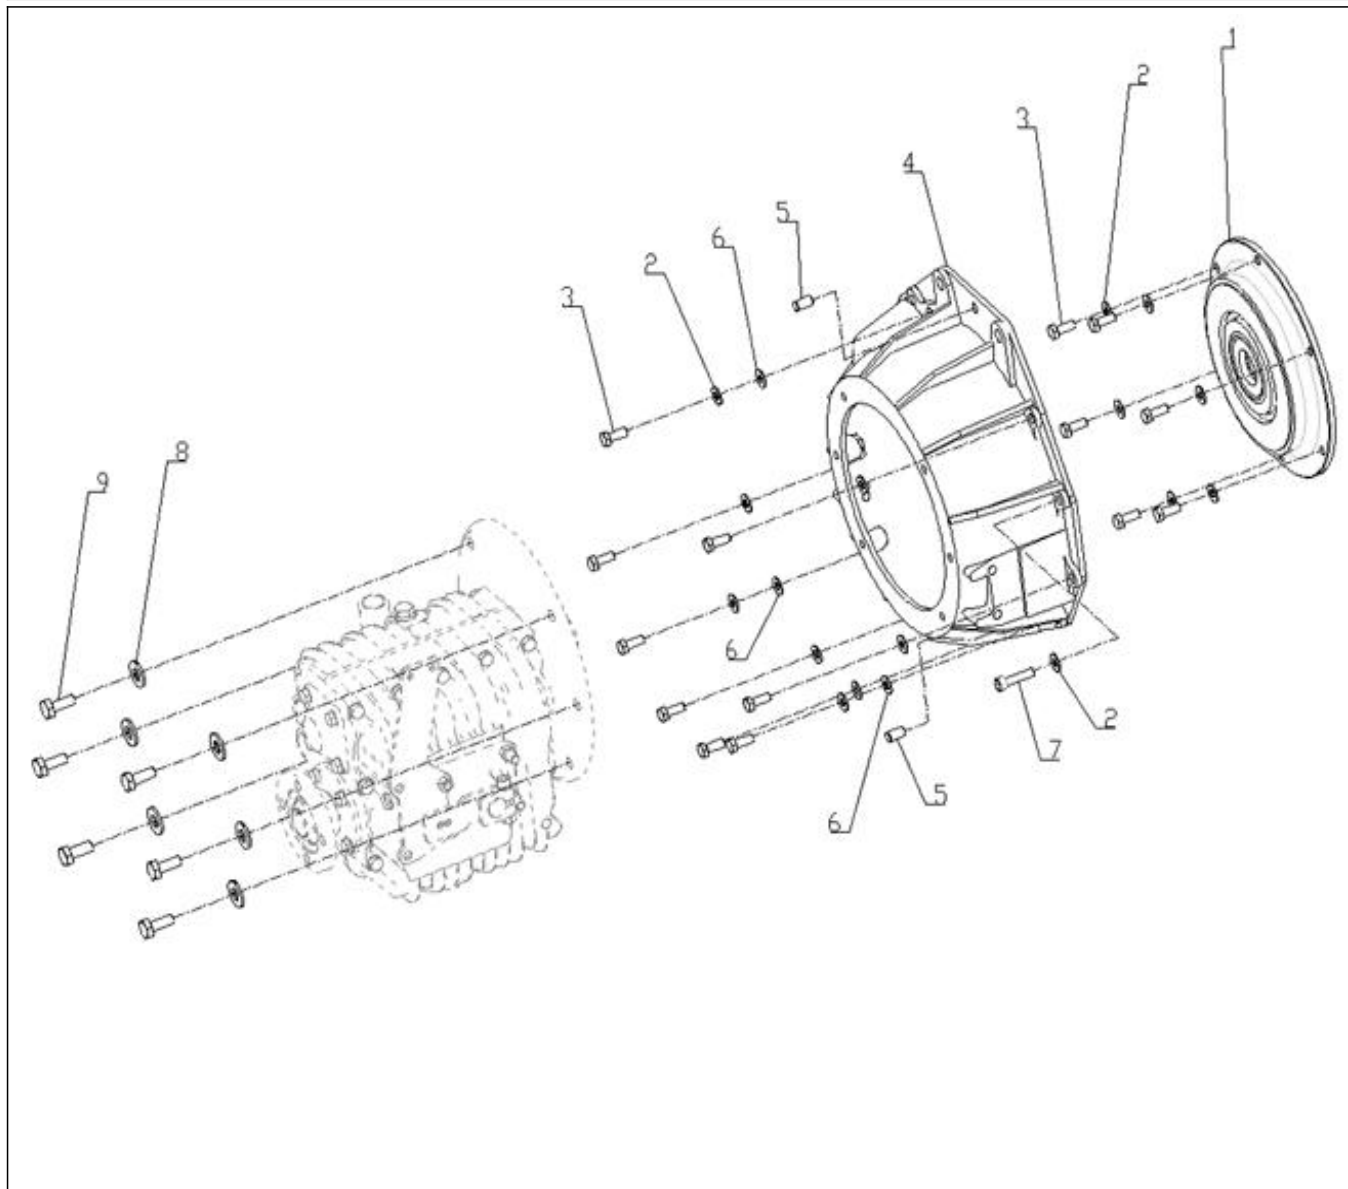

Brand: NanniDiesel

Model: Moteur 4.200TD N4.60

Version: Standard

Subassembly: FLYWHEEL HOUSING

N.	Item	Description	Qty	Notes
1	48100868	COUPLING (Pour inverseur/For gearbox)	1	Pour inverseur/For gearbox
1	48100883	COUPLING (Pour Sail Drive/For Sail Drive)	1	Pour Sail Drive/For Sail Drive
2	970119139	WASHER,CORRUGATED D8 (DONT 3 PTO)	16	
3	970119141	BOLT,HEX M8X 20 (+++FIX. SUPPORT COLLIER SUR	15	
4	970301628	HOUSING,FLYWHEEL 4.190	1	
5	970302149	PIN,CYLINDRICAL D10X 20	2	
6	970027323	WASHER,PLAIN D 8	3	
7	970635916	BOLT,SOCK M 8X 35 (+++ FIX COUDE ECHAP)	1	
8	970119137	WASHER,CORRUGATED D10	6	
9	970635508	BOLT,HEX M10X 25 (A DEFINIR)	6	

V. 27/01/2012

Pag. 38/40