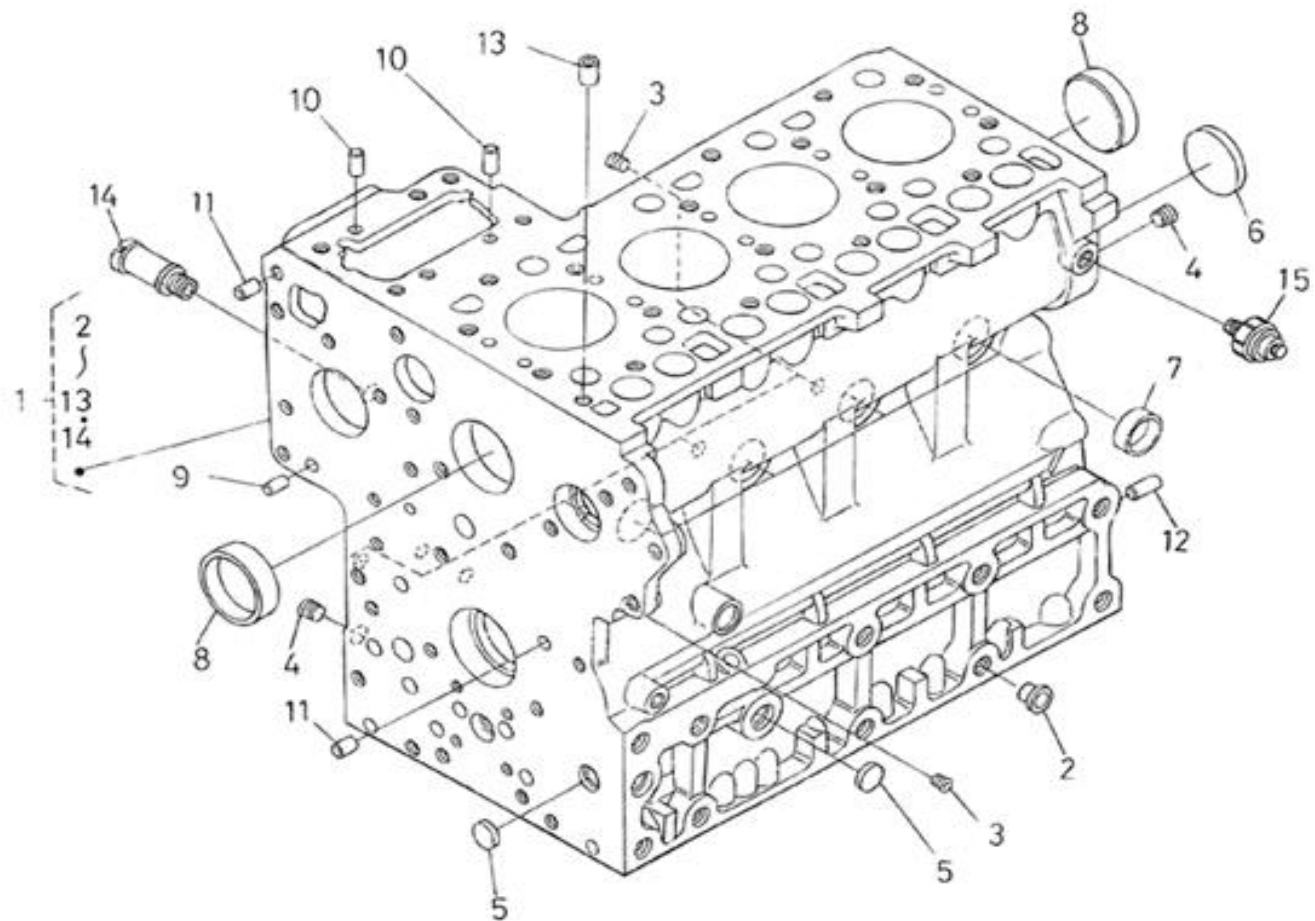

N.	Item	Description	Qty	Notes
1	970314959	N4.60 4.200TD N4.40HD 4.199TD - CRANKCASE	1	
2	970301901	PLUG (<= N°KTH0804182)	2	
3	970490108	PLUG,SOCK	6	
4	970490109	PLUG,SOCK	2	
5	970301903	PLUG	3	
6	970313087	GASKET,IN-MANIFOLD	1	
7	970301905	CAP,SEALING	6	
8	970301906	CAP,FREEZE	2	
9	970301907	PIN,CYLINDRICAL	2	
10	970490122	PIN,CYLINDRICAL	3	
11	970301908	PIN,CYLINDRICAL	2	
12	970301909	PIN,CYLINDRICAL	1	
13	970490112	PIN,PIPE	1	
14	970302119	PIPE,WATER RETURN 1	1	
15	970851700	SWITCH,OIL	1	