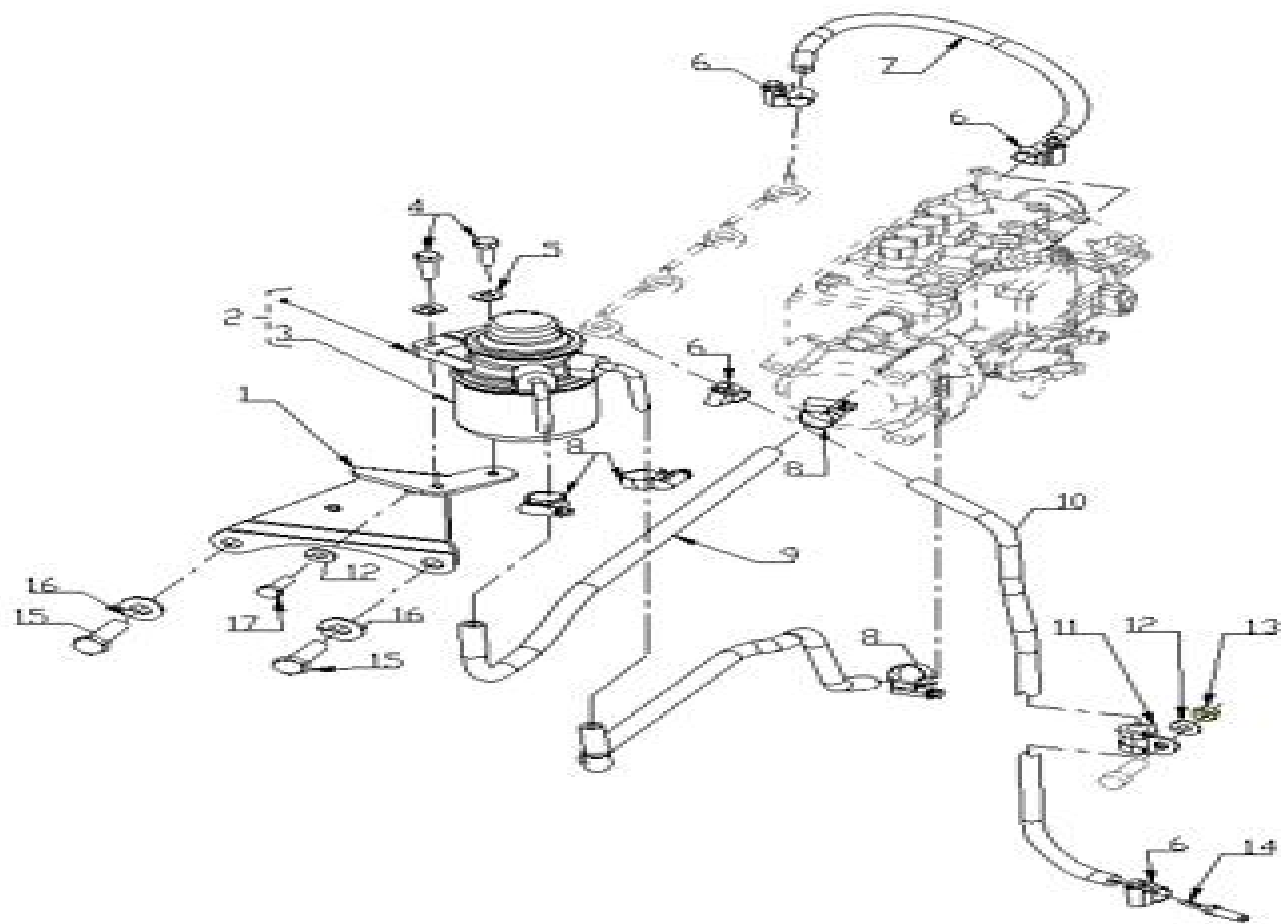

Brand: NanniDiesel

Model: Moteur 4.200TD N4.60

Version: Standard

Subassembly: FUEL FILTER ASSY

N.	Item	Description	Qty	Notes
1	95310668	SUPPORT FUEL FILTER	1	
2	970310293	FUEL FILTER	1	
3	970310302	FILTER	1	
4	970409603	BOLT,HEX M 8X 25 (FIX SUP ALT)	2	
5	970119139	WASHER,CORRUGATED D8 (DONT 3 PTO)	2	
6	970312876	CLAMP	4	
7	32805001	HOSE (++RETOUR INJ / PPE INJ)	0.26	
8	970439306	CLAMP (++POUR DURITE ORIGINE REF HUILE MOTEUR)	4	
9	32808002	FUEL HOSE ISO 7840 D8	0.76	
10	32805001	HOSE (++RETOUR INJ / PPE INJ)	0.3	
11	970301182	CLAMP,PIPE D12 D=8	1	
12	970119138	WASHER,SPRING D 8 (TENDEUR)	2	
13	970027322	NUT,M 8 (++ECROU FIL DEMARREUR)	1	
14	970302476	PIPE,FUEL CONN.D 8	1	
15	970304014	BOLT,HEX M12X1,25X 35 (+++FIX SUPPORT SUR CLOCHE	2	
16	970409154	WASHER,SPRING D12	2	
17	970119148	BOLT, HEX M 8X 30 (+++ FIX . ALT AU NIVEAU DU TENDEUR)	1	

V. 27/01/2012

Pag. 19/40