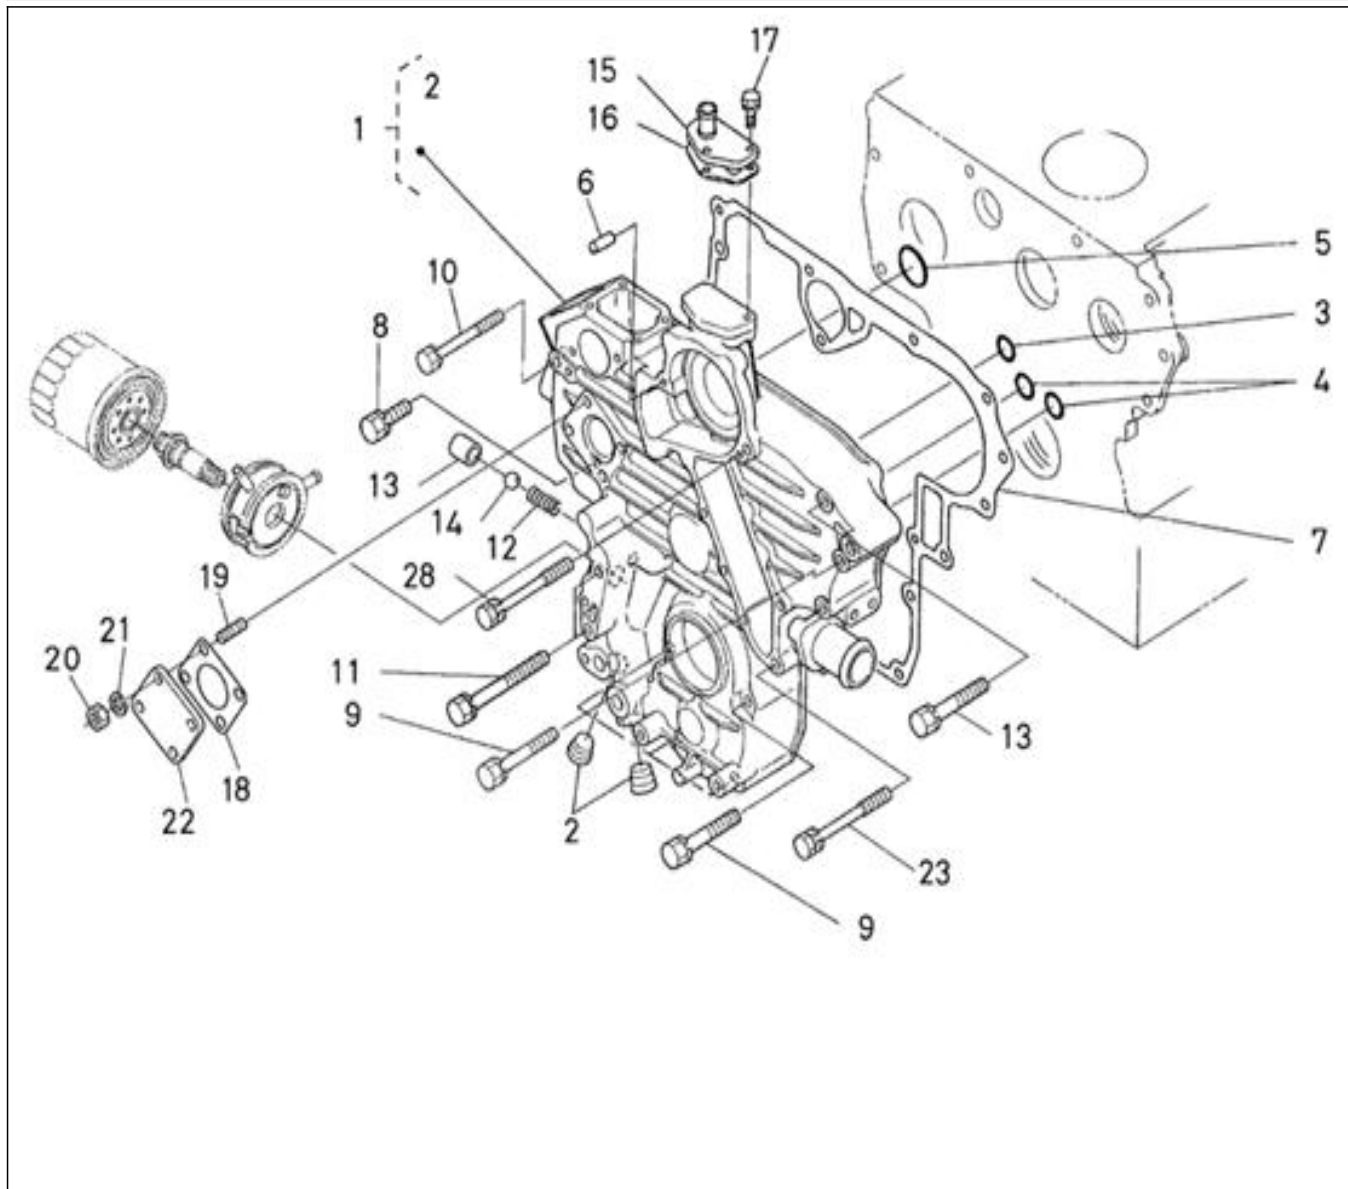

Brand: NanniDiesel

Model: Moteur 4.200TD N4.60

Version: Standard

Subassembly: Timing case

N.	Item	Description	Qty	Notes
1	970312949	COMP.CASE,GEAR	1	
2	970310315	PLUG	2	
3	970493132	O-RING	1	
4	970312951	O RING	2	
5	970312952	O RING	1	
6	970301908	PIN,CYLINDRICAL	2	
7	970312953	GASKET,GEAR CASE	1	
8	970310499	BOLT	1	
9	970312954	BOLT	7	
10	970310536	BOLT	1	
11	970312955	BOLT	2	
12	970302074	SPRING	1	
13	970302075	SEAT,VALVE	1	
14	970302076	BEARING,BALL	1	
15	970301931	FLANGE,WATER RETURN	1	
16	970301932	GASKET,FLANGE W/RETURN	1	
17	970491536	BOLT,M 6X 20	3	
18	970312956	GASKET,HOUR METER	1	
19	970490224	STUD	4	
20	970151133	NUT,M 6 (BEFORE N°KTE08070398)	4	
21	970310417	WASHER,SPRING (BEFORE N°KTE08070398)	4	
22	970490222	COVER,INJ.TIMING	1	
23	970301929	BOLT	4	

V. 27/01/2012

Pag. 3/40