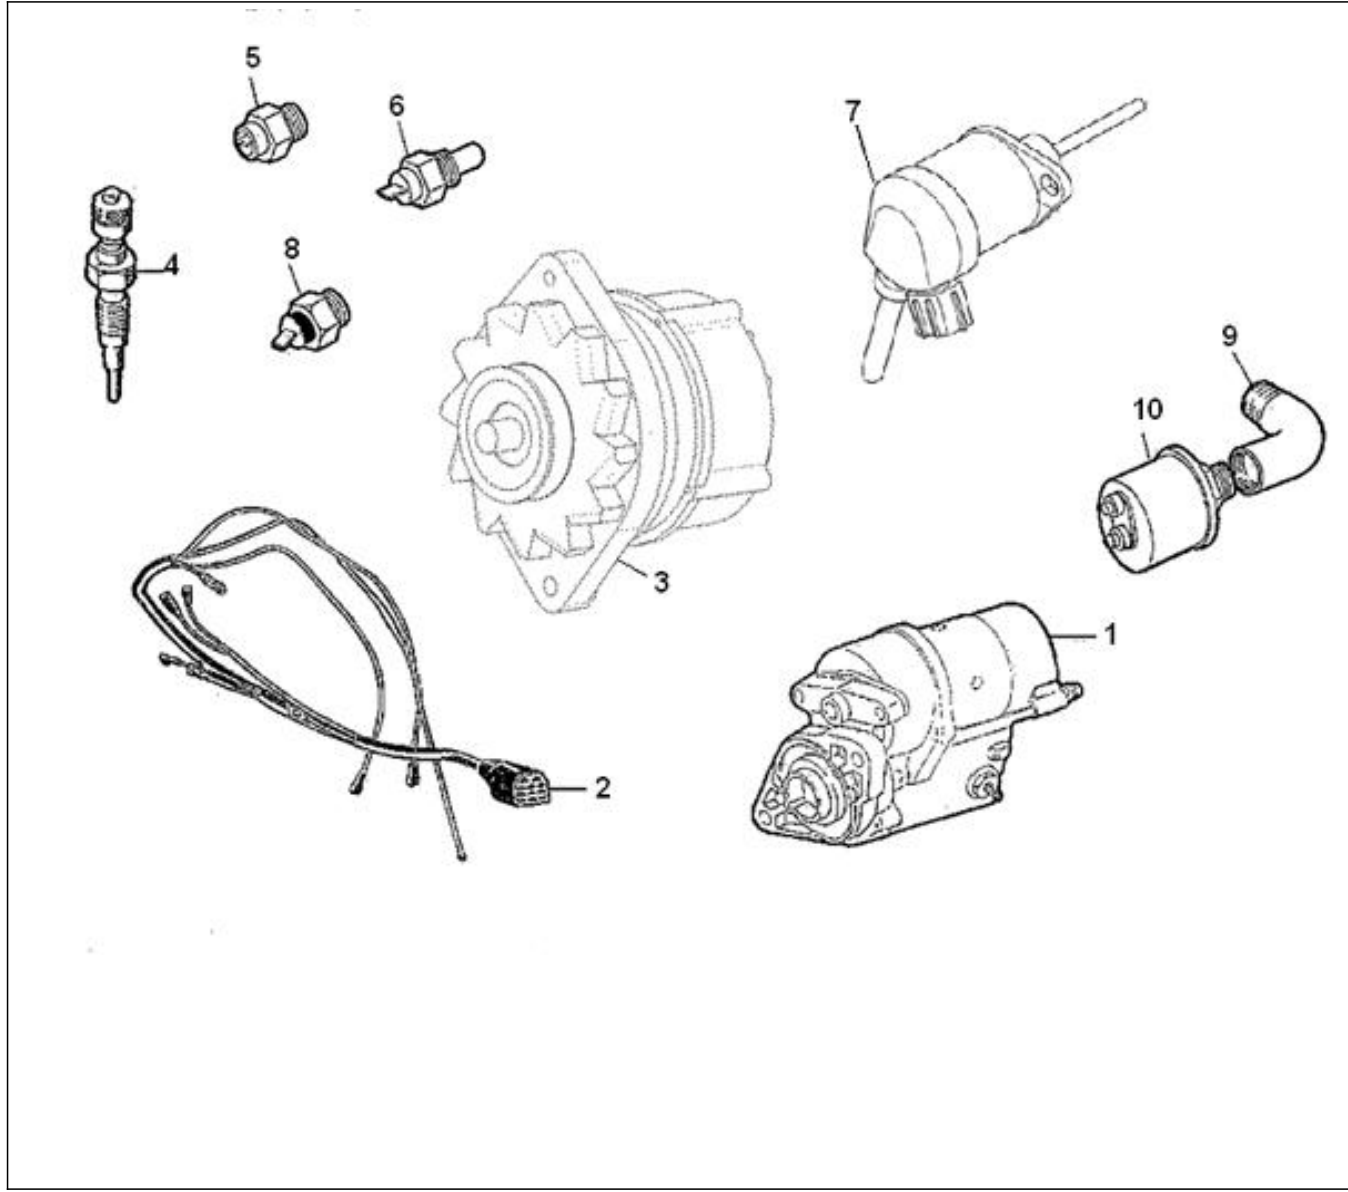

Brand: NanniDiesel
Model: Moteur 4.200TD N4.60
Version: Standard
Subassembly: Electrics

N.	Item	Description	Qty	Notes
1	970302070	STARTER,MOTOR 12V 0,8KW	1	
2	674433PS	PANEL	1	
3	48201109	Replaced by 48201171 - ALTERNATOR	1	
4	970307393	GLOW PLUG	4	
5	970304054	TEMPERATURE SWITCH 1/8 1P 97°C	1	
6	970851602	WATER TEMPERATURE SENDER	1	
7	970313107	ASSY SOLENOID (ENERGIZED TO RUN)	1	
8	970851700	SWITCH,OIL	1	
9	970493207	ELBOW,1/8X10X1,5MF (+++MONTAGE ALERTE HUILE)	1	
10	48201143	OIL PRESSURE SENDER (Remplace 307091 à partir du T511050112)	1	

V. 27/01/2012

Pag. 37/40