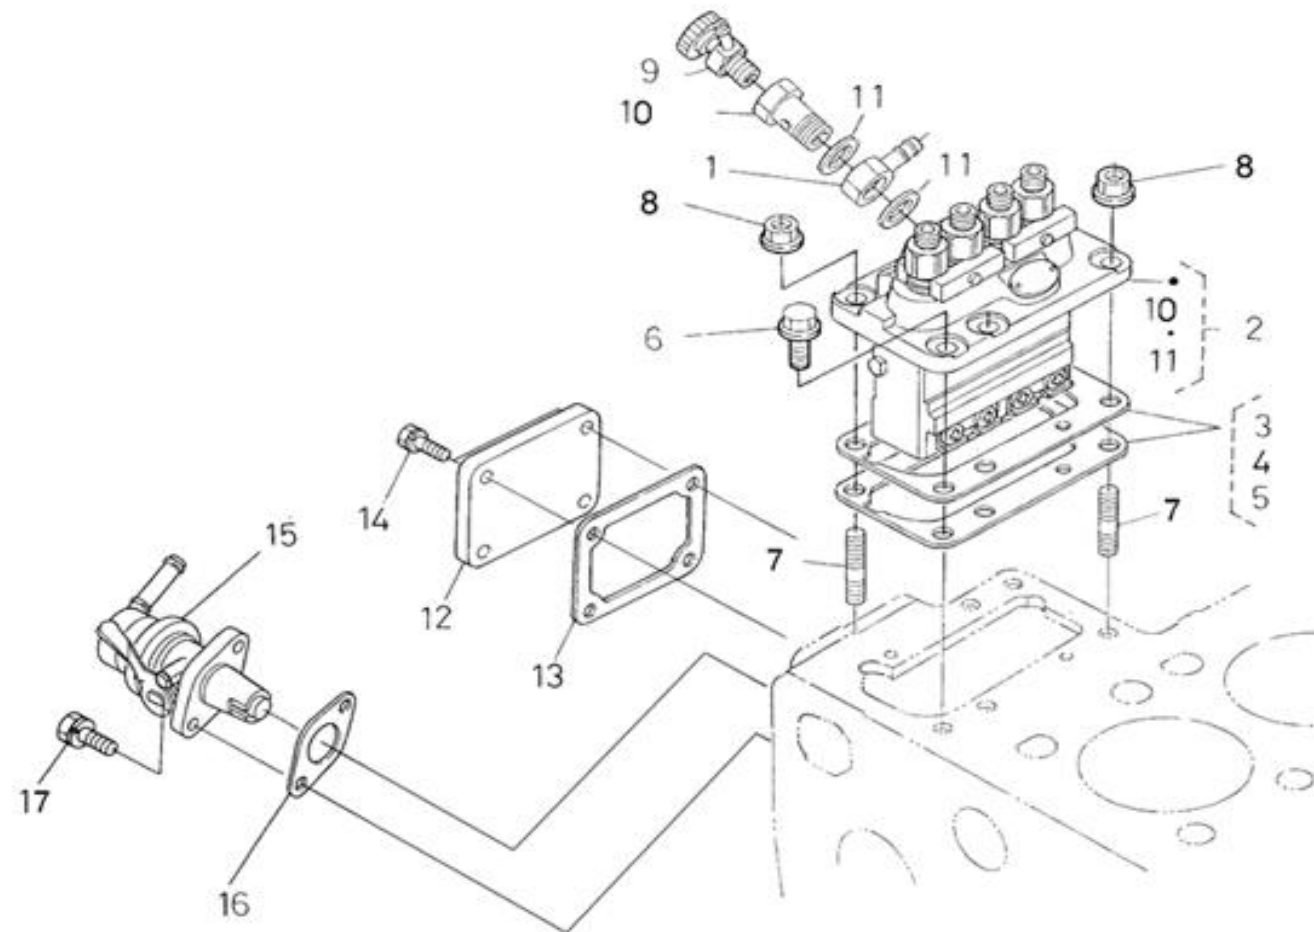

Brand: NanniDiesel

Model: Moteur 4.200TD N4.60

Version: Standard

Subassembly: INJECTION & FUEL PUMP

N.	Item	Description	Qty	Notes
1	970310456	JOINT,EYE	1	
2	970313050	ASSY PUMP,INJECTION	1	
3	970302086	SHIM,INJECTION PUMP 4.190	1	
4	970313052	SHIM,INJECTION PUMP	1	
5	970302412	SHIM,INJECTION PUMP 0.45	1	
6	970313545	BOLT,FLANGE	4	
7	970312986	STUD	2	
8	970310780	NUT,FLANGE	2	
9	970307368	ASSY COCK,JET START	1	
10	970302107	SCREW,INJ.PUMP	1	
11	970307379	WASHER,NIPPLE	2	
12	970313054	COVER,INJ.PUMP	1	
13	970310448	GASKET,PUMP COVER NA	1	
14	970491117	BOLT,M 6X 16	4	
15	970307768	ASSY PUMP,FUEL	1	
16	970313055	GASKET,FUEL PUMP	1	
17	970491117	BOLT,M 6X 16	2	

V. 27/01/2012

Pag. 17/40