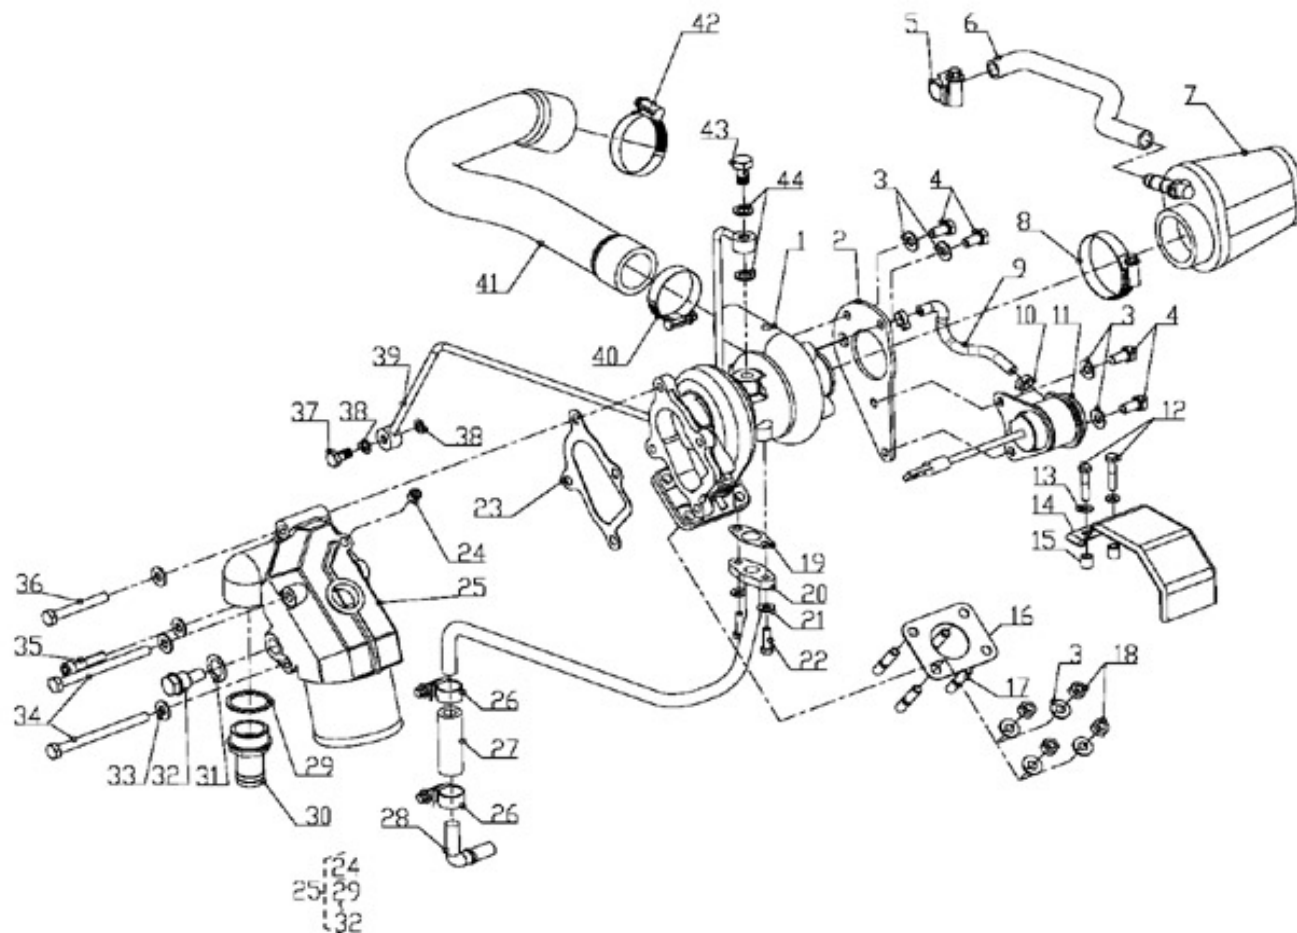

Brand: NanniDiesel

Model: Moteur 4.200TD N4.60

Version: Standard

Subassembly: TURBOCHARGER EXH. MIXER

N.	Item	Description	Qty	Notes
1	970313112	TURBOCHARGER	1	
2	95203075	BRACKET	1	
3	970119138	WASHER, SPRING D 8 (TENDEUR)	8	
4	970639903	BOLT, HEX M 8X 16 (+++FIX SUPPORT ET WASTEGATE)	4	
5	970439306	CLAMP (++)POUR DURITE ORIGINE REF HUILE MOTEUR)	1	
6	970302573	HOSE, CARTER DEAIR 2.40HE	1	
7	48100886	AIR FILTER	1	
8	970313316	CLAMP	1	
9	970310548	HOSE	1	
10	970310171	CLAMP (+++ FIX DURITE WASTEGATE)	2	
11	970313113	WASTEGATE	1	
12	970304025	BOLT, HEXM 6X 10 A2	2	
13	970304026	WASHER, PLAIN D 6 A2	2	
14	95310698	TURBO PROTECTION	1	
15	43320280	SPACER	2	
16	970310501	GASKET NA	1	
17	970300080	STUD, M 8X 25 (+++ FIX TURBO)	4	
18	970027322	NUT, M 8 (++)ECROU FIL DEMARREUR)	4	
19	970310508	GASKET NA (A vérifier livraison avec base moteur)	1	
20	51306120	OIL RETURN PIPE	1	
21	970119149	WASHER, SPRING D 6 (Pour protection injecteur)	2	
22	970644006	BOLT, HEX M 6X 20 (++)FIX TENDEUR)	2	
23	970310502	GASKET NA	1	
24	970307265	PLUG, HEX 1/8	1	
25	970313114	EXHAUST	1	
26	970434506	CLAMP, HOSE 13-20 (POUR DURITE REF HUILE MOTEUR)	2	
27	32813001	HOSE	1	
28	970313115	RETURN OIL PIPE	1	
29	48410090	GASKET	1	
30	655402075	BARBED END BRASS FITTING 1-25 (SUR REFROIDISSEUR	1	
31	970300199	GASKET, RING D16	1	
32	970494635	ANODE, ZINC CPL M16X1,5	1	
33	970119139	WASHER, CORRUGATED D8 (DONT 3 PTO)	4	
34	970300191	BOLT, HEX M 8X100 (++) FIX COUDE ECHAP)	2	
35	970635916	BOLT, SOCK M 8X 35 (+++ FIX COUDE ECHAP)	1	
36	970644594	BOLT, HEX M 8X 60 (+++FIX POULIE SPA)	1	
37	970310504	BOLT, EYE JOINT	1	
38	970300288	GASKET, M8 (FIX TUYAU GRAISSAGE)	2	
39	51306119	PIPE	1	
40	970300922	CLAMP, HOSE 26-38 (FOURNITURE POMPE ATTELEE)	1	
41	48328135	PIPE	1	
42	970604533	CLAMP, HOSE 32-44 (QUANTITE 8 R.P. 4 LE 19/06/2008)	1	
43	970310505	BOLT, EYE JOINT (<= N° T501050057)	1	
44	970300430	GASKET, RING D10 (+++ FIX TUYAU GRAISSAGE SUR TURBO)	2	

V. 27/01/2012

Pag. 23/40