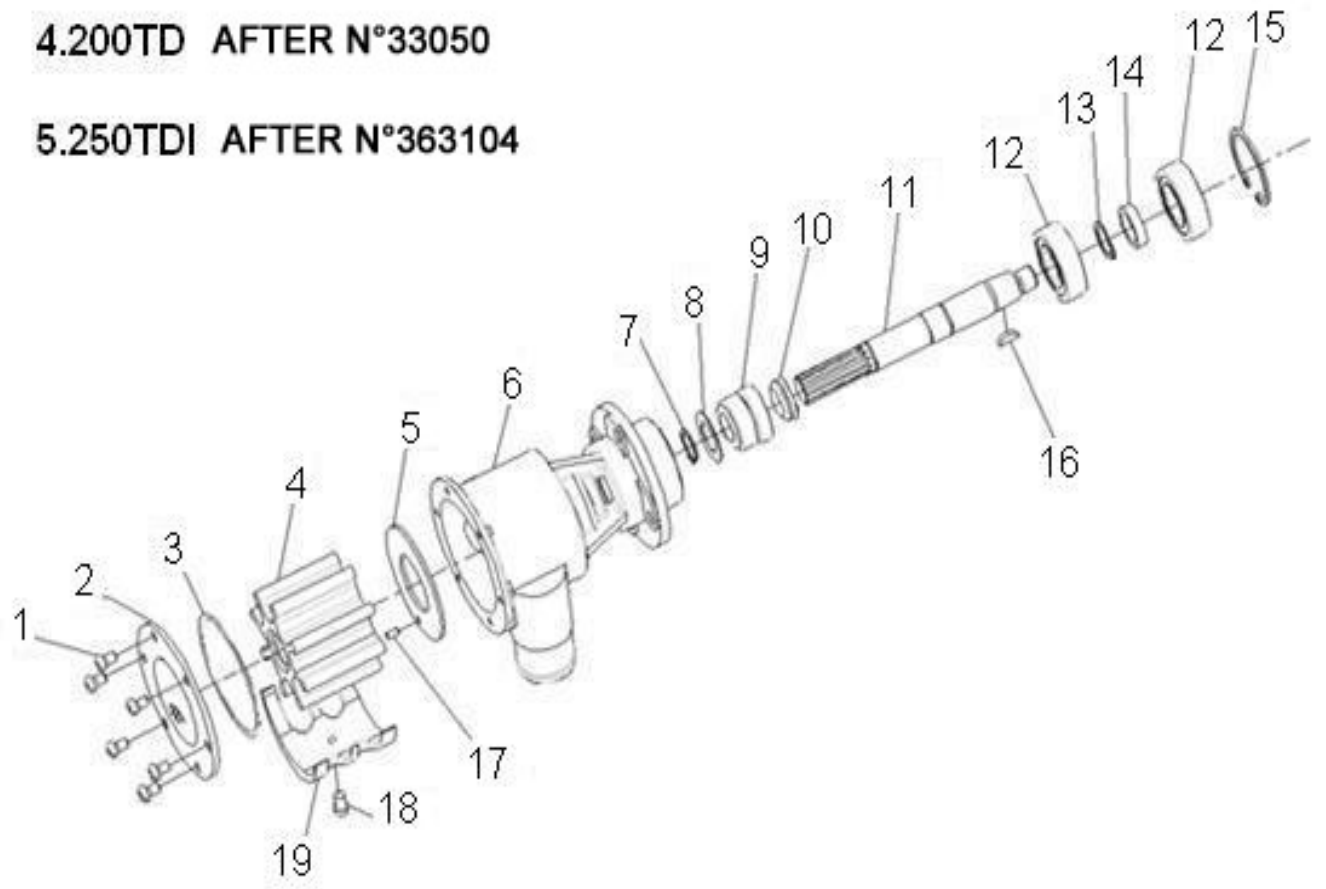

Brand: NanniDiesel
Model: Moteur 4.200TD N4.60
Version: Standard
Subassembly: Seawater pump Ass

N.	Item	Description	Qty	Notes
1	970312429	SCREW	6	
2	970313122	COVER	1	
3	970313123	GASKET	1	
4	970544310	IMPELLER,WATER PUMP F 7B-803	1	
5	970313125	SPACER	1	
6	970313126	BODY,WATER PUMP	1	
7	970313127	CIRCLIPS	1	
8	970313128	WASHER,WATER PUMP	1	
9	970313129	GASKET	1	
10	970313130	LIP SEAL	1	
11	970313131	WATER PUMP SHAFT	1	
12	970312426	BALL BEARING	2	
13	970304049	CIR-CLIP	1	
14	970313134	SPACER	1	
15	970614627	RING,RETAINING	1	
16	970313136	KEY	1	
17	970303675	PIN,WATER PUMP F5B-9000	1	
18	970304048	SCREW,CAM WATER PUMP	1	
19	970313139	CAM,WATER PUMP	1	
20	970312789	PUMP,WATER (JUSQU'AU N°33050 CDE FLASQUE	1	
21	970301804	REPAIR KIT	1	

4.200TD AFTER N°33050
5.250TDI AFTER N°363104

V. 27/01/2012

Pag. 28/40