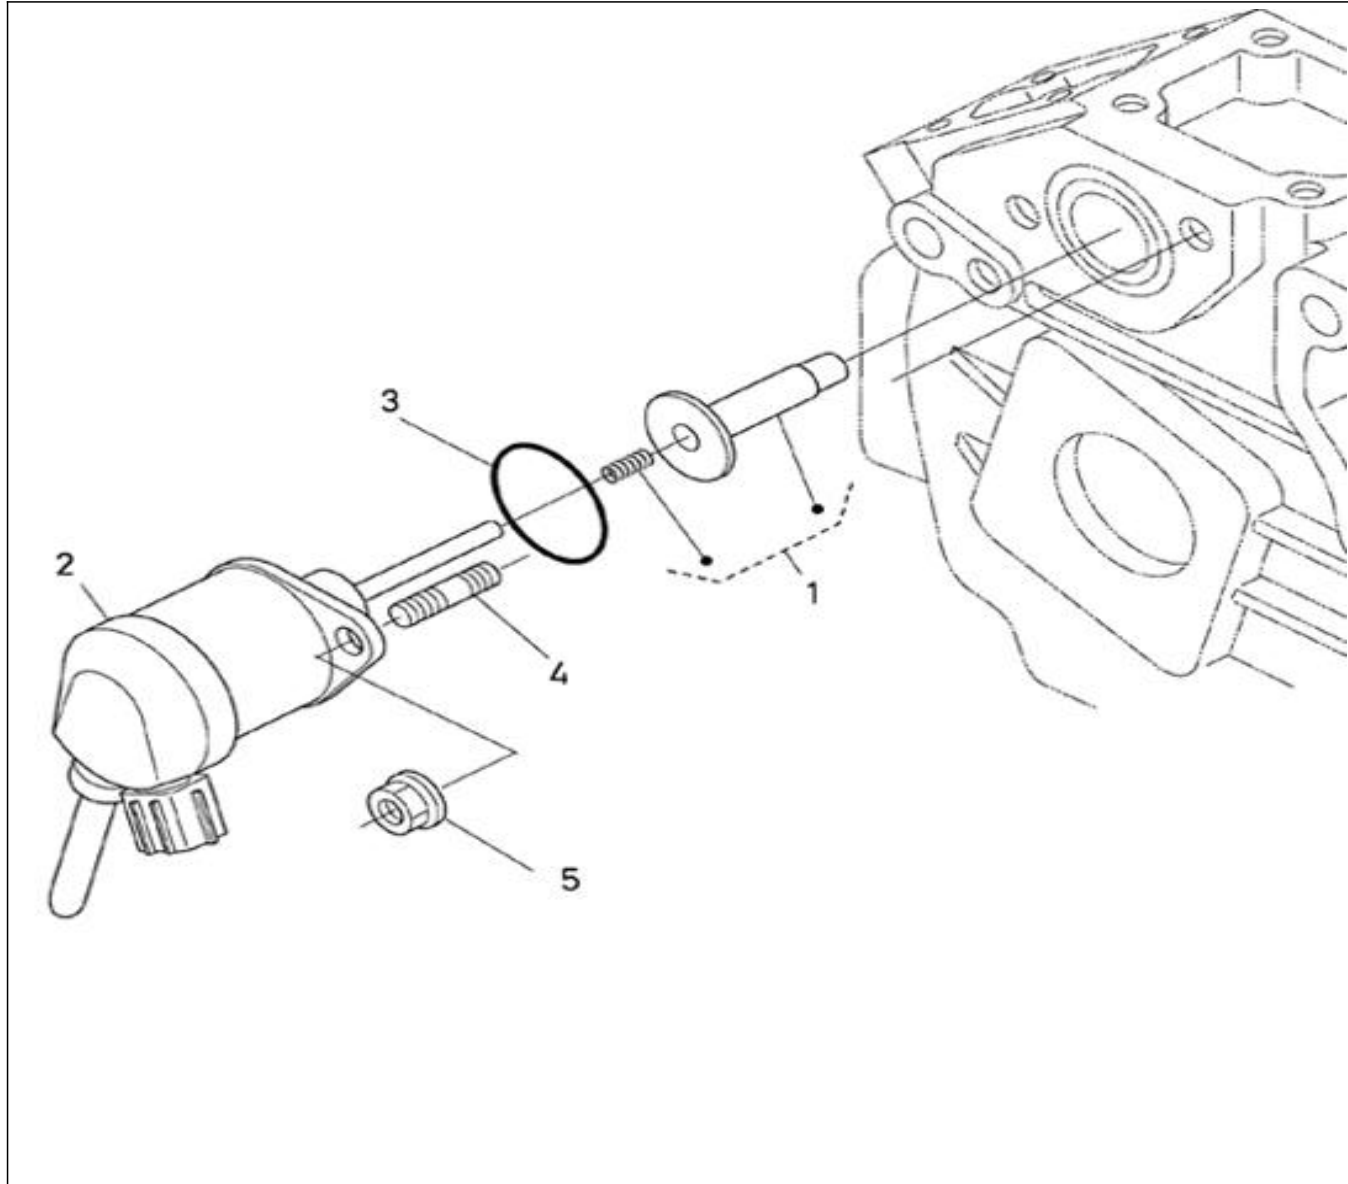

Brand: NanniDiesel
Model: Moteur 4.200TD N4.60
Version: Standard
Subassembly: Electric Stop

N.	Item	Description	Qty	Notes
1	970313106	COMP.GUIDE,SOLENOID	1	
2	970313107	ASSY SOLENOID (ENERGIZED TO RUN)	1	ENERGIZED TO RUN
3	970313108	O RING	1	
4	970490224	STUD	2	
5	970313109	NUT,FLANGE	2	

V. 27/01/2012

Pag. 35/40