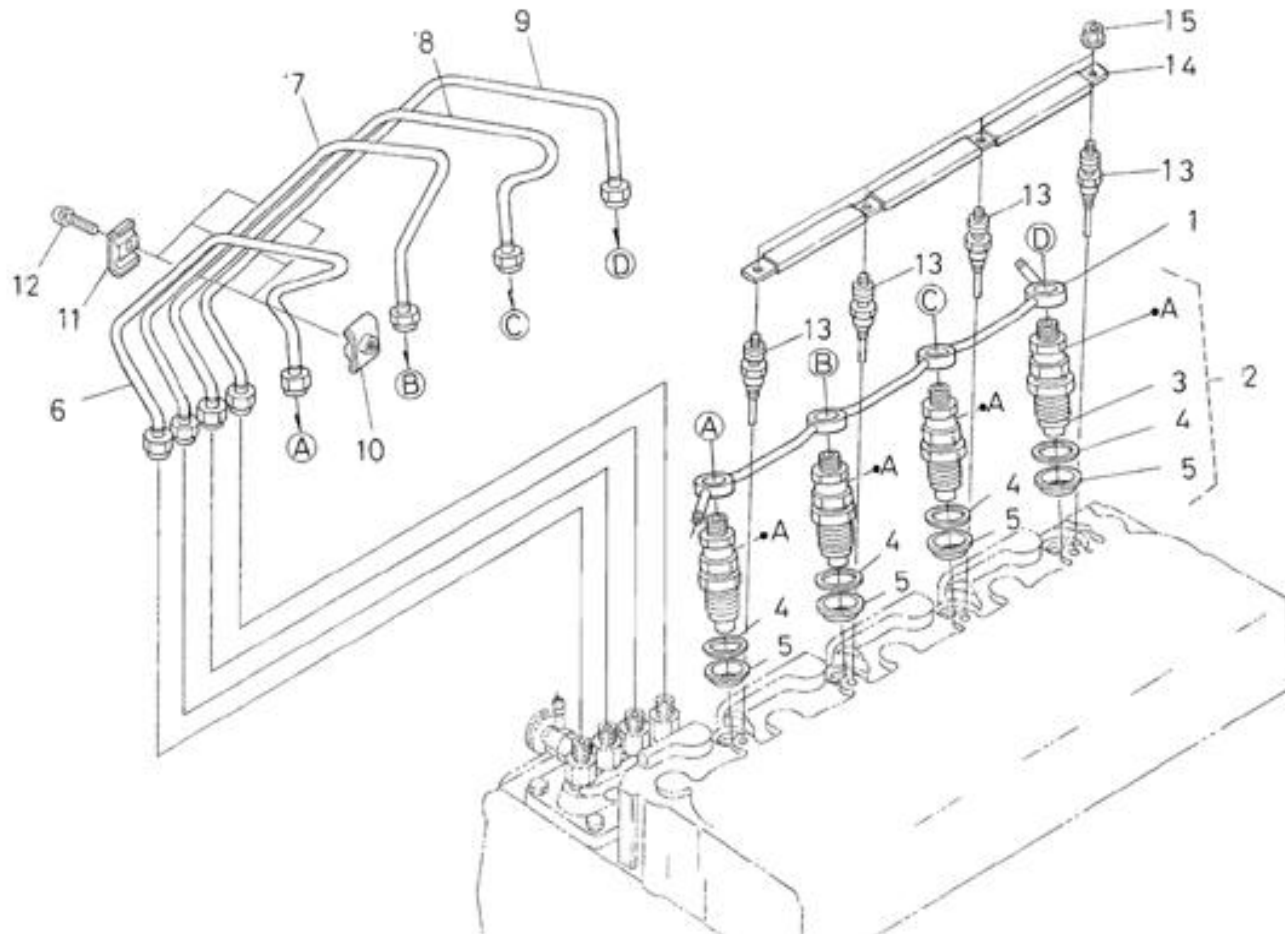

Brand: NanniDiesel

Model: Moteur 4.200TD N4.60

Version: Standard

Subassembly: INJECTION LINES NOZZLES

N.	Item	Description	Qty	Notes
1	970310414	HOSE	1	
2	970310467	KIT,NOZZLE HOLDER	4	
3	970307766	PIECE,NOZZLE	4	
4	970142109	GHASKET, RING INJECTORS	4	
5	970307388	SEAL,HEAT	4	
6	970313056	PIPE,INJECTION	1	
7	970313057	PIPE,INJECTION	1	
8	970313058	PIPE,INJECTION	1	
9	970313059	PIPE,INJECTION	1	
10	970142114	CLAMP,FUEL LINES 1+2	3	
11	970142115	CLAMP,FUEL-LINES 1+2	3	
12	970492118	SCREW,M 5X 20 ROUND HEAD	3	
13	970307393	GLOW PLUG	4	
14	970307394	CORD,GLOW PLUG (<= N° KTH08040182)	1	
15	970307593	NUT,FLANGE	4	
16	970307594	WASHER,PLAIN	4	

V. 27/01/2012

Pag. 18/40