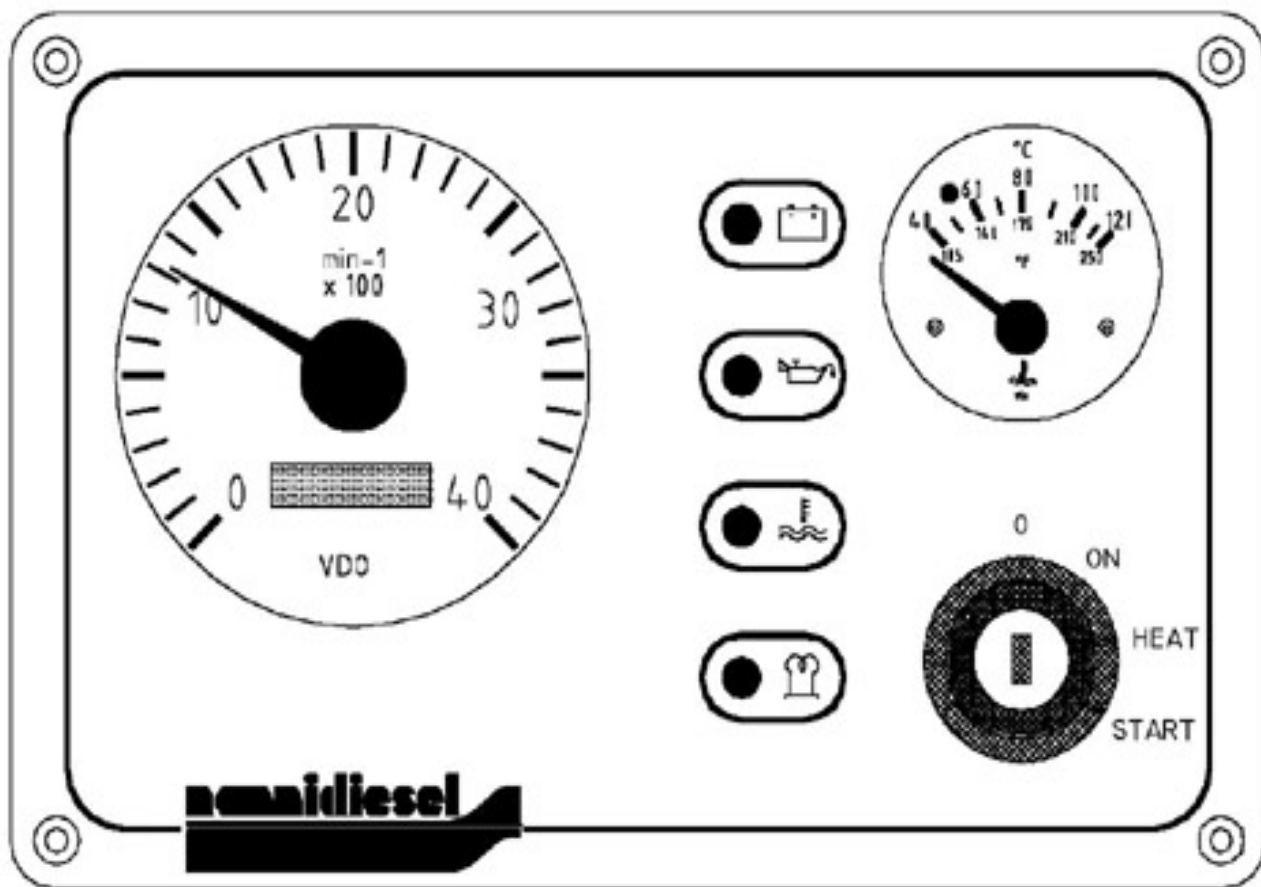

Brand: NanniDiesel	N.	Item	Description	Qty	Notes
Model: Moteur 4.200TD N4.60	1	674432	PANEL	1	
Version: Standard					
Subassembly: PANEL					

V. 27/01/2012

Pag. 34/40