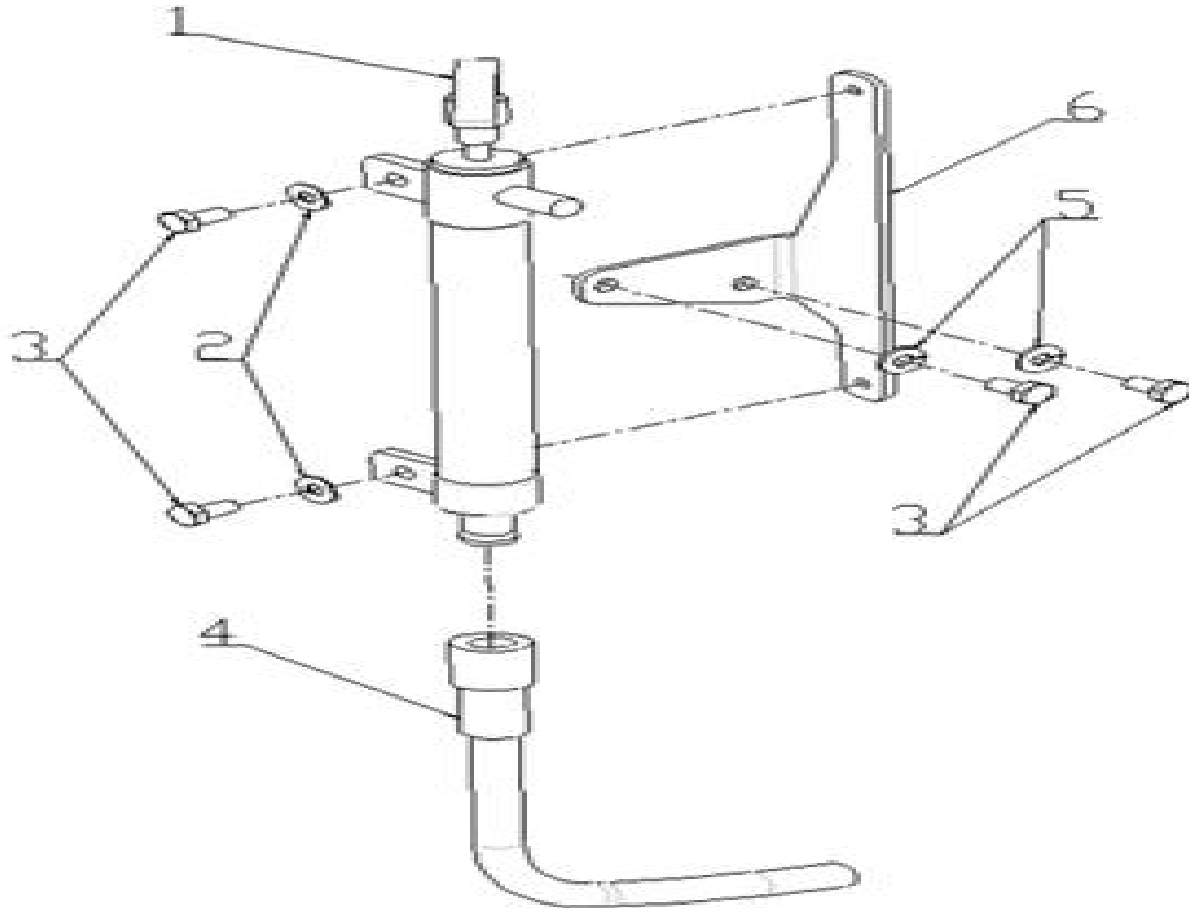

Brand: NanniDiesel

Model: Moteur 4.200TD N4.60

Version: Standard

Subassembly: OILEXTRACTION PUMP

N.	Item	Description	Qty	Notes
1	970439302	PUMP,OIL EXTRACTION	1	
2	970609602	WASHER,CORRUGATED D 6 (ROND GRAISSEE SERRAGE)	2	
3	970439910	BOLT,HEX M 6X 16 (+++FIX.SUPPORT AG ACC)	4	
4	970304102	DRAIN OIL PIPE	1	
5	970119149	WASHER, SPRING D 6 (Pour protection injecteur)	4	
6	95310731	BRACKET	1	

V. 27/01/2012

Pag. 30/40