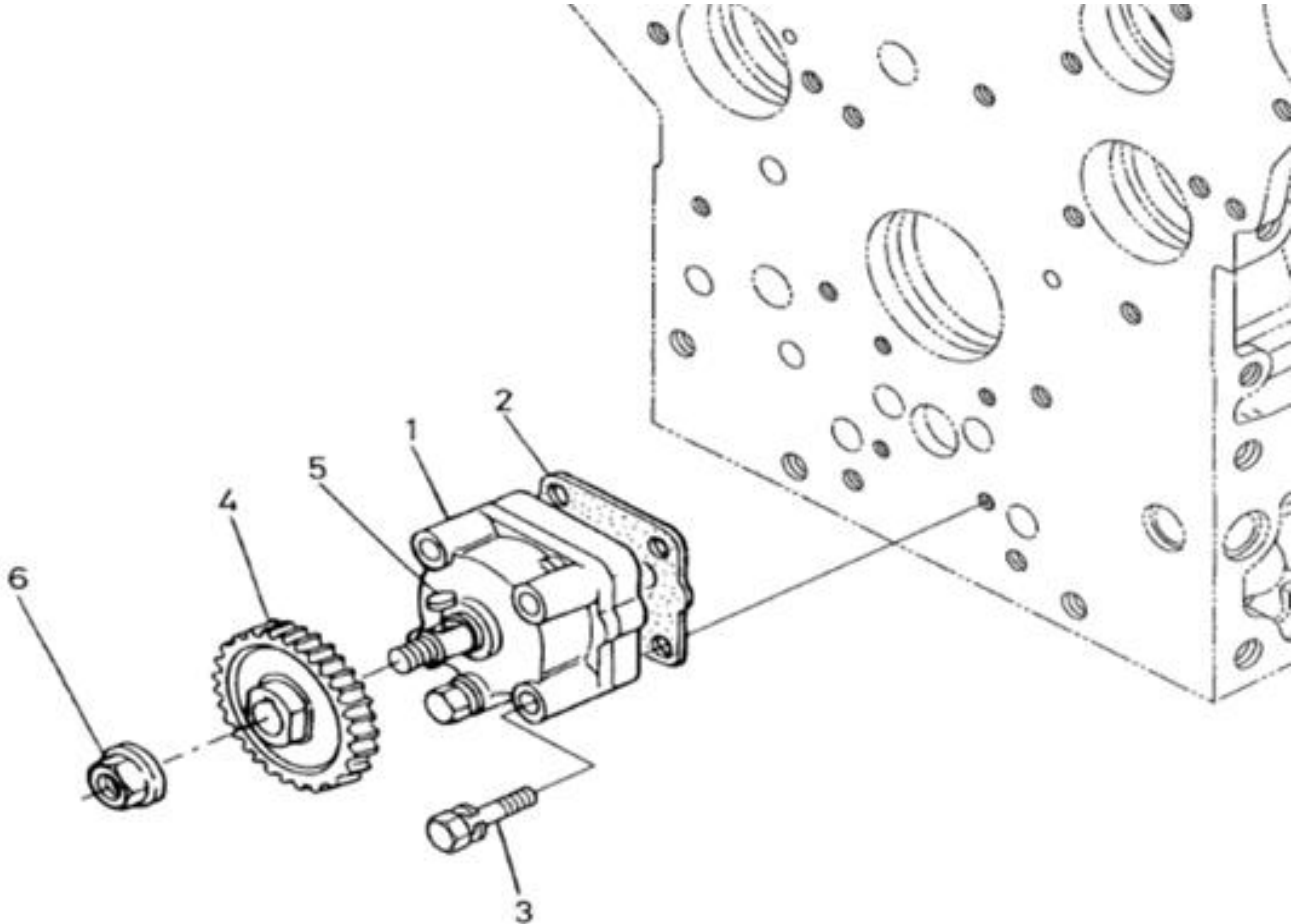

Brand: NanniDiesel	N.	Item	Description	Qty	Notes
Model: Moteur 4.200TD N4.60	1	970312980	ASSY PUMP,OIL	1	
Version: Standard	2	970301914	GASKET,OIL PUMP	1	
Subassembly: OIL PUMP	3	970302737	BOLT,M 6X 50 (A PARTIR DU N°KTH08040183)	4	
	4	970301915	GEAR,OIL PUMP DRIVE	1	
	5	970493118	KEY,FEATHER H-HE	1	
	6	970301916	NUT	1	

V. 27/01/2012

Pag. 8/40