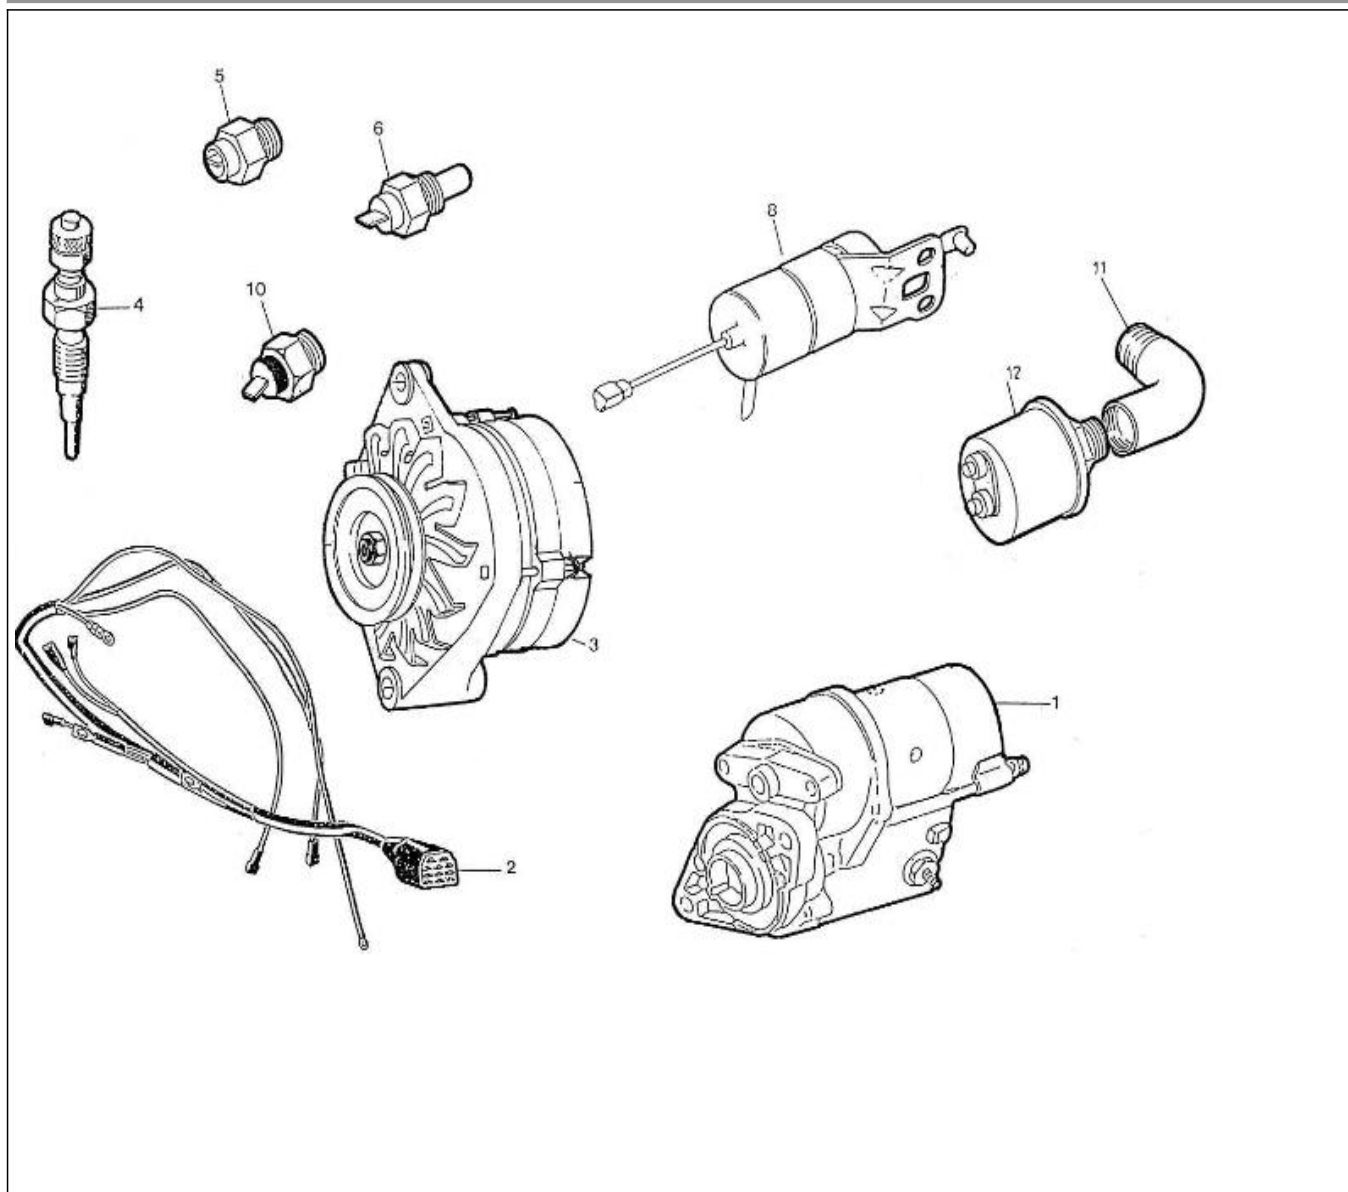

Brand: NanniDiesel

Model: Moteur 4.220HE

Version: Standard

Subassembly: Electrics

N.	Item	Description	Qty	Notes
1	970302070	STARTER,MOTOR 12V 0,8KW	1	
2	970302661D	WIRING (+++++LE 01/02/05 A PARTIR DU N°222312)	1	
3	970307522	ALTERNATOR,14V-60A	1	
4	970307393	GLOW PLUG	1	
5	970304054	TEMPERATURE SWITCH 1/8 1P 97°C	1	
6	970851602	WATER TEMPERATURE SENDER	1	
8	970307362	SOLENOID,STOP	1	
10	970851700	SWITCH,OIL	1	
11	970493207	ELBOW,1/8X10X1,5MF (+++MONTAGE ALERTE HUILE)	1	
12	48201143	OIL PRESSURE SENDER (Remplace 307091 à partir du T511050112)	1	

V. 07/07/2011

Pag. 42/50