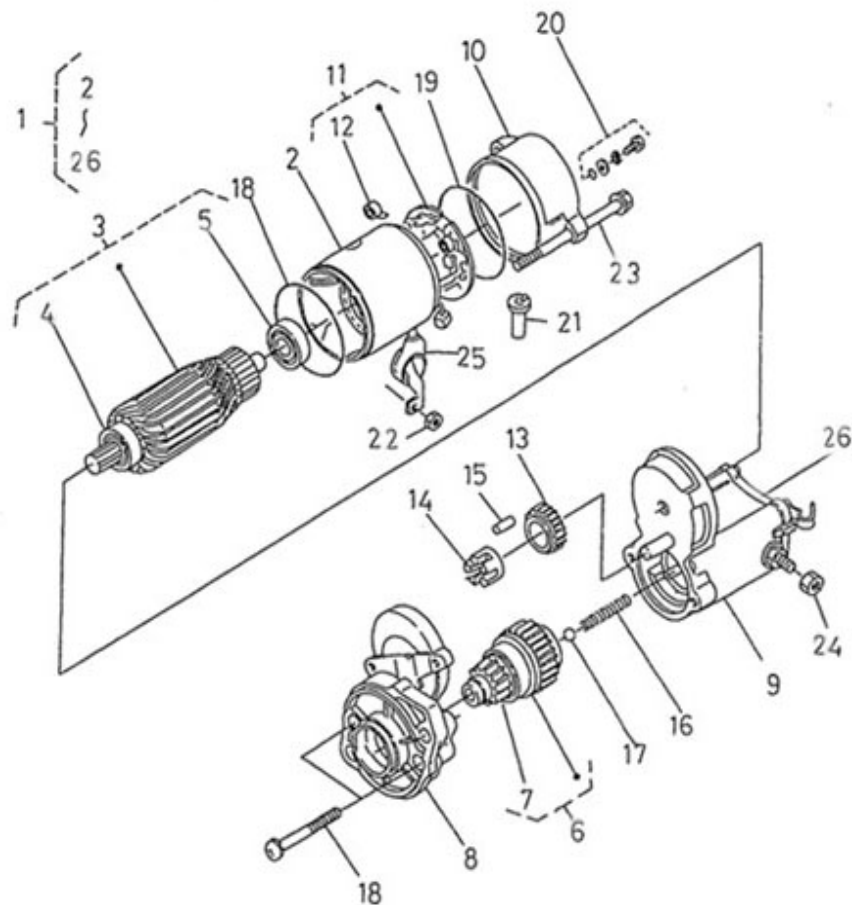

Brand: NanniDiesel

Model: Moteur 4.220HE

Version: Standard

Subassembly: Starter motor

N.	Item	Description	Qty	Notes
1	970302070	STARTER,MOTOR 12V 0,8KW	1	
2	970303986	HOUSING,ROTOR	1	
3	970303987	ROTOR,STARTER 6.280	1	
4	970303988	GASKET,RING	1	
5	970303989	HOLDER,BRUSH	1	
6	970517318	SPRING,BRUSH	4	
7	970303990	GASKET	1	
8	970303991	HOLDER,MAGNETIC SWITCH	1	
9	970303992	GEAR,1	1	
10	970517313	GEAR,2 STARTER MOTOR 4.110	1	
11	970517316	BHEARING,BALL STARTER MOTOR	1	
12	970303994	PINION,SWITCH	1	
13	970303995	FRAME,DRIVE END-STARTER MOTOR	1	
14	970303996	BOLT	2	
15	970303997	SCREW	2	

V. 07/07/2011

Pag. 36/50