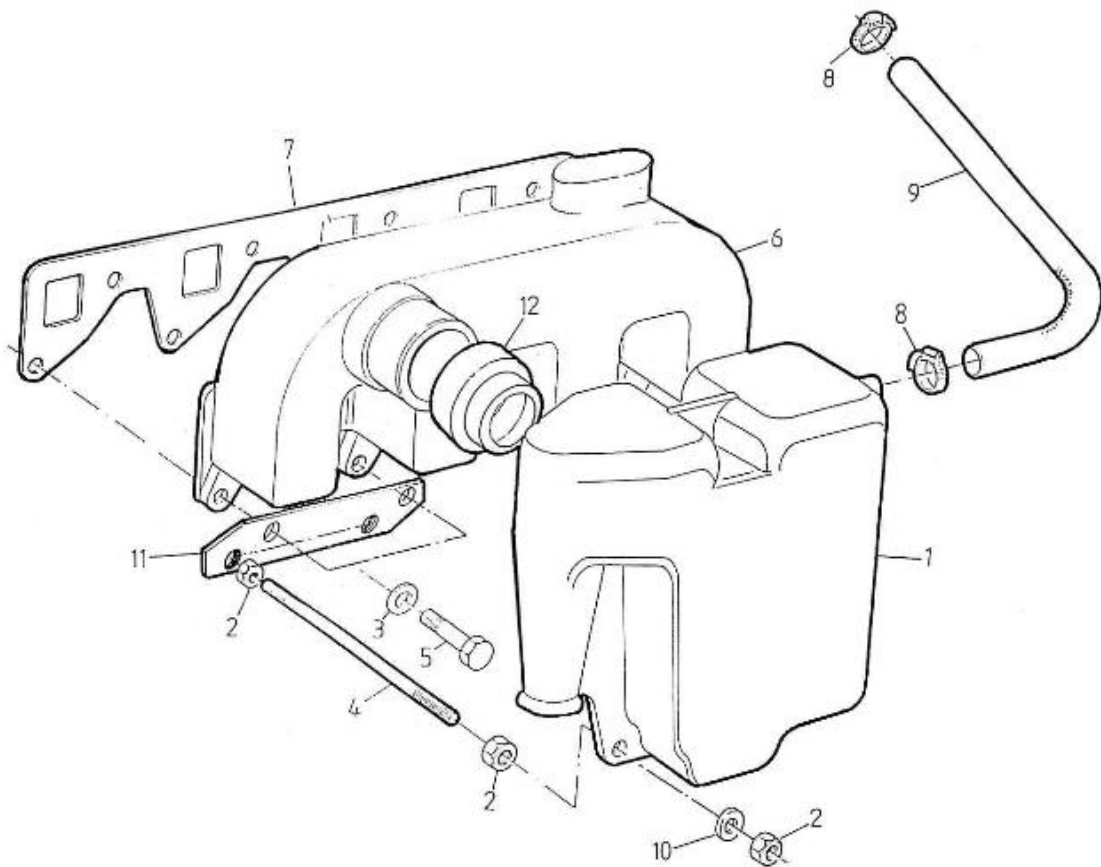

Brand: NanniDiesel

Model: Moteur 4.220HE

Version: Standard

Subassembly: Air filter

N.	Item	Description	Qty	Notes
1	970301715	FILTER,AIR 4.190 6.280	1	
2	970027322	NUT,M 8 (++)ECROU FIL DEMARREUR)	6	
3	970119139	WASHER,CORRUGATED D8 (DONT 3 PTO)	4	
4	970301581	STUD,M 8X110	2	
5	970409603	BOLT,HEX M 8X 25 (FIX SUP ALT)	2	
6	970307412	MANIFOLD,INLET	1	
7	970302137	GASKET,INTAKE MANIFOLD 4.190	1	
8	970439306	CLAMP (++)POUR DURITE ORIGINE REF HUILE MOTEUR)	2	
9	970496045	HOSE,CARTER DEAIR	1	
10	970119138	WASHER,SPRING D 8 (TENDEUR)	2	
11	970307414	SUPPORT AIR FILTER	1	
12	970307415	HOSE	1	

V. 07/07/2011

Pag. 22/50