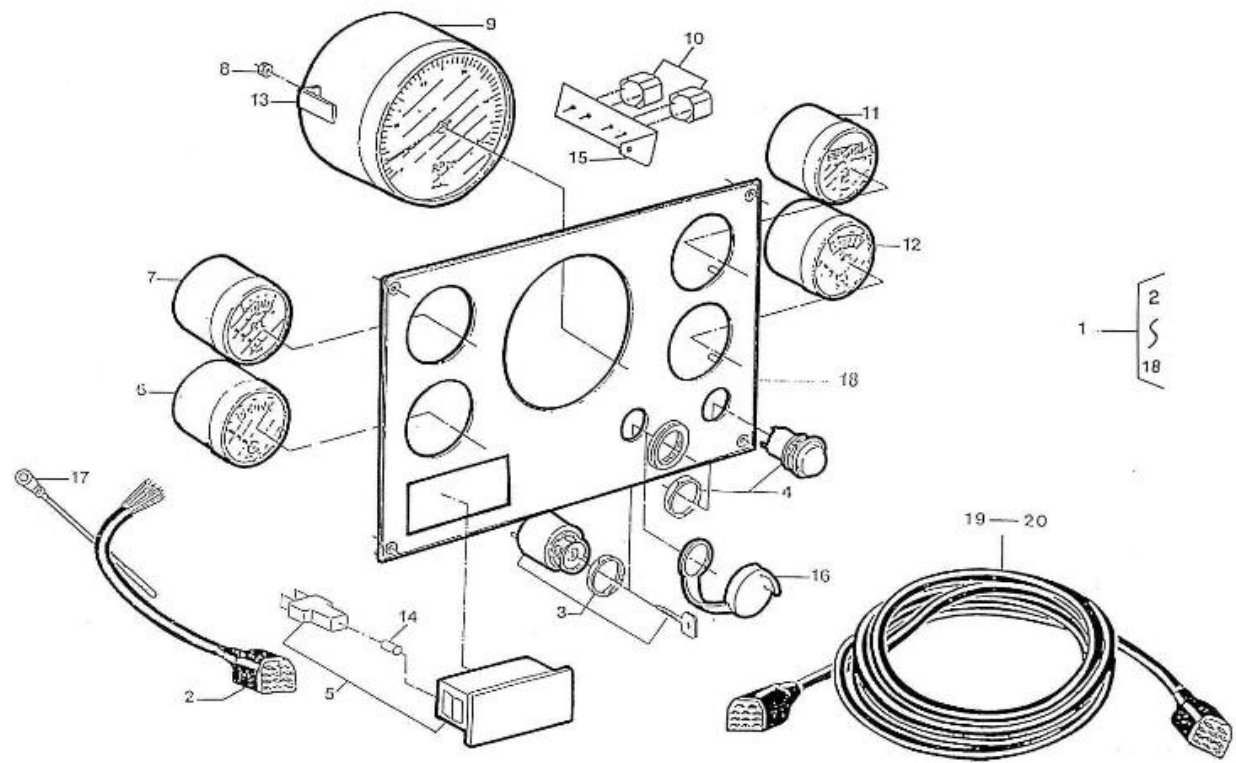

V. 07/07/2011

Pag. 39/50

Brand: NanniDiesel

Model: Moteur 4.220HE

Version: Standard

Subassembly: Panel 5 instruments

N.	Item	Description	Qty	Notes
1	674349	PANEL,1 INSTR.TACHO CPL VDO	1	
2	970304004	WIRING,PANEL 5INSTR. CPL. (11P)	1	
3	970302667	SWITCH,BOSCH STARTER + GLOWING	1	
4	970300967	BUTTON,PUSH	1	
5	970856005	INDICATORI OTTICI A 4 SPIE	1	
6	970850603	THERM.V. 120C 12V D52	1	
7	970850705	OIL PRESSURE GAUGE 5B	1	
8	970301191	NUT,M 4 A2	12	
9	970300910	GAUGE,VDO,TACH,3000,W	1	
10	970302684	BUZZER,SONITRON SMA 24A P17.05	2	
11	970300742	GAUGE,VDO, HOUR,2P,D 52	1	
12	970850801	VOLTMETER	1	
13	970300920	CLAMP,INSTRUMENTS	12	
14	970856011	BULB 12V-2W	9	
15	970310182	SUPPORT (.)	1	
16	970304021	COVER	1	
17	970304019	CABLEBINDER,PLASTIC 4.8X195	1	
18	970300790	No longer available - PLATE,PANEL 5 INSTRUMENTS VDO	1	
19	970302665	WIRING,INTERMEDIATE 4MTR 11POS	1	
20	970302666	WIRING,INTERMEDIATE 8MTR 11POS (TOTAL 12M)	1	