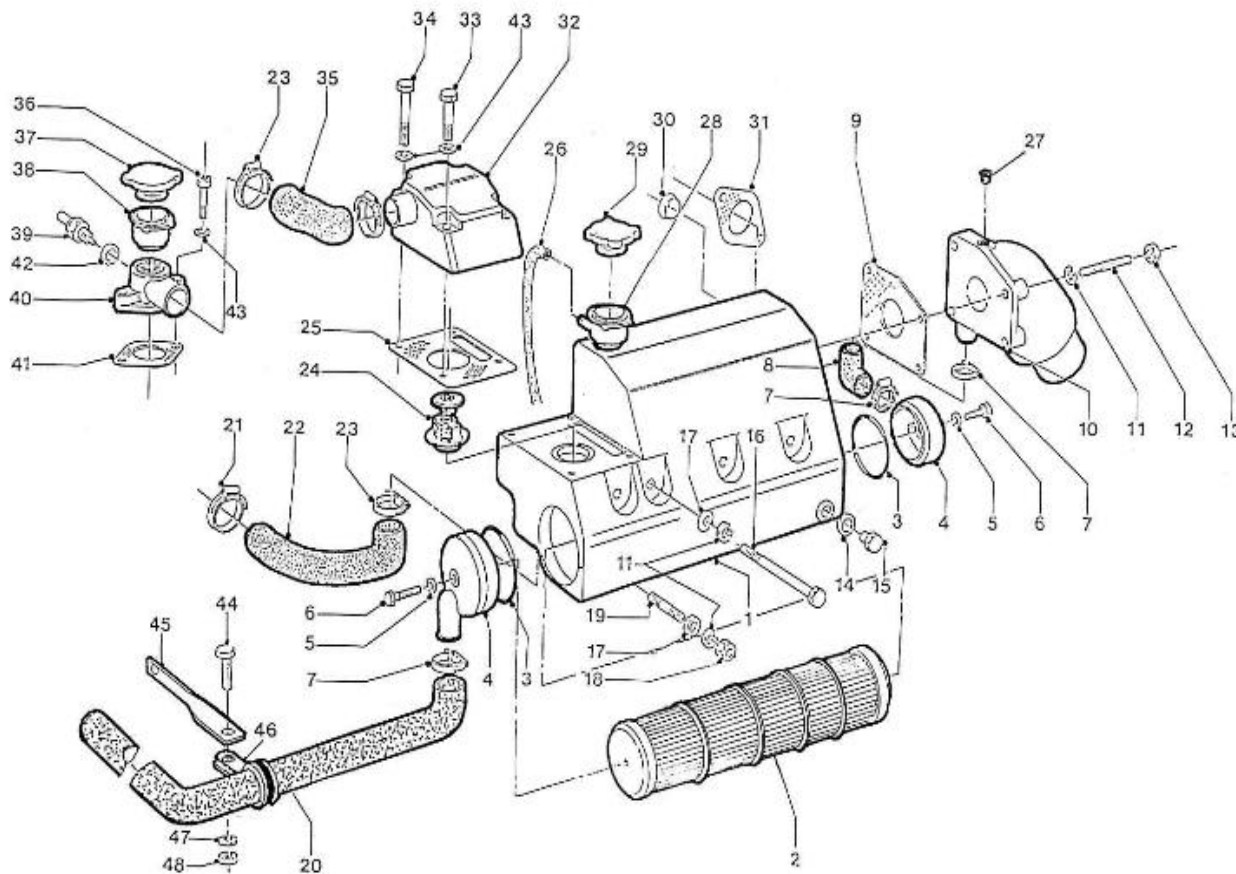

Brand: NanniDiesel

Model: Moteur 4.220HE

Version: Standard

Subassembly: Heat exchanger exh. Manifold

N.	Item	Description	Qty	Notes
1	970307712	HOUSING,HEATEXCHANGER	1	
2	970307713	TUB STACK	1	
3	KSAV02	HEAT EXCHANGER GASKET KIT (+++Ne pas monter)	1	
4	970307714	COVER	2	
5	970300288	GASKET,M8 (FIX TUYAU GRAISSAGE)	2	
6	970301263	BOLT,M 8X 45 -A2-	2	
7	970604526	CLAMP,HOSE 22-32 (COTE ECHANGEUR)	4	
8	970301713	HOSE,ELBOW COVER HEATEX.4.190 (+++RETOUR MAG -	1	
9	970301710	GASKET,MIXER 4.190	1	
10	970301706APR	MIXER	1	
11	970119138	WASHER,SPRING D 8 (TENDEUR)	12	
12	970300080	STUD,M 8X 25 (+++ FIX TURBO)	4	
13	970027322	NUT,M 8 (++ECROU FIL DEMARREUR)	4	
14	970300306	GASKET,RING D14 (SUR REFROID THERMO MOTA)	1	
15	970875506	PLUG (<= N°KT08090422)	1	
16	970301703	BOLT,HEX M 8X160	4	
17	970119138	WASHER,SPRING D 8 (TENDEUR)	8	
18	970027322	NUT,M 8 (++ECROU FIL DEMARREUR)	4	
19	970300374	STUD,M 8X 30 (+++FIX TENDEUR)	4	
20	970307424	HOSE (+++RECOUPER+++)	1	
21	970604533	CLAMP,HOSE 32-44 (QUANTITE 8 R.P. 4 LE 19/06/2008)	1	
22	970301718	HOSE,WATER RETURN D32-34	1	
23	970300922	CLAMP,HOSE 26-38 (FOURNITURE POMPE ATTELEE)	3	
24	970307282	THERMOSTAT	1	
25	970301408	GASKET,THERMOSTAT COVER	1	
26	970300077	HOSE,D 8 L= 450	1	
27	970307265	PLUG,HEX 1/8	1	
28	970300834	FILLING,NECK WATER	1	
29	970604614	CAP,FILLING 0, 7 DOUBLE SEAL	1	
30	970494517	CAP,FREEZE	2	
31	970302169	GASKET,EXHAUST MANIFOLD 4.190-	4	
32	970301403	COVER,THERMOSTAT	1	
33	970300409	BOLT,HEX M 8X 55 (+++ FIX . PTO)	2	
34	970300261	BOLT,HEX M 8X 80 (++FIX ALTERNATEUR)	2	
35	970301714	HOSE,D32 COVER THERMO.4.190	1	
36	970635916	BOLT,SOCK M 8X 35 (+++ FIX COUDE ECHAP)	2	
37	970604614	CAP,FILLING 0, 7 DOUBLE SEAL	1	
38	970301734	FILLING,NECK CPL.4.190	1	
39	970851602	WATER TEMPERATURE SENDER	1	
40	970301711	FLANGE,WATER INTAKE 4.190	1	
41	970301730	GASKET,FLANGE	1	
42	970300306	GASKET,RING D14 (SUR REFROID THERMO MOTA)	1	
43	970119139	WASHER,CORRUGATED D8 (DONT 3 PTO)	6	
44	970439910	BOLT,HEX M 6X 16 (+++FIX.SUPPORT AG ACC)	1	
45	970302233	SUPPORT,PIPE CLAMP	1	
46	970304072	CLAMP	1	
47	970119149	WASHER, SPRING D 6 (Pour protection injecteur)	1	
48	970635460	NUT,M 6	1	
49	970302467	No longer available	1	
50	970307799PR	HEATEXCHANGER	1	

V. 07/07/2011

Pag. 29/50