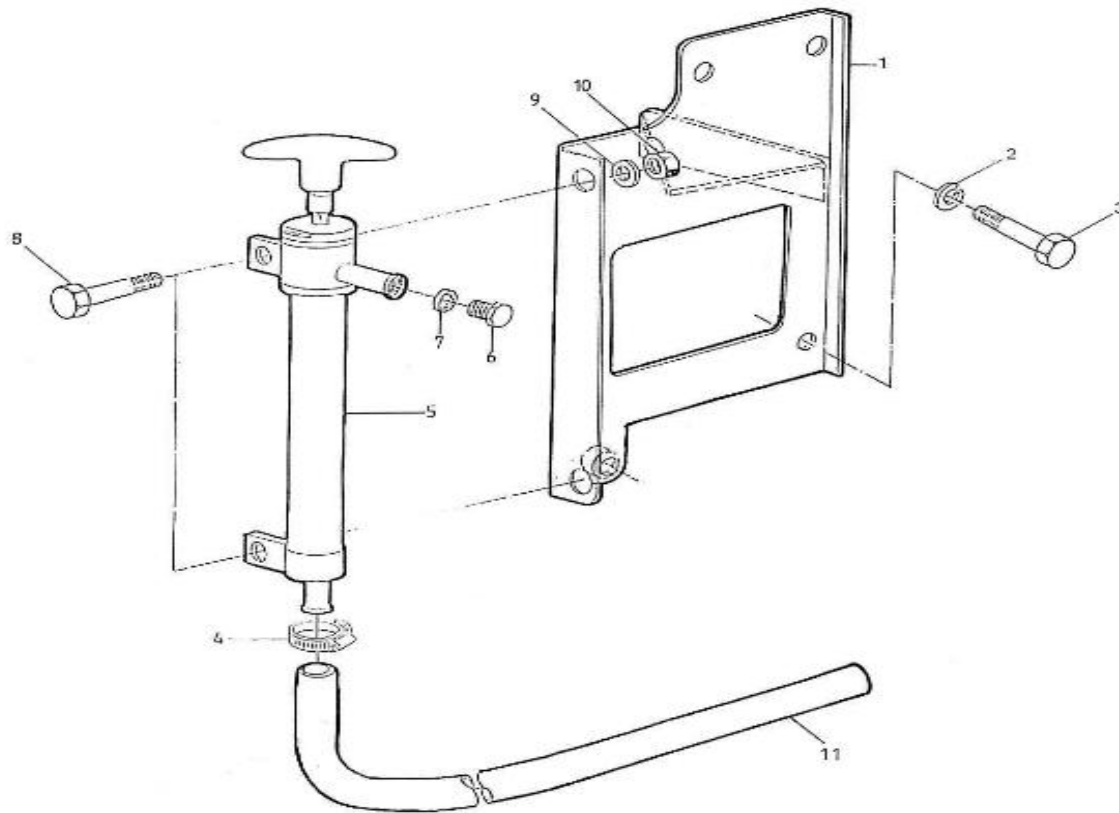

V. 07/07/2011

Pag. 34/50

Brand: NanniDiesel

Model: Moteur 4.220HE

Version: Standard

Subassembly: Oil extraction pump

N.	Item	Description	Qty	Notes
1	970302677	SUPP.FUELFILTER-OILEXTR.4.190,	1	
2	970119138	WASHER,SPRING D 8 (TENDEUR)	3	
3	970301280	BOLT,HEX M 8X 90	2	
4	970439306	CLAMP (++)POUR DURITE ORIGINE REF HUILE MOTEUR)	2	
5	970439302	PUMP,OIL EXTRACTION	1	
6	970832061	BOLT	1	
7	970300288	GASKET,M8 (FIX TUYAU GRAISSAGE)	1	
8	970439910	BOLT,HEX M 6X 16 (+++FIX.SUPPORT AG ACC)	2	
9	970119149	WASHER, SPRING D 6 (Pour protection injecteur)	2	
10	970635460	NUT,M 6	2	
11	970301161	FUEL PIPE	1	
11	970304102	DRAIN OIL PIPE	1	