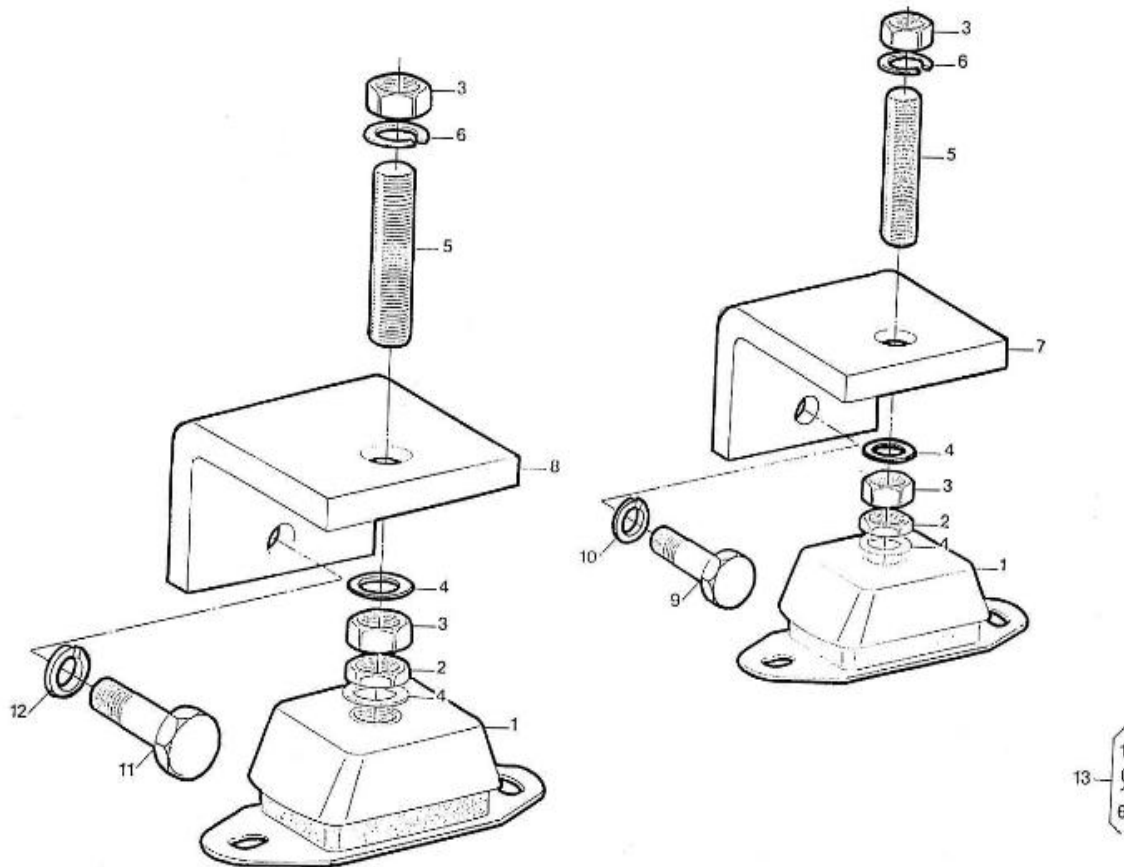

V. 07/07/2011

Pag. 45/50

Brand: NanniDiesel

Model: Moteur 4.220HE

Version: Standard

Subassembly: Engine mount

N.	Item	Description	Qty	Notes
1	970304011	MOUNT,RUBBER CPL.35 MEDIUM (+MODIF PLOT VOIR	4	
2	970639203	NUT,M16 LOW	4	
3	970896520	NUT	8	
4	970649108	WASHER,PLAIN D16	8	
5	970609116	STUD,M16X100 (TIGE D' EXTRACTION)	4	
6	970649109	WASHER,SPRING D16	4	
7	970301704	SUPPORT,MOUNT FRONT 4.190	2	
8	970301419	SUPPORT,MOUNT REAR (A supprimer. Monté sur moteur	2	
9	970304013	BOLT,HEX M10X1.25X 35 (+++FIX . SUPPORT D)	4	
10	970119136	WASHER,SPRING D10 (POUR INVERSEUR)	4	
11	970301736	BOLT,HEX M12X1,25X 30 (+++ FIX . SUPPORT)	4	
12	970409154	WASHER,SPRING D12	4	
13	970304011	MOUNT,RUBBER CPL.35 MEDIUM (+MODIF PLOT VOIR DOC.BUREAUTQUE)	4	