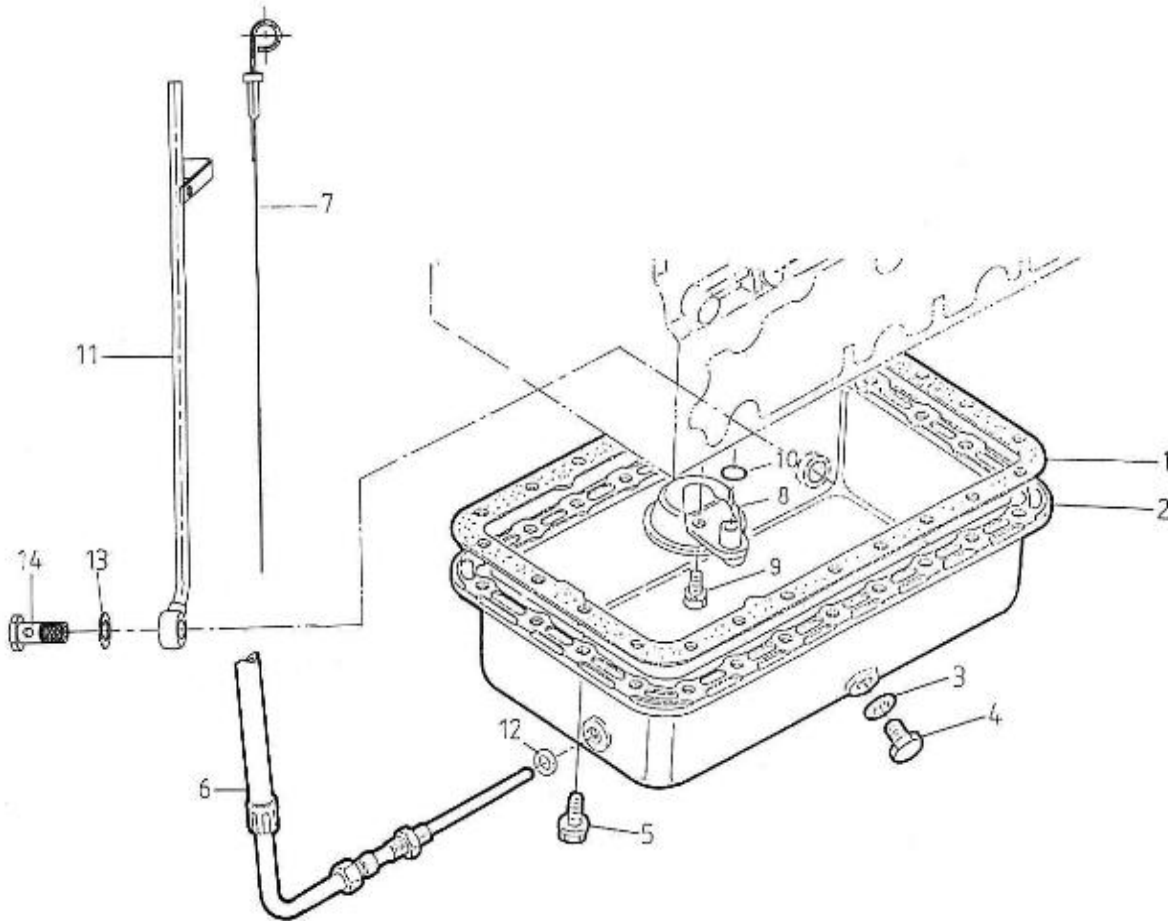

V. 07/07/2011

Pag. 5/50

Brand: NanniDiesel

Model: Moteur 4.220HE

Version: Standard

Subassembly: Oil pan

N.	Item	Description	Qty	Notes
1	970301948	GASKET,OIL PAN 4.190	1	
2	970307731	COMP.OIL PAN	1	
3	970432132	GASKET,RING	1	
4	970490127	PLUG, OIL DRAIN	1	
5	970301949	BOLT	24	
6	970304102	DRAIN OIL PIPE	1	
7	970302715	DIPSTICK,OIL LEVEL 4.150	1	
8	970301950	FILTER,OIL PAN 4.190	1	
9	970490919	BOLT,M 8X 16	1	
10	970301951	O-RING	1	
11	970307730	GUIDE,TUBE OIL DIPSTICK	1	
12	970300199	GASKET,RING D16	1	
13	970300364	GASKET,RING D18	1	
14	970307728	BOLT,BANJO	1	