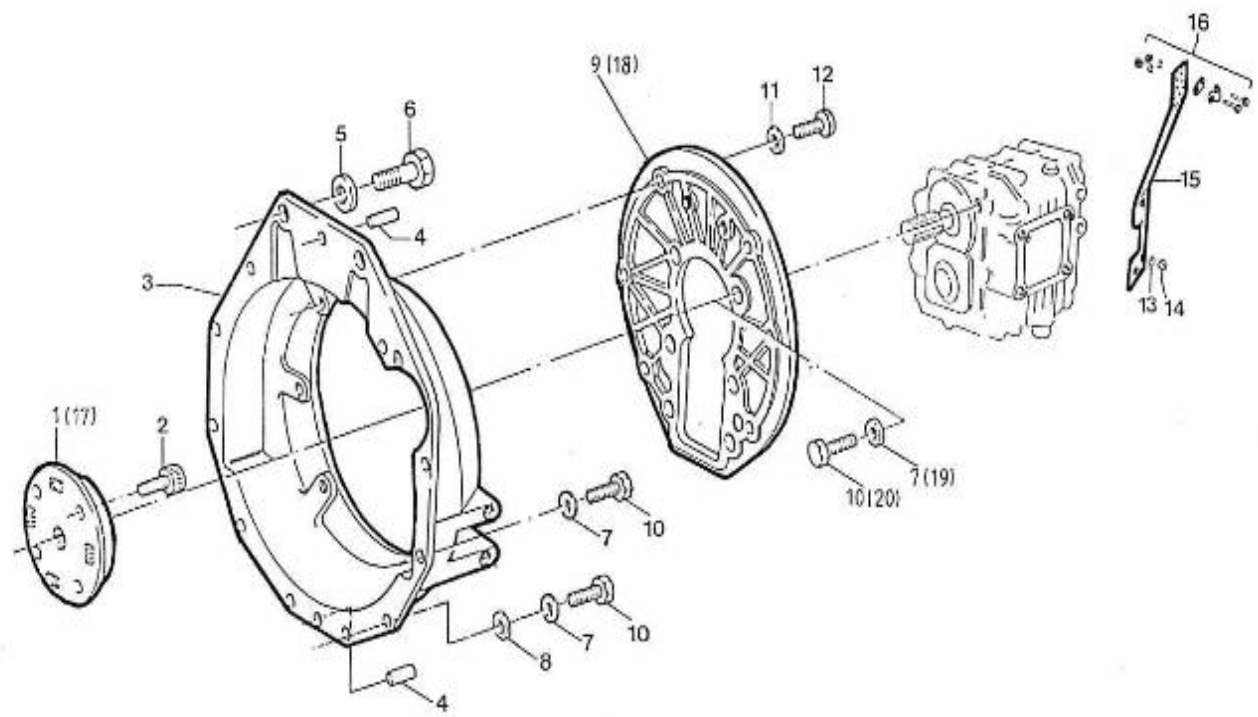

Brand: NanniDiesel

Model: Moteur 4.220HE

Version: Standard

Subassembly: Flywheel housing

N.	Item	Description	Qty	Notes
1	970776350	DAMPERPLATE	1	
2	970119147	BOLT, SOCK M 6X12 (++)LOCTITE 243 (BLEU) MONTAGE	8	
3	970301628	HOUSING,FLYWHEEL 4.190	1	
4	970302149	PIN,CYLINDRICAL D10X 20	2	
5	970647606	WASHER,CORRUGATED D12 (POUR POULIE DP 240	2	
6	970301736	BOLT,HEX M12X1,25X 30 (++) FIX . SUPPORT)	2	
7	970119139	WASHER,CORRUGATED D8 (DONT 3 PTO)	16	
8	970119138	WASHER,SPRING D 8 (TENDEUR)	2	
9	970301709	PLATE,ADAPTOR HBW50-100-150	1	
10	970119141	BOLT,HEX M8X 20 (++)FIX. SUPPORT COLLIER SUR	16	
11	970119137	WASHER,CORRUGATED D10	6	
12	970635508	BOLT,HEX M10X 25 (A DEFINIR)	6	
13	970119139	WASHER,CORRUGATED D8 (DONT 3 PTO)	2	
14	970027322	NUT,M 8 (++)ECROU FIL DEMARREUR)	2	
15	970300373	SUPPORT,CONTROL HBW	1	
16	970835020	CLAMP	1	
17	970776650	DAMPERPLATE	1	
18	970302342	PLATE,ADAPTOR -HBW250-	1	
19	970119137	WASHER,CORRUGATED D10	6	
20	970635508	BOLT,HEX M10X 25 (A DEFINIR)	6	

V. 07/07/2011

Pag. 43/50