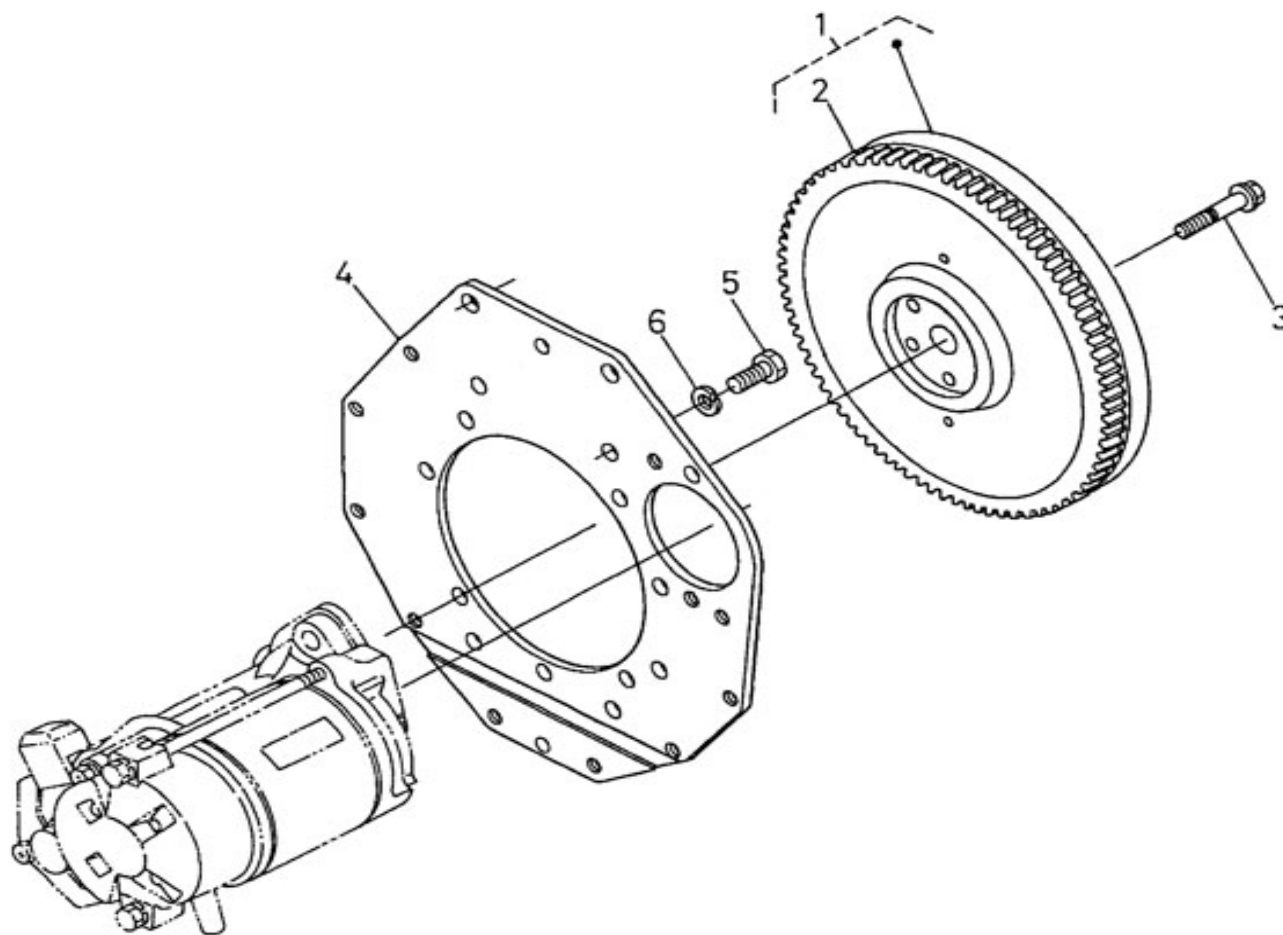

V. 07/07/2011

Pag. 15/50

Brand: NanniDiesel

Model: Moteur 4.220HE

Version: Standard

Subassembly: Camshaft fuel

N.	Item	Description	Qty	Notes
1	970307349	ASSY FUEL CAMSHAFT	1	
2	970307350	CAMSHAFT,FUEL	1	
3	970312500	BEARING, BALL	1	
4	970307351	GEAR,INJECTION PUMP	1	
5	970312501	KEY, FEATHER	1	
6	970302097	CIR-CLIP,EXTERNAL	1	
7	970307352	SLEEVE,GOVERNOR	1	
8	970302099	CIR-CLIP,GOVERNOR SLEEVE	1	
9	970303929	CASE,GOVERNOR BALL	1	
10	970492130	BEARING,BALL FUEL CAMSHAFT	39	
11	970302100	CIR-CLIP,GOVERNOR BALL CASE	1	
12	970303930	BEARING,BALL	7	
13	970302105	BEARING,CASE	1	
14	970302106	STOPPER,FUEL CAMSHAFT	1	
15	970313311	BOLT	2	
16	970303931	COVER,FUEL CAMSHAFT (A PARTIR DU N°KTH08040183)	1	
17	970302064	BUSHING,COVER CAMSHAFT	1	
18	970310513	GASKET	1	
19	970302066	CIR-CLIP,EXTERNAL	1	
20	970307353	BOLT	2	