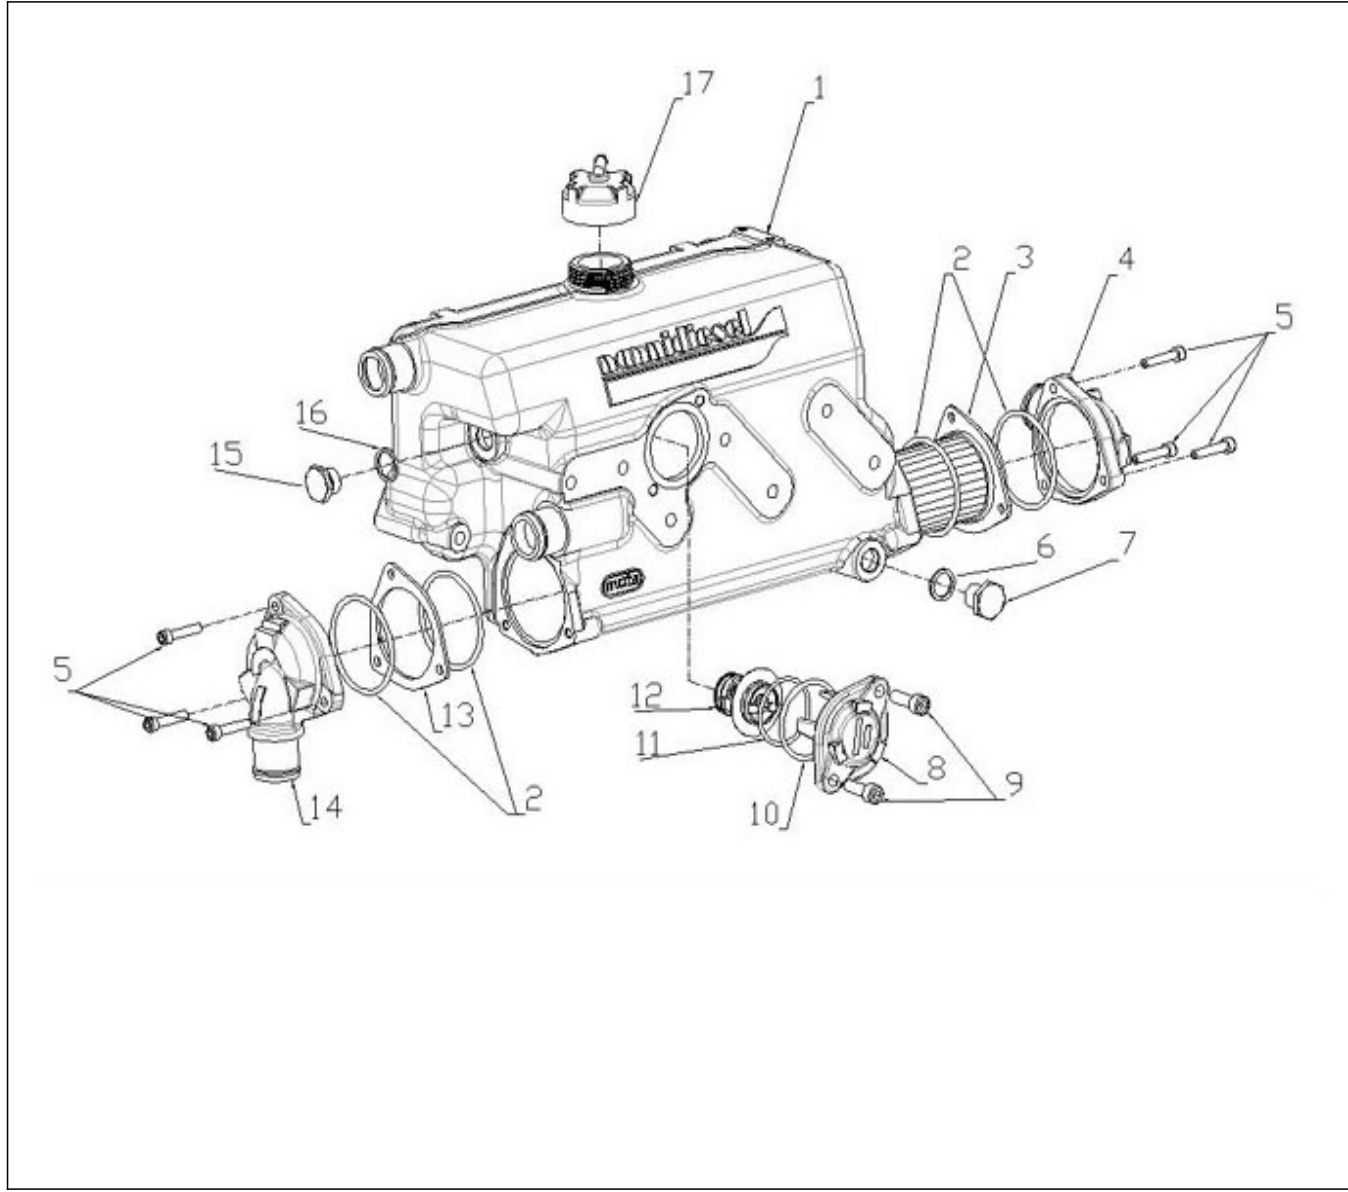

Brand: NanniDiesel
Model: Moteur 4.220HE
Version: Standard
Subassembly: Heat exchanger spare parts

N.	Item	Description	Qty	Notes
1	48300425	HOUSING,HEATEXCHANGER	1	
2	48418183	O RING	4	
3	48300416	TUBE STACK	1	
4	48300415	COVER, WATER INLET	1	
5	970634037	BOLT,SOCK M 6X 30	6	
6	970300289	GASKET,RING D17	1	
7	970639853	"PLUG,HEX 3/8""G"	1	
8	970313178	COVER	1	
9	970498003	BOLT,SOCK M 8X 25 (POUBELLE)	2	
10	48418185	O RING	1	
11	48418184	O RING (++)JOINT DE THERMOSTAT)	1	
12	970313177	THERMOSTAT	1	
13	95312333	SPACER	1	
14	48300414	COVER, WATER OUTLET	1	
15	41169801	PLUG	1	
16	970300364	GASKET,RING D18	1	
17	970313176	FILLING PRESSURE CAP	1	

V. 07/07/2011

Pag. 28/50