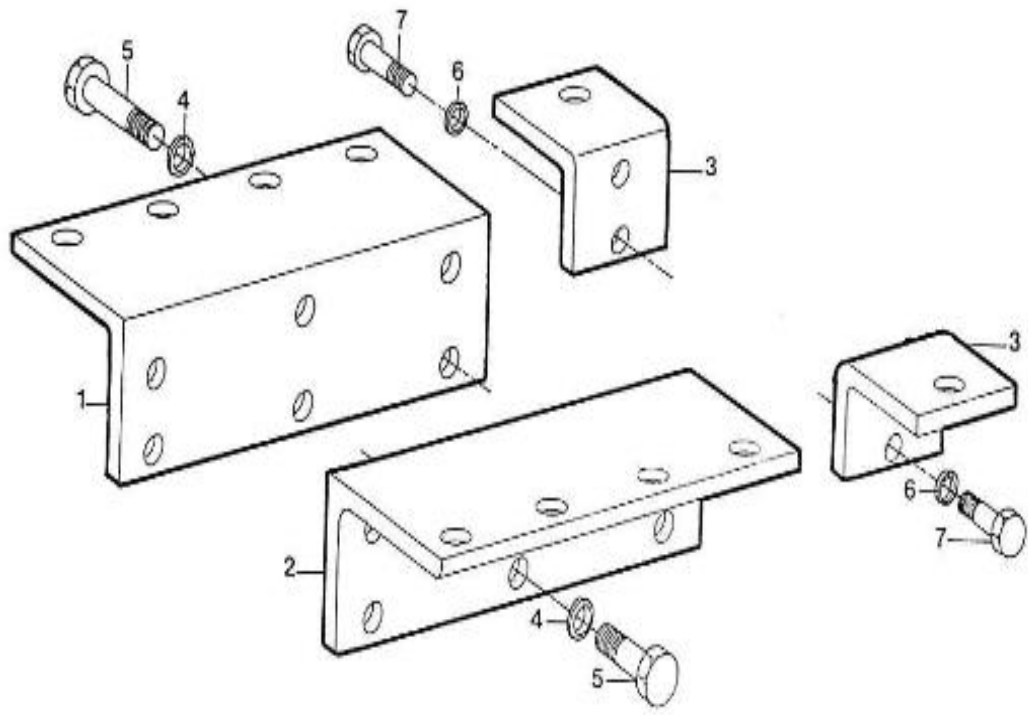

Brand: NanniDiesel	N.	Item	Description	Qty	Notes
Model: Moteur 4.220HE	1	970302525	SUPPORT,MOUNT	1	
Version: Standard	2	970302524	SUPPORT,MOUNT	1	
Subassembly: Rigid base	3	970301419	SUPPORT,MOUNT REAR (A supprimer. Monté sur moteur)	2	
	4	970409154	WASHER,SPRING D12	12	
	5	970301736	BOLT,HEX M12X1,25X 30 (+++ FIX . SUPPORT)	12	
	6	970119136	WASHER,SPRING D10 (POUR INVERSEUR)	4	
	7	970499051	BOLT,HEX M10X1,25X 30 (+++ FIX . PTO)	4	

V. 07/07/2011

Pag. 47/50