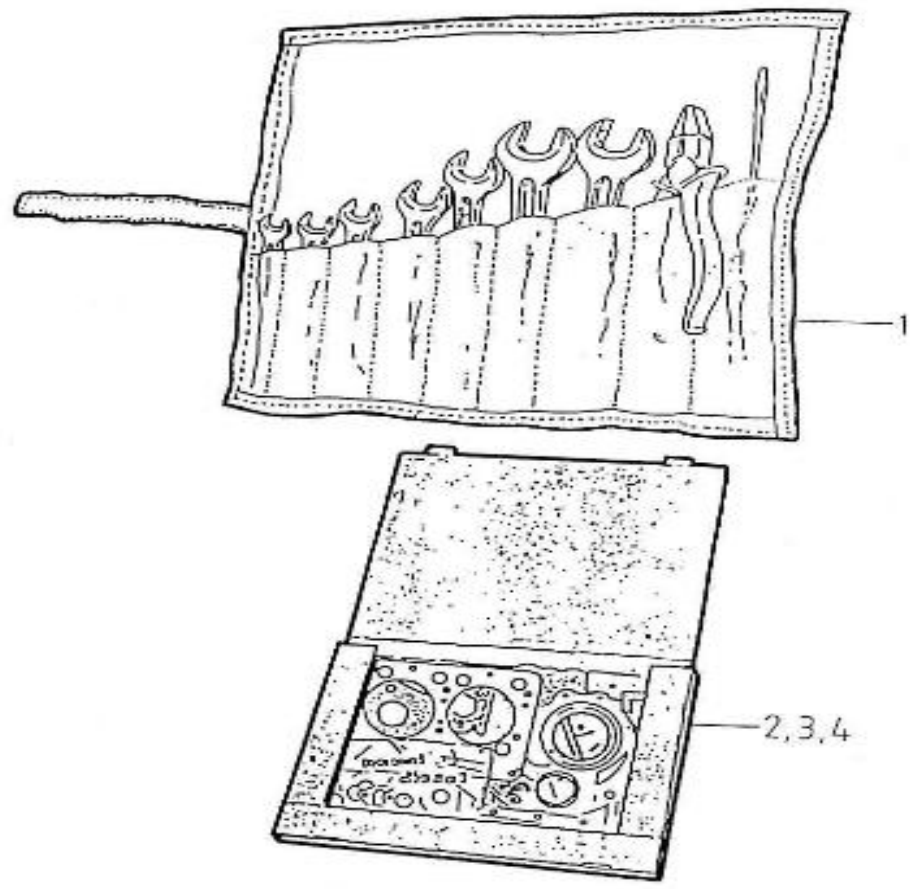

Brand: NanniDiesel
Model: Moteur 4.220HE
Version: Standard
Subassembly: Tools gasket set

N.	Item	Description	Qty	Notes
1	970609901	KIT,TOOLS	1	
2	970307410	GASKET SET	1	
3	970307411	GASKET SET	1	
4	970302130	SET,GASKET MARINE 4.190	1	

V. 07/07/2011

Pag. 45/50