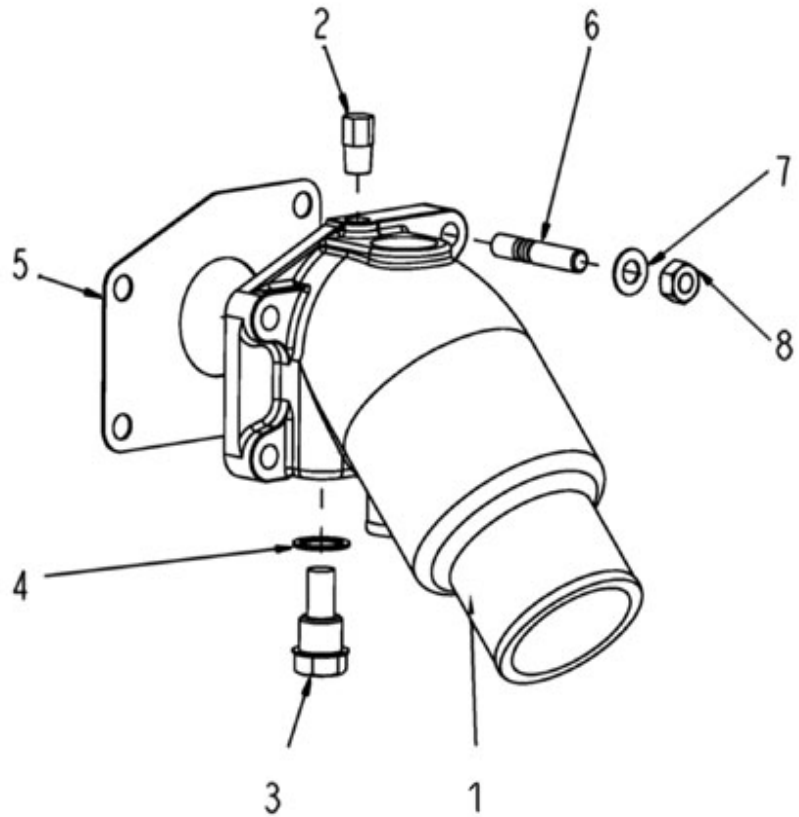

Brand: NanniDiesel
Model: Moteur 4.220HE
Version: Standard
Subassembly: Exhaust elbow

N.	Item	Description	Qty	Notes
1	970301706APR	MIXER	1	
2	970307265	PLUG,HEX 1/8	1	
3	970494635	ANODE,ZINC CPL M16X1,5	1	
4	970300199	GASKET,RING D16	1	
5	970301710	GASKET,MIXER 4.190	1	
6	970300374	STUD,M 8X 30 (+++FIX TENDEUR)	3	
7	970119139	WASHER,CORRUGATED D8 (DONT 3 PTO)	4	
8	970027322	NUT,M 8 (++ECROU FIL DEMARREUR)	4	

V. 07/07/2011

Pag. 26/50