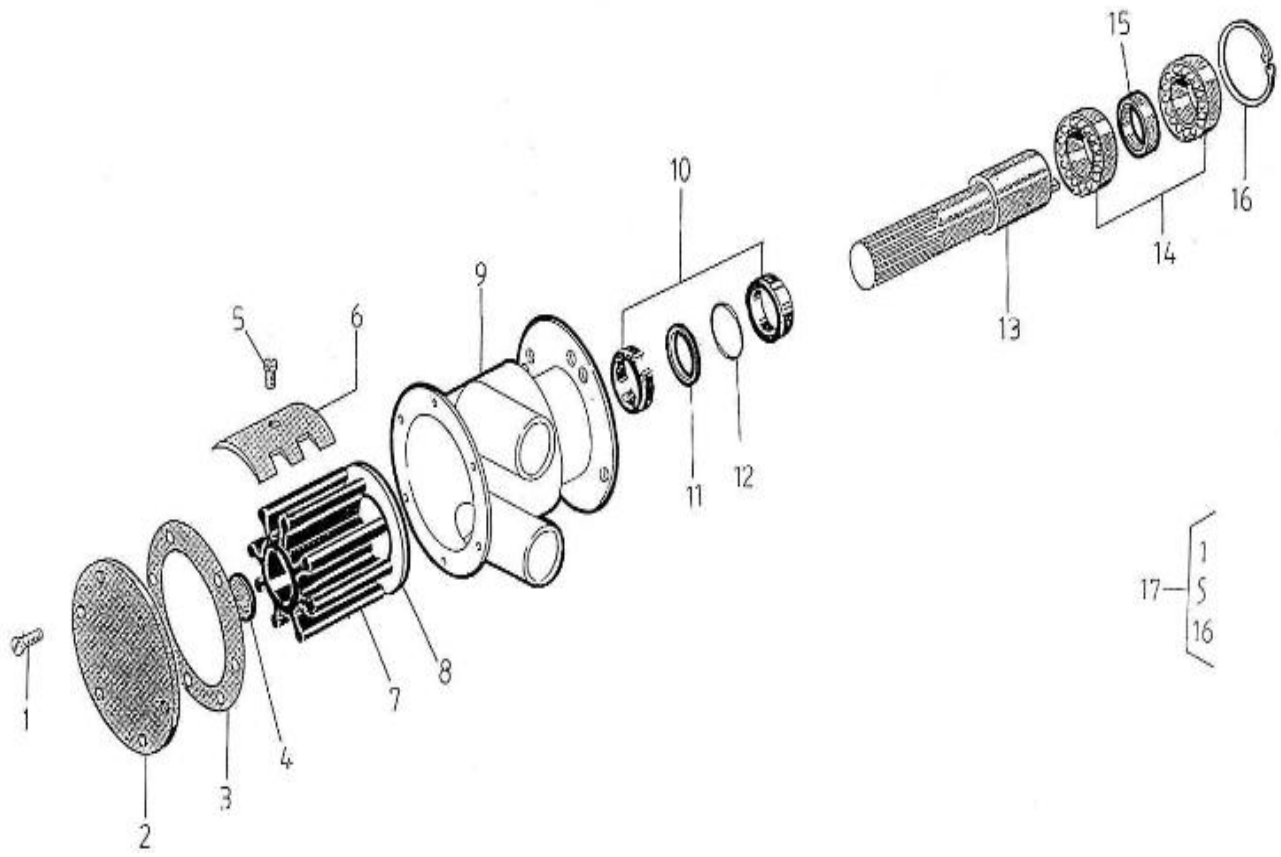

Brand: NanniDiesel

Model: Moteur 4.220HE

Version: Standard

Subassembly: Sea water pump

N.	Item	Description	Qty	Notes
1	970307476	BOLT	6	
2	970301673	COVER	1	
3	970301670	GASKET	1	
4	970301671	GASKET	1	
5	970301676	SCREW,CAM WATER PUMP	1	
6	970307485	CAM,WATER PUMP	1	
7	970544310	IMPELLER,WATER PUMP F 7B-803	1	
8	970301677	WEAR PLATE	1	
9	970307474	PUMP,WATER	1	
10	970614516	O-RING SEAL	2	
11	970307478	SPACER	1	
12	970307479	SHIELD,OIL BREATHER	1	
13	970307484	PUMP SHAFT	1	
14	970307481	BEARING	2	
15	970307482	SPACER	1	
16	970307483	CIR-CLIP	1	
17	970307474	PUMP,WATER	1	
18	970307475	REPAIR KIT	1	

V. 07/07/2011

Pag. 34/50