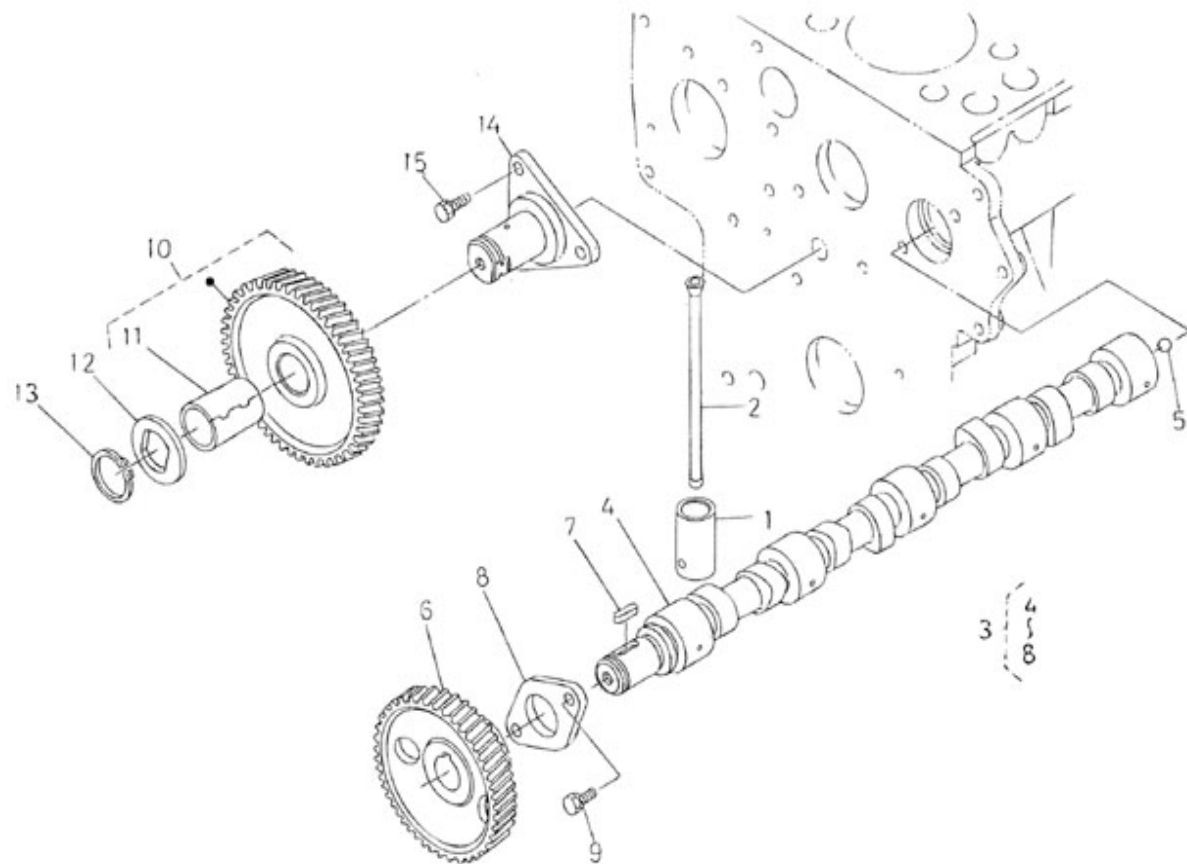

V. 07/07/2011

Pag. 10/50

Brand: NanniDiesel

Model: Moteur 4.220HE

Version: Standard

Subassembly: Camshaft

N.	Item	Description	Qty	Notes
1	970307317	TAPPET	8	
2	970307318	ROD,PUSH	8	
3	970307319	ASSY CAMSHAFT (<= N°KTH08040182)	1	
4	970307320	CAMSHAFT	1	
5	970302043	SCREW,SET	1	
6	970302044	GEAR,CAMSHAFT (<= N°KTH08040182)	1	
7	970301966	KEY,FEATHER (N4.40 <= N°KTF08040092)	1	
8	970302045	STOPPER,CAMSHAFT	1	
9	970491134	BOLT,M 8X 18	2	
10	970307321	COMP.GEAR,IDLE	1	
11	970307322	BUSH,IDLE GEAR (<= N°KTH08040182)	1	
12	970307323	COLLAR	1	
13	970307324	COLLAR	1	
14	970307325	CIR-CLIP,EXTERNAL	1	
15	970307326	SHAFT,IDLE GEAR	1	
16	970491134	BOLT,M 8X 18	3	