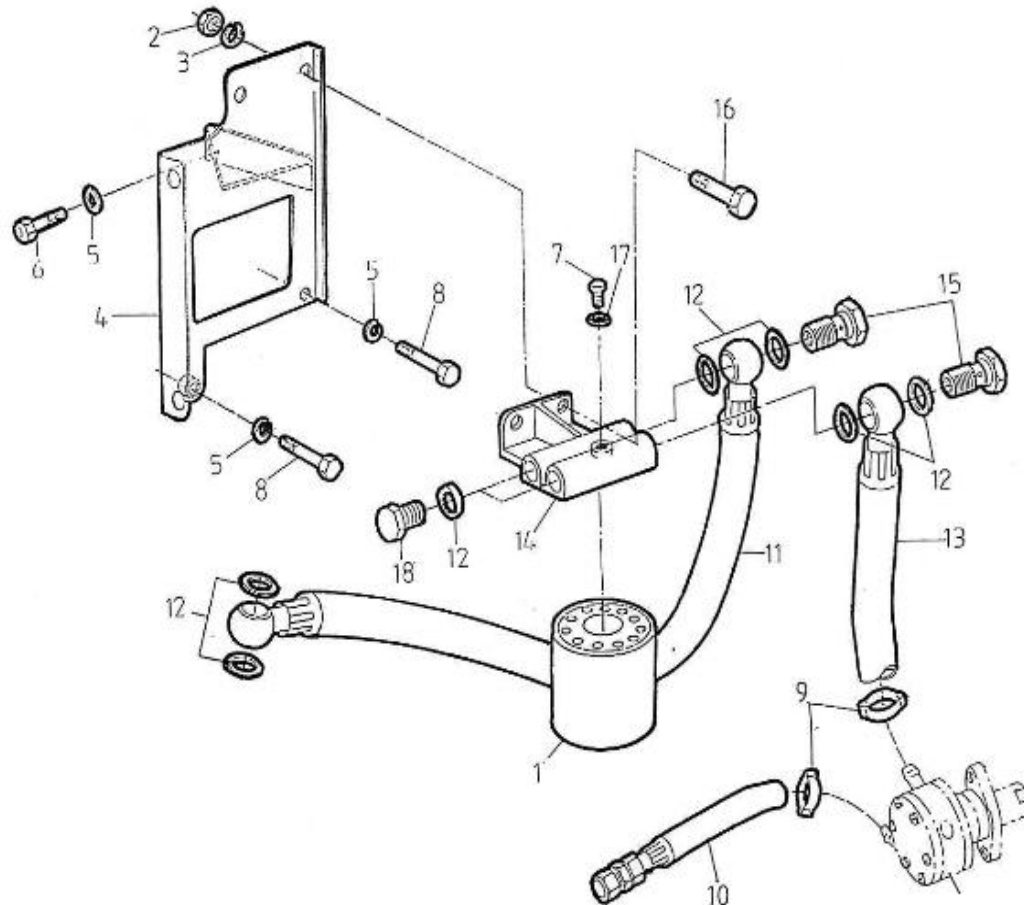

Brand: NanniDiesel

Model: Moteur 4.220HE

Version: Standard

Subassembly: Fuel filter Assy.

N.	Item	Description	Qty	Notes
1	970622350	FILTER,FUEL	1	
2	970119143	NUT, M10	2	
3	970119136	WASHER,SPRING D10 (POUR INVERSEUR)	2	
4	970302677	SUPP,FUELFILTER-OILEXTR.4.190,	1	
5	970119138	WASHER,SPRING D 8 (TENDEUR)	3	
6	970498003	BOLT,SOCK M 8X 25 (POUBELLE)	1	
7	970832061	BOLT	1	
8	970301280	BOLT,HEX M 8X 90	2	
9	970439306	CLAMP (++)POUR DURITE ORIGINE REF HUILE MOTEUR)	2	
10	970302330	HOSE,FUEL SUPPLY CPL.	1	
11	970301850	HOSE,FUEL INJ.PUMP CPL.	1	
12	970300306	GASKET,RING D14 (SUR REFROID THERMO MOTA)	8	
13	970301849	HOSE,FUEL SUPPLY CPL.	1	
14	970302494	SUPPORT,FUEL FILTER ELEMENT H-	1	
15	970432515	BOLT,BANJO M14X1,5 (=> N*KT08090423)	2	
16	970635508	BOLT,HEX M10X 25 (A DEFINIR)	2	
17	970300288	GASKET,M8 (FIX TUYAU GRAISSAGE)	1	
18	970875506	PLUG (<= N*KT08090422)	2	
19	970307396	PUMP,FUEL FEED	1	

V. 07/07/2011

Pag. 19/50