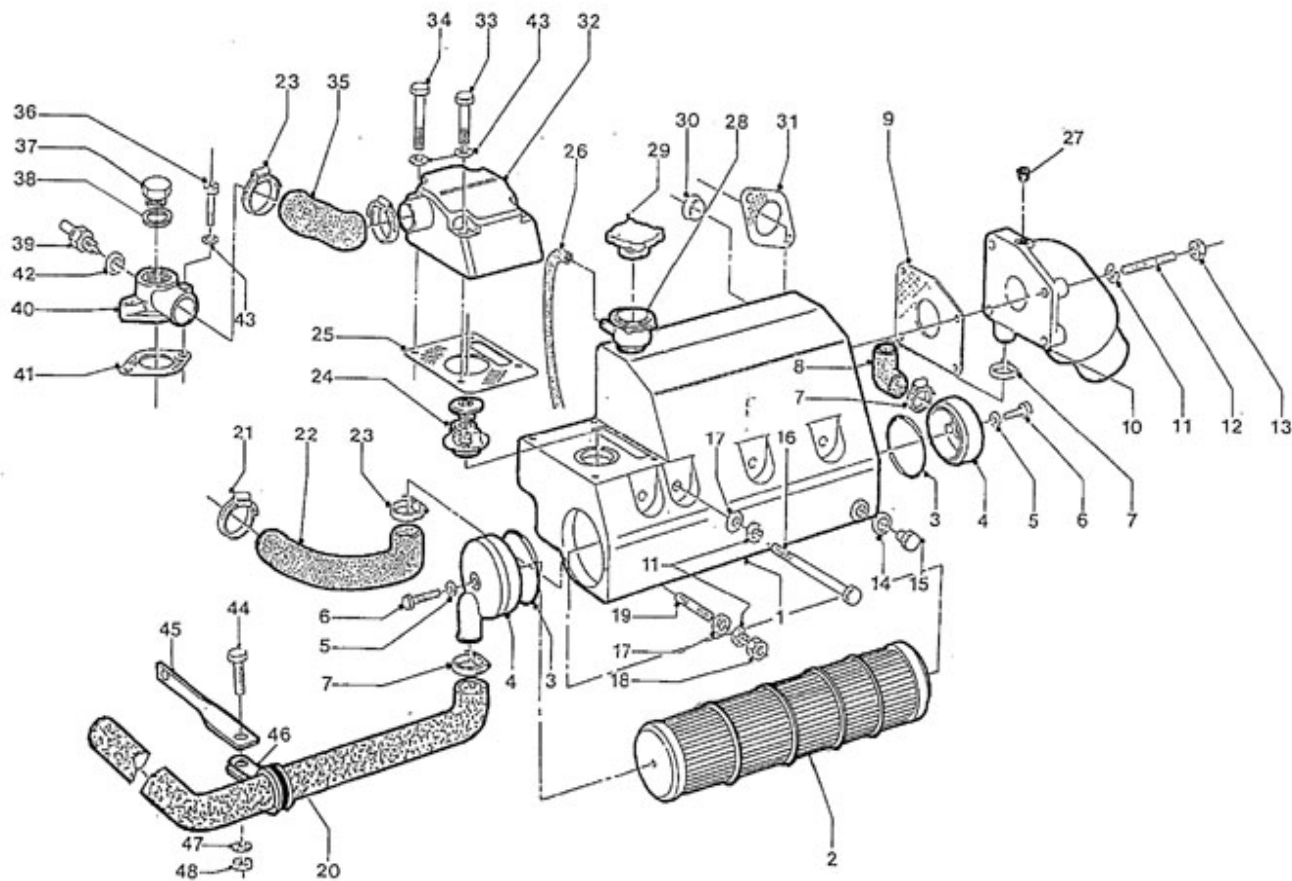

Brand: NanniDiesel

Model: Moteur 4.220HE

Version: Standard

Subassembly: Heat exchanger exh. Manifold

N.	Item	Description	Qty	Notes
1	970307712	HOUSING,HEATEXCHANGER	1	
2	970307713	TUB STACK	1	
3	970301719	O-RING,68,00X4,00	2	
4	970307714	COVER	2	
5	970300288	GASKET,M8 (FIX TUYAU GRAISSAGE)	2	
6	970301263	BOLT,M 8X 45 -A2-	2	
7	970604526	CLAMP,HOSE 22-32 (COTE ECHANGEUR)	4	
8	970301713	HOSE,ELBOW COVER HEATEX.4.190 (+++RETOUR MAG -	1	
9	970301710	GASKET,MIXER 4.190	1	
10	970301706APR	MIXER	1	
11	970119138	WASHER,SPRING D 8 (TENDEUR)	12	
12	970300080	STUD,M 8X 25 (+++ FIX TURBO)	4	
13	970027322	NUT, M 8 (++ECROU FIL DEMARREUR)	4	
14	970300306	GASKET,RING D14 (SUR REFROID THERMO MOTA)	1	
15	970875506	PLUG (<= N°KT08090422)	1	
16	970301703	BOLT,HEX M 8X160	4	
17	970027323	WASHER,PLAIN D 8	8	
18	970027322	NUT, M 8 (++ECROU FIL DEMARREUR)	4	
19	970300374	STUD,M 8X 30 (+++FIX TENDEUR)	4	
20	48325012	HOSE	1	
21	970604533	CLAMP,HOSE 32-44 (QUANTITE 8 R.P. 4 LE 19/06/2008)	1	
22	970301718	HOSE,WATER RETURN D32-34	1	
23	970300922	CLAMP,HOSE 26-38 (FOURNITURE POMPE ATTELEE)	3	
24	970307282	THERMOSTAT	1	
25	970301408	GASKET,THERMOSTAT COVER	1	
26	970300077	HOSE,D 8 L= 450	1	
27	970307265	PLUG,HEX 1/8	1	
28	970300151	FILLING,NECK WATER	1	
29	970604614	CAP,FILLING 0, 7 DOUBLE SEAL	1	
30	970494517	CAP,FREEZE	2	
31	970302169	GASKET,EXHAUST MANIFOLD 4.190-	4	
32	970301403	COVER,THERMOSTAT	1	
33	970300409	BOLT,HEX M 8X 55 (+++ FIX . PTO)	2	
34	970300261	BOLT,HEX M 8X 80 (++FIX ALTERNATEUR)	2	
35	970301714	HOSE,D32 COVER THERMO.4.190	1	
36	970635916	BOLT,SOCK M 8X 35 (+++ FIX COUDE ECHAP)	2	
37	970639853	"PLUG,HEX 3/8""G"	1	
37	970300289	GASKET,RING D17	1	
39	970851602	WATER TEMPERATURE SENDER	1	
40	970301711	FLANGE,WATER INTAKE 4.190	1	
41	970301730	GASKET,FLANGE	1	
42	970300306	GASKET,RING D14 (SUR REFROID THERMO MOTA)	1	
43	970119139	WASHER,CORRUGATED D8 (DONT 3 PTO)	6	
44	970439910	BOLT,HEX M 6X 16 (+++FIX.SUPPORT AG ACC)	1	
45	970302233	SUPPORT,PIPE CLAMP	1	
46	970304072	CLAMP	1	
47	970119149	WASHER, SPRING D 6 (Pour protection injecteur)	1	
48	970635460	NUT,M 6	1	

V. 07/07/2011

Pag. 31/50