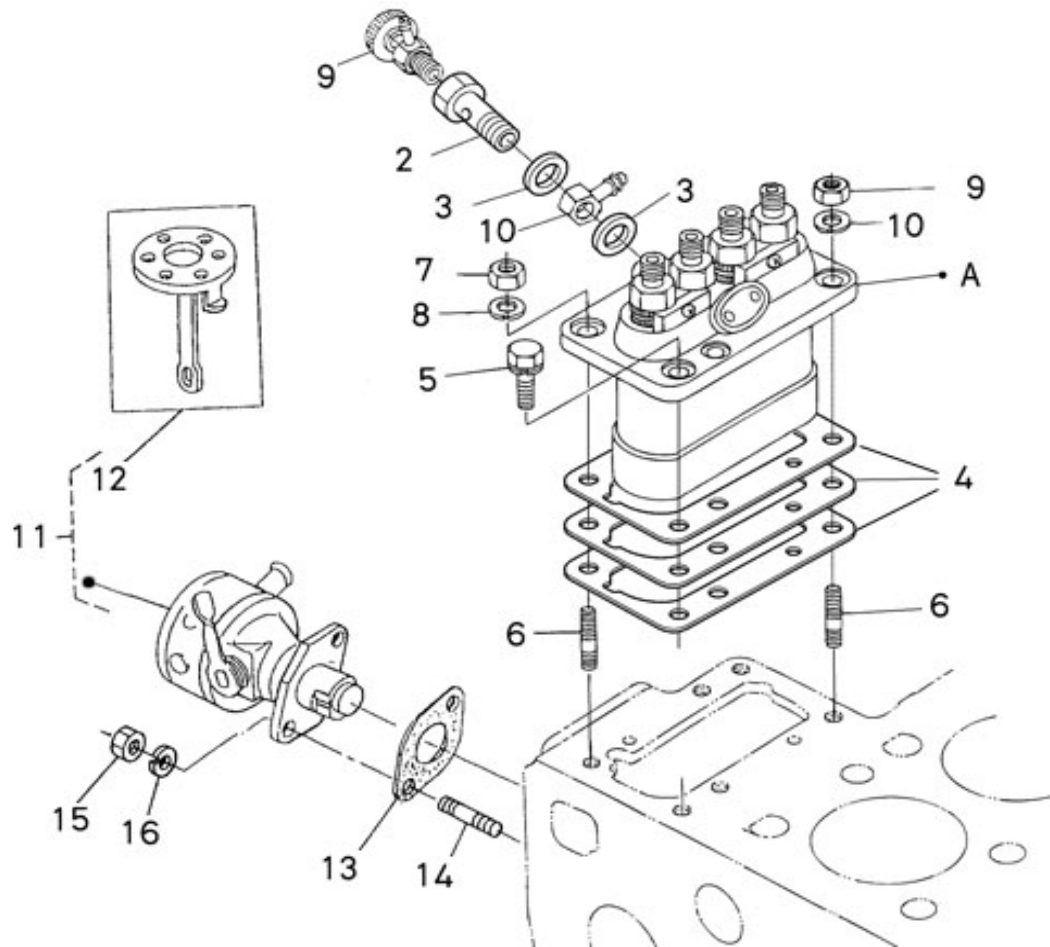

1 } A
2
3

V. 07/07/2011

Pag. 17/50

Brand: NanniDiesel

Model: Moteur 4.220HE

Version: Standard

Subassembly: Injection lines nozzles

N.	Item	Description	Qty	Notes
1	970307386	FUEL RETURN PIPE	1	
2	970307278	HOSE	1	
3	970310171	CLAMP (+++ FIX DURITE WASTEGATE)	3	
4	970307279	HOSE	1	
5	970307394	CORD,GLOW PLUG (<= N° KTH08040182)	1	
6	970307760	KIT,NOZZLE HOLDER	4	
7	970142109	GHASKET, RING INJECTORS	4	
8	970307388	SEAL,HEAT	4	
9	970307389	INJECTION PIPE	1	
10	970307390	INJECTION PIPE	1	
11	970307391	INJECTION PIPE	1	
12	970307392	INJECTION PIPE	1	
13	970142114	CLAMP,FUEL LINES 1+2	3	
14	970142115	CLAMP,FUEL-LINES 1+2	3	
15	970492118	SCREW,M 5X 20 ROUND HEAD	3	
16	970307393	GLOW PLUG	4	