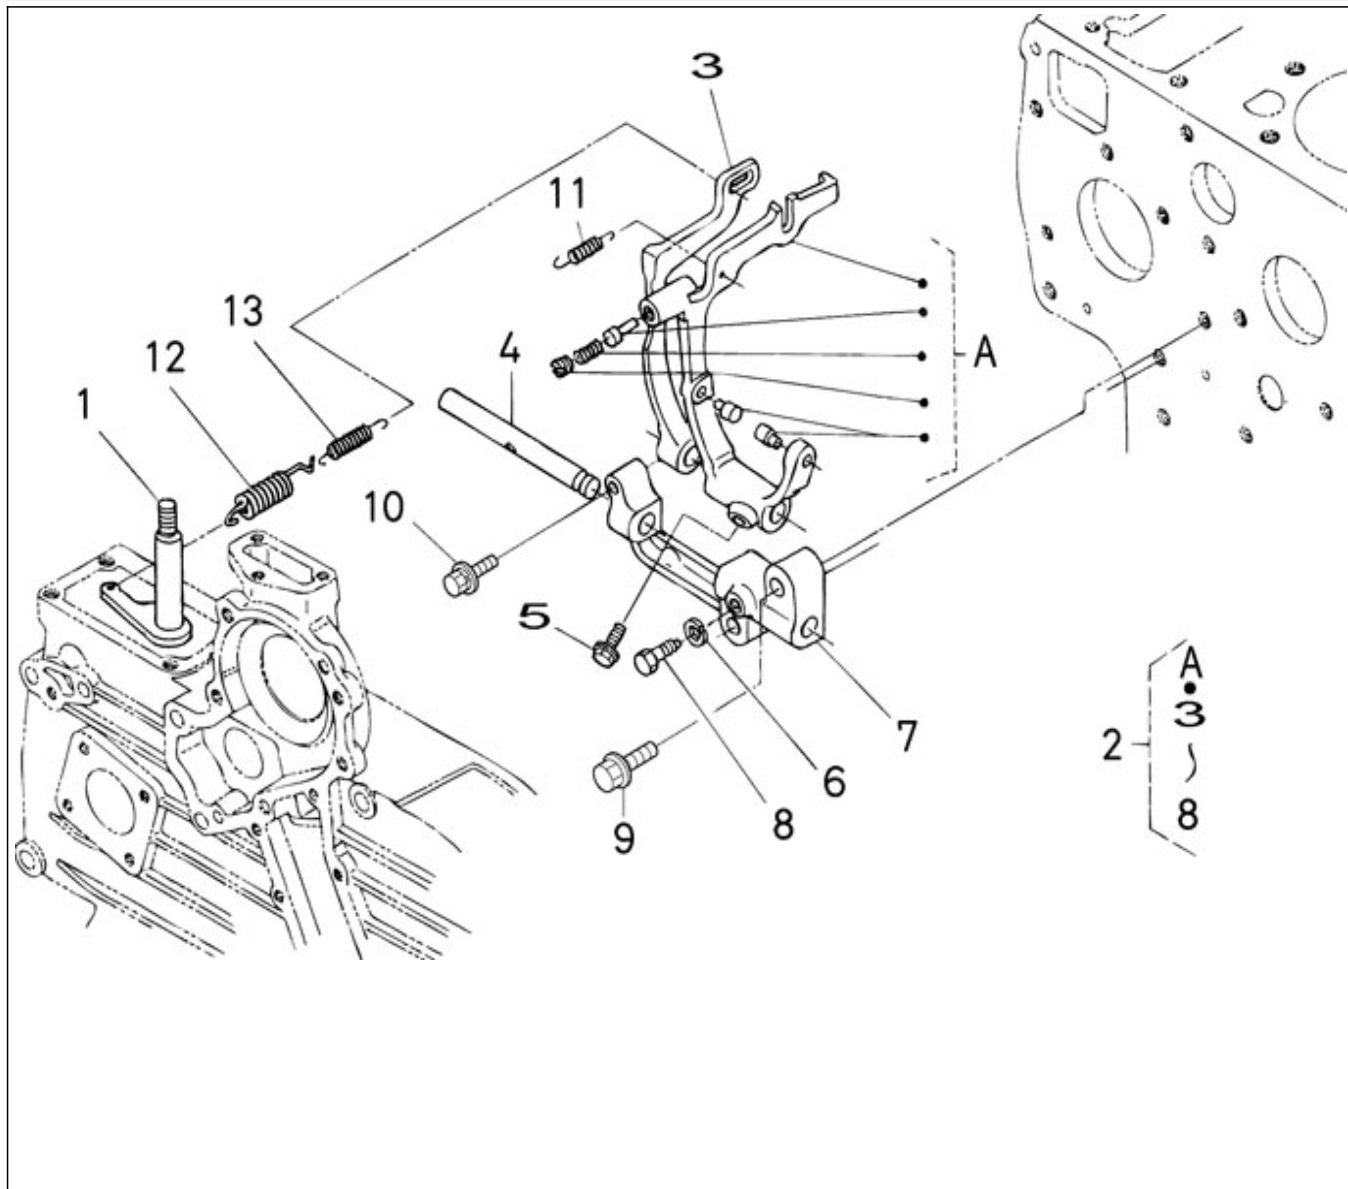

BEFORE N°KTH08040183

V. 07/07/2011

Pag. 23/50

Brand: NanniDiesel

Model: Moteur 4.220HE

Version: Standard

Subassembly: Governor

N.	Item	Description	Qty	Notes
1	970302030	LEVER,GOVERNOR	1	
2	970307380	ASSY LEVER,FORK	1	
3	970307381	LEVER,GOVERNOR	1	
4	970307382	LEVER,FORK	1	
5	970302034	SHAFT,FORK LEVER	1	
6	970302035	BOLT	1	
7	970119149	WASHER, SPRING D 6 (Pour protection injecteur)	2	
8	970302036	SUPPORT,FORK LEVER	1	
9	970490520	BOLT	1	
10	970302037	BOLT,M 8X 32	2	
11	970491323	BOLT,M 6X 28	1	
12	970301933	WASHER,PLAIN D 8	2	
13	970141326	WASHER, PLAIN D6	1	
14	970303921	SPRING,START	1	
15	970307383	SPRING	1	
16	970307384	SPRING.GOVERNOR 2	1	