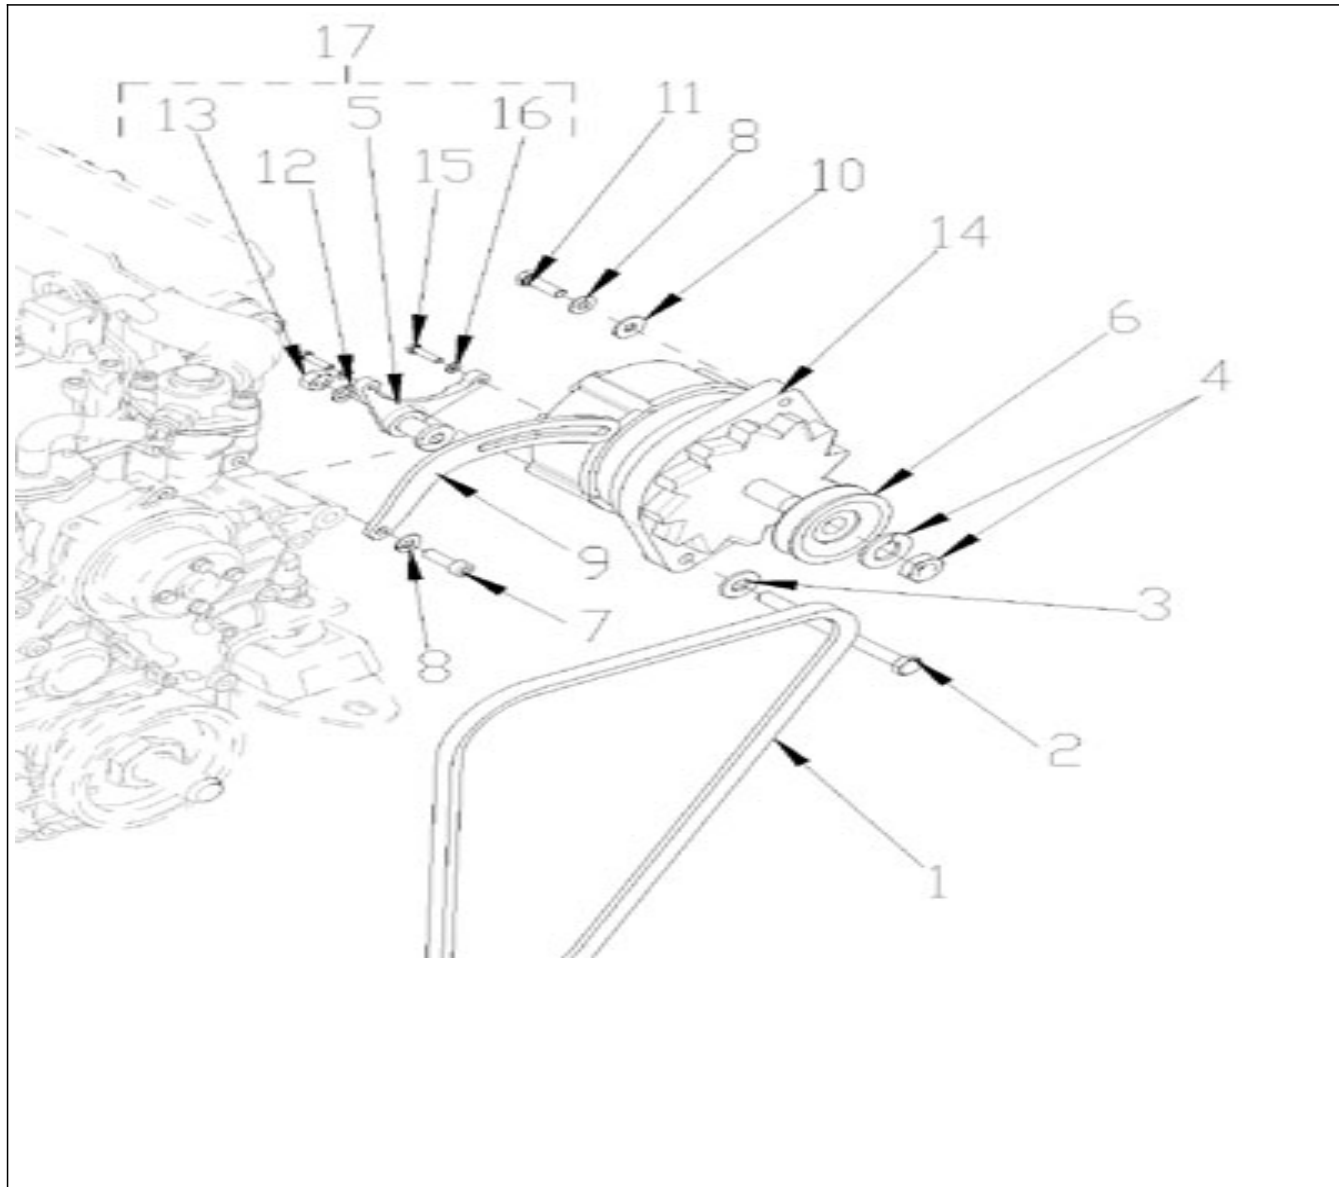

Brand: NanniDiesel

Model: Moteur 4.220HE

Version: Standard

Subassembly: Alternator Assy.Std.

N.	Item	Description	Qty	Notes
0	48201171	ALTERNATOR	1	
1	48108133	V-BELT	1	
2	39160668	BOLT (+++ FIX . ALTERNATEUR)	1	
3	970119135	WASHER,PLAIN D10 (DONT DEUX POUR CALAGE GALET	1	
4	970312833	KIT FIXATION ALT	1	
5	48201173	ALTERNATOR	1	
6	95312305	PULLEY	1	
7	970300193	BOLT,HEX M 8X 70 (+++FIX TENDEUR)	1	
8	970119138	WASHER,SPRING D 8 (TENDEUR)	2	
9	95203077	TIGHTNER	1	
10	970304050	WASHER	1	
11	970409603	BOLT,HEX M 8X 25 (FIX SUP ALT)	1	
12	970119136	WASHER,SPRING D10 (POUR INVERSEUR)	1	
13	970119143	NUT, M10	1	
15	39160109	BOLT	2	
16	970300318	WASHER,SPRING D 5	2	

V. 07/07/2011

Pag. 38/50