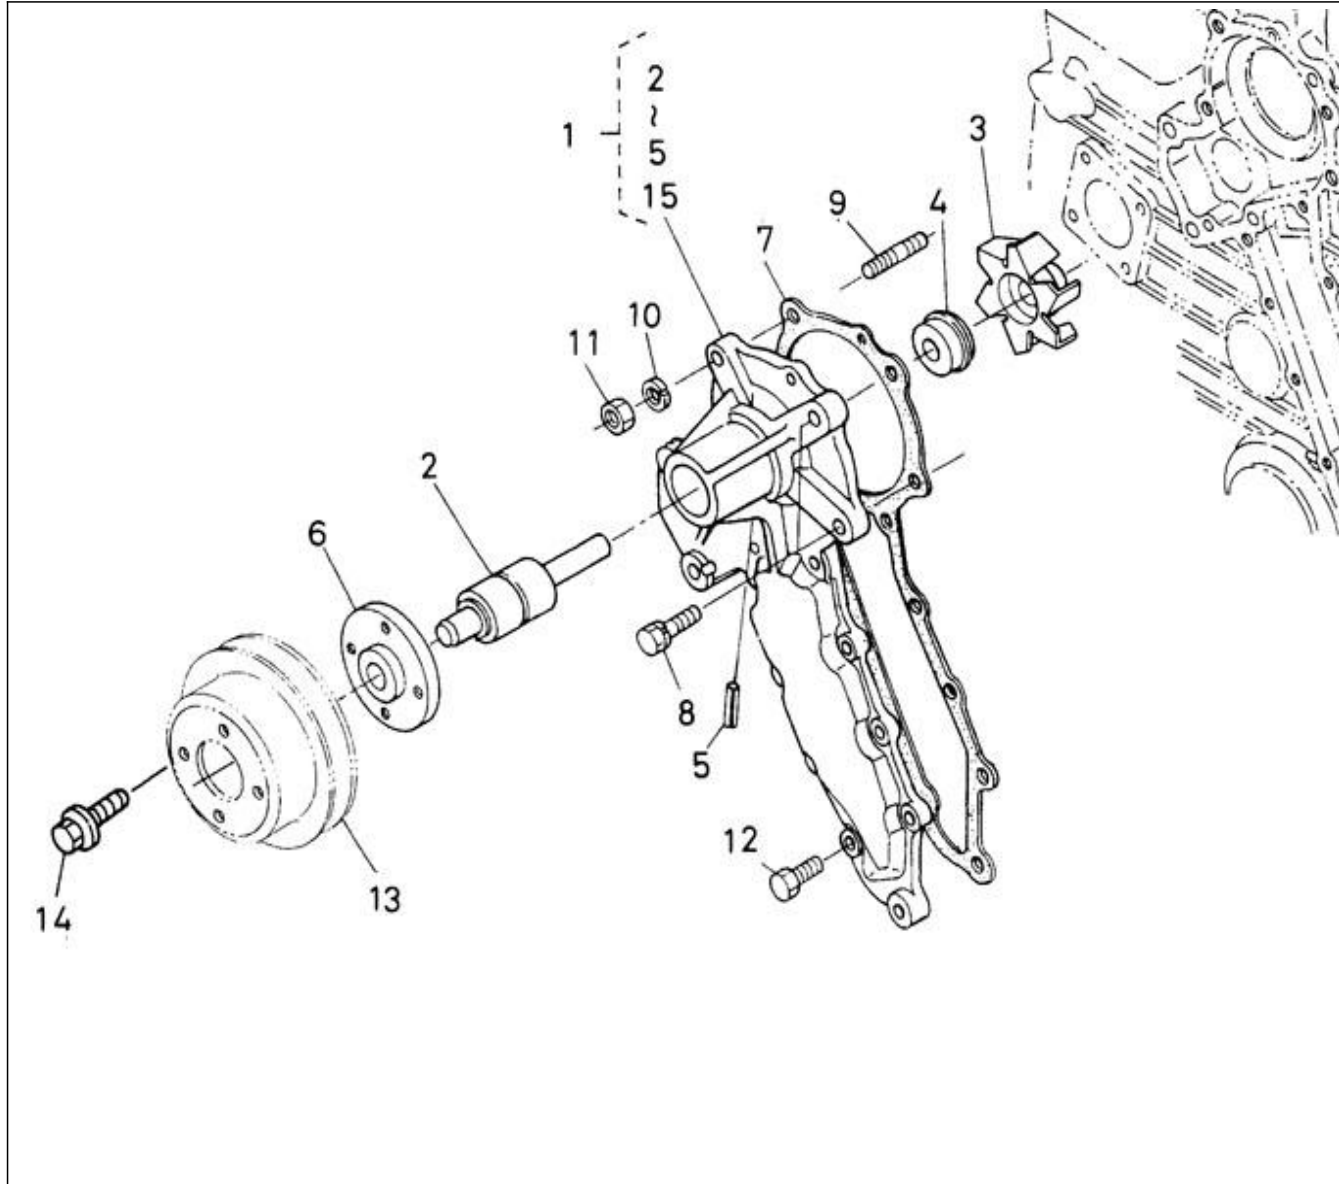

Brand: NanniDiesel

Model: Moteur 4.220HE

Version: Standard

Subassembly: Fresh water pump

N.	Item	Description	Qty	Notes
1	970302110	PUMP,F/WATER CPL.4.190 (BEFORE N°KTH08040183)	1	
2	970302109	BEARING,SHAFT W/PUMP	1	
3	970302111	IMPELLER,F/WATER PUMP 4.190	1	
4	970302112	SEAL,MECHANICAL F/W.PUMP	1	
5	970302113	FLANGE,F/WATER PUMP	1	
6	970302117	GASKET,WATER PUMP 4.190 (BEFORE N°KTH08040183)	1	
7	970301986	BOLT,M 8X 28	2	
8	970302118	STUD	2	
9	970490904	WASHER,SPRING D 8	2	
10	970490903	NUT,M 8	2	
11	970490119	BOLT,M 6X 18	8	
12	970307398	PULLEY	1	

V. 07/07/2011

Pag. 25/50