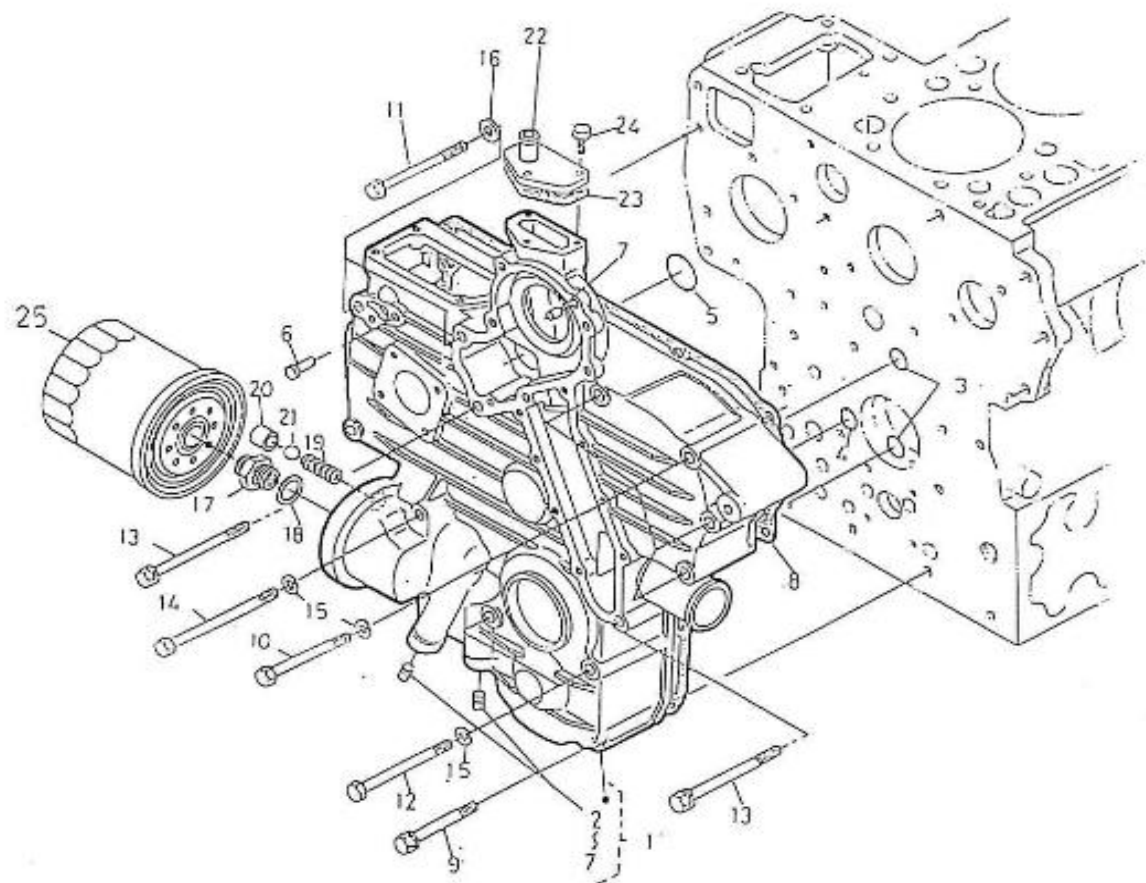

Brand: NanniDiesel

Model: Moteur 4.220HE

Version: Standard

Subassembly: Timing case

N.	Item	Description	Qty	Notes
1	970307304	ASSY CASE,GEAR	1	
2	970140202	PLUG, SOCK	2	
3	970301922	O-RING	2	
4	970302696	O-RING	1	
5	970301923	O-RING	1	
6	970490204	PIN,TIMING COVER	1	
7	970301908	PIN,CYLINDRICAL	2	
8	970301925	GASKET,TIMING CASE 4.190	1	
9	970301926	BOLT,M 8X 60	2	
10	970301927	BOLT,M 8X 70	5	
11	970301280	BOLT,HEX M 8X 90	2	
12	970301928	BOLT,M 8X 80	24	
13	970301929	BOLT	2	
14	970301930	BOLT,M 8X 95	2	
15	970490904	WASHER,SPRING D 8	13	
16	970301933	WASHER,PLAIN D 8	1	
17	970302072	NIPPLE	1	
18	970302073	GASKET,RING	1	
19	970302074	SPRING	1	
20	970302075	SEAT,VALVE	1	
21	970302076	BEARING,BALL	1	
22	970301931	FLANGE,WATER RETURN	1	
23	970301932	GASKET,FLANGE W/RETURN	1	
24	970491536	BOLT,M 6X 20	3	
25	970603003	FILTER,ELEMENT OIL 4.180/90	1	

V. 07/07/2011

Pag. 3/50