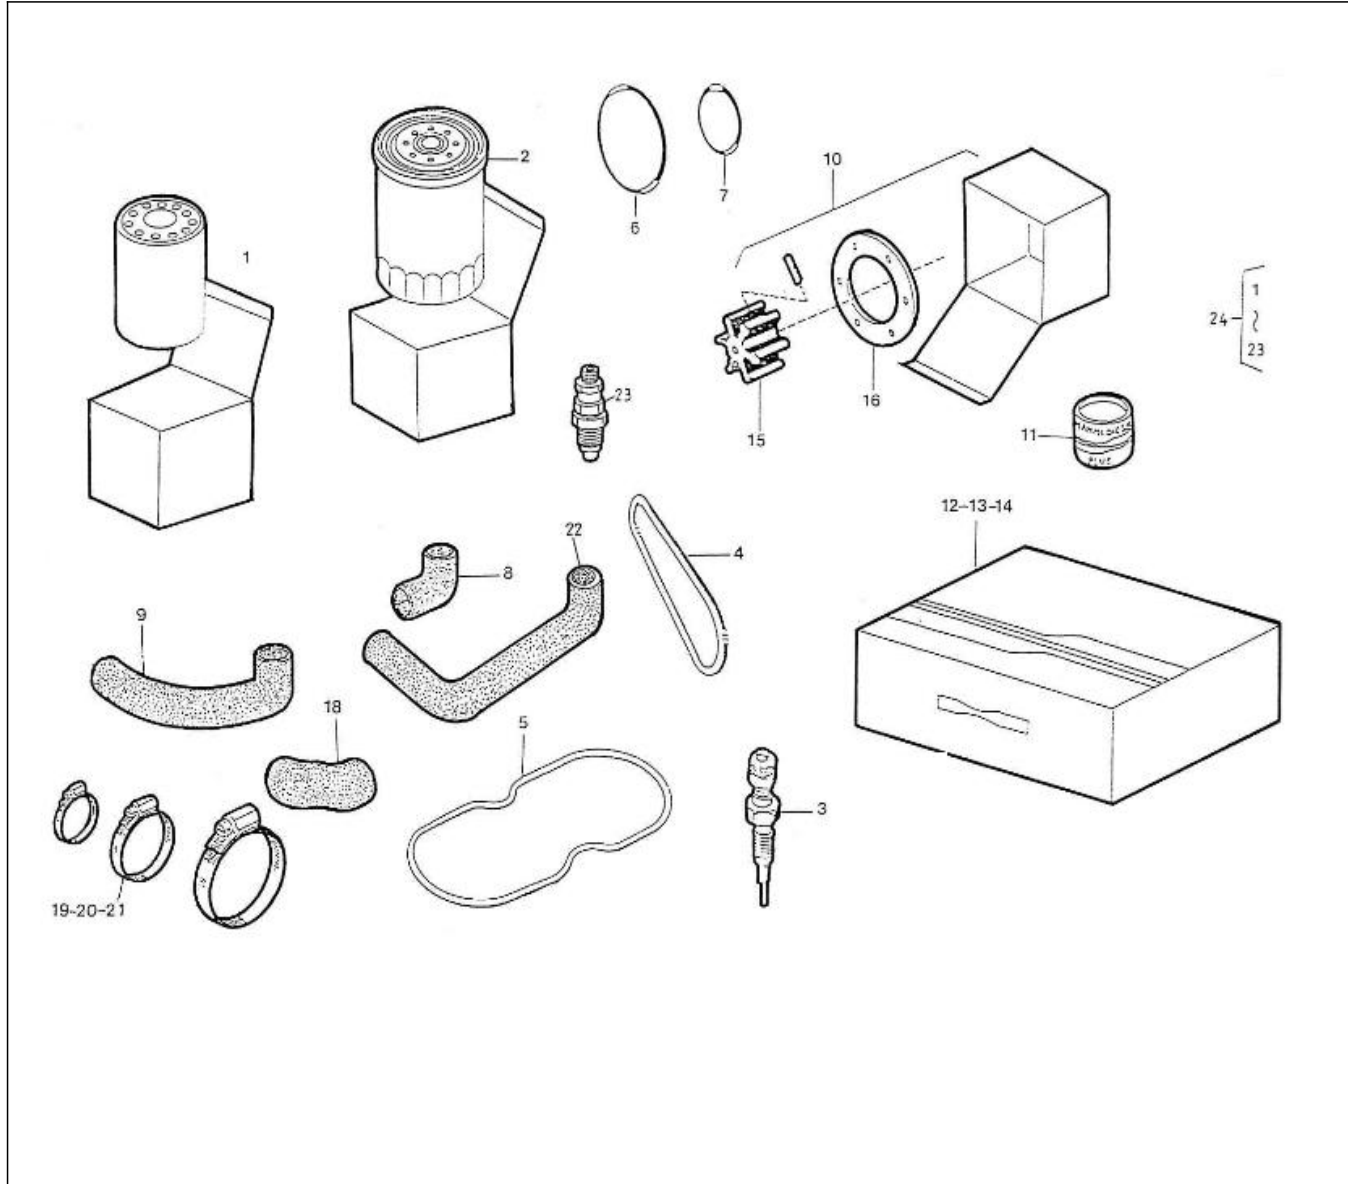

V. 07/07/2011

Pag. 47/50

Brand: NanniDiesel

Model: Moteur 4.220HE

Version: Standard

Subassembly: Spare parts kit

N.	Item	Description	Qty	Notes
1	970622350	FILTER,FUEL	1	
2	970603003	FILTER,ELEMENT OIL 4.180/90	1	
3	970307393	GLOW PLUG	1	
4	970307404	V-BELT	1	
5	970301995	GASKET,COVER CYL:HEAD 4.190	1	
6	970301719	O-RING,68,00X4,00	2	
7	970154025	O-RING,28,17X3,53	1	
8	970301713	HOSE,ELBOW COVER HEATEX.4.190 (+++RETOUR MAG -	1	
9	970301718	HOSE,WATER RETURN D32-34	1	
10	970307475	REPAIR KIT	1	
11	970301521	PAINT,NANNI BLUE 125CC	1	
12	970310008	CASE	1	
13	970301347	INSERT,CASE	1	
14	970301348	INSERT,CASE BOTTOM	1	
15	970544310	IMPELLER,WATER PUMP F 7B-803	1	
16	970301670	GASKET	1	
17	970856011	BULB 12V-2W	1	
18	970301714	HOSE,D32 COVER THERMO.4.190	1	
19	970604526	CLAMP,HOSE 22-32 (COTE ECHANGEUR)	2	
20	970300922	CLAMP,HOSE 26-38 (FOURNITURE POMPE ATTELEE)	2	
21	970604533	CLAMP,HOSE 32-44 (QUANTITE 8 R.P. 4 LE 19/06/2008)	1	
22	970307424	HOSE (+++RECOUPER+++)	1	
23	970307760	KIT,NOZZLE HOLDER	1	
24	970307488	MAINTENANCE KIT	1	