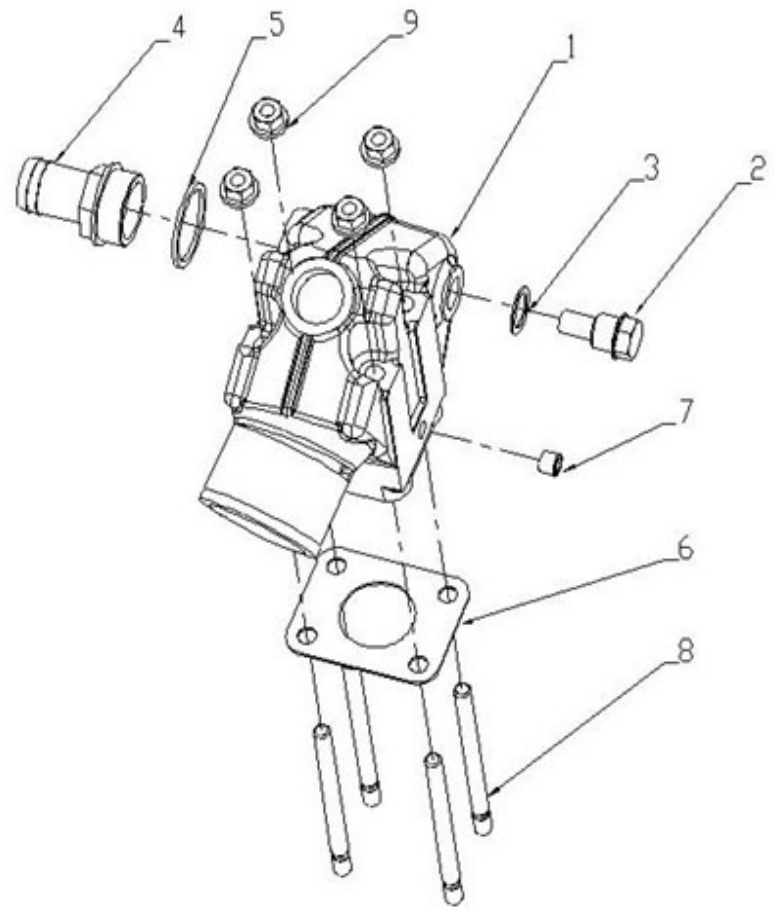

Brand: NanniDiesel
Model: Moteur 4.220HE
Version: Standard
Subassembly: Exhaust elbow

N.	Item	Description	Qty	Notes
1	665700070	EXHAUST COOLING ELBOW	1	
2	970494635	ANODE,ZINC CPL M16X1,5	1	
3	970300199	GASKET,RING D16	1	
4	655402075	BARBED END BRASS FITTING 1-25 (SUR REFROIDISSEUR	1	
5	48410090	GASKET	1	
6	970310501	GASKET NA	1	
7	970307265	PLUG,HEX 1/8	1	
8	39020445	STUD M8X95,J16,8.8,ZN	4	
9	39460916	NUT (+++FIX ECHANGEUR)	4	

V. 07/07/2011

Pag. 27/50