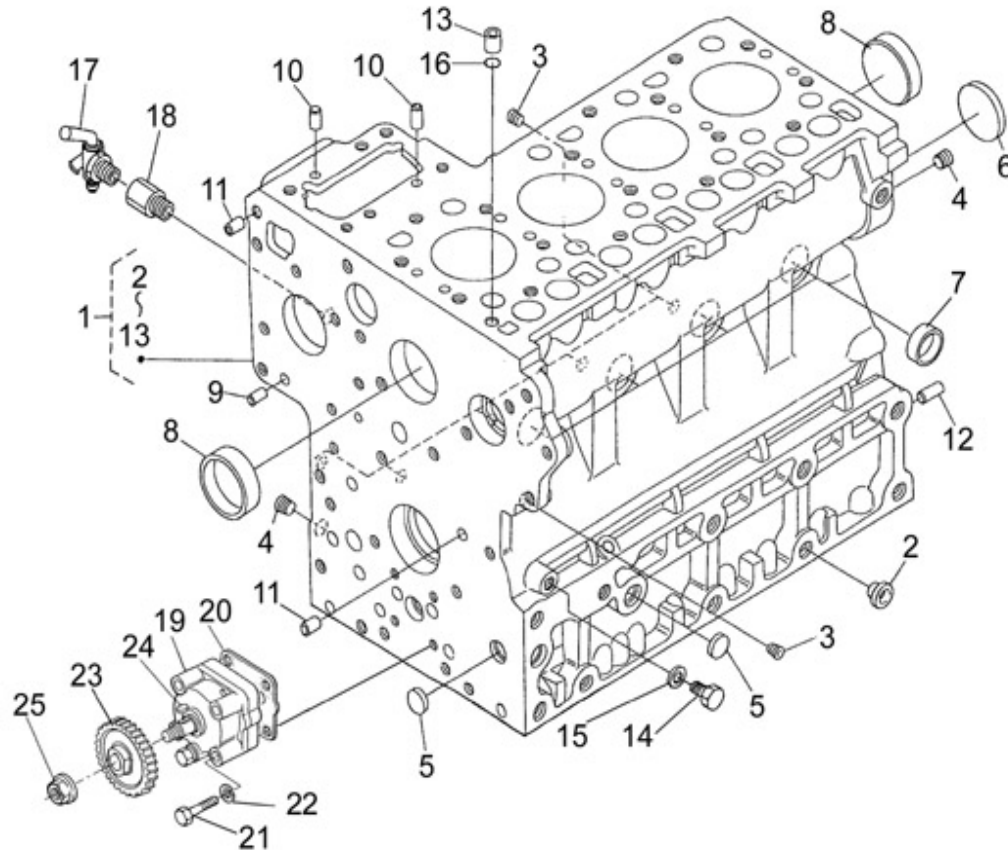

N.	Item	Description	Qty	Notes
1	970307294	COMP.CRANKCASE (<= WY9999)	1	<= WY9999
1	970313168	COMP.CRANKCASE (<= N°KTH0804182)	1	=> N° XA0001
2	970301901	PLUG (<= N°KTH0804182)	2	
3	970490108	PLUG,SOCK	6	
4	970490109	PLUG,SOCK	2	
5	970301903	PLUG	3	
6	970301904	PLUG,EXPANSION	1	
7	970301905	CAP,SEALING	6	
8	970301906	CAP,FREEZE	2	
9	970301907	PIN,CYLINDRICAL	2	
10	970490122	PIN,CYLINDRICAL	2	
11	970301908	PIN,CYLINDRICAL	2	
12	970301909	PIN,CYLINDRICAL	1	
13	970490112	PIN,PIPE	1	
14	970301912	PLUG	1	
15	970491131	WASHER,SEAL	1	
16	970490116	O-RING (<= N°KTH0804182)	1	
17	970301918	TAP,DRAIN	1	
18	970301911	NIPPLE,REDUCTION	1	
19	970301913	PUMP,OIL CPL.4.190	1	
20	970301914	GASKET,OIL PUMP	1	
21	970300276	BOLT,HEX M 6X 50 (Pour protection injecteur)	4	
22	970119149	WASHER, SPRING D 6 (Pour protection injecteur)	4	
23	970301915	GEAR,OIL PUMP DRIVE	1	
24	970493118	KEY,FEATHER H-HE	1	
25	970301916	NUT	1	
26	970851700	SWITCH,OIL	1	