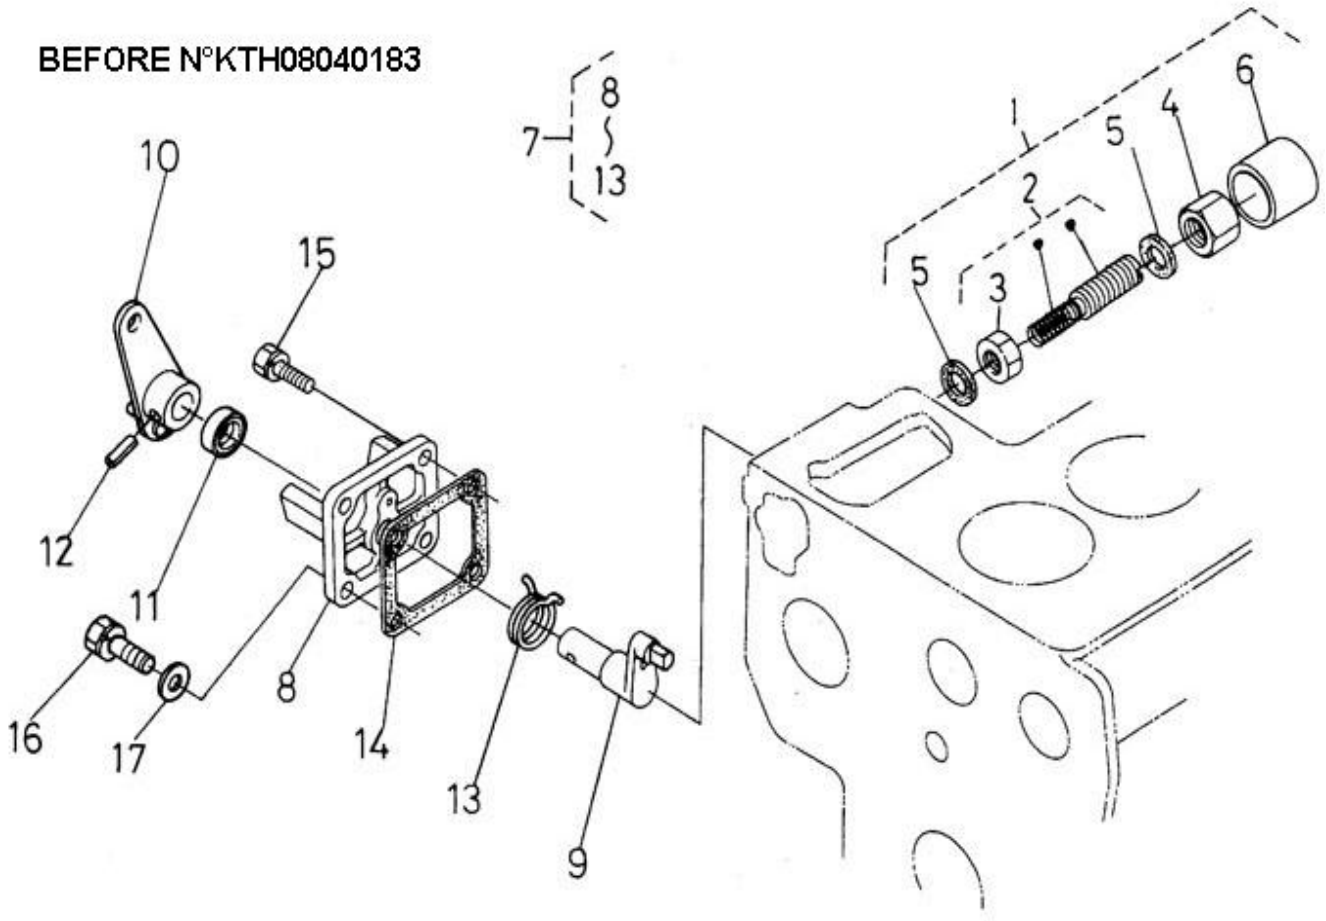

Brand: NanniDiesel

Model: Moteur 4.220HE

Version: Standard

Subassembly: Governor setting

N.	Item	Description	Qty	Notes
1	970307354	APPARATUS,IDLING	1	
2	970307356	ASSY BOLT,ADJUSTING	1	
3	970303906	NUT	1	
4	970307355	NUT,CAP	1	
5	970491131	WASHER,SEAL	2	
6	970302069	CAP	1	
7	970307357	ASSY LEVER,ENG.STOP	1	
8	970307358	COVER,INJECTION PUMP	1	
9	970307359	SHAFT,LEVER	1	
10	970307360	LEVER,ENGINE STOP	1	
11	970302861	SEAL,OIL	1	
12	970151130	PIN,SPRING RETAINER	1	
13	970307361	SPRING,RETURN	1	
14	970310448	GASKET,PUMP COVER NA	1	
15	970490143	BOLT,M 6X 18	2	
16	970141537	BOLT, M6X22	2	
17	970141326	WASHER, PLAIN D6	2	

BEFORE N°KTH08040183

V. 07/07/2011

Pag. 23/50