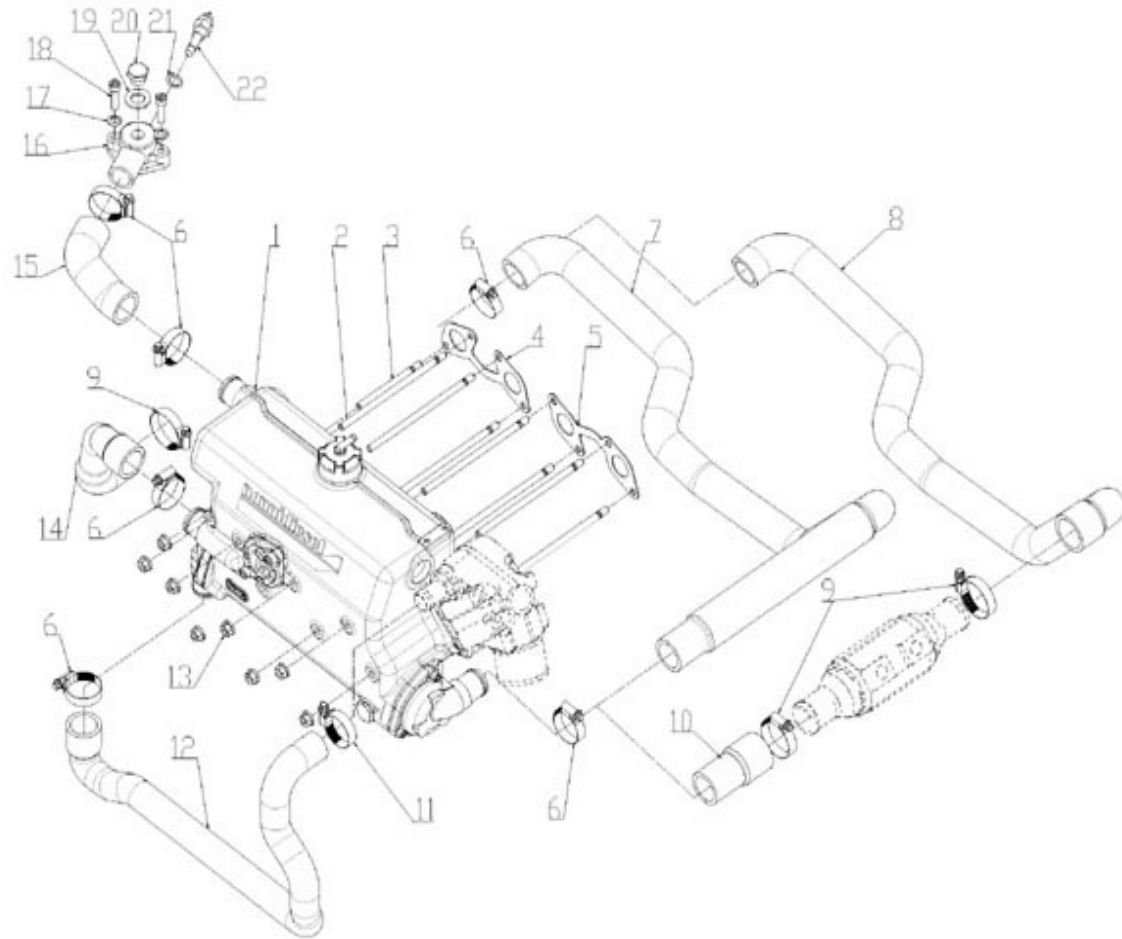

Brand: NanniDiesel

Model: Moteur 4.220HE

Version: Standard

Subassembly: Heat exchanger

N.	Item	Description	Qty	Notes
1	48300398	HEAT EXCHANGER	1	
2	39020339	STUD BOLT (+++FIX ECHANGEUR)	7	
3	39020336	STUD (+++FIX ECHANGEUR)	1	
4	970310495	GASKET,E-MANIFOLD NA	1	
5	970313111	GASKET,EX-MANIFOLD	1	
6	970300922	CLAMP,HOSE 26-38 (FOURNITURE POMPE ATTELEE)	6	
7	48328143	HOSE (Pour Inv. mécanique/For mechan. gearbox)	1	Pour Inv. mécanique/For mechan. gearbox
8	48328142	HOSE (Pour Inv. hydraulique/For hydr. gearbox)	1	Pour Inv. hydraulique/For hydr. gearbox
9	970604533	CLAMP,HOSE 32-44 (QUANTITE 8 R.P. 4 LE 19/06/2008)	3	
10	48328132	HOSE (Pour Inv. hydraulique/For hydr. gearbox)	1	Pour Inv. hydraulique/For hydr. gearbox
11	970604526	CLAMP,HOSE 22-32 (COTE ECHANGEUR)	1	
12	48328141	HOSE	1	
13	39460916	NUT (+++FIX ECHANGEUR)	8	
14	48328134	HOSE	1	
15	970301714	HOSE,D32 COVER THERMO.4.190	1	
16	970301711	FLANGE,WATER INTAKE 4.190	1	
17	970119139	WASHER,CORRUGATED D8 (DONT 3 PTO)	2	
18	970635916	BOLT,SOCK M 8X 35 (+++ FIX COUDE ECHAP)	2	
19	970300289	GASKET,RING D17	1	
20	970300306	GASKET,RING D14 (SUR REFROID THERMO MOTA)	1	
21	970851602	WATER TEMPERATURE SENDER	1	
22	970639853	"PLUG,HEX 3/8""G"	1	
23	970300289	GASKET,RING D17	1	

V. 07/07/2011

Pag. 32/50