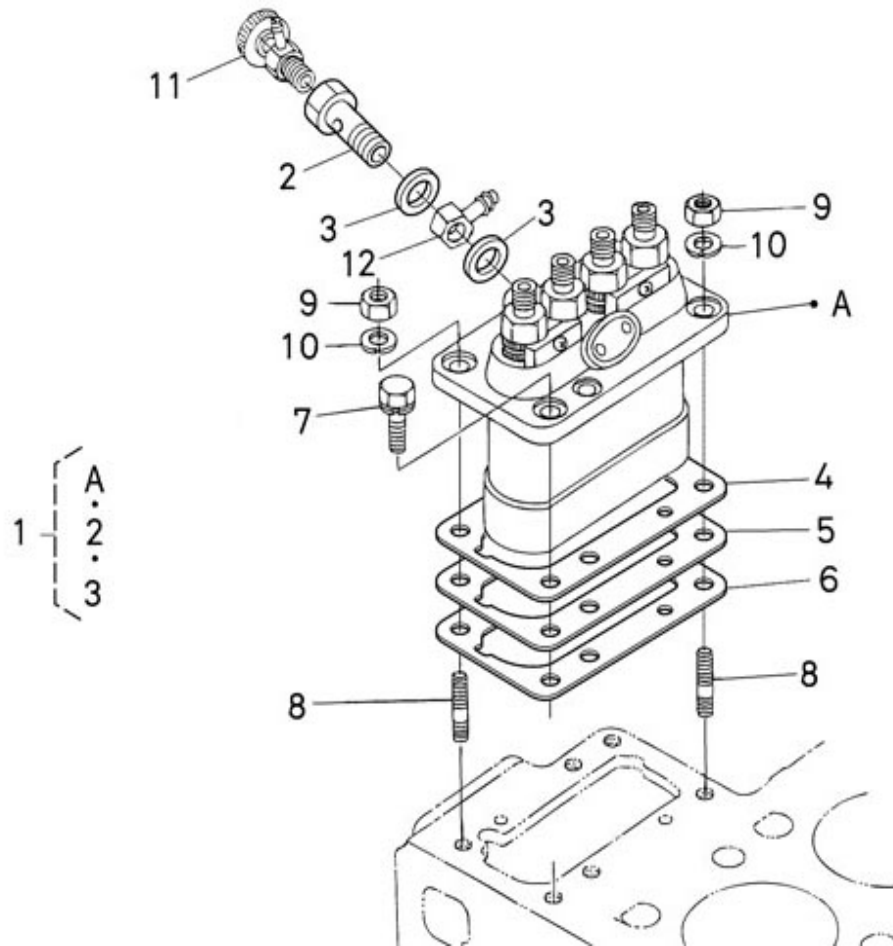

V. 07/07/2011

Pag. 19/50

Brand: NanniDiesel

Model: Moteur 4.220HE

Version: Standard

Subassembly: Injection pump component parts

N.	Item	Description	Qty	Notes
1	970307367	ASSY PUMP,INJECTION	1	
2	970307369	ASSY PLUNGER	4	
3	970307370	VALVE,DELIVERY	4	
4	970307371	SPRING,DELIV.VALVE	4	
5	970303971	GASKET,RING	4	
6	970307372	HOLDER,DELIV.VALVE	4	
7	970307373	ASSY LOCK PLATE	2	
8	970303985	TAPPET,INJ.PUMP CPL.	4	
9	970307374	PIN,TAPPET GUIDE	4	
10	970307375	PLATE	2	
11	970303982	SPRING,PLUNGER	4	
12	970303981	SEAT,SPRING -UPPER-	4	
13	970307752	SEAT,SPRING	4	
14	970303984	SHIM	4	
15	970307376	RACK,CONTROL	1	
16	970303968	PLATE,ADJUSTING	3	
17	970303969	BOLT	3	
18	970303980	SLEEVE,CONTROL	4	
19	970302107	SCREW,INJ.PUMP	1	
20	970307379	WASHER,NIPPLE	2	
21	970307822	O RING	4	