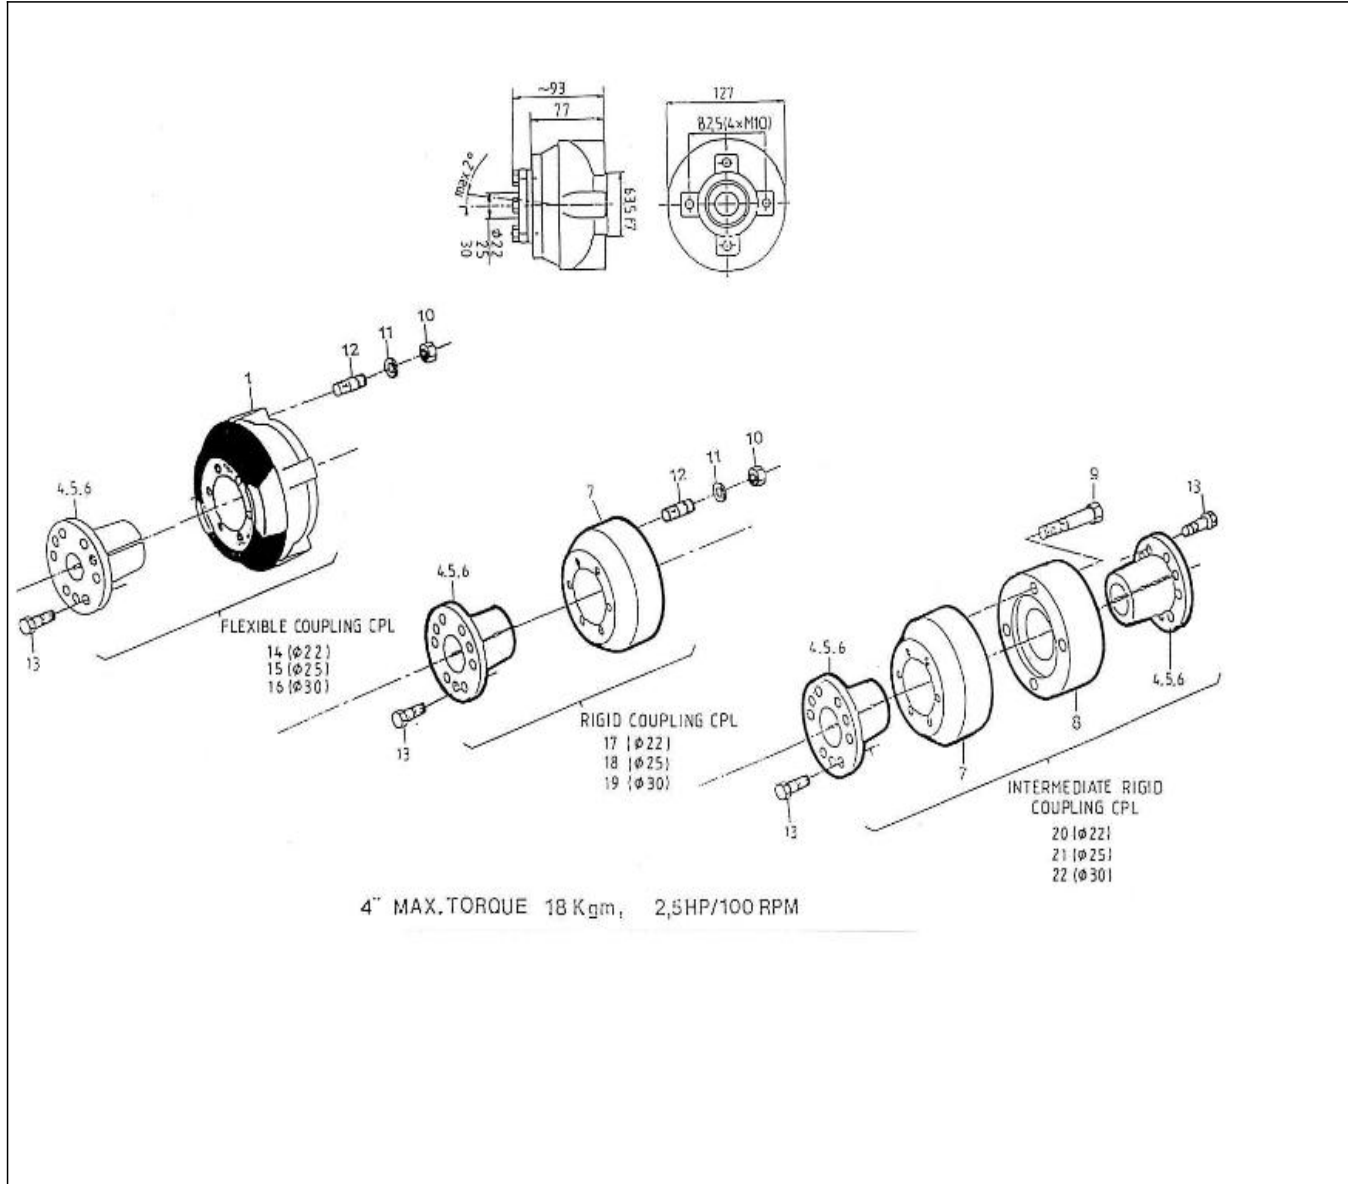

Brand: NanniDiesel

Model: Moteur 4.220HE

Version: Standard

Subassembly: Shaft coupling

N.	Item	Description	Qty	Notes
1	970300733	FLEXIBLE COUPLING 4 P	1	
4	970301226	"CONE,CLAMPING 4\" 22"	1	
5	970301104	"CONE,CLAMPING 4\" 25"	1	
6	970301105	"CONE,CLAMPING 4\" 30"	1	
7	970301222	Please consult us - COUPLING	1	
8	970301221	COUPLING	1	
9	970609157	BOLT,SOCK M10X 55	4	
10	970119143	NUT, M10	4	
11	970119136	WASHER,SPRING D10 (POUR INVERSEUR)	4	
12	970621020	STUD,M10X 22	4	
13	970409603	BOLT,HEX M 8X 25 (FIX SUP ALT)	6	
14	970307180	FLEXIBLE COUPLING	1	
15	970307181	FLEXIBLE COUPLING	1	
16	970307182	FLEXIBLE COUPLING	1	
17	970307183	FLEXIBLE COUPLING	1	
18	970307184	FLEXIBLE COUPLING	1	
19	970307185	FLEXIBLE COUPLING	1	
20	970307186	FLANGE	1	
21	970307187	FLANGE	1	
22	970307188	No longer available	1	

V. 07/07/2011

Pag. 49/50