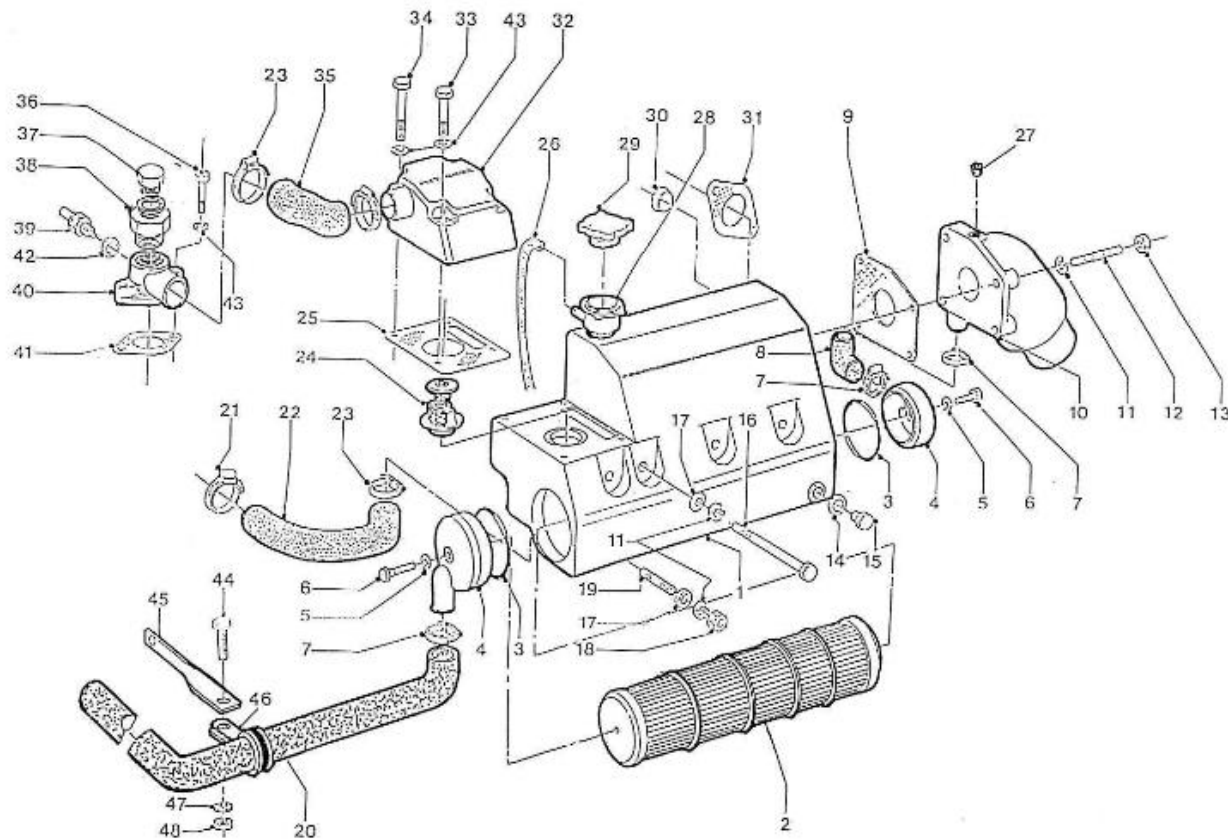

Brand: NanniDiesel

Model: Moteur 4.220HE

Version: Standard

Subassembly: Heat exchanger exh. Manifold

N.	Item	Description	Qty	Notes
1	970307712	HOUSING,HEATEXCHANGER	1	
2	970307713	TUB STACK	1	
3	970301719	O-RING,68,00X4,00	2	
4	970307714	COVER	2	
5	970300288	GASKET,M8 (FIX TUYAU GRAISSAGE)	2	
6	970301263	BOLT,M 8X 45 -A2-	2	
7	970604526	CLAMP,HOSE 22-32 (COTE ECHANGEUR)	4	
8	970301713	HOSE,ELBOW COVER HEATEX.4.190 (+++RETOUR MAG -	1	
9	970301710	GASKET,MIXER 4.190	1	
10	970301706APR	MIXER	1	
11	970119138	WASHER,SPRING D 8 (TENDEUR)	12	
12	970300080	STUD,M 8X 25 (+++ FIX TURBO)	4	
13	970027322	NUT,M 8 (++ECROU FIL DEMARREUR)	4	
14	970300306	GASKET,RING D14 (SUR REFROID THERMO MOTA)	1	
15	970875506	PLUG (<= N°KT08090422)	1	
16	970301703	BOLT,HEX M 8X160	4	
17	970027323	WASHER,PLAIN D 8	8	
18	970027322	NUT,M 8 (++ECROU FIL DEMARREUR)	4	
19	970300374	STUD,M 8X 30 (+++FIX TENDEUR)	4	
20	48325012	HOSE	1	
21	970604533	CLAMP,HOSE 32-44 (QUANTITE 8 R.P. 4 LE 19/06/2008)	1	
22	970301718	HOSE,WATER RETURN D32-34	1	
23	970300922	CLAMP,HOSE 26-38 (FOURNITURE POMPE ATTELEE)	3	
24	970307282	THERMOSTAT	1	
25	970301408	GASKET,THERMOSTAT COVER	1	
26	970300077	HOSE,D 8 L= 450	1	
27	970307265	PLUG,HEX 1/8	1	
28	970300151	FILLING,NECK WATER	1	
29	970604614	CAP,FILLING 0, 7 DOUBLE SEAL	1	
30	970494517	CAP,FREEZE	2	
31	970302169	GASKET,EXHAUST MANIFOLD 4.190-	4	
32	970301403	COVER,THERMOSTAT	1	
33	970300409	BOLT,HEX M 8X 55 (+++ FIX . PTO)	2	
34	970300261	BOLT,HEX M 8X 80 (++FIX ALTERNATEUR)	2	
35	970301714	HOSE,D32 COVER THERMO.4.190	1	
36	970635916	BOLT,SOCK M 8X 35 (+++ FIX COUDE ECHAP)	2	
37	970300289	GASKET,RING D17	1	
37	970639853	"PLUG,HEX 3/8""G"	1	
38	970301734	FILLING,NECK CPL.4.190	1	
39	970851602	WATER TEMPERATURE SENDER	1	
40	970301711	FLANGE,WATER INTAKE 4.190	1	
41	970301730	GASKET,FLANGE	1	
42	970300306	GASKET,RING D14 (SUR REFROID THERMO MOTA)	1	
43	970119139	WASHER,CORRUGATED D8 (DONT 3 PTO)	6	
44	970439910	BOLT,HEX M 6X 16 (+++FIX.SUPPORT AG ACC)	1	
45	970302233	SUPPORT,PIPE CLAMP	1	
46	970304072	CLAMP	1	
47	970119149	WASHER, SPRING D 6 (Pour protection injecteur)	1	
48	970635460	NUT,M 6	1	

V. 07/07/2011

Pag. 30/50