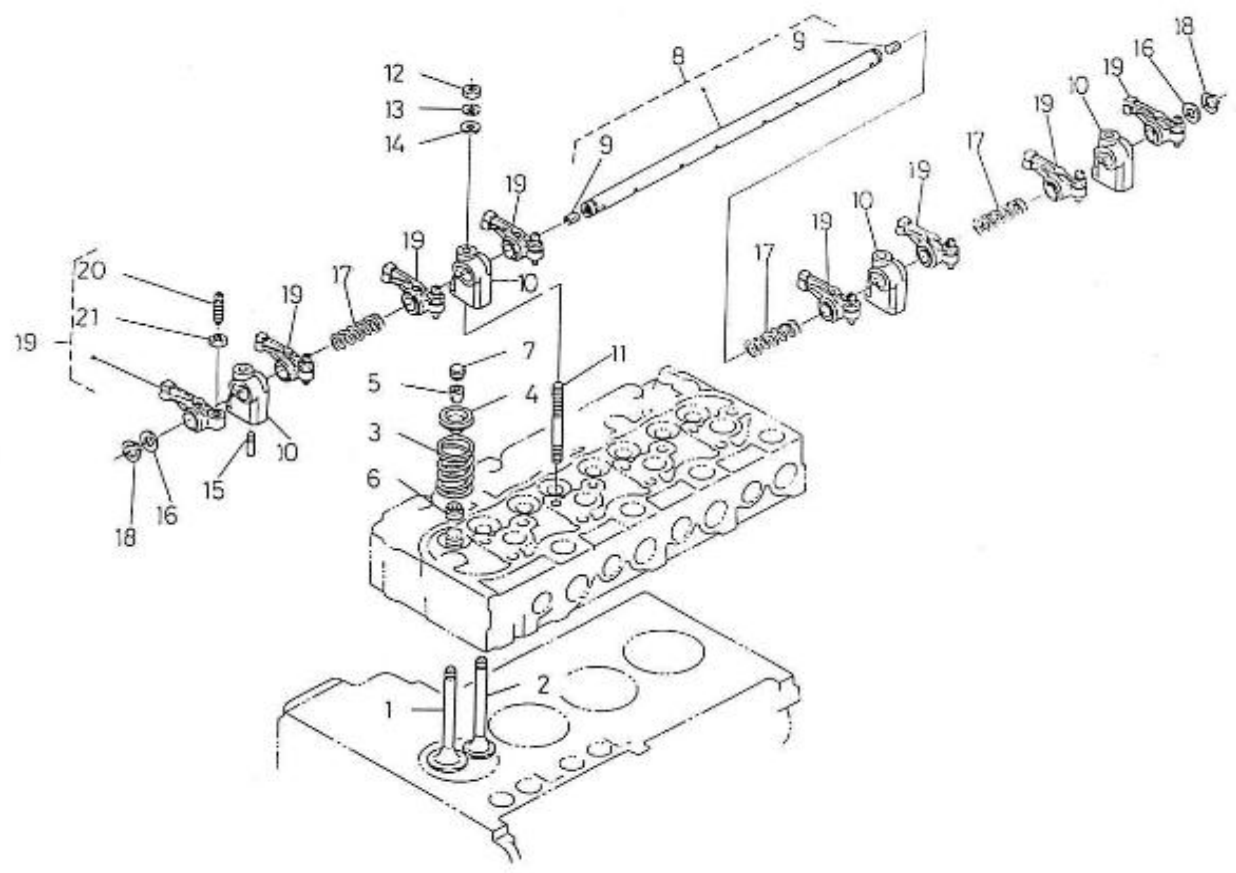

Brand: NanniDiesel

Model: Moteur 4.220HE

Version: Standard

Subassembly: Valves & Springs

N.	Item	Description	Qty	Notes
1	970307772	VALVE,INLET	4	
2	970307400	VALVE,EXHAUST	4	
3	970302005	SPRING,VALVE	8	
4	970302006	RETAINER,VALVE SPRING	8	
5	970302007	COLLET,VALVE SPRING	8	
6	970302008	SEAL,VALVE STEM	8	
7	970302009	CAP,VALVE	8	
8	970302010	SHAFT,ROCKER ARM 4.190	1	
9	970313711	SCREW,SET	2	
10	970302012	BRACKET,ROCKER ARM	4	
11	970302013	STUD	4	
12	970490903	NUT,M 8	4	
13	970490904	WASHER,SPRING D 8	4	
14	970301933	WASHER,PLAIN D 8	4	
15	970302014	SCREW,SET	1	
16	970302015	WASHER	2	
17	970302016	SPRING,ROCKER ARM	3	
18	970302017	CIR-CLIP,EXTERNAL	2	
19	970307402	ASSY ROCKER ARM	8	
20	970302019	SCREW,ADJUSTING	8	
21	970302021	NUT	8	

V. 07/07/2011

Pag. 10/50