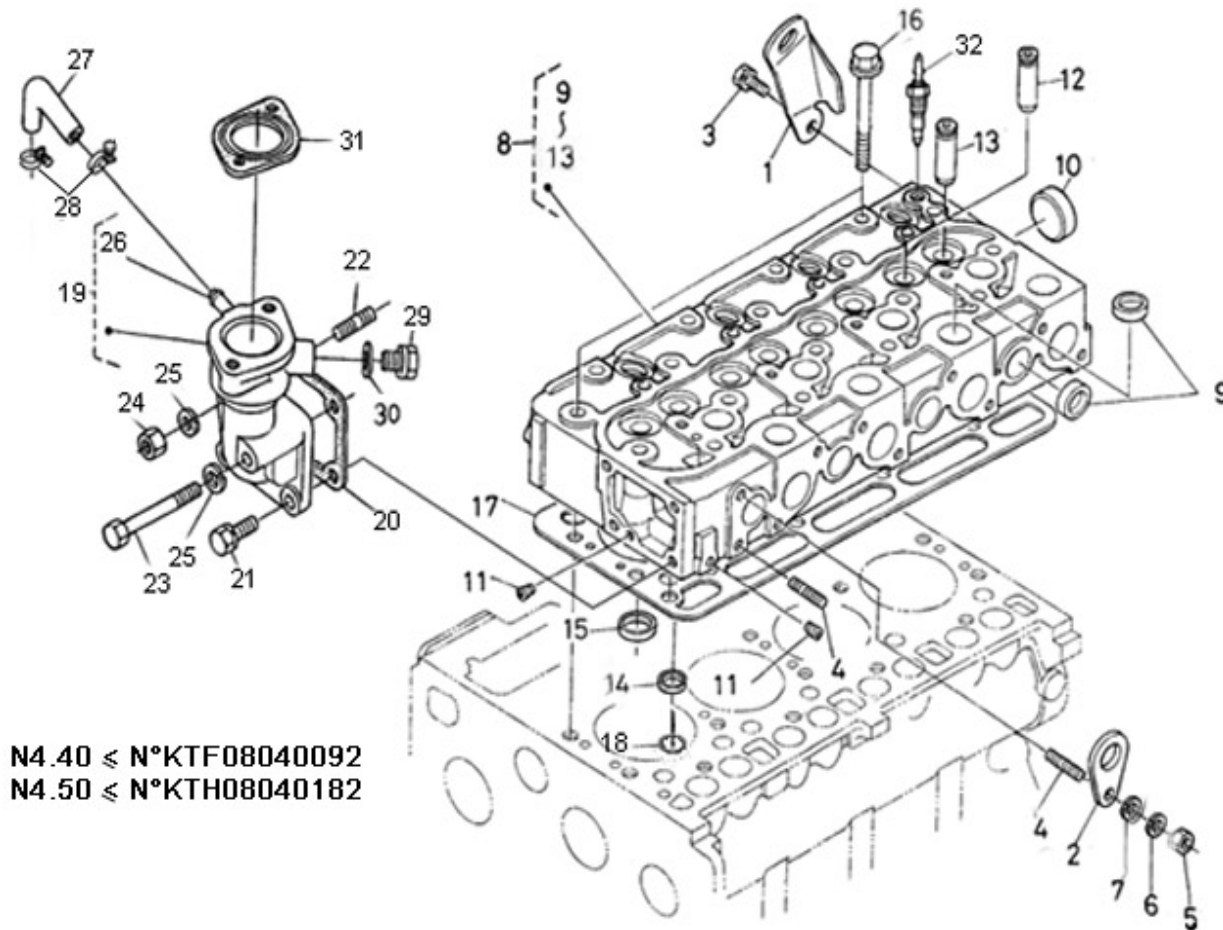

Brand: NanniDiesel

Model: Moteur 4.220HE

Version: Standard

Subassembly: Cylinder head

N4.40 ≙ N°KTF08040092
N4.50 ≙ N°KTH08040182

N.	Item	Description	Qty	Notes
1	970307296	HOOK,ENGINE	1	
2	970302147	HOOK,ENGINE 4.190	1	
3	970490919	BOLT,M 8X 16	1	
4	970301935	STUD	2	
5	970027322	NUT,M 8 (++)ECROU FIL DEMARREUR)	2	
6	970119138	WASHER,SPRING D 8 (TENDEUR)	2	
7	970119138	WASHER,SPRING D 8 (TENDEUR)	2	
8	970307302	COMP,CYLINDER HEAD (≙ N°KTH08040182)	1	
9	970301937	CAP,FREEZE	12	
10	970301938	CAP,FREEZE	1	
11	970490107	PLUG,SOCK (SERRAGE A 6NM + LOCTITE 542)	2	
12	970301939	GUIDE,VALVE INTAKE 4.190	4	
13	970301940	GUIDE,VALVE EXHAUST	4	
14	970313182	VALVE SEAT	4	
15	970313183	VALVE SEAT	4	
16	970307298	BOLT,CYLINDER HEAD	18	
17	970307299	GASKET,CYL.HEAD NA	1	
18	970490116	O-RING (≙ N°KTH0804182)	1	
19	970307511	HOUSING, THERMOSTAT	1	
20	970302124	GASKET,WATER FLANGE	1	
21	970492138	BOLT,M 8X 22	2	
22	970302088	STUD,M 8X 22	1	
23	970300193	BOLT,HEX M 8X 70 (+++FIX TENDEUR)	1	
24	970490903	NUT,M 8	1	
25	970119138	WASHER,SPRING D 8 (TENDEUR)	2	
26	970307535	HOSE	1	
27	970302120	PIPE,WATER RETURN 2	1	
28	970302121	CLAMP,HOSE	2	
29	970307896	PLUG	1	
30	970312987	WASHER,WITH RUBBER	1	
31	970301711	FLANGE,WATER INTAKE 4.190	1	
32	970304054	TEMPERATURE SWITCH 1/8 1P 97°C	1	

V. 07/07/2011

Pag. 9/50