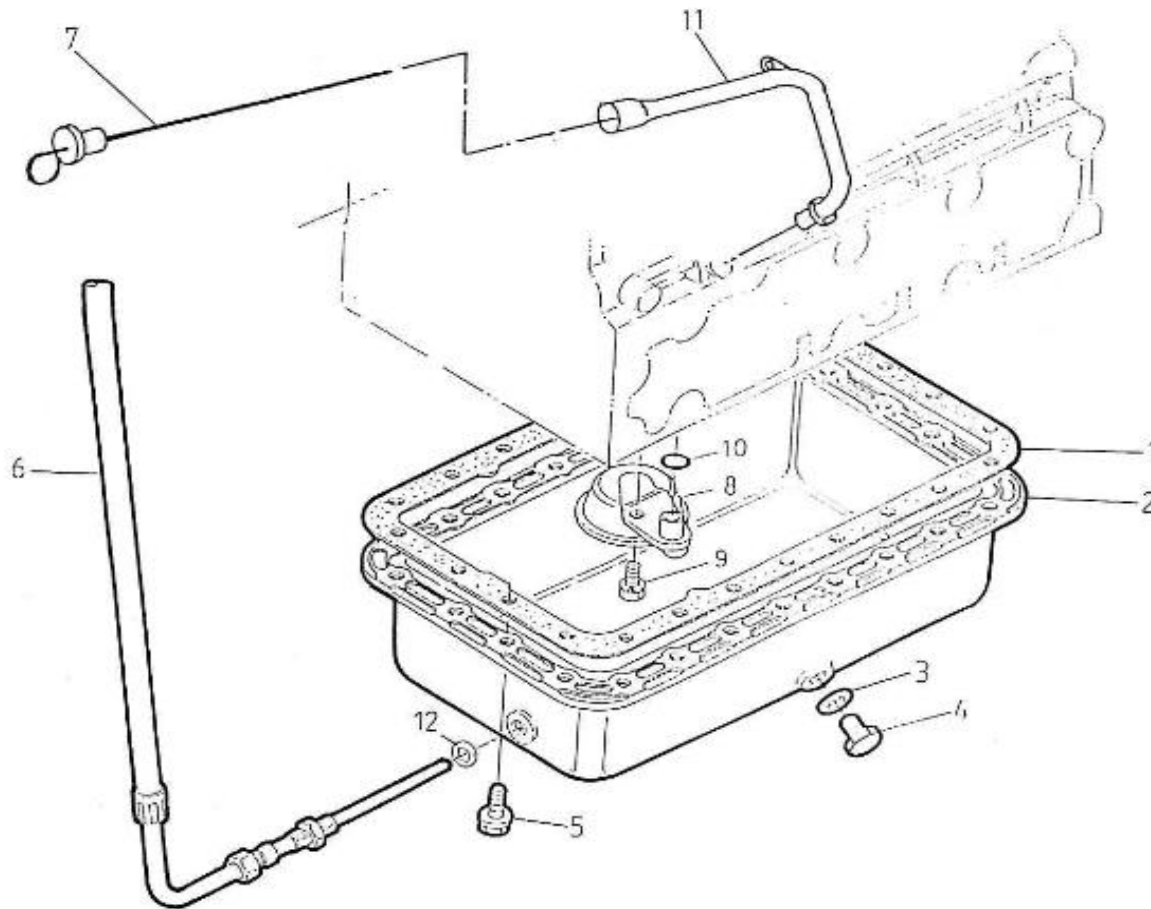

V. 07/07/2011

Pag. 4/50

Brand: NanniDiesel

Model: Moteur 4.220HE

Version: Standard

Subassembly: Oil pan

N.	Item	Description	Qty	Notes
1	970301948	GASKET,OIL PAN 4.190	1	
2	970301947	PAN,OIL 4.190	1	
3	970432132	GASKET,RING	1	
4	970490127	PLUG, OIL DRAIN	1	
5	970301949	BOLT	24	
6	970304102	DRAIN OIL PIPE	1	
7	970302637	DIPSTICK	1	
8	970301950	FILTER,OIL PAN 4.190	1	
9	970490919	BOLT,M 8X 16	1	
10	970301951	O-RING	1	
11	970302595	GUIDE,TUBE OIL DIPSTICK 6.280H	1	
12	970300199	GASKET,RING D16	1	