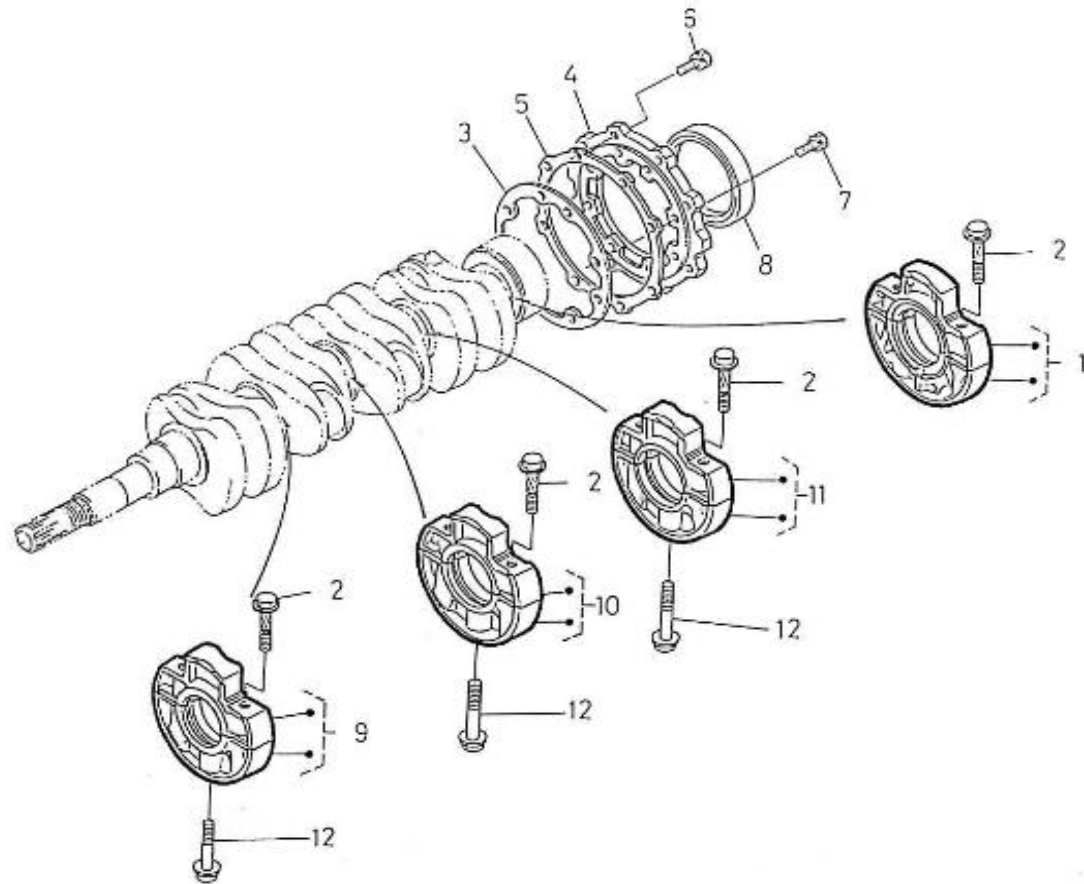

Brand: NanniDiesel

Model: Moteur 4.220HE

Version: Standard

Subassembly: Crankshaft

N.	Item	Description	Qty	Notes
1	970307308	CASE, MAIN BEARING	1	
2	970307309	BOLT,BEARING CASE	8	
3	970307310	GASKET,BRG.CASE NA	1	
4	970314277	COVER,BEARING CASE	1	
5	970310427	GASKET NA	1	
6	970147402	BOLT,M 8X 25	8	
7	970301986	BOLT,M 8X 28	8	
8	970301987	SEAL,OIL	1	
9	970307313	CASE, MAIN BEARING	1	
10	970307314	CASE, MAIN BEARING	1	
11	970307315	CASE, MAIN BEARING	1	
12	970307316	BOLT,BEARING CASE	3	

V. 07/07/2011

Pag. 14/50