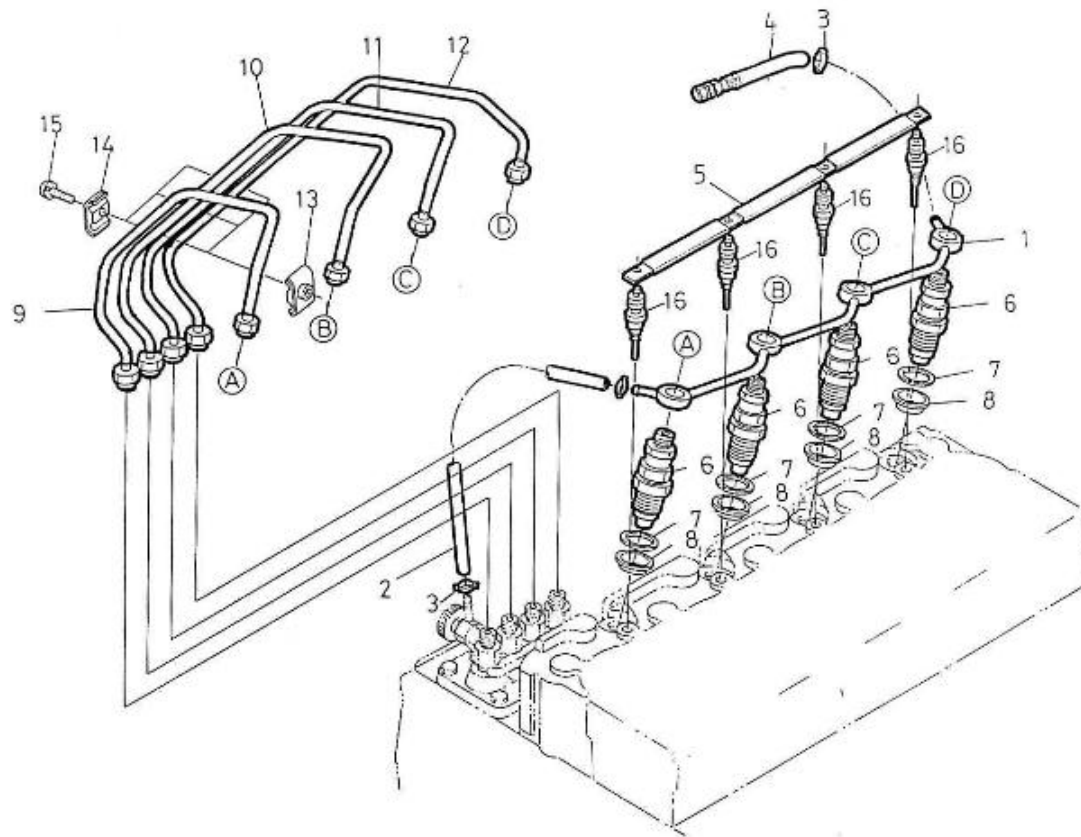

1 } A
2
3

V. 07/07/2011

Pag. 17/50

Brand: NanniDiesel

Model: Moteur 4.220HE

Version: Standard

Subassembly: Injection lines nozzles

N.	Item	Description	Qty	Notes
1	970307386	FUEL RETURN PIPE	1	
2	970307278	HOSE	1	
3	970310171	CLAMP (+++ FIX DURITE WASTEGATE)	3	
4	970307279	HOSE	1	
5	970307394	CORD,GLOW PLUG (<= N° KTH08040182)	1	
6	970307760	KIT,NOZZLE HOLDER	4	
7	970142109	GHASKET, RING INJECTORS	4	
8	970307388	SEAL,HEAT	4	
9	970307389	INJECTION PIPE	1	
10	970307390	INJECTION PIPE	1	
11	970307391	INJECTION PIPE	1	
12	970307392	INJECTION PIPE	1	
13	970142114	CLAMP,FUEL LINES 1+2	3	
14	970142115	CLAMP,FUEL-LINES 1+2	3	
15	970492118	SCREW,M 5X 20 ROUND HEAD	3	
16	970307393	GLOW PLUG	4	