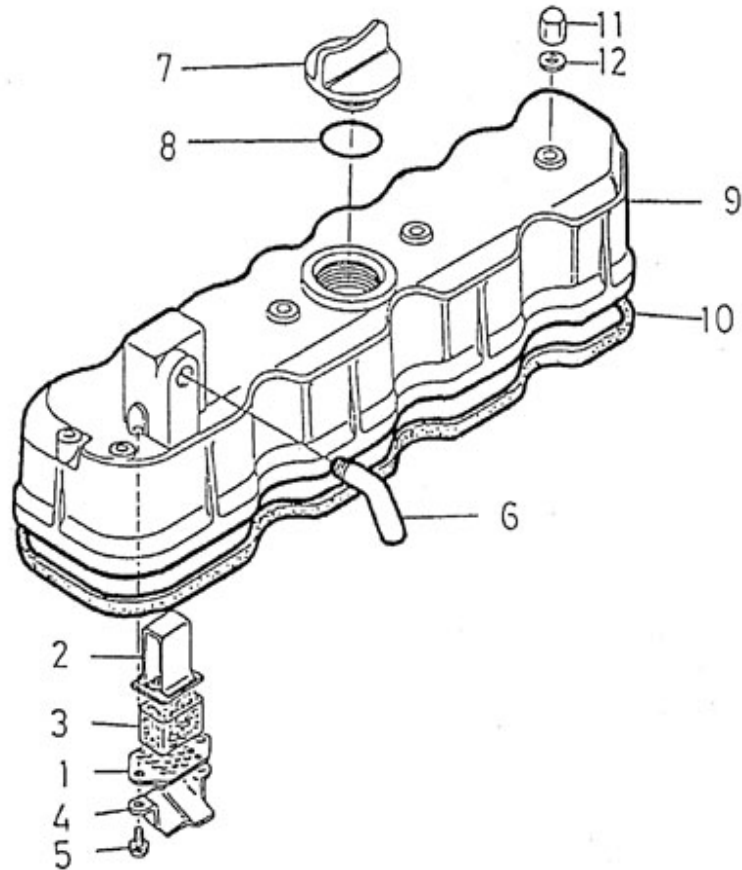

V. 07/07/2011

Pag. 6/50

Brand: NanniDiesel

Model: Moteur 4.220HE

Version: Standard

Subassembly: Cylinder head cover

N.	Item	Description	Qty	Notes
1	970301990	PLATE,BREATHER ELEMENT N01	1	
2	970490302	HOUSING,BREATHER ELEMENT	1	
3	970490305	FILTER,BREATHER ELEMENT	1	
4	970301991	SHIELD,OIL BREATHER	1	
5	970301992	SCREW	2	
6	970301993	PIPE,BREATHER	1	
7	970490510	CAP,FILLING OIL	1	
8	970490511	O-RING	1	
9	970307307	COVER,CYL.HEAD	1	
10	970301995	GASKET,COVER CYL:HEAD 4.190	1	
11	970301996	NUT,CAP	4	
12	970491131	WASHER,SEAL	4	