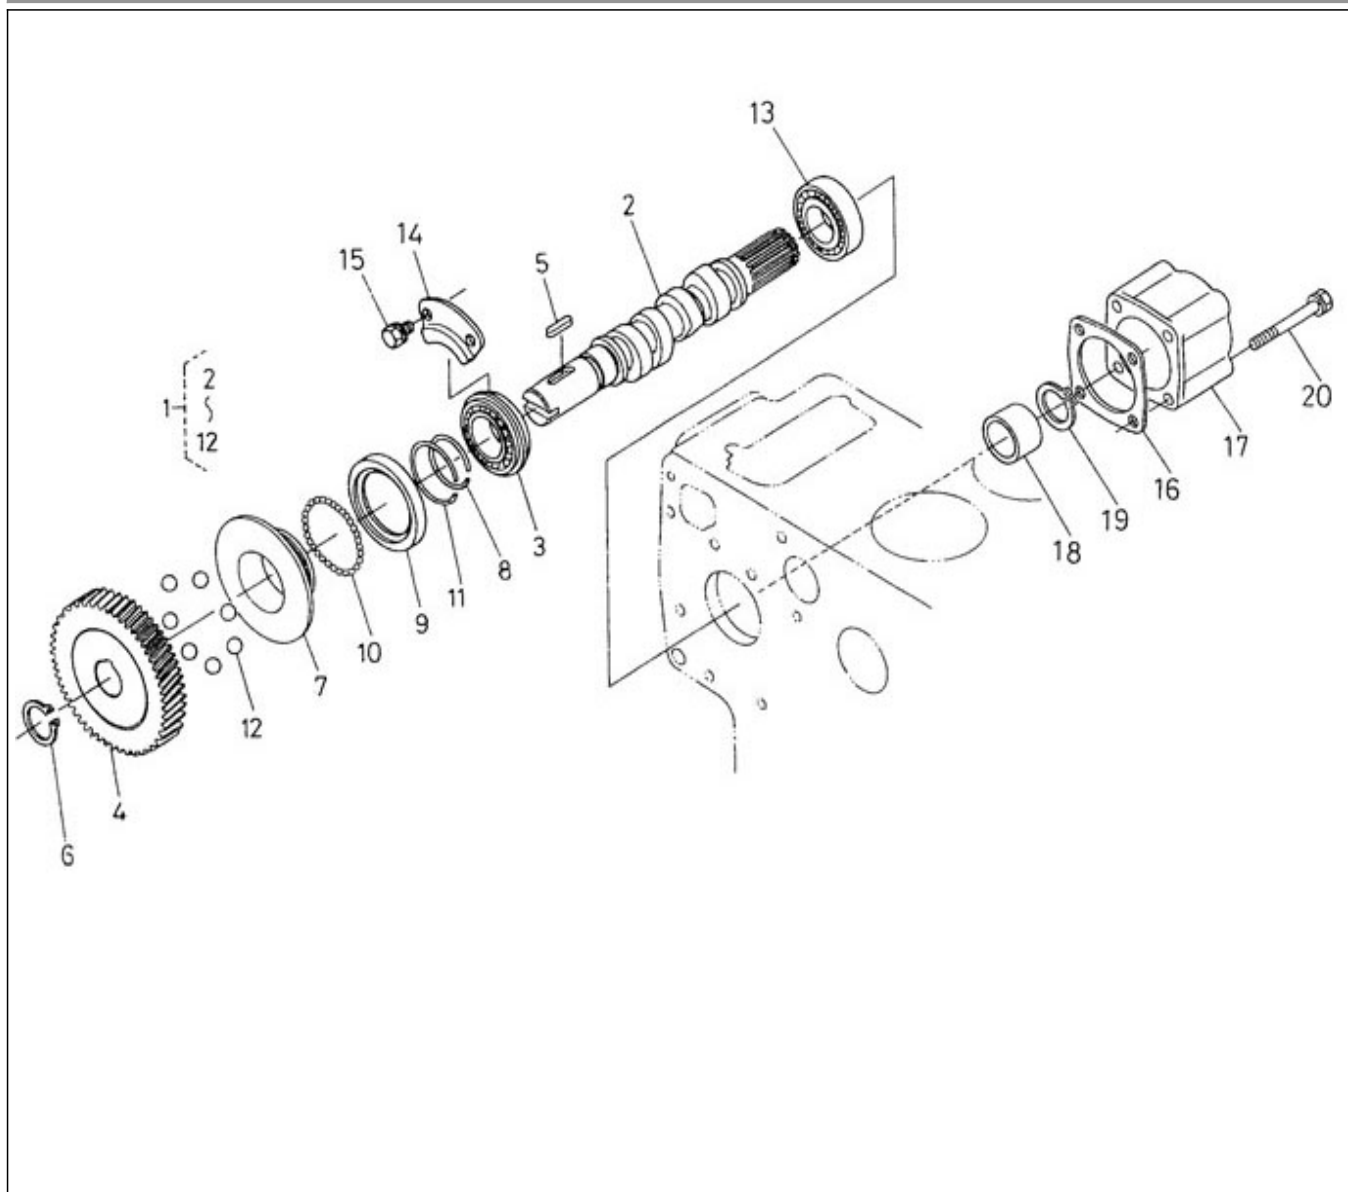

V. 07/07/2011

Pag. 15/50

Brand: NanniDiesel

Model: Moteur 4.220HE

Version: Standard

Subassembly: Camshaft fuel

N.	Item	Description	Qty	Notes
1	970307349	ASSY FUEL CAMSHAFT	1	
2	970307350	CAMSHAFT,FUEL	1	
3	970312500	BEARING, BALL	1	
4	970307351	GEAR,INJECTION PUMP	1	
5	970312501	KEY, FEATHER	1	
6	970302097	CIR-CLIP,EXTERNAL	1	
7	970307352	SLEEVE,GOVERNOR	1	
8	970302099	CIR-CLIP,GOVERNOR SLEEVE	1	
9	970303929	CASE,GOVERNOR BALL	1	
10	970492130	BEARING,BALL FUEL CAMSHAFT	39	
11	970302100	CIR-CLIP,GOVERNOR BALL CASE	1	
12	970303930	BEARING,BALL	7	
13	970302105	BEARING,CASE	1	
14	970302106	STOPPER,FUEL CAMSHAFT	1	
15	970313311	BOLT	2	
16	970303931	COVER,FUEL CAMSHAFT (A PARTIR DU N°KTH08040183)	1	
17	970302064	BUSHING,COVER CAMSHAFT	1	
18	970310513	GASKET	1	
19	970302066	CIR-CLIP,EXTERNAL	1	
20	970307353	BOLT	2	