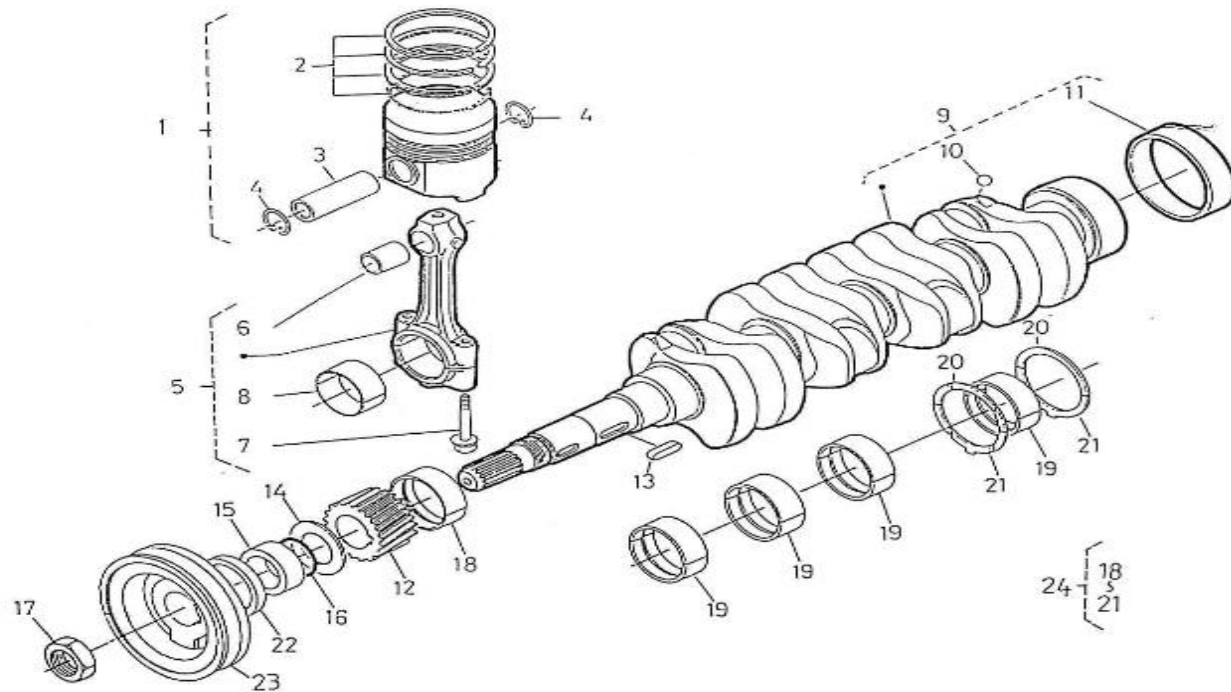

V. 07/07/2011

Pag. 12/50

Brand: NanniDiesel

Model: Moteur 4.220HE

Version: Standard

Subassembly: Crankshaft pistons

N.	Item	Description	Qty	Notes
1	970307328	PISTON 05 (<=301594)	4	<=301594
1	970307528	PISTON	4	
2	970307329	ASSY RING,PISTON (N4.50 <= N° KTH08040182)	4	
2	970307330	ASSY RING,PISTON 05 (N4.50 <= N° KTH08040182)	4	
3	970307331	PIN,PISTON	4	
4	970307332	CLIP,PISTON PIN (N4.50 <= N° KTH08040182)	8	
5	970307333	ASSY ROD,CONNECTING	4	
6	970307334	BUSH,PISTON PIN	4	
7	970307934	GEAR,OIL PUMP DRIVE	8	
8	970307335	METAL,CRANK PIN	4	
8	970307336	METAL,CRANK PIN 02	4	
8	970307337	METAL,CRANK PIN 04	4	
9	970307338	COMP.SHAFT,CRANK (N4.40 <= N°KTF08040092)	1	
10	970302897	BEARING,BALL	4	
11	970301962	SLEEVE,CRANKSHAFT	1	
12	970301965	GEAR,CRANKSHAFT (N4.40 <= N°KTF08040092)	1	
13	970301966	KEY,FEATHER (N4.40 <= N°KTF08040092)	1	
14	970301967	SLINGER,OIL	1	
15	970301968	COLLAR,CRANKSHAFT	1	
16	970301969	O-RING	1	
17	970301970	NUT,CRANKSHAFT	1	
19	970301973	METAL,CRANKSHAFT 2	4	
19	970307343	METAL,C/SHAFT 2 02	4	
19	970307344	METAL,C/SHAFT 2 04	4	
20	970301974	METAL,SIDE 1	2	
20	970307345	METAL,SIDE 1-02	2	
20	970307346	METAL,SIDE 1-04	2	
21	970301975	METAL,SIDE 2	2	
21	970302409	METAL,SIDE 2 +0,2	2	
21	970302913	METAL,SIDE 2 +0,4	2	
22	970301976	SEAL,OIL	1	
22	970302409	METAL,SIDE 2 +0,2	2	
23	970302077	PULLEY,CRANKSHAFT 4.190 STD. (N4.40 <=	1	
24	970307529	Replaced by PCS AU DETAIL - MAIN BEARING	1	