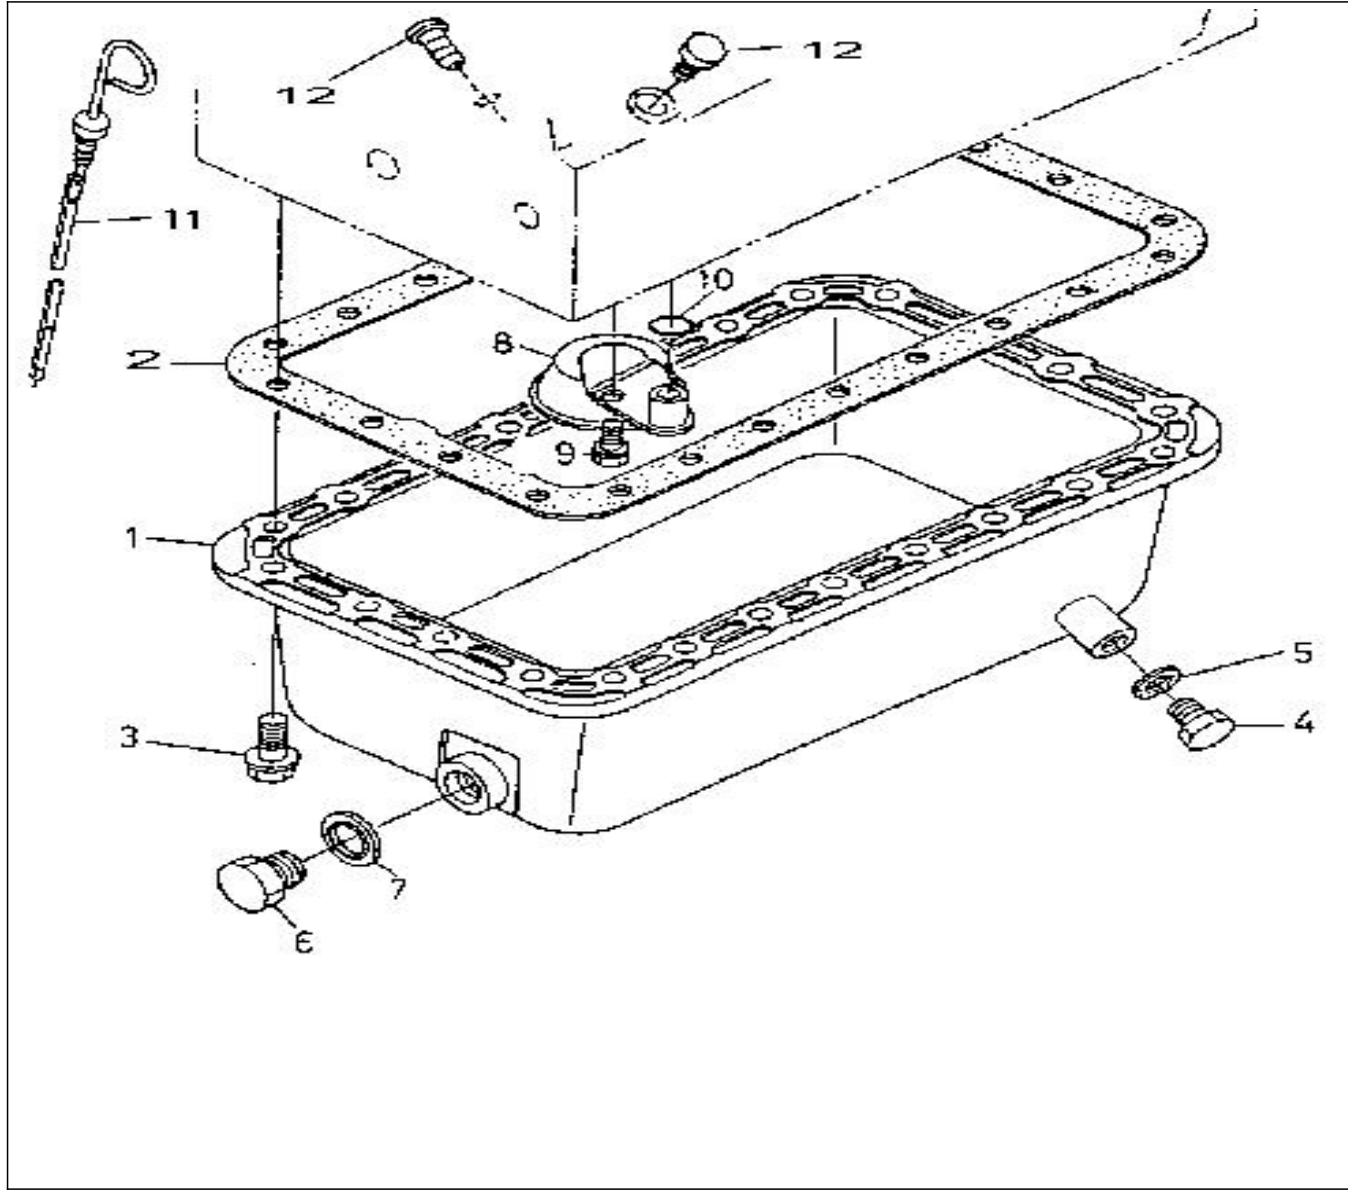

Brand: NanniDiesel
Model: Moteur 4.220HE
Version: Standard
Subassembly: Oil pan

N.	Item	Description	Qty	Notes
1	970307425	COMP.OIL PAN	1	
2	970301948	GASKET,OIL PAN 4.190	1	
3	970301949	BOLT	24	
4	970307907	PLUG,DRAIN	2	
5	970307489	GASKET	2	
8	970307426	FILTER,OIL 1	1	
9	970490919	BOLT,M 8X 16	1	
10	970301951	O-RING	1	
11	970307295	GAUGE,OIL	1	
12	970314755	PLUG	1	

V. 07/07/2011

Pag. 4/50