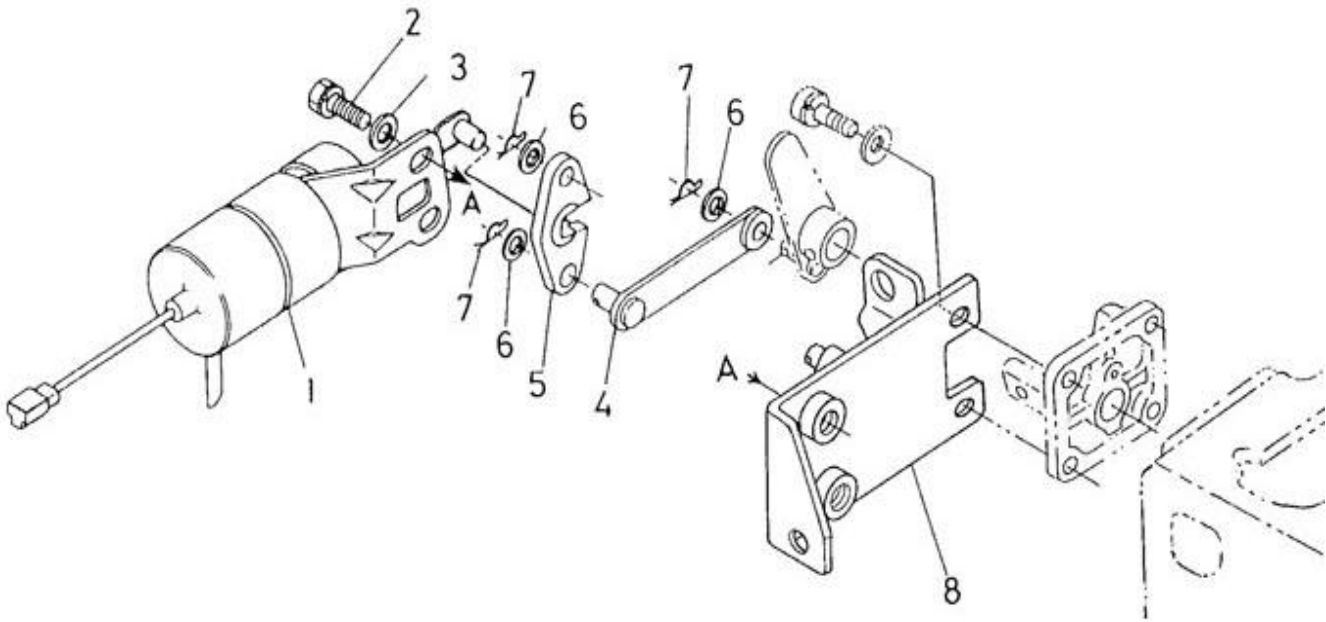

Brand: NanniDiesel	N.	Item	Description	Qty	Notes
Model: Moteur 4.220HE	1	970307362	SOLENOID,STOP	1	
Version: Standard	2	970490919	BOLT,M 8X 16	2	
Subassembly: Electric stop	3	970301933	WASHER,PLAIN D 8	2	
	4	970307363	LEVER,STOP(1)	1	
	5	970307364	LEVER,STOP(2)	1	
	6	970141326	WASHER, PLAIN D6	3	
	7	970307365	PIN,SNAP	3	
	8	970307366	SUPPORT,SOLENOID	1	

BEFORE N°KTH08040183

V. 07/07/2011

Pag. 41/50