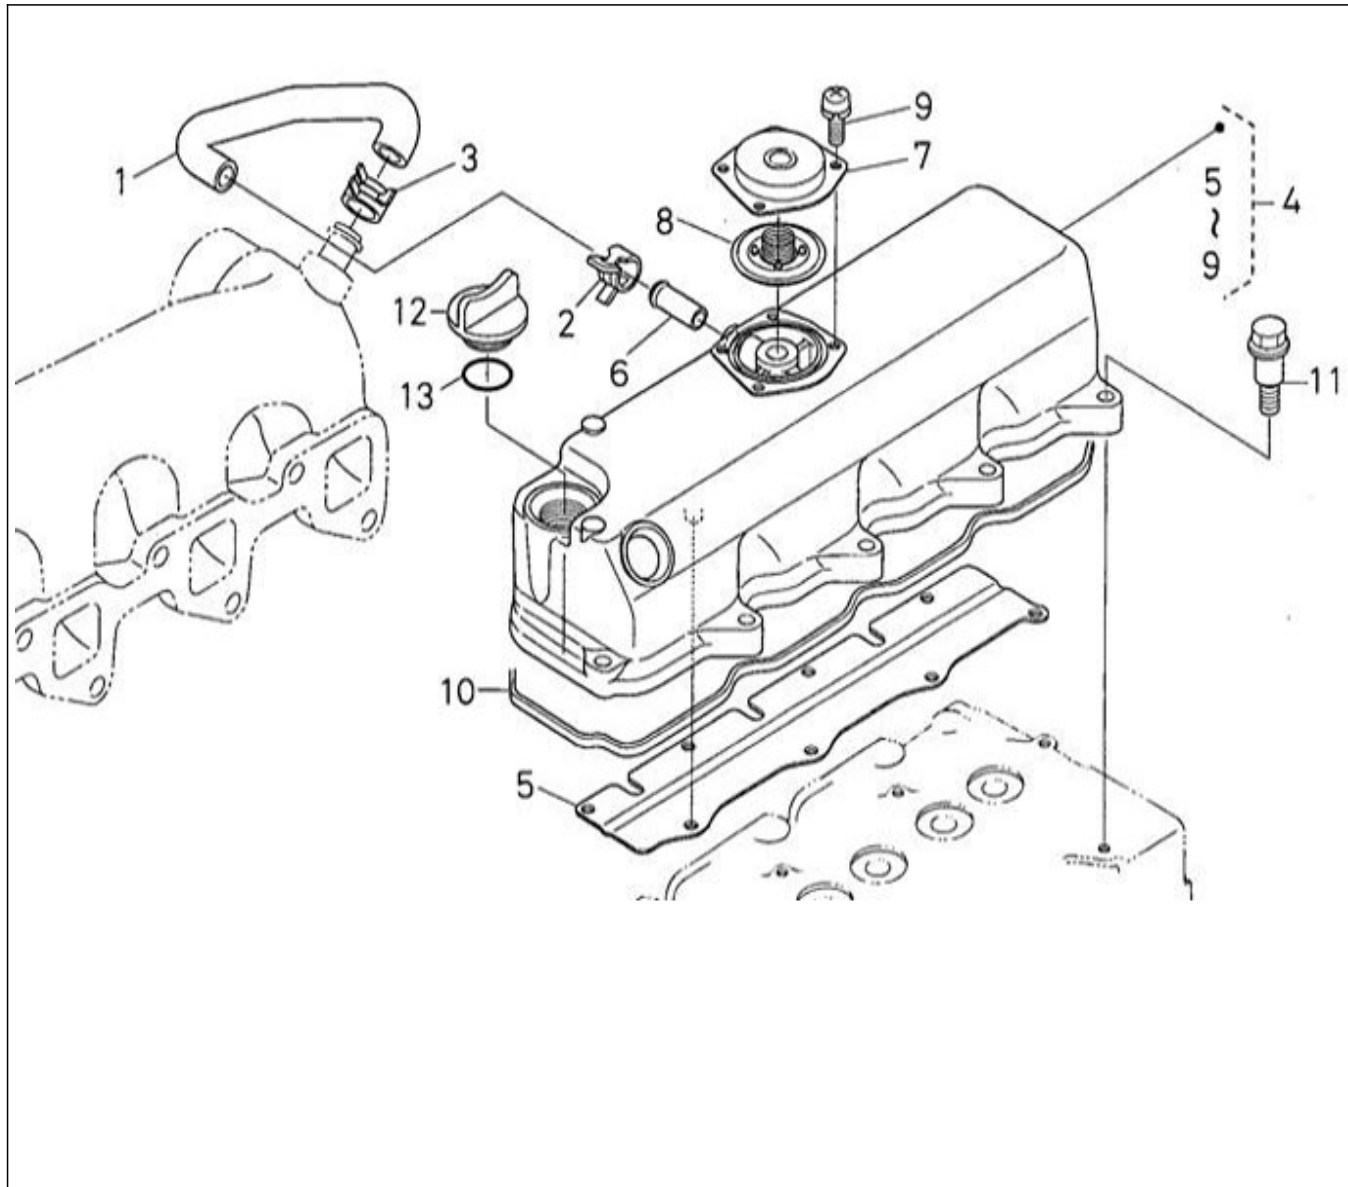

V. 07/07/2011

Pag. 7/50

Brand: NanniDiesel

Model: Moteur 4.220HE

Version: Standard

Subassembly: Cylinder head cover

N.	Item	Description	Qty	Notes
1	970313184	TUBE,BREATHER	1	
2	970313185	CLAMP,HOSE	1	
3	970310510	CLAMP,HOSE	1	
4	970312879	COVER,CYL.HEAD	1	
5	970312971	SHIELD,BREATHER	1	
6	970307535	HOSE	1	
7	970313451	COVER,BREATHER	1	
8	970313503	COMP.VALVE,BREATHER	1	
9	970490307	SCREW,M 5X 10	4	
10	970312974	GASKET,HEAD COVER	1	
11	970312975	BOLT	10	
12	970490510	CAP,FILLING OIL	1	
13	970313560	O RING	1	