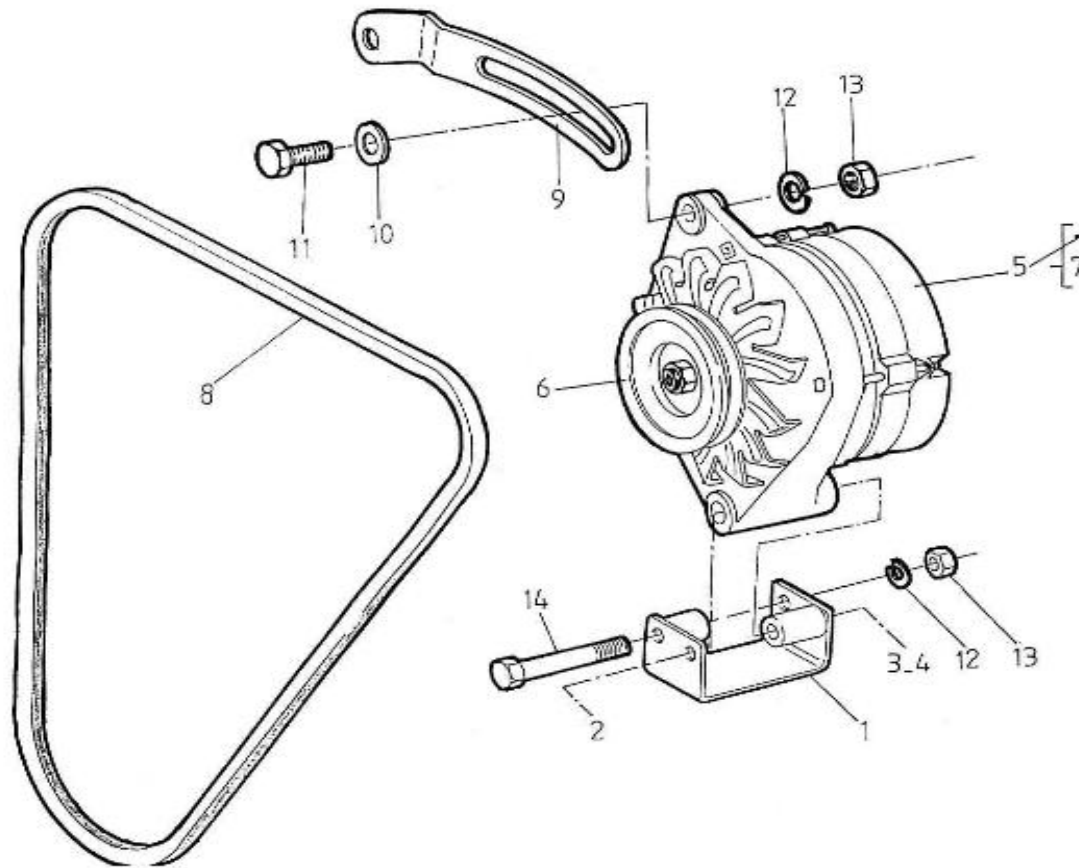

Brand: NanniDiesel

Model: Moteur 4.220HE

Version: Standard

Subassembly: Alternator Assy.Std.

N.	Item	Description	Qty	Notes
1	970307438	SUPPORT,ALTERNATOR	1	
2	970307531	BOLT	1	
3	970039794	WASHER	1	
4	970307532	NUT (+++FIX. TOURTEAU SUR INVERSEUR)	1	
5	970307522	ALTERNATOR,14V-60A	1	
6	970307521	PULLEY	1	
7	970307533	REGULATOR,ALTERNATOR	1	
8	970307404	V-BELT	1	
9	970307437	TIGHTENER,V-BELT	1	
10	970304050	WASHER	1	
11	970024016	BOLT,HEX M 8X 40	1	
12	970119138	WASHER,SPRING D 8 (TENDEUR)	2	
13	970027322	NUT,M 8 (++ECROU FIL DEMARREUR)	2	
14	970607384	BOLT,HEX M 8X 110	1	

V. 07/07/2011

Pag. 37/50