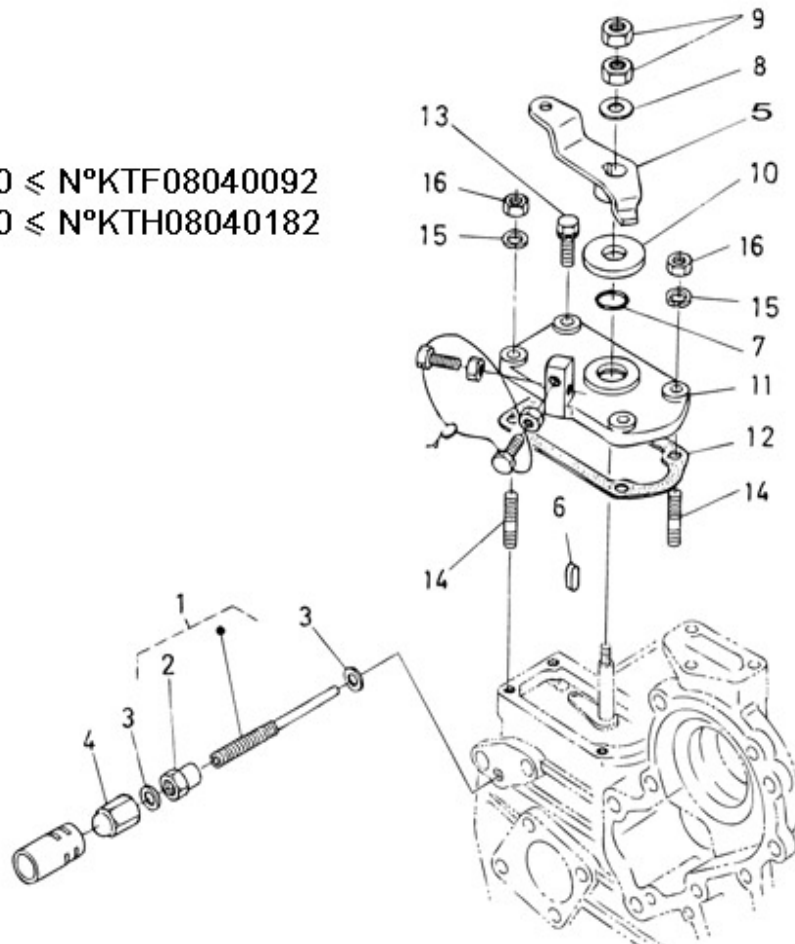

V. 07/07/2011

Pag. 11/50

Brand: NanniDiesel

Model: Moteur 4.220HE

Version: Standard

Subassembly: Speed control

WN4.40 ≤ N°KTF08040092
WN4.50 ≤ N°KTH08040182

N.	Item	Description	Qty	Notes
1	970302022	SCREW,ADJUSTING	1	
2	970140402	NUT	1	
3	970150403	RING,SEAL (=> N° XA0001 <= 3Z0001)	2	
4	970140504	NUT, CAP M8	1	
5	970302023	LEVER,SPEED CONTROL	1	
7	970143118	KEY,FEATHER	1	
8	970302024	O-RING	1	
9	970302025	WASHER,PLAIN D 8	1	
10	970302026	NUT,M 8	2	
11	970302027	SPACER,GOVERNOR	1	
12	970302028	COVER,SPEED CONTROL 4.190	1	
13	970302029	GASKET,COVER SPEED CONTROL	1	
14	970491536	BOLT,M 6X 20	2	
15	970490224	STUD	2	
16	970119149	WASHER, SPRING D 6 (Pour protection injecteur)	2	
17	970151133	NUT,M 6 (BEFORE N°KTE08070398)	2	
18	970307403	SUPPORT,THROTTLE	1	
19	970300193	BOLT,HEX M 8X 70 (+++FIX TENDEUR)	2	
20	970119138	WASHER,SPRING D 8 (TENDEUR)	2	
21	970300317	BOLT,HEX M 5X 16	2	
22	QCC33010TF	THREADING COLLAR JACKET 33C	1	
23	970300316	PLATE,CLAMP	1	
24	970830124	JOINT	1	
25	970835020	CLAMP	1	