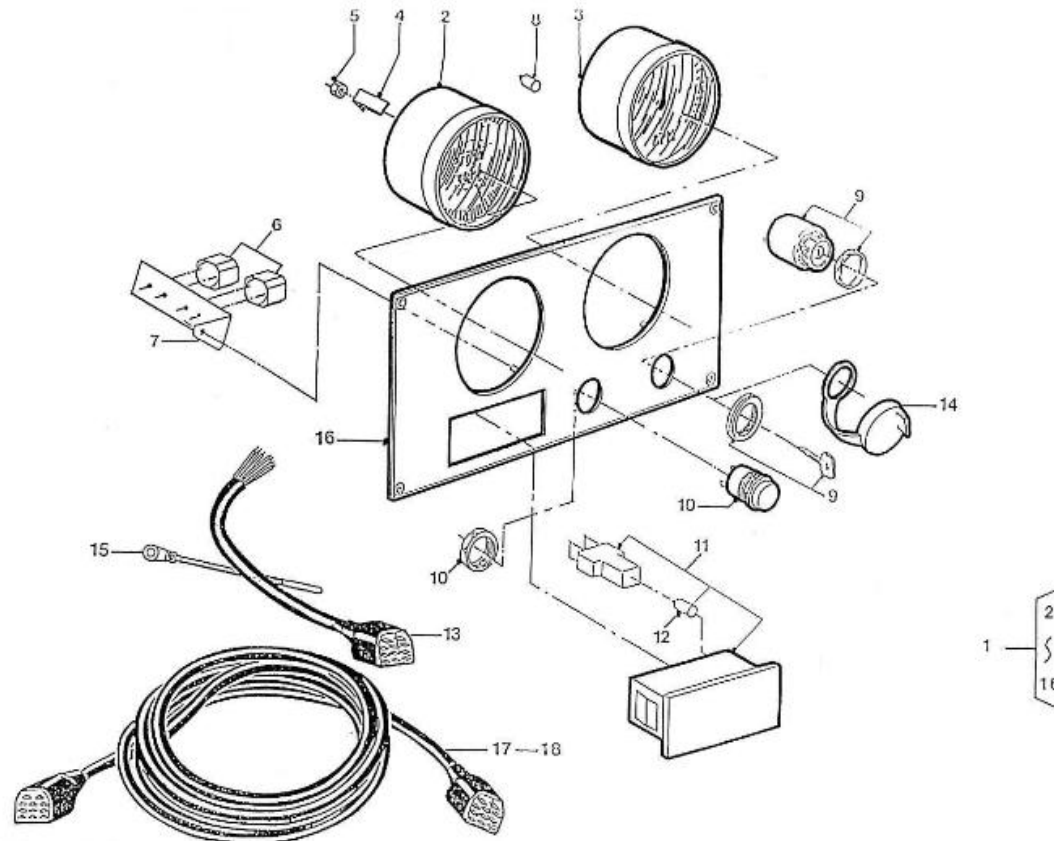

V. 07/07/2011

Pag. 38/50

Brand: NanniDiesel

Model: Moteur 4.220HE

Version: Standard

Subassembly: Panel 2 instruments

N.	Item	Description	Qty	Notes
1	970302672	No longer available - PANEL,2 INSTRUMENTS 12V CPL VD	1	
2	970301662	GAUGE,VDO,TEMP/VOLT 40-120,8-1	1	
3	970301642	No longer available - GAUGE,VDO,TACH,4000 12-24V 2P	1	
4	970300920	CLAMP,INSTRUMENTS	8	
5	970301191	NUT,M 4 A2	8	
6	970302684	BUZZER,SONITRON SMA 24A P17.05	2	
7	970310182	SUPPORT (.)	1	
8	970856011	BULB 12V-2W	2	
9	970302667	SWITCH,BOSCH STARTER + GLOWING	1	
10	970300967	BUTTON,PUSH	1	
11	970856005	INDICATORI OTTICI A 4 SPIE	1	
12	970856011	BULB 12V-2W	4	
13	970302663	WIRING,PANEL 2INSTR. ADDITION	1	
14	970304021	COVER	1	
15	970304019	CABLEBINDER,PLASTIC 4.8X195	1	
16	970302669	PLATE,PANEL 2 INSTR W/SW GLOW/	1	
17	970302665	WIRING,INTERMEDIATE 4MTR 11POS	1	
18	970302666	WIRING,INTERMEDIATE 8MTR 11POS (TOTAL 12M)	1	