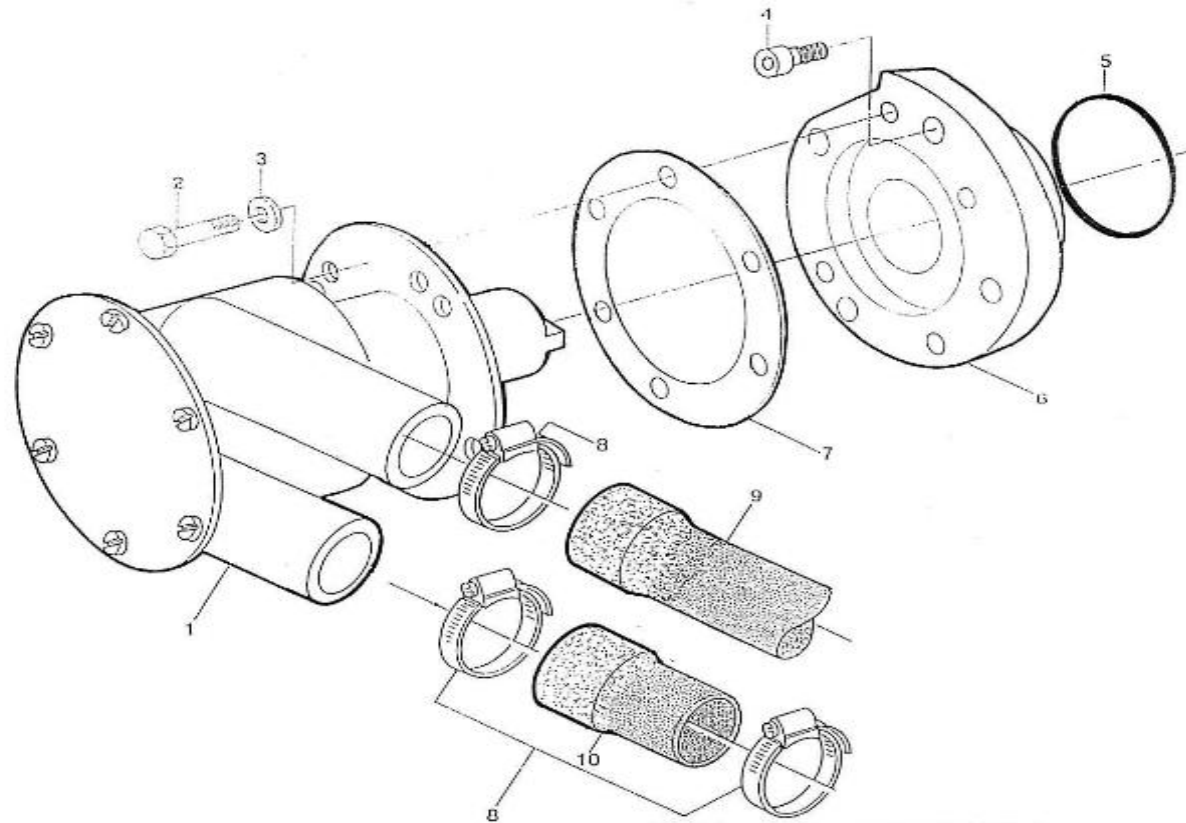

Brand: NanniDiesel

Model: Moteur 4.220HE

Version: Standard

Subassembly: Seawater pump Ass

N.	Item	Description	Qty	Notes
1	970307474	PUMP,WATER	1	
2	970644006	BOLT,HEX M 6X 20 (++FIX TENDEUR)	4	
3	970609602	WASHER,CORRUGATED D 6 (ROND GRAISSEE SERRAGE	4	
4	970164026	BOLT,SOCK M 6X 16	4	
5	970154025	O-RING,28,17X3,53	1	
6	970302649	FLANGE,WATER PUMP 6.280HE	1	
7	970302683	GASKET,WATER PUMP	1	
8	970300922	CLAMP,HOSE 26-38 (FOURNITURE POMPE ATTELEE)	3	
9	970307424	HOSE (+++RECOUPER+++)	1	
10	970307423	HOSE	1	

V. 07/07/2011

Pag. 33/50