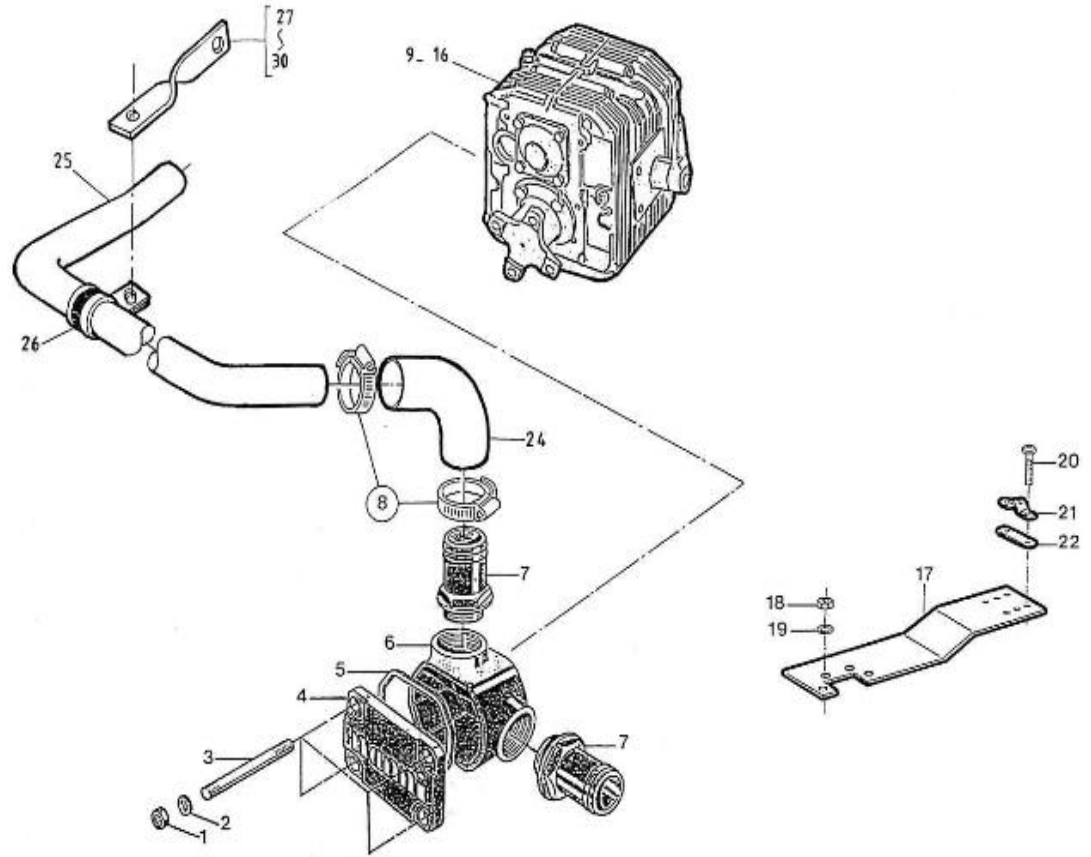

Brand: NanniDiesel

Model: Moteur 4.220HE

Version: Standard

Subassembly: Reversing gear

N.	Item	Description	Qty	Notes
1	970027322	NUT,M 8 (++ECROU FIL DEMARREUR)	4	
2	970119139	WASHER,CORRUGATED D8 (DONT 3 PTO)	4	
3	970304053	STUD	4	
4	970632006	COVER,OIL COOLER HBW250	1	
5	970632002	GASKET,OIL COOLER HBW250	1	
6	970574550	HOUSING,OIL COOLER 4.240-5.300	1	
7	970892303	SOCKET,HOSE	2	
8	970300922	CLAMP,HOSE 26-38 (FOURNITURE POMPE ATTELEE)	2	
9	970776330	GEARBOX	1	
10	970307530	GEARBOX	1	
11	970777110	GEARBOX	1	
12	970777115	GEARBOX	1	
13	970776343	GEARBOX	1	
14	970776342	GEARBOX	1	
15	970776340	GEARBOX	1	
16	970776335	GEARBOX	1	
17	970300373	SUPPORT,CONTROL HBW	1	
18	970027322	NUT,M 8 (++ECROU FIL DEMARREUR)	2	
19	970119139	WASHER,CORRUGATED D8 (DONT 3 PTO)	2	
20	970300317	BOLT,HEX M 5X 16	2	
21	QCC33010TF	THREADING COLLAR JACKET 33C	1	
22	970300316	PLATE,CLAMP	1	
23	970835020	CLAMP	1	
24	970302630	HOSE	1	
25	970307225	PIPE	1	
26	970304071	CLAMP	1	
27	970439910	BOLT,HEX M 6X 16 (+++FIX.SUPPORT AG ACC)	1	
28	970635460	NUT,M 6	1	
29	970302233	SUPPORT,PIPE CLAMP	1	
30	970119149	WASHER, SPRING D 6 (Pour protection injecteur)	1	
31	970830123	STRAP	1	

V. 07/07/2011

Pag. 44/50