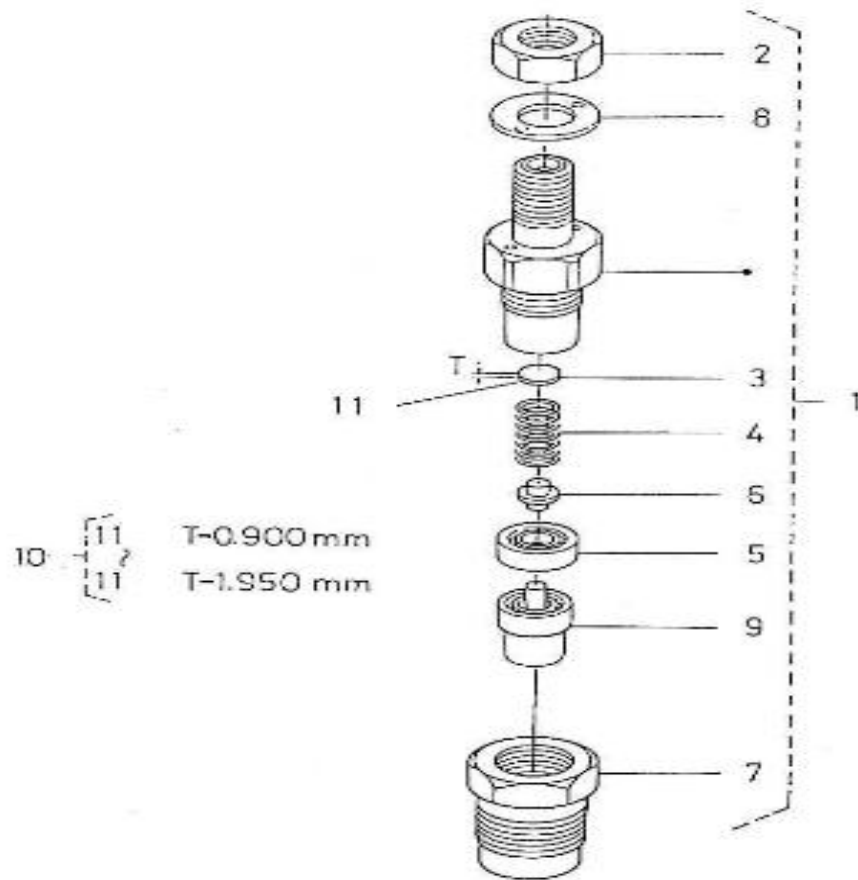

Brand: NanniDiesel

Model: Moteur 4.220HE

Version: Standard

Subassembly: Nozzle holder

N.	Item	Description	Qty	Notes
1	970307760	KIT,NOZZLE HOLDER	4	
2	970142175	NUT,NOZZLE INJ.	4	
3	970302825	SPACER,ADJ.NOZZLE STD. 0.900	4	
4	970142171	SPRING,NOZZLE FUEL	4	
5	970142173	PIECE,DISTANCE NOZZLE INJ.	4	
6	970142170	ROD,PUSH NOZZLE FUEL	4	
7	970307595	NUT	4	
8	970302826	WASHER,NOZZLE INJ.	4	
9	970307766	PIECE,NOZZLE	4	
10	970142200	SET,SPACER NOZZLE	4	
11	970302825	SPACER,ADJ.NOZZLE STD. 0.900	4	

V. 07/07/2011

Pag. 21/50