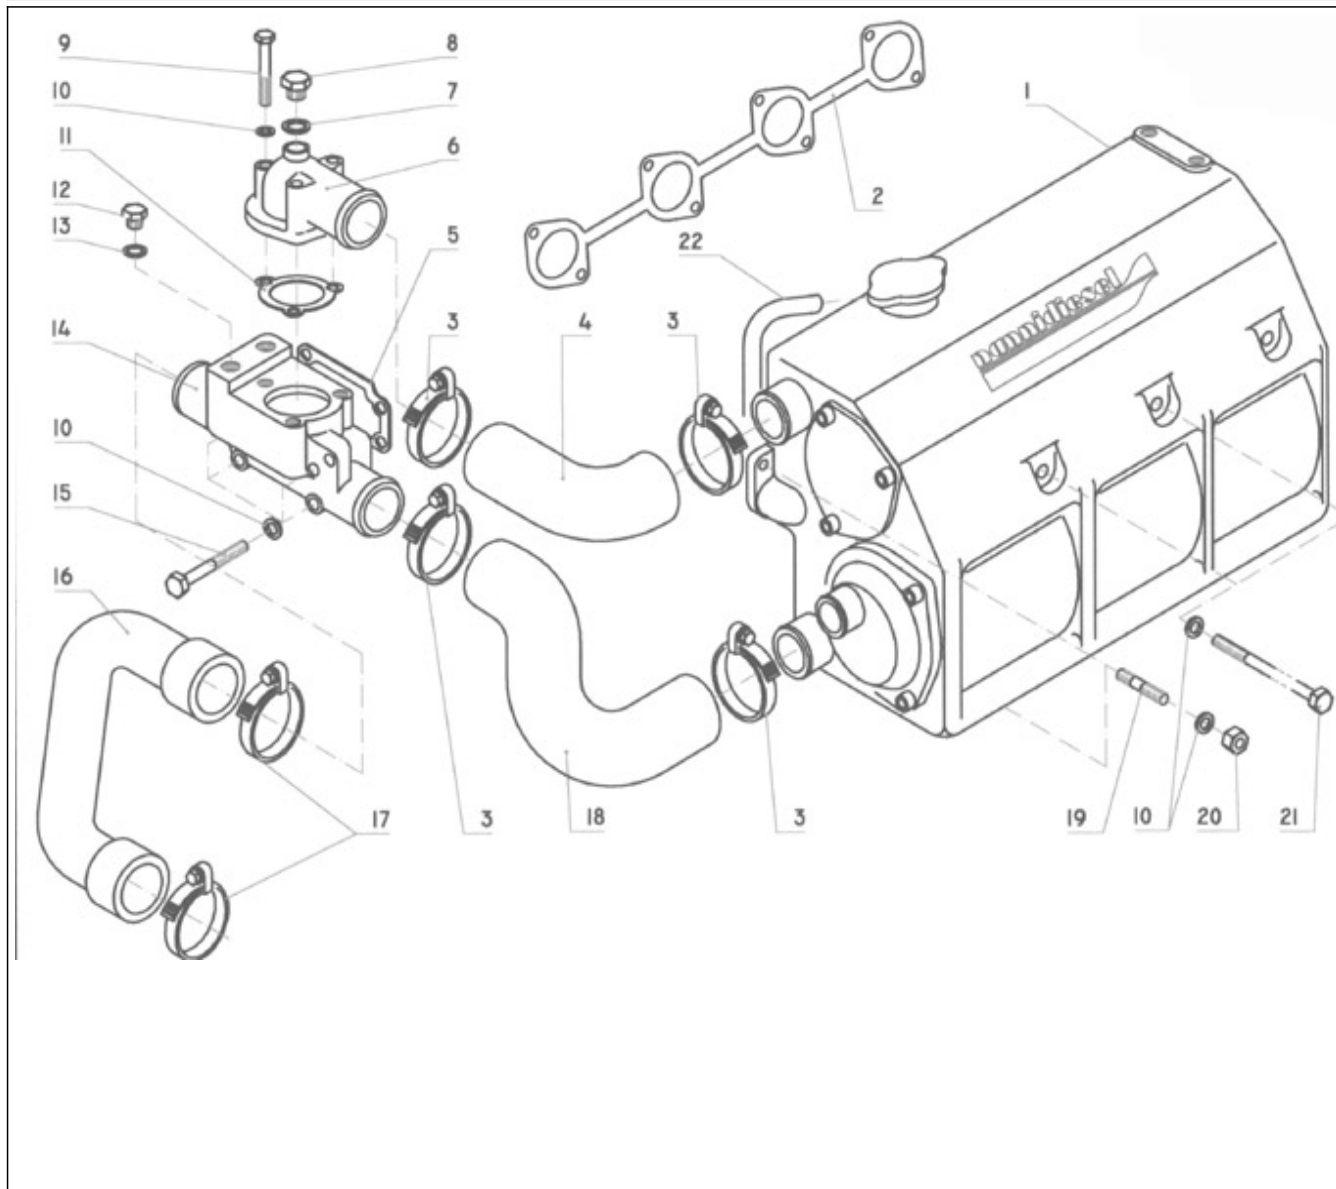

Brand: NanniDiesel

Model: Moteur 4.330TDI

Version: Standard

Subassembly: Heat exchanger exh. Manifold

N.	Item	Description	Qty	Notes
1	48300364	HEATEXCHANGER	1	
2	970310727	GASKET	1	
3	970604533	CLAMP,HOSE 32-44 (QUANTITE 8 R.P. 4 LE 19/06/2008)	4	
4	48328073	HOSE	1	
5	970310724	GASKET	1	
6	B970310715	COVER	1	
7	970300289	GASKET,RING D17	1	
8	970639853	"PLUG,HEX 3/8""G"	1	
9	970644113	BOLT,HEX M 8X 50 (FIX.DEMARREUR)	3	
10	970119139	WASHER,CORRUGATED D8 (DONT 3 PTO)	15	
11	970310726	GASKET	1	
12	970875506	PLUG (<= N°KT08090422)	3	
13	970300306	GASKET,RING D14 (SUR REFROID THERMO MOTA)	3	
14	95710027	HOUSING	1	
15	39160324	BOLT	4	
16	48328079	HOSE	1	
17	970634621	CLAMP,HOSE	1	
18	48328074	HOSE	1	
19	970300080	STUD,M 8X 25 (+++ FIX TURBO)	4	
20	970027322	NUT,M 8 (++ECROU FIL DEMARREUR)	4	
21	39160243	BOLT	3	
22	970300077	HOSE,D 8 L= 450	1	

V. 16/10/2013

Pag. 26/47