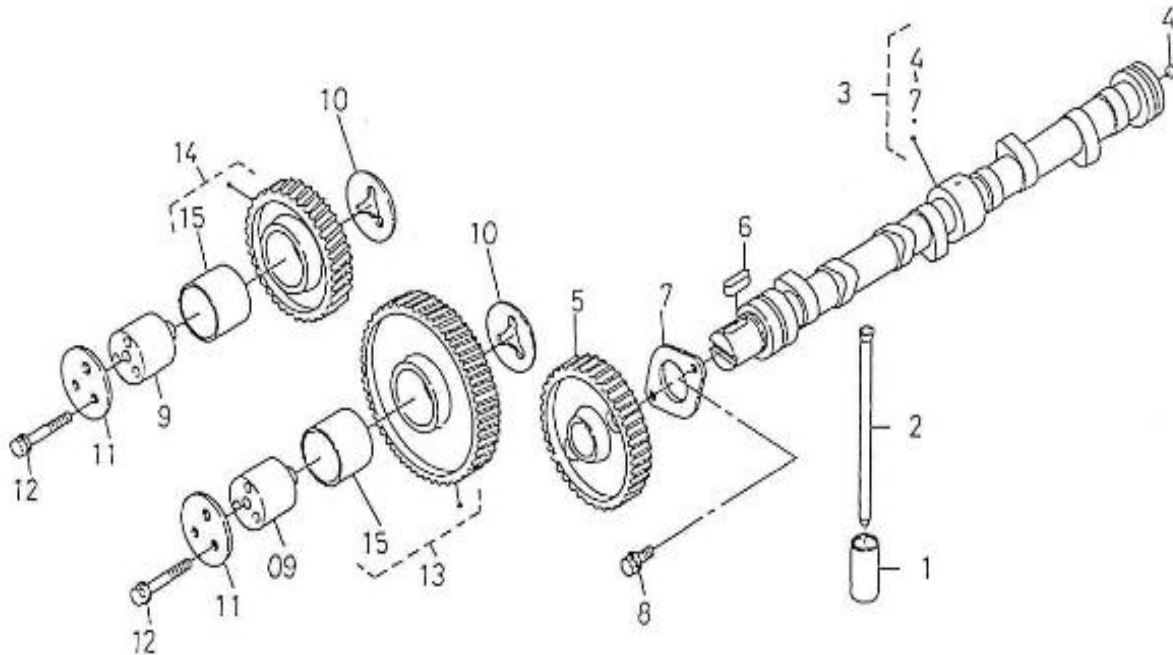

V. 16/10/2013

Pag. 8/47

Brand: NanniDiesel

Model: Moteur 4.330TDI

Version: Standard

Subassembly: Camshaft

N.	Item	Description	Qty	Notes
1	970307317	TAPPET (<=9MZ999)	8	
2	970310830	PUSH ROD	8	
3	970310831	CAMSHAFT CPL	1	
4	970313570	BALL	1	
5	970310833	GEAR,CAM	1	
6	970492126	KEY,FEATHER	1	
7	970310834	STOPPER	1	
8	970310835	BOLT,FLANGE	2	
9	970310836	SHAFT	2	
10	970310837	COLLAR	2	
11	970310838	COLLAR	2	
12	970313548	BOLT,FLANGE	6	
13	970310839	COMP.GEAR,IDLE	1	
14	970310840	COMP.GEAR,IDLE	1	
15	970313573	BUSH,IDLE GEAR	2	