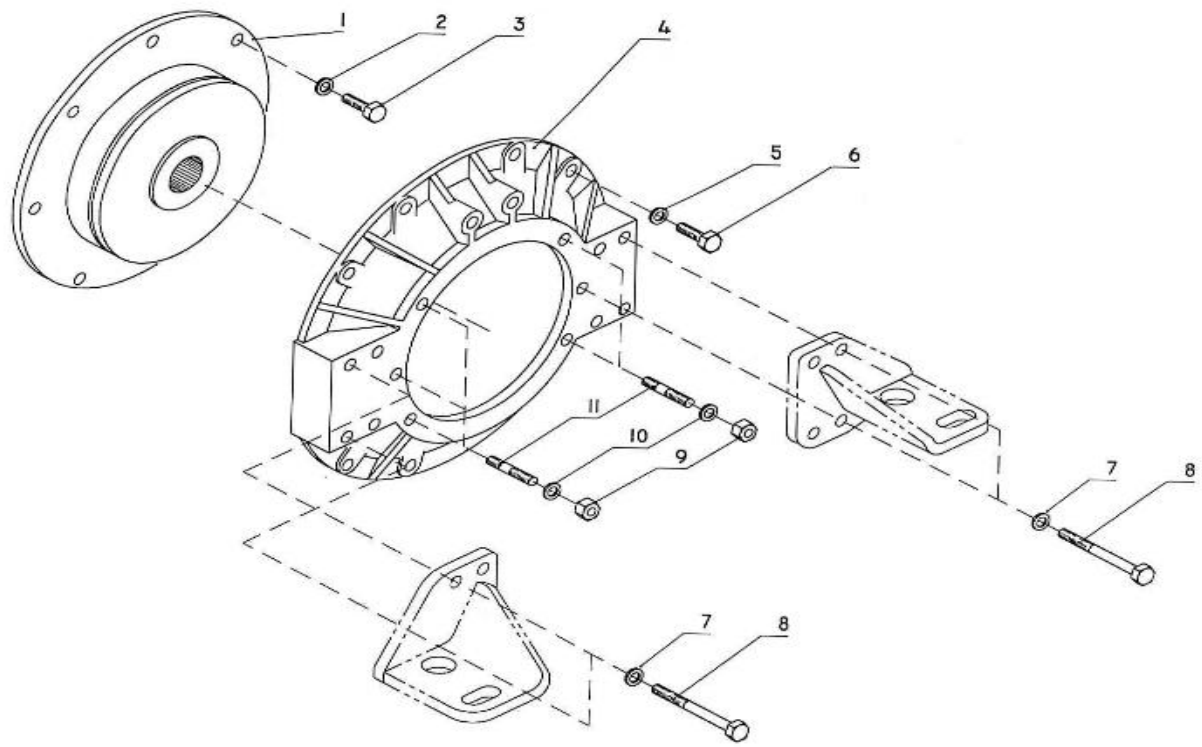

Brand: NanniDiesel

Model: Moteur 4.330TDI

Version: Standard

Subassembly: Flywheel housing

N.	Item	Description	Qty	Notes
1	970311163	COUPLING	1	
2	970119137	WASHER,CORRUGATED D10	8	
3	970300044	BOLT,HEX M10X1,25X 25 (+++ FIX . SUPPORT)	8	
4	95200226	HOUSING	1	
5	970119137	WASHER,CORRUGATED D10	8	
6	970499051	BOLT,HEX M10X1,25X 30 (+++ FIX . PTO)	8	
7	970119136	WASHER,SPRING D10 (POUR INVERSEUR)	4	
8	39160462	BOLT (+++ FIX . SUPPORT)	4	
9	970119143	NUT, M10	6	
10	970119137	WASHER,CORRUGATED D10	6	
11	970649725	STUD (=> N°T10306523)	6	

V. 16/10/2013

Pag. 42/47