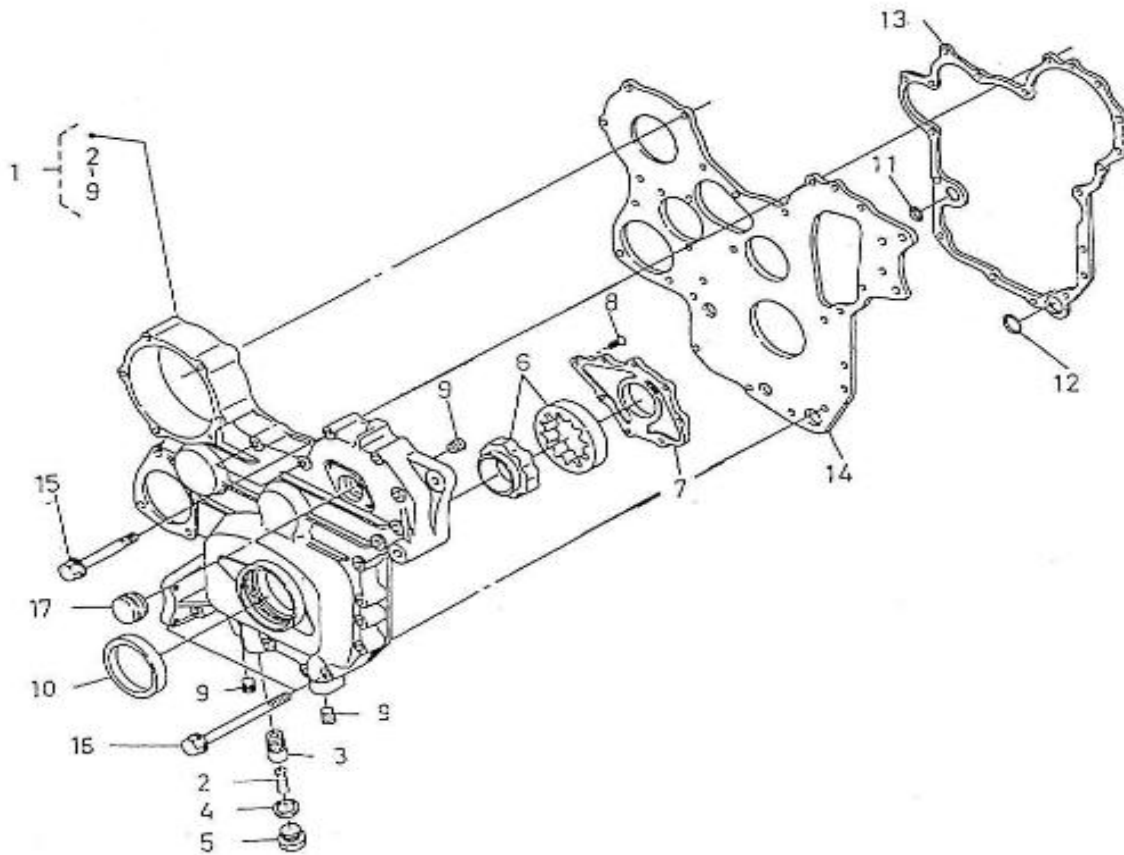

V. 16/10/2013

Pag. 2/47

Brand: NanniDiesel

Model: Moteur 4.330TDI

Version: Standard

Subassembly: Timing case

N.	Item	Description	Qty	Notes
1	970310786	HOUSING	1	
2	970310787	SPRING	1	
3	970310788	ASS'Y VALVE RELIEF	1	
4	970310374	GASKET,COPPER (BEFORE N°KTE08070398 )	1	
5	970310789	PLUG	1	
6	970310790	ASSY ROTOR,OIL PUMP	1	
7	970310791	COVER,OIL PUMP	1	
8	970313544	SCREW,CSK-HD	8	
9	970310793	PLUG	3	
10	970310794	SEAL	1	
11	970302696	O-RING	1	
12	970310795	O RING	1	
13	970310796	SEAL	1	
14	970310797	PLATE,GEAR CASE	1	
15	970313548	BOLT,FLANGE	13	
16	970313549	BOLT,FLANGE	2	
17	970302743	COVER,H/METER UNIT	1	