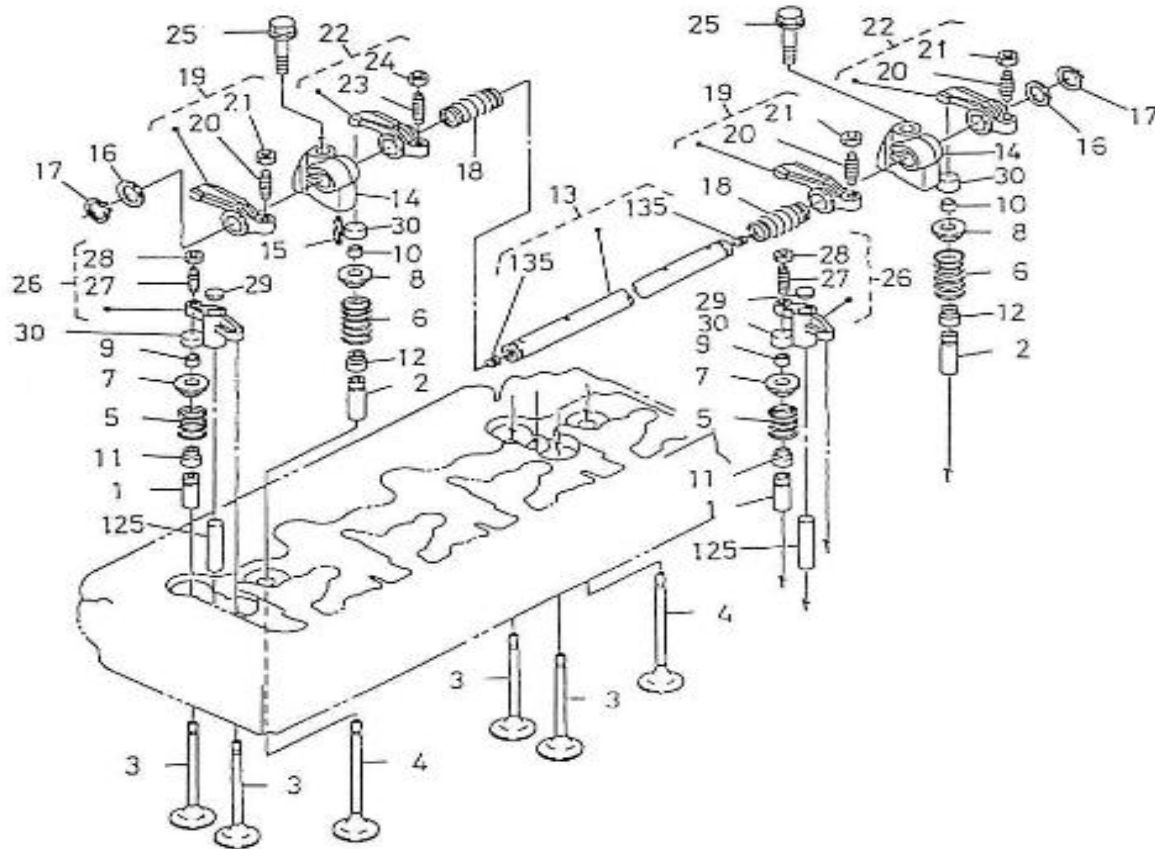

Brand: NanniDiesel

Model: Moteur 4.330TDI

Version: Standard

Subassembly: Valves & Springs

N.	Item	Description	Qty	Notes
1	970302720	GUIDE,VALVE INTAKE 4.150	8	
2	970301940	GUIDE,VALVE EXHAUST	4	
3	970311005	INLET VALVE	8	
4	970311006	EXHAUST VALVE	4	
5	970311007	SPRING VALVE	8	
6	970302005	SPRING,VALVE	4	
7	970491004	RETAINER,VALVE SPRING	8	
8	970302006	RETAINER,VALVE SPRING	4	
9	970491005	COLLET,VALVE SPRING	8	
10	970302007	COLLET,VALVE SPRING	4	
11	970311008	INLET VALVE SEAL	8	
12	970311009	EXHAUST VALVE SEAL	4	
13	970311011	ROCKER SHAFT	1	
14	970311012	ROCKER BRACKET	4	
15	970311013	PIN SPRING	1	
16	970311014	WASHER	2	
17	970313714	CIR CLIP,EXTERNAL	2	
18	970313715	SPRING	3	
19	970311017	ROCKER	4	
20	970302019	SCREW,ADJUSTING	8	
21	970302021	NUT	8	
22	970311020	ASSY ROKER ARM	4	
25	970313719	BOLT,FLANGE	4	
26	970311022	ASSY ARM	4	
27	970311023	SCREW	4	
28	970302795	NUT	4	
29	970311024	PAD	4	
30	970302009	CAP,VALVE	4	
125	970311010	PIN	4	
135	970313711	SCREW,SET	2	

V. 16/10/2013

Pag. 8/47