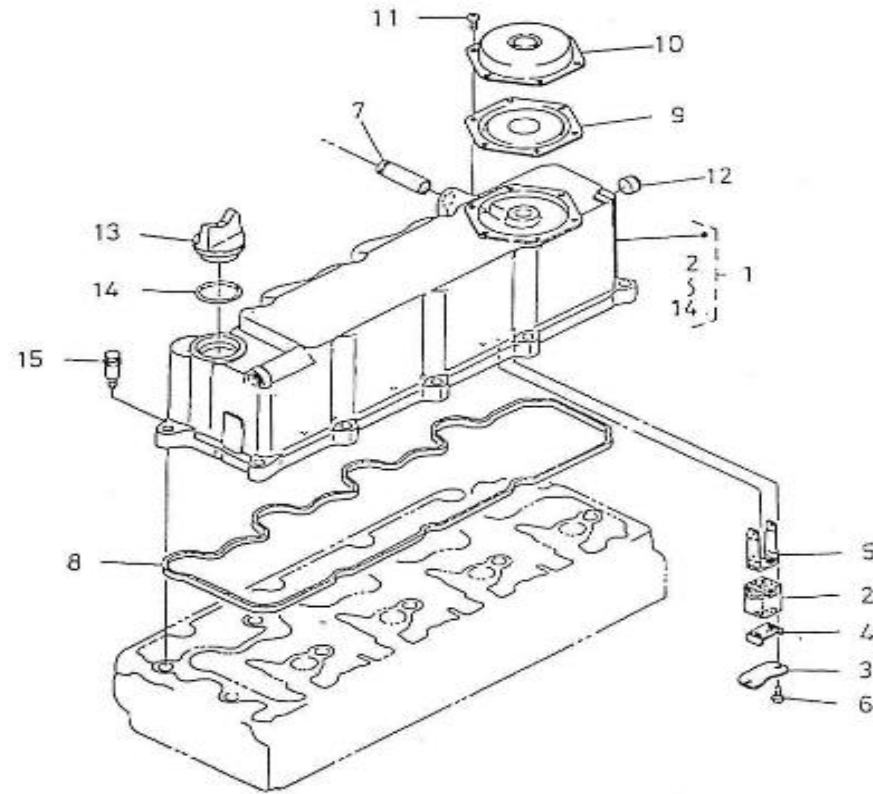

V. 16/10/2013

Pag. 5/47

Brand: NanniDiesel

Model: Moteur 4.330TDI

Version: Standard

Subassembly: Cylinder head cover

N.	Item	Description	Qty	Notes
1	970310800	COVER, CYLINDER HEAD	1	
2	970310801	ELEMENT,BREATHER	1	
3	970310802	SEAL	1	
4	970310803	PLATE	1	
5	970310804	PLATE	1	
6	970310805	SCREW	2	
7	970310806	UNION	1	
8	970310807	GASKET,HEAD COVER	1	
9	970310808	VALVE RELIEF	1	
10	970310809	COVER	1	
11	970310810	SCREW	6	
12	970313558	CAP,SEALING	2	
13	970490510	CAP,FILLING OIL	1	
14	970490511	O-RING	1	
15	970310812	BOLT	10	