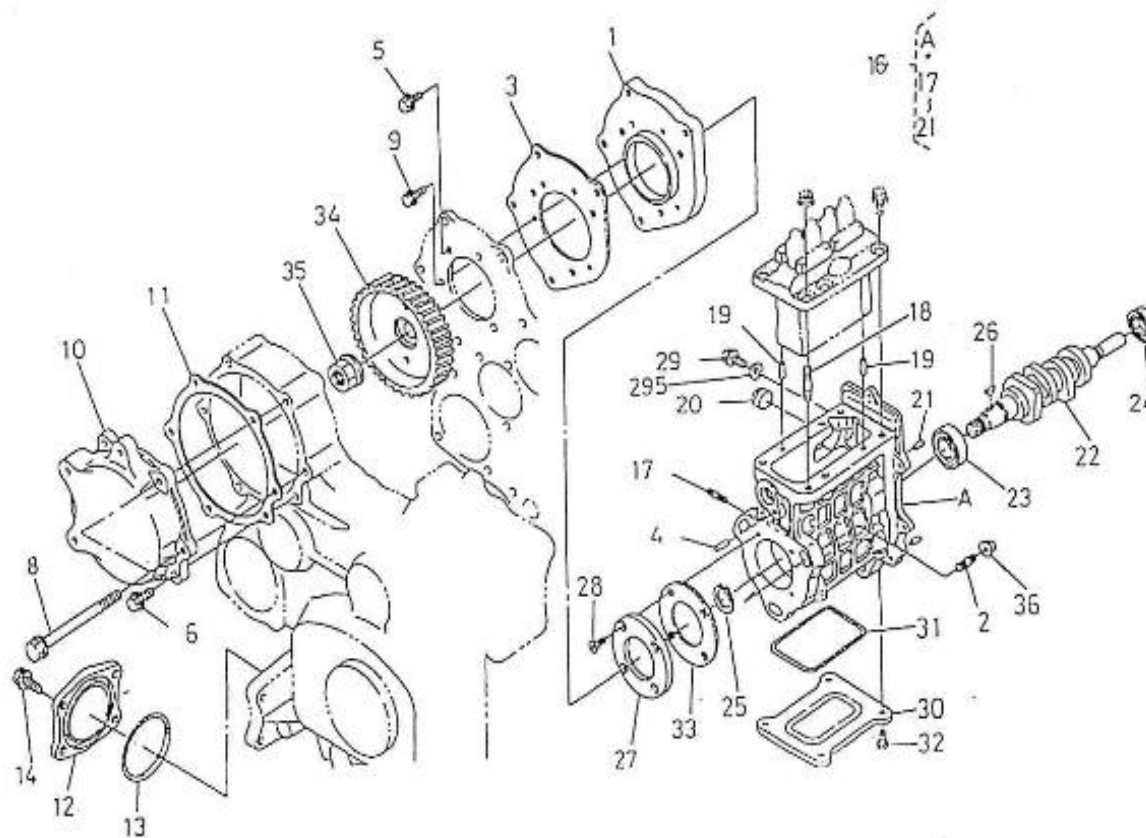

Brand: NanniDiesel

Model: Moteur 4.330TDI

Version: Standard

Subassembly: Camshaft fuel

N.	Item	Description	Qty	Notes
1	970310921	BASE,INJ.PUMP	1	
2	970310922	STUD	3	
3	970310923	GASKET	1	
4	970313633	PIN,STRAIGHT	1	
5	970310835	BOLT,FLANGE	3	
6	970313599	BOLT,FLANGE	1	
8	970313549	BOLT,FLANGE	5	
9	970310926	BOLT,FLANGE	3	
10	970310927	COVER INJECTION PUMP	1	
11	970310928	GASKET	1	
12	970310929	COVER,OIL FILTER	1	
13	970310930	O,RING	1	
14	970313545	BOLT,FLANGE	4	
16	970310932	ASSY HOUSING	1	
17	970492513	STUD, M 6X 16	2	
18	970313636	STUD	3	
19	970490122	PIN,CYLINDRICAL	2	
20	970310934	PLUG	1	
21	970313638	PIN,STRAIGHT	2	
22	970310936	SHAFT	1	
23	970310937	BEARING,BALL	1	
24	970310938	BEARING BALL	1	
25	970492135	CIR-CLIP,EXTERNAL	1	
26	970302993	KEY,FEATHER	1	
27	970313644	STOPPER,FUEL C/SHAFT	1	
28	970313544	SCREW,CSK-HD	4	
29	970310819	BOLT,FLANGE	2	
30	970310940	COVER	1	
31	970310941	GASKET	1	
32	970310942	VIS	4	
33	970310943	GASKET	1	
34	970310944	GEAR,INJ.PUMP	1	
35	970313645	NUT,UBS	1	
36	970310780	NUT,FLANGE	3	
295	970491131	WASHER,SEAL	2	

V. 16/10/2013

Pag. 15/47