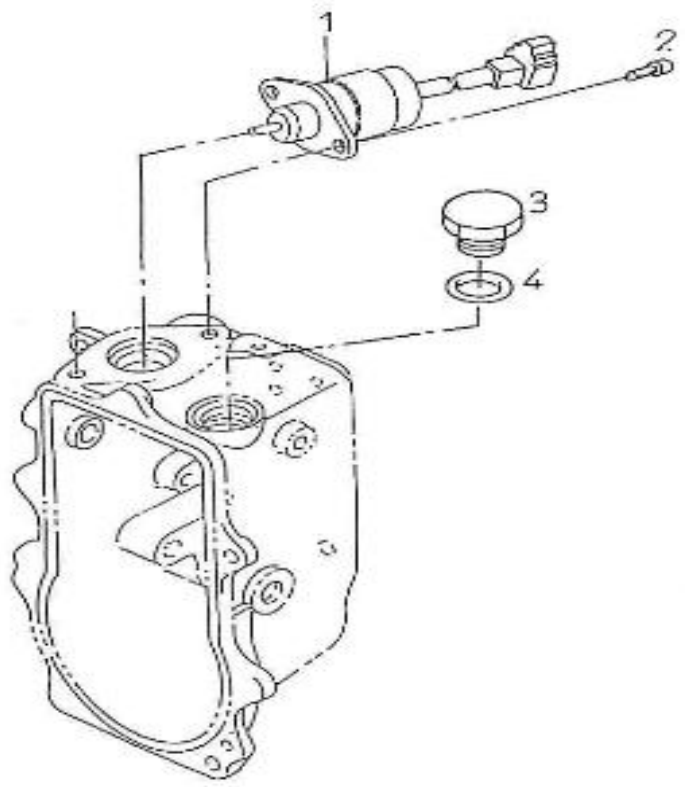

Brand: NanniDiesel
Model: Moteur 4.330TDI
Version: Standard
Subassembly: Stop solenoid

N.	Item	Description	Qty	Notes
1	970302869	SOLENOID,STOP 4.150	1	
2	970490508	BOLT,M 6X 14	2	
3	970311030	ASSY ACTUATOR, BOOST	1	
4	970301951	O-RING	1	

V. 16/10/2013

Pag. 40/47