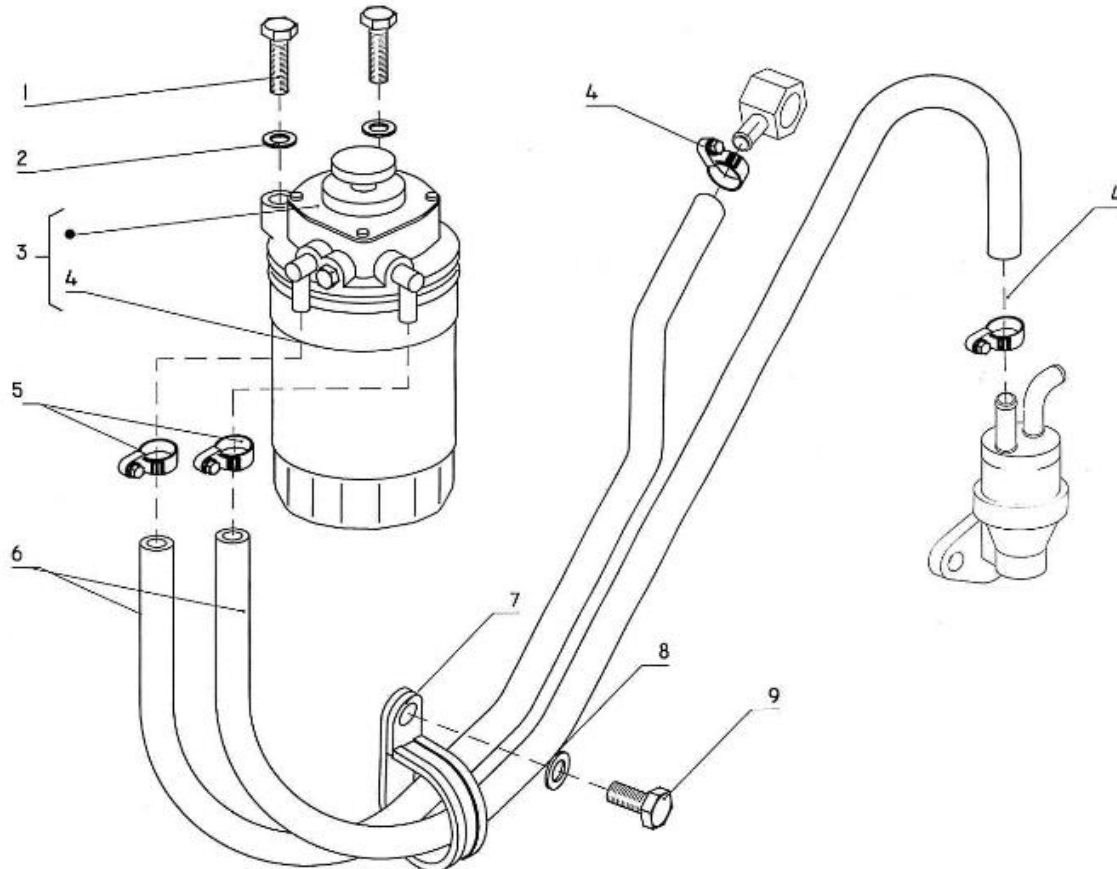

V. 16/10/2013

Pag. 18/47

Brand: NanniDiesel

Model: Moteur 4.330TDI

Version: Standard

Subassembly: Injection pump component parts

N.	Item	Description	Qty	Notes
1	970310884	INJECTION PUMP	1	
2	970310888	PLUNGER	4	
3	970303972	VALVE,DELIVERY	4	
4	970307949	SPRING,DELIV.VALVE	4	
5	970303971	GASKET,RING	4	
6	970307372	HOLDER,DELIV.VALVE	4	
7	970307373	ASSY LOCK PLATE	2	
8	970303985	TAPPET,INJ.PUMP CPL.	4	
9	970307374	PIN,TAPPET GUIDE	4	
10	970307375	PLATE	2	
11	970303982	SPRING,PLUNGER	4	
12	970303981	SEAT,SPRING -UPPER-	4	
13	970307752	SEAT,SPRING	4	
14	970307753	SHIM	4	
15	970310889	RACK,CONTROL	1	
16	970303980	SLEEVE,CONTROL	4	
17	970310890	BOLT	1	
18	970310891	PACKING	2	
19	970307822	O RING	4	