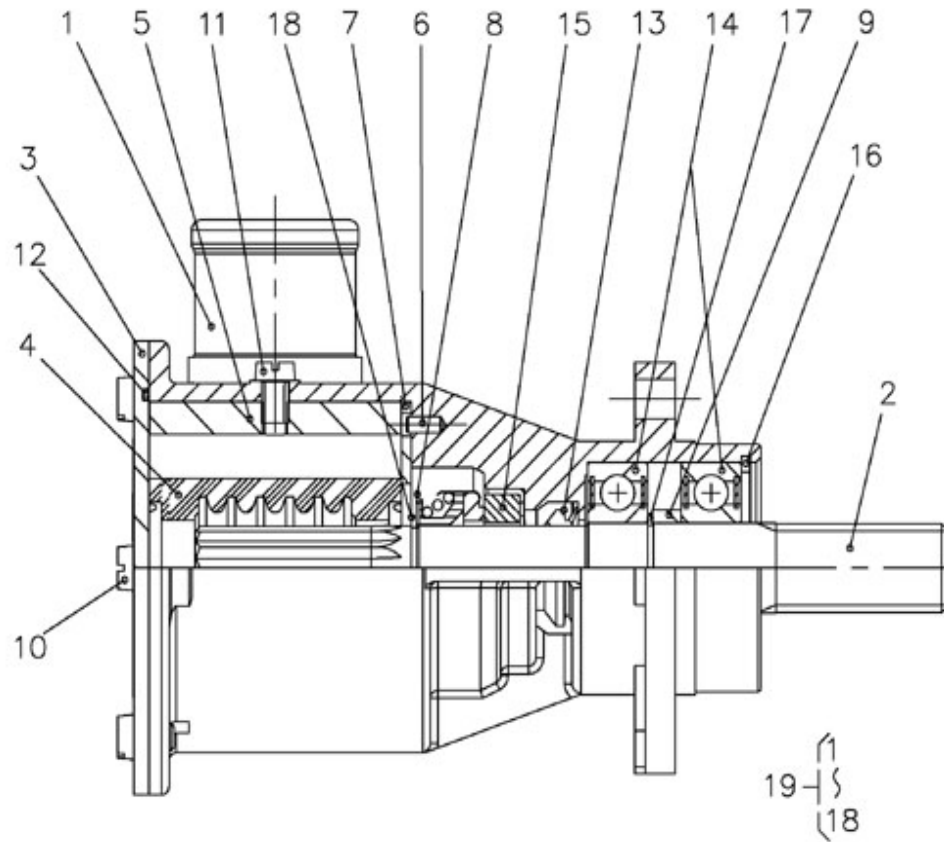

Brand: NanniDiesel

Model: Moteur 4.330TDI

Version: Standard

Subassembly: Sea water pump spare parts

N.	Item	Description	Qty	Notes
1	970313126	BODY, WATER PUMP	1	
2	970315143	Shaft F7B-9	1	
3	970313122	COVER	1	
4	970544310	IMPELLER, WATER PUMP F 7B-803	1	
5	970313139	CAM, WATER PUMP	1	
6	970303675	PIN, WATER PUMP F5B-9000	1	
7	970313125	SPACER	1	
8	970313128	WASHER, WATER PUMP	1	
9	970313134	SPACER	1	
10	970312429	SCREW	6	
11	970304048	SCREW, CAM WATER PUMP	1	
12	970313123	GASKET	1	
13	970313130	LIP SEAL	1	
14	970312426	BALL BEARING	2	
15	970313129	GASKET	1	
16	970614627	RING, RETAINING	1	
17	970304049	CIR-CLIP	1	
18	970313127	CIRCLIPS	1	
19	970312790	PUMP, WATER	1	

POMPE/PUMP REF : 970312790

V. 16/10/2013

Pag. 29/47