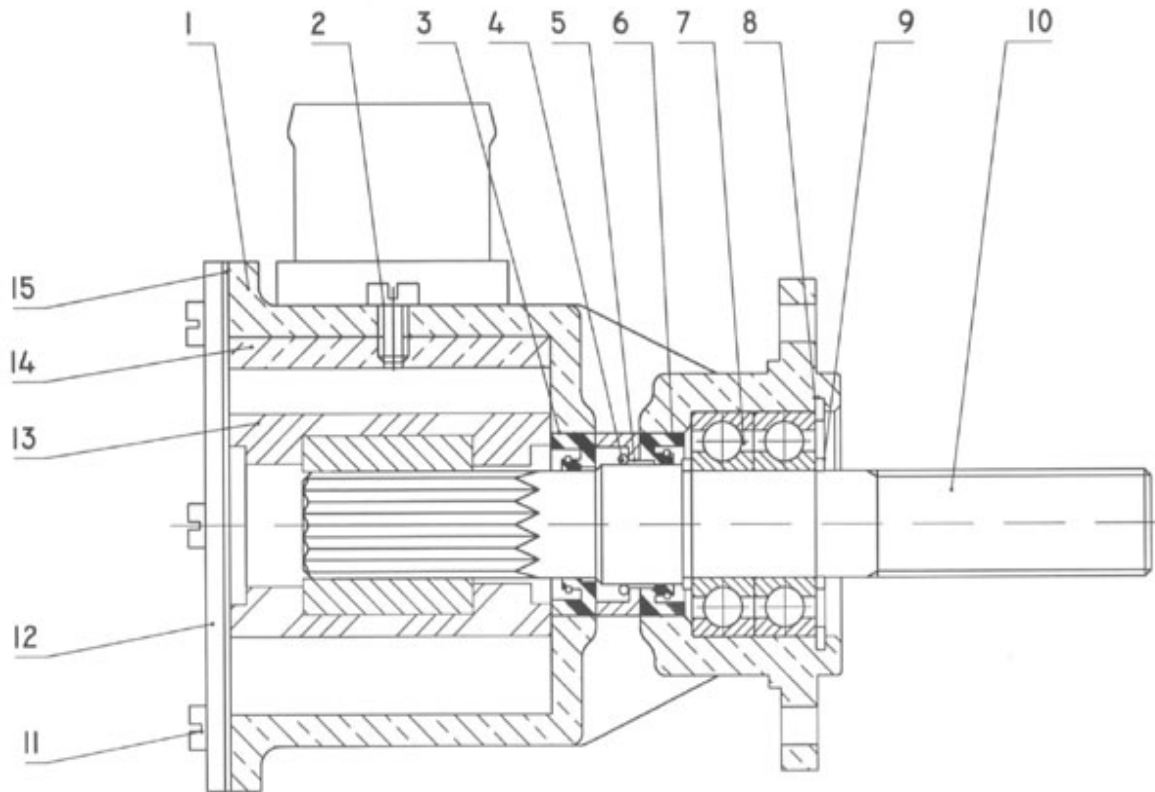

Brand: NanniDiesel

Model: Moteur 4.330TDI

Version: Standard

Subassembly: Sea water pump spare parts

POMPE / PUMP REF 970310649

N.	Item	Description	Qty	Notes
1	970310560	BODY,WATER PUMP	1	
2	970614622	SCREW,CAM WATER PUMP F7B-803	1	
3	970614516	O-RING SEAL	1	
4	970614626	O-RING,WATER PUMP F7B-9/10	1	
5	970614624	WASHER,WATER PUMP F7B-9/10	1	
6	970310561	SEAL	1	
7	970614617	BEARING,CASE	2	
8	970614627	RING,RETAINING	1	
9	970304049	CIR-CLIP	2	
10	970310735	PUMP SHAFT	1	
11	970304048	SCREW,CAM WATER PUMP	6	
12	970614623	COVER,END F7B-803	1	
13	970544310	IMPELLER,WATER PUMP F 7B-803	1	
14	970614621	CAM,WATER PUMP F7B-803	1	
15	970614616	GASKET,F7B	1	

V. 16/10/2013

Pag. 28/47