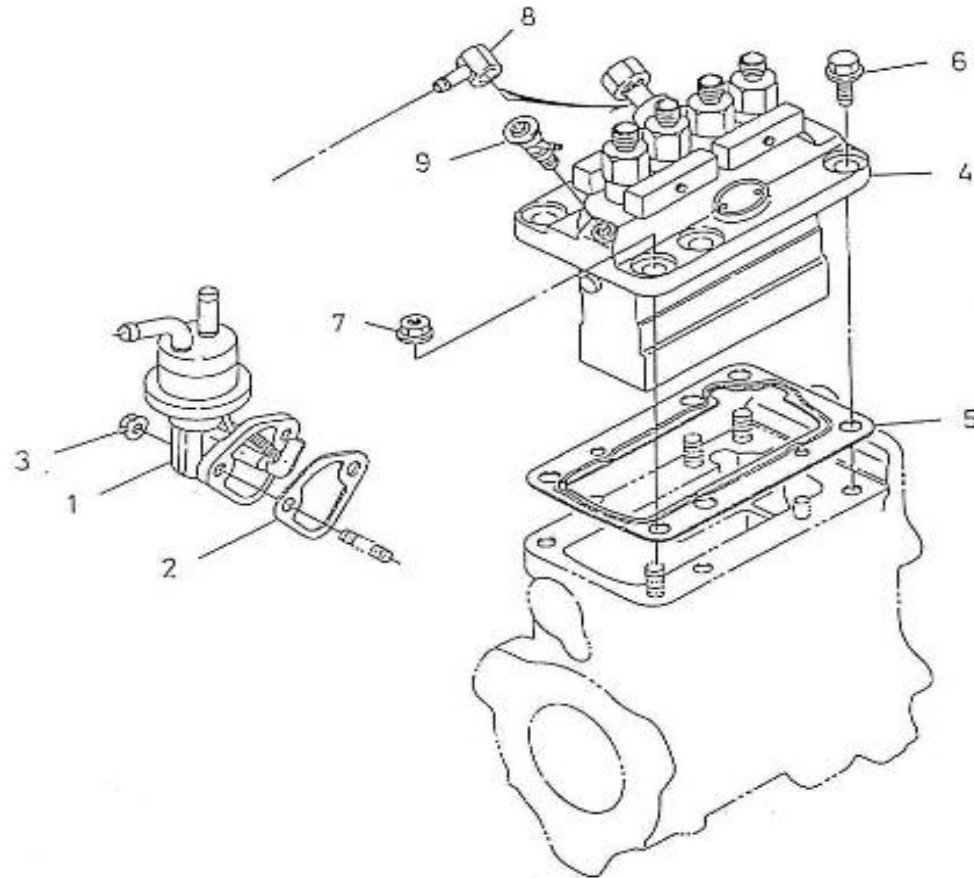

Brand: NanniDiesel

Model: Moteur 4.330TDI

Version: Standard

Subassembly: Injection & Fuel pump

N.	Item	Description	Qty	Notes
1	970310965	PUMP,FUEL FEED	1	
2	970142512	GASKET,FUEL PUMP 2. 40	1	
3	970313602	NUT,FLANGE (AFTER N°KTE08070398)	2	
4	970310884	INJECTION PUMP	1	
5	970310885	SHIM, INJECTION PUMP	1	
6	970313599	BOLT,FLANGE	3	
7	970310780	NUT,FLANGE	3	
8	970310456	JOINT,EYE	1	
9	970307368	ASSY COCK,,JET START	1	

V. 16/10/2013

Pag. 16/47