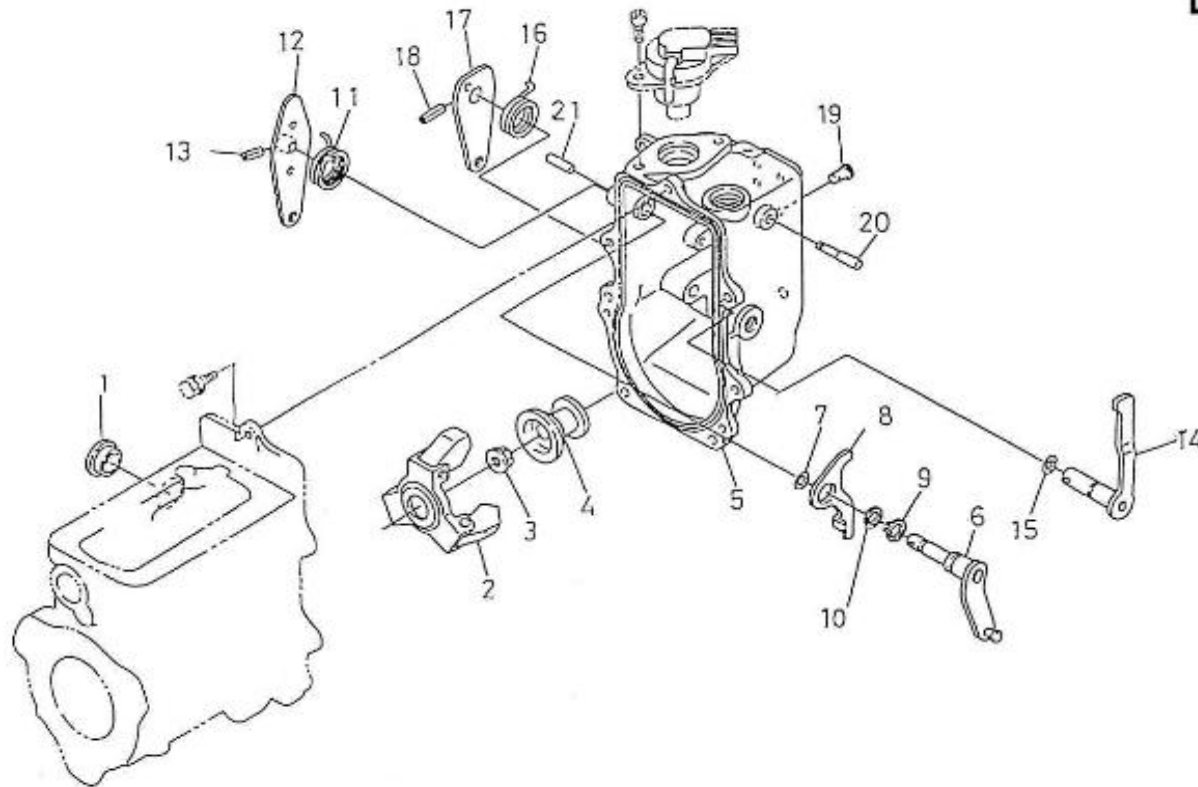

V. 16/10/2013

Pag. 20/47

Brand: NanniDiesel

Model: Moteur 4.330TDI

Version: Standard

Subassembly: Governor setting

N.	Item	Description	Qty	Notes
1	970310892	COVER	1	
2	970310893	COMP.WEIGHT	1	
3	39460919	NUT, FLANGE	1	
4	970310895	BUSH	1	
5	970310896	HOUSING INLET	1	
6	970310897	LEVER	1	
7	970141303	O-RING, GOVERNOR	1	
8	970310898	LEVER	1	
9	970313667	CIR CLIP,EXTERNAL	1	
10	970302015	WASHER	1	
11	970313604	KIT,LEVER	1	
12	970310901	LEVER	1	
13	970310902	PIN,SPRING	1	
14	970310903	ASSY LEVER	1	
15	970141303	O-RING, GOVERNOR	1	
16	970307361	SPRING,RETURN	1	
17	970310904	LEVER	1	
18	970310902	PIN,SPRING	1	
19	970490204	PIN,TIMING COVER	1	
20	970310906	SHAFT	1	
21	970310907	PIN	1	