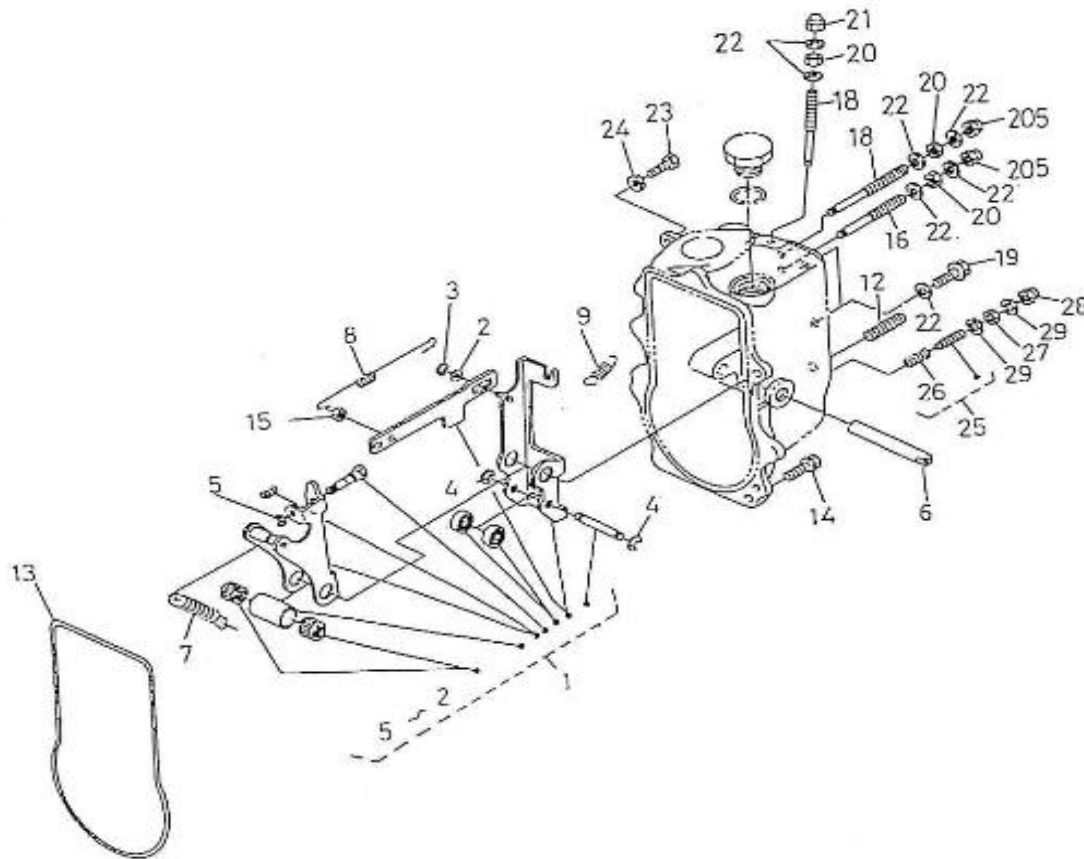

Brand: NanniDiesel

Model: Moteur 4.330TDI

Version: Standard

Subassembly: Governor

N.	Item	Description	Qty	Notes
1	970310946	ASSY LEVER,FORK	1	
2	970313647	WASHER,PLAIN	1	
3	970313648	CIR CLIP,EXTERNAL	1	
4	970313650	CIR CLIP,EXTERNAL	2	
5	970310950	BOLT	1	
6	970310951	SHAFT	1	
7	970310952	SPRING	1	
8	970310953	SPRING	1	
9	970310954	SPRING	1	
12	970313655	STUD	2	
13	970310956	GASKET	1	
14	970313656	BOLT,FLANGE	7	
15	970310958	NUT	1	
16	970310959	BOLT,ADJUST	1	
18	970310960	BOLT	2	
19	970310926	BOLT,FLANGE	2	
20	970310359	NUT	3	
21	970140404	NUT (BEFORE N°KTE08070398)	1	
22	970150403	RING,SEAL (=> N° XA0001 <= 3Z0001)	8	
23	970141301	BOLT, STOPPER ADJ.	1	
24	970151133	NUT,M 6 (BEFORE N°KTE08070398)	1	
25	970307614	ASSY BOLT,ADJUSTING	1	
26	970310963	SPRING	1	
27	970491129	NUT	1	
28	970141130	NUT, IDLE ASSEM.	1	
29	970491131	WASHER,SEAL	2	
205	970310962	NUT	2	

V. 16/10/2013

Pag. 22/47