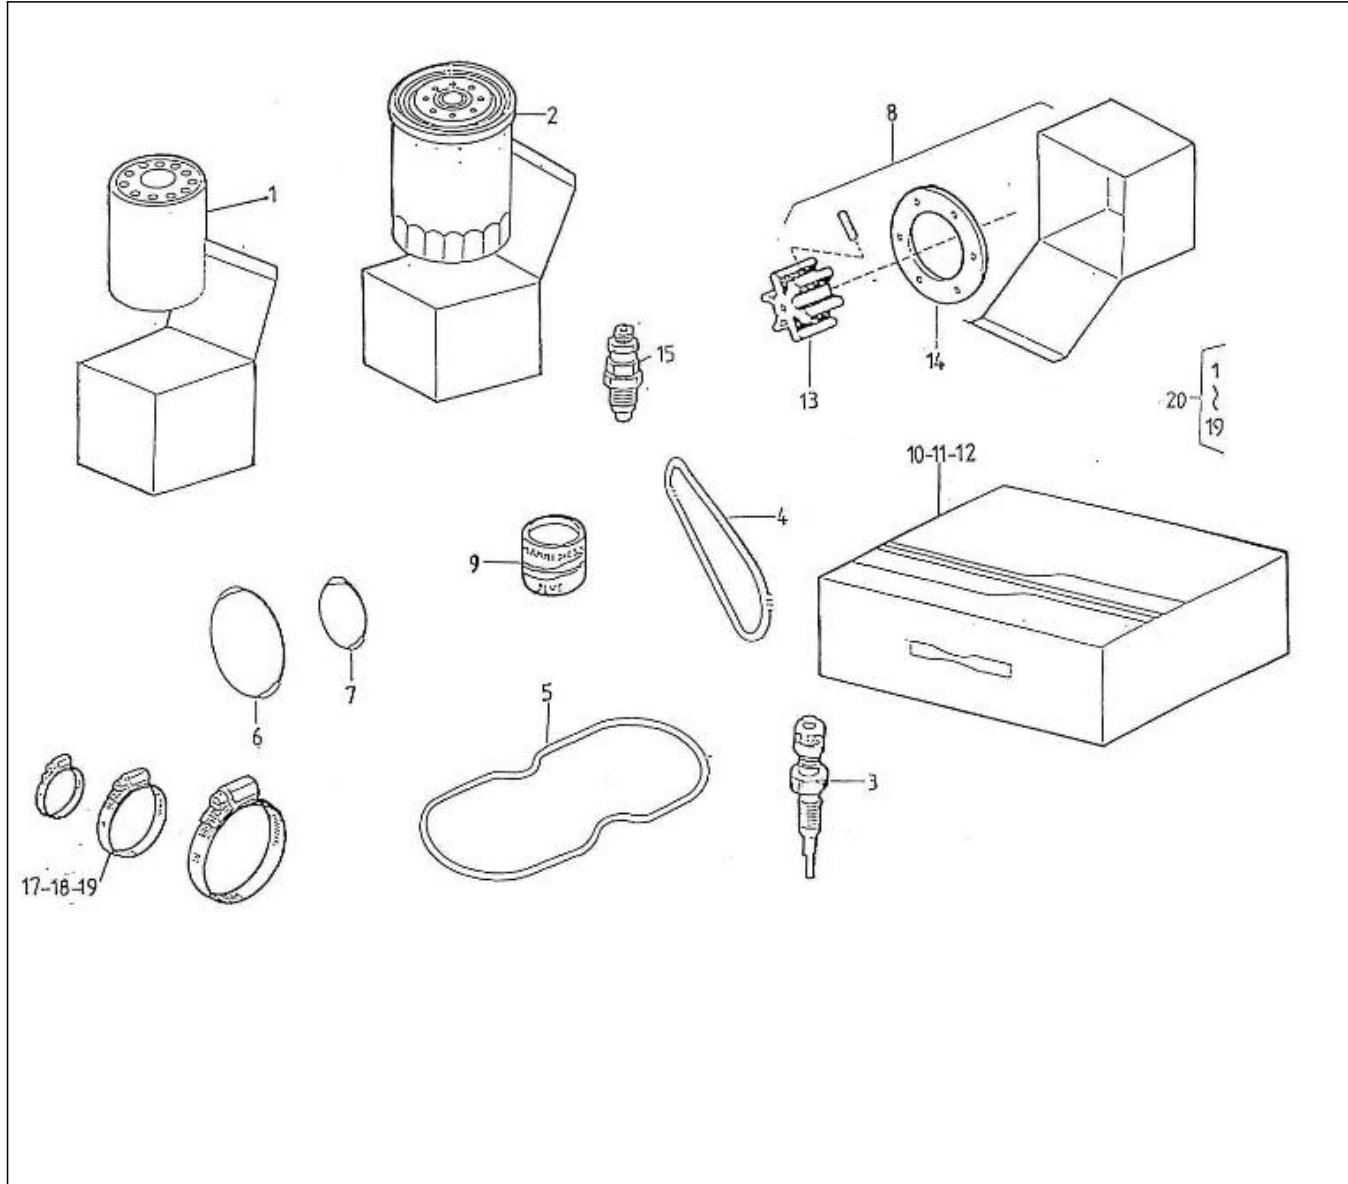

V. 16/10/2013

Pag. 46/47

Brand: NanniDiesel

Model: Moteur 4.330TDI

Version: Standard

Subassembly: Spare parts kit

N.	Item	Description	Qty	Notes
1	970310746	FILTER	1	
2	970603003	FILTER,ELEMENT OIL 4.180/90	1	
3	970310919	GLOWPLUG	1	
4	48108117	V-BELT	1	
5	970310806	UNION	1	
6	970310554	O-RING (POUBELLE )	1	
7	970311042	O-RING (POUBELLE )	1	
8	970301804	REPAIR KIT	1	
9	970301521	PAINT,NANNI BLUE 125CC	1	
10	970310008	CASE	1	
11	970301347	INSERT,CASE	1	
12	970301348	INSERT,CASE BOTTOM	1	
13	970544310	IMPELLER,WATER PUMP F 7B-803	1	
14	970614616	GASKET,F7B	1	
15	970310911	ASSY HOLDER,NOZZLE	1	
17	970439306	CLAMP ( ++POUR DURITE ORIGINE REF HUILE MOTEUR )	1	
18	970300922	CLAMP,HOSE 26-38 ( FOURNITURE POMPE ATTELEE )	1	
19	970634621	CLAMP,HOSE	1	
20	970311040	CASE	1	