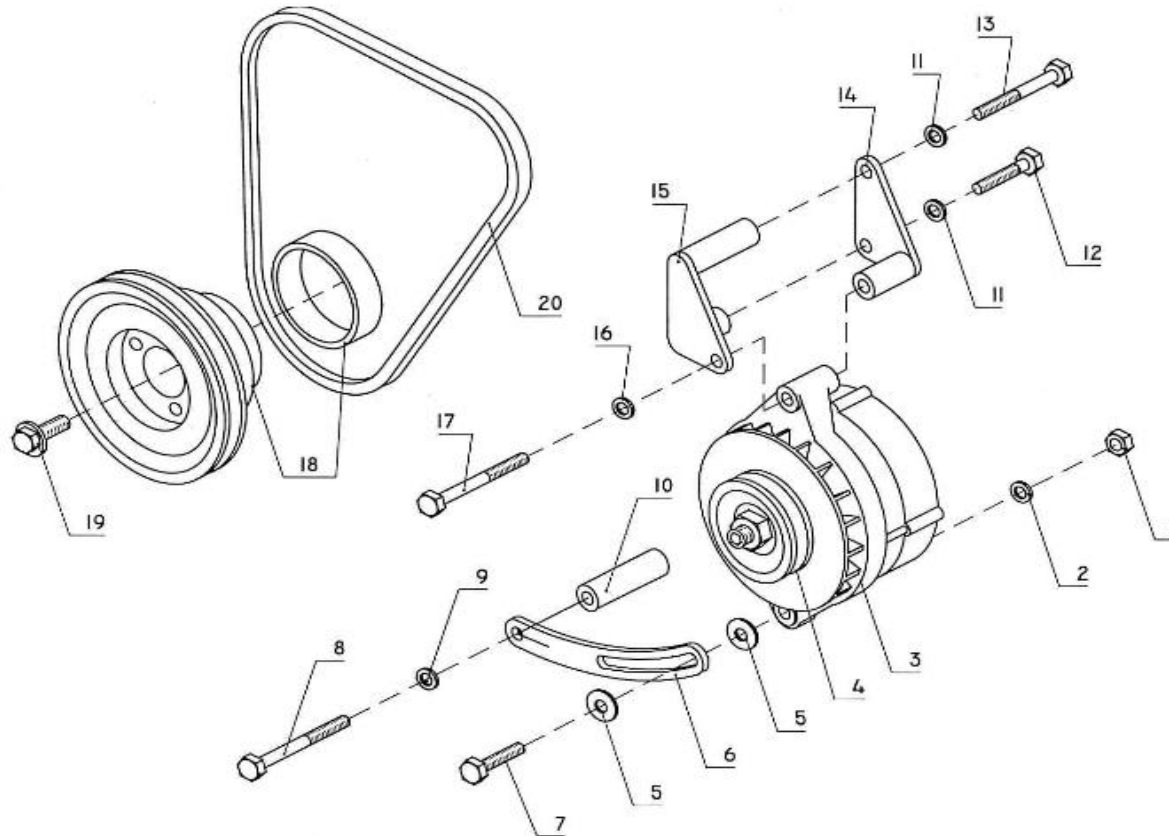

Brand: NanniDiesel

Model: Moteur 4.330TDI

Version: Standard

Subassembly: Alternator Assy.Std.

N.	Item	Description	Qty	Notes
1	970027322	NUT,M 8 (++ECROU FIL DEMARREUR)	1	
2	970119138	WASHER,SPRING D 8 (TENDEUR)	1	
3	970307522	ALTERNATOR,14V-60A	1	
4	970307521	PULLEY	1	
5	970304050	WASHER	2	
6	970310736	TIGHTENER,V-BELT	1	
7	970024016	BOLT,HEX M 8X 40 (+++ FIX . PTO)	1	
8	970300191	BOLT,HEX M 8X100 (+++ FIX COUDE ECHAP)	1	
9	970119138	WASHER,SPRING D 8 (TENDEUR)	1	
10	970310737	SPACER, BELT TIGHTENER	1	
11	970119136	WASHER,SPRING D10 (POUR INVERSEUR)	2	
12	970639604	BOLT,HEX M10X 55 (POUR SUPPORT AR)	1	
13	970644115	BOLT,HEX M10X 90 (ADAPT TUYAU ENTREE COUDE)	1	
14	95310408	SUPPORT,ALTERNATOR	1	
15	970310409	PISTON 05 (N4.40 <= N°KTF08040092)	1	
16	970039794	WASHER	1	
17	970307495	BOLT	1	
18	970313588	PULLEY,FAN DRIVE	1	
19	970307770	BOLT	1	
20	48108082	V-BELT	1	

V. 16/10/2013

Pag. 36/47