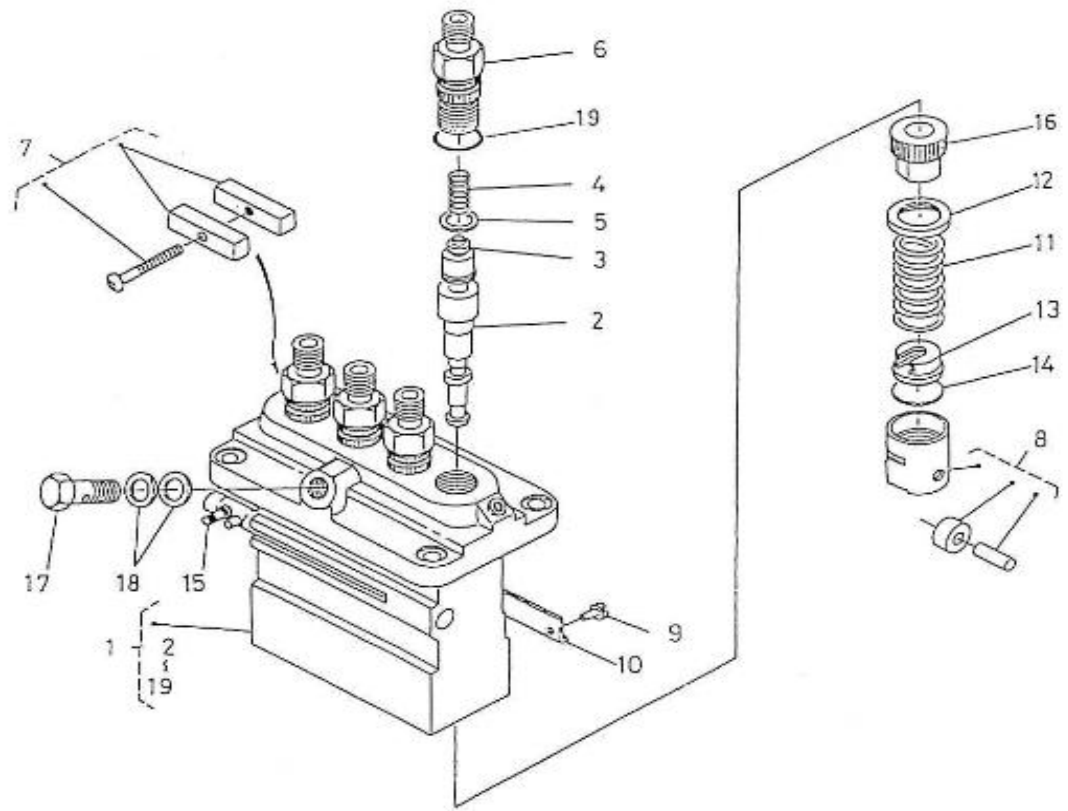

V. 16/10/2013

Pag. 18/47

Brand: NanniDiesel

Model: Moteur 4.330TDI

Version: Standard

Subassembly: Injection pump component parts

N.	Item	Description	Qty	Notes
1	970310884	INJECTION PUMP	1	
2	970310888	PLUNGER	4	
3	970303972	VALVE,DELIVERY	4	
4	970307949	SPRING,DELIV.VALVE	4	
5	970303971	GASKET,RING	4	
6	970307372	HOLDER,DELIV.VALVE	4	
7	970307373	ASSY LOCK PLATE	2	
8	970303985	TAPPET,INJ.PUMP CPL.	4	
9	970307374	PIN,TAPPET GUIDE	4	
10	970307375	PLATE	2	
11	970303982	SPRING,PLUNGER	4	
12	970303981	SEAT,SPRING -UPPER-	4	
13	970307752	SEAT,SPRING	4	
14	970307753	SHIM	4	
15	970310889	RACK,CONTROL	1	
16	970303980	SLEEVE,CONTROL	4	
17	970310890	BOLT	1	
18	970310891	PACKING	2	
19	970307822	O RING	4	