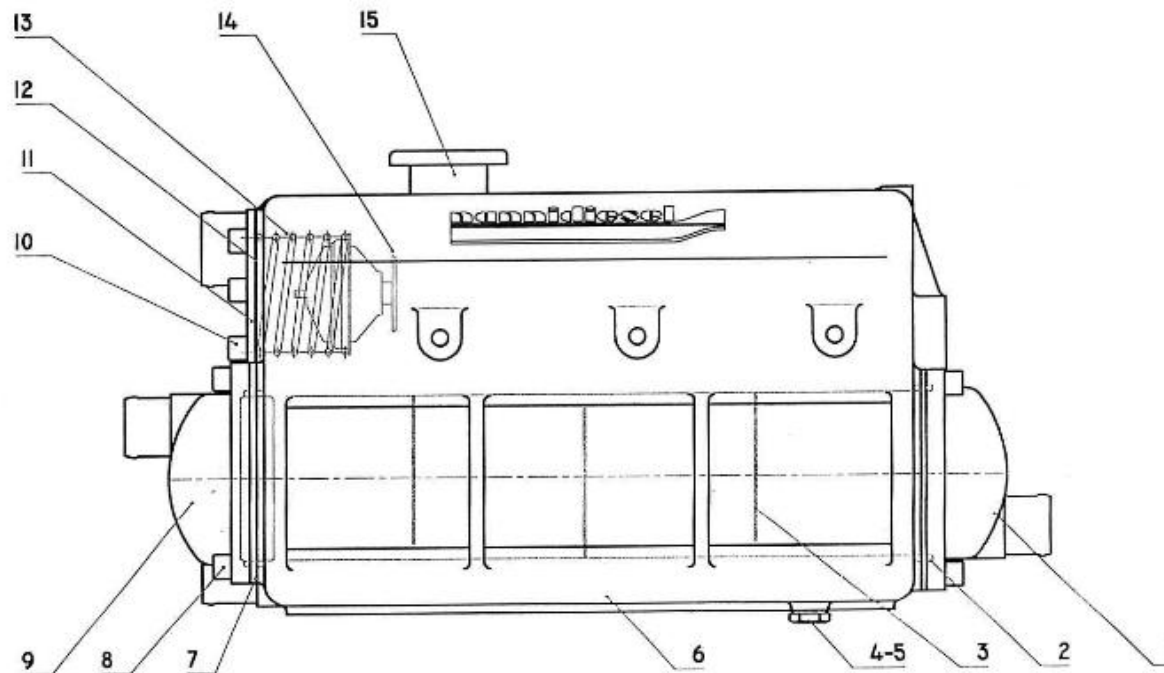

Brand: NanniDiesel

Model: Moteur 4.330TDI

Version: Standard

Subassembly: Heat exchanger spare parts

N.	Item	Description	Qty	Notes
1	970311041	COVER	1	
2	970311042	O-RING (POUBELLE)	4	
3	970311043	TUBE STACK	1	
4	970300306	GASKET,RING D14 (SUR REFROID THERMO MOTA)	1	
5	970875506	PLUG (<= N°KT08090422)	1	
6	970311044	HEAT EXCHANGER BODY	1	
7	970311050	SPACER	1	
8	970310755	BOLT (POUBELLE)	6	
9	970311049	COVER	1	
10	970498003	BOLT,SOCK M 8X 25 (POUBELLE)	3	
11	970311048	SPRING	1	
12	970311047	GASKET (POUBELLE)	1	
13	970311045	SPRING	1	
14	970311046	THERMOSTAT	1	
15	970604614	CAP,FILLING 0, 7 DOUBLE SEAL	1	

V. 16/10/2013

Pag. 25/47