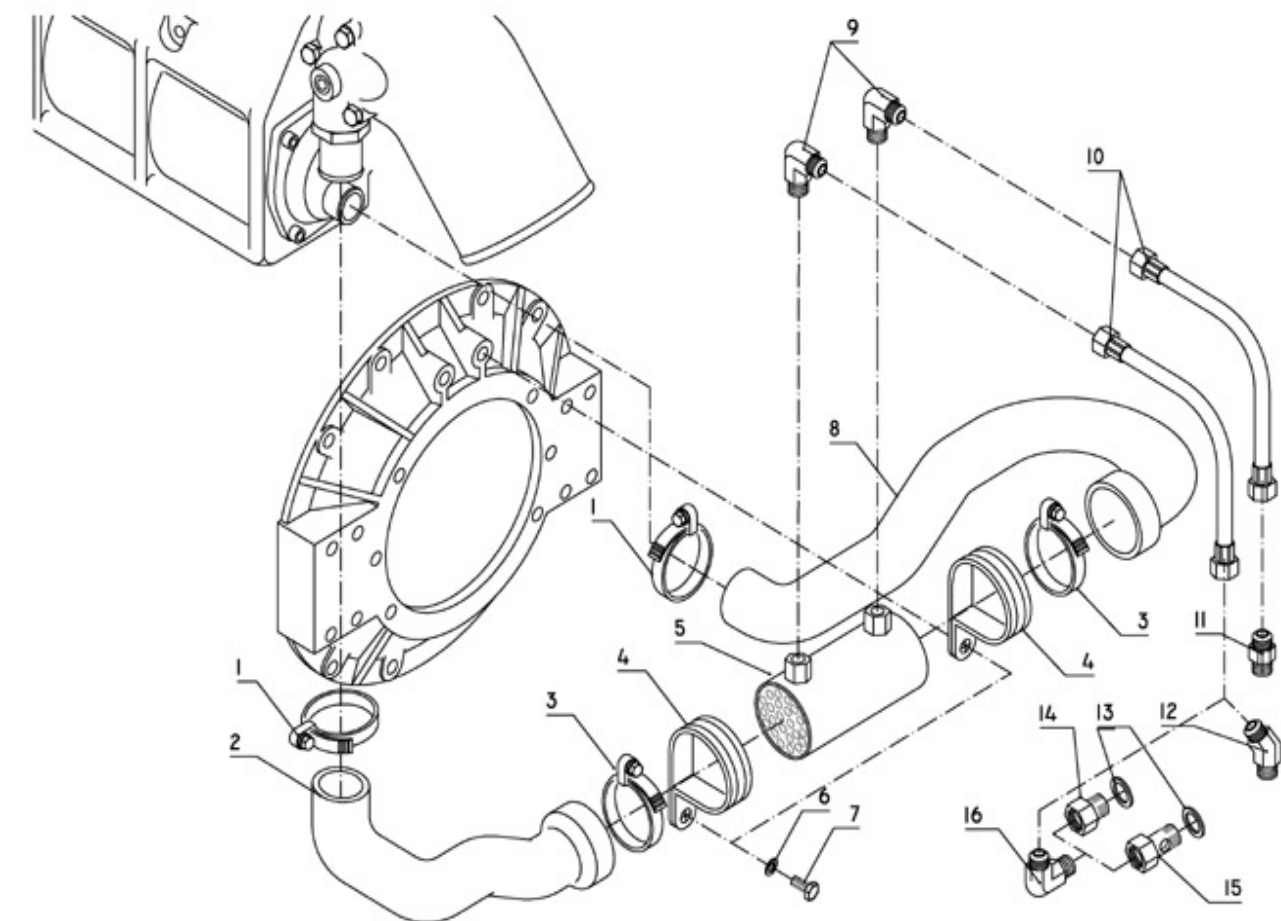

Brand: NanniDiesel

Model: Moteur 4.330TDI

Version: Standard

Subassembly: Oil cooler gear box

N.	Item	Description	Qty	Notes
1	970300922	CLAMP,HOSE 26-38 (FOURNITURE POMPE ATTELEE)	2	
2	48328078	HOSE	1	
3	970634621	CLAMP,HOSE	2	
4	48100189	CLAMP	2	
5	970310247	OIL COOLER (++)Monter sur moteur)	1	
6	970119135	WASHER,PLAIN D10 (DONT DEUX POUR CALAGE GALET	2	
7	970635508	BOLT,HEX M10X 25 (VIS DE BOUT D ARBRE)	2	
8	48328077	HOSE	1	
9	48300035	ELBOW 92	2	
10	48300080	HOSE (A sup. Remplacé par racc pour GI)	2	
11	48300084	ELBOW	1	
12	48300031	ELBOW 45 (A sup. Remplacé par racc pour GI)	1	
13	970300289	GASKET,RING D17	2	
14	43360089	Spacer, M-F 3/8G (++)Mettre en bouriche)	1	
15	95312222	BOLT	1	
16	48300035	ELBOW 92	1	

V. 16/10/2013

Pag. 44/47