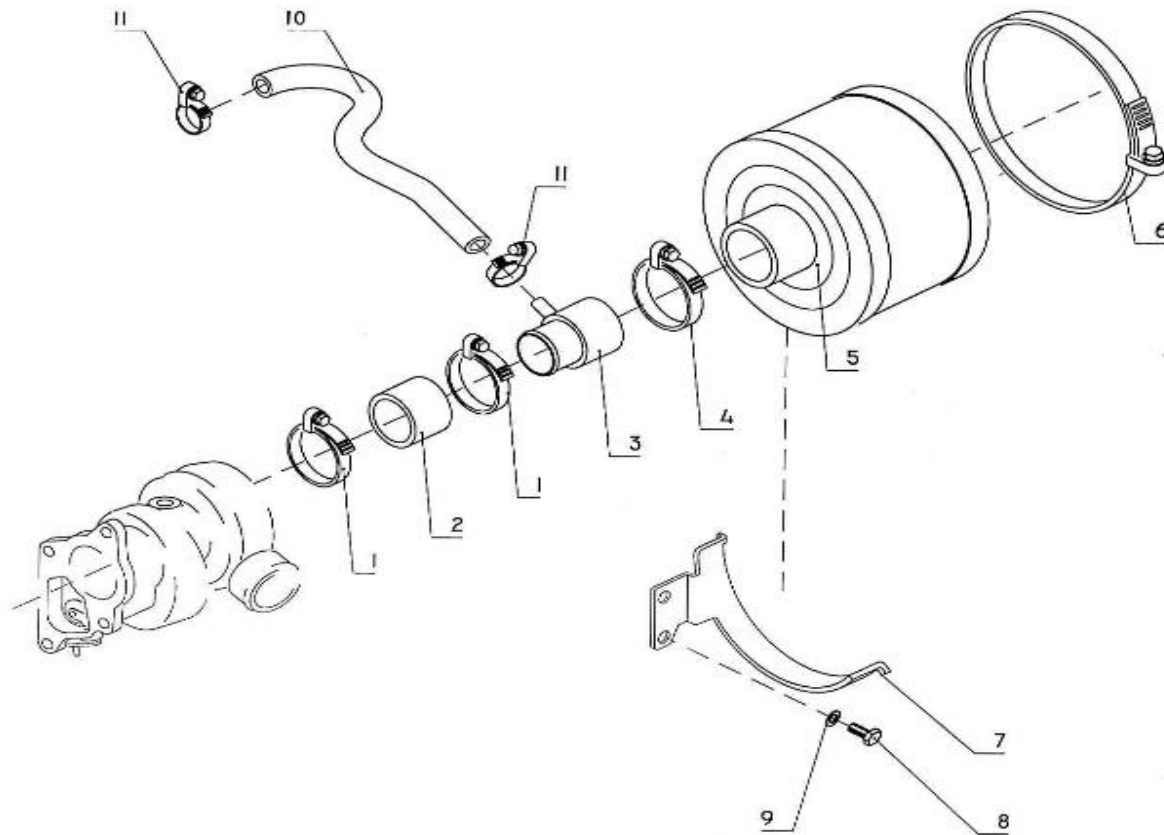

V. 16/10/2013

Pag. 20/47

Brand: NanniDiesel

Model: Moteur 4.330TDI

Version: Standard

Subassembly: Governor setting

N.	Item	Description	Qty	Notes
1	970310892	COVER	1	
2	970310893	COMP.WEIGHT	1	
3	39460919	NUT, FLANGE	1	
4	970310895	BUSH	1	
5	970310896	HOUSING INLET	1	
6	970310897	LEVER	1	
7	970141303	O-RING, GOVERNOR	1	
8	970310898	LEVER	1	
9	970313667	CIR CLIP,EXTERNAL	1	
10	970302015	WASHER	1	
11	970313604	KIT,LEVER	1	
12	970310901	LEVER	1	
13	970310902	PIN,SPRING	1	
14	970310903	ASSY LEVER	1	
15	970141303	O-RING, GOVERNOR	1	
16	970307361	SPRING,RETURN	1	
17	970310904	LEVER	1	
18	970310902	PIN,SPRING	1	
19	970490204	PIN,TIMING COVER	1	
20	970310906	SHAFT	1	
21	970310907	PIN	1	