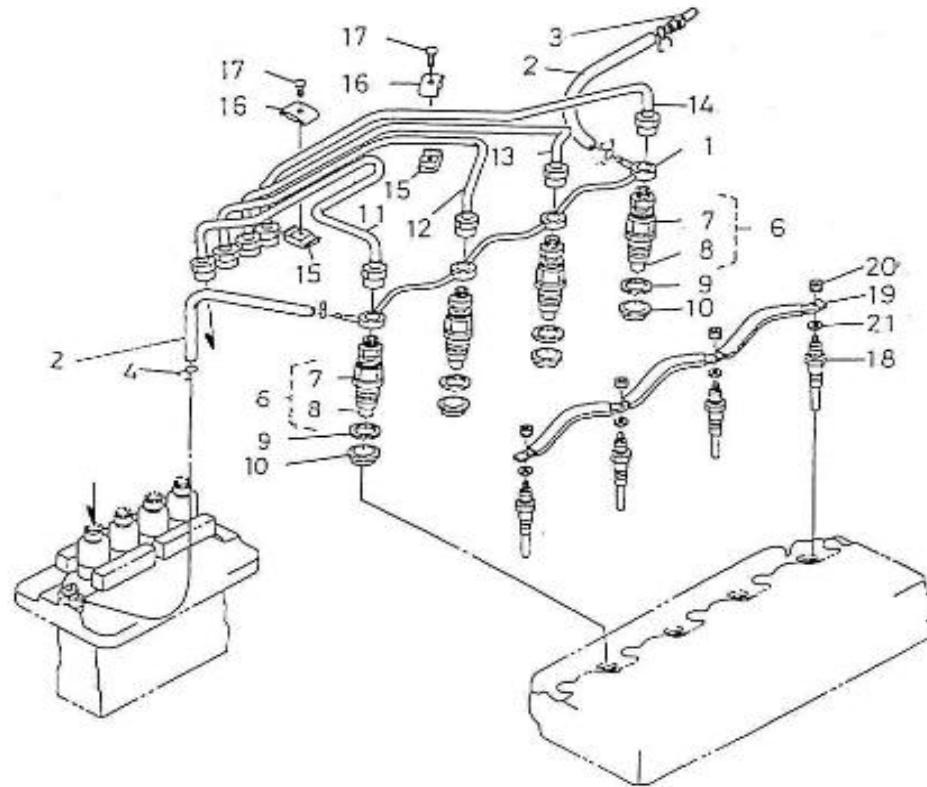

Brand: NanniDiesel

Model: Moteur 4.330TDI

Version: Standard

Subassembly: Nozzle holder & Glow plug

N.	Item	Description	Qty	Notes
1	970310910	RETURN FUEL PIPE	1	
2	32805001	HOSE (++)RETOUR INJ / PPE INJ)	2	
3	970302476	PIPE,FUEL CONN.D 8	1	
4	970310171	CLAMP (+++ FIX DURITE WASTEGATE)	4	
6	970310911	ASSY HOLDER,NOZZLE	4	
7	970310911	ASSY HOLDER,NOZZLE	4	
8	970310913	NOZZLE,INJECTOR	4	
9	970142109	GHASKET, RING INJECTORS	4	
10	970307388	SEAL,HEAT	4	
11	970310914	LINE,FUEL CYL.N01 4.330	1	
12	970310915	LINE,FUEL CYL.N02 4.330	1	
13	970310916	LINE,FUEL CYL.N03 4.330	1	
14	970310917	LINE,FUEL CYL.N04 4.330	1	
15	970142114	CLAMP,FUEL LINES 1+2	3	
16	970142115	CLAMP,FUEL-LINES 1+2	3	
17	970492118	SCREW,M 5X 20 ROUND HEAD	3	
18	970310919	GLOWPLUG	4	
19	970310920	CORD	1	
20	970307593	NUT,FLANGE	4	
21	970307594	WASHER,PLAIN	4	

V. 16/10/2013

Pag. 17/47