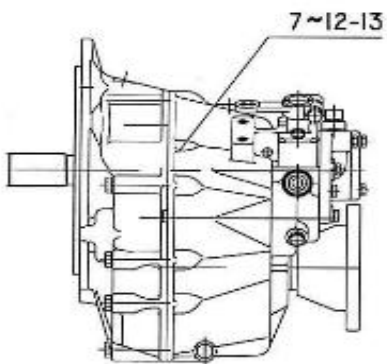

V. 16/10/2013

Pag. 42/47

Brand: NanniDiesel

Model: Moteur 4.330TDI

Version: Standard

Subassembly: Gear box

N.	Item	Description	Qty	Notes
1	970310250	GEARBOX	1	
2	970310251	GEARBOX (Montage à définir)	1	
3	970310252	GEARBOX	1	
4	970310165	GEARBOX	1	
5	970310166	GEARBOX	1	
6	970310167	GEARBOX	1	
7	970310654	GEARBOX	1	
8	970310655	GEARBOX	1	
9	970310656	GEARBOX	1	
10	970310657	GEARBOX	1	
11	970310658	GEARBOX	1	
12	970310659	GEARBOX	1	
13	970310262	TROLLING VALVE TM345A	1	
14	970777131	GEARBOX	1	
15	970777111	GEARBOX	1	
16	970777116	GEARBOX	1	
17	970777112	GEARBOX	1	
18	970777132	GEARBOX	1	
19	970777113	GEARBOX	1	
20	970777117	GEARBOX	1	
21	970777114	GEARBOX	1	
22	970777121	GEARBOX	1	
23	970777118	GEARBOX	1	
23	970777122	GEARBOX	1	
24	970777124	GEARBOX	1	
25	970777119	GEARBOX	1	
25	970777125	GEARBOX	1	
26	970310396	TROLLING VALVE ZF25 23B	1	