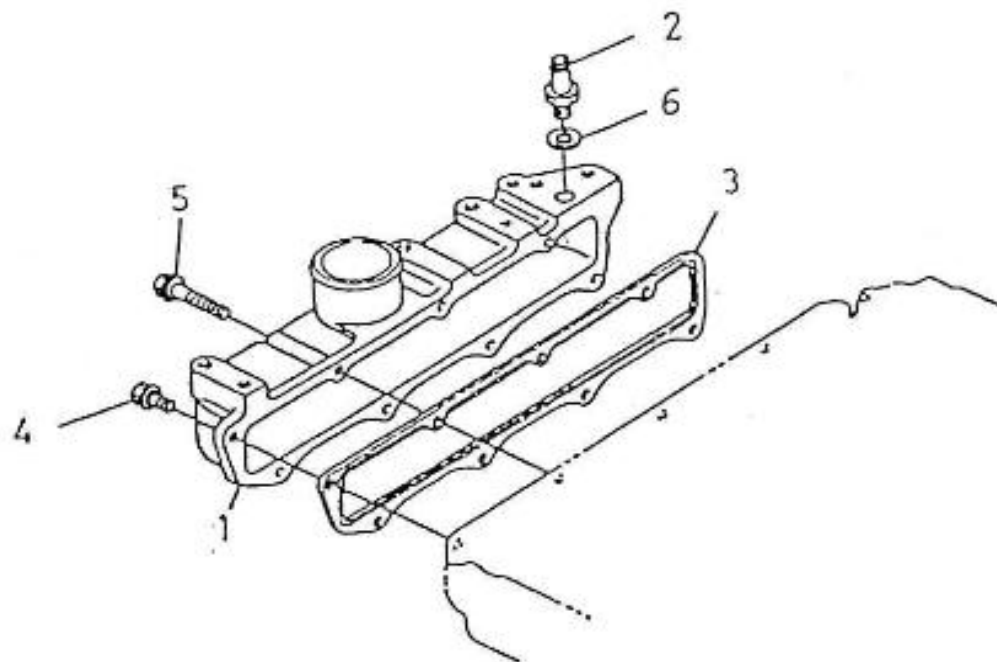

Brand: NanniDiesel	N.	Item	Description	Qty	Notes
Model: Moteur 4.330TDI	1	970311025	MANIFOLD,INTAKE	1	
Version: Standard	2	970142104	NOZZLE, FUEL OVERFLOW LINE	1	
Subassembly: Intake manifold	3	970311029	INLET GASKET	1	
	4	970313545	BOLT,FLANGE	5	
	5	970313723	BOLT,FLANGE	3	
	6	970150403	RING,SEAL (=> N° XA0001 <= 3Z0001)	1	

V. 16/10/2013

Pag. 30/47