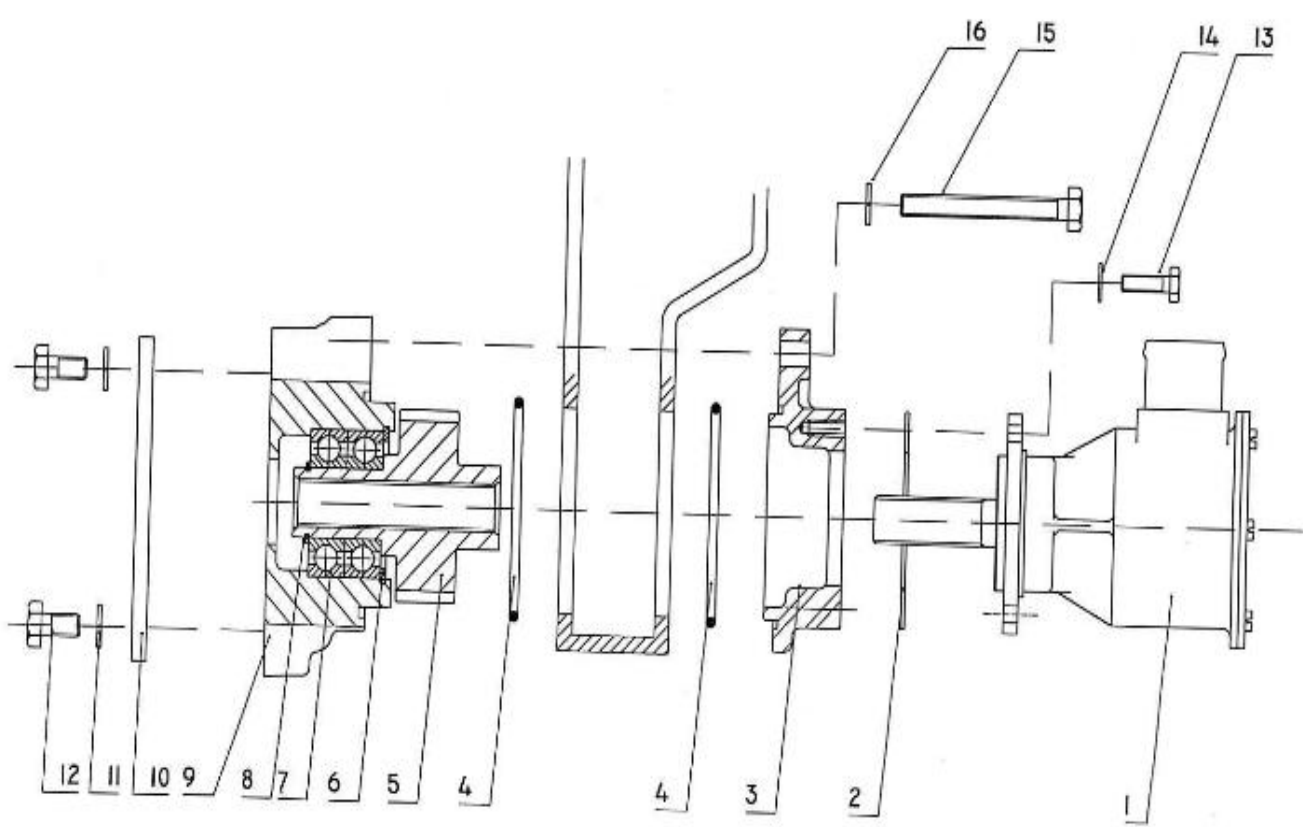

Brand: NanniDiesel

Model: Moteur 4.330TDI

Version: Standard

Subassembly: Seawater pump Ass

N.	Item	Description	Qty	Notes
1	970312790	PUMP,WATER	1	
2	970302683	GASKET,WATER PUMP	1	
3	95710028	FLANGE	1	
4	970311107	O-RING	2	
5	970311108	GEAR, PTO PUMP	1	
6	970311109	CIR-CLIP,INTERNAL	1	
7	970311110	BEARING	2	
8	970312517	CIR CLIP , EXTERNAL	1	
9	970311112	PTO COVER	1	
10	95203044	COVER	1	
11	970119139	WASHER,CORRUGATED D8 (DONT 3 PTO)	4	
12	970119141	BOLT,HEX M8X 20 (++FIX CATER VOLANT)	4	
13	970644006	BOLT,HEX M 6X 20 (++FIX TENDEUR)	4	
14	970609602	WASHER,CORRUGATED D 6 (GRAISSEE SERRAGE 1.7	4	
15	39160312	BOLT (+++ FIX. TENDEUR)	3	
16	970119139	WASHER,CORRUGATED D8 (DONT 3 PTO)	3	

V. 16/10/2013

Pag. 27/47