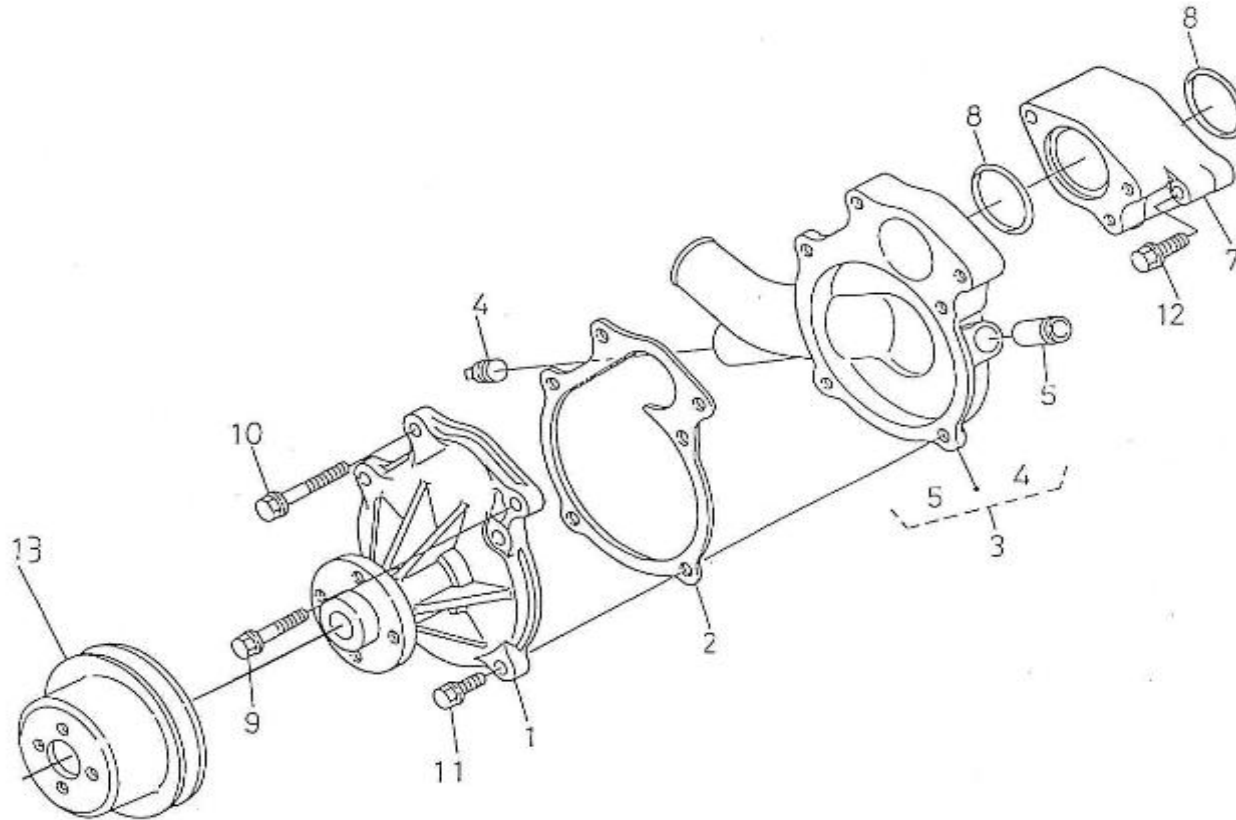

Brand: NanniDiesel

Model: Moteur 4.330TDI

Version: Standard

Subassembly: Fresh water pump

N.	Item	Description	Qty	Notes
1	970310993	PUMP,FWATER	1	
2	970310994	GASKET	1	
3	970313117	ASSY SUPPORT W/P	1	
4	970313701	PLUG	1	
5	970310806	UNION	1	
7	970310998	SUPPORT 2,W/PUMP	1	
8	970310999	O RING	2	
9	970311000	BOLT	2	
10	970313704	BOLT,FLANGE	1	
11	970313569	BOLT,FLANGE	3	
12	970313705	BOLT,FLANGE	3	
13	970313706	PULLEY,FAN	1	

V. 16/10/2013

Pag. 23/47