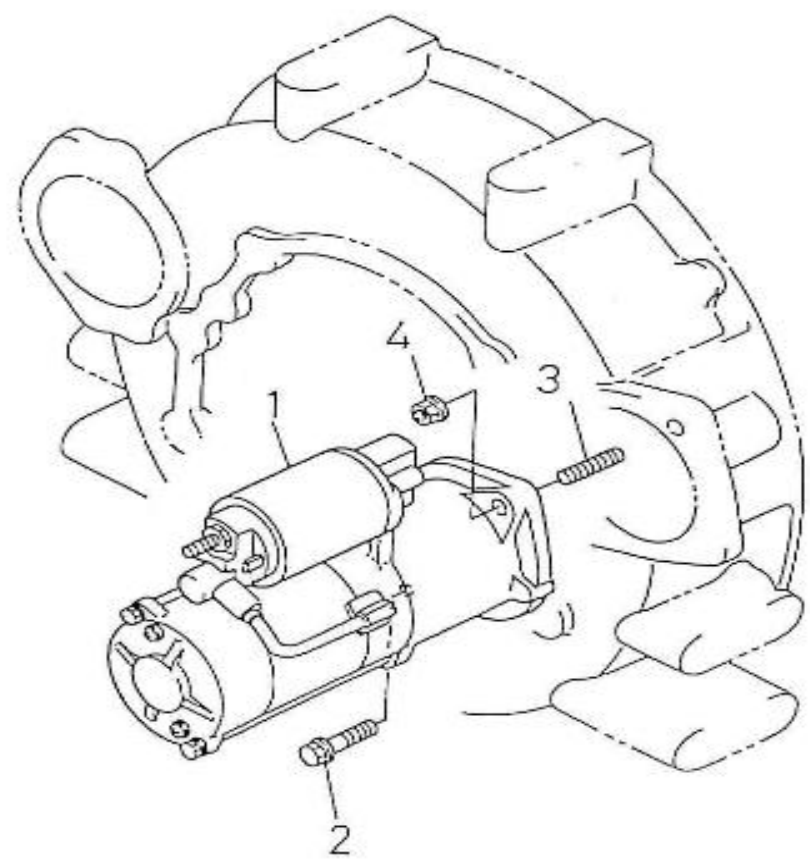

Brand: NanniDiesel
Model: Moteur 4.330TDI
Version: Standard
Subassembly: Starter motor

N.	Item	Description	Qty	Notes
1	970310966	ASSY STARTER	1	
2	970313674	BOLT,FLANGE	1	
3	970313675	STUD	1	
4	39460917	NUT,FLANGE	1	

V. 16/10/2013

Pag. 35/47