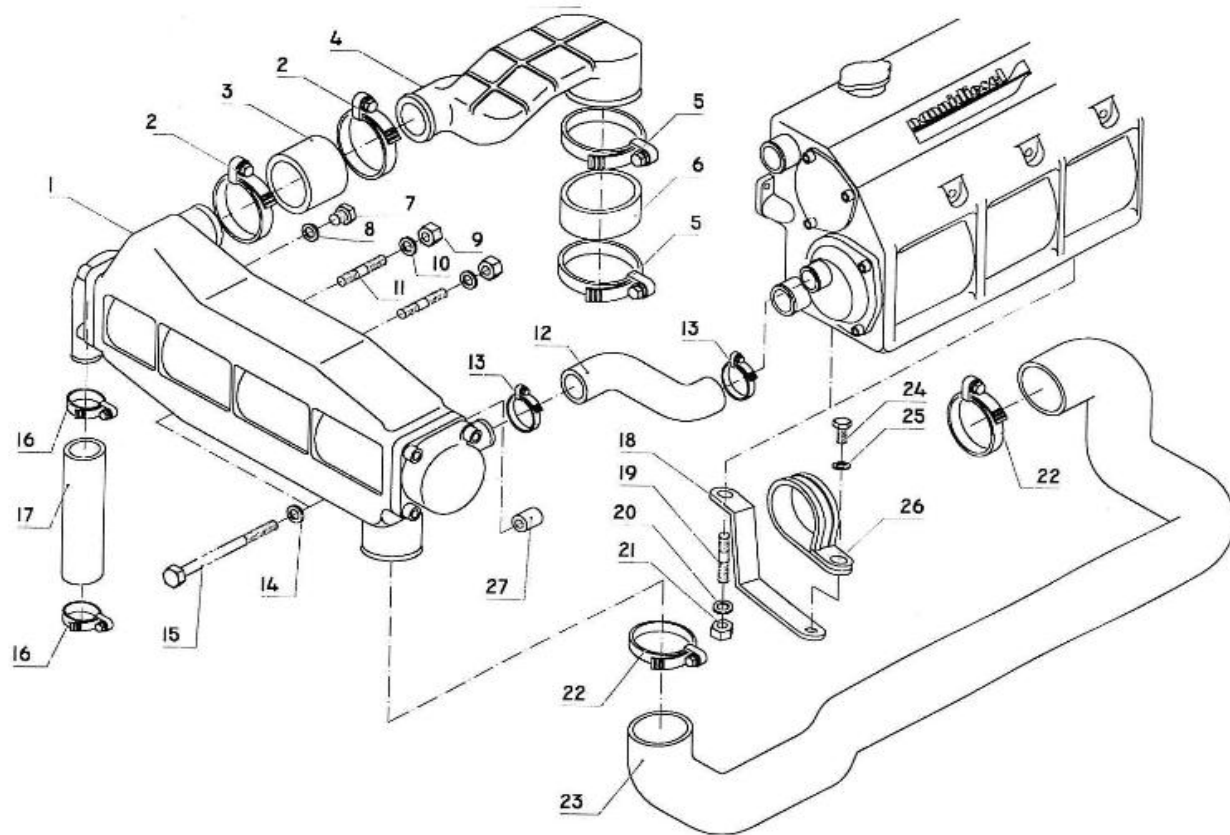

Brand: NanniDiesel

Model: Moteur 4.330TDI

Version: Standard

Subassembly: Intercooler

N.	Item	Description	Qty	Notes
1	48300365	INTERCOOLER	1	
2	970634621	CLAMP,HOSE	2	
3	51850001	HOSE	1	
4	665700065	INLET PIPE	1	
5	970300071	CLAMP,HOSE 50-65	2	
6	51863001	HOSE	1	
7	41169405	PLUG	1	
8	970300430	GASKET,RING D10 (+++ FIX TUYAU GRAISSAGE SUR	1	
9	970027322	NUT,M 8 (++ECROU FIL DEMARREUR)	2	
10	970119139	WASHER,CORRUGATED D8 (DONT 3 PTO)	2	
11	970300374	STUD,M 8X 30 (+++FIX TENDEUR)	2	
12	48328076	HOSE	1	
13	970604533	CLAMP,HOSE 32-44 (QUANTITE 8 R.P. 4 LE 19/06/2008)	2	
14	970119139	WASHER,CORRUGATED D8 (DONT 3 PTO)	2	
15	970301703	BOLT,HEX M 8X160	2	
16	970604533	CLAMP,HOSE 32-44 (QUANTITE 8 R.P. 4 LE 19/06/2008)	2	
17	32830001	PIPE (VASE D'EXPANSION)	1	
18	95310425	SUPPORT,PIPE CLAMP	2	
19	970300080	STUD,M 8X 25 (+++ FIX TURBO)	2	
20	970119139	WASHER,CORRUGATED D8 (DONT 3 PTO)	2	
21	970027322	NUT,M 8 (++ECROU FIL DEMARREUR)	2	
22	970300071	CLAMP,HOSE 50-65	2	
23	48328075	HOSE	1	
24	970119141	BOLT,HEX M8X 20 (++FIX CATER VOLANT)	2	
25	970119139	WASHER,CORRUGATED D8 (DONT 3 PTO)	2	
26	48100794	CLAMP	2	
27	43320275	SPACER	1	

V. 16/10/2013

Pag. 31/47