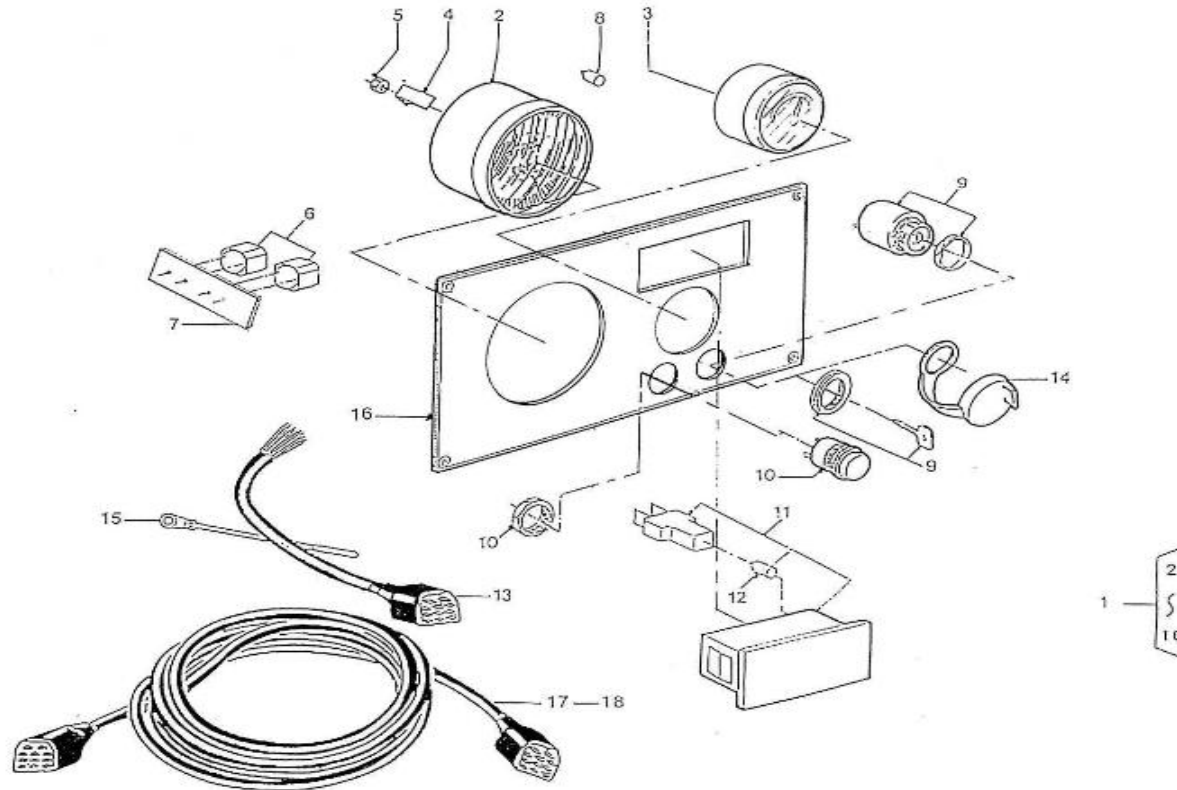

2  
5  
14

V. 16/10/2013

Pag. 37/47

Brand: NanniDiesel

Model: Moteur 4.330TDI

Version: Standard

Subassembly: B Panel 2 instruments

N.	Item	Description	Qty	Notes
1	674350	PANEL	1	
2	48200998	REVOLUTION COUNTER	1	
3	48200999	No longer available - TEMPERATURE GAUGE	1	
4	970300920	CLAMP,INSTRUMENTS	8	
5	970301191	NUT,M 4 A2	8	
6	970302684	BUZZER,SONITRON SMA 24A P17.05	2	
7	970310182	SUPPORT (.)	1	
8	970856011	BULB 12V-2W	2	
9	970302667	SWITCH,BOSCH STARTER + GLOWING	1	
10	970300967	BUTTON,PUSH	1	
11	970856005	INDICATORI OTTICI A 4 SPIE	1	
12	970856011	BULB 12V-2W	1	
13	970302663	WIRING,PANEL 2INSTR. ADDITION	1	
14	970304021	COVER	1	
15	970304019	CABLEBINDER,PLASTIC 4.8X195	1	
16	645200020	PLATE,PANEL	1	
17	970302665	WIRING,INTERMEDIATE 4MTR 11POS	1	
18	970302666	WIRING,INTERMEDIATE 8MTR 11POS (TOTAL 12M )	1	