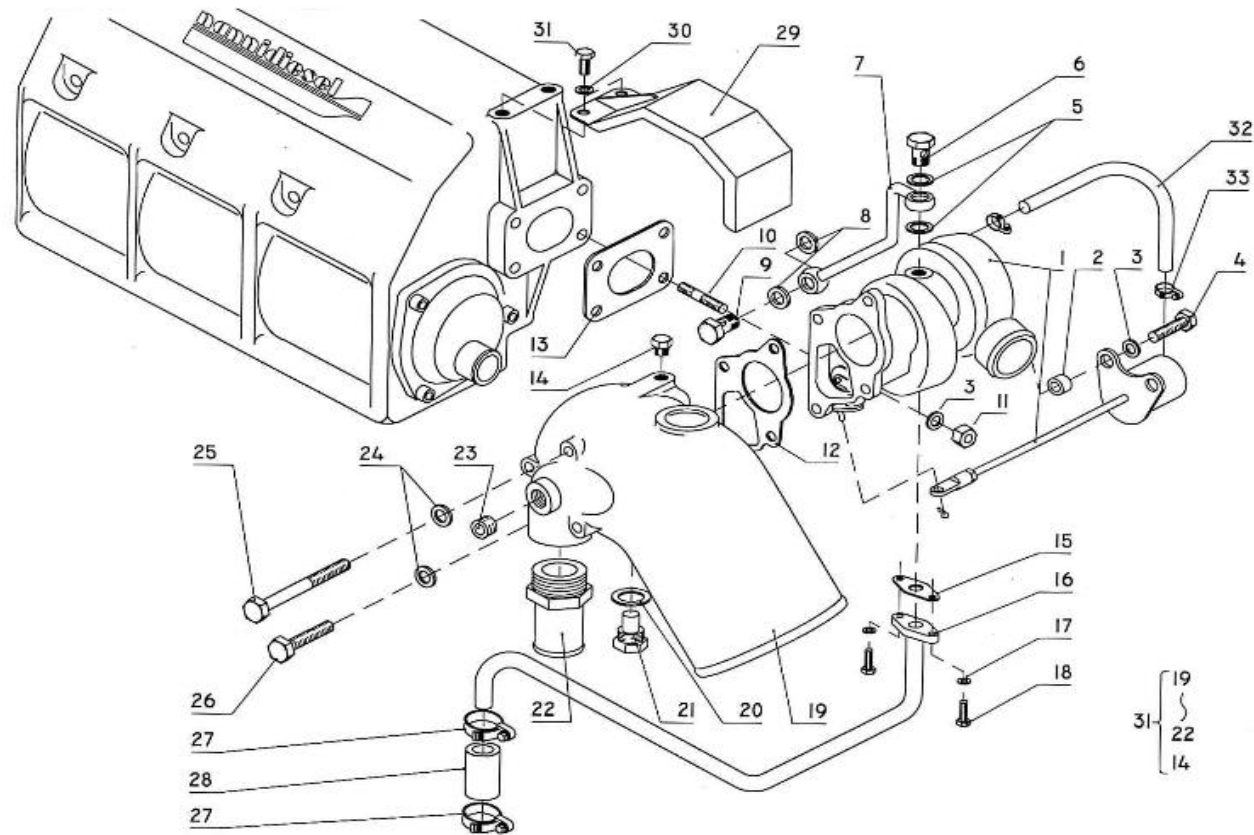

Brand: NanniDiesel

Model: Moteur 4.330TDI

Version: Standard

Subassembly: Turbocharger, Exh. Mixer

N.	Item	Description	Qty	Notes
1	970310729	TURBO CHARGER	1	
2	970300375	SPACER	2	
3	970119139	WASHER,CORRUGATED D8 (DONT 3 PTO)	2	
4	970409603	BOLT,HEX M 8X 25 (FIX SUP ALT)	2	
5	970300430	GASKET,RING D10 (+++ FIX TUYAU GRAISSAGE SUR	2	
6	970310505	BOLT,EYE JOINT (<= N° T501050057)	1	
7	51306101	PIPE	1	
8	970300288	GASKET,M8 (FIX TUYAU GRAISSAGE)	2	
9	970310504	BOLT,EYE JOINT	1	
10	970300080	STUD,M 8X 25 (+++ FIX TURBO)	4	
11	970027322	NUT,M 8 (++ECROU FIL DEMARREUR)	4	
12	970310728	GASKET	1	
13	970310725	GASKET	1	
14	970307265	PLUG,HEX 1/8	1	
15	970310508	GASKET NA (A vérifier livraison avec base moteur)	1	
16	51306100	PIPE	1	
17	970119149	WASHER, SPRING D 6 (Pour protection injecteur)	2	
18	970644006	BOLT,HEX M 6X 20 (++FIX TENDEUR)	2	
19	665700064	MIXER	1	
20	970300199	GASKET,RING D16	1	
21	970494635	ANODE,ZINC CPL M16X1,5	1	
22	970892303	SOCKET,HOSE	1	
23	970310264	PLUG	1	
24	970119139	WASHER,CORRUGATED D8 (DONT 3 PTO)	4	
25	39160455	BOLT	3	
26	970647316	BOLT,HEX M 8X 35	1	
27	970301604	CLAMP,HOSE 15-24 (ALIM EAU GENE)	2	
28	970310509	PIPE,OIL	28	
29	95310412	TURBO COVER	1	
30	970119139	WASHER,CORRUGATED D8 (DONT 3 PTO)	2	
31	970119141	BOLT,HEX M8X 20 (++FIX CATER VOLANT)	2	
32	970310548	HOSE	1	
33	970439306	CLAMP (++POUR DURITE ORIGINE REF HUILE MOTEUR)	2	
34	48300366	MIXER	1	

V. 16/10/2013

Pag. 24/47