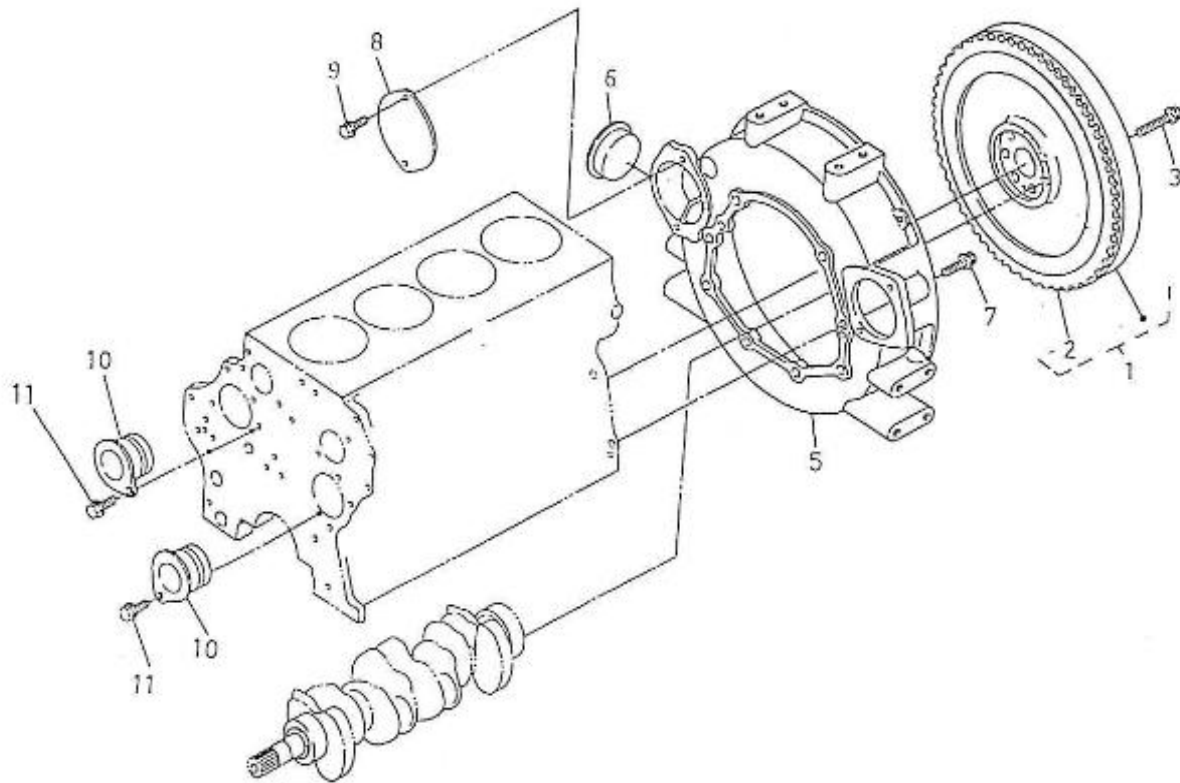

Brand: NanniDiesel

Model: Moteur 4.330TDI

Version: Standard

Subassembly: Flywheel

N.	Item	Description	Qty	Notes
1	970310876	COMP.FLYWHEEL	1	
2	970310877	GEAR,RING	1	
3	970310878	BOLT,FLYWHEEL	7	
5	970310879	COMP.HOUSING,F/WHEEL	1	
6	970310880	COVER	1	
7	970310881	BOLT,FLANGE	8	
8	970310882	COVER	1	
9	970313592	BOLT,FLANGE	2	
10	970310884	INJECTION PUMP	2	
11	970310835	BOLT,FLANGE	4	

V. 16/10/2013

Pag. 14/47