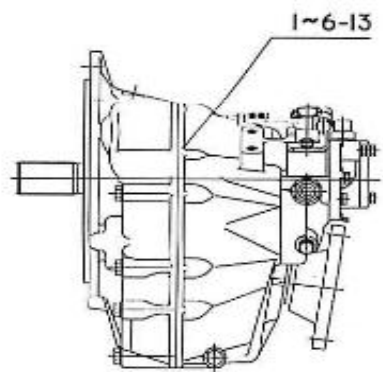

V. 16/10/2013

Pag. 42/47

Brand: NanniDiesel

Model: Moteur 4.330TDI

Version: Standard

Subassembly: Gear box

N.	Item	Description	Qty	Notes
1	970310250	GEARBOX	1	
2	970310251	GEARBOX (Montage à définir)	1	
3	970310252	GEARBOX	1	
4	970310165	GEARBOX	1	
5	970310166	GEARBOX	1	
6	970310167	GEARBOX	1	
7	970310654	GEARBOX	1	
8	970310655	GEARBOX	1	
9	970310656	GEARBOX	1	
10	970310657	GEARBOX	1	
11	970310658	GEARBOX	1	
12	970310659	GEARBOX	1	
13	970310262	TROLLING VALVE TM345A	1	
14	970777131	GEARBOX	1	
15	970777111	GEARBOX	1	
16	970777116	GEARBOX	1	
17	970777112	GEARBOX	1	
18	970777132	GEARBOX	1	
19	970777113	GEARBOX	1	
20	970777117	GEARBOX	1	
21	970777114	GEARBOX	1	
22	970777121	GEARBOX	1	
23	970777118	GEARBOX	1	
23	970777122	GEARBOX	1	
24	970777124	GEARBOX	1	
25	970777119	GEARBOX	1	
25	970777125	GEARBOX	1	
26	970310396	TROLLING VALVE ZF25 23B	1	