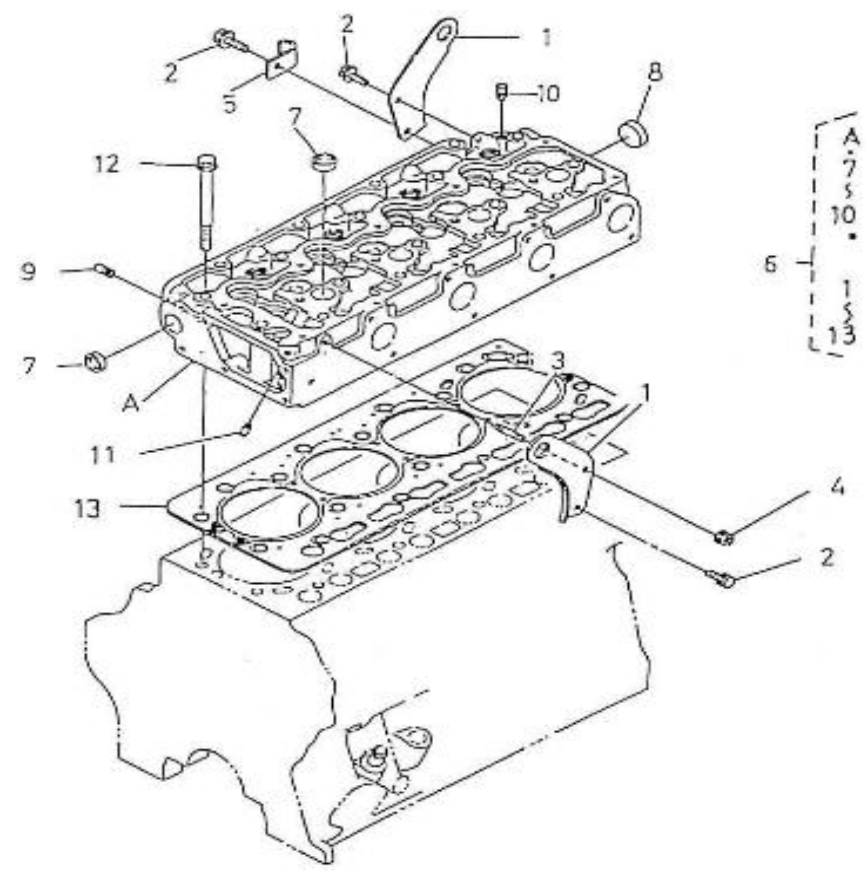

Brand: NanniDiesel
Model: Moteur 4.330TDI
Version: Standard
Subassembly: Cylinder head

N.	Item	Description	Qty	Notes
1	970310778	HANGER, ENGINE	2	
2	970310777	BOLT	3	
3	970300103	STUD,M 8X 20	1	
4	970310780	NUT,FLANGE	1	
5	970310781	CLAMP,CORD	1	
6	970310782	COMP,CYLINDER HEAD	1	
7	970302722	CAP,FREEZE	5	
8	970301938	CAP,FREEZE	1	
9	970490107	PLUG,SOCK (SERRAGE A 6NM + LOCTITE 542)	4	
10	970490108	PLUG,SOCK	1	
11	970301938	CAP,FREEZE	1	
12	970310784	BOLT,CYLINDER HEAD	18	
13	970310785	GASKET,CYL.HEAD	1	

V. 16/10/2013

Pag. 7/47