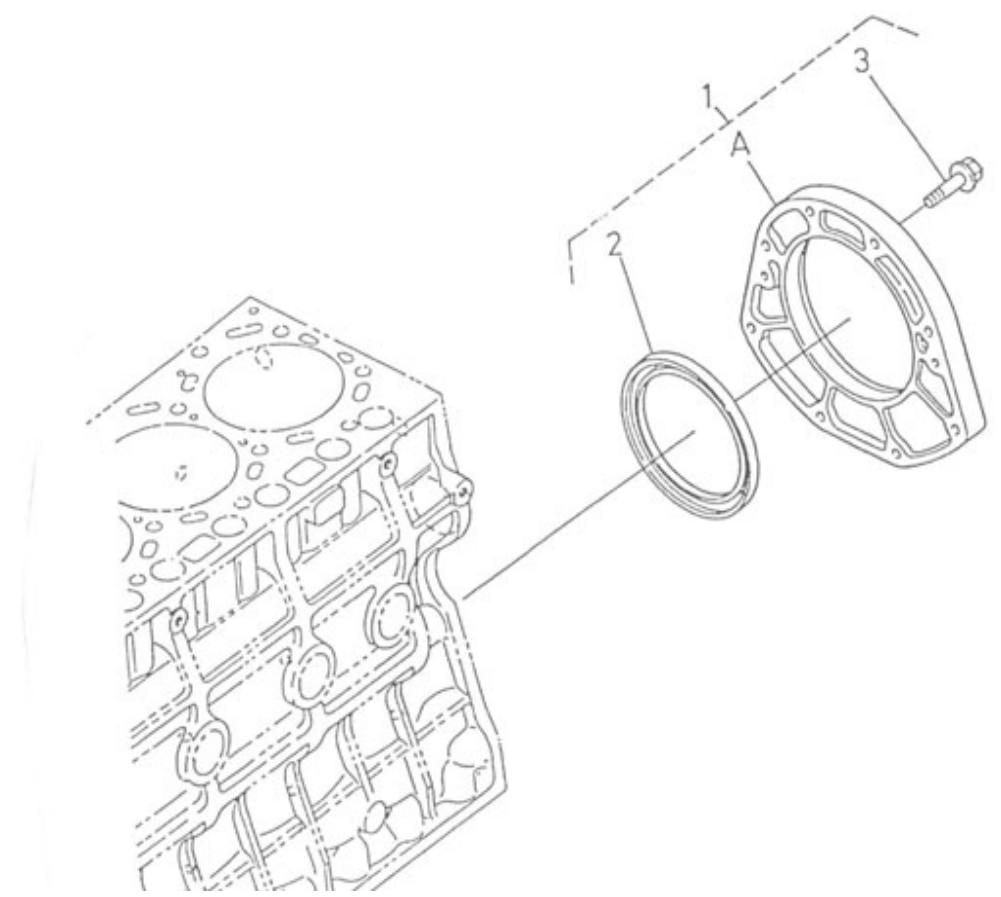

Brand: NanniDiesel
Model: Moteur 4.330TDI
Version: Standard
Subassembly: Main bearing case

N.	Item	Description	Qty	Notes
1	970310826	COVER	1	
1	970310826	COVER	1	
2	970310827	GASKET	1	
2	970310827	GASKET	1	
3	970313569	BOLT,FLANGE	8	
3	970313569	BOLT,FLANGE	8	

V. 16/10/2013

Pag. 13/47