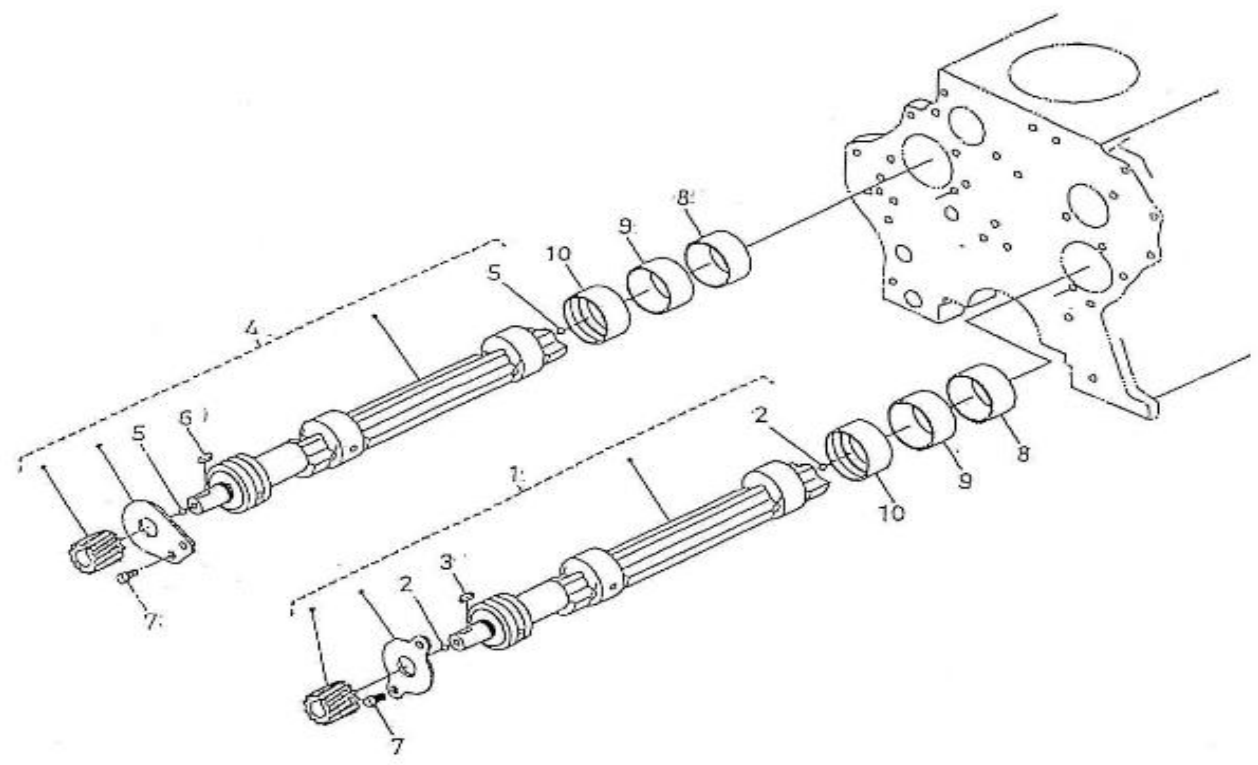

Brand: NanniDiesel
Model: Moteur 4.330TDI
Version: Standard
Subassembly: Camshaf

N.	Item	Description	Qty	Notes
1	970310824	GUIDE,OIL GAUGE	2	
2	970310825	DIPSTICK	1	
3	970310621	PLUG,OILGAUGE	1	
4	970311115	SHAFT	1	
5	970302897	BEARING,BALL	2	
6	970313595	KEY,FEATHER	1	
7	970310835	BOLT,FLANGE	4	
8	970311117	METAL	2	
9	970311118	METAL	2	
10	970311119	METAL	2	

V. 16/10/2013

Pag. 10/47