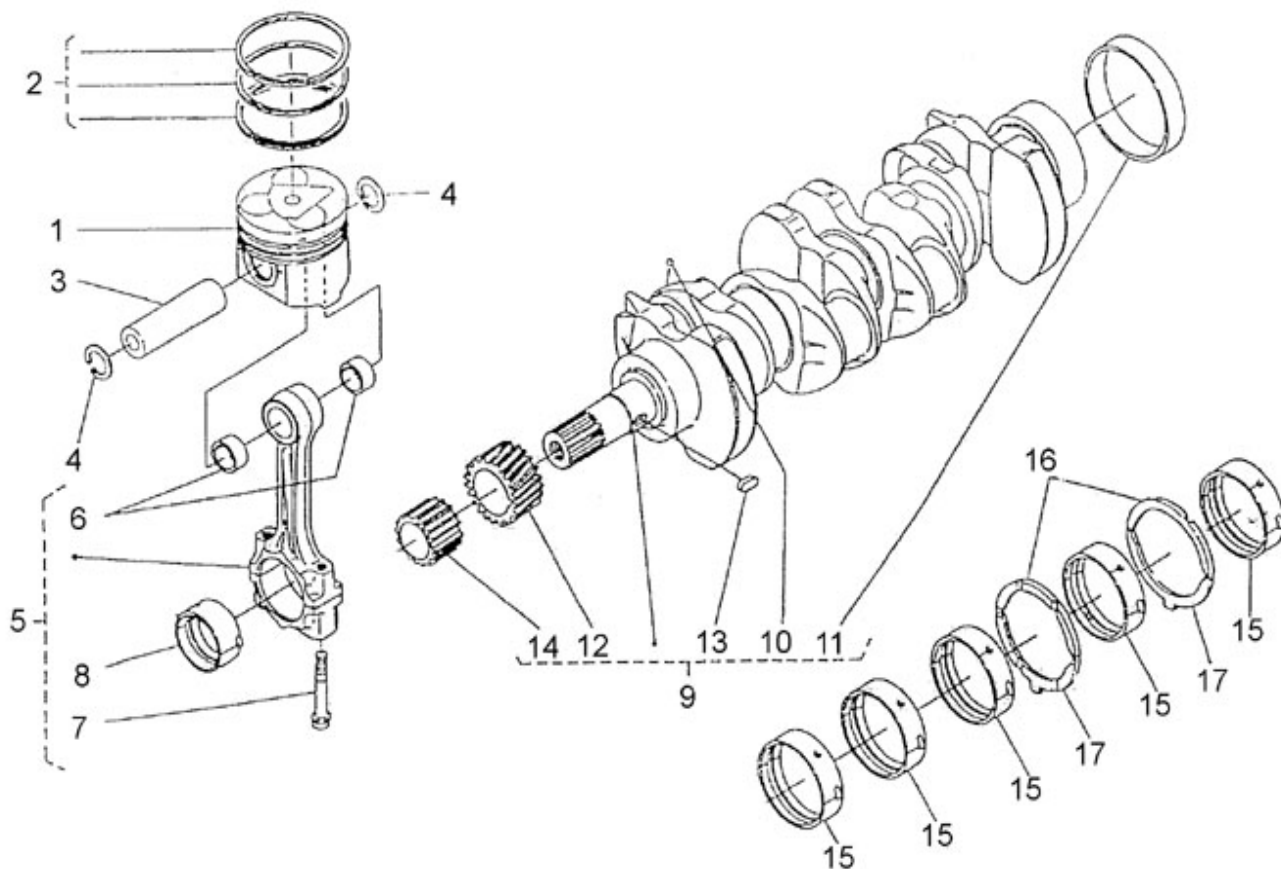

Brand: NanniDiesel

Model: Moteur 4.330TDI

Version: Standard

Subassembly: Crankshaft pistons

N.	Item	Description	Qty	Notes
1	970310842	PISTON	4	
1	970310843	PISTON 05	4	
1	970312509	PISTON (S/N BASE > YY0470)	4	S/N BASE > YY0470
2	970310844	PISTON RINGS SET (S/N BASE < YY0470)	4	S/N BASE < YY0470
2	970310845	ASSY RING,PISTON 050	4	
2	970312510	PISTON RING SET (S/N BASE > YY0470)	4	S/N BASE > YY0470
3	970310846	METAL, CONN.ROD	4	
4	970310847	CIRCLIP	8	
5	970310848	CONNECTING ROD	4	
6	970310849	BUSH,PISTON PIN	8	
7	970310850	BOLT	8	
8	970312852	METAL,CRANKPIN	4	
8	970310855	METAL,CRANK PIN 02	4	
8	970313582	METAL,CRANKPIN	4	
9	970310859	COMP.CRANKSHAFT	1	
10	970302897	BEARING,BALL	1	
11	970310860	SLEEVE	1	
12	970310861	GEAR	2	
13	970491106	KEY,FEATHER	1	
14	970310862	GEAR,OIL PUMP DRIVE	1	
15	970310863	METAL,CRANKSHAFT	5	
15	970310864	BEARING,CRANKSHAFT	5	
15	970313587	METAL,CRANKSHAFT	5	
16	970310866	METAL,SIDE	2	
16	970310867	METAL,SIDE 02	2	
16	970310868	METAL,SIDE 04	2	
17	970310869	METAL,SIDE	2	
17	970310870	METAL,SIDE 02	2	
17	970310871	METAL,SIDE 04	2	

V. 16/10/2013

Pag. 12/47