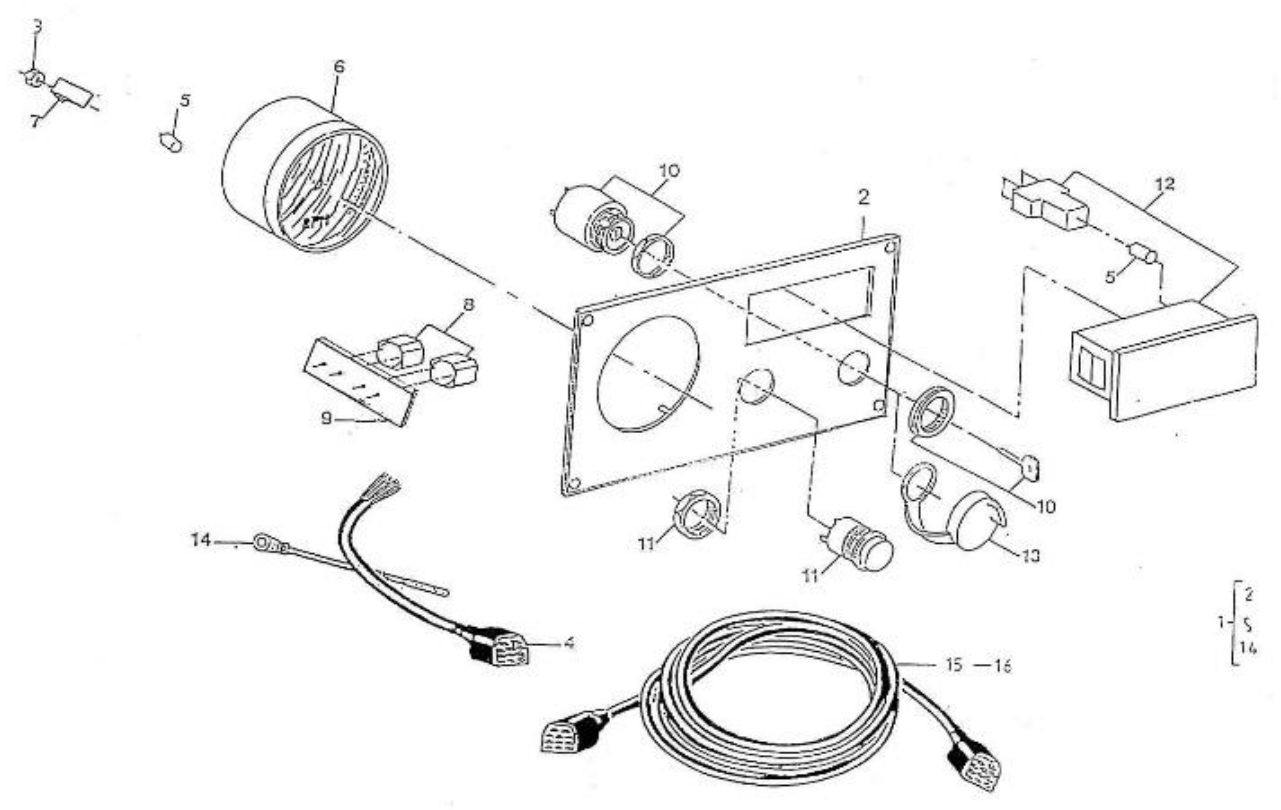

V. 16/10/2013

Pag. 36/47

Brand: NanniDiesel

Model: Moteur 4.330TDI

Version: Standard

Subassembly: A Panel 1 instrument

N.	Item	Description	Qty	Notes
1	674351	PANEL	1	
2	645200021	PLATE,PANEL	1	
3	970301191	NUT,M 4 A2	4	
4	970302662	WIRING,PANEL 1 INSTR. (11P	1	
5	970856011	BULB 12V-2W	5	
6	48200998	REVOLUTION COUNTER	1	
7	970300920	CLAMP,INSTRUMENTS	4	
8	970302684	BUZZER,SONITRON SMA 24A P17.05	2	
9	970310182	SUPPORT (.)	1	
10	970302667	SWITCH,BOSCH STARTER + GLOWING	1	
11	970300967	BUTTON,PUSH	1	
12	970856005	INDICATORI OTTICI A 4 SPIE	1	
13	970304021	COVER	1	
14	970304019	CABLEBINDER,PLASTIC 4.8X195	1	
15	970302666	WIRING,INTERMEDIATE 8MTR 11POS (TOTAL 12M)	1	
16	970302665	WIRING,INTERMEDIATE 4MTR 11POS	1	