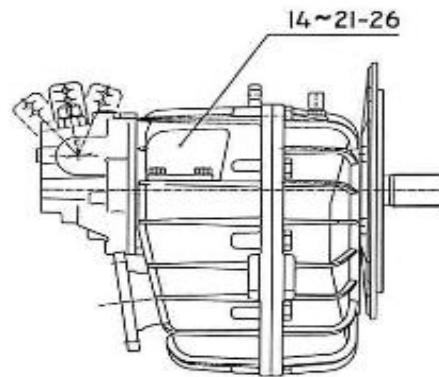

V. 16/10/2013

Pag. 42/47

Brand: NanniDiesel

Model: Moteur 4.330TDI

Version: Standard

Subassembly: Gear box

N.	Item	Description	Qty	Notes
1	970310250	GEARBOX	1	
2	970310251	GEARBOX (Montage à définir)	1	
3	970310252	GEARBOX	1	
4	970310165	GEARBOX	1	
5	970310166	GEARBOX	1	
6	970310167	GEARBOX	1	
7	970310654	GEARBOX	1	
8	970310655	GEARBOX	1	
9	970310656	GEARBOX	1	
10	970310657	GEARBOX	1	
11	970310658	GEARBOX	1	
12	970310659	GEARBOX	1	
13	970310262	TROLLING VALVE TM345A	1	
14	970777131	GEARBOX	1	
15	970777111	GEARBOX	1	
16	970777116	GEARBOX	1	
17	970777112	GEARBOX	1	
18	970777132	GEARBOX	1	
19	970777113	GEARBOX	1	
20	970777117	GEARBOX	1	
21	970777114	GEARBOX	1	
22	970777121	GEARBOX	1	
23	970777118	GEARBOX	1	
23	970777122	GEARBOX	1	
24	970777124	GEARBOX	1	
25	970777119	GEARBOX	1	
25	970777125	GEARBOX	1	
26	970310396	TROLLING VALVE ZF25 23B	1	