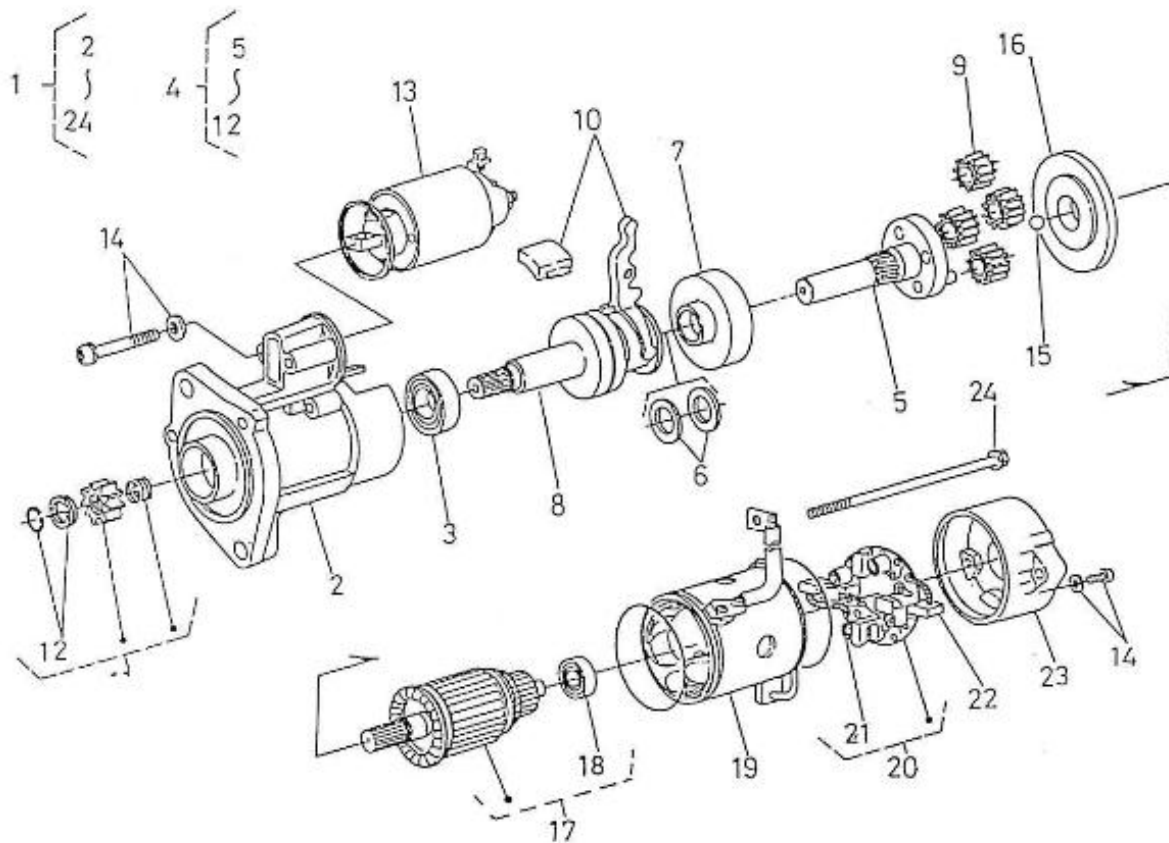

Brand: NanniDiesel

Model: Moteur 4.330TDI

Version: Standard

Subassembly: Starter

N.	Item	Description	Qty	Notes
1	970310966	ASSY STARTER	1	
2	970310970	ASSY BRACKET	1	
3	970310971	BEARING	1	
4	970310972	ASSY SHAFT	1	
5	970310973	SHAFT	1	
6	970310974	SET WASHER	1	
7	970310975	SET GEAR	1	
8	970310976	CLUTCH, OVERRANNING	1	
9	970310977	ASSY GEAR	4	
10	970310978	ASSY LEVER	1	
11	970310979	SET PINION	1	
12	970310980	SET STOPPER	1	
13	970310981	HOLDER, MAGNETIC SWITCH	1	
14	970310982	SET SCREW	1	
15	970310983	BALL	1	
16	970310984	SET PACKING	1	
17	970310985	ROTOR, STARTER	1	
18	970310986	BEARING	1	
19	970310987	STATOR, STARTER	1	
20	970310988	BRUSH	1	
21	970310989	SPRING, BRUSH	4	
22	970310990	BRUSH	2	
23	970310991	ASSY BRACKET, REAR	1	
24	970310992	SET BOLT	1	

V. 16/10/2013

Pag. 34/47