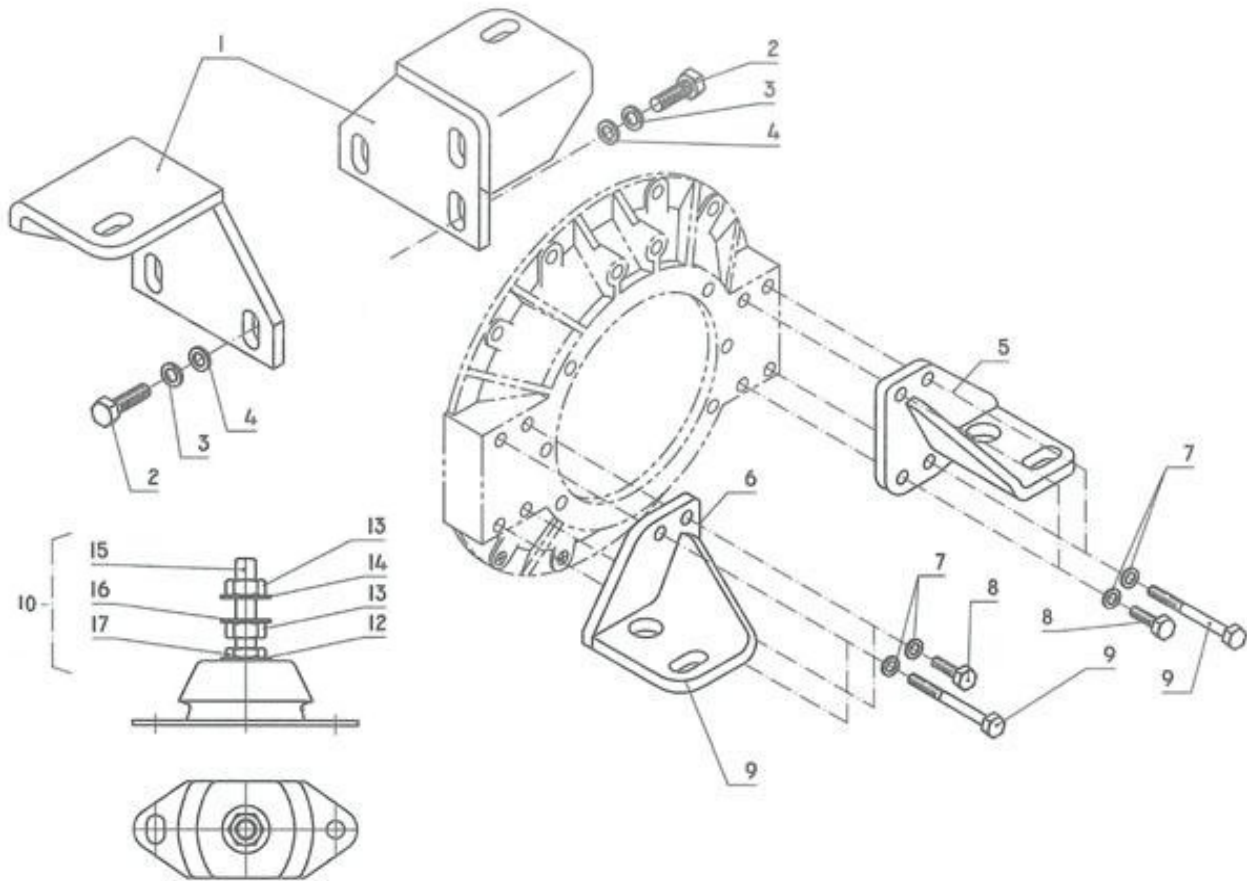

V. 16/10/2013

Pag. 45/47

Brand: NanniDiesel

Model: Moteur 4.330TDI

Version: Standard

Subassembly: Engine mount

N.	Item	Description	Qty	Notes
1	95310404	ENGINE MOUNT	2	
2	970301736	BOLT,HEX M12X1,25X 30 (+++ FIX . SUPPORT )	12	
3	970409154	WASHER,SPRING D12	12	
4	970409153	WASHER,PLAIN D12 (ENTRETOISE JOINT BANJO )	12	
5	95310406	ENGINE MOUNT	1	
6	95310405	ENGINE MOUNT	1	
7	970119136	WASHER,SPRING D10 (POUR INVERSEUR )	8	
8	970649721	BOLT,HEX M10X 30 (++Fixer support refroid sans bloquage )	4	
9	39160462	BOLT (+++ FIX . SUPPORT )	4	
10	970301081	MOUNT,RUBBER CPL.55 MEDIUM	4	
11	970301736	BOLT,HEX M12X1,25X 30 (+++ FIX . SUPPORT )	1	
12	970649108	WASHER,PLAIN D16	1	
13	970896520	NUT	2	
14	970649109	WASHER,SPRING D16	1	
15	970609116	STUD,M16X100 (TIGE D' EXTRACTION )	1	
16	970649108	WASHER,PLAIN D16	1	
17	970639203	NUT,M16 LOW	1	