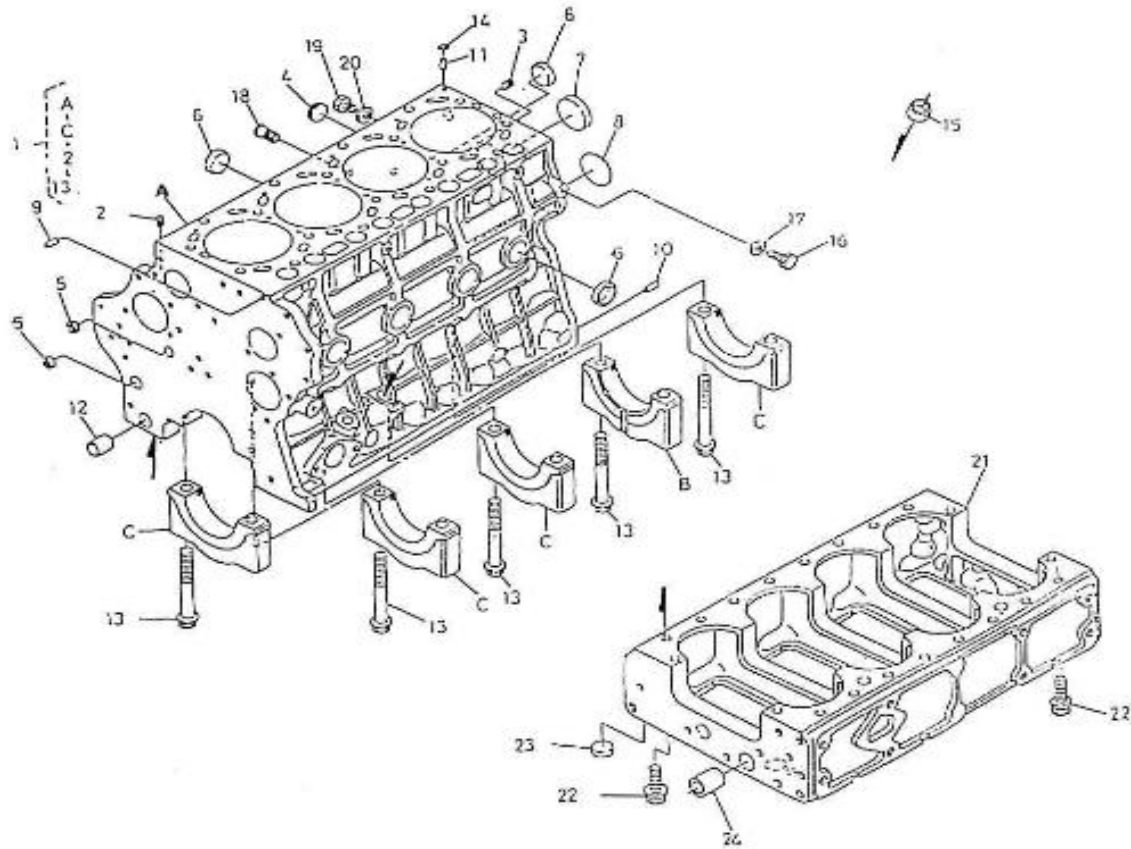

N.	Item	Description	Qty	Notes
1	970310759	COMP CRANK CASE	1	
2	970490108	PLUG,SOCK	2	
3	970310760	PLUG	1	
4	970310311	PLUG (<= N°KT08090422 )	1	
5	970302722	CAP,FREEZE	4	
6	970301905	CAP,SEALING	9	
7	970301906	CAP,FREEZE	1	
8	970310761	PLUG	1	
9	970310762	PIN	1	
10	970310762	PIN	4	
11	970490112	PIN,PIPE	2	
12	970310764	PIN	1	
13	970310765	BOLT	10	
14	970490116	O-RING (<= N°KTH0804182 )	1	
15	970302722	CAP,FREEZE	1	
16	970301912	PLUG	1	
17	970491131	WASHER,SEAL	1	
18	970313525	GASKET,WATER PIPE	1	
19	970310650	PLUG	1	
20	970310767	PACKING	1	
21	970310768	COMP CRANK CASE	1	
22	970313529	BOLT,FLANGE	16	
23	970301905	CAP,SEALING	1	
24	970310770	PIN	1	

V. 16/10/2013

Pag. 3/47

Brand: NanniDiesel  
 Model: Moteur 4.330TDI  
 Version: Standard  
 Subassembly: Oil pan

N.	Item	Description	Qty	Notes
1	970310700	PAN,OIL	1	
2	970307907	PLUG,DRAIN	2	
3	970310374	GASKET,COPPER (BEFORE N*KTE08070398 )	2	
4	970310773	BOLT	20	
5	970313533	BOLT,FLANGE	4	
6	970310775	FILTER,OIL	1	
7	970310776	O RING	1	
8	970310773	BOLT	2	