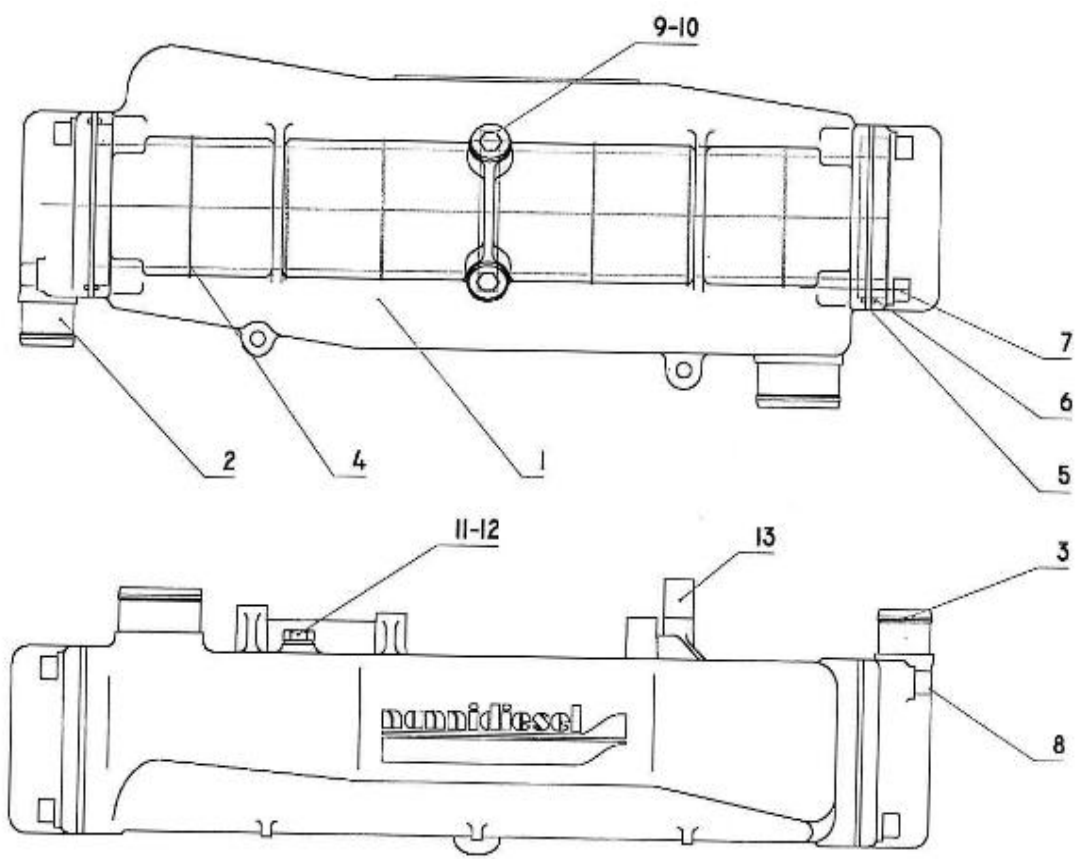

Brand: NanniDiesel

Model: Moteur 4.330TDI

Version: Standard

Subassembly: Intercooler spare parts

N.	Item	Description	Qty	Notes
1	970310747	HOUSING,HEATEXCHANGER	1	
2	970310748	COVER	1	
3	970310749	COVER	1	
4	970310750	TUBE STACK	1	
5	970310553	SPACER	1	
6	970310554	O-RING (POUBELLE)	4	
7	970310755	BOLT (POUBELLE)	6	
8	970310756	BOLT	2	
9	970310555	CAP,FREEZE	2	
10	970310556	BALL	2	
11	970875506	PLUG (<= N*KT08090422)	1	
12	970300430	GASKET,RING D10 (+++ FIX TUYAU GRAISSAGE SUR	1	
13	43320275	SPACER	1	

V. 16/10/2013

Pag. 32/47