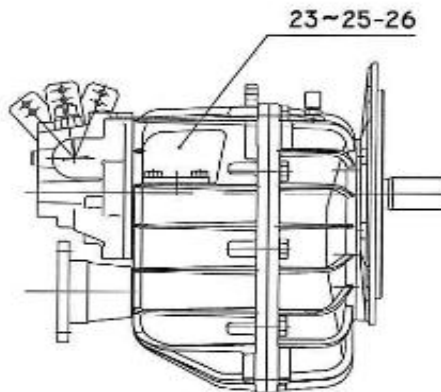

V. 16/10/2013

Pag. 42/47

Brand: NanniDiesel

Model: Moteur 4.330TDI

Version: Standard

Subassembly: Gear box

N.	Item	Description	Qty	Notes
1	970310250	GEARBOX	1	
2	970310251	GEARBOX (Montage à définir)	1	
3	970310252	GEARBOX	1	
4	970310165	GEARBOX	1	
5	970310166	GEARBOX	1	
6	970310167	GEARBOX	1	
7	970310654	GEARBOX	1	
8	970310655	GEARBOX	1	
9	970310656	GEARBOX	1	
10	970310657	GEARBOX	1	
11	970310658	GEARBOX	1	
12	970310659	GEARBOX	1	
13	970310262	TROLLING VALVE TM345A	1	
14	970777131	GEARBOX	1	
15	970777111	GEARBOX	1	
16	970777116	GEARBOX	1	
17	970777112	GEARBOX	1	
18	970777132	GEARBOX	1	
19	970777113	GEARBOX	1	
20	970777117	GEARBOX	1	
21	970777114	GEARBOX	1	
22	970777121	GEARBOX	1	
23	970777118	GEARBOX	1	
23	970777122	GEARBOX	1	
24	970777124	GEARBOX	1	
25	970777119	GEARBOX	1	
25	970777125	GEARBOX	1	
26	970310396	TROLLING VALVE ZF25 23B	1	