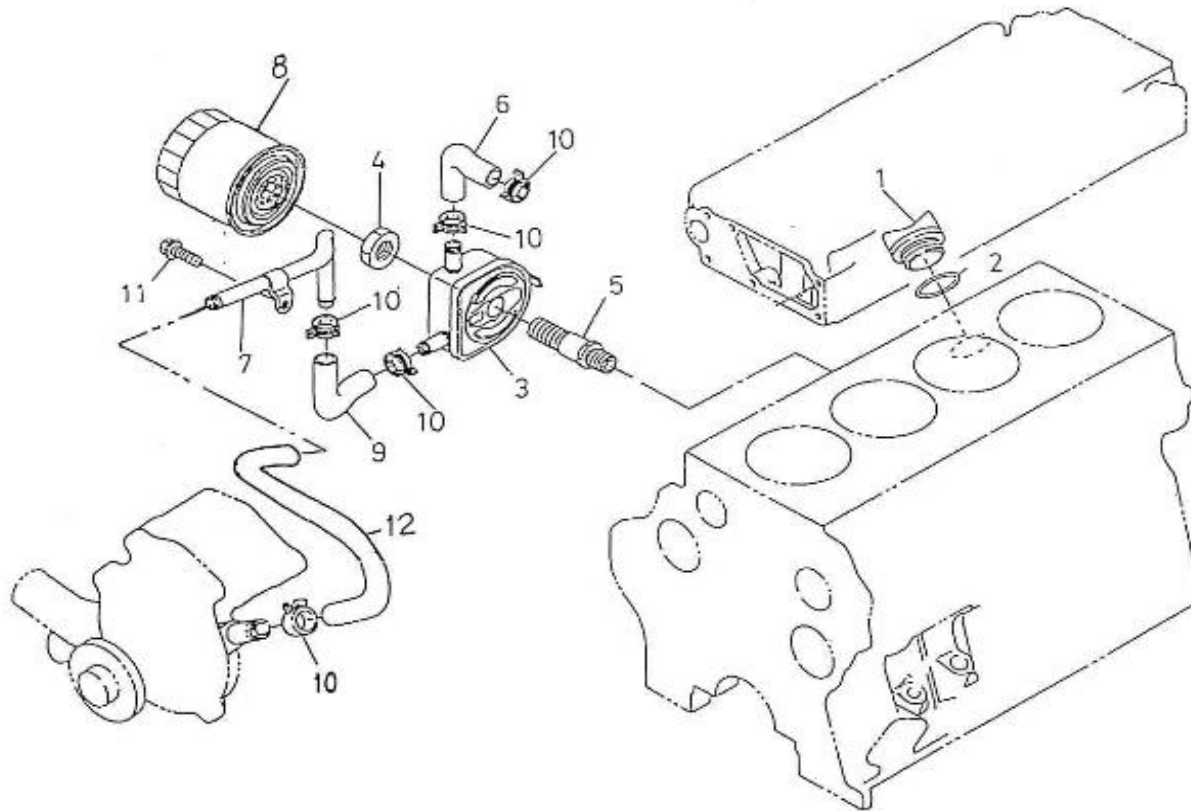

Brand: NanniDiesel

Model: Moteur 4.330TDI

Version: Standard

Subassembly: Oil cooler

N.	Item	Description	Qty	Notes
1	970490510	CAP,FILLING OIL	1	
2	970490511	O-RING	1	
3	970310813	OIL COOLER	1	
4	970310814	NUT	1	
5	970310815	NIPPLE,OIL FILTER	1	
6	970310816	PIPE, OIL COOLER	1	
7	970310817	PIPE, OIL COOLER	1	
8	970603003	FILTER,ELEMENT OIL 4.180/90	1	
9	970310818	PIPE, OIL COOLER	1	
10	970434506	CLAMP,HOSE 13-20 (POUR DURITE REF HUILE MOTEUR)	6	
11	970310819	BOLT,FLANGE	1	
12	48328080	PIPE,WATER RETURN (ALIM EAU GENE)	1	

V. 16/10/2013

Pag. 5/47