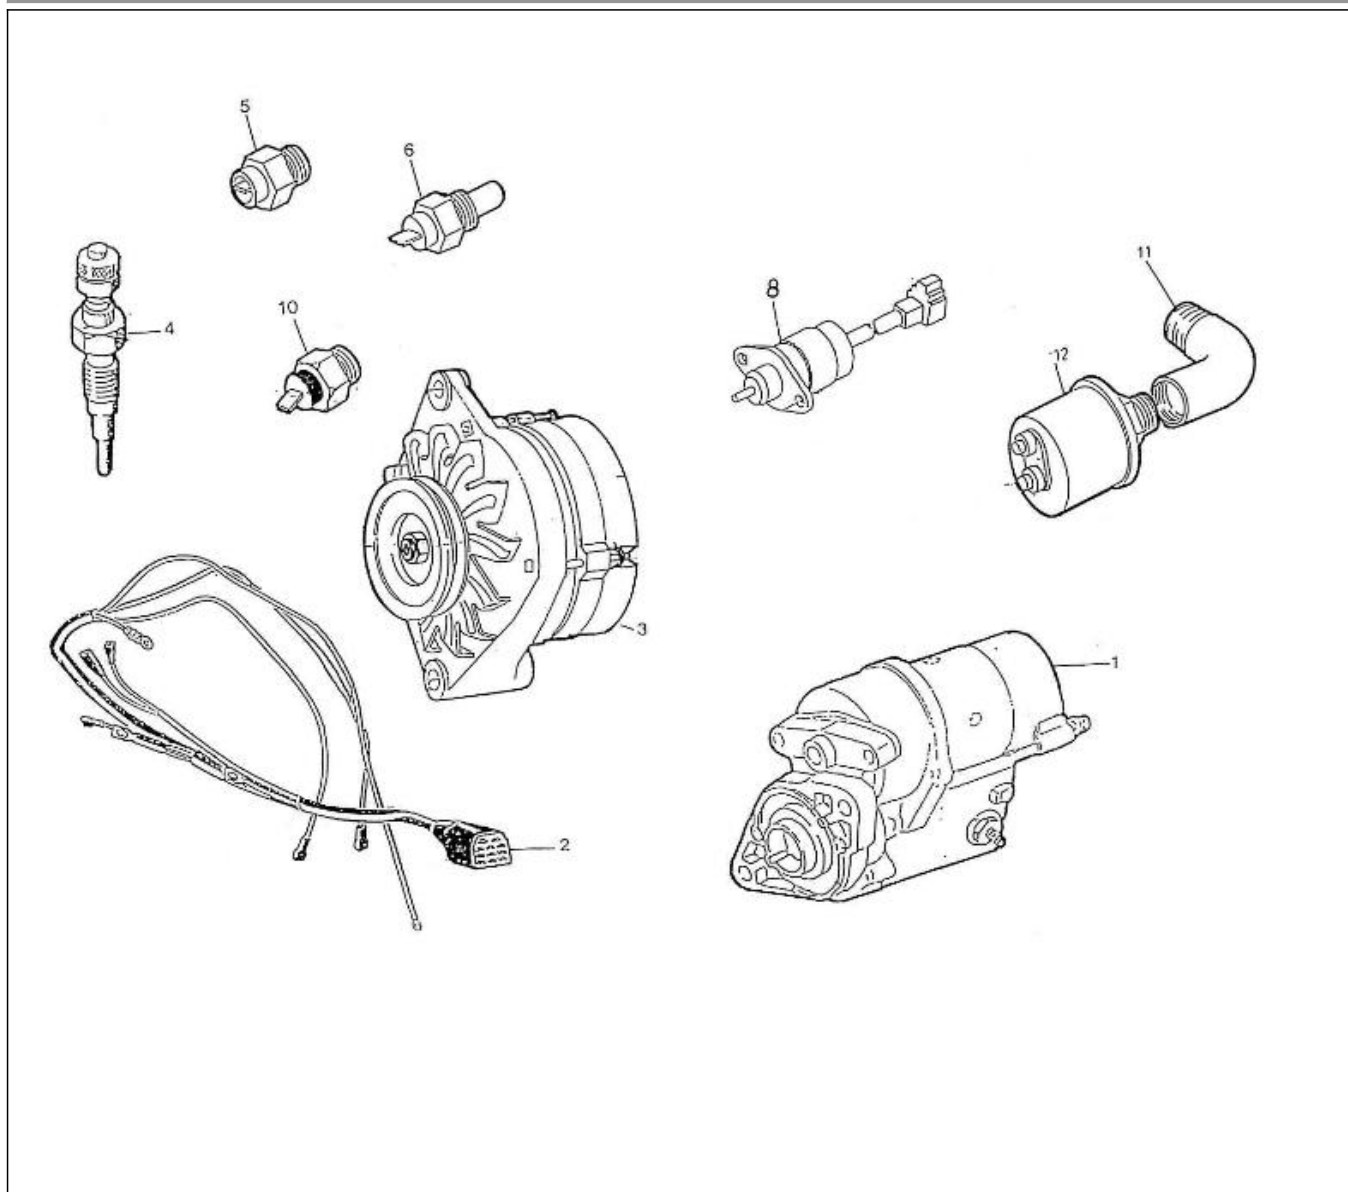

V. 16/10/2013

Pag. 40/47

Brand: NanniDiesel

Model: Moteur 4.330TDI

Version: Standard

Subassembly: Electrics

N.	Item	Description	Qty	Notes
1	970310966	ASSY STARTER	1	
2	970310875	WIRING,ENG.	1	
3	970307522	ALTERNATOR,14V-60A	1	
4	970310919	GLOWPLUG	1	
5	970304054	TEMPERATURE SWITCH 1/8 1P 97°C	1	
6	970851602	WATER TEMPERATURE SENDER	1	
8	970302869	SOLENOID,STOP 4.150	1	
10	970301919	SWITCH,OIL	1	
11	970493207	ELBOW,1/8X10X1,5MF (+++MONTAGE ALERTE HUILE )	1	
12	48201143	OIL PRESSURE SENDER (Remplace 307091 à partir du T511050112 )	1	