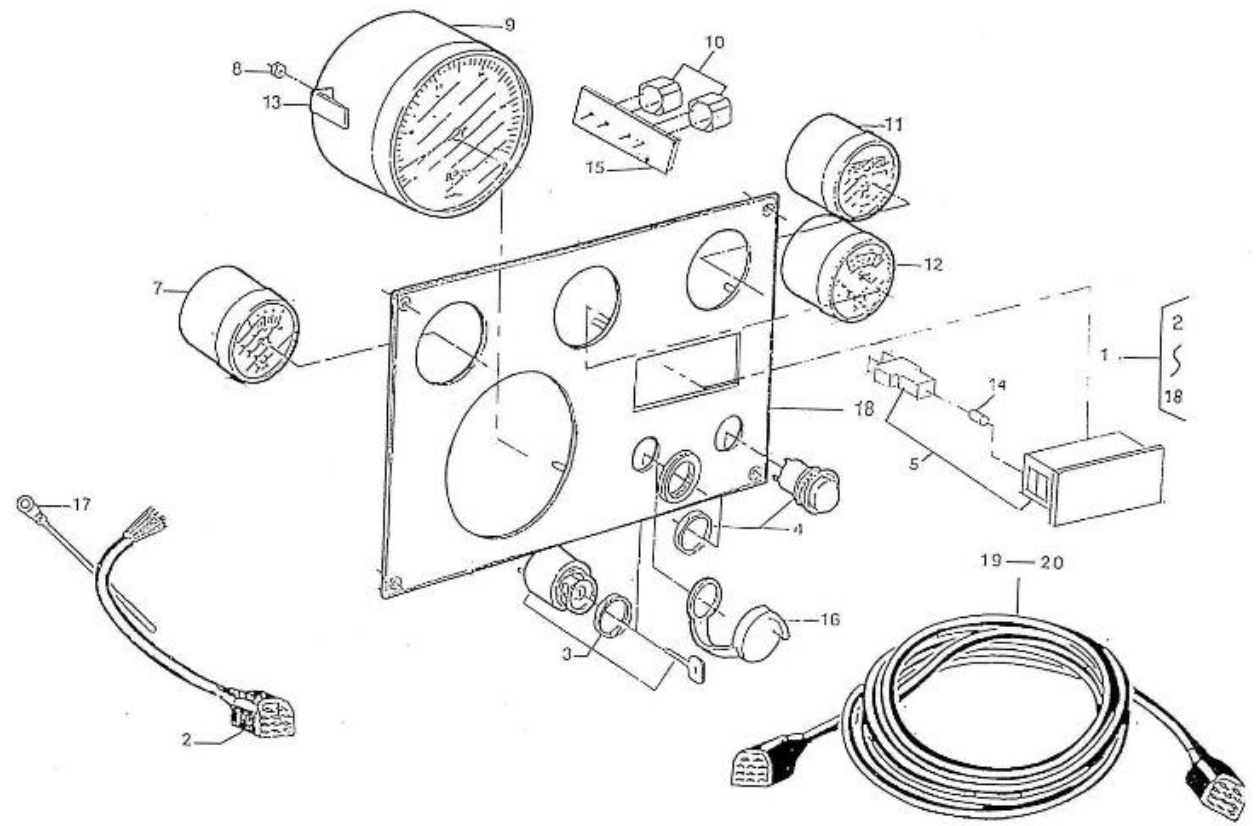

V. 16/10/2013

Pag. 38/47

Brand: NanniDiesel

Model: Moteur 4.330TDI

Version: Standard

Subassembly: C Panel 5 instruments

N.	Item	Description	Qty	Notes
1	674349	PANEL,1 INSTR.TACHO CPL VDO	1	
2	970304004	WIRING,PANEL 5INSTR. CPL. (11P)	1	
3	970302667	SWITCH,BOSCH STARTER + GLOWING	1	
4	970300967	BUTTON,PUSH	1	
5	970856005	INDICATORI OTTICI A 4 SPIE	1	
7	48200999	No longer available - TEMPERATURE GAUGE	1	
8	970301191	NUT,M 4 A2	12	
9	48200998	REVOLUTION COUNTER	1	
10	970302684	BUZZER,SONITRON SMA 24A P17.05	2	
11	48201001	VOLTMETER	1	
12	48201000	OIL PRESSURE GAUGE 5B	1	
13	970300920	CLAMP,INSTRUMENTS	12	
14	970856011	BULB 12V-2W	9	
15	970310182	SUPPORT (. )	1	
16	970304021	COVER	1	
17	970304019	CABLEBINDER,PLASTIC 4.8X195	1	
18	645200019	PLATE,PANEL	1	
19	970302665	WIRING,INTERMEDIATE 4MTR 11POS	1	
20	970302666	WIRING,INTERMEDIATE 8MTR 11POS (TOTAL 12M)	1	