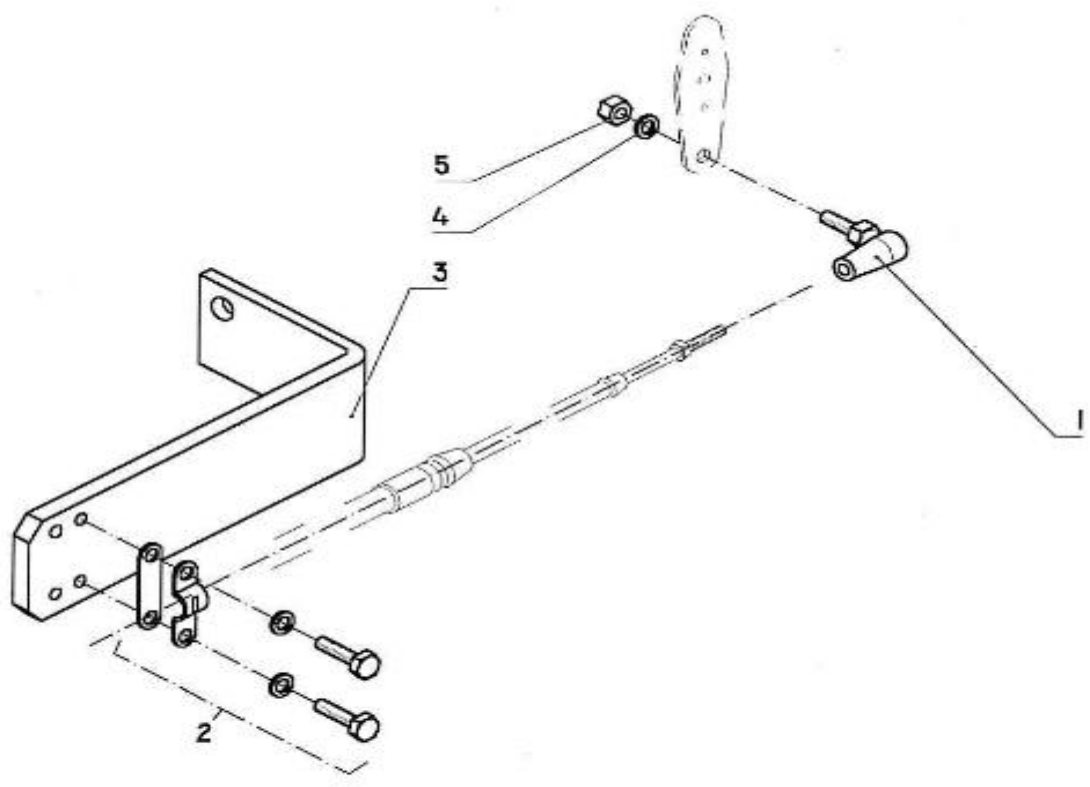

Brand: NanniDiesel
Model: Moteur 4.330TDI
Version: Standard
Subassembly: Speed control

N.	Item	Description	Qty	Notes
1	970830124	JOINT	1	
2	970835020	CLAMP	1	
3	95203061	BRACKET	1	
4	970635459	WASHER,PLAIN D 6 (CALAGE)	1	
5	970635460	NUT,M 6	1	

V. 16/10/2013

Pag. 11/47