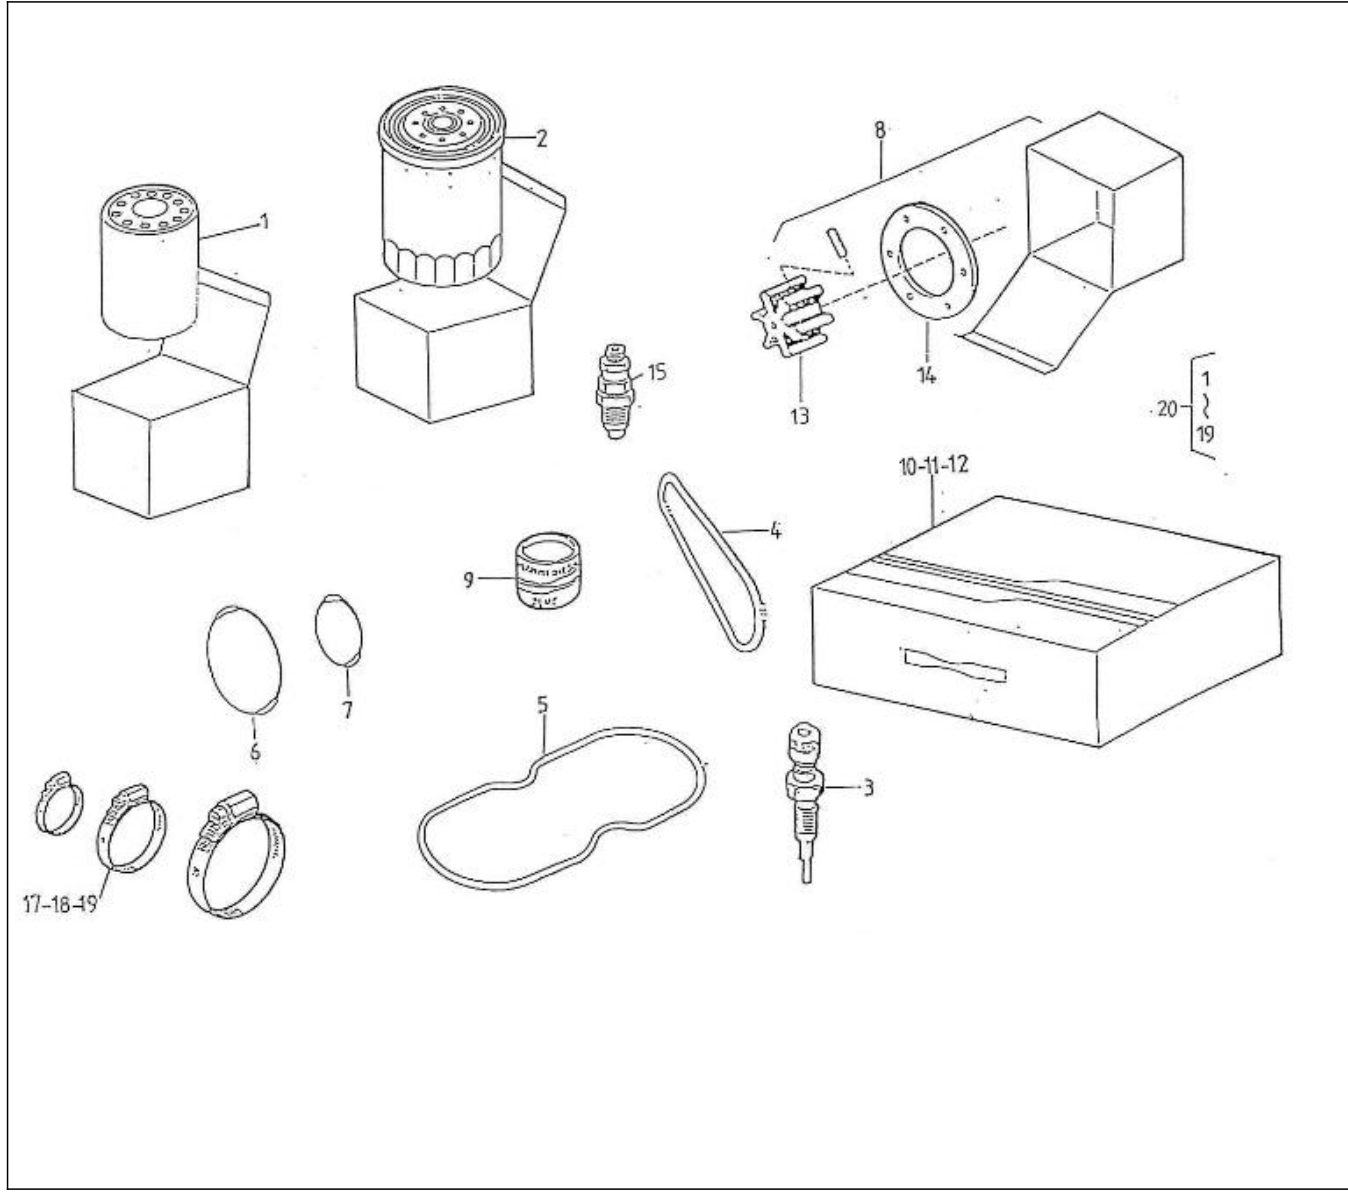

Brand: NanniDiesel
Model: Moteur 4.340TDI
Version: Standard
Subassembly: Spare parts kit

N.	Item	Description	Qty	Notes
1	970310746	FILTER	1	
2	970603003	FILTER,ELEMENT OIL 4.180/90	1	
3	970310919	GLOWPLUG	1	
4	48108082	V-BELT	1	
5	970310806	UNION	1	
6	970310554	O-RING (POUBELLE)	1	
7	970311042	O-RING (POUBELLE)	1	
8	970301804	REPAIR KIT	1	
9	970301521	PAINT,NANNI BLUE 125CC	1	
10	970310008	CASE	1	
11	970301347	INSERT,CASE	1	
12	970301348	INSERT,CASE BOTTOM	1	
13	970544310	IMPELLER,WATER PUMP F 7B-803	1	
14	970614616	GASKET,F7B	1	
15	970310911	ASSY HOLDER,NOZZLE	1	
17	970439306	CLAMP (++POUR DURITE ORIGINE REF HUILE MOTEUR)	1	
18	970300922	CLAMP,HOSE 26-38 (FOURNITURE POMPE ATTELEE)	1	
19	970634621	CLAMP,HOSE	1	
20	970311040	CASE	1	

V. 09/08/2013

Pag. 49/49