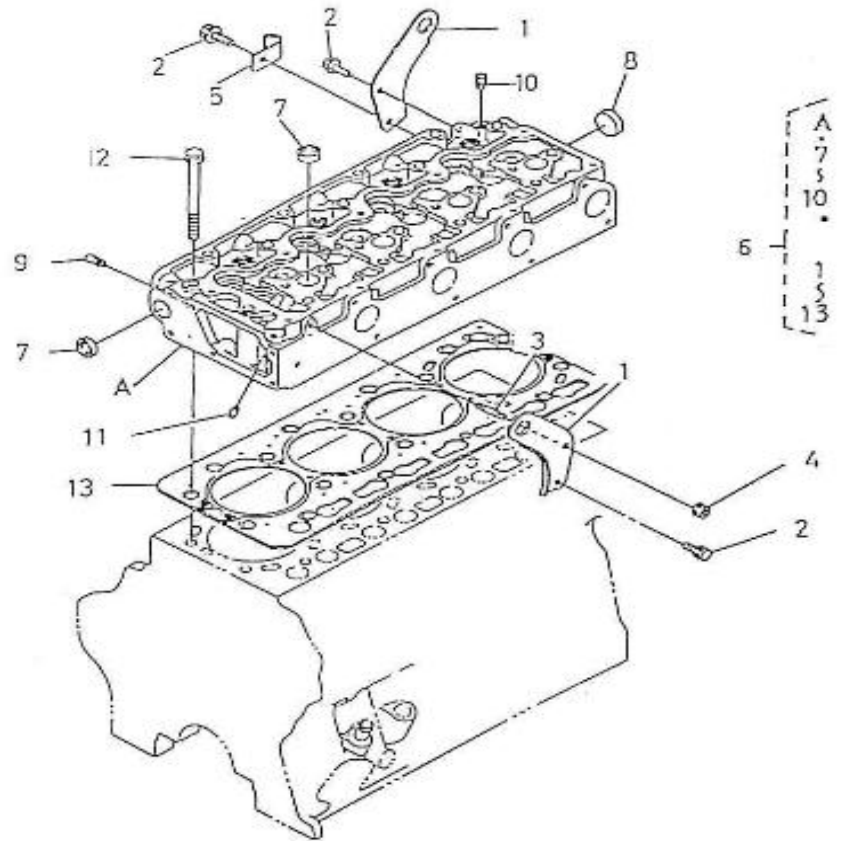

Model: Moteur 4.340TDI

Version: Standard

Subassembly: Cylinder head

N.	Item	Description	Qty	Notes
1	970310778	HANGER, ENGINE	2	
2	970310777	BOLT	3	
3	970300103	STUD,M 8X 20	1	
4	970310780	NUT,FLANGE	1	
5	970310781	CLAMP,CORD	1	
6	970310782	COMP,CYLINDER HEAD	1	
7	970302722	CAP,FREEZE	5	
8	970301938	CAP,FREEZE	1	
9	970490107	PLUG,SOCK (SERRAGE A 6NM + LOCTITE 542 )	4	
10	970490108	PLUG,SOCK	1	
11	970301938	CAP,FREEZE	1	
12	970310784	BOLT,CYLINDER HEAD	18	
13	970310785	GASKET,CYL.HEAD	1	