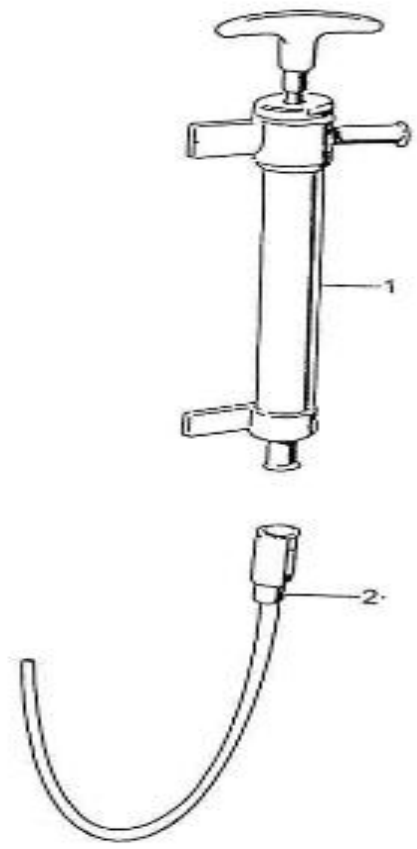

Brand: NanniDiesel
Model: Moteur 4.340TDI
Version: Standard
Subassembly: Oil extraction pump

N.	Item	Description	Qty	Notes
1	970439302	PUMP,OIL EXTRACTION	1	
2	970310401	PIPE	1	

V. 09/08/2013

Pag. 34/49