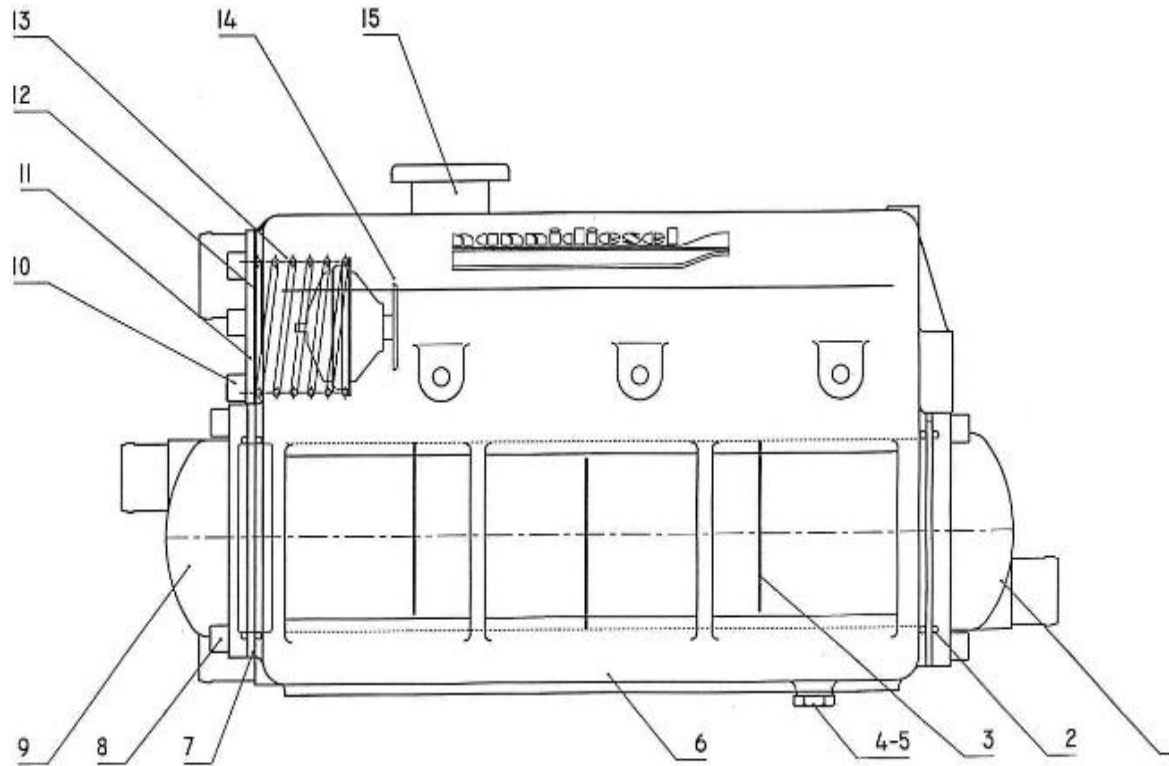

Brand: NanniDiesel

Model: Moteur 4.340TDI

Version: Standard

Subassembly: Heat exchanger spare parts

N.	Item	Description	Qty	Notes
1	970311041	COVER	1	
2	970311042	O-RING (POUBELLE)	4	
3	970311043	TUBE STACK	1	
4	970300306	GASKET,RING D14 (SUR REFROID THERMO MOTA)	1	
5	970875506	PLUG (<= N°KT08090422)	1	
6	970311044	HEAT EXCHANGER BODY	1	
7	970311050	SPACER	1	
8	970310755	BOLT (POUBELLE)	6	
9	970311049	COVER	1	
10	970498003	BOLT,SOCK M 8X 25 (POUBELLE)	3	
11	970311048	SPRING	1	
12	970311047	GASKET (POUBELLE)	1	
13	970311045	SPRING	1	
14	970311101	THERMOSTAT	1	
15	970604614	CAP,FILLING 0, 7 DOUBLE SEAL	1	

V. 09/08/2013

Pag. 26/49