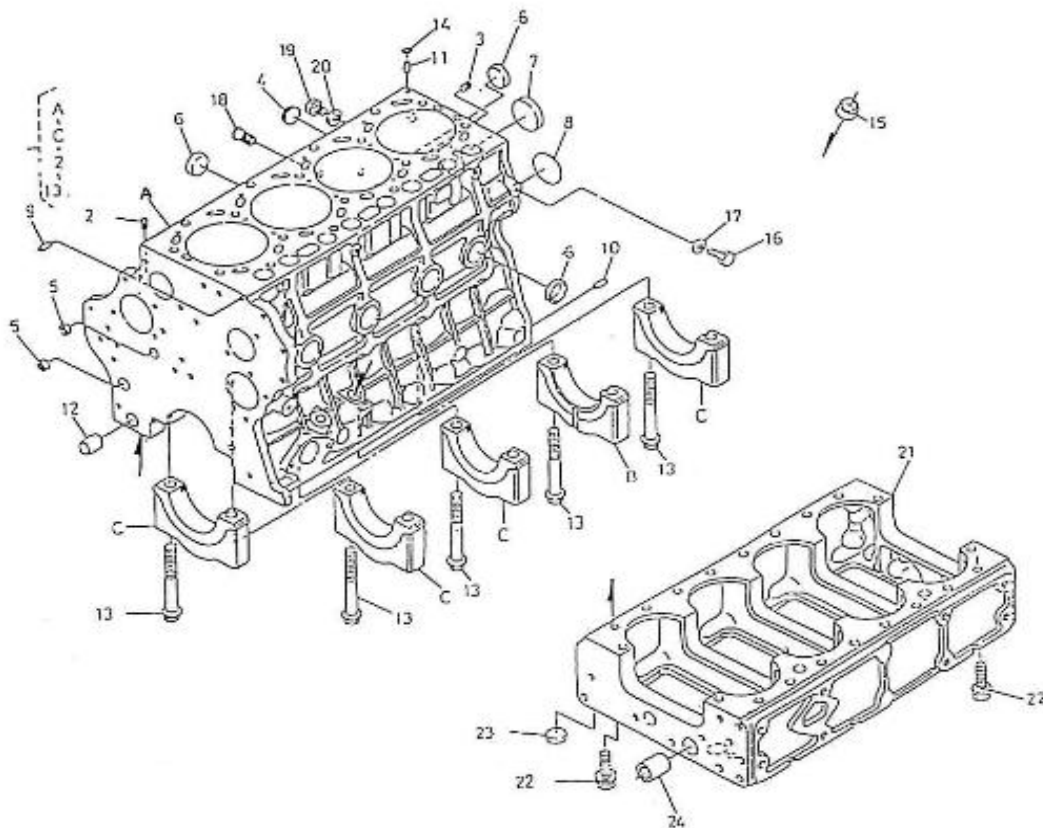

N.	Item	Description	Qty	Notes
1	970310759	COMP CRANK CASE	1	
2	970490108	PLUG,SOCK	2	
3	970310760	PLUG	1	
4	970310311	PLUG (<= N°KT08090422 )	1	
5	970302722	CAP,FREEZE	4	
6	970301905	CAP,SEALING	9	
7	970301906	CAP,FREEZE	1	
8	970310761	PLUG	1	
9	970310762	PIN	1	
10	970310762	PIN	4	
11	970490112	PIN,PIPE	2	
12	970310764	PIN	1	
13	970310765	BOLT	10	
14	970490116	O-RING (<= N°KTH0804182 )	1	
15	970302722	CAP,FREEZE	1	
16	970301912	PLUG	1	
17	970491131	WASHER,SEAL	1	
18	970313525	GASKET,WATER PIPE	1	
19	970310650	PLUG	1	
20	970310767	PACKING	1	
21	970310768	COMP CRANK CASE	1	
22	970313529	BOLT,FLANGE	16	
23	970301905	CAP,SEALING	1	
24	970310770	PIN	1	

V. 09/08/2013

Pag. 2/49

Brand: NanniDiesel

Model: Moteur 4.340TDI

Version: Standard

Subassembly: Timing case

N.	Item	Description	Qty	Notes
1	970310786	HOUSING	1	
2	970310787	SPRING	1	
3	970310788	ASS'Y VALVE RELIEF	1	
4	970310374	GASKET,COPPER (BEFORE N°KTE08070398 )	1	
5	970310789	PLUG	1	
6	970310790	ASSY ROTOR,OIL PUMP	1	
7	970310791	COVER,OIL PUMP	1	
8	970313544	SCREW,CSK-HD	8	
9	970310793	PLUG	3	
10	970310794	SEAL	1	
11	970302696	O-RING	1	
12	970310795	O RING	1	
13	970310796	SEAL	1	
14	970310797	PLATE,GEAR CASE	1	
15	970313548	BOLT,FLANGE	13	
16	970313549	BOLT,FLANGE	2	
17	970302743	COVER,H/METER UNIT	1	

V. 09/08/2013

Pag. 3/49

Brand: NanniDiesel
Model: Moteur 4.340TDI
Version: Standard
Subassembly: Oil pan

N.	Item	Description	Qty	Notes
1	970310700	PAN,OIL	1	
2	970307907	PLUG,DRAIN	2	
3	970310374	GASKET,COPPER (BEFORE N*KTE08070398 )	2	
4	970310773	BOLT	20	
5	970313533	BOLT,FLANGE	4	
6	970310775	FILTER,OIL	1	
7	970310776	O RING	1	
8	970310773	BOLT	2	