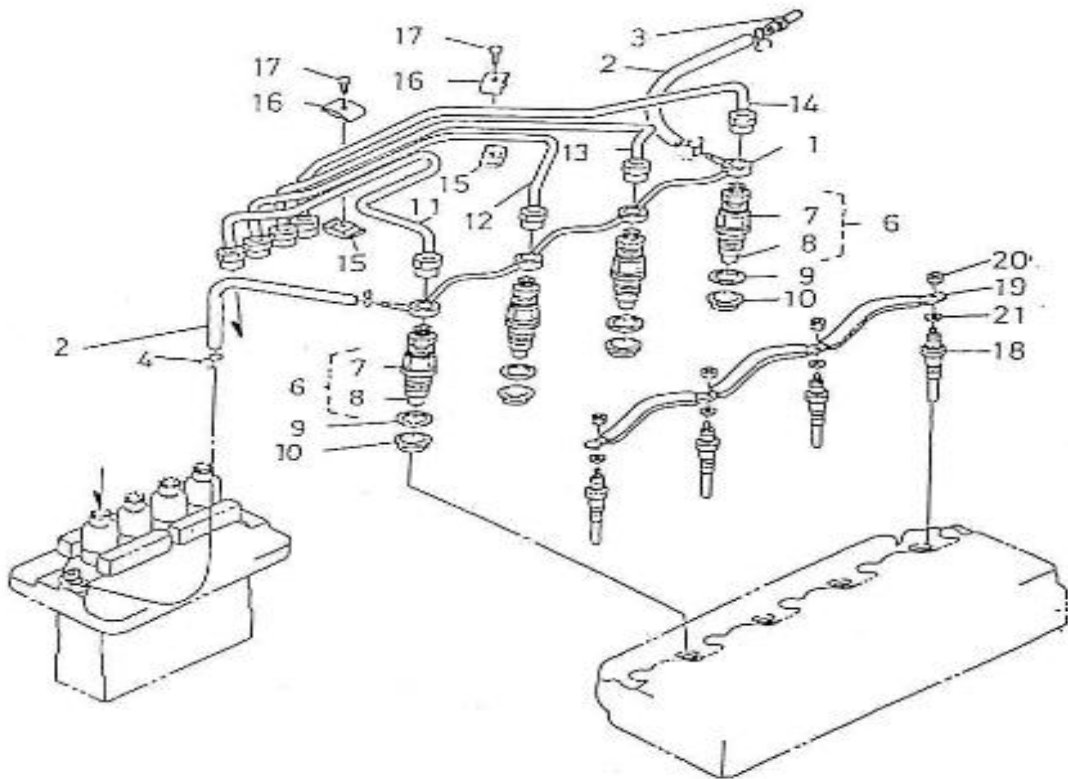

Brand: NanniDiesel

Model: Moteur 4.340TDI

Version: Standard

Subassembly: Nozzle holder & Glow plug

N.	Item	Description	Qty	Notes
1	970310910	RETURN FUEL PIPE	1	
2	32805001	HOSE (++)RETOUR INJ / PPE INJ)	2	
3	970302476	PIPE,FUEL CONN.D 8	1	
4	970310171	CLAMP (++) FIX DURITE WASTEGATE)	4	
6	970310911	ASSY HOLDER,NOZZLE	4	
7	970310911	ASSY HOLDER,NOZZLE	4	
8	970310913	NOZZLE,INJECTOR	4	
9	970142109	GHASKET, RING INJECTORS	4	
10	970307388	SEAL,HEAT	4	
11	970310914	LINE,FUEL CYL.N01 4.330	1	
12	970310915	LINE,FUEL CYL.N02 4.330	1	
13	970310916	LINE,FUEL CYL.N03 4.330	1	
14	970310917	LINE,FUEL CYL.N04 4.330	1	
15	970142114	CLAMP,FUEL LINES 1+2	3	
16	970142115	CLAMP,FUEL-LINES 1+2	3	
17	970492118	SCREW,M 5X 20 ROUND HEAD	3	
18	970310919	GLOWPLUG	4	
19	970310920	CORD	1	
20	970307593	NUT,FLANGE	4	
21	970307594	WASHER,PLAIN	4	

V. 09/08/2013

Pag. 18/49