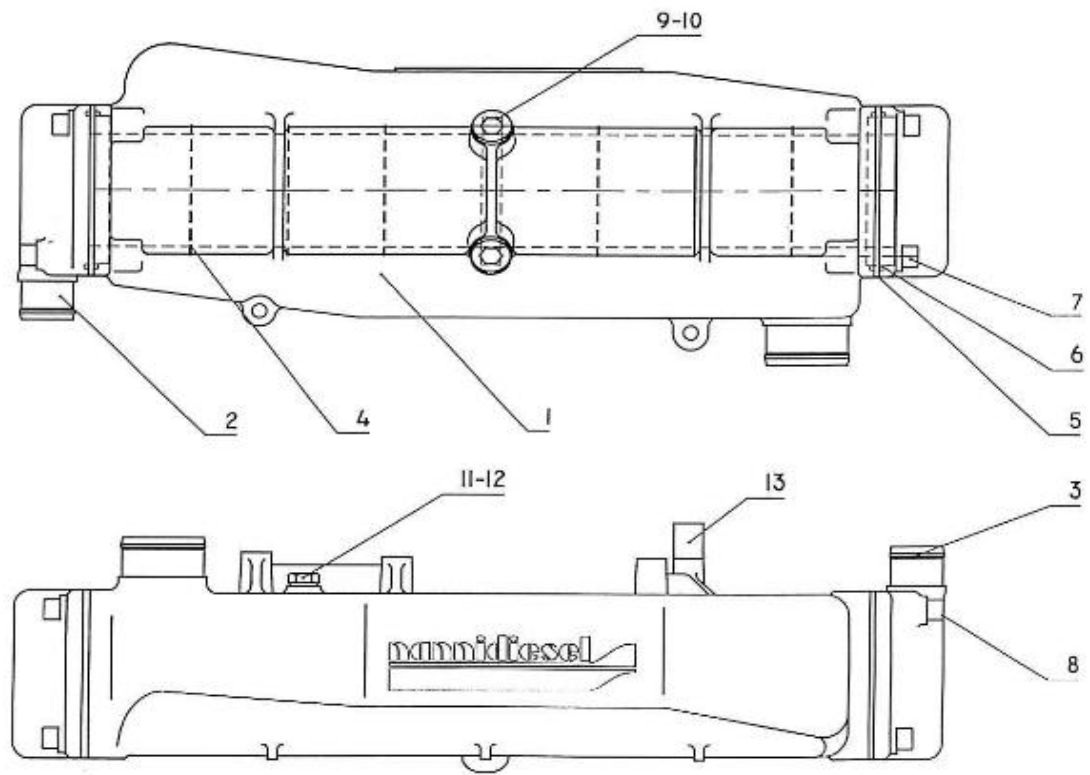

Brand: NanniDiesel

Model: Moteur 4.340TDI

Version: Standard

Subassembly: Intercooler spare parts

N.	Item	Description	Qty	Notes
1	970310747	HOUSING,HEATEXCHANGER	1	
2	970310748	COVER	1	
3	970310749	COVER	1	
4	970310750	TUBE STACK	1	
5	970310553	SPACER	1	
6	970310554	O-RING (POUBELLE)	4	
7	970310755	BOLT (POUBELLE)	6	
8	970310756	BOLT	2	
9	970310555	CAP,FREEZE	2	
10	970310556	BALL	2	
11	970875506	PLUG (<= N*KT08090422)	1	
12	970300430	GASKET,RING D10 (+++ FIX TUYAU GRAISSAGE SUR	1	
13	43320275	SPACER	1	

V. 09/08/2013

Pag. 33/49