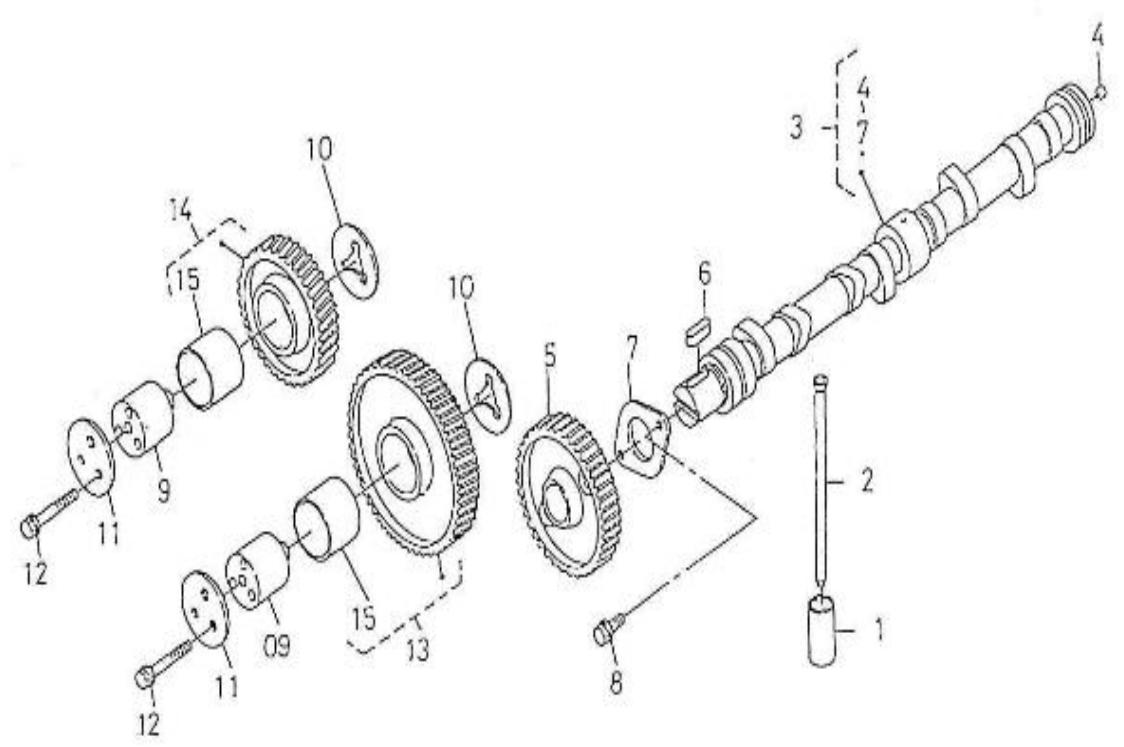

V. 09/08/2013

Pag. 10/49

Brand: NanniDiesel

Model: Moteur 4.340TDI

Version: Standard

Subassembly: Camshaft

N.	Item	Description	Qty	Notes
1	970307317	TAPPET (<=9MZ999)	8	
2	970310830	PUSH ROD	8	
3	970310831	CAMSHAFT CPL	1	
4	970313570	BALL	1	
5	970310833	GEAR,CAM	1	
6	970492126	KEY,FEATHER	1	
7	970310834	STOPPER	1	
8	970310835	BOLT,FLANGE	2	
9	970310836	SHAFT	2	
10	970310837	COLLAR	2	
11	970310838	COLLAR	2	
12	970313548	BOLT,FLANGE	6	
13	970310839	COMP.GEAR,IDLE	1	
14	970310840	COMP.GEAR,IDLE	1	
15	970313573	BUSH,IDLE GEAR	2	