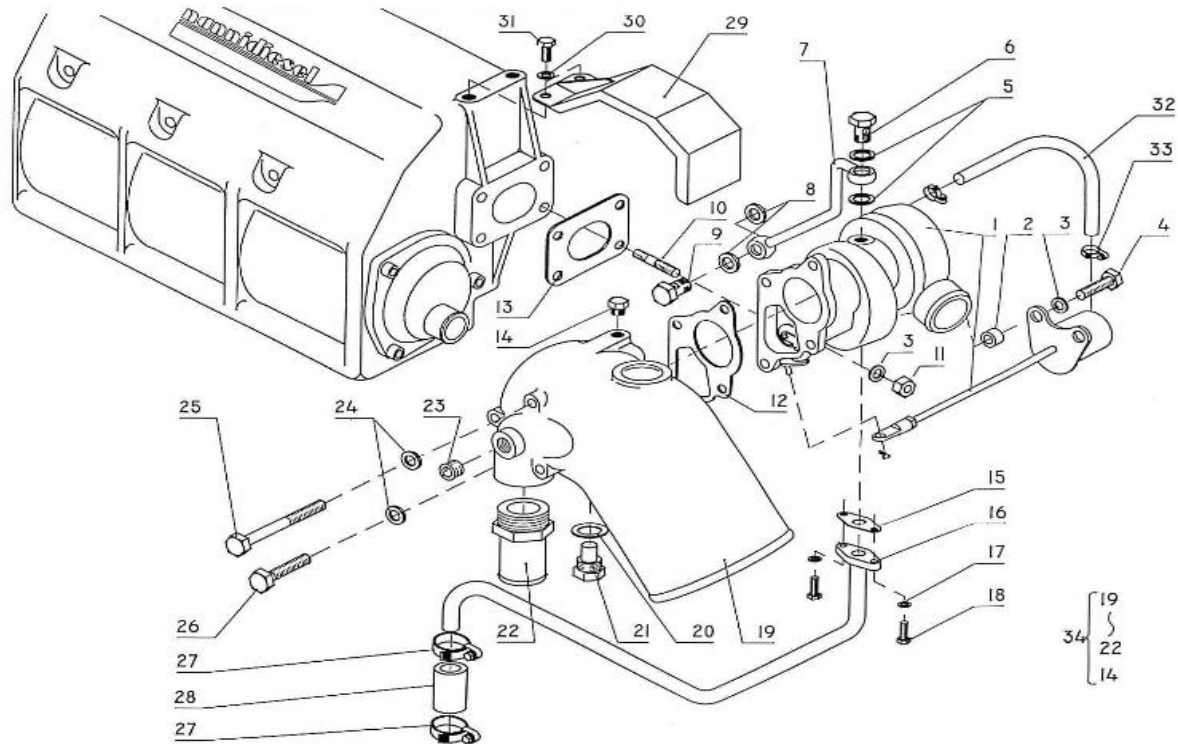

Brand: NanniDiesel

Model: Moteur 4.340TDI

Version: Standard

Subassembly: Turbocharger, Exh. Mixer

N.	Item	Description	Qty	Notes
1	970310729	TURBO CHARGER	1	
2	970300375	SPACER	2	
3	970119139	WASHER,CORRUGATED D8 (DONT 3 PTO)	2	
4	970409603	BOLT,HEX M 8X 25 (FIX SUP ALT)	2	
5	970300430	GASKET,RING D10 (+++ FIX TUYAU GRAISSAGE SUR	2	
6	970310505	BOLT,EYE JOINT (<= N° T501050057)	1	
7	51306101	PIPE	1	
8	970300288	GASKET,M8 (FIX TUYAU GRAISSAGE)	2	
9	970310504	BOLT,EYE JOINT	1	
10	970300080	STUD,M 8X 25 (+++ FIX TURBO)	4	
11	970027322	NUT,M 8 (++ECROU FIL DEMARREUR)	4	
12	970310728	GASKET	1	
13	970310725	GASKET	1	
14	970307265	PLUG,HEX 1/8	1	
15	970310508	GASKET NA (A vérifier livraison avec base moteur)	1	
16	51306100	PIPE	1	
17	970119149	WASHER, SPRING D 6 (Pour protection injecteur)	2	
18	970644006	BOLT,HEX M 6X 20 (++FIX TENDEUR)	2	
19	665700064	MIXER	1	
20	970300199	GASKET,RING D16	1	
21	970494635	ANODE,ZINC CPL M16X1,5	1	
22	970892303	SOCKET,HOSE	1	
23	970310264	PLUG	1	
24	970119139	WASHER,CORRUGATED D8 (DONT 3 PTO)	4	
25	39160455	BOLT	3	
26	970647316	BOLT,HEX M 8X 35	1	
27	970301604	CLAMP,HOSE 15-24 (ALIM EAU GENE)	2	
28	970310509	PIPE,OIL	1	
29	95310412	TURBO COVER	1	
30	970119139	WASHER,CORRUGATED D8 (DONT 3 PTO)	2	
31	970119141	BOLT,HEX M8X 20 (++FIX CATER VOLANT)	2	
32	970310548	HOSE	1	
33	970439306	CLAMP (++POUR DURITE ORIGINE REF HUILE MOTEUR)	2	
34	48300366	MIXER	1	

V. 09/08/2013

Pag. 25/49