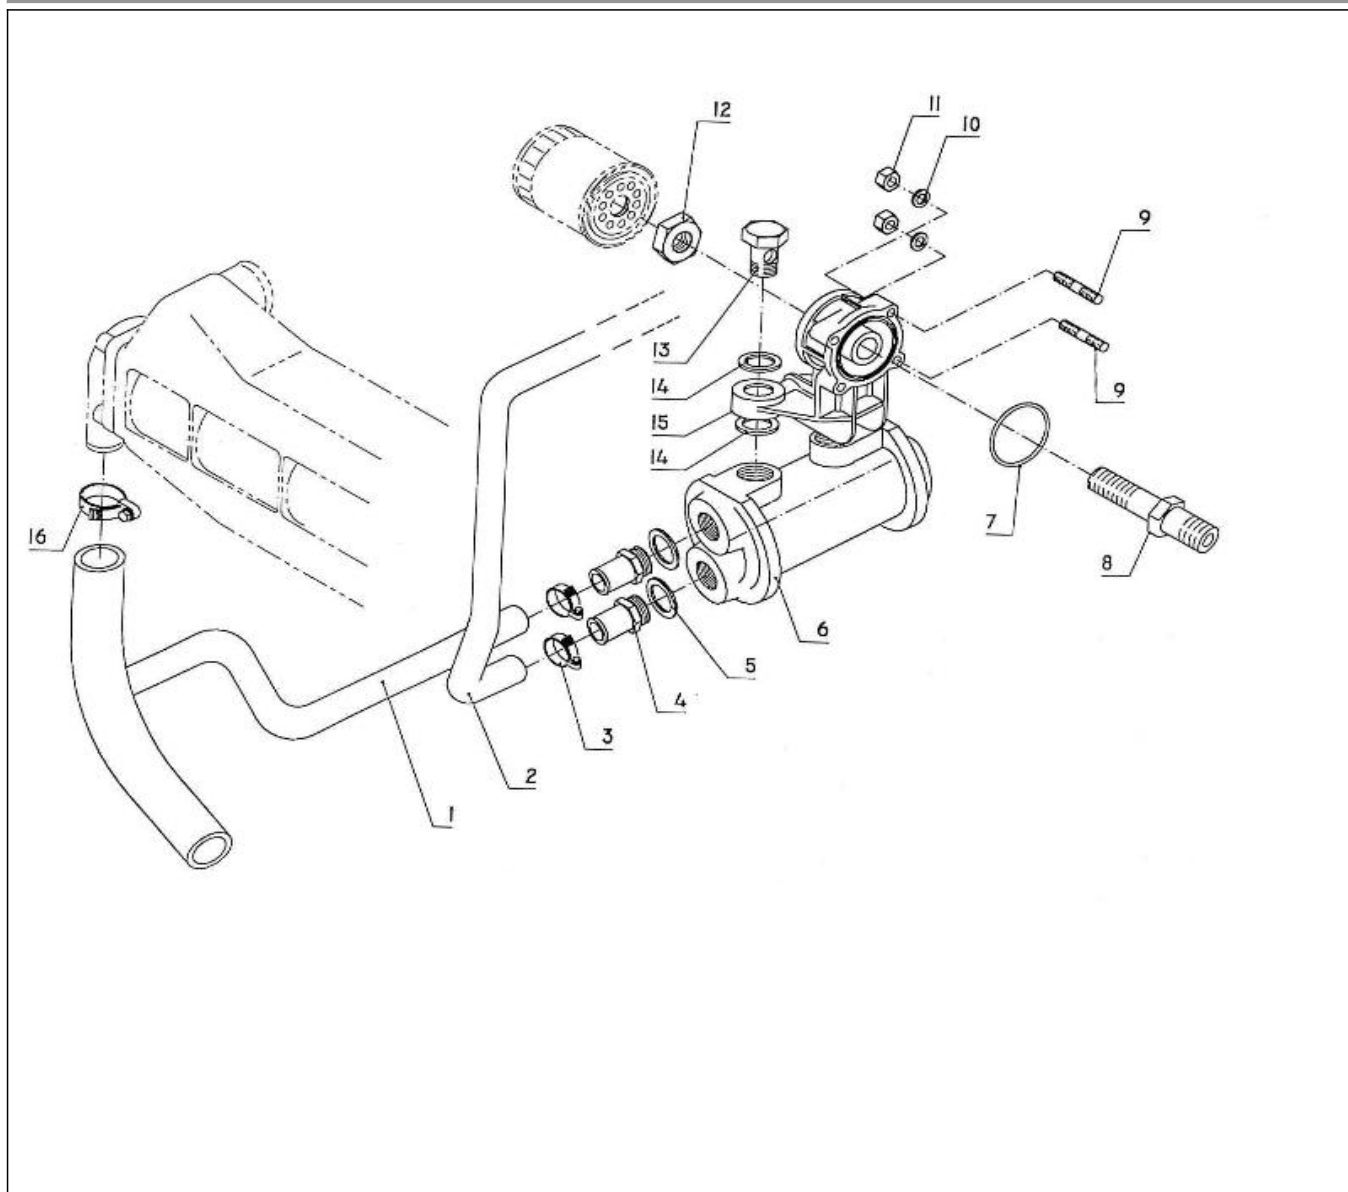

Brand: NanniDiesel

Model: Moteur 4.340TDI

Version: Standard

Subassembly: Oil cooler

N.	Item	Description	Qty	Notes
1	48328084	HOSE (DECOUPE PETITE DURITE)	1	
2	48328083	HOSE	1	
3	970604526	CLAMP,HOSE 22-32 (COTE ECHANGEUR)	2	
4	970892503	ELBOW ((Pompe mer)	2	
5	903200409	GASKET	2	
6	48300371	OIL COOLER	1	
7	970301719	O-RING,68,00X4,00	1	
8	970310815	NIPPLE,OIL FILTER	1	
9	970307249	STUD (+++FIX TENDEUR)	4	
10	970119139	WASHER,CORRUGATED D8 (DONT 3 PTO)	4	
11	970024015	NUT,M 8 A2	4	
12	970310814	NUT	1	
13	970311072	SCREW	2	
14	916200023	GASKET	4	
15	665700067	FUEL FILTER	1	
16	970604533	CLAMP,HOSE 32-44 (QUANTITE 8 R.P. 4 LE 19/06/2008)	2	

V. 09/08/2013

Pag. 6/49