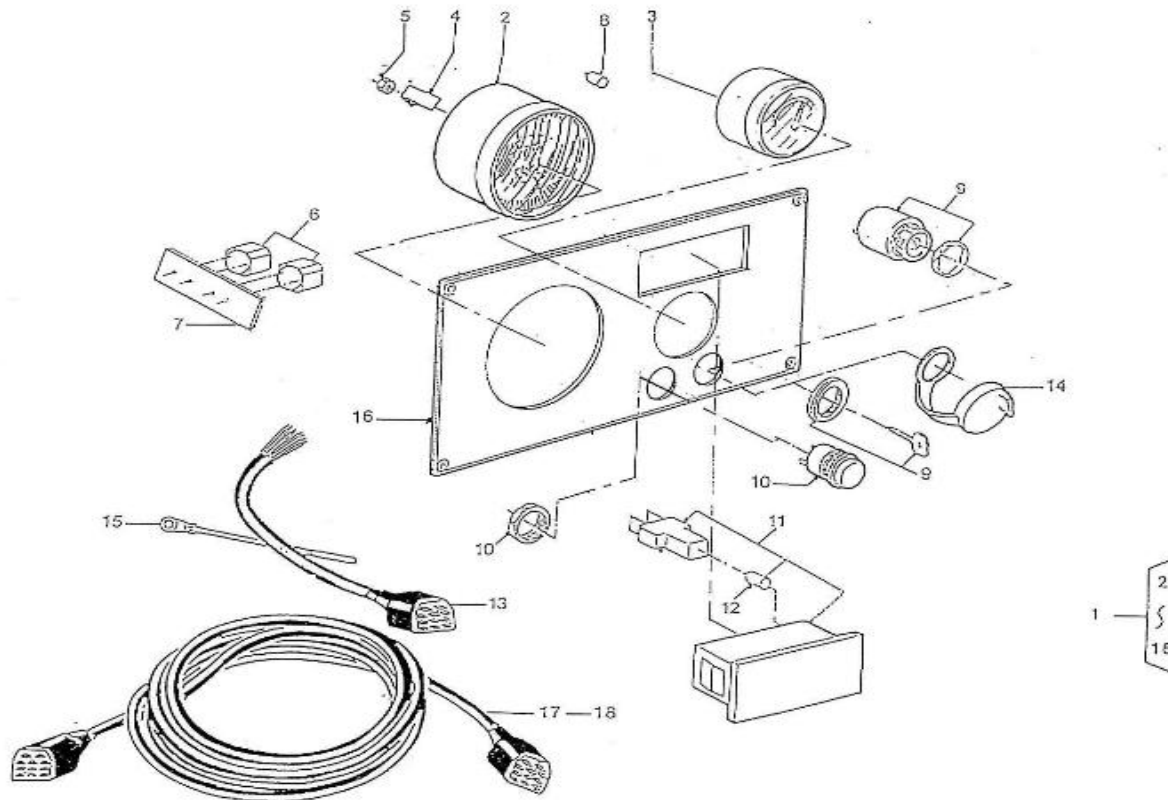

V. 09/08/2013

Pag. 38/49

Brand: NanniDiesel

Model: Moteur 4.340TDI

Version: Standard

Subassembly: B Panel 2 instruments

N.	Item	Description	Qty	Notes
1	674350	PANEL	1	
2	48200998	REVOLUTION COUNTER	1	
3	48200999	No longer available - TEMPERATURE GAUGE	1	
4	970300920	CLAMP,INSTRUMENTS	8	
5	970301191	NUT,M 4 A2	8	
6	970302684	BUZZER,SONITRON SMA 24A P17.05	2	
7	970310182	SUPPORT (.)	1	
8	970856011	BULB 12V-2W	2	
9	970302667	SWITCH,BOSCH STARTER + GLOWING	1	
10	970300967	BUTTON,PUSH	1	
11	970856005	INDICATORI OTTICI A 4 SPIE	1	
12	970856011	BULB 12V-2W	1	
13	970302663	WIRING,PANEL 2INSTR. ADDITION	1	
14	970304021	COVER	1	
15	970304019	CABLEBINDER,PLASTIC 4.8X195	1	
16	645200020	PLATE,PANEL	1	
17	970302665	WIRING,INTERMEDIATE 4MTR 11POS	1	
18	970302666	WIRING,INTERMEDIATE 8MTR 11POS (TOTAL 12M)	1	