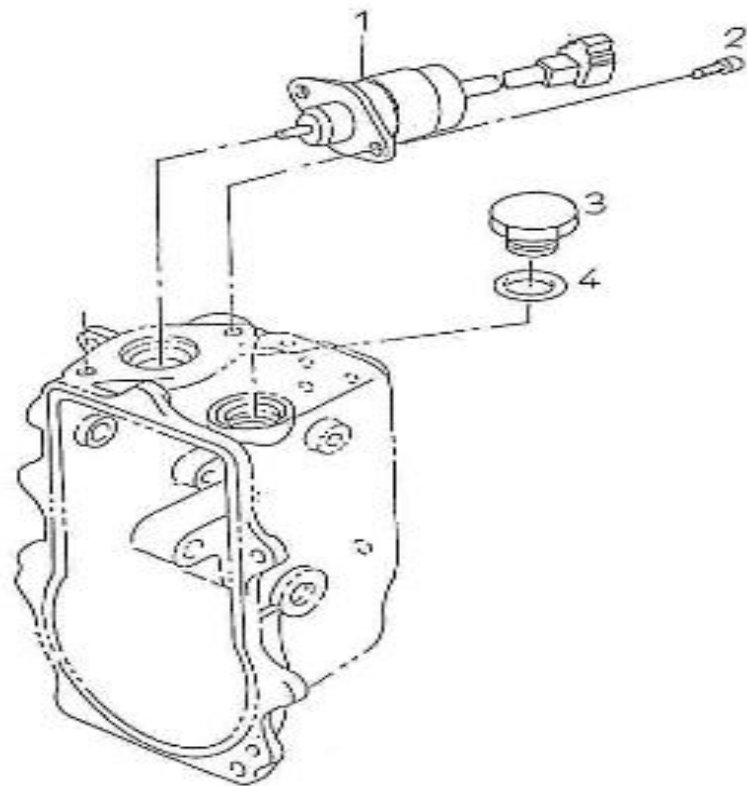

Brand: NanniDiesel
Model: Moteur 4.340TDI
Version: Standard
Subassembly: Stop solenoid

N.	Item	Description	Qty	Notes
1	970302869	SOLENOID,STOP 4.150	1	
2	970490508	BOLT,M 6X 14	2	
3	970311030	ASSY ACTUATOR, BOOST	1	
4	970301951	O-RING	1