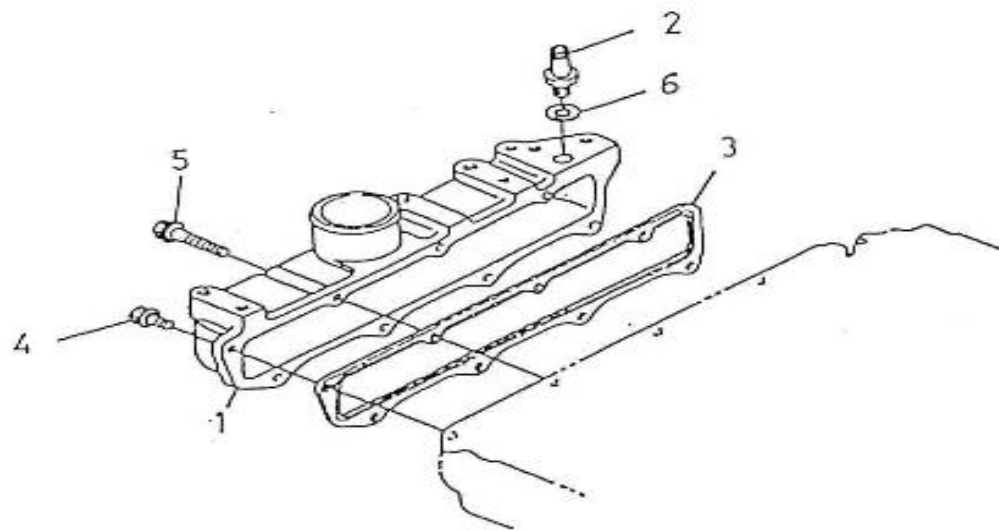

Brand: NanniDiesel	N.	Item	Description	Qty	Notes
Model: Moteur 4.340TDI	1	970311025	MANIFOLD,INTAKE	1	
Version: Standard	2	970142104	NOZZLE, FUEL OVERFLOW LINE	1	
Subassembly: Intaket manifold	3	970311029	INLET GASKET	1	
	4	970313545	BOLT,FLANGE	5	
	5	970313723	BOLT,FLANGE	3	
	6	970150403	RING,SEAL (=> N° XA0001 <= 3Z0001)	1	

V. 09/08/2013

Pag. 31/49