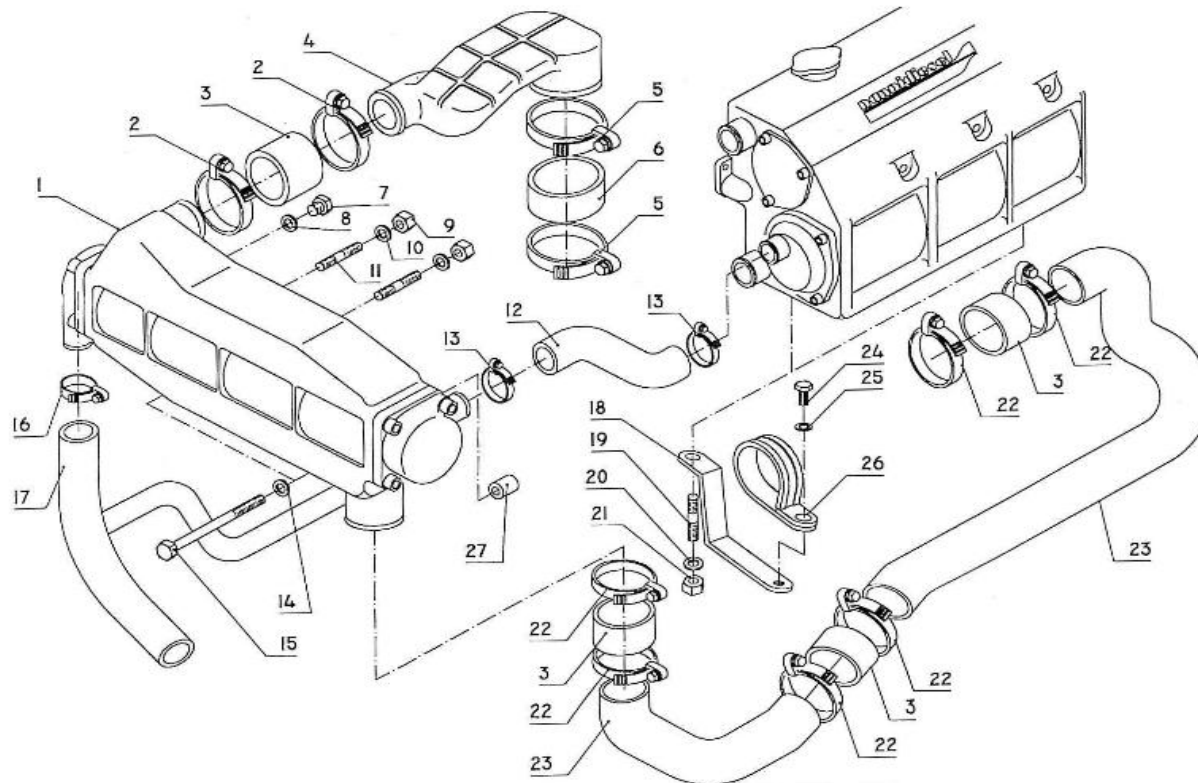

Brand: NanniDiesel

Model: Moteur 4.340TDI

Version: Standard

Subassembly: Intercooler

N.	Item	Description	Qty	Notes
1	48300365	INTERCOOLER	1	
2	970634621	CLAMP,HOSE	2	
3	51850001	HOSE	4	
4	665700065	INLET PIPE	1	
5	970300071	CLAMP,HOSE 50-65	2	
6	51863001	HOSE	1	
7	41169405	PLUG	1	
8	970300430	GASKET,RING D10 (+++ FIX TUYAU GRAISSAGE SUR	1	
9	970027322	NUT,M 8 (++ECROU FIL DEMARREUR)	2	
10	970119139	WASHER,CORRUGATED D8 (DONT 3 PTO)	2	
11	970300374	STUD,M 8X 30 (+++FIX TENDEUR)	2	
12	48328076	HOSE	1	
13	970604533	CLAMP,HOSE 32-44 (QUANTITE 8 R.P. 4 LE 19/06/2008)	2	
14	970119139	WASHER,CORRUGATED D8 (DONT 3 PTO)	2	
15	970301703	BOLT,HEX M 8X160	2	
16	970604533	CLAMP,HOSE 32-44 (QUANTITE 8 R.P. 4 LE 19/06/2008)	2	
17	48328084	HOSE (DECOUPE PETITE DURITE)	1	
18	95310425	SUPPORT,PIPE CLAMP	2	
19	970300080	STUD,M 8X 25 (+++ FIX TURBO)	2	
20	970119139	WASHER,CORRUGATED D8 (DONT 3 PTO)	2	
21	970027322	NUT,M 8 (++ECROU FIL DEMARREUR)	2	
22	970634621	CLAMP,HOSE	6	
23	51450010PR	PIPE	1	
24	970119141	BOLT,HEX M8X 20 (++FIX CATER VOLANT)	2	
25	970119139	WASHER,CORRUGATED D8 (DONT 3 PTO)	2	
26	48100189	CLAMP	2	
27	43320275	SPACER	1	

V. 09/08/2013

Pag. 32/49