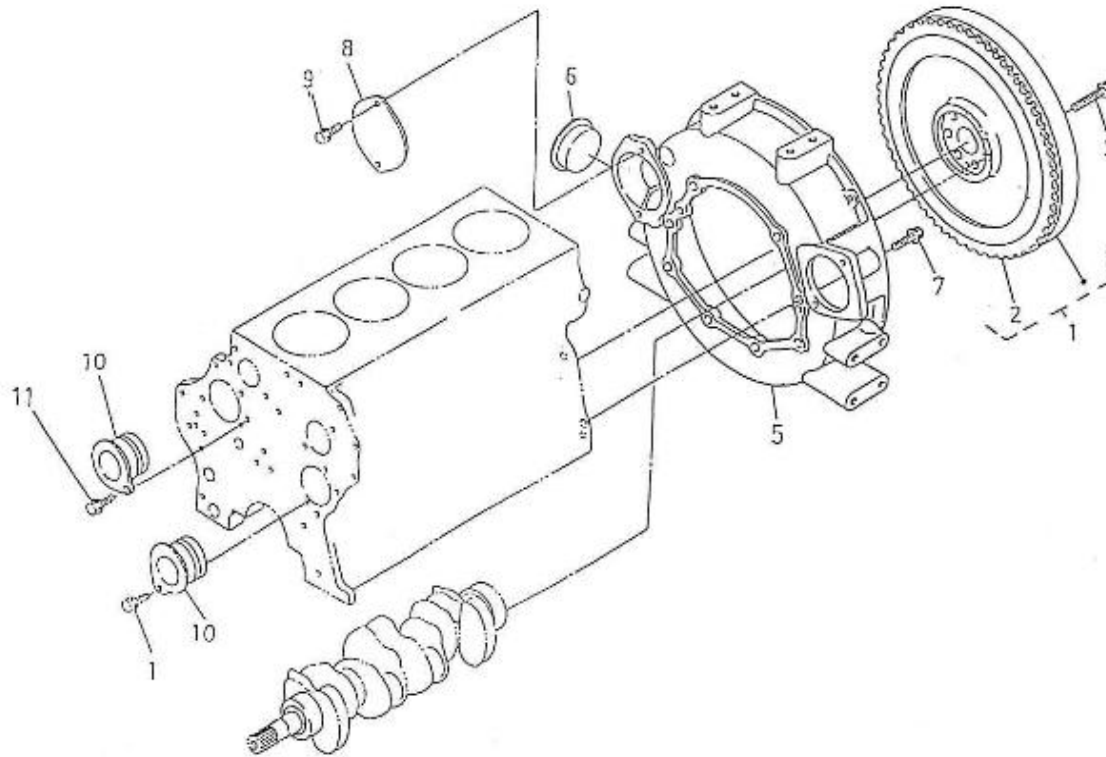

Brand: NanniDiesel

Model: Moteur 4.340TDI

Version: Standard

Subassembly: Flywheel

N.	Item	Description	Qty	Notes
1	970310876	COMP.FLYWHEEL	1	
2	970310877	GEAR,RING	1	
3	970310878	BOLT,FLYWHEEL	7	
5	970310879	COMP.HOUSING,F/WHEEL	1	
6	970310880	COVER	1	
7	970310881	BOLT,FLANGE	8	
8	970310882	COVER	1	
9	970313592	BOLT,FLANGE	2	
10	970310884	INJECTION PUMP	2	
11	970310835	BOLT,FLANGE	4	

V. 09/08/2013

Pag. 15/49