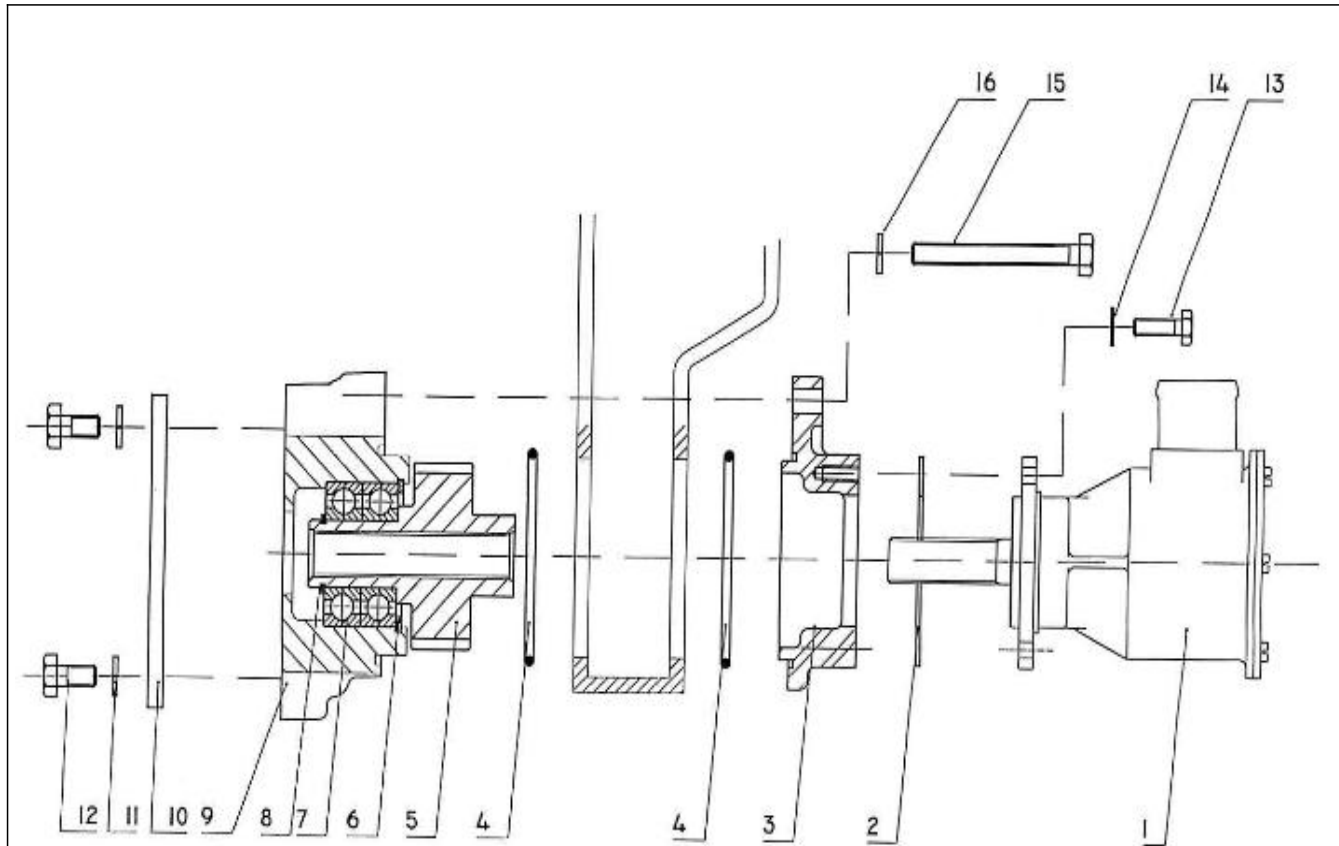

Brand: NanniDiesel

Model: Moteur 4.340TDI

Version: Standard

Subassembly: Seawater pump Assy

N.	Item	Description	Qty	Notes
1	970312790	PUMP,WATER	1	
2	970302683	GASKET,WATER PUMP	1	
3	95710028	FLANGE	1	
4	970311107	O-RING	2	
5	970311108	GEAR, PTO PUMP	1	
6	970311109	CIR-CLIP,INTERNAL	1	
7	970311110	BEARING	2	
8	970312517	CIR CLIP , EXTERNAL	1	
9	970311112	PTO COVER	1	
10	95203044	COVER	1	
11	970119139	WASHER,CORRUGATED D8 (DONT 3 PTO)	4	
12	970119141	BOLT,HEX M8X 20 (++FIX CATER VOLANT)	4	
13	970644006	BOLT,HEX M 6X 20 (++FIX TENDEUR)	4	
14	970609602	WASHER,CORRUGATED D 6 (GRAISSEE SERRAGE 1.7	4	
15	39160312	BOLT (+++ FIX. TENDEUR)	3	
16	970119139	WASHER,CORRUGATED D8 (DONT 3 PTO)	3	

V. 09/08/2013

Pag. 28/49