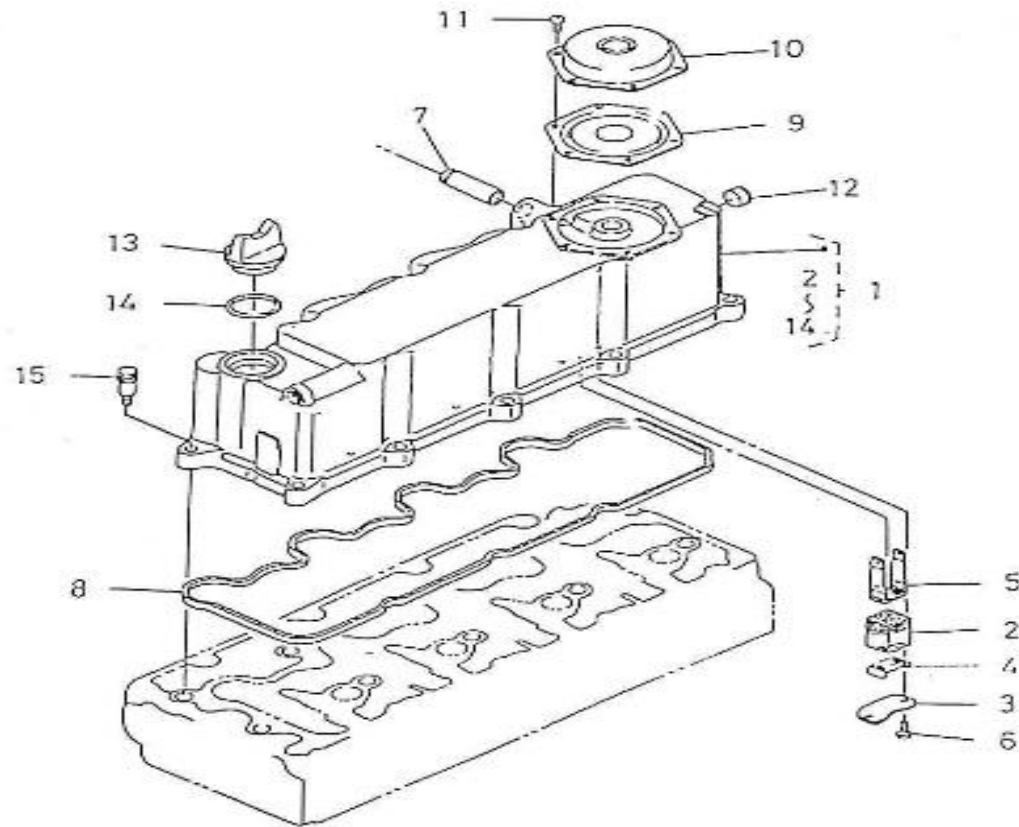

V. 09/08/2013

Pag. 6/49

Brand: NanniDiesel

Model: Moteur 4.340TDI

Version: Standard

Subassembly: Cylinder head cover

N.	Item	Description	Qty	Notes
1	970310800	COVER, CYLINDER HEAD	1	
2	970310801	ELEMENT,BREATHER	1	
3	970310802	SEAL	1	
4	970310803	PLATE	1	
5	970310804	PLATE	1	
6	970310805	SCREW	2	
7	970310806	UNION	1	
8	970310807	GASKET,HEAD COVER	1	
9	970310808	VALVE RELIEF	1	
10	970310809	COVER	1	
11	970310810	SCREW	6	
12	970313558	CAP,SEALING	2	
13	970490510	CAP,FILLING OIL	1	
14	970490511	O-RING	1	
15	970310812	BOLT	10	