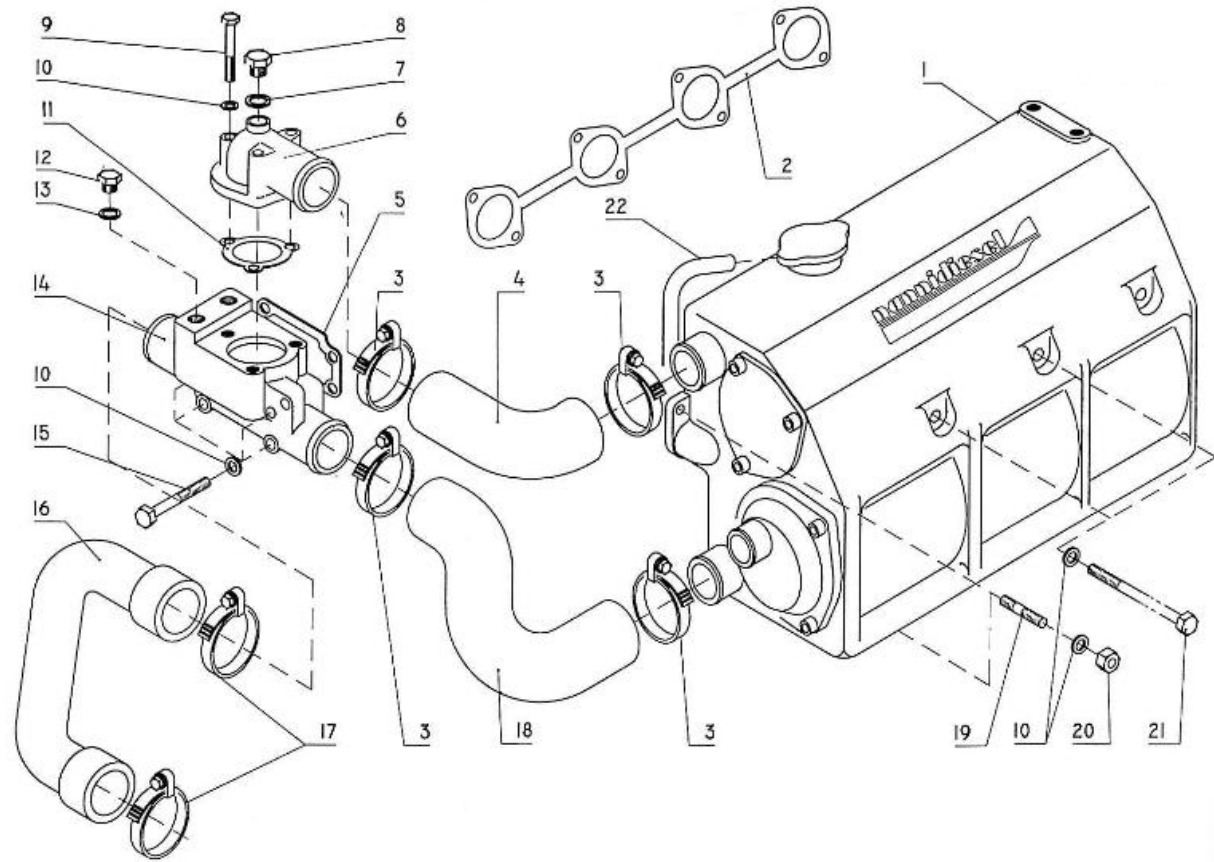

Brand: NanniDiesel

Model: Moteur 4.340TDI

Version: Standard

Subassembly: Heat exchanger exh. Manifold

N.	Item	Description	Qty	Notes
1	48300374	HEAT EXCHANGER	1	
2	970310727	GASKET	1	
3	970604533	CLAMP,HOSE 32-44 (QUANTITE 8 R.P. 4 LE 19/06/2008)	4	
4	48328073	HOSE	1	
5	970310724	GASKET	1	
6	B970310715	COVER	1	
7	970300289	GASKET,RING D17	1	
8	970639853	"PLUG,HEX 3/8""G"	1	
9	970644113	BOLT,HEX M 8X 50 (FIX.DEMARREUR)	3	
10	970119139	WASHER,CORRUGATED D8 (DONT 3 PTO)	15	
11	970310726	GASKET	1	
12	970875506	PLUG (<= N°KT08090422)	3	
13	970300306	GASKET,RING D14 (SUR REFROID THERMO MOTA)	3	
14	95710027	HOUSING	1	
15	39160324	BOLT	4	
16	48328079	HOSE	1	
17	970634621	CLAMP,HOSE	1	
18	48328074	HOSE	1	
19	970300080	STUD,M 8X 25 (+++ FIX TURBO)	4	
20	970027322	NUT,M 8 (++ECROU FIL DEMARREUR)	4	
21	39160243	BOLT	3	
22	970300077	HOSE,D 8 L= 450	1	

V. 09/08/2013

Pag. 27/49