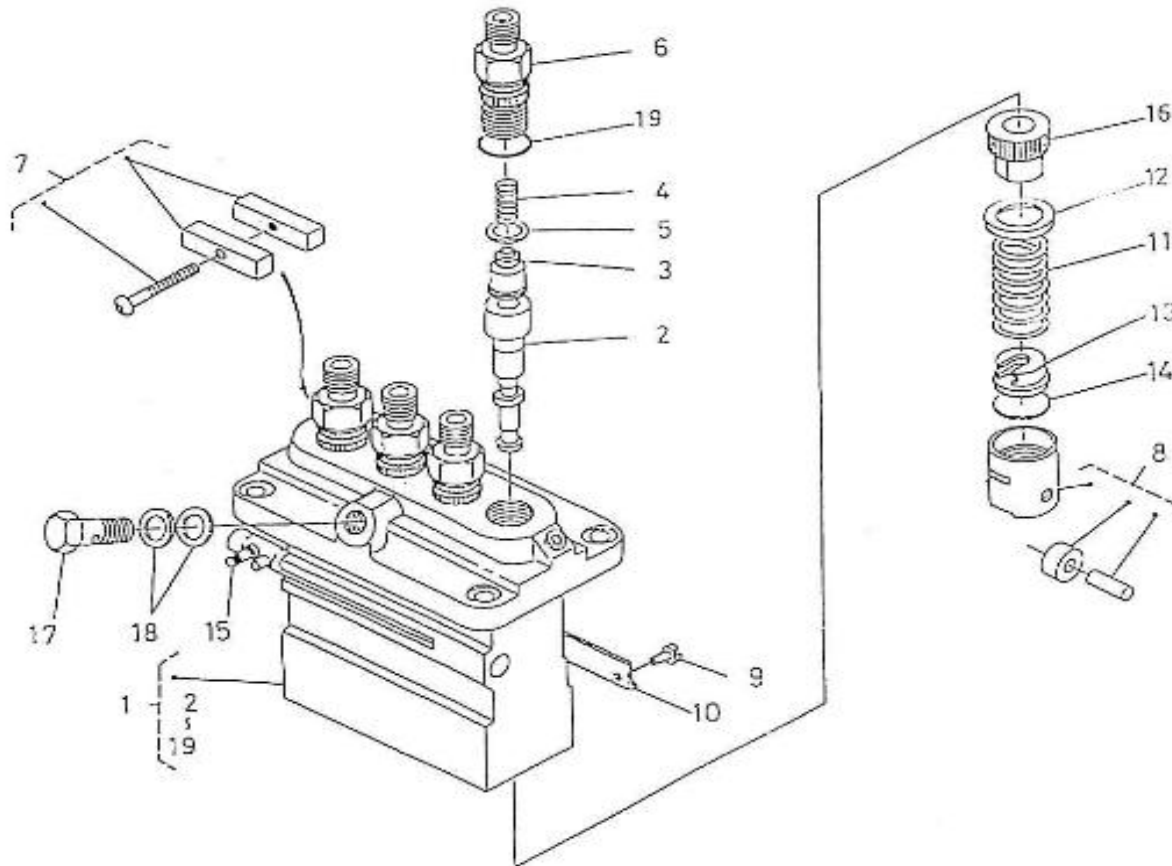

V. 09/08/2013

Pag. 19/49

Brand: NanniDiesel

Model: Moteur 4.340TDI

Version: Standard

Subassembly: Injection pump component parts

N.	Item	Description	Qty	Notes
1	970310884	INJECTION PUMP	1	
2	970310888	PLUNGER	4	
3	970303972	VALVE,DELIVERY	4	
4	970307949	SPRING,DELIV.VALVE	4	
5	970303971	GASKET,RING	4	
6	970307372	HOLDER,DELIV.VALVE	4	
7	970307373	ASSY LOCK PLATE	2	
8	970303985	TAPPET,INJ.PUMP CPL.	4	
9	970307374	PIN,TAPPET GUIDE	4	
10	970307375	PLATE	2	
11	970303982	SPRING,PLUNGER	4	
12	970303981	SEAT,SPRING -UPPER-	4	
13	970307752	SEAT,SPRING	4	
14	970307753	SHIM	4	
15	970310889	RACK,CONTROL	1	
16	970303980	SLEEVE,CONTROL	4	
17	970310890	BOLT	1	
18	970310891	PACKING	2	
19	970307822	O RING	4	