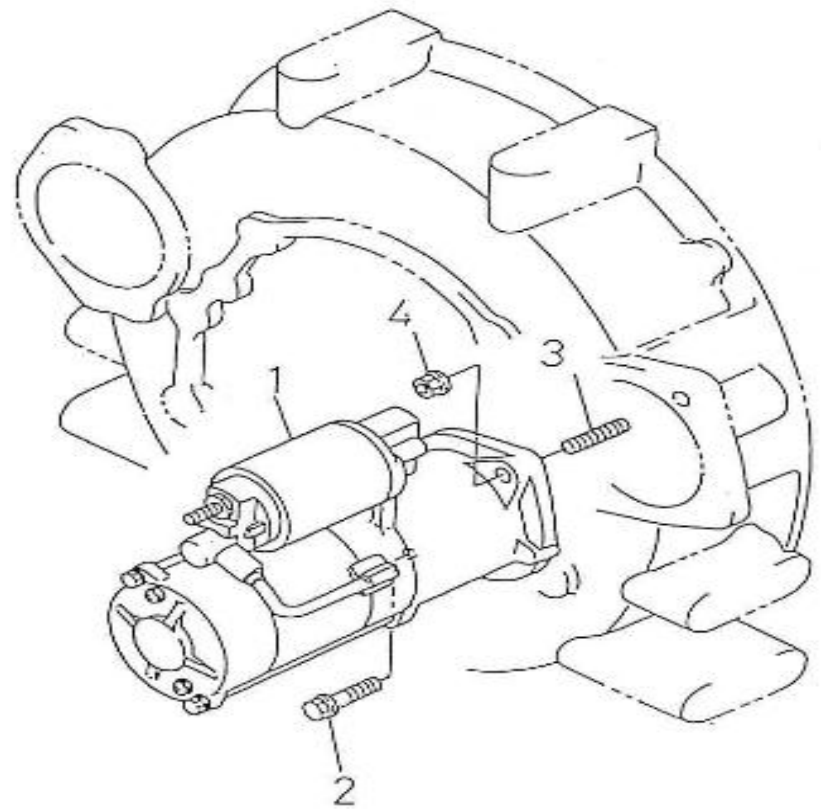

Brand: NanniDiesel
Model: Moteur 4.340TDI
Version: Standard
Subassembly: Starter motor

N.	Item	Description	Qty	Notes
1	970310966	ASSY STARTER	1	
2	970313674	BOLT,FLANGE	1	
3	970313675	STUD	1	
4	39460917	NUT,FLANGE	1	

V. 09/08/2013

Pag. 35/49