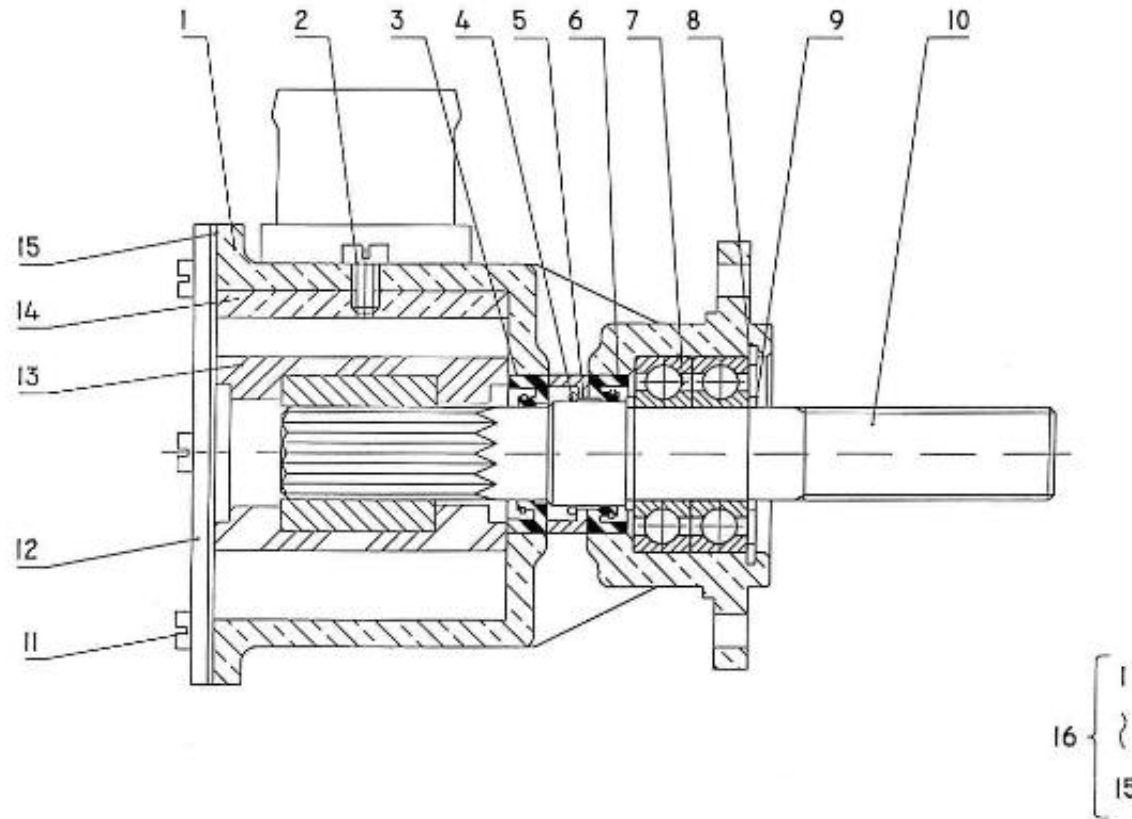

Brand: NanniDiesel

Model: Moteur 4.340TDI

Version: Standard

Subassembly: Sea water pump spare parts

N.	Item	Description	Qty	Notes
1	970310560	BODY, WATER PUMP	1	
2	970614622	SCREW, CAM WATER PUMP F7B-803	1	
3	970614516	O-RING SEAL	1	
4	970614626	O-RING, WATER PUMP F7B-9/10	1	
5	970614624	WASHER, WATER PUMP F7B-9/10	1	
6	970310561	SEAL	1	
7	970614617	BEARING, CASE	2	
8	970614627	RING, RETAINING	1	
9	970304049	CIR-CLIP	2	
10	970310735	PUMP SHAFT	1	
11	970304048	SCREW, CAM WATER PUMP	6	
12	970614623	COVER, END F7B-803	1	
13	970544310	IMPELLER, WATER PUMP F 7B-803	1	
14	970614621	CAM, WATER PUMP F7B-803	1	
15	970614616	GASKET, F7B	1	
16	970312790	PUMP, WATER	1	

V. 09/08/2013

Pag. 29/49