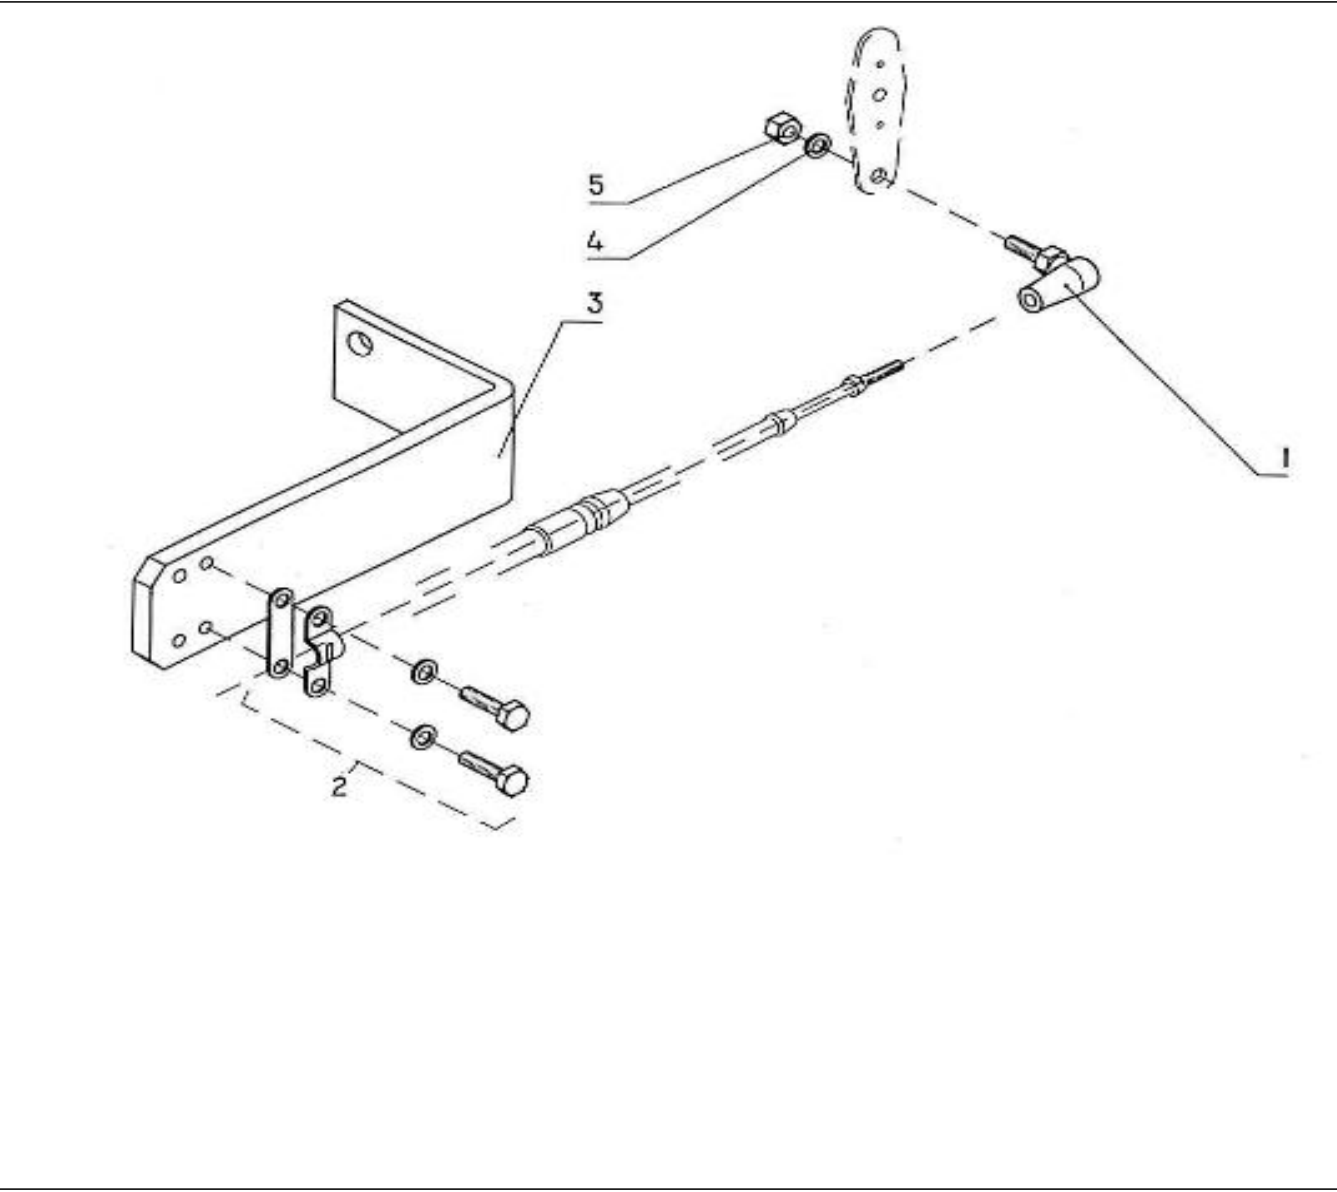

Brand: NanniDiesel
Model: Moteur 4.340TDI
Version: Standard
Subassembly: Speed control

N.	Item	Description	Qty	Notes
1	970830124	JOINT	1	
2	970835020	CLAMP	1	
3	95203061	BRACKET	1	
4	970635459	WASHER,PLAIN D 6 (CALAGE)	1	
5	970635460	NUT,M 6	1	

V. 09/08/2013

Pag. 13/49