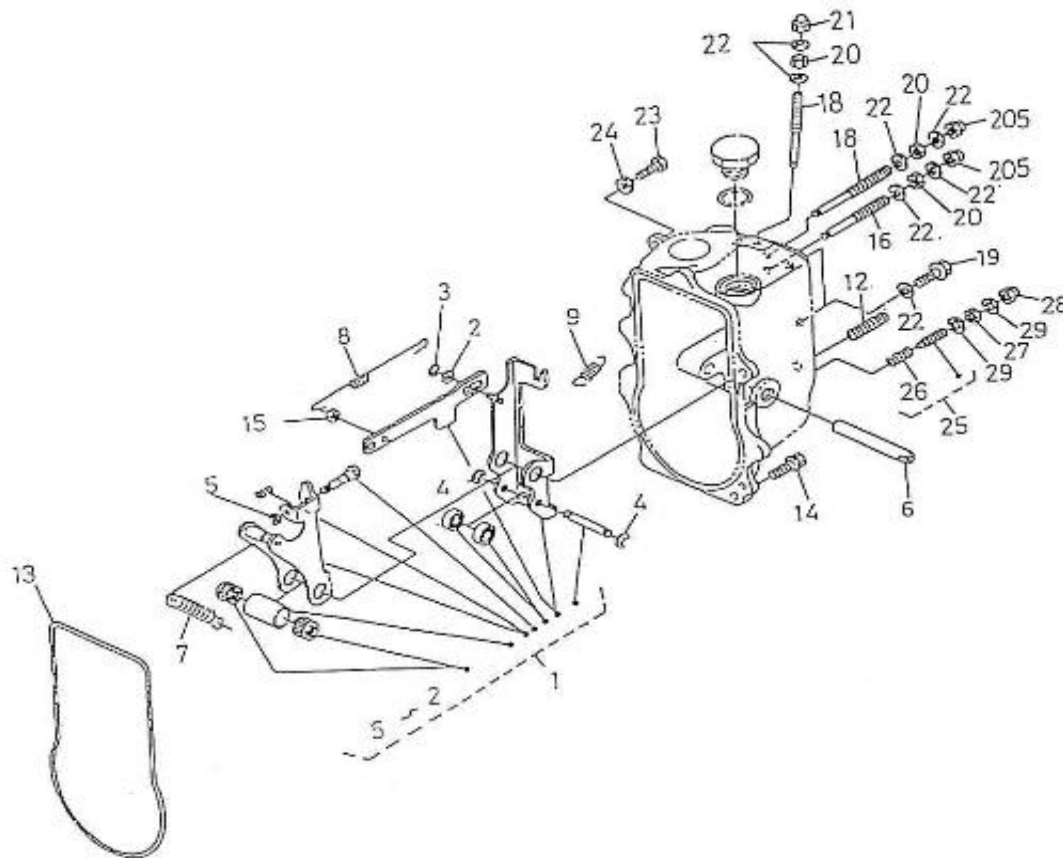

Brand: NanniDiesel

Model: Moteur 4.340TDI

Version: Standard

Subassembly: Governor

N.	Item	Description	Qty	Notes
1	970310946	ASSY LEVER,FORK	1	
2	970313647	WASHER,PLAIN	1	
3	970313648	CIR CLIP,EXTERNAL	1	
4	970313650	CIR CLIP,EXTERNAL	2	
5	970310950	BOLT	1	
6	970310951	SHAFT	1	
7	970310952	SPRING	1	
8	970310953	SPRING	1	
9	970310954	SPRING	1	
12	970313655	STUD	2	
13	970310956	GASKET	1	
14	970313656	BOLT,FLANGE	7	
15	970310958	NUT	1	
16	970310959	BOLT,ADJUST	1	
18	970310960	BOLT	2	
19	970310926	BOLT,FLANGE	2	
20	970310359	NUT	3	
21	970140404	NUT (BEFORE N°KTE08070398)	1	
22	970150403	RING,SEAL (=> N° XA0001 <= 3Z0001)	8	
23	970141301	BOLT, STOPPER ADJ.	1	
24	970151133	NUT,M 6 (BEFORE N°KTE08070398)	1	
25	970307614	ASSY BOLT,ADJUSTING	1	
26	970310963	SPRING	1	
27	970491129	NUT	1	
28	970141130	NUT, IDLE ASSEM.	1	
29	970491131	WASHER,SEAL	2	
205	970310962	NUT	2	

V. 09/08/2013

Pag. 23/49