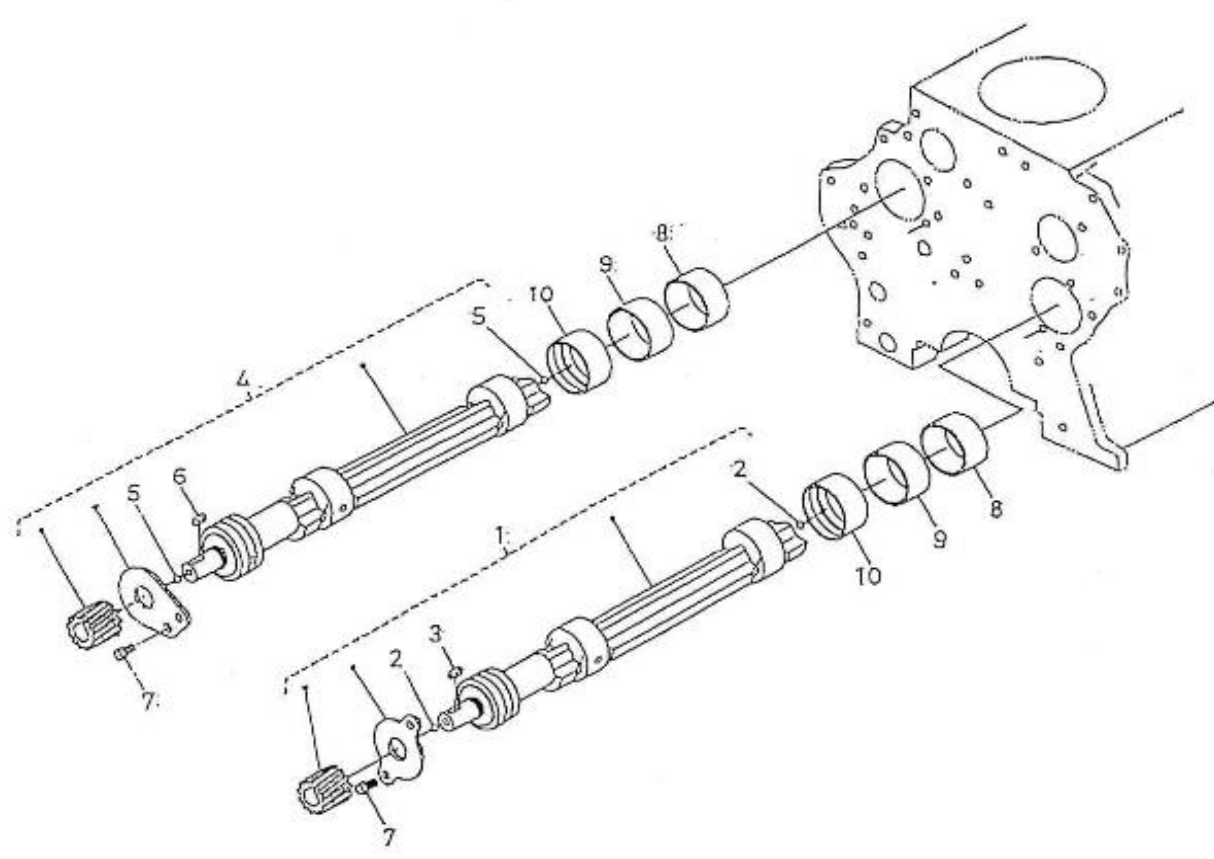

V. 09/08/2013

Pag. 11/49

Brand: NanniDiesel

Model: Moteur 4.340TDI

Version: Standard

Subassembly: Camshaft

N.	Item	Description	Qty	Notes
1	970311113	SHAFT	1	
2	970302897	BEARING,BALL	2	
3	970313595	KEY,FEATHER	1	
4	970311115	SHAFT	1	
5	970302897	BEARING,BALL	2	
6	970313595	KEY,FEATHER	1	
7	970310835	BOLT,FLANGE	4	
8	970311117	METAL	2	
9	970311118	METAL	2	
10	970311119	METAL	2	