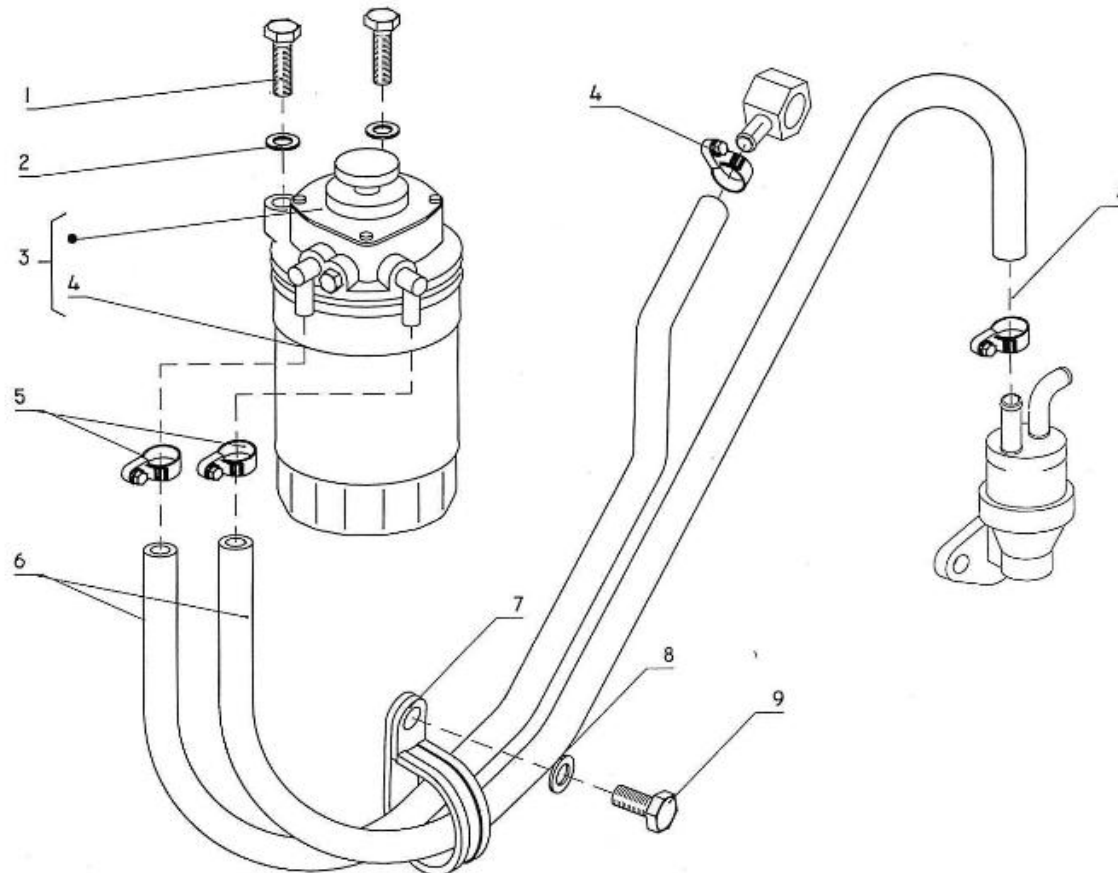

V. 09/08/2013

Pag. 19/49

Brand: NanniDiesel

Model: Moteur 4.340TDI

Version: Standard

Subassembly: Injection pump component parts

N.	Item	Description	Qty	Notes
1	970310884	INJECTION PUMP	1	
2	970310888	PLUNGER	4	
3	970303972	VALVE,DELIVERY	4	
4	970307949	SPRING,DELIV.VALVE	4	
5	970303971	GASKET,RING	4	
6	970307372	HOLDER,DELIV.VALVE	4	
7	970307373	ASSY LOCK PLATE	2	
8	970303985	TAPPET,INJ.PUMP CPL.	4	
9	970307374	PIN,TAPPET GUIDE	4	
10	970307375	PLATE	2	
11	970303982	SPRING,PLUNGER	4	
12	970303981	SEAT,SPRING -UPPER-	4	
13	970307752	SEAT,SPRING	4	
14	970307753	SHIM	4	
15	970310889	RACK,CONTROL	1	
16	970303980	SLEEVE,CONTROL	4	
17	970310890	BOLT	1	
18	970310891	PACKING	2	
19	970307822	O RING	4	