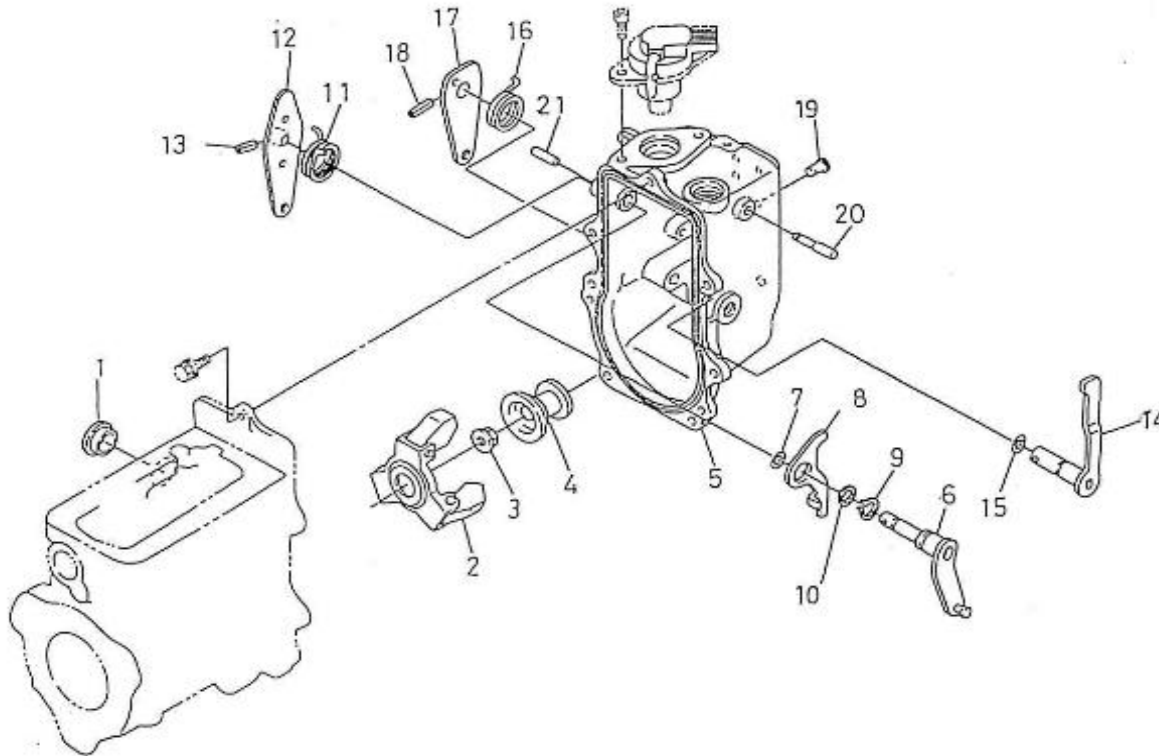

V. 09/08/2013

Pag. 21/49

Brand: NanniDiesel

Model: Moteur 4.340TDI

Version: Standard

Subassembly: Governor setting

N.	Item	Description	Qty	Notes
1	970310892	COVER	1	
2	970310893	COMP.WEIGHT	1	
3	39460919	NUT, FLANGE	1	
4	970310895	BUSH	1	
5	970310896	HOUSING INLET	1	
6	970310897	LEVER	1	
7	970141303	O-RING, GOVERNOR	1	
8	970310898	LEVER	1	
9	970313667	CIR CLIP,EXTERNAL	1	
10	970302015	WASHER	1	
11	970313604	KIT,LEVER	1	
12	970310901	LEVER	1	
13	970310902	PIN,SPRING	1	
14	970310903	ASSY LEVER	1	
15	970141303	O-RING, GOVERNOR	1	
16	970307361	SPRING,RETURN	1	
17	970310904	LEVER	0	
18	970310902	PIN,SPRING	1	
19	970490204	PIN,TIMING COVER	1	
20	970310906	SHAFT	1	
21	970310907	PIN	1	