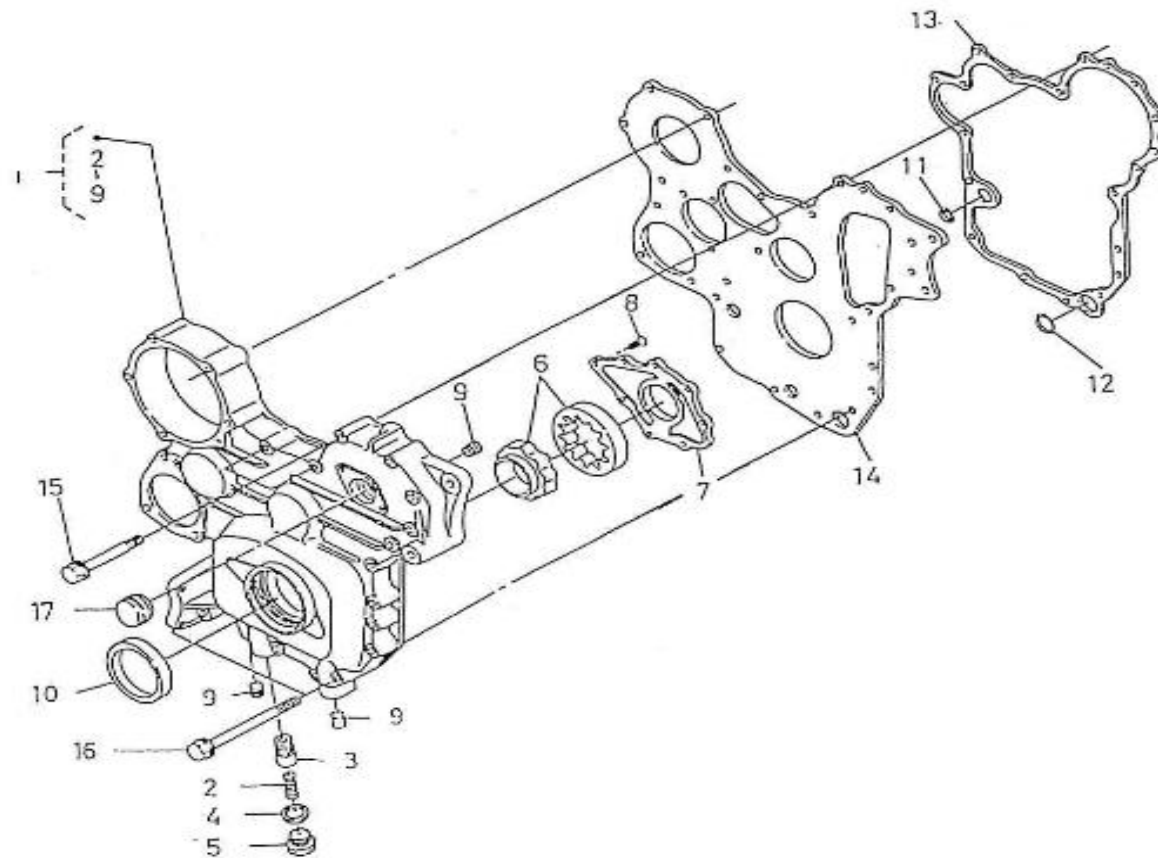

V. 09/08/2013

Pag. 2/49

Brand: NanniDiesel

Model: Moteur 4.340TDI

Version: Standard

Subassembly: Timing case

N.	Item	Description	Qty	Notes
1	970310786	HOUSING	1	
2	970310787	SPRING	1	
3	970310788	ASS'Y VALVE RELIEF	1	
4	970310374	GASKET,COPPER (BEFORE N°KTE08070398 )	1	
5	970310789	PLUG	1	
6	970310790	ASSY ROTOR,OIL PUMP	1	
7	970310791	COVER,OIL PUMP	1	
8	970313544	SCREW,CSK-HD	8	
9	970310793	PLUG	3	
10	970310794	SEAL	1	
11	970302696	O-RING	1	
12	970310795	O RING	1	
13	970310796	SEAL	1	
14	970310797	PLATE,GEAR CASE	1	
15	970313548	BOLT,FLANGE	13	
16	970313549	BOLT,FLANGE	2	
17	970302743	COVER,H/METER UNIT	1	