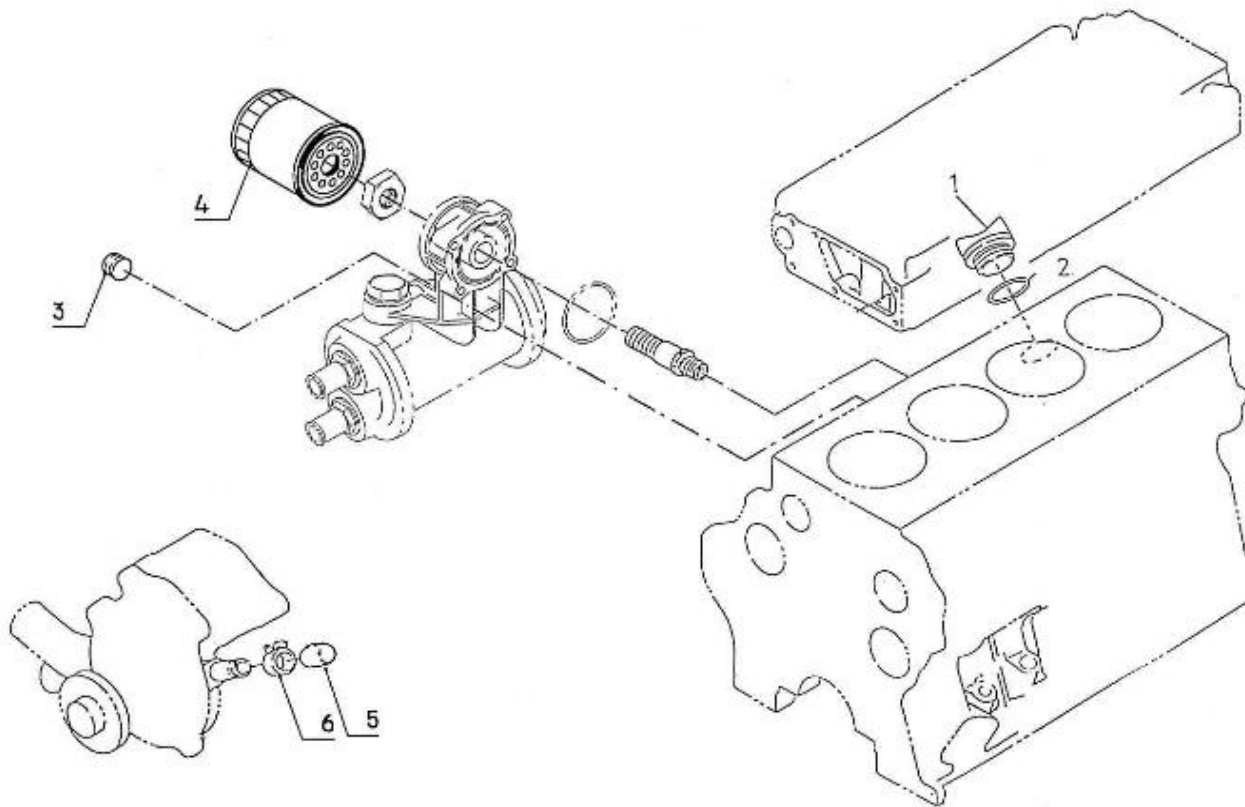

Brand: NanniDiesel	N.	Item	Description	Qty	Notes
Model: Moteur 4.340TDI	1	970490510	CAP,FILLING OIL	1	
Version: Standard	2	48328083	HOSE	1	
Subassembly: Oil cooler	3	970310264	PLUG	1	
	4	970603003	FILTER,ELEMENT OIL 4.180/90	1	
	5	970311164	PLUG (++++COLLAGE A LA LOCTITE 401)	1	
	6	970434506	CLAMP,HOSE 13-20 (POUR DURITE REF HUILE MOTEUR)	1	

V. 09/08/2013

Pag. 5/49