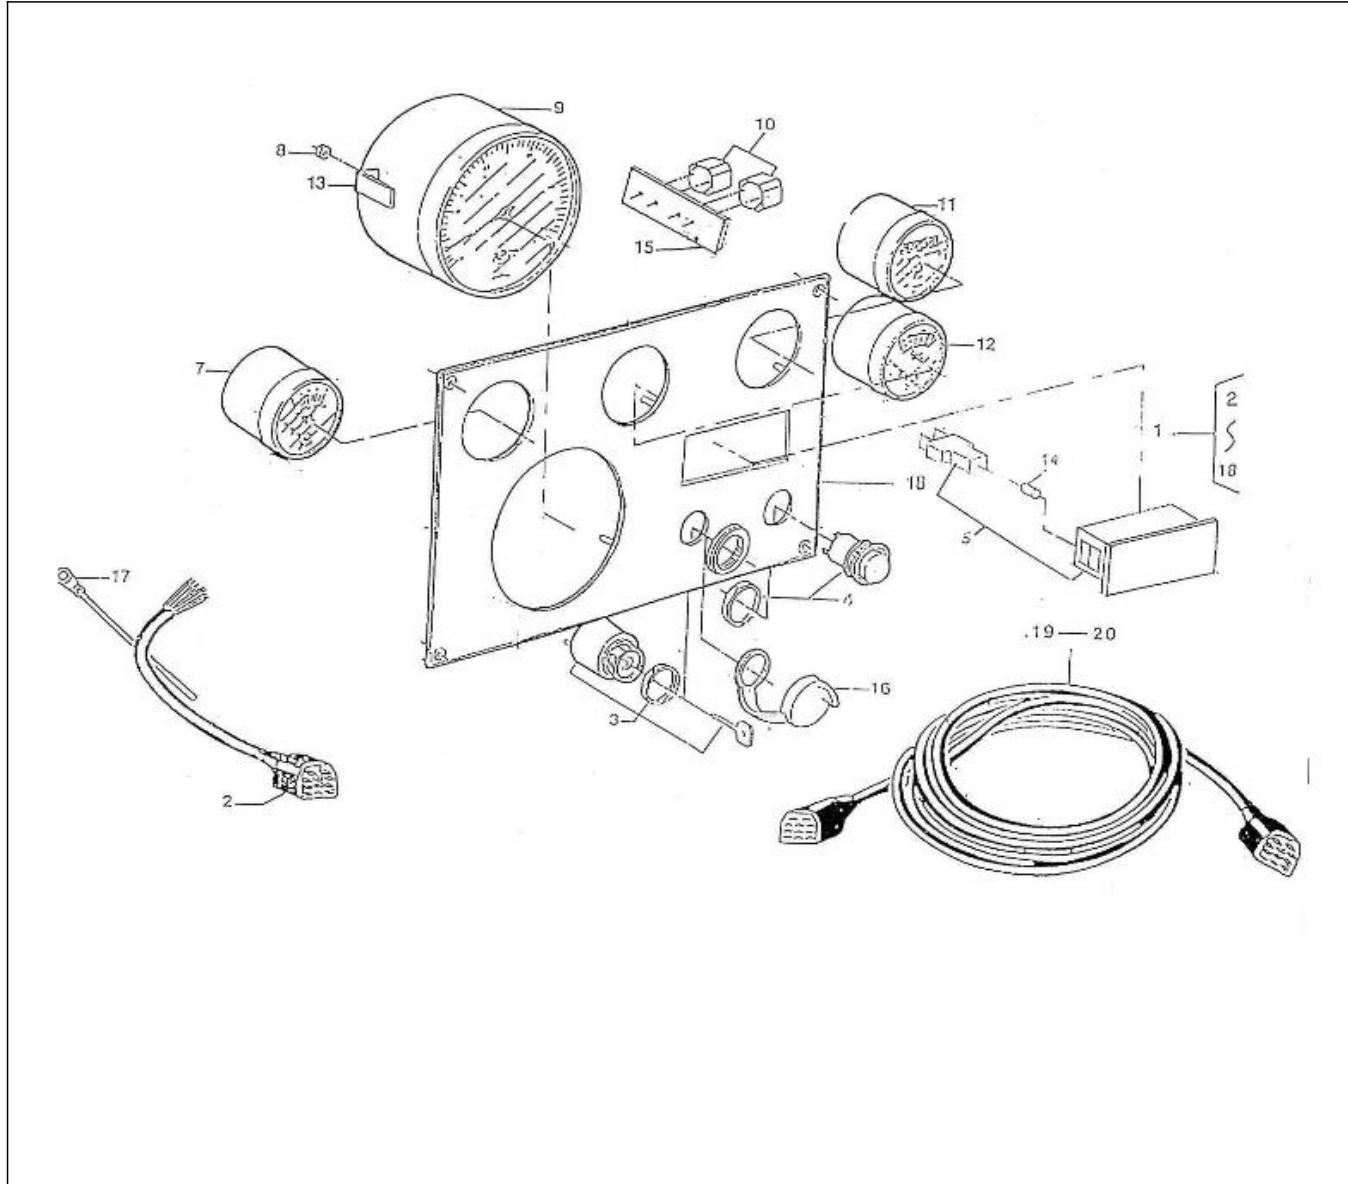

V. 09/08/2013

Pag. 39/49

Brand: NanniDiesel

Model: Moteur 4.340TDI

Version: Standard

Subassembly: C Panel 5 instruments

N.	Item	Description	Qty	Notes
1	674349	PANEL,1 INSTR.TACHO CPL VDO	1	
2	970304004	WIRING,PANEL 5INSTR. CPL. (11P)	1	
3	970302667	SWITCH,BOSCH STARTER + GLOWING	1	
4	970300967	BUTTON,PUSH	1	
5	970856005	INDICATORI OTTICI A 4 SPIE	1	
7	48200999	No longer available - TEMPERATURE GAUGE	1	
8	970301191	NUT,M 4 A2	12	
9	48200998	REVOLUTION COUNTER	1	
10	970302684	BUZZER,SONITRON SMA 24A P17.05	2	
11	48201002	REVOLUTION COUNTER	1	
12	48201000	OIL PRESSURE GAUGE 5B	1	
13	970300920	CLAMP,INSTRUMENTS	12	
14	970856011	BULB 12V-2W	9	
15	970310182	SUPPORT (. )	1	
16	970304021	COVER	1	
17	970304019	CABLEBINDER,PLASTIC 4.8X195	1	
18	645200019	PLATE,PANEL	1	
19	970302665	WIRING,INTERMEDIATE 4MTR 11POS	1	
20	970302666	WIRING,INTERMEDIATE 8MTR 11POS (TOTAL 12M)	1	