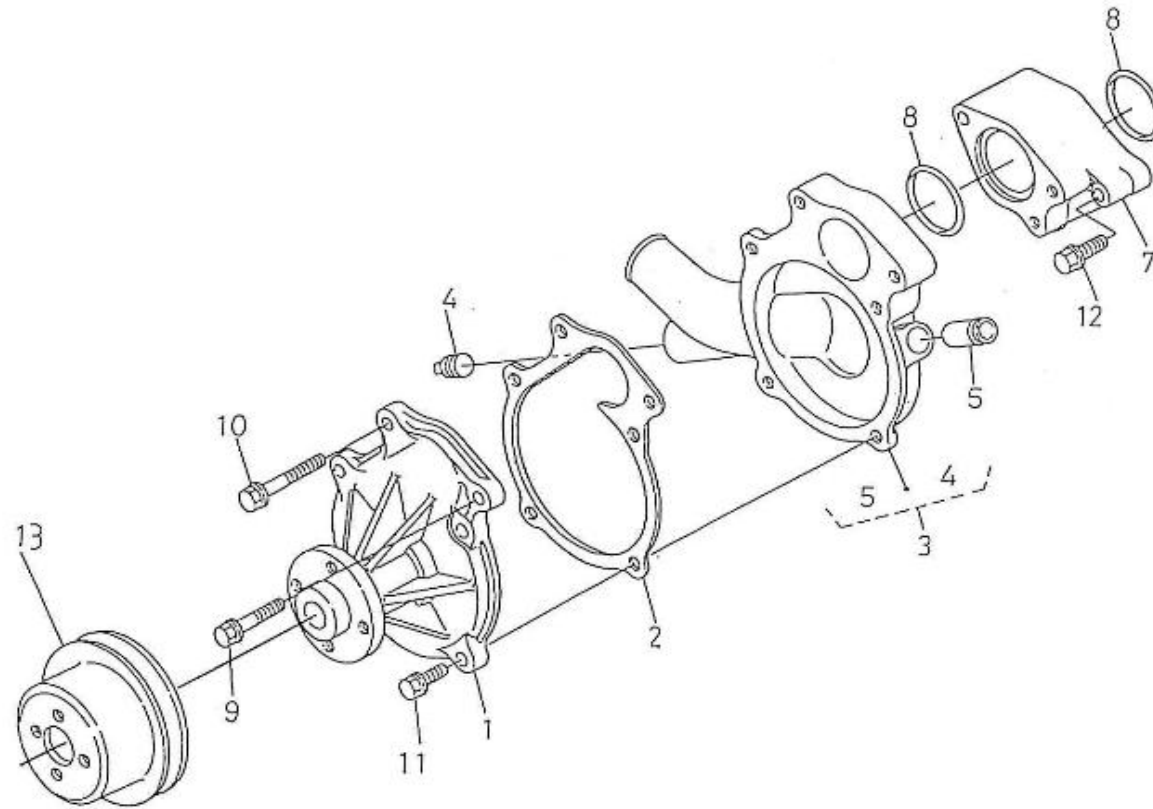

Brand: NanniDiesel

Model: Moteur 4.340TDI

Version: Standard

Subassembly: Fresh water pump

N.	Item	Description	Qty	Notes
1	970310993	PUMP,F/WATER	1	
2	970310994	GASKET	1	
3	970313117	ASSY SUPPORT W/P	1	
4	970313701	PLUG	1	
5	970310806	UNION	1	
7	970310998	SUPPORT 2,W/PUMP	1	
8	970310999	O RING	2	
9	970311000	BOLT	2	
10	970313704	BOLT,FLANGE	1	
11	970313569	BOLT,FLANGE	3	
12	970313705	BOLT,FLANGE	3	
13	970313706	PULLEY,FAN	1	

V. 09/08/2013

Pag. 24/49