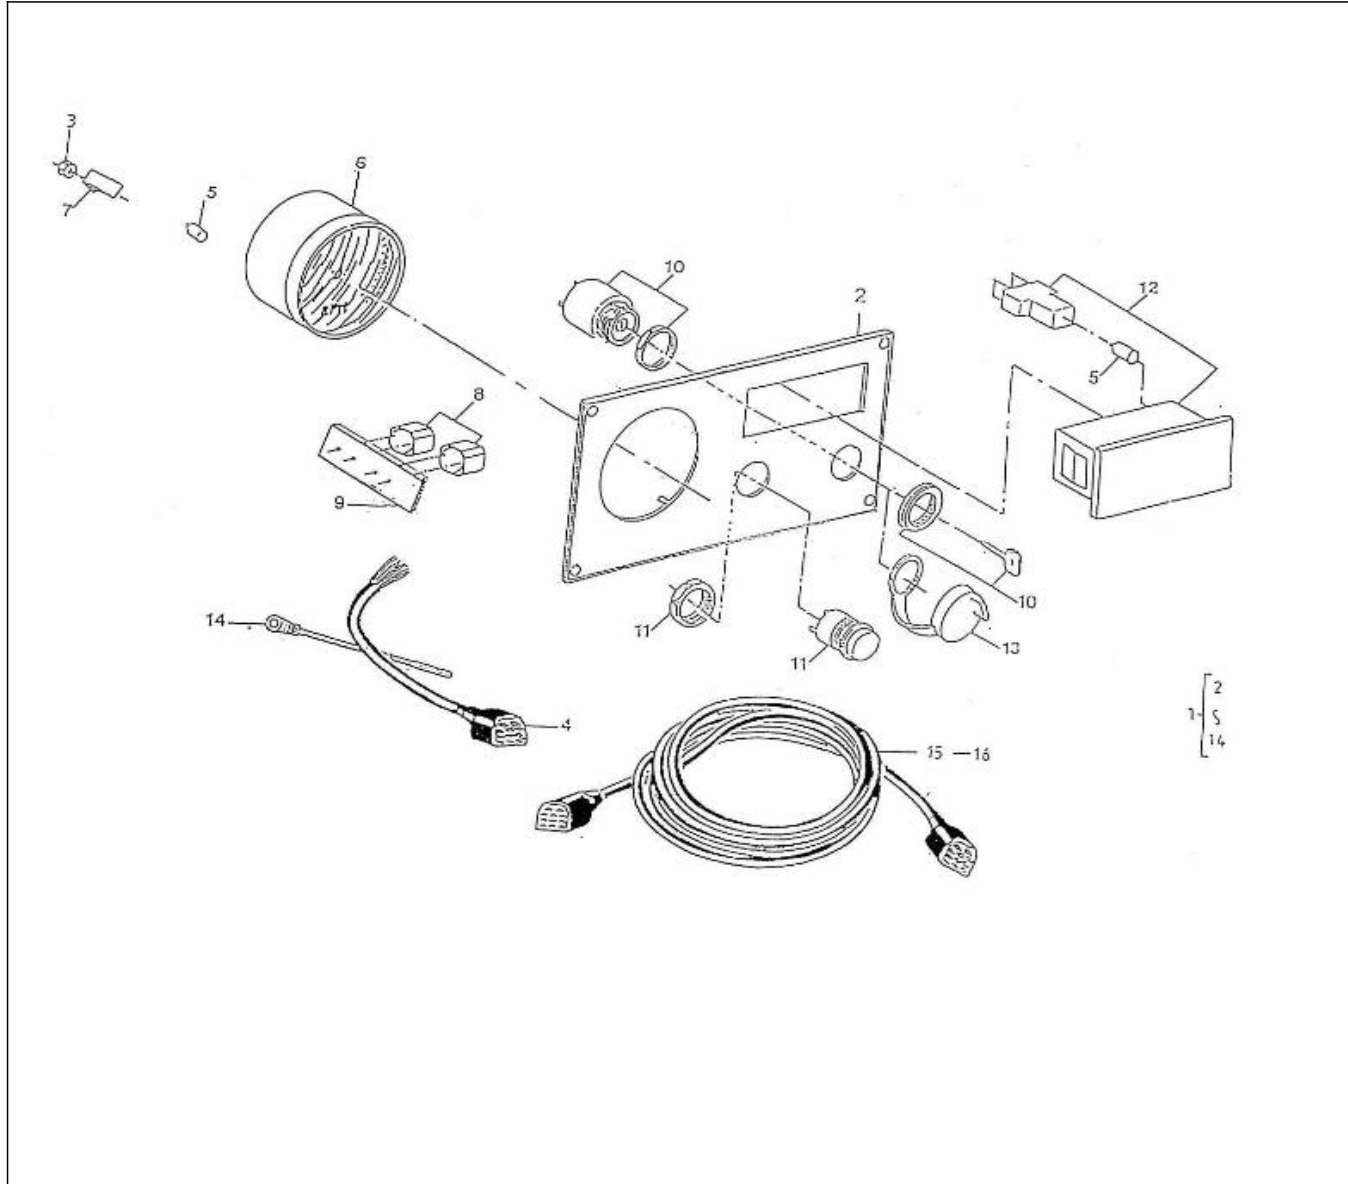

Brand: NanniDiesel
Model: Moteur 4.340TDI
Version: Standard
Subassembly: A Panel 1 instrument

N.	Item	Description	Qty	Notes
1	674351	PANEL	1	
2	645200021	PLATE,PANEL	1	
3	970301191	NUT,M 4 A2	4	
4	970302662	WIRING,PANEL 1 INSTR. (11P	1	
5	970856011	BULB 12V-2W	5	
6	48200998	REVOLUTION COUNTER	1	
7	970300920	CLAMP,INSTRUMENTS	4	
8	970302684	BUZZER,SONITRON SMA 24A P17.05	2	
9	970310182	SUPPORT (.)	1	
10	970302667	SWITCH,BOSCH STARTER + GLOWING	1	
11	970300967	BUTTON,PUSH	1	
12	970856005	INDICATORI OTTICI A 4 SPIE	1	
13	970304021	COVER	1	
14	970304019	CABLEBINDER,PLASTIC 4.8X195	1	
15	970302666	WIRING,INTERMEDIATE 8MTR 11POS (TOTAL 12M)	1	
16	970302665	WIRING,INTERMEDIATE 4MTR 11POS	1	

V. 09/08/2013

Pag. 38/49