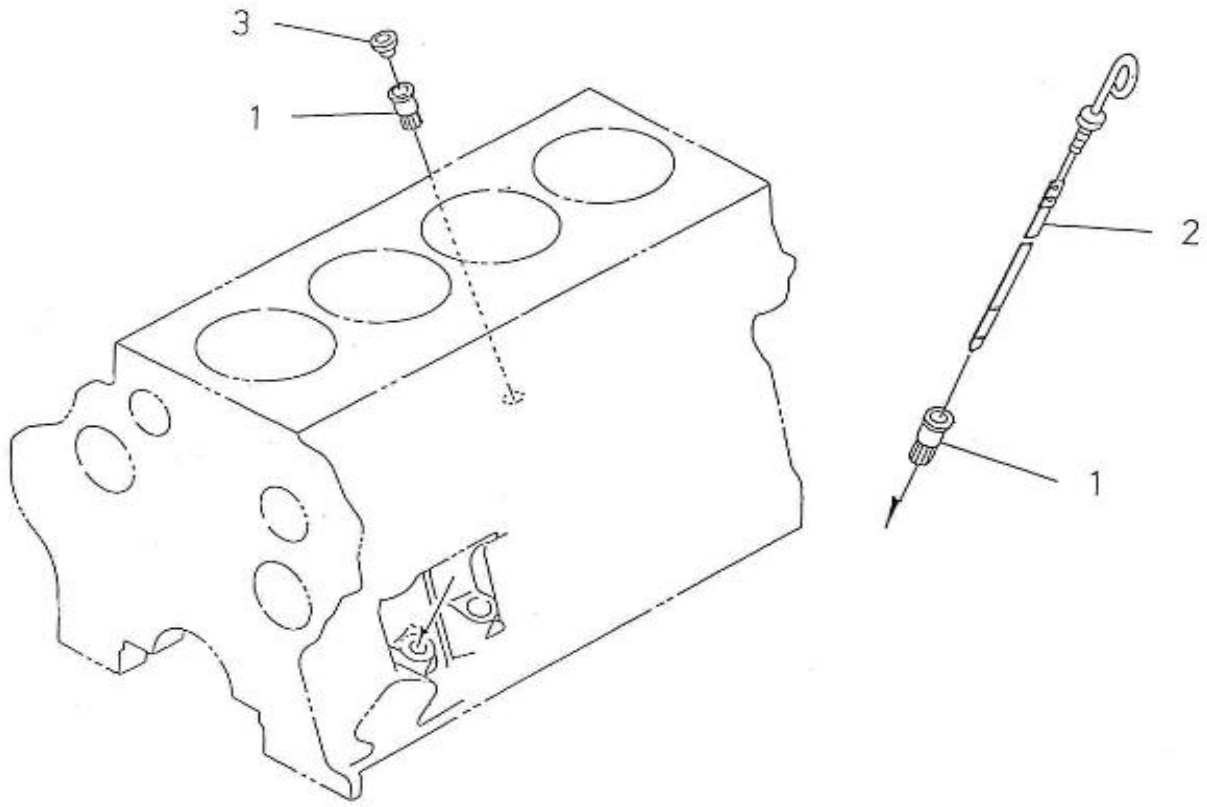

Brand: NanniDiesel	N.	Item	Description	Qty	Notes
Model: Moteur 4.340TDI	1	970310824	GUIDE,OIL GAUGE	2	
Version: Standard					
Subassembly: Oil gauge					

V. 09/08/2013

Pag. 8/49