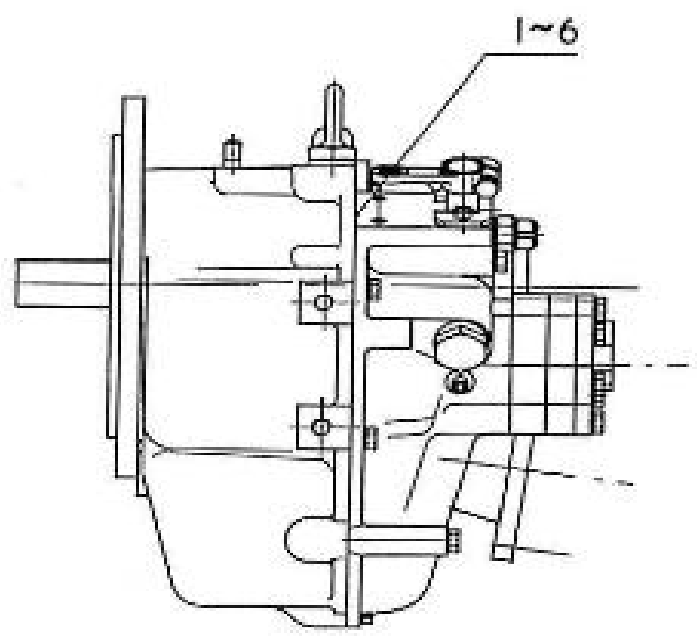

Brand: NanniDiesel
Model: Moteur 4.340TDI
Version: Standard
Subassembly: Gear box

N.	Item	Description	Qty	Notes
1	970311075	No longer available - GEARBOX TM545A-1.5R	1	
2	970311076	No longer available - GEARBOX	1	
4	970311078	No longer available - GEARBOX	1	
5	970311079	No longer available - GEARBOX	1	
6	970311080	No longer available - GEARBOX	1	

V. 09/08/2013

Pag. 44/49