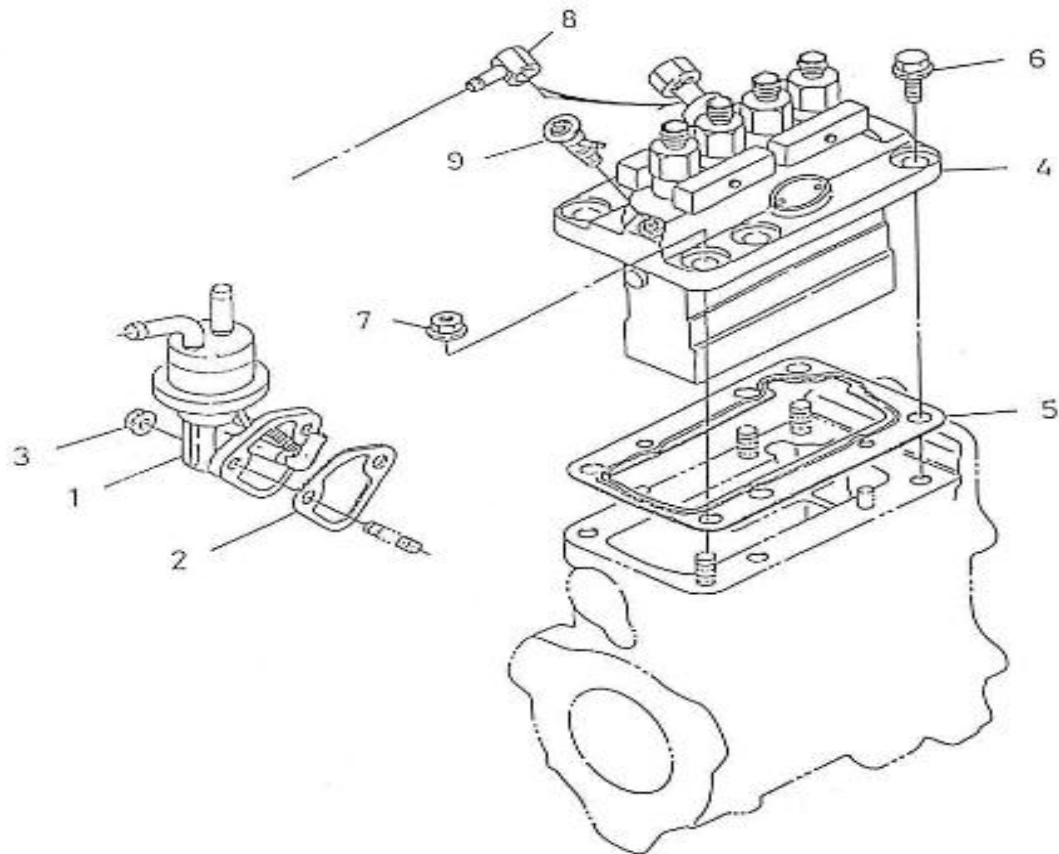

Brand: NanniDiesel	N.	Item	Description	Qty	Notes
Model: Moteur 4.340TDI	1	970310965	PUMP,FUEL FEED	1	
Version: Standard	2	970142512	GASKET,FUEL PUMP 2. 40	1	
Subassembly: Injection & Fuel pump	3	970313602	NUT,FLANGE (AFTER N°KTE08070398)	2	
	4	970310884	INJECTION PUMP	1	
	5	970310885	SHIM, INJECTION PUMP	1	
	6	970313599	BOLT,FLANGE	3	
	7	970310780	NUT,FLANGE	3	
	8	970310456	JOINT,EYE	1	
	9	970307368	ASSY COCK,,JET START	1	

V. 09/08/2013

Pag. 17/49