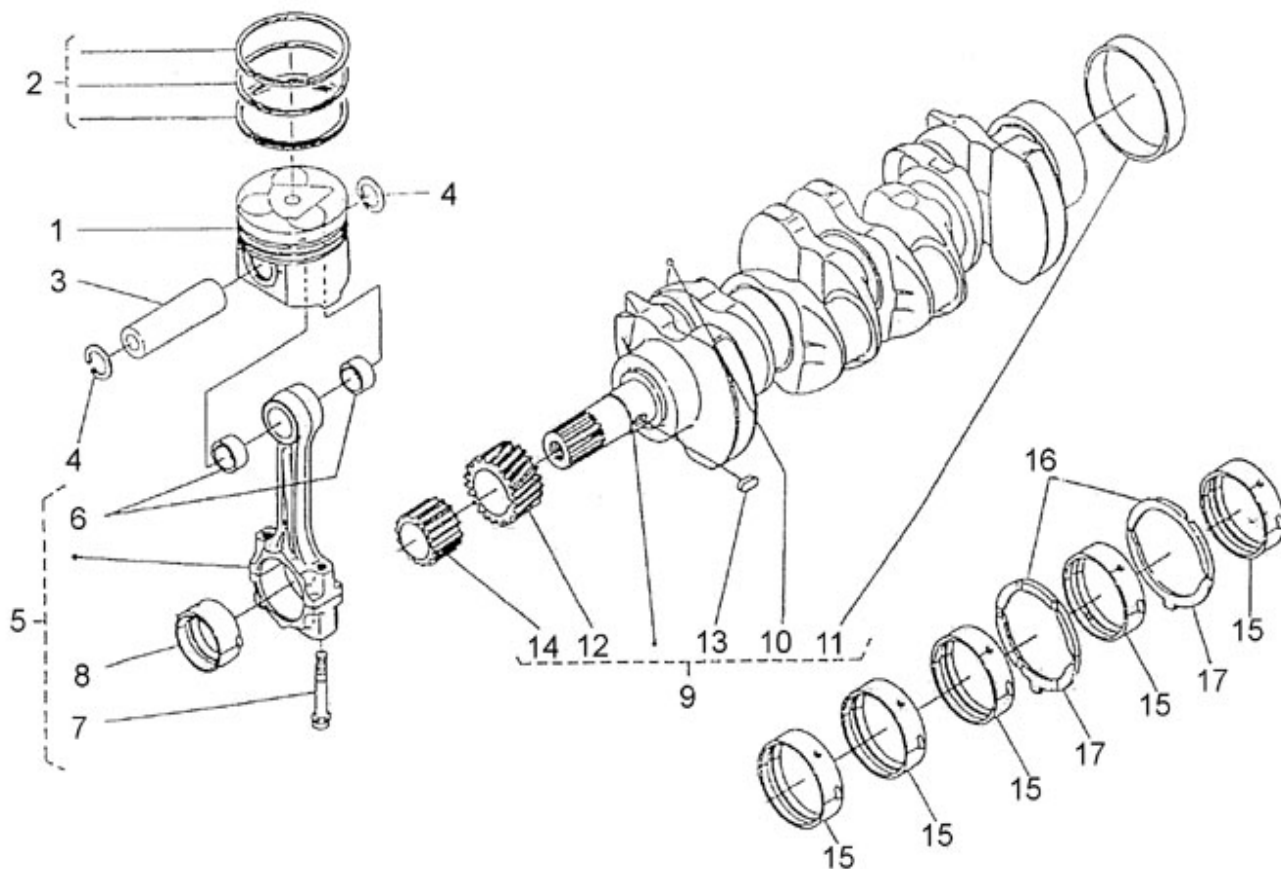

Brand: NanniDiesel

Model: Moteur 4.340TDI

Version: Standard

Subassembly: Crankshaft pistons

N.	Item	Description	Qty	Notes
1	970310842	PISTON	4	
1	970310843	PISTON 05	4	
1	970312509	PISTON (S/N BASE > YY0470)	4	S/N BASE > YY0470
2	970310844	PISTON RINGS SET (S/N BASE < YY0470)	4	S/N BASE < YY0470
2	970310845	ASSY RING,PISTON 050	4	
2	970312510	PISTON RING SET (S/N BASE > YY0470)	4	S/N BASE > YY0470
3	970310846	METAL, CONN.ROD	4	
4	970310847	CIRCLIP	8	
5	970310848	CONNECTING ROD	4	
6	970310849	BUSH,PISTON PIN	8	
7	970310850	BOLT	8	
8	970312852	METAL,CRANKPIN	4	
8	970310855	METAL,CRANK PIN 02	4	
8	970313582	METAL,CRANKPIN	4	
9	970310859	COMP.CRANKSHAFT	1	
10	970302897	BEARING,BALL	1	
11	970310860	SLEEVE	1	
12	970310861	GEAR	2	
13	970491106	KEY,FEATHER	1	
14	970310862	GEAR,OIL PUMP DRIVE	1	
15	970310863	METAL,CRANKSHAFT	5	
15	970310864	BEARING,CRANKSHAFT	5	
15	970313587	METAL,CRANKSHAFT	5	
16	970310866	METAL,SIDE	2	
16	970310867	METAL,SIDE 02	2	
16	970310868	METAL,SIDE 04	2	
17	970310869	METAL,SIDE	2	
17	970310870	METAL,SIDE 02	2	
17	970310871	METAL,SIDE 04	2	

V. 09/08/2013

Pag. 14/49