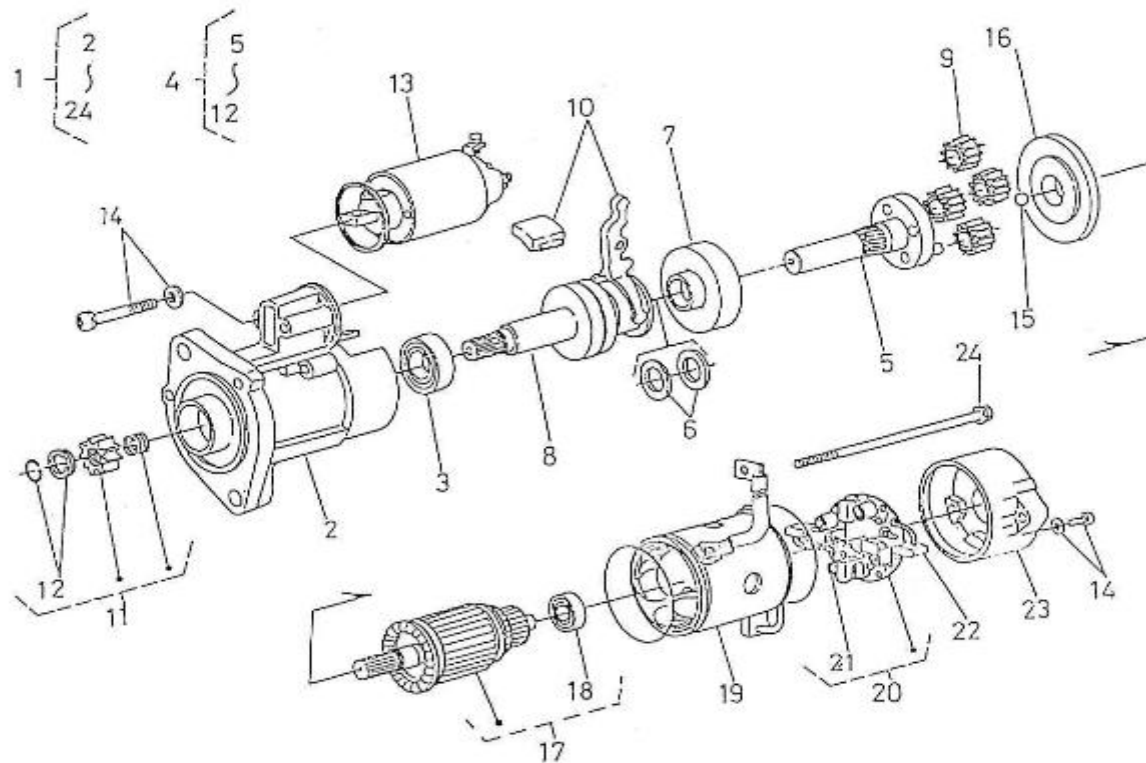

Brand: NanniDiesel

Model: Moteur 4.340TDI

Version: Standard

Subassembly: Starter component parts

N.	Item	Description	Qty	Notes
1	970310966	ASSY STARTER	1	
2	970310970	ASSY BRACKET	1	
3	970310971	BEARING	1	
4	970310972	ASSY SHAFT	1	
5	970310973	SHAFT	1	
6	970310974	SET WASHER	1	
7	970310975	SET GEAR	1	
8	970310976	CLUTCH, OVERRANNING	1	
9	970310977	ASSY GEAR	4	
10	970310978	ASSY LEVER	1	
11	970310979	SET PINION	1	
12	970310980	SET STOPPER	1	
13	970310981	HOLDER, MAGNETIC SWITCH	1	
14	970310982	SET SCREW	1	
15	970310983	BALL	1	
16	970310984	SET PACKING	1	
17	970310985	ROTOR, STARTER	1	
18	970310986	BEARING	1	
19	970310987	STATOR, STARTER	1	
20	970310988	BRUSH	1	
21	970310989	SPRING, BRUSH	4	
22	970310990	BRUSH	2	
23	970310991	ASSY BRACKET, REAR	1	
24	970310992	SET BOLT	1	

V. 09/08/2013

Pag. 36/49