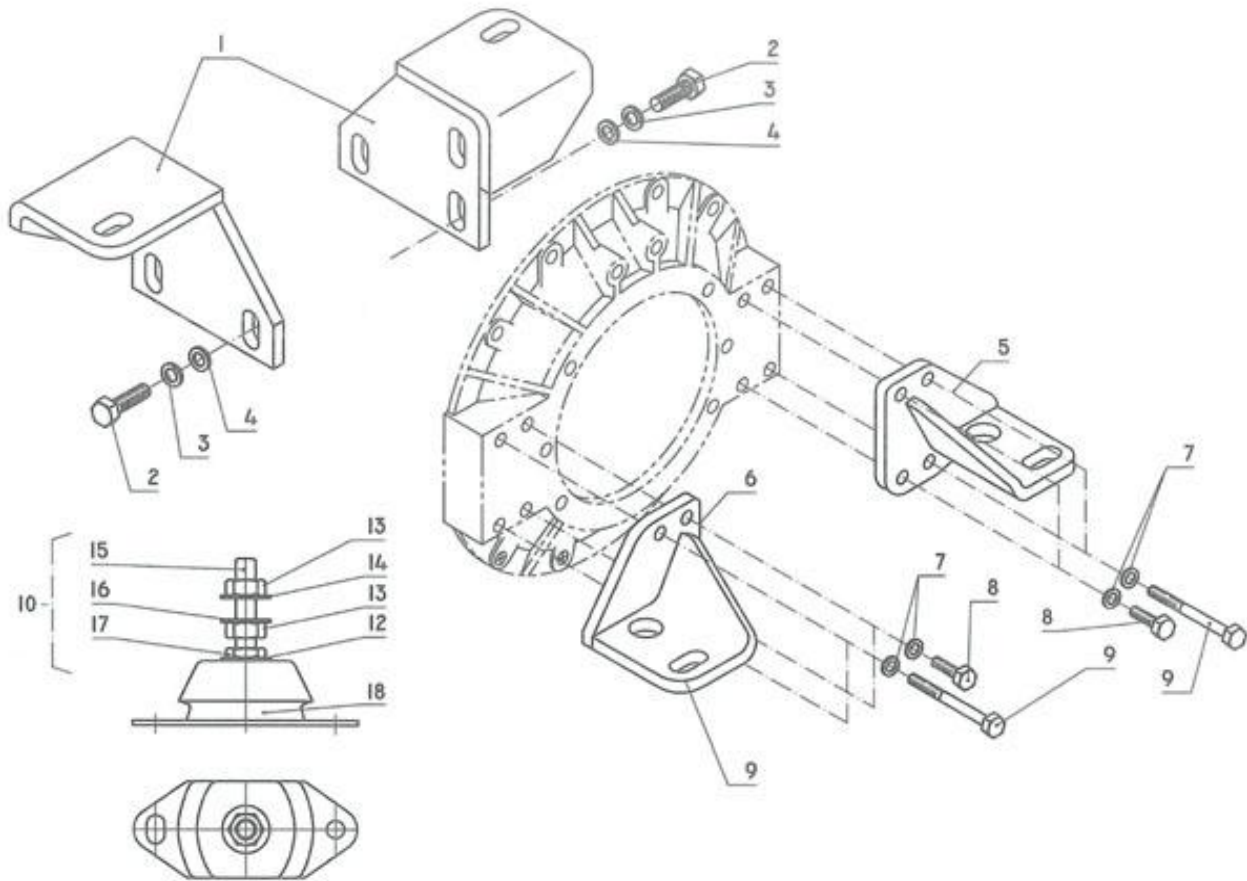

Brand: NanniDiesel

Model: Moteur 4.340TDI

Version: Standard

Subassembly: Engine mount

N.	Item	Description	Qty	Notes
1	95310404	ENGINE MOUNT	2	
2	970301736	BOLT,HEX M12X1,25X 30 (+++ FIX . SUPPORT)	12	
3	970409154	WASHER,SPRING D12	12	
4	970409153	WASHER,PLAIN D12 (ENTRETOISE JOINT BANJO)	12	
5	95310406	ENGINE MOUNT	1	
6	95310405	ENGINE MOUNT	1	
7	970119136	WASHER,SPRING D10 (POUR INVERSEUR)	8	
8	970649721	BOLT,HEX M10X 30 (++Fixer support refroid sans bloquage)	4	
9	39160462	BOLT (+++ FIX . SUPPORT)	4	
10	970301081	MOUNT,RUBBER CPL.55 MEDIUM	4	
11	970301736	BOLT,HEX M12X1,25X 30 (+++ FIX . SUPPORT)	1	
12	970639203	NUT,M16 LOW	1	
13	970896520	NUT	2	
14	970649109	WASHER,SPRING D16	1	
15	970609116	STUD,M16X100 (TIGE D' EXTRACTION)	1	
16	970639203	NUT,M16 LOW	1	
17	970639203	NUT,M16 LOW	1	
18	970301081	MOUNT,RUBBER CPL.55 MEDIUM	2	

V. 09/08/2013

Pag. 48/49