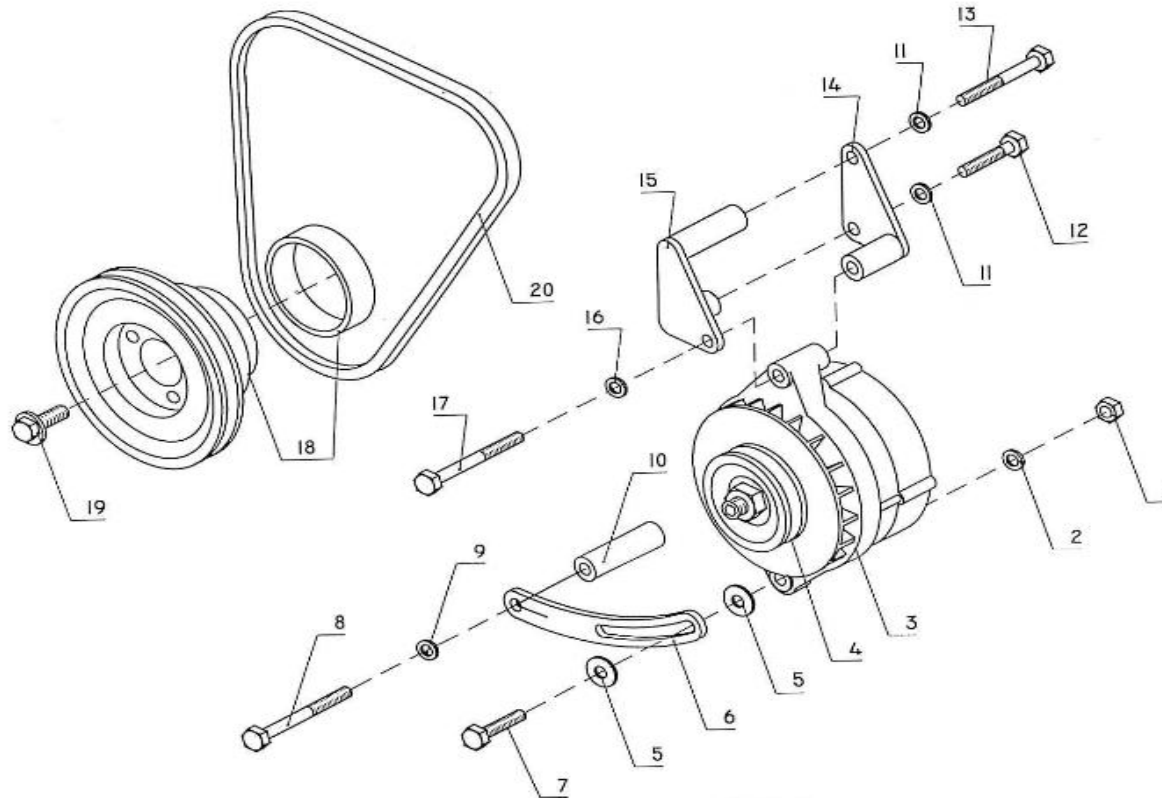

Brand: NanniDiesel

Model: Moteur 4.340TDI

Version: Standard

Subassembly: Alternator Assy.Std.

N.	Item	Description	Qty	Notes
1	970027322	NUT,M 8 (++ECROU FIL DEMARREUR)	1	
2	970119138	WASHER,SPRING D 8 (TENDEUR)	1	
3	970307522	ALTERNATOR,14V-60A	1	
4	970307521	PULLEY	1	
5	970304050	WASHER	2	
6	970310736	TIGHTENER,V-BELT	1	
7	970024016	BOLT,HEX M 8X 40 (+++ FIX . PTO)	1	
8	970300191	BOLT,HEX M 8X100 (+++ FIX COUDE ECHAP)	1	
9	970119138	WASHER,SPRING D 8 (TENDEUR)	1	
10	970310737	SPACER, BELT TIGHTENER	1	
11	970119136	WASHER,SPRING D10 (POUR INVERSEUR)	2	
12	970639604	BOLT,HEX M10X 55 (POUR SUPPORT AR)	1	
13	970644115	BOLT,HEX M10X 90 (ADAPT TUYAU ENTREE COUDE)	1	
14	95310408	SUPPORT,ALTERNATOR	1	
15	95310409	BRACKET	1	
16	970039794	WASHER	1	
17	970307495	BOLT	1	
18	970313588	PULLEY,FAN DRIVE	1	
19	970307770	BOLT	1	
20	48108082	V-BELT	1	

V. 09/08/2013

Pag. 37/49