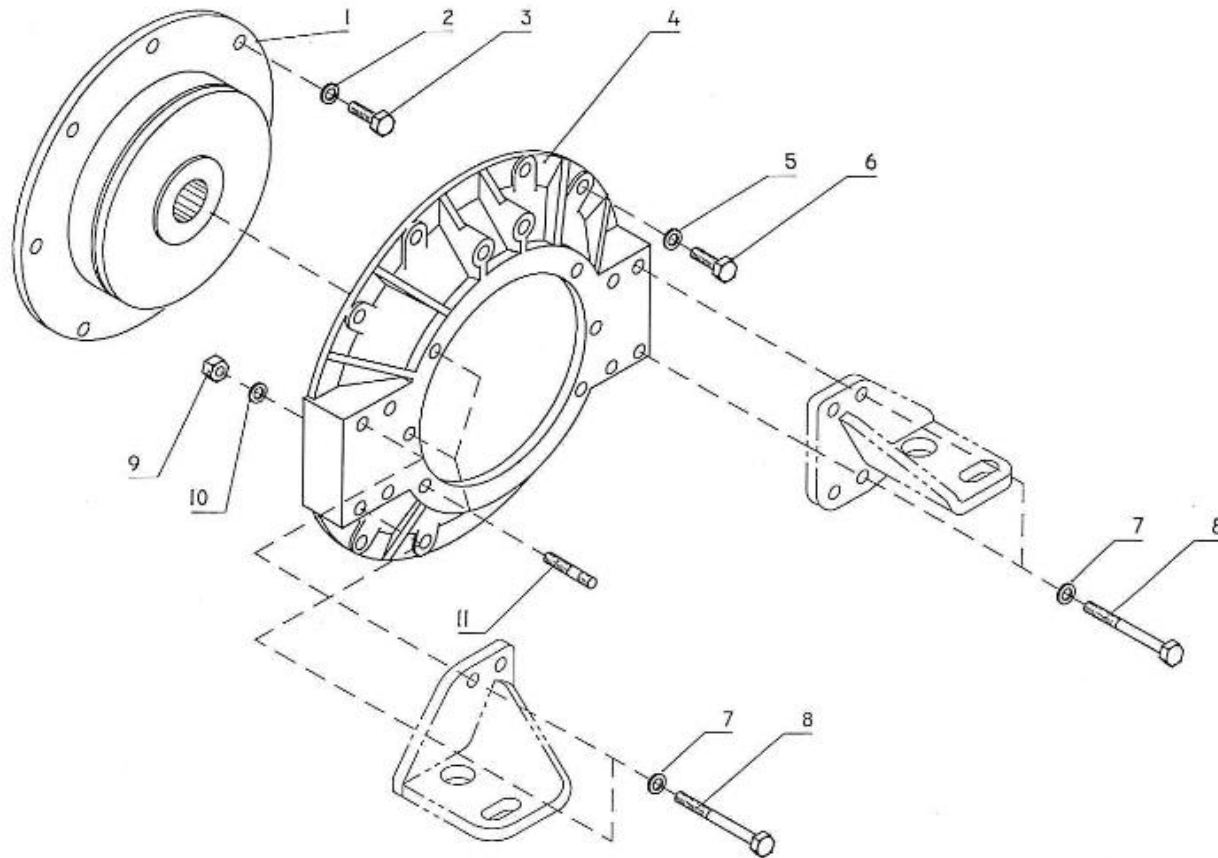

V. 09/08/2013

Pag. 42/49

Brand: NanniDiesel

Model: Moteur 4.340TDI

Version: Standard

Subassembly: Flywheel housing

N.	Item	Description	Qty	Notes
1	970311163	COUPLING	1	
2	970119137	WASHER,CORRUGATED D10	8	
3	970300044	BOLT,HEX M10X1,25X 25 (+++ FIX . SUPPORT )	8	
4	95200228	HOUSING	1	
5	970119137	WASHER,CORRUGATED D10	8	
6	970499051	BOLT,HEX M10X1,25X 30 (+++ FIX . PTO )	8	
7	970119136	WASHER,SPRING D10 (POUR INVERSEUR )	4	
8	39160462	BOLT (+++ FIX . SUPPORT )	4	
9	970119143	NUT, M10	6	
10	970119137	WASHER,CORRUGATED D10	6	
11	39020435	STUD BOLT	6	