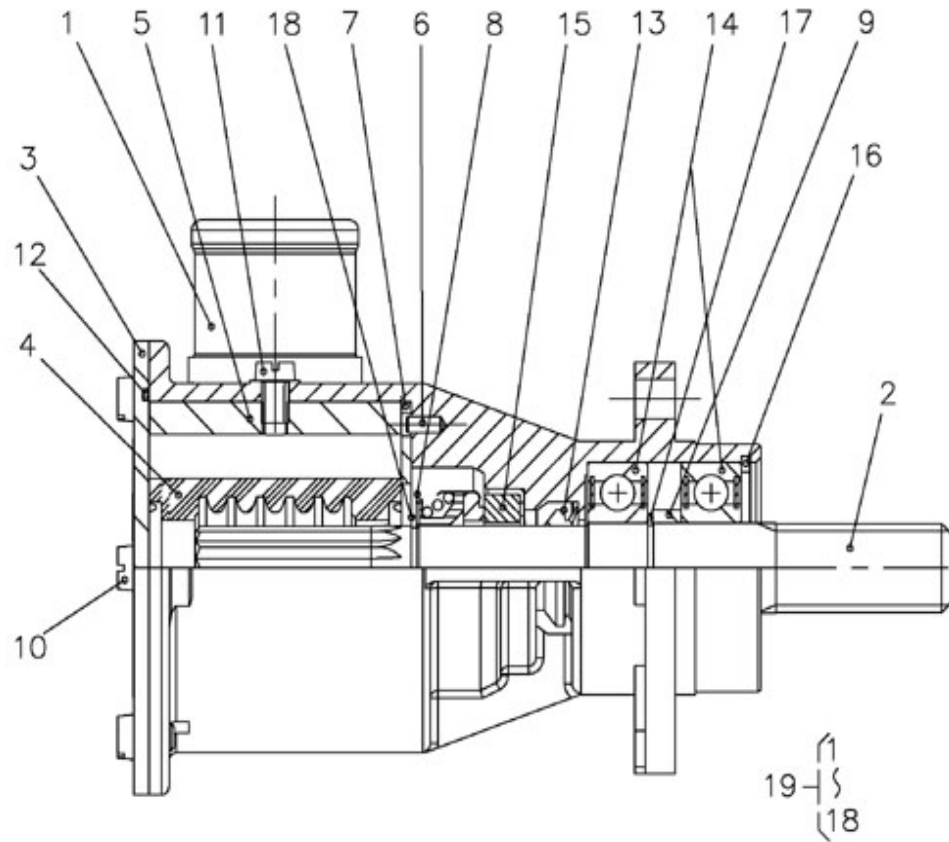

Brand: NanniDiesel

Model: Moteur 4.340TDI

Version: Standard

Subassembly: Sea water pump spare parts

N.	Item	Description	Qty	Notes
1	970313126	BODY, WATER PUMP	1	
2	970315143	Shaft F7B-9	1	
3	970313122	COVER	1	
4	970544310	IMPELLER, WATER PUMP F 7B-803	1	
5	970313139	CAM, WATER PUMP	1	
6	970303675	PIN, WATER PUMP F5B-9000	1	
7	970313125	SPACER	1	
8	970313128	WASHER, WATER PUMP	1	
9	970313134	SPACER	1	
10	970312429	SCREW	6	
11	970304048	SCREW, CAM WATER PUMP	1	
12	970313123	GASKET	1	
13	970313130	LIP SEAL	1	
14	970312426	BALL BEARING	2	
15	970313129	GASKET	1	
16	970614627	RING, RETAINING	1	
17	970304049	CIR-CLIP	1	
18	970313127	CIRCLIPS	1	
19	970312790	PUMP, WATER	1	

POMPE/PUMP REF : 970312790

V. 09/08/2013

Pag. 30/49