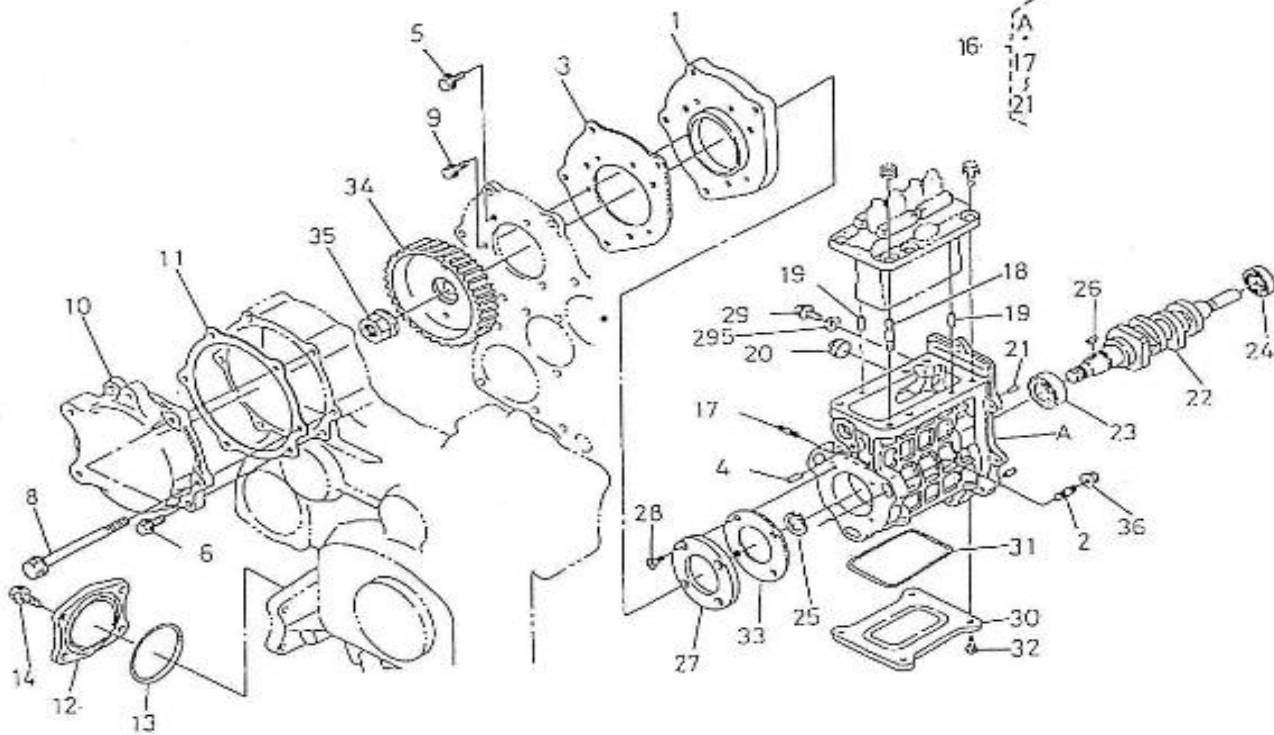

Brand: NanniDiesel

Model: Moteur 4.340TDI

Version: Standard

Subassembly: Fuel camshaft

N.	Item	Description	Qty	Notes
1	970310921	BASE,INJ.PUMP	1	
2	970310922	STUD	3	
3	970310923	GASKET	1	
4	970313633	PIN,STRAIGHT	1	
5	970310835	BOLT,FLANGE	3	
6	970313599	BOLT,FLANGE	1	
8	970313549	BOLT,FLANGE	5	
9	970310926	BOLT,FLANGE	3	
10	970310927	COVER INJECTION PUMP	1	
11	970310928	GASKET	1	
12	970310929	COVER,OIL FILTER	1	
13	970310930	O,RING	1	
14	970313545	BOLT,FLANGE	4	
16	970310932	ASSY HOUSING	1	
17	970492513	STUD, M 6X 16	2	
18	970313636	STUD	3	
19	970490122	PIN,CYLINDRICAL	2	
20	970310934	PLUG	1	
21	970313638	PIN,STRAIGHT	2	
22	970310936	SHAFT	1	
23	970310937	BEARING,BALL	1	
24	970310938	BEARING BALL	1	
25	970492135	CIR-CLIP,EXTERNAL	1	
26	970302993	KEY,FEATHER	1	
27	970313644	STOPPER,FUEL C/SHAFT	1	
28	970313544	SCREW,CSK-HD	4	
29	970310819	BOLT,FLANGE	2	
30	970310940	COVER	1	
31	970310941	GASKET	1	
32	970310942	VIS	4	
33	970310943	GASKET	1	
34	970310944	GEAR,INJ.PUMP	1	
35	970313645	NUT,UBS	1	
36	970310780	NUT,FLANGE	3	
295	970491131	WASHER,SEAL	2	

V. 09/08/2013

Pag. 16/49