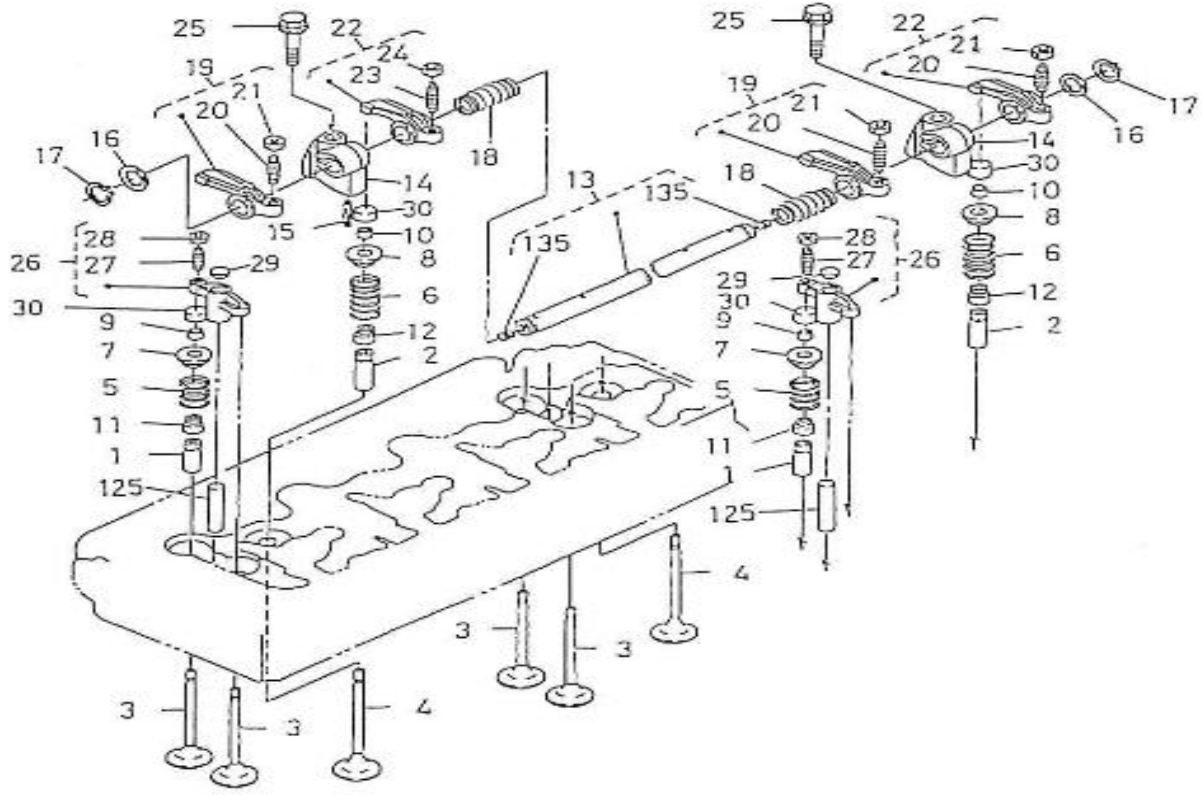

Brand: NanniDiesel

Model: Moteur 4.340TDI

Version: Standard

Subassembly: Valves & Springs

N.	Item	Description	Qty	Notes
1	970302720	GUIDE,VALVE INTAKE 4.150	8	
2	970301940	GUIDE,VALVE EXHAUST	4	
3	970311005	INLET VALVE	8	
4	970311006	EXHAUST VALVE	4	
5	970311007	SPRING,VALVE	8	
6	970302005	SPRING,VALVE	4	
7	970491004	RETAINER,VALVE SPRING	8	
8	970302006	RETAINER,VALVE SPRING	4	
9	970491005	COLLET,VALVE SPRING	8	
10	970302007	COLLET,VALVE SPRING	4	
11	970311008	INLET VALVE SEAL	8	
12	970311009	EXHAUST VALVE SEAL	4	
13	970311011	ROCKER SHAFT	1	
14	970311012	ROCKER BRACKET	4	
15	970311013	PIN SPRING	1	
16	970311014	WASHER	2	
17	970313714	CIR CLIP,EXTERNAL	2	
18	970313715	SPRING	3	
19	970311017	ROCKER	4	
20	970302019	SCREW,ADJUSTING	8	
21	970302021	NUT	8	
22	970311020	ASSY ROKER ARM	4	
25	970313719	BOLT,FLANGE	4	
26	970311022	ASSY ARM	4	
27	970311023	SCREW	4	
28	970302795	NUT	4	
29	970311024	PAD	4	
30	970302009	CAP,VALVE	4	
125	970311010	PIN	4	
135	970313711	SCREW,SET	2	

V. 09/08/2013

Pag. 10/49