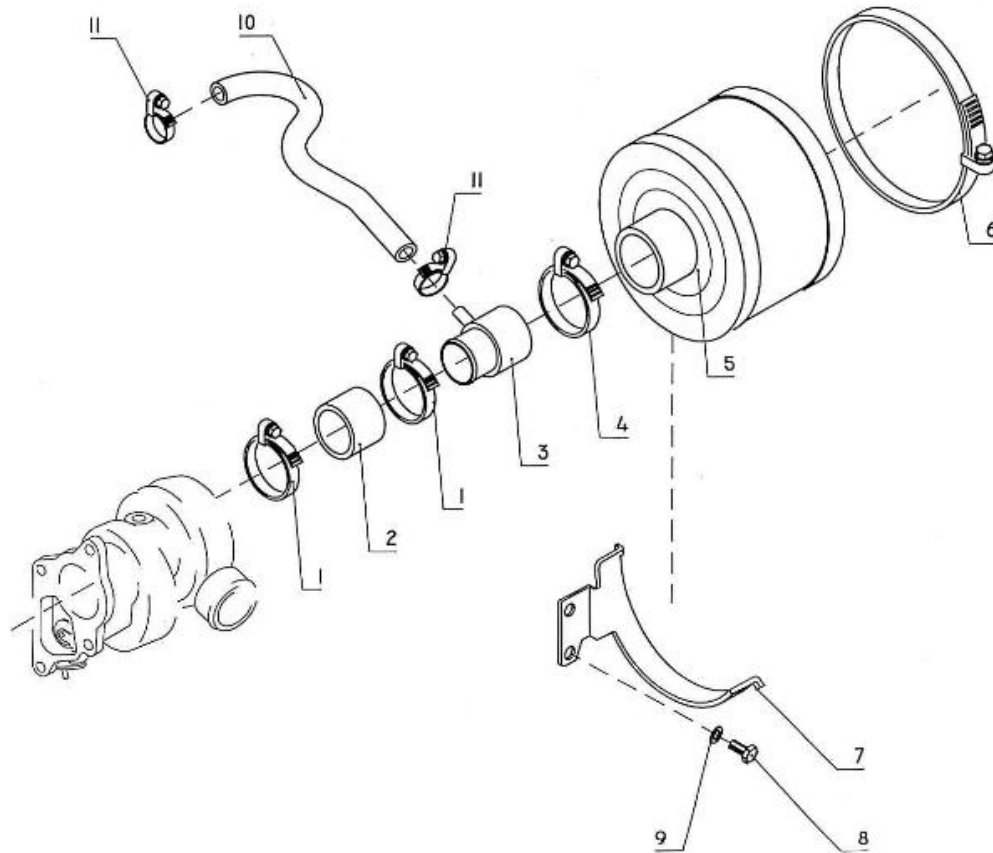

Brand: NanniDiesel

Model: Moteur 4.340TDI

Version: Standard

Subassembly: Air filter Assy

N.	Item	Description	Qty	Notes
1	970634621	CLAMP,HOSE	2	
2	970301490	HOSE,D45 L= 60	1	
3	95312219	NIPPLE AIR FILTER	1	
4	970300071	CLAMP,HOSE 50-65	1	
5	48100789	FILTER	1	
6	970311051	Please consult us - STRAP	1	
7	95310420	SUPPORT AIR FILTER	1	
8	970119141	BOLT,HEX M8X 20 (++)FIX CATER VOLANT)	2	
9	970119139	WASHER,CORRUGATED D8 (DONT 3 PTO)	2	
10	48328081	HOSE	1	
11	970434506	CLAMP,HOSE 13-20 (POUR DURITE REF HUILE MOTEUR)	2	

V. 09/08/2013

Pag. 21/49