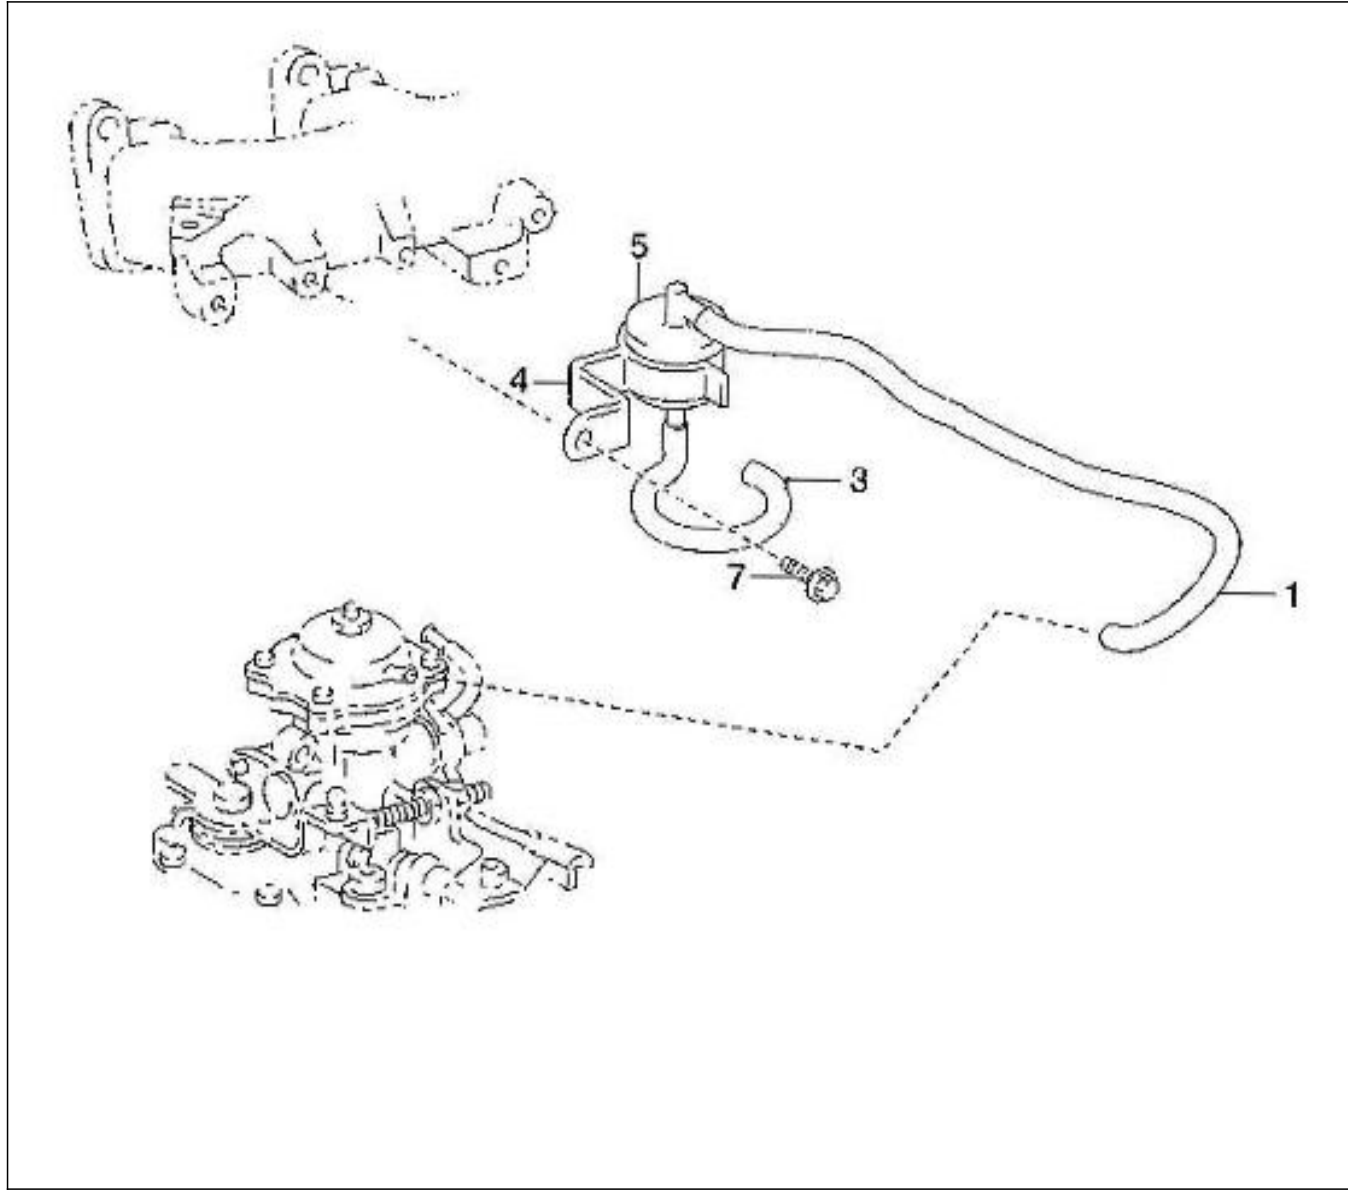

Brand: NanniDiesel
Model: Moteur 4.390TDI
Version: Standard
Subassembly: Vacuum piping

N.	Item	Description	Qty	Notes
1	32803001	PIPE	1	
3	32803001	PIPE	1	
4	970312284	CLAMP	1	
5	970312285	FILTER,GAS	1	
7	970312287	BOLT	1	

V. 07/02/2012

Pag. 18/40