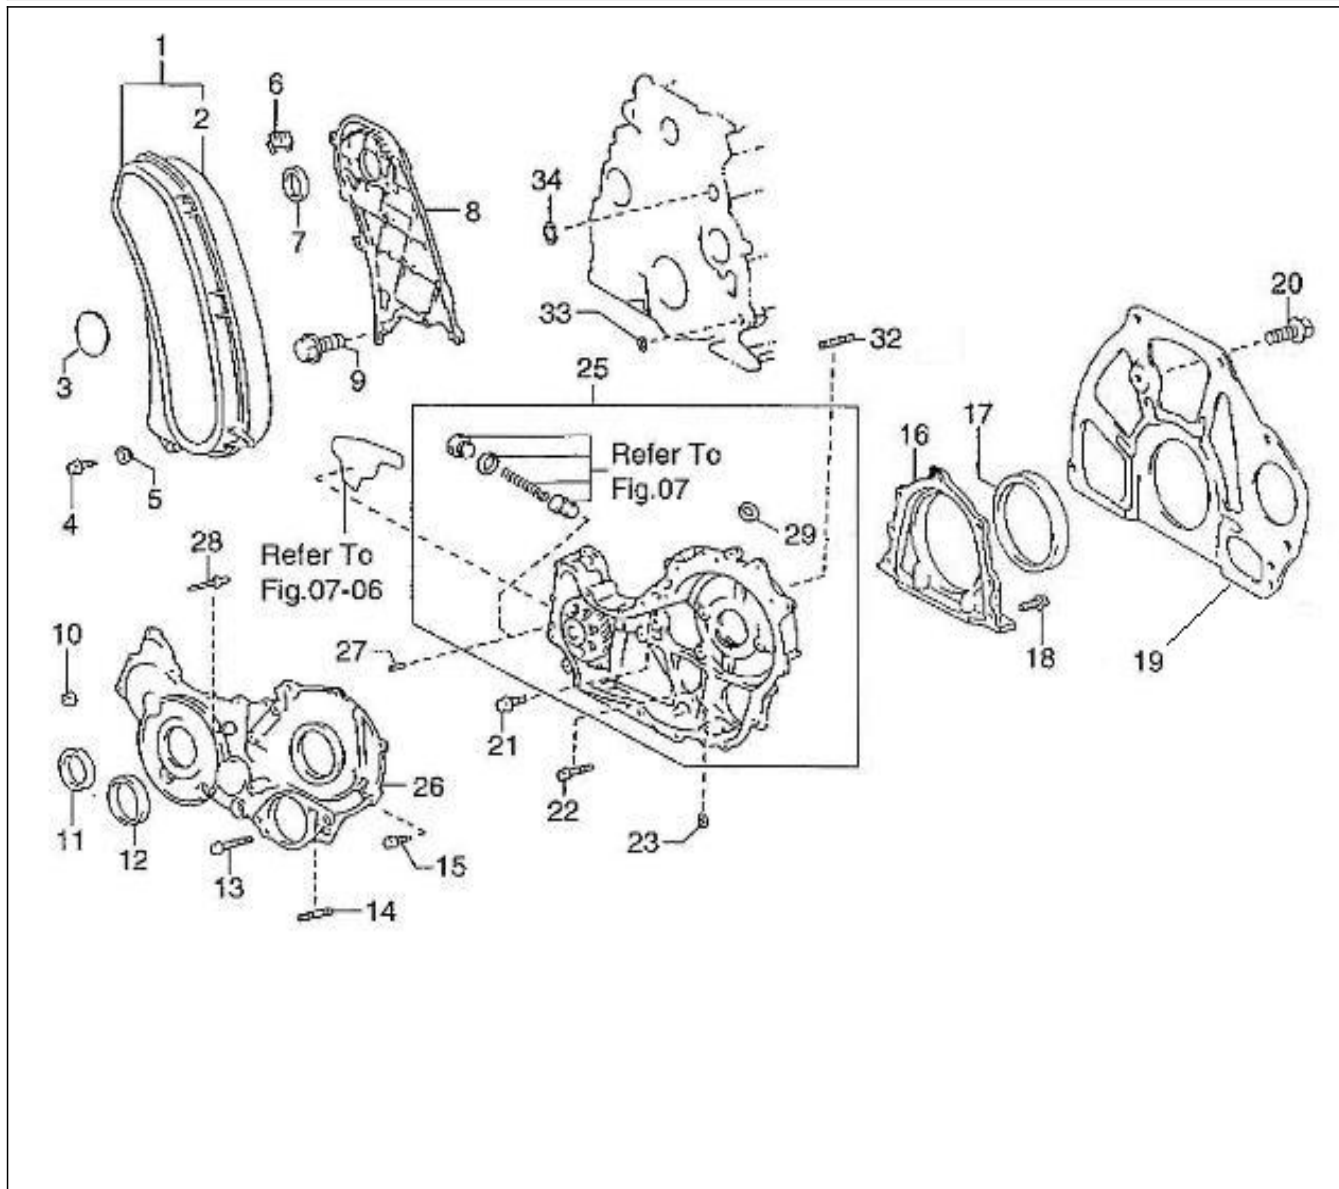

V. 07/02/2012

Pag. 2/40

Brand: NanniDiesel

Model: Moteur 4.390TDI

Version: Standard

Subassembly: Timing case

N.	Item	Description	Qty	Notes
1	970312072	COVER	1	
2	970312073	GASKET,GAER CASE NA	1	
3	970312074	PLUG	1	
4	970312075	BOLT	4	
5	970312076	WASHER, SEAL	4	
6	970312077	CLIP	2	
7	970312078	GASKET	1	
8	970312079	RETAINER, CAM SHAFT OIL SEAL	1	
9	970312080	BOLT, WASHER BASED HEAD HEXAGO	7	
10	970312061	NUT	2	
11	970312082	GASKET	1	
12	970312083	GASKET	1	
13	970312084	BOLT	4	
14	970312085	STUD	2	
15	970312251	BOLT	10	
16	970312087	RETAINER, OIL SEAL	1	
17	970312088	GASKET	1	
18	970312251	BOLT	5	
19	970312090	PLATE, RR END, N°1	1	
20	970312091	BOLT, FLANGE	1	
21	970312092	BOLT, UNION	1	
22	970312210	BOLT,W/WASHER	8	
23	970312094	O RING	1	
25	970312095	CASE ASSY, TIMING GEAR	1	
26	970312096	COVER	1	
27	970312097	PIN, STRAIGHT	1	
28	970312098	POINTER TIMING	1	
29	970312099	GASKET, OIL PUMP RELIEF VALVE	1	
32	970312100	STUD	2	
33	970312101	O-RING - GEAR CASE	1	
34	970312102	O RING	1	

V. 07/02/2012

Pag. 3/40

Brand: NanniDiesel

Model: Moteur 4.390TDI

Version: Standard

Subassembly: Oil pan

N.	Item	Description	Qty	Notes
1	970312059	PAN SUB-ASSY, OIL	1	
2	970312060	STUD	2	
3	970312061	NUT	2	
4	970312062	BOLT, W/WASHER	22	
5	970312063	PLUG, W/HEAD STRAIGHT SCREW	1	
6	970312064	GASKET	1	
11	970312065	GUIDE, OIL LEVEL	1	
13	970312094	O RING	1	
14	970312067	DIPSTICK	1	
15	970312068	NOZZLE SUB ASSY, OIL, N°1	4	
16	970312069	VALVE SUB ASSY, OIL CHECK	4	
17	970312070	VALVE SUB ASSY, OIL CHECK	4	
18	970312071	PLUG	1	