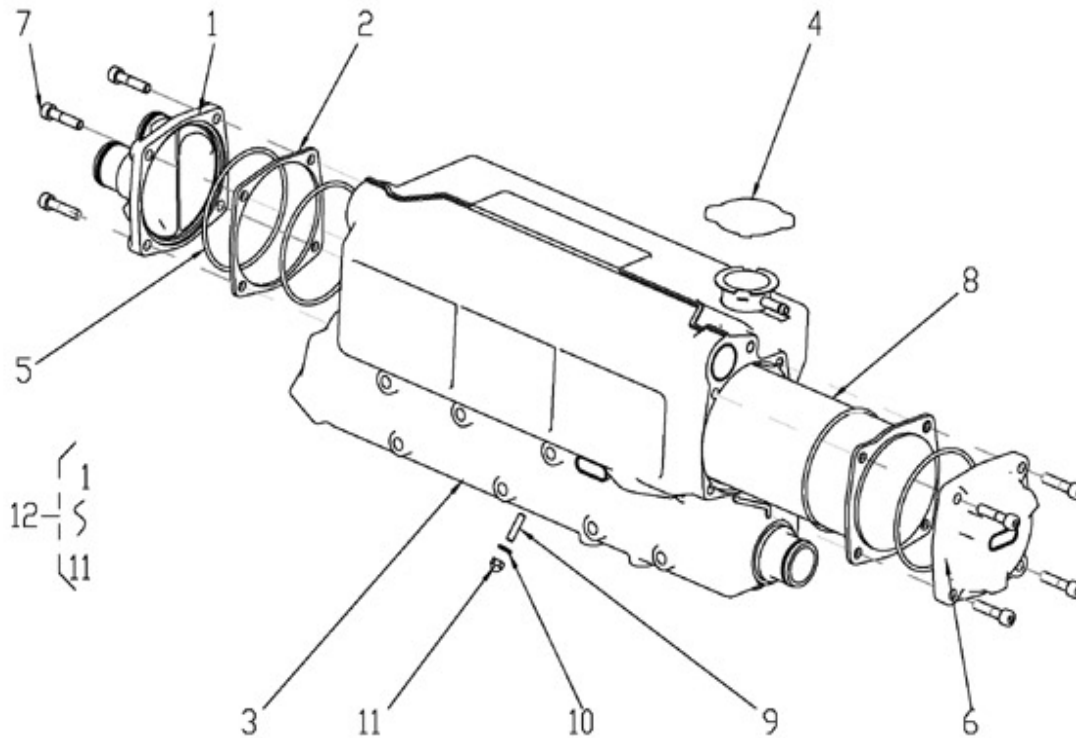

Brand: NanniDiesel

Model: Moteur 4.390TDI

Version: Standard

Subassembly: Heat exchanger spare parts

N.	Item	Description	Qty	Notes
1	970312449	COVER	1	
2	970312453	SPACER	1	
3	970312442	BODY	1	
4	970312799	FILLING CAP	1	
5	48418167	O RING	4	
6	970312450	COVER	1	
7	970310755	BOLT (POUBELLE)	8	
8	970312451	TUBE STACK	1	
9	970312802	BOLT M6x25	1	
9	48300378	HEAT EXCHANGER	1	
10	970312803	BUSH	1	
11	970312804	NUT	1	

V. 07/02/2012

Pag. 23/40