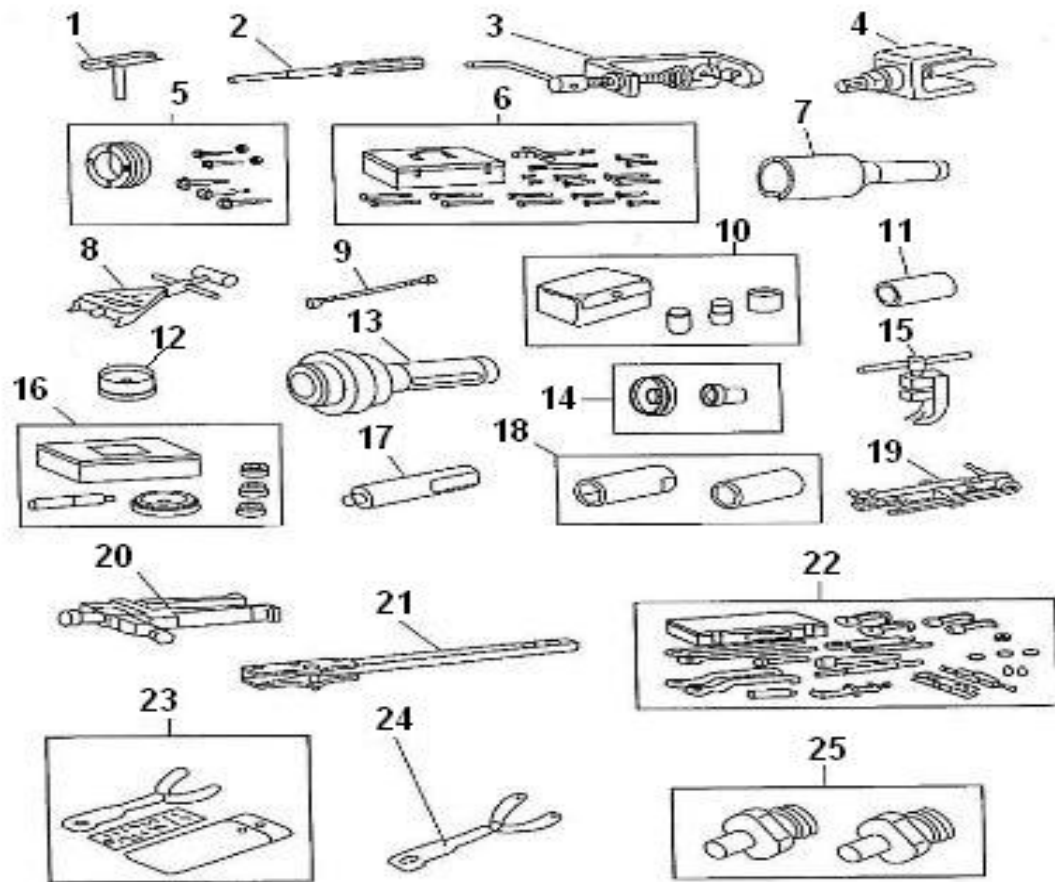

Brand: NanniDiesel	N.	Item	Description	Qty	Notes
Model: Moteur 4.390TDI	3	970312372	VALVE TOOL	1	
Version: Standard	4	970312373	TOOL	1	
Subassembly: Tools	6	970312374	EXTRACTOR	1	
	8	970312375	BELT TENSION GAUGE	1	
	13	970312376	TOOL	1	
	15	970312377	VALVE CLEARANCE ADJUSTING TOOL	1	
	19	970312378	INJECTION PUMP TOOL	1	

V. 07/02/2012

Pag. 38/40