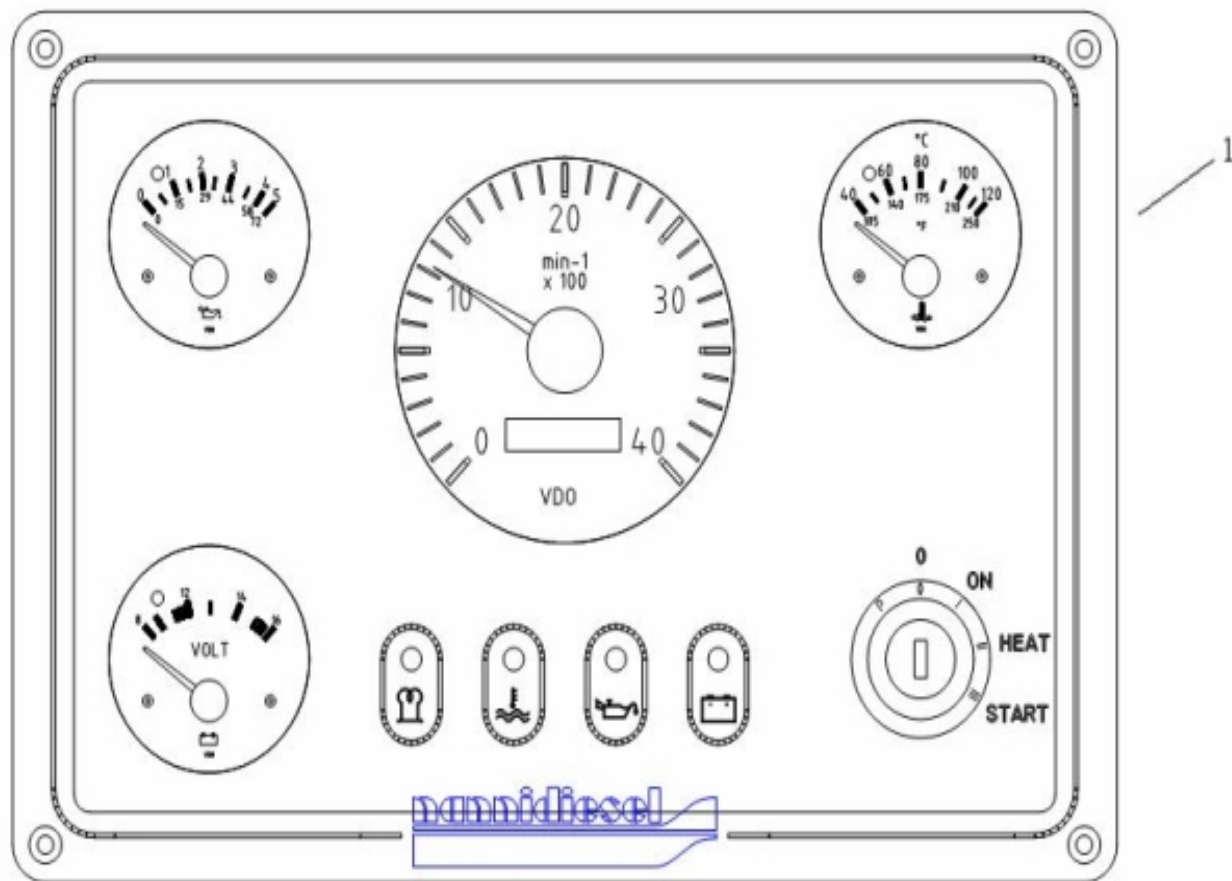

Brand: NanniDiesel	N.	Item	Description	Qty	Notes
Model: Moteur 4.390TDI	1	674382	PANEL	1	
Version: Standard					
Subassembly: Panel					

V. 07/02/2012

Pag. 33/40