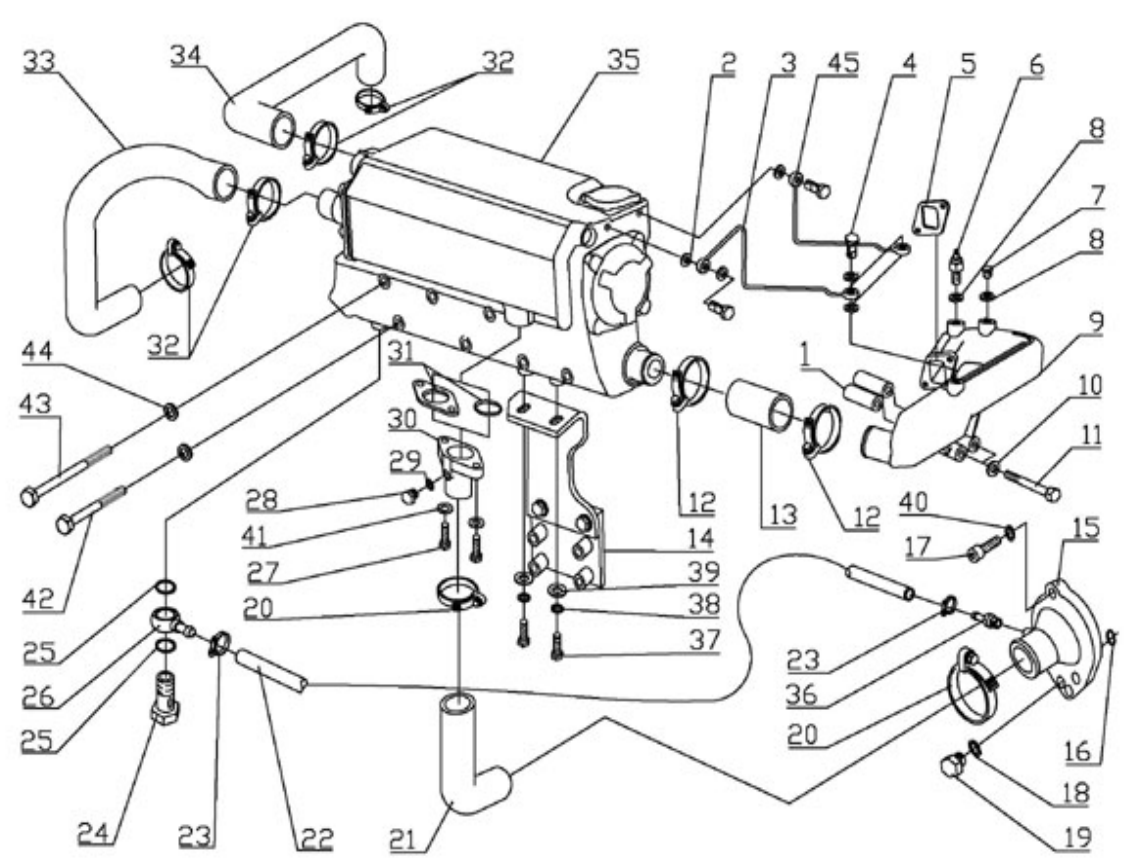

Brand: NanniDiesel

Model: Moteur 4.390TDI

Version: Standard

Subassembly: Heat exchanger exh. Manifold

N.	Item	Description	Qty	Notes
1	43320277	SPACER	2	
2	970300430	GASKET,RING D10 (+++ FIX TUYAU GRAISSAGE SUR	4	
3	51306102	PIPE	1	
4	970300717	BOLT,BANJO M10X1,25 (=> N° T501050058)	2	
5	970312238	GASKET WATER	1	
6	970851604	WATER SENDER 120C +SWITCH 110C	1	
7	970639853	"PLUG,HEX 3/8""G"	1	
8	970300289	GASKET,RING D17	2	
9	95710033	PIPE	1	
10	970119139	WASHER,CORRUGATED D8 (DONT 3 PTO)	2	
11	970300191	BOLT,HEX M 8X100 (+++ FIX COUDE ECHAP)	2	
12	970604533	CLAMP,HOSE 32-44 (QUANTITE 8 R.P. 4 LE 19/06/2008)	2	
13	32840001	PIPE	1	
14	95310542	SUPPORT	1	
15	95710031	Fresh Water Inlet Pipe 1	1	
16	970312048	RING O	1	
17	970604615	BOLT,SOCK M 6X 20	3	
18	51410028	COLLAR	1	
19	970875506	PLUG (<= N°KT08090422)	1	
20	970604533	CLAMP,HOSE 32-44 (QUANTITE 8 R.P. 4 LE 19/06/2008)	2	
21	48328100	Fresh Water Hose 2	1	
22	32810002	FUEL HOSE ISO 7840 D10 (REFROIDISSEUR-BACHE)	0.34	
23	970434506	CLAMP,HOSE 13-20 (POUR DURITE REF HUILE MOTEUR)	2	
24	970432515	BOLT,BANJO M14X1,5 (=> N°KT08090423)	1	
25	970300306	GASKET,RING D14 (SUR REFROID THERMO MOTA)	2	
26	970300797	CONNECTION,BANJO D=8/M14 (=> N°KT08090423)	1	
27	970304082	BOLT (+++ FIX COUDE ECHAP)	2	
28	970639853	"PLUG,HEX 3/8""G"	1	
29	970300289	GASKET,RING D17	1	
30	95710032	FRESH FwWATER INLET PIPE 2 (AVEC JOINT 970311194)	1	
31	970311194	GASKET (<= N° T109050464)	1	<= N° T209050793
31	48418054	O RING (=> N° T209050794)	1	=> N° T209050794
32	970604533	CLAMP,HOSE 32-44 (QUANTITE 8 R.P. 4 LE 19/06/2008)	4	
33	48328101	HOSE (ADAPT TUYAU ENTREE COUDE)	1	
34	48328099	HOSE (++RECOUPE SUIVANT PLAN)	1	
35	48300378	HEAT EXCHANGER	1	
36	970307806	Nipple (++Montage LOCTITE verte)	1	
37	970635508	BOLT,HEX M10X 25 (A DEFINIR)	2	
38	970119136	WASHER,SPRING D10 (POUR INVERSEUR)	2	
39	970119135	WASHER,PLAIN D10 (DONT DEUX POUR CALAGE GALET	2	
40	970609602	WASHER,CORRUGATED D 6 (ROND GRAISSEE SERRAGE	3	
41	970119139	WASHER,CORRUGATED D8 (DONT 3 PTO)	2	
42	970310228	BOLT	5	
43	39160454	BOLT	3	
44	970119137	WASHER,CORRUGATED D10	8	
45	51306127	TUYAU DE DEGAZAGE CIRC EAU MOTEUR 4.380TDI -iib-	1	

V. 07/02/2012

Pag. 24/40