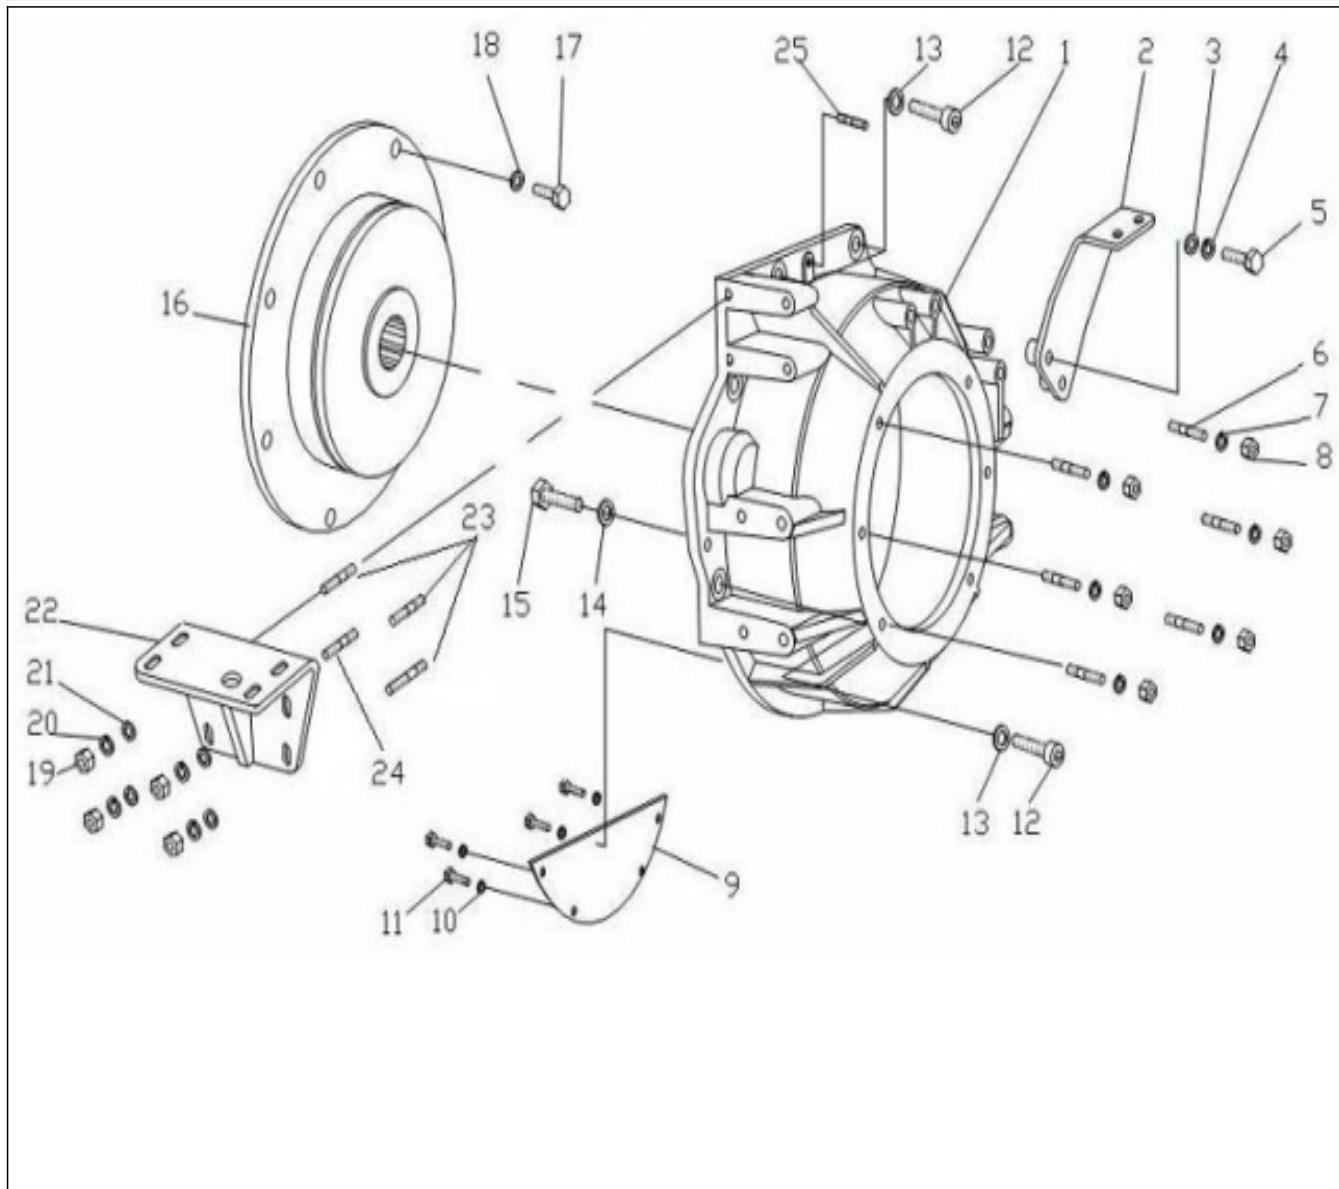

Brand: NanniDiesel

Model: Moteur 4.390TDI

Version: Standard

Subassembly: Flywheel housing

N.	Item	Description	Qty	Notes
1	95200229	HOUSING	1	
2	95310546	SUPPORT	1	
3	970119135	WASHER,PLAIN D10 (DONT DEUX POUR CALAGE GALET	2	
4	970119136	WASHER,SPRING D10 (POUR INVERSEUR)	2	
5	970301583	BOLT,HEX M10X 40 (POUR INVERSEUR)	2	
6	970649725	STUD (=> N°T10306523)	6	
7	970119137	WASHER,CORRUGATED D10	6	
8	970119143	NUT, M10	6	
9	95203062	GUARD PLATE	1	
10	970119149	WASHER, SPRING D 6 (Pour protection injecteur)	4	
11	41160208	BOLT	4	
12	39129510	BOLT	5	
13	970647606	WASHER,CORRUGATED D12 (POUR POULIE DP 240	5	
14	970647606	WASHER,CORRUGATED D12 (POUR POULIE DP 240	1	
15	39160549	BOLT	1	
16	970311177	COUPLING	1	
17	39160463	BOLT,HEX M10X1,25X 25	6	
18	970119137	WASHER,CORRUGATED D10	6	
19	970119143	NUT, M10	4	
20	970119136	WASHER,SPRING D10 (POUR INVERSEUR)	4	
21	970119135	WASHER,PLAIN D10 (DONT DEUX POUR CALAGE GALET	4	
22	95310541	SUPPORT	1	
23	970649725	STUD (=> N°T10306523)	3	
24	39020403	STUD BOLT (<= N°T103060522)	1	<= N° T203061009
24	970649725	STUD (=> N°T10306523)	1	=> N° T203061010
25	39020301	STUD BOLT (<= N° T203061009)	1	

V. 07/02/2012

Pag. 35/40