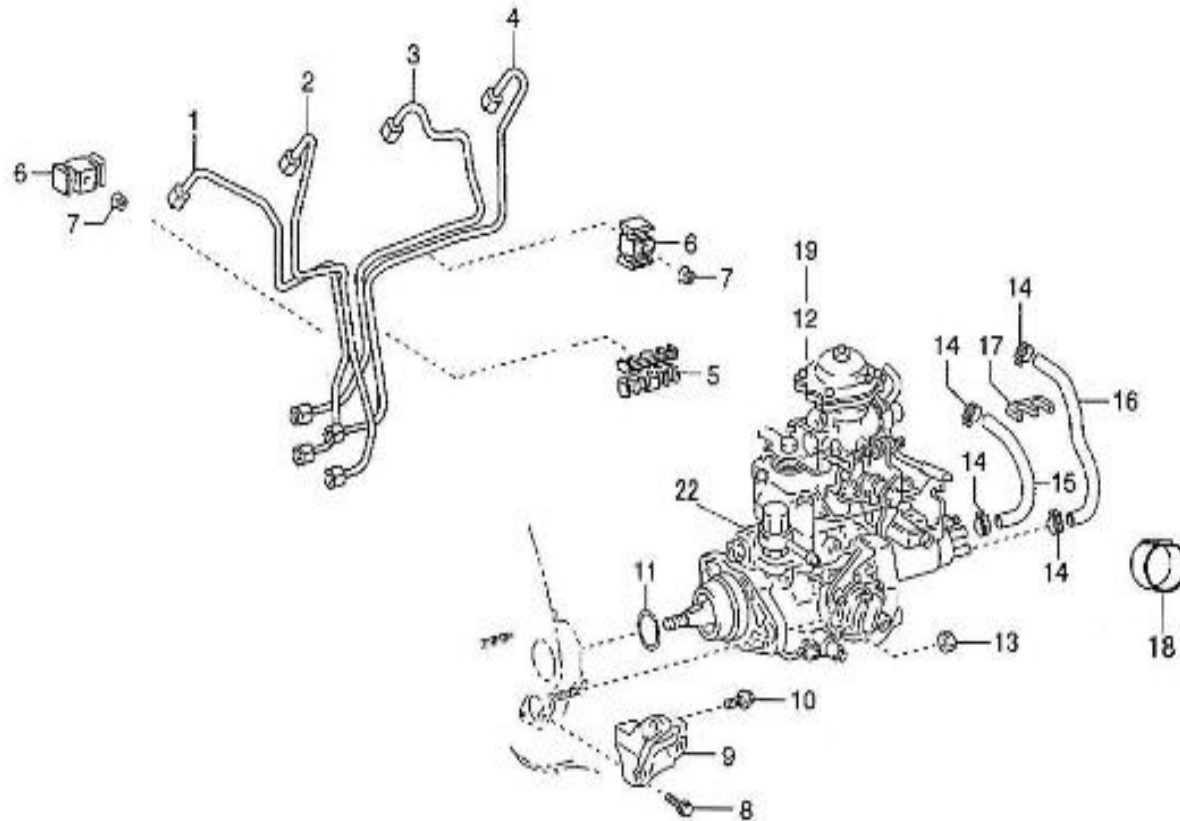

V. 07/02/2012

Pag. 3/40

Brand: NanniDiesel

Model: Moteur 4.390TDI

Version: Standard

Subassembly: Oil pan

N.	Item	Description	Qty	Notes
1	970312059	PAN SUB-ASSY, OIL	1	
2	970312060	STUD	2	
3	970312061	NUT	2	
4	970312062	BOLT, W/WASHER	22	
5	970312063	PLUG, W/HEAD STRAIGHT SCREW	1	
6	970312064	GASKET	1	
11	970312065	GUIDE, OIL LEVEL	1	
13	970312094	O RING	1	
14	970312067	DIPSTICK	1	
15	970312068	NOZZLE SUB ASSY, OIL, N°1	4	
16	970312069	VALVE SUB ASSY, OIL CHECK	4	
17	970312070	VALVE SUB ASSY, OIL CHECK	4	
18	970312071	PLUG	1	

V. 07/02/2012

Pag. 5/40

Brand: NanniDiesel  
 Model: Moteur 4.390TDI  
 Version: Standard  
 Subassembly: Oil pump

N.	Item	Description	Qty	Notes
0	970312095	CASE ASSY, TIMING GEAR	1	
1	970312196	STRAINER SUB-ASSY,OIL	1	
2	970312062	BOLT, W/WASHER	2	
3	970312061	NUT	2	
4	970312199	GASKET,OILSTRAINER FLANGE	1	
5	970312060	STUD	2	
6	970312201	GASKET,OIL PUMP	1	
7	970312202	VALVE,OIL PUMP RELIEF	1	
8	970312203	SPRING,OILPUMP RELIEF VALVE	1	
9	970312204	GASKET,OIL PUMP RELIEF VALVE	1	
10	970312205	PLUG,OIL PUMP RELIEF VALVE	1	

V. 07/02/2012

Pag. 10/40

Brand: NanniDiesel

Model: Moteur 4.390TDI

Version: Standard

Subassembly: Injection & Fuel pump

N.	Item	Description	Qty	Notes
1	970312288	INJECTION PIPE	1	
2	970312289	INJECTION PIPE	1	
3	970312290	INJECTION PIPE	1	
4	970312291	INJECTION PIPE	1	
5	970312292	CLAMP,INJECTION PIPE, NO.1	1	
6	970312293	CLAMP,INJECTION PIPE, NO.2	2	
7	970312294	NUT	2	
8	970312334	BOLT	2	
9	970312296	STAY, INJECTION PUMP	1	
10	970312297	BOLT,W/WASHER	1	
11	970312298	RING,O	1	
12	970312299	INJECTION PUMP	1	
13	970312300	NUT	2	
14	970312301	CLAMP, HOSE	4	
15	970312302	HOSE, WATER BY-PASS,NO.2	1	
16	970312303	HOSE, WATER BY-PASS,NO.1	1	
17	970312304	CLAMP	1	
18	970312305	CLAMP	1	
19	970312306	DETECTOR ASSY, REVOLUTION	1	
22	970312307	UNION	1	