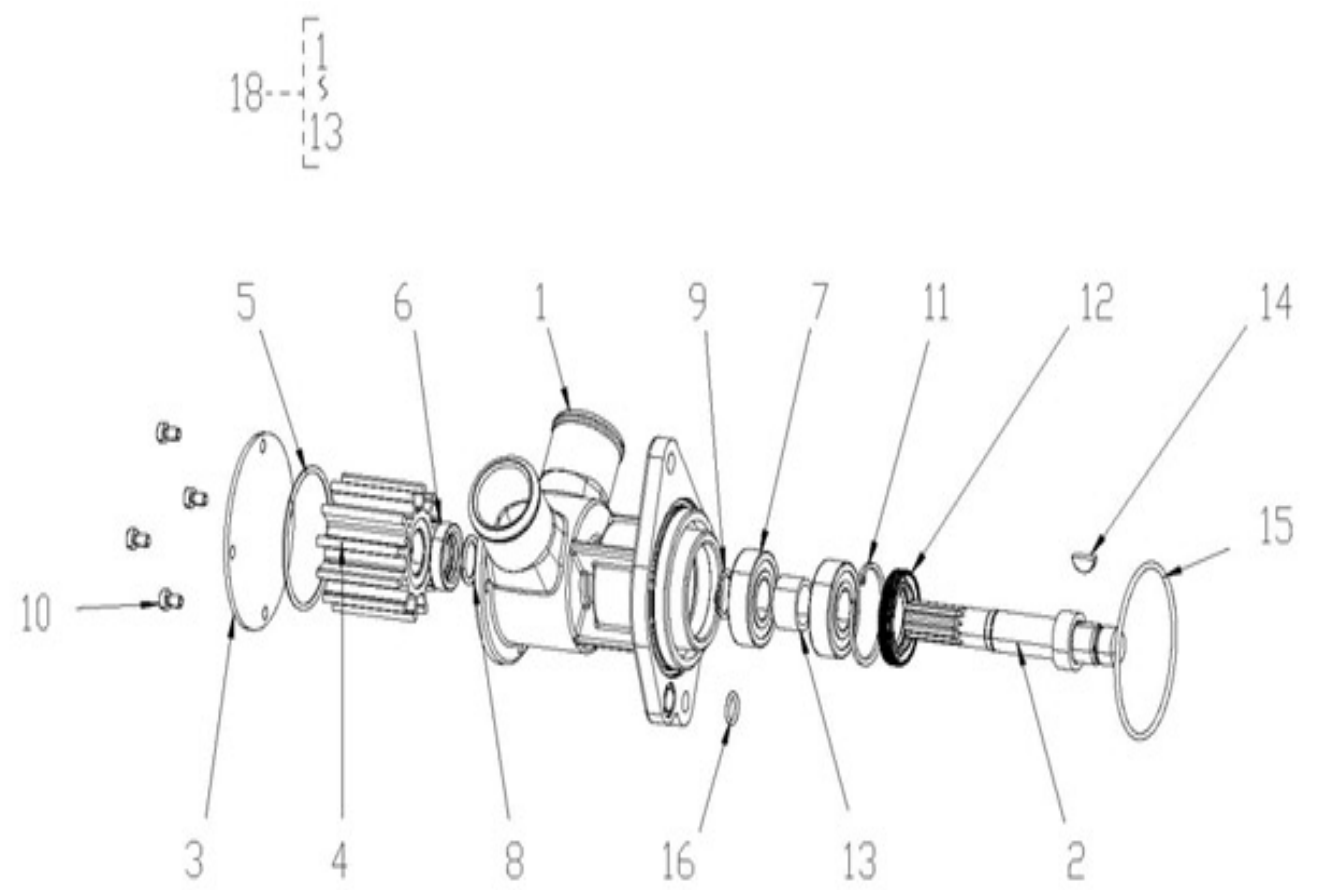

Brand: NanniDiesel
Model: Moteur 4.390TDI
Version: Standard
Subassembly: Sea water pump spare parts

N.	Item	Description	Qty	Notes
1	970312420	BODY	1	
2	970312421	SHAFT	1	
3	970312422	END COVER	1	
4	970312423	IMPELLER	1	
5	970312424	O RING	1	
6	970614516	O-RING SEAL	1	
7	970312426	BALL BEARING	2	
8	970614626	O-RING,WATER PUMP F7B-9/10	1	
9	970304049	CIR-CLIP	1	
10	970312429	SCREW	4	
11	970614627	RING,RETAINING	1	
12	970312430	LIP SEAL	1	
13	970312431	SPACER	1	
14	55303041	KEY	1	
15	48418165	O RING	1	
16	970302856	O-RING	1	
17	970312432	REPAIR KIT	1	
18	970311169	WATER PUMP	1	

V. 07/02/2012

Pag. 26/40