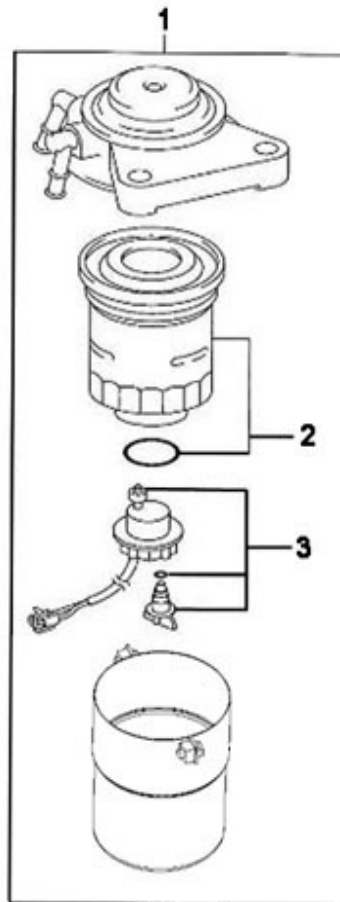

970 312 239 :

T4.155 ≤ T311 050 223

4.380 TDI ≤ T111 050497

4.390 TDI ≤ T211 050 873

970 312 482 :

T4.155 ≥ T311 050 224

4.380 TDI ≥ T111 050498

4.390 TDI ≥ T211 050 874