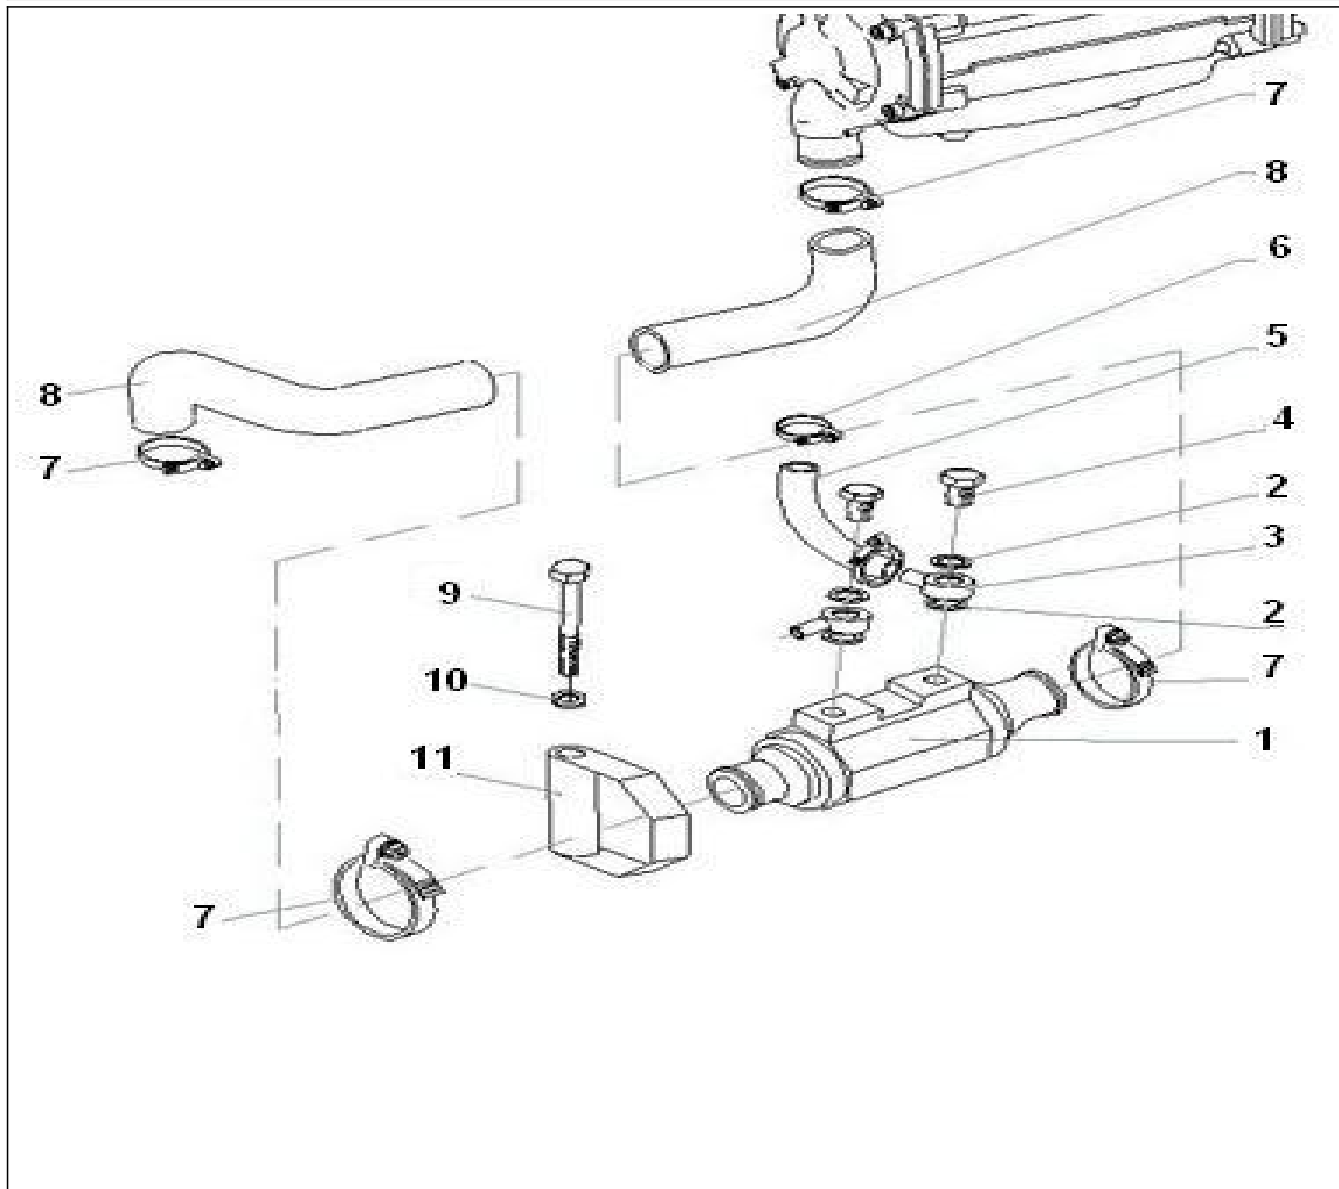

Brand: NanniDiesel

Model: Moteur 4.390TDI

Version: Standard

Subassembly: Fuel cooler

N.	Item	Description	Qty	Notes
1	48300385	FUEL COOLER (REFROID HUILE)	1	
2	970300289	GASKET,RING D17	4	
3	970311227	Union, D 3/8, for hose 10mm	2	
4	970311226	Union bolt, 3/8	2	
5	32810002	FUEL HOSE ISO 7840 D10 (REFROIDISSEUR-BACHE)	0.33	
6	970301604	CLAMP,HOSE 15-24 (ALIM EAU GENE)	2	
7	970604533	CLAMP,HOSE 32-44 (QUANTITE 8 R.P. 4 LE 19/06/2008)	4	
8	48328098	HOSE (++Mise en stock du restant découpé)	1	
9	39160442	BOLT (+++ FIX . ALTERNATEUR)	1	
10	970119136	WASHER,SPRING D10 (POUR INVERSEUR)	1	
11	95203065	CLAMP	1	

V. 07/02/2012

Pag. 30/40