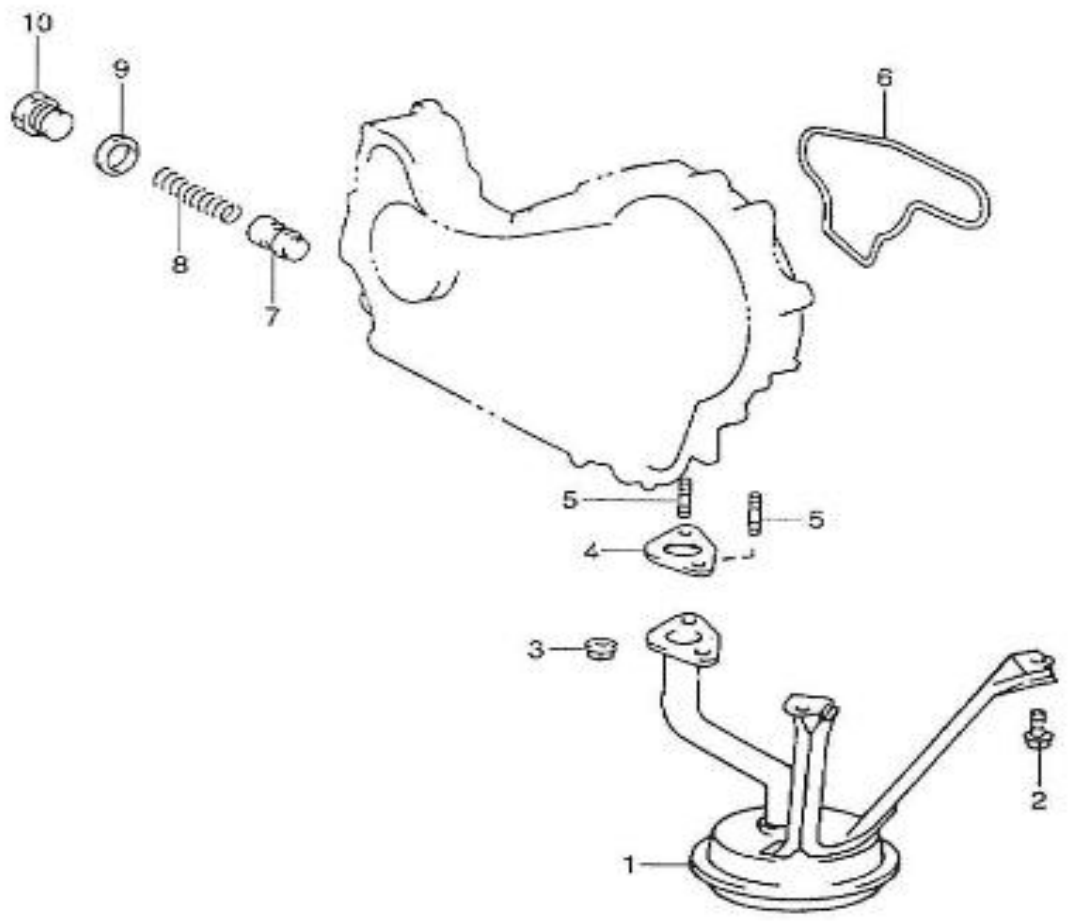

V. 07/02/2012

Pag. 3/40

Brand: NanniDiesel

Model: Moteur 4.390TDI

Version: Standard

Subassembly: Oil pan

N.	Item	Description	Qty	Notes
1	970312059	PAN SUB-ASSY, OIL	1	
2	970312060	STUD	2	
3	970312061	NUT	2	
4	970312062	BOLT, W/WASHER	22	
5	970312063	PLUG, W/HEAD STRAIGHT SCREW	1	
6	970312064	GASKET	1	
11	970312065	GUIDE, OIL LEVEL	1	
13	970312094	O RING	1	
14	970312067	DIPSTICK	1	
15	970312068	NOZZLE SUB ASSY, OIL, N°1	4	
16	970312069	VALVE SUB ASSY, OIL CHECK	4	
17	970312070	VALVE SUB ASSY, OIL CHECK	4	
18	970312071	PLUG	1	

V. 07/02/2012

Pag. 5/40

Brand: NanniDiesel  
 Model: Moteur 4.390TDI  
 Version: Standard  
 Subassembly: Oil pump

N.	Item	Description	Qty	Notes
0	970312095	CASE ASSY, TIMING GEAR	1	
1	970312196	STRAINER SUB-ASSY,OIL	1	
2	970312062	BOLT, W/WASHER	2	
3	970312061	NUT	2	
4	970312199	GASKET,OILSTRAINER FLANGE	1	
5	970312060	STUD	2	
6	970312201	GASKET,OIL PUMP	1	
7	970312202	VALVE,OIL PUMP RELIEF	1	
8	970312203	SPRING,OILPUMP RELIEF VALVE	1	
9	970312204	GASKET,OIL PUMP RELIEF VALVE	1	
10	970312205	PLUG,OIL PUMP RELIEF VALVE	1	