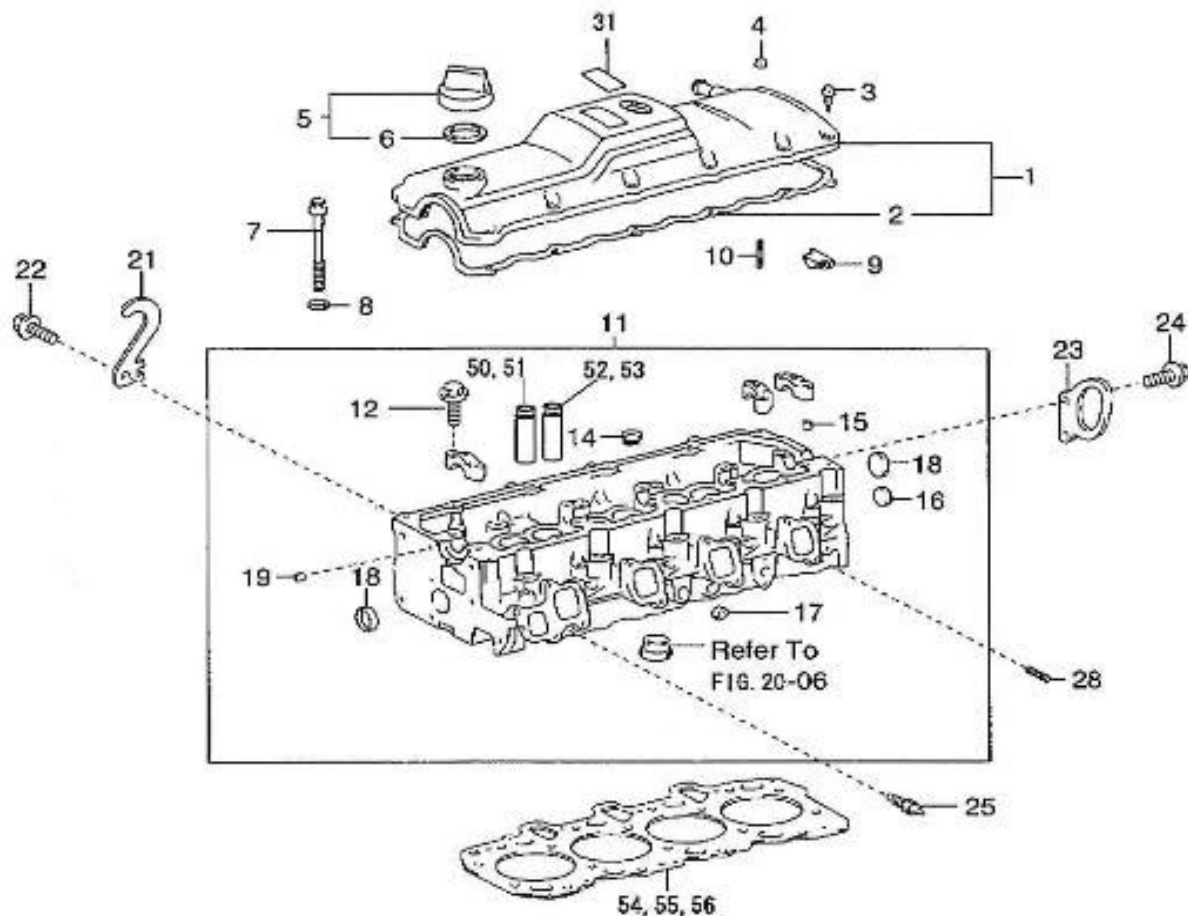

Brand: NanniDiesel

Model: Moteur 4.390TDI

Version: Standard

Subassembly: Cylinder head

N.	Item	Description	Qty	Notes
1	970312001	COVER ASSY, CYLINDER HEAD	1	
2	970312002	GASKET	1	
3	970312003	BOLT	10	
4	970312004	NUT	2	
5	970312005	PLUG	1	
6	970312006	GASKET	1	
7	970312007	BOLT	18	
8	970312008	WASHER	18	
9	970312009	HALF PLUG	1	
10	970312010	BOLT, STUD	2	
11	970312011	CYLINDER HEAD	1	
12	970312012	BOLT, WASHER BASED HEAD HEXAGO	10	
14	970312013	PLUG, STRAIGHT SCREW W/HEAD	4	
15	970312014	PIN, RING	5	
16	970312015	CAP,FREEZE	1	
17	970312037	CAP, SEALING	1	
18	970312034	PLUG	2	
19	970312018	PIN, RING	2	
21	970312019	HANGER, ENGINE N°1	1	
22	970312020	BOLT, WASHER	1	
23	970312021	HANGER, ENGINE N°2	1	
24	970312022	BOLT, WASHER BASED HEAD HEXAGO	2	
25	970312023	WATER TEMP SENDER	1	
28	970312024	STUD	8	
31	970312025	PLATE ENGINE NAME	1	
50	970312028	BUSH, HEXHAUST VALVE GUIDE (ST	4	
51	970312029	BUSH, HEXHAUST VALVE GUIDE (O/	4	
52	970312028	BUSH, HEXHAUST VALVE GUIDE (ST	4	
53	970312029	BUSH, HEXHAUST VALVE GUIDE (O/	4	
54	970312030	CYLINDER HEAD GASKET	1	
55	970313222	No longer available - CYLINDER HEAD GASKET	1	
56	970312031	CYLINDER HEAD GASKET	1	
56	970313223	No longer available - CYLINDER HEAD GASKET	1	
56	970312032	CYLINDER HEAD GASKET	1	

V. 07/02/2012

Pag. 7/40