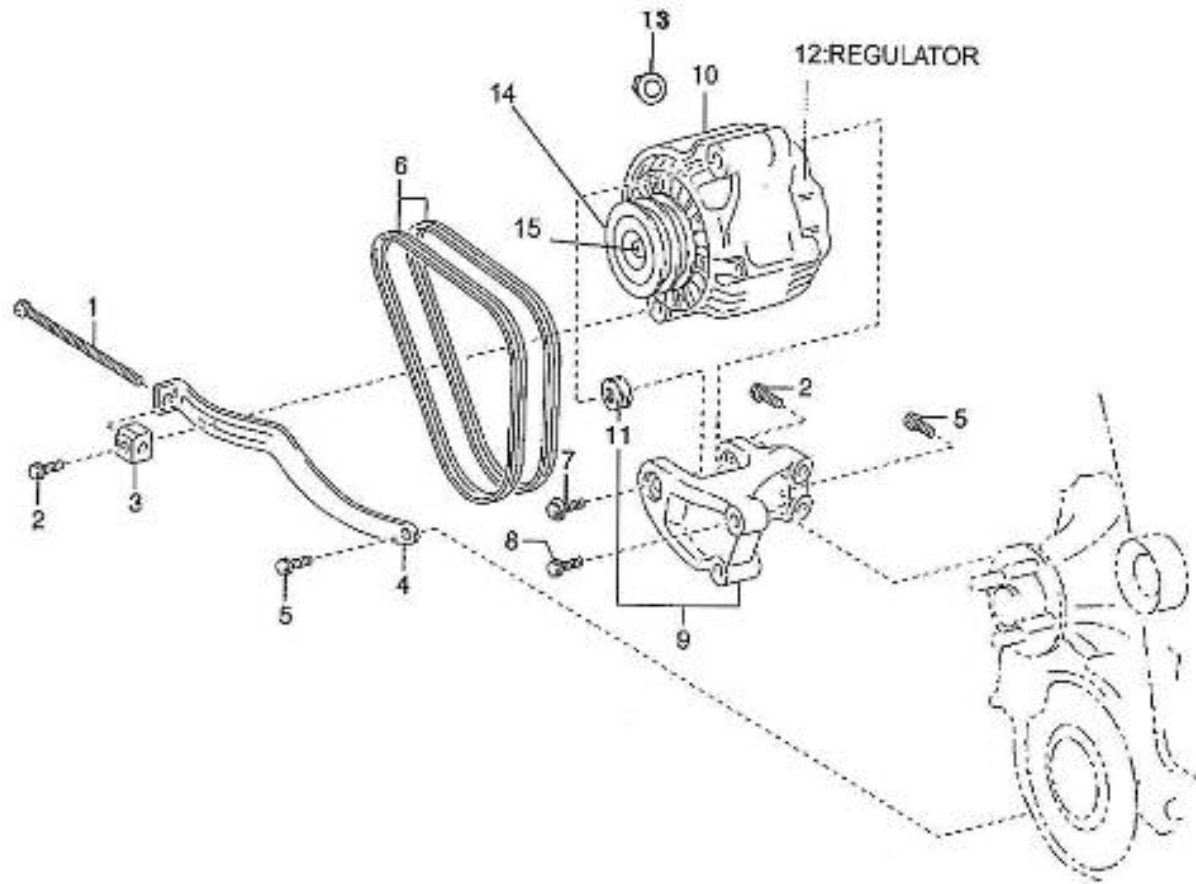

Brand: NanniDiesel

Model: Moteur 4.390TDI

Version: Standard

Subassembly: Alternator Assy.Std.

N.	Item	Description	Qty	Notes
1	970312330	BOLT	1	
2	970312331	BOLT	1	
3	970312332	SLIDER, FAN BELT	1	
4	970312333	BAR,FAN BELT	1	
5	970312334	BOLT	1	
6	970312335	BELT	1	
7	970312336	BOLT	1	
8	970312337	BOLT,FLANGE	2	
9	970312338	BRACKET, ALTERNATOR	1	
10	970312339	ALTERNATOR	1	
11	970312340	ALTERNATOR	1	
12	970312341	REGULATOR	1	
13	970312342	NUT	1	
14	970312343	PULLEY	1	
15	970312344	NUT	1	

V. 07/02/2012

Pag. 32/40