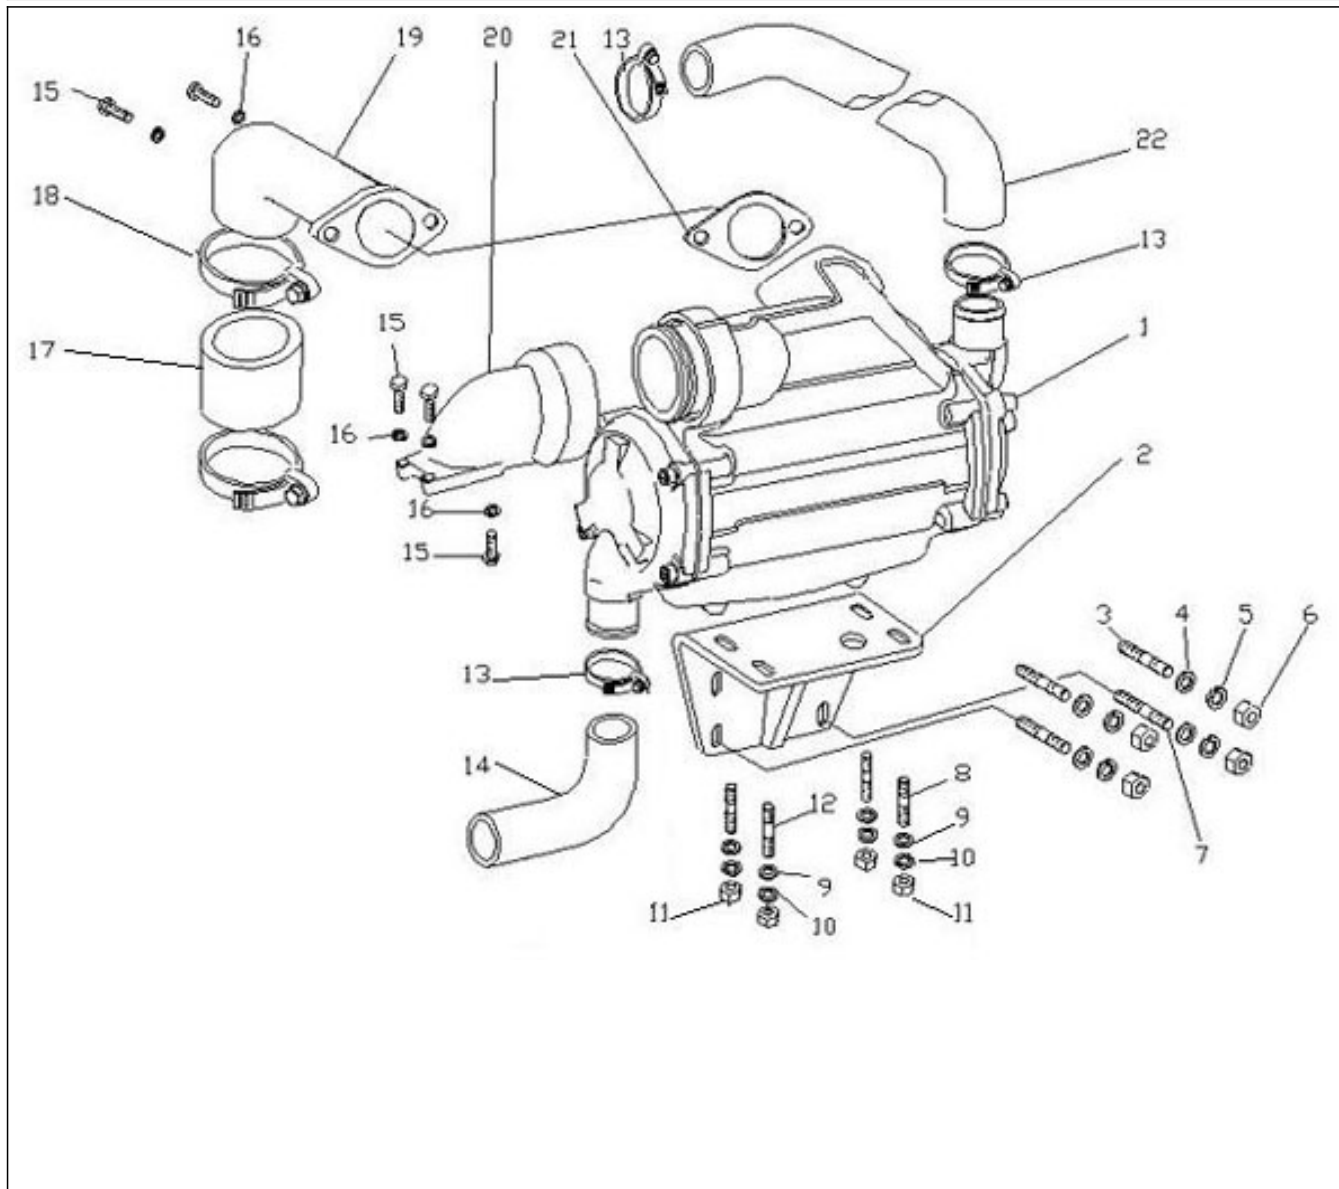

Brand: NanniDiesel

Model: Moteur 4.390TDI

Version: Standard

Subassembly: Intercooler

N.	Item	Description	Qty	Notes
1	48300379	HEAT EXCHANGER	1	
2	95310541	SUPPORT	1	
3	970649725	STUD (=> N°T10306523)	3	
4	970119135	WASHER,PLAIN D10 (DONT DEUX POUR CALAGE GALET	4	
5	970119136	WASHER,SPRING D10 (POUR INVERSEUR)	4	
6	970119143	NUT, M10	4	
7	39020403	STUD BOLT (<= N°T103060522)	1	<= N° T203061009
7	970649725	STUD (=> N°T10306523)	1	=> N° T203061010
8	39020301	STUD BOLT (<= N° T203061009)	1	
9	970027323	WASHER,PLAIN D 8	4	
10	970119138	WASHER,SPRING D 8 (TENDEUR)	4	
11	970027322	NUT,M 8 (++ECROU FIL DEMARREUR)	4	
12	970300057	STUD,M 8X 20 (+++FIX TURBO)	1	
13	970604533	CLAMP,HOSE 32-44 (QUANTITE 8 R.P. 4 LE 19/06/2008)	3	
14	48328098	HOSE (++Mise en stock du restant découpé)	1	
15	970409603	BOLT,HEX M 8X 25 (FIX SUP ALT)	6	
16	970119139	WASHER,CORRUGATED D8 (DONT 3 PTO)	6	
17	51850001	HOSE	1	
18	970634621	CLAMP,HOSE	2	
19	95710030	AIR INLET PIPE	1	
20	95710029	AIR OUTLET PIPE	1	
21	970311189	GASKET	1	
22	48328099	HOSE (++RECOUPE SUIVANT PLAN)	1	
23	39020301	STUD BOLT (<= N° T203061009)	2	<= N° T203061009
23	39020443	STUD (Voir FMP37/05 dans doc.bureautique)	2	=> N° T203061010

V. 07/02/2012

Pag. 28/40