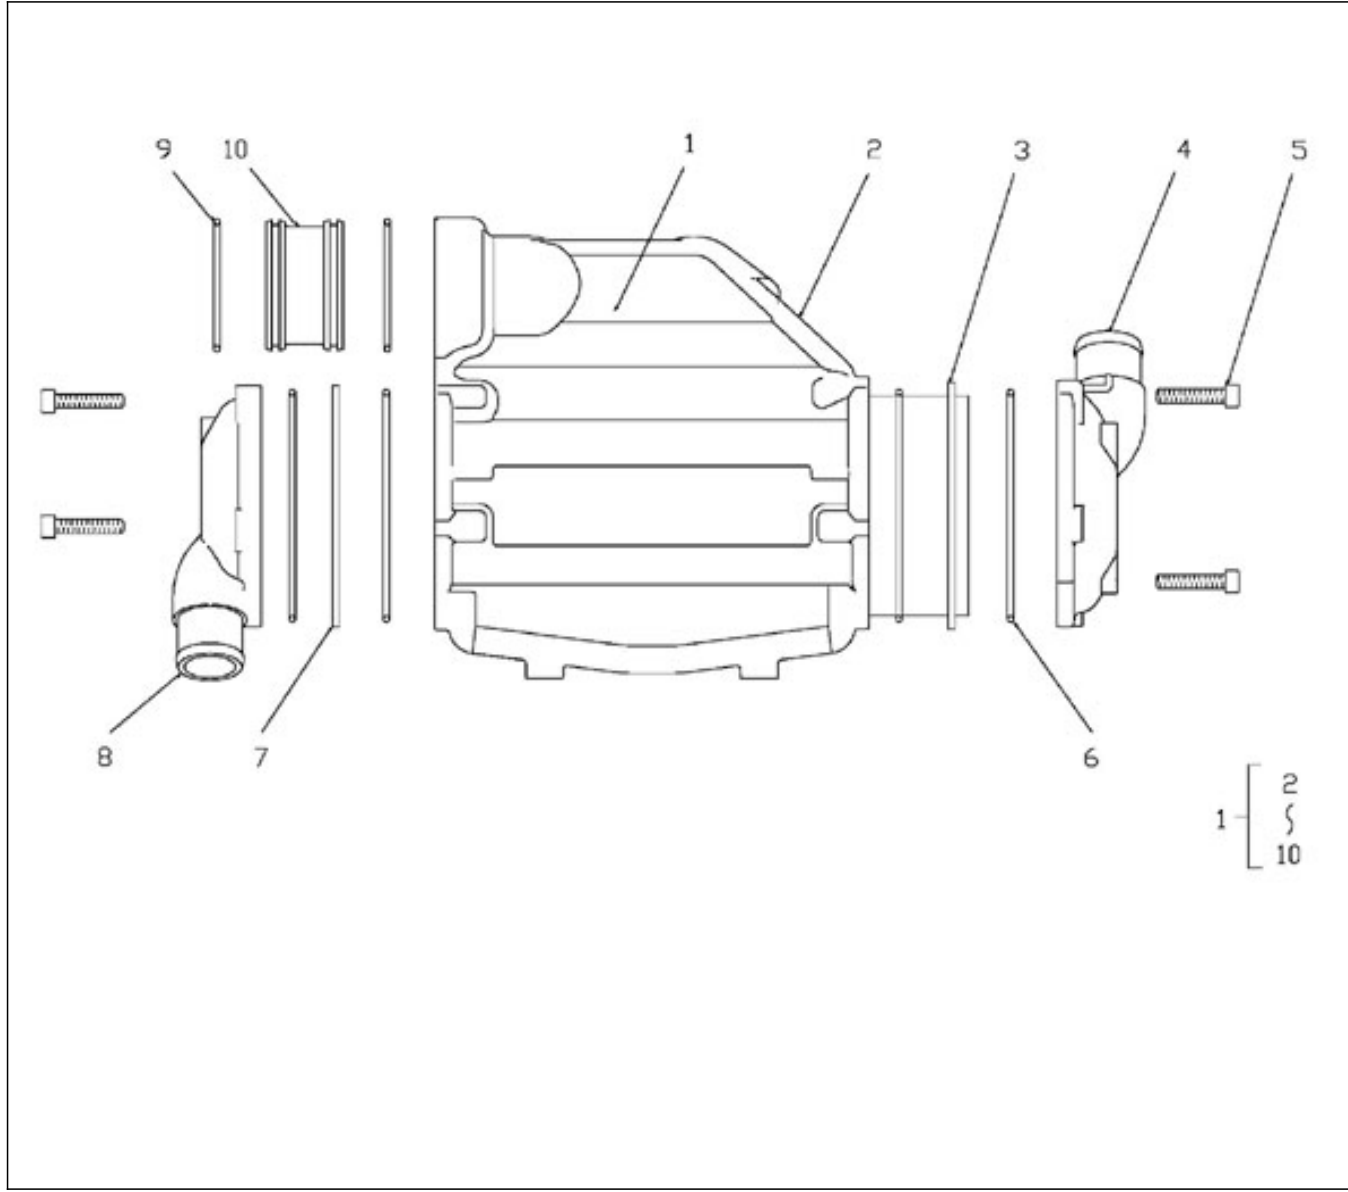

Brand: NanniDiesel
Model: Moteur 4.390TDI
Version: Standard
Subassembly: Intercooler spare parts

N.	Item	Description	Qty	Notes
1	48300379	HEAT EXCHANGER	1	
2	970312412	BODY	1	
3	970312415	TUBE STACK	1	
4	970312414	COVER, WATER OUTLET	1	
5	970310755	BOLT (POUBELLE)	4	
6	48418168	O RING	4	
7	970312416	SPACER	1	
8	970312413	CALOTTE ENTREE EAU ---voir libellé---	1	
9	48418164	O RING	2	

V. 07/02/2012

Pag. 29/40