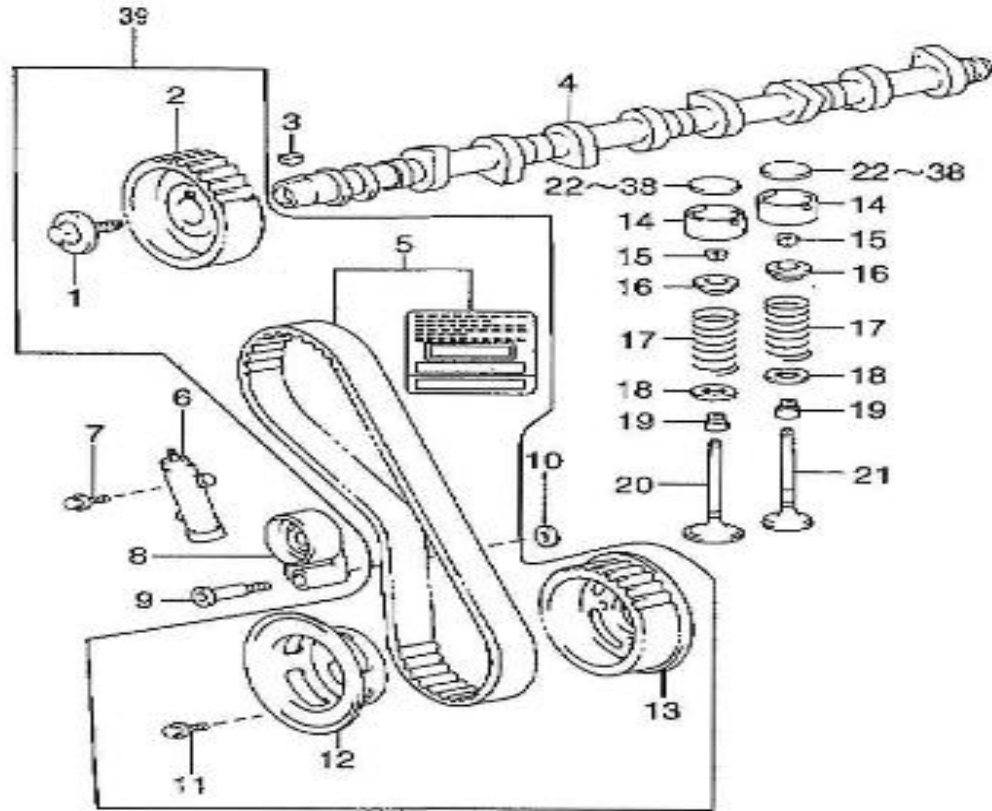

V. 07/02/2012

Pag. 3/40

Brand: NanniDiesel

Model: Moteur 4.390TDI

Version: Standard

Subassembly: Oil pan

N.	Item	Description	Qty	Notes
1	970312059	PAN SUB-ASSY, OIL	1	
2	970312060	STUD	2	
3	970312061	NUT	2	
4	970312062	BOLT, W/WASHER	22	
5	970312063	PLUG, W/HEAD STRAIGHT SCREW	1	
6	970312064	GASKET	1	
11	970312065	GUIDE, OIL LEVEL	1	
13	970312094	O RING	1	
14	970312067	DIPSTICK	1	
15	970312068	NOZZLE SUB ASSY, OIL, N°1	4	
16	970312069	VALVE SUB ASSY, OIL CHECK	4	
17	970312070	VALVE SUB ASSY, OIL CHECK	4	
18	970312071	PLUG	1	

V. 07/02/2012

Pag. 7/40

Brand: NanniDiesel

Model: Moteur 4.390TDI

Version: Standard

Subassembly: Camshaft

N.	Item	Description	Qty	Notes
1	970312157	BOLT,WASHER	1	
2	970312638	PULLEY,CAMSHAFT TIMING	1	
3	970312159	KEY,WOOD RUFF	1	
4	970312160	CAMSHAFT	1	
5	970312161	BELT	1	
6	970312162	TIGHTNER	1	
7	970312163	BOLT,FLANGE	2	
8	970312164	IDLER SUB ASSY, TIMING BELT	1	
9	970312165	SHAFT, TIMING BELT IDLER	1	
10	970312166	WASHER	1	
11	970312167	BOLT,FLANGE	4	
12	970312168	FLANGE,CAMSHAFT TIMING PULLEY,	1	
13	970312169	PULLEY,CAMSHAFT TIMING,NO.2	1	
14	970312170	LIFTER,VALVE	8	
15	970312171	LOCK,VALVE SPRING RETAINER	16	
16	970312172	RETAINER,VALVE SPRING	8	
17	970312173	SPRING,COMPRESSION	8	
18	970312174	WASHER,PLATE	8	
19	970312175	GASKET	8	
20	970312176	VALVE,INTAKE	4	
21	970312177	VALE,EXHAUST	4	
22	970312178	WASHER	8	
23	970312179	WASHER	8	
24	970312180	WASHER	8	
25	970312181	WASHER	8	
26	970312182	WASHER	8	
27	970312183	WASHER	8	
28	970312184	WASHER	8	
29	970312185	WASHER	8	
30	970312186	WASHER	8	
31	970312187	WASHER	8	
32	970312188	WASHER	8	
33	970312189	WASHER	8	
34	970312190	WASHER	8	
35	970312191	WASHER	8	
36	970312192	WASHER	8	
37	970312193	WASHER	8	
38	970312194	WASHER	8	
39	970313172	TIMING BELT	1	