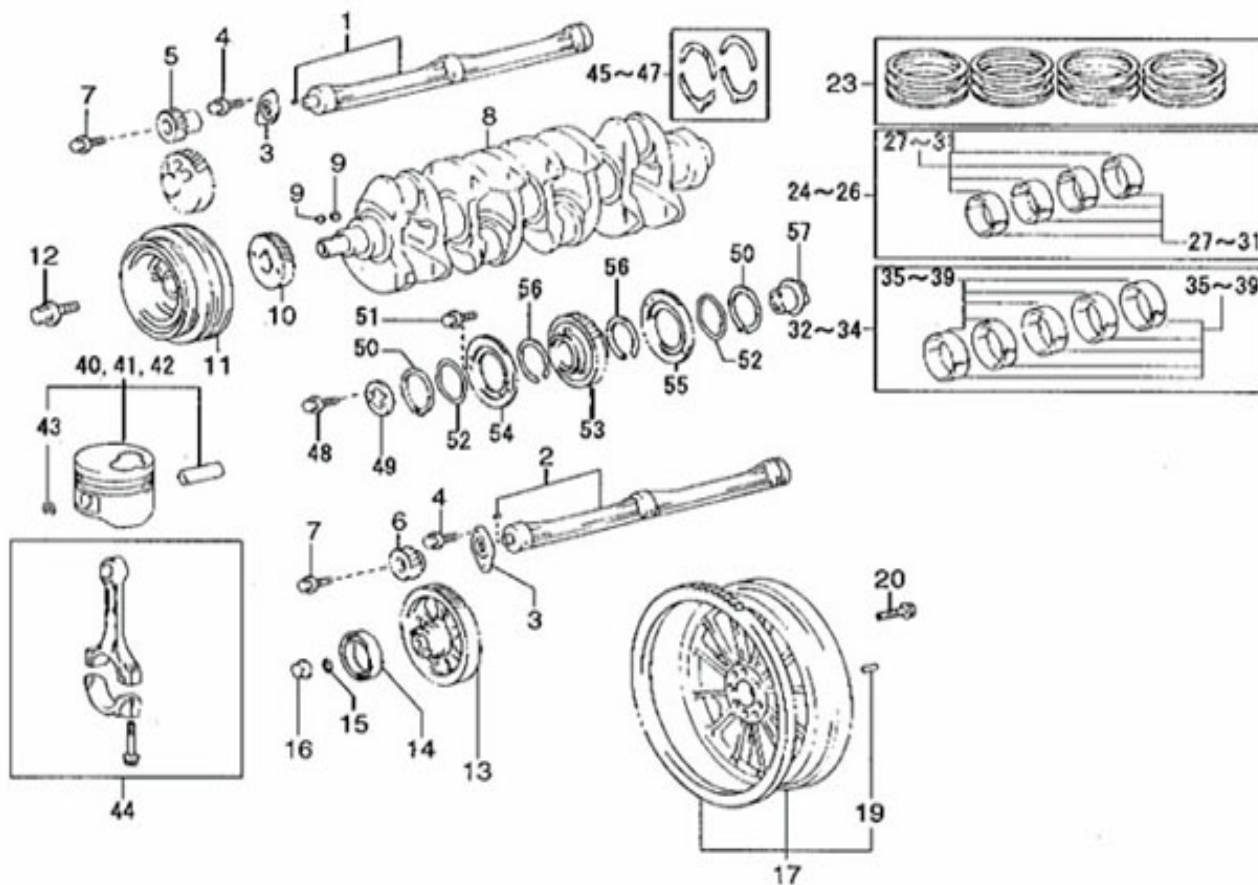

V. 07/02/2012

Pag. 9/40

Brand: NanniDiesel

Model: Moteur 4.390TDI

Version: Standard

Subassembly: Crankshaft pistons

N.	Item	Description	Qty	Notes
1	970312103	ASSY SHAFT, BALANCER N°1	1	
2	970312104	ASSY SHAFT, BALANCER N°2	1	
3	970312105	WASHER, BALANCER SHAFT THRUST	2	
4	970312106	BOLT, FLANGE	4	
5	970312107	GEAR BALANCER SHAFT DRIVEN, N°	1	
6	970312108	GEAR BALANCER SHAFT DRIVEN, N°	1	
7	970312109	BOLT, WASHER BASED HEAD HEXAGO	2	
8	970312110	CRANKSHAFT SUB ASSY	1	
9	970312111	KEY	2	
10	970312112	GEAR CRANKSHAFT TIMING	1	
11	970312113	PULLEY SUB ASSY, CRANKSHAFT	1	
12	970312114	BOLT, W/WASHER	1	
13	970312115	GEAR, INJECTION PUMP DRIVE	1	
14	970312116	BALL BEARING	1	
15	970312117	O RING	1	
16	970312118	NUT,CAP	1	
17	970312119	FLYWHEEL SUB-ASSY	1	
19	970312120	PIN,STRAIGHT	3	
20	970312121	BOLT,WASHER BASED HEAD EXAGON	8	
23	970312122	RING SET	1	
27	970312126	BEARING CONNECTING ROD (MARK 2	4	
28	970312127	BEARING CONNECTING ROD (MARK 3	4	
29	970312128	BEARING CONNECTING ROD (MARK 4	4	
30	970312129	BEARING CONNECTING ROD (MARK 5	4	
31	970312130	BEARING,CONNECTING ROD (MARK 6	4	
35	970312134	BEARING,CRANKSHAFT (MARK 2)	5	
36	970312135	BEARING,CRANKSHAFT (MARK 3)	5	
37	970312136	BEARING,CRANKSHAFT (MARK 4)	5	
38	970312137	BEARING,CRANKSHAFT (MARK 5)	5	
39	970312138	BEARING,CRANKSHAFT (MARK 6)	5	
40	970312139	PISTON SUB-ASSY,W/PIN (MARK 1)	4	
41	970312140	PISTON SUB-ASSY,W/PIN (MARK 2)	4	
42	970312141	PISTON SUB-ASSY,W/PIN (MARK 3)	4	
43	970312142	RING,SNAP	8	
44	970312143	ROD SUB-ASSY,CONNECTING	4	
45	970312144	WASHER SET,CRANKSHAFT THRUST (	1	
46	970312145	WASHER SET,CRANKSHAFT THRUST (	1	
47	970312146	WASHER SET,CRANKSHAFT THRUST (	1	
48	970312147	BOLT	2	
49	970312148	PLATE,IDLE GEAR THRUST	1	
50	970312149	RING	2	
51	970312150	BOLT	1	
52	970312151	WASHER,WAVE	2	
53	970312152	GEAR,IDLE,NO.1	1	
54	970312153	GEAR	1	
55	970312154	GEAR,IDLE SUB,NO.2	1	
56	970312155	SPRING,IDLE GEAR	2	
57	970312156	SHAFT,IDLE GEAR	1	
60	970315562	CONNECTING ROD BUSH SIZE - B	1	
61	970313181	BOLT	1	