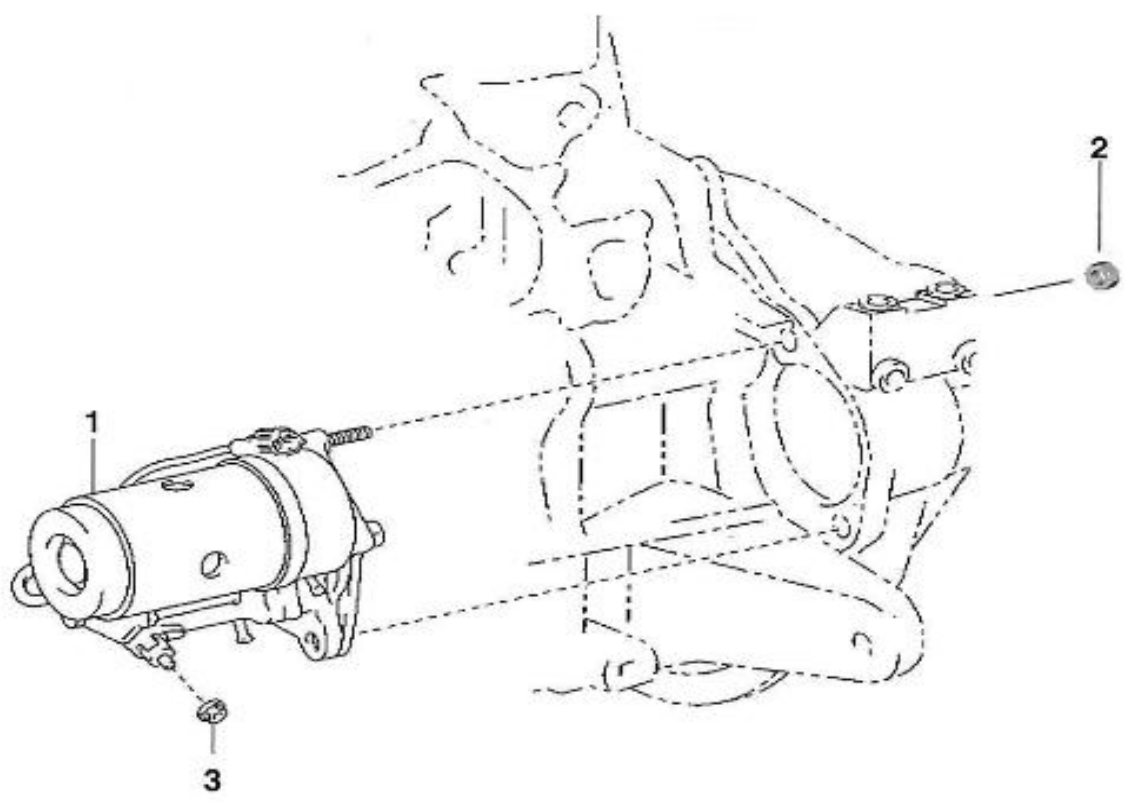

Brand: NanniDiesel
Model: Moteur 4.390TDI
Version: Standard
Subassembly: Starter motor

N.	Item	Description	Qty	Notes
1	970312328	STARTER ASSY	1	
2	39360918	NUT	1	
3	970312329	NUT	1	

V. 07/02/2012

Pag. 31/40