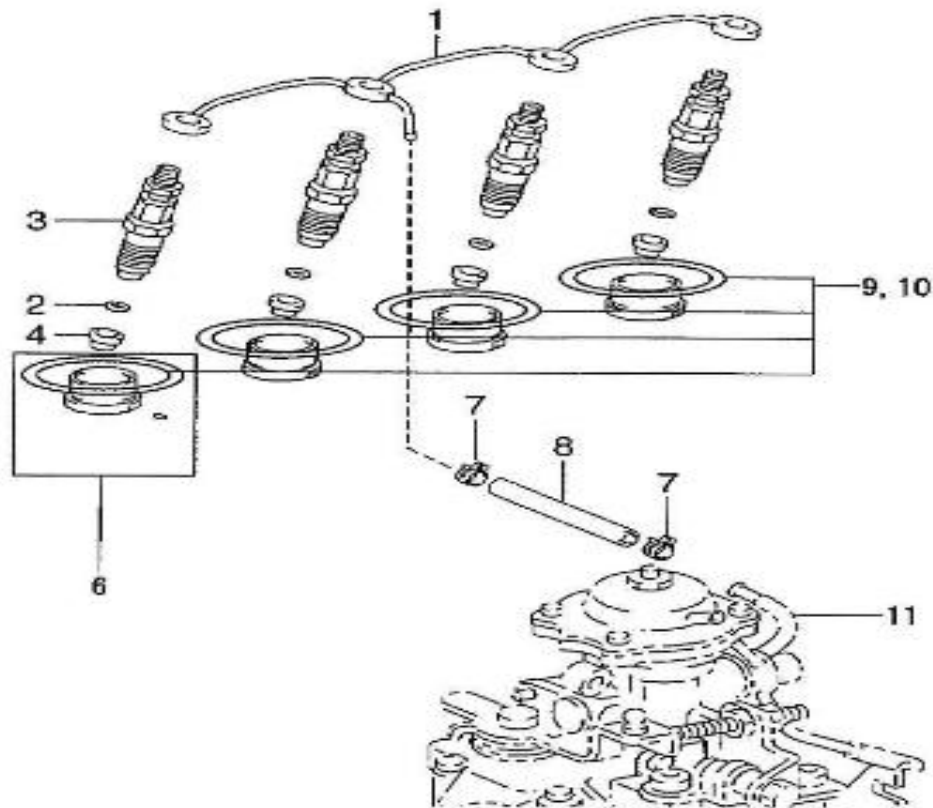

V. 07/02/2012

Pag. 11/40

Brand: NanniDiesel

Model: Moteur 4.390TDI

Version: Standard

Subassembly: Injection lines nozzles

N.	Item	Description	Qty	Notes
1	970312308	PIPE	1	
2	970312309	GASKET	4	
3	970312310	INJECTOR	4	
4	970312311	INJECTOR SEAT	4	
6	970312313	CHAMBER SUB-ASSY, COMBUSTION	4	
7	970312314	CLAMP HOSE	2	
8	32805001	HOSE (++RETOUR INJ / PPE INJ)	0.14	
9	970312316	SHIM (FOR COMBUSTION CHAMBER T	4	
10	970312317	SHIM (FOR COMBUSTION CHAMBER T	4	
11	970312318	UNION	1	