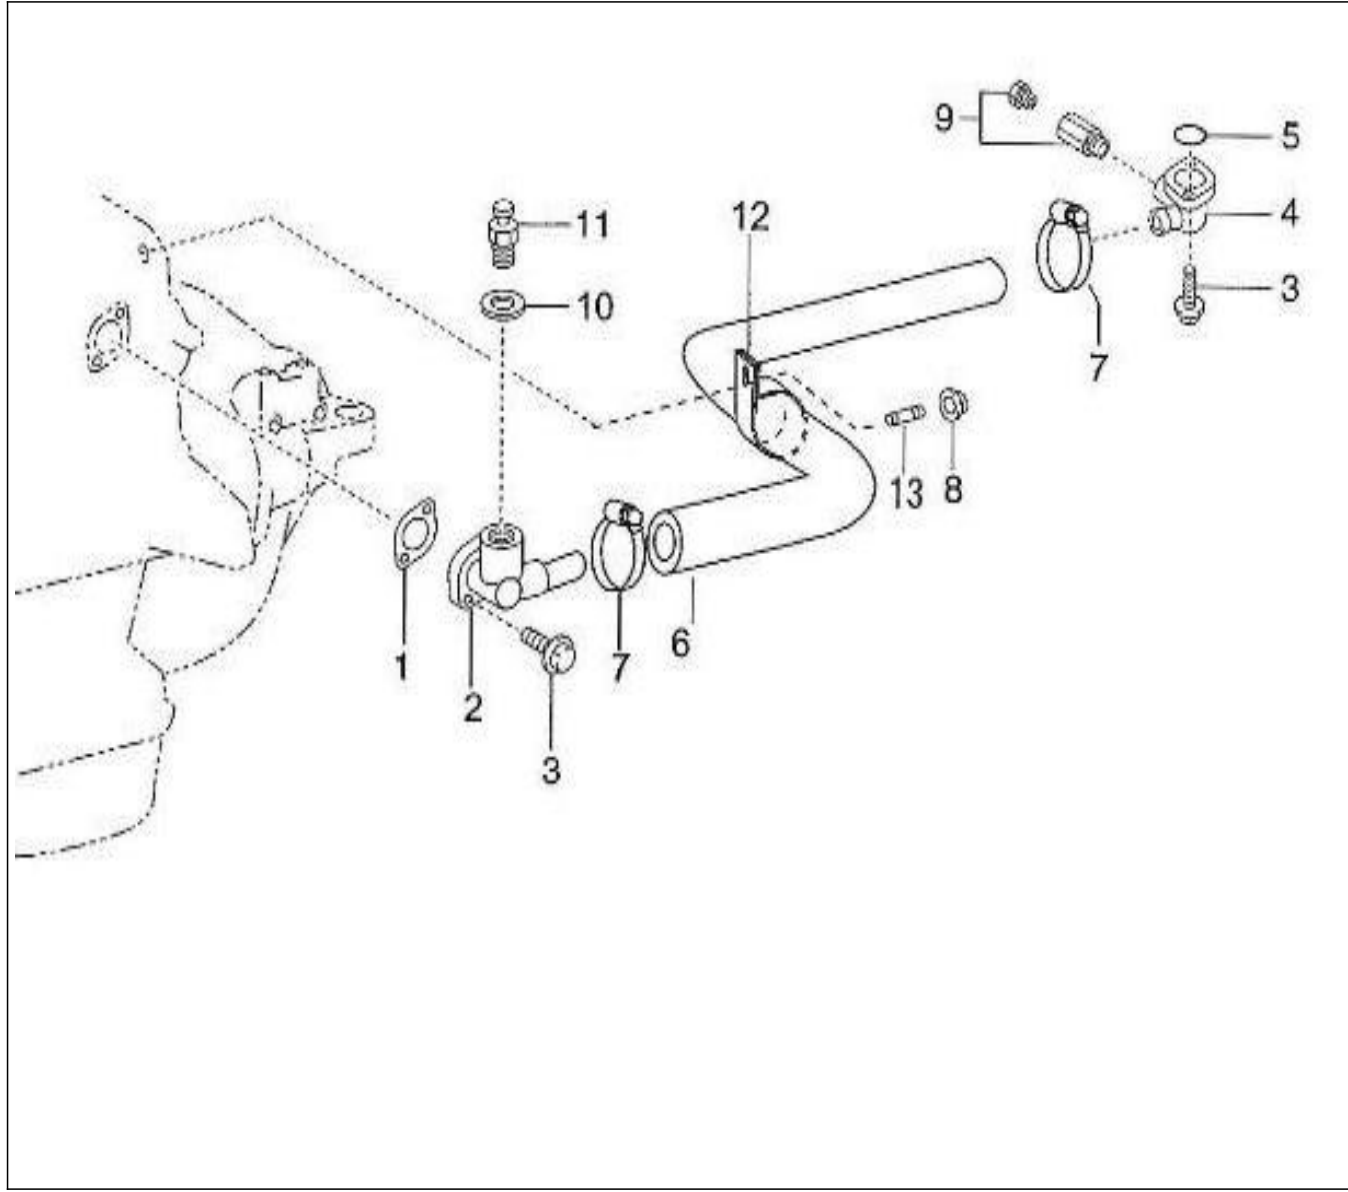

Brand: NanniDiesel
Model: Moteur 4.390TDI
Version: Standard
Subassembly: Turbo charger water hose

N.	Item	Description	Qty	Notes
1	970312259	GASKET	1	
2	970312260	CONNECTOR SUB-ASSY, TURBO WATE	1	
3	970312261	BOLT FLANGE	2	
4	970312262	CONNECTOR TURBO WATER	1	
5	970312263	RING,O	1	
6	970312264	HOSE, TURBO WATER	1	
7	970312265	CLAMP HOSE	1	
8	970312261	BOLT FLANGE	2	
9	970312267	COCK, DRAIN	1	
10	970312268	GASKET	1	
11	970312269	TURBO WATER SENSOR	1	
12	970312270	CLAMP	1	

V. 07/02/2012

Pag. 21/40