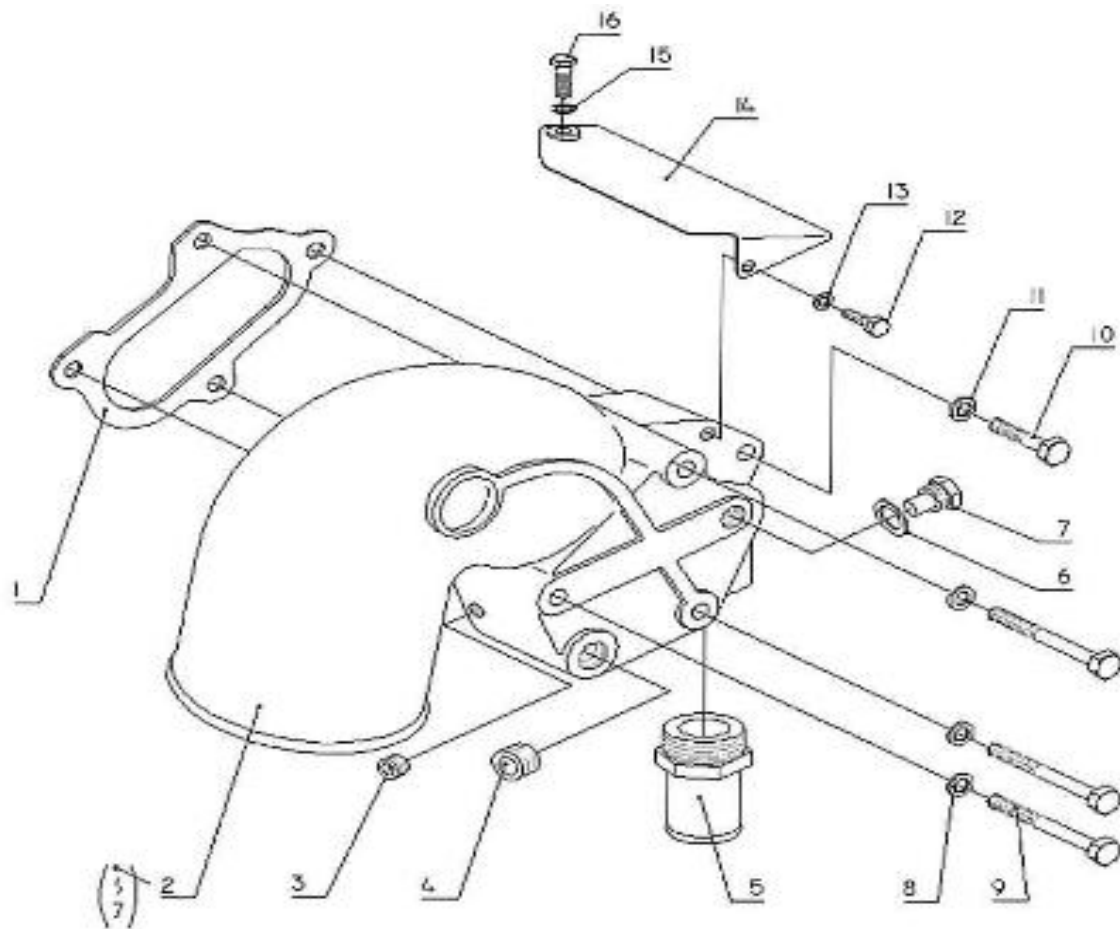

Brand: NanniDiesel

Model: Moteur 4.390TDI

Version: Standard

Subassembly: Exhaust elbow

N.	Item	Description	Qty	Notes
1	970312258	GASKET TURBINE	1	
2	48300380	MIXER	1	
3	970307265	PLUG,HEX 1/8	1	
4	970310264	PLUG	1	
5	970892603	BARBED END BRASS FITTING 1 1/4 (QUANTITE 3 R.P. 1	1	
6	970300199	GASKET,RING D16	1	
7	970494635	ANODE,ZINC CPL M16X1,5	1	
8	970119139	WASHER,CORRUGATED D8 (DONT 3 PTO)	3	
9	39160455	BOLT	3	
10	970644594	BOLT,HEX M 8X 60 (+++FIX POULIE SPA)	1	
11	970119139	WASHER,CORRUGATED D8 (DONT 3 PTO)	1	
12	970439910	BOLT,HEX M 6X 16 (+++FIX.SUPPORT AG ACC)	1	
13	970119149	WASHER, SPRING D 6 (Pour protection injecteur)	1	
14	95310552	DEFLECTOR	1	
15	970119149	WASHER, SPRING D 6 (Pour protection injecteur)	1	
16	970644006	BOLT,HEX M 6X 20 (++FIX TENDEUR)	1	

V. 07/02/2012

Pag. 20/40