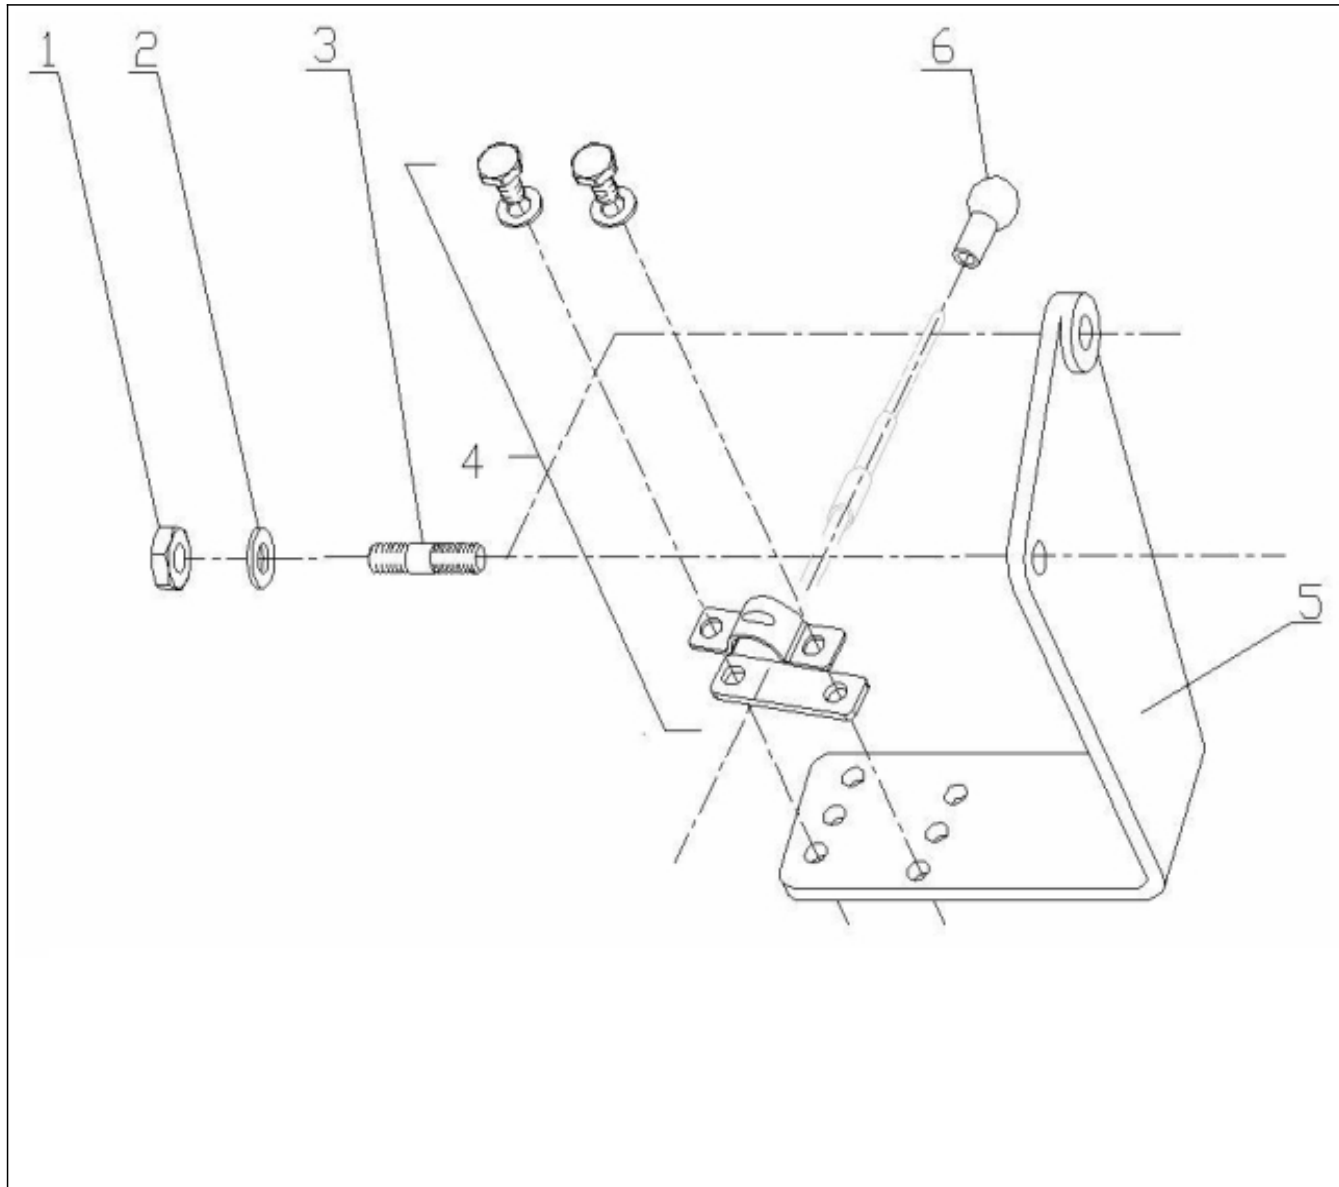

Brand: NanniDiesel

Model: Moteur 4.390TDI

Version: Standard

Subassembly: Speed control

N.	Item	Description	Qty	Notes
1	970635460	NUT,M 6	2	
2	970119149	WASHER, SPRING D 6 (Pour protection injecteur)	4	
3	970154026	STUD,M 6X 22	2	
4	970835020	CLAMP	1	
5	95203064	SUPPORT	1	
6	970311202	BALL AND SOCKET JOINT (CAGE NUE AVEC CLIP RESSORT ZINGUE)	1	

V. 07/02/2012

Pag. 9/40