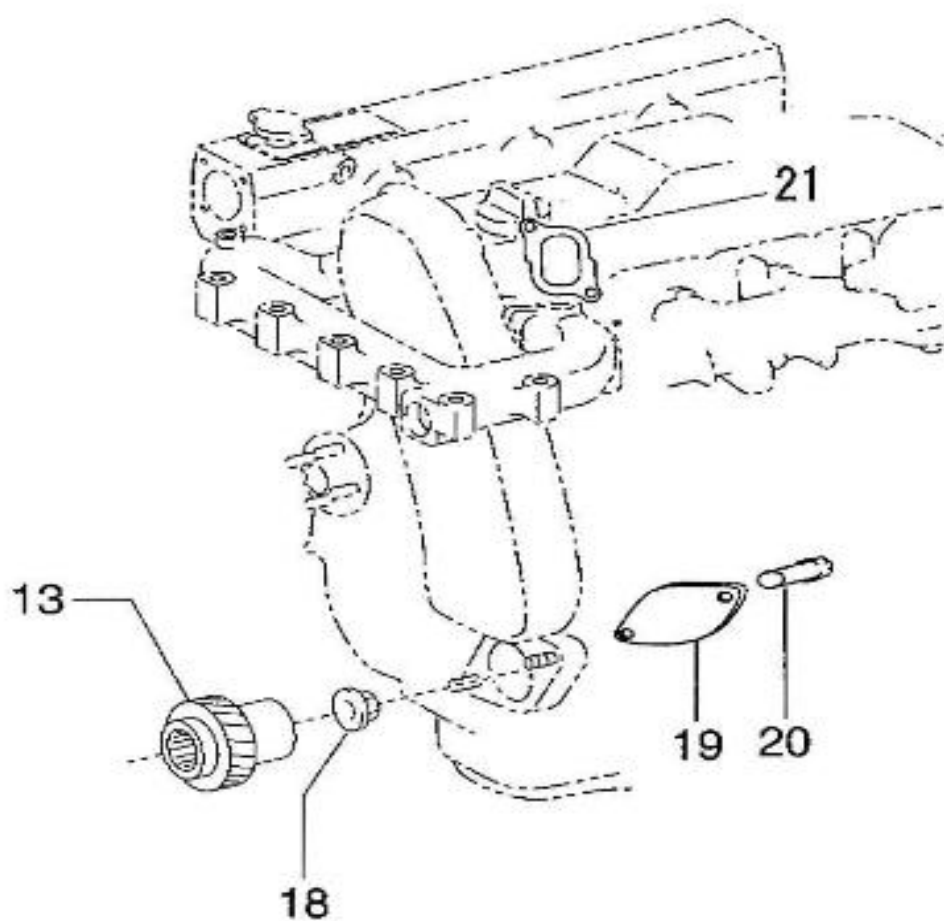

Brand: NanniDiesel
Model: Moteur 4.390TDI
Version: Standard
Subassembly: Seawater pump Assy

N.	Item	Description	Qty	Notes
13	970312234	GEAR PUMP	1	
18	970312235	NUT	1	
19	970312236	COVER	1	
20	970312237	SCREW	2	
21	970312238	GASKET WATER	1	

V. 07/02/2012

Pag. 25/40