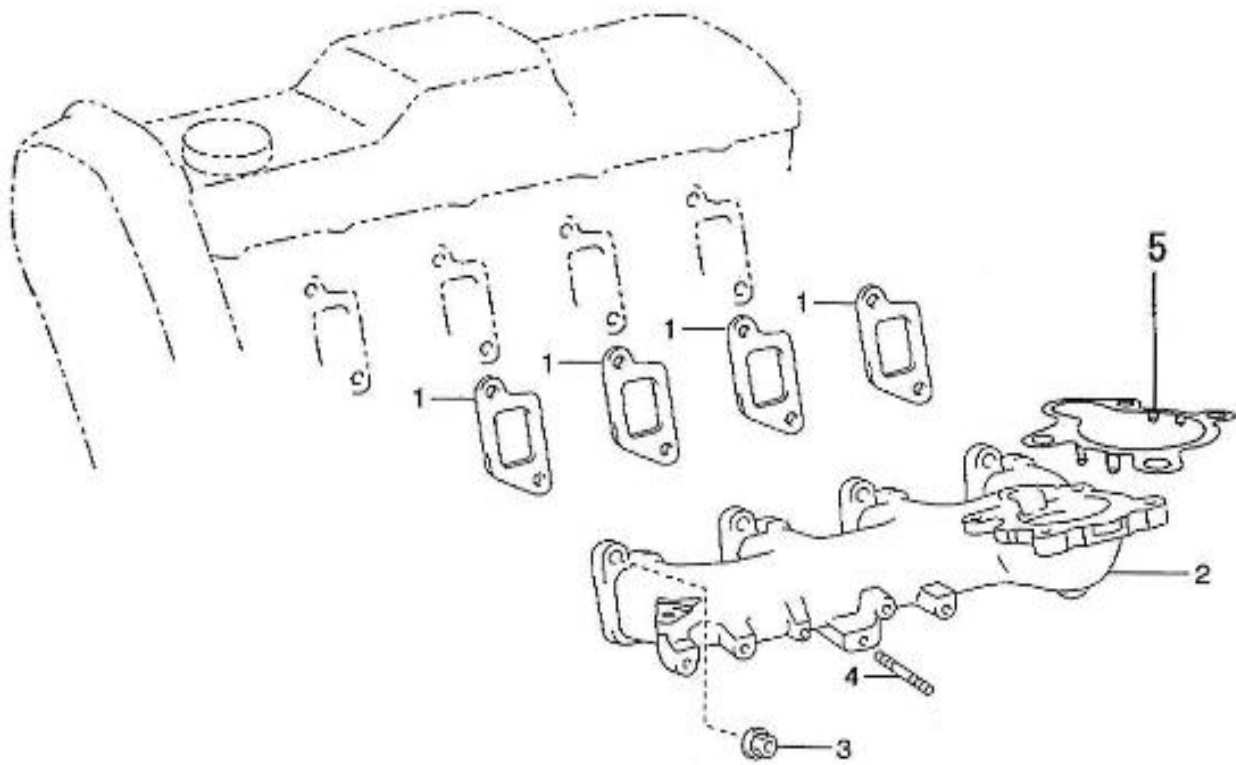

Brand: NanniDiesel
Model: Moteur 4.390TDI
Version: Standard
Subassembly: Intake manifold

N.	Item	Description	Qty	Notes
1	970312276	GASKET	4	
2	970312277	MANIFOLD SUB-ASSY, INTAKE	1	
3	970312278	NUT	8	
4	970312279	BOLT, STUD	2	
5	970312280	GASKET, VENTURI	1	

V. 07/02/2012

Pag. 27/40