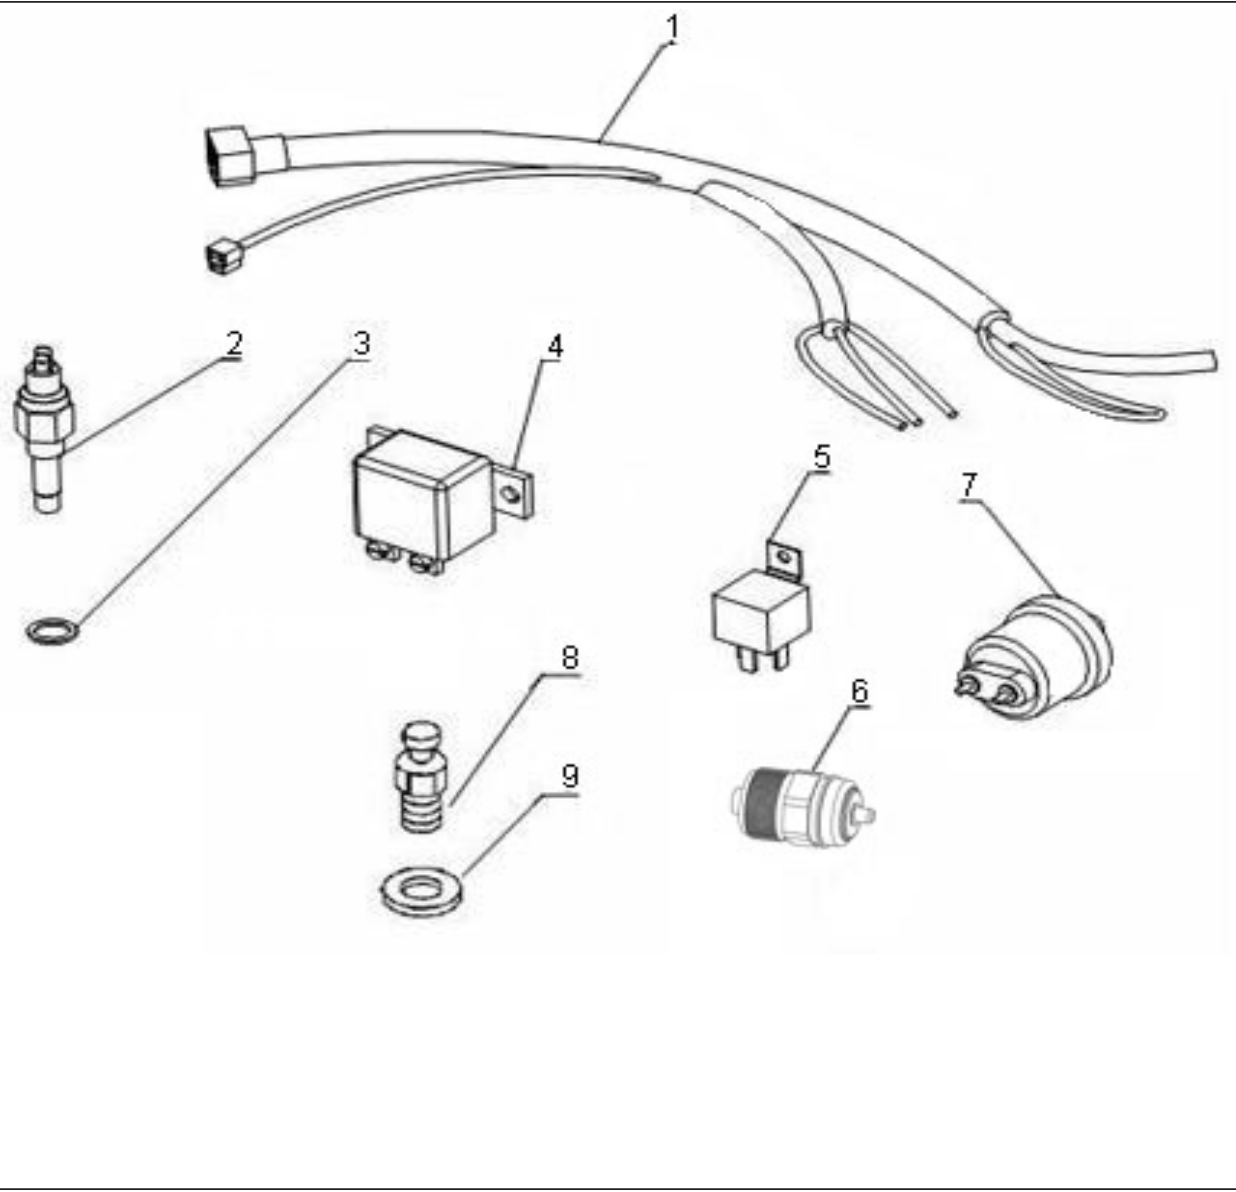

N.	Item	Description	Qty	Notes
1	674396	WIRING	1	
2	970851604	WATER SENDER 120C +SWITCH 110C	1	
3	970300306	GASKET,RING D14 (SUR REFROID THERMO MOTA )	1	
4	970300715	RELAIS,12V-75A BOSCH	1	
5	970300716	Normaly Open - RELAIS,12V-30A -BOSCH-	1	
6	48201106	ELECTROVANNE DE STOP TOY	1	
7	48201143	OIL PRESSURE SENDER (Remplace 307091 à partir du	1	
8	970312269	TURBO WATER SENSOR	1	
9	970312268	GASKET	1	