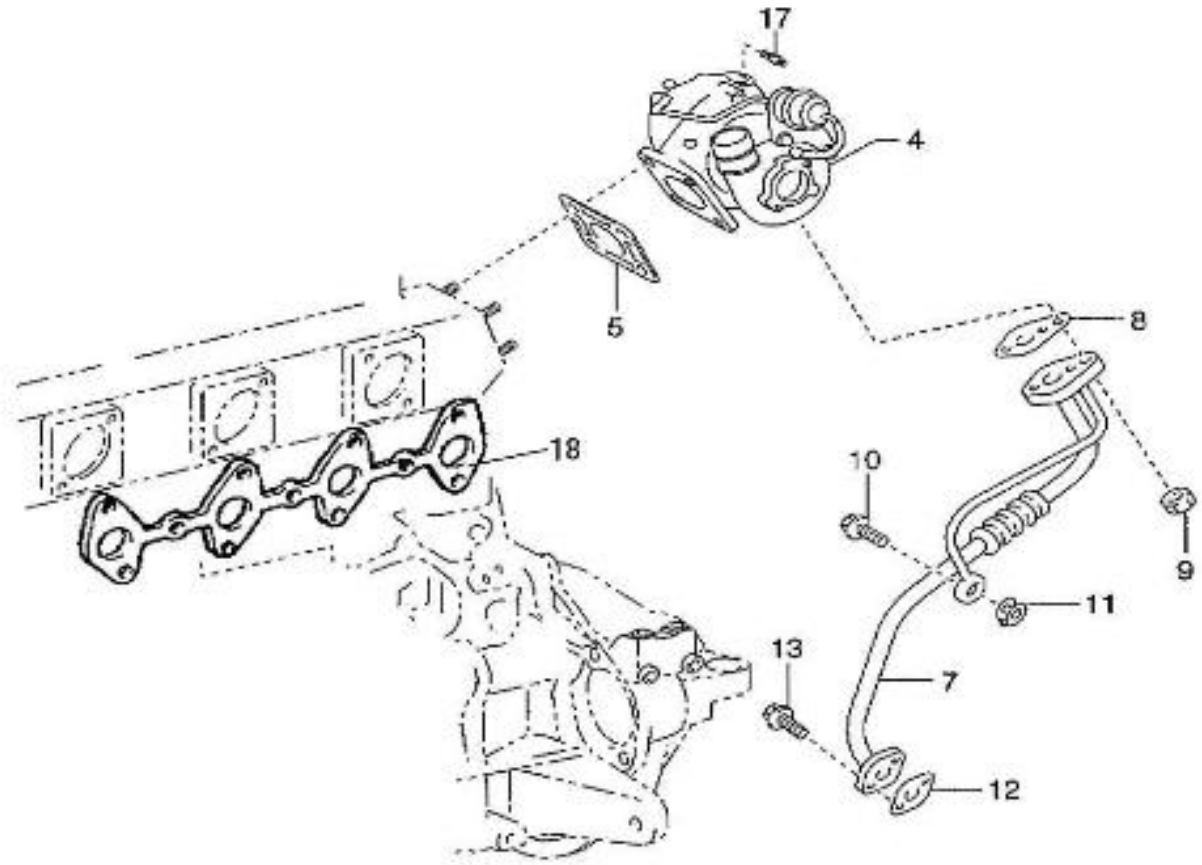

Brand: NanniDiesel
Model: Moteur 4.390TDI
Version: Standard
Subassembly: Turbocherger, Exh. Mixer

N.	Item	Description	Qty	Notes
4	970312243	TURBOCHARGER	1	
5	970312244	GASKET TURBO	1	
7	970312245	PIPE SUB-ASSY TURBO	1	
8	970312246	GASKET TURBO OIL	1	
9	970312247	NUT	2	
10	970312248	BOLT, UNION	1	
11	970312249	GASKET	1	
12	970312250	GASKET TURBO OIL	1	
13	970312251	BOLT	2	
17	970312252	COCK ASSY DRAIN	1	
18	970312253	GASKET EXHAUST MANIFOLD	1	
19	43320280	SPACER	2	
20	970312830	WASTEGATE 4.380 / 4.390	1	
21	970119138	WASHER, SPRING D 8 (TENDEUR)	2	
22	970409603	BOLT, HEX M 8X 25 (FIX SUP ALT)	2	
23	32806001	HOSE	1	
24	970310171	CLAMP (+++ FIX DURITE WASTEGATE)	2	

V. 07/02/2012

Pag. 22/40