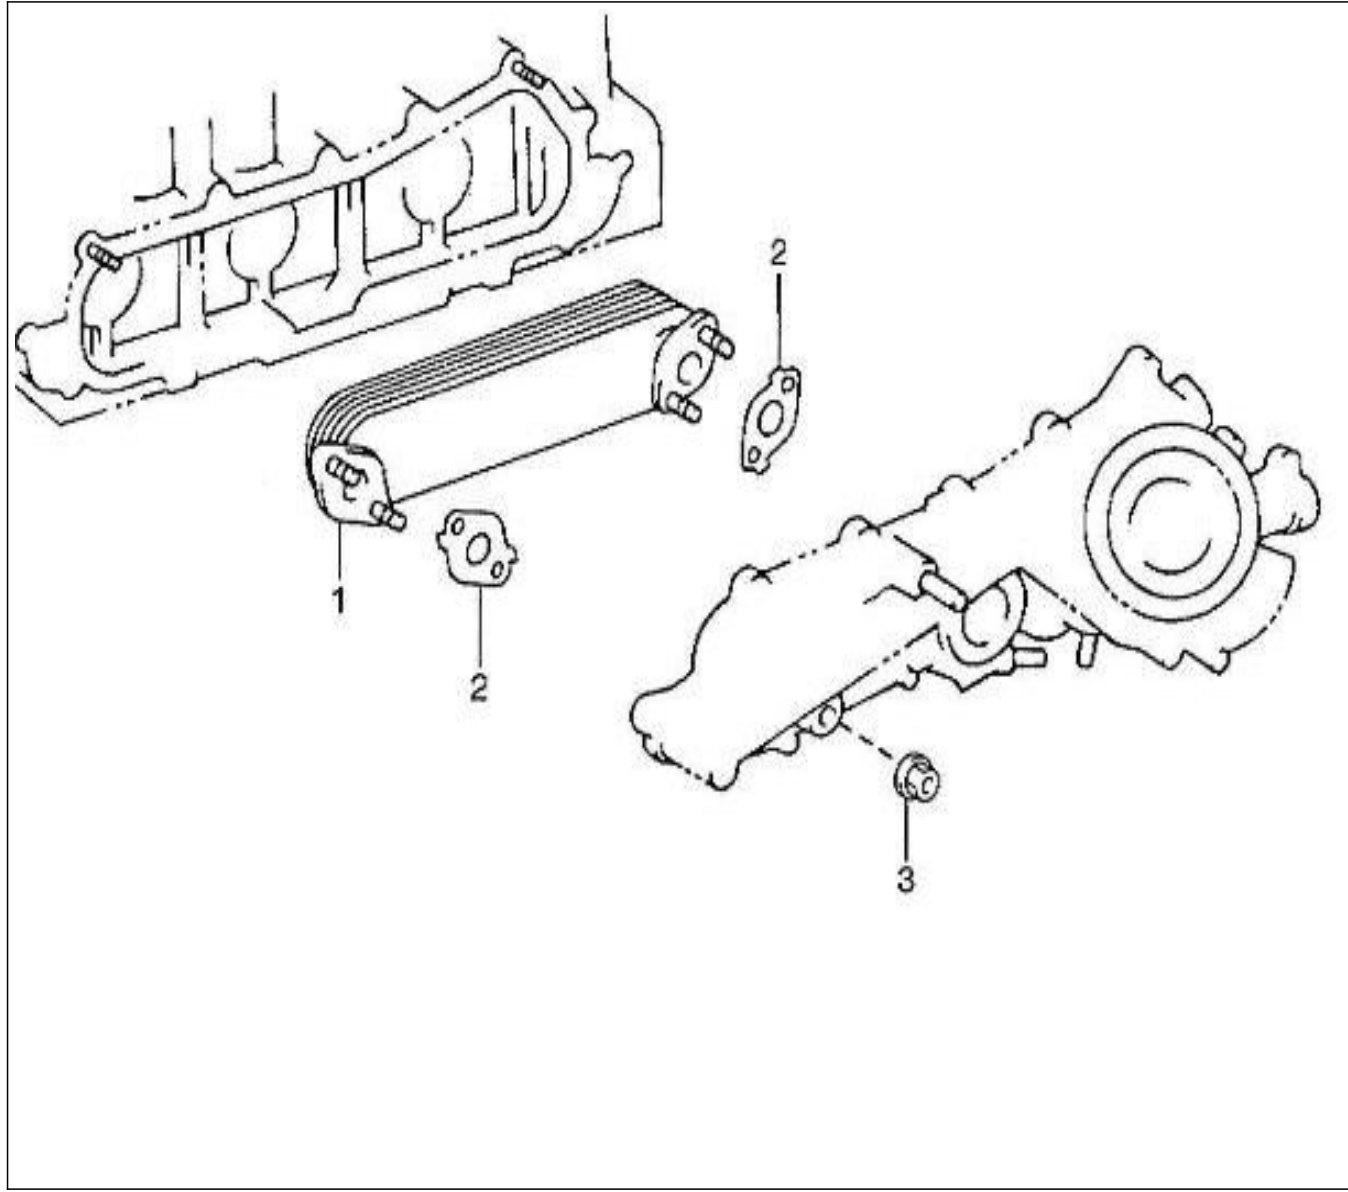

Brand: NanniDiesel
Model: Moteur 4.390TDI
Version: Standard
Subassembly: Oil cooler

N.	Item	Description	Qty	Notes
1	970312218	COOLER ASSY,OIL	1	
2	970312219	GASKET	2	
3	970312278	NUT	4	

V. 07/02/2012

Pag. 5/40