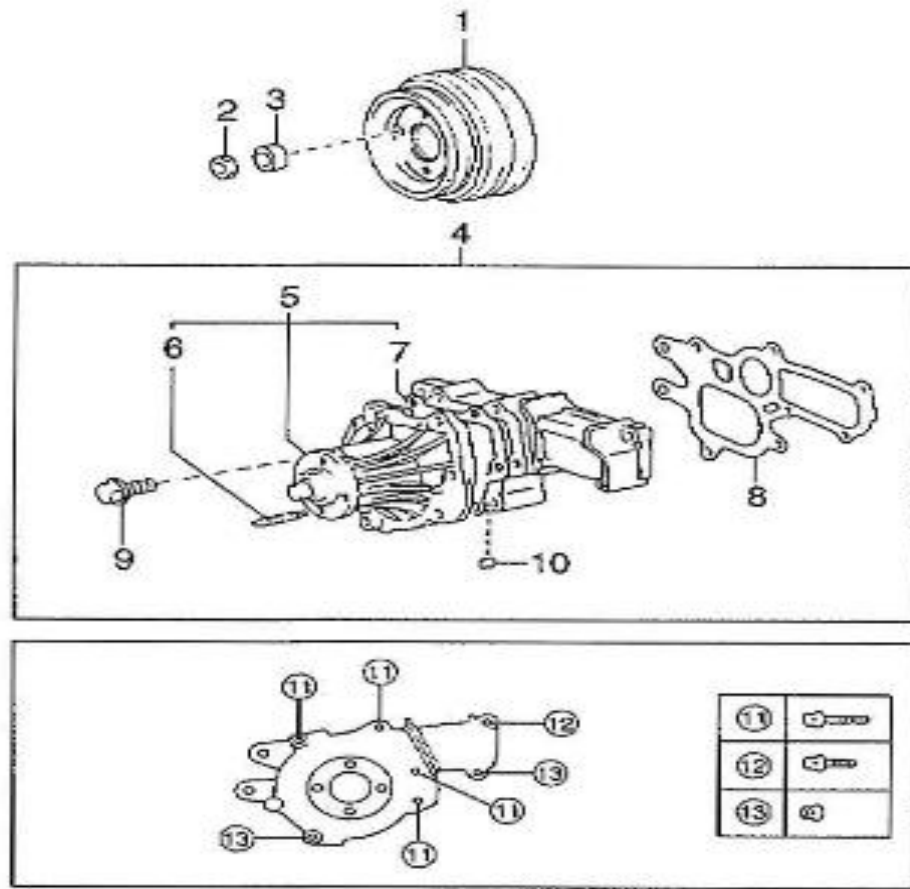

Brand: NanniDiesel

Model: Moteur 4.390TDI

Version: Standard

Subassembly: Engine water pump

N.	Item	Description	Qty	Notes
1	970312221	PULLEY,FAN	1	
2	970312278	NUT	4	
3	970312223	SPACER	4	
4	970312224	WATER PUMP	1	
5	970312225	PUMP ASSY,WATER W/O COVER	1	
6	970312226	BOLT,STUD	4	
7	970312227	GASKET,WATER PUMP COVER	1	
8	970312228	GASKET,WATER PUMP,NO.1	1	
9	970312229	BOLT,FLANGE	1	
10	970312230	PIN,RING	1	
11	970312231	BOLT,W/WASHER	4	
12	970312210	BOLT,W/WASHER	1	
13	970312061	NUT	2	

V. 07/02/2012

Pag. 19/40