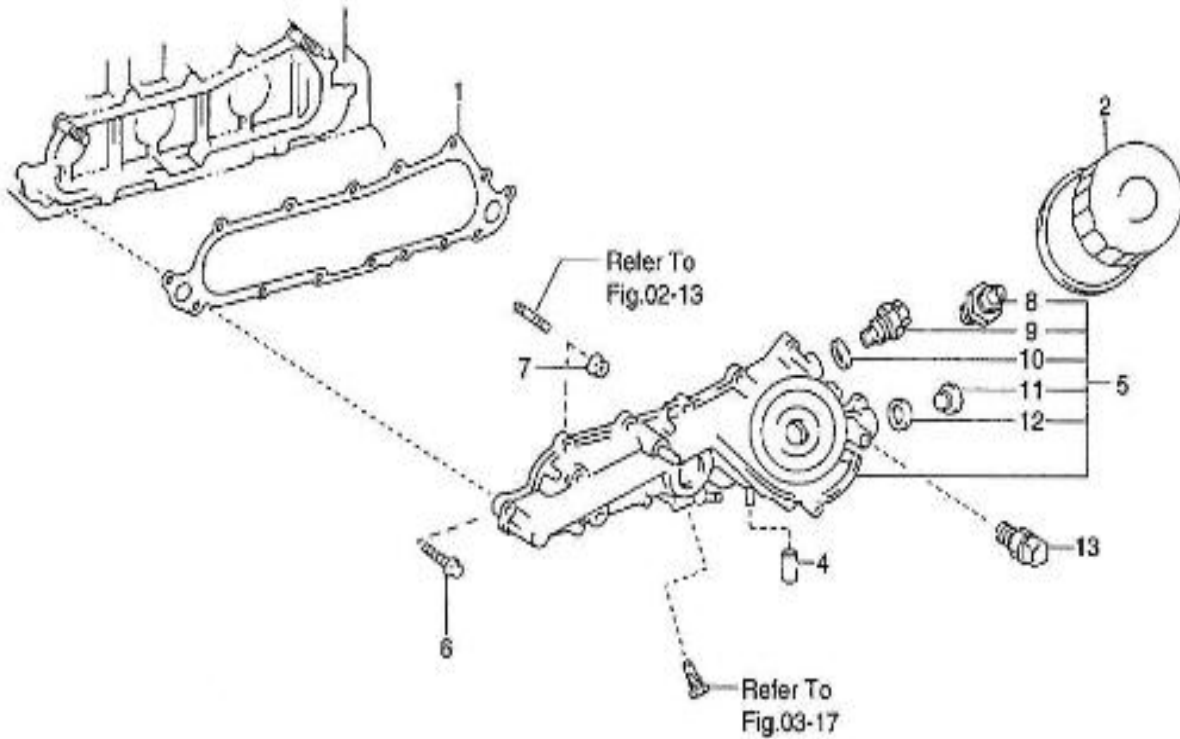

Brand: NanniDiesel	N.	Item	Description	Qty	Notes
Model: Moteur 4.390TDI	1	970312206	GASKET	1	
Version: Standard	2	970312207	FILTER	1	
Subassembly: Oil filter Assy	4	970312208	CAP	1	
	5	970312209	COVER SUB-ASSY,OIL COOLER	1	
	6	970312210	BOLT,W/WASHER	13	
	7	970312061	NUT	2	
	8	970312212	UNION (FOR OIL FILTER)	1	
	9	970312213	VALVE ASSY,OIL COOLER RELIEF	1	
	10	970312214	GASKET,OIL COOLER COVER	1	
	11	970312215	PLUG,W/HEAD STRAIGHT SCREW	1	
	12	970312204	GASKET,OIL PUMP RELIEF VALVE	1	
	13	970312217	PLUG,INTAKE MANIHOLED SUCTION	1	

V. 07/02/2012

Pag. 16/40