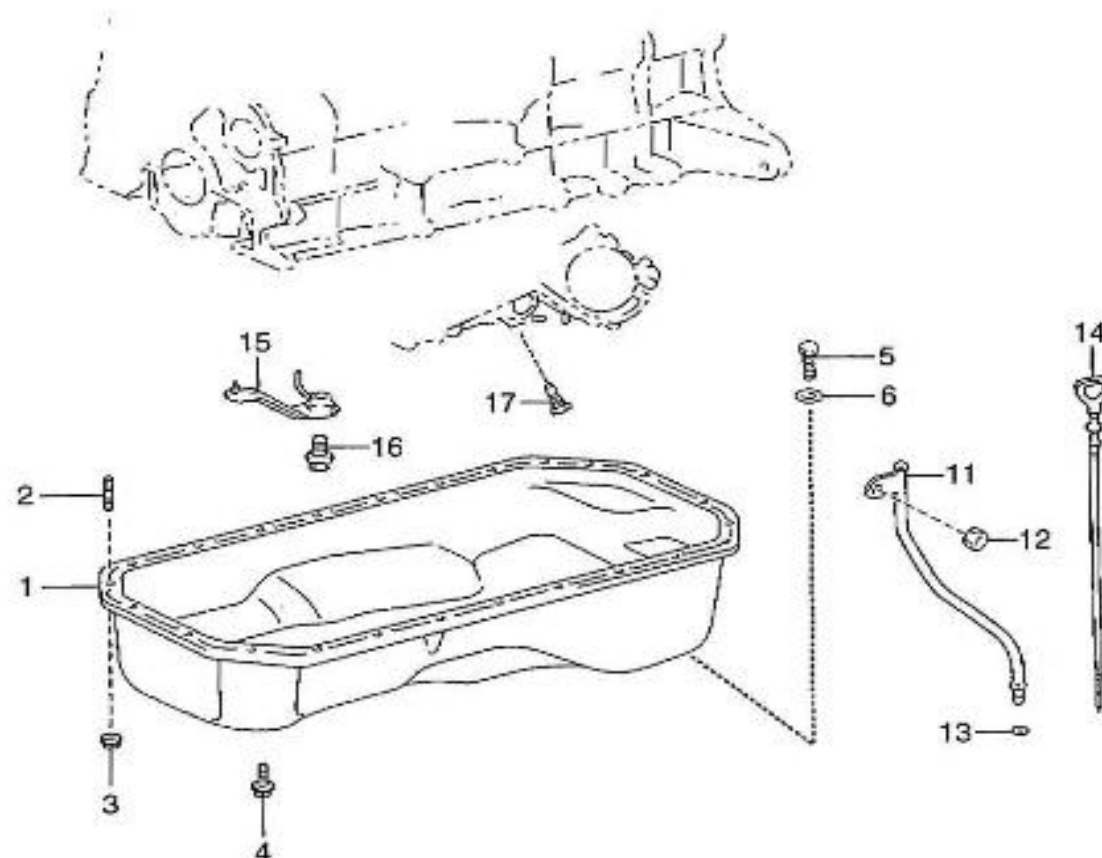

V. 07/02/2012

Pag. 3/40

Brand: NanniDiesel

Model: Moteur 4.390TDI

Version: Standard

Subassembly: Oil pan

N.	Item	Description	Qty	Notes
1	970312059	PAN SUB-ASSY, OIL	1	
2	970312060	STUD	2	
3	970312061	NUT	2	
4	970312062	BOLT, W/WASHER	22	
5	970312063	PLUG, W/HEAD STRAIGHT SCREW	1	
6	970312064	GASKET	1	
11	970312065	GUIDE, OIL LEVEL	1	
13	970312094	O RING	1	
14	970312067	DIPSTICK	1	
15	970312068	NOZZLE SUB ASSY, OIL, N°1	4	
16	970312069	VALVE SUB ASSY, OIL CHECK	4	
17	970312070	VALVE SUB ASSY, OIL CHECK	4	
18	970312071	PLUG	1	