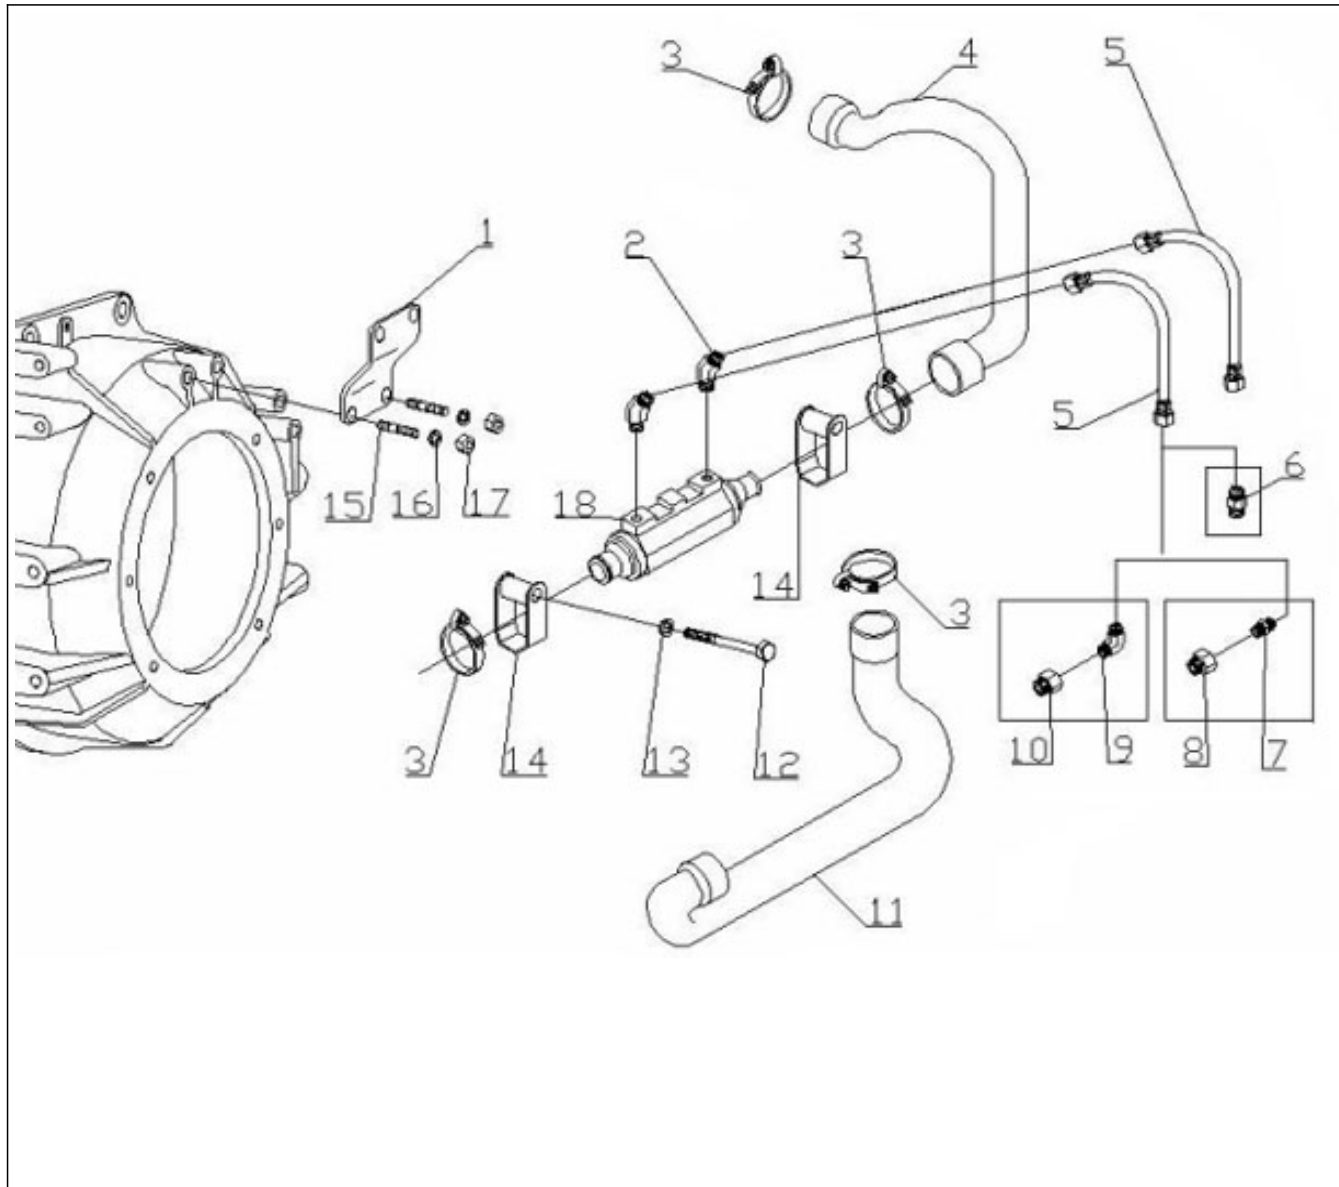

Brand: NanniDiesel

Model: Moteur 4.390TDI

Version: Standard

Subassembly: Oil cooler gear box

N.	Item	Description	Qty	Notes
1	95310547	SUPPORT	1	
2	48300031	ELBOW 45 (A sup. Remplacé par racc pour GI)	2	
3	970604533	CLAMP,HOSE 32-44 (QUANTITE 8 R.P. 4 LE 19/06/2008)	4	
4	48328101	HOSE (ADAPT TUYAU ENTREE COUDE)	1	
5	48300080	HOSE (A sup. Remplacé par racc pour GI)	2	
6	48300084	ELBOW	2	
7	48300308	ELBOW (++2 montés sur refroid et 2 en bourriche)	2	
8	48300318	UNION	1	
9	48300035	ELBOW 92	2	
10	48300318	UNION	2	
11	48328102	HOSE	1	
12	39160442	BOLT (+++ FIX . ALTERNATEUR)	2	
13	970119136	WASHER,SPRING D10 (POUR INVERSEUR)	2	
14	95203065	CLAMP	2	
15	970649725	STUD (=> N°T10306523)	2	
16	970119136	WASHER,SPRING D10 (POUR INVERSEUR)	2	
17	970119143	NUT, M10	2	
18	48300373	OIL COOLER	1	

V. 07/02/2012

Pag. 36/40