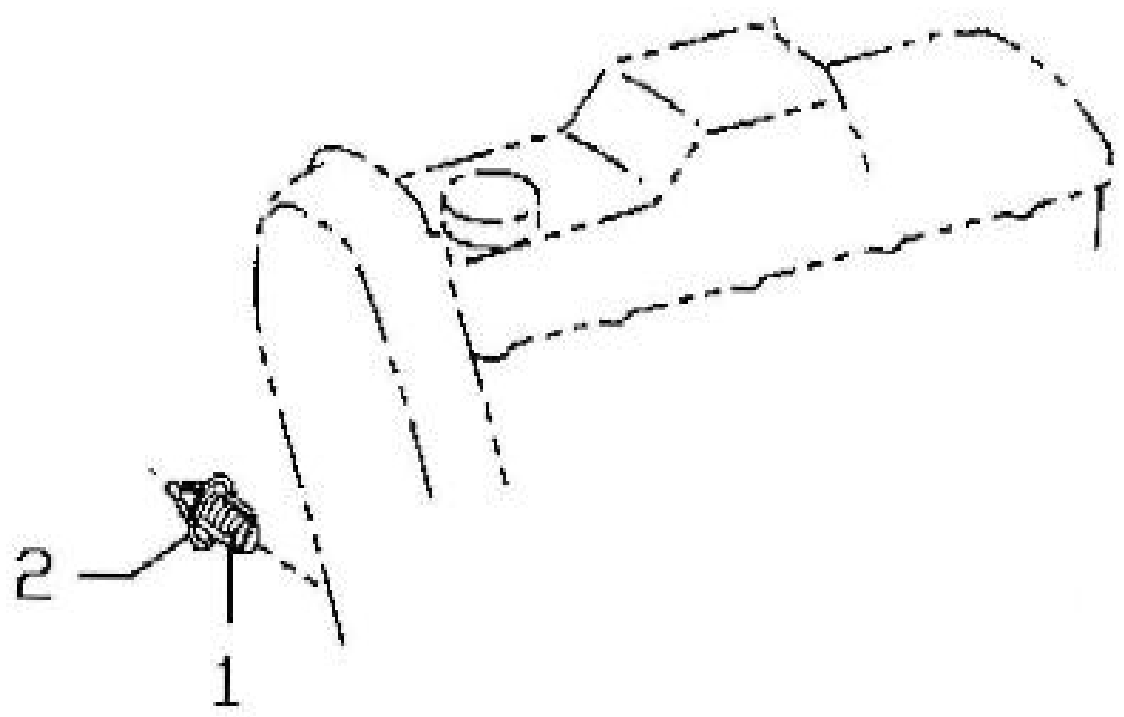

Brand: NanniDiesel
Model: Moteur 4.390TDI
Version: Standard
Subassembly: Thermostat

N.	Item	Description	Qty	Notes
1	970312274	THERMOSTAT	1	
2	970312275	GASKET,THERMOSTAT	1	

V. 07/02/2012

Pag. 17/40