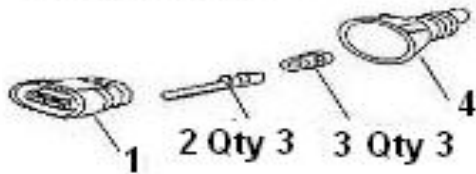

Brand: NanniDiesel

Model: Moteur 4.390TDI

Version: Standard

Subassembly: Connector

For alternator