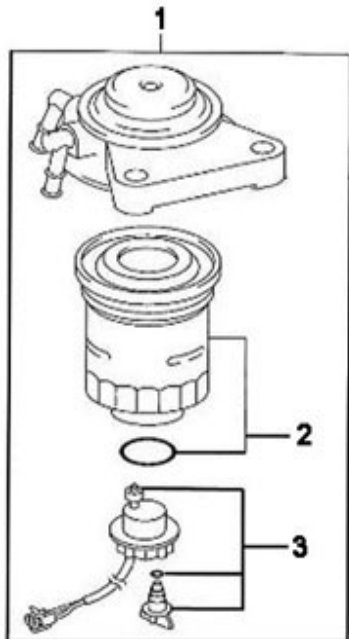

V. 07/02/2012

Pag. 12/40

Brand: NanniDiesel

Model: Moteur 4.390TDI

Version: Standard

Subassembly: Fuel filter Assy.

N.	Item	Description	Qty	Notes
1	970312239	FILTER ASSY FUEL	1	
1	970312482	GO FILTER	1	
3	970311185	FUEL FILTER	2	
3	970312242	PLUG W/WATER LEVEL SWITCH	1	