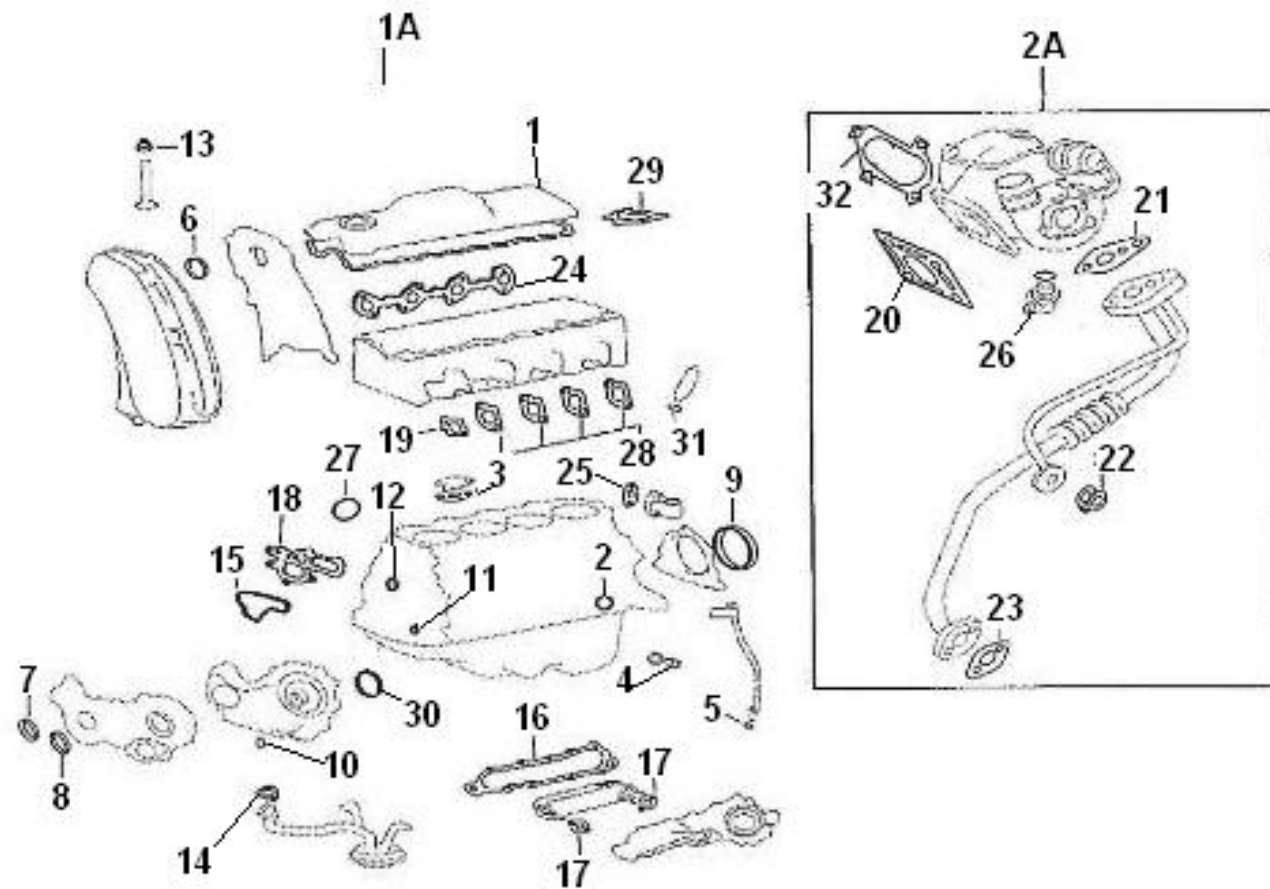

Brand: NanniDiesel

Model: Moteur 4.390TDI

Version: Standard

Subassembly: Tools gasket set

N.	Item	Description	Qty	Notes
1	970312348	SET OF GASKETS	1	
2	970312349	SET OF GASKETS	1	
3	970312350	GASKET SET	1	

V. 07/02/2012

Pag. 39/40