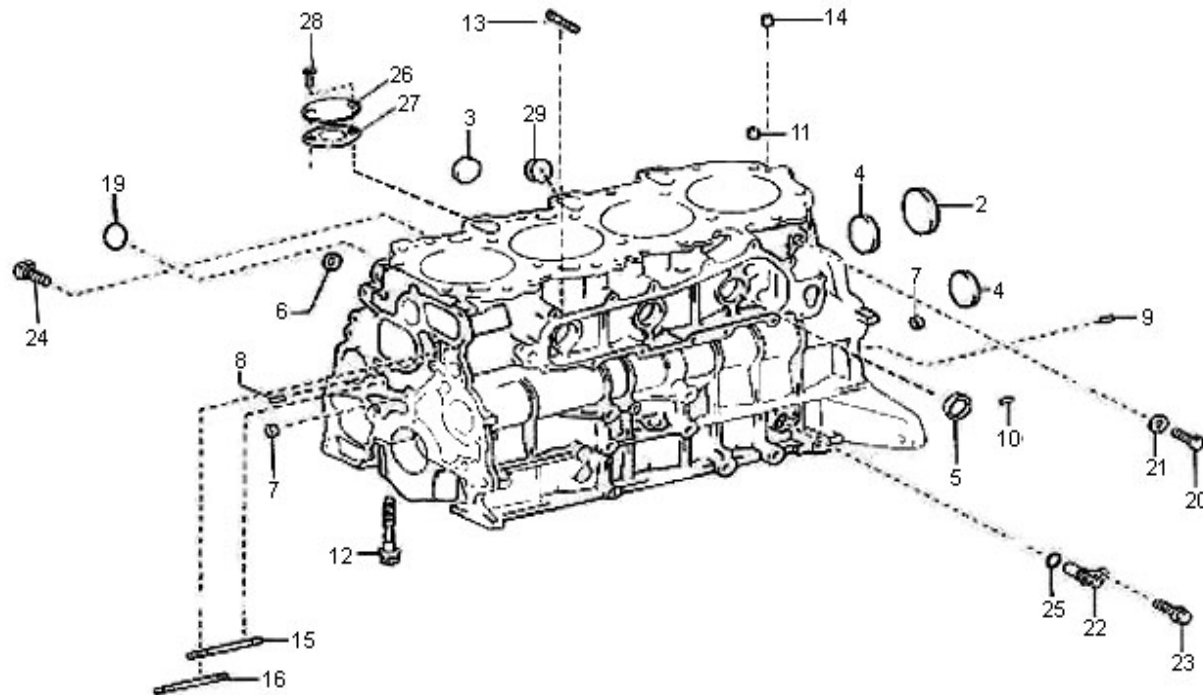

N.	Item	Description	Qty	Notes
1	970315555	KIT BLOCK M1KZ	1	
2	970312033	CAP,FREEZE	1	
3	970312034	PLUG	3	
4	970312035	CAP, SEALING	2	
5	970312036	CAP, SEALING	3	
6	970312037	CAP, SEALING	1	
7	970312038	CAP,FREEZE	2	
8	970312097	PIN, STRAIGHT	2	
9	970312040	PIN, STRAIGHT	2	
10	970312120	PIN,STRAIGHT	2	
11	970312042	PIN, RING	2	
12	970312043	BOLT	10	
13	970312044	STUD	2	
14	970312045	OIL DUCT, CYLINDER BLOCK	1	
15	970312046	STUD	3	
16	970312044	STUD	1	
19	970312048	RING O	1	
20	970312049	PLUG, STRAIGHT SCREW W/HEAD	1	
21	970312268	GASKET	1	
22	970312051	PLUG,HOLE	1	
23	970312261	BOLT FLANGE	1	
24	970312053	PLUG,CYLINDER BLOCK HOLE	1	
25	970312054	O RING	1	
26	970312055	PLATE,WATER SEAL	1	
27	970312259	GASKET	1	
28	970312057	BOLT,FLANGE	2	
29	970312058	CAP, SEALING	1	

V. 07/02/2012

Pag. 2/40

Brand: NanniDiesel

Model: Moteur 4.390TDI

Version: Standard

Subassembly: Timing case

N.	Item	Description	Qty	Notes
1	970312072	COVER	1	
2	970312073	GASKET,GAER CASE NA	1	
3	970312074	PLUG	1	
4	970312075	BOLT	4	
5	970312076	WASHER, SEAL	4	
6	970312077	CLIP	2	
7	970312078	GASKET	1	
8	970312079	RETAINER, CAM SHAFT OIL SEAL	1	
9	970312080	BOLT, WASHER BASED HEAD HEXAGO	7	
10	970312061	NUT	2	
11	970312082	GASKET	1	
12	970312083	GASKET	1	
13	970312084	BOLT	4	
14	970312085	STUD	2	
15	970312251	BOLT	10	
16	970312087	RETAINER, OIL SEAL	1	
17	970312088	GASKET	1	
18	970312251	BOLT	5	
19	970312090	PLATE, RR END, N°1	1	
20	970312091	BOLT, FLANGE	1	
21	970312092	BOLT, UNION	1	
22	970312210	BOLT,W/WASHER	8	
23	970312094	O RING	1	
25	970312095	CASE ASSY, TIMING GEAR	1	
26	970312096	COVER	1	
27	970312097	PIN, STRAIGHT	1	
28	970312098	POINTER TIMING	1	
29	970312099	GASKET, OIL PUMP RELIEF VALVE	1	
32	970312100	STUD	2	
33	970312101	O-RING - GEAR CASE	1	
34	970312102	O RING	1	