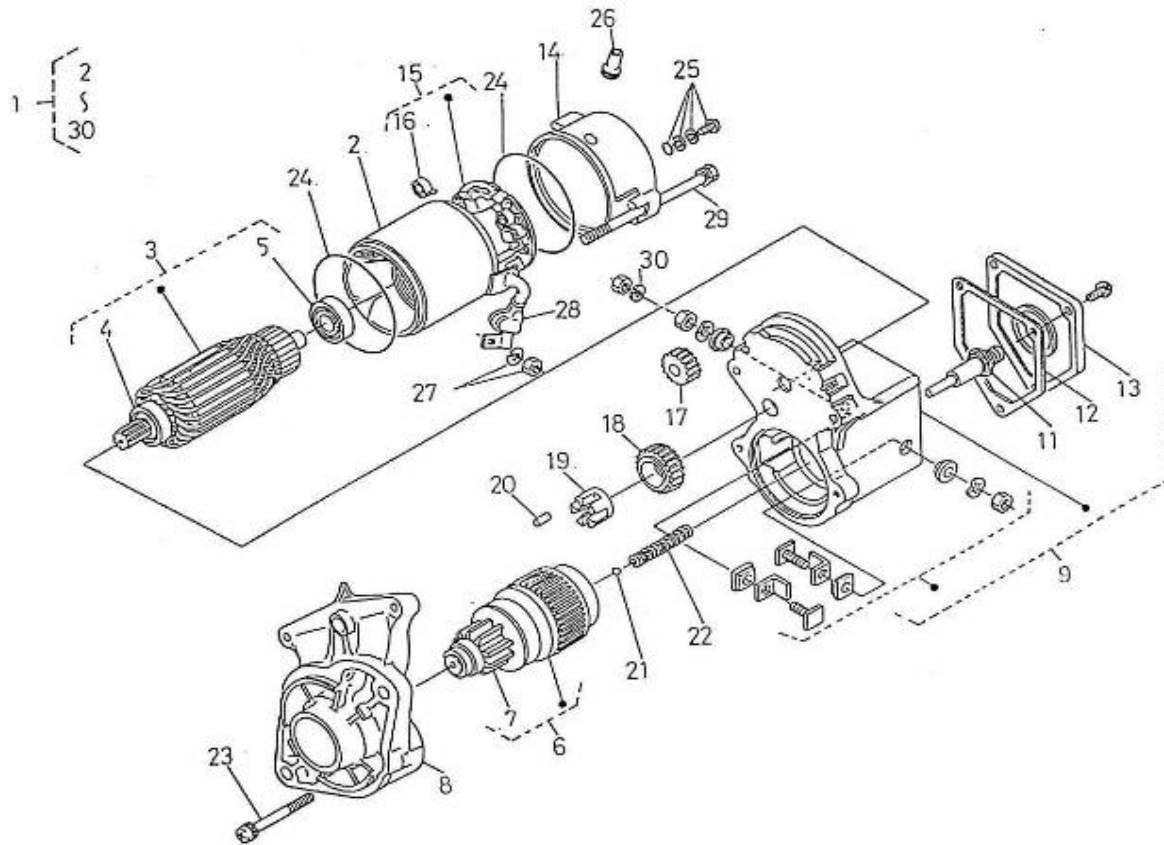

Brand: NanniDiesel

Model: Moteur 5.250TDI

Version: Standard

Subassembly: Starter motor

N.	Item	Description	Qty	Notes
1	970302070	STARTER,MOTOR 12V 0,8KW	1	
2	970303986	HOUSING,ROTOR	1	
3	970303987	ROTOR,STARTER 6.280	1	
4	970303988	GASKET,RING	1	
5	970307787	BEARING,BALL(RADIAL)	1	
6	970303994	PINION,SWITCH	1	
7	970307788	GEAR	1	
8	970303995	FRAME,DRIVE END-STARTER MOTOR	1	
9	970303991	HOLDER,MAGNETIC SWITCH	1	
10	970303991	HOLDER,MAGNETIC SWITCH	1	
11	970307789	PLUNGER	1	
12	970307790	GASKET	1	
13	970307791	COVER	1	
14	970307792	FRAME,END	1	
15	970303989	HOLDER,BRUSH	1	
16	970517318	SPRING,BRUSH	4	
17	970303992	GEAR,1	1	
18	970517313	GEAR,2 STARTER MOTOR 4.110	1	
19	970517315	BUSHING,PLASTIC (STARTER MOTOR	1	
20	970517314	ROLLER,STARTER MOTOR 4.110	5	
21	970517316	BHEARING,BALL STARTER MOTOR	1	
22	970517319	SPRING,STARTER MOTOR 4.110	1	
23	970303997	SCREW	2	
24	970303990	GASKET	1	
25	970307793	ASSY BOLT	2	
26	970307794	COVER	1	
27	970517324	NUT,STATER 4.110	1	
28	970303965	COVER,CORD	1	
29	970303996	BOLT	2	
30	970490904	WASHER,SPRING D 8	1	

V. 26/08/2011

Pag. 31/43