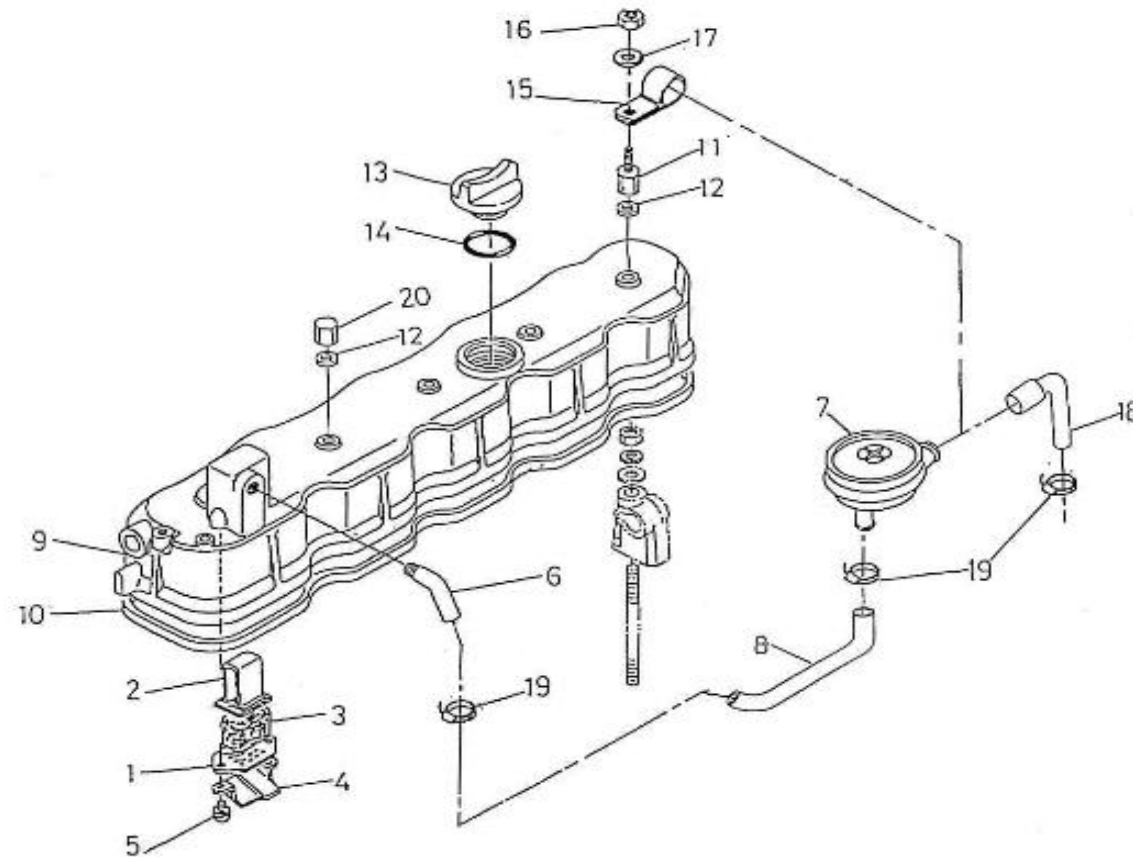

Brand: NanniDiesel

Model: Moteur 5.250TDI

Version: Standard

Subassembly: Cylinder head cover

N.	Item	Description	Qty	Notes
1	970301990	PLATE,BREATHER ELEMENT N01	1	
2	970490302	HOUSING,BREATHER ELEMENT	1	
3	970490305	FILTER,BREATHER ELEMENT	1	
4	970301991	SHIELD,OIL BREATHER	1	
5	970310423	SCREW,WITH WASHER	2	
6	970301993	PIPE,BREATHER	1	
7	51.01804-0008	PRESSURE REGULATING VALVE	1	
8	48328070	HOSE	1	
9	970307916	COVER,HEAD	1	
10	970307917	GASKET,HEAD COVER	1	
11	43320274	SPACER	1	
12	970491131	WASHER,SEAL	5	
13	970490510	CAP,FILLING OIL	1	
14	970490511	O-RING	1	
15	970304071	CLAMP	1	
16	970635460	NUT,M 6	1	
17	970635459	WASHER,PLAIN D 6 (CALAGE)	1	
18	48328069	HOSE	1	
19	970301604	CLAMP,HOSE 15-24 (ALIM EAU GENE)	3	
20	970301996	NUT,CAP	4	

V. 26/08/2011

Pag. 5/43