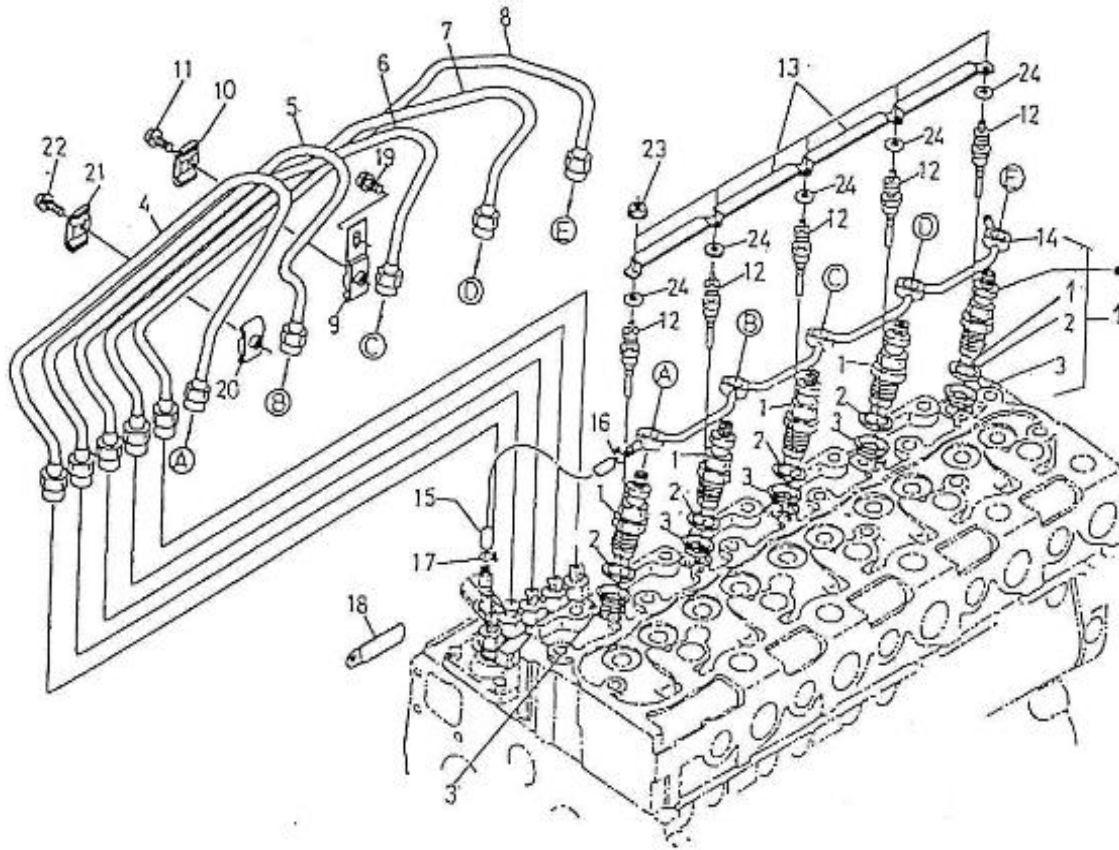

V. 26/08/2011

Pag. 14/43

Brand: NanniDiesel

Model: Moteur 5.250TDI

Version: Standard

Subassembly: Injection lines nozzles

N.	Item	Description	Qty	Notes
1	970307766	PIECE,NOZZLE	5	
1	970310467	KIT,NOZZLE HOLDER	5	
2	970142109	GHASKET, RING INJECTORS	5	
3	970307388	SEAL,HEAT	5	
4	970310468	PIPE,INJECTION 1	1	
5	970310469	PIPE,INJECTION 2	1	
6	970310470	PIPE,INJECTION 3	1	
7	970310471	PIPE,INJECTION 4	1	
8	970310472	PIPE,INJECTION 5	1	
9	970310472	PIPE,INJECTION 5	3	
10	970142115	CLAMP,FUEL-LINES 1+2	3	
11	970492118	SCREW,M 5X 20 ROUND HEAD	3	
12	970307393	GLOW PLUG	5	
13	970310474	CORD,GLOW PLUG	1	
14	970307759	ASSY PIPE,OVER FLOW	1	
15	32805001	HOSE (++RETOUR INJ / PPE INJ )	1	
16	970310171	CLAMP (+++ FIX DURITE WASTEGATE )	1	
17	970310171	CLAMP (+++ FIX DURITE WASTEGATE )	1	
18	970310476	CLAMP,CORD	1	
19	970310477	SCREW,WITH WASHER	3	
20	970142114	CLAMP,FUEL LINES 1+2	5	
21	970142115	CLAMP,FUEL-LINES 1+2	5	
22	970492118	SCREW,M 5X 20 ROUND HEAD	5	
23	970307593	NUT,FLANGE	5	
24	970307594	WASHER,PLAIN	5	