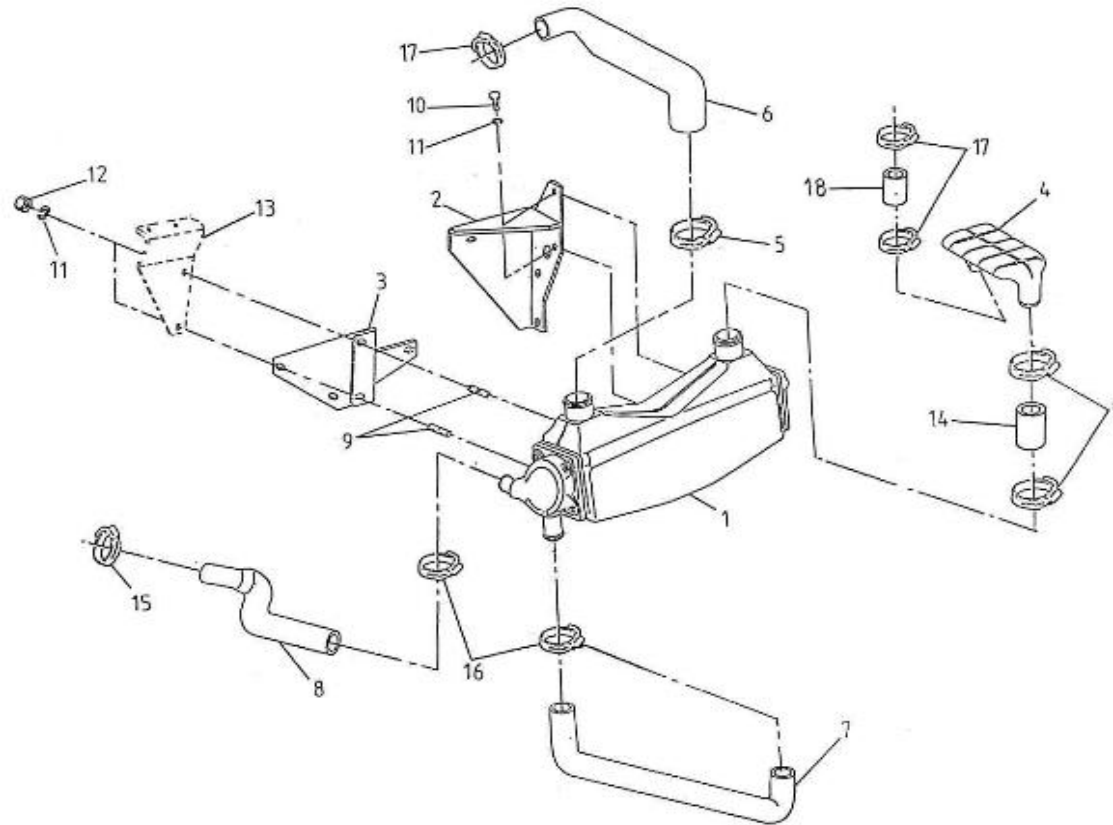

Brand: NanniDiesel

Model: Moteur 5.25TDI

Version: Standard

Subassembly: Intercooler

N.	Item	Description	Qty	Notes
1	48300362	INTERCOOLER	1	
2	95310309	BRACKET	1	
3	95310310	BRACKET	1	
4	665700063	INLET PIPE	1	
5	970634621	CLAMP,HOSE	3	
6	48328057	HOSE (VOIR PLAN POUR DECOUPE)	1	
7	48328061	HOSE	1	
8	48328058	HOSE	1	
9	970621020	STUD,M10X 22	2	
10	970635508	BOLT,HEX M10X 25 (A DEFINIR)	2	
11	970119137	WASHER,CORRUGATED D10	4	
12	970027322	NUT,M 8 (++ECROU FIL DEMARREUR)	2	
13	95310306	SUPPORT FUEL FILTER	1	
14	51850001	HOSE	1	
15	970604526	CLAMP,HOSE 22-32 (COTE ECHANGEUR)	1	
16	970300922	CLAMP,HOSE 26-38 (FOURNITURE POMPE ATTELEE)	3	
17	970604533	CLAMP,HOSE 32-44 (QUANTITE 8 R.P. 4 LE 19/06/2008)	3	
18	970644591	HOSE,D40 L= 40	1	

V. 26/08/2011

Pag. 28/43