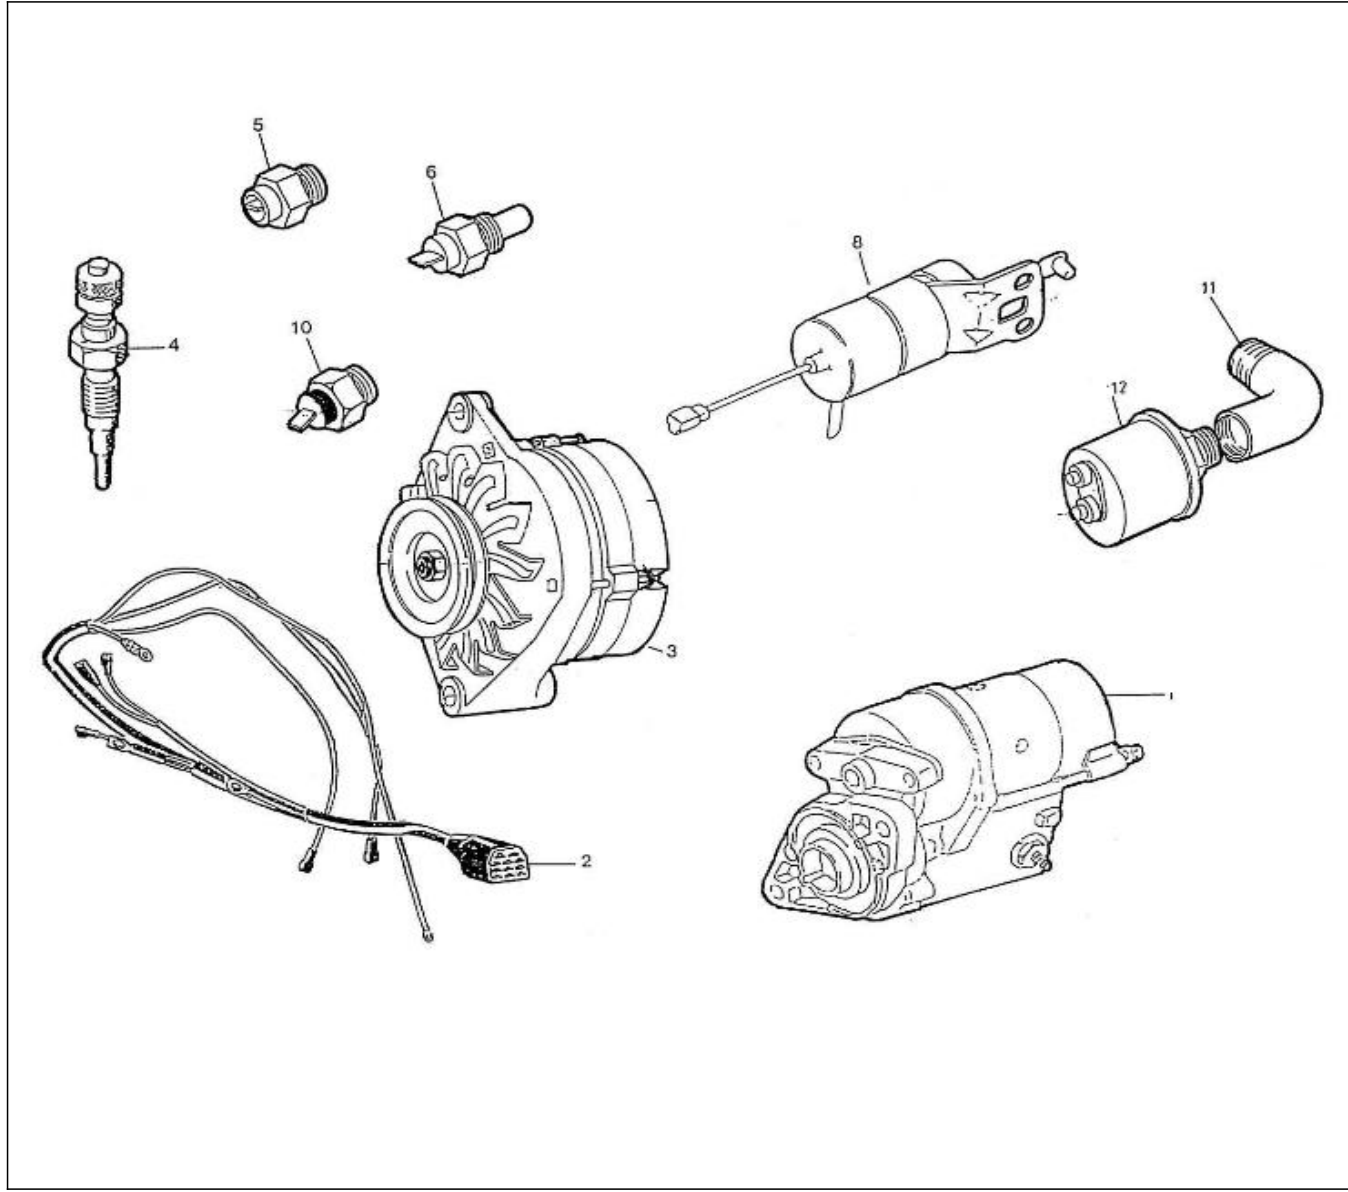

Brand: NanniDiesel
Model: Moteur 5.250TDI
Version: Standard
Subassembly: Electrics

N.	Item	Description	Qty	Notes
1	970302070	STARTER,MOTOR 12V 0,8KW	1	
2	970302661E	WIRING	1	
3	970307522	ALTERNATOR,14V-60A	1	
4	970307393	GLOW PLUG	1	
5	970304054	TEMPERATURE SWITCH 1/8 1P 97°C	1	
6	970851602	WATER TEMPERATURE SENDER	1	
7	970851602	WATER TEMPERATURE SENDER	1	
8	970307362	SOLENOID,STOP	1	
9	970307362	SOLENOID,STOP	1	
10	970851700	SWITCH,OIL	1	
11	970493207	ELBOW,1/8X10X1,5MF (+++MONTAGE ALERTE HUILE)	1	
12	48201143	OIL PRESSURE SENDER (Remplace 307091 à partir du T511050112)	1	

V. 26/08/2011

Pag. 38/43