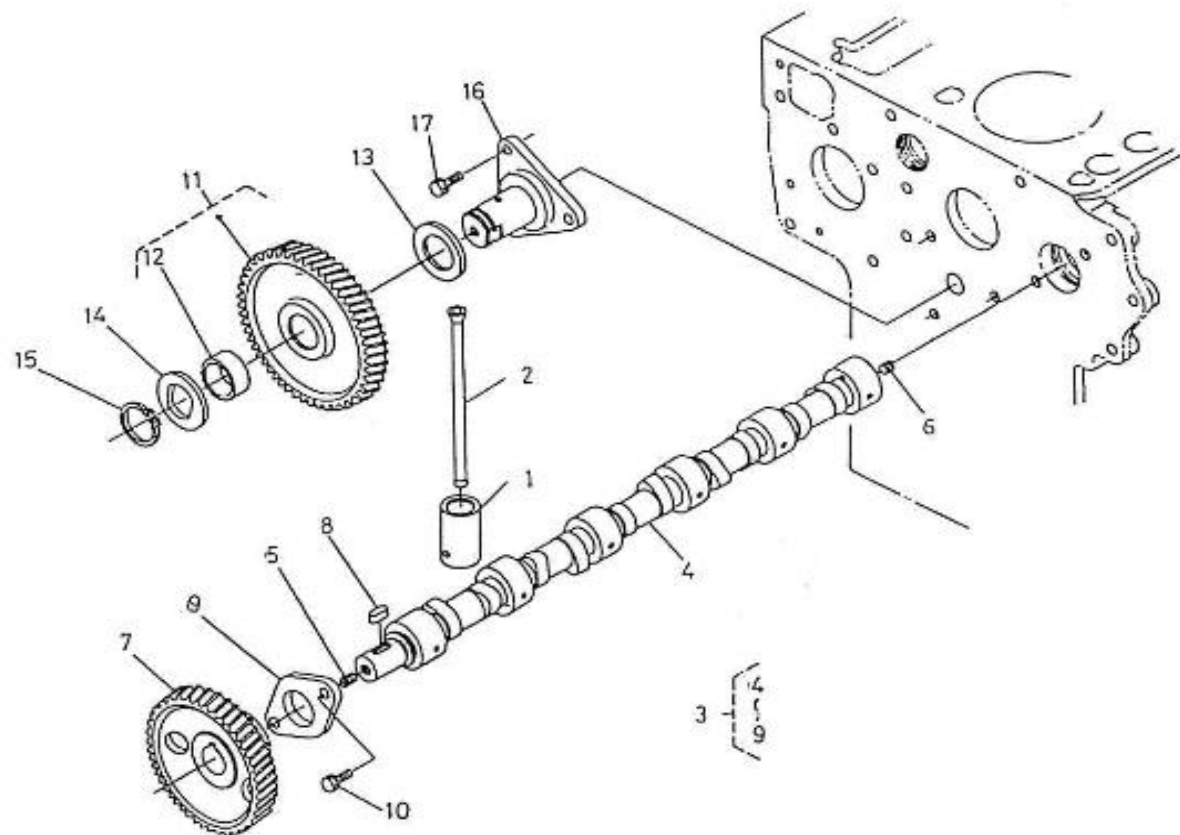

V. 26/08/2011

Pag. 7/43

Brand: NanniDiesel

Model: Moteur 5.250TDI

Version: Standard

Subassembly: Camshaft

N.	Item	Description	Qty	Notes
1	970307317	TAPPET	10	
2	970307318	ROD,PUSH	10	
3	970310433	ASSY CAMSHAFT	1	
4	970310434	CAMSHAFT	1	
5	970302043	SCREW,SET	1	
6	970302975	SCREW,SET	1	
7	970307924	GEAR,CAMSHAFT	1	
8	970301966	KEY,FEATHER (N4.40 <= N°KTF08040092 )	1	
9	970302045	STOPPER,CAMSHAFT	1	
10	970491134	BOLT,M 8X 18	2	
11	970310435	COMP.GEAR IDLE	1	
12	970307926	BUSH,IDLE GEAR	1	
13	970307927	COLLAR	1	
14	970307928	COLLAR	1	
15	970307929	CIR-CLIP,EXTERNAL	1	
16	970307930	SHAFT,IDLE GEAR	1	
17	970491134	BOLT,M 8X 18	3	

V. 26/08/2011

Pag. 8/43

Brand: NanniDiesel

Model: Moteur 5.250TDI

Version: Standard

Subassembly: Speed control

N.	Item	Description	Qty	Notes
1	970302022	SCREW,ADJUSTING	1	
2	970140402	NUT	1	
3	970150403	RING,SEAL (=> N° XA0001 <= 3Z0001 )	2	
4	970140504	NUT, CAP M8	1	
5	970310464	CAP	1	
6	970303912	LEVER, SPEED CONTROL	1	
7	970143118	KEY,FEATHER	1	
8	970302024	O-RING	1	
9	970302025	WASHER,PLAIN D 8	1	
10	970302026	NUT,M 8	21	
11	970310465	COLLAR	1	
12	970303913	COVER, SPEED CONTROL 6.280	1	
13	970302029	GASKET,COVER SPEED CONTROL	1	
14	970491537	BOLT,M 6X 25	2	
15	970490224	STUD	2	
16	970310417	WASHER,SPRING (BEFORE N°KTE08070398 )	2	
17	970151133	NUT,M 6 (BEFORE N°KTE08070398 )	2	
18	95203028A	BRACKET	1	
19	QCC33008TF	SUPPORT FOR ONE 33C	1	
20	95203028A	BRACKET	1	
21	95203028A	BRACKET	1	
22	970300318	WASHER,SPRING D 5	2	
23	970300317	BOLT,HEX M 5X 16	2	
24	970300292	PIN,COTTER 1,6X25	3	
25	970635459	WASHER,PLAIN D 6 (CALAGE )	3	