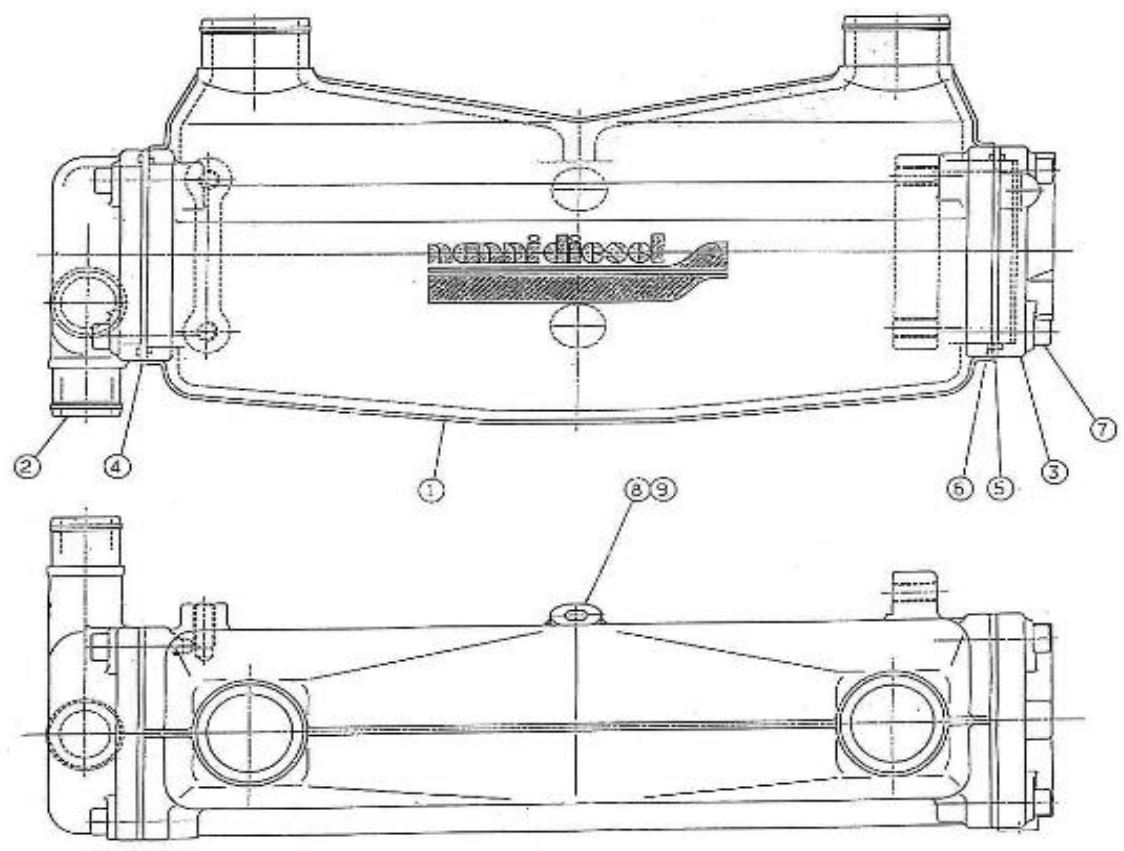

Brand: NanniDiesel
Model: Moteur 5.250TDI
Version: Standard
Subassembly: Intercooler spare parts

N.	Item	Description	Qty	Notes
1	970310549	HOUSING, INTERCOOLER	1	
2	970310550	COVER	1	
3	970310551	COVER	1	
4	970310552	TUB STACK	1	
5	970310553	SPACER	1	
6	970310554	O-RING (POUBELLE)	4	
7	970635916	BOLT,SOCK M 8X 35 (+++ FIX COUDE ECHAP)	8	
8	970310555	CAP,FREEZE	2	
9	970310556	BALL	2	

V. 26/08/2011

Pag. 29/43