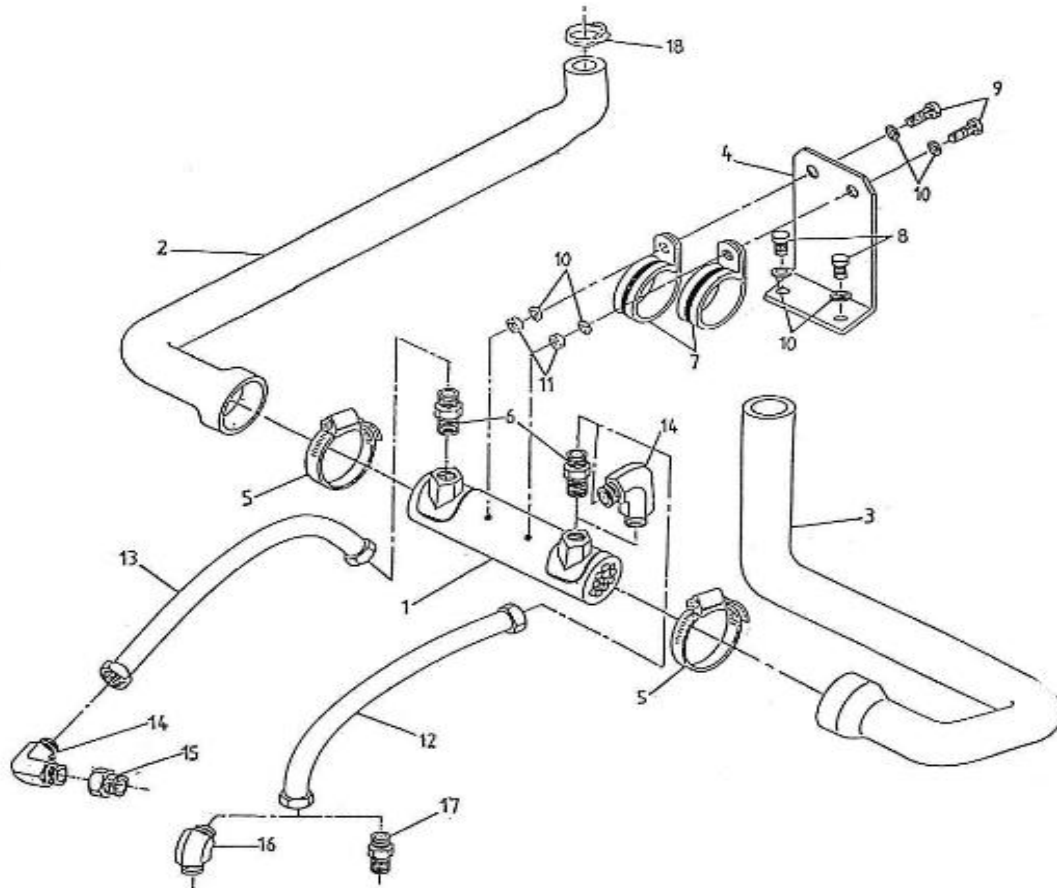

Brand: NanniDiesel

Model: Moteur 5.250TDI

Version: Standard

Subassembly: Reversing gear

N.	Item	Description	Qty	Notes
1	970310247	OIL COOLER (++)Monter sur moteur)	1	
2	48328060	HOSE	1	
3	48328059	HOSE	1	
4	95310311	BRACKET	1	
4	95310335	BRACKET	1	
5	970634621	CLAMP,HOSE	2	
6	48300308	ELBOW (++) montés sur refroid et 2 en bourriche)	2	
7	48100189	CLAMP	2	
8	970119141	BOLT,HEX M8X 20 (+++FIX. SUPPORT COLLIER SUR	2	
9	970119141	BOLT,HEX M8X 20 (+++FIX. SUPPORT COLLIER SUR	2	
10	970027323	WASHER,PLAIN D 8	6	
11	970024015	NUT,M 8 A2	2	
12	51819003	HOSE	1	
13	51819003	HOSE	1	
14	48300035	ELBOW 92	3	
15	43360089	Spacer, M-F 3/8G (++)Mettre en bourriche)	1	
16	48300031	ELBOW 45 (A sup. Remplacé par racc pour GI)	1	
17	48300084	ELBOW	2	
18	970604526	CLAMP,HOSE 22-32 (COTE ECHANGEUR)	1	

V. 26/08/2011

Pag. 40/43