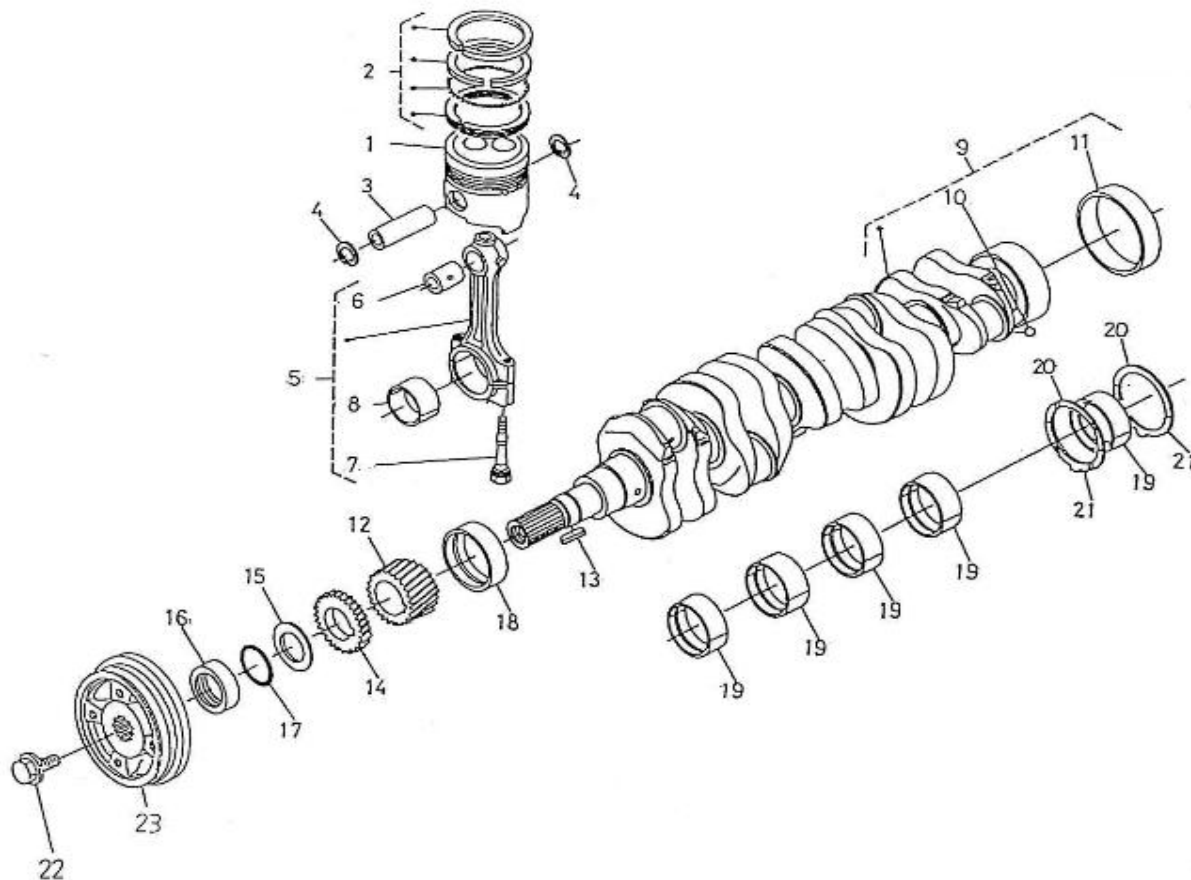

Brand: NanniDiesel

Model: Moteur 5.250TDI

Version: Standard

Subassembly: Crankshaft pistons

N.	Item	Description	Qty	Notes
1	970310436	PISTON	5	
1	970310437	PISTON 05	5	
2	970310438	ASSY PISTON RING	5	
2	970310439	ASSY PISTON RING 05	5	
3	970307331	PIN,PISTON	5	
4	970307332	CLIP,PISTON PIN (N4.50 <= N° KTH08040182)	10	
5	970307333	ASSY ROD,CONNECTING	5	
6	970307334	BUSH,PISTON PIN	5	
7	970301934	BOLT,CONN.ROD	10	
8	970307335	METAL,CRANK PIN	5	
8	970307336	METAL,CRANK PIN 02	5	
8	970307337	METAL,CRANK PIN 04	5	
9	970310440	COMP,CRANK SHAFT	1	
10	970302897	BEARING,BALL	5	
11	970307933	SLEEVE,CRANKSHAFT	1	
12	970302984	GEAR,CRANKSHAFT	1	
13	970302985	KEY,FEATHER	1	
14	970307934	GEAR,OIL PUMP DRIVE	1	
15	970302987	SLINGER,OIL	1	
16	970307936	COLLAR,CRANK SHAFT	1	
17	970301969	O-RING	1	
18	970301972	METAL,CRANKSHAFT 1	1	
18	970302406	METAL,CRANKSHAFT 1 +0,2	1	
18	970307341	METAL,C/SHAFT 1 04	1	
19	970307343	METAL,C/SHAFT 2 02	5	
19	970307344	METAL,C/SHAFT 2 04	5	
19	970301973	METAL,CRANKSHAFT 2	5	
20	970301974	METAL,SIDE 1	2	
20	970307345	METAL,SIDE 1-02	2	
20	970307346	METAL,SIDE 1-04	2	
21	970301975	METAL,SIDE 2	2	
21	970307937	METAL,SIDE 2-02	2	
21	970307938	METAL,SIDE 2-04	2	
22	970307770	BOLT	1	
23	970307769	PULLEY,FAN DRIVE	1	

V. 26/08/2011

Pag. 10/43