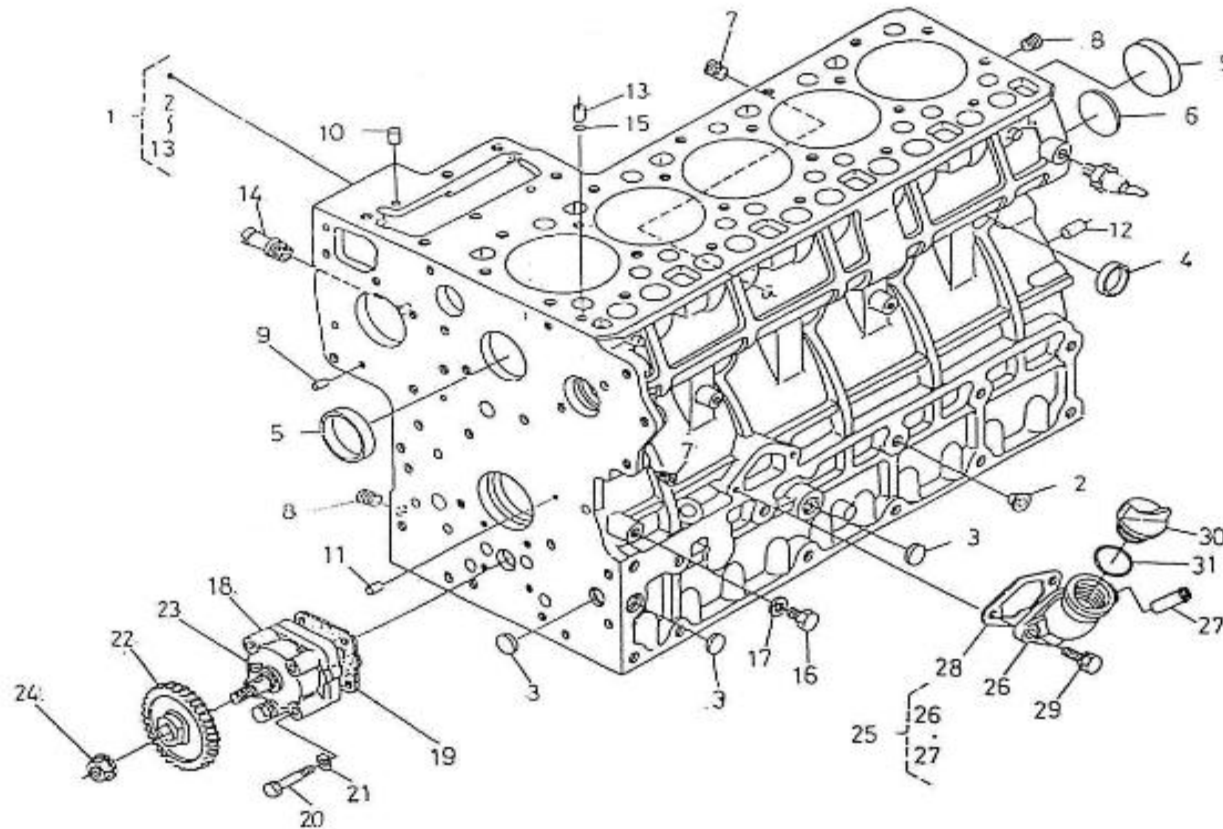

Brand: NanniDiesel

Model: Moteur 5.250TDI

Version: Standard

Subassembly: Crank case / Cylinders

N.	Item	Description	Qty	Notes
1	970310415	COMP.CRANKCASE	1	
2	970301902	PLUG	3	
3	970301903	PLUG	3	
4	970301905	CAP,SEALING	8	
5	970301906	CAP,FREEZE	2	
6	970301904	PLUG,EXPANSION	1	
7	970490108	PLUG,SOCK	7	
8	970490109	PLUG,SOCK	2	
9	970301907	PIN,CYLINDRICAL	2	
10	970490122	PIN,CYLINDRICAL	2	
11	970301908	PIN,CYLINDRICAL	2	
12	970301909	PIN,CYLINDRICAL	1	
13	970490112	PIN,PIPE	1	
14	970302119	PIPE,WATER RETURN 1	1	
15	970490116	O-RING (<= N°KTH0804182)	1	
16	970301912	PLUG	1	
17	970491131	WASHER,SEAL	1	
18	970307901	PUMP,OIL CPL.	1	
19	970301914	GASKET,OIL PUMP	1	
20	970302926	BOLT,M 6X 48	4	
21	970310417	WASHER,SPRING (BEFORE N°KTE08070398)	4	
22	970307902	GEAR,OIL PUMP DRIVE	1	
23	970493118	KEY,FEATHER H-HE	1	
24	970301916	NUT	1	
25	970310418	FLANGE	1	
26	970310419	FLANGE	1	
27	970307535	HOSE	1	
28	970310420	GASKET NA	1	
29	970492138	BOLT,M 8X 22	2	
30	970490510	CAP,FILLING OIL	1	
31	970490511	O-RING	1	

V. 26/08/2011

Pag. 2/43