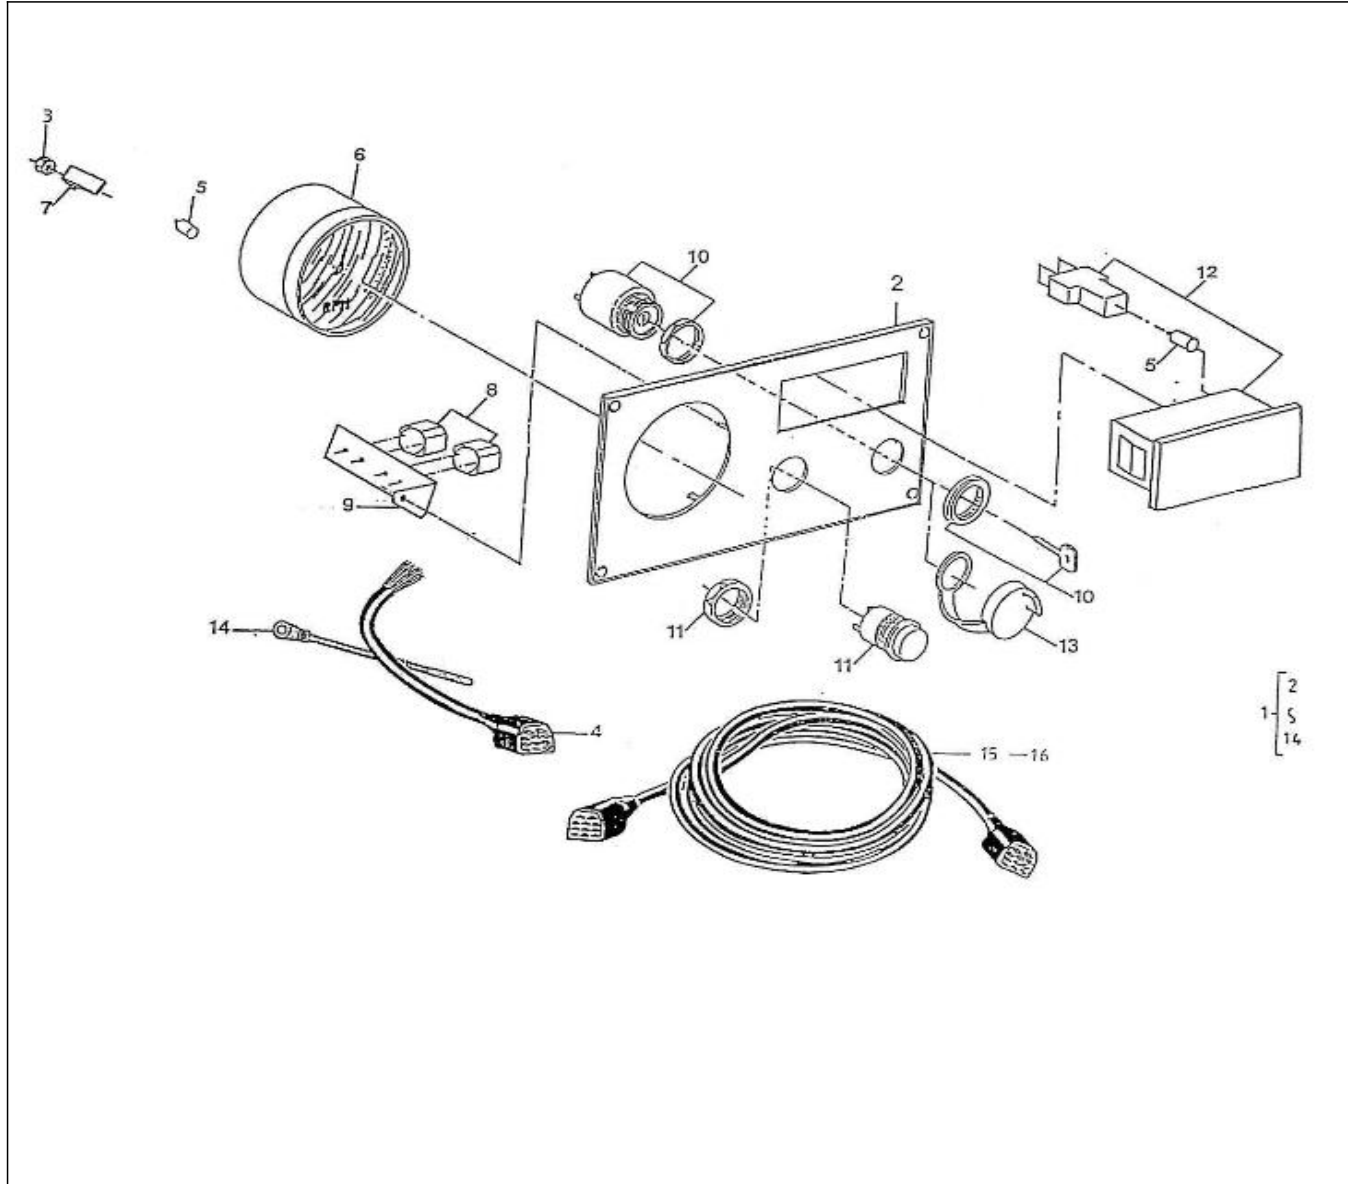

V. 26/08/2011

Pag. 33/43

Brand: NanniDiesel

Model: Moteur 5.250TDI

Version: Standard

Subassembly: A2 panel 1 instrument

N.	Item	Description	Qty	Notes
1	674351	PANEL	1	
2	645200021	PLATE,PANEL	1	
3	970301191	NUT,M 4 A2	4	
4	970302662	WIRING,PANEL 1 INSTR. (11P	1	
5	970856011	BULB 12V-2W	5	
6	48200998	REVOLUTION COUNTER	1	
7	970300920	CLAMP,INSTRUMENTS	4	
8	970302684	BUZZER,SONITRON SMA 24A P17.05	2	
9	970310182	SUPPORT (.)	1	
10	970302667	SWITCH,BOSCH STARTER + GLOWING	1	
11	970300967	BUTTON,PUSH	1	
12	970856005	INDICATORI OTTICI A 4 SPIE	1	
13	970304021	COVER	1	
14	970304019	CABLEBINDER,PLASTIC 4.8X195	1	
15	970302666	WIRING,INTERMEDIATE 8MTR 11POS (TOTAL 12M)	1	
16	970302665	WIRING,INTERMEDIATE 4MTR 11POS	1	