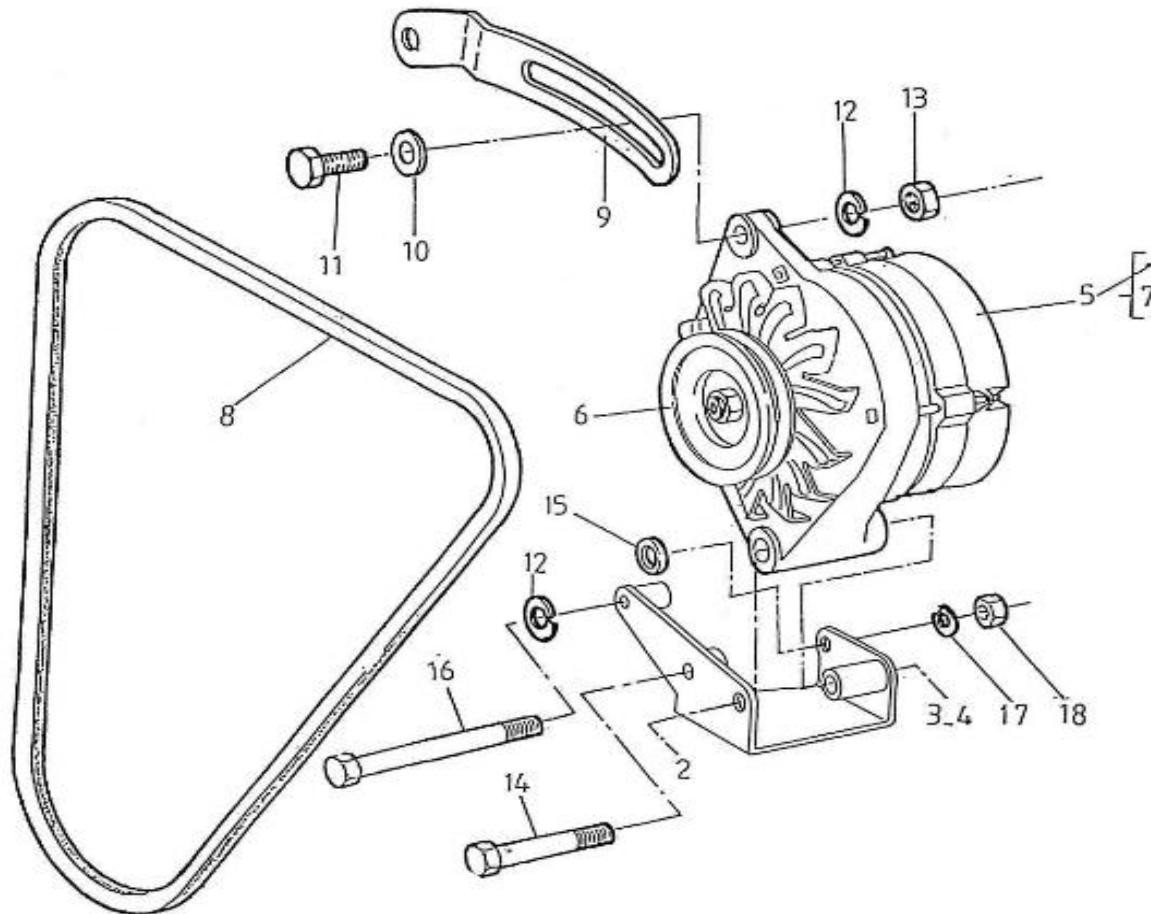

V. 26/08/2011

Pag. 31/43

Brand: NanniDiesel

Model: Moteur 5.250TDI

Version: Standard

Subassembly: Alternator Assy.Std.

N.	Item	Description	Qty	Notes
1	970307438	SUPPORT,ALTERNATOR	1	
2	970307531	BOLT	1	
3	970039794	WASHER	1	
4	970307532	NUT (+++FIX. TOURTEAU SUR INVERSEUR )	1	
5	970307522	ALTERNATOR,14V-60A	1	
6	970307521	PULLEY	1	
7	970307533	REGULATOR,ALTERNATOR	1	
8	970310301	V-BELT	1	
9	970307437	TIGHTENER,V-BELT	1	
10	970304050	WASHER	1	
11	970024016	BOLT,HEX M 8X 40	1	
12	970119138	WASHER,SPRING D 8 (TENDEUR )	2	
13	970027322	NUT,M 8 (++ECROU FIL DEMARREUR )	1	
14	39160421	BOLT	1	
15	970307750	SPACER	1	
16	970300191	BOLT,HEX M 8X100 (+++ FIX COUDE ECHAP )	1	
17	970119136	WASHER,SPRING D10 (POUR INVERSEUR )	1	
18	970119143	NUT, M10	1	