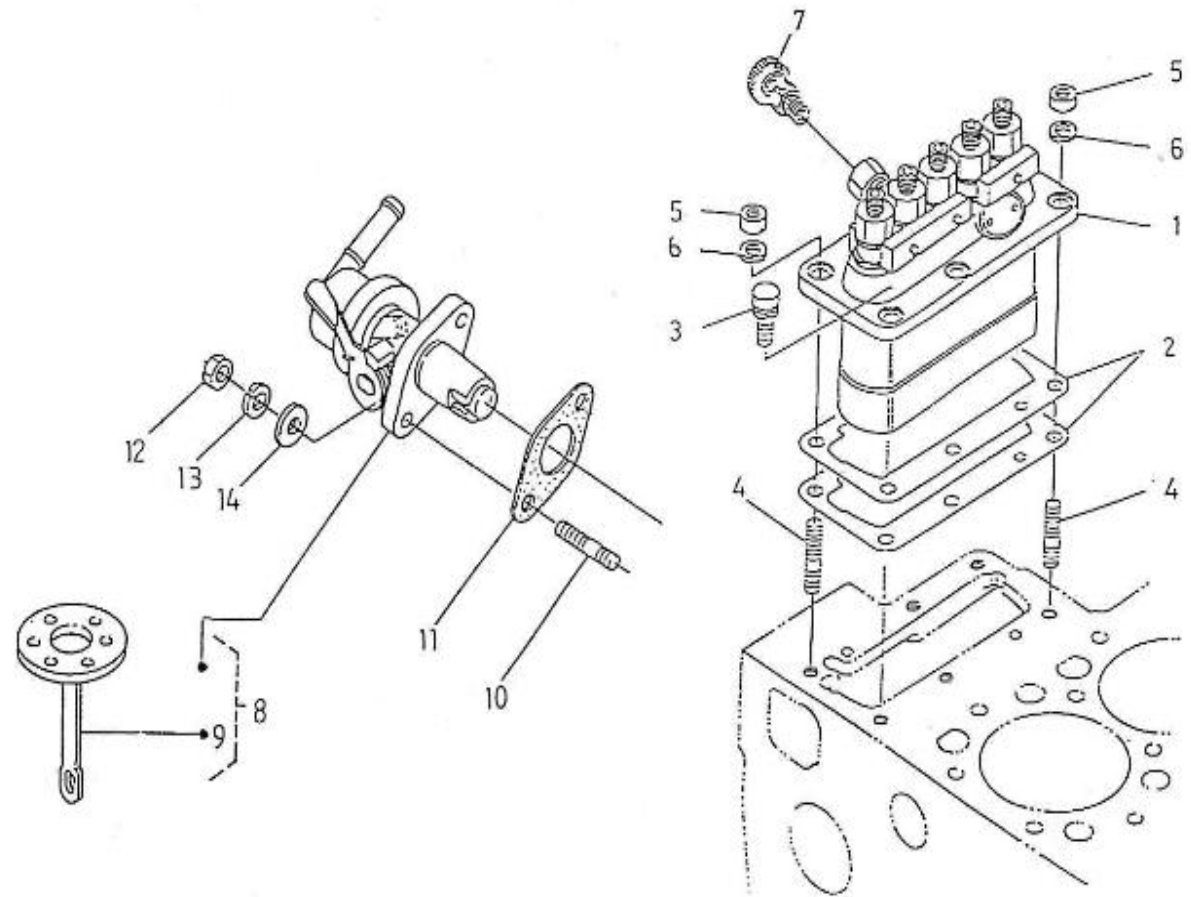

Brand: NanniDiesel

Model: Moteur 5.250TDI

Version: Standard

Subassembly: Injection & Fuel pump

N.	Item	Description	Qty	Notes
1	970307945	ASSY PUMP,INJECTION	1	
2	970307946	SHIM,INJ.PUMP 0.30	2	
3	970492138	BOLT,M 8X 22	3	
4	970302088	STUD,M 8X 22	2	
5	970490903	NUT,M 8	2	
6	970490904	WASHER,SPRING D 8	2	
7	970307368	ASSY COCK,JET START	1	
8	970307768	ASSY PUMP,FUEL	1	
9	970307110	COMP,DIAPHRAGM NA	1	
10	970492513	STUD, M 6X 16	2	
11	970492512	GASKET,FUEL PUMP	1	
12	970151133	NUT,M 6 (BEFORE N°KTE08070398)	2	
13	970119149	WASHER, SPRING D 6 (Pour protection injecteur)	2	
14	970141326	WASHER, PLAIN D6	2	

V. 26/08/2011

Pag. 14/43