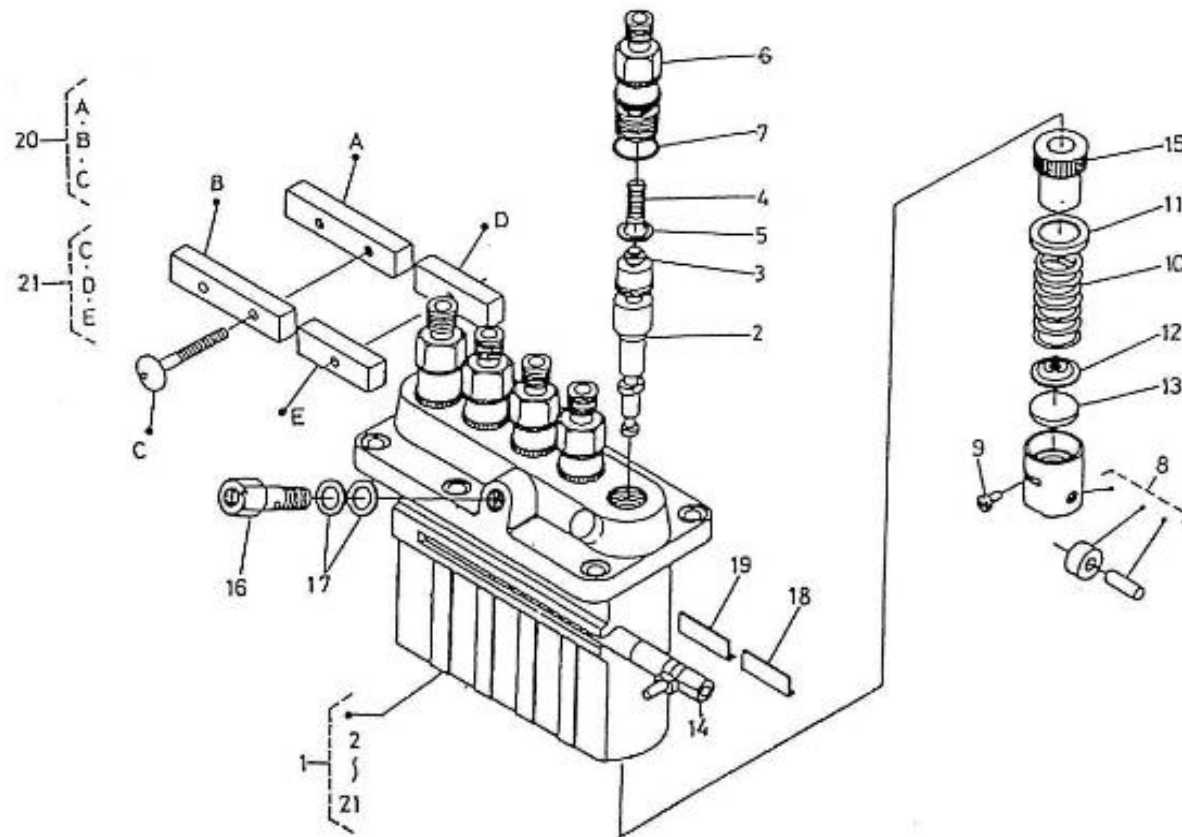

Pag. 16/43

Brand: NanniDiesel

Model: Moteur 5.250TDI

Version: Standard

Subassembly: Injection pump component parts

N.	Item	Description	Qty	Notes
1	970307945	ASSY PUMP,INJECTION	1	
2	970307947	ASSY PLUNGER	5	
3	970307948	VALVE,DELIVERY.	5	
4	970307949	SPRING,DELIV.VALVE	5	
5	970303971	GASKET,RING	5	
6	970307372	HOLDER,DELIV.VALVE	5	
7	970307822	O RING	5	
8	970303985	TAPPET,INJ.PUMP CPL.	5	
9	970307374	PIN,TAPPET GUIDE	5	
10	970303982	SPRING,PLUNGER	5	
11	970303981	SEAT,SPRING -UPPER-	5	
12	970307752	SEAT,SPRING	5	
13	970307753	SHIM	5	
14	970307754	RACK,CONTROL	1	
15	970303980	SLEEVE,CONTROL	5	
16	970302107	SCREW,INJ.PUMP	1	
17	970307379	WASHER,NIPPLE	2	
18	970307375	PLATE	1	
19	970310458	PLATE	1	
20	970307373	ASSY LOCK PLATE	1	
21	970307756	ASSY PLATE,LOCK	1	