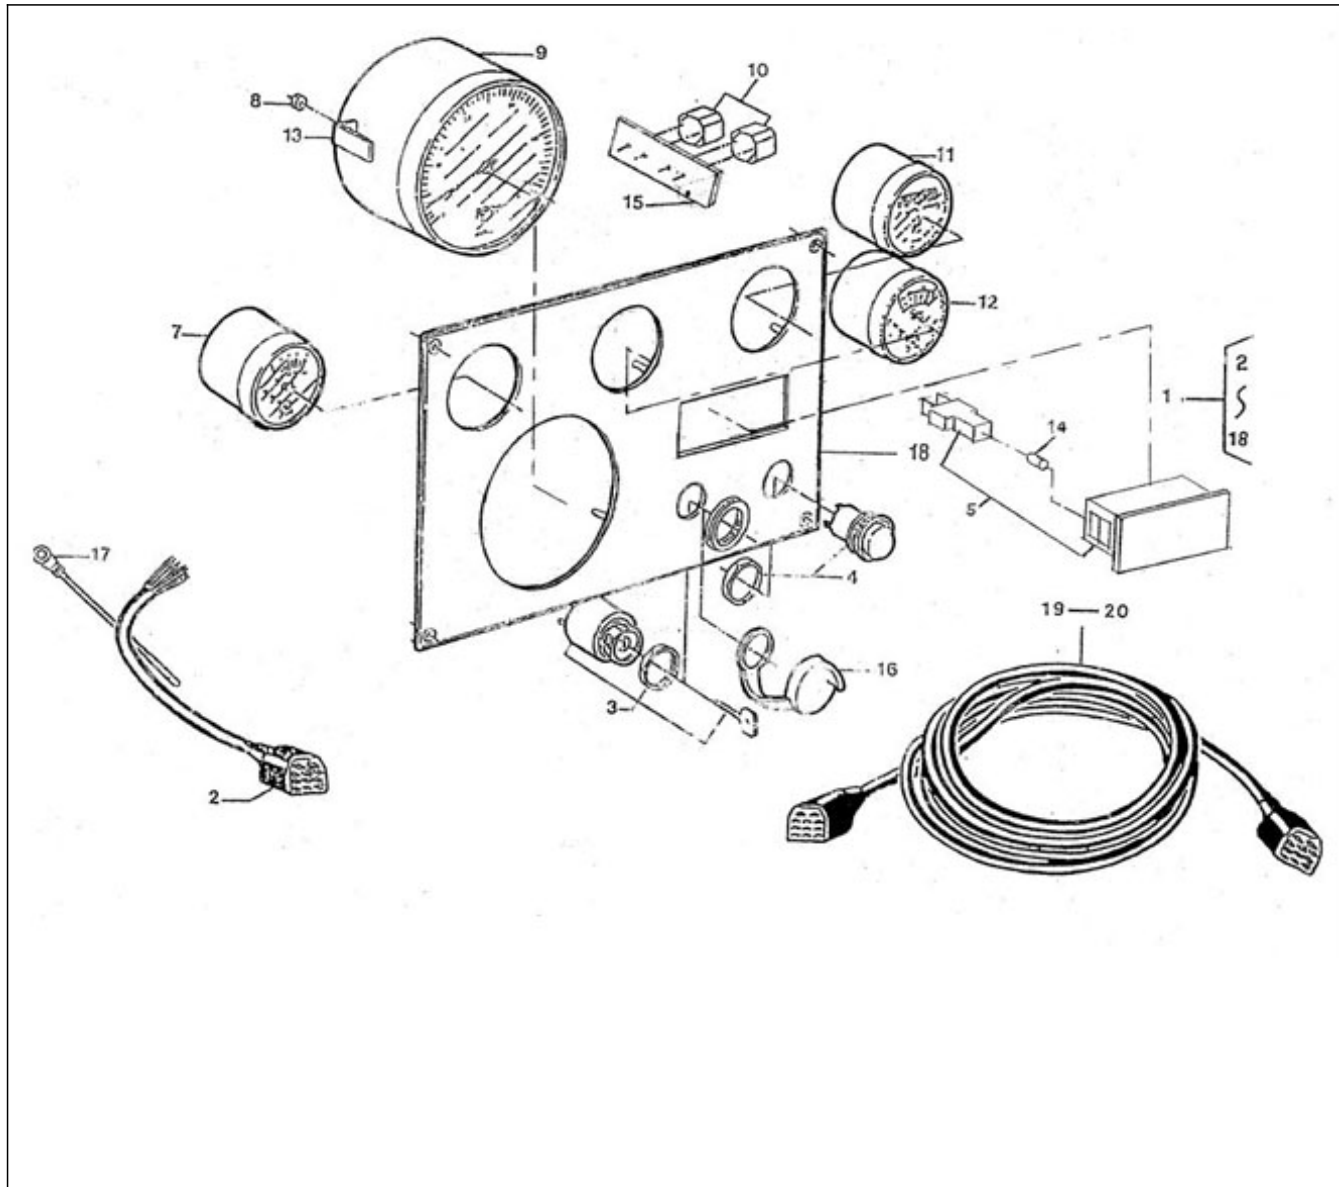

V. 26/08/2011

Pag. 35/43

Brand: NanniDiesel

Model: Moteur 5.250TDI

Version: Standard

Subassembly: Panel 5 instruments

N.	Item	Description	Qty	Notes
1	674349	PANEL,1 INSTR.TACHO CPL VDO	1	
1	674349	PANEL,1 INSTR.TACHO CPL VDO	1	
2	970304004	WIRING,PANEL 5INSTR. CPL. (11P	1	
2	970304004	WIRING,PANEL 5INSTR. CPL. (11P	1	
3	970302667	SWITCH,BOSCH STARTER + GLOWING	1	
3	970302667	SWITCH,BOSCH STARTER + GLOWING	1	
4	970300967	BUTTON,PUSH	1	
4	970300967	BUTTON,PUSH	1	
5	970856005	INDICATORI OTTICI A 4 SPIE	1	
5	970856005	INDICATORI OTTICI A 4 SPIE	1	
6	970850603	THERM.V. 120C 12V D52	1	
6	970856005	INDICATORI OTTICI A 4 SPIE	1	
7	48200999	TEMPERATURE GAUGE	1	
7	970850705	OIL PRESSURE GAUGE 5B	1	
8	970301191	NUT,M 4 A2	12	
8	970301191	NUT,M 4 A2	12	
9	48200998	REVOLUTION COUNTER	1	
9	970300910	GAUGE,VDO,TACH,3000,W	1	
10	970302684	BUZZER,SONITRON SMA 24A P17.05	2	
10	970302684	BUZZER,SONITRON SMA 24A P17.05	2	
11	48201001	VOLTMETER	1	
11	970300742	GAUGE,VDO,HOUR,2P,D 52	1	
12	970850801	VOLTMETER	1	
12	48201000	OIL PRESSURE GAUGE 5B	1	
13	970300920	CLAMP,INSTRUMENTS	12	
13	970300920	CLAMP,INSTRUMENTS	12	
14	970856011	BULB 12V-2W	9	
14	970856011	BULB 12V-2W	9	
15	970310182	SUPPORT (.)	1	
15	970310182	SUPPORT (.)	1	
16	970304021	COVER	1	
16	970304021	COVER	1	
17	970304019	CABLEBINDER,PLASTIC 4.8X195	1	
17	970304019	CABLEBINDER,PLASTIC 4.8X195	1	
18	970300790	No longer available - PLATE,PANEL 5 INSTRUMENTS VDO	1	
18	645200019	PLATE,PANEL	1	
19	970302665	WIRING,INTERMEDIATE 4MTR 11POS	1	
19	970302665	WIRING,INTERMEDIATE 4MTR 11POS	1	
20	970302666	WIRING,INTERMEDIATE 8MTR 11POS (TOTAL 12M )	1	
20	970302666	WIRING,INTERMEDIATE 8MTR 11POS (TOTAL 12M )	1	