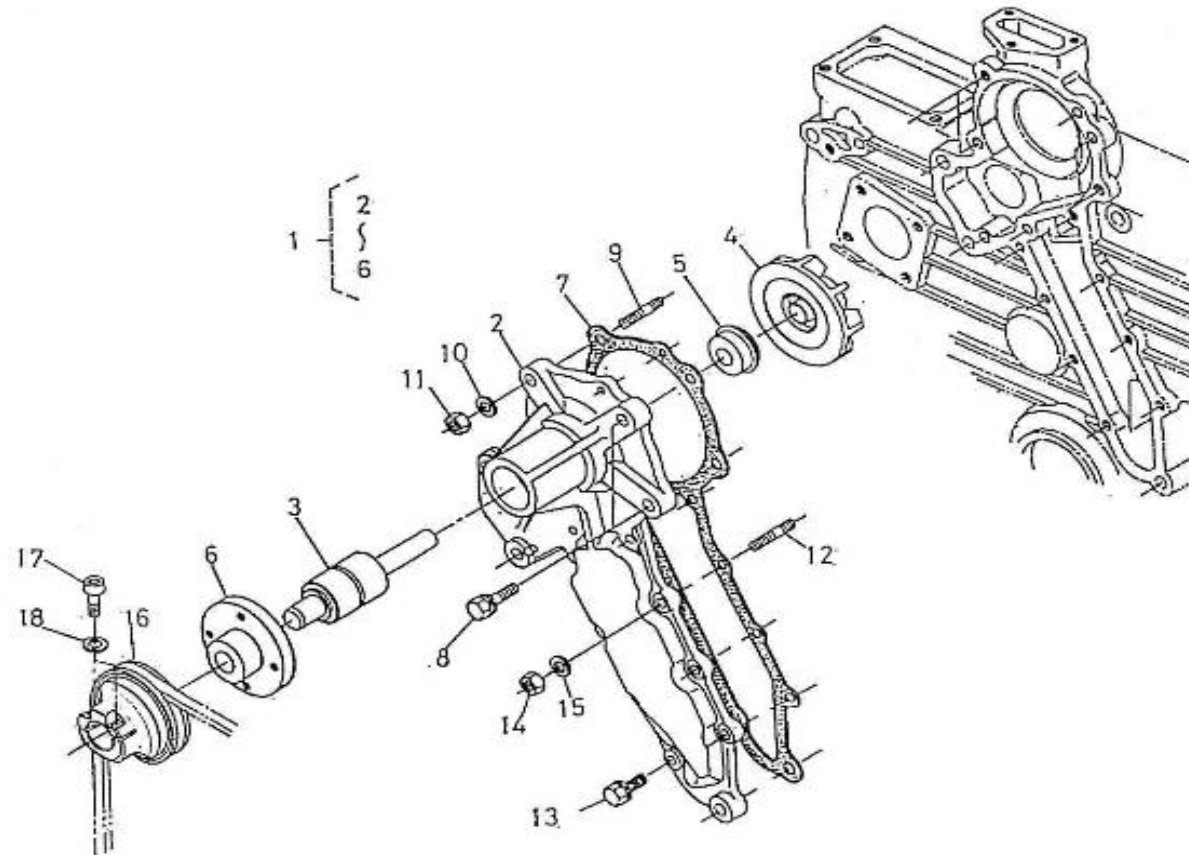

Brand: NanniDiesel

Model: Moteur 5.250TDI

Version: Standard

Subassembly: Fresh water pump

N.	Item	Description	Qty	Notes
1	970310485	ASSY PUMP,WATER	1	
2	970310486	BODY,WATER PUMP	1	
3	970302109	BEARING,SHAFT W/PUMP	1	
4	970313081	IMPELLER,WATER PUMP	1	
5	970310488	ASSY SEAL,MECHANICAL	1	
6	970302113	FLANGE,F/WATER PUMP	1	
7	970310489	GASKET,WATER PUMP NA	1	
8	970301986	BOLT,M 8X 28	2	
9	970302118	STUD	2	
10	970490904	WASHER,SPRING D 8	2	
11	970490903	NUT,M 8	2	
12	970490224	STUD	1	
13	970490119	BOLT,M 6X 18	8	
14	970151133	NUT,M 6 (BEFORE N°KTE08070398)	1	
15	970310417	WASHER,SPRING (BEFORE N°KTE08070398)	1	
16	95312183	PULLEY	1	
17	970634037	BOLT,SOCK M 6X 30	2	
18	970609602	WASHER,CORRUGATED D 6 (ROND GRAISSEE SERRAGE COUPLE 10NM)	2	

V. 26/08/2011

Pag. 20/43