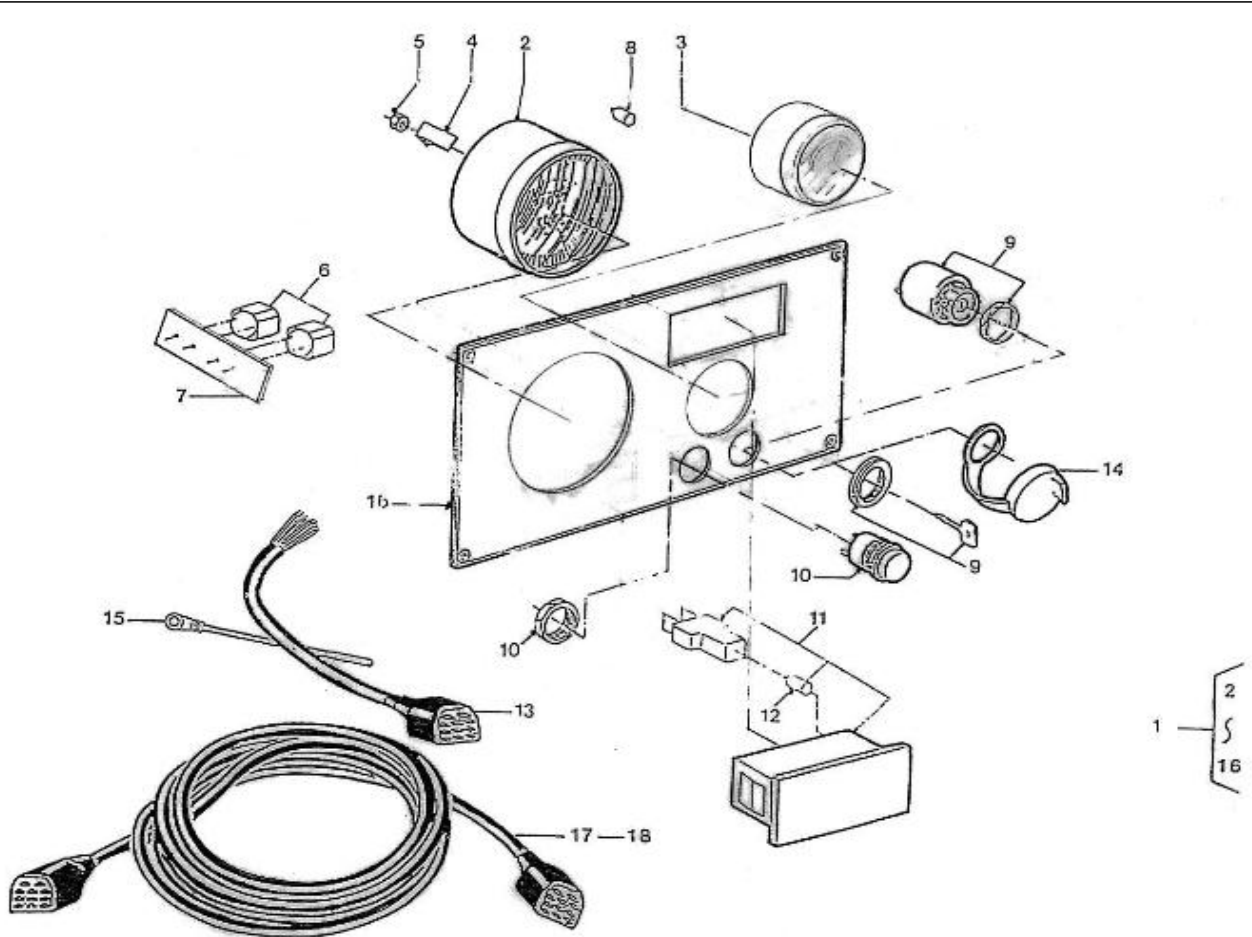

2  
5  
14

V. 26/08/2011

Pag. 34/43

Brand: NanniDiesel

Model: Moteur 5.250TDI

Version: Standard

Subassembly: B2 panel 2 instruments

N.	Item	Description	Qty	Notes
1	674350	PANEL	1	
2	48200998	REVOLUTION COUNTER	1	
3	48200999	TEMPERATURE GAUGE	1	
4	970300920	CLAMP,INSTRUMENTS	8	
5	970301191	NUT,M 4 A2	8	
6	970302684	BUZZER,SONITRON SMA 24A P17.05	2	
7	970310182	SUPPORT (. )	1	
8	970856011	BULB 12V-2W	2	
9	970302667	SWITCH,BOSCH STARTER + GLOWING	1	
10	970300967	BUTTON,PUSH	1	
11	970856005	INDICATORI OTTICI A 4 SPIE	1	
12	970856011	BULB 12V-2W	1	
13	970302663	WIRING,PANEL 2INSTR. ADDITION	1	
14	970304021	COVER	1	
15	970304019	CABLEBINDER,PLASTIC 4.8X195	1	
16	645200020	PLATE,PANEL	1	
17	970302665	WIRING,INTERMEDIATE 4MTR 11POS	1	
18	970302666	WIRING,INTERMEDIATE 8MTR 11POS (TOTAL 12M )	1	