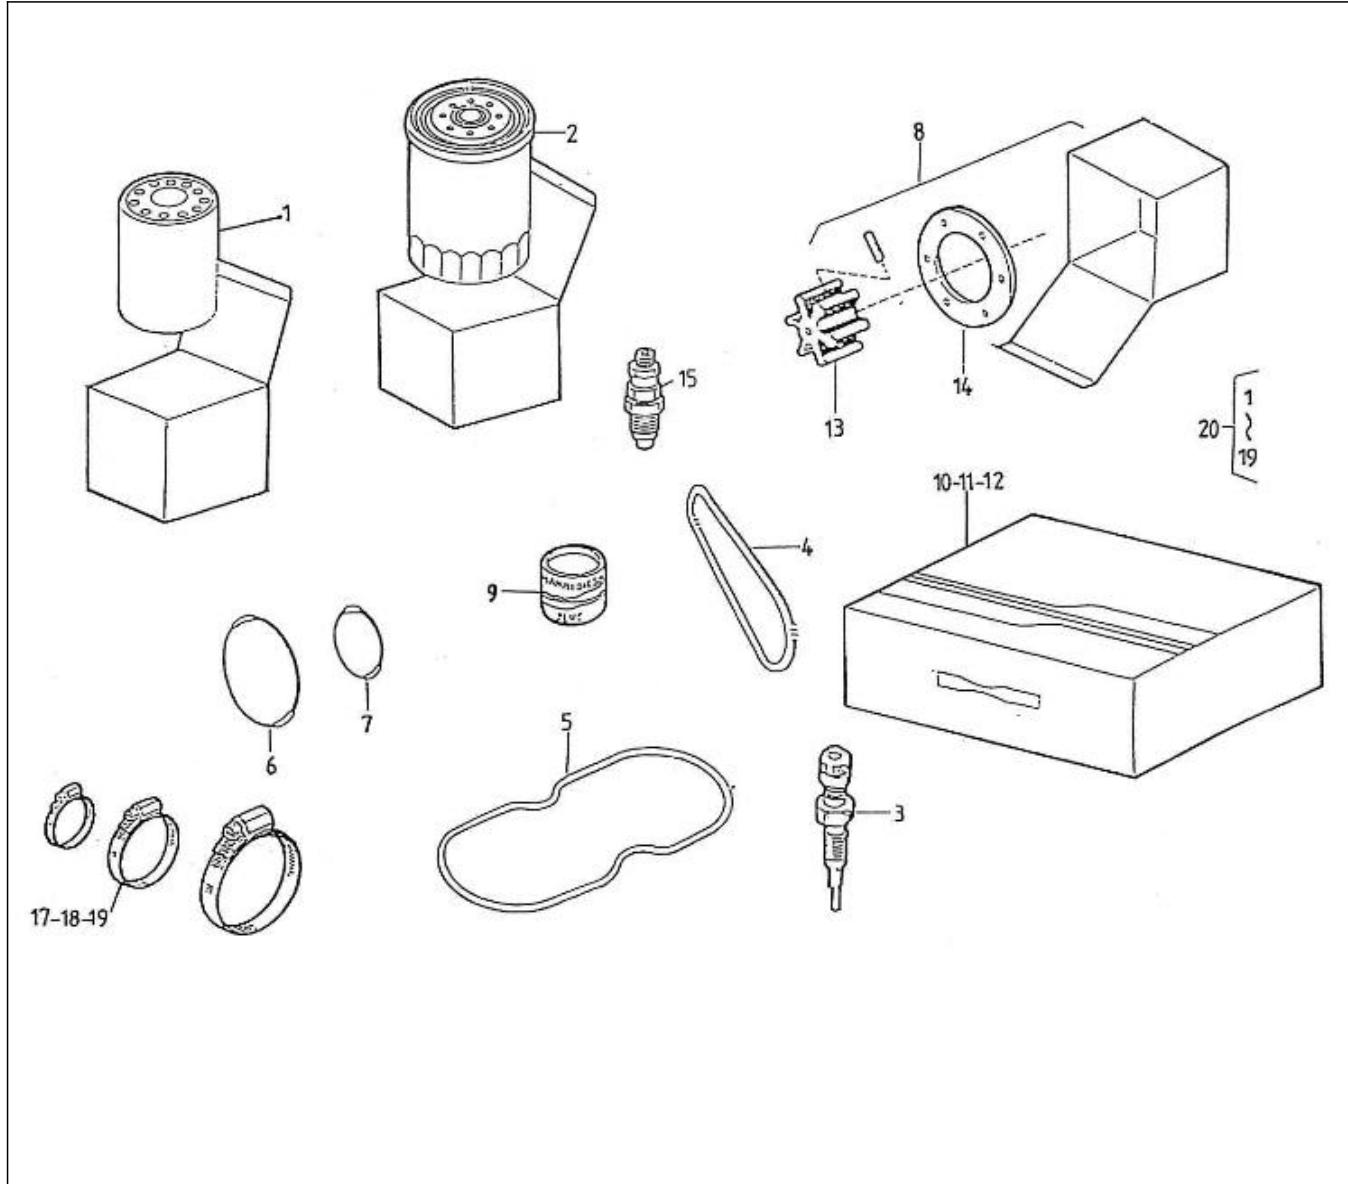

V. 26/08/2011

Pag. 42/43

Brand: NanniDiesel

Model: Moteur 5.250TDI

Version: Standard

Subassembly: Spare parts kit

N.	Item	Description	Qty	Notes
1	970310302	FILTER	1	
2	970603003	FILTER,ELEMENT OIL 4.180/90	1	
3	970307393	GLOW PLUG	1	
4	970310301	V-BELT	1	
5	970307917	GASKET,HEAD COVER	1	
6	970310554	O-RING (POUBELLE )	1	
7	970301719	O-RING,68,00X4,00	1	
8	970301804	REPAIR KIT	1	
9	970301521	PAINT,NANNI BLUE 125CC	1	
10	970310008	CASE	1	
11	970301347	INSERT,CASE	1	
12	970301348	INSERT,CASE BOTTOM	1	
13	970544310	IMPELLER,WATER PUMP F 7B-803	1	
14	970614616	GASKET,F7B	1	
15	970311163	COUPLING	1	
16	970310467	KIT,NOZZLE HOLDER	1	
17	970439306	CLAMP (++POUR DURITE ORIGINE REF HUILE MOTEUR )	1	
18	970300922	CLAMP,HOSE 26-38 (FOURNITURE POMPE ATTELEE )	1	
19	970634621	CLAMP,HOSE	1	
20	970310562	MAINTENANCE KIT	1	