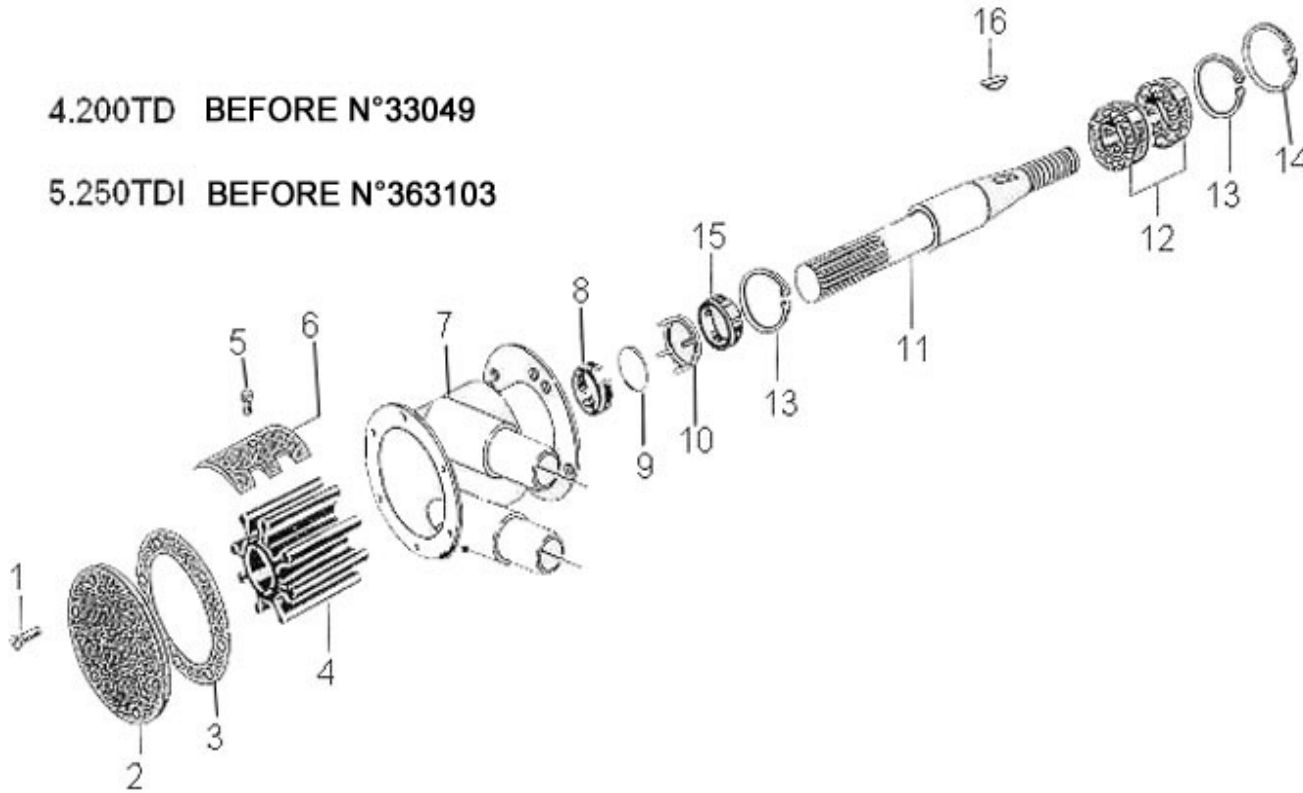

Brand: NanniDiesel

Model: Moteur 5.250TDI

Version: Standard

Subassembly: Sea water pump spare parts

4.200TD BEFORE N°33049

5.250TDI BEFORE N°363103

N.	Item	Description	Qty	Notes
1	970304048	SCREW,CAM WATER PUMP	6	
2	970614623	COVER,END F7B-803	1	
3	970614616	GASKET,F7B	1	
4	970544310	IMPELLER,WATER PUMP F 7B-803	1	
5	970614622	SCREW,CAM WATER PUMP F7B-803	1	
6	970614621	CAM,WATER PUMP F7B-803	1	
7	970310560	BODY,WATER PUMP	1	
8	970614516	O-RING SEAL	1	
9	970614626	O-RING,WATER PUMP F7B-9/10	2	
10	970614624	WASHER,WATER PUMP F7B-9/10	1	
11	970310559	PUMP SHAFT	1	
12	970614617	BEARING,CASE	2	
13	970614627	RING,RETAINING	1	
14	970304049	CIR-CLIP	1	
15	970310561	SEAL	1	
16	970310558	KEY	1	
17	970312789	PUMP,WATER (JUSQU'AU N°33050 CDE FLASQUE	1	
18	970301804	REPAIR KIT	1	

V. 26/08/2011

Pag. 25/43