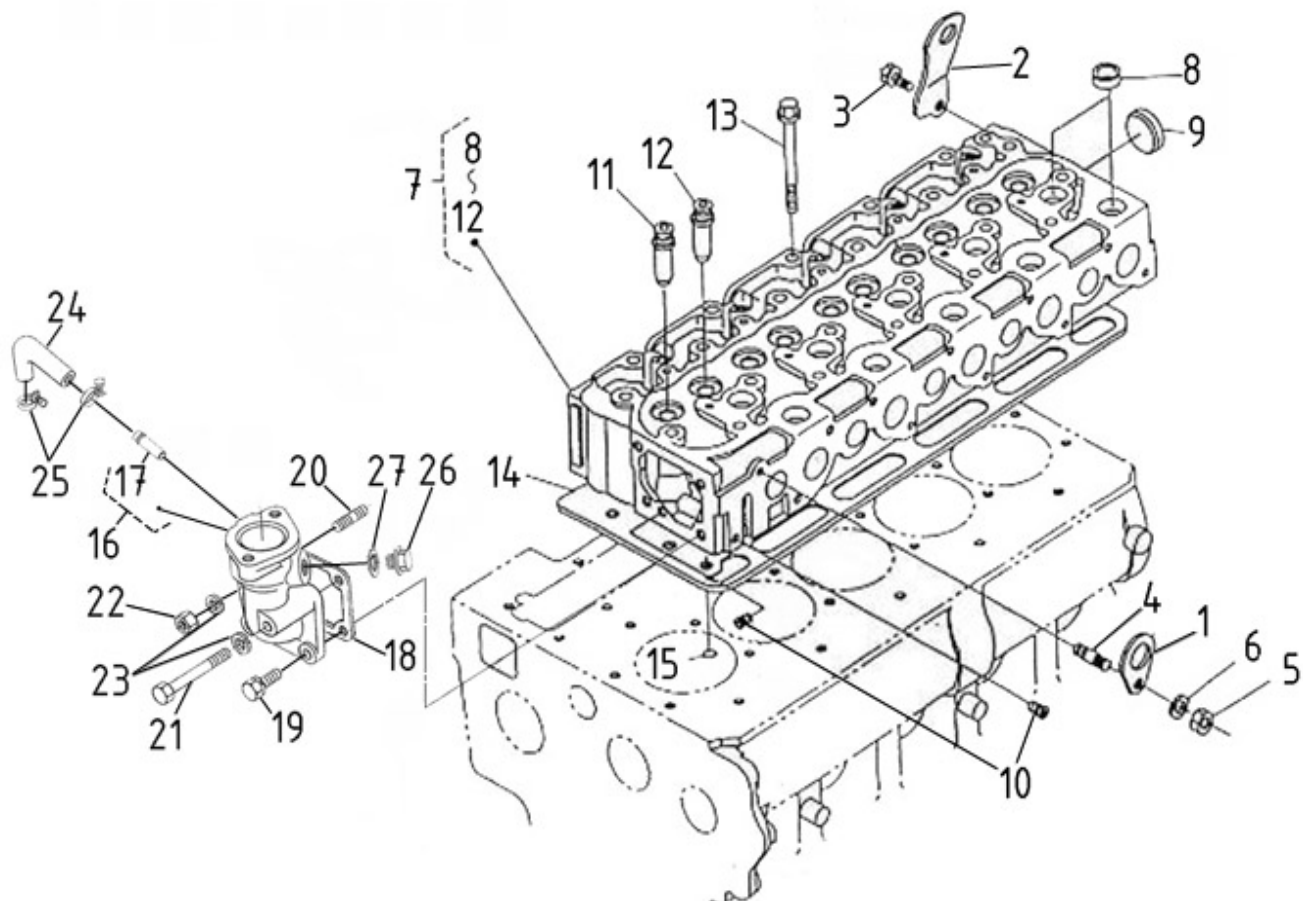

Brand: NanniDiesel

Model: Moteur 5.250TDI

Version: Standard

Subassembly: Cylinder head

N.	Item	Description	Qty	Notes
1	970490901	HOOK,ENGINE 2.60-3.90-4.110	1	
2	970307296	HOOK,ENGINE	1	
3	970490919	BOLT,M 8X 16	1	
4	970301935	STUD	1	
5	970490903	NUT,M 8	1	
6	970490904	WASHER,SPRING D 8	1	
7	970310421	COMP.HEAD,CYLINDER	1	
8	970301937	CAP,FREEZE	15	
9	970301938	CAP,FREEZE	1	
10	970490107	PLUG,SOCK (SERRAGE A 6NM + LOCTITE 542)	2	
11	970301939	GUIDE,VALVE INTAKE 4.190	5	
12	970301940	GUIDE,VALVE EXHAUST	5	
13	970307298	BOLT,CYLINDER HEAD	22	
14	970310422	GASKET,CYL.HEAD	1	
15	970490116	O-RING (≠ N°KTH0804182)	1	
16	970310483	COMP.FLANGE,WATER	1	
17	970307535	HOSE	1	
18	970302124	GASKET,WATER FLANGE	1	
19	970492138	BOLT,M 8X 22	2	
20	970302088	STUD,M 8X 22	1	
21	970301927	BOLT,M 8X 70	1	
22	970490903	NUT,M 8	1	
23	970490904	WASHER,SPRING D 8	2	
24	970302120	PIPE,WATER RETURN 2	1	
25	970302121	CLAMP,HOSE	2	
26	970310651	GASKET	1	
27	970310650	PLUG	1	

V. 26/08/2011

Pag. 6/43