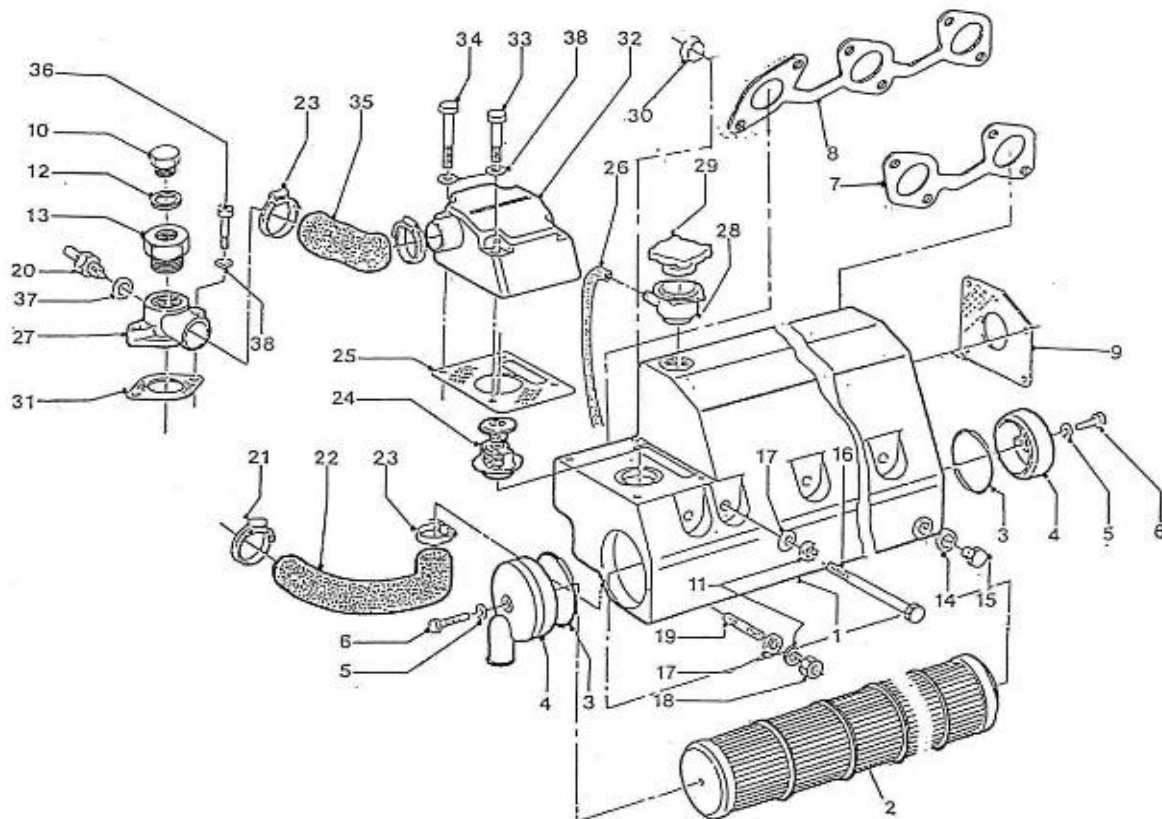

Brand: NanniDiesel

Model: Moteur 5.250TDI

Version: Standard

Subassembly: Heat exchanger exh. Manifold

N.	Item	Description	Qty	Notes
1	970307951	HOUSING,HEATEXCHANGER	1	
2	970307503	TUBE,STACK	1	
3	KSAV02	HEAT EXCHANGER GASKET KIT (++Ne pas monter)	1	
4	970307714	COVER	2	
5	970300288	GASKET,M8 (FIX TUYAU GRAISSAGE)	2	
6	970301263	BOLT,M 8X 45 -A2-	2	
7	970310495	GASKET,E-MANIFOLD NA	1	
8	970310496	GASKET,E-MANIFOLD NA	1	
9	970301710	GASKET,MIXER 4.190	1	
10	970639853	"PLUG,HEX 3/8""G"	1	
11	970119138	WASHER,SPRING D 8 (TENDEUR)	12	
12	970300289	GASKET,RING D17	1	
13	970307656	PLUG,HEX 36/150	1	
14	970300306	GASKET,RING D14 (SUR REFROID THERMO MOTA)	1	
15	970875506	PLUG (<= N°KT08090422)	1	
16	970301703	BOLT,HEX M 8X160	5	
17	970027323	WASHER,PLAIN D 8	10	
18	970027322	NUT,M 8 (++ECROU FIL DEMARREUR)	5	
19	970300374	STUD,M 8X 30 (+++FIX TENDEUR)	5	
20	970851602	WATER TEMPERATURE SENDER	1	
21	970604533	CLAMP,HOSE 32-44 (QUANTITE 8 R.P. 4 LE 19/06/2008)	1	
22	970310281	HOSE	1	
23	970300922	CLAMP,HOSE 26-38 (FOURNITURE POMPE ATTELEE)	3	
24	970307282	THERMOSTAT	1	
25	970301408	GASKET,THERMOSTAT COVER	1	
26	970300077	HOSE,D 8 L= 450	1	
27	970301711	FLANGE,WATER INTAKE 4.190	1	
28	970300151	FILLING,NECK WATER	1	
29	970604614	CAP,FILLING 0, 7 DOUBLE SEAL	1	
30	970494517	CAP,FREEZE	2	
31	970301730	GASKET,FLANGE	1	
32	970301403	COVER,THERMOSTAT	1	
33	970300409	BOLT,HEX M 8X 55 (+++ FIX . PTO)	2	
34	970300261	BOLT,HEX M 8X 80 (+++FIX ALTERNATEUR)	2	
35	48328068	HOSE	1	
36	970635916	BOLT,SOCK M 8X 35 (+++ FIX COUDE ECHAP)	2	
37	970300306	GASKET,RING D14 (SUR REFROID THERMO MOTA)	1	
38	970119139	WASHER,CORRUGATED D8 (DONT 3 PTO)	6	
39	970307950PR	HEATEXCHANGER	1	

V. 26/08/2011

Pag. 23/43