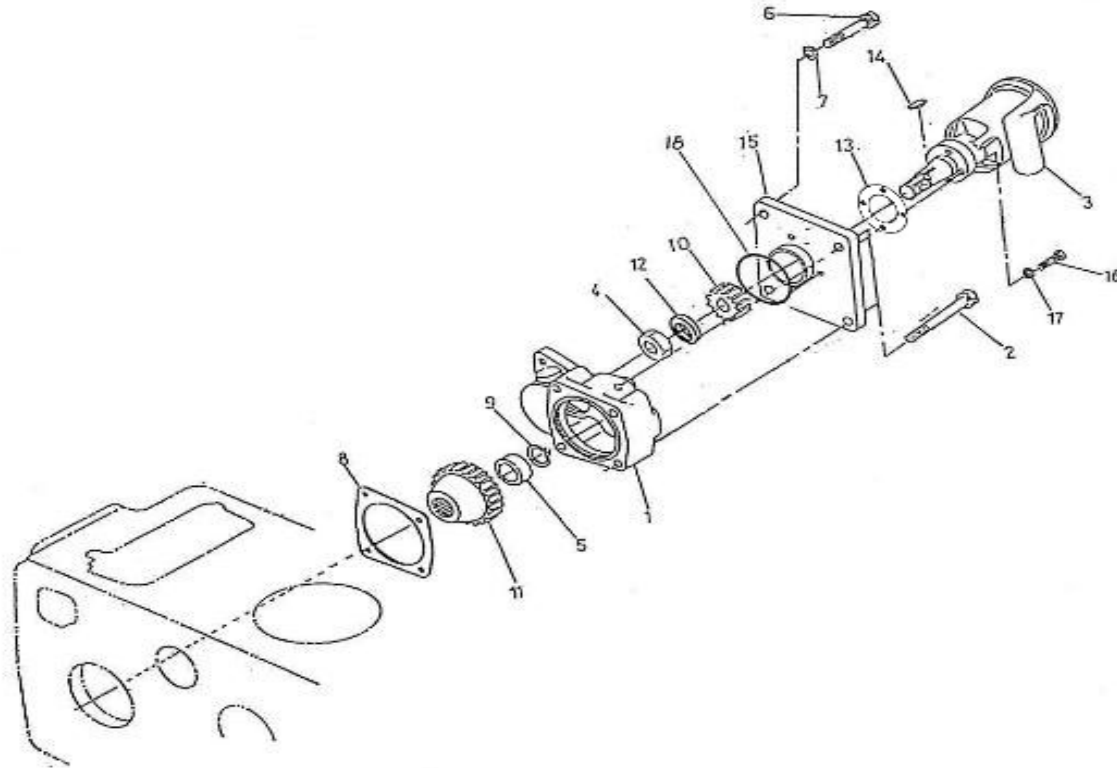

Brand: NanniDiesel
Model: Moteur 5.250TDI
Version: Standard
Subassembly: Seawater pump Ass

N.	Item	Description	Qty	Notes
1	970310511	BASE,OIL PUMP	1	
2	970644594	BOLT,HEX M 8X 60 (+++FIX POULIE SPA)	2	
3	970312789	PUMP,WATER (JUSQU'AU N°33050 CDE FLASQUE 95312181)	1	JUSQU'AU N°363103 CDE FLASQUE 95312181
4	970647607	NUT,M12 LOW	1	
5	970310515	SPACER	1	
6	970119141	BOLT,HEX M8X 20 (+++FIX. SUPPORT COLLIER SUR	2	
7	970119139	WASHER,CORRUGATED D8 (DONT 3 PTO)	4	
8	970310513	GASKET	1	
9	970312517	CIR CLIP , EXTERNAL	1	
10	970310516	GEAR,INJ.PUMP	1	
11	970310512	GEAR,INJ.PUMP	1	
12	970647606	WASHER,CORRUGATED D12 (POUR POULIE DP 240	1	
13	970302683	GASKET,WATER PUMP	1	
14	970310558	KEY	1	
15	95312181	FLANGE	1	
16	970644006	BOLT,HEX M 6X 20 (+++FIX TENDEUR)	4	
17	970609602	WASHER,CORRUGATED D 6 (ROND GRAISSEE SERRAGE	4	
18	48418178	O-RING	1	

V. 26/08/2011

Pag. 24/43