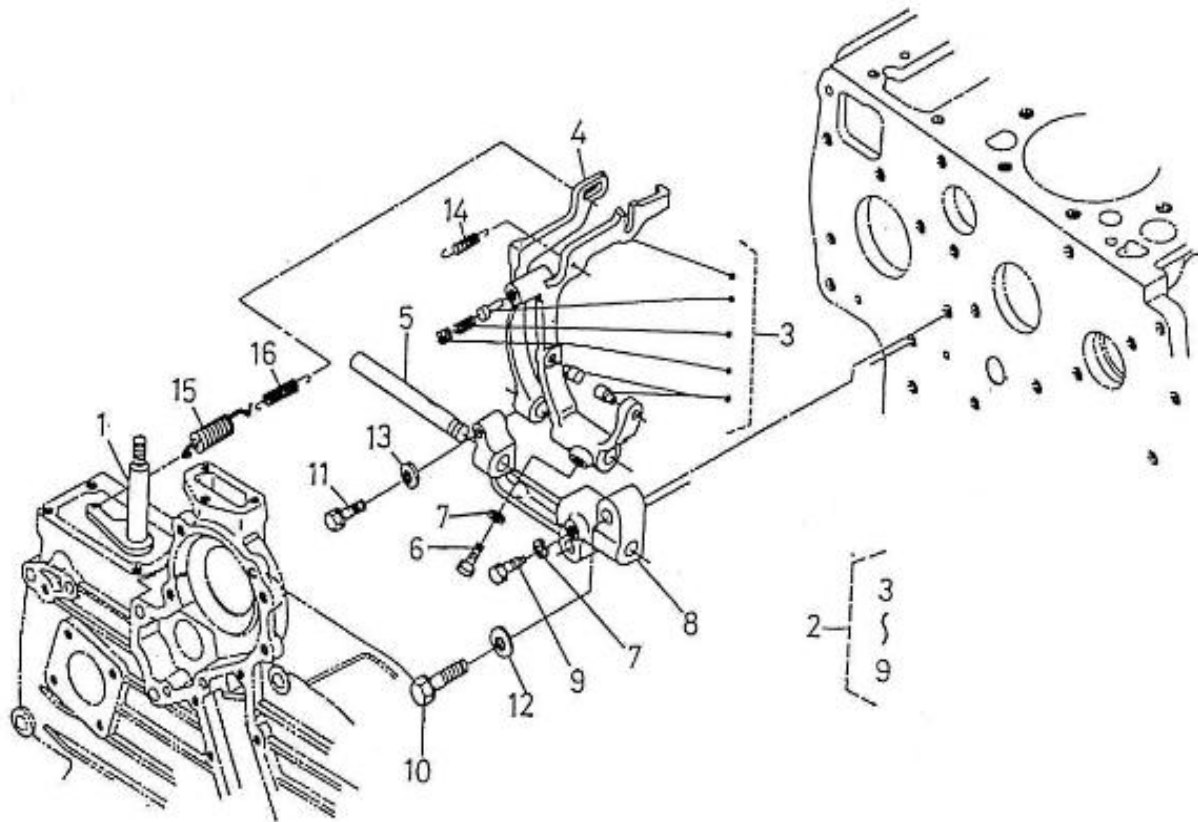

Brand: NanniDiesel

Model: Moteur 5.250TDI

Version: Standard

Subassembly: Governor

N.	Item	Description	Qty	Notes
1	970302030	LEVER,GOVERNOR	1	
2	970310459	ASSY LEVER,FORK	1	
3	970310460	COMP.LEVER,FORK	1	
5	970302034	SHAFT,FORK LEVER	1	
6	970302035	BOLT	1	
7	970119149	WASHER, SPRING D 6 (Pour protection injecteur)	2	
8	970302036	SUPPORT,FORK LEVER	1	
9	970490520	BOLT	1	
10	970302037	BOLT,M 8X 32	2	
11	970491323	BOLT,M 6X 28	1	
12	970301933	WASHER,PLAIN D 8	2	
13	970141326	WASHER, PLAIN D6	1	
14	970310462	SPRING,START	1	
15	970310463	SPRING,GOVERNOR	1	
16	970307384	SPRING,GOVERNOR 2	1	

V. 26/08/2011

Pag. 19/43