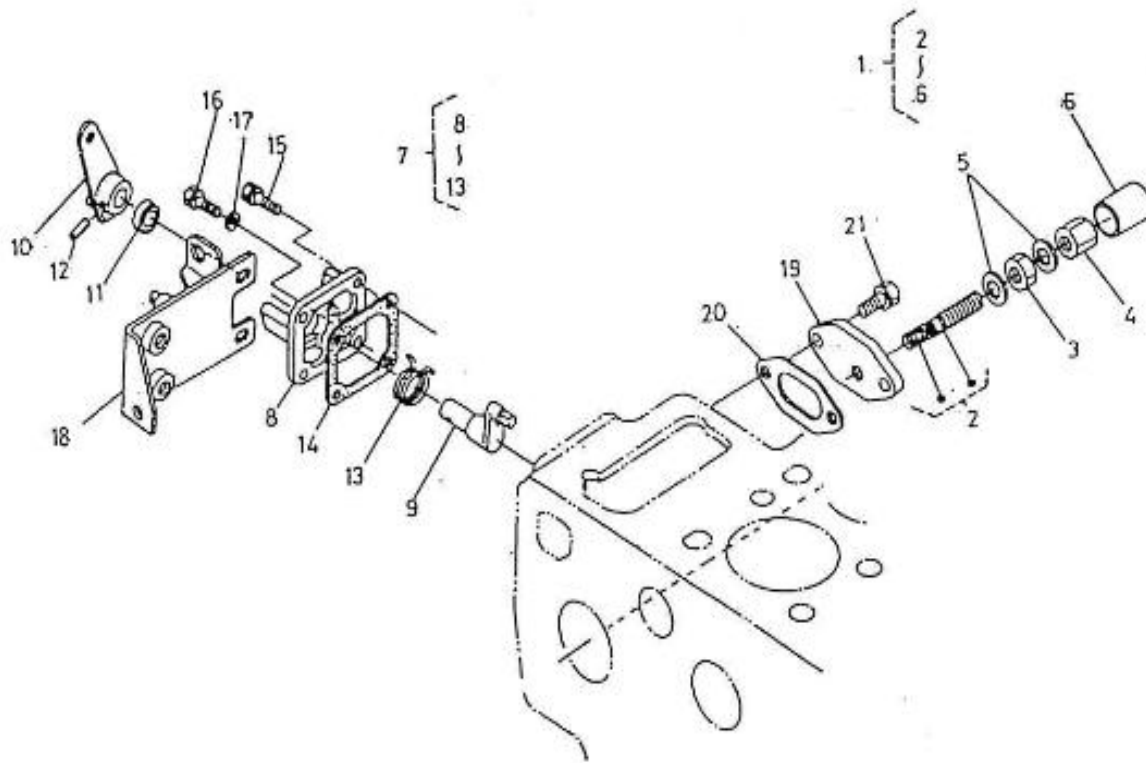

V. 26/08/2011

Pag. 17/43

Brand: NanniDiesel

Model: Moteur 5.250TDI

Version: Standard

Subassembly: Governor setting

N.	Item	Description	Qty	Notes
1	970307354	APPARATUS,IDLING	1	
2	970307356	ASSY BOLT,ADJUSTING	1	
3	970303906	NUT	1	
4	970307355	NUT,CAP	1	
5	970491131	WASHER,SEAL	2	
6	970302069	CAP	1	
7	970307942	ASSY LEVER,ENG.STOP	1	
8	970307943	COVER,INJECTION PUMP	1	
9	970307944	SHAFT,LEVER	1	
10	970307360	LEVER,ENGINE STOP	1	
11	970302861	SEAL,OIL	1	
12	970151130	PIN,SPRING RETAINER	1	
13	970307361	SPRING,RETURN	1	
14	970310448	GASKET,PUMP COVER NA	1	
15	970490119	BOLT,M 6X 18	2	
16	970141537	BOLT, M6X22	2	
17	970141326	WASHER, PLAIN D6	2	
18	970307366	SUPPORT,SOLENOID	1	
19	970302930	COVER	1	
20	970310450	GASKET,BREATHER NA	1	
21	970491117	BOLT,M 6X 16	2	