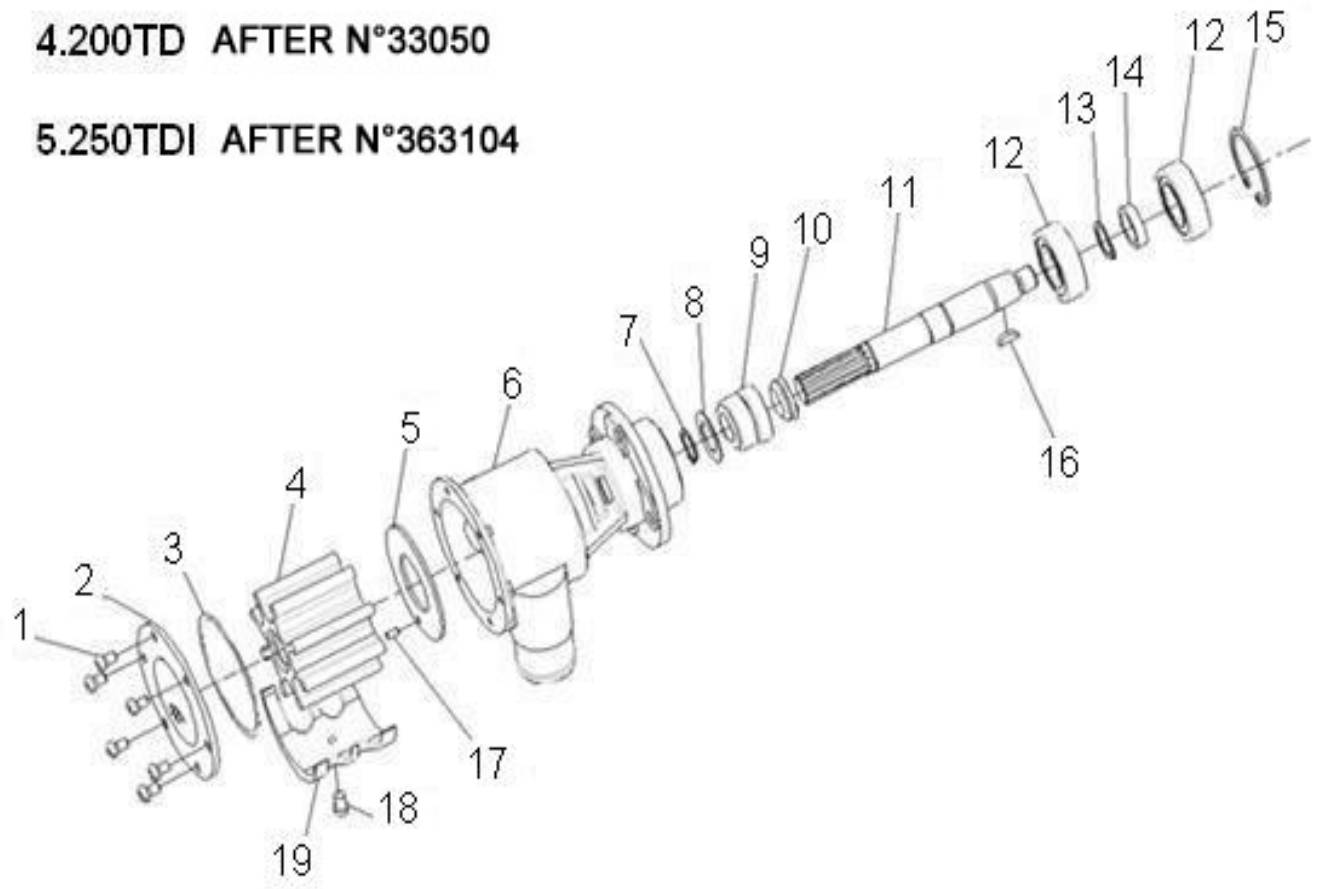

Brand: NanniDiesel
Model: Moteur 5.250TDI
Version: Standard
Subassembly: Seawater pump Ass

N.	Item	Description	Qty	Notes
1	970312429	SCREW	6	
2	970313122	COVER	1	
3	970313123	GASKET	1	
4	970544310	IMPELLER,WATER PUMP F 7B-803	1	
5	970313125	SPACER	1	
6	970313126	BODY,WATER PUMP	1	
7	970313127	CIRCLIPS	1	
8	970313128	WASHER,WATER PUMP	1	
9	970313129	GASKET	1	
10	970313130	LIP SEAL	1	
11	970313131	WATER PUMP SHAFT	1	
12	970312426	BALL BEARING	2	
13	970304049	CIR-CLIP	1	
14	970313134	SPACER	1	
15	970614627	RING,RETAINING	1	
16	970313136	KEY	1	
17	970303675	PIN,WATER PUMP F5B-9000	1	
18	970304048	SCREW,CAM WATER PUMP	1	
19	970313139	CAM,WATER PUMP	1	

4.200TD AFTER N°33050
5.250TDI AFTER N°363104

V. 26/08/2011

Pag. 26/43