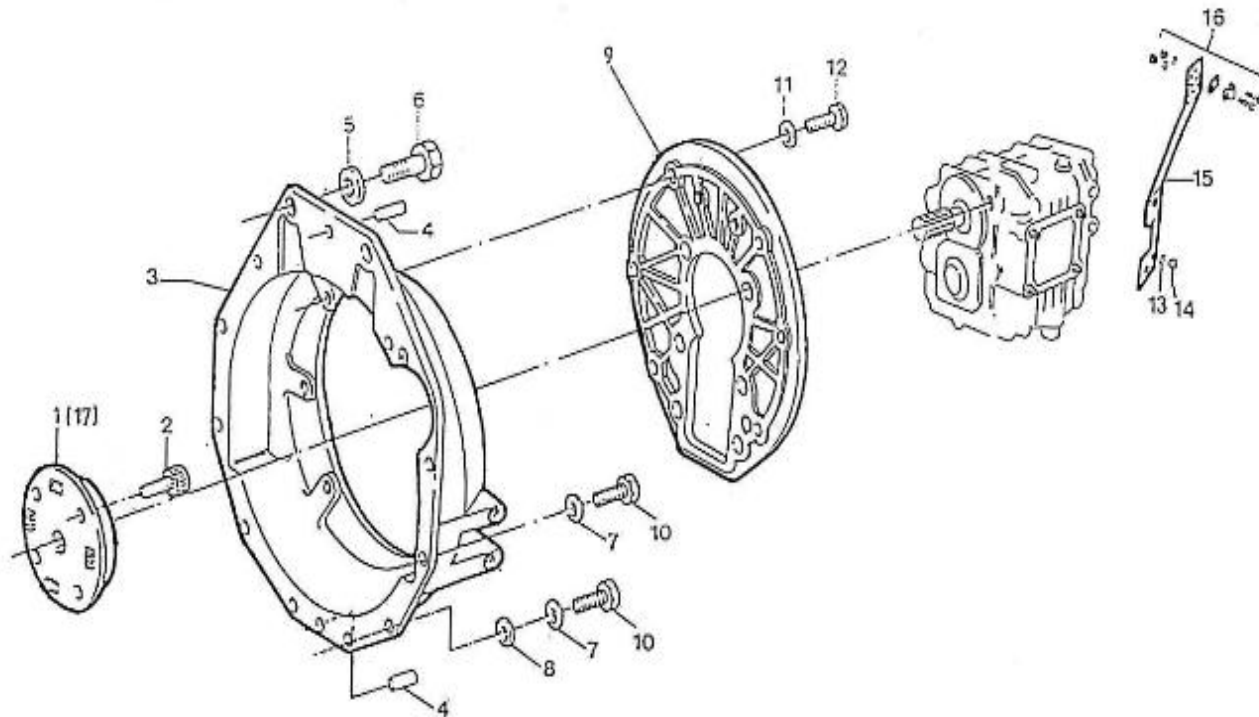

Brand: NanniDiesel

Model: Moteur 5.250TDI

Version: Standard

Subassembly: Flywheel housing

N.	Item	Description	Qty	Notes
1	970310255	TM 345A COUPLING	1	
2	970119141	BOLT,HEX M8X 20 (+++FIX. SUPPORT COLLIER SUR	6	
3	970301628	HOUSING,FLYWHEEL 4.190	1	
4	970302149	PIN,CYLINDRICAL D10X 20	2	
5	970647606	WASHER,CORRUGATED D12 (POUR POULIE DP 240	2	
6	970301736	BOLT,HEX M12X1,25X 30 (+++ FIX . SUPPORT)	2	
7	970119139	WASHER,CORRUGATED D8 (DONT 3 PTO)	16	
8	970027323	WASHER,PLAIN D 8	2	
9	970302342	PLATE,ADAPTOR -HBW250-	1	
10	970119141	BOLT,HEX M8X 20 (+++FIX. SUPPORT COLLIER SUR	16	
11	970119137	WASHER,CORRUGATED D10	6	
12	970635508	BOLT,HEX M10X 25 (A DEFINIR)	6	
13	970119139	WASHER,CORRUGATED D8 (DONT 3 PTO)	2	
14	970027322	NUT,M 8 (++ECROU FIL DEMARREUR)	2	
15	605303006	SUPPORT	1	
15	970300373	SUPPORT,CONTROL HBW	1	
16	970835020	CLAMP	1	
17	970310215	COUPLING	1	

V. 26/08/2011

Pag. 39/43