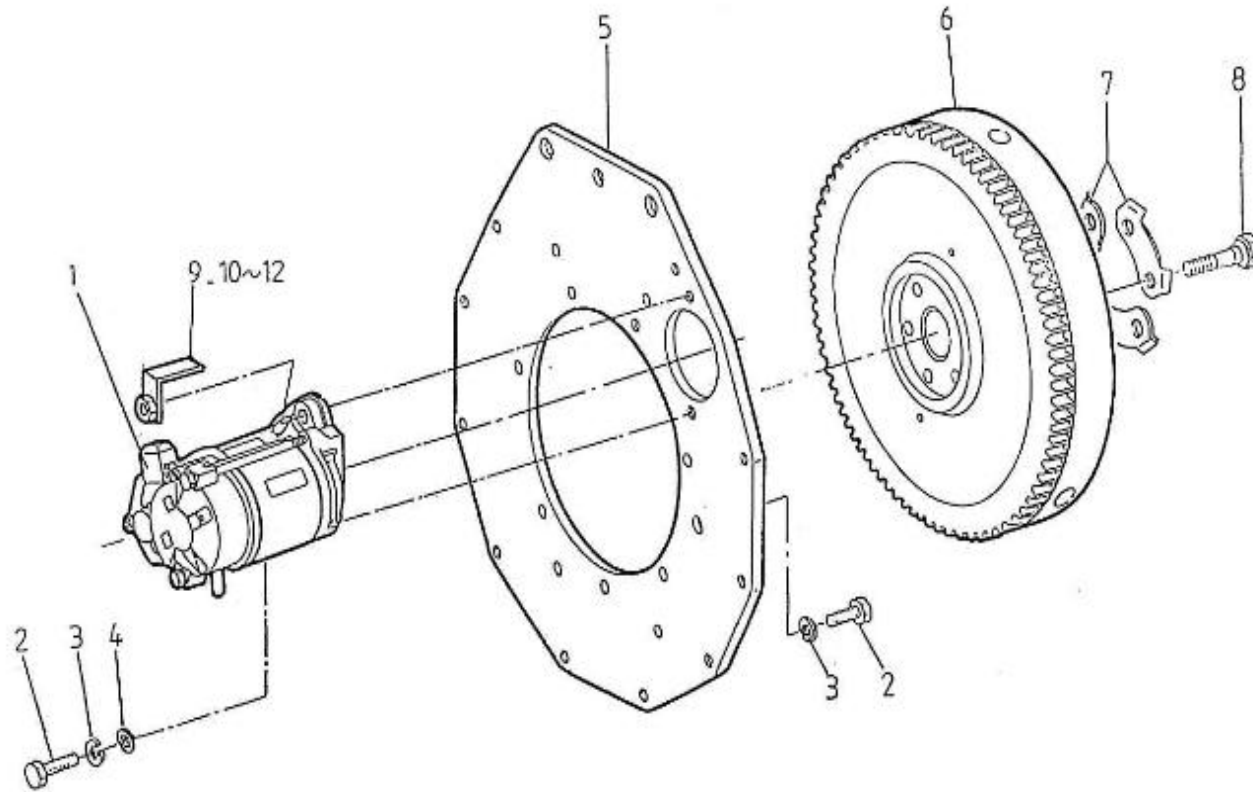

V. 26/08/2011

Pag. 12/43

Brand: NanniDiesel
Model: Moteur 5.250TDI
Version: Standard
Subassembly: Camshaft fuel

N.	Item	Description	Qty	Notes
1	970307940	CAMSHAFT,FUEL	1	
2	970312500	BEARING, BALL	1	
3	970307351	GEAR,INJECTION PUMP	1	
4	970312501	KEY, FEATHER	1	
5	970302097	CIR-CLIP,EXTERNAL	1	
6	970307352	SLEEVE,GOVERNOR	1	
7	970302099	CIR-CLIP,GOVERNOR SLEEVE	1	
8	970303929	CASE,GOVERNOR BALL	1	
9	970492130	BEARING,BALL FUEL CAMSHAFT	39	
10	970302100	CIR-CLIP,GOVERNOR BALL CASE	1	
11	970303930	BEARING,BALL	7	
12	970302105	BEARING,CASE	1	
13	970302106	STOPPER,FUEL CAMSHAFT	1	
14	970313311	BOLT	2	
15	970313311	BOLT	2	