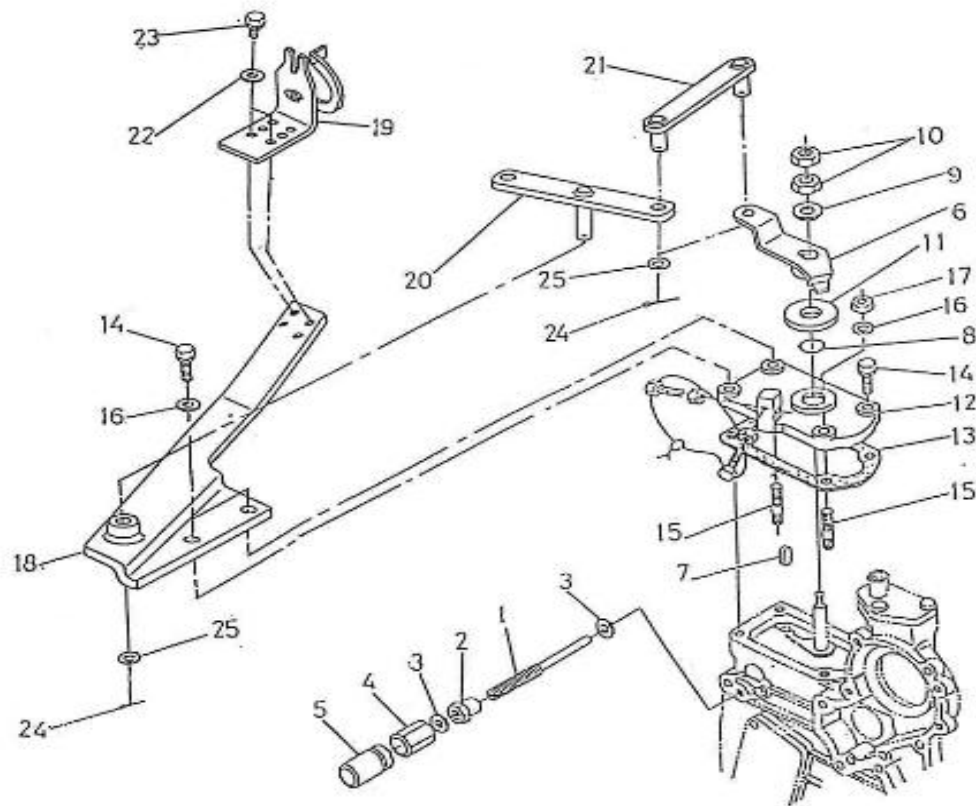

V. 26/08/2011

Pag. 7/43

Brand: NanniDiesel

Model: Moteur 5.250TDI

Version: Standard

Subassembly: Camshaft

N.	Item	Description	Qty	Notes
1	970307317	TAPPET	10	
2	970307318	ROD,PUSH	10	
3	970310433	ASSY CAMSHAFT	1	
4	970310434	CAMSHAFT	1	
5	970302043	SCREW,SET	1	
6	970302975	SCREW,SET	1	
7	970307924	GEAR,CAMSHAFT	1	
8	970301966	KEY,FEATHER (N4.40 <= N°KTF08040092 )	1	
9	970302045	STOPPER,CAMSHAFT	1	
10	970491134	BOLT,M 8X 18	2	
11	970310435	COMP.GEAR IDLE	1	
12	970307926	BUSH,IDLE GEAR	1	
13	970307927	COLLAR	1	
14	970307928	COLLAR	1	
15	970307929	CIR-CLIP,EXTERNAL	1	
16	970307930	SHAFT,IDLE GEAR	1	
17	970491134	BOLT,M 8X 18	3	

V. 26/08/2011

Pag. 8/43

Brand: NanniDiesel

Model: Moteur 5.250TDI

Version: Standard

Subassembly: Speed control

N.	Item	Description	Qty	Notes
1	970302022	SCREW,ADJUSTING	1	
2	970140402	NUT	1	
3	970150403	RING,SEAL (=> N° XA0001 <= 3Z0001 )	2	
4	970140504	NUT, CAP M8	1	
5	970310464	CAP	1	
6	970303912	LEVER, SPEED CONTROL	1	
7	970143118	KEY,FEATHER	1	
8	970302024	O-RING	1	
9	970302025	WASHER,PLAIN D 8	1	
10	970302026	NUT,M 8	21	
11	970310465	COLLAR	1	
12	970303913	COVER, SPEED CONTROL 6.280	1	
13	970302029	GASKET,COVER SPEED CONTROL	1	
14	970491537	BOLT,M 6X 25	2	
15	970490224	STUD	2	
16	970310417	WASHER,SPRING (BEFORE N°KTE08070398 )	2	
17	970151133	NUT,M 6 (BEFORE N°KTE08070398 )	2	
18	95203028A	BRACKET	1	
19	QCC33008TF	SUPPORT FOR ONE 33C	1	
20	95203028A	BRACKET	1	
21	95203028A	BRACKET	1	
22	970300318	WASHER,SPRING D 5	2	
23	970300317	BOLT,HEX M 5X 16	2	
24	970300292	PIN,COTTER 1,6X25	3	
25	970635459	WASHER,PLAIN D 6 (CALAGE )	3	