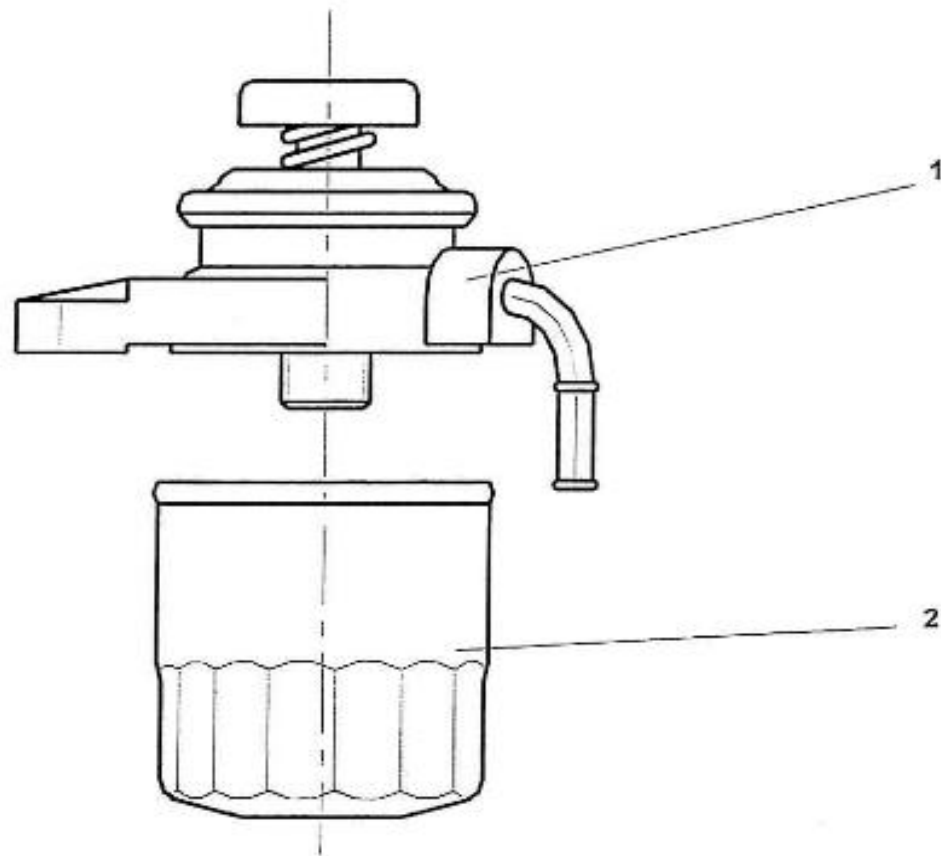

Brand: NanniDiesel
Model: Moteur 5.250TDI
Version: Standard
Subassembly: Fuel filter Assy.

N.	Item	Description	Qty	Notes
1	970310293	FUEL FILTER	1	
2	970310302	FILTER	1	

V. 26/08/2011

Pag. 16/43