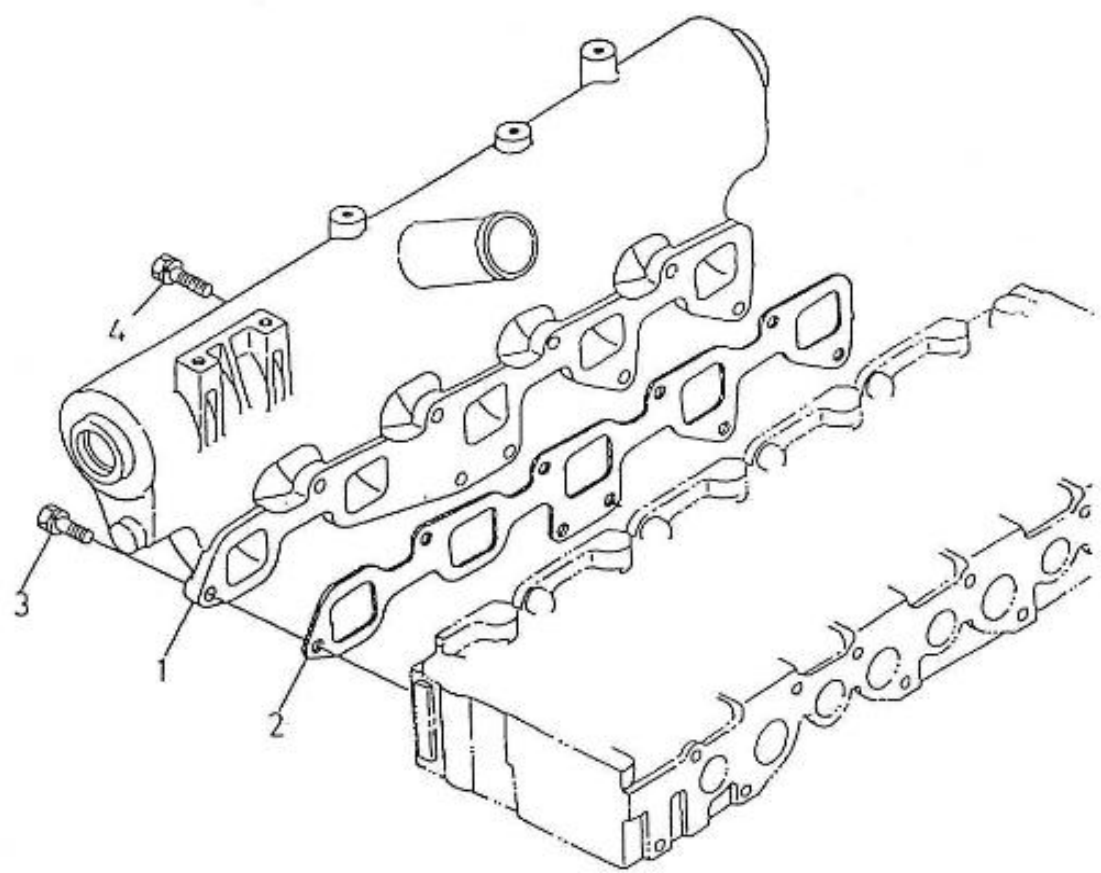

Brand: NanniDiesel
Model: Moteur 5.250TDI
Version: Standard
Subassembly: Intaket manifold

N.	Item	Description	Qty	Notes
1	970310497	MANIFOLD,INLET	1	
2	970310498	GASKET,MANIFOLD NA	1	
3	970492138	BOLT,M 8X 22	7	
4	970310499	BOLT	2	

V. 26/08/2011

Pag. 27/43