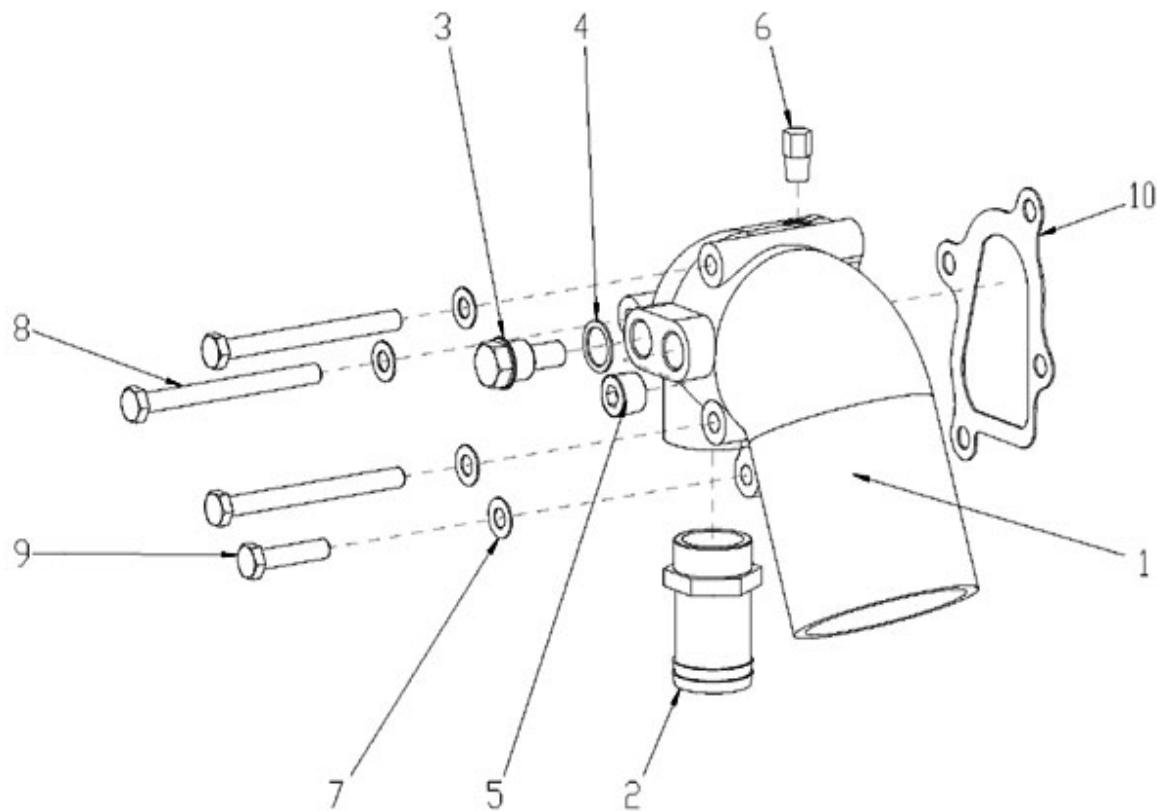

Brand: NanniDiesel

Model: Moteur 5.250TDI

Version: Standard

Subassembly: Exhaust elbow

N.	Item	Description	Qty	Notes
1	665700062A	EXHAUST COOLING ELBOW	1	
2	970892303	SOCKET,HOSE	1	
3	970494635	ANODE,ZINC CPL M16X1,5	1	
4	970300199	GASKET,RING D16	1	
5	970310264	PLUG	1	
6	970307265	PLUG,HEX 1/8	1	
7	970119139	WASHER,CORRUGATED D8 (DONT 3 PTO)	4	
8	970301280	BOLT,HEX M 8X 90	3	
9	970647316	BOLT,HEX M 8X 35	1	
10	970310502	GASKET NA	1	

V. 26/08/2011

Pag. 21/43