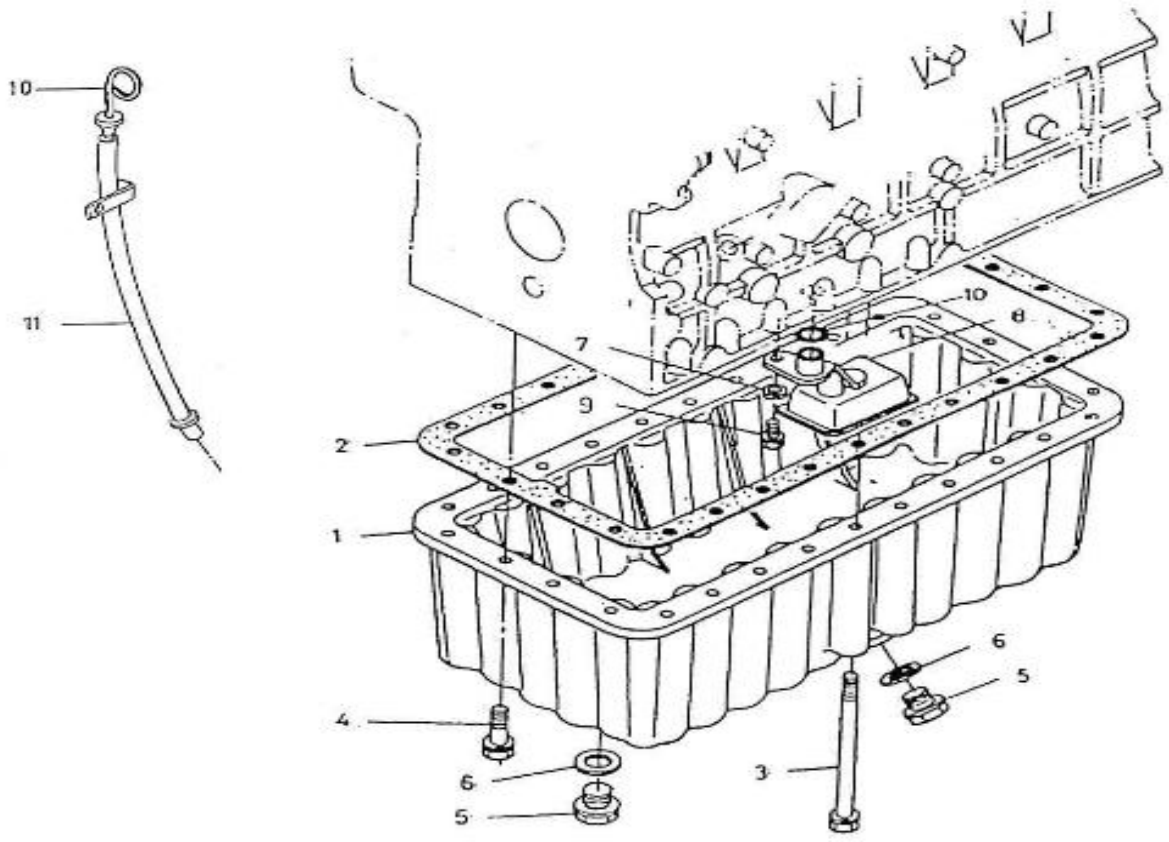

V. 26/08/2011

Pag. 3/43

Brand: NanniDiesel

Model: Moteur 5.250TDI

Version: Standard

Subassembly: Oil pan

N.	Item	Description	Qty	Notes
1	970307903	PAN,OIL	1	
2	970307904	GASKET,OIL PAN NA	1	
3	970307905	BOLT	2	
4	970307906	BOLT	26	
5	970307907	PLUG,DRAIN	2	
6	970307489	GASKET	2	
7	970490904	WASHER,SPRING D 8	1	
8	970307908	FILTER,OIL 1	1	
9	970313311	BOLT	1	
10	970307909	O RING	1	
11	970310299	DIPSTICK	1	
12	970310298	GUIDE,TUBE OIL DIPSTICK	1	