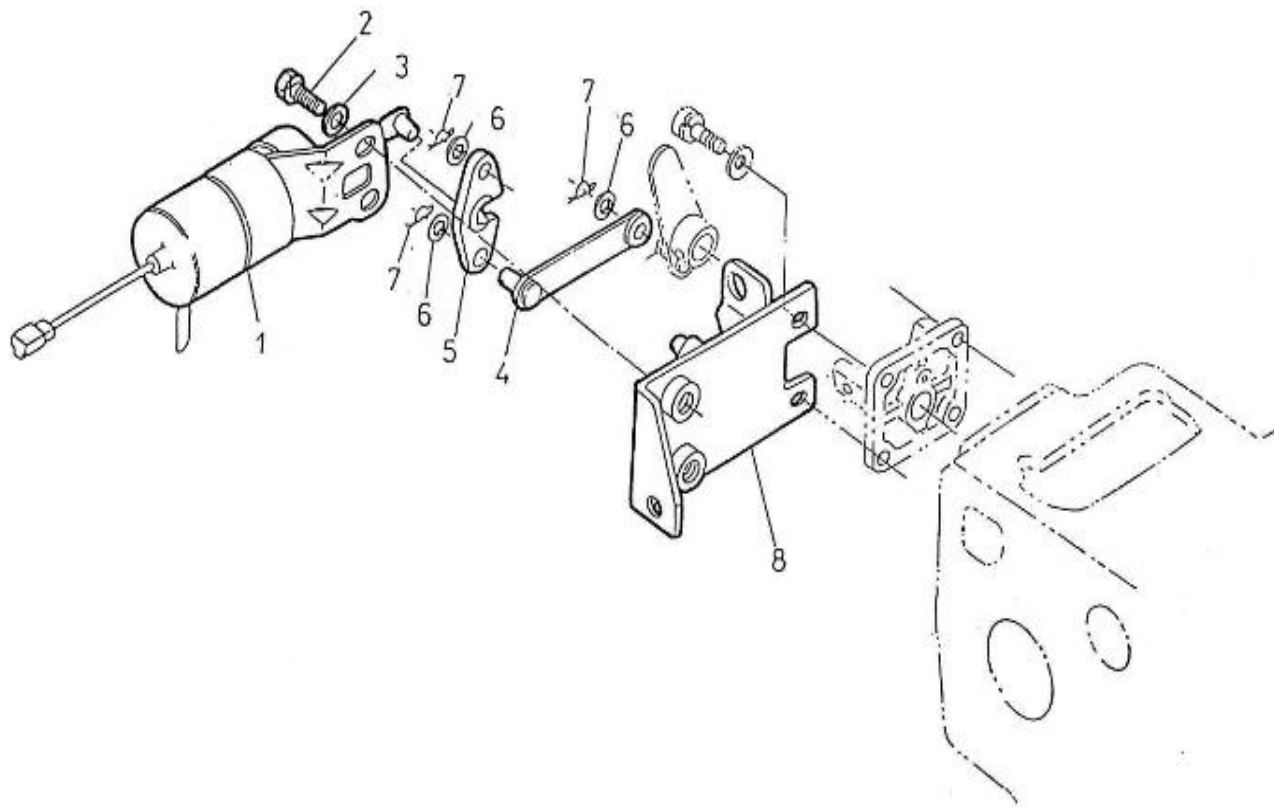

Brand: NanniDiesel	N.	Item	Description	Qty	Notes
Model: Moteur 5.250TDI	1	970307362	SOLENOID,STOP	1	
Version: Standard	2	970490919	BOLT,M 8X 16	2	
Subassembly: Stop solenoid	3	970301933	WASHER,PLAIN D 8	2	
	4	970307363	LEVER,STOP(1)	1	
	5	970307364	LEVER,STOP(2)	1	
	6	970141326	WASHER, PLAIN D6	3	
	7	970307365	PIN,SNAP	3	

V. 26/08/2011

Pag. 37/43