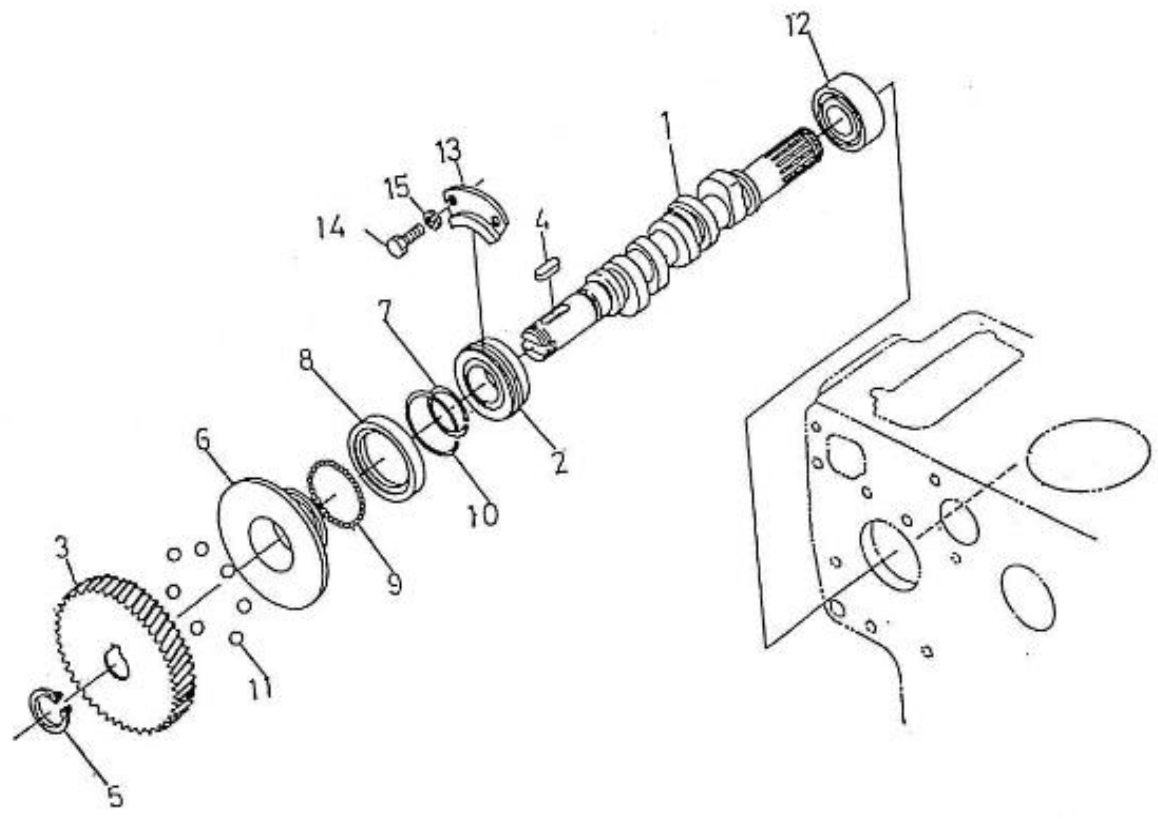

V. 26/08/2011

Pag. 12/43

Brand: NanniDiesel
Model: Moteur 5.250TDI
Version: Standard
Subassembly: Camshaft fuel

N.	Item	Description	Qty	Notes
1	970307940	CAMSHAFT,FUEL	1	
2	970312500	BEARING, BALL	1	
3	970307351	GEAR,INJECTION PUMP	1	
4	970312501	KEY, FEATHER	1	
5	970302097	CIR-CLIP,EXTERNAL	1	
6	970307352	SLEEVE,GOVERNOR	1	
7	970302099	CIR-CLIP,GOVERNOR SLEEVE	1	
8	970303929	CASE,GOVERNOR BALL	1	
9	970492130	BEARING,BALL FUEL CAMSHAFT	39	
10	970302100	CIR-CLIP,GOVERNOR BALL CASE	1	
11	970303930	BEARING,BALL	7	
12	970302105	BEARING,CASE	1	
13	970302106	STOPPER,FUEL CAMSHAFT	1	
14	970313311	BOLT	2	
15	970313311	BOLT	2	