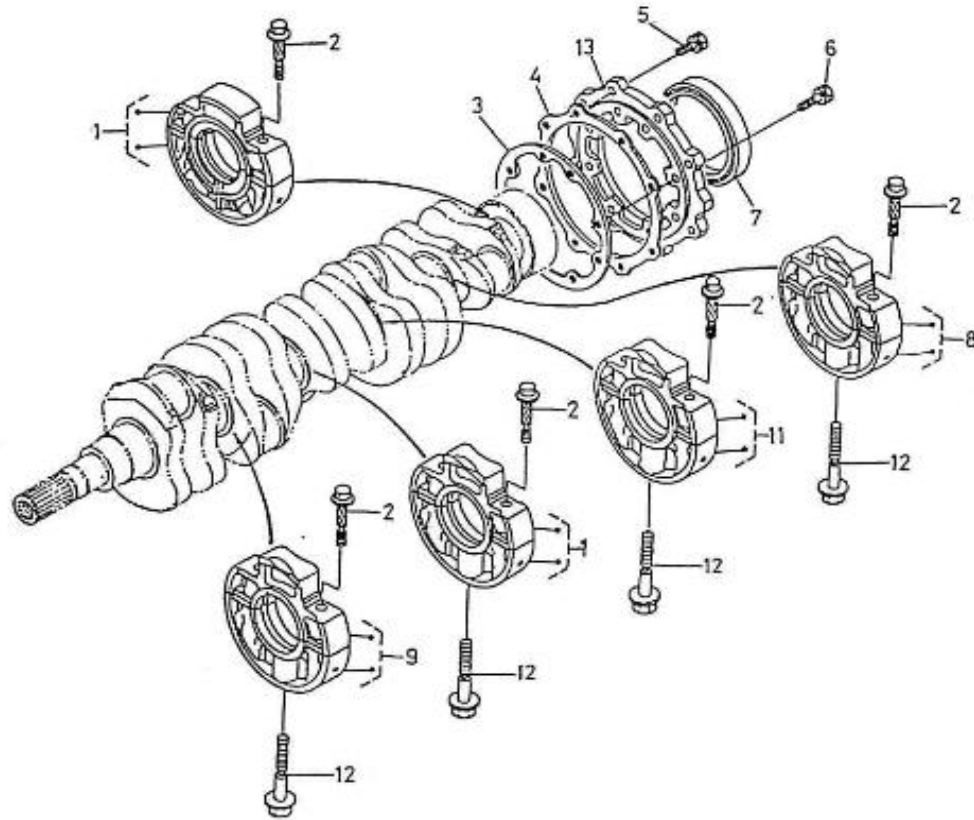

Brand: NanniDiesel

Model: Moteur 5.250TDI

Version: Standard

Subassembly: Crankshaft

N.	Item	Description	Qty	Notes
1	970310426	F/ASSY CASE,MAIN BRG	1	
2	970307309	BOLT,BEARING CASE	10	
3	970307310	GASKET,BRG.CASE NA	1	
4	970310427	GASKET NA	1	
5	970147402	BOLT,M 8X 25	8	
6	970301986	BOLT,M 8X 28	8	
7	970310428	SEAL,OIL	1	
8	970310429	ASSY CASE,MAIN BRG	1	
9	970310430	ASSY CASE,MAIN BRG	1	
10	970310431	ASSY CASE,MAIN BRG3	1	
11	970310432	ASSY CASE,MAIN BRG4	1	
12	970307316	BOLT,BEARING CASE	4	
13	970314277	COVER,BEARING CASE	1	

V. 26/08/2011

Pag. 11/43