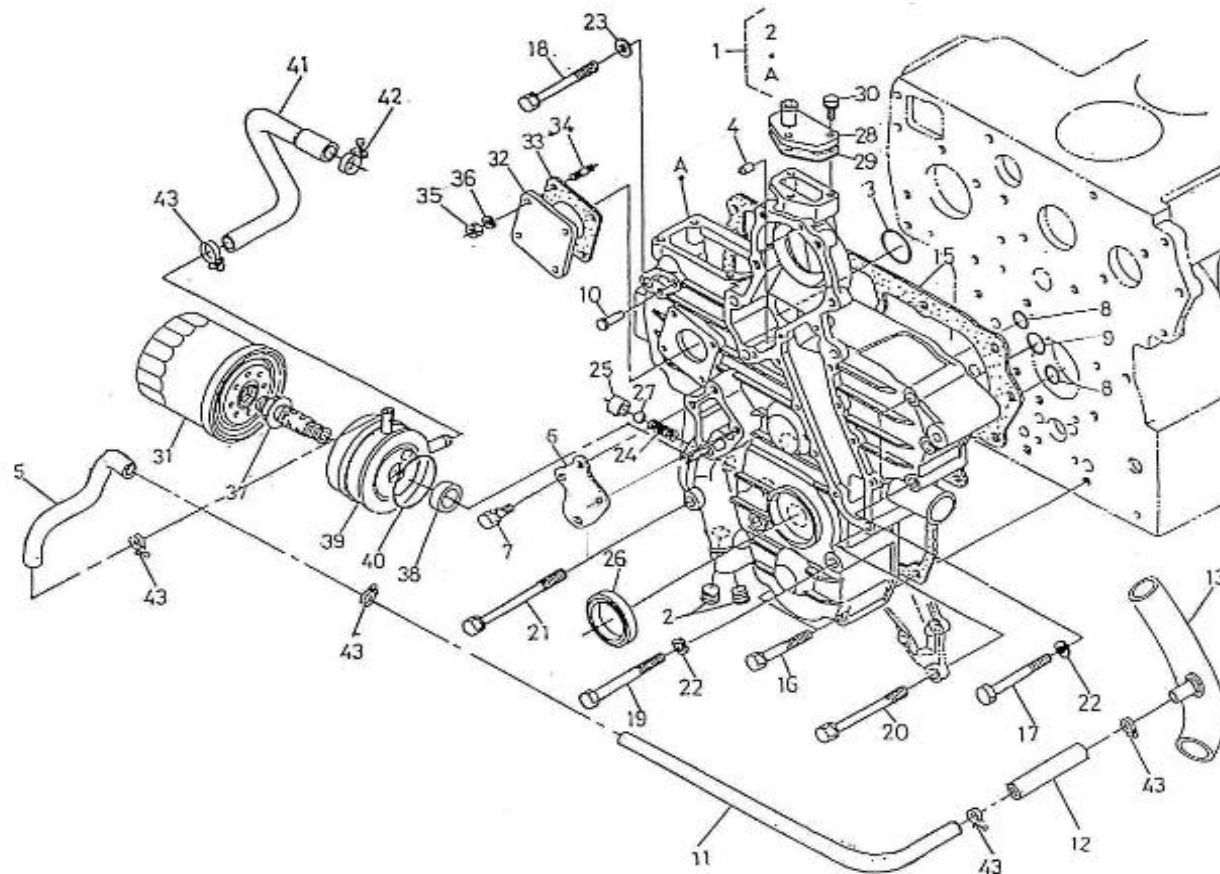

V. 26/08/2011

Pag. 2/43

Brand: NanniDiesel

Model: Moteur 5.250TDI

Version: Standard

Subassembly: Timing case

N.	Item	Description	Qty	Notes
1	970310533	COVER,TIMING CASE	1	
2	970310315	PLUG	2	
3	970301923	O-RING	1	
4	970301908	PIN,CYLINDRICAL	2	
5	906200106	HOSE (NON COUPEE POUR REGLAGE )	1	
6	95203039	CAP, FREEZE	1	
7	970147402	BOLT,M 8X 25	3	
8	970301922	O-RING	2	
9	970302696	O-RING	1	
10	970490204	PIN,TIMING COVER	1	
11	51410027	PIPE	1	
12	32813001	HOSE	1	
13	970310281	HOSE	1	
15	970310535	GASKET,GEAR CASE NA	1	
16	970301926	BOLT,M 8X 60	3	
17	970301927	BOLT,M 8X 70	3	
18	970310536	BOLT	2	
19	970301928	BOLT,M 8X 80	2	
20	970310929	COVER,OIL FILTER	3	
21	970310537	BOLT	2	
22	970490904	WASHER,SPRING D 8	5	
23	970301933	WASHER,PLAIN D 8	1	
24	970310538	SPRING	1	
25	970302075	SEAT,VALVE	1	
26	970310539	SEAL,OIL	1	
27	970302076	BEARING,BALL	1	
28	970301931	FLANGE,WATER RETURN	1	
29	970301932	GASKET,FLANGE W/RETURN	1	
30	970491536	BOLT,M 6X 20	3	
31	970603003	FILTER,ELEMENT OIL 4.180/90	1	
32	970490222	COVER,INJ.TIMING	1	
33	970491736	GASKET	1	
34	970490224	STUD	4	
35	970151133	NUT,M 6 (BEFORE N°KTE08070398 )	4	
36	970310540	WASHER,SPRING	4	
37	970310541	CONNECTOR	1	
38	970310542	COLLAR	1	
39	970310543	ASSY COOLER,OIL	1	
40	970310544	O RING	1	
41	970310545	PIPE,OIL COOLER 1	1	
42	970302121	CLAMP,HOSE	1	
43	970439306	CLAMP (++)POUR DURITE ORIGINE REF HUILE MOTEUR )	4	

V. 26/08/2011

Pag. 3/43

Brand: NanniDiesel

Model: Moteur 5.250TDI

Version: Standard

Subassembly: Oil pan

N.	Item	Description	Qty	Notes
1	970307903	PAN,OIL	1	
2	970307904	GASKET,OIL PAN NA	1	
3	970307905	BOLT	2	
4	970307906	BOLT	26	
5	970307907	PLUG,DRAIN	2	
6	970307489	GASKET	2	
7	970490904	WASHER,SPRING D 8	1	
8	970307908	FILTER,OIL 1	1	
9	970313311	BOLT	1	
10	970307909	O RING	1	
11	970310299	DIPSTICK	1	
12	970310298	GUIDE,TUBE OIL DIPSTICK	1	