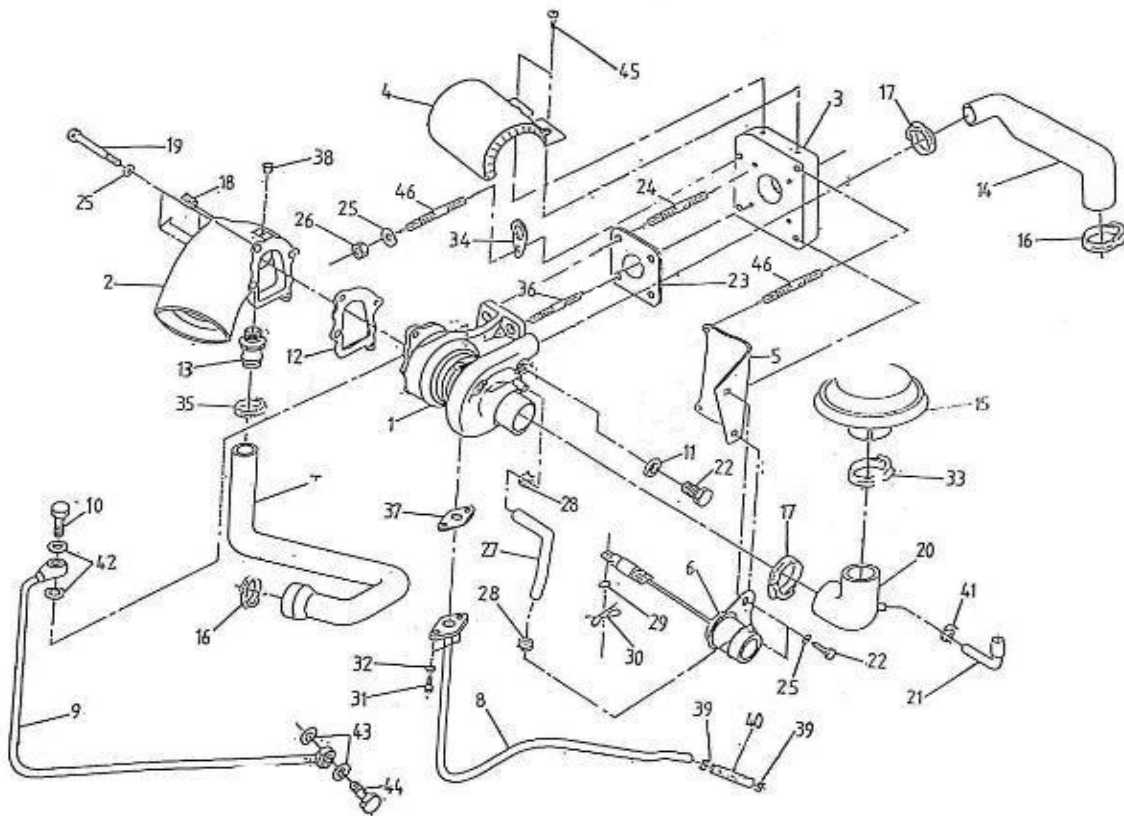

Brand: NanniDiesel

Model: Moteur 5.250TDI

Version: Standard

Subassembly: Turbocharger, Exh. Mixer

N.	Item	Description	Qty	Notes
1	970310500	TURBO CHARGER	1	
2	665700062A	EXHAUST COOLING ELBOW	1	
3	95310312	FLANGE	1	
4	95310315	TURBO COVER	1	
5	95203029	BRACKET	1	
6	970310547	WASTEGATE 5.250 TDI	1	
7	48328059	HOSE	1	
8	51306098	PIPE	1	
9	51306099	PIPE	1	
10	970310505	BOLT,EYE JOINT (<= N° T501050057)	1	
11	970300288	GASKET,M8 (FIX TUYAU GRAISSAGE)	2	
12	970310502	GASKET NA	1	
13	970892303	SOCKET,HOSE	1	
14	48328057	HOSE (VOIR PLAN POUR DECOUPE)	1	
15	970310272	COVER	1	
16	970634621	CLAMP,HOSE	2	
17	970604533	CLAMP,HOSE 32-44 (QUANTITE 8 R.P. 4 LE 19/06/2008)	1	
18	970310264	PLUG	1	
19	970301280	BOLT,HEX M 8X 90	3	
19	970647316	BOLT,HEX M 8X 35	1	
20	970310280	HOSE	1	
21	48328069	HOSE	1	
22	970832061	BOLT	2	
23	970310501	GASKET NA	1	
24	970300080	STUD,M 8X 25 (+++ FIX TURBO)	4	
25	970119138	WASHER, SPRING D 8 (TENDEUR)	8	
26	970027322	NUT,M 8 (++ECROU FIL DEMARREUR)	8	
27	970310548	HOSE	1	
28	970439306	CLAMP (++POUR DURITE ORIGINE REF HUILE MOTEUR)	2	
29	970635459	WASHER,PLAIN D 6 (CALAGE)	1	
30	970300292	PIN,COTTER 1,6X25	1	
31	970491536	BOLT,M 6X 20	2	
32	970491536	BOLT,M 6X 20	2	
33	970634621	CLAMP,HOSE	1	
34	970490901	HOOK,ENGINE 2.60-3.90-4.110	1	
35	970604533	CLAMP,HOSE 32-44 (QUANTITE 8 R.P. 4 LE 19/06/2008)	1	
36	970300374	STUD,M 8X 30 (+++FIX TENDEUR)	1	
37	970310508	GASKET NA (A vérifier livraison avec base moteur)	1	
38	970307265	PLUG,HEX 1/8	1	
39	970310510	CLAMP,HOSE	2	
40	970310509	PIPE,OIL	1	
41	970301604	CLAMP,HOSE 15-24 (ALIM EAU GENE)	1	
42	970300430	GASKET,RING D10 (+++ FIX TUYAU GRAISSAGE SUR	2	
43	970491131	WASHER,SEAL	2	
44	970310504	BOLT,EYE JOINT	1	
45	970609601	BOLT,HEX M 6X 12	2	
46	970307249	STUD (+++FIX TENDEUR)	3	

V. 26/08/2011

Pag. 22/43