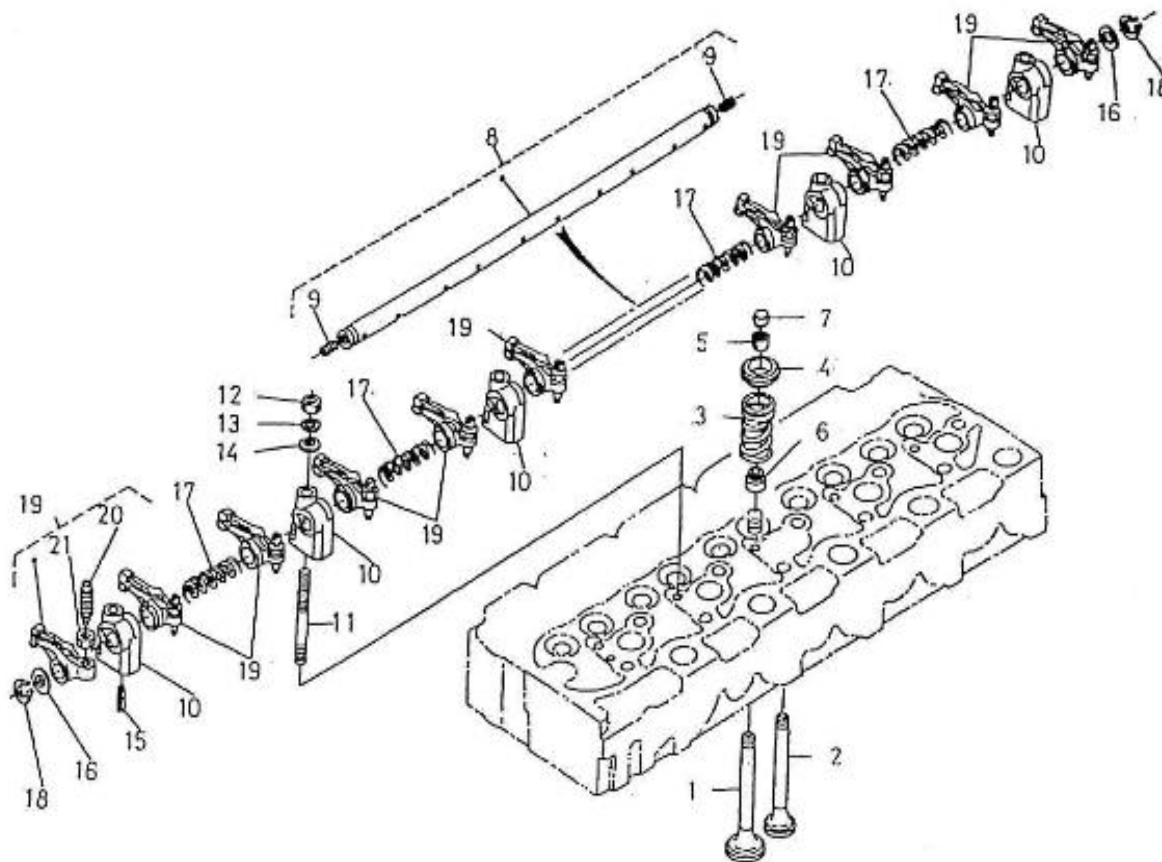

V. 26/08/2011

Pag. 6/43

Brand: NanniDiesel

Model: Moteur 5.250TDI

Version: Standard

Subassembly: Valves & Springs

N.	Item	Description	Qty	Notes
1	970307772	VALVE,INLET	5	
2	970310492	VALVE,EXHAUST	5	
3	970302005	SPRING,VALVE	10	
4	970302006	RETAINER,VALVE SPRING	10	
5	970302007	COLLET,VALVE SPRING	10	
6	970302008	SEAL,VALVE STEM	10	
7	970302009	CAP,VALVE	10	
8	970307774	ROCKER ARM AXLE	1	
9	970313711	SCREW,SET	2	
10	970302012	BRACKET,ROCKER ARM	5	
11	970302013	STUD	5	
12	970490903	NUT,M 8	5	
13	970490904	WASHER,SPRING D 8	5	
14	970301933	WASHER,PLAIN D 8	5	
15	970310494	PIN,SPRING	1	
16	970302015	WASHER	2	
17	970302016	SPRING,ROCKER ARM	4	
18	970302017	CIR-CLIP,EXTERNAL	2	
19	970307402	ASSY ROCKER ARM	10	
20	970302019	SCREW,ADJUSTING	10	
21	970302021	NUT	10	

V. 26/08/2011

Pag. 7/43

Brand: NanniDiesel

Model: Moteur 5.250TDI

Version: Standard

Subassembly: Camshaft

N.	Item	Description	Qty	Notes
1	970307317	TAPPET	10	
2	970307318	ROD,PUSH	10	
3	970310433	ASSY CAMSHAFT	1	
4	970310434	CAMSHAFT	1	
5	970302043	SCREW,SET	1	
6	970302975	SCREW,SET	1	
7	970307924	GEAR,CAMSHAFT	1	
8	970301966	KEY,FEATHER (N4.40 <= N°KTF08040092 )	1	
9	970302045	STOPPER,CAMSHAFT	1	
10	970491134	BOLT,M 8X 18	2	
11	970310435	COMP.GEAR IDLE	1	
12	970307926	BUSH,IDLE GEAR	1	
13	970307927	COLLAR	1	
14	970307928	COLLAR	1	
15	970307929	CIR-CLIP,EXTERNAL	1	
16	970307930	SHAFT,IDLE GEAR	1	
17	970491134	BOLT,M 8X 18	3	