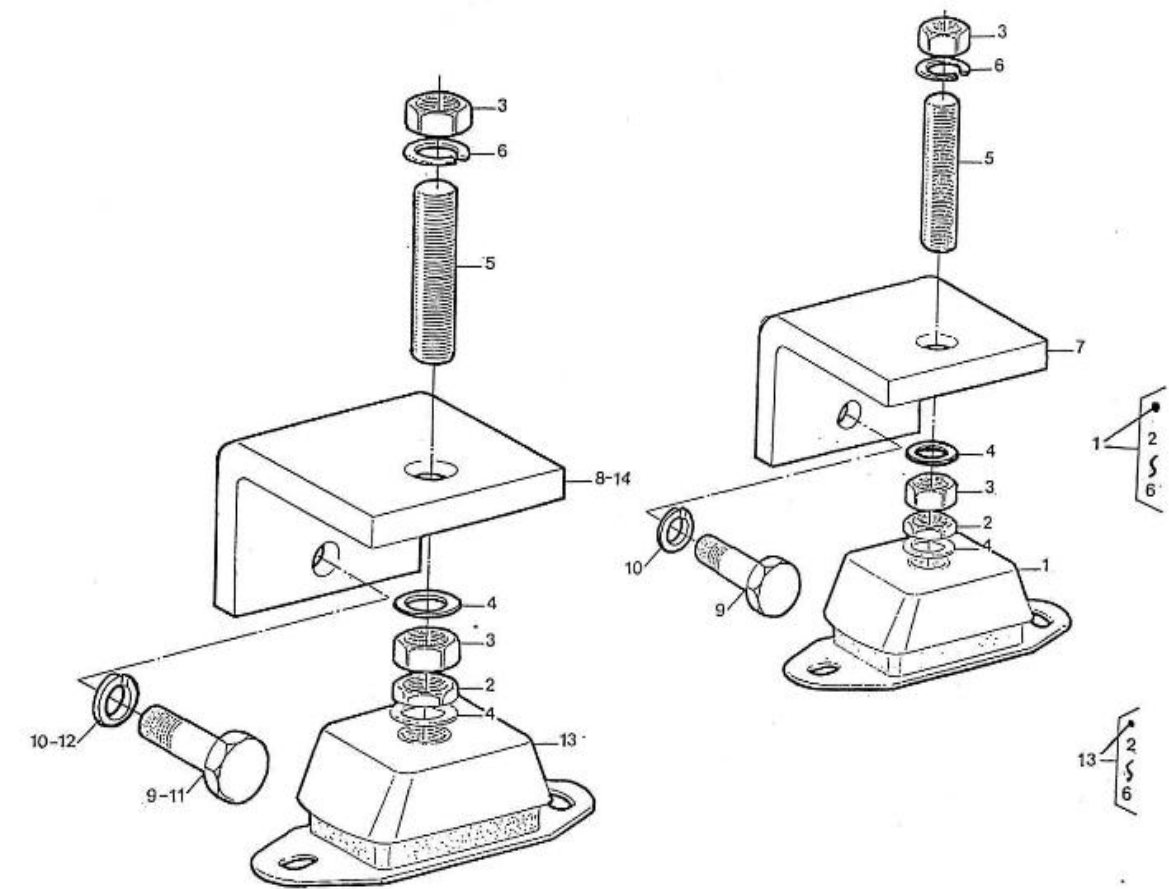

V. 26/08/2011

Pag. 41/43

Brand: NanniDiesel

Model: Moteur 5.250TDI

Version: Standard

Subassembly: Engine mount

N.	Item	Description	Qty	Notes
1	970301081	MOUNT,RUBBER CPL.55 MEDIUM (+++MODIF PLOT A	2	
2	970639203	NUT,M16 LOW	4	
3	970896520	NUT	8	
4	970649108	WASHER,PLAIN D16	8	
5	970609116	STUD,M16X100 (TIGE D' EXTRACTION )	4	
6	970649109	WASHER,SPRING D16	4	
7	95310314	ENGINE MOUNT	2	
8	95310307	ENGINE MOUNT	1	
9	970499051	BOLT,HEX M10X1,25X 30 (+++ FIX . PTO )	6	
10	970119136	WASHER,SPRING D10 (POUR INVERSEUR )	6	
11	970301736	BOLT,HEX M12X1,25X 30 (+++ FIX . SUPPORT )	2	
12	970409154	WASHER,SPRING D12	2	
13	970310517	MOUNT,RUBBER CPL.45 MEDIUM (+++MODIF PLOT A	2	
14	95310313	ENGINE MOUNT	0	