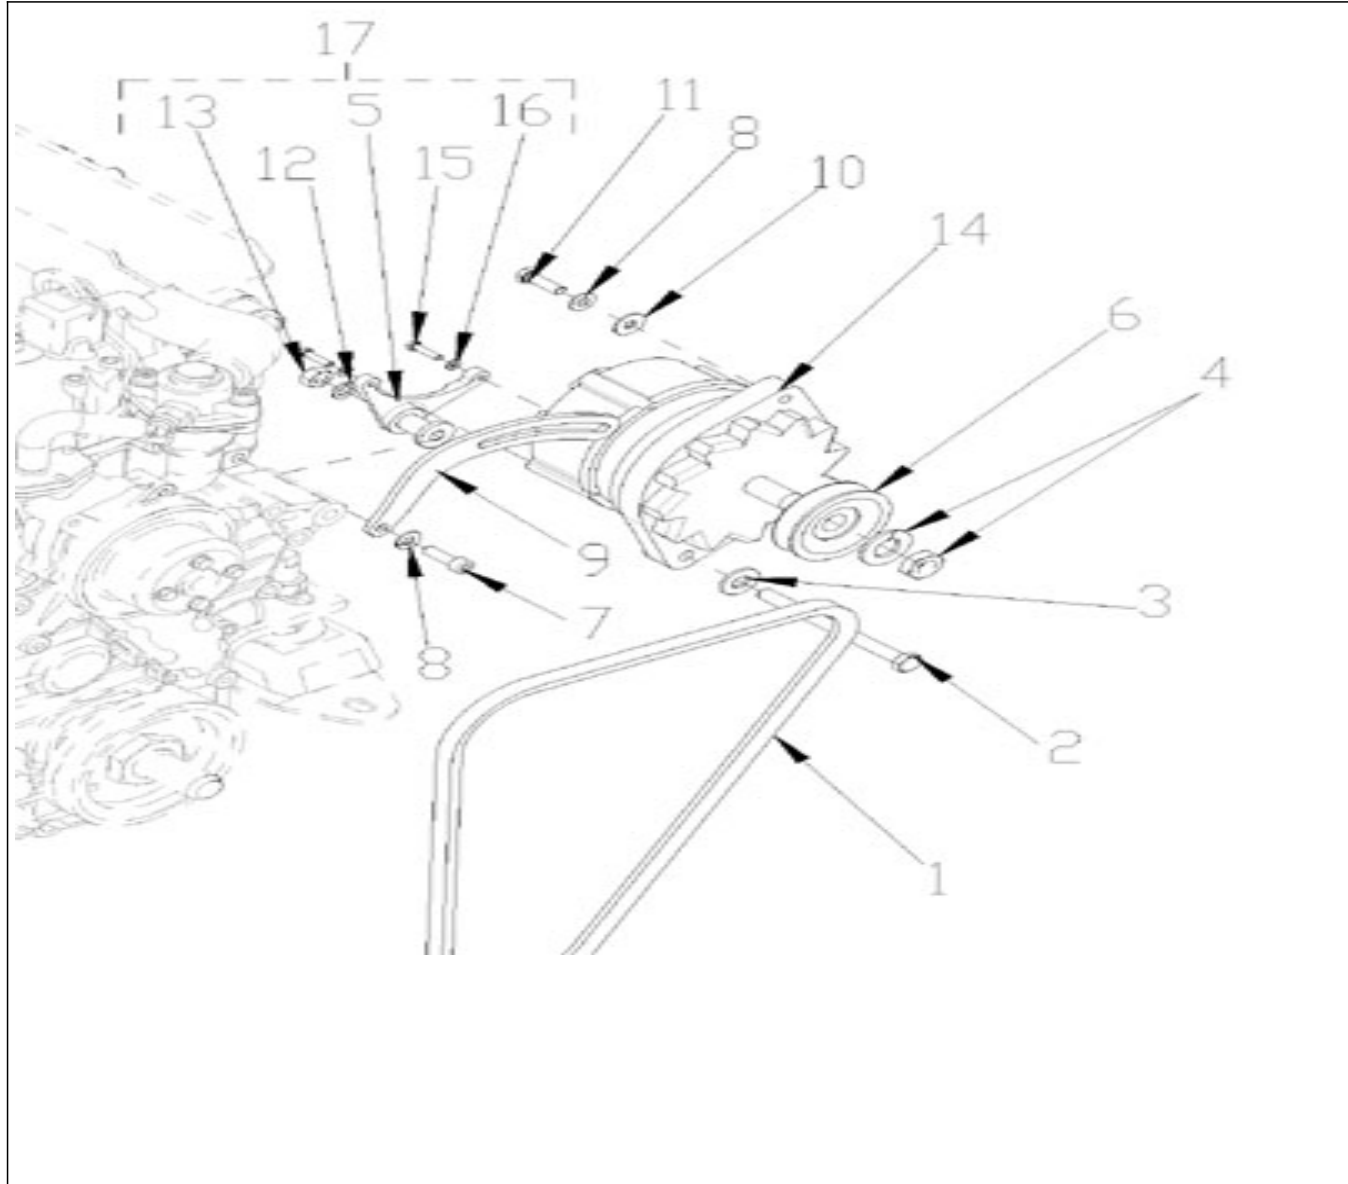

Brand: NanniDiesel
Model: Moteur 5.250TDI
Version: Standard
Subassembly: Alternator Assy.Std.

N.	Item	Description	Qty	Notes
0	48201171	ALTERNATOR	1	
1	48108133	V-BELT	1	
2	39160668	BOLT (+++ FIX . ALTERNATEUR)	1	
3	970119135	WASHER,PLAIN D10 (DONT DEUX POUR CALAGE GALET	1	
4	970312833	KIT FIXATION ALT	1	
5	48201173	ALTERNATOR	1	
6	95312305	PULLEY	1	
7	970300193	BOLT,HEX M 8X 70 (+++FIX TENDEUR)	1	
8	970119138	WASHER,SPRING D 8 (TENDEUR)	2	
9	95203077	TIGHTNER	1	
10	970304050	WASHER	1	
11	970409603	BOLT,HEX M 8X 25 (FIX SUP ALT)	1	
12	970119136	WASHER,SPRING D10 (POUR INVERSEUR)	1	
13	970119143	NUT, M10	1	
15	39160109	BOLT	2	
16	970300318	WASHER,SPRING D 5	2	

V. 26/08/2011

Pag. 33/43