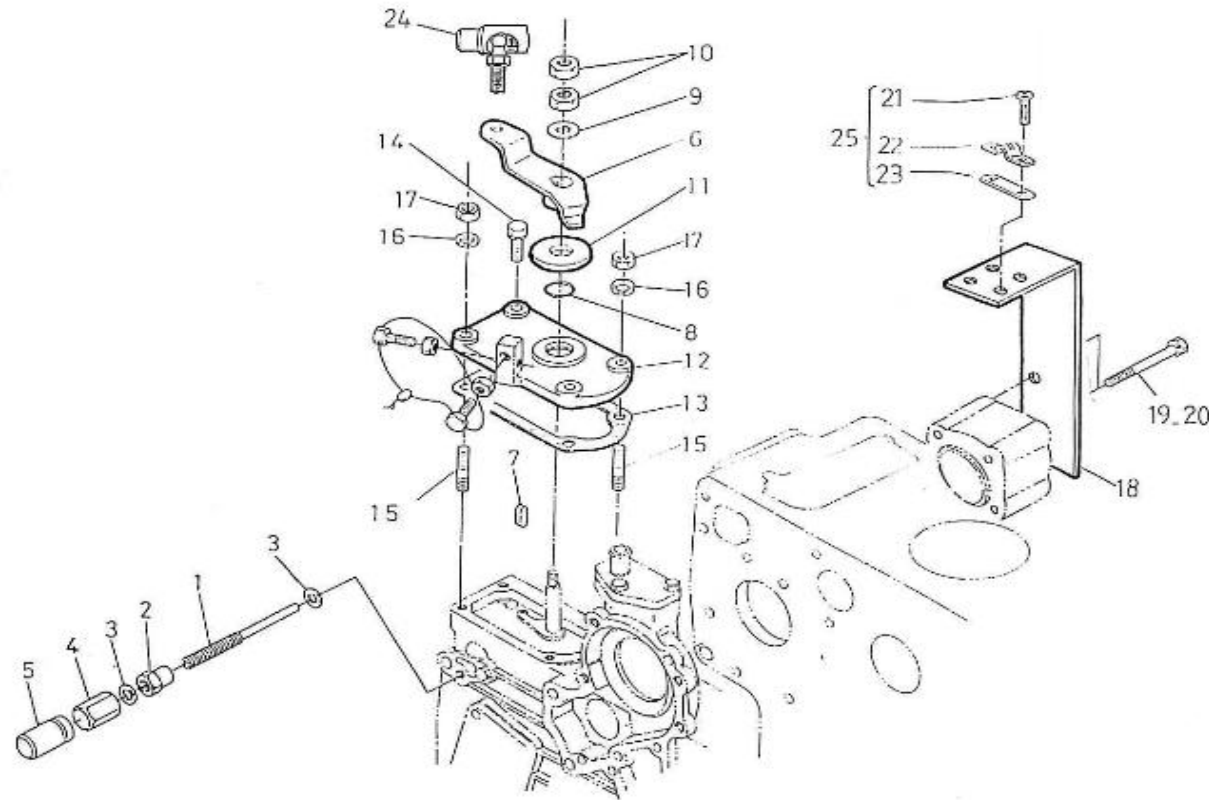

V. 26/01/2012

Pag. 9/41

Brand: NanniDiesel

Model: Moteur 5.280HE

Version: Standard

Subassembly: Speed control

N.	Item	Description	Qty	Notes
1	970302022	SCREW,ADJUSTING	1	
2	970140402	NUT	1	
3	970150403	RING,SEAL (=> N° XA0001 <= 3Z0001)	2	
4	970140504	NUT, CAP M8	1	
5	970302411	CAP,NUT	1	
6	970303912	LEVER,SPEED CONTROL	1	
7	970143118	KEY,FEATHER	1	
8	970302024	O-RING	1	
9	970302025	WASHER,PLAIN D 8	1	
10	970302026	NUT,M 8	2	
11	970302027	SPACER,GOVERNOR	1	
12	970302028	COVER,SPEED CONTROL 4.190	1	
13	970302029	GASKET,COVER SPEED CONTROL	1	
14	970491537	BOLT,M 6X 25	2	
15	970490224	STUD	2	
16	970119149	WASHER, SPRING D 6 (Pour protection injecteur)	2	
17	970151133	NUT,M 6 (BEFORE N°KTE08070398)	4	
18	970307403	SUPPORT,THROTTLE	1	
19	970300193	BOLT,HEX M 8X 70 (+++FIX TENDEUR)	2	
20	970119138	WASHER,SPRING D 8 (TENDEUR)	2	
21	970300317	BOLT,HEX M 5X 16	2	
22	QCC33010TF	THREADING COLLAR JACKET 33C	1	
23	970300316	PLATE,CLAMP	1	
24	970830124	JOINT	1	
25	970835020	CLAMP	1	