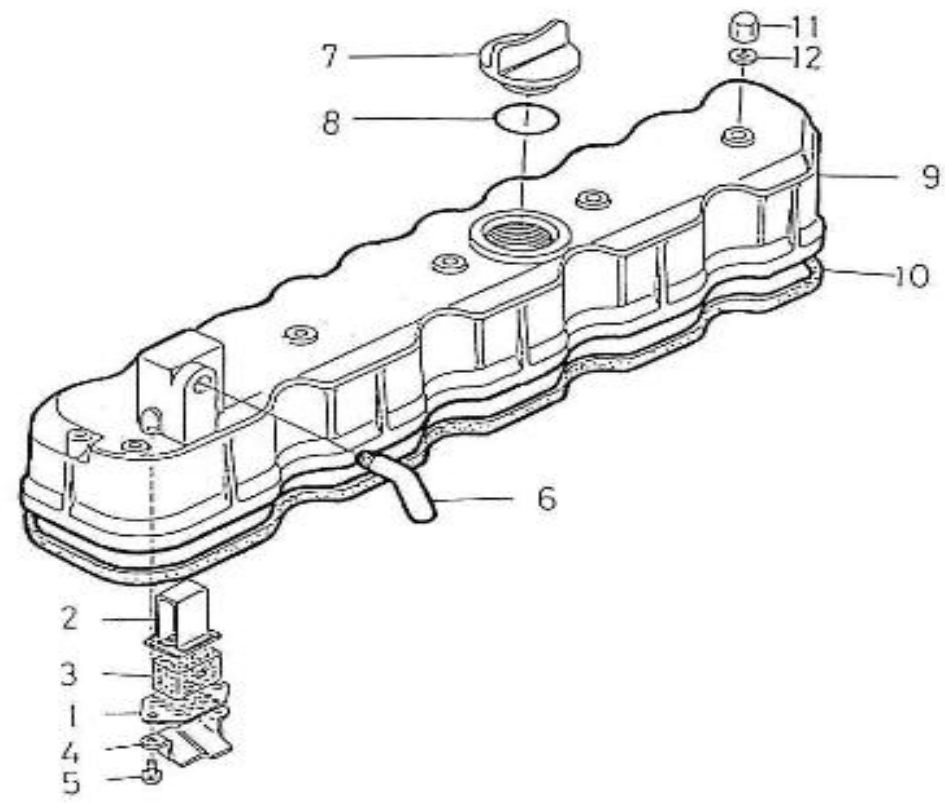

Brand: NanniDiesel
Model: Moteur 5.280HE
Version: Standard
Subassembly: Cylinder head cover

N.	Item	Description	Qty	Notes
1	970301990	PLATE,BREATHER ELEMENT N01	1	
2	970490302	HOUSING,BREATHER ELEMENT	1	
3	970490305	FILTER,BREATHER ELEMENT	1	
4	970301991	SHIELD,OIL BREATHER	1	
5	970490307	SCREW,M 5X 10	2	
6	970301993	PIPE,BREATHER	1	
7	970490510	CAP,FILLING OIL	1	
8	970490511	O-RING	1	
9	970307916	COVER,HEAD	1	
10	970307917	GASKET,HEAD COVER	1	
11	970301996	NUT,CAP	5	
12	970491131	WASHER,SEAL	5	

V. 26/01/2012

Pag. 6/41