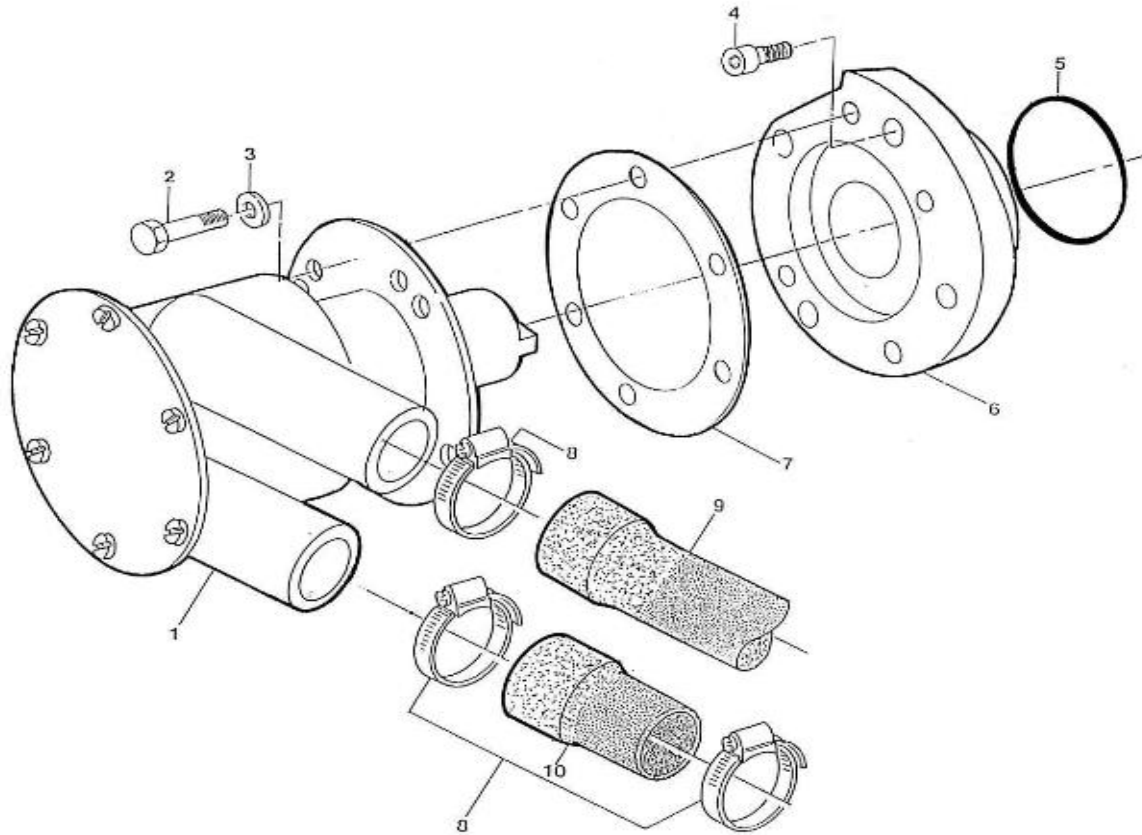

V. 26/01/2012

Pag. 24/41

Brand: NanniDiesel

Model: Moteur 5.280HE

Version: Standard

Subassembly: Seawater pump Ass

N.	Item	Description	Qty	Notes
1	970307474	PUMP,WATER	1	
2	970644006	BOLT,HEX M 6X 20 (++FIX TENDEUR)	4	
3	970609602	WASHER,CORRUGATED D 6 (ROND GRAISSEE SERRAGE	4	
4	970164026	BOLT,SOCK M 6X 16	4	
5	970154025	O-RING,28,17X3,53	1	
6	970302649	FLANGE,WATER PUMP 6.280HE	1	
7	970302683	GASKET,WATER PUMP	1	
8	970300922	CLAMP,HOSE 26-38 (FOURNITURE POMPE ATTELEE)	3	
9	970307424	HOSE (+++RECOUPER+++)	1	
10	970307423	HOSE	1	