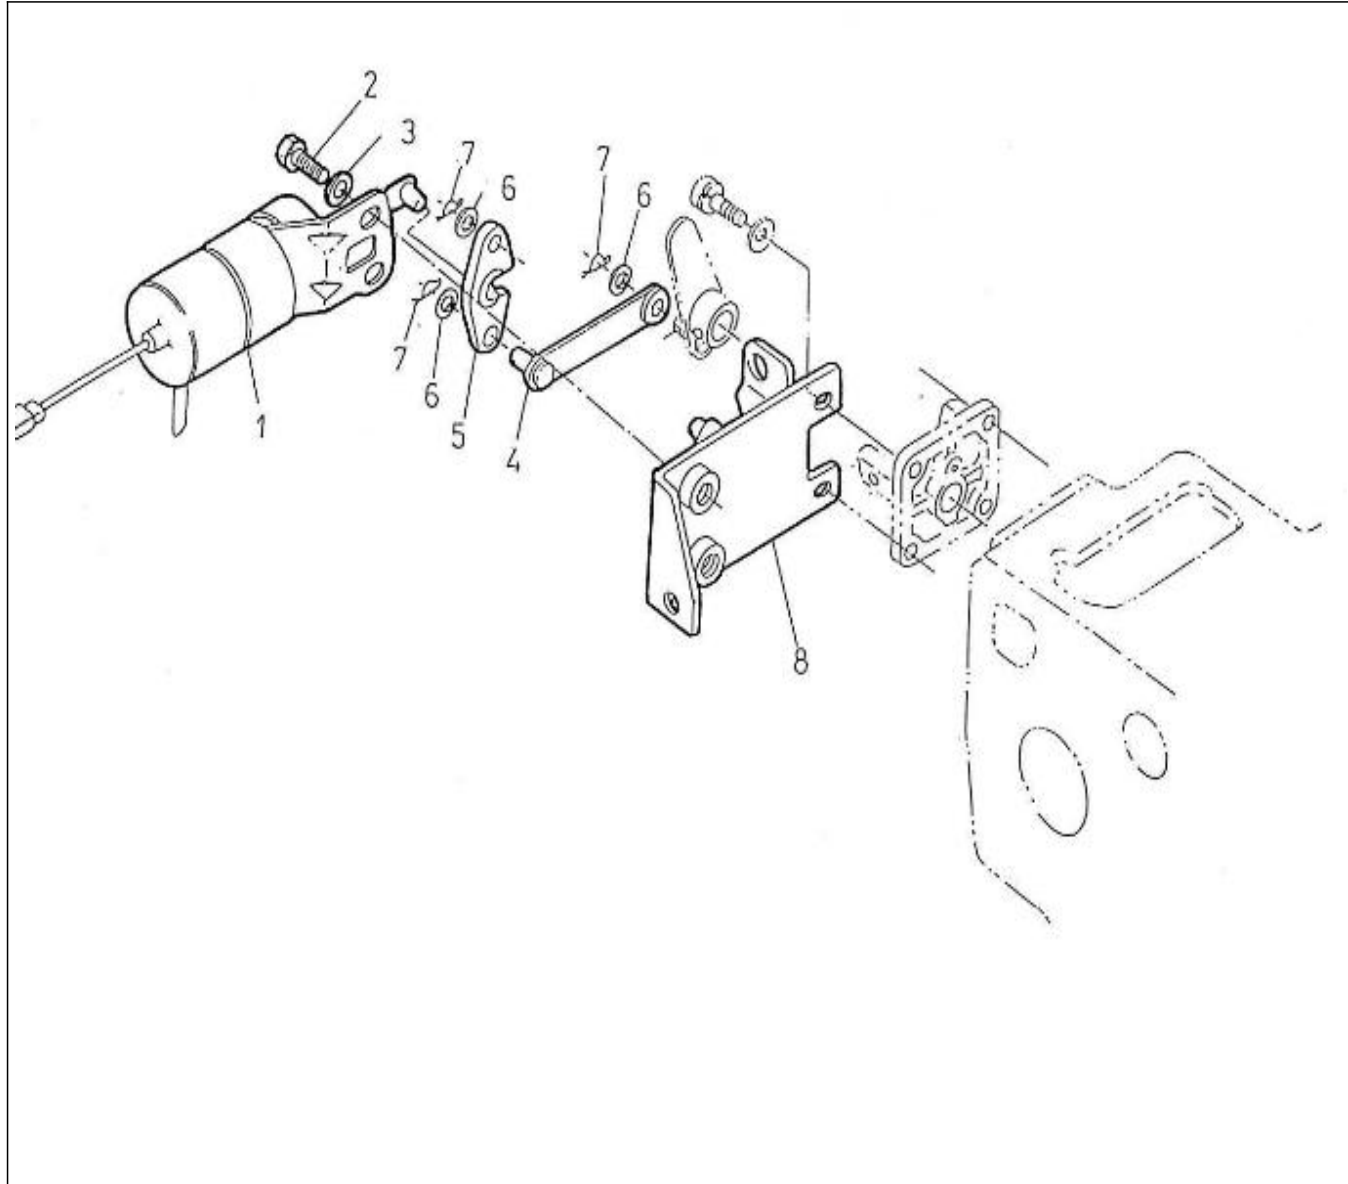

Brand: NanniDiesel	N.	Item	Description	Qty	Notes
Model: Moteur 5.280HE	1	970307362	SOLENOID,STOP	1	
Version: Standard	2	970490919	BOLT,M 8X 16	2	
Subassembly: Electric stop	3	970301933	WASHER,PLAIN D 8	2	
	4	970307363	LEVER,STOP(1)	1	
	5	970307364	LEVER,STOP(2)	1	
	6	970141326	WASHER, PLAIN D6	3	
	7	970307365	PIN,SNAP	3	
	8	970307366	SUPPORT,SOLENOID	1	

V. 26/01/2012

Pag. 34/41