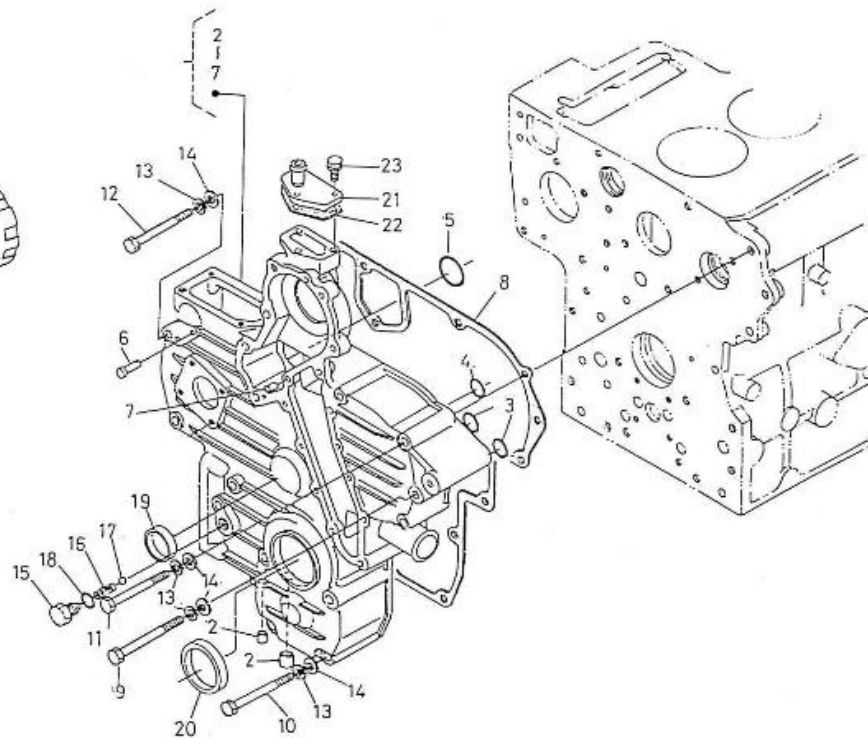

N.	Item	Description	Qty	Notes
1	970307900	COMP.CRANKCASE	1	
2	970301902	PLUG	3	
3	970301903	PLUG	3	
4	970301905	CAP,SEALING	8	
5	970301906	CAP,FREEZE	2	
6	970301904	PLUG,EXPANSION	1	
7	970490108	PLUG,SOCK	7	
8	970490109	PLUG,SOCK	2	
9	970301907	PIN,CYLINDRICAL	2	
10	970490122	PIN,CYLINDRICAL	2	
11	970301908	PIN,CYLINDRICAL	2	
12	970301909	PIN,CYLINDRICAL	1	
13	970490112	PIN,PIPE	1	
14	970301911	NIPPLE,REDUCTION	1	
15	970301918	TAP,DRAIN	1	
16	970490116	O-RING (<= N°KTH0804182)	1	
17	970301912	PLUG	1	
18	970491131	WASHER,SEAL	1	
19	970301901	PLUG (<= N°KTH0804182)	2	
20	970851700	SWITCH,OIL	1	
21	970307901	PUMP,OIL CPL.	1	
22	970301914	GASKET,OIL PUMP	1	
23	970302926	BOLT,M 6X 48	4	
24	970119149	WASHER, SPRING D 6 (Pour protection injecteur)	4	
25	970307902	GEAR,OIL PUMP DRIVE	1	

V. 26/01/2012

Pag. 2/41

Brand: NanniDiesel

Model: Moteur 5.280HE

Version: Standard

Subassembly: Timing case

N.	Item	Description	Qty	Notes
1	970307912	COMP CASE,GEAR	1	
2	970140202	PLUG, SOCK	2	
3	970301922	O-RING	2	
4	970302696	O-RING	1	
5	970301923	O-RING	1	
6	970490204	PIN,TIMING COVER	1	
7	970301908	PIN,CYLINDRICAL	2	
8	970307913	GASKET,GEAR CASE NA	1	
9	970301929	BOLT	2	
10	970302949	BOLT	7	
11	970302950	BOLT	5	
12	970301280	BOLT,HEX M 8X 90	2	
13	970490904	WASHER,SPRING D 8	15	
14	970301933	WASHER,PLAIN D 8	15	
15	970302951	BOLT,SPRING RETAINER	1	
16	970307914	SPRING,SAFETY VALVE	1	
17	970302953	BEARING,BALL	1	
18	970302856	O-RING	1	
19	970301923	O-RING	1	
20	970301976	SEAL,OIL	1	
21	970301931	FLANGE,WATER RETURN	1	
22	970301932	GASKET,FLANGE W/RETURN	1	
23	970491536	BOLT,M 6X 20	3	
24	970302956	COVER,OIL FILTER CPL.6.280	1	
25	970302695	VALVE,RELIEF CPL.	1	
26	970603003	FILTER,ELEMENT OIL 4.180/90	1	
27	970302957	GASKET,COVER OIL FILTER	1	
28	970302958	BOLT	4	