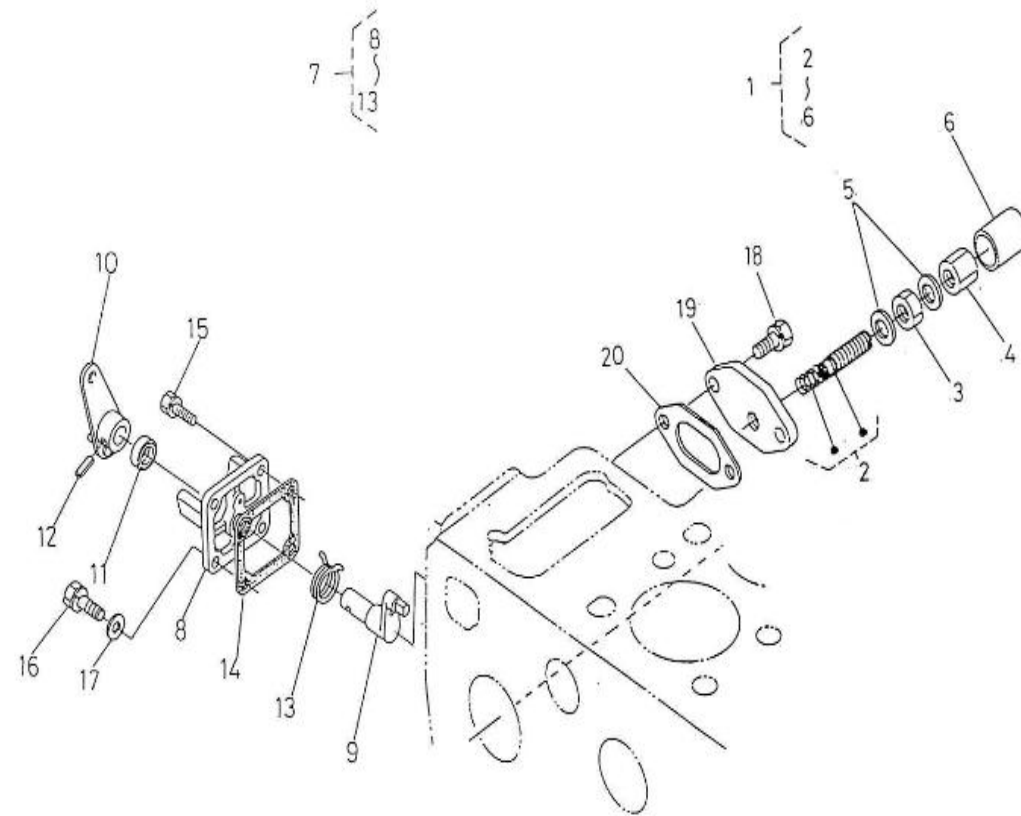

Brand: NanniDiesel

Model: Moteur 5.280HE

Version: Standard

Subassembly: Governor setting

N.	Item	Description	Qty	Notes
1	970307354	APPARATUS,IDLING	1	
2	970307356	ASSY BOLT,ADJUSTING	1	
3	970303906	NUT	1	
4	970307355	NUT,CAP	1	
5	970491131	WASHER,SEAL	2	
6	970302069	CAP	1	
7	970307942	ASSY LEVER,ENG.STOP	1	
8	970307943	COVER,INJECTION PUMP	1	
9	970307944	SHAFT,LEVER	1	
10	970307360	LEVER,ENGINE STOP	1	
11	970302861	SEAL,OIL	1	
12	970151130	PIN,SPRING RETAINER	1	
13	970307361	SPRING,RETURN	1	
14	970310448	GASKET,PUMP COVER NA	1	
15	970490119	BOLT,M 6X 18	2	
16	970141537	BOLT, M6X22	2	
17	970141326	WASHER, PLAIN D6	2	
18	970491117	BOLT,M 6X 16	2	
19	970302930	COVER	1	
20	970302931	GASKET	1	

V. 26/01/2012

Pag. 21/41