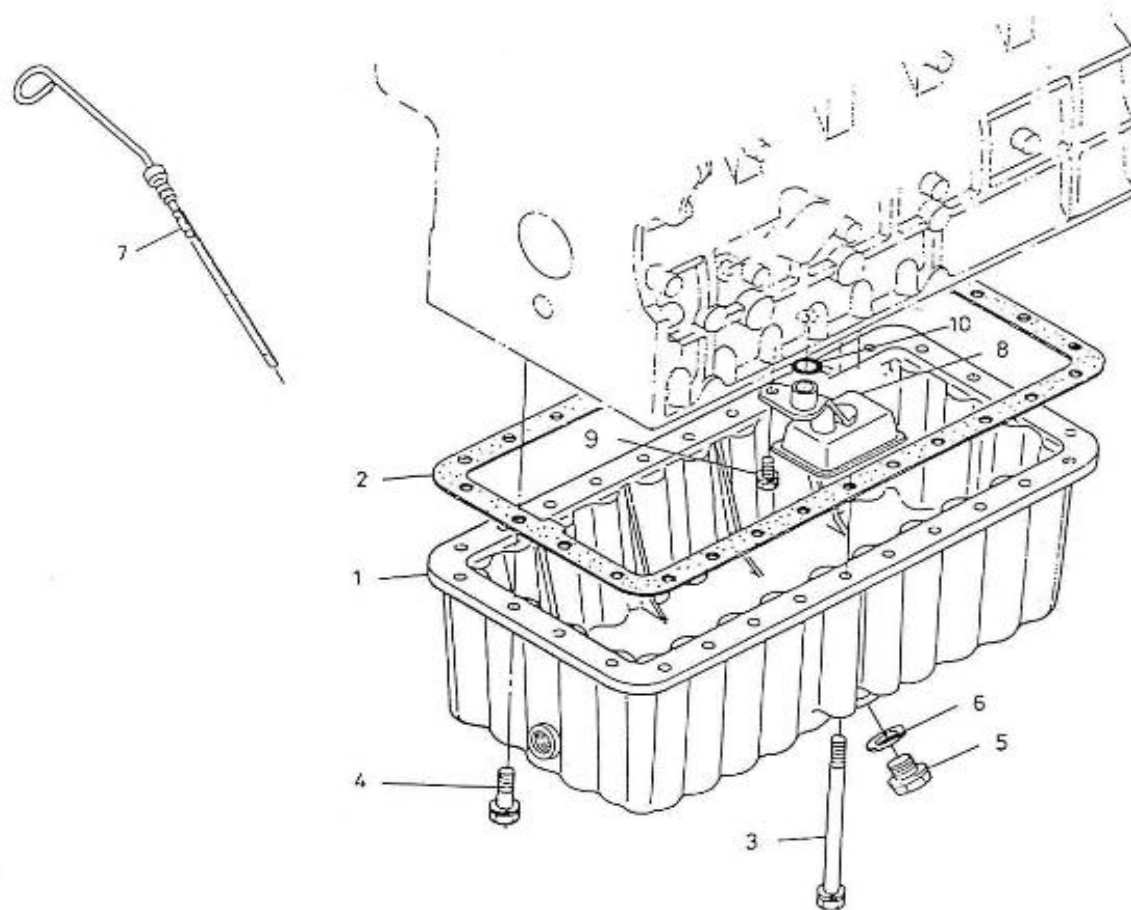

V. 26/01/2012

Pag. 4/41

Brand: NanniDiesel

Model: Moteur 5.280HE

Version: Standard

Subassembly: Oil pan

N.	Item	Description	Qty	Notes
1	970307973	PAN,OIL	1	
2	970307904	GASKET,OIL PAN NA	1	
3	970307905	BOLT	3	
4	970307906	BOLT	26	
5	970307907	PLUG,DRAIN	1	
6	970307489	GASKET	1	
7	970307780	GAUGE,OIL	1	
8	970307908	FILTER,OIL 1	1	
9	970313311	BOLT	1	
10	970307909	O RING	1	