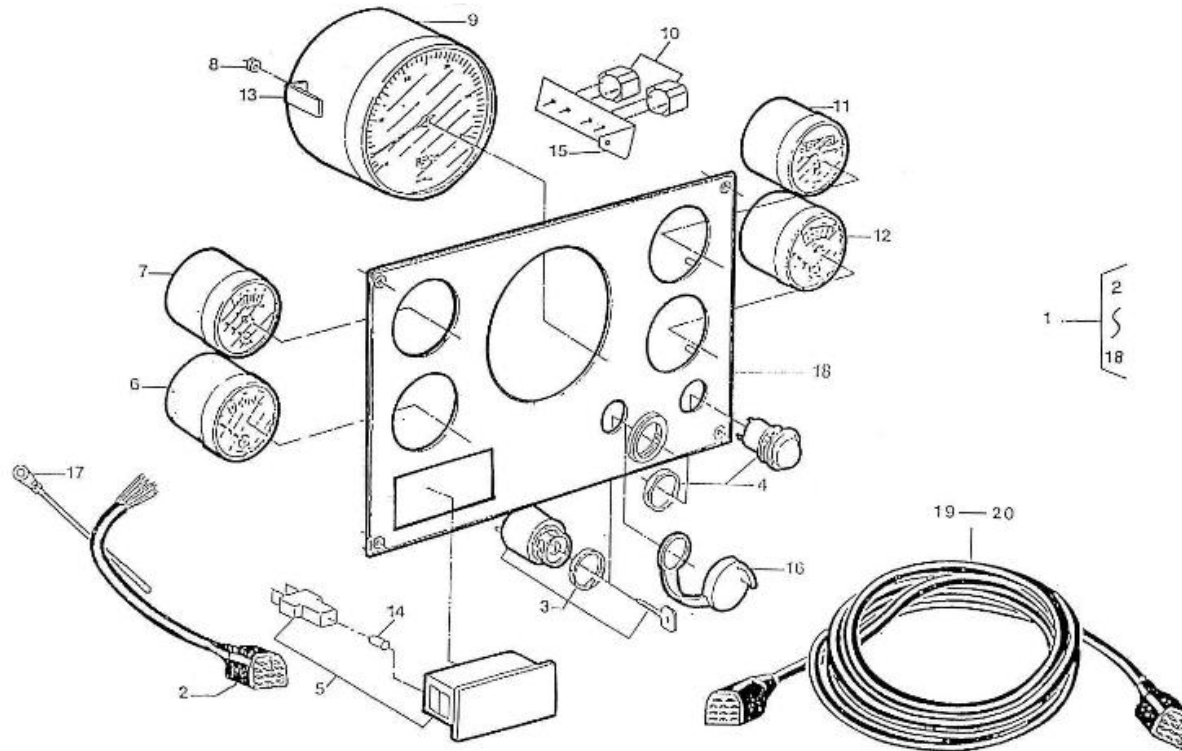

V. 26/01/2012

Pag. 32/41

Brand: NanniDiesel

Model: Moteur 5.280HE

Version: Standard

Subassembly: Panel C 5 Inst. OPT

PANEL "C" (Optional équipement)

N.	Item	Description	Qty	Notes
1	674349	PANEL,1 INSTR.TACHO CPL VDO	1	
2	970304004	WIRING,PANEL 5INSTR. CPL. (11P)	1	
3	970302667	SWITCH,BOSCH STARTER + GLOWING	1	
4	970300967	BUTTON,PUSH	1	
5	970856005	INDICATORI OTTICI A 4 SPIE	1	
6	970850603	THERM.V. 120C 12V D52	1	
7	970850705	OIL PRESSURE GAUGE 5B	1	
8	970301191	NUT,M 4 A2	12	
9	970300910	GAUGE,VDO,TACH,3000,W	1	
10	970302684	BUZZER,SONITRON SMA 24A P17.05	2	
11	970300742	GAUGE,VDO,HOUR,2P,D 52	1	
12	970850801	VOLTMETER	1	
13	970300920	CLAMP,INSTRUMENTS	12	
14	970856011	BULB 12V-2W	9	
15	970310182	SUPPORT (.)	1	
16	970304021	COVER	1	
17	970304019	CABLEBINDER,PLASTIC 4.8X195	1	
18	970300790	No longer available - PLATE,PANEL 5 INSTRUMENTS VDO	1	
19	970302665	WIRING,INTERMEDIATE 4MTR 11POS	1	
20	970302666	WIRING,INTERMEDIATE 8MTR 11POS (TOTAL 12M)	1	