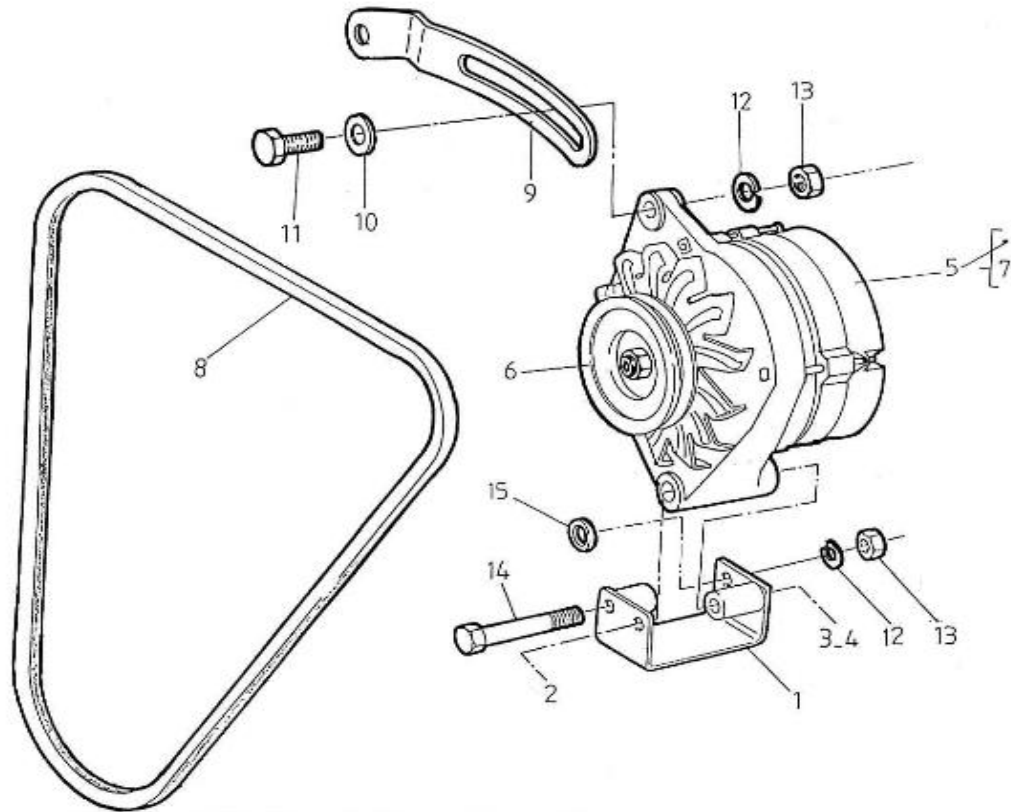

V. 26/01/2012

Pag. 29/41

Brand: NanniDiesel

Model: Moteur 5.280HE

Version: Standard

Subassembly: Alternator Assy.Std.

N.	Item	Description	Qty	Notes
1	970307438	SUPPORT,ALTERNATOR	1	
2	970307531	BOLT	1	
3	970039794	WASHER	1	
4	970307532	NUT (+++FIX. TOURTEAU SUR INVERSEUR)	1	
5	970307522	ALTERNATOR,14V-60A	1	
6	970307521	PULLEY	1	
7	970307533	REGULATOR,ALTERNATOR	1	
8	970301448	V-BELT,SPA 1120 LW	1	
9	970307437	TIGHTENER,V-BELT	1	
10	970304050	WASHER	1	
11	970024016	BOLT,HEX M 8X 40	1	
12	970119138	WASHER,SPRING D 8 (TENDEUR)	2	
13	970027322	NUT,M 8 (++ECROU FIL DEMARREUR)	2	
14	970607384	BOLT,HEX M 8X 110	1	
15	970307750	SPACER	1	