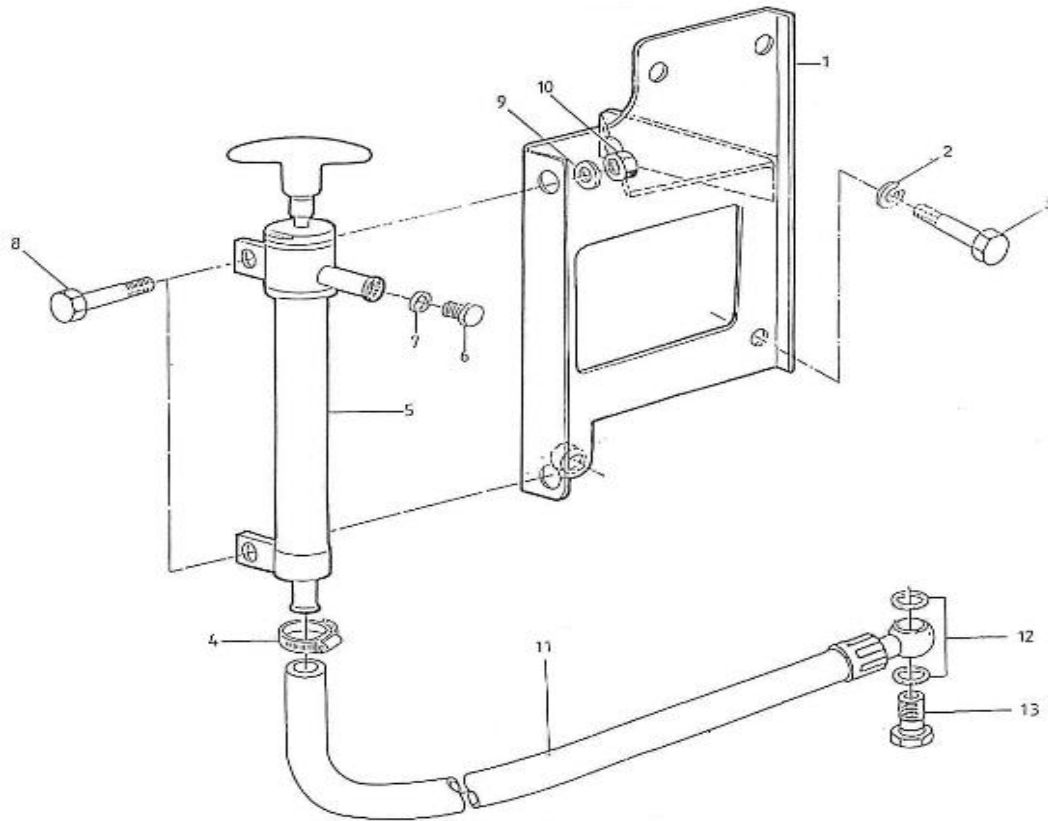

Brand: NanniDiesel

Model: Moteur 5.280HE

Version: Standard

Subassembly: Oil extraction pump

N.	Item	Description	Qty	Notes
1	970302677	SUPP.FUELFILTER-OILEXTR.4.190,	1	
2	970119138	WASHER,SPRING D 8 (TENDEUR)	3	
3	970301280	BOLT,HEX M 8X 90	2	
4	970439306	CLAMP (++)POUR DURITE ORIGINE REF HUILE MOTEUR)	2	
5	970439302	PUMP,OIL EXTRACTION	1	
6	970832061	BOLT	1	
7	970300288	GASKET,M8 (FIX TUYAU GRAISSAGE)	1	
8	970439910	BOLT,HEX M 6X 16 (+++FIX.SUPPORT AG ACC)	2	
9	970119149	WASHER, SPRING D 6 (Pour protection injecteur)	2	
10	970635460	NUT,M 6	2	
11	970307751	HOSE	1	
12	970300306	GASKET,RING D14 (SUR REFROID THERMO MOTA)	1	
13	970432515	BOLT,BANJO M14X1,5 (=> N°KT08090423)	1	

V. 26/01/2012

Pag. 28/41