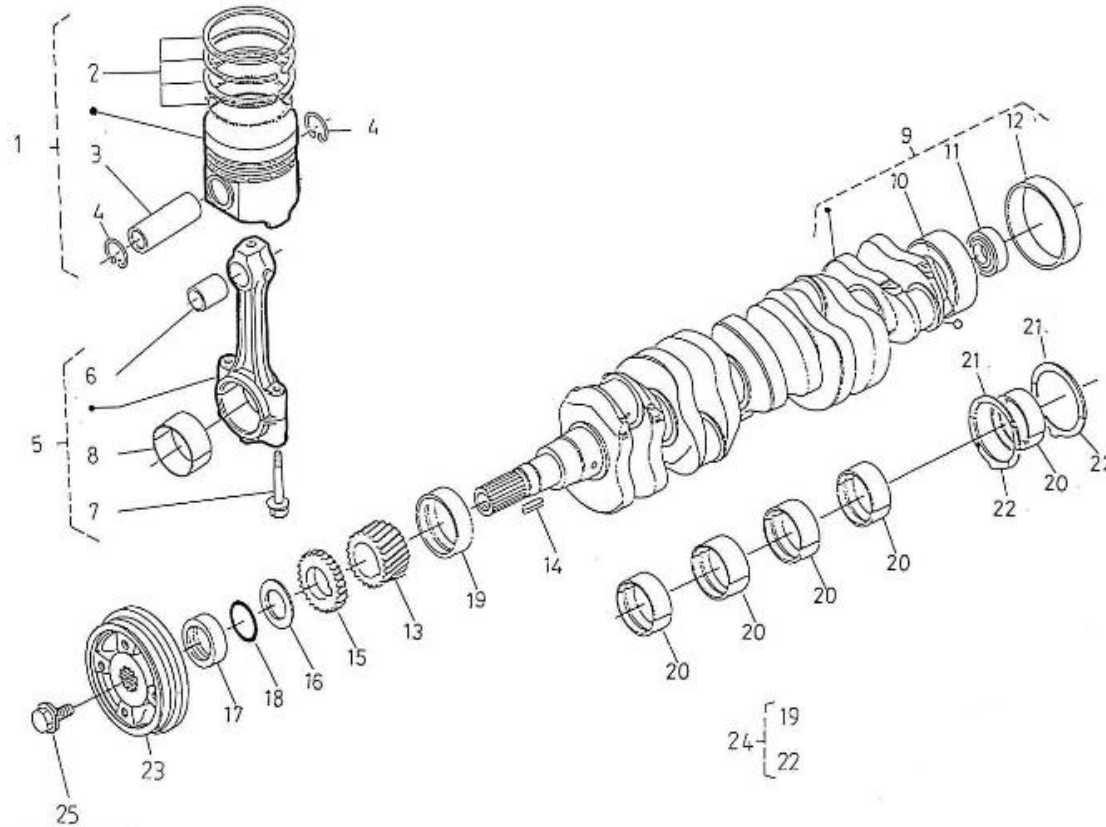

Brand: NanniDiesel

Model: Moteur 5.280HE

Version: Standard

Subassembly: Crankshaft pistons

N.	Item	Description	Qty	Notes
1	970307328	PISTON 05 (<=301594)	5	
1	970307528	PISTON	5	
2	970307329	ASSY RING,PISTON (N4.50 <= N° KTH08040182)	5	
2	970307330	ASSY RING,PISTON 05 (N4.50 <= N° KTH08040182)	5	
3	970307331	PIN,PISTON	5	
4	970307332	CLIP,PISTON PIN (N4.50 <= N° KTH08040182)	5	
5	970307333	ASSY ROD,CONNECTING	5	
6	970307334	BUSH,PISTON PIN	5	
7	970301934	BOLT,CONN.ROD	10	
8	970307335	METAL,CRANK PIN	5	
8	970307336	METAL,CRANK PIN 02	5	
8	970307337	METAL,CRANK PIN 04	5	
9	970307931	COMP,CRANKSHAFT	1	
10	970302897	BEARING,BALL	5	
11	970307932	BEARING,BALL(RADIAL)	1	
12	970307933	SLEEVE,CRANKSHAFT	1	
13	970302984	GEAR,CRANKSHAFT	1	
14	970302985	KEY,FEATHER	1	
15	970307934	GEAR,OIL PUMP DRIVE	1	
16	970302987	SLINGER,OIL	1	
17	970307936	COLLAR,CRANK SHAFT	1	
18	970301969	O-RING	1	
19	970301972	METAL,CRANKSHAFT 1	1	
19	970302406	METAL,CRANKSHAFT 1 +0,2	1	
19	970307341	METAL,C/SHAFT 1 04	1	
20	970307343	METAL,C/SHAFT 2 02	5	
20	970307944	SHAFT,LEVER	5	
20	970301973	METAL,CRANKSHAFT 2	5	
21	970301974	METAL,SIDE 1	2	
21	970307345	METAL,SIDE 1-02	2	
21	970307946	SHIM,INJ.PUMP 0.30	2	
22	970307937	METAL,SIDE 2-02	2	
22	970307938	METAL,SIDE 2-04	2	
22	970301975	METAL,SIDE 2	2	
23	970307769	PULLEY,FAN DRIVE	1	
24	970301972	METAL,CRANKSHAFT 1	1	
25	970307770	BOLT	1	

V. 26/01/2012

Pag. 11/41