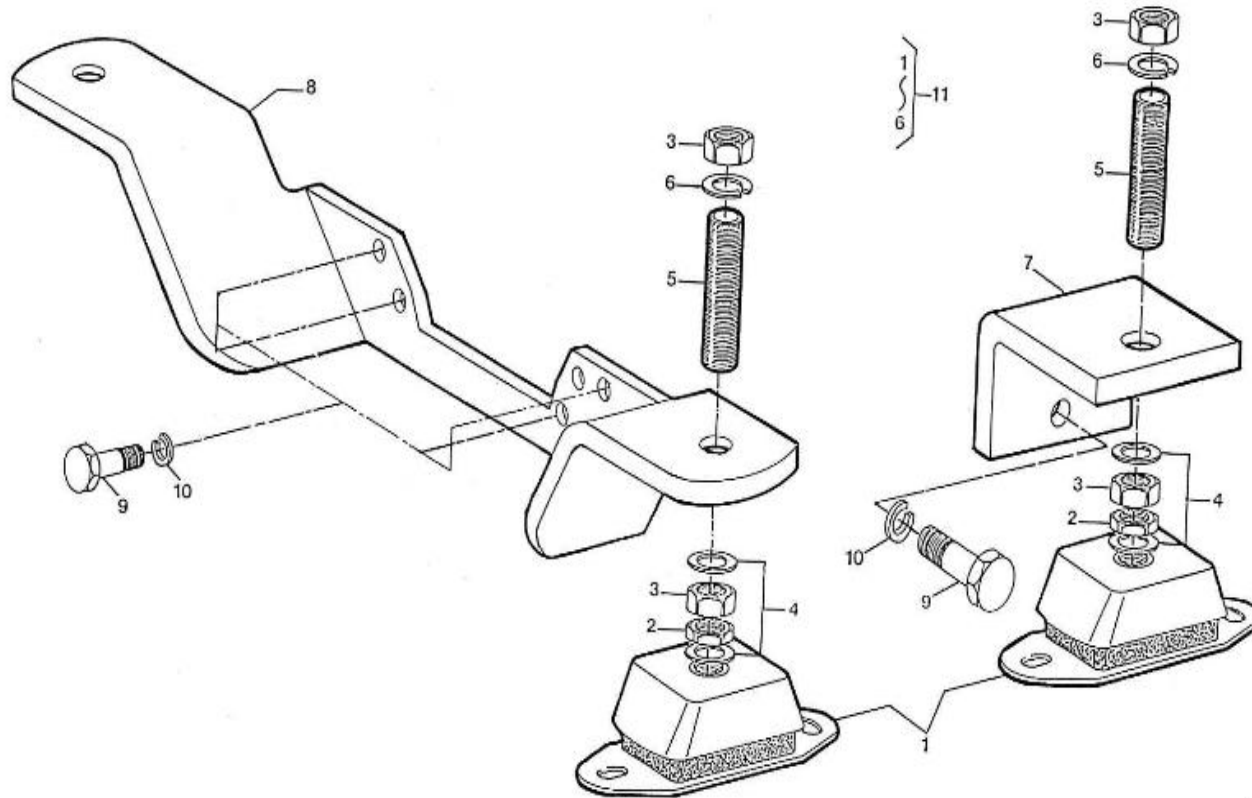

V. 26/01/2012

Pag. 38/41

Brand: NanniDiesel

Model: Moteur 5.280HE

Version: Standard

Subassembly: Engine mount

N.	Item	Description	Qty	Notes
1	970301081	MOUNT,RUBBER CPL.55 MEDIUM (+++Plot GMT à partir du	4	
2	970639203	NUT,M16 LOW	4	
3	970896520	NUT	8	
4	970649108	WASHER,PLAIN D16	8	
5	970609116	STUD,M16X100 (TIGE D' EXTRACTION)	4	
6	970649109	WASHER,SPRING D16	4	
7	970302551	SUPPORT,MOUNT REAR 6.280/4.190	2	
8	970302659	SUPPORT,MOUNT FRONT 6.280	1	
9	970304013	BOLT,HEX M10X1.25X 35 (+++FIX . SUPPORT D)	8	
10	970119136	WASHER,SPRING D10 (POUR INVERSEUR)	8	
11	970301081	MOUNT,RUBBER CPL.55 MEDIUM (+++Plot GMT à partir du N° 351604)	4	