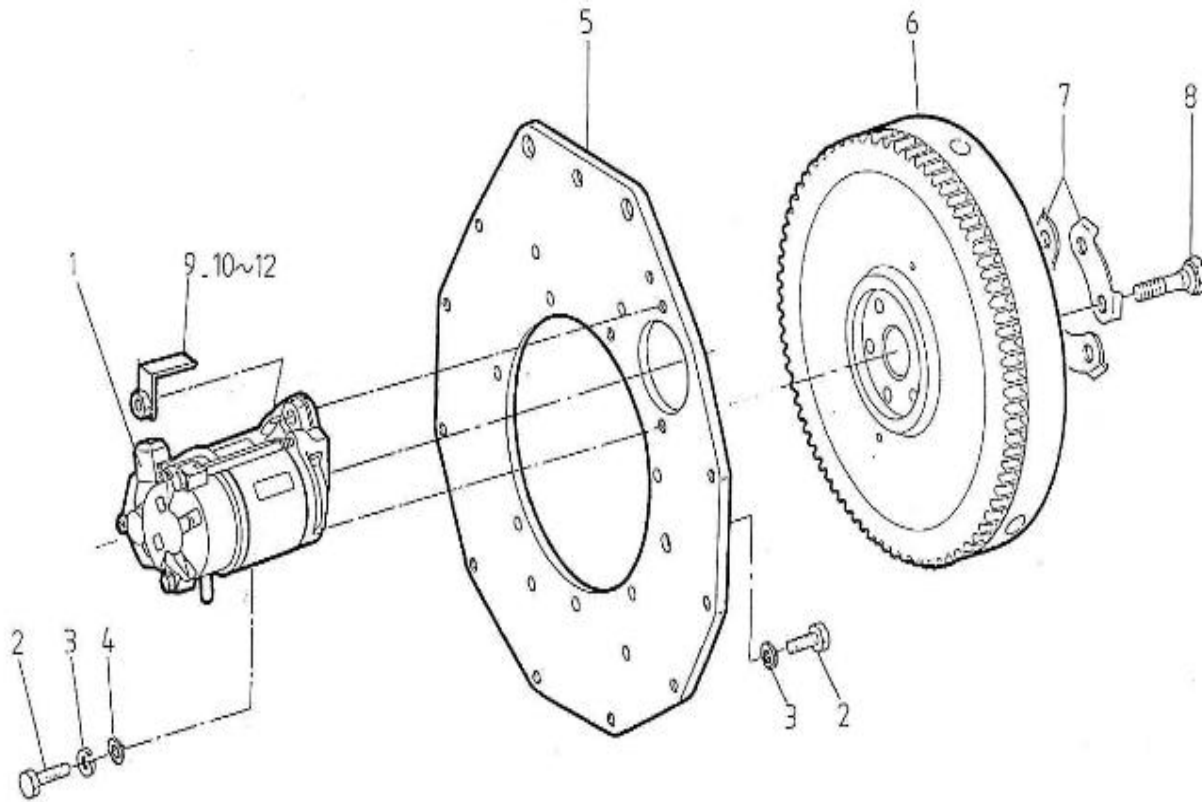

V. 26/01/2012

Pag. 13/41

Brand: NanniDiesel

Model: Moteur 5.280HE

Version: Standard

Subassembly: Camshaft fuel

N.	Item	Description	Qty	Notes
1	970307939	CAMSHAFT,FUEL CPL.	1	
2	970307940	CAMSHAFT,FUEL	1	
3	970312500	BEARING, BALL	1	
4	970307351	GEAR,INJECTION PUMP	1	
5	970312501	KEY, FEATHER	1	
6	970302097	CIR-CLIP,EXTERNAL	1	
7	970307352	SLEEVE,GOVERNOR	1	
8	970302099	CIR-CLIP,GOVERNOR SLEEVE	1	
9	970303929	CASE,GOVERNOR BALL	1	
10	970492130	BEARING,BALL FUEL CAMSHAFT	39	
11	970302100	CIR-CLIP,GOVERNOR BALL CASE	1	
12	970303930	BEARING,BALL	7	
13	970302105	BEARING,CASE	1	
14	970302106	STOPPER,FUEL CAMSHAFT	1	
15	970313311	BOLT	2	
16	970307941	COVER,FUEL CAMSHAFT	1	
17	970302932	PAN,OIL 6.280	1	
18	970310513	GASKET	1	
19	970312517	CIR CLIP , EXTERNAL	1	
20	970307353	BOLT	2	