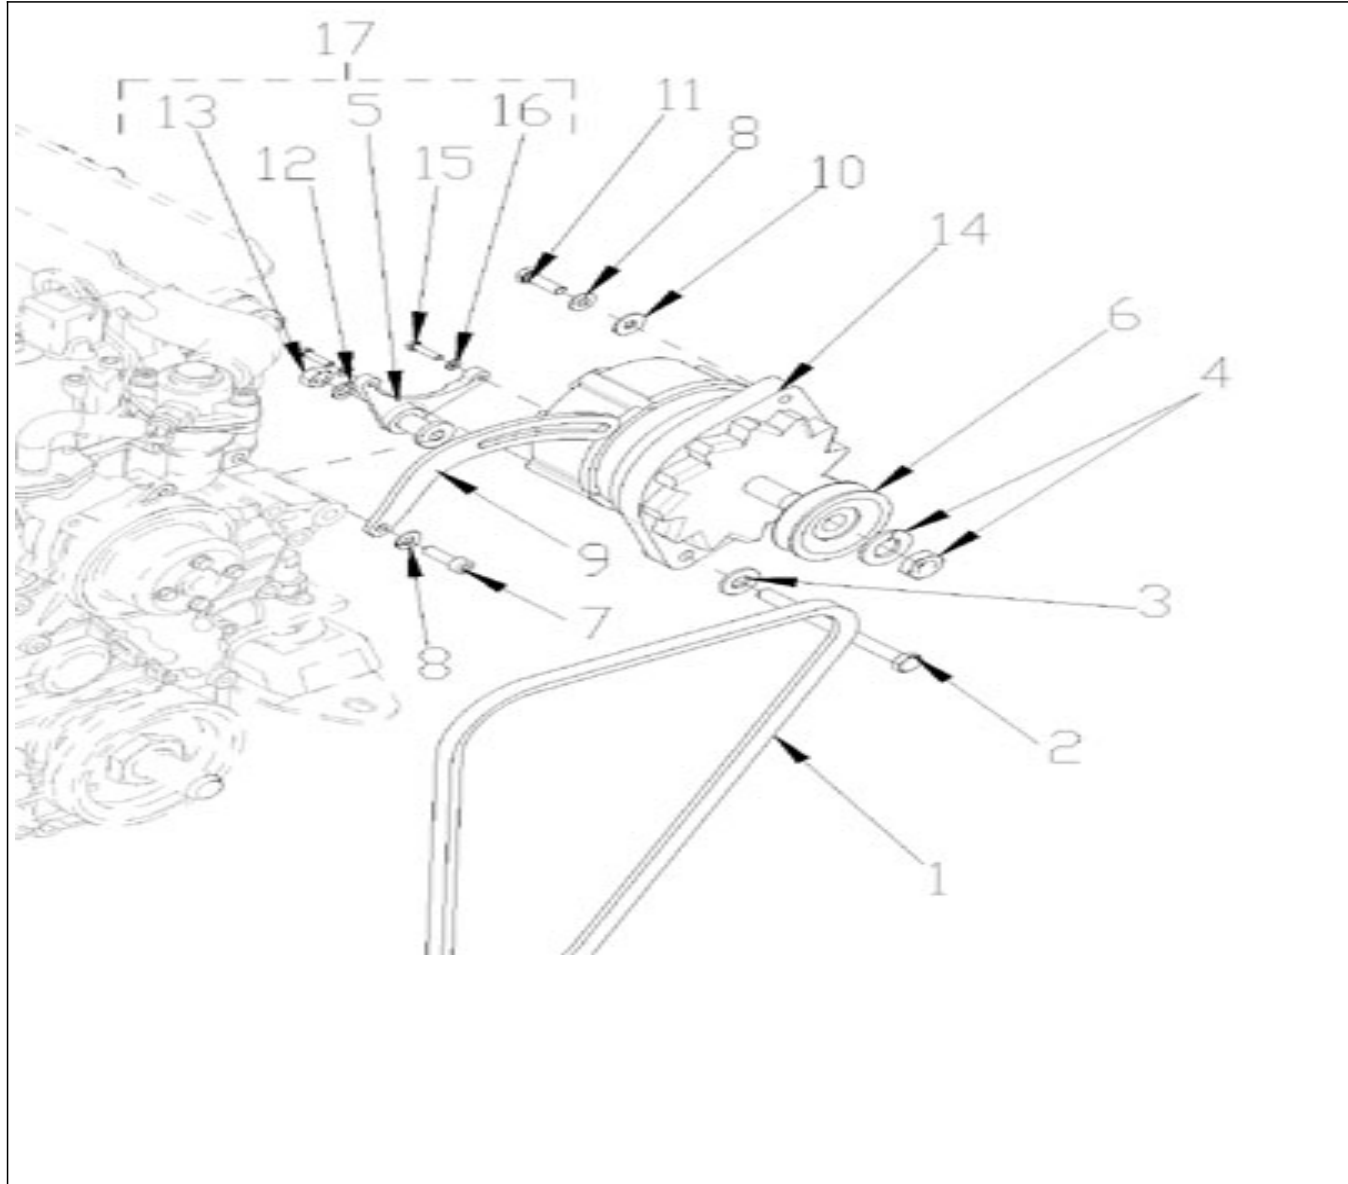

Brand: NanniDiesel
Model: Moteur 5.280HE
Version: Standard
Subassembly: Alternator Assy.Std.

N.	Item	Description	Qty	Notes
0	48201171	ALTERNATOR	1	
1	48108133	V-BELT	1	
2	39160668	BOLT (+++ FIX . ALTERNATEUR)	1	
3	970119135	WASHER,PLAIN D10 (DONT DEUX POUR CALAGE GALET	1	
4	970312833	KIT FIXATION ALT	1	
5	48201173	ALTERNATOR	1	
6	95312305	PULLEY	1	
7	970300193	BOLT,HEX M 8X 70 (+++FIX TENDEUR)	1	
8	970119138	WASHER,SPRING D 8 (TENDEUR)	2	
9	95203077	TIGHTNER	1	
10	970304050	WASHER	1	
11	970409603	BOLT,HEX M 8X 25 (FIX SUP ALT)	1	
12	970119136	WASHER,SPRING D10 (POUR INVERSEUR)	1	
13	970119143	NUT, M10	1	
15	39160109	BOLT	2	
16	970300318	WASHER,SPRING D 5	2	

V. 26/01/2012

Pag. 31/41