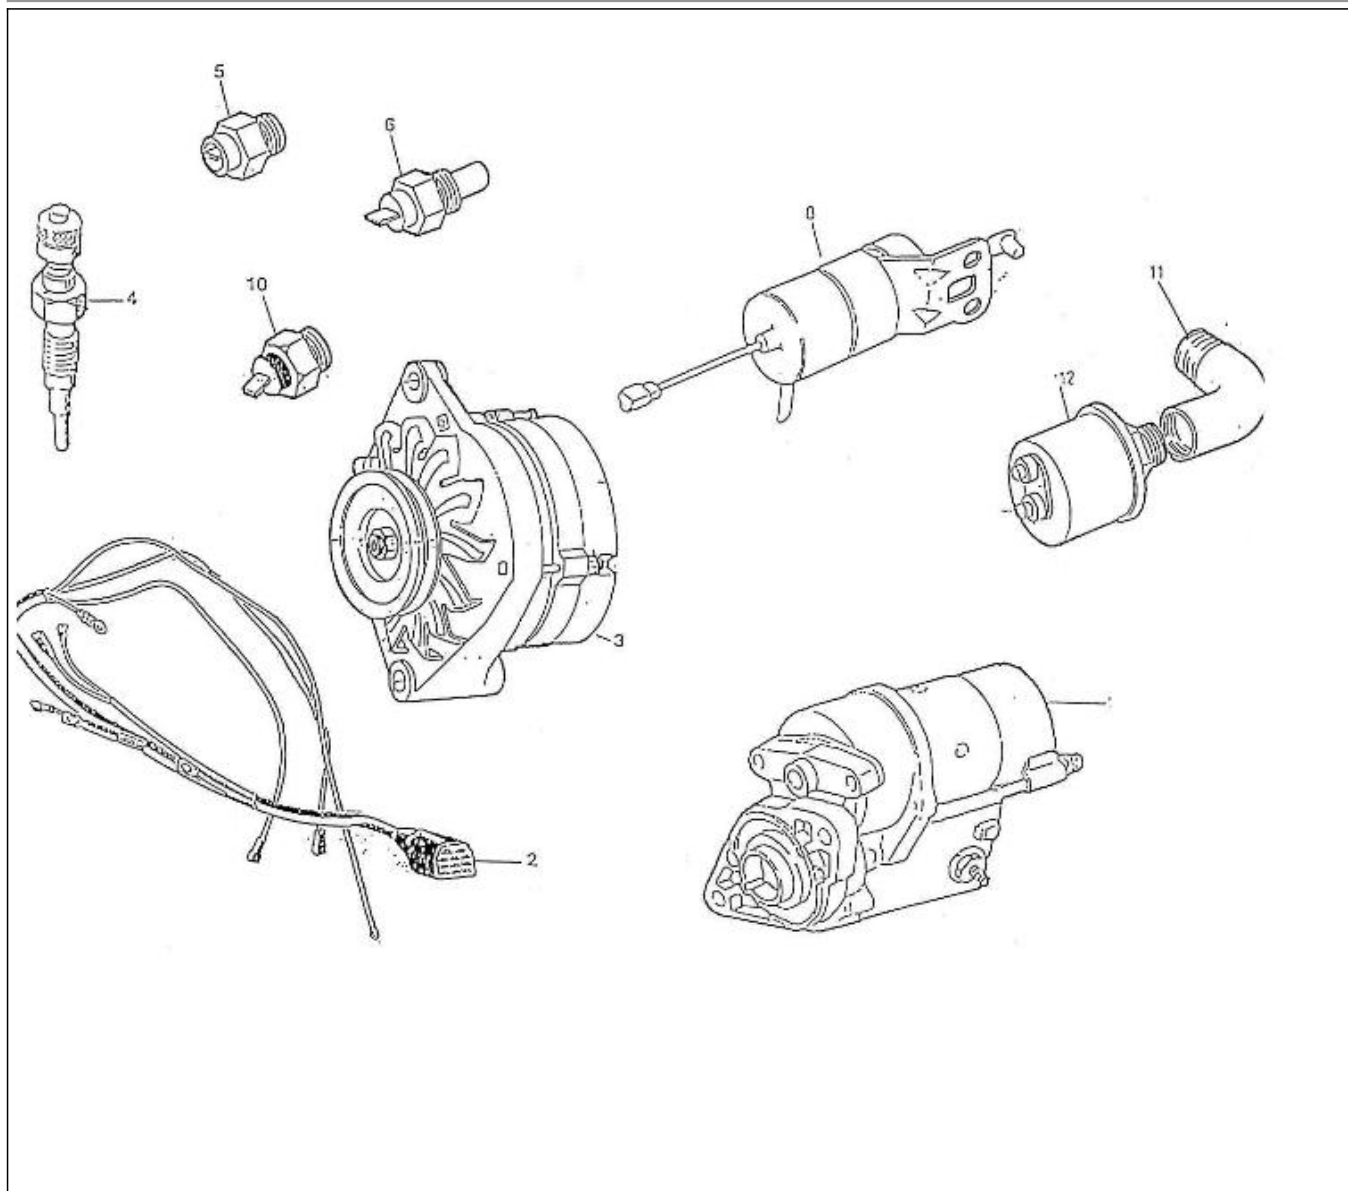

V. 26/01/2012

Pag. 34/41

Brand: NanniDiesel

Model: Moteur 5.280HE

Version: Standard

Subassembly: Electrics

N.	Item	Description	Qty	Notes
1	970302070	STARTER,MOTOR 12V 0,8KW	1	
2	970302661E	WIRING	1	
3	970307522	ALTERNATOR,14V-60A	1	
4	970307393	GLOW PLUG	1	
5	970304054	TEMPERATURE SWITCH 1/8 1P 97°C	1	
6	970851602	WATER TEMPERATURE SENDER	1	
8	970307362	SOLENOID,STOP	1	
10	970851700	SWITCH,OIL	1	
11	970493207	ELBOW,1/8X10X1,5MF (+++MONTAGE ALERTE HUILE)	1	
12	48201143	OIL PRESSURE SENDER (Remplace 307091 à partir du T511050112)	1	