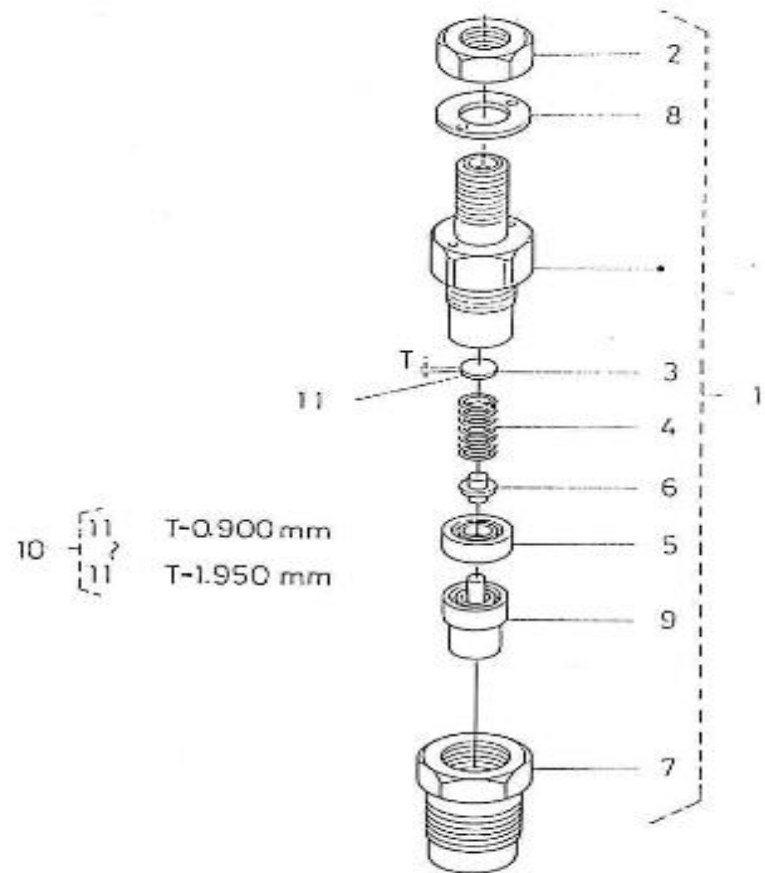

Brand: NanniDiesel

Model: Moteur 5.280HE

Version: Standard

Subassembly: Nozzle holder

N.	Item	Description	Qty	Notes
1	970307760	KIT,NOZZLE HOLDER	5	
2	970142175	NUT,NOZZLE INJ.	5	
3	970302825	SPACER,ADJ.NOZZLE STD. 0.900	5	
4	970142171	SPRING,NOZZLE FUEL	5	
5	970142173	PIECE,DISTANCE NOZZLE INJ.	5	
6	970142170	ROD,PUSH NOZZLE FUEL	5	
7	970307595	NUT	5	
8	970302826	WASHER,NOZZLE INJ.	5	
9	970307766	PIECE,NOZZLE	5	
10	970142200	SET,SPACER NOZZLE	5	
11	970302825	SPACER,ADJ.NOZZLE STD. 0.900	5	

V. 26/01/2012

Pag. 19/41