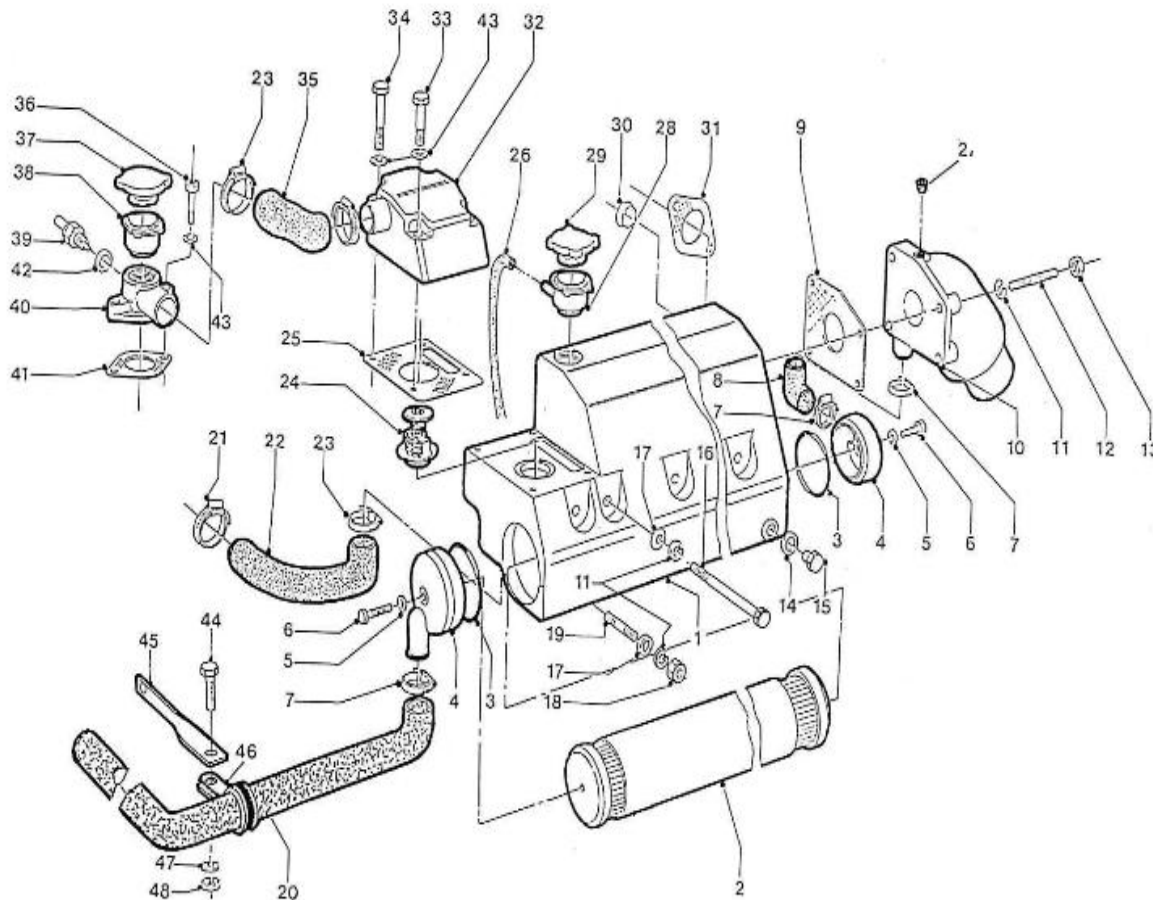

Brand: NanniDiesel

Model: Moteur 5.280HE

Version: Standard

Subassembly: Heat exchanger exh. Manifold

N.	Item	Description	Qty	Notes
1	970307951	HOUSING,HEATEXCHANGER	1	
2	970307503	TUBE,STACK	1	
3	KSAV02	HEAT EXCHANGER GASKET KIT (+++Ne pas monter)	1	
4	970307714	COVER	2	
5	970300288	GASKET,M8 (FIX TUYAU GRAISSAGE)	2	
6	970301263	BOLT,M 8X 45 -A2-	2	
7	970604526	CLAMP,HOSE 22-32 (COTE ECHANGEUR)	4	
8	970301713	HOSE,ELBOW COVER HEATEX.4.190 (+++RETOUR MAG -	1	
9	970301710	GASKET,MIXER 4.190	1	
10	970301706APR	MIXER	1	
11	970119138	WASHER,SPRING D 8 (TENDEUR)	12	
12	970300080	STUD,M 8X 25 (+++ FIX TURBO)	4	
13	970027322	NUT,M 8 (++ECROU FIL DEMARREUR)	4	
14	970300306	GASKET,RING D14 (SUR REFROID THERMO MOTA)	1	
15	970875506	PLUG (<= N°KT08090422)	1	
16	970301703	BOLT,HEX M 8X160	5	
17	970119138	WASHER,SPRING D 8 (TENDEUR)	10	
18	970027322	NUT,M 8 (++ECROU FIL DEMARREUR)	5	
19	970300374	STUD,M 8X 30 (+++FIX TENDEUR)	5	
20	970307424	HOSE (+++RECOUPER+++)	1	
21	970604533	CLAMP,HOSE 32-44 (QUANTITE 8 R.P. 4 LE 19/06/2008)	1	
22	970301718	HOSE,WATER RETURN D32-34	1	
23	970300922	CLAMP,HOSE 26-38 (FOURNITURE POMPE ATTELEE)	3	
24	970307282	THERMOSTAT	1	
25	970301408	GASKET,THERMOSTAT COVER	1	
26	970300077	HOSE,D 8 L= 450	1	
27	970307265	PLUG,HEX 1/8	1	
28	970300151	FILLING,NECK WATER	1	
29	970604614	CAP,FILLING 0, 7 DOUBLE SEAL	1	
30	970494517	CAP,FREEZE	2	
31	970302169	GASKET,EXHAUST MANIFOLD 4.190-	5	
32	970301403	COVER,THERMOSTAT	1	
33	970300409	BOLT,HEX M 8X 55 (+++ FIX . PTO)	2	
34	970300261	BOLT,HEX M 8X 80 (+++FIX ALTERNATEUR)	2	
35	970301714	HOSE,D32 COVER THERMO.4.190	1	
36	970635916	BOLT,SOCK M 8X 35 (+++ FIX COUDE ECHAP)	2	
37	970604614	CAP,FILLING 0, 7 DOUBLE SEAL	1	
38	970301734	FILLING,NECK CPL.4.190	1	
39	970851602	WATER TEMPERATURE SENDER	1	
40	970301711	FLANGE,WATER INTAKE 4.190	1	
41	970301730	GASKET,FLANGE	1	
42	970300306	GASKET,RING D14 (SUR REFROID THERMO MOTA)	1	
43	970119139	WASHER,CORRUGATED D8 (DONT 3 PTO)	6	
44	970439910	BOLT,HEX M 6X 16 (+++FIX.SUPPORT AG ACC)	1	
45	970302233	SUPPORT,PIPE CLAMP	1	
46	970304072	CLAMP	1	
47	970119149	WASHER, SPRING D 6 (Pour protection injecteur)	1	
48	970635460	NUT,M 6	1	
49	970302467	No longer available	1	
50	970307950PR	HEATEXCHANGER	1	

V. 26/01/2012

Pag. 24/41