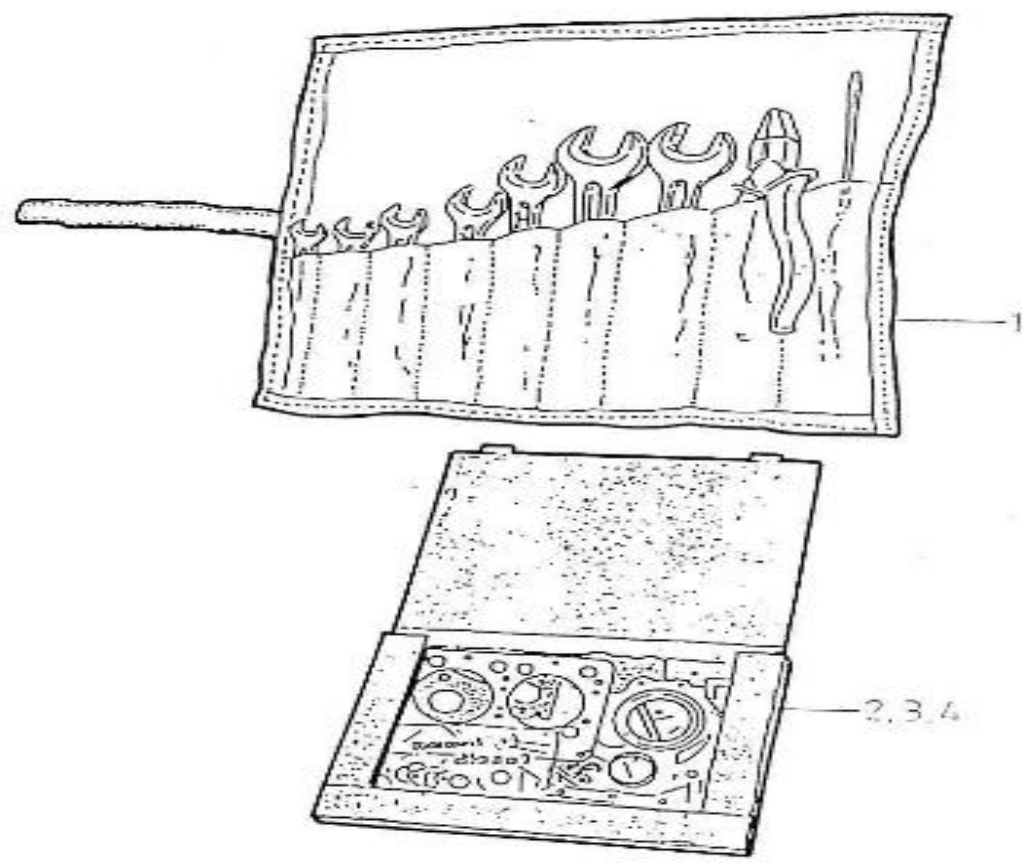

Brand: NanniDiesel
Model: Moteur 5.280HE
Version: Standard
Subassembly: Tools gasket set

N.	Item	Description	Qty	Notes
1	970609901	KIT,TOOLS	1	
2	970307777	GASKET SET	1	
3	970307778	GASKET SET	1	
4	970302130	SET,GASKET MARINE 4.190	1	

V. 26/01/2012

Pag. 38/41