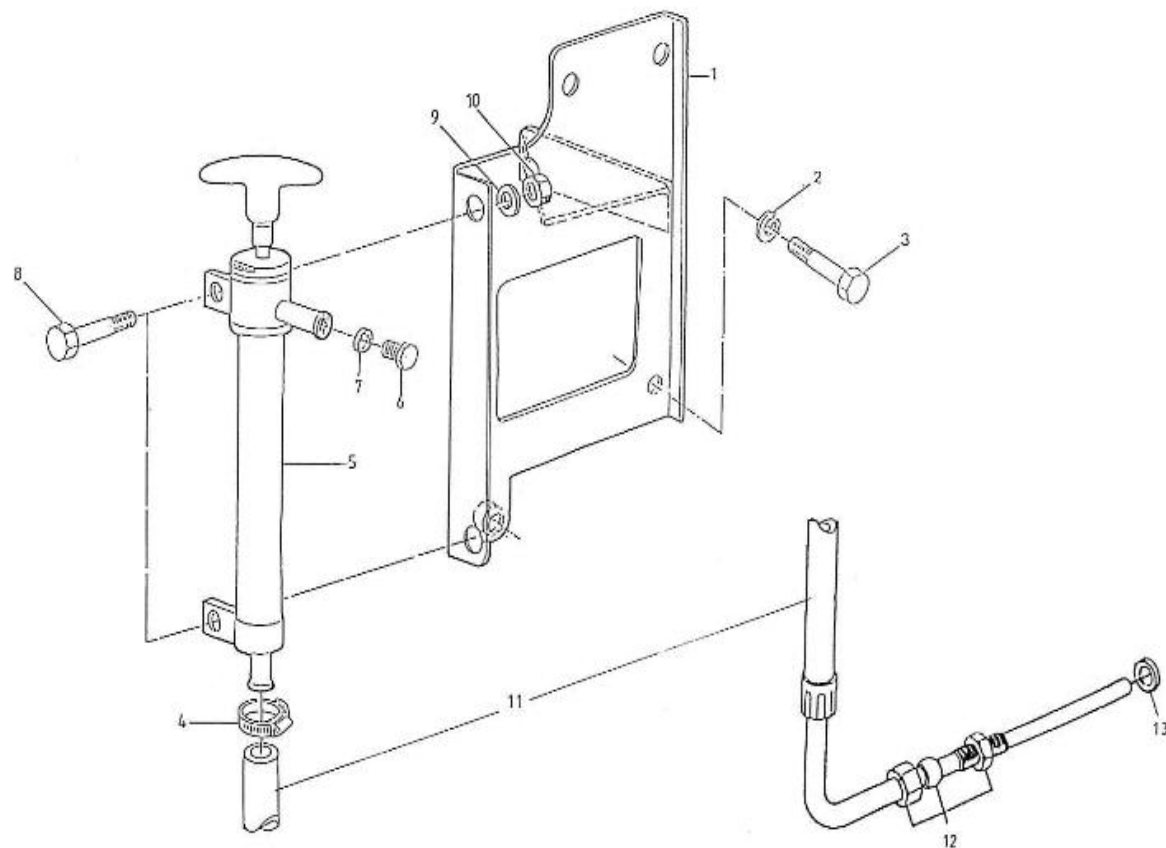

Brand: NanniDiesel

Model: Moteur 5.280HE

Version: Standard

Subassembly: Oil extraction pump

N.	Item	Description	Qty	Notes
1	970302677	SUPP.FUELFILTER-OILEXTR.4.190,	1	
2	970119138	WASHER,SPRING D 8 (TENDEUR)	3	
3	970301280	BOLT,HEX M 8X 90	2	
4	970439306	CLAMP (++)POUR DURITE ORIGINE REF HUILE MOTEUR)	2	
5	970439302	PUMP,OIL EXTRACTION	1	
6	970832061	BOLT	1	
7	970300288	GASKET,M8 (FIX TUYAU GRAISSAGE)	1	
8	970439910	BOLT,HEX M 6X 16 (+++FIX.SUPPORT AG ACC)	2	
9	970119149	WASHER, SPRING D 6 (Pour protection injecteur)	2	
10	970635460	NUT,M 6	2	
11	970307967	DRAIN OIL PIPE	1	
12	970310027	CONNECTION	1	
13	970300199	GASKET,RING D16	1	

V. 26/01/2012

Pag. 27/41