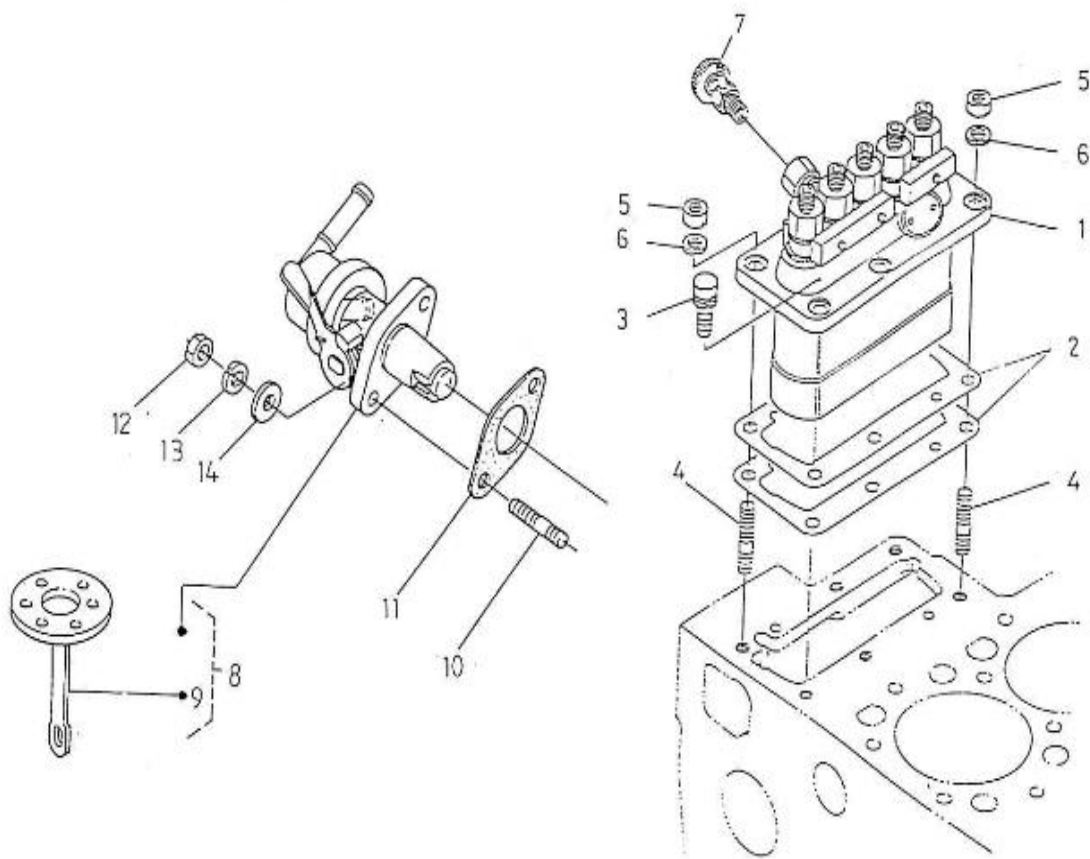

Brand: NanniDiesel

Model: Moteur 5.280HE

Version: Standard

Subassembly: Injection & Fuel pump

N.	Item	Description	Qty	Notes
1	970307945	ASSY PUMP,INJECTION	1	
2	970307946	SHIM,INJ.PUMP 0.30	2	
3	970492138	BOLT,M 8X 22	3	
4	970302088	STUD,M 8X 22	2	
5	970490903	NUT,M 8	2	
6	970490904	WASHER,SPRING D 8	2	
7	970307368	ASSY COCK,JET START	1	
8	970307768	ASSY PUMP,FUEL	1	
9	970307110	COMP,DIAPHRAGM NA	1	
10	970492513	STUD, M 6X 16	2	
11	970492512	GASKET,FUEL PUMP	1	
12	970151133	NUT,M 6 (BEFORE N°KTE08070398)	2	
13	970119149	WASHER, SPRING D 6 (Pour protection injecteur)	2	
14	970141326	WASHER, PLAIN D6	2	

V. 26/01/2012

Pag. 15/41