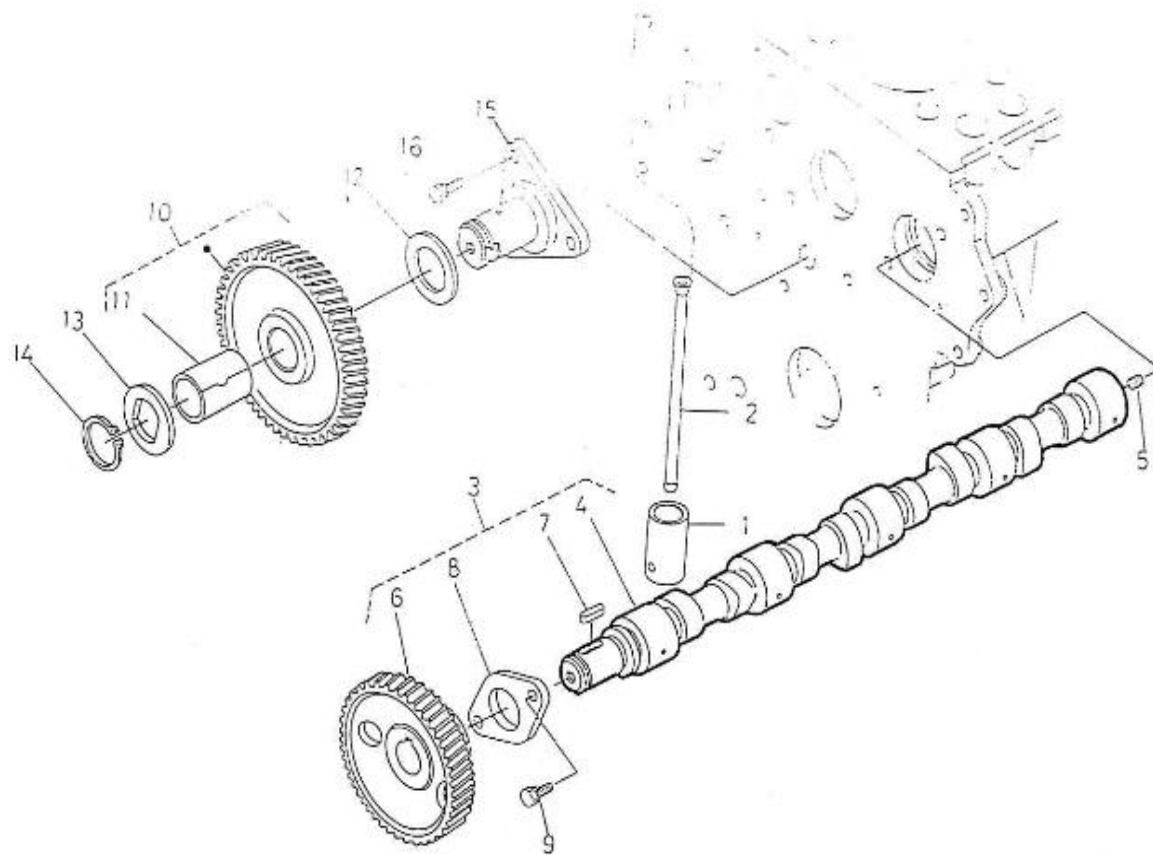

V. 26/01/2012

Pag. 8/41

Brand: NanniDiesel

Model: Moteur 5.280HE

Version: Standard

Subassembly: Camshaft

N.	Item	Description	Qty	Notes
1	970307317	TAPPET	10	
2	970307318	ROD,PUSH	10	
3	970307922	ASSY CAMSHAFT	1	
4	970307923	CAMSHAFT	1	
5	970302043	SCREW,SET	1	
6	970307924	GEAR,CAMSHAFT	1	
7	970301966	KEY,FEATHER (N4.40 <= N°KTF08040092)	1	
8	970302045	STOPPER,CAMSHAFT	1	
9	970491134	BOLT,M 8X 18	2	
10	970307925	COMP.GEAR,IDLE	1	
11	970307926	BUSH,IDLE GEAR	1	
12	970307927	COLLAR	1	
13	970307928	COLLAR	1	
14	970307929	CIR-CLIP,EXTERNAL	1	
15	970307930	SHAFT,IDLE GEAR	1	
16	970491134	BOLT,M 8X 18	3	