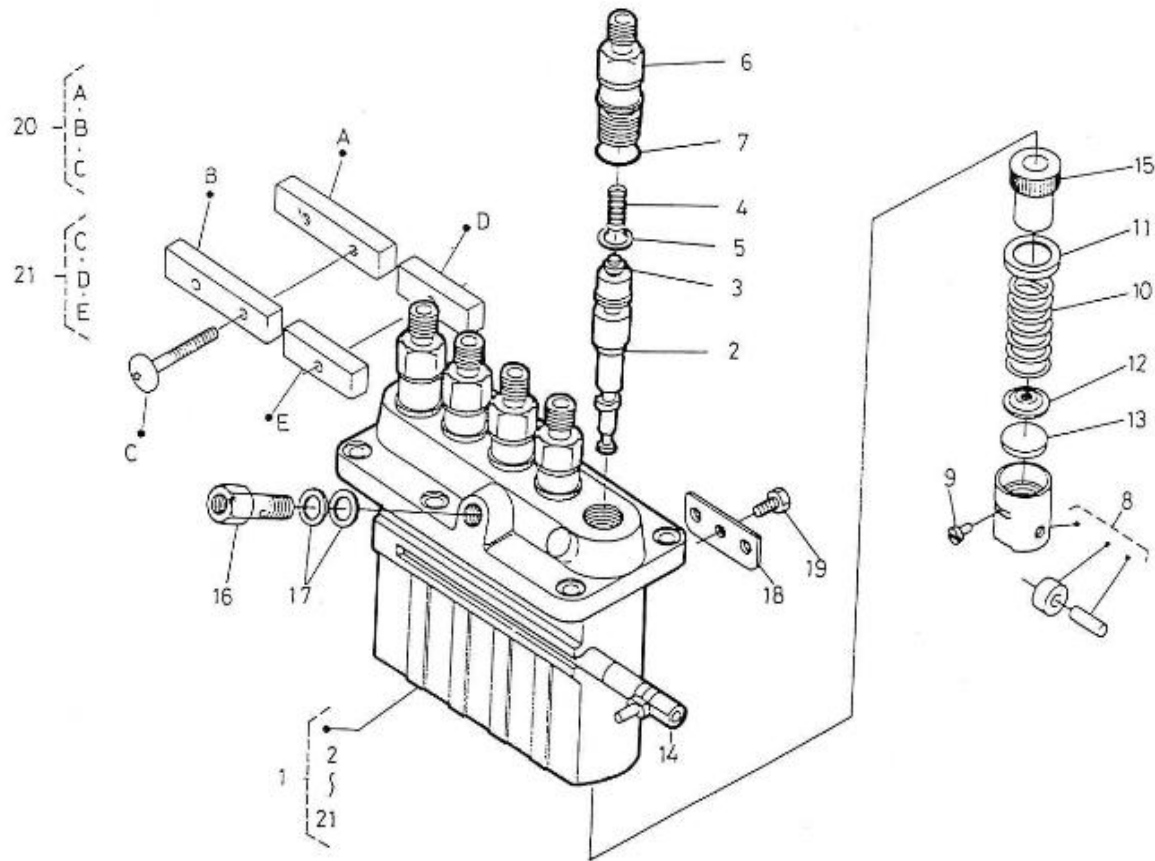

V. 26/01/2012

Pag. 17/41

Brand: NanniDiesel

Model: Moteur 5.280HE

Version: Standard

Subassembly: Injection pump component parts

N.	Item	Description	Qty	Notes
1	970307945	ASSY PUMP,INJECTION	1	
2	970307947	ASSY PLUNGER	5	
3	970307948	VALVE,DELIVERY.	5	
4	970307949	SPRING,DELIV.VALVE	5	
5	970303971	GASKET,RING	5	
6	970307372	HOLDER,DELIV.VALVE	5	
7	970307822	O RING	5	
8	970303985	TAPPET,INJ.PUMP CPL.	5	
9	970307374	PIN,TAPPET GUIDE	5	
10	970303982	SPRING,PLUNGER	5	
11	970303981	SEAT,SPRING -UPPER-	5	
12	970307752	SEAT,SPRING	5	
13	970307753	SHIM	5	
14	970307754	RACK,CONTROL	1	
15	970303980	SLEEVE,CONTROL	5	
16	970302107	SCREW,INJ.PUMP	1	
17	970302108	GASKET,RING INJ.PUMP	2	
18	970303968	PLATE,ADJUSTING	4	
19	970303969	BOLT	4	
20	970307756	ASSY PLATE,LOCK	1	
21	970307373	ASSY LOCK PLATE	1	