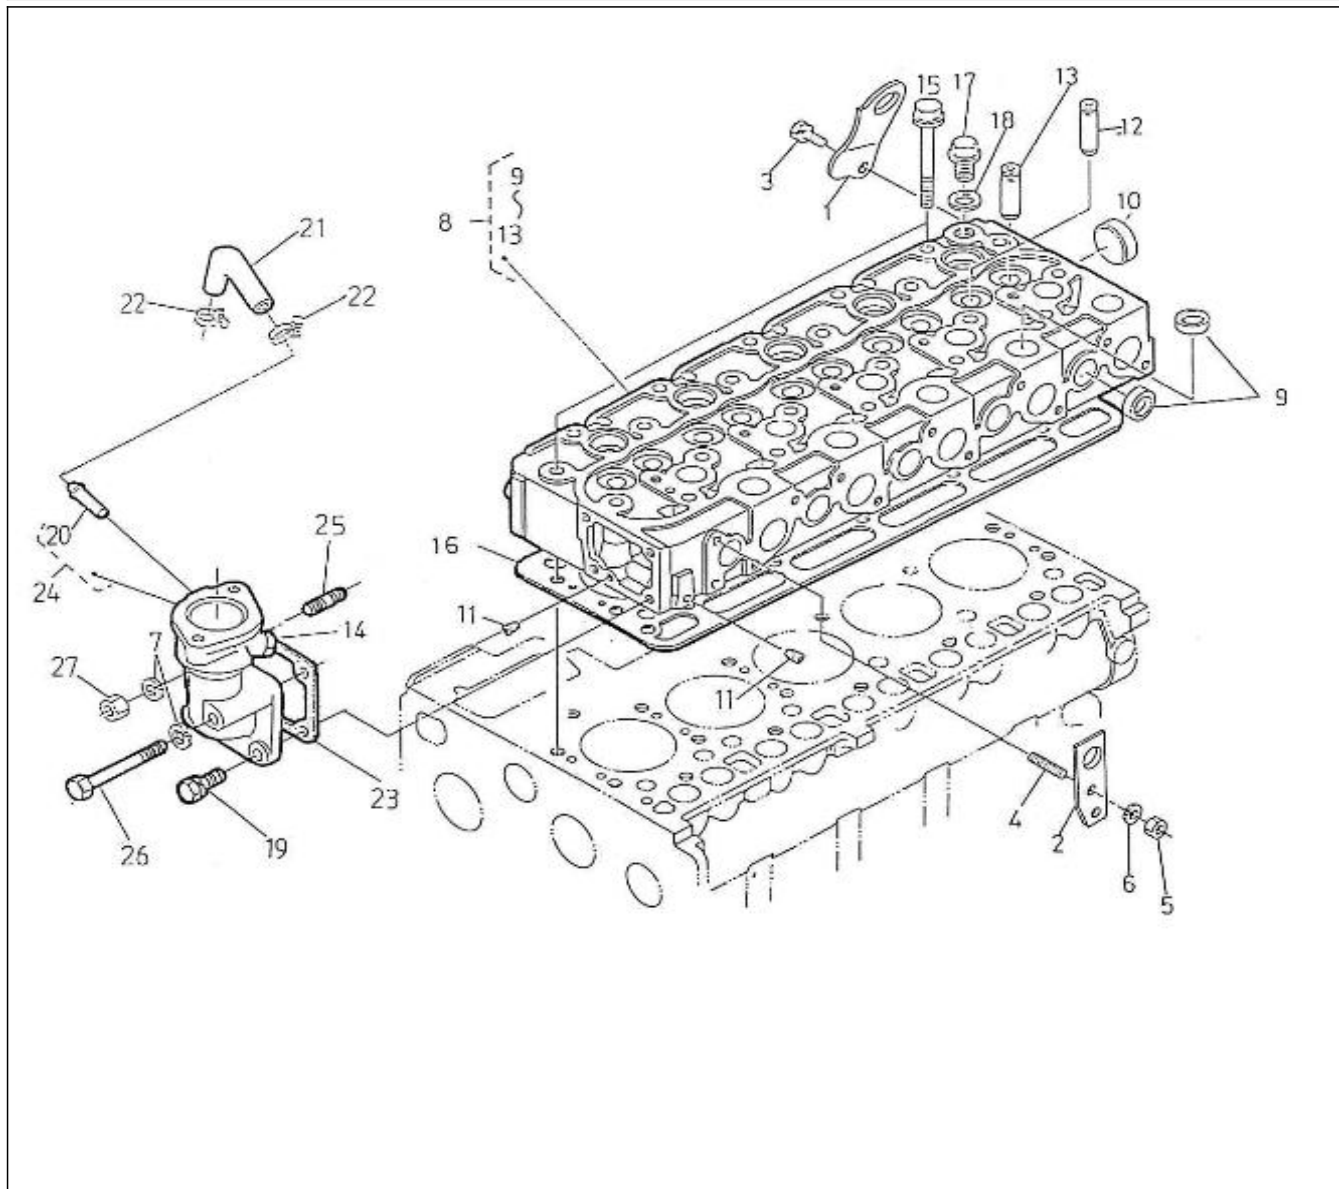

Brand: NanniDiesel

Model: Moteur 5.280HE

Version: Standard

Subassembly: Cylinder head

N.	Item	Description	Qty	Notes
1	970307296	HOOK,ENGINE	1	
2	970302147	HOOK,ENGINE 4.190	1	
3	970490919	BOLT,M 8X 16	1	
4	970301935	STUD	2	
5	970027322	NUT,M 8 (++)ECROU FIL DEMARREUR)	2	
6	970119138	WASHER,SPRING D 8 (TENDEUR)	2	
7	970119138	WASHER,SPRING D 8 (TENDEUR)	2	
8	970307910	COMP,CYLINDER HEAD	1	
9	970301937	CAP,FREEZE	15	
10	970301938	CAP,FREEZE	1	
11	970490107	PLUG,SOCK (SERRAGE A 6NM + LOCTITE 542)	2	
12	970301939	GUIDE,VALVE INTAKE 4.190	5	
13	970301940	GUIDE,VALVE EXHAUST	5	
14	970307896	PLUG	1	
15	970307298	BOLT,CYLINDER HEAD	22	
16	970307911	GASKET,CYL.HEAD NA	1	
17	970140908	PLUG, CYL.HEAD 2.40	1	
18	970307301	WASHER,WITH RUBBER	1	
19	970492138	BOLT,M 8X 22	2	
20	970307535	HOSE	1	
21	970302120	PIPE,WATER RETURN 2	1	
22	970302121	CLAMP,HOSE	2	
23	970302124	GASKET,WATER FLANGE	1	
24	970307511	HOUSING, THERMOSTAT	1	
25	970302088	STUD,M 8X 22	1	
26	970300193	BOLT,HEX M 8X 70 (+++FIX TENDEUR)	1	
27	970490903	NUT,M 8	1	

V. 26/01/2012

Pag. 7/41