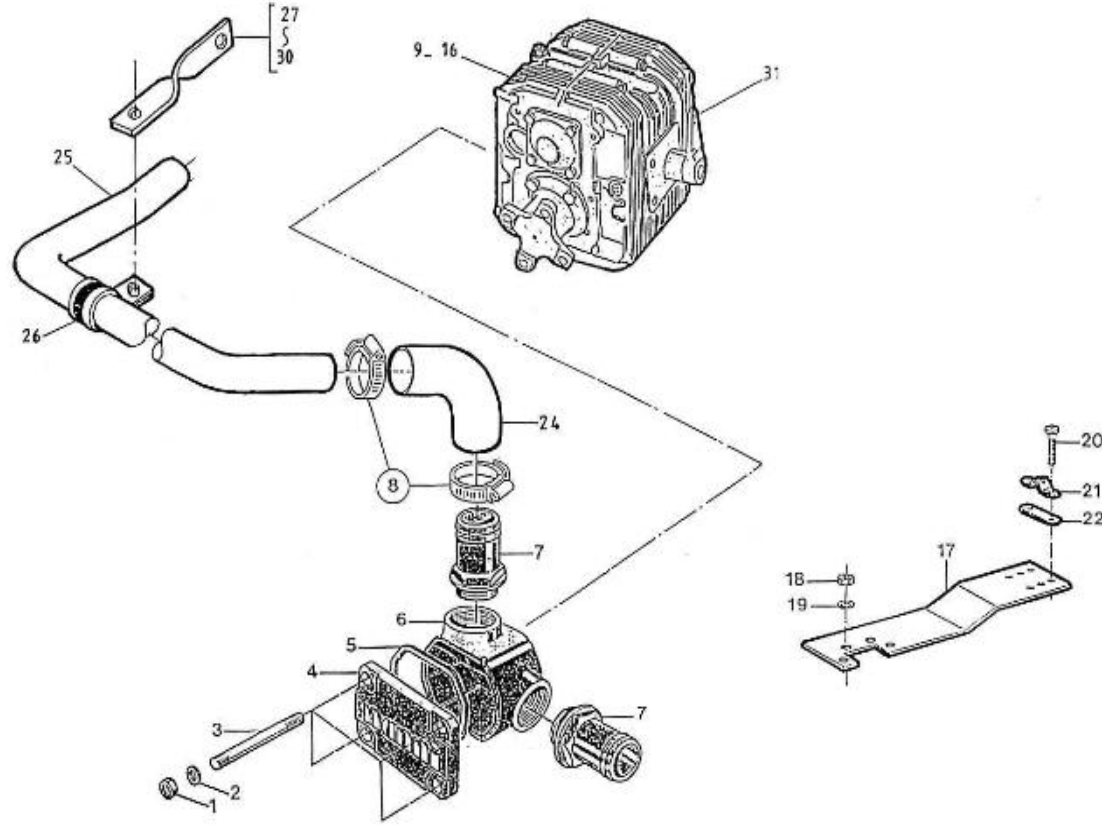

Brand: NanniDiesel

Model: Moteur 5.280HE

Version: Standard

Subassembly: Reversing gear

N.	Item	Description	Qty	Notes
1	970027322	NUT,M 8 (++)ECROU FIL DEMARREUR)	4	
2	970119139	WASHER,CORRUGATED D8 (DONT 3 PTO)	4	
3	970304053	STUD	4	
4	970632006	COVER,OIL COOLER HBW250	1	
5	970632002	GASKET,OIL COOLER HBW250	1	
6	970574550	HOUSING,OIL COOLER 4.240-5.300	1	
7	970892303	SOCKET,HOSE	2	
8	970300922	CLAMP,HOSE 26-38 (FOURNITURE POMPE ATTELEE)	2	
11	970777110	GEARBOX	1	
12	970777115	GEARBOX	1	
13	970776343	GEARBOX	1	
14	970776342	GEARBOX	1	
17	970300373	SUPPORT,CONTROL HBW	1	
18	970027322	NUT,M 8 (++)ECROU FIL DEMARREUR)	2	
19	970119139	WASHER,CORRUGATED D8 (DONT 3 PTO)	2	
20	970300317	BOLT,HEX M 5X 16	2	
21	QCC33010TF	THREADING COLLAR JACKET 33C	1	
22	970300316	PLATE,CLAMP	1	
23	970835020	CLAMP	1	
24	970302630	HOSE	1	
25	970307509	PIPE	1	
26	970304071	CLAMP	1	
27	970439910	BOLT,HEX M 6X 16 (++)FIX.SUPPORT AG ACC)	1	
28	970635460	NUT,M 6	1	
29	970302233	SUPPORT,PIPE CLAMP	1	
30	970119149	WASHER, SPRING D 6 (Pour protection injecteur)	1	
31	970830123	STRAP	1	

V. 26/01/2012

Pag. 37/41