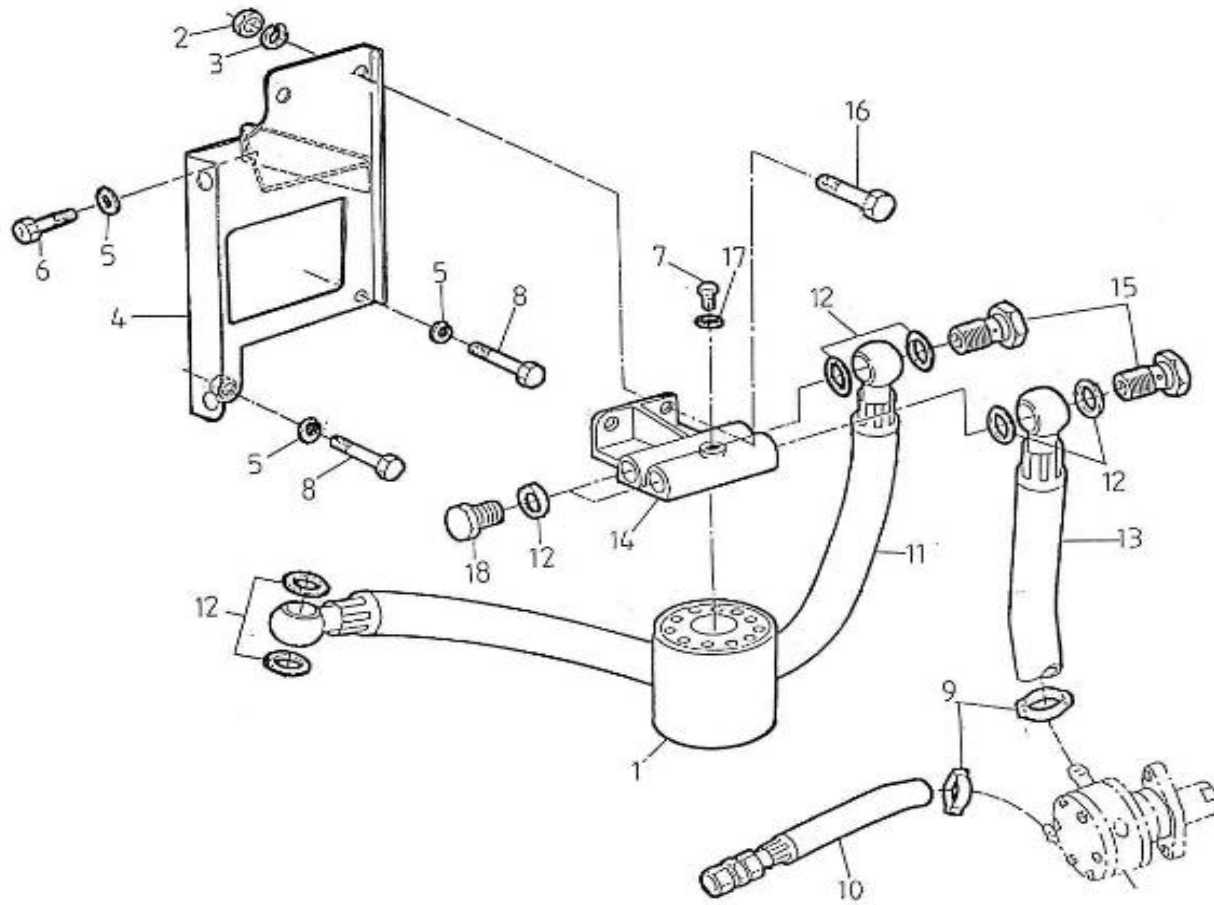

Brand: NanniDiesel

Model: Moteur 5.280HE

Version: Standard

Subassembly: Fuel filter Assy.

N.	Item	Description	Qty	Notes
1	970622350	FILTER,FUEL	1	
2	970119143	NUT, M10	2	
3	970119136	WASHER,SPRING D10 (POUR INVERSEUR)	2	
4	970302677	SUPP,FUELFILTER-OILEXTR.4.190,	1	
5	970119138	WASHER,SPRING D 8 (TENDEUR)	3	
6	970498003	BOLT,SOCK M 8X 25 (POUBELLE)	1	
7	970832061	BOLT	1	
8	970301280	BOLT,HEX M 8X 90	2	
9	970439306	CLAMP (++)POUR DURITE ORIGINE REF HUILE MOTEUR)	2	
10	970302330	HOSE,FUEL SUPPLY CPL.	1	
11	970301850	HOSE,FUEL INJ.PUMP CPL.	1	
12	970300306	GASKET,RING D14 (SUR REFROID THERMO MOTA)	8	
13	970301849	HOSE,FUEL SUPPLY CPL.	1	
14	970302494	SUPPORT,FUEL FILTER ELEMENT H-	1	
15	970432515	BOLT,BANJO M14X1,5 (=> N°KT08090423)	2	
16	970635508	BOLT,HEX M10X 25 (A DEFINIR)	2	
17	970300288	GASKET,M8 (FIX TUYAU GRAISSAGE)	1	
18	970875506	PLUG (<= N°KT08090422)	2	
19	970307396	PUMP,FUEL FEED	1	

V. 26/01/2012

Pag. 17/41