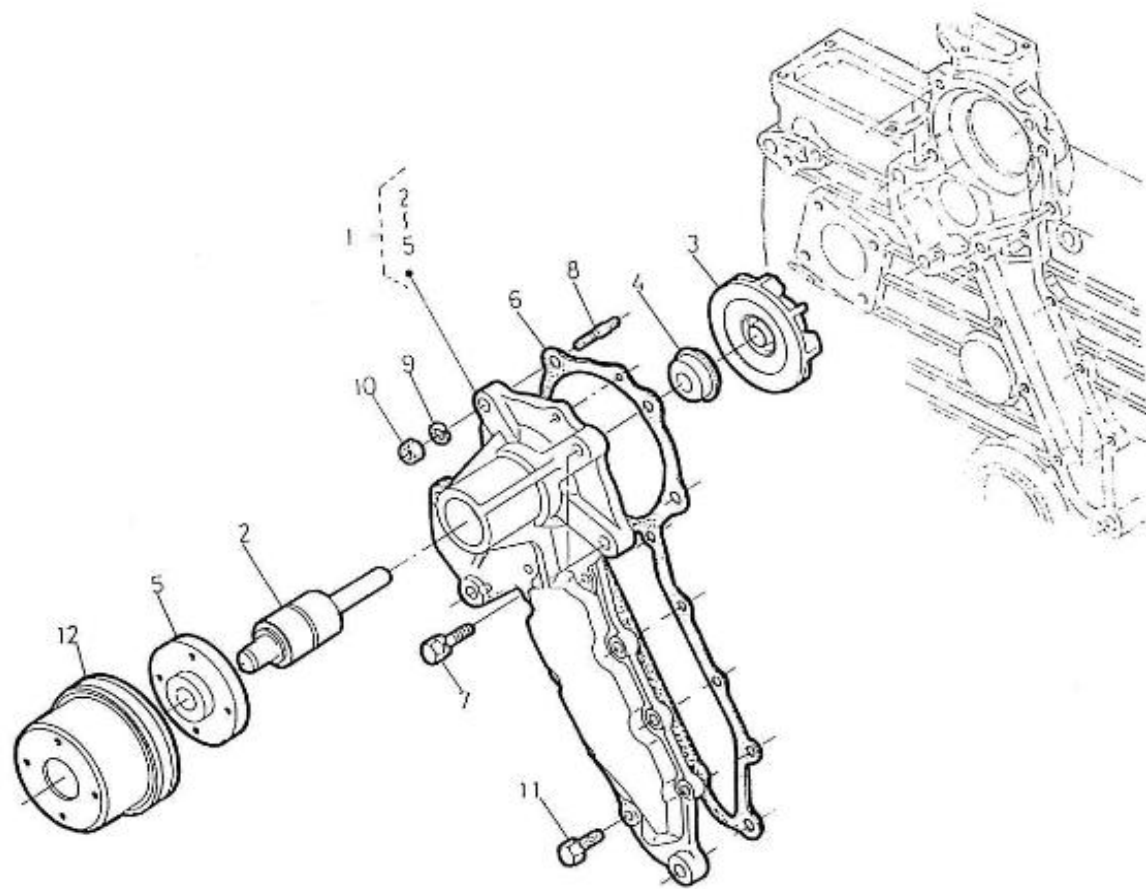

Brand: NanniDiesel

Model: Moteur 5.280HE

Version: Standard

Subassembly: Fresh water pump

N.	Item	Description	Qty	Notes
1	970302110	PUMP,F/WATER CPL.4.190 (BEFORE N°KTH08040183)	1	
2	970302109	BEARING,SHAFT W/PUMP	1	
3	970302111	IMPELLER,F/WATER PUMP 4.190	1	
4	970302112	SEAL,MECHANICAL F/W.PUMP	1	
5	970302113	FLANGE,F/WATER PUMP	1	
6	970302117	GASKET,WATER PUMP 4.190 (BEFORE N°KTH08040183)	1	
7	970301986	BOLT,M 8X 28	2	
8	970302118	STUD	2	
9	970490904	WASHER,SPRING D 8	2	
10	970490903	NUT,M 8	2	
11	970490119	BOLT,M 6X 18	8	
12	970307771	PULLEY,FAN	1	

V. 26/01/2012

Pag. 23/41