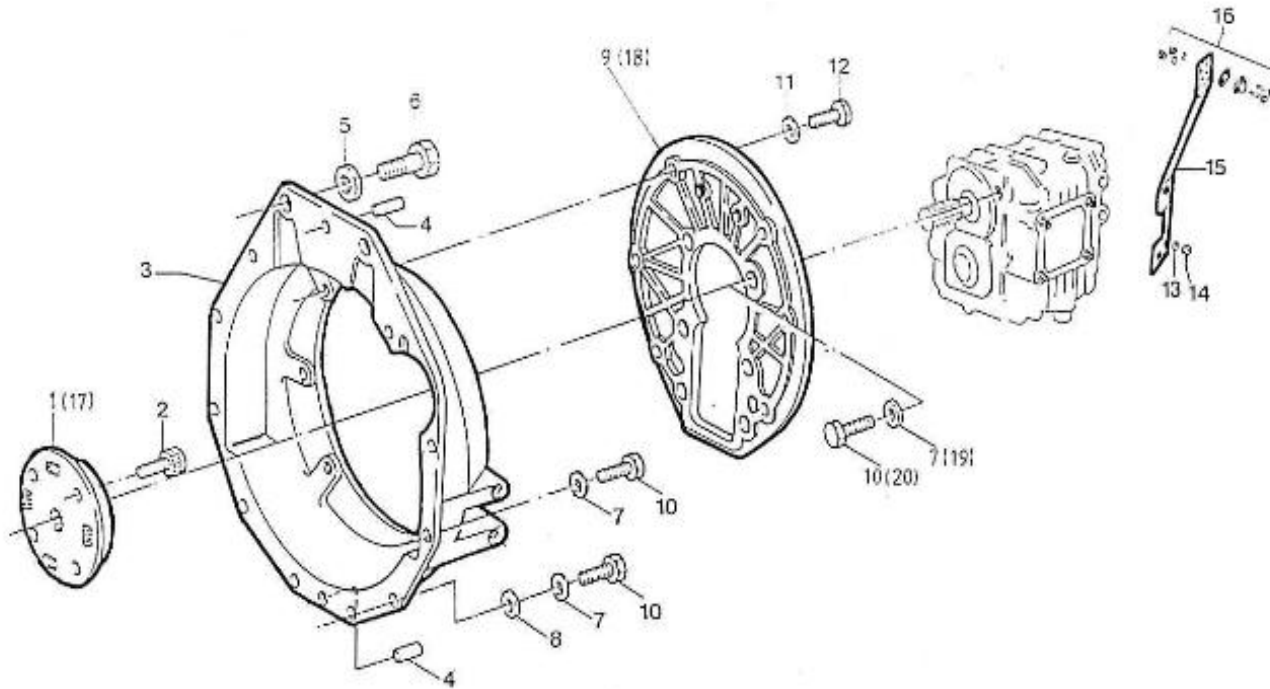

Brand: NanniDiesel

Model: Moteur 5.280HE

Version: Standard

Subassembly: Flywheel housing

N.	Item	Description	Qty	Notes
1	970776350	DAMPERPLATE	1	
2	970119147	BOLT, SOCK M 6X12 (++)LOCTITE 243 (BLEU) MONTAGE	8	
3	970301628	HOUSING,FLYWHEEL 4.190	1	
4	970302149	PIN,CYLINDRICAL D10X 20	2	
5	970647606	WASHER,CORRUGATED D12 (POUR POULIE DP 240	2	
6	970301736	BOLT,HEX M12X1,25X 30 (++) FIX . SUPPORT)	2	
7	970119139	WASHER,CORRUGATED D8 (DONT 3 PTO)	16	
8	970119138	WASHER,SPRING D 8 (TENDEUR)	2	
9	970301709	PLATE,ADAPTOR HBW50-100-150	1	
10	970119141	BOLT,HEX M8X 20 (++)FIX. SUPPORT COLLIER SUR	16	
11	970119137	WASHER,CORRUGATED D10	6	
12	970635508	BOLT,HEX M10X 25 (A DEFINIR)	6	
13	970119139	WASHER,CORRUGATED D8 (DONT 3 PTO)	2	
14	970027322	NUT,M 8 (++)ECROU FIL DEMARREUR)	2	
15	970300373	SUPPORT,CONTROL HBW	1	
16	970835020	CLAMP	1	
17	970776650	DAMPERPLATE	1	
18	970302342	PLATE,ADAPTOR -HBW250-	1	
19	970119137	WASHER,CORRUGATED D10	6	
20	970635508	BOLT,HEX M10X 25 (A DEFINIR)	6	

V. 26/01/2012

Pag. 36/41