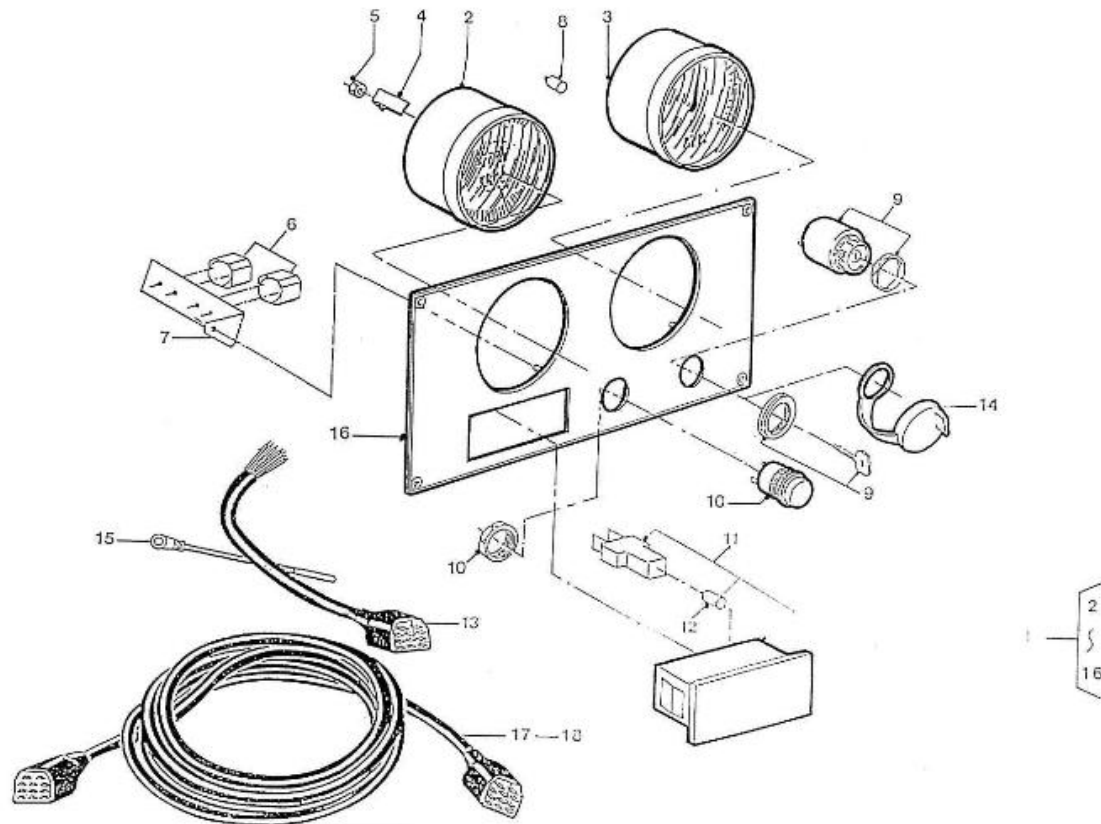

V. 26/01/2012

Pag. 31/41

Brand: NanniDiesel

Model: Moteur 5.280HE

Version: Standard

Subassembly: Panel B 2 Inst. STD

N.	Item	Description	Qty	Notes
1	970302672	No longer available - PANEL,2 INSTRUMENTS 12V CPL VD	1	
2	970301662	GAUGE,VDO,TEMP/VOLT 40-120,8-1	1	
3	970301642	No longer available - GAUGE,VDO,TACH,4000 12-24V 2P	1	
4	970300920	CLAMP,INSTRUMENTS	8	
5	970301191	NUT,M 4 A2	8	
6	970302684	BUZZER,SONITRON SMA 24A P17.05	2	
7	970310182	SUPPORT (.)	1	
8	970856011	BULB 12V-2W	2	
9	970302667	SWITCH,BOSCH STARTER + GLOWING	1	
10	970300967	BUTTON,PUSH	1	
11	970856005	INDICATORI OTTICI A 4 SPIE	1	
12	970856011	BULB 12V-2W	4	
13	970302663	WIRING,PANEL 2INSTR. ADDITION	1	
14	970304021	COVER	1	
15	970304019	CABLEBINDER,PLASTIC 4.8X195	1	
16	970302669	PLATE,PANEL 2 INSTR W/SW GLOW/	1	
17	970302665	WIRING,INTERMEDIATE 4MTR 11POS	1	
18	970302666	WIRING,INTERMEDIATE 8MTR 11POS (TOTAL 12M)	1	