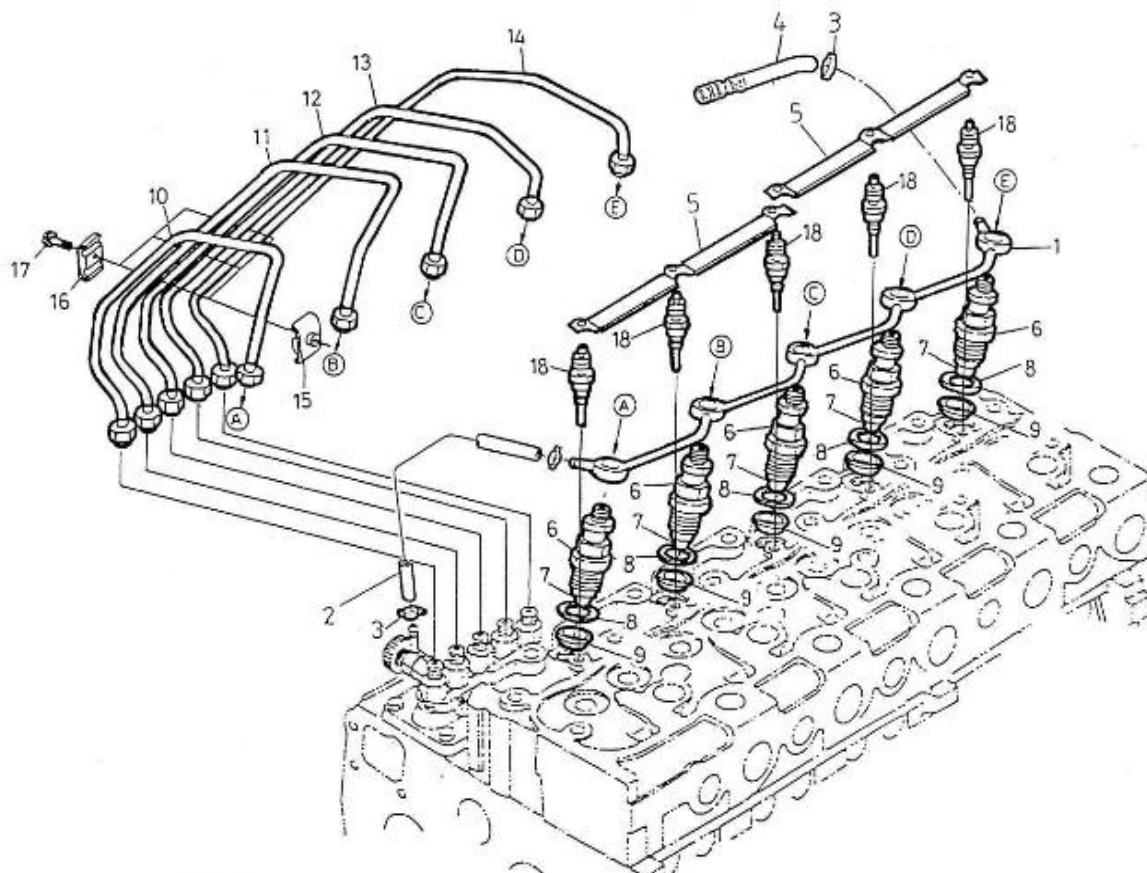

V. 26/01/2012

Pag. 15/41

Brand: NanniDiesel

Model: Moteur 5.280HE

Version: Standard

Subassembly: Injection lines nozzles

N.	Item	Description	Qty	Notes
1	970307759	ASSY PIPE,OVER FLOW	1	
2	970307278	HOSE	1	
3	970310171	CLAMP (+++ FIX DURITE WASTEGATE)	3	
4	970307279	HOSE	1	
5	970307767	CORD,GLOW PLUG	2	
6	970307760	KIT,NOZZLE HOLDER	5	
7	970307766	PIECE,NOZZLE	5	
8	970142109	GHASKET, RING INJECTORS	5	
9	970307388	SEAL,HEAT	5	
10	970307761	PIPE,INJECTION	1	
11	970307762	PIPE,INJECTION	1	
12	970307763	PIPE,INJECTION	1	
13	970307764	PIPE,INJECTION	1	
14	970307765	PIPE,INJECTION	1	
15	970142114	CLAMP,FUEL LINES 1+2	4	
16	970142115	CLAMP,FUEL-LINES 1+2	4	
17	970492118	SCREW,M 5X 20 ROUND HEAD	4	
18	970307393	GLOW PLUG	5	