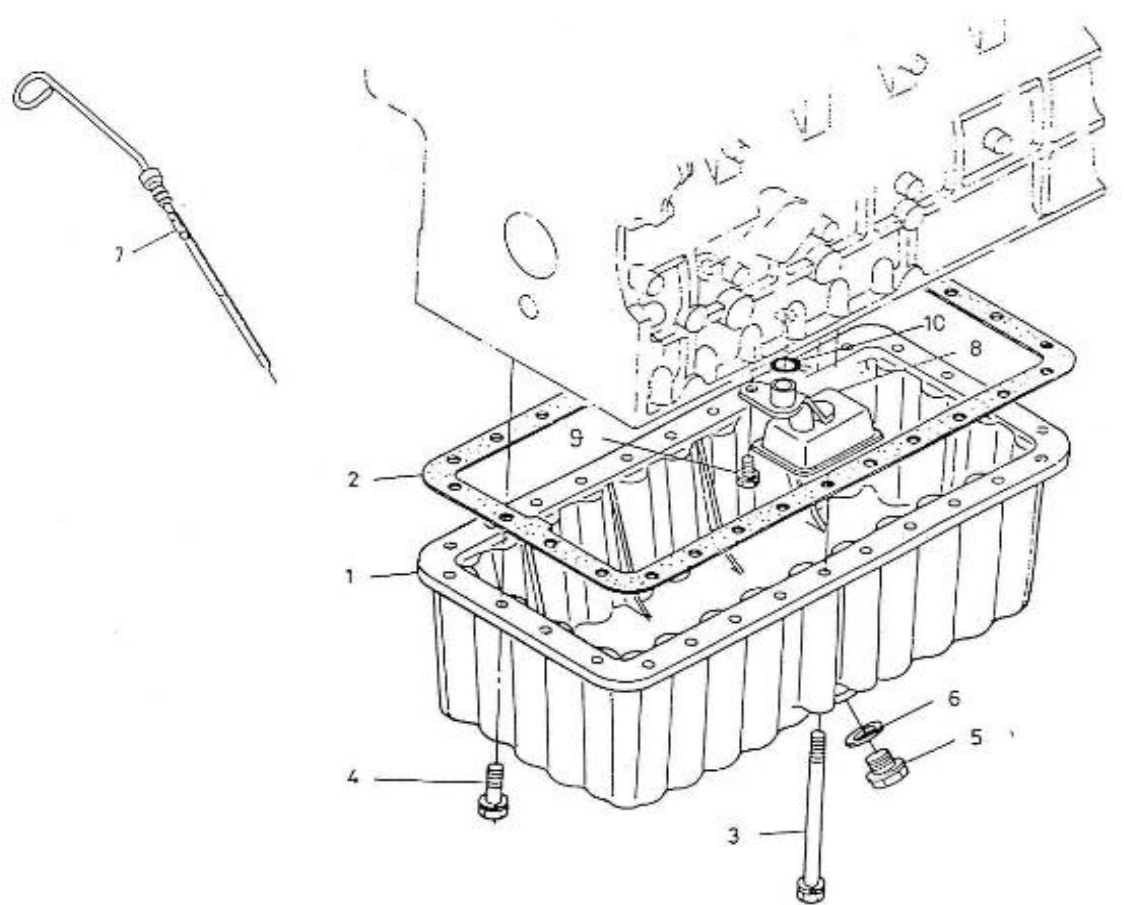

V. 26/01/2012

Pag. 3/41

Brand: NanniDiesel

Model: Moteur 5.280HE

Version: Standard

Subassembly: Oil pan

N.	Item	Description	Qty	Notes
1	970307903	PAN,OIL	1	
2	970307904	GASKET,OIL PAN NA	1	
3	970307905	BOLT	3	
4	970307906	BOLT	26	
5	970307907	PLUG,DRAIN	1	
6	970307489	GASKET	1	
7	970307780	GAUGE,OIL	1	
8	970307908	FILTER,OIL 1	1	
9	970313311	BOLT	1	
10	970307909	O RING	1	