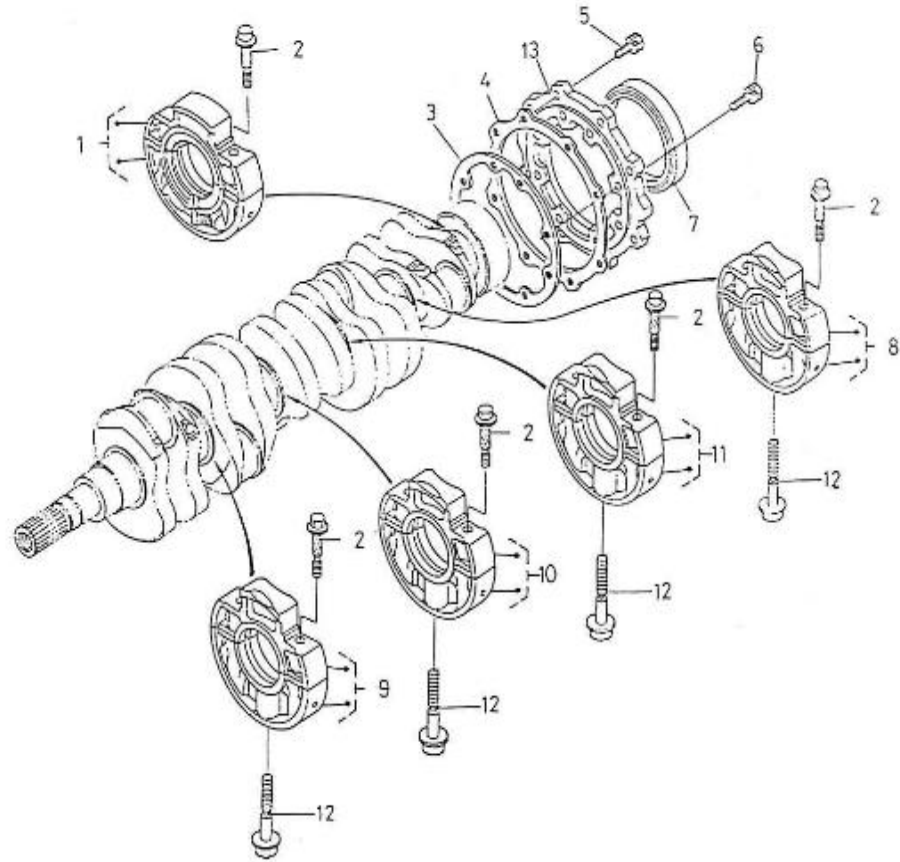

Brand: NanniDiesel

Model: Moteur 5.280HE

Version: Standard

Subassembly: Crankshaft

N.	Item	Description	Qty	Notes
1	970307308	CASE, MAIN BEARING	1	
2	970307309	BOLT,BEARING CASE	10	
3	970307310	GASKET,BRG.CASE NA	1	
4	970310427	GASKET NA	1	
5	970147402	BOLT,M 8X 25	8	
6	970301986	BOLT,M 8X 28	8	
7	970307919	SEAL,OIL	1	
8	970307313	CASE, MAIN BEARING	1	
9	970307314	CASE, MAIN BEARING	1	
10	970307315	CASE, MAIN BEARING	1	
11	970307920	ASSY CASE,MAIN BRG.	1	
12	970307316	BOLT,BEARING CASE	4	
13	970314277	COVER,BEARING CASE	1	

V. 26/01/2012

Pag. 12/41