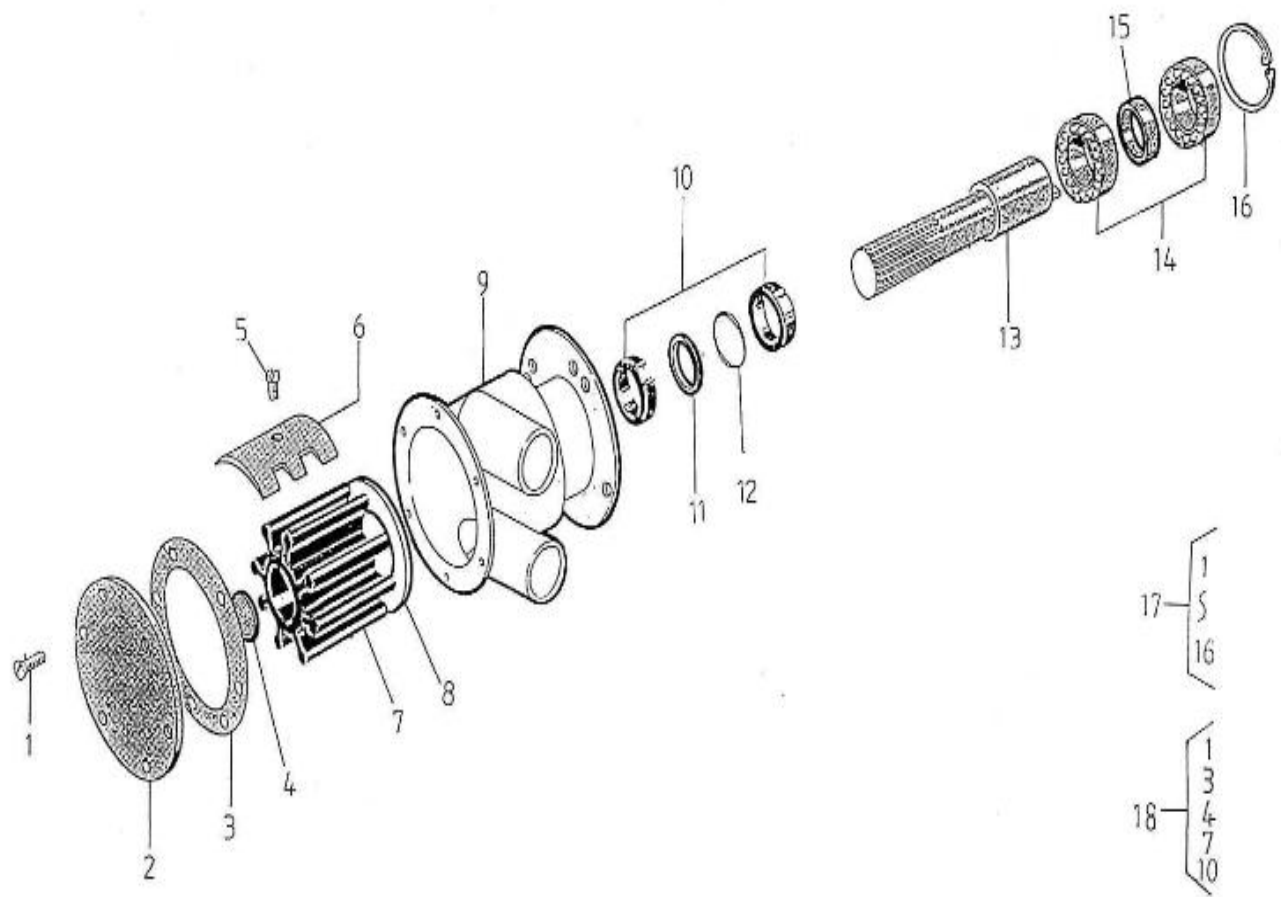

V. 26/01/2012

Pag. 25/41

Brand: NanniDiesel

Model: Moteur 5.280HE

Version: Standard

Subassembly: Sea water pump

N.	Item	Description	Qty	Notes
1	970307476	BOLT	6	
2	970301673	COVER	1	
3	970301670	GASKET	1	
4	970301671	GASKET	1	
5	970301676	SCREW,CAM WATER PUMP	1	
6	970307485	CAM,WATER PUMP	1	
7	970544310	IMPELLER,WATER PUMP F 7B-803	1	
8	970301677	WEAR PLATE	1	
9	970307474	PUMP,WATER	1	
10	970614516	O-RING SEAL	2	
11	970307478	SPACER	1	
12	970307479	SHIELD,OIL BREATHER	1	
13	970307484	PUMP SHAFT	1	
14	970307481	BEARING	2	
15	970307482	SPACER	1	
16	970307483	CIR-CLIP	1	
17	970307474	PUMP,WATER	1	
18	970307475	REPAIR KIT	1	