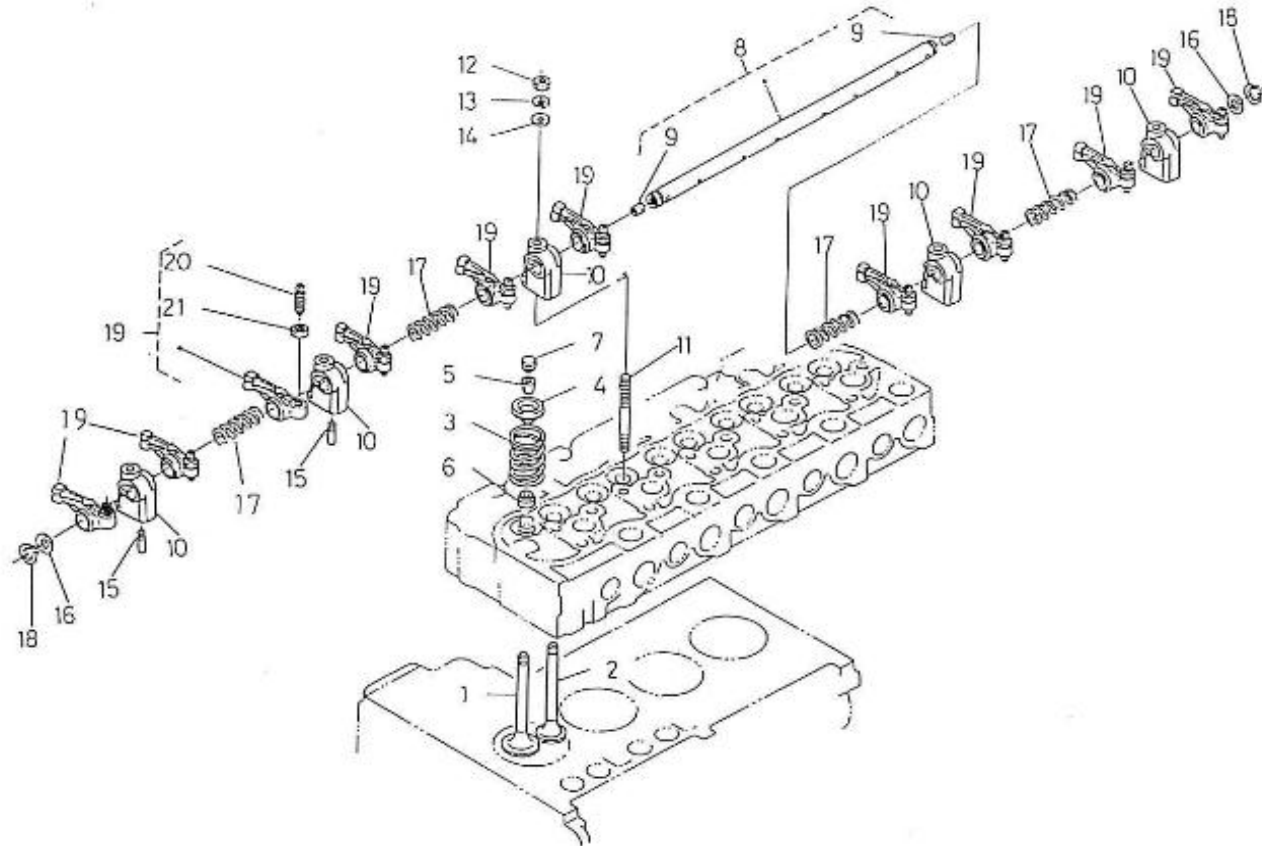

Brand: NanniDiesel

Model: Moteur 5.280HE

Version: Standard

Subassembly: Valves & Springs

N.	Item	Description	Qty	Notes
1	970307772	VALVE,INLET	5	
2	970307400	VALVE,EXHAUST	5	
3	970302005	SPRING,VALVE	10	
4	970302006	RETAINER,VALVE SPRING	10	
5	970302007	COLLET,VALVE SPRING	10	
6	970302008	SEAL,VALVE STEM	10	
7	970302009	CAP,VALVE	10	
8	970307774	ROCKER ARM AXLE	1	
9	970313711	SCREW,SET	2	
10	970302012	BRACKET,ROCKER ARM	5	
11	970302013	STUD	5	
12	970490903	NUT,M 8	5	
13	970490904	WASHER,SPRING D 8	5	
14	970301933	WASHER,PLAIN D 8	5	
15	970302014	SCREW,SET	1	
16	970302015	WASHER	2	
17	970302016	SPRING,ROCKER ARM	4	
18	970302017	CIR-CLIP,EXTERNAL	2	
19	970307402	ASSY ROCKER ARM	10	
20	970302019	SCREW,ADJUSTING	10	
21	970302021	NUT	10	

V. 26/01/2012

Pag. 8/41