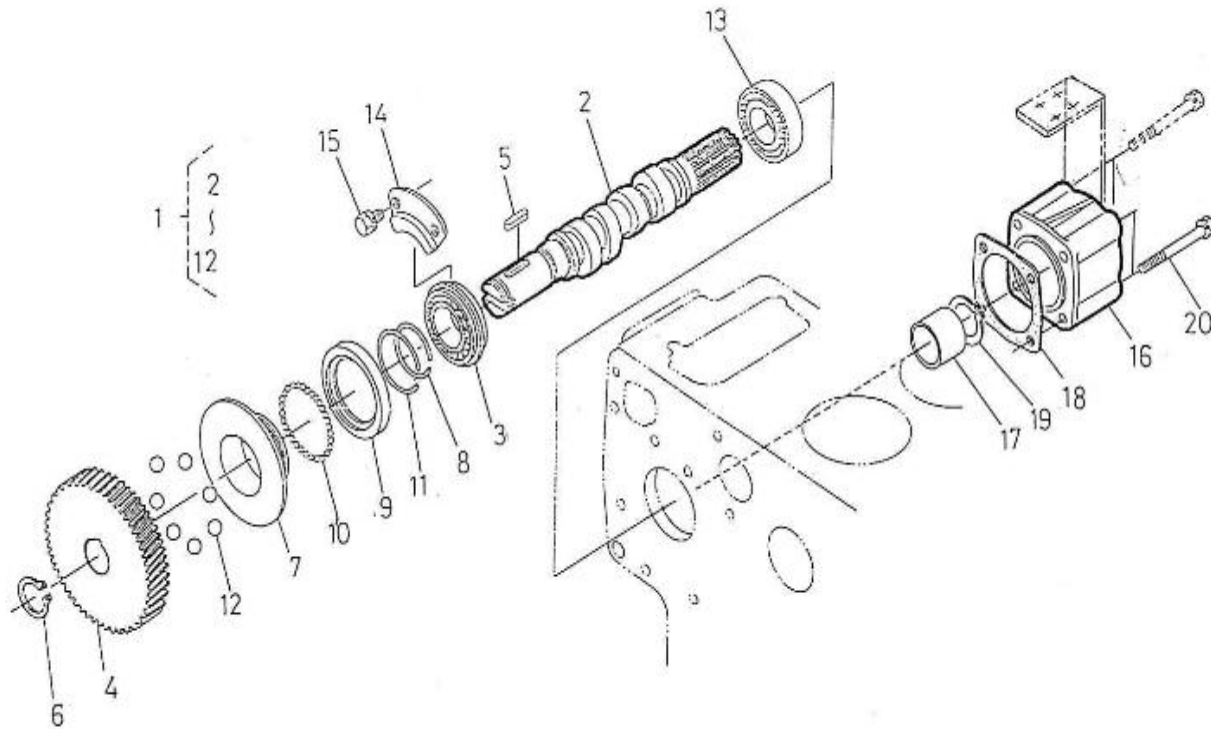

V. 26/01/2012

Pag. 13/41

Brand: NanniDiesel

Model: Moteur 5.280HE

Version: Standard

Subassembly: Camshaft fuel

N.	Item	Description	Qty	Notes
1	970307939	CAMSHAFT,FUEL CPL.	1	
2	970307940	CAMSHAFT,FUEL	1	
3	970312500	BEARING, BALL	1	
4	970307351	GEAR,INJECTION PUMP	1	
5	970312501	KEY, FEATHER	1	
6	970302097	CIR-CLIP,EXTERNAL	1	
7	970307352	SLEEVE,GOVERNOR	1	
8	970302099	CIR-CLIP,GOVERNOR SLEEVE	1	
9	970303929	CASE,GOVERNOR BALL	1	
10	970492130	BEARING,BALL FUEL CAMSHAFT	39	
11	970302100	CIR-CLIP,GOVERNOR BALL CASE	1	
12	970303930	BEARING,BALL	7	
13	970302105	BEARING,CASE	1	
14	970302106	STOPPER,FUEL CAMSHAFT	1	
15	970313311	BOLT	2	
16	970307941	COVER,FUEL CAMSHAFT	1	
17	970302932	PAN,OIL 6.280	1	
18	970310513	GASKET	1	
19	970312517	CIR CLIP , EXTERNAL	1	
20	970307353	BOLT	2	