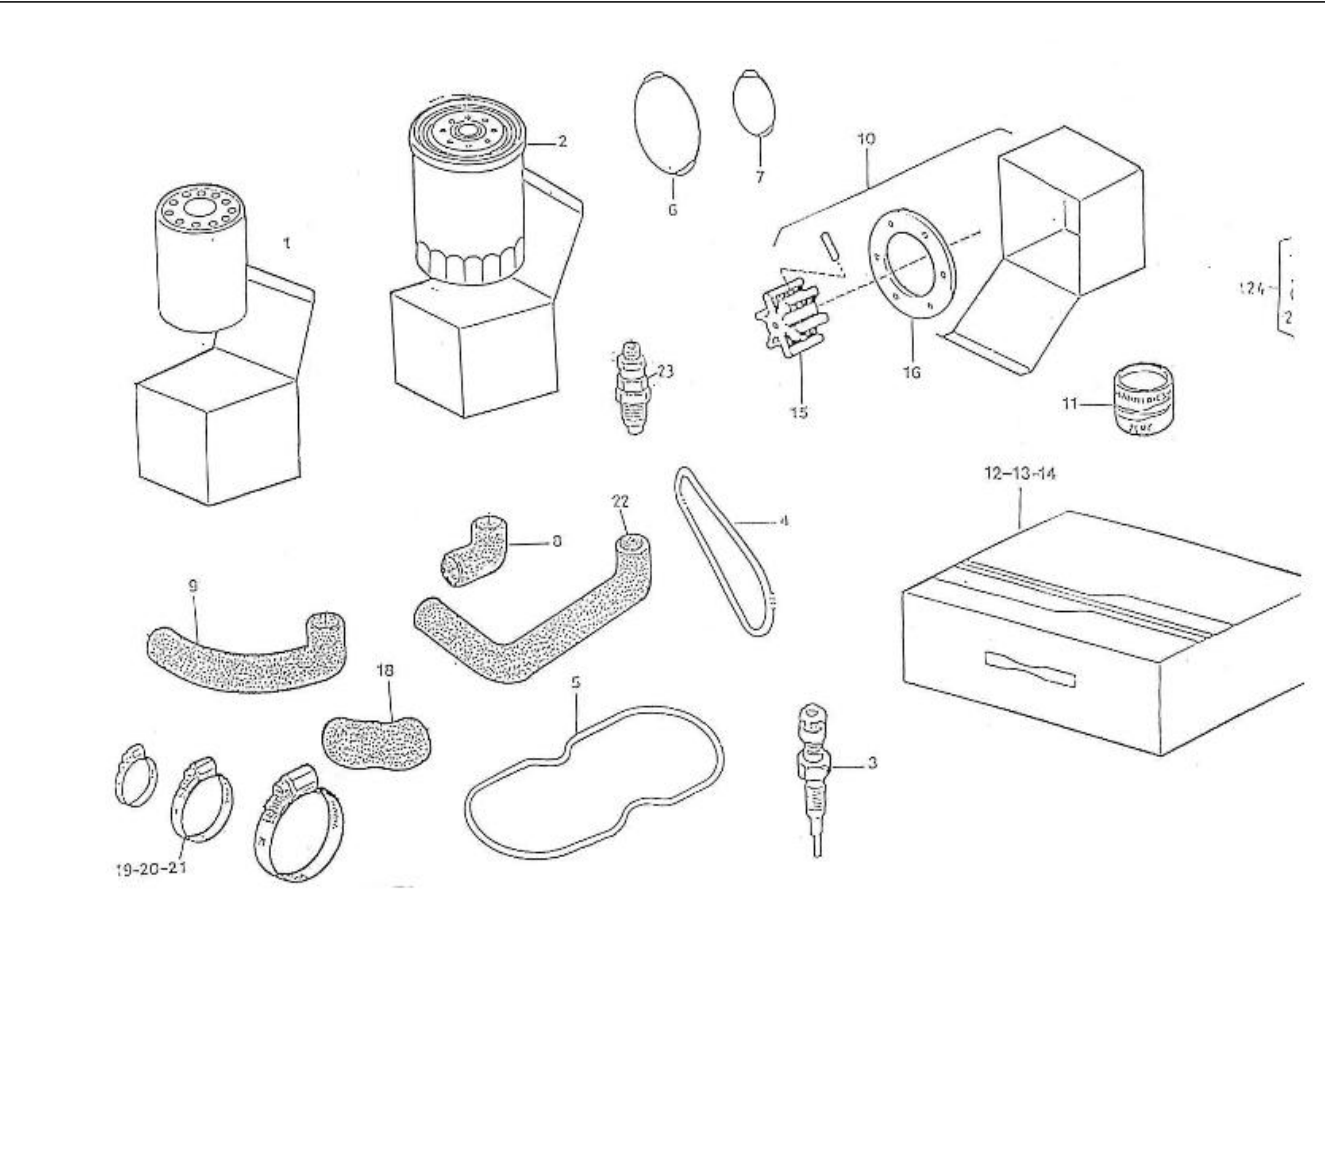

V. 26/01/2012

Pag. 39/41

Brand: NanniDiesel

Model: Moteur 5.280HE

Version: Standard

Subassembly: Spare parts kit

N.	Item	Description	Qty	Notes
1	970622350	FILTER,FUEL	1	
2	970603003	FILTER,ELEMENT OIL 4.180/90	1	
3	970307393	GLOW PLUG	1	
4	970301448	V-BELT,SPA 1120 LW	1	
5	970307917	GASKET,HEAD COVER	1	
6	970301719	O-RING,68,00X4,00	2	
7	970154025	O-RING,28,17X3,53	1	
8	970301713	HOSE,ELBOW COVER HEATEX.4.190 (+++RETOUR MAG -	1	
9	970301718	HOSE,WATER RETURN D32-34	1	
10	970307475	REPAIR KIT	1	
11	970301521	PAINT,NANNI BLUE 125CC	1	
12	970310008	CASE	1	
13	970301347	INSERT,CASE	1	
14	970301348	INSERT,CASE BOTTOM	1	
15	970544310	IMPELLER,WATER PUMP F 7B-803	1	
16	970301670	GASKET	1	
17	970856011	BULB 12V-2W	1	
18	970301714	HOSE,D32 COVER THERMO.4.190	1	
19	970604526	CLAMP,HOSE 22-32 (COTE ECHANGEUR)	2	
20	970300922	CLAMP,HOSE 26-38 (FOURNITURE POMPE ATTELEE)	2	
21	970604533	CLAMP,HOSE 32-44 (QUANTITE 8 R.P. 4 LE 19/06/2008)	1	
22	970307424	HOSE (+++RECOUPER+++)	1	
23	970307760	KIT,NOZZLE HOLDER	1	
24	970307781	MAINTENANCE KIT	1	