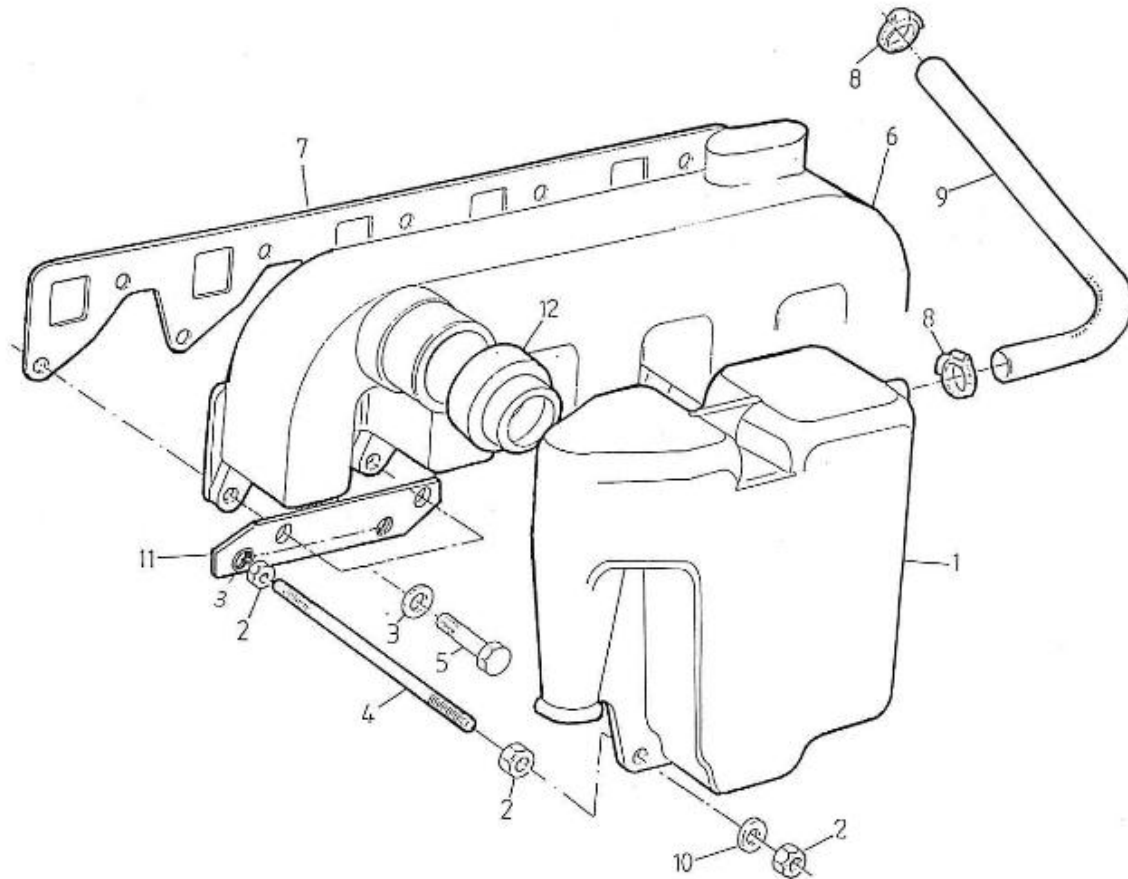

Brand: NanniDiesel

Model: Moteur 5.280HE

Version: Standard

Subassembly: Air filter

N.	Item	Description	Qty	Notes
1	970301715	FILTER,AIR 4.190 6.280	1	
2	970024015	NUT,M 8 A2	6	
3	970119139	WASHER,CORRUGATED D8 (DONT 3 PTO)	4	
4	970301581	STUD,M 8X110	2	
5	970119148	BOLT, HEX M 8X 30 (+++ FIX . ALT AU NIVEAU DU	2	
6	970307775	MANIFOLD,INLET	1	
7	970310498	GASKET,MANIFOLD NA	1	
8	970439306	CLAMP (++POUR DURITE ORIGINE REF HUILE MOTEUR)	2	
9	970496045	HOSE,CARTER DEAIR	1	
10	970119139	WASHER,CORRUGATED D8 (DONT 3 PTO)	2	
11	970307414	SUPPORT AIR FILTER	1	
12	970307415	HOSE	1	

V. 26/01/2012

Pag. 20/41