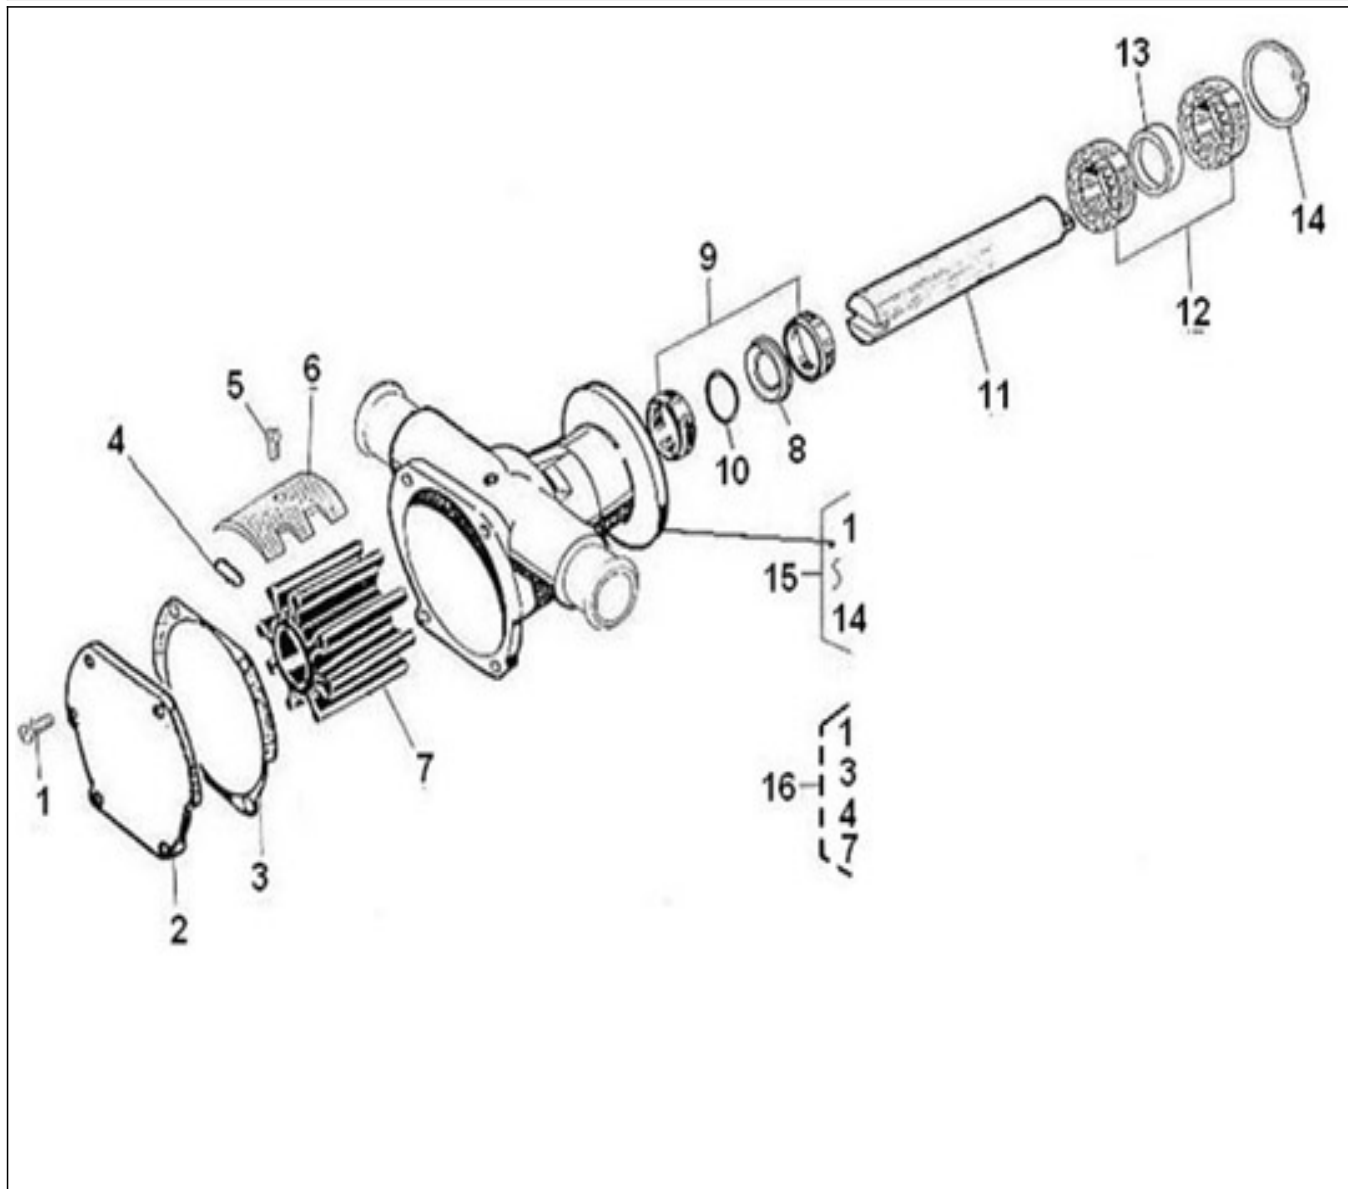

Brand: NanniDiesel

Model: Moteur N2.10

Version: Standard

Subassembly: Sea water pump

N.	Item	Description	Qty	Notes
1	970303686	SCREW,COVER W/PUMP F35B-9	6	
2	970303691	COVER,WATER PUMP F4B-9	1	
3	970504028	GASKET,F4B-9	1	
4	970303687	SCREW,CAM WATER PUMP	1	
5	970303687	SCREW,CAM WATER PUMP	1	
6	970504034	CAM,WATER PUMP F4B-9	1	
7	970434013	IMPELLER,WATER PUMP F 4B D 12	1	
8	970307738	SPACER	1	
9	970434031	RING,SEAL OIL W/PUMP F35B-9	2	
10	970307744	O-RING	1	
11	970307734	PUMP SHAFT	1	
12	970303692	BEARING,CASE WATER PUMP F4B-9	2	
13	970307739	SPACER	1	
14	970303693	RING,RETAINING WATER PUMP F4B-	1	
15	970307808	PUMP,WATER	1	
16	970307749	REPAIR KIT	1	

V. 09/05/2012

Pag. 27/35