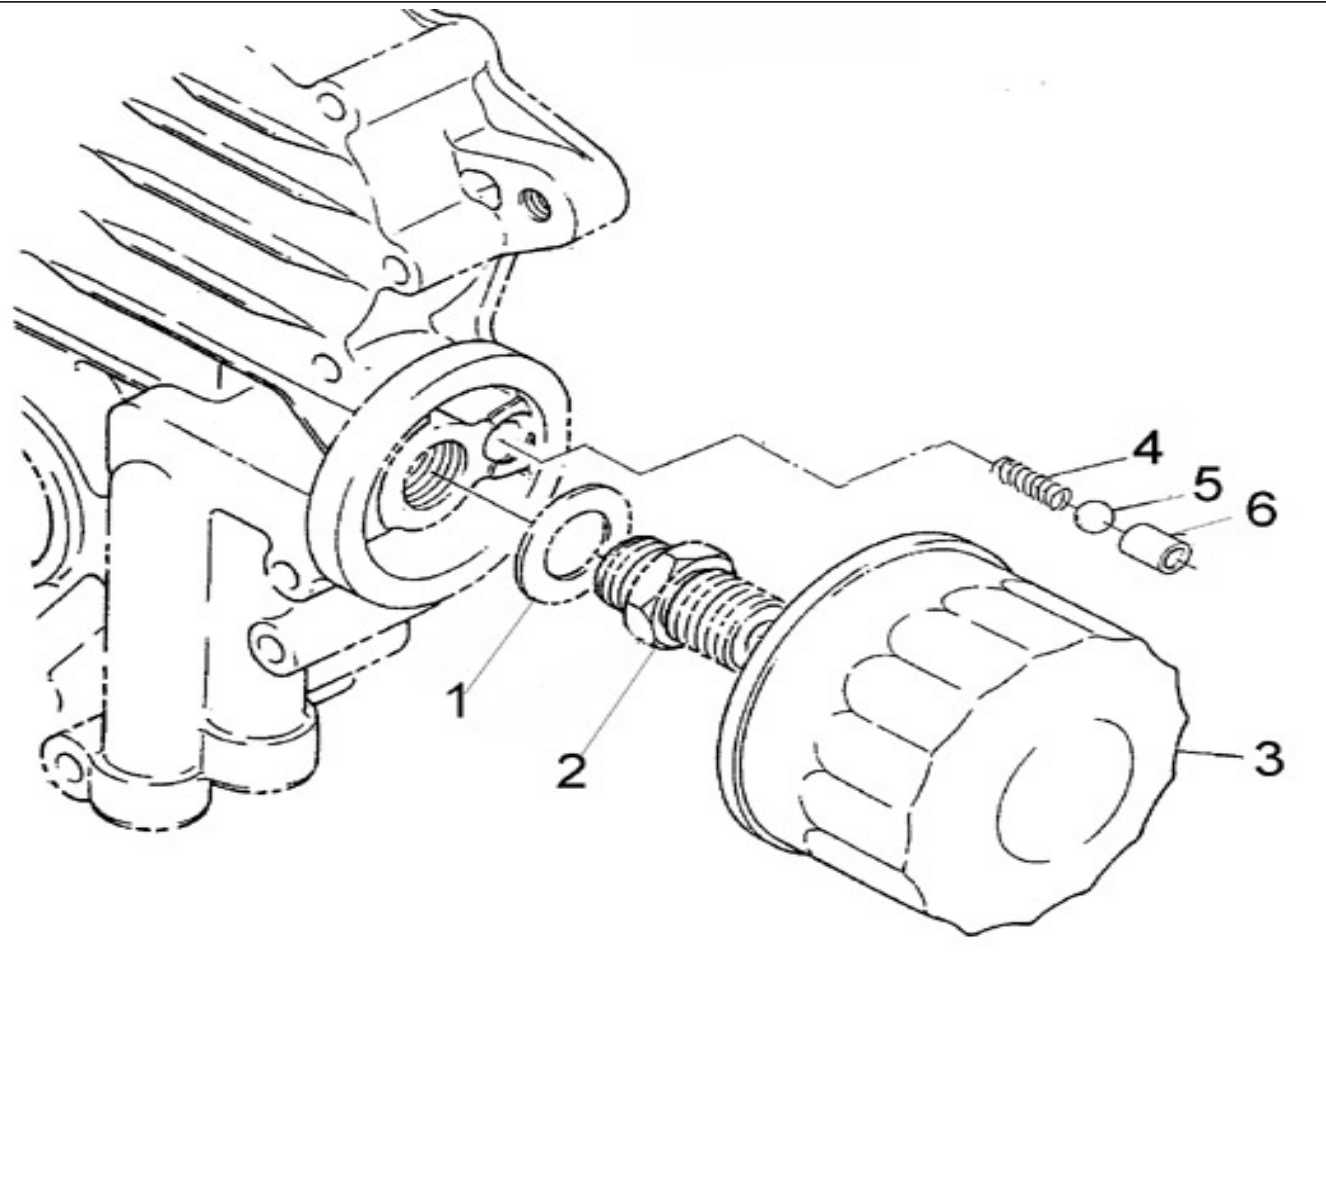

Brand: NanniDiesel	N.	Item	Description	Qty	Notes
Model: Moteur N2.10	1	970140211	WASHER, PLAIN	1	
Version: Standard	2	970302728	NIPPLE	1	
Subassembly: Oil filter Assy	3	970302697	FILTER,ELEMENT OIL 6.280 (A PARTIR DU	1	
	3	970302697	FILTER,ELEMENT OIL 6.280 (A PARTIR DU	1	
	4	970140216	SPRING	1	
	5	970140218	BEARING, BALL	1	
	6	970140217	SEAT	1	

V. 09/05/2012

Pag. 19/35