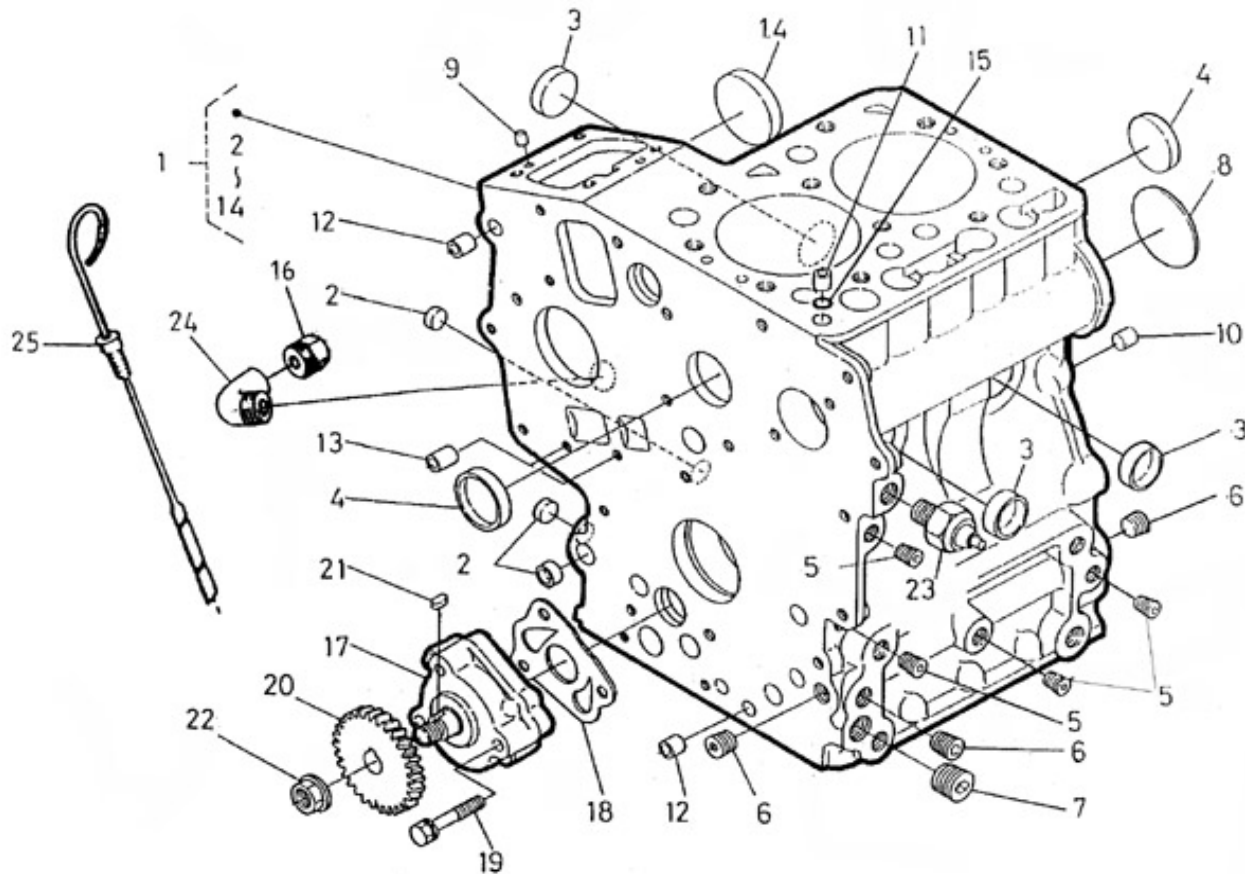

N.	Item	Description	Qty	Notes
1	970313896	COMP.CRANKCASE	1	
2	970307455	CAP,SEALING	3	
3	970307456	CAP,SEALING	3	
4	970140104	CAP, FREEZE	2	
5	970140908	PLUG, CYL.HEAD 2.40	4	
6	970490108	PLUG,SOCK	3	
7	970490109	PLUG,SOCK	1	
8	970307457	PLUG,EXPANSION	1	
9	970140109	PIN, CYLINDRICAL	2	
10	970490111	PIN,CYLINDRICAL	2	
11	970490112	PIN,PIPE	1	
12	970490113	PIN,PIPE	2	
13	970140108	PIN, PIPE	2	
14	970307458	COVER,CYL.HEAD	1	
15	970490116	O-RING (=< N°KTH0804182 )	1	
16	970313805	PLUG	1	
17	970143114	PUMP,OIL CPL.	1	
18	970143115	GASKET,OIL PUMP	1	
19	970143116	BOLT	3	
20	970143117	GEAR,OIL PUMP DRIVE 2. 40	1	
21	970143118	KEY,FEATHER	1	
22	970307460	NUT,FLANGE	1	
23	970851700	SWITCH,OIL	1	
24	970307267	ELBOW	1	
25	970307462	GAUGE,OIL	1	

V. 09/05/2012

Pag. 2/35

Brand: NanniDiesel

Model: Moteur N2.10

Version: Standard

Subassembly: Timing case

N.	Item	Description	Qty	Notes
1	970307619	COMP CASE,GEAR	1	
2	970490109	PLUG,SOCK	2	
3	970140204	PIN, TIMING COVER 2.40	1	
4	970313349	O RING (JUSQU'AU N°KTC08050772 )	3	
5	970140205	GASKET, TIMING CASE 2.40 (JUSQU'AU N°KTC08050772 )	1	
6	970490119	BOLT,M 6X 18	1	
7	970302737	BOLT,M 6X 50 (A PARTIR DU N°KTH08040183 )	10	
8	970140208	BOLT	3	
9	970307621	BOLT	1	
10	970307622	BOLT	1	
11	970307623	SEAL,OIL	1	
12	970313907	COVER	1	
13	970313755	GASKET	1	
14	970490224	STUD	3	
15	970151133	NUT,M 6 (BEFORE N°KTE08070398 )	3	
16	970310417	WASHER,SPRING (BEFORE N°KTE08070398 )	3	

V. 09/05/2012

Pag. 3/35

Brand: NanniDiesel

Model: Moteur N2.10

Version: Standard

Subassembly: Oil pan

N.	Item	Description	Qty	Notes
1	970313908	COMP.OIL PAN	1	
2	970140123	BOLT ,M 6X12 (AFTER N°KTE08070398 )	14	
2	970310351	BOLT (BEFORE N°KTE08070398 )	14	
3	970313311	BOLT	1	
3	970313311	BOLT	1	
4	970313478	PLUG	1	
5	970313463	GASKET	1	
6	970307463	FILTER 1,OIL	1	
7	970301951	O-RING	1	