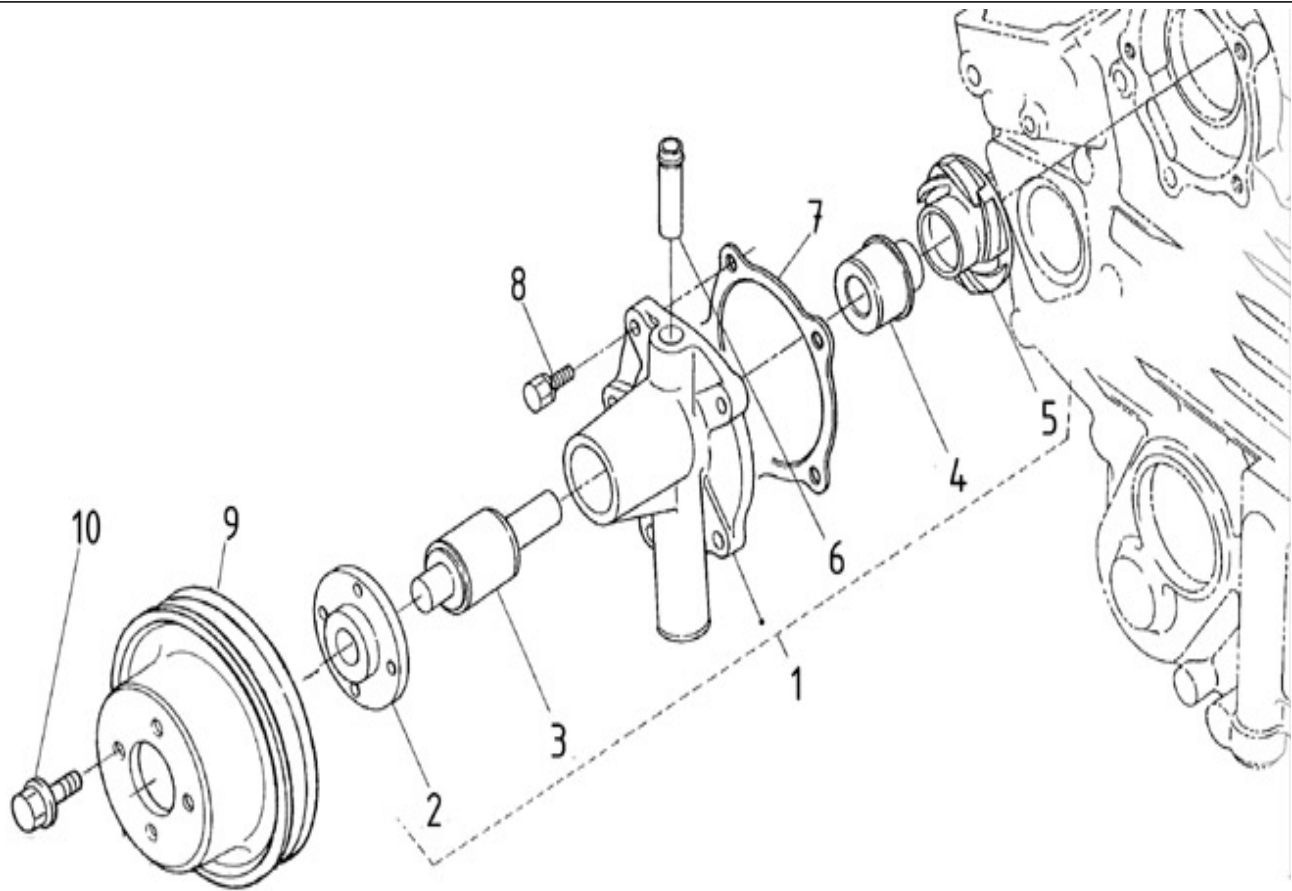

Brand: NanniDiesel

Model: Moteur N2.10

Version: Standard

Subassembly: Fresh water pump

N.	Item	Description	Qty	Notes
1	970307624	ASSY PUMP,WATER	1	
2	970307625	FLANGE,WATER PUMP	1	
3	970307626	BEARING,BALL(RADIAL)	1	
4	970307627	ASSY SEAL,MECHANICAL	1	
5	970307628	IMPELLER,WATER PUMP	1	
6	970313857	PIPE,WATER RETURN (AFTER N°KTE08070398)	1	
7	970315053	GASKET,WATER PUMP	1	
8	970141537	BOLT, M6X22	4	
9	970144312	PULLEY	1	
10	970313345	BOLT,FLANGE	4	

V. 09/05/2012

Pag. 21/35