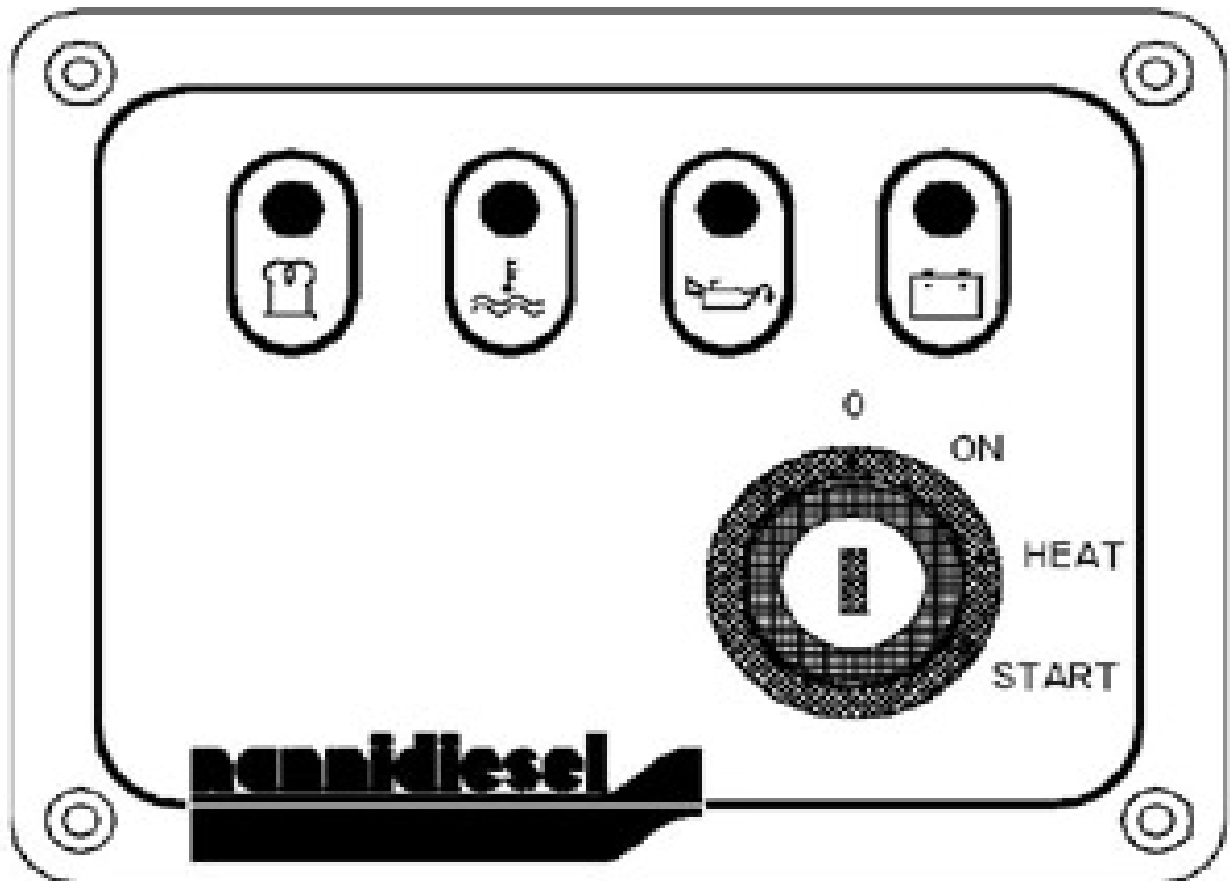

Brand: NanniDiesel	N.	Item	Description	Qty	Notes
Model: Moteur N2.10	1	674480	PANEL	1	
Version: Standard					
Subassembly: Panel					

V. 09/05/2012

Pag. 32/35