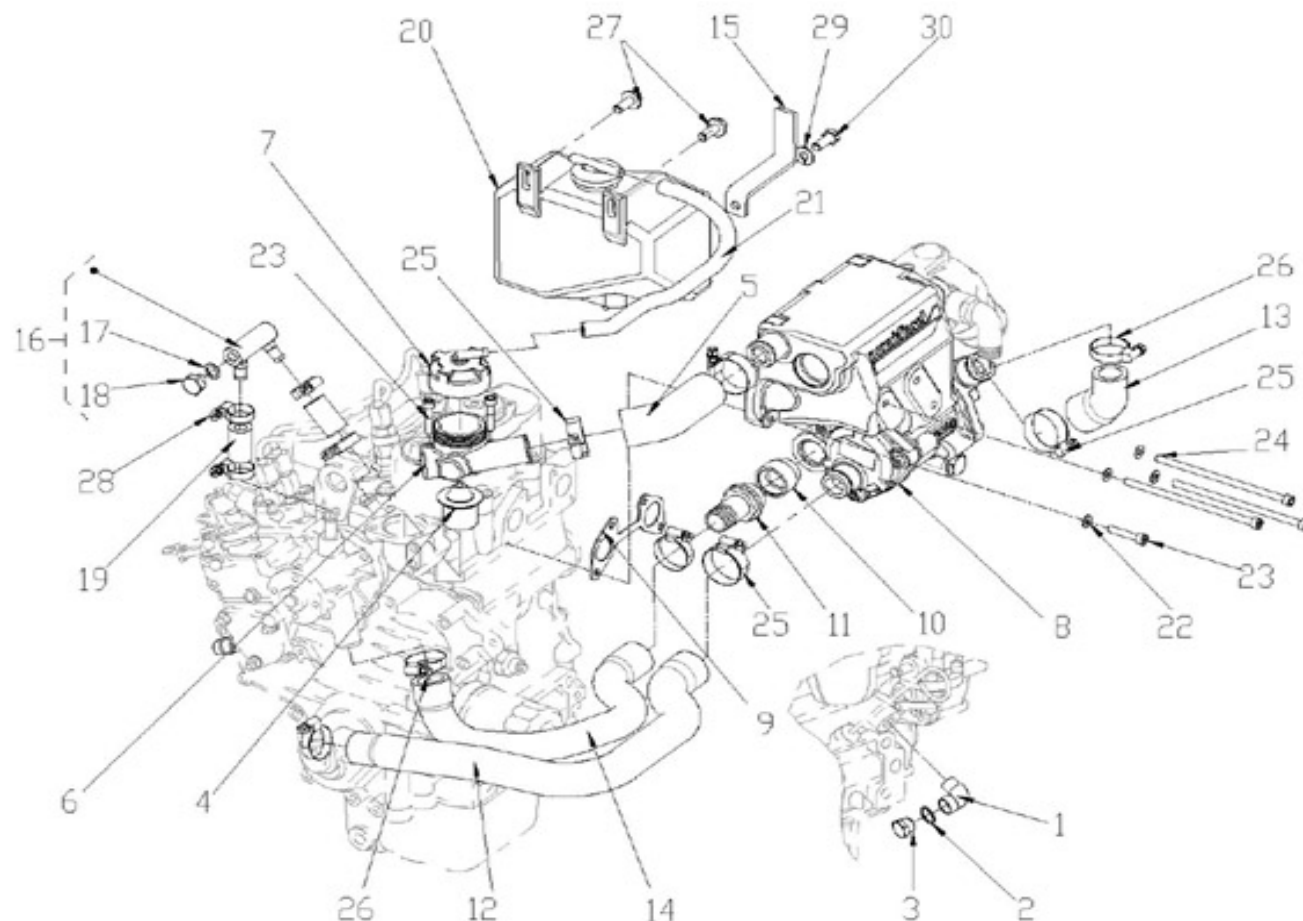

Brand: NanniDiesel

Model: Moteur N2.10

Version: Standard

Subassembly: Heat exchanger exh. Manifold

N.	Item	Description	Qty	Notes
1	970307267	ELBOW	1	
2	970307197	GASKET	1	
3	970632522	"PLUG,HEX 1/4""G"	1	
4	970310244	ASSY THERMOSTAT	1	
5	48328150	HOSE	1	
6	95200256	WATER FLANGE	1	
7	970313176	FILLING PRESSURE CAP	1	
8	48300402	HEAT EXCHANGER	1	
9	970144512	GASKET,EXHAUST MANIFOLD 2. 40	1	
10	970313143	EXTANSION	1	
11	970313142	UNION	1	
12	48328152	HOSE	1	
13	48328153	HOSE	1	
14	48328168	HOSE	1	
15	95310806	BRACKET	1	
16	KP103A50	BREATHER	1	
17	970300430	GASKET,RING D10 (+++ FIX TUYAU GRAISSAGE SUR	1	
18	41169405	PLUG	1	
19	32808002	FUEL HOSE ISO 7840 D8	0.08	
20	970315192	EXPANSION TANK	1	
21	970300077	HOSE,D 8 L= 450	1	
22	970609602	WASHER,CORRUGATED D 6 (ROND GRAISSEE SERRAGE	4	
23	970634037	BOLT,SOCK M 6X 30	3	
24	39160732	BOLT	3	
25	970604526	CLAMP,HOSE 22-32 (COTE ECHANGEUR)	2	
26	970310214	CLAMP 20 X 32 X 8 (COTE COUDE)	6	
27	39160661	BOLT (+++SUPPRIMER LA VIS DU MONTAGE STANDARD)	2	
28	970312876	CLAMP	4	
29	970119138	WASHER,SPRING D 8 (TENDEUR)	1	
30	39160661	BOLT (+++SUPPRIMER LA VIS DU MONTAGE STANDARD)	1	

V. 09/05/2012

Pag. 25/35