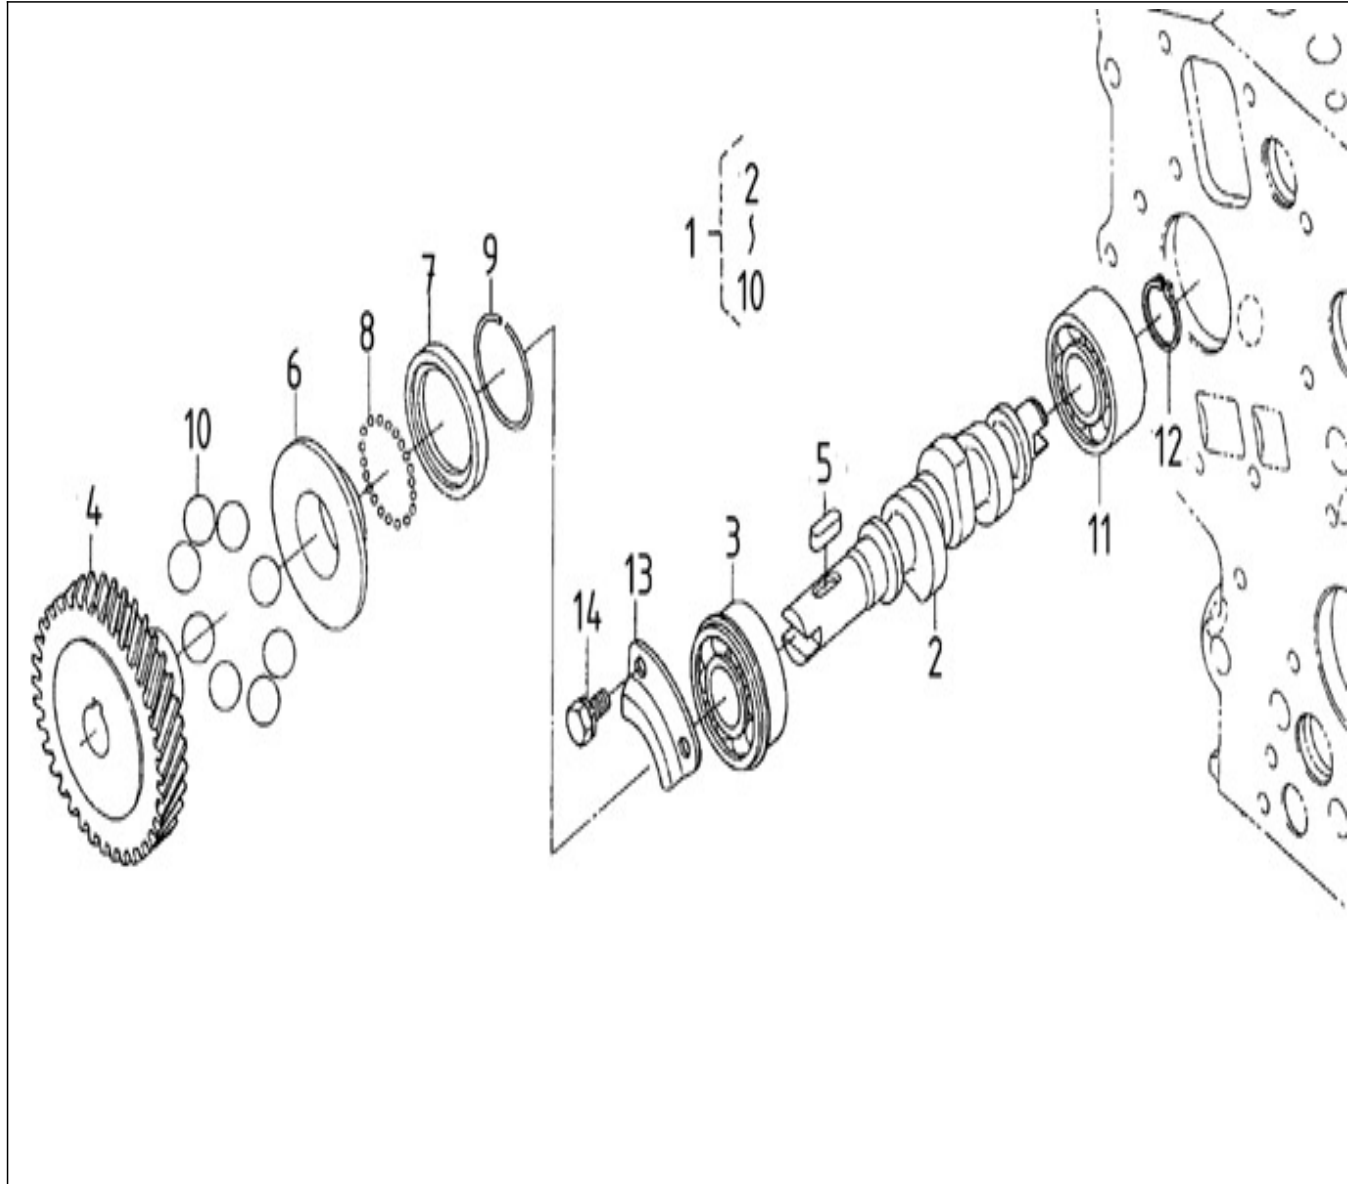

Brand: NanniDiesel	N.	Item	Description	Qty	Notes
Model: Moteur N2.10	1	970313886	ASSY CAMSHAFT,FUEL	1	
Version: Standard	2	970142123	CAMSHAFT,FUEL 2. 40	1	
Subassembly: Camshaft fuel	3	970142124	BEARING,CASE	1	
	4	970307602	GEAR,INJECTION PUMP	1	
	5	970491106	KEY,FEATHER	1	
	6	970142127	SLEEVE	1	
	7	970142129	COVER,BEARING 2. 40HE	1	
	8	970142130	BEARING,BALL CAMSHAFT 2.40HE	32	
	9	970492128	CIR-CLIP,GOVERNOR SLEEVE	1	
	10	970492132	BEARING,BALL GOVERNOR	8	
	11	970313429	BEARING,BALL	1	
	12	970142133	CIR-CLIP,EXTERNAL	1	
	13	970142136	STOPPER,FUEL CAMSHAFT 2.40	1	
	14	970140123	BOLT ,M 6X12 (AFTER N*KTE08070398)	2	

V. 09/05/2012

Pag. 13/35