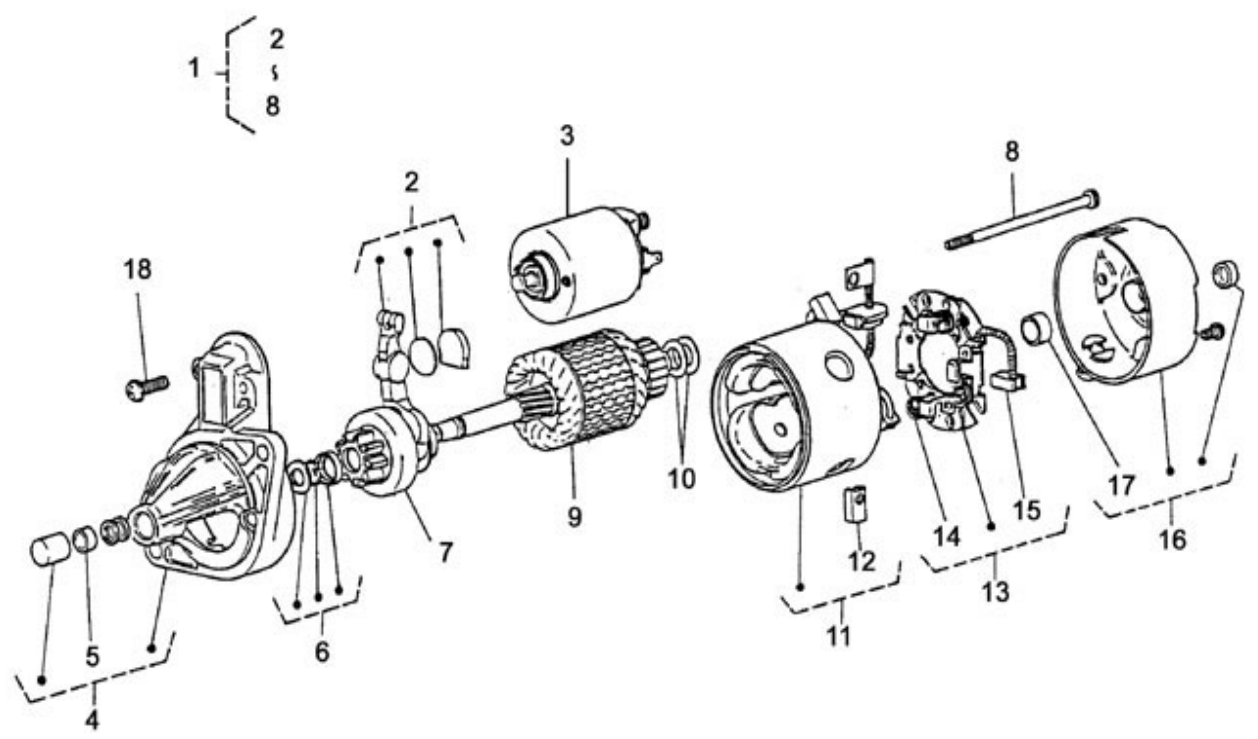

Brand: NanniDiesel
Model: Moteur N2.10
Version: Standard
Subassembly: Starter motor

N.	Item	Description	Qty	Notes
1	970307577	ASSY STARTER	1	
2	970307578	LEVER	1	
3	970147306	RELAIS,STARTER MOTOR 2.45/2.50	1	
4	970307579	FRAME, DRIVE END	1	
5	970147308	BUSH	1	
6	970307580	STOPPER	1	
7	970307581	SWITCH,OVER RUNNING	1	
8	970307582	BOLT	2	
9	970307583	ARMATURE	1	
10	970147337	WASHER,ADJUSTING	1	
11	970307584	YOKE	1	
12	970147316	BRUSH	2	
13	970147317	HOLDER,BRUSH	1	
14	970147318	SPRING,BRUSH	3	
15	970147325	BRUSH,STARTER MOTOR 2.40	1	
16	970307585	BRACKET	1	
17	970147315	BUSHING,STARTER MOTOR 2.40HE	1	
18	970307586	SCREW	1	

N2.10 : >>
N2.14 : >> KTB09010509