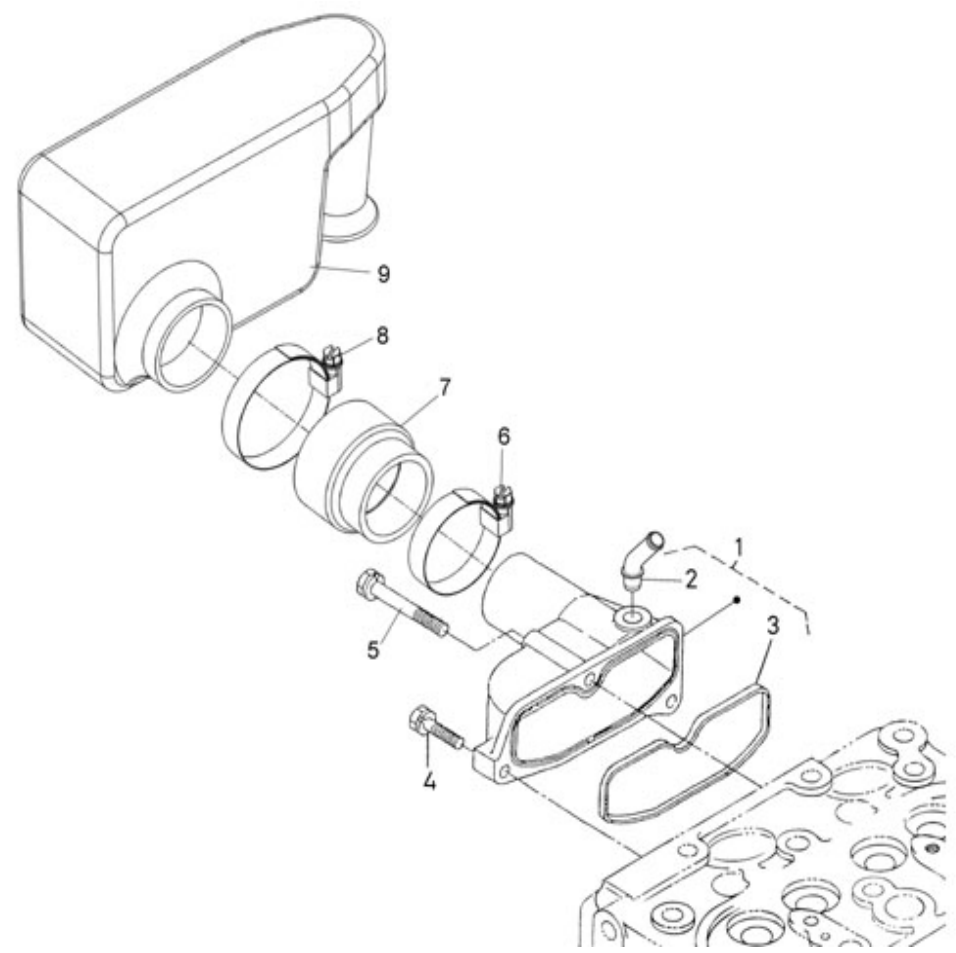

Brand: NanniDiesel
Model: Moteur N2.10
Version: Standard
Subassembly: Intake manifold

N.	Item	Description	Qty	Notes
1	970313453	ASSY.MANIFOLD,INLET	1	
2	970313457	PIPE,BREATHER	1	
3	970145102	GASKET,INTAKE MANIFOLD 2. 40	1	
4	970490119	BOLT,M 6X 18	2	
5	970302736	BOLT,M 6X 45	3	
6	970604533	CLAMP,HOSE 32-44 (QUANTITE 8 R.P. 4 LE 19/06/2008)	1	
7	970301611	HOSE,AIR FILTER 2. 40-2.60/HE (++++COLLAGE A LA	1	
8	970634621	CLAMP,HOSE	1	
9	970301330	FILTER,AIR HE	1	

V. 09/05/2012

Pag. 28/35