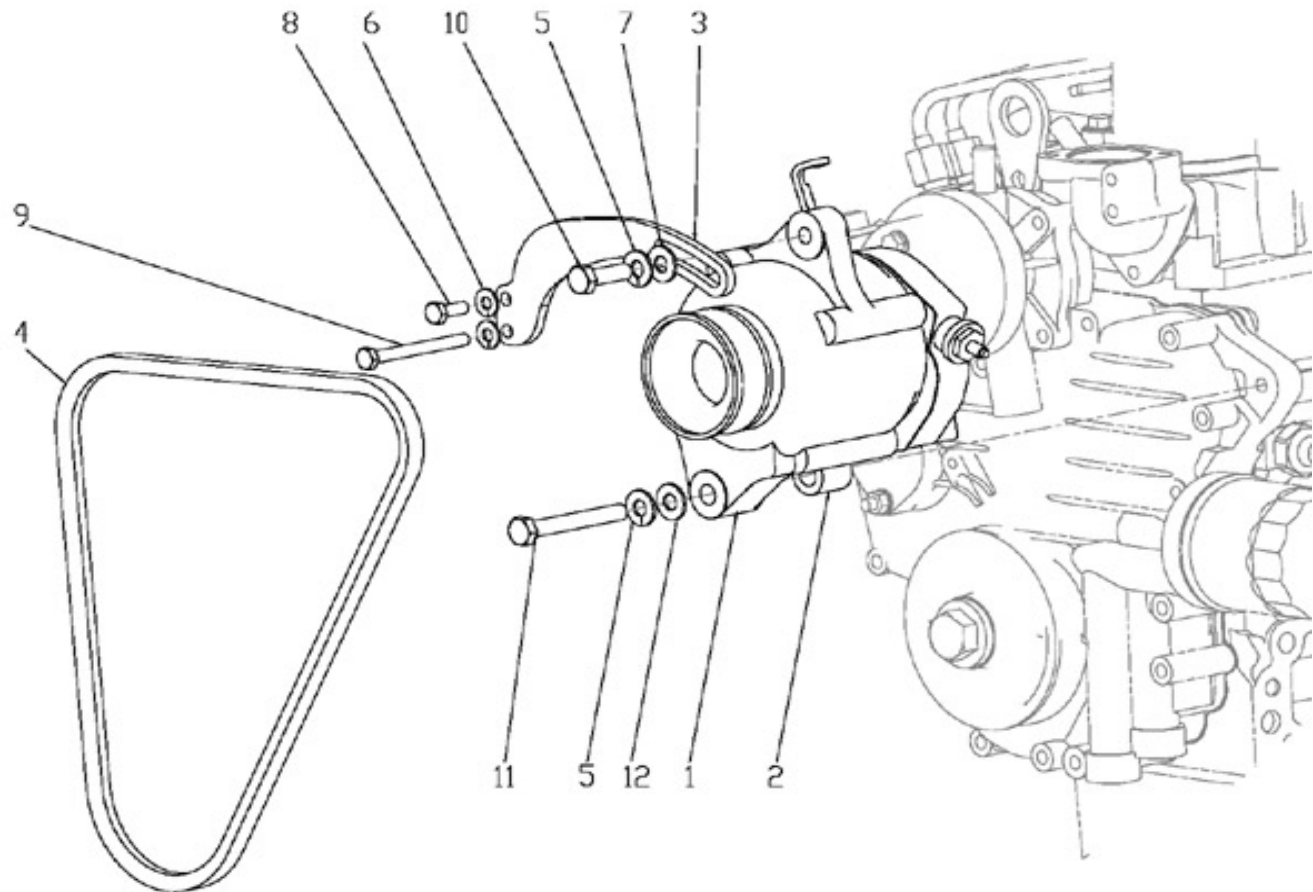

N2.10 : >>  
 N2.14 : >> KTB09010509

Brand: NanniDiesel

Model: Moteur N2.10

Version: Standard

Subassembly: Alternator Assy.Std.

N.	Item	Description	Qty	Notes
1	970313512	ALTERNATOR 12V-40A	1	
2	970313513	SPACER	1	
3	95310764	ADJUSTER	1	
4	970313514	BELT	1	
5	970119138	WASHER, SPRING D 8 (TENDEUR )	2	
6	970119149	WASHER, SPRING D 6 (Pour protection injecteur )	2	
7	970304050	WASHER	1	
8	970439910	BOLT, HEX M 6X 16 (+++FIX.SUPPORT AG ACC )	1	
9	970302584	BOLT, HEX M 6X 60	1	
10	970409603	BOLT, HEX M 8X 25 (FIX SUP ALT )	1	
11	39160631	BOLT	1	
12	970027323	WASHER, PLAIN D 8	1	