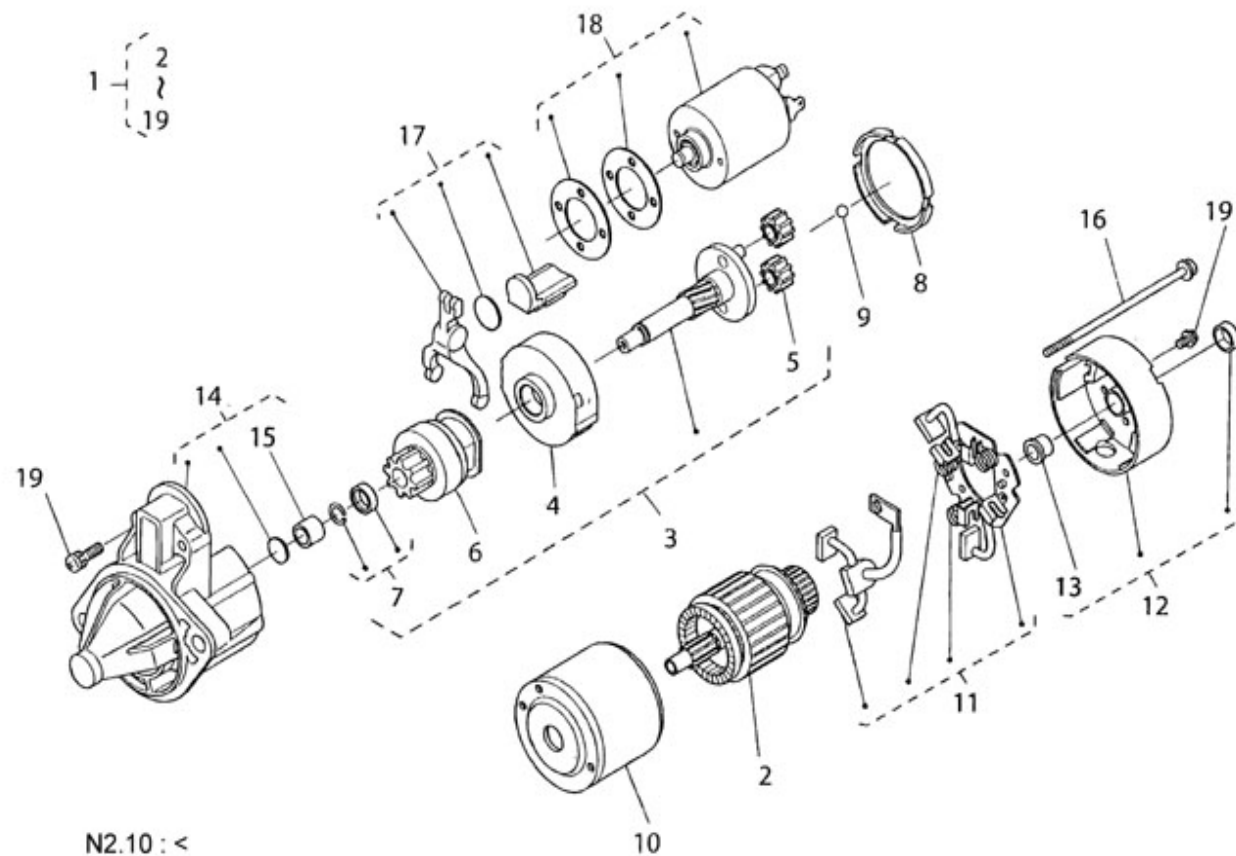

Brand: NanniDiesel

Model: Moteur N2.10

Version: Standard

Subassembly: Starter motor

N2.10 : <
N2.14 : < KTB09010508

N.	Item	Description	Qty	Notes
1	970313516	ASSY STARTER	1	
2	970313900	ARMATURE	1	
3	970313902	ASSY SHAFT	1	
4	970313922	GEAR,INTERNAL	1	
5	970313917	GEAR,PLANETARY	3	
6	970313899	CLUTCH,OVER RUNNING	1	
7	970313918	STOPPER	1	
8	970313919	GASKET	1	
9	970310983	BALL	1	
10	970313901	YOKE	1	
11	970313903	ASSY HOLDER,BRUSH	1	
12	970313923	ASSY BRACKET,REAR	1	
13	970313920	BUSH	1	
14	970313898	ASSY BRACKET,FRONT	1	
15	970147308	BUSH	1	
16	970313924	BOLT	2	
17	970313921	LEVER,FORK	1	
18	970147306	RELAIS,STARTER MOTOR 2.45/2.50	1	
19	970307586	SCREW	1	

V. 09/05/2012

Pag. 29/35