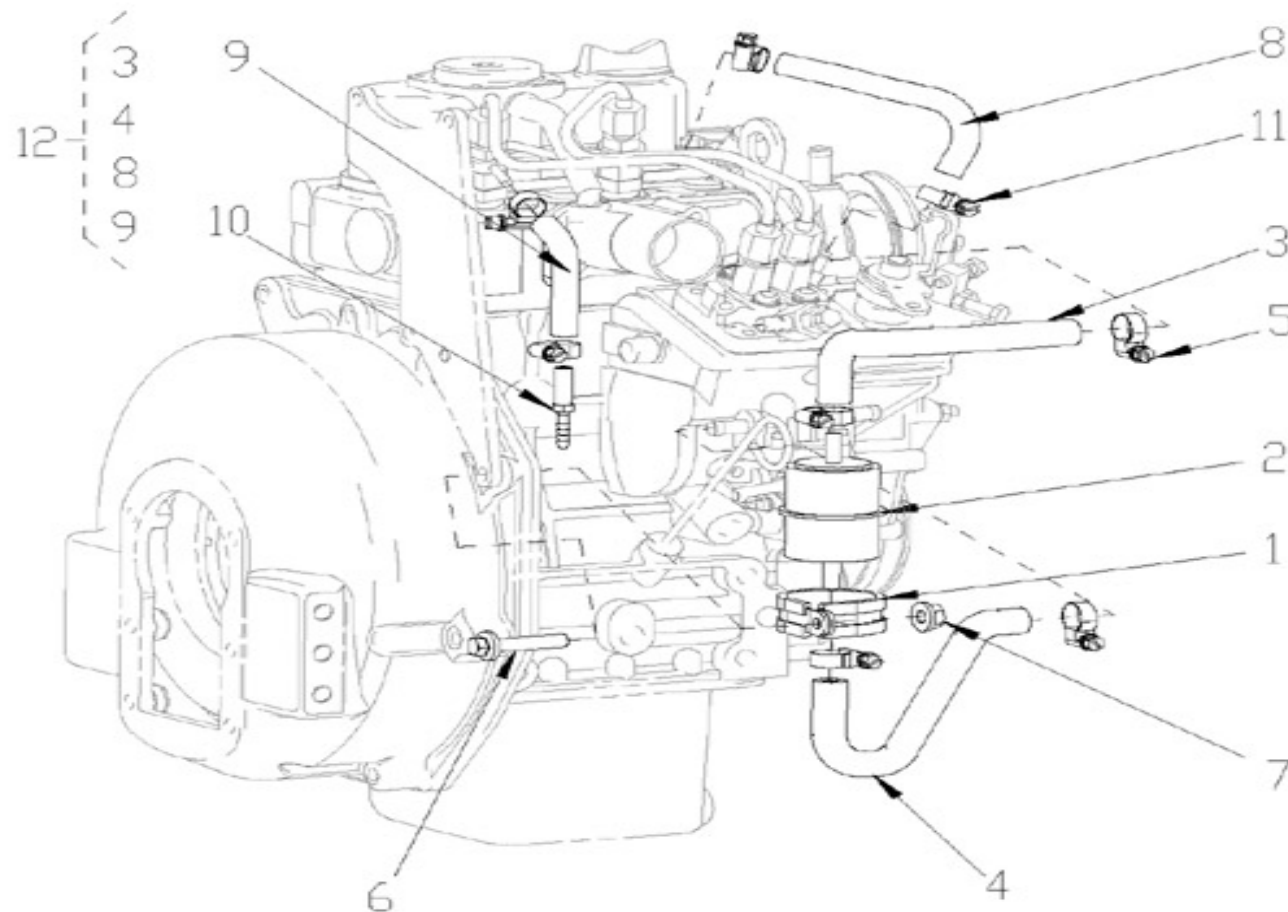

Brand: NanniDiesel

Model: Moteur N2.10

Version: Standard

Subassembly: Fuel filter Assy.

N.	Item	Description	Qty	Notes
1	48100570	RSGU CLAMP 45 (ADAPT TUYAU ENTREE COUDE)	1	
2	48100919	FUEL FILTER	1	
3	32808002	FUEL HOSE ISO 7840 D8	0.16	
4	32808002	FUEL HOSE ISO 7840 D8	0.24	
5	970439306	CLAMP (++)POUR DURITE ORIGINE REF HUILE MOTEUR)	4	
6	39160640	BOLT (++)FIX AU NIVEAU DU SUPPORT VASE)	1	
7	39460916	NUT (++)FIX ECHANGEUR)	1	
8	32805001	HOSE (++)RETOUR INJ / PPE INJ)	0.15	
9	32805001	HOSE (++)RETOUR INJ / PPE INJ)	0.3	
10	970302476	PIPE,FUEL CONN.D 8	1	
11	970312876	CLAMP	4	
12	48878013	HOSE	1	

V. 09/05/2012

Pag. 14/35