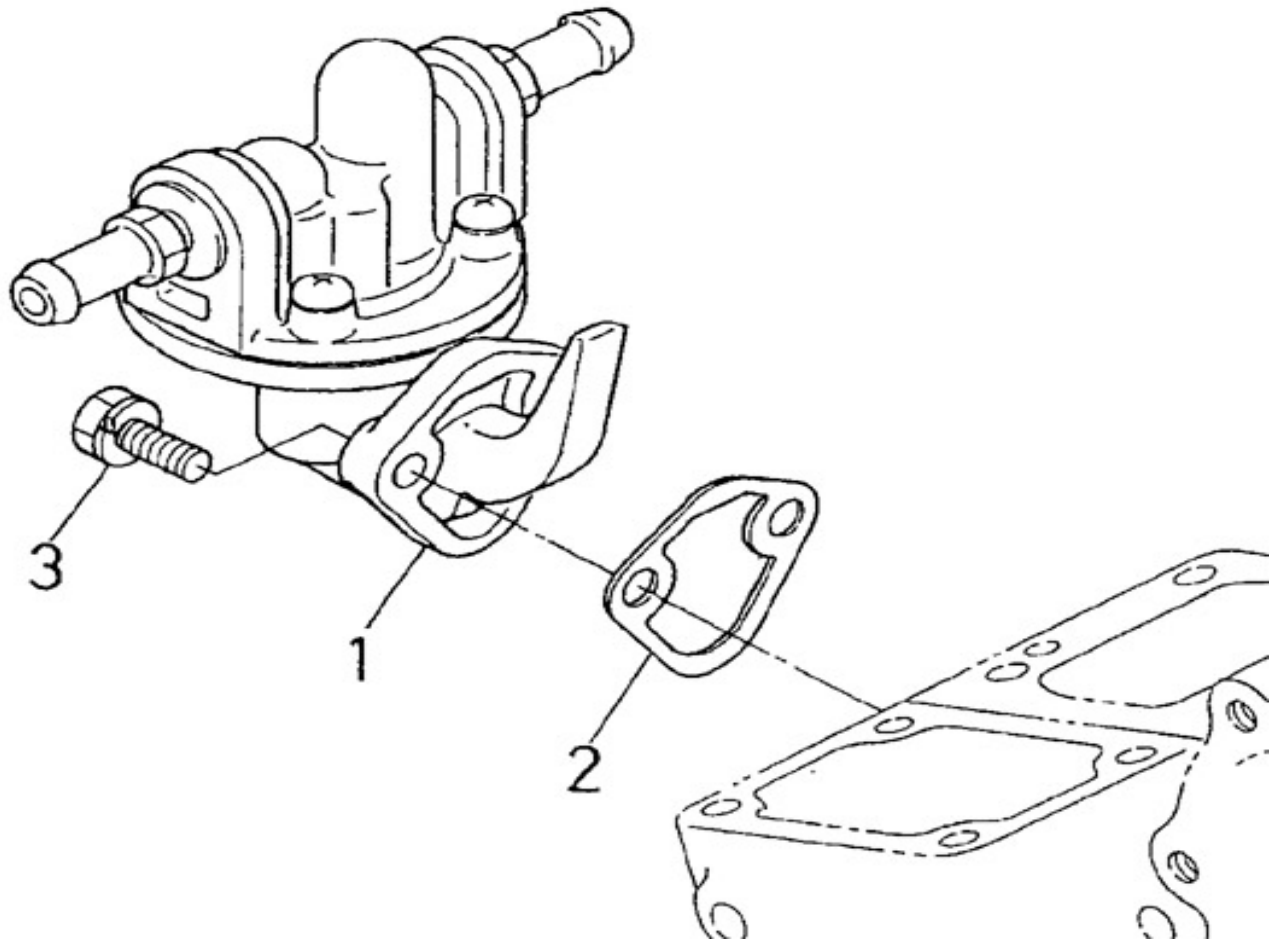

Brand: NanniDiesel
Model: Moteur N2.10
Version: Standard
Subassembly: Fuel feed pump

N.	Item	Description	Qty	Notes
1	970142501	PUMP,FUEL FEED 2. 40	1	
2	970142512	GASKET,FUEL PUMP 2. 40	1	
3	970491117	BOLT,M 6X 16	2	

V. 09/05/2012

Pag. 12/35