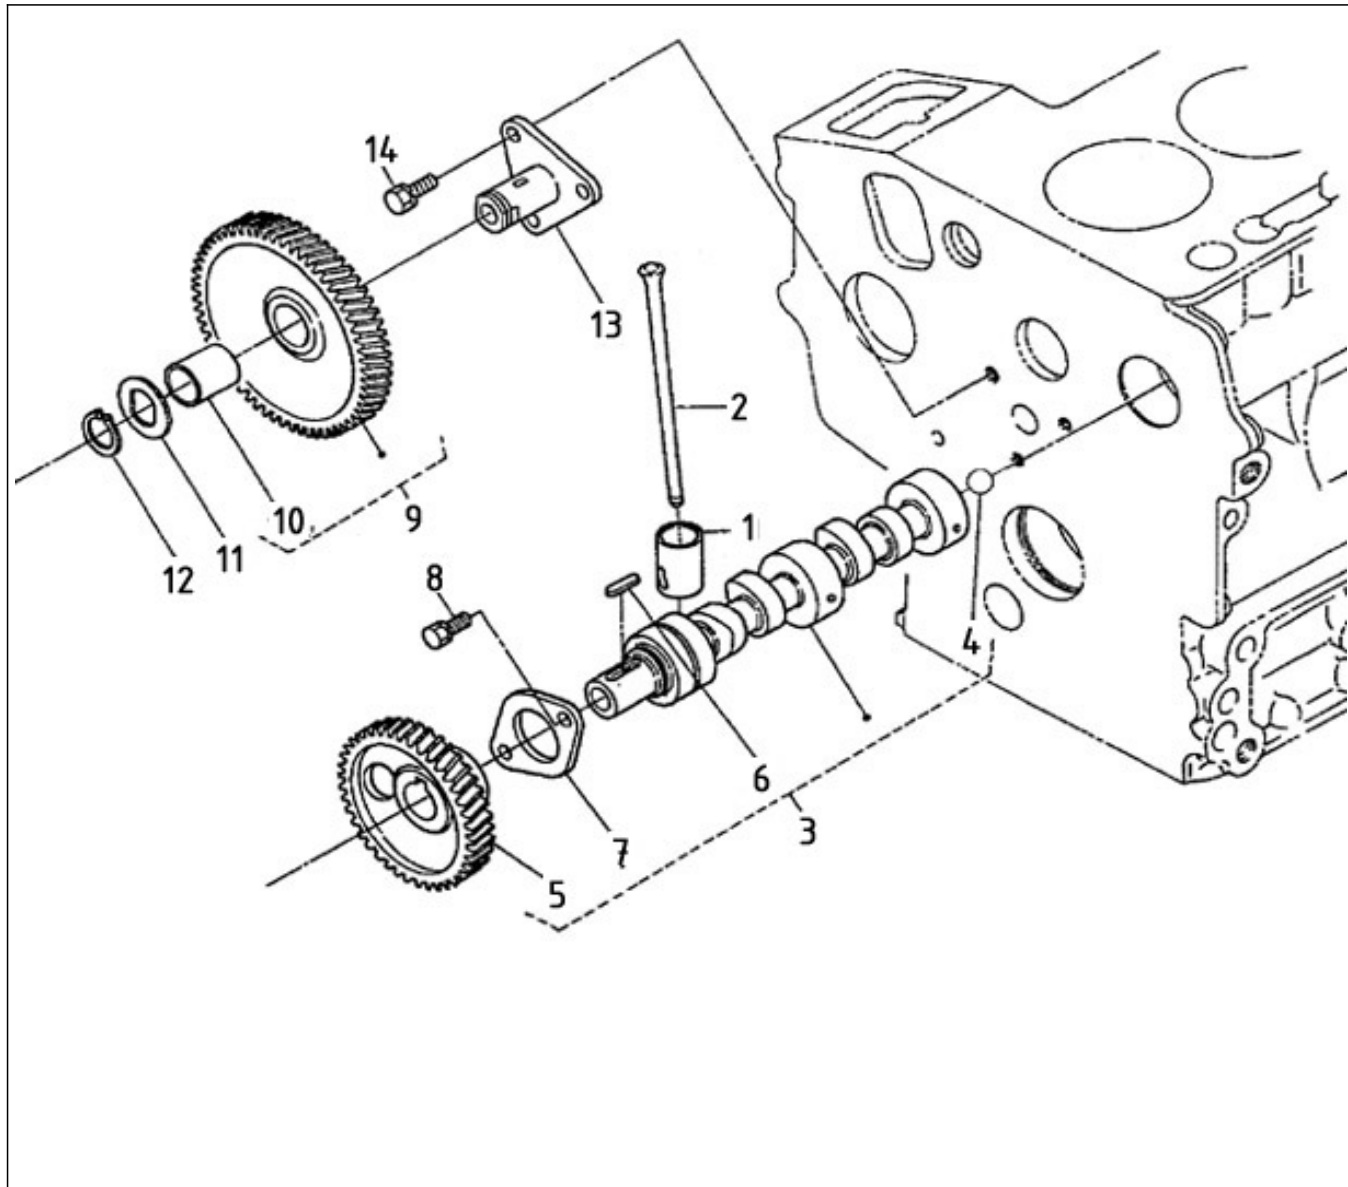

V. 09/05/2012

Pag. 7/35

Brand: NanniDiesel

Model: Moteur N2.10

Version: Standard

Subassembly: Camshaft

N.	Item	Description	Qty	Notes
1	970141101	TAPPET, CAMSHAFT 2.40	4	
2	970307548	PUSH ROD	4	
3	970313815	ASSY CAMSHAFT	1	
4	970302897	BEARING,BALL	1	
5	970141105	GEAR, CAMSHAFT 2.40	1	
6	970141106	KEY, FEATHER CAMSHAFT 2.40-4.1	1	
7	970141107	STOPPER, CAMSHAFT	1	
8	970140123	BOLT ,M 6X12 (AFTER N°KTE08070398 )	2	
9	970307542	COMP.GEAR,IDLE	1	
10	970307543	BUSH	1	
11	970307544	COLLAR,IDLE GEAR	1	
12	970307545	RING,SNAP	1	
13	970307546	SHAFT,IDLE GEAR	1	
14	970310351	BOLT (BEFORE N°KTE08070398 )	3	