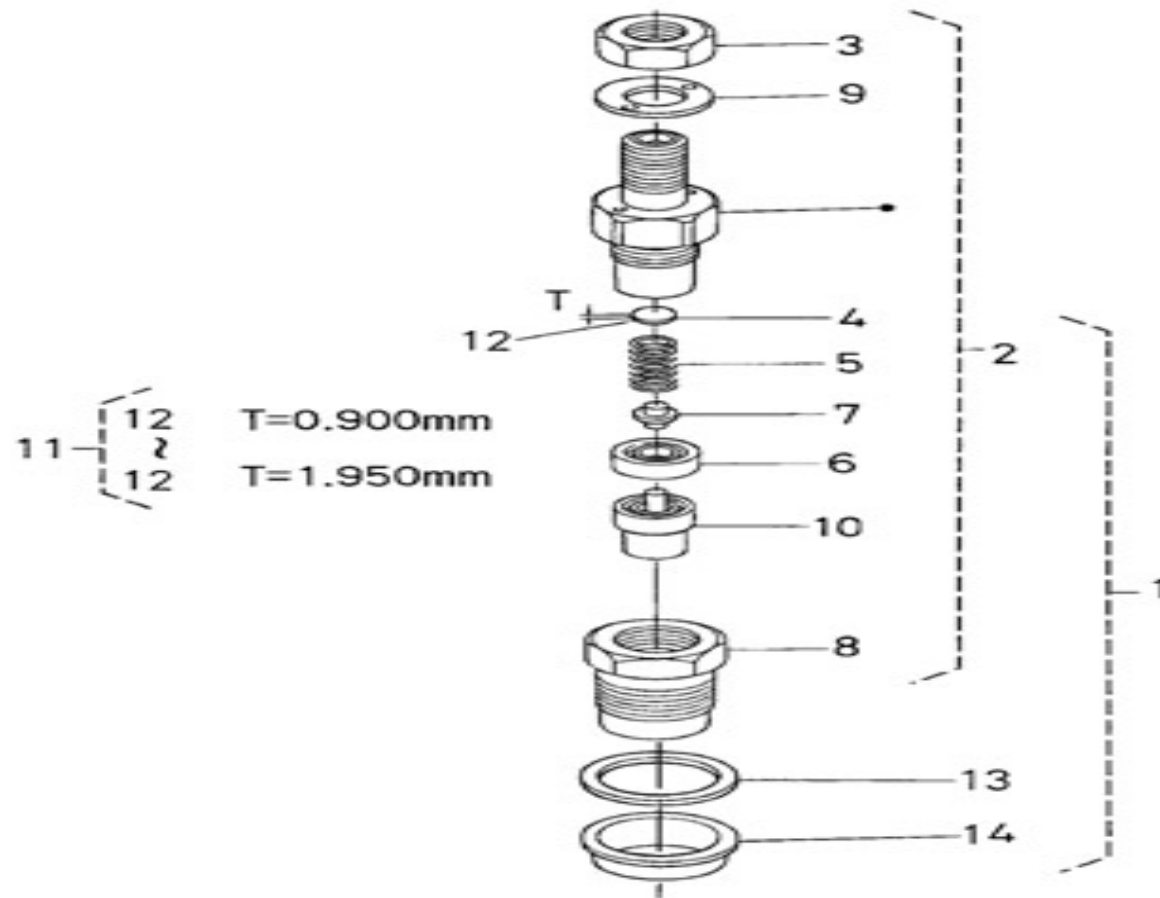

V. 09/05/2012

Pag. 15/35

Brand: NanniDiesel

Model: Moteur N2.10

Version: Standard

Subassembly: Nozzle holder

N.	Item	Description	Qty	Notes
1	970313383	KIT HOLDER,NOZZLE	2	
2	970307587	ASSY HOLDER,NOZZLE	2	
3	970142175	NUT,NOZZLE INJ.	2	
4	970302825	SPACER,ADJ.NOZZLE STD. 0.900	2	
5	970142171	SPRING,NOZZLE FUEL	2	
6	970142173	PIECE,DISTANCE NOZZLE INJ.	2	
7	970142170	ROD,PUSH NOZZLE FUEL	2	
8	970307595	NUT	2	
9	970302826	WASHER,NOZZLE INJ.	2	
10	970307596	PIECE,NOZZLE	2	
11	970142200	SET,SPACER NOZZLE	2	
12	970302825	SPACER,ADJ.NOZZLE STD. 0.900	2	
12	970142178	SPACER,NOZZLE INJ. 0,925MM	2	
12	970142179	SPACER,NOZZLE INJ. 0,950MM	2	
12	970142180	SPACER,NOZZLE INJ. 0,975MM	2	
12	970142181	SPACER,NOZZLE INJ. 1,000MM	2	
12	970313819	WASHER,ADJUSTING - 1.025mm	2	
12	970313820	WASHER,ADJUSTING - 1.050mm	2	
12	970313821	WASHER,ADJUSTING - 1.075mm	2	
12	970313822	WASHER,ADJUSTING - 1.100mm	2	
12	970313823	WASHER,ADJUSTING - 1.125mm	2	
12	970313824	WASHER,ADJUSTING - 1.150mm	2	
12	970313825	WASHER,ADJUSTING - 1.175mm	2	
12	970313826	WASHER,ADJUSTING - 1.200mm	2	
12	970313827	WASHER,ADJUSTING - 1.225mm	2	
12	970313828	WASHER,ADJUSTING - 1.250mm	2	
12	970313829	WASHER,ADJUSTING - 1.275mm	2	
12	970313830	WASHER,ADJUSTING - 1.300mm	2	
12	970313831	WASHER,ADJUSTING - 1.325mm	2	
12	970313832	WASHER,ADJUSTING - 1.350mm	2	
12	970313833	WASHER,ADJUSTING - 1.375mm	2	
12	970313834	WASHER,ADJUSTING - 1.400mm	2	
12	970313835	WASHER,ADJUSTING - 1.425mm	2	
12	970313836	WASHER,ADJUSTING - 1.450mm	2	
12	970313837	WASHER,ADJUSTING - 1.475mm	2	
12	970313838	WASHER,ADJUSTING - 1.500mm	2	
12	970313839	WASHER,ADJUSTING - 1.525mm	2	
12	970313840	WASHER,ADJUSTING - 1.550mm	2	
12	970313841	WASHER,ADJUSTING - 1.575mm	2	
12	970313842	WASHER,ADJUSTING - 1.600mm	2	
12	970313843	WASHER,ADJUSTING - 1.625mm	2	
12	970313844	WASHER,ADJUSTING - 1.650mm	2	
12	970313845	WASHER,ADJUSTING - 1.675mm	2	
12	970313846	WASHER,ADJUSTING - 1.700mm	2	
12	970313847	WASHER,ADJUSTING - 1.725mm	2	
12	970313848	WASHER,ADJUSTING - 1.750mm	2	
12	970313849	WASHER,ADJUSTING - 1.775mm	2	
12	970313850	WASHER,ADJUSTING - 1.800mm	2	
12	970313851	WASHER,ADJUSTING - 1.825mm	2	
12	970313852	WASHER,ADJUSTING - 1.850mm	2	
12	970313853	WASHER,ADJUSTING - 1.875mm	2	
12	970313854	WASHER,ADJUSTING - 1.900mm	2	
12	970313855	WASHER,ADJUSTING - 1.925mm	2	
12	970313856	WASHER,ADJUSTING - 1.950mm	2	
13	970142109	GHASKET, RING INJECTORS	2	