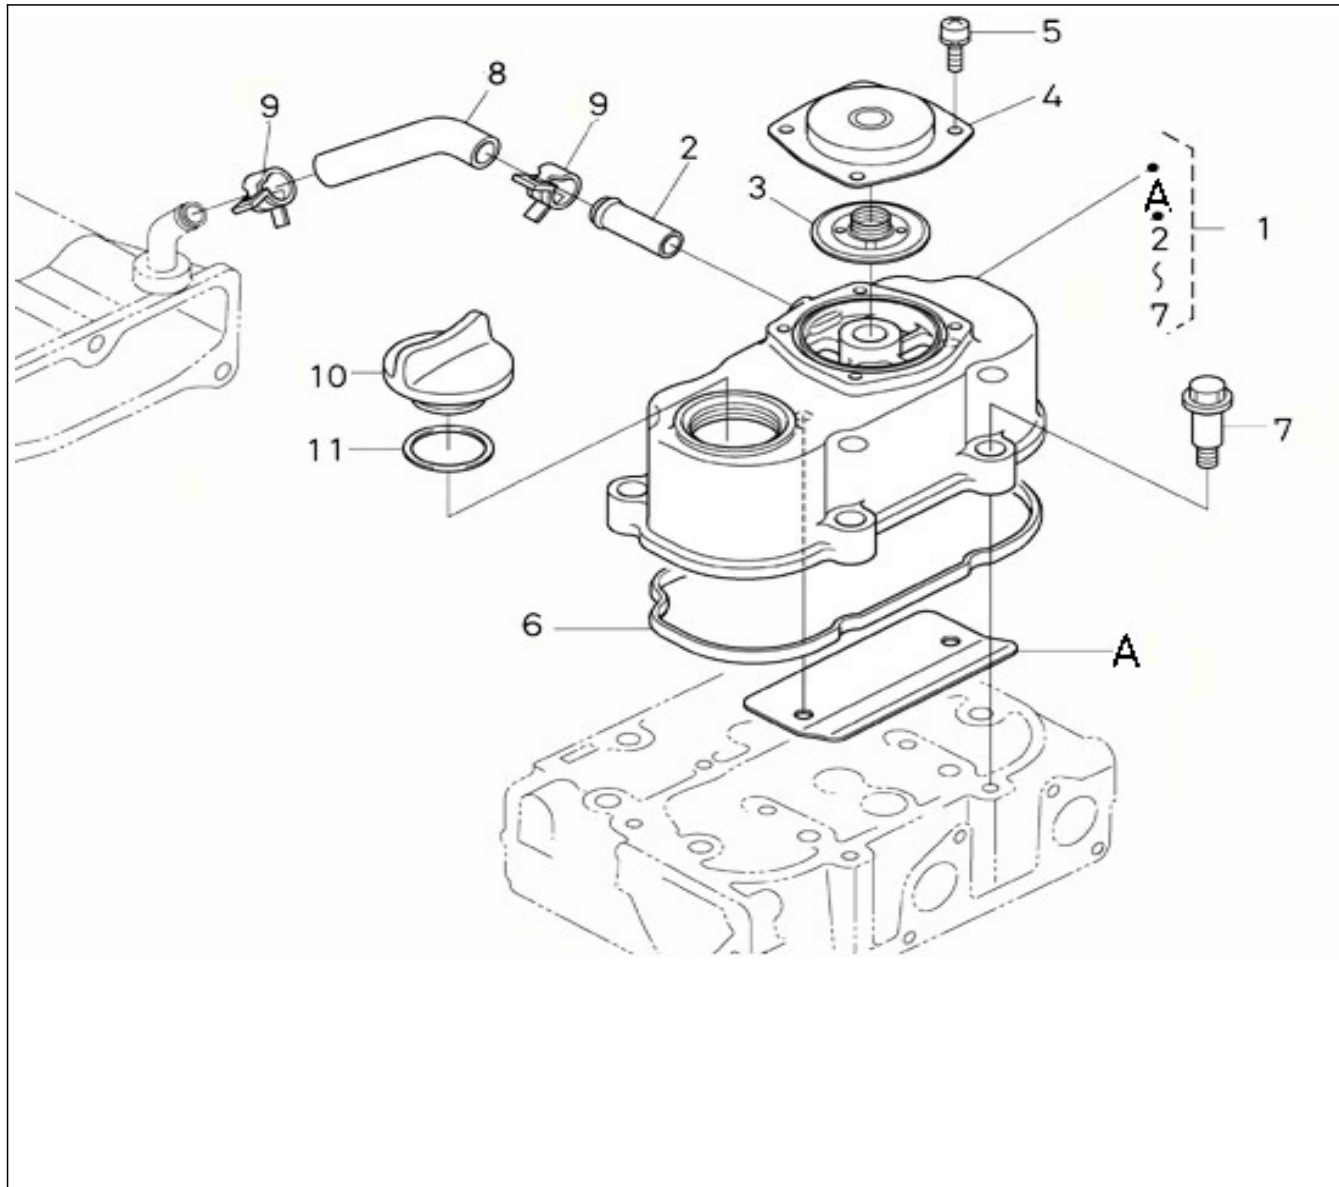

Brand: NanniDiesel

Model: Moteur N2.10

Version: Standard

Subassembly: Cylinder head cover

N.	Item	Description	Qty	Notes
1	970313912	ASSY COVER,CYL.HEAD	1	
2	970307629	PIPE,WATER RETURN (BEFORE N°KTE08070398)	1	
3	970313503	COMP.VALVE,BREATHER	1	
4	970313451	COVER,BREATHER	1	
5	970490307	SCREW,M 5X 10	4	
6	970313221	GASKET,HEAD COVER	1	
7	970312975	BOLT	4	
8	970313913	TUBE,BREATHER	1	
9	970313507	CLAMP,HOSE	2	
10	970313464	PLUG	1	
11	970313804	O RING	1	

V. 09/05/2012

Pag. 5/35