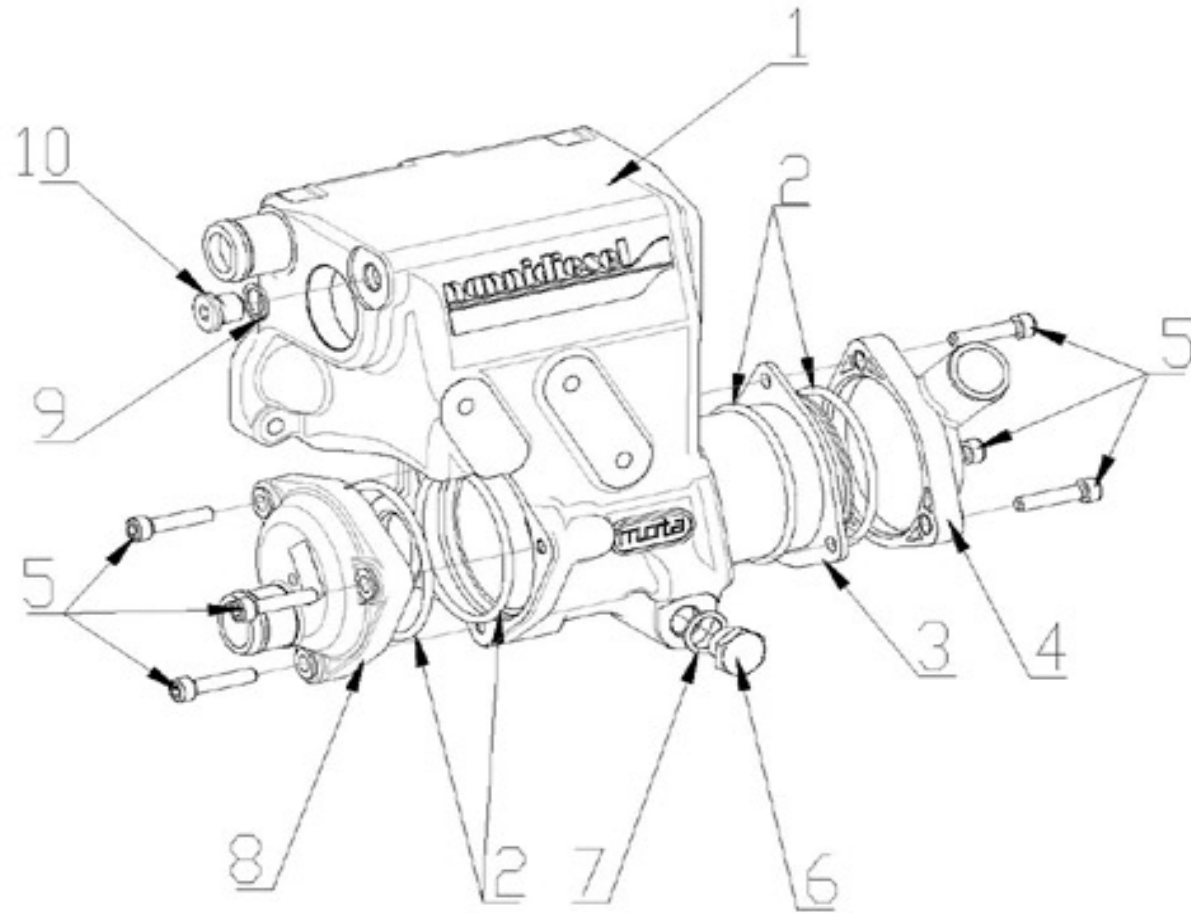

Brand: NanniDiesel

Model: Moteur N2.10

Version: Standard

Subassembly: Heat exchanger

N.	Item	Description	Qty	Notes
1	970313277	HOUSING,HEATEXCHANGER	1	
2	48418183	O RING	4	
3	970313274	TUBE STACK	1	
4	970313276	COVER, WATER INLET	1	
5	970634037	BOLT,SOCK M 6X 30	6	
6	970875506	PLUG (<= N°KT08090422)	1	
7	970300306	GASKET,RING D14 (SUR REFROID THERMO MOTA)	1	
8	970313275	COVER, WATER INLET	1	
9	970300325	RING,SEAL D12	1	
10	970314998	PLUG	1	

V. 09/05/2012

Pag. 23/35