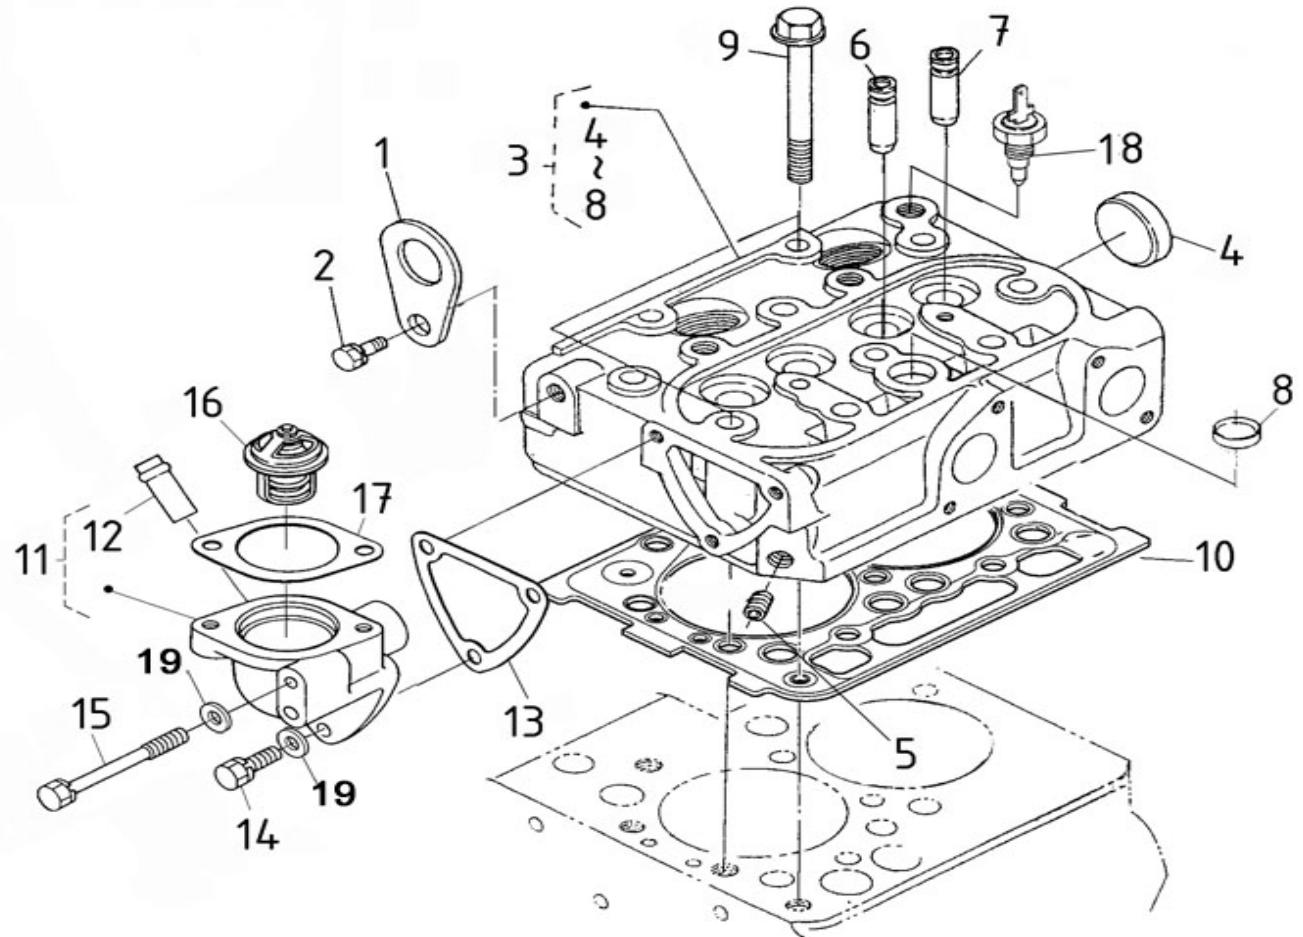

Brand: NanniDiesel

Model: Moteur N2.10

Version: Standard

Subassembly: Cylinder head

N.	Item	Description	Qty	Notes
1	970490901	HOOK,ENGINE 2.60-3.90-4.110	2	
2	970490919	BOLT,M 8X 16	2	
3	970313268	CYLINDER HAED	1	
3	970315046	COMP.CYLINDER HEAD	1	
4	970140904	CAP, FREEZE	1	
5	970302722	CAP,FREEZE	1	
6	970140922	GUIDE, VALVE INTAKE 2.40HE	2	
7	970140923	GUIDE, VALVE EXHAUST 2.40	2	
8	970302722	CAP,FREEZE	1	
9	970140912	BOLT, CYL.HEAD 2.40	10	
10	970307465	GASKET,CYL.HEAD NA	1	
11	970313818	COMP.FLANGE,WATER	1	
12	970307629	PIPE,WATER RETURN (BEFORE N°KTE08070398)	1	
13	970313376	GASKET,WATER FLANGE	1	
14	970491117	BOLT,M 6X 16	2	
15	970144311	BOLT	1	
16	970310244	ASSY THERMOSTAT	1	
17	970300062	GASKET,WATER INTAKE HE	1	
18	970304054	TEMPERATURE SWITCH 1/8 1P 97°C	1	
19	970151309	WASHER,PLAIN D 6	3	

V. 09/05/2012

Pag. 6/35