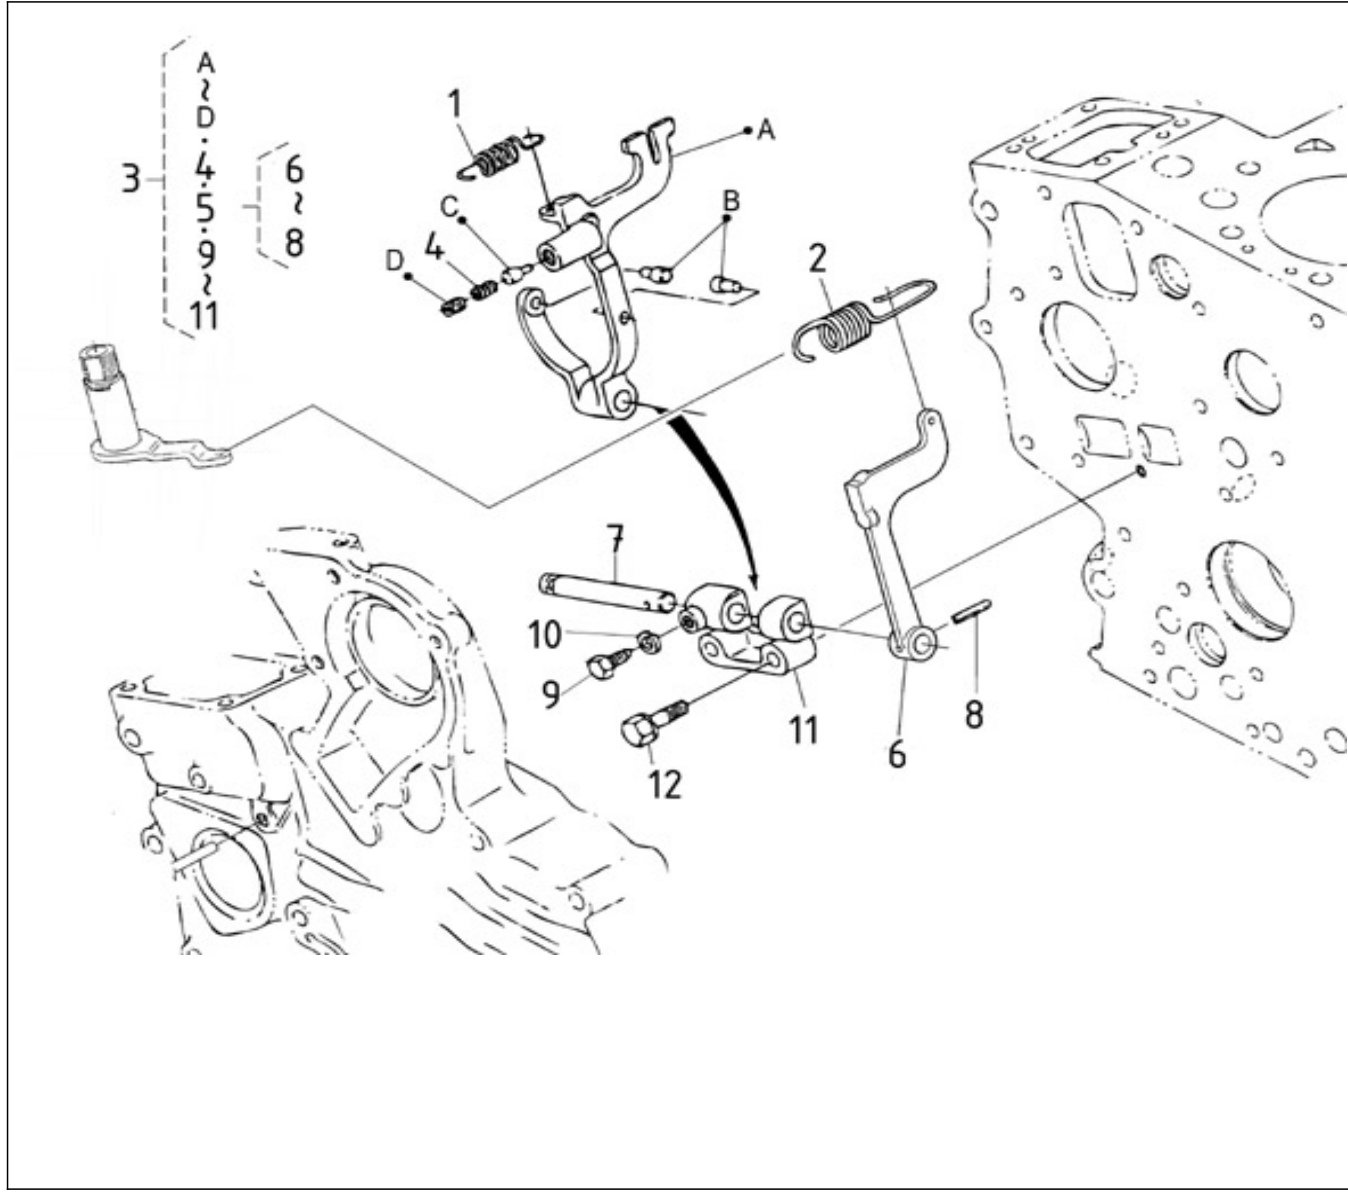

Brand: NanniDiesel
Model: Moteur N2.10
Version: Standard
Subassembly: Drive speed control

N.	Item	Description	Qty	Notes
1	970311165	SPRING	1	
2	970313906	SPRING,GOVERNOR	1	
3	970313382	LEVER	1	
4	970313381	SPRING	1	
5	970141318	LEVER, GOVERNOR FORK 2 CPL 2.4	1	
6	970314157	LEVER, GOVERNOR FORK	1	
7	970141319	SHAFT, GOVERNOR	1	
8	970141320	PIN, LEVER GOVERNOR	1	
9	970491322	BOLT	1	
10	970300318	WASHER,SPRING D 5	1	
11	970141321	SUPPORT, GOVERNOR 2.40	1	
12	970141325	BOLT, M6X35	2	

V. 09/05/2012

Pag. 20/35