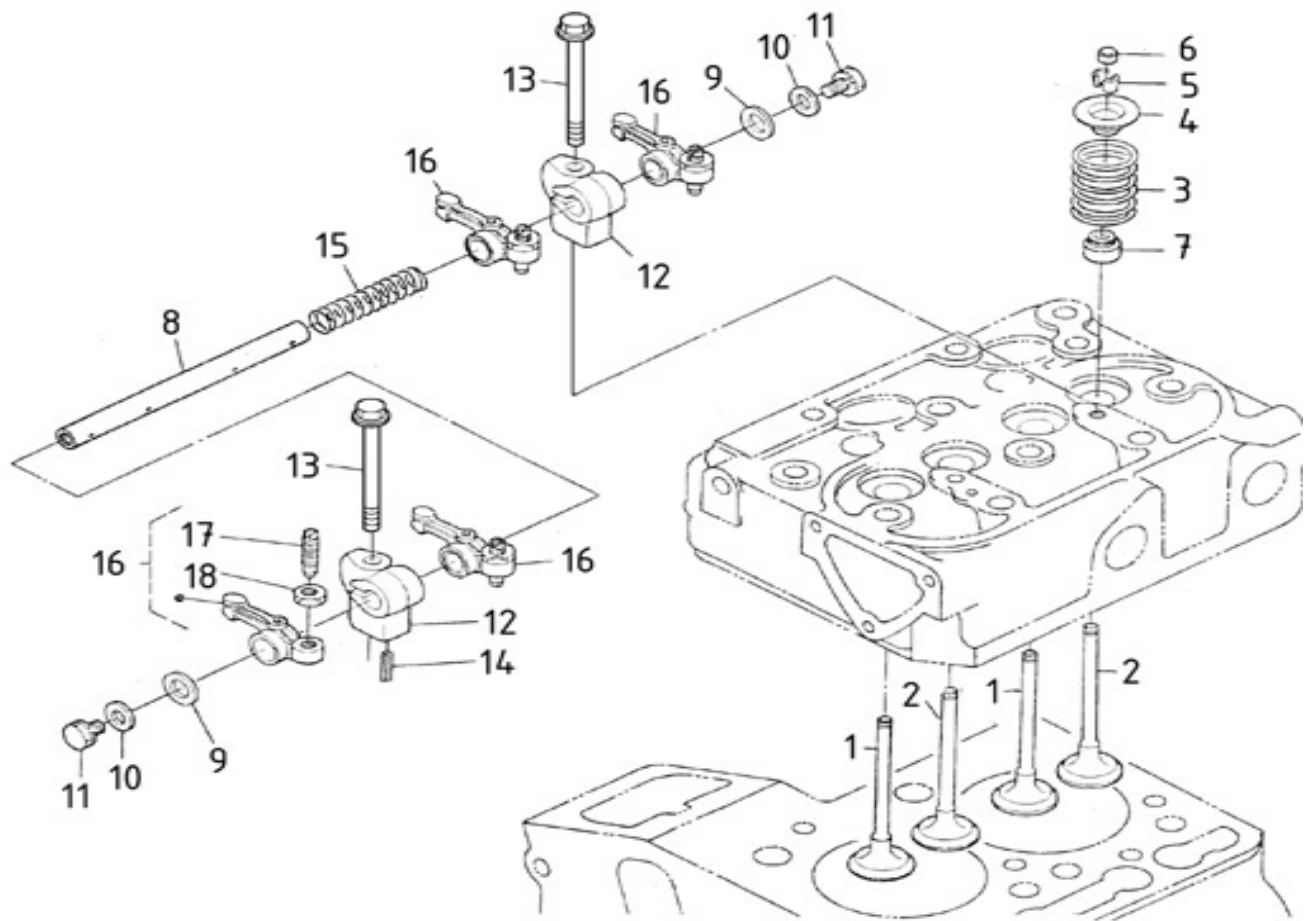

V. 09/05/2012

Pag. 6/35

Brand: NanniDiesel

Model: Moteur N2.10

Version: Standard

Subassembly: Valves & Springs

N.	Item	Description	Qty	Notes
1	970313910	VALVE,INLET	2	
2	970313911	VALVE,EXHAUST	2	
3	970141003	SPRING, VALVE 2.40	4	
4	970141004	RETAINER, VALVE SPRING	4	
5	970141005	COLLAR, VALVE SPRING 2.40	4	
6	970141007	CAP, VALVE	4	
7	970307541	SEAL,VALVE STEM	4	
8	970313814	SHAFT,ROCKER ARM	1	
9	970141009	SPRING, ROCKER ARM 2.40	2	
10	970313377	WASHER,PLAIN	2	
11	970141015	BOLT, M6X10	2	
12	970313456	BRACKET,ROCKER ARM	2	
13	970313346	BOLT,FLANGE	2	
14	970151130	PIN,SPRING RETAINER	1	
15	970313808	SPRING	1	
16	970141019	ASSY, ROCKER ARM 2.40HE	4	
17	970141022	SCREW, ADJ.ROCKER ARM	4	
18	970141023	NUT, ROCKER ARM 2.40	4	

V. 09/05/2012

Pag. 7/35

Brand: NanniDiesel

Model: Moteur N2.10

Version: Standard

Subassembly: Camshaft

N.	Item	Description	Qty	Notes
1	970141101	TAPPET, CAMSHAFT 2.40	4	
2	970307548	PUSH ROD	4	
3	970313815	ASSY CAMSHAFT	1	
4	970302897	BEARING,BALL	1	
5	970141105	GEAR, CAMSHAFT 2.40	1	
6	970141106	KEY, FEATHER CAMSHAFT 2.40-4.1	1	
7	970141107	STOPPER, CAMSHAFT	1	
8	970140123	BOLT ,M 6X12 (AFTER N°KTE08070398 )	2	
9	970307542	COMP.GEAR,IDLE	1	
10	970307543	BUSH	1	
11	970307544	COLLAR,IDLE GEAR	1	
12	970307545	RING,SNAP	1	
13	970307546	SHAFT,IDLE GEAR	1	
14	970310351	BOLT (BEFORE N°KTE08070398 )	3	