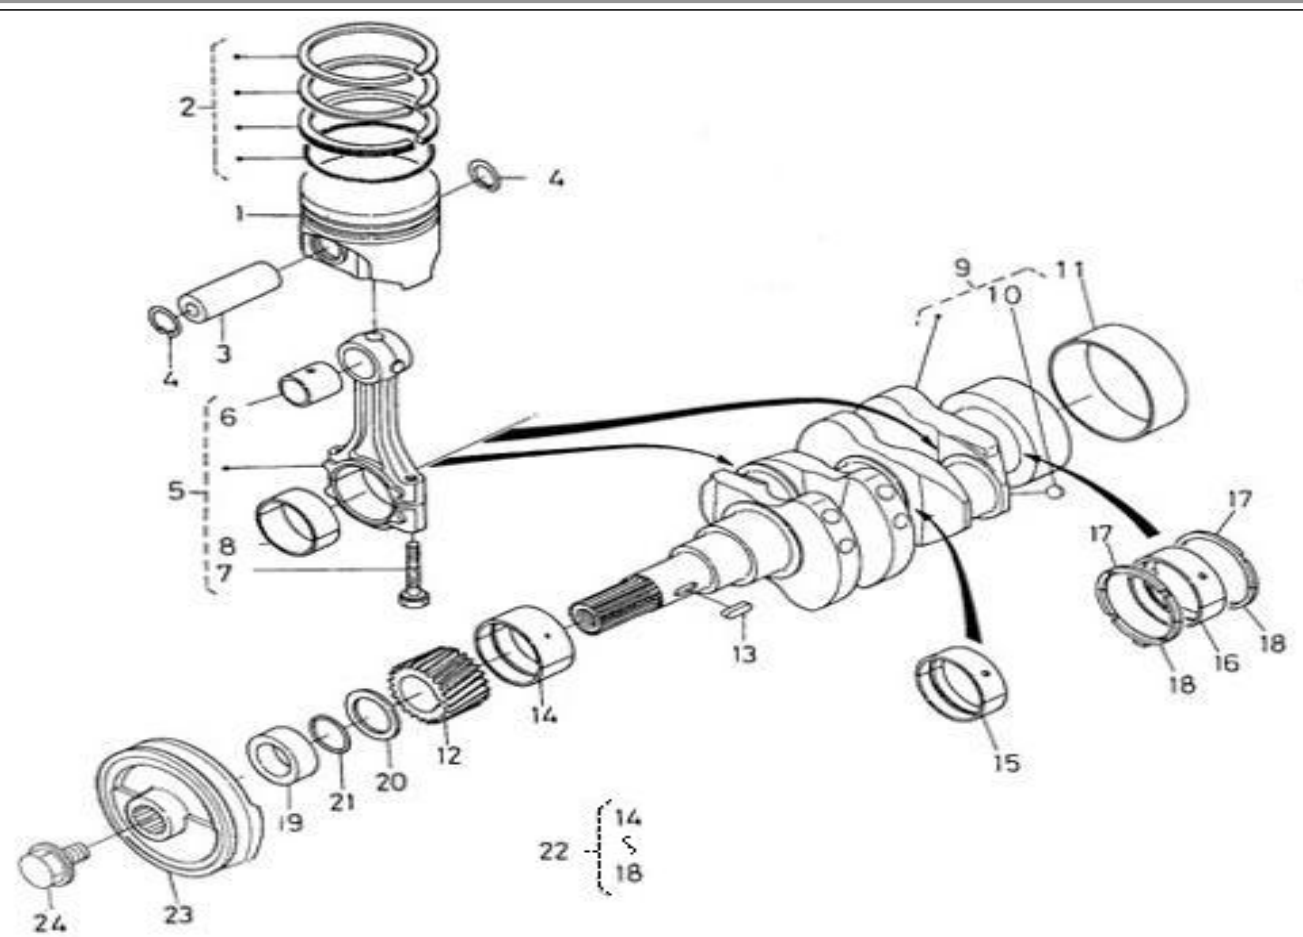

V. 09/05/2012

Pag. 9/35

Brand: NanniDiesel

Model: Moteur N2.10

Version: Standard

Subassembly: Crankshaft pistons

N.	Item	Description	Qty	Notes
1	970307553	PISTON	2	
2	970307555	SET,PISTON RING	2	
2	970307556	ASSY RING,PISTON +0.25	2	
3	970307557	PIN,PISTON	2	
4	970491504	CIR-CLIP (2 )	4	
5	970307558	ASSY ROD,CONNECTING	2	
6	970307559	BUSH,PISTON PIN	2	
7	970141513	BOLT, CONN.ROD 2.40	4	
8	970307560	METAL,CRANK PIN	2	
8	970307561	METAL,CRANK PIN 02	2	
8	970307562	METAL,CRANK PIN 04	2	
9	970313889	COMP.CRANKSHAFT	1	
10	970307564	BALL	2	
11	970151513	SLEEVE,CRANKSHAFT	1	
12	970141520	GEAR, CRANKSHAFT 2.40	1	
13	970491106	KEY,FEATHER	1	
14	970141525	METAL, CRANKSHAFT 1 STD 2.40	1	
14	970141546	METAL, CRANKSHAFT 1 0.02	1	
14	970141556	METAL, CRANKSHAFT 1 0.04	1	
15	970307568	METAL,CRANK SHAFT	1	
15	970491547	METAL,CRANKSHAFT 2 0.20	1	
15	970491557	METAL,CRANKSHAFT 2 0.40	1	
16	970307571	METAL,CRANK SHAFT	1	
16	970307572	METAL,CRANK SHAFT	1	
16	970307573	METAL,CRANKSHAFT3 04	1	
17	970491527	METAL,SIDE 1 STD	2	
17	970491548	METAL,SIDE 1 0.02	2	
17	970491558	METAL,SIDE 1 0.04	2	
18	970491528	METAL,SIDE 2 STD	2	
18	970491549	METAL,SIDE 2 0.02	2	
18	970313811	METAL,SIDE - +0.40mm	2	
19	970141523	COLLAR, CRANKSHAFT 2.40	1	
20	970141522	RING, CRANKSHAFT 2.40	1	
21	970313803	O RING	1	
22	970307551	BEARING SET	1	
23	970313480	PULLEY ,CRANKSHAFT	1	
24	970141517	BOLT, CRANKSHAFT PULLY	1	