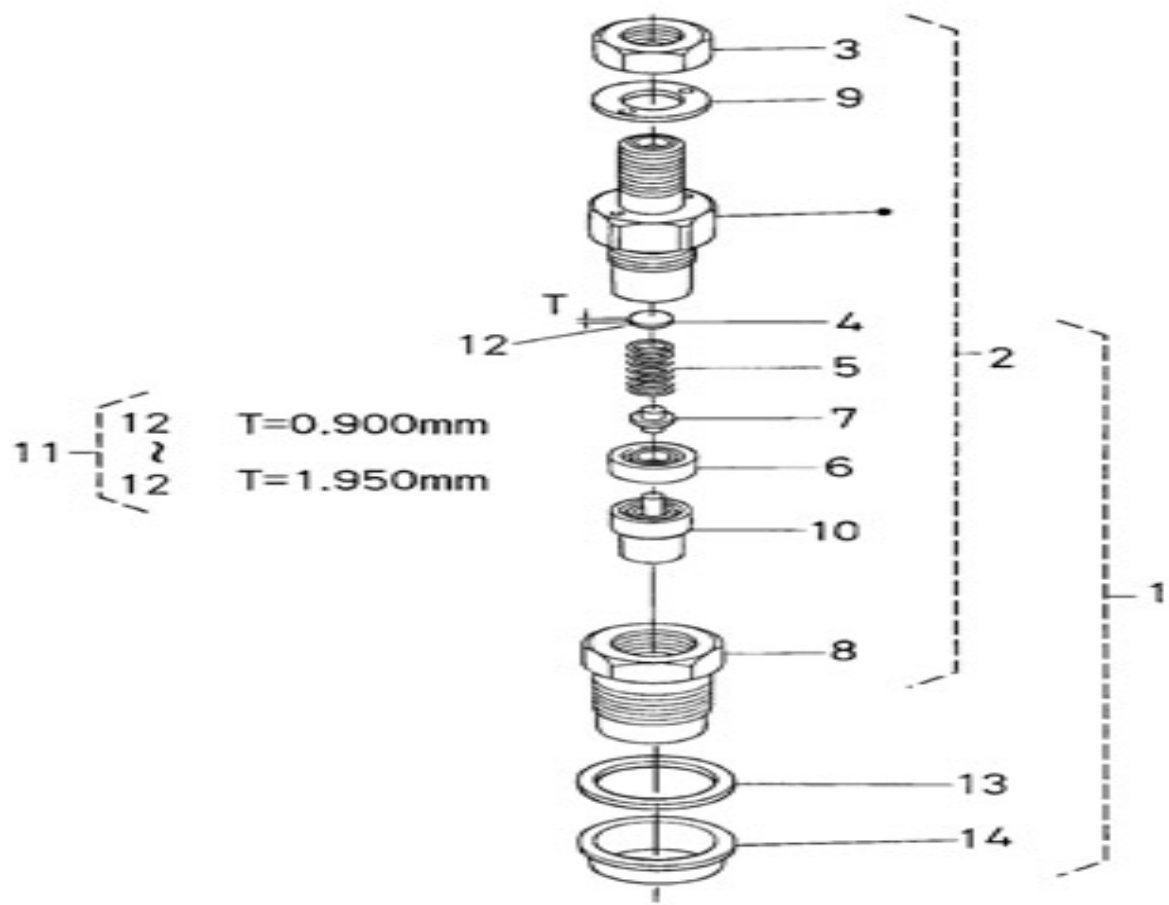

Brand: NanniDiesel
Model: Moteur N2.10
Version: Standard
Subassembly: Nozzle holder

N.	Item	Description	Qty	Notes
14	970307388	SEAL,HEAT	2	

V. 09/05/2012

Pag. 17/35