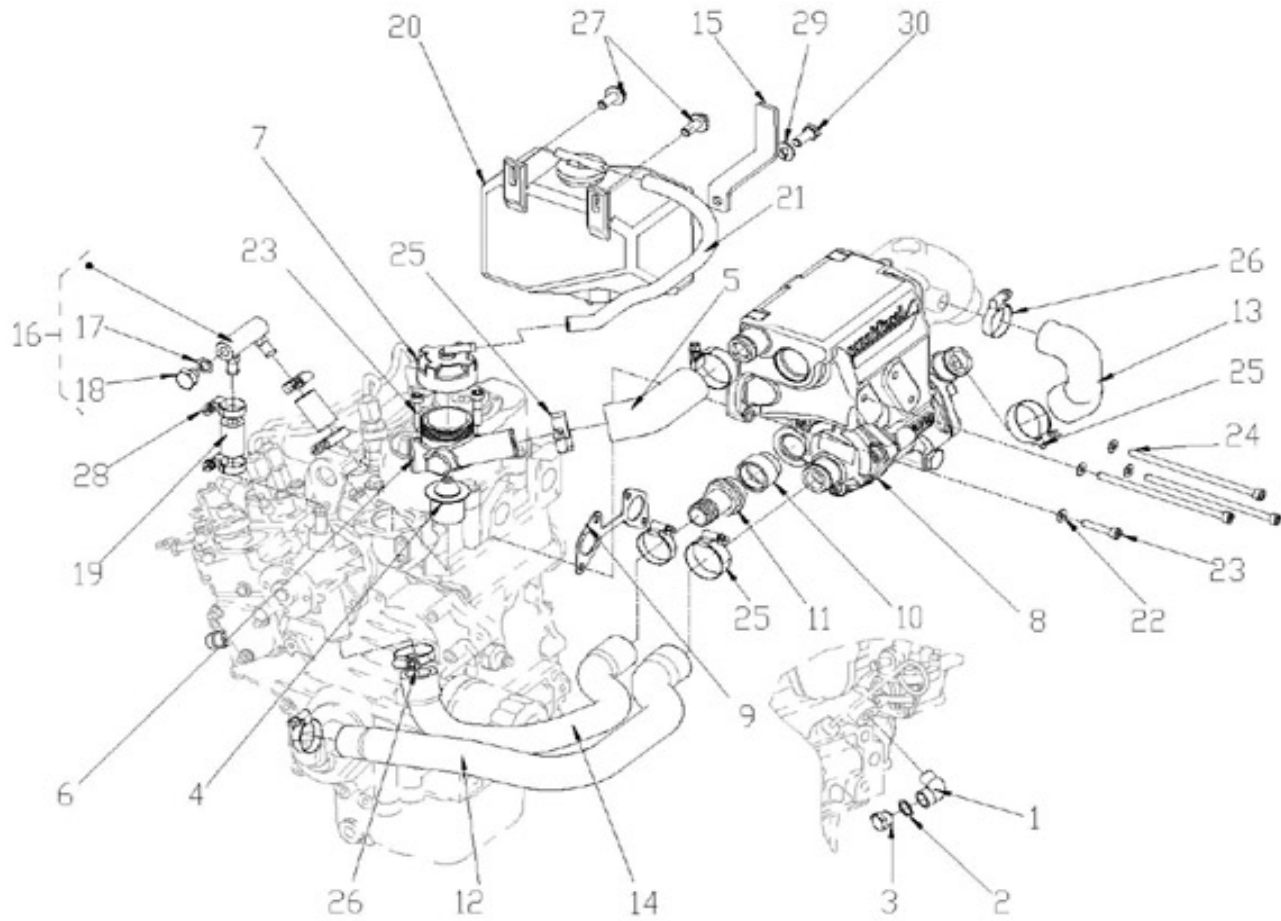

Brand: NanniDiesel

Model: Moteur N2.10

Version: Standard

Subassembly: Heat exchanger exh. Manifold

N.	Item	Description	Qty	Notes
1	970307267	ELBOW	1	
2	970307197	GASKET	1	
3	970632522	"PLUG,HEX 1/4""G"	1	
4	970310244	ASSY THERMOSTAT	1	
5	48328150	HOSE	1	
6	95200256	WATER FLANGE	1	
7	970313176	FILLING PRESSURE CAP	1	
8	48300402	HEAT EXCHANGER	1	
9	970144512	GASKET,EXHAUST MANIFOLD 2. 40	1	
10	970313143	EXTANSION	1	
11	970313142	UNION	1	
12	48328152	HOSE	1	
13	48328175	HOSE	1	
14	48328168	HOSE	1	
15	95310806	BRACKET	1	
16	KP103A50	BREATHER	1	
17	970300430	GASKET,RING D10 (+++ FIX TUYAU GRAISSAGE SUR	1	
18	41169405	PLUG	1	
19	32808002	FUEL HOSE ISO 7840 D8	0.08	
20	970315192	EXPANSION TANK	1	
21	970300077	HOSE,D 8 L= 450	1	
22	970609602	WASHER,CORRUGATED D 6 (ROND GRAISSEE SERRAGE	4	
23	970634037	BOLT,SOCK M 6X 30	3	
24	39160732	BOLT	3	
25	970604526	CLAMP,HOSE 22-32 (COTE ECHANGEUR)	2	
26	970310214	CLAMP 20 X 32 X 8 (COTE COUDE)	6	
27	39160661	BOLT (+++SUPPRIMER LA VIS DU MONTAGE STANDARD)	2	
28	970312876	CLAMP	4	
29	970119138	WASHER,SPRING D 8 (TENDEUR)	1	
30	39160661	BOLT (+++SUPPRIMER LA VIS DU MONTAGE STANDARD)	1	

V. 09/05/2012

Pag. 24/35