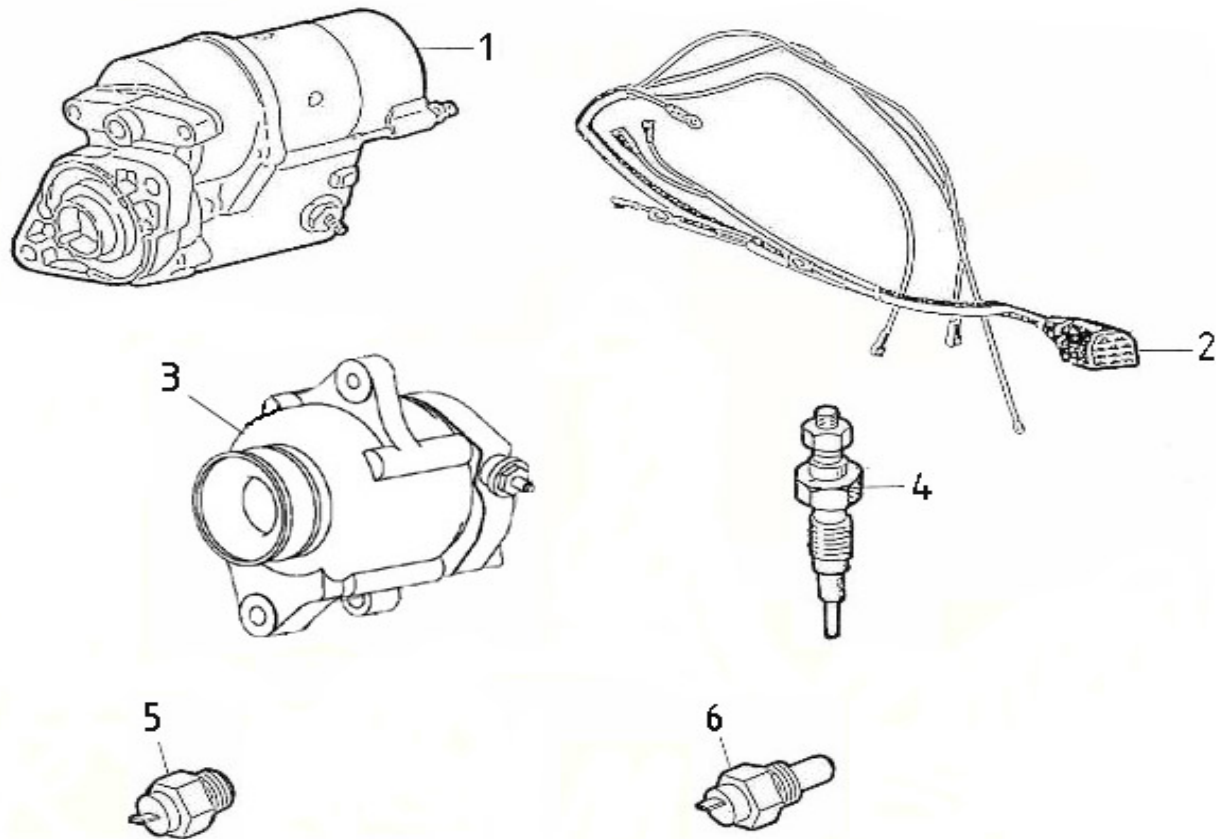

V. 09/05/2012

Pag. 31/35

Brand: NanniDiesel	N.	Item	Description	Qty	Notes
Model: Moteur N2.10	1	674480	PANEL	1	
Version: Standard					
Subassembly: Panel					

V. 09/05/2012

Pag. 32/35

Brand: NanniDiesel	N.	Item	Description	Qty	Notes
Model: Moteur N2.10	1	970307577	ASSY STARTER	1	
Version: Standard	2	674479	WIRING	1	
Subassembly: Electrics	3	970313512	ALTERNATOR 12V-40A	1	
	4	970307591	GLOW PLUG	1	
	5	970851700	SWITCH,OIL	1	
	6	970304054	TEMPERATURE SWITCH 1/8 1P 97°C	1	
	7	970307669	SOLENOID,STOP	1	