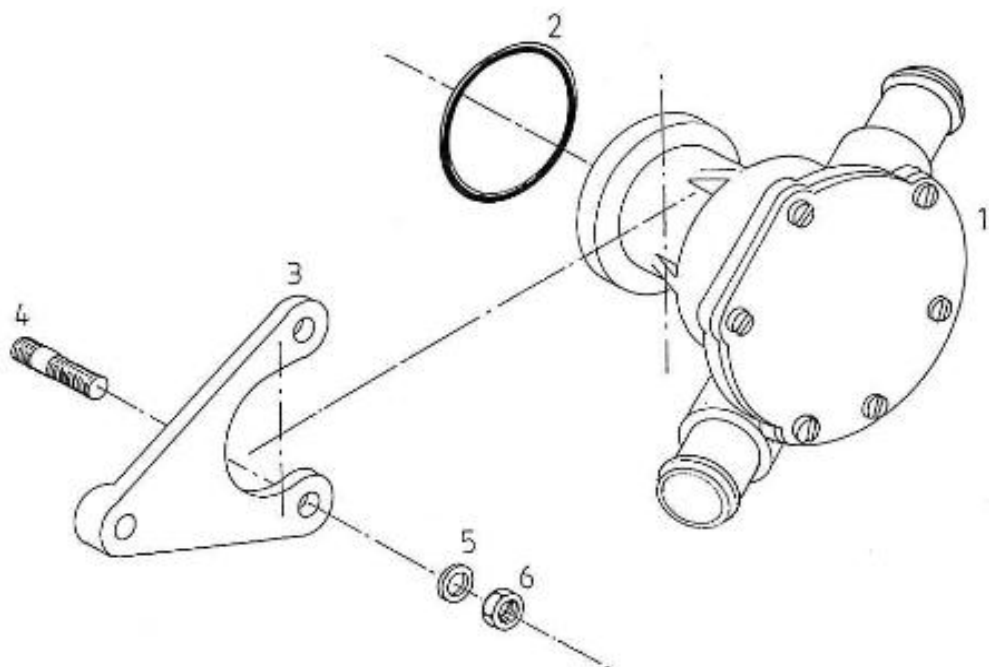

Brand: NanniDiesel	N.	Item	Description	Qty	Notes
Model: Moteur N2.10	1	970307808	PUMP,WATER	1	
Version: Standard	2	970494025	O-RING	1	
Subassembly: Seawater pump Ass	3	970307809	FLANGE	1	
	4	970154026	STUD,M 6X 22	3	
	5	970609602	WASHER,CORRUGATED D 6 (ROND GRAISSEE SERRAGE	3	
	6	970635460	NUT,M 6	3	

V. 09/05/2012

Pag. 26/35