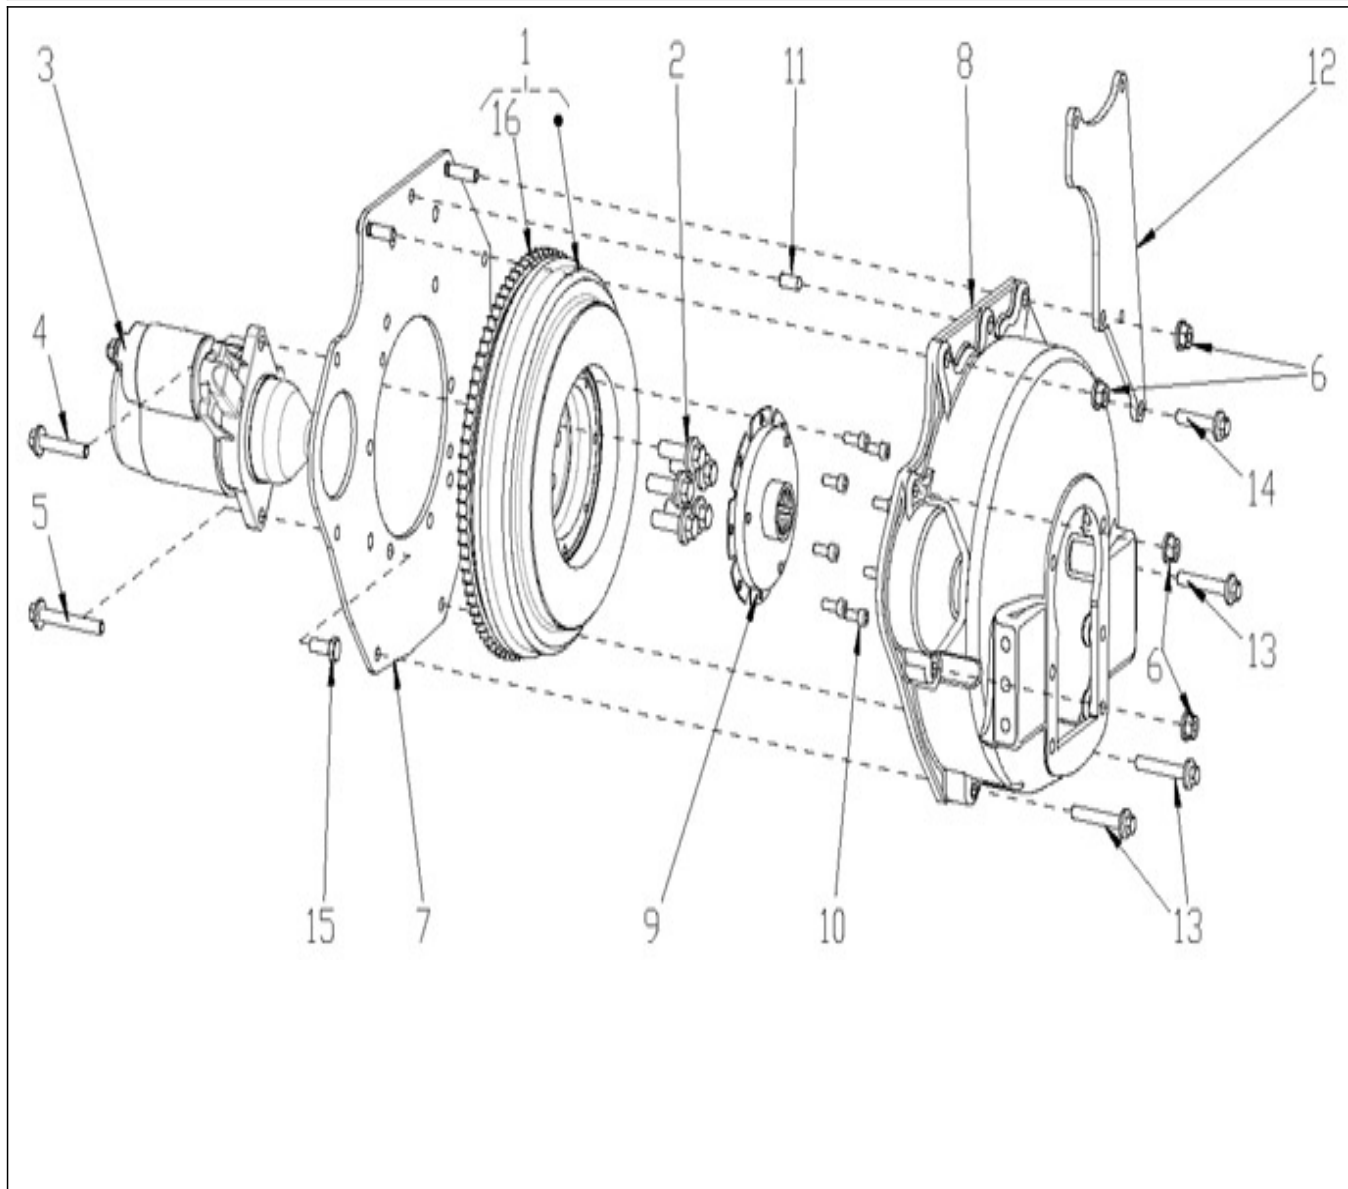

Brand: NanniDiesel

Model: Moteur N2.10

Version: Standard

Subassembly: Flywheel housing

N.	Item	Description	Qty	Notes
1	970313314	FLYWHEEL (Sortie dans 95312364A pour usinage)	1	
2	970313309	BOLT	5	
3	970313516	ASSY STARTER	1	
4	39160926	BOLT	4	
5	39160925	BOLT	1	
6	39460916	NUT (+++FIX ECHANGEUR)	4	
7	970313515	PLATE,REAR END	1	
8	95200257	HOUSING	1	
9	970776050	DAMPERPLATE,121 DIN	1	
10	970119147	BOLT, SOCK M 6X12 (+++LOCTITE 243 (BLEU) MONTAGE	8	
11	970304063	PIN	1	
12	95310774	BRACKET	1	
13	39160642	BOLT	3	
14	39160639	BOLT	1	

V. 09/05/2012

Pag. 34/35