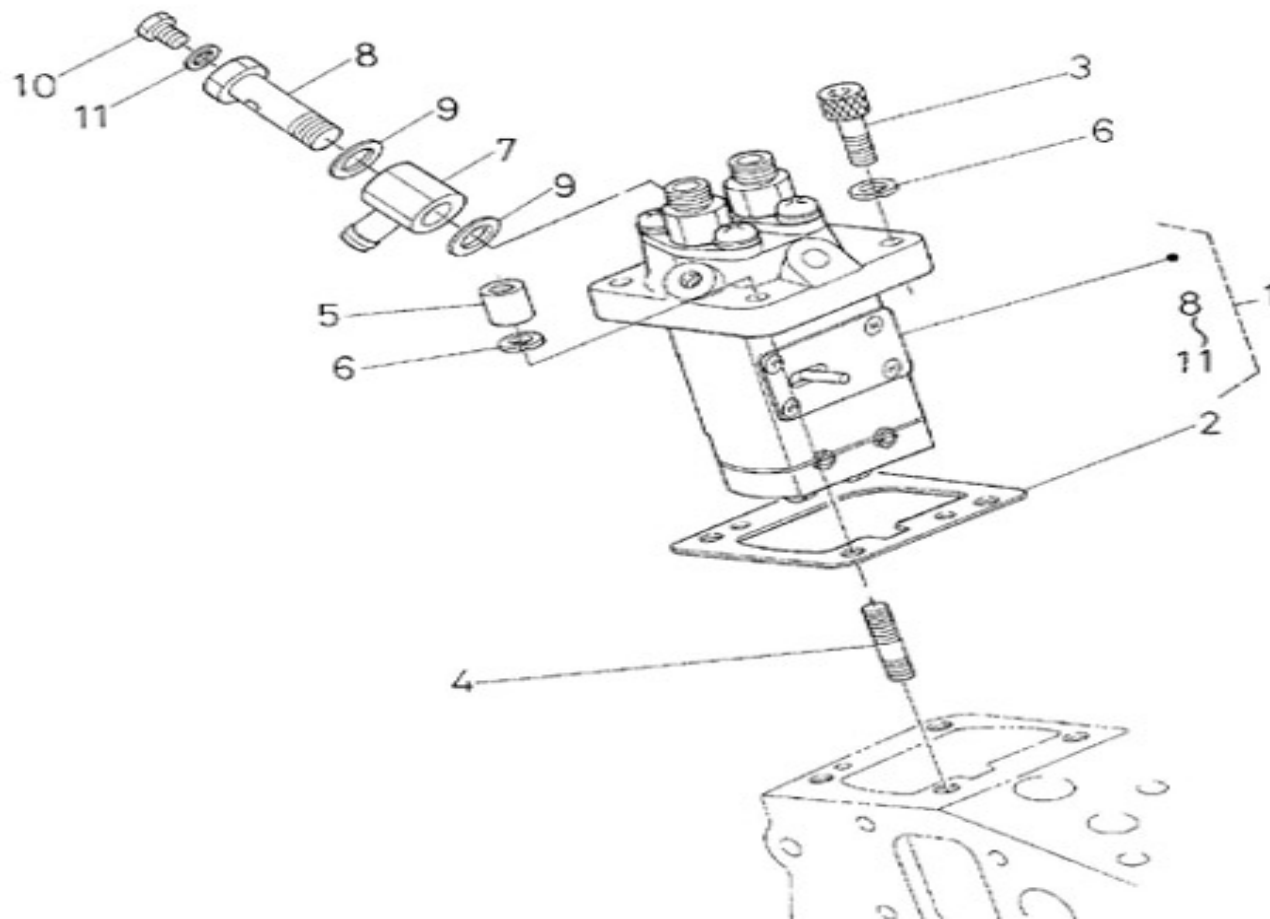

Brand: NanniDiesel

Model: Moteur N2.10

Version: Standard

Subassembly: Injection & Fuel pump

N.	Item	Description	Qty	Notes
1	970307597	ASSY PUMP,INJECTION	1	
2	970142121	SHIM,INJECTION PUMP 2. 40	1	
2	970307598	SHIM,INJ.PUMP 0.25	1	
2	970313877	SHIM,INJECTION PUMP - 0.30mm	1	
2	970315049	SHIM,INJECTION PUMP 0,175mm	1	
2	970315050	SHIM,INJECTION PUMP 0,350mm	1	
3	970142138	BOLT,SOCK M 6X 20 (BEFORE N*KTE08070398)	3	
4	970142139	STUD,INJ.PUMP	1	
5	970142140	NUT,CAP	1	
6	970310417	WASHER,SPRING (BEFORE N*KTE08070398)	4	
7	970307599	JOINT,EYE	1	
8	970307609	SCREW,FOLLOW	1	
9	970307610	GASKET,COPPER	2	
10	970307611	SCREW	1	
11	970307612	GASKET	1	

V. 09/05/2012

Pag. 15/35