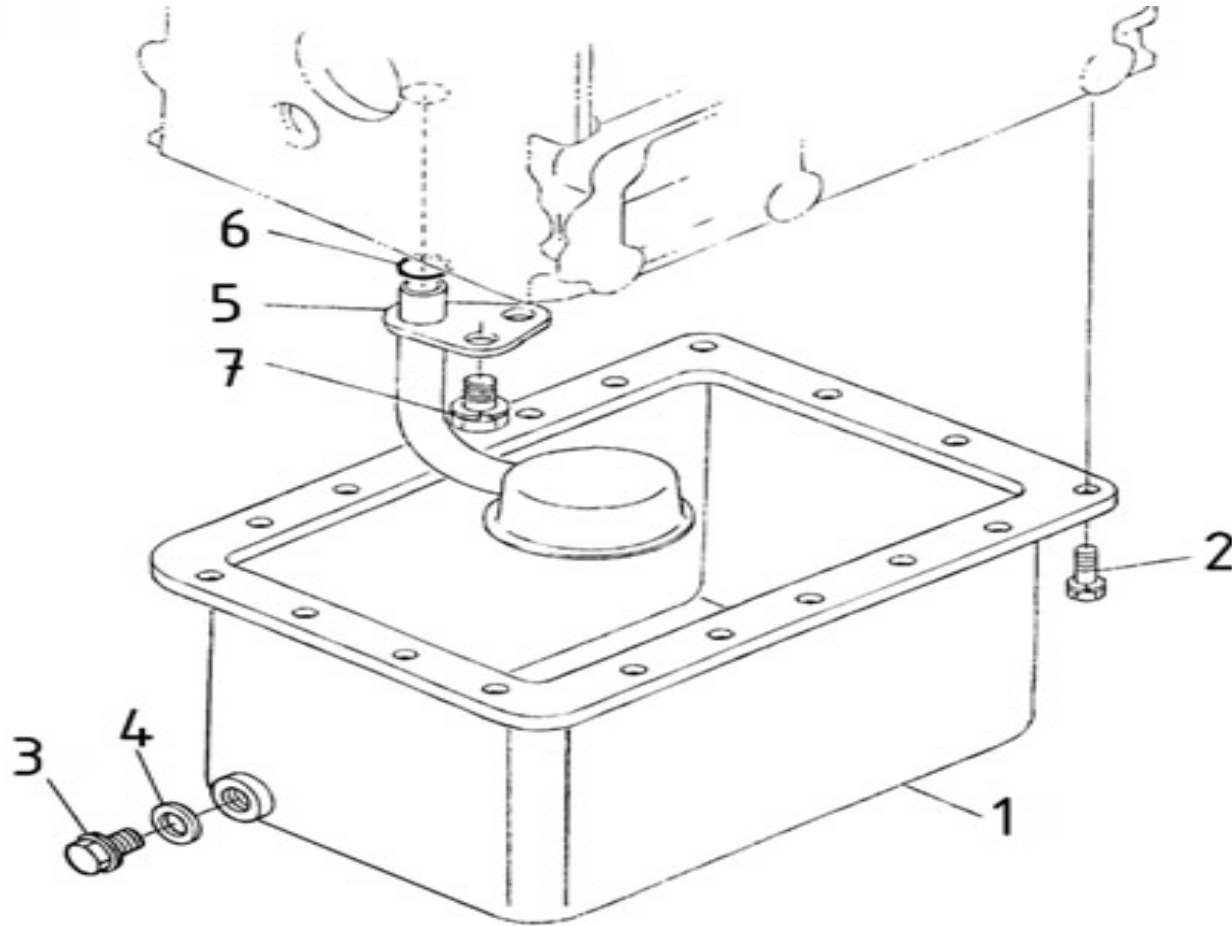

V. 09/05/2012

Pag. 3/35

Brand: NanniDiesel

Model: Moteur N2.10

Version: Standard

Subassembly: Oil pan

N.	Item	Description	Qty	Notes
1	970313908	COMP.OIL PAN	1	
2	970140123	BOLT ,M 6X12 (AFTER N°KTE08070398 )	14	
2	970310351	BOLT (BEFORE N°KTE08070398 )	14	
3	970313311	BOLT	1	
3	970313311	BOLT	1	
4	970313478	PLUG	1	
5	970313463	GASKET	1	
6	970307463	FILTER 1,OIL	1	
7	970301951	O-RING	1	