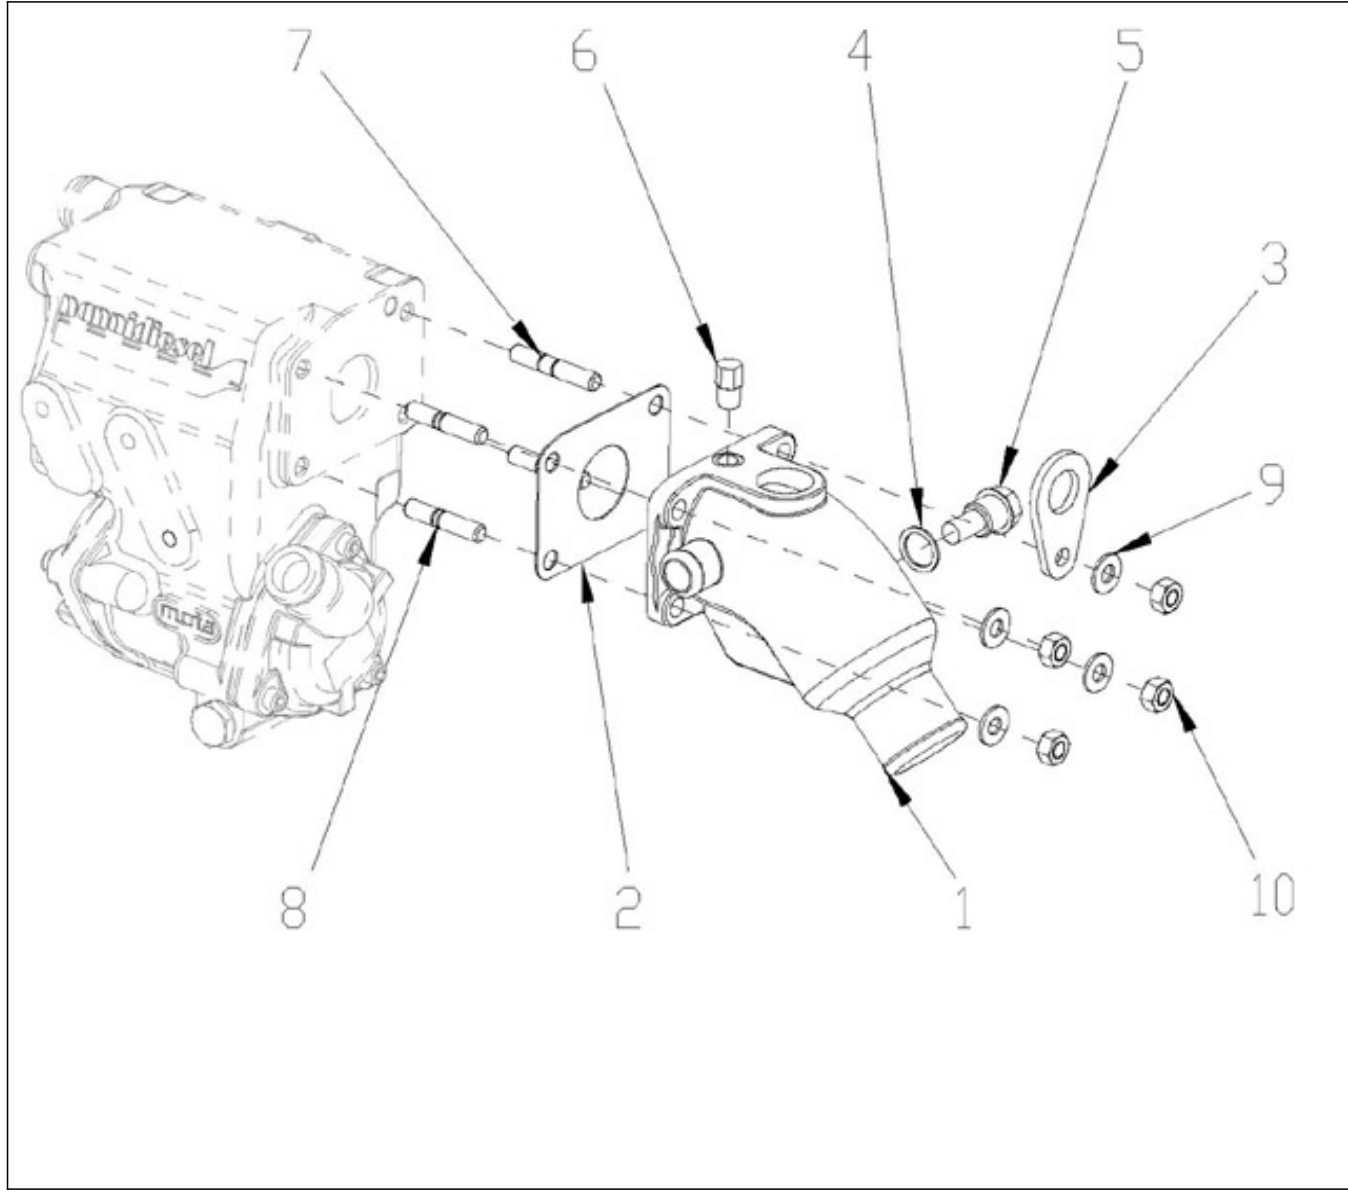

Brand: NanniDiesel
Model: Moteur N2.10
Version: Standard
Subassembly: Exhaust elbow

N.	Item	Description	Qty	Notes
1	970307024APR	MIXER	1	
2	970307015	GASKET	1	
3	970140901	HOOK, ENGINE 2.40	1	
4	970300199	GASKET,RING D16	1	
5	970494635	ANODE,ZINC CPL M16X1,5	1	
6	970307265	PLUG,HEX 1/8	1	
7	970300374	STUD,M 8X 30 (+++FIX TENDEUR)	1	
8	970300080	STUD,M 8X 25 (+++ FIX TURBO)	3	
9	970119139	WASHER,CORRUGATED D8 (DONT 3 PTO)	4	
10	970300079	NUT,M 8 SPECIAL	4	

V. 09/05/2012

Pag. 22/35