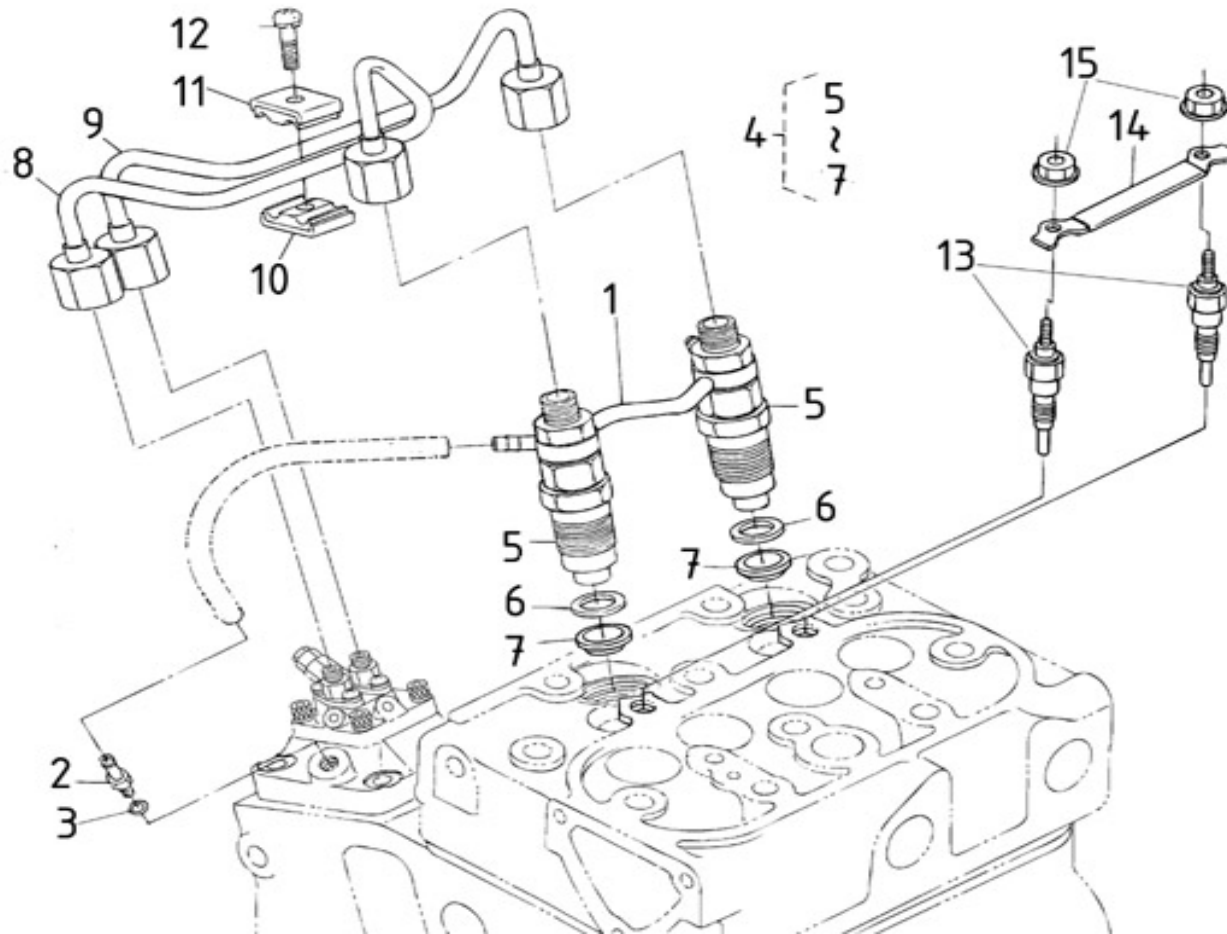

Model: Moteur N2.10

Version: Standard

Subassembly: Glow plug

N.	Item	Description	Qty	Notes
1	970304146	HOSE	1	
2	970142104	NOZZLE, FUEL OVERFLOW LINE	1	
3	970150403	RING,SEAL (=> N° XA0001 <= 3Z0001 )	1	
4	970313383	KIT HOLDER,NOZZLE	2	
5	970307587	ASSY HOLDER,NOZZLE	2	
6	970142109	GHASKET, RING INJECTORS	2	
7	970307388	SEAL,HEAT	2	
8	970307589	PIPE,INJECTION	1	
8	970315051	PIPE,INJECTION	1	
9	970313892	PIPE,INJECTION	1	
9	970315052	PIPE,INJECTION	1	
10	970142114	CLAMP,FUEL LINES 1+2	1	
11	970142115	CLAMP,FUEL-LINES 1+2	1	
12	970492118	SCREW,M 5X 20 ROUND HEAD	1	
13	970313894	GLOW PLUG	2	
14	970307592	CORD,GLOW PLUG	1	
15	970307593	NUT,FLANGE	2	