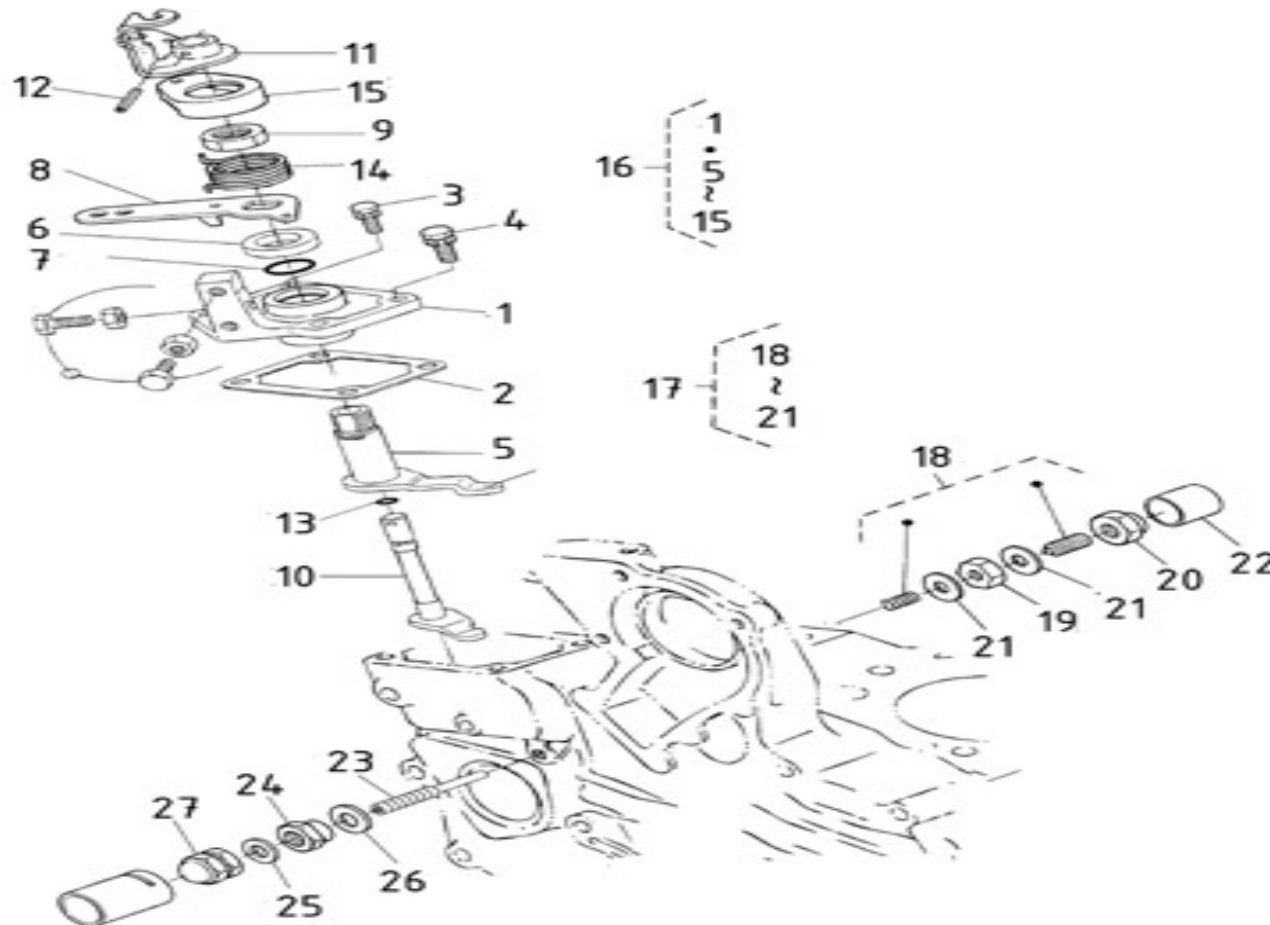

V. 09/05/2012

Pag. 8/35

Brand: NanniDiesel

Model: Moteur N2.10

Version: Standard

Subassembly: Speed control

N.	Item	Description	Qty	Notes
1	970313375	PLATE,SPEED CONTROL	1	
2	970141311	GASKET, SPEED CONTROL 2.40	1	
3	970490119	BOLT,M 6X 18	2	
4	970313904	BOLT	2	
5	970313374	LEVER,GOVERNOR	1	
6	970313436	COLLAR	1	
7	970313802	O RING	1	
8	970313447	LEVER,SPEED CONTROL	1	
9	970313426	NUT,SPEED CONTROL	1	
10	970313431	SHAFT,LEVER	1	
11	970313893	LEVER,ENGINE STOP	1	
12	970313352	PIN,SPRING	1	
13	970313665	O RING	1	
14	970313905	SPRING,RETURN	1	
15	970313425	CAP	1	
16	970313423	PLATE	1	
17	970307613	ASSY APPARATUS	1	
18	970307614	ASSY BOLT,ADJUSTING	1	
19	970491129	NUT	1	
20	970141130	NUT, IDLE ASSEM.	1	
21	970491131	WASHER,SEAL	2	
22	970141132	CAP, BOLT COVER	1	
23	970313816	BOLT,ADJUSTING	1	
24	970310962	NUT	1	
25	970150403	RING,SEAL (=> N° XA0001 <= 3Z0001 )	1	
26	970313440	GASKET	1	
27	970140404	NUT (BEFORE N°KTE08070398 )	1	