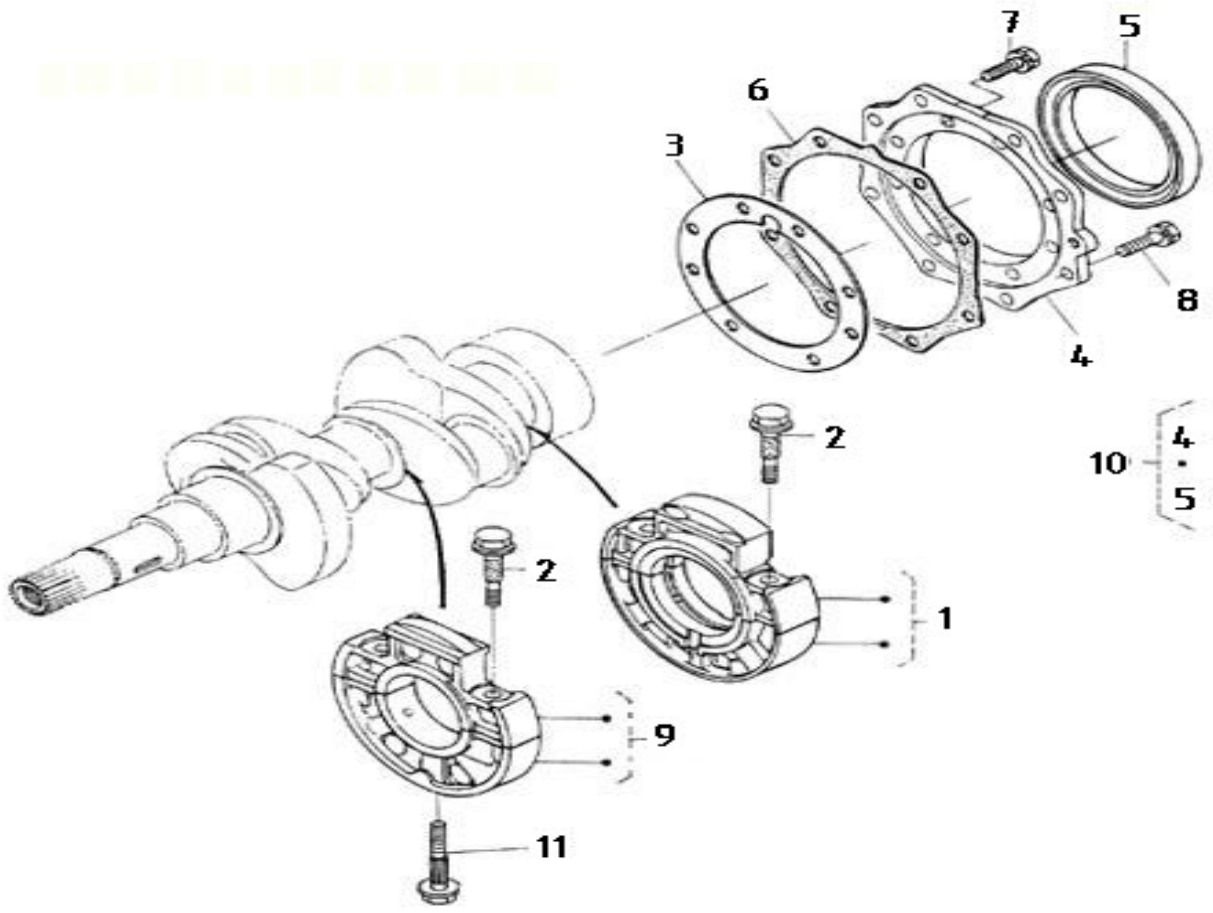

Brand: NanniDiesel
Model: Moteur N2.10
Version: Standard
Subassembly: Crankshaft

N.	Item	Description	Qty	Notes
1	970313883	ASSY BRG.CASE,WHEEL	1	
2	970141533	BOLT, BEARING CASE	4	
3	970141506	GASKET, BEARING CASE 2.40	1	
4	970141535	COVER, BEARING CASE 2.40	1	
5	970141529	SEAL, OIL (S/N <9B9999)	1	
6	970141508	GASKET, BEARING CASE COVER 2.4	1	
7	970491536	BOLT,M 6X 20	8	
8	970141537	BOLT, M6X22	8	
9	970313882	ASSY BRG.CASE,MAIN	1	
10	970313812	ASSY COVER,BRG.CASE	1	
11	970141539	BOLT, BEARING CASE N02	1	

V. 09/05/2012

Pag. 11/35