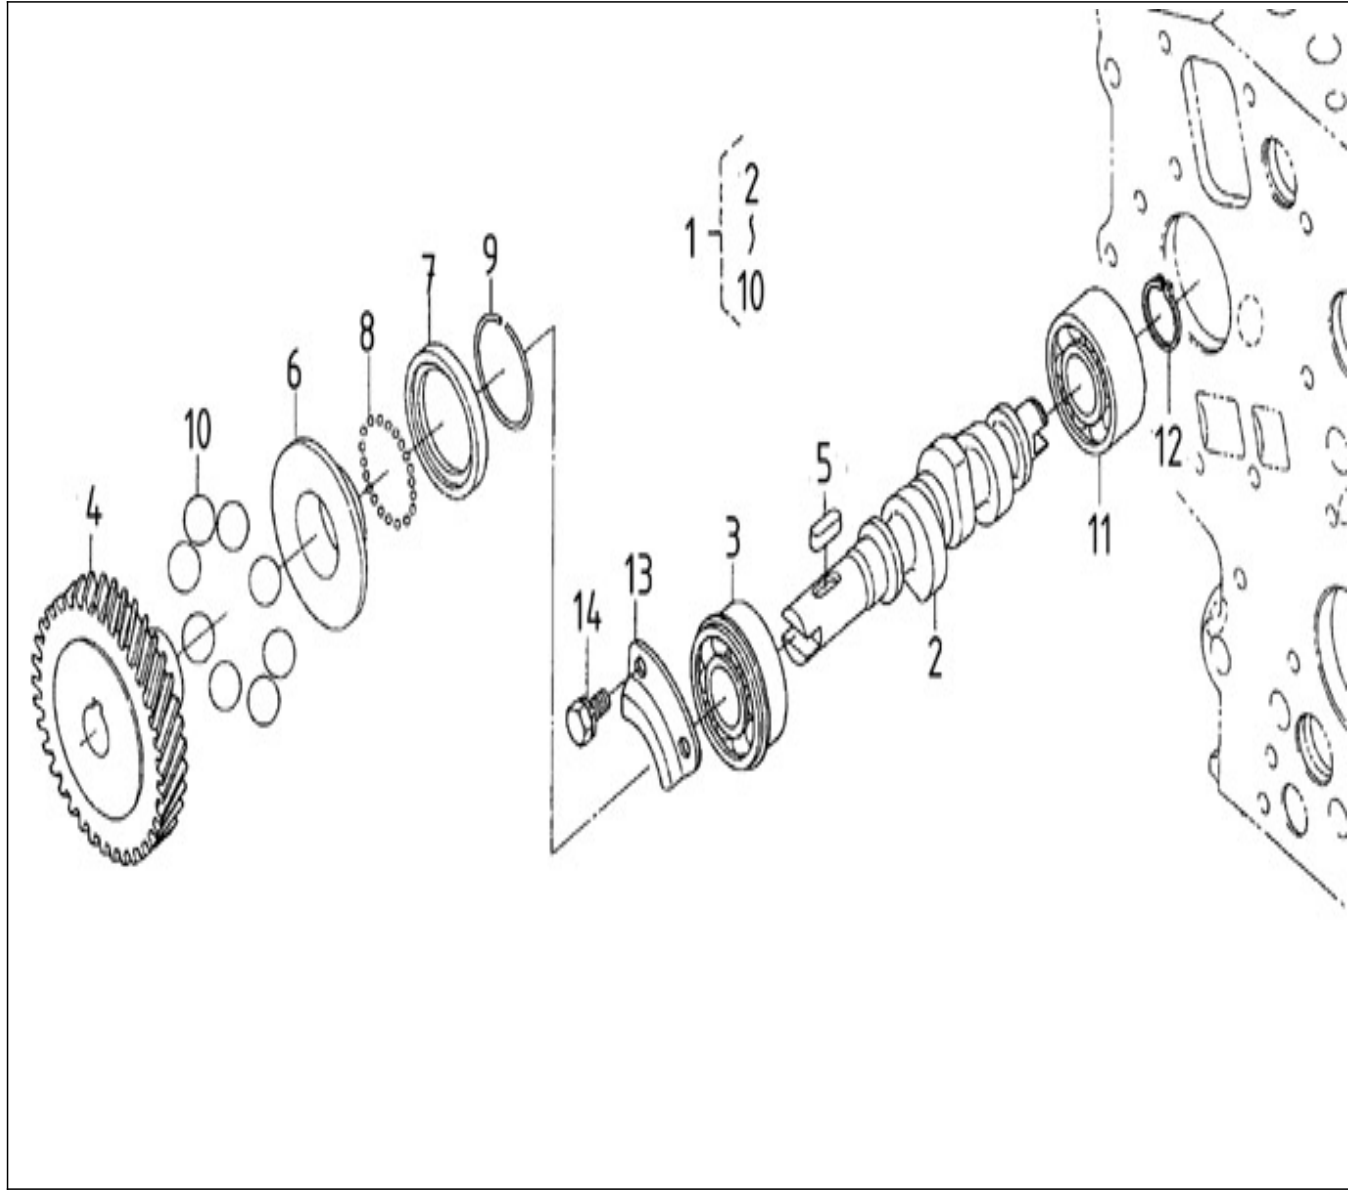

Brand: NanniDiesel
Model: Moteur N2.14
Version: Standard
Subassembly: Camshaft fuel

N.	Item	Description	Qty	Notes
1	970313886	ASSY CAMSHAFT,FUEL	1	
2	970142123	CAMSHAFT,FUEL 2. 40	1	
3	970142124	BEARING,CASE	1	
4	970307602	GEAR,INJECTION PUMP	1	
5	970491106	KEY,FEATHER	1	
6	970313817	SLEEVE,GOVERNOR	1	
7	970142129	COVER,BEARING 2. 40HE	1	
8	970142130	BEARING,BALL CAMSHAFT 2.40HE	32	
9	970492128	CIR-CLIP,GOVERNOR SLEEVE	1	
10	970492132	BEARING,BALL GOVERNOR	8	
11	970313429	BEARING,BALL	1	
12	970142133	CIR-CLIP,EXTERNAL	1	
13	970142136	STOPPER,FUEL CAMSHAFT 2.40	1	
14	970140123	BOLT ,M 6X12 (AFTER N*KTE08070398)	2	

V. 02/08/2011

Pag. 13/36