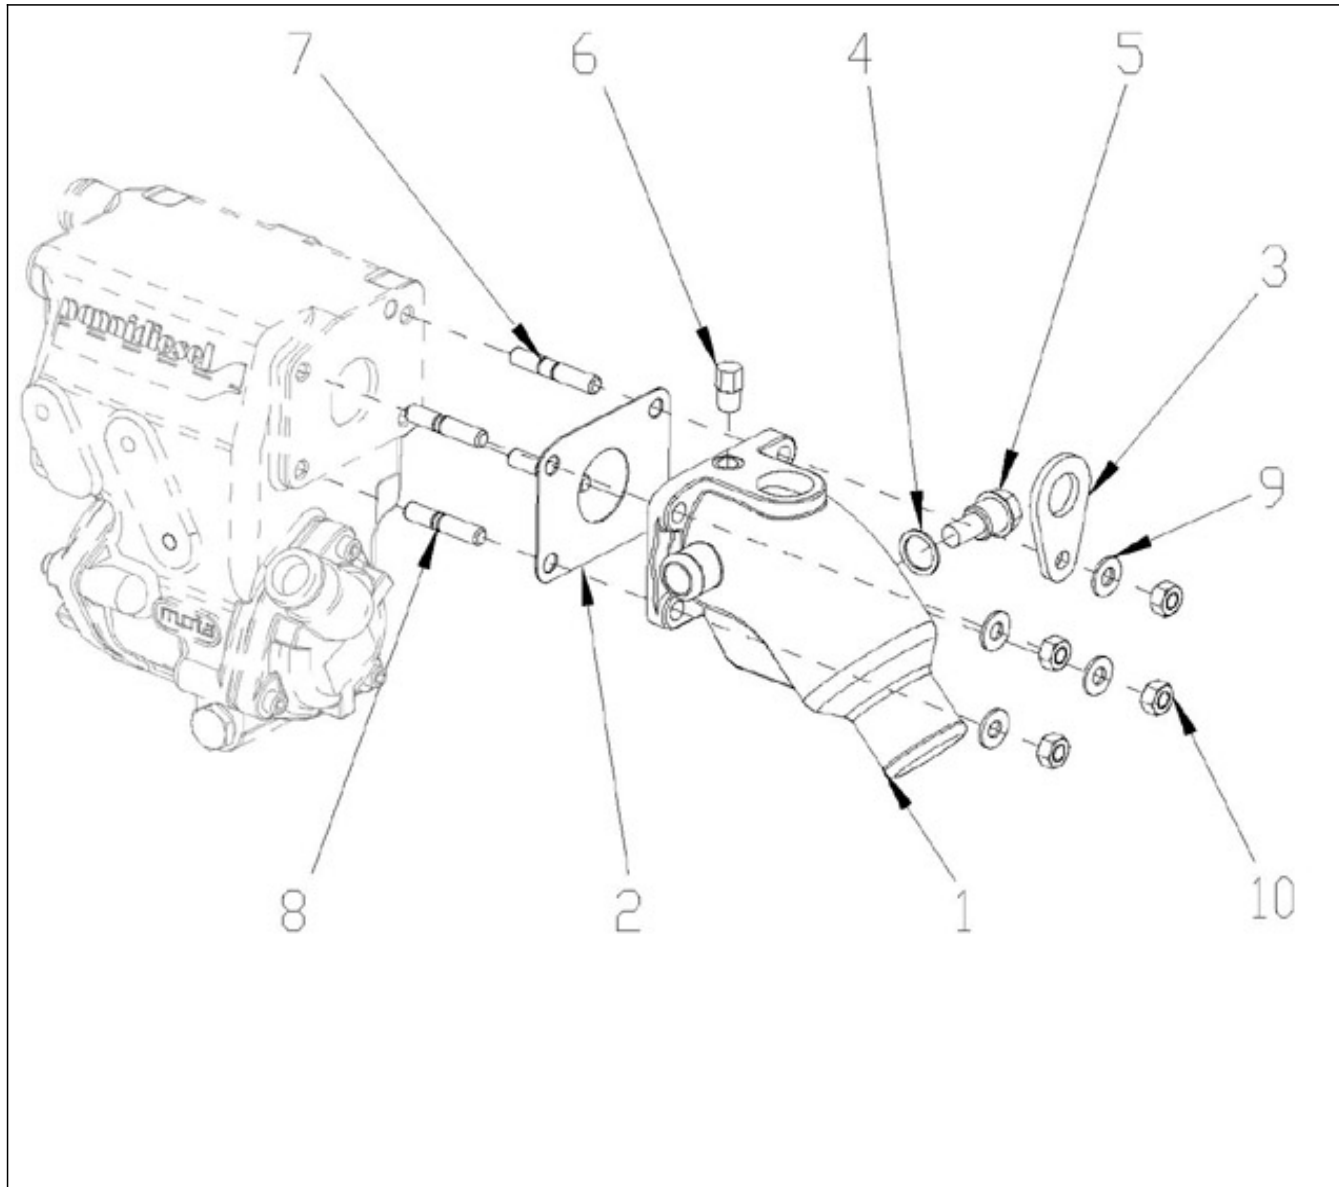

Brand: NanniDiesel

Model: Moteur N2.14

Version: Standard

Subassembly: Exhaust elbow

N.	Item	Description	Qty	Notes
1	970307024APR	MIXER	1	
2	970307015	GASKET	1	
3	970140901	HOOK, ENGINE 2.40	1	
4	970300199	GASKET,RING D16	1	
5	970494635	ANODE,ZINC CPL M16X1,5	1	
6	970307265	PLUG,HEX 1/8	1	
7	970300374	STUD,M 8X 30 (+++FIX TENDEUR)	1	
8	970300080	STUD,M 8X 25 (+++ FIX TURBO)	3	
9	970119139	WASHER,CORRUGATED D8 (DONT 3 PTO)	4	
10	970300079	NUT,M 8 SPECIAL	4	

V. 02/08/2011

Pag. 22/36