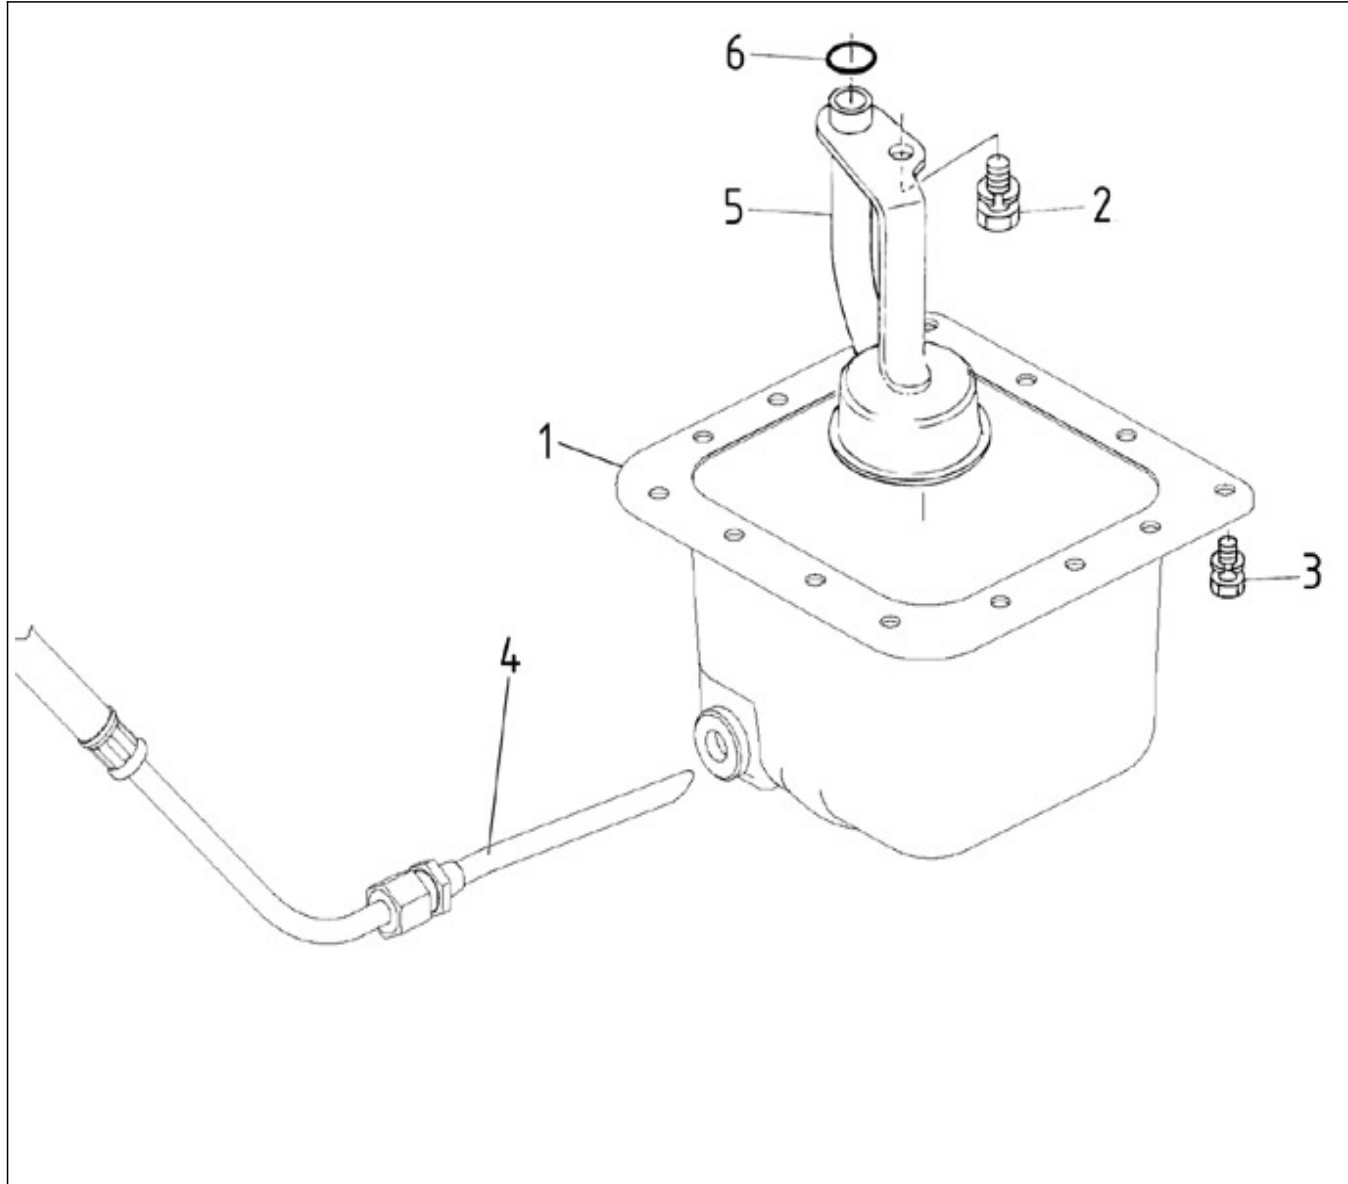

Brand: NanniDiesel

Model: Moteur N2.14

Version: Standard

Subassembly: Oil pan

N.	Item	Description	Qty	Notes
1	970313908	COMP.OIL PAN	1	
2	970313311	BOLT	1	
2	970313311	BOLT	1	
3	970140123	BOLT ,M 6X12 (AFTER N°KTE08070398)	14	
3	970314213	BOLT	14	
4	970313196	DRAIN OIL PIPE	1	
5	970307463	FILTER 1,OIL	1	
6	970301951	O-RING	1	

V. 02/08/2011

Pag. 4/36