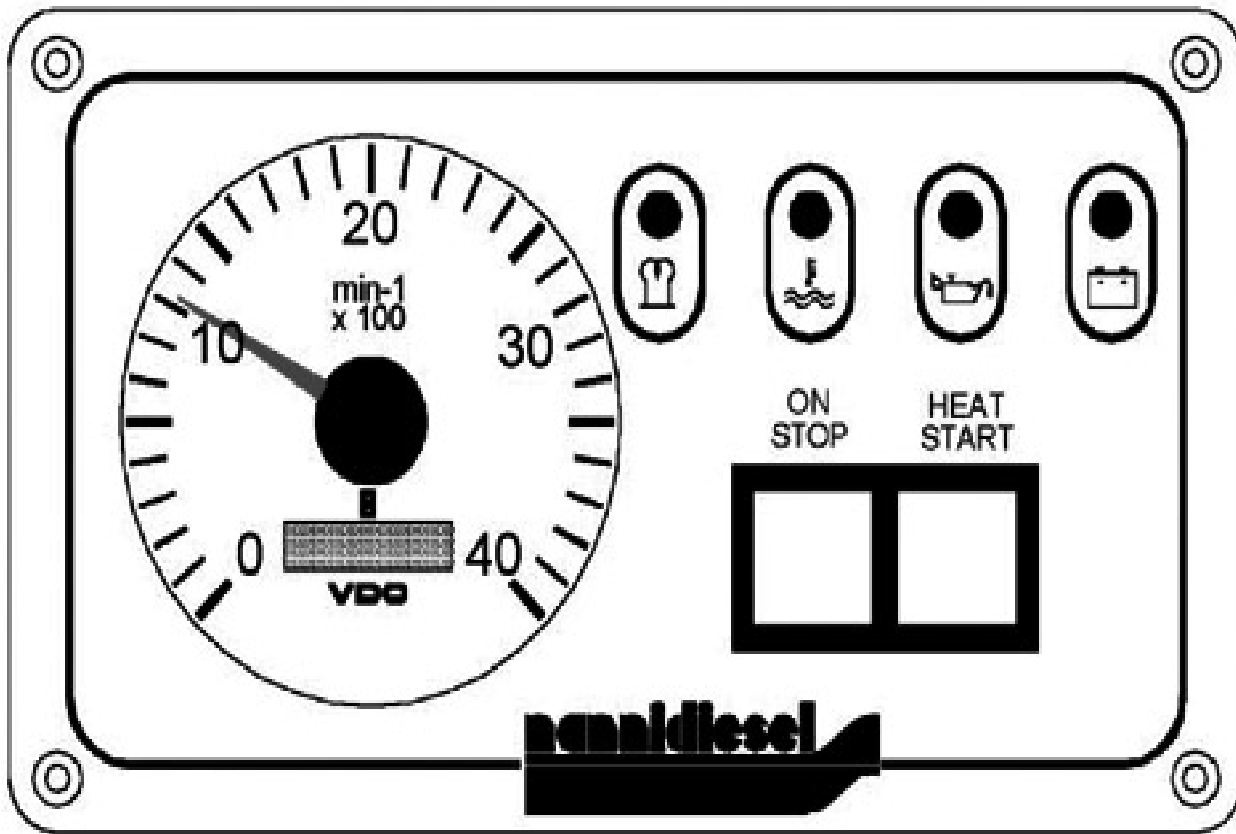

Brand: NanniDiesel	N.	Item	Description	Qty	Notes
Model: Moteur N2.14	1	674389	PANEL (REPLACE 674359)	1	
Version: Standard					
Subassembly: Panel					

V. 02/08/2011

Pag. 32/36