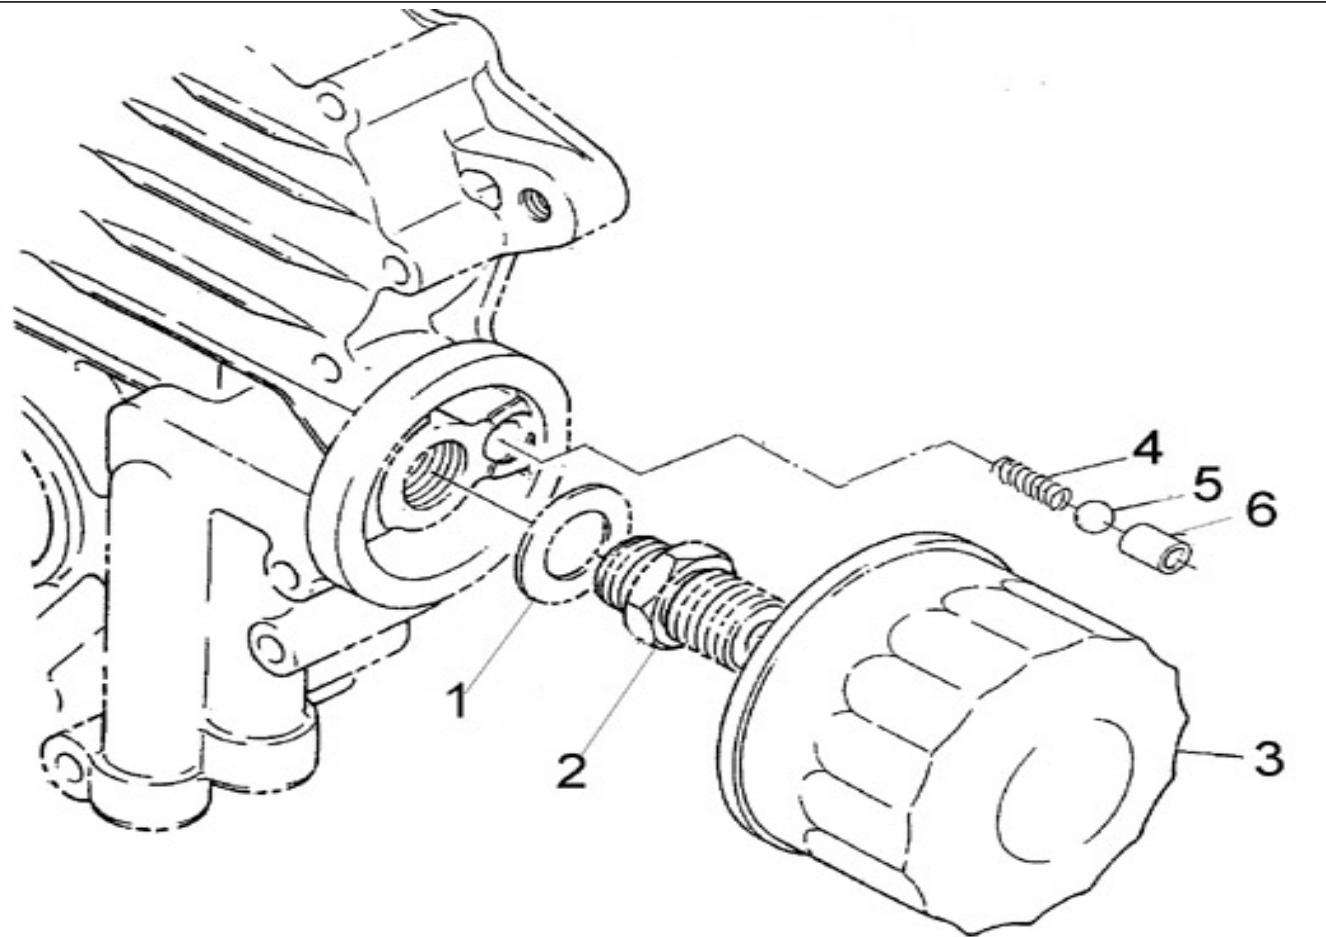

Brand: NanniDiesel	N.	Item	Description	Qty	Notes
Model: Moteur N2.14	1	970140211	WASHER, PLAIN	1	
Version: Standard	2	970302728	NIPPLE	1	
Subassembly: Oil filter Assy	3	970302697	FILTER,ELEMENT OIL 6.280 (A PARTIR DU	1	
	3	970302697	FILTER,ELEMENT OIL 6.280 (A PARTIR DU	1	
	4	970313419	SPRING	1	
	5	970140218	BEARING, BALL	1	
	6	970140217	SEAT	1	

V. 02/08/2011

Pag. 19/36