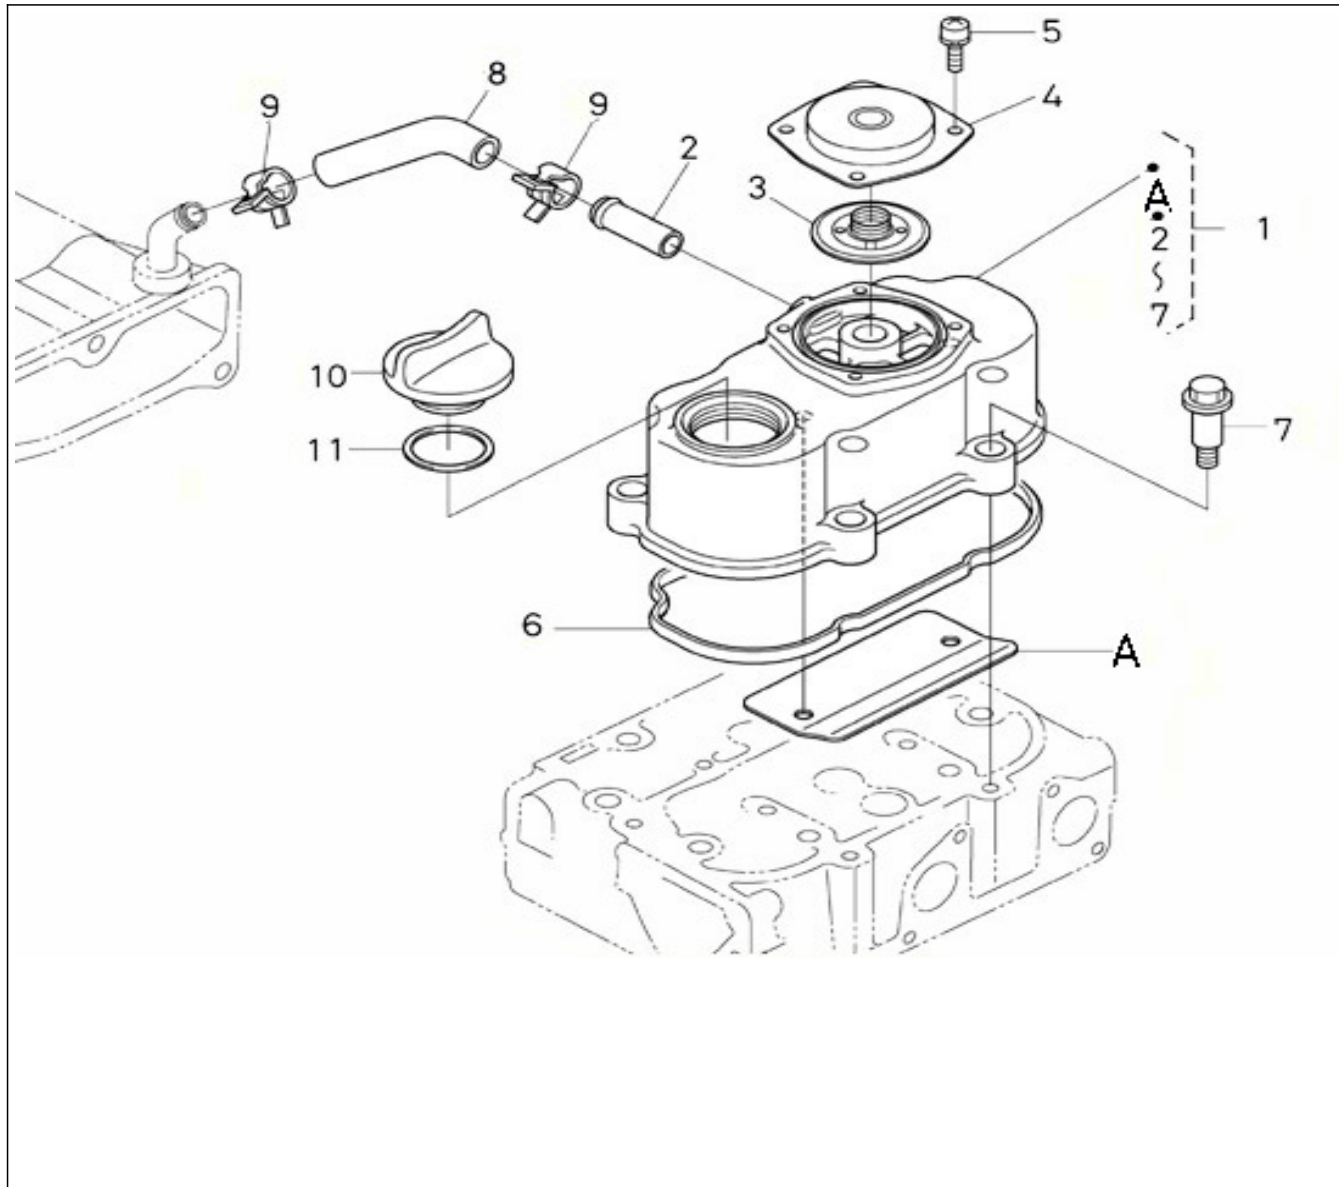

Brand: NanniDiesel

Model: Moteur N2.14

Version: Standard

Subassembly: Cylinder head cover

N.	Item	Description	Qty	Notes
1	970313912	ASSY COVER,CYL.HEAD	1	
2	970307629	PIPE,WATER RETURN (BEFORE N°KTE08070398)	1	
3	970313503	COMP.VALVE,BREATHER	1	
4	970313451	COVER,BREATHER	1	
5	970490307	SCREW,M 5X 10	4	
6	970313221	GASKET,HEAD COVER	1	
7	970312975	BOLT	4	
8	970313913	TUBE,BREATHER	1	
9	970313507	CLAMP,HOSE	2	
10	970313464	PLUG	1	
11	970313804	O RING	1	

V. 02/08/2011

Pag. 5/36