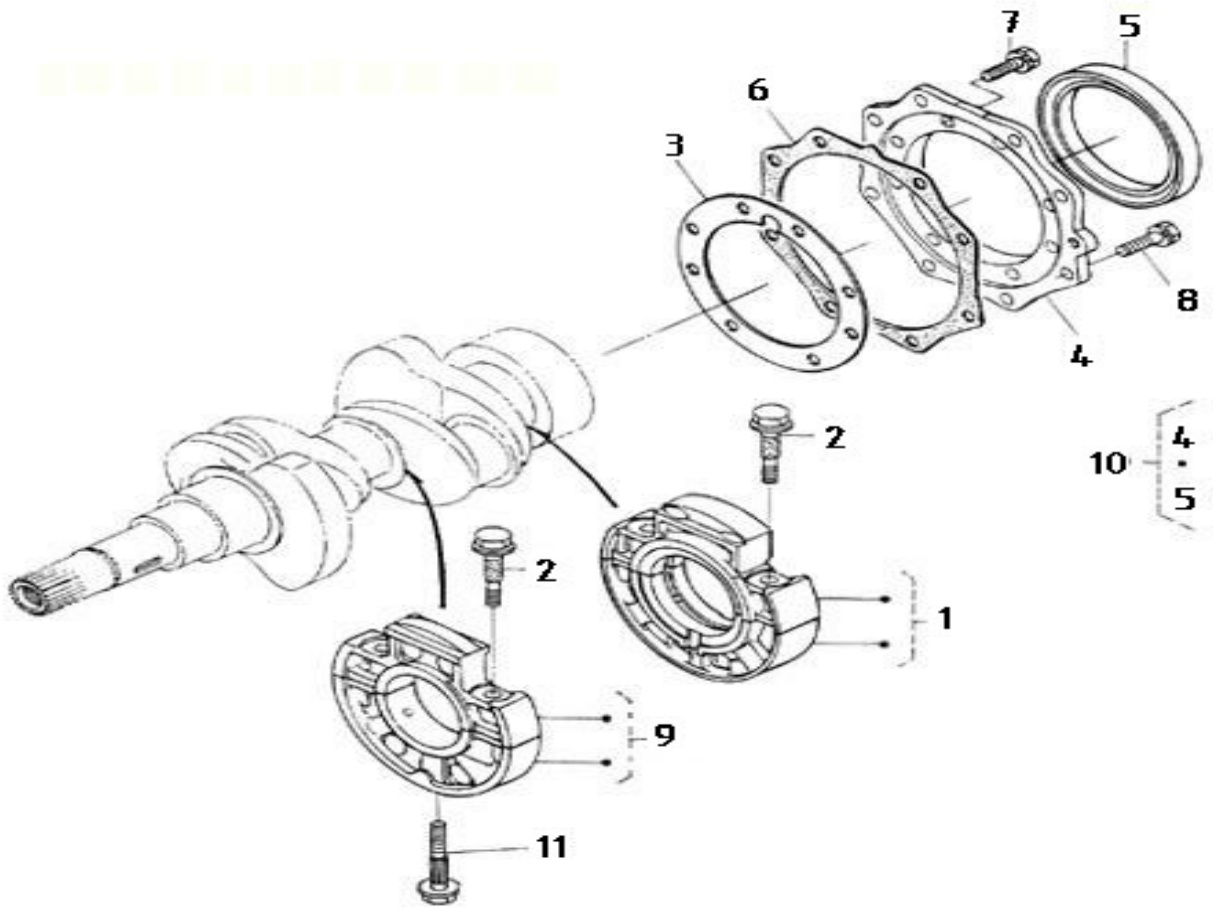

Brand: NanniDiesel
Model: Moteur N2.14
Version: Standard
Subassembly: Crankshaft

N.	Item	Description	Qty	Notes
1	970313883	ASSY BRG.CASE,WHEEL	1	
2	970141533	BOLT, BEARING CASE	4	
3	970141506	GASKET, BEARING CASE 2.40	1	
4	970141535	COVER, BEARING CASE 2.40	1	
5	970141529	SEAL, OIL (S/N <9B9999)	1	
6	970141508	GASKET, BEARING CASE COVER 2.4	1	
7	970491536	BOLT,M 6X 20	8	
8	970141537	BOLT, M6X22	8	
9	970313882	ASSY BRG.CASE,MAIN	1	
10	970313812	ASSY COVER,BRG.CASE	1	
11	970141539	BOLT, BEARING CASE N02	1	

V. 02/08/2011

Pag. 11/36