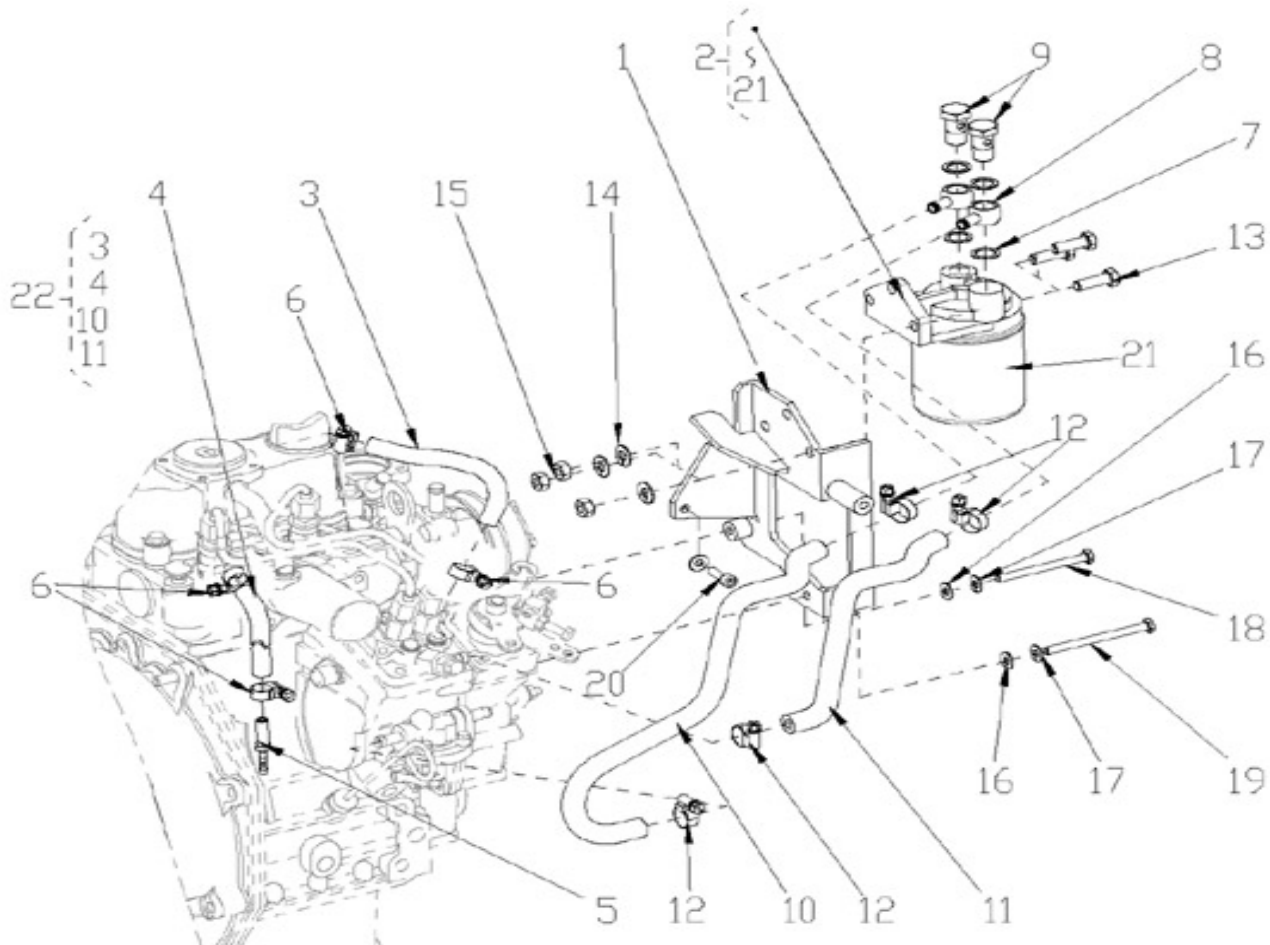

Brand: NanniDiesel

Model: Moteur N2.14

Version: Standard

Subassembly: Fuel filter Assy.

N.	Item	Description	Qty	Notes
1	970307445	SUPPORT,FUEL FILTER ELEMENT H-	1	
2	970310210	FILTER ASSY	1	
3	32805001	HOSE (++)RETOUR INJ / PPE INJ)	0.15	
4	32805001	HOSE (++)RETOUR INJ / PPE INJ)	0.15	
5	970302476	PIPE,FUEL CONN.D 8	1	
6	970312876	CLAMP	4	
7	970300306	GASKET,RING D14 (SUR REFROID THERMO MOTA)	4	
8	970301093	CONNECTION,BANJO D=6/M14	2	
9	970432515	BOLT,BANJO M14X1,5 (=> N°KT08090423)	2	
10	32808002	FUEL HOSE ISO 7840 D8	0.45	
11	32808002	FUEL HOSE ISO 7840 D8	0.22	
12	970439306	CLAMP (++)POUR DURITE ORIGINE REF HUILE MOTEUR)	4	
13	970409603	BOLT,HEX M 8X 25 (FIX SUP ALT)	3	
14	970119138	WASHER,SPRING D 8 (TENDEUR)	3	
15	970027322	NUT,M 8 (++)ECROU FIL DEMARREUR)	3	
16	970635459	WASHER,PLAIN D 6 (CALAGE)	2	
17	970119149	WASHER, SPRING D 6 (Pour protection injecteur)	3	
18	970497323	BOLT,HEX M 6X 80	1	
19	970302213	BOLT,HEX M 6X 70	1	
20	970604615	BOLT,SOCK M 6X 20	1	
21	970622350	FILTER,FUEL	1	
22	48878001	HOSE	1	

V. 02/08/2011

Pag. 14/36