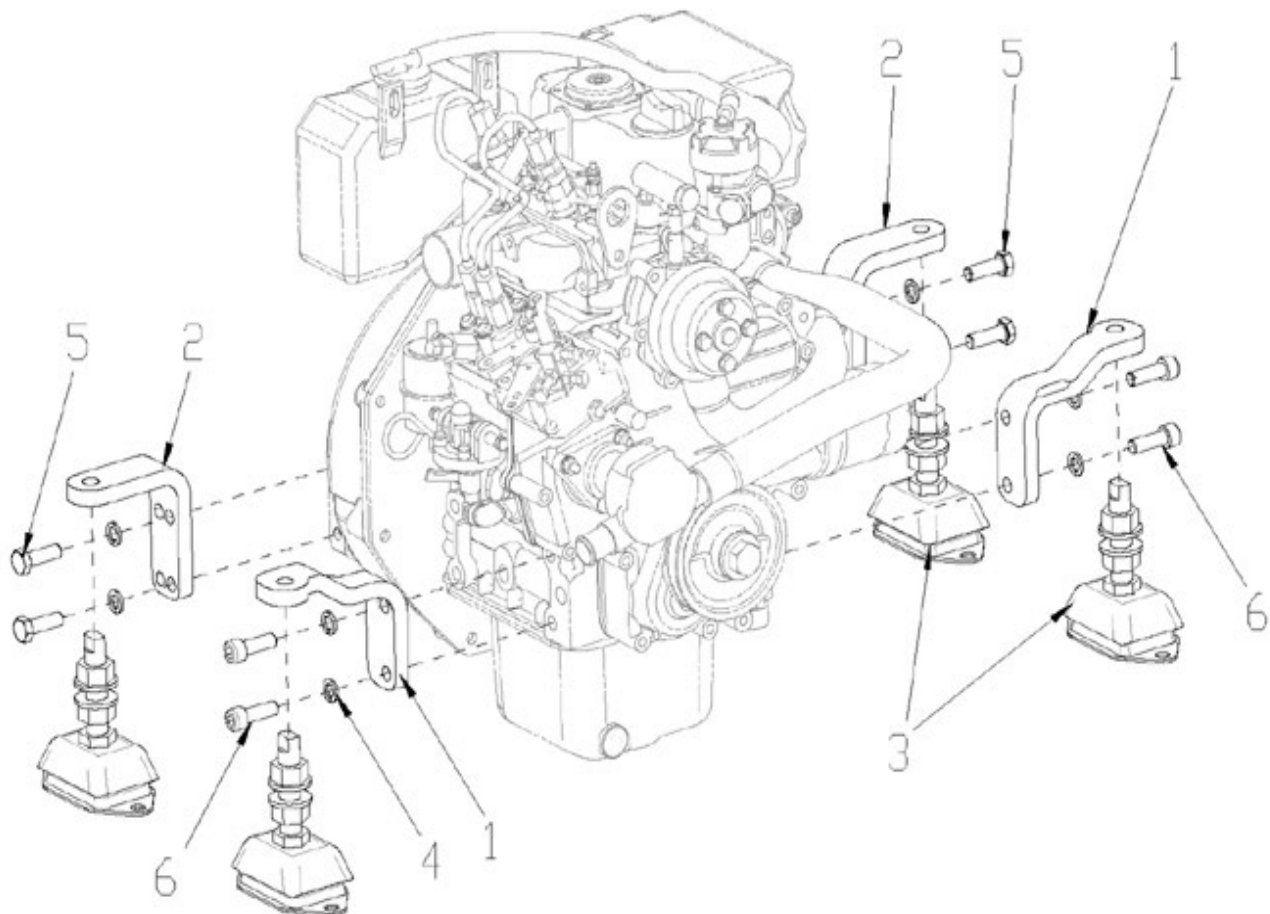

Brand: NanniDiesel	N.	Item	Description	Qty	Notes
Model: Moteur N2.14	1	95310762	FOOT	2	
Version: Standard	2	95310763	FOOT	2	
Subassembly: Engine mount	3	970301083	MOUNT,RUBBER CPL.45 SMALL	4	
	4	970119136	WASHER,SPRING D10 (POUR INVERSEUR)	8	
	5	970649721	BOLT,HEX M10X 30 (VIS DE BOUT D ARBRE)	4	
	6	39129602	BOLT	4	

V. 02/08/2011

Pag. 36/36