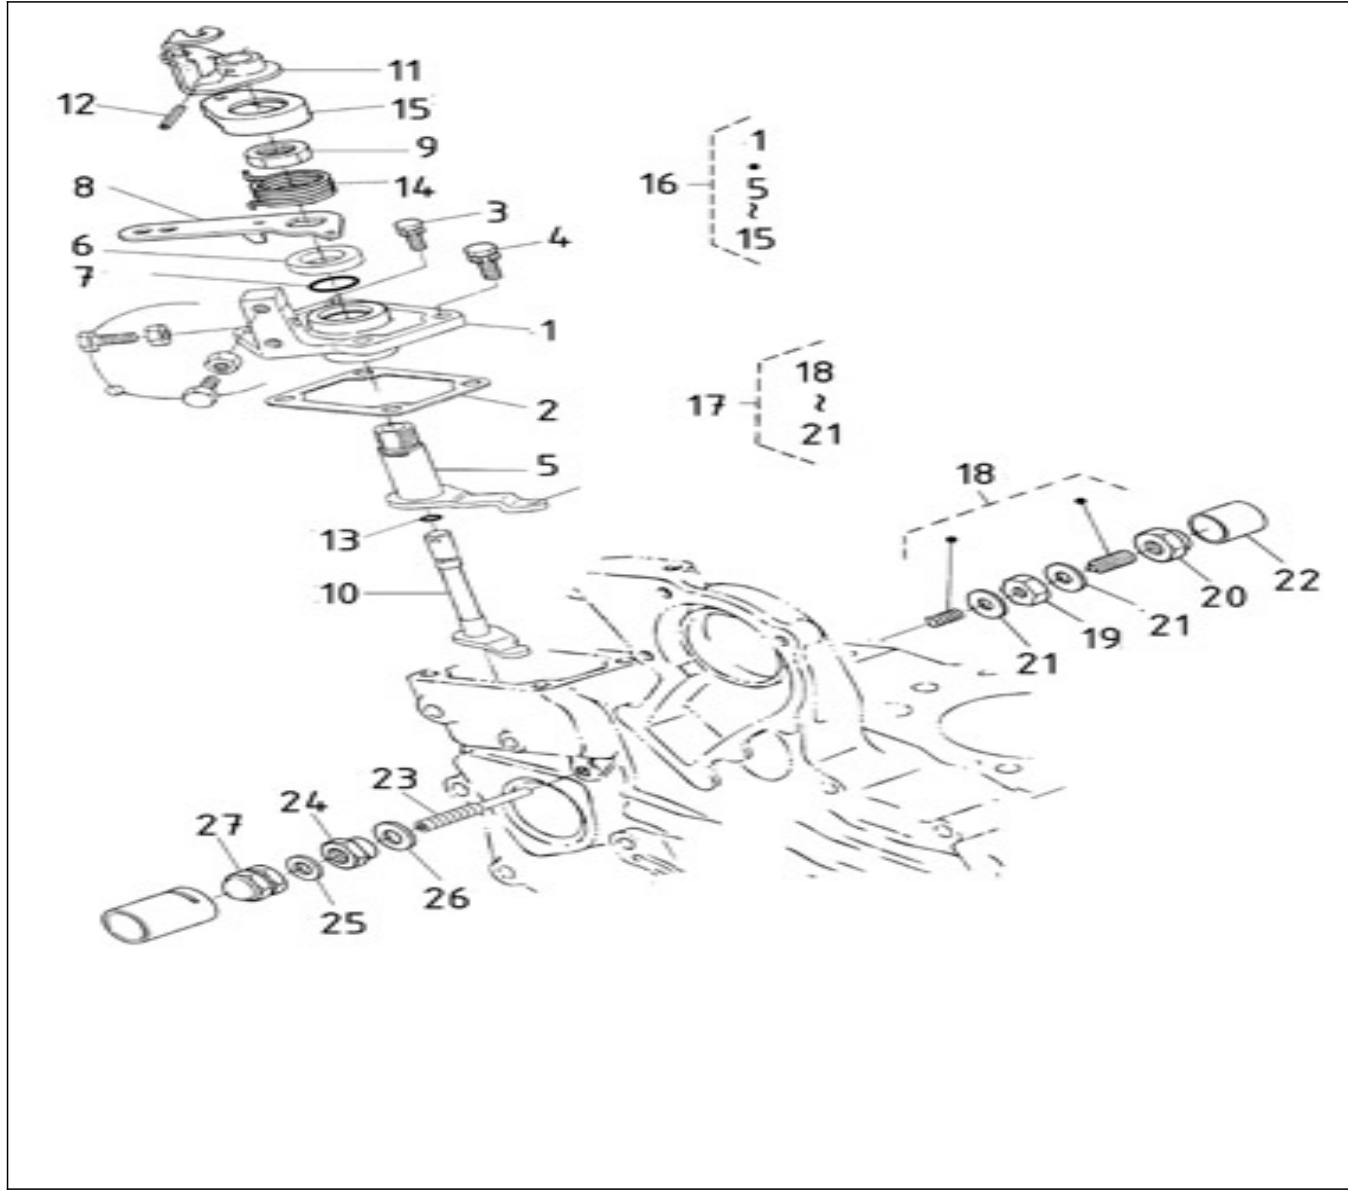

Brand: NanniDiesel
Model: Moteur N2.14
Version: Standard
Subassembly: Speed control

N.	Item	Description	Qty	Notes
1	970313375	PLATE,SPEED CONTROL	1	
2	970141311	GASKET, SPEED CONTROL 2.40	1	
3	970490119	BOLT,M 6X 18	2	
4	970313904	BOLT	2	
5	970313374	LEVER,GOVERNOR	1	
6	970313436	COLLAR	1	
7	970313802	O RING	1	
8	970313447	LEVER,SPEED CONTROL	1	
9	970313426	NUT,SPEED CONTROL	1	
10	970313431	SHAFT,LEVER	1	
11	970313893	LEVER,ENGINE STOP	1	
12	970313352	PIN,SPRING	1	
13	970313665	O RING	1	
14	970313905	SPRING,RETURN	1	
15	970313425	CAP	1	
16	970313423	PLATE	1	
17	970307613	ASSY APPARATUS	1	
18	970307614	ASSY BOLT,ADJUSTING	1	
19	970491129	NUT	1	
20	970141130	NUT, IDLE ASSEM.	1	
21	970491131	WASHER,SEAL	2	
22	970141132	CAP, BOLT COVER	1	
23	970313816	BOLT,ADJUSTING	1	
24	970310962	NUT	1	
25	970150403	RING,SEAL (=> N° XA0001 <= 3Z0001)	1	
26	970313440	GASKET	1	
27	970140404	NUT (BEFORE N°KTE08070398)	1	

V. 02/08/2011

Pag. 9/36