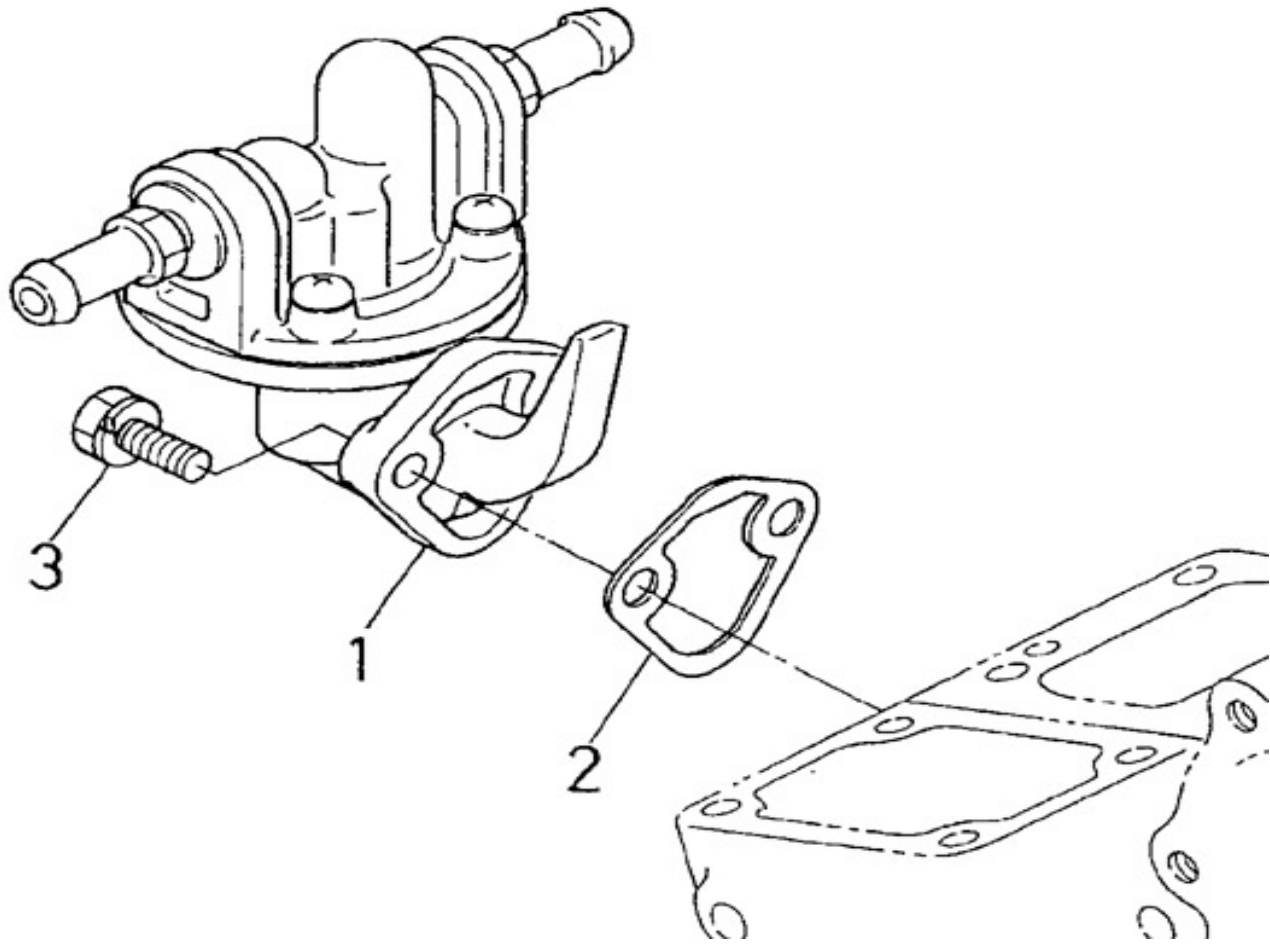

Brand: NanniDiesel
Model: Moteur N2.14
Version: Standard
Subassembly: Fuel feed pump

N.	Item	Description	Qty	Notes
1	970142501	PUMP,FUEL FEED 2. 40	1	
2	970142512	GASKET,FUEL PUMP 2. 40	1	
3	970491117	BOLT,M 6X 16	2	

V. 02/08/2011

Pag. 12/36