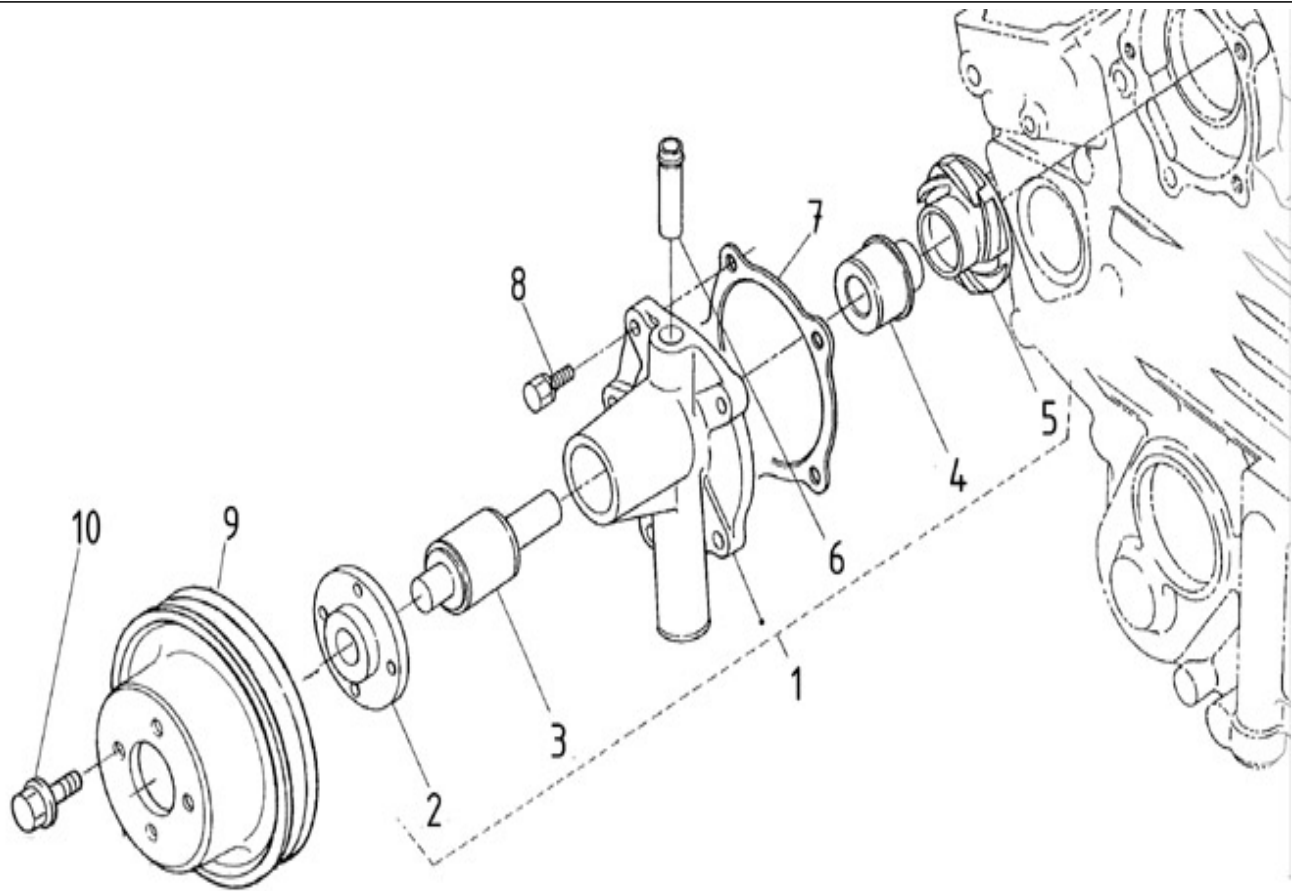

Brand: NanniDiesel

Model: Moteur N2.14

Version: Standard

Subassembly: Fresh water pump

N.	Item	Description	Qty	Notes
1	970307624	ASSY PUMP,WATER	1	
2	970307625	FLANGE,WATER PUMP	1	
3	970307626	BEARING,BALL(RADIAL)	1	
4	970307627	ASSY SEAL,MECHANICAL	1	
5	970307628	IMPELLER,WATER PUMP	1	
6	970313857	PIPE,WATER RETURN (AFTER N°KTE08070398)	1	
7	970315053	GASKET,WATER PUMP	1	
8	970141537	BOLT, M6X22	4	
9	970144312	PULLEY	1	
10	970313345	BOLT,FLANGE	4	

V. 02/08/2011

Pag. 21/36