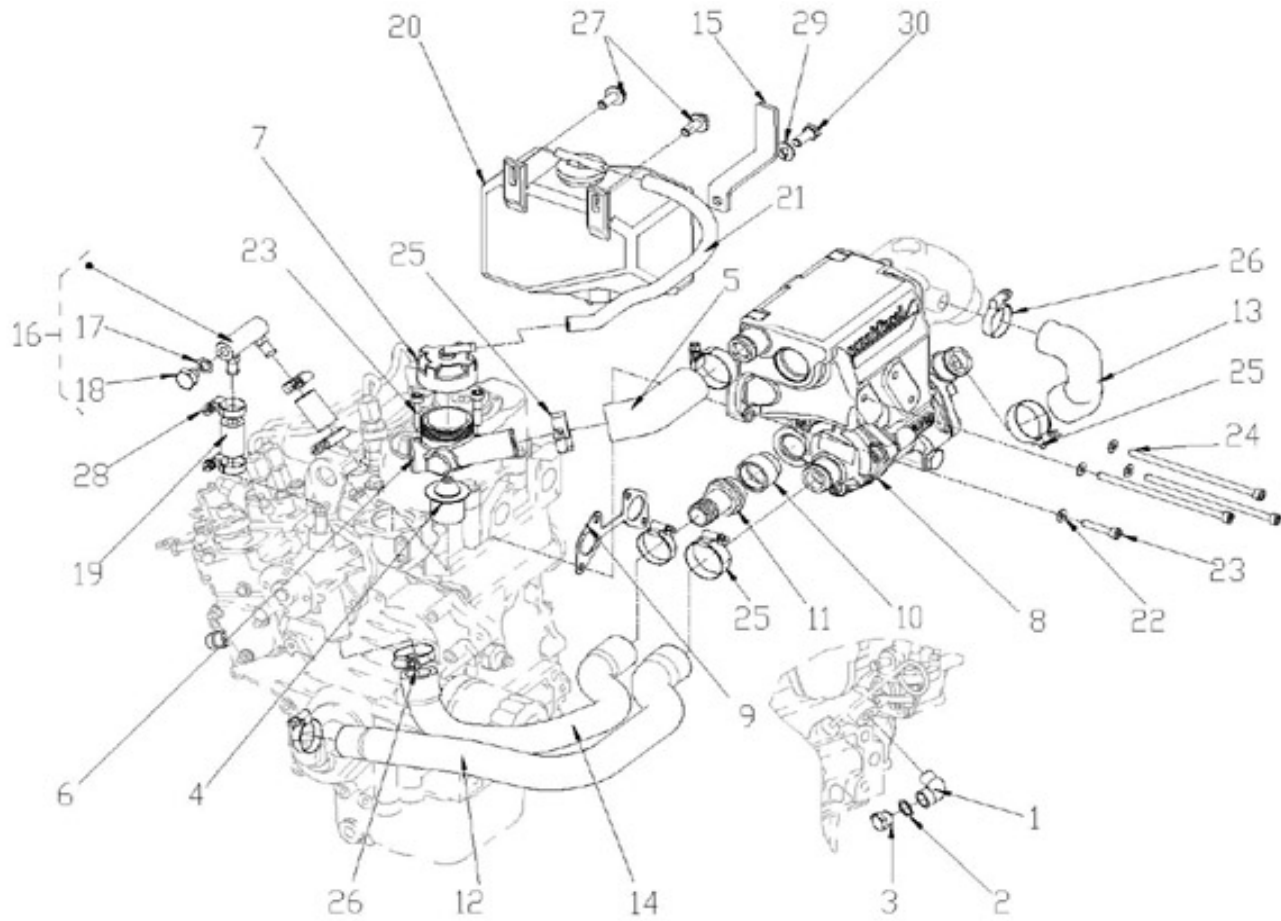

Brand: NanniDiesel

Model: Moteur N2.14

Version: Standard

Subassembly: Heat exchanger exh. Manifold

N.	Item	Description	Qty	Notes
1	970307267	ELBOW	1	
2	970307197	GASKET	1	
3	970632522	"PLUG,HEX 1/4""G"	1	
4	970310244	ASSY THERMOSTAT	1	
5	48328150	HOSE	1	
6	95200260	WATER FLANGE	1	
7	970313176	FILLING PRESSURE CAP	1	
8	48300402	HEAT EXCHANGER	1	
9	970144512	GASKET,EXHAUST MANIFOLD 2. 40	1	
10	970313143	EXTANSION	1	
11	970313142	UNION	1	
12	48328152	HOSE	1	
13	48328175	HOSE	1	
14	48328168	HOSE	1	
15	95310806	BRACKET	1	
16	KP103A50	BREATHER	1	
17	970300430	GASKET,RING D10 (+++ FIX TUYAU GRAISSAGE SUR	1	
18	41169405	PLUG	1	
19	32808002	FUEL HOSE ISO 7840 D8	0.08	
20	970315192	EXPANSION TANK	1	
21	970300077	HOSE,D 8 L= 450	1	
22	970609602	WASHER,CORRUGATED D 6 (ROND GRAISSEE SERRAGE	4	
23	970634037	BOLT,SOCK M 6X 30	3	
24	39160732	BOLT	3	
25	970604526	CLAMP,HOSE 22-32 (COTE ECHANGEUR)	2	
26	970310214	CLAMP 20 X 32 X 8 (COTE COUDE)	6	
27	39160661	BOLT (+++SUPPRIMER LA VIS DU MONTAGE STANDARD)	2	
28	970312876	CLAMP	4	
29	970119138	WASHER,SPRING D 8 (TENDEUR)	1	
30	39160661	BOLT (+++SUPPRIMER LA VIS DU MONTAGE STANDARD)	1	

V. 02/08/2011

Pag. 24/36