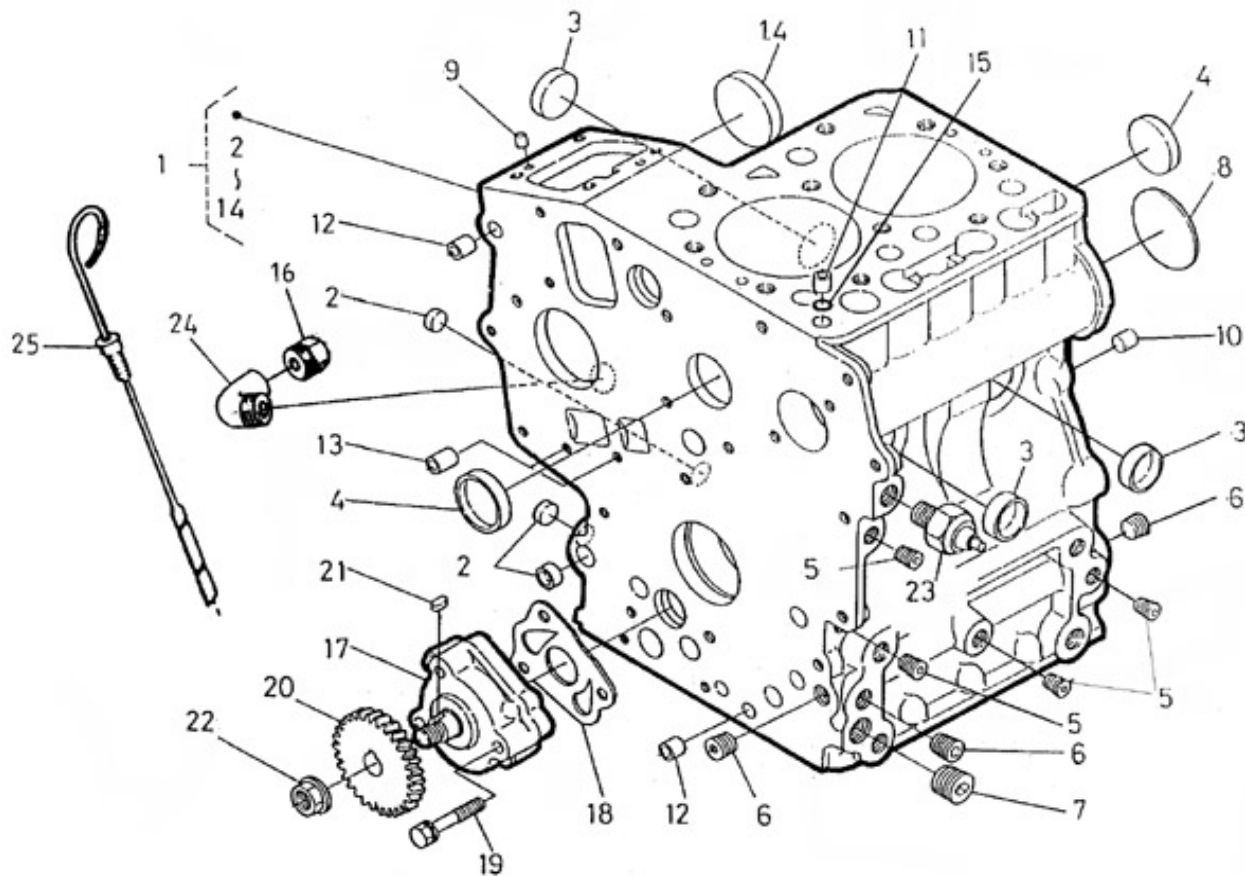

N.	Item	Description	Qty	Notes
1	970313896	COMP.CRANKCASE	1	
2	970307455	CAP,SEALING	3	
3	970307456	CAP,SEALING	3	
4	970140104	CAP, FREEZE	2	
5	970140908	PLUG, CYL.HEAD 2.40	4	
6	970490108	PLUG,SOCK	3	
7	970490109	PLUG,SOCK	1	
8	970307457	PLUG,EXPANSION	1	
9	970140109	PIN, CYLINDRICAL	2	
10	970490111	PIN,CYLINDRICAL	2	
11	970490112	PIN,PIPE	1	
12	970490113	PIN,PIPE	2	
13	970140108	PIN, PIPE	2	
14	970307458	COVER,CYL.HEAD	1	
15	970490116	O-RING (=< N°KTH0804182)	1	
16	970313805	PLUG	1	
17	970143114	PUMP,OIL CPL.	1	
18	970143115	GASKET,OIL PUMP	1	
19	970143116	BOLT	3	
20	970143117	GEAR,OIL PUMP DRIVE 2. 40	1	
21	970143118	KEY,FEATHER	1	
22	970307460	NUT,FLANGE	1	
23	970851700	SWITCH,OIL	1	
24	970307267	ELBOW	1	
25	970307462	GAUGE,OIL	1	

V. 02/08/2011

Pag. 2/36

Brand: NanniDiesel

Model: Moteur N2.14

Version: Standard

Subassembly: Timing case

N.	Item	Description	Qty	Notes
1	970307619	COMP CASE,GEAR	1	
2	970490109	PLUG,SOCK	2	
3	970140204	PIN, TIMING COVER 2.40	1	
4	970313349	O RING (JUSQU'AU N°KTC08050772)	3	
5	970140205	GASKET, TIMING CASE 2.40 (JUSQU'AU N°KTC08050772)	1	
5	970315047	GASKET,GEAR CASE NA (A PARTIR DU N°KTC08050772)	1	
6	970490119	BOLT,M 6X 18	1	
7	970302737	BOLT,M 6X 50 (A PARTIR DU N°KTH08040183)	10	
8	970140208	BOLT	3	
9	970307621	BOLT	1	
10	970307622	BOLT	1	
11	970307623	SEAL,OIL	1	
12	970313907	COVER	1	
13	970313755	GASKET	1	
14	970490224	STUD	3	
15	970151133	NUT,M 6 (BEFORE N°KTE08070398)	3	
16	970310417	WASHER,SPRING (BEFORE N°KTE08070398)	3	