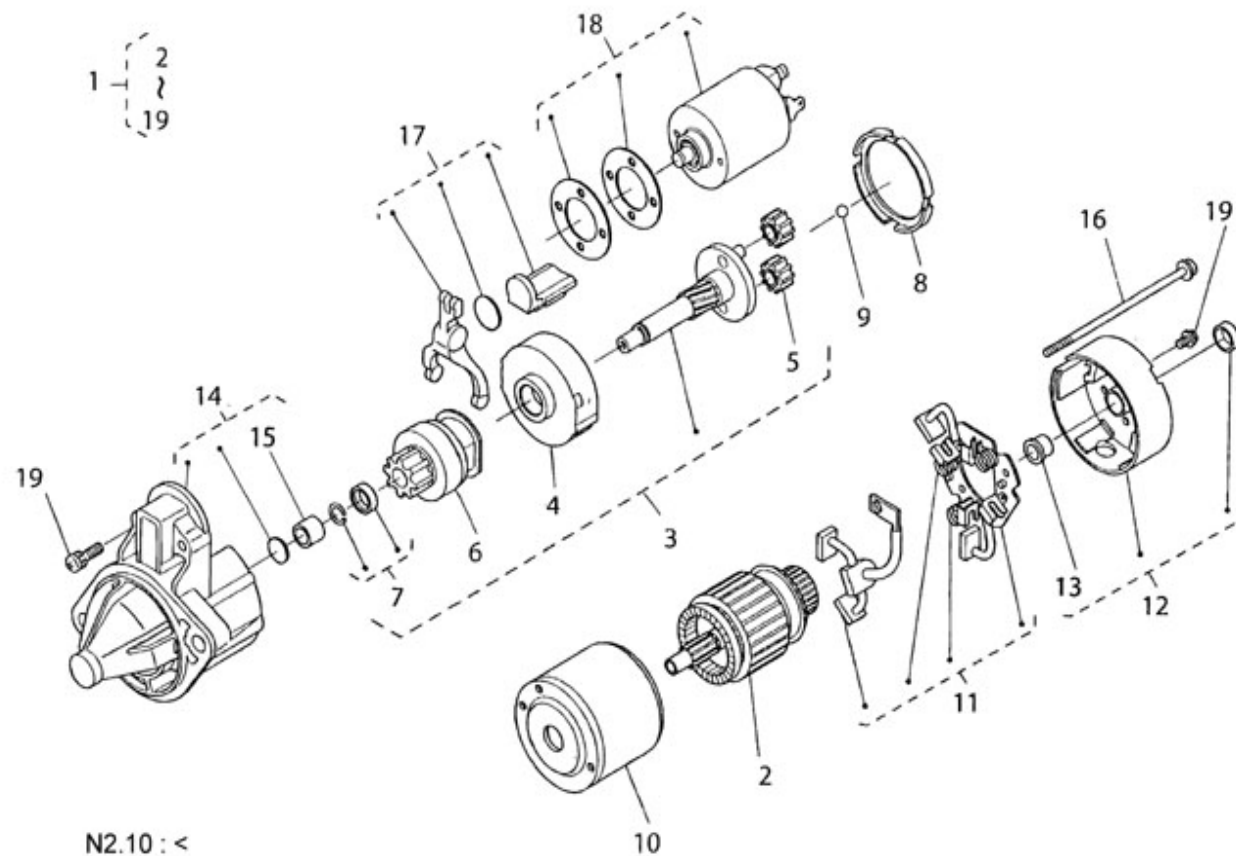

Brand: NanniDiesel

Model: Moteur N2.14

Version: Standard

Subassembly: Starter motor

N2.10 : <
N2.14 : < KTB09010508

N.	Item	Description	Qty	Notes
1	970313516	ASSY STARTER	1	
1	970307577	ASSY STARTER	1	
2	970313900	ARMATURE	1	
3	970313902	ASSY SHAFT	1	
4	970313922	GEAR,INTERNAL	1	
5	970313917	GEAR,PLANETARY	3	
6	970313899	CLUTCH,OVER RUNNING	1	
7	970313918	STOPPER	1	
8	970313919	GASKET	1	
9	970310983	BALL	1	
10	970313901	YOKE	1	
11	970313903	ASSY HOLDER,BRUSH	1	
12	970313923	ASSY BRACKET,REAR	1	
13	970313920	BUSH	1	
14	970313898	ASSY BRACKET,FRONT	1	
15	970147308	BUSH	1	
16	970313924	BOLT	2	
17	970313921	LEVER,FORK	1	
18	970147306	RELAIS,STARTER MOTOR 2.45/2.50	1	
19	970307586	SCREW	1	

V. 02/08/2011

Pag. 29/36