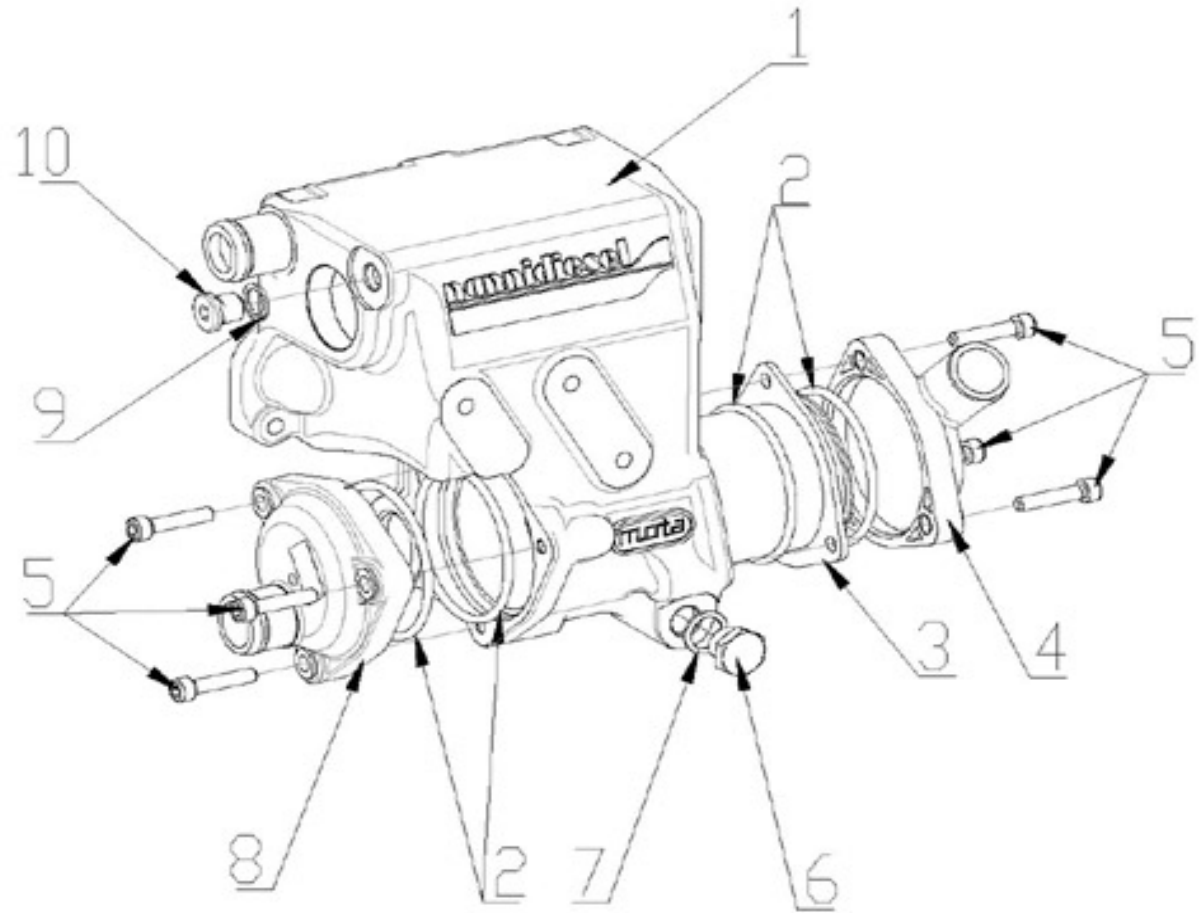

Brand: NanniDiesel
Model: Moteur N2.14
Version: Standard
Subassembly: Heat exchanger

N.	Item	Description	Qty	Notes
1	970313277	HOUSING,HEATEXCHANGER	1	
2	48418183	O RING	4	
3	970313274	TUBE STACK	1	
4	970313276	COVER, WATER INLET	1	
5	970634037	BOLT,SOCK M 6X 30	6	
6	970875506	PLUG (<= N°KT08090422)	1	
7	970300306	GASKET,RING D14 (SUR REFROID THERMO MOTA)	1	
8	970313275	COVER, WATER INLET	1	
9	970300325	RING,SEAL D12	1	
10	970314998	PLUG	1	

V. 02/08/2011

Pag. 23/36