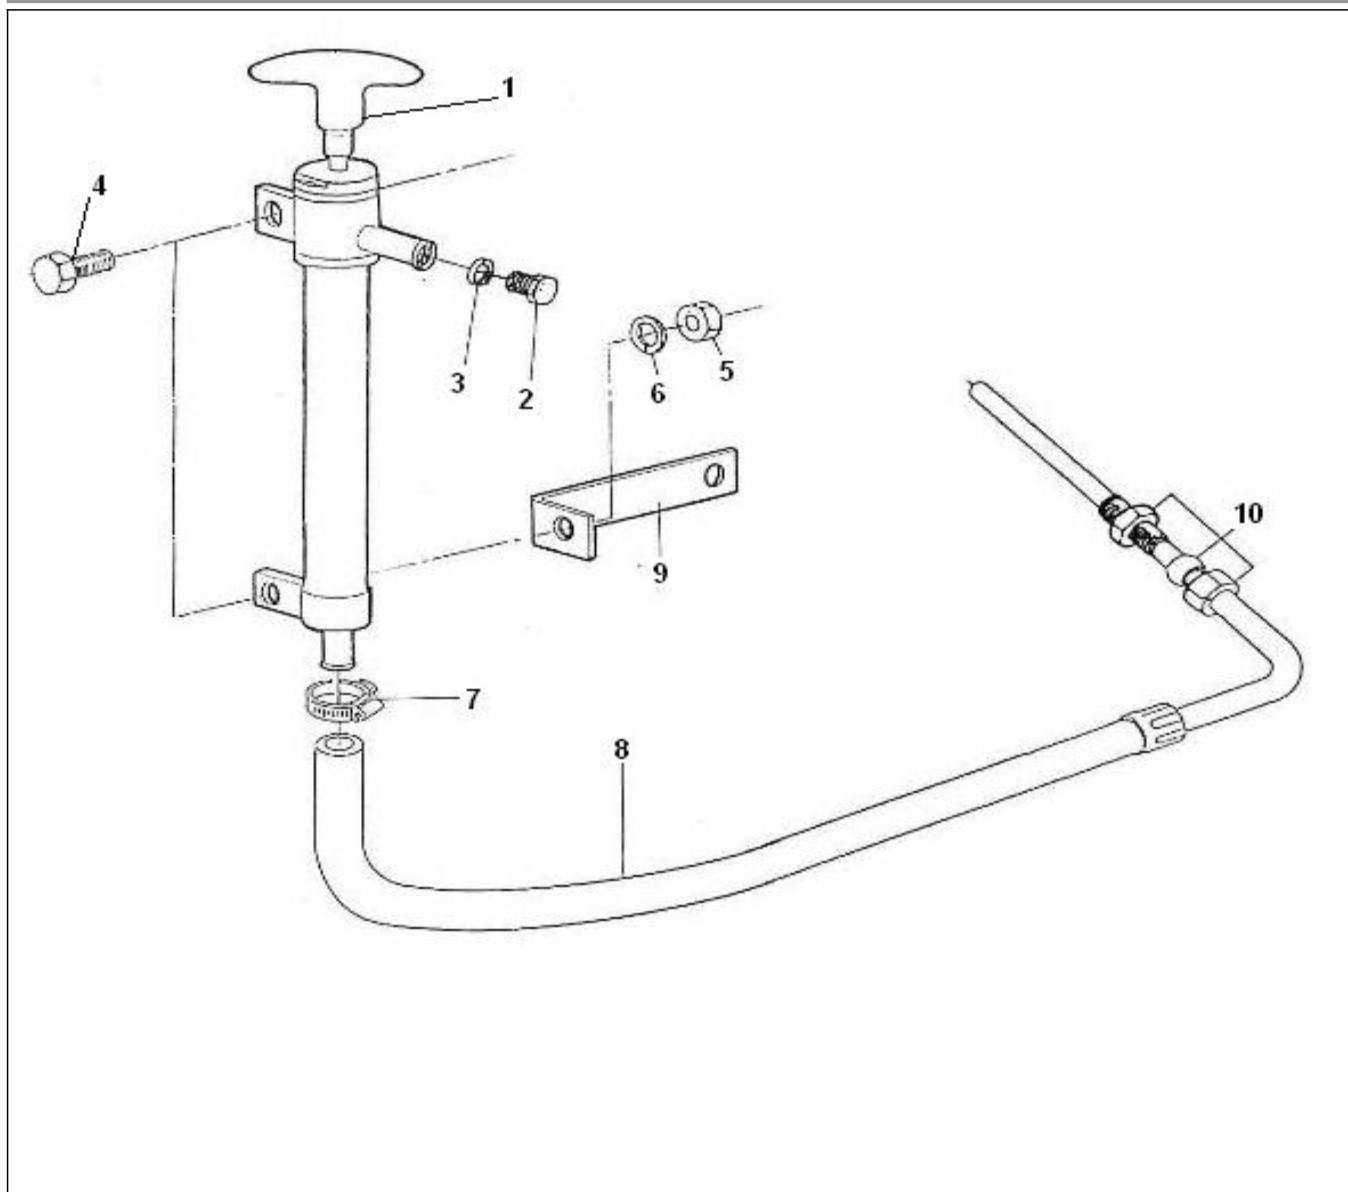

Image not found: 58-5100.jpg

Brand: NanniDiesel

Model: Moteur N2.14

Version: Standard

Subassembly: Oil extraction pump

N.	Item	Description	Qty	Notes
1	970439302	PUMP,OIL EXTRACTION	1	
2	970832061	BOLT	1	
3	970300288	GASKET,M8 (FIX TUYAU GRAISSAGE)	1	
4	970439910	BOLT,HEX M 6X 16 (+++FIX.SUPPORT AG ACC)	2	
5	970635460	NUT,M 6	1	
6	970119149	WASHER, SPRING D 6 (Pour protection injecteur)	1	
7	970439306	CLAMP (++POUR DURITE ORIGINE REF HUILE MOTEUR)	1	
8	970313196	DRAIN OIL PIPE	1	
9	970307019	BRACKET (SUPPORT DE CLAPET REMPLACE SUP FILTRE	1	
10	970310026	CONNECTION	1	