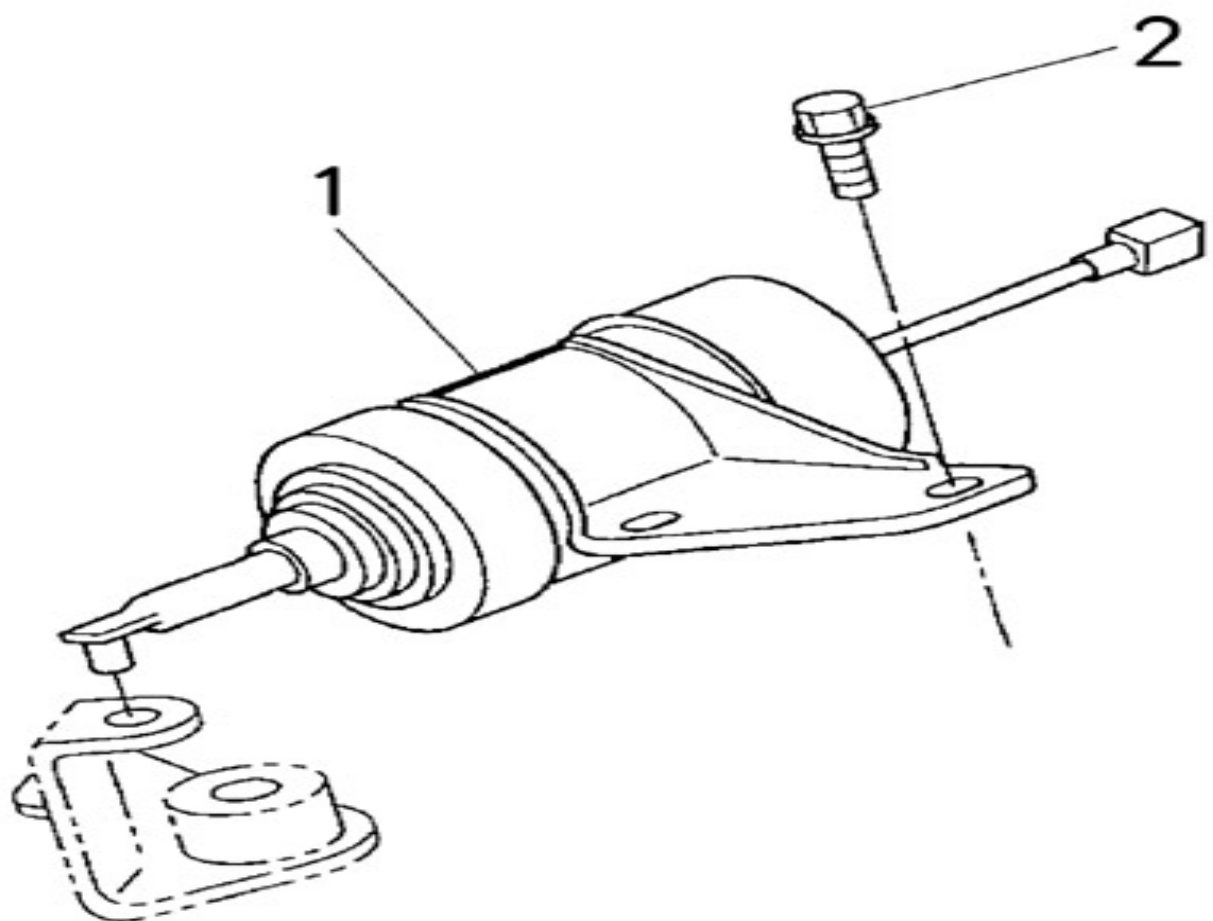

Brand: NanniDiesel
Model: Moteur N2.14
Version: Standard
Subassembly: Electric stop

N.	Item	Description	Qty	Notes
1	970307669	SOLENOID,STOP	1	
2	970313085	BOLT,FLANGE	2	

V. 02/08/2011

Pag. 33/36