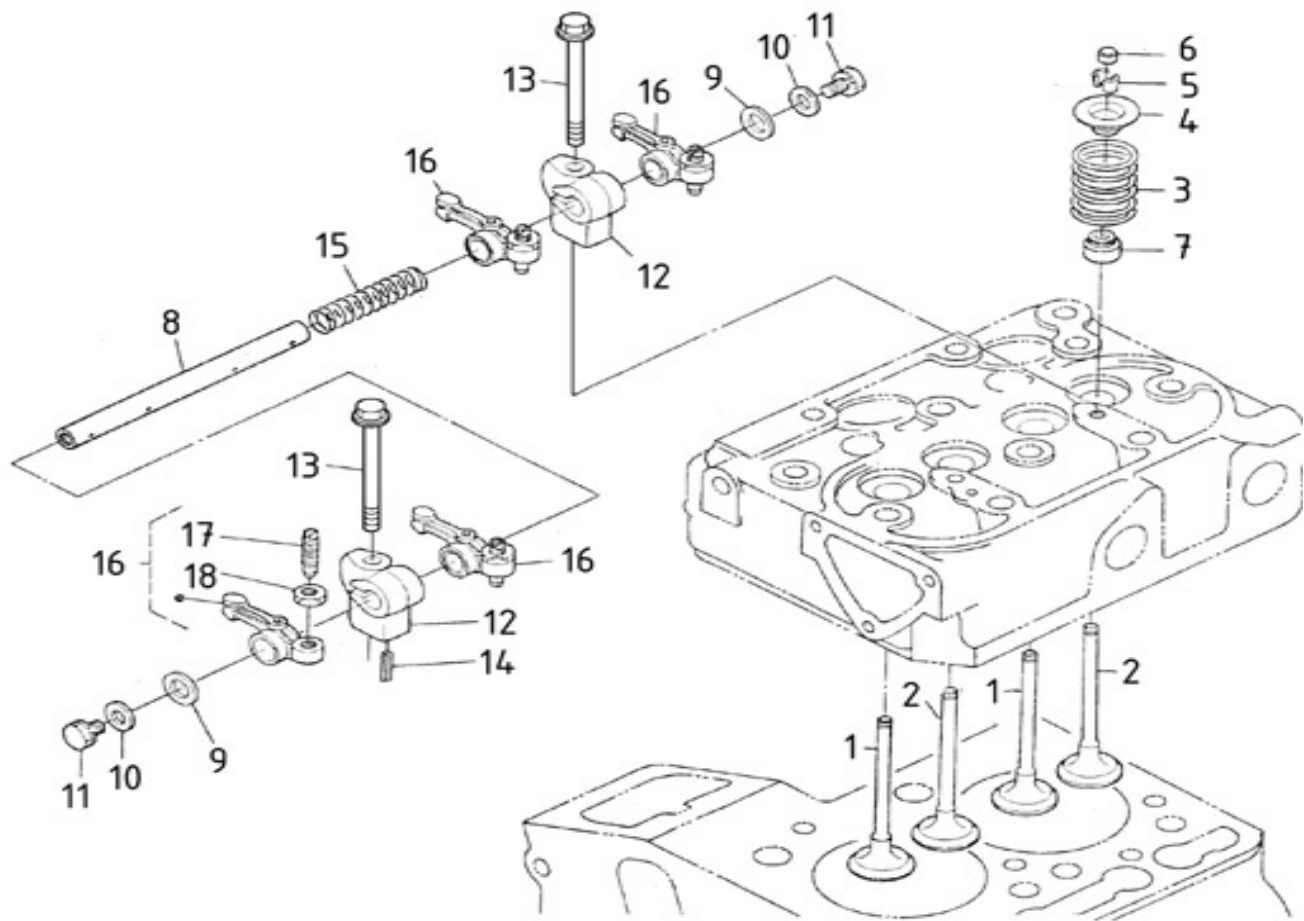

V. 02/08/2011

Pag. 6/36

Brand: NanniDiesel

Model: Moteur N2.14

Version: Standard

Subassembly: Valves & Springs

N.	Item	Description	Qty	Notes
1	970313910	VALVE,INLET	2	
2	970313911	VALVE,EXHAUST	2	
3	970141003	SPRING, VALVE 2.40	4	
4	970141004	RETAINER, VALVE SPRING	4	
5	970141005	COLLAR, VALVE SPRING 2.40	4	
6	970141007	CAP, VALVE	4	
7	970307541	SEAL,VALVE STEM	4	
8	970313814	SHAFT,ROCKER ARM	1	
9	970141009	SPRING, ROCKER ARM 2.40	2	
10	970313377	WASHER,PLAIN	2	
11	970141015	BOLT, M6X10	2	
12	970313456	BRACKET,ROCKER ARM	2	
13	970313346	BOLT,FLANGE	2	
14	970151130	PIN,SPRING RETAINER	1	
15	970313808	SPRING	1	
16	970141019	ASSY, ROCKER ARM 2.40HE	4	
17	970141022	SCREW, ADJ.ROCKER ARM	4	
18	970141023	NUT, ROCKER ARM 2.40	4	