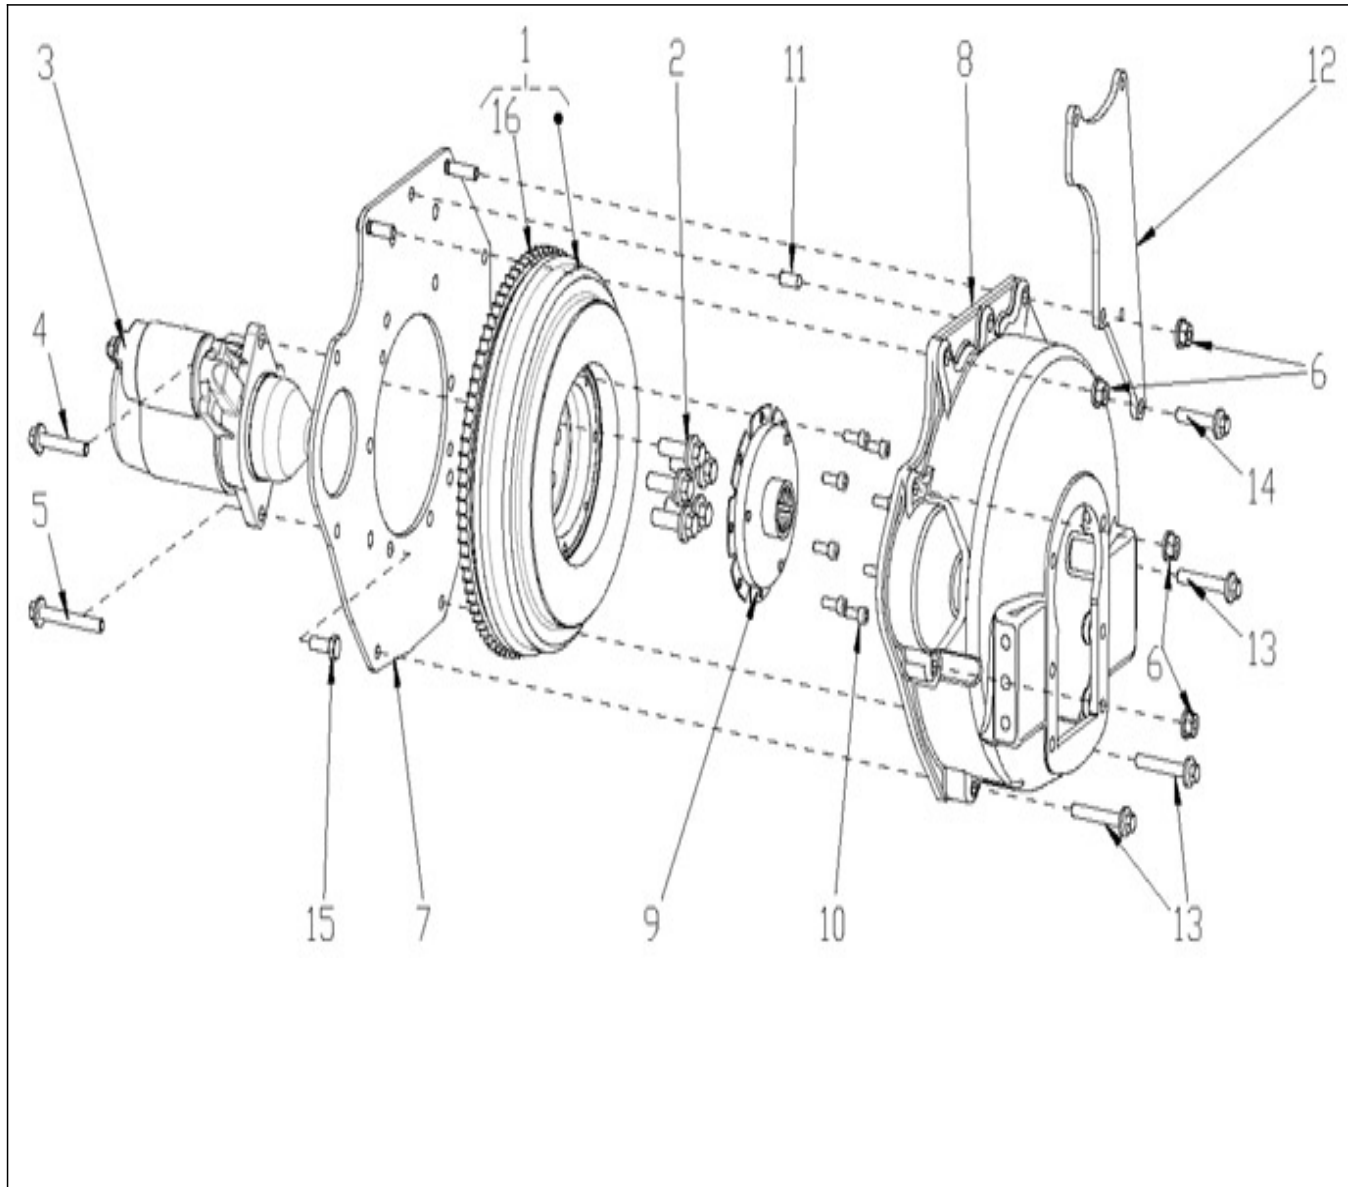

Brand: NanniDiesel

Model: Moteur N2.14

Version: Standard

Subassembly: Flywheel housing

N.	Item	Description	Qty	Notes
1	970313314	FLYWHEEL (Sortie dans 95312364A pour usinage)	1	
2	970313309	BOLT	5	
3	970313516	ASSY STARTER	1	
4	39160926	BOLT	4	
5	39160925	BOLT	1	
6	39460916	NUT (+++FIX ECHANGEUR)	4	
7	970313515	PLATE,REAR END	1	
8	95200257	HOUSING	1	
9	970776050	DAMPERPLATE,121 DIN	1	
10	970119147	BOLT, SOCK M 6X12 (+++LOCTITE 243 (BLEU) MONTAGE	8	
11	970304063	PIN	1	
12	95310774	BRACKET	1	
13	39160642	BOLT	3	
14	39160639	BOLT	1	

V. 02/08/2011

Pag. 35/36