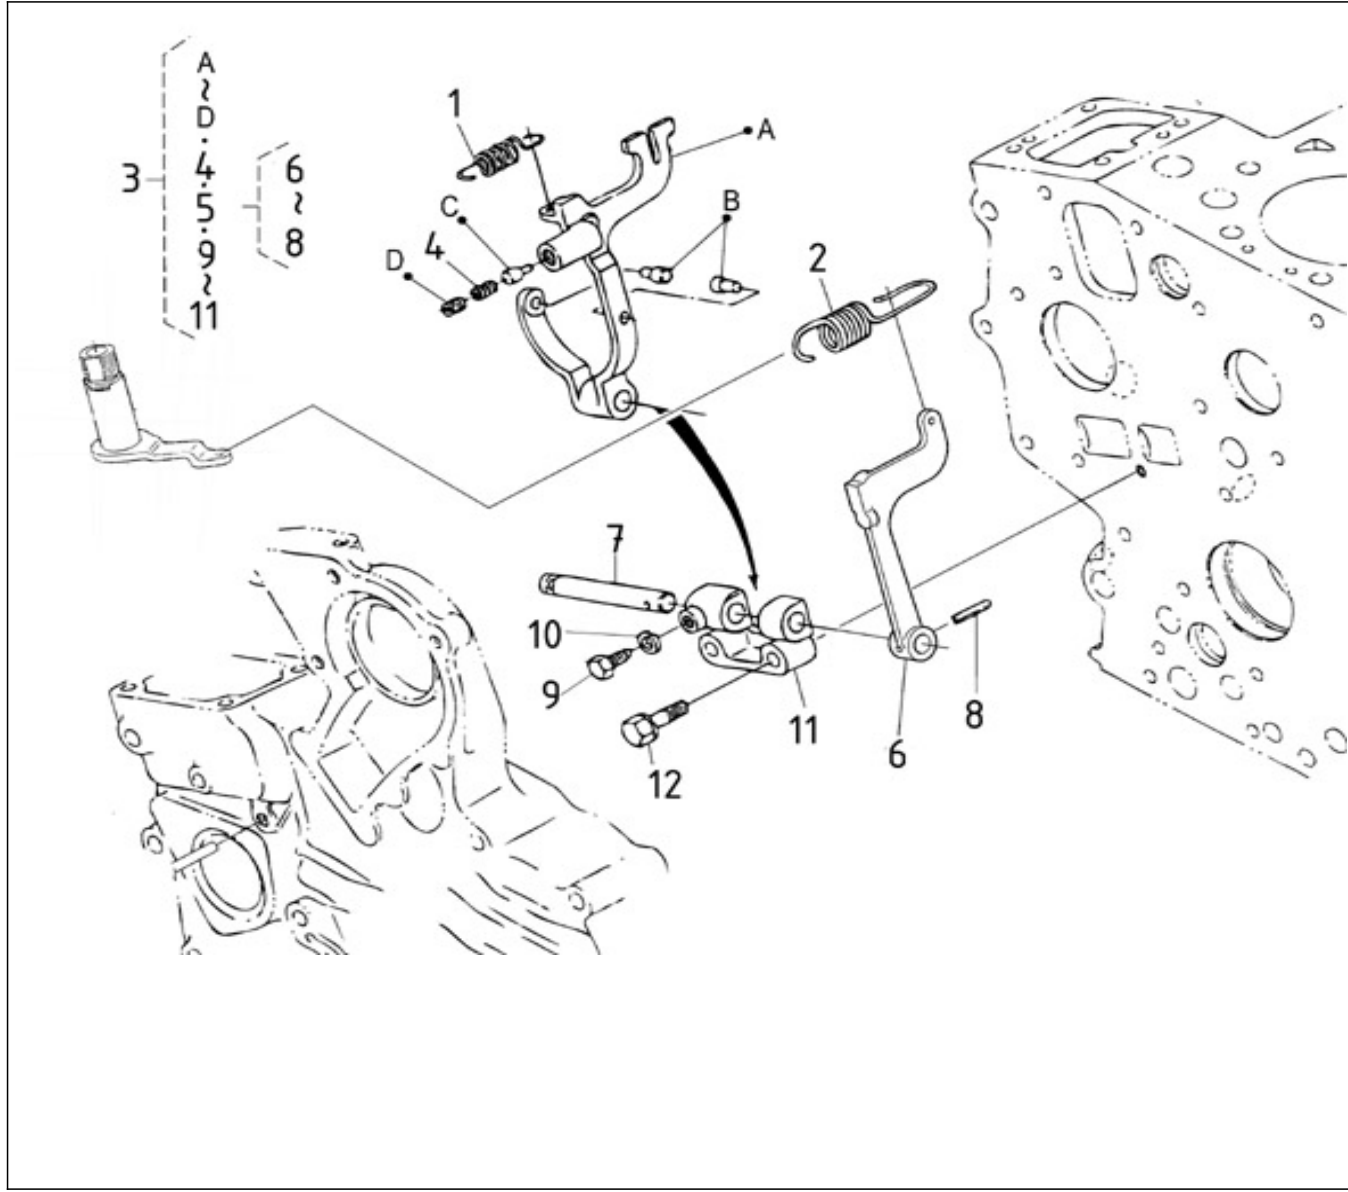

Brand: NanniDiesel
Model: Moteur N2.14
Version: Standard
Subassembly: Drive speed control

N.	Item	Description	Qty	Notes
1	970311165	SPRING	1	
2	970313906	SPRING,GOVERNOR	1	
3	970313382	LEVER	1	
4	970313381	SPRING	1	
5	970141318	LEVER, GOVERNOR FORK 2 CPL 2.4	1	
6	970314157	LEVER, GOVERNOR FORK	1	
7	970141319	SHAFT, GOVERNOR	1	
8	970141320	PIN, LEVER GOVERNOR	1	
9	970491322	BOLT	1	
10	970300318	WASHER,SPRING D 5	1	
11	970141321	SUPPORT, GOVERNOR 2.40	1	
12	970141325	BOLT, M6X35	2	

V. 02/08/2011

Pag. 20/36