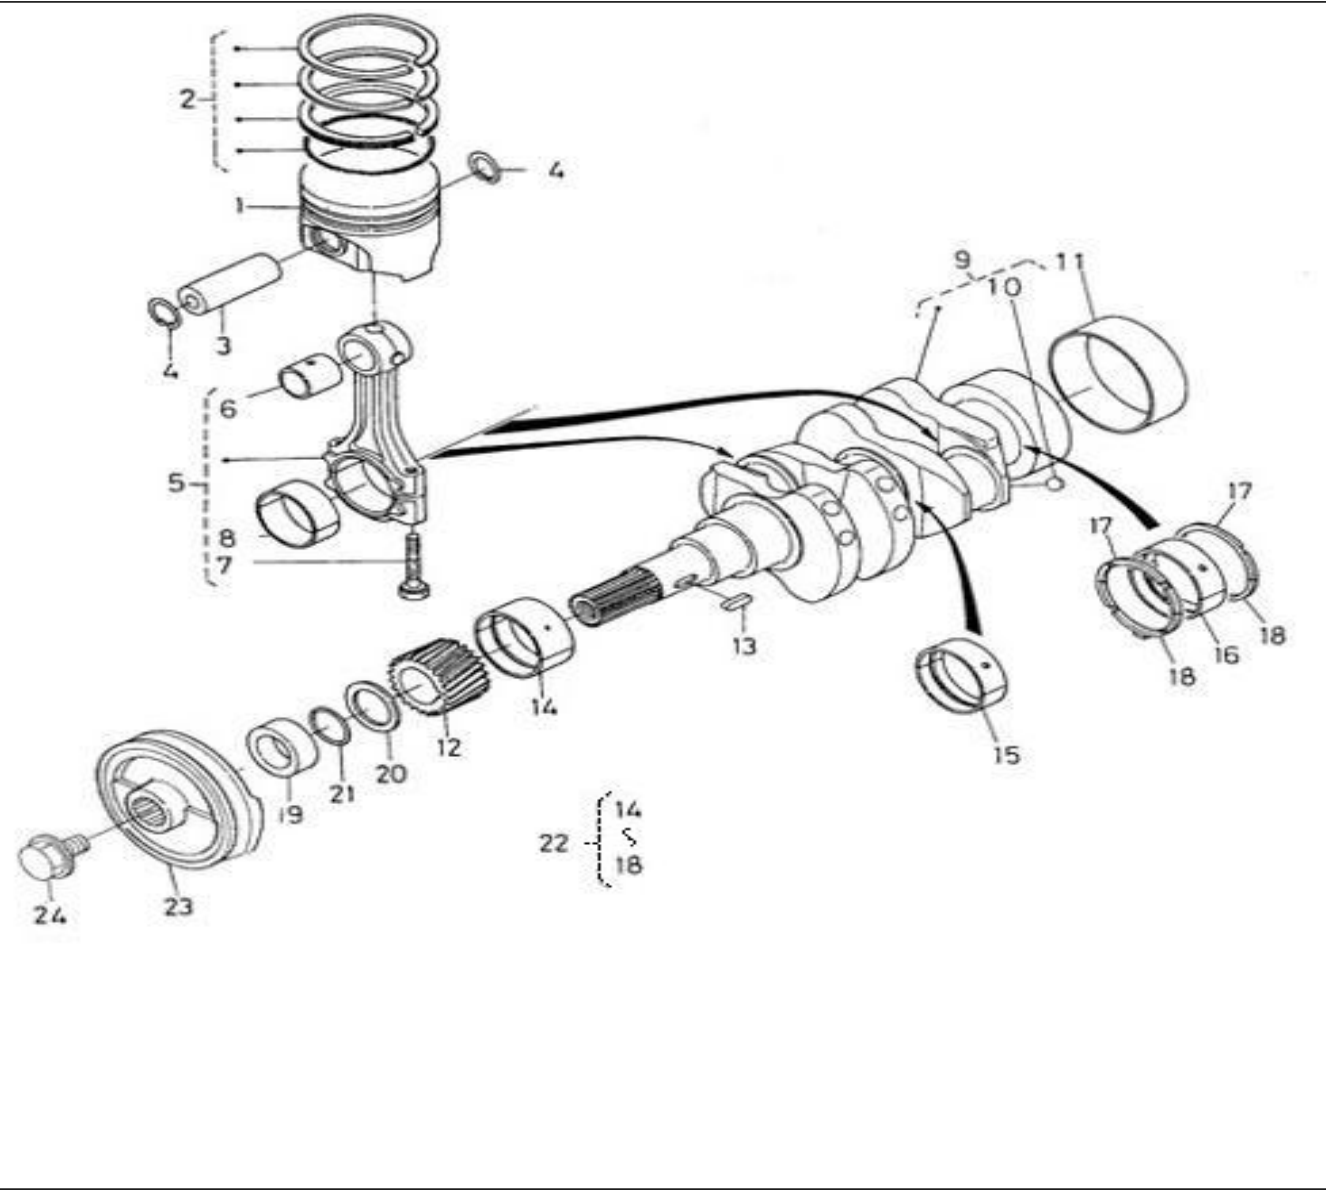

Brand: NanniDiesel
Model: Moteur N2.14
Version: Standard
Subassembly: Crankshaft pistons

N.	Item	Description	Qty	Notes
1	970307553	PISTON	2	
2	970307555	SET,PISTON RING	2	
2	970307556	ASSY RING,PISTON +0.25	2	
3	970307557	PIN,PISTON	2	
4	970491504	CIR-CLIP (2)	4	
5	970307558	ASSY ROD,CONNECTING	2	
6	970307559	BUSH,PISTON PIN	2	
7	970141513	BOLT, CONN.ROD 2.40	4	
8	970307560	METAL,CRANK PIN	2	
8	970307561	METAL,CRANK PIN 02	2	
8	970307562	METAL,CRANK PIN 04	2	
9	970313889	COMP.CRANKSHAFT	1	
10	970307564	BALL	2	
11	970151513	SLEEVE,CRANKSHAFT	1	
12	970141520	GEAR, CRANKSHAFT 2.40	1	
13	970491106	KEY,FEATHER	1	
14	970141525	METAL, CRANKSHAFT 1 STD 2.40	1	
14	970141546	METAL, CRANKSHAFT 1 0.02	1	
14	970141556	METAL, CRANKSHAFT 1 0.04	1	
15	970307568	METAL,CRANK SHAFT	1	
15	970491547	METAL,CRANKSHAFT 2 0.20	1	
15	970491557	METAL,CRANKSHAFT 2 0.40	1	
16	970307571	METAL,CRANK SHAFT	1	
16	970307572	METAL,CRANK SHAFT	1	
16	970307573	METAL,CRANKSHAFT3 04	1	
17	970491527	METAL,SIDE 1 STD	2	
17	970491548	METAL,SIDE 1 0.02	2	
17	970491558	METAL,SIDE 1 0.04	2	
18	970491528	METAL,SIDE 2 STD	2	
18	970313810	METAL,SIDE - +0.20mm	2	
18	970313811	METAL,SIDE - +0.40mm	2	
19	970141523	COLLAR, CRANKSHAFT 2.40	1	
20	970141522	RING, CRANKSHAFT 2.40	1	
21	970313803	O RING	1	
22	970307551	BEARING SET	1	
23	970313480	PULLEY ,CRANKSHAFT	1	
24	970141517	BOLT, CRANKSHAFT PULLY	1	

V. 02/08/2011

Pag. 10/36