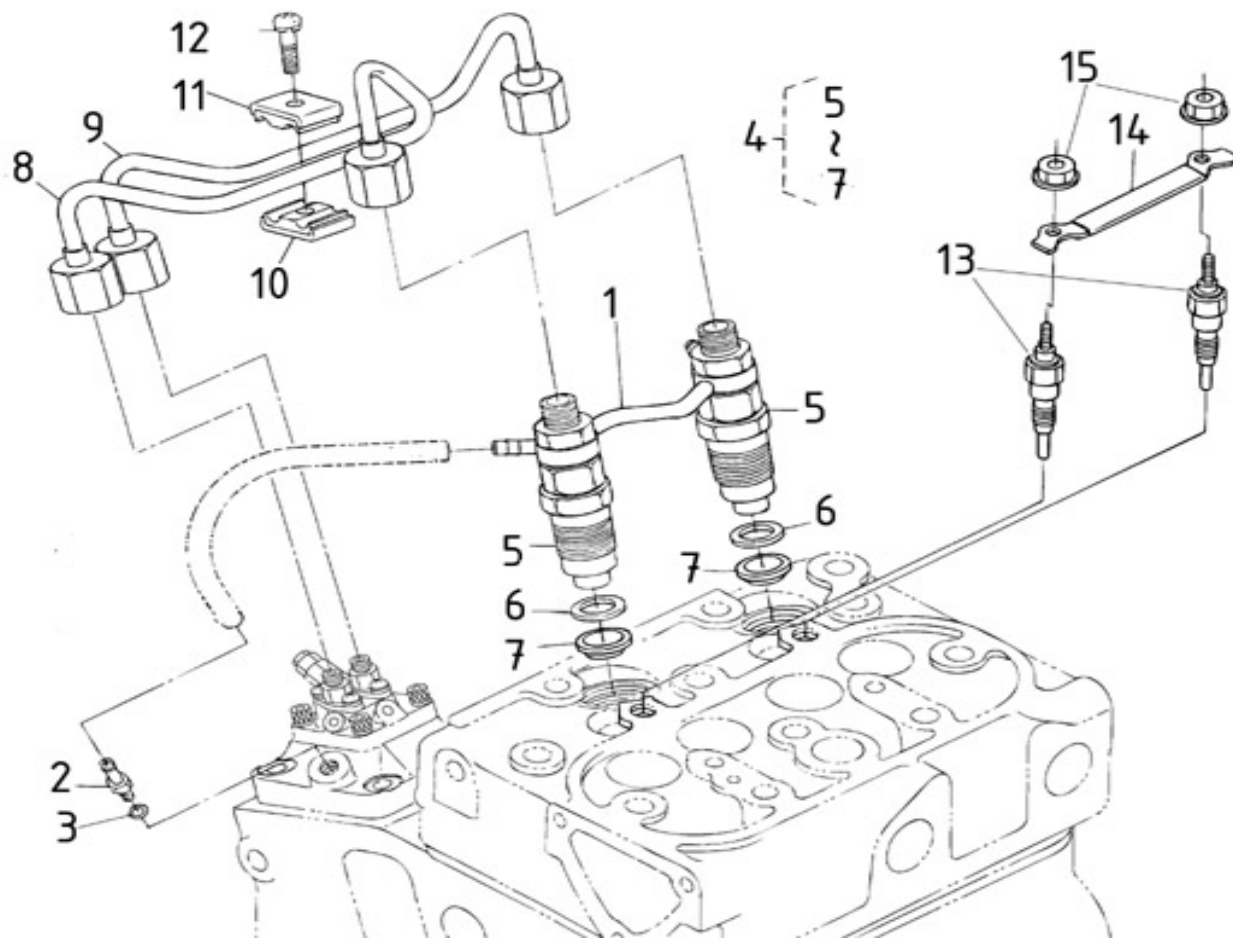

Brand: NanniDiesel

Model: Moteur N2.14

Version: Standard

Subassembly: Glow plug

N.	Item	Description	Qty	Notes
1	970304146	HOSE	1	
2	970142104	NOZZLE, FUEL OVERFLOW LINE	1	
3	970150403	RING,SEAL (=> N° XA0001 <= 3Z0001)	1	
4	970313383	KIT HOLDER,NOZZLE	2	
5	970307587	ASSY HOLDER,NOZZLE	2	
6	970142109	GHASKET, RING INJECTORS	2	
7	970307388	SEAL,HEAT	2	
8	970307589	PIPE,INJECTION	1	
8	970315051	PIPE,INJECTION	1	
9	970313892	PIPE,INJECTION	1	
9	970315052	PIPE,INJECTION	1	
10	970142114	CLAMP,FUEL LINES 1+2	1	
11	970142115	CLAMP,FUEL-LINES 1+2	1	
12	970492118	SCREW,M 5X 20 ROUND HEAD	1	
13	970313894	GLOW PLUG	2	
14	970307592	CORD,GLOW PLUG	1	
15	970307593	NUT,FLANGE	2	

V. 02/08/2011

Pag. 18/36