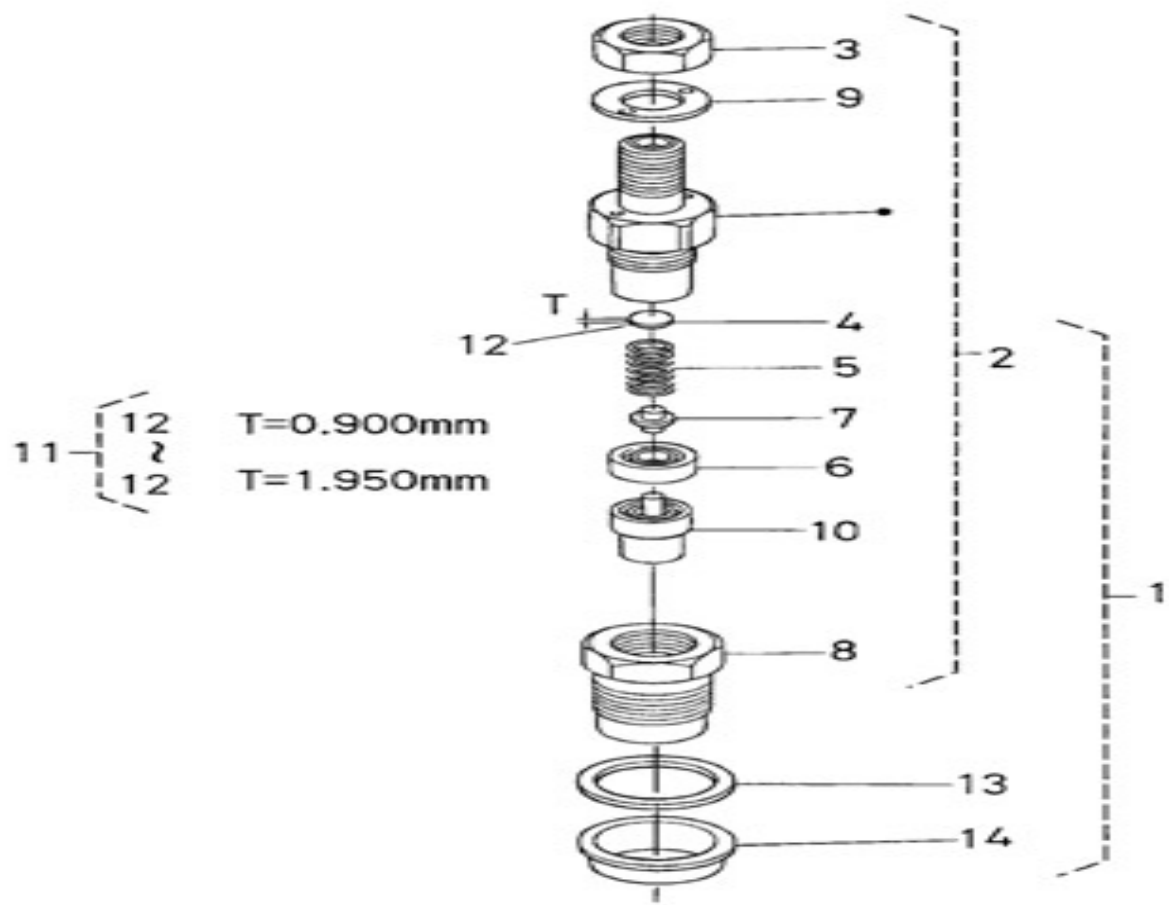

Brand: NanniDiesel
Model: Moteur N2.14
Version: Standard
Subassembly: Nozzle holder

N.	Item	Description	Qty	Notes
14	970307388	SEAL,HEAT	2	

V. 02/08/2011

Pag. 17/36