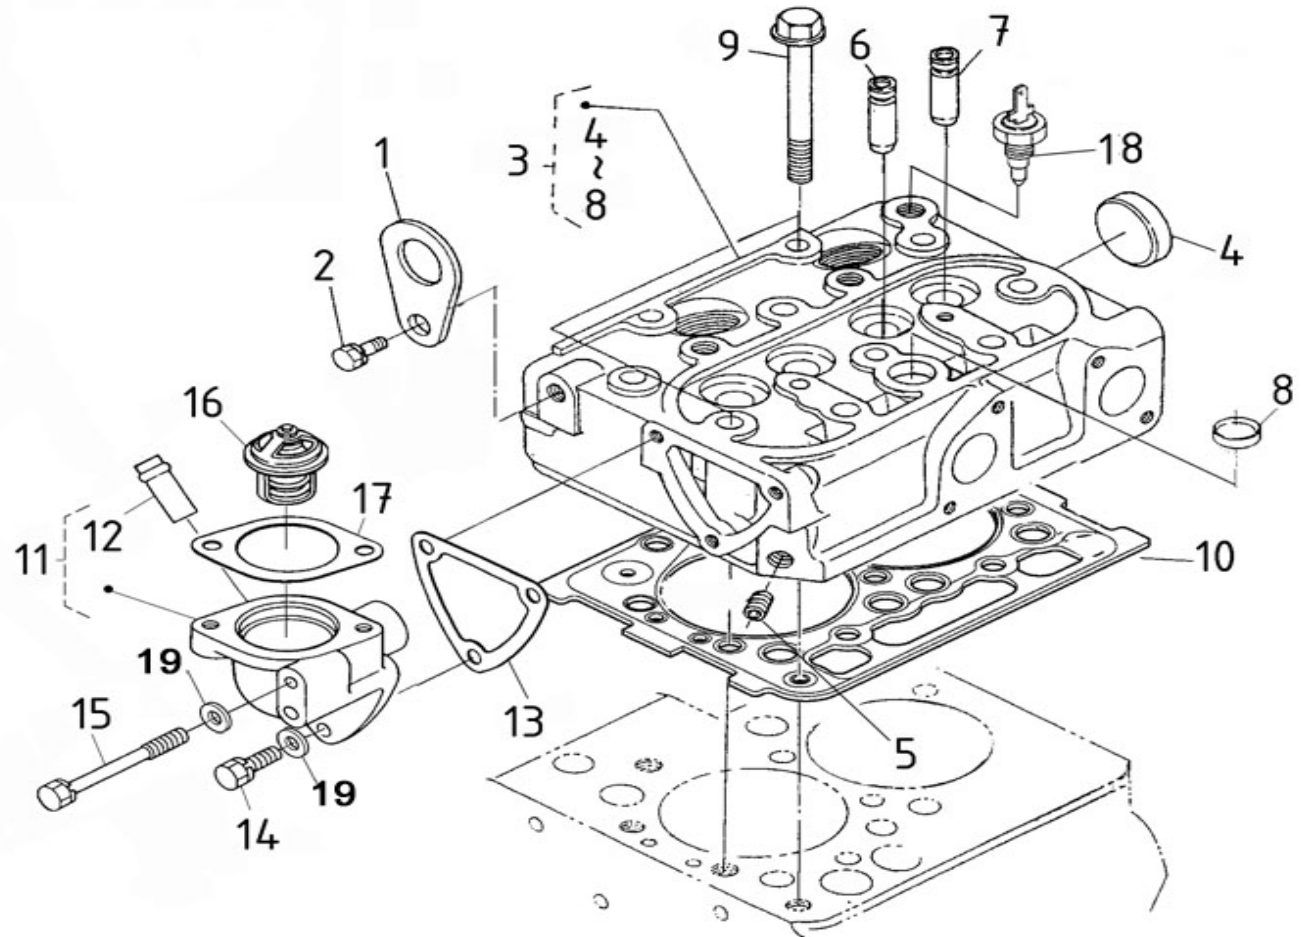

Brand: NanniDiesel

Model: Moteur N2.14

Version: Standard

Subassembly: Cylinder head

N.	Item	Description	Qty	Notes
1	970490901	HOOK,ENGINE 2.60-3.90-4.110	2	
2	970490919	BOLT,M 8X 16	2	
3	970313268	CYLINDER HAED	1	
3	970315046	COMP.CYLINDER HEAD	1	
4	970140904	CAP, FREEZE	1	
5	970302722	CAP, FREEZE	1	
6	970140922	GUIDE, VALVE INTAKE 2.40HE	2	
7	970140923	GUIDE, VALVE EXHAUST 2.40	2	
8	970302722	CAP, FREEZE	1	
9	970140912	BOLT, CYL.HEAD 2.40	10	
10	970307465	GASKET,CYL.HEAD NA	1	
11	970313818	COMP.FLANGE,WATER	1	
12	970307629	PIPE,WATER RETURN (BEFORE N°KTE08070398)	1	
13	970313376	GASKET,WATER FLANGE	1	
14	970491117	BOLT,M 6X 16	2	
15	970144311	BOLT	1	
16	970310244	ASSY THERMOSTAT	1	
17	970300062	GASKET,WATER INTAKE HE	1	
18	970304054	TEMPERATURE SWITCH 1/8 1P 97°C	1	
19	970314177	WASHER,PLAIN	3	

V. 02/08/2011

Pag. 6/36