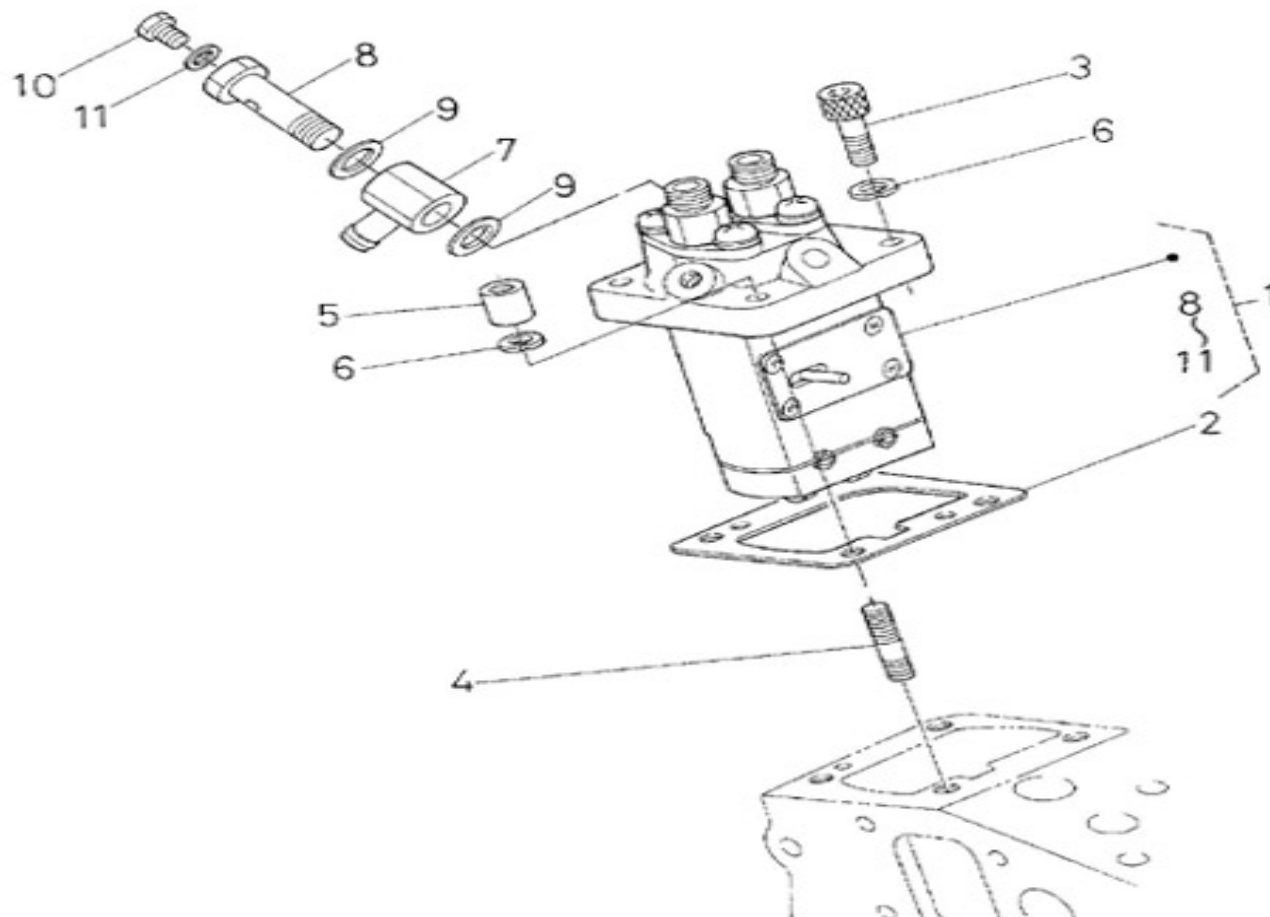

V. 02/08/2011

Pag. 15/36

Brand: NanniDiesel

Model: Moteur N2.14

Version: Standard

Subassembly: Nozzle holder

N.	Item	Description	Qty	Notes
1	970313383	KIT HOLDER,NOZZLE	2	
2	970307587	ASSY HOLDER,NOZZLE	2	
3	970142175	NUT,NOZZLE INJ.	2	
4	970302825	SPACER,ADJ.NOZZLE STD. 0.900	2	
5	970142171	SPRING,NOZZLE FUEL	2	
6	970142173	PIECE,DISTANCE NOZZLE INJ.	2	
7	970142170	ROD,PUSH NOZZLE FUEL	2	
8	970307595	NUT	2	
9	970302826	WASHER,NOZZLE INJ.	2	
10	970307596	PIECE,NOZZLE	2	
11	970142200	SET,SPACER NOZZLE	2	
12	970302825	SPACER,ADJ.NOZZLE STD. 0.900	2	
12	970142178	SPACER,NOZZLE INJ. 0,925MM	2	
12	970142179	SPACER,NOZZLE INJ. 0,950MM	2	
12	970142180	SPACER,NOZZLE INJ. 0,975MM	2	
12	970142181	SPACER,NOZZLE INJ. 1,000MM	2	
12	970313819	WASHER,ADJUSTING - 1.025mm	2	
12	970313820	WASHER,ADJUSTING - 1.050mm	2	
12	970313821	WASHER,ADJUSTING - 1.075mm	2	
12	970313822	WASHER,ADJUSTING - 1.100mm	2	
12	970313823	WASHER,ADJUSTING - 1.125mm	2	
12	970313824	WASHER,ADJUSTING - 1.150mm	2	
12	970313825	WASHER,ADJUSTING - 1.175mm	2	
12	970313826	WASHER,ADJUSTING - 1.200mm	2	
12	970313827	WASHER,ADJUSTING - 1.225mm	2	
12	970313828	WASHER,ADJUSTING - 1.250mm	2	
12	970313829	WASHER,ADJUSTING - 1.275mm	2	
12	970313830	WASHER,ADJUSTING - 1.300mm	2	
12	970313831	WASHER,ADJUSTING - 1.325mm	2	
12	970313832	WASHER,ADJUSTING - 1.350mm	2	
12	970313833	WASHER,ADJUSTING - 1.375mm	2	
12	970313834	WASHER,ADJUSTING - 1.400mm	2	
12	970313835	WASHER,ADJUSTING - 1.425mm	2	
12	970313836	WASHER,ADJUSTING - 1.450mm	2	
12	970313837	WASHER,ADJUSTING - 1.475mm	2	
12	970313838	WASHER,ADJUSTING - 1.500mm	2	
12	970313839	WASHER,ADJUSTING - 1.525mm	2	
12	970313840	WASHER,ADJUSTING - 1.550mm	2	
12	970313841	WASHER,ADJUSTING - 1.575mm	2	
12	970313842	WASHER,ADJUSTING - 1.600mm	2	
12	970313843	WASHER,ADJUSTING - 1.625mm	2	
12	970313844	WASHER,ADJUSTING - 1.650mm	2	
12	970313845	WASHER,ADJUSTING - 1.675mm	2	
12	970313846	WASHER,ADJUSTING - 1.700mm	2	
12	970313847	WASHER,ADJUSTING - 1.725mm	2	
12	970313848	WASHER,ADJUSTING - 1.750mm	2	
12	970313849	WASHER,ADJUSTING - 1.775mm	2	
12	970313850	WASHER,ADJUSTING - 1.800mm	2	
12	970313851	WASHER,ADJUSTING - 1.825mm	2	
12	970313852	WASHER,ADJUSTING - 1.850mm	2	
12	970313853	WASHER,ADJUSTING - 1.875mm	2	
12	970313854	WASHER,ADJUSTING - 1.900mm	2	
12	970313855	WASHER,ADJUSTING - 1.925mm	2	
12	970313856	WASHER,ADJUSTING - 1.950mm	2	
13	970142109	GHASKET, RING INJECTORS	2	