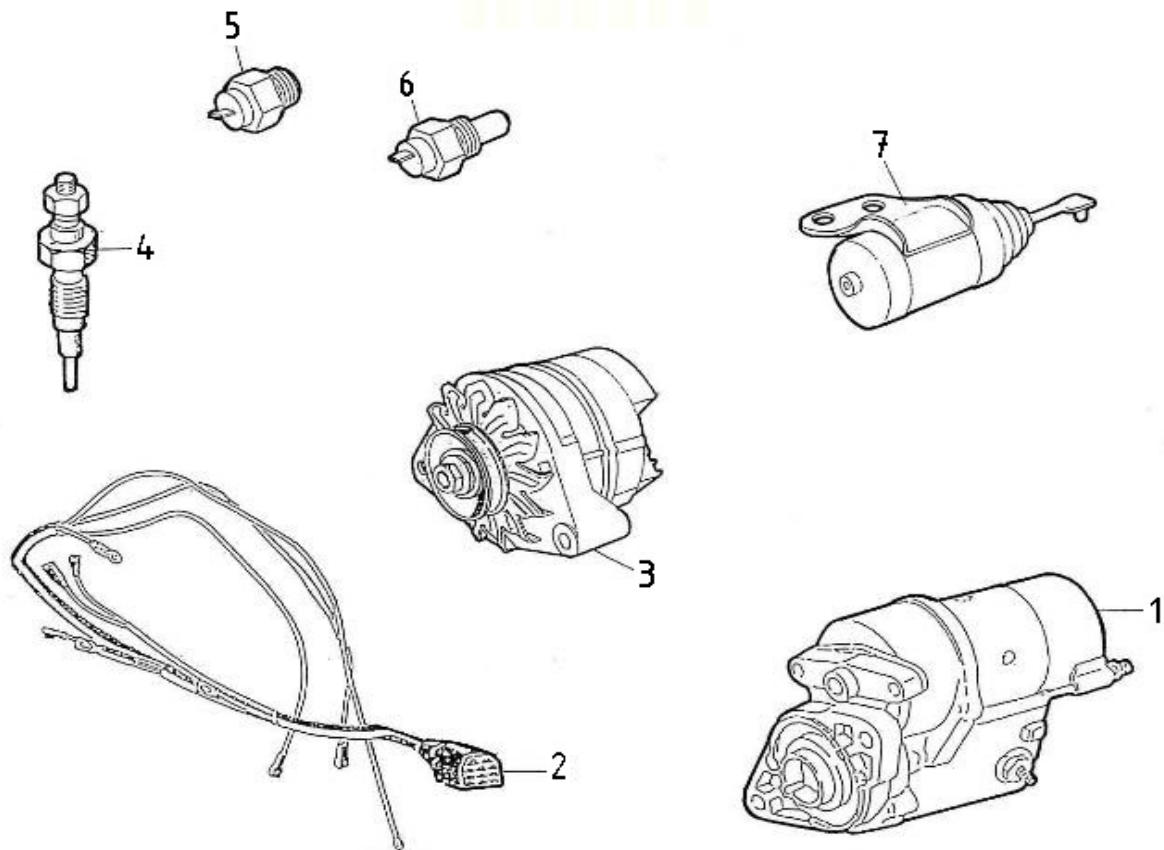

Brand: NanniDiesel	N.	Item	Description	Qty	Notes
Model: Moteur N2.14	1	970307577	ASSY STARTER	1	
Version: Standard	2	674485	WIRING	1	
Subassembly: Electrics	3	48201295	ALTERNATOR 12V-70A	1	
	4	970307591	GLOW PLUG	1	
	5	970851700	SWITCH,OIL	1	
	6	970304054	TEMPERATURE SWITCH 1/8 1P 97°C	1	
	7	970307669	SOLENOID,STOP	1	

V. 02/08/2011

Pag. 34/36