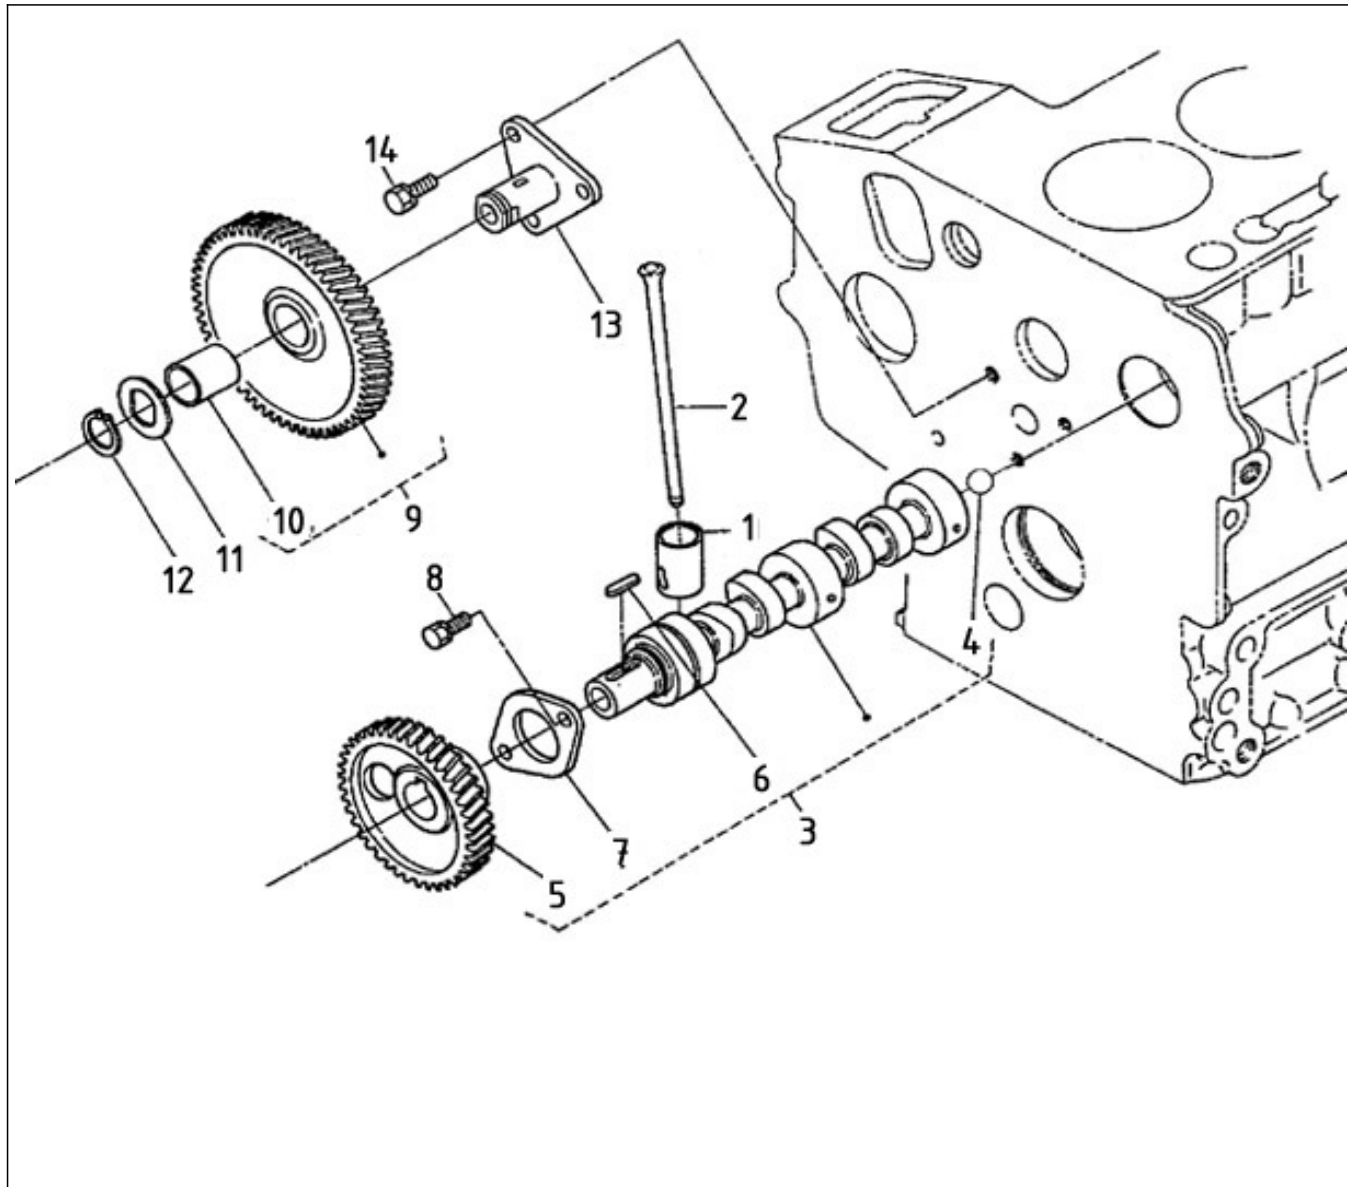

V. 02/08/2011

Pag. 7/36

Brand: NanniDiesel

Model: Moteur N2.14

Version: Standard

Subassembly: Camshaft

N.	Item	Description	Qty	Notes
1	970313885	TAPPET	4	
2	970307548	PUSH ROD	4	
3	970313815	ASSY CAMSHAFT	1	
4	970302897	BEARING,BALL	1	
5	970141105	GEAR, CAMSHAFT 2.40	1	
6	970141106	KEY, FEATHER CAMSHAFT 2.40-4.1	1	
7	970141107	STOPPER, CAMSHAFT	1	
8	970140123	BOLT ,M 6X12 (AFTER N°KTE08070398)	2	
9	970307542	COMP.GEAR,IDLE	1	
10	970307543	BUSH	1	
11	970307544	COLLAR,IDLE GEAR	1	
12	970307545	RING,SNAP	1	
13	970307546	SHAFT,IDLE GEAR	1	
14	970310351	BOLT (BEFORE N°KTE08070398)	3	