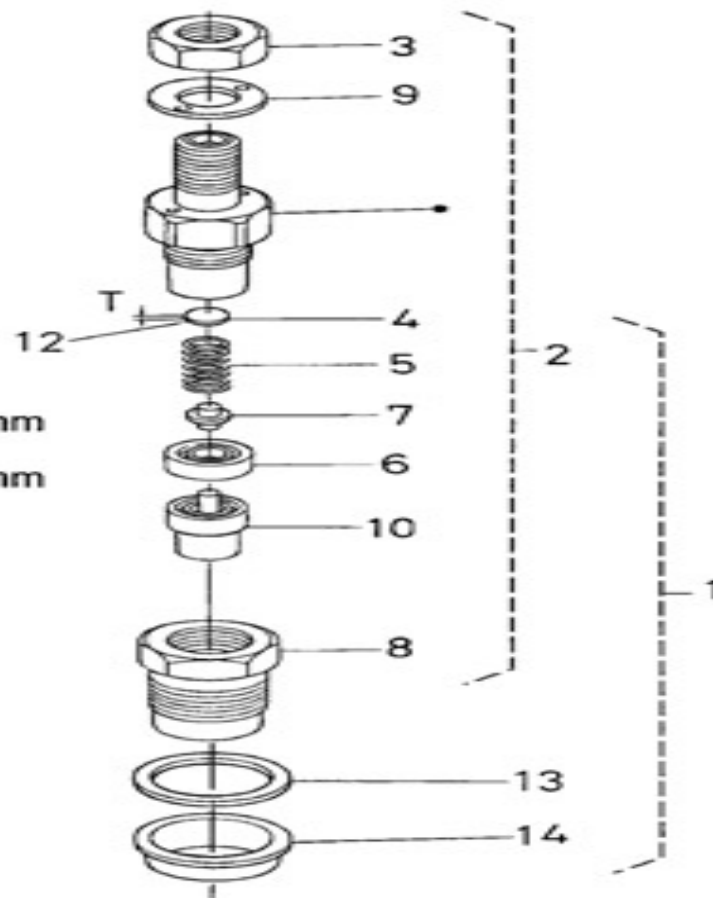

V. 02/08/2011

Pag. 15/36

Brand: NanniDiesel

Model: Moteur N2.14

Version: Standard

Subassembly: Nozzle holder

N.	Item	Description	Qty	Notes
1	970313383	KIT HOLDER,NOZZLE	2	
2	970307587	ASSY HOLDER,NOZZLE	2	
3	970142175	NUT,NOZZLE INJ.	2	
4	970302825	SPACER,ADJ.NOZZLE STD. 0.900	2	
5	970142171	SPRING,NOZZLE FUEL	2	
6	970142173	PIECE,DISTANCE NOZZLE INJ.	2	
7	970142170	ROD,PUSH NOZZLE FUEL	2	
8	970307595	NUT	2	
9	970302826	WASHER,NOZZLE INJ.	2	
10	970307596	PIECE,NOZZLE	2	
11	970142200	SET,SPACER NOZZLE	2	
12	970302825	SPACER,ADJ.NOZZLE STD. 0.900	2	
12	970142178	SPACER,NOZZLE INJ. 0,925MM	2	
12	970142179	SPACER,NOZZLE INJ. 0,950MM	2	
12	970142180	SPACER,NOZZLE INJ. 0,975MM	2	
12	970142181	SPACER,NOZZLE INJ. 1,000MM	2	
12	970313819	WASHER,ADJUSTING - 1.025mm	2	
12	970313820	WASHER,ADJUSTING - 1.050mm	2	
12	970313821	WASHER,ADJUSTING - 1.075mm	2	
12	970313822	WASHER,ADJUSTING - 1.100mm	2	
12	970313823	WASHER,ADJUSTING - 1.125mm	2	
12	970313824	WASHER,ADJUSTING - 1.150mm	2	
12	970313825	WASHER,ADJUSTING - 1.175mm	2	
12	970313826	WASHER,ADJUSTING - 1.200mm	2	
12	970313827	WASHER,ADJUSTING - 1.225mm	2	
12	970313828	WASHER,ADJUSTING - 1.250mm	2	
12	970313829	WASHER,ADJUSTING - 1.275mm	2	
12	970313830	WASHER,ADJUSTING - 1.300mm	2	
12	970313831	WASHER,ADJUSTING - 1.325mm	2	
12	970313832	WASHER,ADJUSTING - 1.350mm	2	
12	970313833	WASHER,ADJUSTING - 1.375mm	2	
12	970313834	WASHER,ADJUSTING - 1.400mm	2	
12	970313835	WASHER,ADJUSTING - 1.425mm	2	
12	970313836	WASHER,ADJUSTING - 1.450mm	2	
12	970313837	WASHER,ADJUSTING - 1.475mm	2	
12	970313838	WASHER,ADJUSTING - 1.500mm	2	
12	970313839	WASHER,ADJUSTING - 1.525mm	2	
12	970313840	WASHER,ADJUSTING - 1.550mm	2	
12	970313841	WASHER,ADJUSTING - 1.575mm	2	
12	970313842	WASHER,ADJUSTING - 1.600mm	2	
12	970313843	WASHER,ADJUSTING - 1.625mm	2	
12	970313844	WASHER,ADJUSTING - 1.650mm	2	
12	970313845	WASHER,ADJUSTING - 1.675mm	2	
12	970313846	WASHER,ADJUSTING - 1.700mm	2	
12	970313847	WASHER,ADJUSTING - 1.725mm	2	
12	970313848	WASHER,ADJUSTING - 1.750mm	2	
12	970313849	WASHER,ADJUSTING - 1.775mm	2	
12	970313850	WASHER,ADJUSTING - 1.800mm	2	
12	970313851	WASHER,ADJUSTING - 1.825mm	2	
12	970313852	WASHER,ADJUSTING - 1.850mm	2	
12	970313853	WASHER,ADJUSTING - 1.875mm	2	
12	970313854	WASHER,ADJUSTING - 1.900mm	2	
12	970313855	WASHER,ADJUSTING - 1.925mm	2	
12	970313856	WASHER,ADJUSTING - 1.950mm	2	
13	970142109	GHASKET, RING INJECTORS	2	