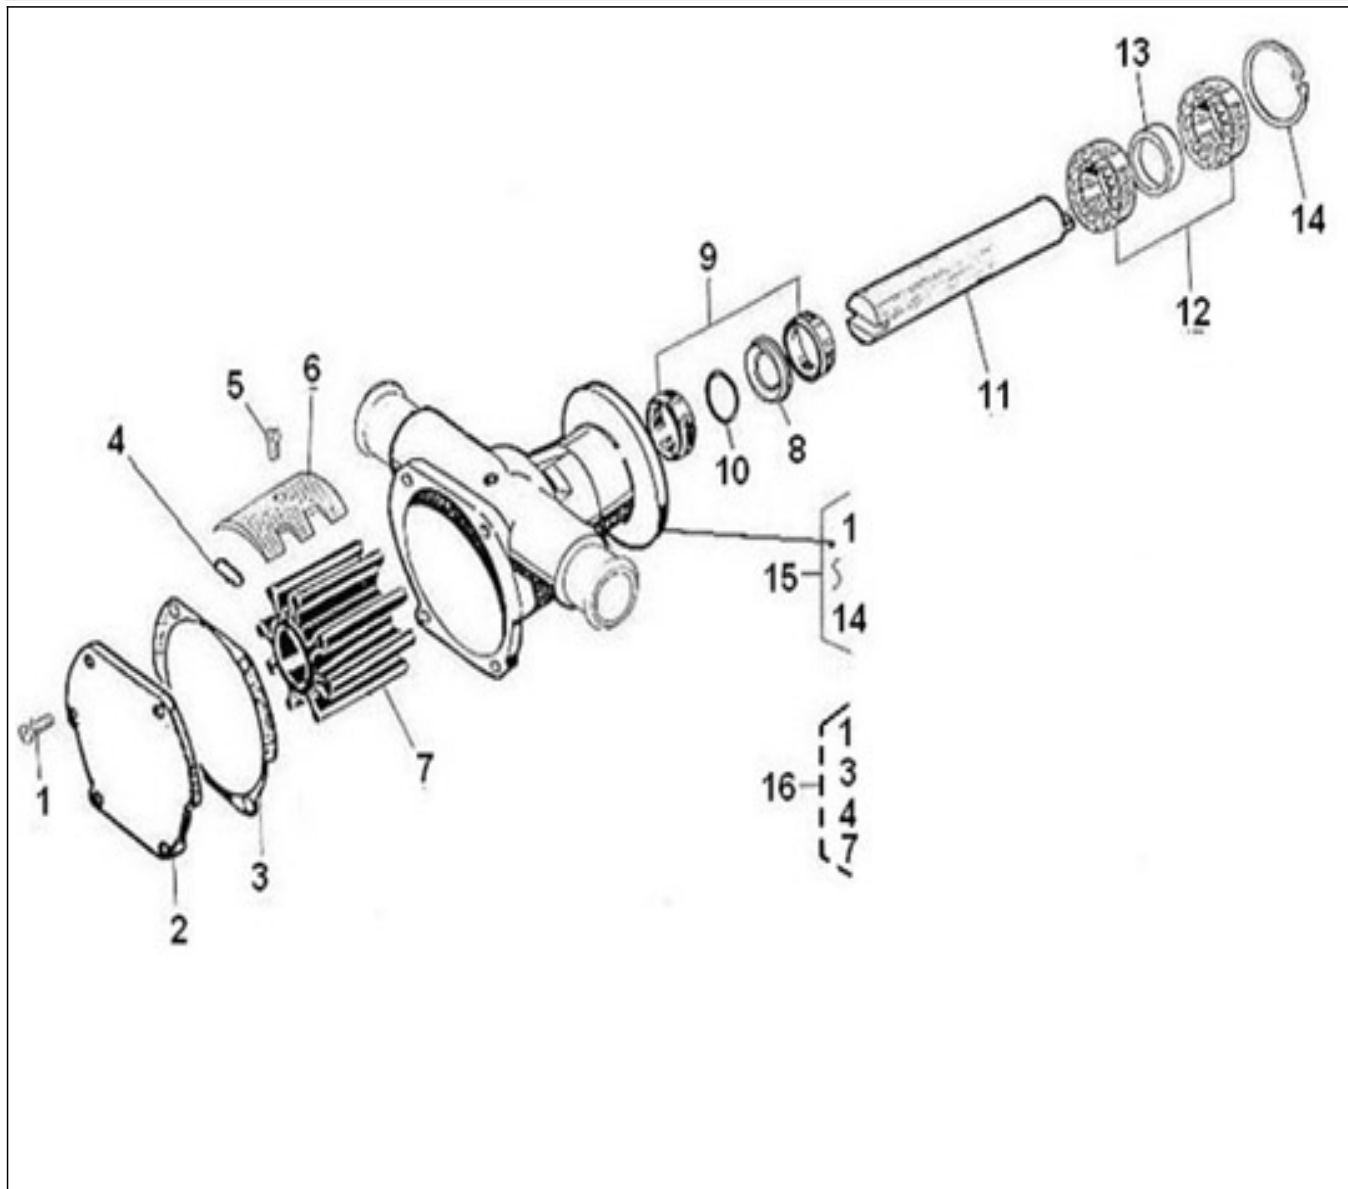

Brand: NanniDiesel

Model: Moteur N2.14

Version: Standard

Subassembly: Sea water pump

N.	Item	Description	Qty	Notes
1	970303686	SCREW,COVER W/PUMP F35B-9	6	
2	970303691	COVER,WATER PUMP F4B-9	1	
3	970504028	GASKET,F4B-9	1	
4	970303687	SCREW,CAM WATER PUMP	1	
5	970303687	SCREW,CAM WATER PUMP	1	
6	970504034	CAM,WATER PUMP F4B-9	1	
7	970434013	IMPELLER,WATER PUMP F 4B D 12	1	
8	970307738	SPACER	1	
9	970434031	RING,SEAL OIL W/PUMP F35B-9	2	
10	970307744	O-RING	1	
11	970307734	PUMP SHAFT	1	
12	970303692	BEARING,CASE WATER PUMP F4B-9	2	
13	970307739	SPACER	1	
14	970303693	RING,RETAINING WATER PUMP F4B-	1	
15	970307808	PUMP,WATER	1	
16	970307749	REPAIR KIT	1	

V. 02/08/2011

Pag. 26/36