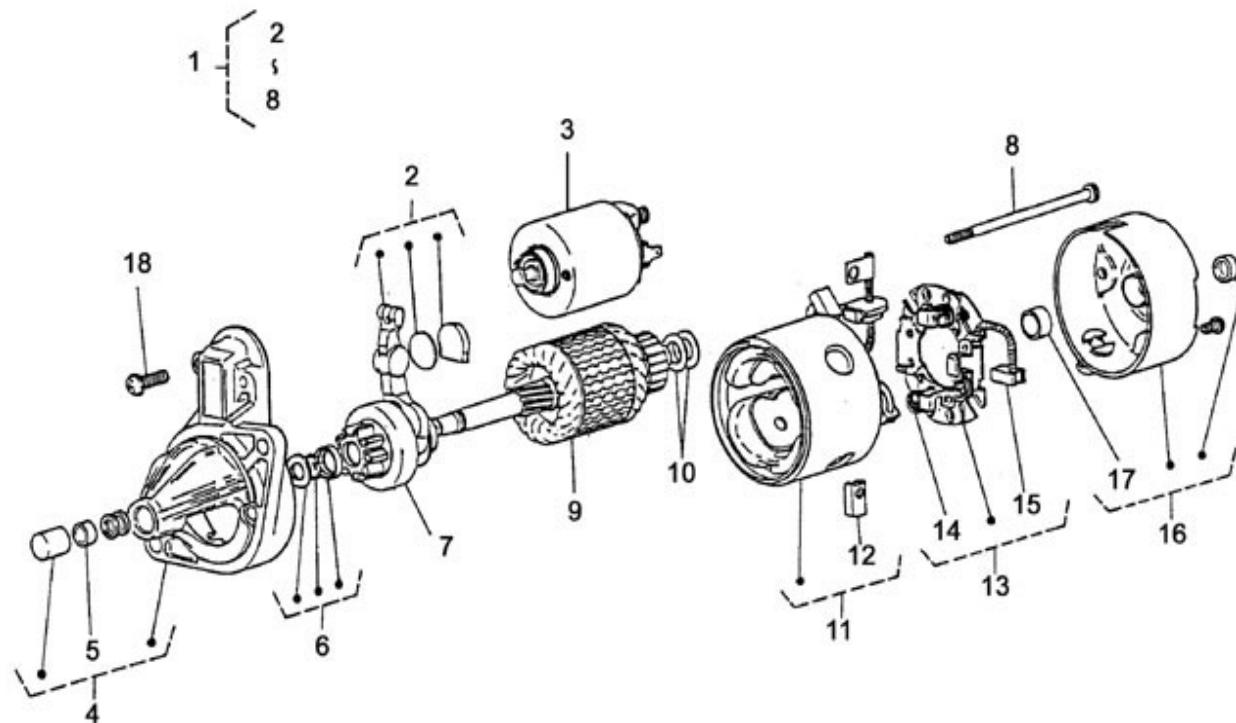

Brand: NanniDiesel

Model: Moteur N2.14

Version: Standard

Subassembly: Starter motor

N2.10 : >

N2.14 : > KTB09010509

N.	Item	Description	Qty	Notes
1	970307577	ASSY STARTER	1	
2	970307578	LEVER	1	
3	970147306	RELAIS, STARTER MOTOR 2.45/2.50	1	
4	970307579	FRAME, DRIVE END	1	
5	970147308	BUSH	1	
6	970307580	STOPPER	1	
7	970307581	SWITCH, OVER RUNNING	1	
8	970307582	BOLT	2	
9	970307583	ARMATURE	1	
10	970147337	WASHER, ADJUSTING	1	
11	970307584	YOKE	1	
12	970147316	BRUSH	2	
13	970147317	HOLDER, BRUSH	1	
14	970147318	SPRING, BRUSH	3	
15	970147325	BRUSH, STARTER MOTOR 2.40	1	
16	970307585	BRACKET	1	
17	970147315	BUSHING, STARTER MOTOR 2.40HE	1	
18	970307586	SCREW	1	

V. 02/08/2011

Pag. 30/36