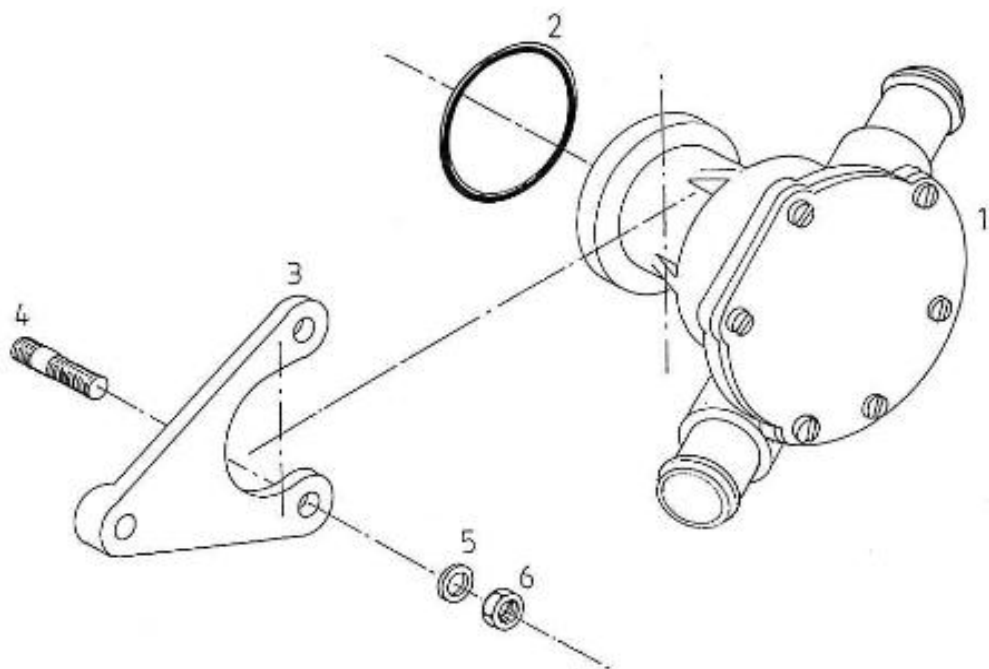

Brand: NanniDiesel	N.	Item	Description	Qty	Notes
Model: Moteur N2.14	1	970307808	PUMP,WATER	1	
Version: Standard	2	970494025	O-RING	1	
Subassembly: Seawater pump Ass	3	970307809	FLANGE	1	
	4	970154026	STUD,M 6X 22	3	
	5	970609602	WASHER,CORRUGATED D 6 (ROND GRAISSEE SERRAGE	3	
	6	970635460	NUT,M 6	3	

V. 02/08/2011

Pag. 25/36