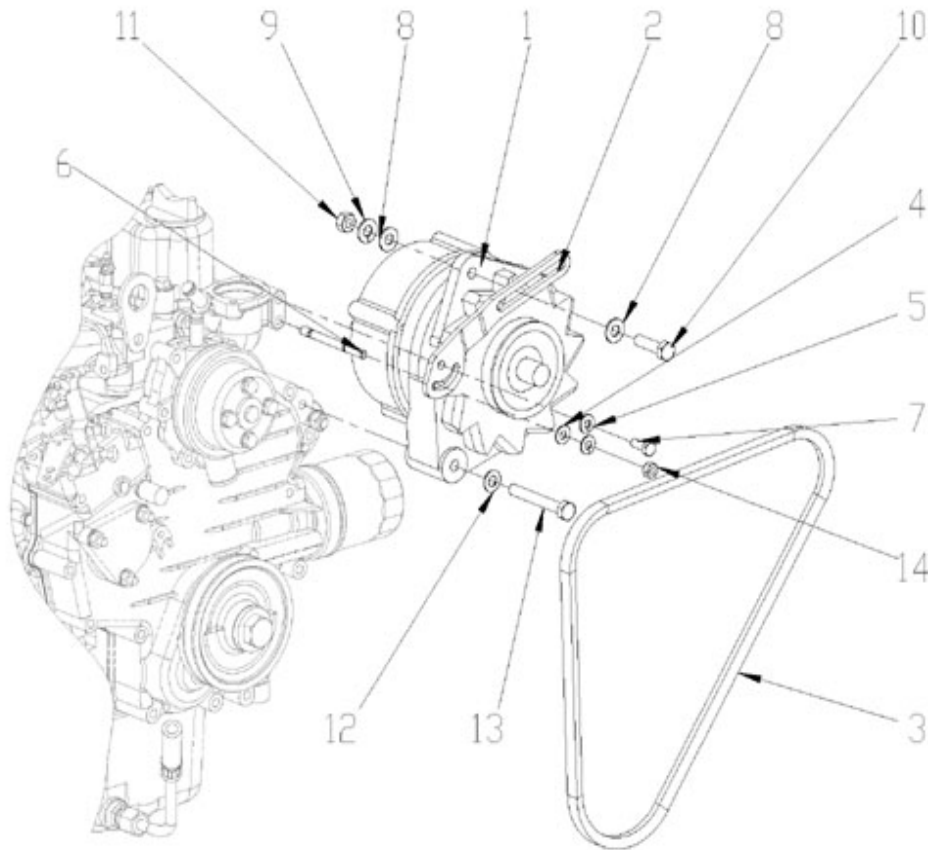

Brand: NanniDiesel

Model: Moteur N2.14

Version: Standard

Subassembly: Alternator Assy.Std.

N.	Item	Description	Qty	Notes
1	48201295	ALTERNATOR 12V-70A	1	
2	95310765	ADJUSTER	1	
3	48108138	V BELT	1	
4	970635459	WASHER,PLAIN D 6 (CALAGE)	1	
5	970119149	WASHER, SPRING D 6 (Pour protection injecteur)	2	
6	39020550	GOUJON M6-60,J12,cl 8,8,ZN ---Voir libellé----	1	
7	970439910	BOLT,HEX M 6X 16 (+++FIX.SUPPORT AG ACC)	1	
8	970027323	WASHER,PLAIN D 8	2	
9	970119138	WASHER,SPRING D 8 (TENDEUR)	1	
10	970119148	BOLT, HEX M 8X 30 (+++ FIX . ALT AU NIVEAU DU	1	
11	970027322	NUT,M 8 (++ECROU FIL DEMARREUR)	1	
12	970119139	WASHER,CORRUGATED D8 (DONT 3 PTO)	1	
13	970639603	BOLT,HEX M 8X 65 (++FIX ALTERNATEUR)	1	
14	970635459	WASHER,PLAIN D 6 (CALAGE)	1	

V. 02/08/2011

Pag. 31/36