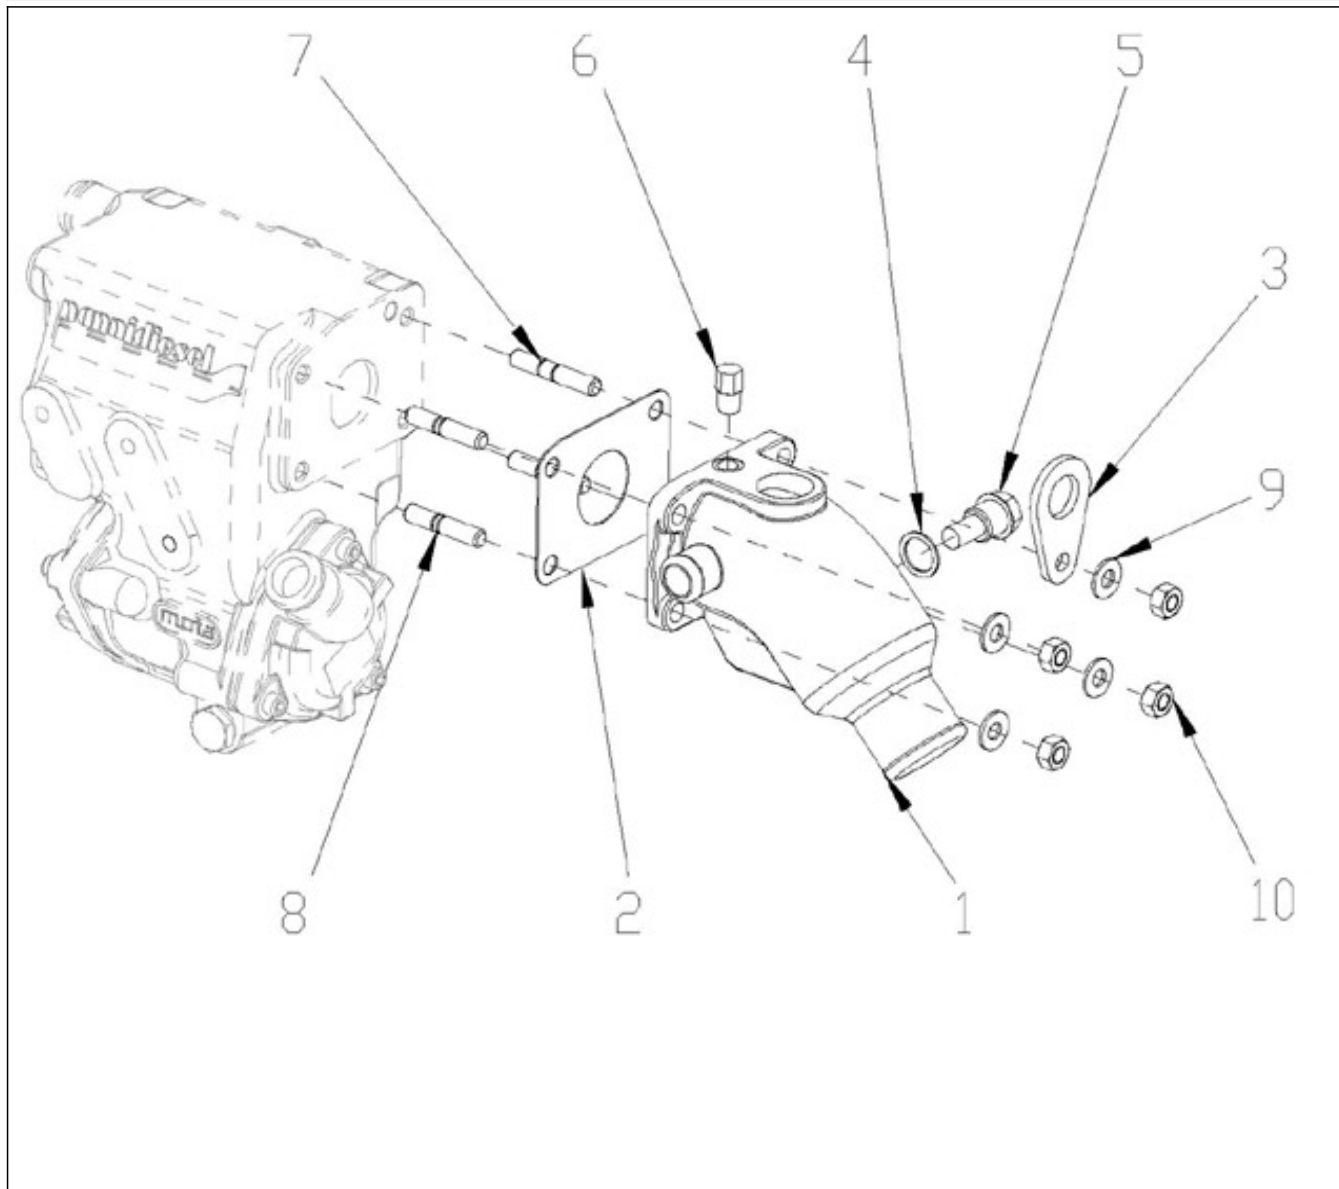

Brand: NanniDiesel

Model: Moteur N3.21

Version: Standard

Subassembly: Exhaust elbow

N.	Item	Description	Qty	Notes
1	970307024APR	MIXER	1	
2	970307015	GASKET	1	
3	970140901	HOOK, ENGINE 2.40	1	
4	970300199	GASKET,RING D16	1	
5	970494635	ANODE,ZINC CPL M16X1,5	1	
6	970307265	PLUG,HEX 1/8	1	
7	970300374	STUD,M 8X 30 (+++FIX TENDEUR)	1	
8	970300080	STUD,M 8X 25 (+++ FIX TURBO)	3	
9	970119139	WASHER,CORRUGATED D8 (DONT 3 PTO)	4	
10	970300079	NUT,M 8 SPECIAL	4	

V. 12/06/2012

Pag. 24/37