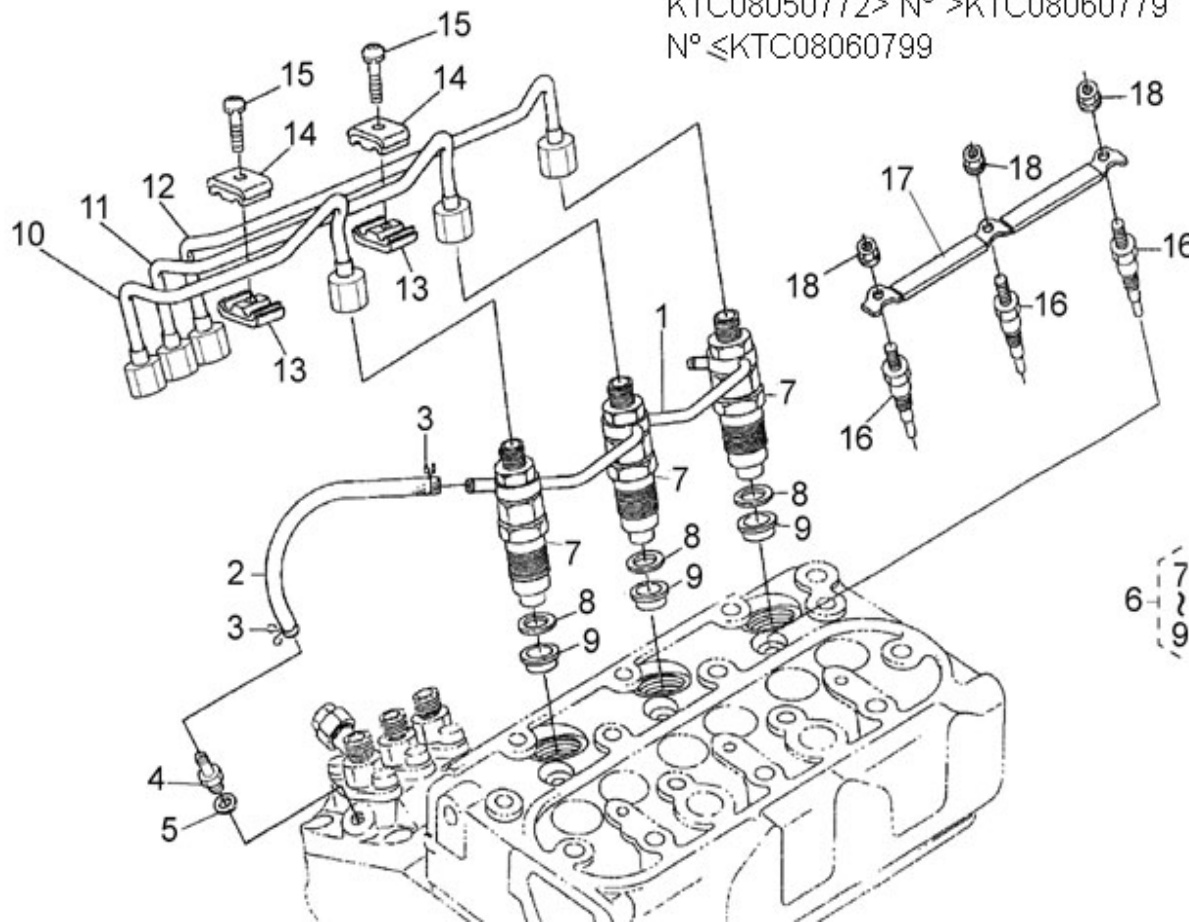

Brand: NanniDiesel

Model: Moteur N3.21

Version: Standard

Subassembly: Injection lines nozzles

KTC08050772> N° >KTC08060779
N° ≤KTC08060799

N.	Item	Description	Qty	Notes
1	970314196	ASSY PIPE,OVER FLOW	1	
2	970313475	PIPE,FUEL OVER FLOW	1	
3	970492305	CLAMP,HOSE	2	
4	970142104	NOZZLE, FUEL OVERFLOW LINE	1	
5	970150403	RING,SEAL (=> N° XA0001 <= 3Z0001)	1	
6	970313383	KIT HOLDER,NOZZLE	3	
7	970307587	ASSY HOLDER,NOZZLE	3	
8	970142109	GHASKET, RING INJECTORS	3	
9	970307388	SEAL,HEAT	3	
10	970307589	PIPE,INJECTION	1	
11	970313892	PIPE,INJECTION	1	
12	970314256	PIPE,INJECTION	1	
13	970142114	CLAMP,FUEL LINES 1+2	2	
14	970142115	CLAMP,FUEL-LINES 1+2	2	
15	970492118	SCREW,M 5X 20 ROUND HEAD	2	
16	970313894	GLOW PLUG	3	
17	970307859	CORD,GLOW PLUG	1	
18	970307593	NUT,FLANGE	3	

V. 12/06/2012

Pag. 14/37