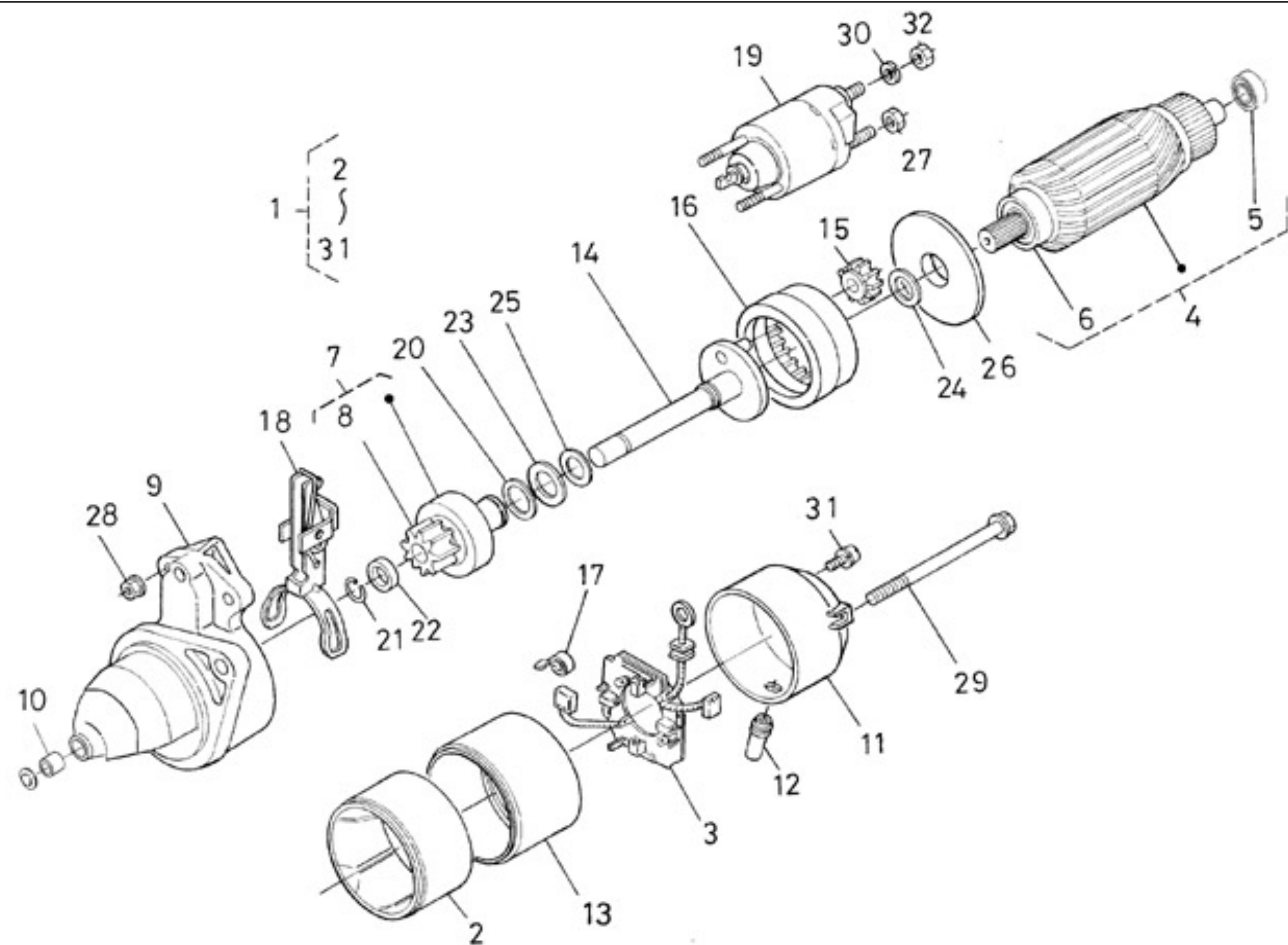

Brand: NanniDiesel

Model: Moteur N3.21

Version: Standard

Subassembly: Starter motor

N.	Item	Description	Qty	Notes
1	970313218	ASSY STARTER	1	
2	970313460	ASSY YOKE,STARTER	1	
3	970313364	ASSY HOLDER	1	
4	970313461	ASSY ARMATURE	1	
5	970303959	BEARING,CASE	1	
6	970314188	BEARING,BALL	1	
7	970313465	ASSY CLUTCH,STARTER	1	
8	970314261	GEAR,PINION	1	
9	970313458	ASSY HOUSING,STARTER	1	
10	970313462	BEARING	1	
11	970312471	ASSY FRAME	1	
12	970313358	COVER	1	
13	970313365	ASSY BEARING	1	
14	970313466	ASSY SHAFT,STARTER	1	
15	970313362	GEAR	3	
16	970313363	GEAR	1	
17	970517318	SPRING,BRUSH	2	
18	970313360	LEVER	1	
19	970312485	ASSY SWITCH,MAGNETIC	1	
20	970313361	RING,SNAP	1	
21	970313357	RING,SNAP	1	
22	970313359	COLLAR	1	
23	970313366	WASHER,PLAIN	1	
24	970313367	WASHER,PLAIN	1	
25	970313368	WASHER,PLAIN	1	
26	970313369	PLATE	1	
27	970313416	NUT,HEXAGON	1	
28	970497340	NUT	2	
29	970313356	BOLT,THROUGH	2	
30	970490904	WASHER,SPRING D 8	1	
31	970313467	SCREW	2	
32	970303966	NUT	1	

V. 12/06/2012

Pag. 31/37