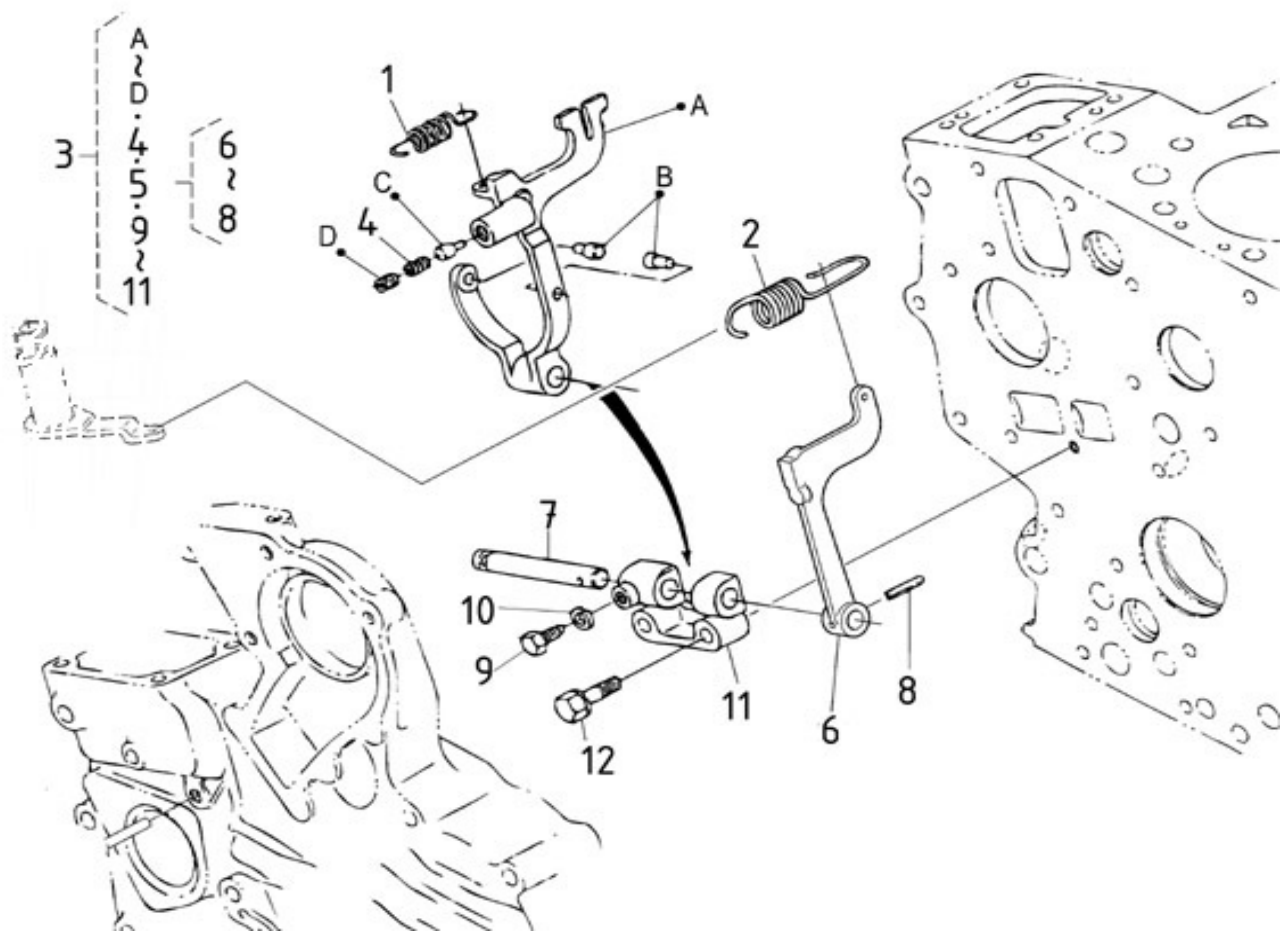

V. 12/06/2012

Pag. 21/37

Brand: NanniDiesel

Model: Moteur N3.21

Version: Standard

Subassembly: Governor

N.	Item	Description	Qty	Notes
1	970311165	SPRING	1	
2	970313906	SPRING,GOVERNOR	1	
3	970313488	ASSY LEVER,FORK	1	
4	970313381	SPRING	1	
5	970141318	LEVER, GOVERNOR FORK 2 CPL 2.4	1	
6	970314157	LEVER, GOVERNOR FORK	1	
7	970141319	SHAFT, GOVERNOR	1	
8	970141320	PIN, LEVER GOVERNOR	1	
9	970491322	BOLT	1	
10	970300318	WASHER,SPRING D 5	1	
11	970141321	SUPPORT, GOVERNOR 2.40	1	
12	970141325	BOLT, M6X35	2	