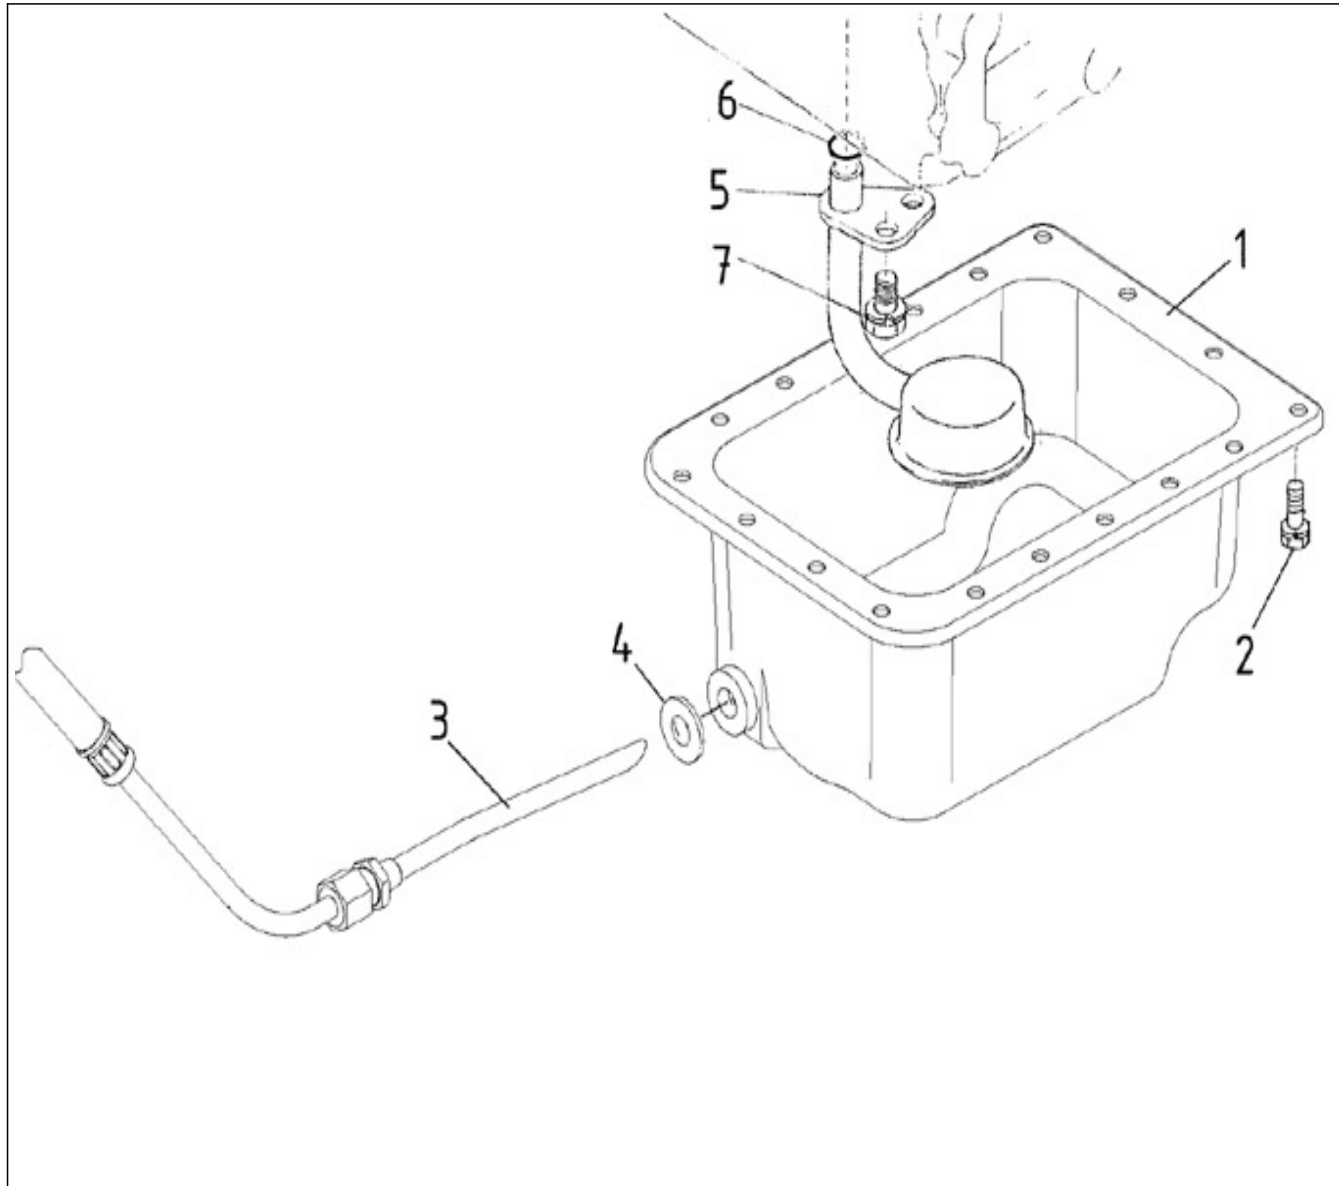

Brand: NanniDiesel

Model: Moteur N3.21

Version: Standard

Subassembly: Oil pan

N.	Item	Description	Qty	Notes
1	970307972	PAN,OIL	1	
2	970310351	BOLT (BEFORE N°KTE08070398)	18	
3	970313197	DRAIN OIL PIPE	1	
4	970300325	RING,SEAL D12	1	
5	970307463	FILTER 1,OIL	1	
6	970301951	O-RING	1	
7	970313311	BOLT	1	

V. 12/06/2012

Pag. 4/37