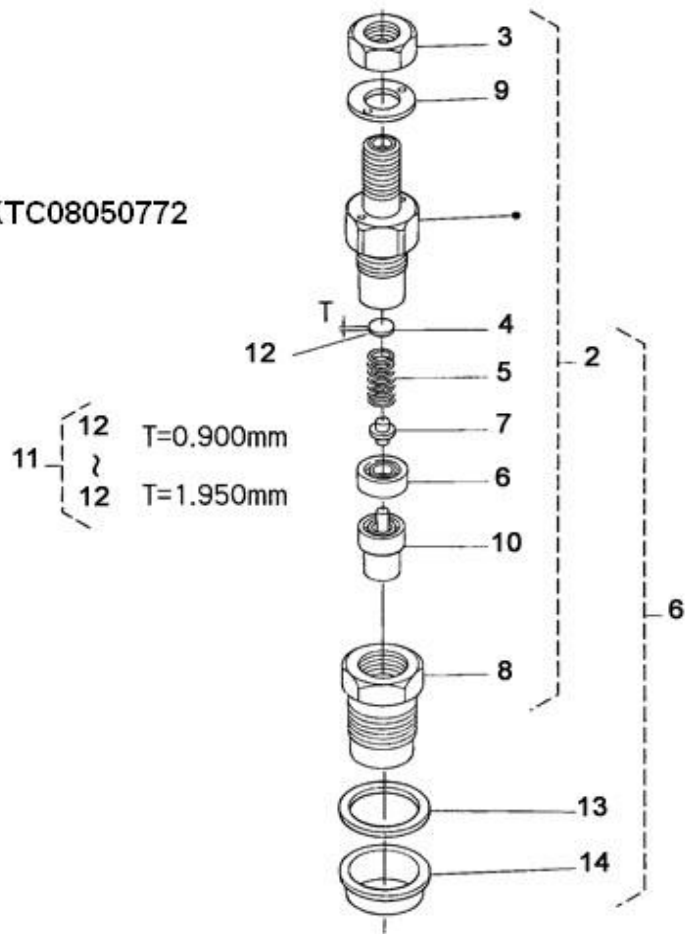

V. 12/06/2012

Pag. 18/37

Brand: NanniDiesel

Model: Moteur N3.21

Version: Standard

Subassembly: Nozzle holder

AFTER N°KTC08050772

N.	Item	Description	Qty	Notes
1	970313383	KIT HOLDER,NOZZLE	3	
2	970307587	ASSY HOLDER,NOZZLE	3	
3	970142175	NUT,NOZZLE INJ.	3	
4	970302825	SPACER,ADJ.NOZZLE STD. 0.900	3	
5	970142171	SPRING,NOZZLE FUEL	3	
6	970142173	PIECE,DISTANCE NOZZLE INJ.	3	
7	970142170	ROD,PUSH NOZZLE FUEL	3	
8	970307595	NUT	3	
9	970302826	WASHER,NOZZLE INJ.	3	
10	970307596	PIECE,NOZZLE	3	
11	970142200	SET,SPACER NOZZLE	3	
12	970302825	SPACER,ADJ.NOZZLE STD. 0.900	3	
12	970142178	SPACER,NOZZLE INJ. 0,925MM	3	
12	970142179	SPACER,NOZZLE INJ. 0,950MM	3	
12	970142180	SPACER,NOZZLE INJ. 0,975MM	3	
12	970142181	SPACER,NOZZLE INJ. 1,000MM	3	
12	970313819	WASHER,ADJUSTING - 1.025mm	3	
12	970313820	WASHER,ADJUSTING - 1.050mm	3	
12	970313821	WASHER,ADJUSTING - 1.075mm	3	
12	970313822	WASHER,ADJUSTING - 1.100mm	3	
12	970313823	WASHER,ADJUSTING - 1.125mm	3	
12	970313824	WASHER,ADJUSTING - 1.150mm	3	
12	970313825	WASHER,ADJUSTING - 1.175mm	3	
12	970313826	WASHER,ADJUSTING - 1.200mm	3	
12	970313827	WASHER,ADJUSTING - 1.225mm	3	
12	970313828	WASHER,ADJUSTING - 1.250mm	3	
12	970313829	WASHER,ADJUSTING - 1.275mm	3	
12	970313830	WASHER,ADJUSTING - 1.300mm	3	
12	970313831	WASHER,ADJUSTING - 1.325mm	3	
12	970313832	WASHER,ADJUSTING - 1.350mm	3	
12	970313833	WASHER,ADJUSTING - 1.375mm	3	
12	970313834	WASHER,ADJUSTING - 1.400mm	3	
12	970313835	WASHER,ADJUSTING - 1.425mm	3	
12	970313836	WASHER,ADJUSTING - 1.450mm	3	
12	970313837	WASHER,ADJUSTING - 1.475mm	3	
12	970313838	WASHER,ADJUSTING - 1.500mm	3	
12	970313839	WASHER,ADJUSTING - 1.525mm	3	
12	970313840	WASHER,ADJUSTING - 1.550mm	3	
12	970313841	WASHER,ADJUSTING - 1.575mm	3	
12	970313842	WASHER,ADJUSTING - 1.600mm	3	
12	970313843	WASHER,ADJUSTING - 1.625mm	3	
12	970313844	WASHER,ADJUSTING - 1.650mm	3	
12	970313845	WASHER,ADJUSTING - 1.675mm	3	
12	970313846	WASHER,ADJUSTING - 1.700mm	3	
12	970313847	WASHER,ADJUSTING - 1.725mm	3	
12	970313848	WASHER,ADJUSTING - 1.750mm	3	
12	970313849	WASHER,ADJUSTING - 1.775mm	3	
12	970313850	WASHER,ADJUSTING - 1.800mm	3	
12	970313851	WASHER,ADJUSTING - 1.825mm	3	
12	970313852	WASHER,ADJUSTING - 1.850mm	3	
12	970313853	WASHER,ADJUSTING - 1.875mm	3	
12	970313854	WASHER,ADJUSTING - 1.900mm	3	
12	970313855	WASHER,ADJUSTING - 1.925mm	3	
12	970313856	WASHER,ADJUSTING - 1.950mm	3	
13	970142109	GHASKET, RING INJECTORS	3	