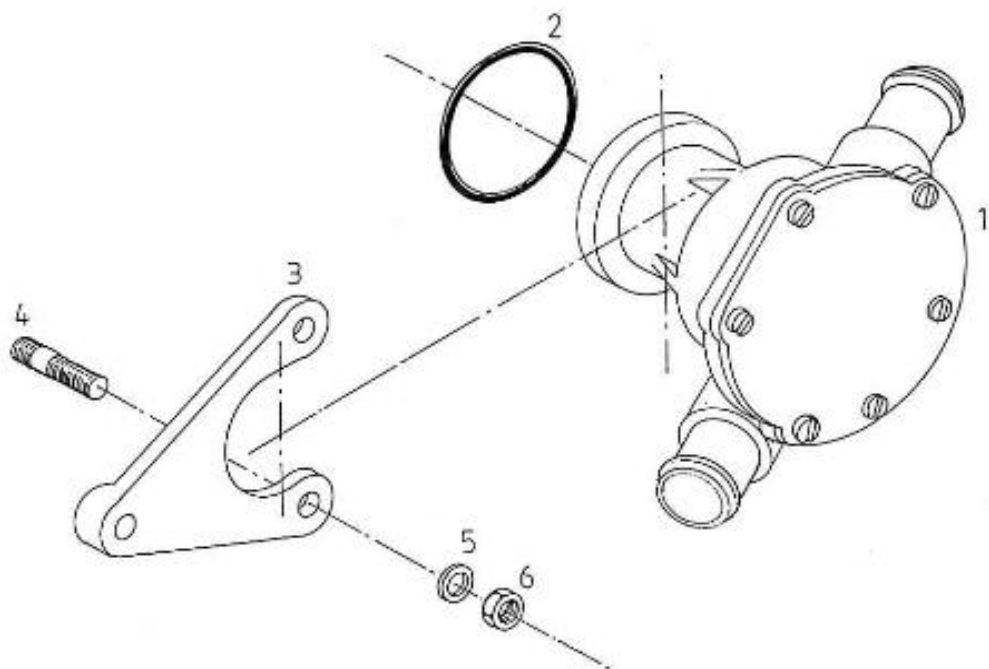

Brand: NanniDiesel	N.	Item	Description	Qty	Notes
Model: Moteur N3.21	1	970307808	PUMP,WATER	1	
Version: Standard	2	970494025	O-RING	1	
Subassembly: Seawater pump Ass	3	970307809	FLANGE	1	
	4	970154026	STUD,M 6X 22	3	
	5	970609602	WASHER,CORRUGATED D 6 (ROND GRAISSEE SERRAGE	3	
	6	970635460	NUT,M 6	3	

V. 12/06/2012

Pag. 27/37