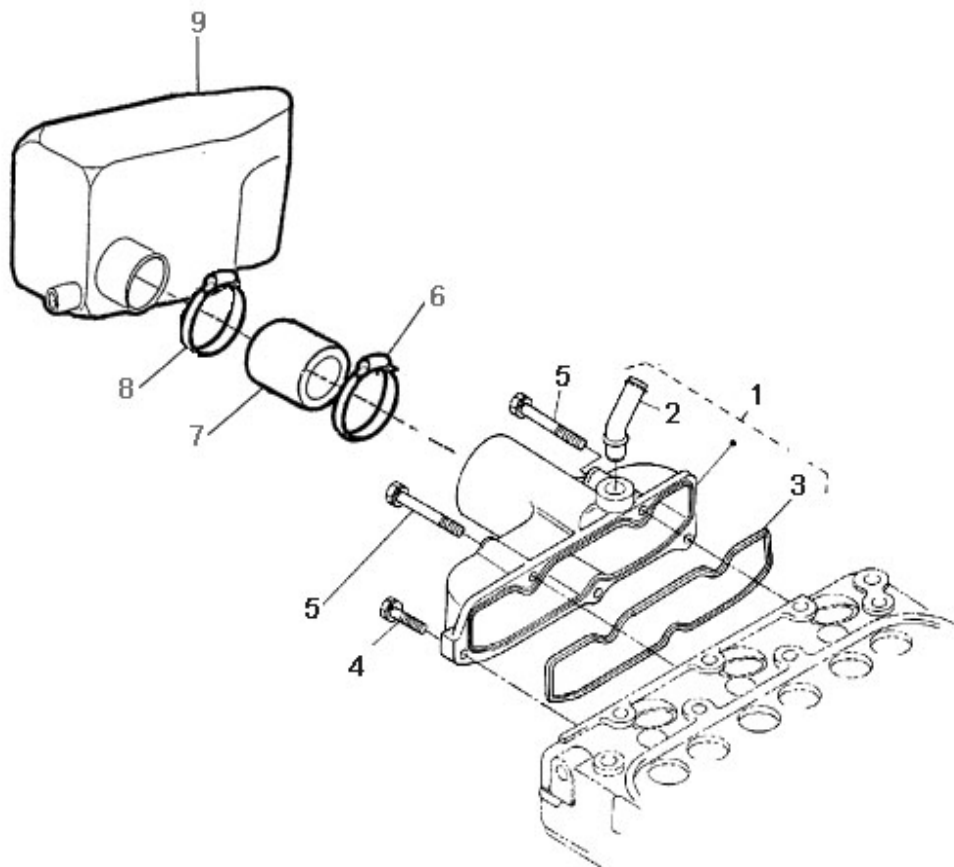

Brand: NanniDiesel	N.	Item	Description	Qty	Notes
Model: Moteur N3.21	1	970313492	ASSY MANIFOLD INLET	1	
Version: Standard	2	970313457	PIPE,BREATHER	1	
Subassembly: Intake manifold	3	970307828	GASKET,MANIFOLD NA	1	
	4	970490119	BOLT,M 6X 18	2	
	5	970302736	BOLT,M 6X 45	3	
	6	970604533	CLAMP,HOSE 32-44 (QUANTITE 8 R.P. 4 LE 19/06/2008)	1	
	7	970301611	HOSE,AIR FILTER 2. 40-2.60/HE (+++++COLLAGE A LA	1	
	8	970634621	CLAMP,HOSE	1	
	9	970301330	FILTER,AIR HE	1	

V. 12/06/2012

Pag. 29/37