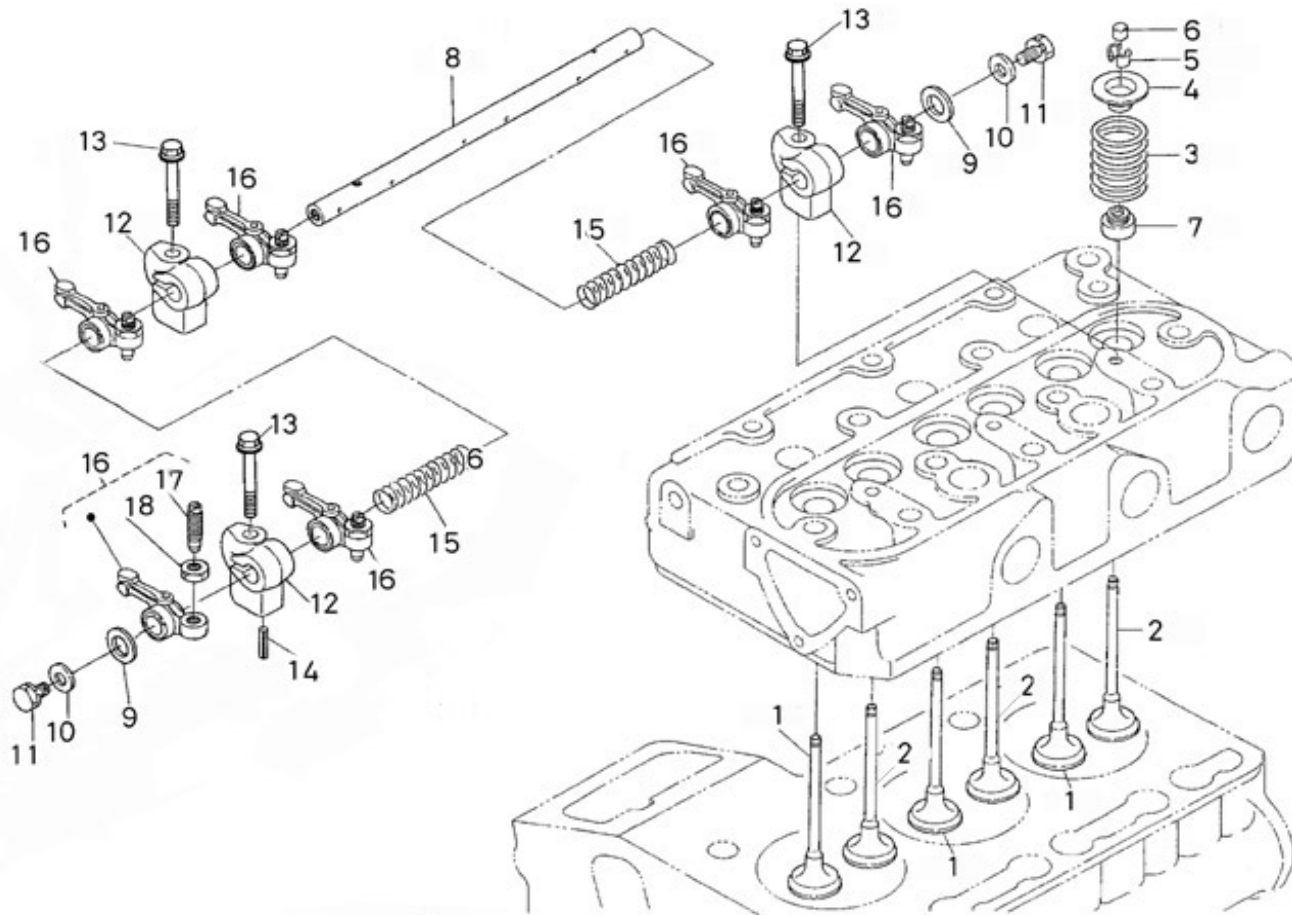

V. 12/06/2012

Pag. 6/37

Brand: NanniDiesel

Model: Moteur N3.21

Version: Standard

Subassembly: Valves & Springs

N.	Item	Description	Qty	Notes
1	970313910	VALVE,INLET	3	
2	970313911	VALVE,EXHAUST	3	
3	970141003	SPRING, VALVE 2.40	6	
4	970141004	RETAINER, VALVE SPRING	6	
5	970141005	COLLAR, VALVE SPRING 2.40	6	
6	970141007	CAP, VALVE	6	
7	970307541	SEAL,VALVE STEM	6	
8	970314195	SHAFT,ROCKER ARM	1	
9	970141009	SPRING, ROCKER ARM 2.40	2	
10	970313377	WASHER,PLAIN	2	
11	970141015	BOLT, M6X10	2	
12	970313456	BRACKET,ROCKER ARM	3	
13	970313346	BOLT,FLANGE	3	
14	970151130	PIN,SPRING RETAINER	1	
15	970313808	SPRING	2	
16	970141019	ASSY, ROCKER ARM 2.40HE	6	
17	970141022	SCREW, ADJ.ROCKER ARM	6	
18	970141023	NUT, ROCKER ARM 2.40	6	