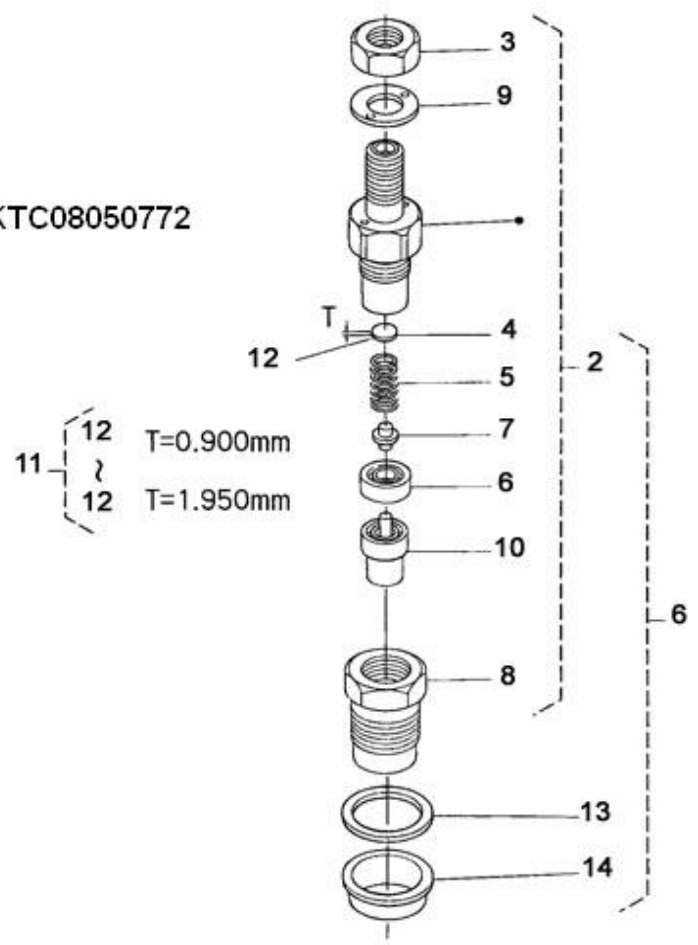

Brand: NanniDiesel
Model: Moteur N3.21
Version: Standard
Subassembly: Nozzle holder

N.	Item	Description	Qty	Notes
14	970307388	SEAL,HEAT	3	

AFTER N°KTC08050772

V. 12/06/2012

Pag. 20/37