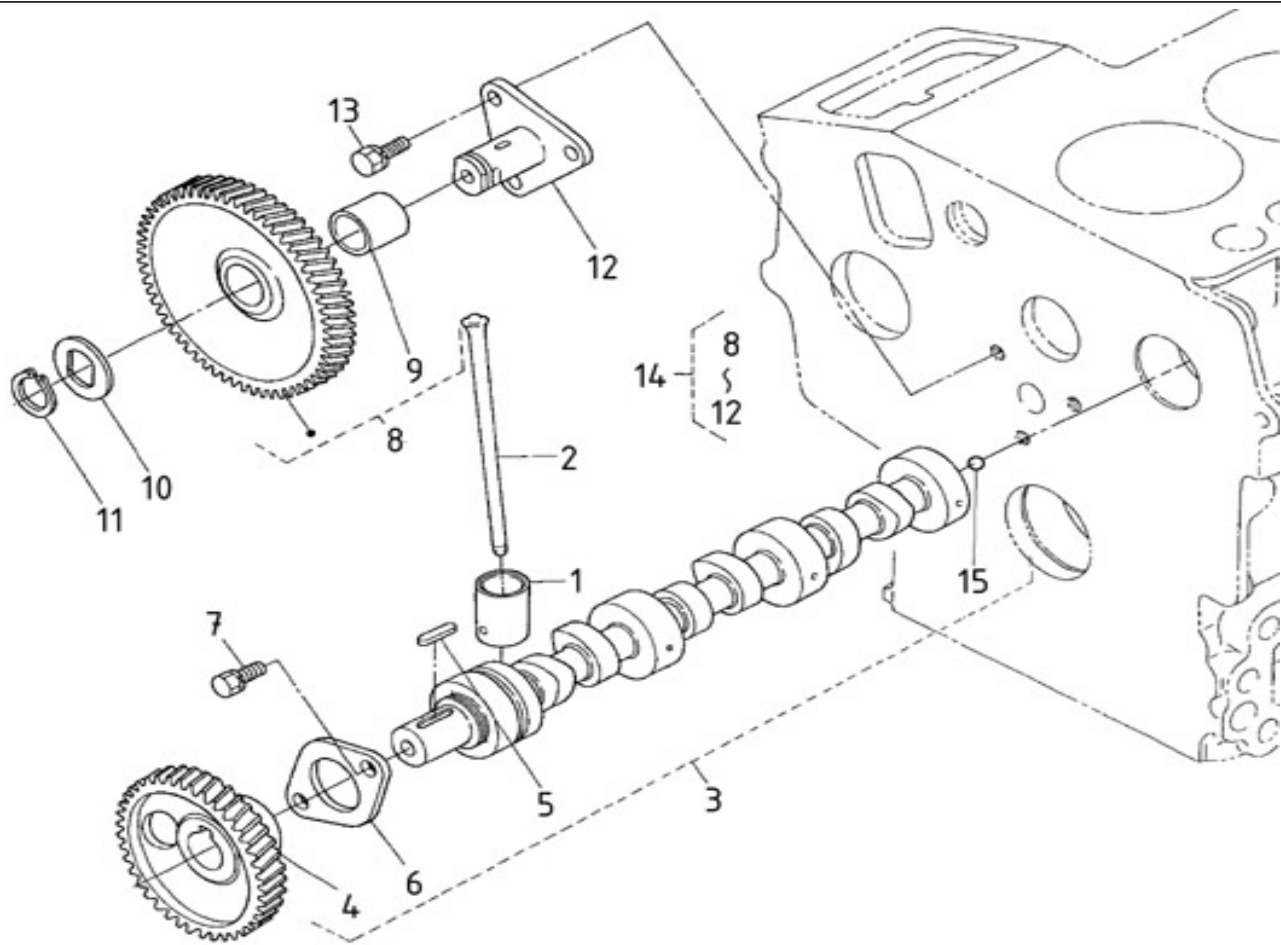

V. 12/06/2012

Pag. 7/37

Brand: NanniDiesel

Model: Moteur N3.21

Version: Standard

Subassembly: Camshaft

N.	Item	Description	Qty	Notes
1	970141101	TAPPET, CAMSHAFT 2.40	6	
2	970307548	PUSH ROD	6	
3	970314258	ASSY CAMSHAFT	1	
4	970141105	GEAR, CAMSHAFT 2.40	1	
5	970141106	KEY, FEATHER CAMSHAFT 2.40-4.1	1	
6	970141107	STOPPER, CAMSHAFT	1	
7	970140123	BOLT ,M 6X12 (AFTER N*KTE08070398)	2	
8	970307542	COMP.GEAR,IDLE	1	
9	970314198	BUSH	1	
10	970307544	COLLAR,IDLE GEAR	1	
11	970307545	RING,SNAP	1	
12	970307546	SHAFT,IDLE GEAR	1	
13	970310351	BOLT (BEFORE N*KTE08070398)	3	
14	970141112	BUSH, IDLE GEAR	1	
15	970302897	BEARING,BALL	1	