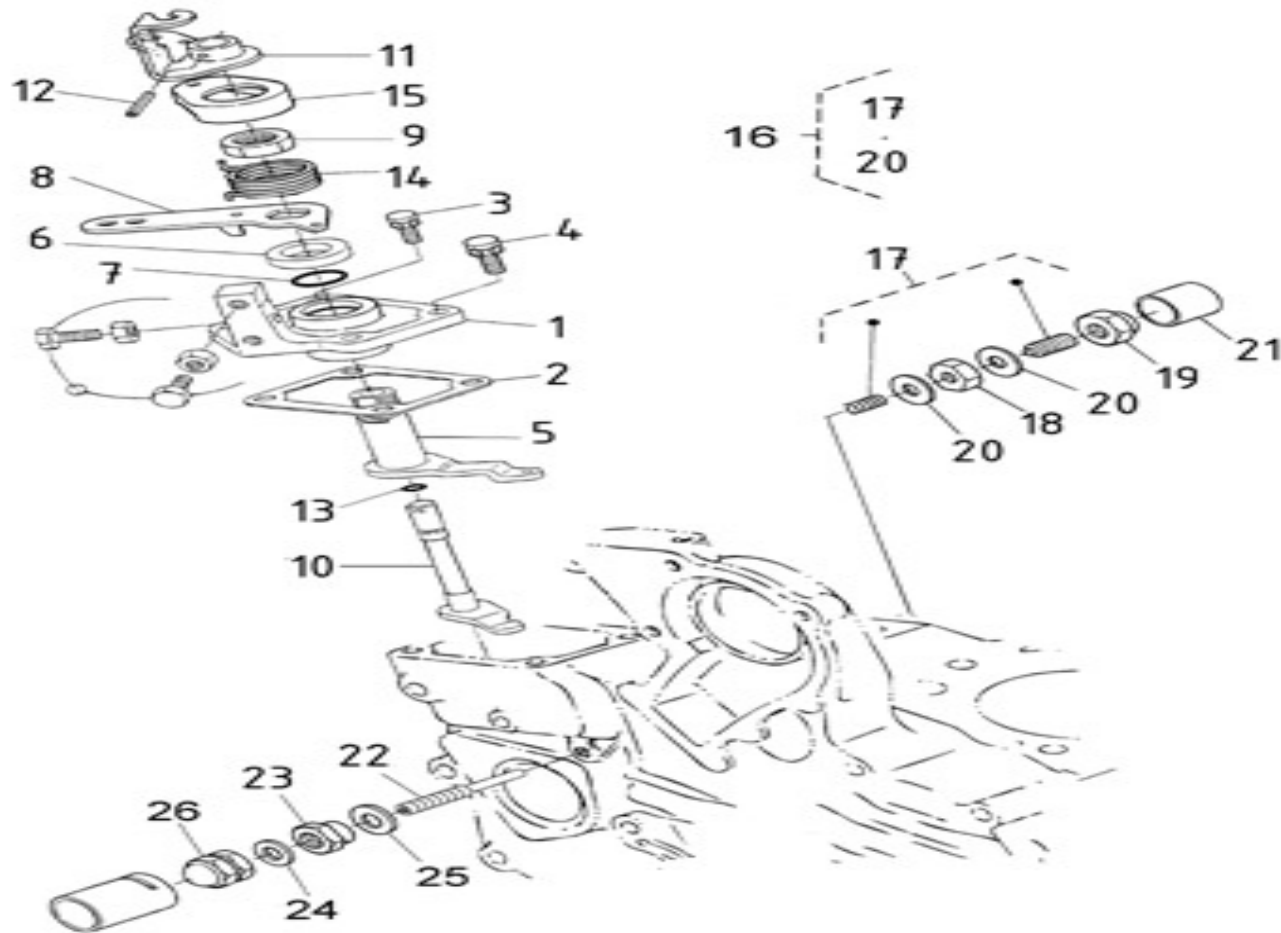

V. 12/06/2012

Pag. 8/37

Brand: NanniDiesel

Model: Moteur N3.21

Version: Standard

Subassembly: Speed control

N.	Item	Description	Qty	Notes
1	970313375	PLATE,SPEED CONTROL	1	
2	970141311	GASKET, SPEED CONTROL 2.40	1	
3	970490119	BOLT,M 6X 18	2	
4	970313904	BOLT	2	
5	970313374	LEVER,GOVERNOR	1	
6	970313436	COLLAR	1	
7	970313802	O RING	1	
8	970313447	LEVER,SPEED CONTROL	1	
9	970313426	NUT,SPEED CONTROL	1	
10	970313431	SHAFT,LEVER	1	
11	970313893	LEVER,ENGINE STOP	1	
12	970313352	PIN,SPRING	1	
13	970313665	O RING	1	
14	970313905	SPRING,RETURN	1	
15	970313425	CAP	1	
16	970307613	ASSY APPARATUS	1	
17	970307614	ASSY BOLT,ADJUSTING	1	
18	970491129	NUT	1	
19	970141130	NUT, IDLE ASSEM.	1	
20	970491131	WASHER,SEAL	2	
21	970141132	CAP, BOLT COVER	1	
22	970313816	BOLT,ADJUSTING	1	
23	970310962	NUT	1	
24	970150403	RING,SEAL (=> N° XA0001 <= 3Z0001)	1	
25	970313440	GASKET	1	
26	970140404	NUT (BEFORE N°KTE08070398)	1	