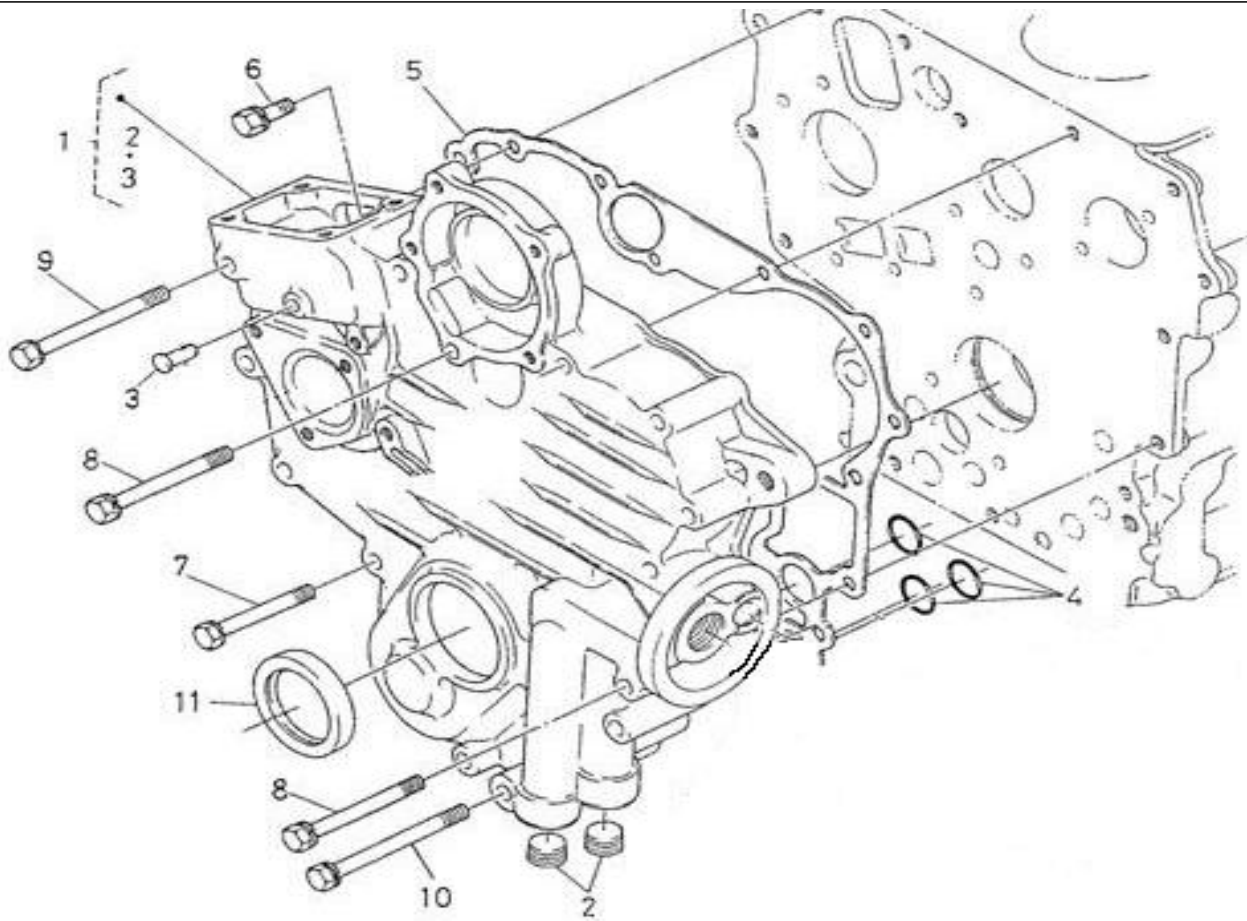

Brand: NanniDiesel

Model: Moteur N3.21

Version: Standard

Subassembly: Timing case

N.	Item	Description	Qty	Notes
1	970307619	COMP CASE,GEAR	1	
2	970490109	PLUG,SOCK	2	
3	970140204	PIN, TIMING COVER 2.40	1	
4	970313349	O RING (JUSQU'AU N°KTC08050772)	3	JUSQU'AU N°KTC08050772
5	970140205	GASKET, TIMING CASE 2.40 (JUSQU'AU N°KTC08050772)	1	JUSQU'AU N°KTC08050772
5	970315047	GASKET,GEAR CASE NA (A PARTIR DU N°KTC08050772)	1	A PARTIR DU N°KTC08050772
6	970490119	BOLT,M 6X 18	1	
7	970302737	BOLT,M 6X 50 (A PARTIR DU N°KTH08040183)	10	
8	970140208	BOLT	3	
9	970307621	BOLT	1	
10	970307622	BOLT	1	
11	970307623	SEAL,OIL	1	

V. 12/06/2012

Pag. 3/37