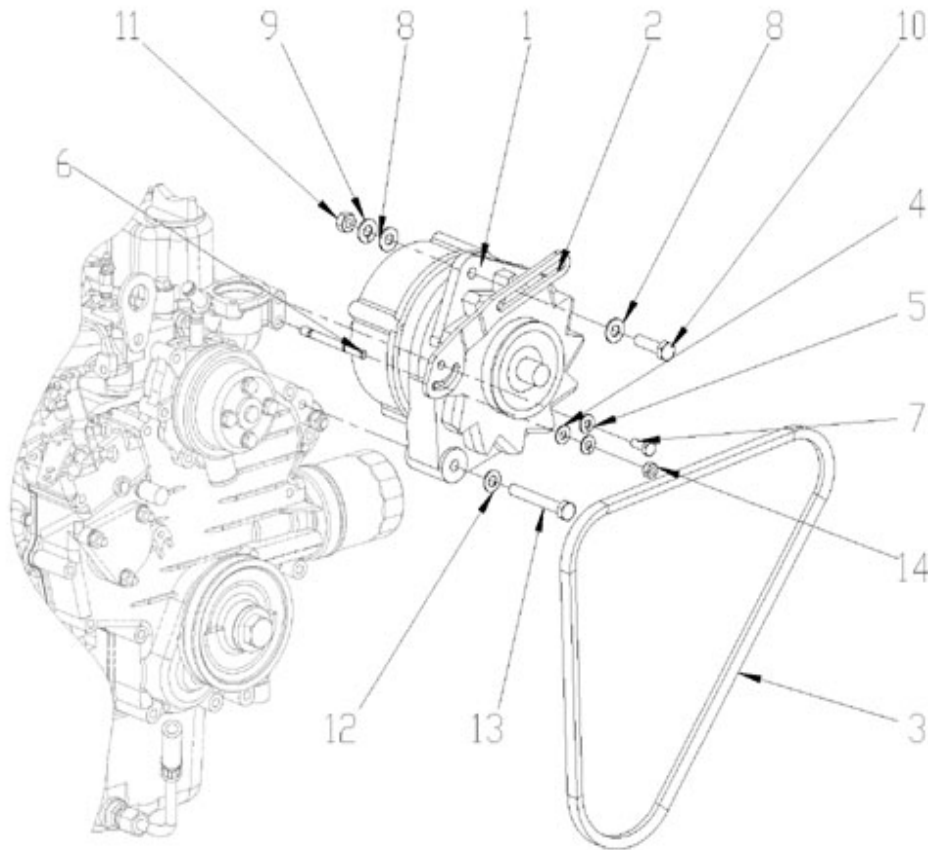

Brand: NanniDiesel

Model: Moteur N3.21

Version: Standard

Subassembly: Alternator Assy.Std.

N.	Item	Description	Qty	Notes
1	48201149	ALTERNATOR 12V-70A	1	
2	95310765	ADJUSTER	1	
3	48108138	V BELT	1	
4	970635459	WASHER,PLAIN D 6 (CALAGE)	1	
5	970119149	WASHER, SPRING D 6 (Pour protection injecteur)	2	
6	39020550	GOUJON M6-60,J12,cl 8,8,ZN ---Voir libellé----	1	
7	970439910	BOLT,HEX M 6X 16 (+++FIX.SUPPORT AG ACC)	1	
8	970027323	WASHER,PLAIN D 8	2	
9	970119138	WASHER,SPRING D 8 (TENDEUR)	1	
10	970119148	BOLT, HEX M 8X 30 (+++ FIX . ALT AU NIVEAU DU	1	
11	970027322	NUT,M 8 (++ECROU FIL DEMARREUR)	1	
12	970119139	WASHER,CORRUGATED D8 (DONT 3 PTO)	1	
13	970639603	BOLT,HEX M 8X 65 (++FIX ALTERNATEUR)	1	
14	970635459	WASHER,PLAIN D 6 (CALAGE)	1	

V. 12/06/2012

Pag. 32/37