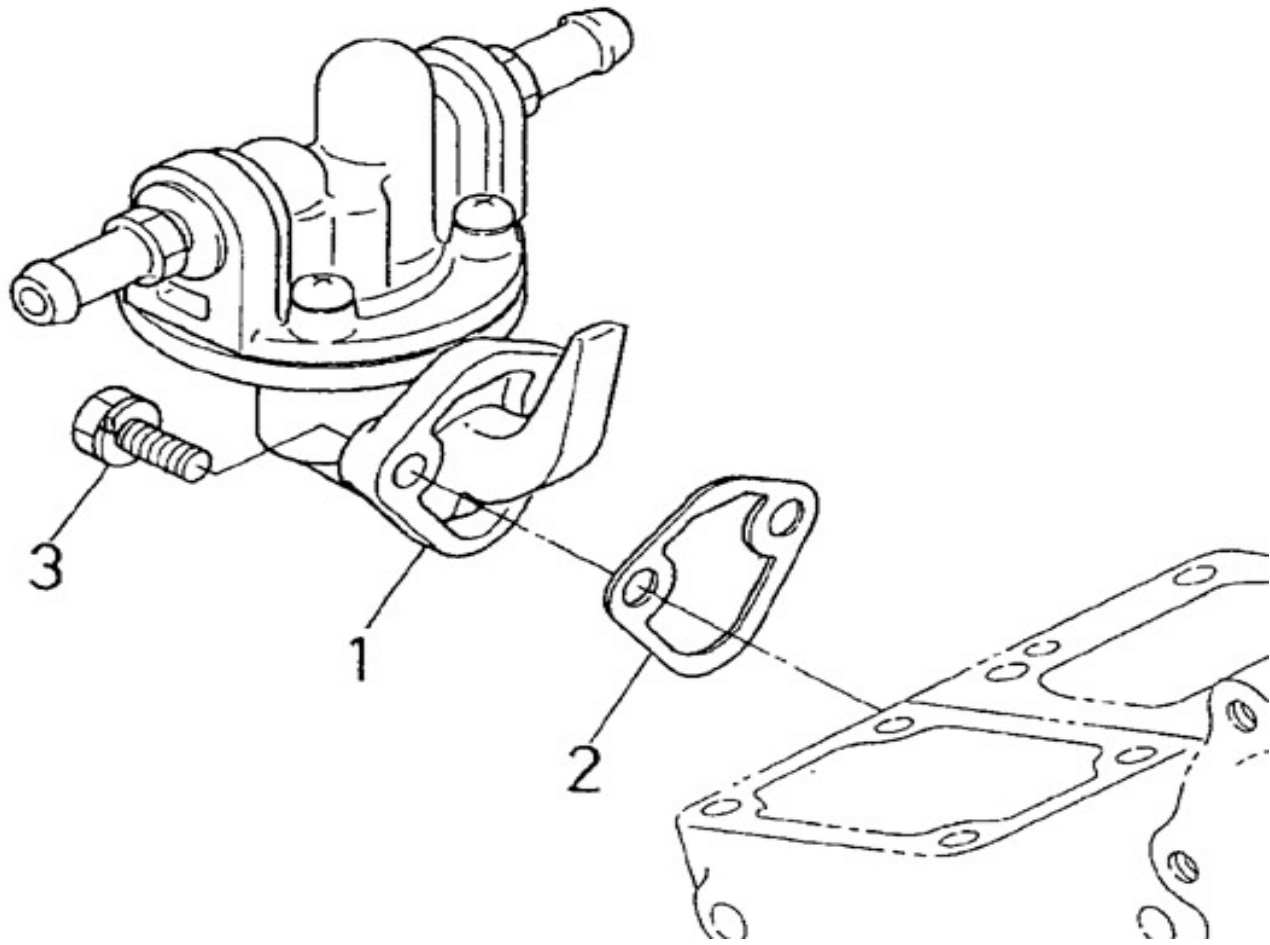

Brand: NanniDiesel
Model: Moteur N3.21
Version: Standard
Subassembly: Fuel feed pump

N.	Item	Description	Qty	Notes
1	970142501	PUMP,FUEL FEED 2. 40	1	
2	970142512	GASKET,FUEL PUMP 2. 40	1	
3	970491117	BOLT,M 6X 16	2	

V. 12/06/2012

Pag. 12/37