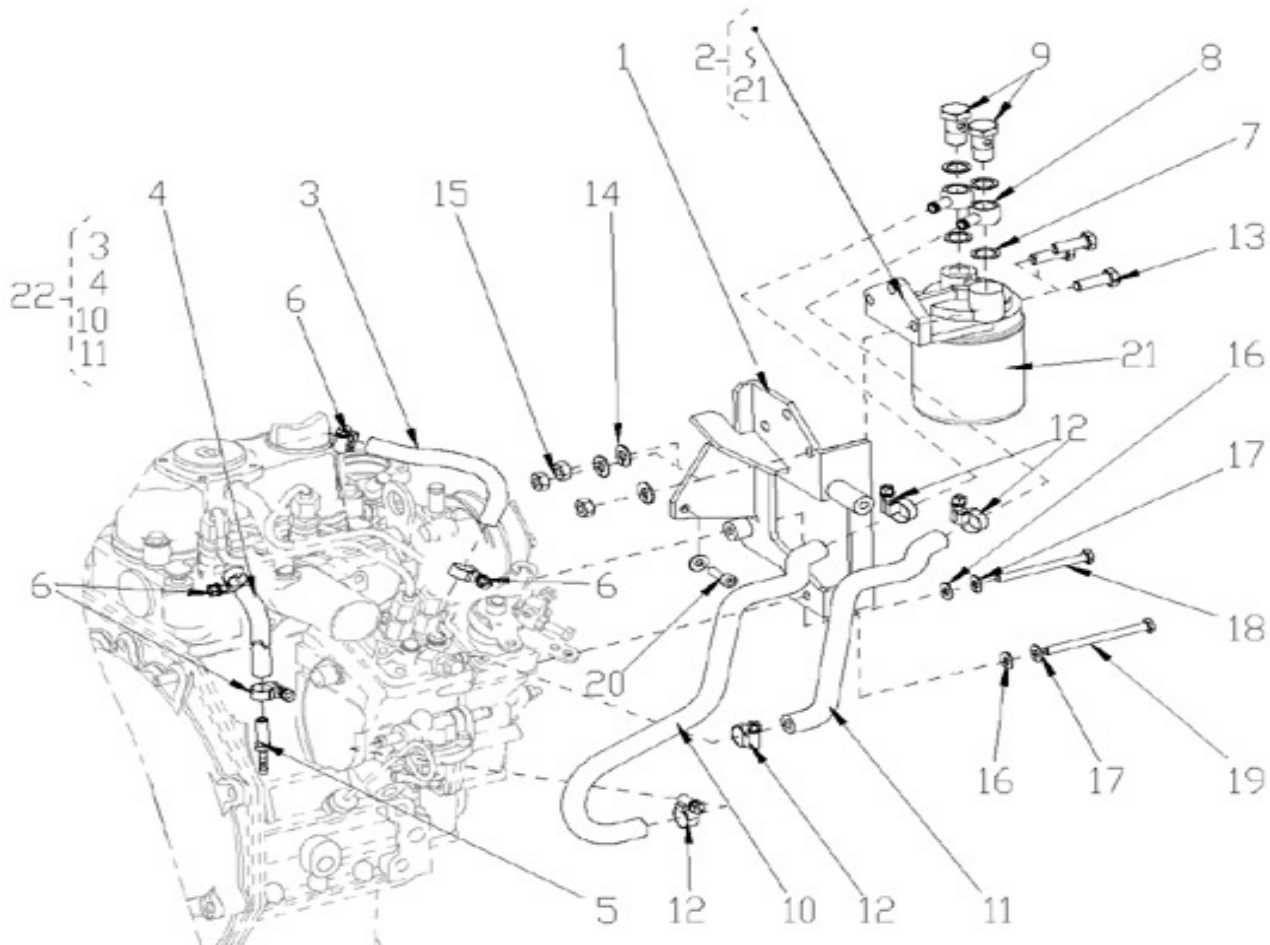

Brand: NanniDiesel

Model: Moteur N3.21

Version: Standard

Subassembly: Fuel filter Assy.

N.	Item	Description	Qty	Notes
1	970307445	SUPPORT,FUEL FILTER ELEMENT H-	1	
2	970310210	FILTER ASSY	1	
3	32805001	HOSE (++RETOUR INJ / PPE INJ)	0.15	
4	32805001	HOSE (++RETOUR INJ / PPE INJ)	0.15	
5	970302476	PIPE,FUEL CONN.D 8	1	
6	970312876	CLAMP	4	
7	970300306	GASKET,RING D14 (SUR REFROID THERMO MOTA)	4	
8	970301093	CONNECTION,BANJO D=6/M14	2	
9	970432515	BOLT,BANJO M14X1,5 (=> N°KT08090423)	2	
10	32808002	FUEL HOSE ISO 7840 D8	0.45	
11	32808002	FUEL HOSE ISO 7840 D8	0.22	
12	970439306	CLAMP (++POUR DURITE ORIGINE REF HUILE MOTEUR)	4	
13	970409603	BOLT,HEX M 8X 25 (FIX SUP ALT)	3	
14	970119138	WASHER,SPRING D 8 (TENDEUR)	3	
15	970027322	NUT,M 8 (++ECROU FIL DEMARREUR)	3	
16	970635459	WASHER,PLAIN D 6 (CALAGE)	2	
17	970119149	WASHER, SPRING D 6 (Pour protection injecteur)	3	
18	970497323	BOLT,HEX M 6X 80	1	
19	970302213	BOLT,HEX M 6X 70	1	
20	970604615	BOLT,SOCK M 6X 20	1	
21	970622350	FILTER,FUEL	1	
22	48878001	HOSE	1	

V. 12/06/2012

Pag. 16/37