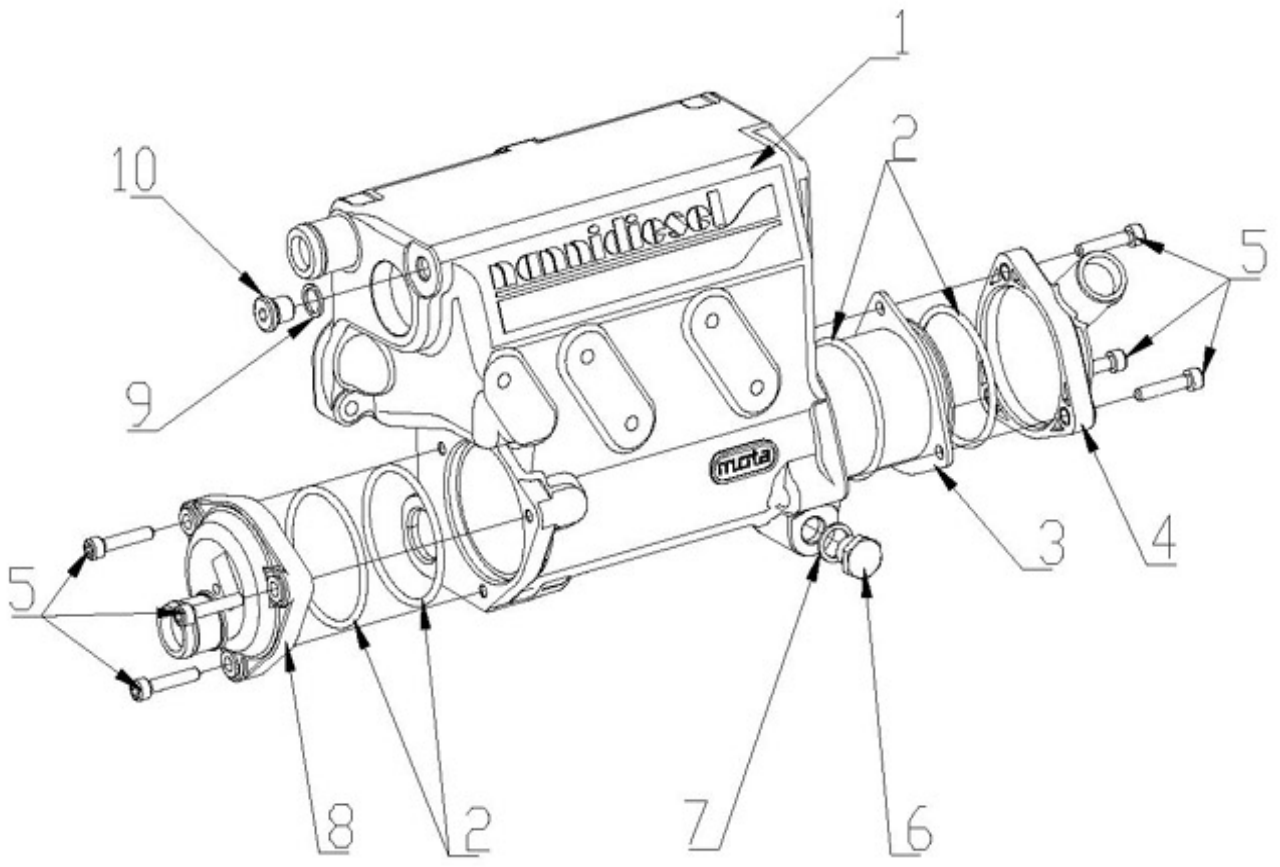

Brand: NanniDiesel
Model: Moteur N3.21
Version: Standard
Subassembly: Heat exchanger

N.	Item	Description	Qty	Notes
1	970313732	HOUSING,HEATEXCHANGER	1	
2	48418183	O RING	4	
3	970313731	TUBE STACK	1	
4	970313276	COVER, WATER INLET	1	
5	970634037	BOLT,SOCK M 6X 30	6	
6	970875506	PLUG (<= N°KT08090422)	1	
7	970300306	GASKET,RING D14 (SUR REFROID THERMO MOTA)	1	
8	970313275	COVER, WATER INLET	1	
9	970300325	RING,SEAL D12	1	
10	970314998	PLUG	1	

V. 12/06/2012

Pag. 25/37