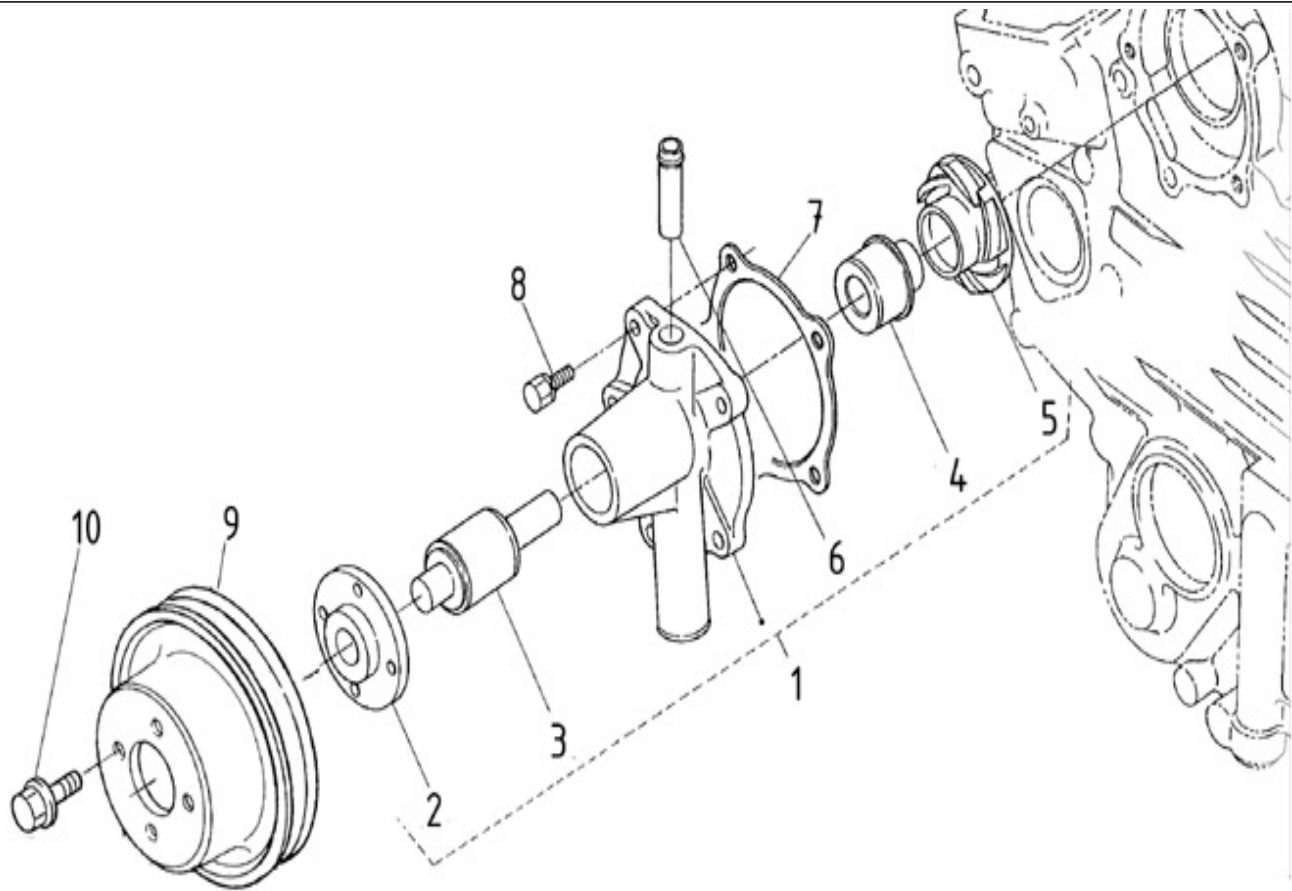

Brand: NanniDiesel

Model: Moteur N3.21

Version: Standard

Subassembly: Fresh water pump

N.	Item	Description	Qty	Notes
1	970307624	ASSY PUMP,WATER	1	
2	970307625	FLANGE,WATER PUMP	1	
3	970307626	BEARING,BALL(RADIAL)	1	
4	970307627	ASSY SEAL,MECHANICAL	1	
5	970307628	IMPELLER,WATER PUMP	1	
6	970313857	PIPE,WATER RETURN (AFTER N°KTE08070398)	1	
7	970315053	GASKET,WATER PUMP	1	
8	970141537	BOLT, M6X22	4	
9	970144312	PULLEY	1	
10	970313345	BOLT,FLANGE	4	

V. 12/06/2012

Pag. 23/37