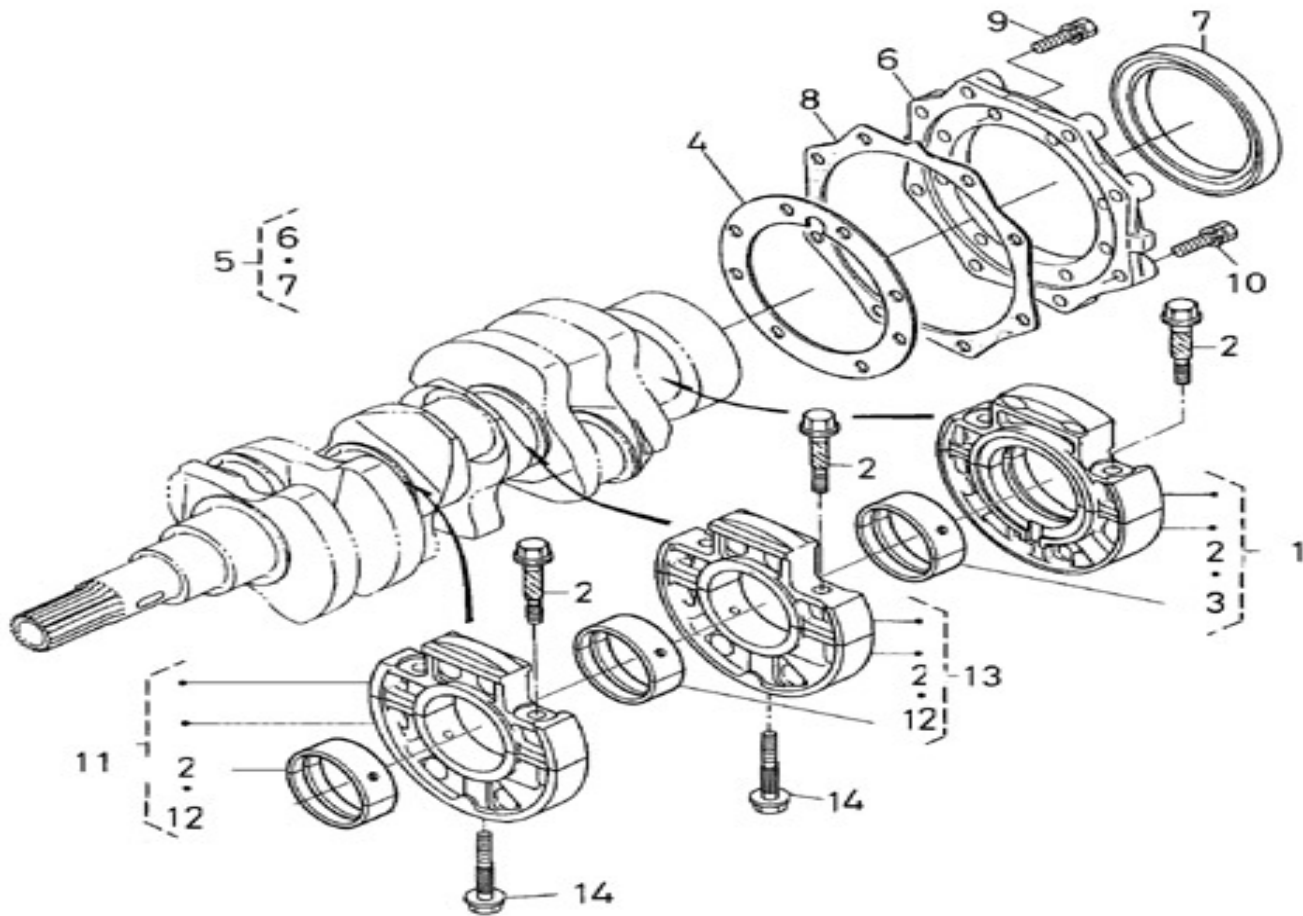

Brand: NanniDiesel

Model: Moteur N3.21

Version: Standard

Subassembly: Crankshaft

N.	Item	Description	Qty	Notes
1	970313883	ASSY BRG.CASE,WHEEL	1	
2	970141533	BOLT, BEARING CASE	6	
3	970307568	METAL,CRANK SHAFT	1	
4	970141506	GASKET, BEARING CASE 2.40	1	
5	970313812	ASSY COVER,BRG.CASE	1	
6	970141535	COVER, BEARING CASE 2.40	1	
7	970141529	SEAL, OIL (S/N <9B9999)	1	S/N <9B9999
7	970315607	SEAL, OIL (S/N >9C0001)	1	S/N >9C0001
8	970141508	GASKET, BEARING CASE COVER 2.4	1	
9	970491536	BOLT,M 6X 20	8	
10	970141537	BOLT, M6X22	8	
11	970313882	ASSY BRG.CASE,MAIN	1	
12	970307571	METAL,CRANK SHAFT	2	
13	970314248	ASSY BRG.CASE,MAIN	1	
14	970141539	BOLT, BEARING CASE N02	2	

V. 12/06/2012

Pag. 11/37