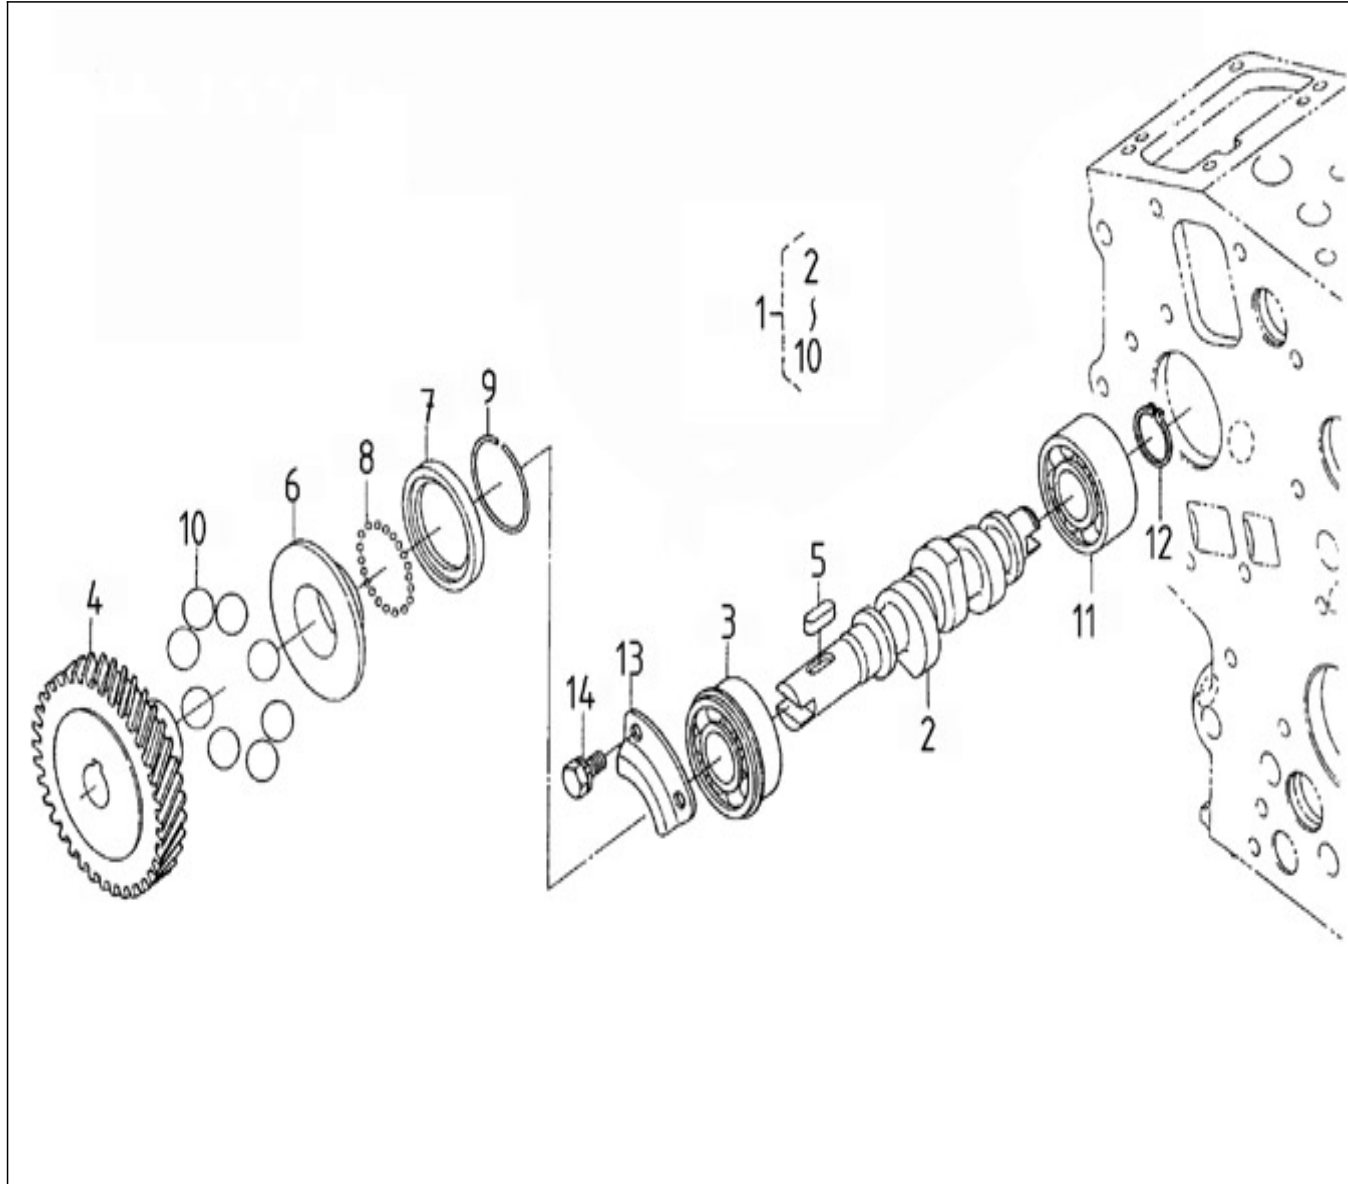

V. 12/06/2012

Pag. 12/37

Brand: NanniDiesel	N.	Item	Description	Qty	Notes
Model: Moteur N3.21	1	970314254	ASSY CAMSHAFT,FUEL	1	
Version: Standard	2	970314197	CAMSHAFT,FUEL	1	
Subassembly: Camshaft fuel	3	970142124	BEARING,CASE	1	
	4	970307602	GEAR,INJECTION PUMP	1	
	5	970491106	KEY,FEATHER	1	
	6	970142127	SLEEVE	1	
	7	970142129	COVER,BEARING 2. 40HE	1	
	8	970142130	BEARING,BALL CAMSHAFT 2.40HE	32	
	9	970492128	CIR-CLIP,GOVERNOR SLEEVE	1	
	10	970492132	BEARING,BALL GOVERNOR	8	
	11	970313429	BEARING,BALL	1	
	12	970142133	CIR-CLIP,EXTERNAL	1	
	13	970142136	STOPPER,FUEL CAMSHAFT 2.40	1	
	14	970140123	BOLT ,M 6X12 (AFTER N*KTE08070398)	2	