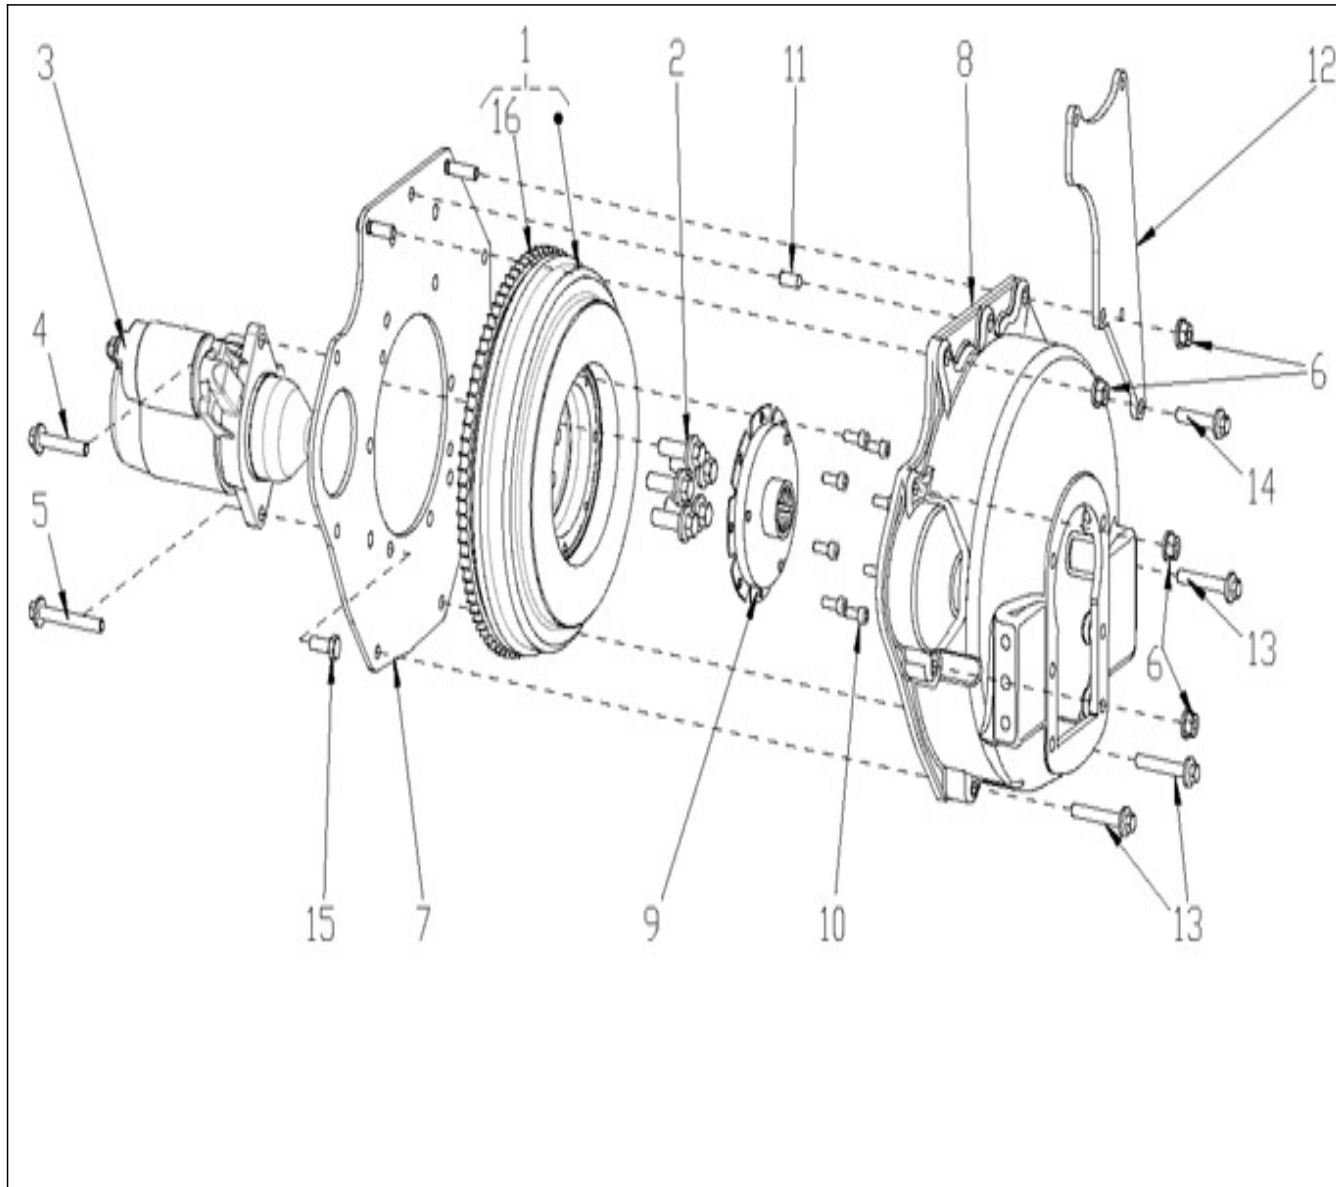

Brand: NanniDiesel

Model: Moteur N3.21

Version: Standard

Subassembly: Flywheel housing

N.	Item	Description	Qty	Notes
1	970313313	COMP.FLYWHEEL (Sortie dans 95312364B pour usinage)	1	
2	970313309	BOLT	5	
3	970313218	ASSY STARTER	1	
4	39160926	BOLT	4	
5	39160925	BOLT	1	
6	39460916	NUT (+++FIX ECHANGEUR)	4	
7	970314273	PLATE,REAR END	1	
8	95200257	HOUSING	1	
9	970776050	DAMPERPLATE,121 DIN	1	
10	970119147	BOLT, SOCK M 6X12 (++LOCTITE 243 (BLEU) MONTAGE	8	
11	970490111	PIN,CYLINDRICAL	1	
12	95310774	BRACKET	1	
13	39160642	BOLT	3	
14	39160639	BOLT	1	
15	970313428	BOLT	8	
16	970313418	GEAR,RING	1	

V. 12/06/2012

Pag. 36/37