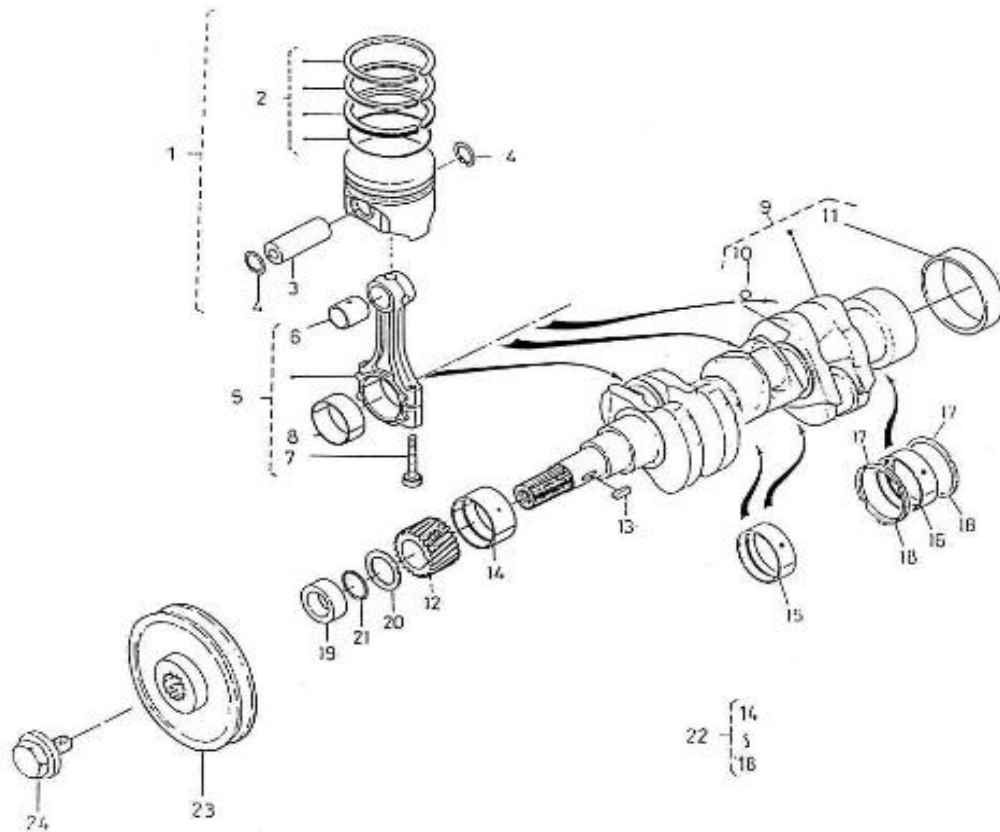

V. 12/06/2012

Pag. 9/37

Brand: NanniDiesel

Model: Moteur N3.21

Version: Standard

Subassembly: Crankshaft pistons

N.	Item	Description	Qty	Notes
1	970307553	PISTON	3	
1	970307554	PISTON + 0.25 MM	3	
2	970307555	SET,PISTON RING	3	
2	970307556	ASSY RING,PISTON +0.25	3	
3	970307557	PIN,PISTON	3	
4	970491504	CIR-CLIP (2)	6	
5	970307558	ASSY ROD,CONNECTING	3	
6	970307559	BUSH,PISTON PIN	3	
7	970141513	BOLT, CONN.ROD 2.40	6	
8	970307560	METAL,CRANK PIN	3	
8	970307561	METAL,CRANK PIN 02	3	
8	970307562	METAL,CRANK PIN 04	3	
9	970314255	COMP,CRANKSHAFT	1	
10	970307564	BALL	3	
11	970151513	SLEEVE,CRANKSHAFT	1	
12	970141520	GEAR, CRANKSHAFT 2.40	1	
13	970491106	KEY,FEATHER	1	
14	970141525	METAL, CRANKSHAFT 1 STD 2.40	1	
14	970141546	METAL, CRANKSHAFT 1 0.02	1	
14	970141556	METAL, CRANKSHAFT 1 0.04	1	
15	970307571	METAL,CRANK SHAFT	2	
15	970307572	METAL,CRANK SHAFT	2	
15	970307573	METAL,CRANKSHAFT3 04	2	
16	970307568	METAL,CRANK SHAFT	1	
16	970491547	METAL,CRANKSHAFT 2 0.20	1	
16	970491557	METAL,CRANKSHAFT 2 0.40	1	
17	970491527	METAL,SIDE 1 STD	2	
17	970491548	METAL,SIDE 1 0.02	2	
17	970491558	METAL,SIDE 1 0.04	2	
18	970491528	METAL,SIDE 2 STD	2	
18	970491549	METAL,SIDE 2 0.02	2	
18	970313811	METAL,SIDE - +0.40mm	2	
19	970141523	COLLAR, CRANKSHAFT 2.40	1	
20	970141522	RING, CRANKSHAFT 2.40	1	
21	970313803	O RING	1	
22	970314257	ASSY CRANKSHAFT	1	
23	970313430	PULLEY,FAN DRIVE	1	
24	970141517	BOLT, CRANKSHAFT PULLEY	1	