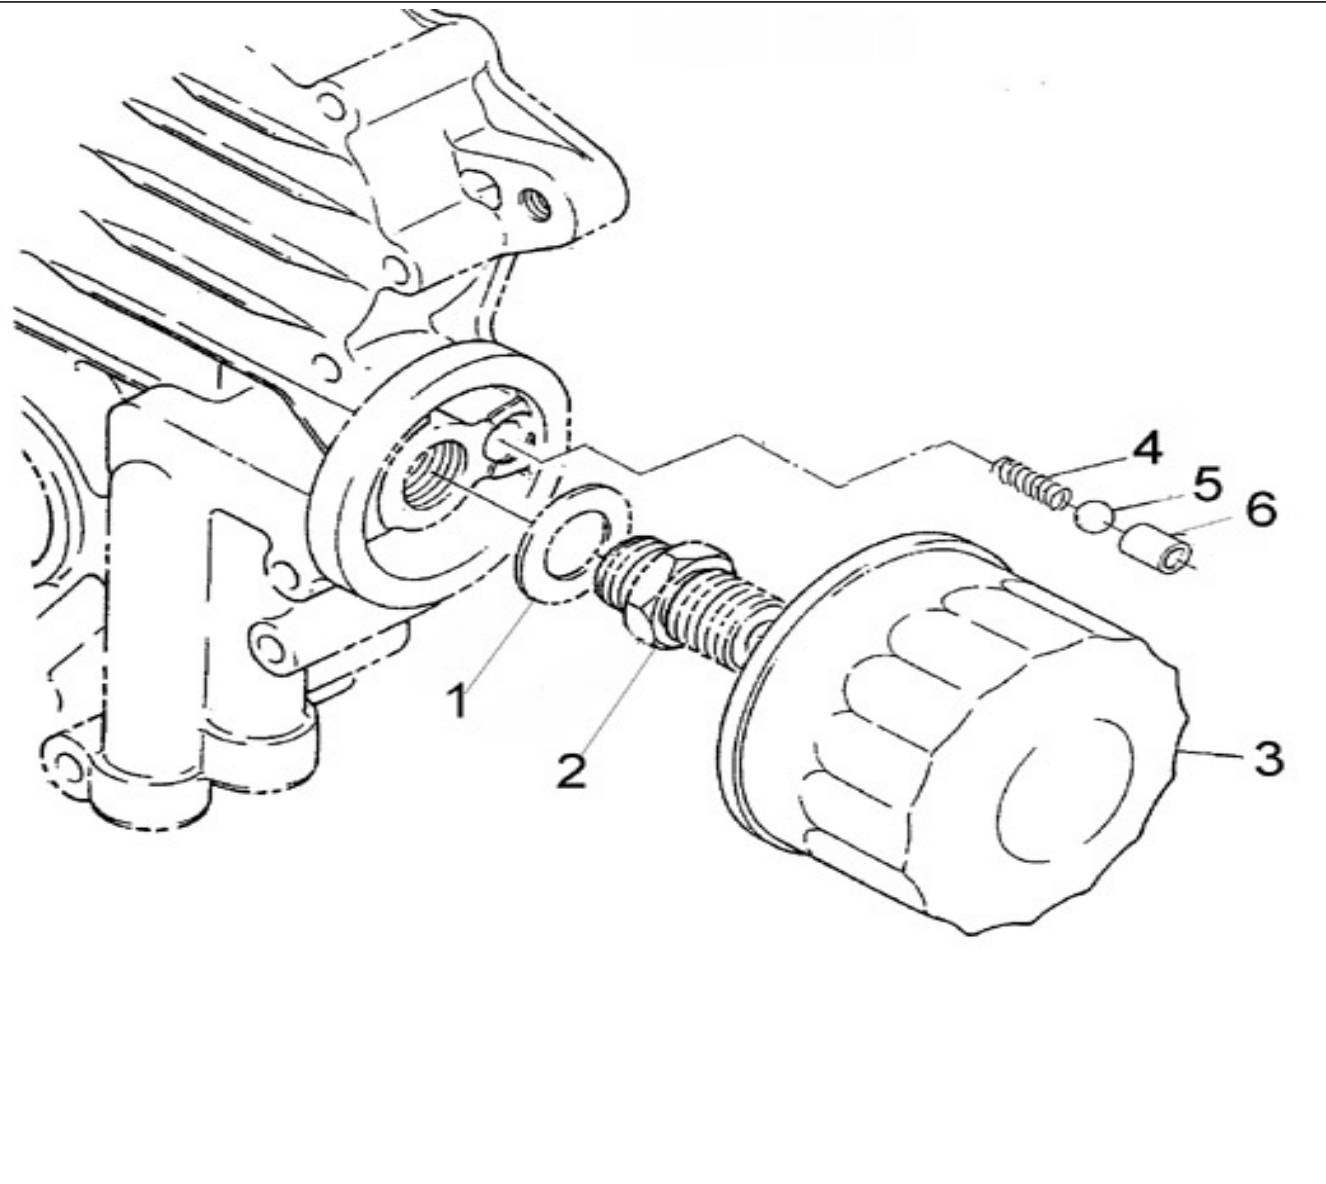

Brand: NanniDiesel
Model: Moteur N3.21
Version: Standard
Subassembly: Oil filter Assy

N.	Item	Description	Qty	Notes
1	970140211	WASHER, PLAIN	1	
2	970302728	NIPPLE	1	
3	970302697	FILTER,ELEMENT OIL 6.280 (A PARTIR DU N°KTC08050772)	1	JUSQU'AU N°KTC08050772
3	970302697	FILTER,ELEMENT OIL 6.280 (A PARTIR DU N°KTC08050772)	1	A PARTIR DU N°KTC08050772
4	970140216	SPRING	1	
5	970140218	BEARING, BALL	1	
6	970140217	SEAT	1	

V. 12/06/2012

Pag. 21/37