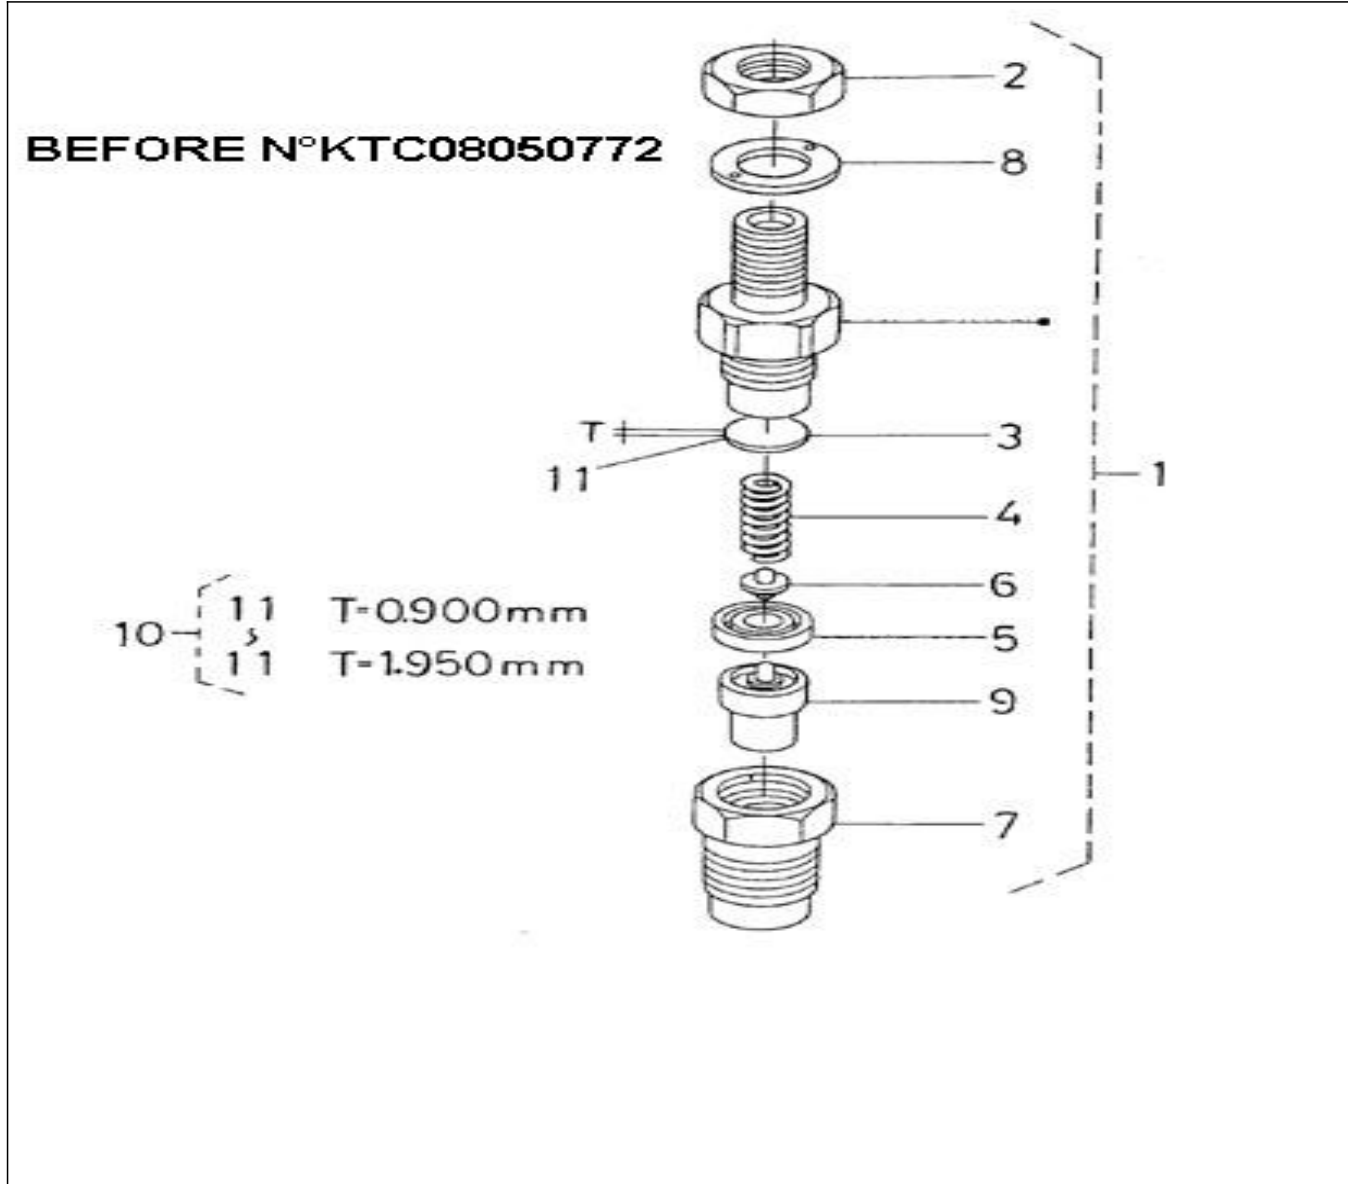

V. 12/06/2012

Pag. 17/37

Brand: NanniDiesel

Model: Moteur N3.21

Version: Standard

Subassembly: Nozzle holder

N.	Item	Description	Qty	Notes
1	970307587	ASSY HOLDER,NOZZLE	3	
2	970142175	NUT,NOZZLE INJ.	3	
3	970302825	SPACER,ADJ.NOZZLE STD. 0.900	3	
4	970142171	SPRING,NOZZLE FUEL	3	
5	970142173	PIECE,DISTANCE NOZZLE INJ.	3	
6	970142170	ROD,PUSH NOZZLE FUEL	3	
7	970307595	NUT	3	
8	970302826	WASHER,NOZZLE INJ.	3	
9	970307596	PIECE,NOZZLE	3	
10	970142200	SET,SPACER NOZZLE	3	
11	970302825	SPACER,ADJ.NOZZLE STD. 0.900	3	
11	970142178	SPACER,NOZZLE INJ. 0,925MM	3	
11	970142179	SPACER,NOZZLE INJ. 0,950MM	3	
11	970142180	SPACER,NOZZLE INJ. 0,975MM	3	
11	970142181	SPACER,NOZZLE INJ. 1,000MM	3	
11	970313819	WASHER,ADJUSTING - 1.025mm	3	
11	970313820	WASHER,ADJUSTING - 1.050mm	3	
11	970313821	WASHER,ADJUSTING - 1.075mm	3	
11	970313822	WASHER,ADJUSTING - 1.100mm	3	
11	970313823	WASHER,ADJUSTING - 1.125mm	3	
11	970313824	WASHER,ADJUSTING - 1.150mm	3	
11	970313825	WASHER,ADJUSTING - 1.175mm	3	
11	970313826	WASHER,ADJUSTING - 1.200mm	3	
11	970313827	WASHER,ADJUSTING - 1.225mm	3	
11	970313828	WASHER,ADJUSTING - 1.250mm	3	
11	970313829	WASHER,ADJUSTING - 1.275mm	3	
11	970313830	WASHER,ADJUSTING - 1.300mm	3	
11	970313831	WASHER,ADJUSTING - 1.325mm	3	
11	970313832	WASHER,ADJUSTING - 1.350mm	3	
11	970313833	WASHER,ADJUSTING - 1.375mm	3	
11	970313834	WASHER,ADJUSTING - 1.400mm	3	
11	970313835	WASHER,ADJUSTING - 1.425mm	3	
11	970313836	WASHER,ADJUSTING - 1.450mm	3	
11	970313837	WASHER,ADJUSTING - 1.475mm	3	
11	970313838	WASHER,ADJUSTING - 1.500mm	3	
11	970313839	WASHER,ADJUSTING - 1.525mm	3	
11	970313840	WASHER,ADJUSTING - 1.550mm	3	
11	970313841	WASHER,ADJUSTING - 1.575mm	3	
11	970313842	WASHER,ADJUSTING - 1.600mm	3	
11	970313843	WASHER,ADJUSTING - 1.625mm	3	
11	970313844	WASHER,ADJUSTING - 1.650mm	3	
11	970313845	WASHER,ADJUSTING - 1.675mm	3	
11	970313846	WASHER,ADJUSTING - 1.700mm	3	
11	970313847	WASHER,ADJUSTING - 1.725mm	3	
11	970313848	WASHER,ADJUSTING - 1.750mm	3	
11	970313849	WASHER,ADJUSTING - 1.775mm	3	
11	970313850	WASHER,ADJUSTING - 1.800mm	3	
11	970313851	WASHER,ADJUSTING - 1.825mm	3	
11	970313852	WASHER,ADJUSTING - 1.850mm	3	
11	970313853	WASHER,ADJUSTING - 1.875mm	3	
11	970313854	WASHER,ADJUSTING - 1.900mm	3	
11	970313855	WASHER,ADJUSTING - 1.925mm	3	
11	970313856	WASHER,ADJUSTING - 1.950mm	3	