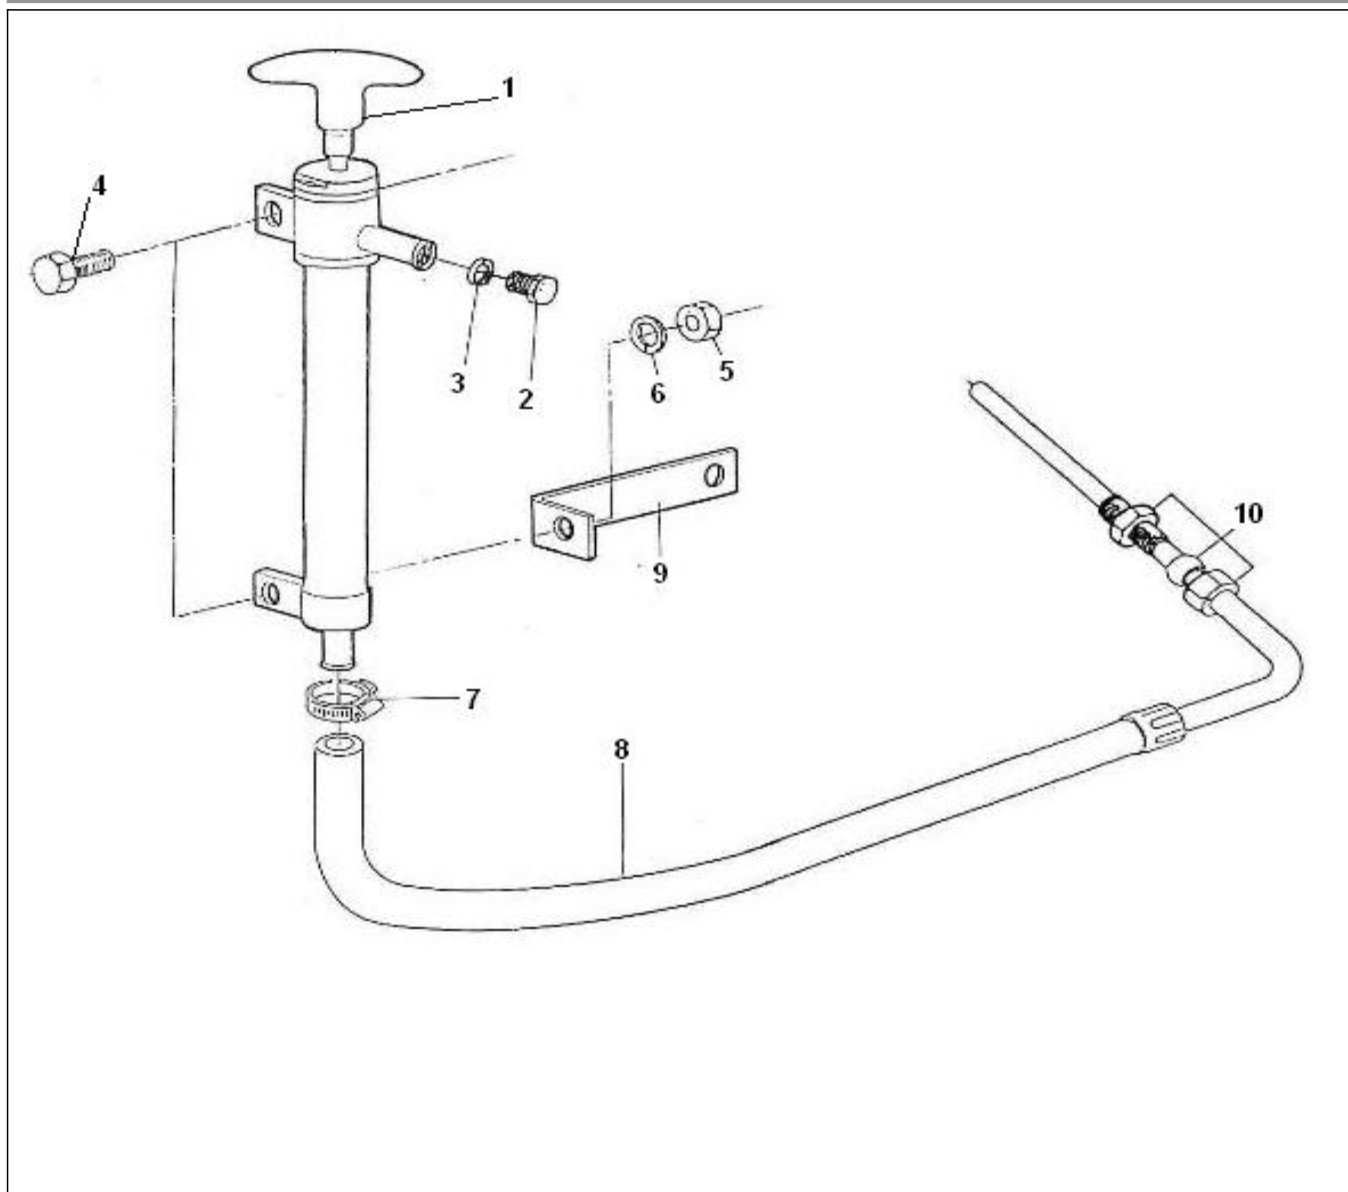

Brand: NanniDiesel

Model: Moteur N3.21

Version: Standard

Subassembly: Oil extraction pump

N.	Item	Description	Qty	Notes
1	970439302	PUMP,OIL EXTRACTION	1	
2	970832061	BOLT	1	
3	970300288	GASKET,M8 (FIX TUYAU GRAISSAGE)	1	
4	970439910	BOLT,HEX M 6X 16 (+++FIX.SUPPORT AG ACC)	2	
5	970635460	NUT,M 6	1	
6	970119149	WASHER, SPRING D 6 (Pour protection injecteur)	1	
7	970439306	CLAMP (++POUR DURITE ORIGINE REF HUILE MOTEUR)	1	
8	970313197	DRAIN OIL PIPE	1	
9	970307019	BRACKET (SUPPORT DE CLAPET REMPLACE SUP FILTRE	1	
10	970310026	CONNECTION	1	

V. 12/06/2012

Pag. 30/37