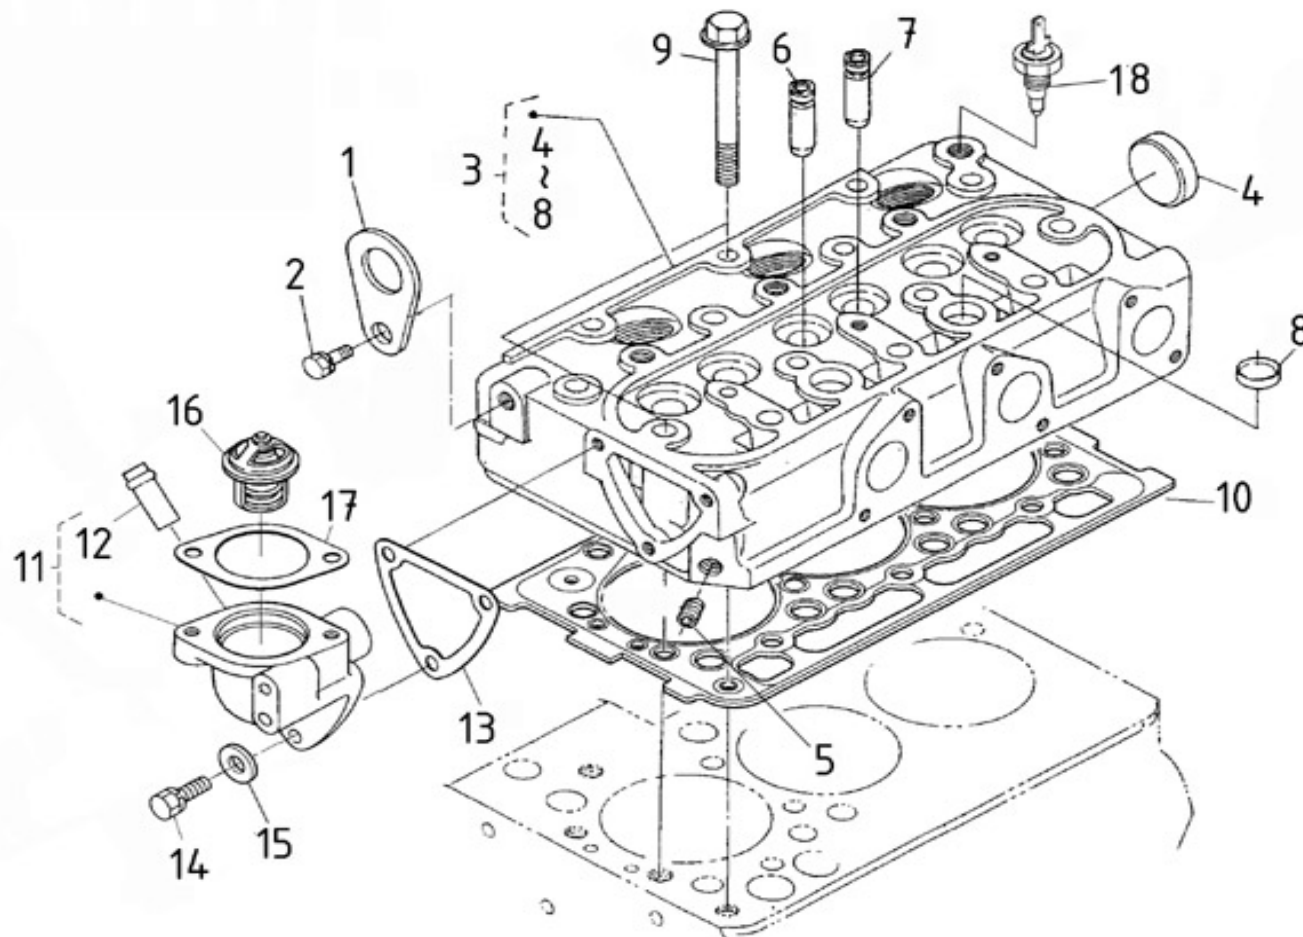

Brand: NanniDiesel

Model: Moteur N3.21

Version: Standard

Subassembly: Cylinder head

N.	Item	Description	Qty	Notes
1	970490901	HOOK,ENGINE 2.60-3.90-4.110	1	
2	970490919	BOLT,M 8X 16	1	
3	970313483	COMP.CYLINDER HEAD (JUSQU'AU N°KTC08050772)	1	JUSQU'AU N°KTC0805077 2
3	970315054	COMP.CYLINDER HEAD (A PARTIR DU N°KTC08050772)	1	A PARTIR DU N°KTC0805077 2
4	970140904	CAP, FREEZE	1	
5	970140908	PLUG, CYL.HEAD 2.40	1	
6	970140922	GUIDE, VALVE INTAKE 2.40HE	3	
7	970140923	GUIDE, VALVE EXHAUST 2.40	3	
8	970302722	CAP, FREEZE	2	
9	970140912	BOLT, CYL.HEAD 2.40	14	
10	970314259	GASKET,CYLINDER HEAD	1	
11	970313818	COMP.FLANGE,WATER	1	
12	970307629	PIPE,WATER RETURN (BEFORE N°KTE08070398)	1	
13	970313376	GASKET,WATER FLANGE	1	
14	970491117	BOLT,M 6X 16	2	
15	970151309	WASHER,PLAIN D 6	2	
16	970310244	ASSY THERMOSTAT	1	
17	970314251	GASKET,THERMOSTAT	1	
18	970304054	TEMPERATURE SWITCH 1/8 1P 97/C	1	

V. 12/06/2012

Pag. 6/37