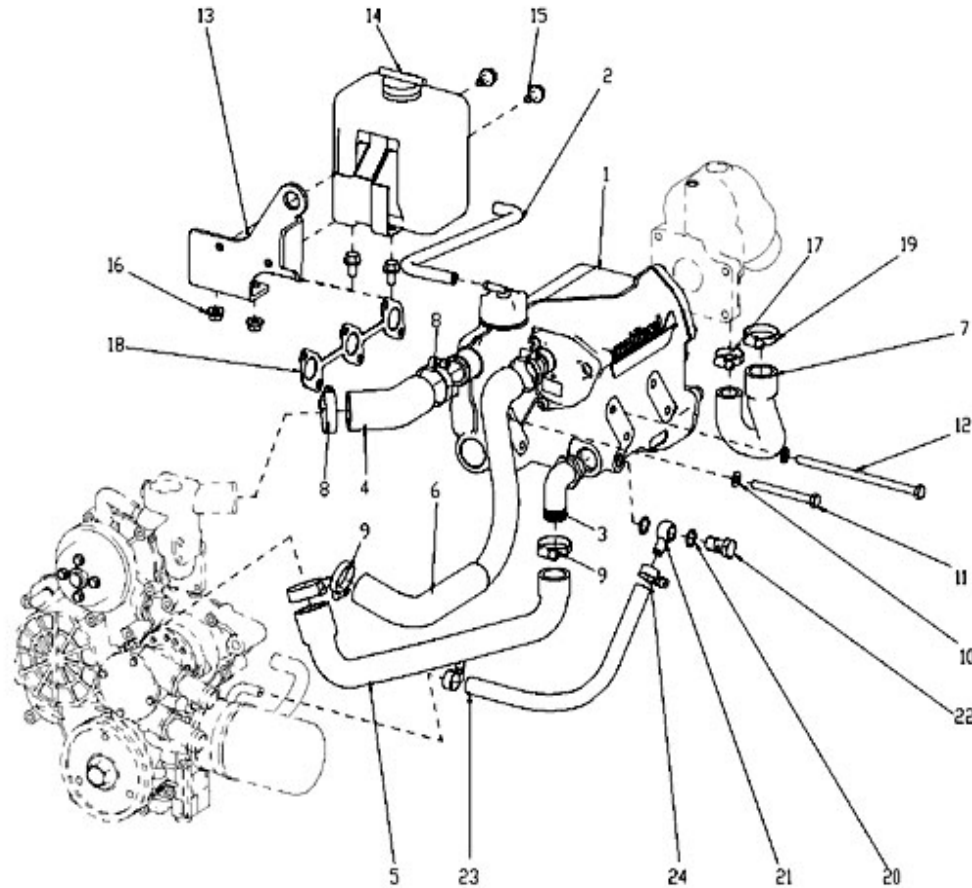

Brand: NanniDiesel

Model: Moteur N3.30

Version: Standard

Subassembly: Heat exchanger

N.	Item	Description	Qty	Notes
1	48300404	HEAT EXCHANGER	1	
2	970300077	HOSE,D 8 L= 450	1	
3	48505193	JOIN	1	
4	48328156	HOSE	1	
5	48328157	HOSE	1	
6	48328158	HOSE	1	
7	48328159	HOSE	1	
8	970300922	CLAMP,HOSE 26-38 (FOURNITURE POMPE ATTELEE)	3	
9	970604526	CLAMP,HOSE 22-32 (COTE ECHANGEUR)	3	
10	970302538	WASHER,PLAIN D 7	6	
11	39160924	BOLT	2	
12	39160923	BOLT	4	
13	95310822	BRACKET	1	
14	970313169	EXPANSION TANK	1	
15	39160661	BOLT (+++SUPPRIMER LA VIS DU MONTAGE STANDARD)	4	
16	39460916	NUT (+++FIX ECHANGEUR)	2	
17	970301604	CLAMP,HOSE 15-24 (ALIM EAU GENE)	1	
18	970304111	GASKET,E-MANIFOLD NA	1	
19	970310214	CLAMP 20 X 32 X 8 (COTE COUDE)	1	
20	970300306	GASKET,RING D14 (SUR REFROID THERMO MOTA)	2 =>	N°KT08090423
21	970300797	CONNECTION,BANJO D=8/M14 (=> N°KT08090423)	1 =>	N°KT08090423
22	970432515	BOLT,BANJO M14X1,5 (=> N°KT08090423)	1 =>	N°KT08090423
23	32810002	FUEL HOSE ISO 7840 D10 (REFROIDISSEUR-BACHE)	0.28 =>	N°KT08090423
24	970439306	CLAMP (++POUR DURITE ORIGINE REF HUILE MOTEUR)	2 =>	N°KT08090423

V. 12/06/2012

Pag. 25/35