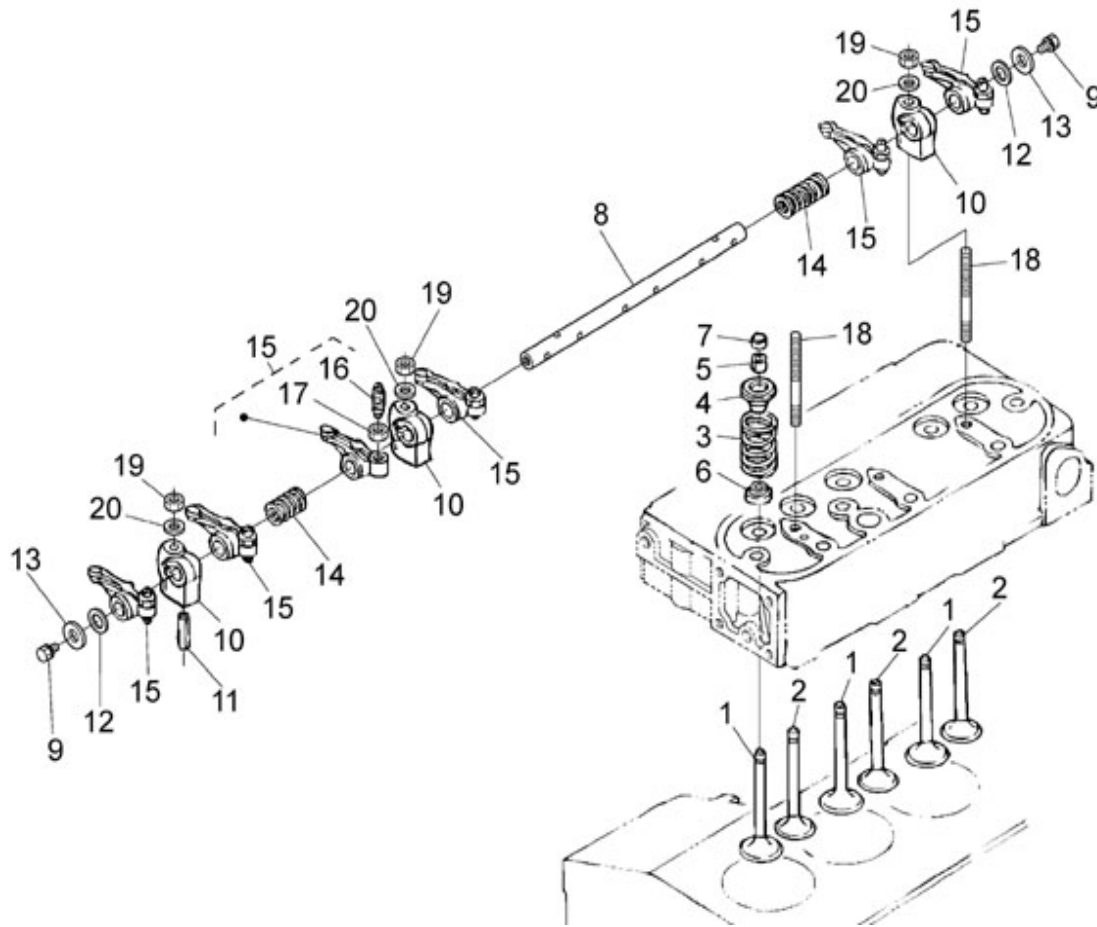

Brand: NanniDiesel

Model: Moteur N3.30

Version: Standard

Subassembly: Valves & Springs

N.	Item	Description	Qty	Notes
1	970302780	VALVE,INTAKE 4.150	3	
2	970314237	VALVE,EXHAUST	3	
3	970302782	SPRING,VALVE (<= N°KT08090422)	6	<= N°KT08090422
3	970491003	SPRING,VALVE (=> N°KT08090423)	6	=> N°KT08090423
4	970491004	RETAINER,VALVE SPRING	6	
5	970491005	COLLET,VALVE SPRING	6	
6	970311008	INLET VALVE SEAL	6	
7	970491007	CAP,VALVE	6	
8	970313406	SHAFT,ROCKER ARM	1	
9	970141015	BOLT, M6X10	2	
10	970302787	BRACKET,ROCKER ARM	3	
11	970313353	PIN,SPRING	1	
12	970302789	WASHER, 1	2	
13	970313377	WASHER,PLAIN	2	
14	970302791	SPRING,ROCKER,ARM	2	
15	970313394	ASSY ROCKER ARM	6	
16	970302794	SCREW,ADJUSTING	6	
17	970302795	NUT	6	
18	970302788	STUD	3	
19	970491013	NUT	3	
20	970491014	WASHER,PLAIN	3	

V. 12/06/2012

Pag. 7/35