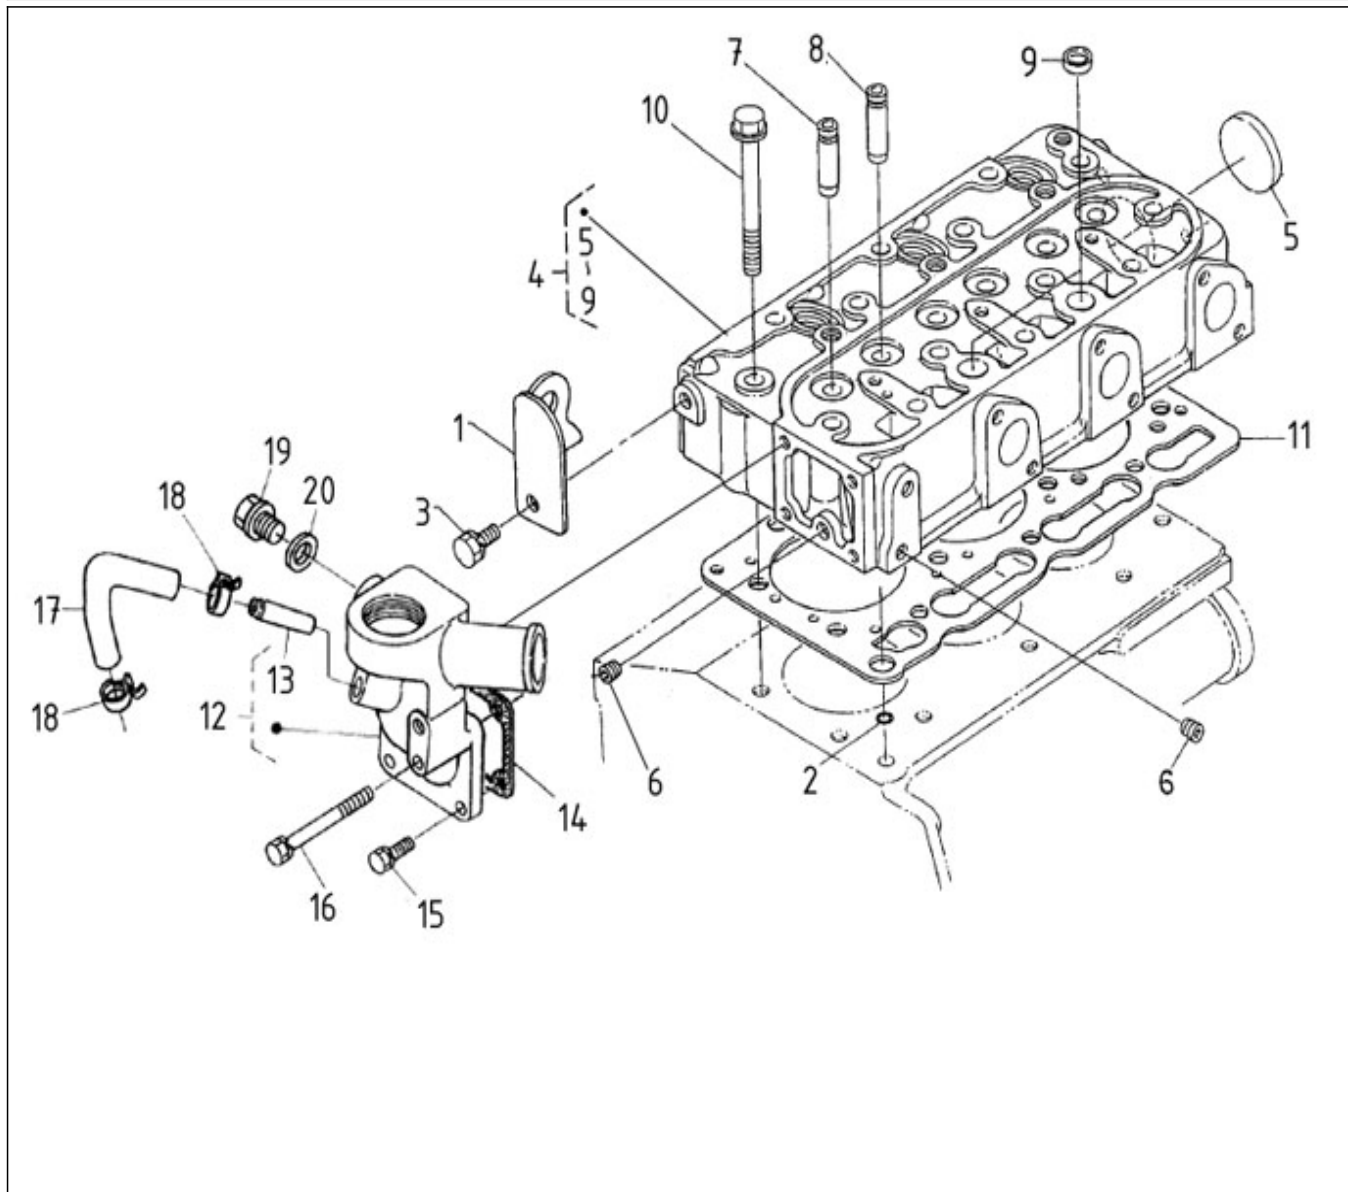

Brand: NanniDiesel

Model: Moteur N3.30

Version: Standard

Subassembly: Cylinder head

N.	Item	Description	Qty	Notes
1	970302717	HOOK,ENGINE 4.150	1	
2	970490116	O-RING (<= N°KTH0804182)	1	
3	970313311	BOLT	2	
4	970313495	COMP,CYLINDER HEAD	1	
5	970140904	CAP, FREEZE	1	
6	970140908	PLUG, CYL.HEAD 2.40	2	
7	970302720	GUIDE,VALVE INTAKE 4.150	3	
8	970302721	GUIDE,VALVE EXHAUST 4.150	3	
9	970302722	CAP,FREEZE	2	
10	970302723	BOLT,CYL:HEAD	14	
11	970310379	GASKET,CYL.HEAD NA (<= N°KT08090422)	1	<= N°KT08090422
11	970315017	GASKET,CYLINDER HEAD (=> N°KT08090423)	1	=> N°KT08090423
12	970302628	FLANGE,WATER S5	1	
13	970307629	PIPE,WATER RETURN (BEFORE N°KTE08070398)	1	
14	970307104	GASKET,W/FLANGE NA	1	
15	970491117	BOLT,M 6X 16	3	
16	970302737	BOLT,M 6X 50 (A PARTIR DU N°KTH08040183)	1	
17	970307071	PIPE,WATER RETURN	1	
18	970307103	BAND,PIPE	2	
19	970314182	PLUG	1	
20	970313066	GASKET	1	

V. 12/06/2012

Pag. 6/35