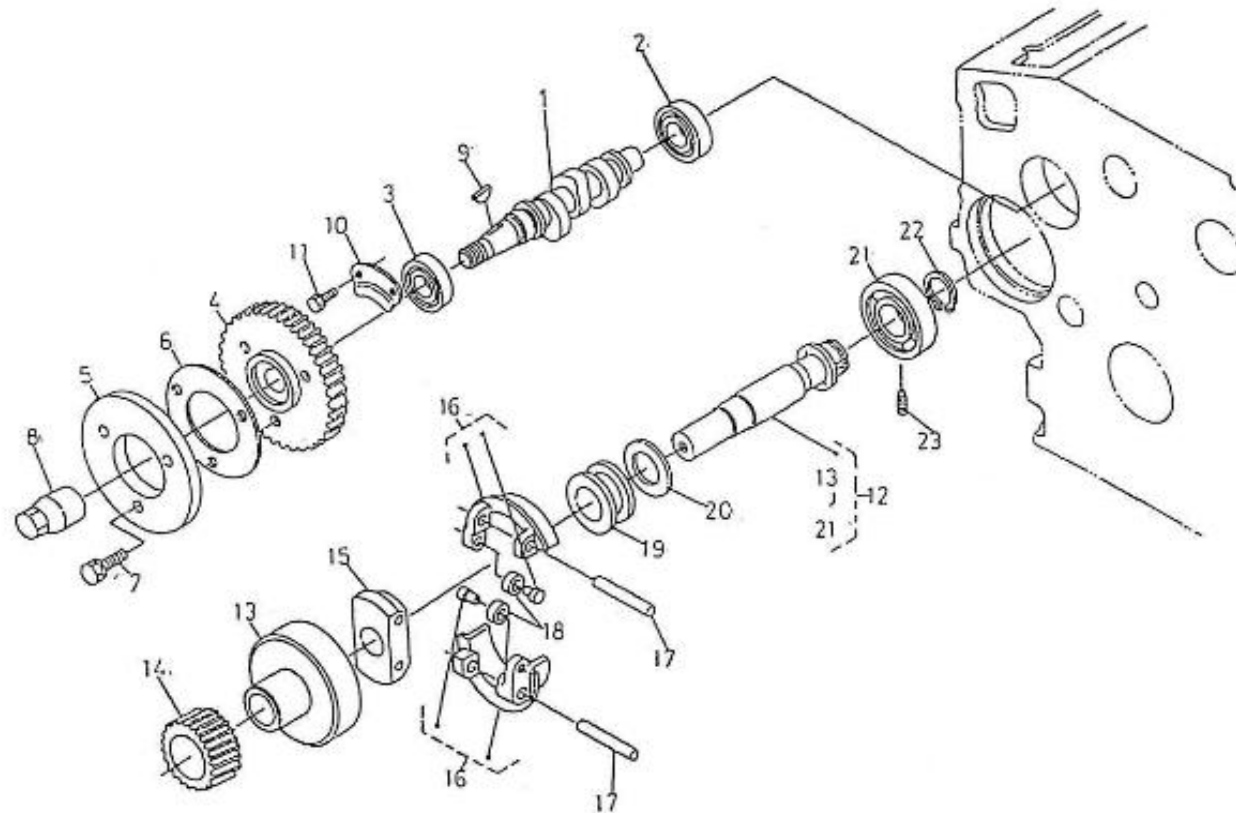

V. 12/06/2012

Pag. 13/35

Brand: NanniDiesel

Model: Moteur N3.30

Version: Standard

Subassembly: Camshaft fuel

N.	Item	Description	Qty	Notes
1	970310372	CAMSHAFT,FUEL	1	
2	970313407	BEARING,BALL	1	
3	970313408	BEARING,BALL	1	
4	970313414	GEAR,INJECTION PUMP	1	
5	970310375	CAM,FUEL	1	
6	970310326	WASHER	1	
7	970490119	BOLT,M 6X 18	3	
8	970302839	NUT,CAP	1	
9	970302840	KEY,FEATHER	1	
10	970302841	STOPPER,FUEL CAMSHAFT	1	
11	970491117	BOLT,M 6X 16	2	
12	970314226	ASSY SHAFT,GOVERNOR	1	
13	970302843	SHAFT,GOVERNOR GEAR 4.150	1	
14	970314232	GEAR,GOVERNOR	1	
15	970302845	SUPPORT,GOVERNOR WEIGHT	1	
16	970310309	COMP.WEIGHT,GOVERNOR	2	
17	970302847	SHAFT,GOVERNOR WEIGHT	2	
18	970310328	ROLLER	2	
19	970302848	SLEEVE,GOVERNOR	1	
20	970302849	WASHER,THRUST	1	
21	970313409	BEARING,BALL	1	
22	970302851	CIR-CLIP,GOVERNOR SHAFT	1	
23	970302852	SCREW,SET	1	