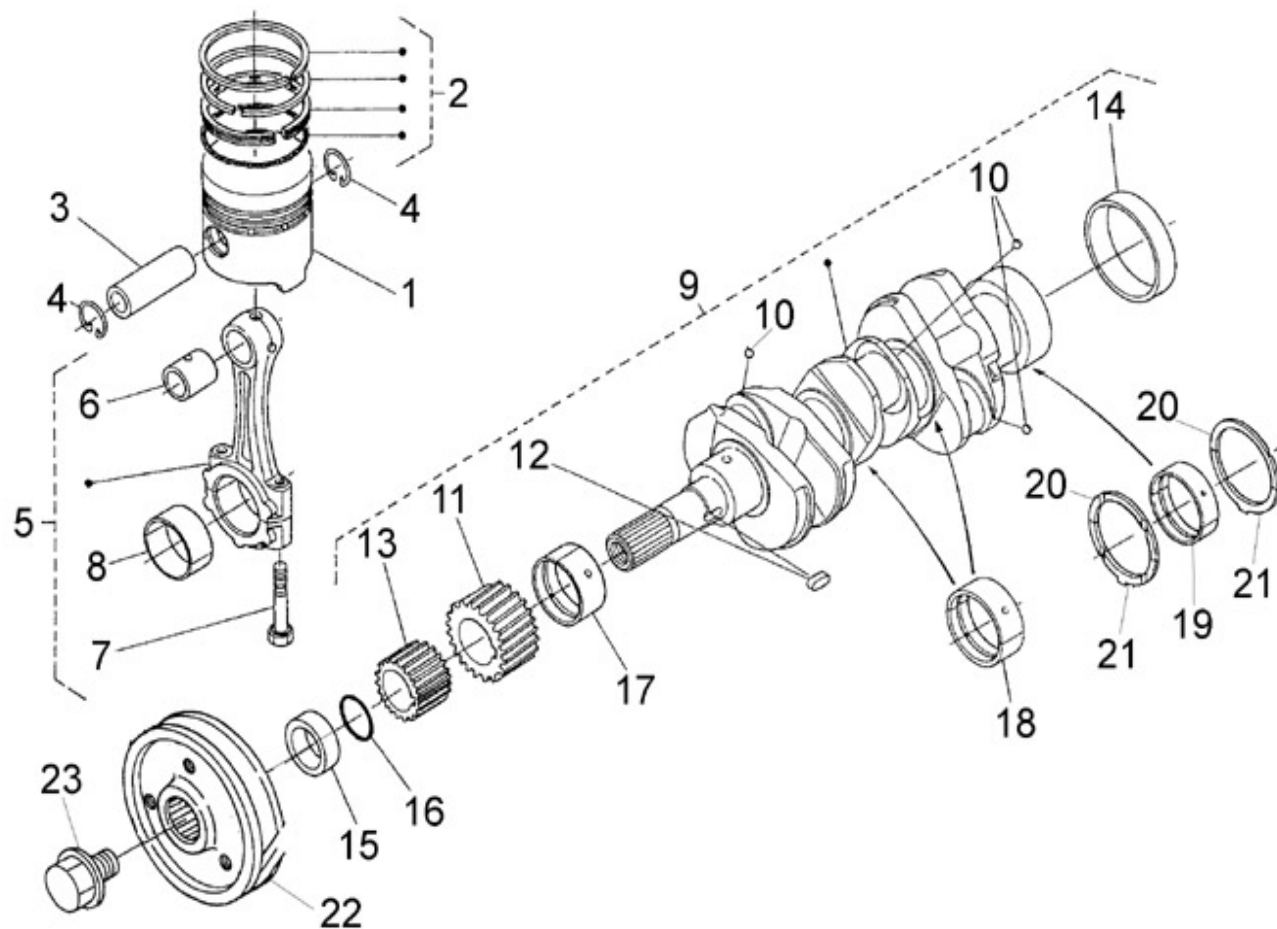

Brand: NanniDiesel

Model: Moteur N3.30

Version: Standard

Subassembly: Crankshaft pistons

N.	Item	Description	Qty	Notes
21	970302913	METAL,SIDE 2 +0,4	2	
22	970314245	PULLEY,FAN DRIVE	1	
23	970307073	BOLT	1	

V. 12/06/2012

Pag. 11/35