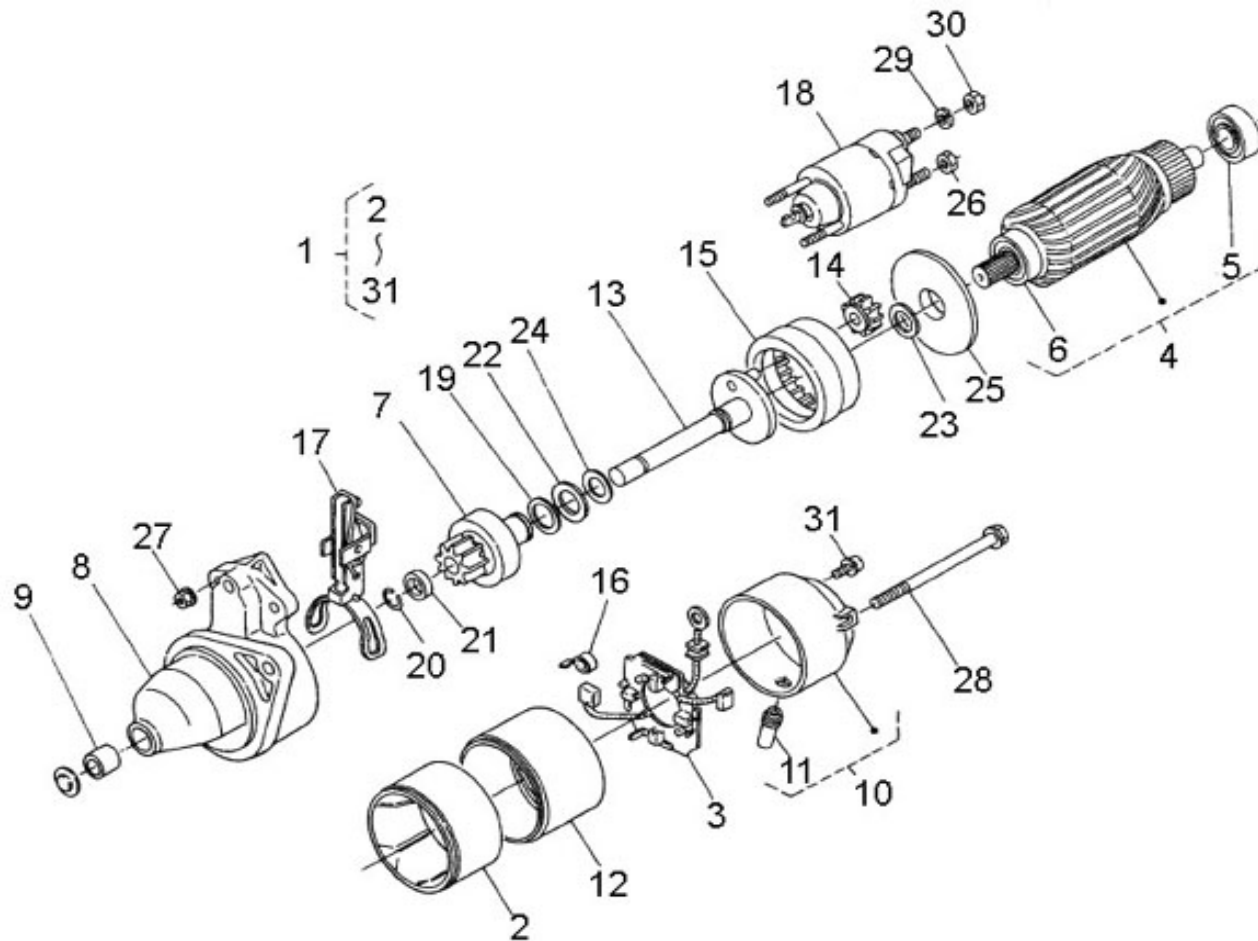

Brand: NanniDiesel

Model: Moteur N3.30

Version: Standard

Subassembly: Starter motor

N.	Item	Description	Qty	Notes
1	970313218	ASSY STARTER	1	
2	970313460	ASSY YOKE,STARTER	1	
3	970313364	ASSY HOLDER	1	
4	970313461	ASSY ARMATURE	1	
5	970303959	BEARING,CASE	1	
6	970314188	BEARING,BALL	1	
7	970313465	ASSY CLUTCH,STARTER	1	
8	970313458	ASSY HOUSING,STARTER	1	
9	970313462	BEARING	1	
10	970312471	ASSY FRAME	1	
11	970313358	COVER	1	
12	970313365	ASSY BEARING	1	
13	970313466	ASSY SHAFT,STARTER	1	
14	970313362	GEAR	3	
15	970313363	GEAR	1	
16	970517318	SPRING,BRUSH	2	
17	970313360	LEVER	1	
18	970312485	ASSY SWITCH,MAGNETIC	1	
19	970313361	RING,SNAP	1	
20	970313357	RING,SNAP	1	
21	970313359	COLLAR	1	
22	970313366	WASHER,PLAIN	1	
23	970313367	WASHER,PLAIN	1	
24	970313368	WASHER,PLAIN	1	
25	970313369	PLATE	1	
26	970313416	NUT,HEXAGON	1	
27	970497340	NUT	2	
28	970313356	BOLT,THROUGH	2	
29	970490904	WASHER,SPRING D 8	1	
30	970303966	NUT	1	
31	970313467	SCREW	2	

V. 12/06/2012

Pag. 30/35