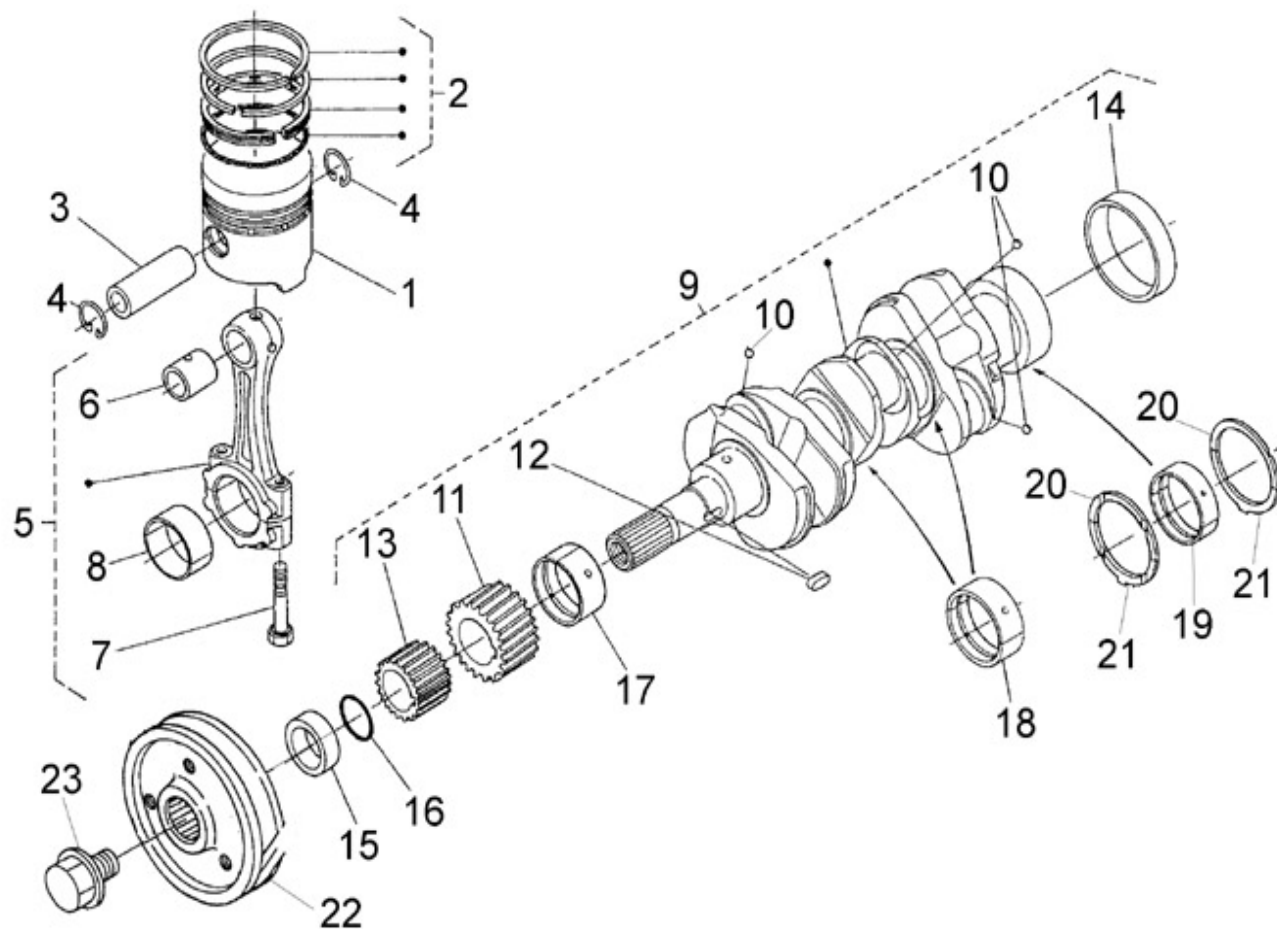

V. 12/06/2012

Pag. 9/35

Brand: NanniDiesel

Model: Moteur N3.30

Version: Standard

Subassembly: Crankshaft pistons

N.	Item	Description	Qty	Notes
1	970310353	PISTON (<= N°KT08090422 )	3	<=
1	970315021	PISTON (=> N°KT08090423 )	3	>=> N°KT08090422
1	970310355	PISTON CR 0.50 (<= N°KT08090422 )	3	<=
1	970315343	PISTON CR 0.50 (=> N°KT08090423 )	3	>=> N°KT08090422
2	970310356	ASSY RING,PISTON (<= N°KT08090422 )	3	<=
2	970315022	ASSY PISTON RING (=> N°KT08090423 )	3	>=> N°KT08090422
2	970310357	ASSY RING,PISTON 05 (<= N°KT08090422 )	3	<=
2	970315344	ASSY RING,PISTON 05 (=> N°KT08090423 )	3	>=> N°KT08090422
3	970302890	PIN,PISTON	3	
4	970302891	CIR-CLIP	6	
5	970315488	ASSY ROD,CONNECTING (<= N°KT08090422 )	3	<=
5	970315023	ASSY ROD,CONNECTING (=> N°KT08090423 )	3	>=> N°KT08090422
6	970302893	BUSH,CONN.ROD (=> N°KT08090423 )	3	<=
6	970302893	BUSH,CONN.ROD (=> N°KT08090423 )	3	>=> N°KT08090422
7	970302894	BOLT,CONN.ROD	6	
8	970302895	METAL,CONN.ROD STD.-SET-	3	
8	970302774	METAL,CONN.ROD -0.2MM -SET-	3	
8	970302775	METAL,CONN.ROD -0.4MM -SET-	3	
9	970310358	COMP.CRANK SHAFT	1	
10	970302897	BEARING,BALL	3	
11	970304116	GEAR,CRANKSHAFT	1	
12	970302899	KEY,FEATHER	1	
13	970302900	GEAR,OIL PUMP DRIVE	1	
14	970302901	SLEEVE,CRANKSHAFT	1	
15	970302902	COLLAR,CRANKSHAFT	1	
16	970302903	O-RING,CRANKSHAFT 4.150	1	
17	970302904	METAL,CRANKSHAFT 1 STD. (<= N°KT08090422 )	1	<=
17	970315025	METAL,CRANKSHAFT (=> N°KT08090423 )	1	>=> N°KT08090422
17	970302779	METAL,CRANKSHAFT 1 -0,2	1	
17	970302907	METAL,CRANKSHAFT 1 -0,4	1	
18	970302905	METAL,CRANKSHAFT 2 STD. -SET-	2	
18	970302908	METAL,CRANKSHAFT 2 -0,2 -SET-	2	
18	970302909	METAL,CRANKSHAFT 2 -0,4 -SET-	2	
19	970315453	METAL,CRANKSHAFT	1	
19	970302910	METAL,CRANKSHAFT 3 -0,2 -SET-	1	
19	970302911	METAL,CRANKSHAFT 3 -0,4 -SET-	1	
20	970301974	METAL,SIDE 1	2	
20	970307345	METAL,SIDE 1-02	2	
20	970302912	METAL,SIDE 1 +0,4	2	
21	970301975	METAL,SIDE 2	2	
21	970302409	METAL,SIDE 2 +0,2	2	