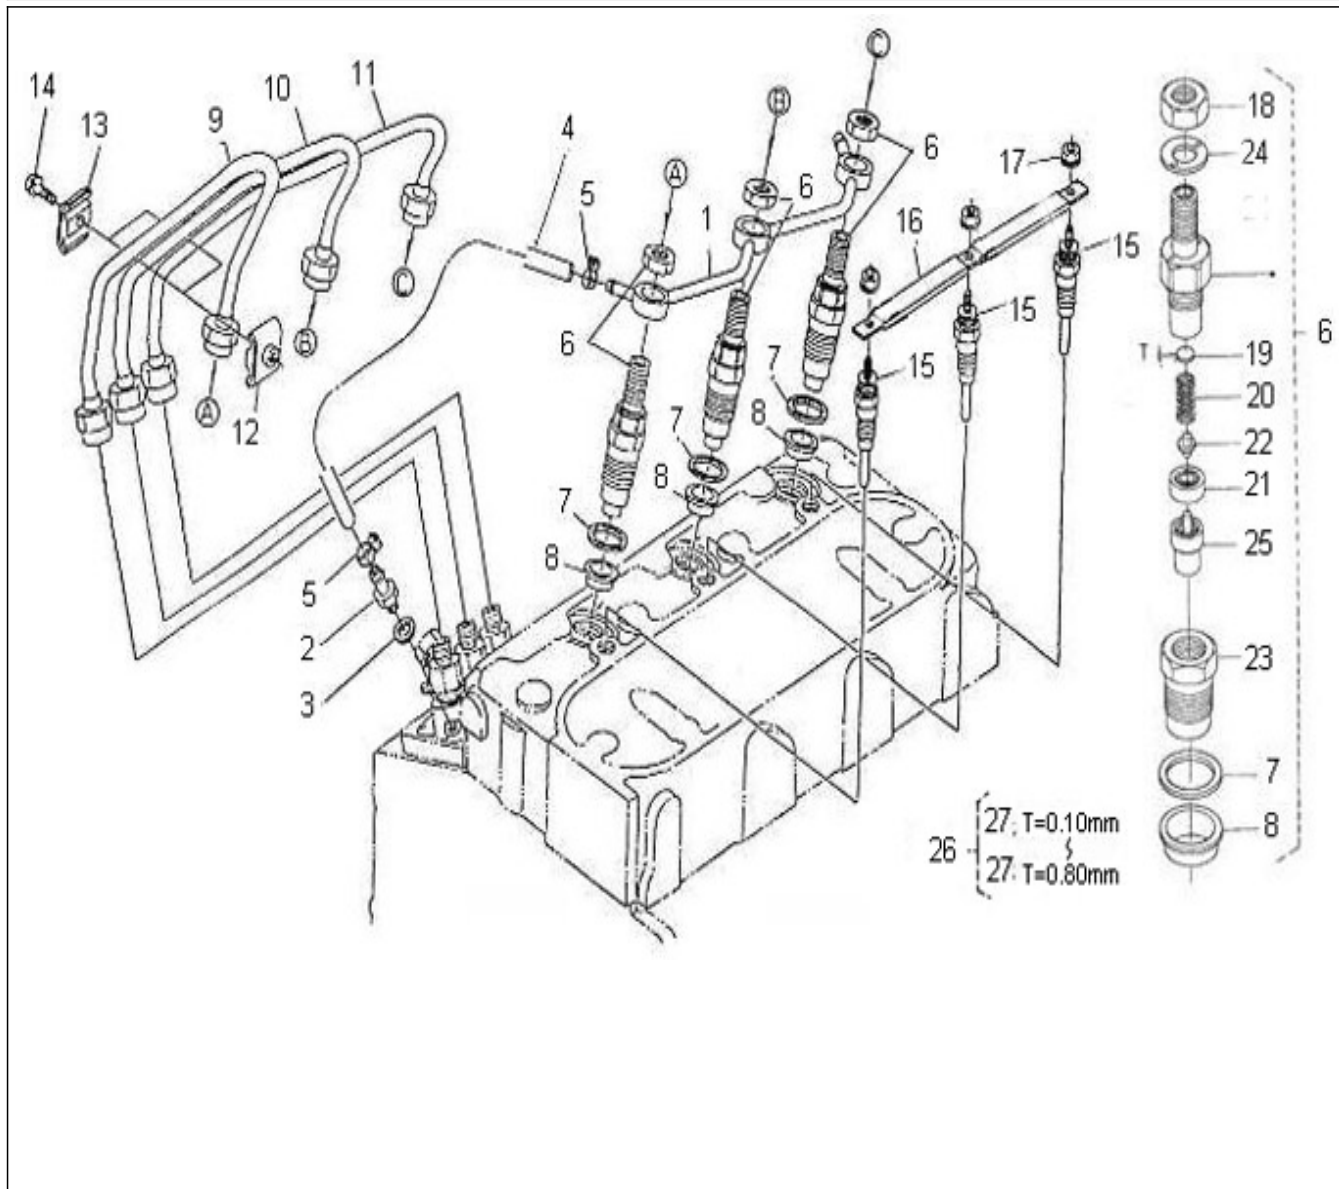

V. 12/06/2012

Pag. 15/35

Brand: NanniDiesel

Model: Moteur N3.30

Version: Standard

Subassembly: Injection lines nozzles

N.	Item	Description	Qty	Notes
1	970304117	ASSY PIPE,OVER FLOW	1	
2	970142104	NOZZLE, FUEL OVERFLOW LINE	1	
3	970150403	RING,SEAL (=> N° XA0001 <= 3Z0001 )	1	
4	970142103	PIPE, FUEL OVERFLOW NO2 CPL	1	
5	970492305	CLAMP,HOSE	2	
6	970313508	KIT HOLDER,NOZZLE	3	
7	970142109	GHASKET, RING INJECTORS	3	
8	970307388	SEAL,HEAT	3	
9	970302817	LINE,FUEL CYL.N01 4.150 (<= N°KT08090422 )	1	<= N°KT08090422
9	970315032	PIPE,INJECTION (=> N°KT08090423 )	1	=> N°KT08090423
10	970302818	LINE,FUEL CYL.N02 4.150 (<= N°KT08090422 )	1	<= N°KT08090422
10	970315033	PIPE,INJECTION (=> N°KT08090423 )	1	=> N°KT08090423
11	970302819	LINE,FUEL CYL.N03 4.150 (<= N°KT08090422 )	1	<= N°KT08090422
11	970315028	ASSY CASE,MAIN BRG. (=> N°KT08090423 )	1	=> N°KT08090423
12	970142114	CLAMP,FUEL LINES 1+2	2	
13	970142115	CLAMP,FUEL-LINES 1+2	2	
14	970492118	SCREW,M 5X 20 ROUND HEAD	2	
15	970313894	GLOW PLUG	3	
16	970304119	CORD,GLOW PLUG	1	
17	970307593	NUT,FLANGE	3	
18	970310381	NUT	3	
19	970310382	WASHER	3	
20	970310383	SPRING,NOZZLE	3	
21	970310384	SPACER	3	
22	970310385	ROD,PUSH	3	
23	970310386	NUT	3	
24	970310387	WASHER	3	
25	970314274	PIECE,NOZZLE	3	
26	970310389	ASSY WASHER,ADJ.	3	
27	970314199	WASHER,ADJUSTING	3	
27	970314200	WASHER,ADJUSTING	3	
27	970314201	WASHER,ADJUSTING	3	
27	970314202	WASHER,ADJUSTING	3	
27	970314203	WASHER,ADJUSTING	3	
27	970314204	WASHER,ADJUSTING	3	
27	970314205	WASHER,ADJUSTING	3	
27	970314206	WASHER,ADJUSTING	3	
27	970314207	WASHER,ADJUSTING	3	
27	970314208	WASHER,ADJUSTING	3	