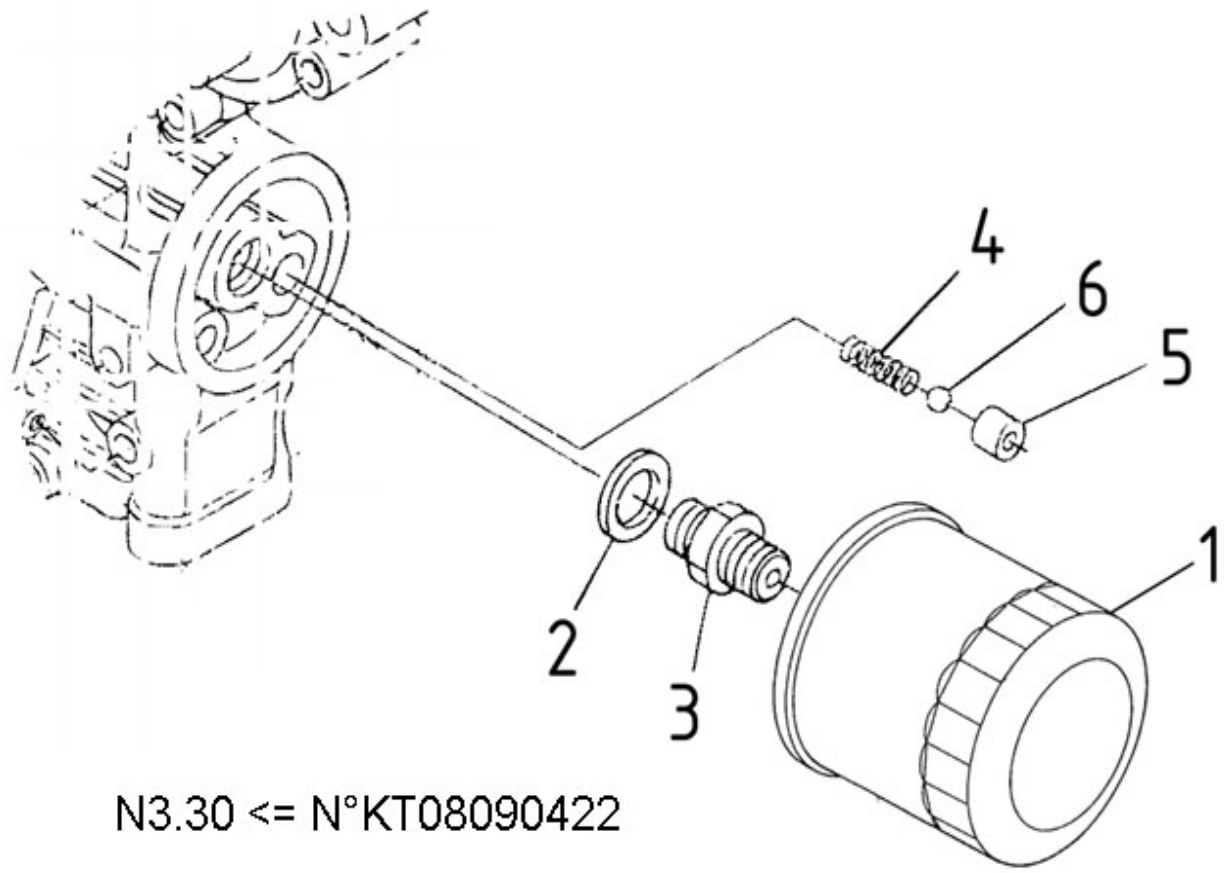

Brand: NanniDiesel
Model: Moteur N3.30
Version: Standard
Subassembly: Oil filter Assy

N.	Item	Description	Qty	Notes
1	970302742	FILTER,ELEMENT OIL 4.150 3.110	1	
2	970302073	GASKET,RING	1	
3	970302728	NIPPLE	1	
4	970302729	SPRING	1	
5	970302730	SEAT,VALVE	1	
6	970302731	BEARING,BALL	1	

V. 12/06/2012

Pag. 18/35