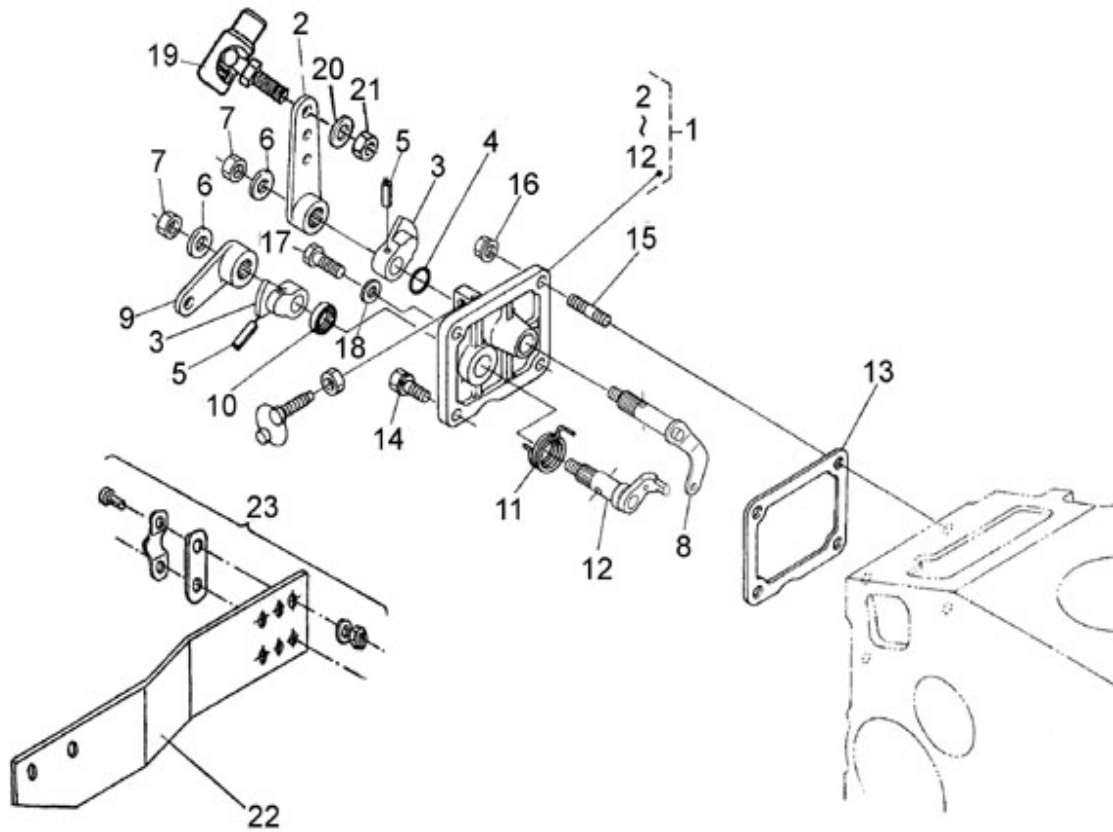

V. 12/06/2012

Pag. 8/35

Brand: NanniDiesel

Model: Moteur N3.30

Version: Standard

Subassembly: Speed control

N.	Item	Description	Qty	Notes
1	970302853	PLATE,CONTROL CPL.4.150	1	
2	970302854	LEVER,SPEED CONTROL	1	
3	970302855	LEVER,SPEED CONTROL	2	
4	970302856	O-RING	1	
5	970151130	PIN,SPRING RETAINER	2	
6	970302857	WASHER,PLAIN	2	
7	970302858	NUT	2	
8	970302859	LEVER,GOVERNOR CPL.	1	
9	970302860	LEVER,ENGINE STOP	1	
10	970302861	SEAL,OIL	1	
11	970302862	SPRING,RETURN LEVER	1	
12	970302863	SHAFT,STOP LEVER	1	
13	970302864	GASKET	1	
14	970491117	BOLT,M 6X 16	2	
15	970492513	STUD, M 6X 16	2	
16	970313602	NUT,FLANGE (AFTER N°KTE08070398 )	2	
17	970490143	BOLT,M 6X 18	2	
18	970150403	RING,SEAL (=> N° XA0001 <= 3Z0001 )	2	
19	970830124	JOINT	1	
20	970119149	WASHER, SPRING D 6 (Pour protection injecteur )	1	
21	970635460	NUT,M 6	1	
22	970302607	SUPPORT,ACC.CONTROL (S5)	1	
23	970835020	CLAMP	1	