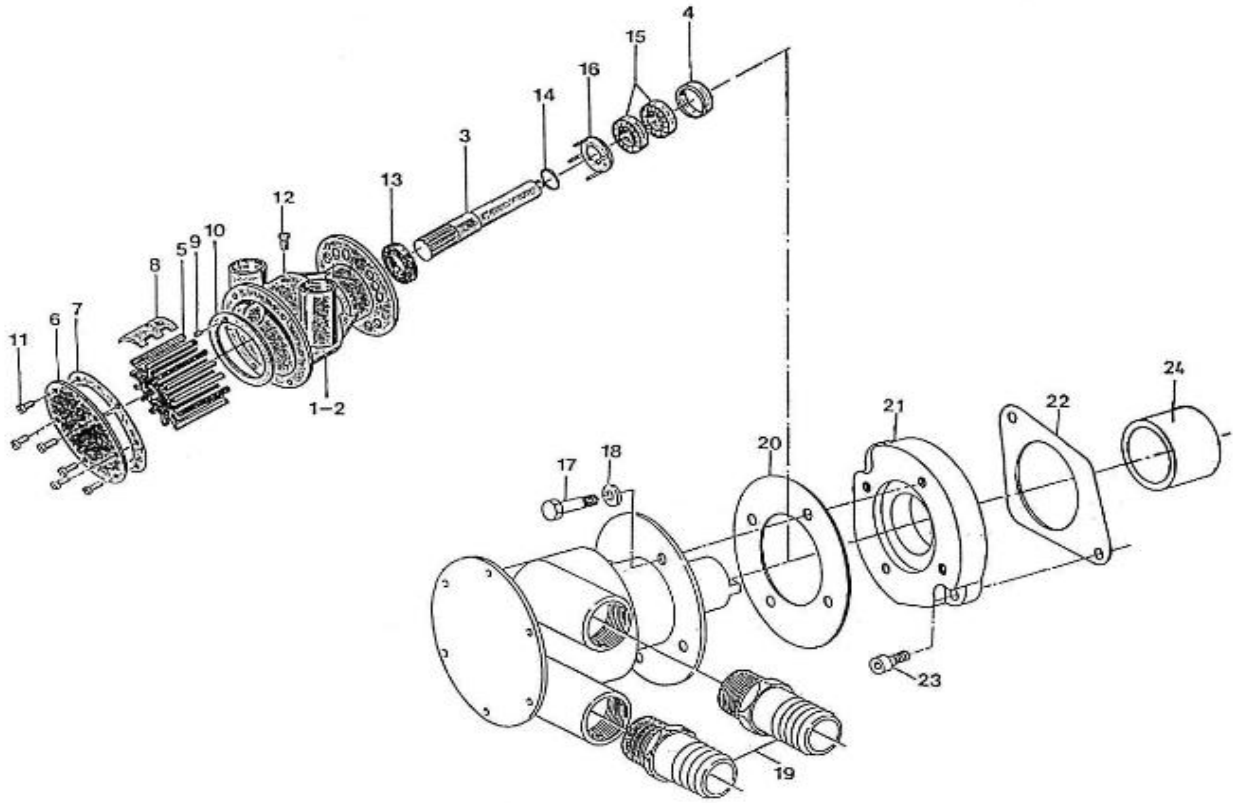

Brand: NanniDiesel

Model: Moteur N3.30

Version: Standard

Subassembly: Seawater pump Ass

N.	Item	Description	Qty	Notes
1	970301725	PUMP,WATER F5B-9 4.190	1	
2	970302153	HOUSING,WATER PUMP F5B-9	1	
3	970302154	SHAFT,WATER PUMP F5B-9	1	
4	970303672	GUIDE,WATER PUMP F5B-9000	1	
5	970604530	IMPELLER,WATER PUMP F 5B/-9	1	
6	970303673	COVER,END W/PUMP F5B-9000	1	
7	970604529	GASKET,F5B	1	
8	970303674	CAM,WATER PUMP F5B-9000	1	
9	970303675	PIN,WATER PUMP F5B-9000	1	
10	970300891	PLATE,WEAR W/PUMP F5B-9000	1	
11	970303677	SCREW,COVER W/PUMP F5B-9000	6	
12	970303678	SCREW,CAM WATER PUMP F5B-9000	1	
13	970614516	O-RING SEAL	1	
14	970303679	O-RING,WATER PUMP F5B-9000	1	
15	970770251	BEARING,BAIL WATER PUMP F5B-90	2	
16	970303680	WASHER,WATER PUMP F5B-9000	1	
17	970439910	BOLT,HEX M 6X 16 (+++FIX.SUPPORT AG ACC)	4	
18	970609602	WASHER,CORRUGATED D 6 (ROND GRAISSEE SERRAGE	4	
19	970604515	CONNECTION,HOSE HBW-20 (SUR COUDE ET TUYAU)	2	
20	970614511	GASKET,WATER PUMP F5B-9	1	
21	970302606	FLANGE,WATER PUMP (S5)	1	
22	970302610	GASKET,FLANGE W/PUMP (S5)	1	
23	970604615	BOLT,SOCK M 6X 20	2	
24	970307007	BEARING	1	

V. 12/06/2012

Pag. 27/35