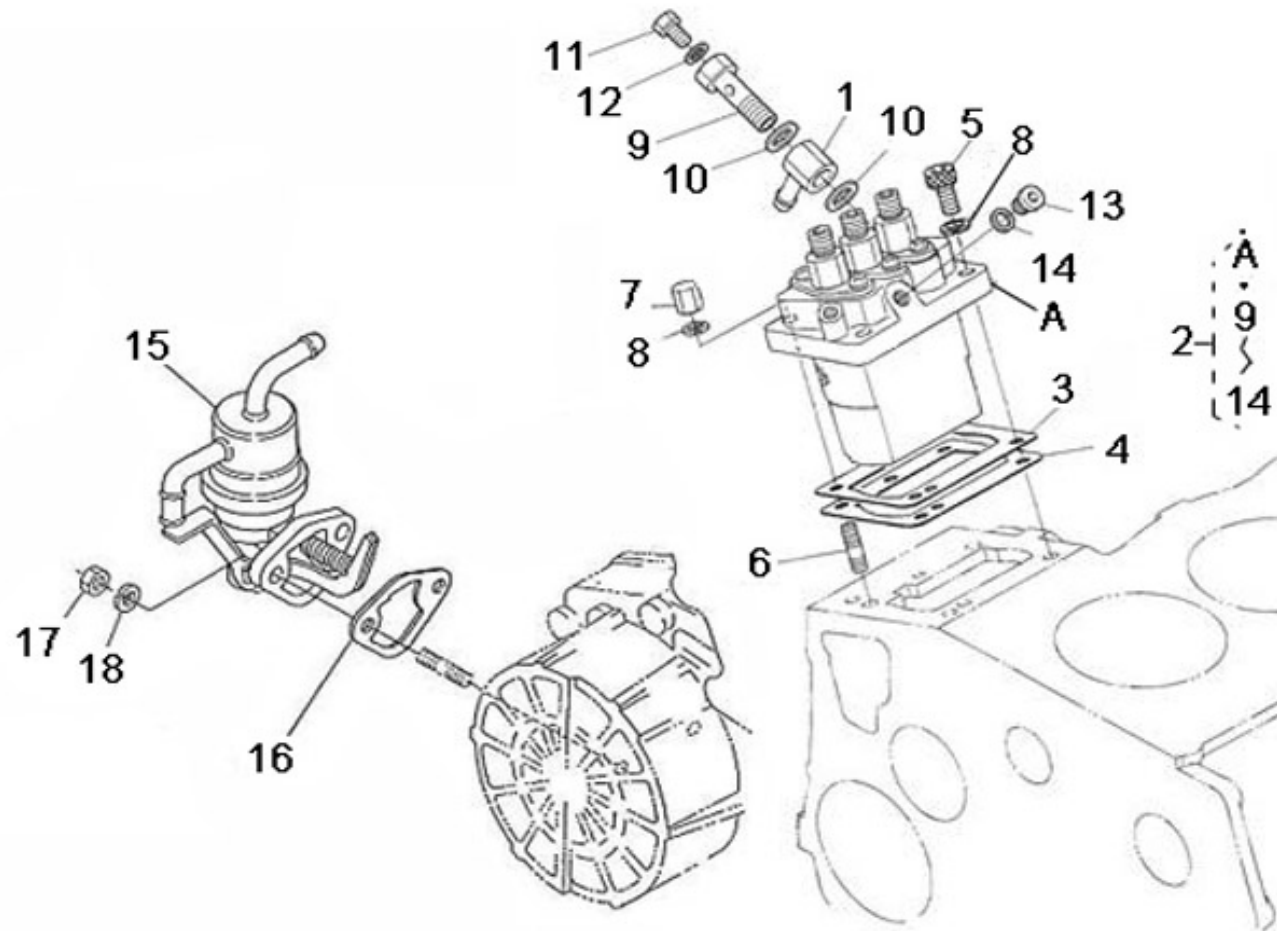

Brand: NanniDiesel

Model: Moteur N3.30

Version: Standard

Subassembly: Injection & Fuel pump

N.	Item	Description	Qty	Notes
1	970310330	JOINT	1	
2	970310334	ASSY PUMP,INJECTION	1	
3	970307861	SHIM,INJ.PUMP 0.20 (<= N°KT08090422)	1	<= N°KT08090422
3	970315029	SHIM,INJECTION PUMP (=> N°KT08090423)	1	=> N°KT08090423
3	970307862	SHIM,INJ.PUMP 0.25	1	
4	970310335	SHIM,INJ.PUMP 0.30 (<= N°KT08090422)	1	<= N°KT08090422
4	970315030	SHIM,INJECTION PUMP (=> N°KT08090423)	1	=> N°KT08090423
5	970142138	BOLT,SOCK M 6X 20 (BEFORE N°KTE08070398)	2	<= N°KT08090422
5	970315031	BOLT,HEX-SOC-HD (=> N°KT08090423)	2	=> N°KT08090423
6	970142139	STUD,INJ.PUMP	2	
7	970142140	NUT,CAP	2	
8	970310417	WASHER,SPRING (BEFORE N°KTE08070398)	4	
9	970310340	BOLT,JOINT	1	
10	970307610	GASKET,COPPER	2	
11	970307611	SCREW	1	
12	970307612	GASKET	1	
13	970310341	PLUG	1	
14	970307869	GASKET	1	
15	970302831	PUMP,FUEL FEED CPL.4.150	1	
16	970142512	GASKET,FUEL PUMP 2. 40	1	
17	970313602	NUT,FLANGE (AFTER N°KTE08070398)	2	

V. 12/06/2012

Pag. 15/35