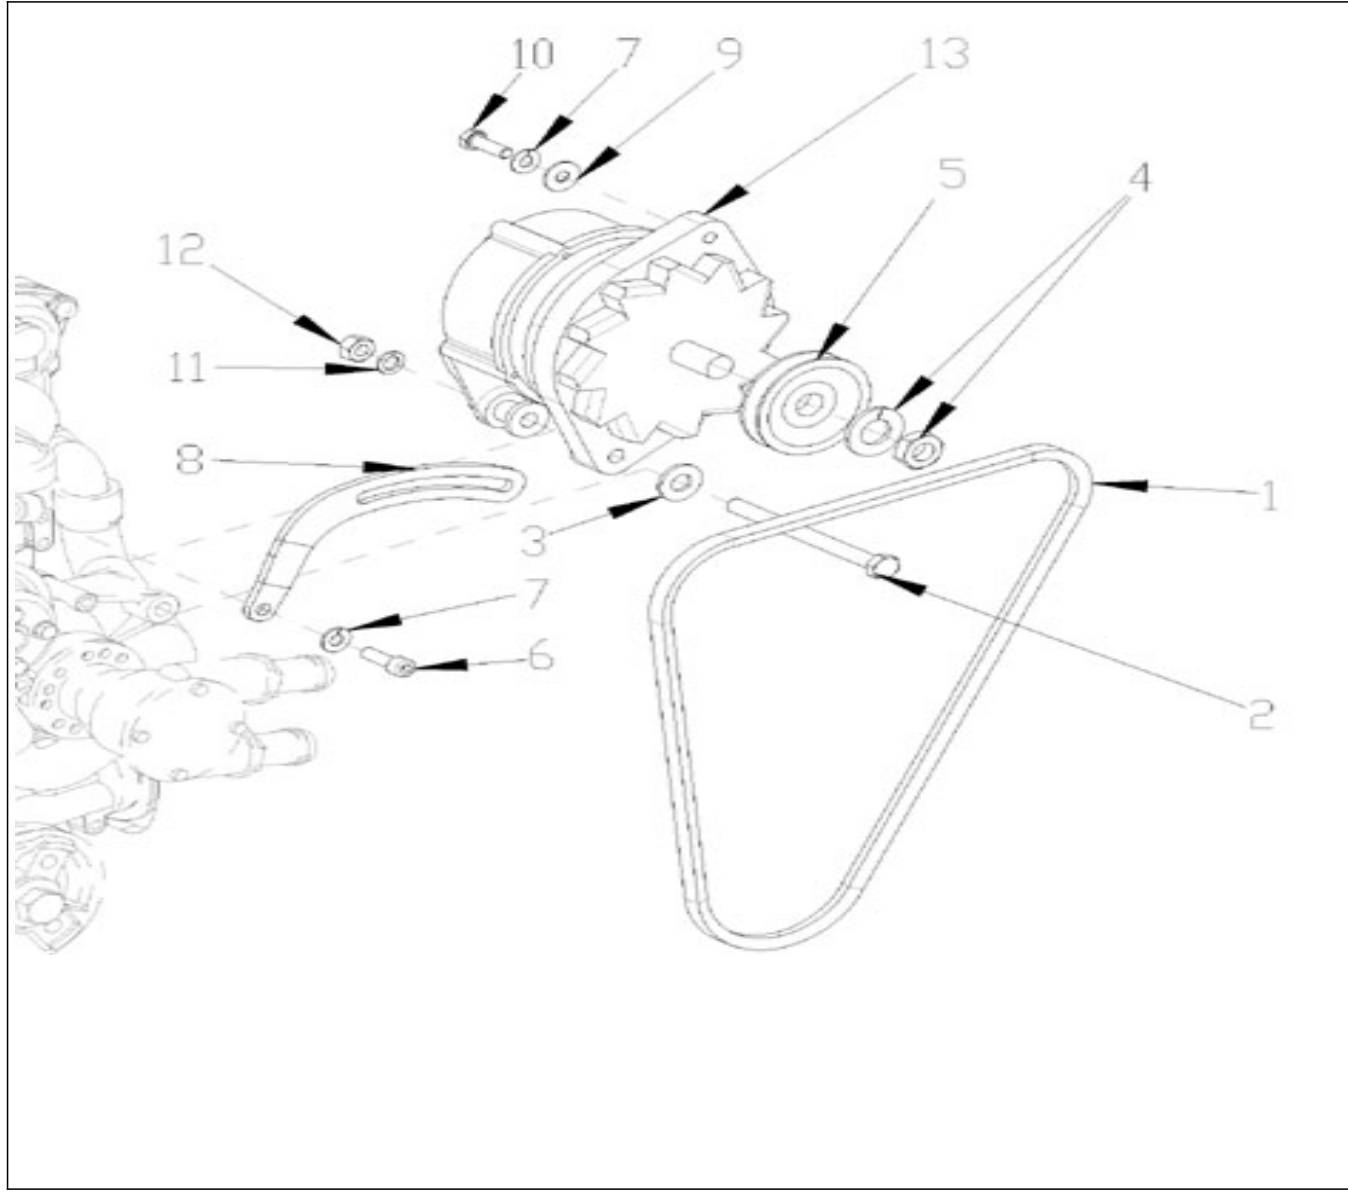

Brand: NanniDiesel
Model: Moteur N3.30
Version: Standard
Subassembly: Alternator Assy.Std.

N.	Item	Description	Qty	Notes
1	48108117	V-BELT	1	
2	39160668	BOLT (+++ FIX . ALTERNATEUR)	1	
3	970119143	NUT, M10	1	
4	970312833	KIT FIXATION ALT	1	
5	95312304	PULLEY	1	
6	970498003	BOLT, SOCK M 8X 25 (POUBELLE)	1	
7	970119138	WASHER, SPRING D 8 (TENDEUR)	2	
8	95203077	TIGHTNER	1	
9	970304050	WASHER	1	
10	970409603	BOLT, HEX M 8X 25 (FIX SUP ALT)	1	
11	970119136	WASHER, SPRING D10 (POUR INVERSEUR)	1	
12	970119143	NUT, M10	1	
13	48201171	ALTERNATOR	1	

V. 12/06/2012

Pag. 31/35