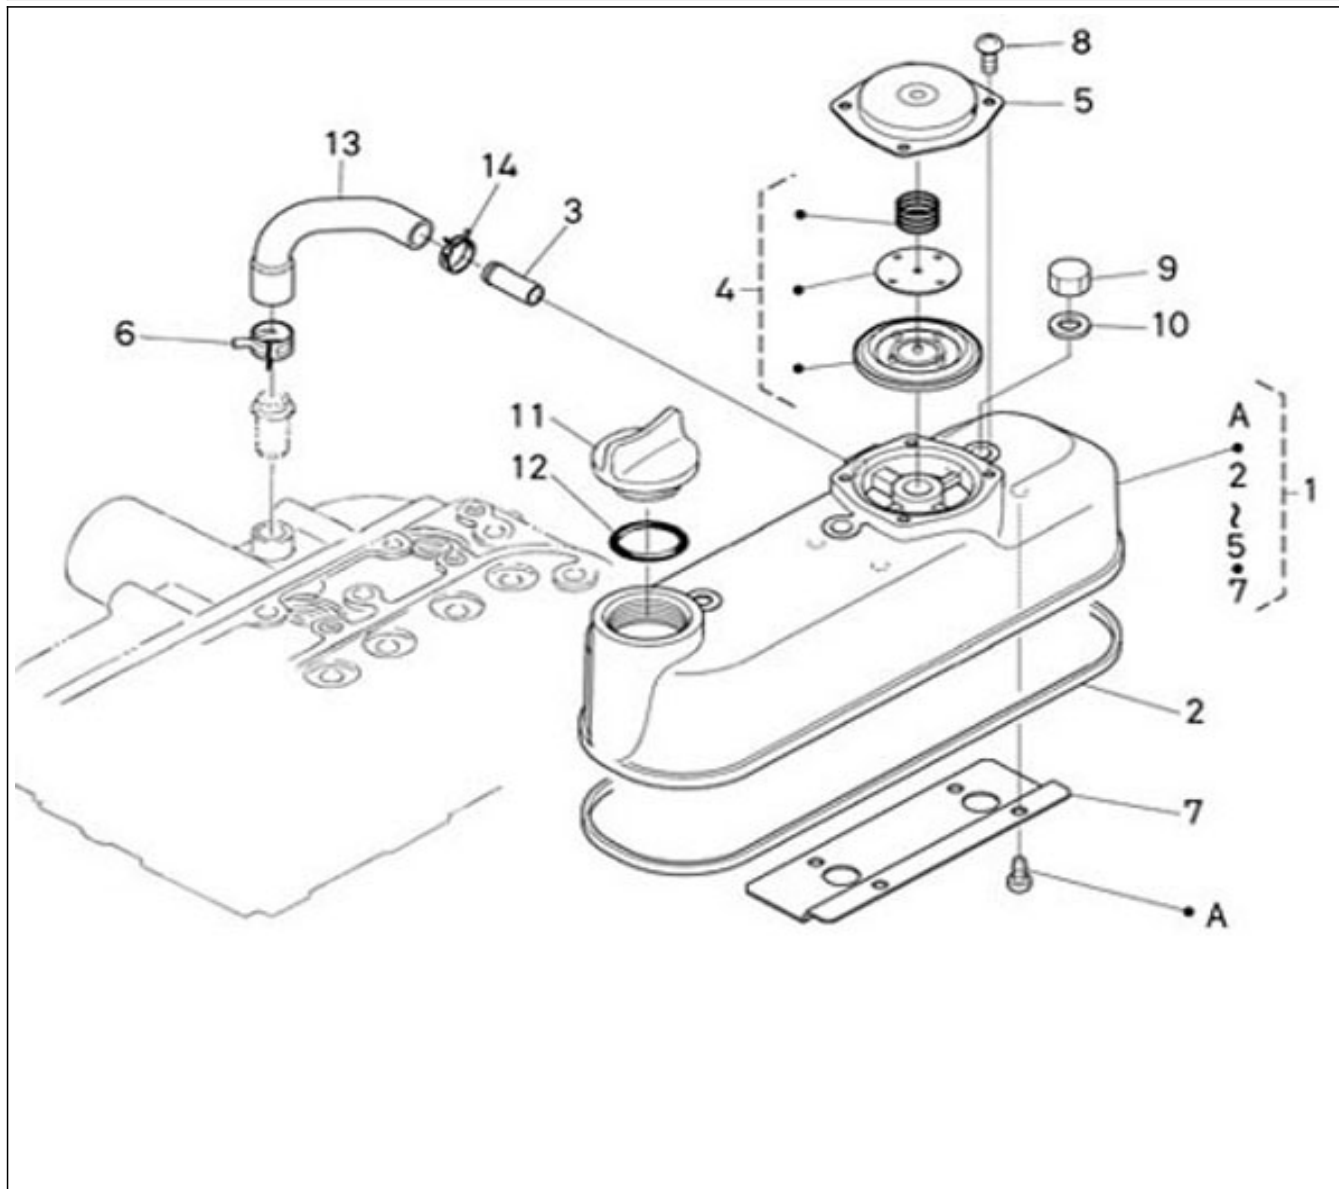

V. 12/06/2012

Pag. 4/35

Brand: NanniDiesel

Model: Moteur N3.30

Version: Standard

Subassembly: Cylinder head cover

N.	Item	Description	Qty	Notes
1	970311313	COVER,CYLINDER HEAD 3.100	1	
2	970302833	GASKET,COVER CYL:HEAD 3.110	1	
3	970307535	HOSE	1	
4	970313503	COMP.VALVE,BREATHER	1	
5	970313451	COVER,BREATHER	1	
6	970313472	CLAMP,HOSE	1	
7	970313441	SHIELD,BREATHER	1	
8	970314176	SCREW,PAN-HEAD	4	
9	970490503	NUT,CAP	3	
10	970490505	GASKET,RING	3	
11	970313464	PLUG	1	
12	970313804	O RING	1	
13	970312508	BREATHER HOSE	1	
14	970312976	CLAMP,HOSE	1	