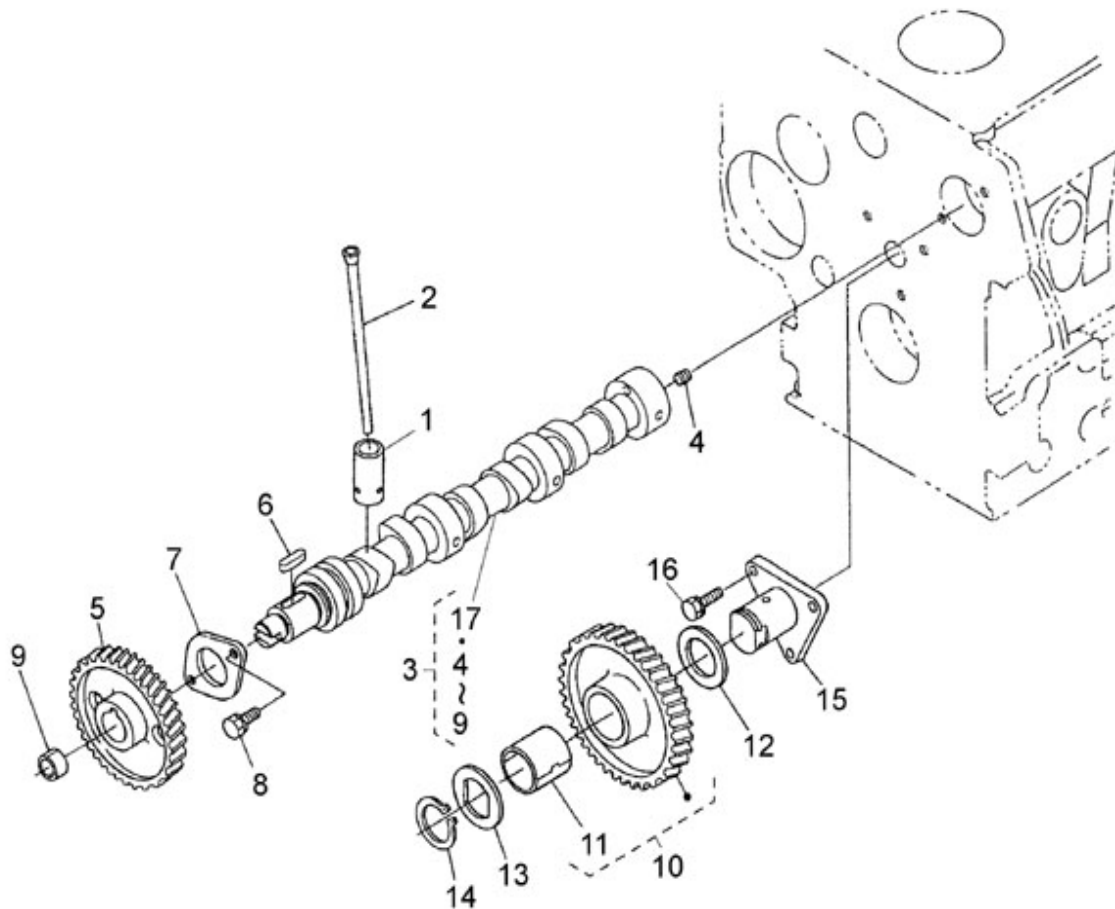

V. 12/06/2012

Pag. 7/35

Brand: NanniDiesel

Model: Moteur N3.30

Version: Standard

Subassembly: Camshaft

N.	Item	Description	Qty	Notes
1	970491101	TAPPET (BEFORE N°KTE08070398 )	6	<= N°KT08090422
1	970315018	Replaced by 970491101 - TAPPET (AFTER N°KTE08070398 )	6	=> N°KT08090423
2	970302796	ROD,PUSH	6	
3	970314244	ASSY CAMSHAFT (<= N°KT08090422 )	1	<= N°KT08090422
3	970314244	ASSY CAMSHAFT (<= N°KT08090422 )	1	=> N°KT08090423
4	970302043	SCREW,SET	1	
5	970302798	GEAR,CAMSHAFT	1	
6	970141106	KEY, FEATHER CAMSHAFT 2.40-4.1	1	
7	970302799	STOPPER,CAMSHAFT	1	
8	970491117	BOLT,M 6X 16	2	
9	970314246	COLLAR	1	
10	970302800	GEAR,IDLE CPL.N01	1	
11	970302801	BUSHING,IDLE GEAR	1	
12	970302803	COLLAR,IDLE GEAR 1	1	
13	970302804	COLLAR,IDLE GEAR 2	1	
14	970302805	CIR-CLIP,IDLE GEAR	1	
15	970302806	SHAFT,IDLE GEAR 1	1	
16	970491117	BOLT,M 6X 16	3	
17	970315020	CAMSHAFT (=> N°KT08090423 )	1	=> N°KT08090423

V. 12/06/2012

Pag. 8/35

Brand: NanniDiesel

Model: Moteur N3.30

Version: Standard

Subassembly: Speed control

N.	Item	Description	Qty	Notes
1	970302853	PLATE,CONTROL CPL.4.150	1	
2	970302854	LEVER,SPEED CONTROL	1	
3	970302855	LEVER,SPEED CONTROL	2	
4	970302856	O-RING	1	
5	970151130	PIN,SPRING RETAINER	2	
6	970302857	WASHER,PLAIN	2	
7	970302858	NUT	2	
8	970302859	LEVER,GOVERNOR CPL.	1	
9	970302860	LEVER,ENGINE STOP	1	
10	970302861	SEAL,OIL	1	
11	970302862	SPRING,RETURN LEVER	1	
12	970302863	SHAFT,STOP LEVER	1	
13	970302864	GASKET	1	
14	970491117	BOLT,M 6X 16	2	
15	970492513	STUD, M 6X 16	2	
16	970313602	NUT,FLANGE (AFTER N°KTE08070398 )	2	
17	970490143	BOLT,M 6X 18	2	
18	970150403	RING,SEAL (=> N° XA0001 <= 3Z0001 )	2	
19	970830124	JOINT	1	
20	970119149	WASHER, SPRING D 6 (Pour protection injecteur )	1	
21	970635460	NUT,M 6	1	
22	970302607	SUPPORT,ACC.CONTROL (S5)	1	
23	970835020	CLAMP	1	