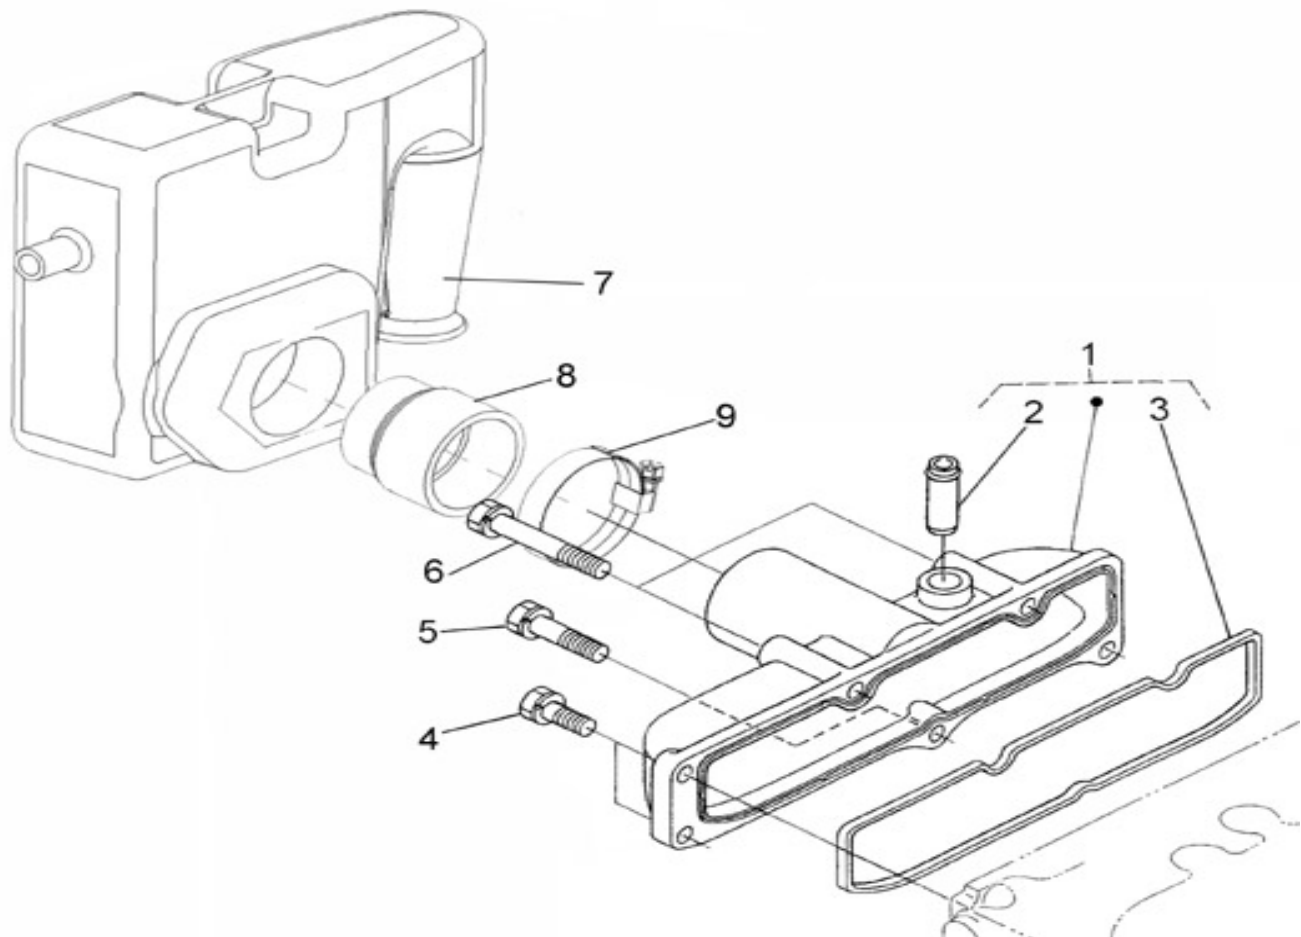

V. 12/06/2012

Pag. 27/35

Brand: NanniDiesel	N.	Item	Description	Qty	Notes
Model: Moteur N3.30	1	970314266	ASSY MANIFOLD,INLET	1	
Version: Standard	2	970310806	UNION	1	
Subassembly: Intake manifold	3	970302914	GASKET,INTAKE MANIFOLD 3.110	1	
	4	970490119	BOLT,M 6X 18	3	
	5	970302751	BOLT,M 6X 30	1	
	6	970302737	BOLT,M 6X 50 (A PARTIR DU N°KTH08040183 )	2	
	7	970302624	FILTER,AIR (S5)	1	
	8	48328154	CONNECTION (++)COLLER AU LOCTITE L406 )	1	
	9	970604533	CLAMP,HOSE 32-44 (QUANTITE 8 R.P. 4 LE 19/06/2008 )	1	