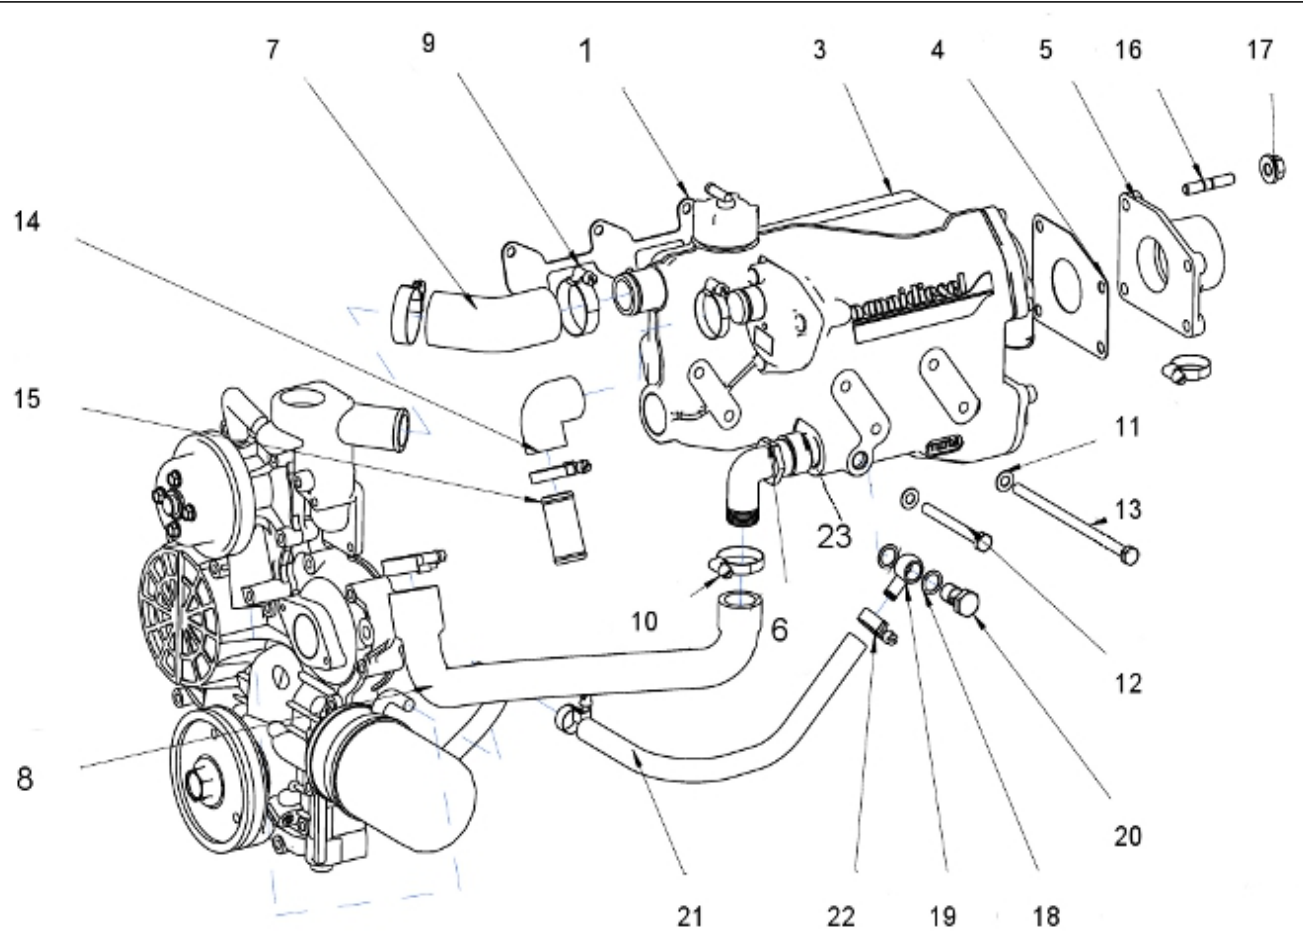

Brand: NanniDiesel

Model: Moteur N3.30

Version: Standard

Subassembly: Heat exchanger

N.	Item	Description	Qty	Notes
1	970304111	GASKET,E-MANIFOLD NA	1	
2	48300410	HEAT EXCHANGER KEEL COOLING	1	
3	970301710	GASKET,MIXER 4.190	1	
4	970304080	FLANGE	1	
5	48505193	JOIN	1	
6	48328156	HOSE	1	
7	48328157	HOSE	1	
8	970300922	CLAMP,HOSE 26-38 (FOURNITURE POMPE ATTELEE)	3	
9	970604526	CLAMP,HOSE 22-32 (COTE ECHANGEUR)	3	
10	970302538	WASHER,PLAIN D 7	6	
11	39160924	BOLT	2	
12	39160923	BOLT	4	
13	48328186	HOSE	1	
14	51425025	CONNECTION D25X50	1	
15	970300080	STUD,M 8X 25 (+++ FIX TURBO)	4	
16	39460916	NUT (+++FIX ECHANGEUR)	2	
17	970300306	GASKET,RING D14 (SUR REFROID THERMO MOTA)	2 =>	N°KT08090423
18	970300797	CONNECTION,BANJO D=8/M14 (=> N°KT08090423)	1 =>	N°KT08090423
19	970432515	BOLT,BANJO M14X1,5 (=> N°KT08090423)	1 =>	N°KT08090423
20	32810002	FUEL HOSE ISO 7840 D10 (REFROIDISSEUR-BACHE)	0.28 =>	N°KT08090423
21	970439306	CLAMP (++)POUR DURITE ORIGINE REF HUILE MOTEUR)	2 =>	N°KT08090423
22	970312817	UNION	1	
23	970313269	EXTANSION	2	

V. 12/06/2012

Pag. 26/35