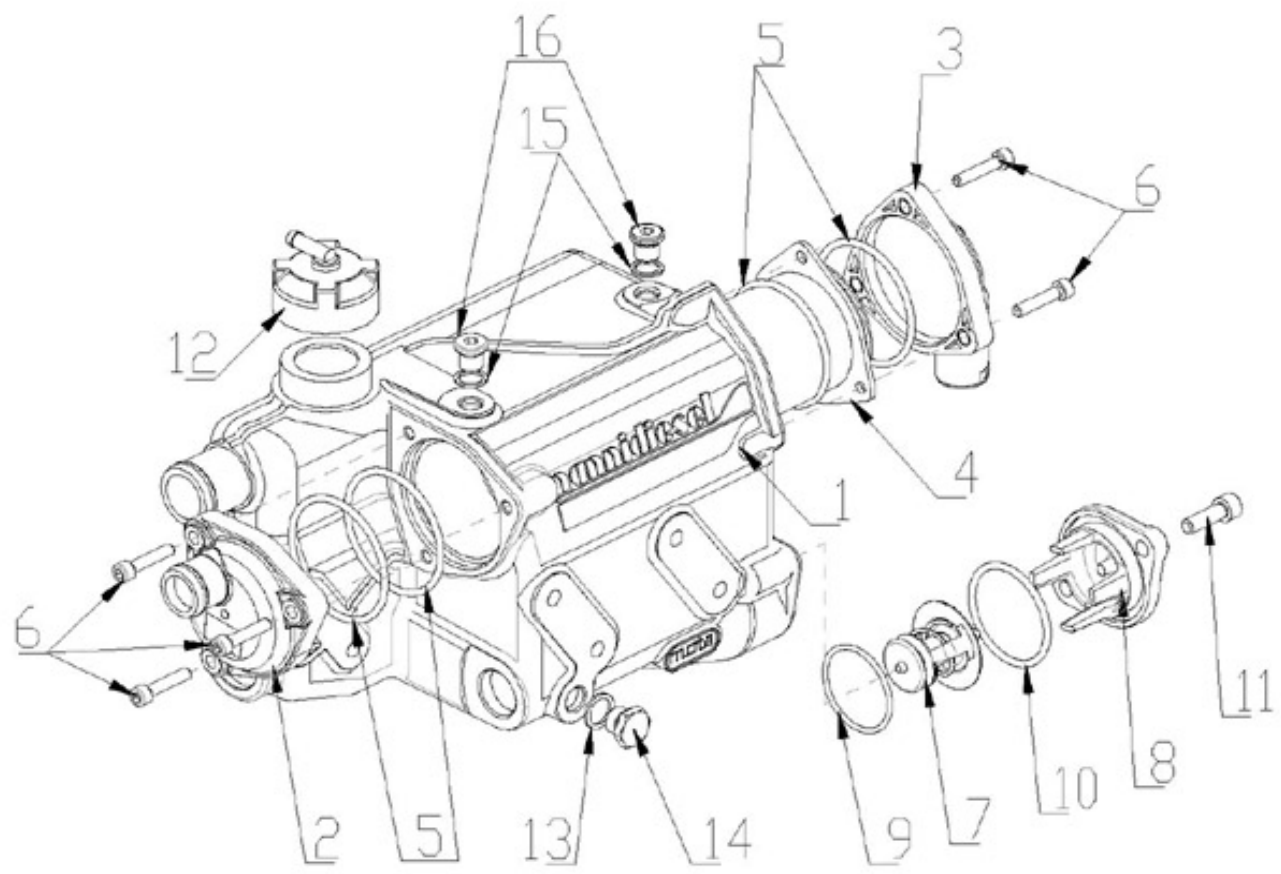

Brand: NanniDiesel

Model: Moteur N3.30

Version: Standard

Subassembly: Heat exchanger

N.	Item	Description	Qty	Notes
1	970313518	HOUSING,HEATEXCHANGER	1	
2	970313275	COVER, WATER INLET	1	
3	970313276	COVER, WATER INLET	1	
4	970313519	TUBE STACK	1	
5	48418183	O RING	4	
6	970634037	BOLT,SOCK M 6X 30	6	
7	970313177	THERMOSTAT	1	
8	970313178	COVER	1	
9	48418184	O RING (+=JOINT DE THERMOSTAT)	1	
10	48418185	O RING	1	
11	970498003	BOLT,SOCK M 8X 25 (POUBELLE)	2	
12	970313176	FILLING PRESSURE CAP	1	
13	970300306	GASKET,RING D14 (SUR REFROID THERMO MOTA)	1	<= N°KT08090422
14	970875506	PLUG (<= N°KT08090422)	1	<= N°KT08090422
15	970300325	RING,SEAL D12	2	
16	970314998	PLUG	2	

V. 12/06/2012

Pag. 24/35