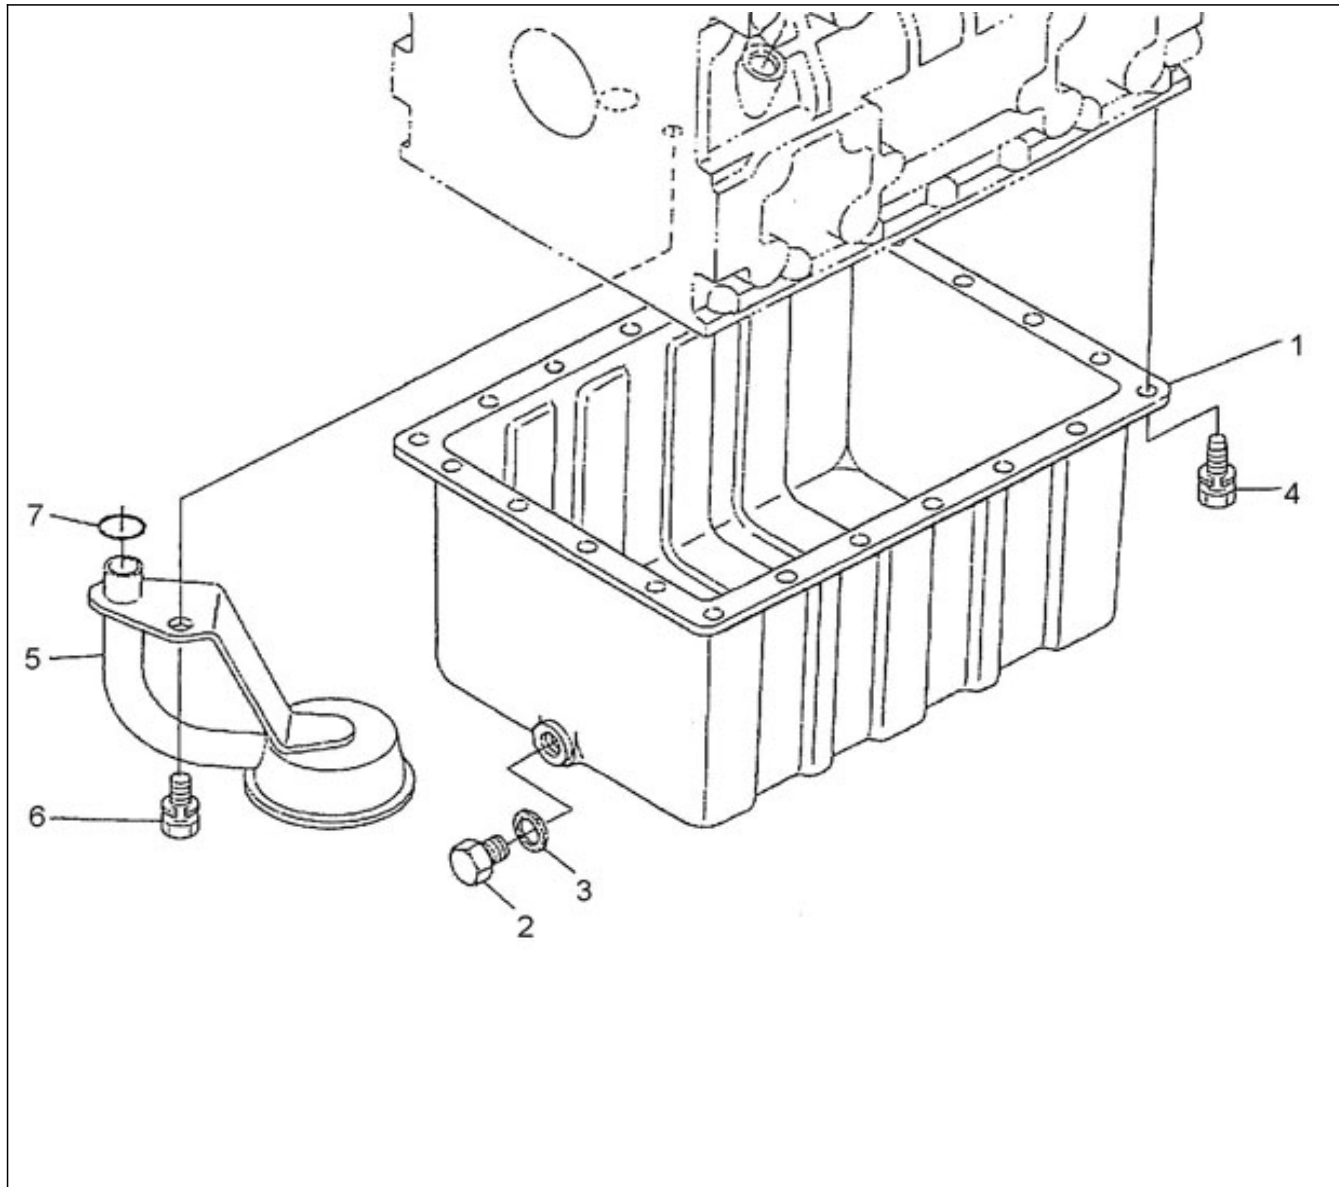

V. 12/06/2012

Pag. 3/35

Brand: NanniDiesel

Model: Moteur N3.30

Version: Standard

Subassembly: Oil pan

N.	Item	Description	Qty	Notes
1	970307101	COMP.OIL PAN	1	
2	970312825	PLUG,DRAIN	1	
3	970150128	WASHER,DRAIN PLUG	1	
4	970140123	BOLT ,M 6X12 (AFTER N°KTE08070398 )	22	<= N°KT08090422
4	970310351	BOLT (BEFORE N°KTE08070398 )	22	=> N°KT08090423
5	970302714	FILTER,OIL PAN 4.150	1	
6	970490919	BOLT,M 8X 16	1	
7	970301951	O-RING	1	