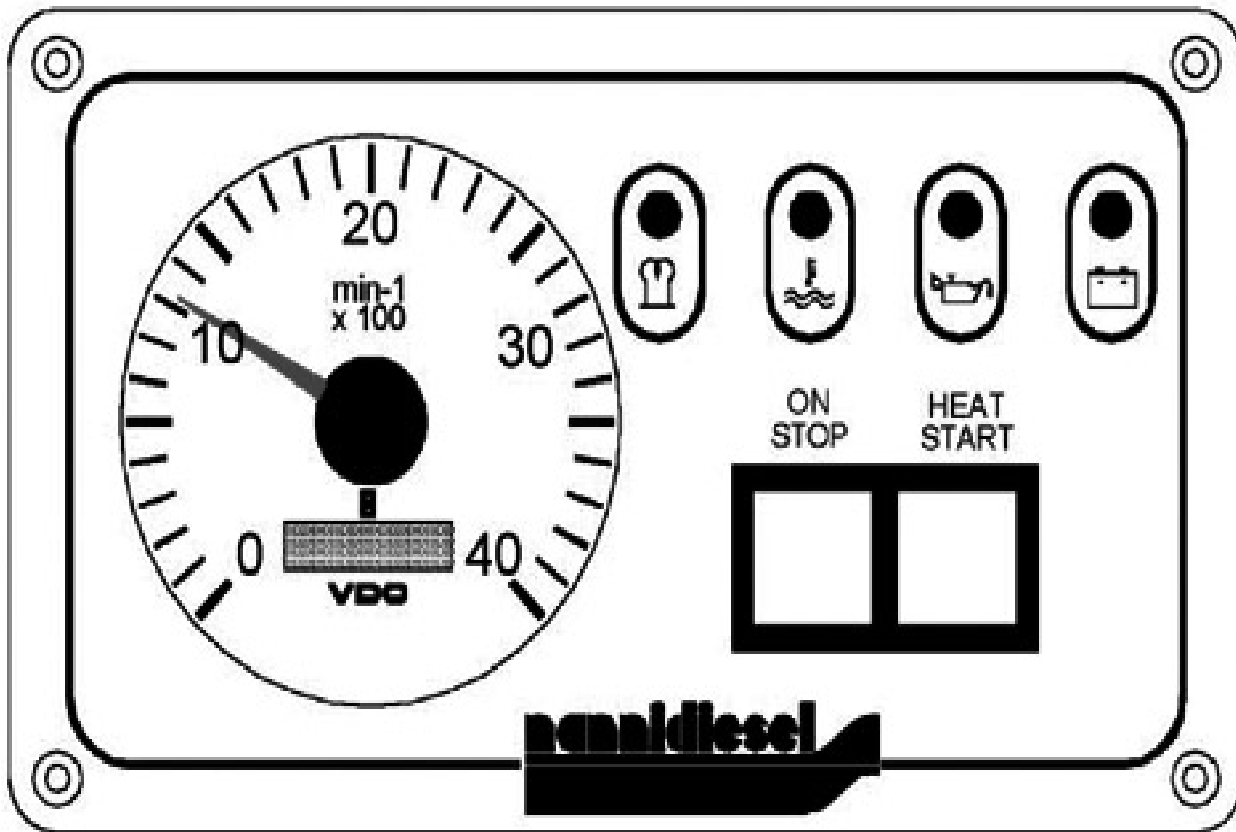

Brand: NanniDiesel	N.	Item	Description	Qty	Notes
Model: Moteur N3.30	1	674389	PANEL (REPLACE 674359)	1	
Version: Standard					
Subassembly: Panel 1 instrument					

V. 12/06/2012

Pag. 32/35