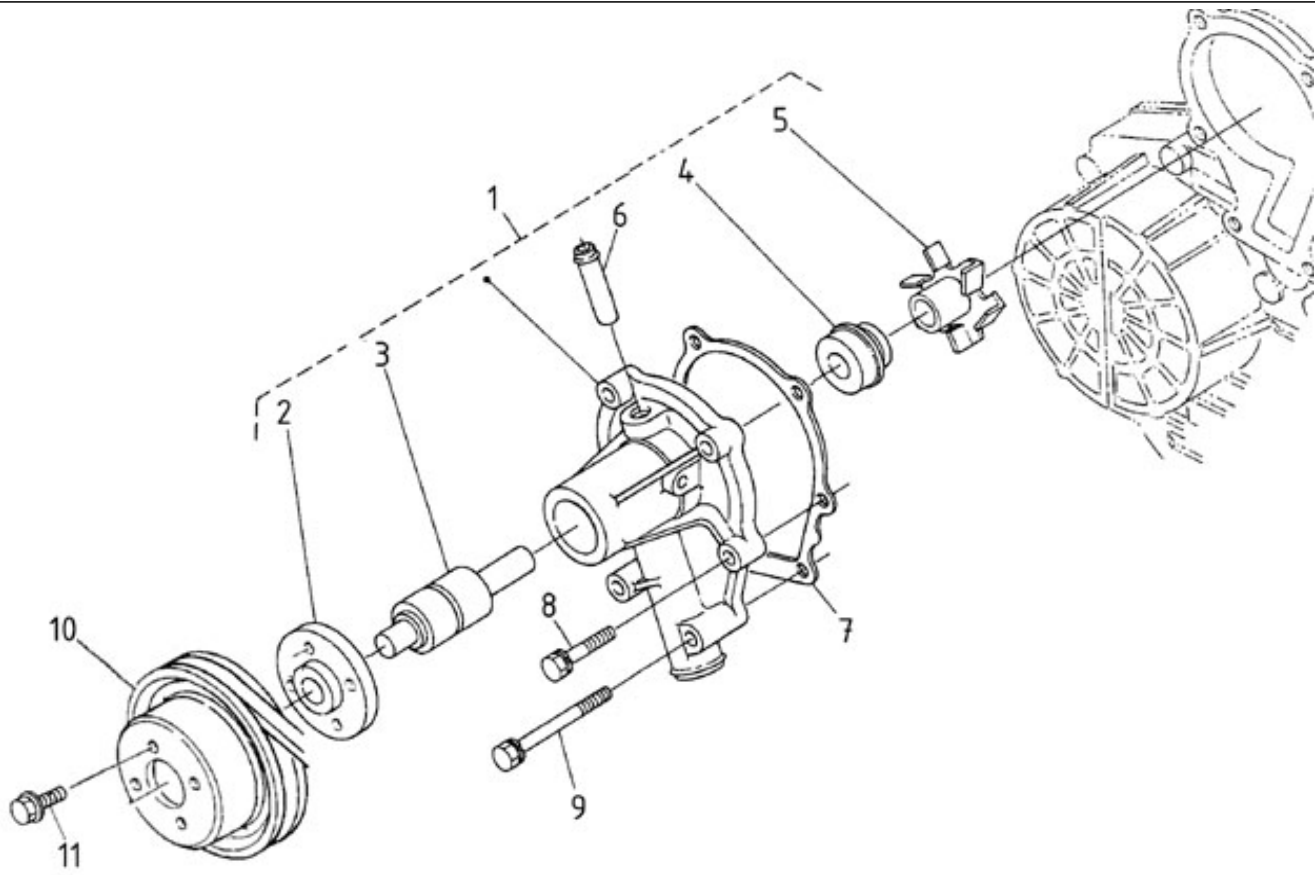

Brand: NanniDiesel

Model: Moteur N3.30

Version: Standard

Subassembly: Fresh water pump

N.	Item	Description	Qty	Notes
1	970313400	ASSY PUMP,WATER	1	
2	970314222	BEARING	1	
3	970314222	BEARING	1	
4	970313448	ASSY SEAL,MECHANICAL	1	
5	970313401	IMPELLER,WATER PUMP	1	
6	970307629	PIPE,WATER RETURN (BEFORE N°KTE08070398)	1	
7	970302753	GASKET,F/WATER PUMP 4.150	1	
8	970302751	BOLT,M 6X 30	4	
9	970313340	BOLT	2	
10	970307124	PULLEY,FAN	1	
11	970313345	BOLT,FLANGE	4	

V. 12/06/2012

Pag. 22/35