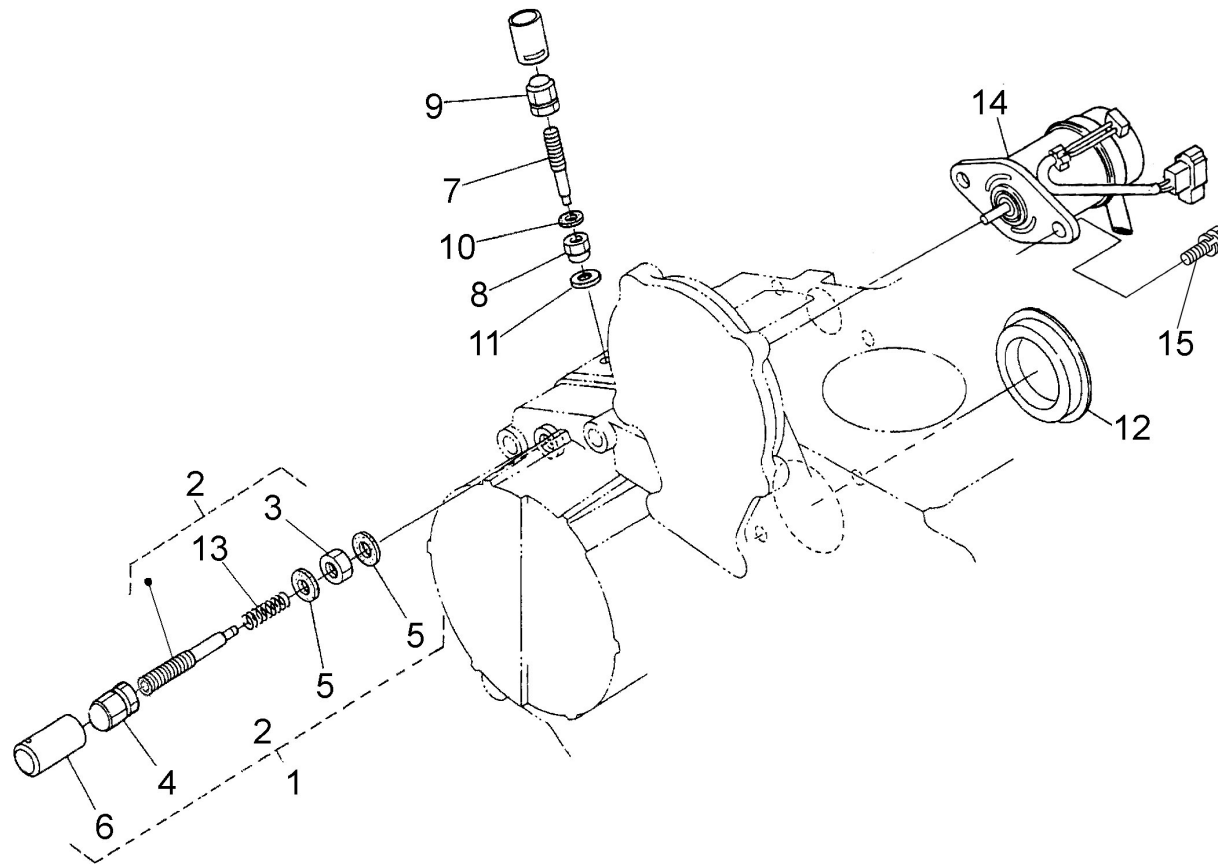

N3.30 => N°KT08090423

V. 12/06/2012

Pag. 19/35

Brand: NanniDiesel

Model: Moteur N3.30

Version: Standard

Subassembly: Governor setting

N.	Item	Description	Qty	Notes
1	970302865	BOLT,ADJ.IDLE CPL.4.150	1	
2	970314234	ASSY BOLT,ADJUSTMENT	1	
3	970310359	NUT	1	
4	970140404	NUT (BEFORE N°KTE08070398 )	1	
5	970150403	RING,SEAL (=> N° XA0001 <= 3Z0001 )	2	
6	970310464	CAP	1	
7	970314220	BOLT,ADJUSTING	1	
8	970310962	NUT	1	
9	970140404	NUT (BEFORE N°KTE08070398 )	1	
10	970150403	RING,SEAL (=> N° XA0001 <= 3Z0001 )	1	
11	970313440	GASKET	1	
12	970314225	COVER,HYDRAULIC PUMP	1	
13	970313476	SPRING	1	
14	970302869	SOLENOID,STOP 4.150	1	
15	970313344	BOLT,HEX-SOC-HD	2	
16	970310417	WASHER,SPRING (BEFORE N°KTE08070398 )	2	