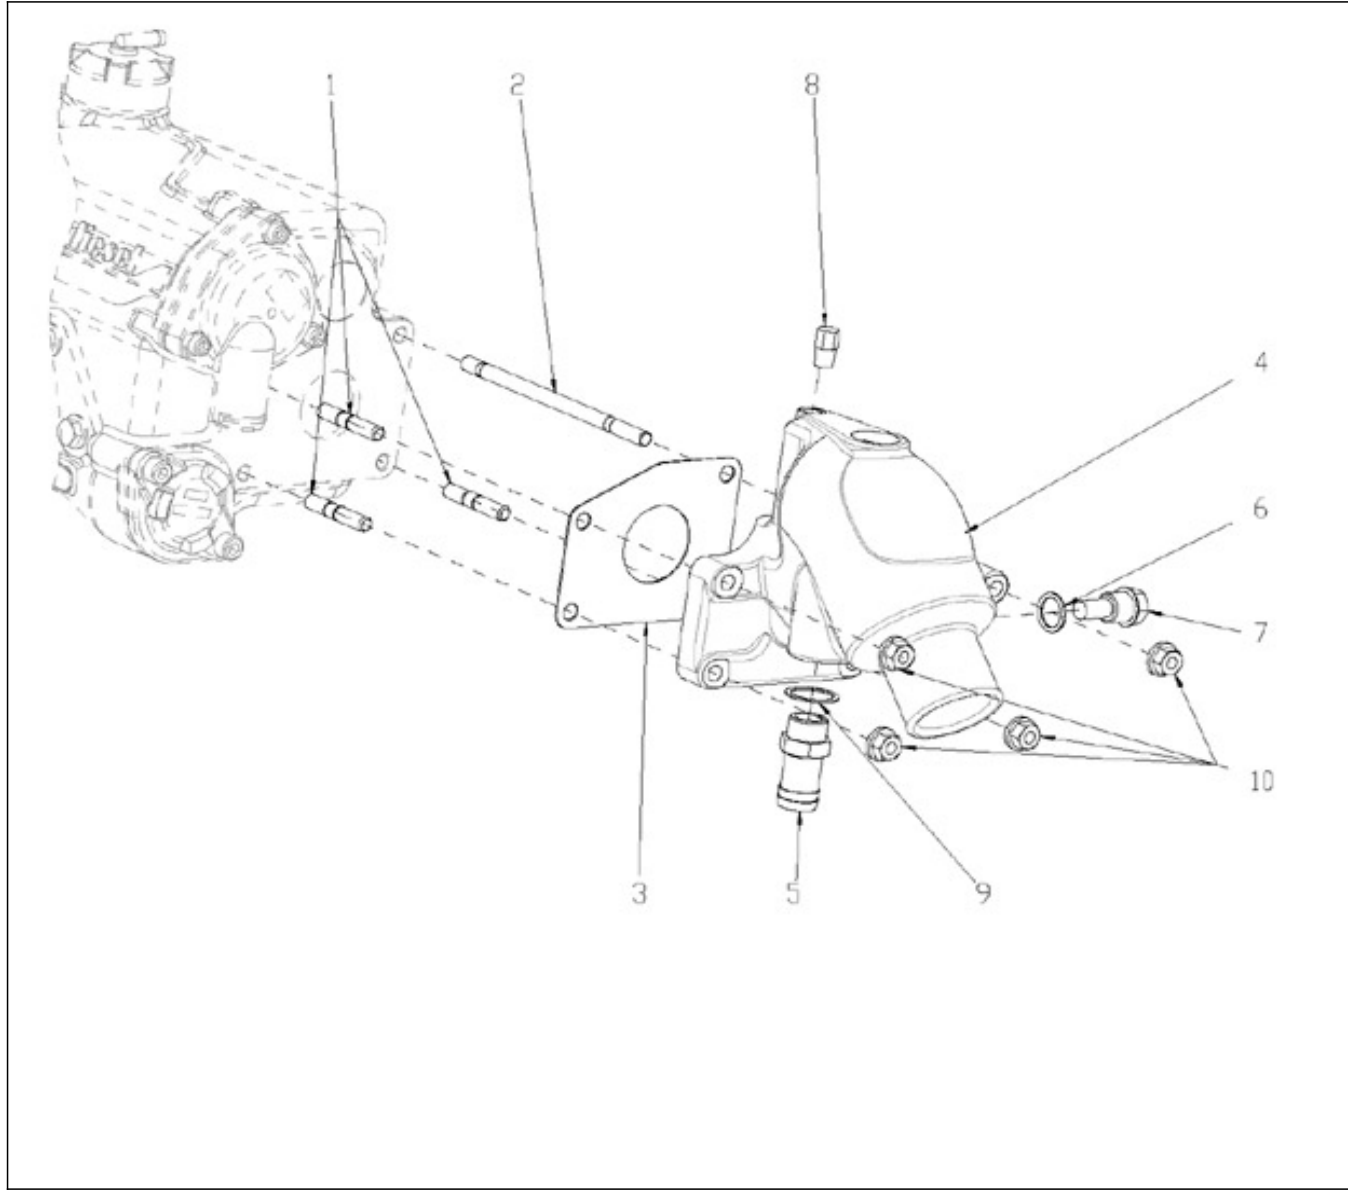

Brand: NanniDiesel
Model: Moteur N3.30
Version: Standard
Subassembly: Exhaust elbow

N.	Item	Description	Qty	Notes
1	970300374	STUD,M 8X 30 (+++FIX TENDEUR)	3	
2	41020304	STUD BOLT	1	
3	970301710	GASKET,MIXER 4.190	1	
4	665700073	EXHAUST COOLING ELBOW	1	
5	970892503	ELBOW	1	
6	970300199	GASKET,RING D16	1	
7	970494635	ANODE,ZINC CPL M16X1,5	1	
8	970307265	PLUG,HEX 1/8	1	
9	903200409	GASKET	1	
10	39460916	NUT (+++FIX ECHANGEUR)	4	

V. 12/06/2012

Pag. 23/35