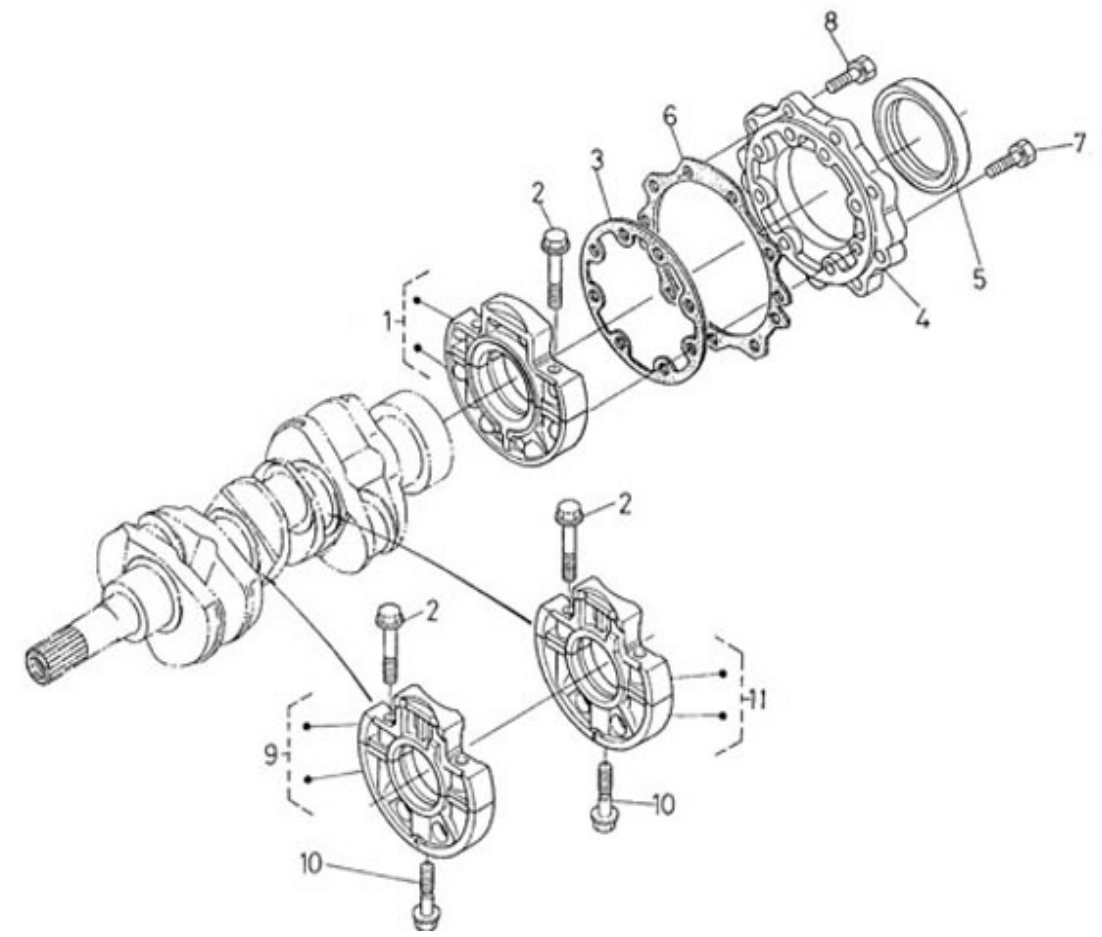

Brand: NanniDiesel

Model: Moteur N3.30

Version: Standard

Subassembly: Crankshaft

N.	Item	Description	Qty	Notes
1	970302754	BEARING,MAIN ASSY 4.150 (=> N°KT08090423)	1	<= N°KT08090422
1	970302754	BEARING,MAIN ASSY 4.150 (=> N°KT08090423)	1	=> N°KT08090423
2	970302755	BOLT,BEARING CASE N01	6	
3	970302756	GASKET,BEARING CASE	1	
4	970315431	COVER,BEARING CASE	1	
5	970302758	SEAL,OIL	1	
6	970302759	GASKET,BEARING CASE	1	
7	970491537	BOLT,M 6X 25	8	
8	970491536	BOLT,M 6X 20	9	
9	970302760	BEARING,MAIN ASSY N01 4.150 (<= N°KT08090422)	1	<= N°KT08090422
9	970315027	ASSY CASE,MAIN BRG. (=> N°KT08090423)	1	=> N°KT08090423
10	970302761	BOLT,BEARING CASE N02	2	
11	970302762	BEARING,MAIN ASSY N02 4.150 (<= N°KT08090422)	1	<= N°KT08090422
11	970315028	ASSY CASE,MAIN BRG. (=> N°KT08090423)	1	=> N°KT08090423

V. 12/06/2012

Pag. 12/35