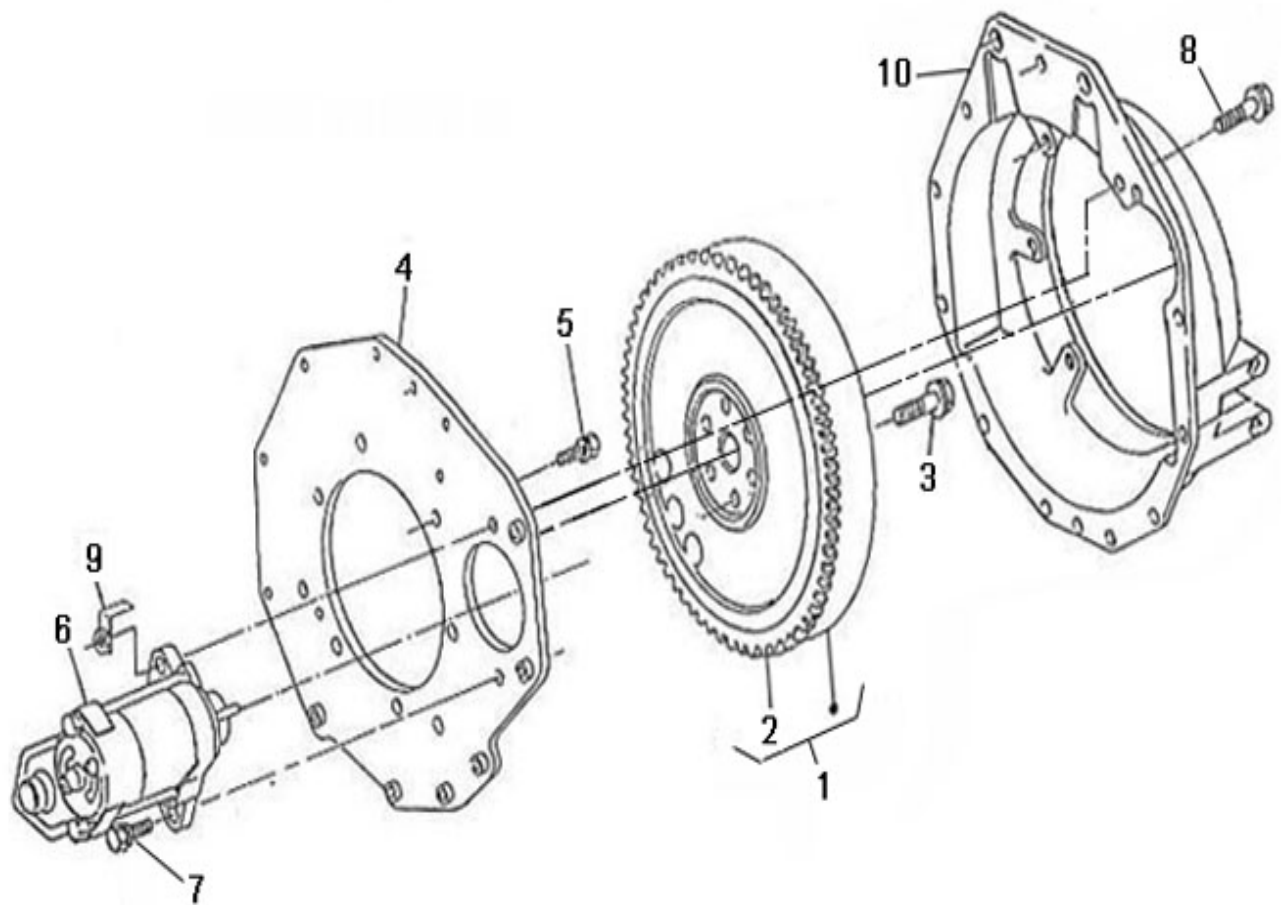

V. 12/06/2012

Pag. 13/35

Brand: NanniDiesel

Model: Moteur N3.30

Version: Standard

Subassembly: Camshaft fuel

N.	Item	Description	Qty	Notes
1	970310372	CAMSHAFT,FUEL	1	
2	970313407	BEARING,BALL	1	
3	970313408	BEARING,BALL	1	
4	970313414	GEAR,INJECTION PUMP	1	
5	970310375	CAM,FUEL	1	
6	970310326	WASHER	1	
7	970490119	BOLT,M 6X 18	3	
8	970302839	NUT,CAP	1	
9	970302840	KEY,FEATHER	1	
10	970302841	STOPPER,FUEL CAMSHAFT	1	
11	970491117	BOLT,M 6X 16	2	
12	970314226	ASSY SHAFT,GOVERNOR	1	
13	970302843	SHAFT,GOVERNOR GEAR 4.150	1	
14	970314232	GEAR,GOVERNOR	1	
15	970302845	SUPPORT,GOVERNOR WEIGHT	1	
16	970310309	COMP.WEIGHT,GOVERNOR	2	
17	970302847	SHAFT,GOVERNOR WEIGHT	2	
18	970310328	ROLLER	2	
19	970302848	SLEEVE,GOVERNOR	1	
20	970302849	WASHER,THRUST	1	
21	970313409	BEARING,BALL	1	
22	970302851	CIR-CLIP,GOVERNOR SHAFT	1	
23	970302852	SCREW,SET	1	