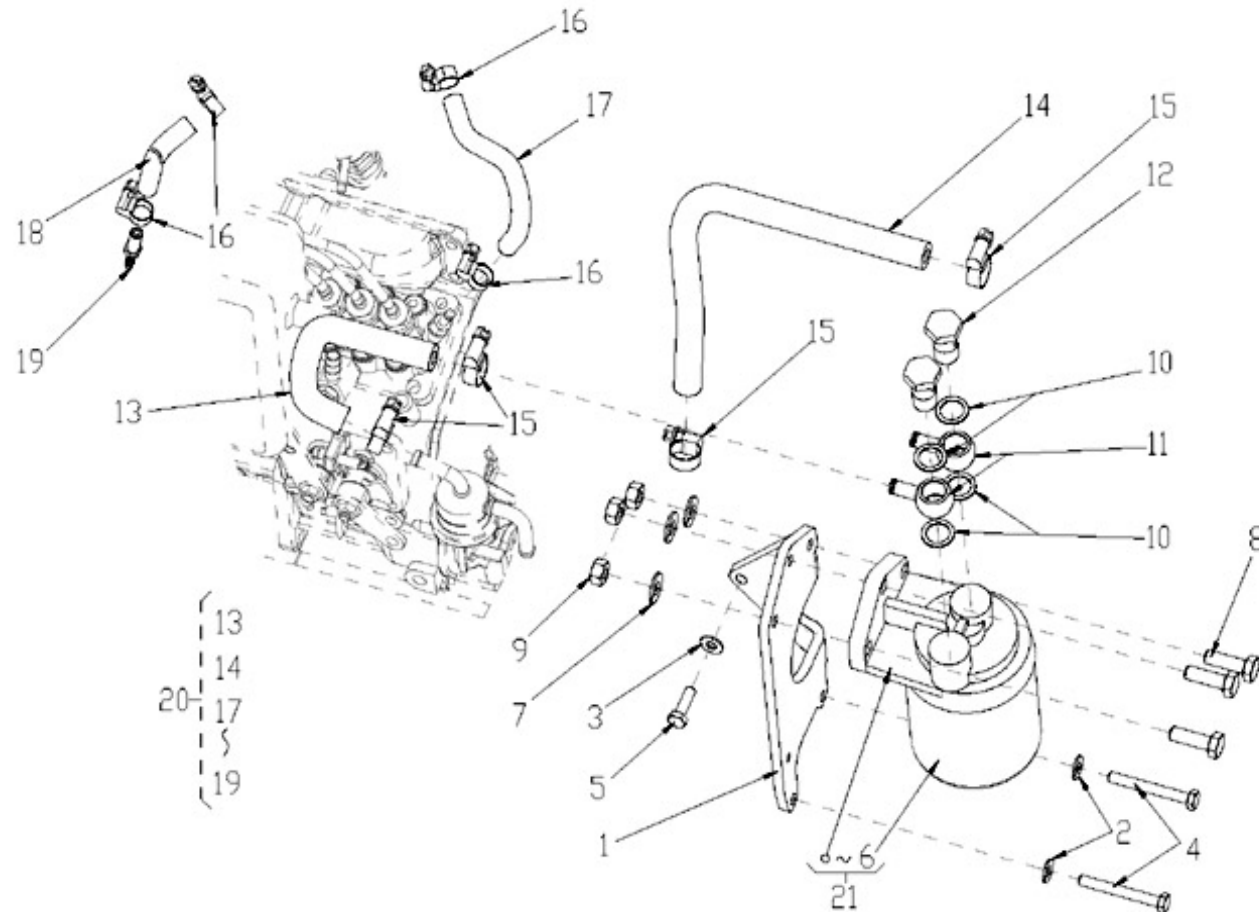

Brand: NanniDiesel

Model: Moteur N3.30

Version: Standard

Subassembly: Fuel filter Assy.

N.	Item	Description	Qty	Notes
1	970302604	SUPPORT,FUEL FILTER S5	1	
2	970119149	WASHER, SPRING D 6 (Pour protection injecteur)	2	
3	970635459	WASHER,PLAIN D 6 (CALAGE)	1	
4	970300276	BOLT,HEX M 6X 50 (Pour protection injecteur)	2	
5	970300275	BOLT,HEX M 6X 25	1	
6	970622350	FILTER,FUEL	1	
7	970119138	WASHER,SPRING D 8 (TENDEUR)	3	
8	970409603	BOLT,HEX M 8X 25 (FIX SUP ALT)	3	
9	970027322	NUT,M 8 (++ECROU FIL DEMARREUR)	3	
10	970300306	GASKET,RING D14 (SUR REFROID THERMO MOTA)	4	
11	970301093	CONNECTION,BANJO D=6/M14	2	
12	970432515	BOLT,BANJO M14X1,5 (=> N*KT08090423)	2	
13	32808002	FUEL HOSE ISO 7840 D8	0.35	
14	32808002	FUEL HOSE ISO 7840 D8	0.28	
15	970439306	CLAMP (++POUR DURITE ORIGINE REF HUILE MOTEUR)	4	
16	970312876	CLAMP	4	
17	32805001	HOSE (++RETOUR INJ / PPE INJ)	0.15	
18	32805001	HOSE (++RETOUR INJ / PPE INJ)	0.3	
19	970302476	PIPE,FUEL CONN.D 8	1	
20	48878004	HOSE	1	
21	970310210	FILTER ASSY	1	

V. 12/06/2012

Pag. 17/35