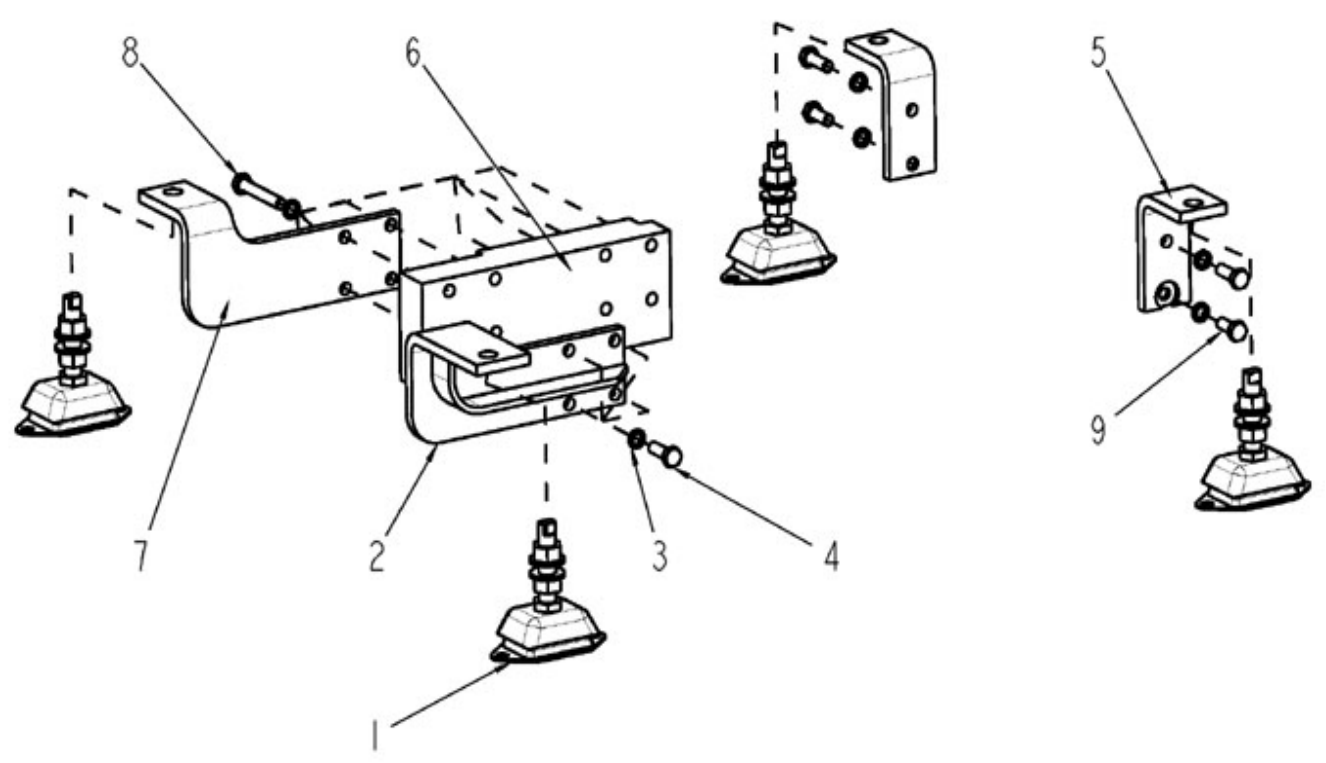

Brand: NanniDiesel

Model: Moteur N3.30

Version: Standard

Subassembly: Engine mount

N.	Item	Description	Qty	Notes
1	970311062	MOUNT RUBBER (MODIF A PARTIR DU 14/06/05 N°251471	4	
2	95310324	BRACKET	1	
3	970119136	WASHER,SPRING D10 (POUR INVERSEUR)	16	
4	970499051	BOLT,HEX M10X1,25X 30 (+++ FIX . PTO)	6	
5	95310327	SUPPORT	2	
6	95310326	MASS	1	
7	95310325	BRACKET	1	
8	39160232	BOLT	8	
9	970300044	BOLT,HEX M10X1,25X 25 (+++ FIX . SUPPORT)	2	

V. 12/06/2012

Pag. 35/35