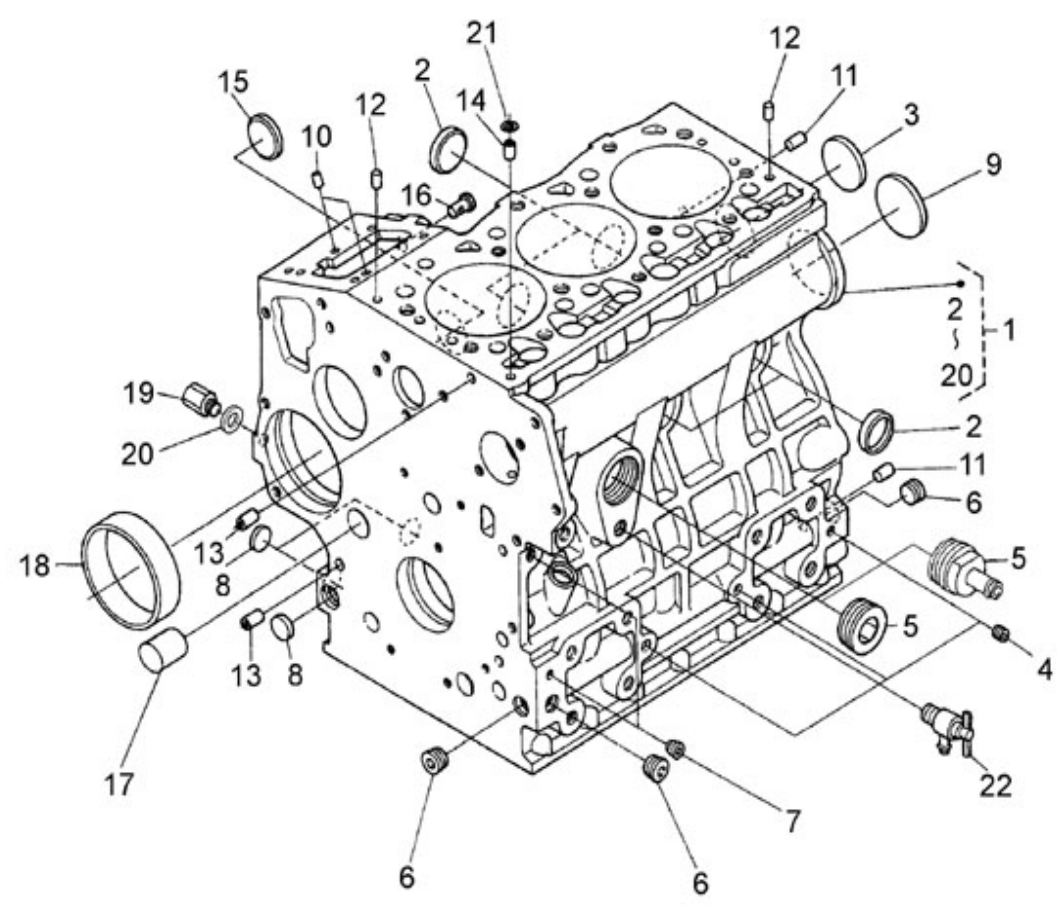

N.	Item	Description	Qty	Notes
1	970313494	COMP.CRANKCASE (<= N°KT08090422 )	1	<= N°KT08090422
1	970315014	COMP.CRANKCASE (=> N°KT08090423 )	1	=> N°KT08090423
2	970140104	CAP, FREEZE	4	
3	970301938	CAP, FREEZE	1	
4	970140908	PLUG, CYL.HEAD 2.40	3	
5	970310311	PLUG (<= N°KT08090422 )	1	<= N°KT08090422
5	970315015	JOINT, DRAIN PIPE (=> N°KT08090423 )	1	=> N°KT08090423
6	970302703	PLUG, SOCK	3	
7	970490108	PLUG, SOCK	2	
8	970301903	PLUG	3	
9	970301904	PLUG, EXPANSION	1	
10	970140109	PIN, CYLINDRICAL	2	
11	970490111	PIN, CYLINDRICAL	2	
12	970310313	PIN, STRAIGHT (<= WY9999 )	2	
13	970490113	PIN, PIPE	2	
14	970302706	PIN, PIPE	1	
15	970302707	CAP, FREEZE	1	
16	970304110	PIN, START SPRING	1	
17	970310532	PLUG	1	
18	970302709	BUSH, GOVERNOR GEAR	1	
19	970301912	PLUG	1	
20	970491131	WASHER, SEAL	1	
21	970490116	O-RING (<= N°KTH0804182 )	1	
22	970140114	PLUG, DRAIN -400	1	
23	970851700	SWITCH, OIL	1	

V. 12/06/2012

Pag. 2/35

Brand: NanniDiesel

Model: Moteur N3.30

Version: Standard

Subassembly: Timing case

N.	Item	Description	Qty	Notes
1	970314221	COMP.CASE,GEAR (<= N°KT08090422 )	1	<= N°KT08090422
1	970315016	COMP.CASE,GEAR (=> N°KT08090423 )	1	=> N°KT08090423
2	970310315	PLUG	2	
3	970302732	ASSY,ROTOR OIL PUMP	1	
4	970313473	COVER,OIL PUMP	1	
5	970313347	SCREW,CR-REC-BD-HD	5	
6	970302735	GASKET,TIMING CASE 4.150	1	
7	970302736	BOLT,M 6X 45	3	
8	970302737	BOLT,M 6X 50 (A PARTIR DU N°KTH08040183 )	4	
9	970302738	BOLT,M 6X 55	4	
10	970490208	BOLT,M 6X 65	1	
11	970302739	BOLT	1	
12	970313397	STUD	1	
13	970151133	NUT,M 6 (BEFORE N°KTE08070398 )	1	
14	970310417	WASHER,SPRING (BEFORE N°KTE08070398 )	1	
15	970302741	SEAL,OIL	1	
16	970313398	STUD	2	
17	970302743	COVER,H/METER UNIT	1	
18	970313351	PIN,STRAIGHT	2	
19	970490108	PLUG,SOCK	1	