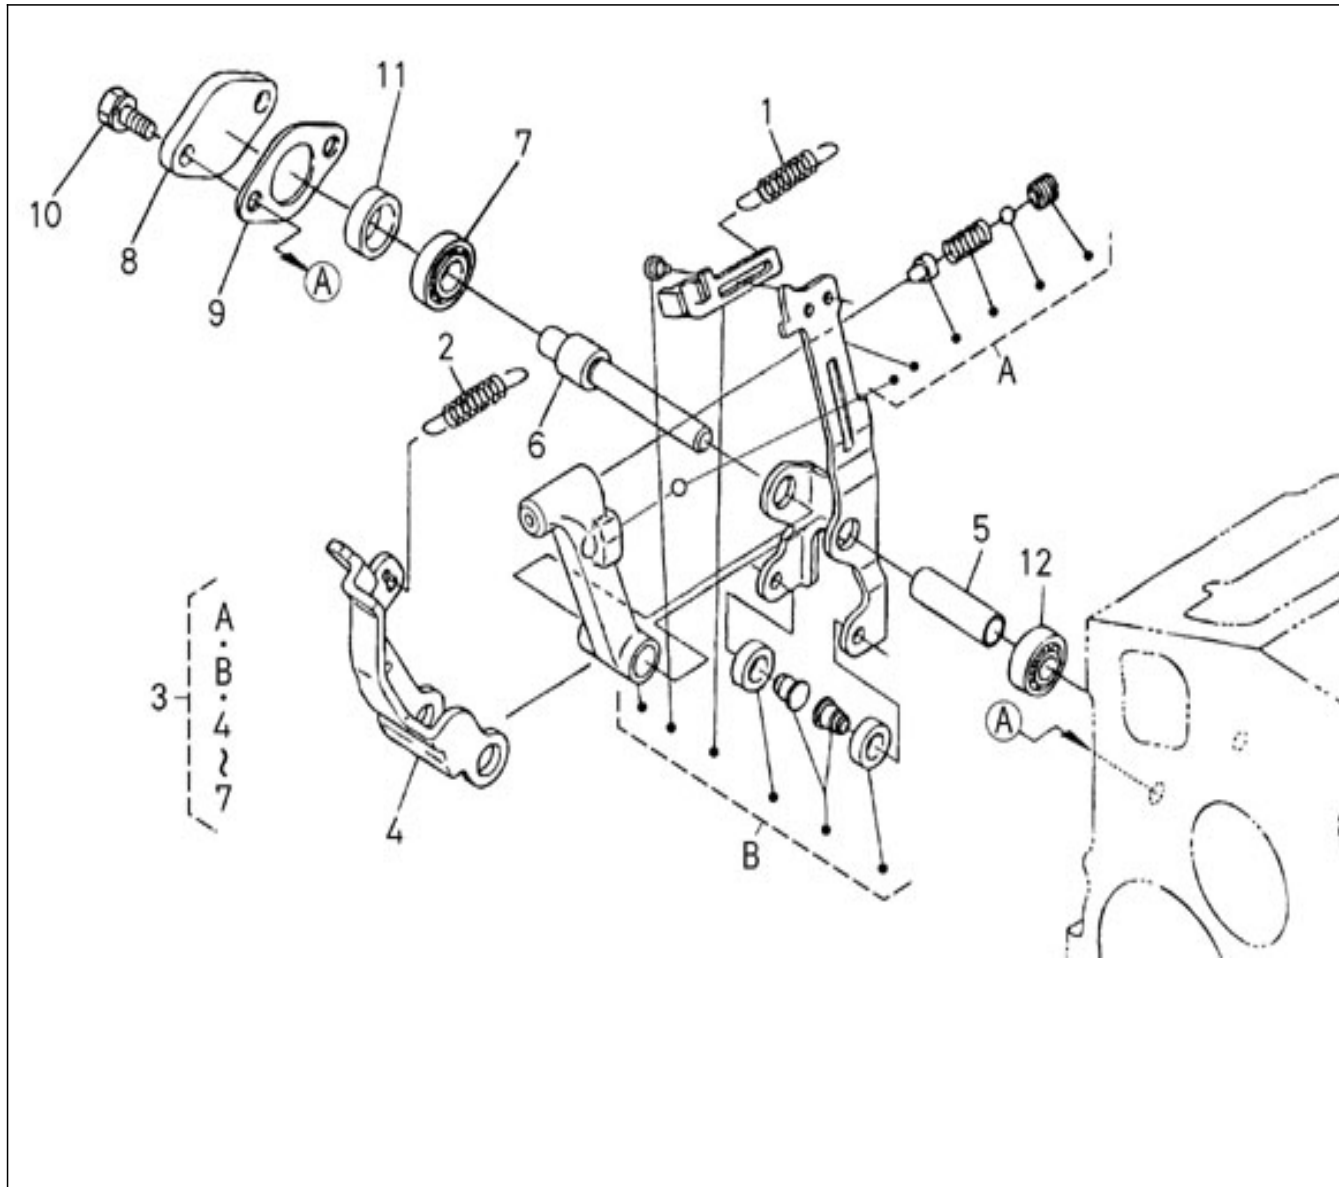

V. 12/06/2012

Pag. 20/35

Brand: NanniDiesel

Model: Moteur N3.30

Version: Standard

Subassembly: Governor

N.	Item	Description	Qty	Notes
1	970314224	SPRING,START	1	
2	970302875	SPRING,GOVERNOR (<= N°KT08090422 )	1	<= N°KT08090422
2	970315041	SPRING,GOVERNOR (=> N°KT08090423 )	1	=> N°KT08090423
3	970313500	ASSY LEVER,FORK	1	
4	970313442	LEVER,FORK	1	
5	970313443	SHAFT,FORK LEVER	1	
6	970313444	SHAFT,FORK LEVER	1	
7	970302882	BEARING,CASE	1	
8	970302884	COVER,FORK LEVER SHAFT	1	
9	970310367	GASKET	1	
10	970310351	BOLT (BEFORE N°KTE08070398 )	2	<= N°KT08090422
10	970140123	BOLT ,M 6X12 (AFTER N°KTE08070398 )	2	=> N°KT08090423
11	970302886	COLLAR,1	1	
12	970302887	BEARING,CASE	1	