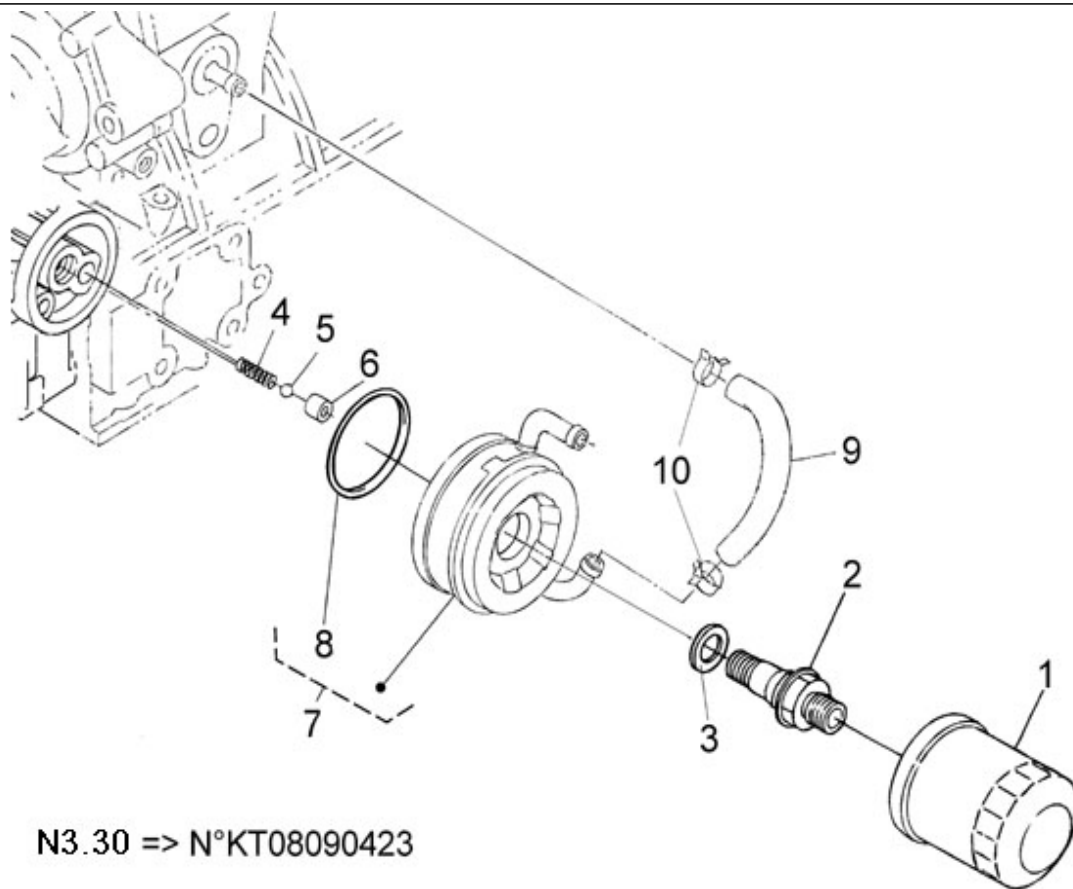

Brand: NanniDiesel

Model: Moteur N3.30

Version: Standard

Subassembly: Oil filter Assy

N.	Item	Description	Qty	Notes
1	970315035	ASSY CARTRIDGE,OIL	1	
2	970315036	WASHER,PLAIN	1	
3	970315037	JOINT,PIPE	1	
4	970302729	SPRING	1	
5	970302730	SEAT,VALVE	1	
6	970302731	BEARING,BALL	1	
7	970315038	ASSY COOLER,OIL	1	
8	970315038	ASSY COOLER,OIL	1	
9	970315040	PIPE COOLER,OIL	1	
10	970307103	BAND,PIPE	2	

N3.30 => N°KT08090423

V. 12/06/2012

Pag. 19/35