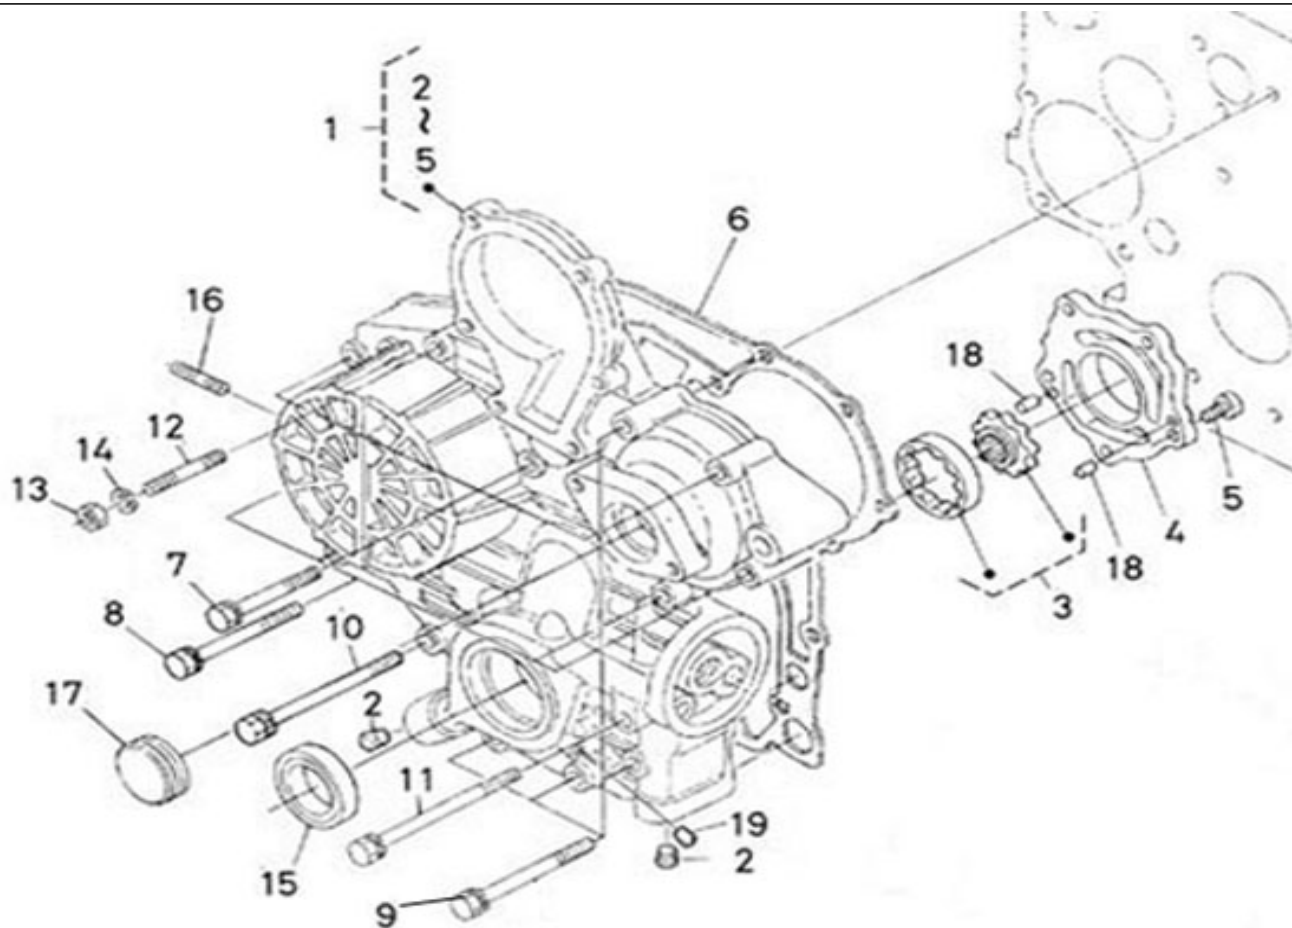

V. 12/06/2012

Pag. 2/35

Brand: NanniDiesel

Model: Moteur N3.30

Version: Standard

Subassembly: Timing case

N.	Item	Description	Qty	Notes
1	970314221	COMP.CASE,GEAR (<= N°KT08090422 )	1	<= N°KT08090422
1	970315016	COMP.CASE,GEAR (=> N°KT08090423 )	1	=> N°KT08090423
2	970310315	PLUG	2	
3	970302732	ASSY,ROTOR OIL PUMP	1	
4	970313473	COVER,OIL PUMP	1	
5	970313347	SCREW,CR-REC-BD-HD	5	
6	970302735	GASKET,TIMING CASE 4.150	1	
7	970302736	BOLT,M 6X 45	3	
8	970302737	BOLT,M 6X 50 (A PARTIR DU N°KTH08040183 )	4	
9	970302738	BOLT,M 6X 55	4	
10	970490208	BOLT,M 6X 65	1	
11	970302739	BOLT	1	
12	970313397	STUD	1	
13	970151133	NUT,M 6 (BEFORE N°KTE08070398 )	1	
14	970310417	WASHER,SPRING (BEFORE N°KTE08070398 )	1	
15	970302741	SEAL,OIL	1	
16	970313398	STUD	2	
17	970302743	COVER,H/METER UNIT	1	
18	970313351	PIN,STRAIGHT	2	
19	970490108	PLUG,SOCK	1	