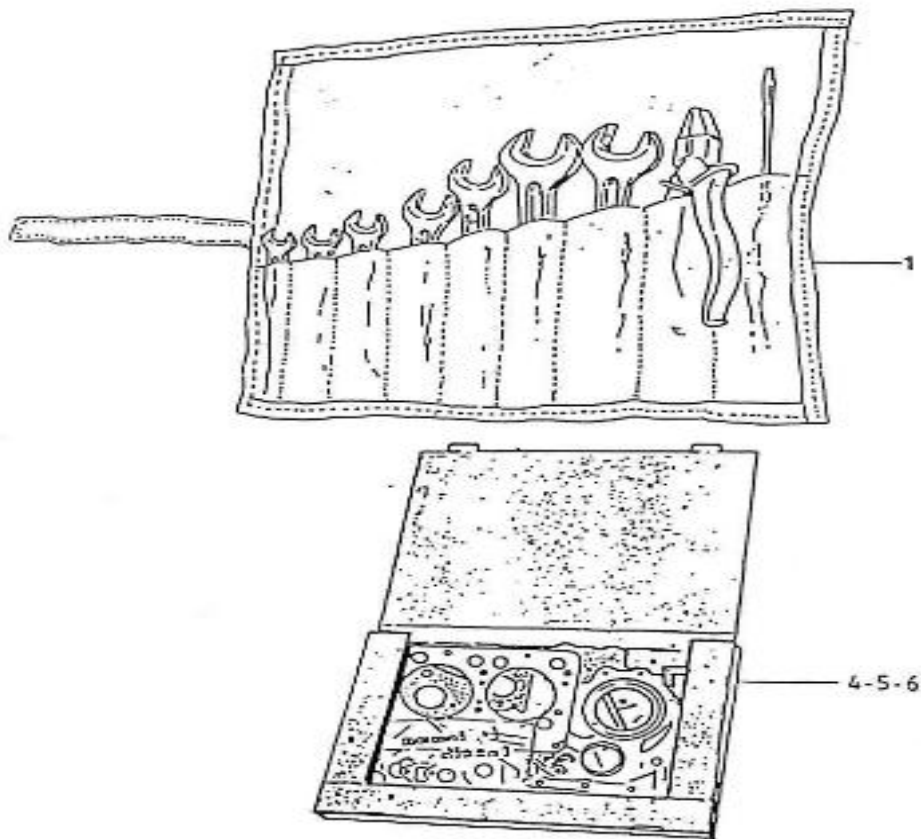

Brand: NanniDiesel	N.	Item	Description	Qty	Notes
Model: Moteur N3.30	1	970609901	KIT,TOOLS	1	
Version: Standard	4	970310528	GASKET SET (<= N°KT08090422)	1	<= N°KT08090422
Subassembly: Tools gasket set	4	970315341	GASKET SET (=> N°KT08090423)	1	=> N°KT08090423
	5	970307171	GASKET SET	1	
	6	970314165	SET OF GASKETS	1