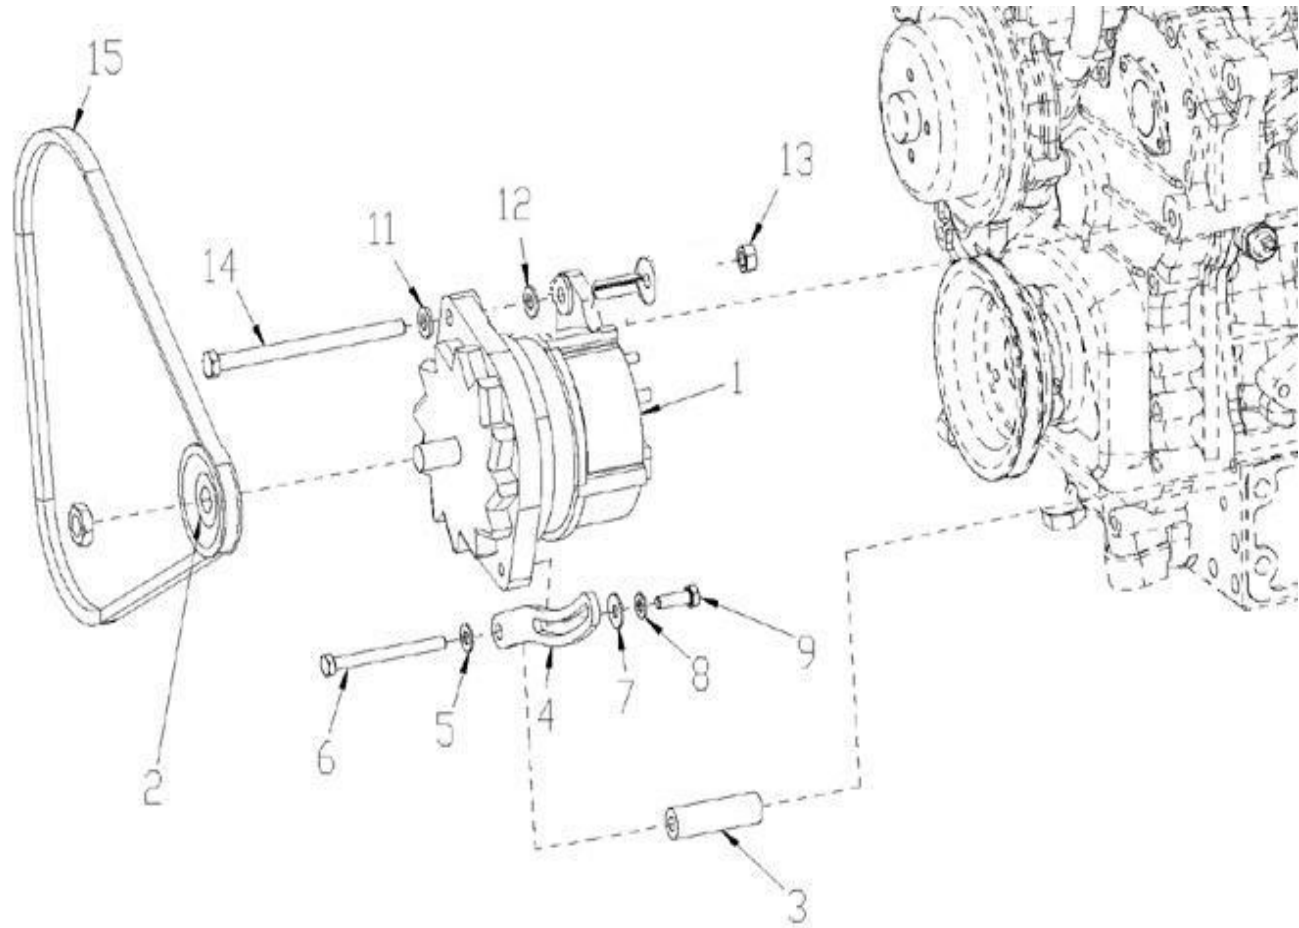

Brand: NanniDiesel

Model: Moteur N4.115

Version: Standard

Subassembly: Alternator Assy.Std.

N.	Item	Description	Qty	Notes
1	48201171	ALTERNATOR	1	
2	95312336	ALTERNATOR	1	
3	43320308	SPACER	1	
4	970310736	TIGHTENER,V-BELT	1	
5	970119138	WASHER,SPRING D 8 (TENDEUR)	2	
6	970301280	BOLT,HEX M 8X 90	1	
7	970304050	WASHER	1	
8	970119138	WASHER,SPRING D 8 (TENDEUR)	1	
9	970409603	BOLT,HEX M 8X 25 (FIX SUP ALT)	2	
11	970119137	WASHER,CORRUGATED D10	1	
12	970119135	WASHER,PLAIN D10 (DONT DEUX POUR CALAGE GALET	1	
13	39460920	NUT	1	
14	39160453	BOLT	1	
15	48108141	V BELT	1	
1	48201174	ALTERNATOR	1	
2	95312336	ALTERNATOR	1	
3	43320308	SPACER	1	
4	970310736	TIGHTENER,V-BELT	1	
5	970119138	WASHER,SPRING D 8 (TENDEUR)	2	
6	970301280	BOLT,HEX M 8X 90	1	
7	970304050	WASHER	1	
8	970119138	WASHER,SPRING D 8 (TENDEUR)	1	
9	970409603	BOLT,HEX M 8X 25 (FIX SUP ALT)	2	
10	39460920	NUT	1	
11	970119137	WASHER,CORRUGATED D10	1	
12	970119135	WASHER,PLAIN D10 (DONT DEUX POUR CALAGE GALET	1	
13	39460920	NUT	1	
14	39160453	BOLT	1	
15	48108141	V BELT	1	

V. 12/08/2011

Pag. 35/41