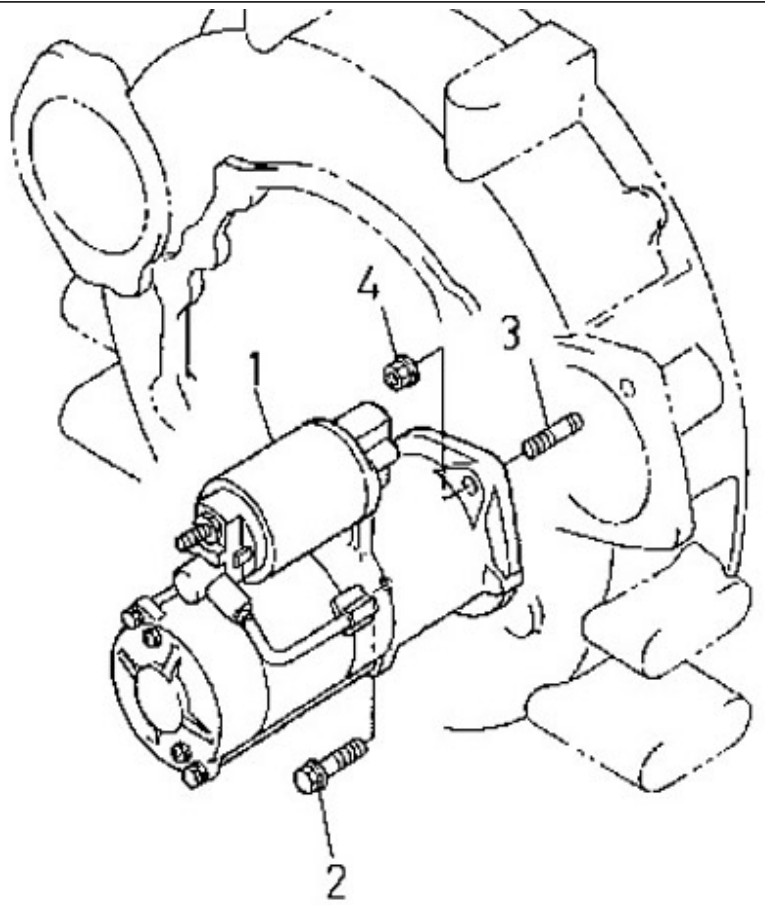

Brand: NanniDiesel
Model: Moteur N4.115
Version: Standard
Subassembly: Starter

N.	Item	Description	Qty	Notes
1	970313673	ASSY STARTER	1	
2	970313674	BOLT,FLANGE	1	
3	970313675	STUD	1	
4	39460917	NUT,FLANGE	1	

V. 12/08/2011

Pag. 33/41