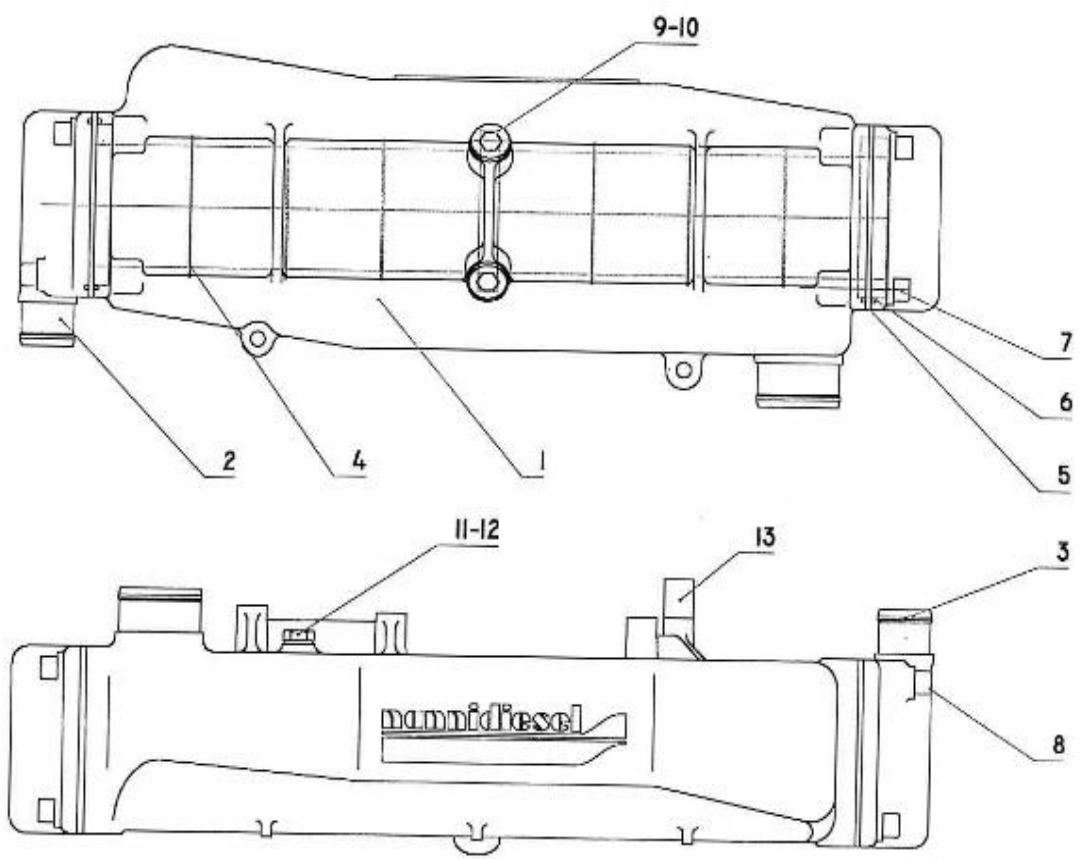

Brand: NanniDiesel

Model: Moteur N4.115

Version: Standard

Subassembly: Intercooler spare parts

N.	Item	Description	Qty	Notes
1	970310747	HOUSING,HEATEXCHANGER	1	
2	970310748	COVER	1	
3	970310749	COVER	1	
4	970310750	TUBE STACK	1	
5	970310553	SPACER	1	
6	970310554	O-RING (POUBELLE)	4	
7	970310755	BOLT (POUBELLE)	6	
8	970310756	BOLT	2	
9	970310555	CAP,FREEZE	2	
10	970310556	BALL	2	
11	970875506	PLUG (<= N*KT08090422)	1	
12	970300430	GASKET,RING D10 (+++ FIX TUYAU GRAISSAGE SUR	1	
13	43320275	SPACER	1	

V. 12/08/2011

Pag. 31/41