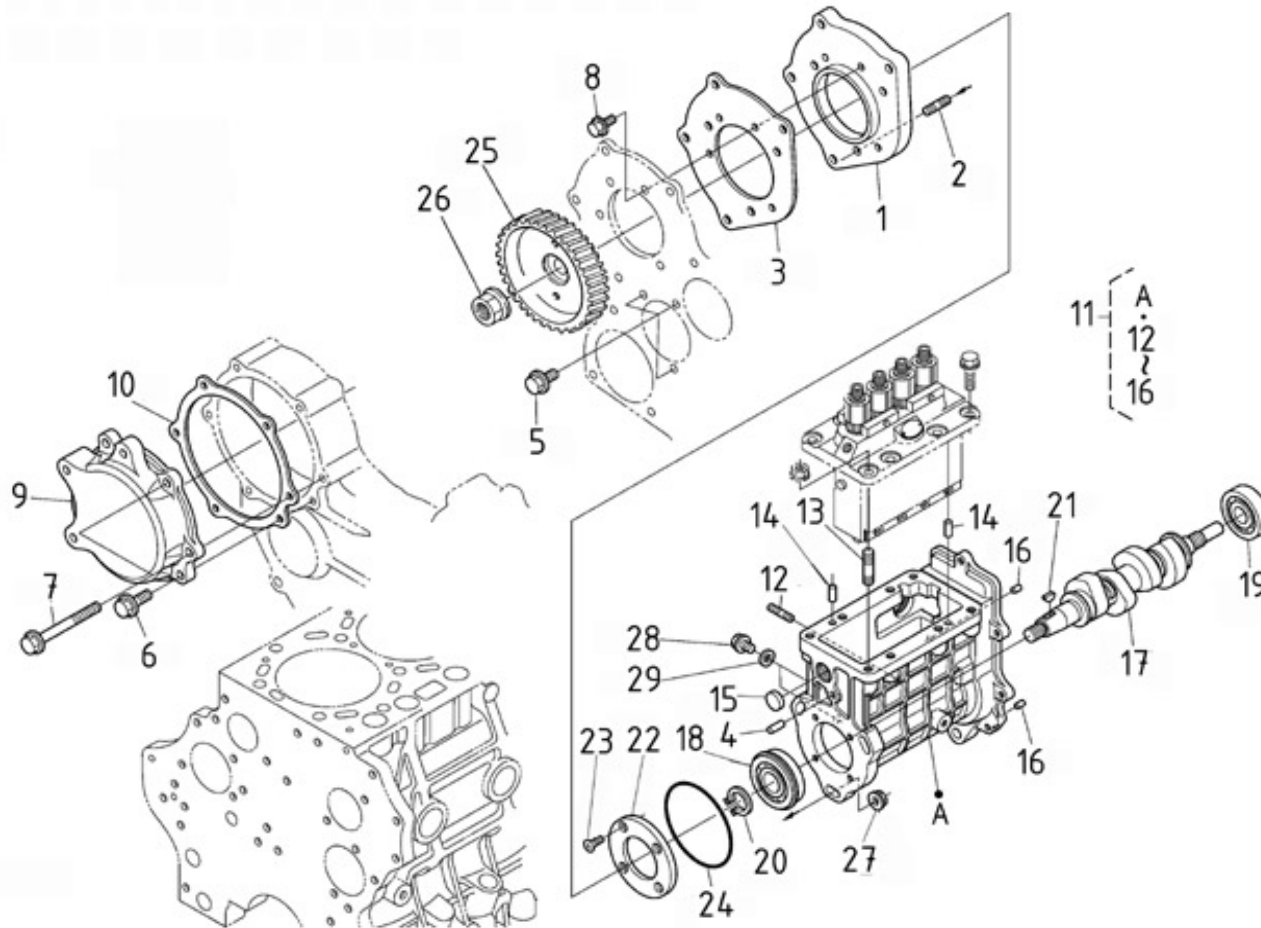

Brand: NanniDiesel

Model: Moteur N4.115

Version: Standard

Subassembly: Camshaft fuel

N.	Item	Description	Qty	Notes
1	970313631	BASE,INJECTION PUMP	1	
2	970313632	STUD	3	
3	970310923	GASKET	1	
4	970313633	PIN,STRAIGHT	1	
5	970310773	BOLT	3	
6	970313599	BOLT,FLANGE	1	
7	970313549	BOLT,FLANGE	7	
8	970310926	BOLT,FLANGE	3	
9	970310927	COVER INJECTION PUMP	1	
10	970310928	GASKET	1	
11	970313635	ASSY HOUSING,I/P	1	
12	970313398	STUD	2	
13	970313636	STUD	3	
14	970490122	PIN,CYLINDRICAL	2	
15	970310934	PLUG	1	
16	970313638	PIN,STRAIGHT	2	
17	970313639	CAMSHAFT,FUEL	1	
18	970313640	BEARING,BALL	1	
19	970313641	BEARING,BALL	1	
20	970492135	CIR-CLIP,EXTERNAL	1	
21	970313643	KEY,WOODRUFF	1	
22	970313644	STOPPER,FUEL C/SHAFT	1	
23	970313544	SCREW,CSK-HD	4	
24	970310943	GASKET	1	
25	970310944	GEAR,INJ.PUMP	1	
26	970313645	NUT,UBS	1	
27	970310780	NUT,FLANGE	3	
28	970310773	BOLT	2	
29	970491131	WASHER,SEAL	2	

V. 12/08/2011

Pag. 14/41