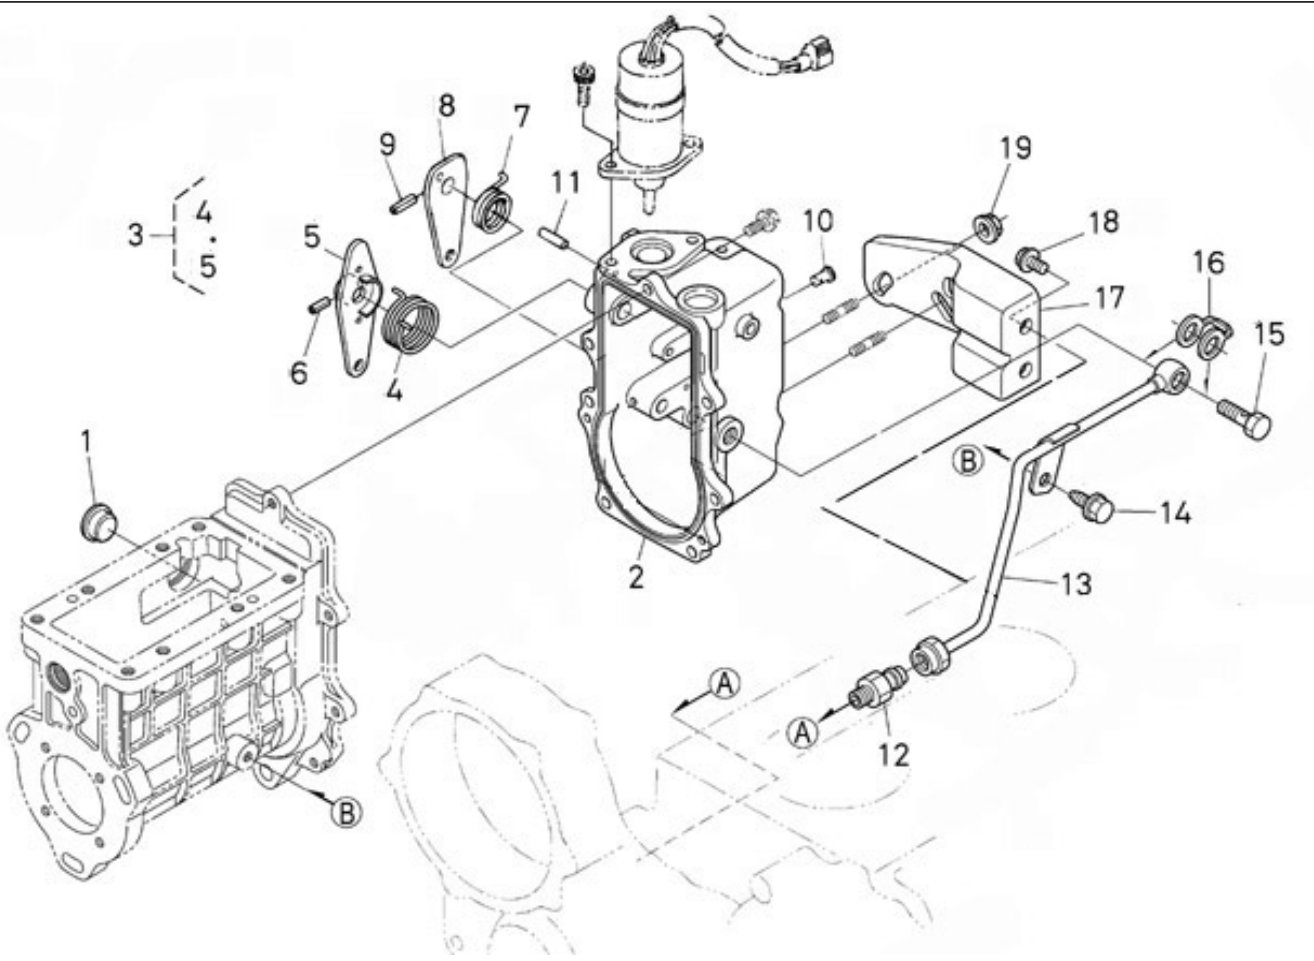

V. 12/08/2011

Pag. 19/41

Brand: NanniDiesel

Model: Moteur N4.115

Version: Standard

Subassembly: Governor setting

N.	Item	Description	Qty	Notes
1	970310892	COVER	1	
2	970313603	HOUSING,GOVERNOR	1	
3	970313604	KIT,LEVER	1	
4	970313605	SPRING	1	
5	970313606	LEVER,SPEED CONTROL	1	
6	970310902	PIN,SPRING	1	
7	970307361	SPRING,RETURN	1	
8	970310904	LEVER	1	
9	970310902	PIN,SPRING	1	
10	970490204	PIN,TIMING COVER	1	
11	970313609	PIN,STRAIGHT	1	
12	970313610	JOINT,UNION	1	
13	970313611	ASSY PIPE,I.P OIL	1	
14	970310942	VIS	1	
15	970313612	BOLT,EYE JOINT	1	
16	970313613	GASKET	1	
17	970313614	BRACKET,INJ.PUMP	1	
18	970310773	BOLT	2	
19	970310780	NUT,FLANGE	2	