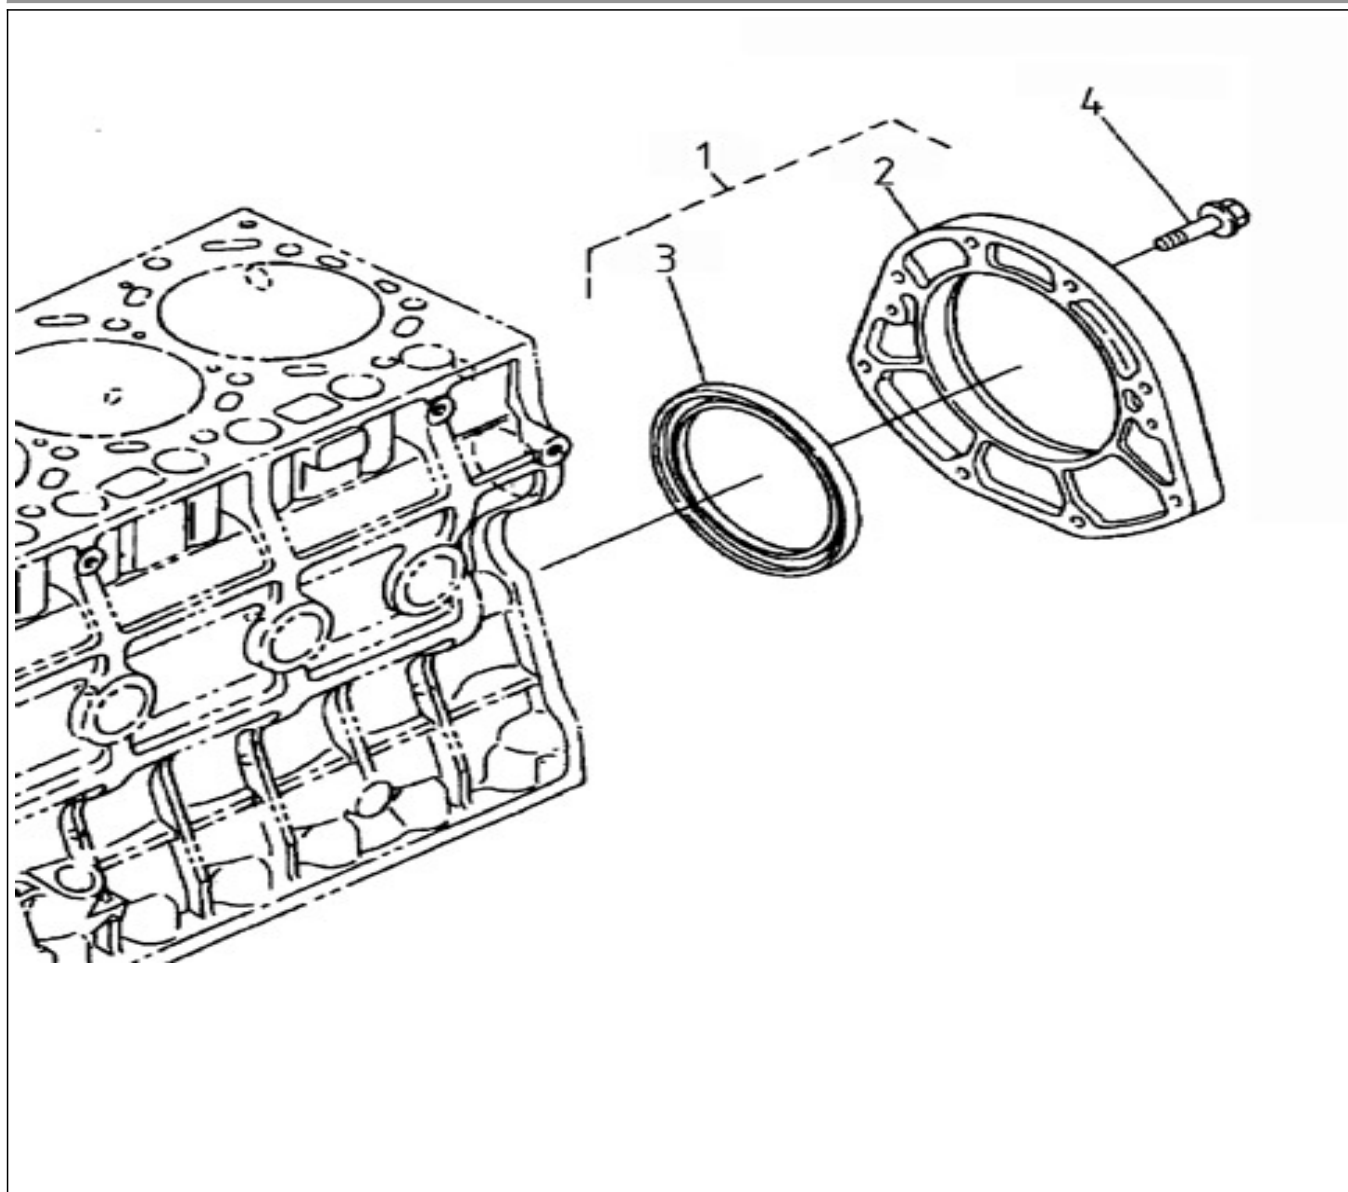

Brand: NanniDiesel
Model: Moteur N4.115
Version: Standard
Subassembly: Main bearing case

N.	Item	Description	Qty	Notes
1	970310826	COVER	1	
2	970310826	COVER	1	
3	970310827	GASKET	1	
4	970313569	BOLT,FLANGE	8	

V. 12/08/2011

Pag. 12/41