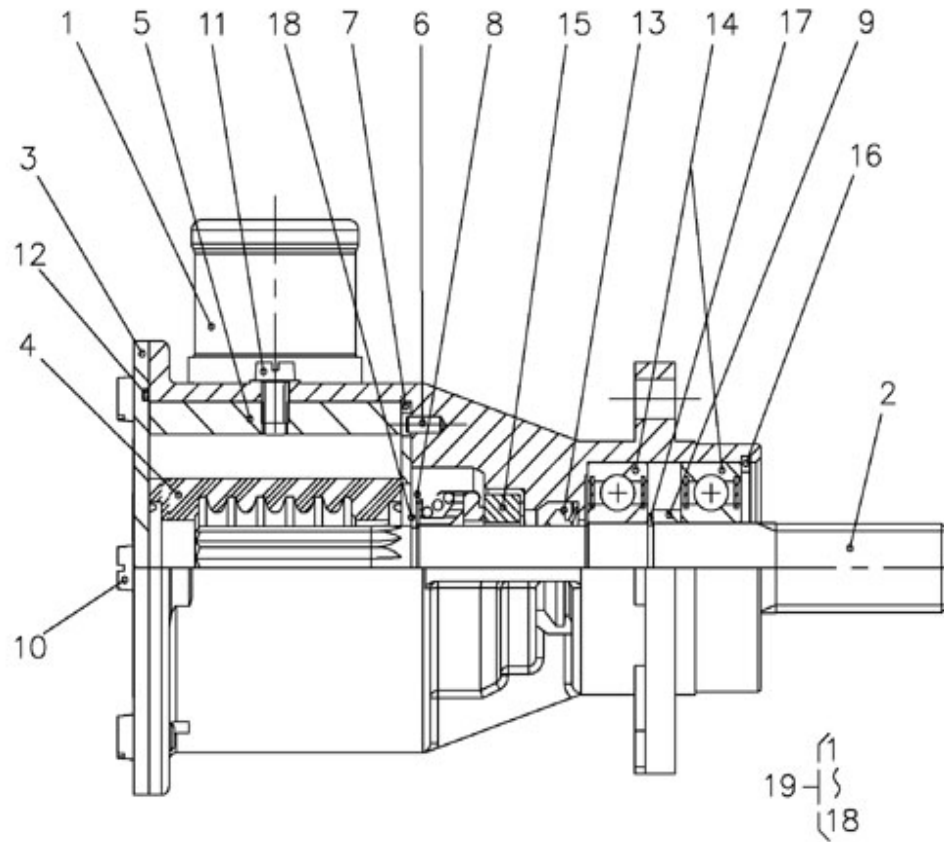

Brand: NanniDiesel

Model: Moteur N4.115

Version: Standard

Subassembly: Sea water pump spare parts

N.	Item	Description	Qty	Notes
1	970313126	BODY, WATER PUMP	1	
2	970315143	Shaft F7B-9	1	
3	970313122	COVER	1	
4	970544310	IMPELLER, WATER PUMP F 7B-803	1	
5	970313139	CAM, WATER PUMP	1	
6	970303675	PIN, WATER PUMP F5B-9000	1	
7	970313125	SPACER	1	
8	970313128	WASHER, WATER PUMP	1	
9	970313134	SPACER	1	
10	970312429	SCREW	6	
11	970304048	SCREW, CAM WATER PUMP	1	
12	970313123	GASKET	1	
13	970313130	LIP SEAL	1	
14	970312426	BALL BEARING	2	
15	970313129	GASKET	1	
16	970614627	RING, RETAINING	1	
17	970304049	CIR-CLIP	1	
18	970313127	CIRCLIPS	1	
19	970312790	PUMP, WATER	1	

POMPE/PUMP REF : 970312790

V. 12/08/2011

Pag. 28/41