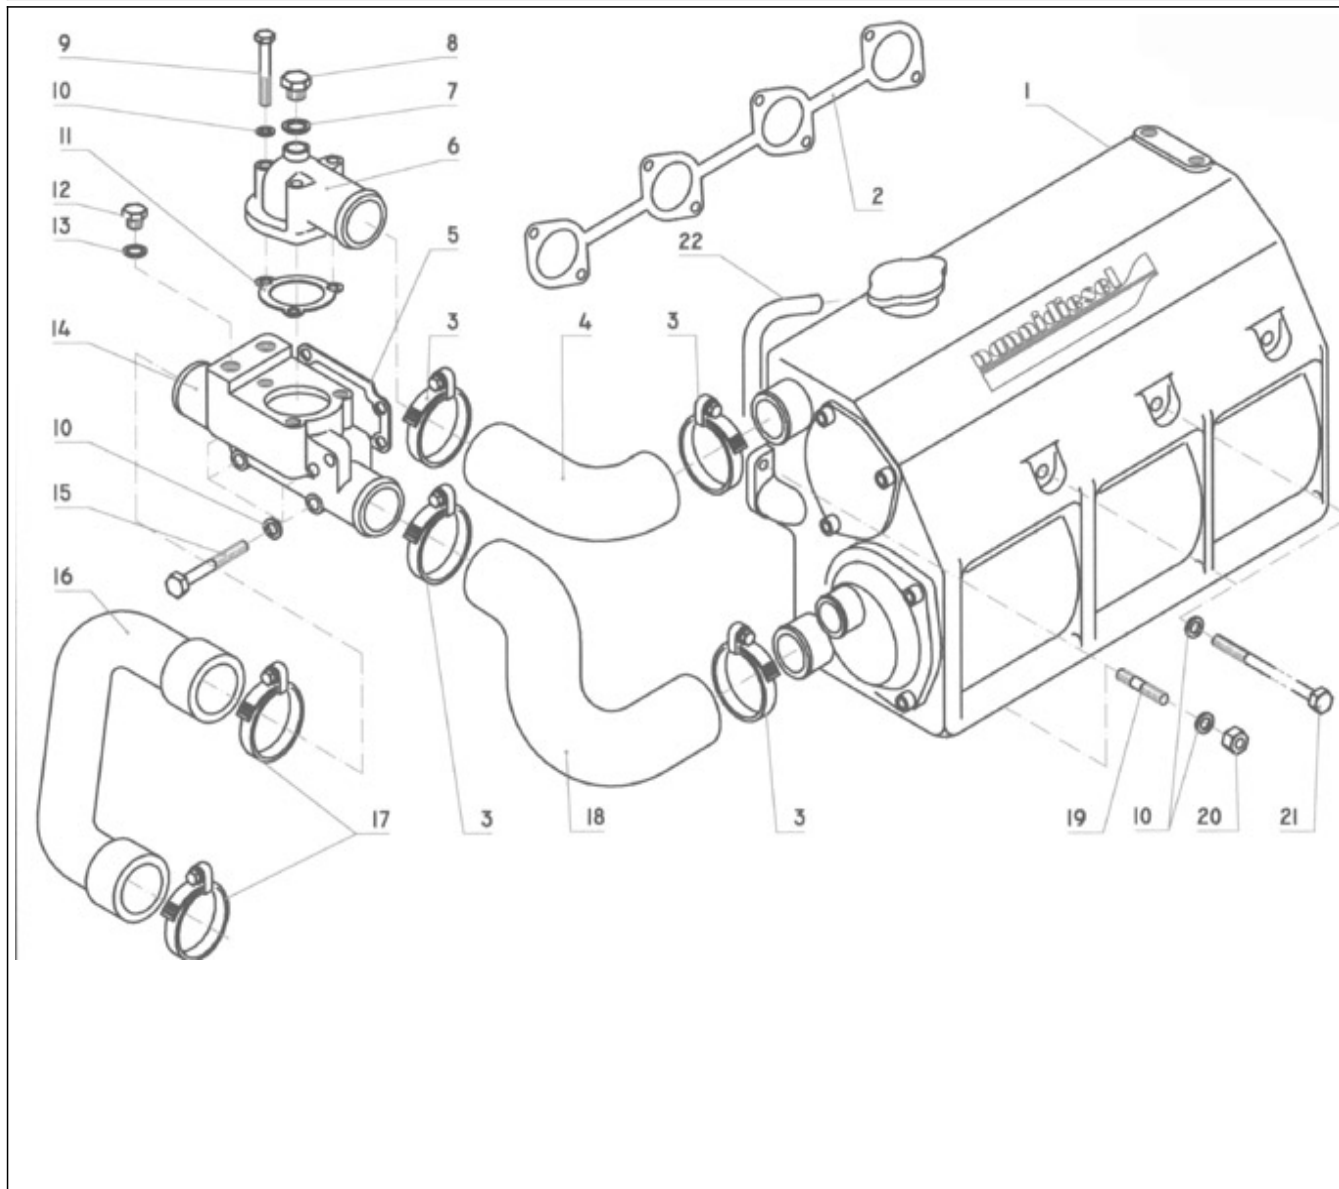

Brand: NanniDiesel

Model: Moteur N4.115

Version: Standard

Subassembly: Heat exchanger exh. Manifold

N.	Item	Description	Qty	Notes
1	48300364	HEATEXCHANGER	1	
2	970310727	GASKET	1	
3	970604533	CLAMP,HOSE 32-44 (QUANTITE 8 R.P. 4 LE 19/06/2008)	4	
4	48328073	HOSE	1	
5	970310724	GASKET	1	
6	B970310715	COVER	1	
7	970300289	GASKET,RING D17	1	
8	970639853	"PLUG,HEX 3/8""G"	1	
9	970644113	BOLT,HEX M 8X 50 (FIX.DEMARREUR)	3	
10	970119139	WASHER,CORRUGATED D8 (DONT 3 PTO)	15	
11	970310726	GASKET	1	
12	970875506	PLUG (<= N°KT08090422)	3	
13	970300306	GASKET,RING D14 (SUR REFROID THERMO MOTA)	3	
14	95710027	HOUSING	1	
15	39160324	BOLT	4	
16	48328079	HOSE	1	
17	970634621	CLAMP,HOSE	1	
18	48328074	HOSE	1	
19	970300080	STUD,M 8X 25 (+++ FIX TURBO)	4	
20	970027322	NUT,M 8 (++ECROU FIL DEMARREUR)	4	
21	39160243	BOLT	3	
22	970300077	HOSE,D 8 L= 450	1	

V. 12/08/2011

Pag. 26/41