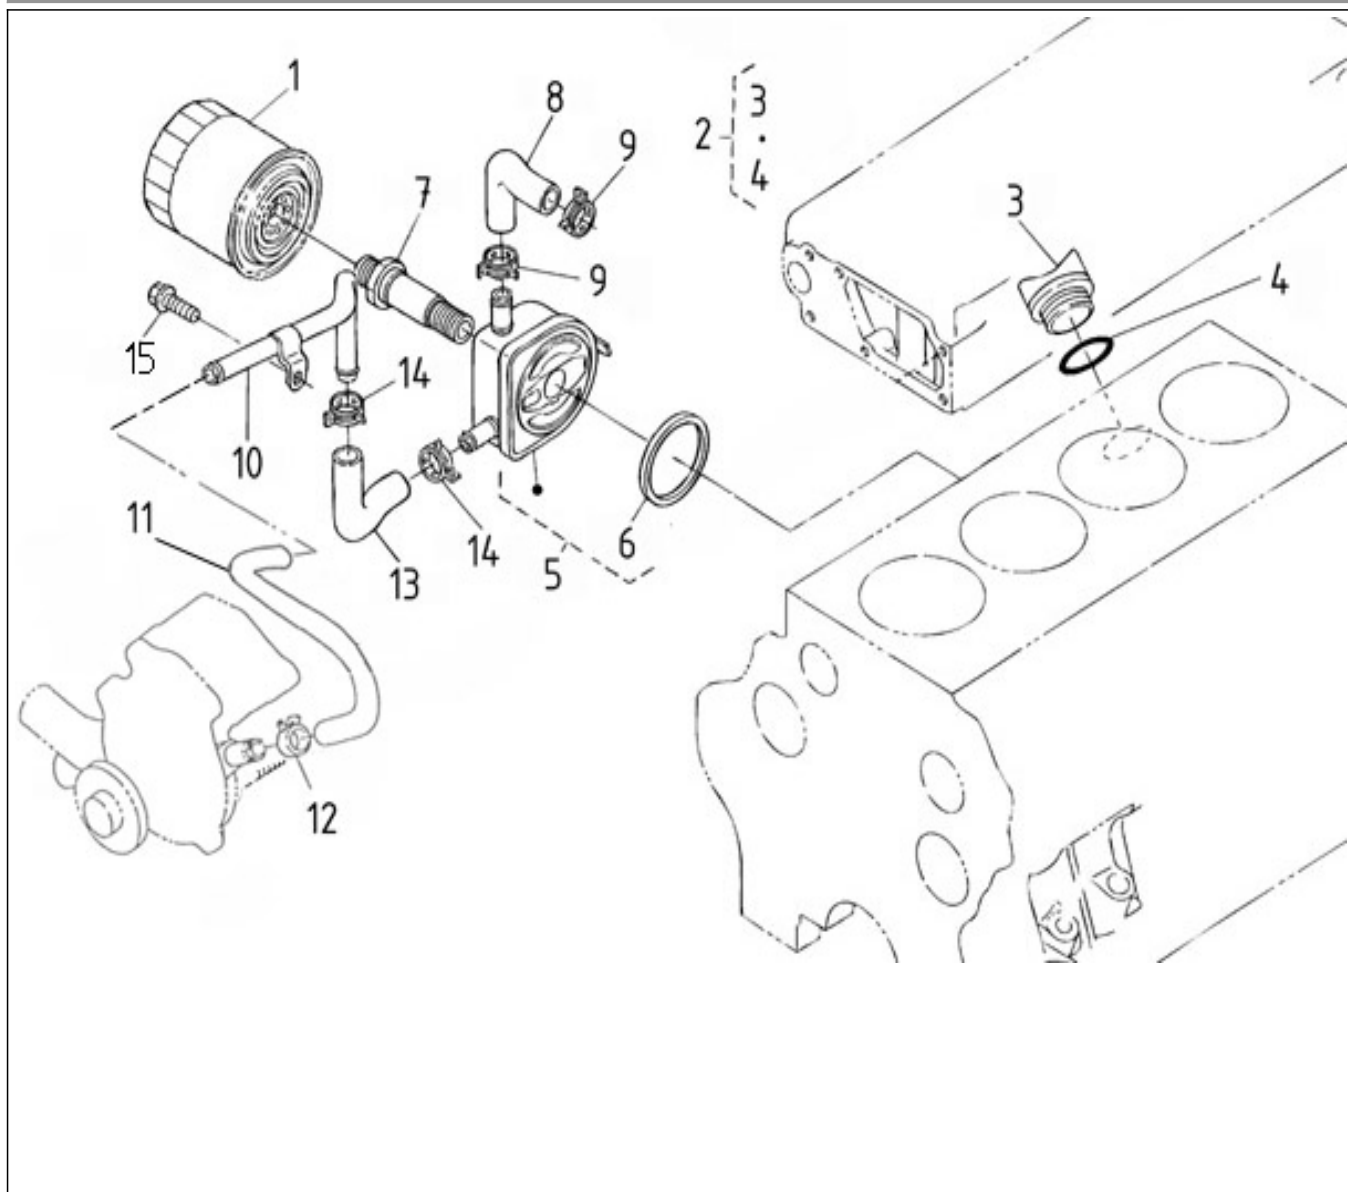

Brand: NanniDiesel

Model: Moteur N4.115

Version: Standard

Subassembly: Oil filter

N.	Item	Description	Qty	Notes
1	970603003	FILTER,ELEMENT OIL 4.180/90	1	
2	970313559	ASSY PLUG,O/FILLER	1	
3	970313464	PLUG	1	
4	970313560	O RING	1	
5	970310813	OIL COOLER	1	
6	970313564	GASKET,OIL COOLER	1	
7	970313565	JOINT	1	
8	970310816	PIPE, OIL COOLER	1	
9	970310510	CLAMP,HOSE	2	
10	970310817	PIPE, OIL COOLER	1	
11	970313567	PIPE,OIL COLLER	1	
12	970310510	CLAMP,HOSE	2	
13	970310818	PIPE, OIL COOLER	1	
14	970310510	CLAMP,HOSE	2	
15	970310773	BOLT	1	

V. 12/08/2011

Pag. 19/41