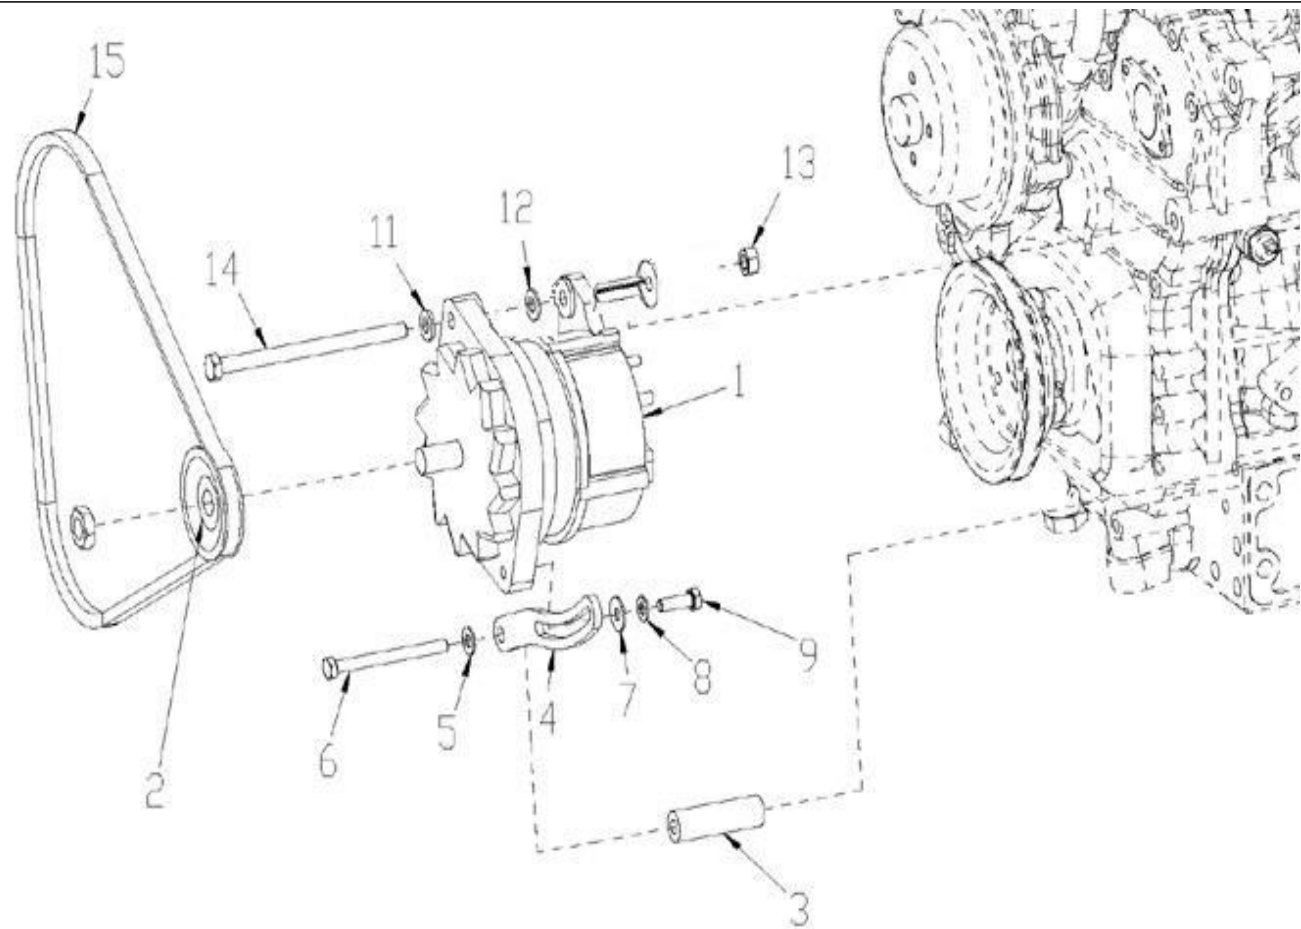

Brand: NanniDiesel

Model: Moteur N4.115

Version: Standard

Subassembly: Alternator Assy.Std.

N.	Item	Description	Qty	Notes
1	48201171	ALTERNATOR	1	
2	95312336	ALTERNATOR	1	
3	43320308	SPACER	1	
4	970310736	TIGHTENER,V-BELT	1	
5	970119138	WASHER,SPRING D 8 (TENDEUR)	2	
6	970301280	BOLT,HEX M 8X 90	1	
7	970304050	WASHER	1	
8	970119138	WASHER,SPRING D 8 (TENDEUR)	1	
9	970409603	BOLT,HEX M 8X 25 (FIX SUP ALT)	2	
11	970119137	WASHER,CORRUGATED D10	1	
12	970119135	WASHER,PLAIN D10 (DONT DEUX POUR CALAGE GALET	1	
13	39460920	NUT	1	
14	39160453	BOLT	1	
15	48108141	V BELT	1	
1	48201174	ALTERNATOR	1	
2	95312336	ALTERNATOR	1	
3	43320308	SPACER	1	
4	970310736	TIGHTENER,V-BELT	1	
5	970119138	WASHER,SPRING D 8 (TENDEUR)	2	
6	970301280	BOLT,HEX M 8X 90	1	
7	970304050	WASHER	1	
8	970119138	WASHER,SPRING D 8 (TENDEUR)	1	
9	970409603	BOLT,HEX M 8X 25 (FIX SUP ALT)	2	
10	39460920	NUT	1	
11	970119137	WASHER,CORRUGATED D10	1	
12	970119135	WASHER,PLAIN D10 (DONT DEUX POUR CALAGE GALET	1	
13	39460920	NUT	1	
14	39160453	BOLT	1	
15	48108141	V BELT	1	

V. 12/08/2011

Pag. 34/41