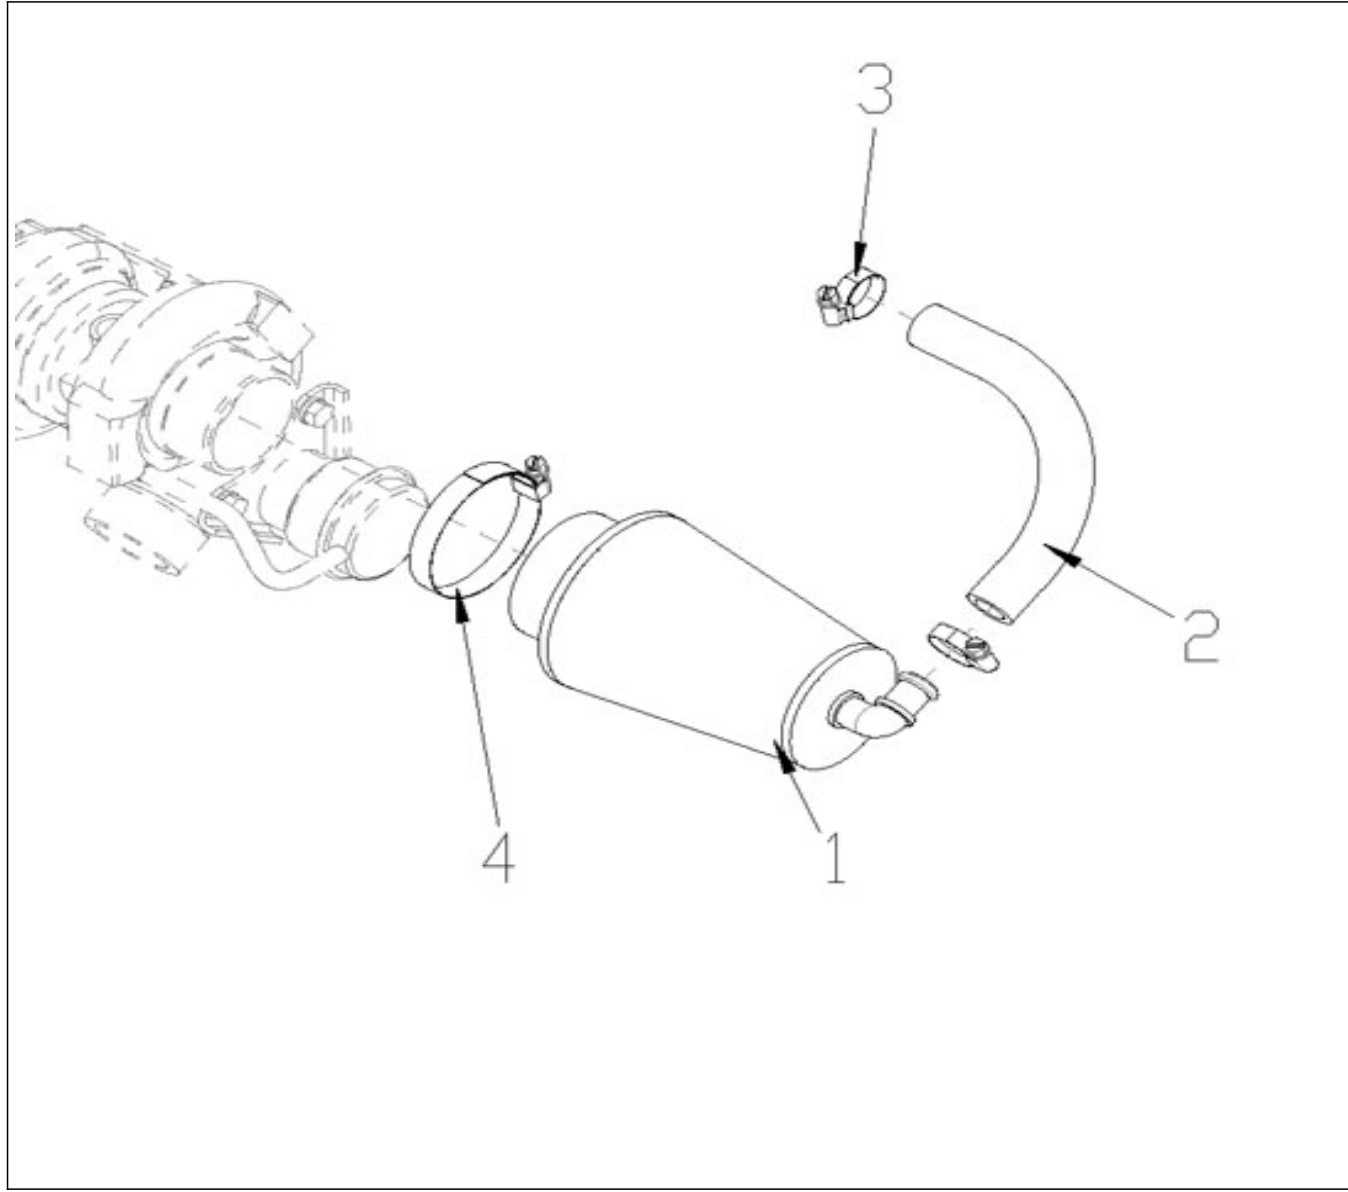

Brand: NanniDiesel
Model: Moteur N4.115
Version: Standard
Subassembly: Air filter

N.	Item	Description	Qty	Notes
1	48100918	FILTER	1	
2	48328071	HOSE	1	
3	970434506	CLAMP,HOSE 13-20 (POUR DURITE REF HUILE MOTEUR)	2	
4	970300071	CLAMP,HOSE 50-65	1	

V. 12/08/2011

Pag. 18/41