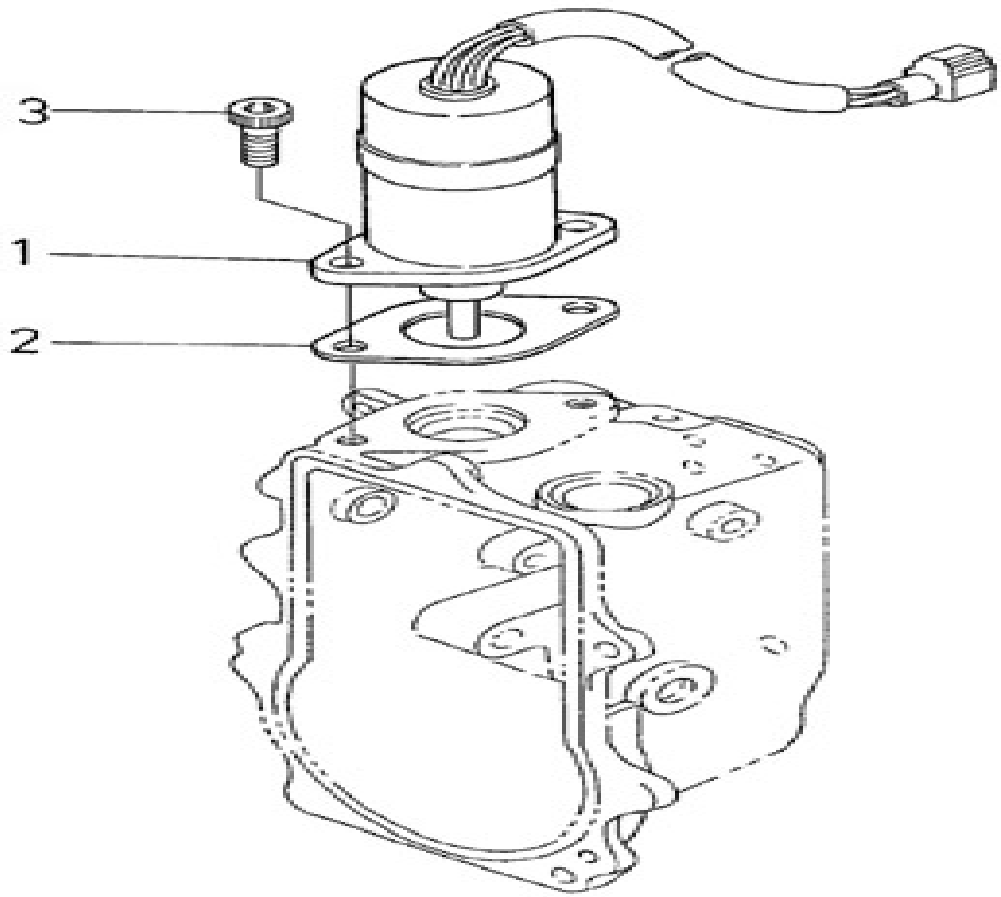

Brand: NanniDiesel
Model: Moteur N4.115
Version: Standard
Subassembly: Stop solenoid

N.	Item	Description	Qty	Notes
1	970302869	SOLENOID,STOP 4.150	1	
2	970302870	GASKET,SOLENOID	1	
3	970313597	BOLT,HEX-SOC-HD	2	

V. 12/08/2011

Pag. 37/41