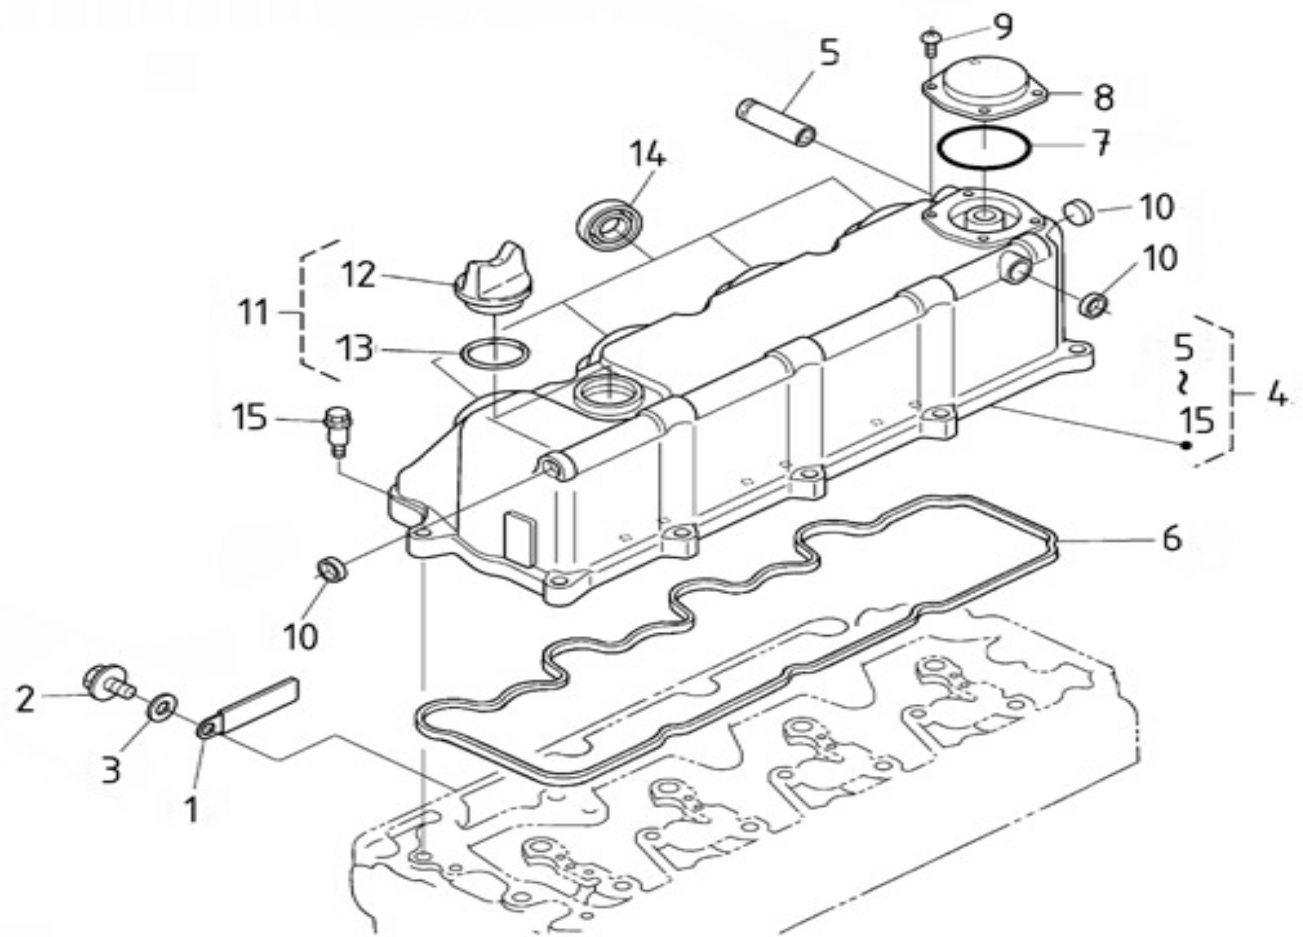

V. 12/08/2011

Pag. 4/41

Brand: NanniDiesel

Model: Moteur N4.115

Version: Standard

Subassembly: Head cover

N.	Item	Description	Qty	Notes
1	970313551	CLAMP,CORD	1	
2	970313552	BOLT,FLANGE	1	
3	970302935	WASHER,PLAIN D10	1	
4	970313554	ASSY COVER,CYL.HEAD	1	
5	970310806	UNION	1	
6	970313555	GASKET,HEAD COVER	1	
7	970313556	O RING,BREATHER	1	
8	970312972	COVER,BREATHER	1	
9	970310810	SCREW	4	
10	970313558	CAP,SEALING	3	
11	970313559	ASSY PLUG,O/FILLER	1	
12	970313464	PLUG	1	
13	970313560	O RING	1	
14	970313561	SEAL,INJECTION PIPE	4	
15	970310812	BOLT	10	