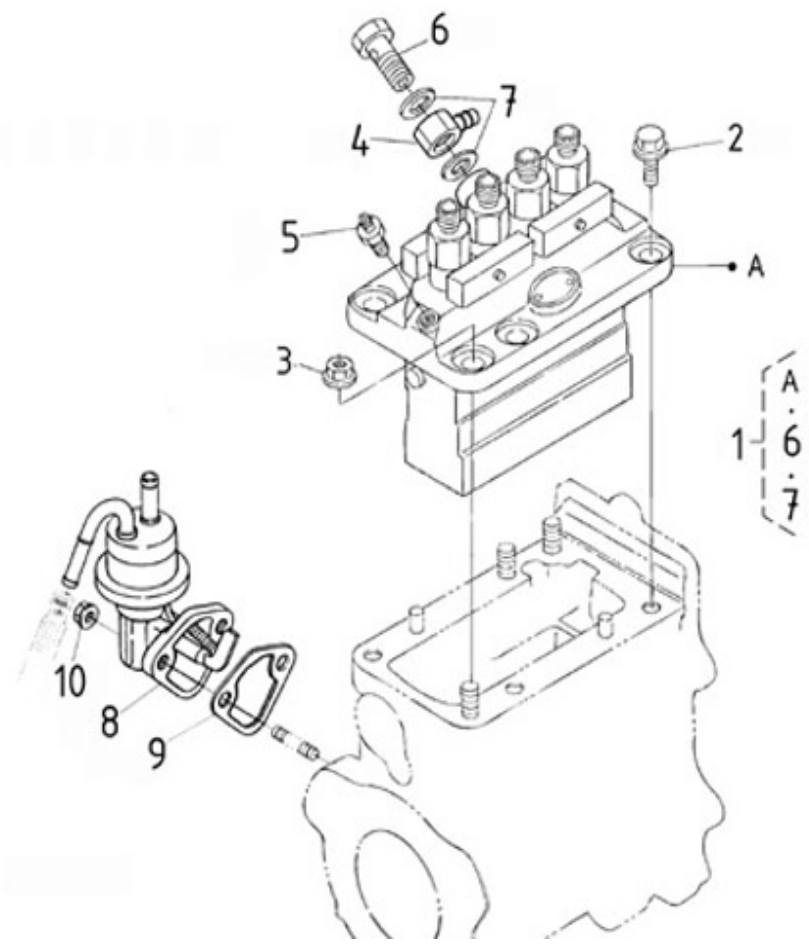

Brand: NanniDiesel
Model: Moteur N4.115
Version: Standard
Subassembly: Injection pum

N.	Item	Description	Qty	Notes
1	970313598	ASSY PUMP,INJECTION	1	
2	970313599	BOLT,FLANGE	5	
3	970310780	NUT,FLANGE	3	
4	970310456	JOINT,EYE	1	
5	970313600	SCREW,AIR BREEDER	1	
6	970313601	SCREW,HOLLOW	1	
7	970307379	WASHER,NIPPLE	2	
8	970310965	PUMP,FUEL FEED	1	
9	970142512	GASKET,FUEL PUMP 2. 40	1	
10	970313602	NUT,FLANGE (AFTER N°KTE08070398)	2	

V. 12/08/2011

Pag. 15/41