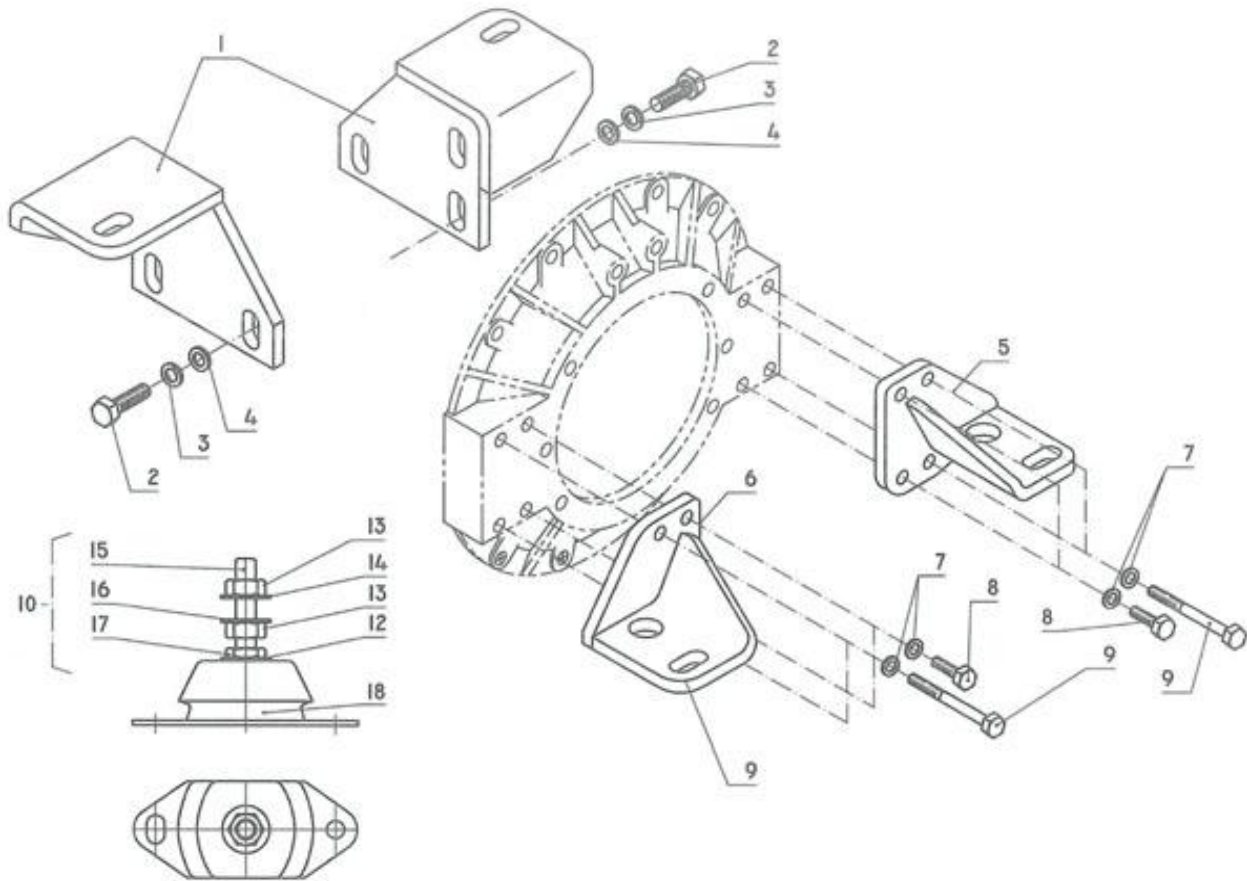

V. 12/08/2011

Pag. 40/41

Brand: NanniDiesel

Model: Moteur N4.115

Version: Standard

Subassembly: Engine mount

N.	Item	Description	Qty	Notes
1	95310404	ENGINE MOUNT	2	
2	970301736	BOLT,HEX M12X1,25X 30 (+++ FIX . SUPPORT )	12	
3	970409154	WASHER,SPRING D12	12	
4	970409153	WASHER,PLAIN D12 (ENTRETOISE JOINT BANJO )	12	
5	95310406	ENGINE MOUNT	1	
6	95310405	ENGINE MOUNT	1	
7	970119136	WASHER,SPRING D10 (POUR INVERSEUR )	8	
8	970649721	BOLT,HEX M10X 30 (VIS DE BOUT D ARBRE )	4	
9	39160462	BOLT (+++ FIX . SUPPORT )	4	
10	970301081	MOUNT,RUBBER CPL.55 MEDIUM (+++MODIF PLOT A	4	
11	970301736	BOLT,HEX M12X1,25X 30 (+++ FIX . SUPPORT )	1	
12	970639203	NUT,M16 LOW	1	
13	970896520	NUT	2	
14	970649109	WASHER,SPRING D16	1	
15	970609116	STUD,M16X100 (TIGE D' EXTRACTION )	1	
16	970639203	NUT,M16 LOW	1	
17	970639203	NUT,M16 LOW	1	
18	970301081	MOUNT,RUBBER CPL.55 MEDIUM (+++MODIF PLOT A PARTIR DU N°363074 )	1	