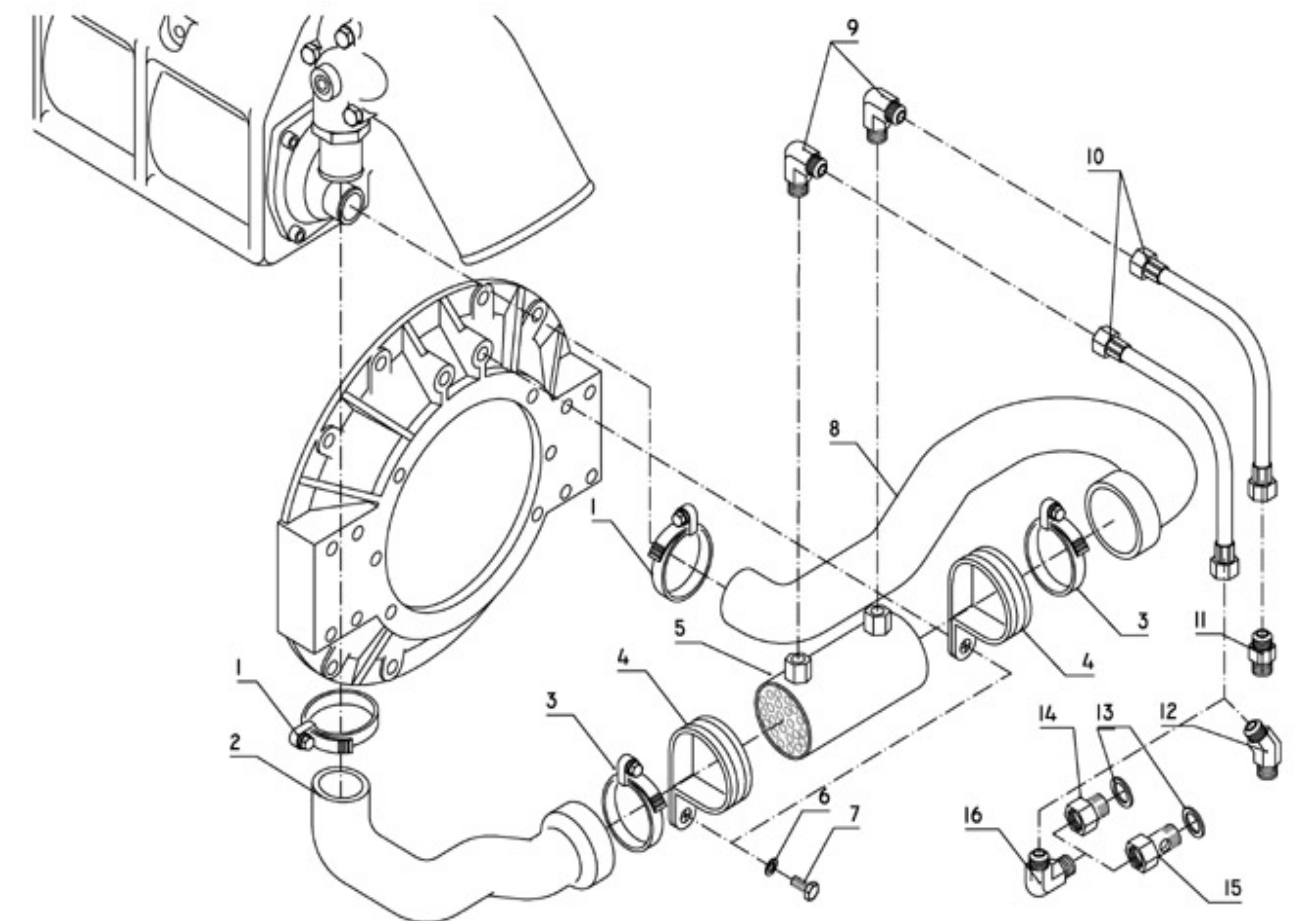

Brand: NanniDiesel

Model: Moteur N4.115

Version: Standard

Subassembly: Oil cooler gear box

N.	Item	Description	Qty	Notes
1	970300922	CLAMP,HOSE 26-38 (FOURNITURE POMPE ATTELEE)	2	
2	48328078	HOSE	1	
3	970634621	CLAMP,HOSE	2	
4	48100189	CLAMP	2	
5	970310247	OIL COOLER (++)Monter sur moteur)	1	
6	970119135	WASHER,PLAIN D10 (DONT DEUX POUR CALAGE GALET	2	
7	970635508	BOLT,HEX M10X 25 (A DEFINIR)	2	
8	48328077	HOSE	1	
9	48300035	ELBOW 92	2	
10	48300080	HOSE (A sup. Remplacé par racc pour GI)	2	
11	48300084	ELBOW	1	
12	48300031	ELBOW 45 (A sup. Remplacé par racc pour GI)	1	
13	970300289	GASKET,RING D17	2	
14	43360089	Spacer, M-F 3/8G (++)Mettre en bouriche)	1	
15	95312222	BOLT	1	
16	48300035	ELBOW 92	1	

V. 12/08/2011

Pag. 40/41