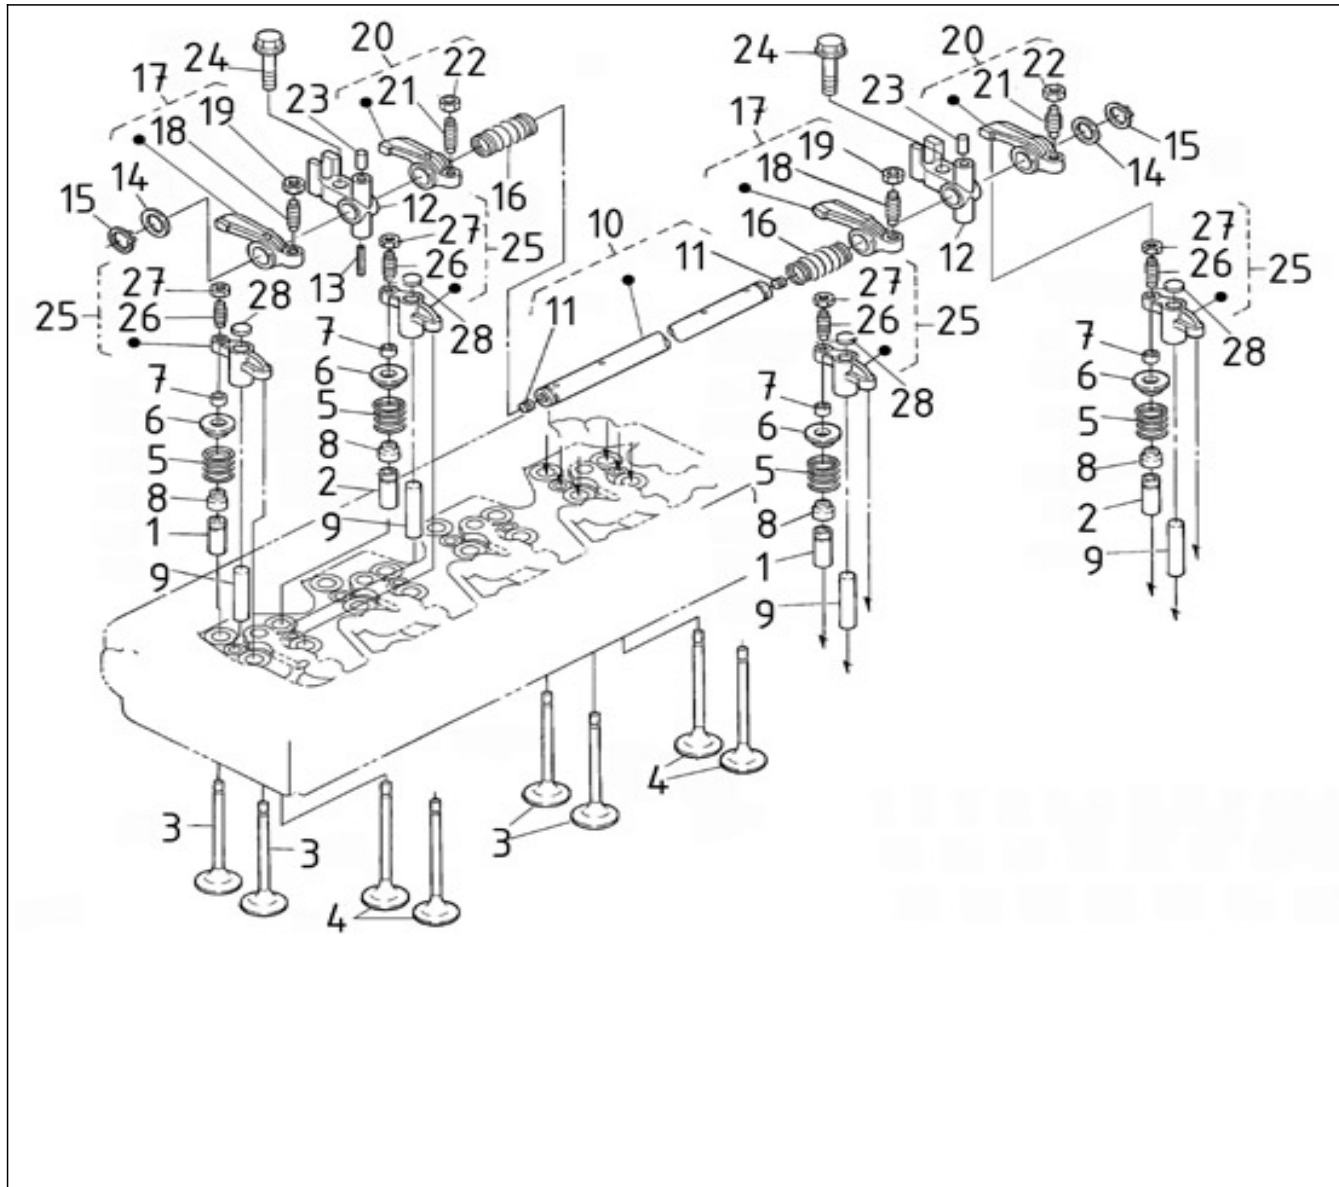

Brand: NanniDiesel

Model: Moteur N4.115

Version: Standard

Subassembly: Valve and rocker arm

N.	Item	Description	Qty	Notes
1	970302720	GUIDE,VALVE INTAKE 4.150	8	
2	970302721	GUIDE,VALVE EXHAUST 4.150	8	
3	970313707	VALVE,INLET	8	
4	970313708	VALVE,EXHAUST	8	
5	970311007	SPRING VALVE	16	
6	970491004	RETAINER,VALVE SPRING	16	
7	970491005	COLLET,VALVE SPRING	16	
8	970311008	INLET VALVE SEAL	16	
9	970313709	SHAFT,VALVE	8	
10	970313710	ASSY SHAFT,R-ARM	1	
11	970313711	SCREW,SET	2	
12	970313712	BRACKET,ROCKER ARM	4	
13	970310494	PIN,SPRING	1	
14	970311014	WASHER	2	
15	970313714	CIR CLIP,EXTERNAL	2	
16	970313715	SPRING	3	
17	970313716	ASSY ROCKER ARM,IN.	4	
18	970302019	SCREW,ADJUSTING	4	
19	970302021	NUT	4	
20	970313717	ASSY ROCKER ARM,EXH.	4	
21	970302019	SCREW,ADJUSTING	4	
22	970302021	NUT	4	
23	970313718	PIN,STRAIGHT	4	
24	970313719	BOLT,FLANGE	4	
25	970311022	ASSY ARM	8	
26	970311023	SCREW	8	
27	970302795	NUT	8	
28	970311024	PAD	8	

V. 12/08/2011

Pag. 8/41