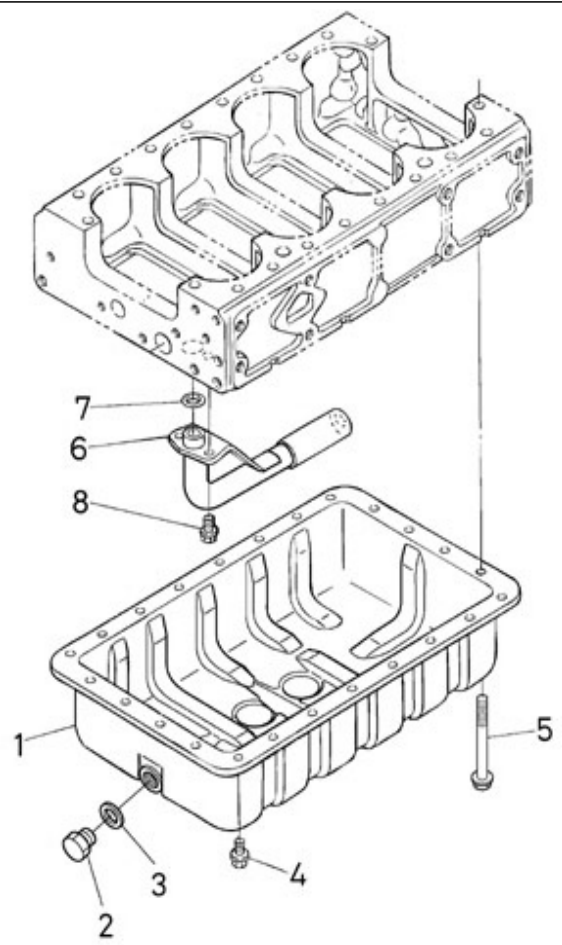

Brand: NanniDiesel
Model: Moteur N4.115
Version: Standard
Subassembly: Oil pan

N.	Item	Description	Qty	Notes
1	970313530	COMP.OIL PAN	1	
2	970307907	PLUG,DRAIN	1	
3	970313531	GASKET (AFTER N°KTE08070398)	1	
4	970313532	BOLT,OIL PAN	20	
5	970313533	BOLT,FLANGE	4	
6	970310775	FILTER,OIL	1	
7	970310776	O RING	1	
8	970310773	BOLT	2	

V. 12/08/2011

Pag. 4/41