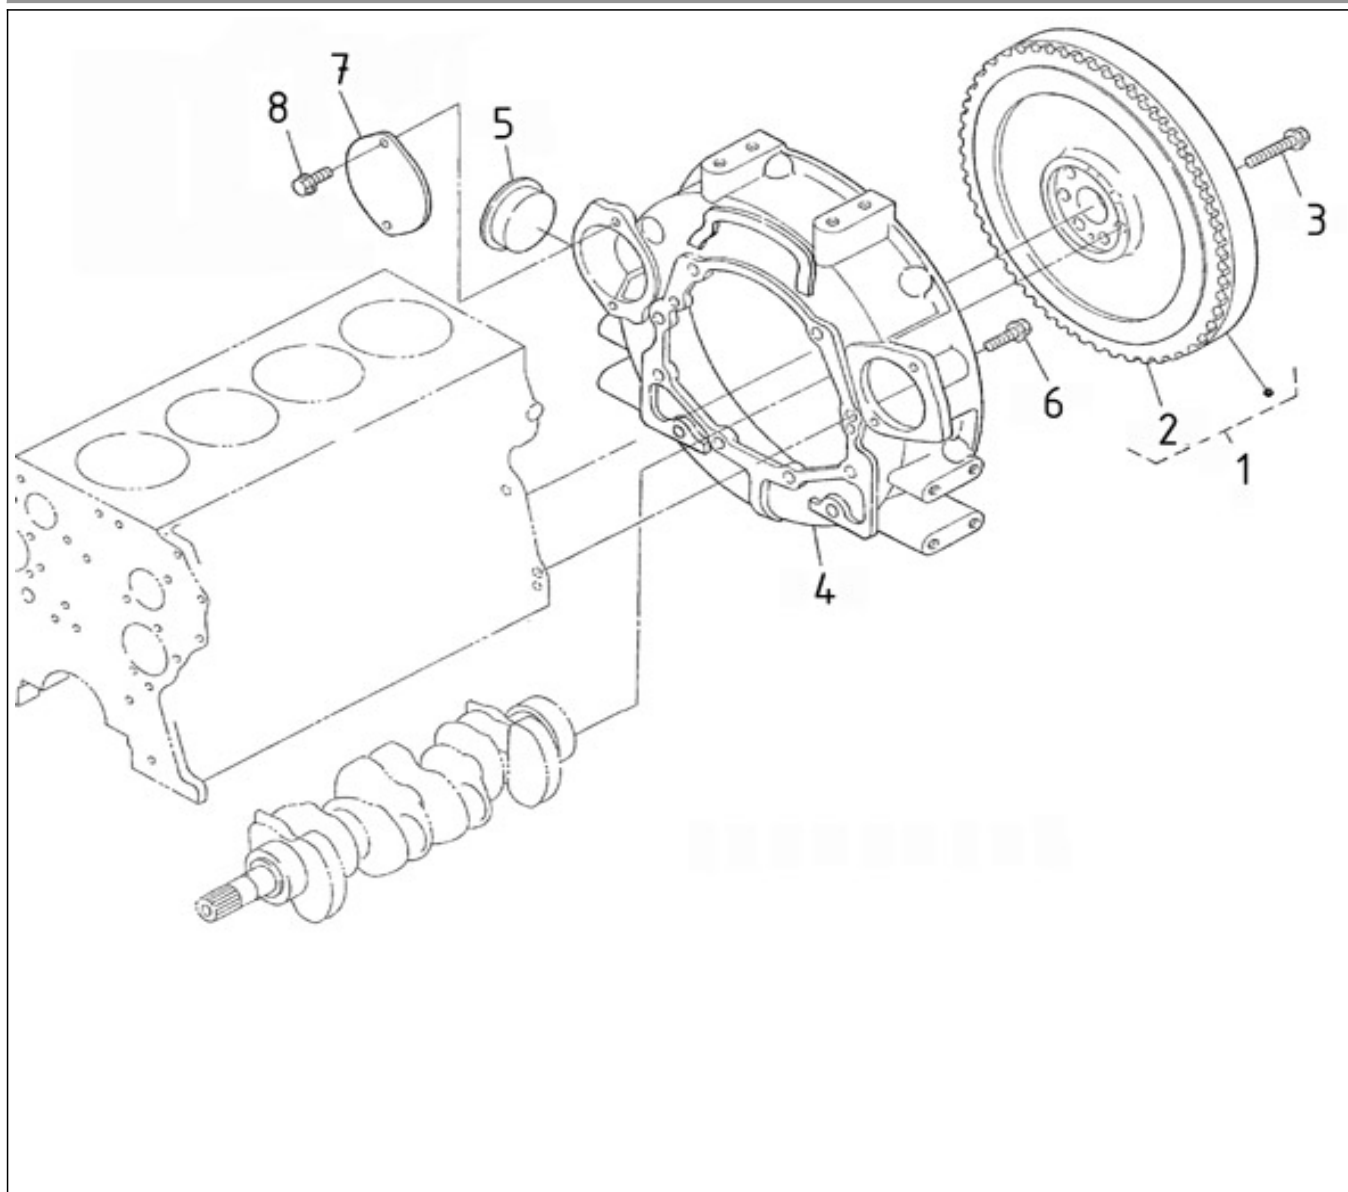

Brand: NanniDiesel

Model: Moteur N4.115

Version: Standard

Subassembly: Flywheel

N.	Item	Description	Qty	Notes
1	970310876	COMP.FLYWHEEL	1	
2	970310877	GEAR,RING	1	
3	970310878	BOLT,FLYWHEEL	7	
4	970313590	HOUSING,FLYWHEEL	1	
5	970310880	COVER	1	
6	970313591	BOLT,FLANGE	10	
7	970310882	COVER	1	
8	970313592	BOLT,FLANGE	2	

V. 12/08/2011

Pag. 13/41