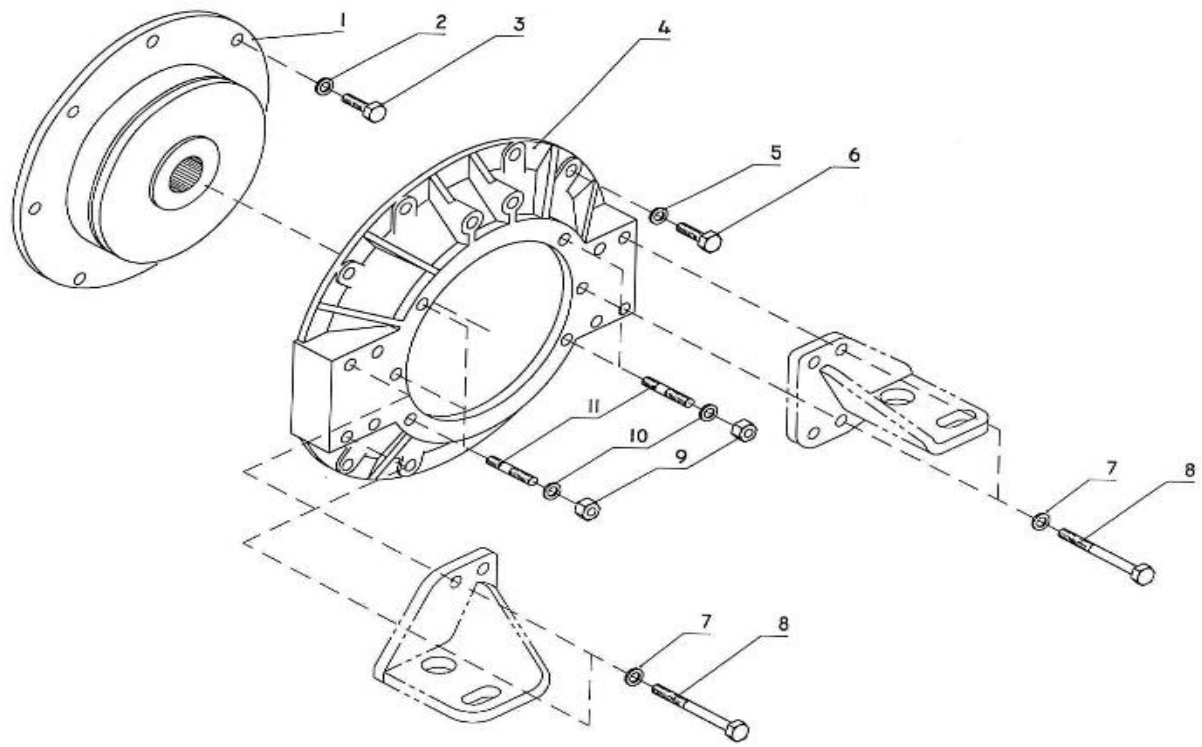

Brand: NanniDiesel

Model: Moteur N4.115

Version: Standard

Subassembly: Flywheel housing

N.	Item	Description	Qty	Notes
1	970311163	COUPLING	1	
2	970119137	WASHER,CORRUGATED D10	8	
3	970300044	BOLT,HEX M10X1,25X 25 (+++ FIX . SUPPORT)	8	
4	95200226	HOUSING	1	
5	970119137	WASHER,CORRUGATED D10	8	
6	970499051	BOLT,HEX M10X1,25X 30 (+++ FIX . PTO)	8	
7	970119136	WASHER,SPRING D10 (POUR INVERSEUR)	4	
8	39160462	BOLT (+++ FIX . SUPPORT)	4	
9	970119143	NUT, M10	6	
10	970119137	WASHER,CORRUGATED D10	6	
11	970649725	STUD (=> N°T10306523)	6	

V. 12/08/2011

Pag. 39/41