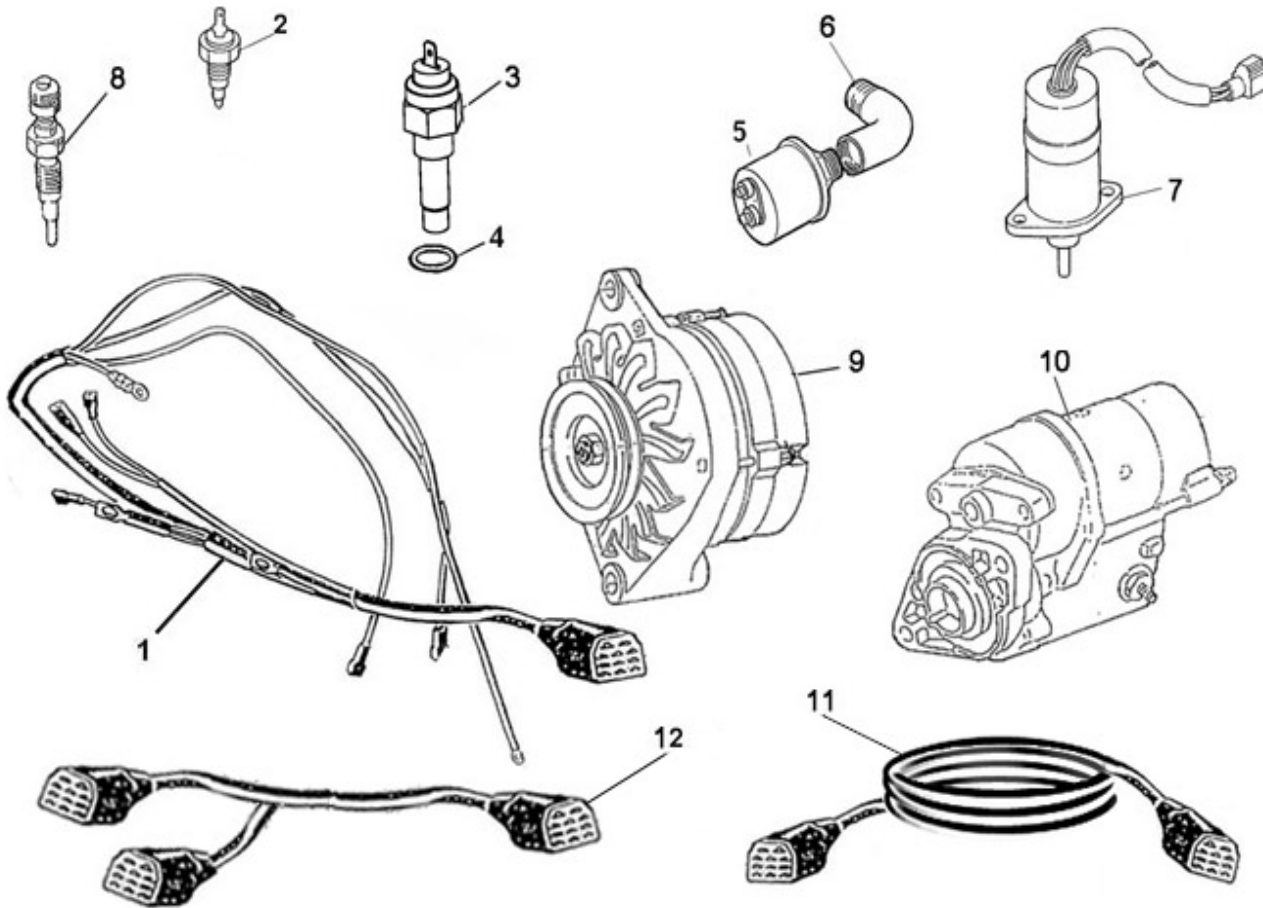

Brand: NanniDiesel

Model: Moteur N4.115

Version: Standard

Subassembly: Electrics

N.	Item	Description	Qty	Notes
1	970310875	WIRING,ENG.	1	
2	970304054	TEMPERATURE SWITCH 1/8 1P 97°C	1	
3	970851602	WATER TEMPERATURE SENDER	1	
4	970300306	GASKET,RING D14 (SUR REFROID THERMO MOTA)	1	
5	48201143	OIL PRESSURE SENDER (Remplace 307091 à partir du	1	
6	970493207	ELBOW,1/8X10X1,5MF (+++MONTAGE ALERTE HUILE)	1	
7	970302869	SOLENOID,STOP 4.150	1	
8	970313729	HEATER,INTAKE AIR	1	
9	48201171	ALTERNATOR	1	
10	970313673	ASSY STARTER	1	

V. 12/08/2011

Pag. 38/41