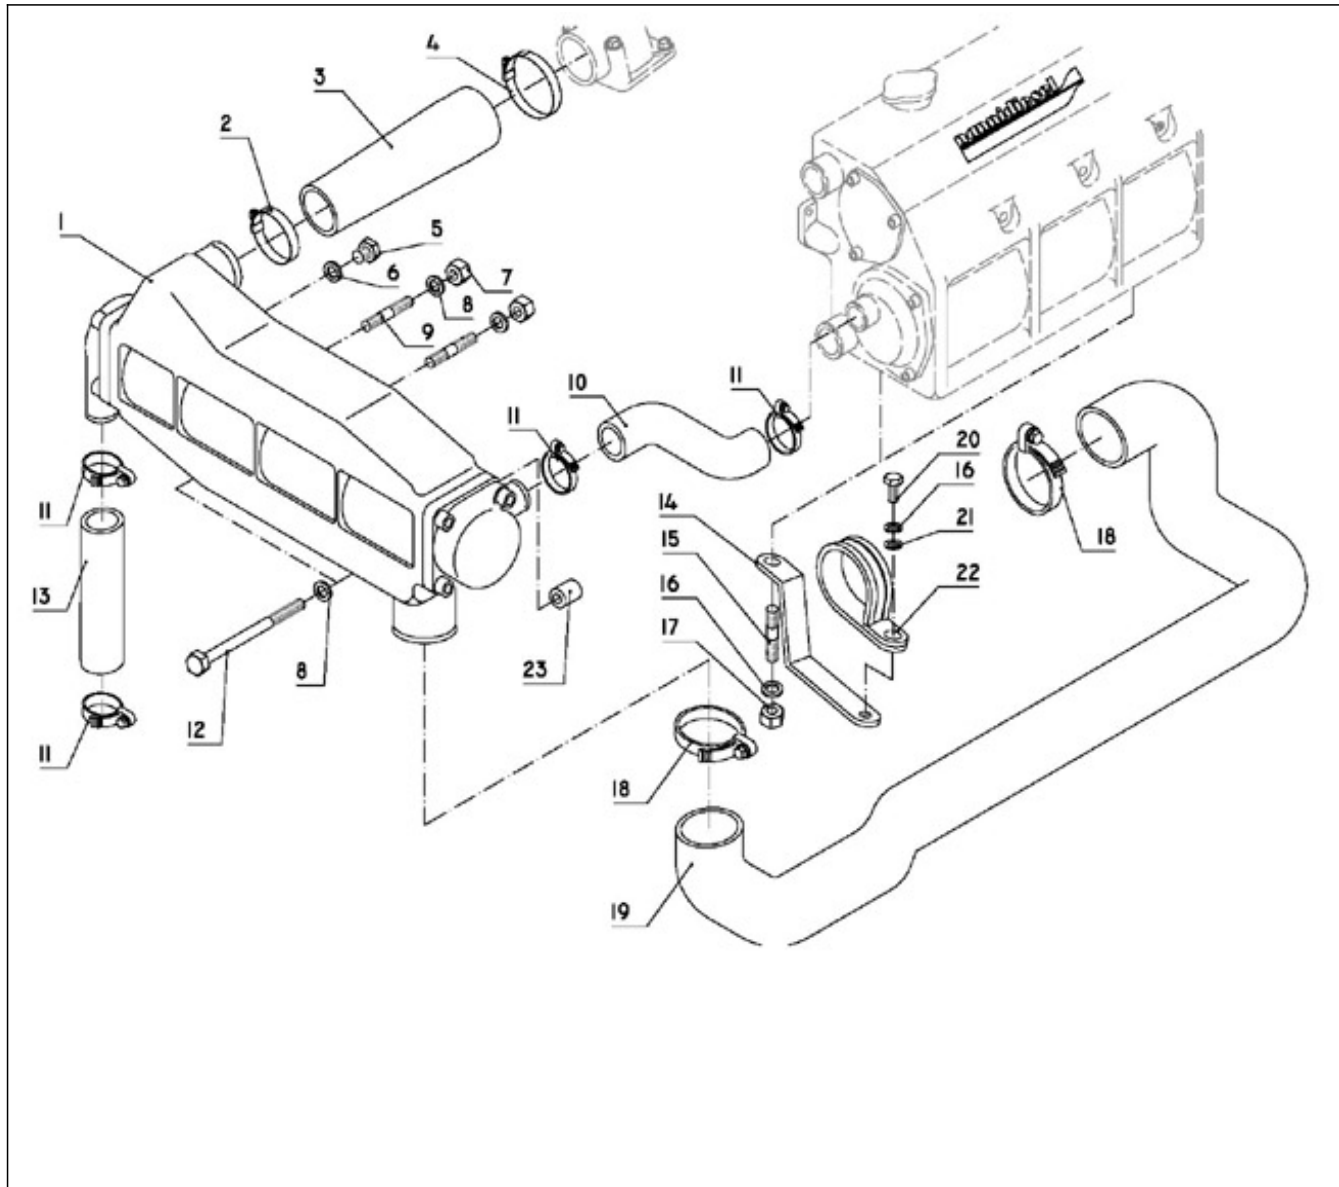

Brand: NanniDiesel

Model: Moteur N4.115

Version: Standard

Subassembly: Intercooler

N.	Item	Description	Qty	Notes
1	48300365	INTERCOOLER	1	
2	970634621	CLAMP,HOSE	1	
3	48328146	HOSE	1	
4	970634620	CLAMP,HOSE 60-80	1	
5	41169405	PLUG	1	
6	970300430	GASKET,RING D10 (+++ FIX TUYAU GRAISSAGE SUR	1	
7	970027322	NUT,M 8 (++ECROU FIL DEMARREUR)	2	
8	970119139	WASHER,CORRUGATED D8 (DONT 3 PTO)	4	
9	970300374	STUD,M 8X 30 (+++FIX TENDEUR)	2	
10	48328076	HOSE	1	
11	970300922	CLAMP,HOSE 26-38 (FOURNITURE POMPE ATTELEE)	4	
12	970301703	BOLT,HEX M 8X160	2	
13	32830001	PIPE (VASE D'EXPANSION)	0.22	
14	95310425	SUPPORT,PIPE CLAMP	2	
15	970300080	STUD,M 8X 25 (+++ FIX TURBO)	2	
16	970119138	WASHER,SPRING D 8 (TENDEUR)	2	
17	970027322	NUT,M 8 (++ECROU FIL DEMARREUR)	2	
18	970300071	CLAMP,HOSE 50-65	2	
19	48328075	HOSE	1	
20	970119141	BOLT,HEX M8X 20 (+++FIX. SUPPORT COLLIER SUR	2	
21	970027323	WASHER,PLAIN D 8	2	
22	48100794	CLAMP	2	
23	43320275	SPACER	1	

V. 12/08/2011

Pag. 30/41