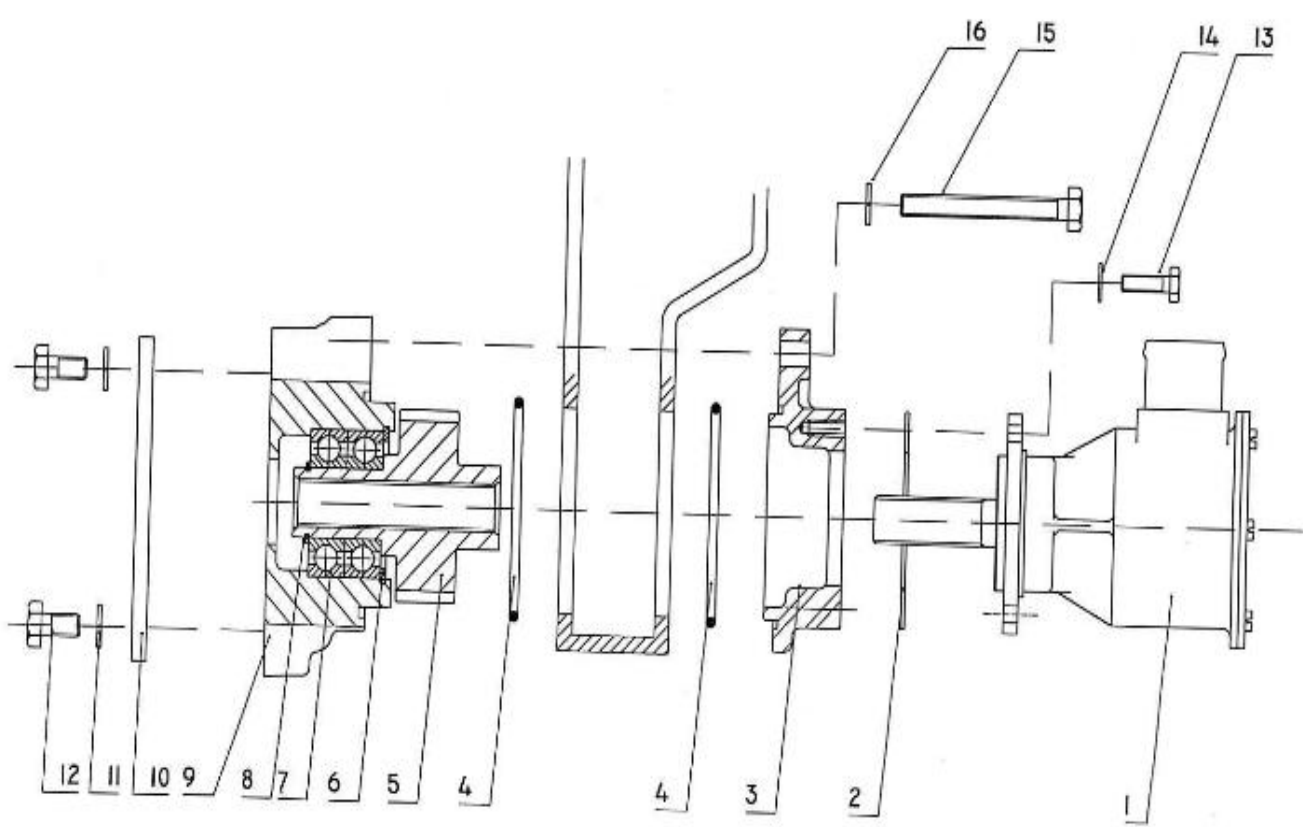

Brand: NanniDiesel

Model: Moteur N4.115

Version: Standard

Subassembly: Seawater pump Ass

N.	Item	Description	Qty	Notes
1	970312790	PUMP,WATER	1	
2	970302683	GASKET,WATER PUMP	1	
3	95710028	FLANGE	1	
4	970311107	O-RING	2	
5	970311108	GEAR, PTO PUMP	1	
6	970311109	CIR-CLIP,INTERNAL	1	
7	970311110	BEARING	2	
8	970311111	CIR-CLIP,EXTERNAL	1	
9	970311112	PTO COVER	1	
10	95203044	COVER	1	
11	970119139	WASHER,CORRUGATED D8 (DONT 3 PTO)	4	
12	970119141	BOLT,HEX M8X 20 (+++FIX. SUPPORT COLLIER SUR	4	
13	970644006	BOLT,HEX M 6X 20 (++FIX TENDEUR)	4	
14	970609602	WASHER,CORRUGATED D 6 (ROND GRAISSEE SERRAGE	4	
15	39160312	BOLT (+++ FIX. TENDEUR)	3	
16	970119139	WASHER,CORRUGATED D8 (DONT 3 PTO)	3	

V. 12/08/2011

Pag. 27/41