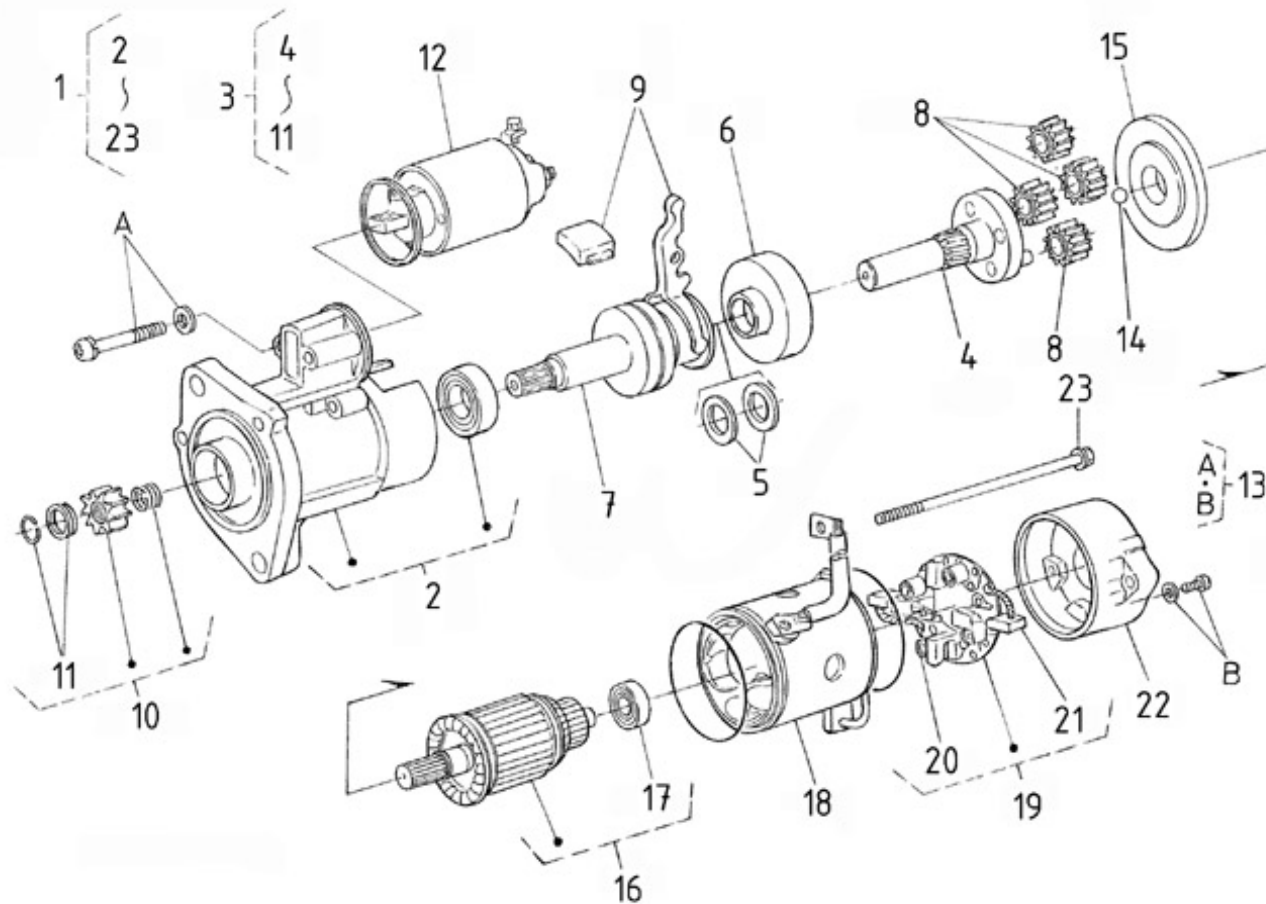

Brand: NanniDiesel

Model: Moteur N4.115

Version: Standard

Subassembly: Starter (Spare Parts)

N.	Item	Description	Qty	Notes
1	970313673	ASSY STARTER	1	
2	970313678	ASSY BRACKET,FRONT	1	
3	970313679	ASSY SHAFT,CLUTCH	1	
4	970313680	ASSY SHAFT,GEAR	1	
5	970310974	SET WASHER	1	
6	970310975	SET GEAR	1	
7	970310976	CLUTCH,OVERRANNING	1	
8	970310977	ASSY GEAR	4	
9	970313681	ASSY LEVER,SET	1	
10	970313682	SET PINION	1	
11	970310980	SET STOPPER	1	
12	970310981	HOLDER,MAGNETIC SWITCH	1	
13	970313683	SET, SCREW	1	
14	970310983	BALL	1	
15	970310984	SET PACKING	1	
16	970313684	ASSY ARMATURE	1	
17	970310986	BEARING	1	
18	970313685	ASSY YOKE	1	
19	970313686	ASSY HOLDER,BRUSH	1	
20	970313687	BRUSH,SPRING	4	
21	970313688	BRUSH	2	
22	970313689	ASSY BRACKET,REAR	1	
23	970313690	SET,BOLT	1	

V. 12/08/2011

Pag. 32/41