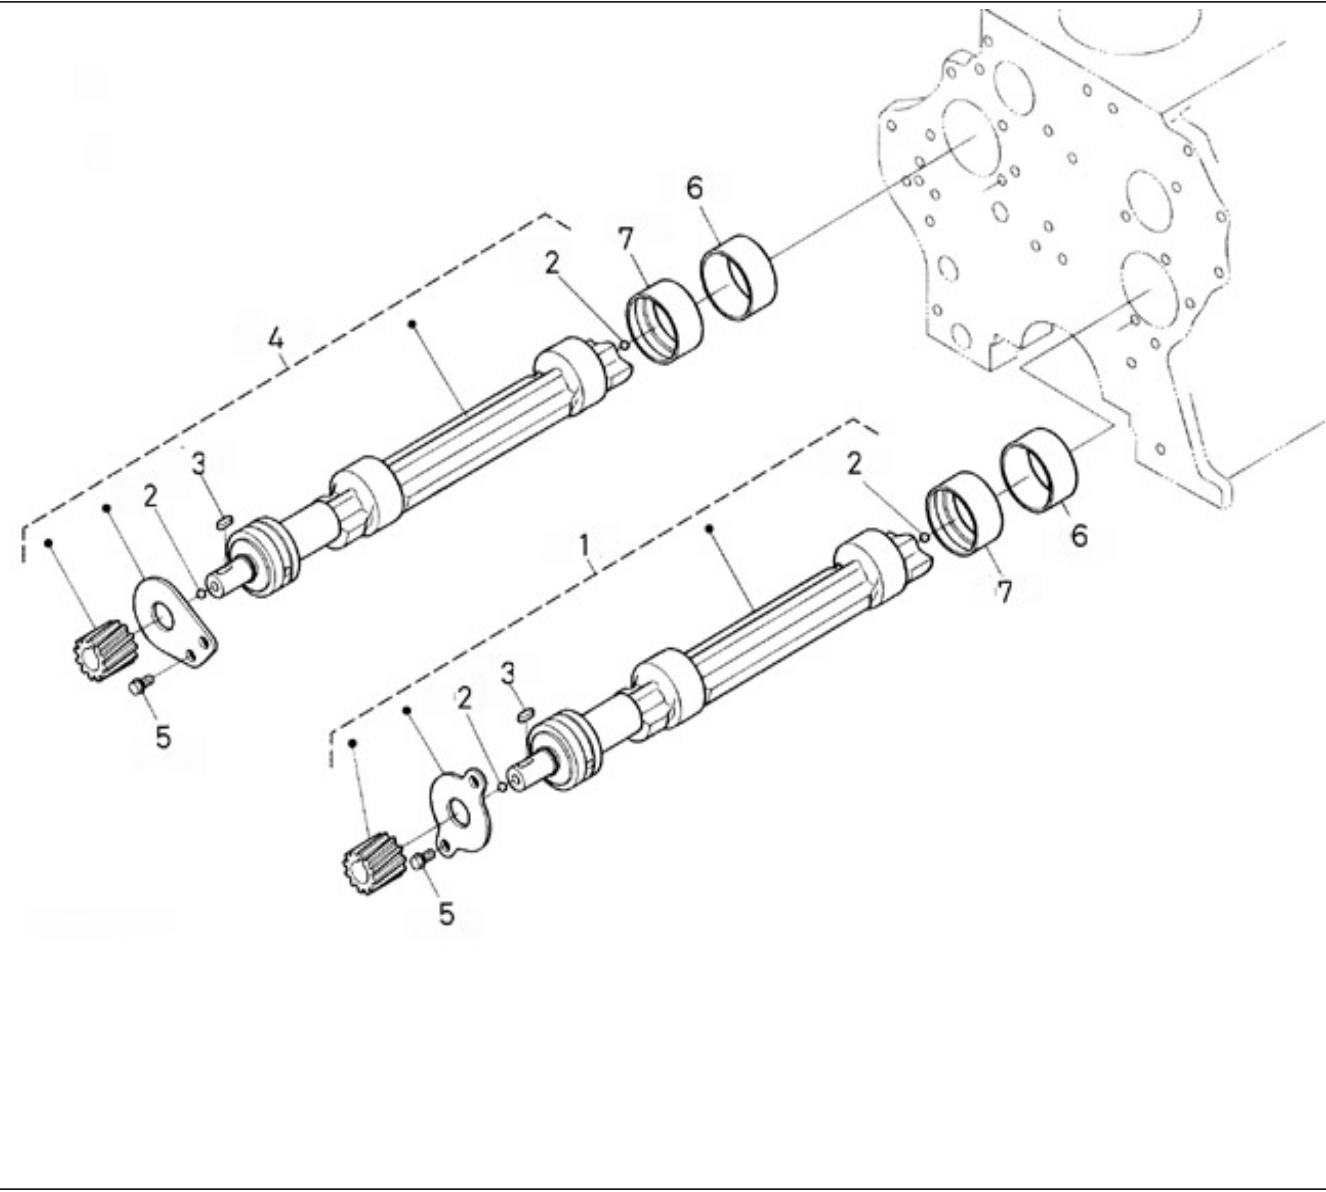

Brand: NanniDiesel
Model: Moteur N4.115
Version: Standard
Subassembly: Balancer

N.	Item	Description	Qty	Notes
1	970313593	ASSY SHAFT,BALANCER	1	
2	970302897	BEARING,BALL	4	
3	970313595	KEY,FEATHER	2	
4	970313596	ASSY SHAFT,BALANCER	1	
5	970310773	BOLT	4	
6	970311117	METAL	2	
7	970311119	METAL	2	

V. 12/08/2011

Pag. 10/41