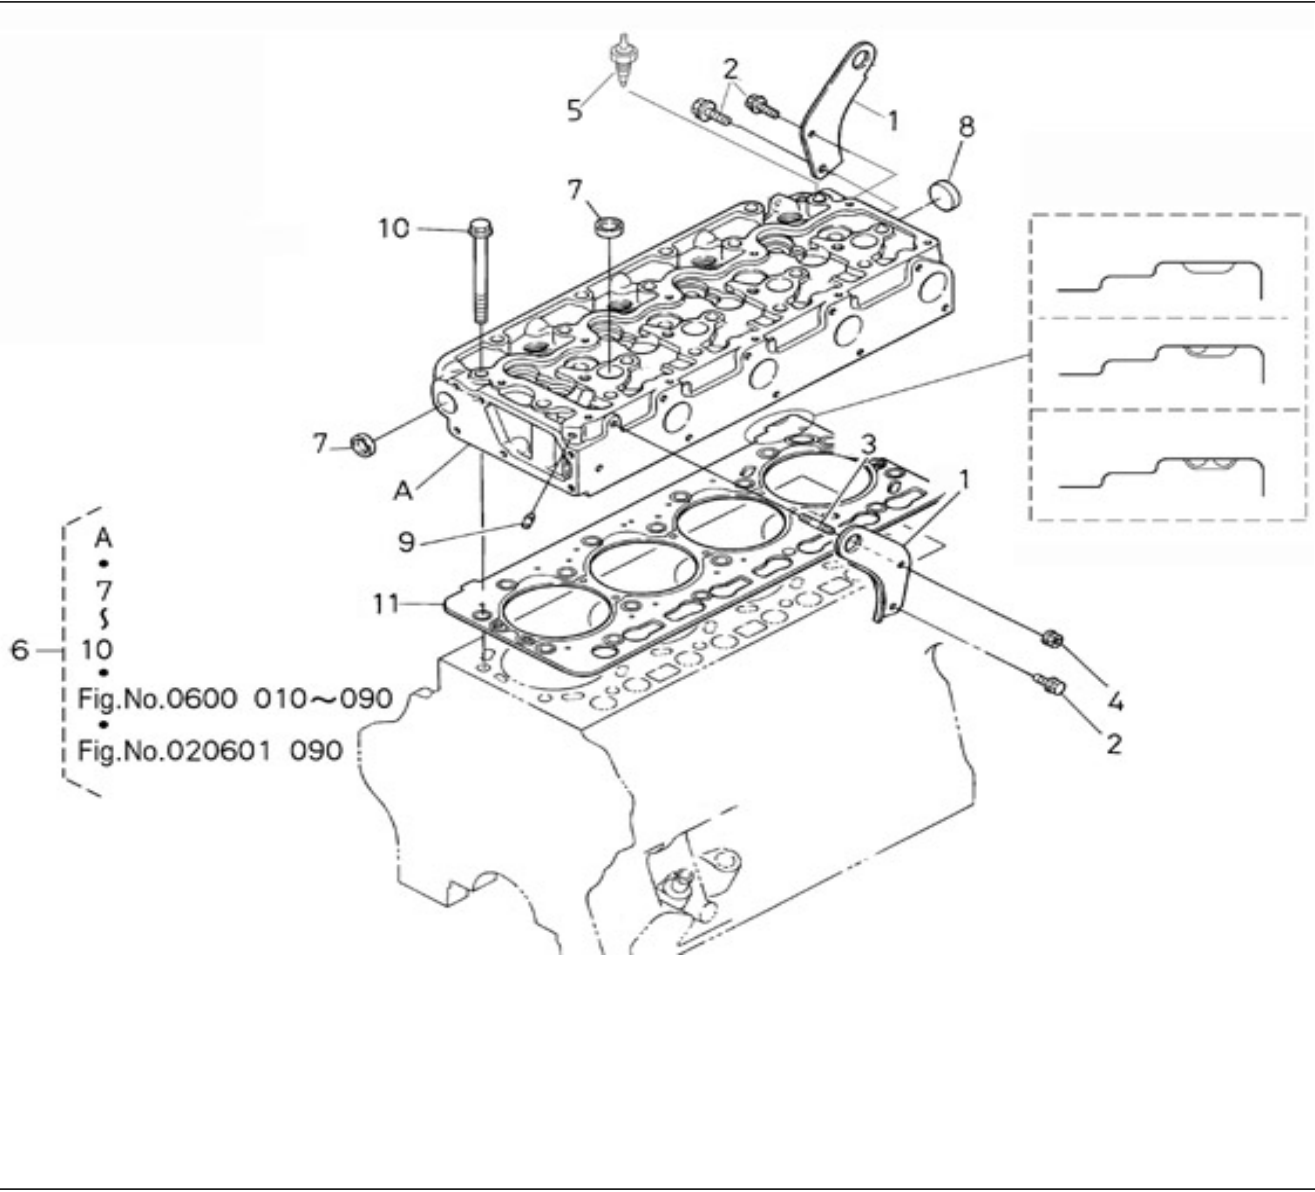

V. 12/08/2011

Pag. 6/41

Brand: NanniDiesel
Model: Moteur N4.115
Version: Standard
Subassembly: Cylinder head

N.	Item	Description	Qty	Notes
1	970310778	HANGER, ENGINE	2	
2	970310773	BOLT	3	
3	970312986	STUD	1	
4	970310780	NUT, FLANGE	1	
5	970304054	TEMPERATURE SWITCH 1/8 1P 97°C	1	
6	970313538	ASSY CYLINDER HEAD	1	
7	970301937	CAP, FREEZE	5	
8	970301938	CAP, FREEZE	1	
9	970490108	PLUG, SOCK	1	
10	970310784	BOLT, CYLINDER HEAD	18	
11	970313539	GASKET, CYLINDER HEAD	1	
11	970313540	GASKET, CYLINDER HEAD	1	
11	970313541	GASKET, CYLINDER HEAD	1	