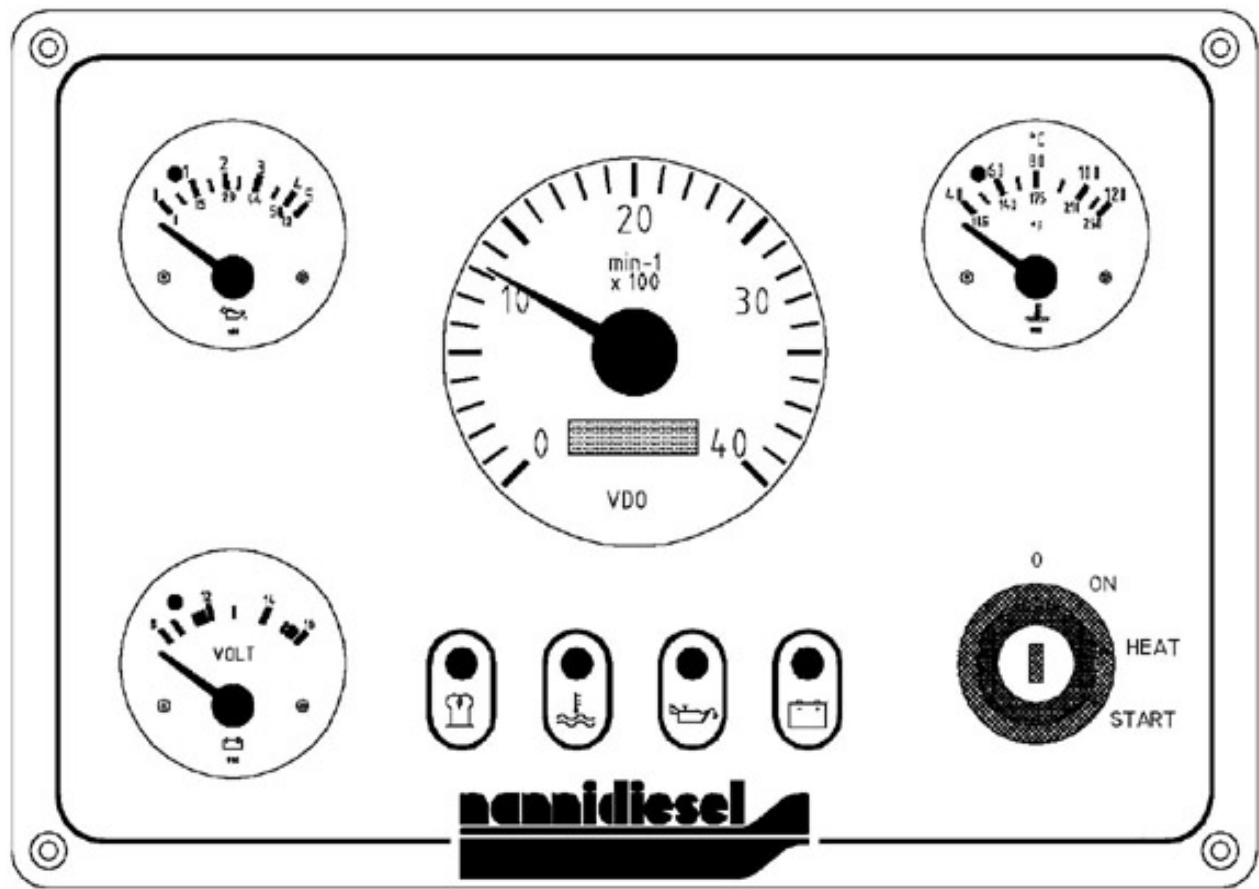

Brand: NanniDiesel	N.	Item	Description	Qty	Notes
Model: Moteur N4.115	1	674382	PANEL	1	
Version: Standard					
Subassembly: A Panel 1 instrument					

V. 12/08/2011

Pag. 36/41