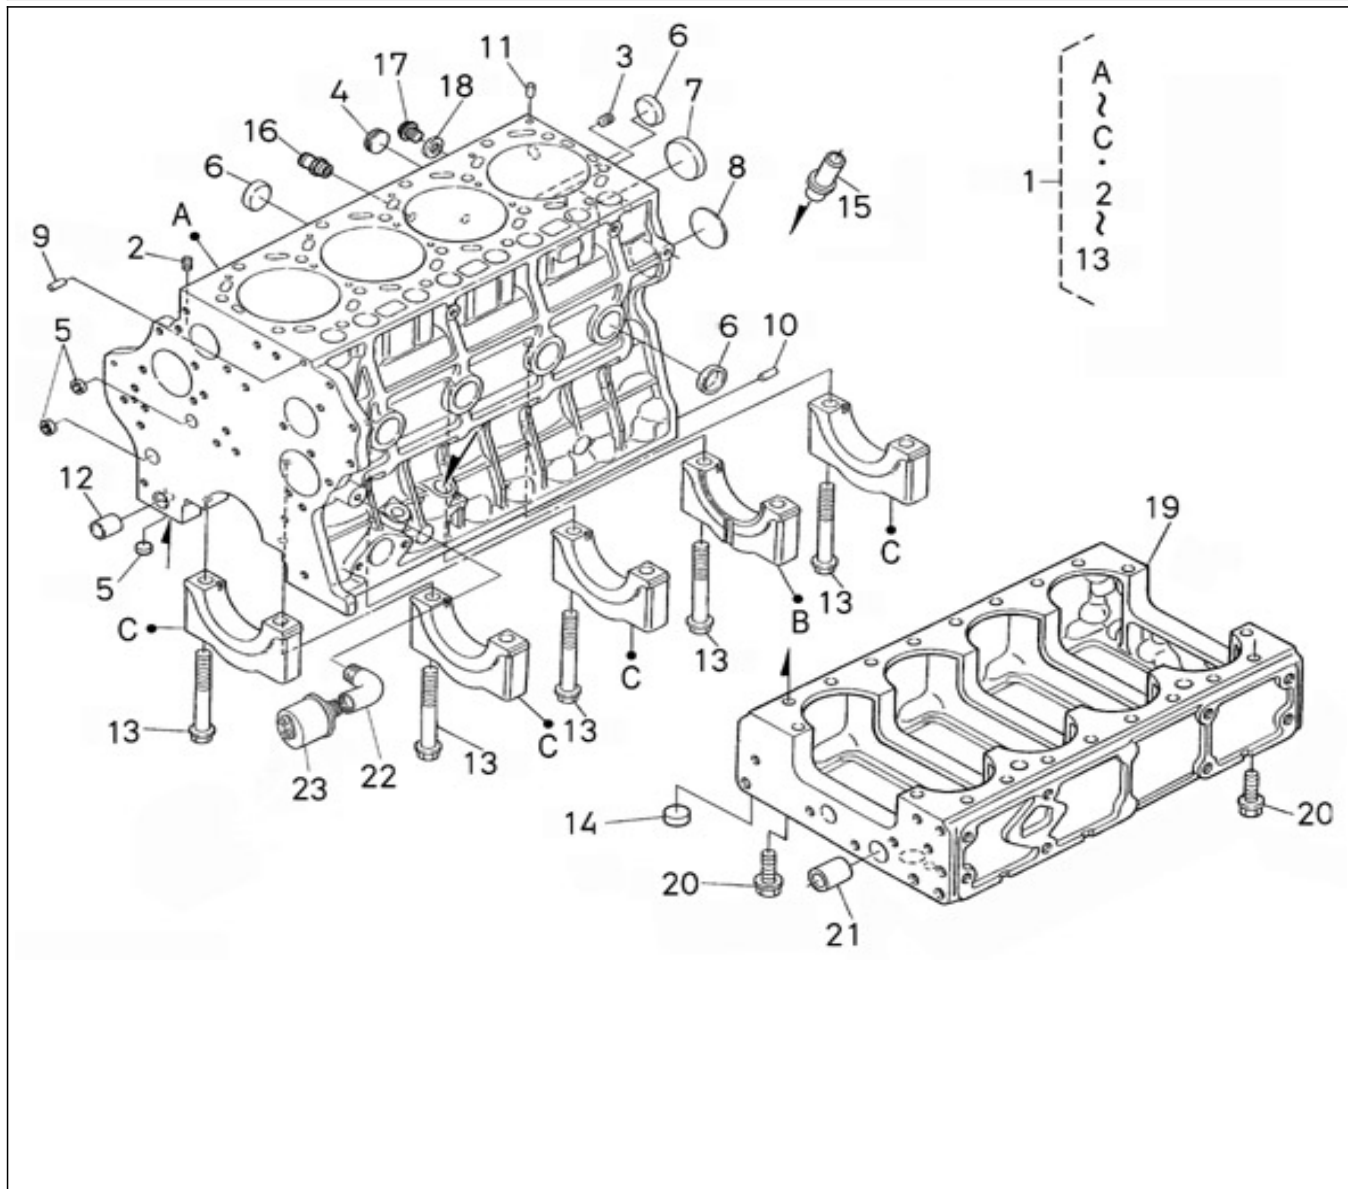

N.	Item	Description	Qty	Notes
1	970313520	COMP.CRANKCASE	1	
2	970490108	PLUG,SOCK	2	
3	970310760	PLUG	1	
4	970310311	PLUG (<= N°KT08090422 )	1	
5	970302722	CAP,FREEZE	4	
6	970301905	CAP,SEALING	9	
7	970301906	CAP,FREEZE	1	
8	970313521	PLUG,EXPANSION	1	
9	970313522	PIN,STRAIGHT	1	
10	970313523	PIN,STRAIGHT	4	
11	970490112	PIN,PIPE	2	
12	970310764	PIN	1	
13	970310765	BOLT	10	
14	970301905	CAP,SEALING	1	
15	970313524	PIPE,OIL	1	
16	970313525	GASKET,WATER PIPE	1	
17	970313526	PLUG	1	
18	970313527	GASKET	1	
19	970313528	CRANKCASE	1	
20	970313529	BOLT,FLANGE	16	
21	970310770	PIN	1	
22	970493207	ELBOW,1/8X10X1,5MF (+++MONTAGE ALERTE HUILE )	1	

V. 12/08/2011

Pag. 2/41

Brand: NanniDiesel

Model: Moteur N4.115

Version: Standard

Subassembly: Gear case

N.	Item	Description	Qty	Notes
1	970313542	ASSY CASE,GEAR	1	
2	970310787	SPRING	1	
3	970313543	VALVE,RELIEF	1	
4	970310374	GASKET,COPPER (BEFORE N°KTE08070398 )	1	
5	970310789	PLUG	1	
6	970310790	ASSY ROTOR,OIL PUMP	1	
7	970310791	COVER,OIL PUMP	1	
8	970313544	SCREW,CSK-HD	8	
9	970310793	PLUG	3	
10	970310929	COVER,OIL FILTER	1	
11	970310930	O,RING	1	
12	970313545	BOLT,FLANGE	4	
13	970310794	SEAL	1	
14	970313546	O RING	1	
15	970310795	O RING	1	
16	970310796	SEAL	1	
17	970310797	PLATE,GEAR CASE	1	
18	970313548	BOLT,FLANGE	13	
19	970313549	BOLT,FLANGE	7	
20	970302743	COVER,H/METER UNIT	1	