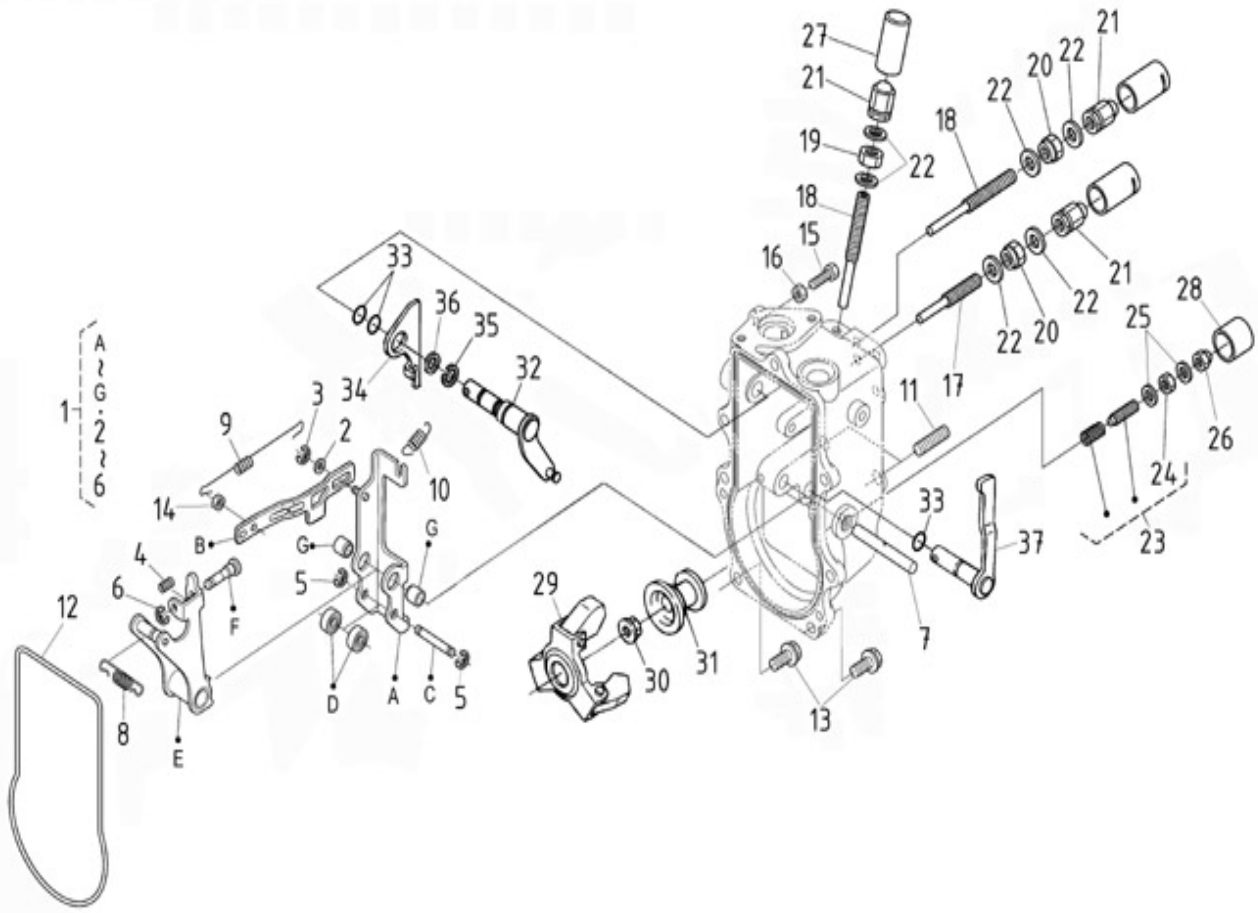

Brand: NanniDiesel

Model: Moteur N4.115

Version: Standard

Subassembly: Governor

N.	Item	Description	Qty	Notes
1	970313646	ASSY LEVER,FORK	1	
2	970313647	WASHER,PLAIN	1	
3	970313648	CIR CLIP,EXTERNAL	1	
4	970313649	SPRING	1	
5	970313650	CIR CLIP,EXTERNAL	2	
6	970313651	CIR CLIP,EXTERNAL	1	
7	970313652	SHAFT,FORK LEVER	1	
8	970313653	SPRING,GOVERNOR	1	
9	970313654	SPRING,START	1	
10	970310954	SPRING	1	
11	970313655	STUD	2	
12	970310956	GASKET	1	
13	970313656	BOLT,FLANGE	7	
14	970313657	NUT,LOCK	1	
15	970141301	BOLT, STOPPER ADJ.	1	
16	970151133	NUT,M 6 (BEFORE N°KTE08070398)	1	
17	970313659	BOLT,ADJUSTING	1	
18	970310960	BOLT	2	
19	970310359	NUT	1	
20	970310962	NUT	2	
21	970302839	NUT,CAP	3	
22	970150403	RING,SEAL (=> N° XA0001 <= 3Z0001)	6	
23	970313660	ASSY BOLT,ADJUSTMENT	1	
24	970491129	NUT	1	
25	970491131	WASHER,SEAL	2	
26	970141130	NUT, IDLE ASSEM.	1	
27	970310464	CAP	1	
28	970141132	CAP, BOLT COVER	1	
29	970313661	ASSY WEIGHT,GOVERNOR	1	
30	39460919	NUT, FLANGE	1	
31	970313663	SLEEVE,GOVERNOR	1	
32	970313664	ASSY LEVER(GOVERNOR)	1	
33	970313665	O RING	3	
34	970313666	LEVER,STOP	1	
35	970313667	CIR CLIP,EXTERNAL	1	
36	970302015	WASHER	1	
37	970310903	ASSY LEVER	1	

V. 12/08/2011

Pag. 21/41