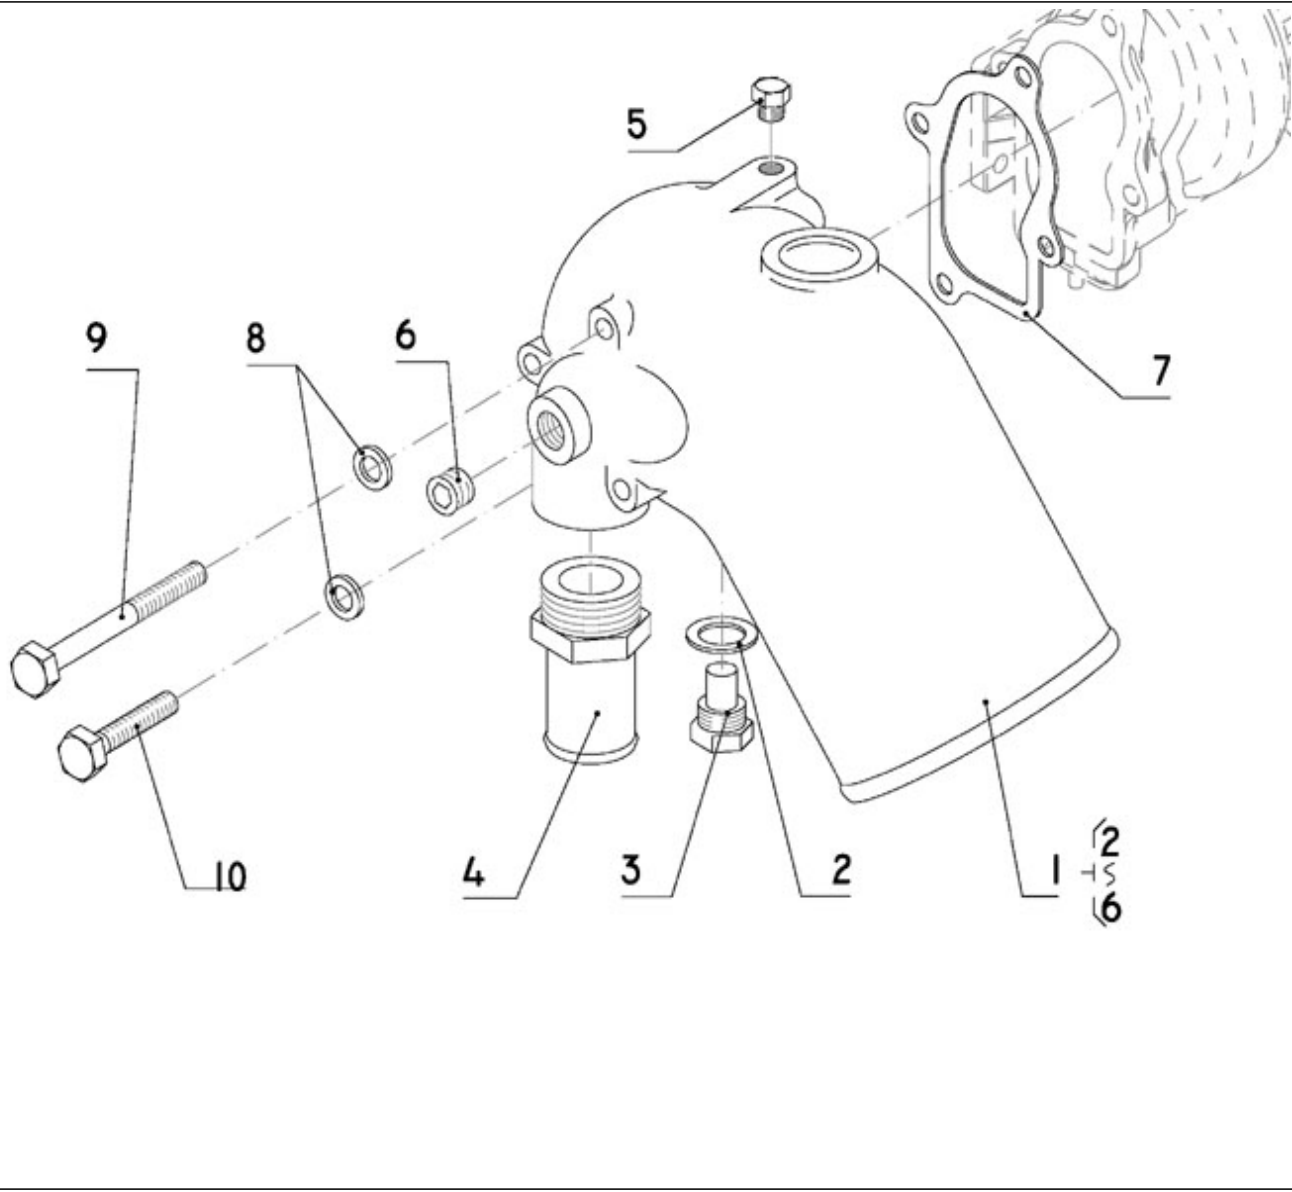

Brand: NanniDiesel
Model: Moteur N4.115
Version: Standard
Subassembly: Exhaust. Mixer

N.	Item	Description	Qty	Notes
1	KP500U00	MIXER	1	
2	970300199	GASKET,RING D16	1	
3	970494635	ANODE,ZINC CPL M16X1,5	1	
4	970892303	SOCKET,HOSE	1	
5	970307265	PLUG,HEX 1/8	1	
6	970310264	PLUG	1	
7	970314995	GASKET	1	
8	970119139	WASHER,CORRUGATED D8 (DONT 3 PTO)	4	
9	39160455	BOLT	3	
10	970647316	BOLT,HEX M 8X 35	1	

V. 12/08/2011

Pag. 23/41