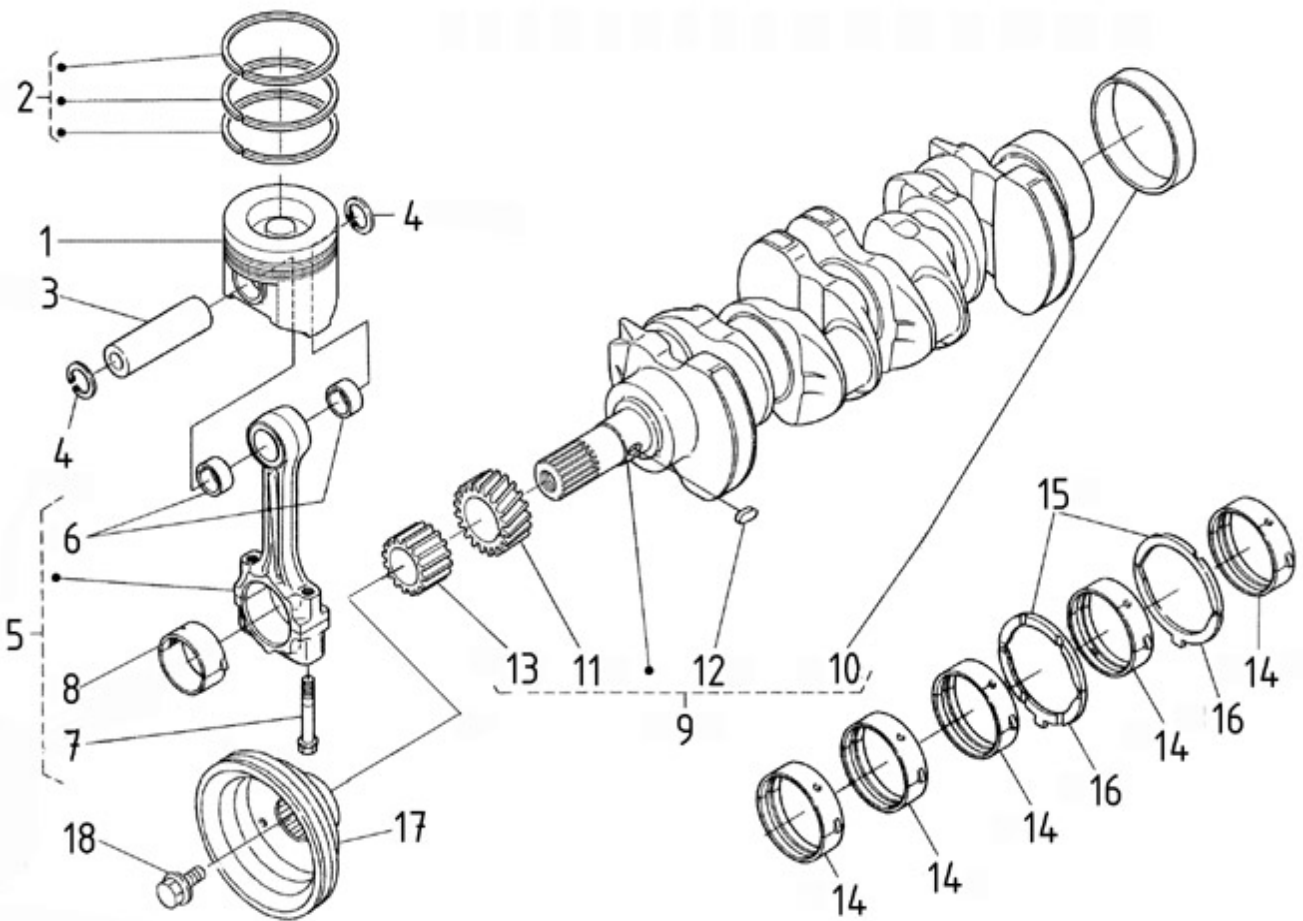

Brand: NanniDiesel

Model: Moteur N4.115

Version: Standard

Subassembly: Piston and crankshaft

N.	Item	Description	Qty	Notes
1	970313575	PISTON	4	
1	970313576	PISTON	4	
2	970313577	ASSY PISTON RING	4	
2	970313578	ASSY PISTON RING	4	
3	970310846	METAL, CONN.ROD	4	
4	970310847	CIRCLIP	8	
5	970313580	ASSY ROD,CONNECTING	4	
6	970310849	BUSH,PISTON PIN	8	
7	970313581	BOLT,CONNECTING ROD	8	
8	970312852	METAL,CRANKPIN	4	
8	970310858	BEARING	4	
8	970310855	METAL,CRANK PIN 02	4	
8	970313582	METAL,CRANKPIN	4	
9	970313583	COMP.CRANKSHAFT	1	
10	970310860	SLEEVE	1	
11	970313584	GEAR,CRANKSHAFT	1	
12	970491106	KEY,FEATHER	1	
13	970310862	GEAR,OIL PUMP DRIVE	1	
14	970310863	METAL,CRANKSHAFT	5	
14	970310864	BEARING,CRANKSHAFT	5	
14	970313587	METAL,CRANKSHAFT	5	
15	970310866	METAL,SIDE	2	
15	970310867	METAL,SIDE 02	2	
15	970310868	METAL,SIDE 04	2	
16	970310869	METAL,SIDE	2	
16	970310870	METAL,SIDE 02	2	
16	970310871	METAL,SIDE 04	2	
17	970313588	PULLEY,FAN DRIVE	1	
18	970313589	BOLT	1	

V. 12/08/2011

Pag. 11/41