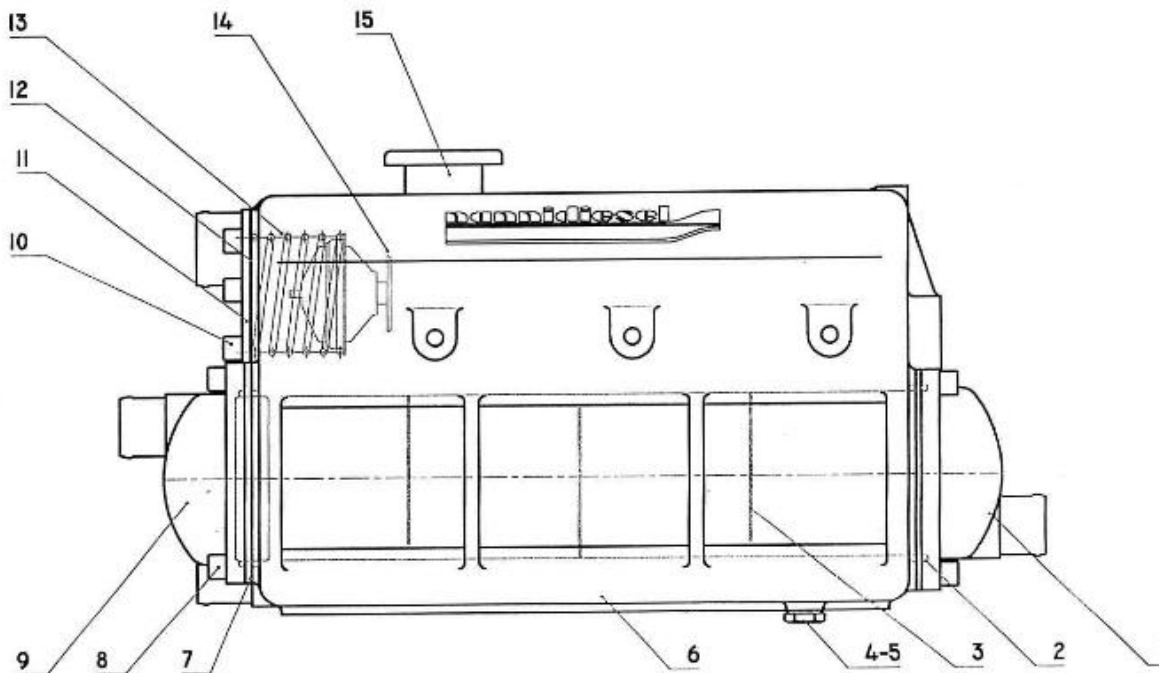

Brand: NanniDiesel

Model: Moteur N4.115

Version: Standard

Subassembly: Heat exchanger spare parts

N.	Item	Description	Qty	Notes
1	970311041	COVER	1	
2	970311042	O-RING (POUBELLE)	4	
3	970311043	TUBE STACK	1	
4	970300306	GASKET,RING D14 (SUR REFROID THERMO MOTA)	1	
5	970875506	PLUG (<= N°KT08090422)	1	
6	970311044	HEAT EXCHANGER BODY	1	
7	970311050	SPACER	1	
8	970310755	BOLT (POUBELLE)	6	
9	970311049	COVER	1	
10	970498003	BOLT,SOCK M 8X 25 (POUBELLE)	3	
11	970311048	SPRING	1	
12	970311047	GASKET (POUBELLE)	1	
13	970311045	SPRING	1	
14	970311046	THERMOSTAT	1	
15	970604614	CAP,FILLING 0, 7 DOUBLE SEAL	1	

V. 12/08/2011

Pag. 25/41