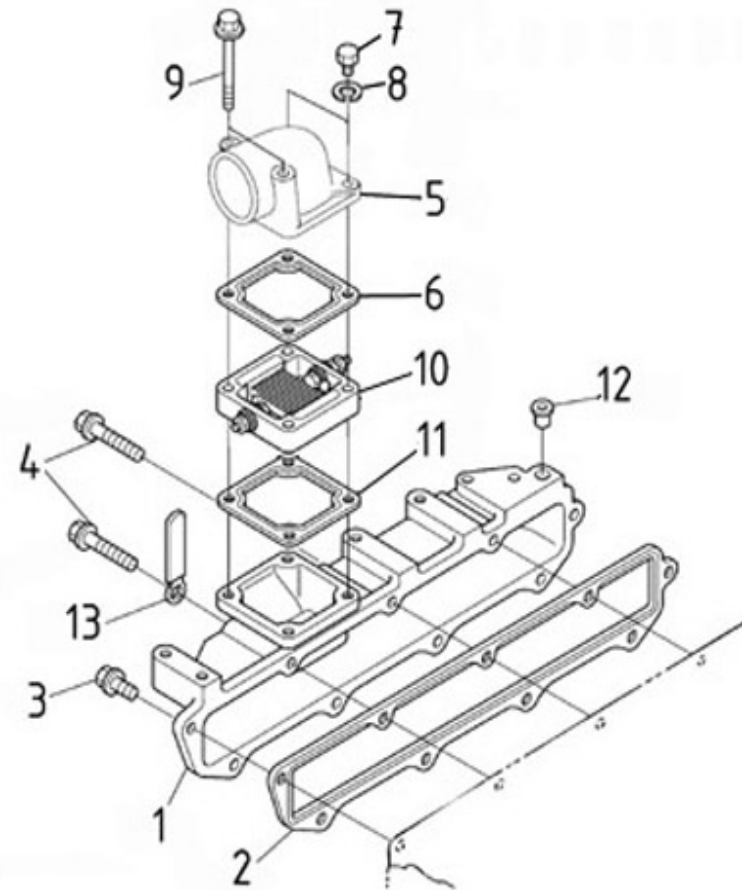

Brand: NanniDiesel

Model: Moteur N4.115

Version: Standard

Subassembly: Inlet manifold

N.	Item	Description	Qty	Notes
1	970313720	MANIFOLD,INLET	1	
2	970313722	GASKET,IN-MANIFOLD	1	
3	970313545	BOLT,FLANGE	6	
4	970313723	BOLT,FLANGE	3	
5	970313724	FLANGE,AIR CLEANER	1	
6	970313725	GASKET,A/C FLANGE	2	
7	970313726	BOLT	1	
8	970490904	WASHER,SPRING D 8	2	
9	970313728	BOLT,FLANGE	2	
10	970313729	HEATER,INTAKE AIR	1	
11	970313725	GASKET,A/C FLANGE	1	
12	970313730	PLUG	1	
13	970310781	CLAMP,CORD	1	

V. 12/08/2011

Pag. 29/41