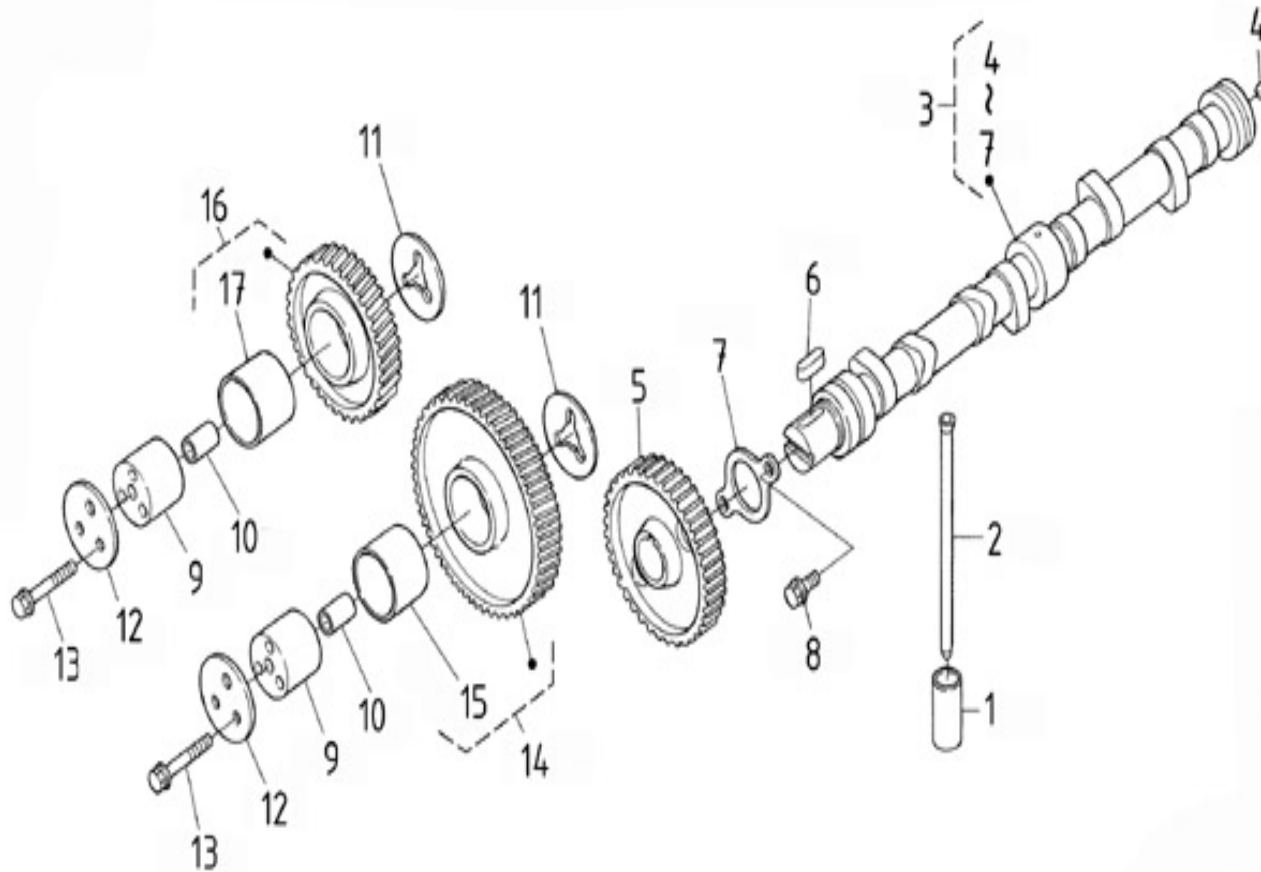

V. 12/08/2011

Pag. 8/41

Brand: NanniDiesel

Model: Moteur N4.115

Version: Standard

Subassembly: Camshaft and idle gear shaf

N.	Item	Description	Qty	Notes
1	970307317	TAPPET	8	
2	970310830	PUSH ROD	8	
3	970310831	CAMSHAFT CPL	1	
4	970313570	BALL	1	
5	970310833	GEAR,CAM	1	
6	970492126	KEY,FEATHER	1	
7	970310834	STOPPER	1	
8	970310773	BOLT	2	
9	970310836	SHAFT	2	
10	970313572	PIN,GEAR IDLE	2	
11	970310837	COLLAR	2	
12	970310838	COLLAR	2	
13	970313548	BOLT,FLANGE	6	
14	970310839	COMP.GEAR,IDLE	1	
15	970313573	BUSH,IDLE GEAR	1	
16	970310840	COMP.GEAR,IDLE	1	
17	970313573	BUSH,IDLE GEAR	1	