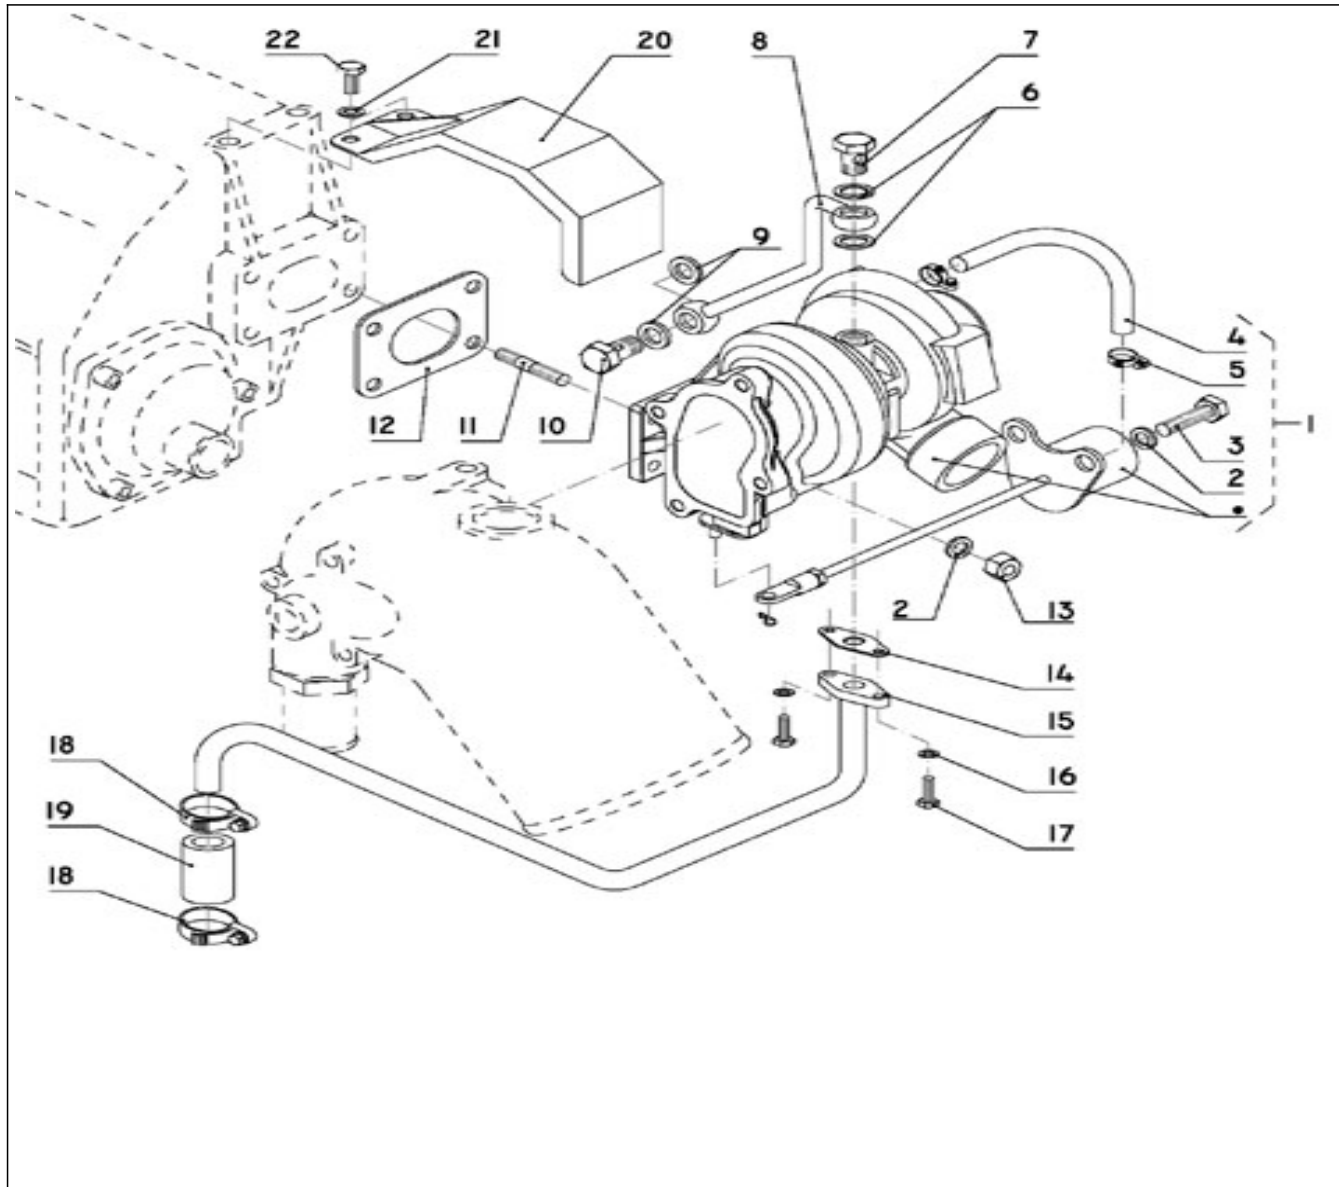

Brand: NanniDiesel

Model: Moteur N4.115

Version: Standard

Subassembly: Turbocharger

N.	Item	Description	Qty	Notes
1	970314758	TURBO CHARGER - N4.115	1	
2	970119138	WASHER, SPRING D 8 (TENDEUR)	4	
3	970315945	ASSY HOSE, WASTE GATE N4.115	1	
4	970315946	CLAMP	2	
6	970300430	GASKET, RING D10 (+++ FIX TUYAU GRAISSAGE SUR	2	
7	970310505	BOLT, EYE JOINT (<= N° T501050057)	1	
8	51306101	PIPE	1	
9	970300288	GASKET, M8 (FIX TUYAU GRAISSAGE)	2	
10	970310504	BOLT, EYE JOINT	1	
11	970300080	STUD, M 8 X 25 (+++ FIX TURBO)	4	
12	970310725	GASKET	1	
13	970027322	NUT, M 8 (++ECROU FIL DEMARREUR)	4	
14	970310508	GASKET NA (A vérifier livraison avec base moteur)	1	
15	51306100	PIPE	1	
16	970119149	WASHER, SPRING D 6 (Pour protection injecteur)	2	
17	970644006	BOLT, HEX M 6 X 20 (++FIX TENDEUR)	2	
18	970301604	CLAMP, HOSE 15-24 (ALIM EAU GENE)	2	
19	970310509	PIPE, OIL	1	
20	95310412	TURBO COVER	1	
21	970119139	WASHER, CORRUGATED D8 (DONT 3 PTO)	2	
22	970119141	BOLT, HEX M8 X 20 (+++FIX. SUPPORT COLLIER SUR TENDEUR)	2	

V. 12/08/2011

Pag. 24/41