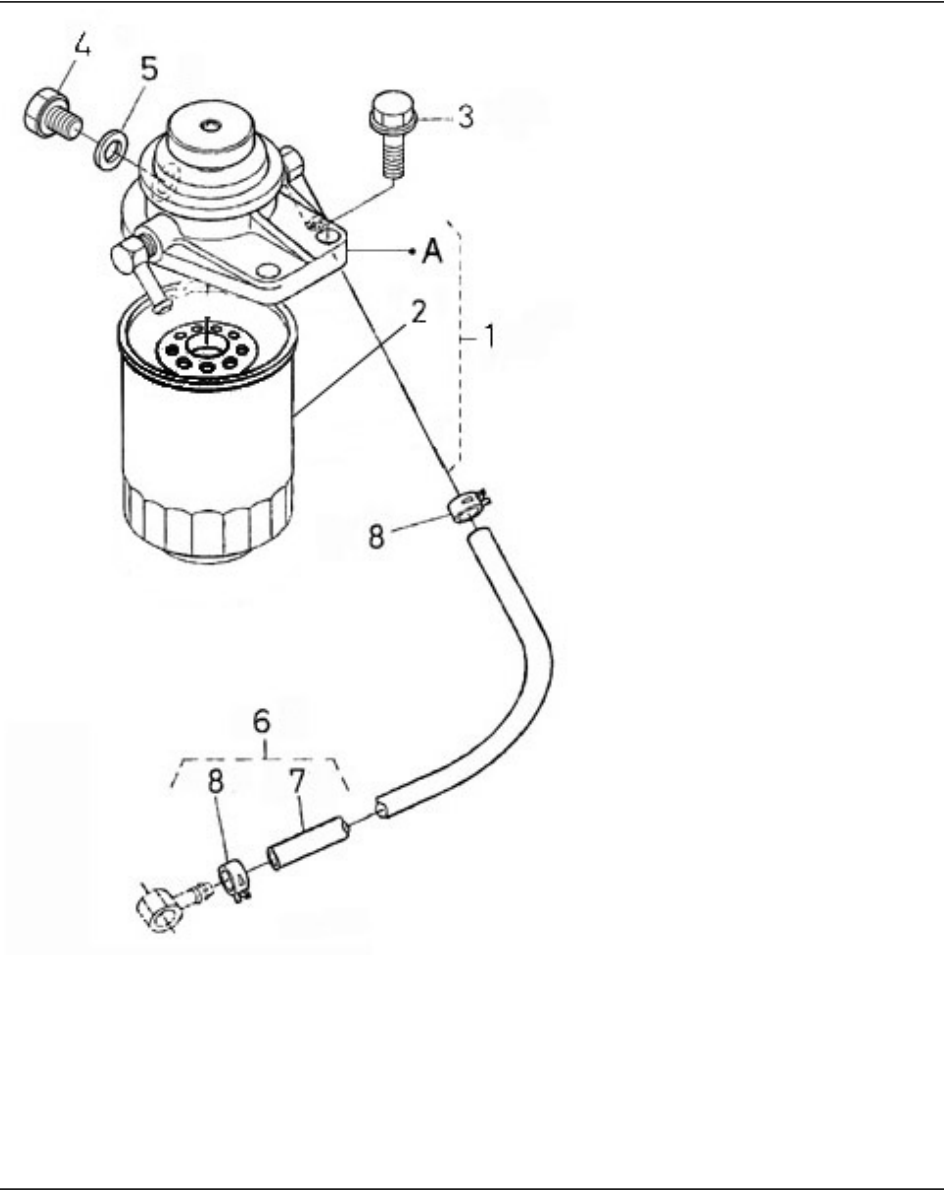

Brand: NanniDiesel
Model: Moteur N4.115
Version: Standard
Subassembly: Fuel filter

N.	Item	Description	Qty	Notes
1	970313668	ASSY FILTER,FUEL	1	
2	970313291	FILTER	1	
3	970313529	BOLT,FLANGE	2	
4	970313670	PLUG	1	
5	970150403	RING,SEAL (=> N° XA0001 <= 3Z0001)	1	
6	970313671	ASSY TUBE,FUEL	1	
7	970313672	TUBE,FUEL	1	
8	970492305	CLAMP,HOSE	2	

V. 12/08/2011

Pag. 16/41