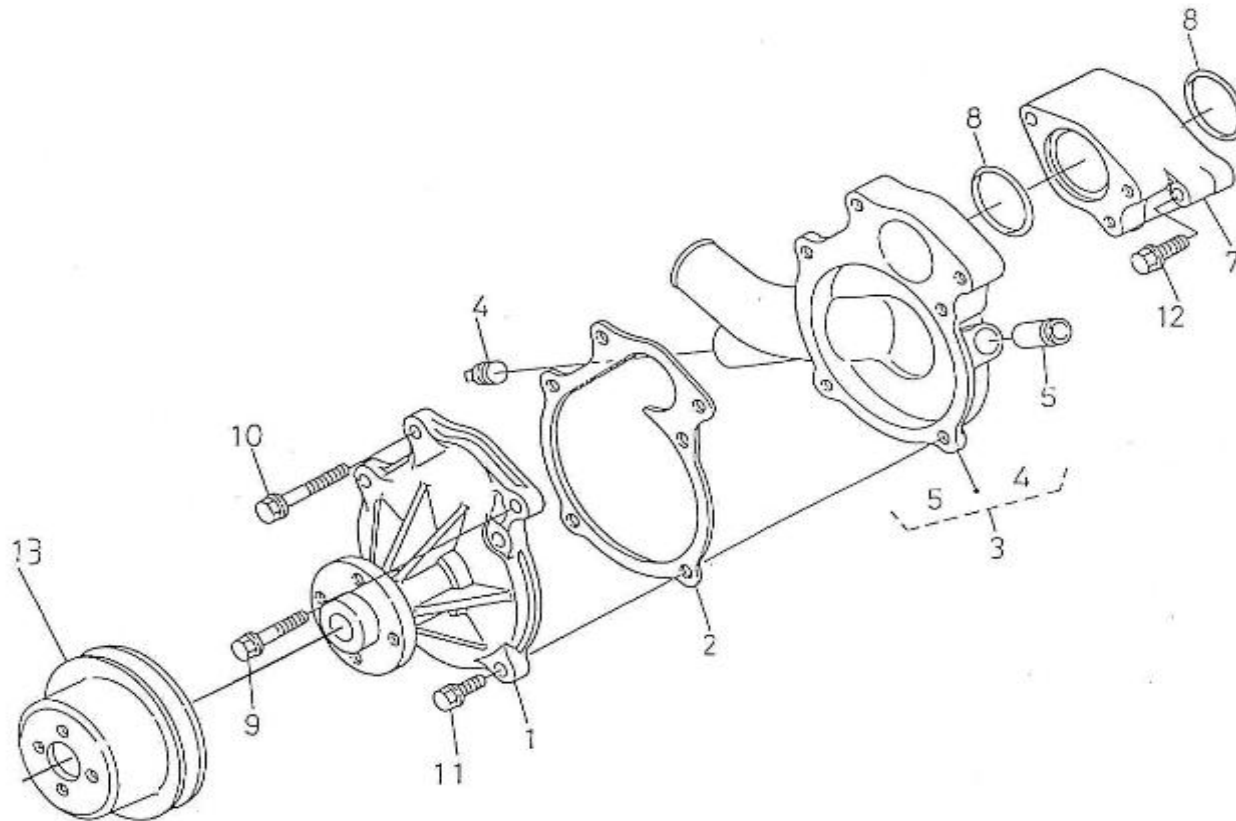

Brand: NanniDiesel

Model: Moteur N4.115

Version: Standard

Subassembly: Fresh water pump

N.	Item	Description	Qty	Notes
1	970310993	PUMP,FWATER	1	
2	970310994	GASKET	1	
3	970313117	ASSY SUPPORT W/P	1	
4	970313701	PLUG	1	
5	970310806	UNION	1	
7	970310998	SUPPORT 2,W/PUMP	1	
8	970310999	O RING	2	
9	970311000	BOLT	2	
10	970313704	BOLT,FLANGE	1	
11	970313569	BOLT,FLANGE	3	
12	970313705	BOLT,FLANGE	3	
13	970313706	PULLEY,FAN	1	

V. 12/08/2011

Pag. 22/41