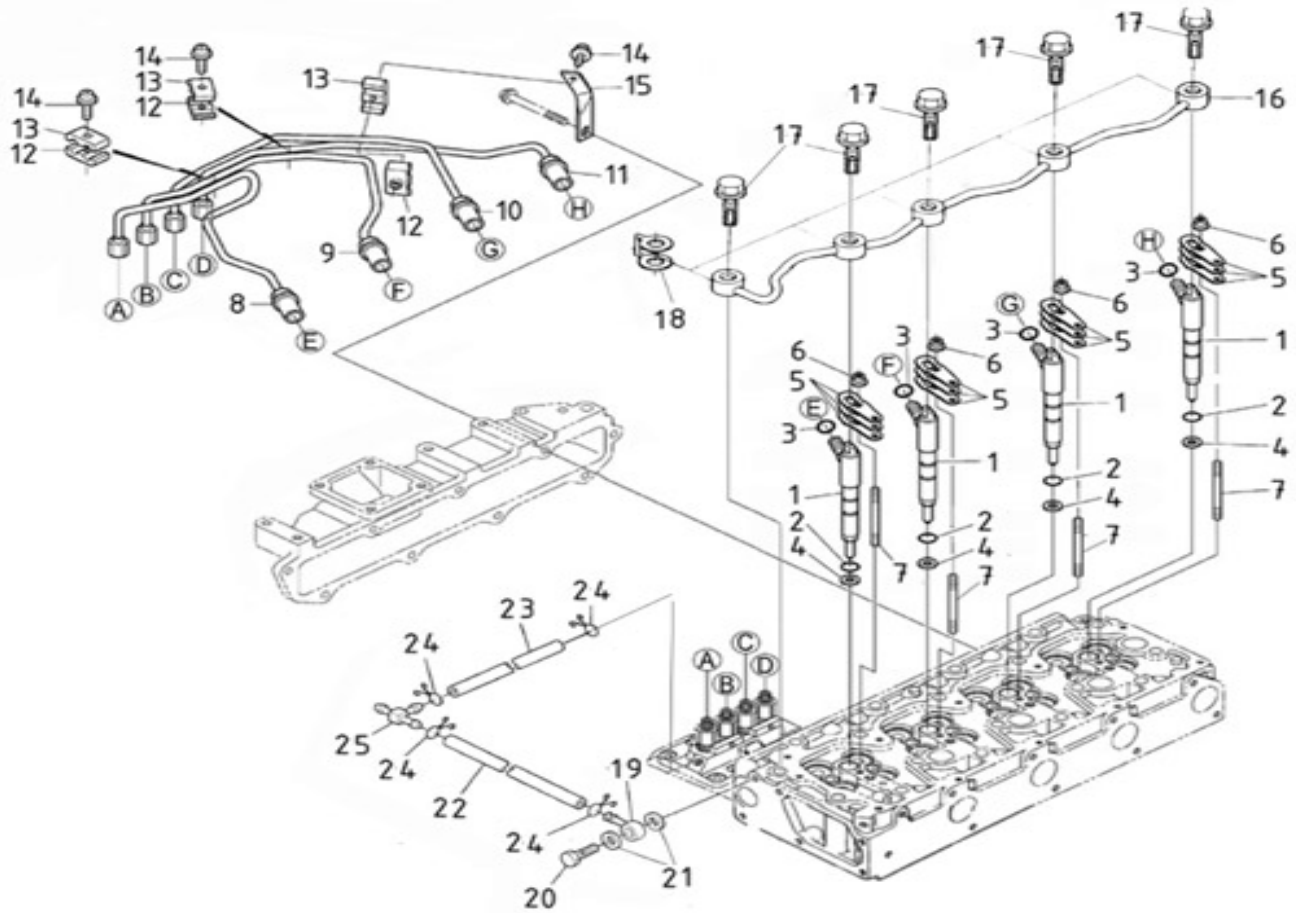

Brand: NanniDiesel

Model: Moteur N4.115

Version: Standard

Subassembly: Nozzle holder and glow plug

N.	Item	Description	Qty	Notes
1	970313261	INJECTOR	4	
2	970313263	O RING	4	
3	970313616	O RING	4	
4	970313262	GASKET	4	
5	970313617	CLAMP,INJ.NOZZLE	12	
6	970310780	NUT,FLANGE	4	
7	970313618	STUD	4	
8	970313619	PIPE,INJECTION	1	
9	970313620	PIPE,INJECTION	1	
10	970313621	PIPE,INJECTION	1	
11	970313622	PIPE,INJECTION	1	
12	970142114	CLAMP,FUEL LINES 1+2	3	
13	970142115	CLAMP,FUEL-LINES 1+2	3	
14	970492118	SCREW,M 5X 20 ROUND HEAD	3	
15	970313624	STAY,INJECTION PIPE	1	
16	970313625	ASSY PIPE,OVER FLOW	1	
17	970313626	BOLT,EYE JOINT	5	
18	970313627	GASKET	5	
19	970313324	UNION	1	
20	970310504	BOLT,EYE JOINT	1	
21	970491131	WASHER,SEAL	2	
22	970313628	TUBE,FUEL	1	
23	970313629	TUBE,FUEL	1	
24	970492305	CLAMP,HOSE	4	
25	970313630	JOINT,T-PIPE	1	

V. 12/08/2011

Pag. 17/41