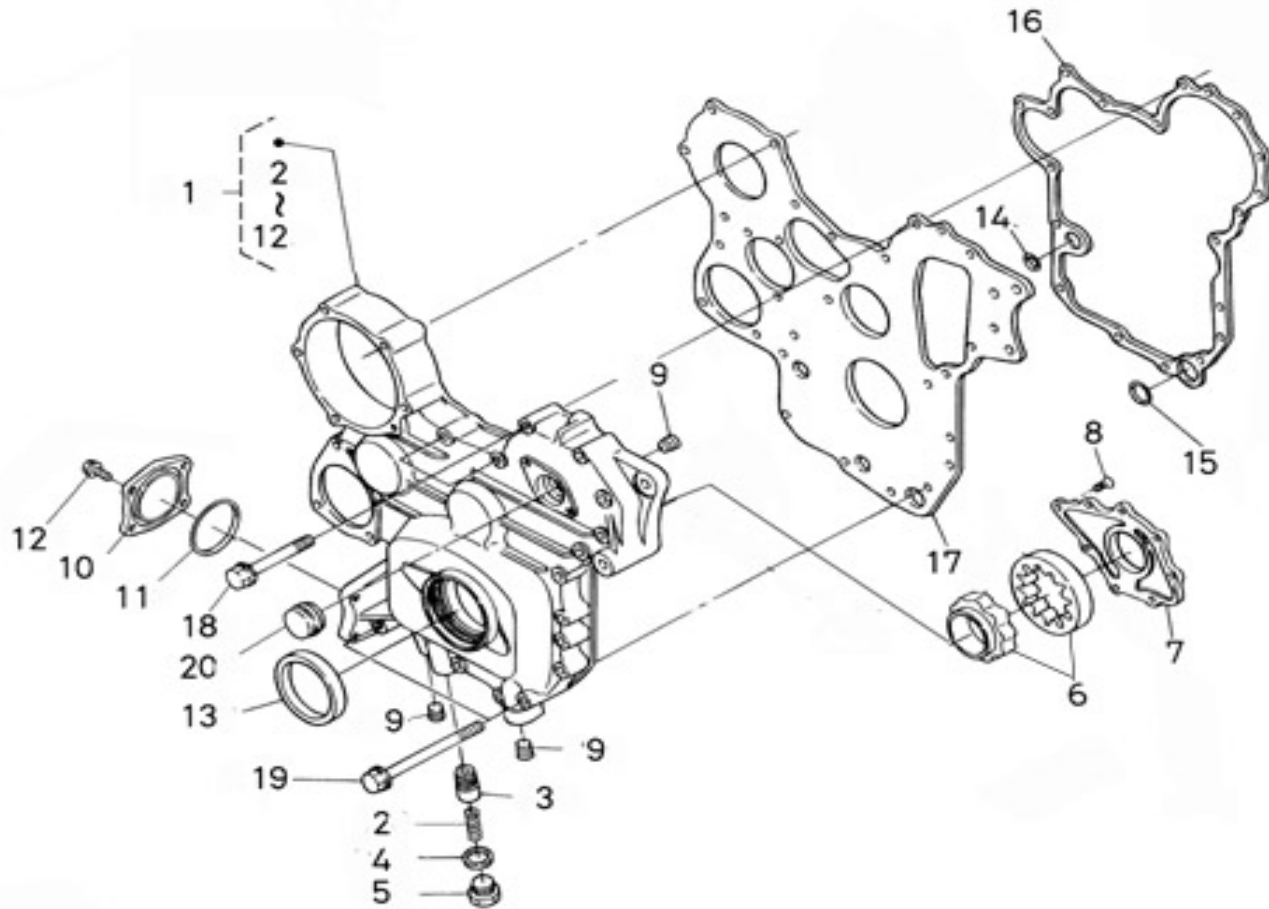

N.	Item	Description	Qty	Notes
1	970313520	COMP.CRANKCASE	1	
2	970490108	PLUG,SOCK	2	
3	970310760	PLUG	1	
4	970310311	PLUG (<= N°KT08090422 )	1	
5	970302722	CAP,FREEZE	4	
6	970301905	CAP,SEALING	9	
7	970301906	CAP,FREEZE	1	
8	970313521	PLUG,EXPANSION	1	
9	970313522	PIN,STRAIGHT	1	
10	970313523	PIN,STRAIGHT	4	
11	970490112	PIN,PIPE	2	
12	970310764	PIN	1	
13	970310765	BOLT	10	
14	970301905	CAP,SEALING	1	
15	970313524	PIPE,OIL	1	
16	970313525	GASKET,WATER PIPE	1	
17	970313526	PLUG	1	
18	970313527	GASKET	1	
19	970313528	CRANKCASE	1	
20	970313529	BOLT,FLANGE	16	
21	970310770	PIN	1	
22	970493207	ELBOW,1/8X10X1,5MF (+++MONTAGE ALERTE HUILE )	1	

V. 12/08/2011

Pag. 2/41

Brand: NanniDiesel

Model: Moteur N4.115

Version: Standard

Subassembly: Gear case

N.	Item	Description	Qty	Notes
1	970313542	ASSY CASE,GEAR	1	
2	970310787	SPRING	1	
3	970313543	VALVE,RELIEF	1	
4	970310374	GASKET,COPPER (BEFORE N°KTE08070398 )	1	
5	970310789	PLUG	1	
6	970310790	ASSY ROTOR,OIL PUMP	1	
7	970310791	COVER,OIL PUMP	1	
8	970313544	SCREW,CSK-HD	8	
9	970310793	PLUG	3	
10	970310929	COVER,OIL FILTER	1	
11	970310930	O,RING	1	
12	970313545	BOLT,FLANGE	4	
13	970310794	SEAL	1	
14	970313546	O RING	1	
15	970310795	O RING	1	
16	970310796	SEAL	1	
17	970310797	PLATE,GEAR CASE	1	
18	970313548	BOLT,FLANGE	13	
19	970313549	BOLT,FLANGE	7	
20	970302743	COVER,H/METER UNIT	1	