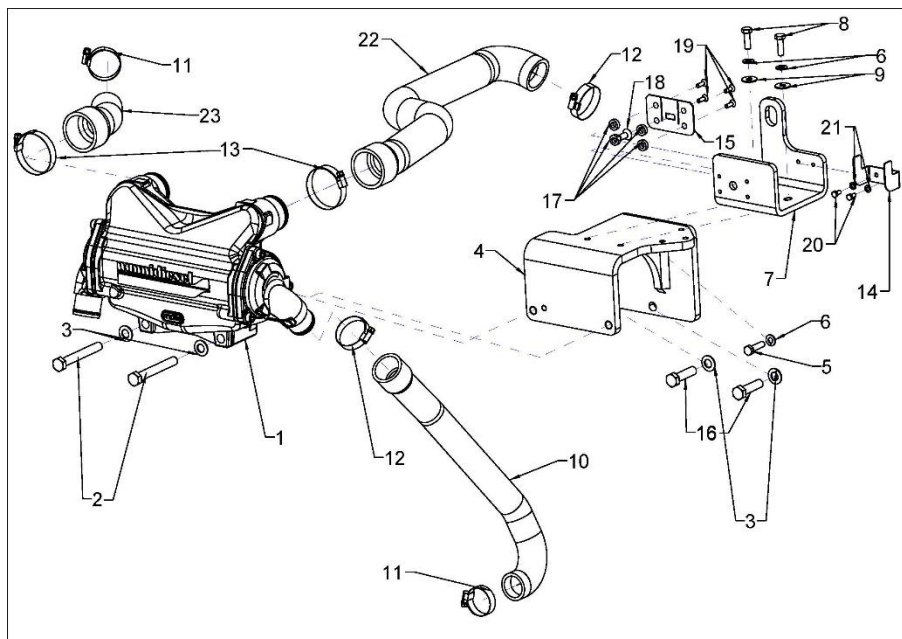

Marque - Brand :	Nanni Diesel
Modèle - Model :	N4.80
Version :	All
Sous-groupe - Subgroup :	Refroidisseur d'air ½ -Air cooler ½

Rep	Désignation	Designation	Qté Qty	Notes	Reference
1	Echangeur	Exchanger	1		48300420
2	Vis	Screw	2		970301179
3	Rondelle	Washer	4		970647606
4	Support	Bracket	1		95311411A
5	Vis	Screw	1		970119148
6	Rondelle	Washer	3		970119138
7	Support	Bracket	1		95311412A
8	Vis	Screw	2		970409603
9	Rondelle	Washer	2		970027323
10	Durite	Hose	1		48328371B
11	Collier Serrage	Hose clamp	2		970300922
12	Collier Serrage	Hose clamp	2		970604533
13	Collier Serrage	Hose clamp	2		970634621
14	Support	Bracket	1		95311084
15	Support	Bracket	1		95311086
16	Vis	Screw	2		39160976
17	Entretoise	Spacer	4		43320280
18	Vis	Screw	1		39153307
19	Vis	Screw	4		39161010
20	Vis	Screw	2		970302420
21	Rondelle	Washer	2		970300318
22	Durite	Hose	1		48328374
23	Durite	Hose	1		48328373