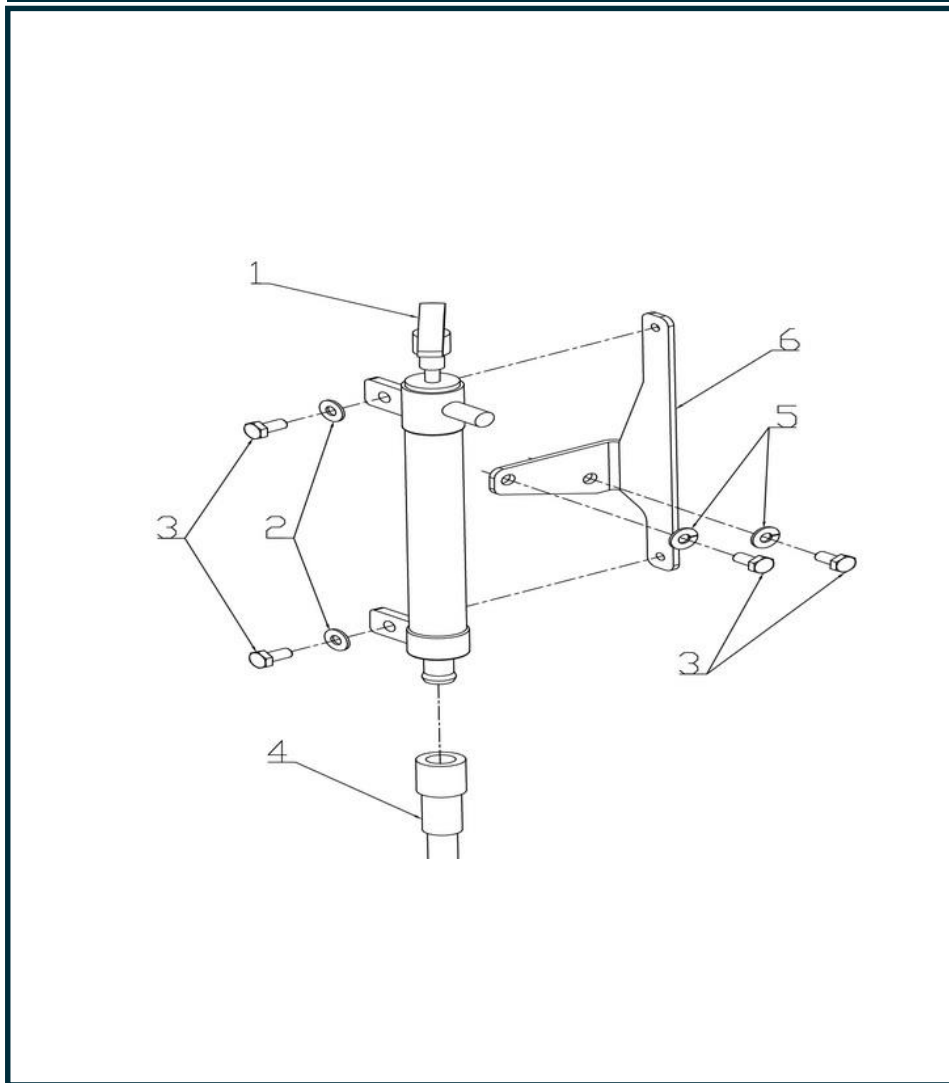

Marque - Brand :	Nanni Diesel
Modèle - Model :	N4.80
Version :	All
Sous-groupe - Subgroup :	Vidange d'huile – Oil drain

Rep	Désignation	Designation	Qté Qty	Notes	Reference
1	Pompe Vidange Huile	Oil drain pump	1		970439302
2	Rondelle	Washer	2		970609602
3	Vis	Screw	4		970439910
4	Tuyau Vidange	Hose	1		970304102
5	Rondelle	Washer	4		970119149
6	Support	Bracket	1		95310731