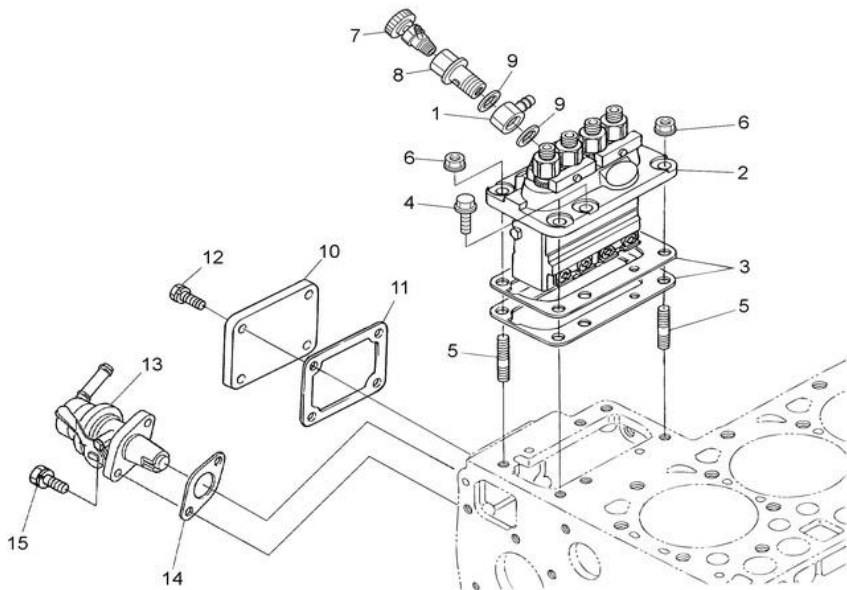

Marque - Brand :	Nanni Diesel
Modèle - Model :	N4.80
Version :	All
Sous-groupe - Subgroup :	Pompe d'injection – Injection pump

Rep	Désignation	Designation	Qté Qty	Notes	Reference
1	Raccord	Fitting	1		911200277
2	Ens.Pompe Injection	Injection pump	1		970316679
3	Cale,Pompe Injection 0,175	Spacer 0,175	1		970315081
3	Cale,Pompe Injection 0,200	Spacer 0,200	1		970313051
3	Cale,Pompe Injection 0,250	Spacer 0,250	1		970313052
3	Cale Pompe Injection 0.300	Spacer 0,300	1		970302412
4	Vis	Screw	4		970310931
5	Goujon	Stud	2		970313053
6	Ecrou	Nut	2		970310780
7	Robinet De Purge	Drain valve	1		970307368
8	Vis Creuse	Screw	1		970315352
9	Joint	Gasket	2		970315353
10	Couvercle	Cover	1		970313054
11	Joint	Gasket	1		970310448
12	Vis	Screw	4		970491117
13	Pompe Alimentation	Fuel pump	1		970307768
14	Joint	Gasket	1		970313055
15	Vis	Screw	2		970491117