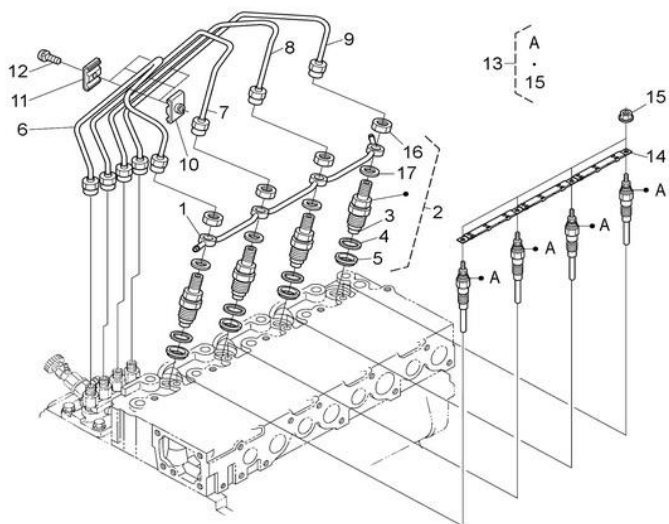

Marque - Brand :	Nanni Diesel
Modèle - Model :	N4.80
Version :	All
Sous-groupe - Subgroup :	Porte injecteur – Injector holder

Rep	Désignation	Designation	Qté Qty	Notes	Reference
1	Tuyau Retour	Tube	1		970312880
2	Ens. Porte Injecteur	Injector holder	4		970310467
3	Nez Injecteur	Injector nose	4		970307395
4	Joint De Porte Injecteur	Gasket	4		970142109
5	Joint De Porte Injecteur	Gasket	4		970307388
6	Tuyau D'Injecteur	Line	1		970313056
7	Tuyau D'Injecteur	Line	1		970313057
8	Tuyau D'Injecteur	Line	1		970313058
9	Tuyau D'Injecteur	Line	1		970313059
10	Collier De Fixation	Fixing collar	3		970142114
11	Collier De Fixation	Fixing collar	3		970142115
12	Vis	Screw	3		970492118
13	Bougie de pre-chauffage	Glow plug	4		970307393
14	Fil de bougie	Glow plug wire	1		970313061
15	Ecrou	Nut	4		970307593
16	Ecrou	Nut	4		970315963
17	Rondelle	Washer	4		970302826