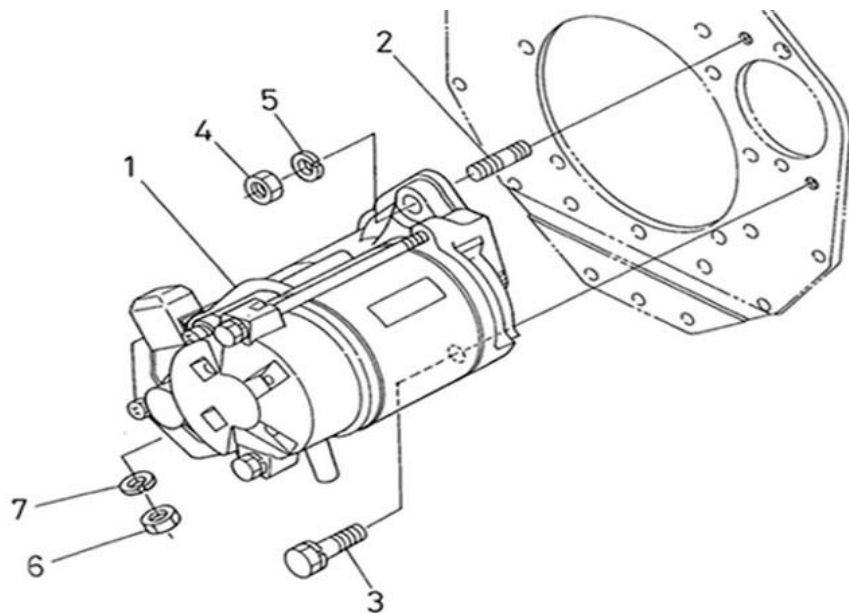

Marque - Brand :	Nanni Diesel
Modèle - Model :	N4.80
Version :	All
Sous-groupe - Subgroup :	Demarreur 2/2 – Starter 2/2

Rep	Désignation	Designation	Qté Qty	Notes	Reference
1	Demarreur	Starter	1		970302070
2	Goujon	Stud	1		970316758
3	Vis	Screw	1		970302934
4	Ecrou	Nut	1		970313104
5	Rondelle	Washer	1		970302068
6	Ecrou	Nut	1		970313105
7	Rondelle	Washer	1		970490904