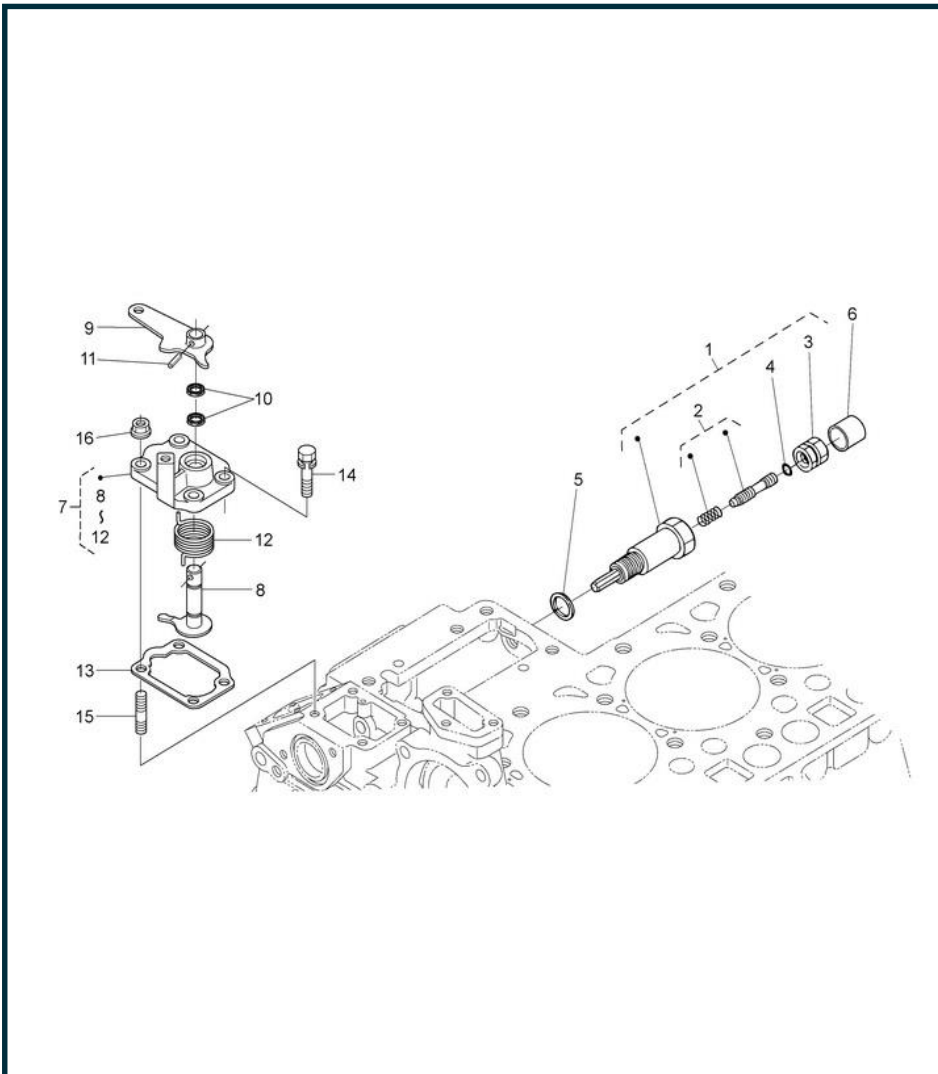

Marque - Brand :	Nanni Diesel
Modèle - Model :	N4.80
Version :	All
Sous-groupe - Subgroup :	Dispositif de ralentisseur – Retarder device

Rep	Désignation	Designation	Qté Qty	Notes	Reference
1	Dispositif De Ralent	Retarder device	1		970313062
2	Ens. Boulon Au Point	Bolt	1		970313063
3	Ecrou Prisonnier	Nut	1		970313064
4	Joint Torique	O-ring	1		970313065
5	Joint	Gasket	1		970313066
6	Bouchon	Plug	1		970313067
7	Ens. Levier D'Arret	Ensemble stop lever	1		970316749
8	Levier D'Arret Comp.	Stop lever complete	1		970316750
9	Levier D'Arret	Stop lever	1		970316751
10	Joint	Gasket	2		970316752
11	Goupille Elastique	Dowel pin	1		970151130
12	Ressort De Rappel	Spring	1		970313071
13	Joint	Gasket	1		970314803
14	Vis M 6X20 P.O Kubota	Screw	2		970491536
15	Goujon	Stud	2		970490224
16	Ecrou	Nut	2		970310964