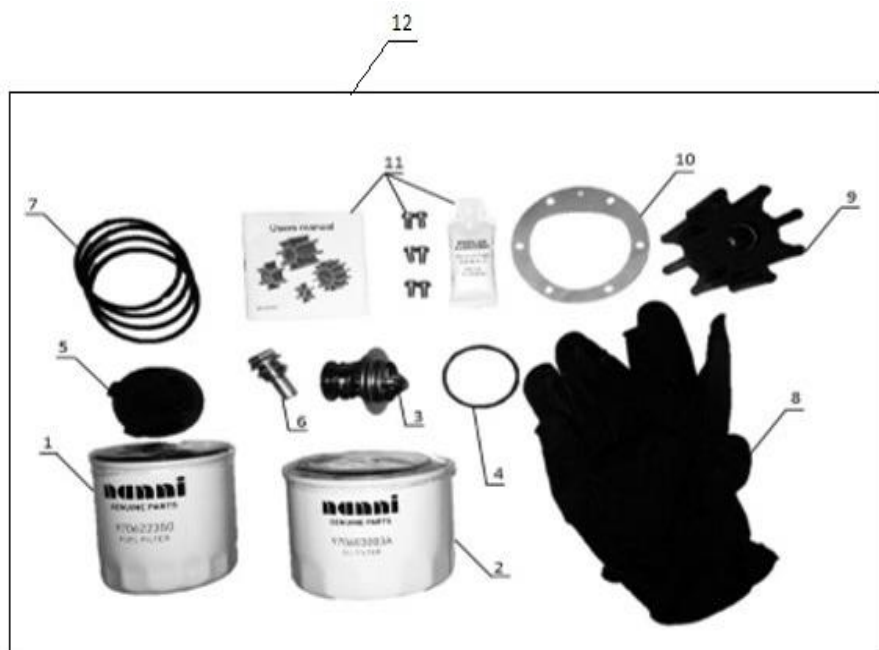

Marque - Brand :	Nanni Diesel
Modèle - Model :	N4.80
Version :	All
Sous-groupe - Subgroup :	Kit de service 500H – 500H service kit

Rep	Désignation	Designation	Qté Qty	Notes	Reference
1	Filtre A Carburant	Fuel filter	1		970310302
2	Filtre A Huile	Oil filter	1		970603003A
3	Thermostat	Thermostat	1		970313177
4	Joint Thermostat	Thermostat gasket	1		48418184
5	Bouchon De Vase Expansion	Expansion tank cap	1		970313176
6	Anode	Anode	1		970494635
7	Joint Echangeur	Exchanger gasket	4		48418183
8	Gants	Gloves	1		21380
9	Rotor	Rotor	1		970544310
10	Joint De Rotor	Rotor gasket	1	Old config (paper gasket)	970614616
10	Joint De Rotor	Rotor gasket	1	Sub for REP 10	970313123
11	Vis	Screw	6		970312429
12	Kit service complet 500H	500H complete service kit	1		860025013