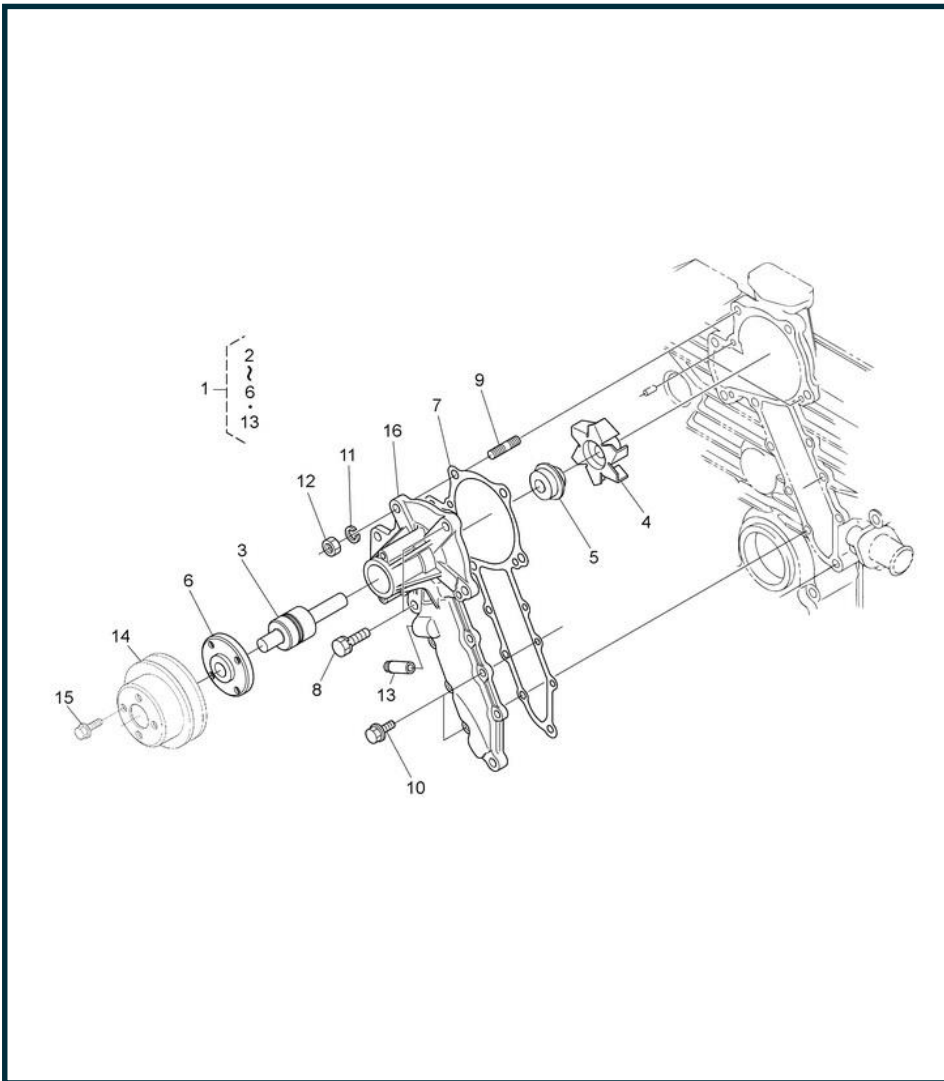

Marque - Brand :	Nanni Diesel
Modèle - Model :	N4.80
Version :	All
Sous-groupe - Subgroup :	Pompe à eau douce – Fresh water pump

Rep	Désignation	Designation	Qté Qty	Notes	Reference
1	Ens.Pompe A Eau	Fresh water pump	1		970316754
2	Corps De Pompe A.Eau	Water pump body	1		970313080
3	Roulement	Bearing	1		970302109
4	Turbine De Pompe	Pump turbine	1		970313081
5	Ens. Joint Mecanique	Gasket	1		970316755
6	Bride	Clamp	1		970313082
7	Joint De Pompe A Eau	Gasket	1		970313084
8	Vis	Screw	2		970301986
9	Goujon	Stud	1		970303943
10	Vis	Screw	6		970316625
11	Rondelle Grower	Washer	1		970316586
12	Ecrou	Nut	1		970490903
13	Tuyau Retour D'Eau	Tube	1		970313083
15	Poulie De Ventilateur	Pulley	1		970307398
16	Vis De Butee	Screw	4		970313085