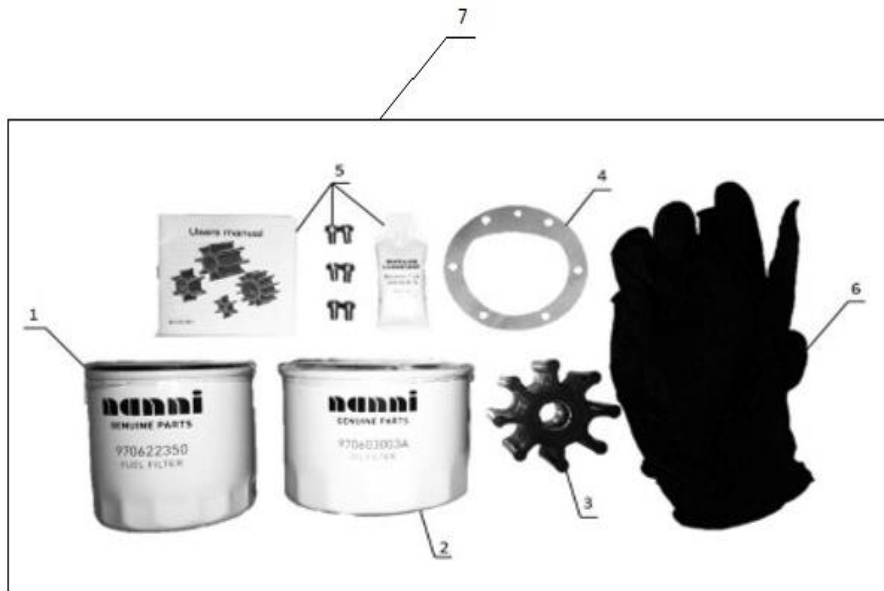

Marque - Brand :	Nanni Diesel
Modèle - Model :	N4.80
Version :	All
Sous-groupe - Subgroup :	Kit de service 250H – 250H service kit

Rep	Désignation	Designation	Qté Qty	Notes	Reference
1	Filtre A Carburant	Fuel filter	1		970310302
2	Filtre A Huile	Oil filter	1		970603003A
3	Rotor	Rotor	1		970544310
4	Joint De Rotor	Rotor gasket	1	Old config (paper gasket) Sub for REP 4	970614616
4	Joint De Rotor	Rotor gasket	1		970313123
5	Vis, Glycerine, Manuel D'Utilisation	Screw	6		970312429
6	Gants	Glove	1		21380
7	Kit service complet 250H	250H complete service kit	1		860025006